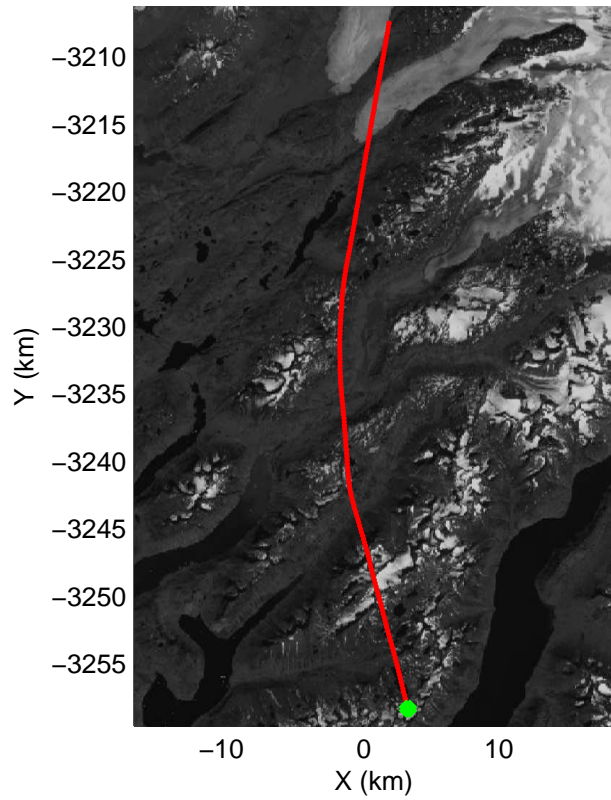

mcords3 2014_Greenland_P3: "Southwest Glaciers 01" 20140415_02_020: 14:11:55.1 to 14:18:07.5 GPS

mcords3 2014_Greenland_P3: "Southwest Glaciers 01" 20140415_02_021: 14:18:07.8 to 14:24:38.1 GPS

mcords3 2014_Greenland_P3: "Southwest Glaciers 01" 20140415_02_021: 14:18:07.8 to 14:24:38.1 GPS