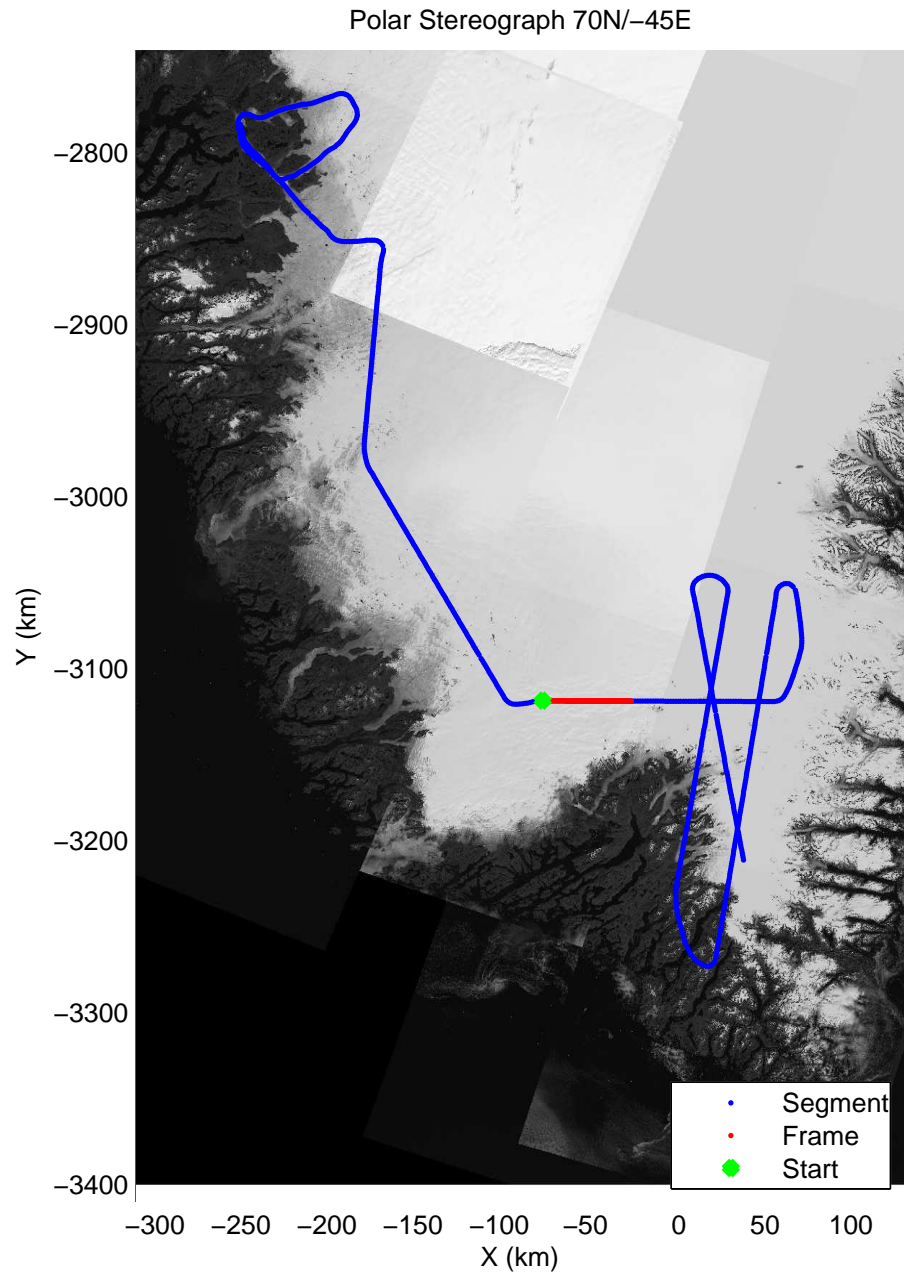

mcords3 2014_Greenland_P3: "Southwest Glaciers 01" 20140415_02_011: 13:15:30.1 to 13:21:46.9 GPS

mcords3 2014_Greenland_P3: "Southwest Glaciers 01" 20140415_02_012: 13:21:47.1 to 13:27:49.9 GPS

mcords3 2014_Greenland_P3: "Southwest Glaciers 01" 20140415_02_012: 13:21:47.1 to 13:27:49.9 GPS