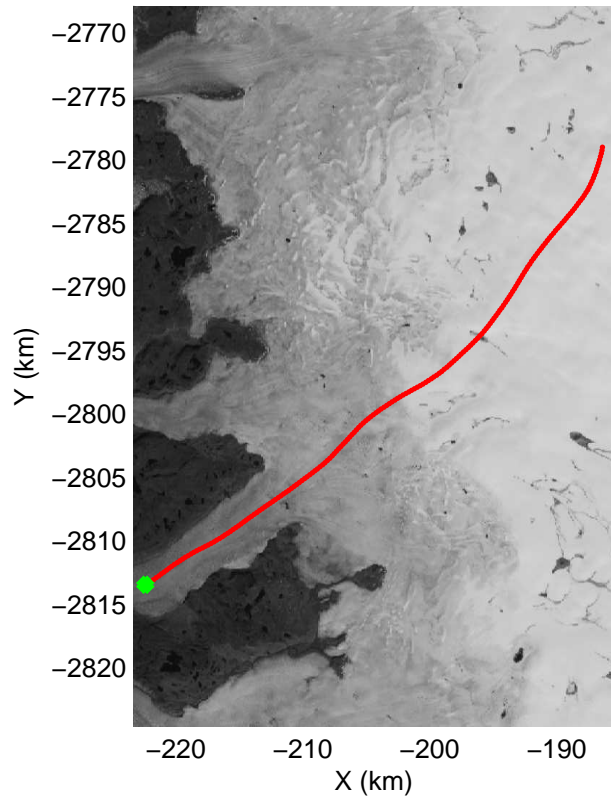

mcords3 2014_Greenland_P3: "Southwest Glaciers 01" 20140415_02_001: 12:12:42.5 to 12:19:35.8 GPS

mcords3 2014_Greenland_P3: "Southwest Glaciers 01" 20140415_02_001: 12:12:42.5 to 12:19:35.8 GPS

mcords3 2014_Greenland_P3: "Southwest Glaciers 01" 20140415_02_002: 12:19:36.1 to 12:25:50.0 GPS