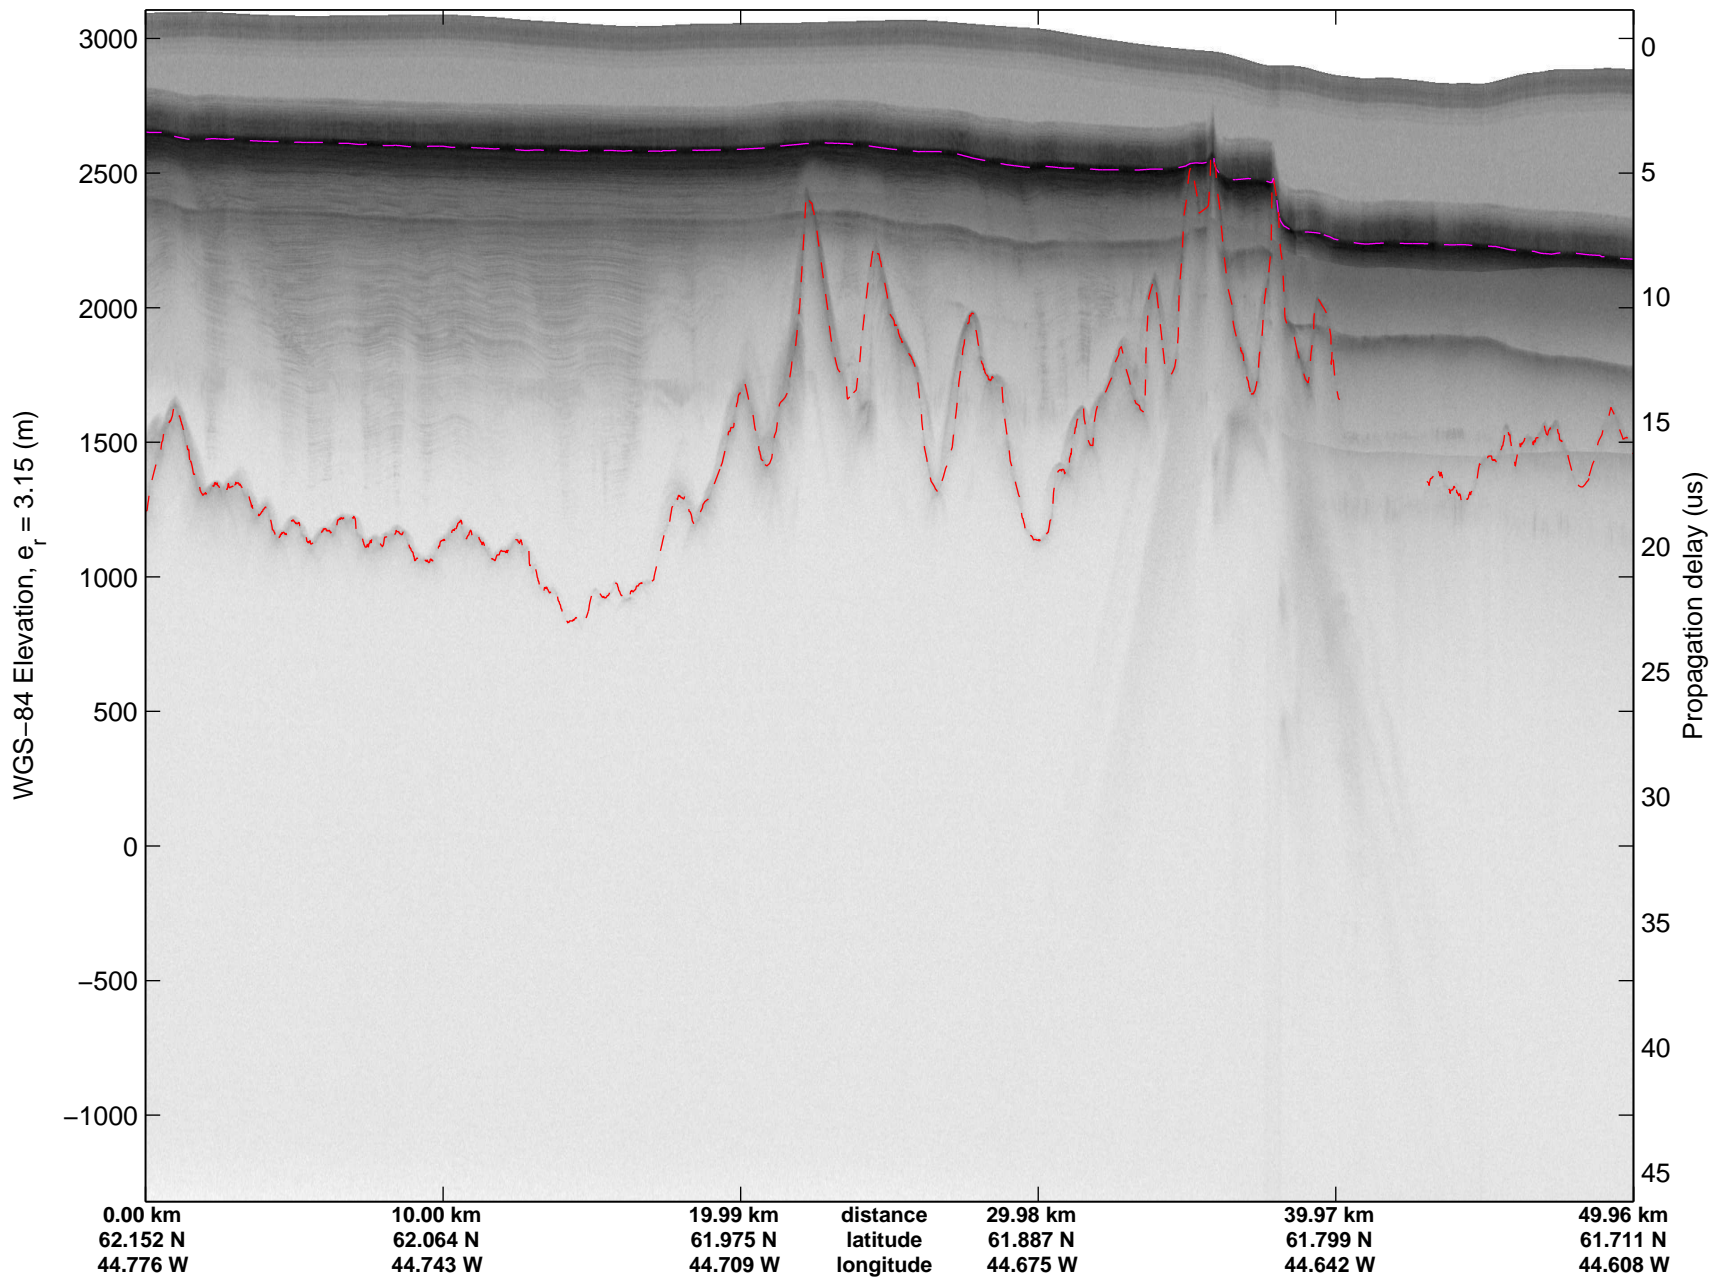

mcords3 2014_Greenland_P3: "Southwest Glaciers 01" 20140415_02_025: 14:44:07.4 to 14:50:00.0 GPS

mcords3 2014_Greenland_P3: "Southwest Glaciers 01" 20140415_02_025: 14:44:07.4 to 14:50:00.0 GPS

mcords3 2014_Greenland_P3: "Southwest Glaciers 01" 20140415_02_026: 14:50:00.3 to 14:55:49.4 GPS

mcords3 2014_Greenland_P3: "Southwest Glaciers 01" 20140415_02_026: 14:50:00.3 to 14:55:49.4 GPS

mcords3 2014_Greenland_P3: "Southwest Glaciers 01" 20140415_02_027: 14:55:49.7 to 15:01:25.0 GPS

mcords3 2014_Greenland_P3: "Southwest Glaciers 01" 20140415_02_027: 14:55:49.7 to 15:01:25.0 GPS

mcords3 2014_Greenland_P3: "Southwest Glaciers 01" 20140415_02_028: 15:01:25.2 to 15:07:16.0 GPS

mcords3 2014_Greenland_P3: "Southwest Glaciers 01" 20140415_02_028: 15:01:25.2 to 15:07:16.0 GPS

mcords3 2014_Greenland_P3: "Southwest Glaciers 01" 20140415_02_029: 15:07:16.3 to 15:11:14.3 GPS