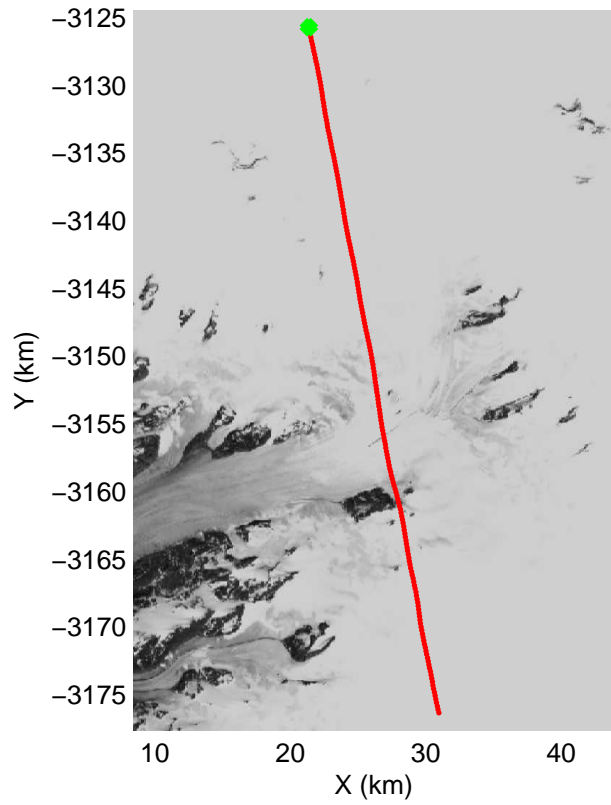

mcords3 2014_Greenland_P3: "Southwest Glaciers 01" 20140415_02_026: 14:50:00.3 to 14:55:49.4 GPS

mcords3 2014_Greenland_P3: "Southwest Glaciers 01" 20140415_02_027: 14:55:49.7 to 15:01:25.0 GPS

mcords3 2014_Greenland_P3: "Southwest Glaciers 01" 20140415_02_027: 14:55:49.7 to 15:01:25.0 GPS