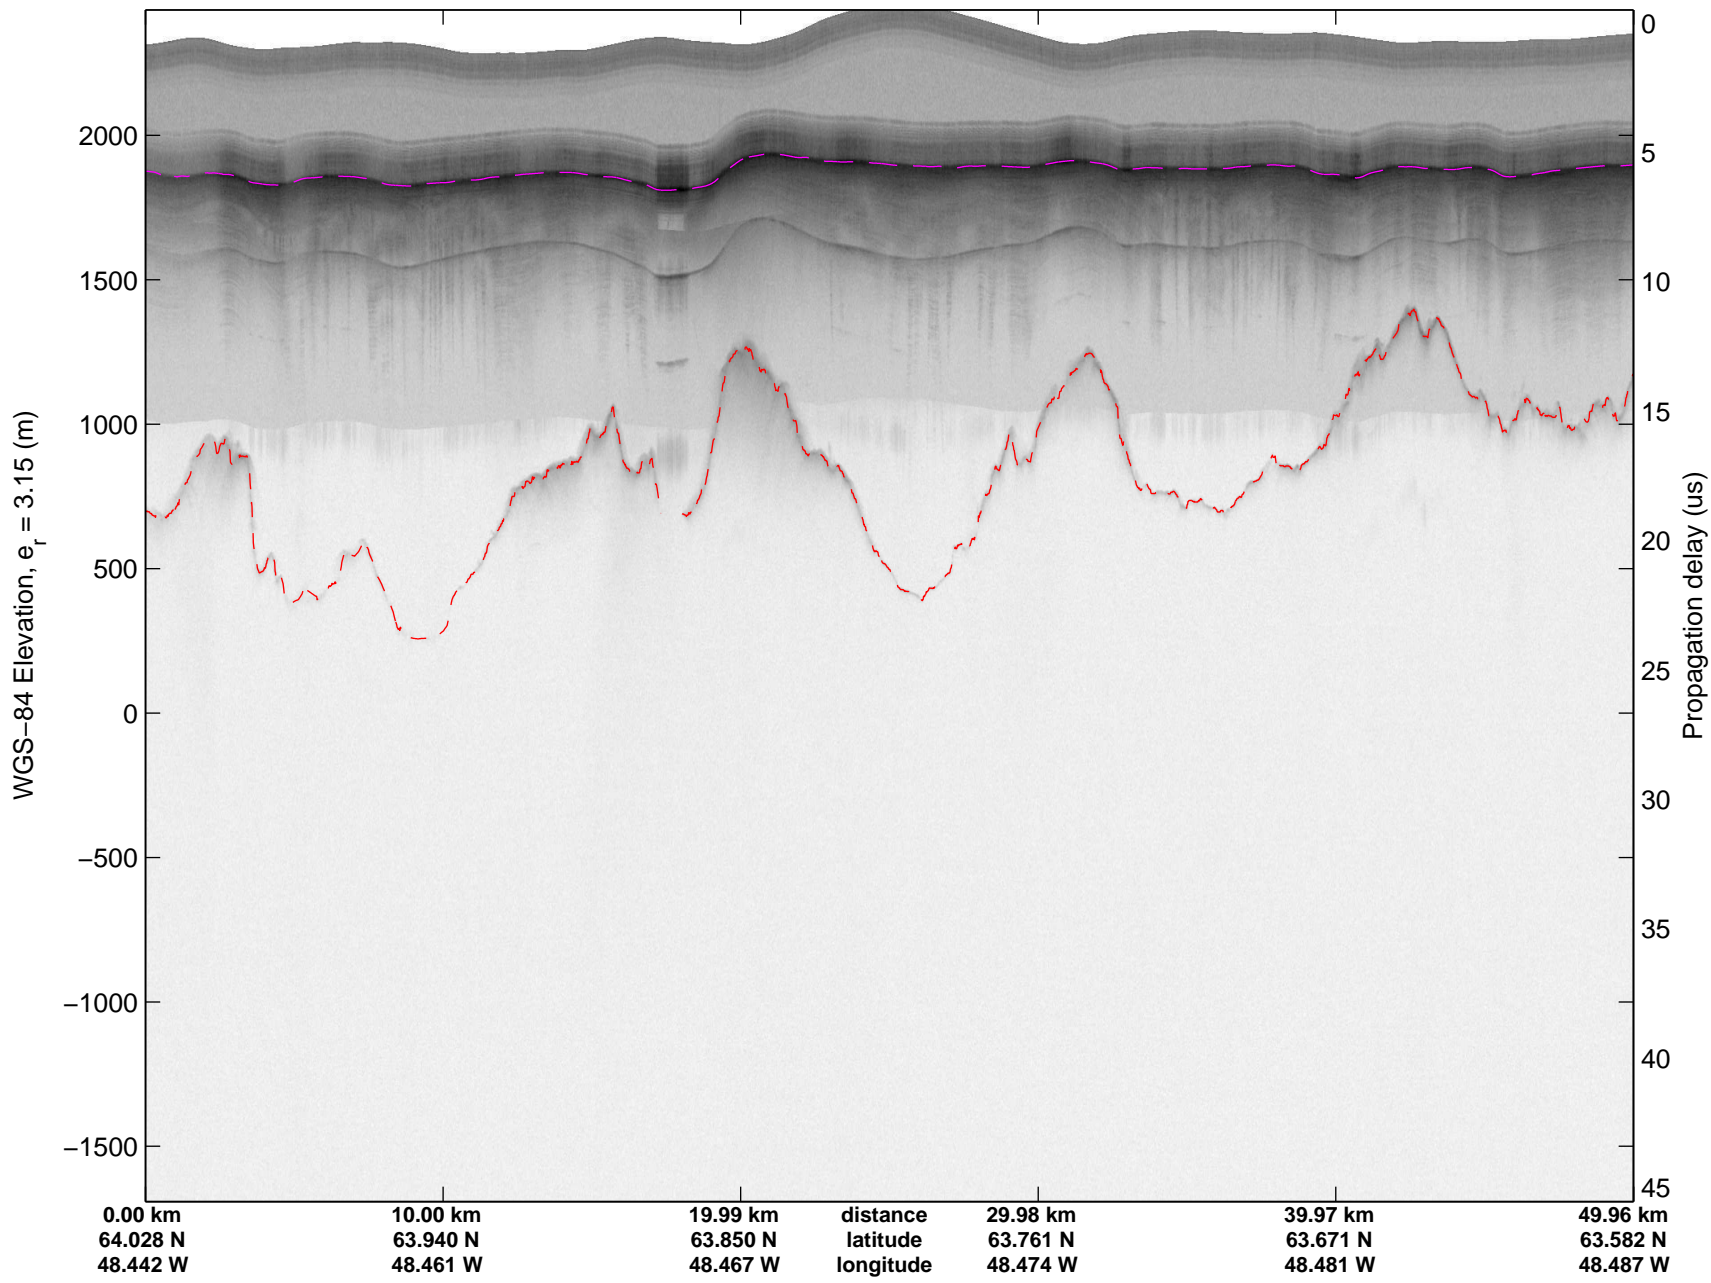

mcords3 2014_Greenland_P3: "Southwest Glaciers 01" 20140415_02_005: 12:38:28.3 to 12:44:56.1 GPS

mcords3 2014_Greenland_P3: "Southwest Glaciers 01" 20140415_02_006: 12:44:56.4 to 12:50:49.2 GPS

mcords3 2014_Greenland_P3: "Southwest Glaciers 01" 20140415_02_006: 12:44:56.4 to 12:50:49.2 GPS

mcords3 2014_Greenland_P3: "Southwest Glaciers 01" 20140415_02_007: 12:50:49.5 to 12:56:54.6 GPS

mcords3 2014_Greenland_P3: "Southwest Glaciers 01" 20140415_02_007: 12:50:49.5 to 12:56:54.6 GPS

mcords3 2014_Greenland_P3: "Southwest Glaciers 01" 20140415_02_008: 12:56:54.9 to 13:02:59.2 GPS