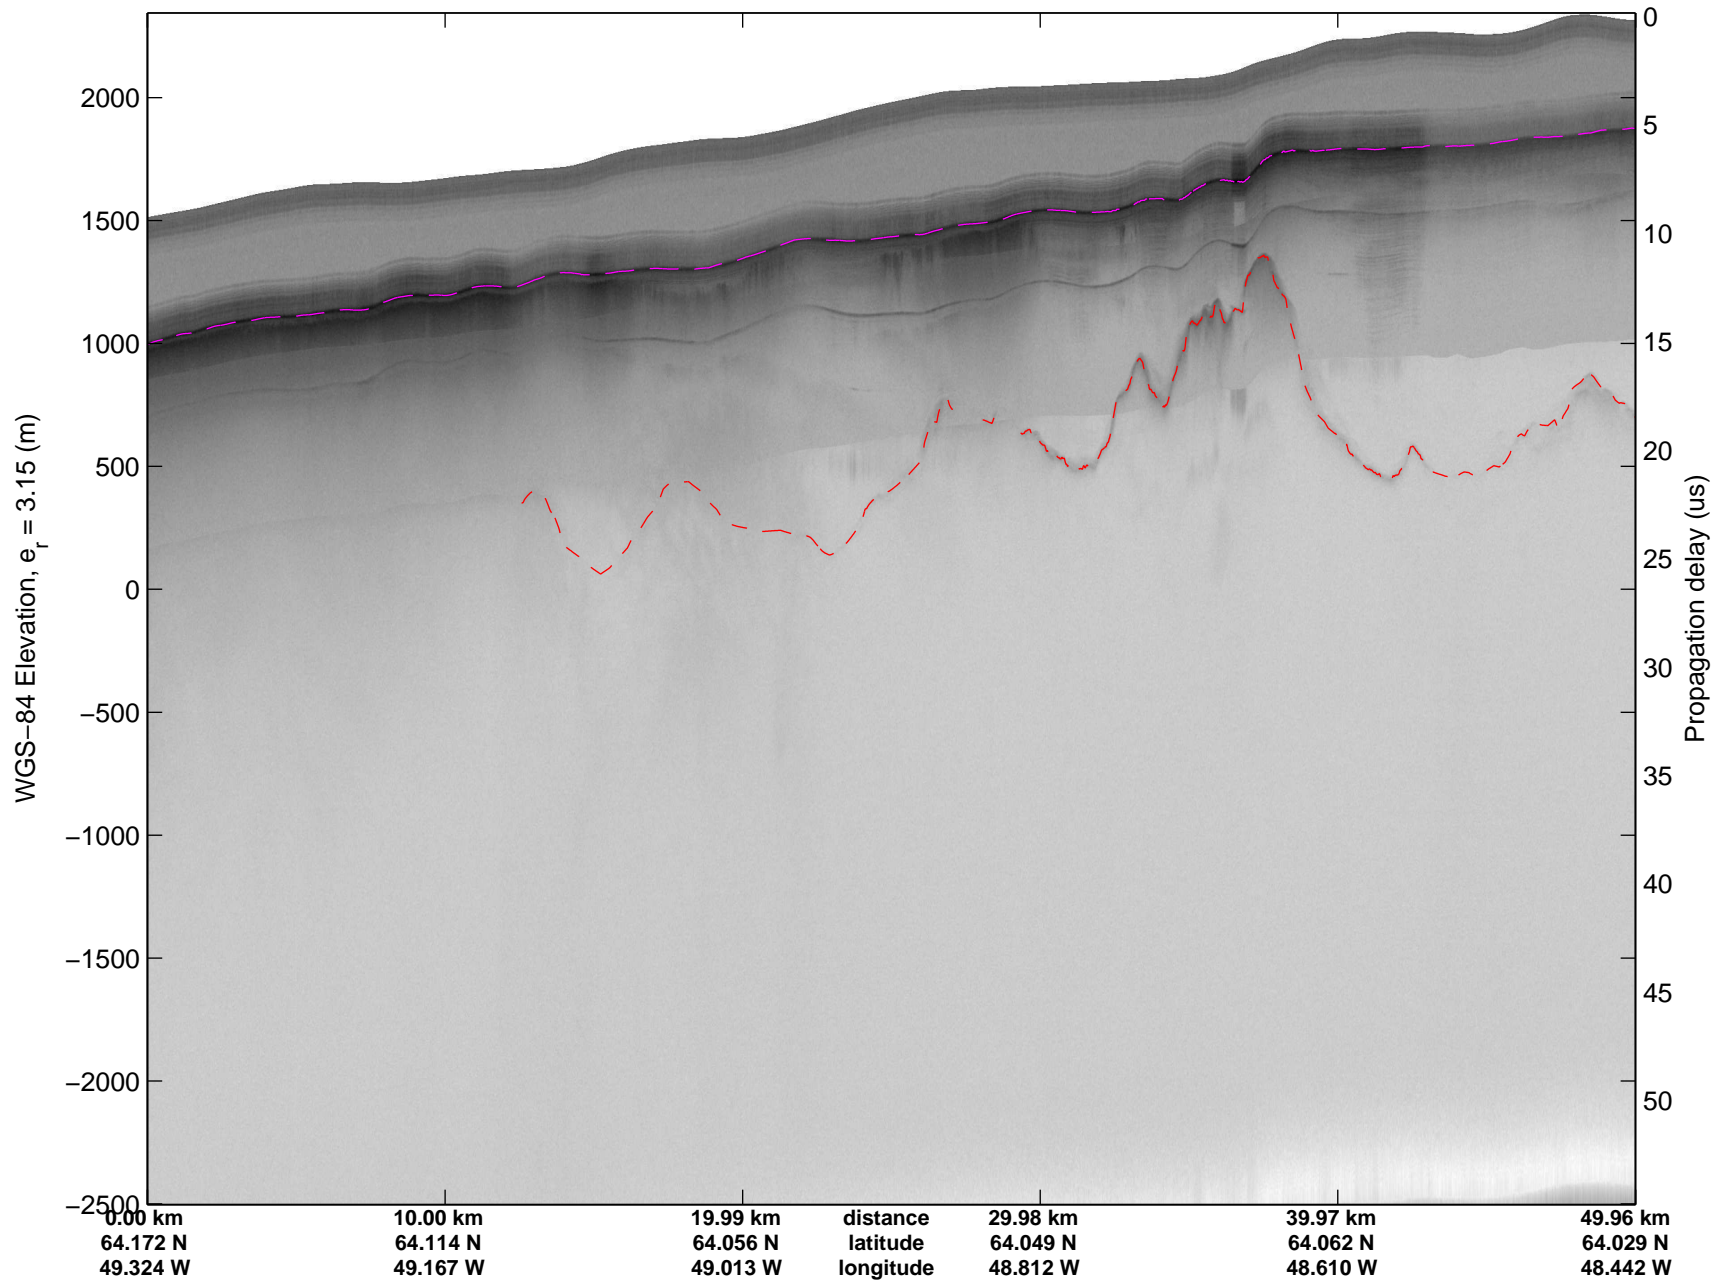

mcords3 2014_Greenland_P3: "Southwest Glaciers 01" 20140415_02_005: 12:38:28.3 to 12:44:56.1 GPS

mcords3 2014_Greenland_P3: "Southwest Glaciers 01" 20140415_02_006: 12:44:56.4 to 12:50:49.2 GPS

mcords3 2014_Greenland_P3: "Southwest Glaciers 01" 20140415_02_006: 12:44:56.4 to 12:50:49.2 GPS

mcords3 2014_Greenland_P3: "Southwest Glaciers 01" 20140415_02_007: 12:50:49.5 to 12:56:54.6 GPS

mcords3 2014_Greenland_P3: "Southwest Glaciers 01" 20140415_02_007: 12:50:49.5 to 12:56:54.6 GPS

mcords3 2014_Greenland_P3: "Southwest Glaciers 01" 20140415_02_008: 12:56:54.9 to 13:02:59.2 GPS