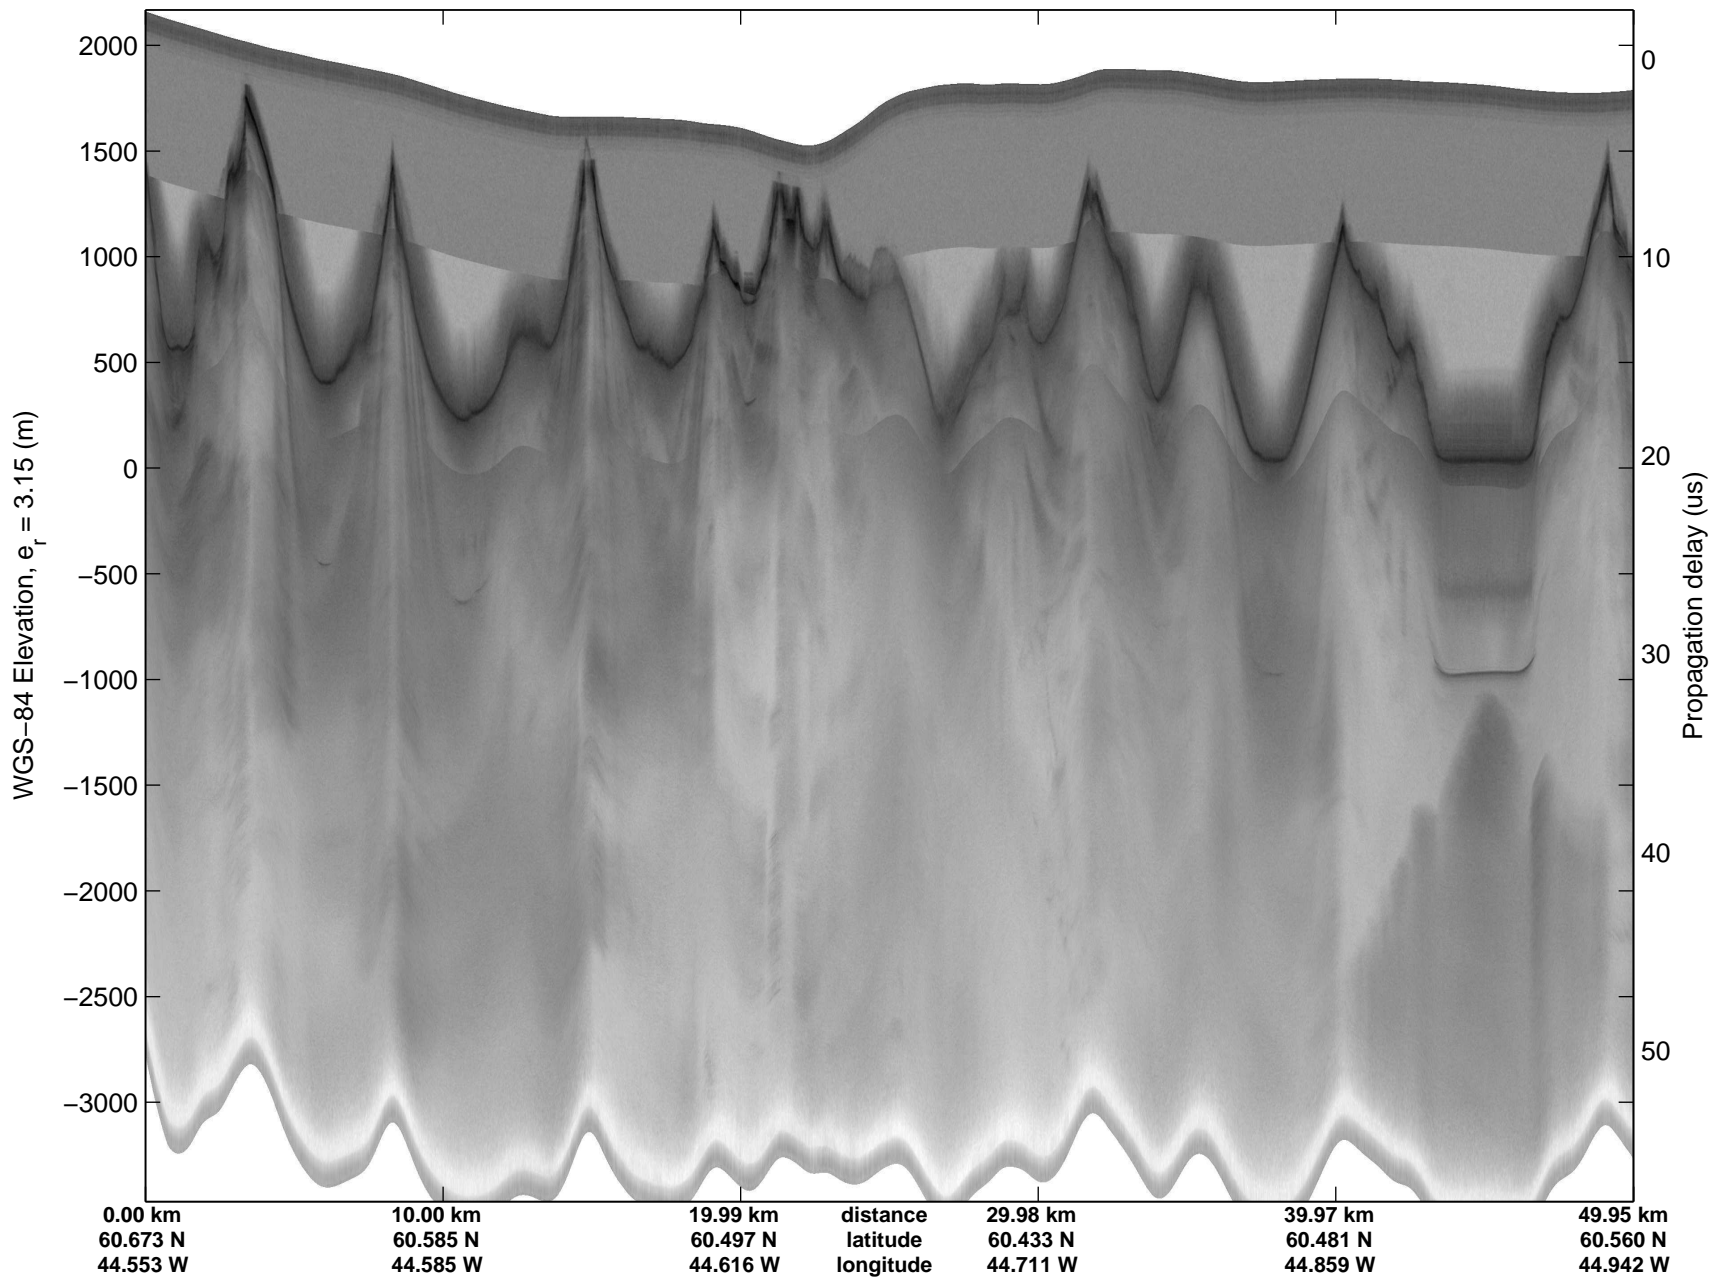

mcords3 2014_Greenland_P3: "Southwest Glaciers 01" 20140415_02_019: 14:05:35.0 to 14:11:54.9 GPS

mcords3 2014_Greenland_P3: "Southwest Glaciers 01" 20140415_02_019: 14:05:35.0 to 14:11:54.9 GPS

mcords3 2014_Greenland_P3: "Southwest Glaciers 01" 20140415_02_020: 14:11:55.1 to 14:18:07.5 GPS

mcords3 2014_Greenland_P3: "Southwest Glaciers 01" 20140415_02_020: 14:11:55.1 to 14:18:07.5 GPS

mcords3 2014_Greenland_P3: "Southwest Glaciers 01" 20140415_02_021: 14:18:07.8 to 14:24:38.1 GPS

mcords3 2014_Greenland_P3: "Southwest Glaciers 01" 20140415_02_021: 14:18:07.8 to 14:24:38.1 GPS