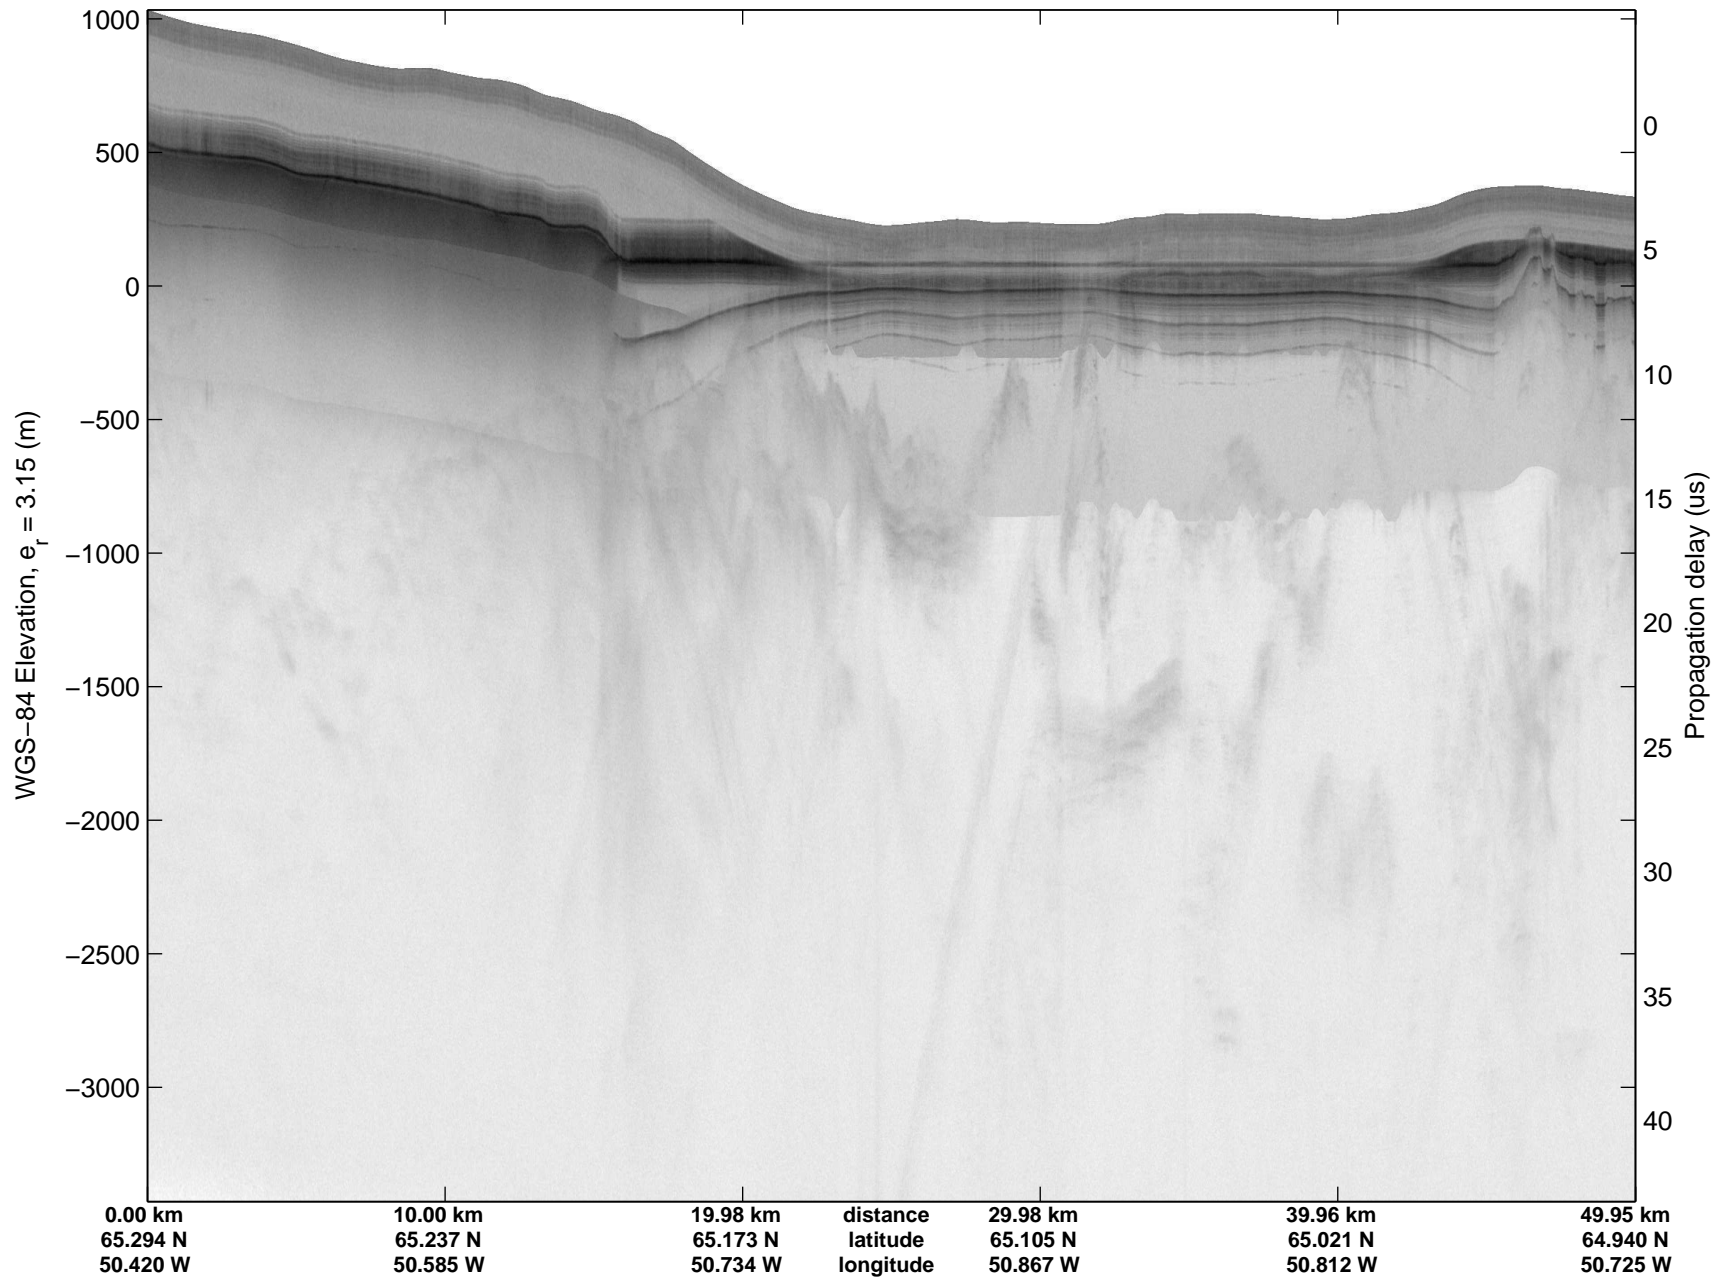

mcords3 2014\_Greenland\_P3: "Southwest Glaciers 01" 20140415\_01\_004: 11:53:07.1 to 11:59:14.8 GPS

mcords3 2014\_Greenland\_P3: "Southwest Glaciers 01" 20140415\_01\_004: 11:53:07.1 to 11:59:14.8 GPS

mcords3 2014\_Greenland\_P3: "Southwest Glaciers 01" 20140415\_01\_005: 11:59:15.0 to 12:06:25.5 GPS

mcords3 2014\_Greenland\_P3: "Southwest Glaciers 01" 20140415\_01\_005: 11:59:15.0 to 12:06:25.5 GPS