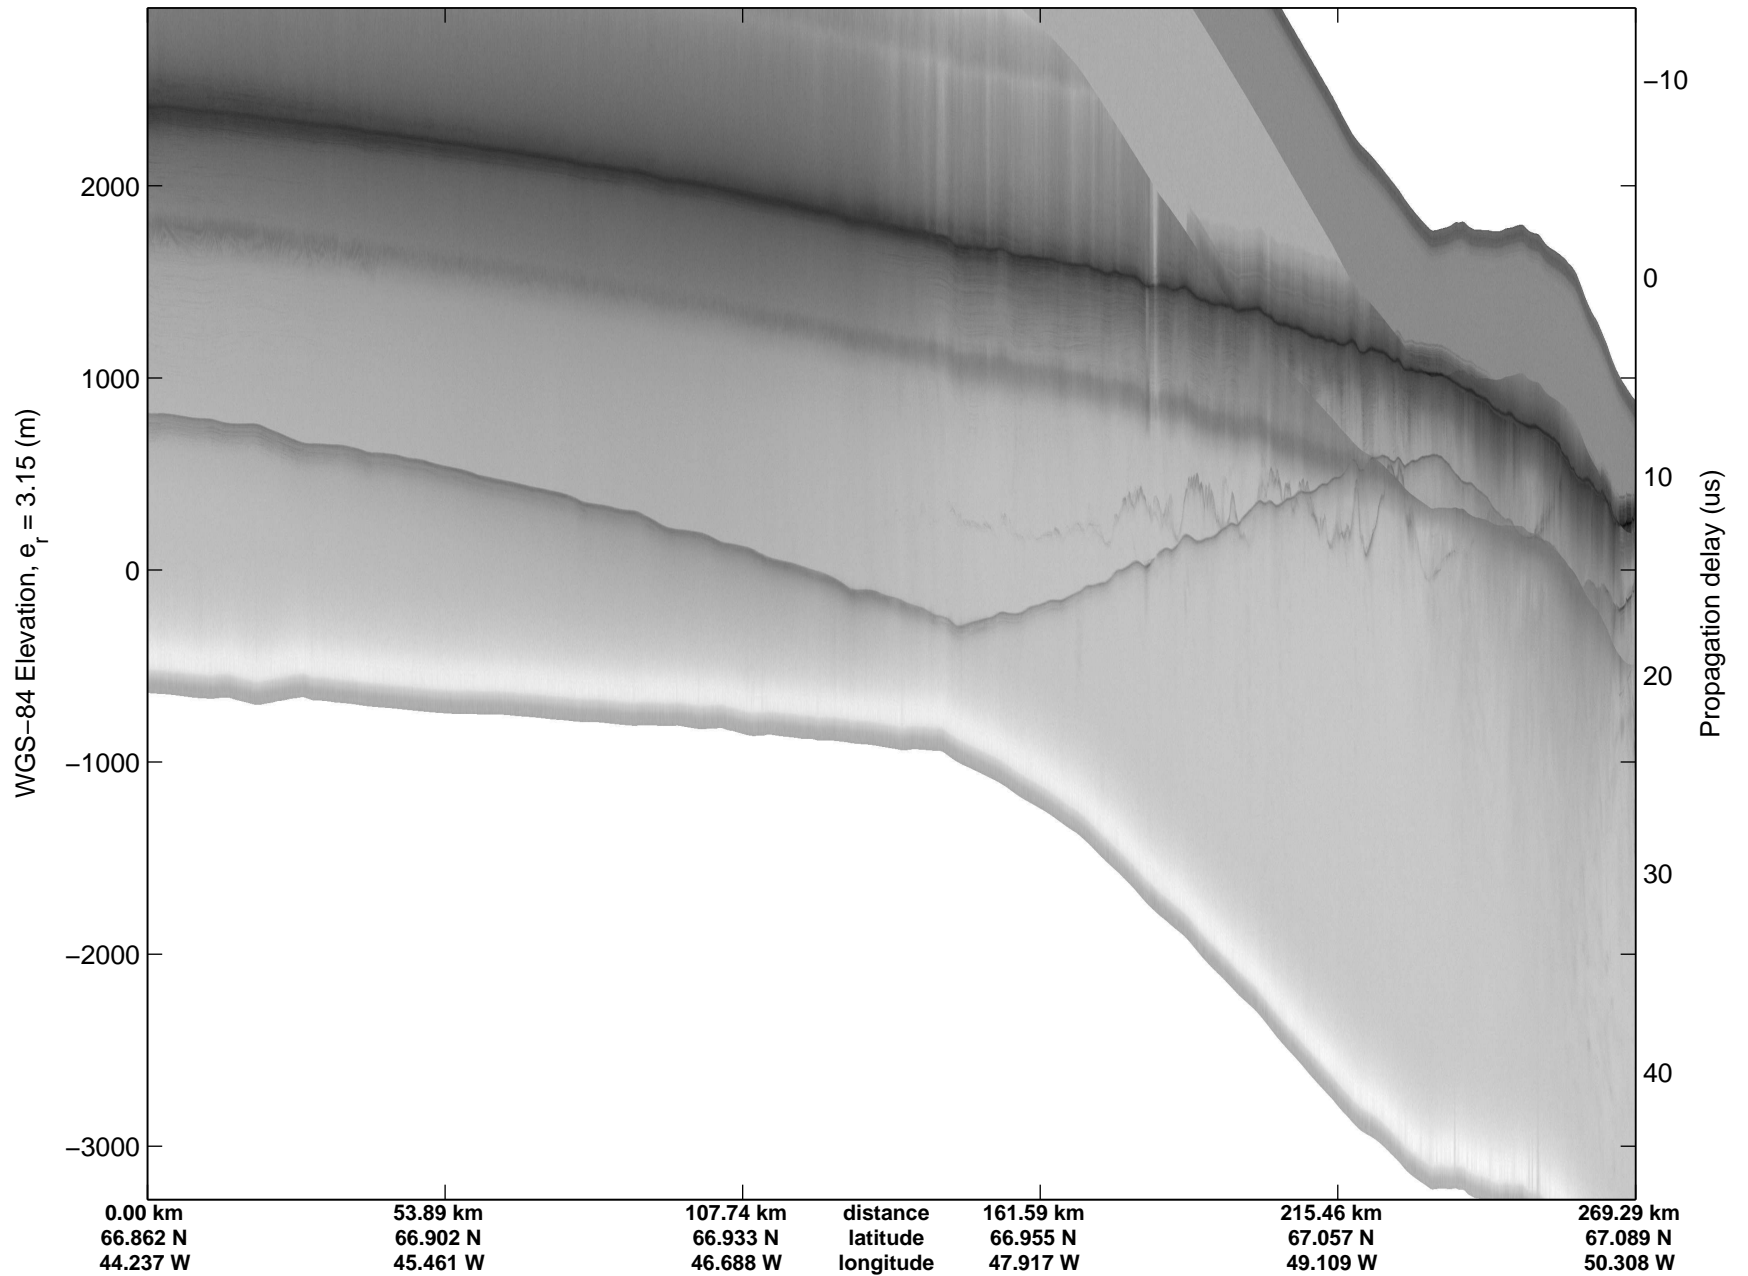

Polar Stereograph 70N/-45E

mcords3 2014_Greenland_P3: "OSU Clusters" 20140412_05_001: 16:41:02.4 to 17:12:42.4 GPS

mcords3 2014_Greenland_P3: "OSU Clusters" 20140412_05_001: 16:41:02.4 to 17:12:42.4 GPS