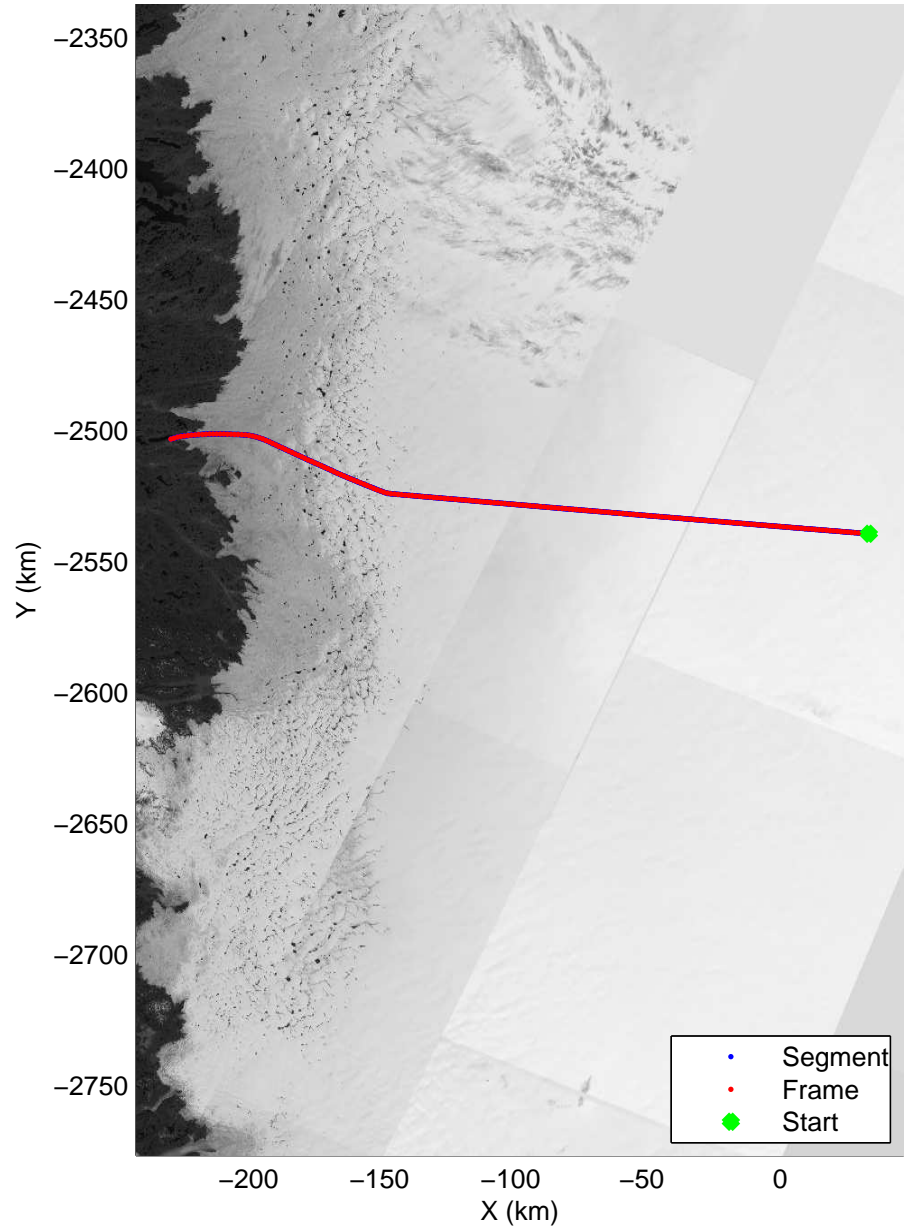

Polar Stereograph 70N/-45E

mcords3 2014_Greenland_P3: "OSU Clusters" 20140412_05_001: 16:41:02.4 to 17:12:42.4 GPS

mcords3 2014_Greenland_P3: "OSU Clusters" 20140412_05_001: 16:41:02.4 to 17:12:42.4 GPS