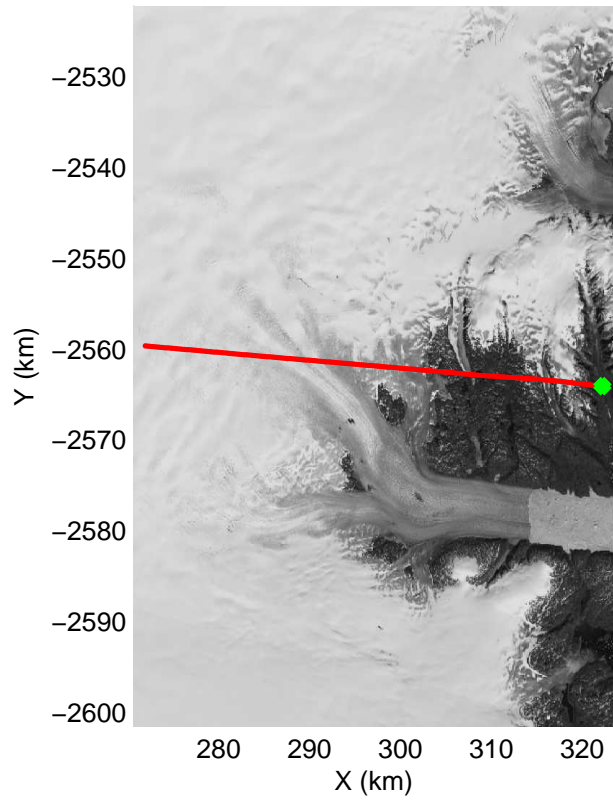

mcords3 2014\_Greenland\_P3: "OSU Clusters" 20140412\_04\_002: 15:57:11.0 to 16:03:09.2 GPS

mcords3 2014\_Greenland\_P3: "OSU Clusters" 20140412\_04\_003: 16:03:09.4 to 16:09:35.7 GPS

mcords3 2014\_Greenland\_P3: "OSU Clusters" 20140412\_04\_003: 16:03:09.4 to 16:09:35.7 GPS