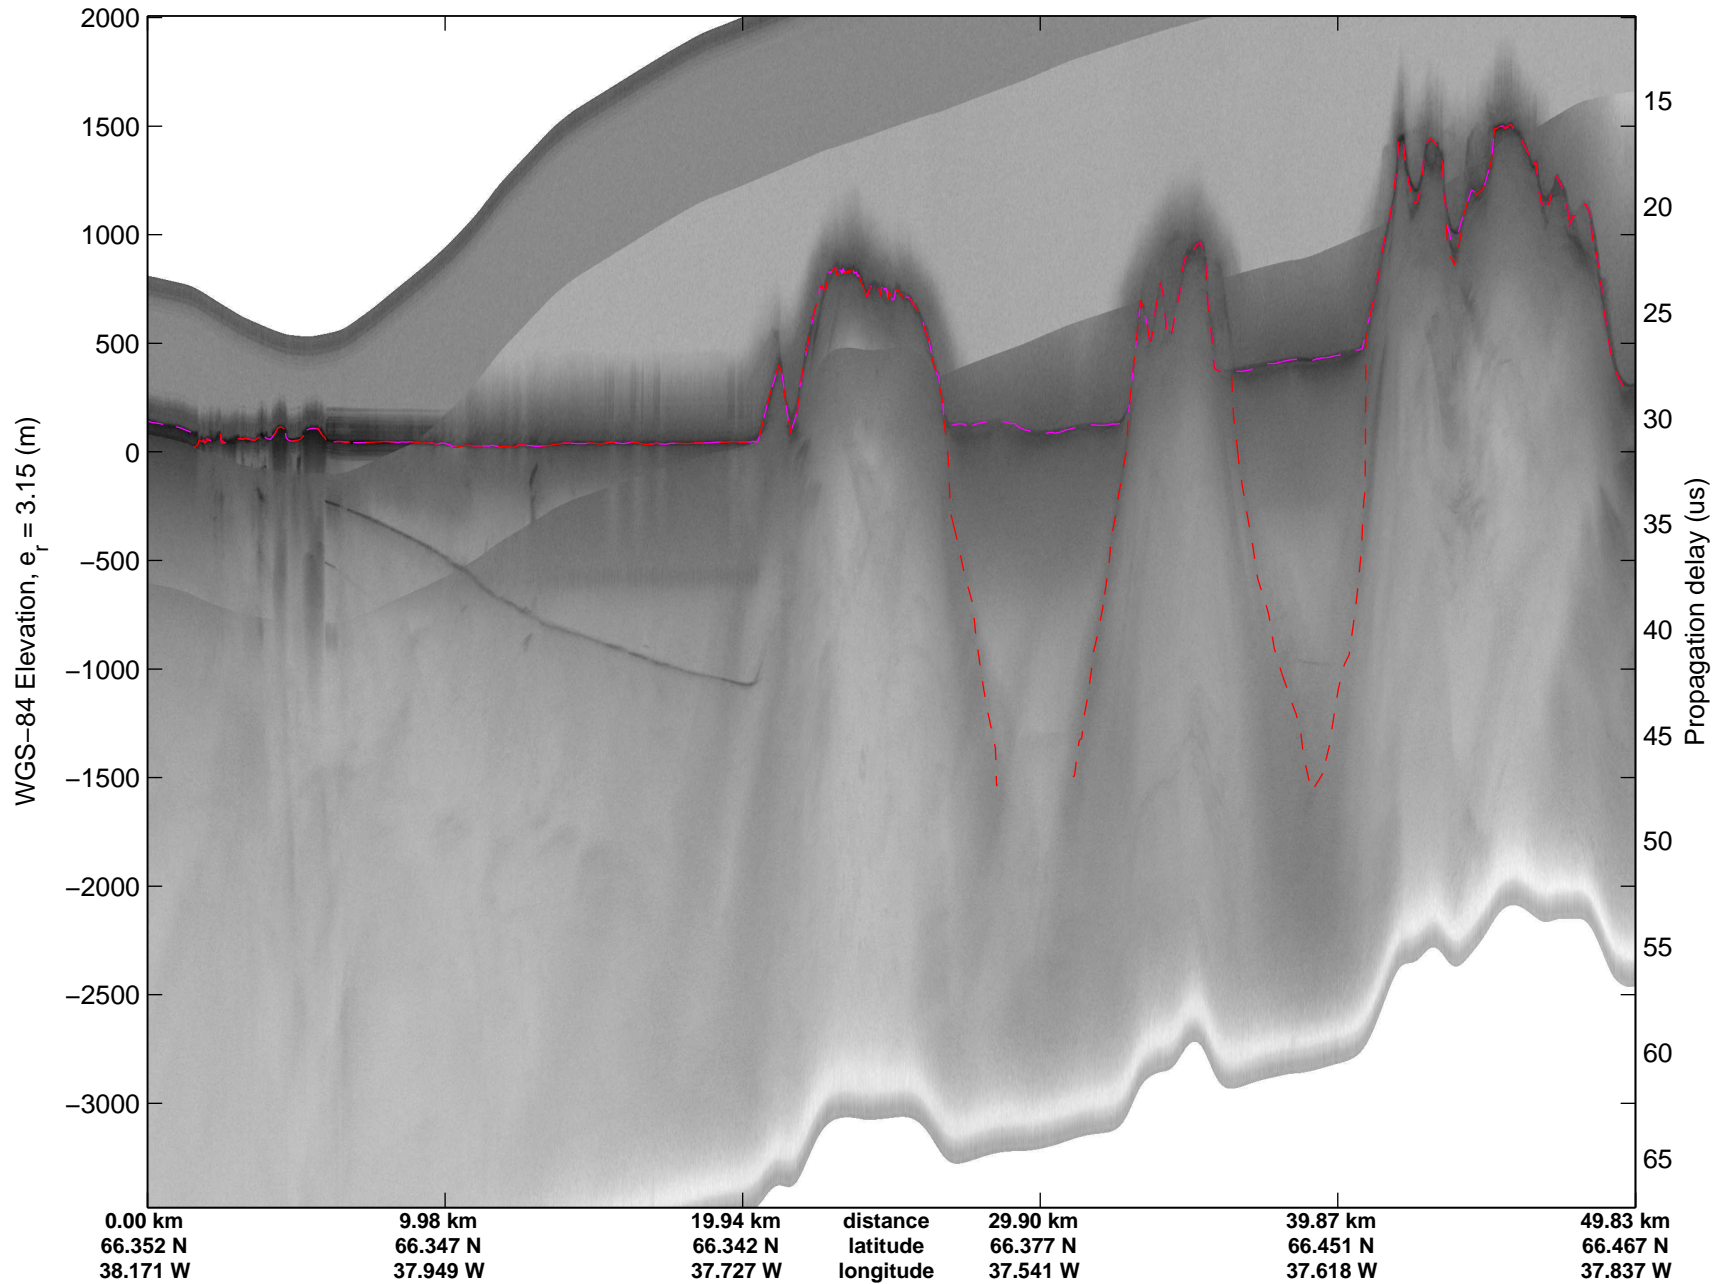

mcords3 2014\_Greenland\_P3: "OSU Clusters" 20140412\_04\_002: 15:57:11.0 to 16:03:09.2 GPS

mcords3 2014\_Greenland\_P3: "OSU Clusters" 20140412\_04\_003: 16:03:09.4 to 16:09:35.7 GPS

mcords3 2014\_Greenland\_P3: "OSU Clusters" 20140412\_04\_003: 16:03:09.4 to 16:09:35.7 GPS