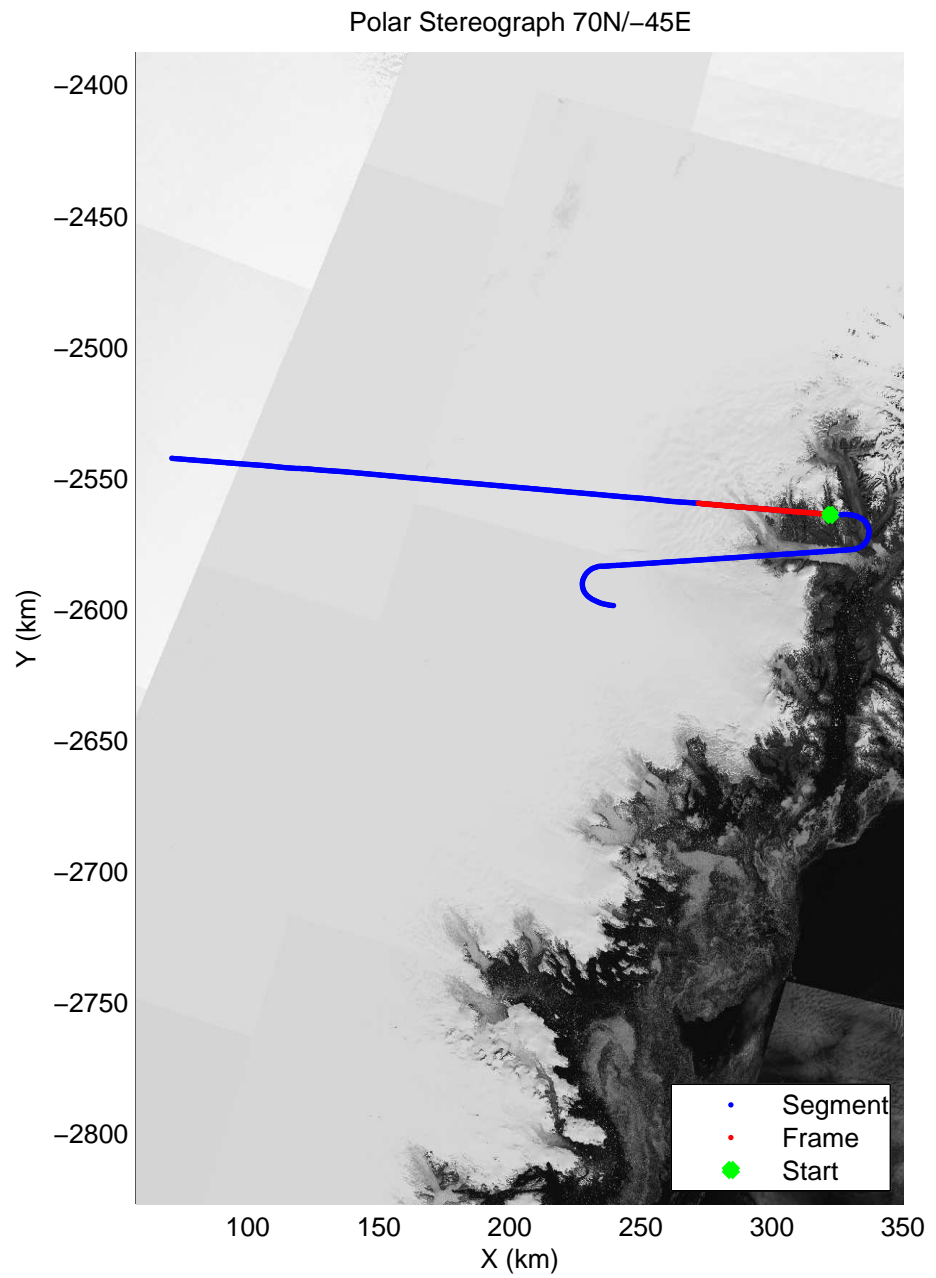

mcords3 2014\_Greenland\_P3: "OSU Clusters" 20140412\_04\_002: 15:57:11.0 to 16:03:09.2 GPS

mcords3 2014\_Greenland\_P3: "OSU Clusters" 20140412\_04\_003: 16:03:09.4 to 16:09:35.7 GPS

mcords3 2014\_Greenland\_P3: "OSU Clusters" 20140412\_04\_003: 16:03:09.4 to 16:09:35.7 GPS