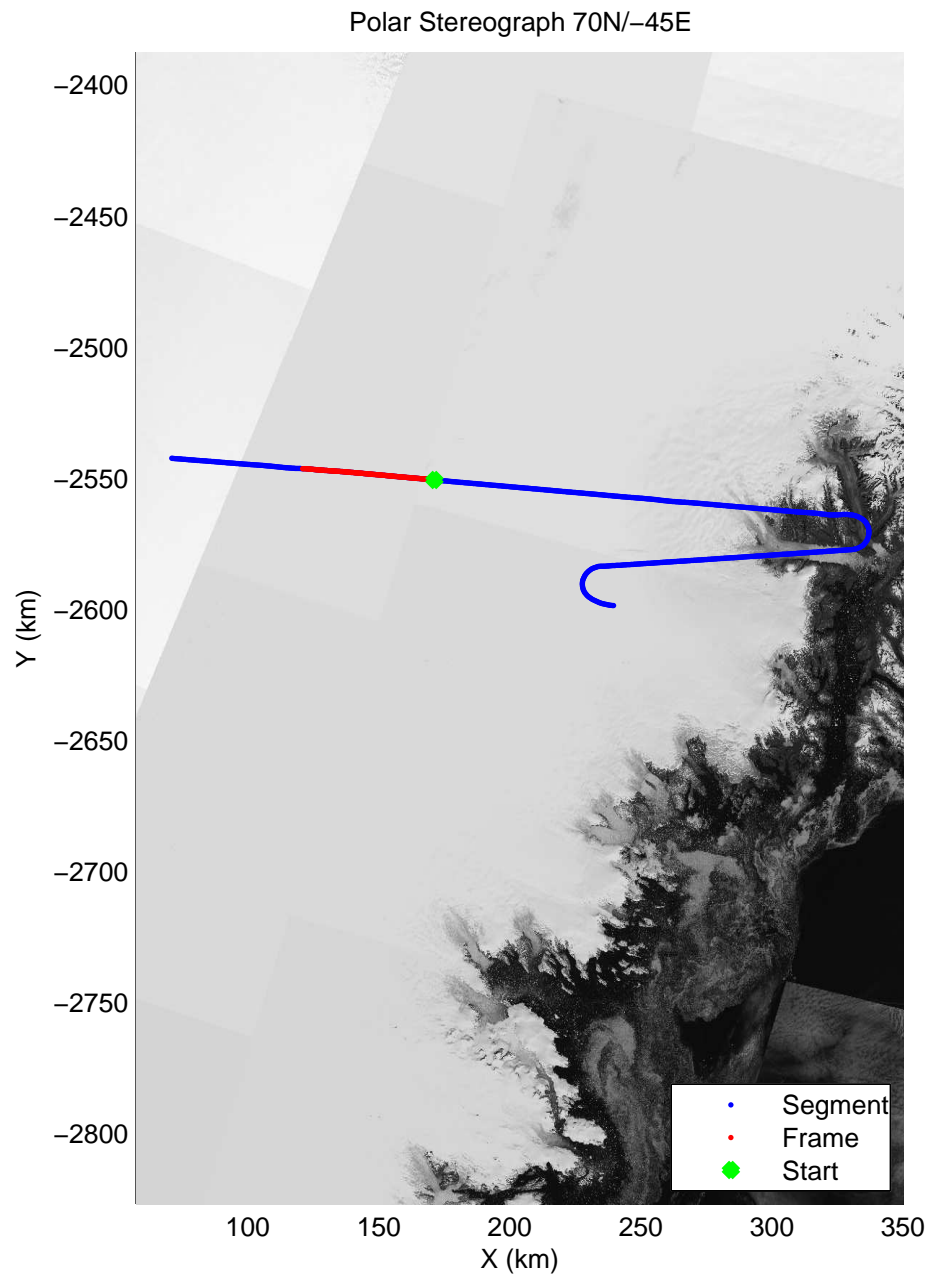

mcords3 2014\_Greenland\_P3: "OSU Clusters" 20140412\_04\_005: 16:15:48.9 to 16:21:20.1 GPS

mcords3 2014\_Greenland\_P3: "OSU Clusters" 20140412\_04\_006: 16:21:20.3 to 16:26:38.0 GPS

mcords3 2014\_Greenland\_P3: "OSU Clusters" 20140412\_04\_006: 16:21:20.3 to 16:26:38.0 GPS