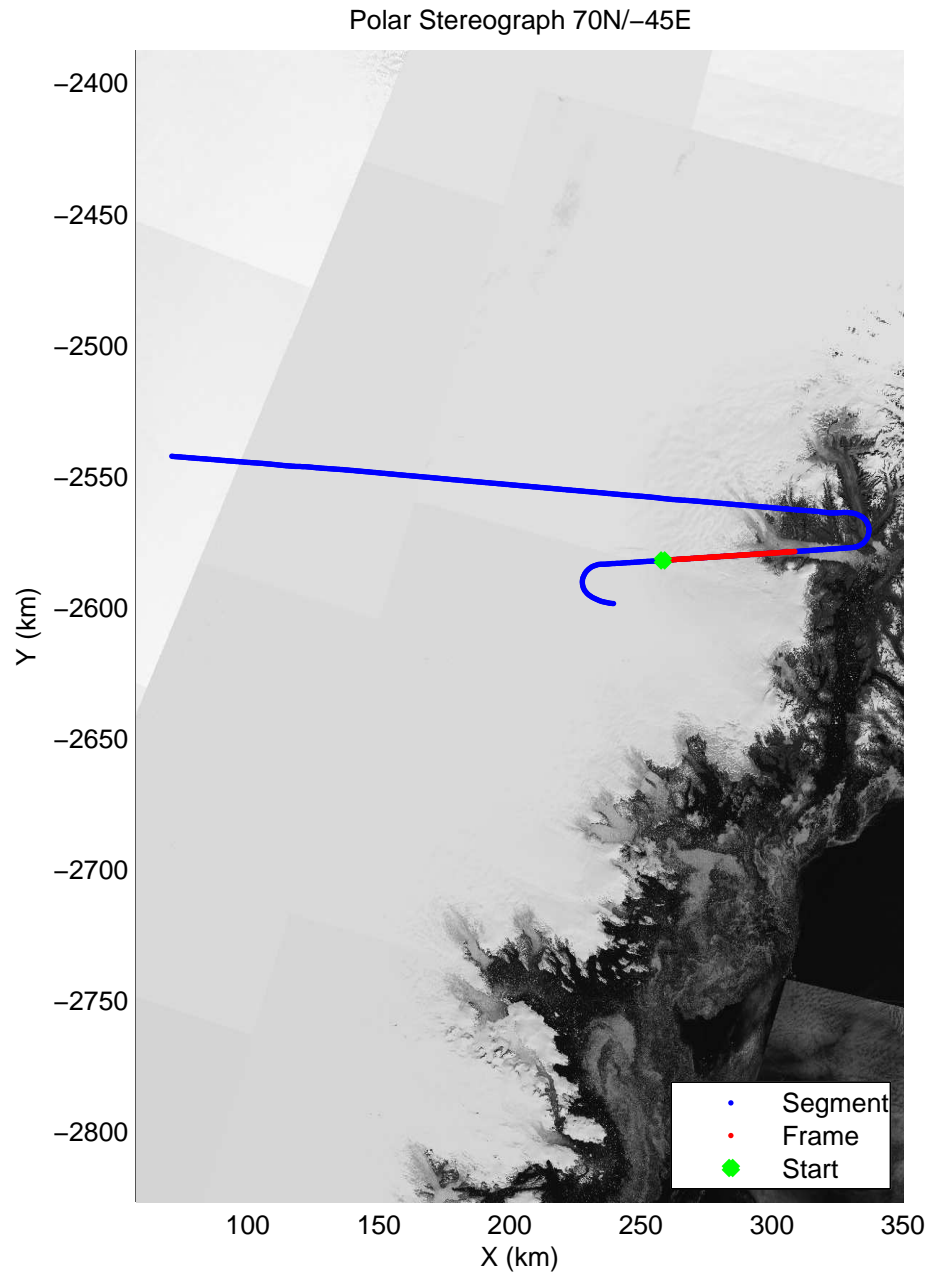

mcords3 2014\_Greenland\_P3: "OSU Clusters" 20140412\_04\_001: 15:51:07.6 to 15:57:10.7 GPS

mcords3 2014\_Greenland\_P3: "OSU Clusters" 20140412\_04\_001: 15:51:07.6 to 15:57:10.7 GPS

mcords3 2014\_Greenland\_P3: "OSU Clusters" 20140412\_04\_002: 15:57:11.0 to 16:03:09.2 GPS