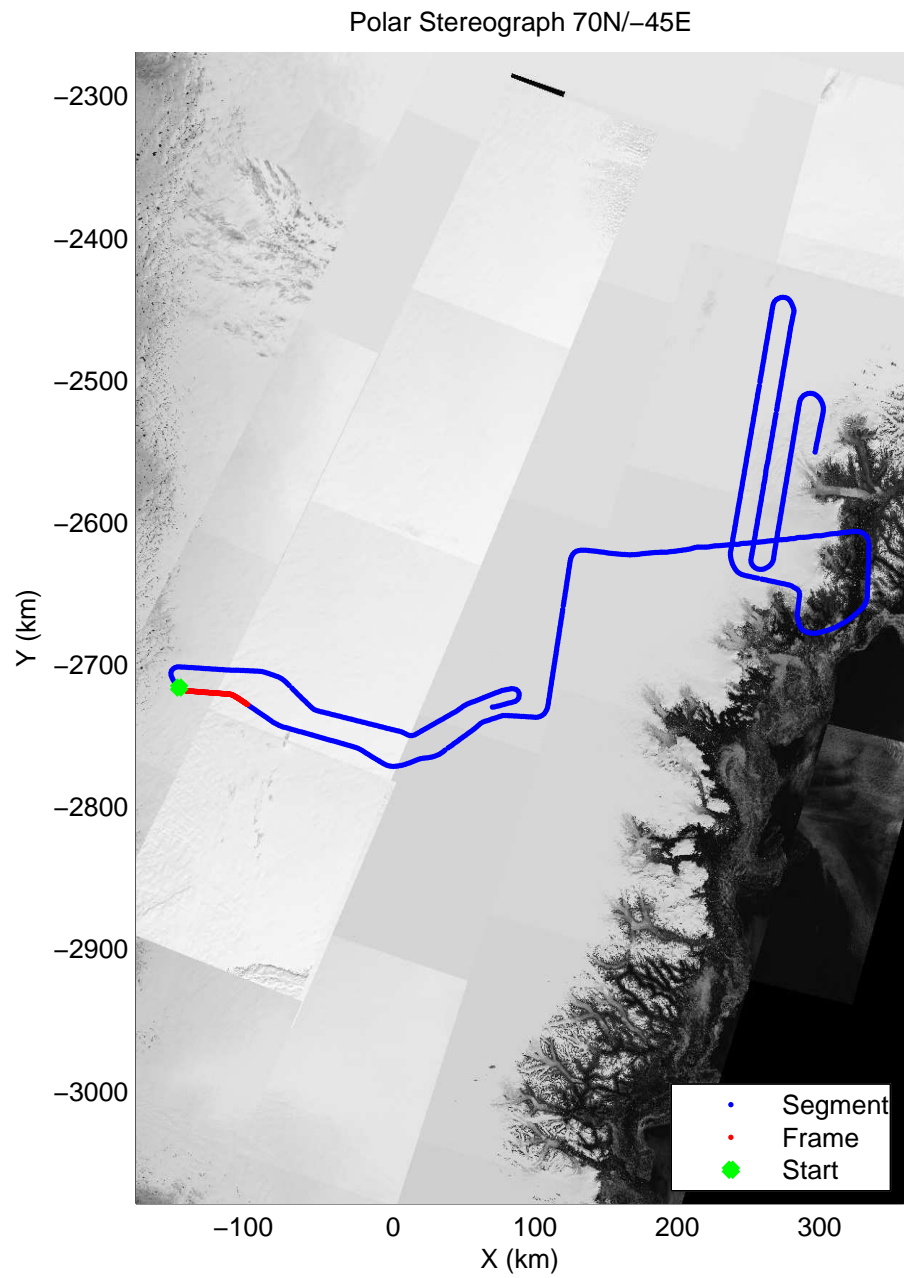

mcords3 2014_Greenland_P3: "OSU Clusters" 20140412_02_005: 12:20:30.9 to 12:26:41.0 GPS

mcords3 2014_Greenland_P3: "OSU Clusters" 20140412_02_006: 12:26:41.2 to 12:33:15.2 GPS

mcords3 2014_Greenland_P3: "OSU Clusters" 20140412_02_006: 12:26:41.2 to 12:33:15.2 GPS