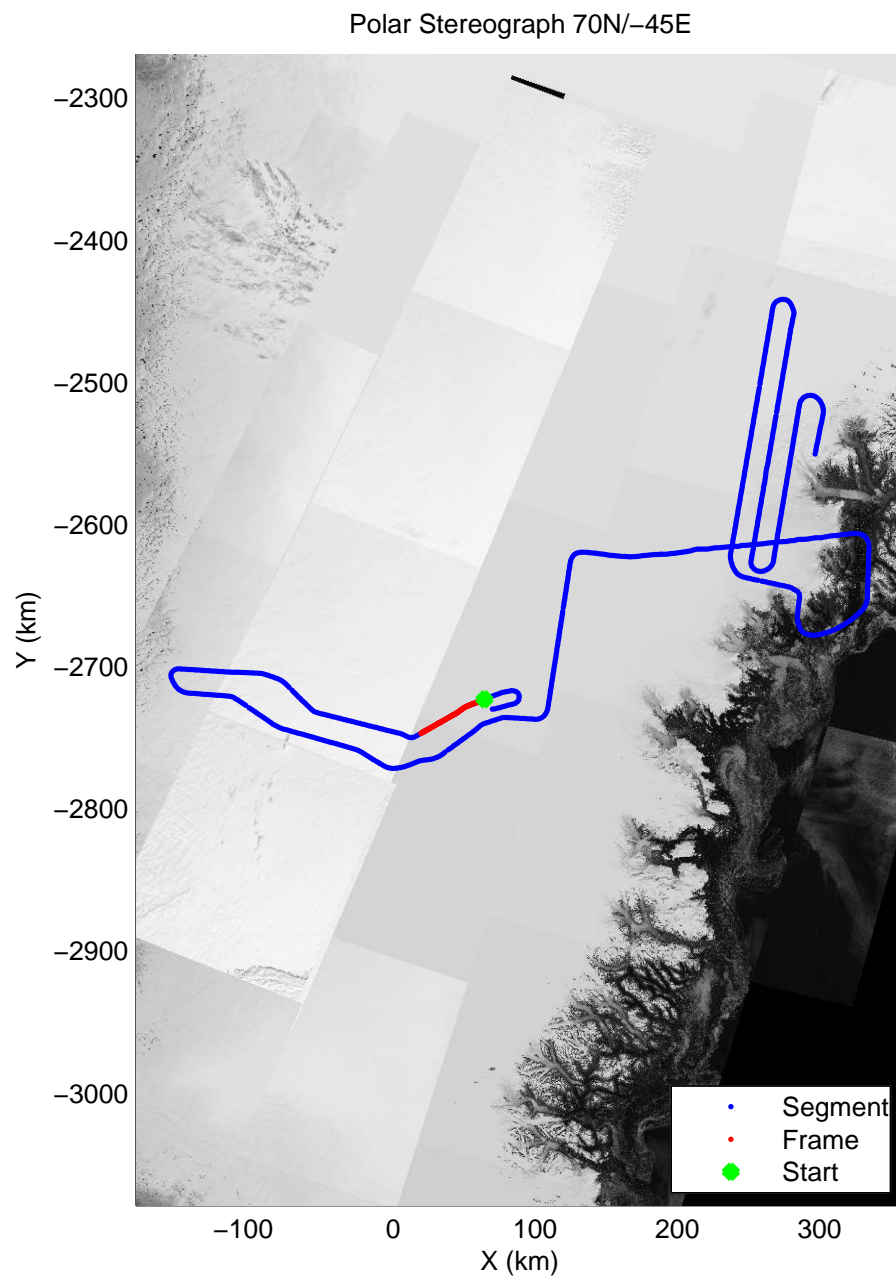

mcords3 2014_Greenland_P3: "OSU Clusters" 20140412_02_001: 11:55:34.4 to 12:02:05.3 GPS

mcords3 2014_Greenland_P3: "OSU Clusters" 20140412_02_001: 11:55:34.4 to 12:02:05.3 GPS

mcords3 2014_Greenland_P3: "OSU Clusters" 20140412_02_002: 12:02:05.6 to 12:08:19.4 GPS