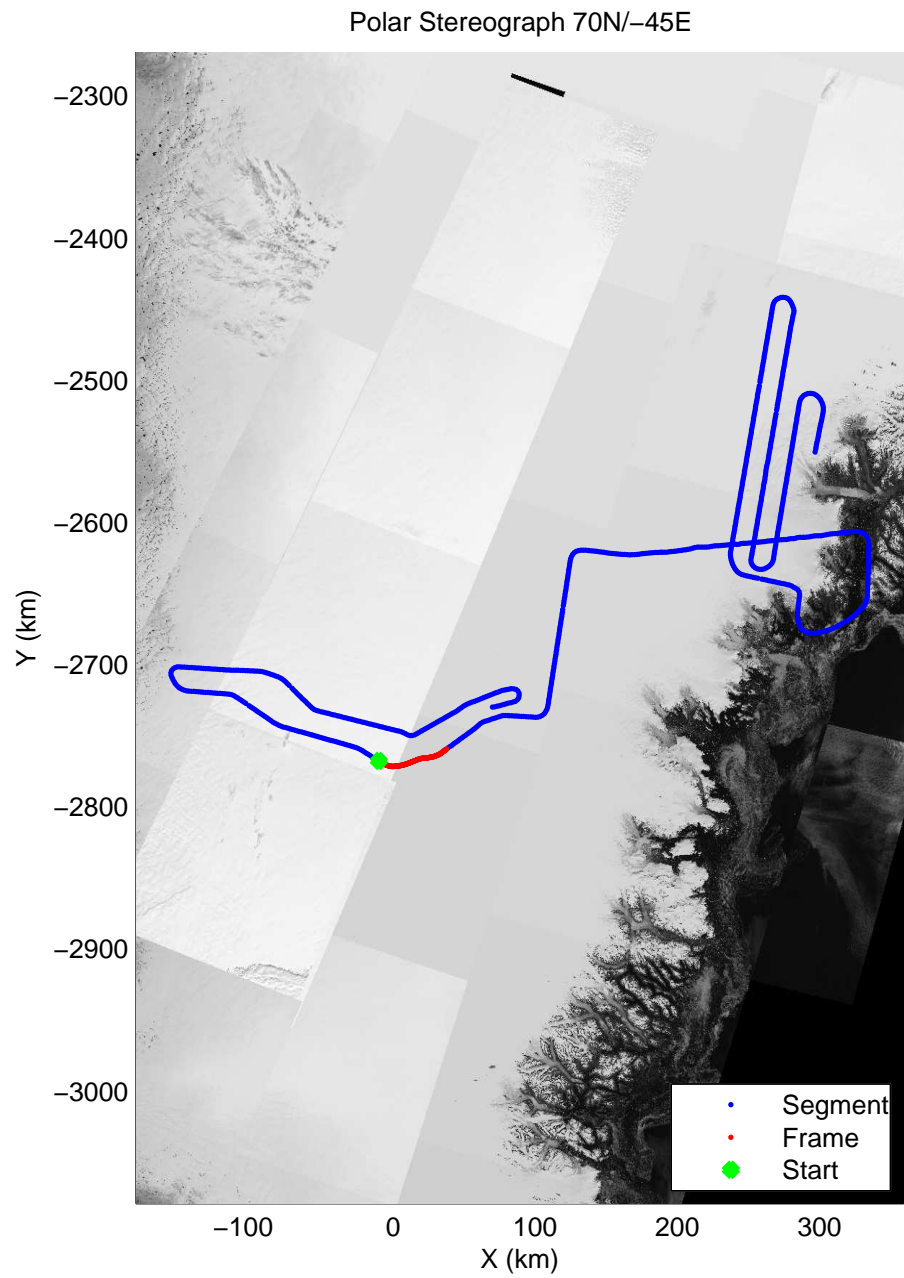

mcords3 2014_Greenland_P3: "OSU Clusters" 20140412_02_008: 12:39:32.9 to 12:45:42.9 GPS

mcords3 2014_Greenland_P3: "OSU Clusters" 20140412_02_009: 12:45:43.2 to 12:51:55.2 GPS

mcords3 2014_Greenland_P3: "OSU Clusters" 20140412_02_009: 12:45:43.2 to 12:51:55.2 GPS