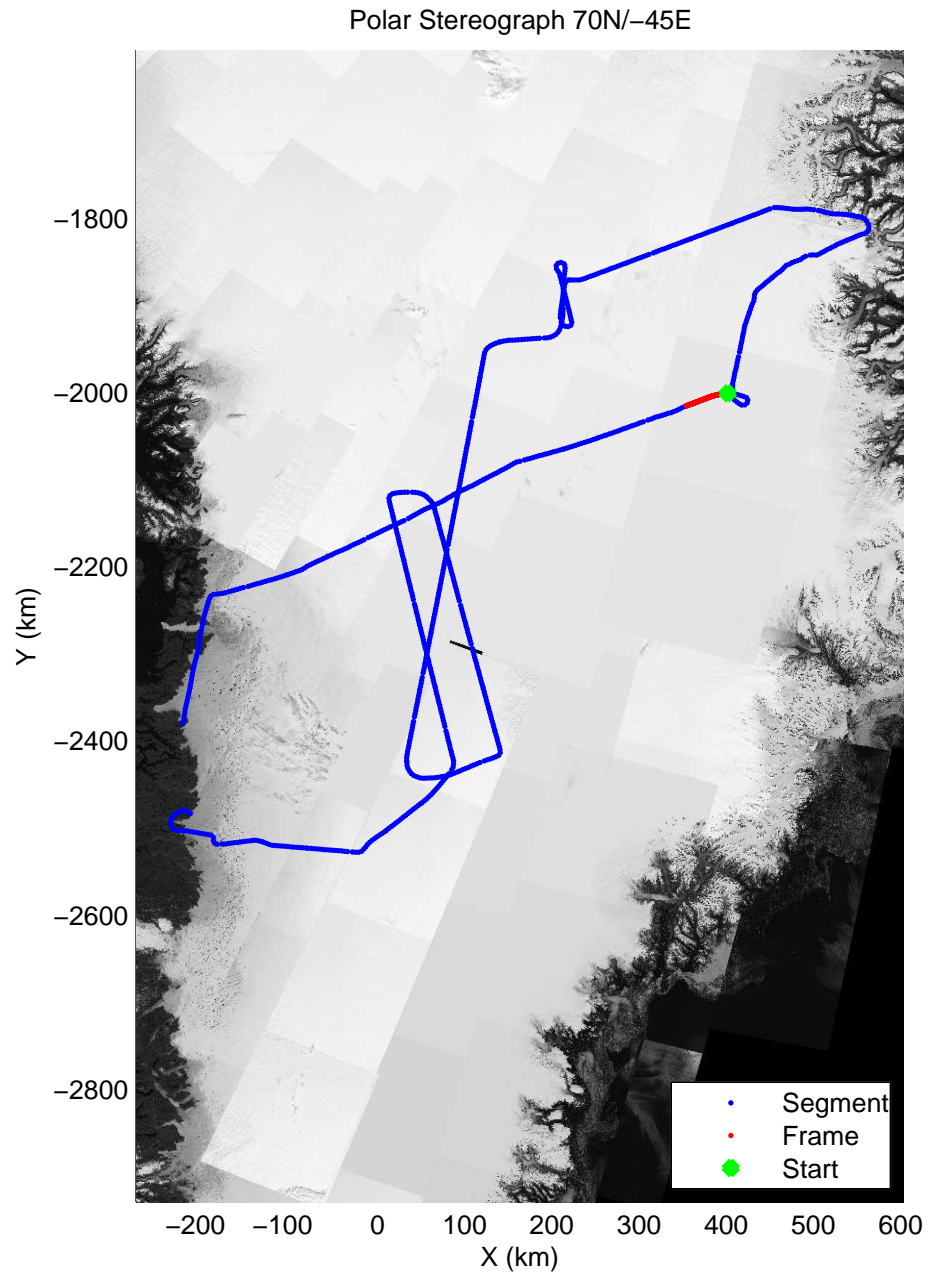

mcords3 2014\_Greenland\_P3: "K-EGIG-Summit" 20140410\_01\_053: 16:15:48.5 to 16:21:58.8 GPS

mcords3 2014\_Greenland\_P3: "K-EGIG-Summit" 20140410\_01\_054: 16:21:59.1 to 16:28:12.5 GPS

mcords3 2014\_Greenland\_P3: "K-EGIG-Summit" 20140410\_01\_054: 16:21:59.1 to 16:28:12.5 GPS