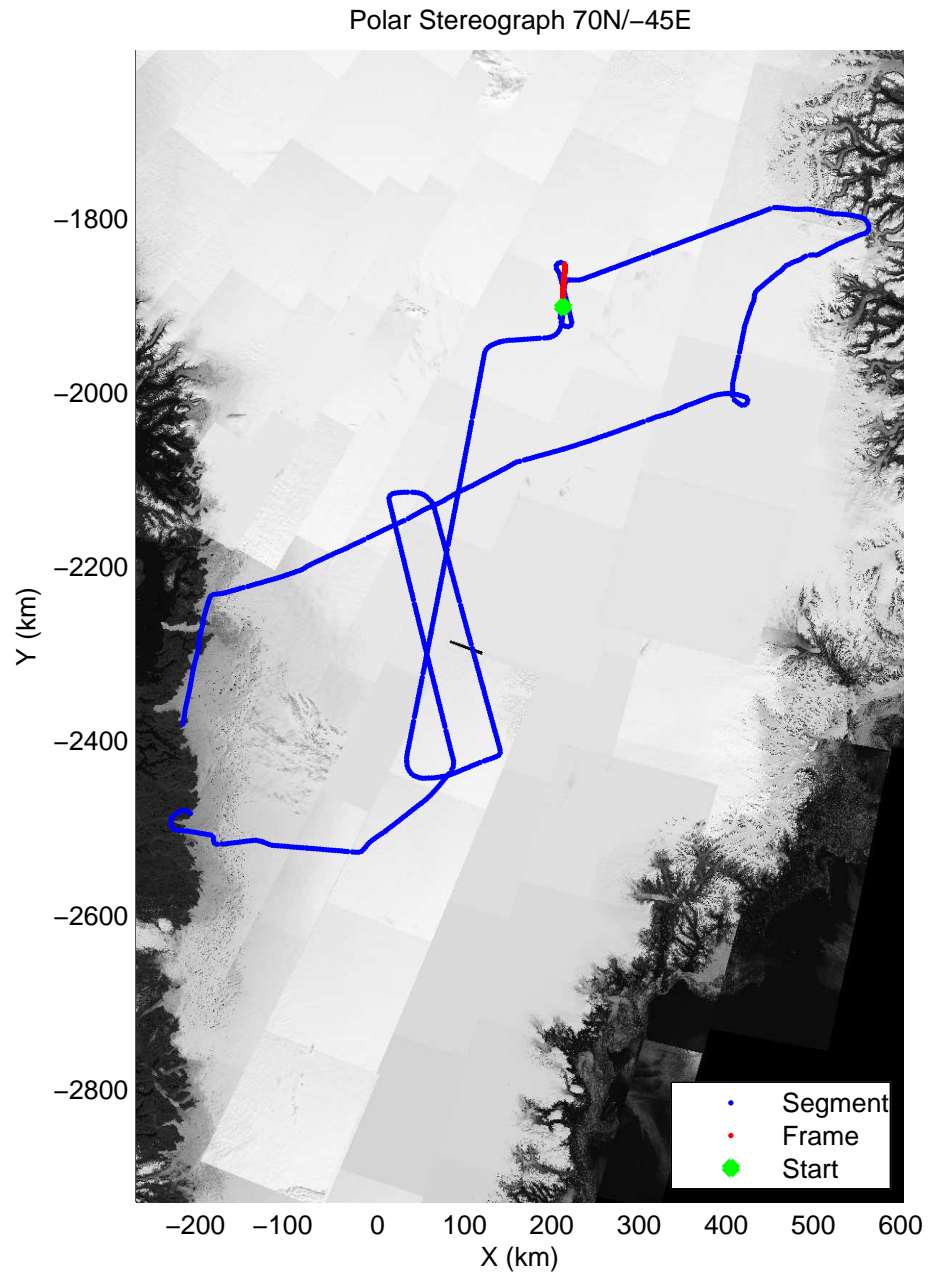

mcords3 2014\_Greenland\_P3: "K-EGIG-Summit" 20140410\_01\_035: 14:25:22.1 to 14:31:35.0 GPS

mcords3 2014\_Greenland\_P3: "K-EGIG-Summit" 20140410\_01\_036: 14:31:35.2 to 14:37:42.7 GPS

mcords3 2014\_Greenland\_P3: "K-EGIG-Summit" 20140410\_01\_036: 14:31:35.2 to 14:37:42.7 GPS