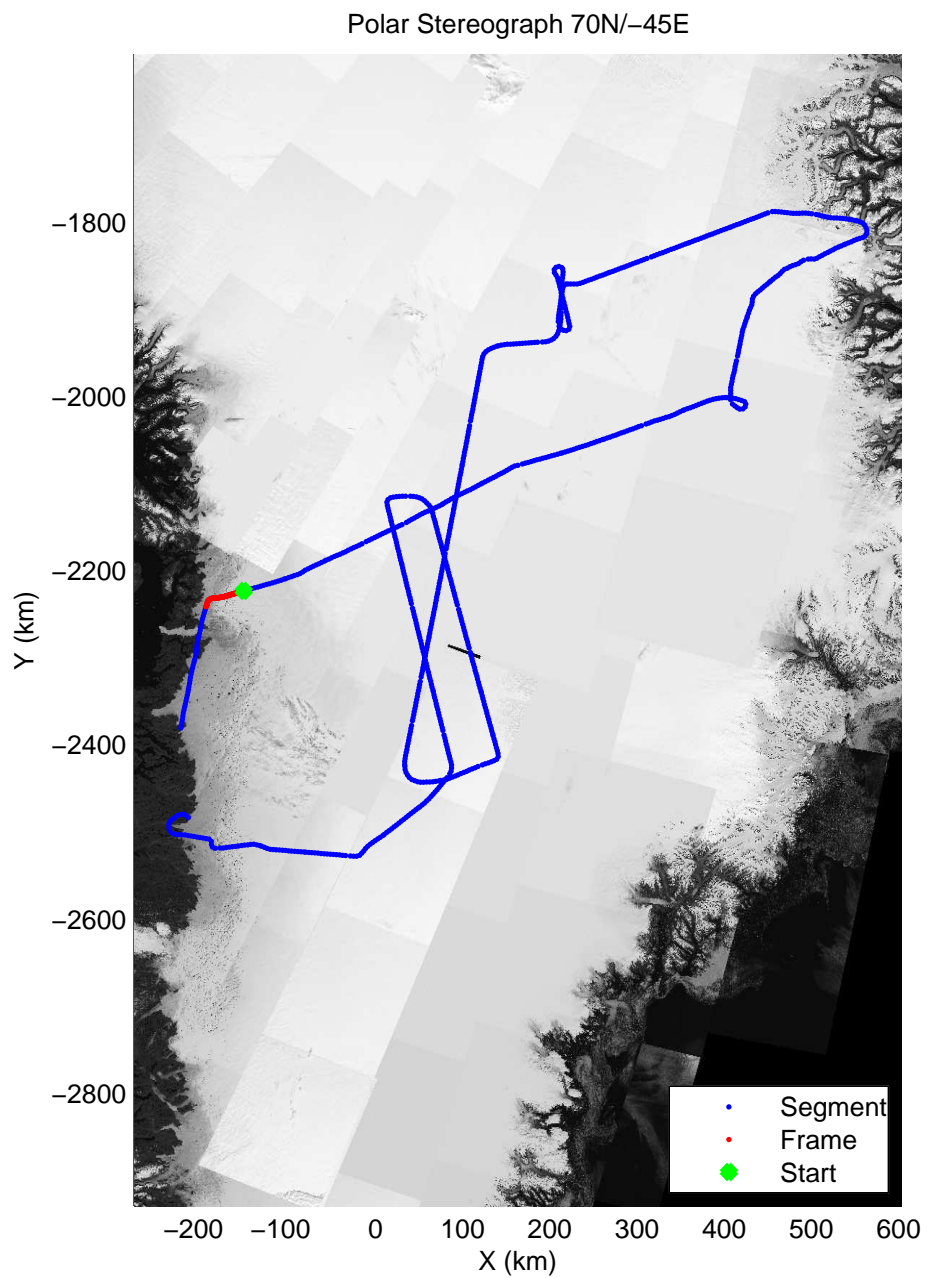

mcords3 2014\_Greenland\_P3: "K-EGIG-Summit" 20140410\_01\_065: 17:31:30.8 to 17:37:52.4 GPS

mcords3 2014\_Greenland\_P3: "K-EGIG-Summit" 20140410\_01\_066: 17:37:52.6 to 17:44:00.5 GPS

mcords3 2014\_Greenland\_P3: "K-EGIG-Summit" 20140410\_01\_066: 17:37:52.6 to 17:44:00.5 GPS