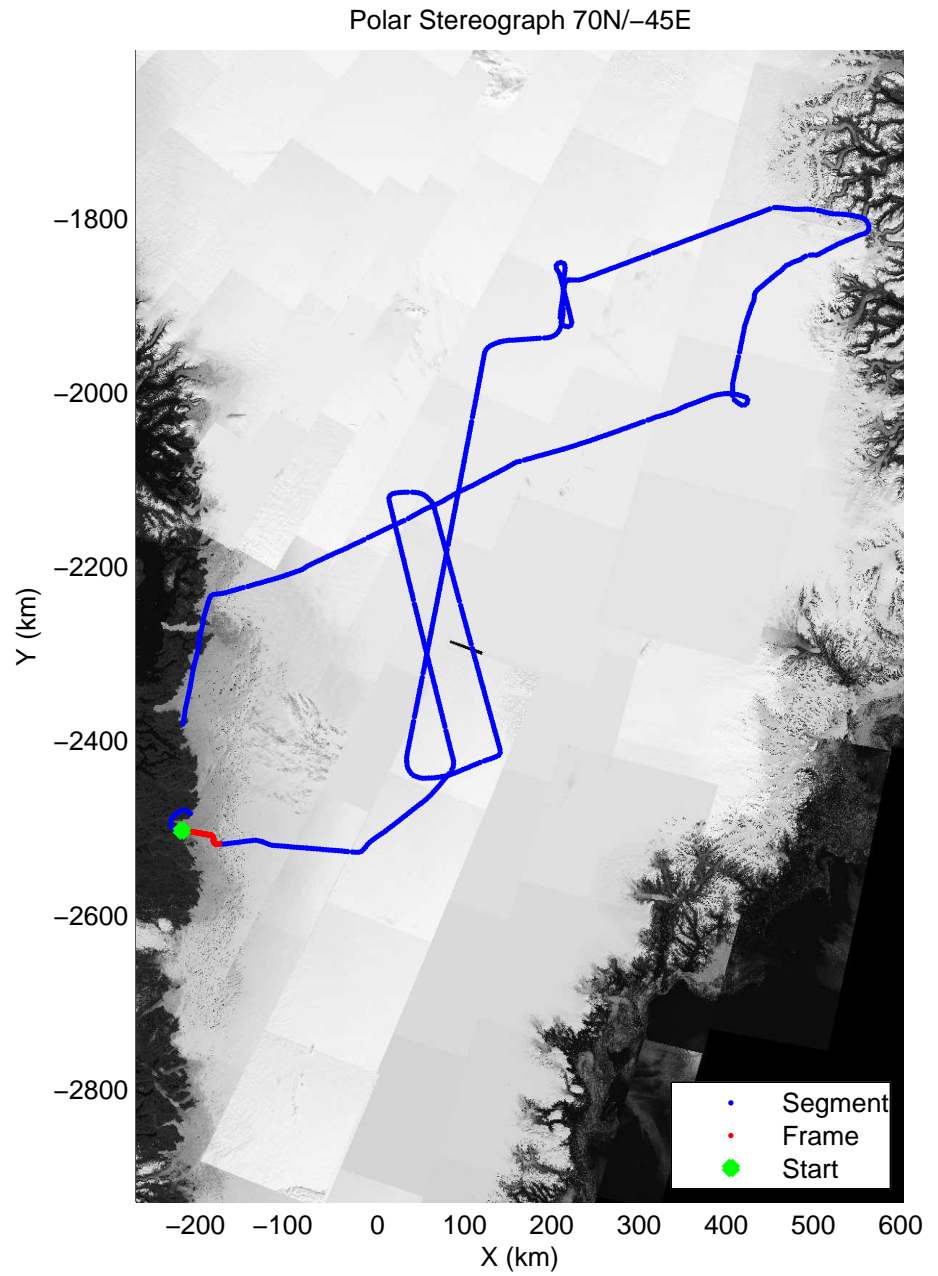

mcords3 2014\_Greenland\_P3: "K-EGIG-Summit" 20140410\_01\_001: 10:53:45.9 to 11:00:55.2 GPS

mcords3 2014\_Greenland\_P3: "K-EGIG-Summit" 20140410\_01\_001: 10:53:45.9 to 11:00:55.2 GPS

mcords3 2014\_Greenland\_P3: "K-EGIG-Summit" 20140410\_01\_002: 11:00:55.5 to 11:08:33.8 GPS