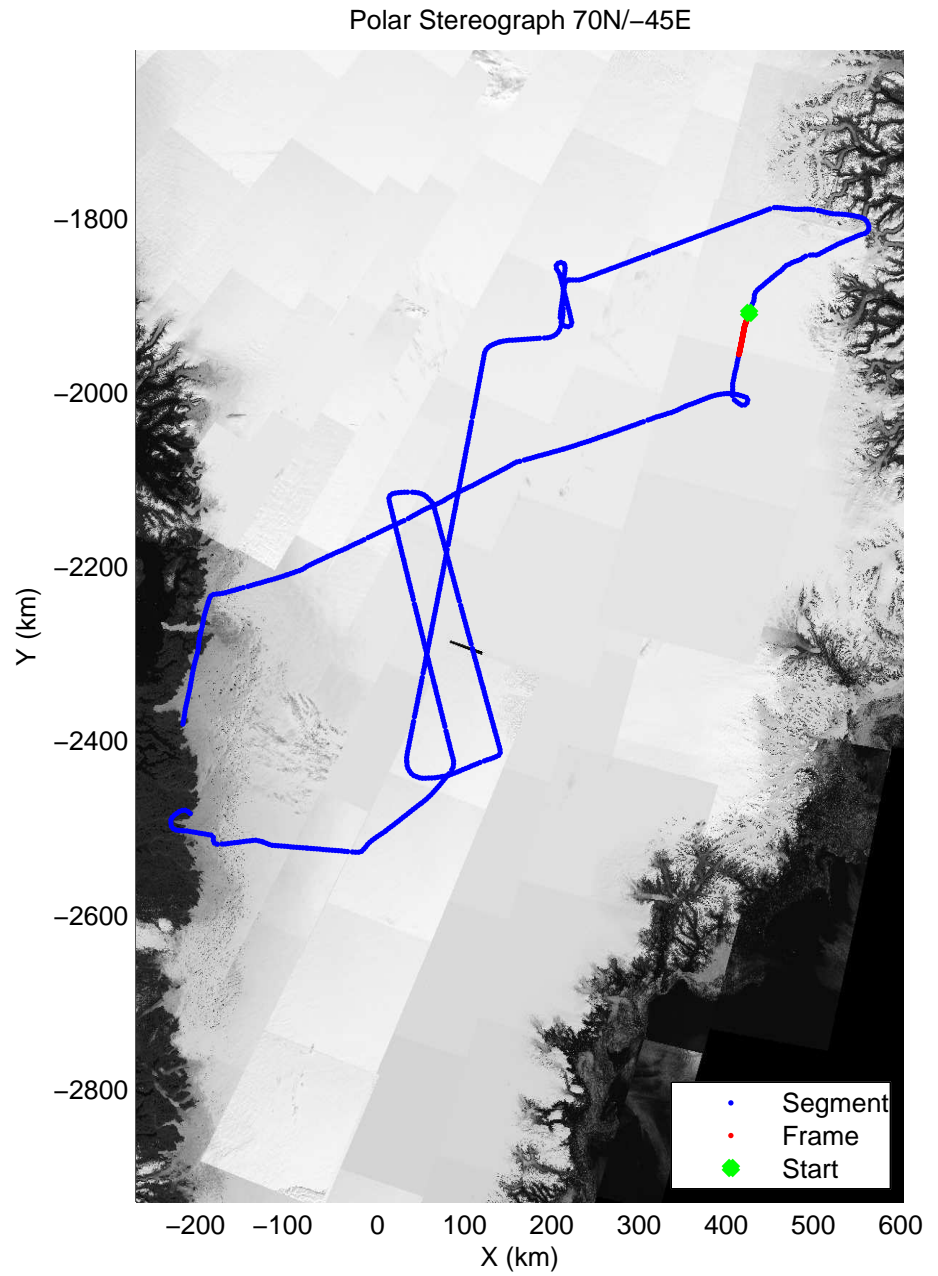

mcords3 2014\_Greenland\_P3: "K-EGIG-Summit" 20140410\_01\_050: 15:57:46.6 to 16:03:49.8 GPS

mcords3 2014\_Greenland\_P3: "K-EGIG-Summit" 20140410\_01\_051: 16:03:50.0 to 16:09:45.3 GPS

mcords3 2014\_Greenland\_P3: "K-EGIG-Summit" 20140410\_01\_051: 16:03:50.0 to 16:09:45.3 GPS