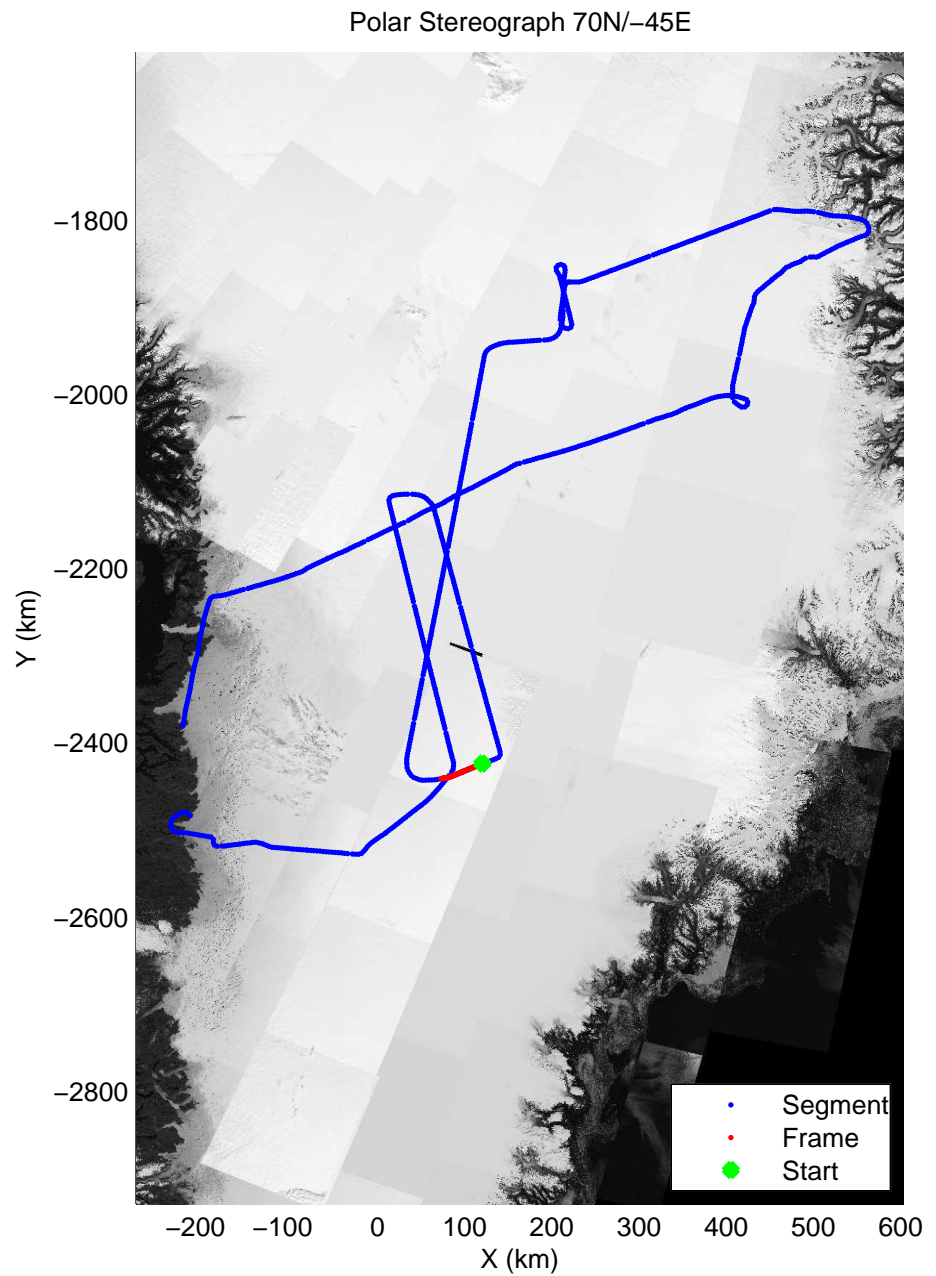

mcords3 2014\_Greenland\_P3: "K-EGIG-Summit" 20140410\_01\_022: 13:07:16.9 to 13:13:32.2 GPS

mcords3 2014\_Greenland\_P3: "K-EGIG-Summit" 20140410\_01\_022: 13:07:16.9 to 13:13:32.2 GPS

mcords3 2014\_Greenland\_P3: "K-EGIG-Summit" 20140410\_01\_023: 13:13:32.5 to 13:18:58.4 GPS