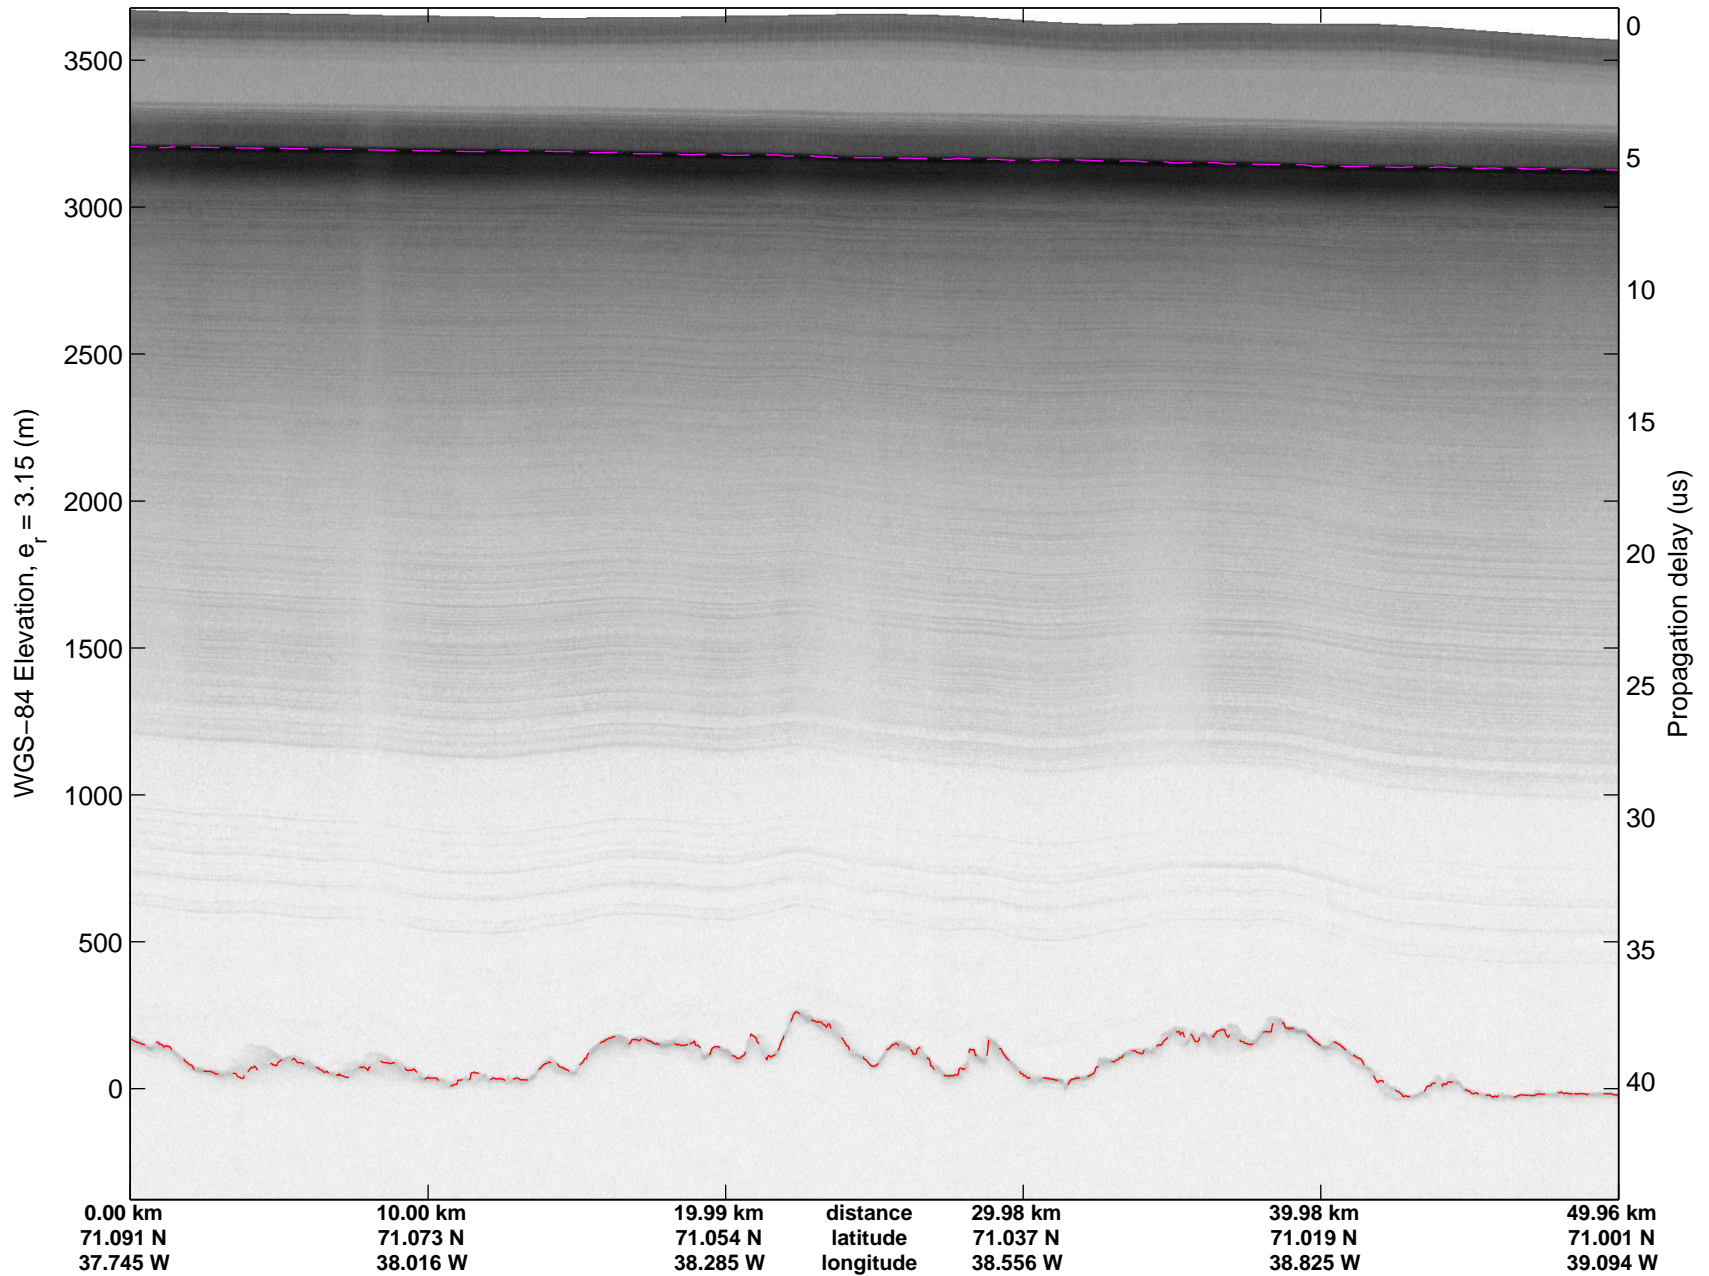

mcords3 2014\_Greenland\_P3: "K-EGIG-Summit" 20140410\_01\_055: 16:28:12.8 to 16:34:24.7 GPS

mcords3 2014\_Greenland\_P3: "K-EGIG-Summit" 20140410\_01\_055: 16:28:12.8 to 16:34:24.7 GPS

mcords3 2014\_Greenland\_P3: "K-EGIG-Summit" 20140410\_01\_056: 16:34:24.9 to 16:40:58.5 GPS

mcords3 2014\_Greenland\_P3: "K-EGIG-Summit" 20140410\_01\_056: 16:34:24.9 to 16:40:58.5 GPS

mcords3 2014\_Greenland\_P3: "K-EGIG-Summit" 20140410\_01\_057: 16:40:58.7 to 16:47:25.0 GPS

mcords3 2014\_Greenland\_P3: "K-EGIG-Summit" 20140410\_01\_057: 16:40:58.7 to 16:47:25.0 GPS

mcords3 2014\_Greenland\_P3: "K-EGIG-Summit" 20140410\_01\_058: 16:47:25.2 to 16:53:41.0 GPS

mcords3 2014\_Greenland\_P3: "K-EGIG-Summit" 20140410\_01\_058: 16:47:25.2 to 16:53:41.0 GPS

mcords3 2014\_Greenland\_P3: "K-EGIG-Summit" 20140410\_01\_059: 16:53:41.2 to 17:00:01.9 GPS