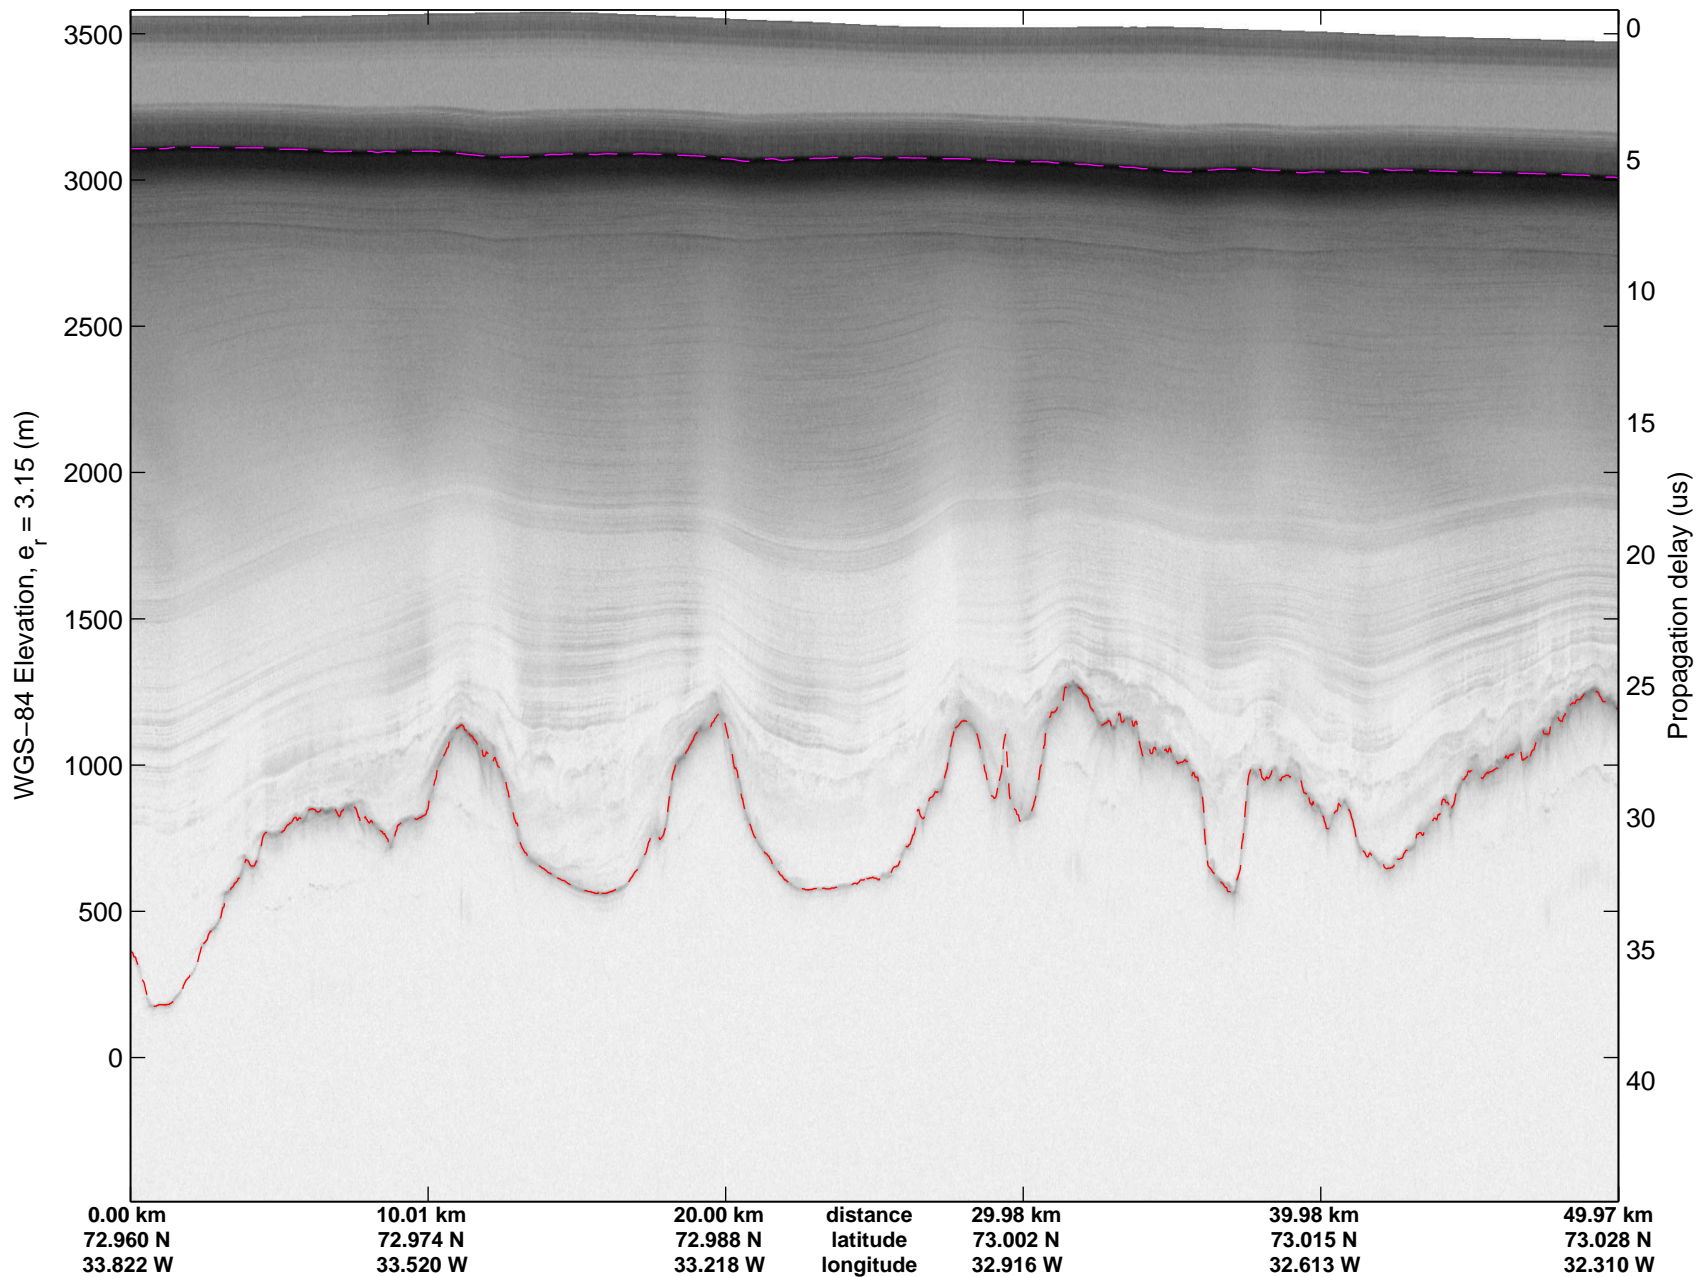

mcords3 2014_Greenland_P3: "K-EGIG-Summit" 20140410_01_044: 15:22:11.1 to 15:28:31.0 GPS