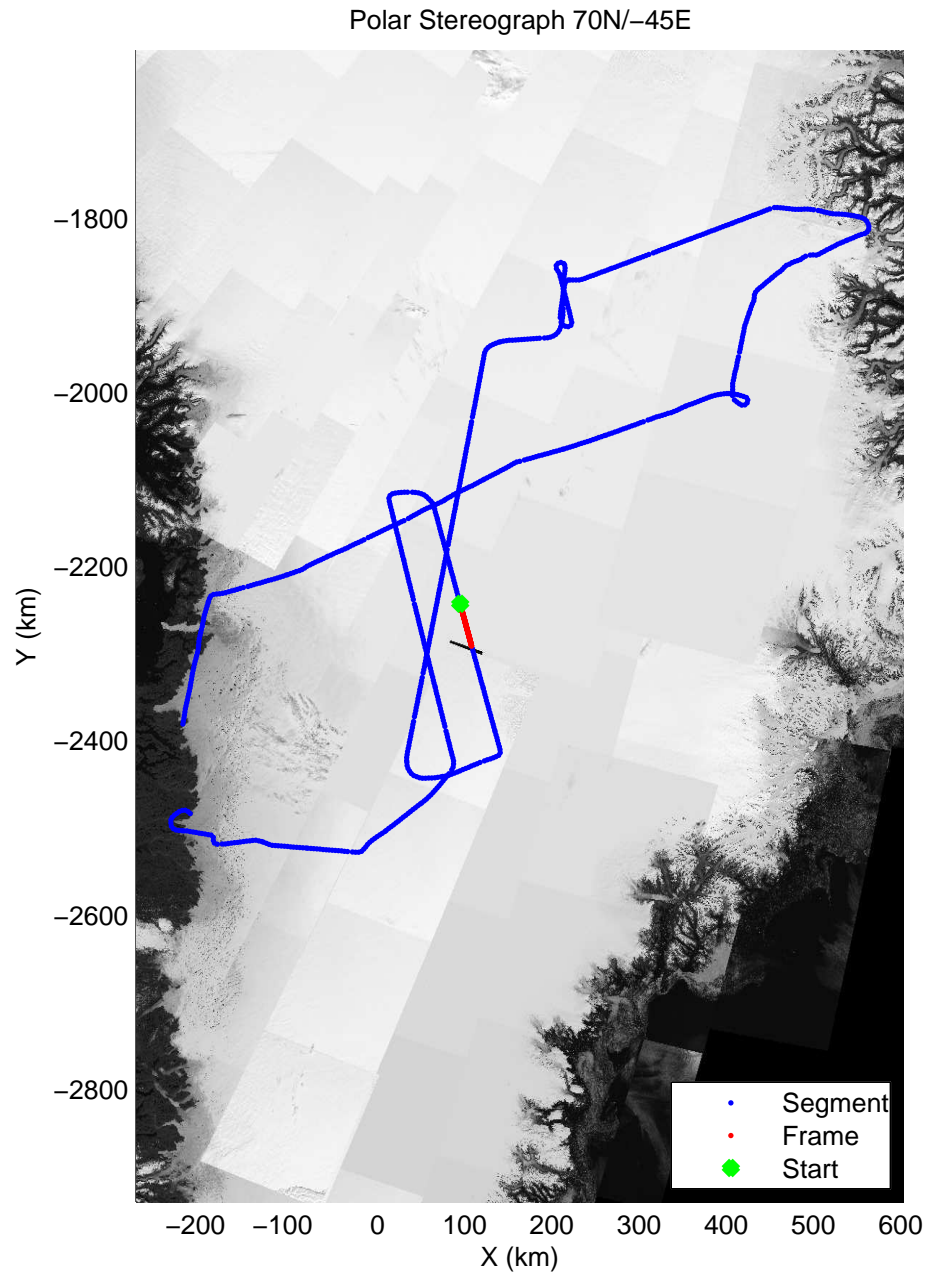

mcords3 2014\_Greenland\_P3: "K-EGIG-Summit" 20140410\_01\_017: 12:35:10.8 to 12:41:45.8 GPS

mcords3 2014\_Greenland\_P3: "K-EGIG-Summit" 20140410\_01\_018: 12:41:46.1 to 12:48:02.9 GPS

mcords3 2014\_Greenland\_P3: "K-EGIG-Summit" 20140410\_01\_018: 12:41:46.1 to 12:48:02.9 GPS