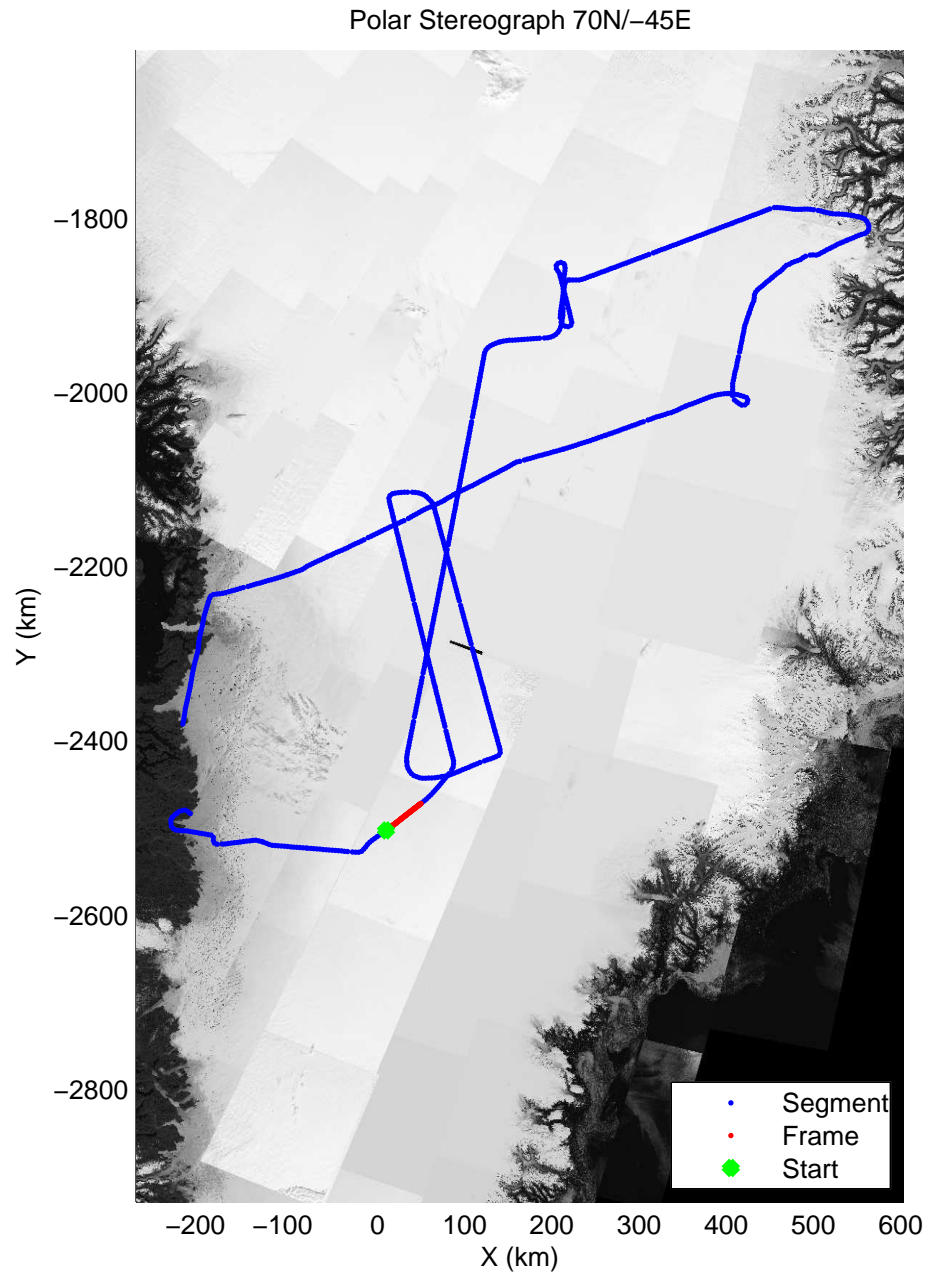

mcords3 2014\_Greenland\_P3: "K-EGIG-Summit" 20140410\_01\_005: 11:22:26.4 to 11:29:28.5 GPS

mcords3 2014\_Greenland\_P3: "K-EGIG-Summit" 20140410\_01\_006: 11:29:28.8 to 11:35:28.6 GPS

mcords3 2014\_Greenland\_P3: "K-EGIG-Summit" 20140410\_01\_006: 11:29:28.8 to 11:35:28.6 GPS