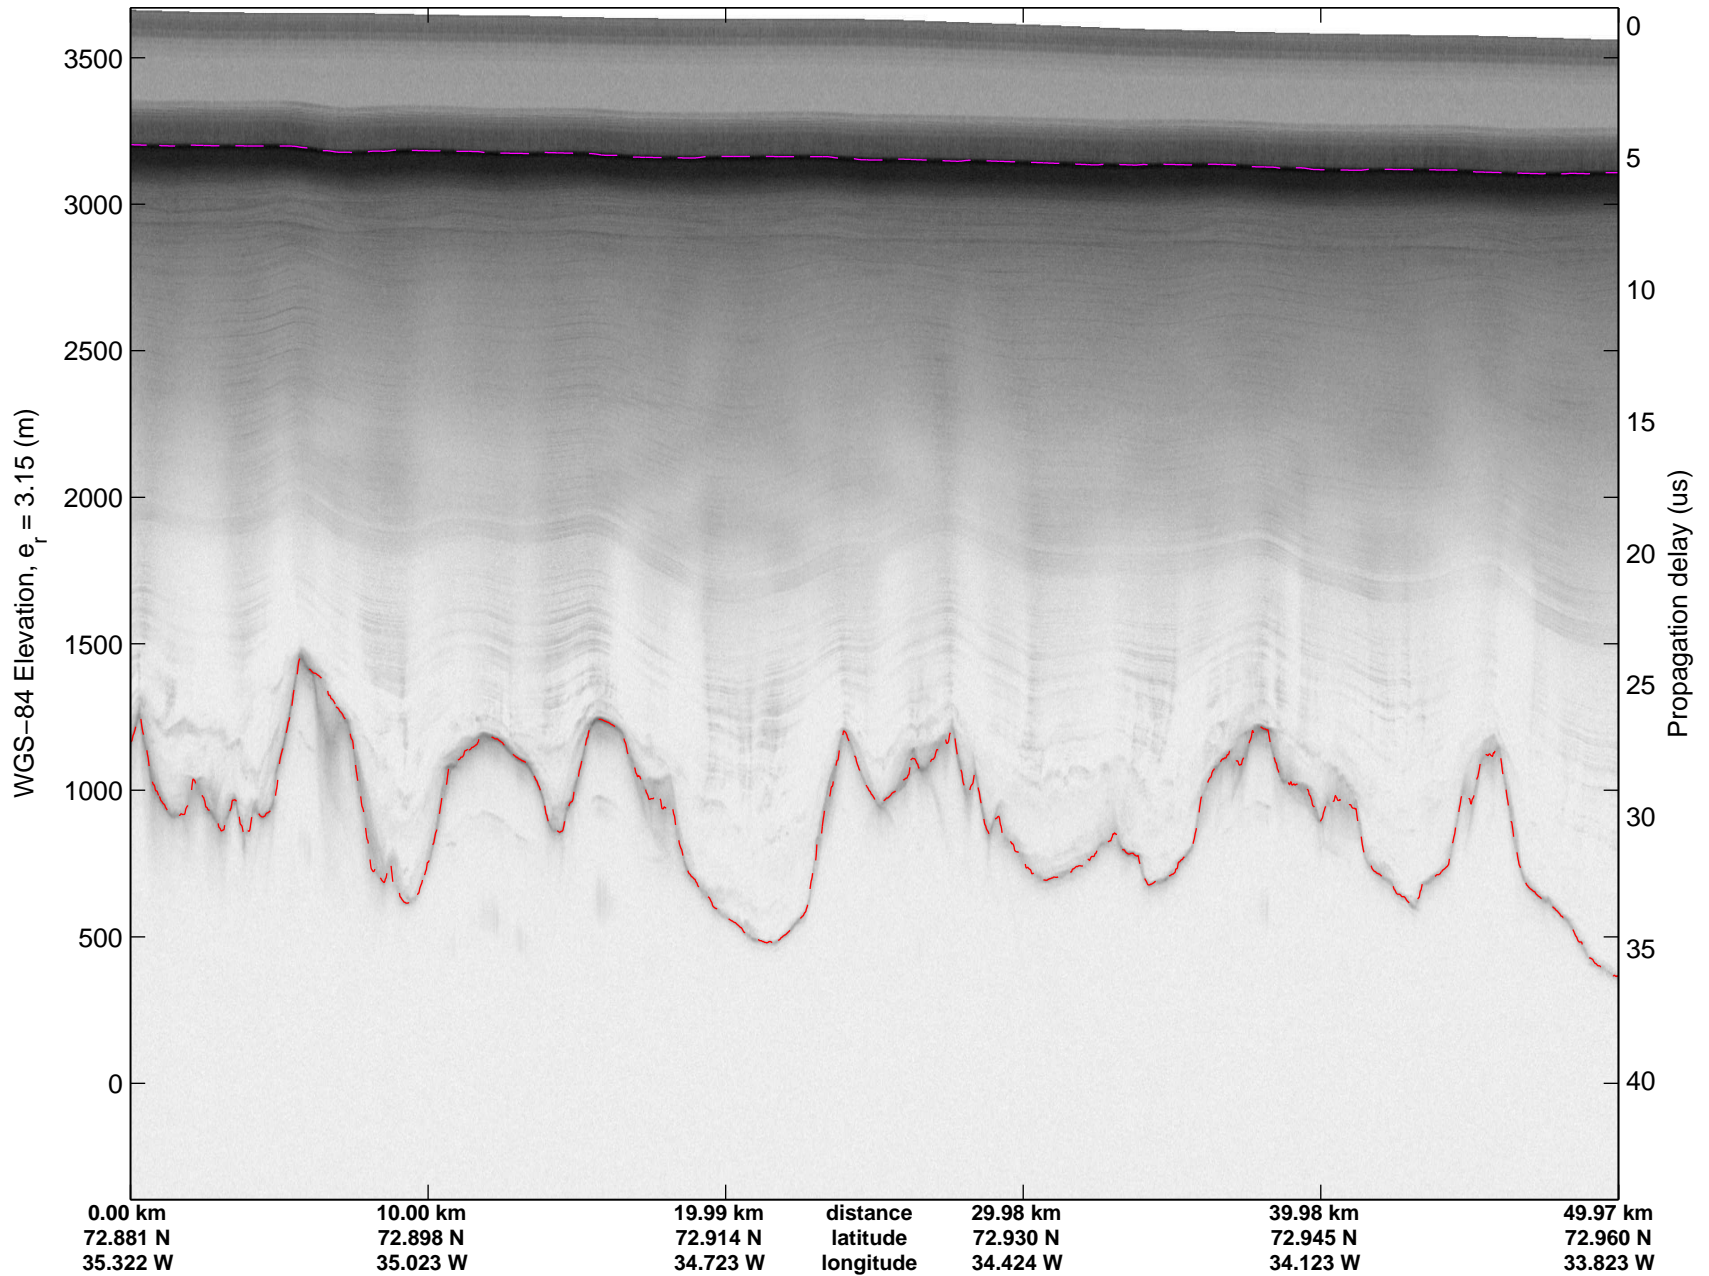

mcords3 2014_Greenland_P3: "K-EGIG-Summit" 20140410_01_043: 15:15:53.0 to 15:22:10.9 GPS