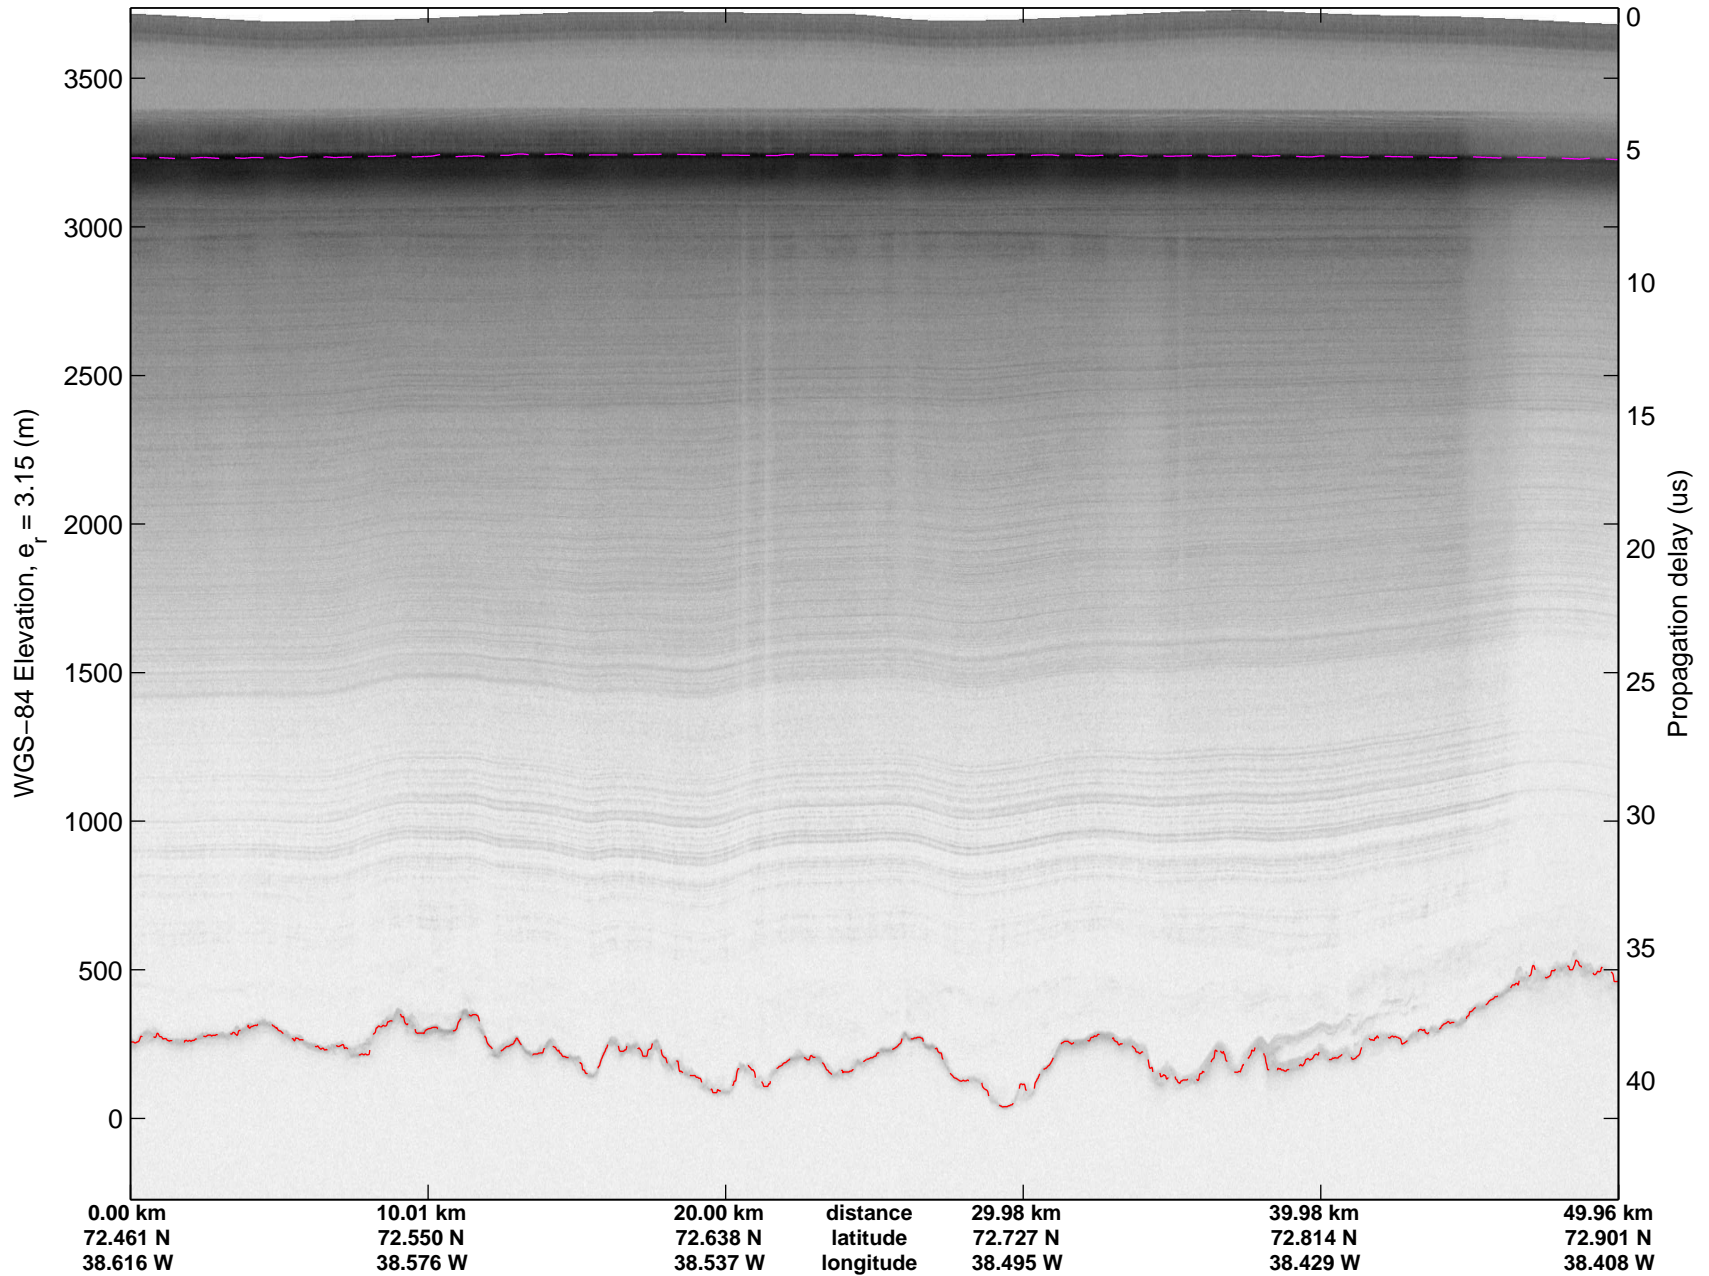

mcords3 2014\_Greenland\_P3: "K-EGIG-Summit" 20140410\_01\_035: 14:25:22.1 to 14:31:35.0 GPS

mcords3 2014\_Greenland\_P3: "K-EGIG-Summit" 20140410\_01\_036: 14:31:35.2 to 14:37:42.7 GPS

mcords3 2014\_Greenland\_P3: "K-EGIG-Summit" 20140410\_01\_036: 14:31:35.2 to 14:37:42.7 GPS

mcords3 2014\_Greenland\_P3: "K-EGIG-Summit" 20140410\_01\_037: 14:37:43.0 to 14:44:04.7 GPS

mcords3 2014\_Greenland\_P3: "K-EGIG-Summit" 20140410\_01\_037: 14:37:43.0 to 14:44:04.7 GPS

mcords3 2014\_Greenland\_P3: "K-EGIG-Summit" 20140410\_01\_038: 14:44:05.0 to 14:50:41.5 GPS