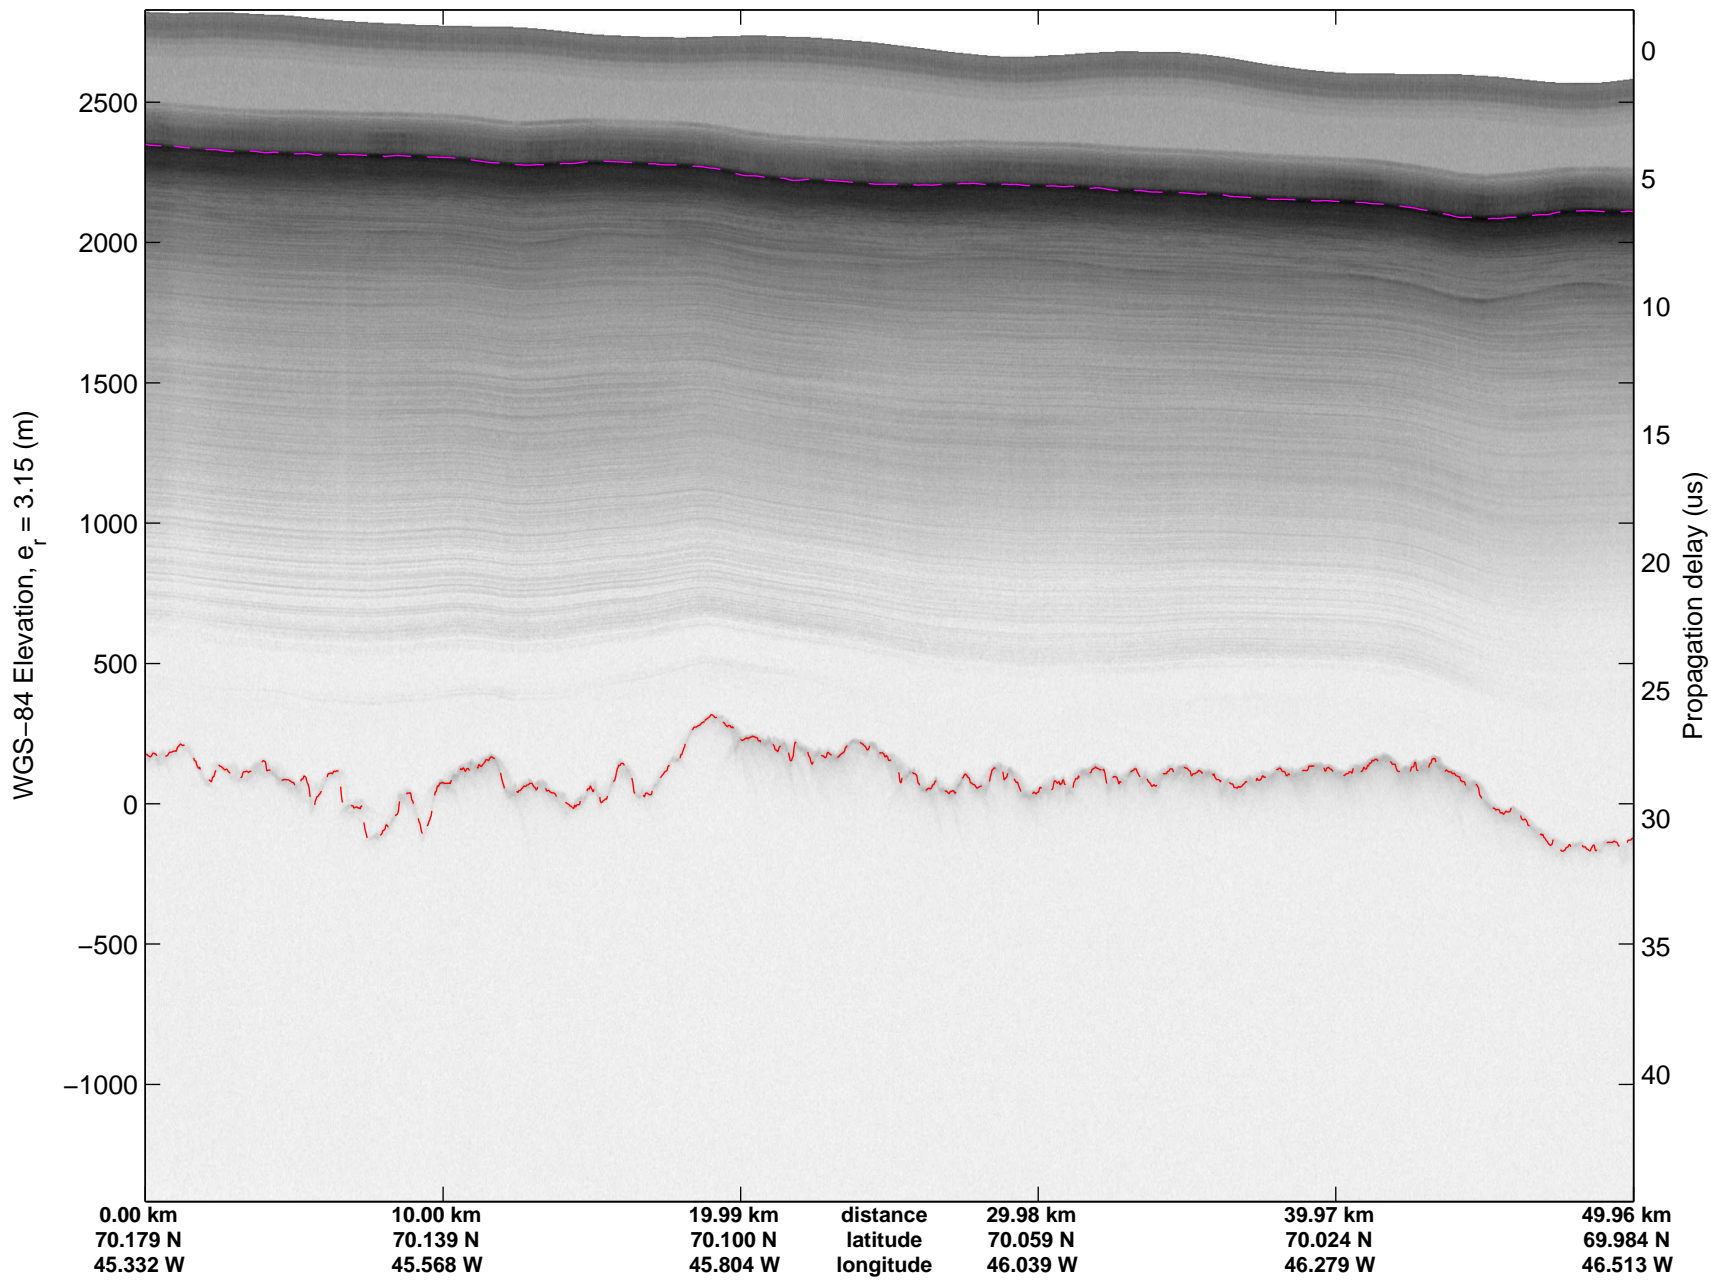

mcords3 2014_Greenland_P3: "K-EGIG-Summit" 20140410_01_064: 17:25:19.6 to 17:31:30.5 GPS