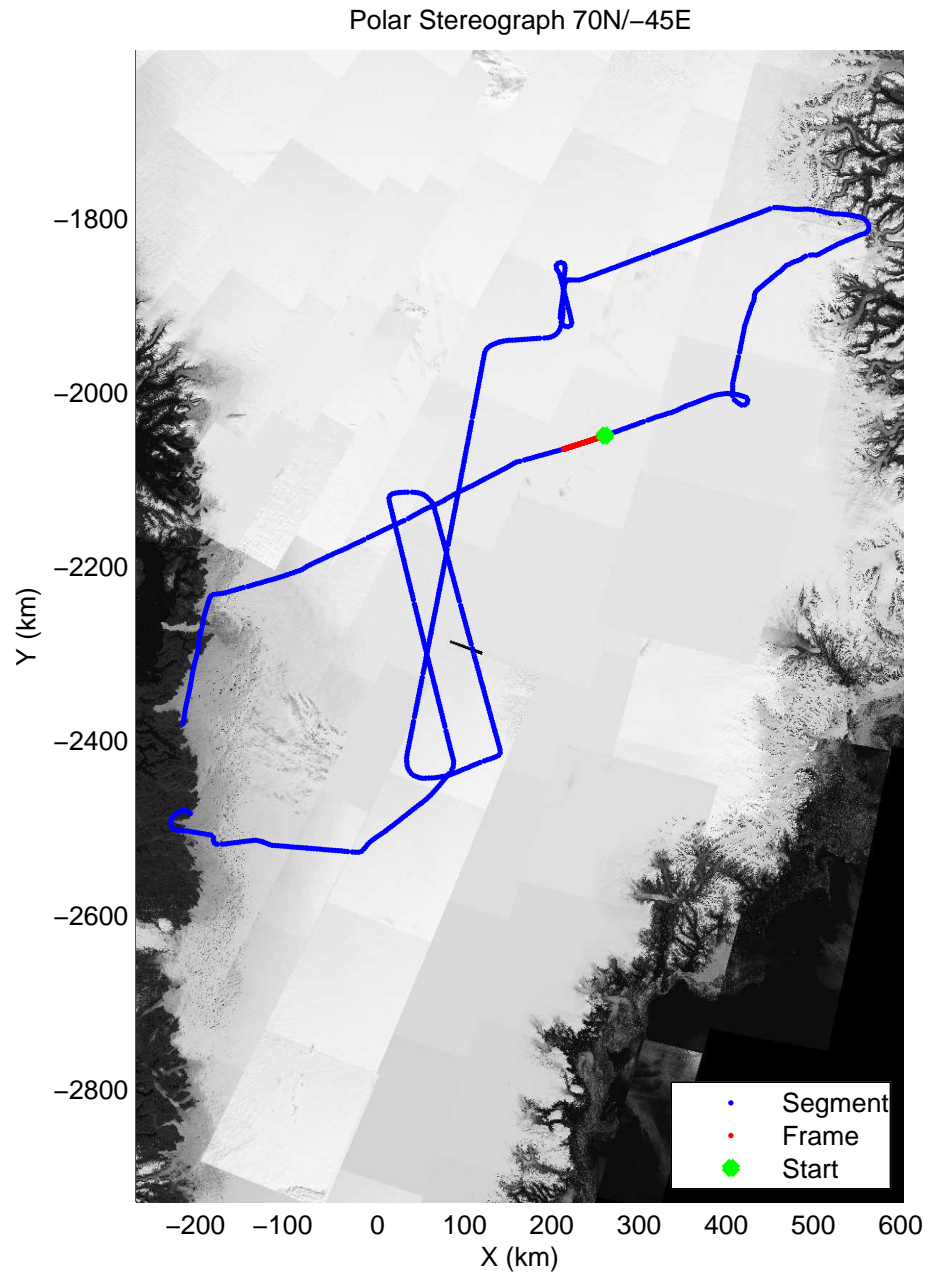

mcords3 2014\_Greenland\_P3: "K-EGIG-Summit" 20140410\_01\_056: 16:34:24.9 to 16:40:58.5 GPS

mcords3 2014\_Greenland\_P3: "K-EGIG-Summit" 20140410\_01\_057: 16:40:58.7 to 16:47:25.0 GPS

mcords3 2014\_Greenland\_P3: "K-EGIG-Summit" 20140410\_01\_057: 16:40:58.7 to 16:47:25.0 GPS