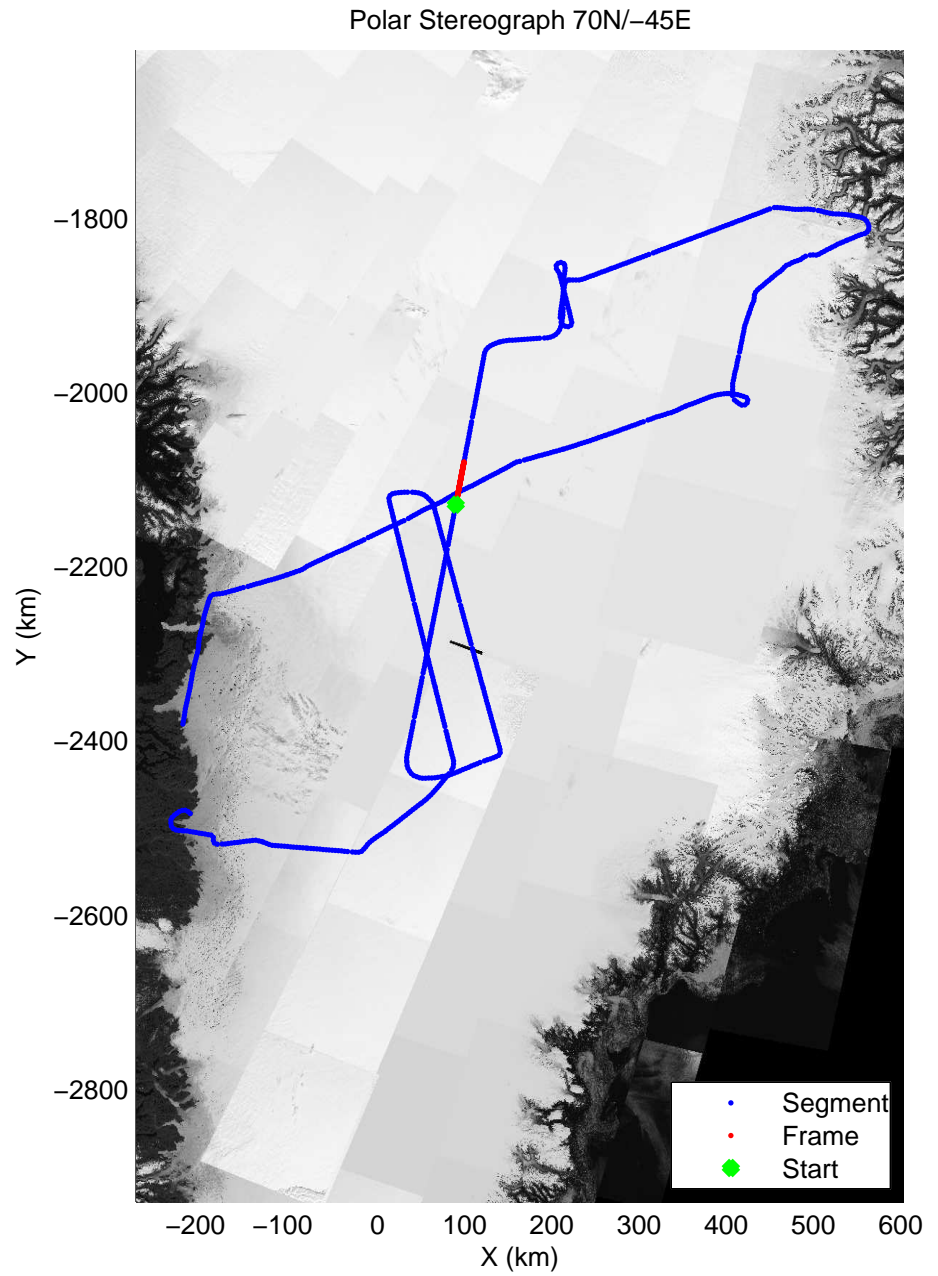

mcords3 2014\_Greenland\_P3: "K-EGIG-Summit" 20140410\_01\_029: 13:48:48.8 to 13:54:59.0 GPS

mcords3 2014\_Greenland\_P3: "K-EGIG-Summit" 20140410\_01\_030: 13:54:59.3 to 14:01:01.1 GPS

mcords3 2014\_Greenland\_P3: "K-EGIG-Summit" 20140410\_01\_030: 13:54:59.3 to 14:01:01.1 GPS