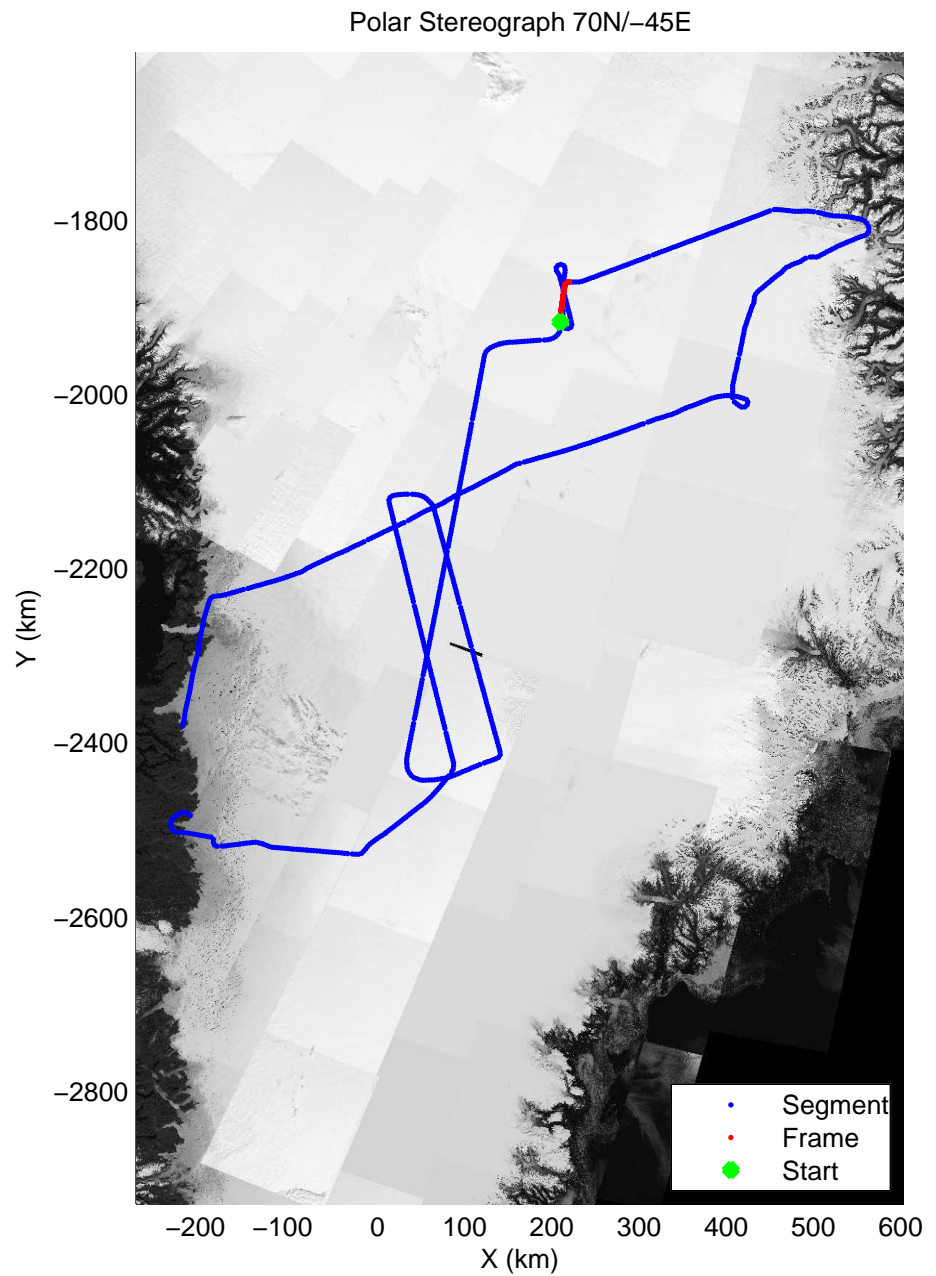

mcords3 2014\_Greenland\_P3: "K-EGIG-Summit" 20140410\_01\_038: 14:44:05.0 to 14:50:41.5 GPS

mcords3 2014\_Greenland\_P3: "K-EGIG-Summit" 20140410\_01\_039: 14:50:41.7 to 14:57:06.0 GPS

mcords3 2014\_Greenland\_P3: "K-EGIG-Summit" 20140410\_01\_039: 14:50:41.7 to 14:57:06.0 GPS