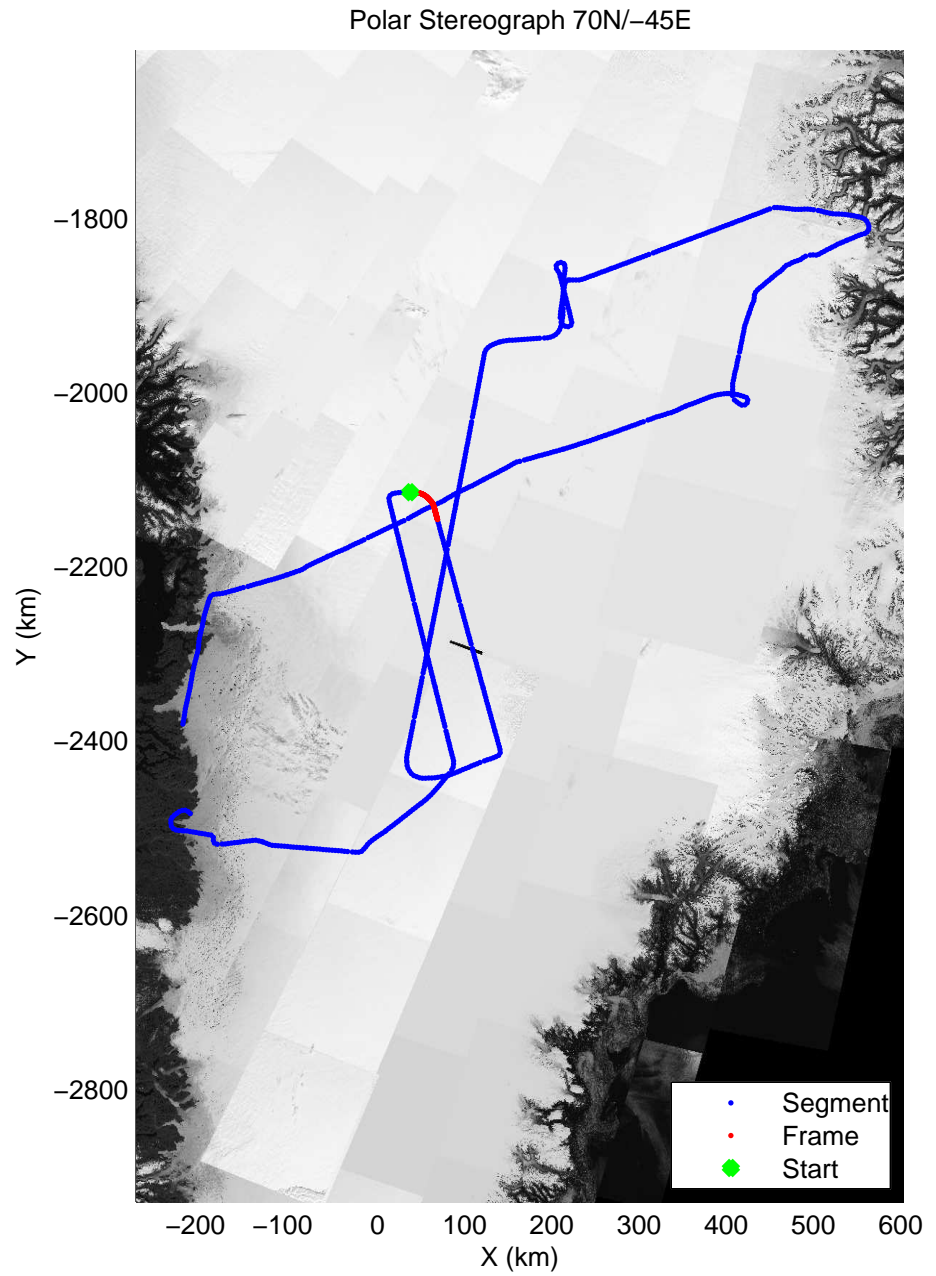

mcords3 2014\_Greenland\_P3: "K-EGIG-Summit" 20140410\_01\_014: 12:16:29.4 to 12:22:21.9 GPS

mcords3 2014\_Greenland\_P3: "K-EGIG-Summit" 20140410\_01\_015: 12:22:22.2 to 12:28:35.6 GPS

mcords3 2014\_Greenland\_P3: "K-EGIG-Summit" 20140410\_01\_015: 12:22:22.2 to 12:28:35.6 GPS