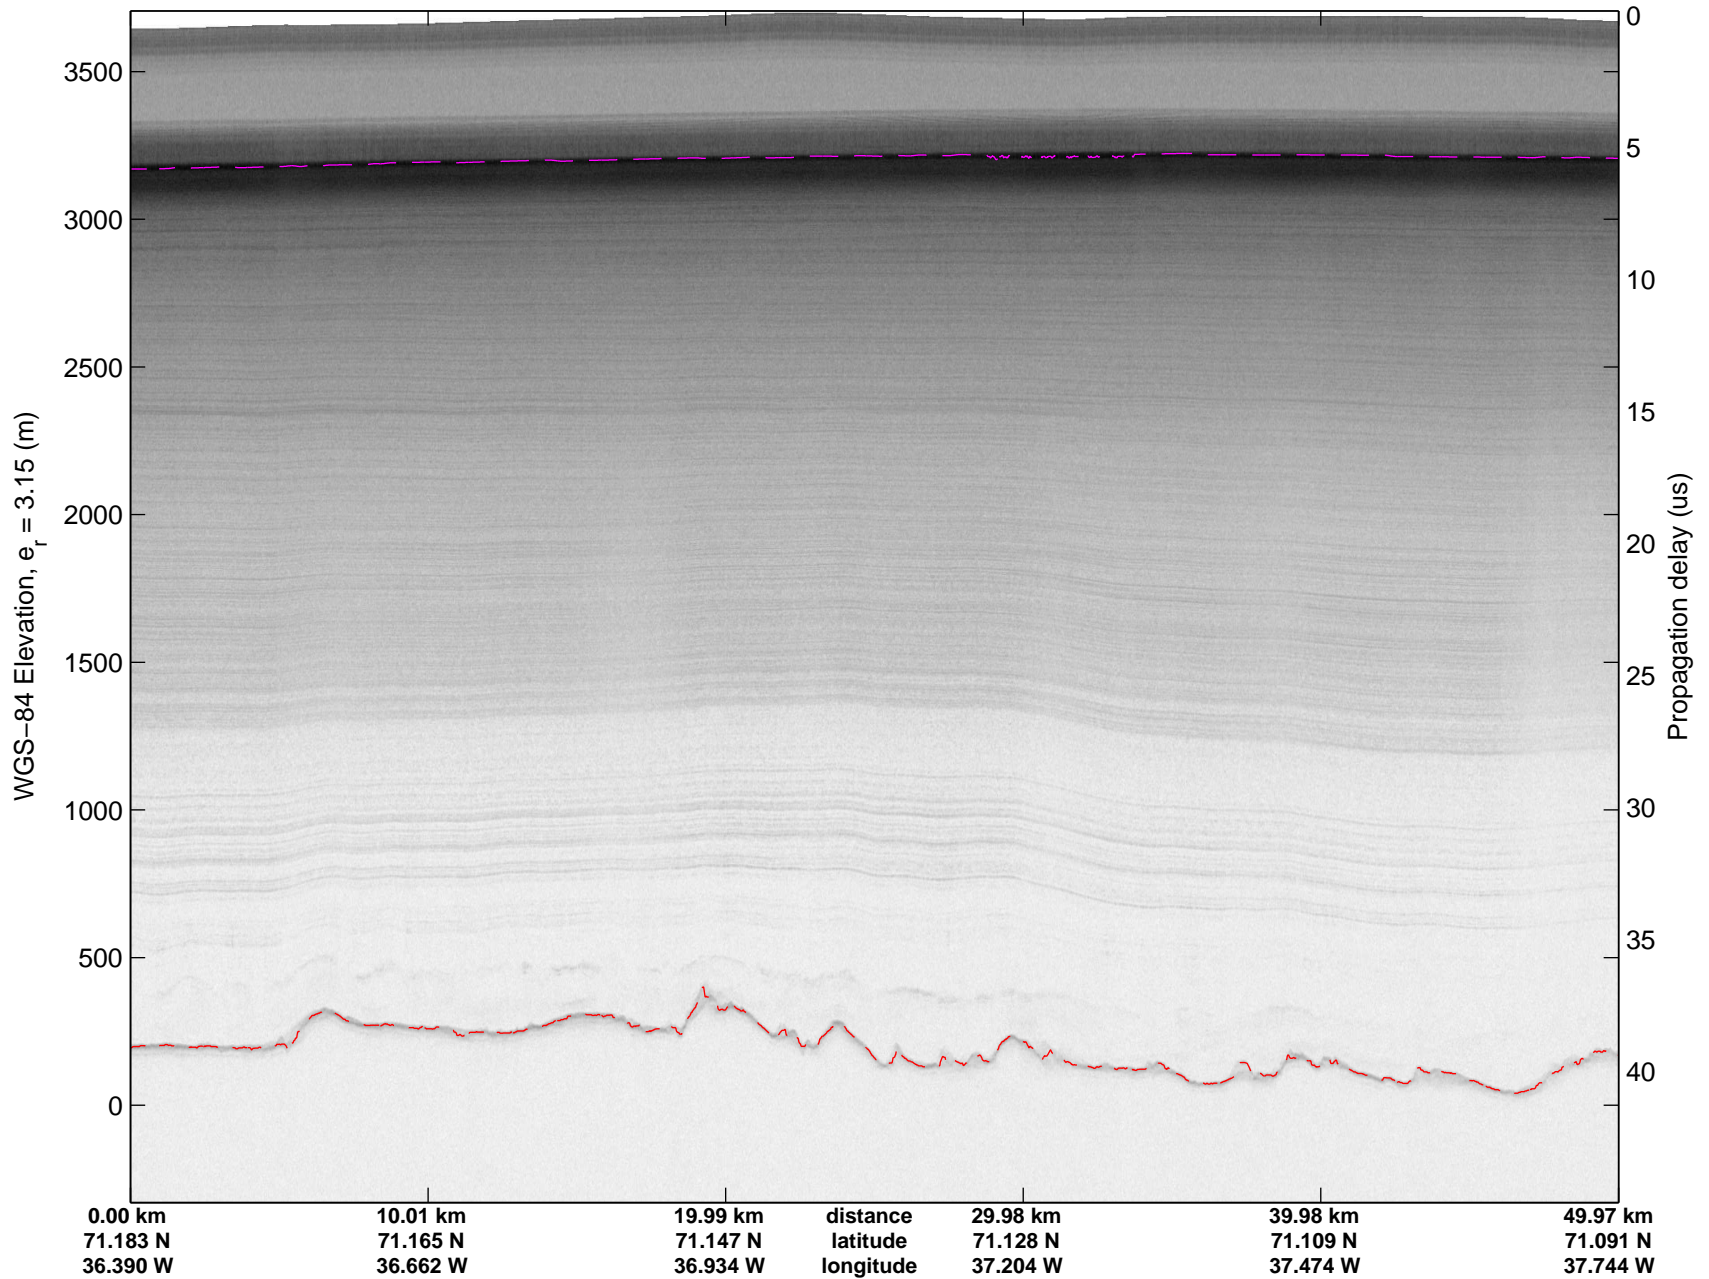

mcords3 2014\_Greenland\_P3: "K-EGIG-Summit" 20140410\_01\_056: 16:34:24.9 to 16:40:58.5 GPS

mcords3 2014\_Greenland\_P3: "K-EGIG-Summit" 20140410\_01\_057: 16:40:58.7 to 16:47:25.0 GPS

mcords3 2014\_Greenland\_P3: "K-EGIG-Summit" 20140410\_01\_057: 16:40:58.7 to 16:47:25.0 GPS

mcords3 2014\_Greenland\_P3: "K-EGIG-Summit" 20140410\_01\_058: 16:47:25.2 to 16:53:41.0 GPS

mcords3 2014\_Greenland\_P3: "K-EGIG-Summit" 20140410\_01\_058: 16:47:25.2 to 16:53:41.0 GPS

mcords3 2014\_Greenland\_P3: "K-EGIG-Summit" 20140410\_01\_059: 16:53:41.2 to 17:00:01.9 GPS