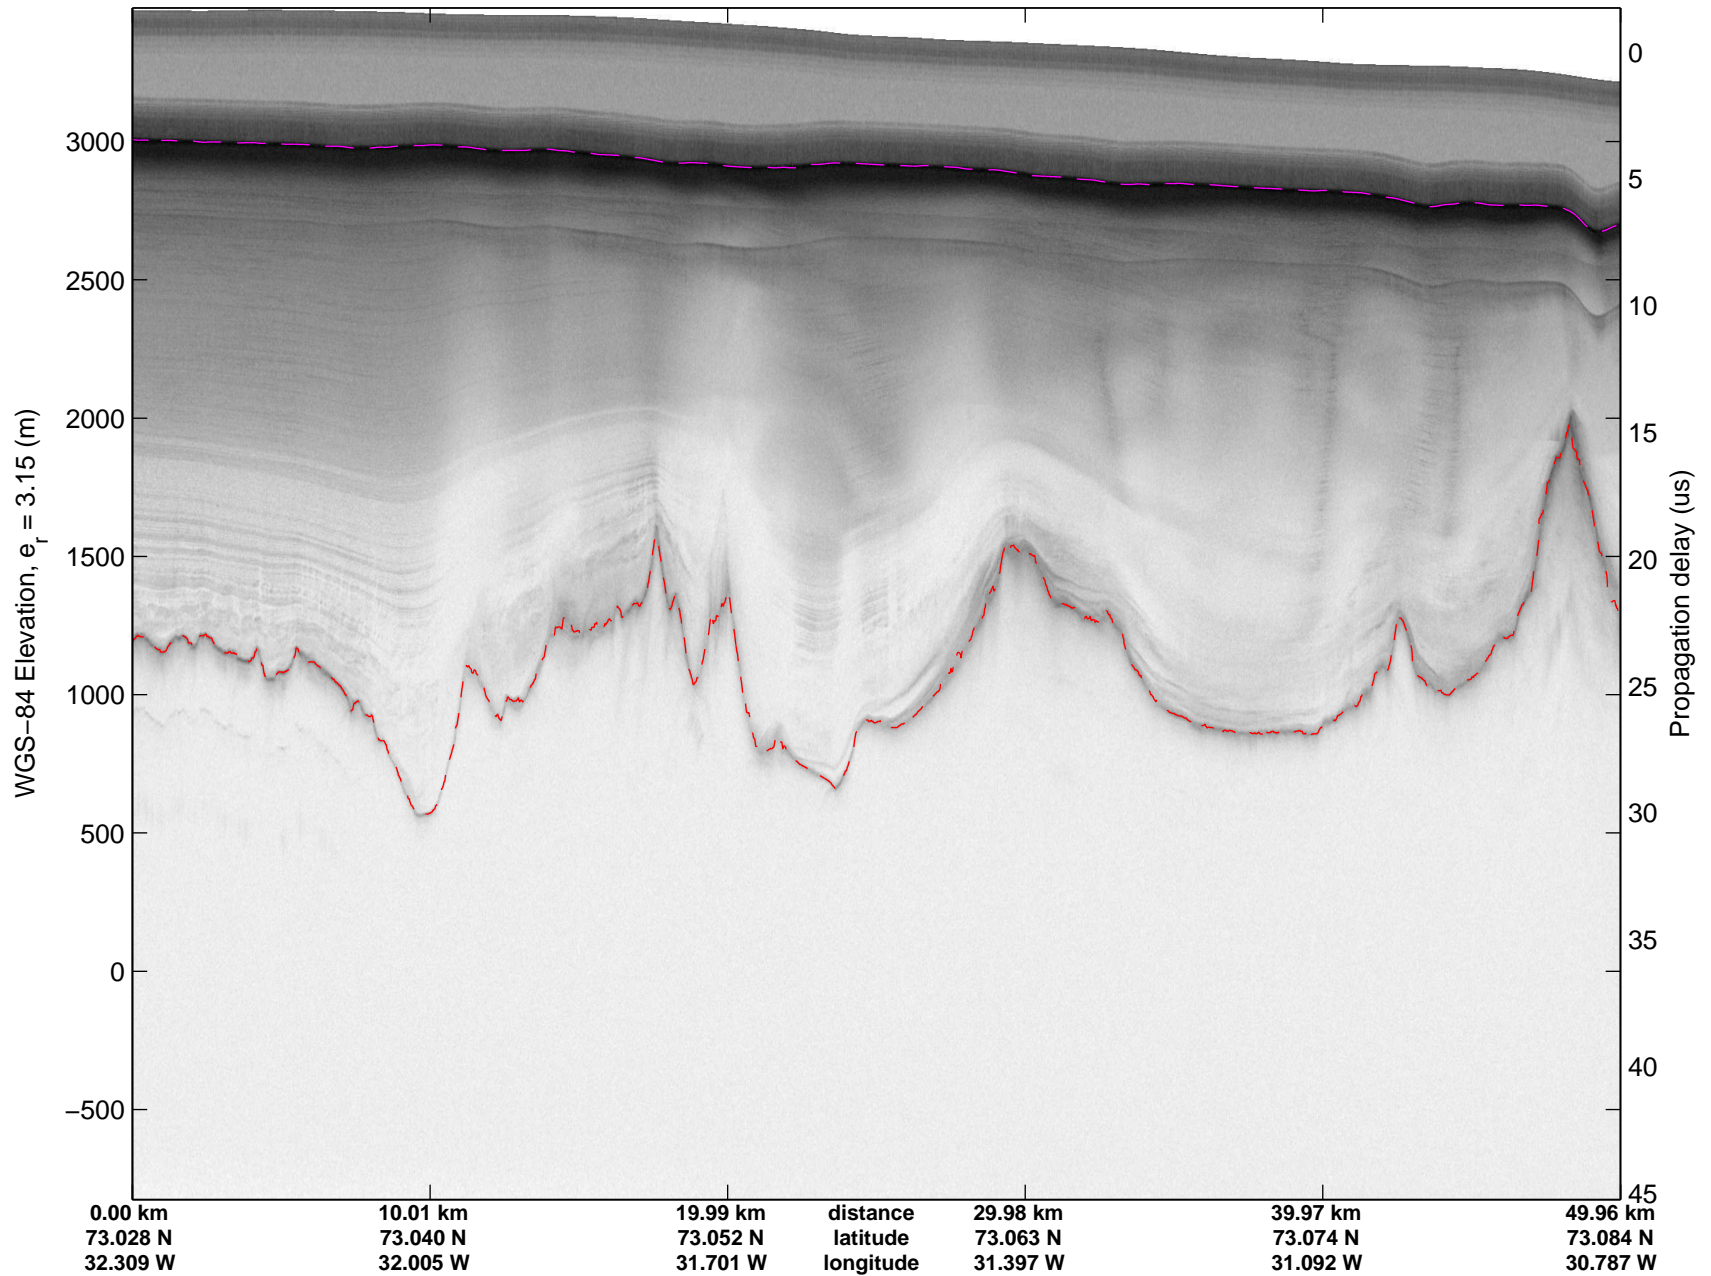

mcords3 2014\_Greenland\_P3: "K-EGIG-Summit" 20140410\_01\_044: 15:22:11.1 to 15:28:31.0 GPS

mcords3 2014\_Greenland\_P3: "K-EGIG-Summit" 20140410\_01\_045: 15:28:31.3 to 15:34:41.6 GPS

mcords3 2014\_Greenland\_P3: "K-EGIG-Summit" 20140410\_01\_045: 15:28:31.3 to 15:34:41.6 GPS

mcords3 2014\_Greenland\_P3: "K-EGIG-Summit" 20140410\_01\_046: 15:34:41.9 to 15:40:18.0 GPS

mcords3 2014\_Greenland\_P3: "K-EGIG-Summit" 20140410\_01\_046: 15:34:41.9 to 15:40:18.0 GPS

mcords3 2014\_Greenland\_P3: "K-EGIG-Summit" 20140410\_01\_047: 15:40:18.3 to 15:45:36.7 GPS