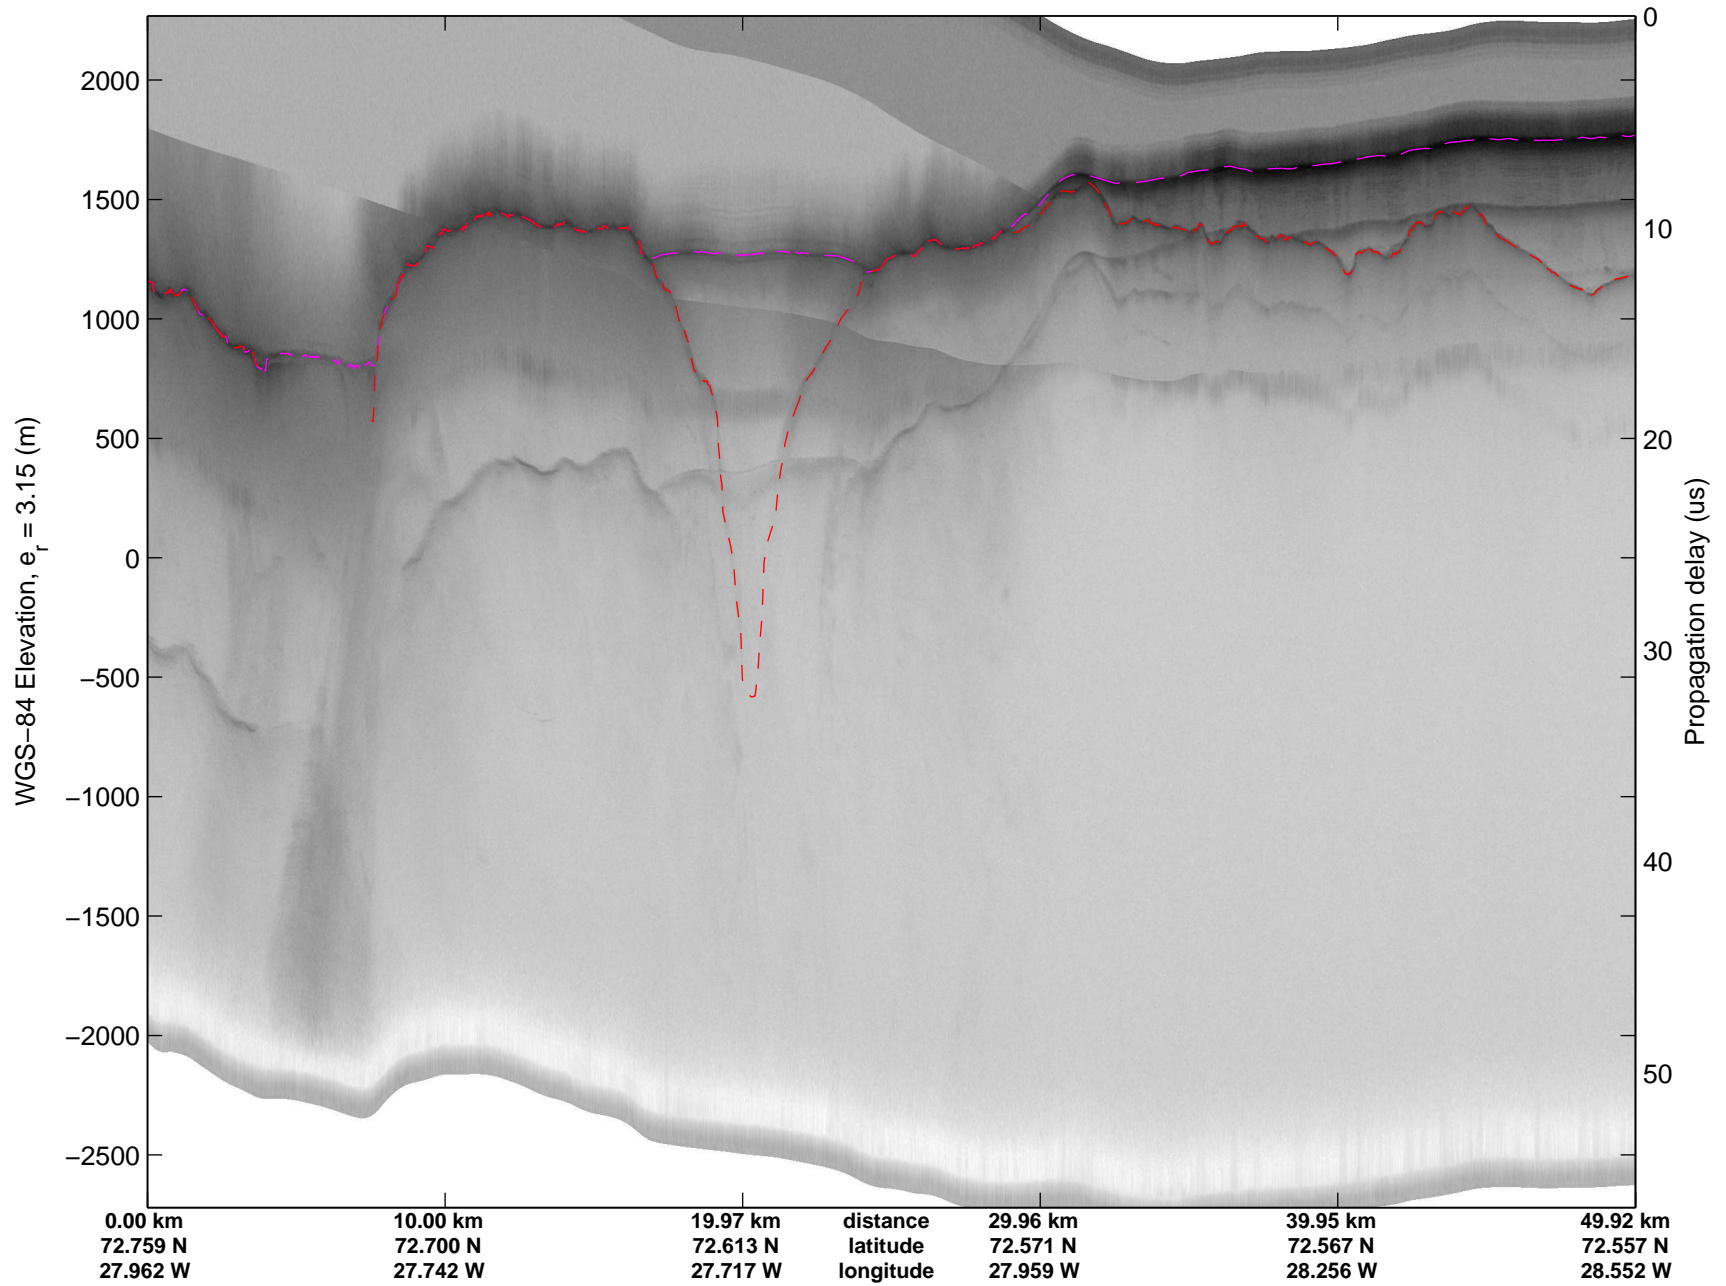

mcords3 2014\_Greenland\_P3: "K-EGIG-Summit" 20140410\_01\_047: 15:40:18.3 to 15:45:36.7 GPS

mcords3 2014\_Greenland\_P3: "K-EGIG-Summit" 20140410\_01\_048: 15:45:36.9 to 15:51:24.3 GPS

mcords3 2014\_Greenland\_P3: "K-EGIG-Summit" 20140410\_01\_048: 15:45:36.9 to 15:51:24.3 GPS