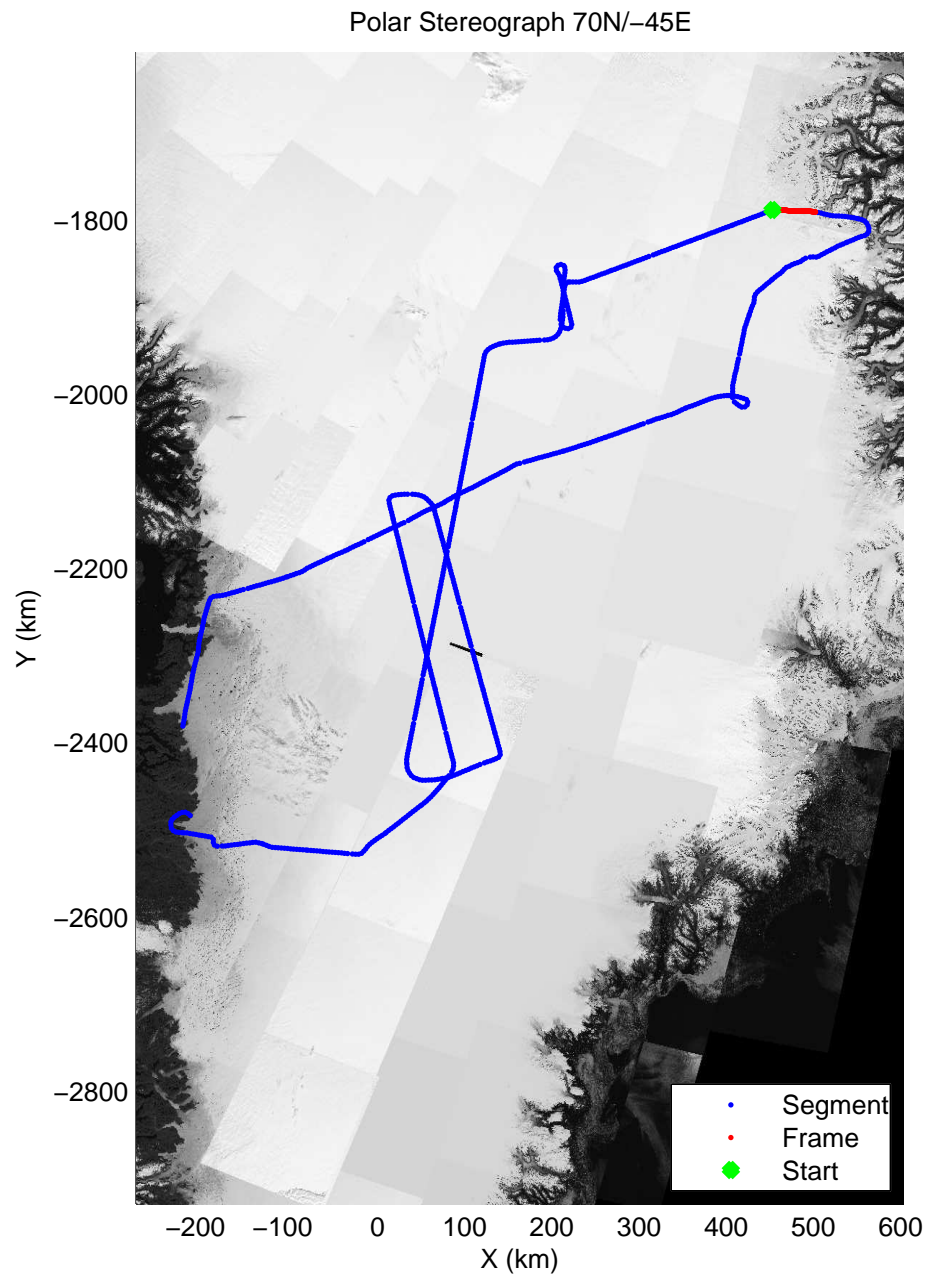

mcords3 2014\_Greenland\_P3: "K-EGIG-Summit" 20140410\_01\_044: 15:22:11.1 to 15:28:31.0 GPS

mcords3 2014\_Greenland\_P3: "K-EGIG-Summit" 20140410\_01\_045: 15:28:31.3 to 15:34:41.6 GPS

mcords3 2014\_Greenland\_P3: "K-EGIG-Summit" 20140410\_01\_045: 15:28:31.3 to 15:34:41.6 GPS