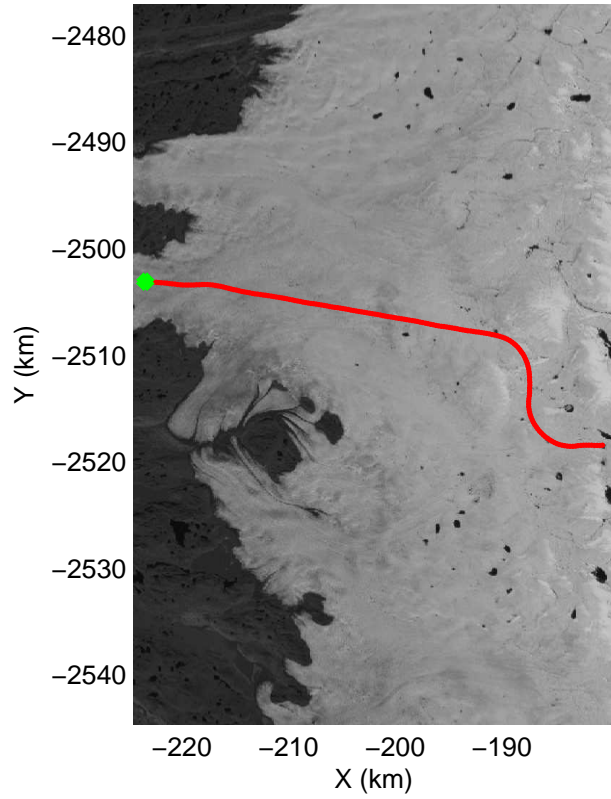

mcords3 2014\_Greenland\_P3: "K-EGIG-Summit" 20140410\_01\_001: 10:53:45.9 to 11:00:55.2 GPS

mcords3 2014\_Greenland\_P3: "K-EGIG-Summit" 20140410\_01\_001: 10:53:45.9 to 11:00:55.2 GPS

mcords3 2014\_Greenland\_P3: "K-EGIG-Summit" 20140410\_01\_002: 11:00:55.5 to 11:08:33.8 GPS