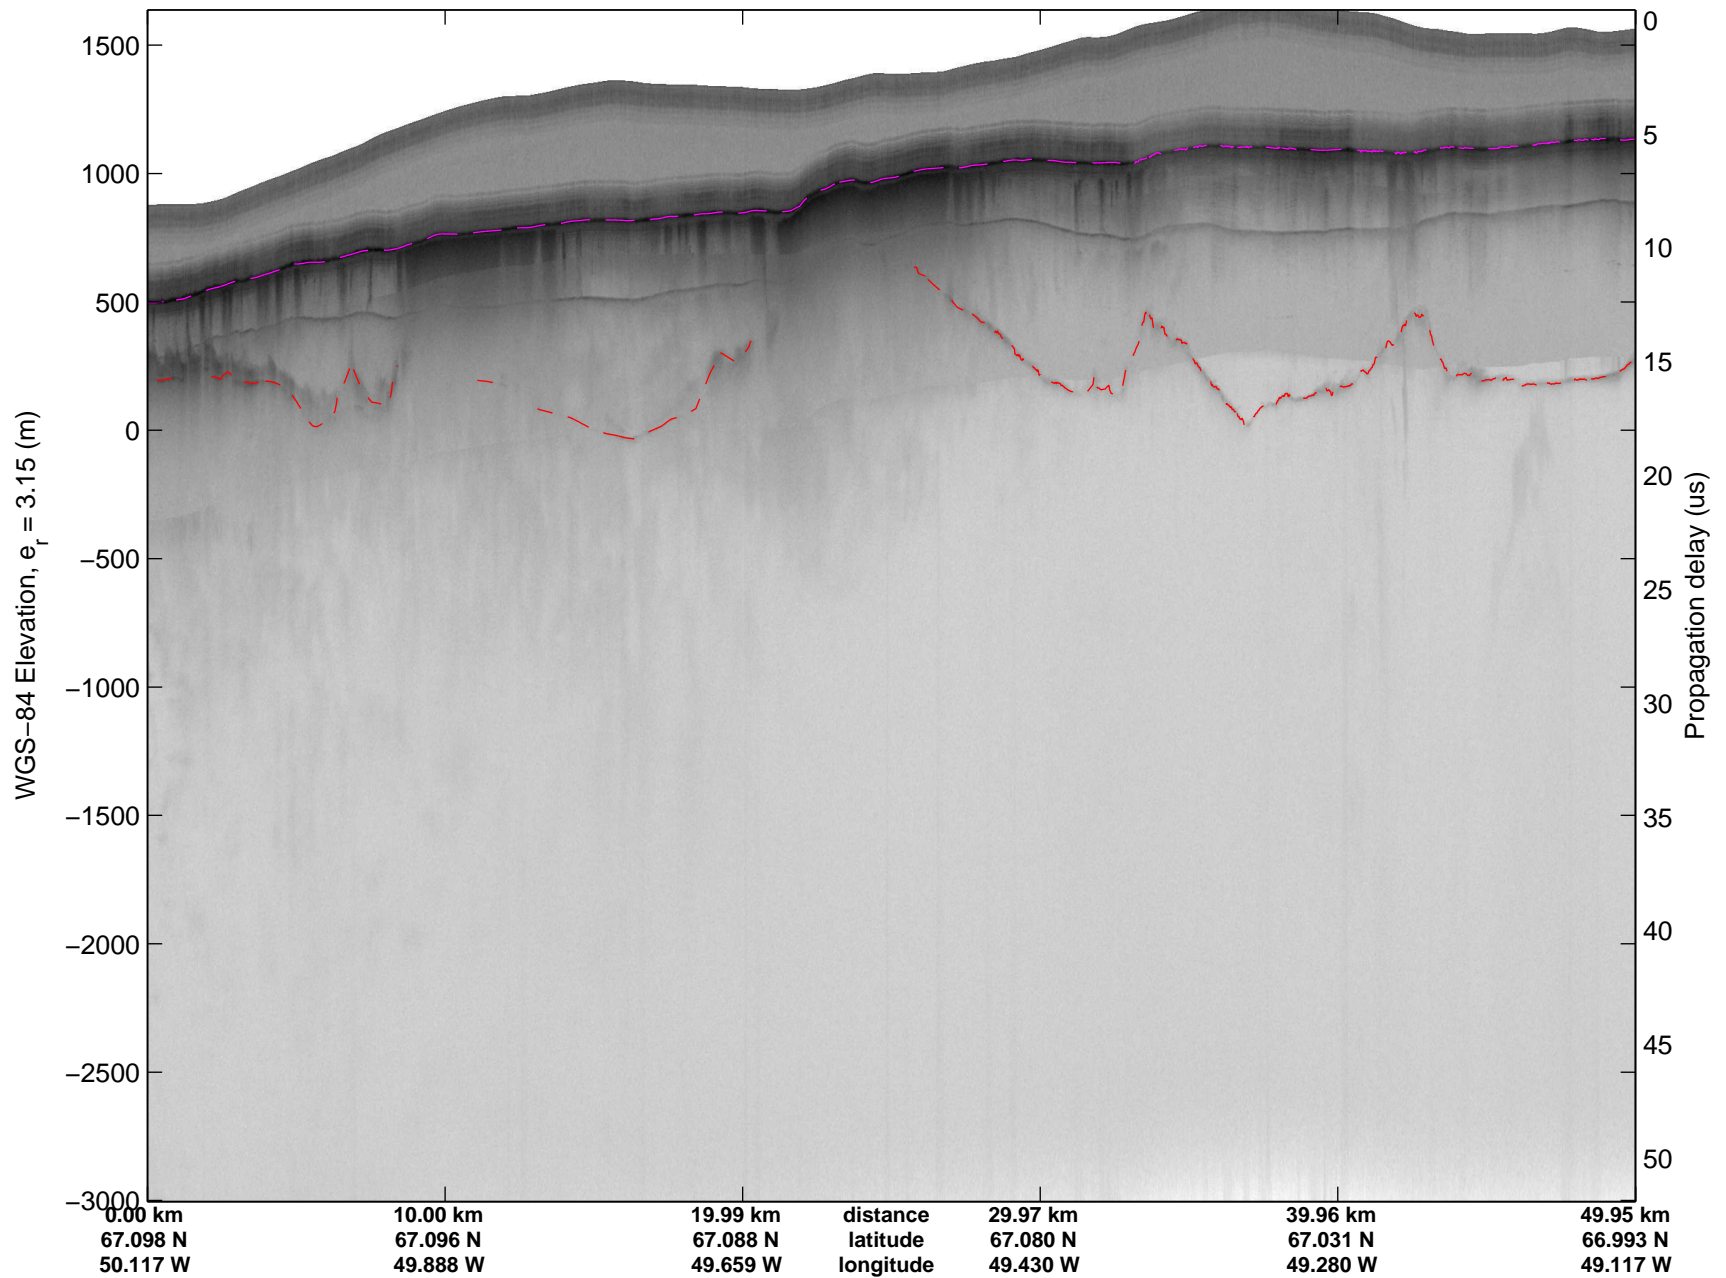

mcords3 2014_Greenland_P3: "K-EGIG-Summit" 20140410_01_002: 11:00:55.5 to 11:08:33.8 GPS