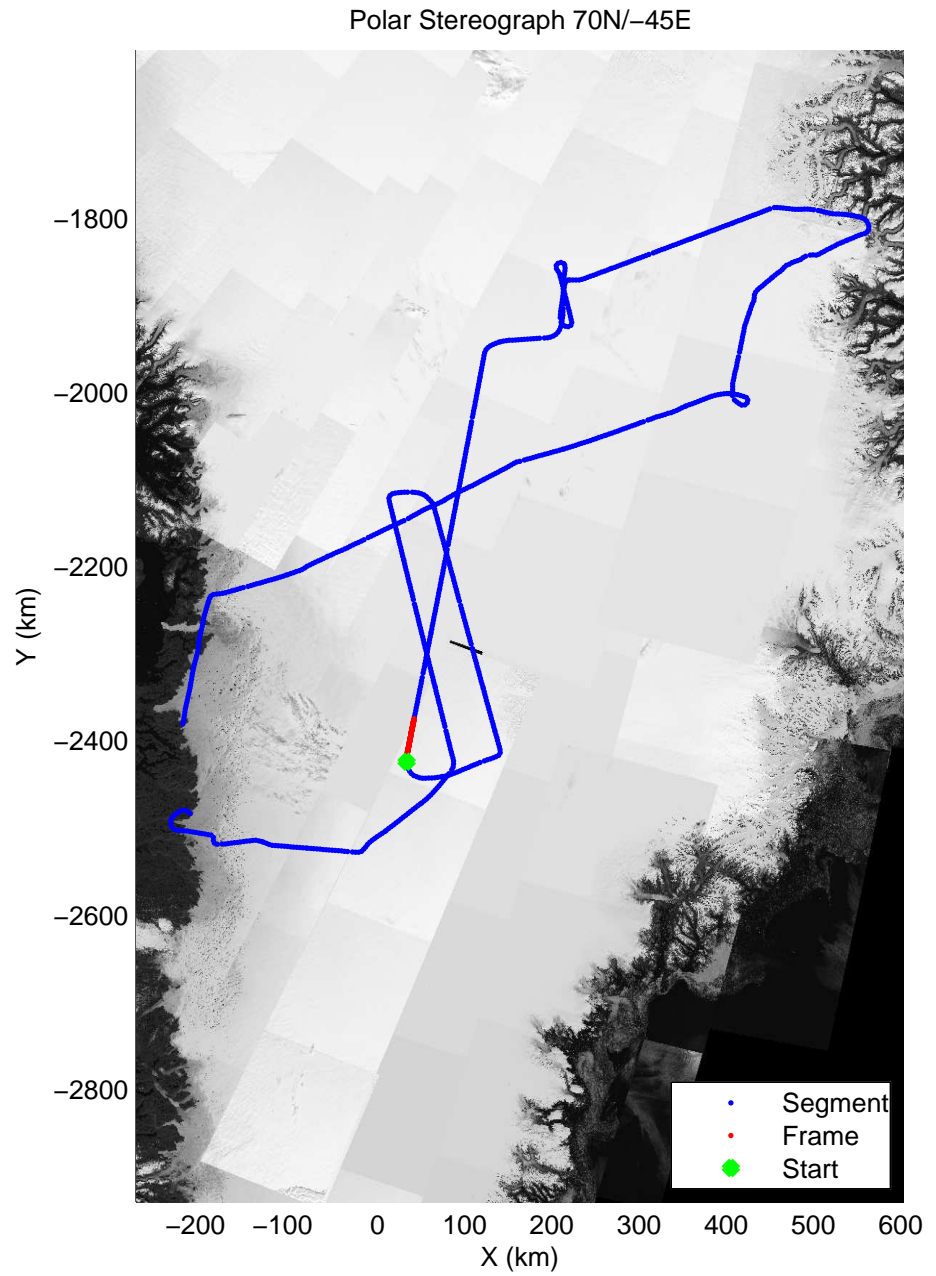

mcords3 2014\_Greenland\_P3: "K-EGIG-Summit" 20140410\_01\_023: 13:13:32.5 to 13:18:58.4 GPS

mcords3 2014\_Greenland\_P3: "K-EGIG-Summit" 20140410\_01\_024: 13:18:58.6 to 13:24:33.2 GPS

mcords3 2014\_Greenland\_P3: "K-EGIG-Summit" 20140410\_01\_024: 13:18:58.6 to 13:24:33.2 GPS