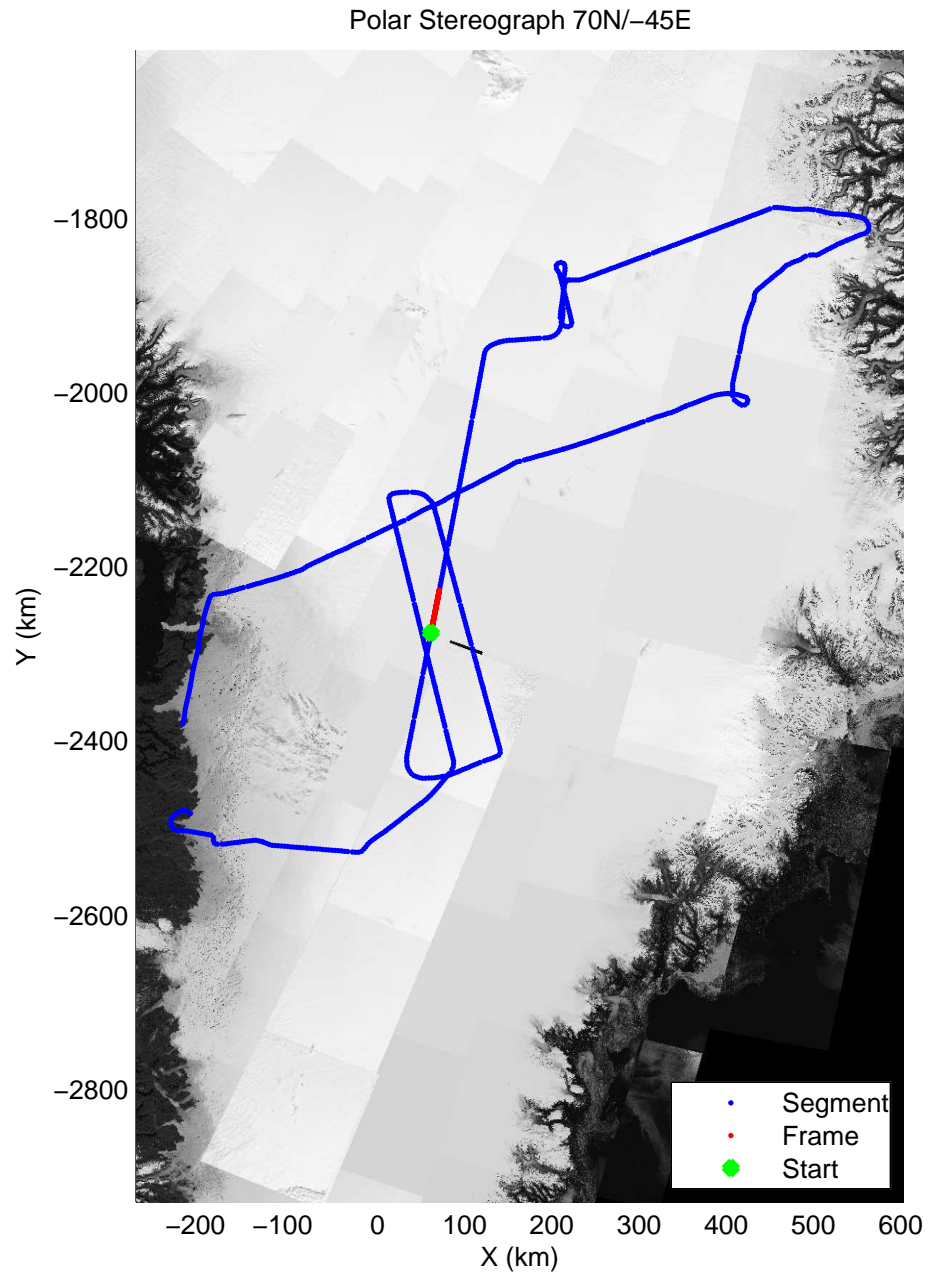

mcords3 2014\_Greenland\_P3: "K-EGIG-Summit" 20140410\_01\_026: 13:30:33.9 to 13:36:33.6 GPS

mcords3 2014\_Greenland\_P3: "K-EGIG-Summit" 20140410\_01\_027: 13:36:33.8 to 13:42:36.9 GPS

mcords3 2014\_Greenland\_P3: "K-EGIG-Summit" 20140410\_01\_027: 13:36:33.8 to 13:42:36.9 GPS