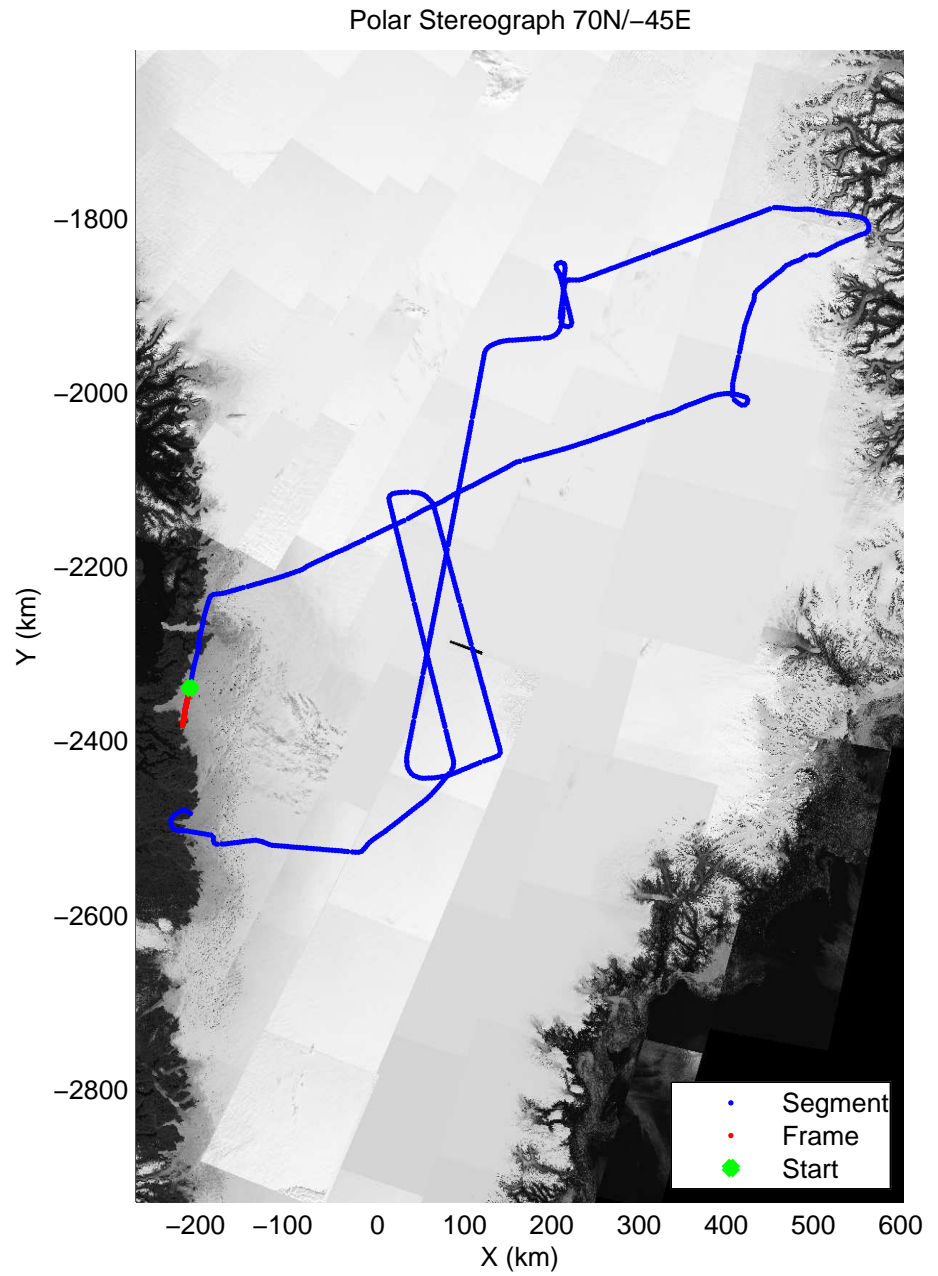

mcords3 2014\_Greenland\_P3: "K-EGIG-Summit" 20140410\_01\_068: 17:50:22.9 to 17:57:26.0 GPS

mcords3 2014\_Greenland\_P3: "K-EGIG-Summit" 20140410\_01\_069: 17:57:26.2 to 18:03:09.1 GPS

mcords3 2014\_Greenland\_P3: "K-EGIG-Summit" 20140410\_01\_069: 17:57:26.2 to 18:03:09.1 GPS