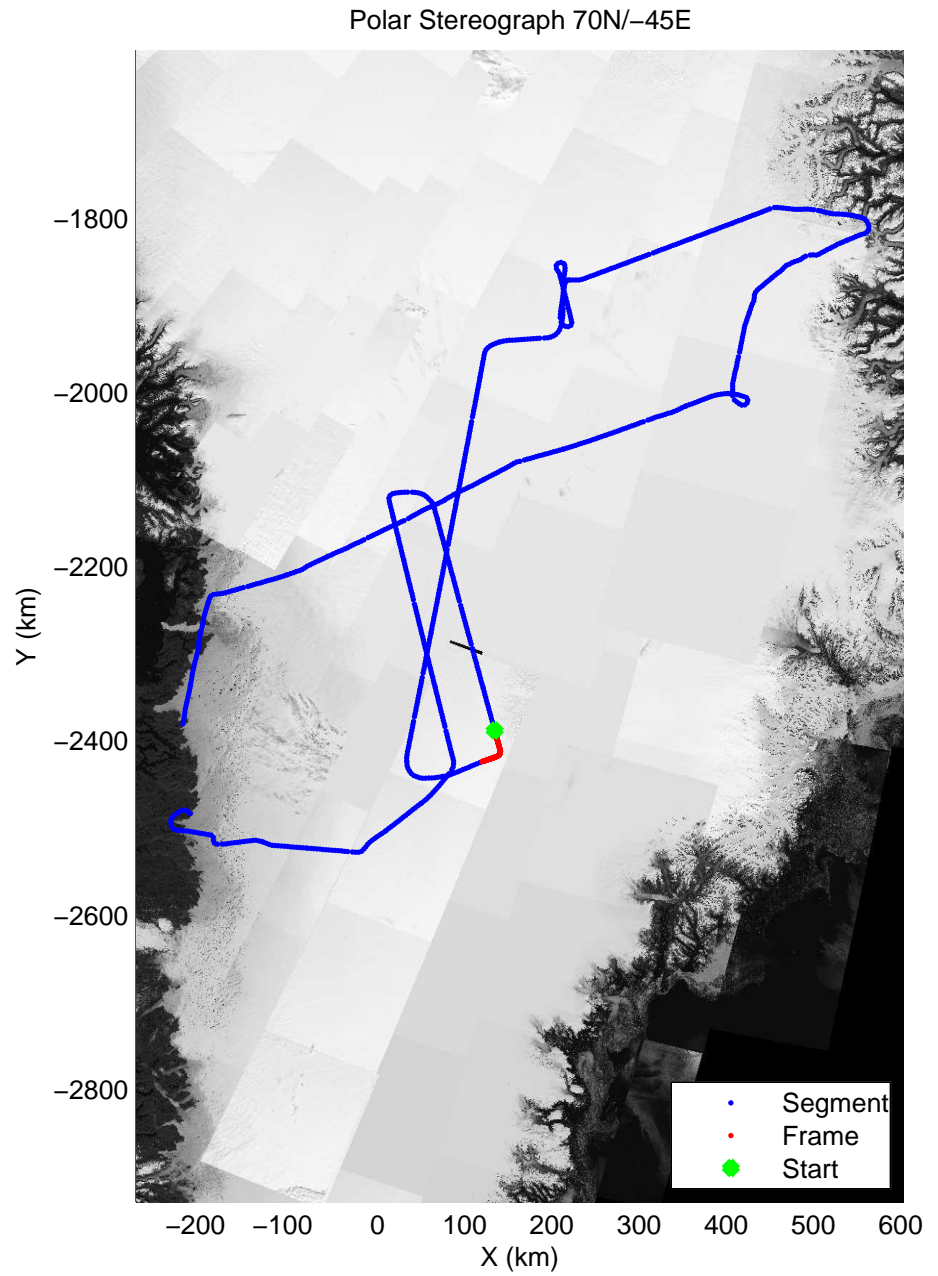

mcords3 2014\_Greenland\_P3: "K-EGIG-Summit" 20140410\_01\_020: 12:54:22.7 to 13:00:47.4 GPS

mcords3 2014\_Greenland\_P3: "K-EGIG-Summit" 20140410\_01\_021: 13:00:47.7 to 13:07:16.7 GPS

mcords3 2014\_Greenland\_P3: "K-EGIG-Summit" 20140410\_01\_021: 13:00:47.7 to 13:07:16.7 GPS