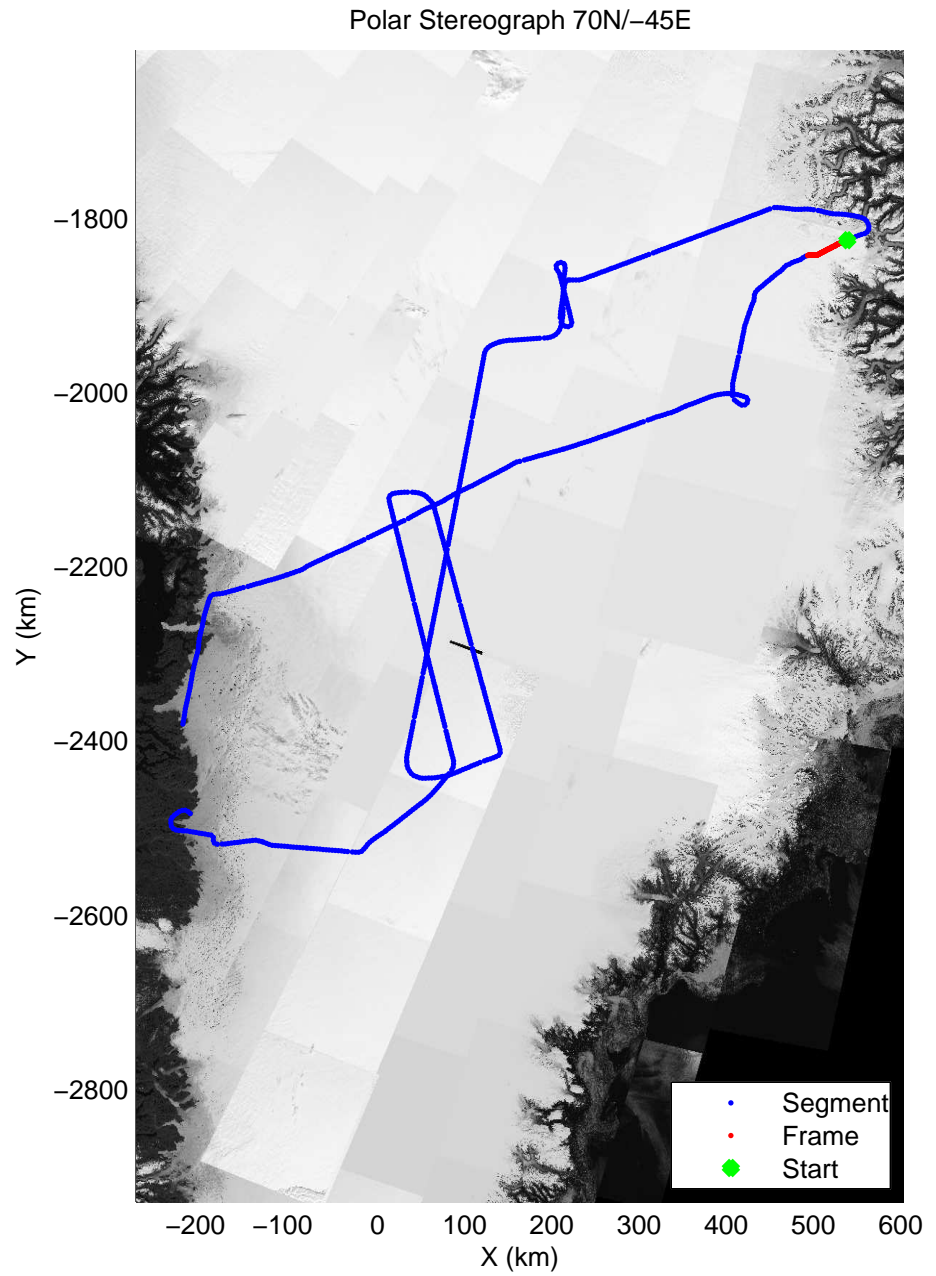

mcords3 2014\_Greenland\_P3: "K-EGIG-Summit" 20140410\_01\_047: 15:40:18.3 to 15:45:36.7 GPS

mcords3 2014\_Greenland\_P3: "K-EGIG-Summit" 20140410\_01\_048: 15:45:36.9 to 15:51:24.3 GPS

mcords3 2014\_Greenland\_P3: "K-EGIG-Summit" 20140410\_01\_048: 15:45:36.9 to 15:51:24.3 GPS