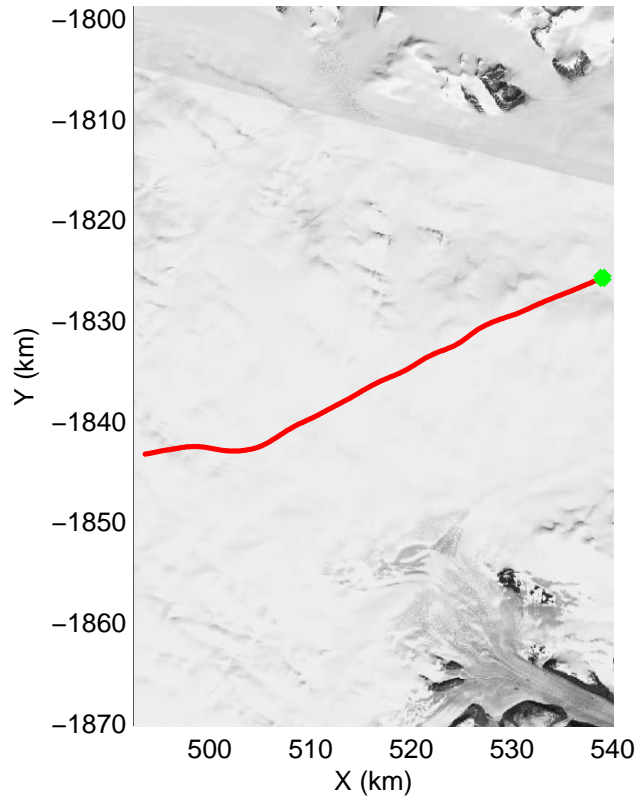

mcords3 2014\_Greenland\_P3: "K-EGIG-Summit" 20140410\_01\_047: 15:40:18.3 to 15:45:36.7 GPS

mcords3 2014\_Greenland\_P3: "K-EGIG-Summit" 20140410\_01\_048: 15:45:36.9 to 15:51:24.3 GPS

mcords3 2014\_Greenland\_P3: "K-EGIG-Summit" 20140410\_01\_048: 15:45:36.9 to 15:51:24.3 GPS