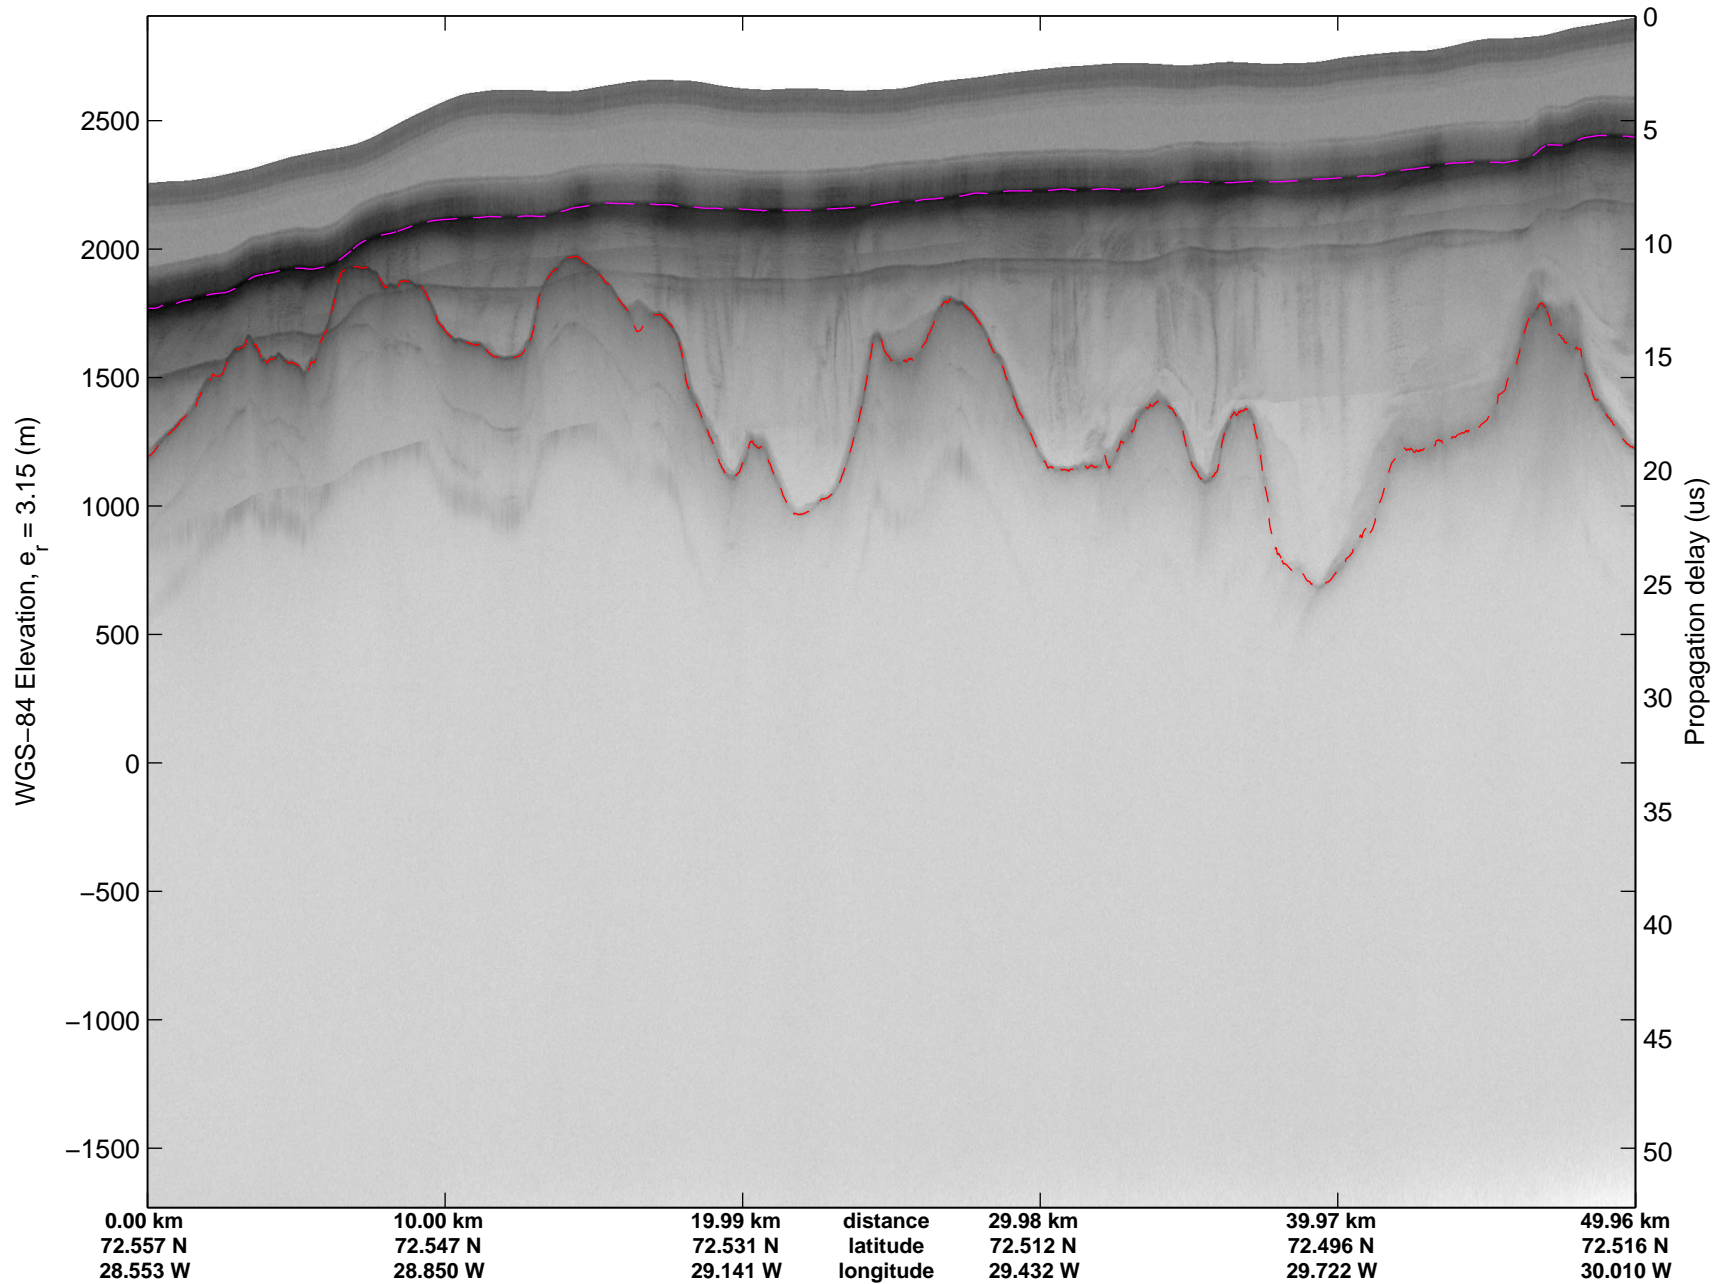

mcords3 2014_Greenland_P3: "K-EGIG-Summit" 20140410_01_049: 15:51:24.5 to 15:57:46.3 GPS