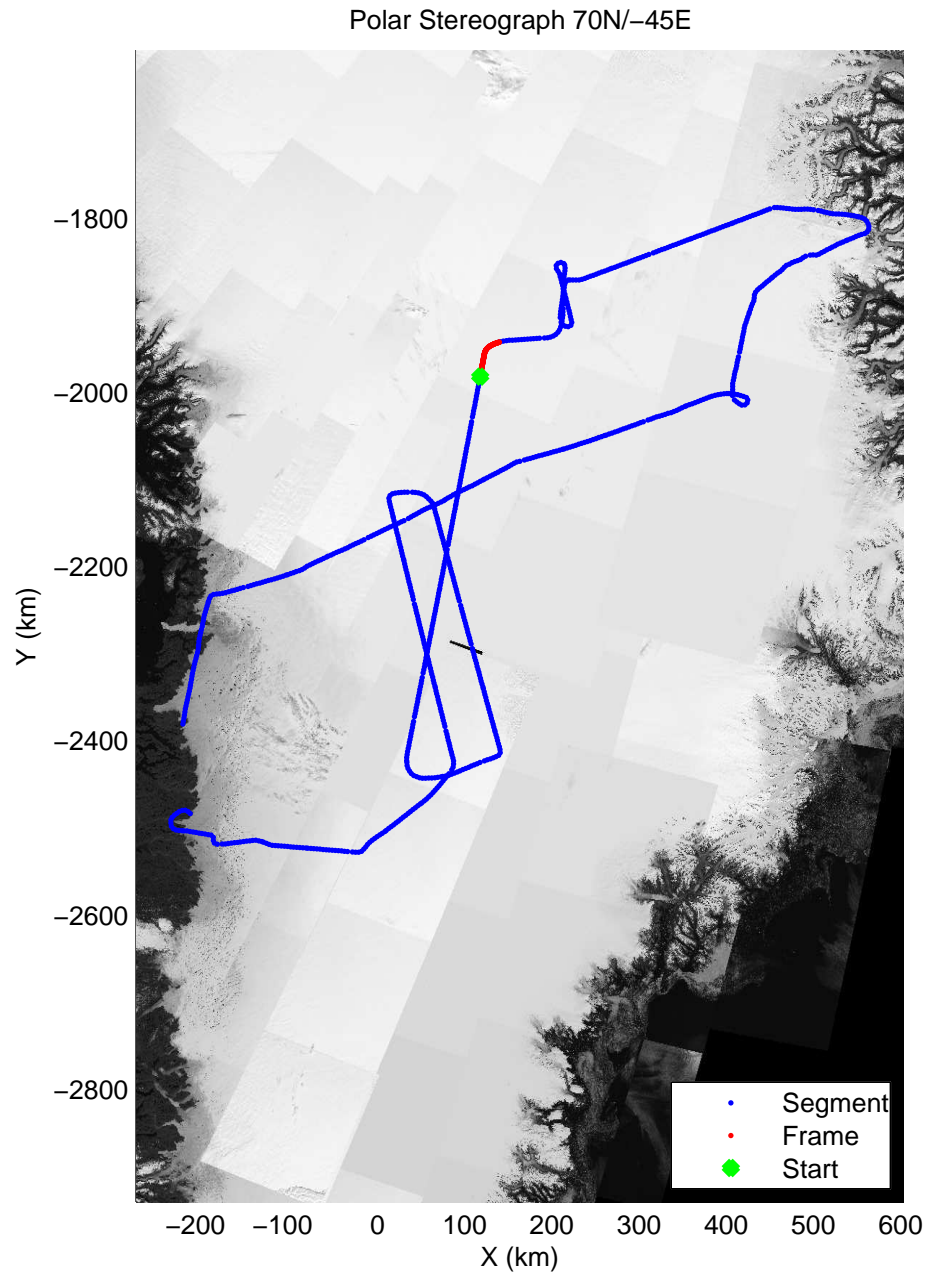

mcords3 2014\_Greenland\_P3: "K-EGIG-Summit" 20140410\_01\_032: 14:06:52.1 to 14:13:13.2 GPS

mcords3 2014\_Greenland\_P3: "K-EGIG-Summit" 20140410\_01\_033: 14:13:13.4 to 14:19:23.7 GPS

mcords3 2014\_Greenland\_P3: "K-EGIG-Summit" 20140410\_01\_033: 14:13:13.4 to 14:19:23.7 GPS