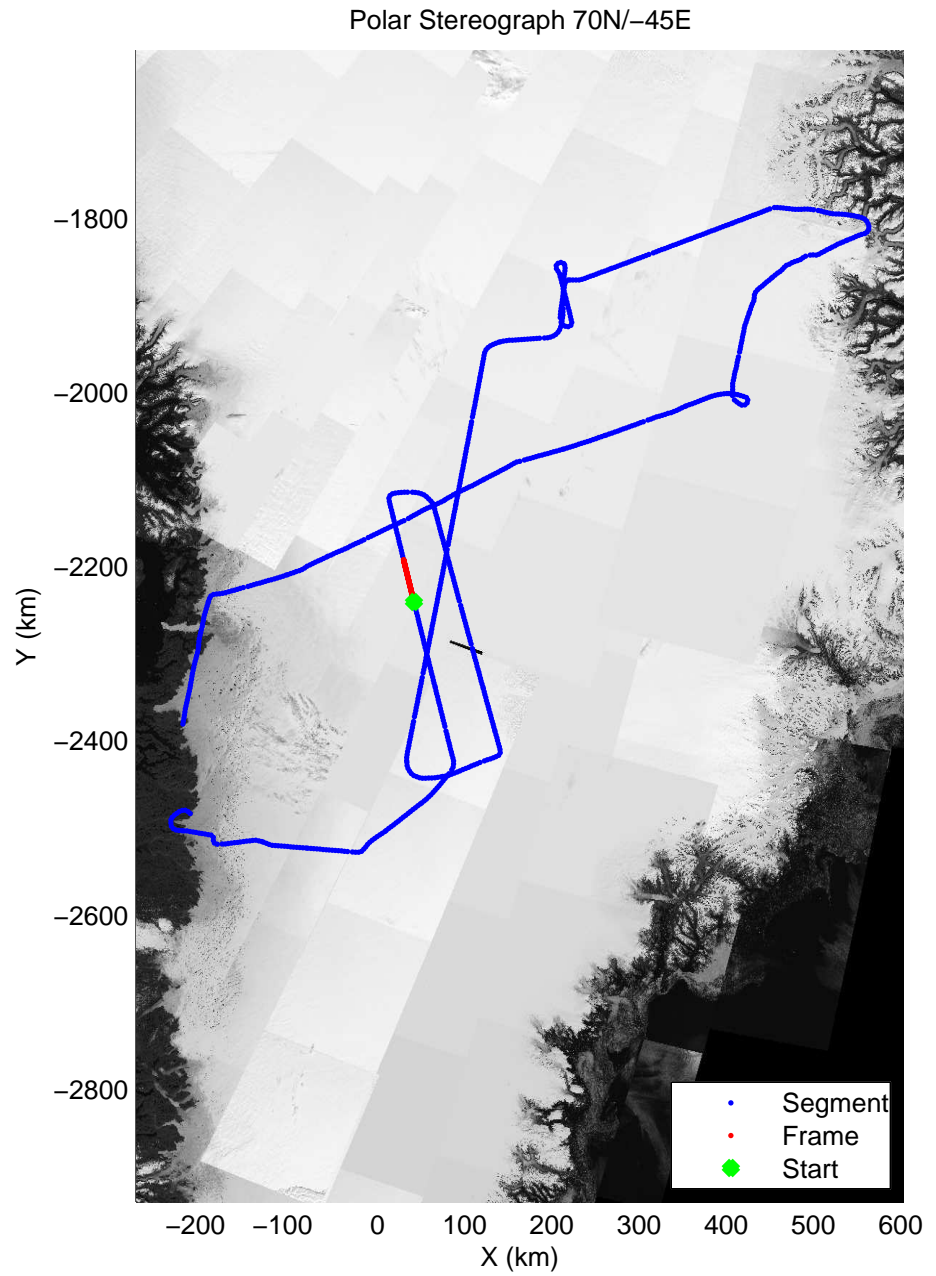

mcords3 2014\_Greenland\_P3: "K-EGIG-Summit" 20140410\_01\_011: 11:58:18.4 to 12:04:23.0 GPS

mcords3 2014\_Greenland\_P3: "K-EGIG-Summit" 20140410\_01\_012: 12:04:23.3 to 12:10:21.6 GPS

mcords3 2014\_Greenland\_P3: "K-EGIG-Summit" 20140410\_01\_012: 12:04:23.3 to 12:10:21.6 GPS