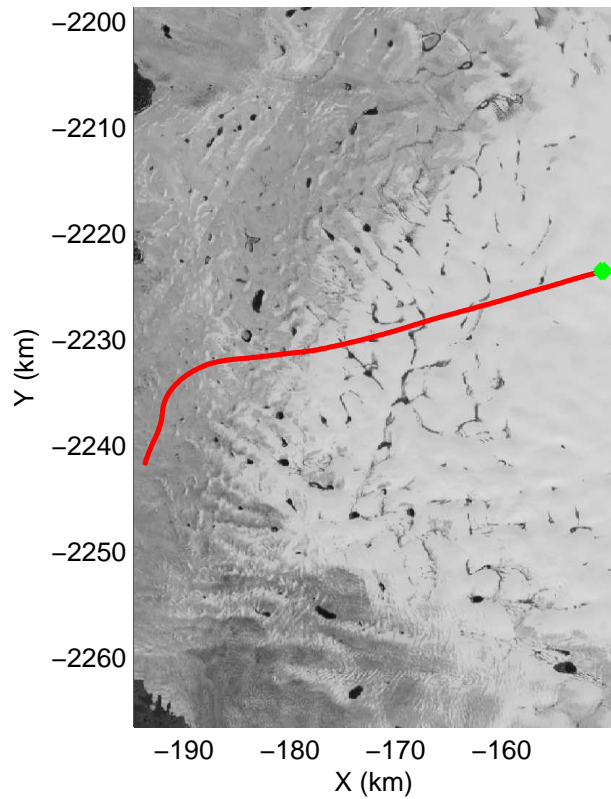

mcords3 2014\_Greenland\_P3: "K-EGIG-Summit" 20140410\_01\_065: 17:31:30.8 to 17:37:52.4 GPS

mcords3 2014\_Greenland\_P3: "K-EGIG-Summit" 20140410\_01\_066: 17:37:52.6 to 17:44:00.5 GPS

mcords3 2014\_Greenland\_P3: "K-EGIG-Summit" 20140410\_01\_066: 17:37:52.6 to 17:44:00.5 GPS