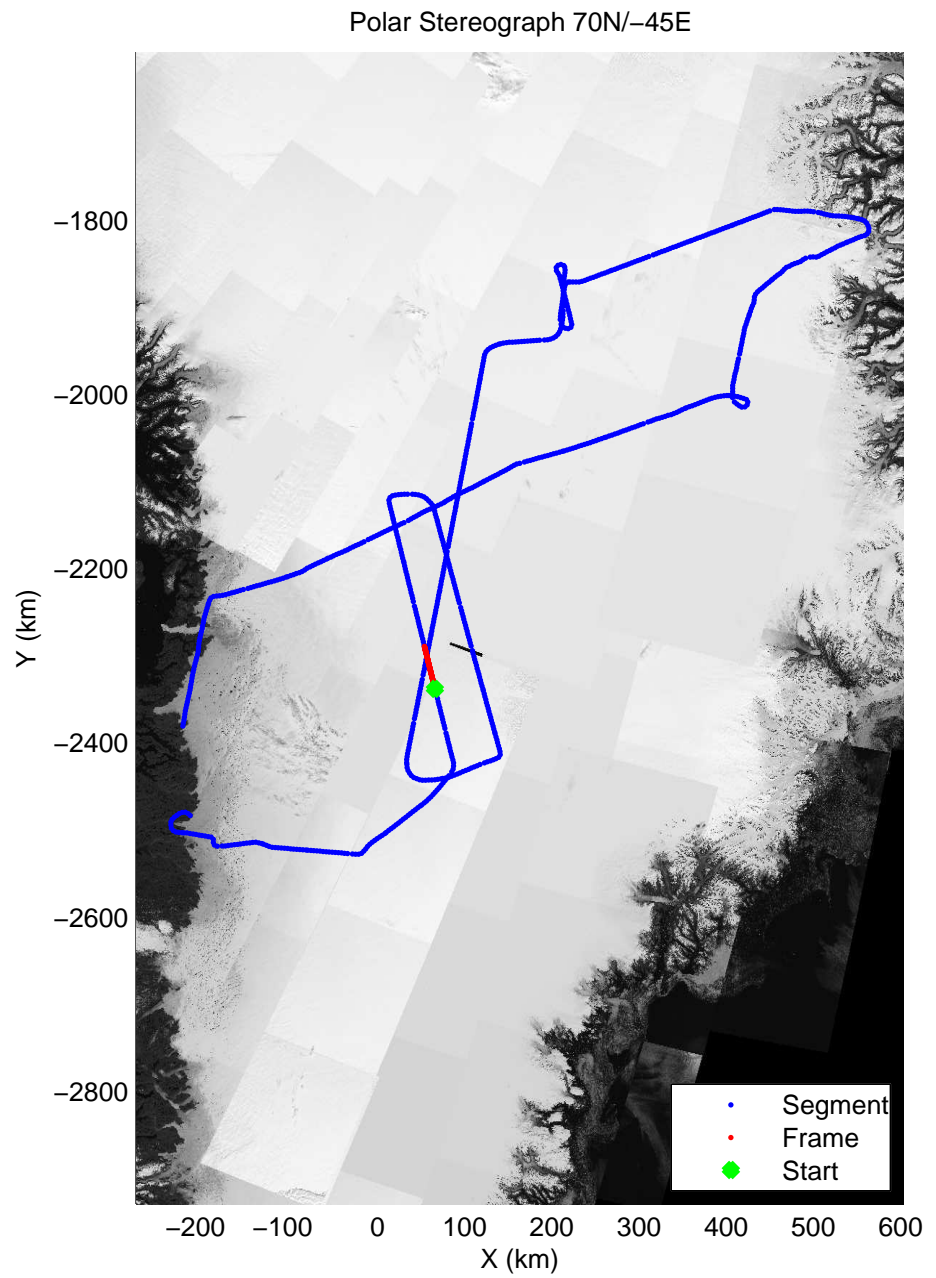

mcords3 2014\_Greenland\_P3: "K-EGIG-Summit" 20140410\_01\_010: 11:52:19.1 to 11:58:18.2 GPS

mcords3 2014\_Greenland\_P3: "K-EGIG-Summit" 20140410\_01\_010: 11:52:19.1 to 11:58:18.2 GPS

mcords3 2014\_Greenland\_P3: "K-EGIG-Summit" 20140410\_01\_011: 11:58:18.4 to 12:04:23.0 GPS