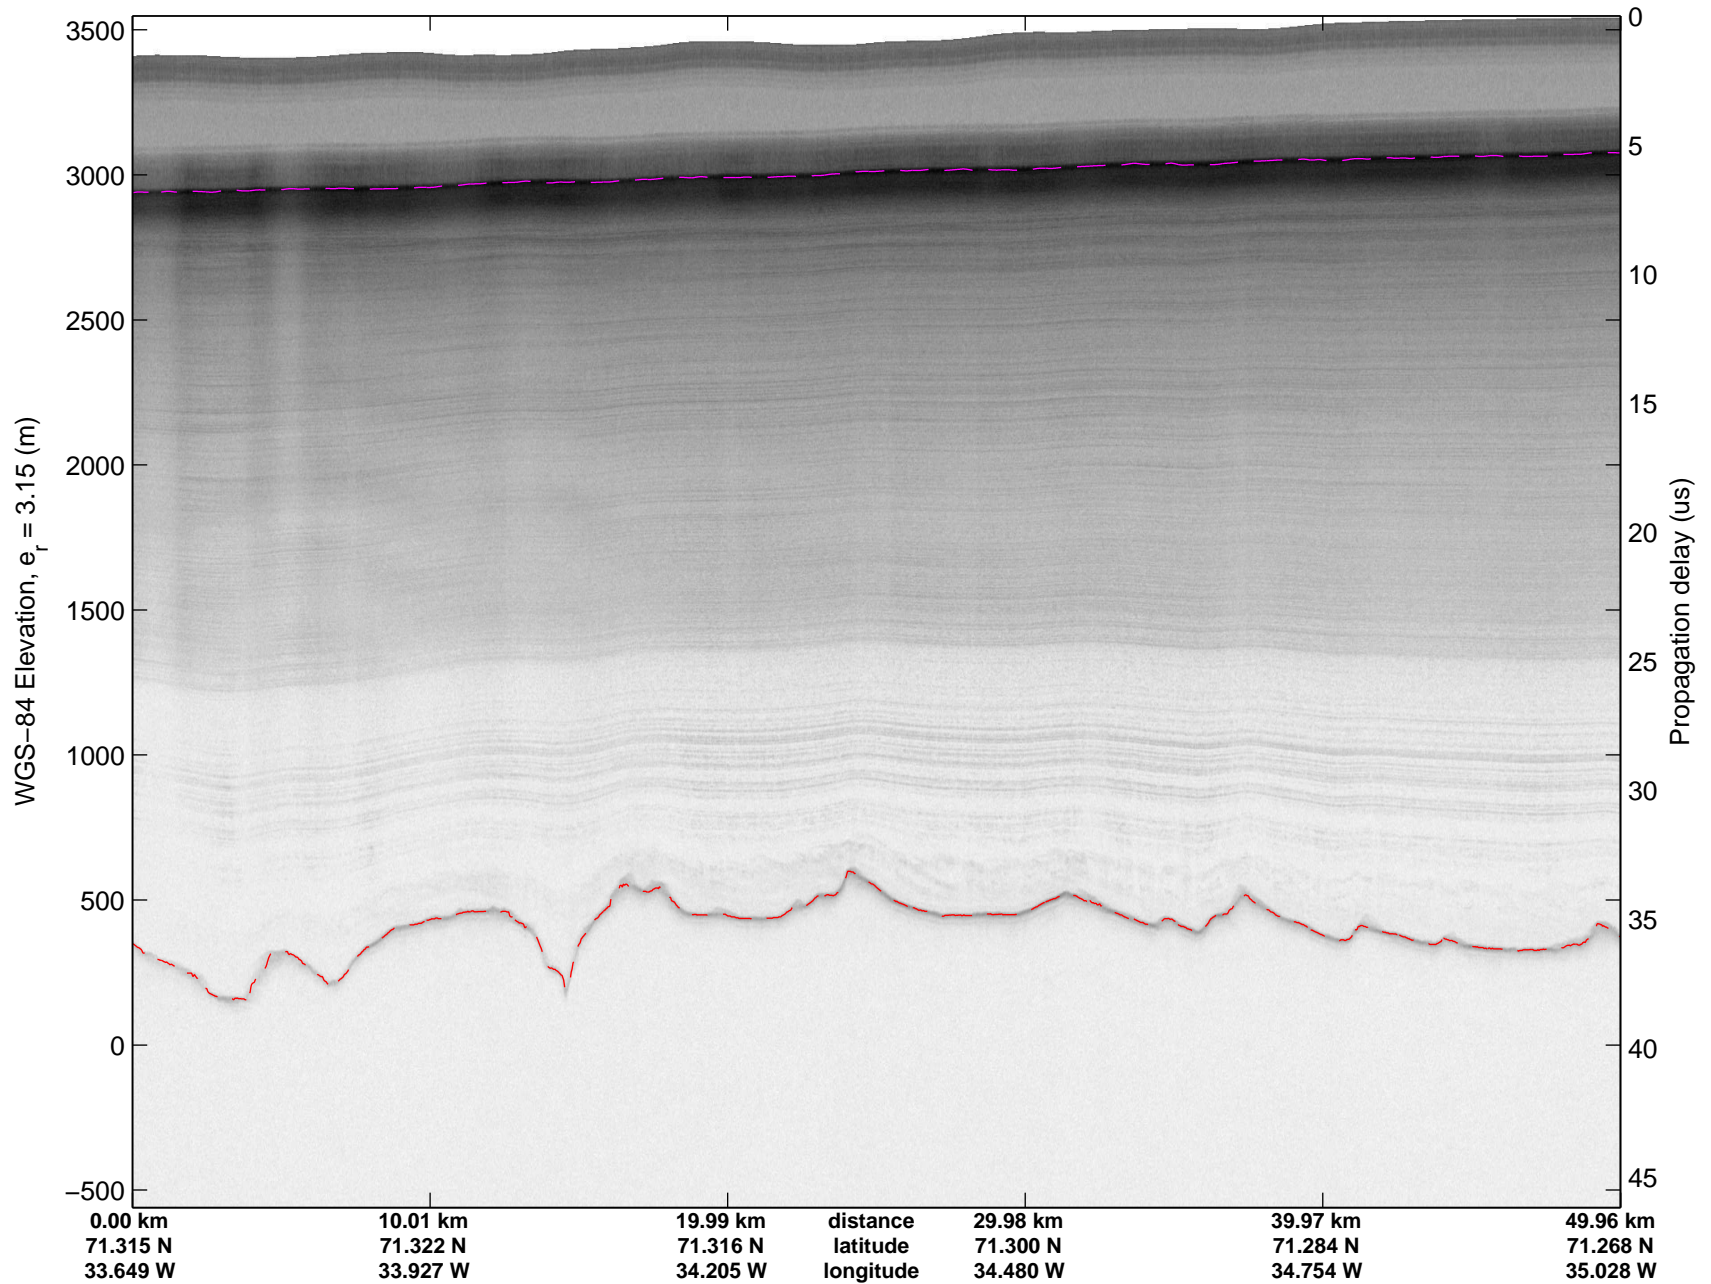

mcords3 2014_Greenland_P3: "K-EGIG-Summit" 20140410_01_055: 16:28:12.8 to 16:34:24.7 GPS