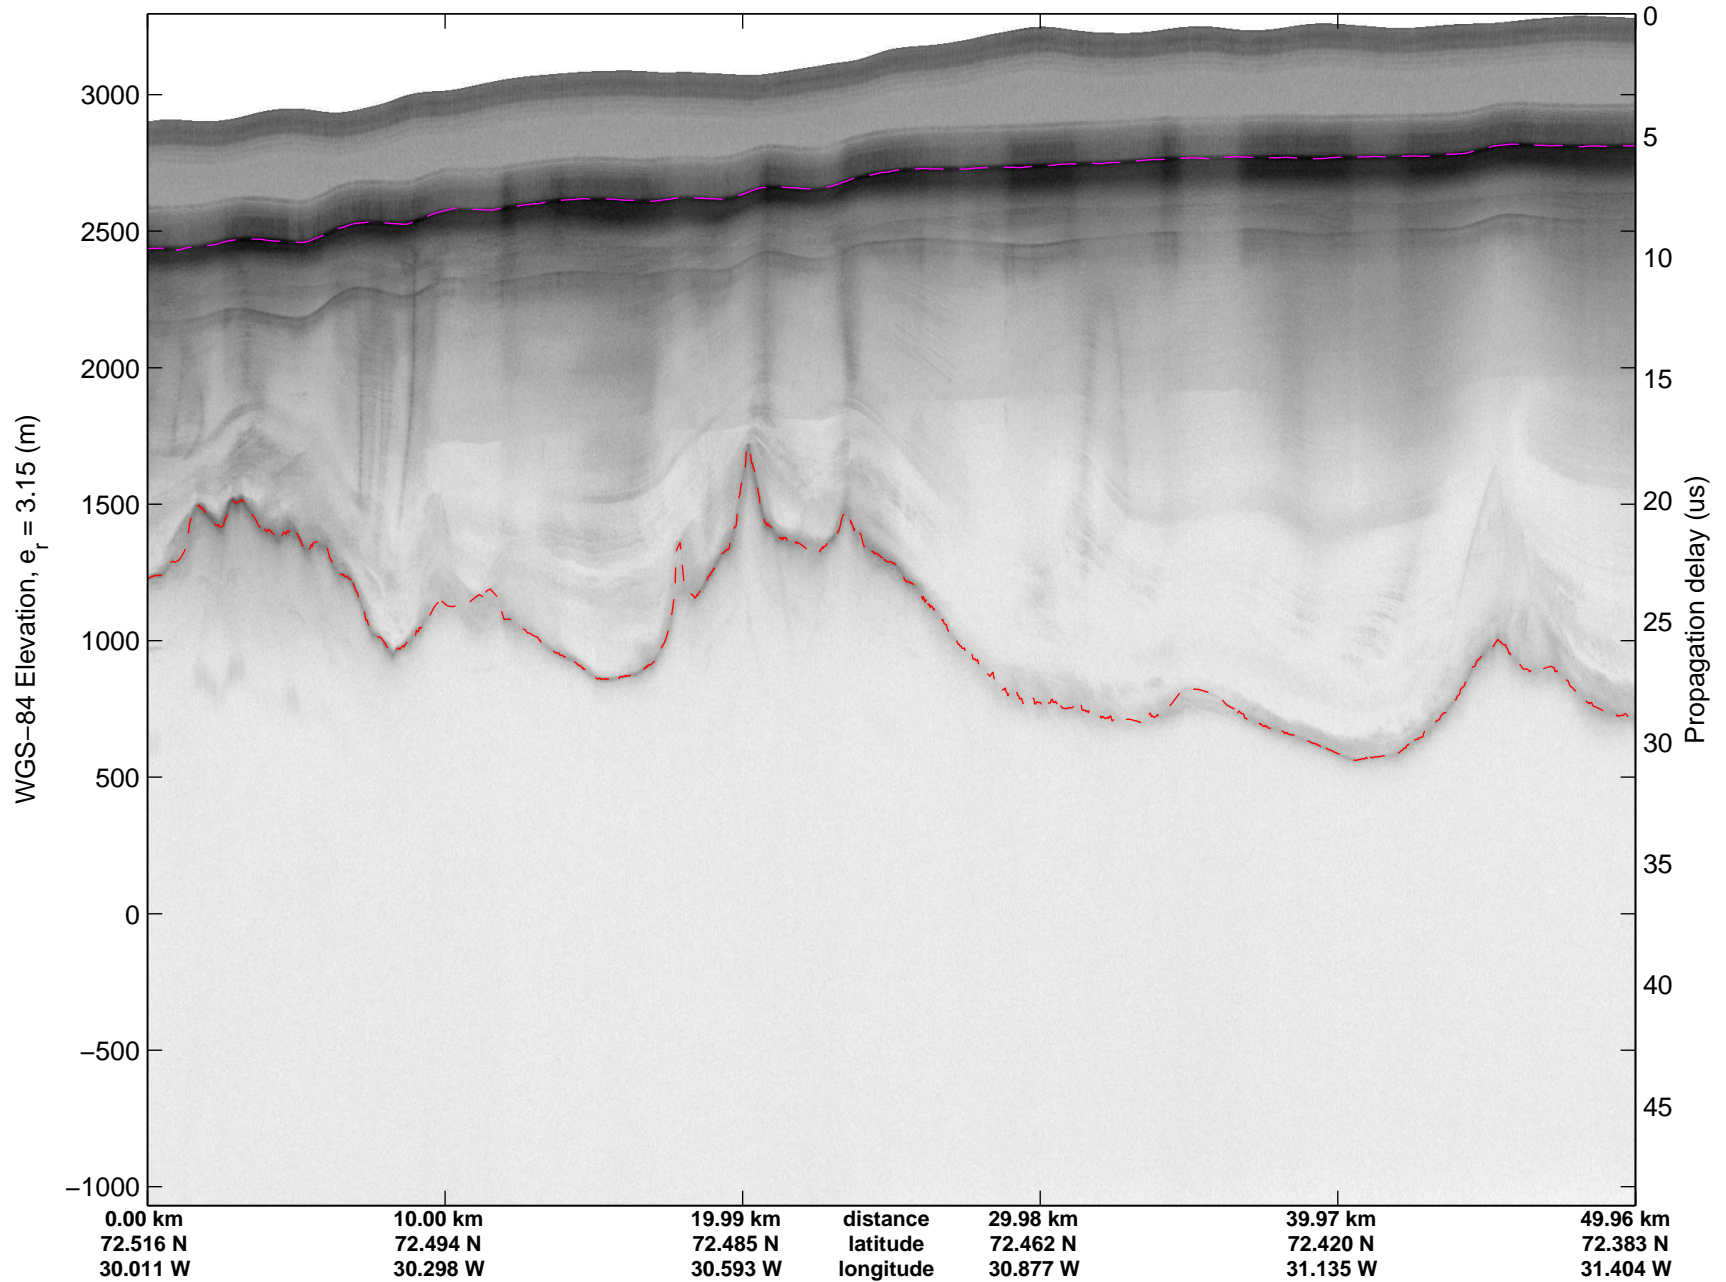

mcords3 2014_Greenland_P3: "K-EGIG-Summit" 20140410_01_050: 15:57:46.6 to 16:03:49.8 GPS