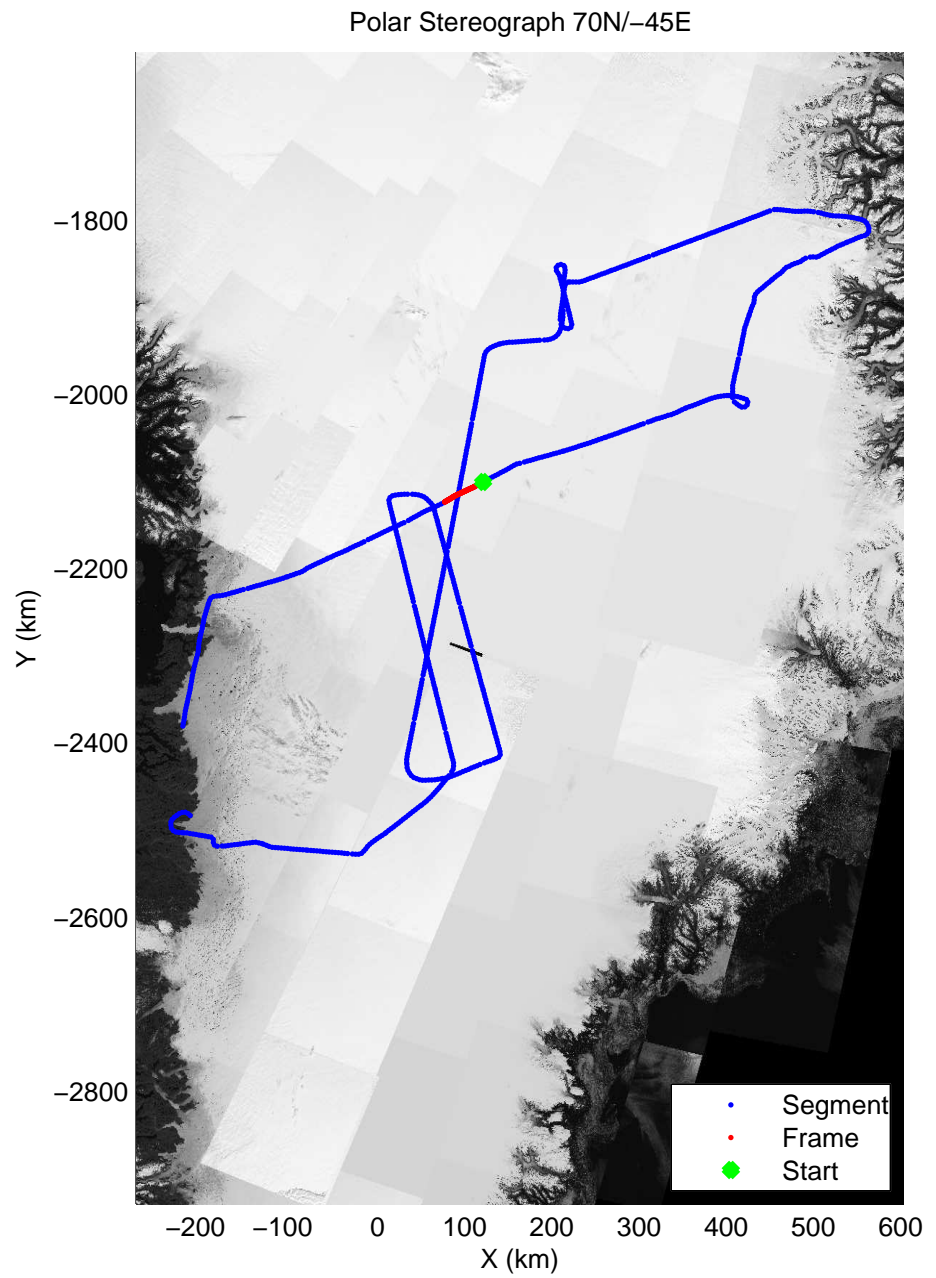

mcords3 2014\_Greenland\_P3: "K-EGIG-Summit" 20140410\_01\_059: 16:53:41.2 to 17:00:01.9 GPS

mcords3 2014\_Greenland\_P3: "K-EGIG-Summit" 20140410\_01\_060: 17:00:02.2 to 17:06:29.9 GPS

mcords3 2014\_Greenland\_P3: "K-EGIG-Summit" 20140410\_01\_060: 17:00:02.2 to 17:06:29.9 GPS