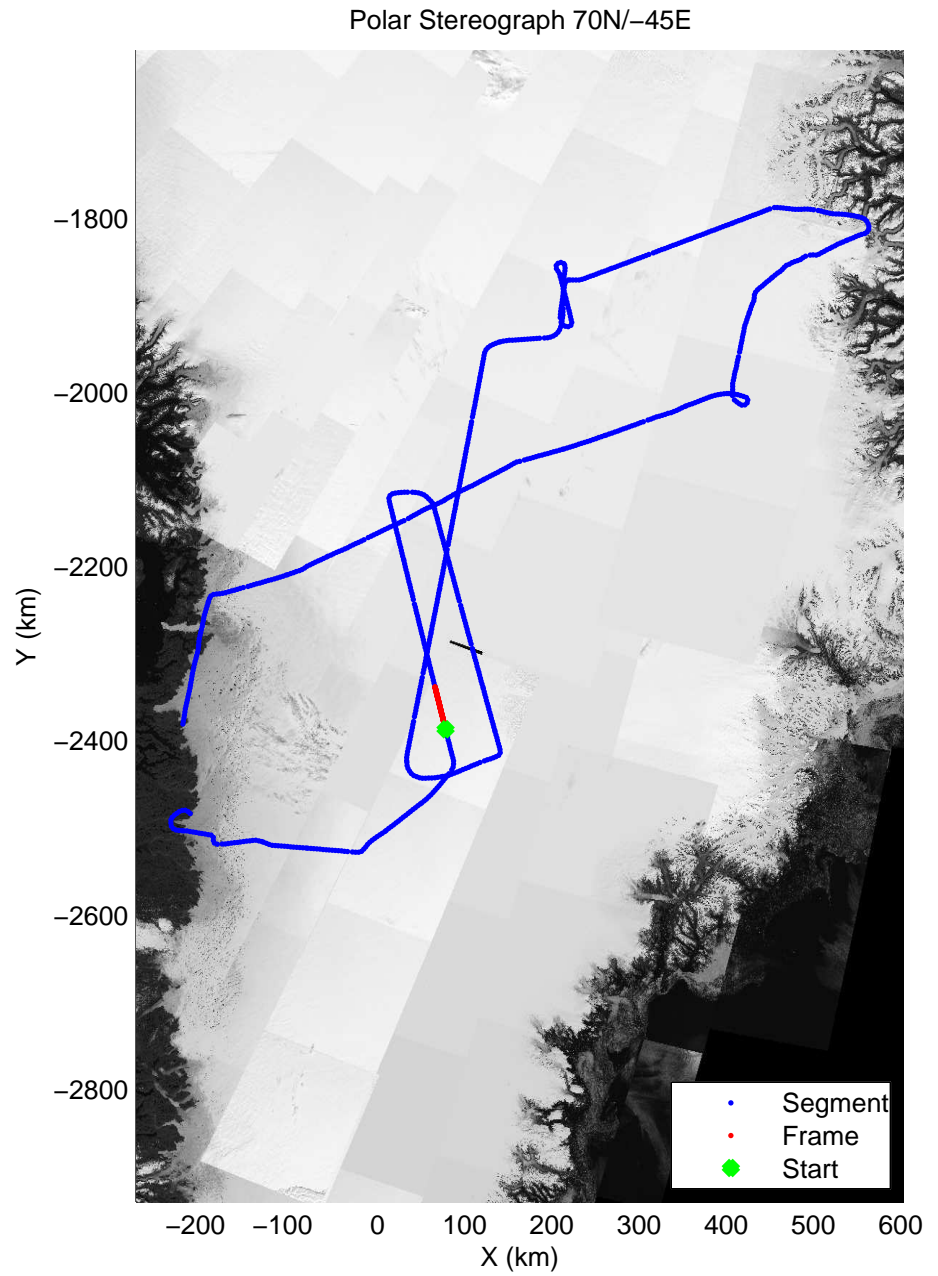

mcords3 2014\_Greenland\_P3: "K-EGIG-Summit" 20140410\_01\_008: 11:40:55.1 to 11:46:28.8 GPS

mcords3 2014\_Greenland\_P3: "K-EGIG-Summit" 20140410\_01\_009: 11:46:29.0 to 11:52:18.8 GPS

mcords3 2014\_Greenland\_P3: "K-EGIG-Summit" 20140410\_01\_009: 11:46:29.0 to 11:52:18.8 GPS