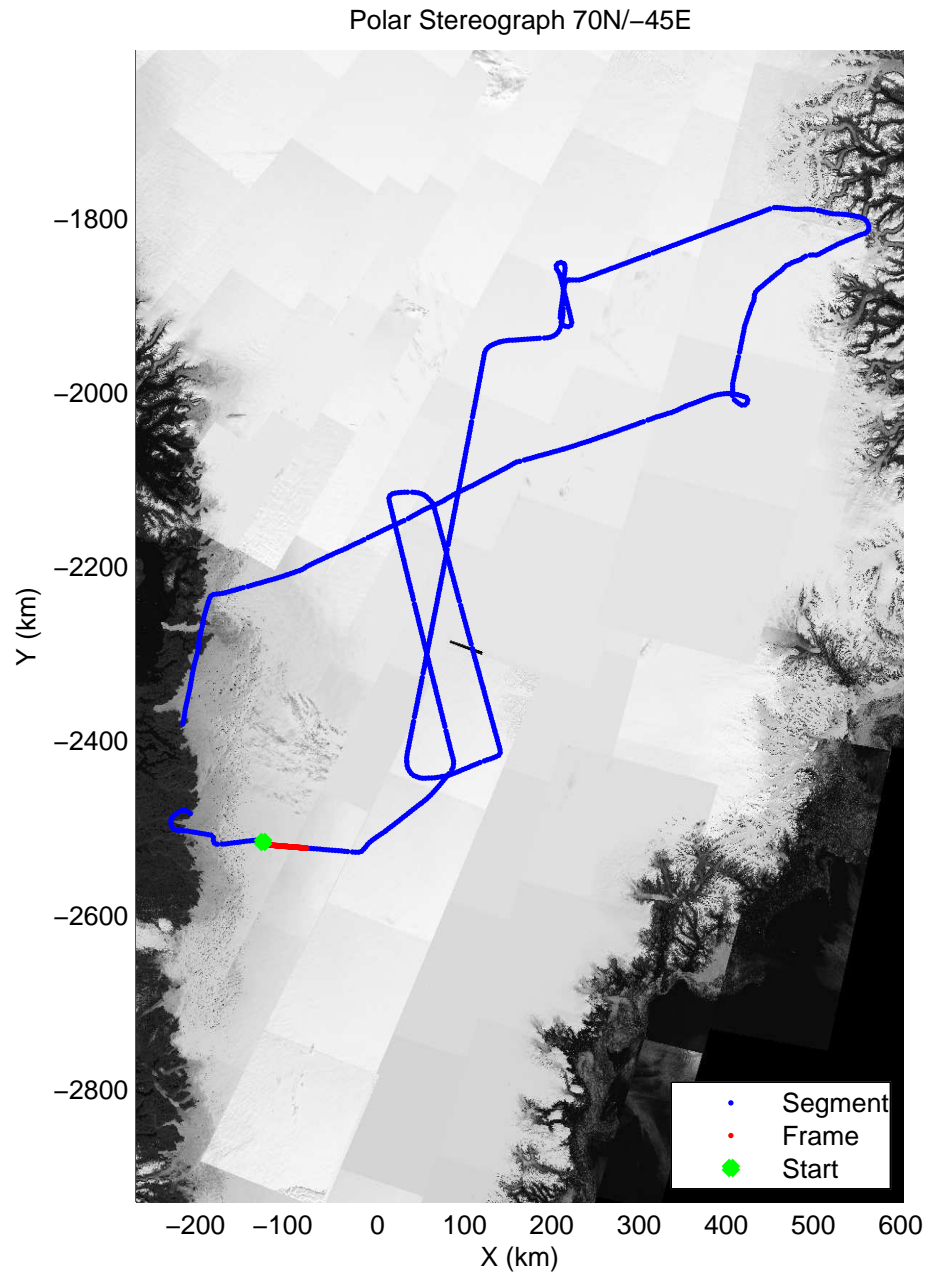

mcords3 2014\_Greenland\_P3: "K-EGIG-Summit" 20140410\_01\_002: 11:00:55.5 to 11:08:33.8 GPS

mcords3 2014\_Greenland\_P3: "K-EGIG-Summit" 20140410\_01\_003: 11:08:34.1 to 11:15:30.3 GPS

mcords3 2014\_Greenland\_P3: "K-EGIG-Summit" 20140410\_01\_003: 11:08:34.1 to 11:15:30.3 GPS