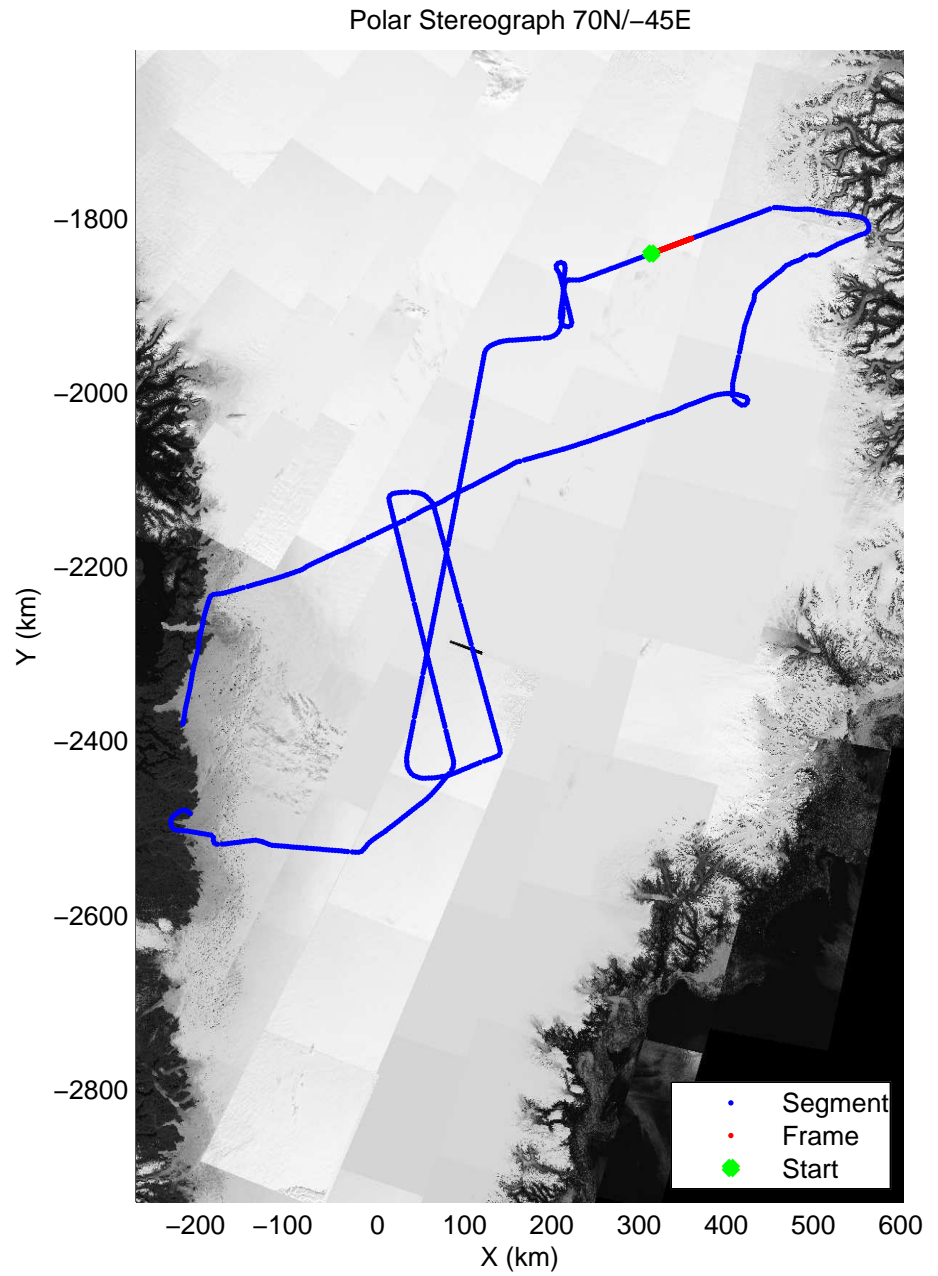

mcords3 2014\_Greenland\_P3: "K-EGIG-Summit" 20140410\_01\_041: 15:03:31.3 to 15:09:42.4 GPS

mcords3 2014\_Greenland\_P3: "K-EGIG-Summit" 20140410\_01\_042: 15:09:42.7 to 15:15:52.7 GPS

mcords3 2014\_Greenland\_P3: "K-EGIG-Summit" 20140410\_01\_042: 15:09:42.7 to 15:15:52.7 GPS