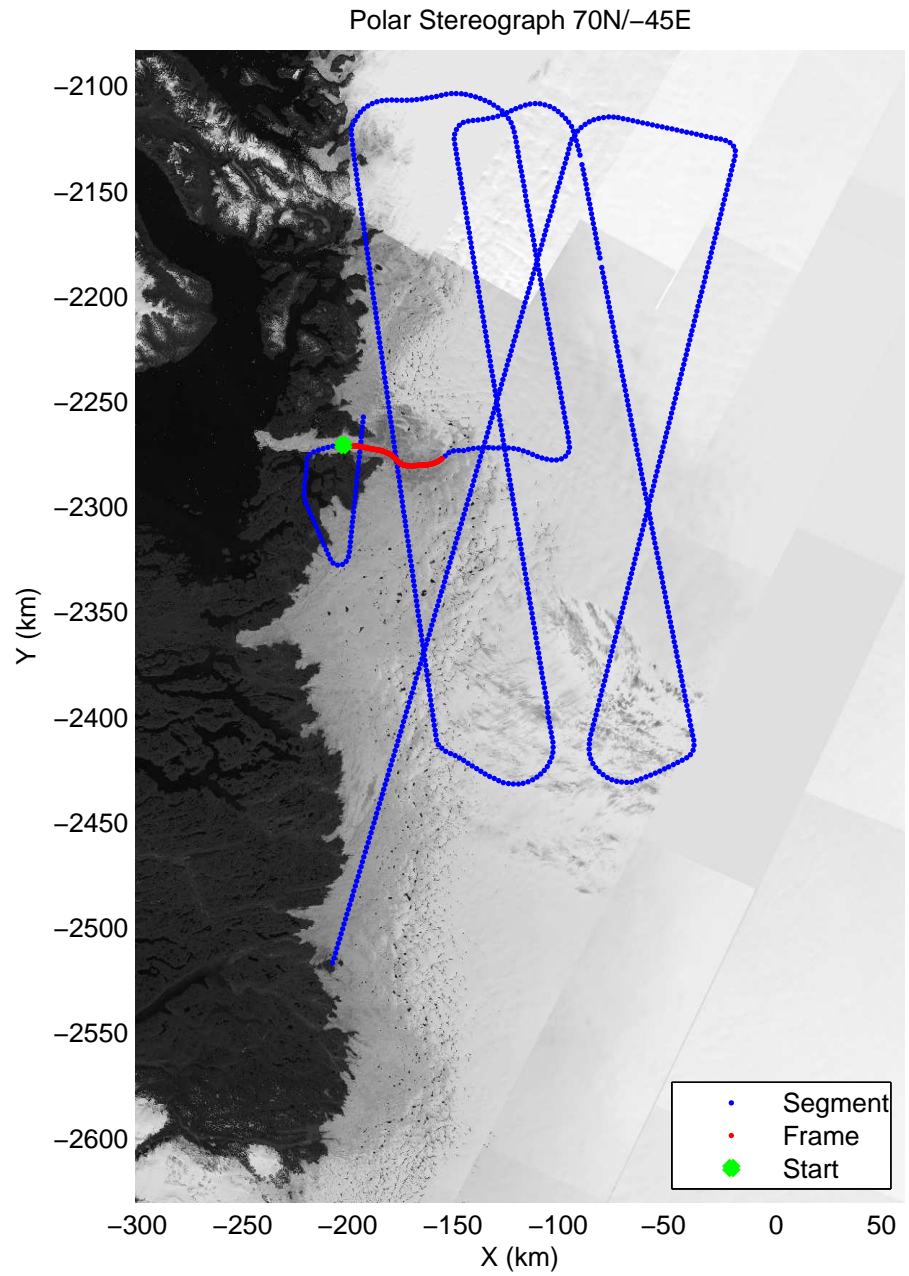

mcords3 2014_Greenland_P3: "Jakobshavn 01" 20140409_02_002: 13:40:55.6 to 13:47:47.6 GPS

mcords3 2014_Greenland_P3: "Jakobshavn 01" 20140409_02_003: 13:47:47.8 to 13:54:18.7 GPS

mcords3 2014_Greenland_P3: "Jakobshavn 01" 20140409_02_003: 13:47:47.8 to 13:54:18.7 GPS