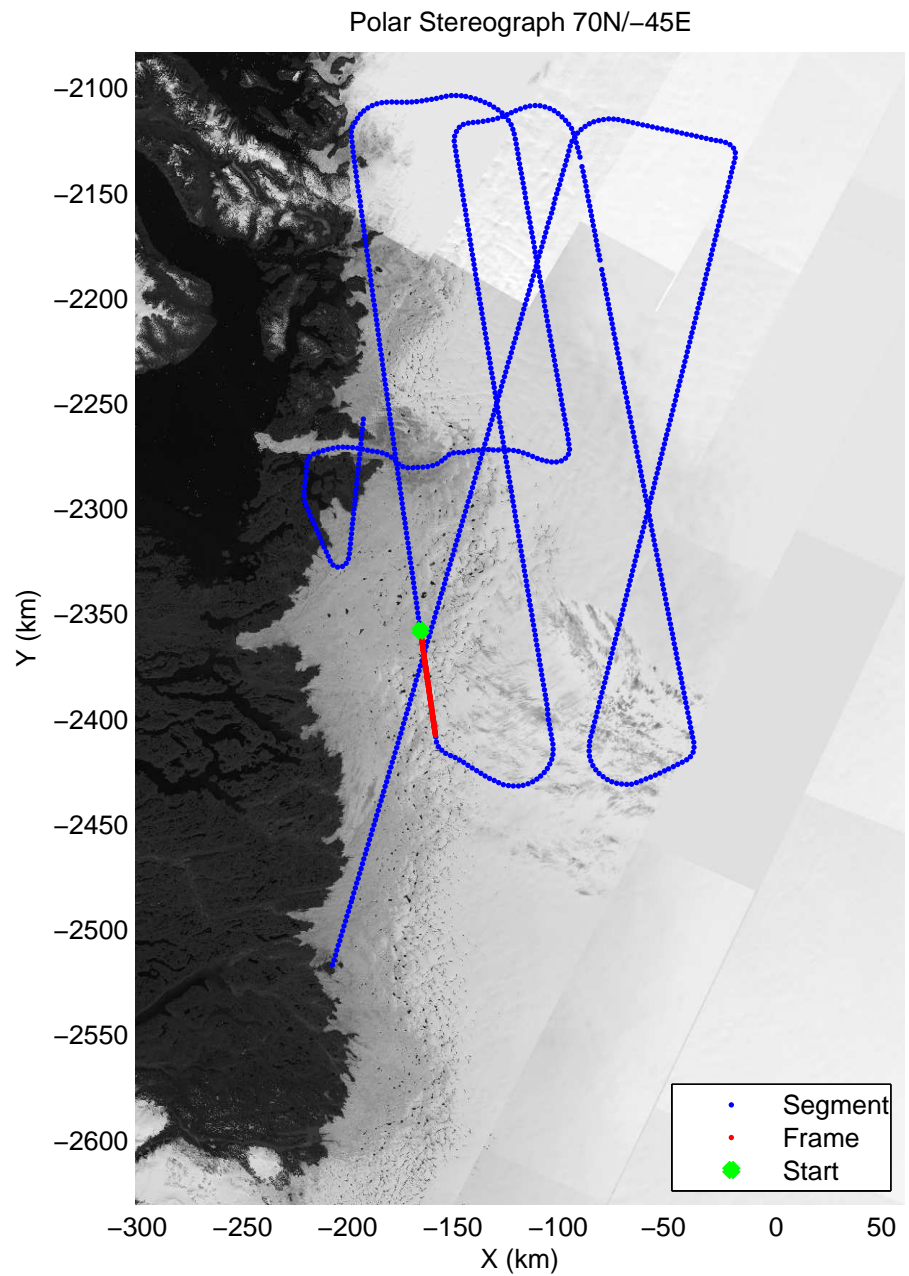

mcords3 2014_Greenland_P3: "Jakobshavn 01" 20140409_02_014: 14:55:36.8 to 15:02:06.1 GPS

mconds3 2014_Greenland_P3: "Jakobshavn 01" 20140409_02_015: 15:02:06.4 to 15:08:08.3 GPS

mcords3 2014_Greenland_P3: "Jakobshavn 01" 20140409_02_015: 15:02:06.4 to 15:08:08.3 GPS