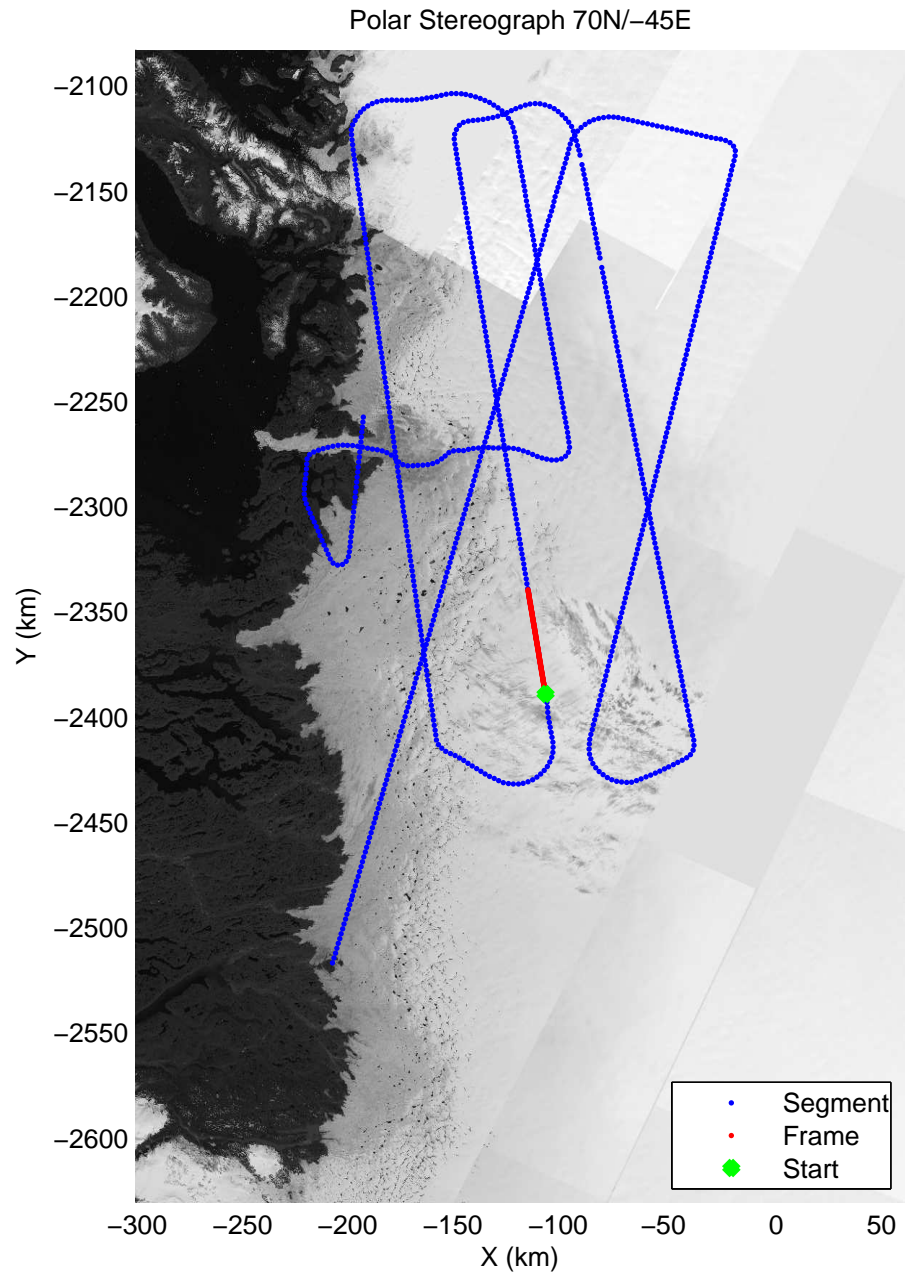

mcoords3 2014_Greenland_P3: "Jakobshavn 01" 20140409_02_017: 15:14:17.7 to 15:20:29.2 GPS

mcords3 2014_Greenland_P3: "Jakobshavn 01" 20140409_02_018: 15:20:29.5 to 15:26:13.8 GPS

mcords3 2014_Greenland_P3: "Jakobshavn 01" 20140409_02_018: 15:20:29.5 to 15:26:13.8 GPS