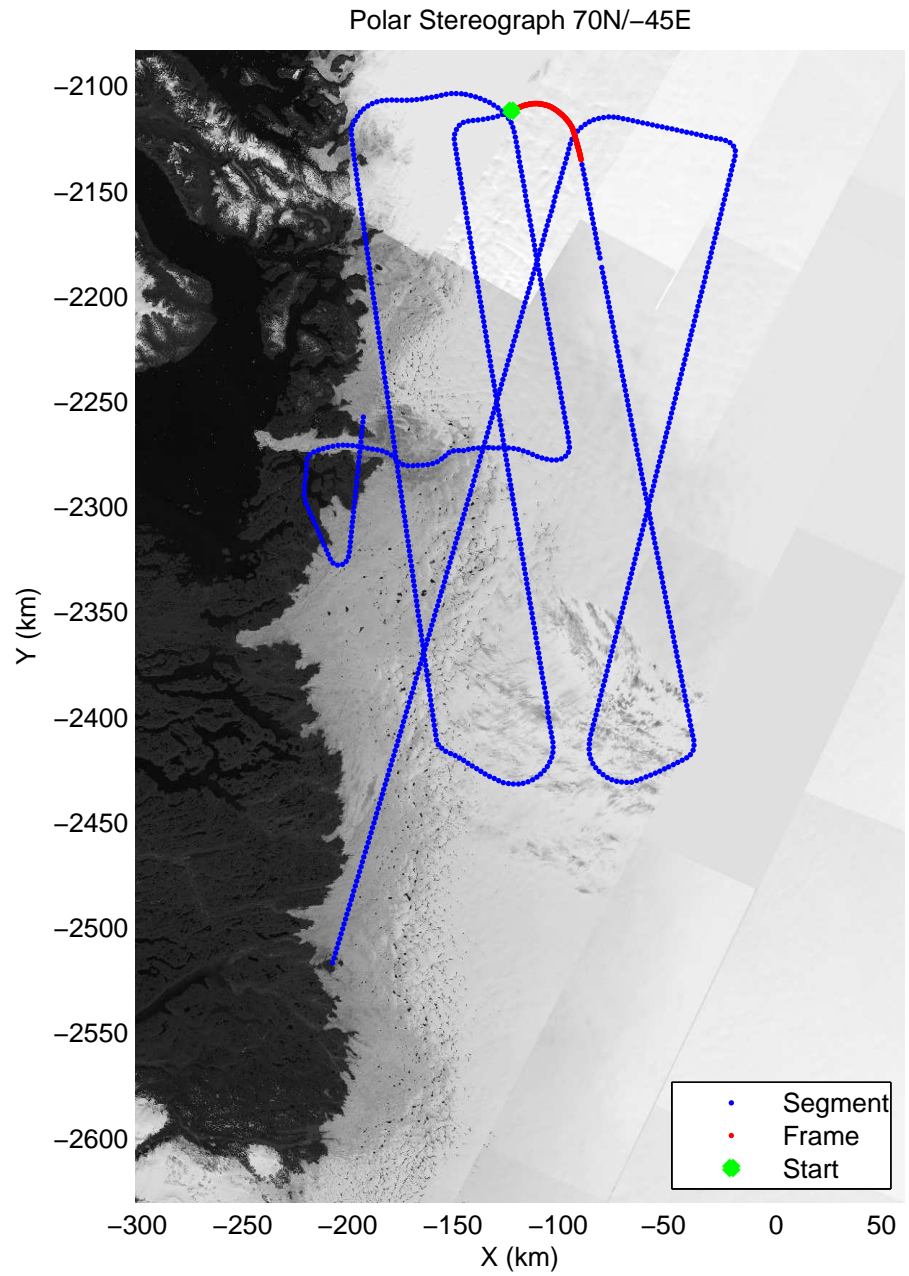

mcords3 2014_Greenland_P3: "Jakobshavn 01" 20140409_02_023: 15:50:17.9 to 15:56:24.8 GPS

mcords3 2014_Greenland_P3: "Jakobshavn 01" 20140409_02_024: 15:56:25.1 to 16:02:32.8 GPS

mconds3 2014_Greenland_P3: "Jakobshavn 01" 20140409_02_024: 15:56:25.1 to 16:02:32.8 GPS