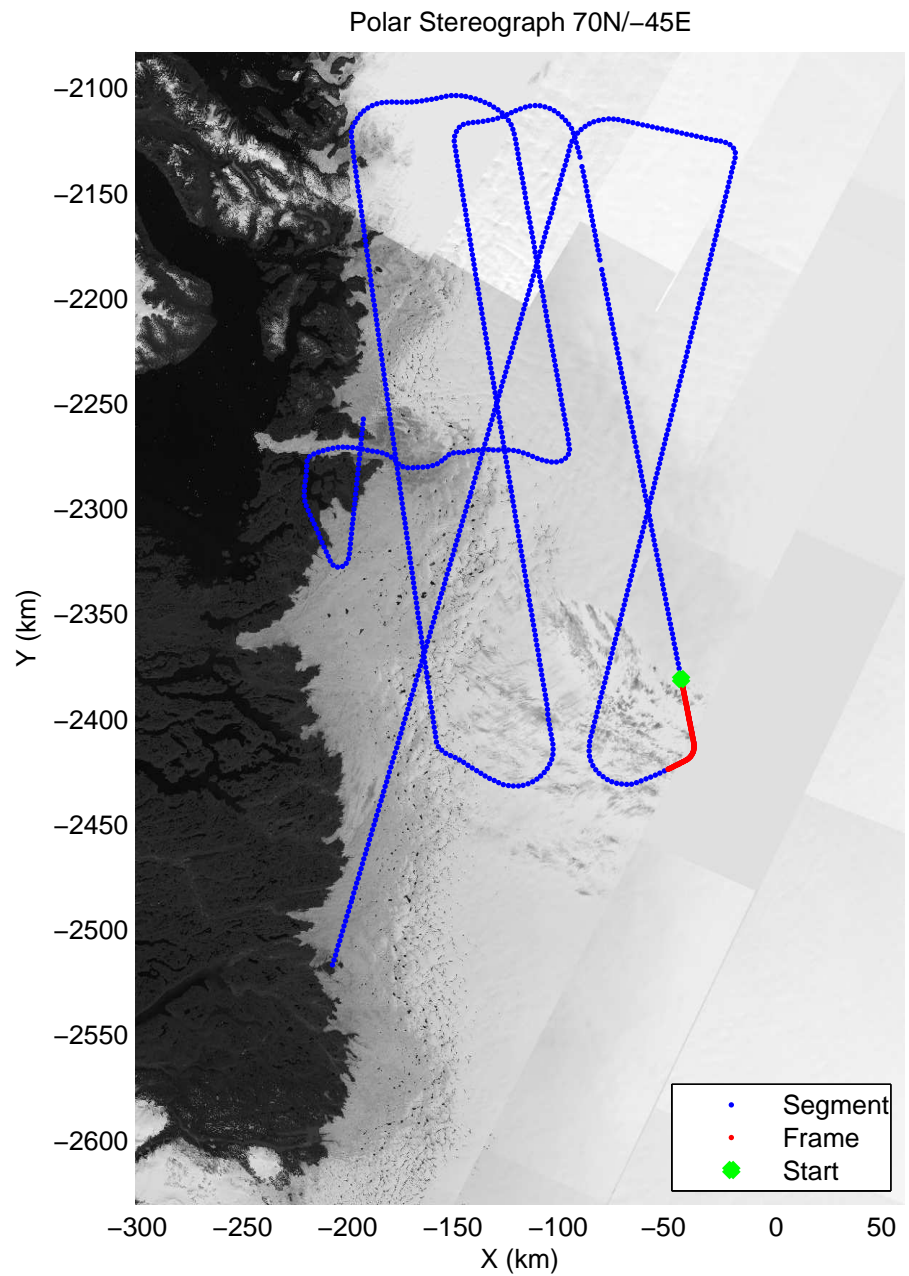

mcords3 2014_Greenland_P3: "Jakobshavn 01" 20140409_02_029: 16:27:34.7 to 16:33:50.3 GPS

mcords3 2014_Greenland_P3: "Jakobshavn 01" 20140409_02_030: 16:33:50.6 to 16:40:06.8 GPS

mcords3 2014_Greenland_P3: "Jakobshavn 01" 20140409_02_030: 16:33:50.6 to 16:40:06.8 GPS