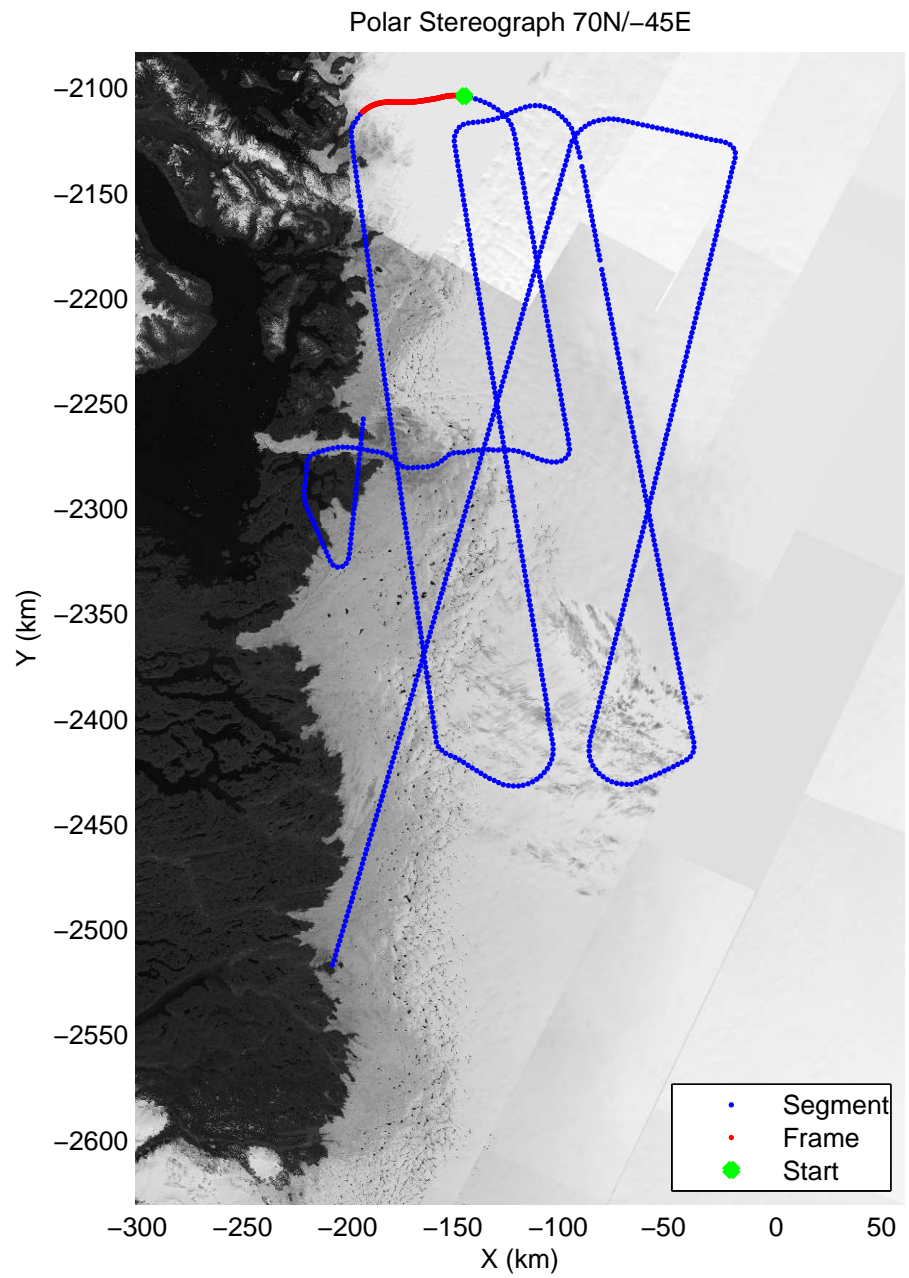

mcords3 2014_Greenland_P3: "Jakobshavn 01" 20140409_02_008: 14:18:22.2 to 14:24:06.9 GPS

mcords3 2014_Greenland_P3: "Jakobshavn 01" 20140409_02_009: 14:24:07.1 to 14:30:21.1 GPS

mcords3 2014_Greenland_P3: "Jakobshavn 01" 20140409_02_009: 14:24:07.1 to 14:30:21.1 GPS