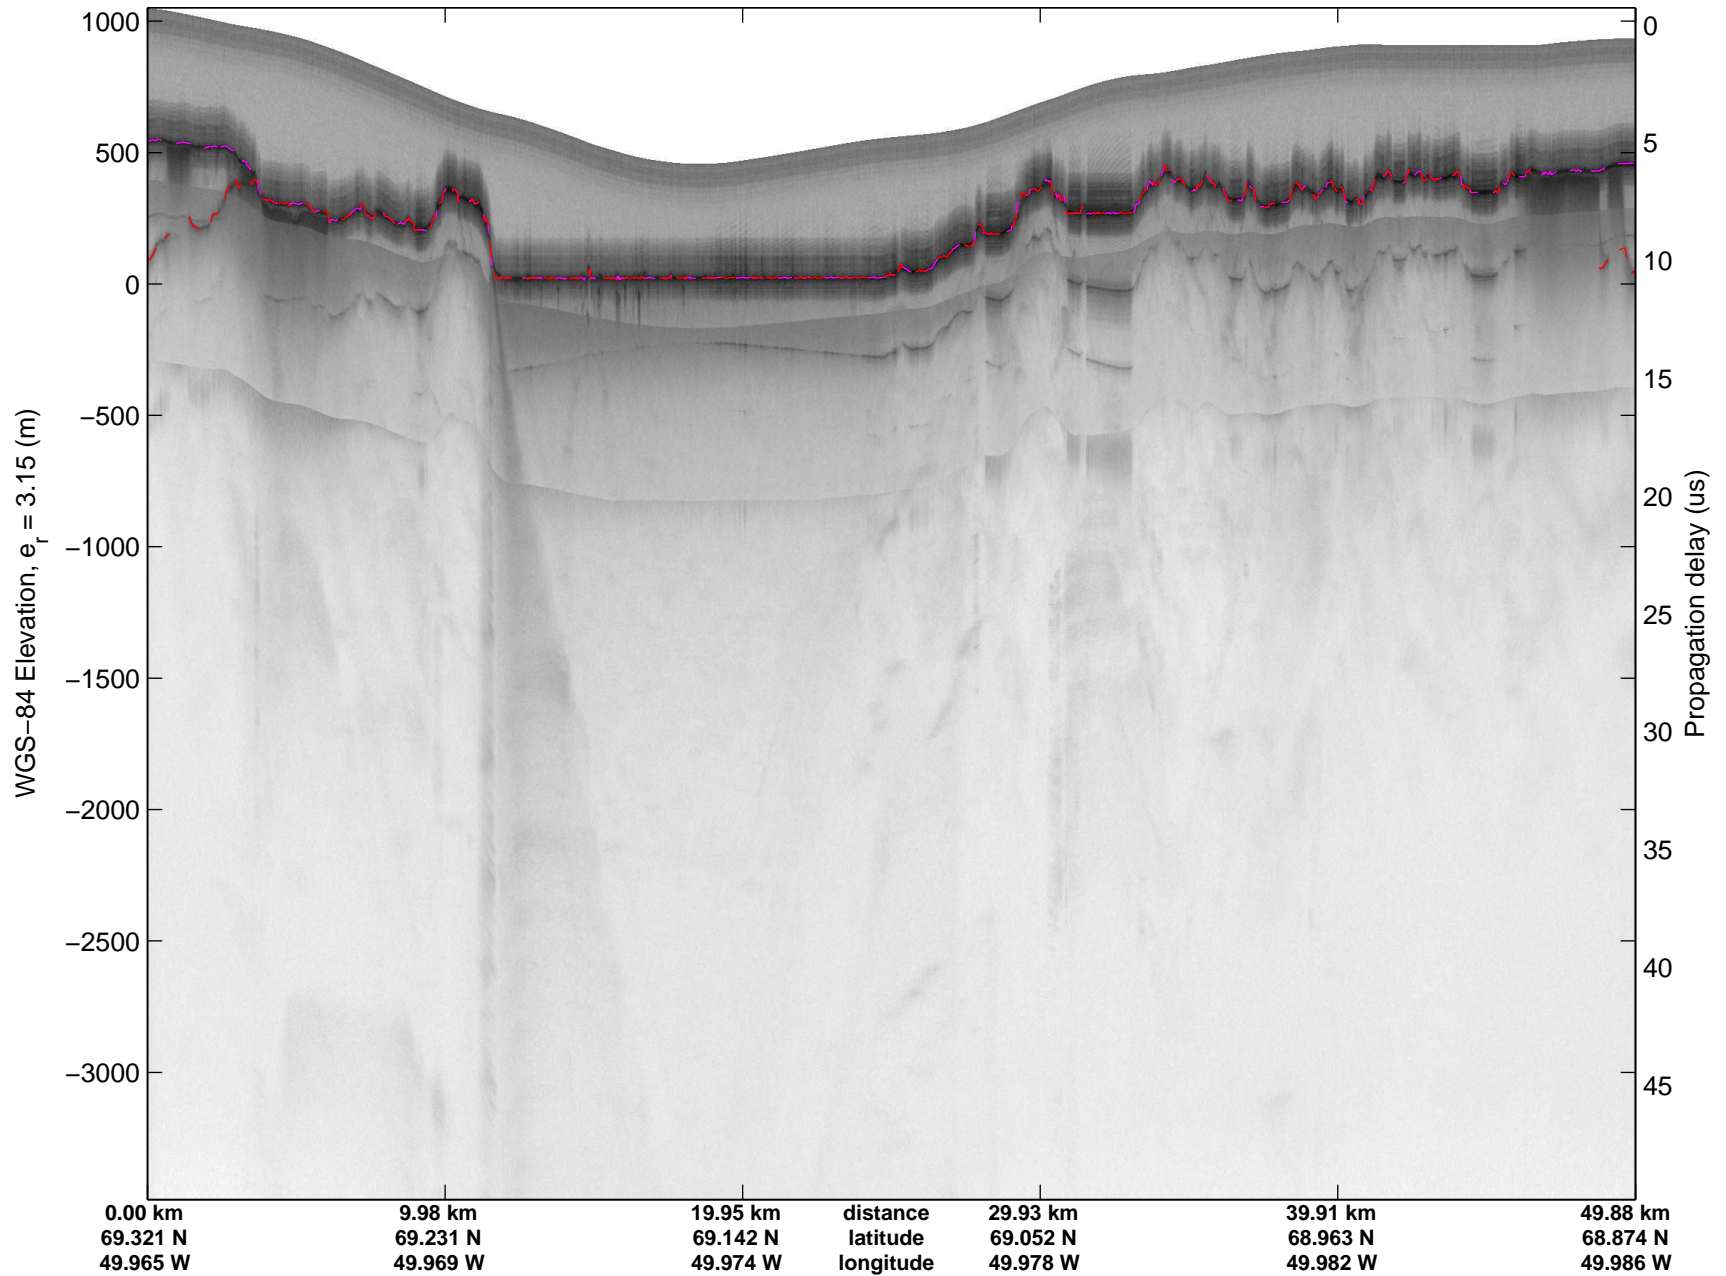

mconds3 2014_Greenland_P3: "Jakobshavn 01" 20140409_02_001: 13:34:14.1 to 13:40:55.3 GPS

mcords3 2014_Greenland_P3: "Jakobshavn 01" 20140409_02_001: 13:34:14.1 to 13:40:55.3 GPS

mcords3 2014_Greenland_P3: "Jakobshavn 01" 20140409_02_002: 13:40:55.6 to 13:47:47.6 GPS