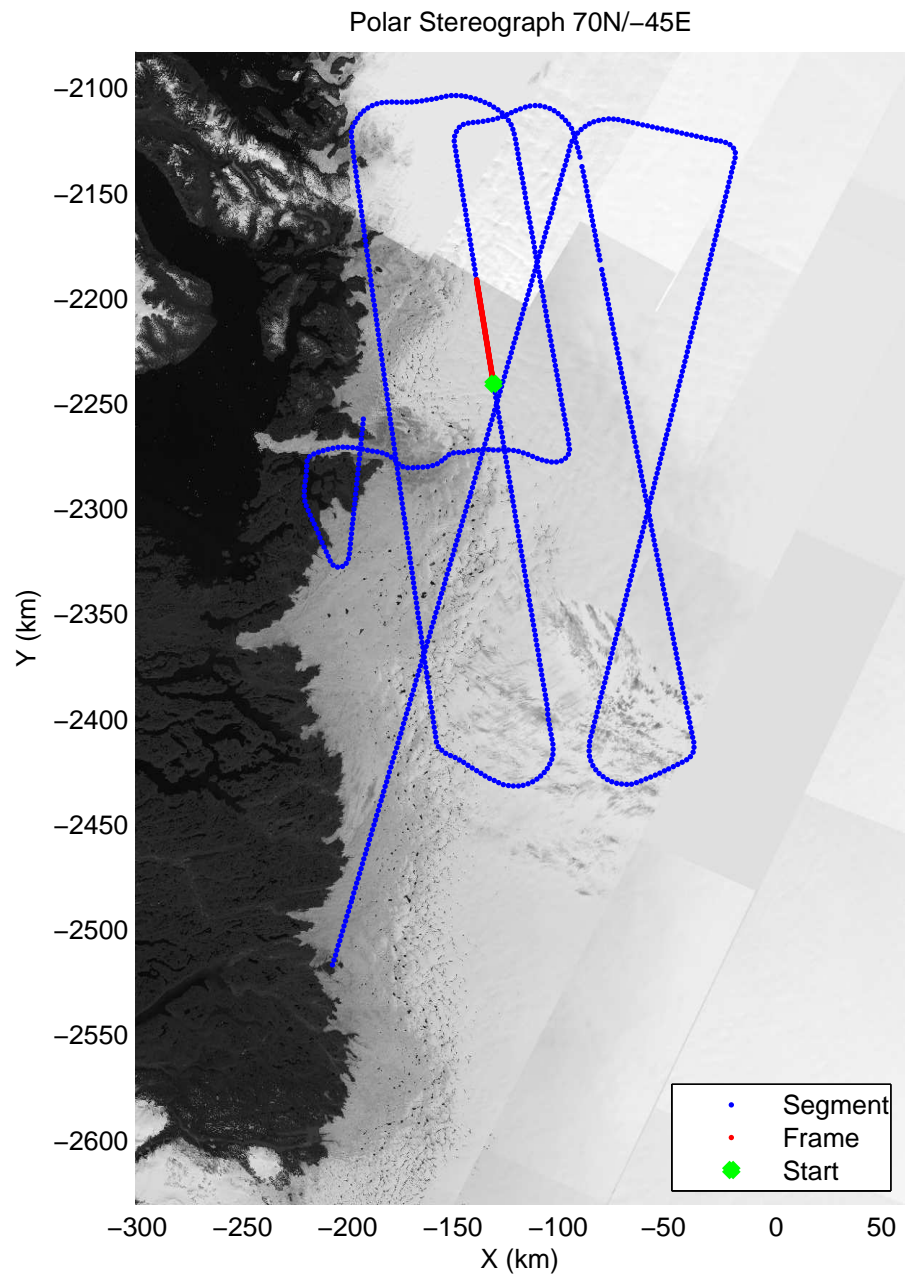

mcords3 2014_Greenland_P3: "Jakobshavn 01" 20140409_02_020: 15:32:08.8 to 15:38:09.5 GPS

mcords3 2014_Greenland_P3: "Jakobshavn 01" 20140409_02_021: 15:38:09.7 to 15:44:13.0 GPS

mcords3 2014_Greenland_P3: "Jakobshavn 01" 20140409_02_021: 15:38:09.7 to 15:44:13.0 GPS