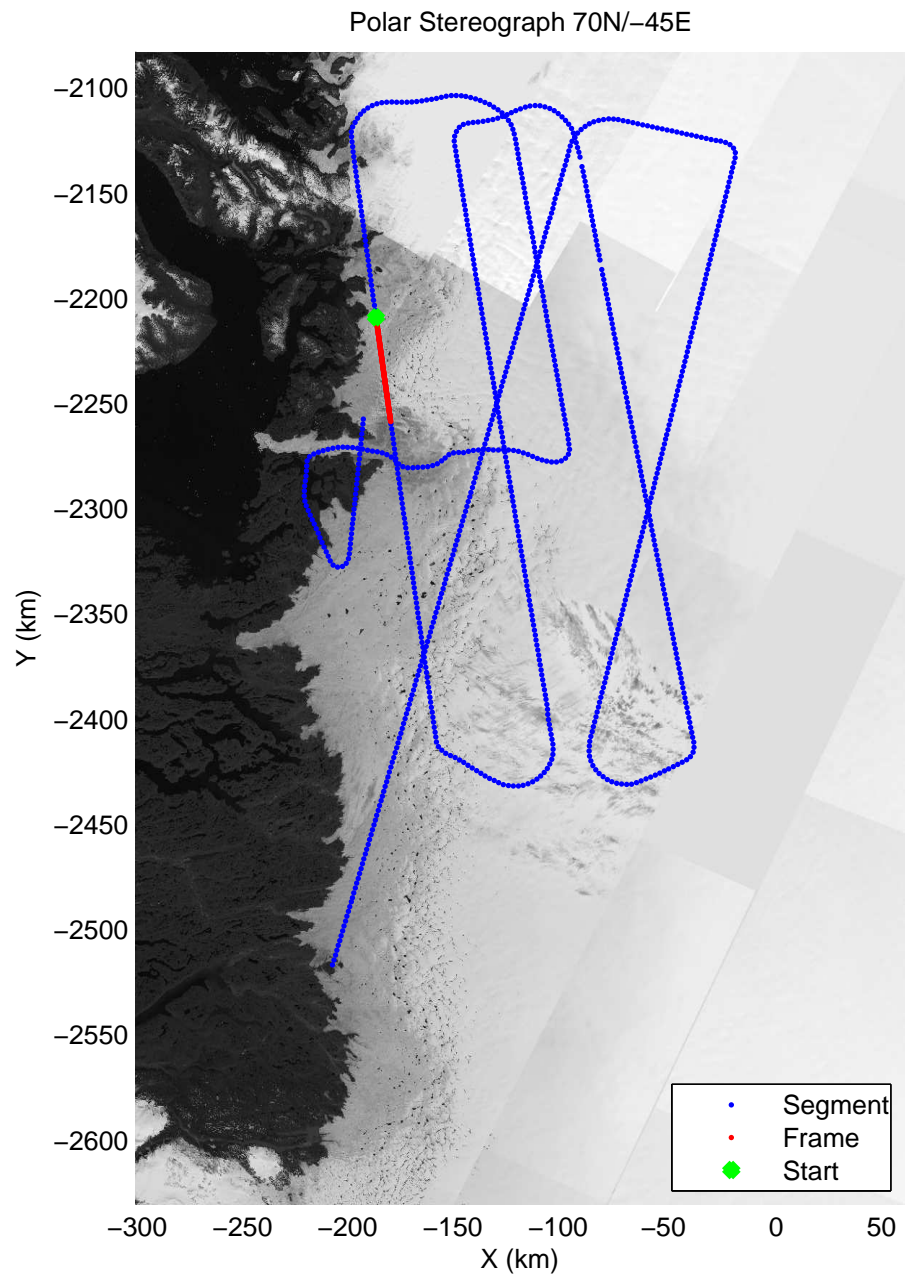

mcords3 2014_Greenland_P3: "Jakobshavn 01" 20140409_02_011: 14:36:32.6 to 14:42:46.3 GPS

mcoords3 2014_Greenland_P3: "Jakobshavn 01" 20140409_02_012: 14:42:46.6 to 14:49:13.3 GPS

mconds3 2014_Greenland_P3: "Jakobshavn 01" 20140409_02_012: 14:42:46.6 to 14:49:13.3 GPS