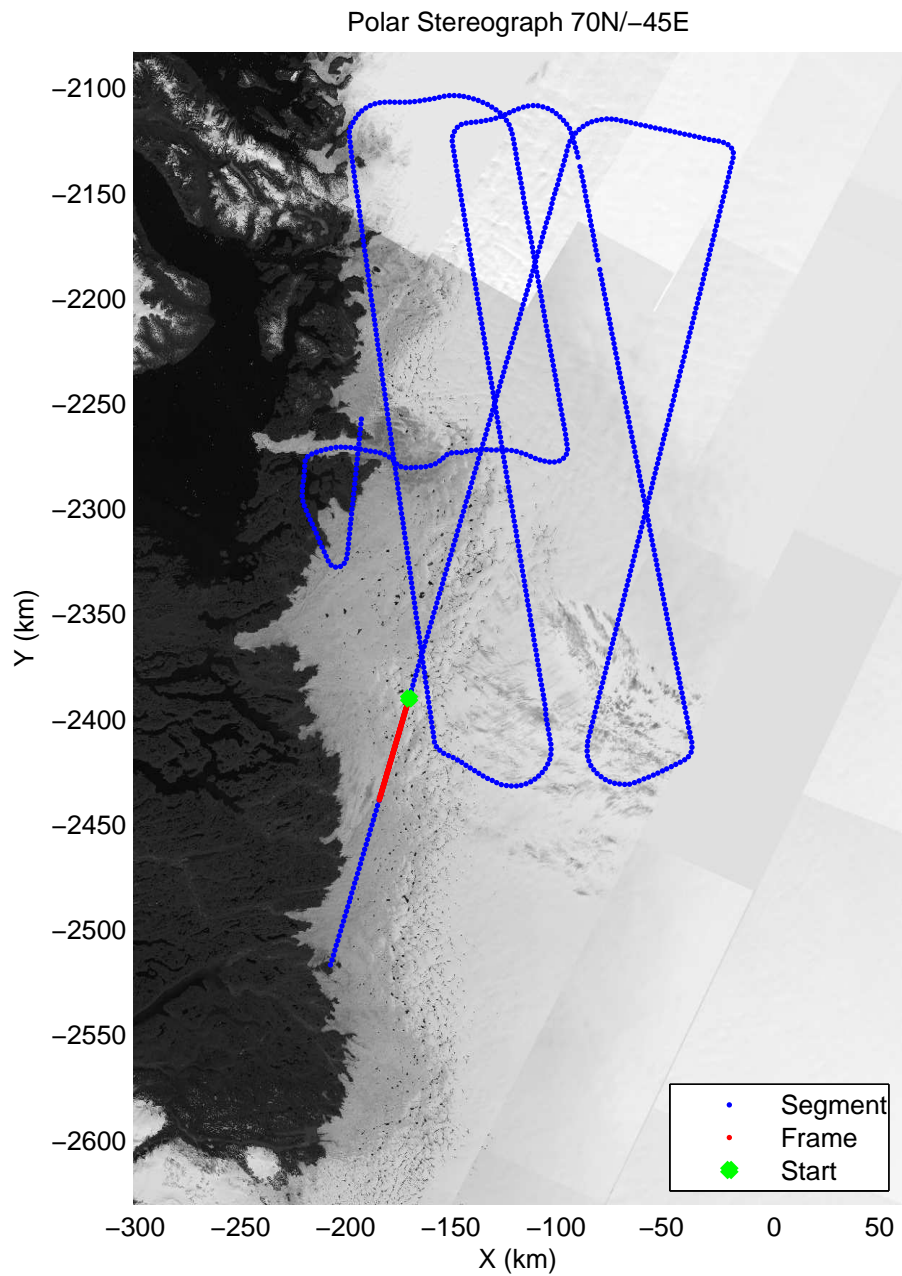

mcords3 2014_Greenland_P3: "Jakobshavn 01" 20140409_02_044: 17:58:57.6 to 18:05:40.4 GPS

mcords3 2014_Greenland_P3: "Jakobshavn 01" 20140409_02_045: 18:05:40.7 to 18:12:21.2 GPS

mcords3 2014_Greenland_P3: "Jakobshavn 01" 20140409_02_045: 18:05:40.7 to 18:12:21.2 GPS