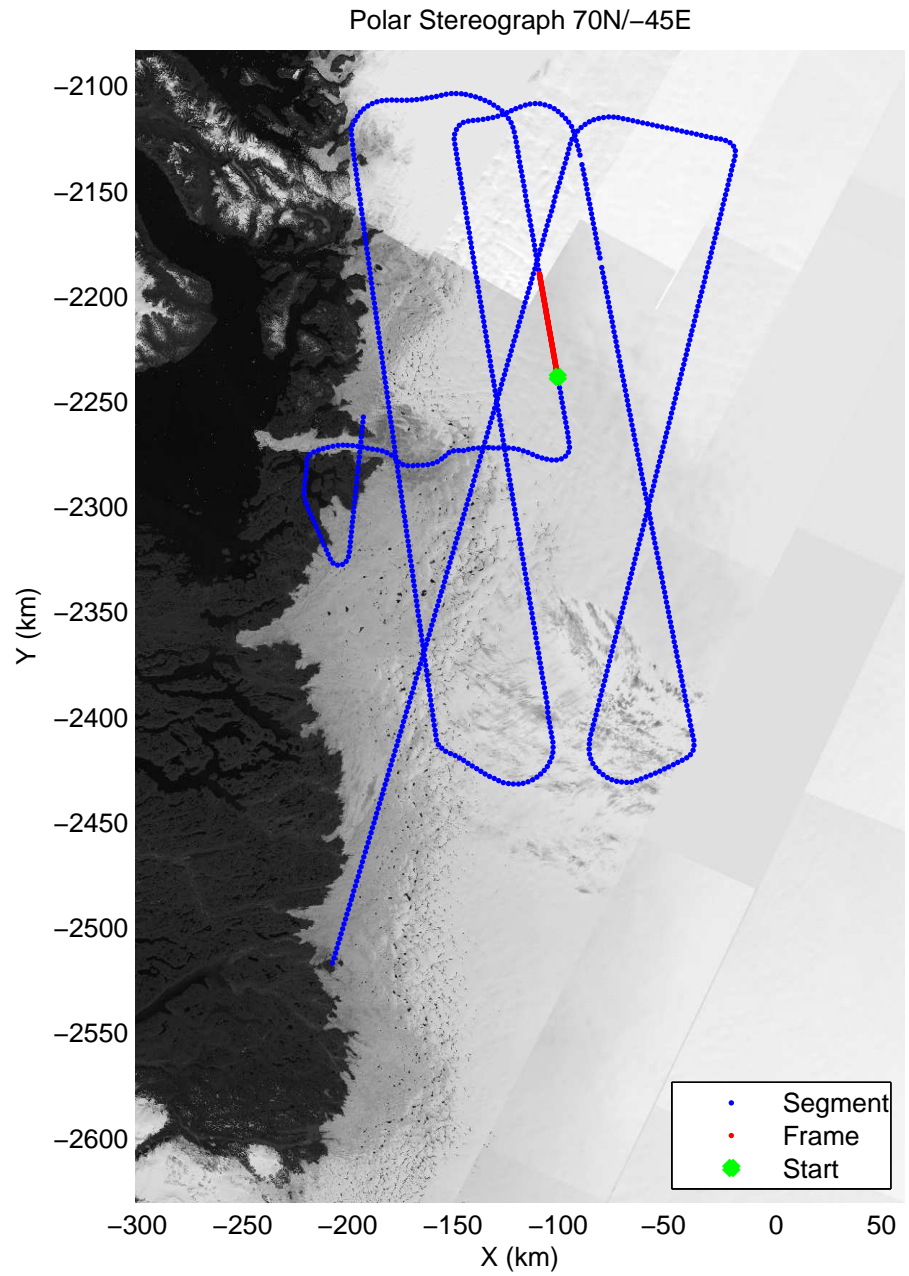

mcords3 2014_Greenland_P3: "Jakobshavn 01" 20140409_02_005: 14:00:38.0 to 14:06:35.4 GPS

mcords3 2014_Greenland_P3: "Jakobshavn 01" 20140409_02_006: 14:06:35.7 to 14:12:28.6 GPS

mcords3 2014_Greenland_P3: "Jakobshavn 01" 20140409_02_006: 14:06:35.7 to 14:12:28.6 GPS