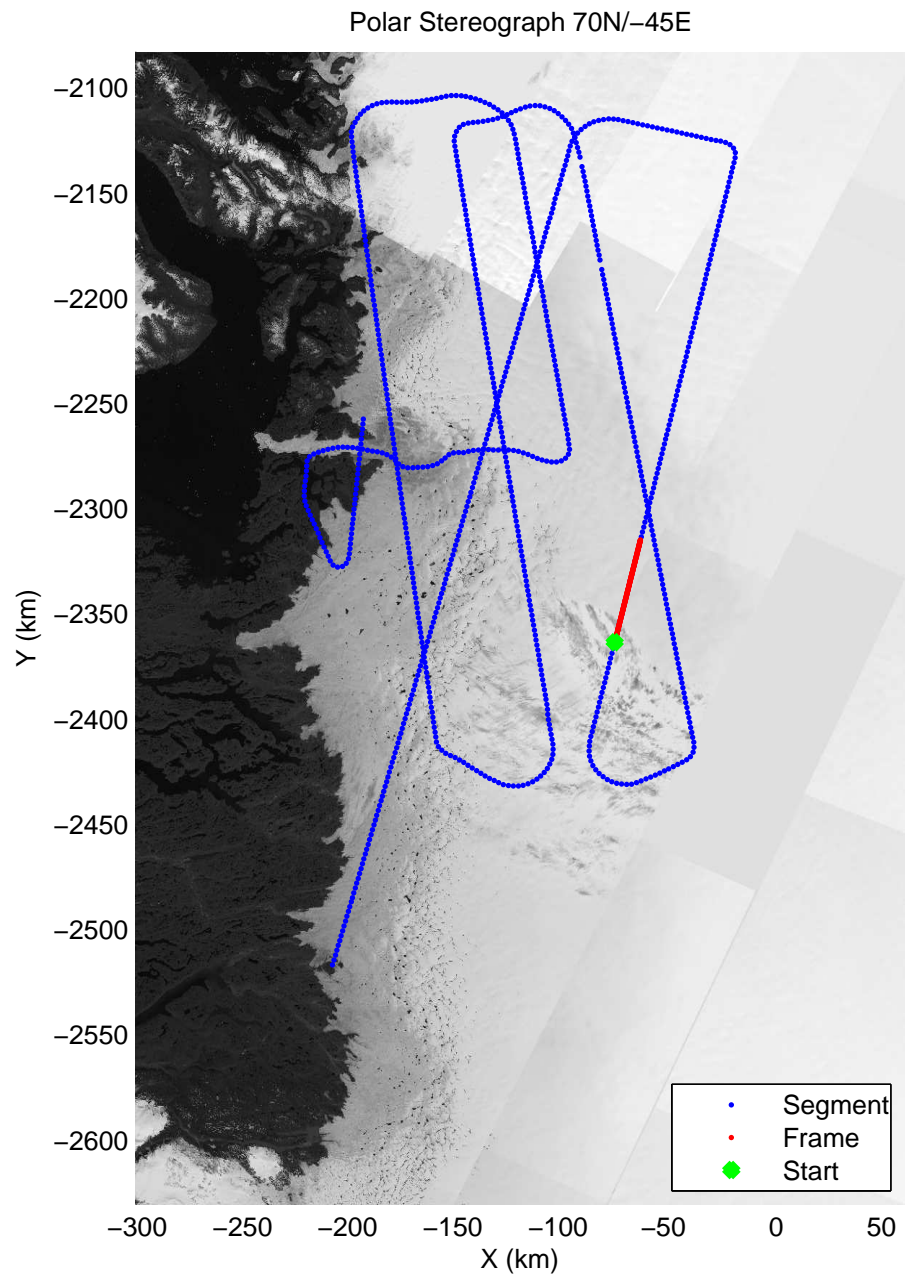

mcords3 2014_Greenland_P3: "Jakobshavn 01" 20140409_02_032: 16:46:15.8 to 16:52:08.3 GPS

mcords3 2014_Greenland_P3: "Jakobshavn 01" 20140409_02_033: 16:52:08.6 to 16:57:38.1 GPS

mcords3 2014_Greenland_P3: "Jakobshavn 01" 20140409_02_033: 16:52:08.6 to 16:57:38.1 GPS