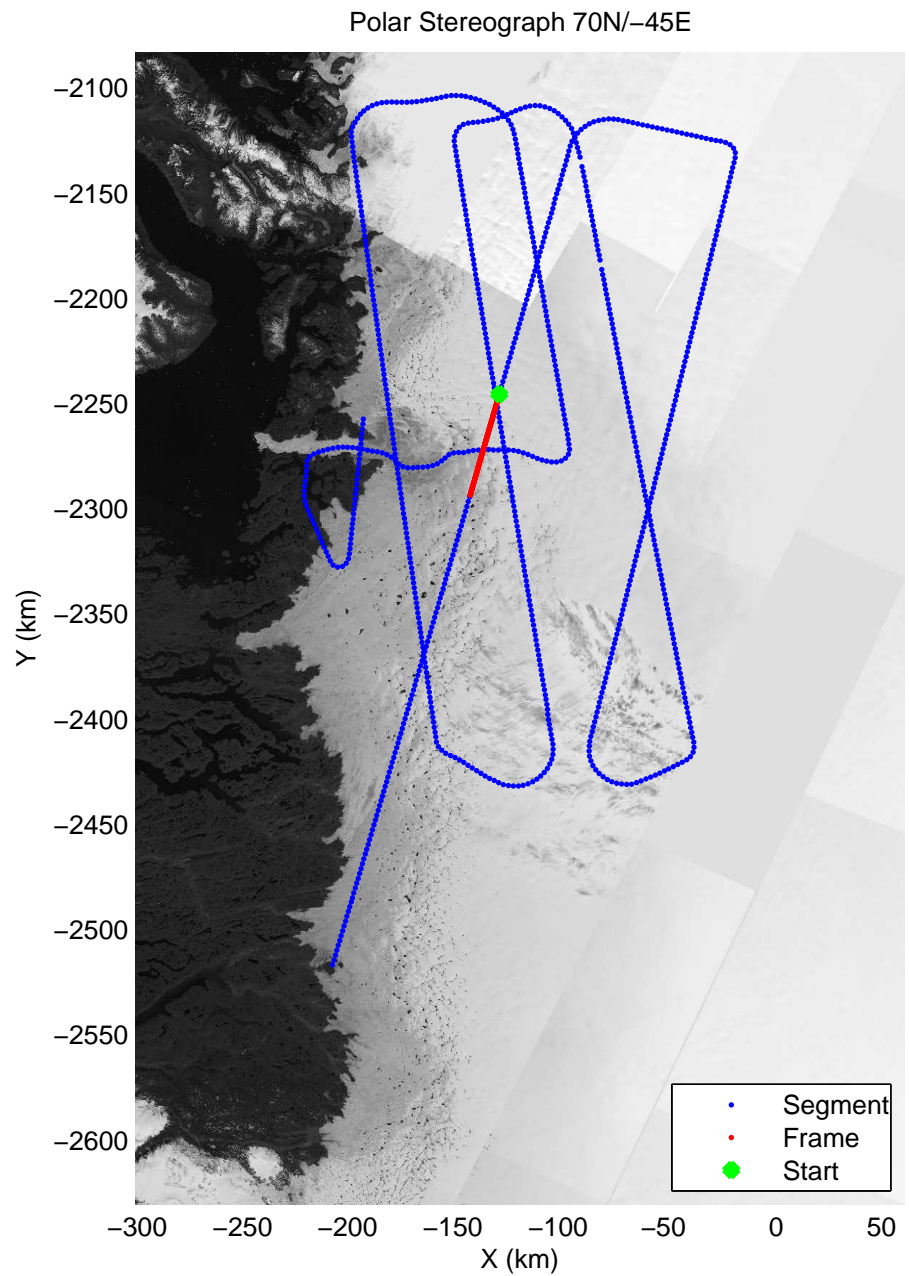

mcords3 2014_Greenland_P3: "Jakobshavn 01" 20140409_02_041: 17:39:32.9 to 17:45:59.9 GPS

mcords3 2014_Greenland_P3: "Jakobshavn 01" 20140409_02_042: 17:46:00.2 to 17:52:32.4 GPS

mcords3 2014_Greenland_P3: "Jakobshavn 01" 20140409_02_042: 17:46:00.2 to 17:52:32.4 GPS