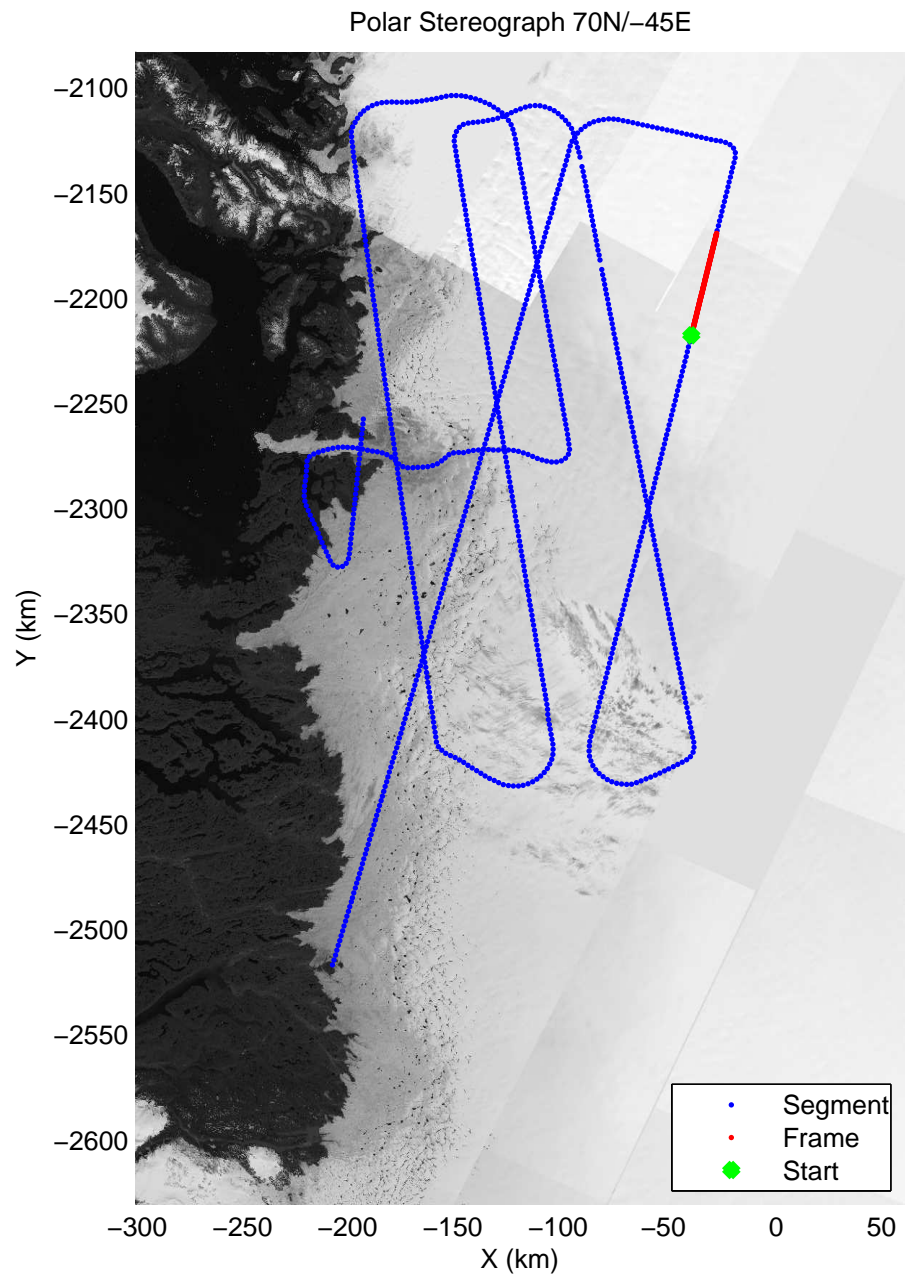

mcords3 2014_Greenland_P3: "Jakobshavn 01" 20140409_02_035: 17:03:05.6 to 17:08:38.3 GPS

mcords3 2014_Greenland_P3: "Jakobshavn 01" 20140409_02_036: 17:08:38.6 to 17:14:23.6 GPS

mcords3 2014_Greenland_P3: "Jakobshavn 01" 20140409_02_036: 17:08:38.6 to 17:14:23.6 GPS