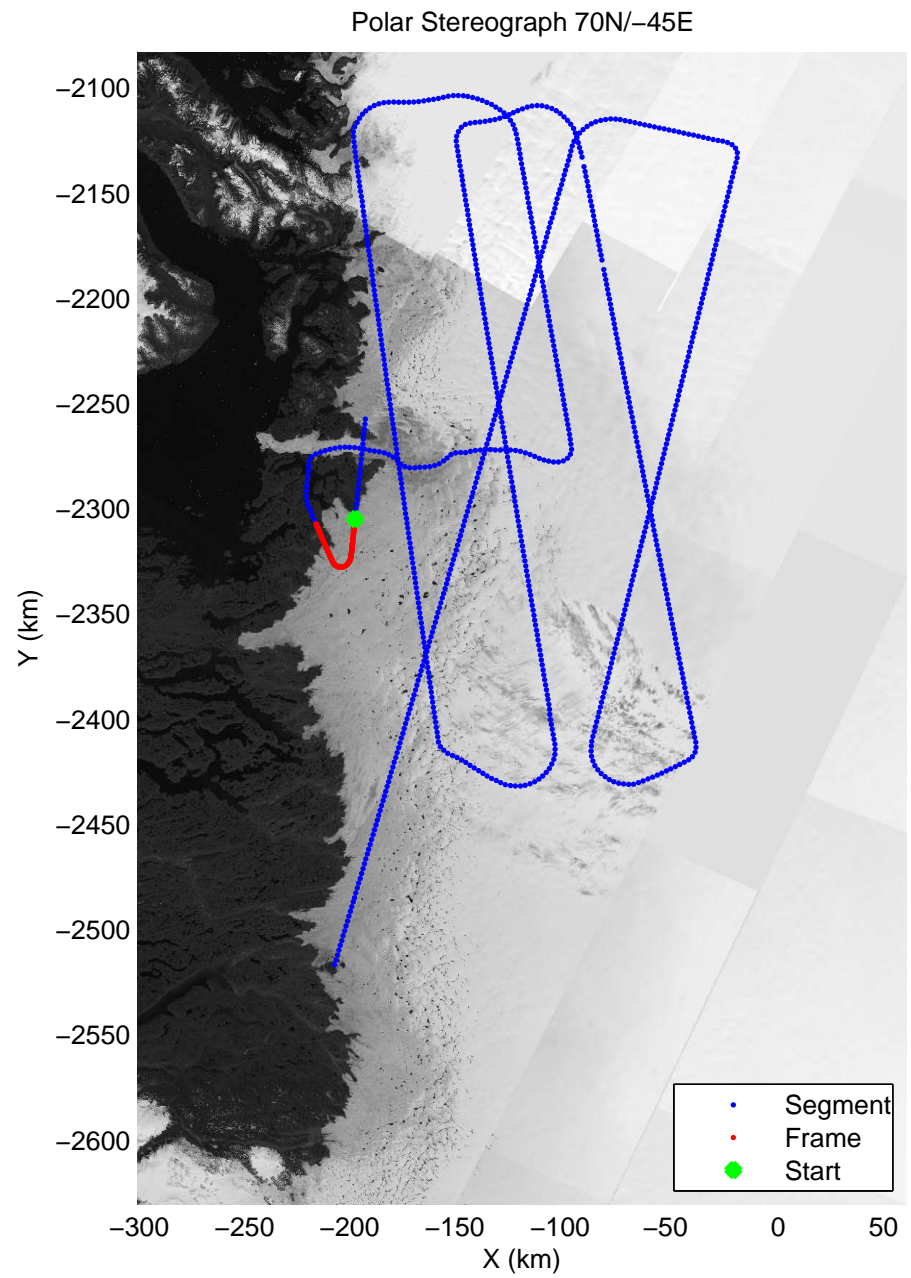

mconds3 2014_Greenland_P3: "Jakobshavn 01" 20140409_02_001: 13:34:14.1 to 13:40:55.3 GPS

mcords3 2014_Greenland_P3: "Jakobshavn 01" 20140409_02_001: 13:34:14.1 to 13:40:55.3 GPS

mcords3 2014_Greenland_P3: "Jakobshavn 01" 20140409_02_002: 13:40:55.6 to 13:47:47.6 GPS