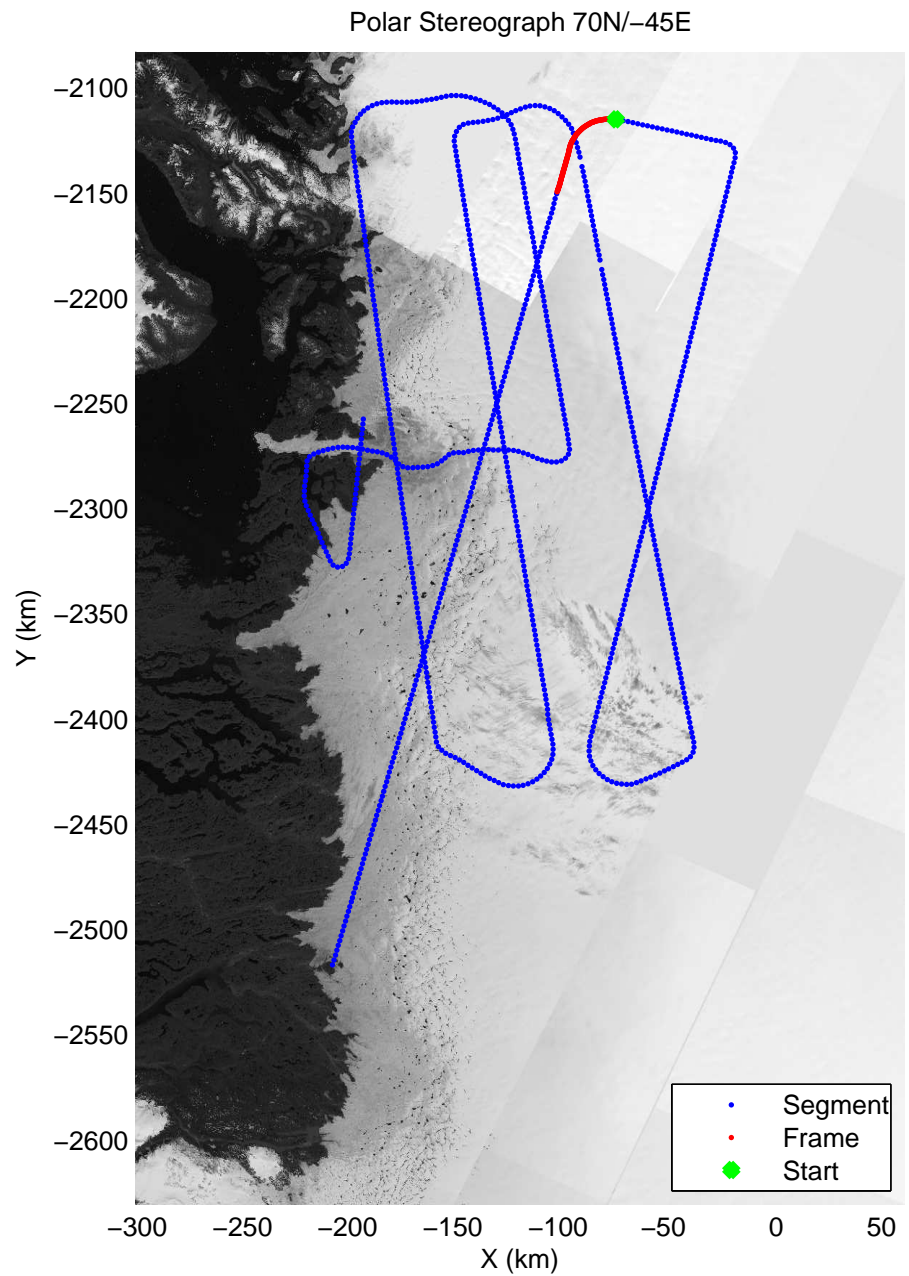

mcords3 2014_Greenland_P3: "Jakobshavn 01" 20140409_02_038: 17:20:17.2 to 17:26:32.8 GPS

mcords3 2014_Greenland_P3: "Jakobshavn 01" 20140409_02_039: 17:26:33.1 to 17:33:07.1 GPS

mcords3 2014_Greenland_P3: "Jakobshavn 01" 20140409_02_039: 17:26:33.1 to 17:33:07.1 GPS