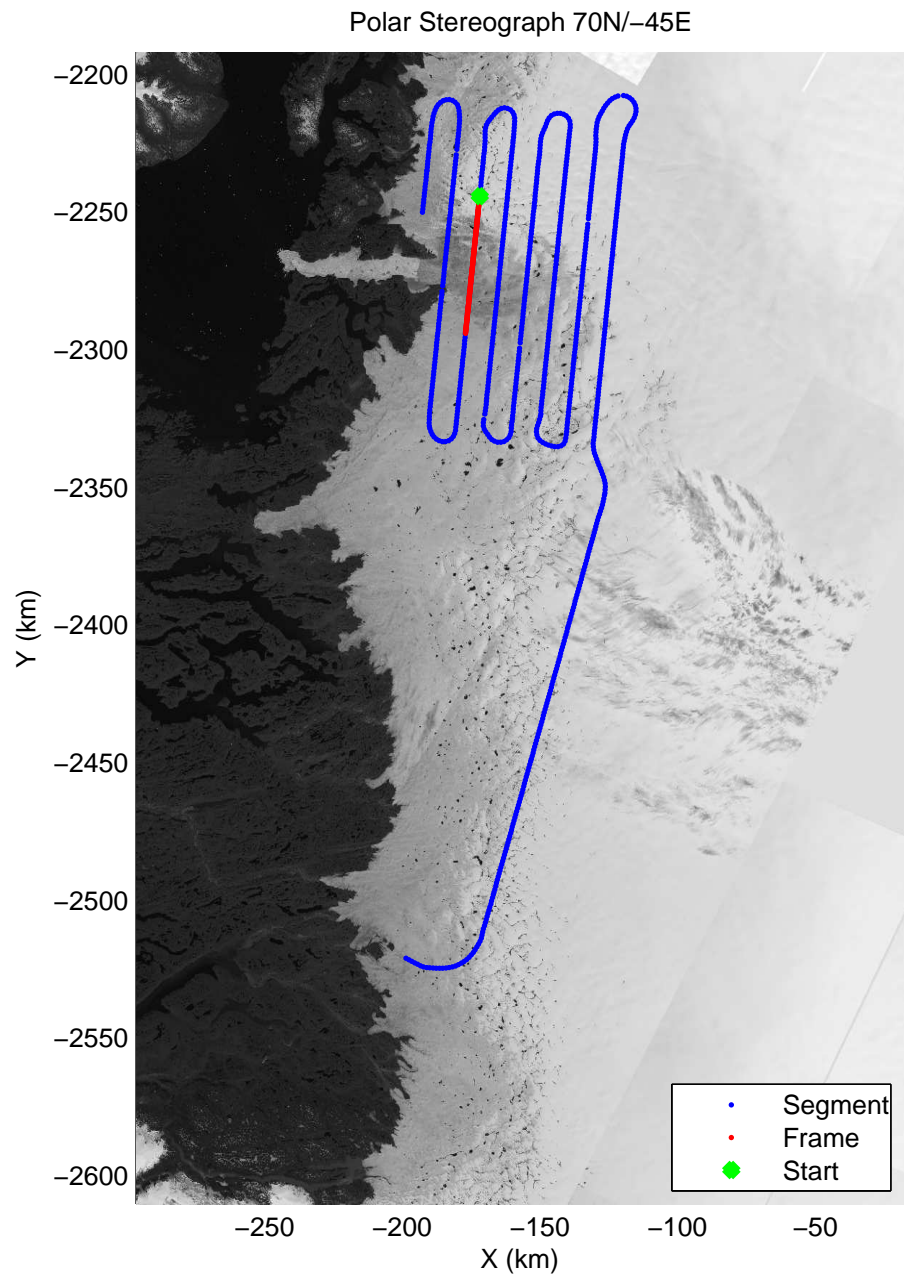

mcords3 2014_Greenland_P3: "Jakobshavn 01" 20140409_01_017: 12:46:11.7 to 12:52:37.0 GPS

mcords3 2014_Greenland_P3: "Jakobshavn 01" 20140409_01_018: 12:52:37.2 to 12:59:39.8 GPS

mcords3 2014_Greenland_P3: "Jakobshavn 01" 20140409_01_018: 12:52:37.2 to 12:59:39.8 GPS