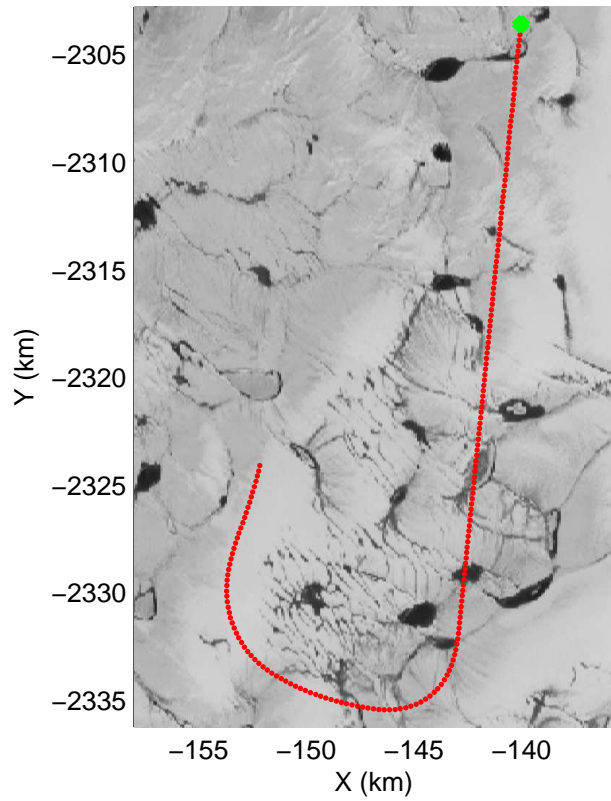

mcords3 2014_Greenland_P3: "Jakobshavn 01" 20140409_01_008: 11:47:09.3 to 11:53:50.0 GPS

mcords3 2014_Greenland_P3: "Jakobshavn 01" 20140409_01_009: 11:53:50.3 to 12:00:20.8 GPS

mcords3 2014_Greenland_P3: "Jakobshavn 01" 20140409_01_009: 11:53:50.3 to 12:00:20.8 GPS