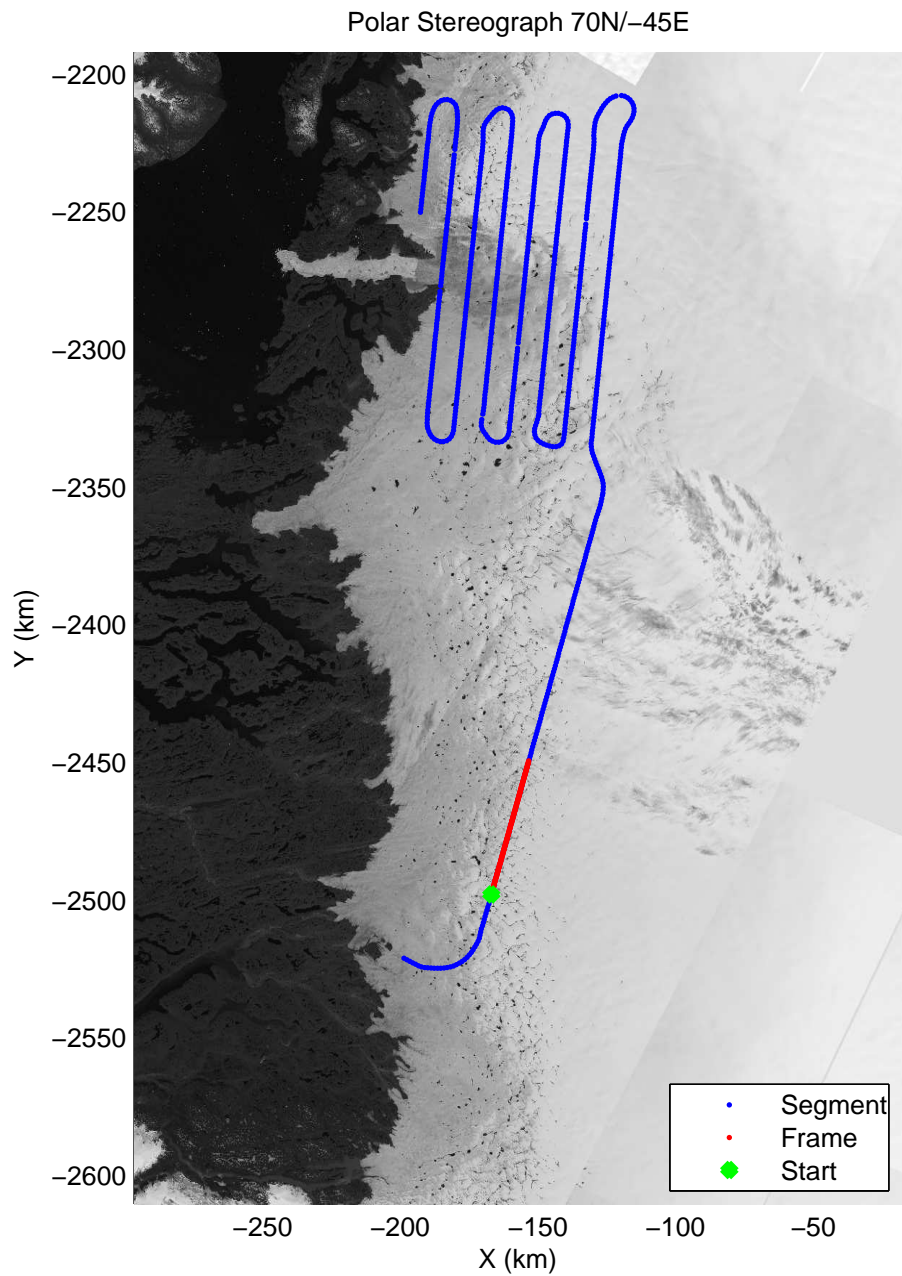

mconds3 2014_Greenland_P3: "Jakobshavn 01" 20140409_01_001: 11:02:39.7 to 11:09:13.4 GPS

mcords3 2014_Greenland_P3: "Jakobshavn 01" 20140409_01_001: 11:02:39.7 to 11:09:13.4 GPS

mcords3 2014_Greenland_P3: "Jakobshavn 01" 20140409_01_002: 11:09:13.7 to 11:15:29.4 GPS