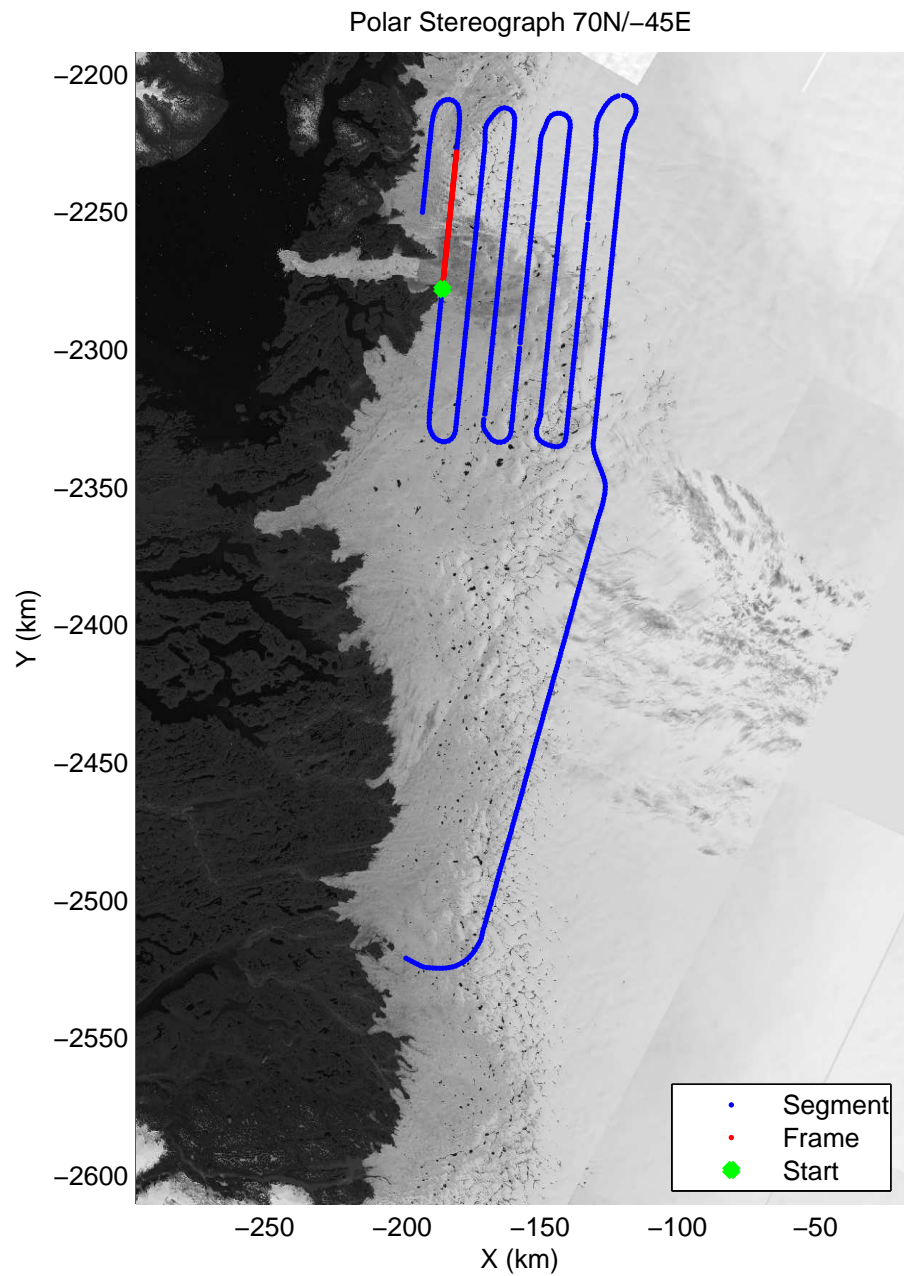

mcords3 2014_Greenland_P3: "Jakobshavn 01" 20140409_01_020: 13:05:53.5 to 13:12:16.8 GPS

mcords3 2014_Greenland_P3: "Jakobshavn 01" 20140409_01_021: 13:12:17.1 to 13:18:32.3 GPS

mcords3 2014_Greenland_P3: "Jakobshavn 01" 20140409_01_021: 13:12:17.1 to 13:18:32.3 GPS