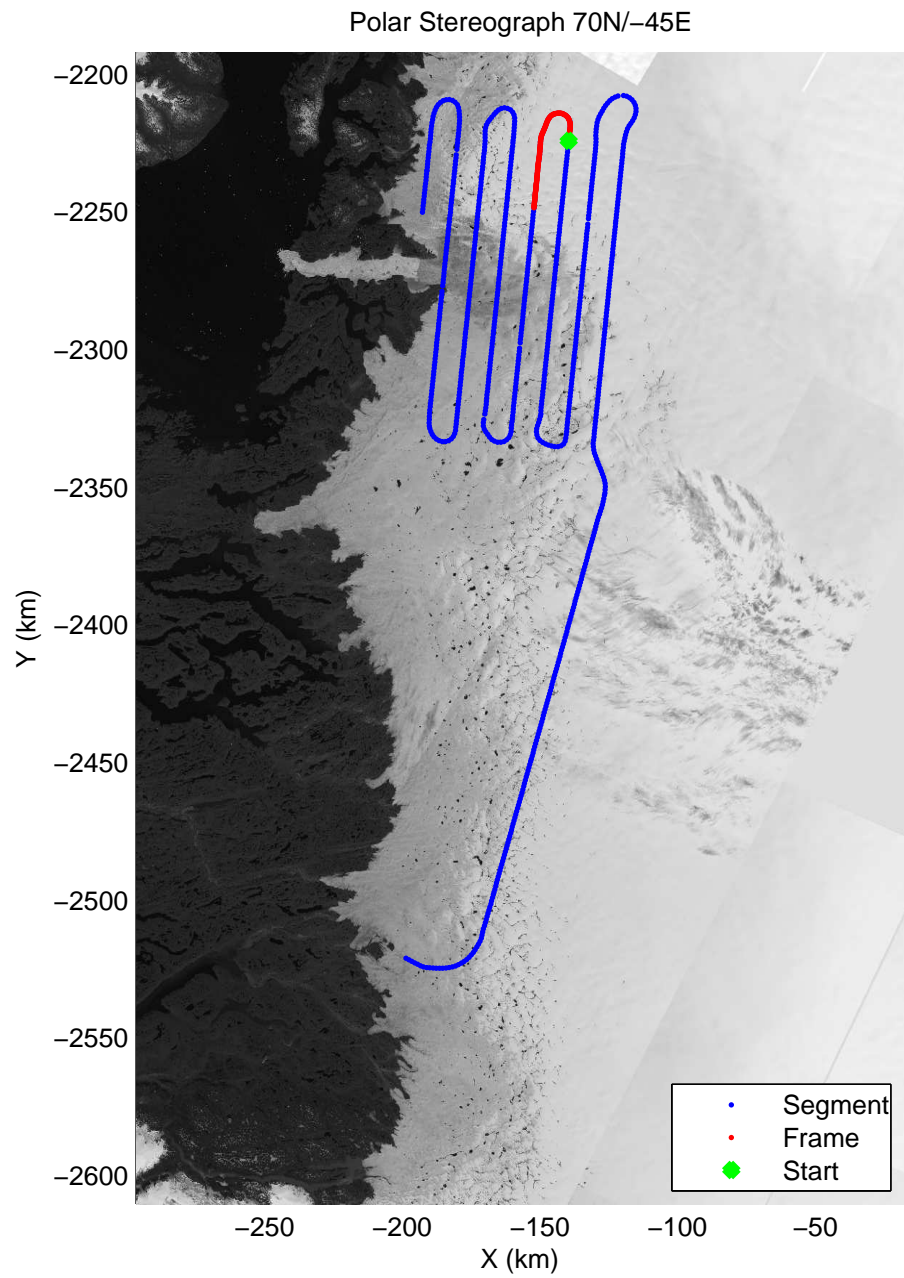

mcords3 2014_Greenland_P3: "Jakobshavn 01" 20140409_01_011: 12:07:18.5 to 12:13:40.5 GPS

mcoords3 2014_Greenland_P3: "Jakobshavn 01" 20140409_01_012: 12:13:40.8 to 12:19:59.7 GPS

mcords3 2014_Greenland_P3: "Jakobshavn 01" 20140409_01_012: 12:13:40.8 to 12:19:59.7 GPS