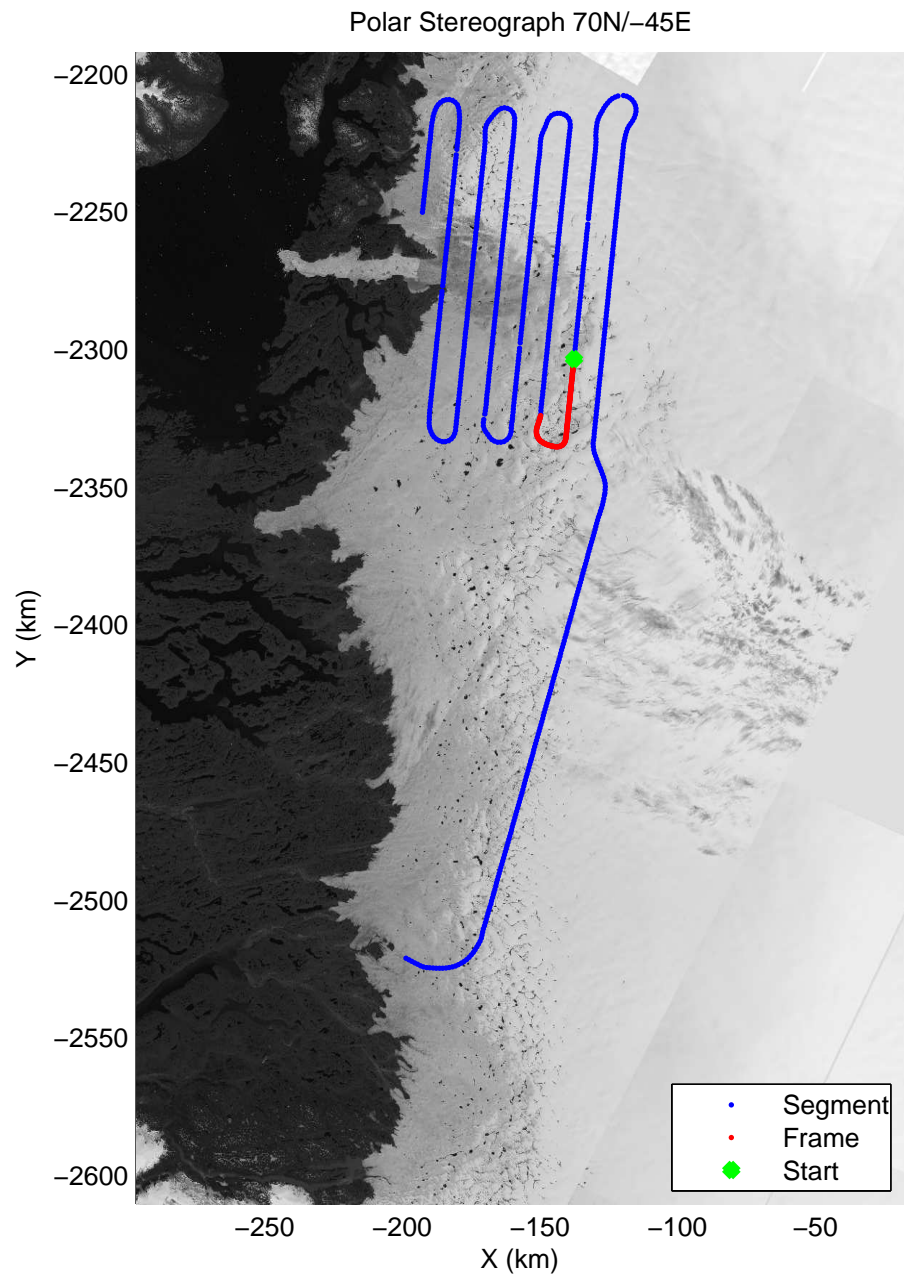

mcords3 2014_Greenland_P3: "Jakobshavn 01" 20140409_01_008: 11:47:09.3 to 11:53:50.0 GPS

mcords3 2014_Greenland_P3: "Jakobshavn 01" 20140409_01_009: 11:53:50.3 to 12:00:20.8 GPS

mcords3 2014_Greenland_P3: "Jakobshavn 01" 20140409_01_009: 11:53:50.3 to 12:00:20.8 GPS