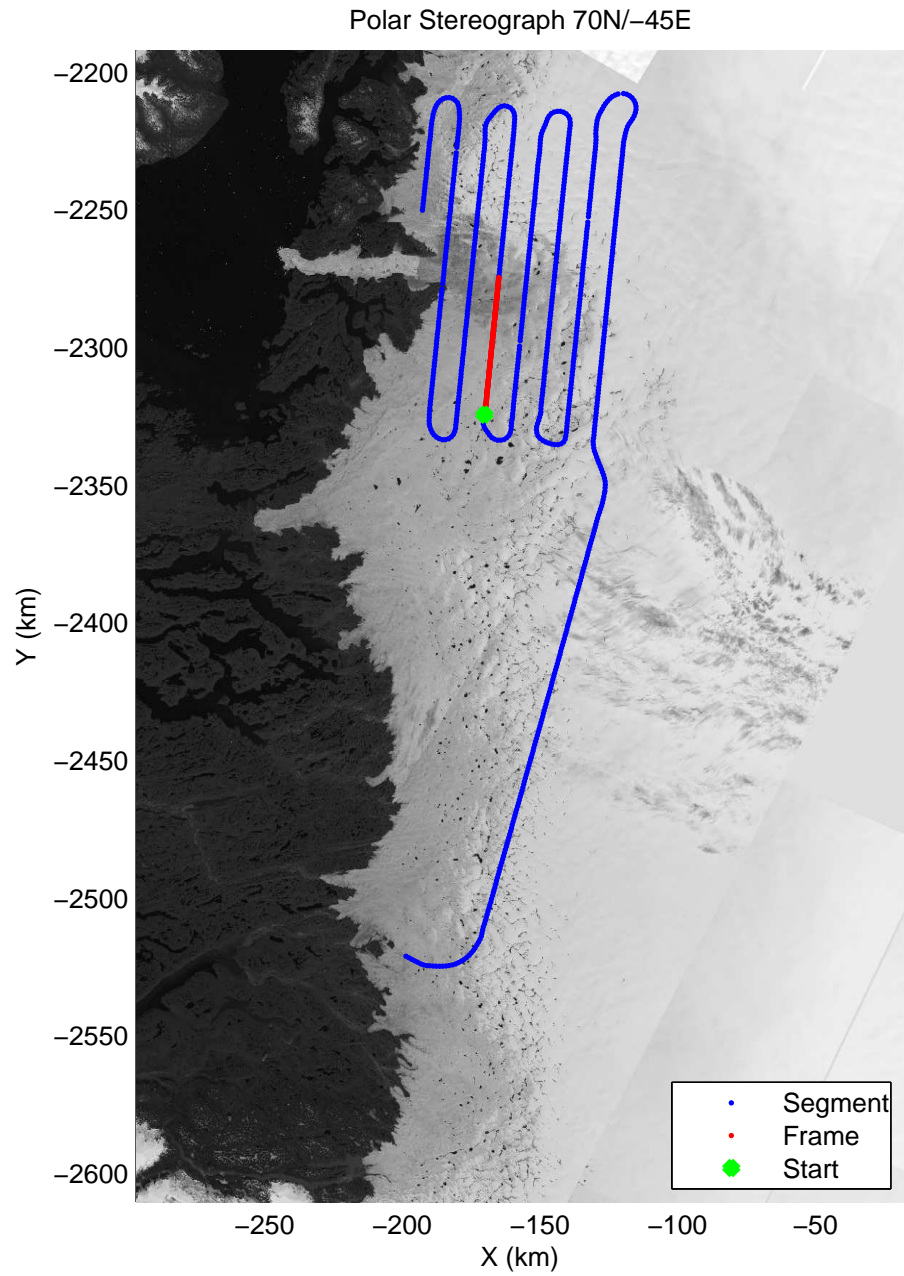

mcords3 2014_Greenland_P3: "Jakobshavn 01" 20140409_01_014: 12:26:45.0 to 12:33:21.0 GPS

mcords3 2014_Greenland_P3: "Jakobshavn 01" 20140409_01_015: 12:33:21.3 to 12:39:55.6 GPS

mcords3 2014_Greenland_P3: "Jakobshavn 01" 20140409_01_015: 12:33:21.3 to 12:39:55.6 GPS