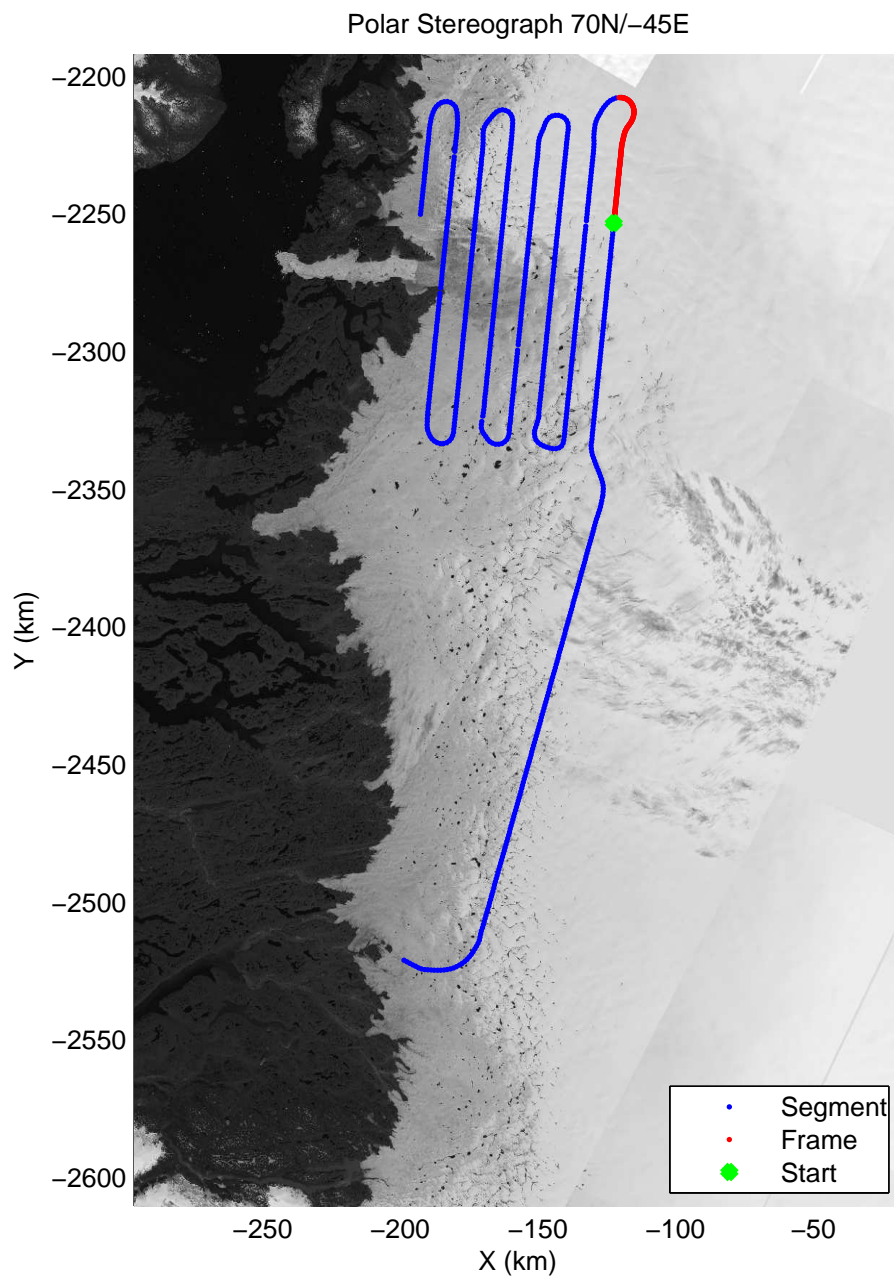

mcords3 2014_Greenland_P3: "Jakobshavn 01" 20140409_01_005: 11:28:09.4 to 11:34:26.4 GPS

mcords3 2014_Greenland_P3: "Jakobshavn 01" 20140409_01_006: 11:34:26.6 to 11:40:49.0 GPS

mcords3 2014_Greenland_P3: "Jakobshavn 01" 20140409_01_006: 11:34:26.6 to 11:40:49.0 GPS