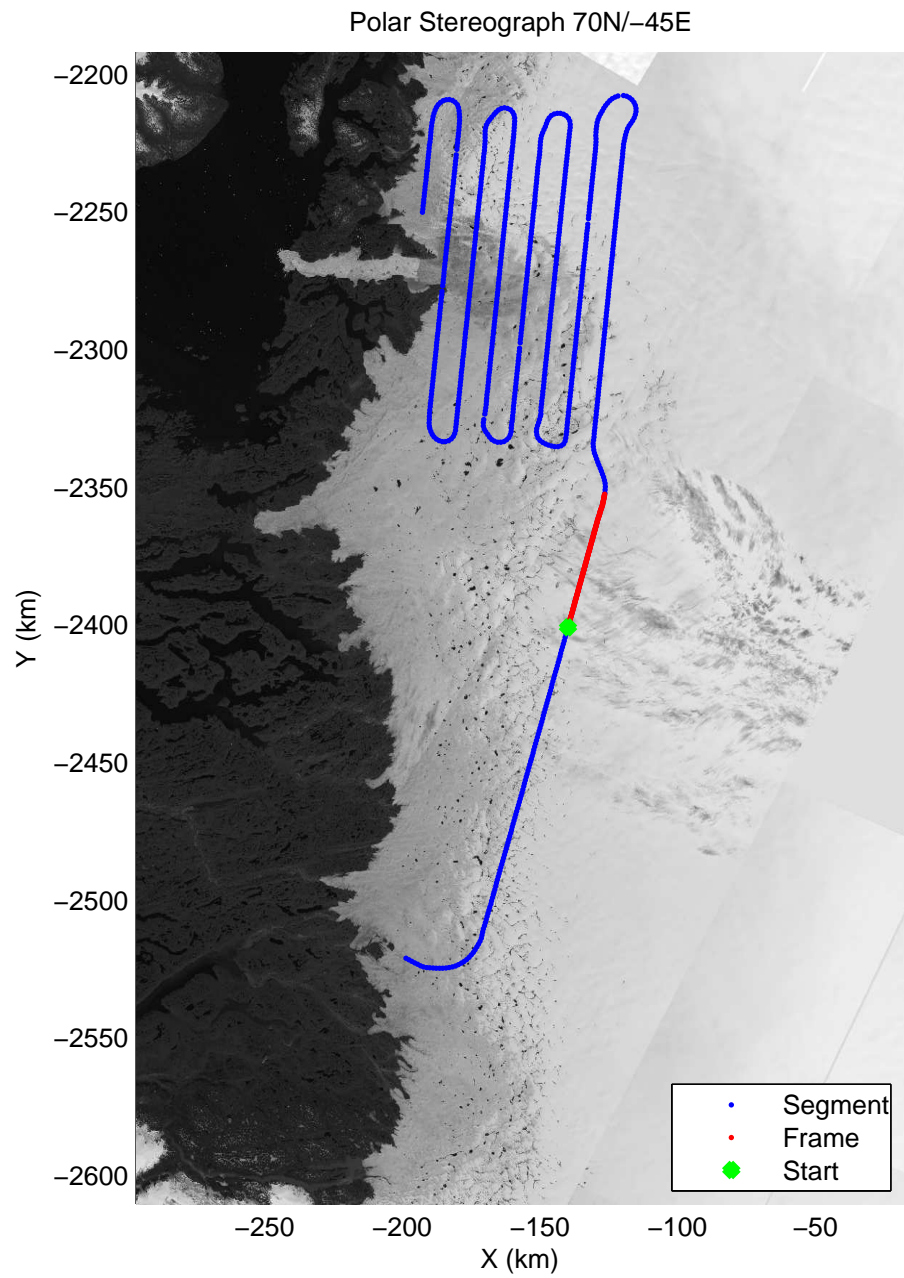

mcords3 2014_Greenland_P3: "Jakobshavn 01" 20140409_01_002: 11:09:13.7 to 11:15:29.4 GPS

mcoords3 2014_Greenland_P3: "Jakobshavn 01" 20140409_01_003: 11:15:29.7 to 11:21:47.3 GPS

mcoords3 2014_Greenland_P3: "Jakobshavn 01" 20140409_01_003: 11:15:29.7 to 11:21:47.3 GPS