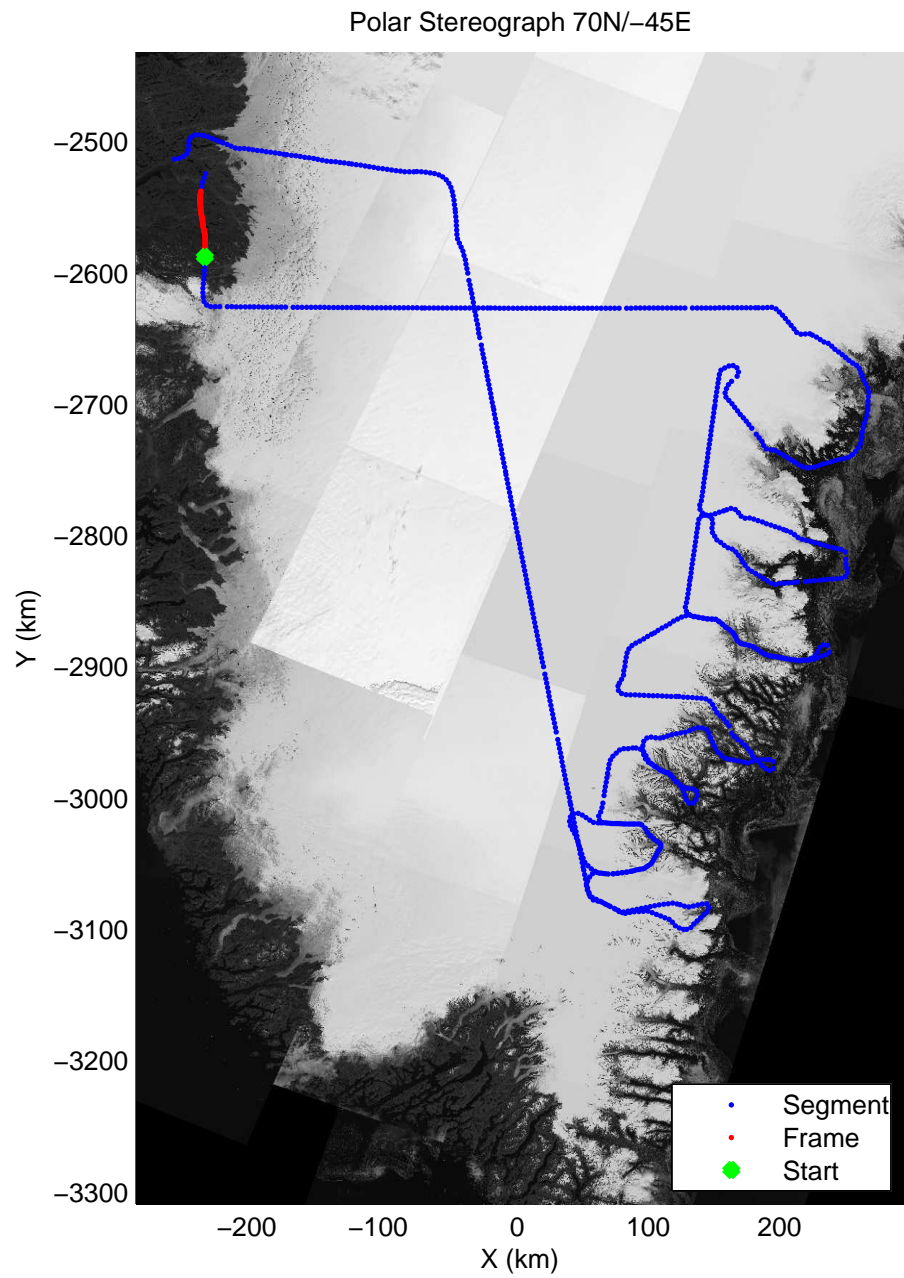

mcords3 2014_Greenland_P3: "Southeast Glaciers 01" 20140408_01_065: 18:09:07.3 to 18:15:28.7 GPS

mcords3 2014_Greenland_P3: "Southeast Glaciers 01" 20140408_01_066: 18:15:29.0 to 18:21:28.4 GPS

mcords3 2014_Greenland_P3: "Southeast Glaciers 01" 20140408_01_066: 18:15:29.0 to 18:21:28.4 GPS