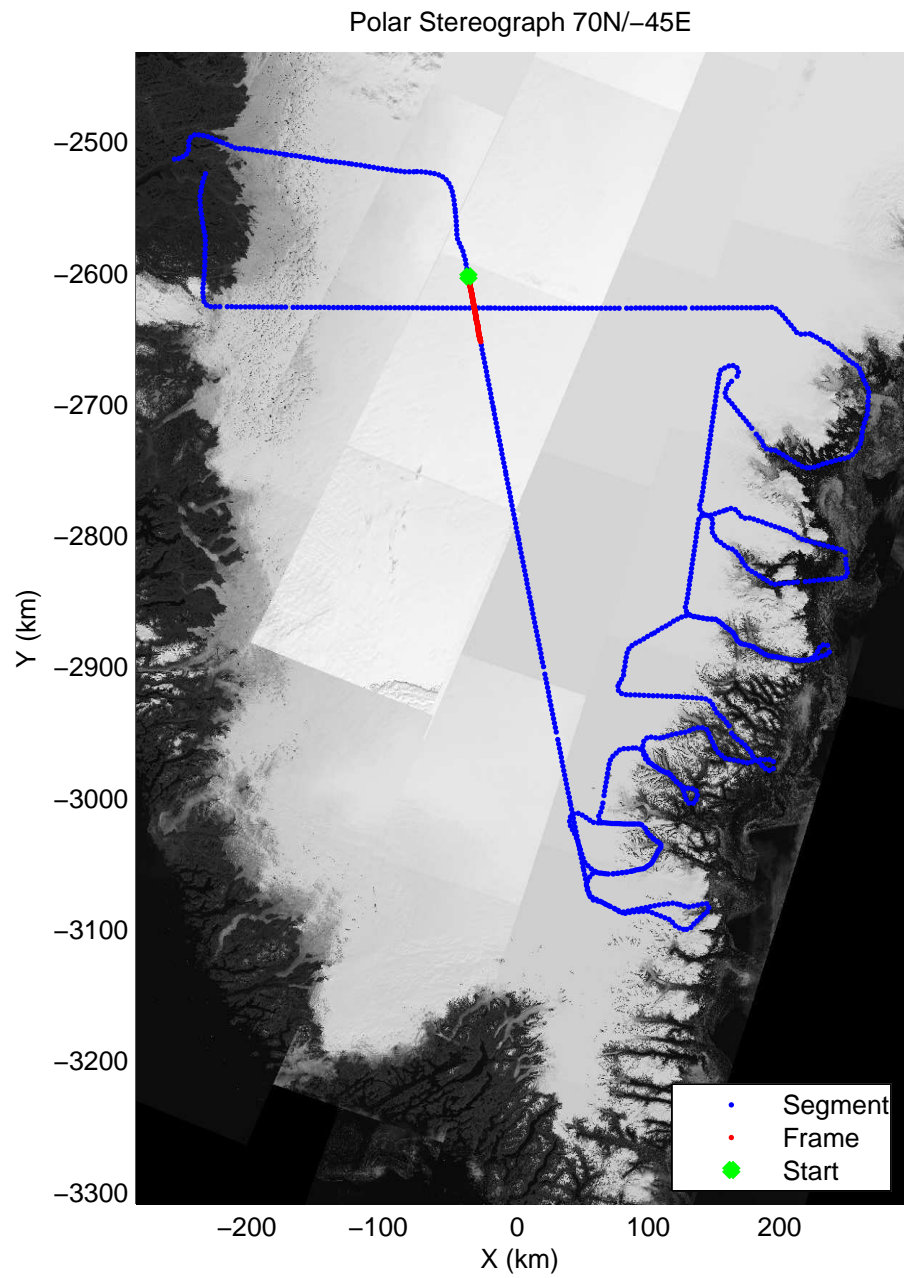

mcords3 2014_Greenland_P3: "Southeast Glaciers 01" 20140408_01_005: 11:52:05.5 to 11:58:27.2 GPS

mcords3 2014_Greenland_P3: "Southeast Glaciers 01" 20140408_01_006: 11:58:27.5 to 12:04:14.2 GPS

mcords3 2014_Greenland_P3: "Southeast Glaciers 01" 20140408_01_006: 11:58:27.5 to 12:04:14.2 GPS