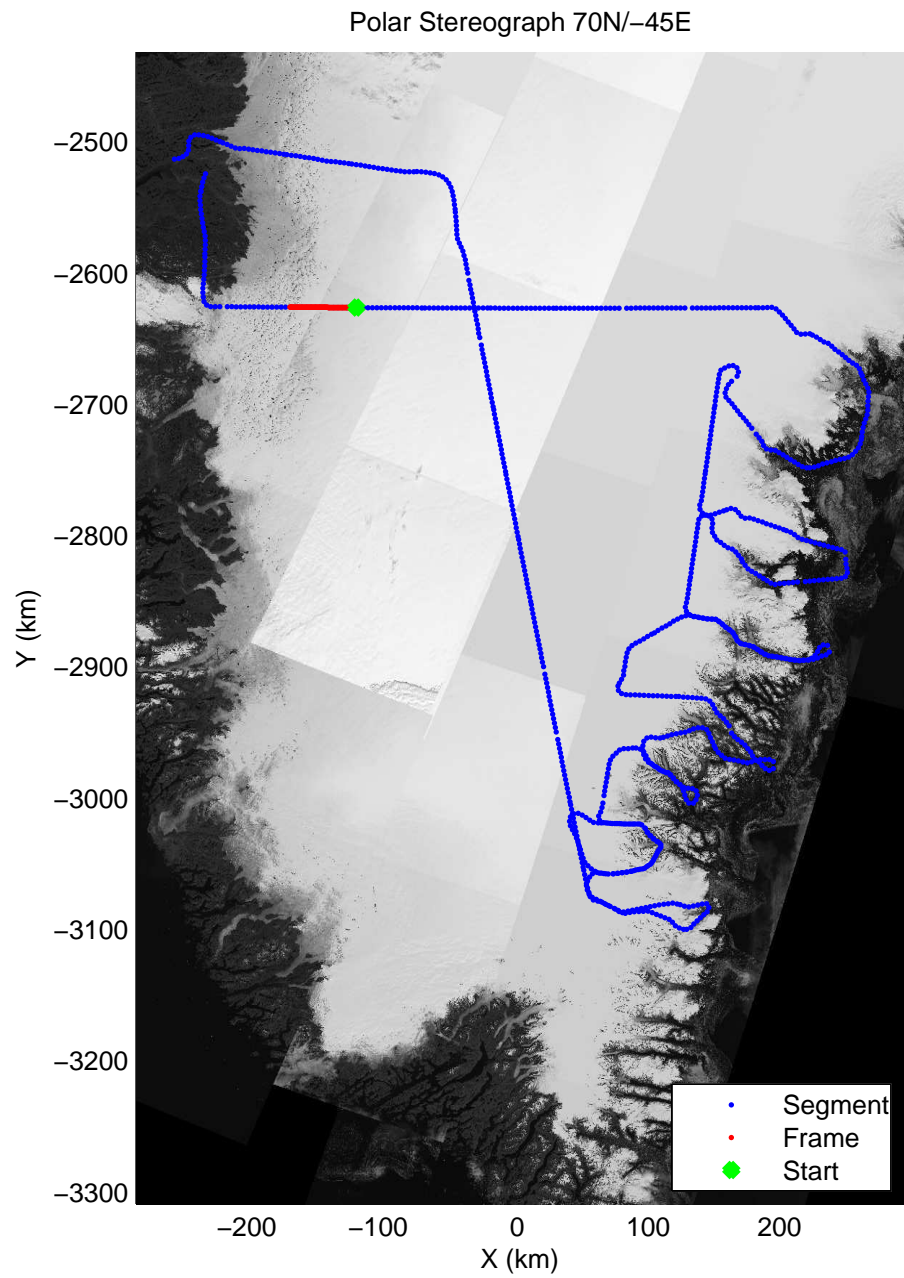

mcords3 2014_Greenland_P3: "Southeast Glaciers 01" 20140408_01_062: 17:50:12.0 to 17:56:39.9 GPS

mcords3 2014_Greenland_P3: "Southeast Glaciers 01" 20140408_01_063: 17:56:40.2 to 18:02:53.4 GPS

mcords3 2014_Greenland_P3: "Southeast Glaciers 01" 20140408_01_063: 17:56:40.2 to 18:02:53.4 GPS