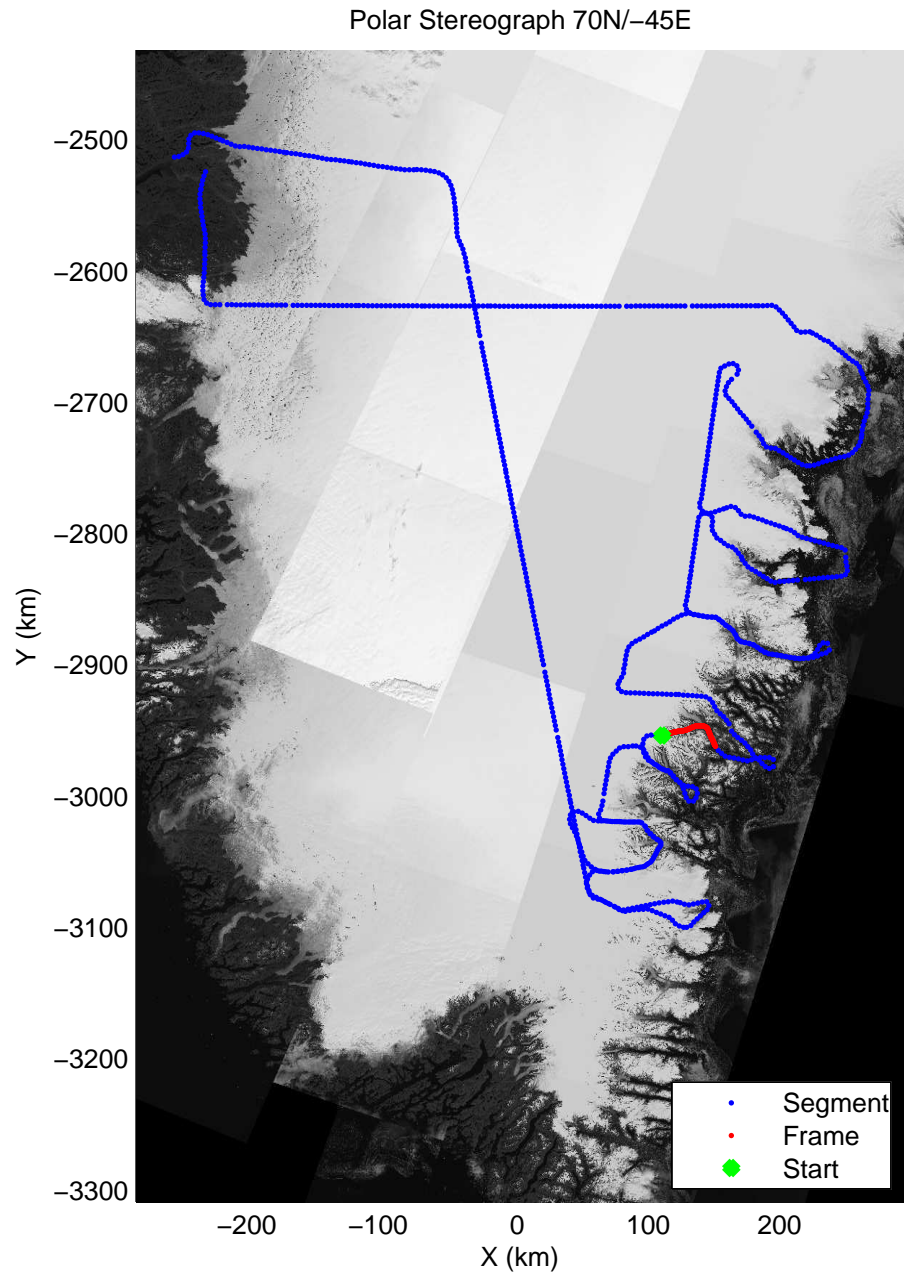

mcords3 2014_Greenland_P3: "Southeast Glaciers 01" 20140408_01_029: 14:20:45.7 to 14:27:16.7 GPS

mcords3 2014_Greenland_P3: "Southeast Glaciers 01" 20140408_01_030: 14:27:16.9 to 14:33:24.4 GPS

mcords3 2014_Greenland_P3: "Southeast Glaciers 01" 20140408_01_030: 14:27:16.9 to 14:33:24.4 GPS