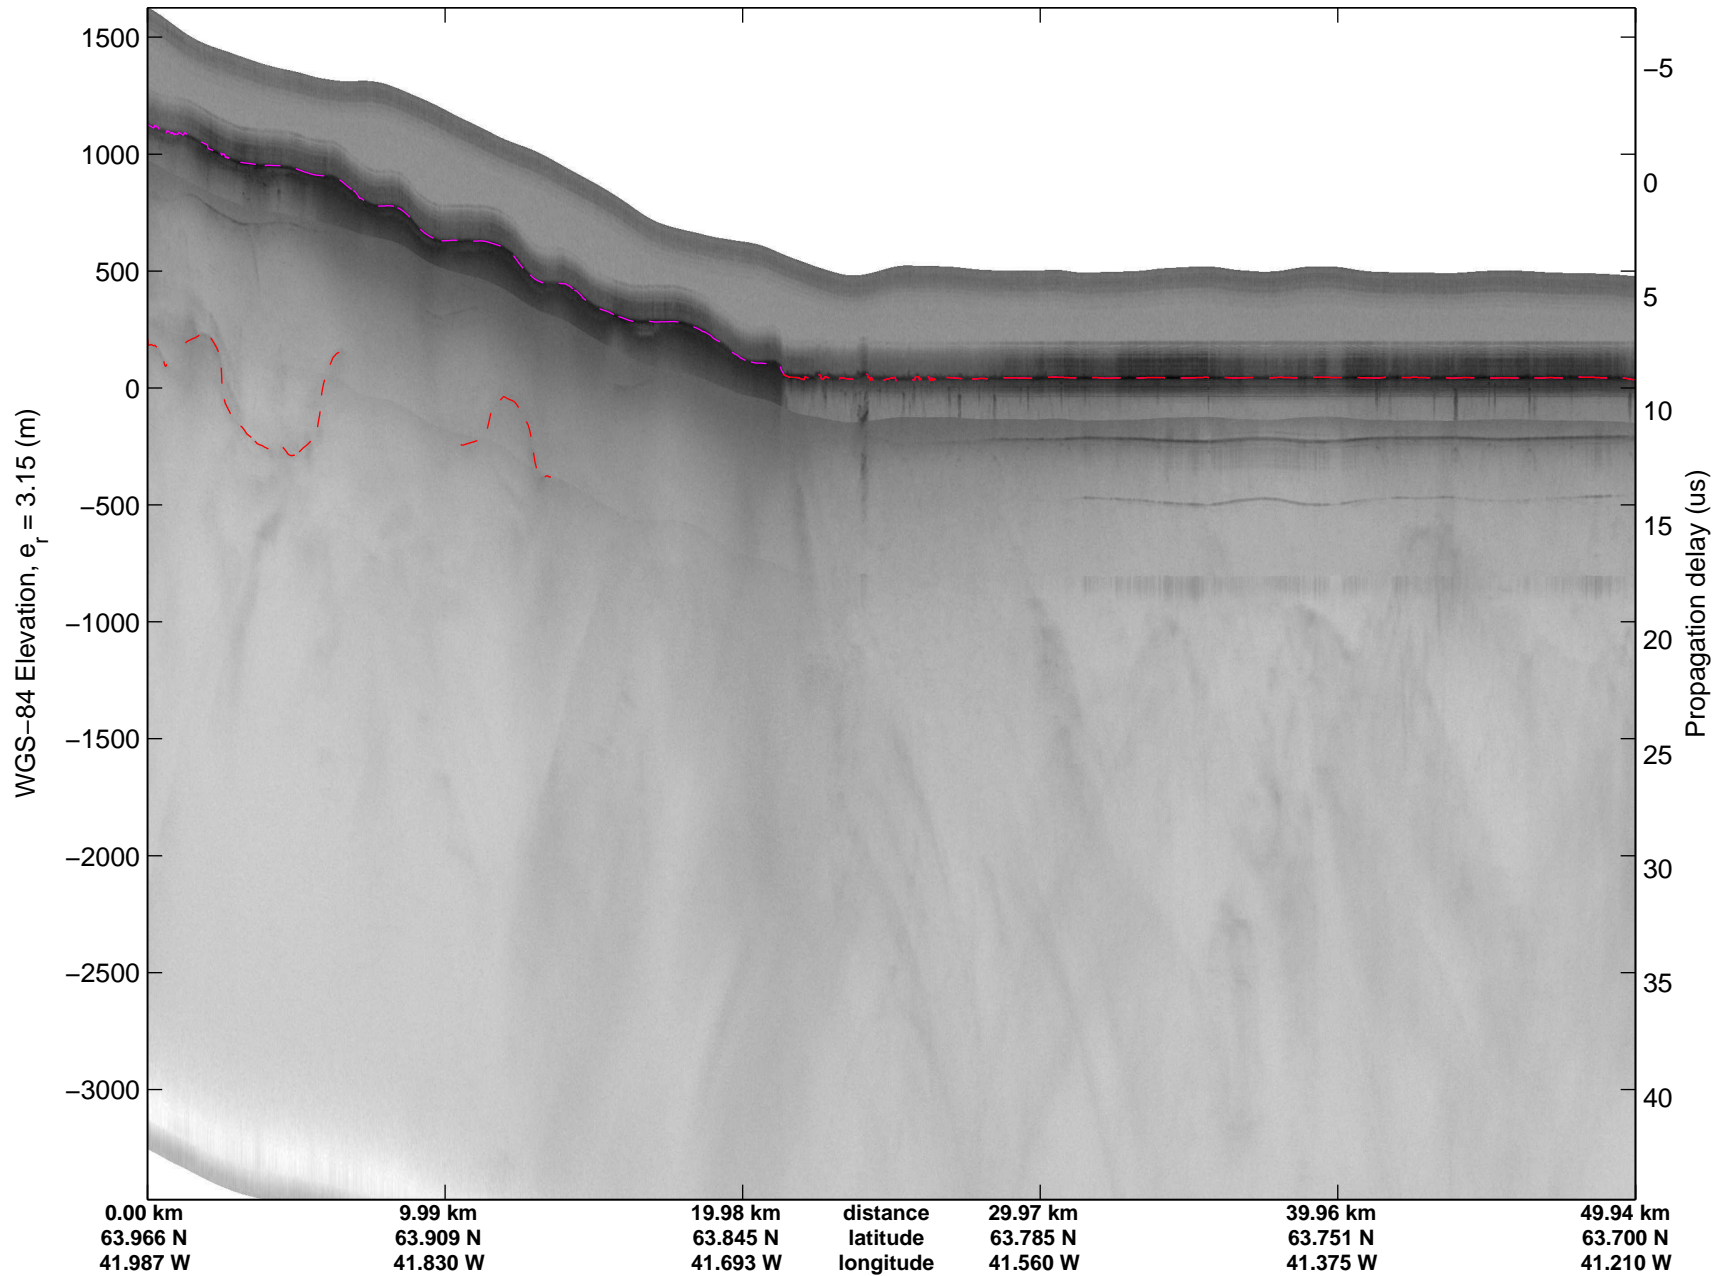

mcords3 2014_Greenland_P3: "Southeast Glaciers 01" 20140408_01_037: 15:12:34.6 to 15:18:50.5 GPS

mcords3 2014_Greenland_P3: "Southeast Glaciers 01" 20140408_01_037: 15:12:34.6 to 15:18:50.5 GPS

mcords3 2014_Greenland_P3: "Southeast Glaciers 01" 20140408_01_038: 15:18:50.8 to 15:25:31.6 GPS

mcords3 2014_Greenland_P3: "Southeast Glaciers 01" 20140408_01_038: 15:18:50.8 to 15:25:31.6 GPS

mcords3 2014_Greenland_P3: "Southeast Glaciers 01" 20140408_01_039: 15:25:31.9 to 15:32:00.1 GPS

mcords3 2014_Greenland_P3: "Southeast Glaciers 01" 20140408_01_039: 15:25:31.9 to 15:32:00.1 GPS