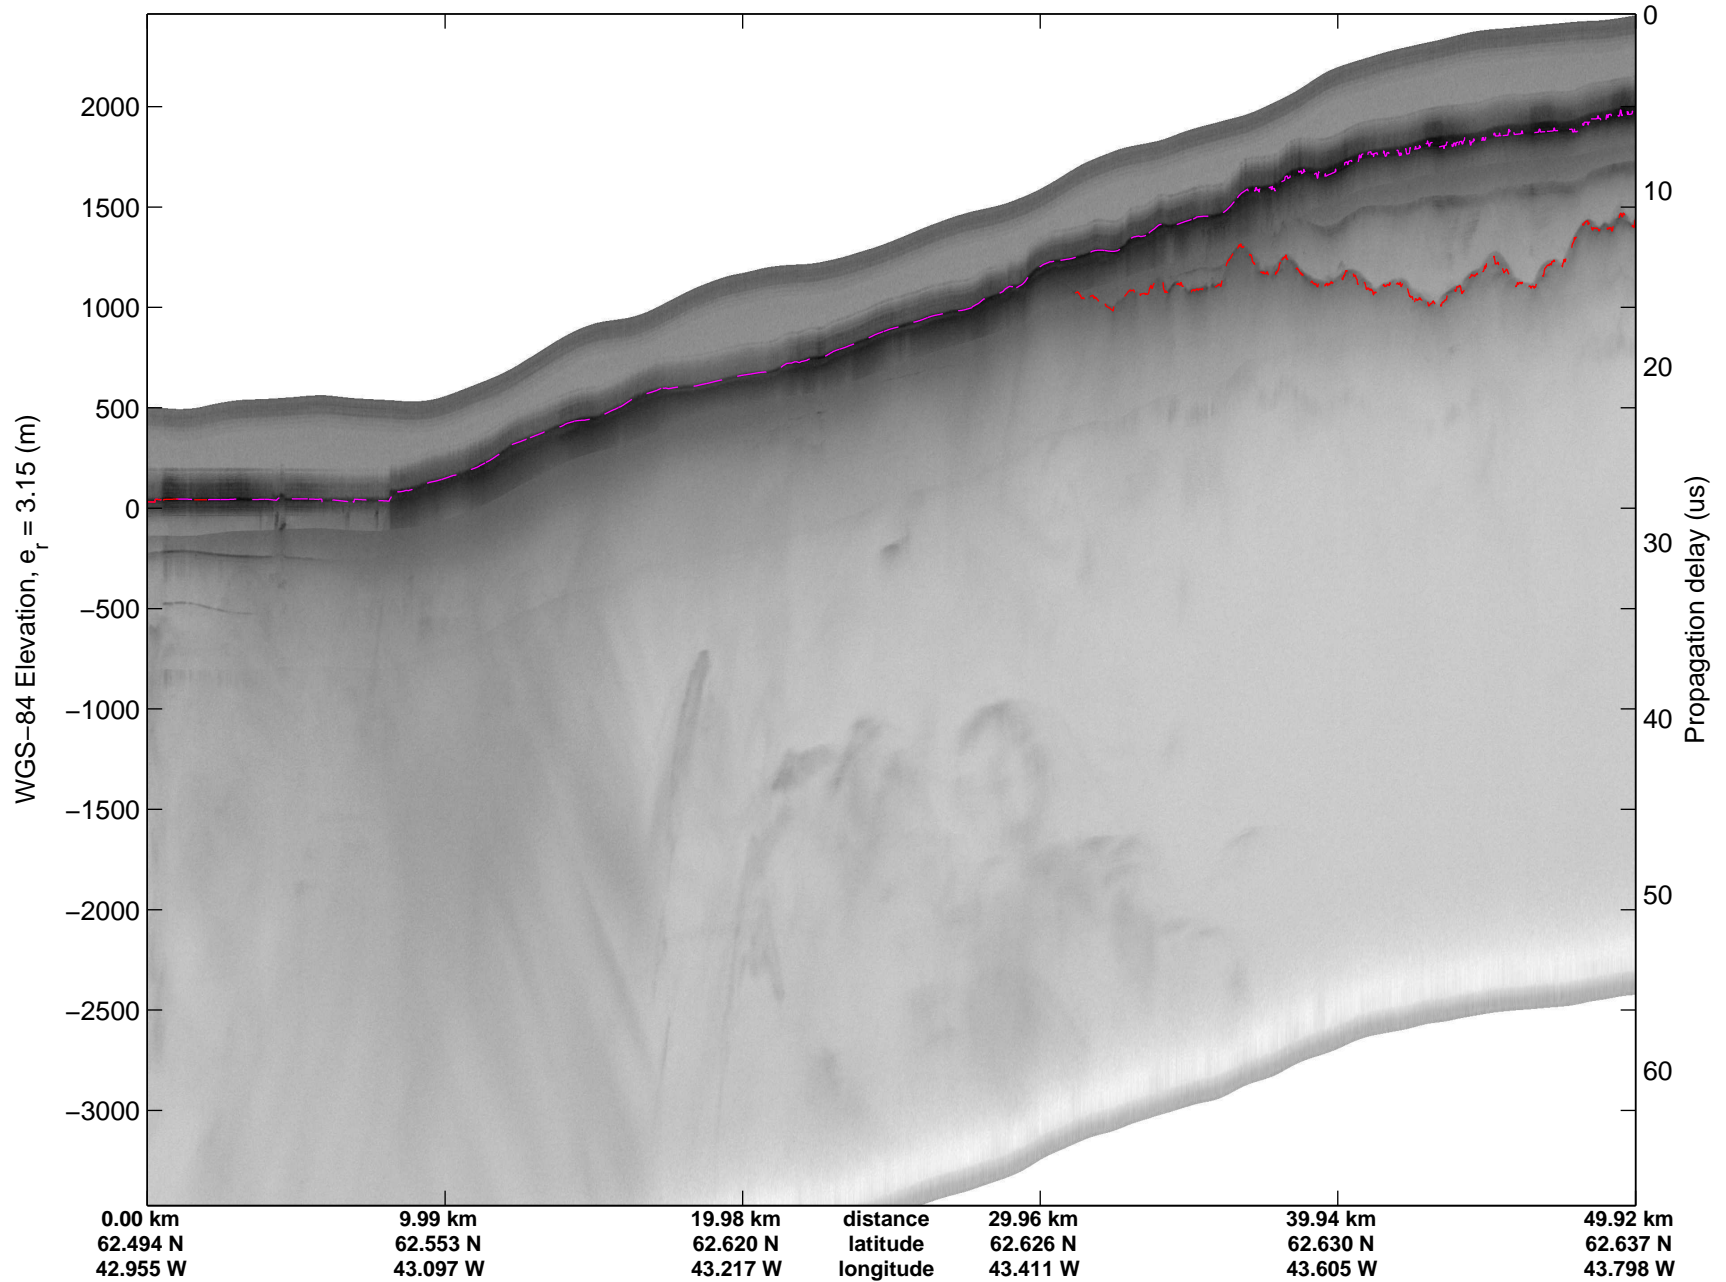

mcords3 2014_Greenland_P3: "Southeast Glaciers 01" 20140408_01_022: 13:34:22.2 to 13:40:30.1 GPS