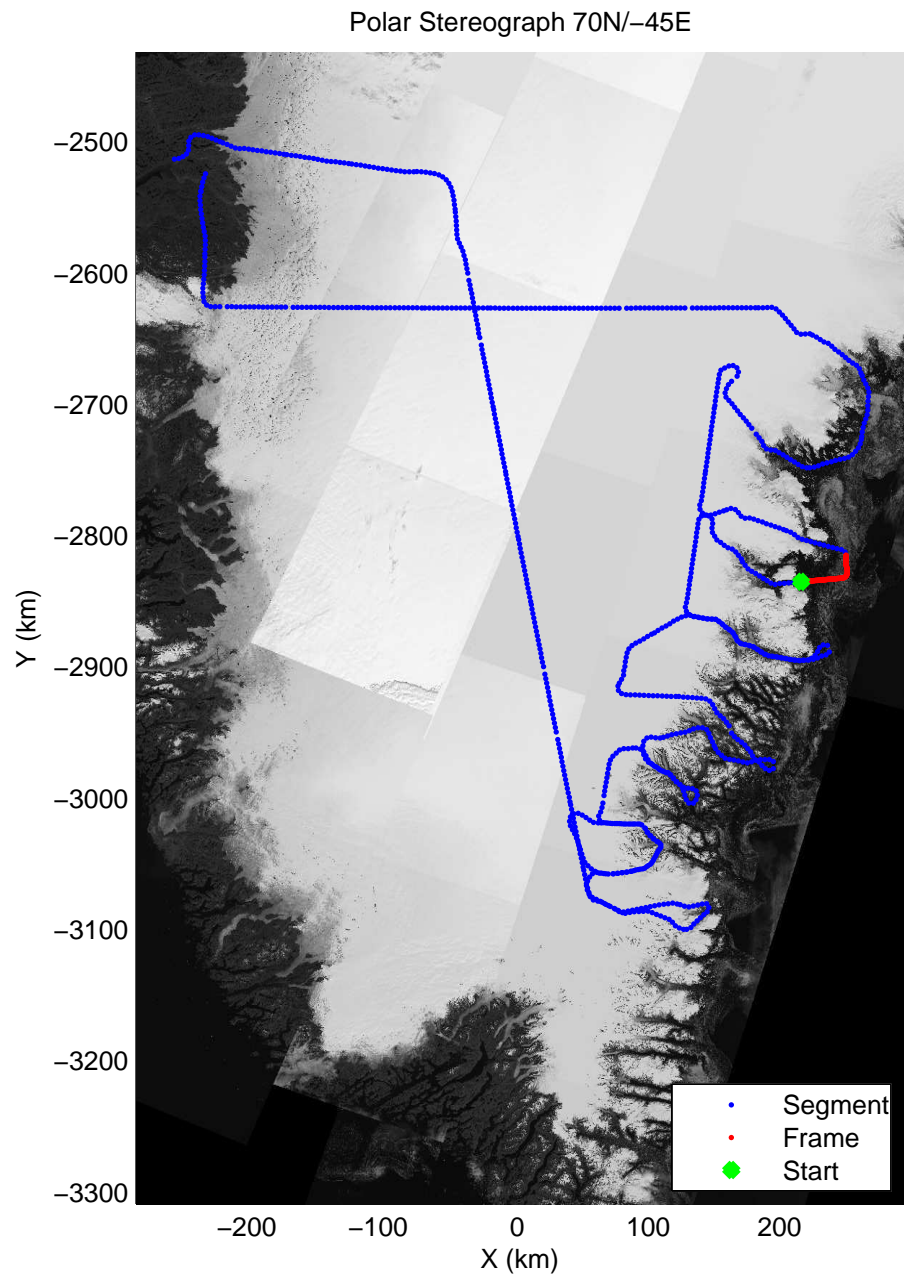

mcords3 2014_Greenland_P3: "Southeast Glaciers 01" 20140408_01_044: 15:57:13.1 to 16:03:30.6 GPS

mcords3 2014_Greenland_P3: "Southeast Glaciers 01" 20140408_01_045: 16:03:30.9 to 16:10:19.1 GPS

mcords3 2014_Greenland_P3: "Southeast Glaciers 01" 20140408_01_045: 16:03:30.9 to 16:10:19.1 GPS