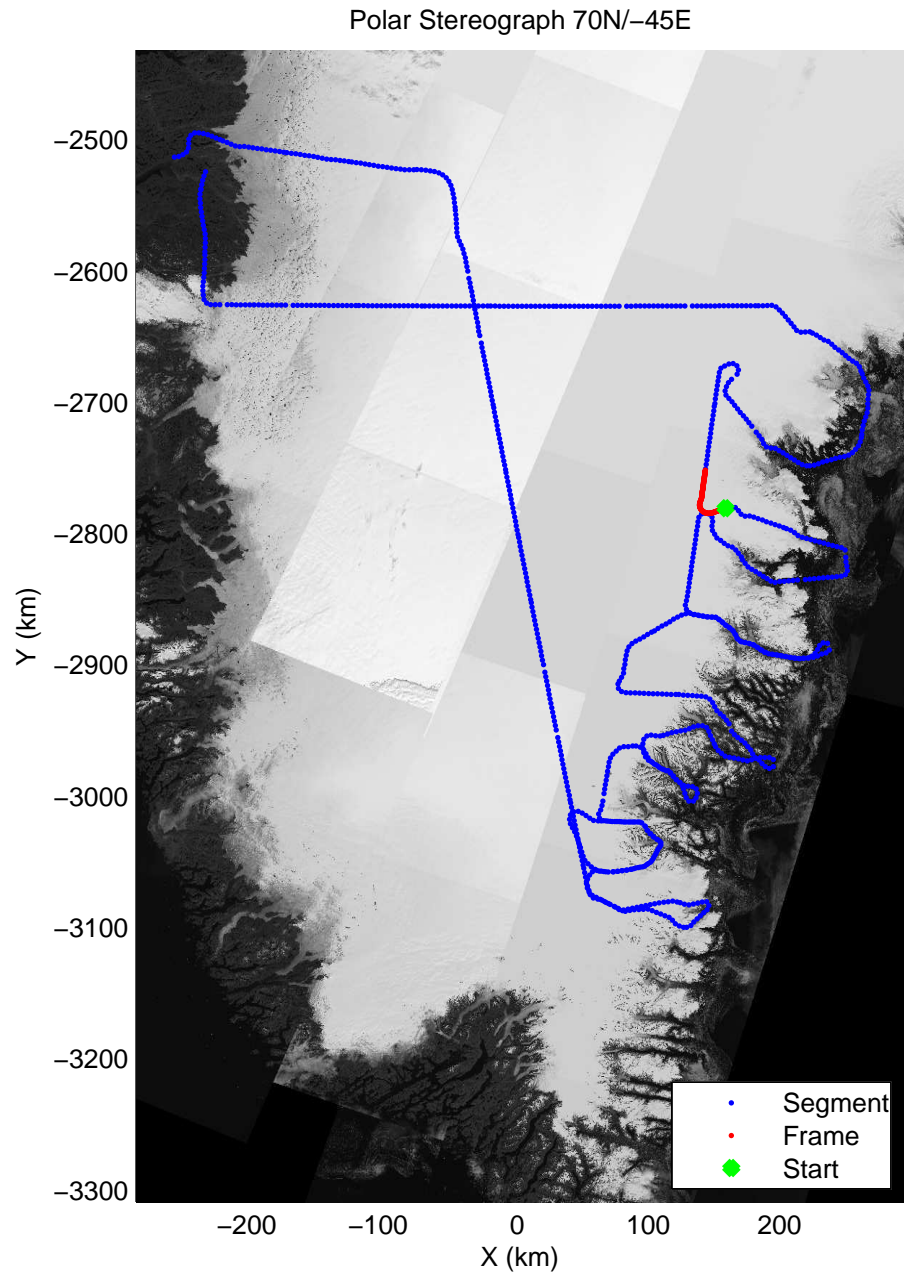

mcords3 2014_Greenland_P3: "Southeast Glaciers 01" 20140408_01_047: 16:16:59.8 to 16:23:38.0 GPS

mcords3 2014_Greenland_P3: "Southeast Glaciers 01" 20140408_01_048: 16:23:38.2 to 16:29:44.9 GPS

mcords3 2014_Greenland_P3: "Southeast Glaciers 01" 20140408_01_048: 16:23:38.2 to 16:29:44.9 GPS