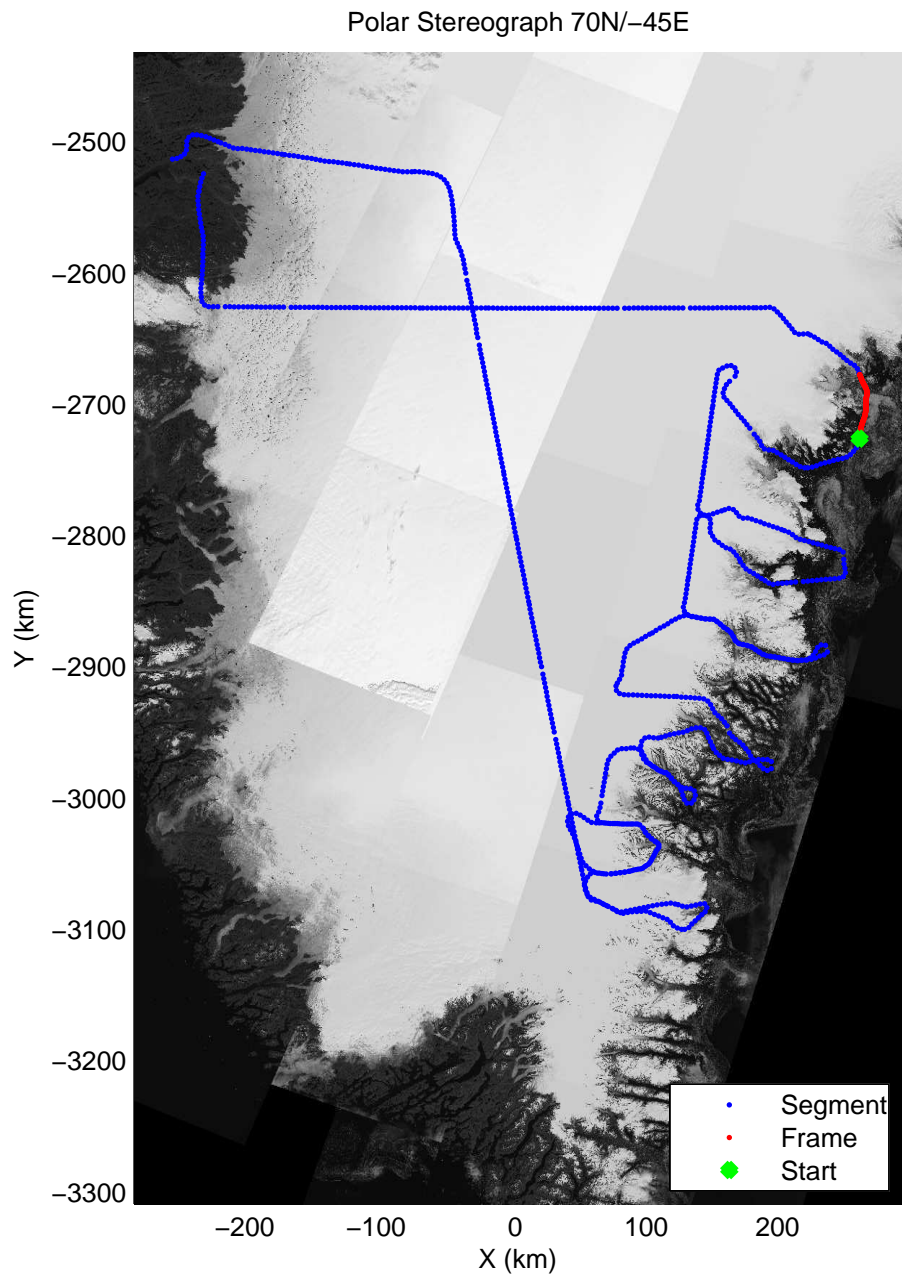

mcords3 2014_Greenland_P3: "Southeast Glaciers 01" 20140408_01_053: 16:54:37.9 to 17:01:07.0 GPS

mcords3 2014_Greenland_P3: "Southeast Glaciers 01" 20140408_01_054: 17:01:07.3 to 17:07:15.0 GPS

mcords3 2014_Greenland_P3: "Southeast Glaciers 01" 20140408_01_054: 17:01:07.3 to 17:07:15.0 GPS