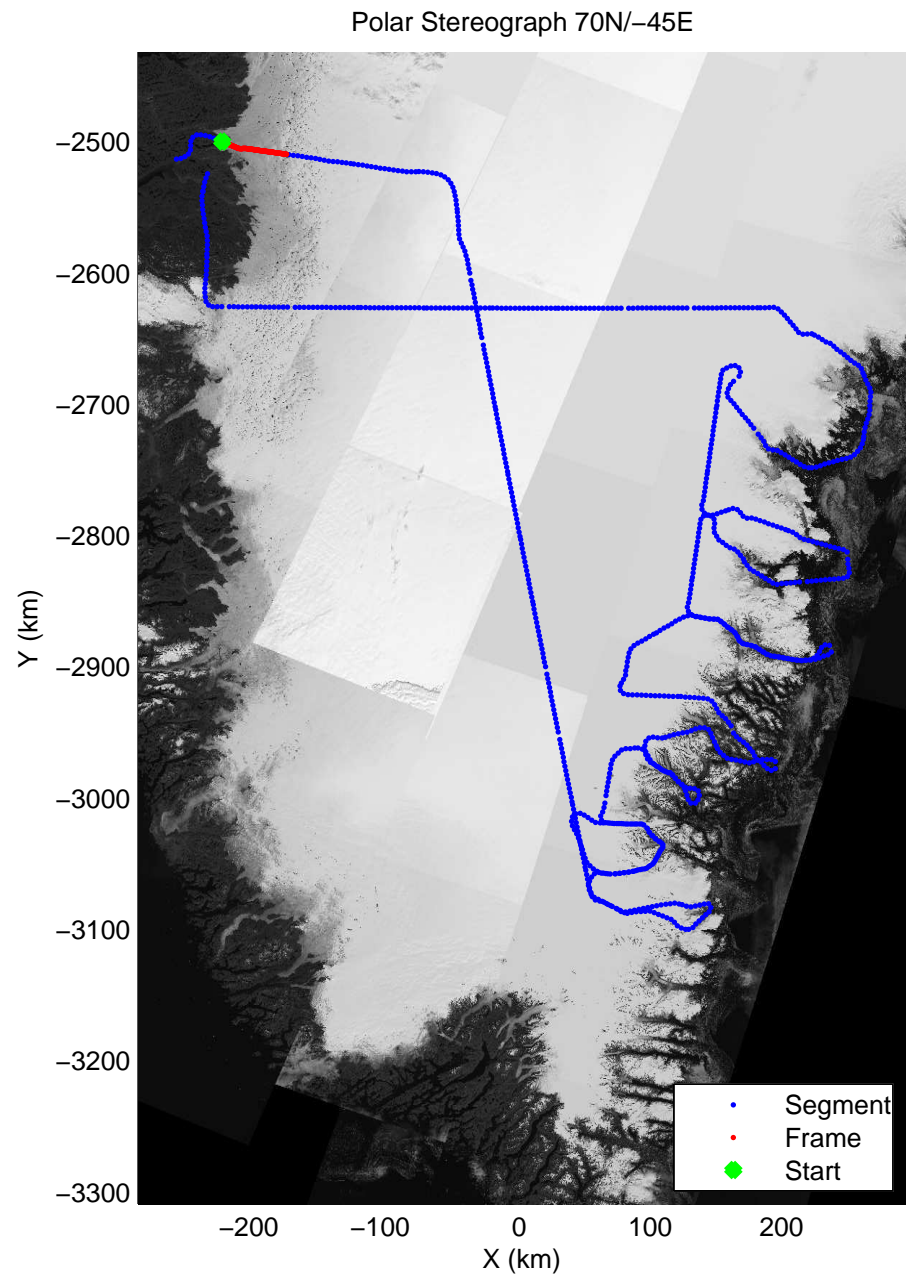

mcords3 2014_Greenland_P3: "Southeast Glaciers 01" 20140408_01_001: 11:24:54.8 to 11:32:08.9 GPS

mcords3 2014_Greenland_P3: "Southeast Glaciers 01" 20140408_01_001: 11:24:54.8 to 11:32:08.9 GPS

mcords3 2014_Greenland_P3: "Southeast Glaciers 01" 20140408_01_002: 11:32:09.2 to 11:39:14.5 GPS