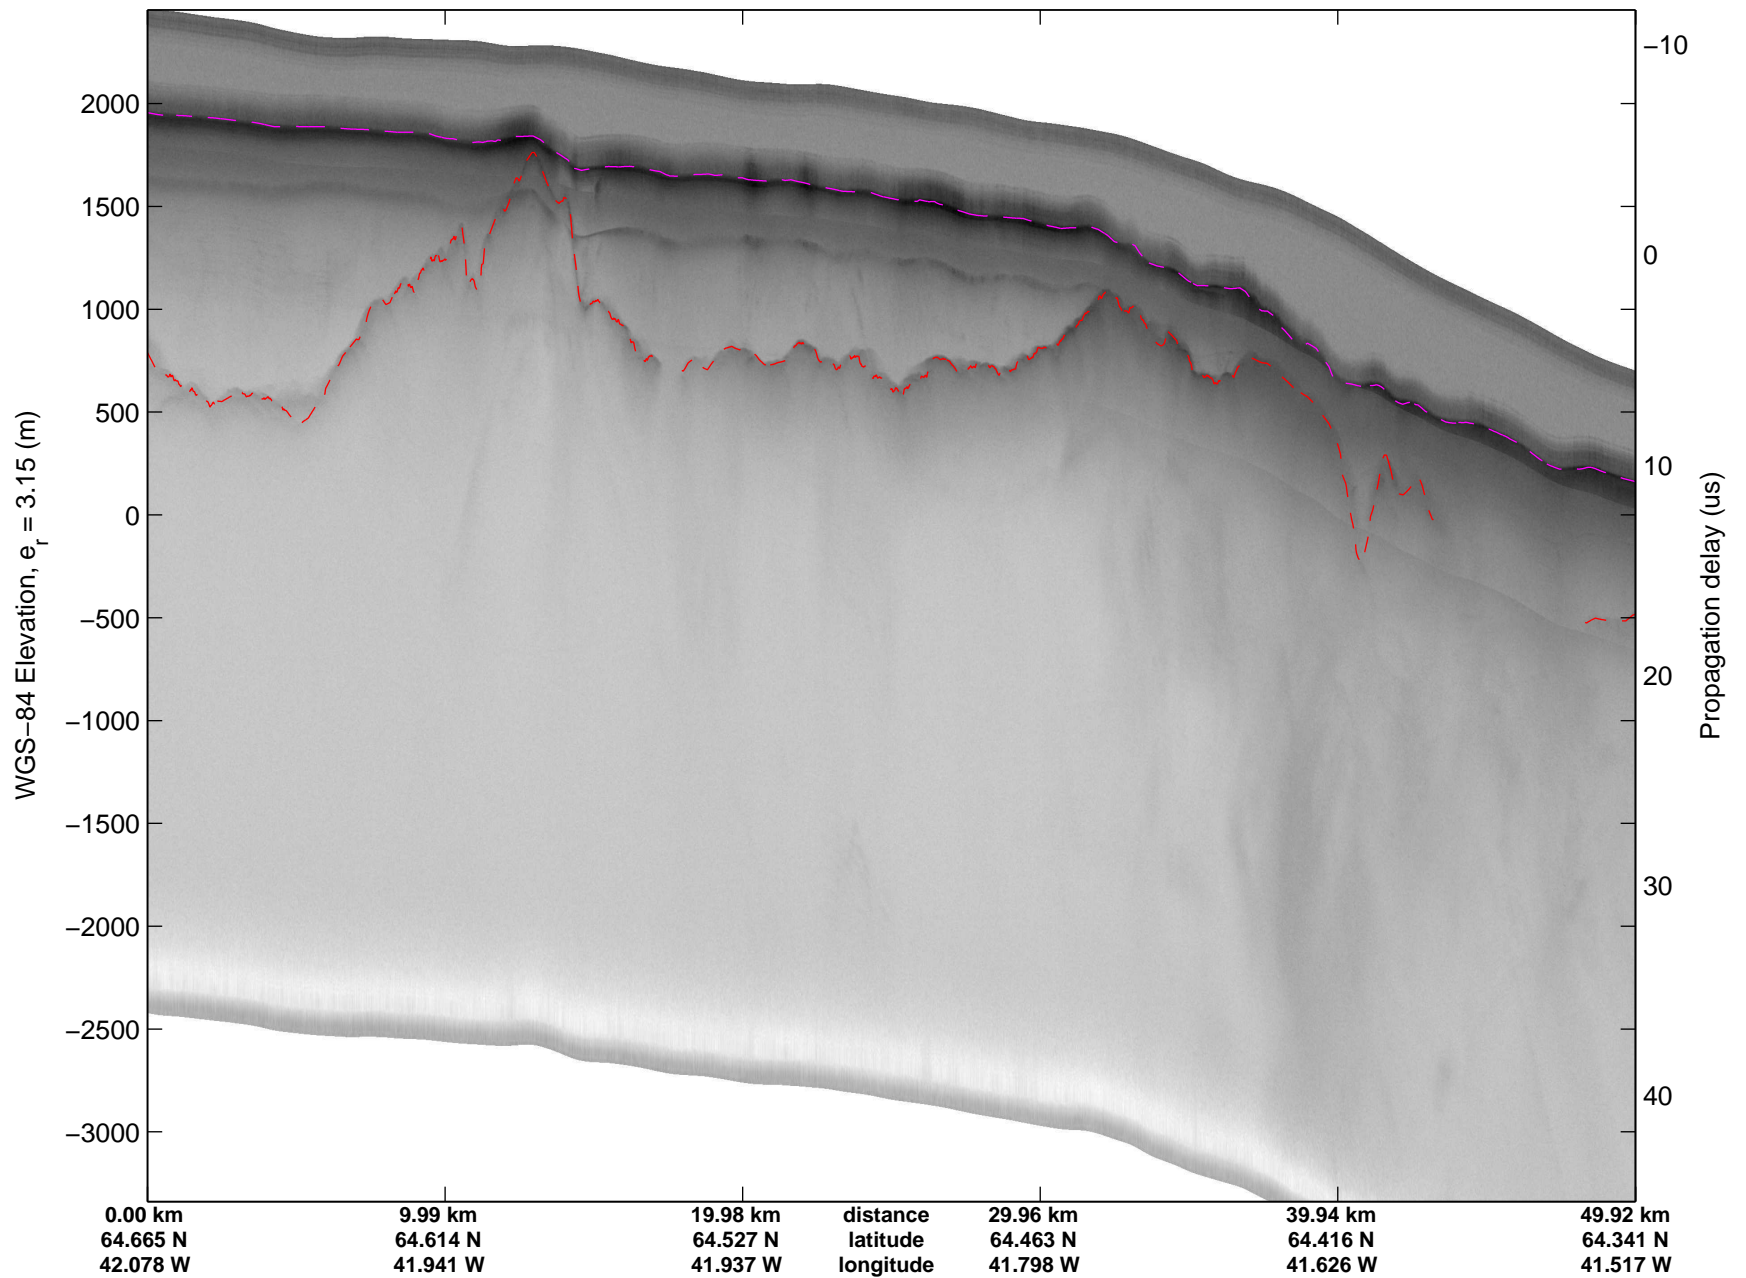

mcords3 2014_Greenland_P3: "Southeast Glaciers 01" 20140408_01_044: 15:57:13.1 to 16:03:30.6 GPS