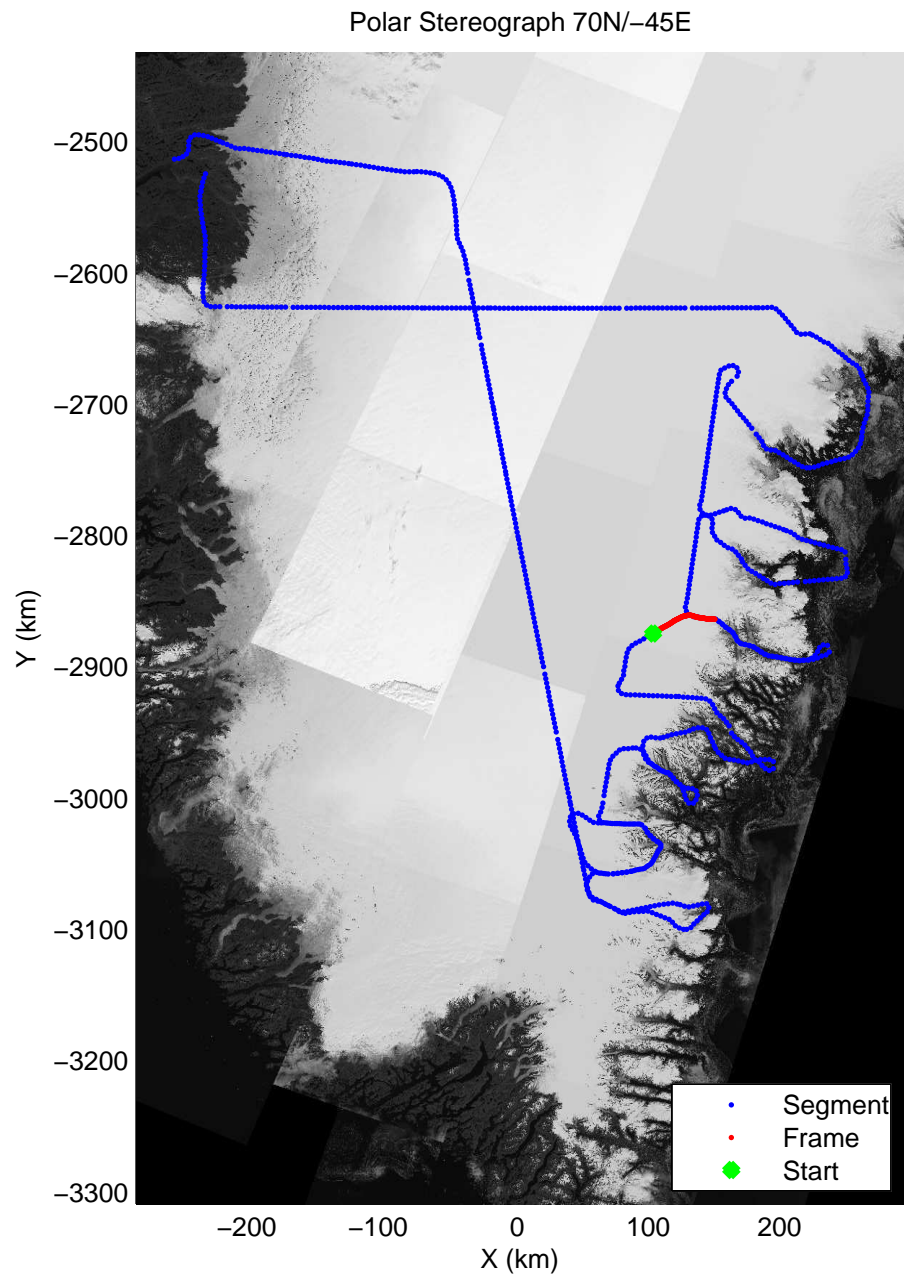

mcords3 2014_Greenland_P3: "Southeast Glaciers 01" 20140408_01_035: 15:00:10.0 to 15:06:16.2 GPS

mcords3 2014_Greenland_P3: "Southeast Glaciers 01" 20140408_01_036: 15:06:16.5 to 15:12:34.3 GPS

mcords3 2014_Greenland_P3: "Southeast Glaciers 01" 20140408_01_036: 15:06:16.5 to 15:12:34.3 GPS