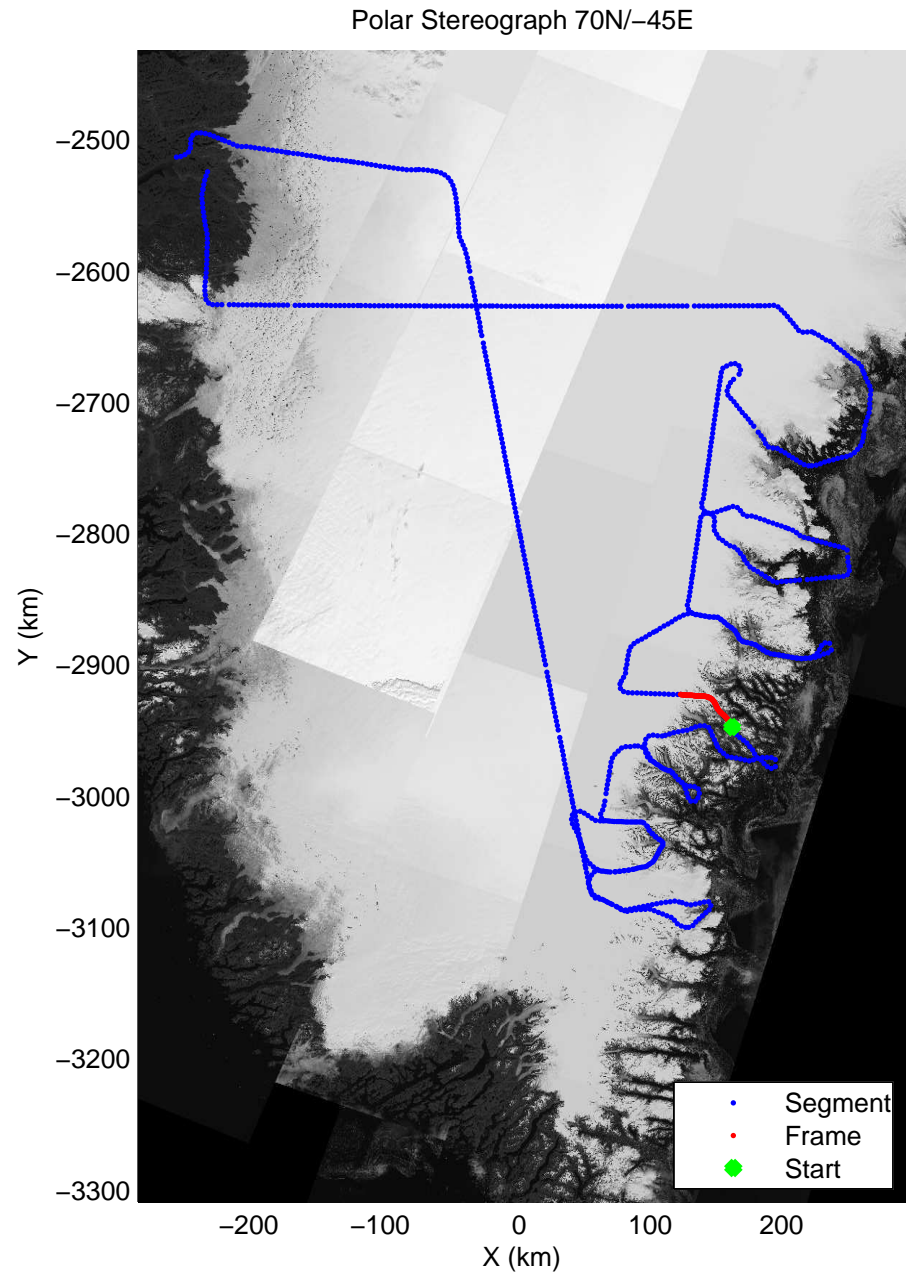

mcords3 2014_Greenland_P3: "Southeast Glaciers 01" 20140408_01_032: 14:40:15.7 to 14:47:01.3 GPS

mcords3 2014_Greenland_P3: "Southeast Glaciers 01" 20140408_01_033: 14:47:01.6 to 14:54:04.3 GPS

mcords3 2014_Greenland_P3: "Southeast Glaciers 01" 20140408_01_033: 14:47:01.6 to 14:54:04.3 GPS