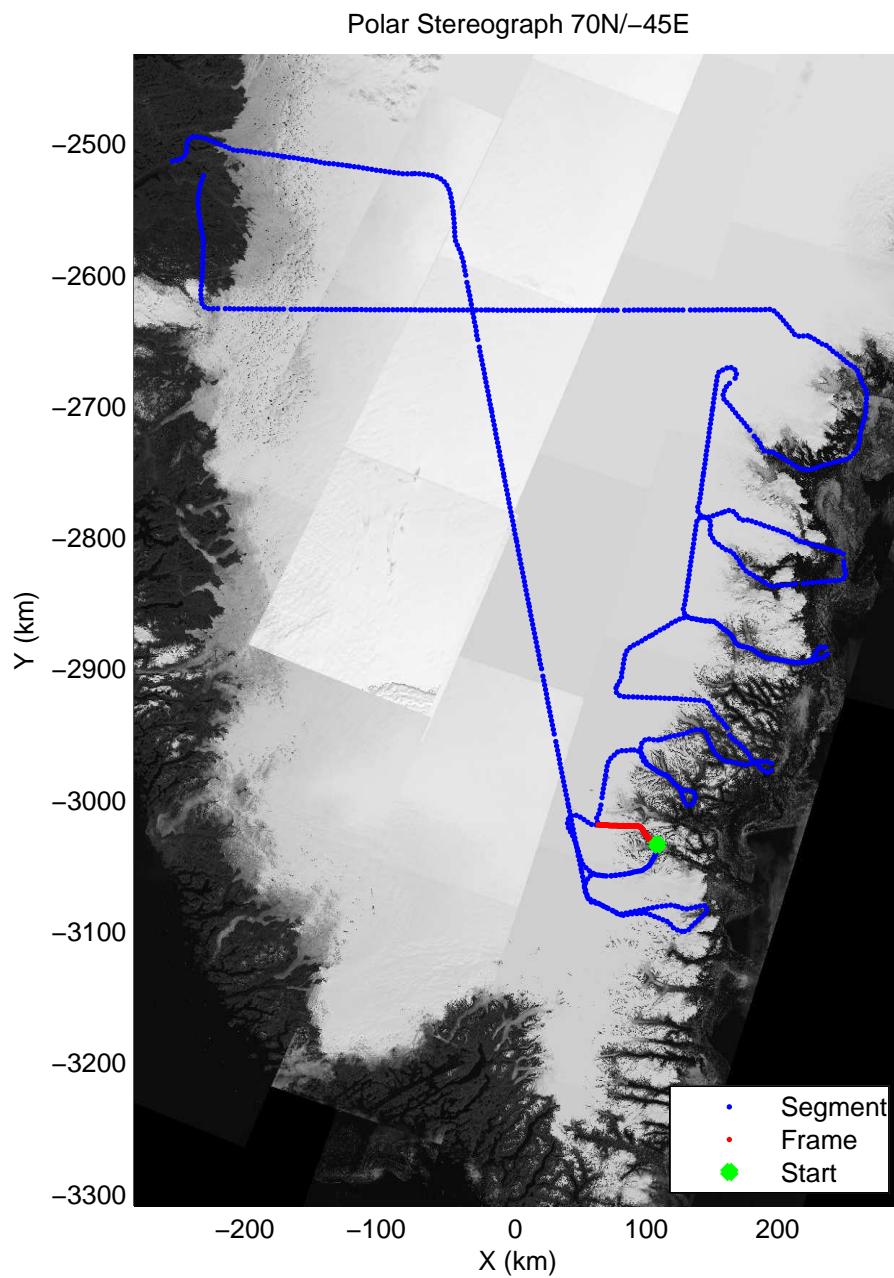

mcords3 2014_Greenland_P3: "Southeast Glaciers 01" 20140408_01_020: 13:21:40.1 to 13:27:32.7 GPS

mcords3 2014_Greenland_P3: "Southeast Glaciers 01" 20140408_01_021: 13:27:32.9 to 13:34:21.9 GPS

mcords3 2014_Greenland_P3: "Southeast Glaciers 01" 20140408_01_021: 13:27:32.9 to 13:34:21.9 GPS