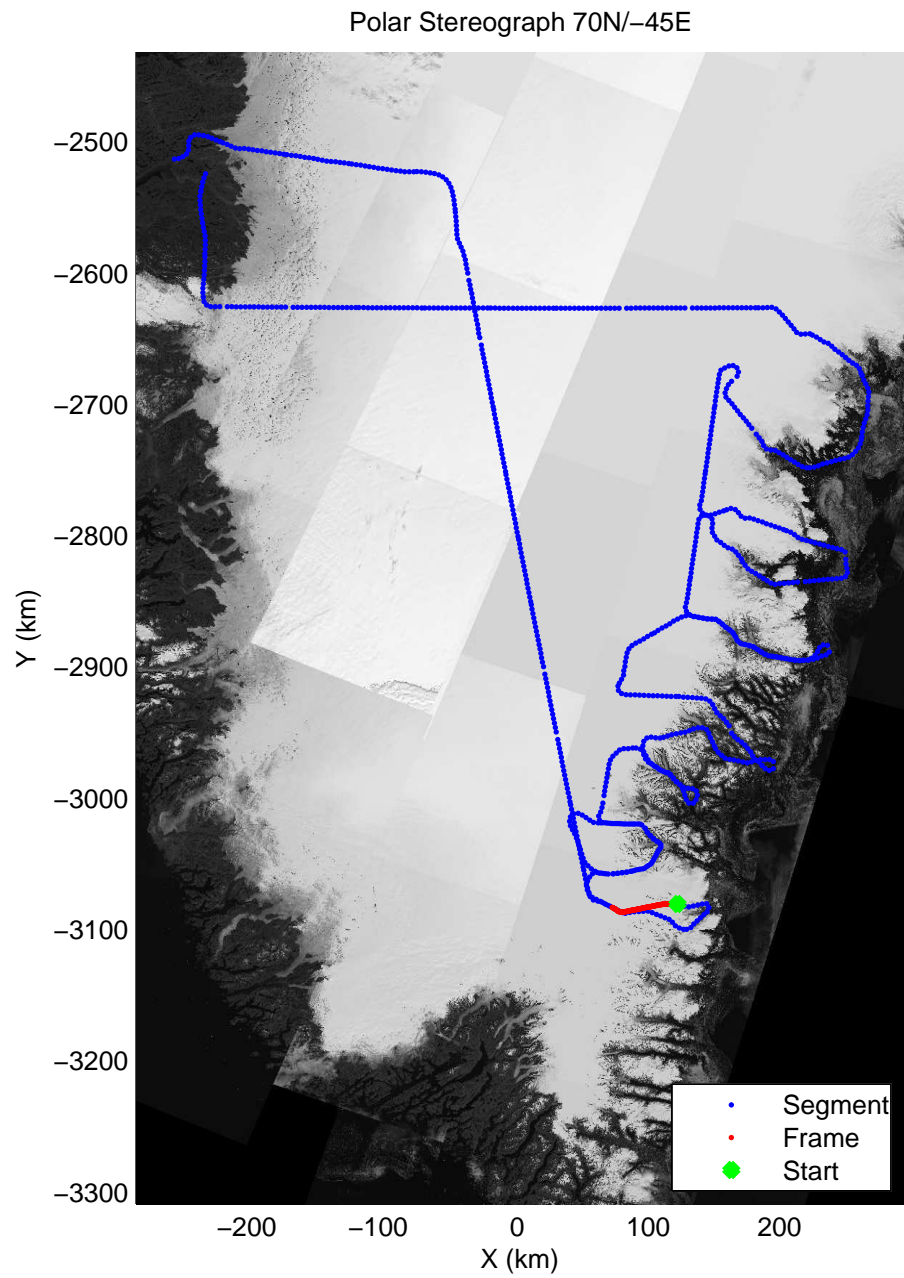

mcords3 2014_Greenland_P3: "Southeast Glaciers 01" 20140408_01_017: 13:02:53.5 to 13:09:02.8 GPS

mcords3 2014_Greenland_P3: "Southeast Glaciers 01" 20140408_01_018: 13:09:03.1 to 13:15:42.0 GPS

mcords3 2014_Greenland_P3: "Southeast Glaciers 01" 20140408_01_018: 13:09:03.1 to 13:15:42.0 GPS