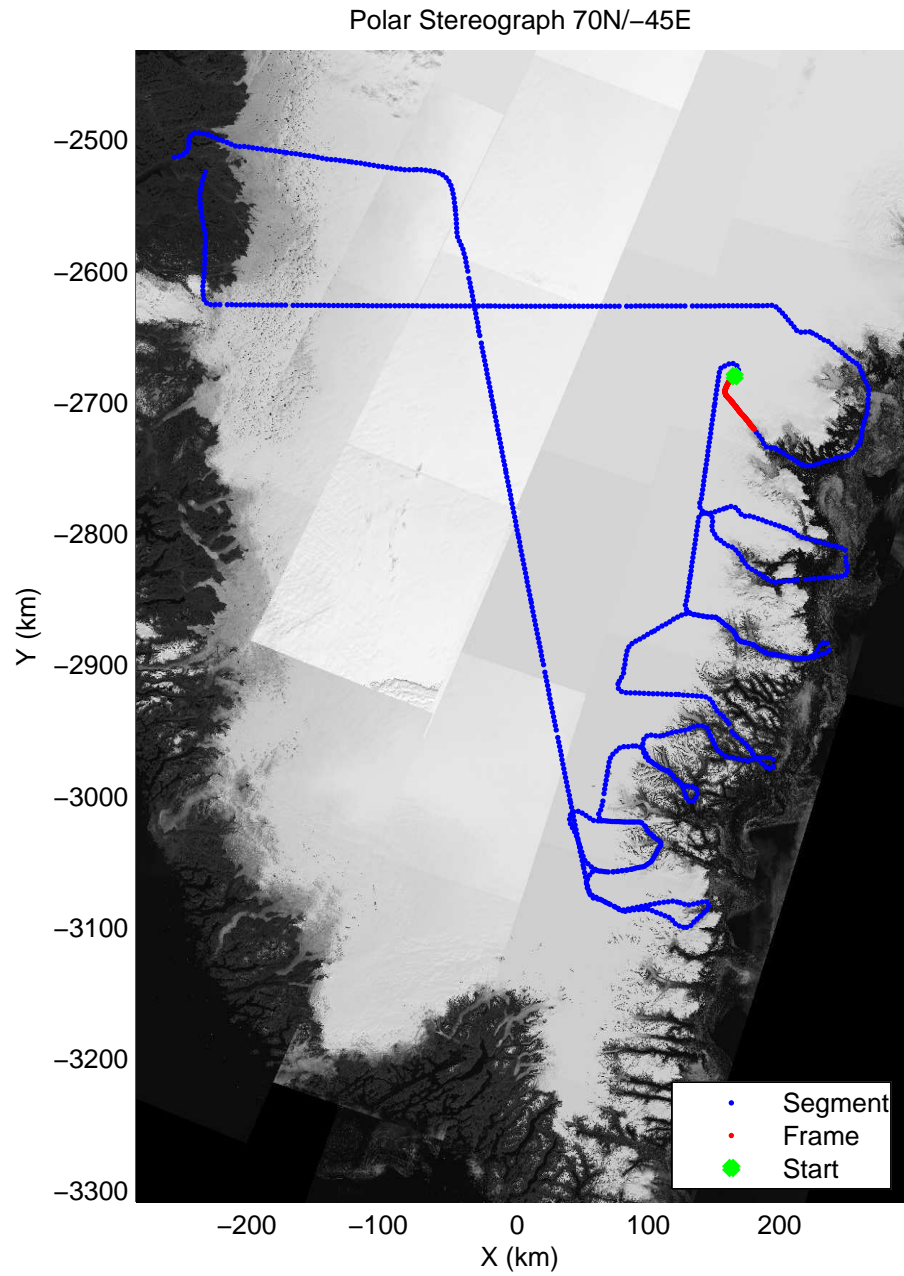

mcords3 2014_Greenland_P3: "Southeast Glaciers 01" 20140408_01_050: 16:35:29.6 to 16:41:44.4 GPS

mcords3 2014_Greenland_P3: "Southeast Glaciers 01" 20140408_01_051: 16:41:44.7 to 16:48:11.1 GPS

mcords3 2014_Greenland_P3: "Southeast Glaciers 01" 20140408_01_051: 16:41:44.7 to 16:48:11.1 GPS