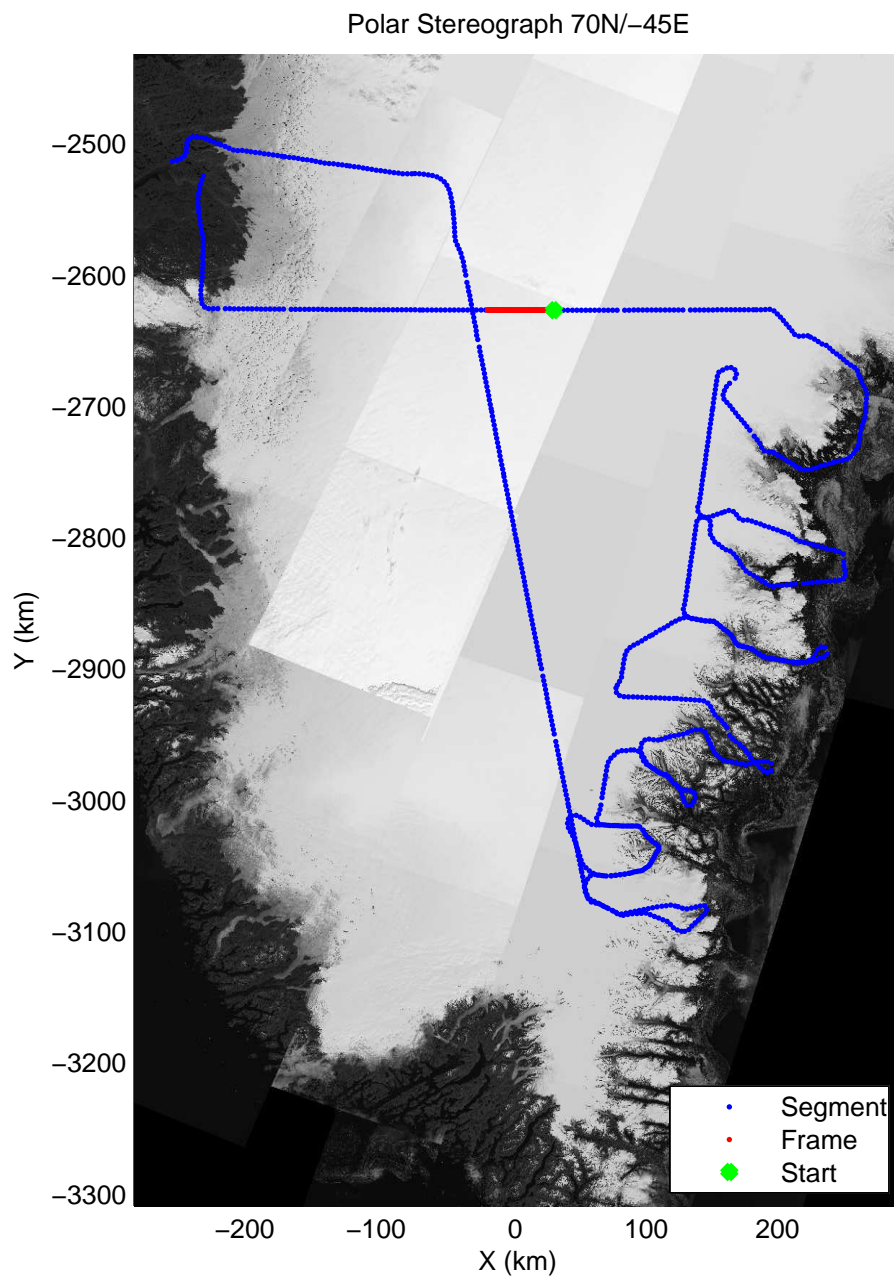

mcords3 2014_Greenland_P3: "Southeast Glaciers 01" 20140408_01_059: 17:31:09.3 to 17:37:41.9 GPS

mcords3 2014_Greenland_P3: "Southeast Glaciers 01" 20140408_01_060: 17:37:42.1 to 17:44:02.2 GPS

mcords3 2014_Greenland_P3: "Southeast Glaciers 01" 20140408_01_060: 17:37:42.1 to 17:44:02.2 GPS