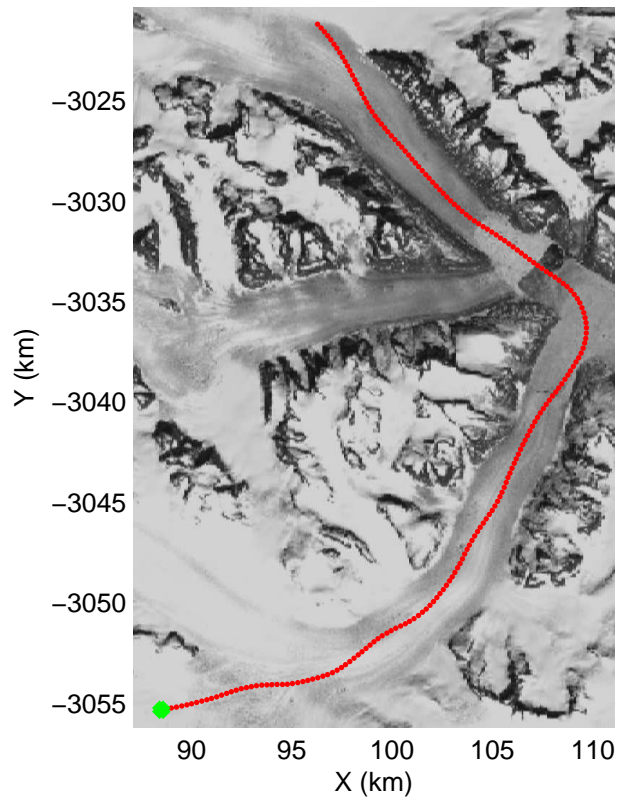

mcords3 2014_Greenland_P3: "Southeast Glaciers 01" 20140408_01_023: 13:40:30.4 to 13:46:30.0 GPS

mcords3 2014_Greenland_P3: "Southeast Glaciers 01" 20140408_01_024: 13:46:30.2 to 13:53:41.8 GPS

mcords3 2014_Greenland_P3: "Southeast Glaciers 01" 20140408_01_024: 13:46:30.2 to 13:53:41.8 GPS