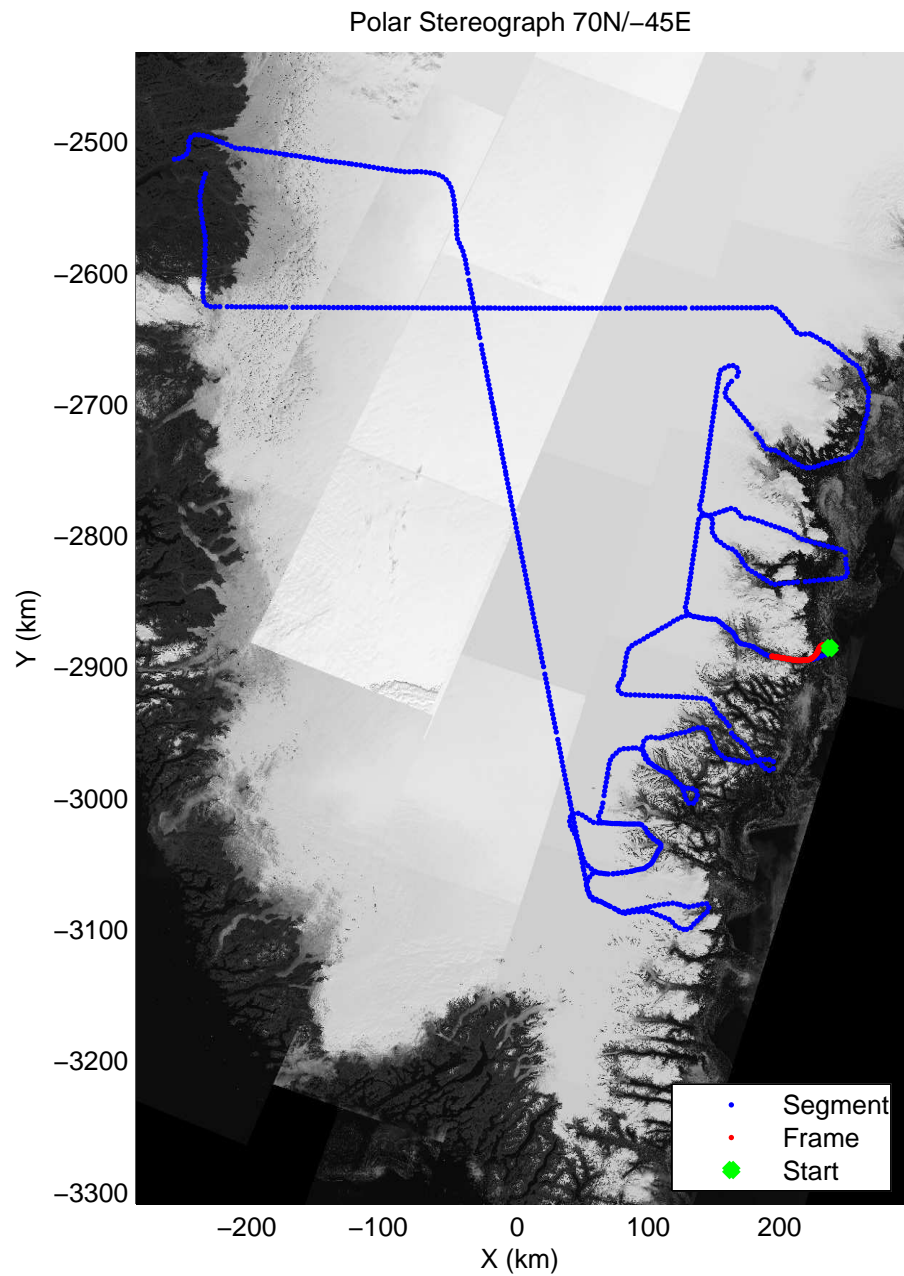

mcords3 2014_Greenland_P3: "Southeast Glaciers 01" 20140408_01_038: 15:18:50.8 to 15:25:31.6 GPS

mcords3 2014_Greenland_P3: "Southeast Glaciers 01" 20140408_01_039: 15:25:31.9 to 15:32:00.1 GPS

mcords3 2014_Greenland_P3: "Southeast Glaciers 01" 20140408_01_039: 15:25:31.9 to 15:32:00.1 GPS