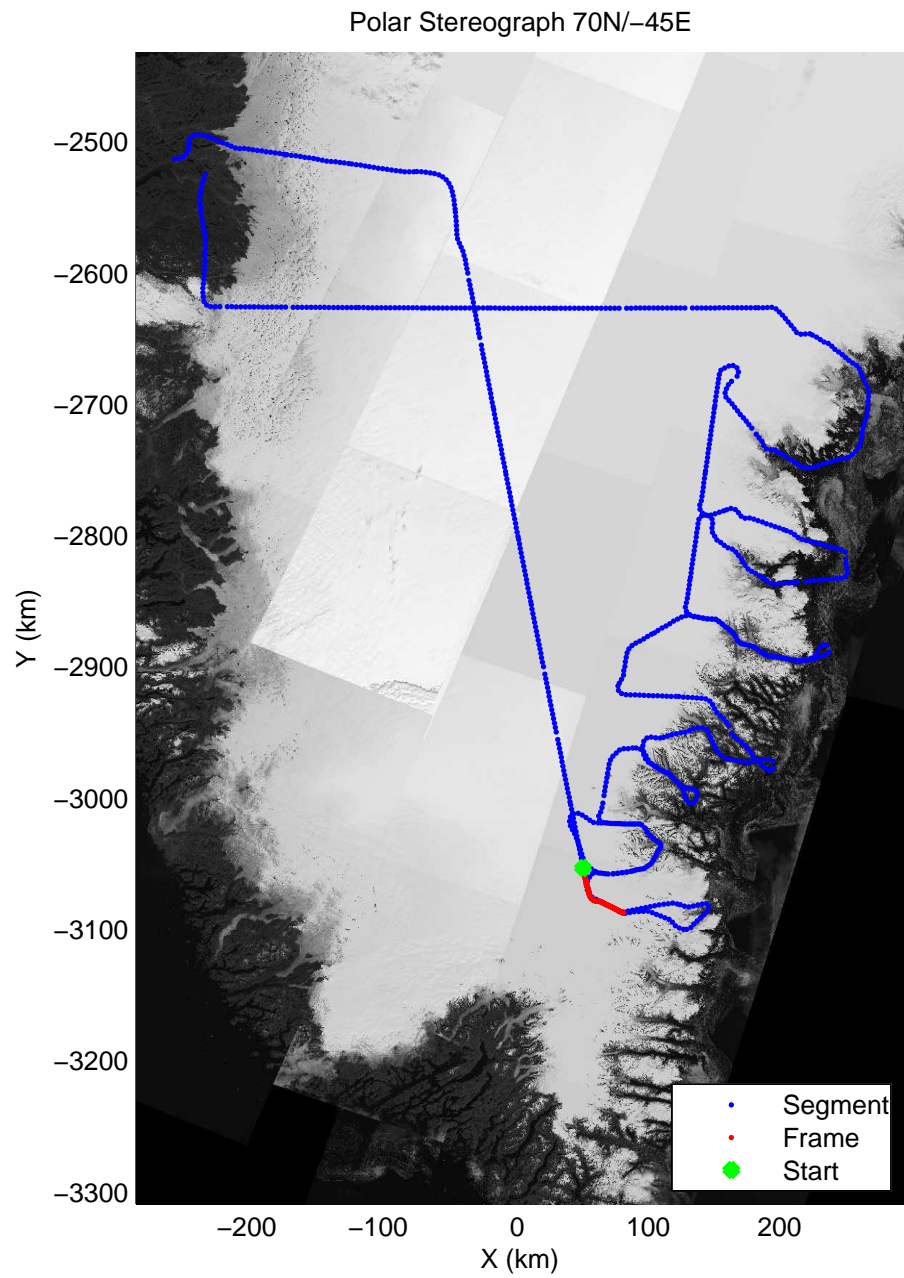

mcords3 2014_Greenland_P3: "Southeast Glaciers 01" 20140408_01_014: 12:45:14.3 to 12:50:58.3 GPS

mcords3 2014_Greenland_P3: "Southeast Glaciers 01" 20140408_01_015: 12:50:58.6 to 12:56:51.1 GPS

mcords3 2014_Greenland_P3: "Southeast Glaciers 01" 20140408_01_015: 12:50:58.6 to 12:56:51.1 GPS