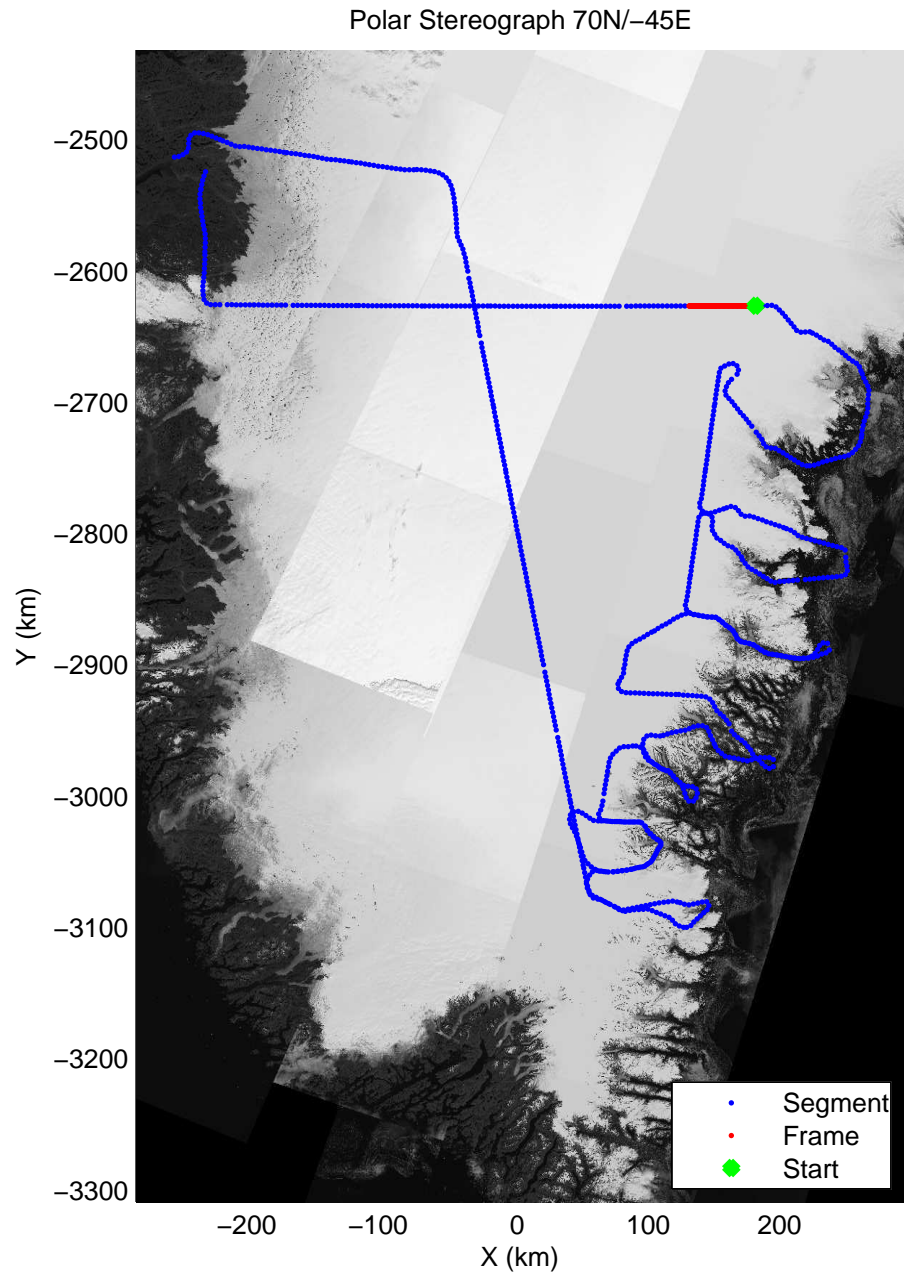

mcords3 2014_Greenland_P3: "Southeast Glaciers 01" 20140408_01_056: 17:13:01.5 to 17:19:08.2 GPS

mcords3 2014_Greenland_P3: "Southeast Glaciers 01" 20140408_01_057: 17:19:08.5 to 17:25:01.7 GPS

mcords3 2014_Greenland_P3: "Southeast Glaciers 01" 20140408_01_057: 17:19:08.5 to 17:25:01.7 GPS