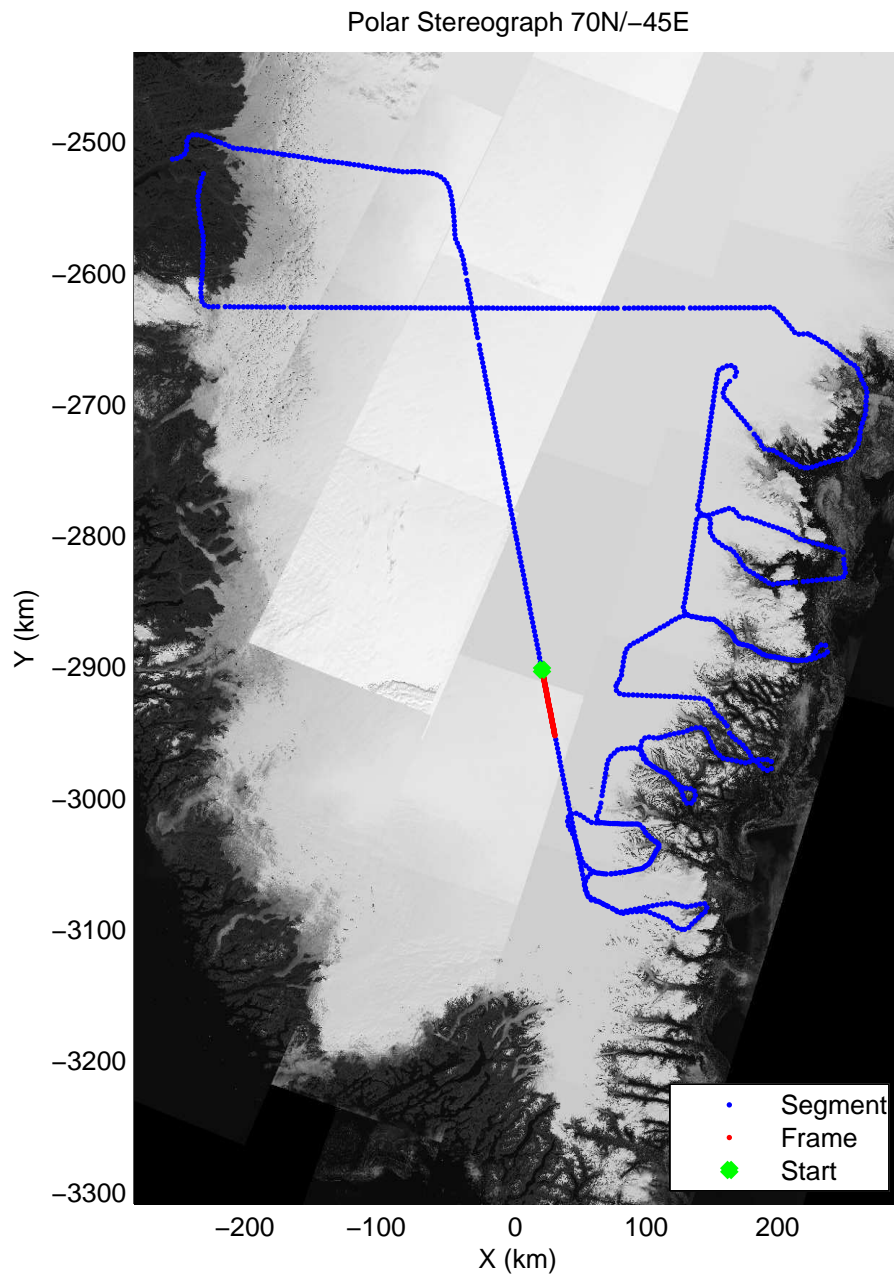

mcords3 2014_Greenland_P3: "Southeast Glaciers 01" 20140408_01_011: 12:27:48.4 to 12:33:37.4 GPS

mcords3 2014_Greenland_P3: "Southeast Glaciers 01" 20140408_01_012: 12:33:37.7 to 12:39:26.0 GPS

mcords3 2014_Greenland_P3: "Southeast Glaciers 01" 20140408_01_012: 12:33:37.7 to 12:39:26.0 GPS