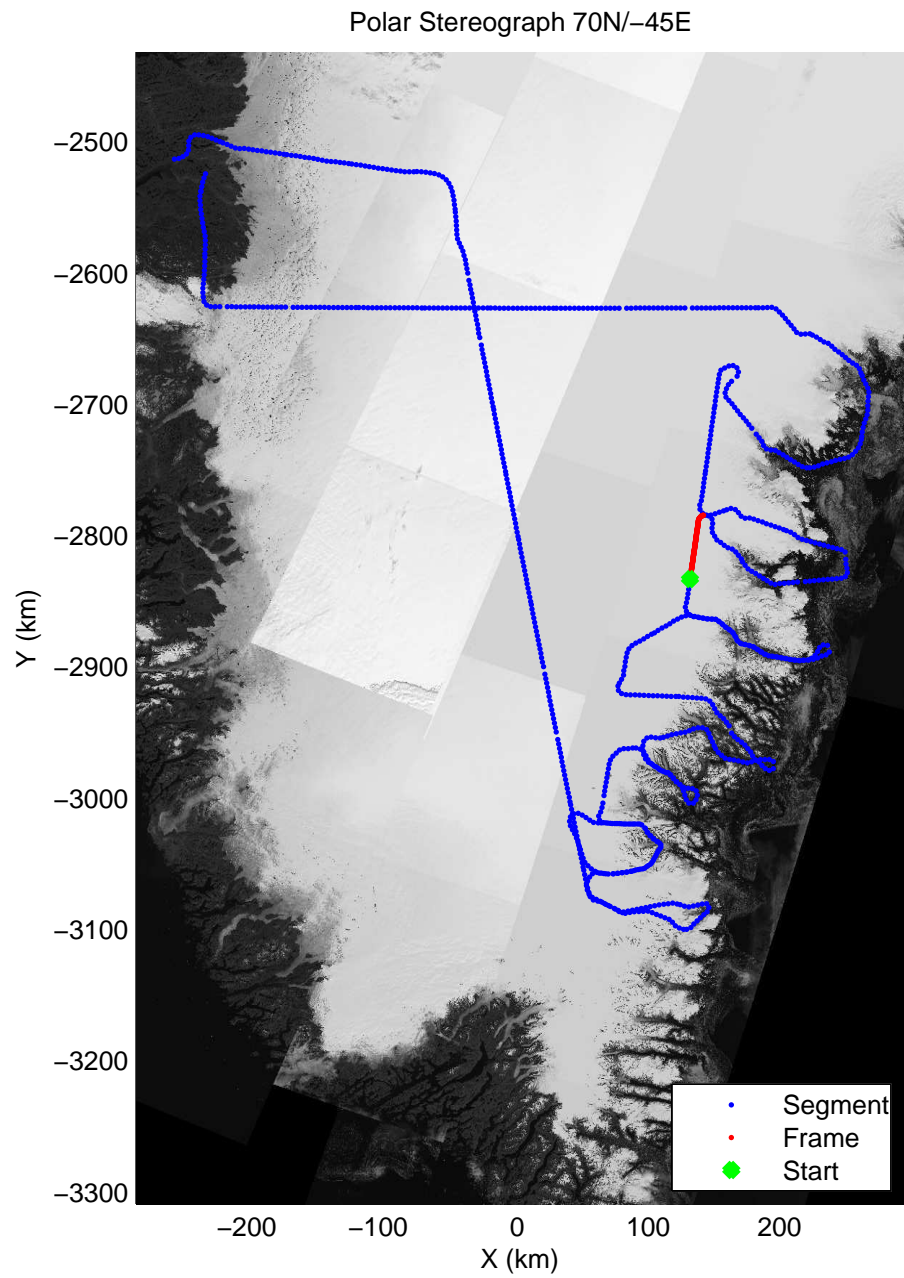

mcords3 2014_Greenland_P3: "Southeast Glaciers 01" 20140408_01_041: 15:38:35.0 to 15:44:52.7 GPS

mcords3 2014_Greenland_P3: "Southeast Glaciers 01" 20140408_01_042: 15:44:53.0 to 15:50:55.0 GPS

mcords3 2014_Greenland_P3: "Southeast Glaciers 01" 20140408_01_042: 15:44:53.0 to 15:50:55.0 GPS