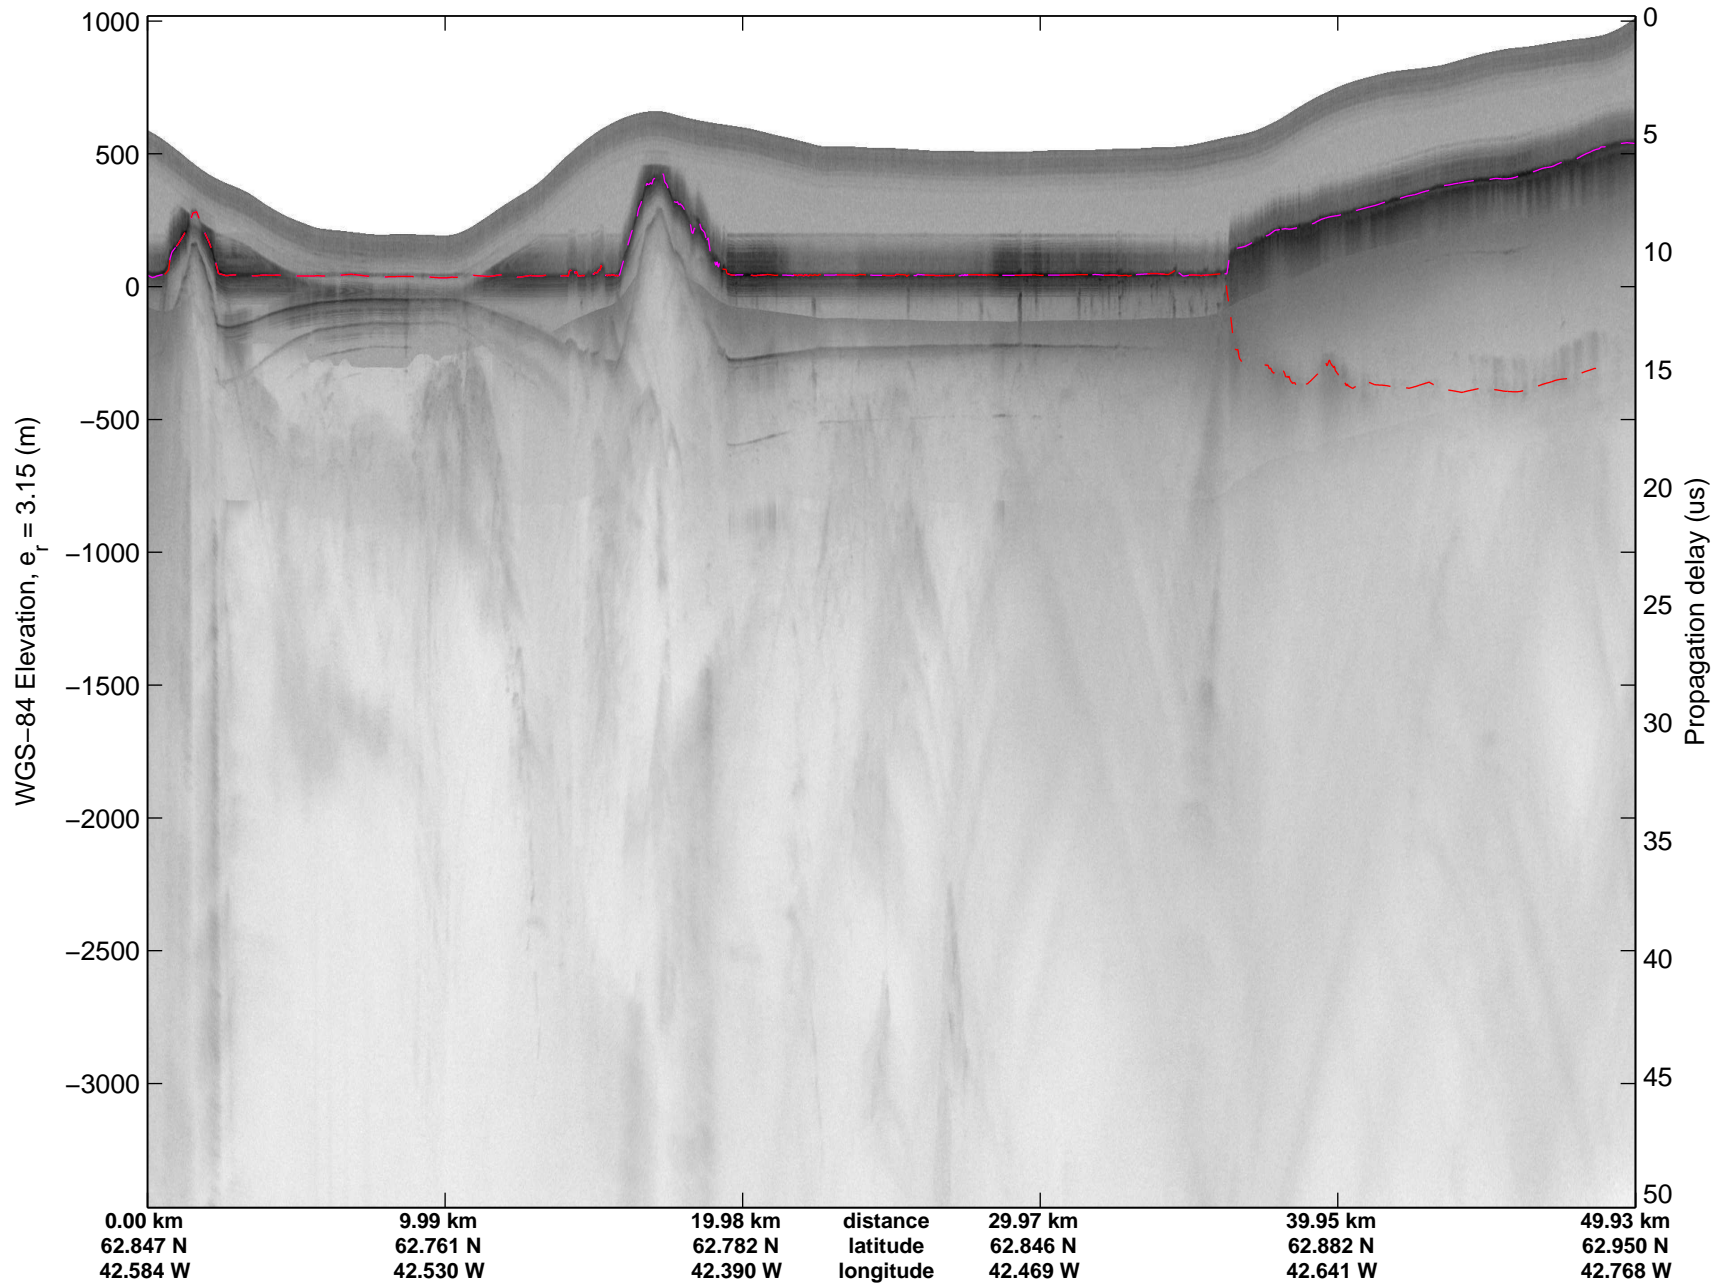

mcords3 2014_Greenland_P3: "Southeast Glaciers 01" 20140408_01_029: 14:20:45.7 to 14:27:16.7 GPS