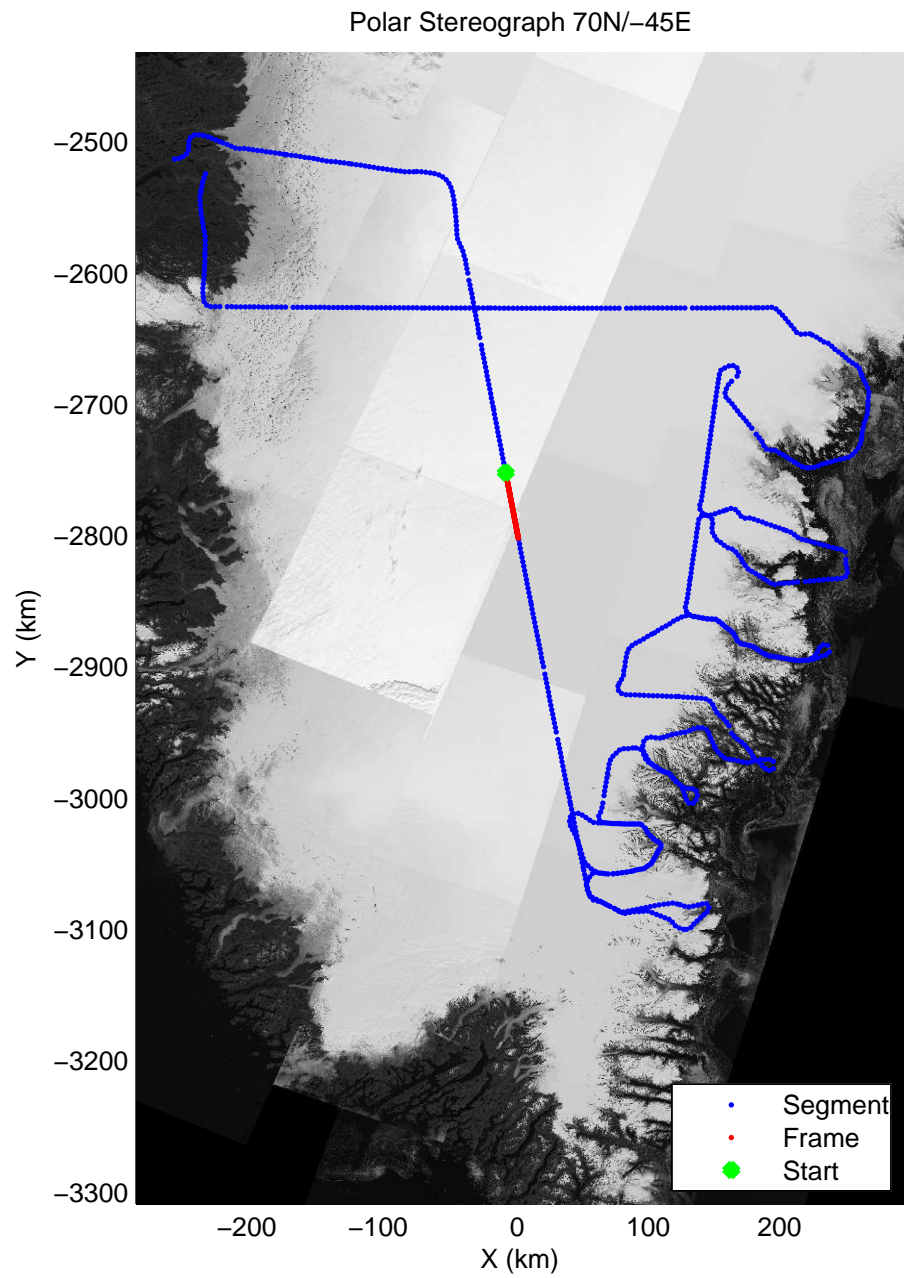

mcords3 2014_Greenland_P3: "Southeast Glaciers 01" 20140408_01_008: 12:10:08.2 to 12:15:57.5 GPS

mcords3 2014_Greenland_P3: "Southeast Glaciers 01" 20140408_01_009: 12:15:57.8 to 12:21:53.6 GPS

mcords3 2014_Greenland_P3: "Southeast Glaciers 01" 20140408_01_009: 12:15:57.8 to 12:21:53.6 GPS