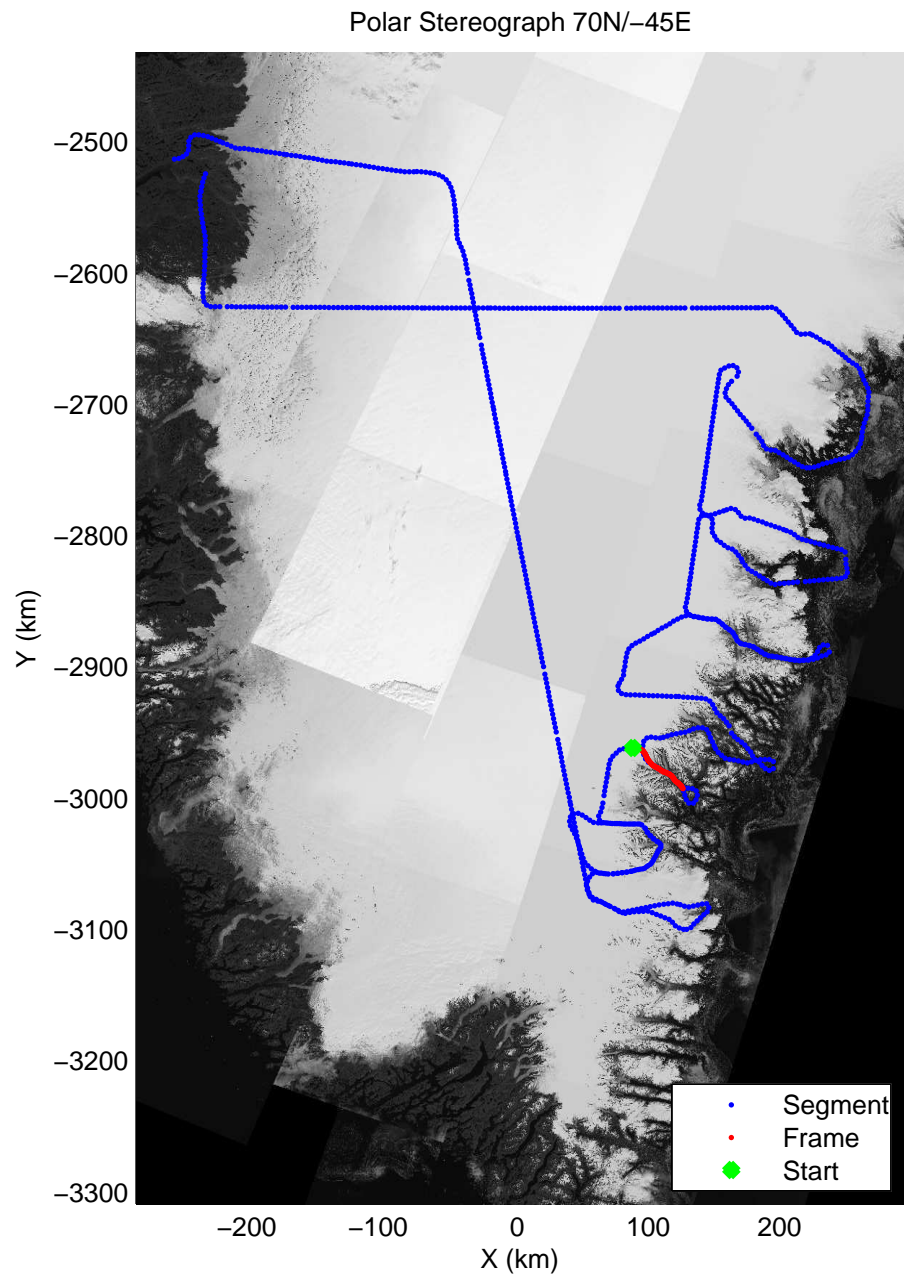

mcords3 2014_Greenland_P3: "Southeast Glaciers 01" 20140408_01_026: 14:01:14.2 to 14:07:40.4 GPS

mcords3 2014_Greenland_P3: "Southeast Glaciers 01" 20140408_01_027: 14:07:40.7 to 14:14:12.7 GPS

mcords3 2014_Greenland_P3: "Southeast Glaciers 01" 20140408_01_027: 14:07:40.7 to 14:14:12.7 GPS