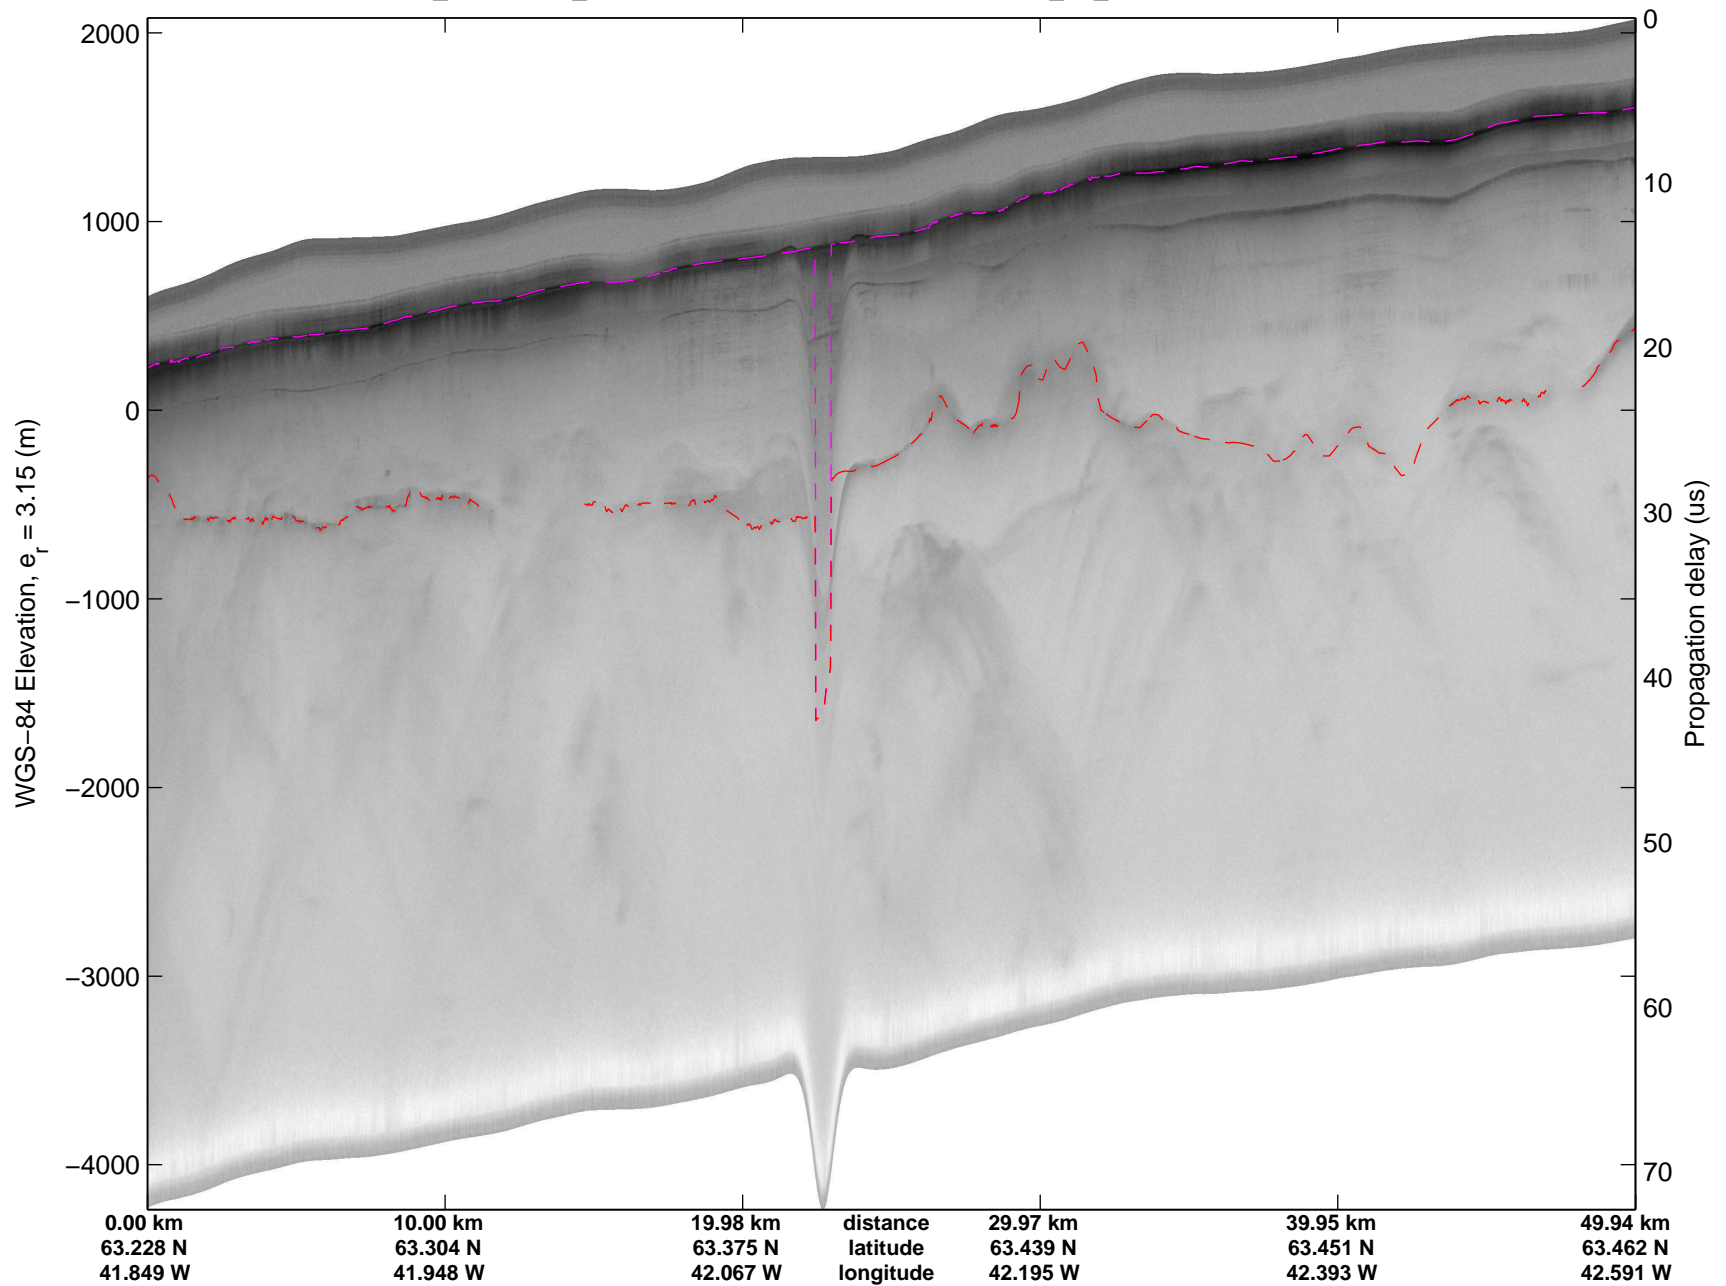

mcords3 2014_Greenland_P3: "Southeast Glaciers 01" 20140408_01_034: 14:54:04.5 to 15:00:09.8 GPS