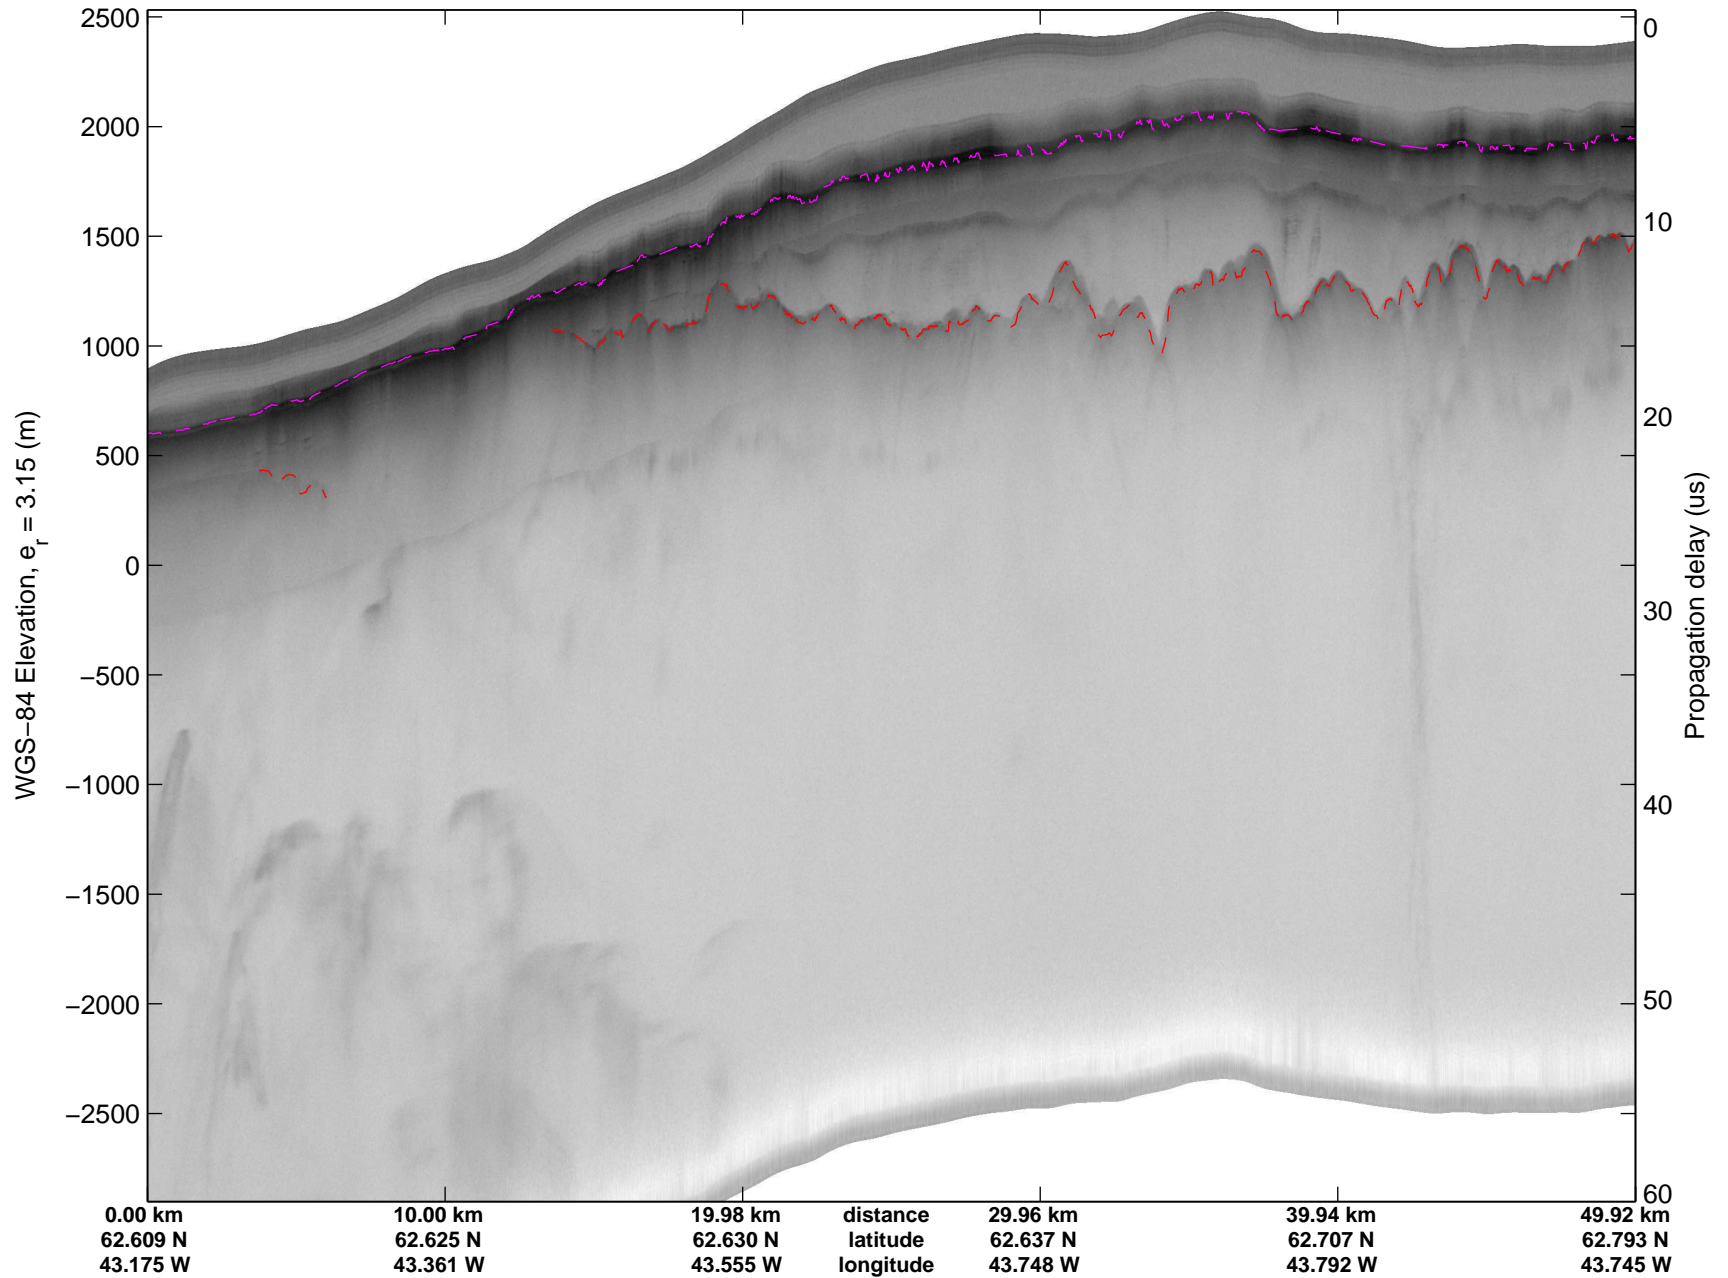

mcords3 2014_Greenland_P3: "Southeast Glaciers 01" 20140408_01_026: 14:01:14.2 to 14:07:40.4 GPS