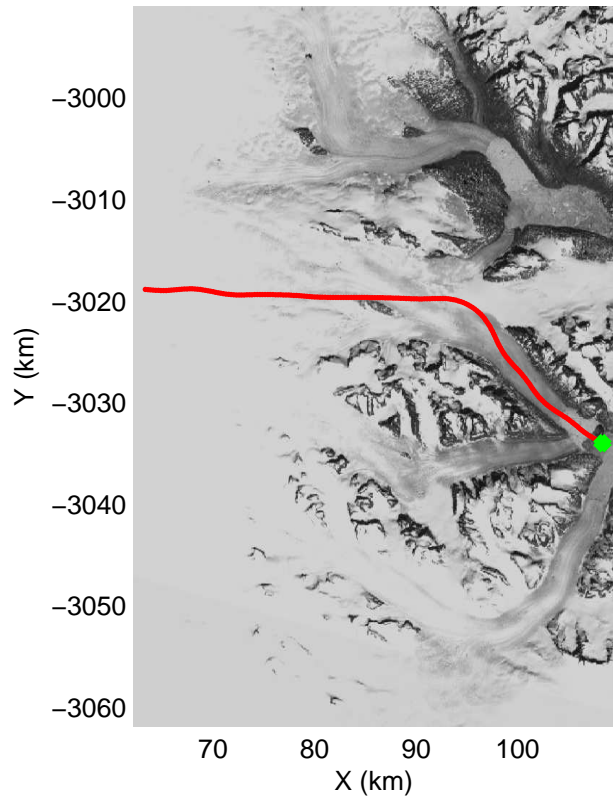

mcords3 2014_Greenland_P3: "Southeast Glaciers 01" 20140408_01_020: 13:21:40.1 to 13:27:32.7 GPS

mcords3 2014_Greenland_P3: "Southeast Glaciers 01" 20140408_01_021: 13:27:32.9 to 13:34:21.9 GPS

mcords3 2014_Greenland_P3: "Southeast Glaciers 01" 20140408_01_021: 13:27:32.9 to 13:34:21.9 GPS