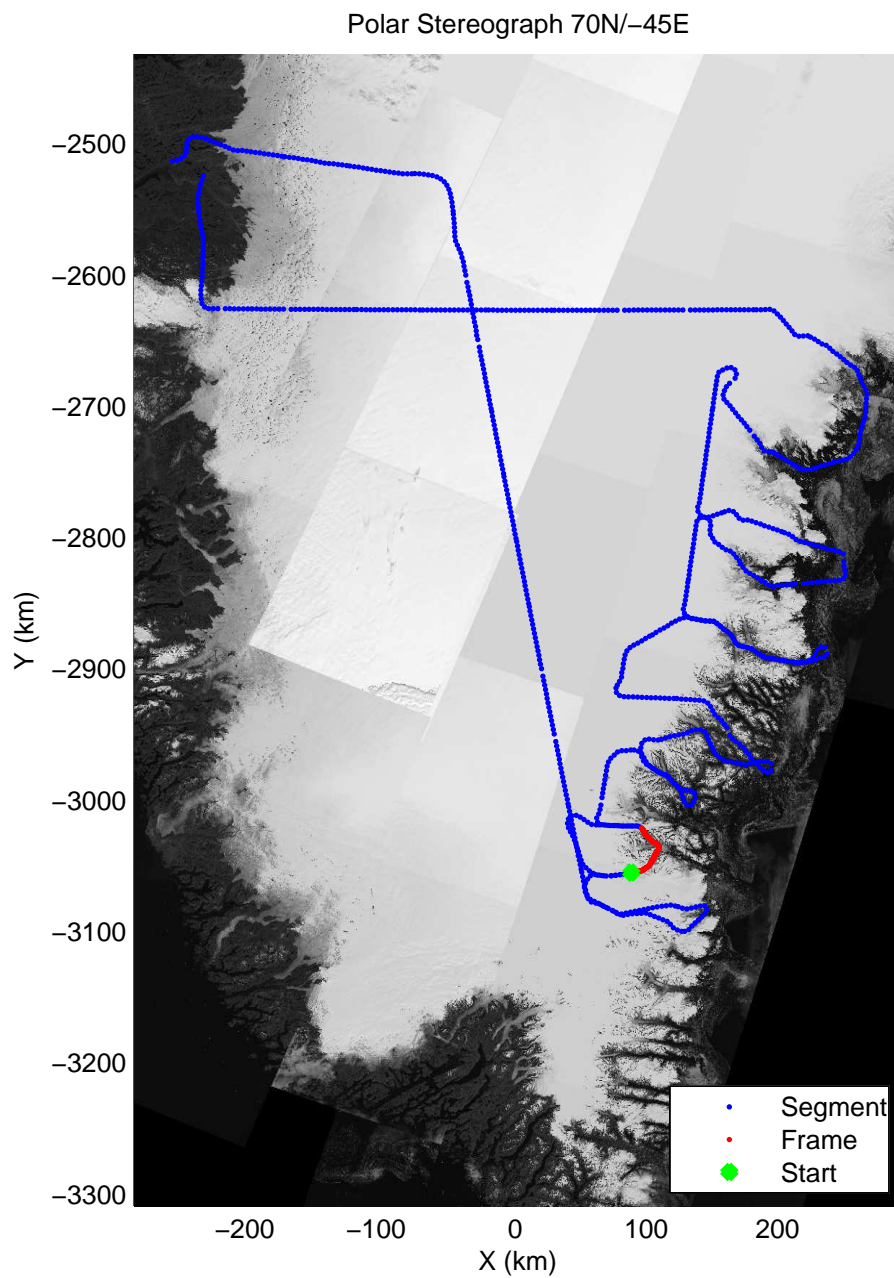

mcords3 2014_Greenland_P3: "Southeast Glaciers 01" 20140408_01_023: 13:40:30.4 to 13:46:30.0 GPS

mcords3 2014_Greenland_P3: "Southeast Glaciers 01" 20140408_01_024: 13:46:30.2 to 13:53:41.8 GPS

mcords3 2014_Greenland_P3: "Southeast Glaciers 01" 20140408_01_024: 13:46:30.2 to 13:53:41.8 GPS