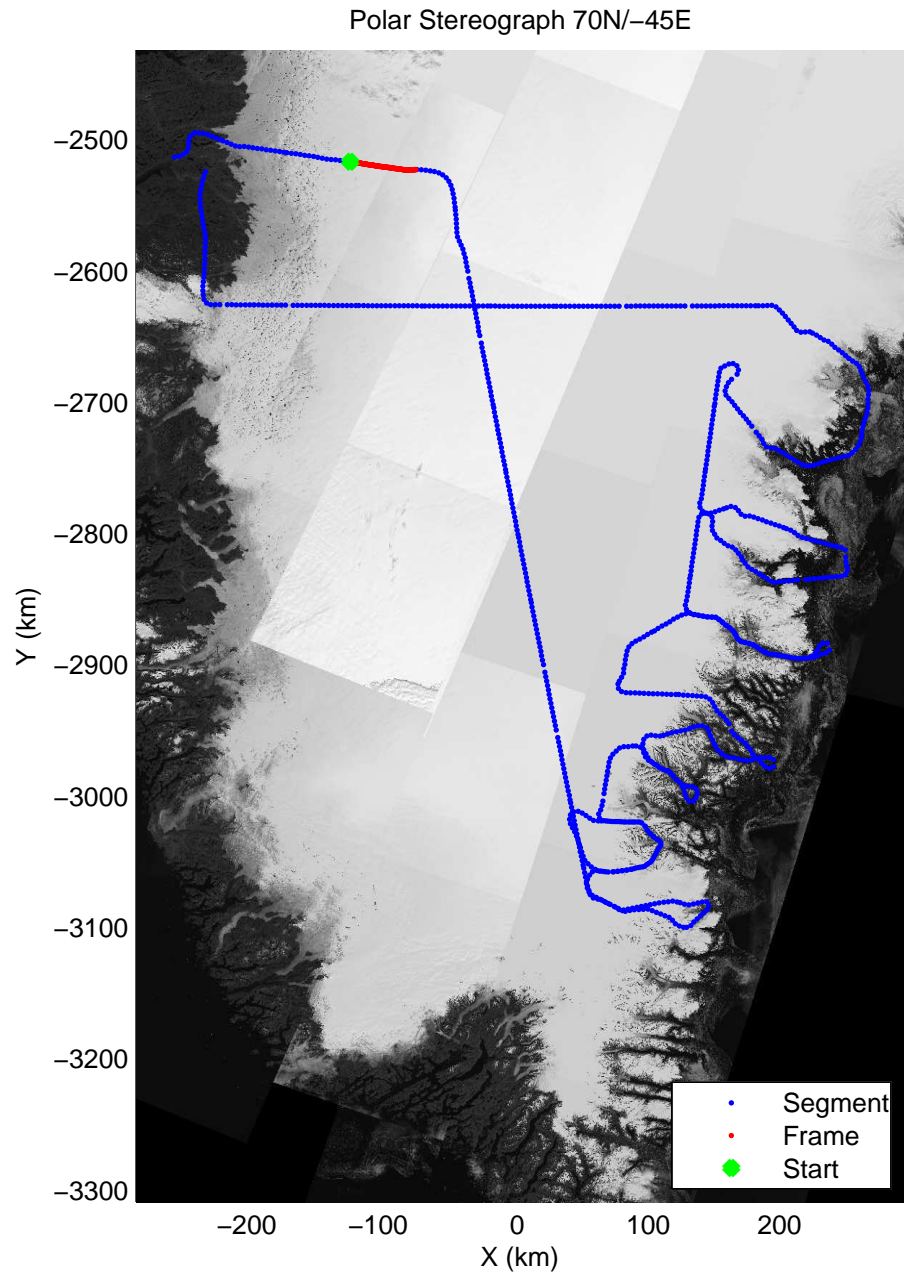

mcords3 2014_Greenland_P3: "Southeast Glaciers 01" 20140408_01_002: 11:32:09.2 to 11:39:14.5 GPS

mcords3 2014_Greenland_P3: "Southeast Glaciers 01" 20140408_01_003: 11:39:14.7 to 11:45:43.6 GPS

mcords3 2014_Greenland_P3: "Southeast Glaciers 01" 20140408_01_003: 11:39:14.7 to 11:45:43.6 GPS