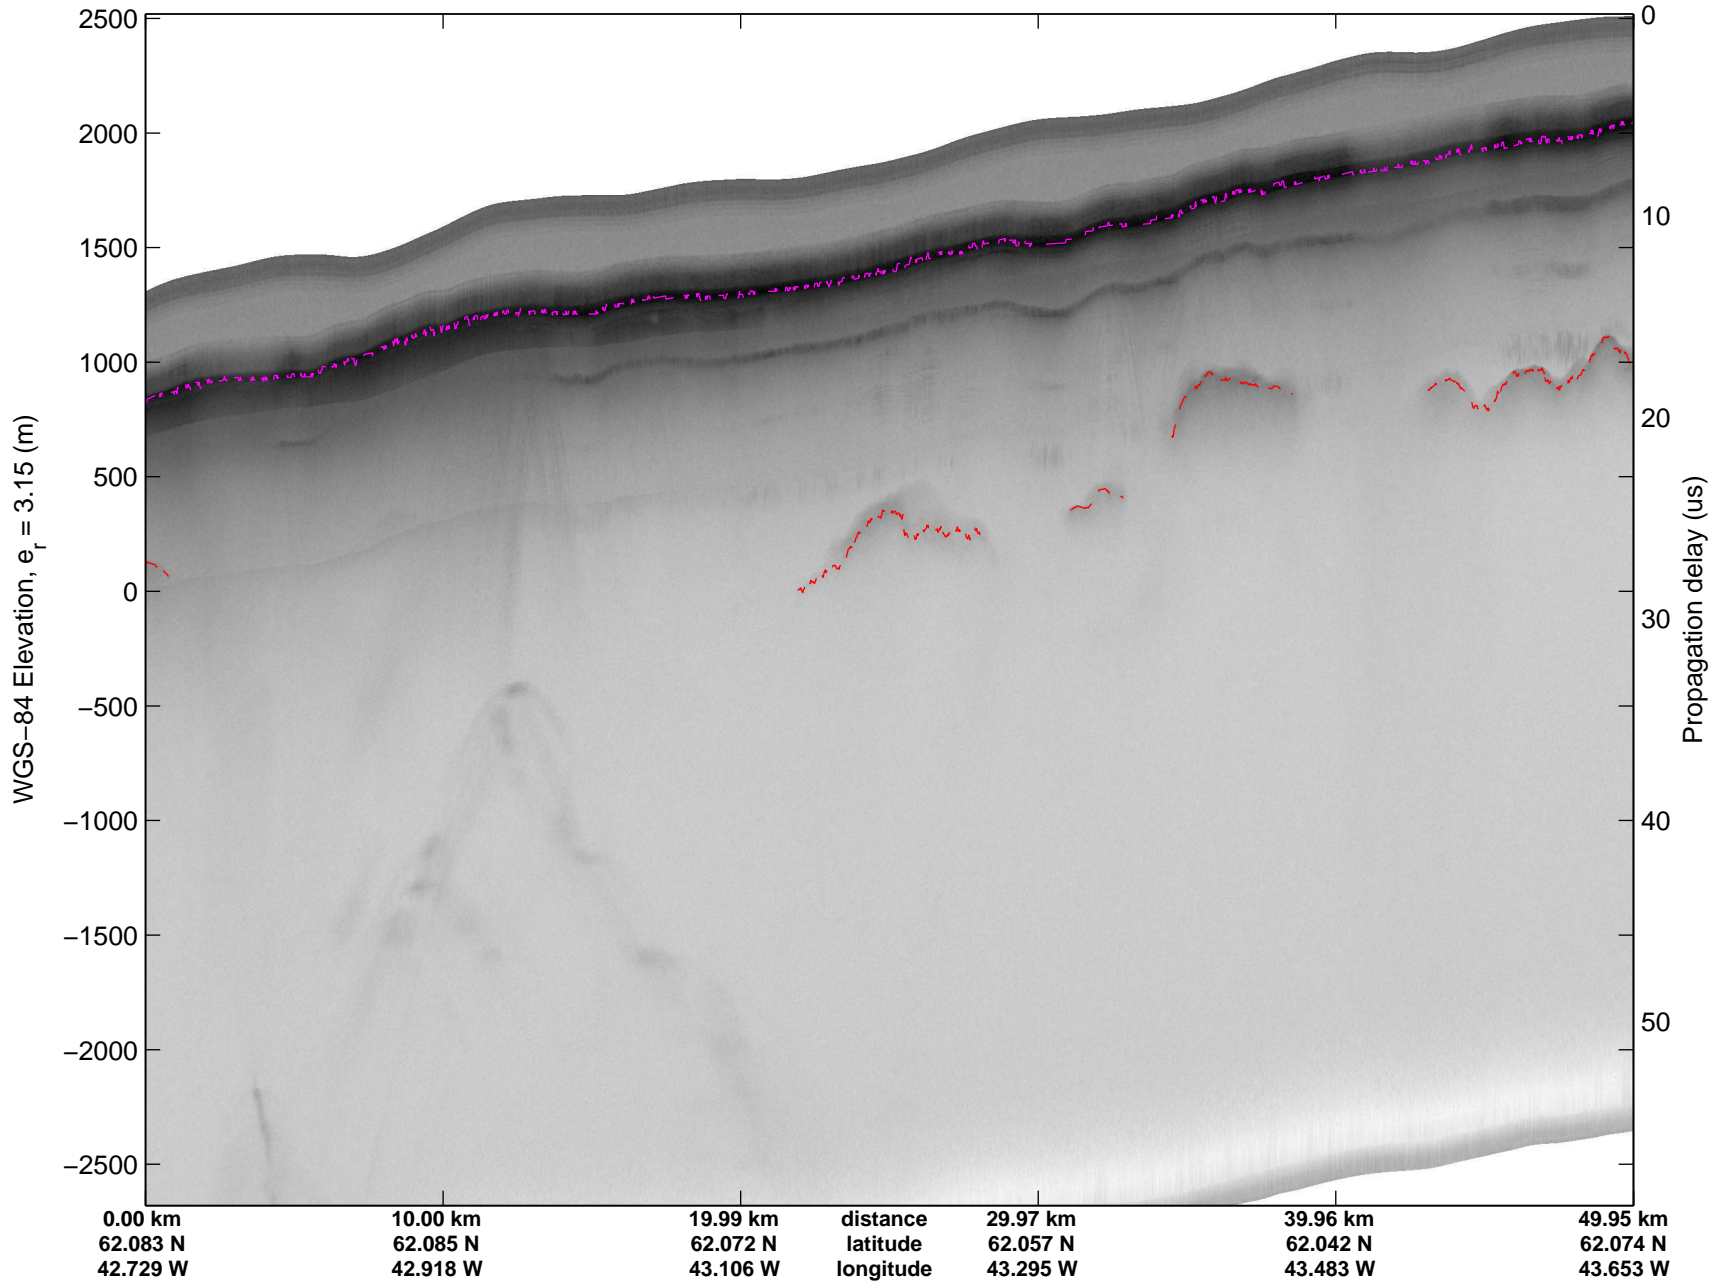

mcords3 2014_Greenland_P3: "Southeast Glaciers 01" 20140408_01_019: 13:15:42.3 to 13:21:39.8 GPS