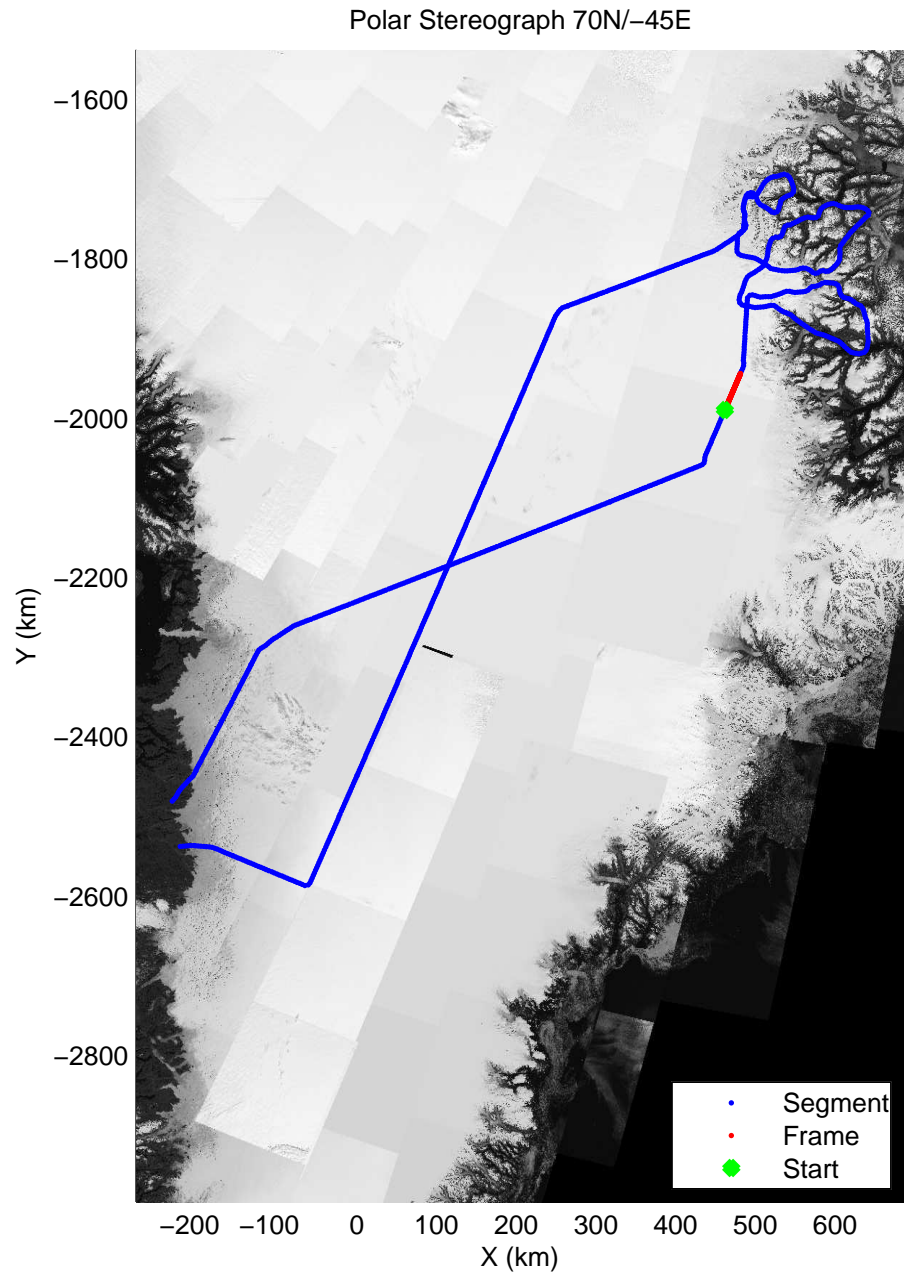

mcords3 2014_Greenland_P3: "East Glaciers" 20140405_01_017: 12:47:31.5 to 12:53:47.1 GPS

mcords3 2014_Greenland_P3: "East Glaciers" 20140405_01_018: 12:53:47.4 to 13:00:11.1 GPS

mcords3 2014_Greenland_P3: "East Glaciers" 20140405_01_018: 12:53:47.4 to 13:00:11.1 GPS