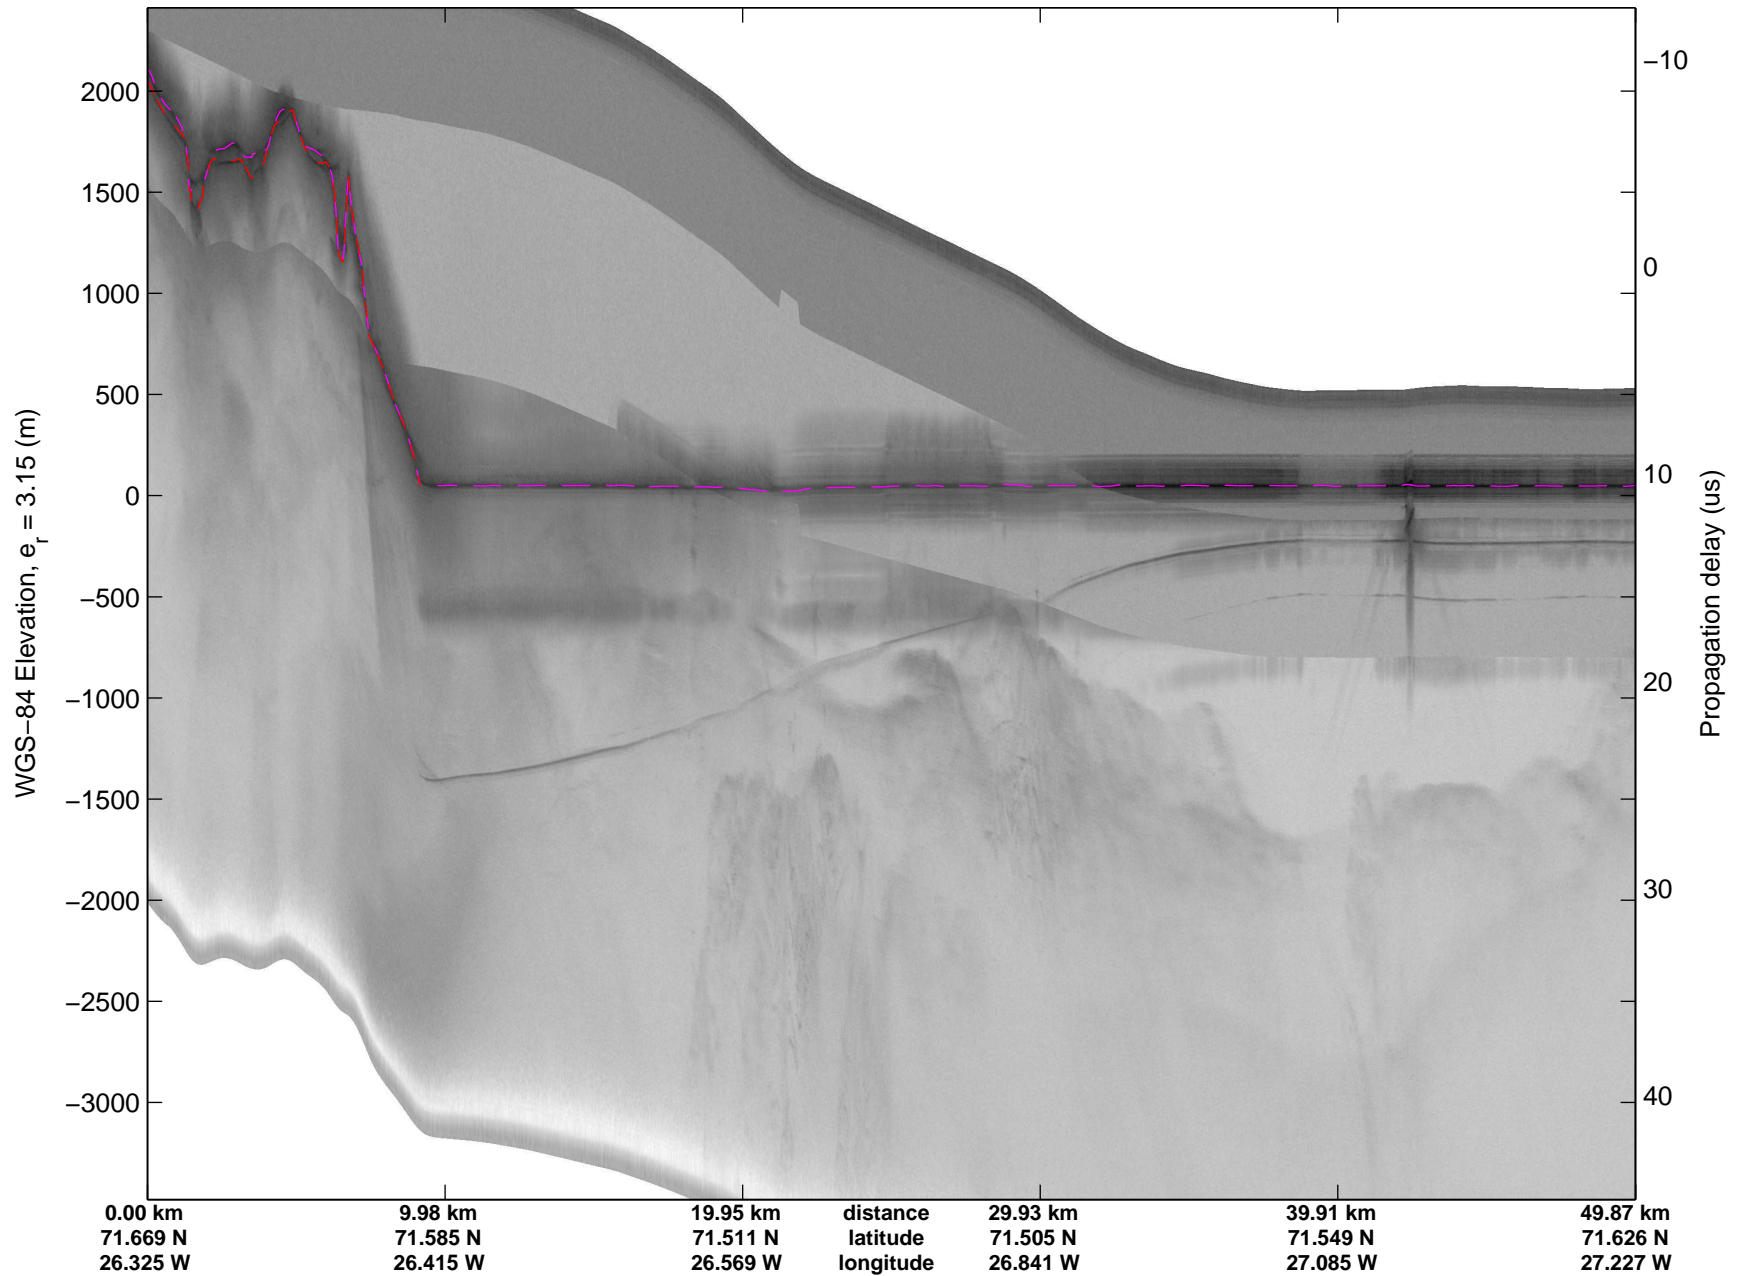

mcords3 2014_Greenland_P3: "East Glaciers" 20140405_01_026: 13:45:55.3 to 13:52:21.8 GPS