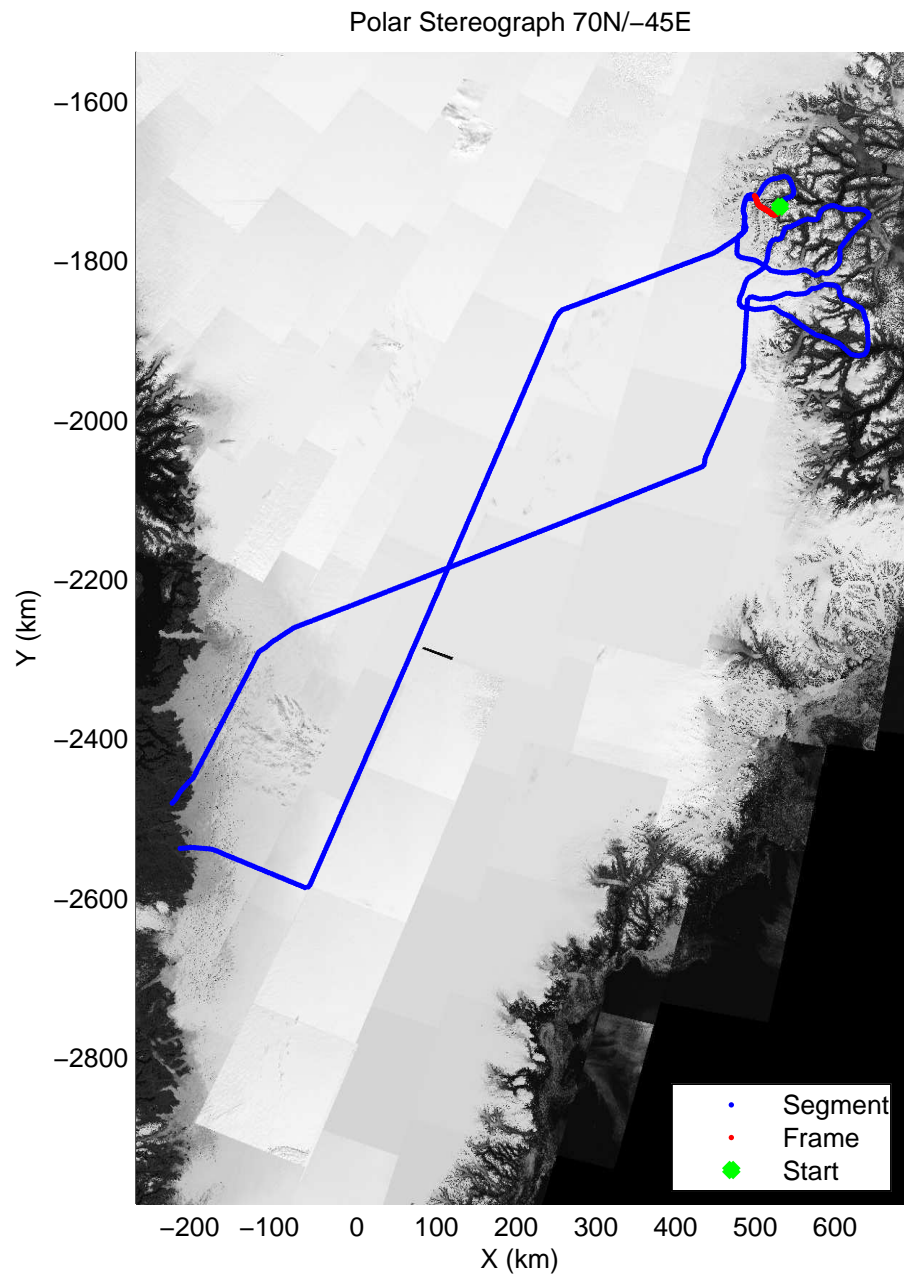

mcords3 2014_Greenland_P3: "East Glaciers" 20140405_01_041: 15:22:25.9 to 15:28:40.7 GPS

mcords3 2014_Greenland_P3: "East Glaciers" 20140405_01_042: 15:28:41.0 to 15:35:30.0 GPS

mcords3 2014_Greenland_P3: "East Glaciers" 20140405_01_042: 15:28:41.0 to 15:35:30.0 GPS