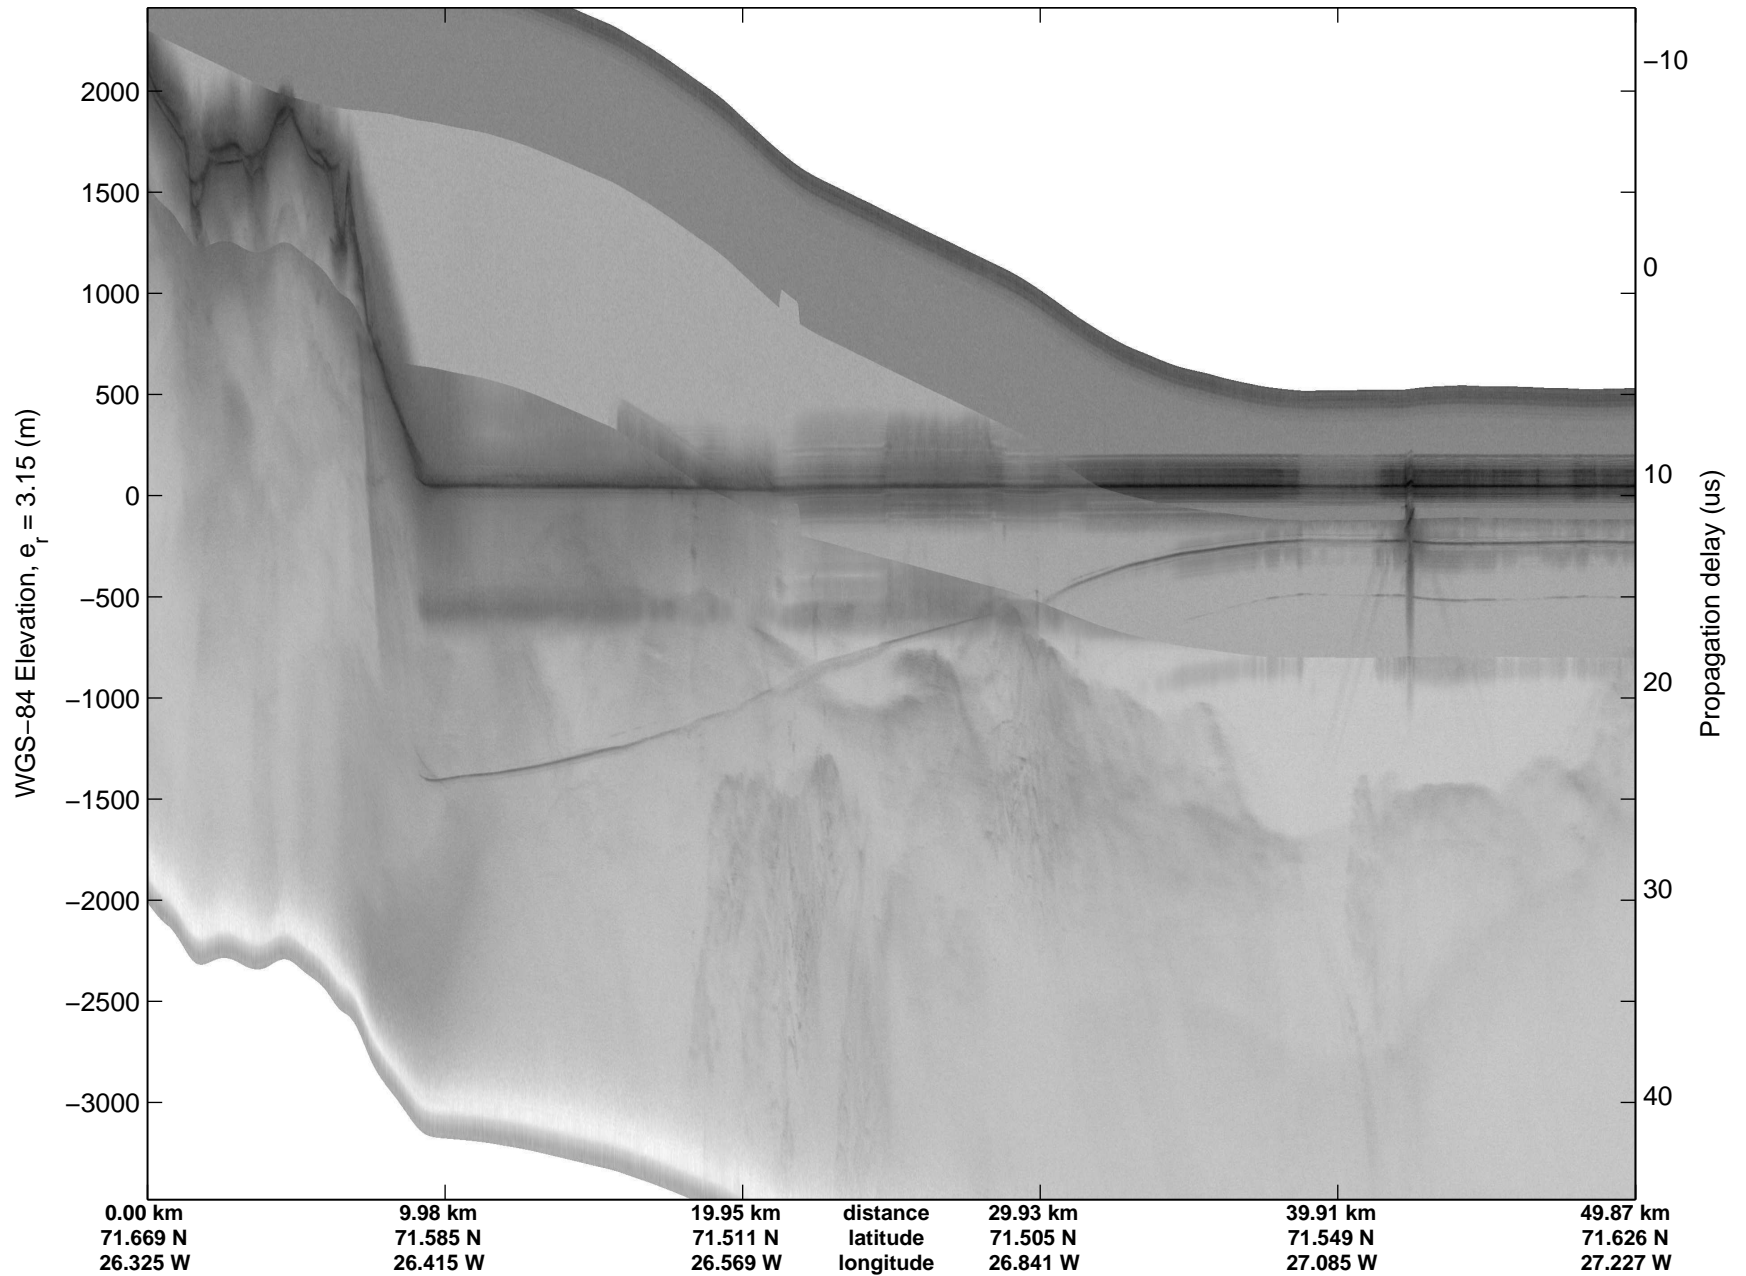

mcords3 2014_Greenland_P3: "East Glaciers" 20140405_01_025: 13:39:17.0 to 13:45:55.1 GPS

mcords3 2014_Greenland_P3: "East Glaciers" 20140405_01_025: 13:39:17.0 to 13:45:55.1 GPS

mcords3 2014_Greenland_P3: "East Glaciers" 20140405_01_026: 13:45:55.3 to 13:52:21.8 GPS