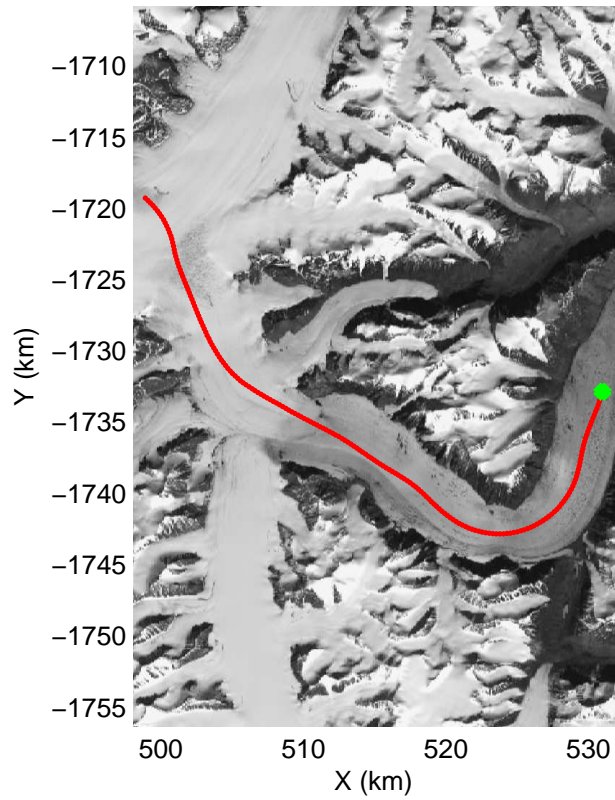

mcords3 2014_Greenland_P3: "East Glaciers" 20140405_01_041: 15:22:25.9 to 15:28:40.7 GPS

mcords3 2014_Greenland_P3: "East Glaciers" 20140405_01_042: 15:28:41.0 to 15:35:30.0 GPS

mcords3 2014_Greenland_P3: "East Glaciers" 20140405_01_042: 15:28:41.0 to 15:35:30.0 GPS