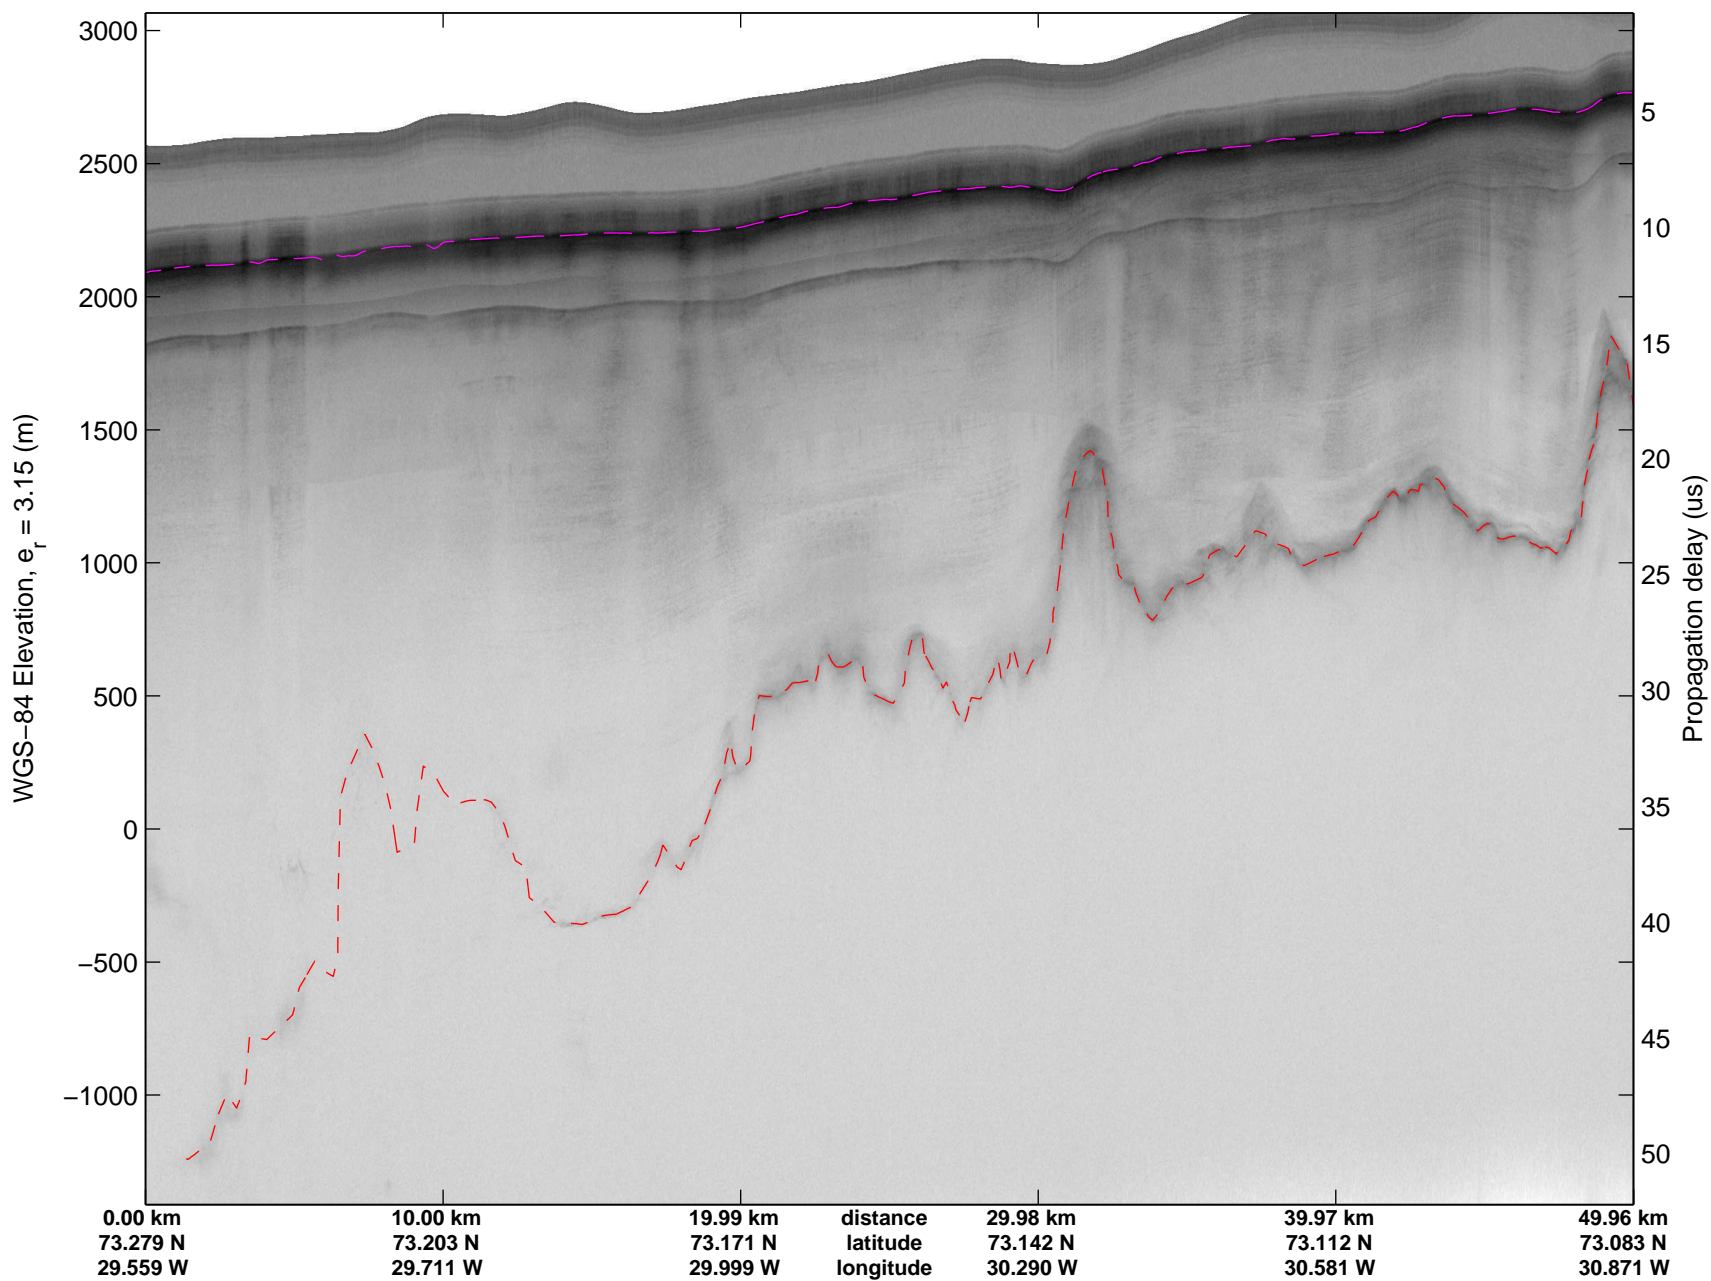

mcords3 2014_Greenland_P3: "East Glaciers" 20140405_01_044: 15:41:20.5 to 15:47:54.2 GPS

mcords3 2014_Greenland_P3: "East Glaciers" 20140405_01_045: 15:47:54.5 to 15:54:38.2 GPS

mcords3 2014_Greenland_P3: "East Glaciers" 20140405_01_045: 15:47:54.5 to 15:54:38.2 GPS