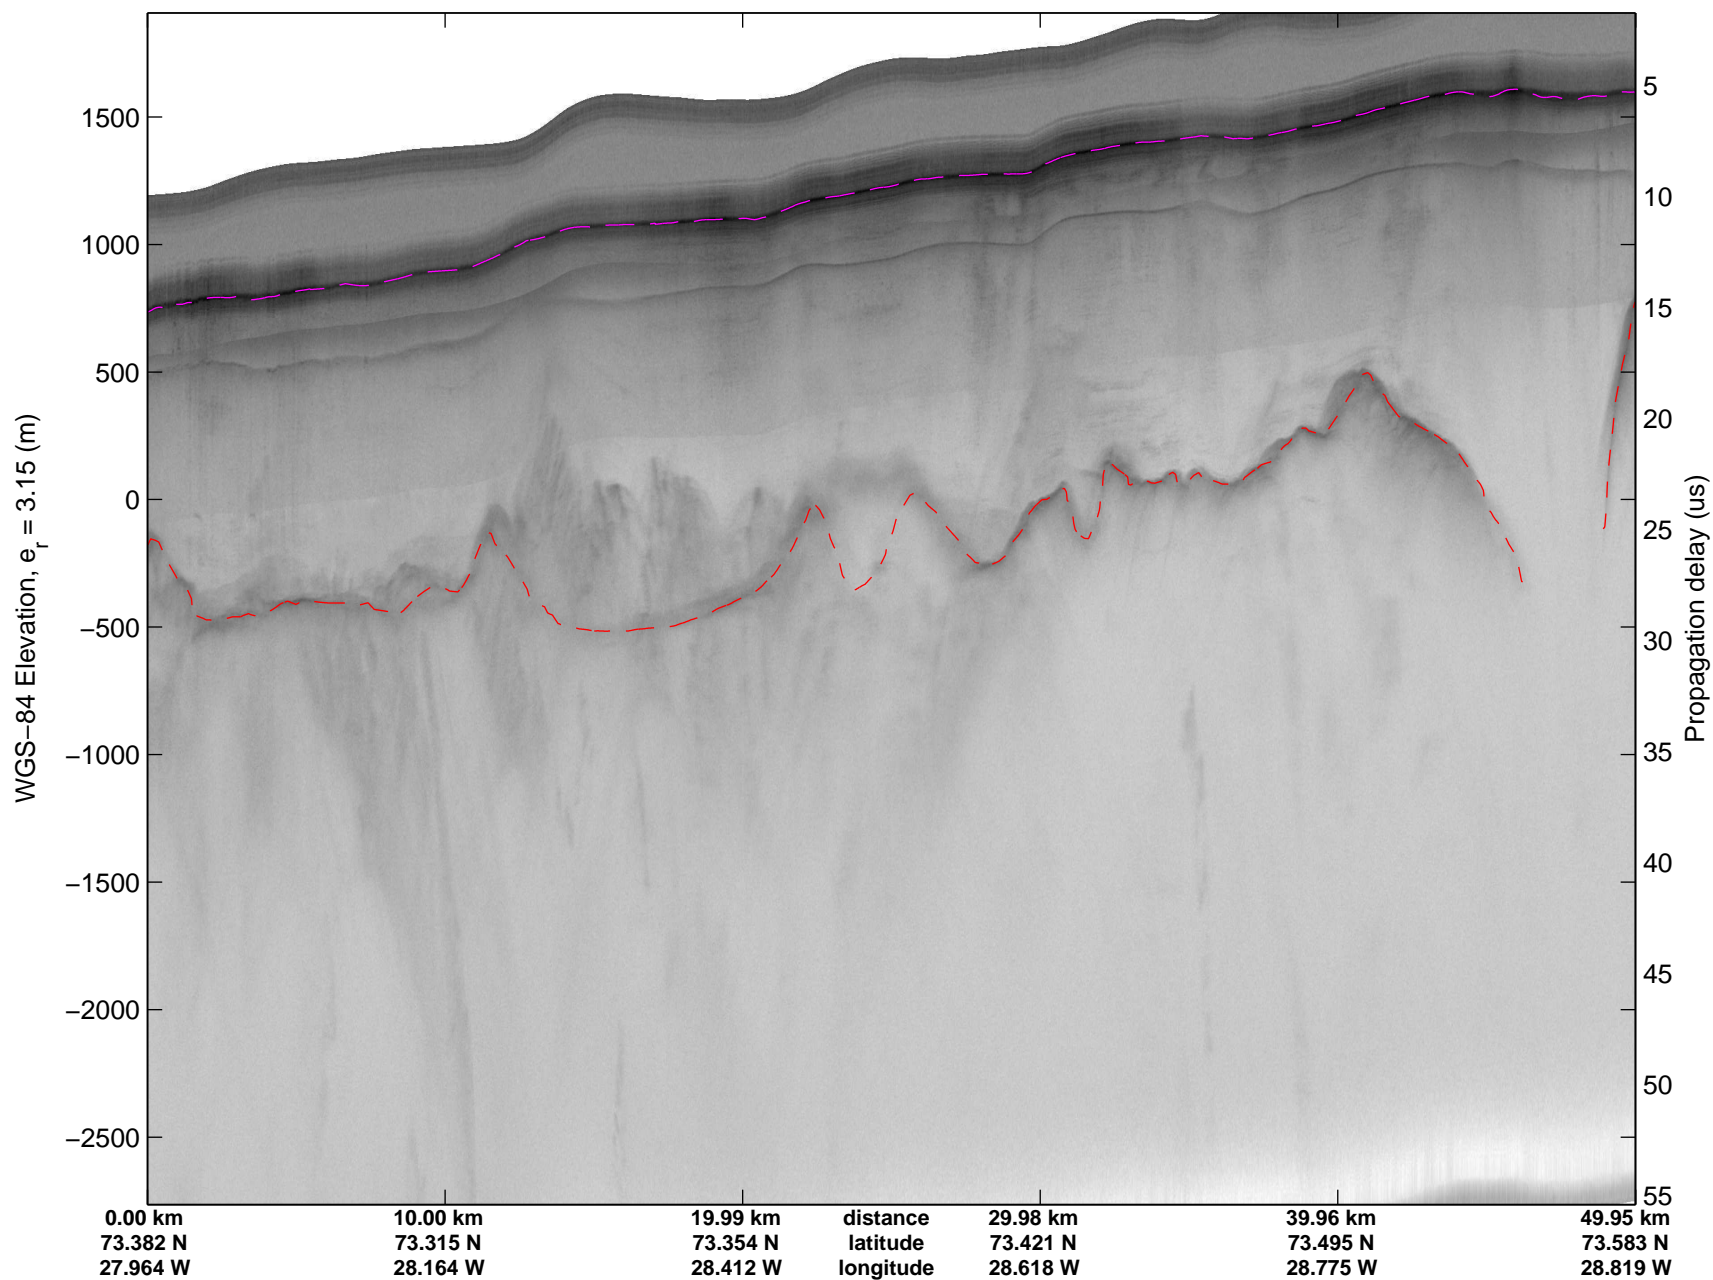

mcords3 2014_Greenland_P3: "East Glaciers" 20140405_01_043: 15:35:30.3 to 15:41:20.3 GPS