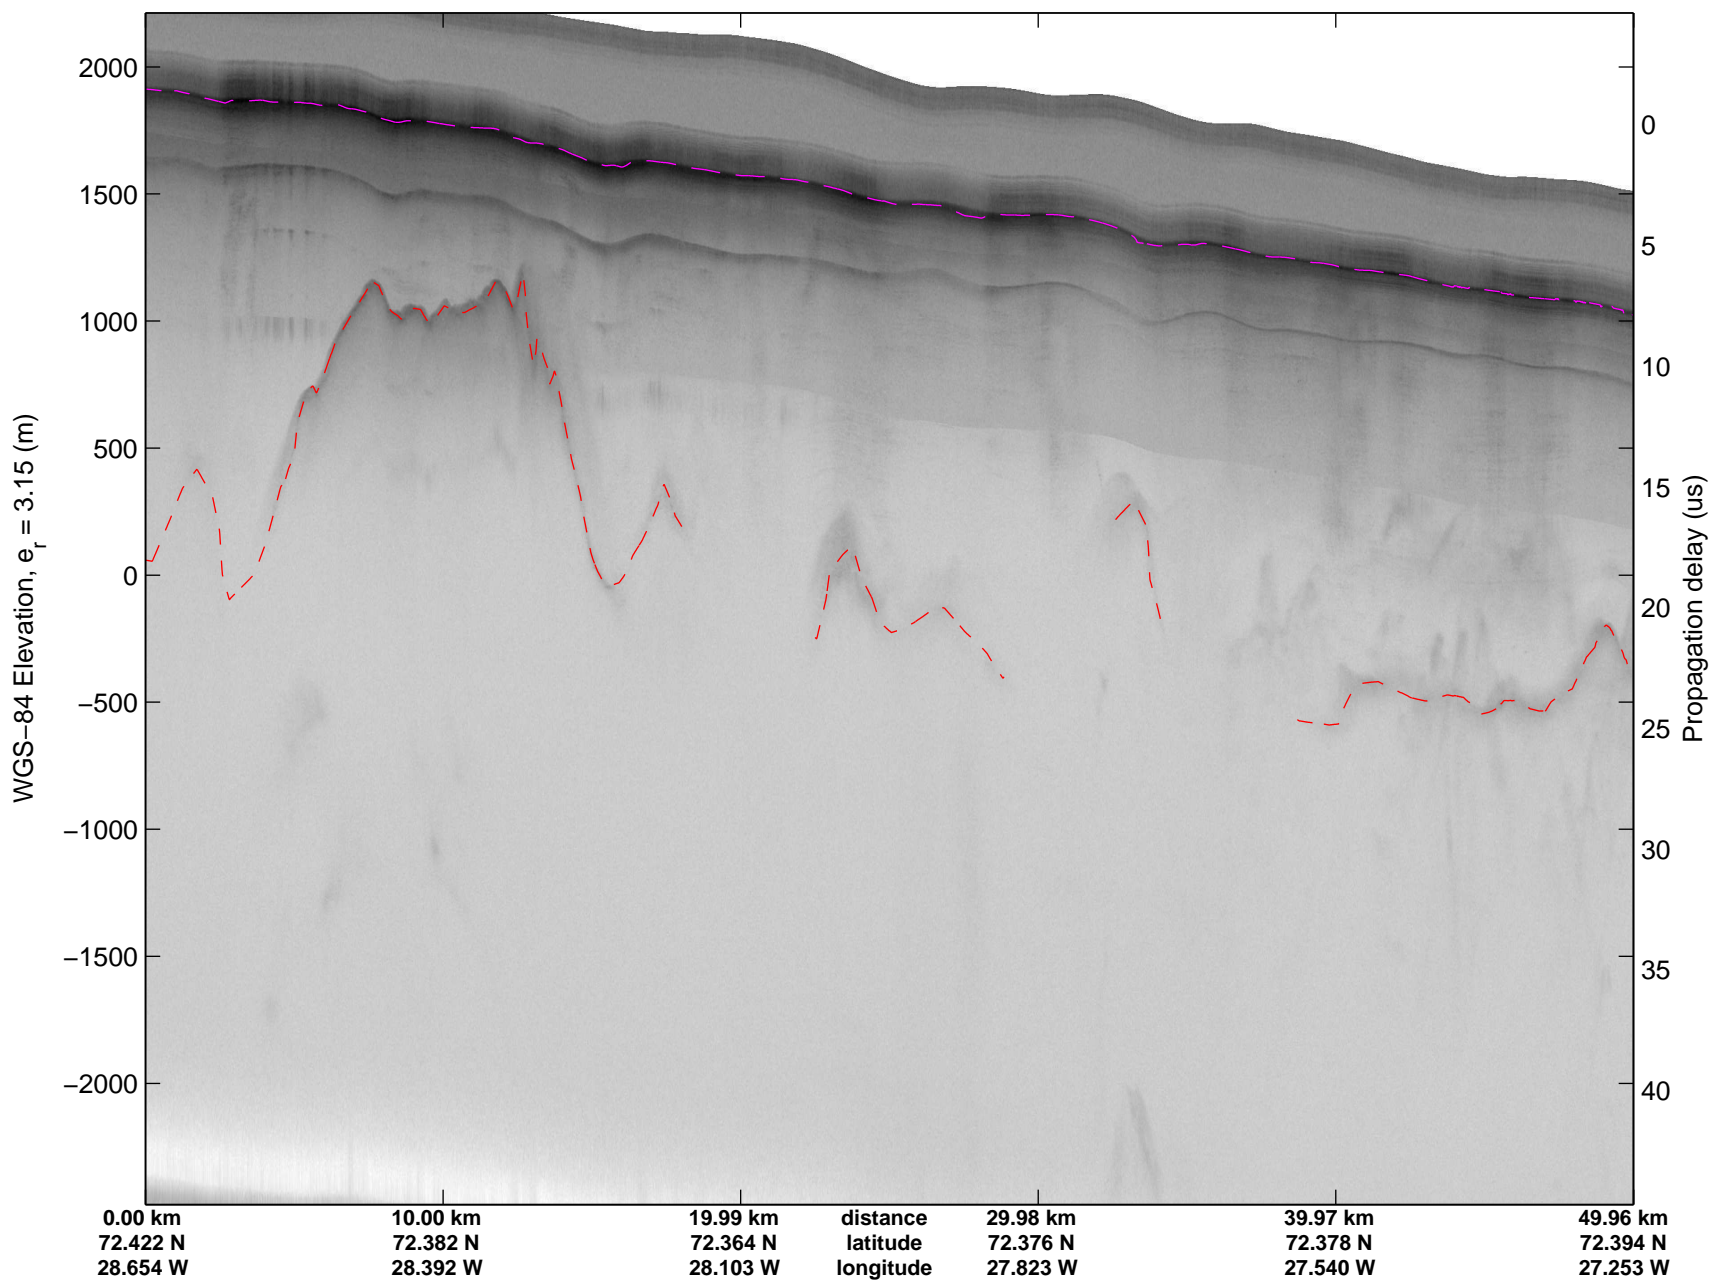

mcords3 2014_Greenland_P3: "East Glaciers" 20140405_01_023: 13:25:30.1 to 13:32:02.4 GPS