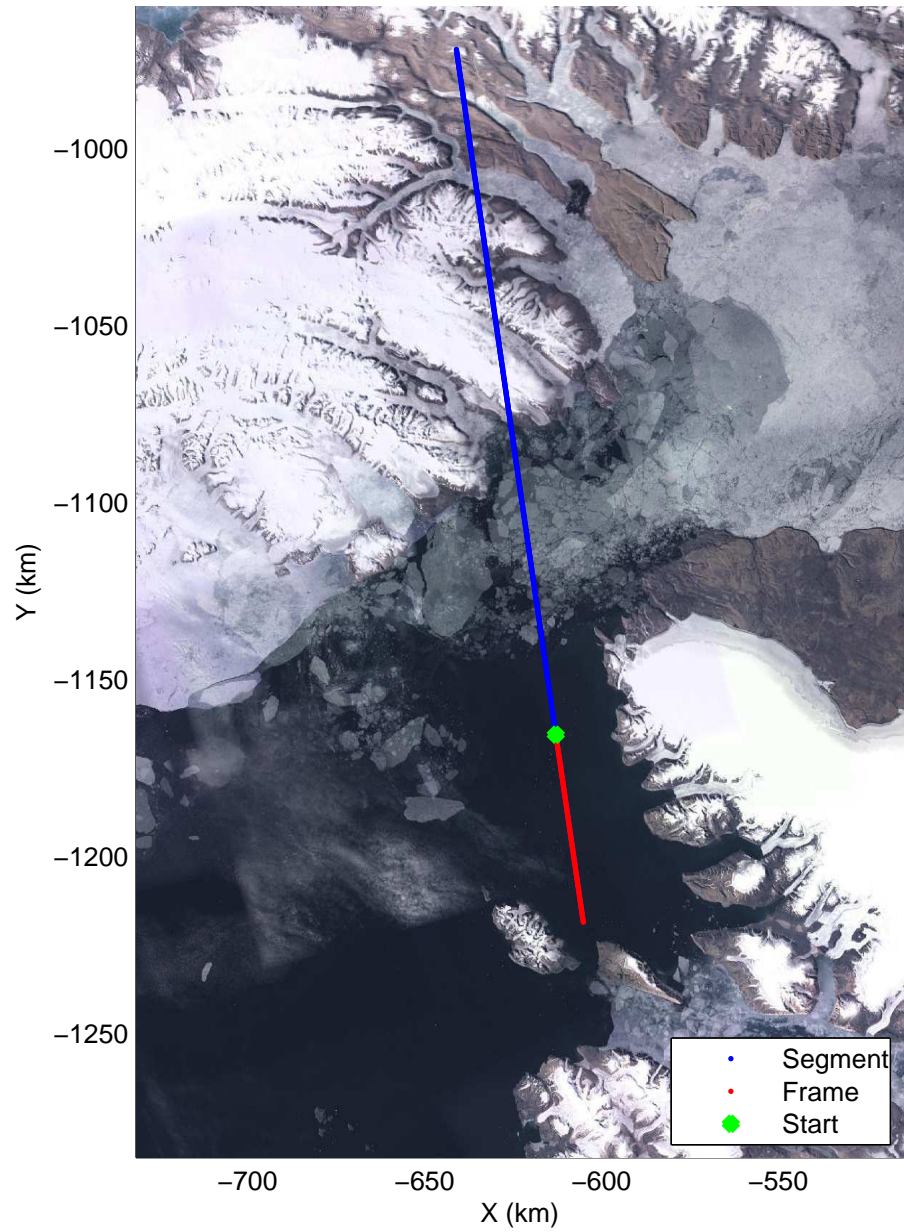

Polar Stereograph 70N/-45E

mcords3 2014\_Greenland\_P3: "North Canada Glaciers" 20140401\_04\_003: 17:47:37.0 to 17:52:25.4 GPS

mcords3 2014\_Greenland\_P3: "North Canada Glaciers" 20140401\_04\_003: 17:47:37.0 to 17:52:25.4 GPS

mcords3 2014\_Greenland\_P3: "North Canada Glaciers" 20140401\_04\_004: 17:52:25.6 to 17:57:26.7 GPS

mcords3 2014\_Greenland\_P3: "North Canada Glaciers" 20140401\_04\_004: 17:52:25.6 to 17:57:26.7 GPS

Polar Stereograph 70N/-45E

mcords3 2014\_Greenland\_P3: "North Canada Glaciers" 20140401\_04\_005: 17:57:26.9 to 18:02:51.8 GPS

mcords3 2014\_Greenland\_P3: "North Canada Glaciers" 20140401\_04\_005: 17:57:26.9 to 18:02:51.8 GPS