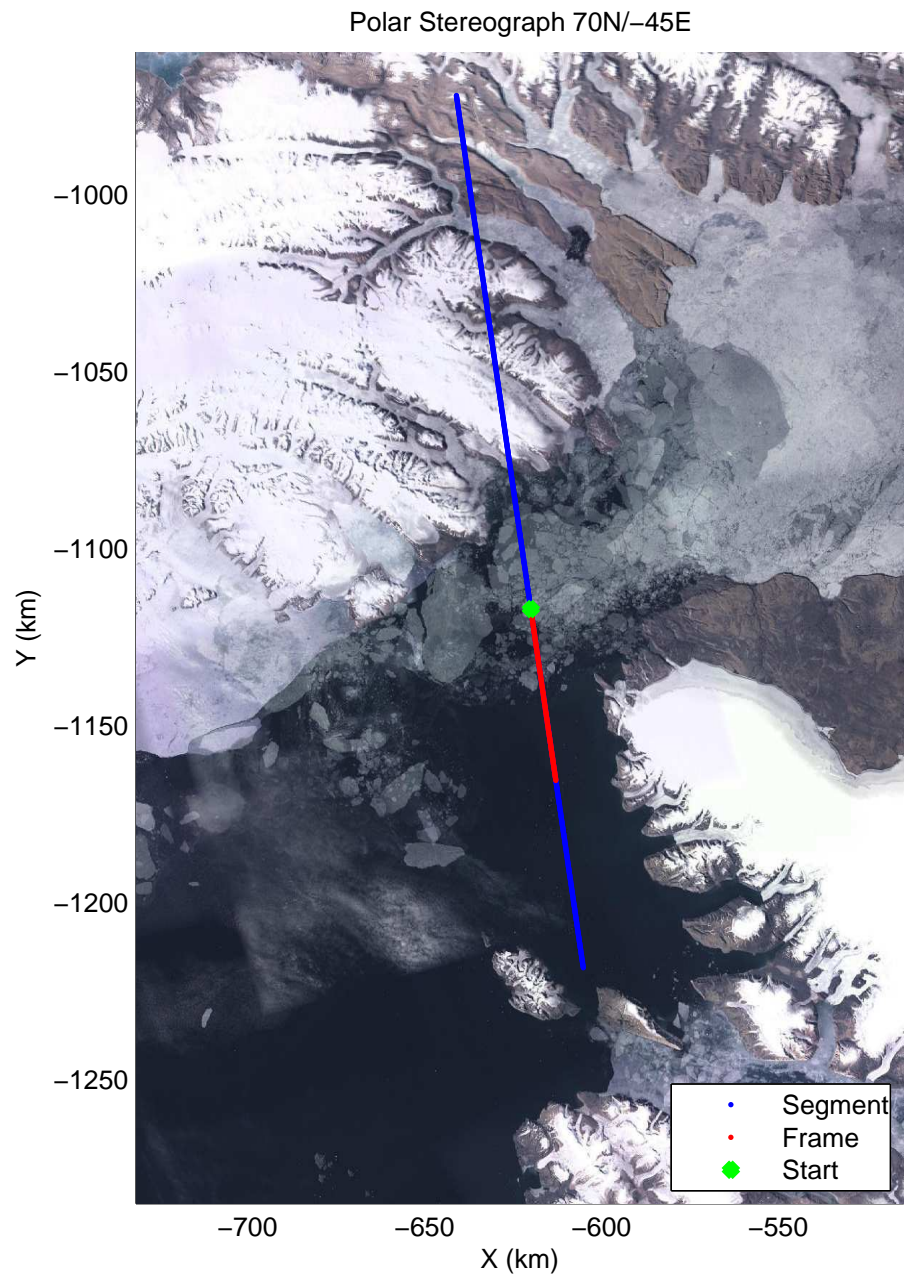

Polar Stereograph 70N/-45E

mcords3 2014\_Greenland\_P3: "North Canada Glaciers" 20140401\_04\_003: 17:47:37.0 to 17:52:25.4 GPS

mcords3 2014\_Greenland\_P3: "North Canada Glaciers" 20140401\_04\_003: 17:47:37.0 to 17:52:25.4 GPS