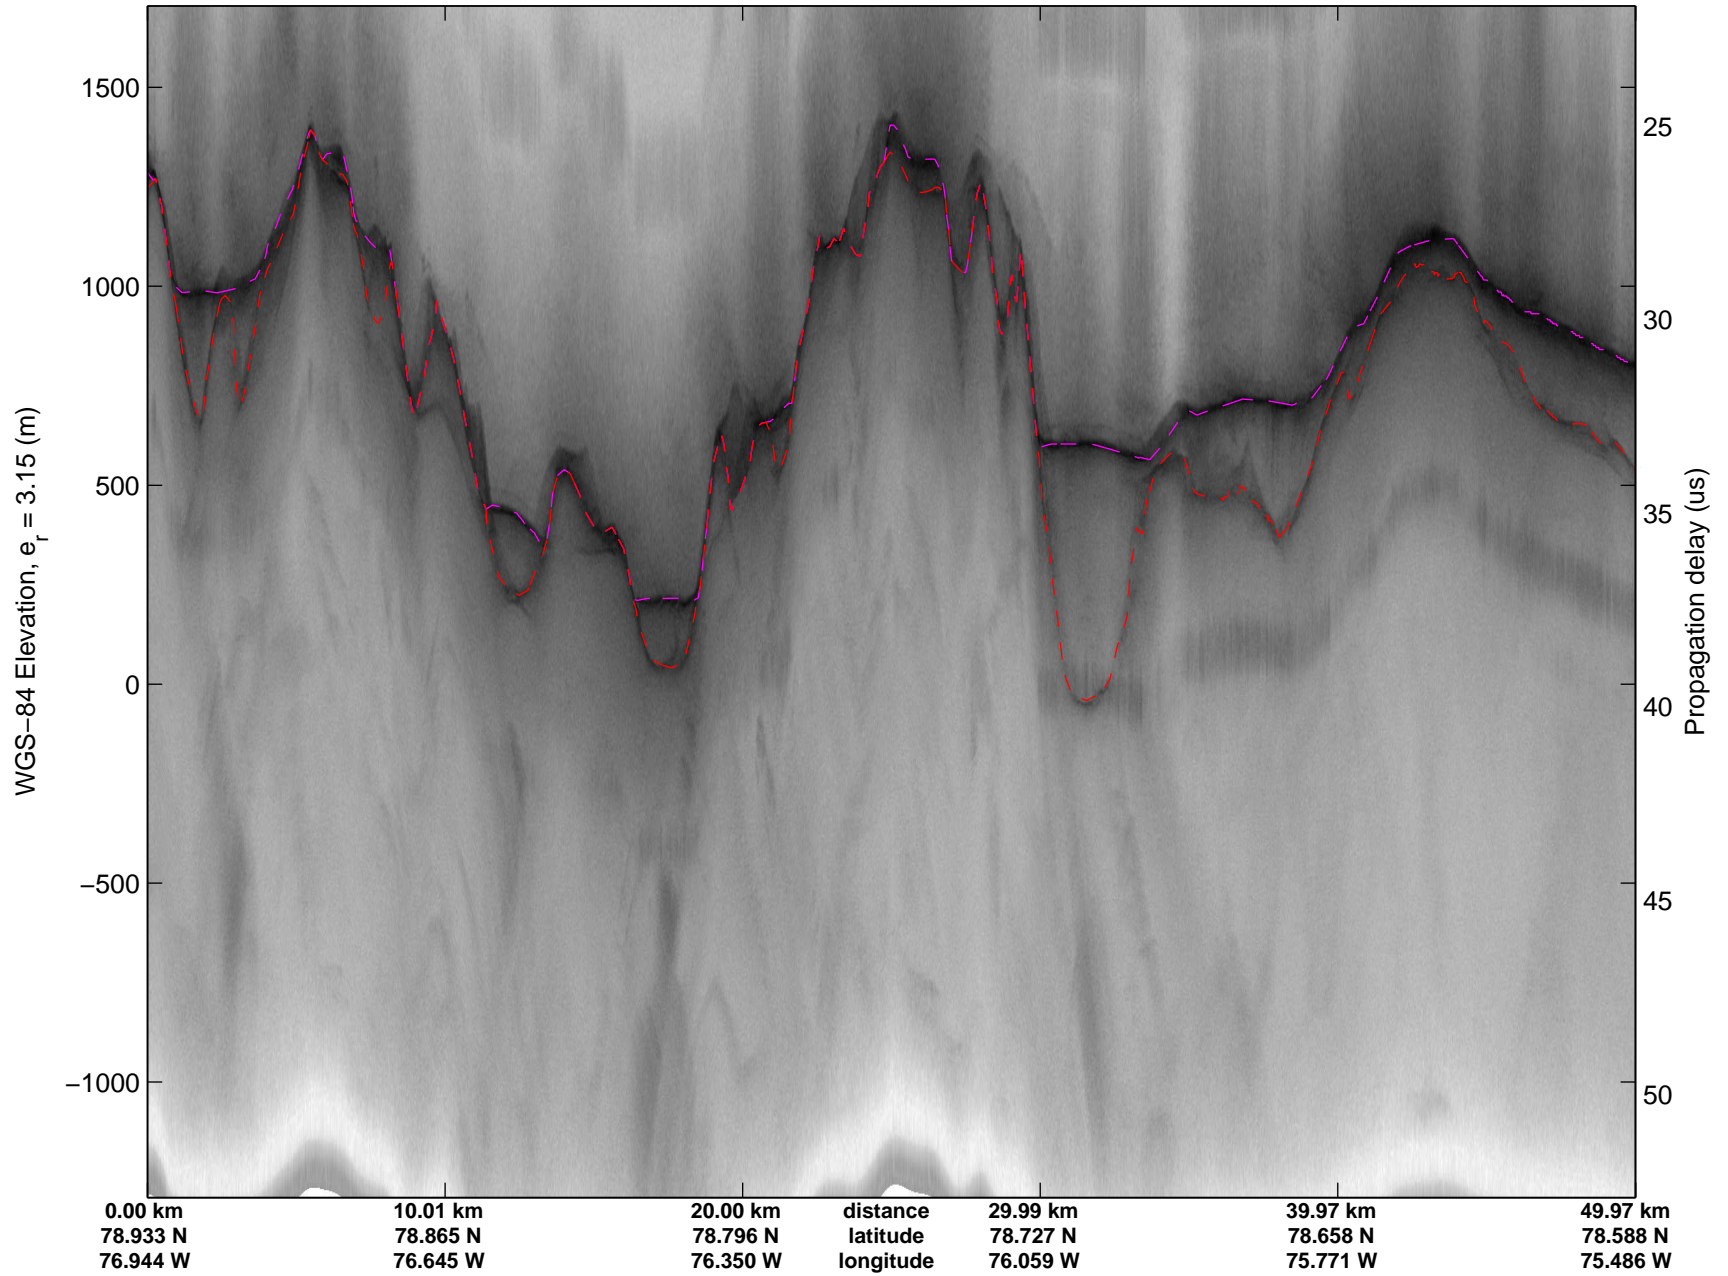

mcords3 2014\_Greenland\_P3: "North Canada Glaciers" 20140401\_04\_001: 17:37:55.8 to 17:42:49.3 GPS

mcords3 2014\_Greenland\_P3: "North Canada Glaciers" 20140401\_04\_001: 17:37:55.8 to 17:42:49.3 GPS

mcords3 2014\_Greenland\_P3: "North Canada Glaciers" 20140401\_04\_002: 17:42:49.5 to 17:47:36.8 GPS

mcords3 2014\_Greenland\_P3: "North Canada Glaciers" 20140401\_04\_002: 17:42:49.5 to 17:47:36.8 GPS

Polar Stereograph 70N/-45E

mcords3 2014\_Greenland\_P3: "North Canada Glaciers" 20140401\_04\_003: 17:47:37.0 to 17:52:25.4 GPS

mcords3 2014\_Greenland\_P3: "North Canada Glaciers" 20140401\_04\_003: 17:47:37.0 to 17:52:25.4 GPS

Polar Stereograph 70N/-45E

mcords3 2014\_Greenland\_P3: "North Canada Glaciers" 20140401\_04\_005: 17:57:26.9 to 18:02:51.8 GPS

mcords3 2014\_Greenland\_P3: "North Canada Glaciers" 20140401\_04\_005: 17:57:26.9 to 18:02:51.8 GPS