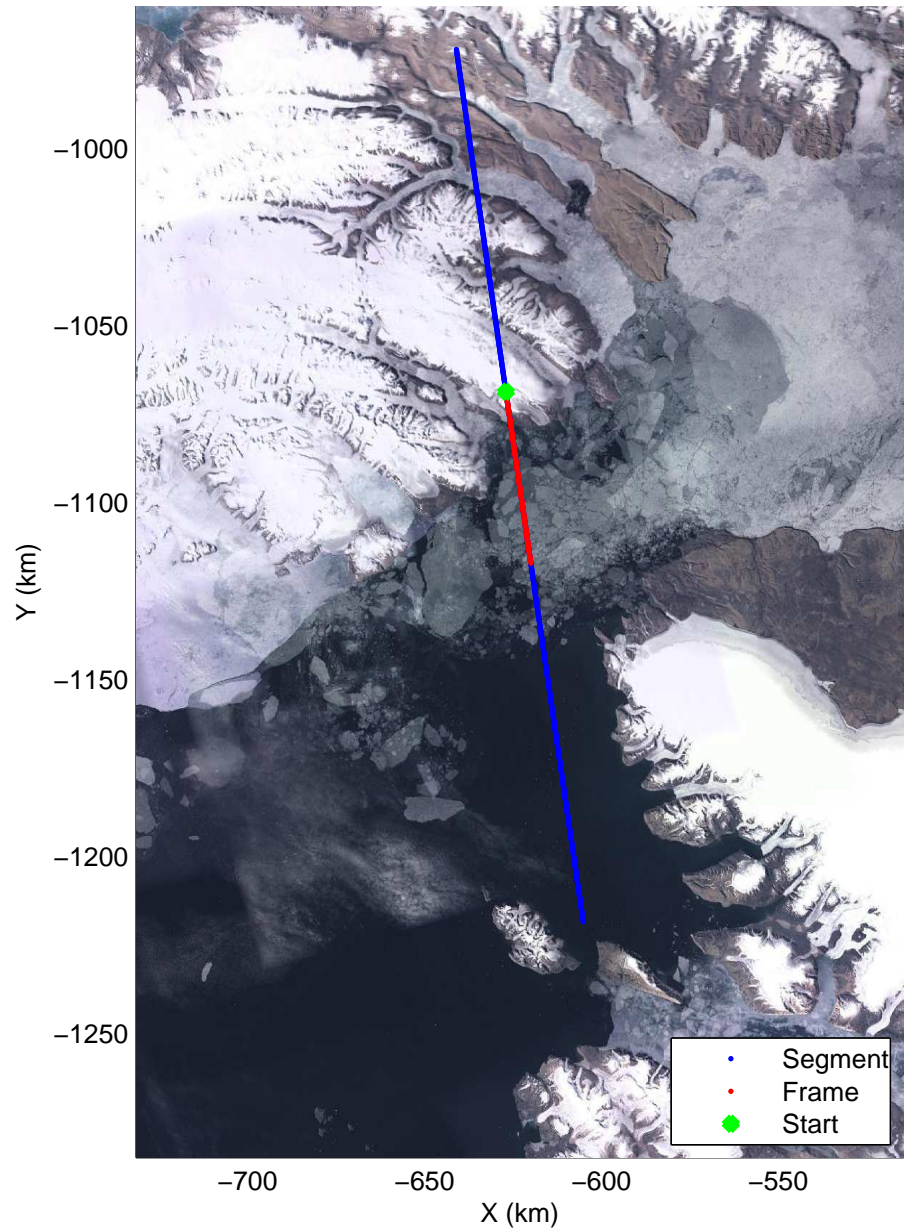

mcords3 2014\_Greenland\_P3: "North Canada Glaciers" 20140401\_04\_002: 17:42:49.5 to 17:47:36.8 GPS

mcords3 2014\_Greenland\_P3: "North Canada Glaciers" 20140401\_04\_002: 17:42:49.5 to 17:47:36.8 GPS

Polar Stereograph 70N/-45E

mcords3 2014\_Greenland\_P3: "North Canada Glaciers" 20140401\_04\_003: 17:47:37.0 to 17:52:25.4 GPS

mcords3 2014\_Greenland\_P3: "North Canada Glaciers" 20140401\_04\_003: 17:47:37.0 to 17:52:25.4 GPS