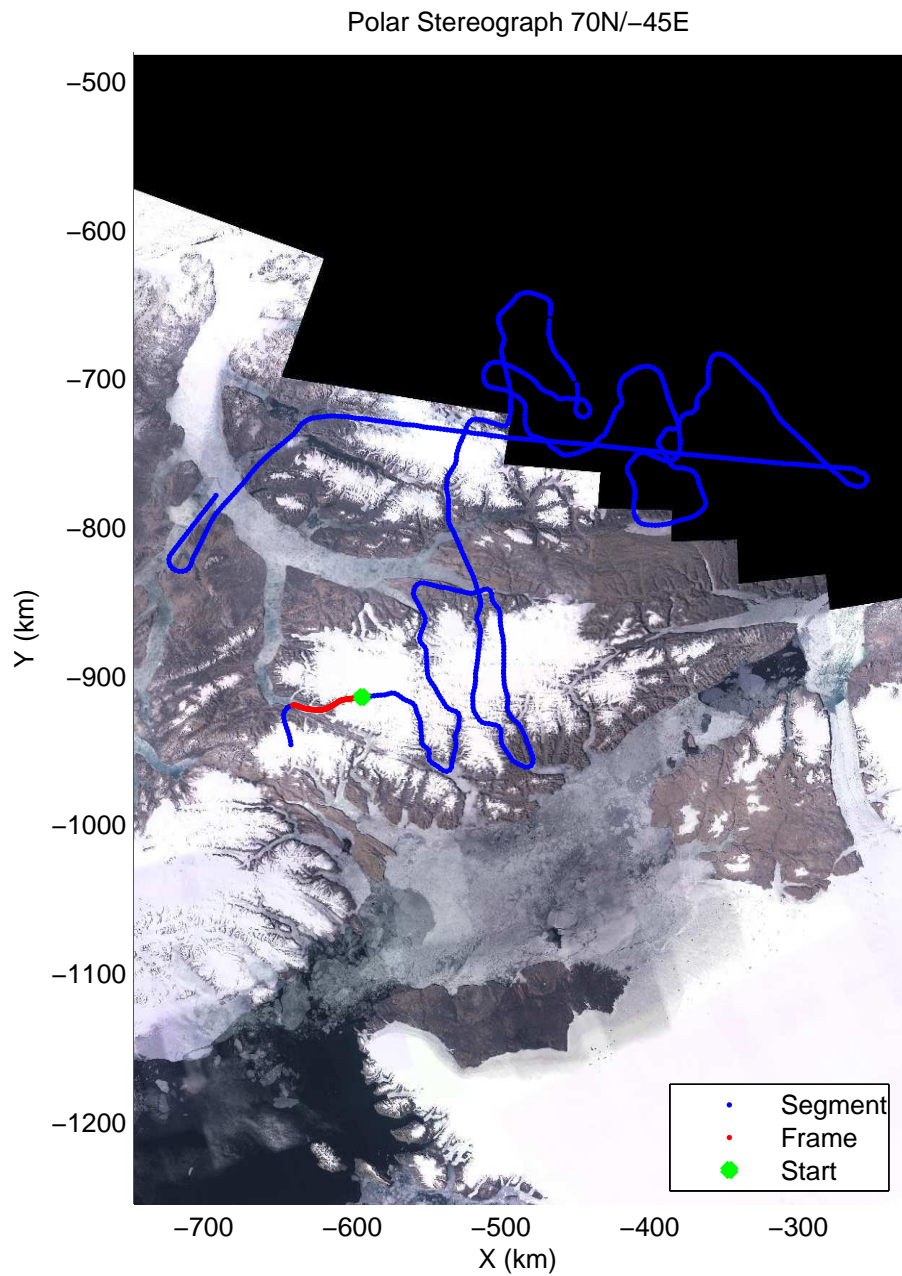

mcords3 2014_Greenland_P3: "North Canada Glaciers" 20140401_03_045: 17:11:22.6 to 17:18:38.2 GPS

mcords3 2014_Greenland_P3: "North Canada Glaciers" 20140401_03_046: 17:18:38.4 to 17:24:56.5 GPS

mcords3 2014_Greenland_P3: "North Canada Glaciers" 20140401_03_046: 17:18:38.4 to 17:24:56.5 GPS