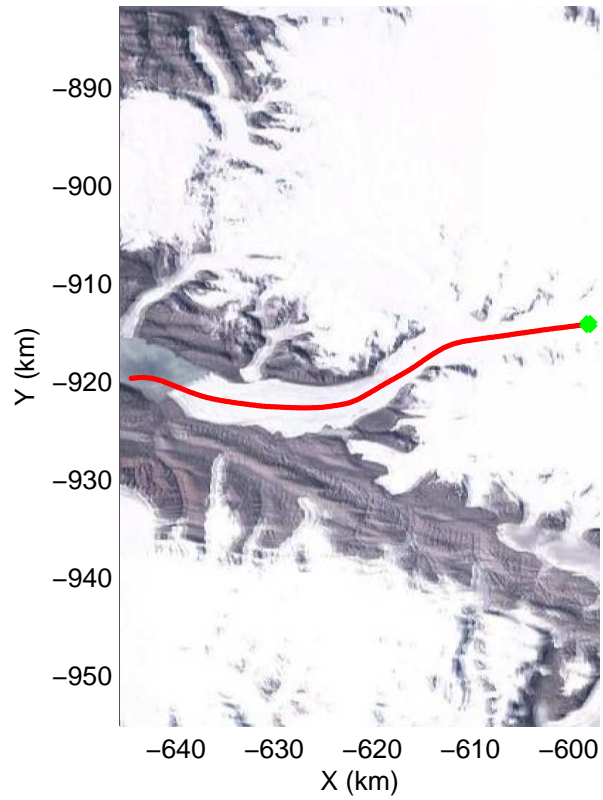

mcords3 2014_Greenland_P3: "North Canada Glaciers" 20140401_03_045: 17:11:22.6 to 17:18:38.2 GPS

mcords3 2014_Greenland_P3: "North Canada Glaciers" 20140401_03_046: 17:18:38.4 to 17:24:56.5 GPS

mcords3 2014_Greenland_P3: "North Canada Glaciers" 20140401_03_046: 17:18:38.4 to 17:24:56.5 GPS