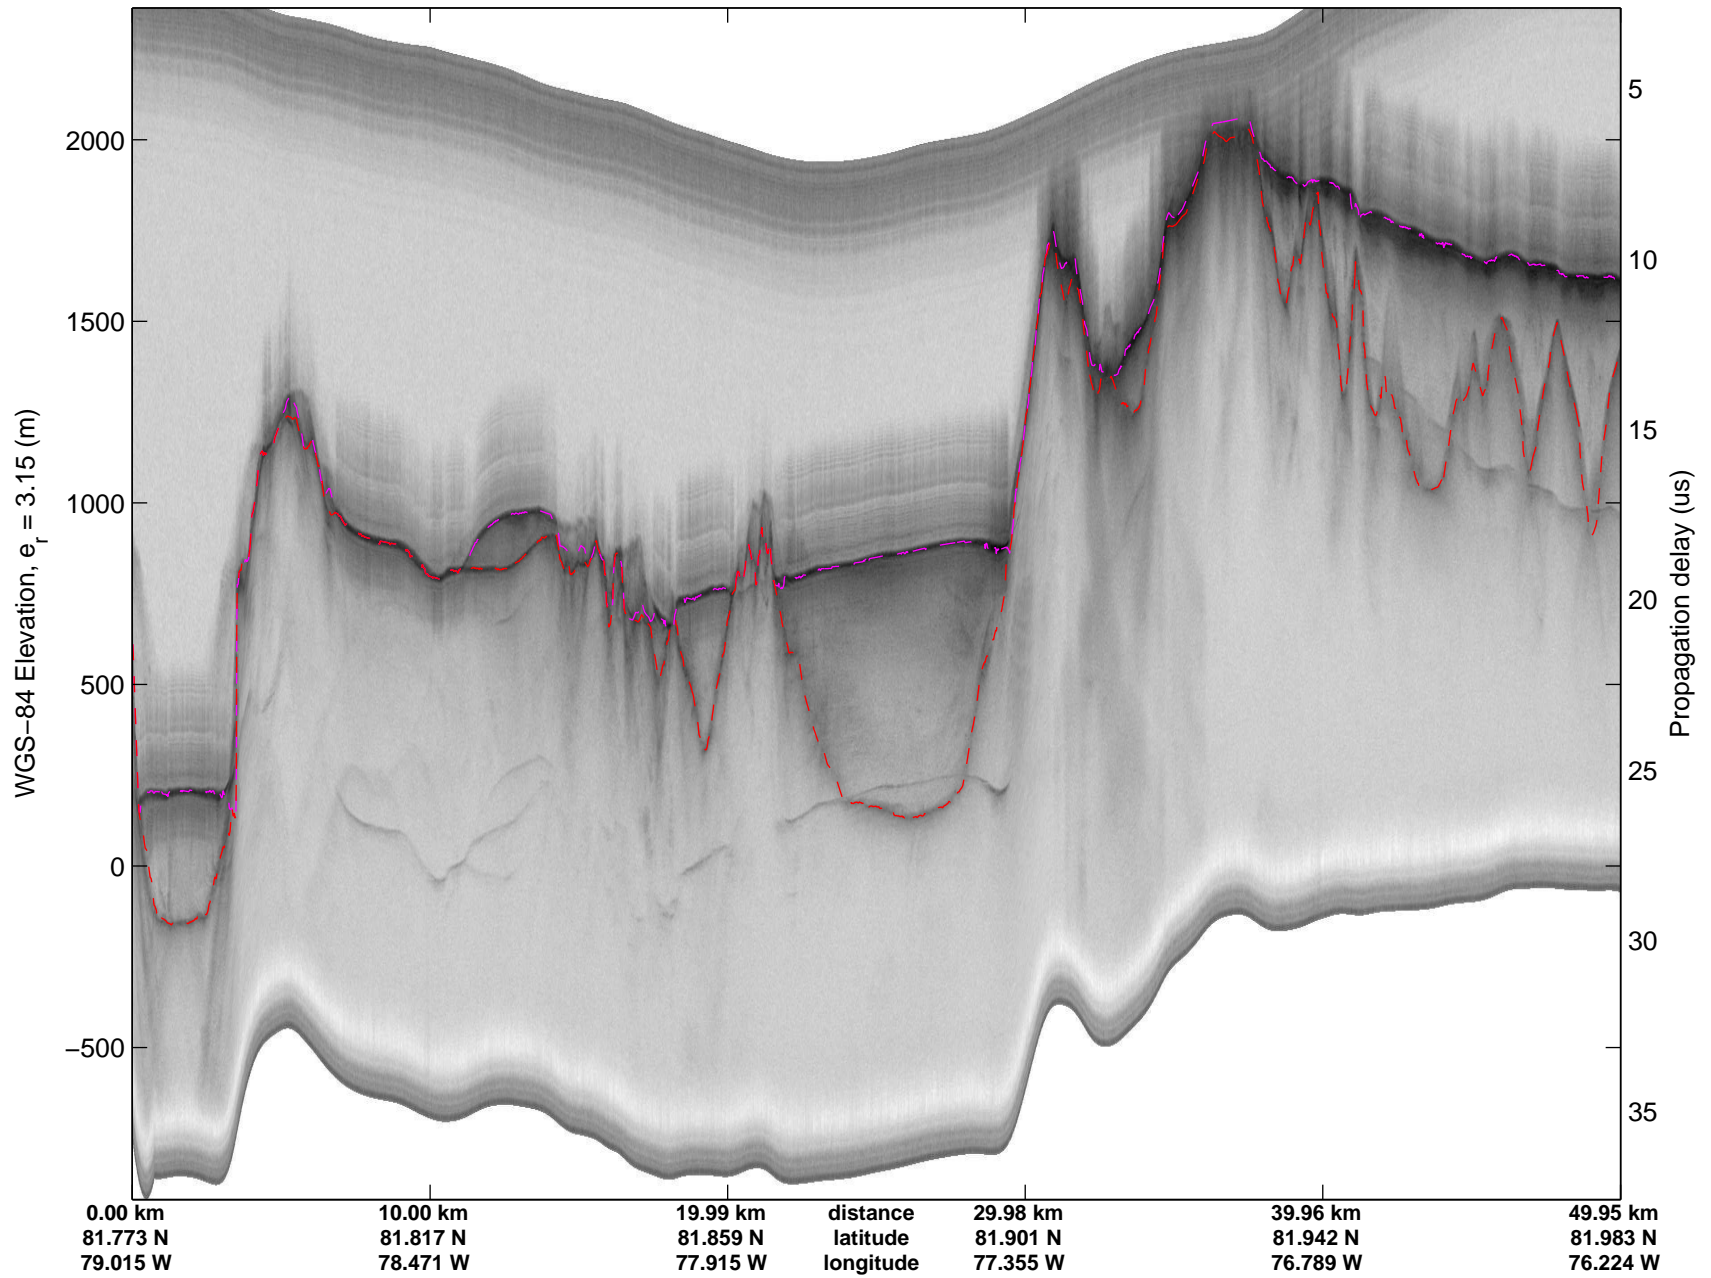

mcords3 2014_Greenland_P3: "North Canada Glaciers" 20140401_03_008: 13:14:52.5 to 13:20:51.1 GPS