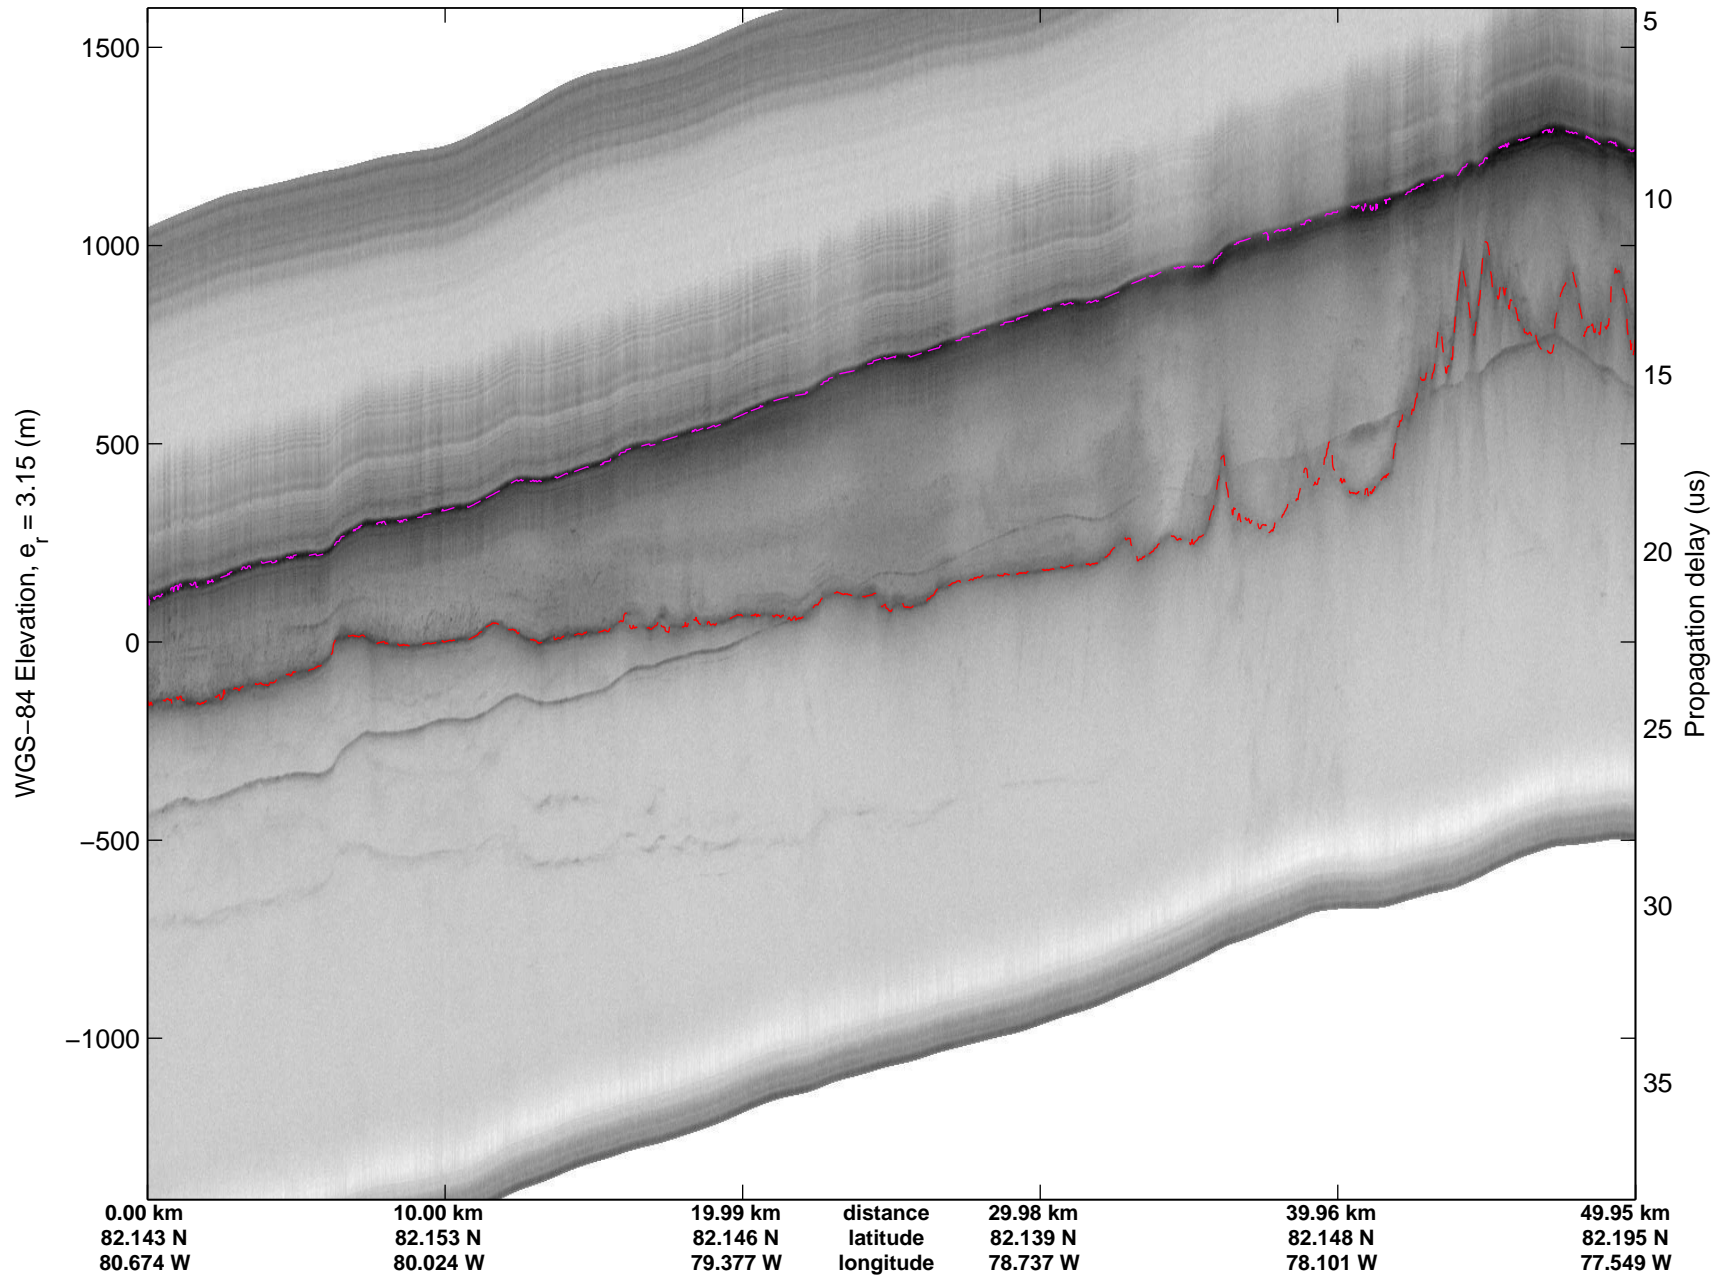

mcords3 2014_Greenland_P3: "North Canada Glaciers" 20140401_03_027: 15:13:16.1 to 15:19:55.1 GPS