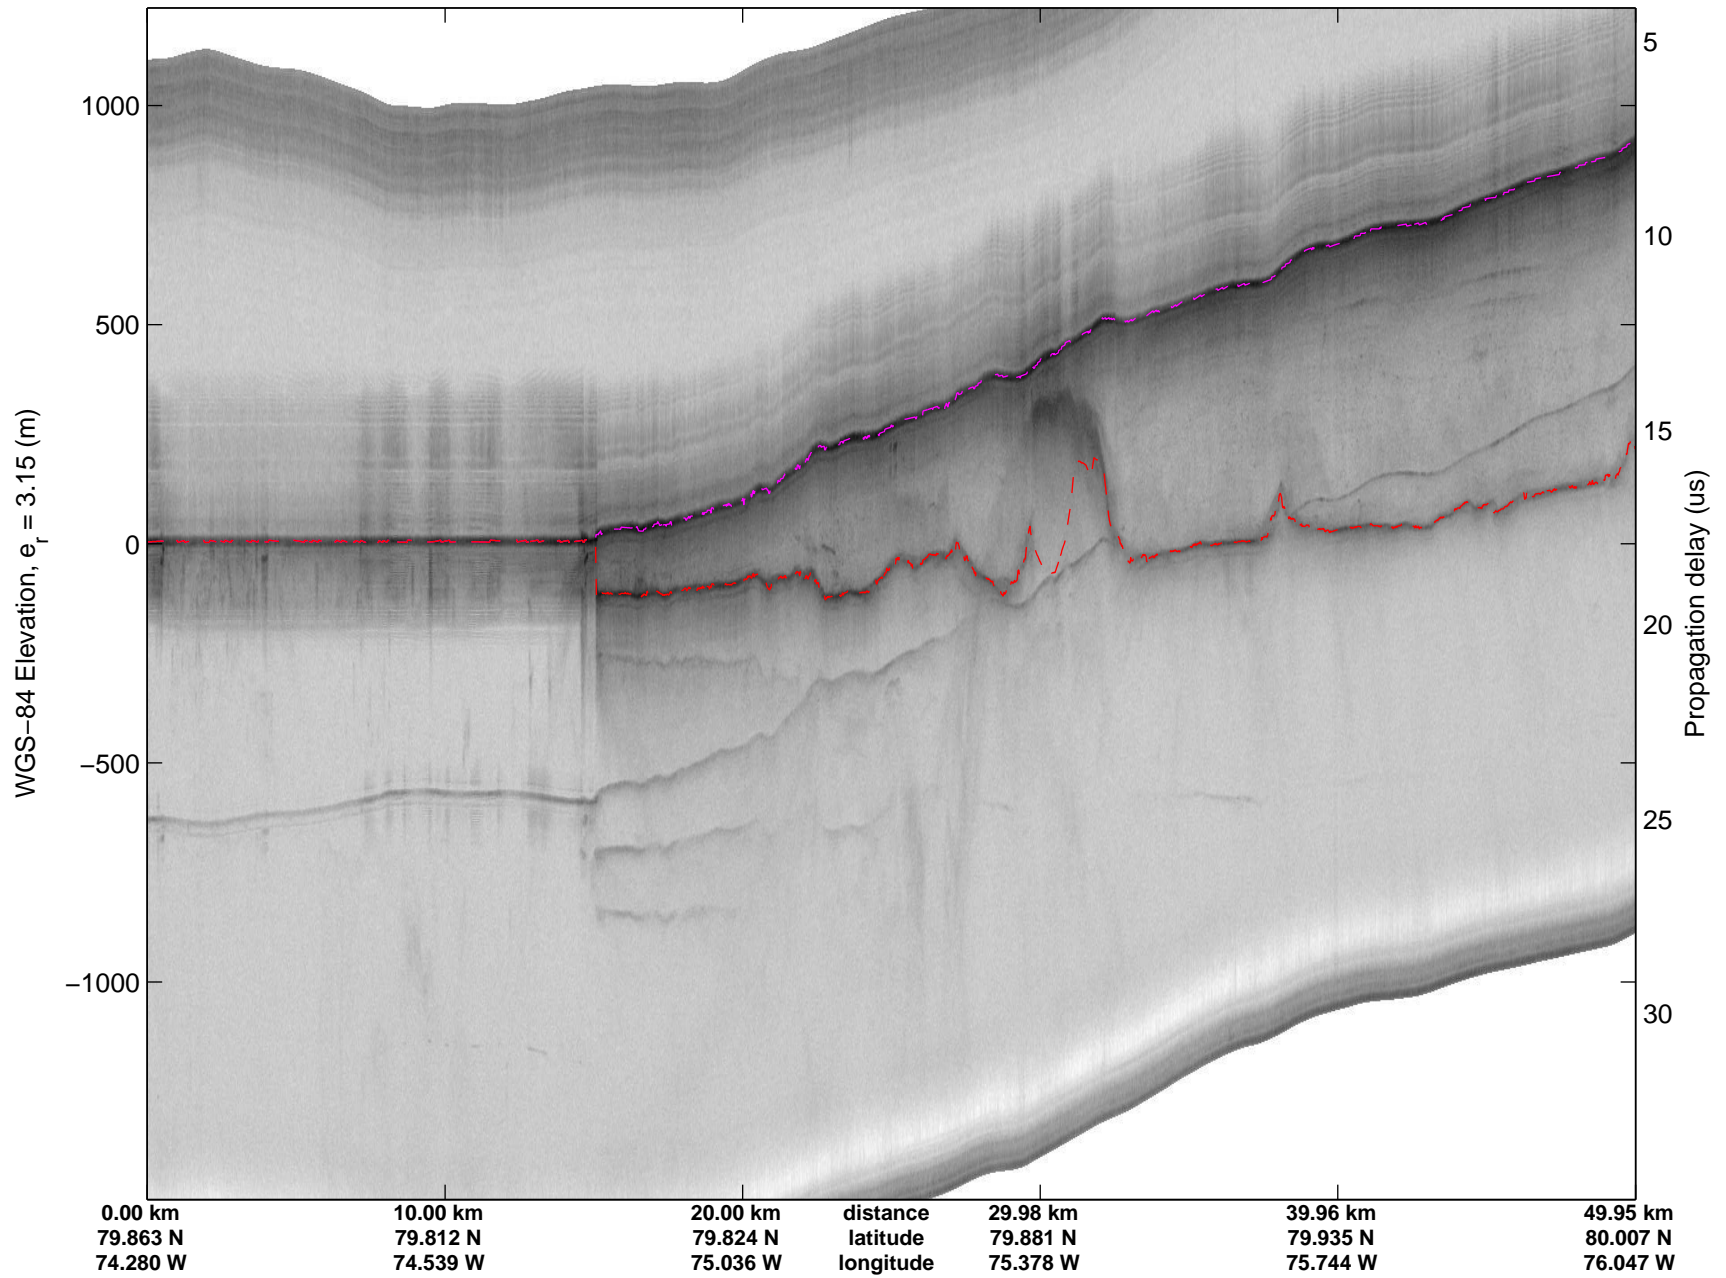

mcords3 2014_Greenland_P3: "North Canada Glaciers" 20140401_03_042: 16:51:05.4 to 16:58:04.8 GPS

mcords3 2014_Greenland_P3: "North Canada Glaciers" 20140401_03_043: 16:58:05.1 to 17:04:42.0 GPS

mcords3 2014_Greenland_P3: "North Canada Glaciers" 20140401_03_043: 16:58:05.1 to 17:04:42.0 GPS

mcords3 2014_Greenland_P3: "North Canada Glaciers" 20140401_03_044: 17:04:42.2 to 17:11:22.3 GPS

mcords3 2014_Greenland_P3: "North Canada Glaciers" 20140401_03_044: 17:04:42.2 to 17:11:22.3 GPS

mcords3 2014_Greenland_P3: "North Canada Glaciers" 20140401_03_045: 17:11:22.6 to 17:18:38.2 GPS

mcords3 2014_Greenland_P3: "North Canada Glaciers" 20140401_03_045: 17:11:22.6 to 17:18:38.2 GPS

mcords3 2014_Greenland_P3: "North Canada Glaciers" 20140401_03_046: 17:18:38.4 to 17:24:56.5 GPS

mcords3 2014_Greenland_P3: "North Canada Glaciers" 20140401_03_046: 17:18:38.4 to 17:24:56.5 GPS