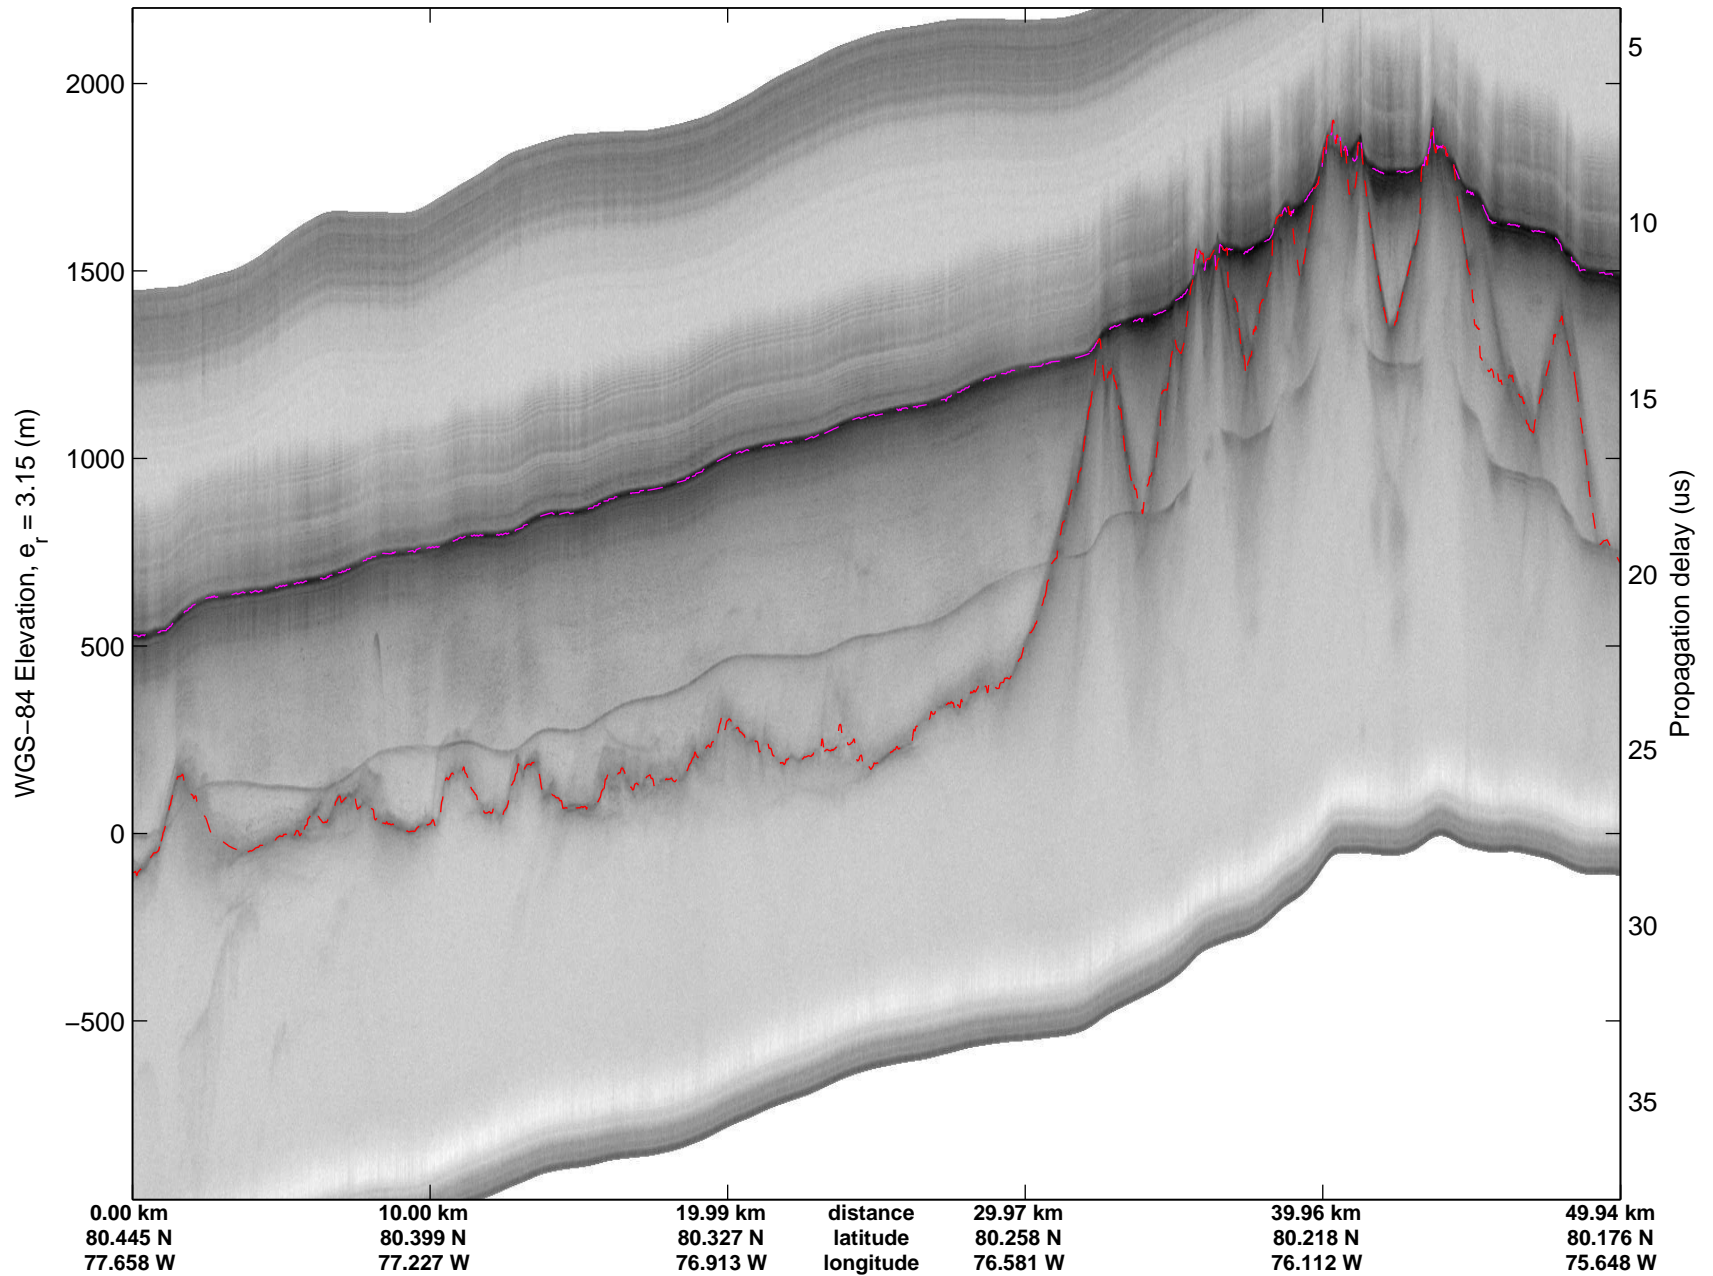

mcords3 2014_Greenland_P3: "North Canada Glaciers" 20140401_03_042: 16:51:05.4 to 16:58:04.8 GPS

mcords3 2014_Greenland_P3: "North Canada Glaciers" 20140401_03_043: 16:58:05.1 to 17:04:42.0 GPS

mcords3 2014_Greenland_P3: "North Canada Glaciers" 20140401_03_043: 16:58:05.1 to 17:04:42.0 GPS