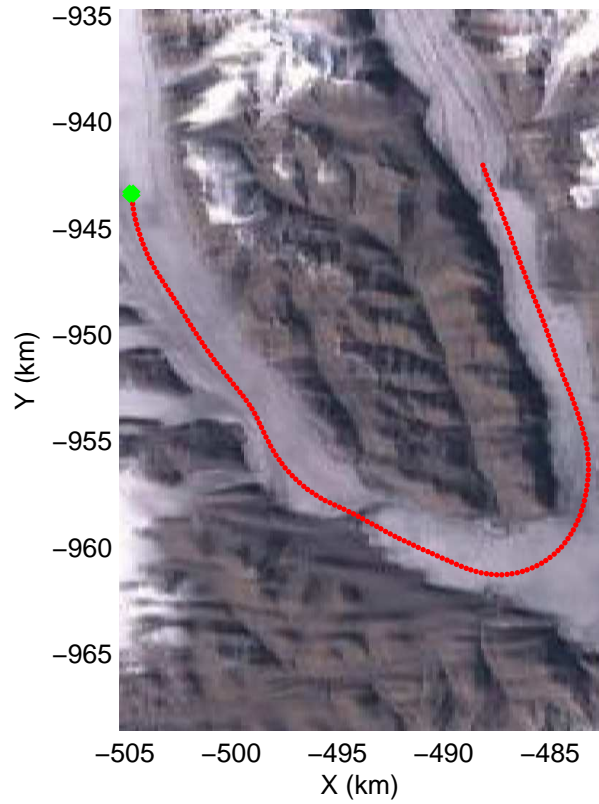

Polar Stereograph 70N/-45E

mcords3 2014_Greenland_P3: "North Canada Glaciers" 20140401_03_037: 16:19:14.9 to 16:25:20.1 GPS

mcords3 2014_Greenland_P3: "North Canada Glaciers" 20140401_03_037: 16:19:14.9 to 16:25:20.1 GPS