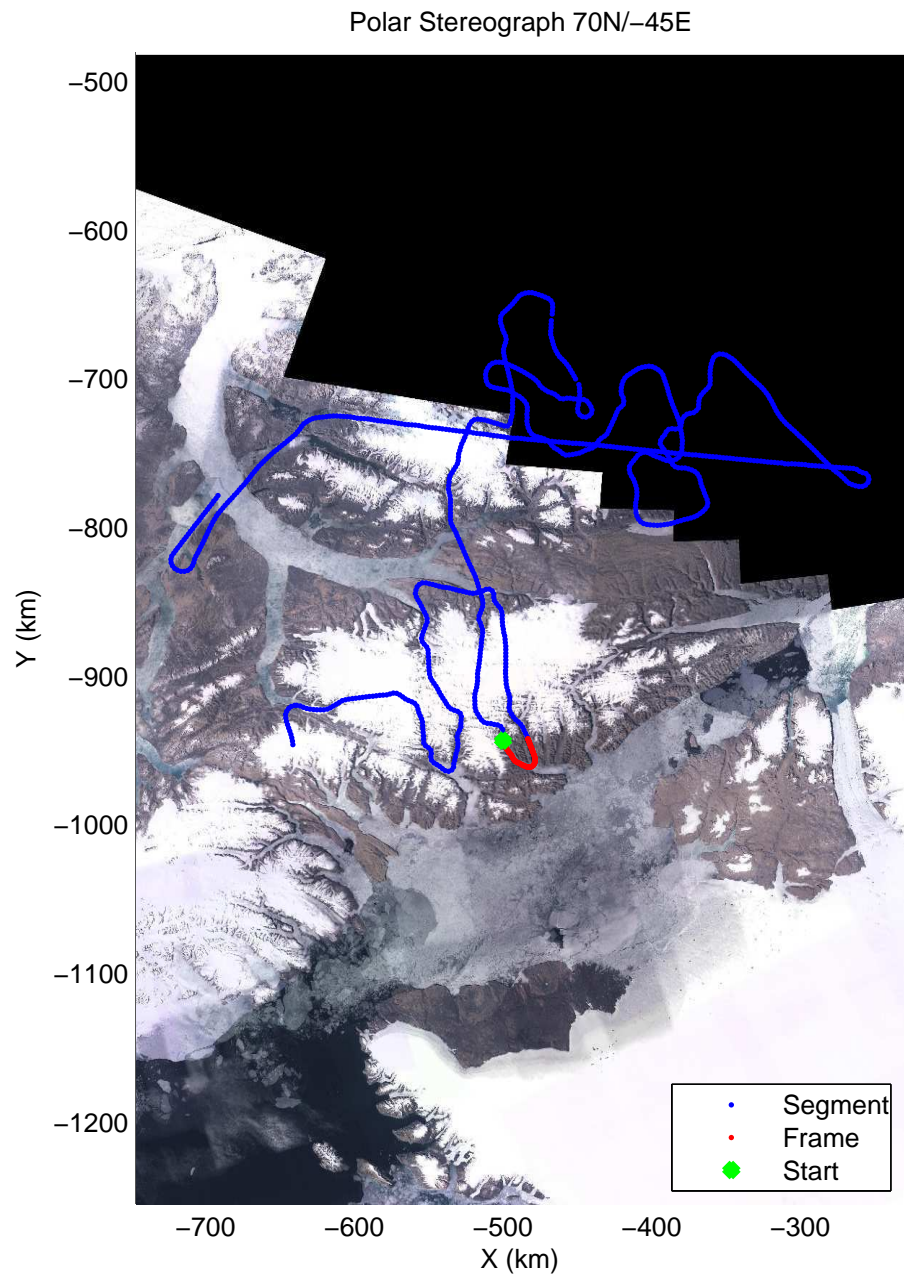

Polar Stereograph 70N/-45E

mcords3 2014_Greenland_P3: "North Canada Glaciers" 20140401_03_037: 16:19:14.9 to 16:25:20.1 GPS

mcords3 2014_Greenland_P3: "North Canada Glaciers" 20140401_03_037: 16:19:14.9 to 16:25:20.1 GPS