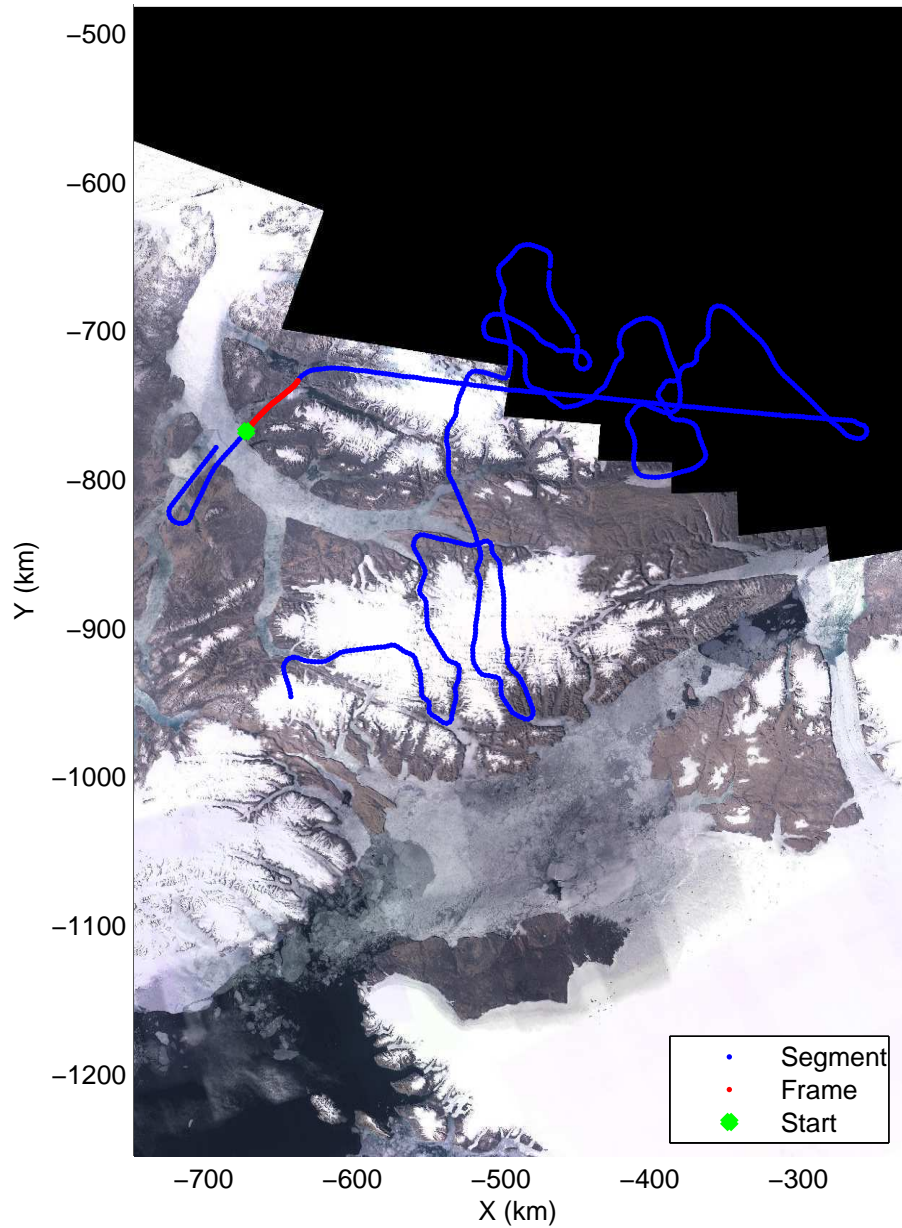

Polar Stereograph 70N/-45E