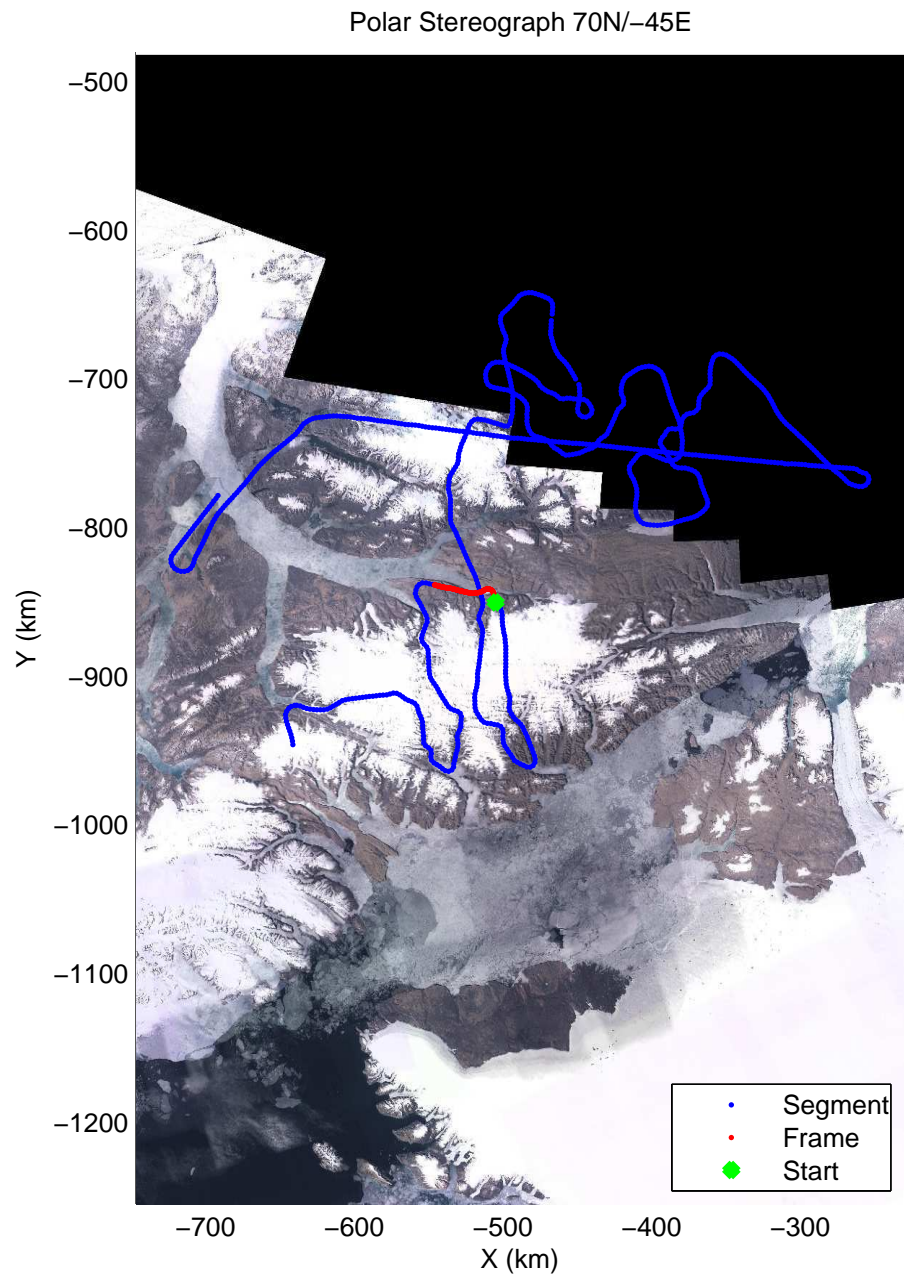

mcords3 2014_Greenland_P3: "North Canada Glaciers" 20140401_03_039: 16:32:05.7 to 16:38:39.0 GPS

mcords3 2014_Greenland_P3: "North Canada Glaciers" 20140401_03_040: 16:38:39.2 to 16:44:47.0 GPS

mcords3 2014_Greenland_P3: "North Canada Glaciers" 20140401_03_040: 16:38:39.2 to 16:44:47.0 GPS