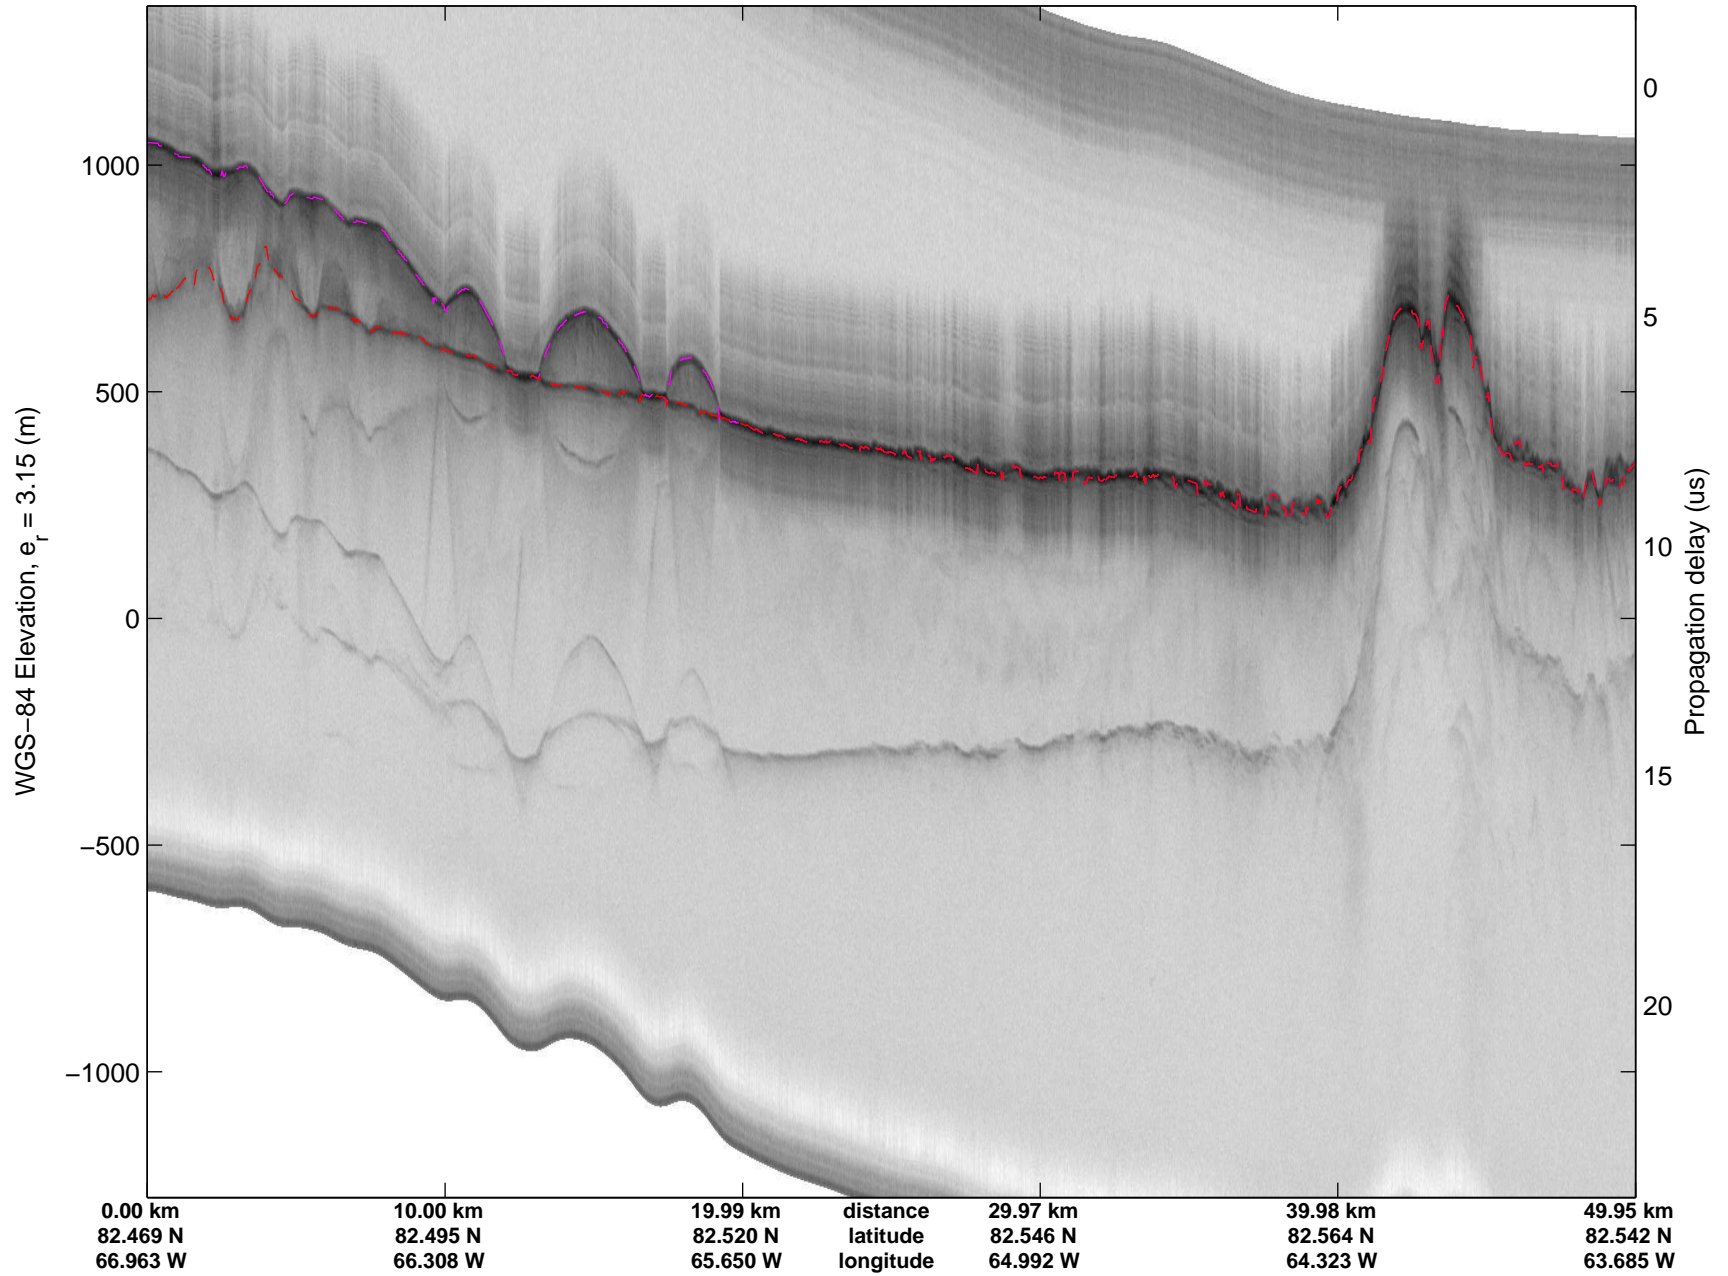

mcords3 2014_Greenland_P3: "North Canada Glaciers" 20140401_03_012: 13:38:20.4 to 13:44:50.2 GPS