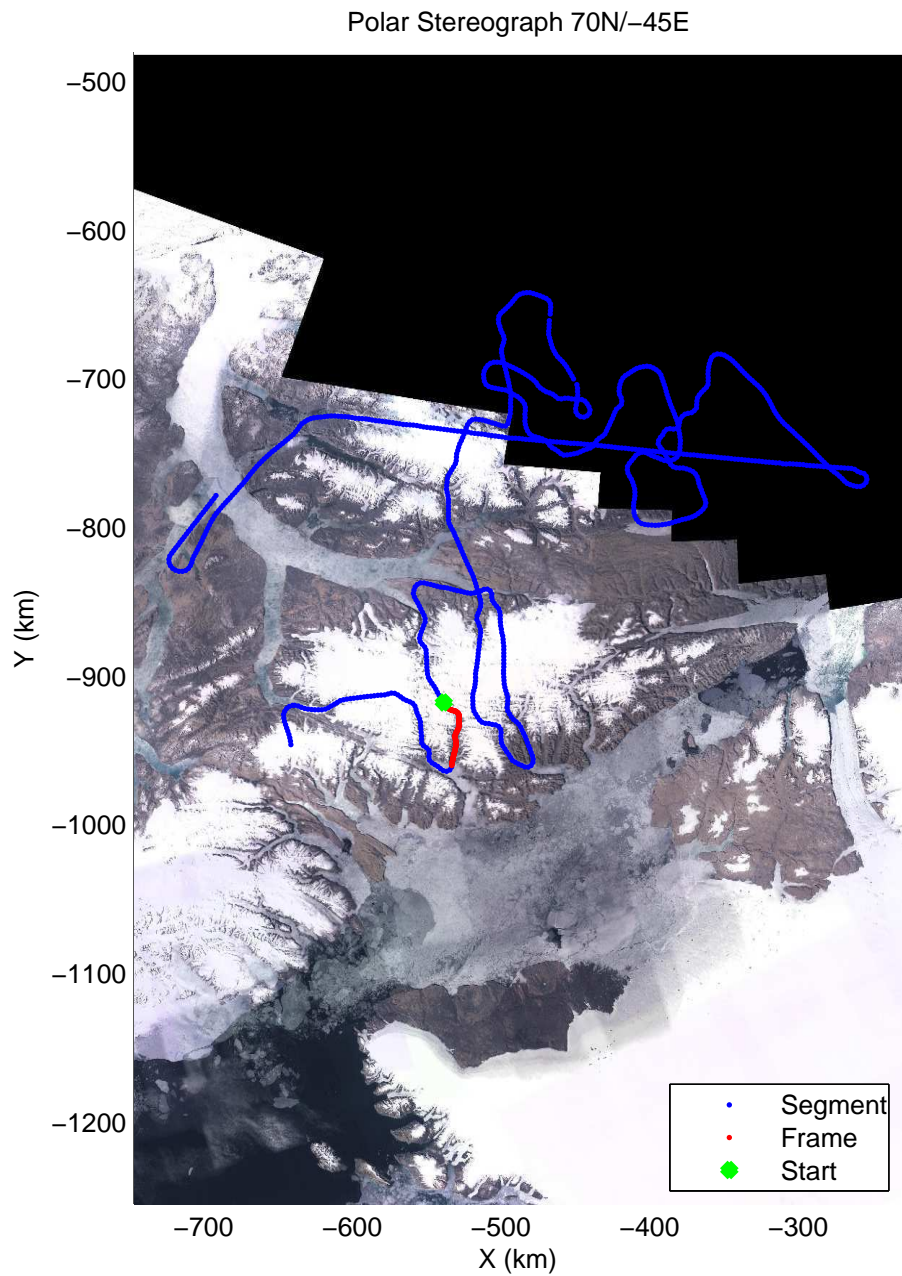

mcords3 2014_Greenland_P3: "North Canada Glaciers" 20140401_03_042: 16:51:05.4 to 16:58:04.8 GPS

mcords3 2014_Greenland_P3: "North Canada Glaciers" 20140401_03_043: 16:58:05.1 to 17:04:42.0 GPS

mcords3 2014_Greenland_P3: "North Canada Glaciers" 20140401_03_043: 16:58:05.1 to 17:04:42.0 GPS