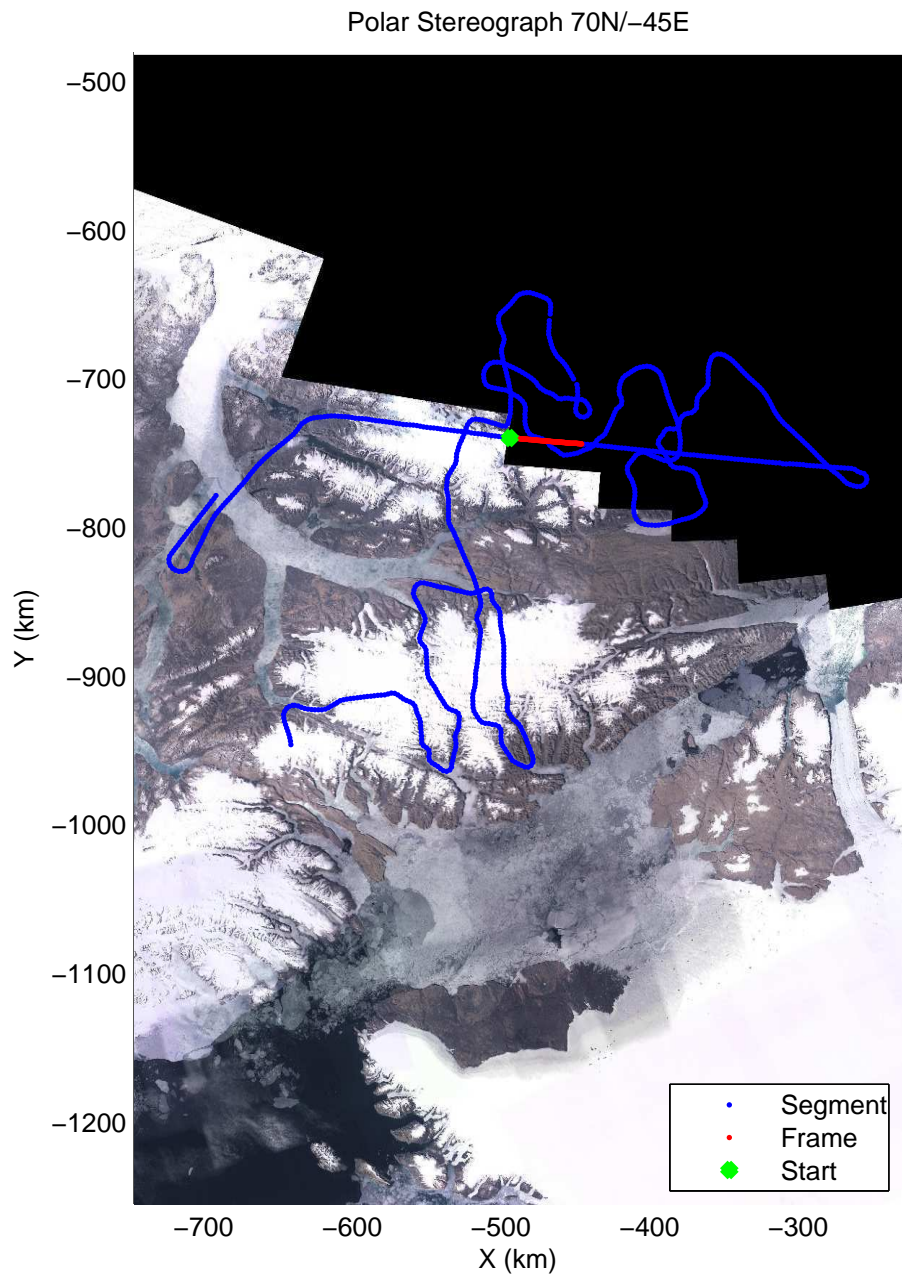

mcords3 2014_Greenland_P3: "North Canada Glaciers" 20140401_03_006: 13:02:51.9 to 13:09:12.3 GPS

mcords3 2014_Greenland_P3: "North Canada Glaciers" 20140401_03_007: 13:09:12.6 to 13:14:52.2 GPS

mcords3 2014_Greenland_P3: "North Canada Glaciers" 20140401_03_007: 13:09:12.6 to 13:14:52.2 GPS