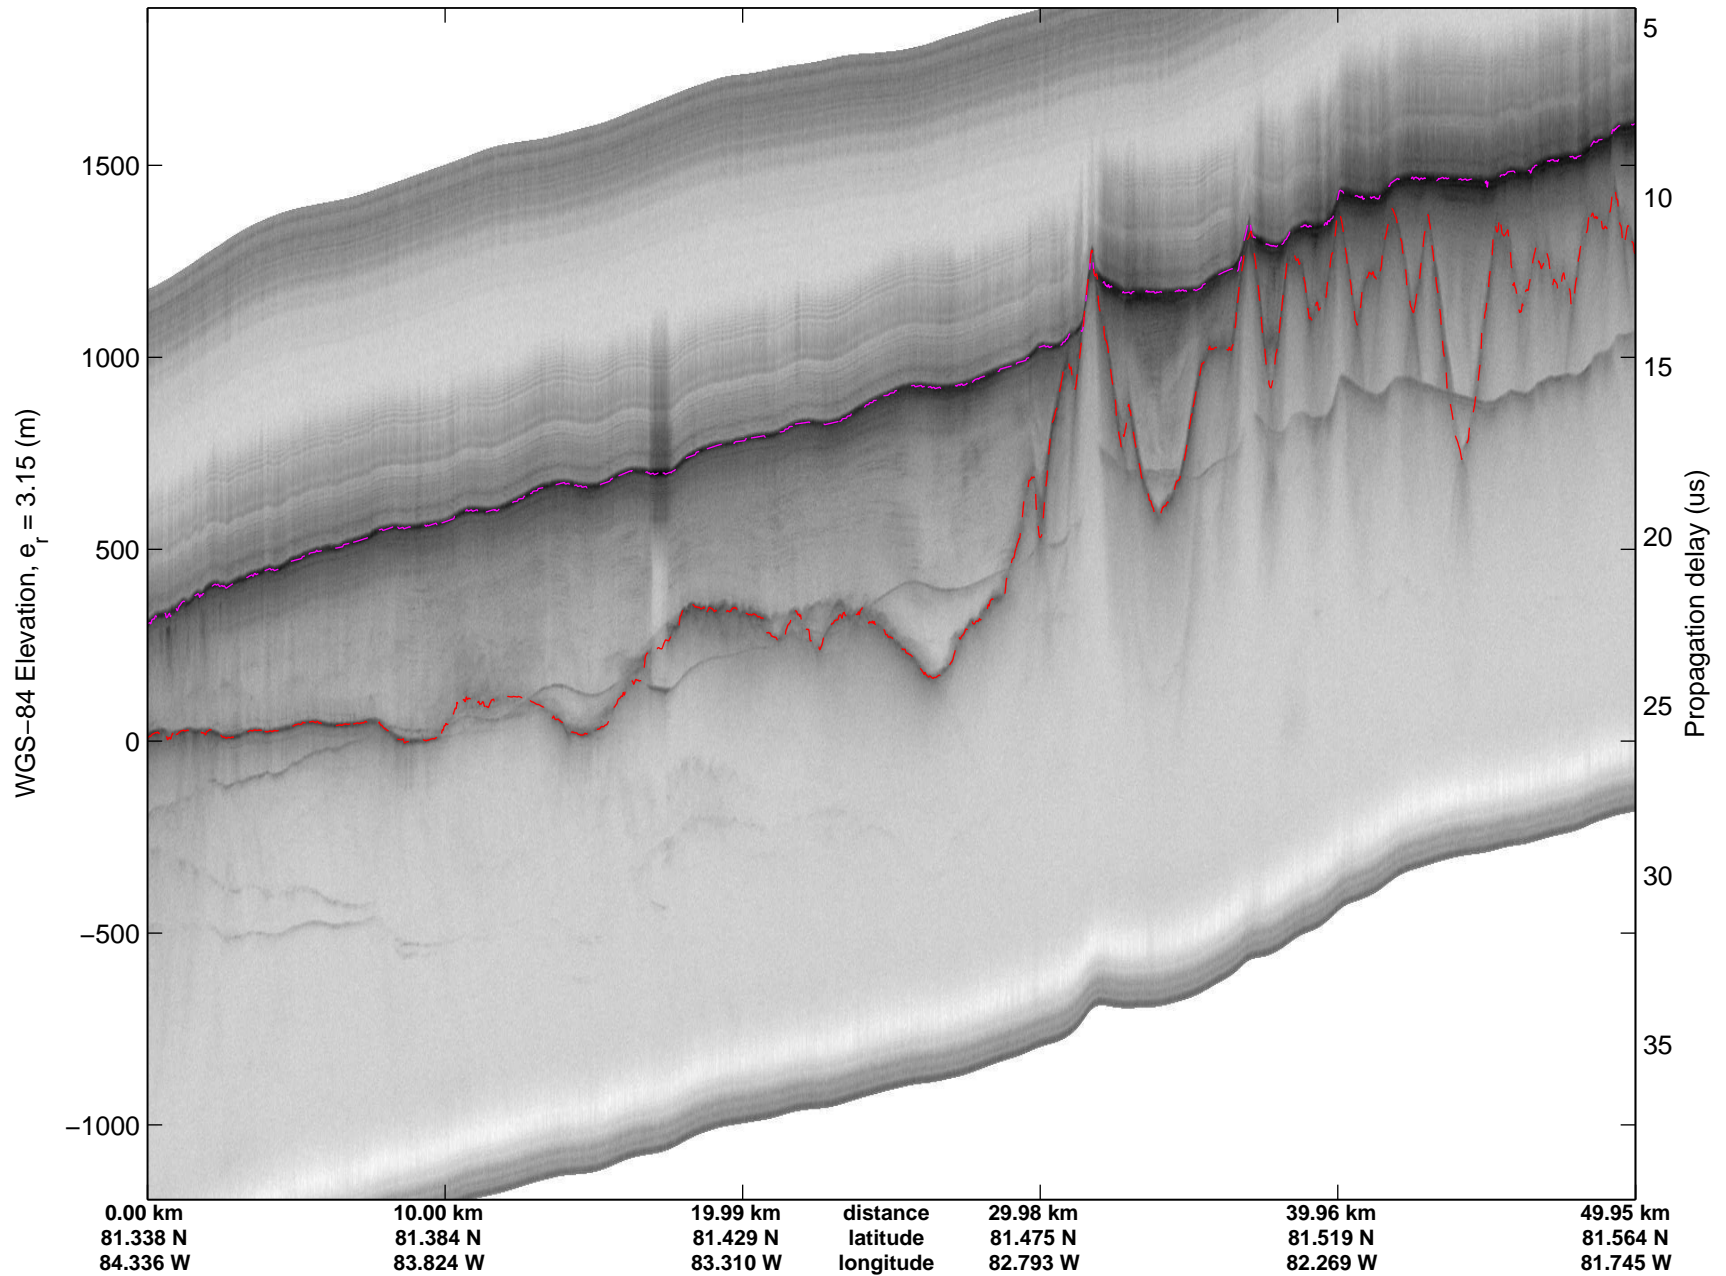

mcords3 2014_Greenland_P3: "North Canada Glaciers" 20140401_03_006: 13:02:51.9 to 13:09:12.3 GPS