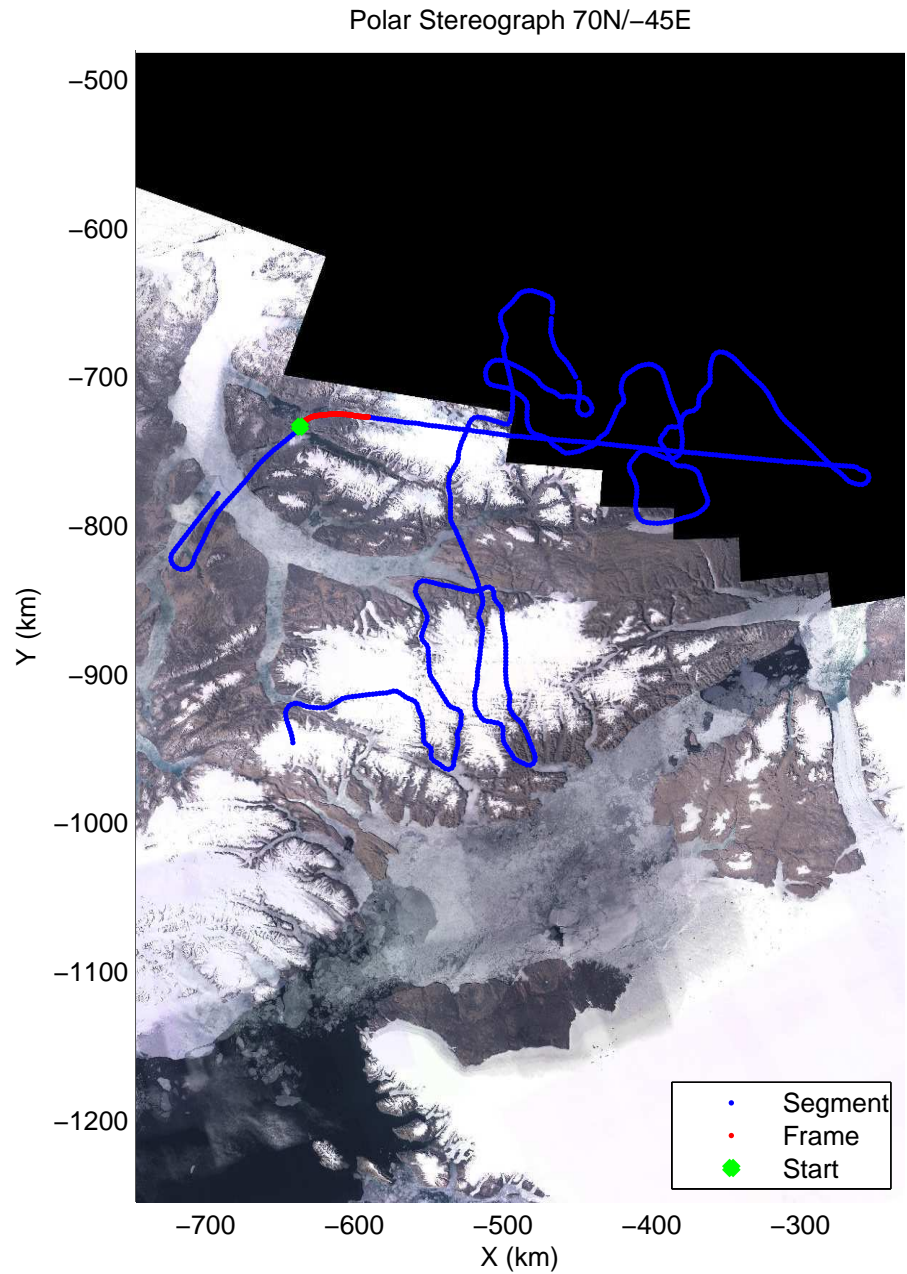

Polar Stereograph 70N/-45E

mcords3 2014_Greenland_P3: "North Canada Glaciers" 20140401_03_004: 12:50:02.6 to 12:56:28.8 GPS

mcords3 2014_Greenland_P3: "North Canada Glaciers" 20140401_03_004: 12:50:02.6 to 12:56:28.8 GPS