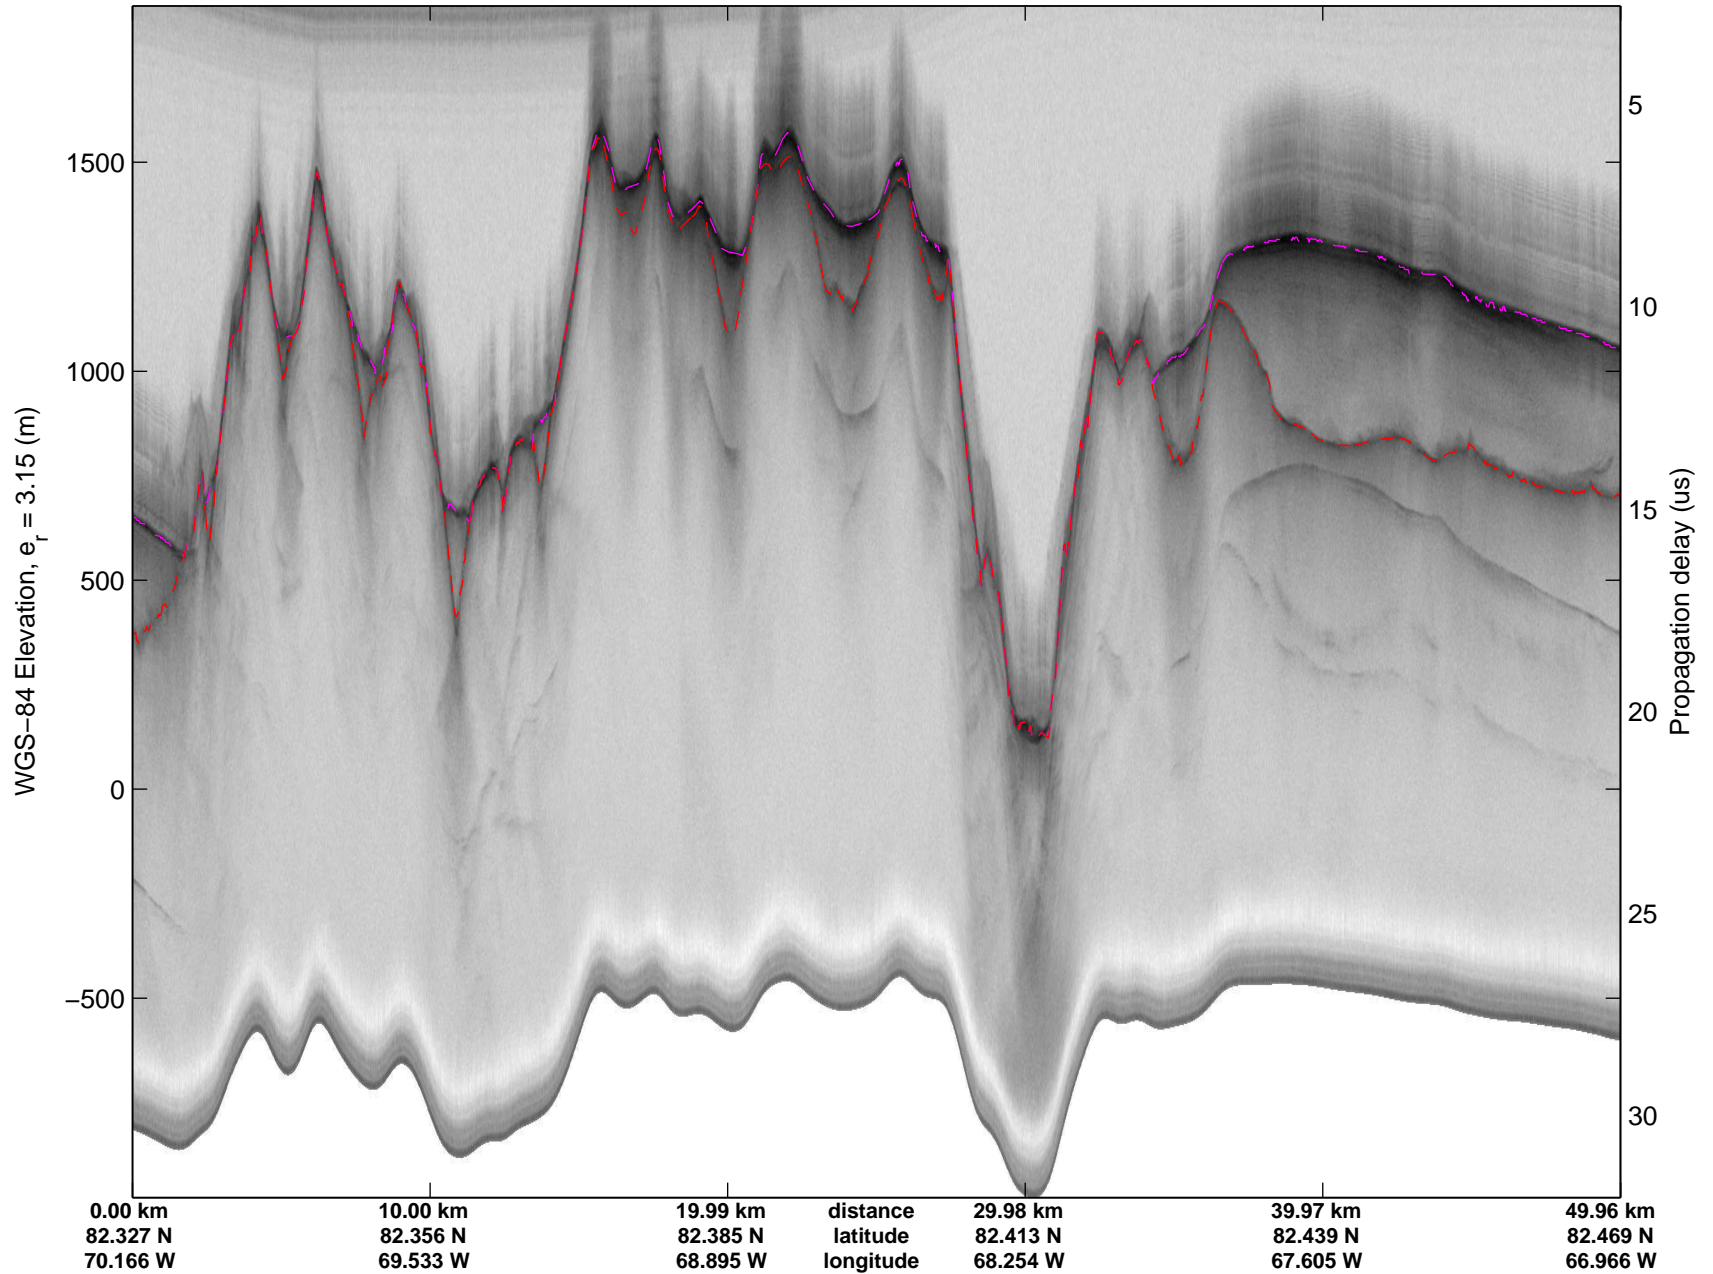

mcords3 2014_Greenland_P3: "North Canada Glaciers" 20140401_03_011: 13:32:06.9 to 13:38:20.1 GPS