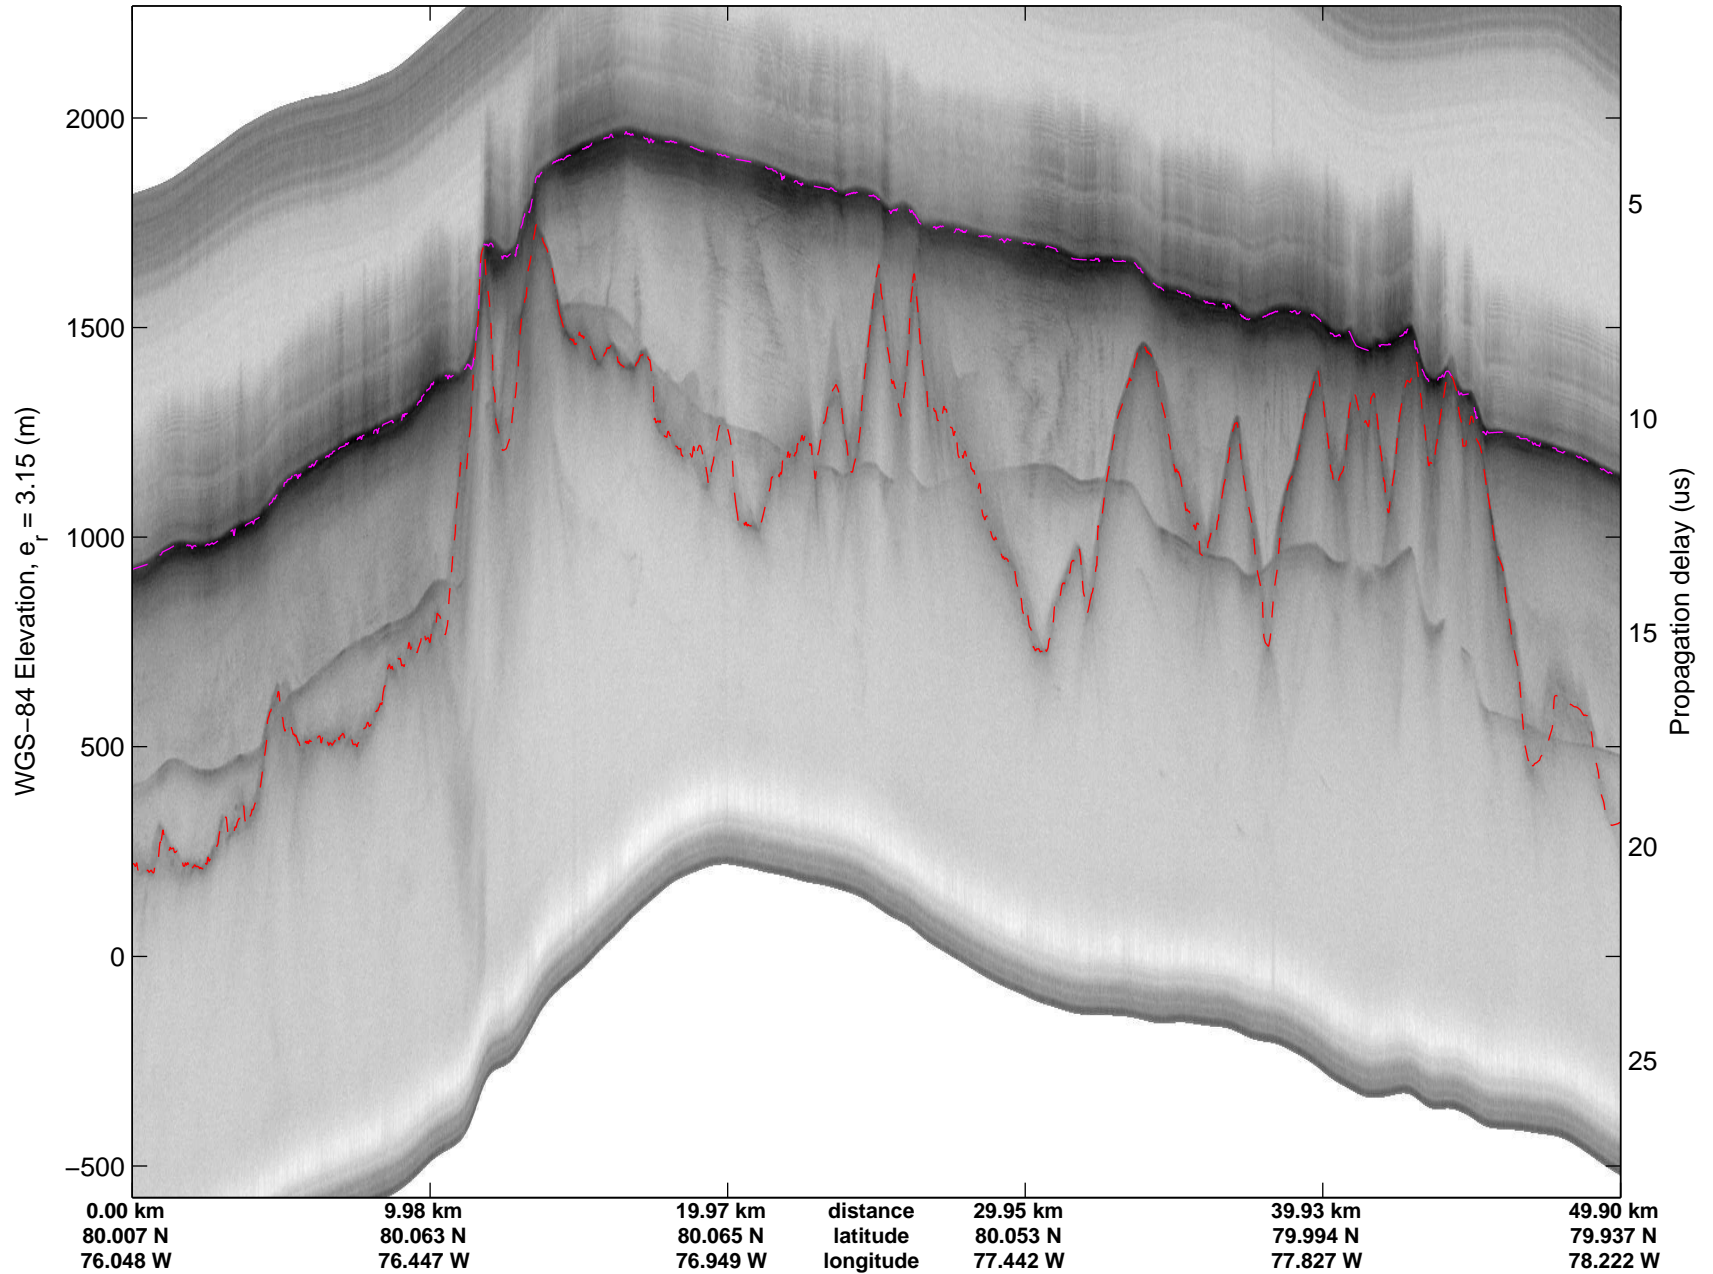

mcords3 2014_Greenland_P3: "North Canada Glaciers" 20140401_03_045: 17:11:22.6 to 17:18:38.2 GPS

mcords3 2014_Greenland_P3: "North Canada Glaciers" 20140401_03_046: 17:18:38.4 to 17:24:56.5 GPS

mcords3 2014_Greenland_P3: "North Canada Glaciers" 20140401_03_046: 17:18:38.4 to 17:24:56.5 GPS