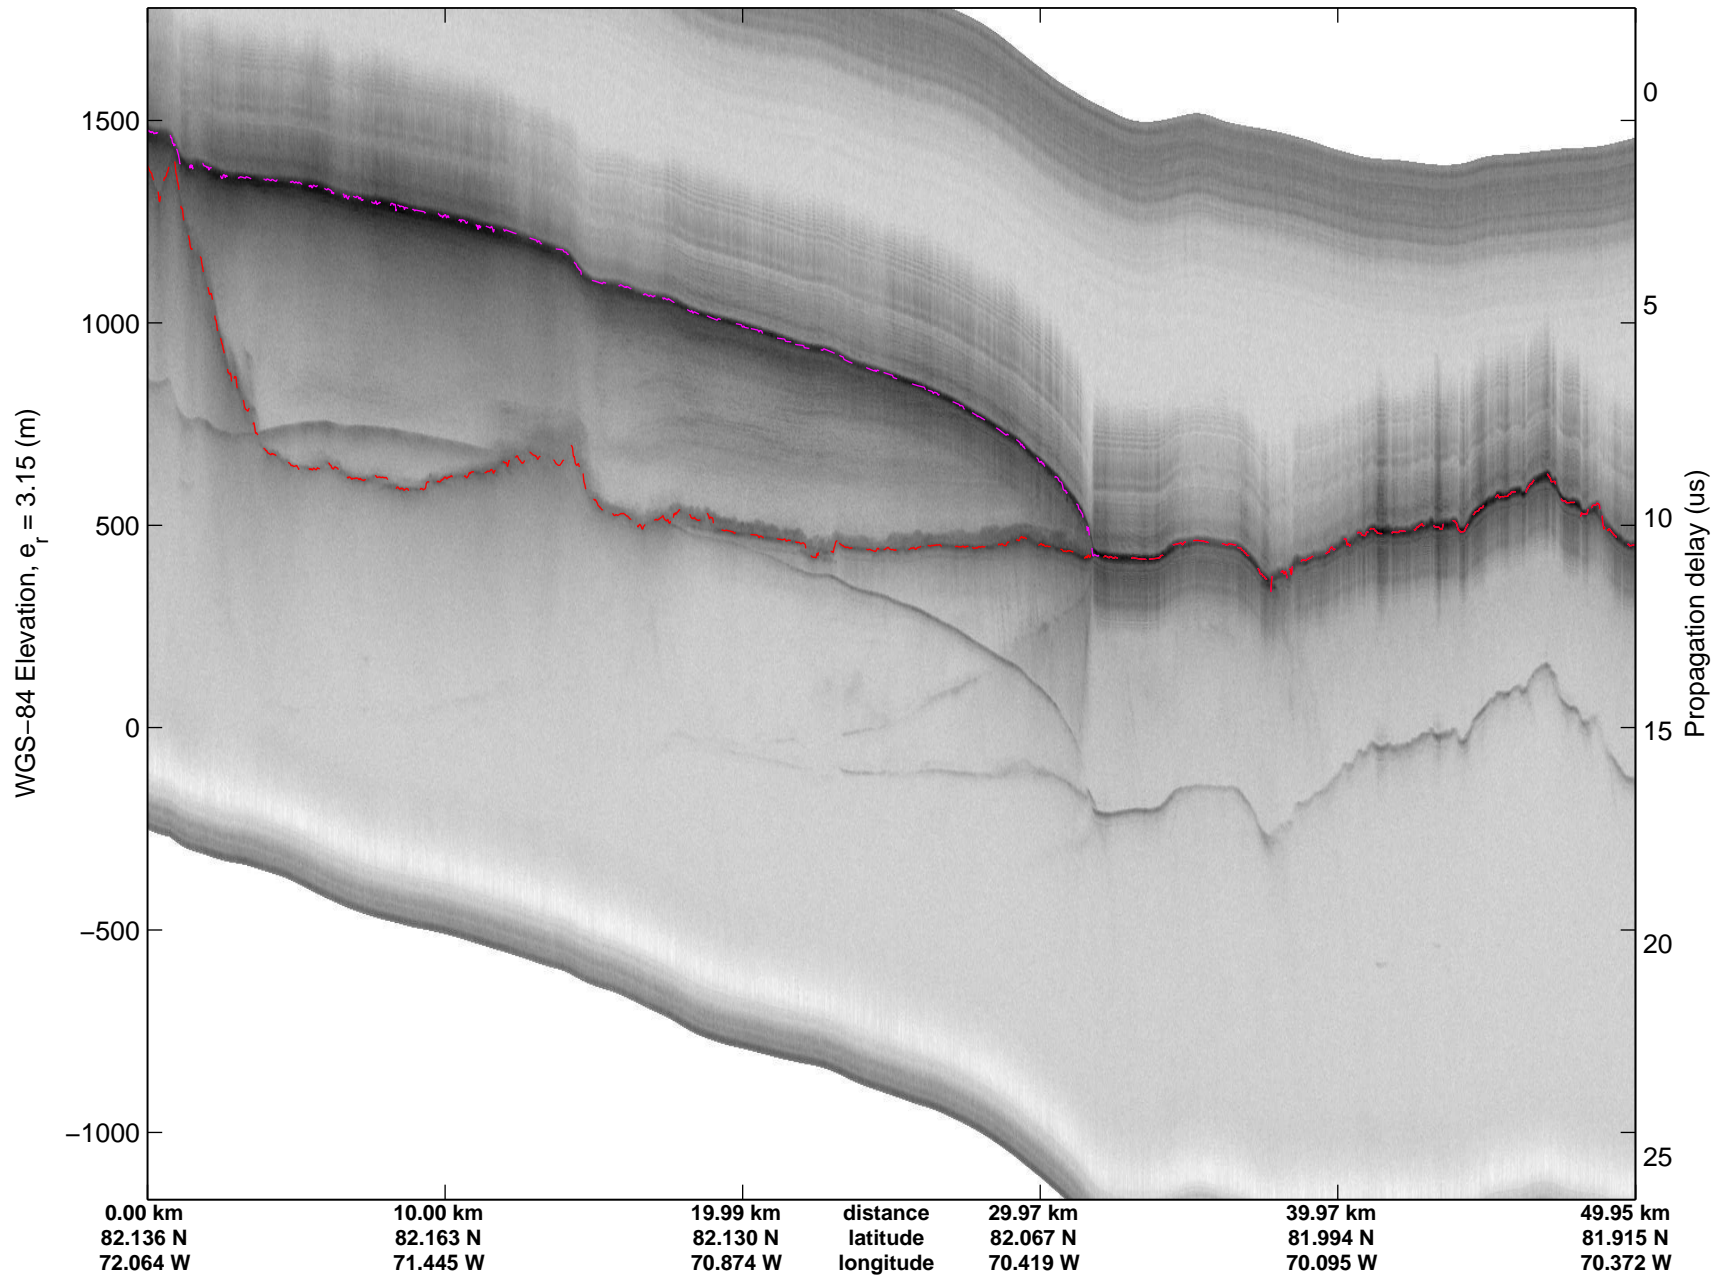

mcords3 2014_Greenland_P3: "North Canada Glaciers" 20140401_03_018: 14:16:58.4 to 14:23:06.2 GPS