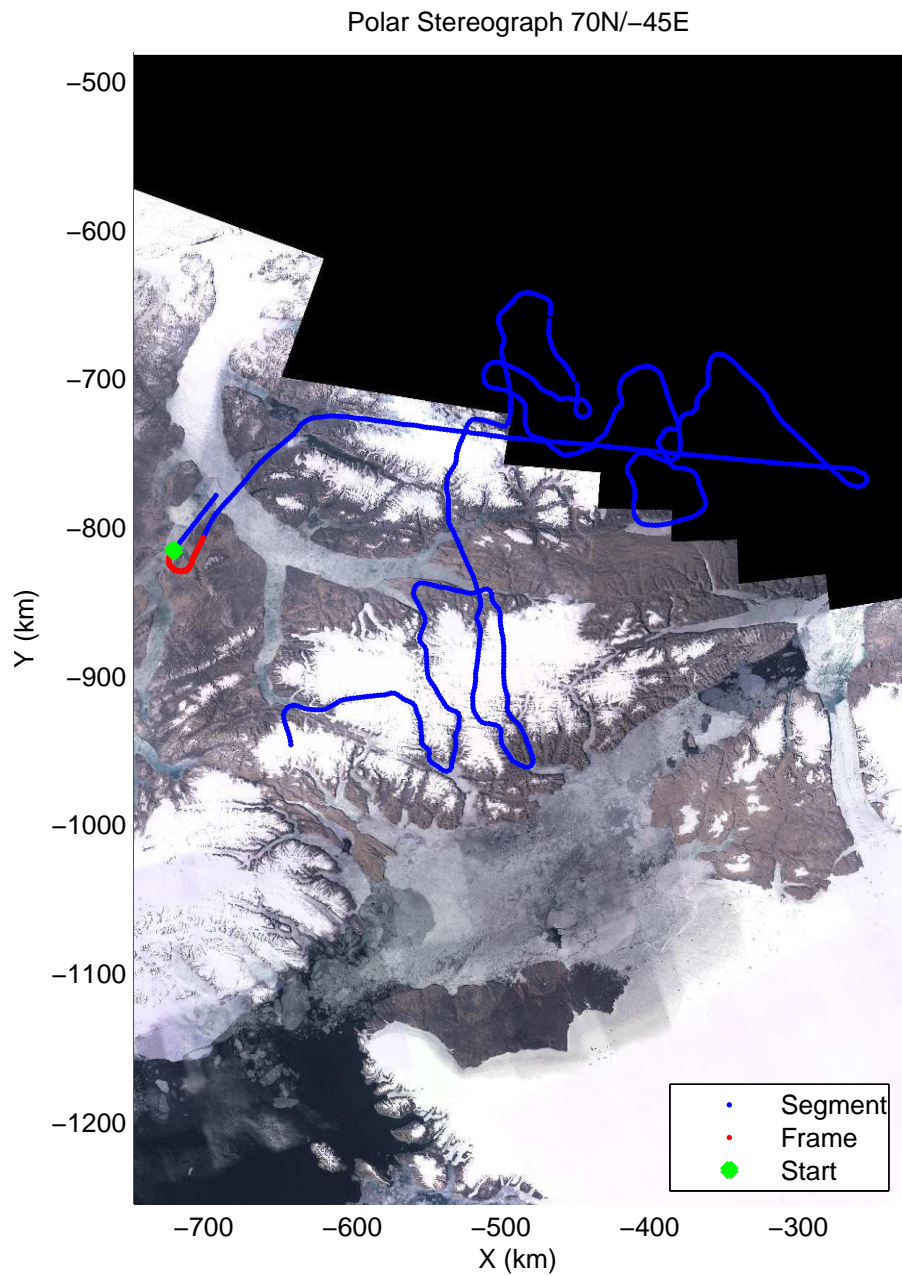

mcords3 2014_Greenland_P3: "North Canada Glaciers" 20140401_03_001: 12:30:47.8 to 12:37:18.0 GPS

mcords3 2014_Greenland_P3: "North Canada Glaciers" 20140401_03_001: 12:30:47.8 to 12:37:18.0 GPS

mcords3 2014_Greenland_P3: "North Canada Glaciers" 20140401_03_002: 12:37:18.2 to 12:43:42.9 GPS