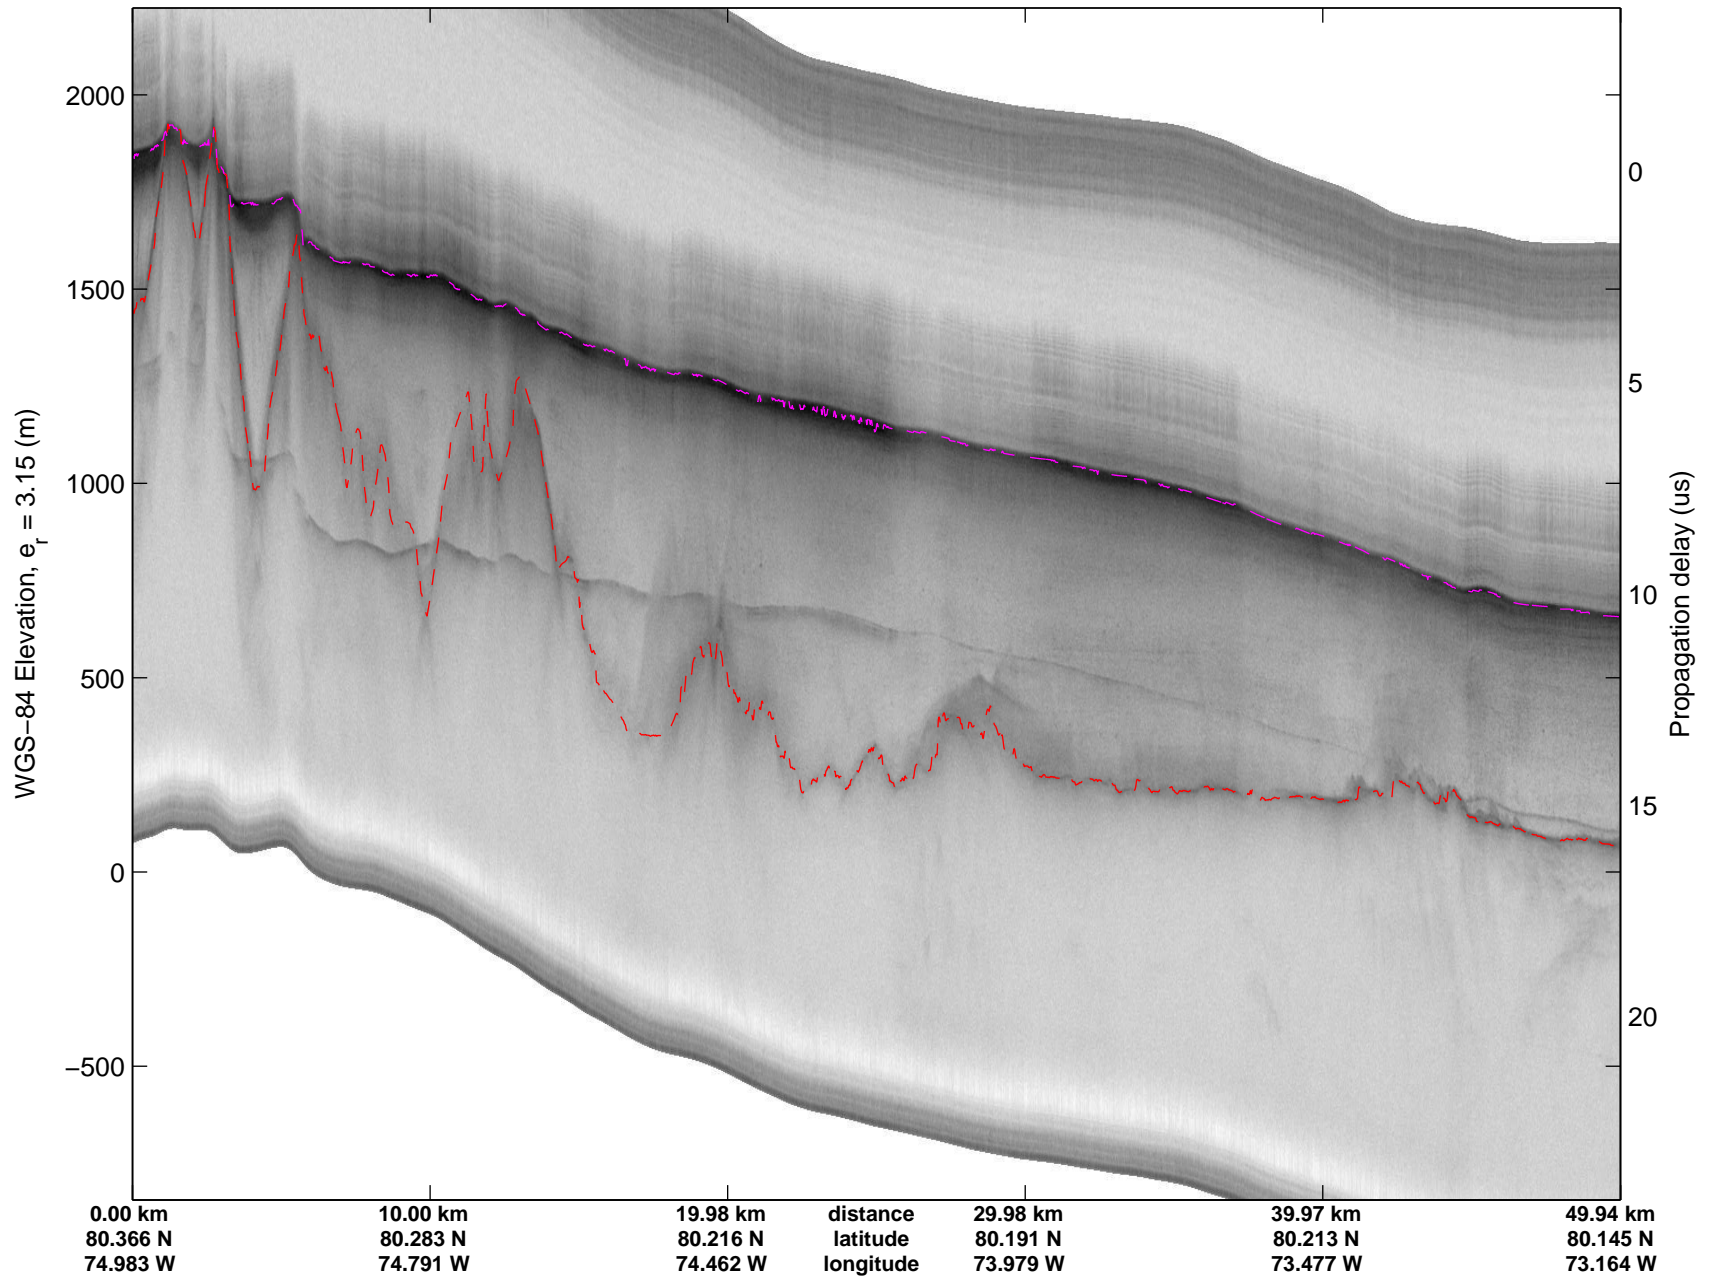

Polar Stereograph 70N/-45E

mcords3 2014_Greenland_P3: "North Canada Glaciers" 20140401_03_036: 16:12:58.2 to 16:19:14.7 GPS

mcords3 2014_Greenland_P3: "North Canada Glaciers" 20140401_03_036: 16:12:58.2 to 16:19:14.7 GPS

Polar Stereograph 70N/-45E

mcords3 2014_Greenland_P3: "North Canada Glaciers" 20140401_03_037: 16:19:14.9 to 16:25:20.1 GPS

mcords3 2014_Greenland_P3: "North Canada Glaciers" 20140401_03_037: 16:19:14.9 to 16:25:20.1 GPS