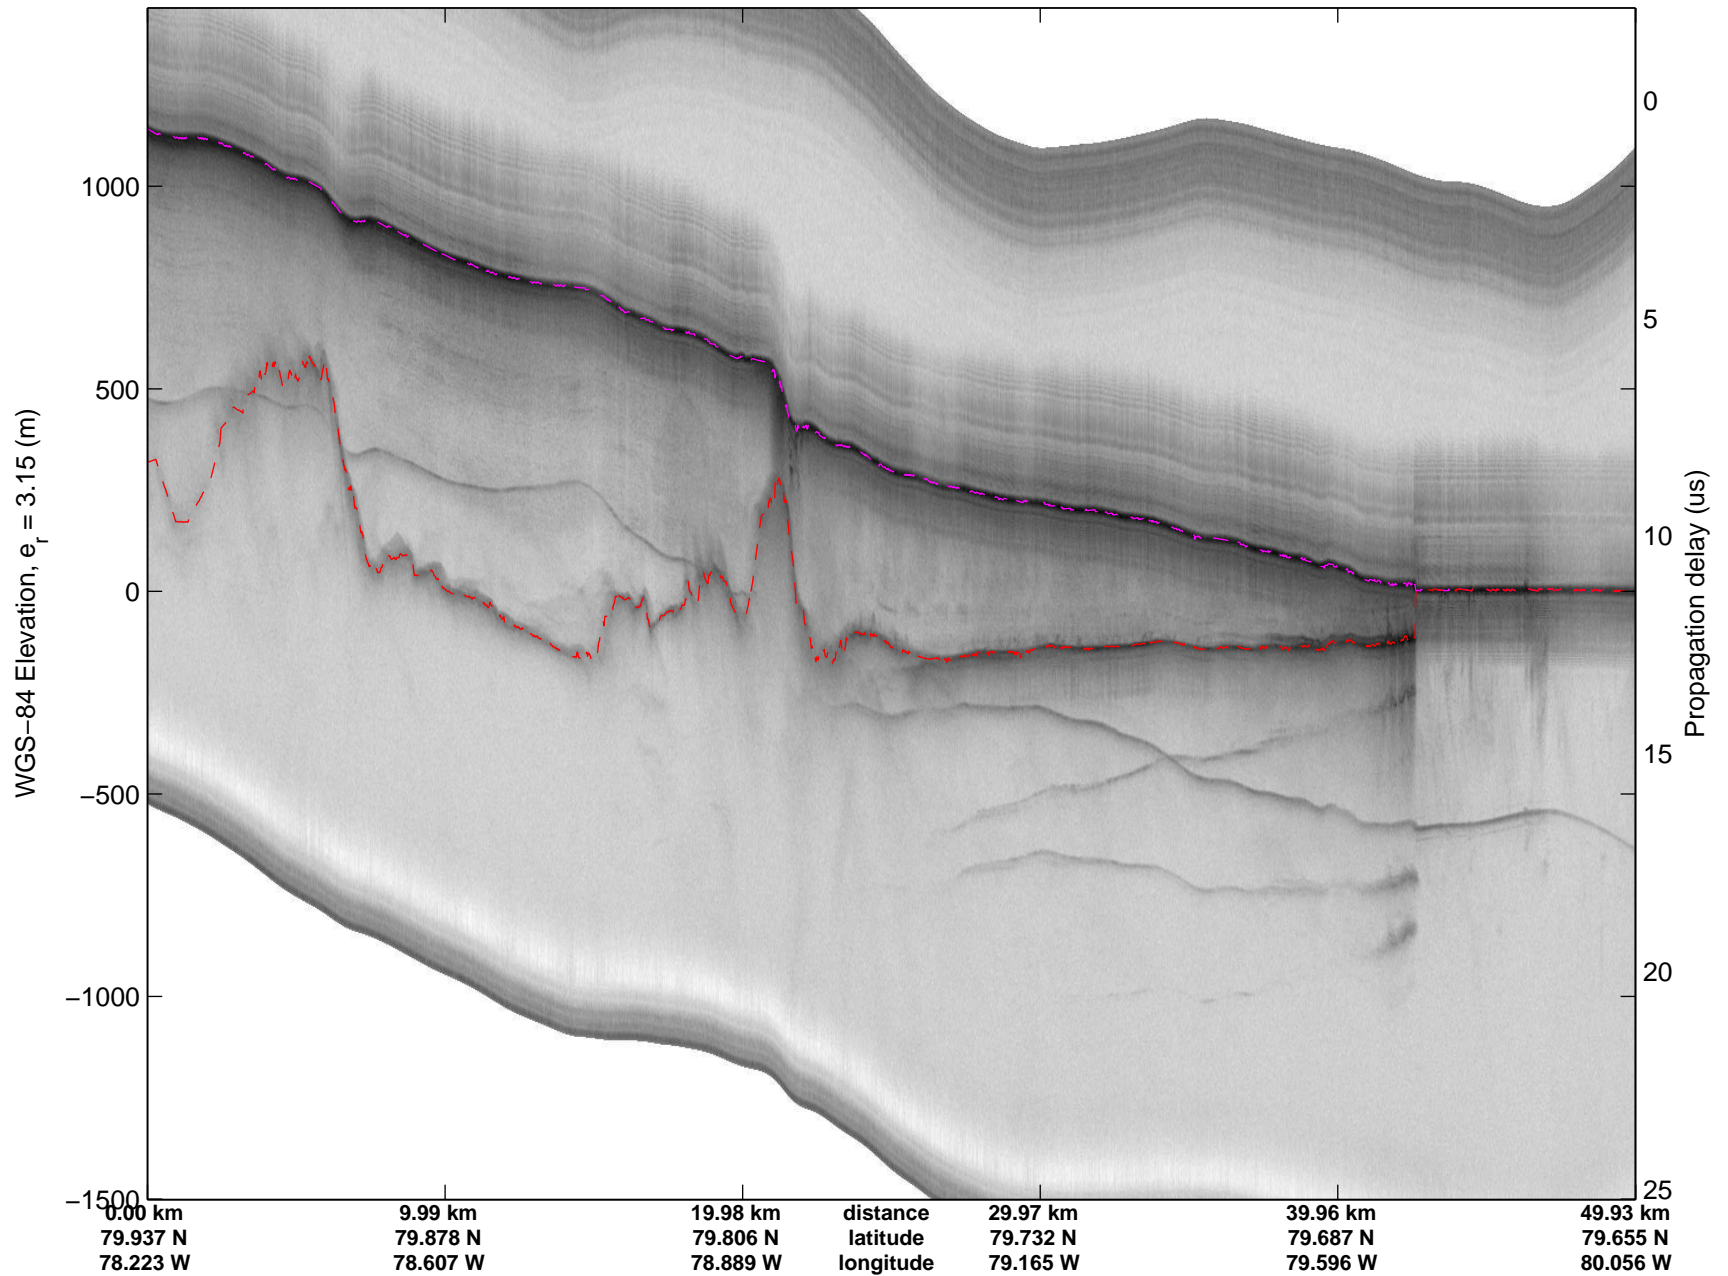

mcords3 2014_Greenland_P3: "North Canada Glaciers" 20140401_03_044: 17:04:42.2 to 17:11:22.3 GPS

mcords3 2014_Greenland_P3: "North Canada Glaciers" 20140401_03_044: 17:04:42.2 to 17:11:22.3 GPS

mcords3 2014_Greenland_P3: "North Canada Glaciers" 20140401_03_045: 17:11:22.6 to 17:18:38.2 GPS

mcords3 2014_Greenland_P3: "North Canada Glaciers" 20140401_03_045: 17:11:22.6 to 17:18:38.2 GPS

mcords3 2014_Greenland_P3: "North Canada Glaciers" 20140401_03_046: 17:18:38.4 to 17:24:56.5 GPS

mcords3 2014_Greenland_P3: "North Canada Glaciers" 20140401_03_046: 17:18:38.4 to 17:24:56.5 GPS

mcords3 2014_Greenland_P3: "North Canada Glaciers" 20140401_03_047: 17:24:56.8 to 17:31:08.8 GPS

mcords3 2014_Greenland_P3: "North Canada Glaciers" 20140401_03_047: 17:24:56.8 to 17:31:08.8 GPS

mcords3 2014_Greenland_P3: "North Canada Glaciers" 20140401_03_048: 17:31:09.0 to 17:34:59.8 GPS