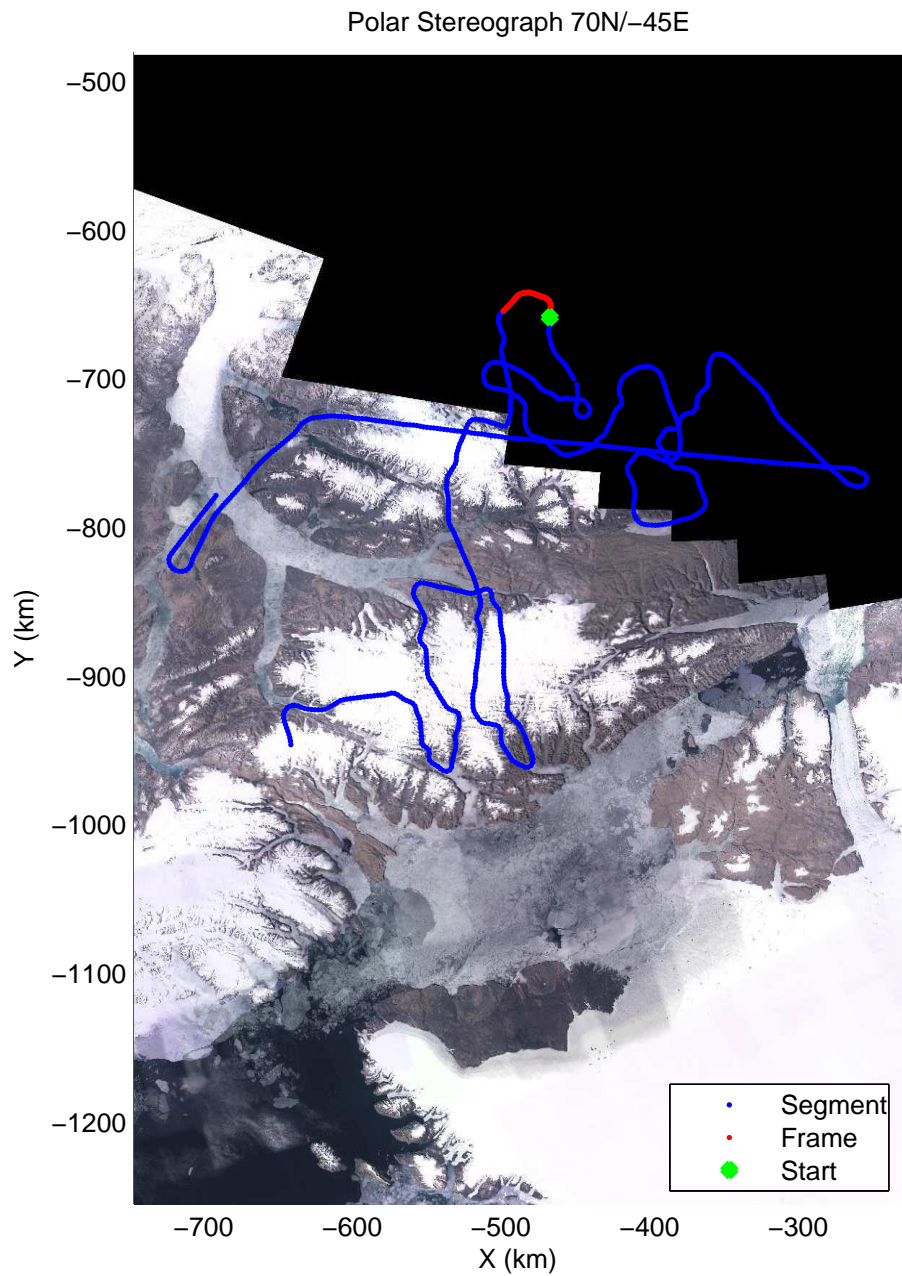

mcords3 2014_Greenland_P3: "North Canada Glaciers" 20140401_03_028: 15:19:55.4 to 15:26:09.0 GPS

mcords3 2014_Greenland_P3: "North Canada Glaciers" 20140401_03_029: 15:26:09.3 to 15:32:47.5 GPS

mcords3 2014_Greenland_P3: "North Canada Glaciers" 20140401_03_029: 15:26:09.3 to 15:32:47.5 GPS