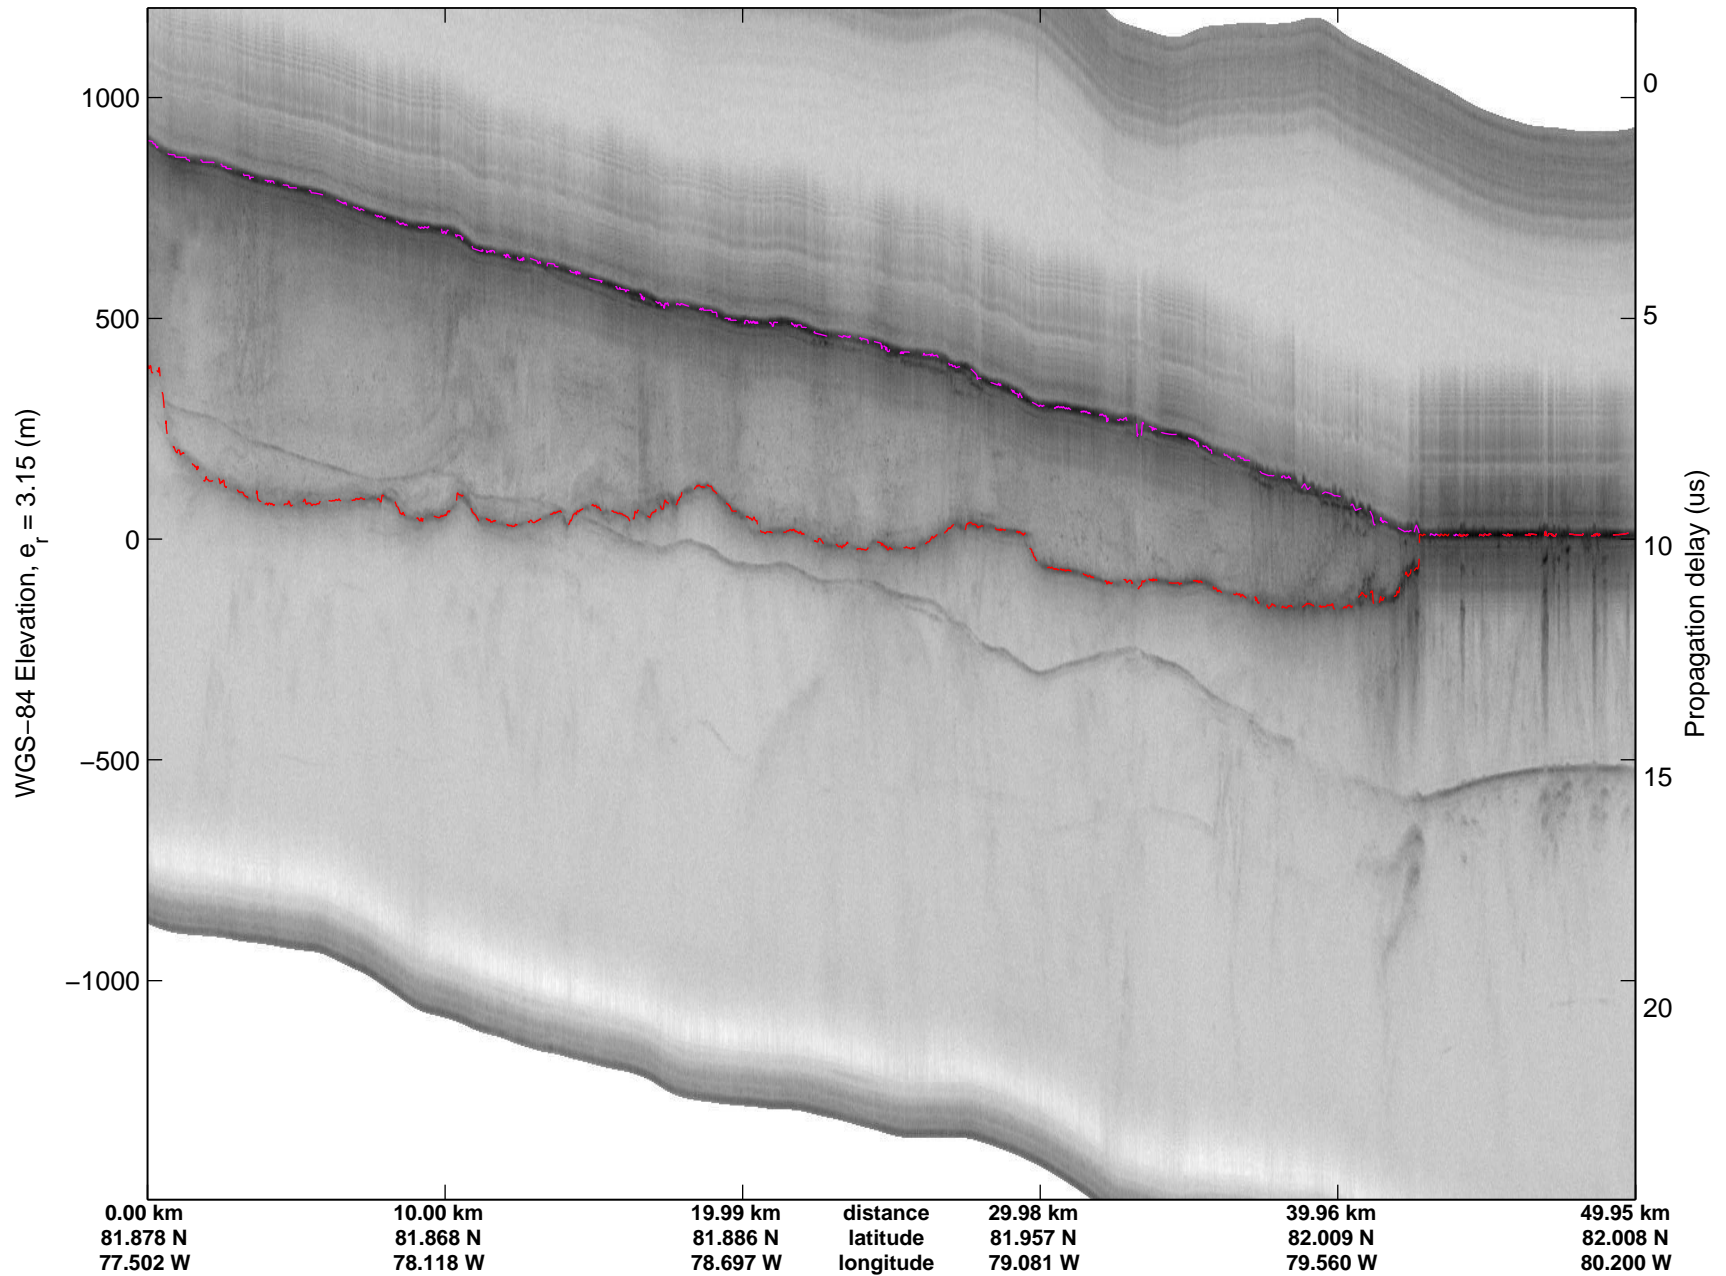

mcords3 2014_Greenland_P3: "North Canada Glaciers" 20140401_03_025: 14:59:48.9 to 15:06:46.2 GPS