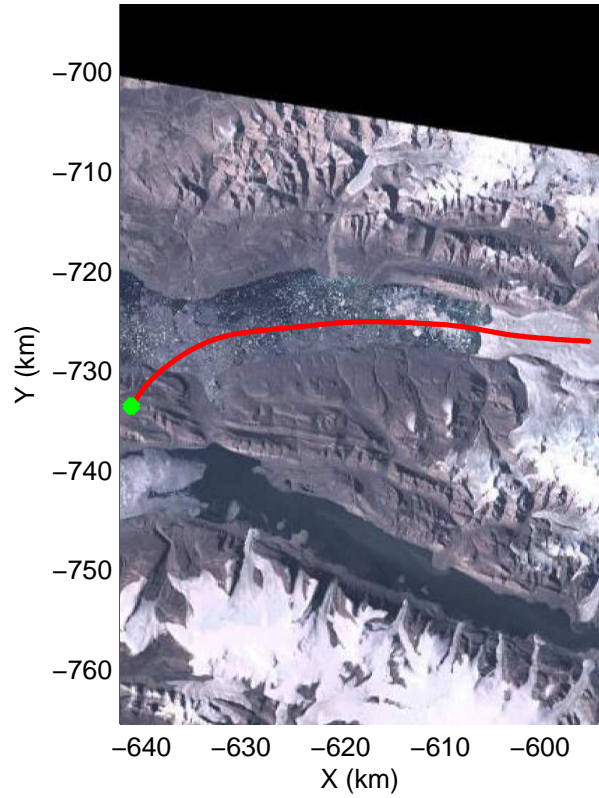

Polar Stereograph 70N/-45E

mcords3 2014_Greenland_P3: "North Canada Glaciers" 20140401_03_004: 12:50:02.6 to 12:56:28.8 GPS

mcords3 2014_Greenland_P3: "North Canada Glaciers" 20140401_03_004: 12:50:02.6 to 12:56:28.8 GPS