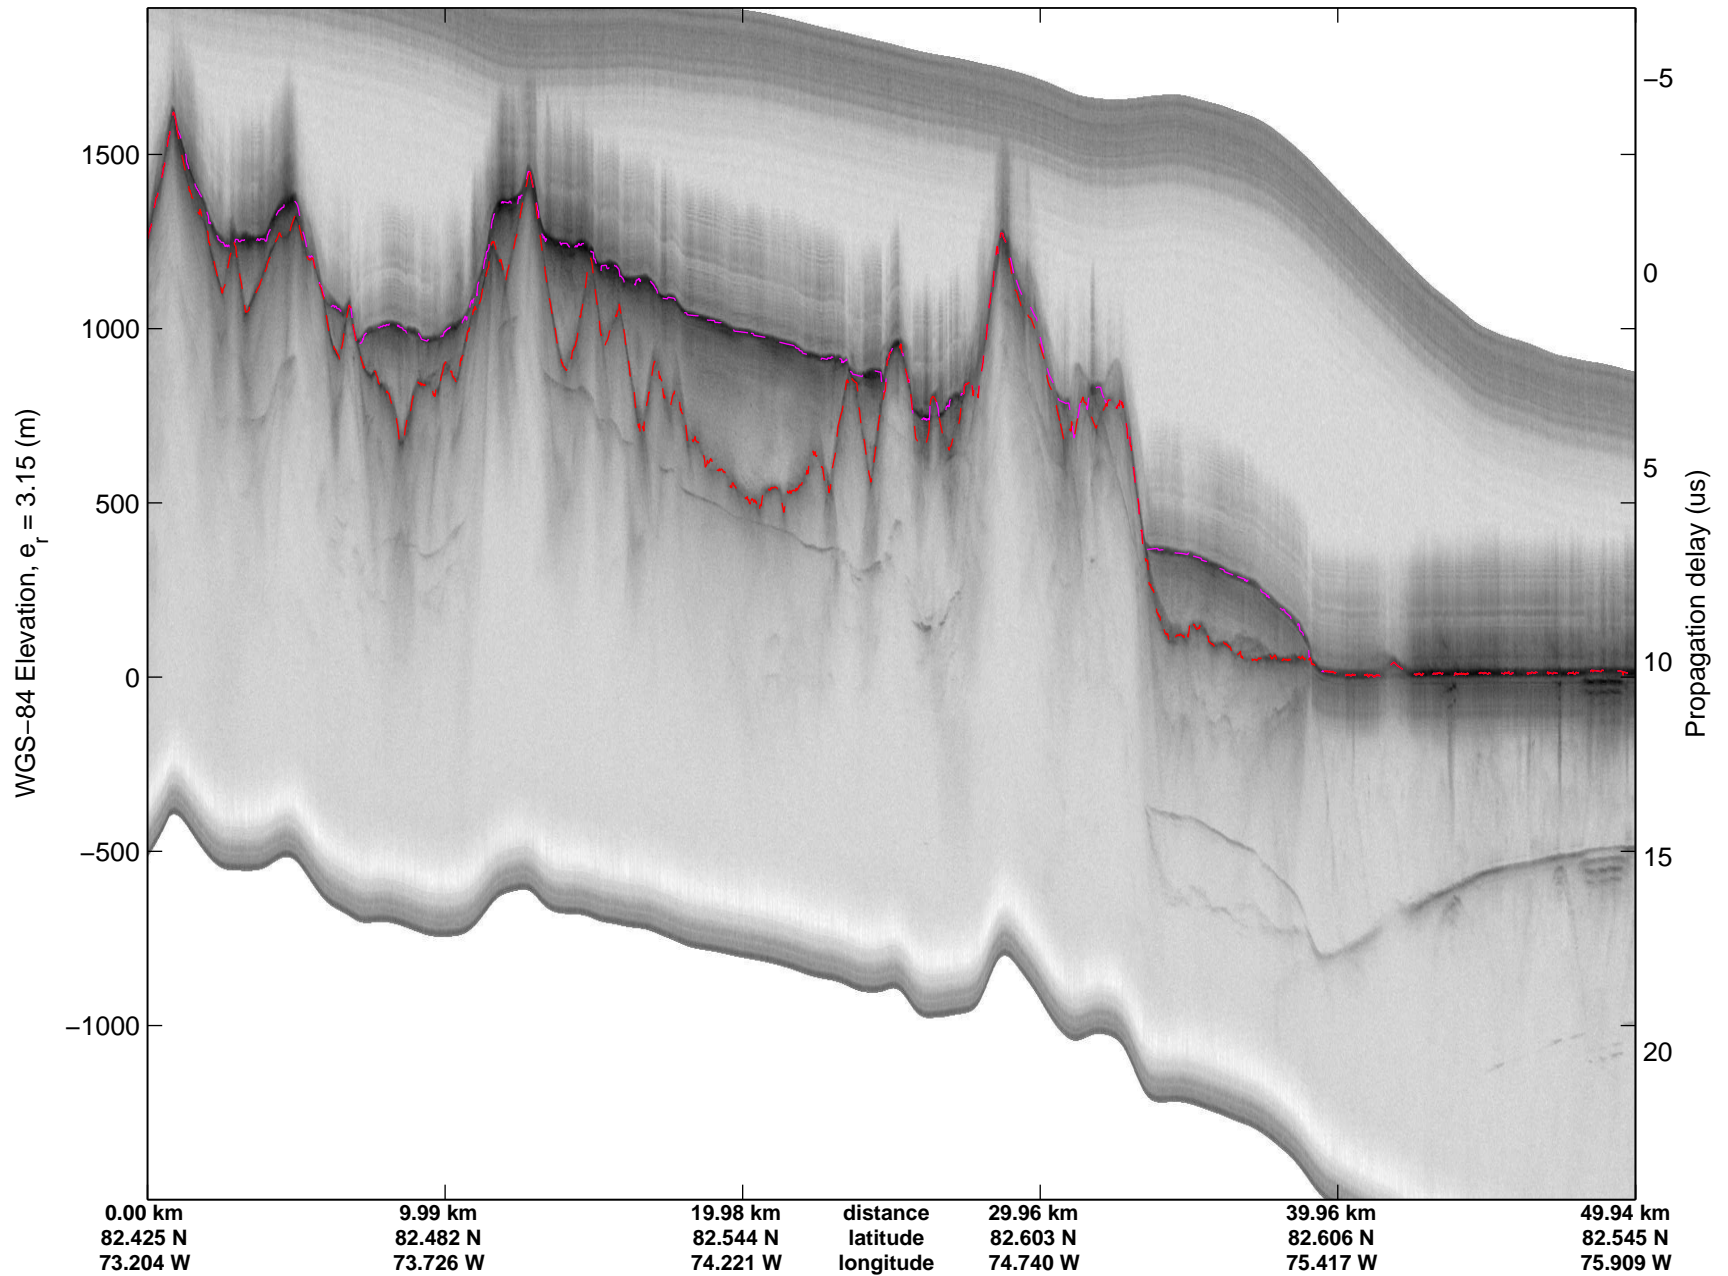

mcords3 2014_Greenland_P3: "North Canada Glaciers" 20140401_03_022: 14:40:33.3 to 14:46:19.1 GPS