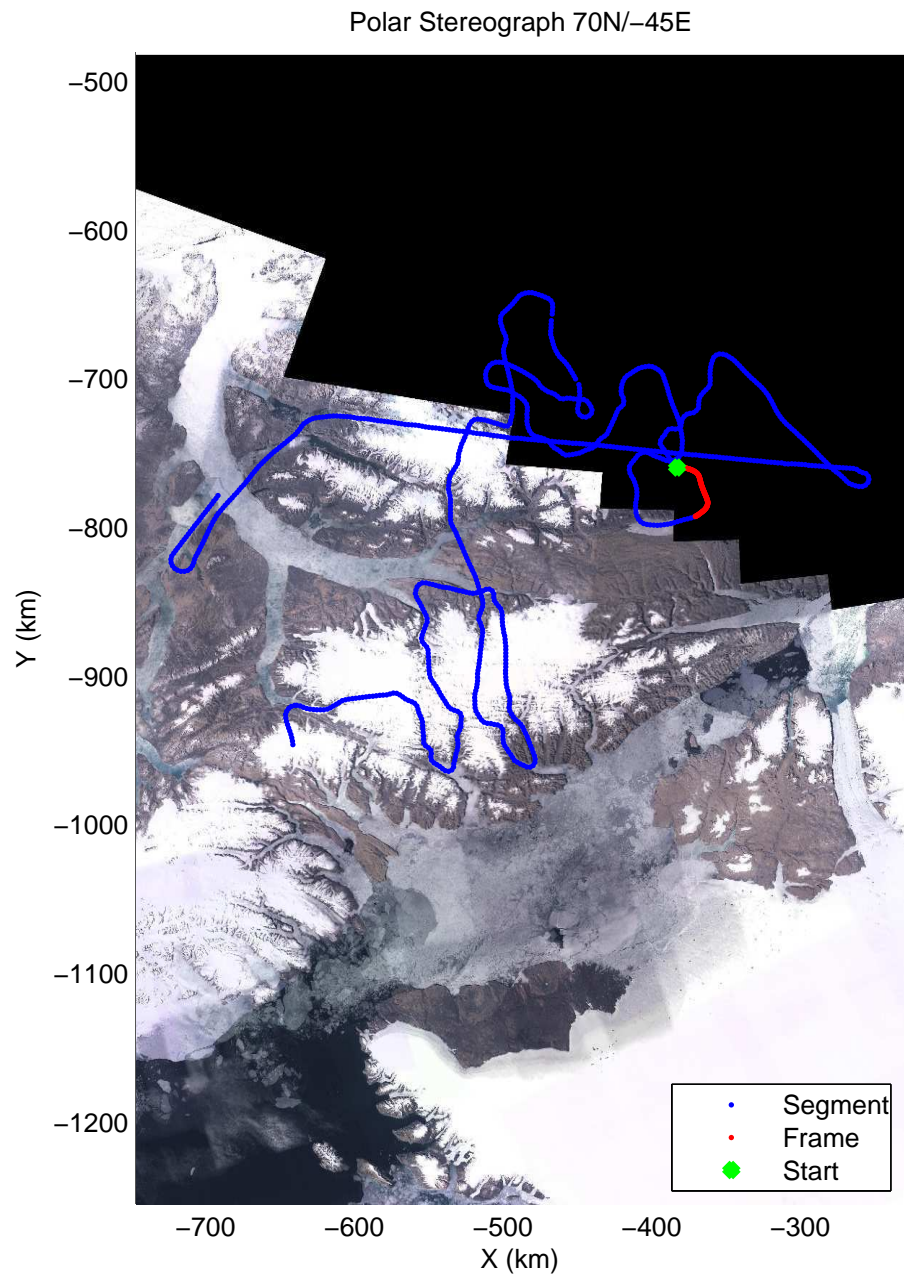

mcords3 2014_Greenland_P3: "North Canada Glaciers" 20140401_03_016: 14:02:52.4 to 14:09:59.0 GPS

mcords3 2014_Greenland_P3: "North Canada Glaciers" 20140401_03_017: 14:09:59.3 to 14:16:58.1 GPS

mcords3 2014_Greenland_P3: "North Canada Glaciers" 20140401_03_017: 14:09:59.3 to 14:16:58.1 GPS