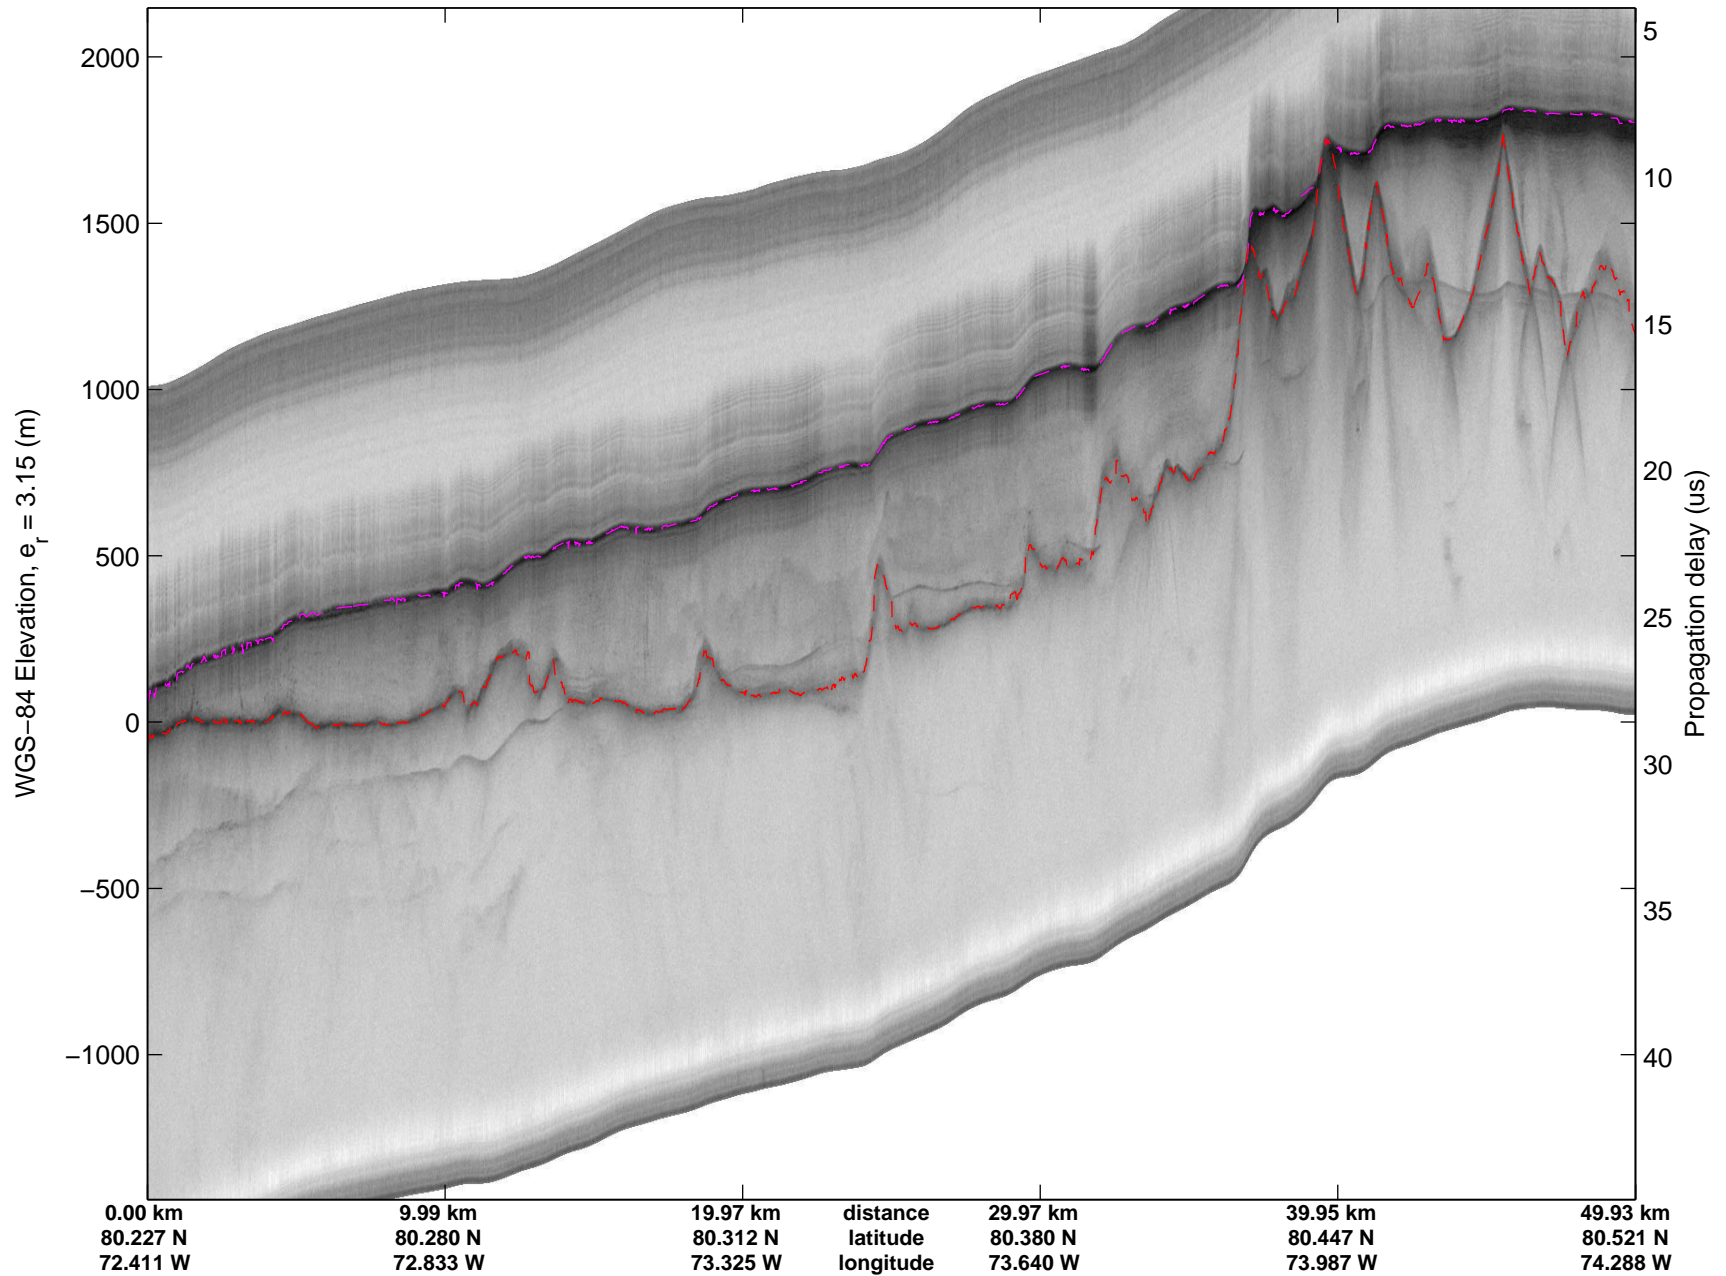

mcords3 2014_Greenland_P3: "North Canada Glaciers" 20140401_03_039: 16:32:05.7 to 16:38:39.0 GPS