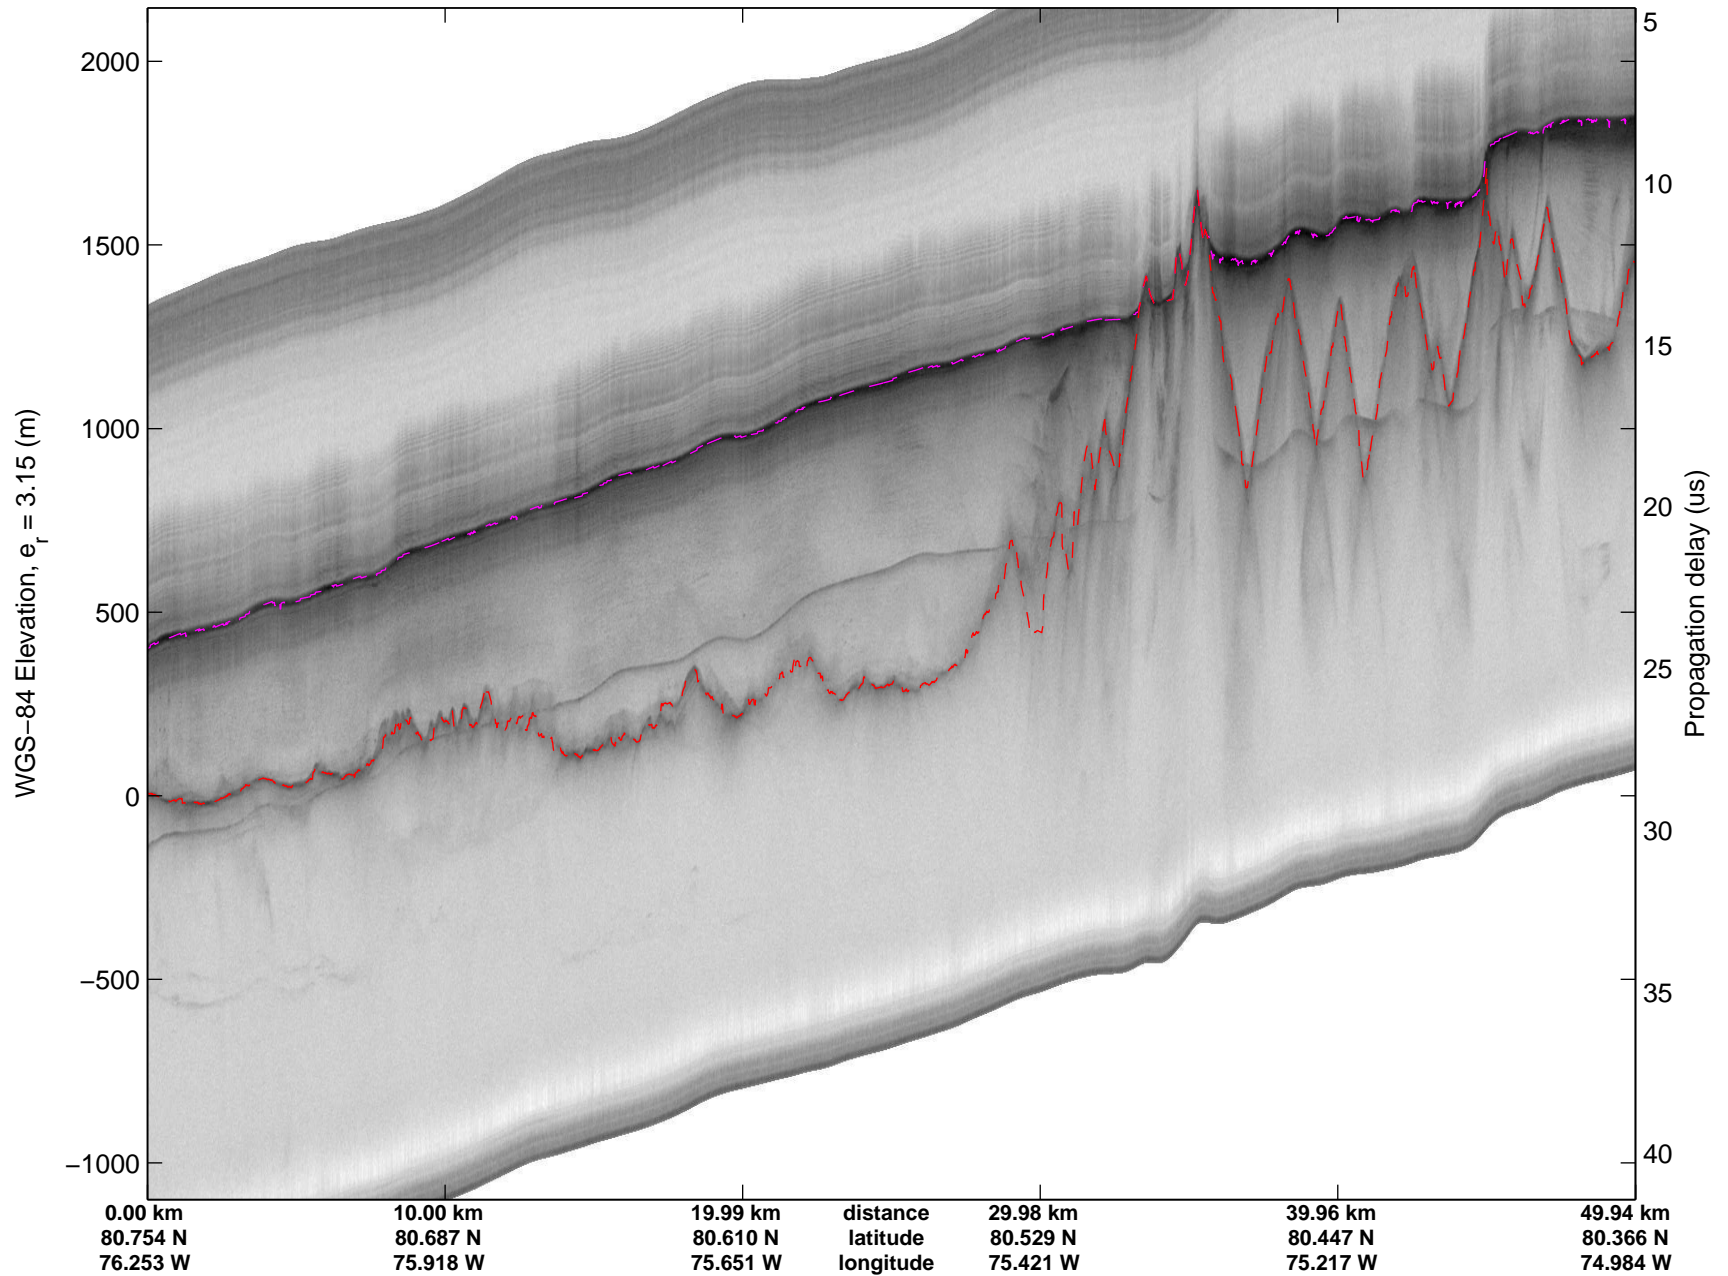

mcords3 2014_Greenland_P3: "North Canada Glaciers" 20140401_03_036: 16:12:58.2 to 16:19:14.7 GPS