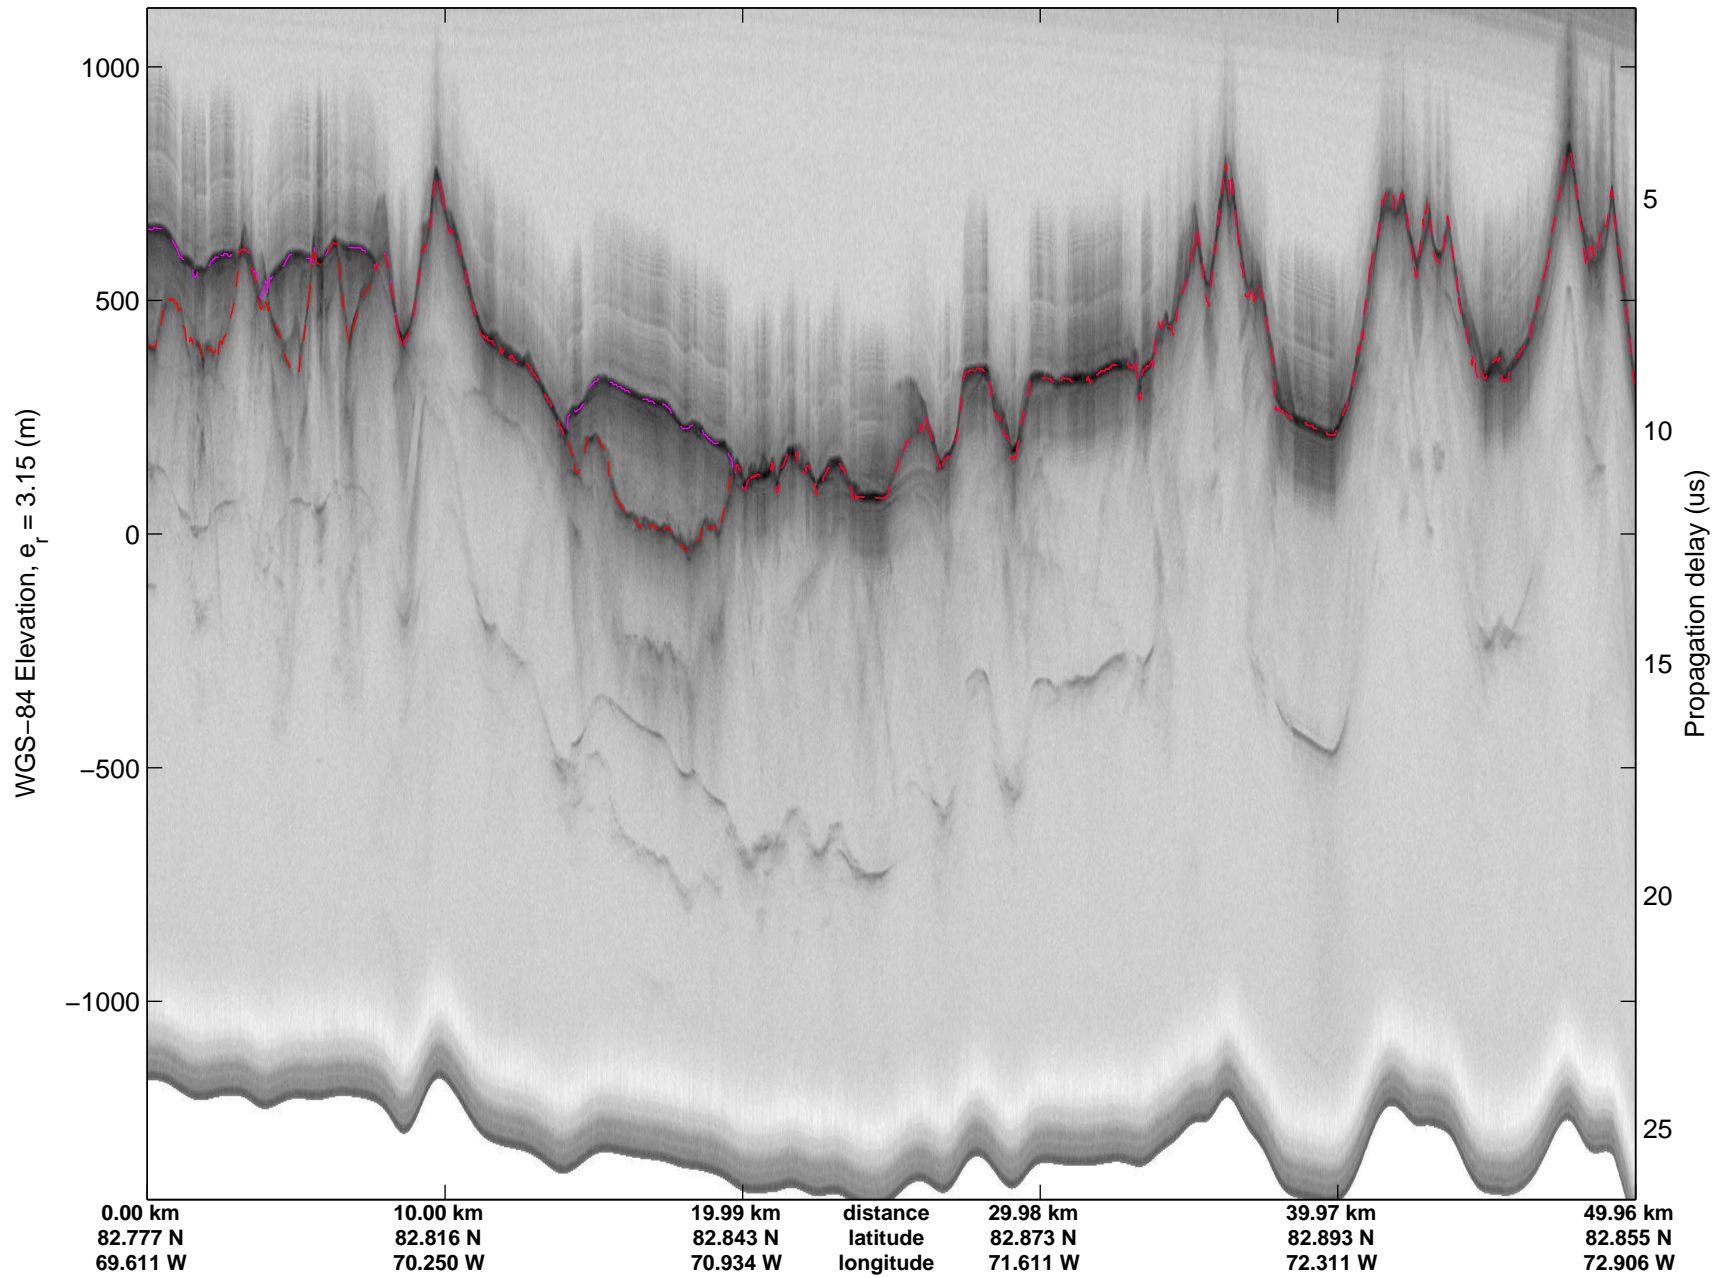

mcords3 2014_Greenland_P3: "North Canada Glaciers" 20140401_03_015: 13:56:38.7 to 14:02:52.1 GPS