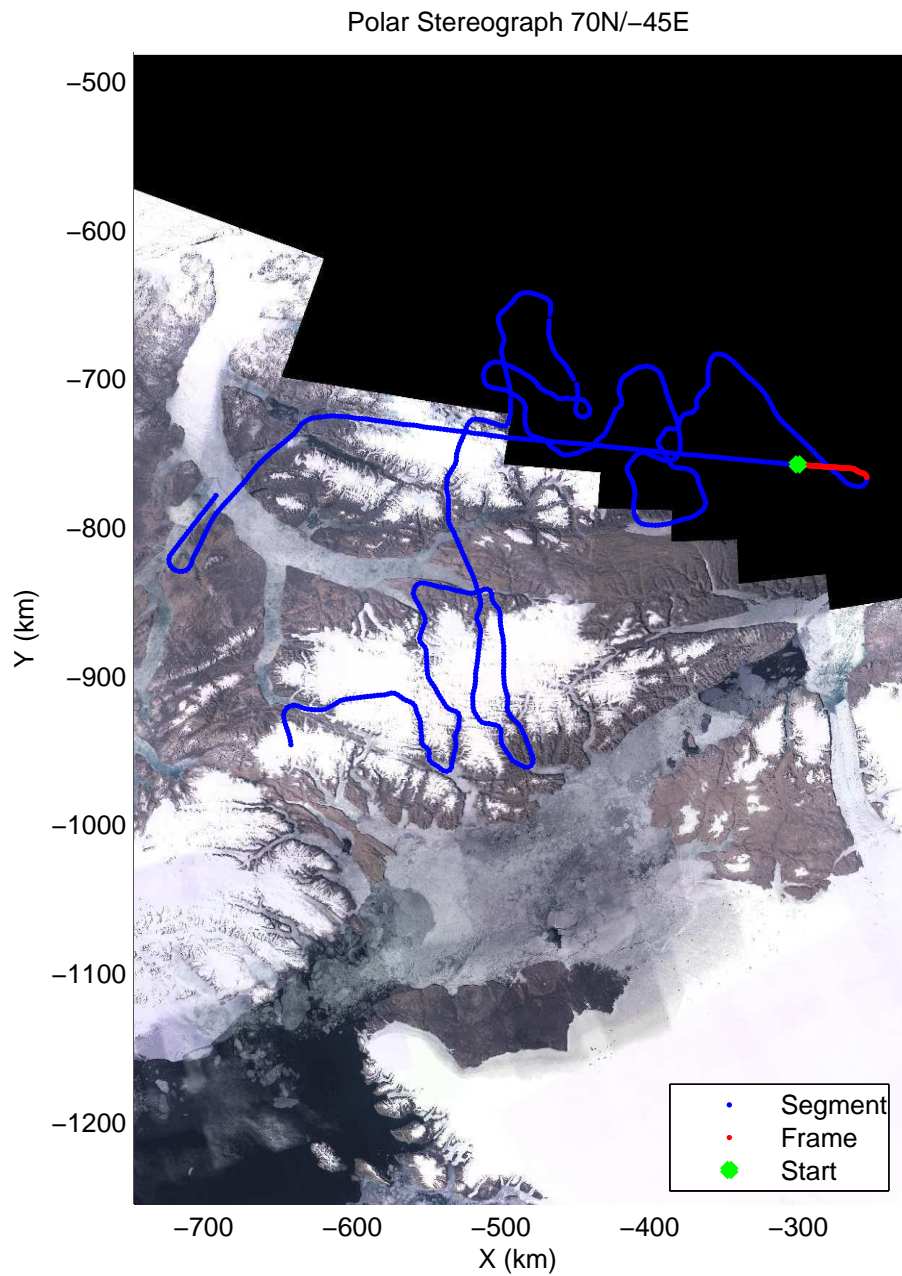

Polar Stereograph 70N/-45E

mcords3 2014_Greenland_P3: "North Canada Glaciers" 20140401_03_011: 13:32:06.9 to 13:38:20.1 GPS

mcords3 2014_Greenland_P3: "North Canada Glaciers" 20140401_03_011: 13:32:06.9 to 13:38:20.1 GPS