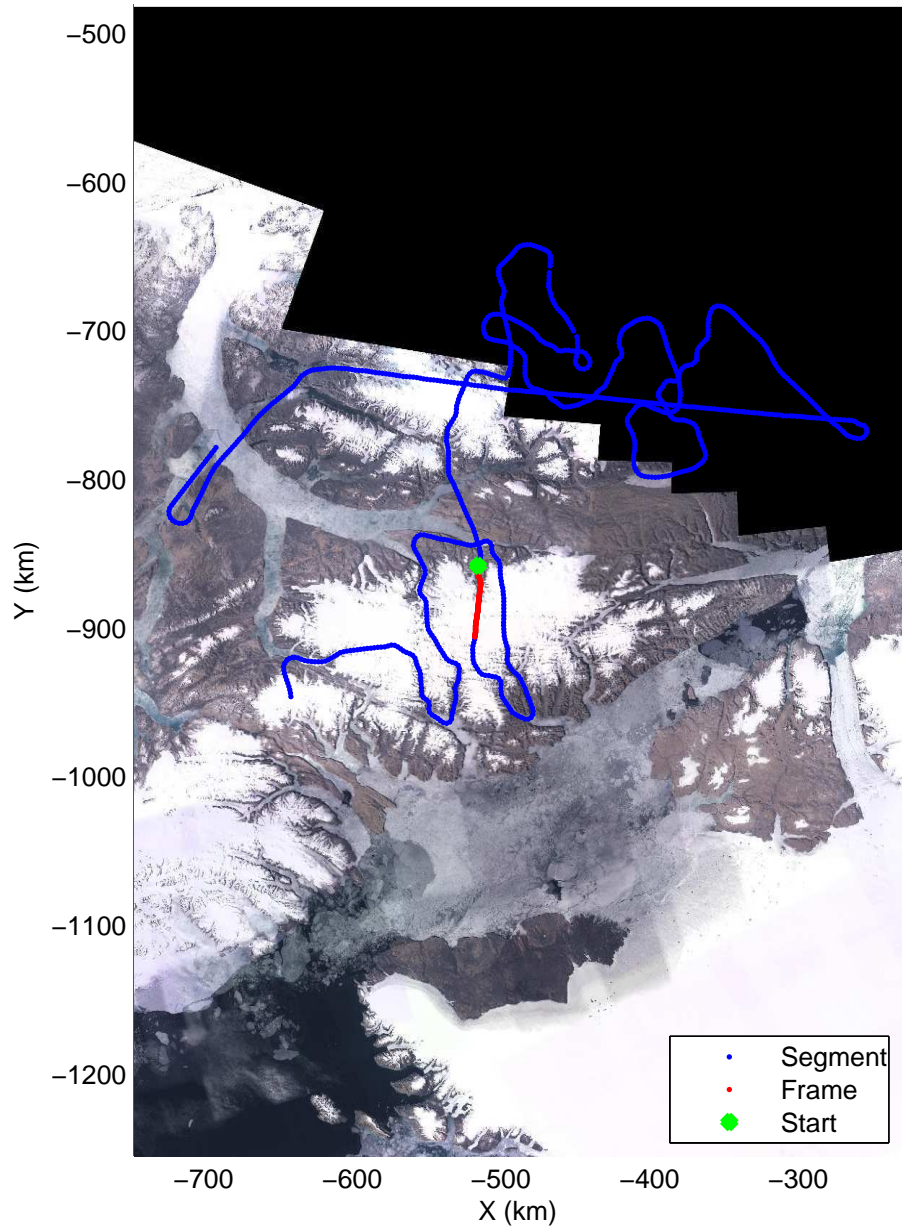

Polar Stereograph 70N/-45E