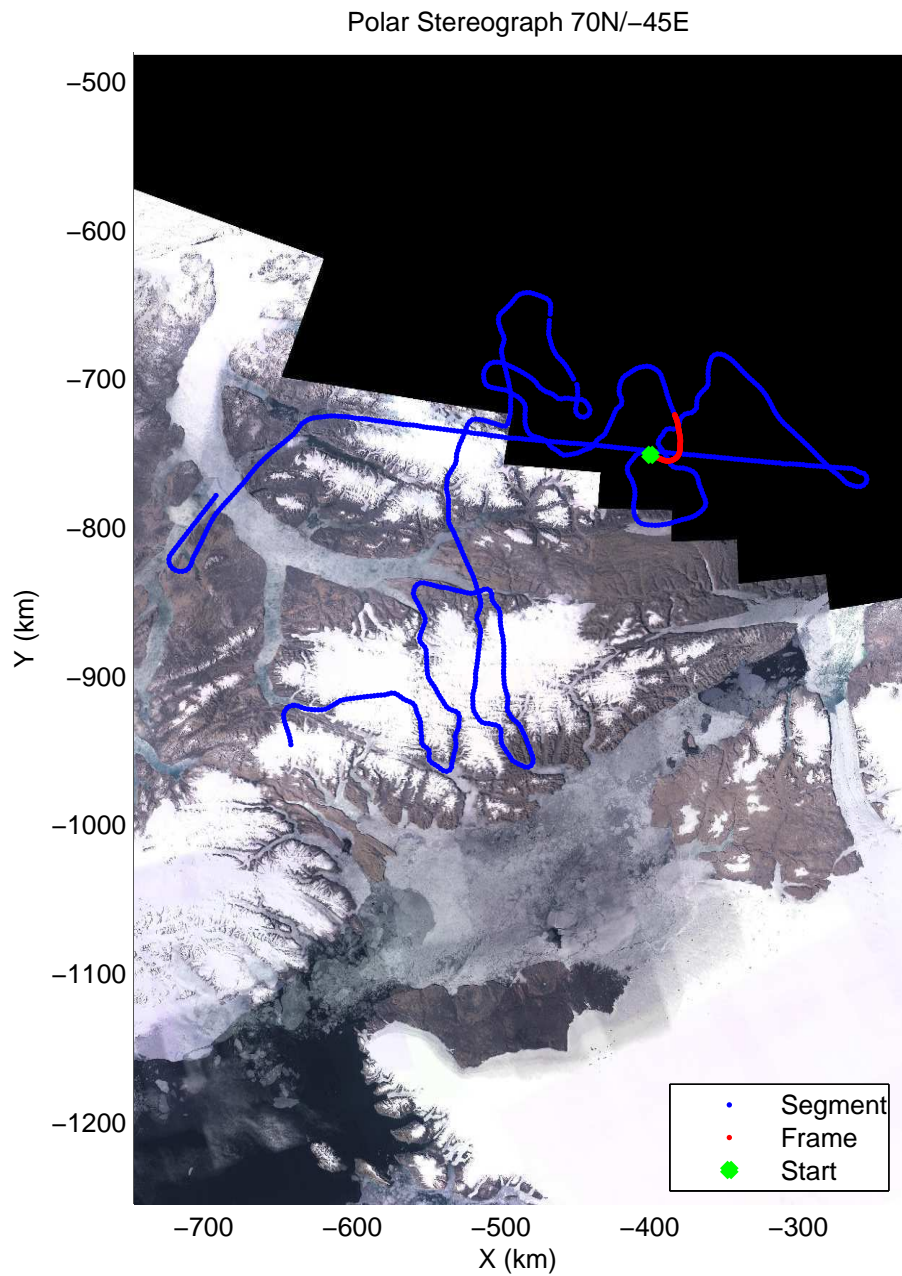

mcords3 2014_Greenland_P3: "North Canada Glaciers" 20140401_03_019: 14:23:06.5 to 14:29:11.7 GPS

mcords3 2014_Greenland_P3: "North Canada Glaciers" 20140401_03_020: 14:29:11.9 to 14:35:12.1 GPS

mcords3 2014_Greenland_P3: "North Canada Glaciers" 20140401_03_020: 14:29:11.9 to 14:35:12.1 GPS