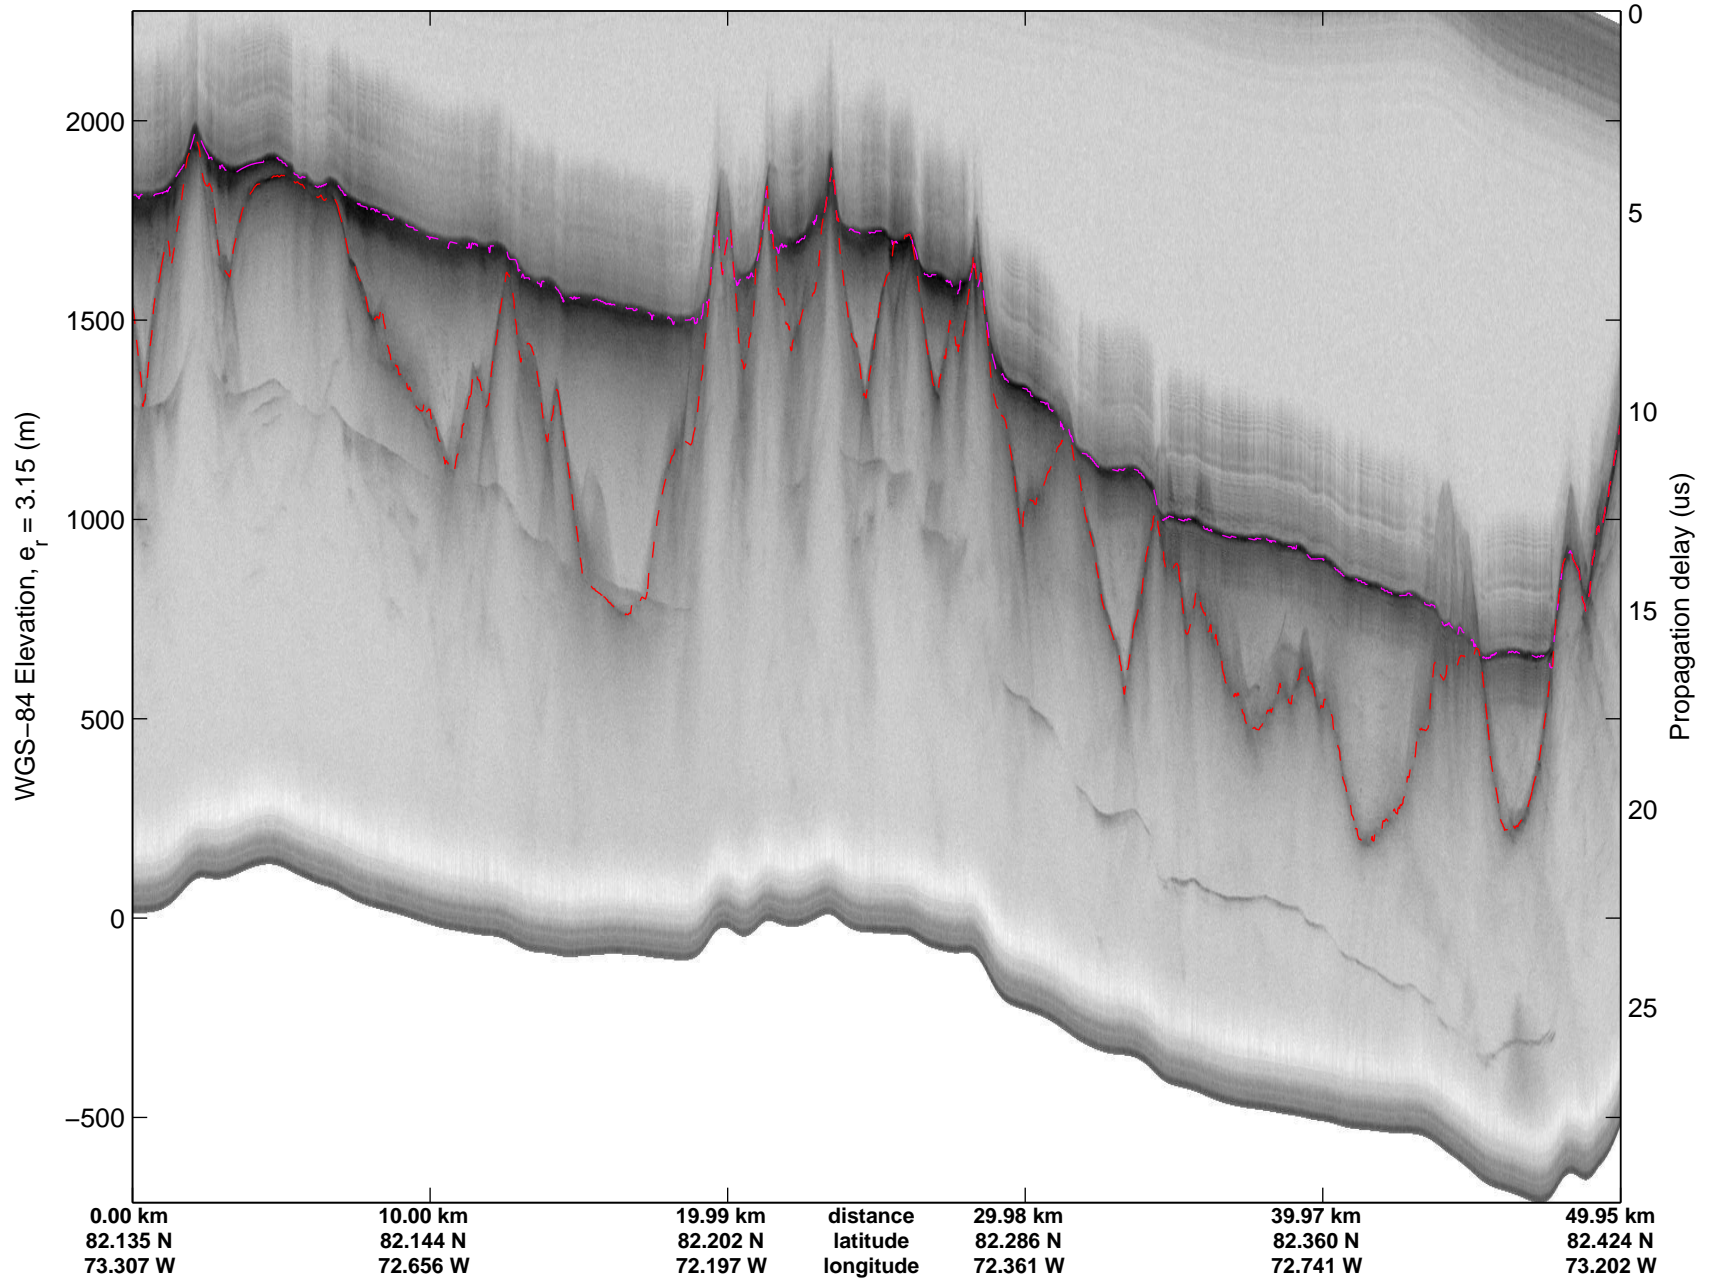

mcords3 2014_Greenland_P3: "North Canada Glaciers" 20140401_03_021: 14:35:12.4 to 14:40:33.1 GPS