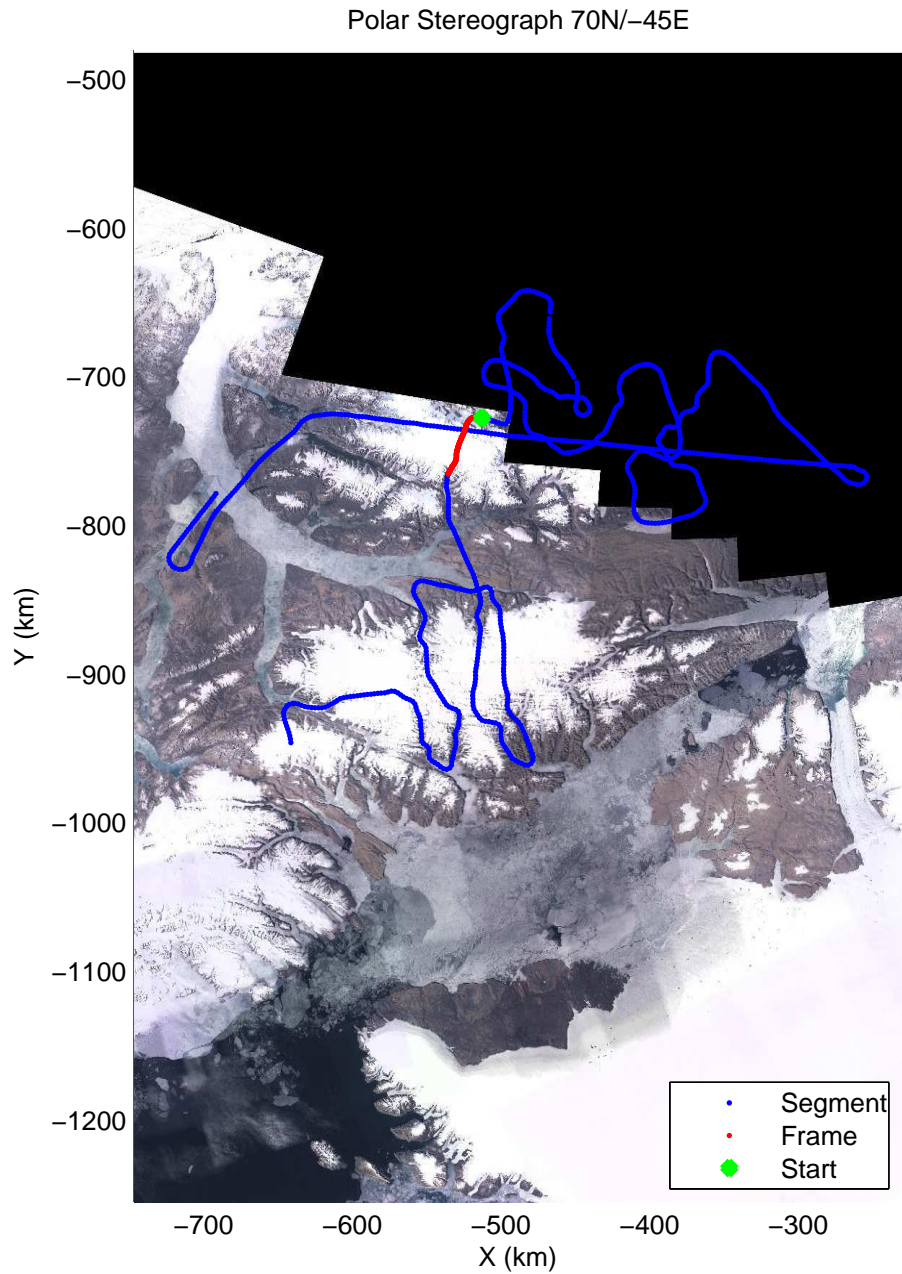

mcords3 2014_Greenland_P3: "North Canada Glaciers" 20140401_03_031: 15:39:43.6 to 15:46:36.4 GPS

mcords3 2014_Greenland_P3: "North Canada Glaciers" 20140401_03_032: 15:46:36.8 to 15:53:56.5 GPS

mcords3 2014_Greenland_P3: "North Canada Glaciers" 20140401_03_032: 15:46:36.8 to 15:53:56.5 GPS