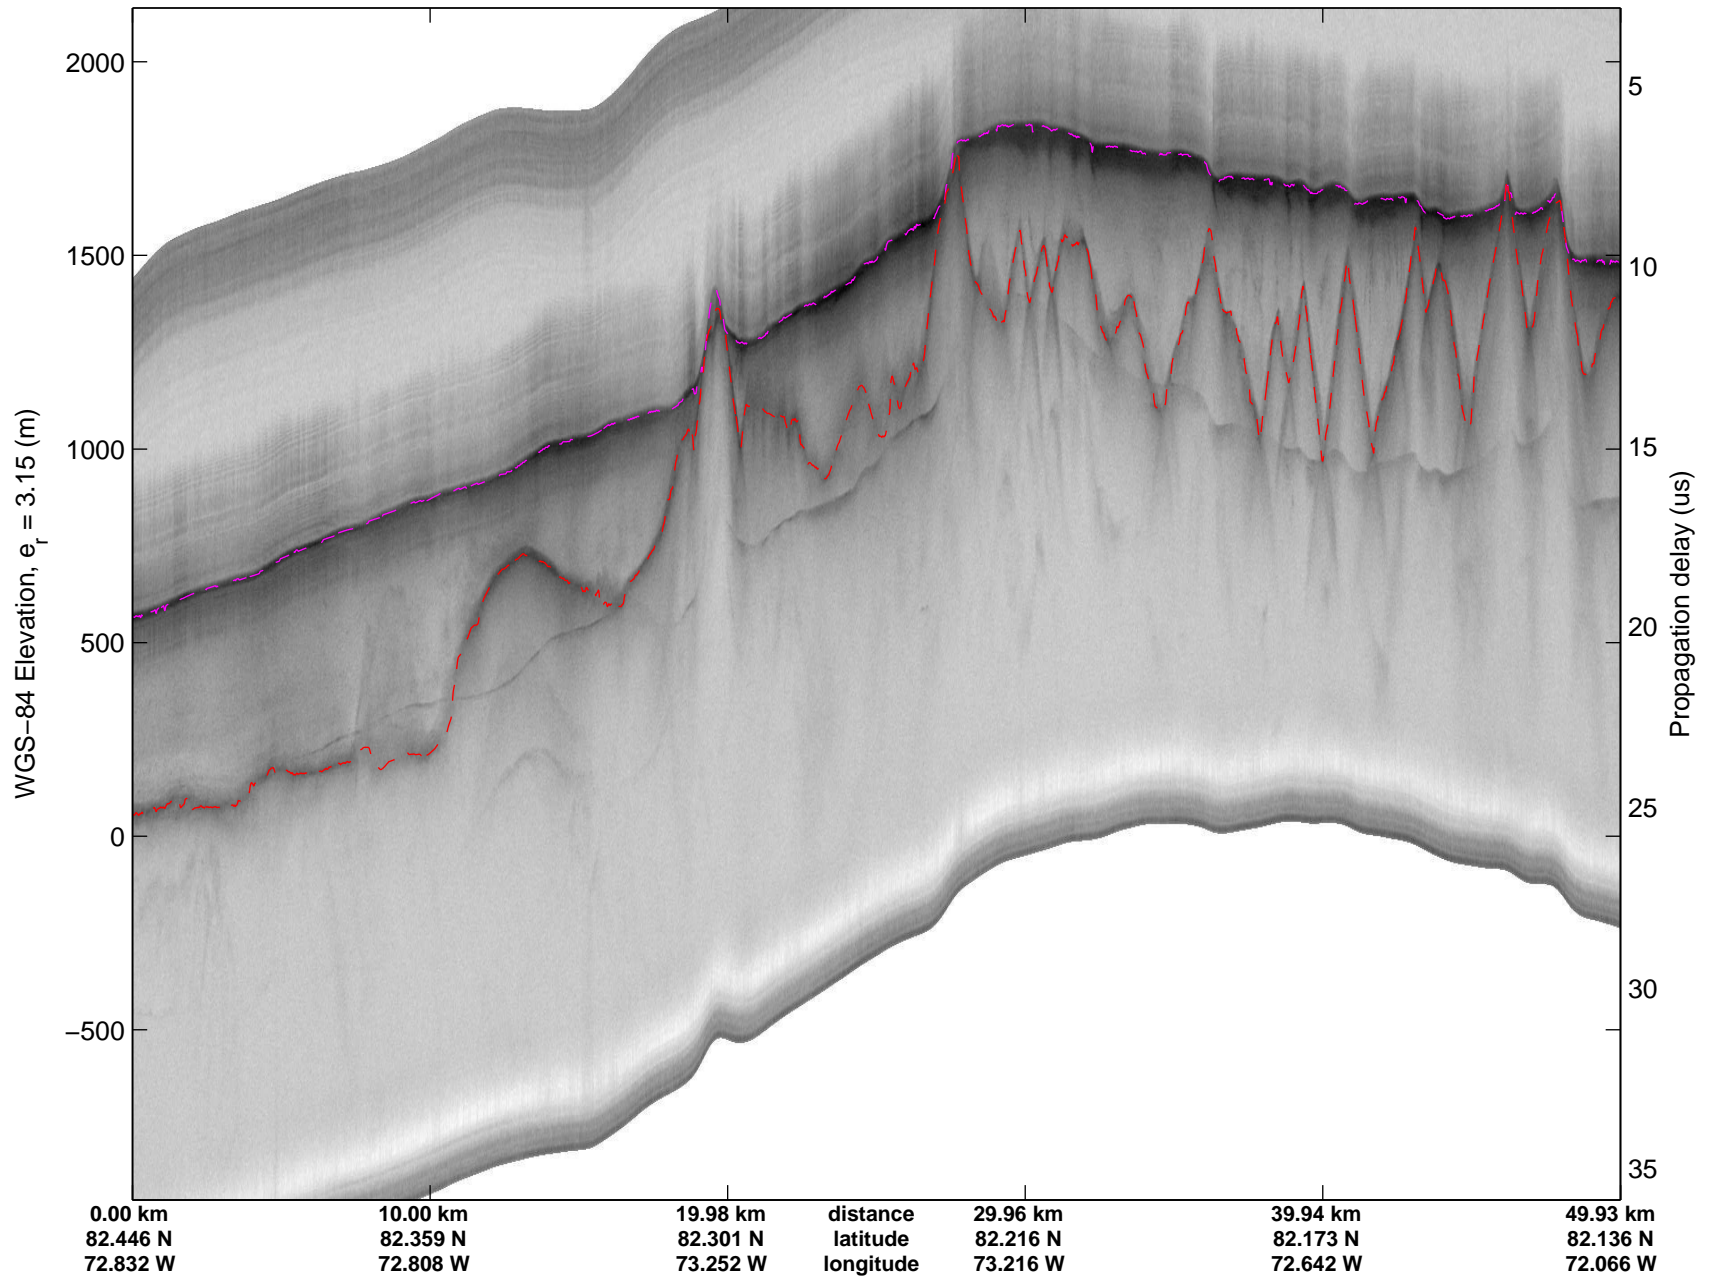

mcords3 2014_Greenland_P3: "North Canada Glaciers" 20140401_03_016: 14:02:52.4 to 14:09:59.0 GPS

mcords3 2014_Greenland_P3: "North Canada Glaciers" 20140401_03_017: 14:09:59.3 to 14:16:58.1 GPS

mcords3 2014_Greenland_P3: "North Canada Glaciers" 20140401_03_017: 14:09:59.3 to 14:16:58.1 GPS