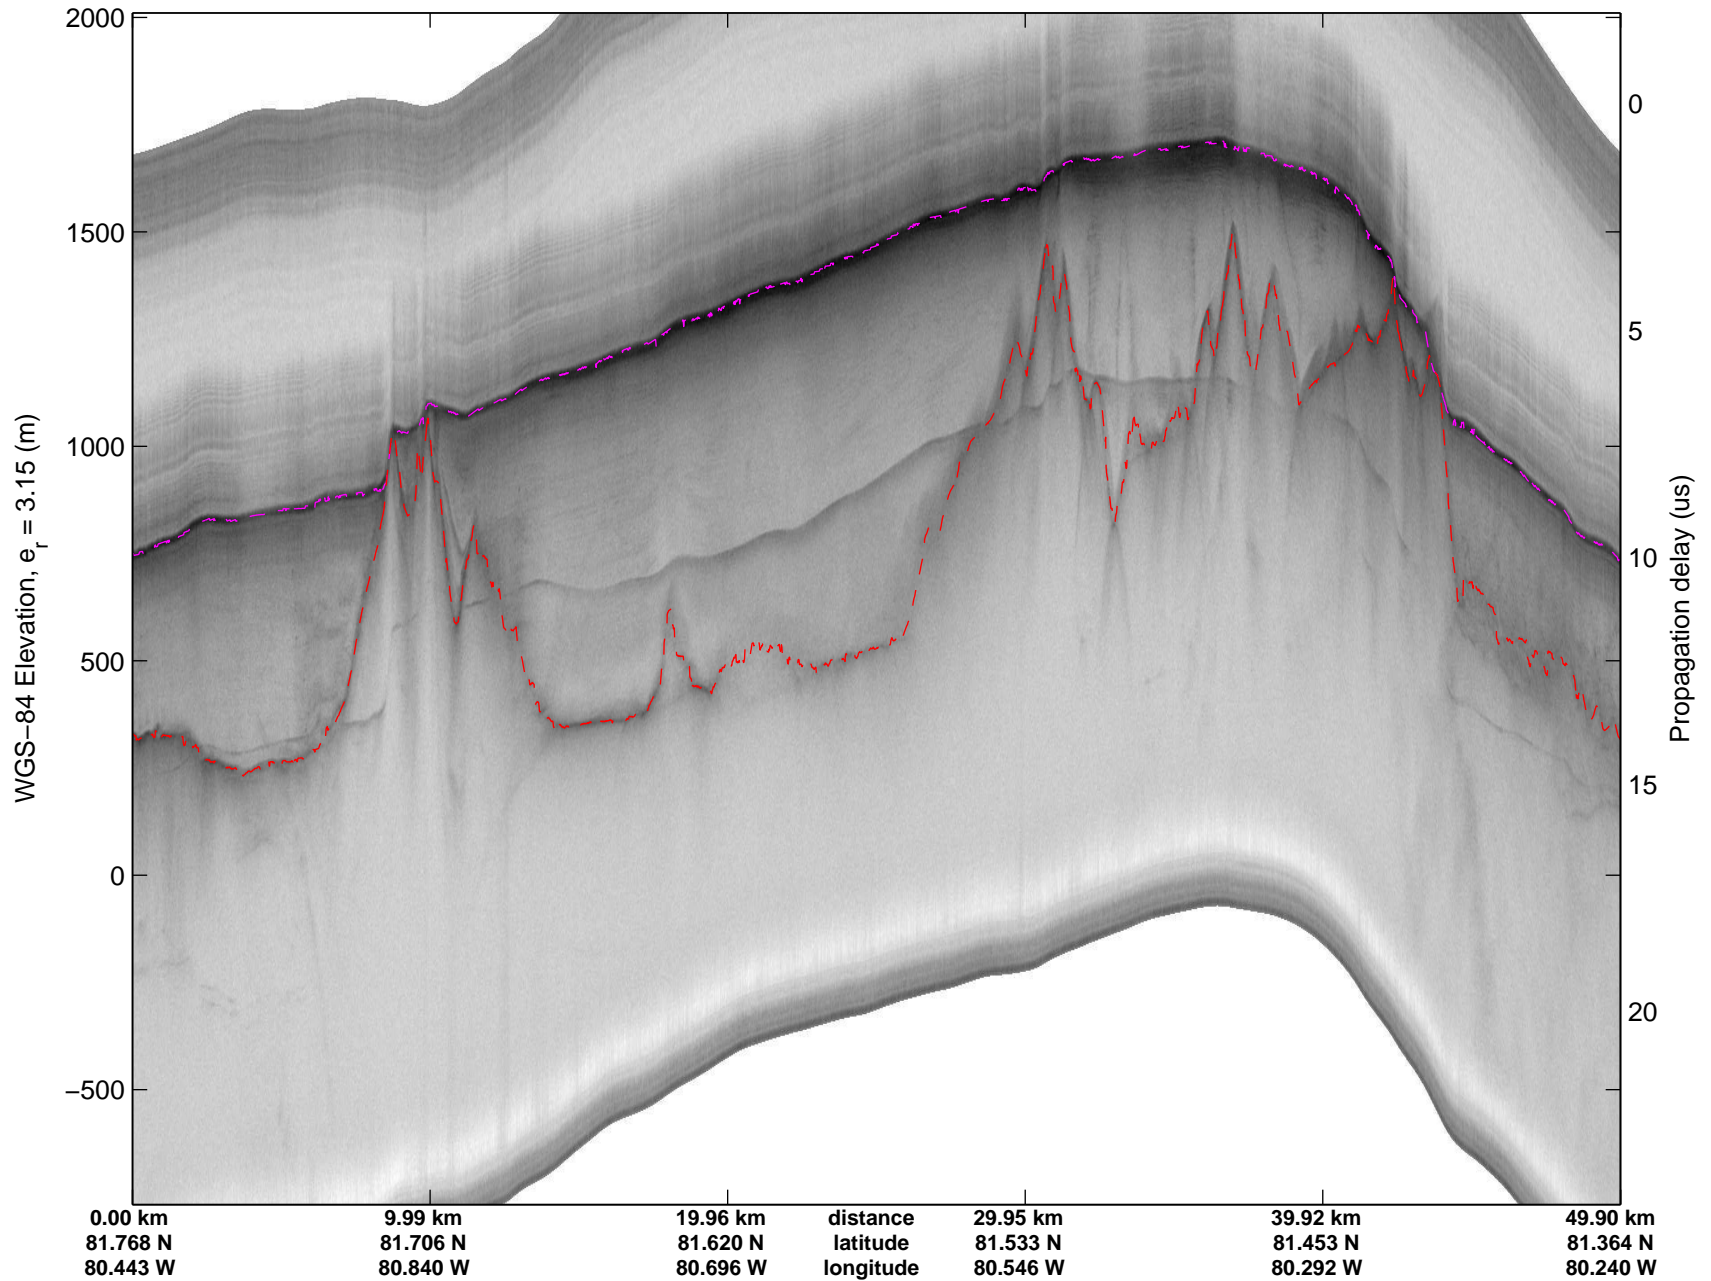

mcords3 2014_Greenland_P3: "North Canada Glaciers" 20140401_03_033: 15:53:56.8 to 16:00:10.1 GPS