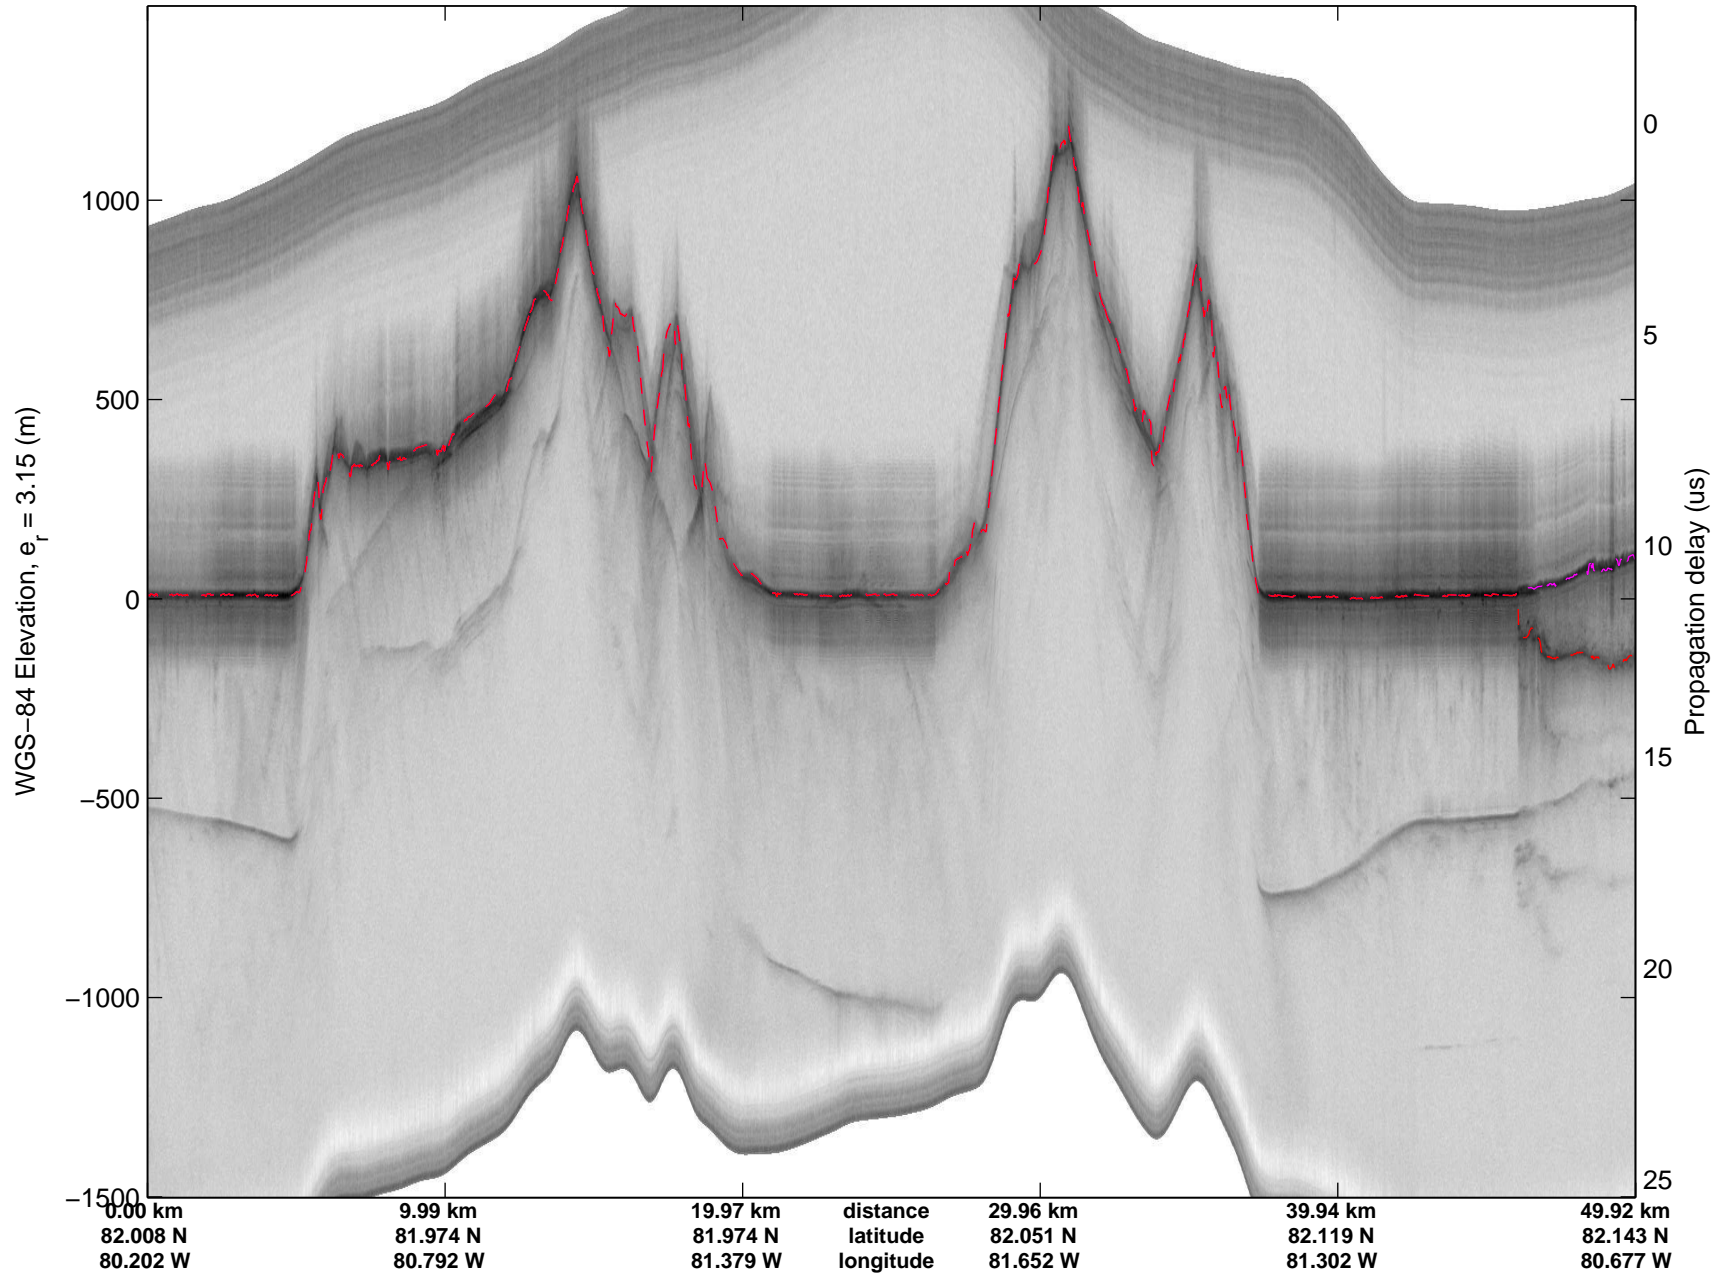

mcords3 2014_Greenland_P3: "North Canada Glaciers" 20140401_03_025: 14:59:48.9 to 15:06:46.2 GPS

mcords3 2014_Greenland_P3: "North Canada Glaciers" 20140401_03_026: 15:06:46.5 to 15:13:15.8 GPS

mcords3 2014_Greenland_P3: "North Canada Glaciers" 20140401_03_026: 15:06:46.5 to 15:13:15.8 GPS