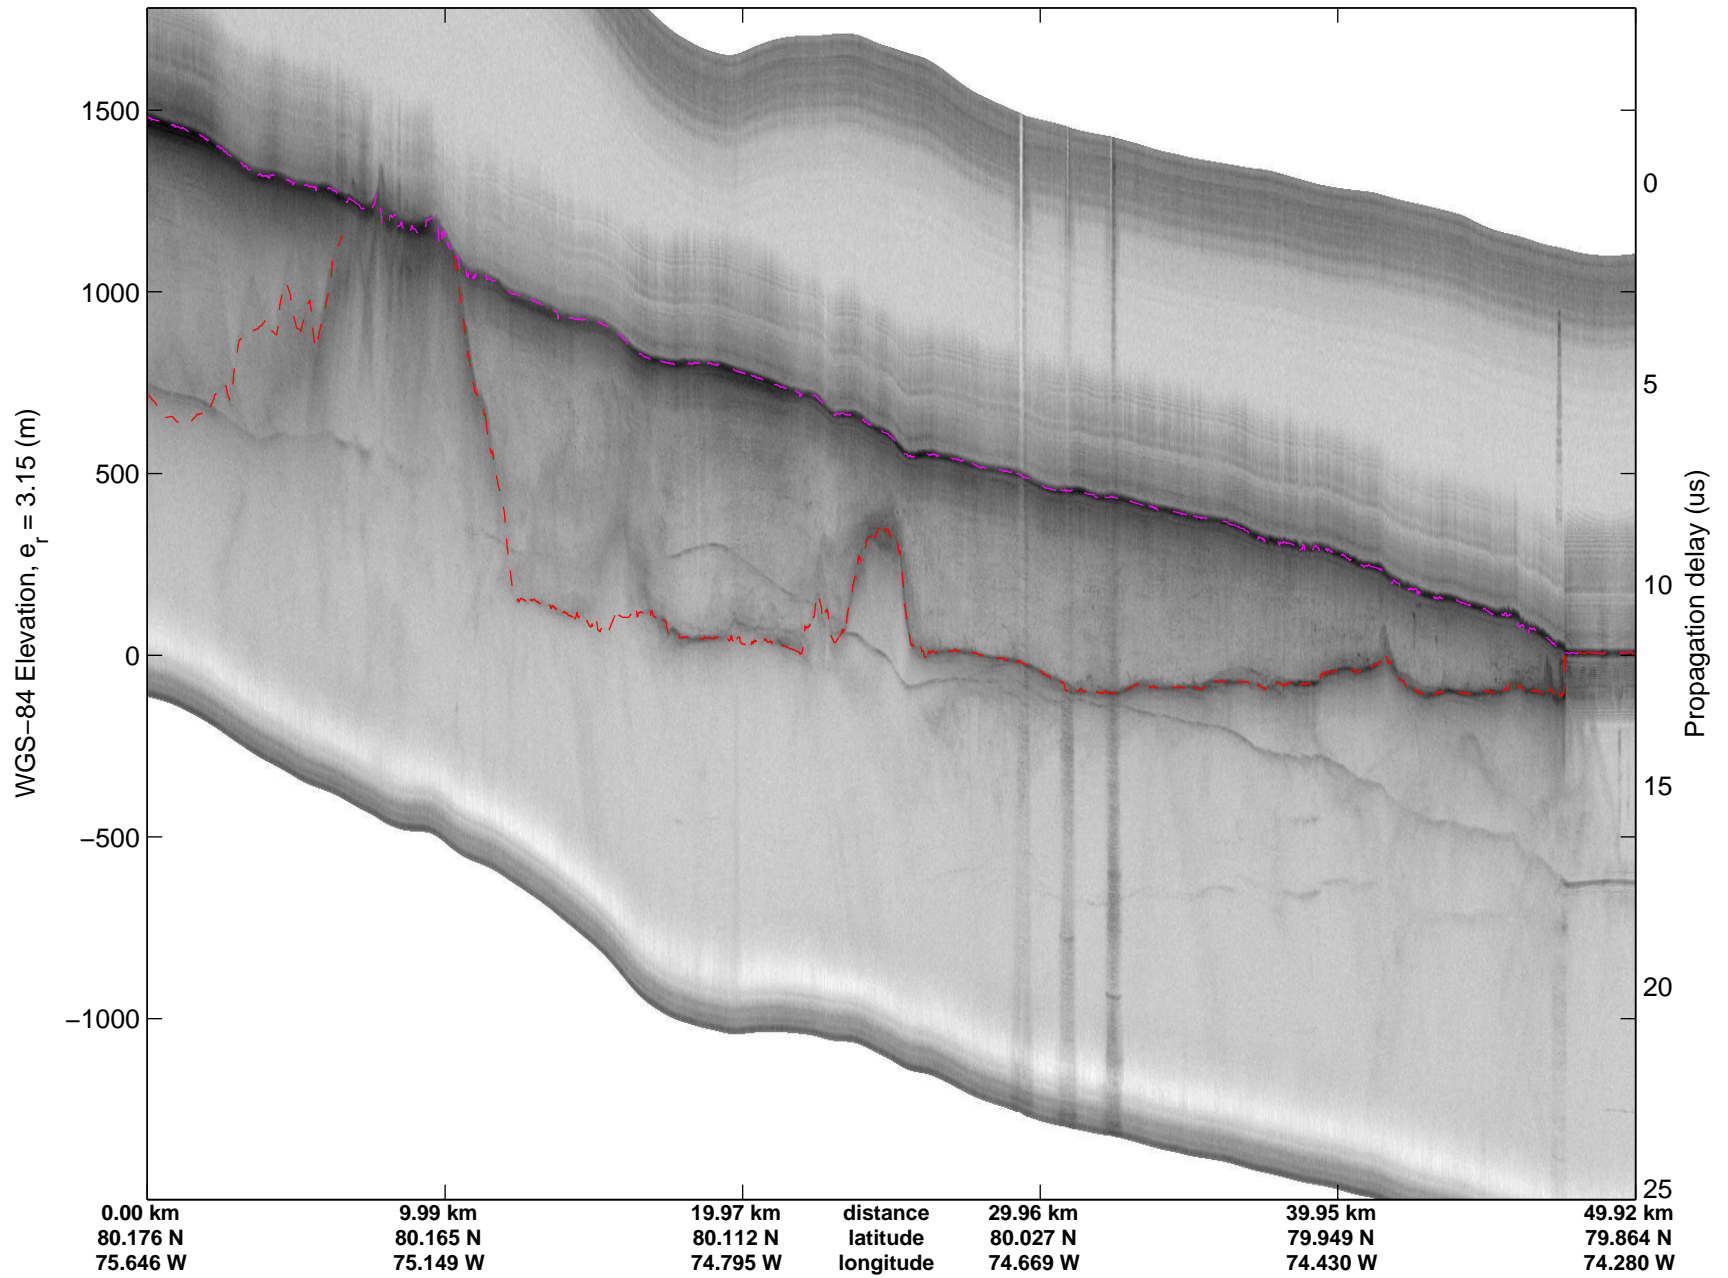

mcords3 2014_Greenland_P3: "North Canada Glaciers" 20140401_03_041: 16:44:47.3 to 16:51:05.1 GPS

mcords3 2014_Greenland_P3: "North Canada Glaciers" 20140401_03_041: 16:44:47.3 to 16:51:05.1 GPS

mcords3 2014_Greenland_P3: "North Canada Glaciers" 20140401_03_042: 16:51:05.4 to 16:58:04.8 GPS

mcords3 2014_Greenland_P3: "North Canada Glaciers" 20140401_03_042: 16:51:05.4 to 16:58:04.8 GPS

mcords3 2014_Greenland_P3: "North Canada Glaciers" 20140401_03_043: 16:58:05.1 to 17:04:42.0 GPS

mcords3 2014_Greenland_P3: "North Canada Glaciers" 20140401_03_043: 16:58:05.1 to 17:04:42.0 GPS

mcords3 2014_Greenland_P3: "North Canada Glaciers" 20140401_03_044: 17:04:42.2 to 17:11:22.3 GPS

mcords3 2014_Greenland_P3: "North Canada Glaciers" 20140401_03_044: 17:04:42.2 to 17:11:22.3 GPS

mcords3 2014_Greenland_P3: "North Canada Glaciers" 20140401_03_045: 17:11:22.6 to 17:18:38.2 GPS