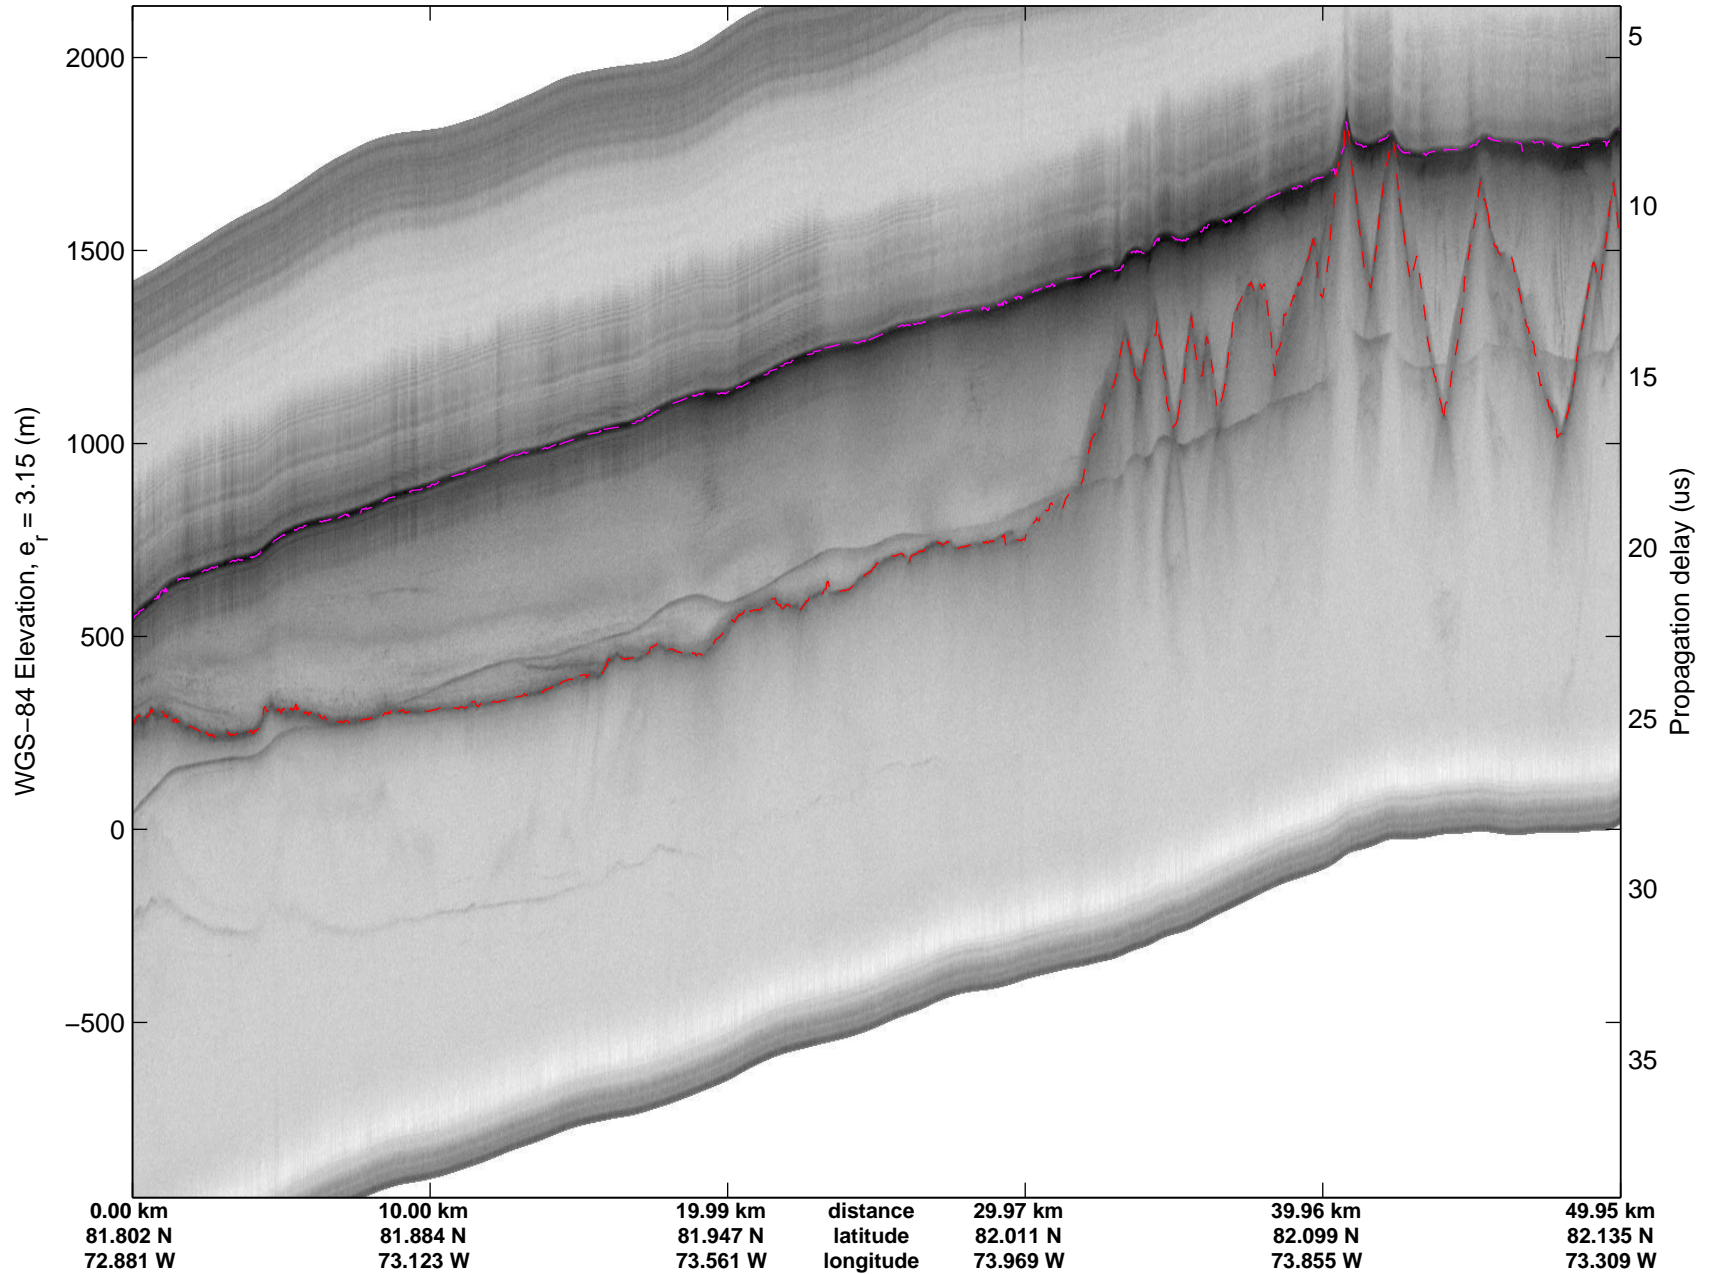

mcords3 2014_Greenland_P3: "North Canada Glaciers" 20140401_03_019: 14:23:06.5 to 14:29:11.7 GPS

mcords3 2014_Greenland_P3: "North Canada Glaciers" 20140401_03_020: 14:29:11.9 to 14:35:12.1 GPS

mcords3 2014_Greenland_P3: "North Canada Glaciers" 20140401_03_020: 14:29:11.9 to 14:35:12.1 GPS