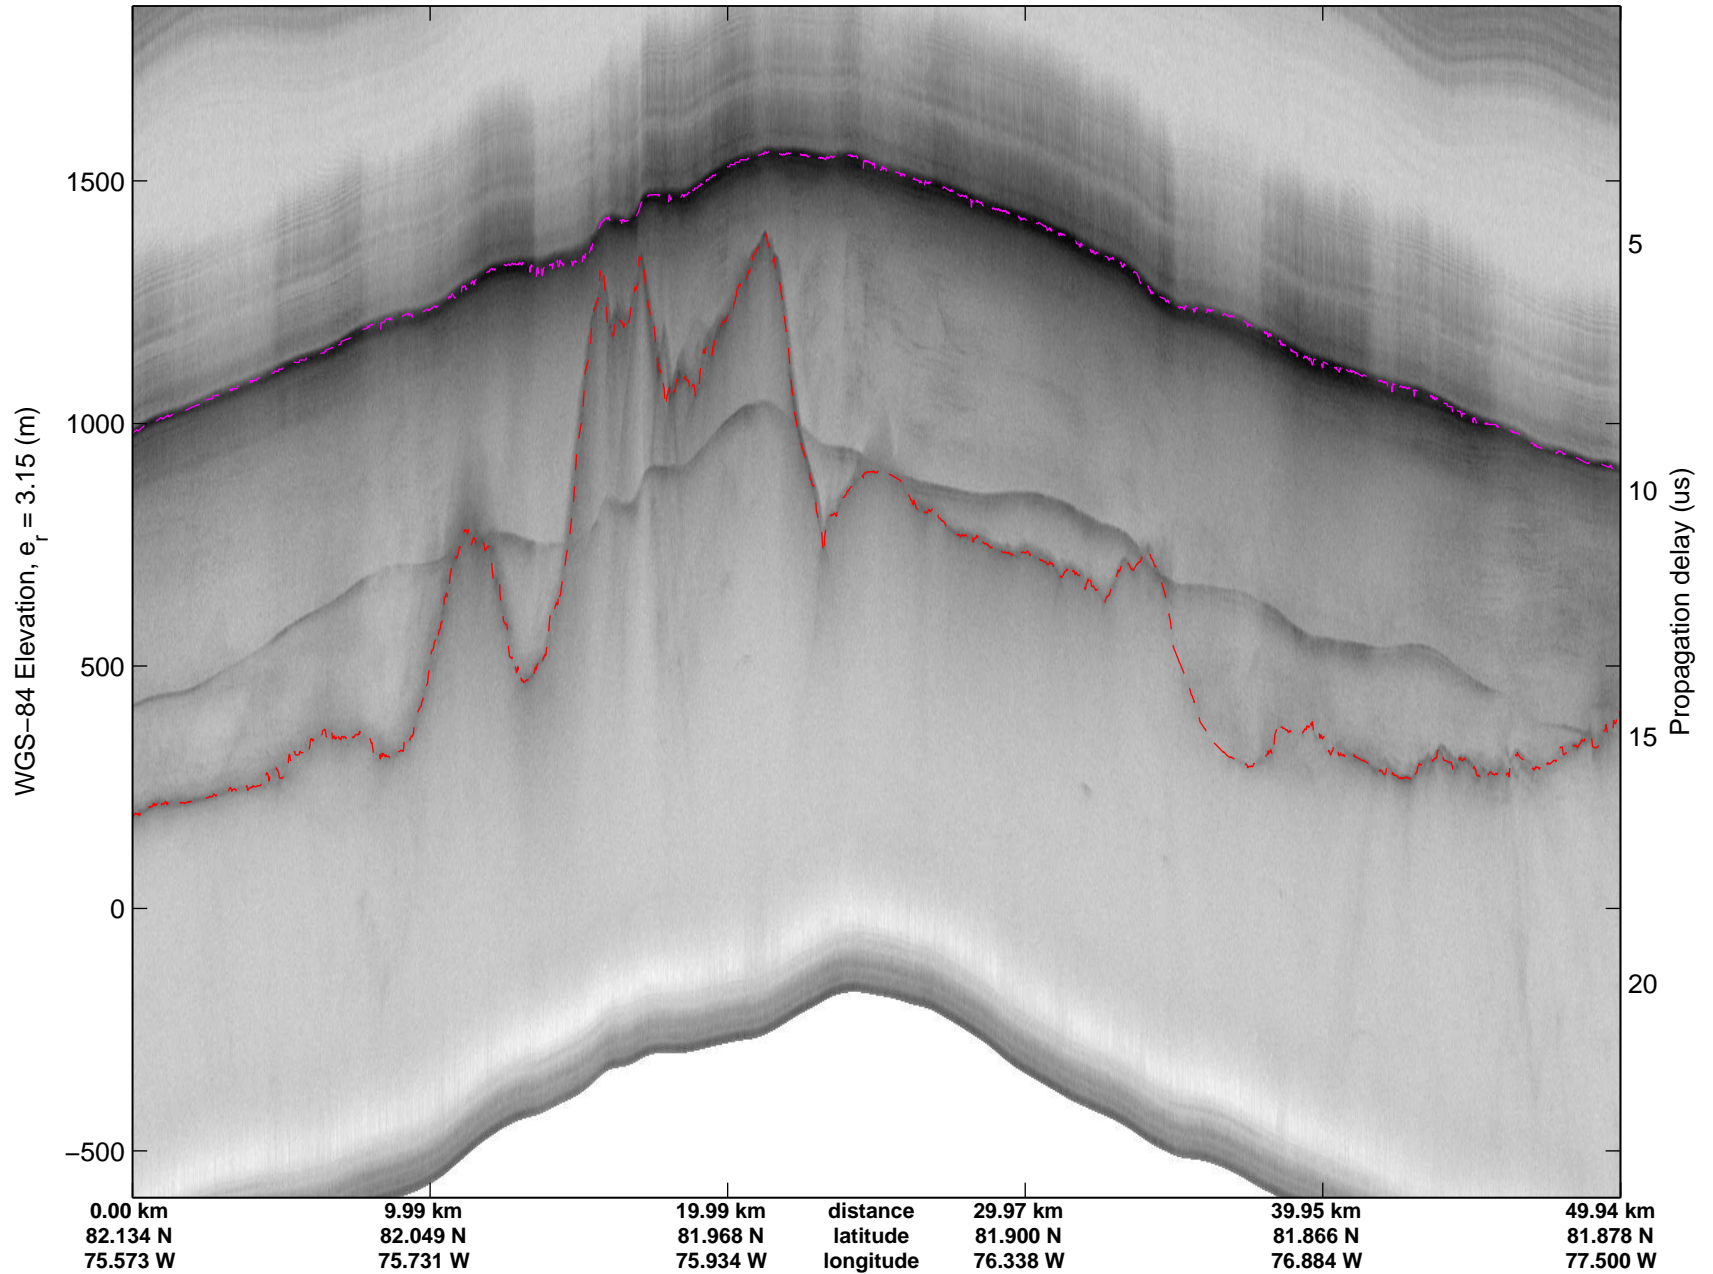

mcords3 2014_Greenland_P3: "North Canada Glaciers" 20140401_03_024: 14:53:19.9 to 14:59:48.6 GPS