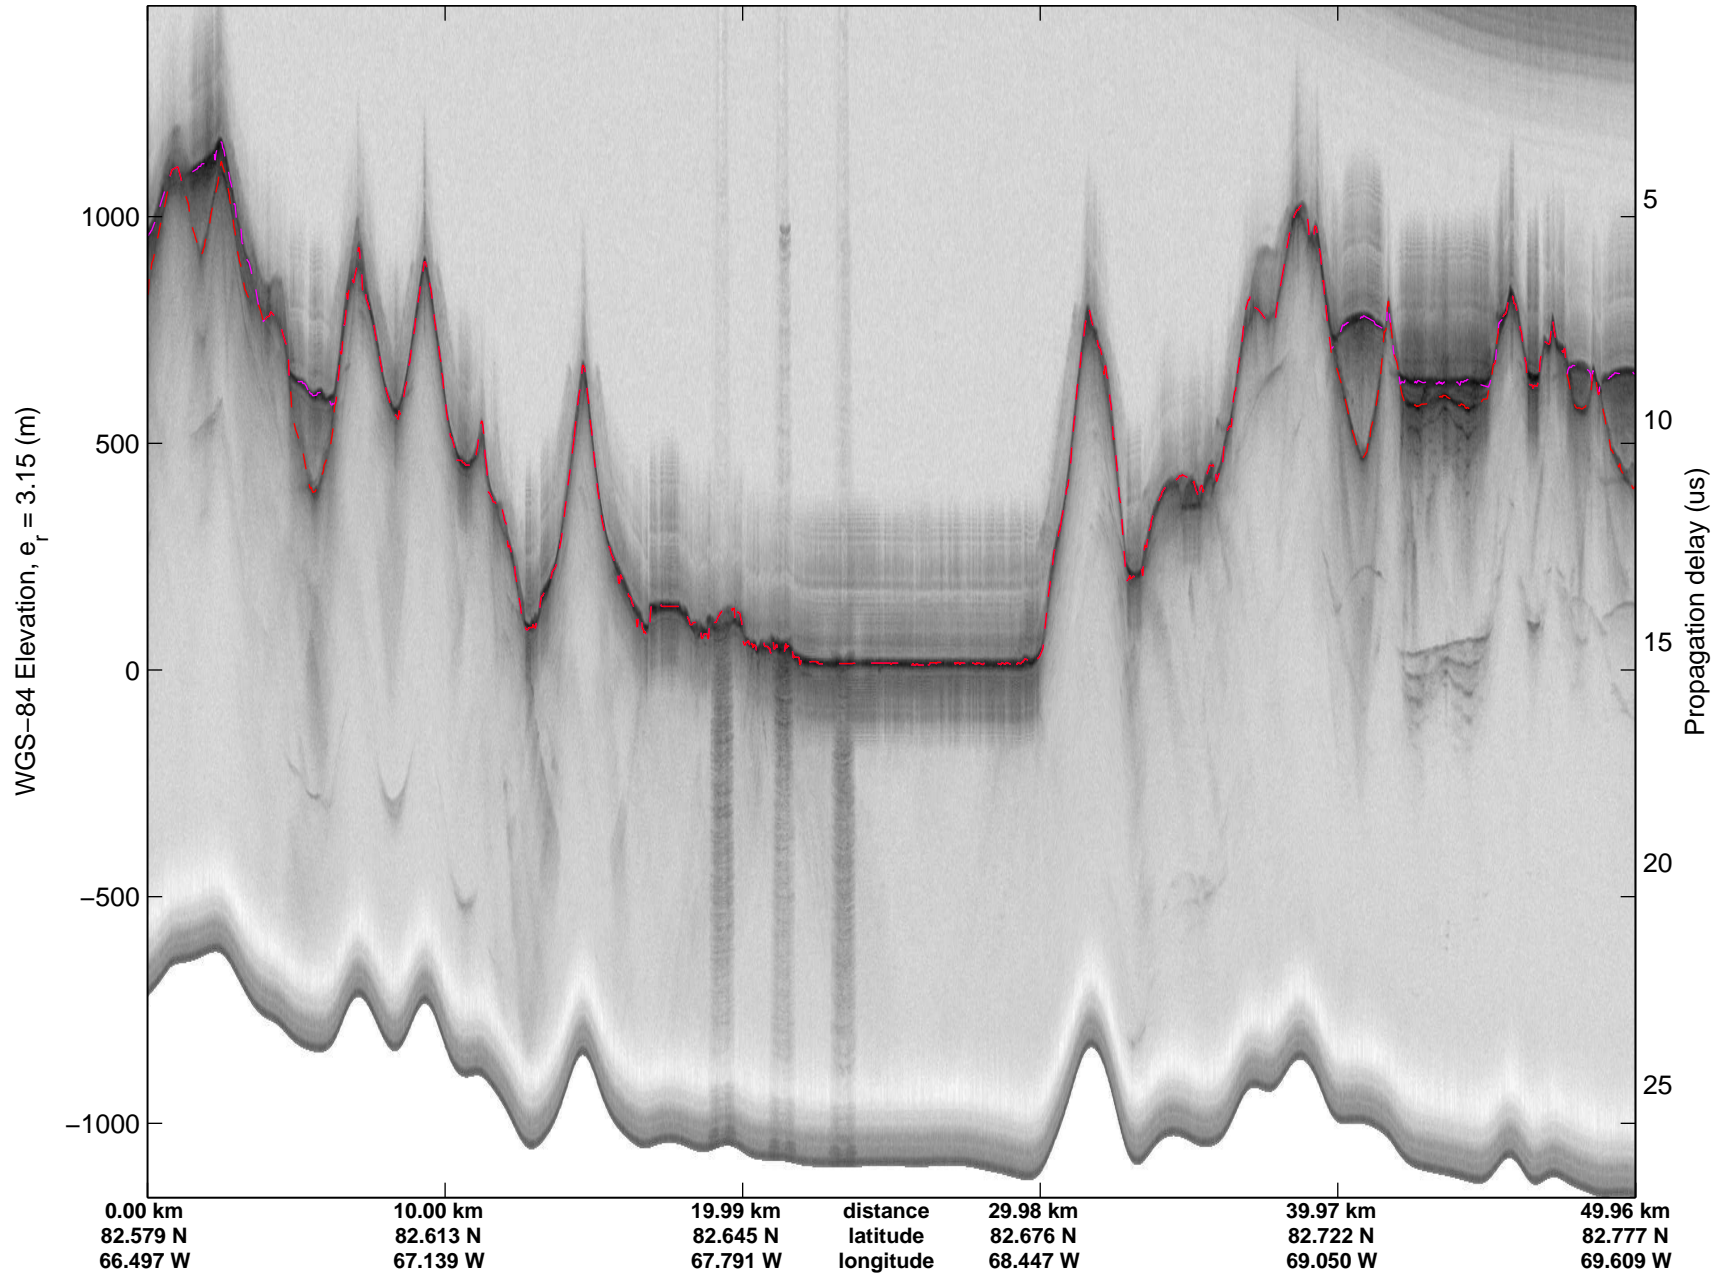

mcords3 2014_Greenland_P3: "North Canada Glaciers" 20140401_03_013: 13:44:50.5 to 13:51:15.1 GPS

mcords3 2014_Greenland_P3: "North Canada Glaciers" 20140401_03_014: 13:51:15.3 to 13:56:38.4 GPS

mcords3 2014_Greenland_P3: "North Canada Glaciers" 20140401_03_014: 13:51:15.3 to 13:56:38.4 GPS