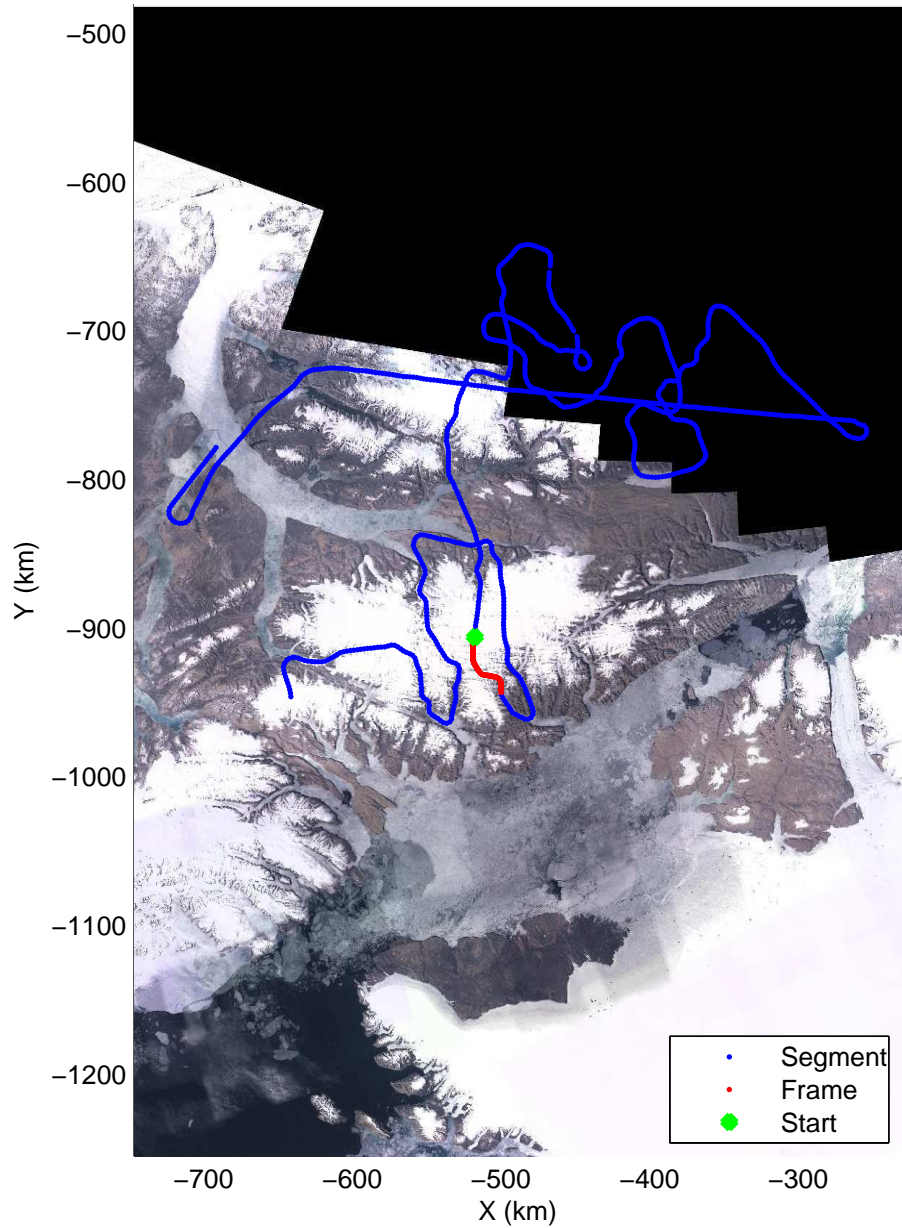

Polar Stereograph 70N/-45E