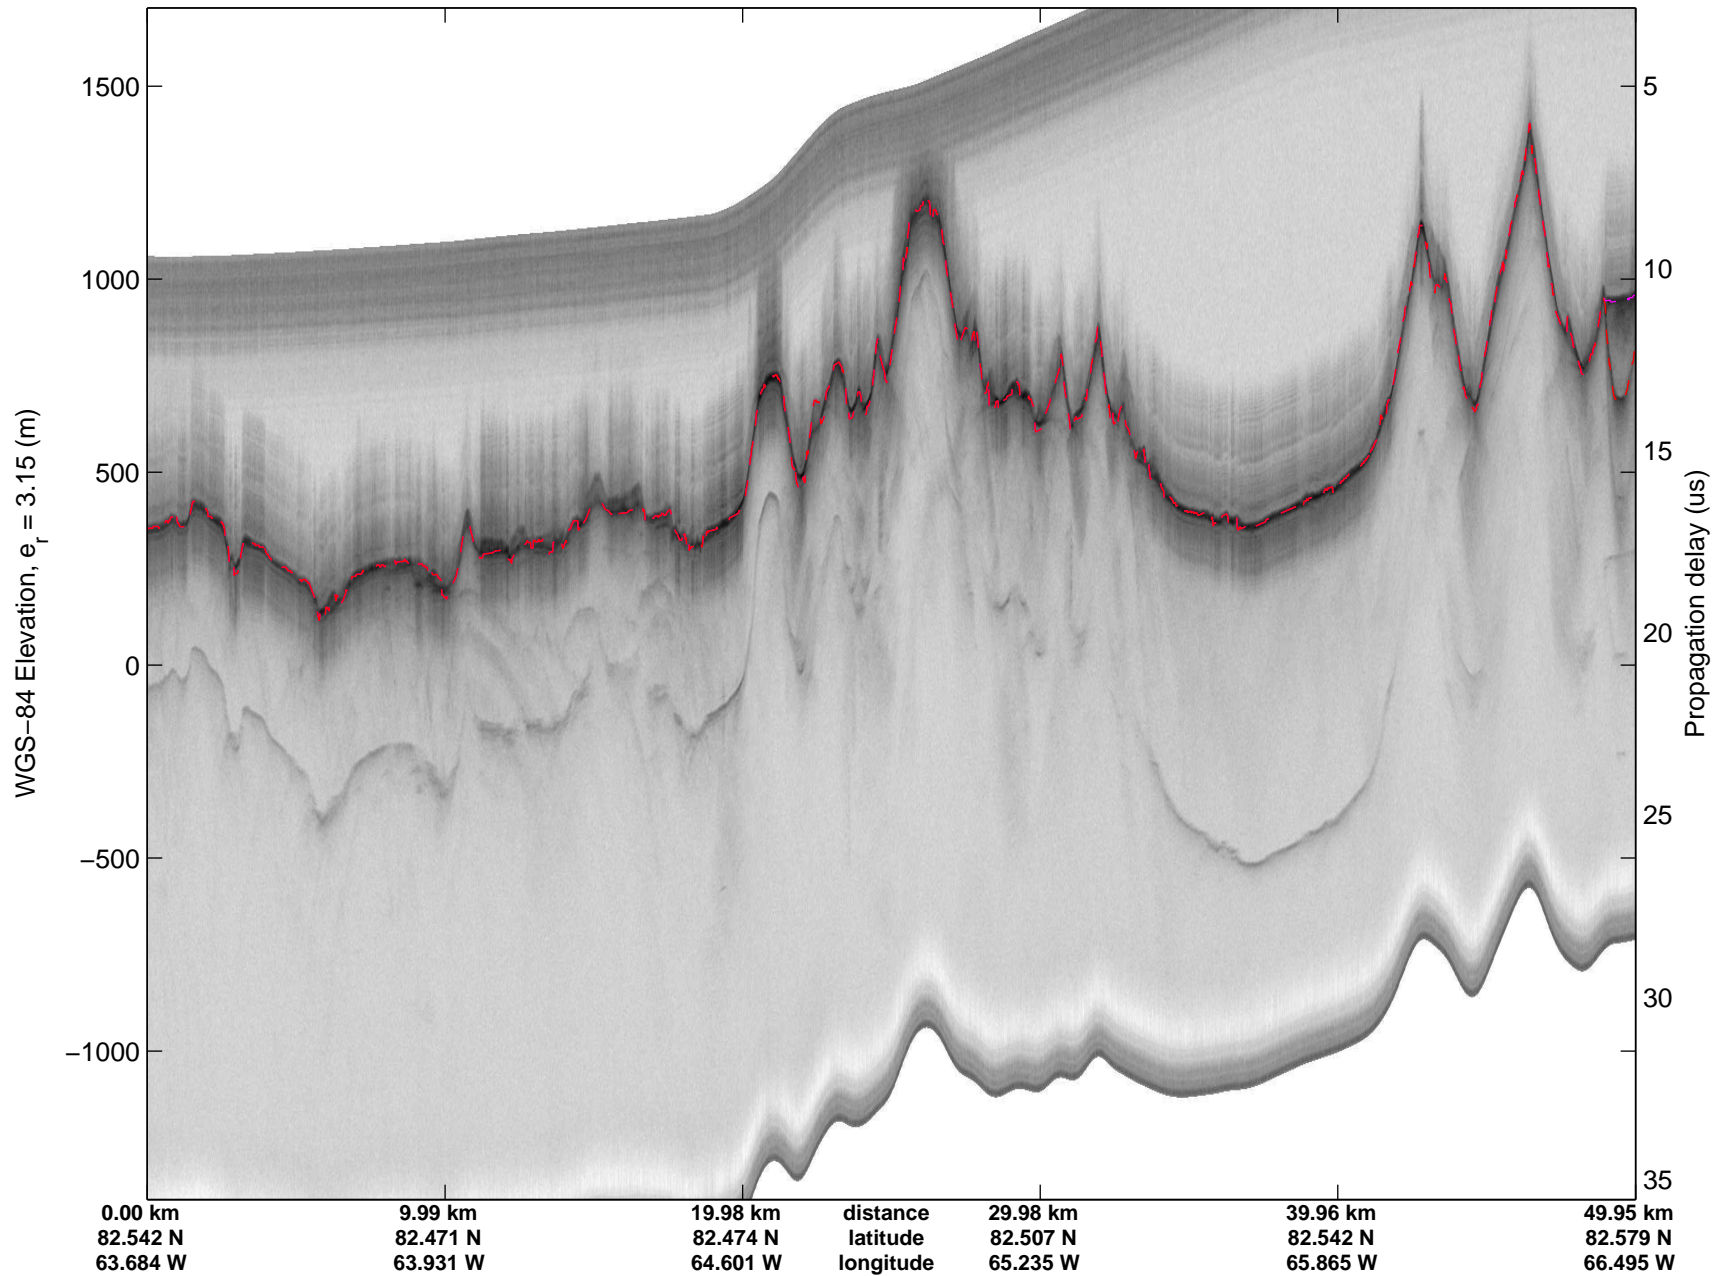

mcords3 2014_Greenland_P3: "North Canada Glaciers" 20140401_03_013: 13:44:50.5 to 13:51:15.1 GPS