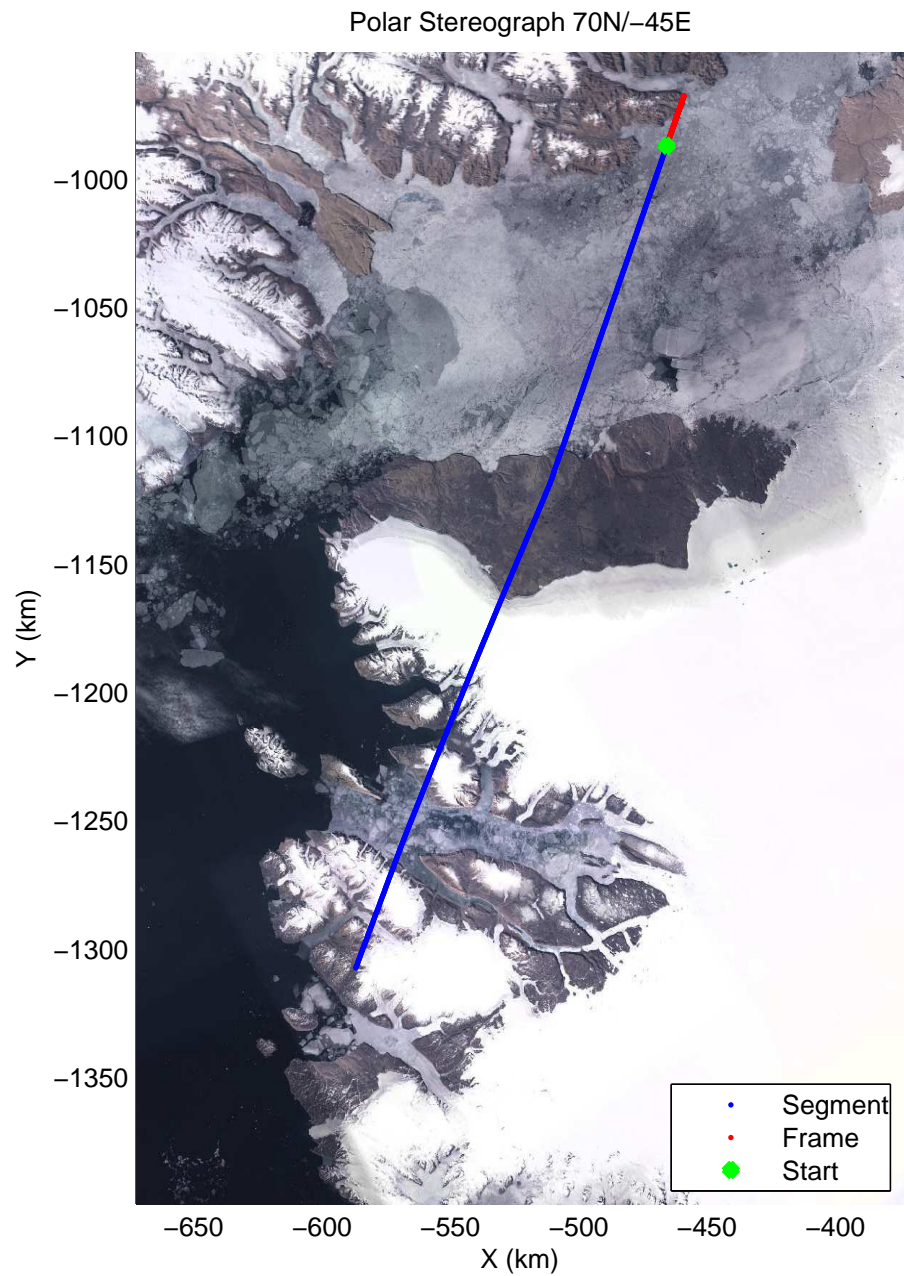

Polar Stereograph 70N/-45E

mcords3 2014_Greenland_P3: "North Canada Glaciers" 20140401_01_007: 11:40:28.2 to 11:45:19.3 GPS

mcords3 2014_Greenland_P3: "North Canada Glaciers" 20140401_01_007: 11:40:28.2 to 11:45:19.3 GPS