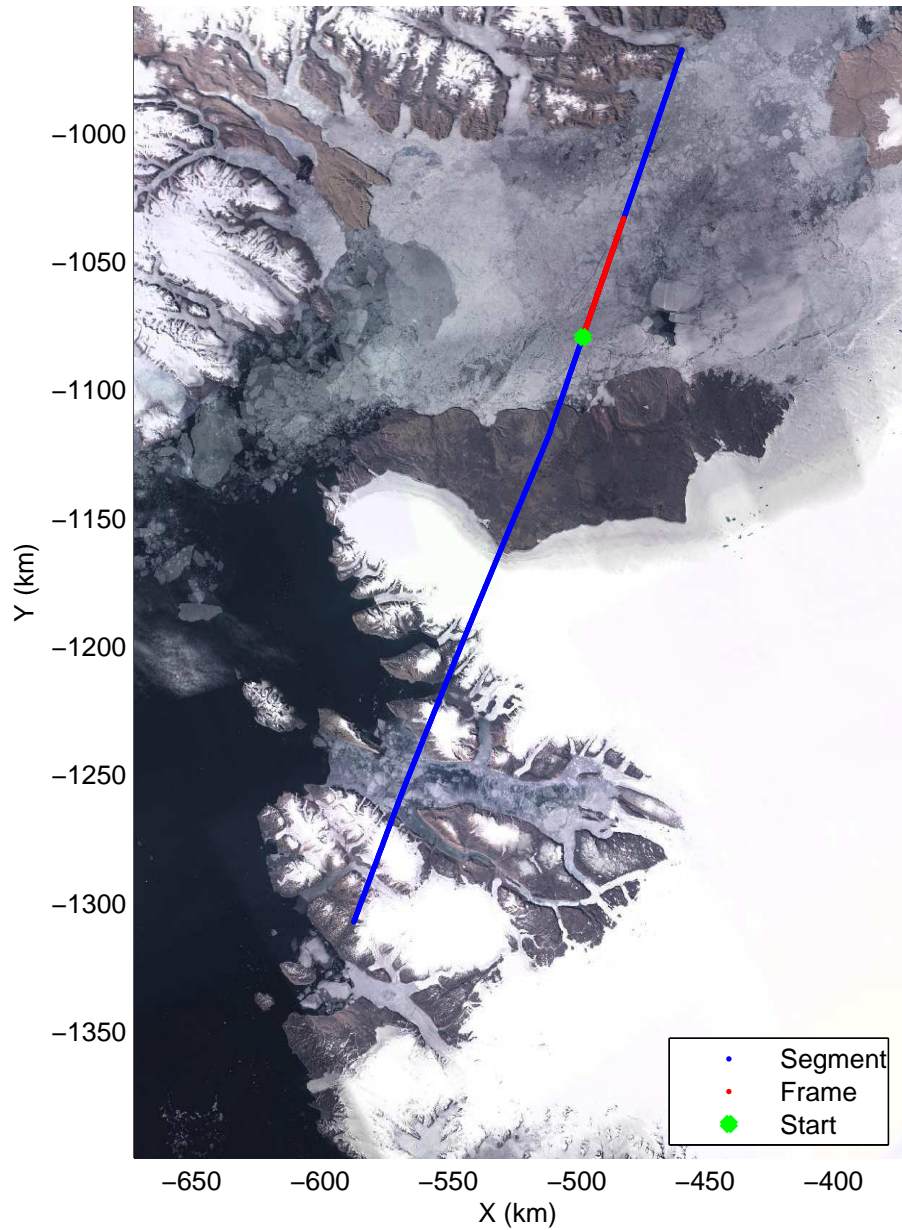

Polar Stereograph 70N/-45E