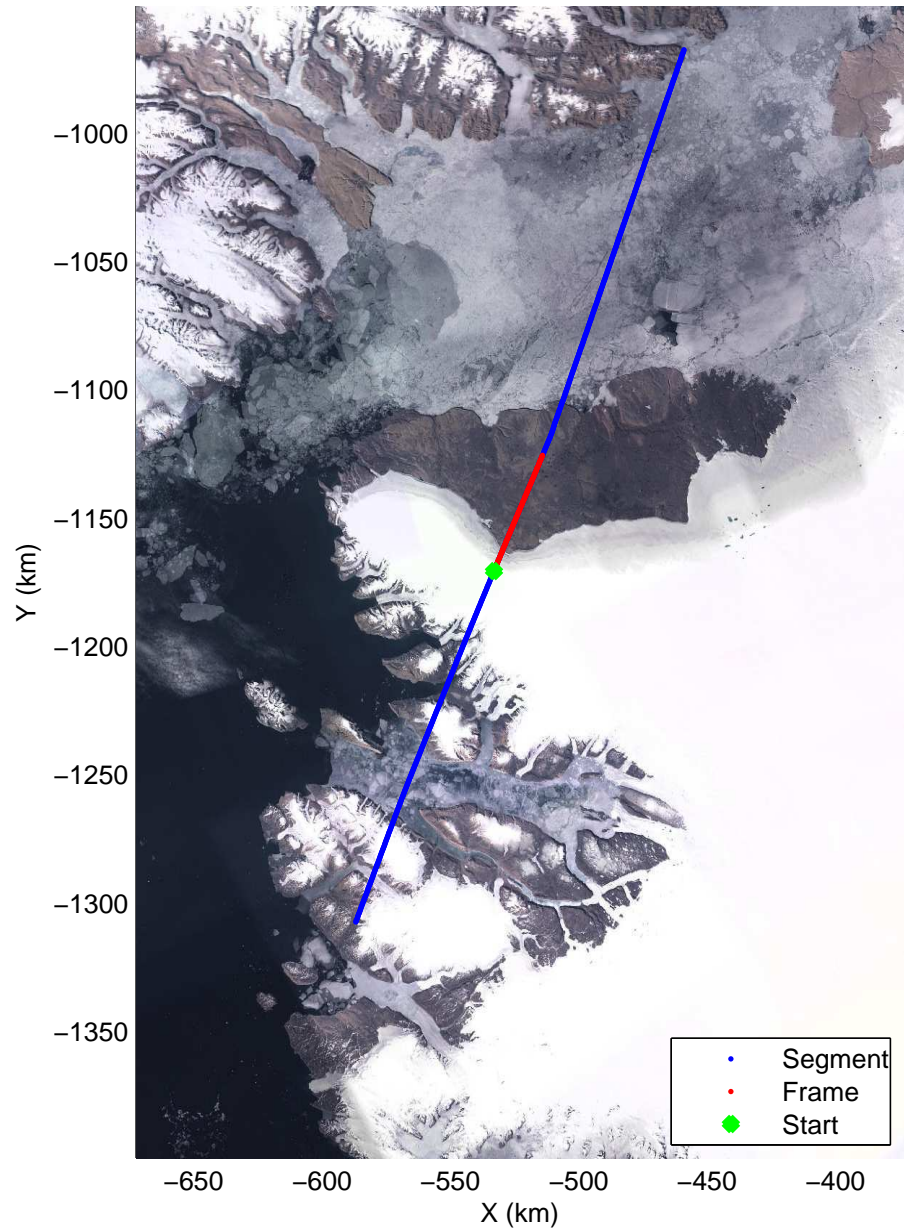

mcords3 2014_Greenland_P3: "North Canada Glaciers" 20140401_01_002: 11:16:05.9 to 11:21:19.2 GPS

Polar Stereograph 70N/-45E

mcords3 2014_Greenland_P3: "North Canada Glaciers" 20140401_01_003: 11:21:19.4 to 11:26:04.3 GPS

mcords3 2014_Greenland_P3: "North Canada Glaciers" 20140401_01_003: 11:21:19.4 to 11:26:04.3 GPS

Polar Stereograph 70N/-45E

mcords3 2014_Greenland_P3: "North Canada Glaciers" 20140401_01_004: 11:26:04.5 to 11:30:50.7 GPS