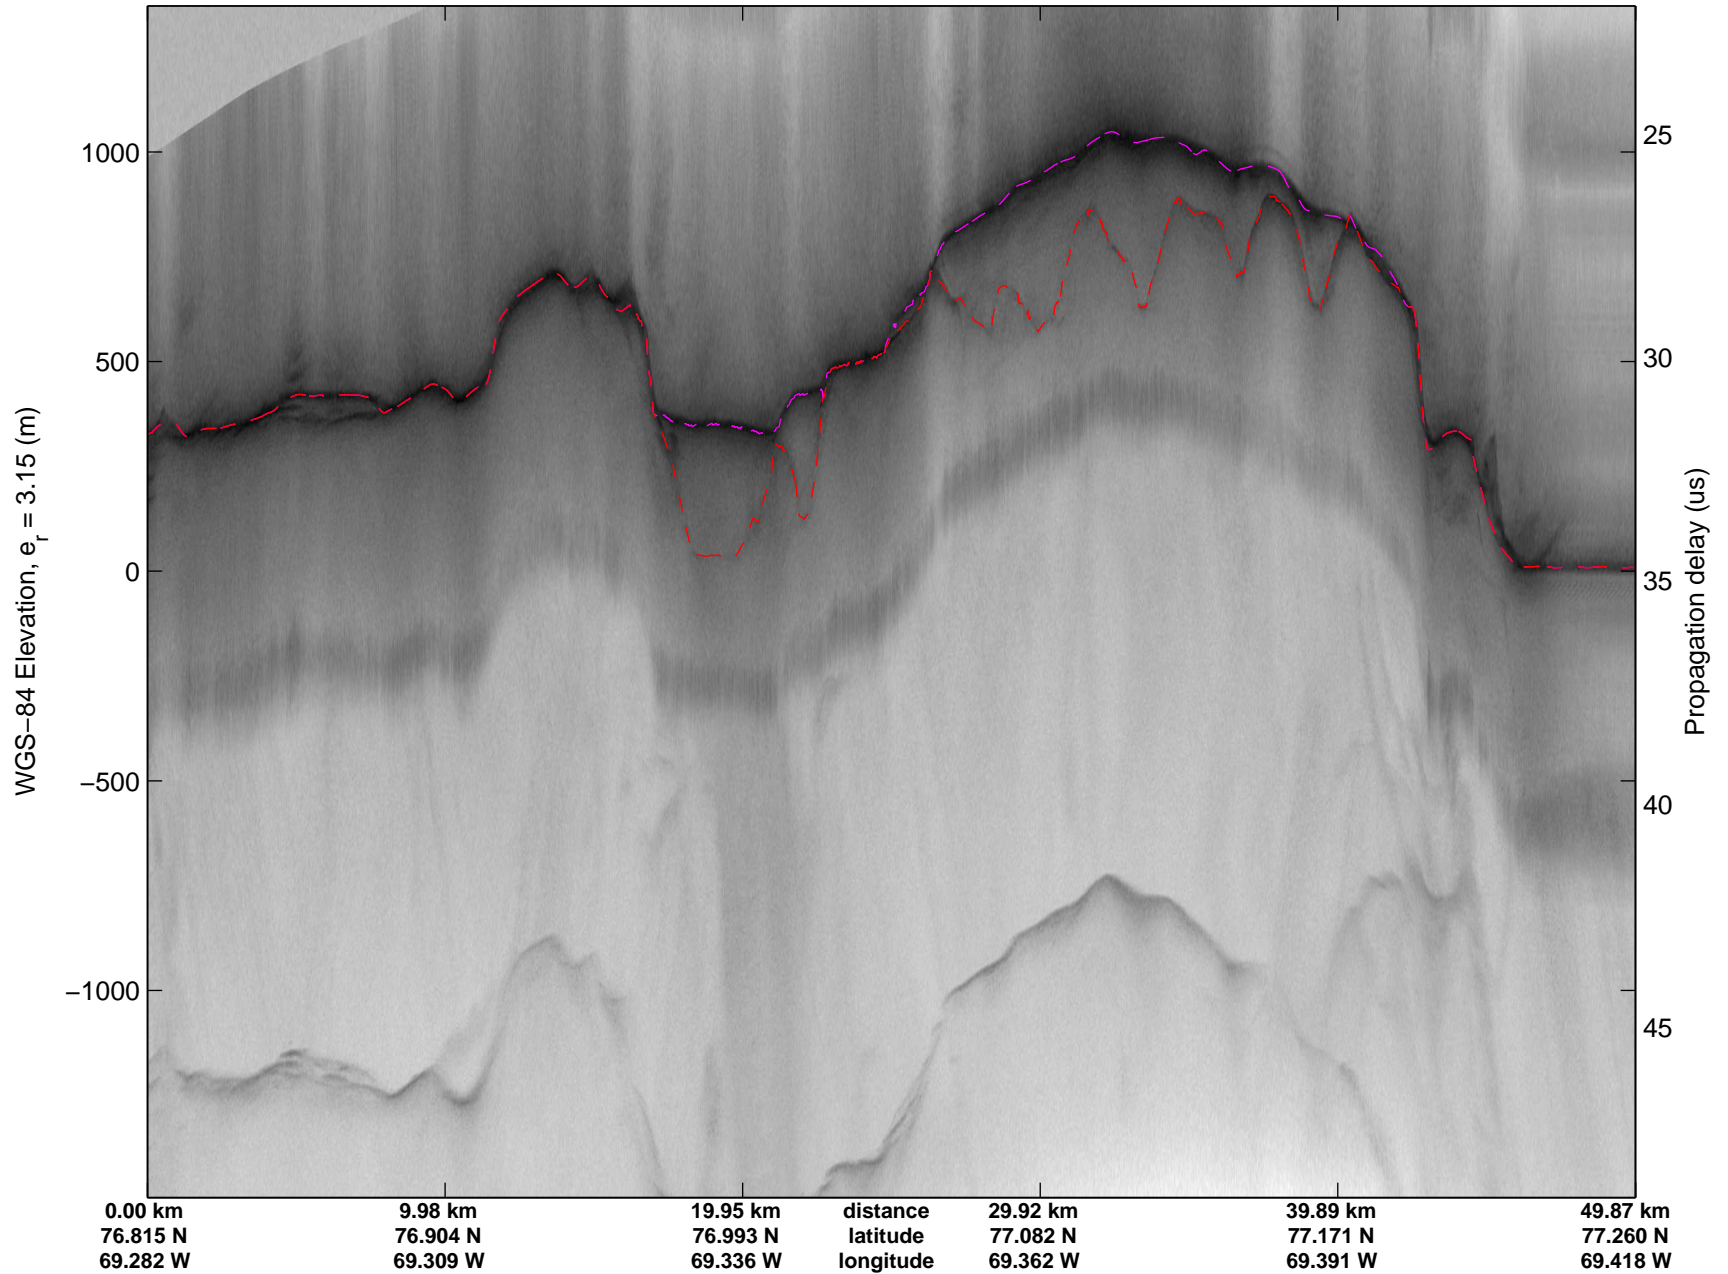

mcords3 2014_Greenland_P3: "North Canada Glaciers" 20140401_01_001: 11:10:12.6 to 11:16:05.6 GPS

mcords3 2014_Greenland_P3: "North Canada Glaciers" 20140401_01_001: 11:10:12.6 to 11:16:05.6 GPS

mcords3 2014_Greenland_P3: "North Canada Glaciers" 20140401_01_002: 11:16:05.9 to 11:21:19.2 GPS

mcords3 2014_Greenland_P3: "North Canada Glaciers" 20140401_01_002: 11:16:05.9 to 11:21:19.2 GPS

Polar Stereograph 70N/-45E

mcords3 2014_Greenland_P3: "North Canada Glaciers" 20140401_01_003: 11:21:19.4 to 11:26:04.3 GPS

mcords3 2014_Greenland_P3: "North Canada Glaciers" 20140401_01_003: 11:21:19.4 to 11:26:04.3 GPS

Polar Stereograph 70N/-45E

mcords3 2014_Greenland_P3: "North Canada Glaciers" 20140401_01_004: 11:26:04.5 to 11:30:50.7 GPS

Polar Stereograph 70N/-45E

mcords3 2014_Greenland_P3: "North Canada Glaciers" 20140401_01_006: 11:35:39.6 to 11:40:28.0 GPS

mcords3 2014_Greenland_P3: "North Canada Glaciers" 20140401_01_006: 11:35:39.6 to 11:40:28.0 GPS