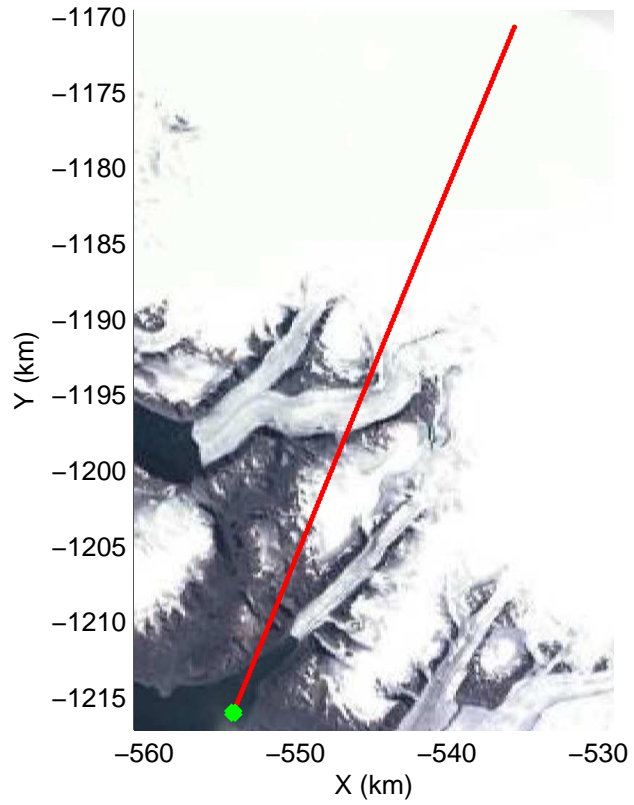

mcords3 2014_Greenland_P3: "North Canada Glaciers" 20140401_01_001: 11:10:12.6 to 11:16:05.6 GPS

mcords3 2014_Greenland_P3: "North Canada Glaciers" 20140401_01_001: 11:10:12.6 to 11:16:05.6 GPS

mcords3 2014_Greenland_P3: "North Canada Glaciers" 20140401_01_002: 11:16:05.9 to 11:21:19.2 GPS

mcords3 2014_Greenland_P3: "North Canada Glaciers" 20140401_01_002: 11:16:05.9 to 11:21:19.2 GPS

Polar Stereograph 70N/-45E

mcords3 2014_Greenland_P3: "North Canada Glaciers" 20140401_01_003: 11:21:19.4 to 11:26:04.3 GPS