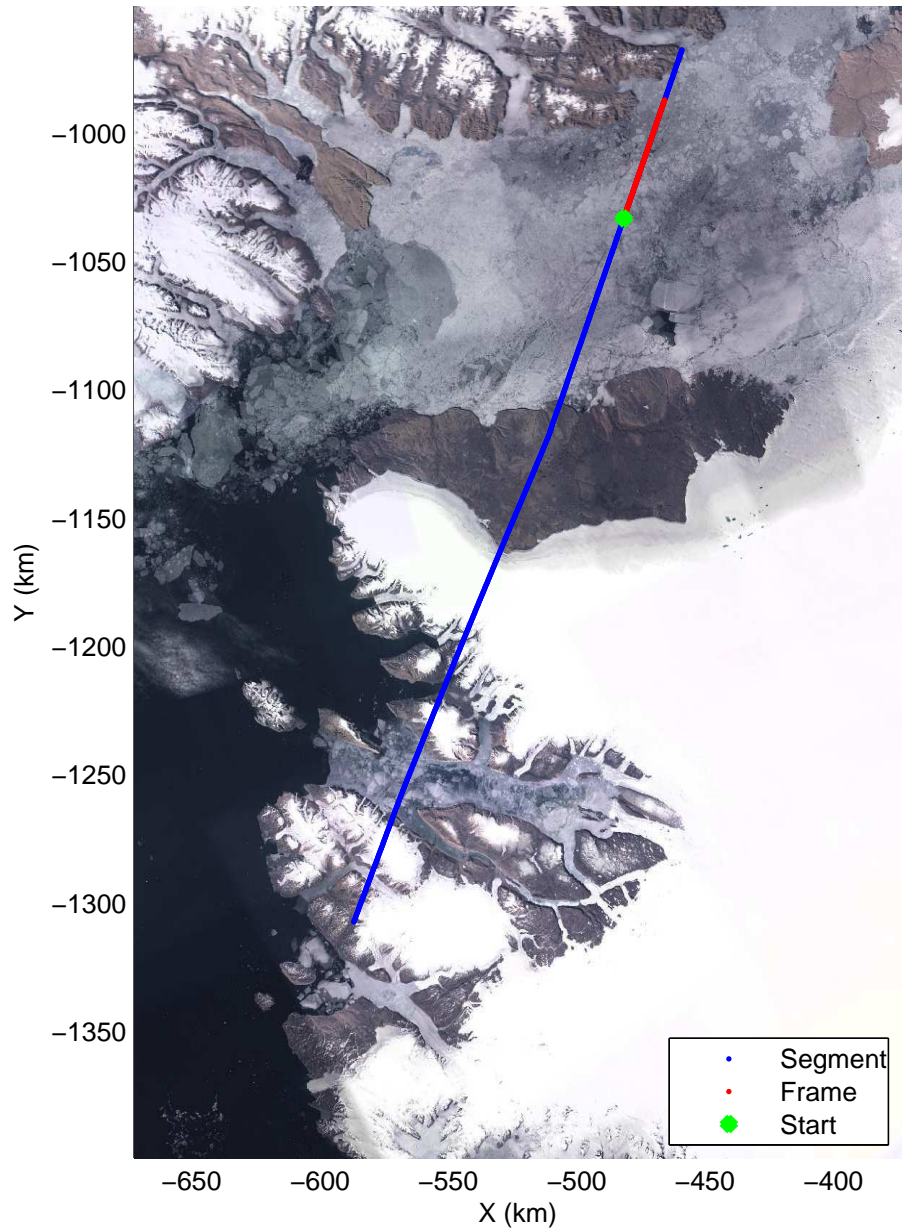

Polar Stereograph 70N/-45E

mcords3 2014_Greenland_P3: "North Canada Glaciers" 20140401_01_006: 11:35:39.6 to 11:40:28.0 GPS

mcords3 2014_Greenland_P3: "North Canada Glaciers" 20140401_01_006: 11:35:39.6 to 11:40:28.0 GPS

Polar Stereograph 70N/-45E

mcords3 2014_Greenland_P3: "North Canada Glaciers" 20140401_01_007: 11:40:28.2 to 11:45:19.3 GPS

mcords3 2014_Greenland_P3: "North Canada Glaciers" 20140401_01_007: 11:40:28.2 to 11:45:19.3 GPS