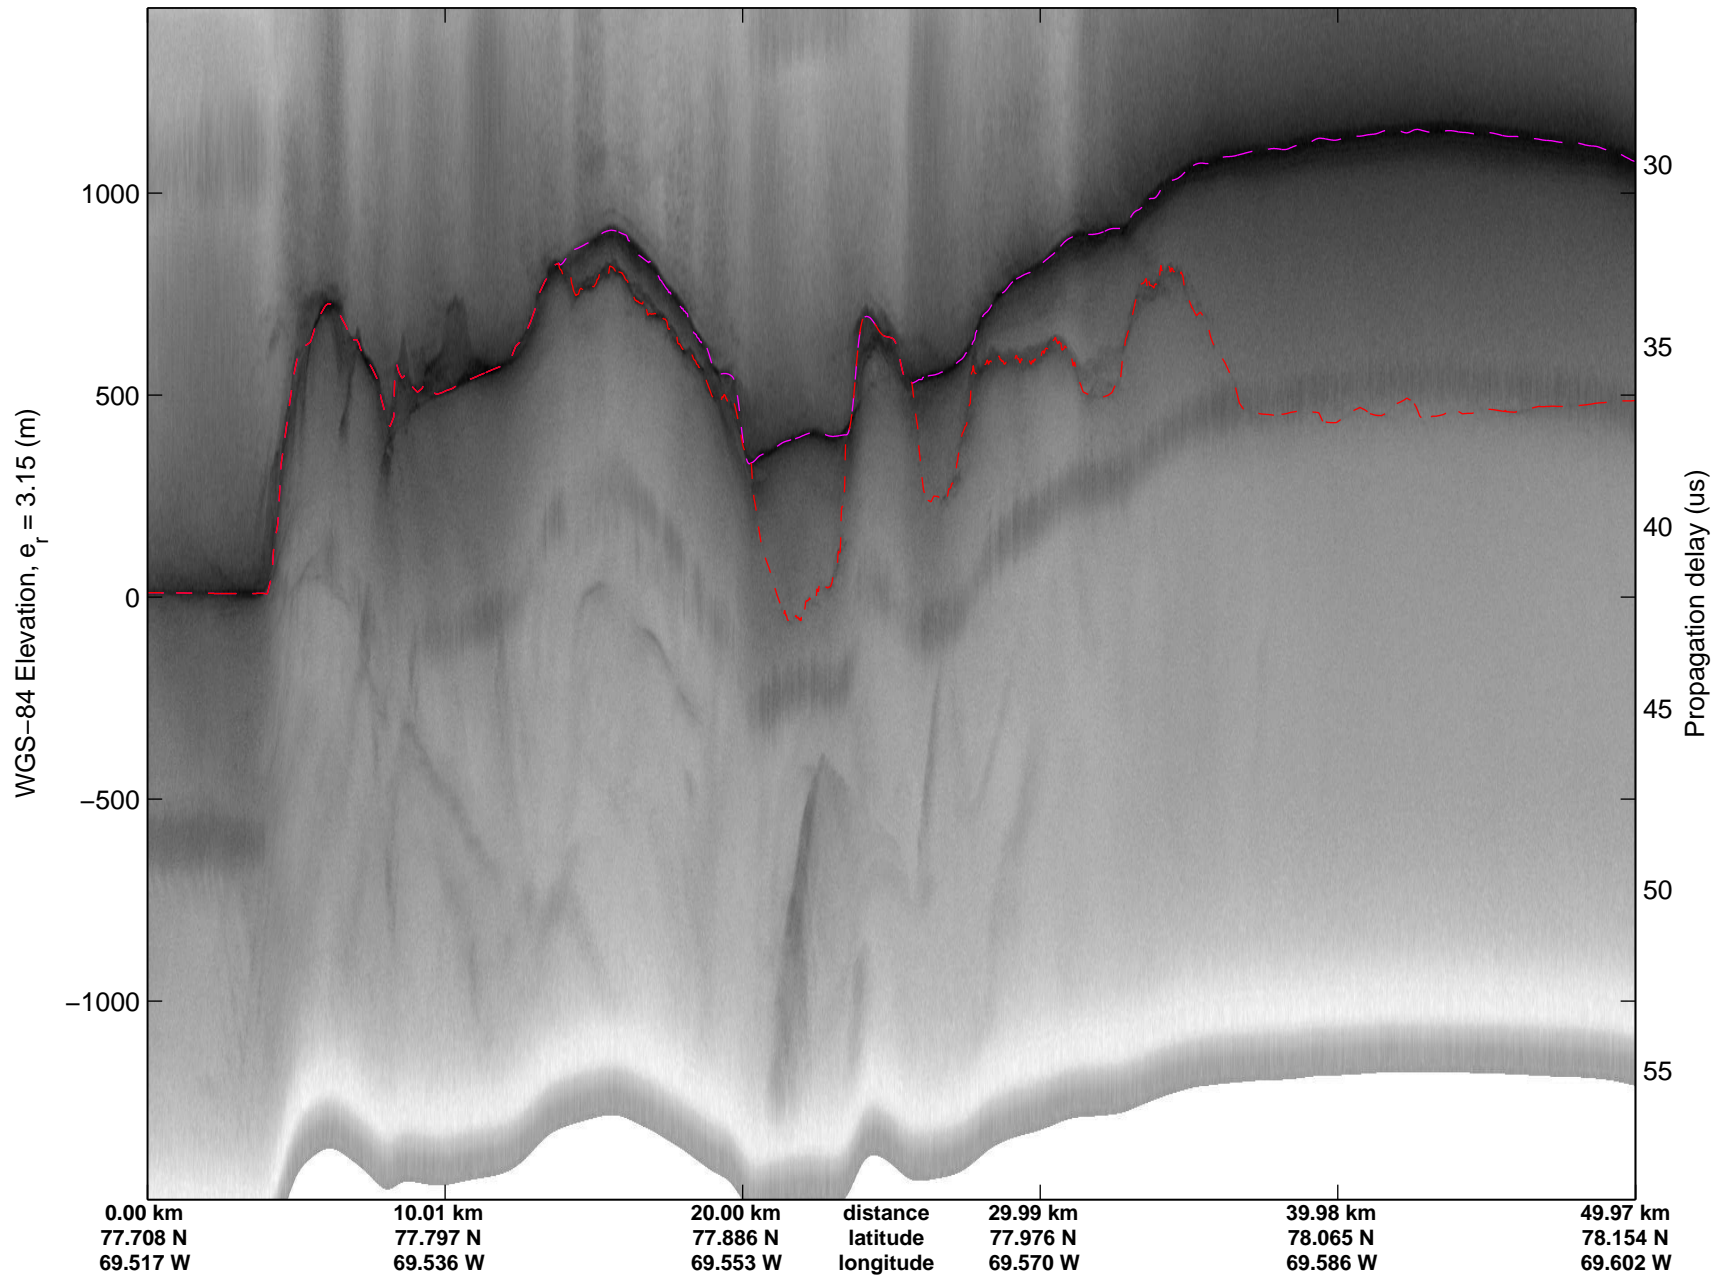

mcords3 2014_Greenland_P3: "North Canada Glaciers" 20140401_01_002: 11:16:05.9 to 11:21:19.2 GPS

Polar Stereograph 70N/-45E

mcords3 2014_Greenland_P3: "North Canada Glaciers" 20140401_01_003: 11:21:19.4 to 11:26:04.3 GPS

mcords3 2014_Greenland_P3: "North Canada Glaciers" 20140401_01_003: 11:21:19.4 to 11:26:04.3 GPS

Polar Stereograph 70N/-45E

mcords3 2014_Greenland_P3: "North Canada Glaciers" 20140401_01_004: 11:26:04.5 to 11:30:50.7 GPS

Polar Stereograph 70N/-45E

mcords3 2014_Greenland_P3: "North Canada Glaciers" 20140401_01_006: 11:35:39.6 to 11:40:28.0 GPS

mcords3 2014_Greenland_P3: "North Canada Glaciers" 20140401_01_006: 11:35:39.6 to 11:40:28.0 GPS

Polar Stereograph 70N/-45E

mcords3 2014_Greenland_P3: "North Canada Glaciers" 20140401_01_007: 11:40:28.2 to 11:45:19.3 GPS

mcords3 2014_Greenland_P3: "North Canada Glaciers" 20140401_01_007: 11:40:28.2 to 11:45:19.3 GPS