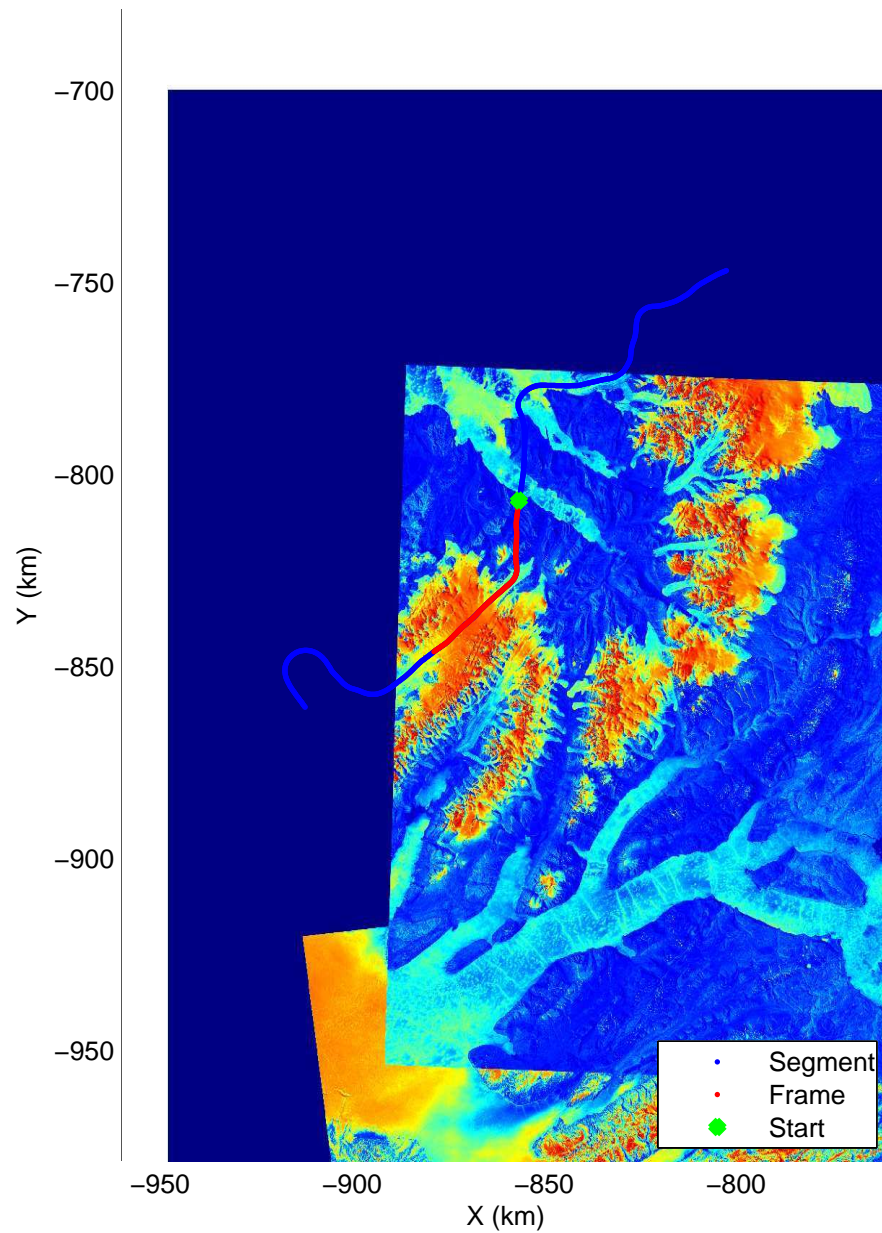

Polar Stereograph 70N/-45E

mcords3 2014\_Greenland\_P3: "Axel Heiburg-Eureka/Thule" 20140325\_07\_002: 17:20:59.0 to 17:27:35.0 GPS

mcords3 2014\_Greenland\_P3: "Axel Heiburg-Eureka/Thule" 20140325\_07\_002: 17:20:59.0 to 17:27:35.0 GPS

Polar Stereograph 70N/-45E

mcords3 2014\_Greenland\_P3: "Axel Heiburg-Eureka/Thule" 20140325\_07\_003: 17:27:35.2 to 17:33:49.4 GPS

mcords3 2014\_Greenland\_P3: "Axel Heiburg-Eureka/Thule" 20140325\_07\_003: 17:27:35.2 to 17:33:49.4 GPS

Polar Stereograph 70N/-45E

mcords3 2014\_Greenland\_P3: "Axel Heiburg-Eureka/Thule" 20140325\_07\_004: 17:33:49.7 to 17:40:05.4 GPS

mcords3 2014\_Greenland\_P3: "Axel Heiburg-Eureka/Thule" 20140325\_07\_004: 17:33:49.7 to 17:40:05.4 GPS

Polar Stereograph 70N/-45E

mcords3 2014\_Greenland\_P3: "Axel Heiburg-Eureka/Thule" 20140325\_07\_005: 17:40:05.6 to 17:41:49.4 GPS

mcords3 2014\_Greenland\_P3: "Axel Heiburg-Eureka/Thule" 20140325\_07\_005: 17:40:05.6 to 17:41:49.4 GPS