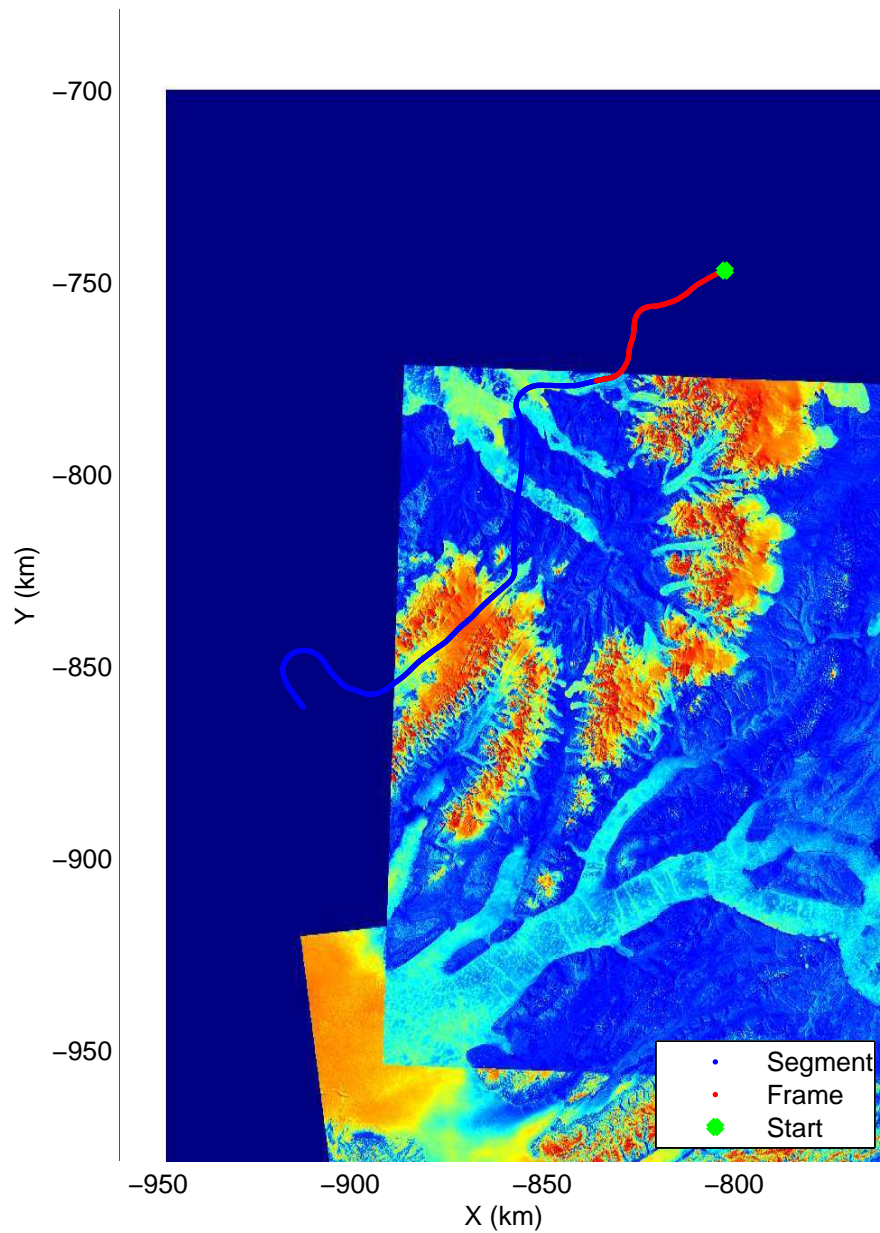

Polar Stereograph 70N/-45E

mcords3 2014\_Greenland\_P3: "Axel Heiburg-Eureka/Thule" 20140325\_07\_001: 17:14:24.9 to 17:20:58.7 GPS

mcords3 2014\_Greenland\_P3: "Axel Heiburg-Eureka/Thule" 20140325\_07\_001: 17:14:24.9 to 17:20:58.7 GPS

Polar Stereograph 70N/-45E

mcords3 2014\_Greenland\_P3: "Axel Heiburg-Eureka/Thule" 20140325\_07\_003: 17:27:35.2 to 17:33:49.4 GPS

mcords3 2014\_Greenland\_P3: "Axel Heiburg-Eureka/Thule" 20140325\_07\_003: 17:27:35.2 to 17:33:49.4 GPS

Polar Stereograph 70N/-45E

mcords3 2014\_Greenland\_P3: "Axel Heiburg-Eureka/Thule" 20140325\_07\_004: 17:33:49.7 to 17:40:05.4 GPS

mcords3 2014\_Greenland\_P3: "Axel Heiburg-Eureka/Thule" 20140325\_07\_004: 17:33:49.7 to 17:40:05.4 GPS

Polar Stereograph 70N/-45E

mcords3 2014\_Greenland\_P3: "Axel Heiburg-Eureka/Thule" 20140325\_07\_005: 17:40:05.6 to 17:41:49.4 GPS

mcords3 2014\_Greenland\_P3: "Axel Heiburg-Eureka/Thule" 20140325\_07\_005: 17:40:05.6 to 17:41:49.4 GPS