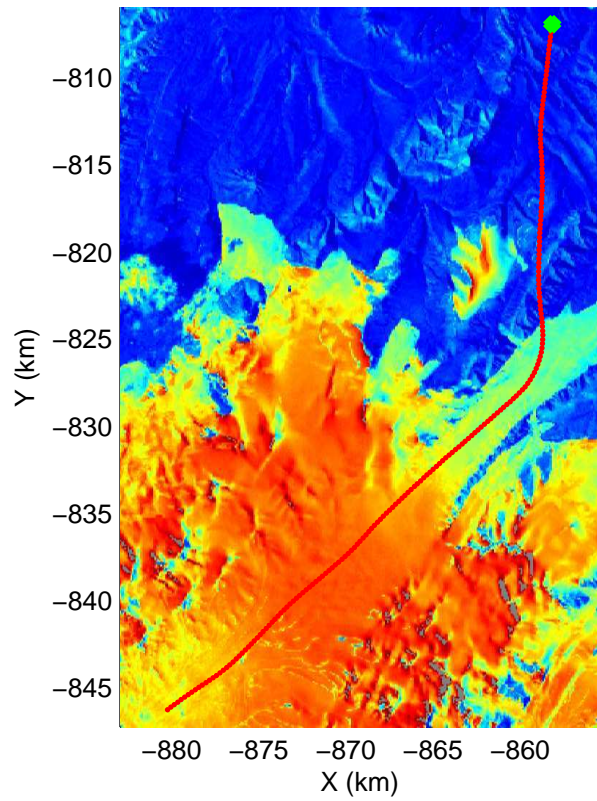

Polar Stereograph 70N/-45E

mcords3 2014\_Greenland\_P3: "Axel Heiburg-Eureka/Thule" 20140325\_07\_002: 17:20:59.0 to 17:27:35.0 GPS

mcords3 2014\_Greenland\_P3: "Axel Heiburg-Eureka/Thule" 20140325\_07\_002: 17:20:59.0 to 17:27:35.0 GPS