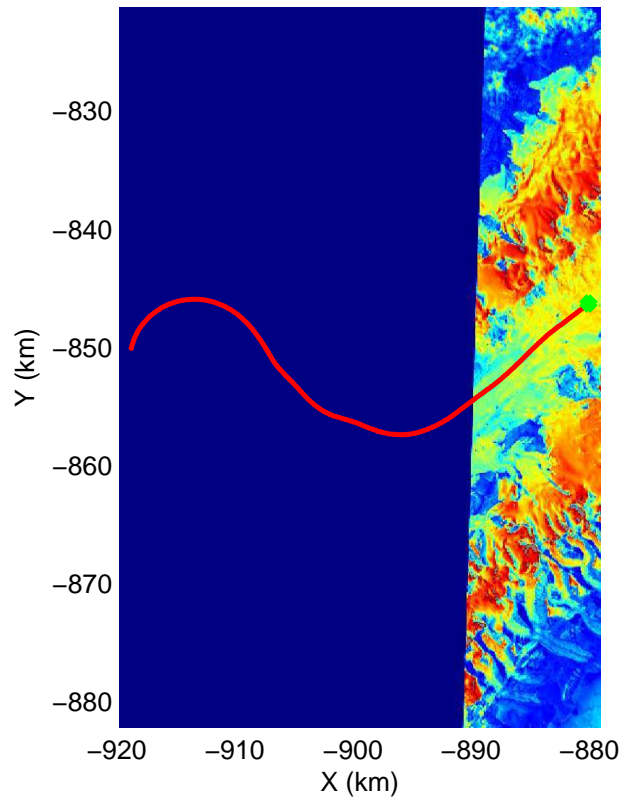

Polar Stereograph 70N/-45E

mcords3 2014\_Greenland\_P3: "Axel Heiburg-Eureka/Thule" 20140325\_07\_003: 17:27:35.2 to 17:33:49.4 GPS

mcords3 2014\_Greenland\_P3: "Axel Heiburg-Eureka/Thule" 20140325\_07\_003: 17:27:35.2 to 17:33:49.4 GPS