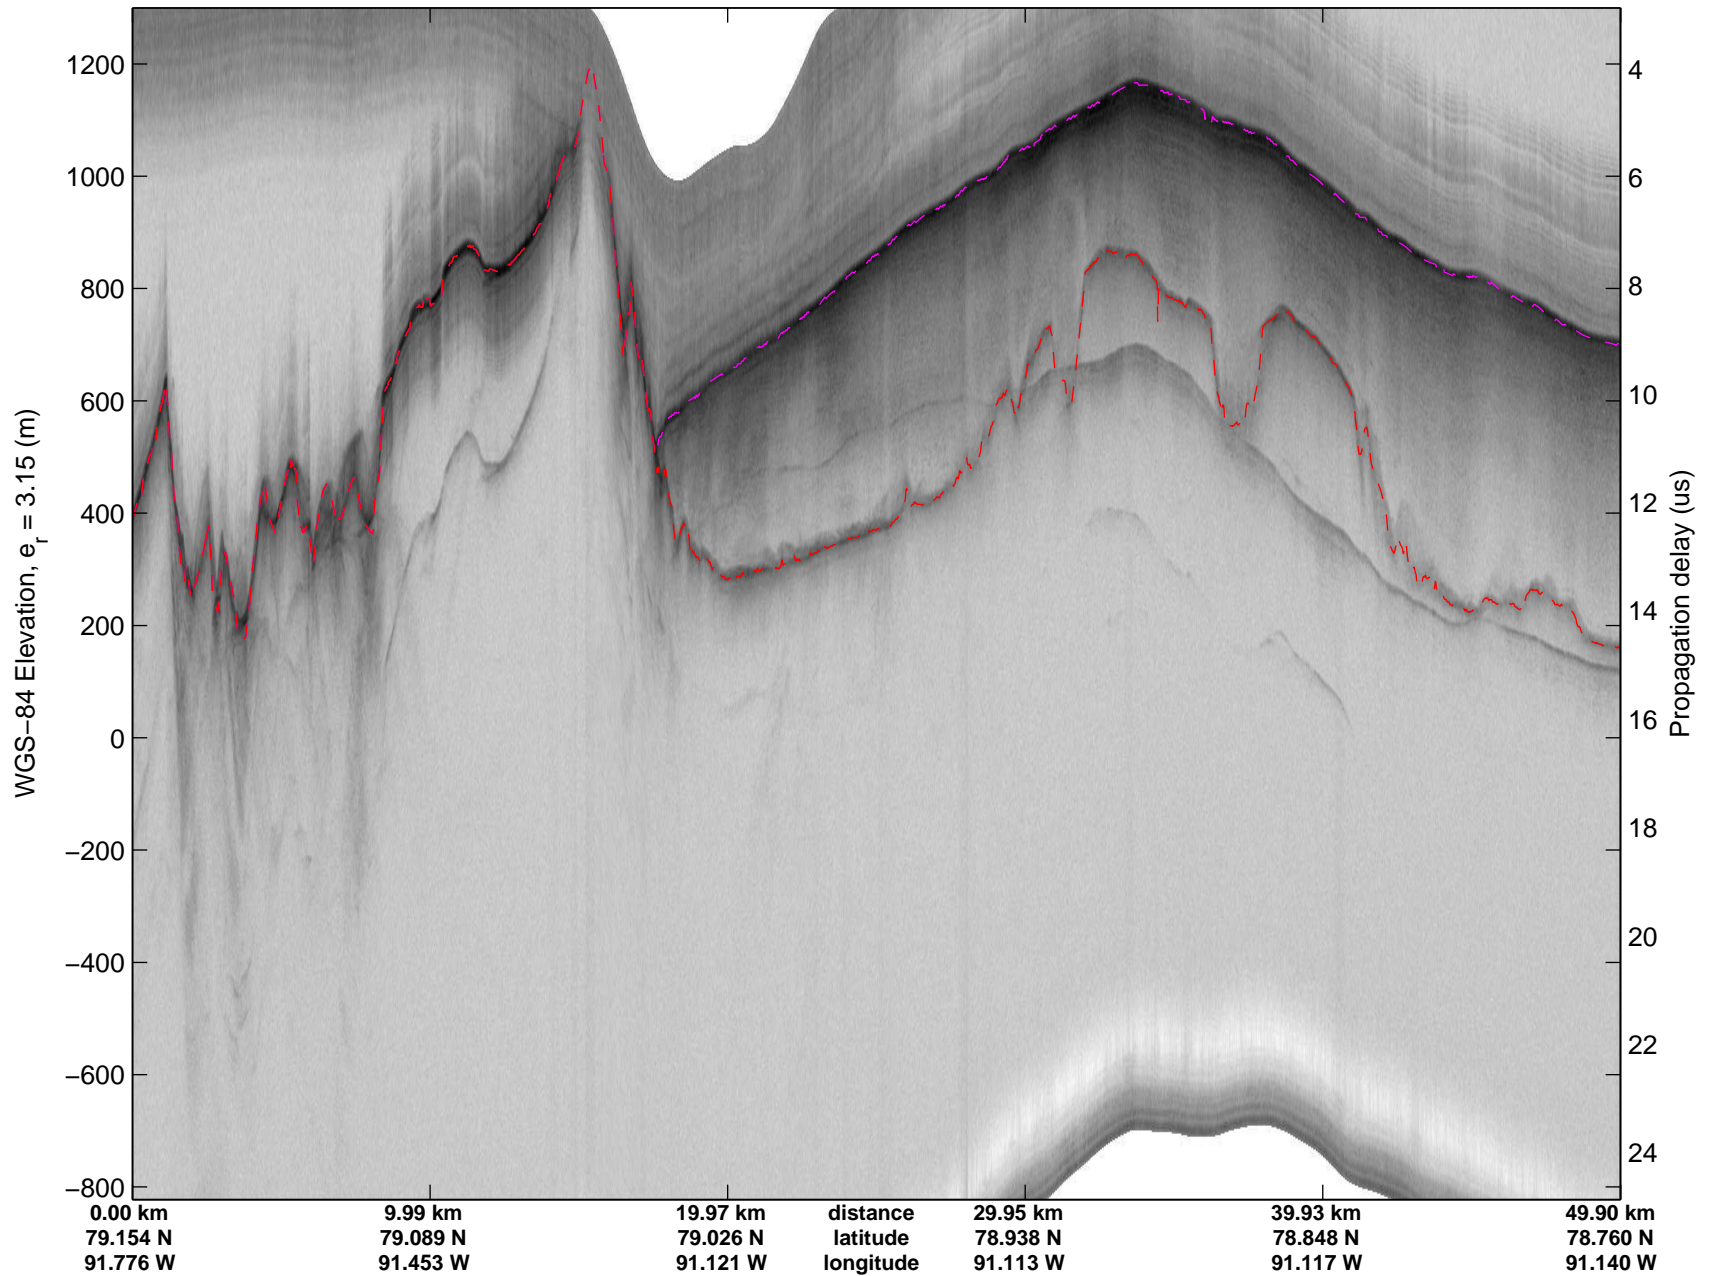

Polar Stereograph 70N/-45E

mcords3 2014\_Greenland\_P3: "Axel Heiburg-Eureka/Thule" 20140325\_07\_003: 17:27:35.2 to 17:33:49.4 GPS

mcords3 2014\_Greenland\_P3: "Axel Heiburg-Eureka/Thule" 20140325\_07\_003: 17:27:35.2 to 17:33:49.4 GPS

Polar Stereograph 70N/-45E

mcords3 2014\_Greenland\_P3: "Axel Heiburg-Eureka/Thule" 20140325\_07\_004: 17:33:49.7 to 17:40:05.4 GPS

mcords3 2014\_Greenland\_P3: "Axel Heiburg-Eureka/Thule" 20140325\_07\_004: 17:33:49.7 to 17:40:05.4 GPS

Polar Stereograph 70N/-45E

mcords3 2014\_Greenland\_P3: "Axel Heiburg-Eureka/Thule" 20140325\_07\_005: 17:40:05.6 to 17:41:49.4 GPS

mcords3 2014\_Greenland\_P3: "Axel Heiburg-Eureka/Thule" 20140325\_07\_005: 17:40:05.6 to 17:41:49.4 GPS