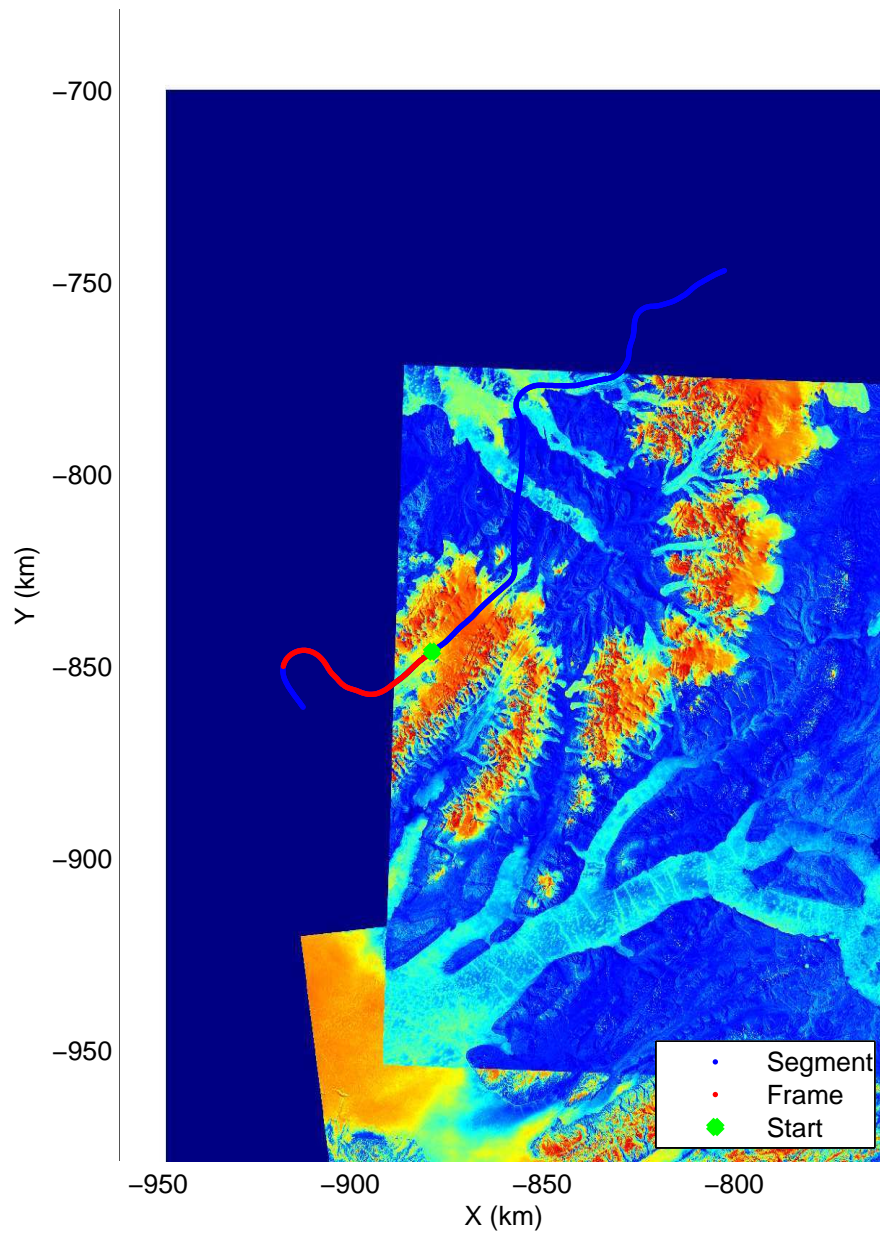

Polar Stereograph 70N/-45E

mcords3 2014\_Greenland\_P3: "Axel Heiburg-Eureka/Thule" 20140325\_07\_003: 17:27:35.2 to 17:33:49.4 GPS

mcords3 2014\_Greenland\_P3: "Axel Heiburg-Eureka/Thule" 20140325\_07\_003: 17:27:35.2 to 17:33:49.4 GPS

Polar Stereograph 70N/-45E

mcords3 2014\_Greenland\_P3: "Axel Heiburg-Eureka/Thule" 20140325\_07\_004: 17:33:49.7 to 17:40:05.4 GPS

mcords3 2014\_Greenland\_P3: "Axel Heiburg-Eureka/Thule" 20140325\_07\_004: 17:33:49.7 to 17:40:05.4 GPS

Polar Stereograph 70N/-45E

mcords3 2014\_Greenland\_P3: "Axel Heiburg-Eureka/Thule" 20140325\_07\_005: 17:40:05.6 to 17:41:49.4 GPS

mcords3 2014\_Greenland\_P3: "Axel Heiburg-Eureka/Thule" 20140325\_07\_005: 17:40:05.6 to 17:41:49.4 GPS