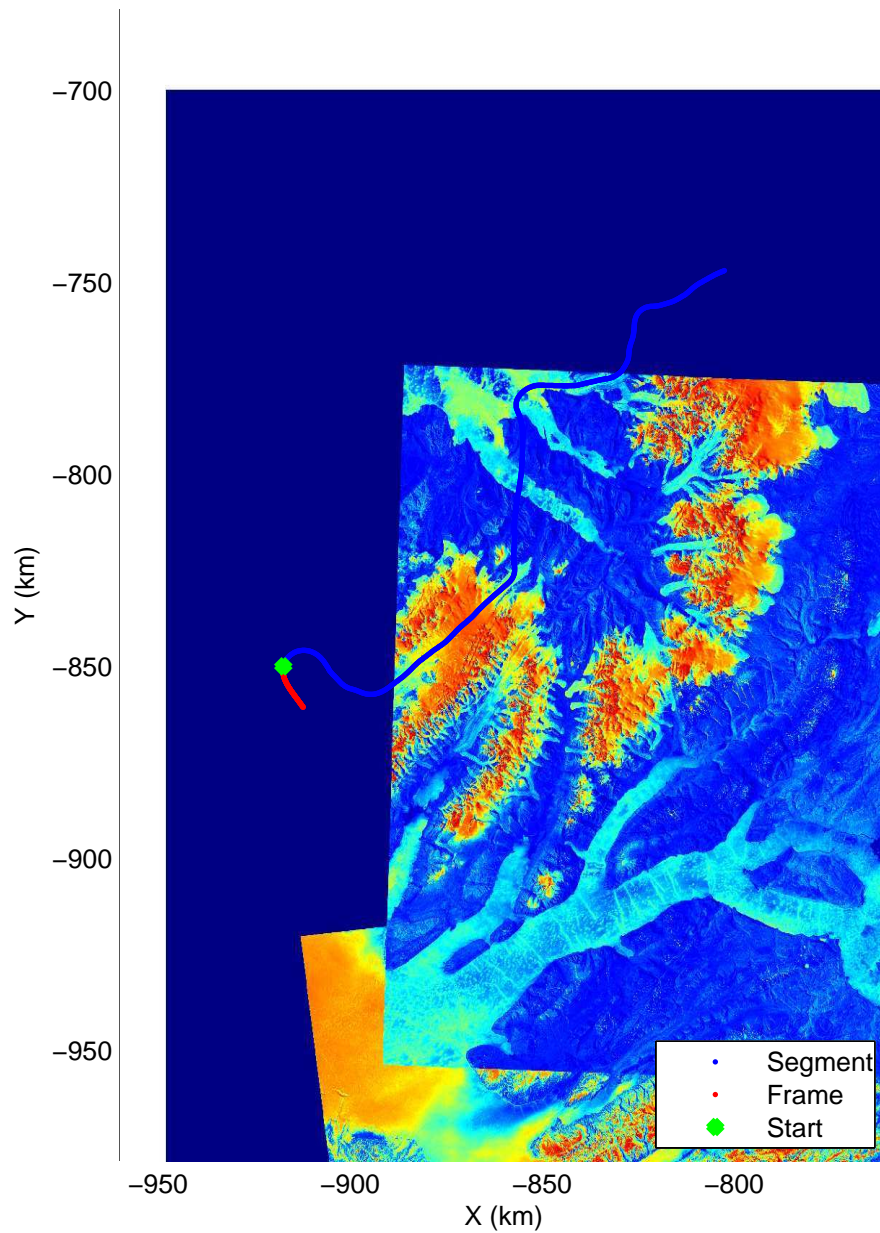

Polar Stereograph 70N/-45E

mcords3 2014\_Greenland\_P3: "Axel Heiburg-Eureka/Thule" 20140325\_07\_004: 17:33:49.7 to 17:40:05.4 GPS

mcords3 2014\_Greenland\_P3: "Axel Heiburg-Eureka/Thule" 20140325\_07\_004: 17:33:49.7 to 17:40:05.4 GPS

Polar Stereograph 70N/-45E

mcords3 2014\_Greenland\_P3: "Axel Heiburg-Eureka/Thule" 20140325\_07\_005: 17:40:05.6 to 17:41:49.4 GPS

mcords3 2014\_Greenland\_P3: "Axel Heiburg-Eureka/Thule" 20140325\_07\_005: 17:40:05.6 to 17:41:49.4 GPS