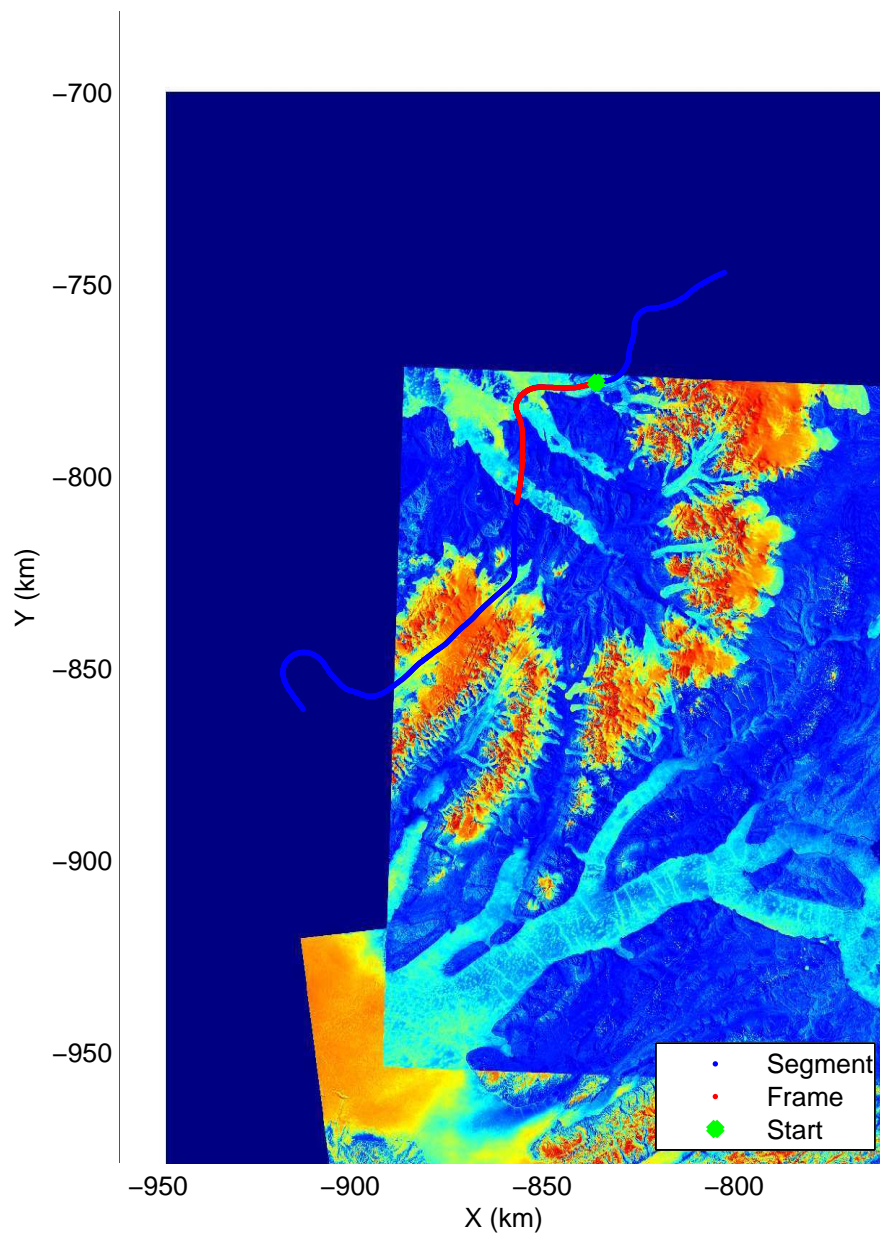

Polar Stereograph 70N/-45E