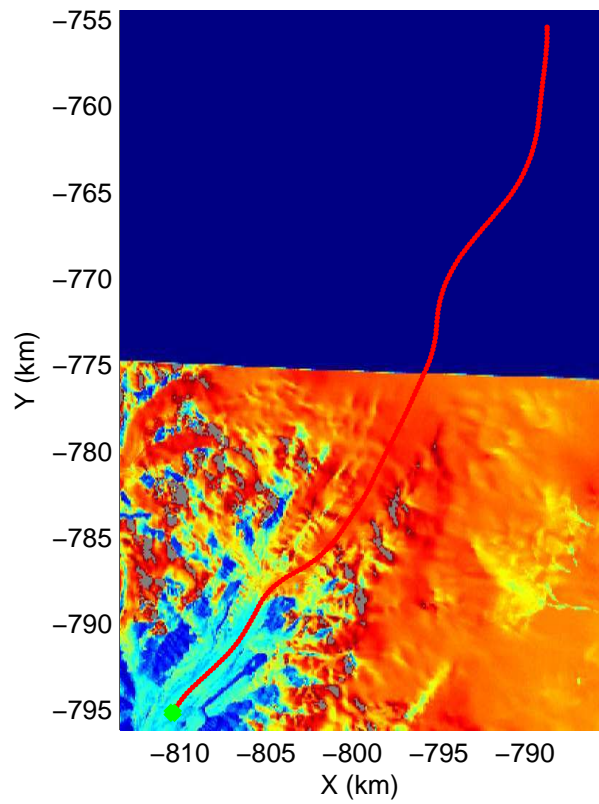

Polar Stereograph 70N/-45E

mcords3 2014\_Greenland\_P3: "Axel Heiburg-Eureka/Thule" 20140325\_05\_001: 16:57:07.1 to 17:04:14.7 GPS

mcords3 2014\_Greenland\_P3: "Axel Heiburg-Eureka/Thule" 20140325\_05\_001: 16:57:07.1 to 17:04:14.7 GPS

Polar Stereograph 70N/-45E

mcords3 2014\_Greenland\_P3: "Axel Heiburg-Eureka/Thule" 20140325\_05\_002: 17:04:15.0 to 17:10:59.5 GPS

mcords3 2014\_Greenland\_P3: "Axel Heiburg-Eureka/Thule" 20140325\_05\_002: 17:04:15.0 to 17:10:59.5 GPS