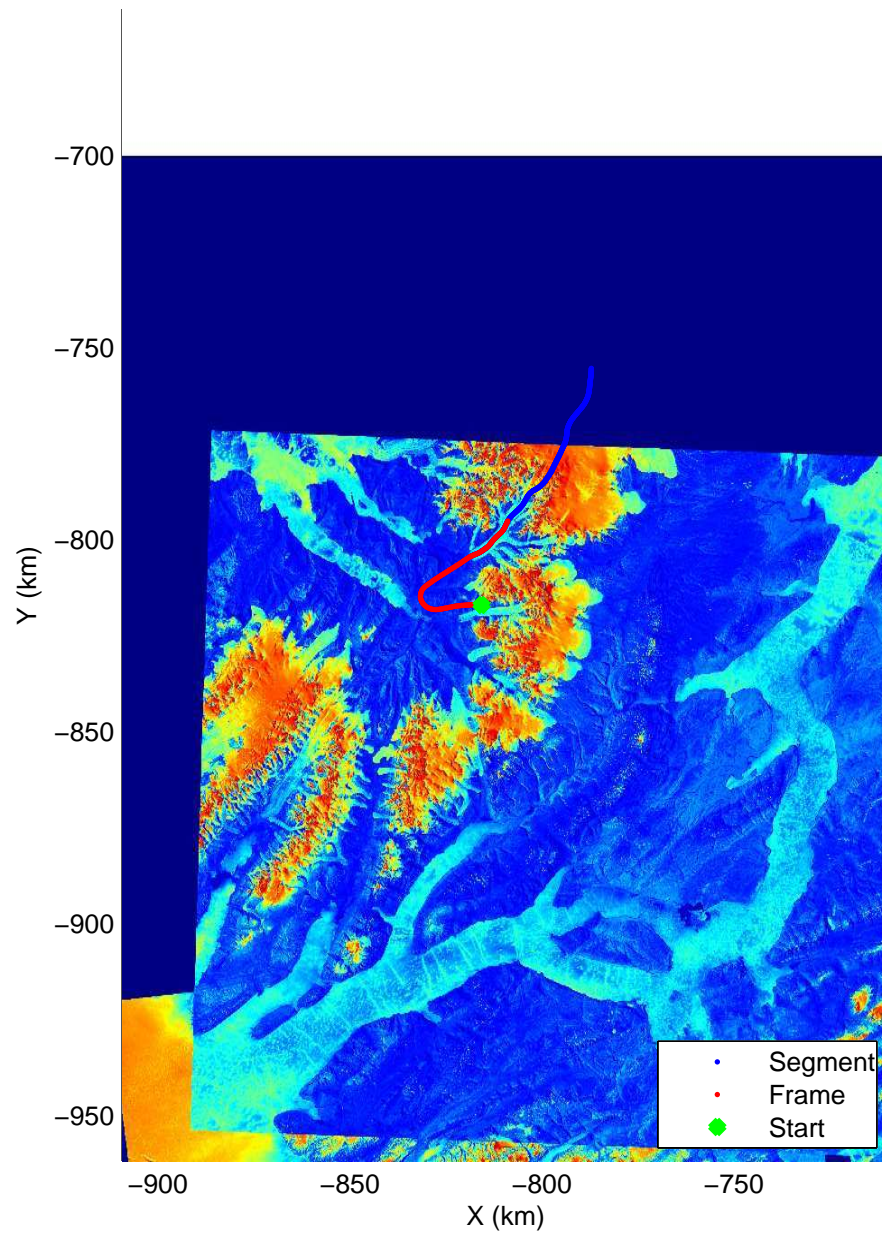

Polar Stereograph 70N/-45E

mcords3 2014\_Greenland\_P3: "Axel Heiburg-Eureka/Thule" 20140325\_05\_001: 16:57:07.1 to 17:04:14.7 GPS

mcords3 2014\_Greenland\_P3: "Axel Heiburg-Eureka/Thule" 20140325\_05\_001: 16:57:07.1 to 17:04:14.7 GPS

Polar Stereograph 70N/-45E

mcords3 2014\_Greenland\_P3: "Axel Heiburg-Eureka/Thule" 20140325\_05\_002: 17:04:15.0 to 17:10:59.5 GPS

mcords3 2014\_Greenland\_P3: "Axel Heiburg-Eureka/Thule" 20140325\_05\_002: 17:04:15.0 to 17:10:59.5 GPS