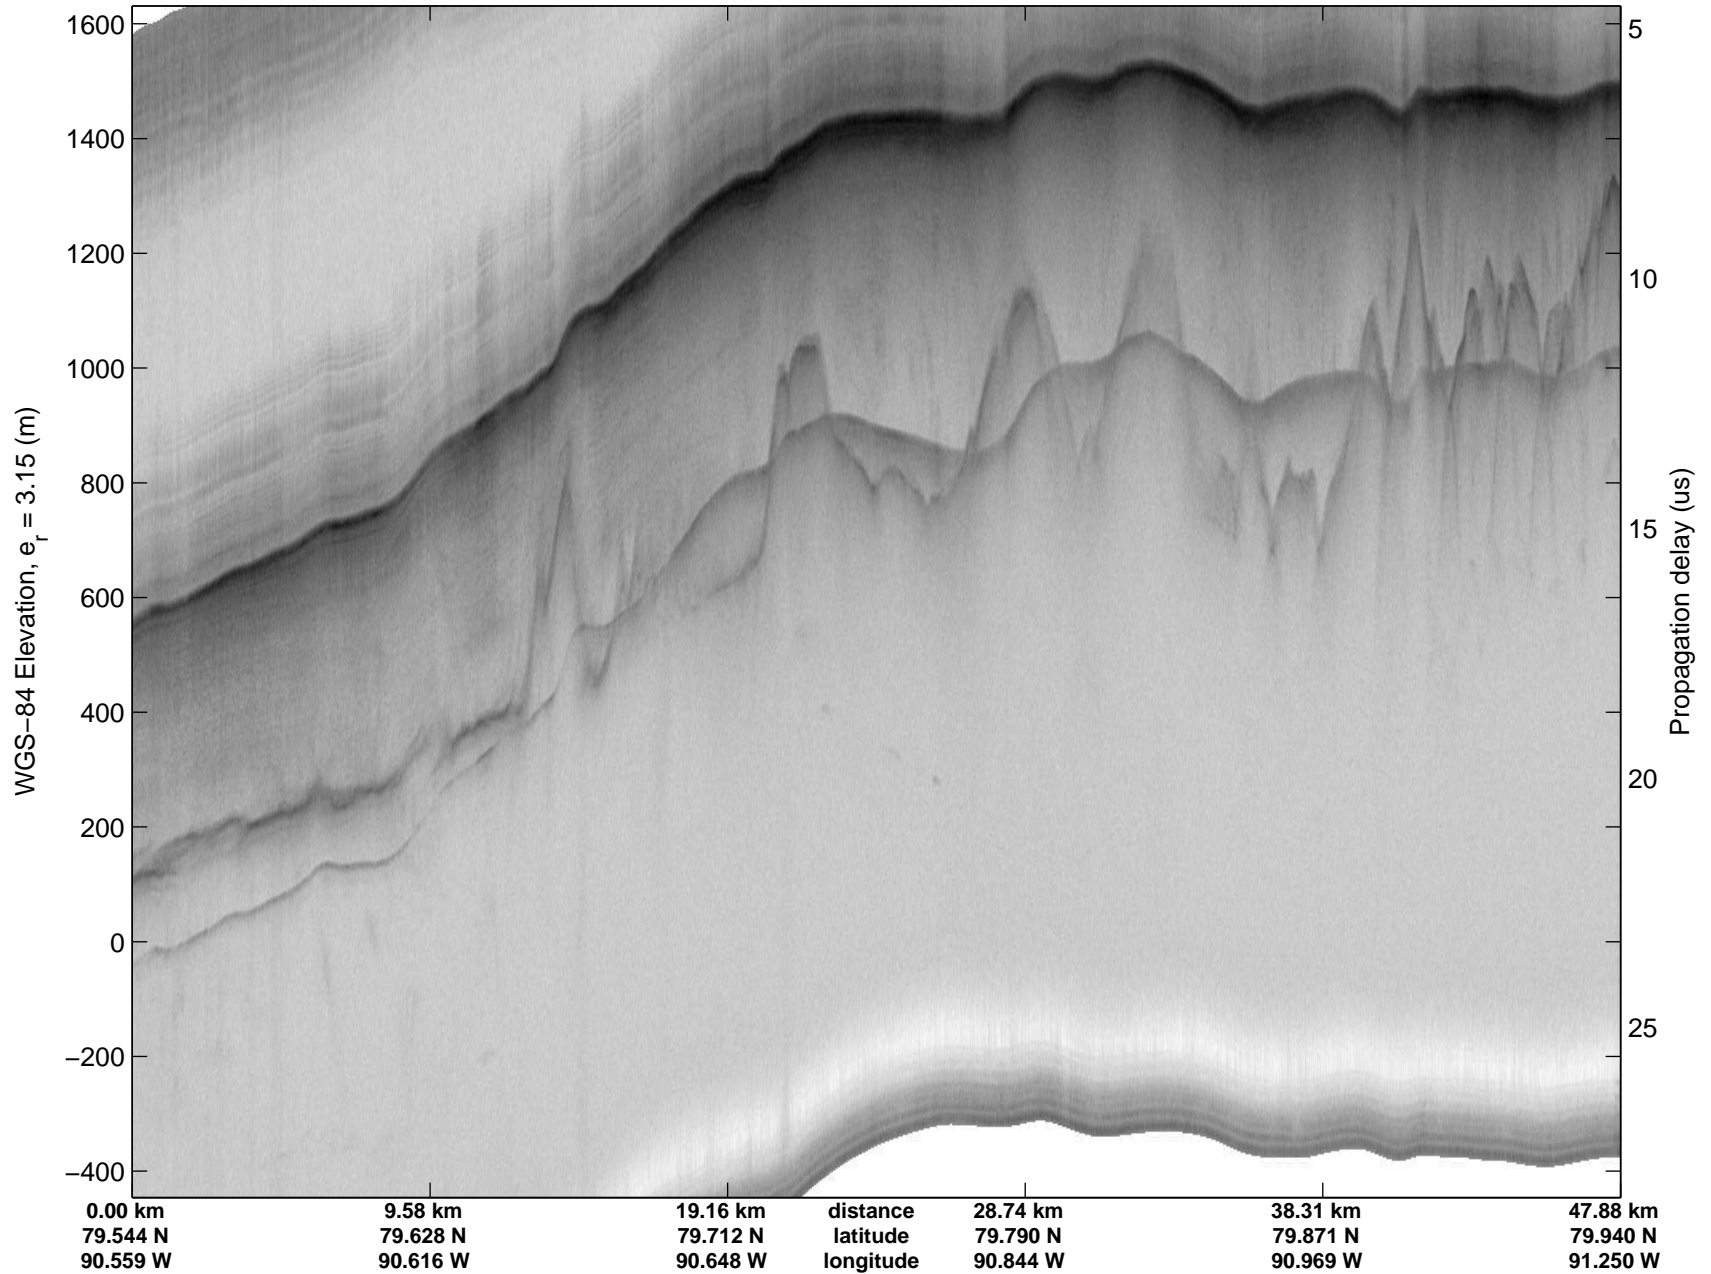

Polar Stereograph 70N/-45E

mcords3 2014\_Greenland\_P3: "Axel Heiburg-Eureka/Thule" 20140325\_05\_001: 16:57:07.1 to 17:04:14.7 GPS

mcords3 2014\_Greenland\_P3: "Axel Heiburg-Eureka/Thule" 20140325\_05\_001: 16:57:07.1 to 17:04:14.7 GPS

Polar Stereograph 70N/-45E

mcords3 2014\_Greenland\_P3: "Axel Heiburg-Eureka/Thule" 20140325\_05\_002: 17:04:15.0 to 17:10:59.5 GPS

mcords3 2014\_Greenland\_P3: "Axel Heiburg-Eureka/Thule" 20140325\_05\_002: 17:04:15.0 to 17:10:59.5 GPS