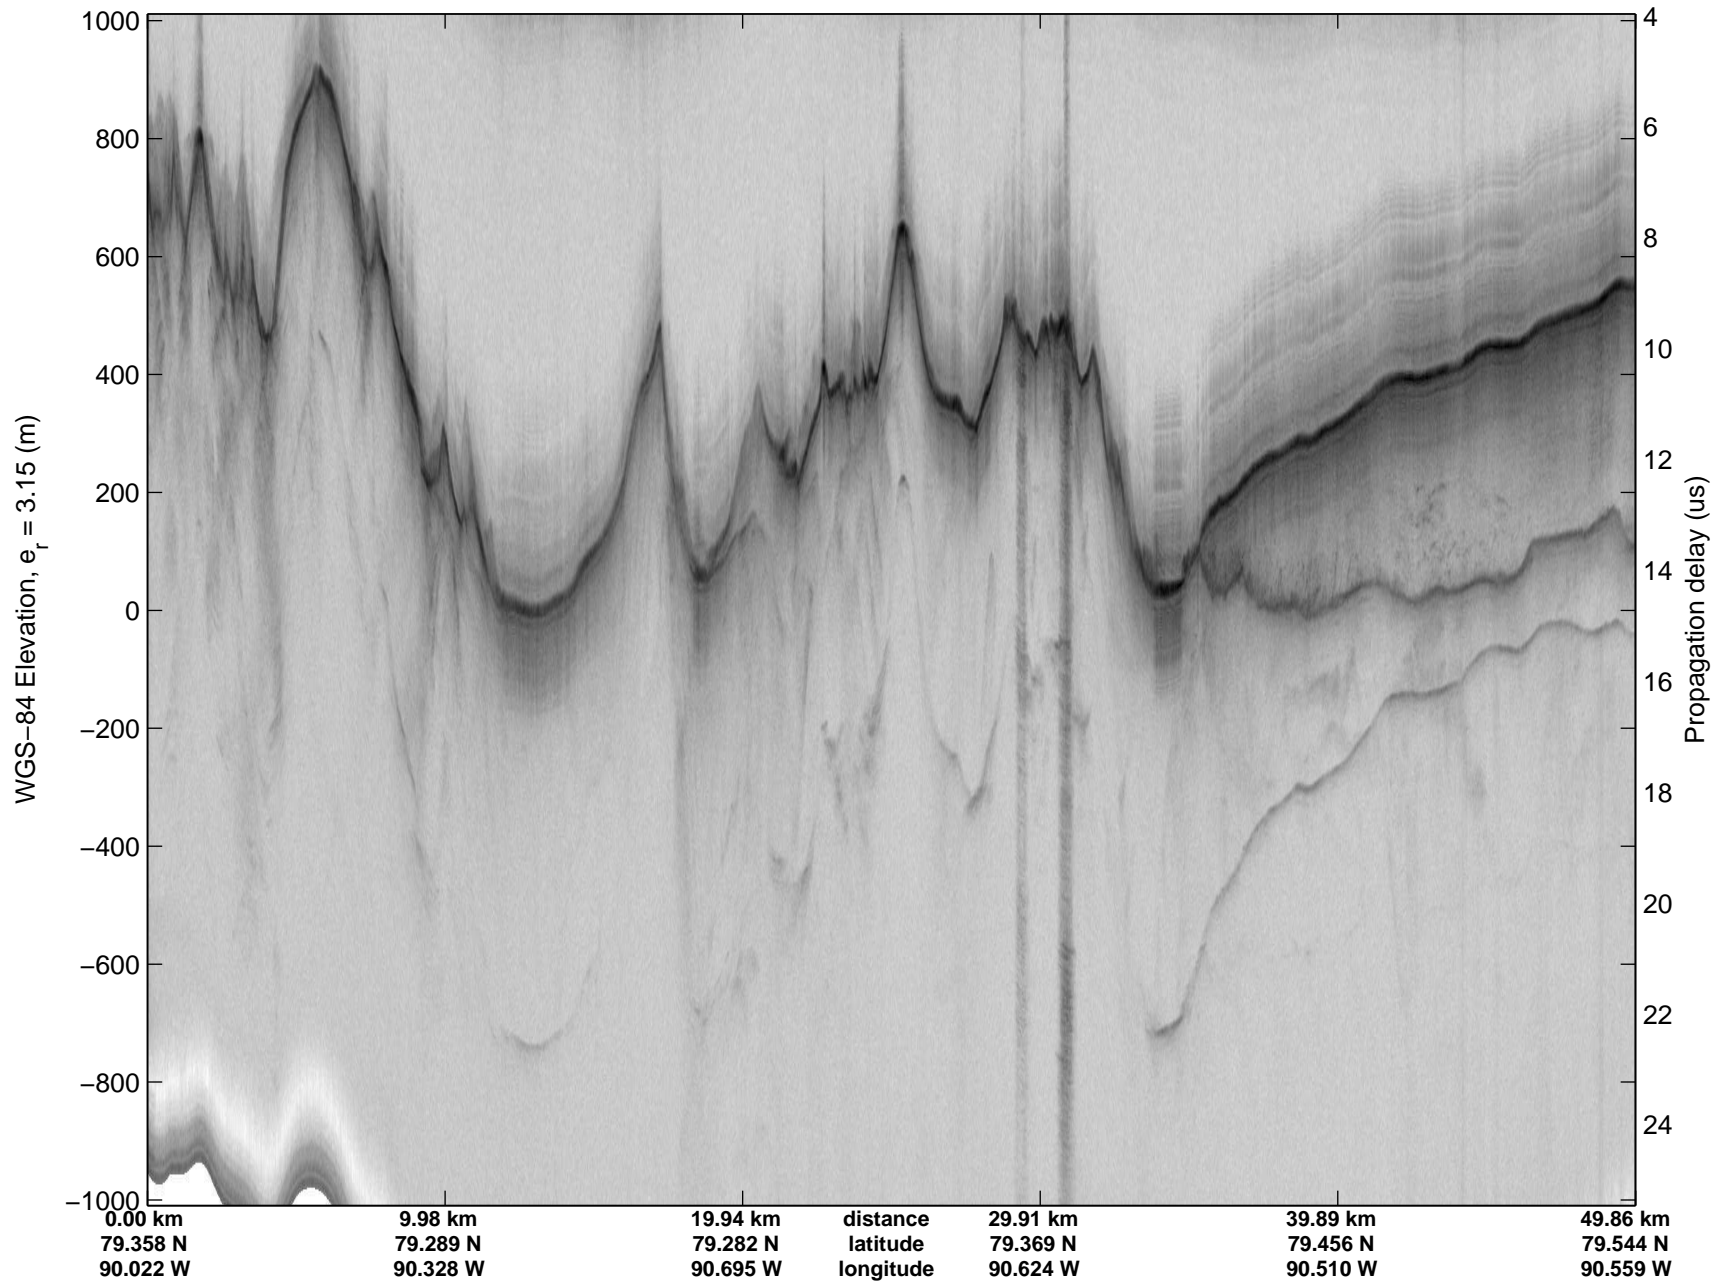

Polar Stereograph 70N/-45E

mcords3 2014\_Greenland\_P3: "Axel Heiburg-Eureka/Thule" 20140325\_05\_001: 16:57:07.1 to 17:04:14.7 GPS

mcords3 2014\_Greenland\_P3: "Axel Heiburg-Eureka/Thule" 20140325\_05\_001: 16:57:07.1 to 17:04:14.7 GPS

Polar Stereograph 70N/-45E

mcords3 2014\_Greenland\_P3: "Axel Heiburg-Eureka/Thule" 20140325\_05\_002: 17:04:15.0 to 17:10:59.5 GPS

mcords3 2014\_Greenland\_P3: "Axel Heiburg-Eureka/Thule" 20140325\_05\_002: 17:04:15.0 to 17:10:59.5 GPS