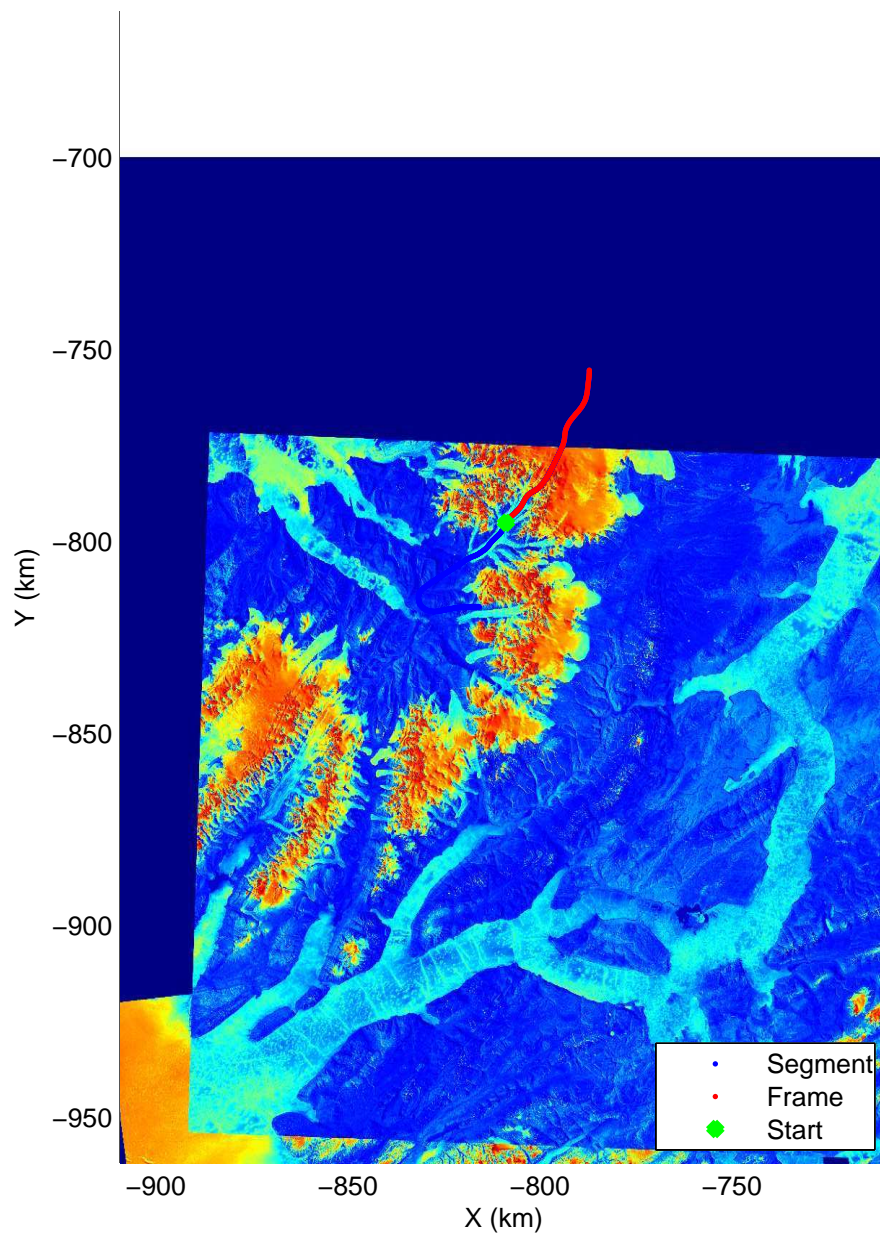

Polar Stereograph 70N/-45E

mcords3 2014\_Greenland\_P3: "Axel Heiburg-Eureka/Thule" 20140325\_05\_001: 16:57:07.1 to 17:04:14.7 GPS

mcords3 2014\_Greenland\_P3: "Axel Heiburg-Eureka/Thule" 20140325\_05\_001: 16:57:07.1 to 17:04:14.7 GPS

Polar Stereograph 70N/-45E

mcords3 2014\_Greenland\_P3: "Axel Heiburg-Eureka/Thule" 20140325\_05\_002: 17:04:15.0 to 17:10:59.5 GPS

mcords3 2014\_Greenland\_P3: "Axel Heiburg-Eureka/Thule" 20140325\_05\_002: 17:04:15.0 to 17:10:59.5 GPS