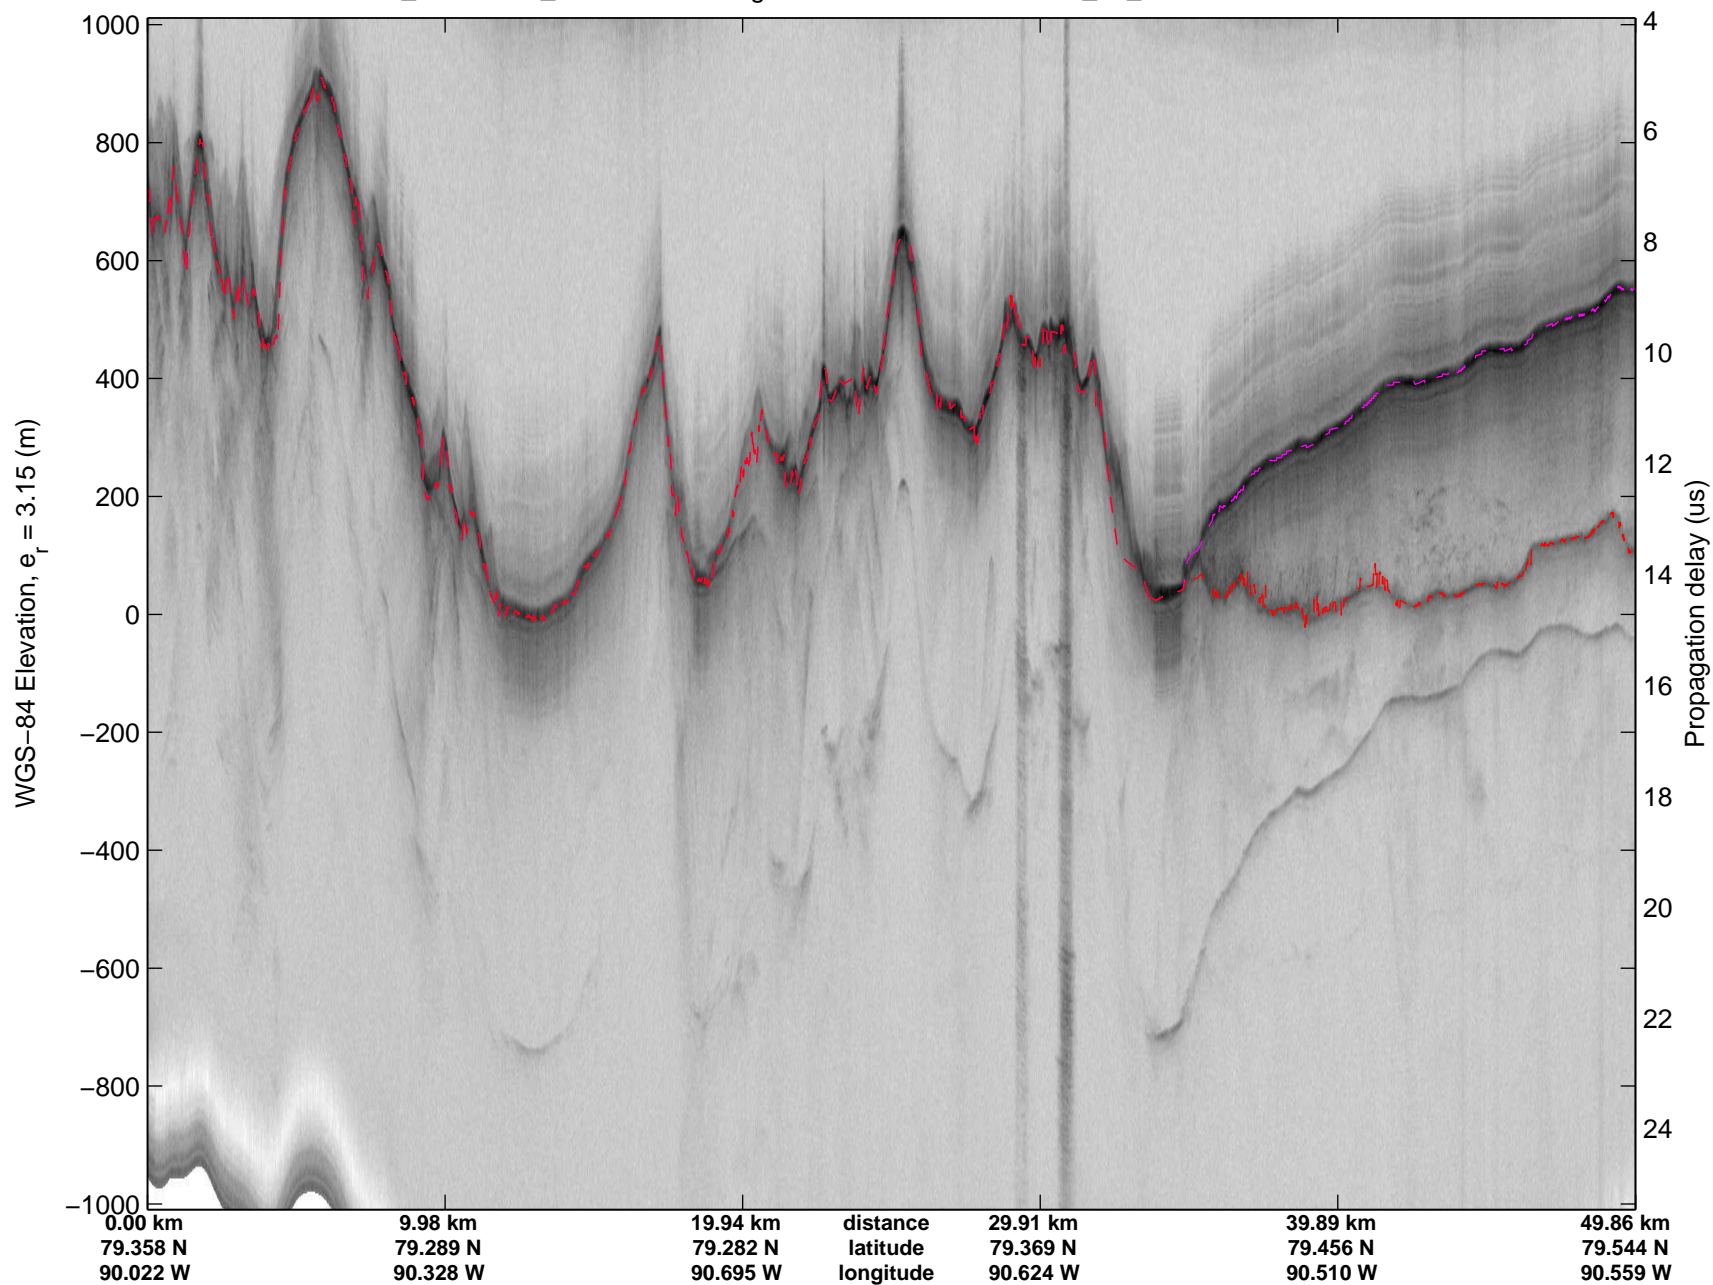

Polar Stereograph 70N/-45E

mcords3 2014\_Greenland\_P3: "Axel Heiburg-Eureka/Thule" 20140325\_05\_001: 16:57:07.1 to 17:04:14.7 GPS

mcords3 2014\_Greenland\_P3: "Axel Heiburg-Eureka/Thule" 20140325\_05\_001: 16:57:07.1 to 17:04:14.7 GPS

Polar Stereograph 70N/-45E

mcords3 2014\_Greenland\_P3: "Axel Heiburg-Eureka/Thule" 20140325\_05\_002: 17:04:15.0 to 17:10:59.5 GPS

mcords3 2014\_Greenland\_P3: "Axel Heiburg-Eureka/Thule" 20140325\_05\_002: 17:04:15.0 to 17:10:59.5 GPS