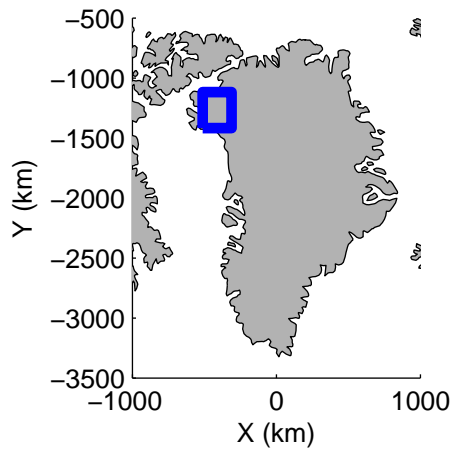

Polar Stereograph 70N/-45E

mcords3 2014\_Greenland\_P3: "Sea Ice Zigzag East" 20140313\_10\_001: 17:52:36.7 to 17:57:47.7 GPS

mcords3 2014\_Greenland\_P3: "Sea Ice Zigzag East" 20140313\_10\_001: 17:52:36.7 to 17:57:47.7 GPS

Polar Stereograph 70N/-45E

mcords3 2014\_Greenland\_P3: "Sea Ice Zigzag East" 20140313\_10\_002: 17:57:47.9 to 18:01:55.2 GPS

mconds3 2014\_Greenland\_P3: "Sea Ice Zigzag East" 20140313\_10\_002: 17:57:47.9 to 18:01:55.2 GPS