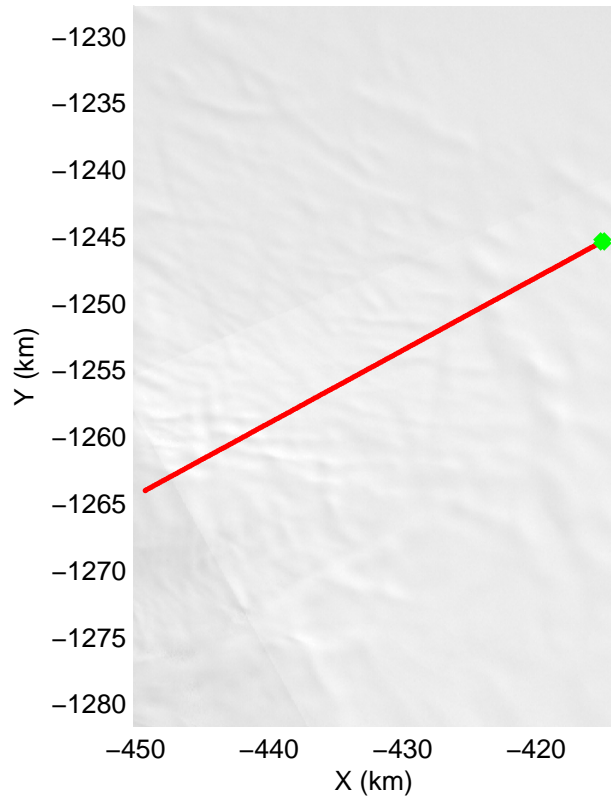

Polar Stereograph 70N/-45E

mcords3 2014\_Greenland\_P3: "Sea Ice Zigzag East" 20140313\_10\_001: 17:52:36.7 to 17:57:47.7 GPS

mcords3 2014\_Greenland\_P3: "Sea Ice Zigzag East" 20140313\_10\_001: 17:52:36.7 to 17:57:47.7 GPS

Polar Stereograph 70N/-45E

mcords3 2014\_Greenland\_P3: "Sea Ice Zigzag East" 20140313\_10\_002: 17:57:47.9 to 18:01:55.2 GPS

mconds3 2014\_Greenland\_P3: "Sea Ice Zigzag East" 20140313\_10\_002: 17:57:47.9 to 18:01:55.2 GPS