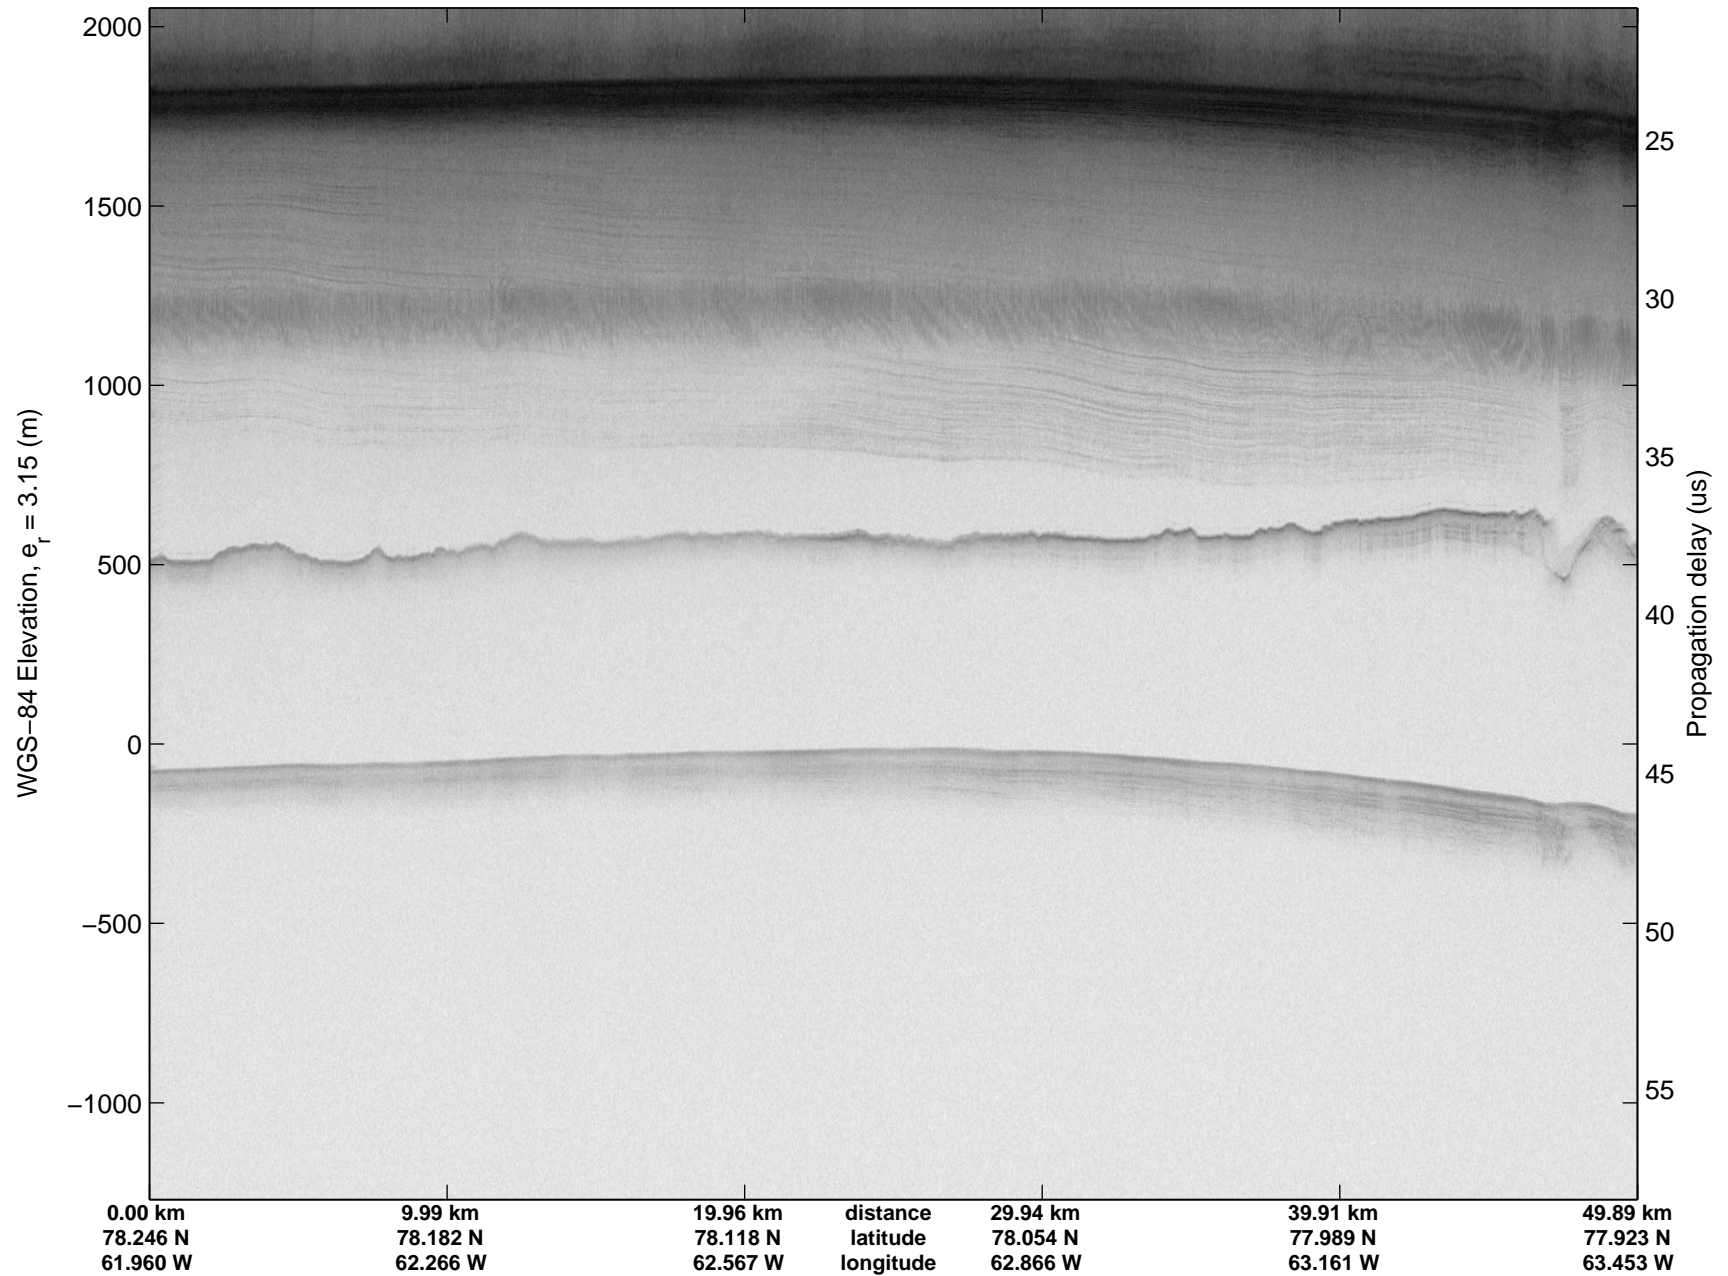

Polar Stereograph 70N/-45E

mcords3 2014\_Greenland\_P3: "Sea Ice Zigzag East" 20140313\_10\_001: 17:52:36.7 to 17:57:47.7 GPS

mcords3 2014\_Greenland\_P3: "Sea Ice Zigzag East" 20140313\_10\_001: 17:52:36.7 to 17:57:47.7 GPS

Polar Stereograph 70N/-45E

mcords3 2014\_Greenland\_P3: "Sea Ice Zigzag East" 20140313\_10\_002: 17:57:47.9 to 18:01:55.2 GPS

mconds3 2014\_Greenland\_P3: "Sea Ice Zigzag East" 20140313\_10\_002: 17:57:47.9 to 18:01:55.2 GPS