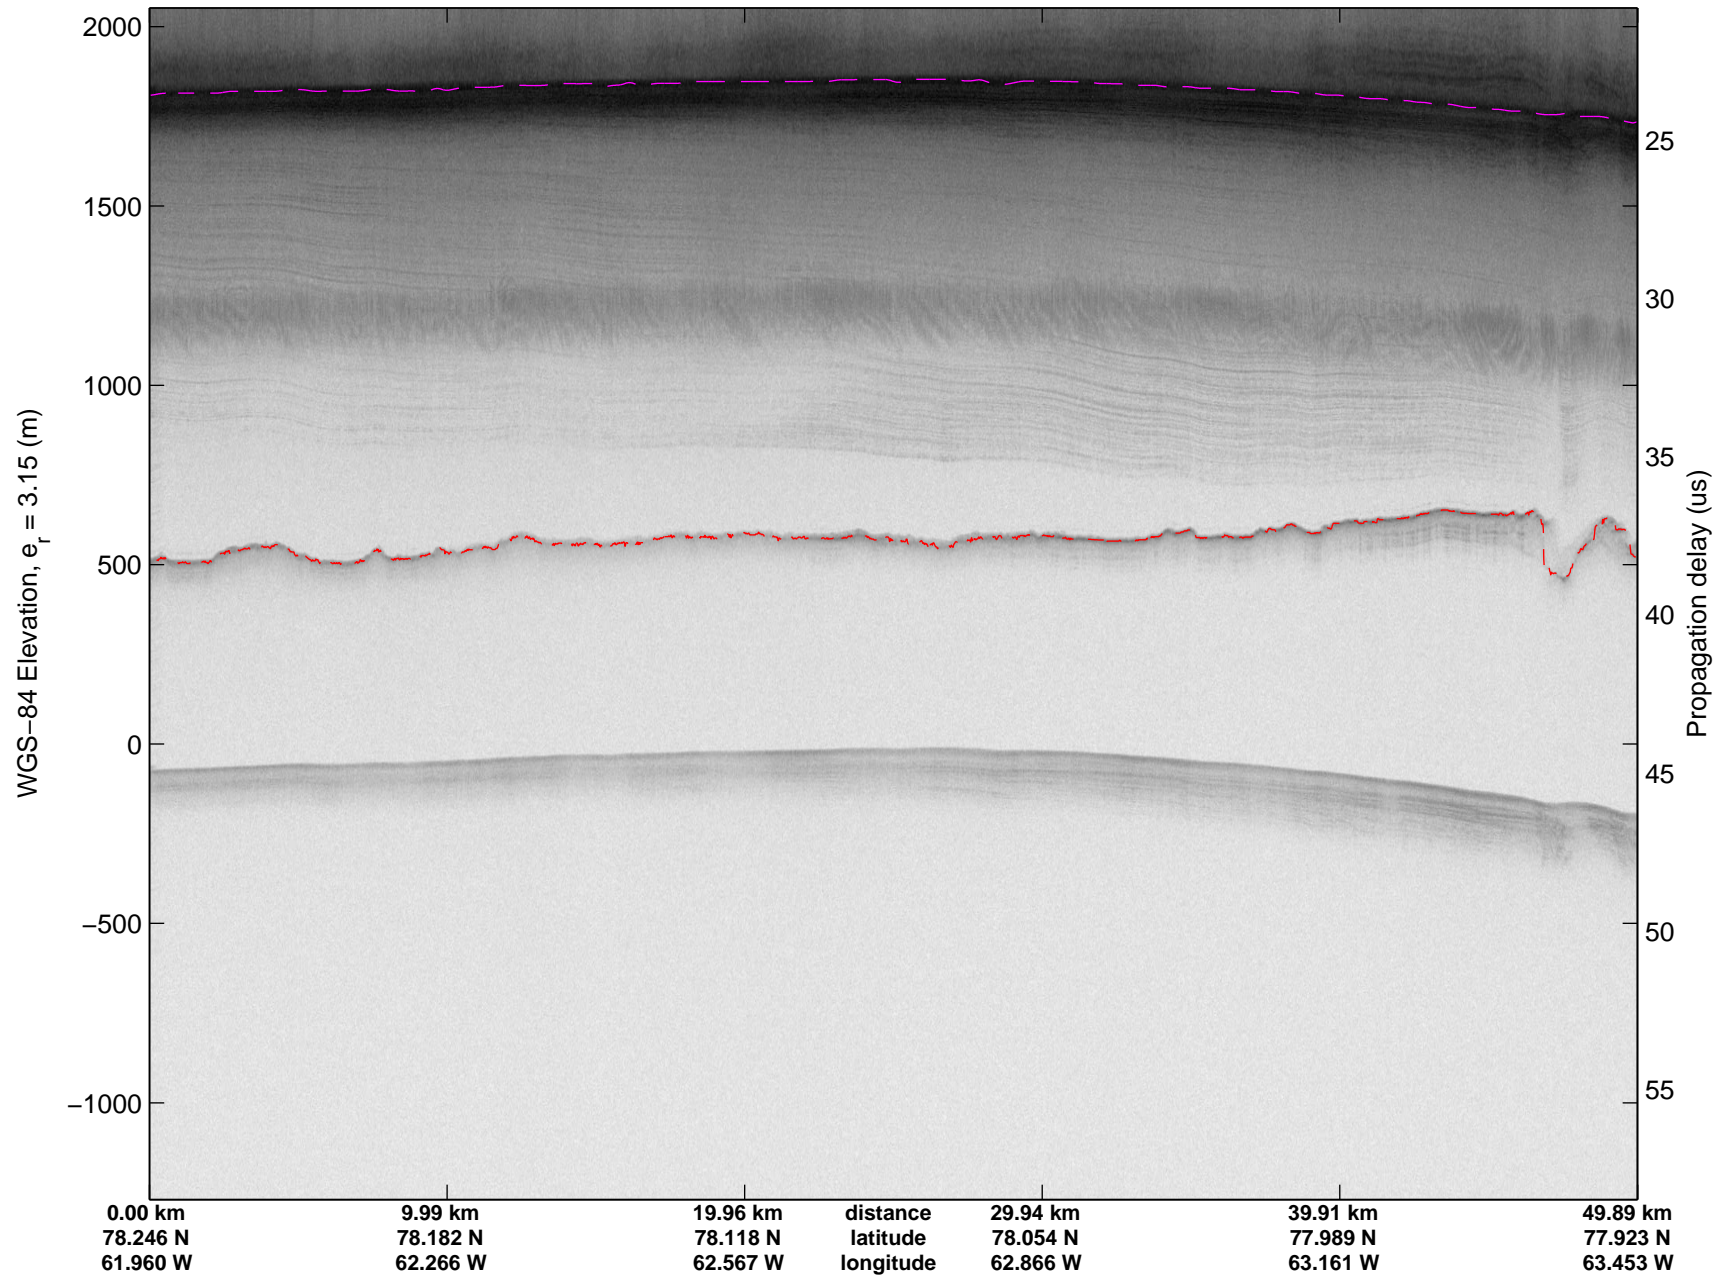

Polar Stereograph 70N/-45E

mcords3 2014\_Greenland\_P3: "Sea Ice Zigzag East" 20140313\_10\_001: 17:52:36.7 to 17:57:47.7 GPS

mcords3 2014\_Greenland\_P3: "Sea Ice Zigzag East" 20140313\_10\_001: 17:52:36.7 to 17:57:47.7 GPS

Polar Stereograph 70N/-45E

mcords3 2014\_Greenland\_P3: "Sea Ice Zigzag East" 20140313\_10\_002: 17:57:47.9 to 18:01:55.2 GPS

mconds3 2014\_Greenland\_P3: "Sea Ice Zigzag East" 20140313\_10\_002: 17:57:47.9 to 18:01:55.2 GPS