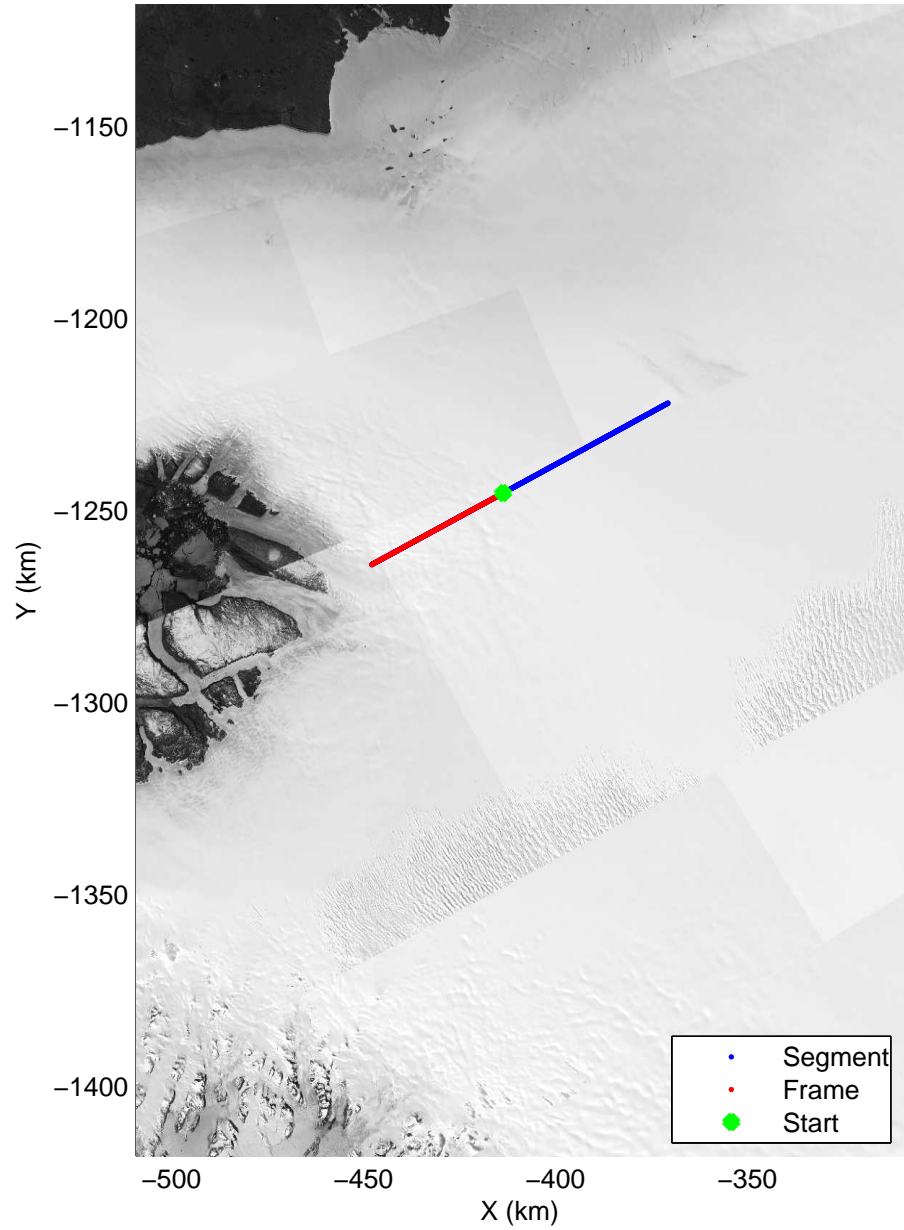

Polar Stereograph 70N/-45E

mcords3 2014\_Greenland\_P3: "Sea Ice Zigzag East" 20140313\_10\_001: 17:52:36.7 to 17:57:47.7 GPS

mcords3 2014\_Greenland\_P3: "Sea Ice Zigzag East" 20140313\_10\_001: 17:52:36.7 to 17:57:47.7 GPS

Polar Stereograph 70N/-45E

mcords3 2014\_Greenland\_P3: "Sea Ice Zigzag East" 20140313\_10\_002: 17:57:47.9 to 18:01:55.2 GPS

mconds3 2014\_Greenland\_P3: "Sea Ice Zigzag East" 20140313\_10\_002: 17:57:47.9 to 18:01:55.2 GPS