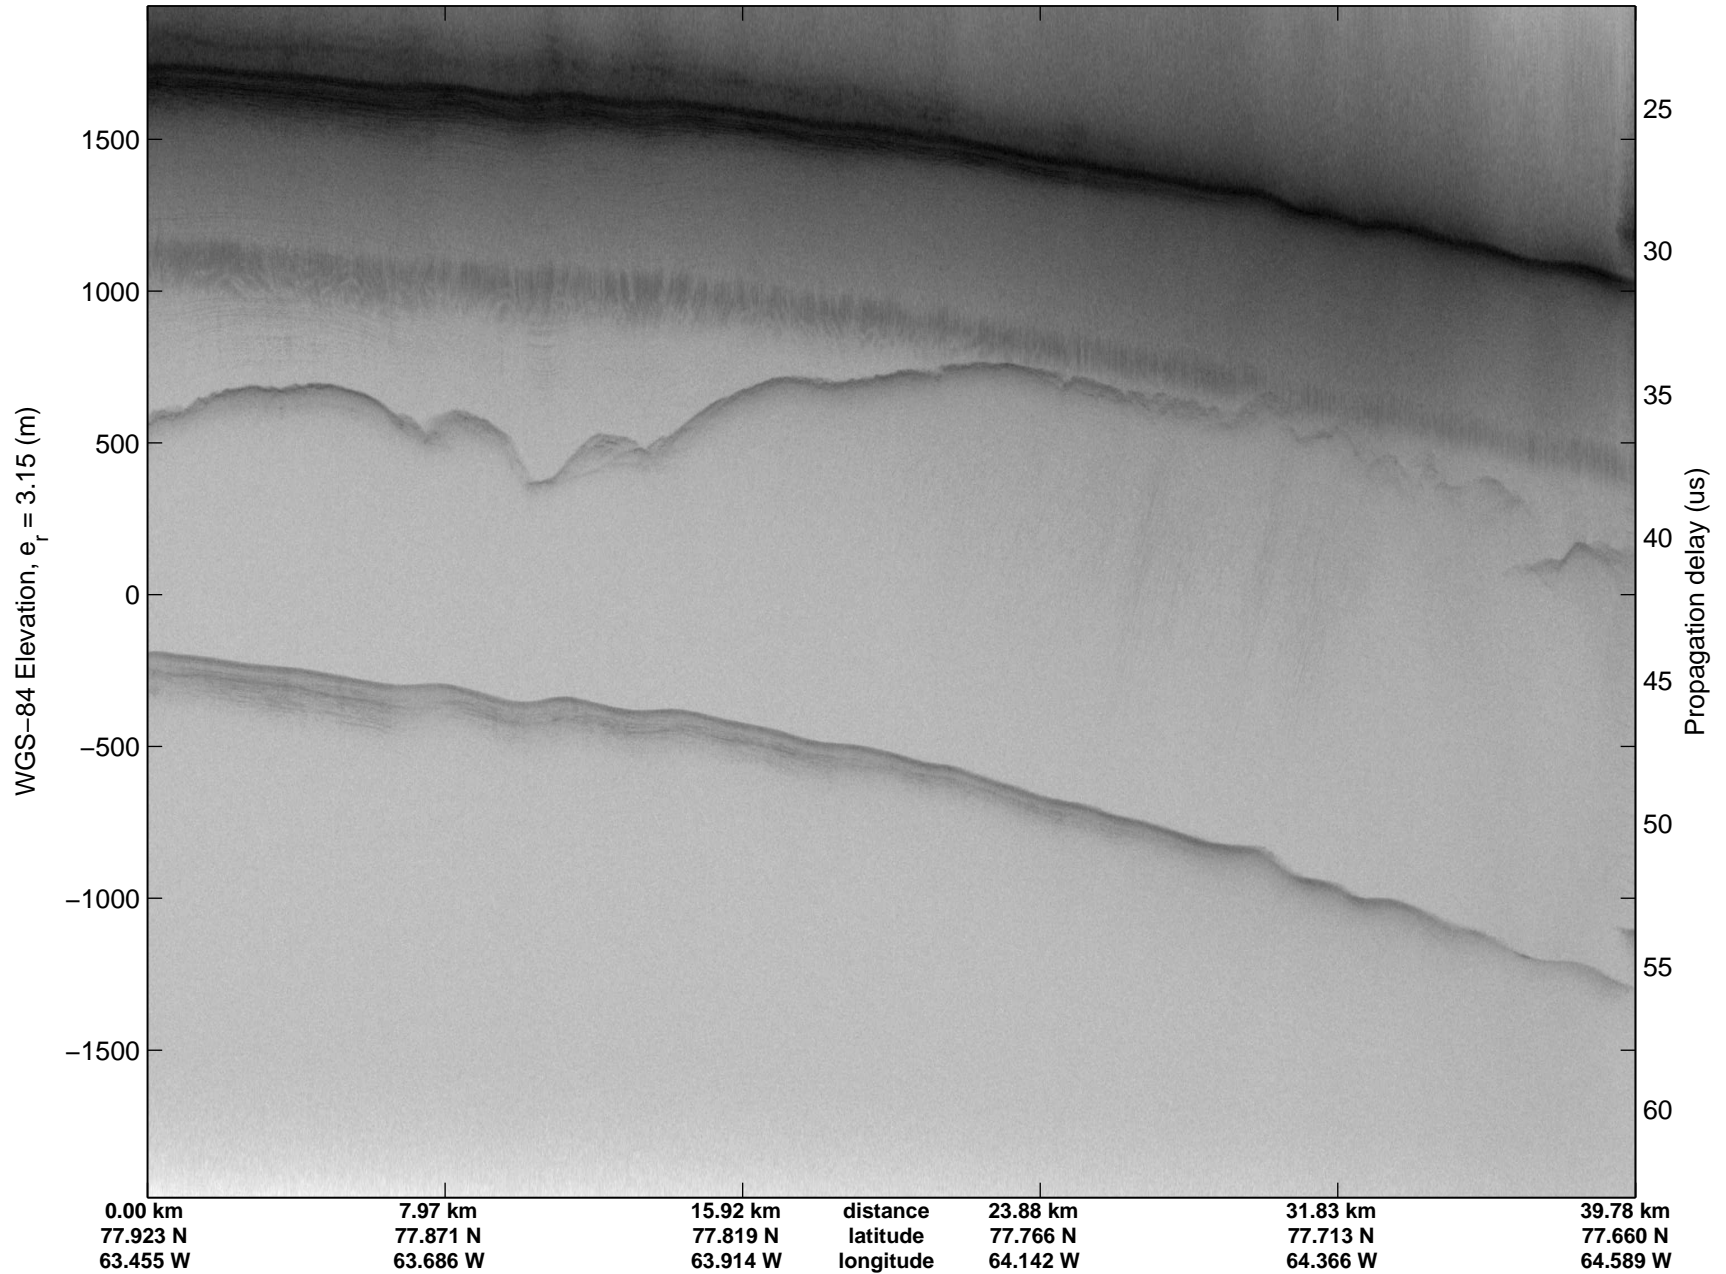

Polar Stereograph 70N/-45E

mcords3 2014\_Greenland\_P3: "Sea Ice Zigzag East" 20140313\_10\_001: 17:52:36.7 to 17:57:47.7 GPS

mcords3 2014\_Greenland\_P3: "Sea Ice Zigzag East" 20140313\_10\_001: 17:52:36.7 to 17:57:47.7 GPS

Polar Stereograph 70N/-45E

mcords3 2014\_Greenland\_P3: "Sea Ice Zigzag East" 20140313\_10\_002: 17:57:47.9 to 18:01:55.2 GPS

mconds3 2014\_Greenland\_P3: "Sea Ice Zigzag East" 20140313\_10\_002: 17:57:47.9 to 18:01:55.2 GPS