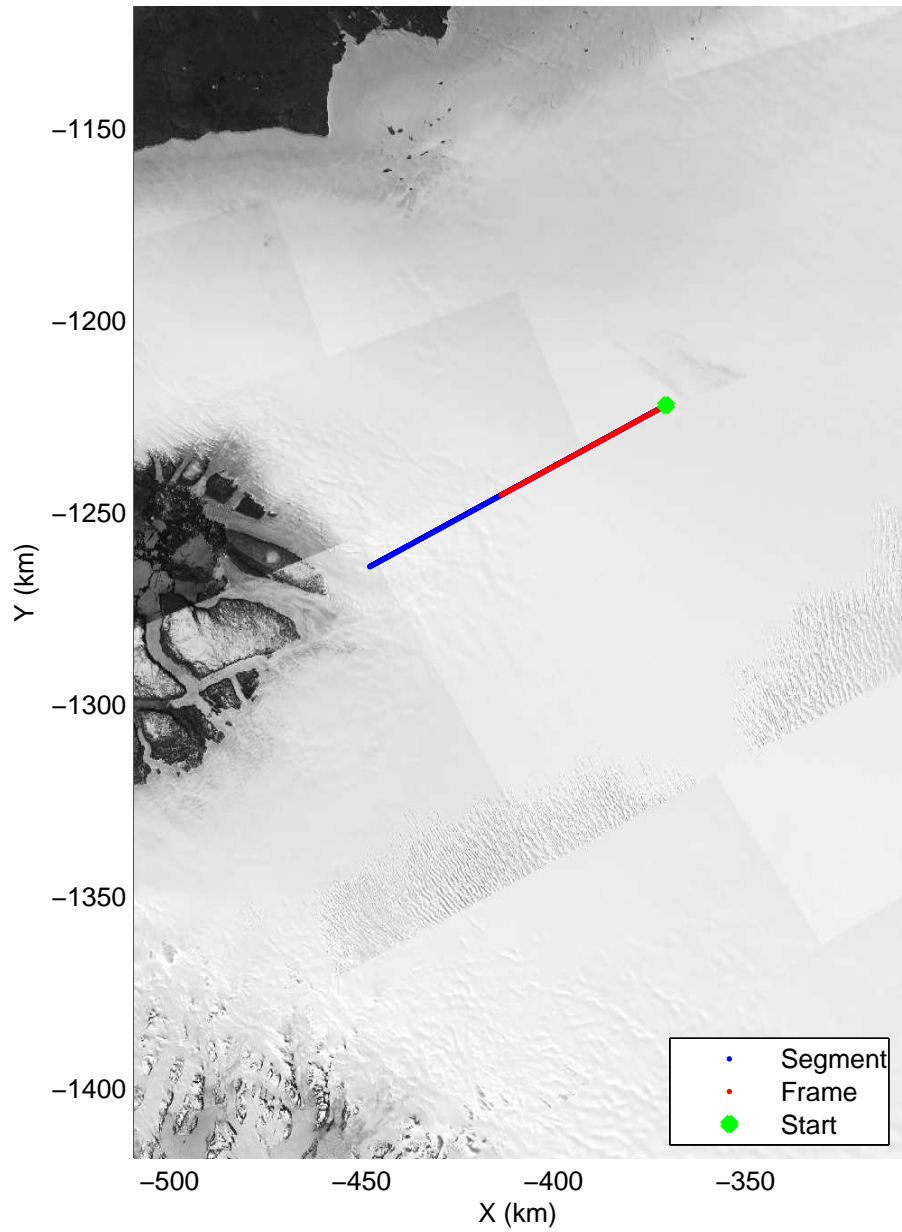

Polar Stereograph 70N/-45E

mcords3 2014\_Greenland\_P3: "Sea Ice Zigzag East" 20140313\_10\_001: 17:52:36.7 to 17:57:47.7 GPS

mcords3 2014\_Greenland\_P3: "Sea Ice Zigzag East" 20140313\_10\_001: 17:52:36.7 to 17:57:47.7 GPS

Polar Stereograph 70N/-45E

mcords3 2014\_Greenland\_P3: "Sea Ice Zigzag East" 20140313\_10\_002: 17:57:47.9 to 18:01:55.2 GPS

mconds3 2014\_Greenland\_P3: "Sea Ice Zigzag East" 20140313\_10\_002: 17:57:47.9 to 18:01:55.2 GPS