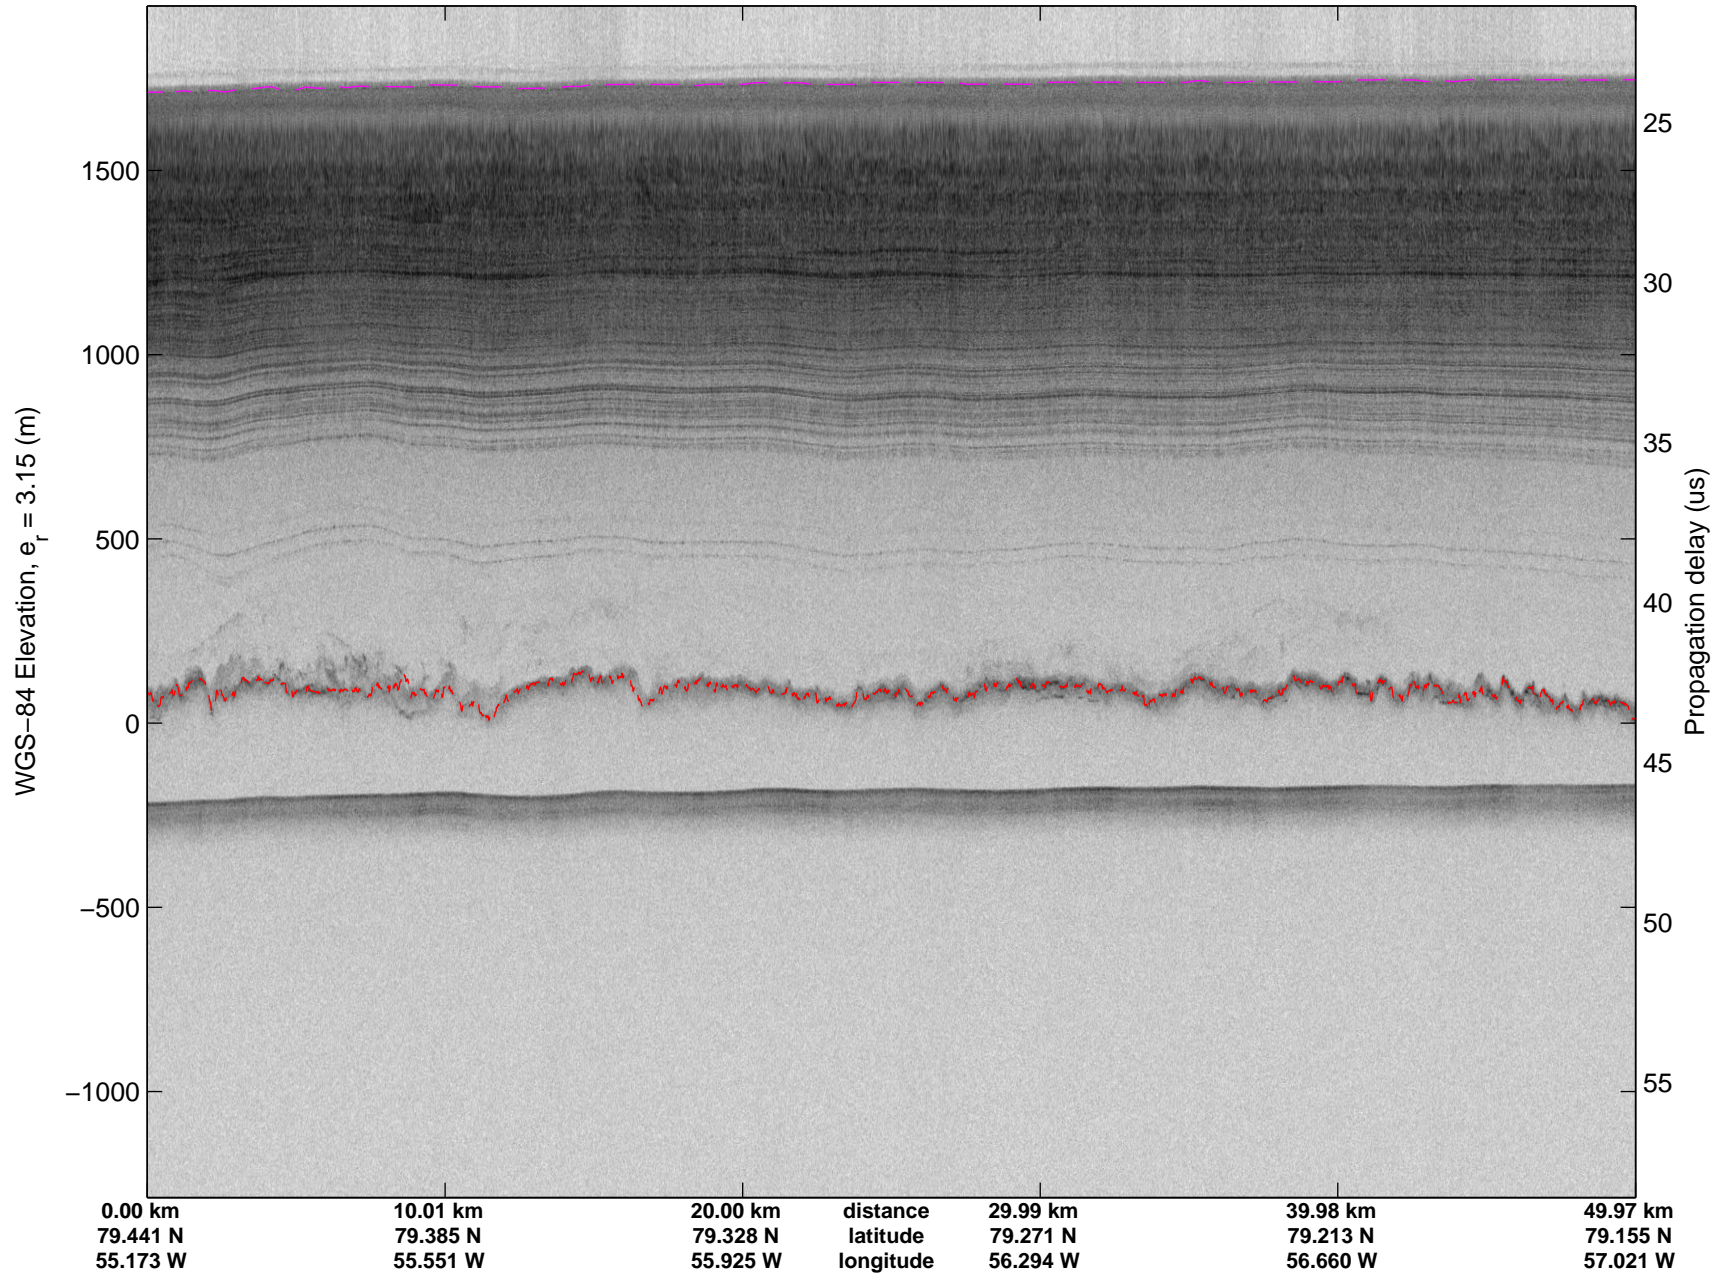

mconds3 2014\_Greenland\_P3: "Sea Ice Zigzag East" 20140313\_09\_002: 17:20:56.9 to 17:26:21.8 GPS

mcords3 2014\_Greenland\_P3: "Sea Ice Zigzag East" 20140313\_09\_003: 17:26:22.1 to 17:31:44.5 GPS

mcords3 2014\_Greenland\_P3: "Sea Ice Zigzag East" 20140313\_09\_003: 17:26:22.1 to 17:31:44.5 GPS

mcords3 2014\_Greenland\_P3: "Sea Ice Zigzag East" 20140313\_09\_004: 17:31:44.7 to 17:37:03.4 GPS

mcords3 2014\_Greenland\_P3: "Sea Ice Zigzag East" 20140313\_09\_004: 17:31:44.7 to 17:37:03.4 GPS

mcords3 2014\_Greenland\_P3: "Sea Ice Zigzag East" 20140313\_09\_005: 17:37:03.6 to 17:40:05.9 GPS

mcords3 2014\_Greenland\_P3: "Sea Ice Zigzag East" 20140313\_09\_005: 17:37:03.6 to 17:40:05.9 GPS