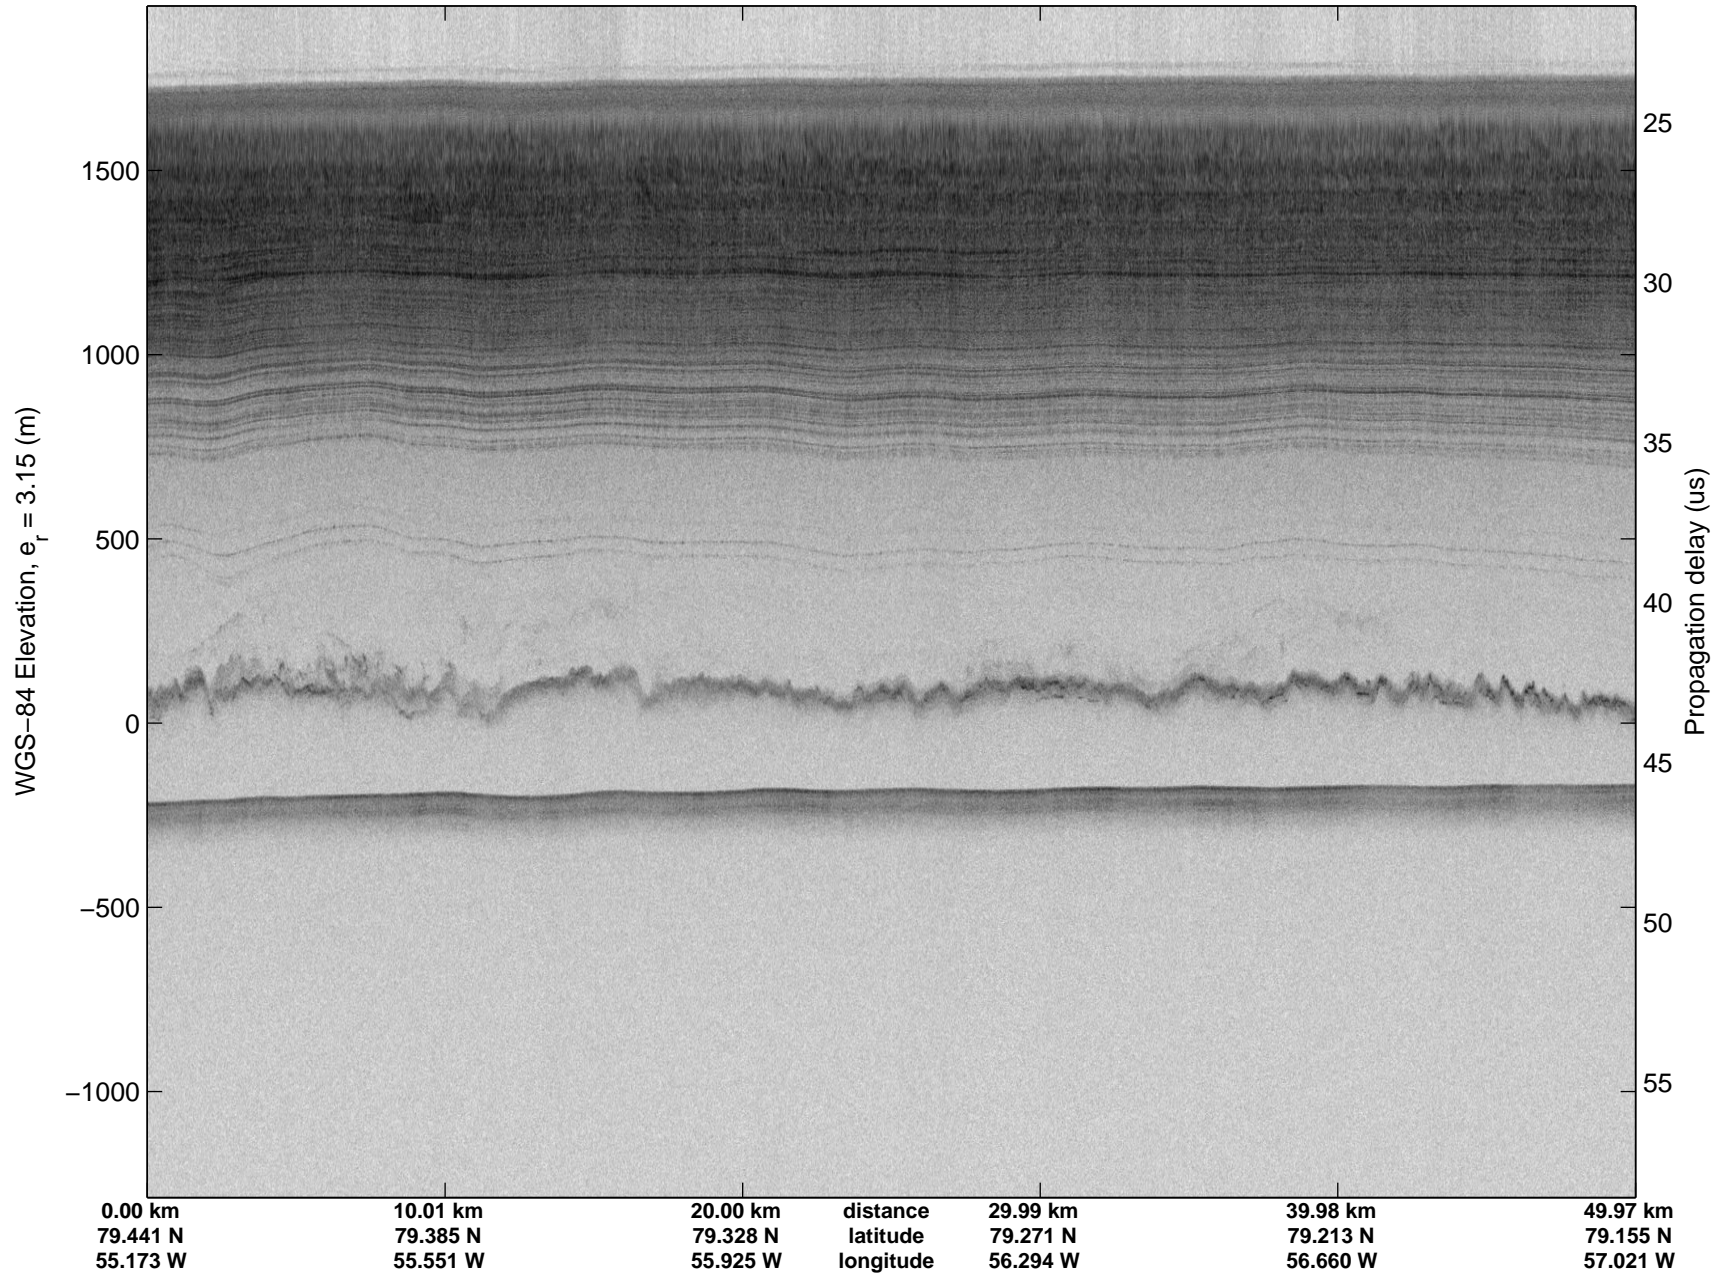

mcords3 2014\_Greenland\_P3: "Sea Ice Zigzag East" 20140313\_09\_004: 17:31:44.7 to 17:37:03.4 GPS

mcords3 2014\_Greenland\_P3: "Sea Ice Zigzag East" 20140313\_09\_004: 17:31:44.7 to 17:37:03.4 GPS

mcords3 2014\_Greenland\_P3: "Sea Ice Zigzag East" 20140313\_09\_005: 17:37:03.6 to 17:40:05.9 GPS

mcords3 2014\_Greenland\_P3: "Sea Ice Zigzag East" 20140313\_09\_005: 17:37:03.6 to 17:40:05.9 GPS