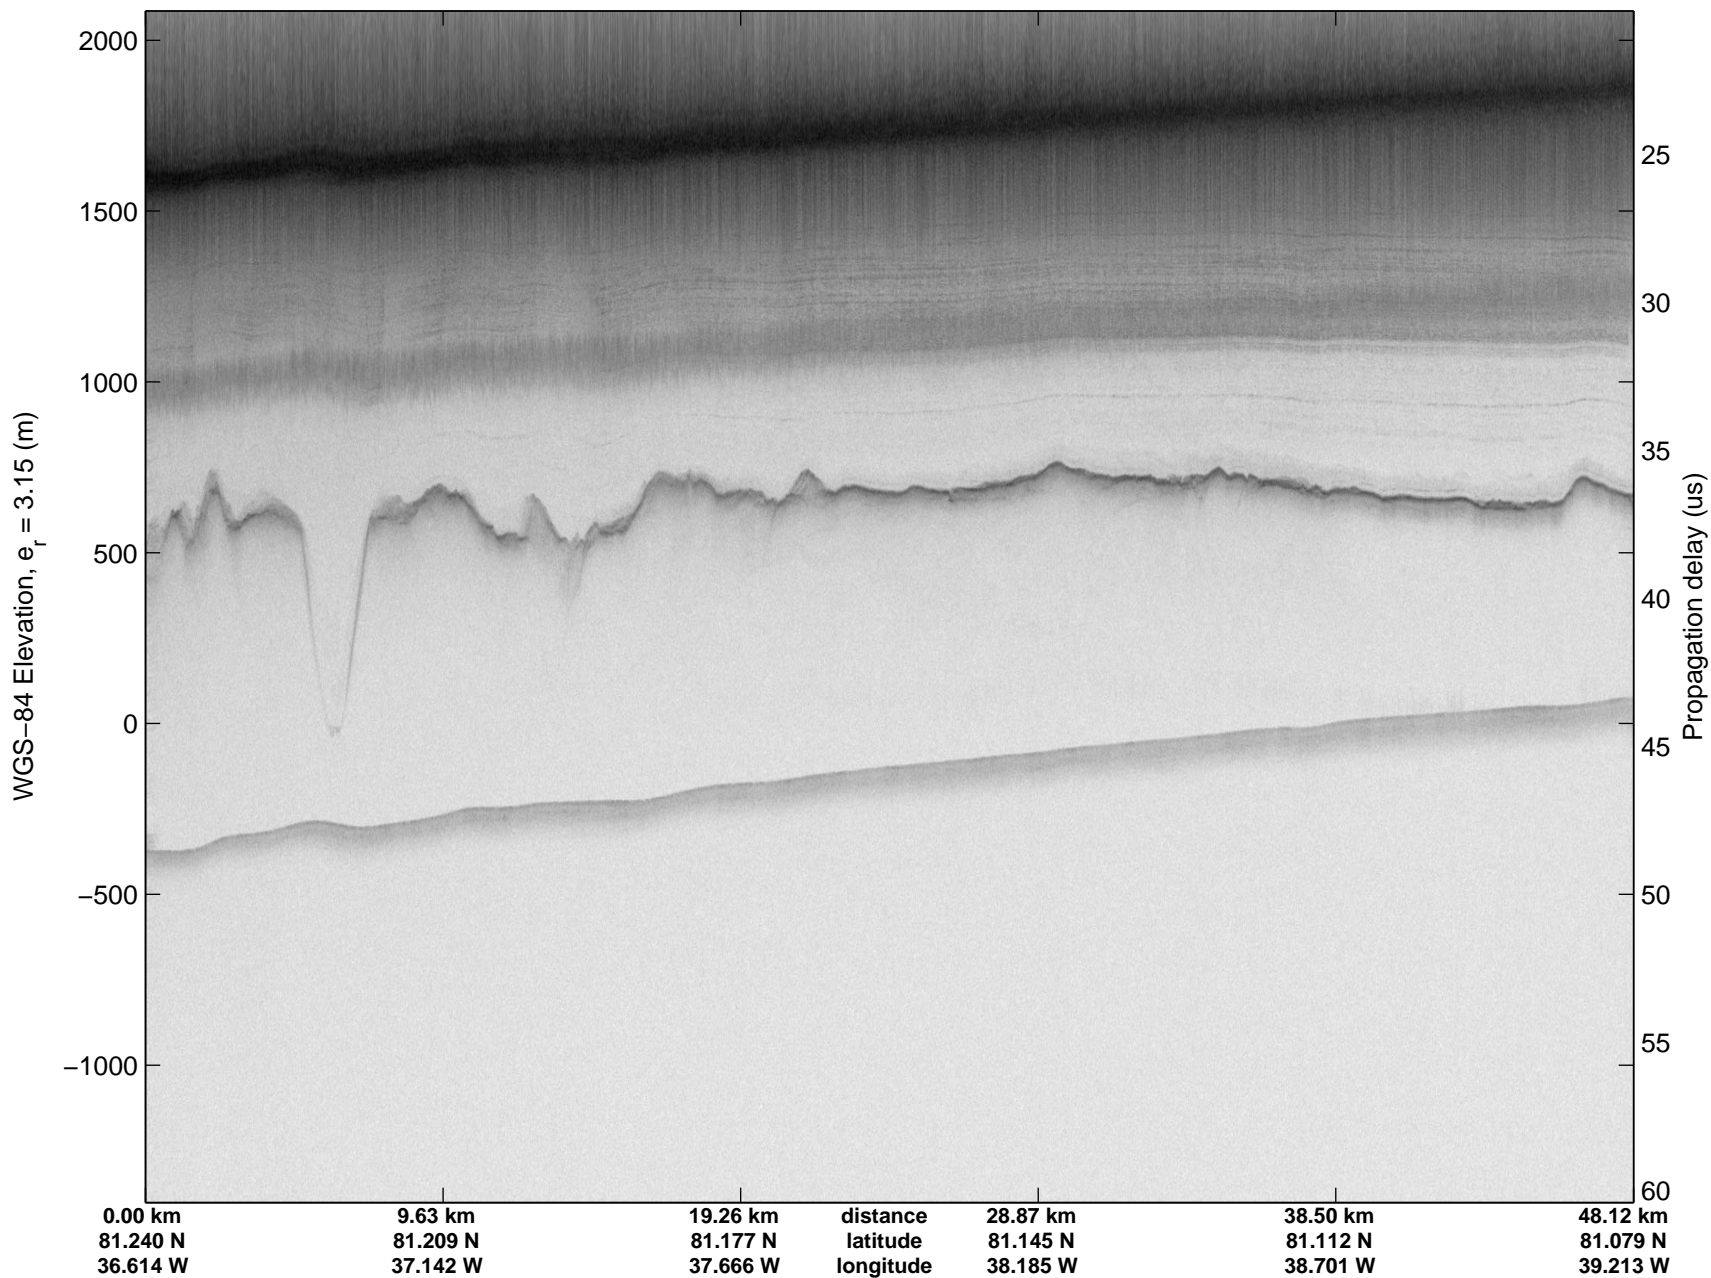

mconds3 2014_Greenland_P3: "Sea Ice Zigzag East" 20140313_07_001: 16:47:51.4 to 16:53:15.9 GPS

mconds3 2014_Greenland_P3: "Sea Ice Zigzag East" 20140313_07_001: 16:47:51.4 to 16:53:15.9 GPS