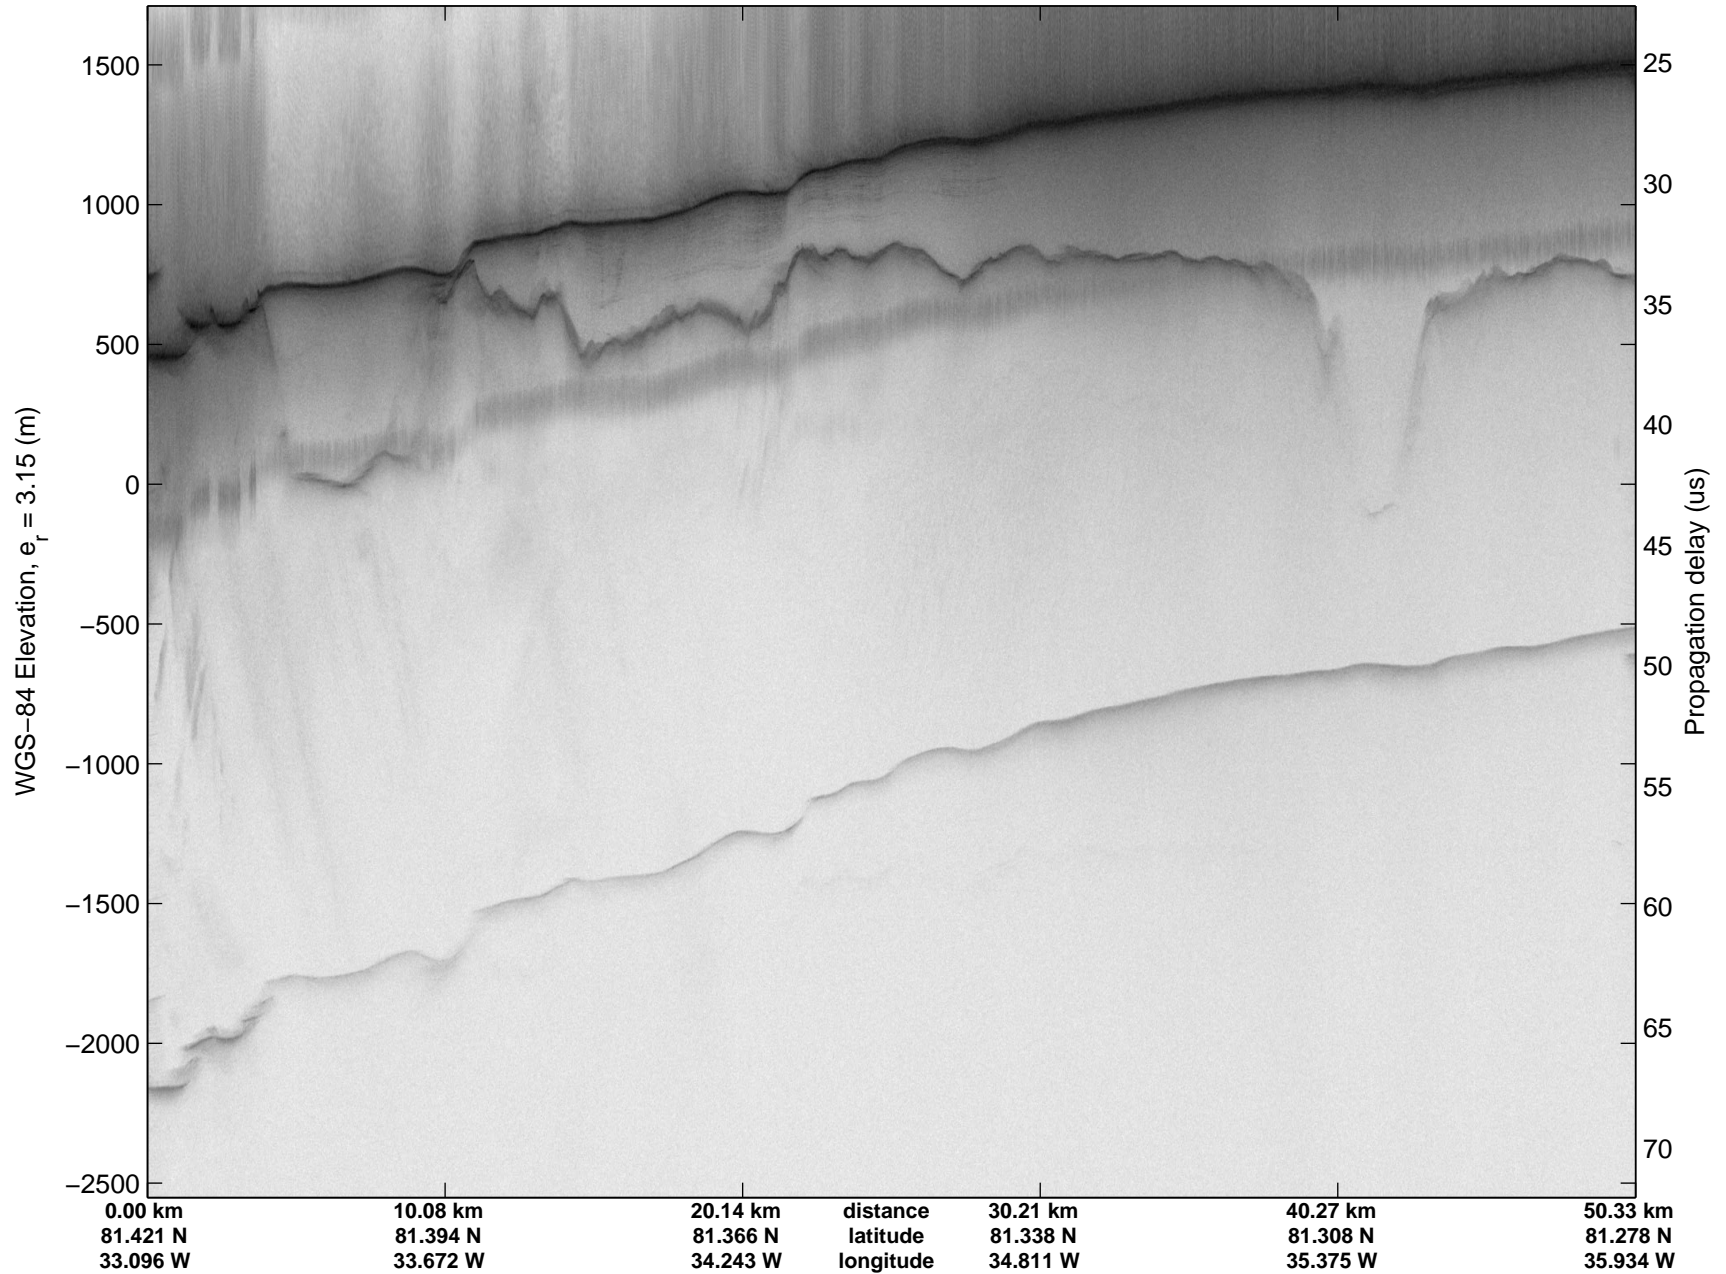

mcords3 2014_Greenland_P3: "Sea Ice Zigzag East" 20140313_06_001: 16:40:45.0 to 16:46:29.0 GPS

mconds3 2014_Greenland_P3: "Sea Ice Zigzag East" 20140313_06_001: 16:40:45.0 to 16:46:29.0 GPS