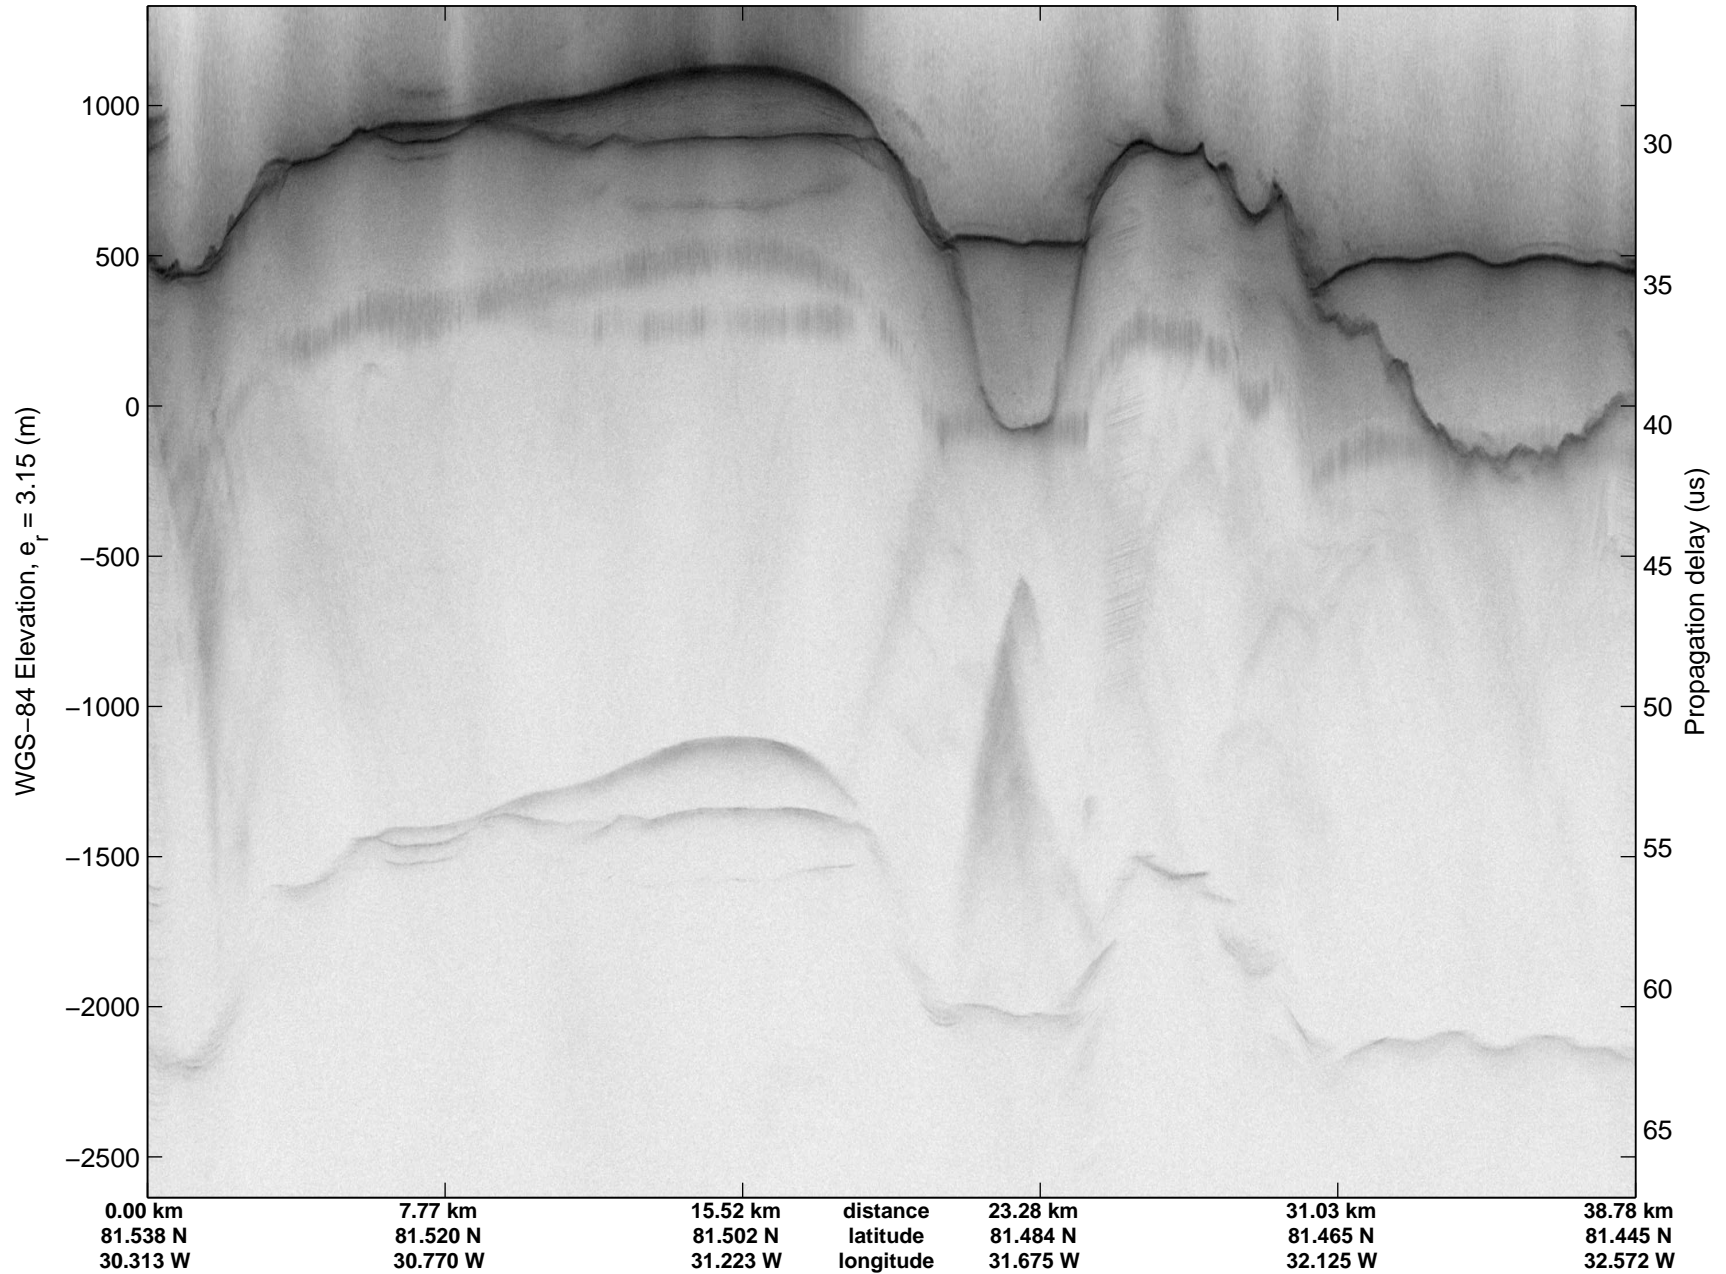

Polar Stereograph 70N/-45E

mcords3 2014_Greenland_P3: "Sea Ice Zigzag East" 20140313_05_001: 16:35:14.1 to 16:39:43.4 GPS

mcords3 2014_Greenland_P3: "Sea Ice Zigzag East" 20140313_05_001: 16:35:14.1 to 16:39:43.4 GPS