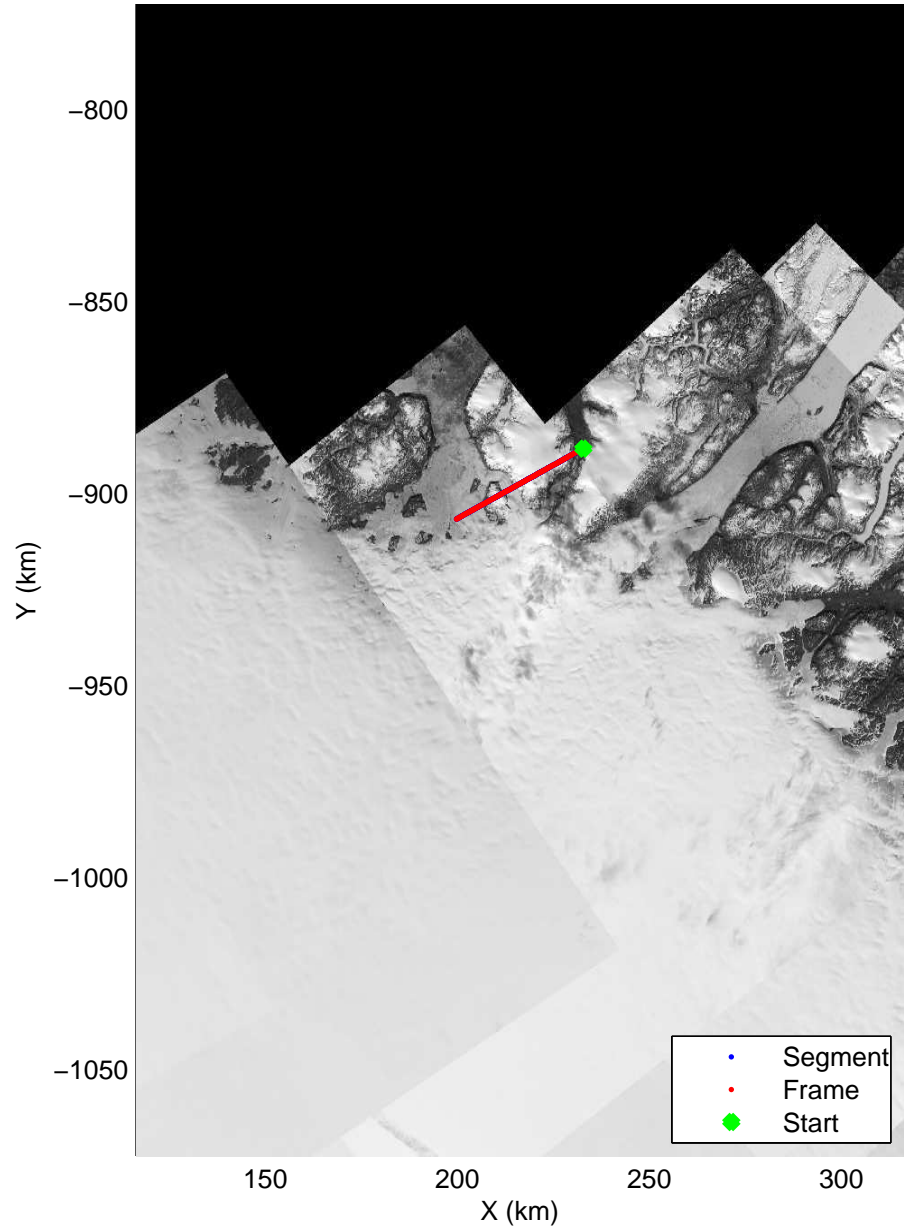

Polar Stereograph 70N/-45E

mcords3 2014_Greenland_P3: "Sea Ice Zigzag East" 20140313_05_001: 16:35:14.1 to 16:39:43.4 GPS

mcords3 2014_Greenland_P3: "Sea Ice Zigzag East" 20140313_05_001: 16:35:14.1 to 16:39:43.4 GPS