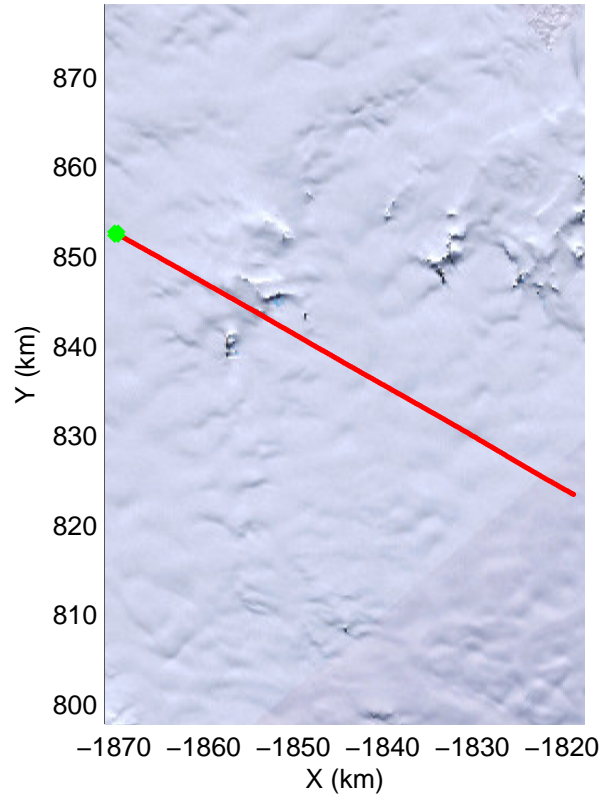

Land Ice English Coast 03
20141122_03_001
Polar Stereograph -71N/0E

mcords3 2014_Antarctica_DC8: "Land Ice English Coast 03" 20141122_03_001: 15:28:41.4 to 15:32:24.0 GPS

mcords3 2014_Antarctica_DC8: "Land Ice English Coast 03" 20141122_03_001: 15:28:41.4 to 15:32:24.0 GPS

Land Ice English Coast 03
20141122_03_002
Polar Stereograph -71N/0E

mcords3 2014_Antarctica_DC8: "Land Ice English Coast 03" 20141122_03_002: 15:32:24.1 to 15:37:14.3 GPS

mcords3 2014_Antarctica_DC8: "Land Ice English Coast 03" 20141122_03_002: 15:32:24.1 to 15:37:14.3 GPS