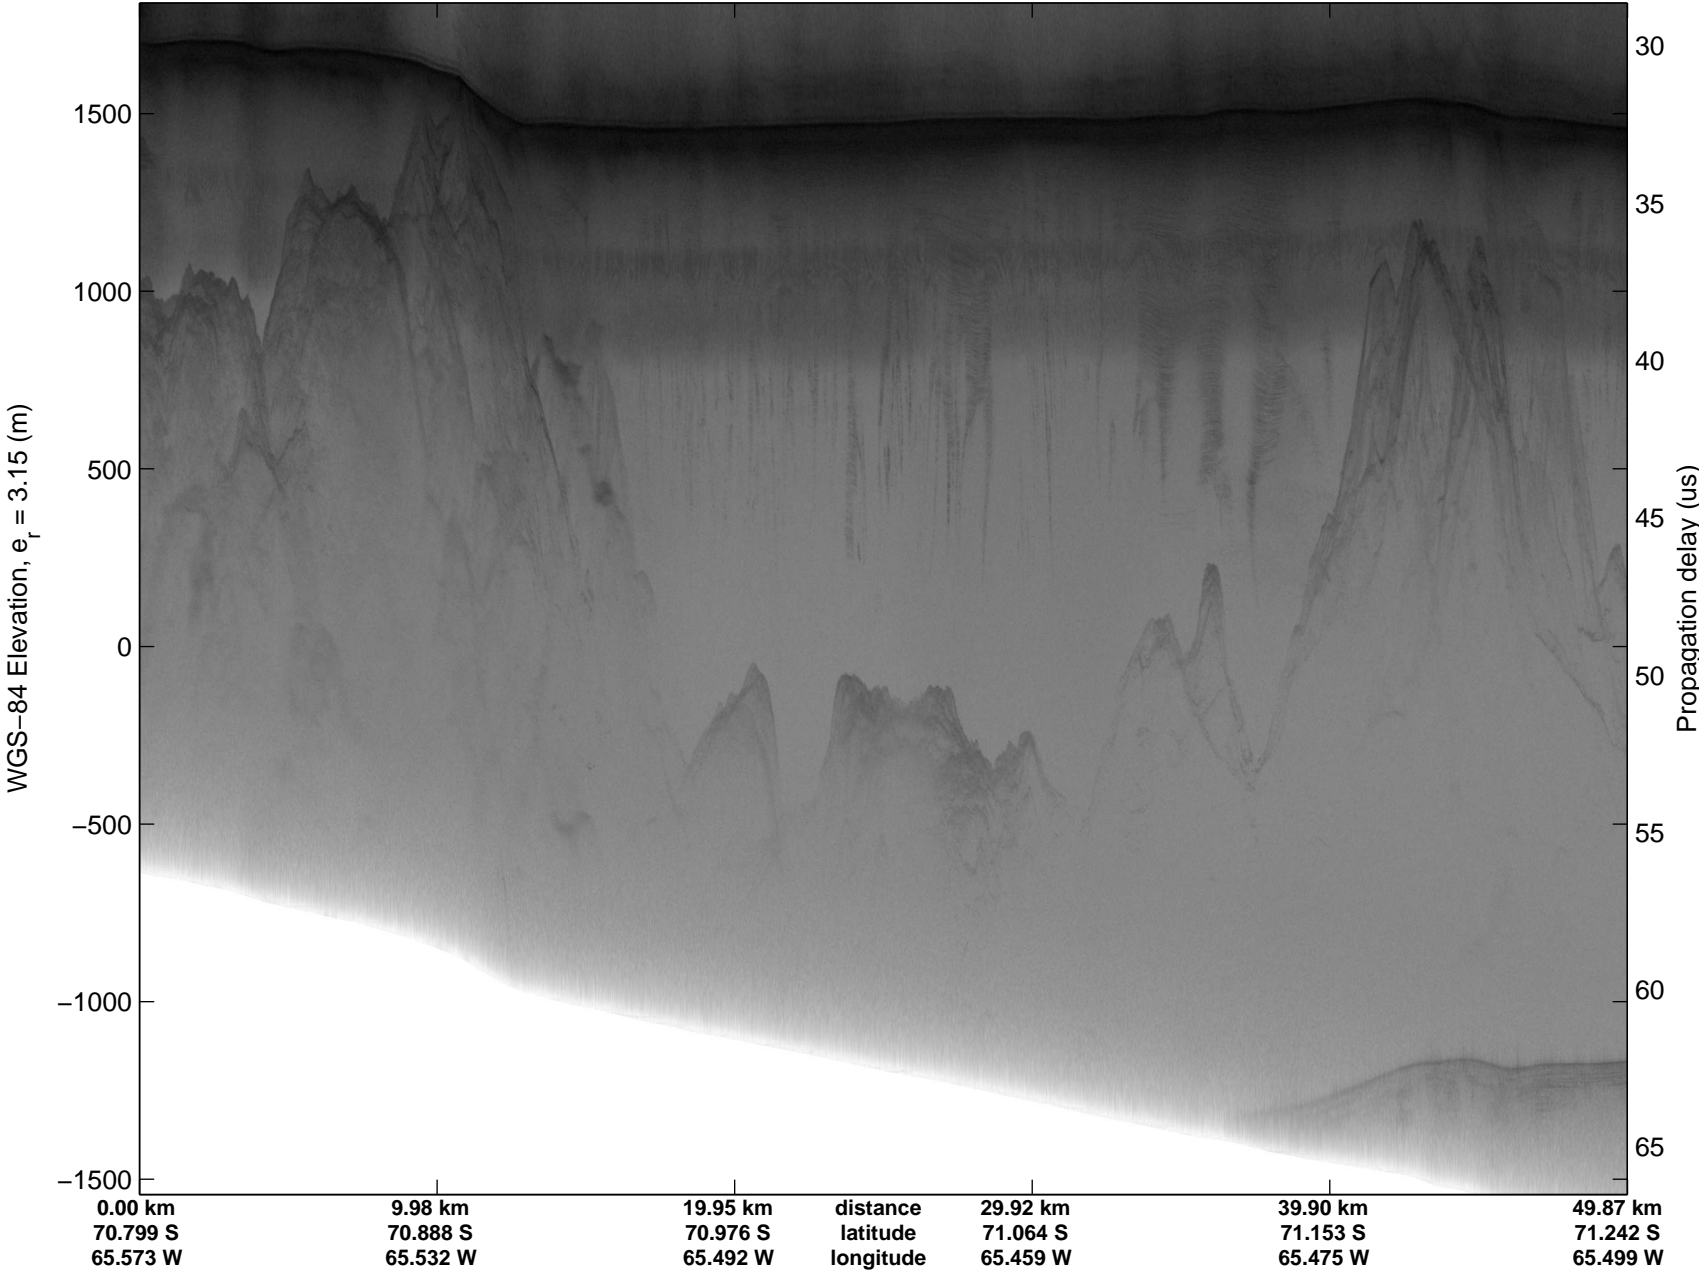

Land Ice English Coast 03
20141122_03_001
Polar Stereograph -71N/0E

mcords3 2014_Antarctica_DC8: "Land Ice English Coast 03" 20141122_03_001: 15:28:41.4 to 15:32:24.0 GPS

mcords3 2014_Antarctica_DC8: "Land Ice English Coast 03" 20141122_03_001: 15:28:41.4 to 15:32:24.0 GPS

Land Ice English Coast 03
20141122_03_002
Polar Stereograph -71N/0E

mcords3 2014_Antarctica_DC8: "Land Ice English Coast 03" 20141122_03_002: 15:32:24.1 to 15:37:14.3 GPS

mcords3 2014_Antarctica_DC8: "Land Ice English Coast 03" 20141122_03_002: 15:32:24.1 to 15:37:14.3 GPS