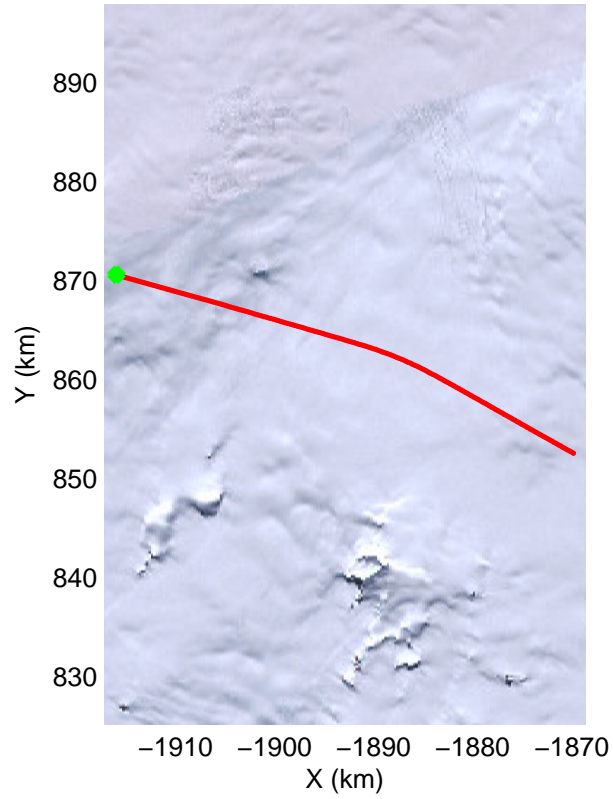

Land Ice English Coast 03
20141122_03_001
Polar Stereograph -71N/0E

mcords3 2014_Antarctica_DC8: "Land Ice English Coast 03" 20141122_03_001: 15:28:41.4 to 15:32:24.0 GPS

mcords3 2014_Antarctica_DC8: "Land Ice English Coast 03" 20141122_03_001: 15:28:41.4 to 15:32:24.0 GPS

Land Ice English Coast 03
20141122_03_002
Polar Stereograph -71N/0E

mcords3 2014_Antarctica_DC8: "Land Ice English Coast 03" 20141122_03_002: 15:32:24.1 to 15:37:14.3 GPS

mcords3 2014_Antarctica_DC8: "Land Ice English Coast 03" 20141122_03_002: 15:32:24.1 to 15:37:14.3 GPS