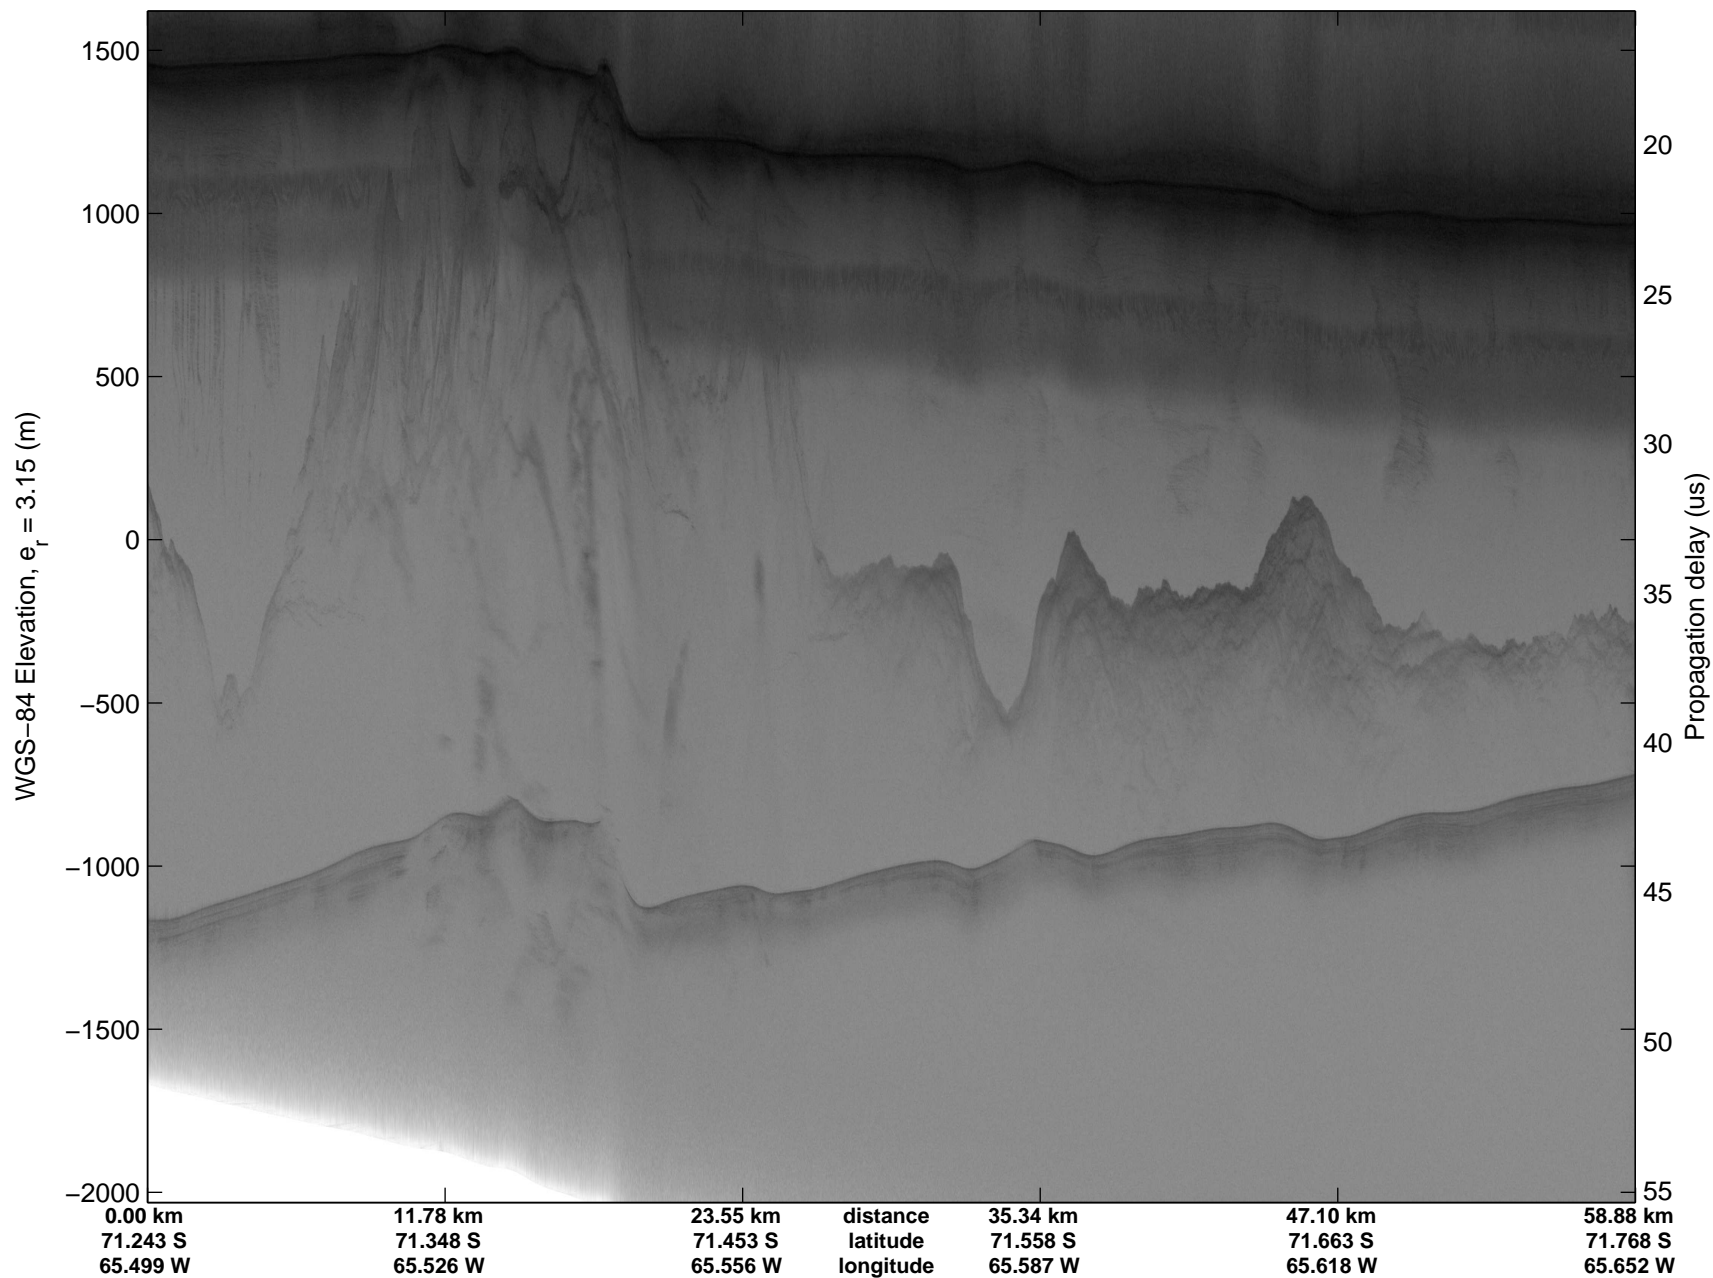

Land Ice English Coast 03
20141122_03_001
Polar Stereograph -71N/0E

mcords3 2014_Antarctica_DC8: "Land Ice English Coast 03" 20141122_03_001: 15:28:41.4 to 15:32:24.0 GPS

mcords3 2014_Antarctica_DC8: "Land Ice English Coast 03" 20141122_03_001: 15:28:41.4 to 15:32:24.0 GPS

Land Ice English Coast 03
20141122_03_002
Polar Stereograph -71N/0E

mcords3 2014_Antarctica_DC8: "Land Ice English Coast 03" 20141122_03_002: 15:32:24.1 to 15:37:14.3 GPS

mcords3 2014_Antarctica_DC8: "Land Ice English Coast 03" 20141122_03_002: 15:32:24.1 to 15:37:14.3 GPS