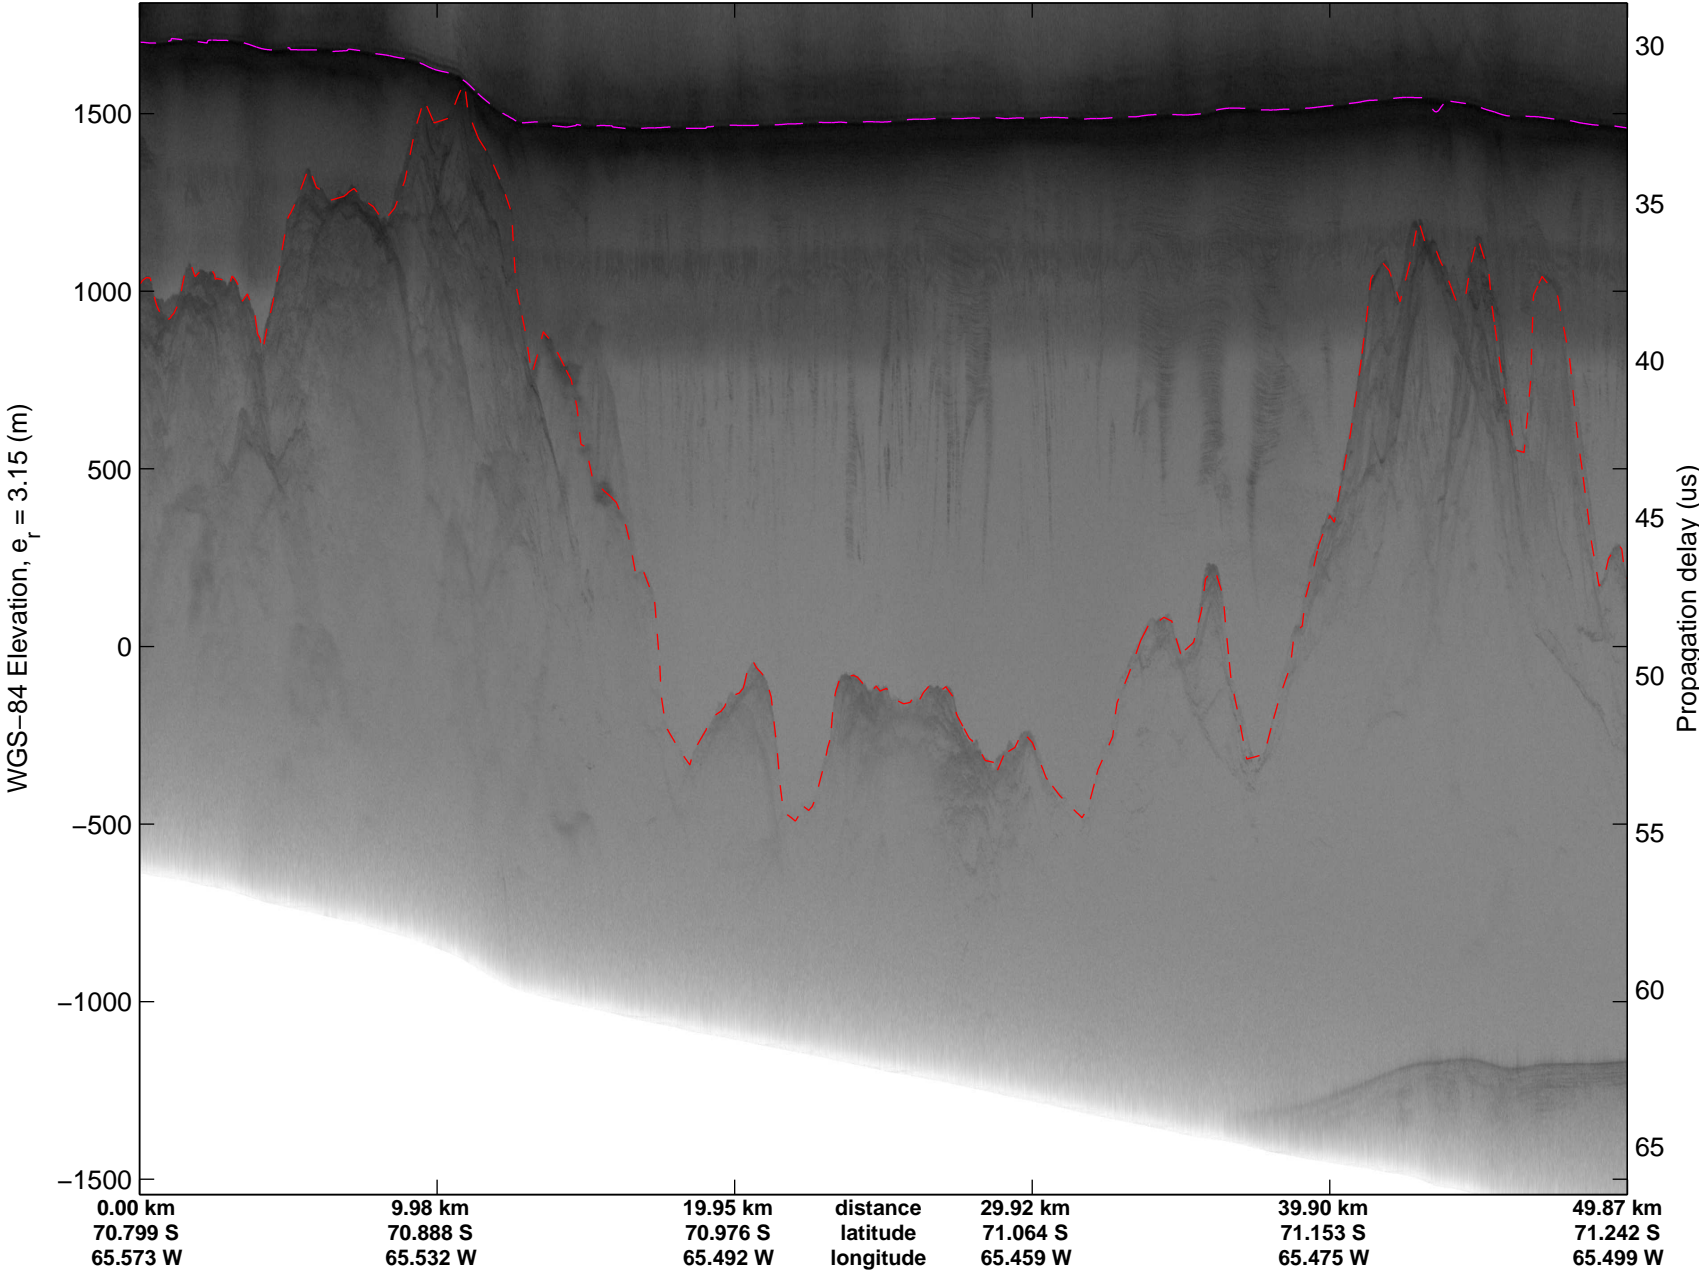

Land Ice English Coast 03
20141122_03_001
Polar Stereograph -71N/0E

mcords3 2014_Antarctica_DC8: "Land Ice English Coast 03" 20141122_03_001: 15:28:41.4 to 15:32:24.0 GPS

mcords3 2014_Antarctica_DC8: "Land Ice English Coast 03" 20141122_03_001: 15:28:41.4 to 15:32:24.0 GPS

Land Ice English Coast 03
20141122_03_002
Polar Stereograph -71N/0E

mcords3 2014_Antarctica_DC8: "Land Ice English Coast 03" 20141122_03_002: 15:32:24.1 to 15:37:14.3 GPS

mcords3 2014_Antarctica_DC8: "Land Ice English Coast 03" 20141122_03_002: 15:32:24.1 to 15:37:14.3 GPS