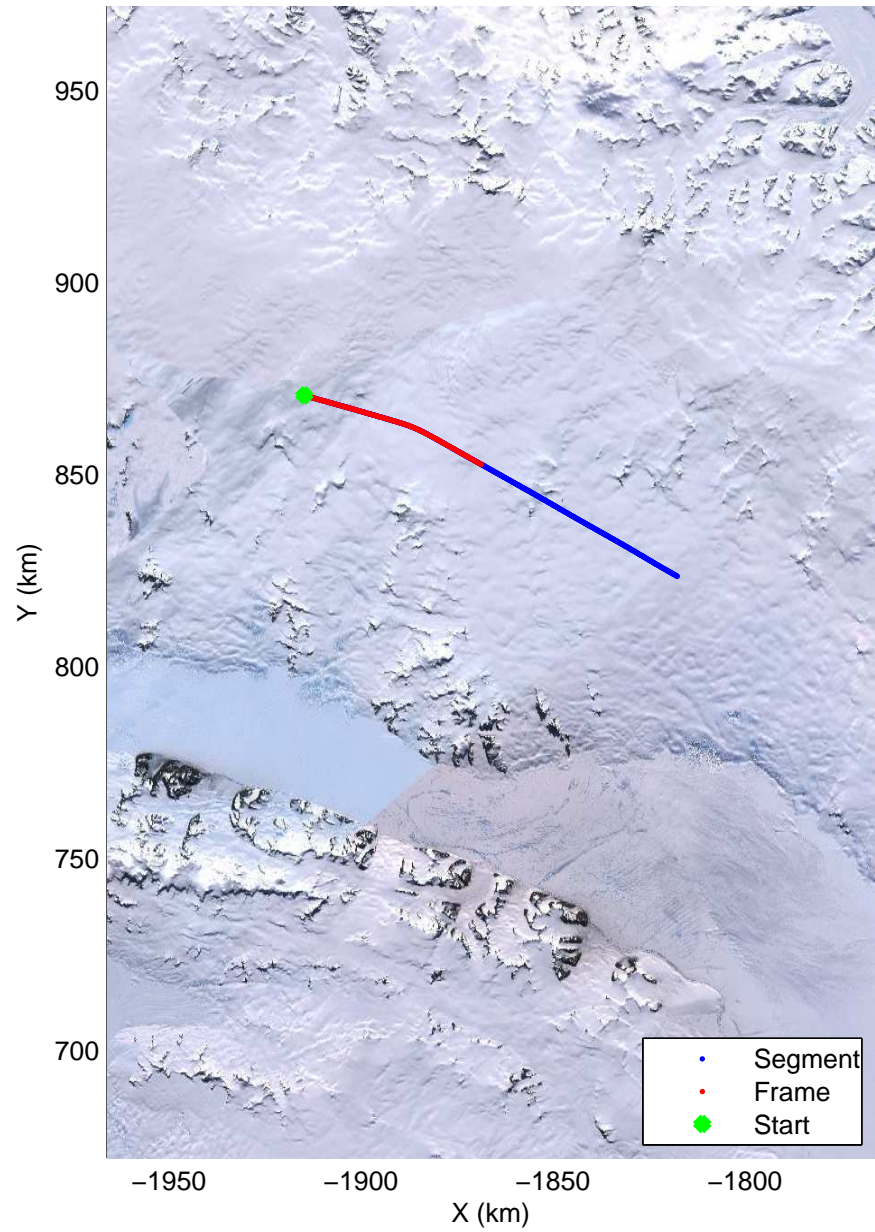

Land Ice English Coast 03
20141122_03_001
Polar Stereograph -71N/0E

mcords3 2014_Antarctica_DC8: "Land Ice English Coast 03" 20141122_03_001: 15:28:41.4 to 15:32:24.0 GPS

mcords3 2014_Antarctica_DC8: "Land Ice English Coast 03" 20141122_03_001: 15:28:41.4 to 15:32:24.0 GPS

Land Ice English Coast 03
20141122_03_002
Polar Stereograph -71N/0E

mcords3 2014_Antarctica_DC8: "Land Ice English Coast 03" 20141122_03_002: 15:32:24.1 to 15:37:14.3 GPS

mcords3 2014_Antarctica_DC8: "Land Ice English Coast 03" 20141122_03_002: 15:32:24.1 to 15:37:14.3 GPS