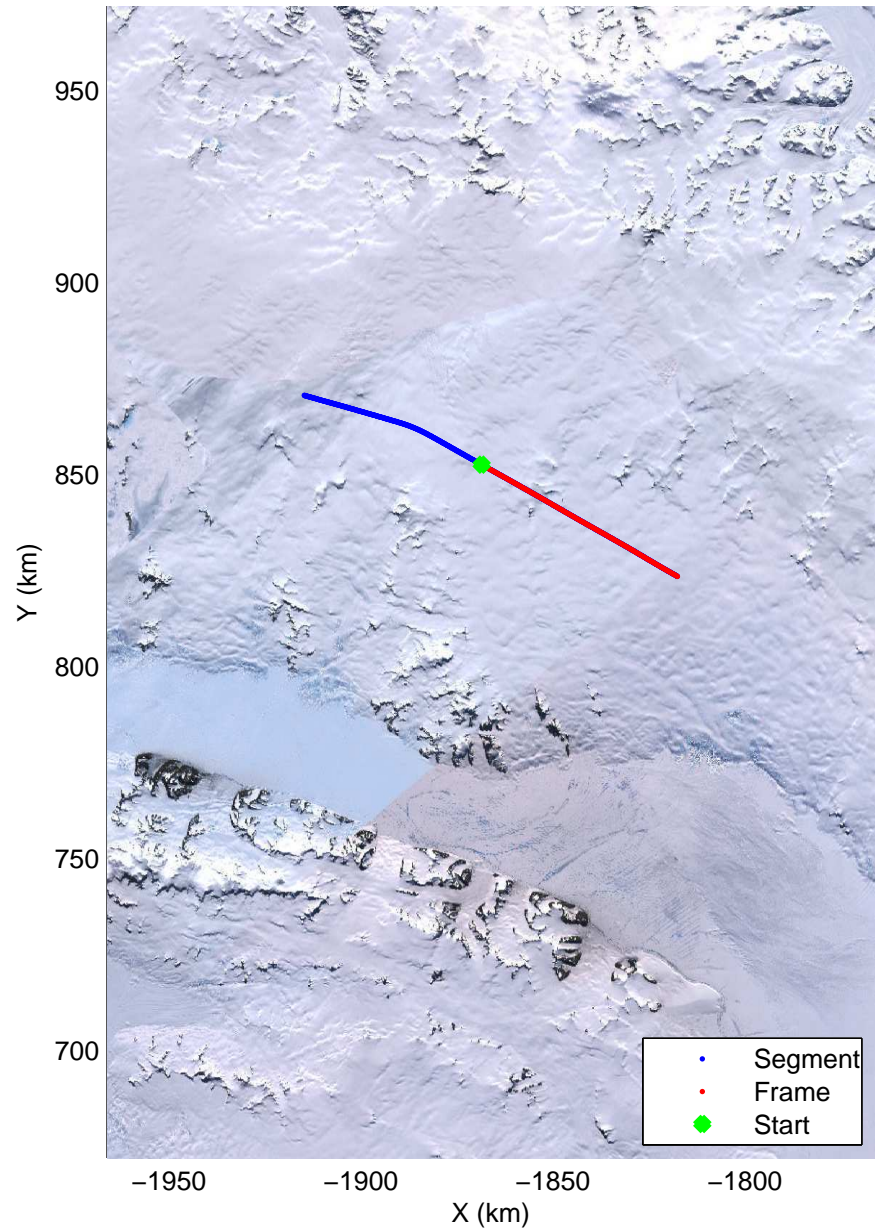

Land Ice English Coast 03
20141122_03_001
Polar Stereograph -71N/0E

mcords3 2014_Antarctica_DC8: "Land Ice English Coast 03" 20141122_03_001: 15:28:41.4 to 15:32:24.0 GPS

mcords3 2014_Antarctica_DC8: "Land Ice English Coast 03" 20141122_03_001: 15:28:41.4 to 15:32:24.0 GPS

Land Ice English Coast 03
20141122_03_002
Polar Stereograph -71N/0E

mcords3 2014_Antarctica_DC8: "Land Ice English Coast 03" 20141122_03_002: 15:32:24.1 to 15:37:14.3 GPS

mcords3 2014_Antarctica_DC8: "Land Ice English Coast 03" 20141122_03_002: 15:32:24.1 to 15:37:14.3 GPS