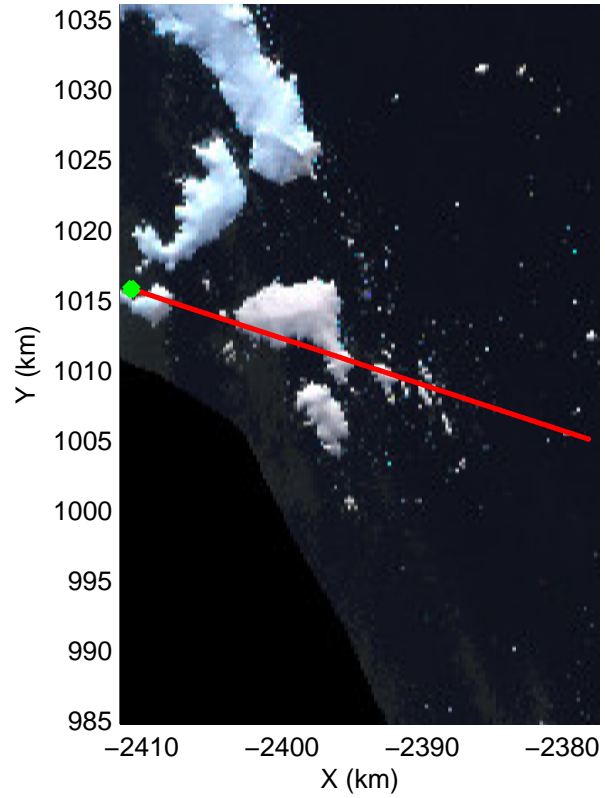

Land Ice English Coast 03
20141122_01_001
Polar Stereograph -71N/0E

mcords3 2014_Antarctica_DC8: "Land Ice English Coast 03" 20141122_01_001: 14:50:57.0 to 14:53:24.2 GPS

mcords3 2014_Antarctica_DC8: "Land Ice English Coast 03" 20141122_01_001: 14:50:57.0 to 14:53:24.2 GPS