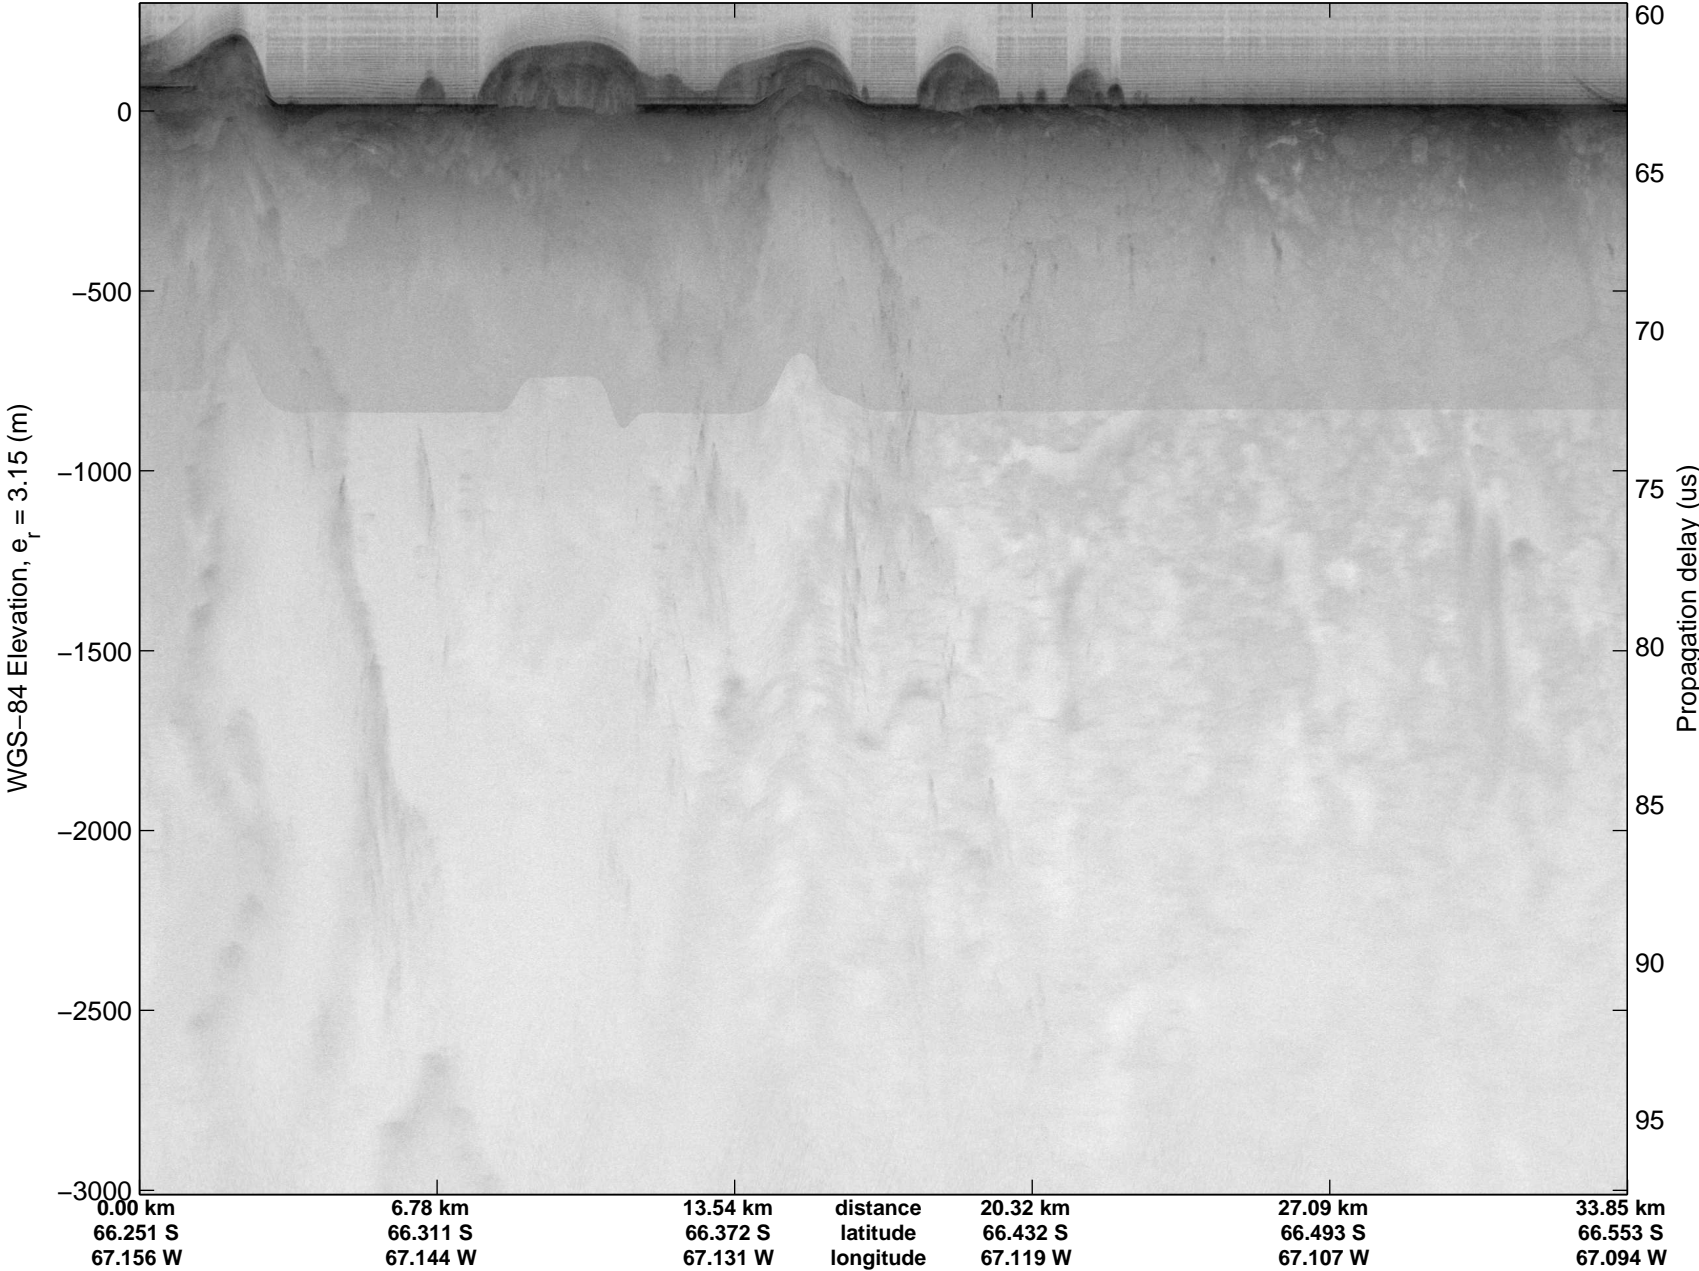

Land Ice English Coast 03
20141122_01_001
Polar Stereograph -71N/0E

mcords3 2014_Antarctica_DC8: "Land Ice English Coast 03" 20141122_01_001: 14:50:57.0 to 14:53:24.2 GPS

mcords3 2014_Antarctica_DC8: "Land Ice English Coast 03" 20141122_01_001: 14:50:57.0 to 14:53:24.2 GPS