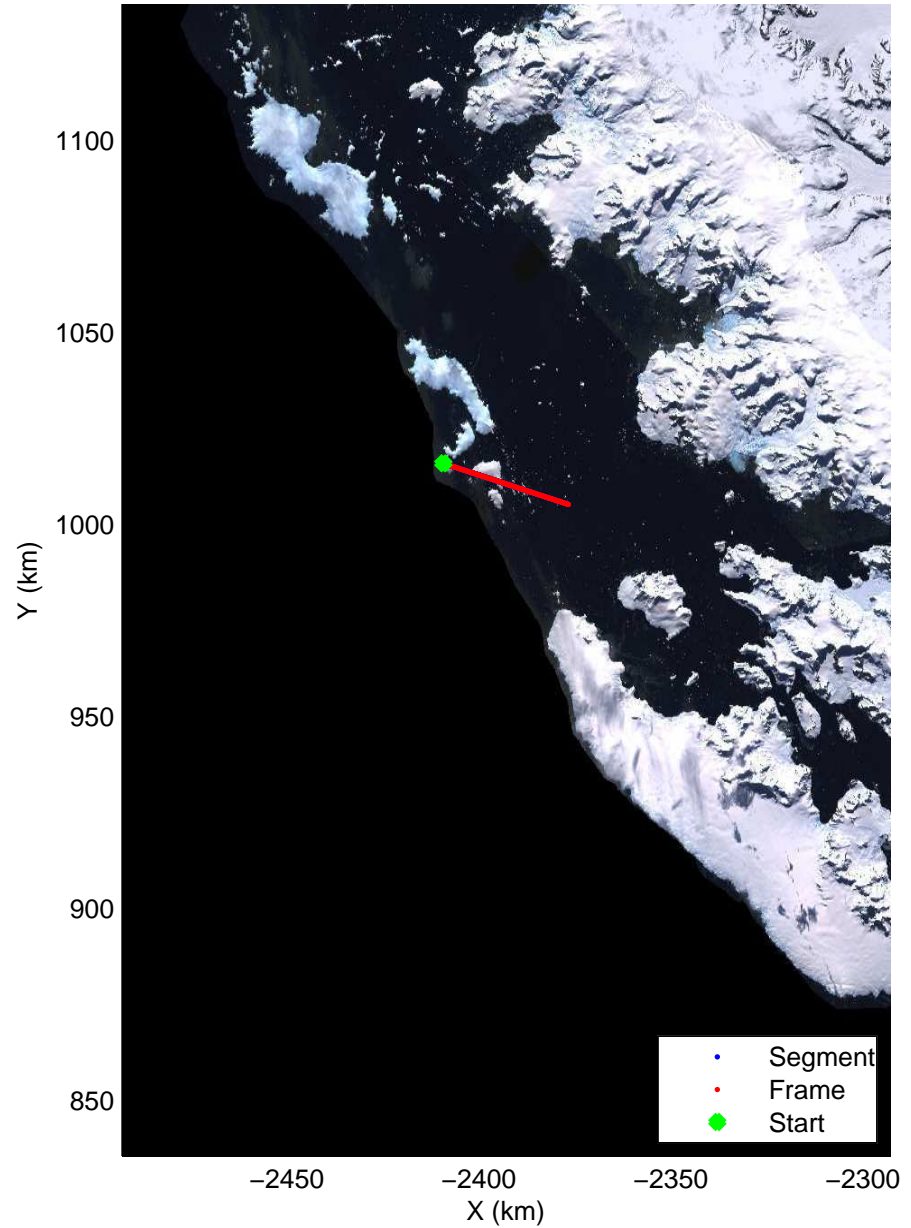

Land Ice English Coast 03
20141122_01_001
Polar Stereograph -71N/0E

mcords3 2014_Antarctica_DC8: "Land Ice English Coast 03" 20141122_01_001: 14:50:57.0 to 14:53:24.2 GPS

mcords3 2014_Antarctica_DC8: "Land Ice English Coast 03" 20141122_01_001: 14:50:57.0 to 14:53:24.2 GPS