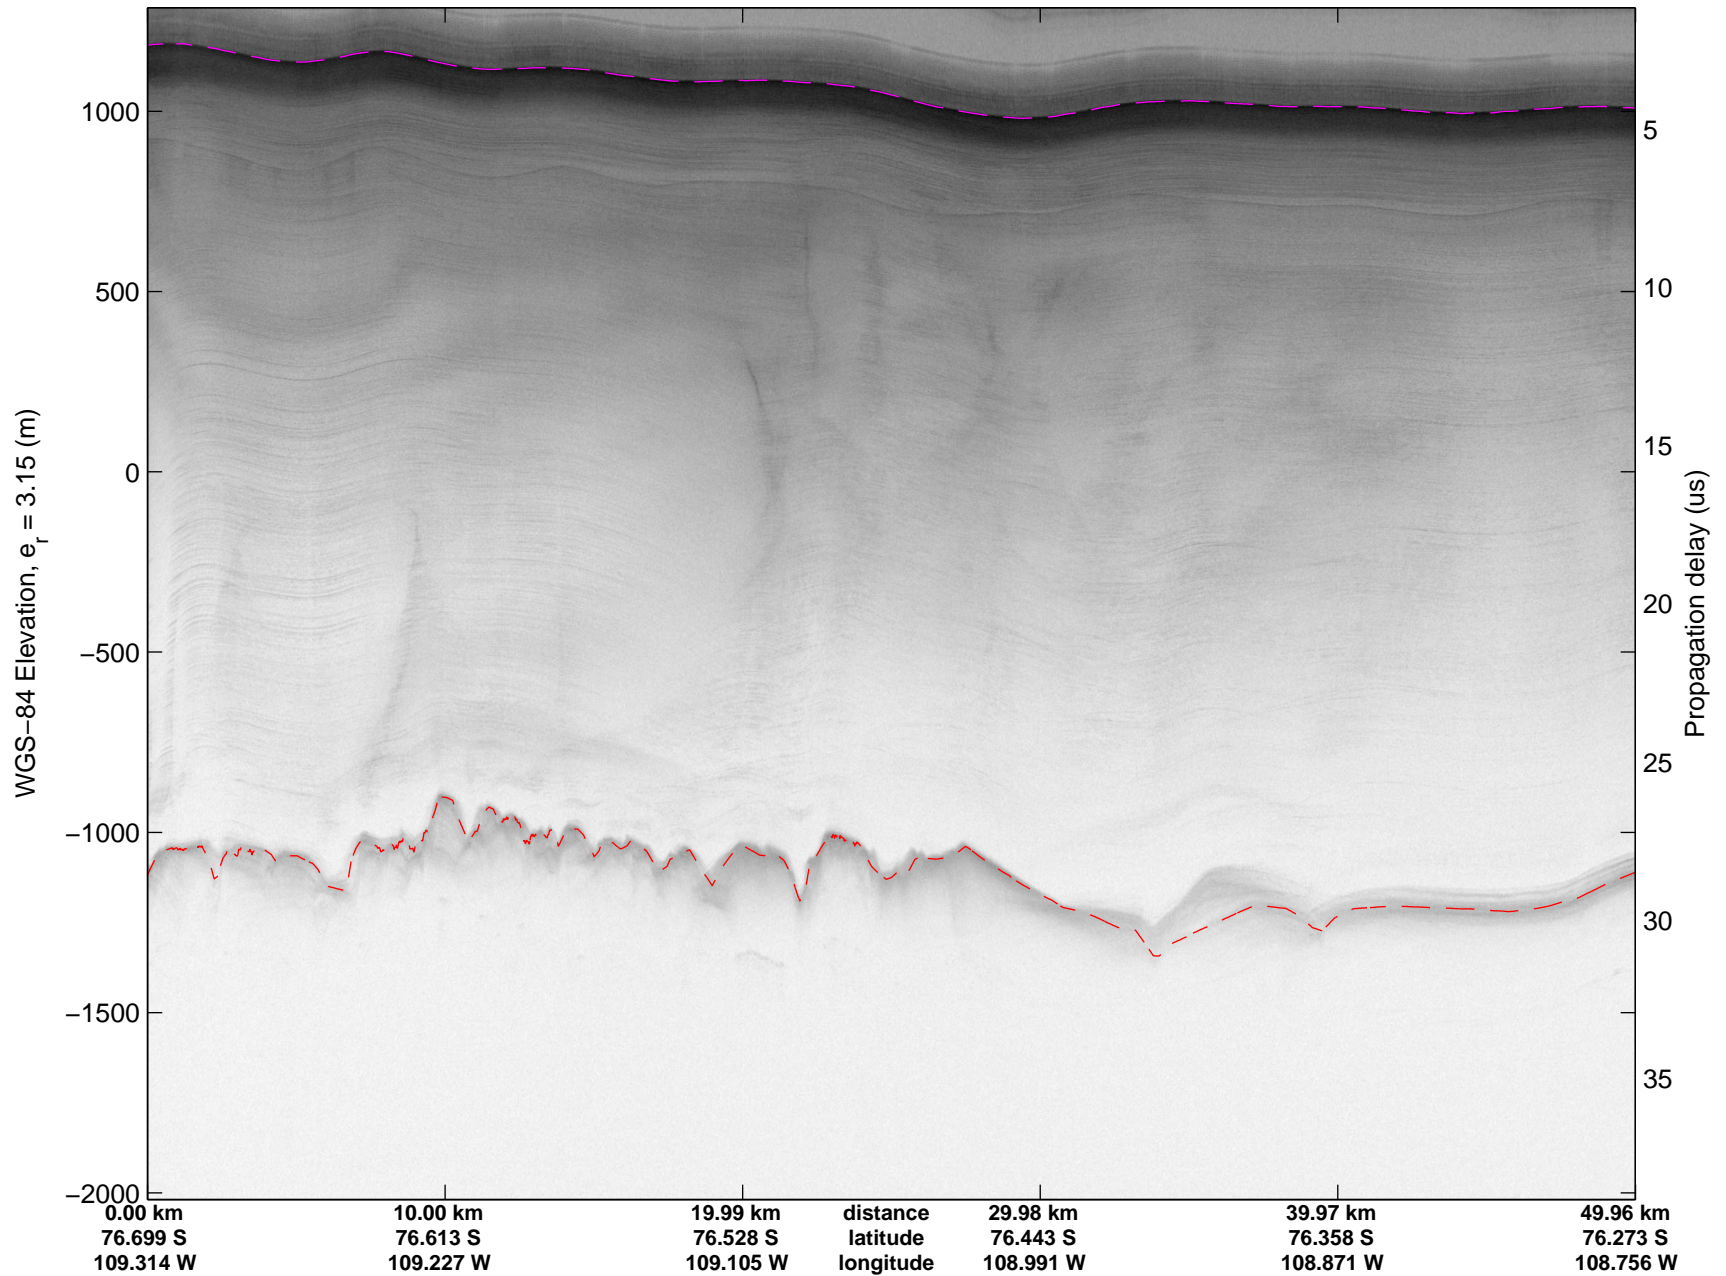

mcords3 2014_Antarctica_DC8: "Land Ice Thwaites Arch" 20141121_06_019: 19:11:46.0 to 19:18:26.3 GPS

mcords3 2014_Antarctica_DC8: "Land Ice Thwaites Arch" 20141121_06_020: 19:18:26.5 to 19:24:27.6 GPS

mcords3 2014_Antarctica_DC8: "Land Ice Thwaites Arch" 20141121_06_020: 19:18:26.5 to 19:24:27.6 GPS

mcords3 2014_Antarctica_DC8: "Land Ice Thwaites Arch" 20141121_06_021: 19:24:27.8 to 19:31:02.5 GPS

mcords3 2014_Antarctica_DC8: "Land Ice Thwaites Arch" 20141121_06_021: 19:24:27.8 to 19:31:02.5 GPS

mcords3 2014_Antarctica_DC8: "Land Ice Thwaites Arch" 20141121_06_022: 19:31:02.8 to 19:37:35.5 GPS

mcords3 2014_Antarctica_DC8: "Land Ice Thwaites Arch" 20141121_06_022: 19:31:02.8 to 19:37:35.5 GPS

Land Ice Thwaites Arch
20141121_06_023
Polar Stereograph -71N/0E

mcords3 2014_Antarctica_DC8: "Land Ice Thwaites Arch" 20141121_06_023: 19:37:35.7 to 19:43:39.9 GPS