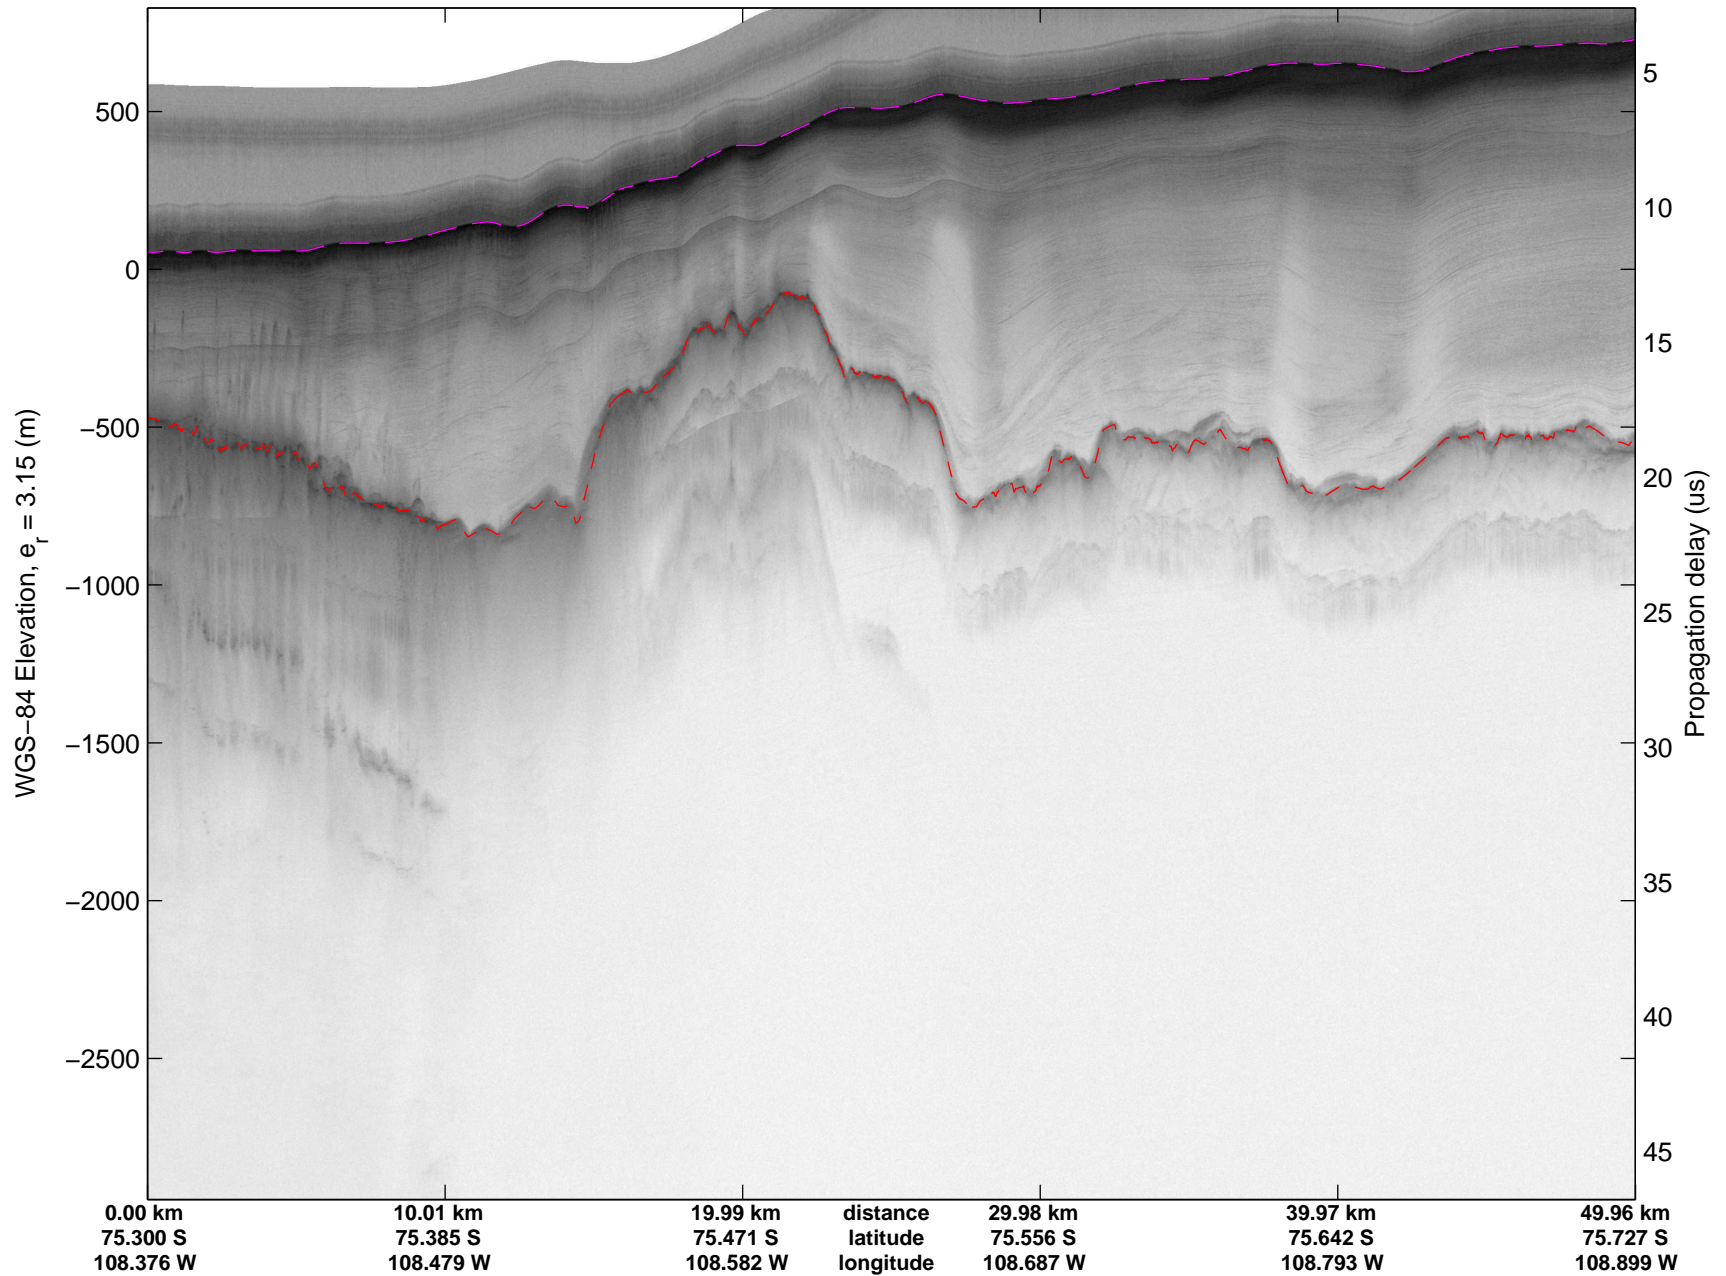

Land Ice Thwaites Arch
20141121_06_001
Polar Stereograph -71N/0E

mcords3 2014_Antarctica_DC8: "Land Ice Thwaites Arch" 20141121_06_001: 17:16:39.9 to 17:23:47.8 GPS

mcords3 2014_Antarctica_DC8: "Land Ice Thwaites Arch" 20141121_06_001: 17:16:39.9 to 17:23:47.8 GPS

Land Ice Thwaites Arch
20141121_06_002
Polar Stereograph -71N/0E

mcords3 2014_Antarctica_DC8: "Land Ice Thwaites Arch" 20141121_06_002: 17:23:48.1 to 17:29:51.8 GPS

mcords3 2014_Antarctica_DC8: "Land Ice Thwaites Arch" 20141121_06_002: 17:23:48.1 to 17:29:51.8 GPS

Land Ice Thwaites Arch
20141121_06_003
Polar Stereograph -71N/0E

mcords3 2014_Antarctica_DC8: "Land Ice Thwaites Arch" 20141121_06_003: 17:29:52.0 to 17:35:39.2 GPS

mcords3 2014_Antarctica_DC8: "Land Ice Thwaites Arch" 20141121_06_003: 17:29:52.0 to 17:35:39.2 GPS