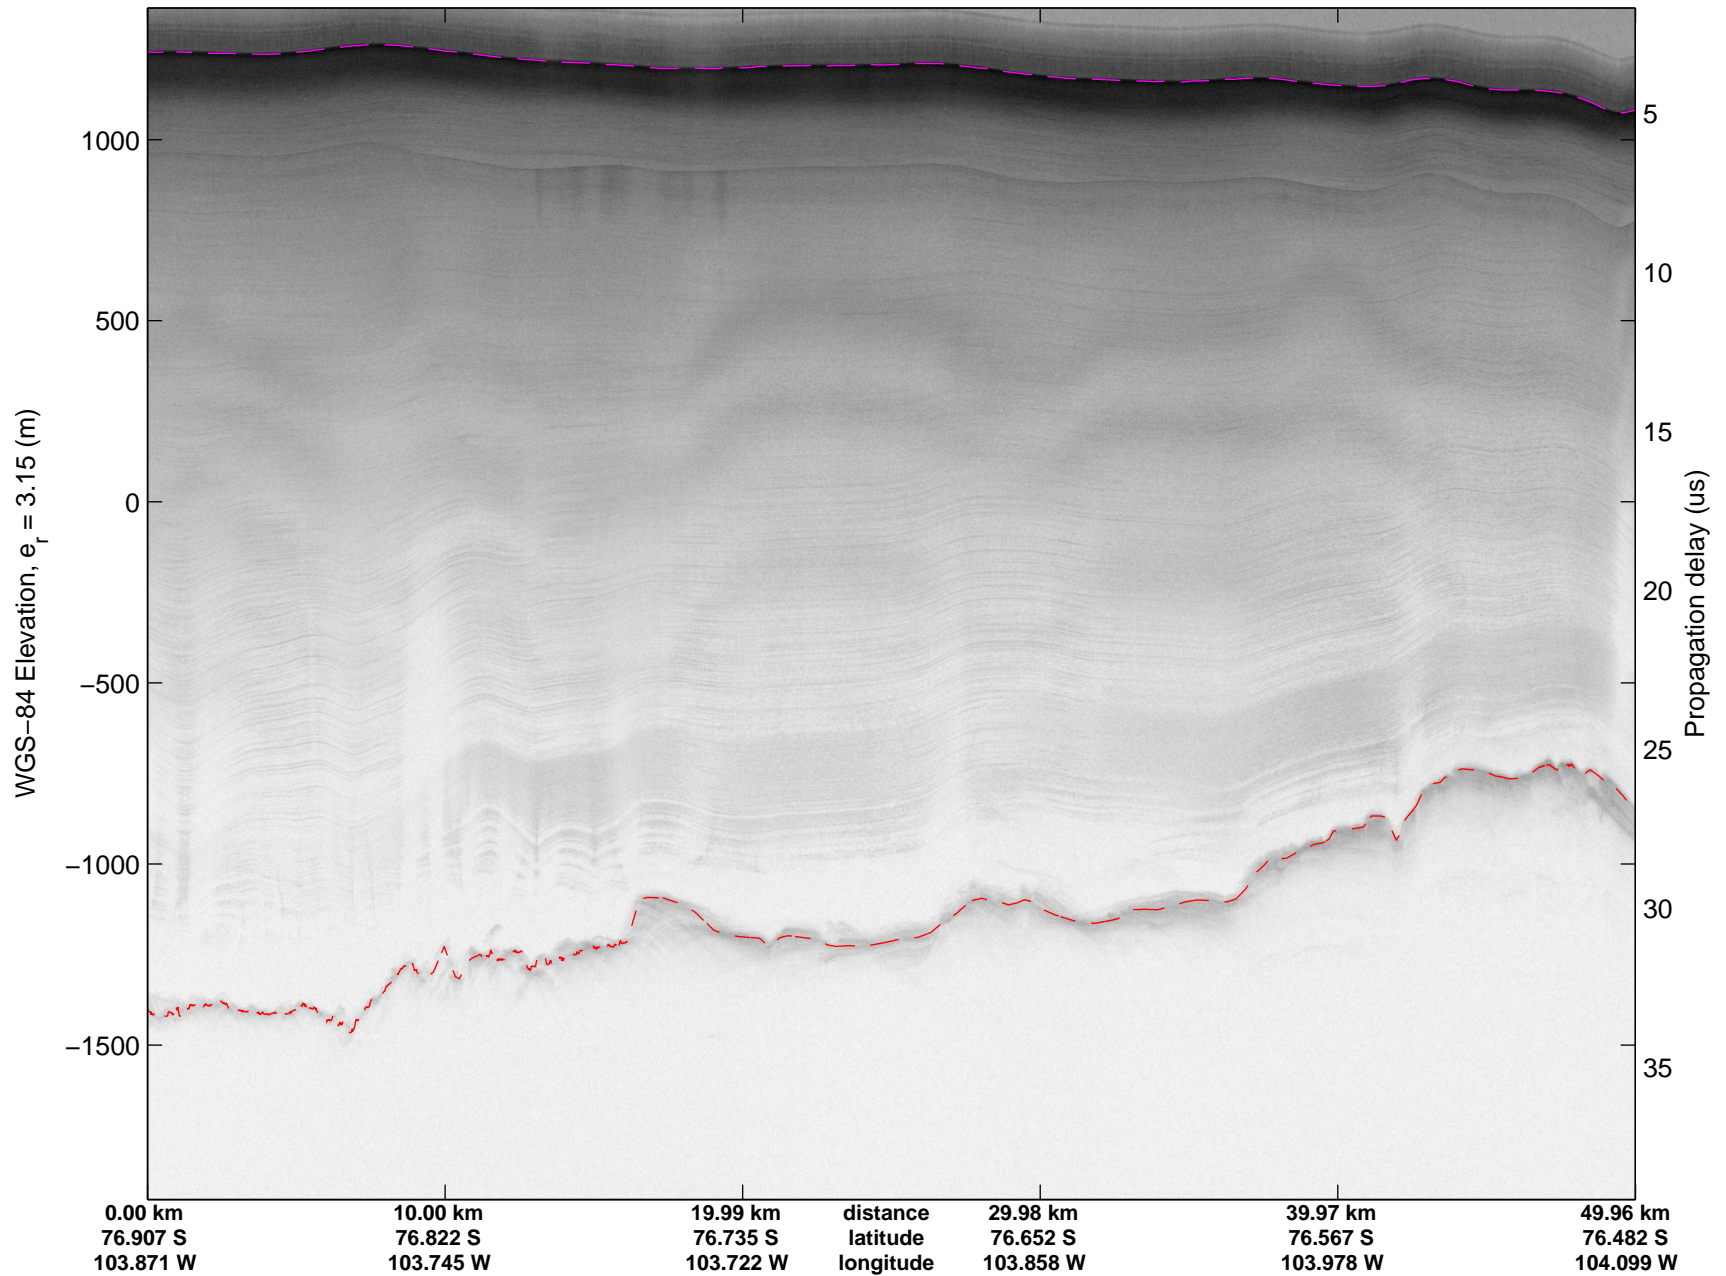

mcords3 2014_Antarctica_DC8: "Land Ice Thwaites Arch" 20141121_06_009: 18:06:09.3 to 18:12:42.2 GPS

Land Ice Thwaites Arch
 20141121_06_010
 Polar Stereograph -71N/0E

mcords3 2014_Antarctica_DC8: "Land Ice Thwaites Arch" 20141121_06_010: 18:12:42.5 to 18:19:36.0 GPS

mcords3 2014_Antarctica_DC8: "Land Ice Thwaites Arch" 20141121_06_010: 18:12:42.5 to 18:19:36.0 GPS

mcords3 2014_Antarctica_DC8: "Land Ice Thwaites Arch" 20141121_06_011: 18:19:36.3 to 18:25:51.2 GPS

mcords3 2014_Antarctica_DC8: "Land Ice Thwaites Arch" 20141121_06_011: 18:19:36.3 to 18:25:51.2 GPS