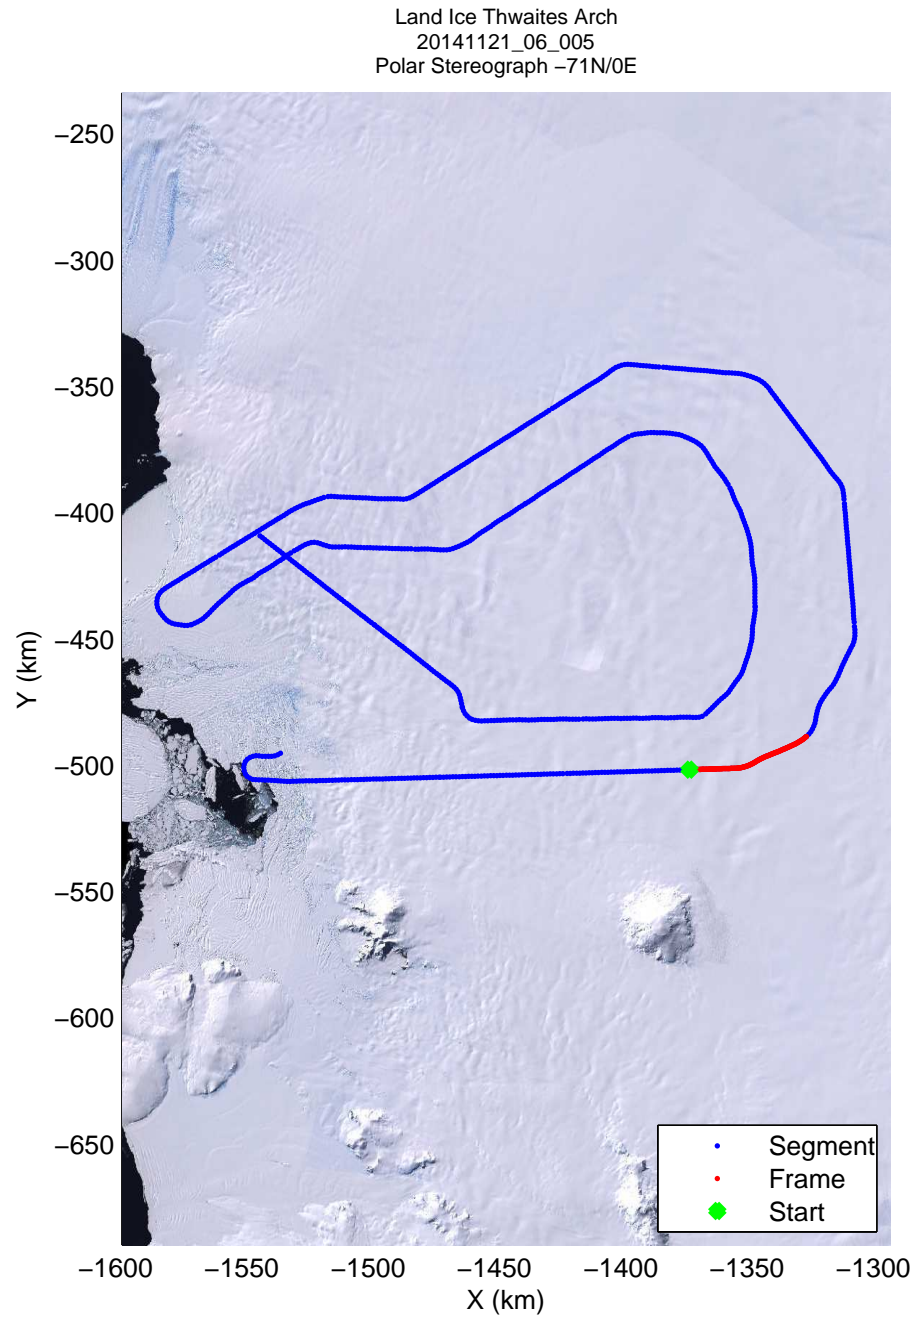

Land Ice Thwaites Arch
20141121_06_002
Polar Stereograph -71N/0E

mcords3 2014_Antarctica_DC8: "Land Ice Thwaites Arch" 20141121_06_002: 17:23:48.1 to 17:29:51.8 GPS

mcords3 2014_Antarctica_DC8: "Land Ice Thwaites Arch" 20141121_06_002: 17:23:48.1 to 17:29:51.8 GPS

Land Ice Thwaites Arch
20141121_06_003
Polar Stereograph -71N/0E

mcords3 2014_Antarctica_DC8: "Land Ice Thwaites Arch" 20141121_06_003: 17:29:52.0 to 17:35:39.2 GPS

mcords3 2014_Antarctica_DC8: "Land Ice Thwaites Arch" 20141121_06_003: 17:29:52.0 to 17:35:39.2 GPS

mcords3 2014_Antarctica_DC8: "Land Ice Thwaites Arch" 20141121_06_004: 17:35:39.5 to 17:41:24.8 GPS

mcords3 2014_Antarctica_DC8: "Land Ice Thwaites Arch" 20141121_06_004: 17:35:39.5 to 17:41:24.8 GPS

mcords3 2014_Antarctica_DC8: "Land Ice Thwaites Arch" 20141121_06_005: 17:41:25.1 to 17:47:28.5 GPS

mcords3 2014_Antarctica_DC8: "Land Ice Thwaites Arch" 20141121_06_005: 17:41:25.1 to 17:47:28.5 GPS

mcords3 2014_Antarctica_DC8: "Land Ice Thwaites Arch" 20141121_06_006: 17:47:28.7 to 17:53:36.1 GPS

mcords3 2014_Antarctica_DC8: "Land Ice Thwaites Arch" 20141121_06_006: 17:47:28.7 to 17:53:36.1 GPS