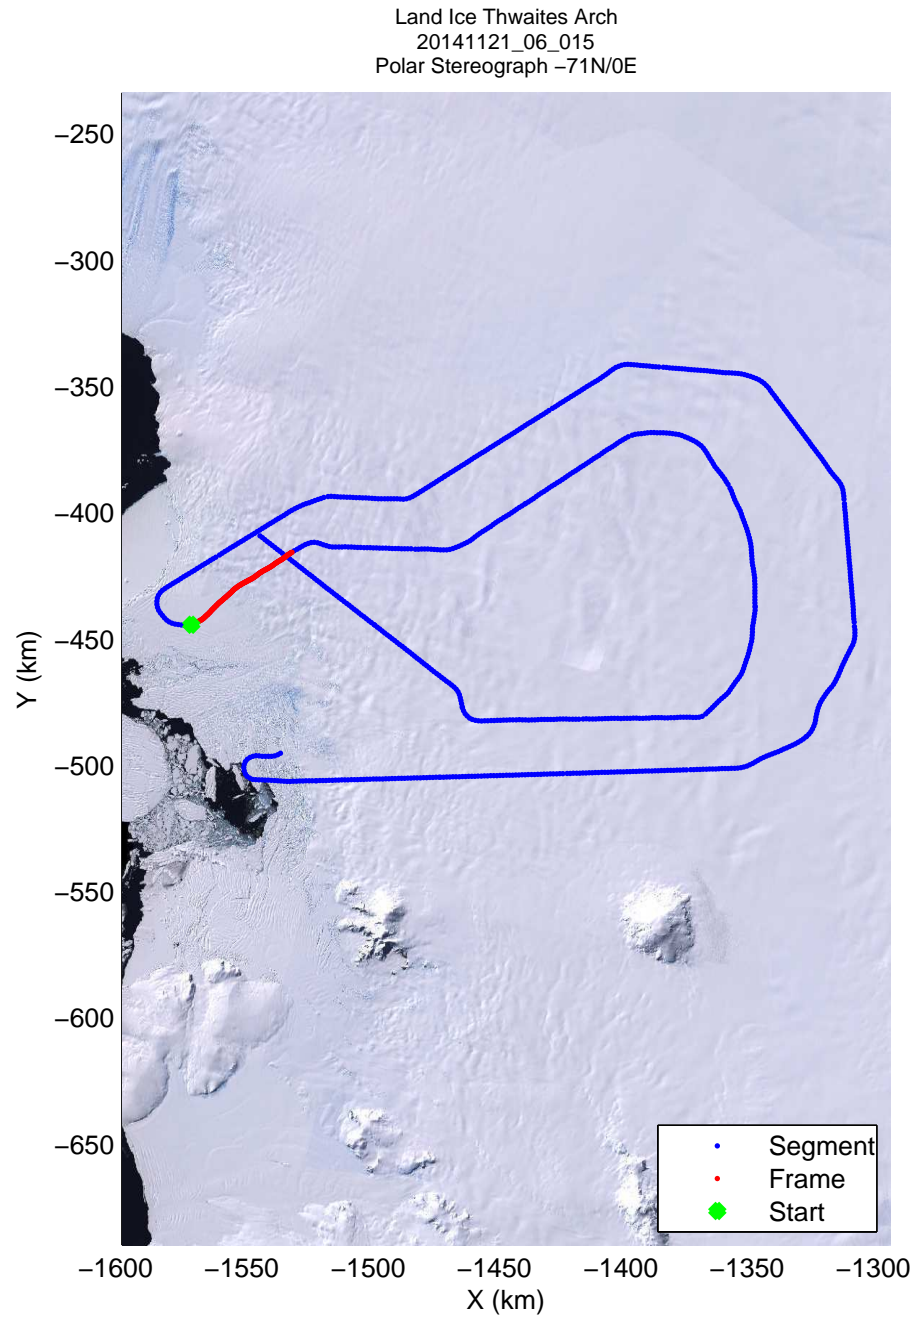

mcords3 2014_Antarctica_DC8: "Land Ice Thwaites Arch" 20141121_06_013: 18:32:04.3 to 18:38:56.2 GPS

mcords3 2014_Antarctica_DC8: "Land Ice Thwaites Arch" 20141121_06_013: 18:32:04.3 to 18:38:56.2 GPS

Land Ice Thwaites Arch
20141121_06_014
Polar Stereograph -71N/0E

mcords3 2014_Antarctica_DC8: "Land Ice Thwaites Arch" 20141121_06_014: 18:38:56.5 to 18:45:29.4 GPS

mcords3 2014_Antarctica_DC8: "Land Ice Thwaites Arch" 20141121_06_014: 18:38:56.5 to 18:45:29.4 GPS

mcords3 2014_Antarctica_DC8: "Land Ice Thwaites Arch" 20141121_06_015: 18:45:29.7 to 18:51:47.7 GPS