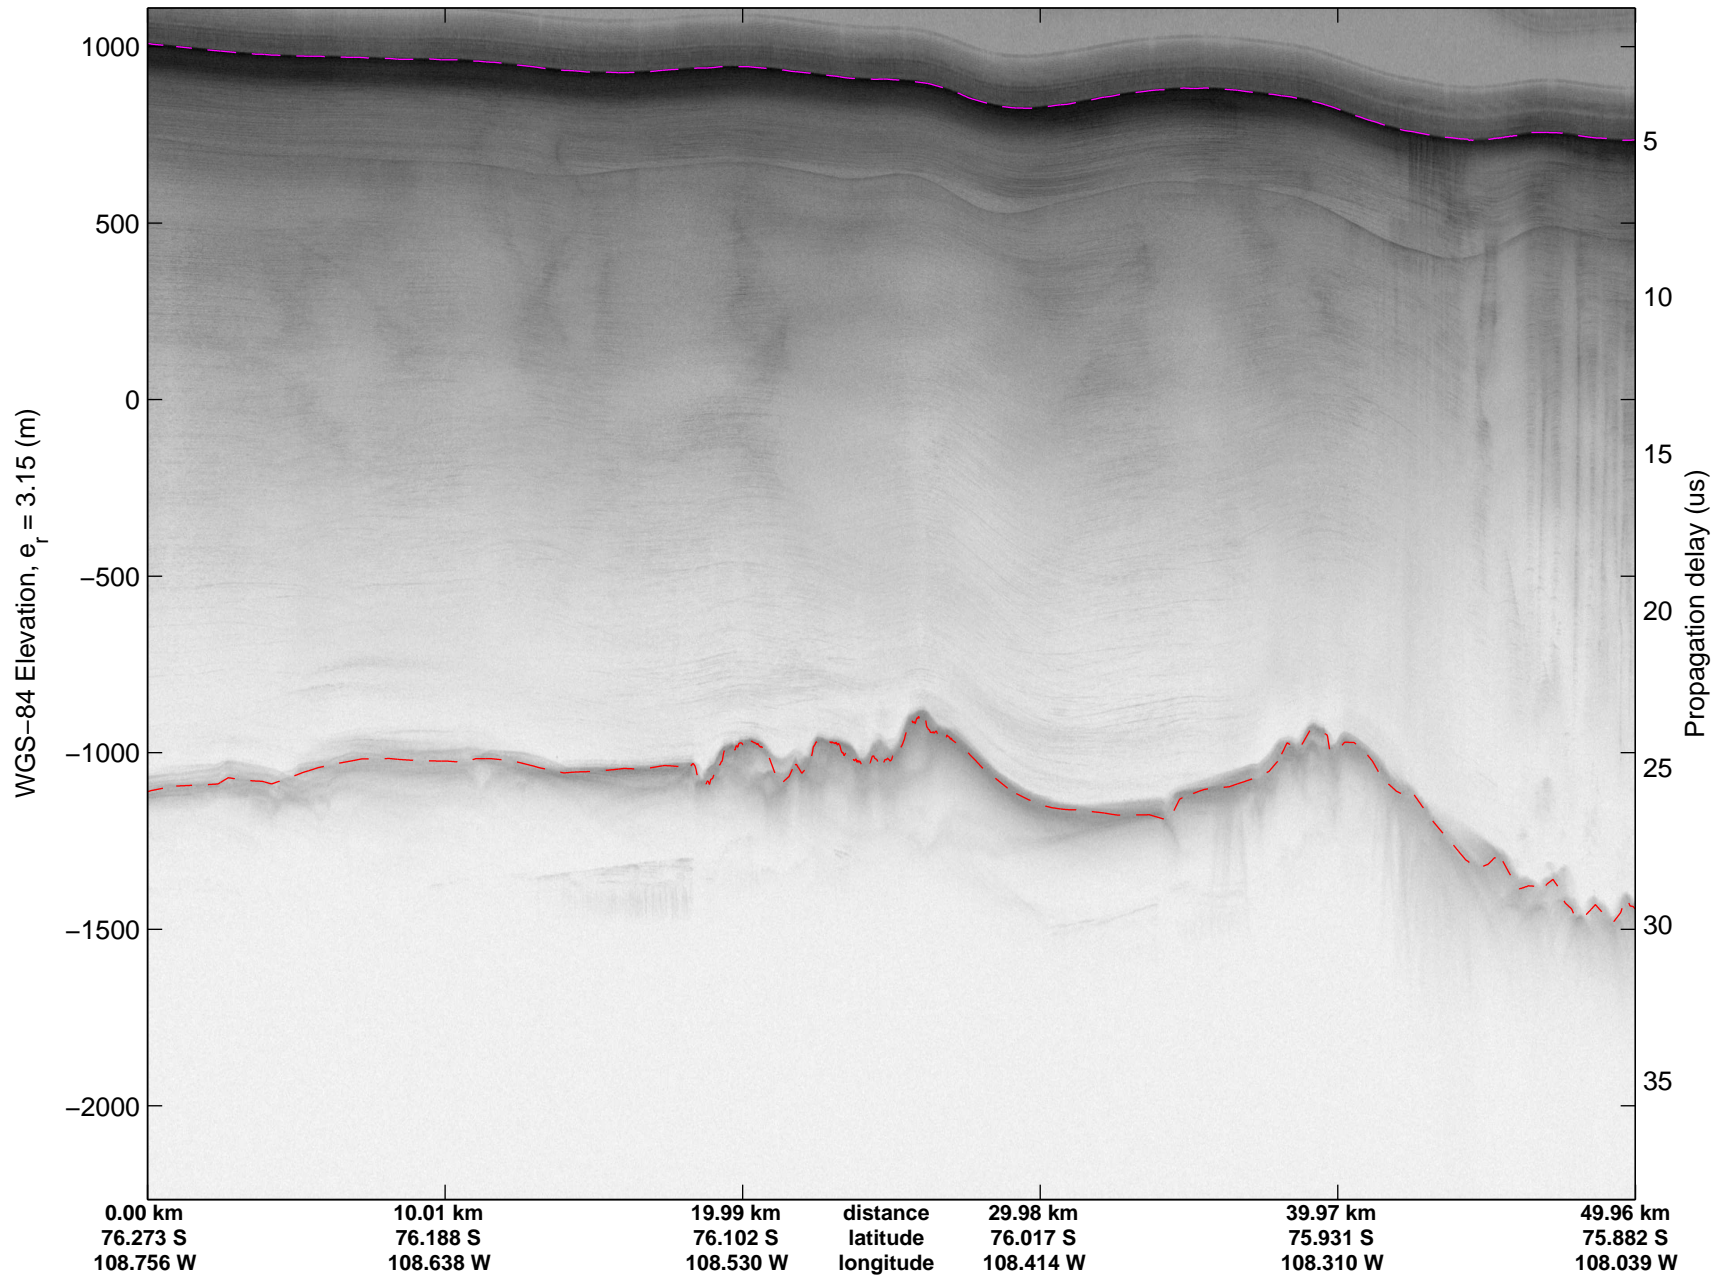

mcords3 2014_Antarctica_DC8: "Land Ice Thwaites Arch" 20141121_06_021: 19:24:27.8 to 19:31:02.5 GPS

mcords3 2014_Antarctica_DC8: "Land Ice Thwaites Arch" 20141121_06_021: 19:24:27.8 to 19:31:02.5 GPS

mcords3 2014_Antarctica_DC8: "Land Ice Thwaites Arch" 20141121_06_022: 19:31:02.8 to 19:37:35.5 GPS

mcords3 2014_Antarctica_DC8: "Land Ice Thwaites Arch" 20141121_06_022: 19:31:02.8 to 19:37:35.5 GPS

Land Ice Thwaites Arch
20141121_06_023
Polar Stereograph -71N/0E

mcords3 2014_Antarctica_DC8: "Land Ice Thwaites Arch" 20141121_06_023: 19:37:35.7 to 19:43:39.9 GPS

mcords3 2014_Antarctica_DC8: "Land Ice Thwaites Arch" 20141121_06_023: 19:37:35.7 to 19:43:39.9 GPS

mcords3 2014_Antarctica_DC8: "Land Ice Thwaites Arch" 20141121_06_024: 19:43:40.2 to 19:48:49.6 GPS

mcords3 2014_Antarctica_DC8: "Land Ice Thwaites Arch" 20141121_06_024: 19:43:40.2 to 19:48:49.6 GPS