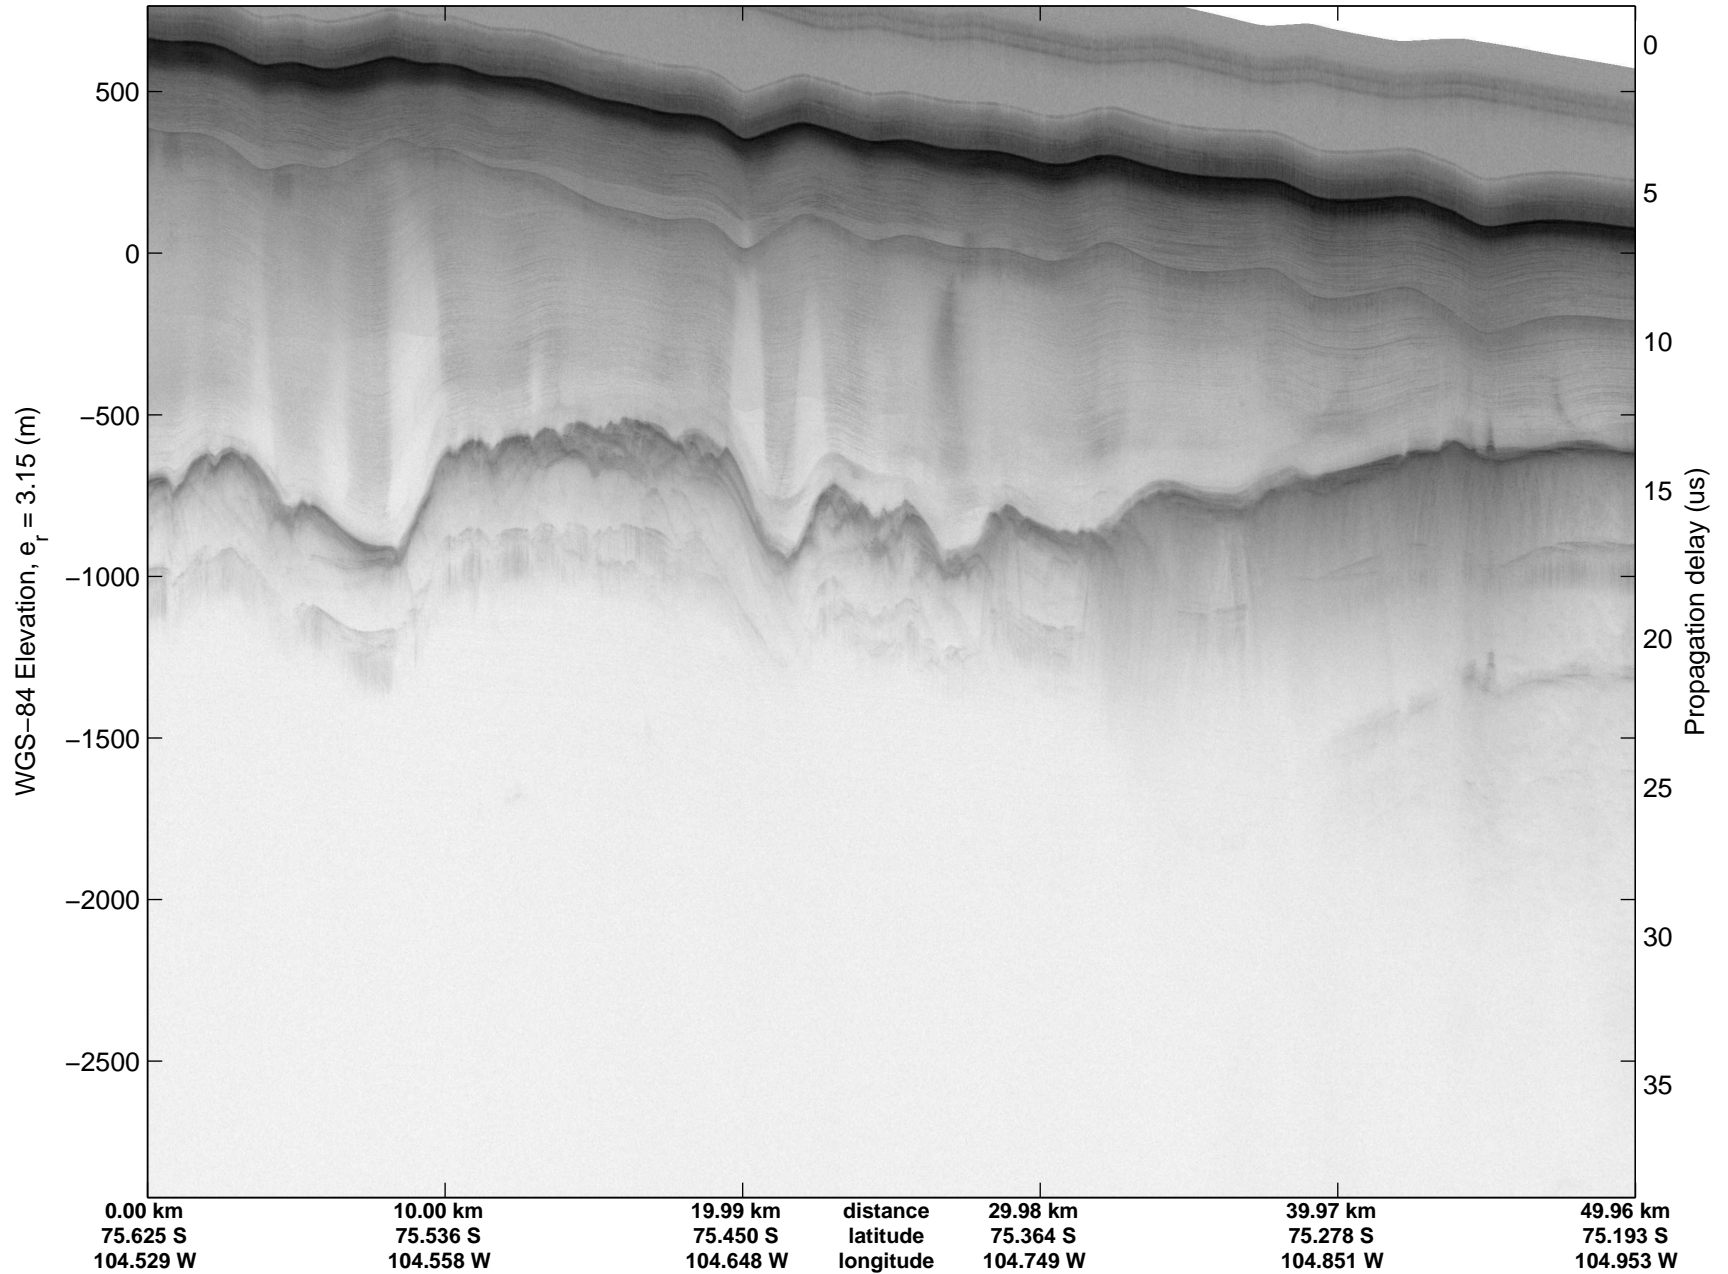

mcords3 2014_Antarctica_DC8: "Land Ice Thwaites Arch" 20141121_06_013: 18:32:04.3 to 18:38:56.2 GPS