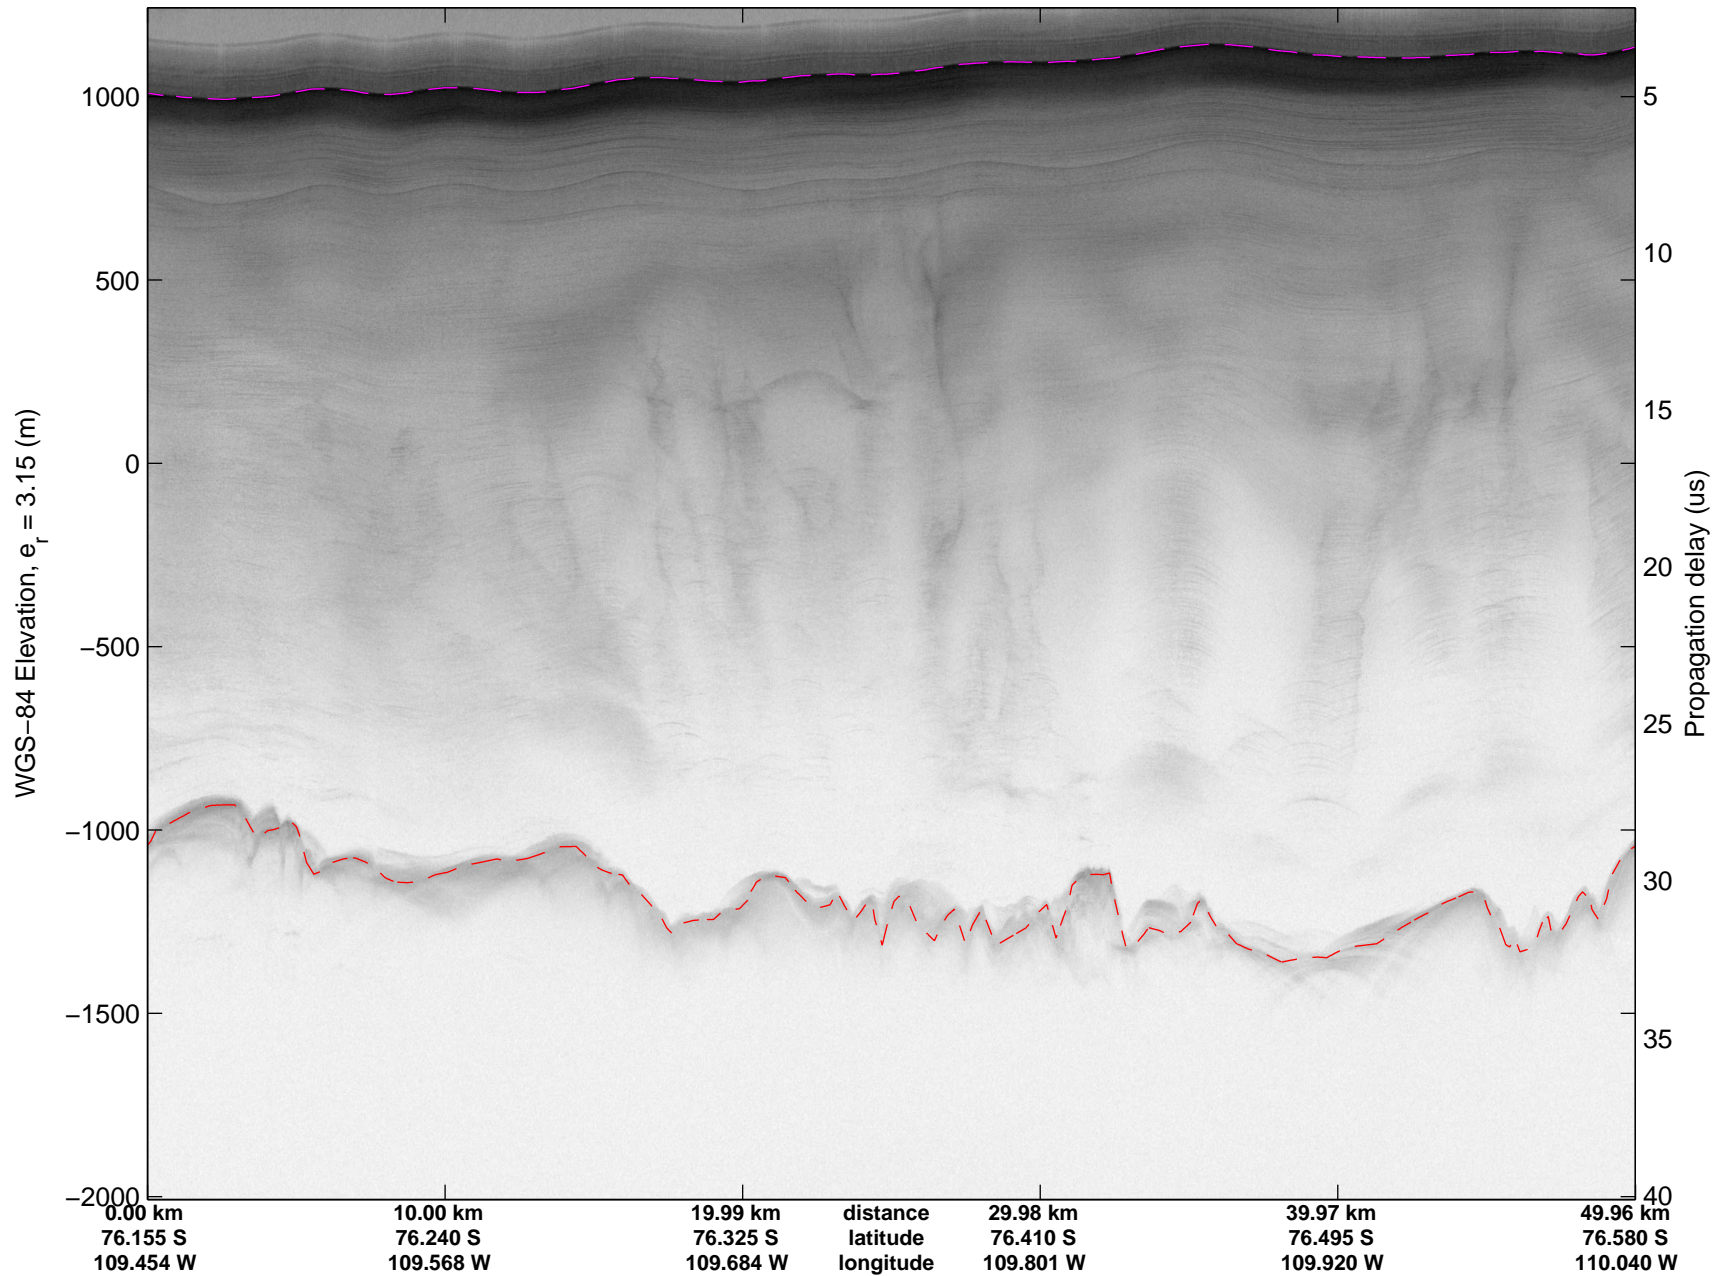

Land Ice Thwaites Arch
20141121_06_002
Polar Stereograph -71N/0E

mcords3 2014_Antarctica_DC8: "Land Ice Thwaites Arch" 20141121_06_002: 17:23:48.1 to 17:29:51.8 GPS

mcords3 2014_Antarctica_DC8: "Land Ice Thwaites Arch" 20141121_06_002: 17:23:48.1 to 17:29:51.8 GPS

Land Ice Thwaites Arch
20141121_06_003
Polar Stereograph -71N/0E

mcords3 2014_Antarctica_DC8: "Land Ice Thwaites Arch" 20141121_06_003: 17:29:52.0 to 17:35:39.2 GPS

mcords3 2014_Antarctica_DC8: "Land Ice Thwaites Arch" 20141121_06_003: 17:29:52.0 to 17:35:39.2 GPS

mcords3 2014_Antarctica_DC8: "Land Ice Thwaites Arch" 20141121_06_004: 17:35:39.5 to 17:41:24.8 GPS

mcords3 2014_Antarctica_DC8: "Land Ice Thwaites Arch" 20141121_06_004: 17:35:39.5 to 17:41:24.8 GPS

mcords3 2014_Antarctica_DC8: "Land Ice Thwaites Arch" 20141121_06_005: 17:41:25.1 to 17:47:28.5 GPS