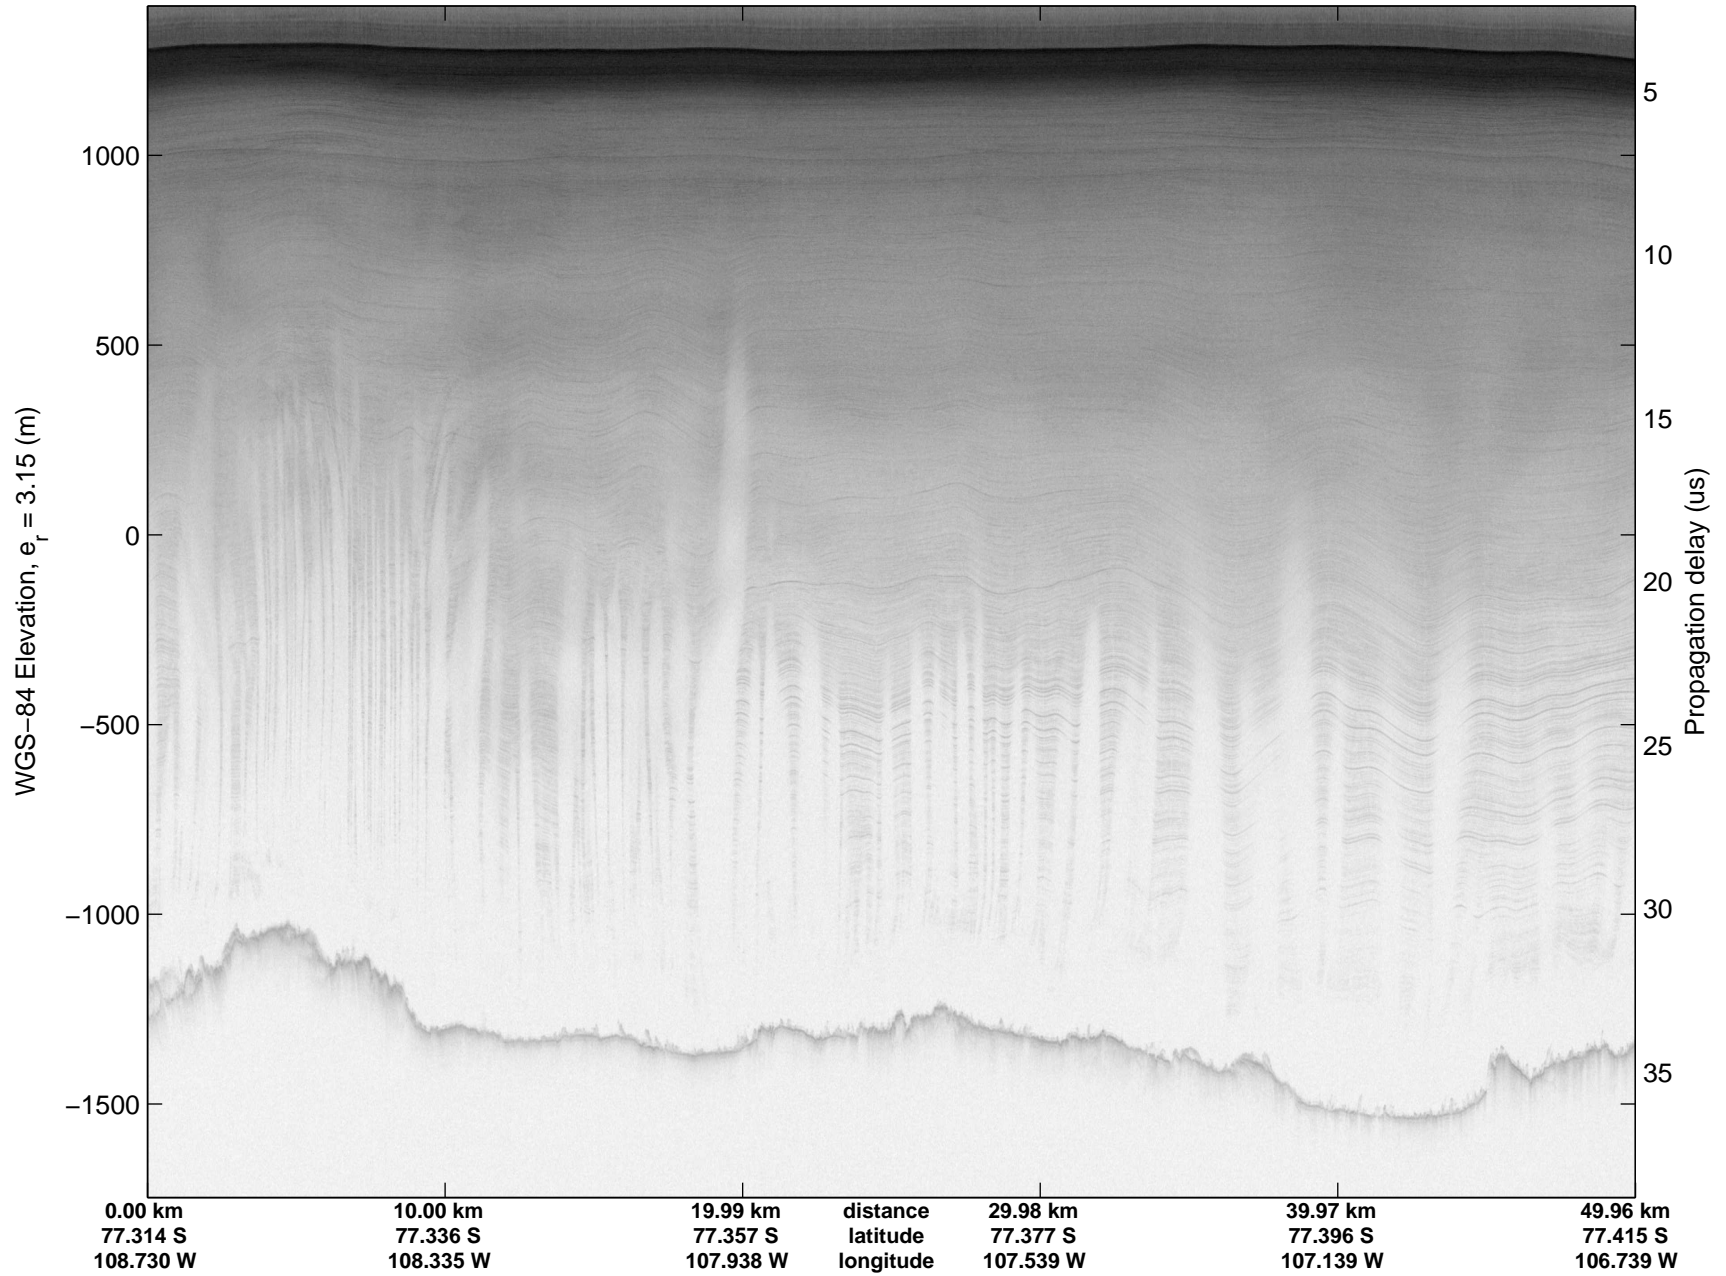

mcords3 2014_Antarctica_DC8: "Land Ice Thwaites Arch" 20141121_06_007: 17:53:36.4 to 17:59:45.4 GPS