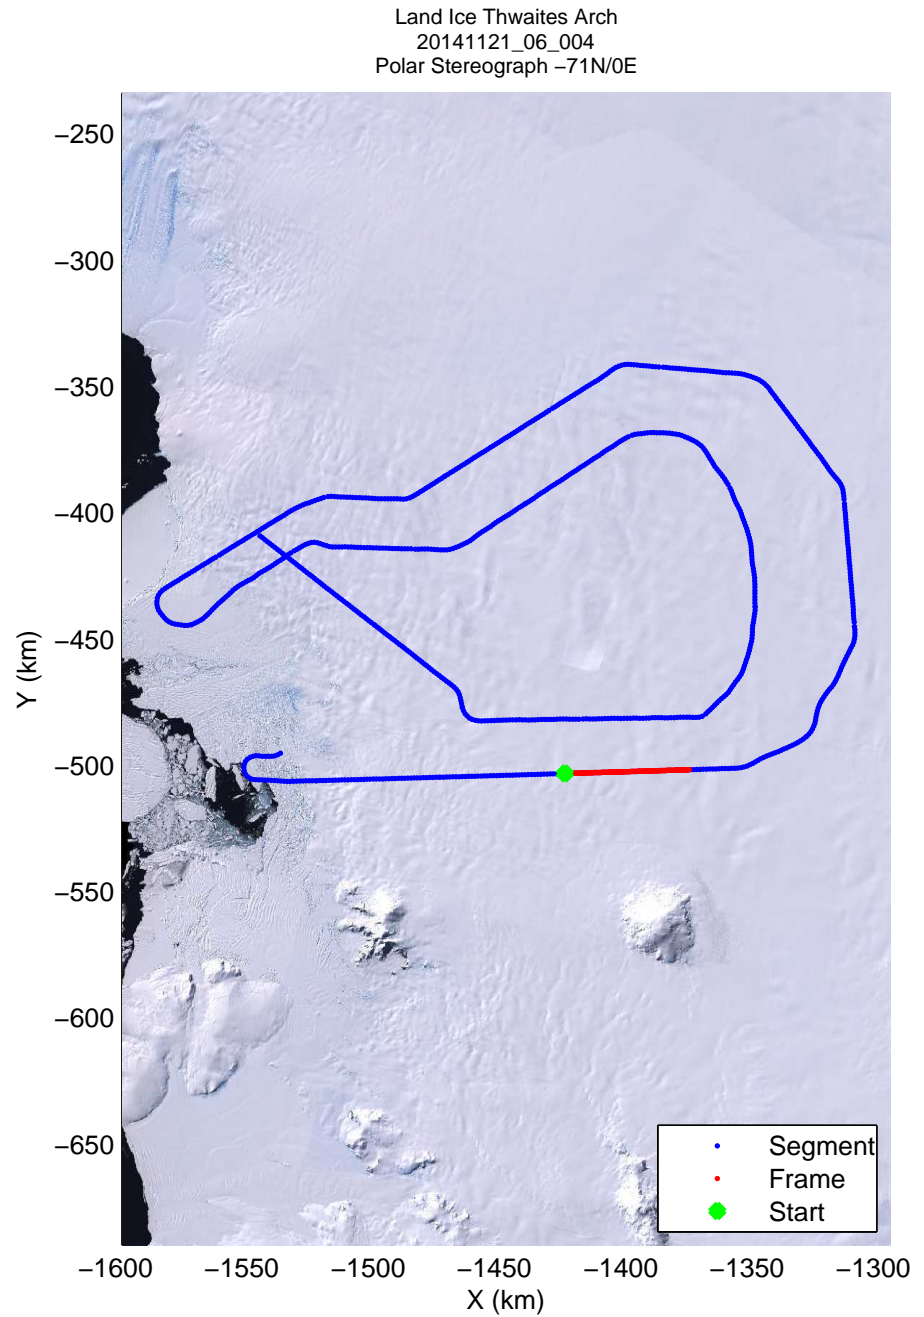

Land Ice Thwaites Arch
20141121_06_002
Polar Stereograph -71N/0E

mcords3 2014_Antarctica_DC8: "Land Ice Thwaites Arch" 20141121_06_002: 17:23:48.1 to 17:29:51.8 GPS

mcords3 2014_Antarctica_DC8: "Land Ice Thwaites Arch" 20141121_06_002: 17:23:48.1 to 17:29:51.8 GPS

Land Ice Thwaites Arch
20141121_06_003
Polar Stereograph -71N/0E

mcords3 2014_Antarctica_DC8: "Land Ice Thwaites Arch" 20141121_06_003: 17:29:52.0 to 17:35:39.2 GPS

mcords3 2014_Antarctica_DC8: "Land Ice Thwaites Arch" 20141121_06_003: 17:29:52.0 to 17:35:39.2 GPS

mcords3 2014_Antarctica_DC8: "Land Ice Thwaites Arch" 20141121_06_004: 17:35:39.5 to 17:41:24.8 GPS

mcords3 2014_Antarctica_DC8: "Land Ice Thwaites Arch" 20141121_06_004: 17:35:39.5 to 17:41:24.8 GPS

mcords3 2014_Antarctica_DC8: "Land Ice Thwaites Arch" 20141121_06_005: 17:41:25.1 to 17:47:28.5 GPS

mcords3 2014_Antarctica_DC8: "Land Ice Thwaites Arch" 20141121_06_005: 17:41:25.1 to 17:47:28.5 GPS

mcords3 2014_Antarctica_DC8: "Land Ice Thwaites Arch" 20141121_06_006: 17:47:28.7 to 17:53:36.1 GPS

mcords3 2014_Antarctica_DC8: "Land Ice Thwaites Arch" 20141121_06_006: 17:47:28.7 to 17:53:36.1 GPS