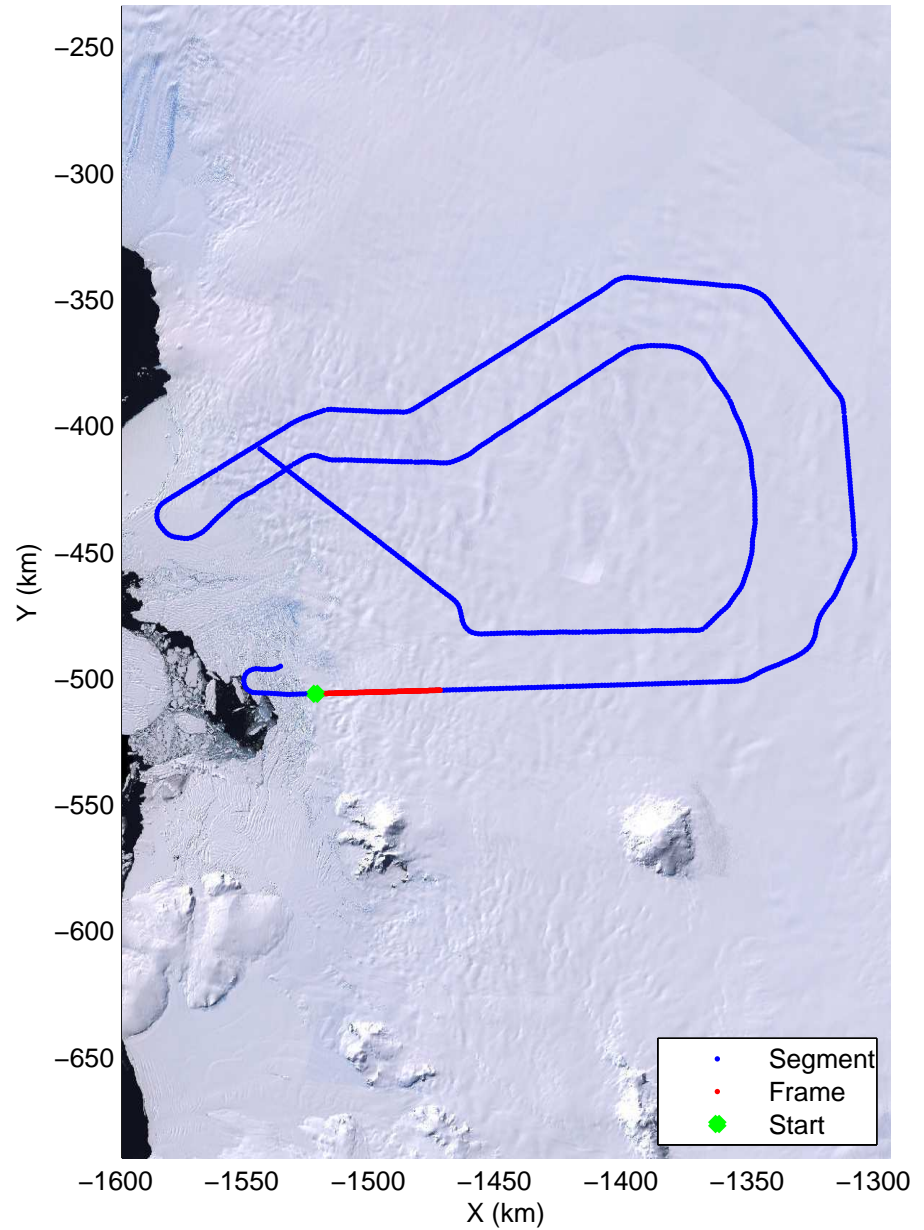

Land Ice Thwaites Arch
20141121_06_001
Polar Stereograph -71N/0E

mcords3 2014_Antarctica_DC8: "Land Ice Thwaites Arch" 20141121_06_001: 17:16:39.9 to 17:23:47.8 GPS

mcords3 2014_Antarctica_DC8: "Land Ice Thwaites Arch" 20141121_06_001: 17:16:39.9 to 17:23:47.8 GPS

Land Ice Thwaites Arch
20141121_06_002
Polar Stereograph -71N/0E

mcords3 2014_Antarctica_DC8: "Land Ice Thwaites Arch" 20141121_06_002: 17:23:48.1 to 17:29:51.8 GPS

mcords3 2014_Antarctica_DC8: "Land Ice Thwaites Arch" 20141121_06_002: 17:23:48.1 to 17:29:51.8 GPS