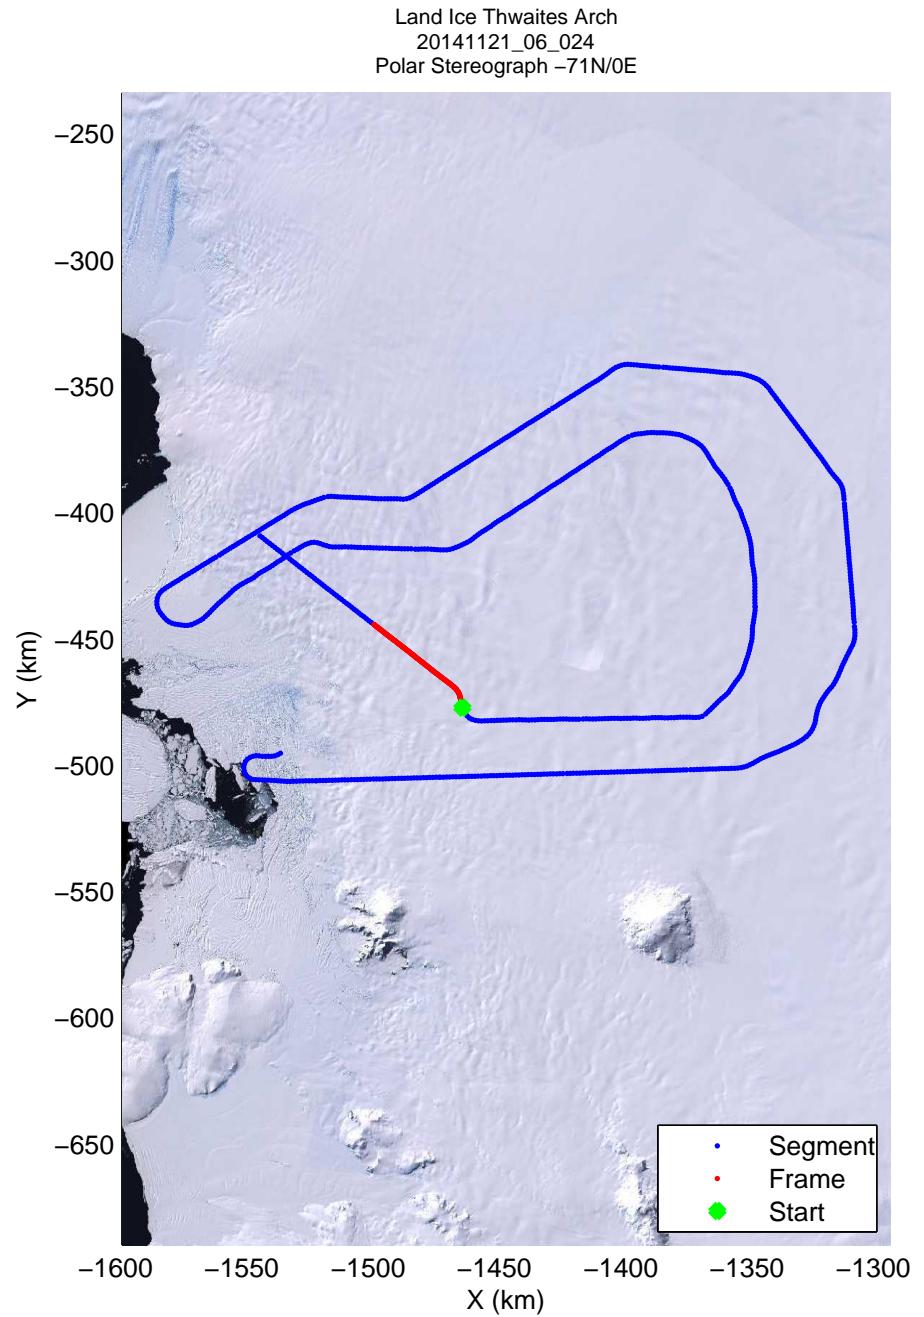

mcords3 2014_Antarctica_DC8: "Land Ice Thwaites Arch" 20141121_06_021: 19:24:27.8 to 19:31:02.5 GPS

mcords3 2014_Antarctica_DC8: "Land Ice Thwaites Arch" 20141121_06_021: 19:24:27.8 to 19:31:02.5 GPS

mcords3 2014_Antarctica_DC8: "Land Ice Thwaites Arch" 20141121_06_022: 19:31:02.8 to 19:37:35.5 GPS

mcords3 2014_Antarctica_DC8: "Land Ice Thwaites Arch" 20141121_06_022: 19:31:02.8 to 19:37:35.5 GPS

Land Ice Thwaites Arch
20141121_06_023
Polar Stereograph -71N/0E

mcords3 2014_Antarctica_DC8: "Land Ice Thwaites Arch" 20141121_06_023: 19:37:35.7 to 19:43:39.9 GPS

mcords3 2014_Antarctica_DC8: "Land Ice Thwaites Arch" 20141121_06_023: 19:37:35.7 to 19:43:39.9 GPS

mcords3 2014_Antarctica_DC8: "Land Ice Thwaites Arch" 20141121_06_024: 19:43:40.2 to 19:48:49.6 GPS

mcords3 2014_Antarctica_DC8: "Land Ice Thwaites Arch" 20141121_06_024: 19:43:40.2 to 19:48:49.6 GPS