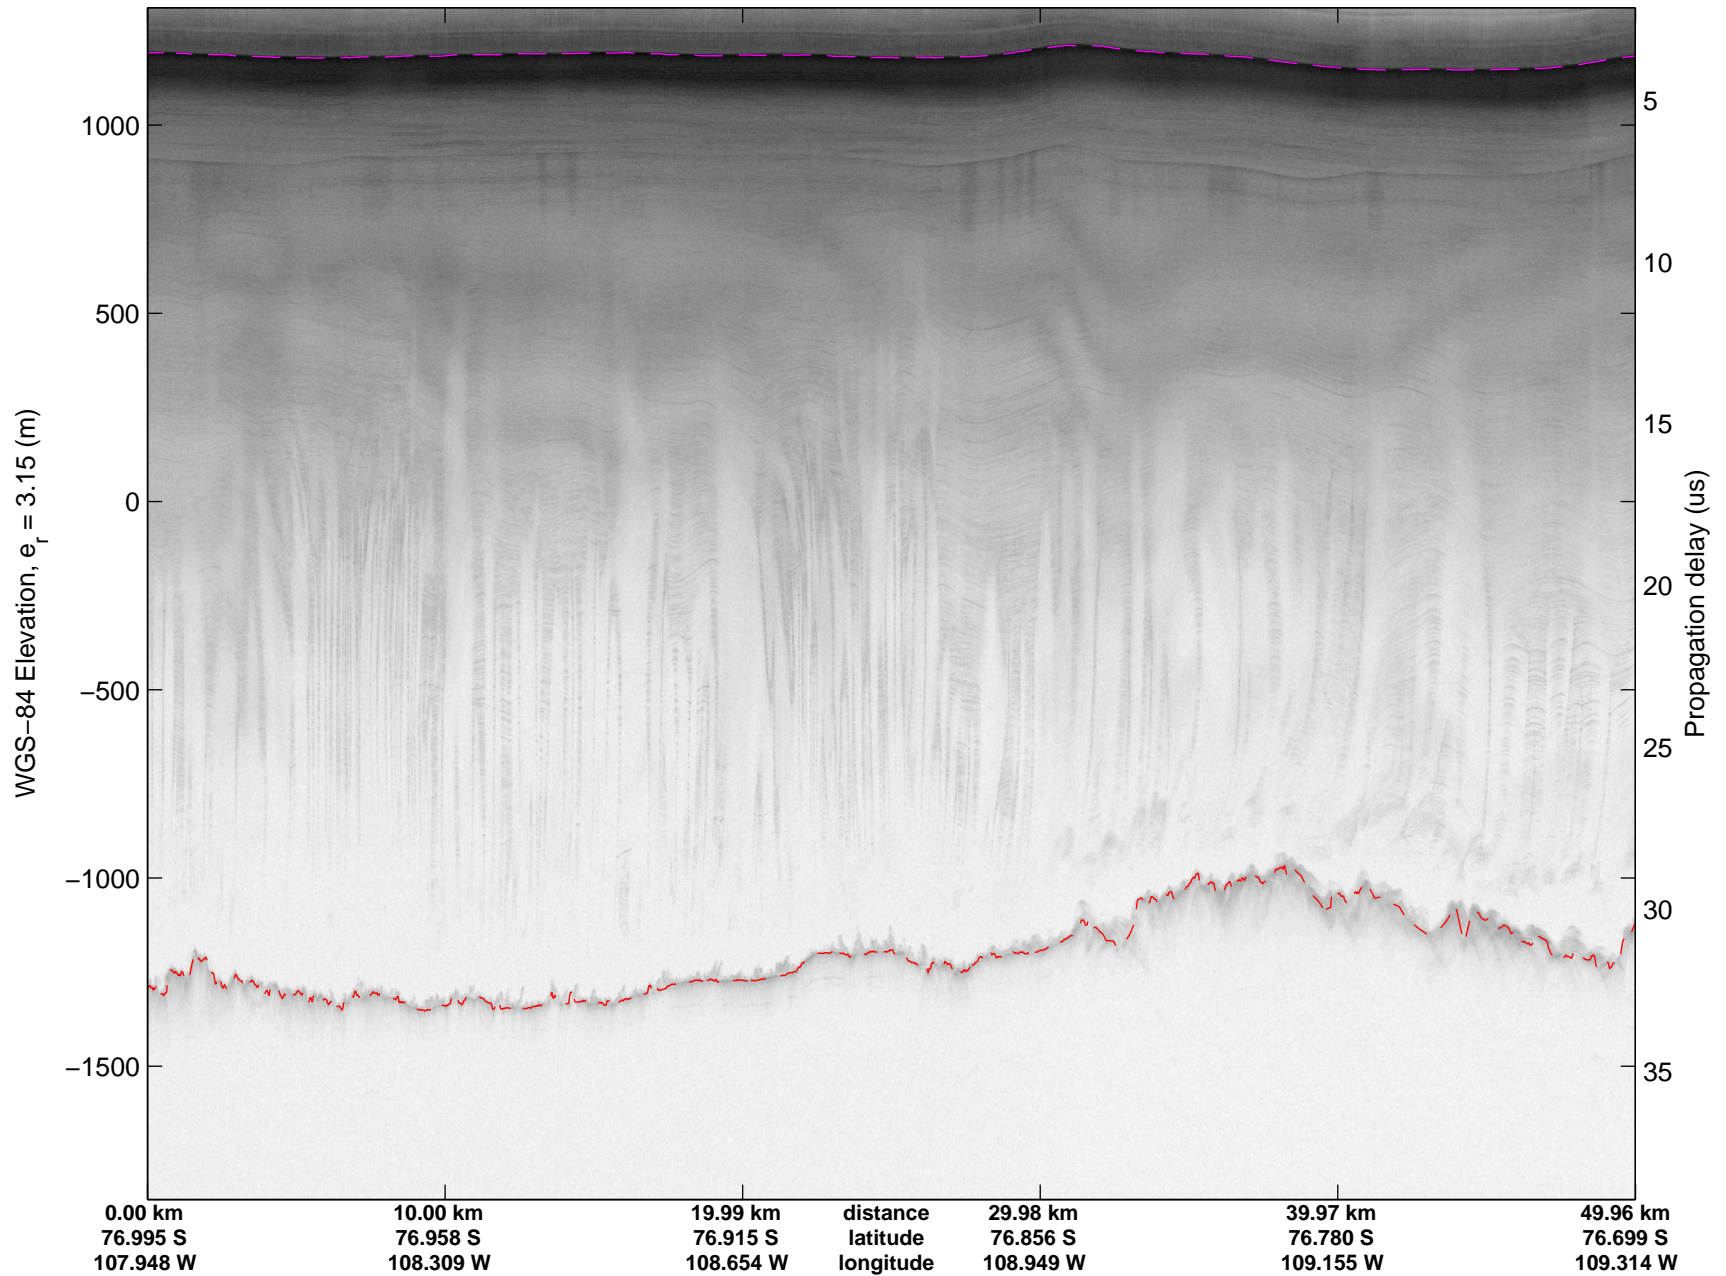

mcords3 2014_Antarctica_DC8: "Land Ice Thwaites Arch" 20141121_06_018: 19:05:15.2 to 19:11:45.7 GPS

mcords3 2014_Antarctica_DC8: "Land Ice Thwaites Arch" 20141121_06_018: 19:05:15.2 to 19:11:45.7 GPS

mcords3 2014_Antarctica_DC8: "Land Ice Thwaites Arch" 20141121_06_019: 19:11:46.0 to 19:18:26.3 GPS

mcords3 2014_Antarctica_DC8: "Land Ice Thwaites Arch" 20141121_06_019: 19:11:46.0 to 19:18:26.3 GPS

mcords3 2014_Antarctica_DC8: "Land Ice Thwaites Arch" 20141121_06_020: 19:18:26.5 to 19:24:27.6 GPS

mcords3 2014_Antarctica_DC8: "Land Ice Thwaites Arch" 20141121_06_020: 19:18:26.5 to 19:24:27.6 GPS

mcords3 2014_Antarctica_DC8: "Land Ice Thwaites Arch" 20141121_06_021: 19:24:27.8 to 19:31:02.5 GPS

mcords3 2014_Antarctica_DC8: "Land Ice Thwaites Arch" 20141121_06_021: 19:24:27.8 to 19:31:02.5 GPS

mcords3 2014_Antarctica_DC8: "Land Ice Thwaites Arch" 20141121_06_022: 19:31:02.8 to 19:37:35.5 GPS