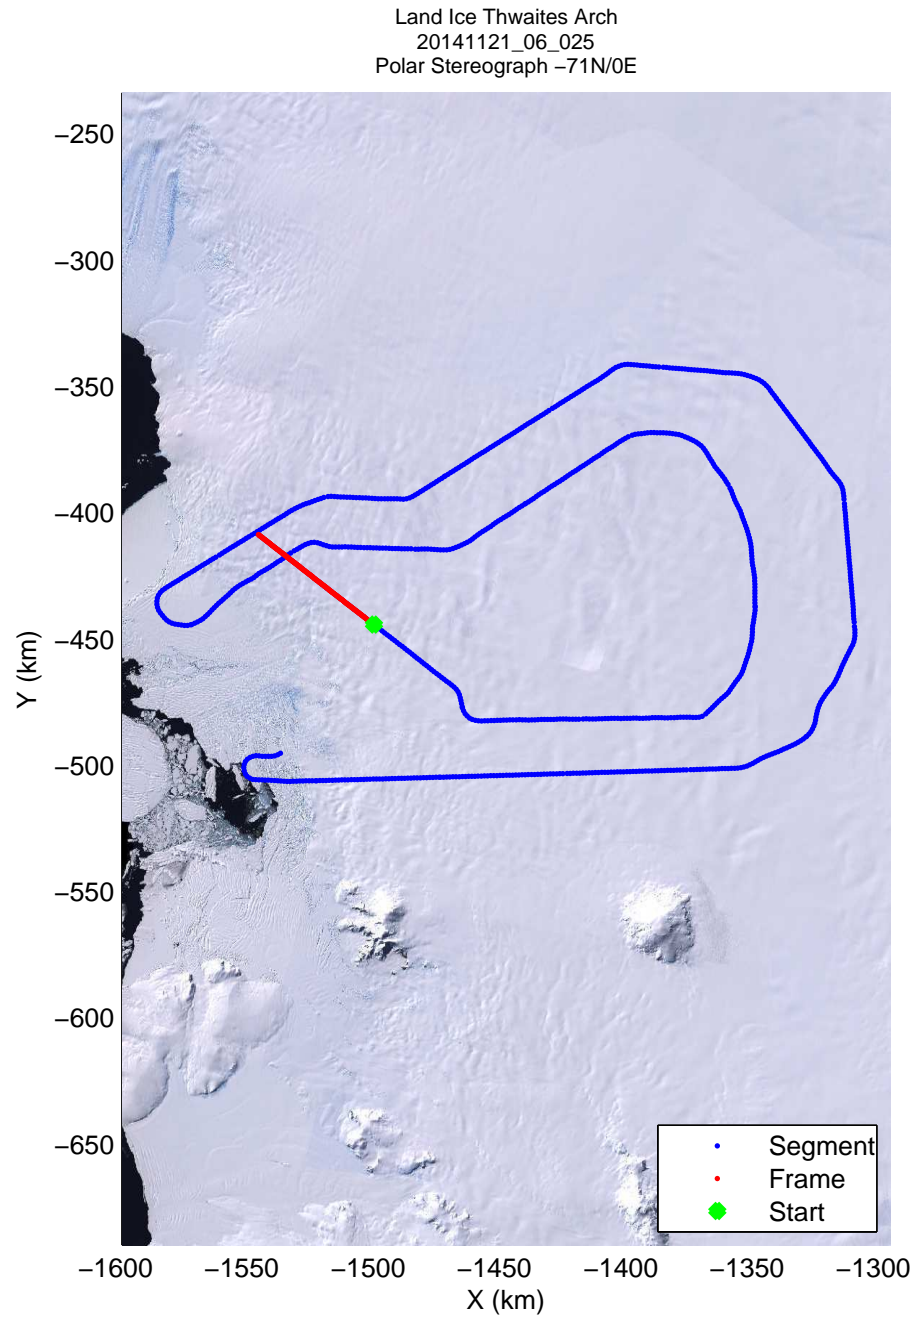

mcords3 2014_Antarctica_DC8: "Land Ice Thwaites Arch" 20141121_06_022: 19:31:02.8 to 19:37:35.5 GPS

Land Ice Thwaites Arch
20141121_06_023
Polar Stereograph -71N/0E

mcords3 2014_Antarctica_DC8: "Land Ice Thwaites Arch" 20141121_06_023: 19:37:35.7 to 19:43:39.9 GPS

mcords3 2014_Antarctica_DC8: "Land Ice Thwaites Arch" 20141121_06_023: 19:37:35.7 to 19:43:39.9 GPS

mcords3 2014_Antarctica_DC8: "Land Ice Thwaites Arch" 20141121_06_024: 19:43:40.2 to 19:48:49.6 GPS

mcords3 2014_Antarctica_DC8: "Land Ice Thwaites Arch" 20141121_06_024: 19:43:40.2 to 19:48:49.6 GPS

mcords3 2014_Antarctica_DC8: "Land Ice Thwaites Arch" 20141121_06_025: 19:48:49.7 to 19:53:32.6 GPS

mcords3 2014_Antarctica_DC8: "Land Ice Thwaites Arch" 20141121_06_025: 19:48:49.7 to 19:53:32.6 GPS