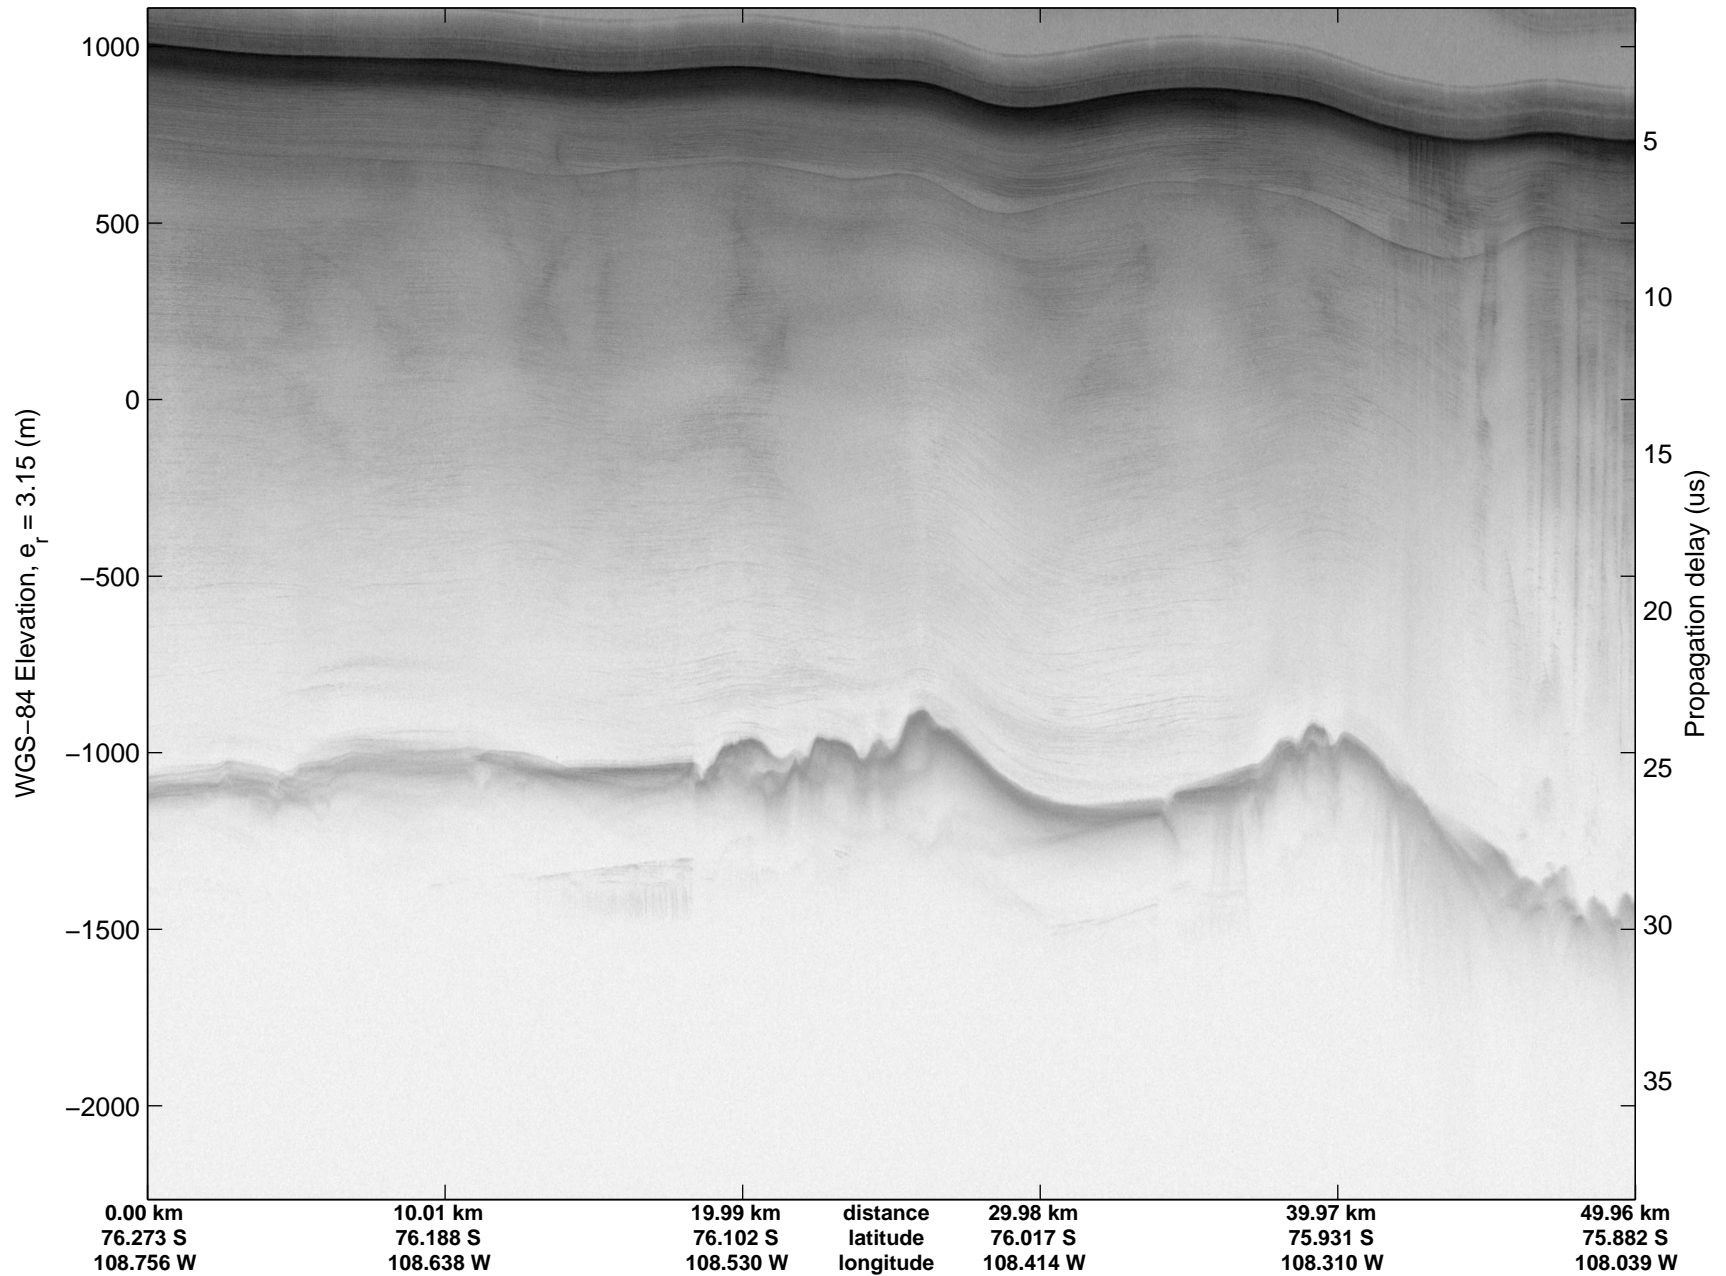

mcords3 2014_Antarctica_DC8: "Land Ice Thwaites Arch" 20141121_06_021: 19:24:27.8 to 19:31:02.5 GPS

mcords3 2014_Antarctica_DC8: "Land Ice Thwaites Arch" 20141121_06_021: 19:24:27.8 to 19:31:02.5 GPS

mcords3 2014_Antarctica_DC8: "Land Ice Thwaites Arch" 20141121_06_022: 19:31:02.8 to 19:37:35.5 GPS

mcords3 2014_Antarctica_DC8: "Land Ice Thwaites Arch" 20141121_06_022: 19:31:02.8 to 19:37:35.5 GPS

Land Ice Thwaites Arch
20141121_06_023
Polar Stereograph -71N/0E

mcords3 2014_Antarctica_DC8: "Land Ice Thwaites Arch" 20141121_06_023: 19:37:35.7 to 19:43:39.9 GPS

mcords3 2014_Antarctica_DC8: "Land Ice Thwaites Arch" 20141121_06_023: 19:37:35.7 to 19:43:39.9 GPS

mcords3 2014_Antarctica_DC8: "Land Ice Thwaites Arch" 20141121_06_024: 19:43:40.2 to 19:48:49.6 GPS

mcords3 2014_Antarctica_DC8: "Land Ice Thwaites Arch" 20141121_06_024: 19:43:40.2 to 19:48:49.6 GPS