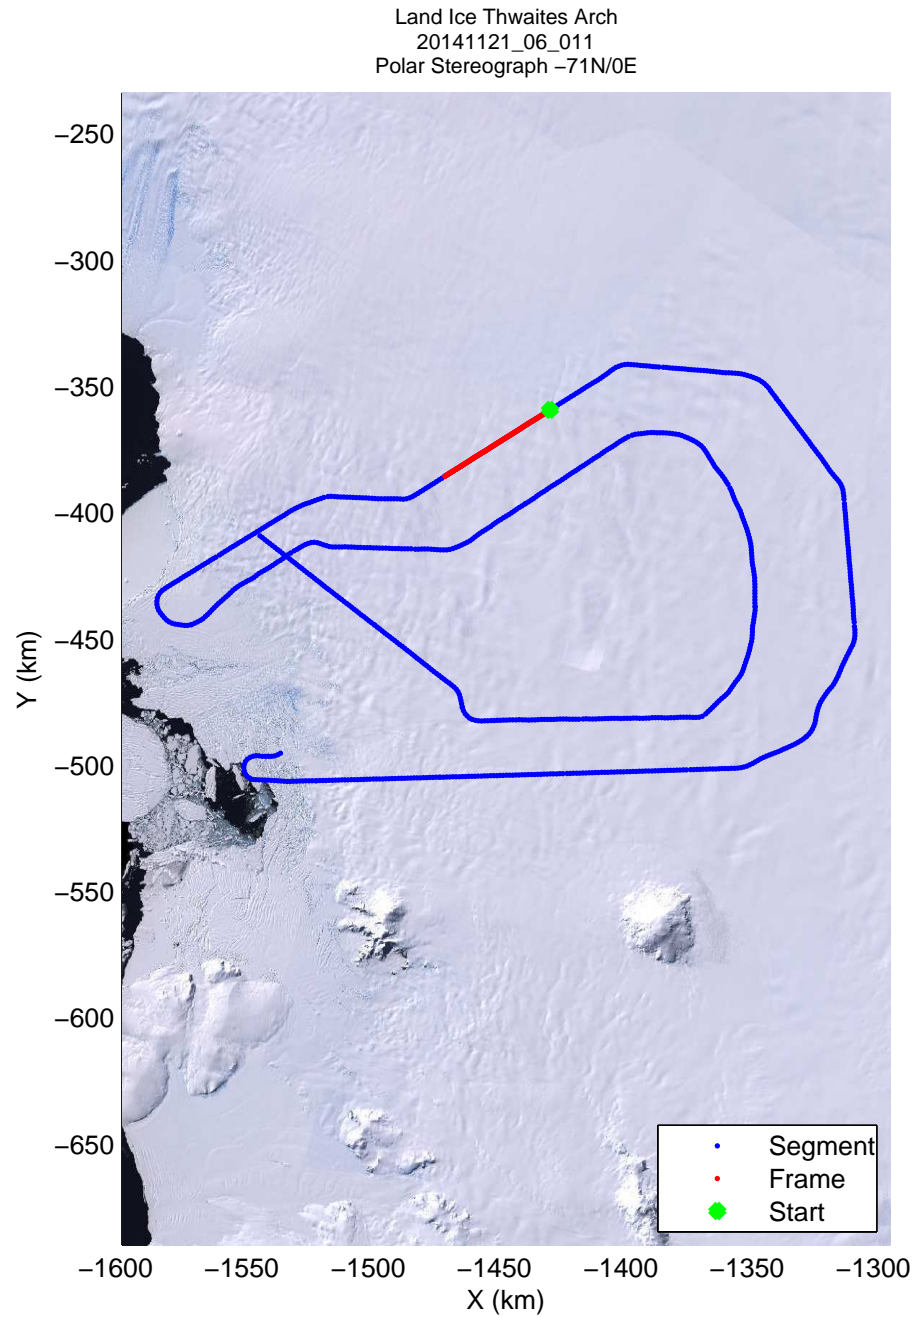

mcords3 2014_Antarctica_DC8: "Land Ice Thwaites Arch" 20141121_06_009: 18:06:09.3 to 18:12:42.2 GPS

Land Ice Thwaites Arch
 20141121_06_010
 Polar Stereograph -71N/0E

mcords3 2014_Antarctica_DC8: "Land Ice Thwaites Arch" 20141121_06_010: 18:12:42.5 to 18:19:36.0 GPS

mcords3 2014_Antarctica_DC8: "Land Ice Thwaites Arch" 20141121_06_010: 18:12:42.5 to 18:19:36.0 GPS

mcords3 2014_Antarctica_DC8: "Land Ice Thwaites Arch" 20141121_06_011: 18:19:36.3 to 18:25:51.2 GPS

mcords3 2014_Antarctica_DC8: "Land Ice Thwaites Arch" 20141121_06_011: 18:19:36.3 to 18:25:51.2 GPS