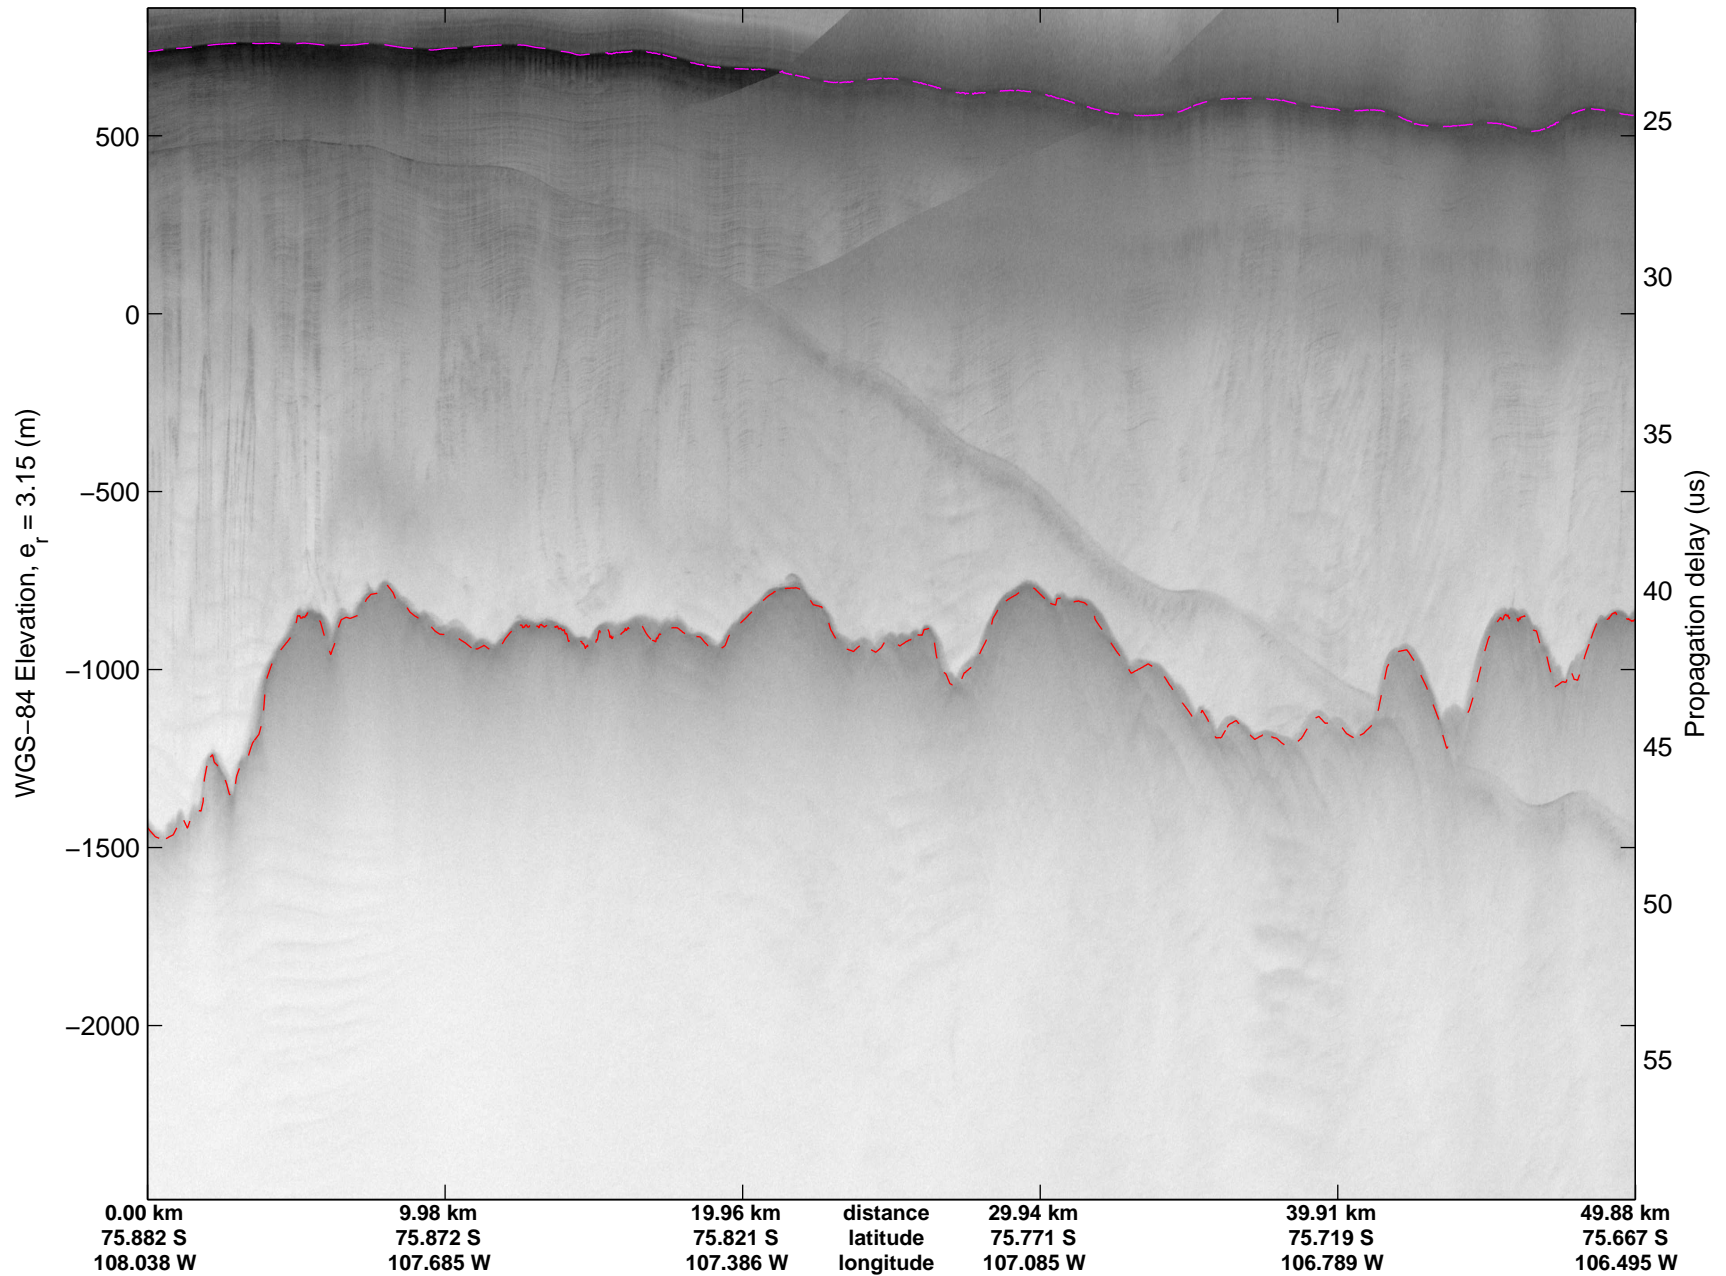

mcords3 2014_Antarctica_DC8: "Land Ice Thwaites Arch" 20141121_06_022: 19:31:02.8 to 19:37:35.5 GPS

Land Ice Thwaites Arch
20141121_06_023
Polar Stereograph -71N/0E

mcords3 2014_Antarctica_DC8: "Land Ice Thwaites Arch" 20141121_06_023: 19:37:35.7 to 19:43:39.9 GPS

mcords3 2014_Antarctica_DC8: "Land Ice Thwaites Arch" 20141121_06_023: 19:37:35.7 to 19:43:39.9 GPS

mcords3 2014_Antarctica_DC8: "Land Ice Thwaites Arch" 20141121_06_024: 19:43:40.2 to 19:48:49.6 GPS

mcords3 2014_Antarctica_DC8: "Land Ice Thwaites Arch" 20141121_06_024: 19:43:40.2 to 19:48:49.6 GPS

mcords3 2014_Antarctica_DC8: "Land Ice Thwaites Arch" 20141121_06_025: 19:48:49.7 to 19:53:32.6 GPS

mcords3 2014_Antarctica_DC8: "Land Ice Thwaites Arch" 20141121_06_025: 19:48:49.7 to 19:53:32.6 GPS