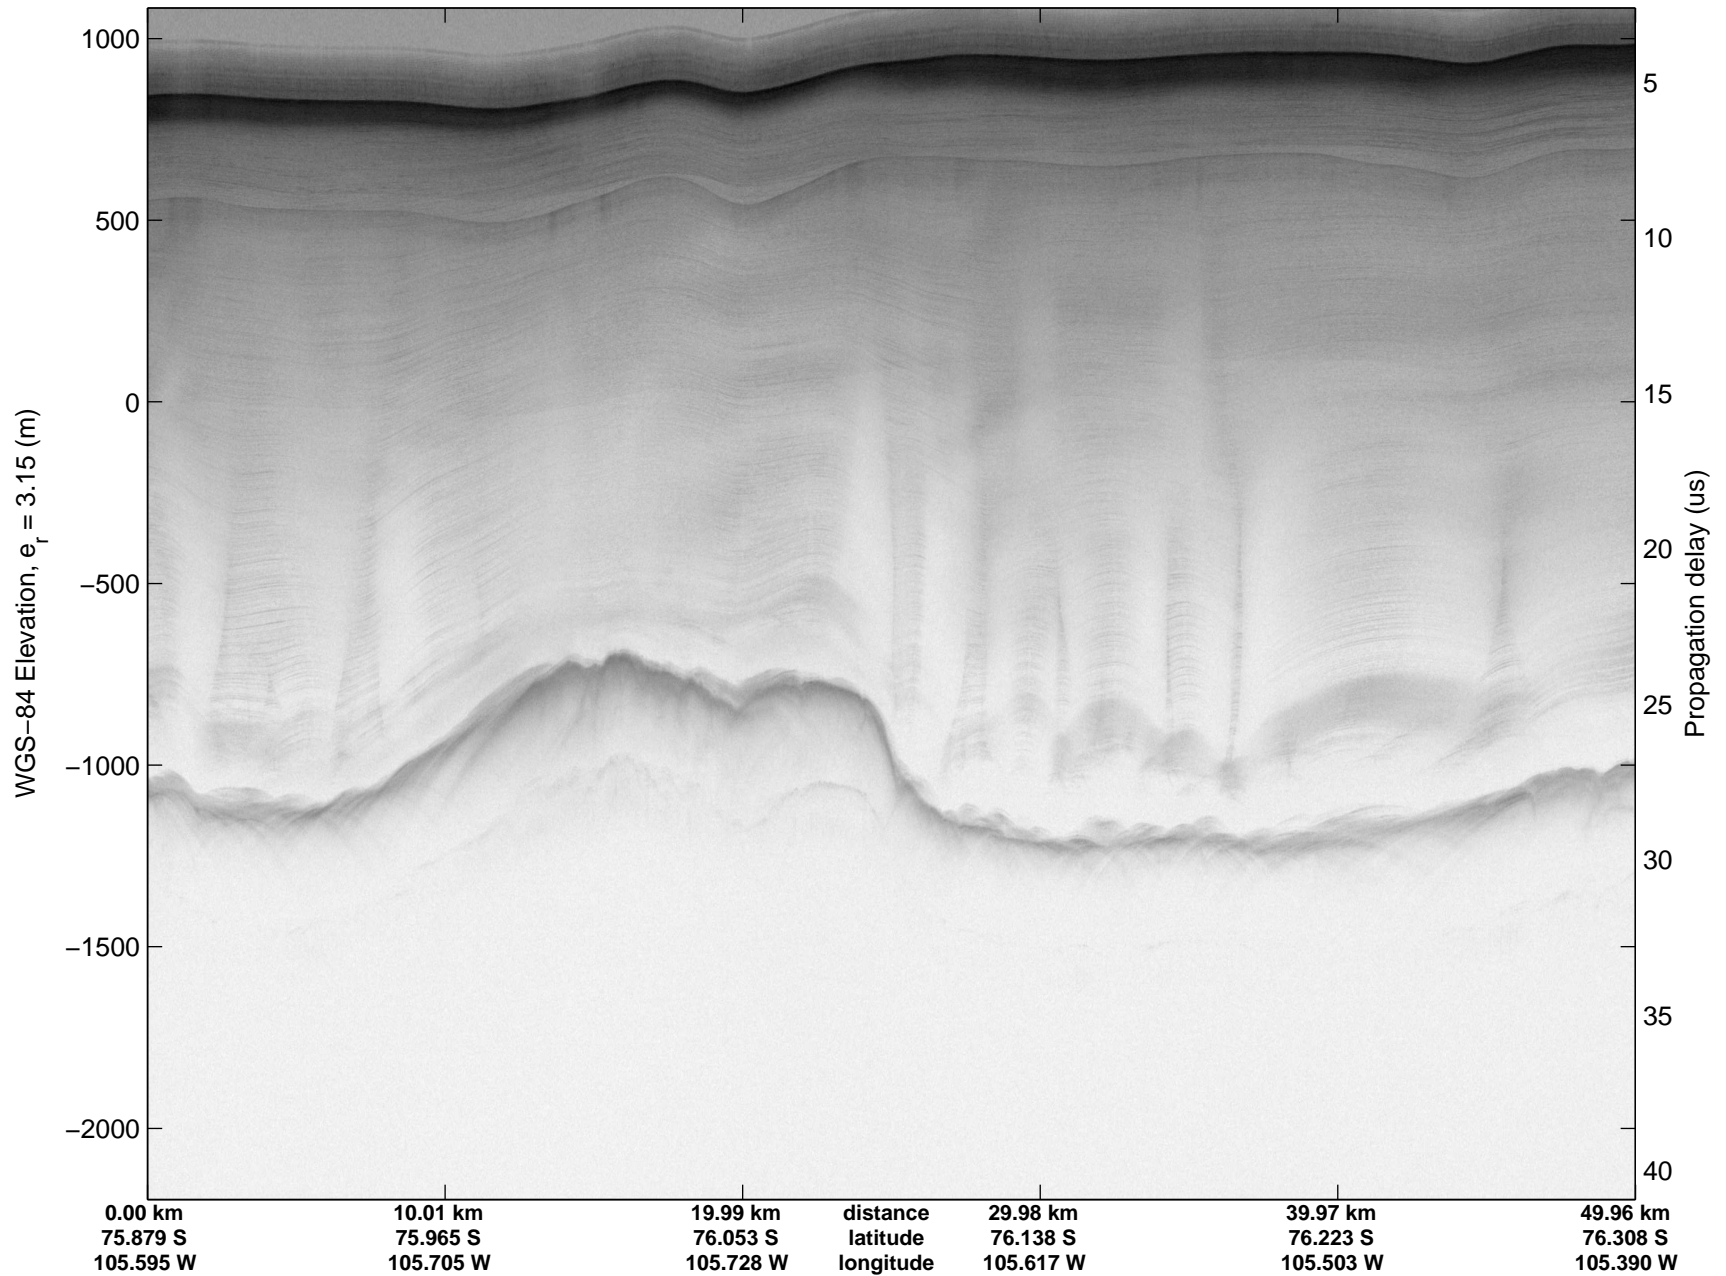

mcords3 2014_Antarctica_DC8: "Land Ice Thwaites Arch" 20141121_06_017: 18:58:27.5 to 19:05:14.9 GPS