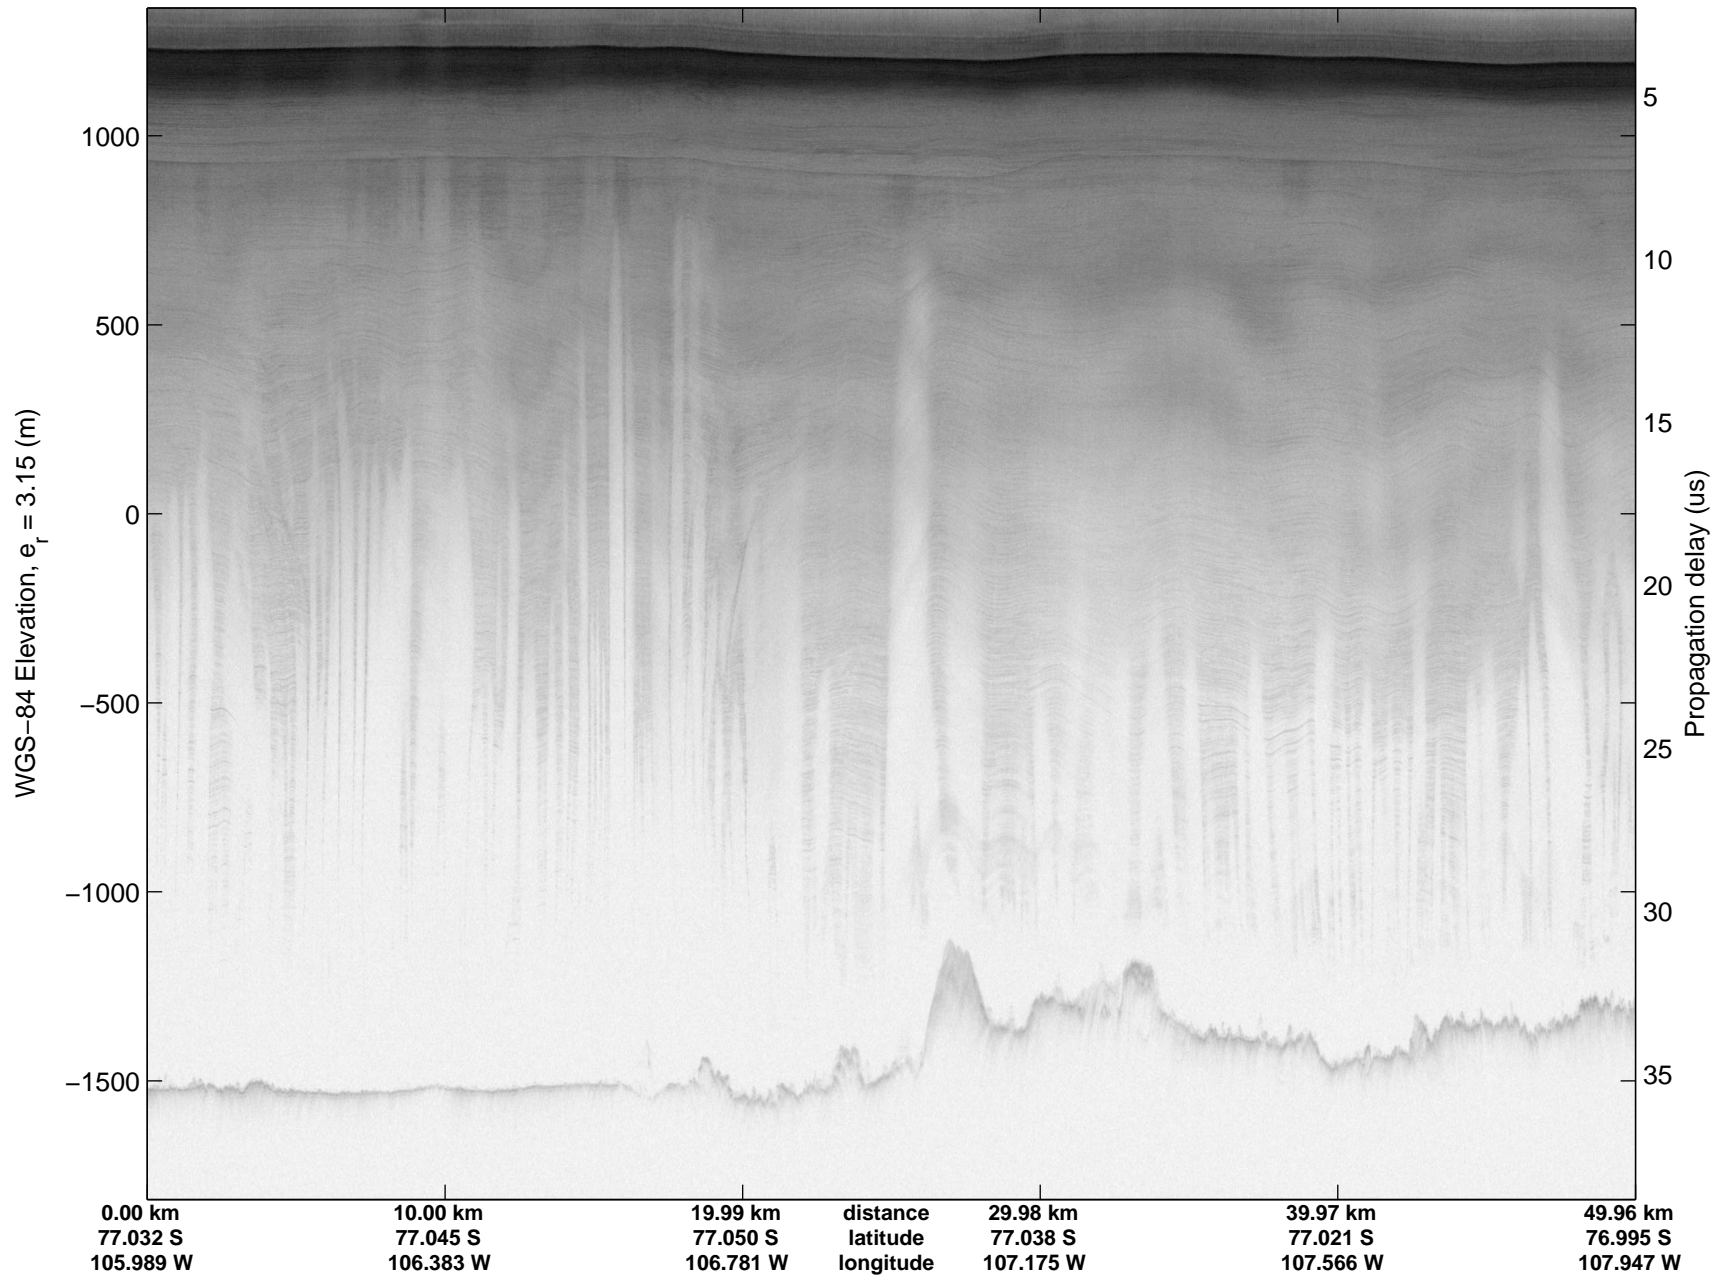

mcords3 2014_Antarctica_DC8: "Land Ice Thwaites Arch" 20141121_06_020: 19:18:26.5 to 19:24:27.6 GPS