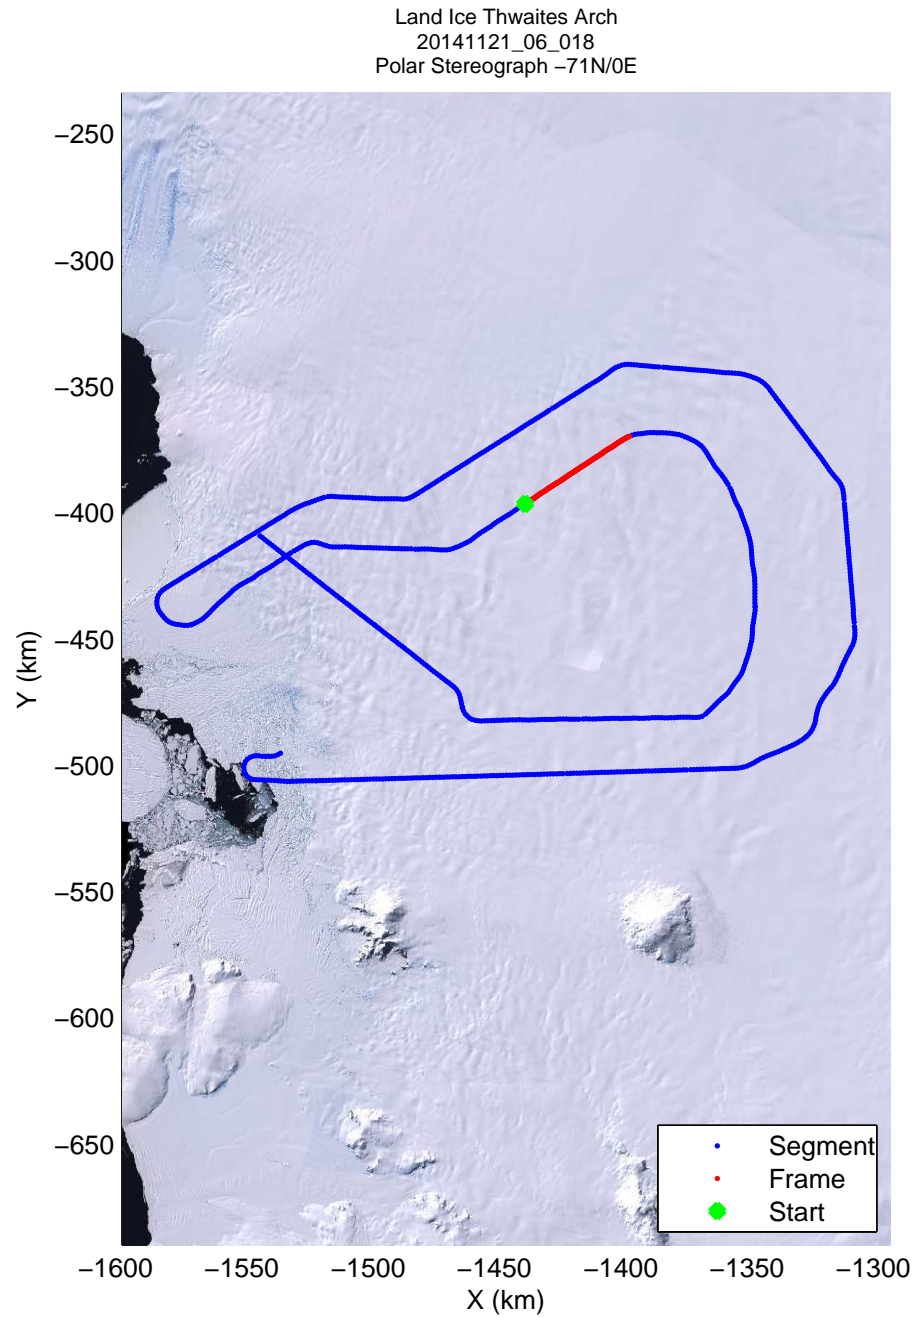

mcords3 2014_Antarctica_DC8: "Land Ice Thwaites Arch" 20141121_06_015: 18:45:29.7 to 18:51:47.7 GPS

mcords3 2014_Antarctica_DC8: "Land Ice Thwaites Arch" 20141121_06_016: 18:51:48.0 to 18:58:27.3 GPS

mcords3 2014_Antarctica_DC8: "Land Ice Thwaites Arch" 20141121_06_016: 18:51:48.0 to 18:58:27.3 GPS

Land Ice Thwaites Arch
20141121_06_017
Polar Stereograph -71N/0E

mcords3 2014_Antarctica_DC8: "Land Ice Thwaites Arch" 20141121_06_017: 18:58:27.5 to 19:05:14.9 GPS

mcords3 2014_Antarctica_DC8: "Land Ice Thwaites Arch" 20141121_06_017: 18:58:27.5 to 19:05:14.9 GPS

mcords3 2014_Antarctica_DC8: "Land Ice Thwaites Arch" 20141121_06_018: 19:05:15.2 to 19:11:45.7 GPS

mcords3 2014_Antarctica_DC8: "Land Ice Thwaites Arch" 20141121_06_018: 19:05:15.2 to 19:11:45.7 GPS

mcords3 2014_Antarctica_DC8: "Land Ice Thwaites Arch" 20141121_06_019: 19:11:46.0 to 19:18:26.3 GPS