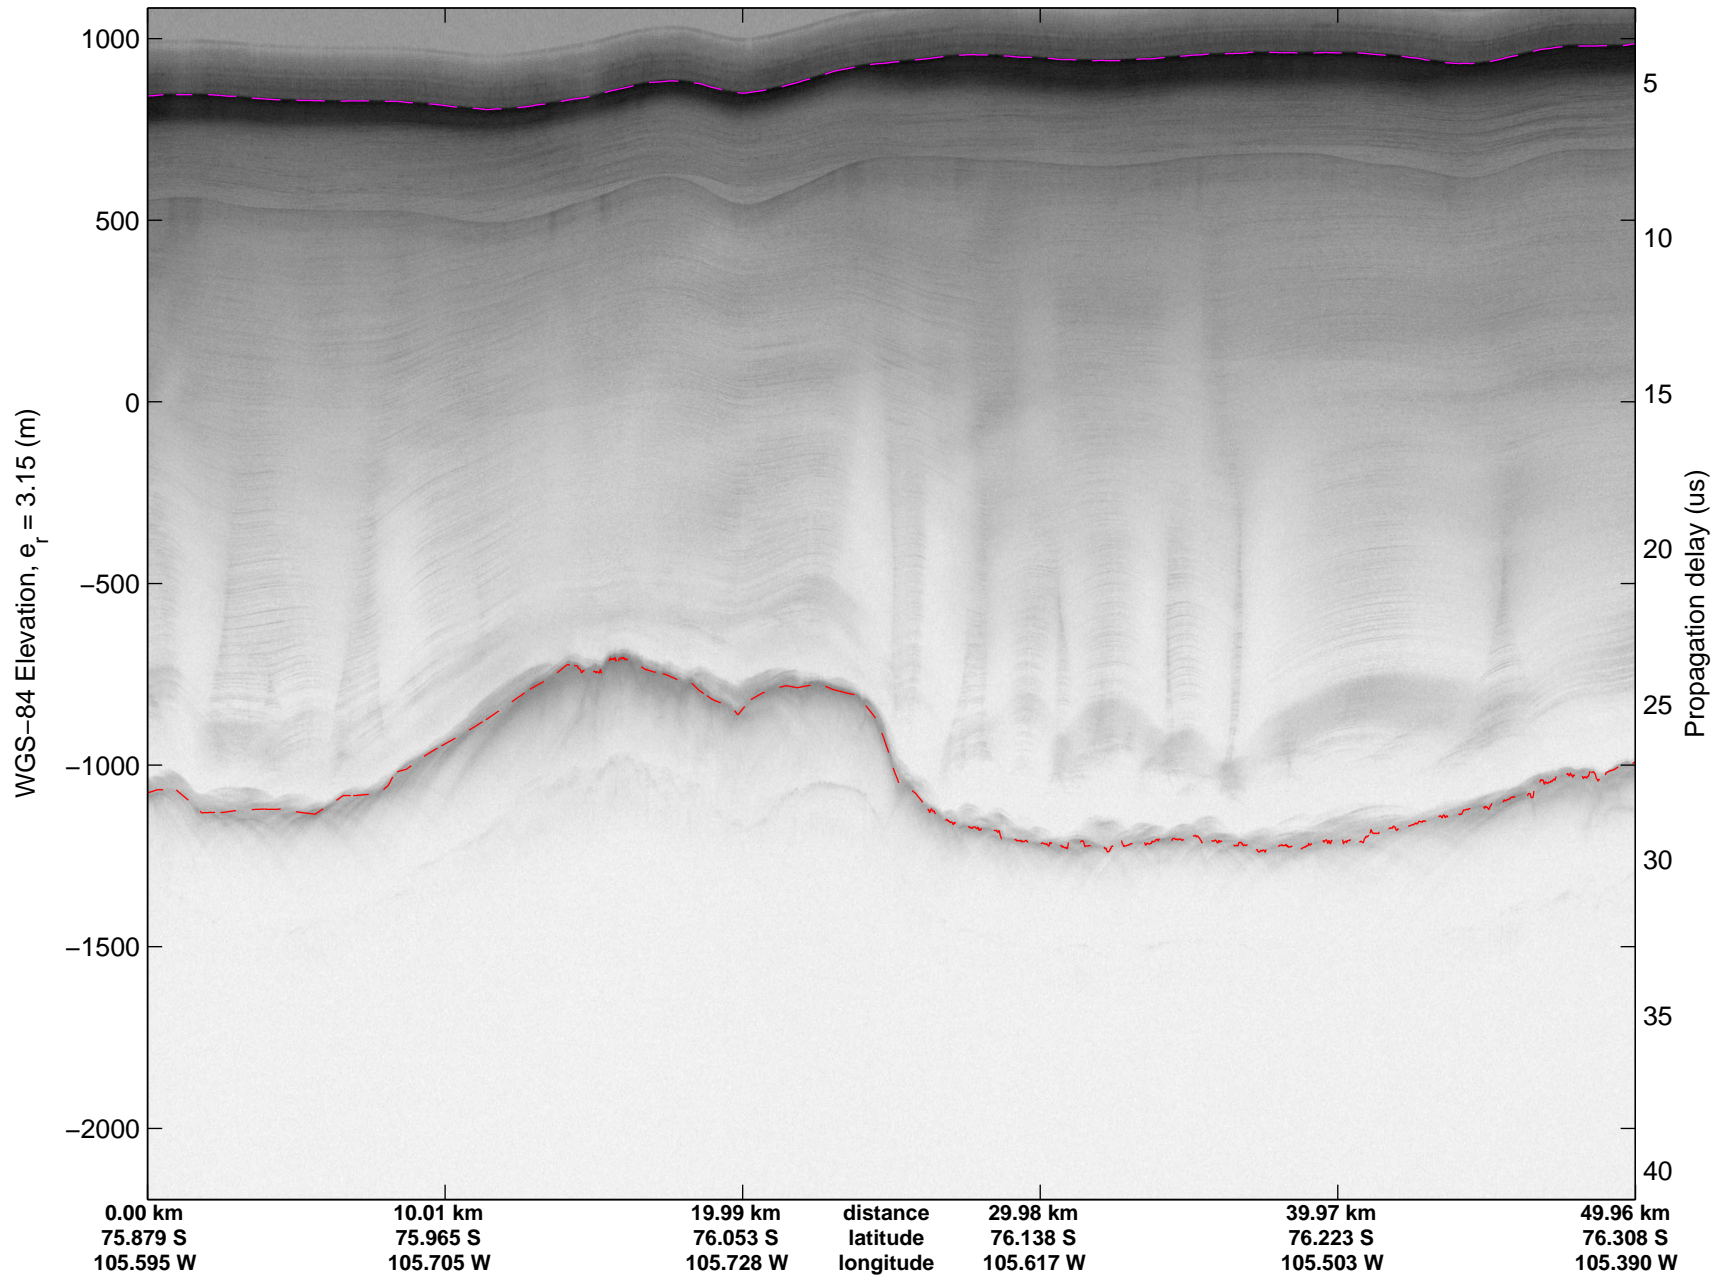

mcords3 2014_Antarctica_DC8: "Land Ice Thwaites Arch" 20141121_06_015: 18:45:29.7 to 18:51:47.7 GPS

mcords3 2014_Antarctica_DC8: "Land Ice Thwaites Arch" 20141121_06_016: 18:51:48.0 to 18:58:27.3 GPS

mcords3 2014_Antarctica_DC8: "Land Ice Thwaites Arch" 20141121_06_016: 18:51:48.0 to 18:58:27.3 GPS

Land Ice Thwaites Arch
20141121_06_017
Polar Stereograph -71N/0E

mcords3 2014_Antarctica_DC8: "Land Ice Thwaites Arch" 20141121_06_017: 18:58:27.5 to 19:05:14.9 GPS

mcords3 2014_Antarctica_DC8: "Land Ice Thwaites Arch" 20141121_06_017: 18:58:27.5 to 19:05:14.9 GPS