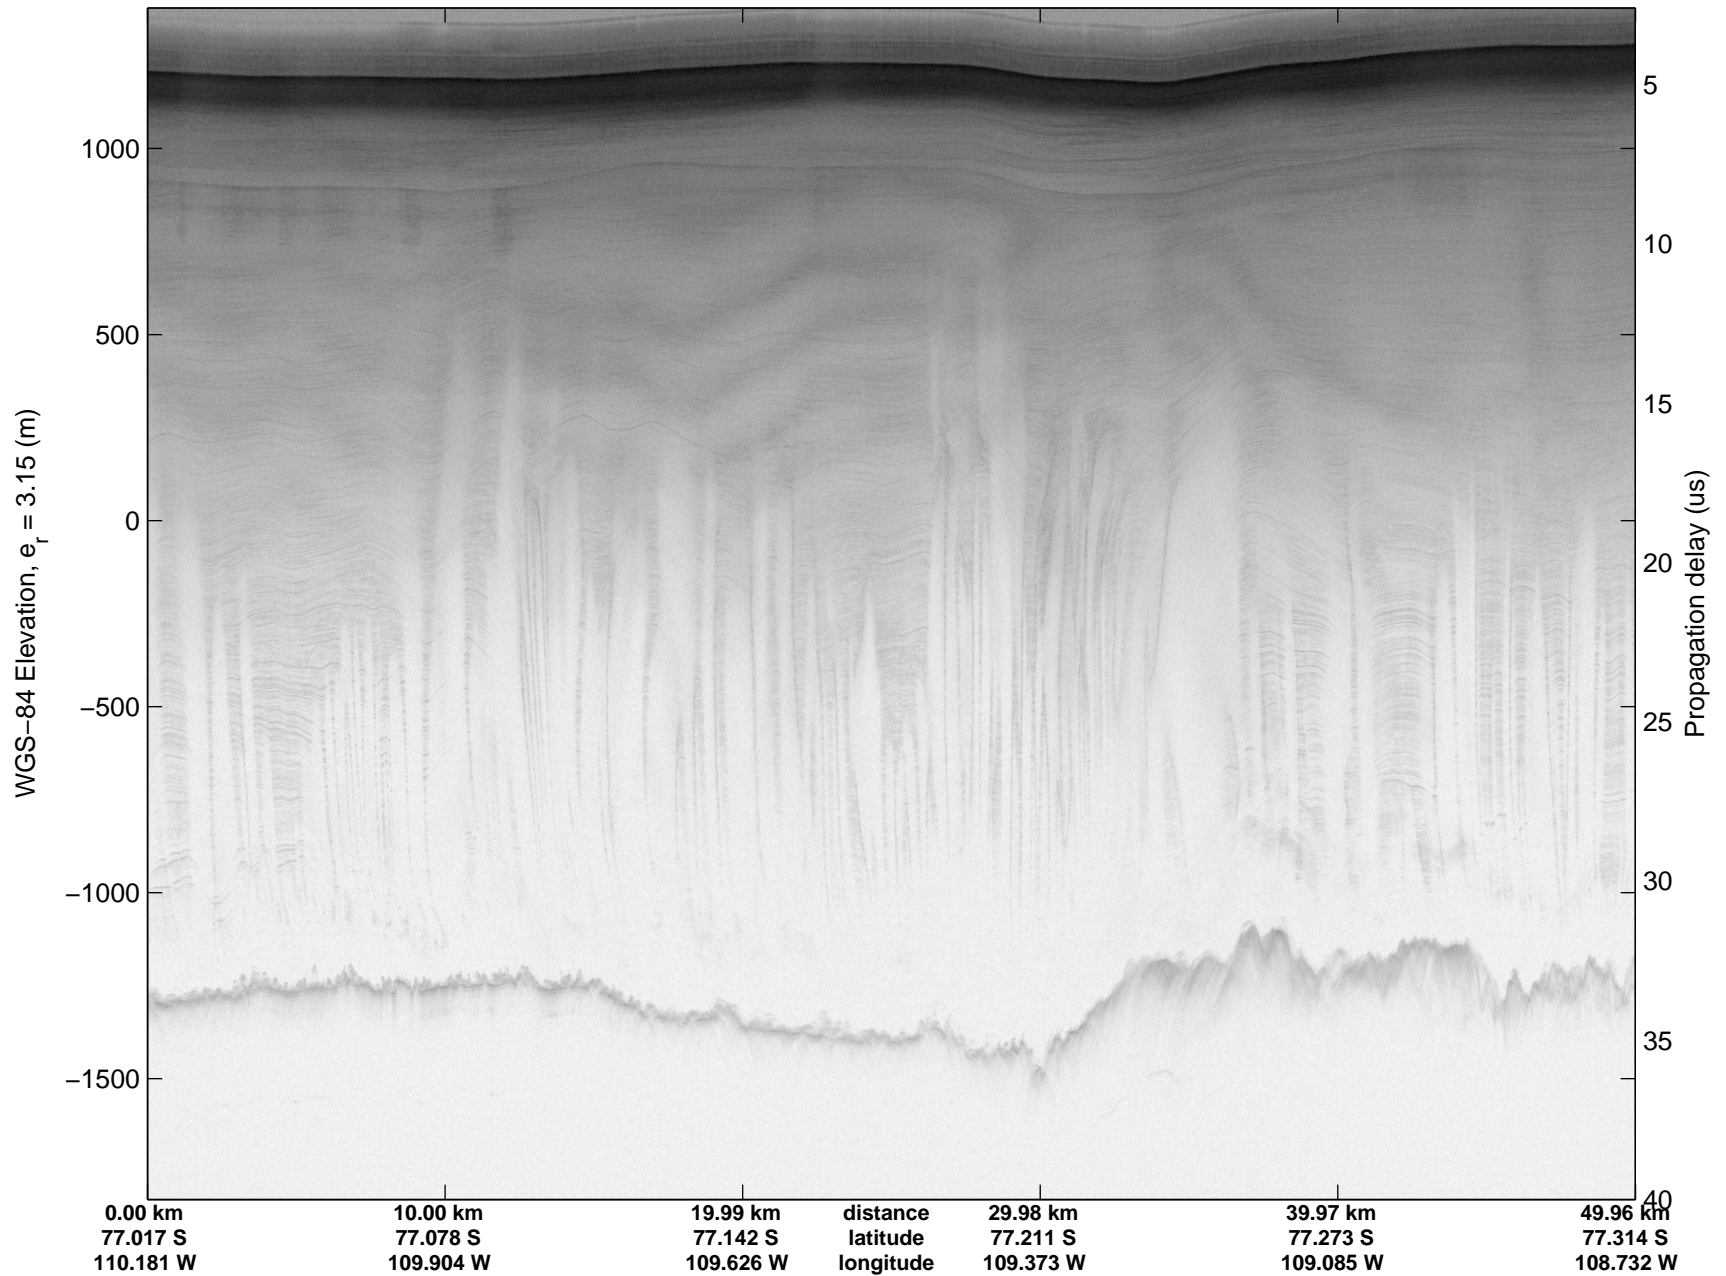

mcords3 2014_Antarctica_DC8: "Land Ice Thwaites Arch" 20141121_06_006: 17:47:28.7 to 17:53:36.1 GPS