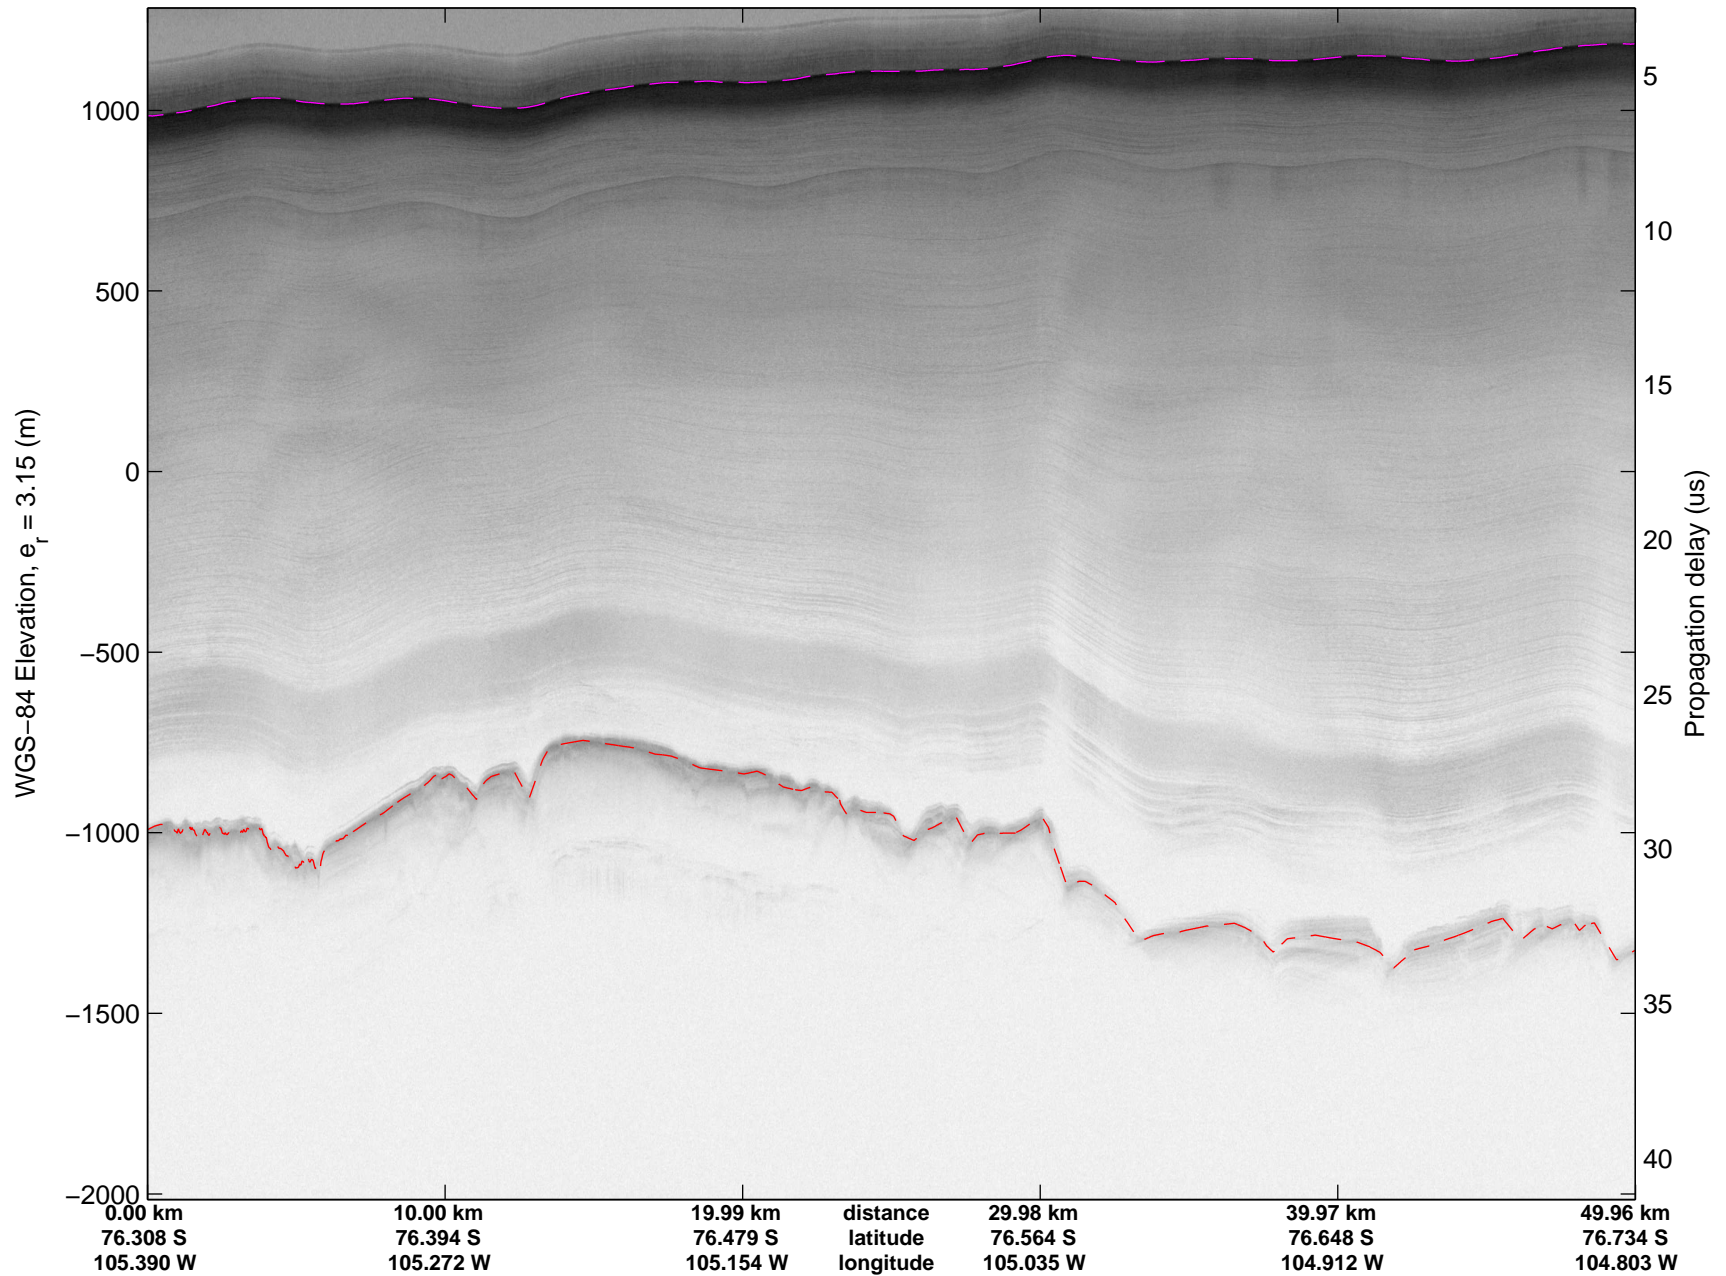

Land Ice Thwaites Arch
20141121_06_017
Polar Stereograph -71N/0E

mcords3 2014_Antarctica_DC8: "Land Ice Thwaites Arch" 20141121_06_017: 18:58:27.5 to 19:05:14.9 GPS

mcords3 2014_Antarctica_DC8: "Land Ice Thwaites Arch" 20141121_06_017: 18:58:27.5 to 19:05:14.9 GPS

mcords3 2014_Antarctica_DC8: "Land Ice Thwaites Arch" 20141121_06_018: 19:05:15.2 to 19:11:45.7 GPS

mcords3 2014_Antarctica_DC8: "Land Ice Thwaites Arch" 20141121_06_018: 19:05:15.2 to 19:11:45.7 GPS

mcords3 2014_Antarctica_DC8: "Land Ice Thwaites Arch" 20141121_06_019: 19:11:46.0 to 19:18:26.3 GPS