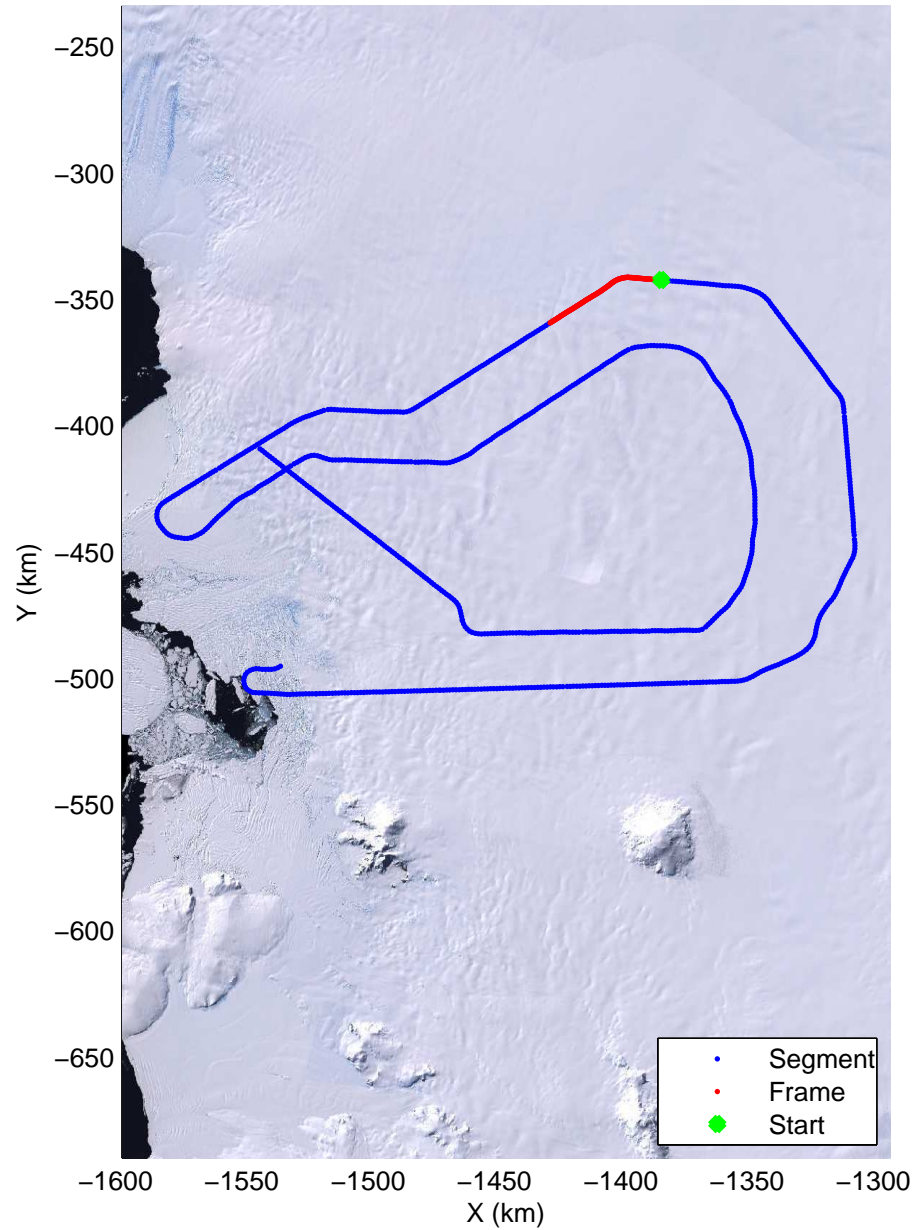

Land Ice Thwaites Arch
20141121_06_010
Polar Stereograph -71N/0E