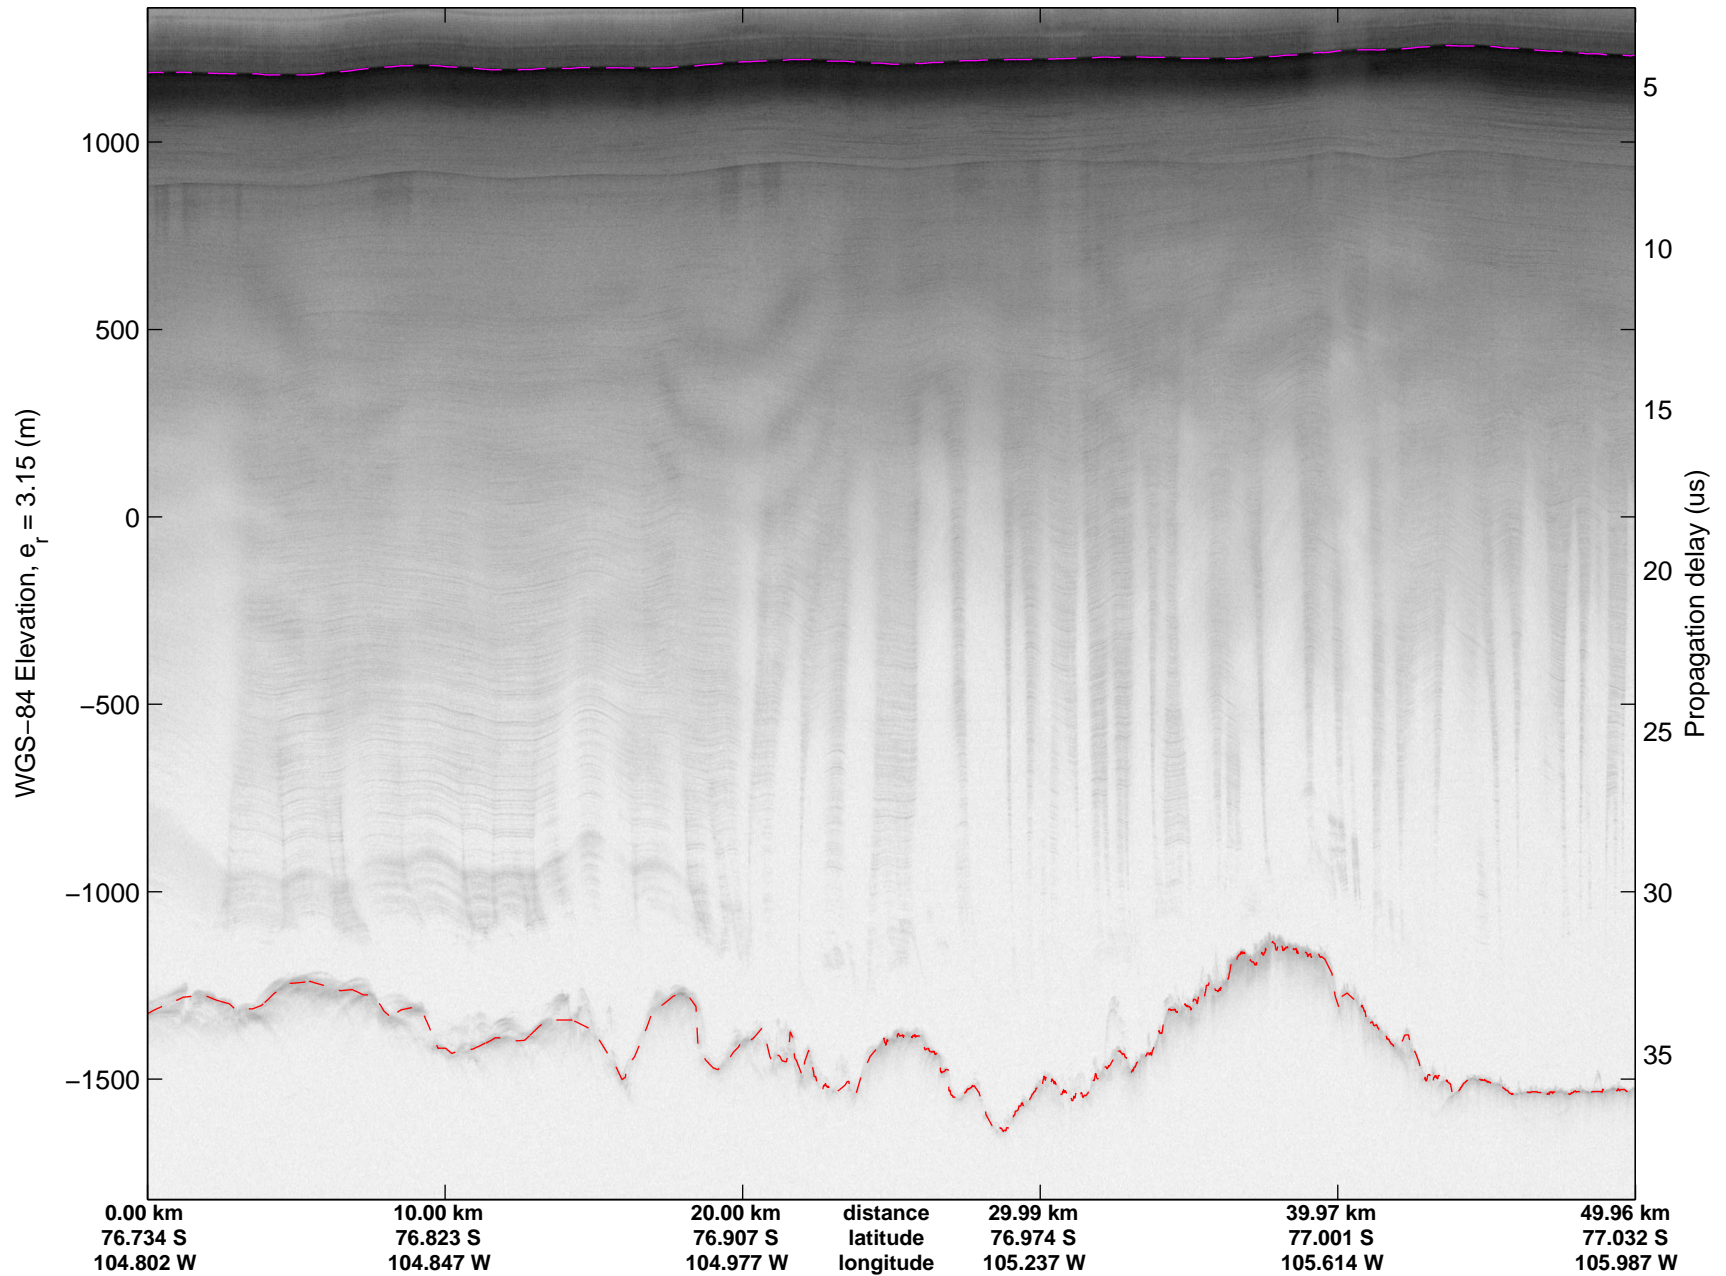

mcords3 2014_Antarctica_DC8: "Land Ice Thwaites Arch" 20141121_06_018: 19:05:15.2 to 19:11:45.7 GPS

mcords3 2014_Antarctica_DC8: "Land Ice Thwaites Arch" 20141121_06_018: 19:05:15.2 to 19:11:45.7 GPS

mcords3 2014_Antarctica_DC8: "Land Ice Thwaites Arch" 20141121_06_019: 19:11:46.0 to 19:18:26.3 GPS

mcords3 2014_Antarctica_DC8: "Land Ice Thwaites Arch" 20141121_06_019: 19:11:46.0 to 19:18:26.3 GPS

mcords3 2014_Antarctica_DC8: "Land Ice Thwaites Arch" 20141121_06_020: 19:18:26.5 to 19:24:27.6 GPS

mcords3 2014_Antarctica_DC8: "Land Ice Thwaites Arch" 20141121_06_020: 19:18:26.5 to 19:24:27.6 GPS

mcords3 2014_Antarctica_DC8: "Land Ice Thwaites Arch" 20141121_06_021: 19:24:27.8 to 19:31:02.5 GPS

mcords3 2014_Antarctica_DC8: "Land Ice Thwaites Arch" 20141121_06_021: 19:24:27.8 to 19:31:02.5 GPS

mcords3 2014_Antarctica_DC8: "Land Ice Thwaites Arch" 20141121_06_022: 19:31:02.8 to 19:37:35.5 GPS