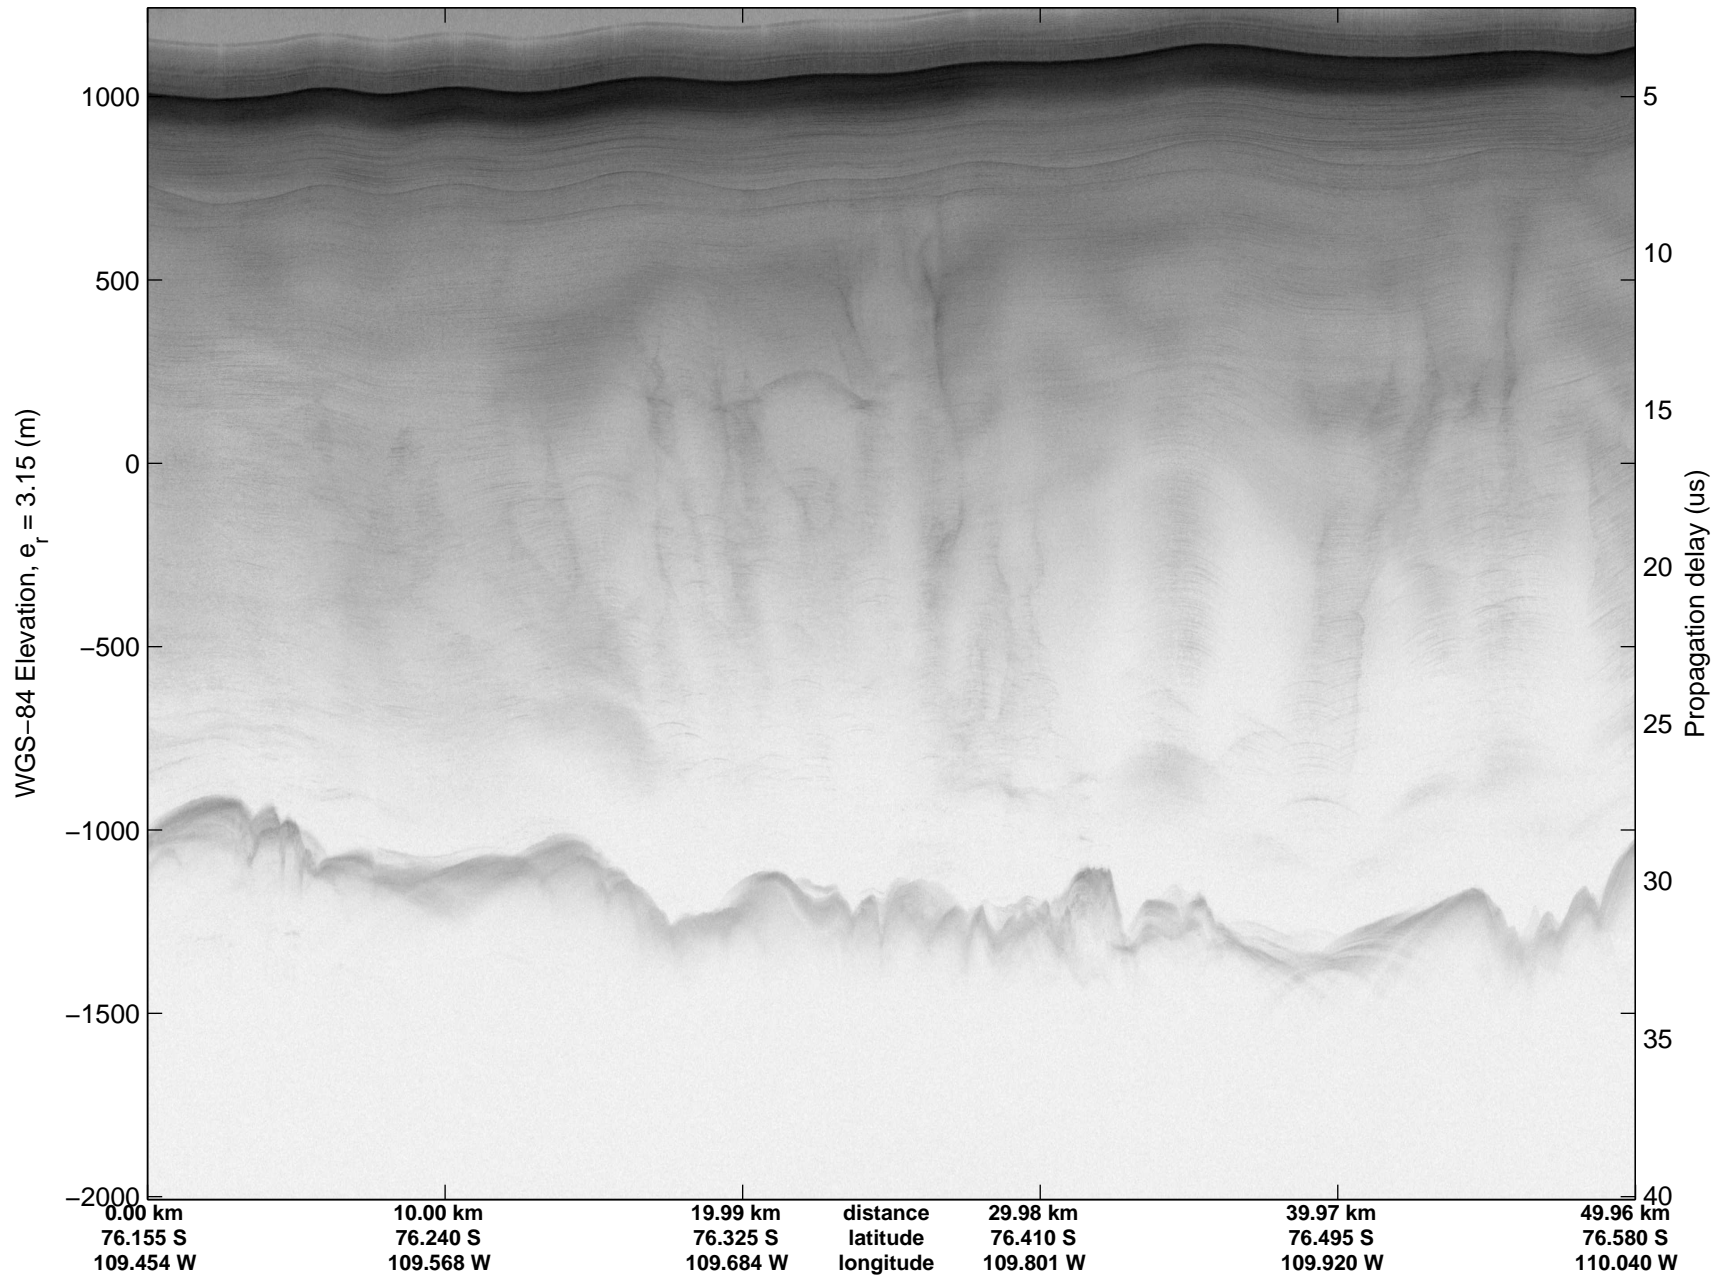

mcords3 2014_Antarctica_DC8: "Land Ice Thwaites Arch" 20141121_06_004: 17:35:39.5 to 17:41:24.8 GPS