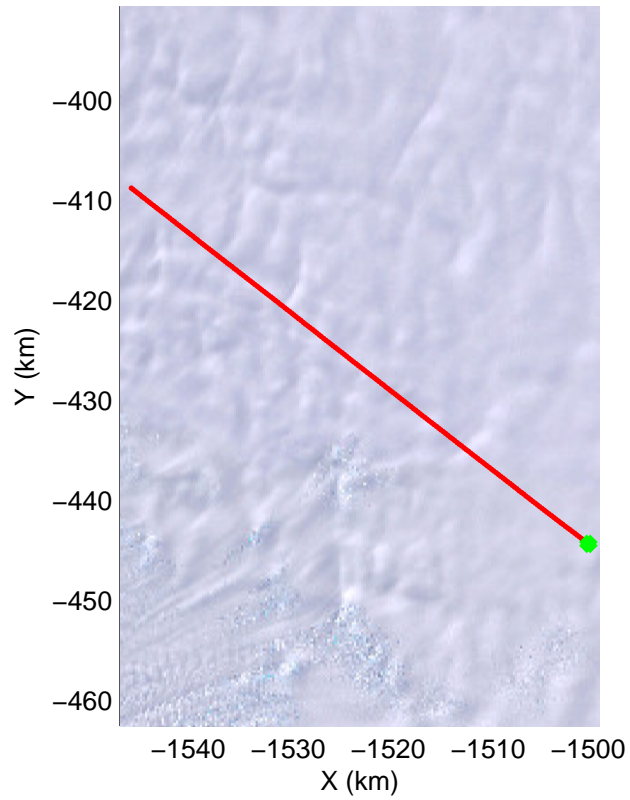

mcords3 2014_Antarctica_DC8: "Land Ice Thwaites Arch" 20141121_06_023: 19:37:35.7 to 19:43:39.9 GPS

mcords3 2014_Antarctica_DC8: "Land Ice Thwaites Arch" 20141121_06_024: 19:43:40.2 to 19:48:49.6 GPS

mcords3 2014_Antarctica_DC8: "Land Ice Thwaites Arch" 20141121_06_024: 19:43:40.2 to 19:48:49.6 GPS