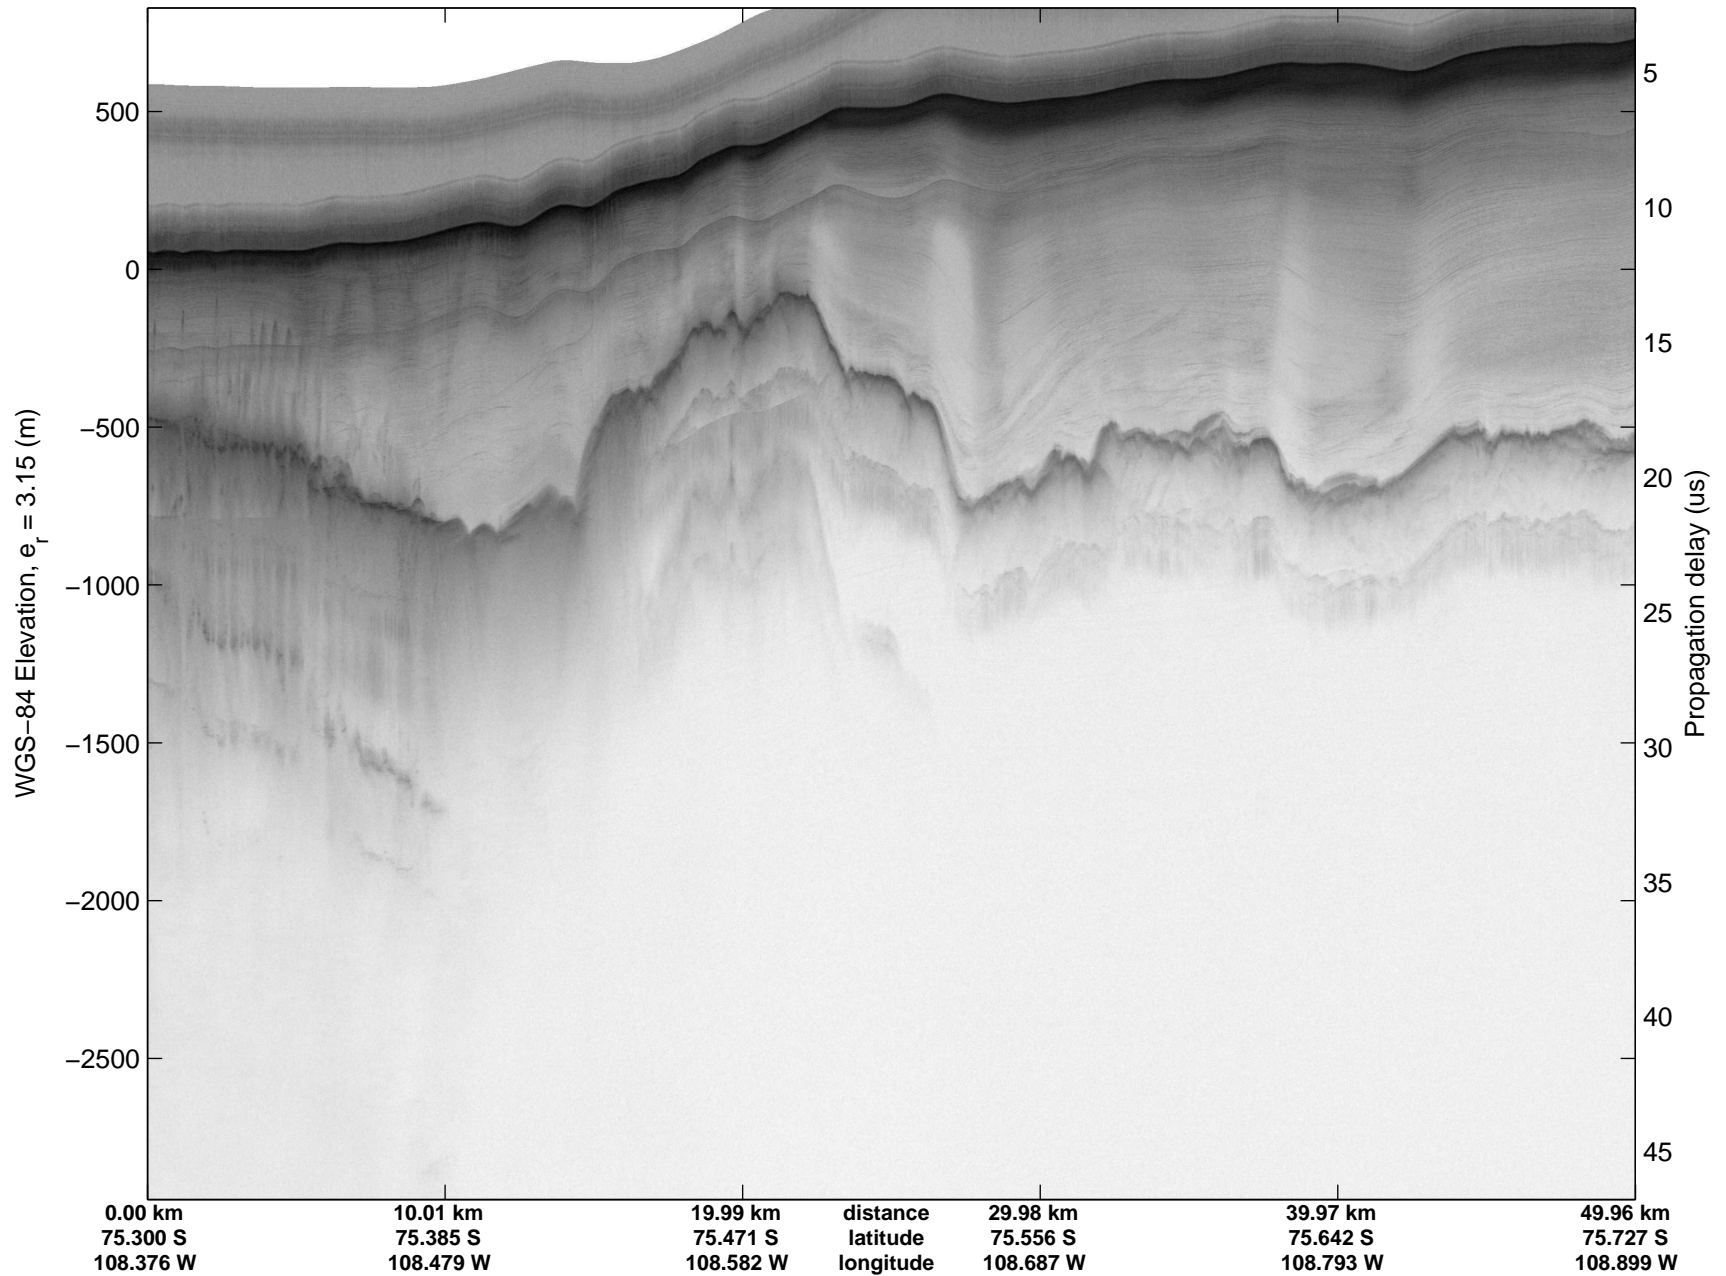

Land Ice Thwaites Arch
20141121_06_001
Polar Stereograph -71N/0E

mcords3 2014_Antarctica_DC8: "Land Ice Thwaites Arch" 20141121_06_001: 17:16:39.9 to 17:23:47.8 GPS

mcords3 2014_Antarctica_DC8: "Land Ice Thwaites Arch" 20141121_06_001: 17:16:39.9 to 17:23:47.8 GPS

Land Ice Thwaites Arch
20141121_06_002
Polar Stereograph -71N/0E

mcords3 2014_Antarctica_DC8: "Land Ice Thwaites Arch" 20141121_06_002: 17:23:48.1 to 17:29:51.8 GPS

mcords3 2014_Antarctica_DC8: "Land Ice Thwaites Arch" 20141121_06_002: 17:23:48.1 to 17:29:51.8 GPS