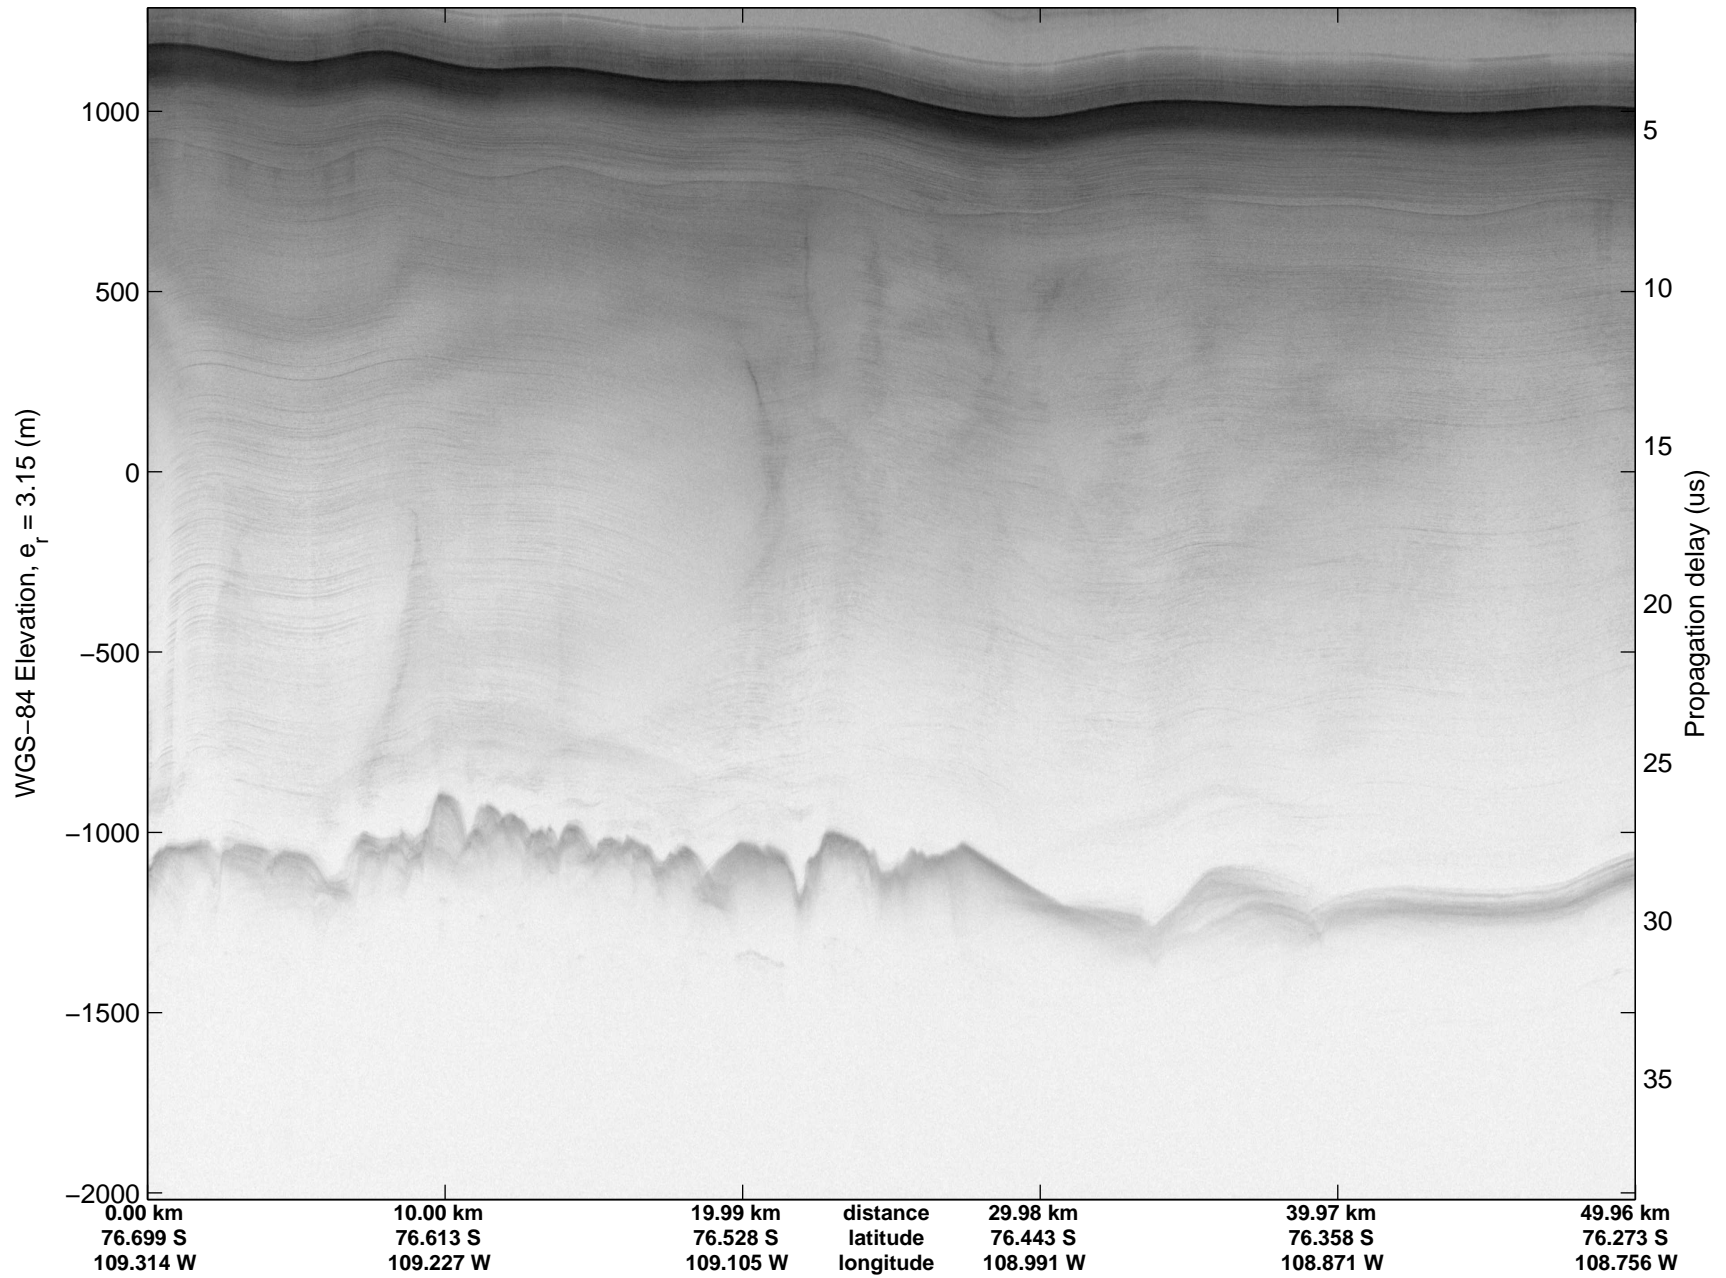

mcords3 2014_Antarctica_DC8: "Land Ice Thwaites Arch" 20141121_06_019: 19:11:46.0 to 19:18:26.3 GPS

mcords3 2014_Antarctica_DC8: "Land Ice Thwaites Arch" 20141121_06_020: 19:18:26.5 to 19:24:27.6 GPS

mcords3 2014_Antarctica_DC8: "Land Ice Thwaites Arch" 20141121_06_020: 19:18:26.5 to 19:24:27.6 GPS

mcords3 2014_Antarctica_DC8: "Land Ice Thwaites Arch" 20141121_06_021: 19:24:27.8 to 19:31:02.5 GPS

mcords3 2014_Antarctica_DC8: "Land Ice Thwaites Arch" 20141121_06_021: 19:24:27.8 to 19:31:02.5 GPS

mcords3 2014_Antarctica_DC8: "Land Ice Thwaites Arch" 20141121_06_022: 19:31:02.8 to 19:37:35.5 GPS

mcords3 2014_Antarctica_DC8: "Land Ice Thwaites Arch" 20141121_06_022: 19:31:02.8 to 19:37:35.5 GPS

Land Ice Thwaites Arch
20141121_06_023
Polar Stereograph -71N/0E

mcords3 2014_Antarctica_DC8: "Land Ice Thwaites Arch" 20141121_06_023: 19:37:35.7 to 19:43:39.9 GPS