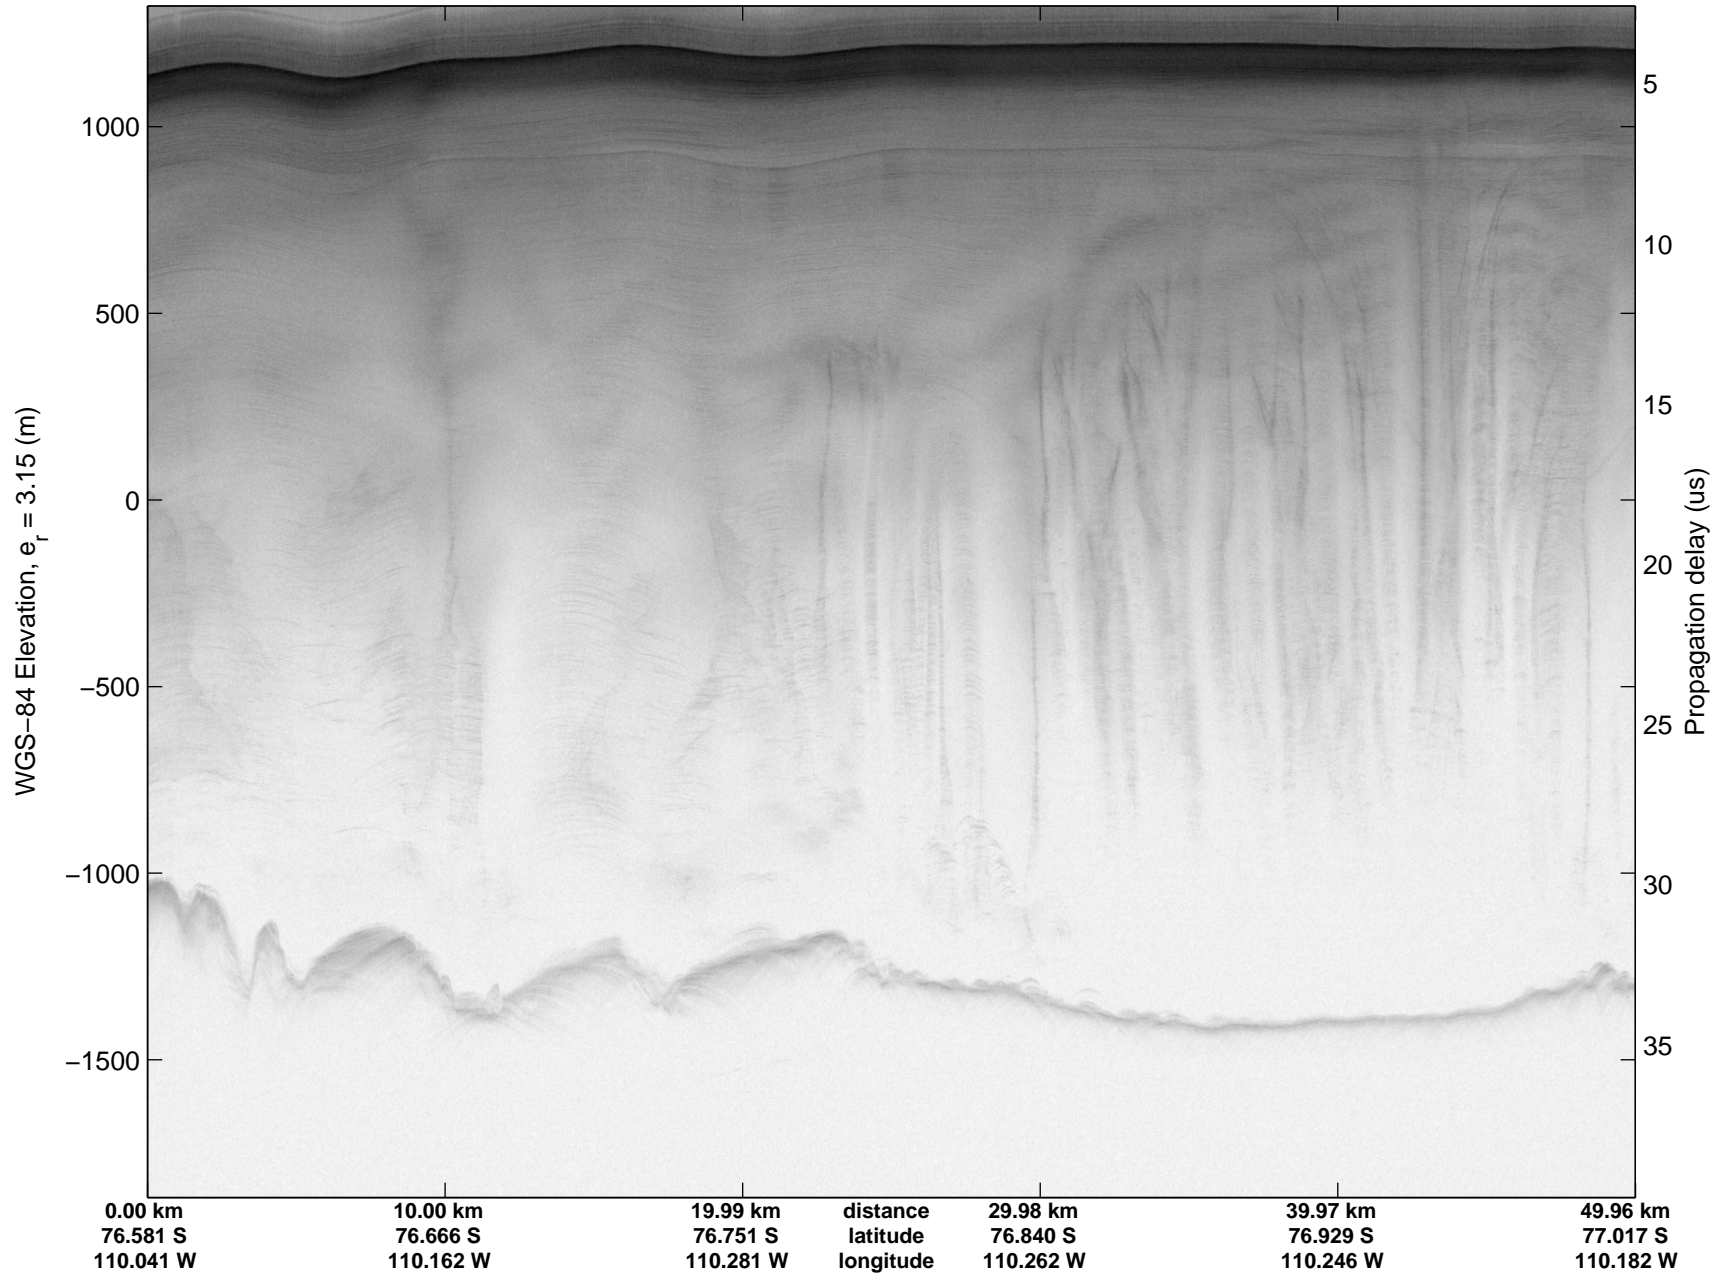

mcords3 2014_Antarctica_DC8: "Land Ice Thwaites Arch" 20141121_06_004: 17:35:39.5 to 17:41:24.8 GPS

mcords3 2014_Antarctica_DC8: "Land Ice Thwaites Arch" 20141121_06_004: 17:35:39.5 to 17:41:24.8 GPS

mcords3 2014_Antarctica_DC8: "Land Ice Thwaites Arch" 20141121_06_005: 17:41:25.1 to 17:47:28.5 GPS