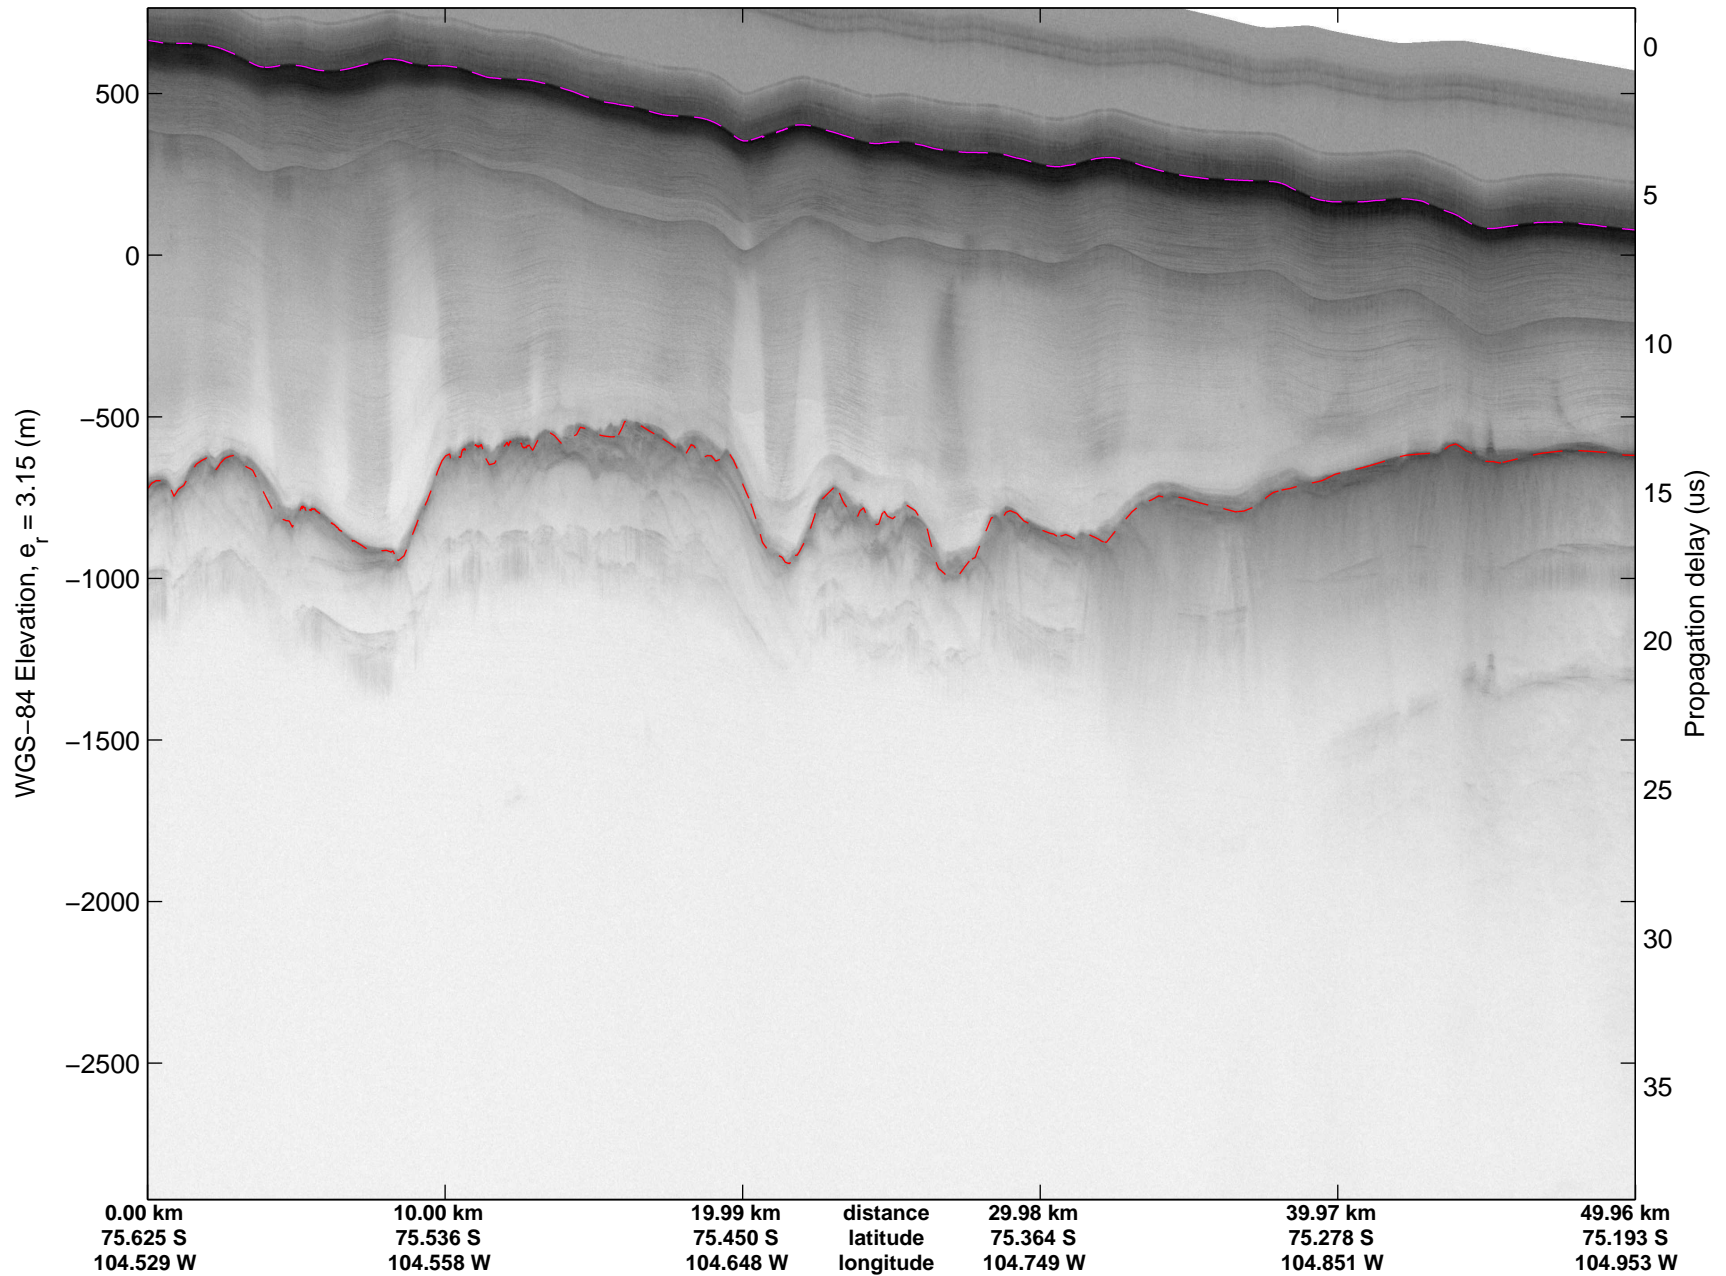

mcords3 2014_Antarctica_DC8: "Land Ice Thwaites Arch" 20141121_06_013: 18:32:04.3 to 18:38:56.2 GPS