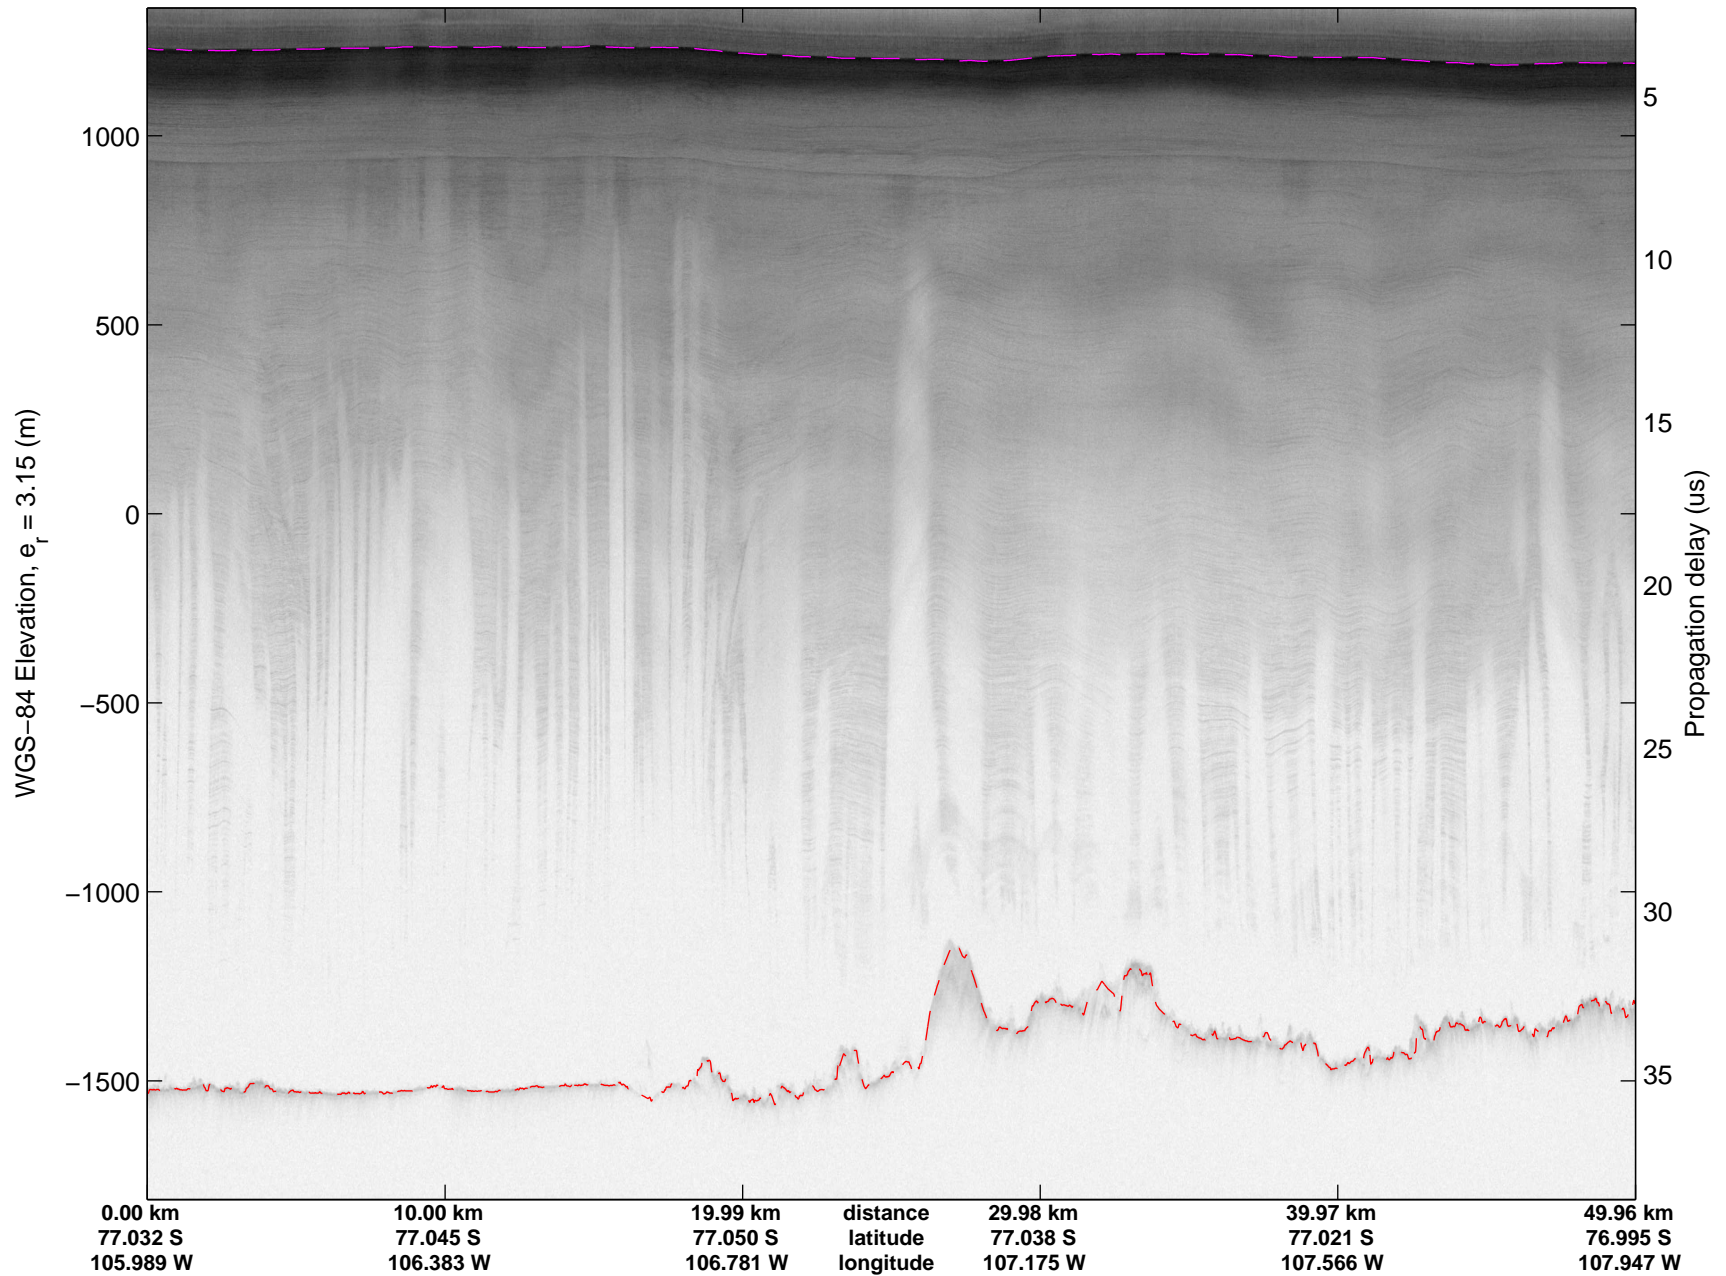

mcords3 2014_Antarctica_DC8: "Land Ice Thwaites Arch" 20141121_06_018: 19:05:15.2 to 19:11:45.7 GPS

mcords3 2014_Antarctica_DC8: "Land Ice Thwaites Arch" 20141121_06_018: 19:05:15.2 to 19:11:45.7 GPS

mcords3 2014_Antarctica_DC8: "Land Ice Thwaites Arch" 20141121_06_019: 19:11:46.0 to 19:18:26.3 GPS

mcords3 2014_Antarctica_DC8: "Land Ice Thwaites Arch" 20141121_06_019: 19:11:46.0 to 19:18:26.3 GPS

mcords3 2014_Antarctica_DC8: "Land Ice Thwaites Arch" 20141121_06_020: 19:18:26.5 to 19:24:27.6 GPS

mcords3 2014_Antarctica_DC8: "Land Ice Thwaites Arch" 20141121_06_020: 19:18:26.5 to 19:24:27.6 GPS

mcords3 2014_Antarctica_DC8: "Land Ice Thwaites Arch" 20141121_06_021: 19:24:27.8 to 19:31:02.5 GPS

mcords3 2014_Antarctica_DC8: "Land Ice Thwaites Arch" 20141121_06_021: 19:24:27.8 to 19:31:02.5 GPS

mcords3 2014_Antarctica_DC8: "Land Ice Thwaites Arch" 20141121_06_022: 19:31:02.8 to 19:37:35.5 GPS

mcords3 2014_Antarctica_DC8: "Land Ice Thwaites Arch" 20141121_06_022: 19:31:02.8 to 19:37:35.5 GPS

Land Ice Thwaites Arch
20141121_06_023
Polar Stereograph -71N/0E

mcords3 2014_Antarctica_DC8: "Land Ice Thwaites Arch" 20141121_06_023: 19:37:35.7 to 19:43:39.9 GPS