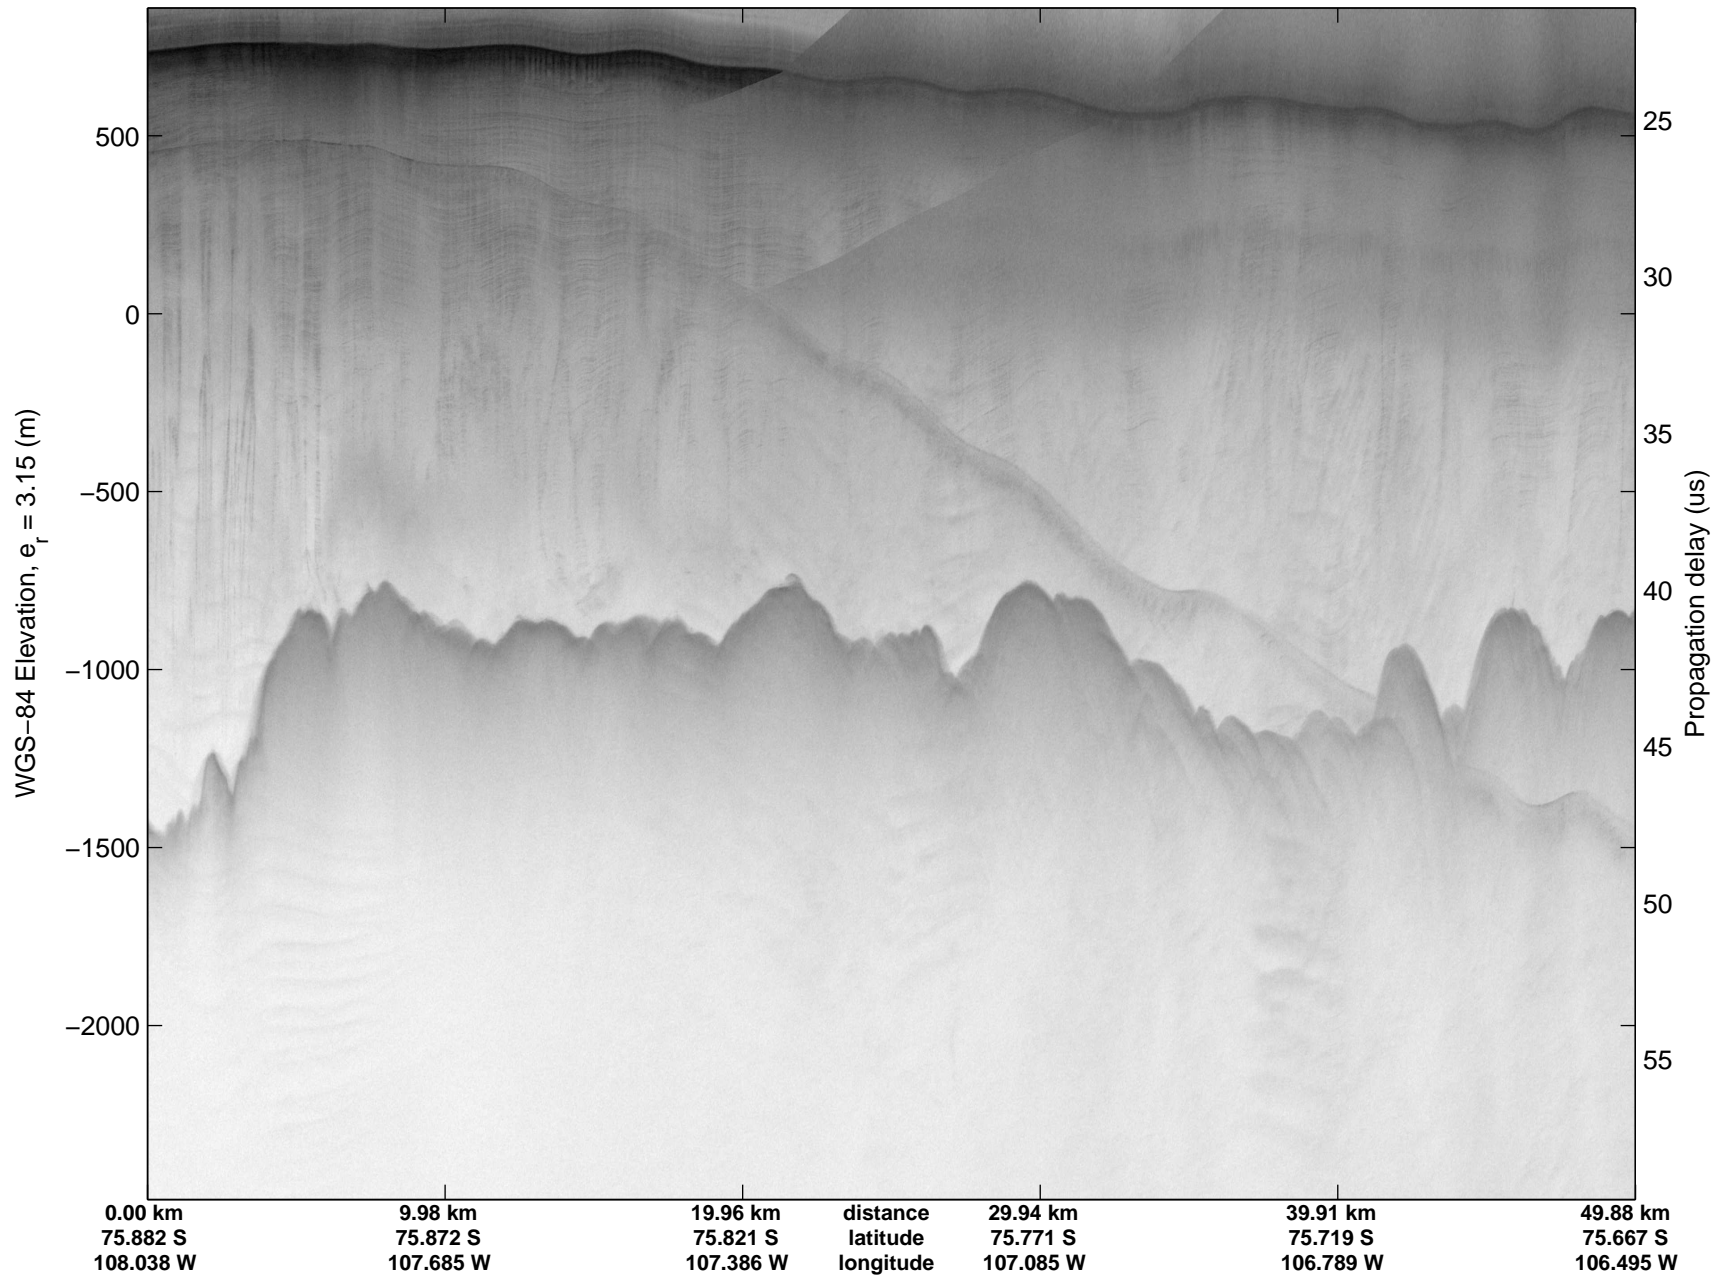

mcords3 2014_Antarctica_DC8: "Land Ice Thwaites Arch" 20141121_06_021: 19:24:27.8 to 19:31:02.5 GPS

mcords3 2014_Antarctica_DC8: "Land Ice Thwaites Arch" 20141121_06_021: 19:24:27.8 to 19:31:02.5 GPS

mcords3 2014_Antarctica_DC8: "Land Ice Thwaites Arch" 20141121_06_022: 19:31:02.8 to 19:37:35.5 GPS

mcords3 2014_Antarctica_DC8: "Land Ice Thwaites Arch" 20141121_06_022: 19:31:02.8 to 19:37:35.5 GPS

Land Ice Thwaites Arch
20141121_06_023
Polar Stereograph -71N/0E

mcords3 2014_Antarctica_DC8: "Land Ice Thwaites Arch" 20141121_06_023: 19:37:35.7 to 19:43:39.9 GPS

mcords3 2014_Antarctica_DC8: "Land Ice Thwaites Arch" 20141121_06_023: 19:37:35.7 to 19:43:39.9 GPS

mcords3 2014_Antarctica_DC8: "Land Ice Thwaites Arch" 20141121_06_024: 19:43:40.2 to 19:48:49.6 GPS

mcords3 2014_Antarctica_DC8: "Land Ice Thwaites Arch" 20141121_06_024: 19:43:40.2 to 19:48:49.6 GPS

mcords3 2014_Antarctica_DC8: "Land Ice Thwaites Arch" 20141121_06_025: 19:48:49.7 to 19:53:32.6 GPS

mcords3 2014_Antarctica_DC8: "Land Ice Thwaites Arch" 20141121_06_025: 19:48:49.7 to 19:53:32.6 GPS