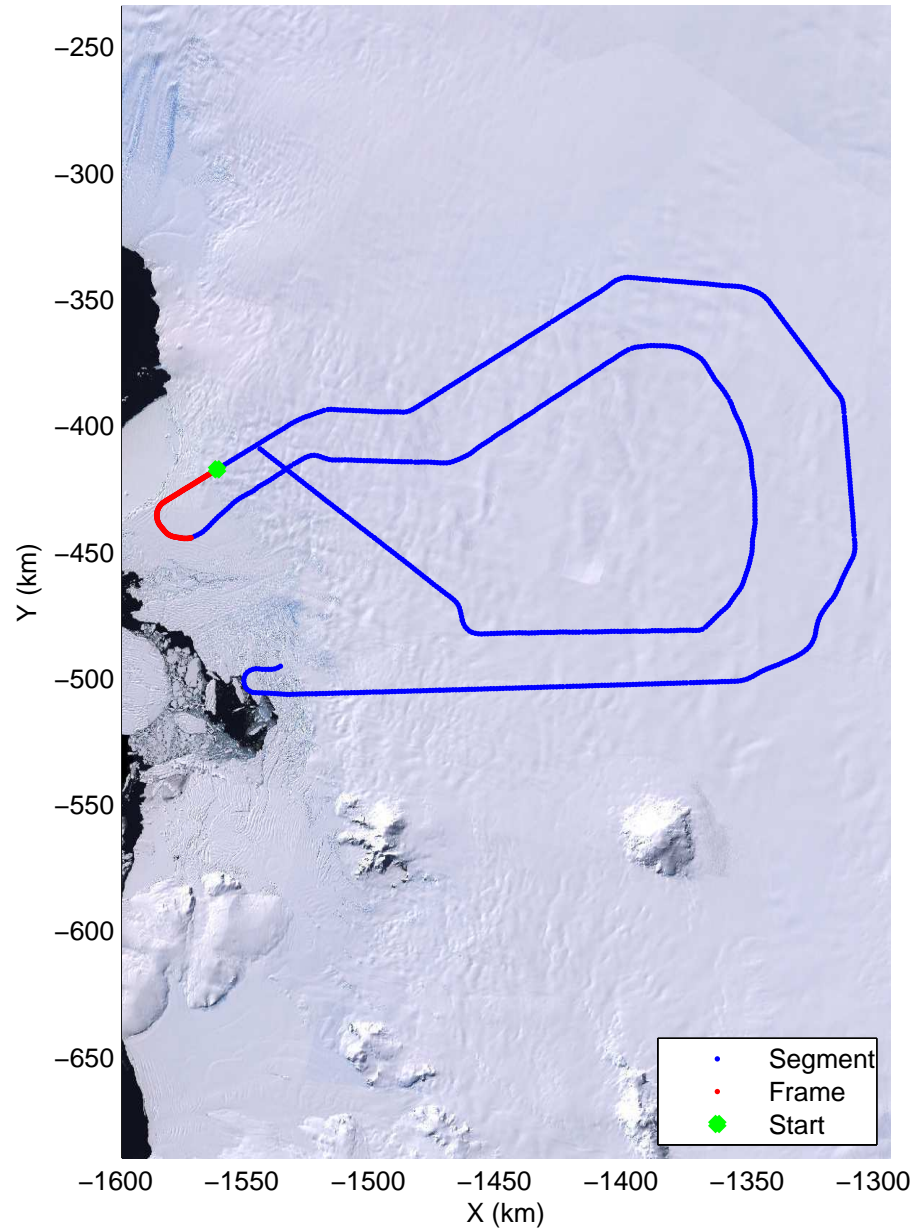

mcords3 2014_Antarctica_DC8: "Land Ice Thwaites Arch" 20141121_06_013: 18:32:04.3 to 18:38:56.2 GPS

mcords3 2014_Antarctica_DC8: "Land Ice Thwaites Arch" 20141121_06_013: 18:32:04.3 to 18:38:56.2 GPS

Land Ice Thwaites Arch
20141121_06_014
Polar Stereograph -71N/0E