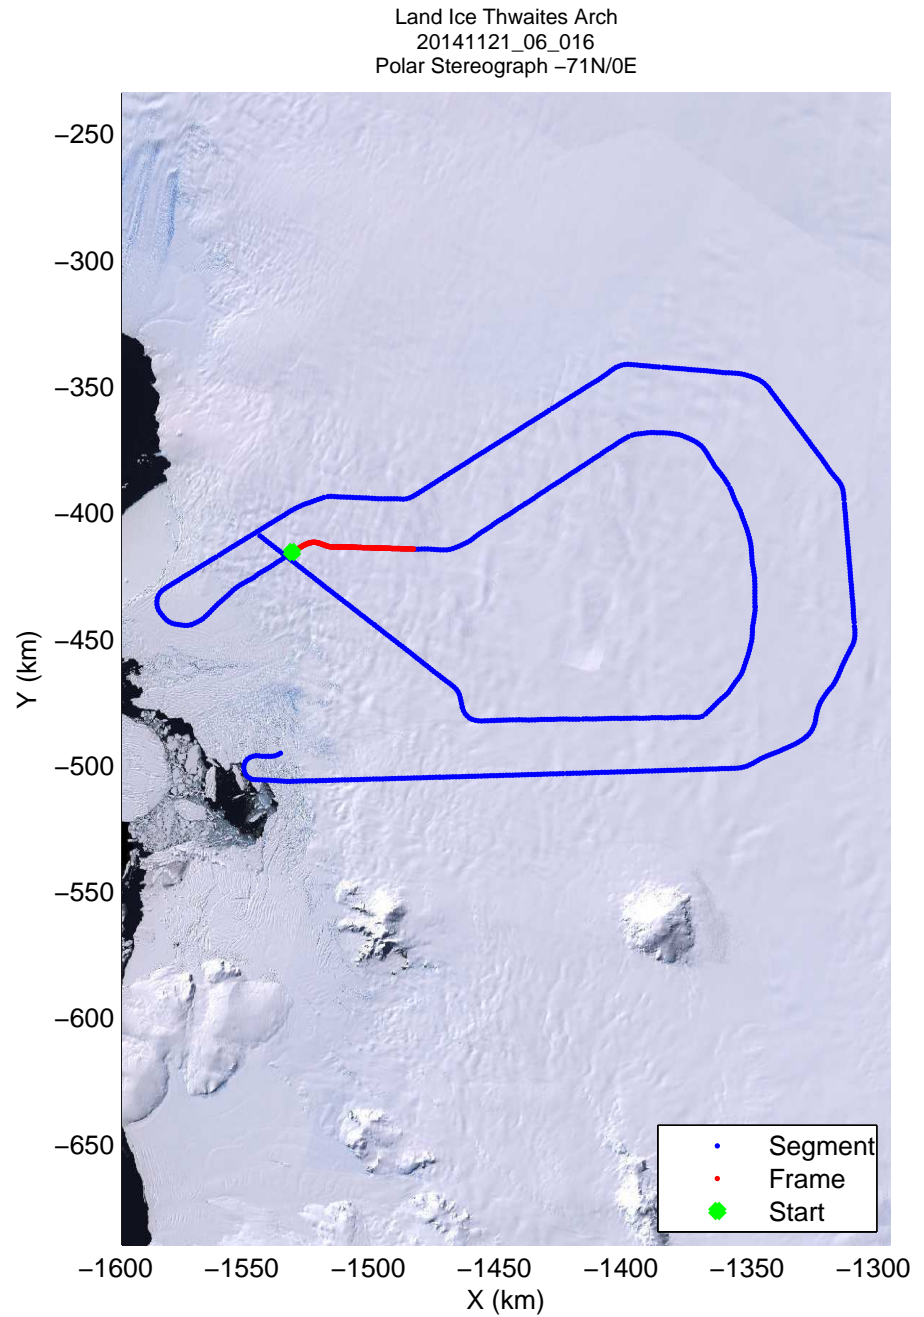

mcords3 2014_Antarctica_DC8: "Land Ice Thwaites Arch" 20141121_06_014: 18:38:56.5 to 18:45:29.4 GPS

mcords3 2014_Antarctica_DC8: "Land Ice Thwaites Arch" 20141121_06_014: 18:38:56.5 to 18:45:29.4 GPS

mcords3 2014_Antarctica_DC8: "Land Ice Thwaites Arch" 20141121_06_015: 18:45:29.7 to 18:51:47.7 GPS

mcords3 2014_Antarctica_DC8: "Land Ice Thwaites Arch" 20141121_06_015: 18:45:29.7 to 18:51:47.7 GPS

mcords3 2014_Antarctica_DC8: "Land Ice Thwaites Arch" 20141121_06_016: 18:51:48.0 to 18:58:27.3 GPS

mcords3 2014_Antarctica_DC8: "Land Ice Thwaites Arch" 20141121_06_016: 18:51:48.0 to 18:58:27.3 GPS