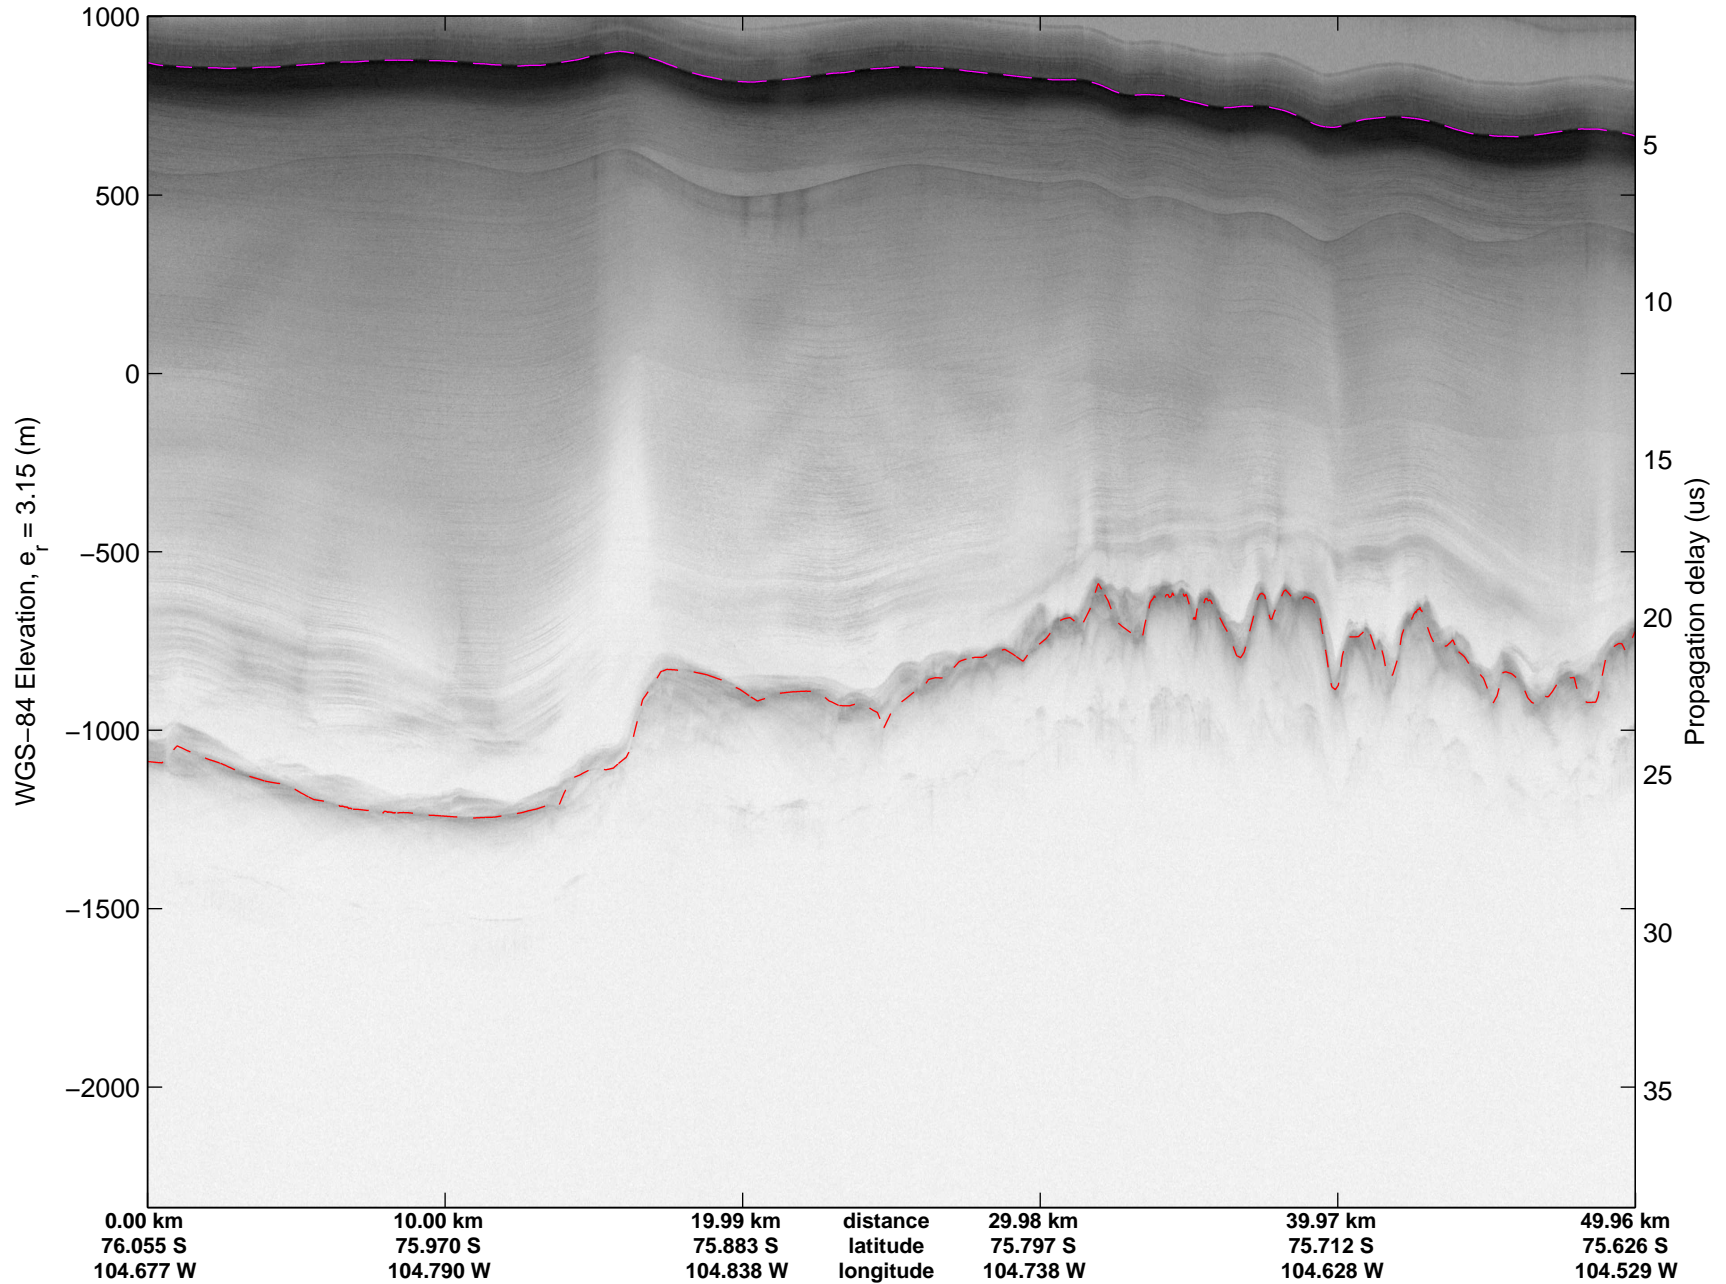

mcords3 2014_Antarctica_DC8: "Land Ice Thwaites Arch" 20141121_06_012: 18:25:51.4 to 18:32:04.0 GPS