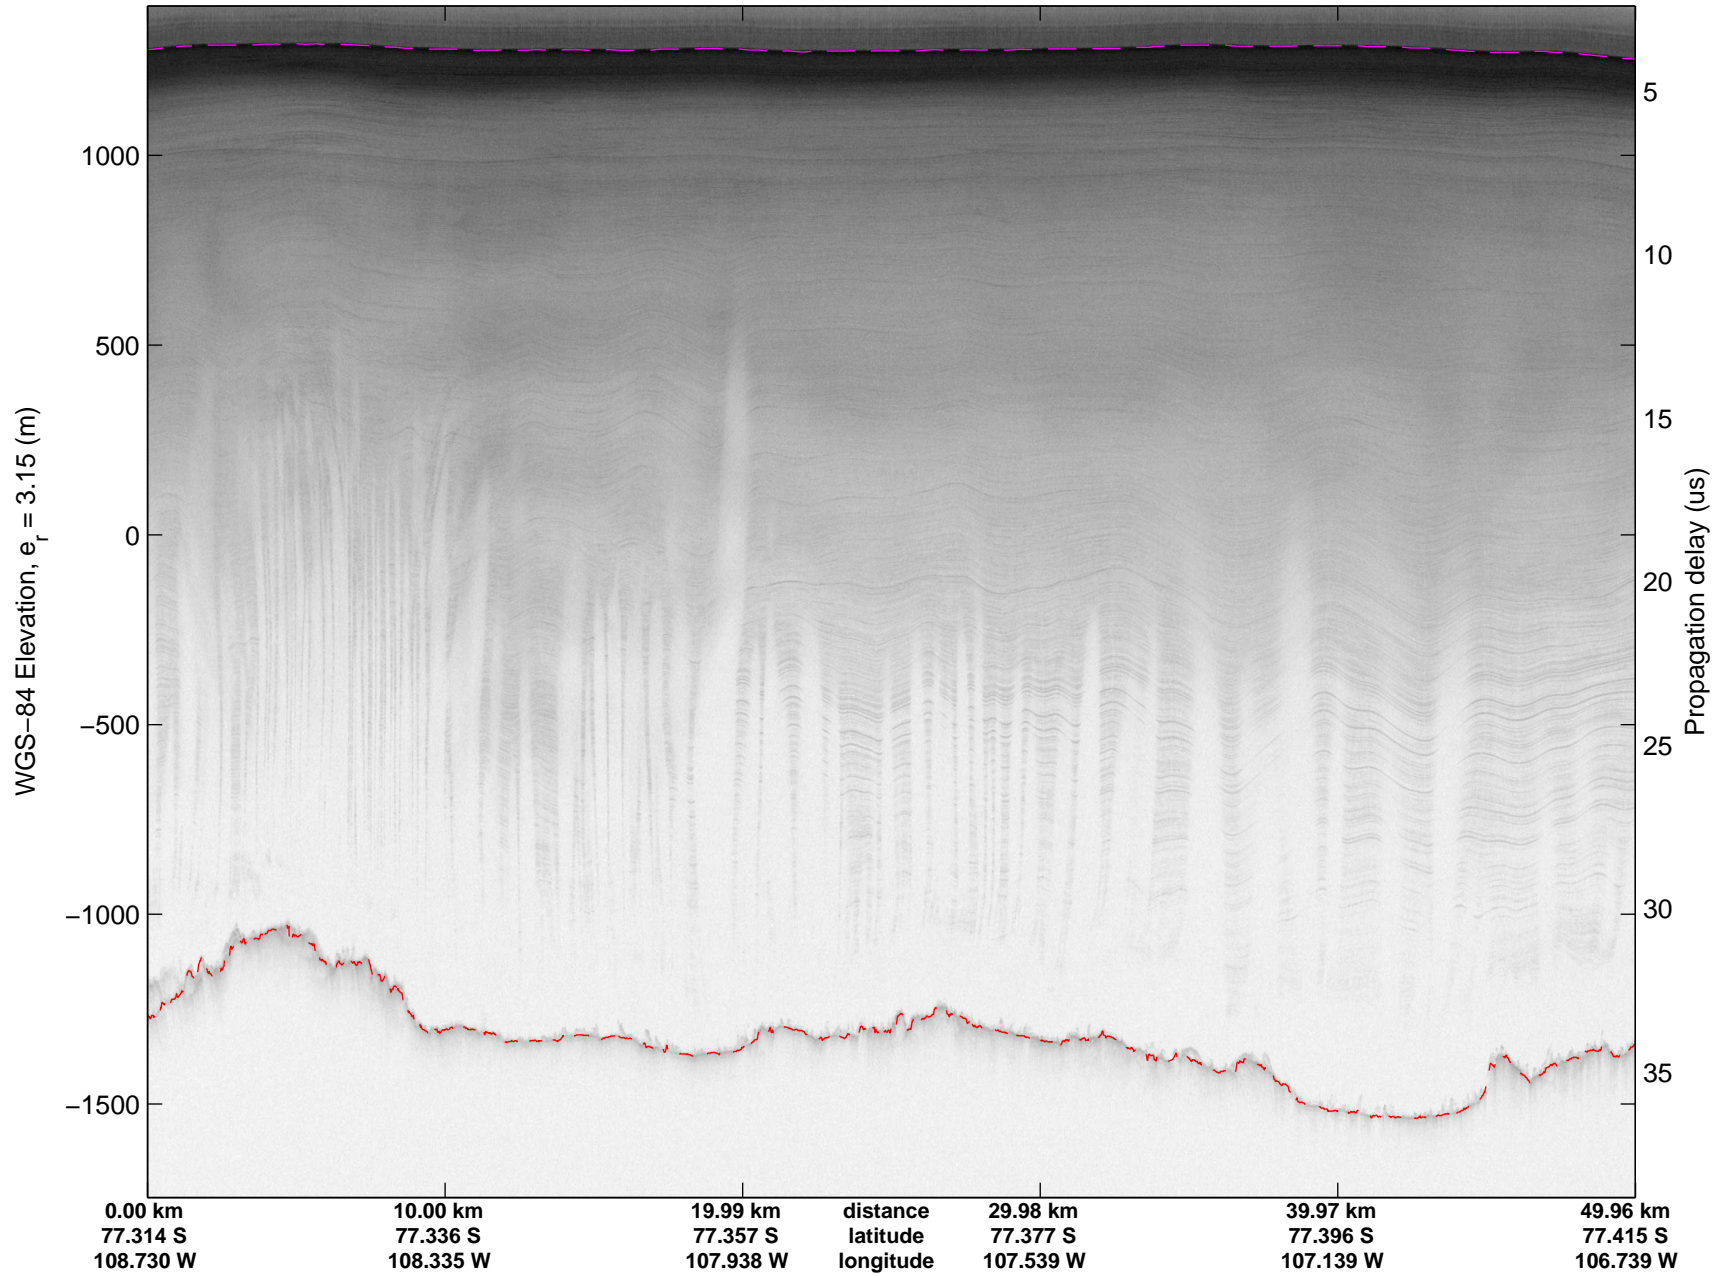

mcords3 2014_Antarctica_DC8: "Land Ice Thwaites Arch" 20141121_06_005: 17:41:25.1 to 17:47:28.5 GPS

mcords3 2014_Antarctica_DC8: "Land Ice Thwaites Arch" 20141121_06_006: 17:47:28.7 to 17:53:36.1 GPS

mcords3 2014_Antarctica_DC8: "Land Ice Thwaites Arch" 20141121_06_006: 17:47:28.7 to 17:53:36.1 GPS

mcords3 2014_Antarctica_DC8: "Land Ice Thwaites Arch" 20141121_06_007: 17:53:36.4 to 17:59:45.4 GPS

mcords3 2014_Antarctica_DC8: "Land Ice Thwaites Arch" 20141121_06_007: 17:53:36.4 to 17:59:45.4 GPS

mcords3 2014_Antarctica_DC8: "Land Ice Thwaites Arch" 20141121_06_008: 17:59:45.6 to 18:06:09.1 GPS