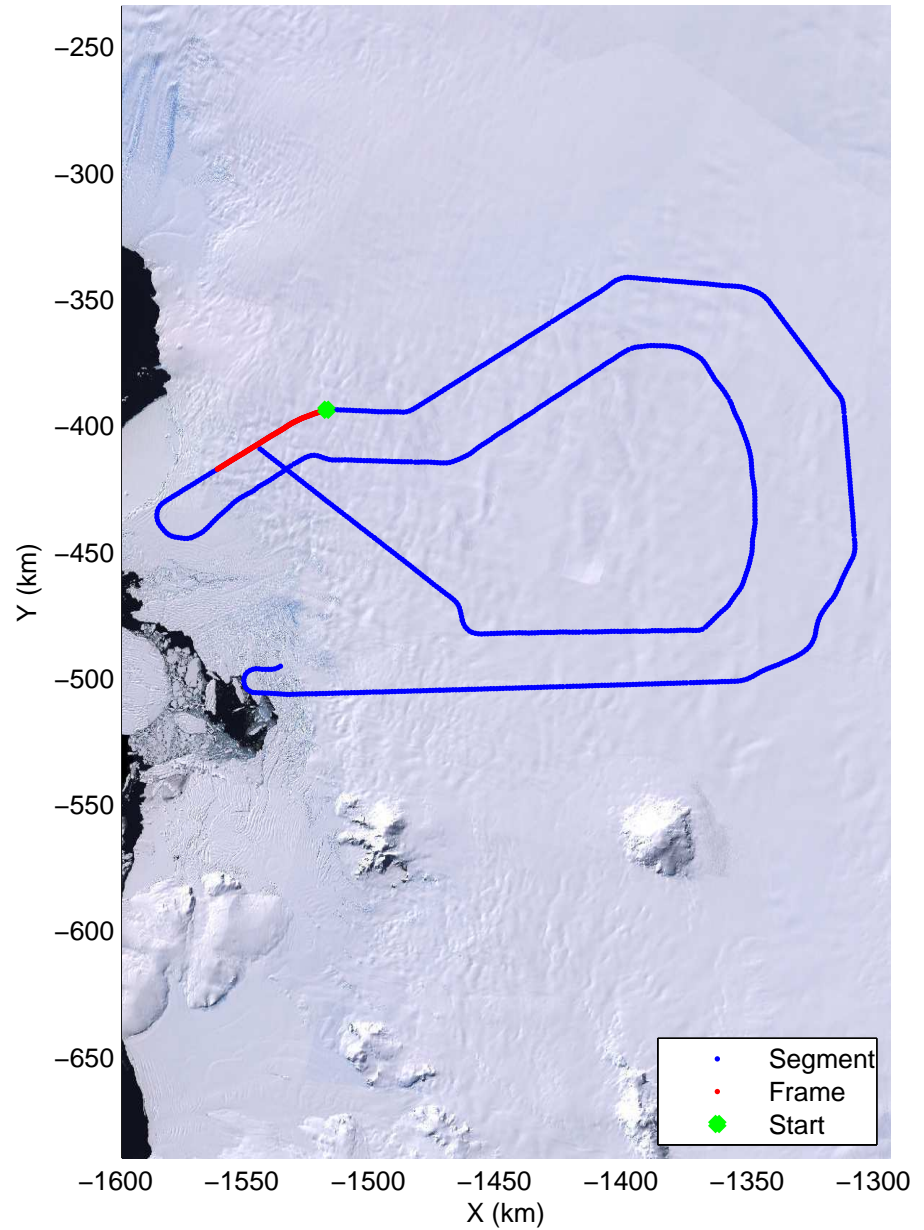

mcords3 2014_Antarctica_DC8: "Land Ice Thwaites Arch" 20141121_06_012: 18:25:51.4 to 18:32:04.0 GPS

mcords3 2014_Antarctica_DC8: "Land Ice Thwaites Arch" 20141121_06_012: 18:25:51.4 to 18:32:04.0 GPS

Land Ice Thwaites Arch
20141121_06_013
Polar Stereograph -71N/0E