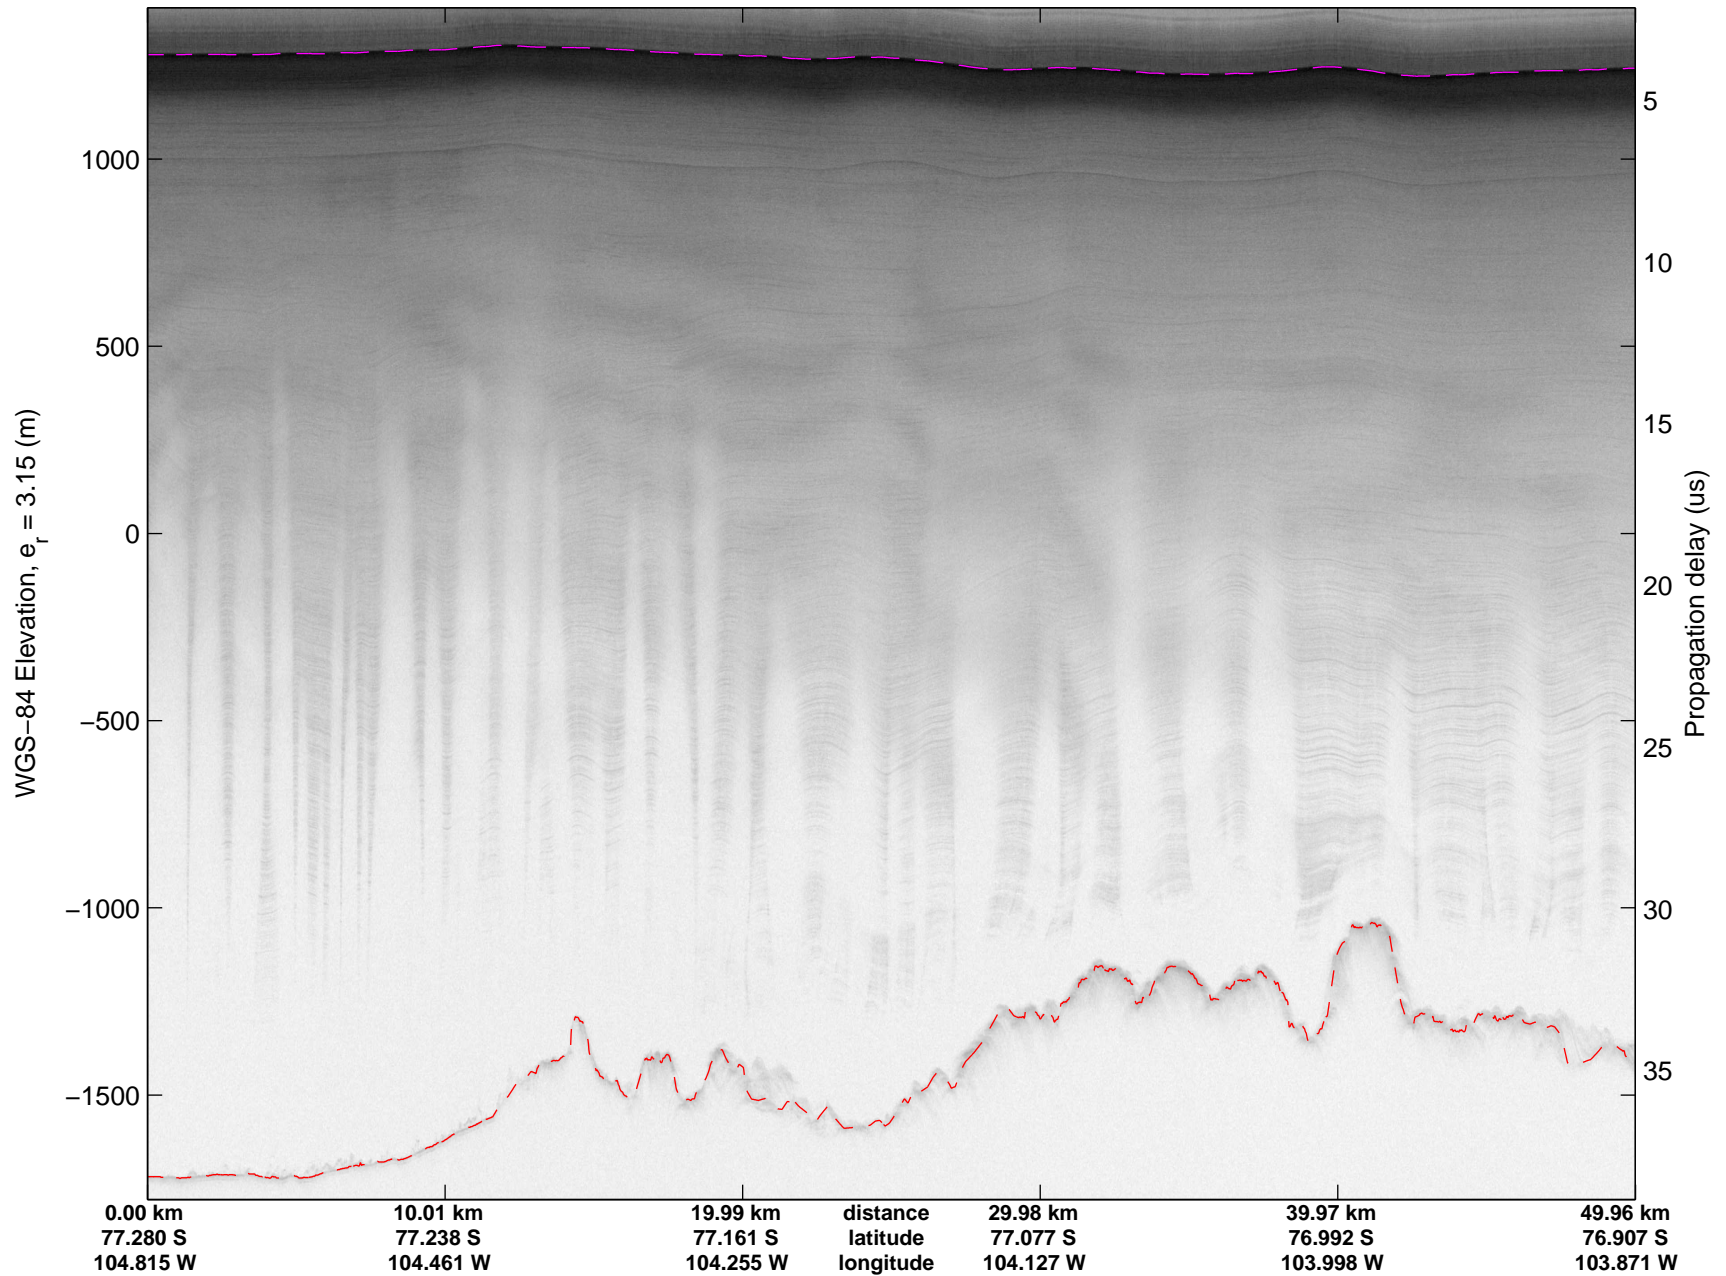

mcords3 2014_Antarctica_DC8: "Land Ice Thwaites Arch" 20141121_06_008: 17:59:45.6 to 18:06:09.1 GPS

Land Ice Thwaites Arch
20141121_06_009
Polar Stereograph -71N/0E

mcords3 2014_Antarctica_DC8: "Land Ice Thwaites Arch" 20141121_06_009: 18:06:09.3 to 18:12:42.2 GPS

mcords3 2014_Antarctica_DC8: "Land Ice Thwaites Arch" 20141121_06_009: 18:06:09.3 to 18:12:42.2 GPS

Land Ice Thwaites Arch
 20141121_06_010
 Polar Stereograph -71N/0E

mcords3 2014_Antarctica_DC8: "Land Ice Thwaites Arch" 20141121_06_010: 18:12:42.5 to 18:19:36.0 GPS