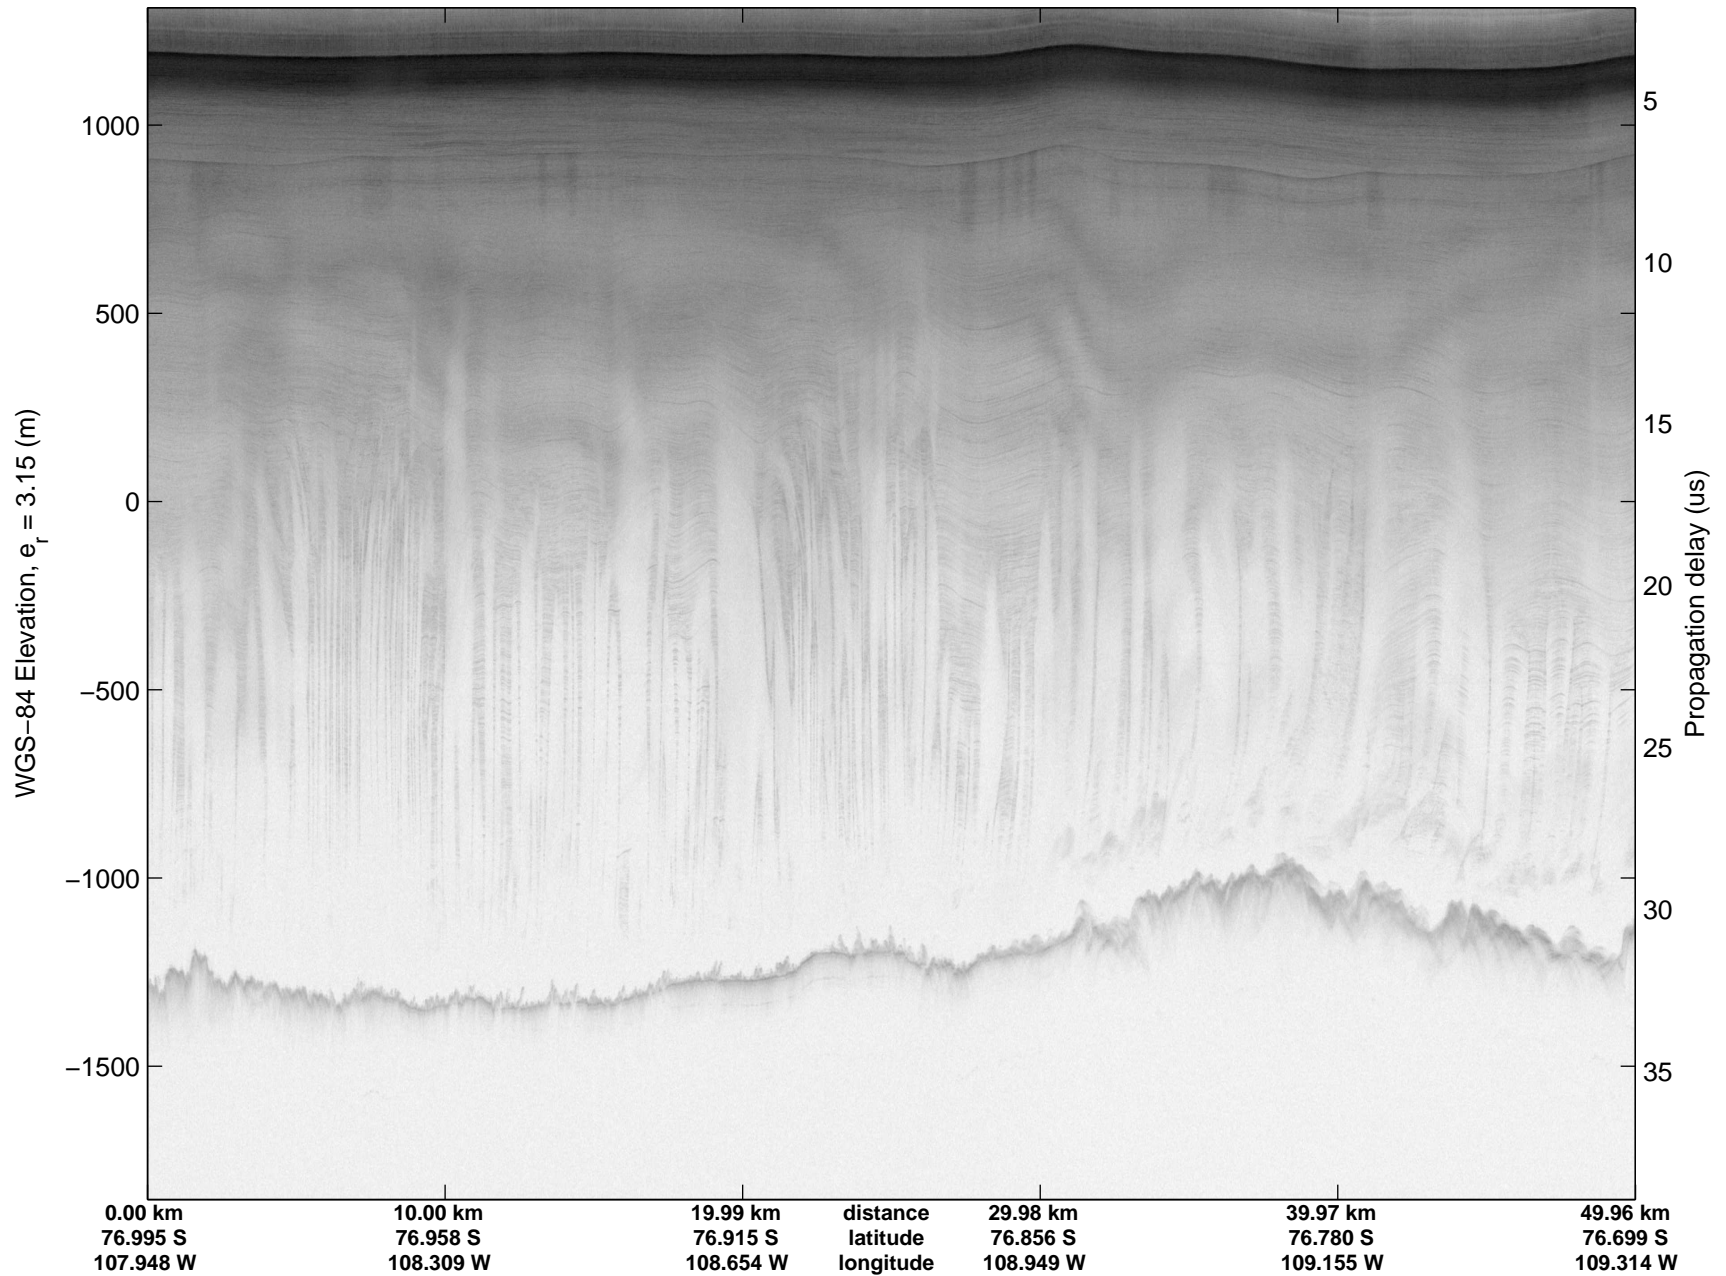

mcords3 2014_Antarctica_DC8: "Land Ice Thwaites Arch" 20141121_06_019: 19:11:46.0 to 19:18:26.3 GPS

mcords3 2014_Antarctica_DC8: "Land Ice Thwaites Arch" 20141121_06_020: 19:18:26.5 to 19:24:27.6 GPS

mcords3 2014_Antarctica_DC8: "Land Ice Thwaites Arch" 20141121_06_020: 19:18:26.5 to 19:24:27.6 GPS

mcords3 2014_Antarctica_DC8: "Land Ice Thwaites Arch" 20141121_06_021: 19:24:27.8 to 19:31:02.5 GPS

mcords3 2014_Antarctica_DC8: "Land Ice Thwaites Arch" 20141121_06_021: 19:24:27.8 to 19:31:02.5 GPS

mcords3 2014_Antarctica_DC8: "Land Ice Thwaites Arch" 20141121_06_022: 19:31:02.8 to 19:37:35.5 GPS