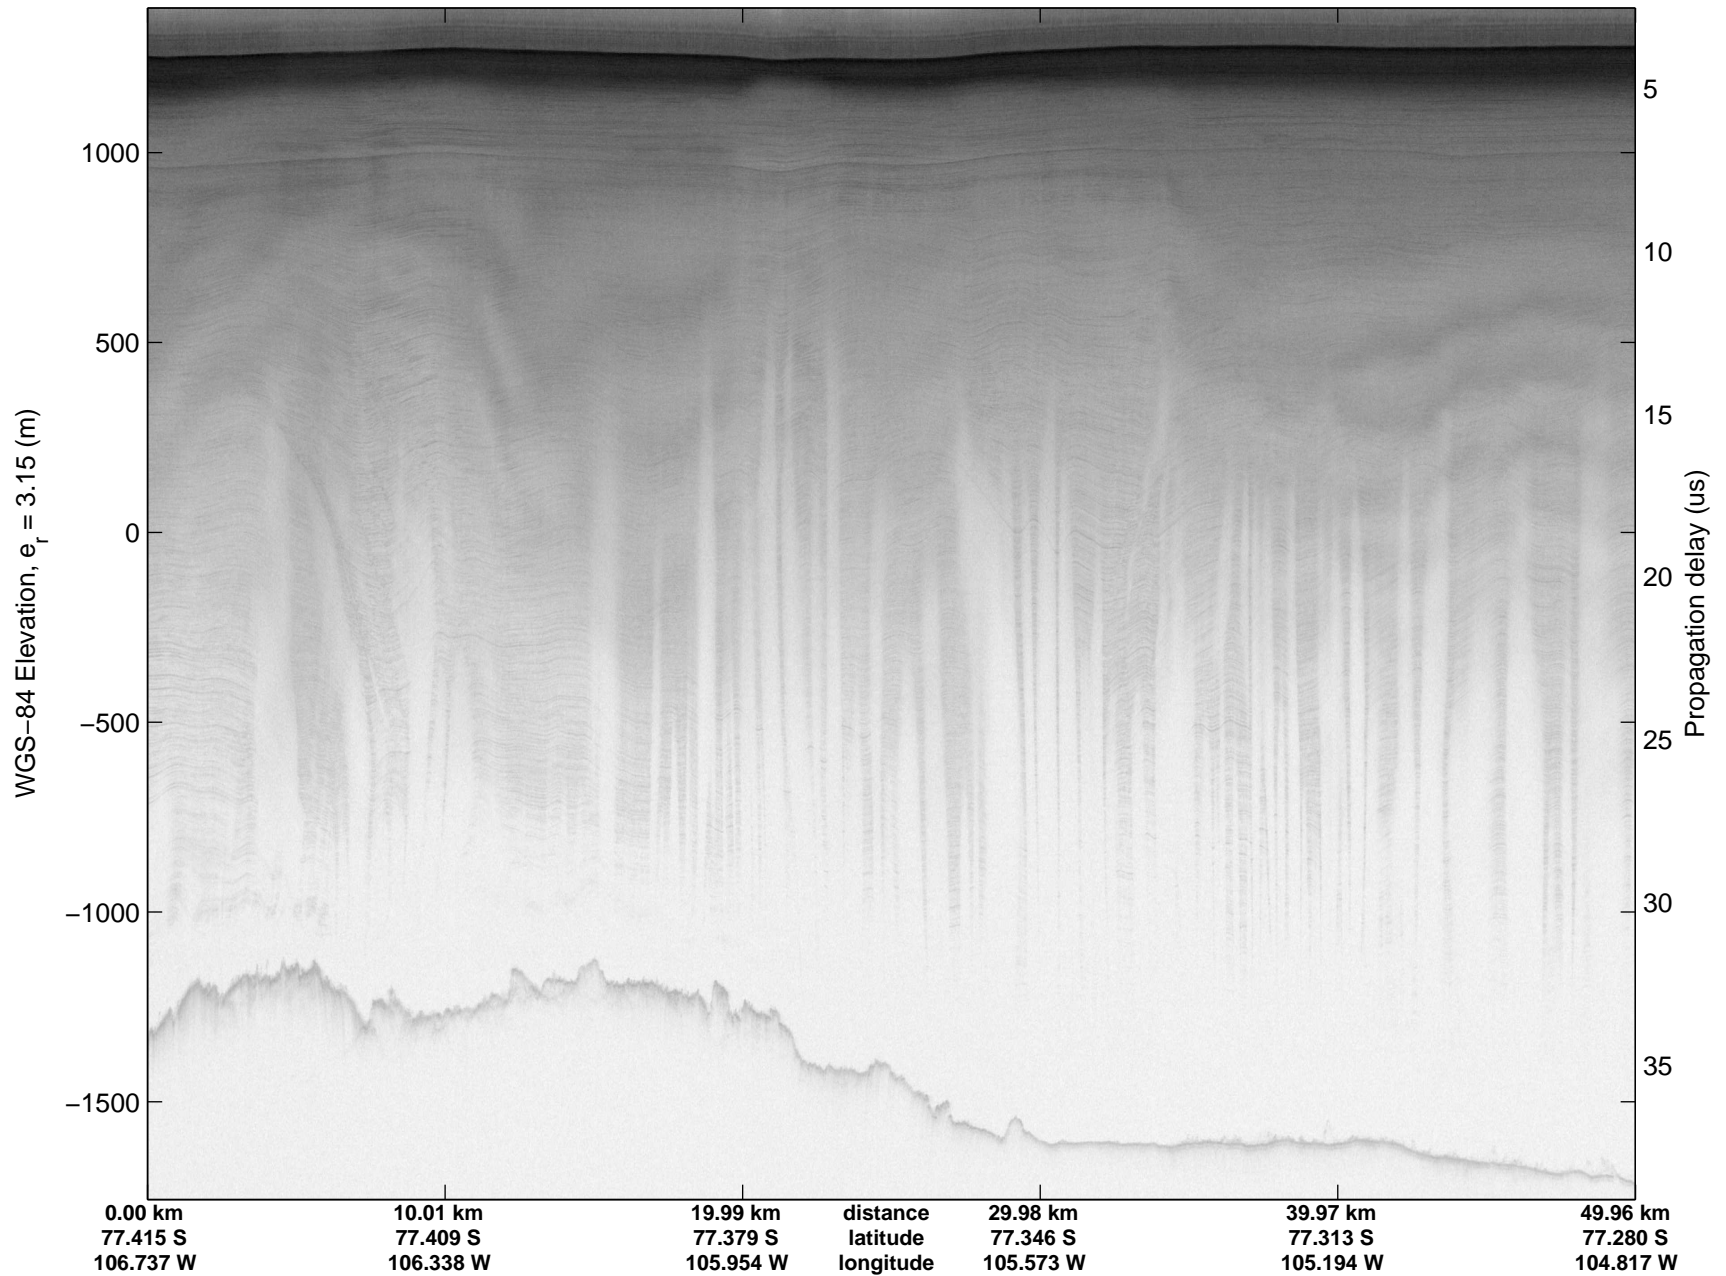

mcords3 2014_Antarctica_DC8: "Land Ice Thwaites Arch" 20141121_06_007: 17:53:36.4 to 17:59:45.4 GPS

mcords3 2014_Antarctica_DC8: "Land Ice Thwaites Arch" 20141121_06_007: 17:53:36.4 to 17:59:45.4 GPS

mcords3 2014_Antarctica_DC8: "Land Ice Thwaites Arch" 20141121_06_008: 17:59:45.6 to 18:06:09.1 GPS