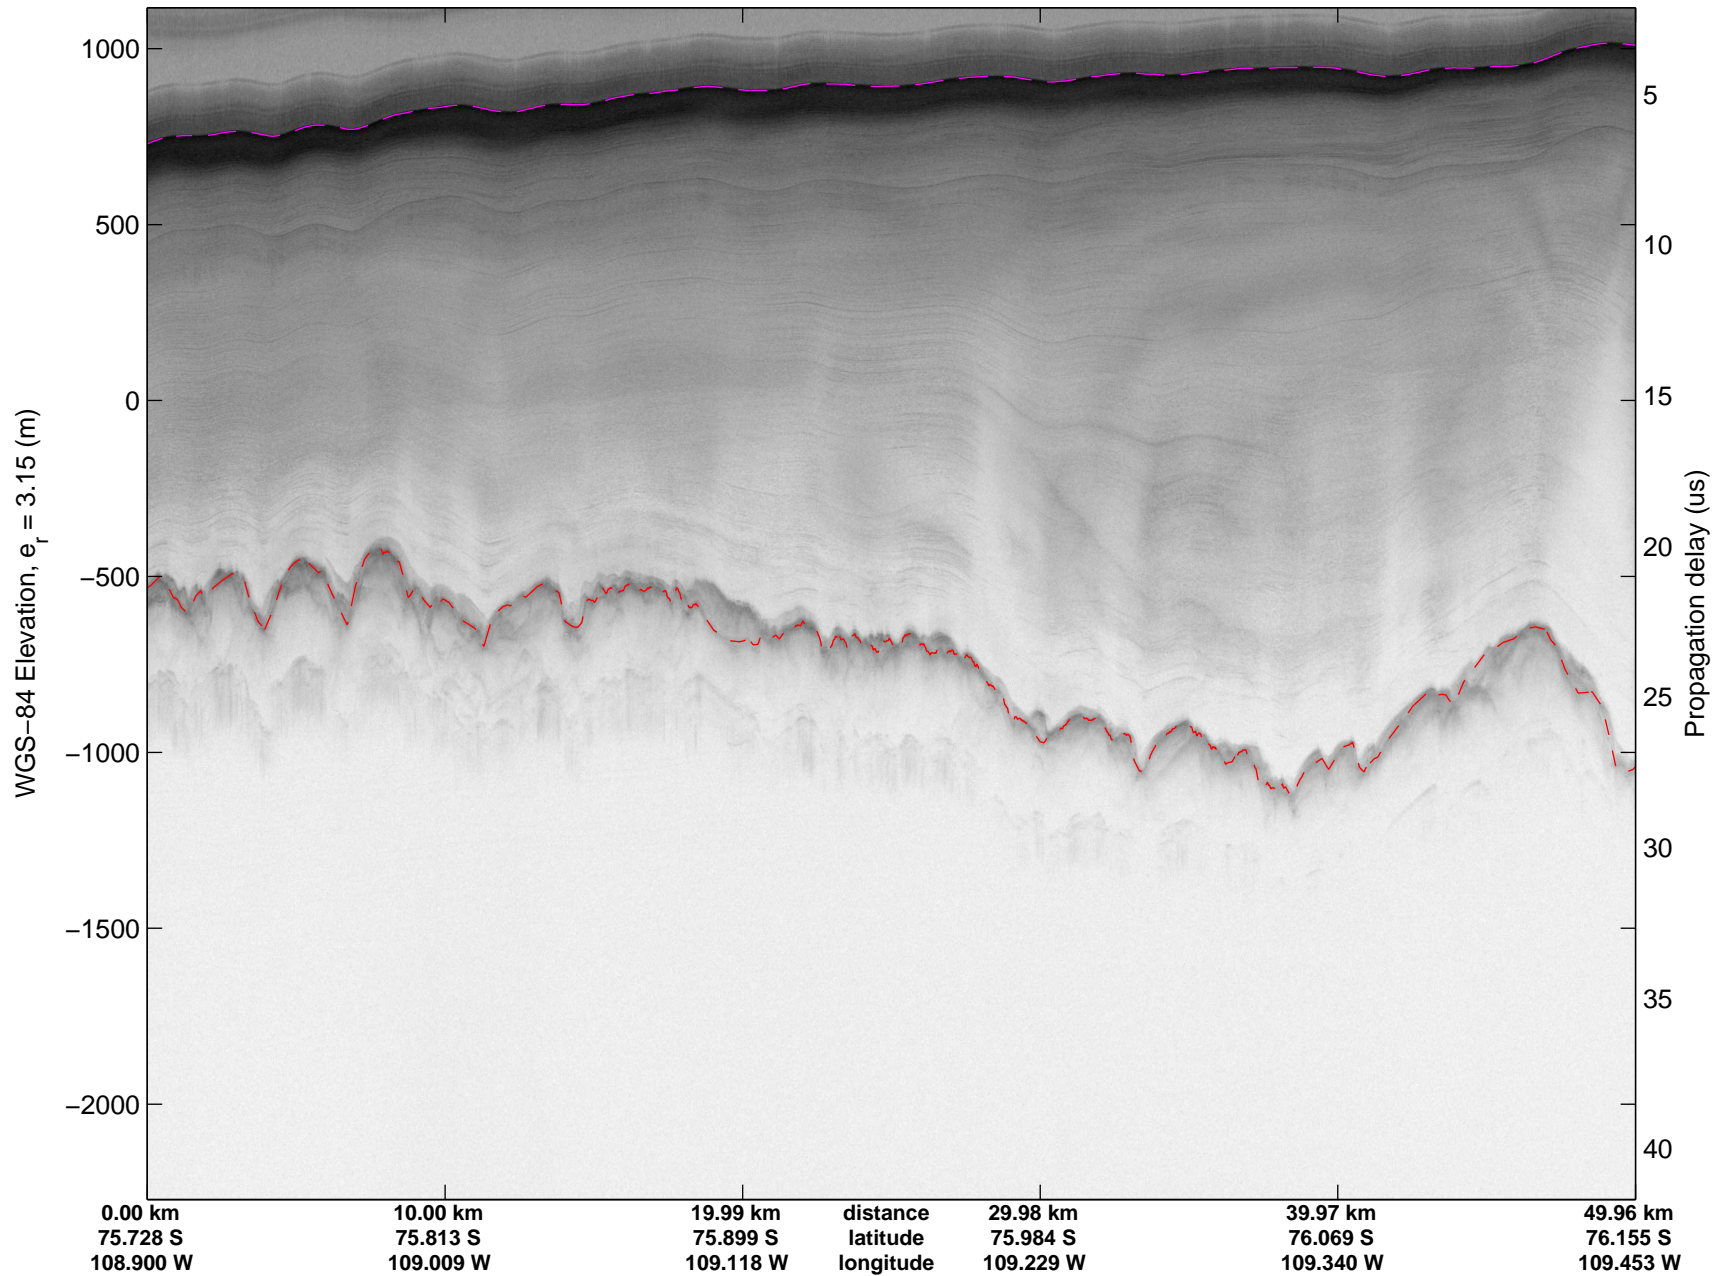

Land Ice Thwaites Arch
20141121_06_001
Polar Stereograph -71N/0E

mcords3 2014_Antarctica_DC8: "Land Ice Thwaites Arch" 20141121_06_001: 17:16:39.9 to 17:23:47.8 GPS

mcords3 2014_Antarctica_DC8: "Land Ice Thwaites Arch" 20141121_06_001: 17:16:39.9 to 17:23:47.8 GPS

Land Ice Thwaites Arch
20141121_06_002
Polar Stereograph -71N/0E

mcords3 2014_Antarctica_DC8: "Land Ice Thwaites Arch" 20141121_06_002: 17:23:48.1 to 17:29:51.8 GPS

mcords3 2014_Antarctica_DC8: "Land Ice Thwaites Arch" 20141121_06_002: 17:23:48.1 to 17:29:51.8 GPS

Land Ice Thwaites Arch
20141121_06_003
Polar Stereograph -71N/0E

mcords3 2014_Antarctica_DC8: "Land Ice Thwaites Arch" 20141121_06_003: 17:29:52.0 to 17:35:39.2 GPS

mcords3 2014_Antarctica_DC8: "Land Ice Thwaites Arch" 20141121_06_003: 17:29:52.0 to 17:35:39.2 GPS