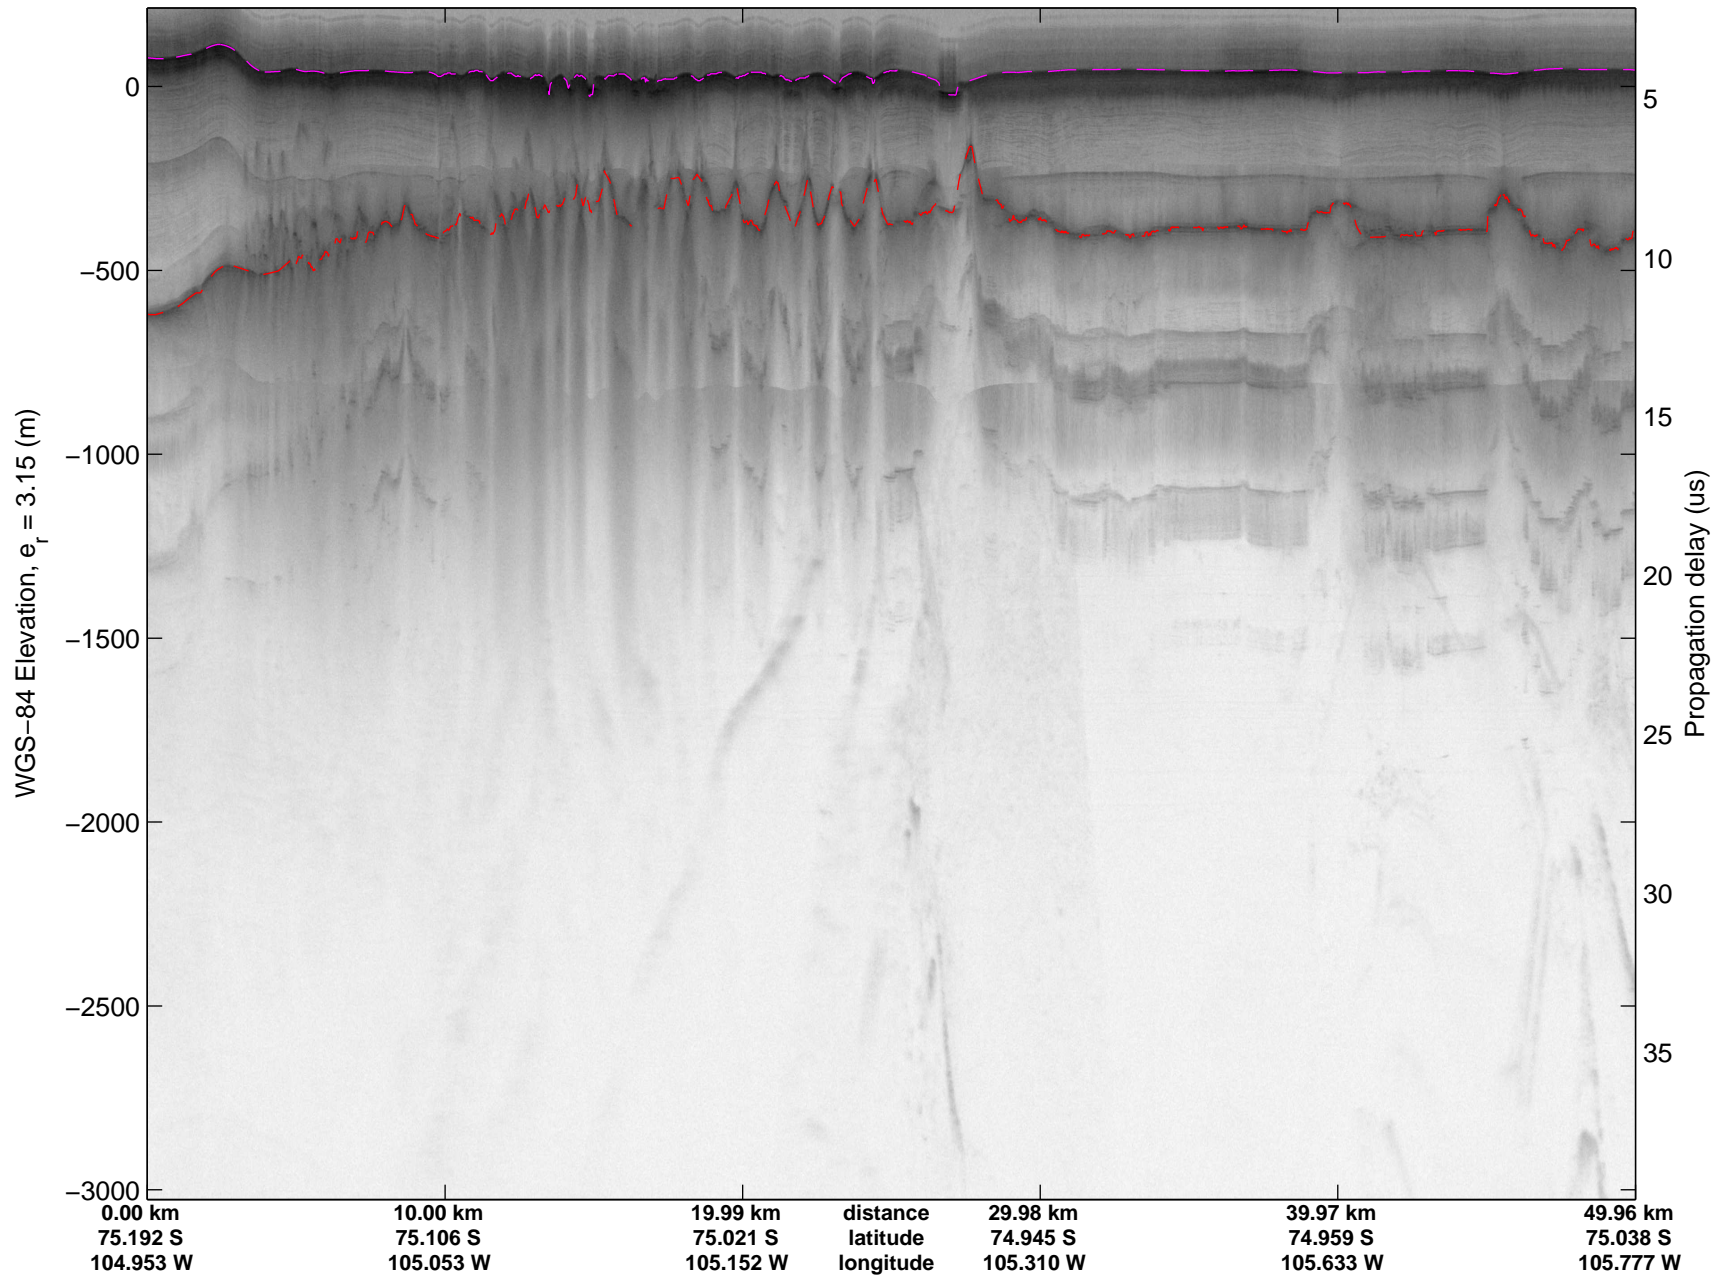

mcords3 2014_Antarctica_DC8: "Land Ice Thwaites Arch" 20141121_06_014: 18:38:56.5 to 18:45:29.4 GPS