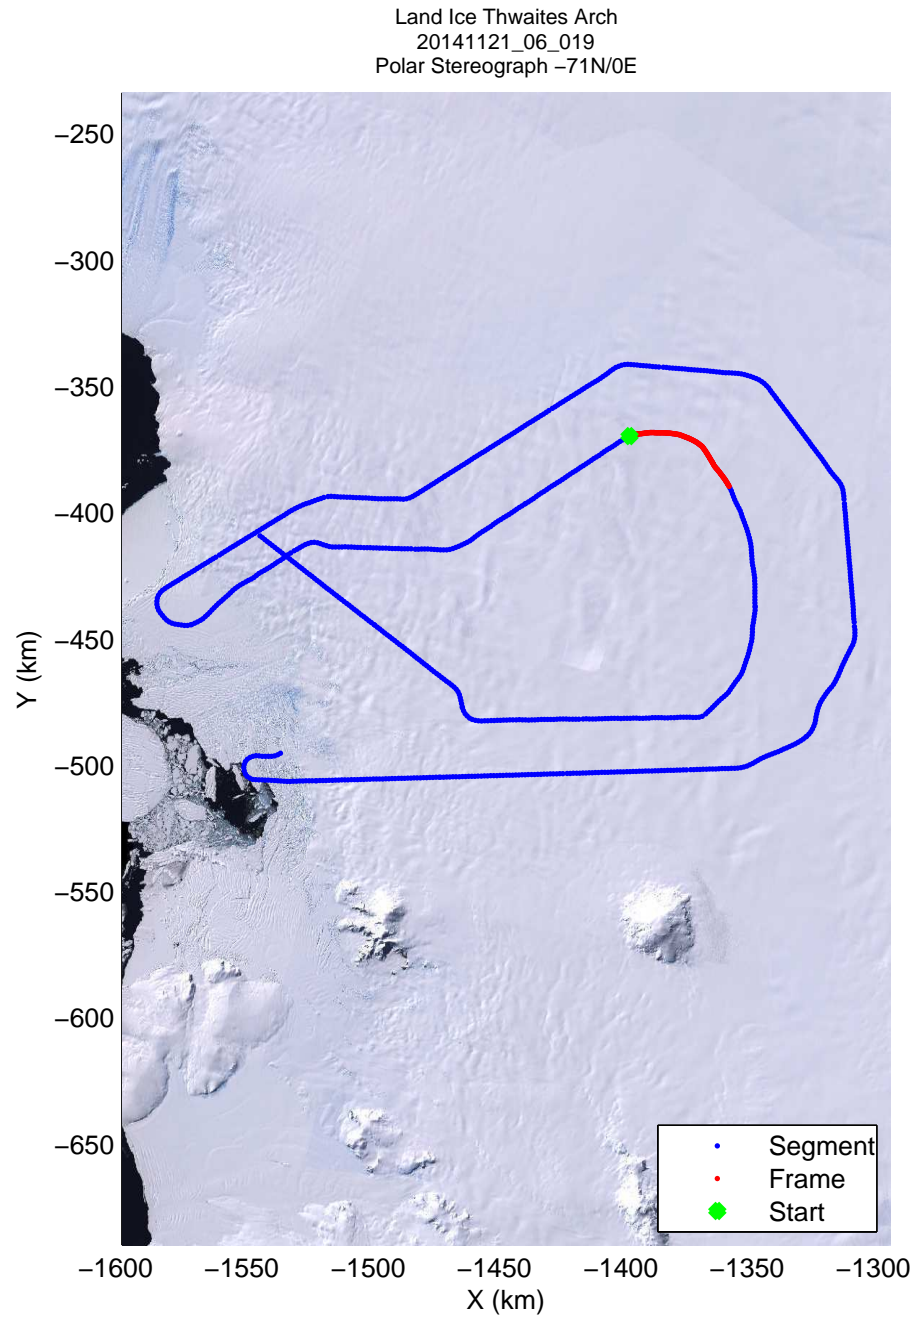

mcords3 2014_Antarctica_DC8: "Land Ice Thwaites Arch" 20141121_06_015: 18:45:29.7 to 18:51:47.7 GPS

mcords3 2014_Antarctica_DC8: "Land Ice Thwaites Arch" 20141121_06_016: 18:51:48.0 to 18:58:27.3 GPS

mcords3 2014_Antarctica_DC8: "Land Ice Thwaites Arch" 20141121_06_016: 18:51:48.0 to 18:58:27.3 GPS

Land Ice Thwaites Arch
20141121_06_017
Polar Stereograph -71N/0E

mcords3 2014_Antarctica_DC8: "Land Ice Thwaites Arch" 20141121_06_017: 18:58:27.5 to 19:05:14.9 GPS

mcords3 2014_Antarctica_DC8: "Land Ice Thwaites Arch" 20141121_06_017: 18:58:27.5 to 19:05:14.9 GPS

mcords3 2014_Antarctica_DC8: "Land Ice Thwaites Arch" 20141121_06_018: 19:05:15.2 to 19:11:45.7 GPS

mcords3 2014_Antarctica_DC8: "Land Ice Thwaites Arch" 20141121_06_018: 19:05:15.2 to 19:11:45.7 GPS

mcords3 2014_Antarctica_DC8: "Land Ice Thwaites Arch" 20141121_06_019: 19:11:46.0 to 19:18:26.3 GPS