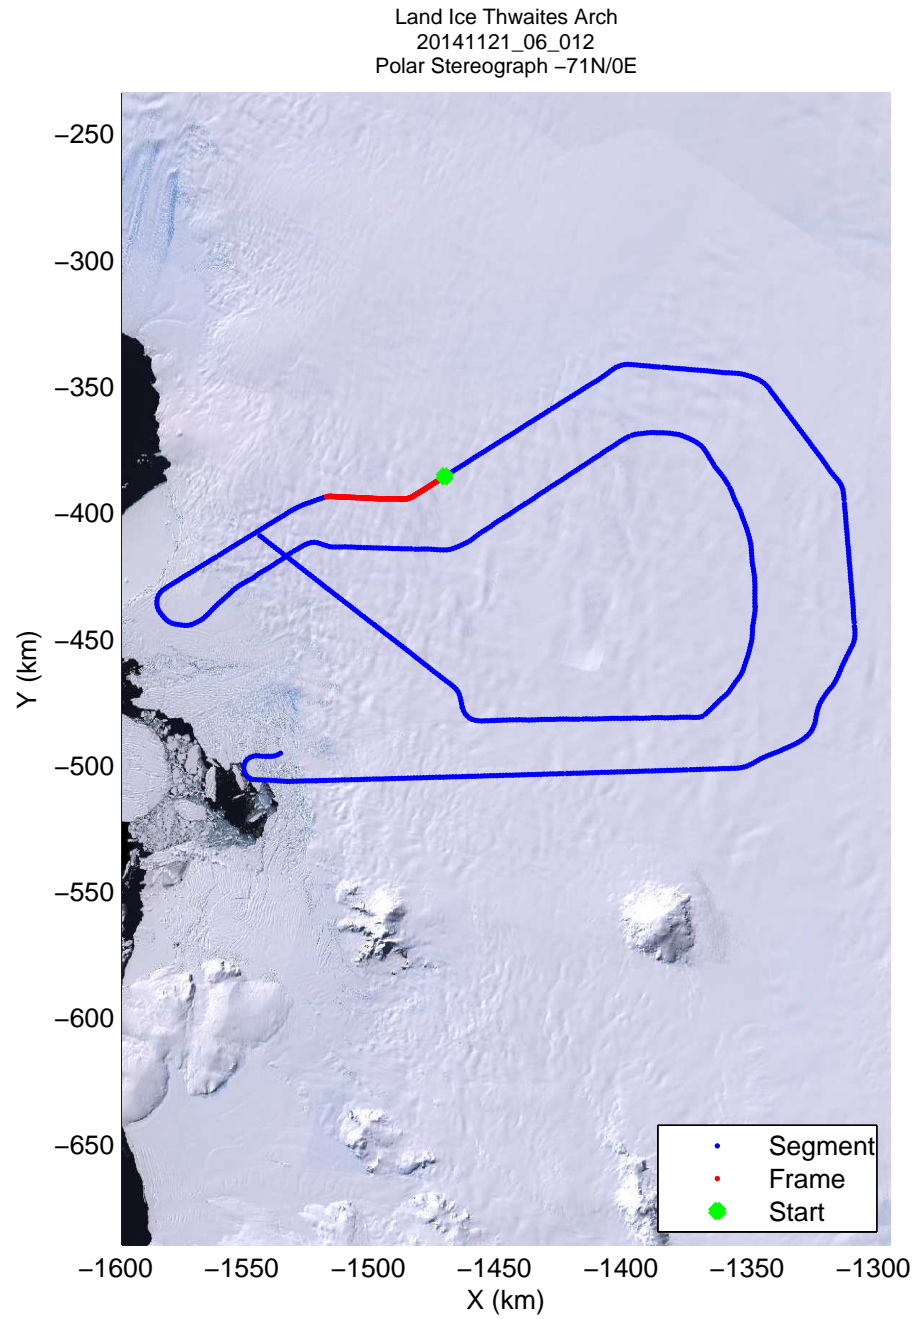

mcords3 2014_Antarctica_DC8: "Land Ice Thwaites Arch" 20141121_06_010: 18:12:42.5 to 18:19:36.0 GPS

mcords3 2014_Antarctica_DC8: "Land Ice Thwaites Arch" 20141121_06_011: 18:19:36.3 to 18:25:51.2 GPS

mcords3 2014_Antarctica_DC8: "Land Ice Thwaites Arch" 20141121_06_011: 18:19:36.3 to 18:25:51.2 GPS