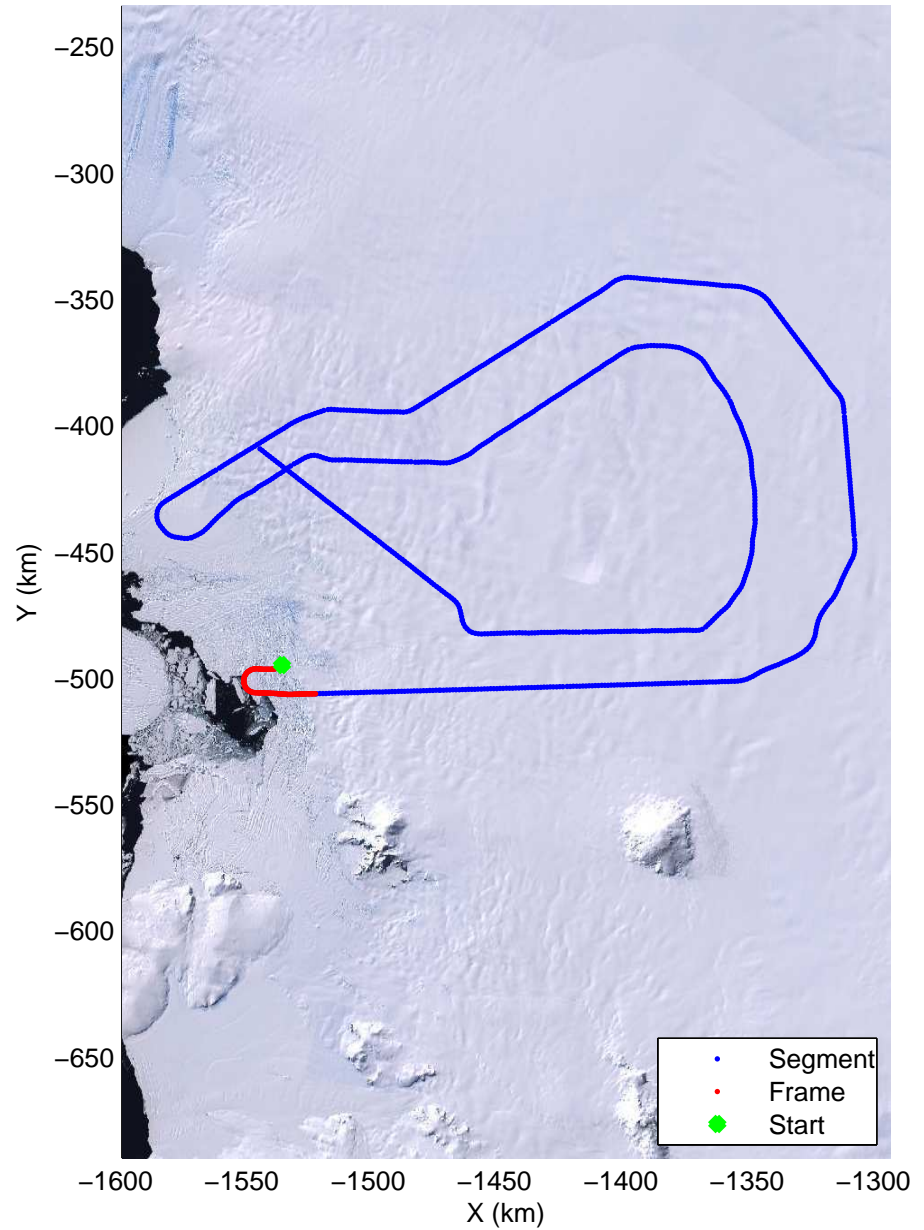

Land Ice Thwaites Arch
20141121_06_001
Polar Stereograph -71N/0E

mcords3 2014_Antarctica_DC8: "Land Ice Thwaites Arch" 20141121_06_001: 17:16:39.9 to 17:23:47.8 GPS

mcords3 2014_Antarctica_DC8: "Land Ice Thwaites Arch" 20141121_06_001: 17:16:39.9 to 17:23:47.8 GPS

Land Ice Thwaites Arch
20141121_06_002
Polar Stereograph -71N/0E

mcords3 2014_Antarctica_DC8: "Land Ice Thwaites Arch" 20141121_06_002: 17:23:48.1 to 17:29:51.8 GPS

mcords3 2014_Antarctica_DC8: "Land Ice Thwaites Arch" 20141121_06_002: 17:23:48.1 to 17:29:51.8 GPS

Land Ice Thwaites Arch
20141121_06_003
Polar Stereograph -71N/0E

mcords3 2014_Antarctica_DC8: "Land Ice Thwaites Arch" 20141121_06_003: 17:29:52.0 to 17:35:39.2 GPS

mcords3 2014_Antarctica_DC8: "Land Ice Thwaites Arch" 20141121_06_003: 17:29:52.0 to 17:35:39.2 GPS