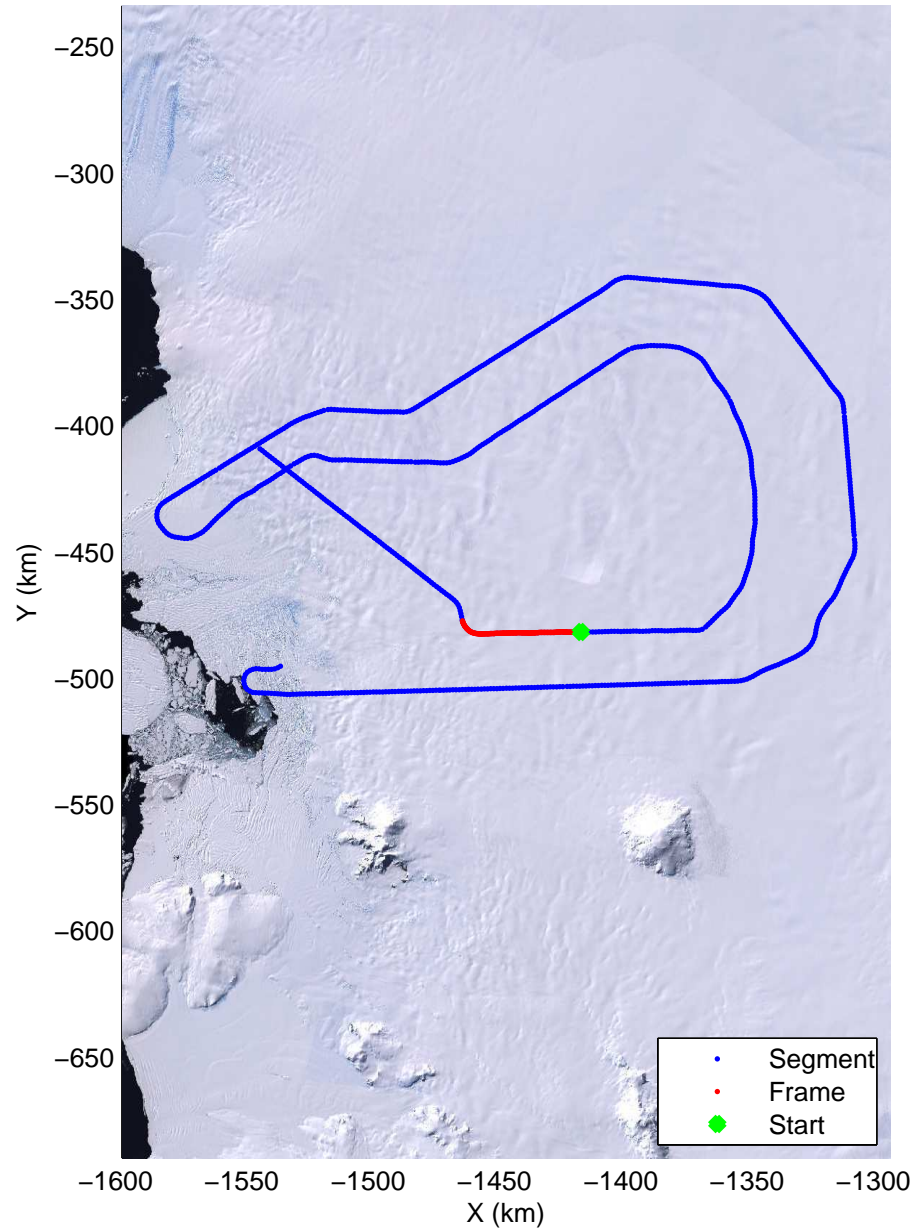

Land Ice Thwaites Arch
20141121_06_023
Polar Stereograph -71N/0E