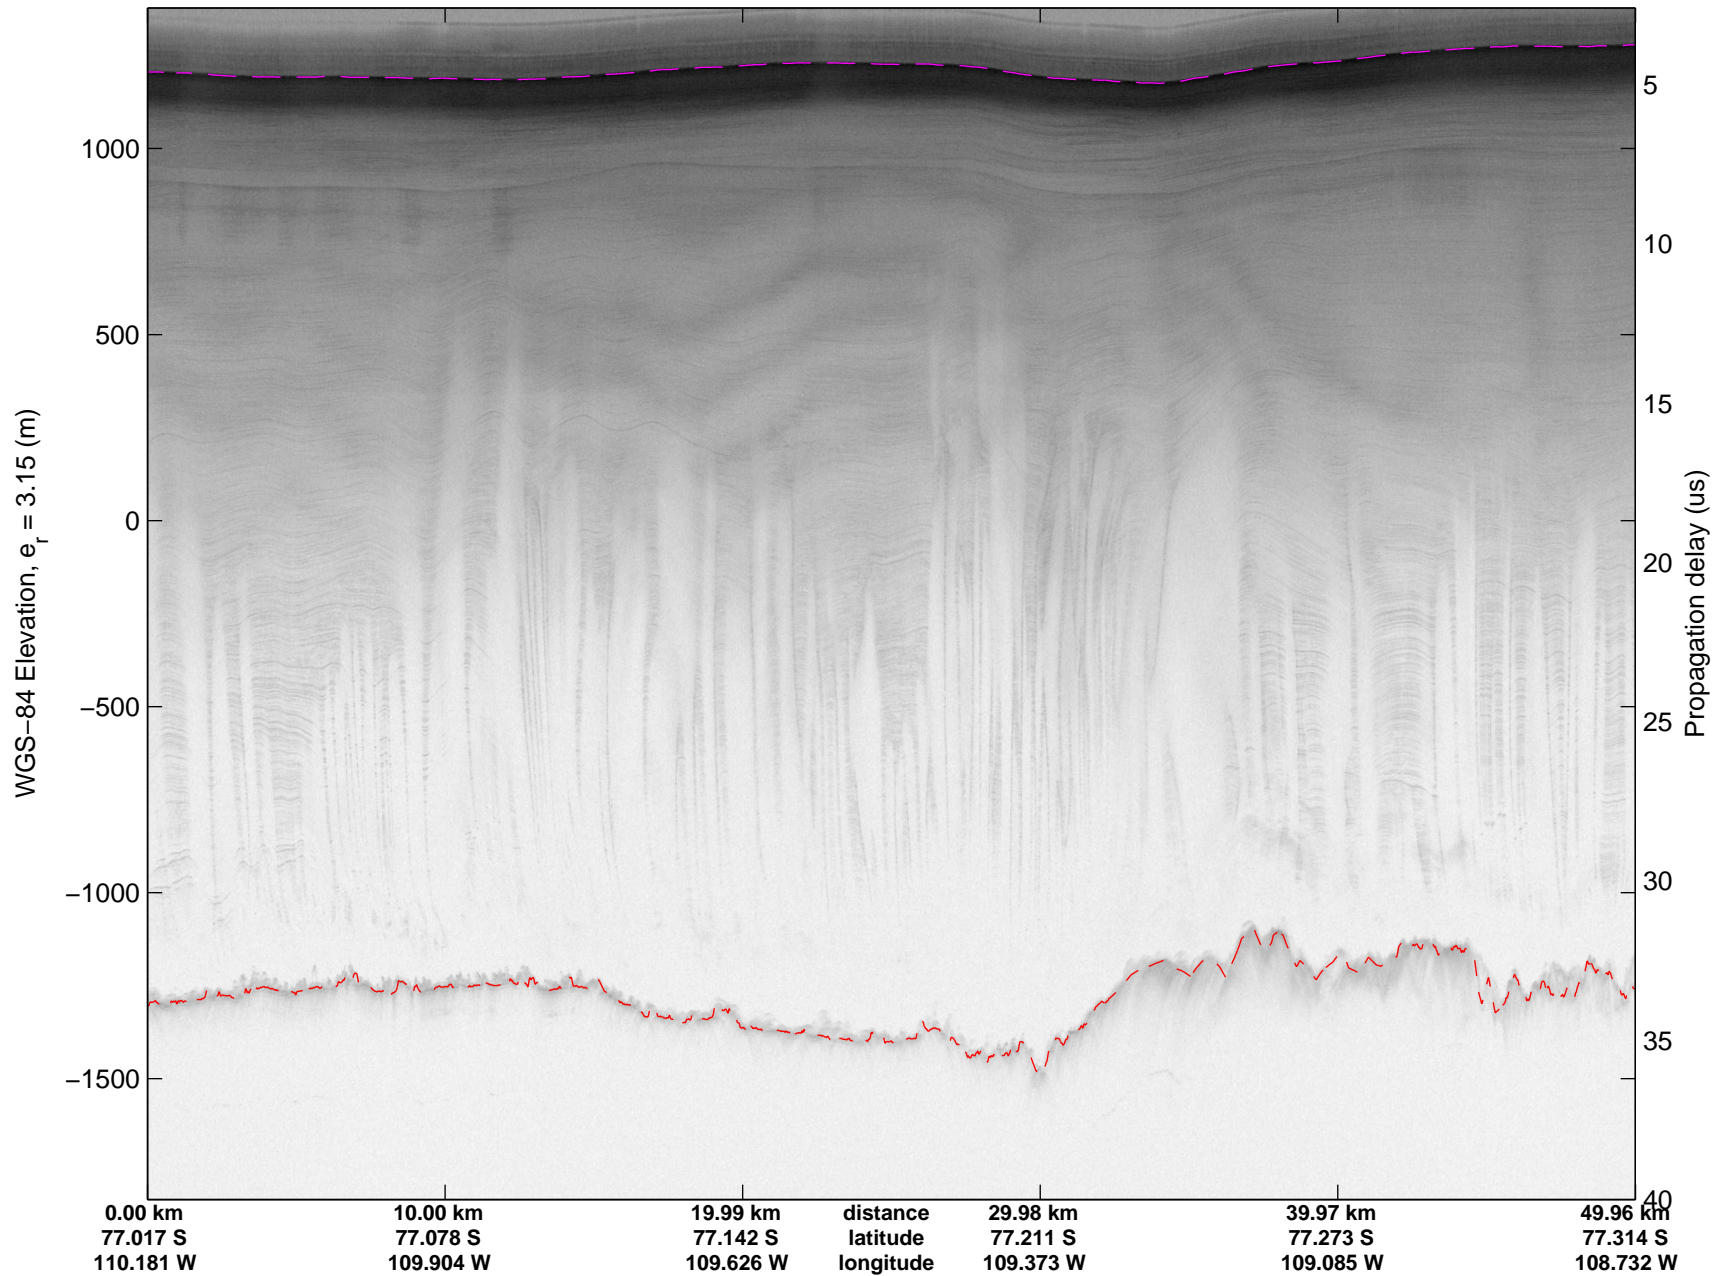

mcords3 2014_Antarctica_DC8: "Land Ice Thwaites Arch" 20141121_06_005: 17:41:25.1 to 17:47:28.5 GPS

mcords3 2014_Antarctica_DC8: "Land Ice Thwaites Arch" 20141121_06_006: 17:47:28.7 to 17:53:36.1 GPS

mcords3 2014_Antarctica_DC8: "Land Ice Thwaites Arch" 20141121_06_006: 17:47:28.7 to 17:53:36.1 GPS

mcords3 2014_Antarctica_DC8: "Land Ice Thwaites Arch" 20141121_06_007: 17:53:36.4 to 17:59:45.4 GPS

mcords3 2014_Antarctica_DC8: "Land Ice Thwaites Arch" 20141121_06_007: 17:53:36.4 to 17:59:45.4 GPS

mcords3 2014_Antarctica_DC8: "Land Ice Thwaites Arch" 20141121_06_008: 17:59:45.6 to 18:06:09.1 GPS