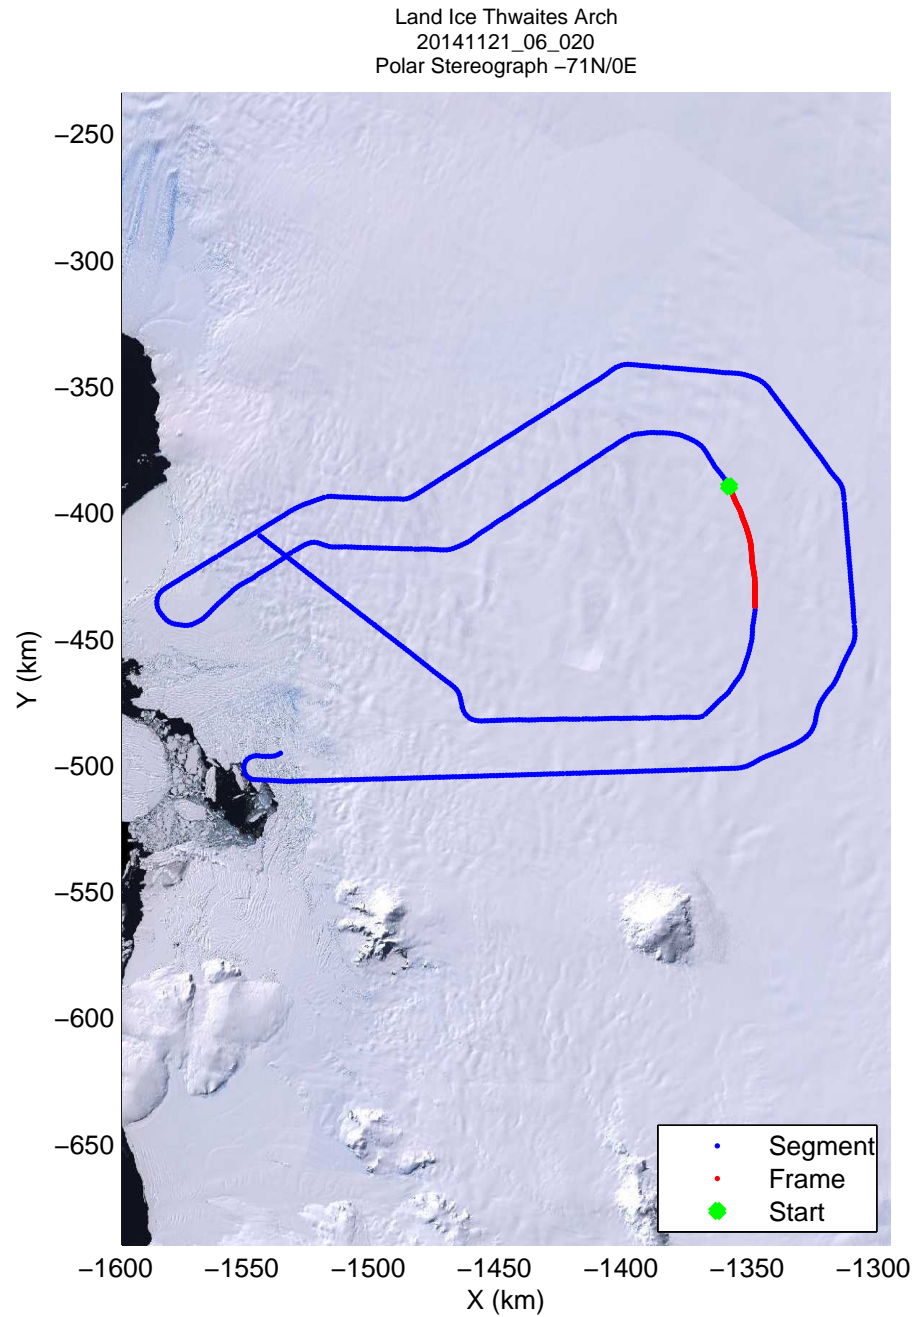

mcords3 2014_Antarctica_DC8: "Land Ice Thwaites Arch" 20141121_06_018: 19:05:15.2 to 19:11:45.7 GPS

mcords3 2014_Antarctica_DC8: "Land Ice Thwaites Arch" 20141121_06_018: 19:05:15.2 to 19:11:45.7 GPS

mcords3 2014_Antarctica_DC8: "Land Ice Thwaites Arch" 20141121_06_019: 19:11:46.0 to 19:18:26.3 GPS

mcords3 2014_Antarctica_DC8: "Land Ice Thwaites Arch" 20141121_06_019: 19:11:46.0 to 19:18:26.3 GPS

mcords3 2014_Antarctica_DC8: "Land Ice Thwaites Arch" 20141121_06_020: 19:18:26.5 to 19:24:27.6 GPS

mcords3 2014_Antarctica_DC8: "Land Ice Thwaites Arch" 20141121_06_020: 19:18:26.5 to 19:24:27.6 GPS