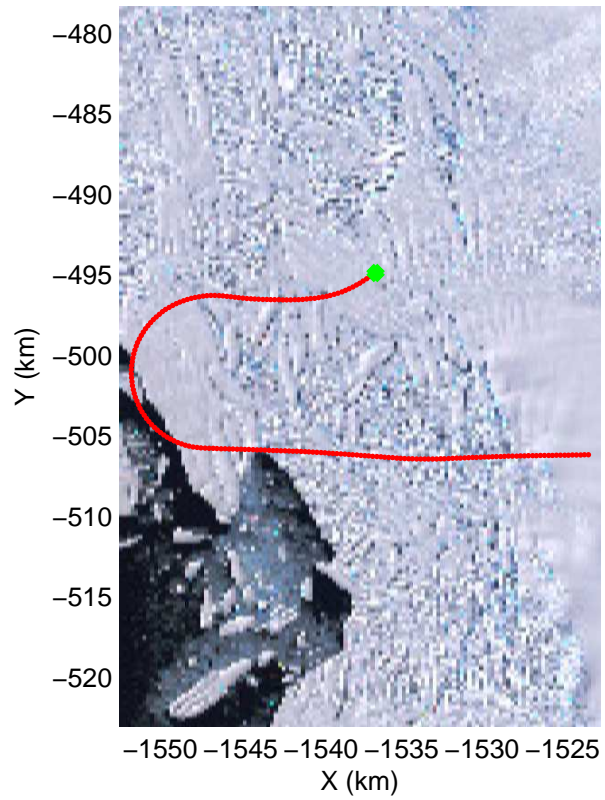

Land Ice Thwaites Arch
20141121_06_001
Polar Stereograph -71N/0E

mcords3 2014_Antarctica_DC8: "Land Ice Thwaites Arch" 20141121_06_001: 17:16:39.9 to 17:23:47.8 GPS

mcords3 2014_Antarctica_DC8: "Land Ice Thwaites Arch" 20141121_06_001: 17:16:39.9 to 17:23:47.8 GPS

Land Ice Thwaites Arch
20141121_06_002
Polar Stereograph -71N/0E

mcords3 2014_Antarctica_DC8: "Land Ice Thwaites Arch" 20141121_06_002: 17:23:48.1 to 17:29:51.8 GPS

mcords3 2014_Antarctica_DC8: "Land Ice Thwaites Arch" 20141121_06_002: 17:23:48.1 to 17:29:51.8 GPS