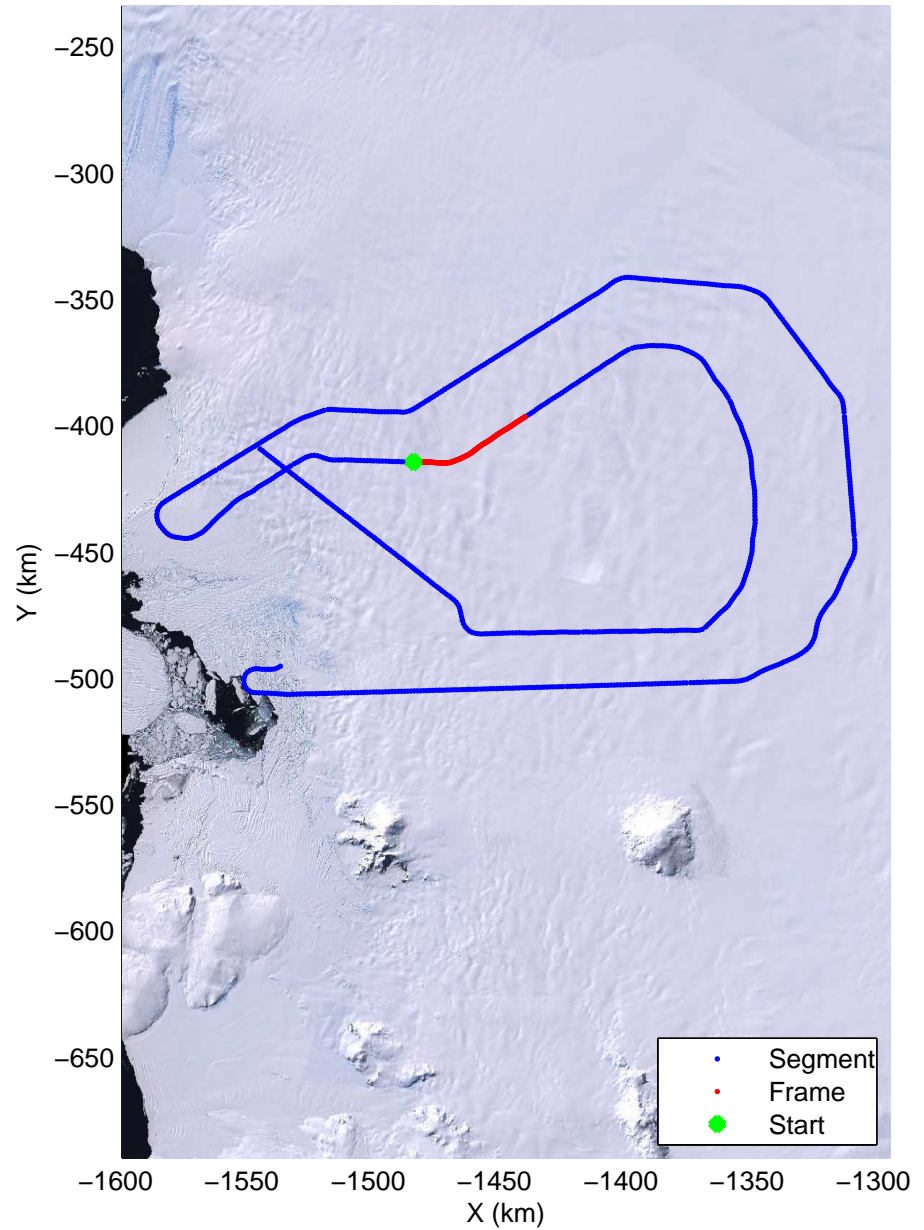

Land Ice Thwaites Arch
20141121_06_017
Polar Stereograph -71N/0E