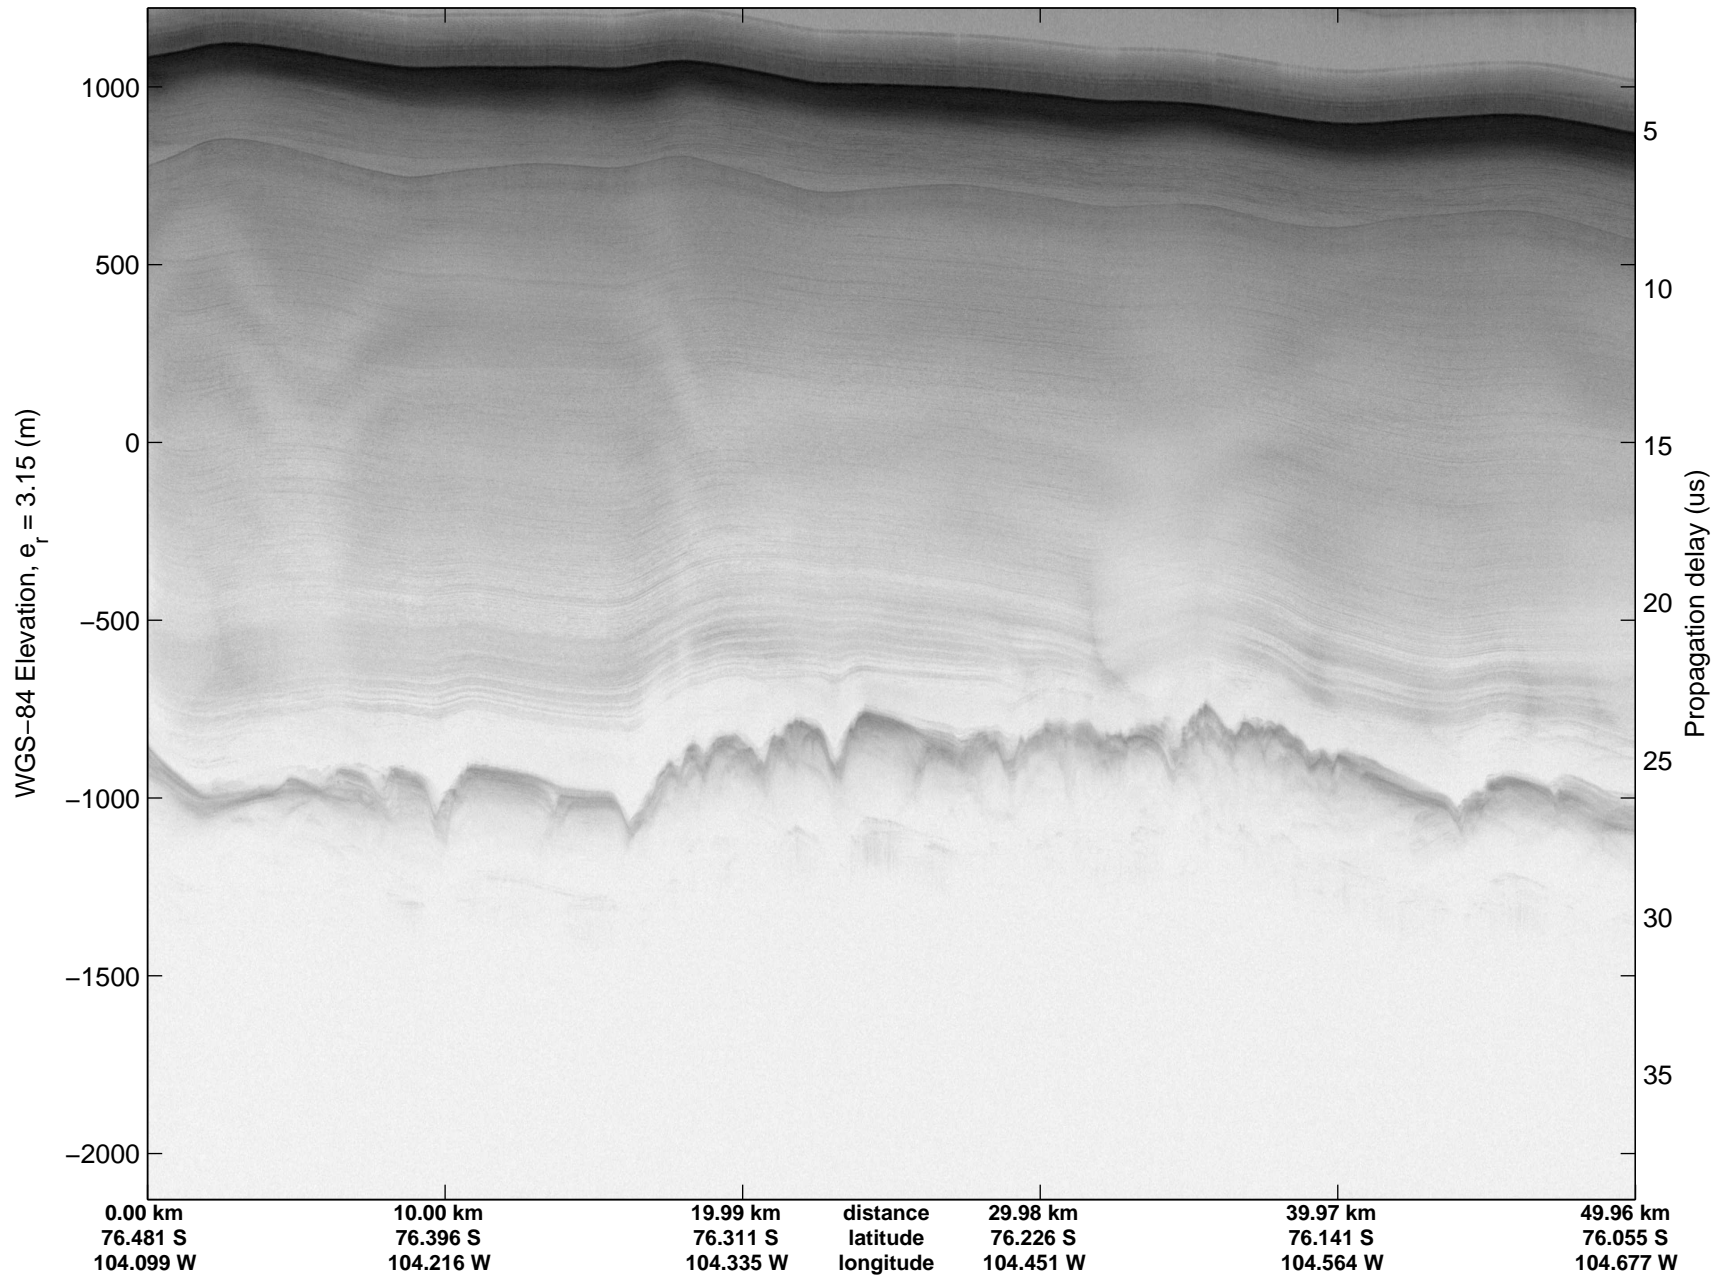

mcords3 2014_Antarctica_DC8: "Land Ice Thwaites Arch" 20141121_06_011: 18:19:36.3 to 18:25:51.2 GPS