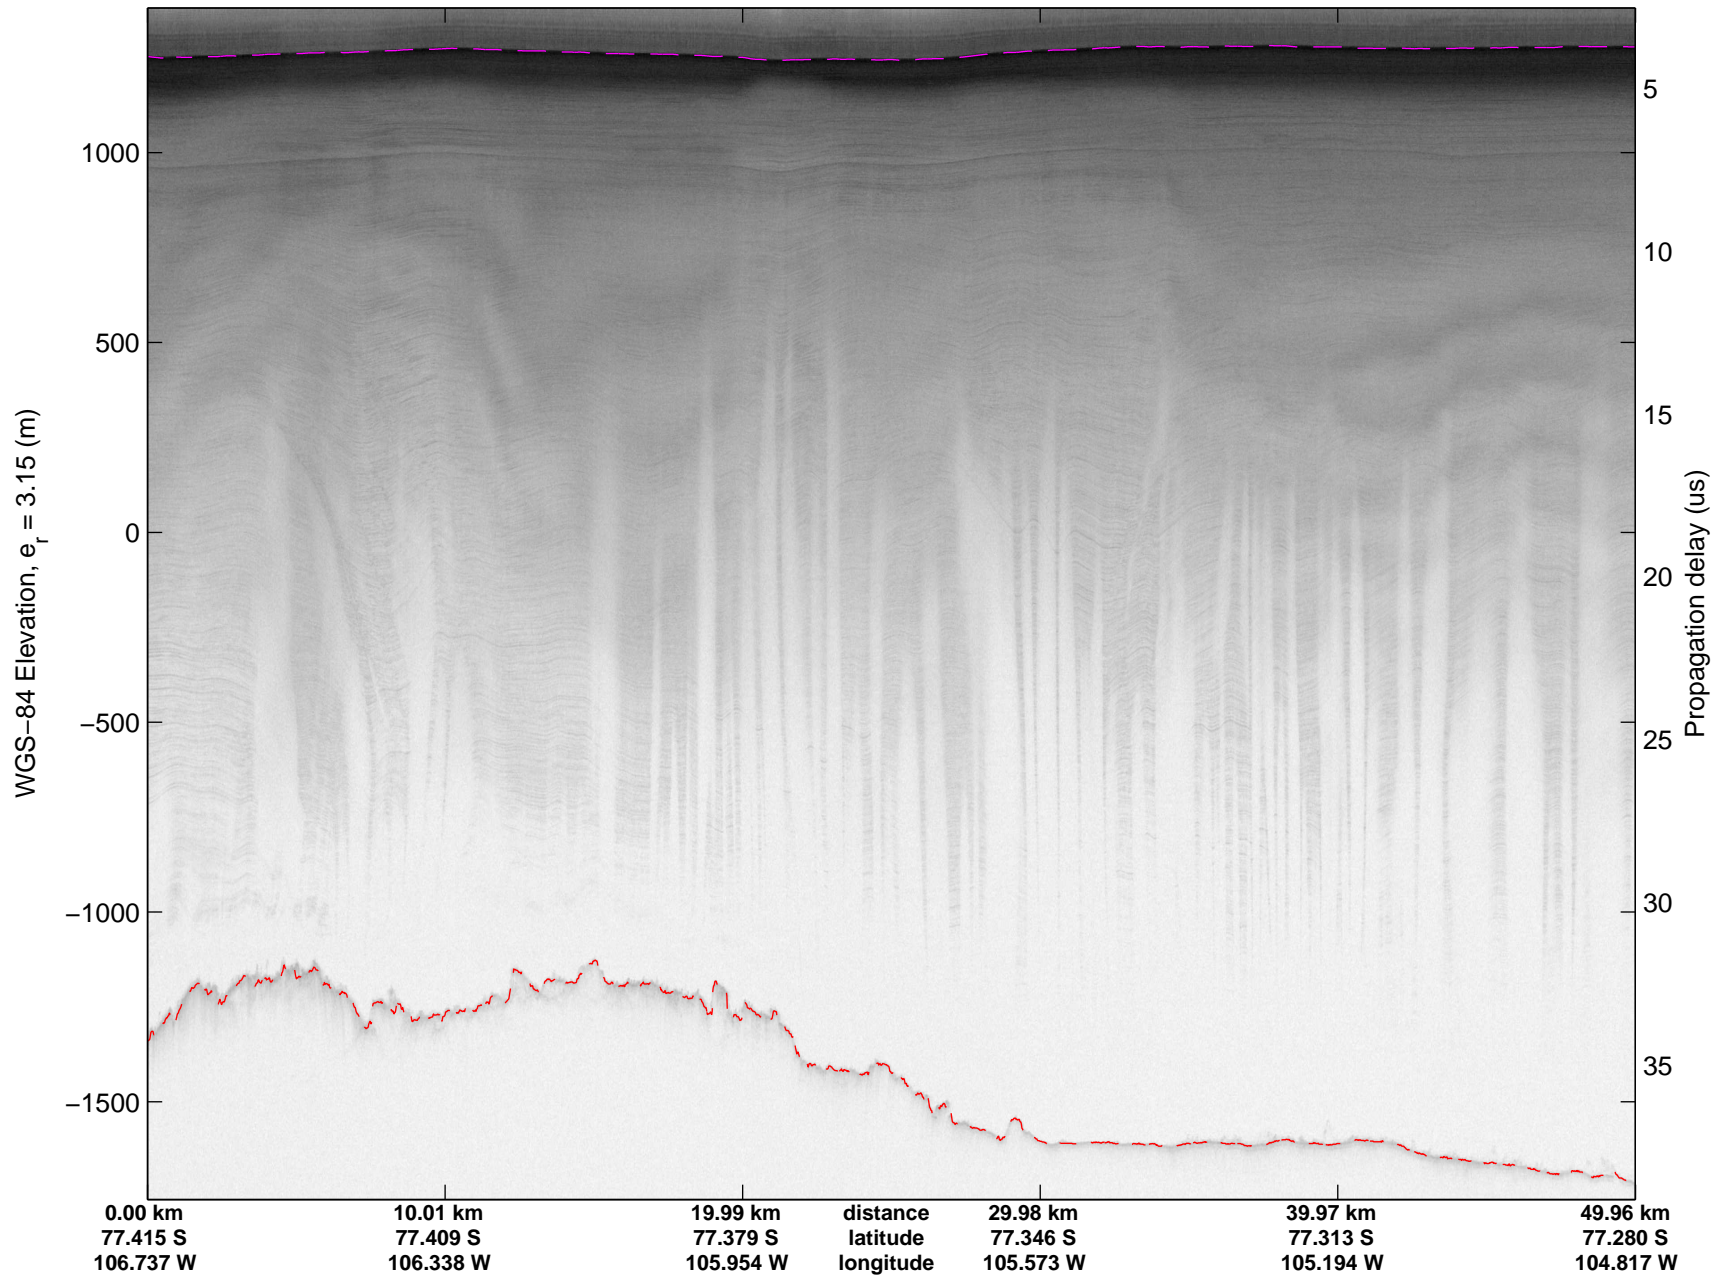

mcords3 2014_Antarctica_DC8: "Land Ice Thwaites Arch" 20141121_06_007: 17:53:36.4 to 17:59:45.4 GPS

mcords3 2014_Antarctica_DC8: "Land Ice Thwaites Arch" 20141121_06_007: 17:53:36.4 to 17:59:45.4 GPS

mcords3 2014_Antarctica_DC8: "Land Ice Thwaites Arch" 20141121_06_008: 17:59:45.6 to 18:06:09.1 GPS

mcords3 2014_Antarctica_DC8: "Land Ice Thwaites Arch" 20141121_06_008: 17:59:45.6 to 18:06:09.1 GPS

Land Ice Thwaites Arch
20141121_06_009
Polar Stereograph -71N/0E

mcords3 2014_Antarctica_DC8: "Land Ice Thwaites Arch" 20141121_06_009: 18:06:09.3 to 18:12:42.2 GPS