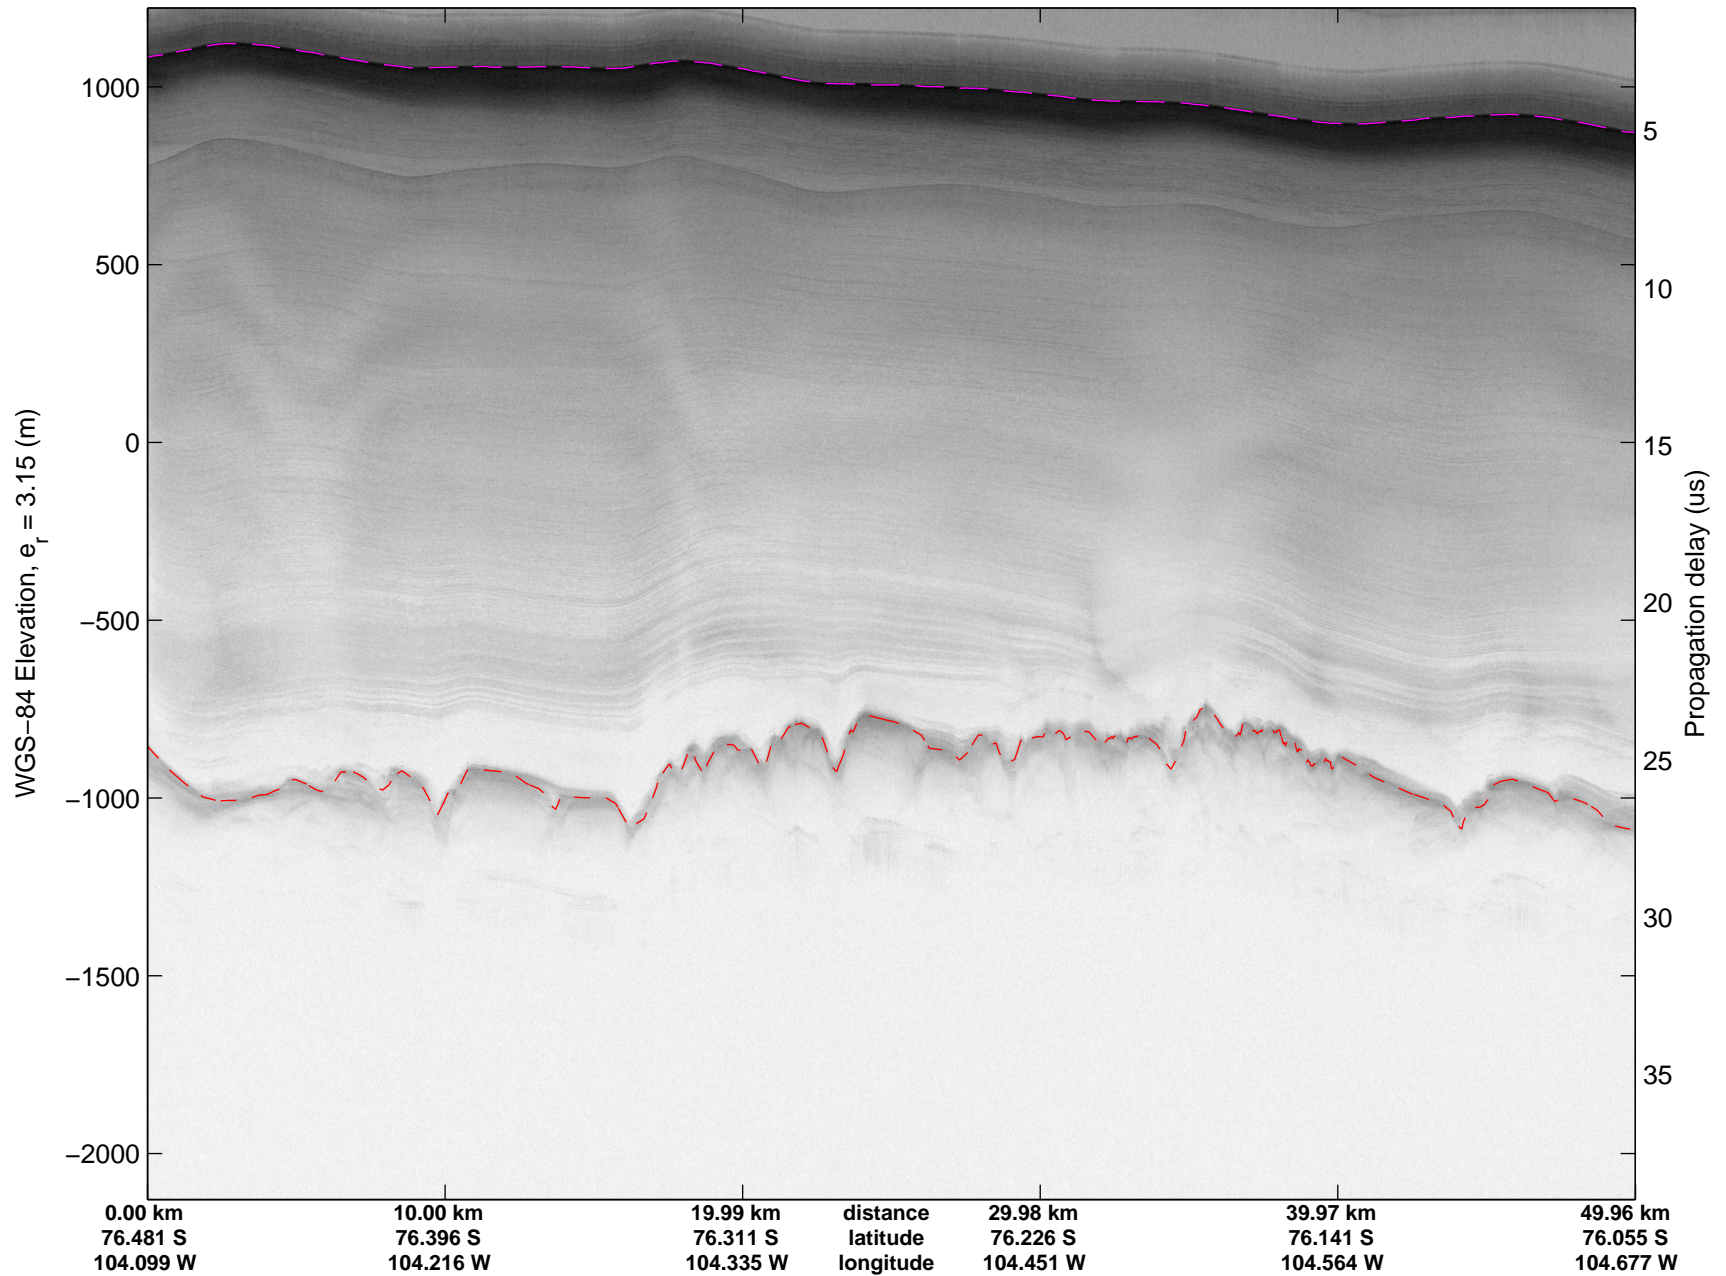

mcords3 2014_Antarctica_DC8: "Land Ice Thwaites Arch" 20141121_06_010: 18:12:42.5 to 18:19:36.0 GPS

mcords3 2014_Antarctica_DC8: "Land Ice Thwaites Arch" 20141121_06_011: 18:19:36.3 to 18:25:51.2 GPS

mcords3 2014_Antarctica_DC8: "Land Ice Thwaites Arch" 20141121_06_011: 18:19:36.3 to 18:25:51.2 GPS