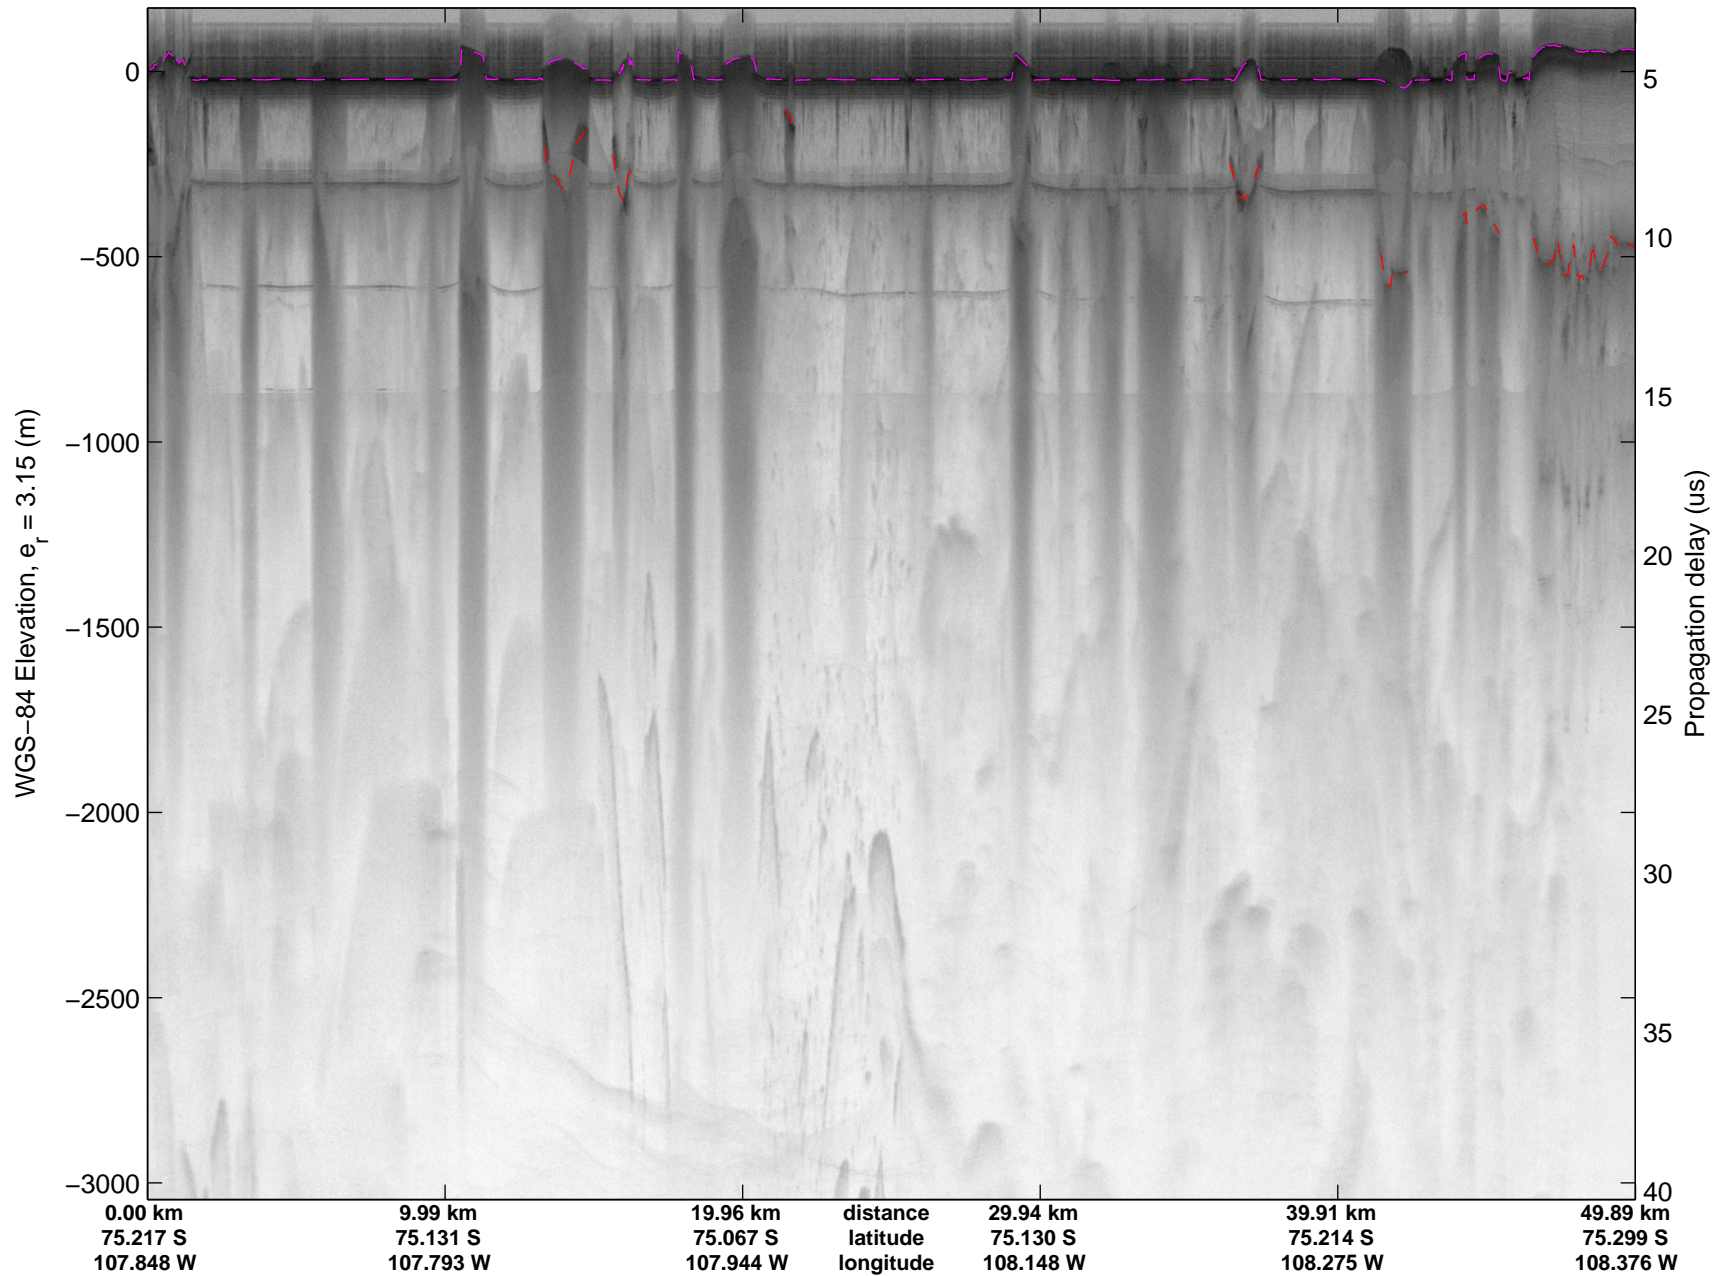

Land Ice Thwaites Arch
20141121_06_001
Polar Stereograph -71N/0E

mcords3 2014_Antarctica_DC8: "Land Ice Thwaites Arch" 20141121_06_001: 17:16:39.9 to 17:23:47.8 GPS

mcords3 2014_Antarctica_DC8: "Land Ice Thwaites Arch" 20141121_06_001: 17:16:39.9 to 17:23:47.8 GPS

Land Ice Thwaites Arch
20141121_06_002
Polar Stereograph -71N/0E

mcords3 2014_Antarctica_DC8: "Land Ice Thwaites Arch" 20141121_06_002: 17:23:48.1 to 17:29:51.8 GPS

mcords3 2014_Antarctica_DC8: "Land Ice Thwaites Arch" 20141121_06_002: 17:23:48.1 to 17:29:51.8 GPS