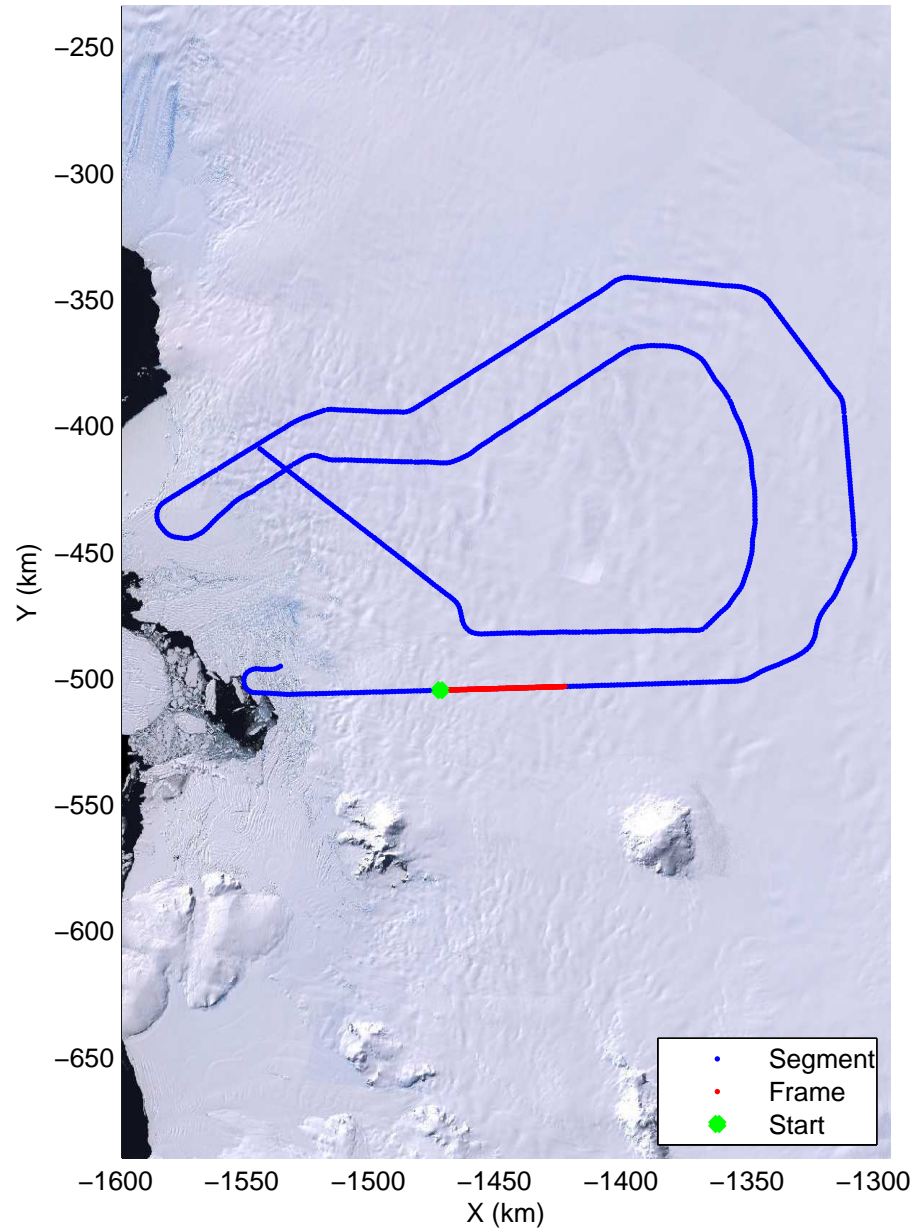

Land Ice Thwaites Arch
20141121_06_002
Polar Stereograph -71N/0E

mcords3 2014_Antarctica_DC8: "Land Ice Thwaites Arch" 20141121_06_002: 17:23:48.1 to 17:29:51.8 GPS

mcords3 2014_Antarctica_DC8: "Land Ice Thwaites Arch" 20141121_06_002: 17:23:48.1 to 17:29:51.8 GPS

Land Ice Thwaites Arch
20141121_06_003
Polar Stereograph -71N/0E

mcords3 2014_Antarctica_DC8: "Land Ice Thwaites Arch" 20141121_06_003: 17:29:52.0 to 17:35:39.2 GPS

mcords3 2014_Antarctica_DC8: "Land Ice Thwaites Arch" 20141121_06_003: 17:29:52.0 to 17:35:39.2 GPS