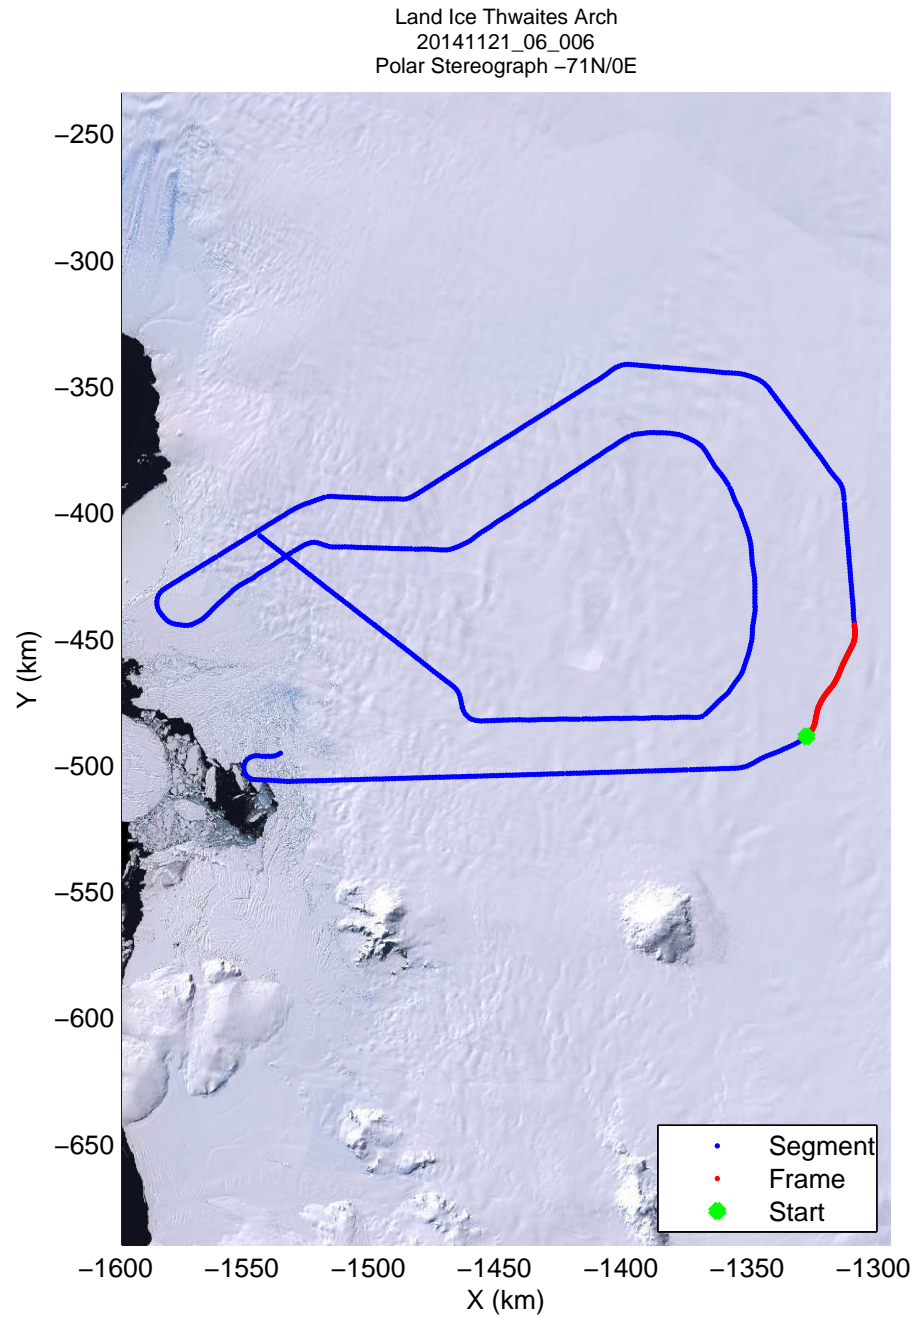

Land Ice Thwaites Arch
20141121_06_003
Polar Stereograph -71N/0E

mcords3 2014_Antarctica_DC8: "Land Ice Thwaites Arch" 20141121_06_003: 17:29:52.0 to 17:35:39.2 GPS

mcords3 2014_Antarctica_DC8: "Land Ice Thwaites Arch" 20141121_06_003: 17:29:52.0 to 17:35:39.2 GPS

mcords3 2014_Antarctica_DC8: "Land Ice Thwaites Arch" 20141121_06_004: 17:35:39.5 to 17:41:24.8 GPS

mcords3 2014_Antarctica_DC8: "Land Ice Thwaites Arch" 20141121_06_004: 17:35:39.5 to 17:41:24.8 GPS

mcords3 2014_Antarctica_DC8: "Land Ice Thwaites Arch" 20141121_06_005: 17:41:25.1 to 17:47:28.5 GPS

mcords3 2014_Antarctica_DC8: "Land Ice Thwaites Arch" 20141121_06_005: 17:41:25.1 to 17:47:28.5 GPS

mcords3 2014_Antarctica_DC8: "Land Ice Thwaites Arch" 20141121_06_006: 17:47:28.7 to 17:53:36.1 GPS

mcords3 2014_Antarctica_DC8: "Land Ice Thwaites Arch" 20141121_06_006: 17:47:28.7 to 17:53:36.1 GPS