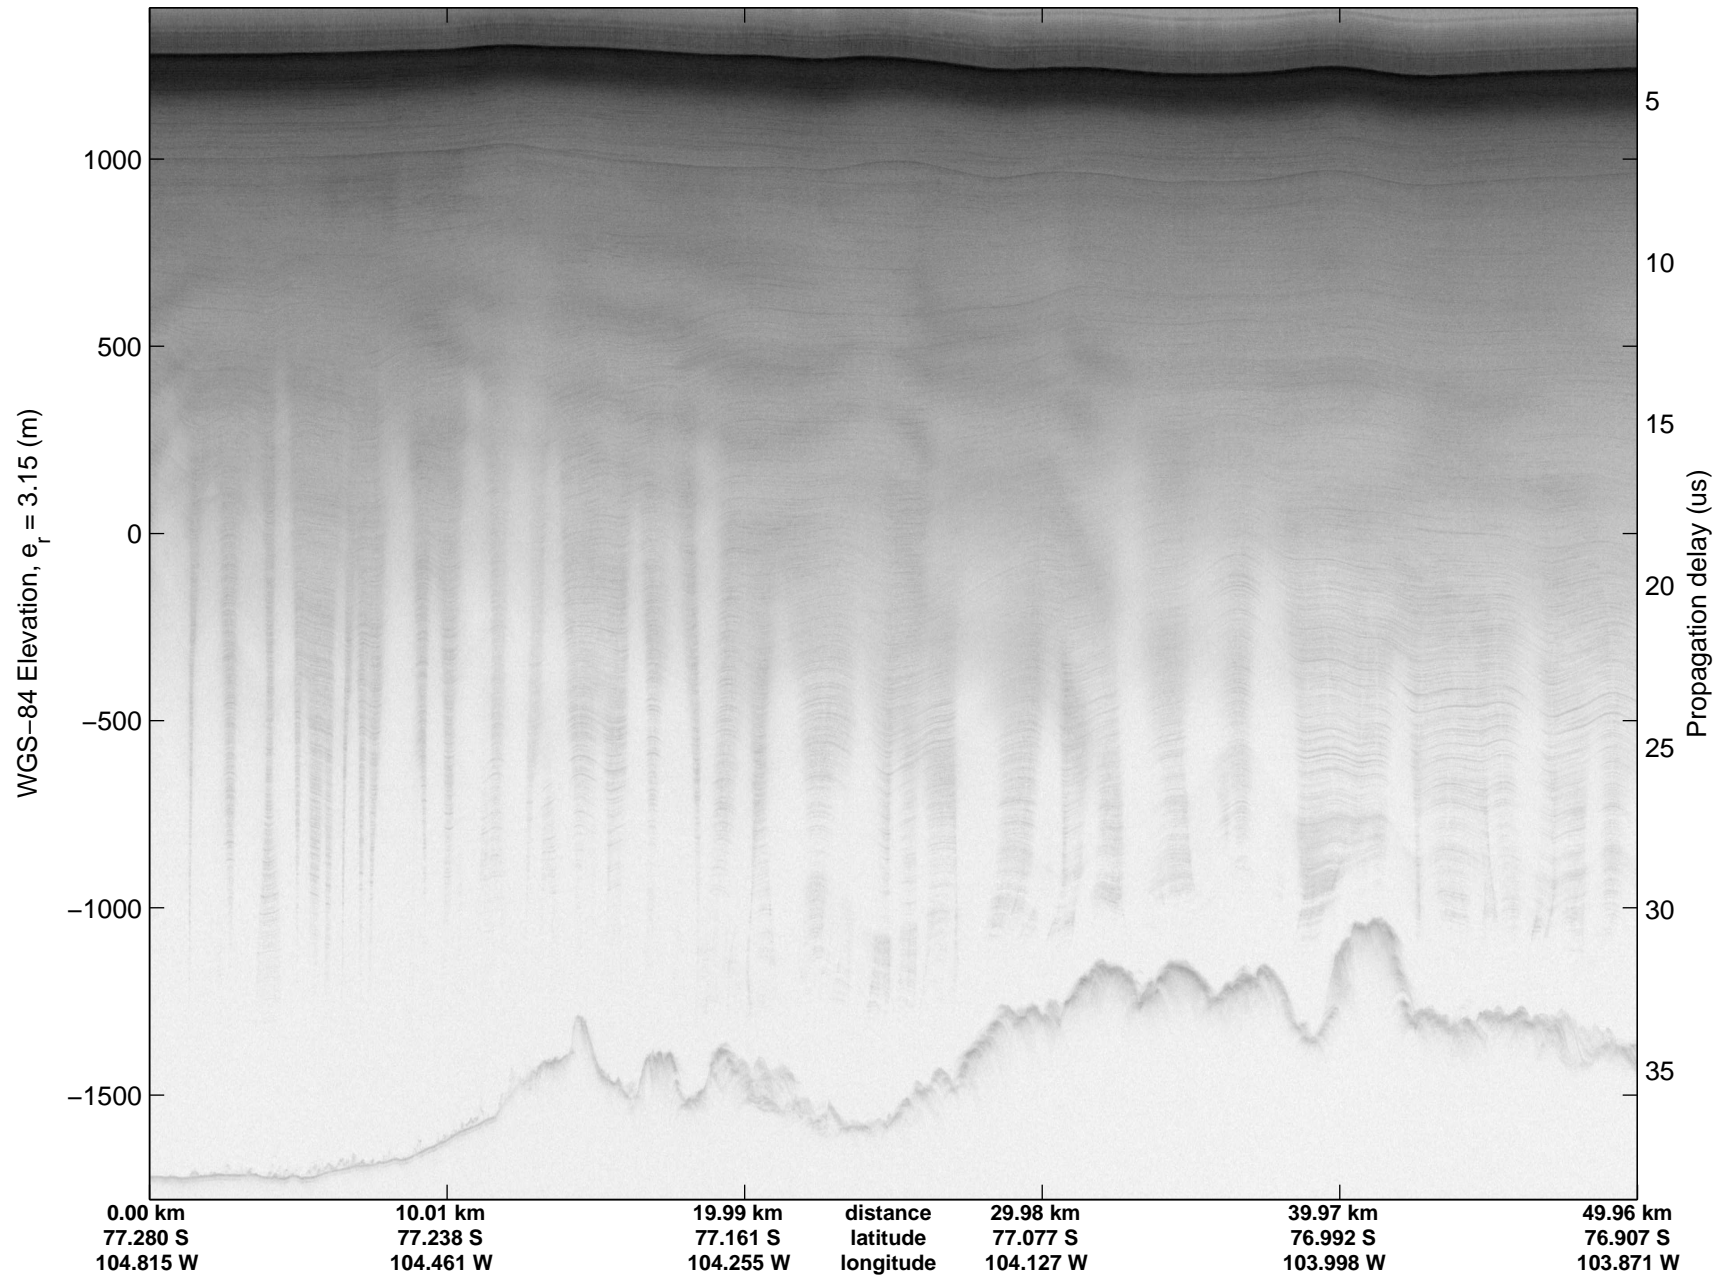

mcords3 2014_Antarctica_DC8: "Land Ice Thwaites Arch" 20141121_06_008: 17:59:45.6 to 18:06:09.1 GPS

Land Ice Thwaites Arch
20141121_06_009
Polar Stereograph -71N/0E

mcords3 2014_Antarctica_DC8: "Land Ice Thwaites Arch" 20141121_06_009: 18:06:09.3 to 18:12:42.2 GPS

mcords3 2014_Antarctica_DC8: "Land Ice Thwaites Arch" 20141121_06_009: 18:06:09.3 to 18:12:42.2 GPS

Land Ice Thwaites Arch
 20141121_06_010
 Polar Stereograph -71N/0E

mcords3 2014_Antarctica_DC8: "Land Ice Thwaites Arch" 20141121_06_010: 18:12:42.5 to 18:19:36.0 GPS