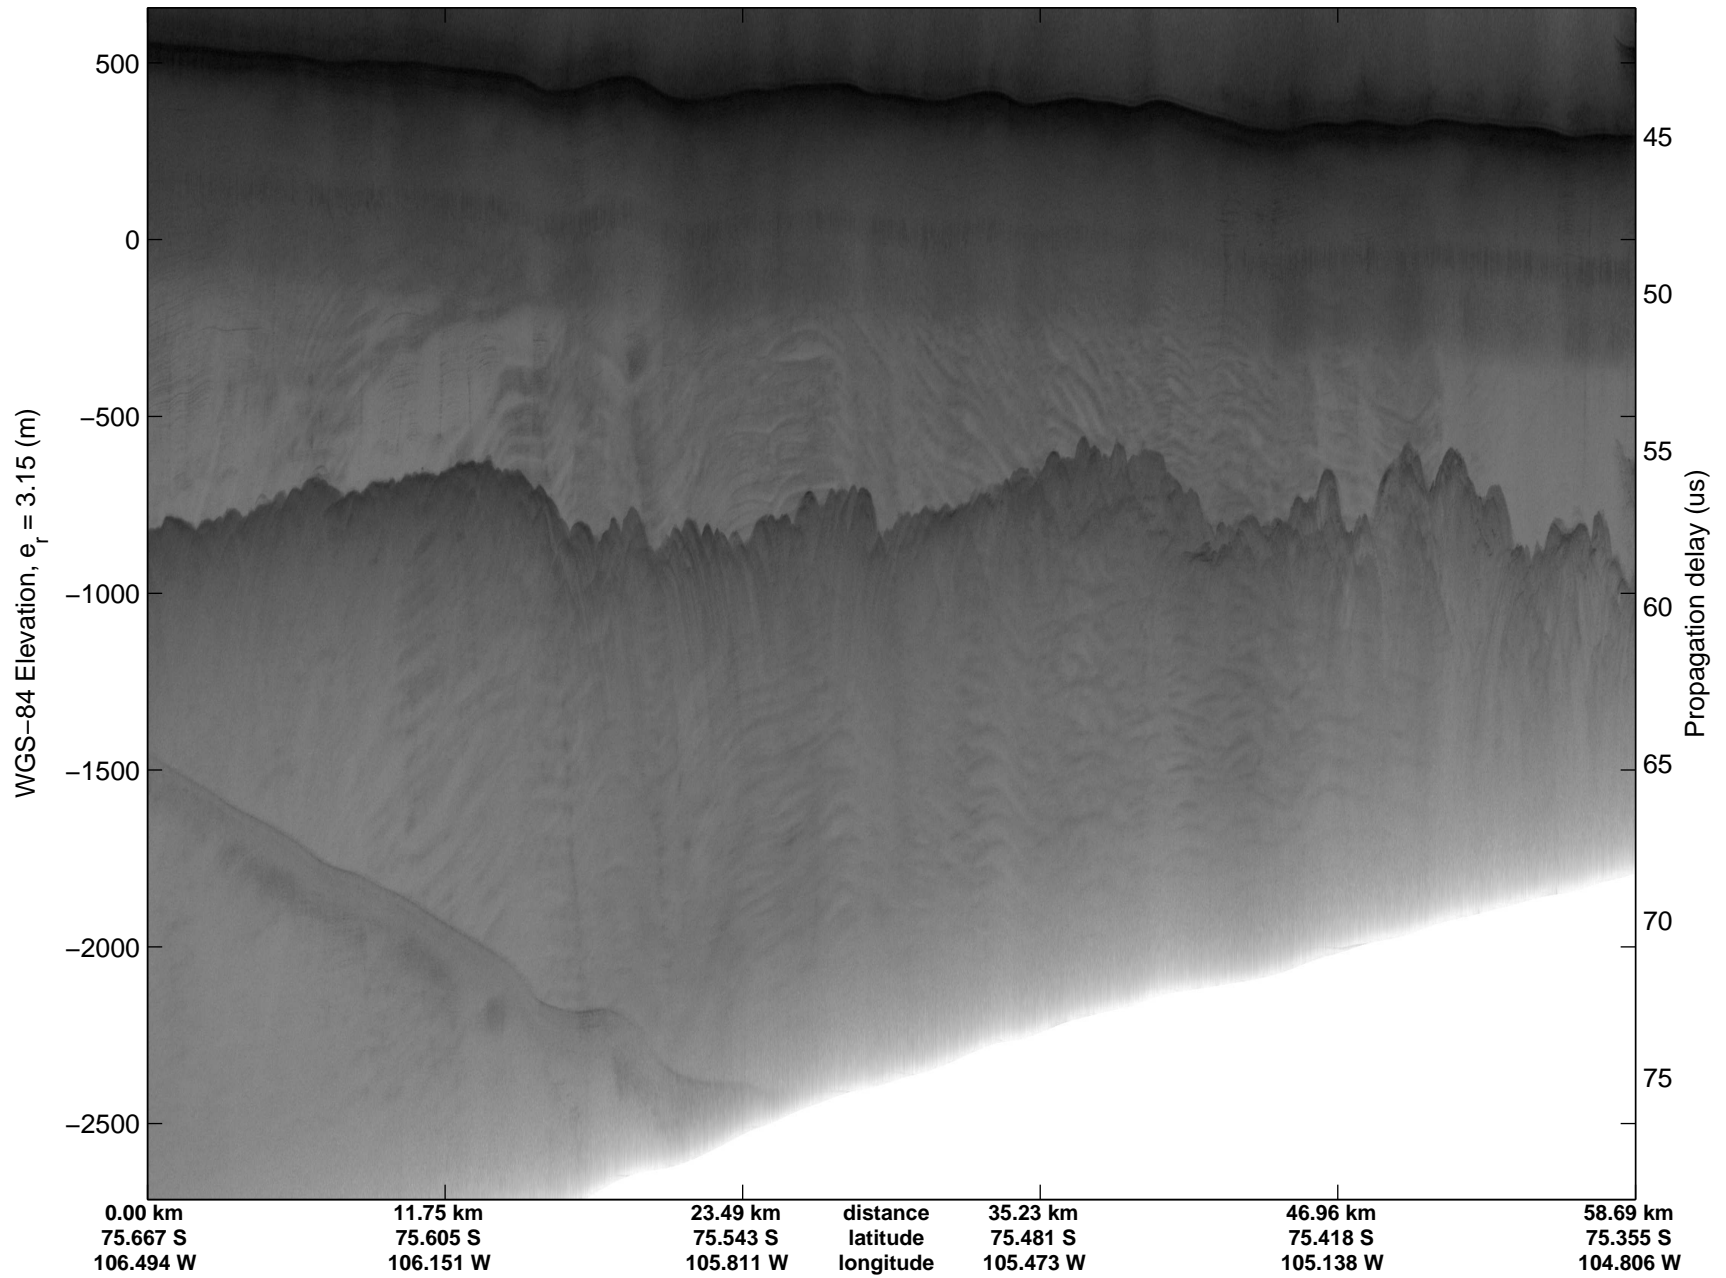

mcords3 2014_Antarctica_DC8: "Land Ice Thwaites Arch" 20141121_06_022: 19:31:02.8 to 19:37:35.5 GPS

Land Ice Thwaites Arch
20141121_06_023
Polar Stereograph -71N/0E

mcords3 2014_Antarctica_DC8: "Land Ice Thwaites Arch" 20141121_06_023: 19:37:35.7 to 19:43:39.9 GPS

mcords3 2014_Antarctica_DC8: "Land Ice Thwaites Arch" 20141121_06_023: 19:37:35.7 to 19:43:39.9 GPS

mcords3 2014_Antarctica_DC8: "Land Ice Thwaites Arch" 20141121_06_024: 19:43:40.2 to 19:48:49.6 GPS

mcords3 2014_Antarctica_DC8: "Land Ice Thwaites Arch" 20141121_06_024: 19:43:40.2 to 19:48:49.6 GPS

mcords3 2014_Antarctica_DC8: "Land Ice Thwaites Arch" 20141121_06_025: 19:48:49.7 to 19:53:32.6 GPS

mcords3 2014_Antarctica_DC8: "Land Ice Thwaites Arch" 20141121_06_025: 19:48:49.7 to 19:53:32.6 GPS