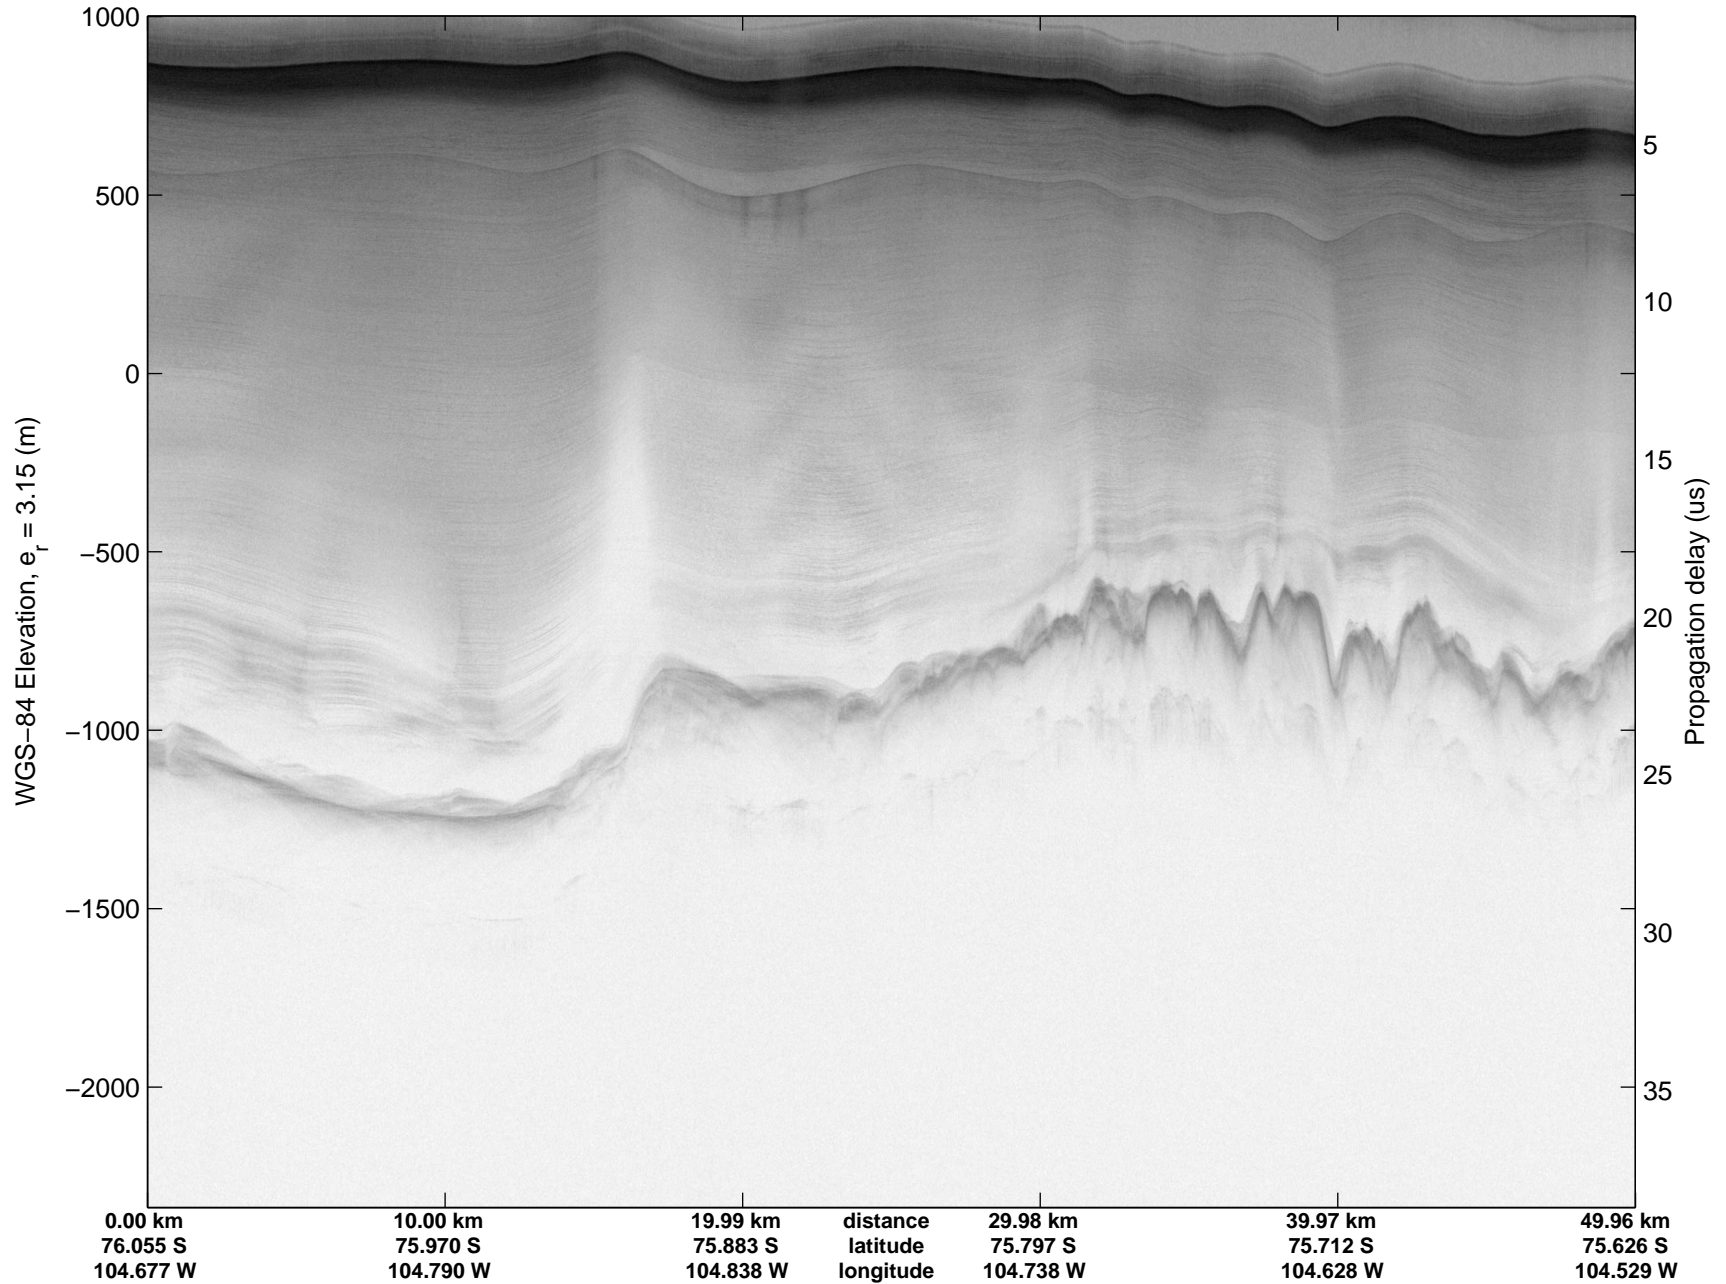

mcords3 2014_Antarctica_DC8: "Land Ice Thwaites Arch" 20141121_06_012: 18:25:51.4 to 18:32:04.0 GPS