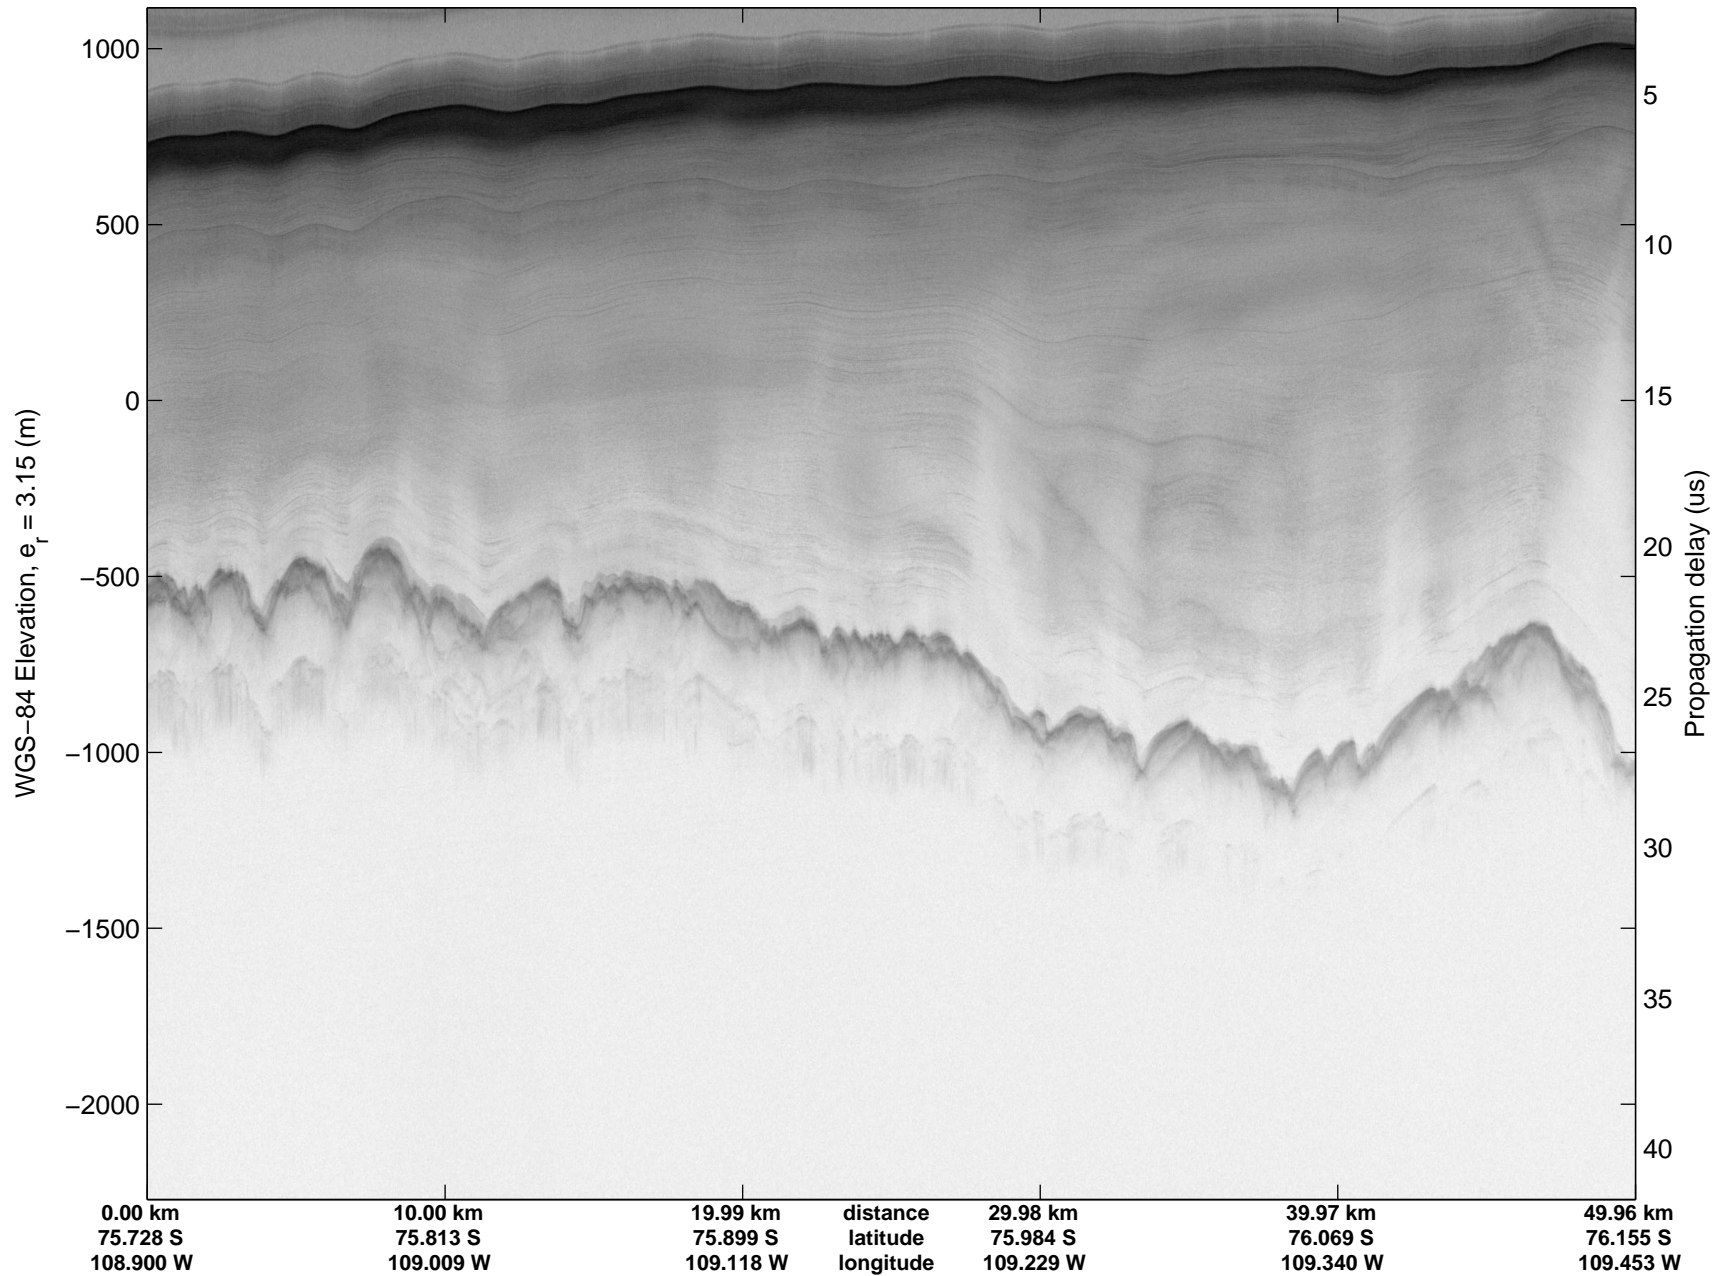

Land Ice Thwaites Arch
20141121_06_002
Polar Stereograph -71N/0E

mcords3 2014_Antarctica_DC8: "Land Ice Thwaites Arch" 20141121_06_002: 17:23:48.1 to 17:29:51.8 GPS

mcords3 2014_Antarctica_DC8: "Land Ice Thwaites Arch" 20141121_06_002: 17:23:48.1 to 17:29:51.8 GPS

Land Ice Thwaites Arch
20141121_06_003
Polar Stereograph -71N/0E

mcords3 2014_Antarctica_DC8: "Land Ice Thwaites Arch" 20141121_06_003: 17:29:52.0 to 17:35:39.2 GPS

mcords3 2014_Antarctica_DC8: "Land Ice Thwaites Arch" 20141121_06_003: 17:29:52.0 to 17:35:39.2 GPS