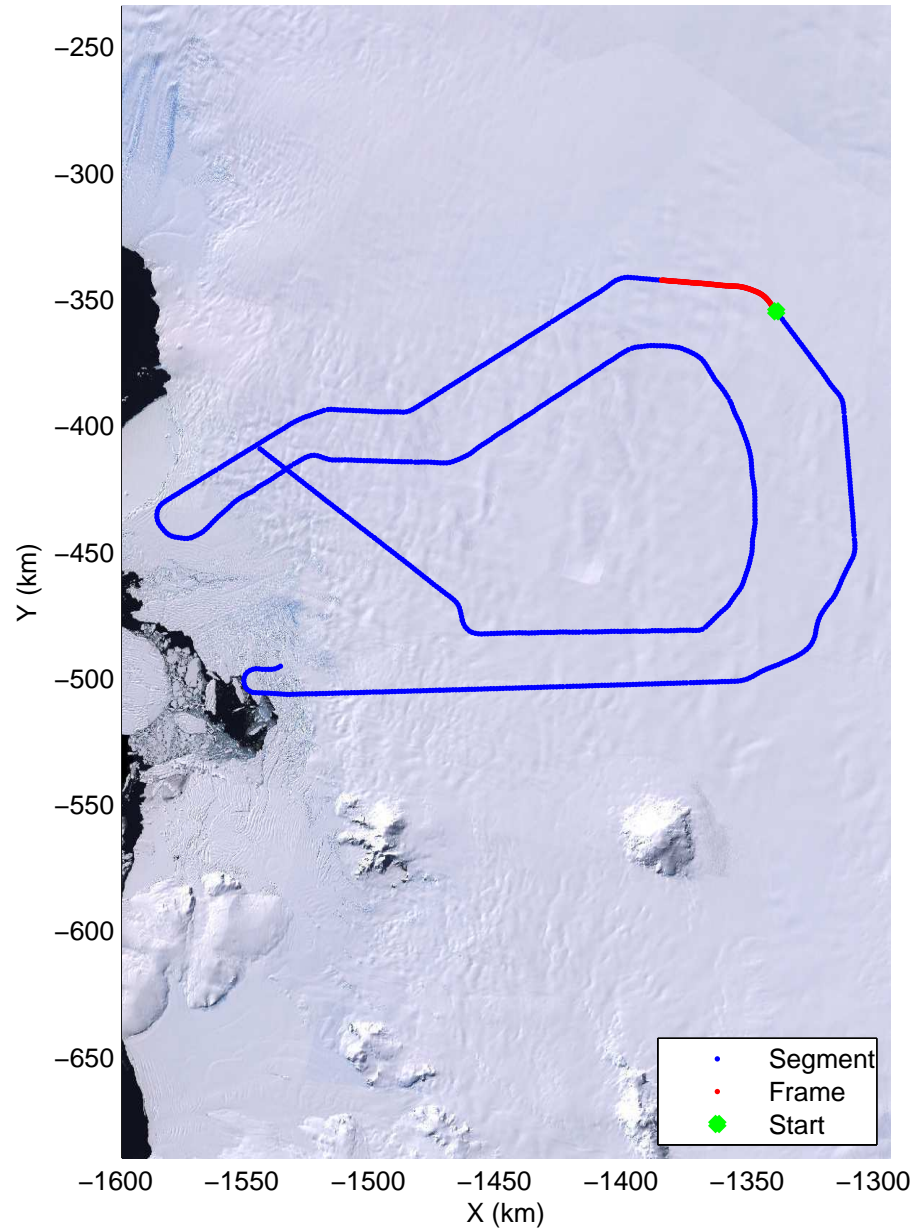

Land Ice Thwaites Arch
20141121_06_009
Polar Stereograph -71N/0E