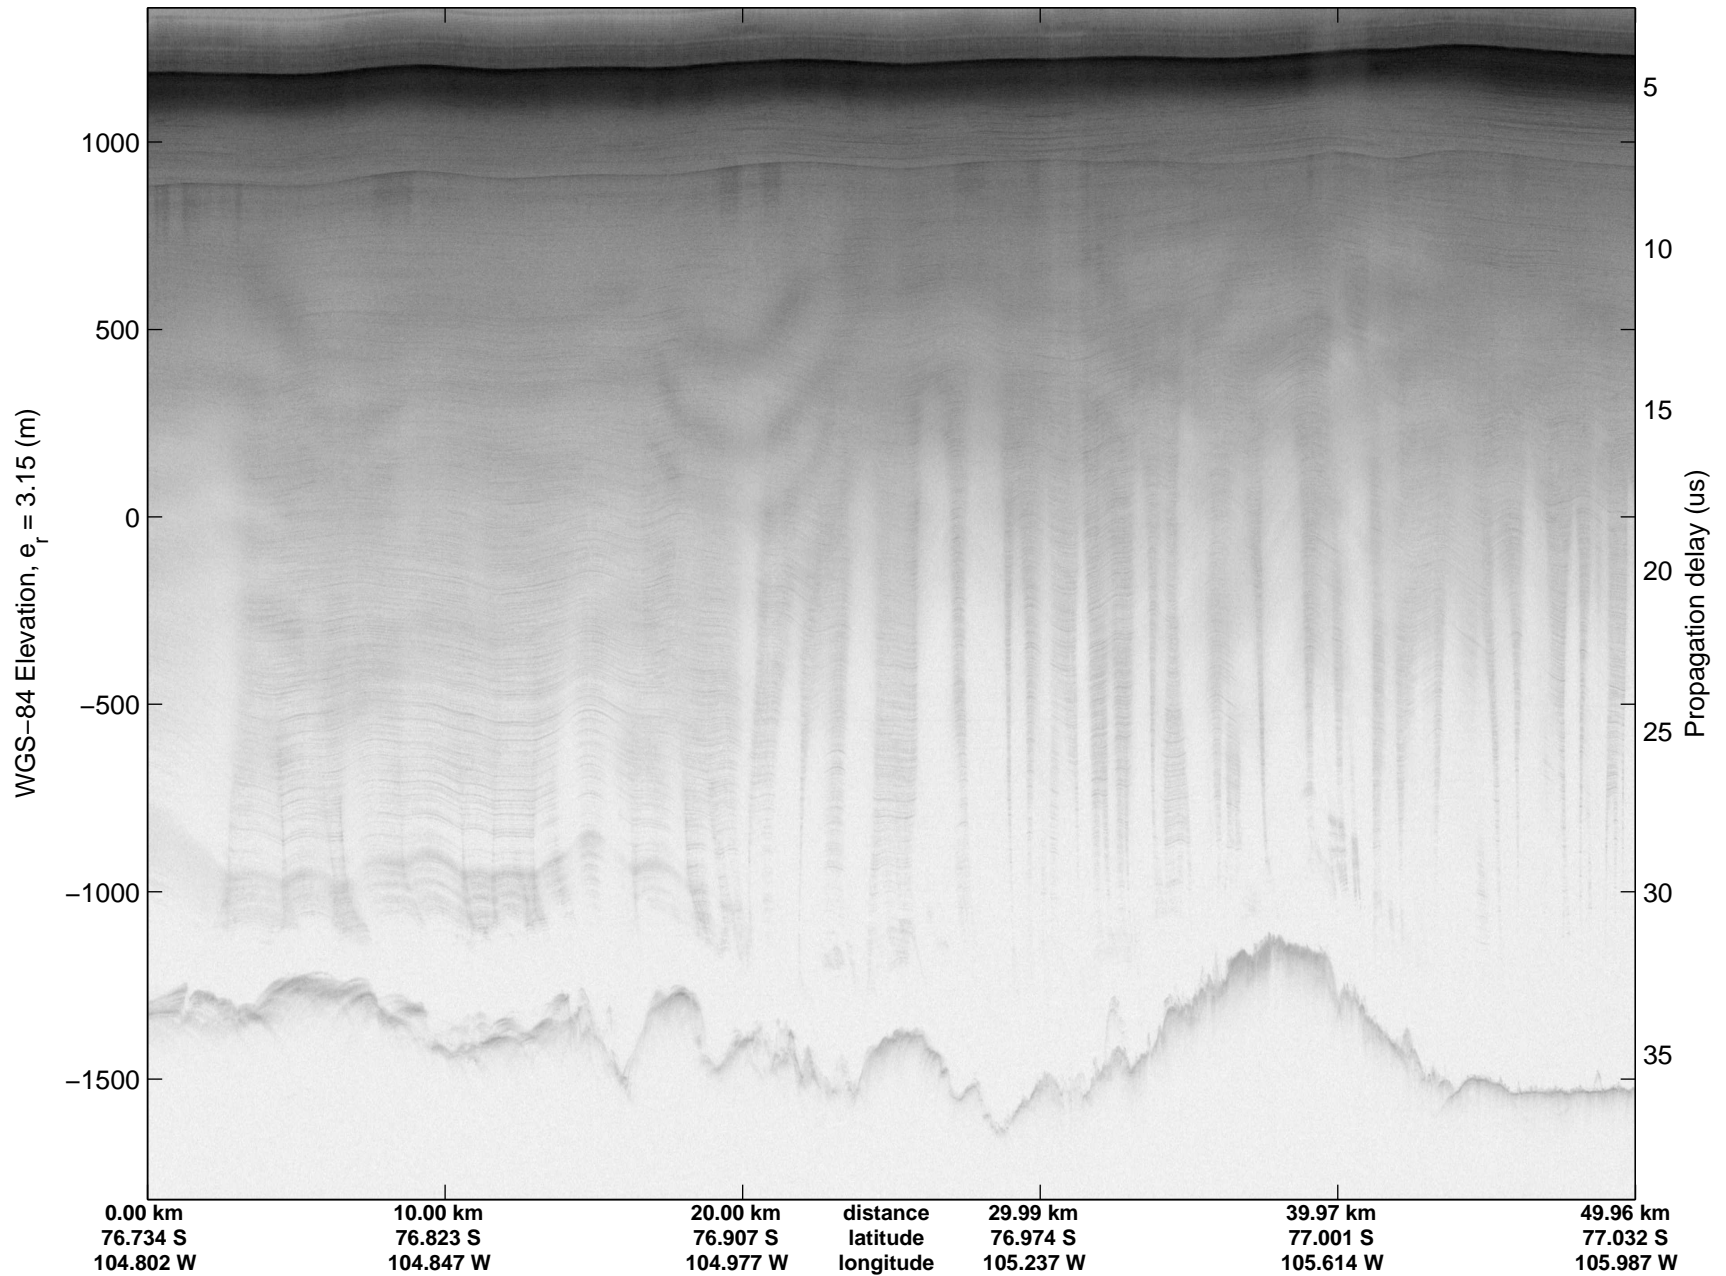

mcords3 2014_Antarctica_DC8: "Land Ice Thwaites Arch" 20141121_06_018: 19:05:15.2 to 19:11:45.7 GPS

mcords3 2014_Antarctica_DC8: "Land Ice Thwaites Arch" 20141121_06_018: 19:05:15.2 to 19:11:45.7 GPS

mcords3 2014_Antarctica_DC8: "Land Ice Thwaites Arch" 20141121_06_019: 19:11:46.0 to 19:18:26.3 GPS

mcords3 2014_Antarctica_DC8: "Land Ice Thwaites Arch" 20141121_06_019: 19:11:46.0 to 19:18:26.3 GPS

mcords3 2014_Antarctica_DC8: "Land Ice Thwaites Arch" 20141121_06_020: 19:18:26.5 to 19:24:27.6 GPS

mcords3 2014_Antarctica_DC8: "Land Ice Thwaites Arch" 20141121_06_020: 19:18:26.5 to 19:24:27.6 GPS