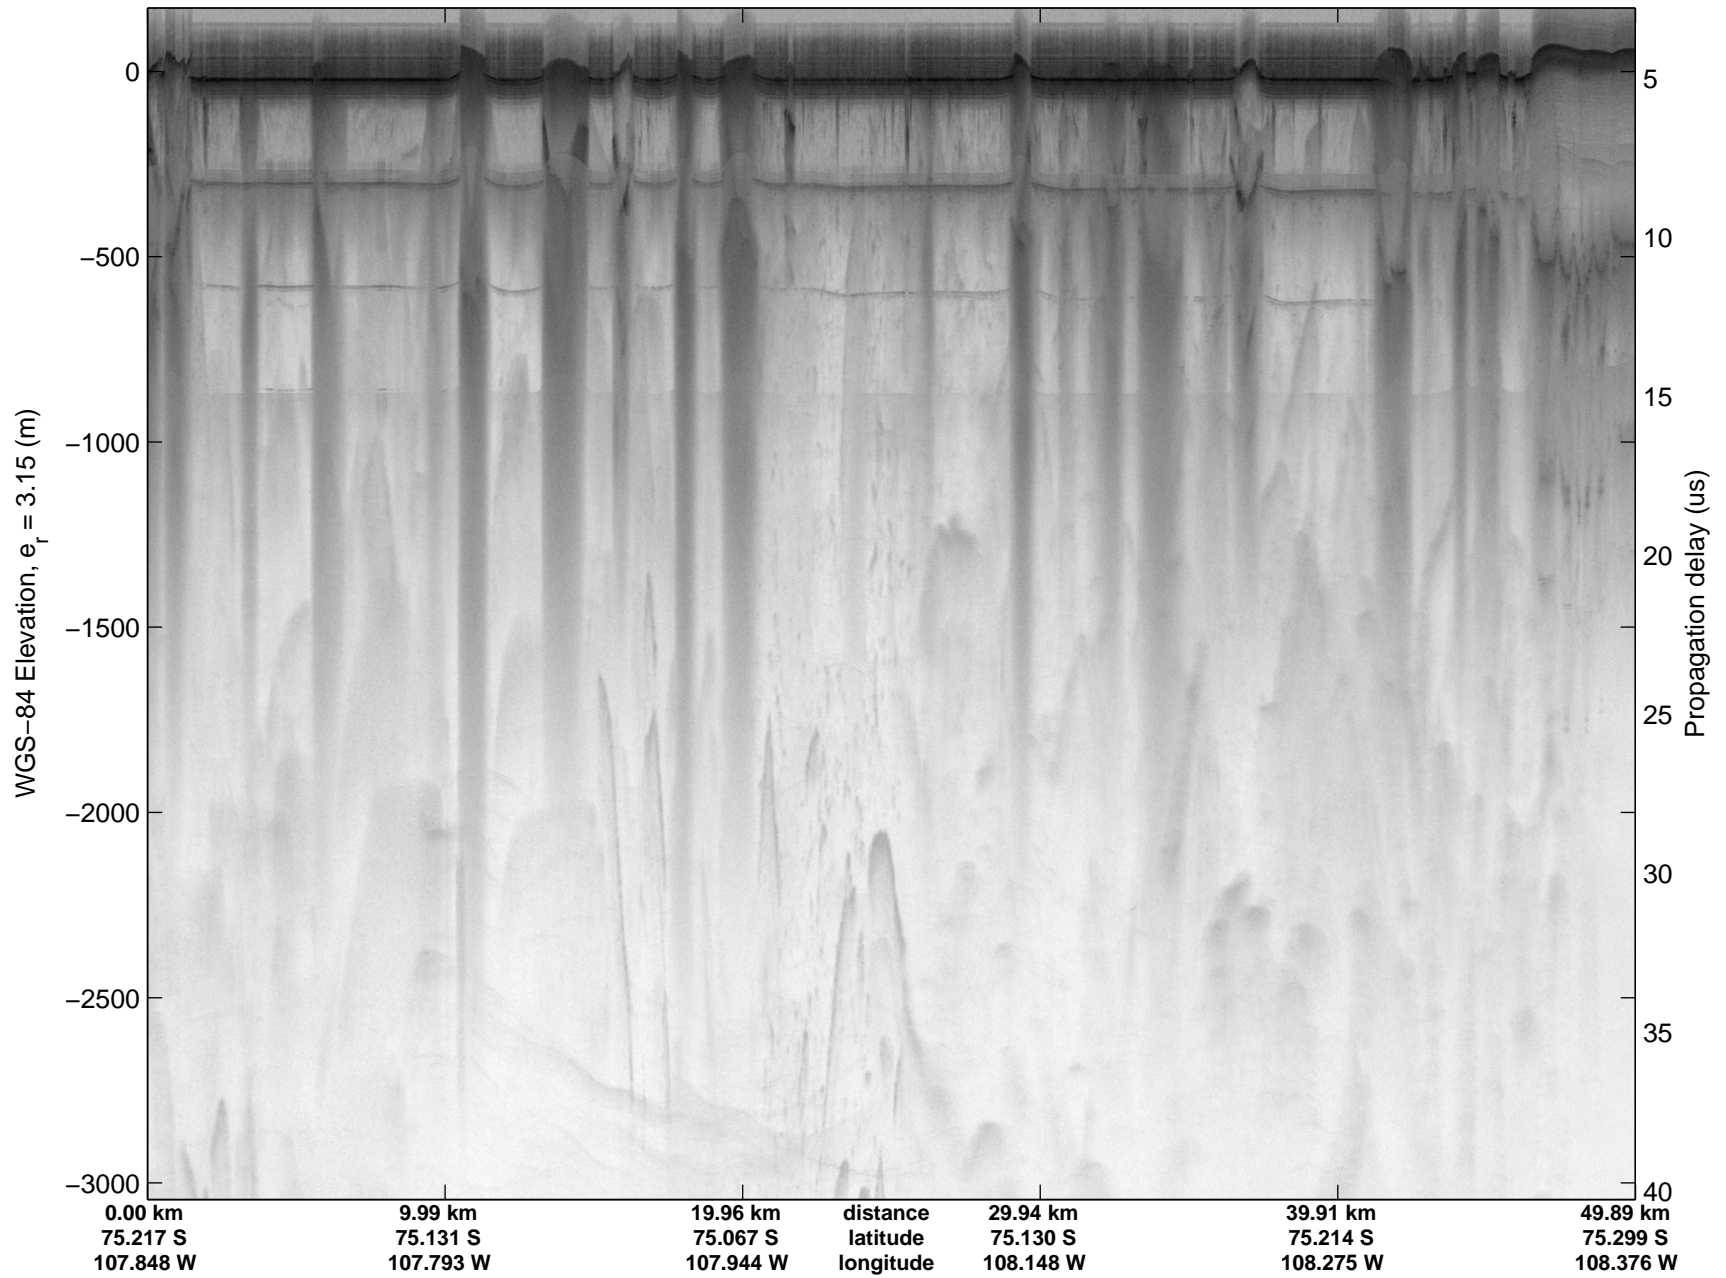

Land Ice Thwaites Arch
20141121_06_001
Polar Stereograph -71N/0E

mcords3 2014_Antarctica_DC8: "Land Ice Thwaites Arch" 20141121_06_001: 17:16:39.9 to 17:23:47.8 GPS

mcords3 2014_Antarctica_DC8: "Land Ice Thwaites Arch" 20141121_06_001: 17:16:39.9 to 17:23:47.8 GPS