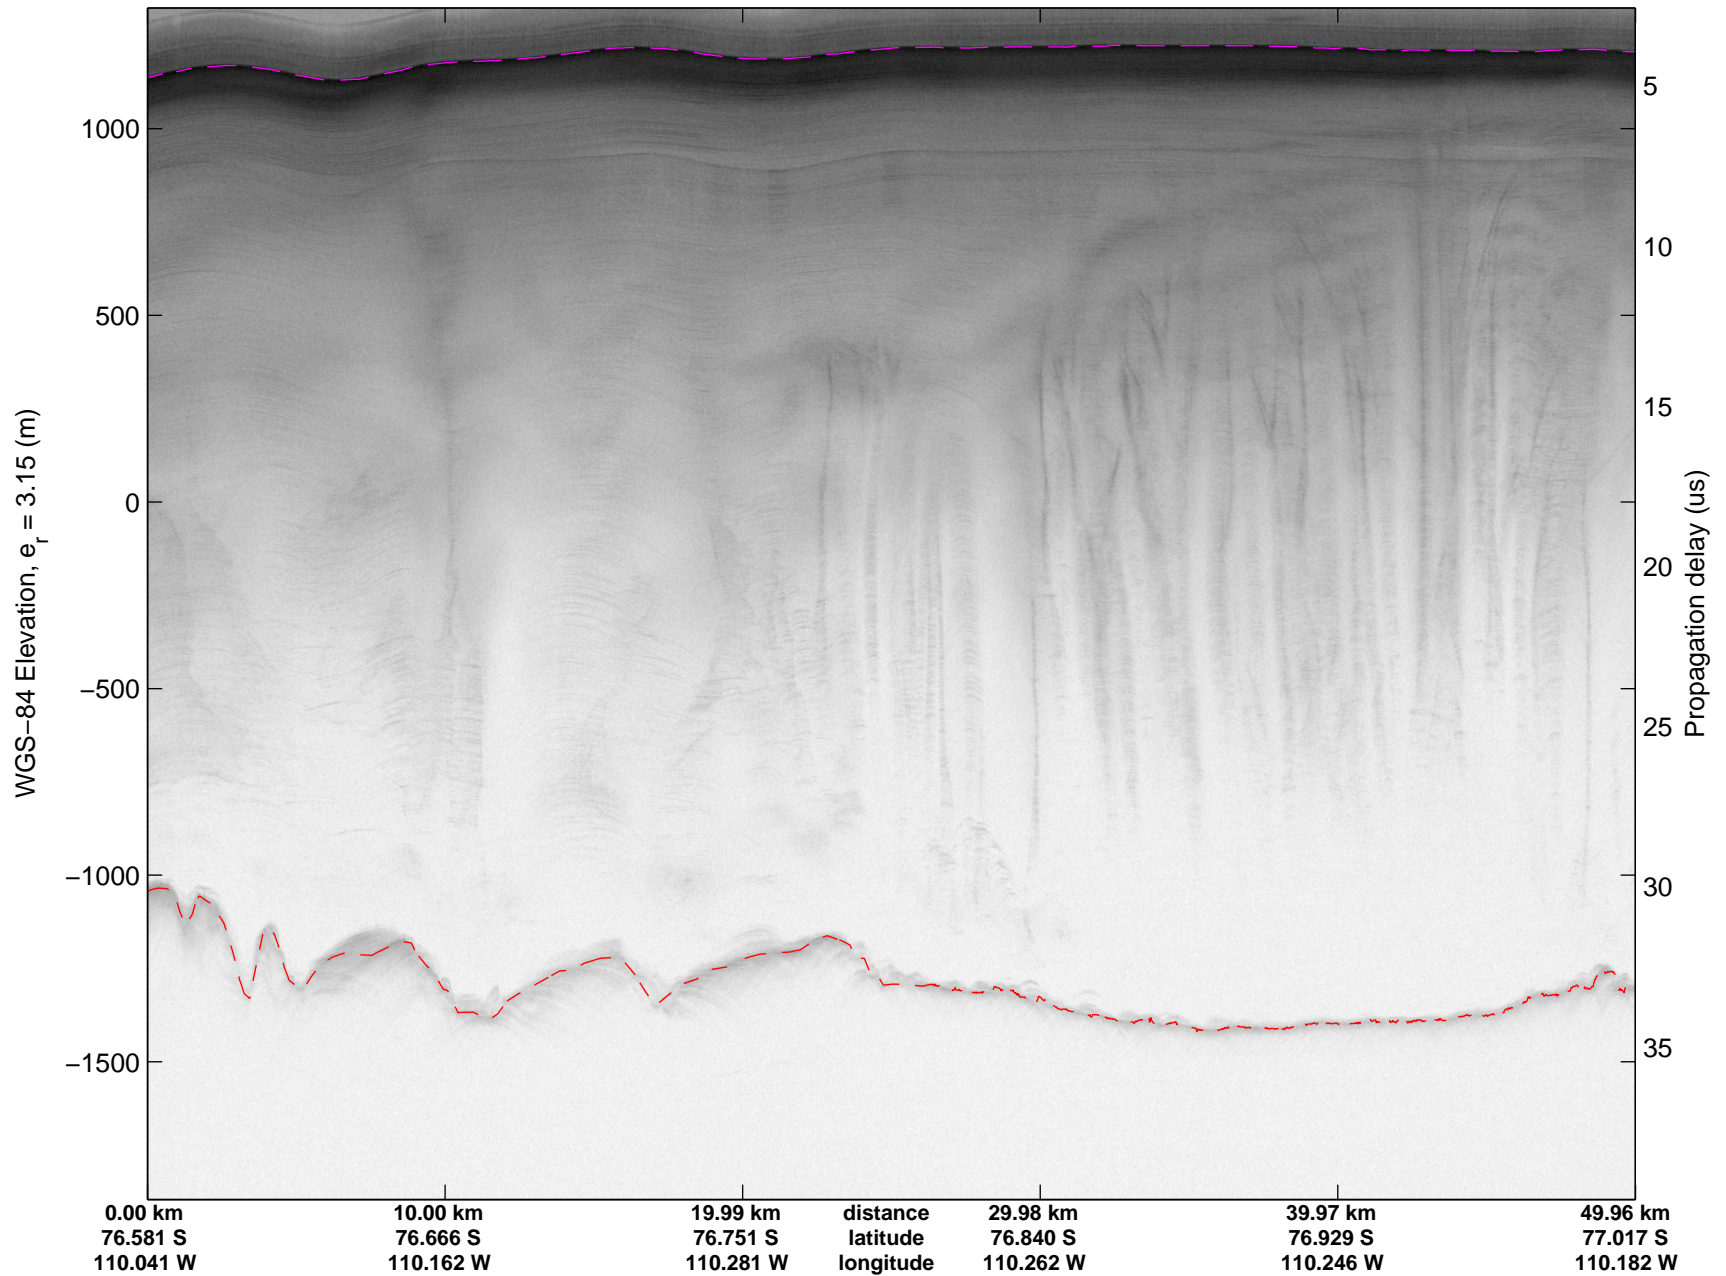

Land Ice Thwaites Arch
20141121_06_003
Polar Stereograph -71N/0E

mcords3 2014_Antarctica_DC8: "Land Ice Thwaites Arch" 20141121_06_003: 17:29:52.0 to 17:35:39.2 GPS

mcords3 2014_Antarctica_DC8: "Land Ice Thwaites Arch" 20141121_06_003: 17:29:52.0 to 17:35:39.2 GPS

mcords3 2014_Antarctica_DC8: "Land Ice Thwaites Arch" 20141121_06_004: 17:35:39.5 to 17:41:24.8 GPS

mcords3 2014_Antarctica_DC8: "Land Ice Thwaites Arch" 20141121_06_004: 17:35:39.5 to 17:41:24.8 GPS

mcords3 2014_Antarctica_DC8: "Land Ice Thwaites Arch" 20141121_06_005: 17:41:25.1 to 17:47:28.5 GPS

mcords3 2014_Antarctica_DC8: "Land Ice Thwaites Arch" 20141121_06_005: 17:41:25.1 to 17:47:28.5 GPS

mcords3 2014_Antarctica_DC8: "Land Ice Thwaites Arch" 20141121_06_006: 17:47:28.7 to 17:53:36.1 GPS

mcords3 2014_Antarctica_DC8: "Land Ice Thwaites Arch" 20141121_06_006: 17:47:28.7 to 17:53:36.1 GPS