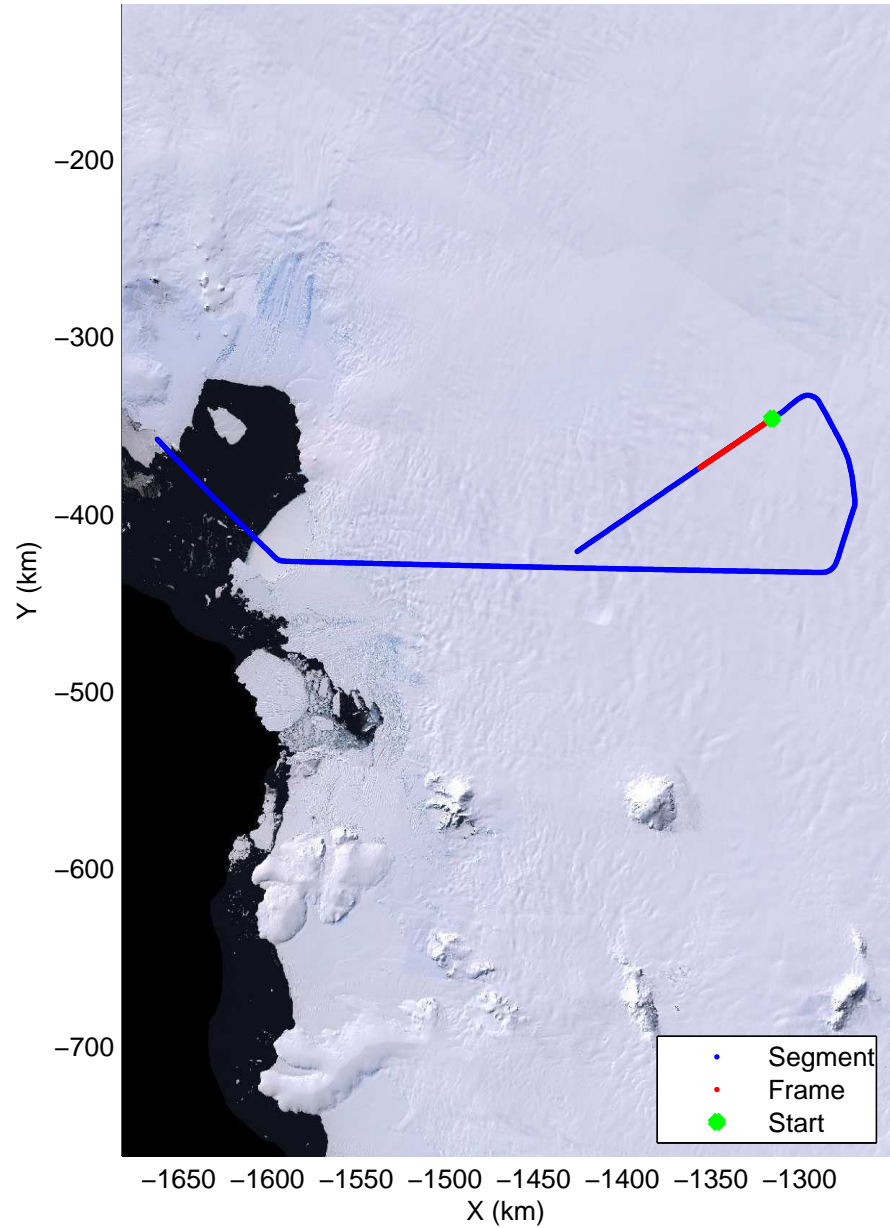

Land Ice Thwaites Arch  
20141121\_05\_010  
Polar Stereograph -71N/0E

mcords3 2014\_Antarctica\_DC8: "Land Ice Thwaites Arch" 20141121\_05\_010: 16:32:10.4 to 16:38:02.1 GPS

mcords3 2014\_Antarctica\_DC8: "Land Ice Thwaites Arch" 20141121\_05\_010: 16:32:10.4 to 16:38:02.1 GPS

mcords3 2014\_Antarctica\_DC8: "Land Ice Thwaites Arch" 20141121\_05\_011: 16:38:02.4 to 16:44:02.3 GPS

mcords3 2014\_Antarctica\_DC8: "Land Ice Thwaites Arch" 20141121\_05\_011: 16:38:02.4 to 16:44:02.3 GPS

Land Ice Thwaites Arch  
20141121\_05\_012  
Polar Stereograph -71N/0E

mcords3 2014\_Antarctica\_DC8: "Land Ice Thwaites Arch" 20141121\_05\_012: 16:44:02.6 to 16:49:55.1 GPS

mcords3 2014\_Antarctica\_DC8: "Land Ice Thwaites Arch" 20141121\_05\_012: 16:44:02.6 to 16:49:55.1 GPS