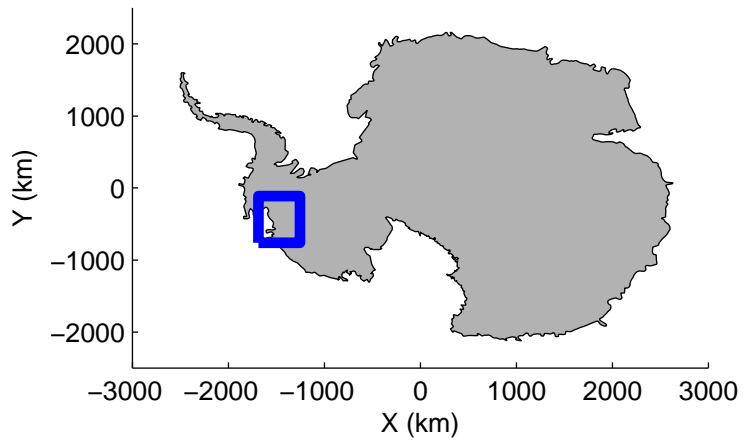

Land Ice Thwaites Arch  
20141121\_05\_002  
Polar Stereograph -71N/0E

mcords3 2014\_Antarctica\_DC8: "Land Ice Thwaites Arch" 20141121\_05\_002: 15:44:14.8 to 15:49:46.3 GPS

mcords3 2014\_Antarctica\_DC8: "Land Ice Thwaites Arch" 20141121\_05\_002: 15:44:14.8 to 15:49:46.3 GPS