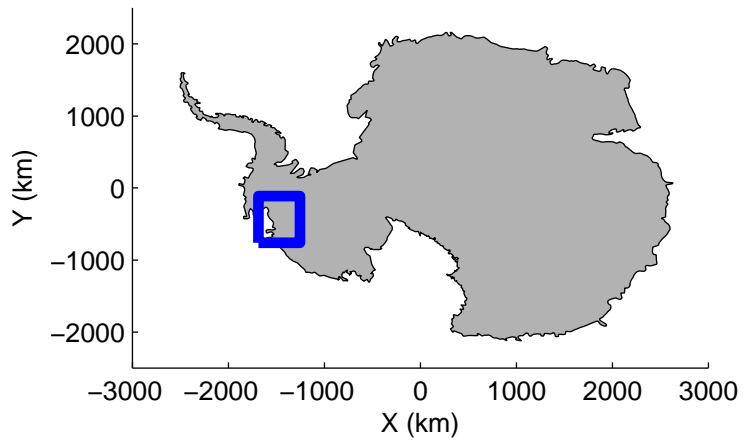

Land Ice Thwaites Arch  
20141121\_05\_010  
Polar Stereograph -71N/0E

mcords3 2014\_Antarctica\_DC8: "Land Ice Thwaites Arch" 20141121\_05\_010: 16:32:10.4 to 16:38:02.1 GPS

mcords3 2014\_Antarctica\_DC8: "Land Ice Thwaites Arch" 20141121\_05\_010: 16:32:10.4 to 16:38:02.1 GPS