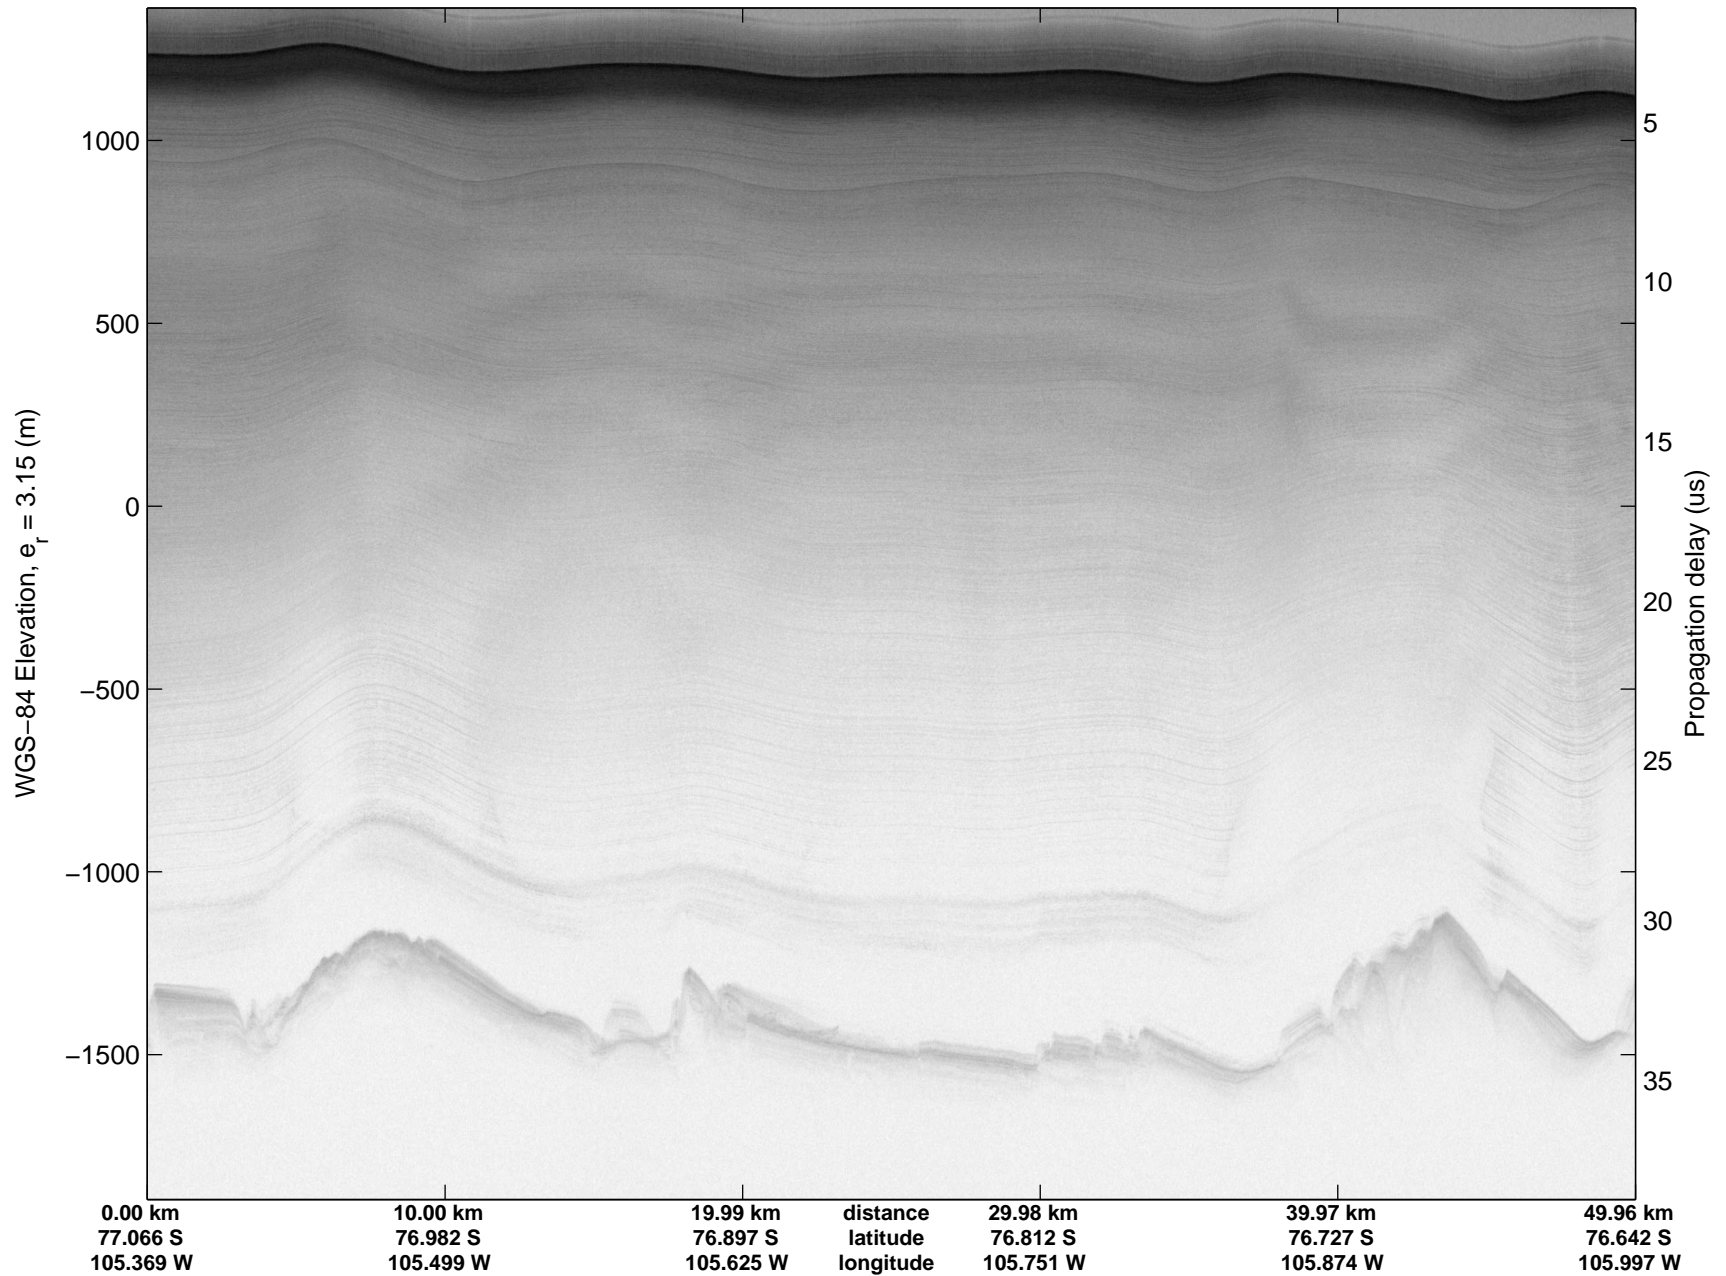

Land Ice Thwaites Arch  
20141121\_05\_012  
Polar Stereograph -71N/0E

mcords3 2014\_Antarctica\_DC8: "Land Ice Thwaites Arch" 20141121\_05\_012: 16:44:02.6 to 16:49:55.1 GPS

mcords3 2014\_Antarctica\_DC8: "Land Ice Thwaites Arch" 20141121\_05\_012: 16:44:02.6 to 16:49:55.1 GPS

Land Ice Thwaites Arch  
20141121\_05\_013  
Polar Stereograph -71N/0E

mcords3 2014\_Antarctica\_DC8: "Land Ice Thwaites Arch" 20141121\_05\_013: 16:49:55.4 to 16:56:02.6 GPS

mcords3 2014\_Antarctica\_DC8: "Land Ice Thwaites Arch" 20141121\_05\_013: 16:49:55.4 to 16:56:02.6 GPS