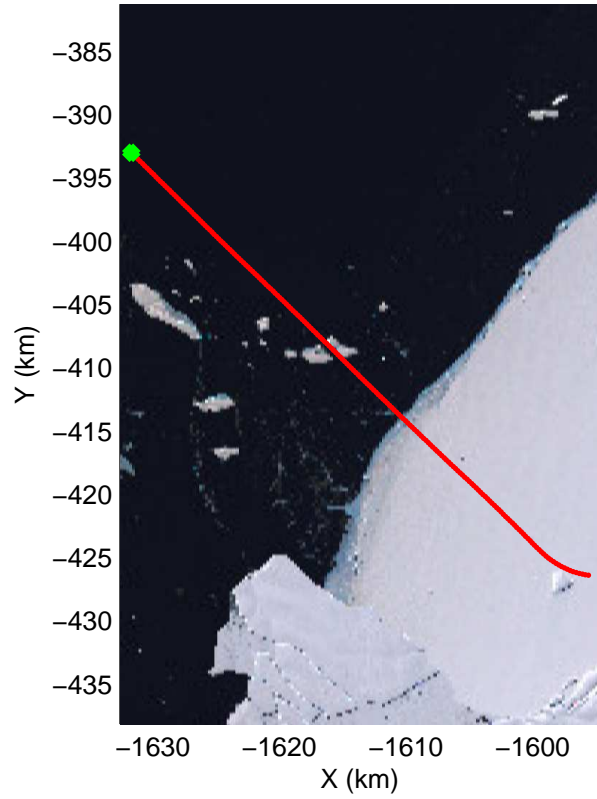

Land Ice Thwaites Arch  
20141121\_05\_001  
Polar Stereograph -71N/0E

mcords3 2014\_Antarctica\_DC8: "Land Ice Thwaites Arch" 20141121\_05\_001: 15:39:49.7 to 15:44:14.6 GPS

mcords3 2014\_Antarctica\_DC8: "Land Ice Thwaites Arch" 20141121\_05\_001: 15:39:49.7 to 15:44:14.6 GPS

Land Ice Thwaites Arch  
20141121\_05\_002  
Polar Stereograph -71N/0E

mcords3 2014\_Antarctica\_DC8: "Land Ice Thwaites Arch" 20141121\_05\_002: 15:44:14.8 to 15:49:46.3 GPS

mcords3 2014\_Antarctica\_DC8: "Land Ice Thwaites Arch" 20141121\_05\_002: 15:44:14.8 to 15:49:46.3 GPS