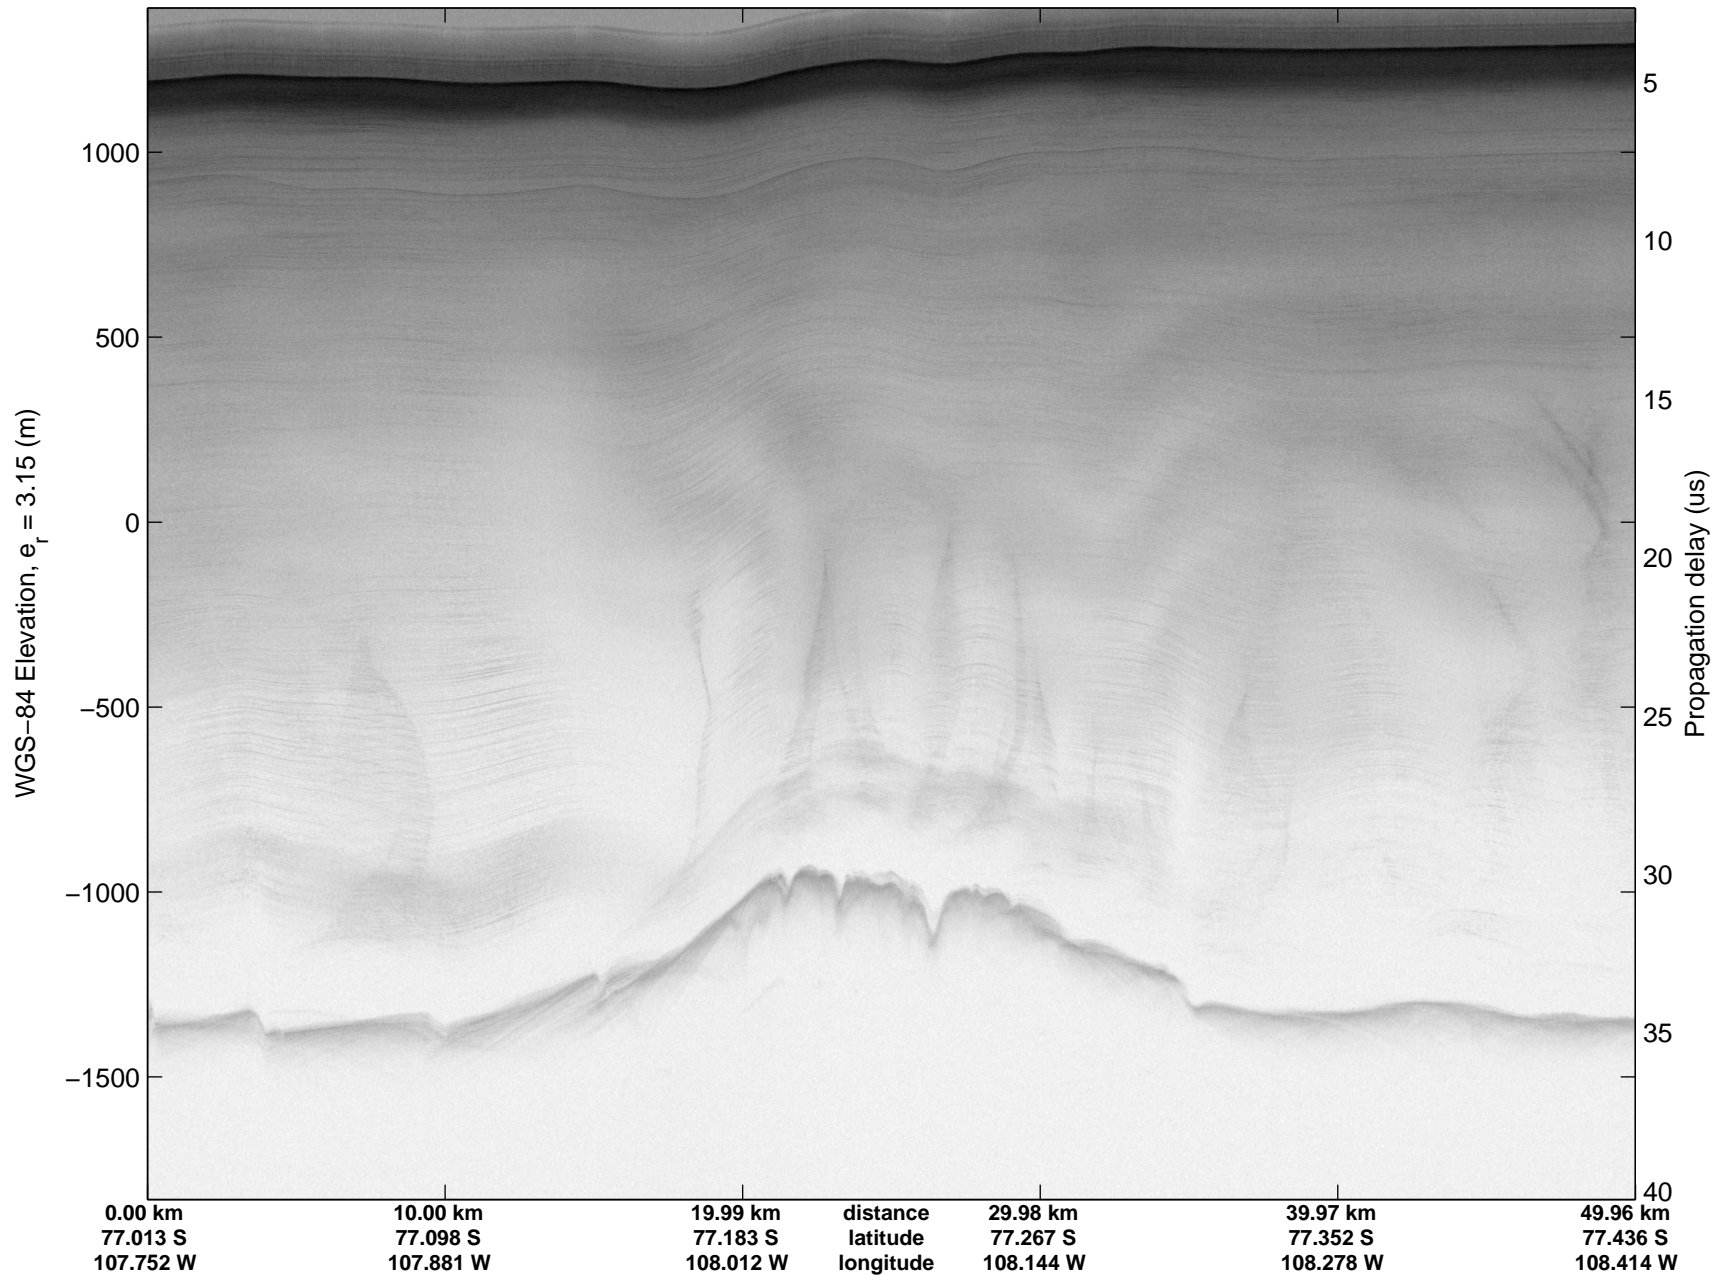

mcords3 2014_Antarctica_DC8: "Land Ice Thwaites Arch" 20141121_05_008: 16:20:05.6 to 16:26:09.8 GPS