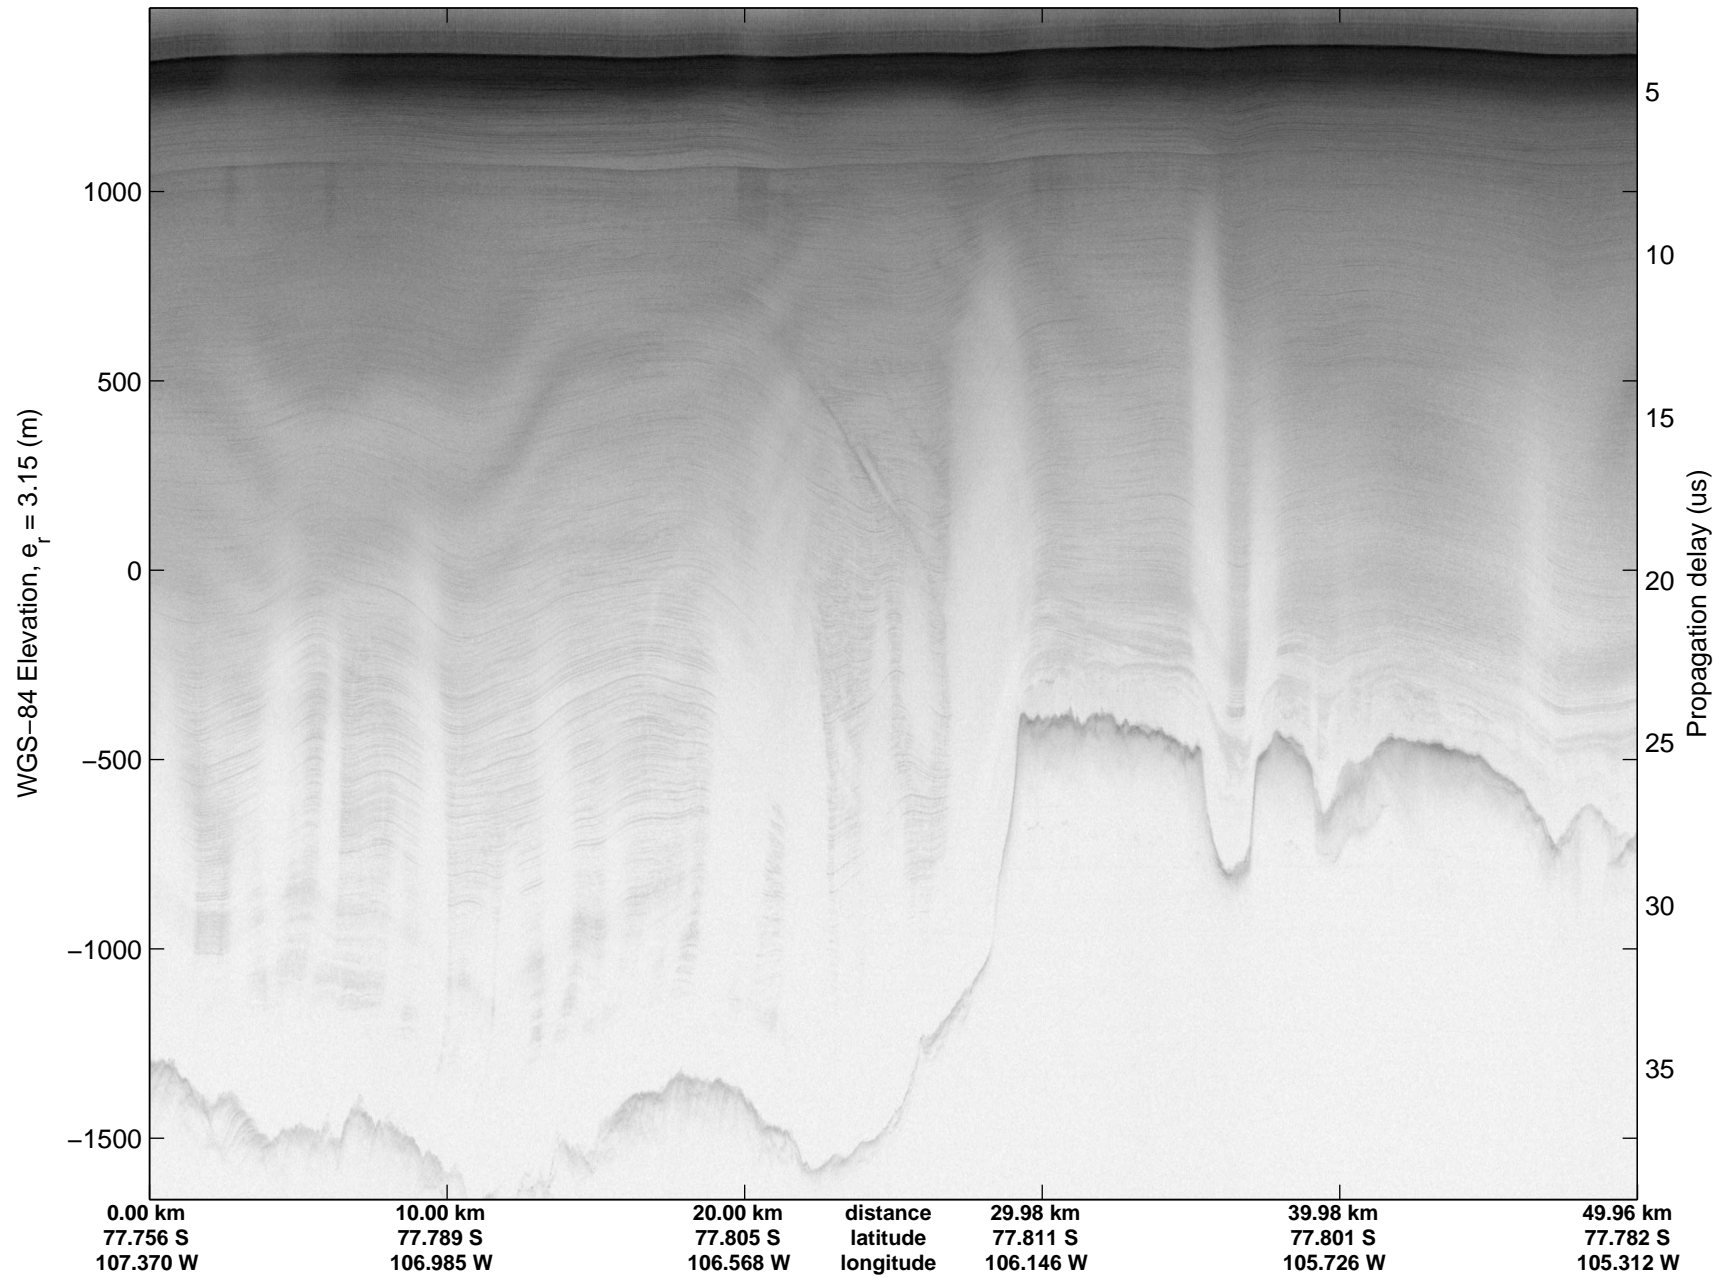

mcords3 2014_Antarctica_DC8: "Land Ice Thwaites Arch" 20141121_05_010: 16:32:10.4 to 16:38:02.1 GPS