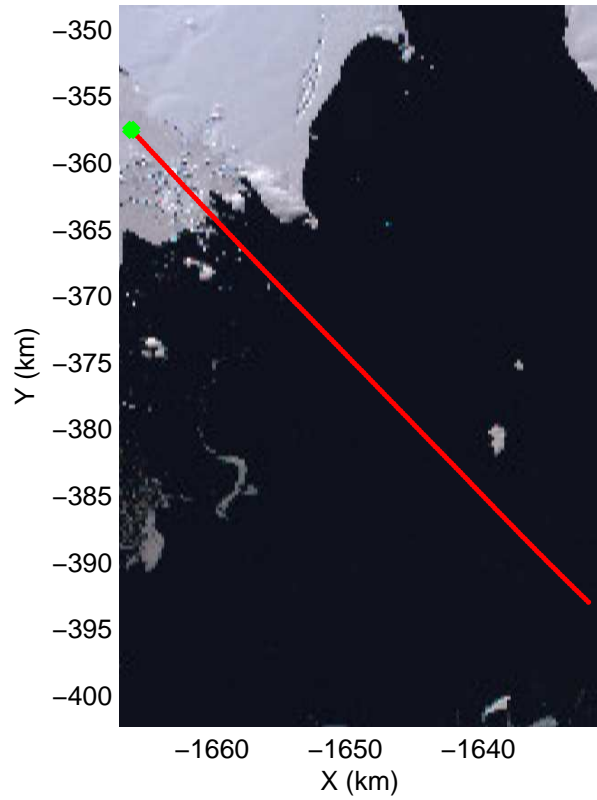

Land Ice Thwaites Arch  
20141121\_05\_001  
Polar Stereograph -71N/0E

mcords3 2014\_Antarctica\_DC8: "Land Ice Thwaites Arch" 20141121\_05\_001: 15:39:49.7 to 15:44:14.6 GPS

mcords3 2014\_Antarctica\_DC8: "Land Ice Thwaites Arch" 20141121\_05\_001: 15:39:49.7 to 15:44:14.6 GPS

Land Ice Thwaites Arch  
20141121\_05\_002  
Polar Stereograph -71N/0E

mcords3 2014\_Antarctica\_DC8: "Land Ice Thwaites Arch" 20141121\_05\_002: 15:44:14.8 to 15:49:46.3 GPS

mcords3 2014\_Antarctica\_DC8: "Land Ice Thwaites Arch" 20141121\_05\_002: 15:44:14.8 to 15:49:46.3 GPS

Land Ice Thwaites Arch  
20141121\_05\_003  
Polar Stereograph -71N/0E

mcords3 2014\_Antarctica\_DC8: "Land Ice Thwaites Arch" 20141121\_05\_003: 15:49:46.6 to 15:55:55.1 GPS

mcords3 2014\_Antarctica\_DC8: "Land Ice Thwaites Arch" 20141121\_05\_003: 15:49:46.6 to 15:55:55.1 GPS