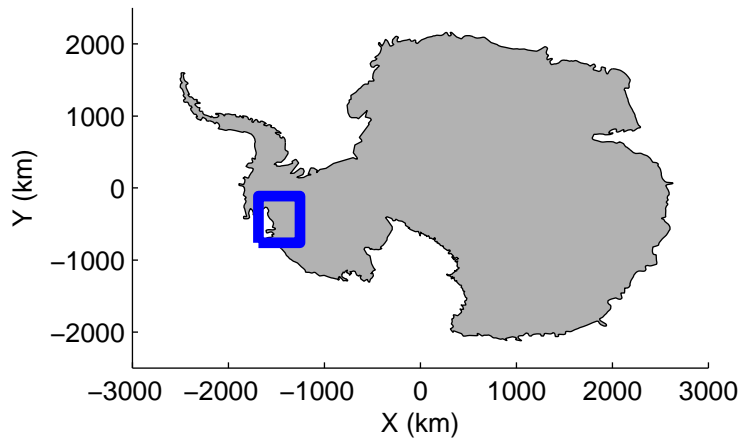

Land Ice Thwaites Arch  
20141121\_05\_004  
Polar Stereograph -71N/0E

mcords3 2014\_Antarctica\_DC8: "Land Ice Thwaites Arch" 20141121\_05\_004: 15:55:55.3 to 16:02:08.8 GPS

mcords3 2014\_Antarctica\_DC8: "Land Ice Thwaites Arch" 20141121\_05\_004: 15:55:55.3 to 16:02:08.8 GPS