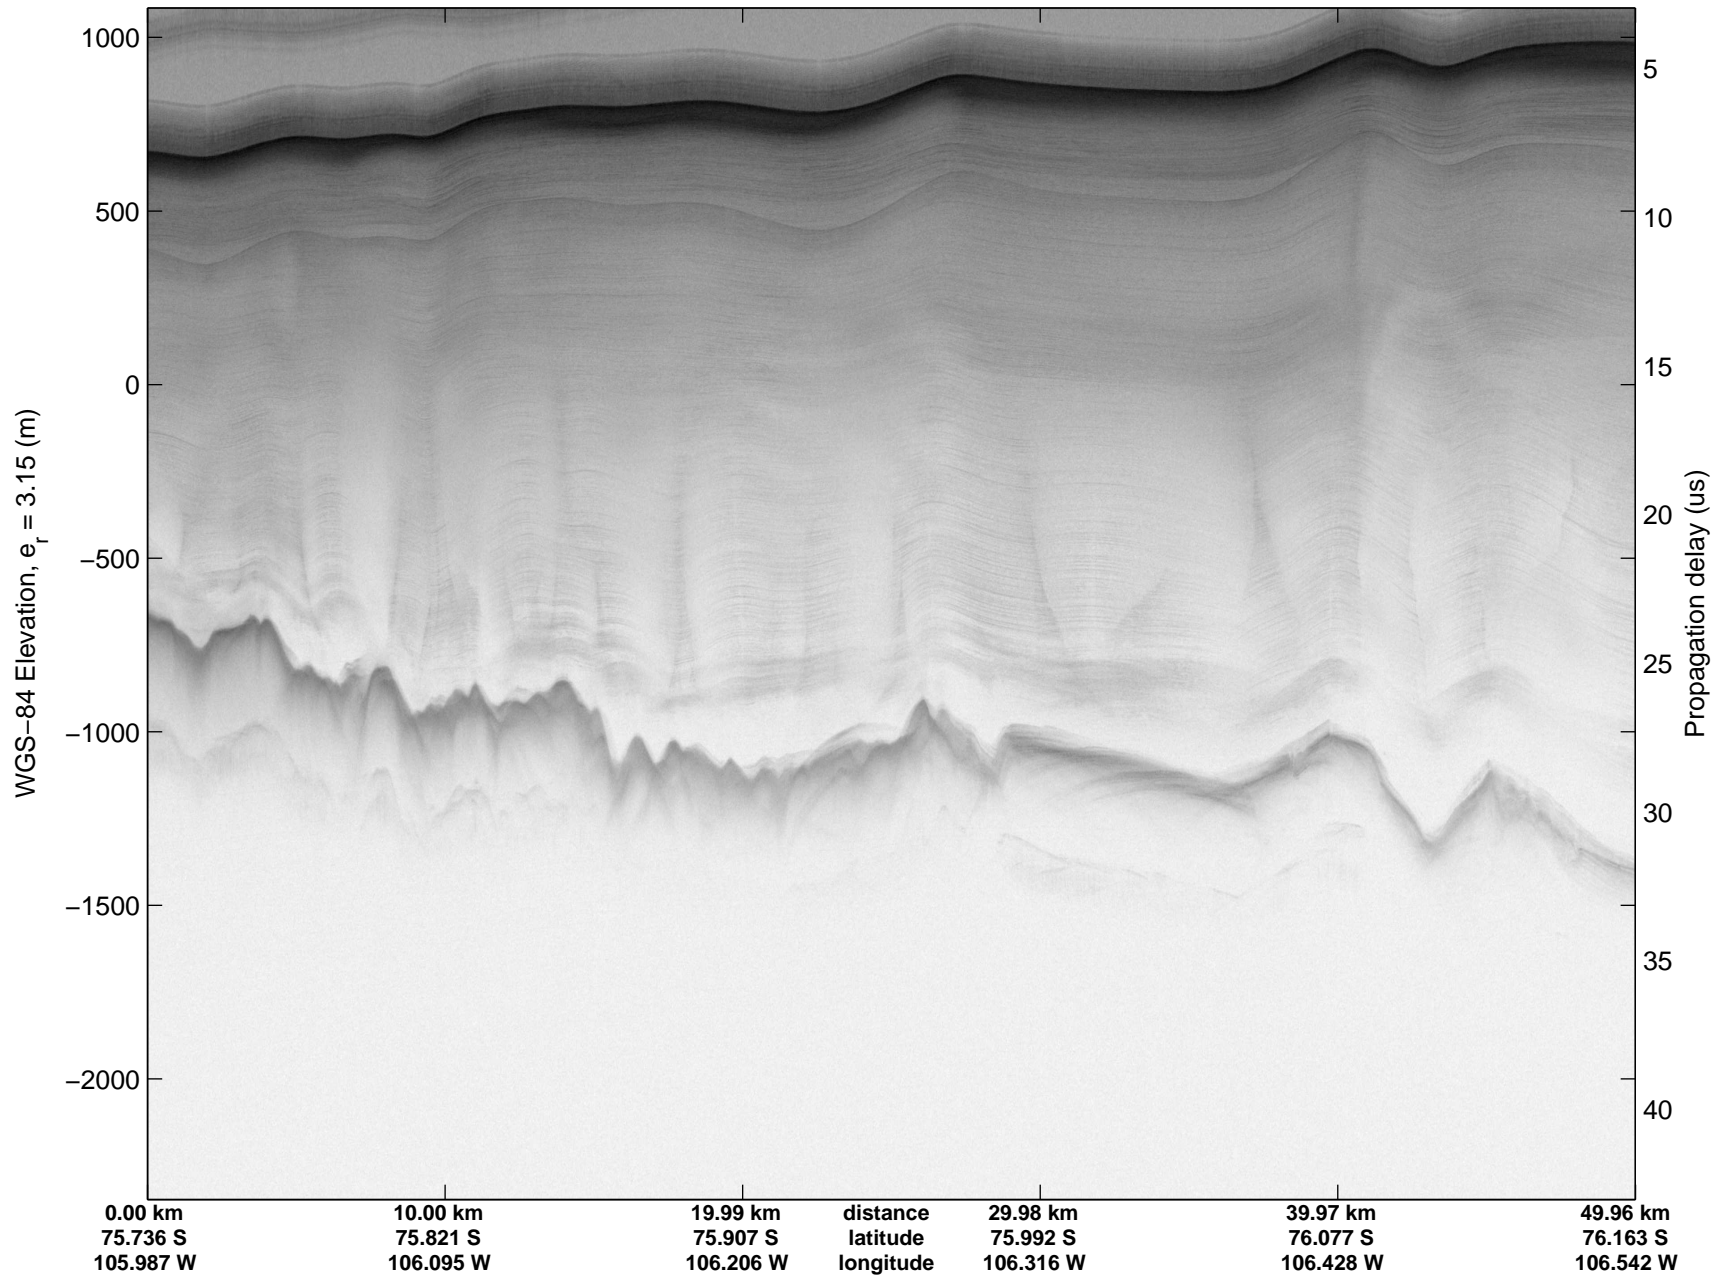

Land Ice Thwaites Arch  
20141121\_05\_004  
Polar Stereograph -71N/0E

mcords3 2014\_Antarctica\_DC8: "Land Ice Thwaites Arch" 20141121\_05\_004: 15:55:55.3 to 16:02:08.8 GPS

mcords3 2014\_Antarctica\_DC8: "Land Ice Thwaites Arch" 20141121\_05\_004: 15:55:55.3 to 16:02:08.8 GPS

Land Ice Thwaites Arch  
20141121\_05\_005  
Polar Stereograph -71N/0E

mcords3 2014\_Antarctica\_DC8: "Land Ice Thwaites Arch" 20141121\_05\_005: 16:02:09.1 to 16:08:05.1 GPS

mcords3 2014\_Antarctica\_DC8: "Land Ice Thwaites Arch" 20141121\_05\_005: 16:02:09.1 to 16:08:05.1 GPS