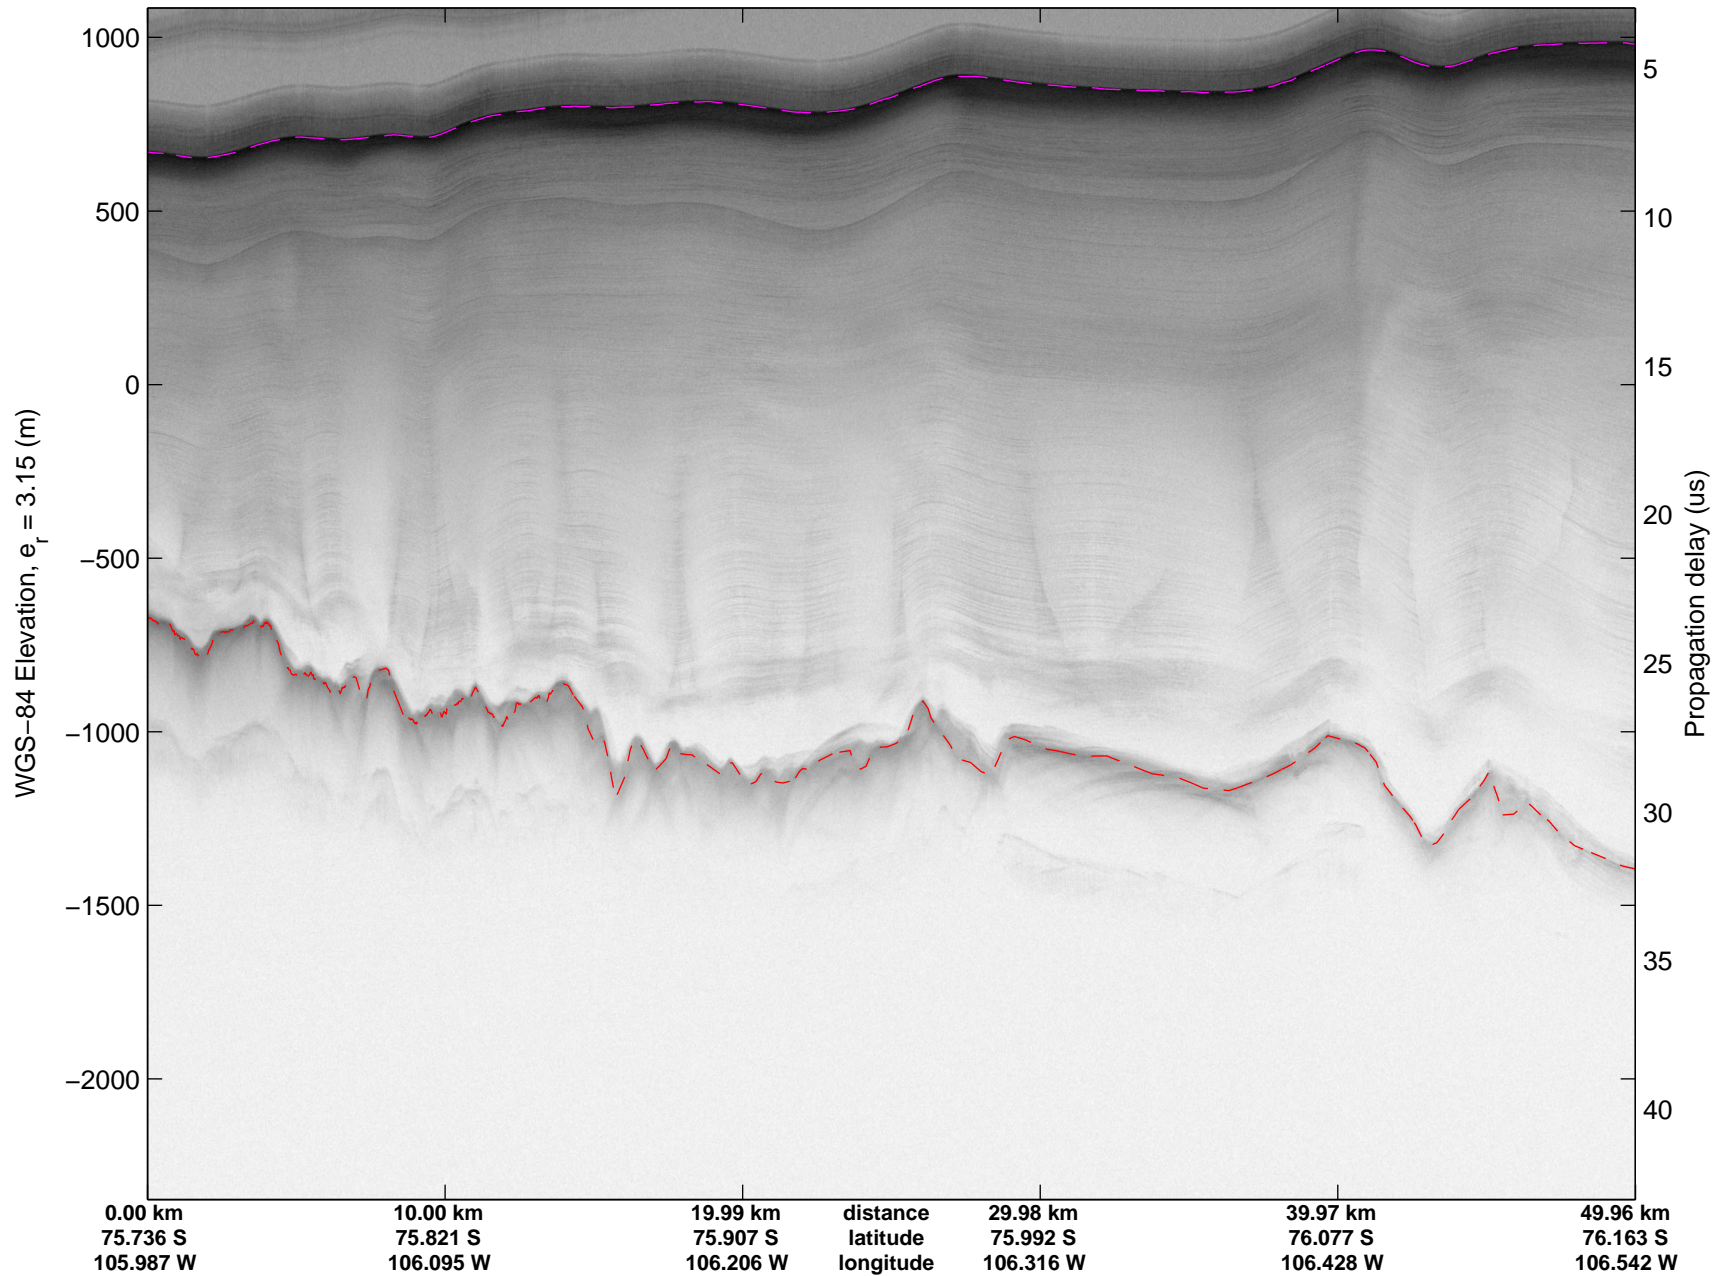

Land Ice Thwaites Arch  
20141121\_05\_003  
Polar Stereograph -71N/0E

mcords3 2014\_Antarctica\_DC8: "Land Ice Thwaites Arch" 20141121\_05\_003: 15:49:46.6 to 15:55:55.1 GPS

mcords3 2014\_Antarctica\_DC8: "Land Ice Thwaites Arch" 20141121\_05\_003: 15:49:46.6 to 15:55:55.1 GPS

Land Ice Thwaites Arch  
20141121\_05\_004  
Polar Stereograph -71N/0E

mcords3 2014\_Antarctica\_DC8: "Land Ice Thwaites Arch" 20141121\_05\_004: 15:55:55.3 to 16:02:08.8 GPS

mcords3 2014\_Antarctica\_DC8: "Land Ice Thwaites Arch" 20141121\_05\_004: 15:55:55.3 to 16:02:08.8 GPS

Land Ice Thwaites Arch  
20141121\_05\_005  
Polar Stereograph -71N/0E

mcords3 2014\_Antarctica\_DC8: "Land Ice Thwaites Arch" 20141121\_05\_005: 16:02:09.1 to 16:08:05.1 GPS

mcords3 2014\_Antarctica\_DC8: "Land Ice Thwaites Arch" 20141121\_05\_005: 16:02:09.1 to 16:08:05.1 GPS

Land Ice Thwaites Arch  
20141121\_05\_006  
Polar Stereograph -71N/0E

mcords3 2014\_Antarctica\_DC8: "Land Ice Thwaites Arch" 20141121\_05\_006: 16:08:05.4 to 16:14:09.1 GPS

mcords3 2014\_Antarctica\_DC8: "Land Ice Thwaites Arch" 20141121\_05\_006: 16:08:05.4 to 16:14:09.1 GPS