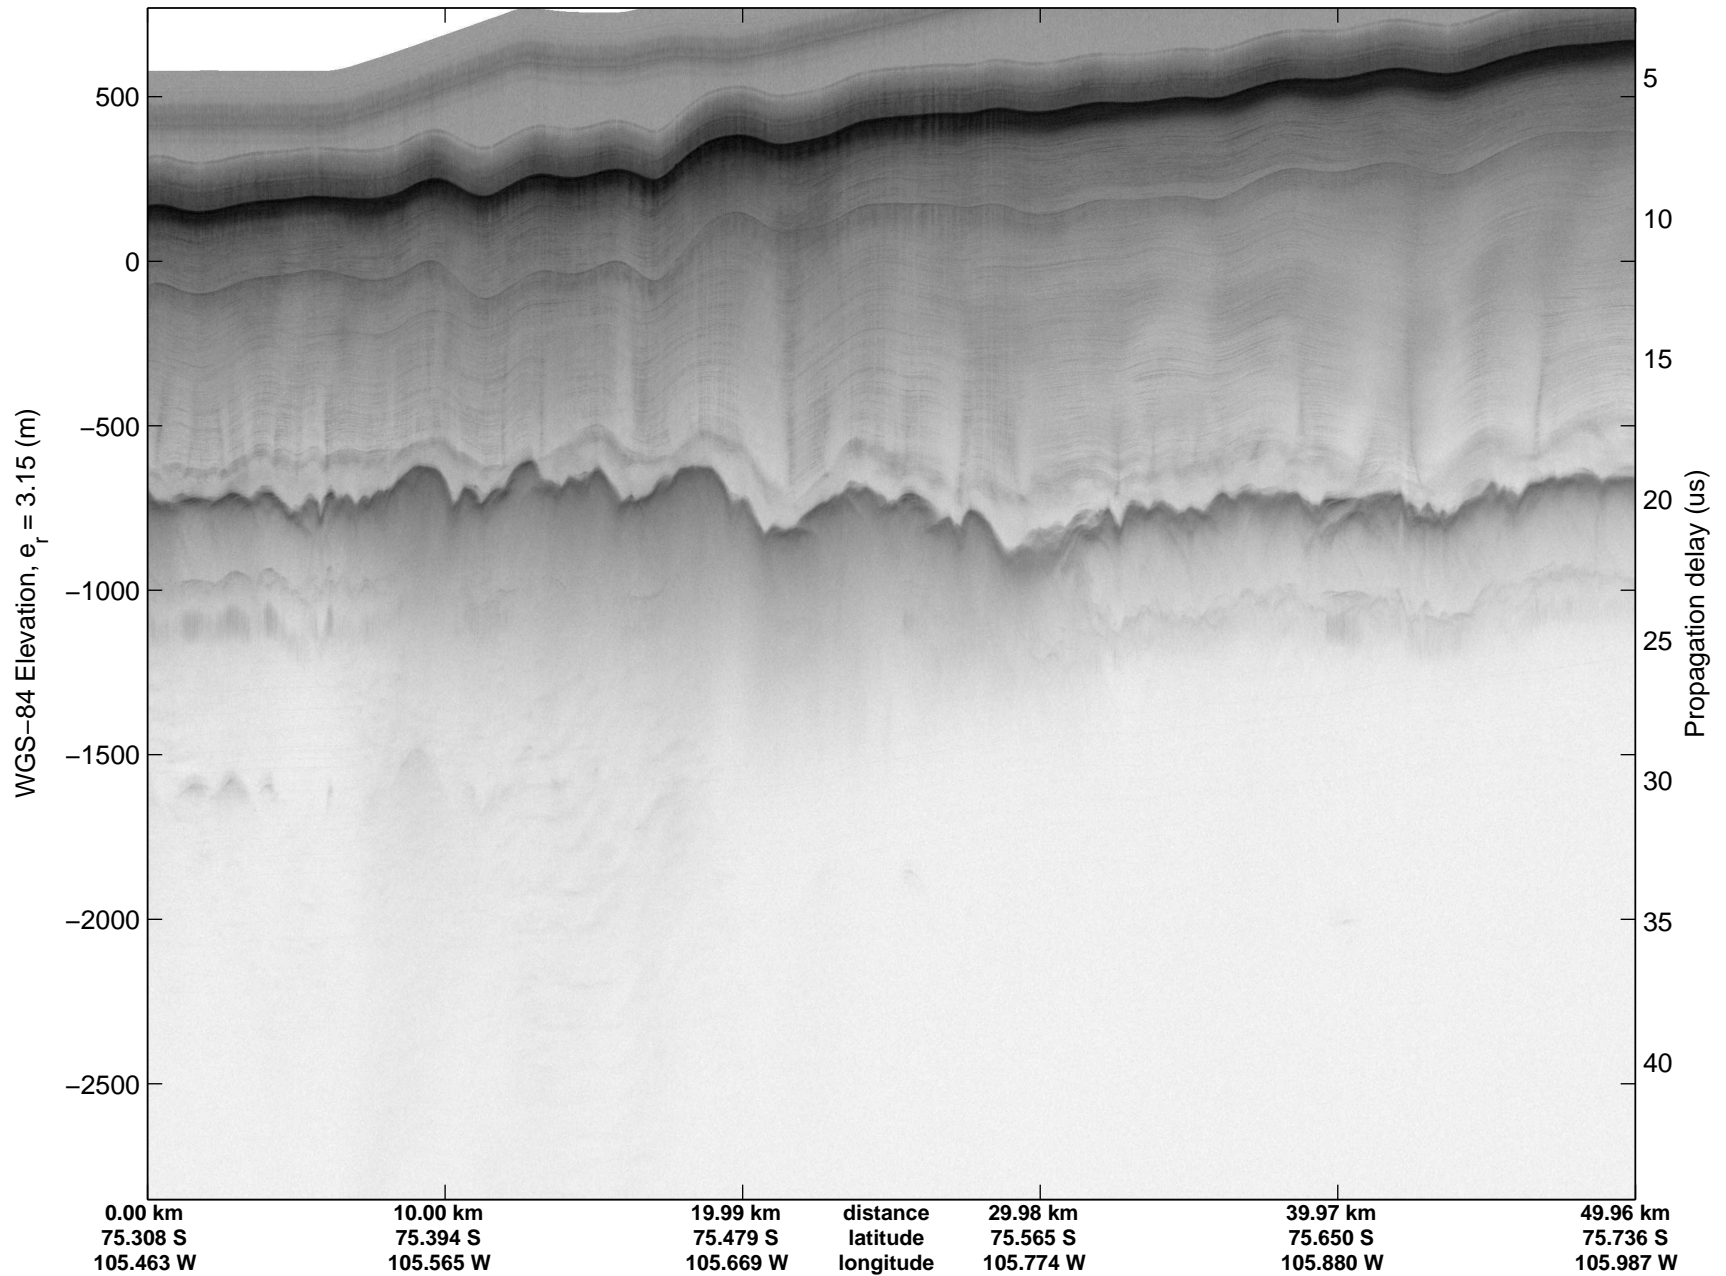

Land Ice Thwaites Arch  
20141121\_05\_003  
Polar Stereograph -71N/0E

mcords3 2014\_Antarctica\_DC8: "Land Ice Thwaites Arch" 20141121\_05\_003: 15:49:46.6 to 15:55:55.1 GPS

mcords3 2014\_Antarctica\_DC8: "Land Ice Thwaites Arch" 20141121\_05\_003: 15:49:46.6 to 15:55:55.1 GPS

Land Ice Thwaites Arch  
20141121\_05\_004  
Polar Stereograph -71N/0E

mcords3 2014\_Antarctica\_DC8: "Land Ice Thwaites Arch" 20141121\_05\_004: 15:55:55.3 to 16:02:08.8 GPS

mcords3 2014\_Antarctica\_DC8: "Land Ice Thwaites Arch" 20141121\_05\_004: 15:55:55.3 to 16:02:08.8 GPS