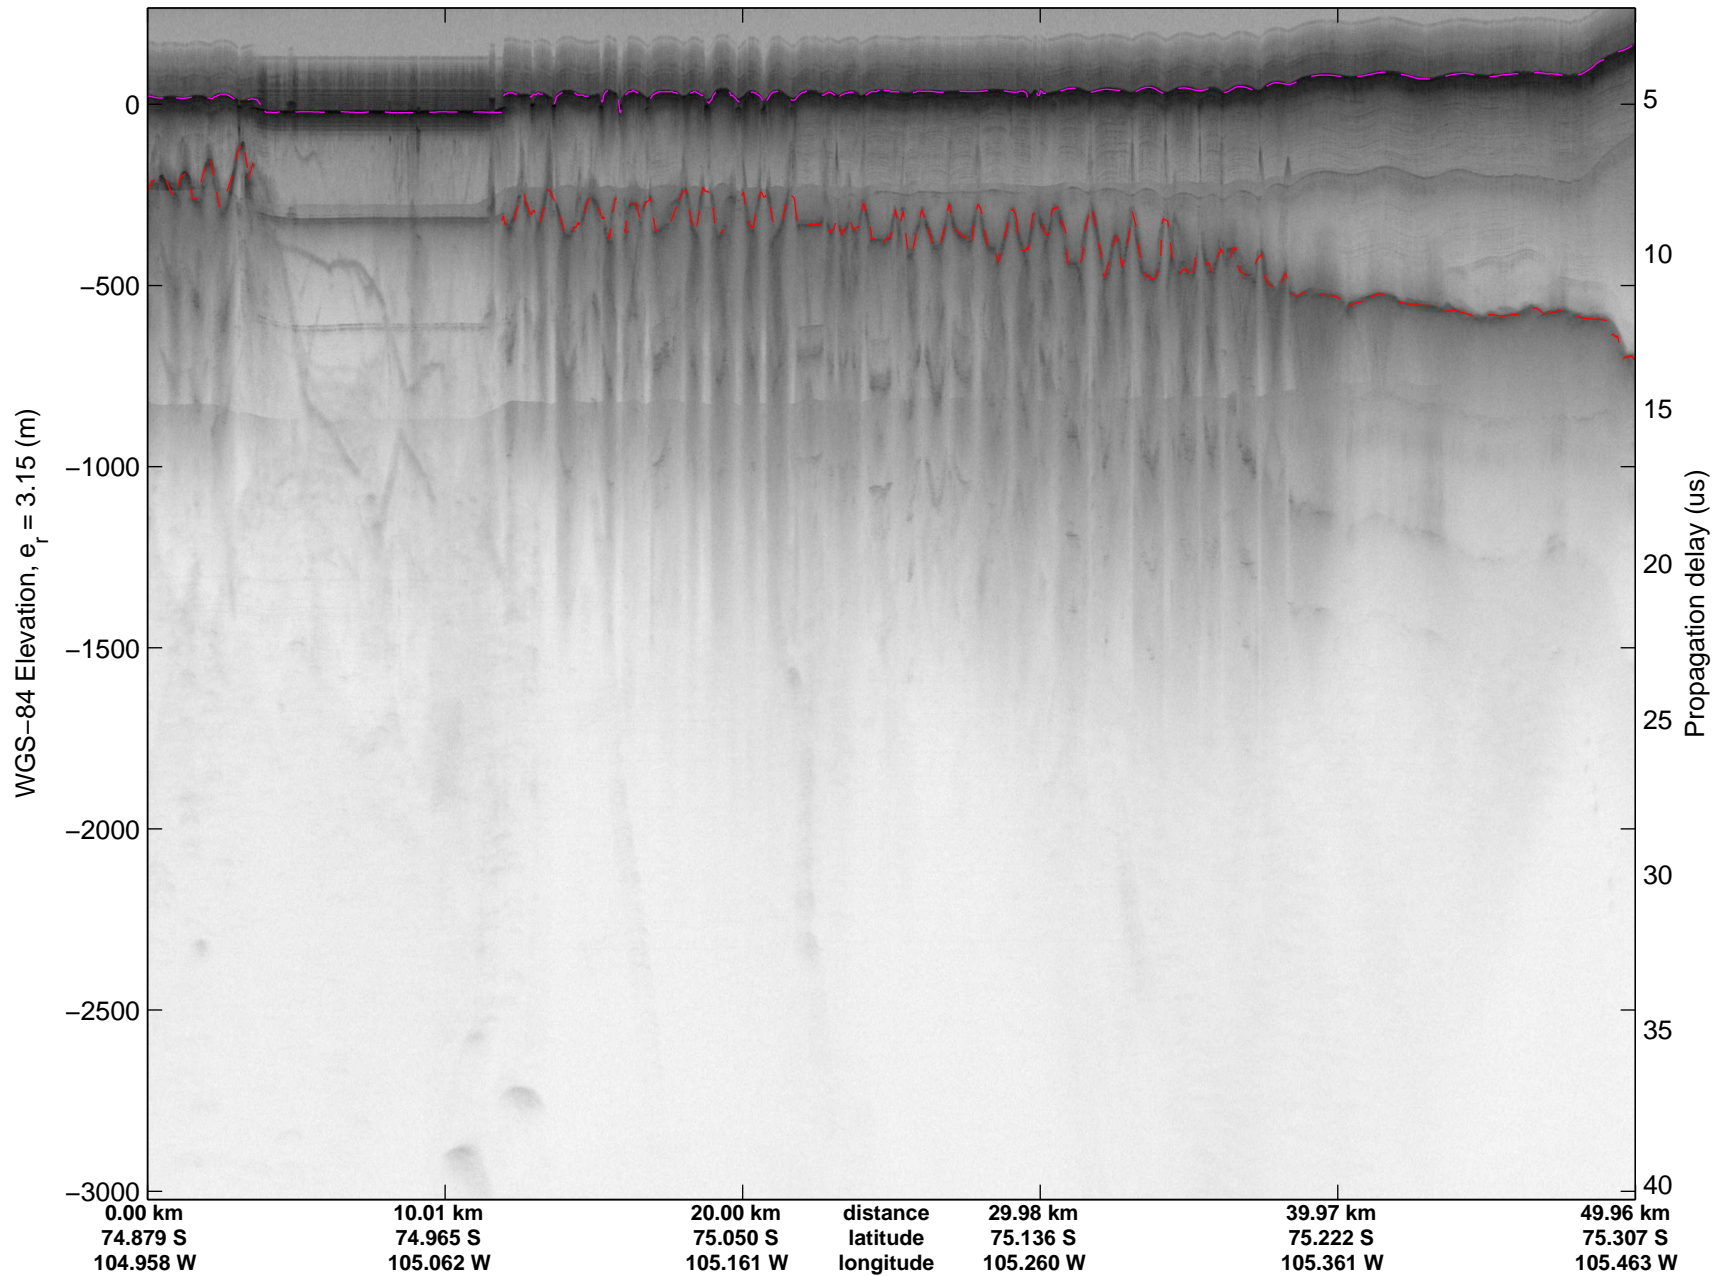

Land Ice Thwaites Arch  
20141121\_05\_002  
Polar Stereograph -71N/0E

mcords3 2014\_Antarctica\_DC8: "Land Ice Thwaites Arch" 20141121\_05\_002: 15:44:14.8 to 15:49:46.3 GPS

mcords3 2014\_Antarctica\_DC8: "Land Ice Thwaites Arch" 20141121\_05\_002: 15:44:14.8 to 15:49:46.3 GPS

Land Ice Thwaites Arch  
20141121\_05\_003  
Polar Stereograph -71N/0E

mcords3 2014\_Antarctica\_DC8: "Land Ice Thwaites Arch" 20141121\_05\_003: 15:49:46.6 to 15:55:55.1 GPS

mcords3 2014\_Antarctica\_DC8: "Land Ice Thwaites Arch" 20141121\_05\_003: 15:49:46.6 to 15:55:55.1 GPS

Land Ice Thwaites Arch  
20141121\_05\_004  
Polar Stereograph -71N/0E

mcords3 2014\_Antarctica\_DC8: "Land Ice Thwaites Arch" 20141121\_05\_004: 15:55:55.3 to 16:02:08.8 GPS

mcords3 2014\_Antarctica\_DC8: "Land Ice Thwaites Arch" 20141121\_05\_004: 15:55:55.3 to 16:02:08.8 GPS