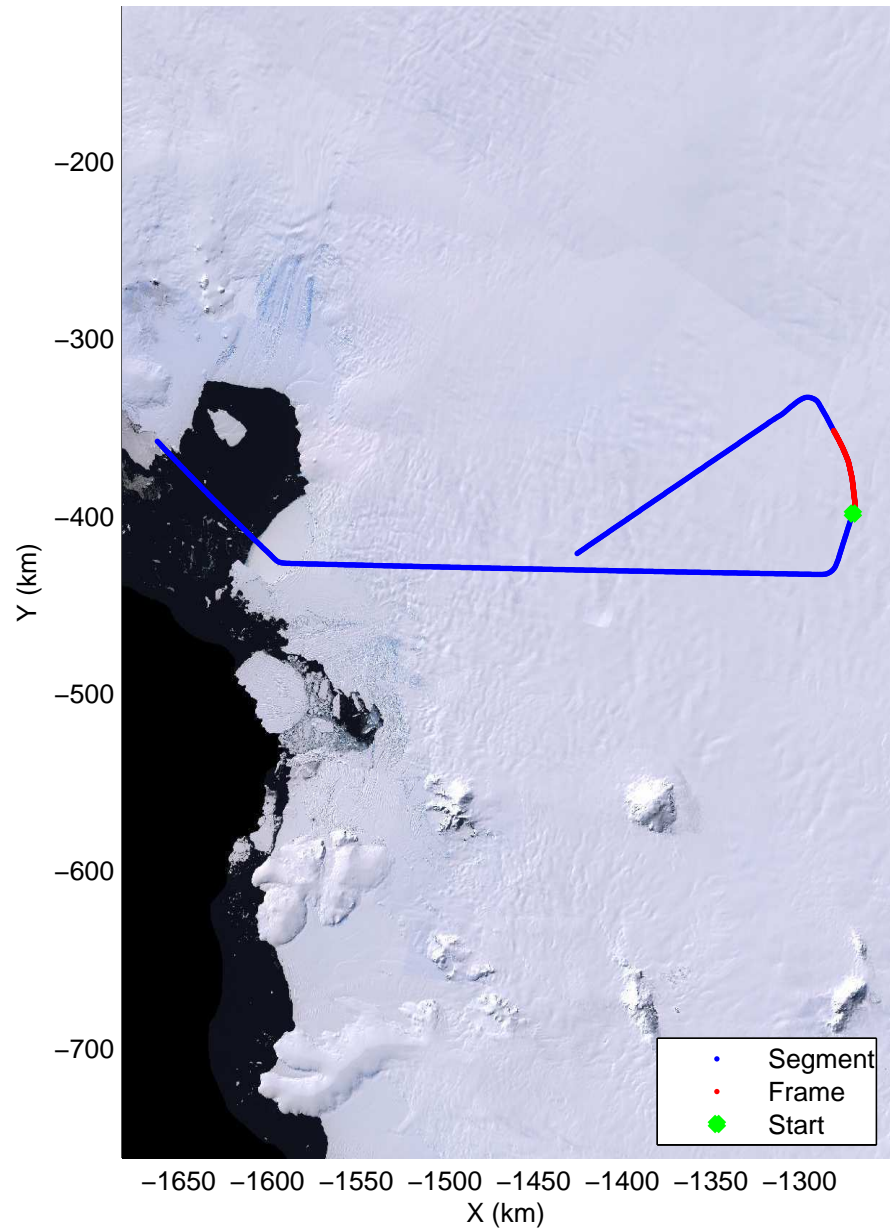

Land Ice Thwaites Arch  
 20141121\_05\_009  
 Polar Stereograph -71N/0E

mcords3 2014\_Antarctica\_DC8: "Land Ice Thwaites Arch" 20141121\_05\_009: 16:26:10.0 to 16:32:10.1 GPS

mcords3 2014\_Antarctica\_DC8: "Land Ice Thwaites Arch" 20141121\_05\_009: 16:26:10.0 to 16:32:10.1 GPS

Land Ice Thwaites Arch  
20141121\_05\_010  
Polar Stereograph -71N/0E

mcords3 2014\_Antarctica\_DC8: "Land Ice Thwaites Arch" 20141121\_05\_010: 16:32:10.4 to 16:38:02.1 GPS

mcords3 2014\_Antarctica\_DC8: "Land Ice Thwaites Arch" 20141121\_05\_010: 16:32:10.4 to 16:38:02.1 GPS