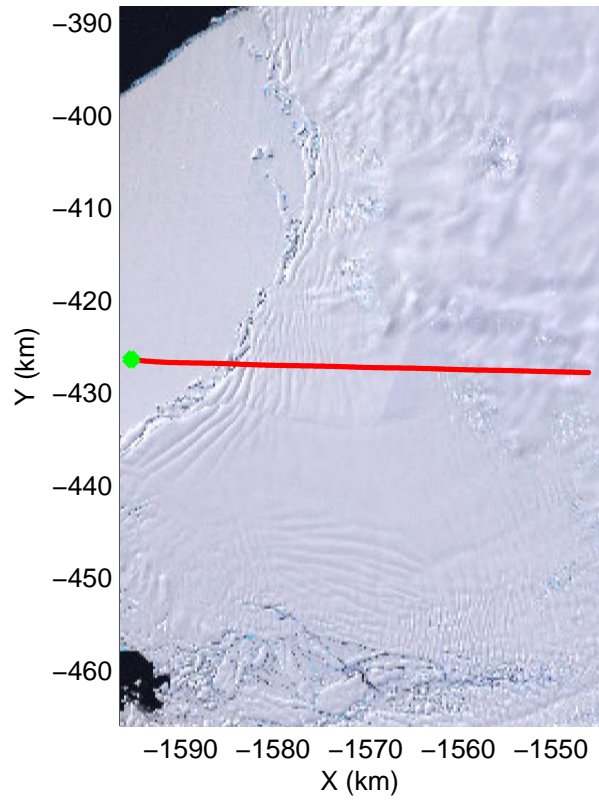

Land Ice Thwaites Arch  
20141121\_05\_001  
Polar Stereograph -71N/0E

mcords3 2014\_Antarctica\_DC8: "Land Ice Thwaites Arch" 20141121\_05\_001: 15:39:49.7 to 15:44:14.6 GPS

mcords3 2014\_Antarctica\_DC8: "Land Ice Thwaites Arch" 20141121\_05\_001: 15:39:49.7 to 15:44:14.6 GPS

Land Ice Thwaites Arch  
20141121\_05\_002  
Polar Stereograph -71N/0E

mcords3 2014\_Antarctica\_DC8: "Land Ice Thwaites Arch" 20141121\_05\_002: 15:44:14.8 to 15:49:46.3 GPS

mcords3 2014\_Antarctica\_DC8: "Land Ice Thwaites Arch" 20141121\_05\_002: 15:44:14.8 to 15:49:46.3 GPS

Land Ice Thwaites Arch  
20141121\_05\_003  
Polar Stereograph -71N/0E

mcords3 2014\_Antarctica\_DC8: "Land Ice Thwaites Arch" 20141121\_05\_003: 15:49:46.6 to 15:55:55.1 GPS

mcords3 2014\_Antarctica\_DC8: "Land Ice Thwaites Arch" 20141121\_05\_003: 15:49:46.6 to 15:55:55.1 GPS