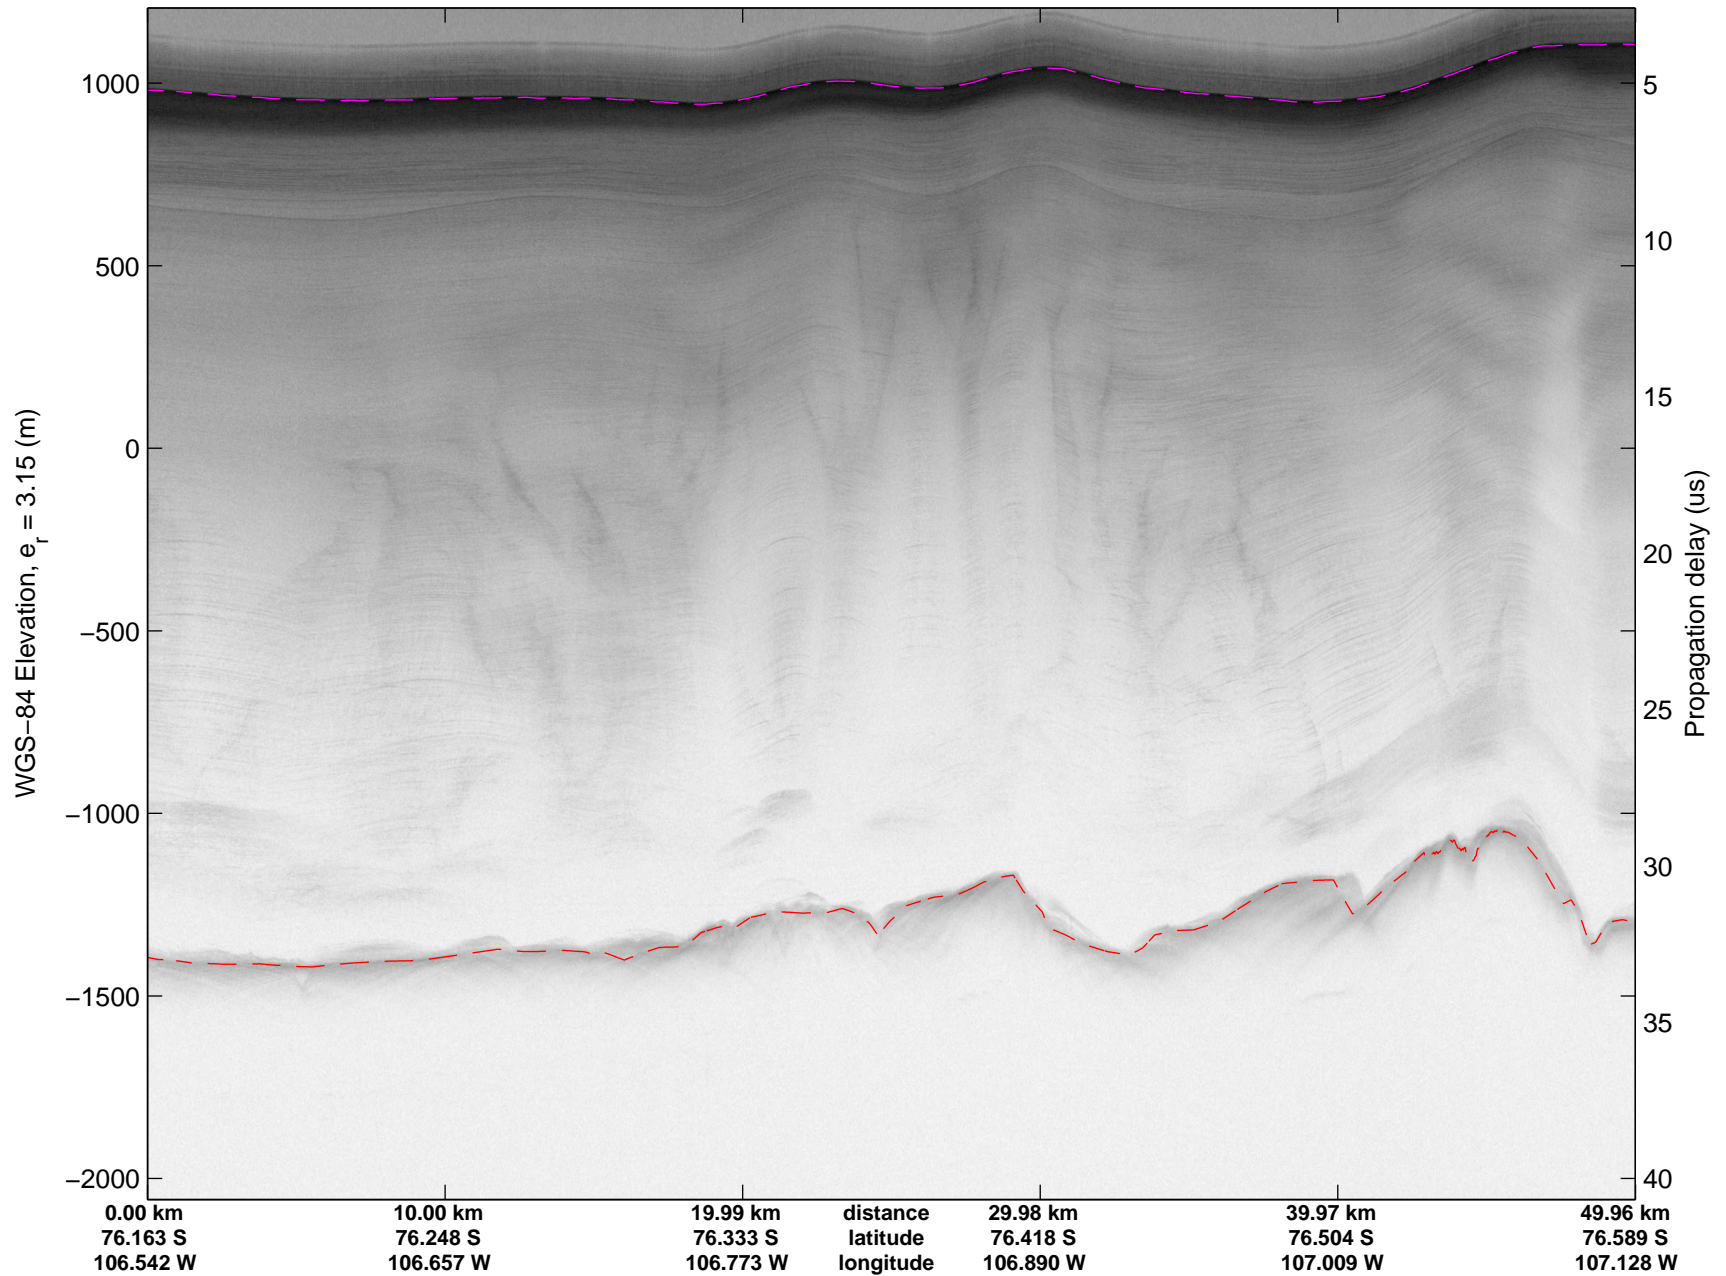

Land Ice Thwaites Arch  
20141121\_05\_005  
Polar Stereograph -71N/0E

mcords3 2014\_Antarctica\_DC8: "Land Ice Thwaites Arch" 20141121\_05\_005: 16:02:09.1 to 16:08:05.1 GPS

mcords3 2014\_Antarctica\_DC8: "Land Ice Thwaites Arch" 20141121\_05\_005: 16:02:09.1 to 16:08:05.1 GPS

Land Ice Thwaites Arch  
20141121\_05\_006  
Polar Stereograph -71N/0E

mcords3 2014\_Antarctica\_DC8: "Land Ice Thwaites Arch" 20141121\_05\_006: 16:08:05.4 to 16:14:09.1 GPS

mcords3 2014\_Antarctica\_DC8: "Land Ice Thwaites Arch" 20141121\_05\_006: 16:08:05.4 to 16:14:09.1 GPS

Land Ice Thwaites Arch  
20141121\_05\_007  
Polar Stereograph -71N/0E

mcords3 2014\_Antarctica\_DC8: "Land Ice Thwaites Arch" 20141121\_05\_007: 16:14:09.3 to 16:20:05.3 GPS

mcords3 2014\_Antarctica\_DC8: "Land Ice Thwaites Arch" 20141121\_05\_007: 16:14:09.3 to 16:20:05.3 GPS

Land Ice Thwaites Arch  
20141121\_05\_008  
Polar Stereograph -71N/0E

mcords3 2014\_Antarctica\_DC8: "Land Ice Thwaites Arch" 20141121\_05\_008: 16:20:05.6 to 16:26:09.8 GPS

mcords3 2014\_Antarctica\_DC8: "Land Ice Thwaites Arch" 20141121\_05\_008: 16:20:05.6 to 16:26:09.8 GPS