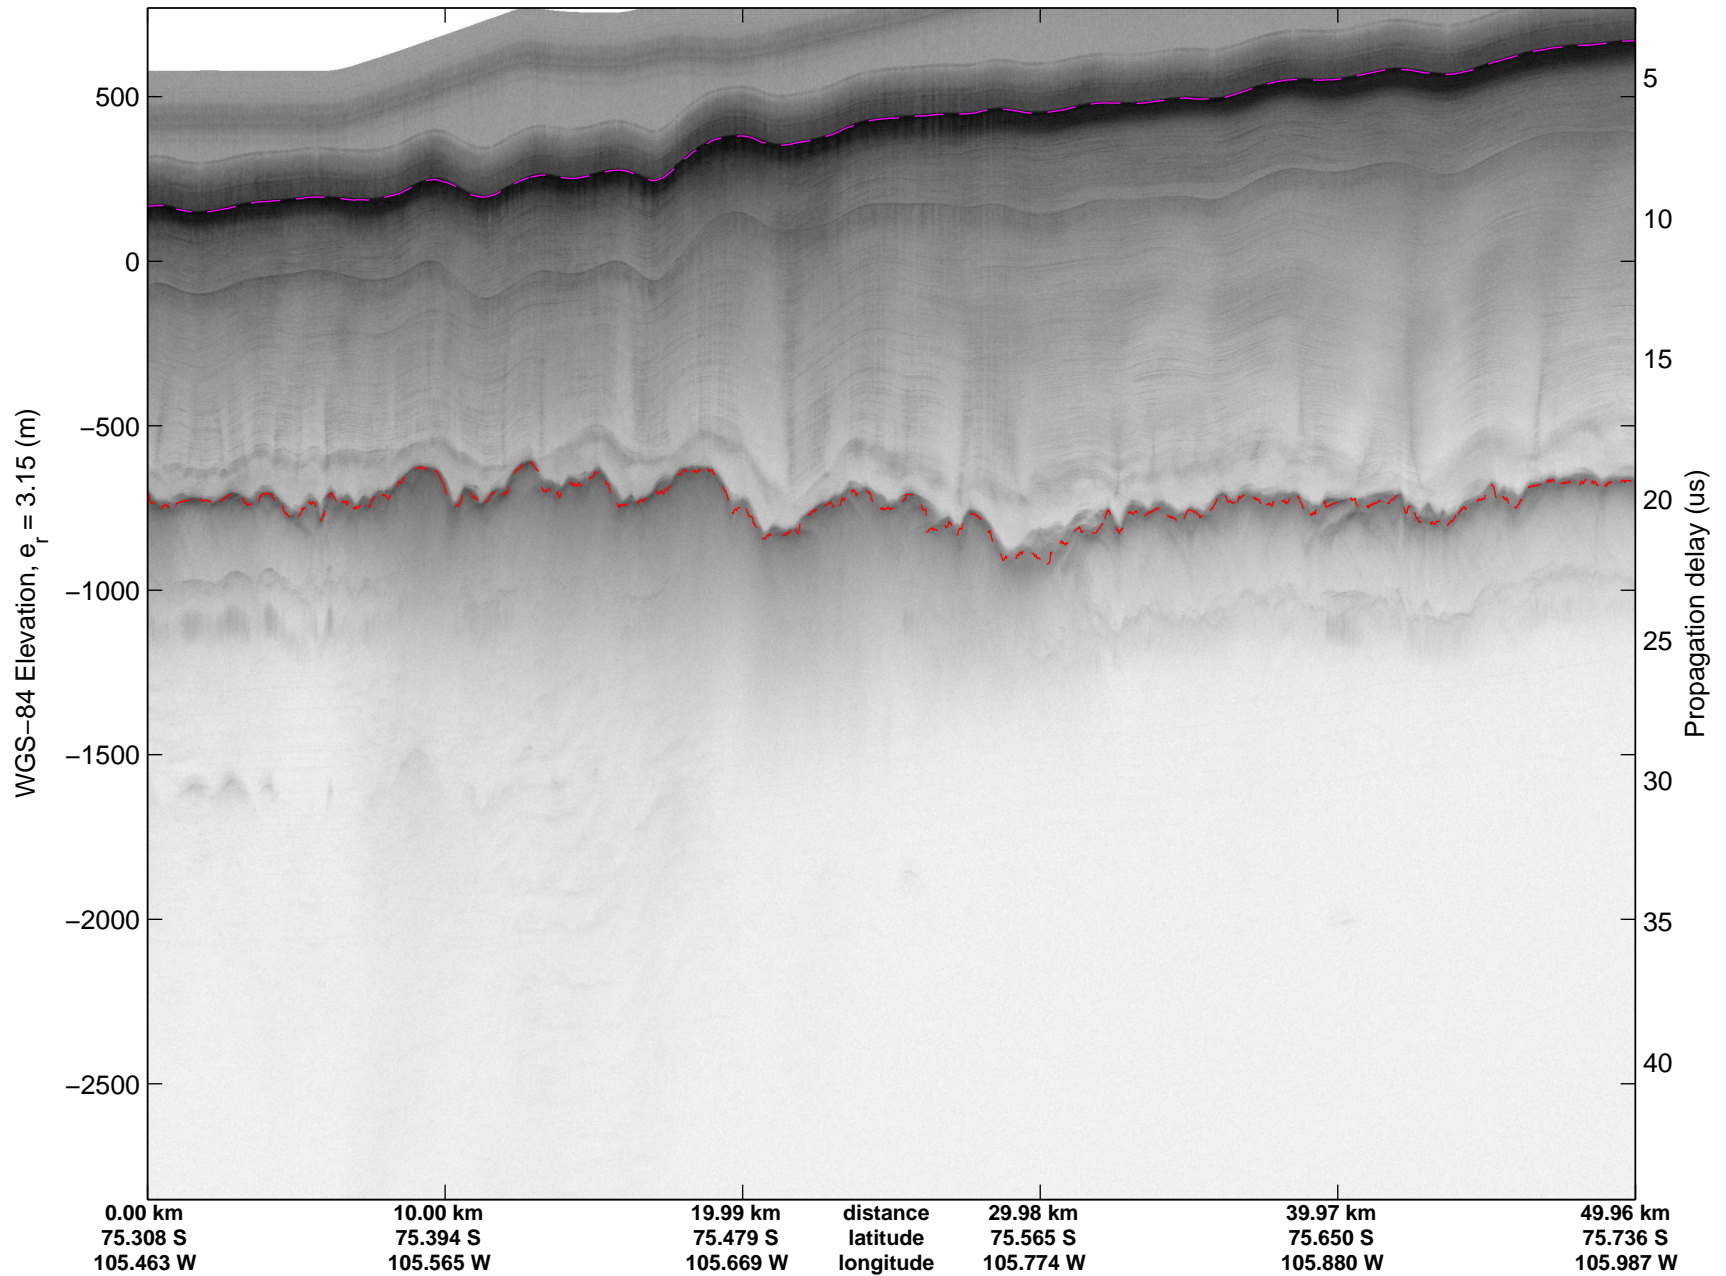

Land Ice Thwaites Arch  
20141121\_05\_002  
Polar Stereograph -71N/0E

mcords3 2014\_Antarctica\_DC8: "Land Ice Thwaites Arch" 20141121\_05\_002: 15:44:14.8 to 15:49:46.3 GPS

mcords3 2014\_Antarctica\_DC8: "Land Ice Thwaites Arch" 20141121\_05\_002: 15:44:14.8 to 15:49:46.3 GPS

Land Ice Thwaites Arch  
20141121\_05\_003  
Polar Stereograph -71N/0E

mcords3 2014\_Antarctica\_DC8: "Land Ice Thwaites Arch" 20141121\_05\_003: 15:49:46.6 to 15:55:55.1 GPS

mcords3 2014\_Antarctica\_DC8: "Land Ice Thwaites Arch" 20141121\_05\_003: 15:49:46.6 to 15:55:55.1 GPS

Land Ice Thwaites Arch  
20141121\_05\_004  
Polar Stereograph -71N/0E

mcords3 2014\_Antarctica\_DC8: "Land Ice Thwaites Arch" 20141121\_05\_004: 15:55:55.3 to 16:02:08.8 GPS

mcords3 2014\_Antarctica\_DC8: "Land Ice Thwaites Arch" 20141121\_05\_004: 15:55:55.3 to 16:02:08.8 GPS