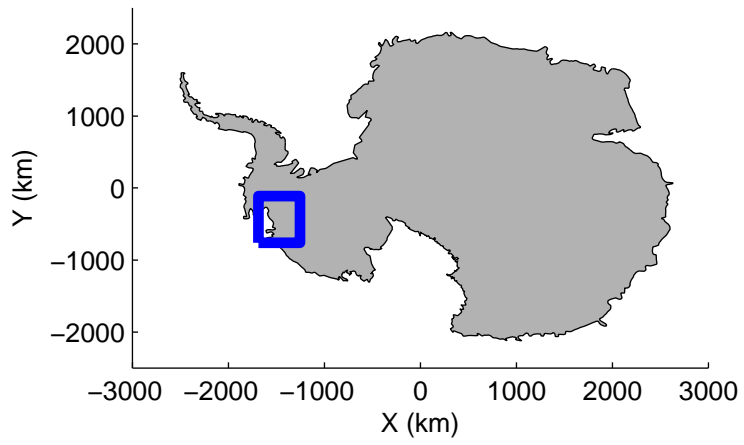

Land Ice Thwaites Arch  
20141121\_05\_006  
Polar Stereograph -71N/0E

mcords3 2014\_Antarctica\_DC8: "Land Ice Thwaites Arch" 20141121\_05\_006: 16:08:05.4 to 16:14:09.1 GPS

mcords3 2014\_Antarctica\_DC8: "Land Ice Thwaites Arch" 20141121\_05\_006: 16:08:05.4 to 16:14:09.1 GPS