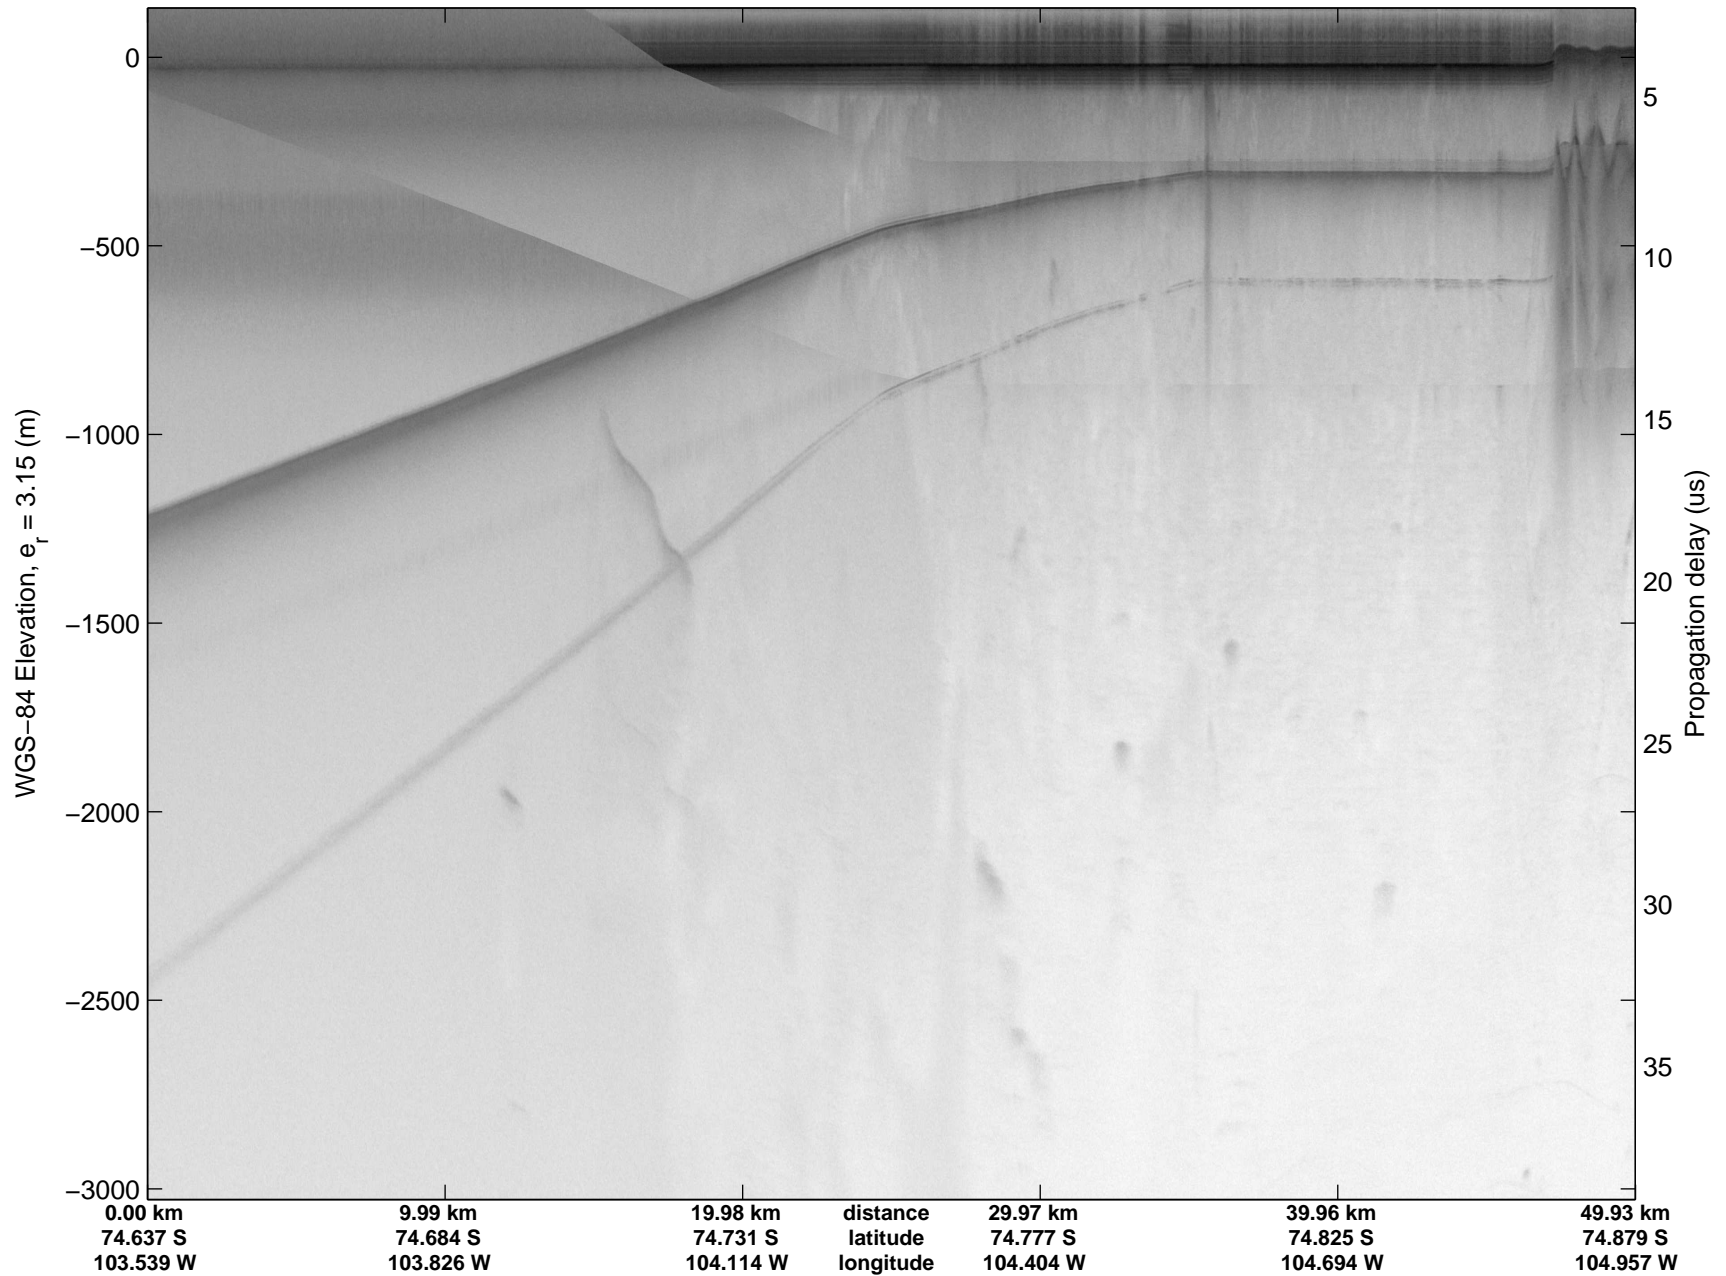

Land Ice Thwaites Arch  
20141121\_05\_001  
Polar Stereograph -71N/0E

mcords3 2014\_Antarctica\_DC8: "Land Ice Thwaites Arch" 20141121\_05\_001: 15:39:49.7 to 15:44:14.6 GPS

mcords3 2014\_Antarctica\_DC8: "Land Ice Thwaites Arch" 20141121\_05\_001: 15:39:49.7 to 15:44:14.6 GPS

Land Ice Thwaites Arch  
20141121\_05\_002  
Polar Stereograph -71N/0E

mcords3 2014\_Antarctica\_DC8: "Land Ice Thwaites Arch" 20141121\_05\_002: 15:44:14.8 to 15:49:46.3 GPS

mcords3 2014\_Antarctica\_DC8: "Land Ice Thwaites Arch" 20141121\_05\_002: 15:44:14.8 to 15:49:46.3 GPS