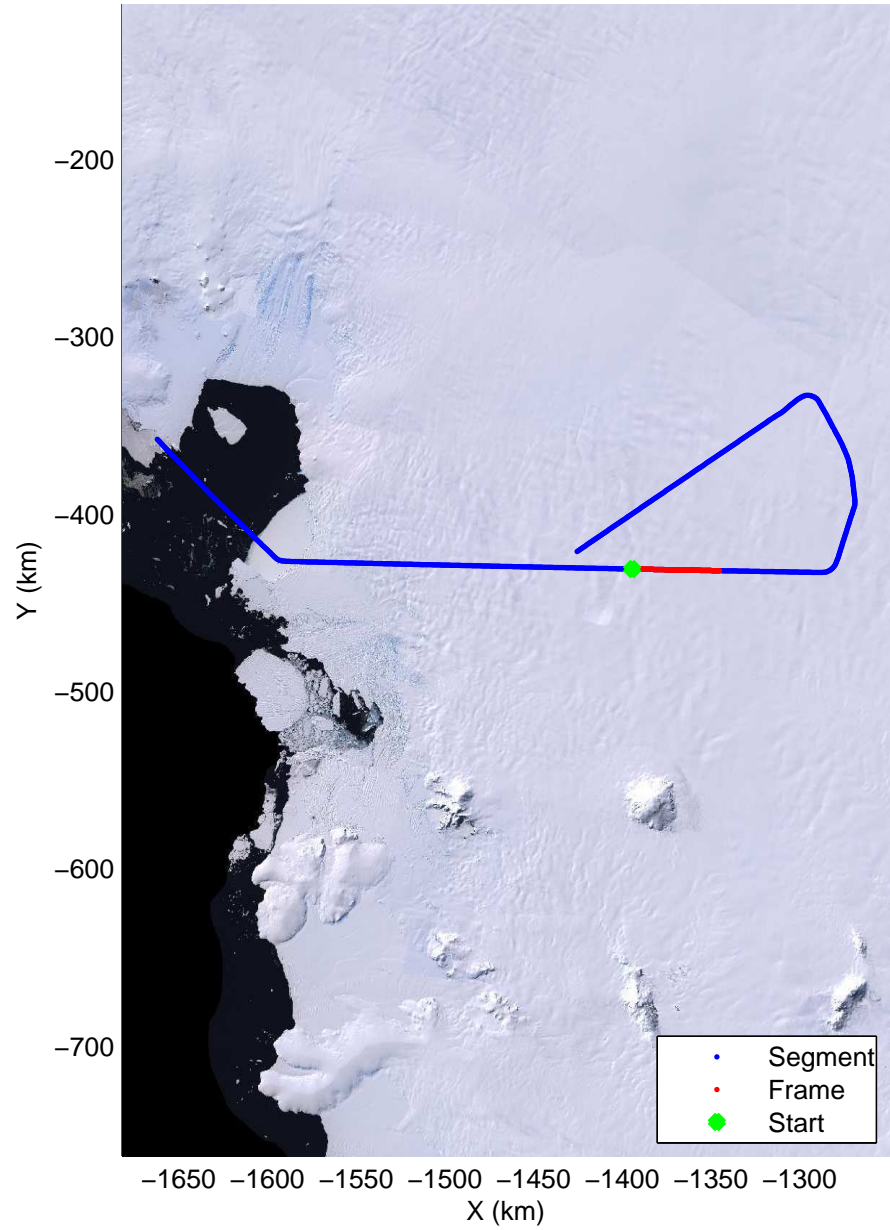

Land Ice Thwaites Arch  
20141121\_05\_005  
Polar Stereograph -71N/0E

mcords3 2014\_Antarctica\_DC8: "Land Ice Thwaites Arch" 20141121\_05\_005: 16:02:09.1 to 16:08:05.1 GPS

mcords3 2014\_Antarctica\_DC8: "Land Ice Thwaites Arch" 20141121\_05\_005: 16:02:09.1 to 16:08:05.1 GPS

Land Ice Thwaites Arch  
20141121\_05\_006  
Polar Stereograph -71N/0E

mcords3 2014\_Antarctica\_DC8: "Land Ice Thwaites Arch" 20141121\_05\_006: 16:08:05.4 to 16:14:09.1 GPS

mcords3 2014\_Antarctica\_DC8: "Land Ice Thwaites Arch" 20141121\_05\_006: 16:08:05.4 to 16:14:09.1 GPS

Land Ice Thwaites Arch  
20141121\_05\_007  
Polar Stereograph -71N/0E

mcords3 2014\_Antarctica\_DC8: "Land Ice Thwaites Arch" 20141121\_05\_007: 16:14:09.3 to 16:20:05.3 GPS

mcords3 2014\_Antarctica\_DC8: "Land Ice Thwaites Arch" 20141121\_05\_007: 16:14:09.3 to 16:20:05.3 GPS