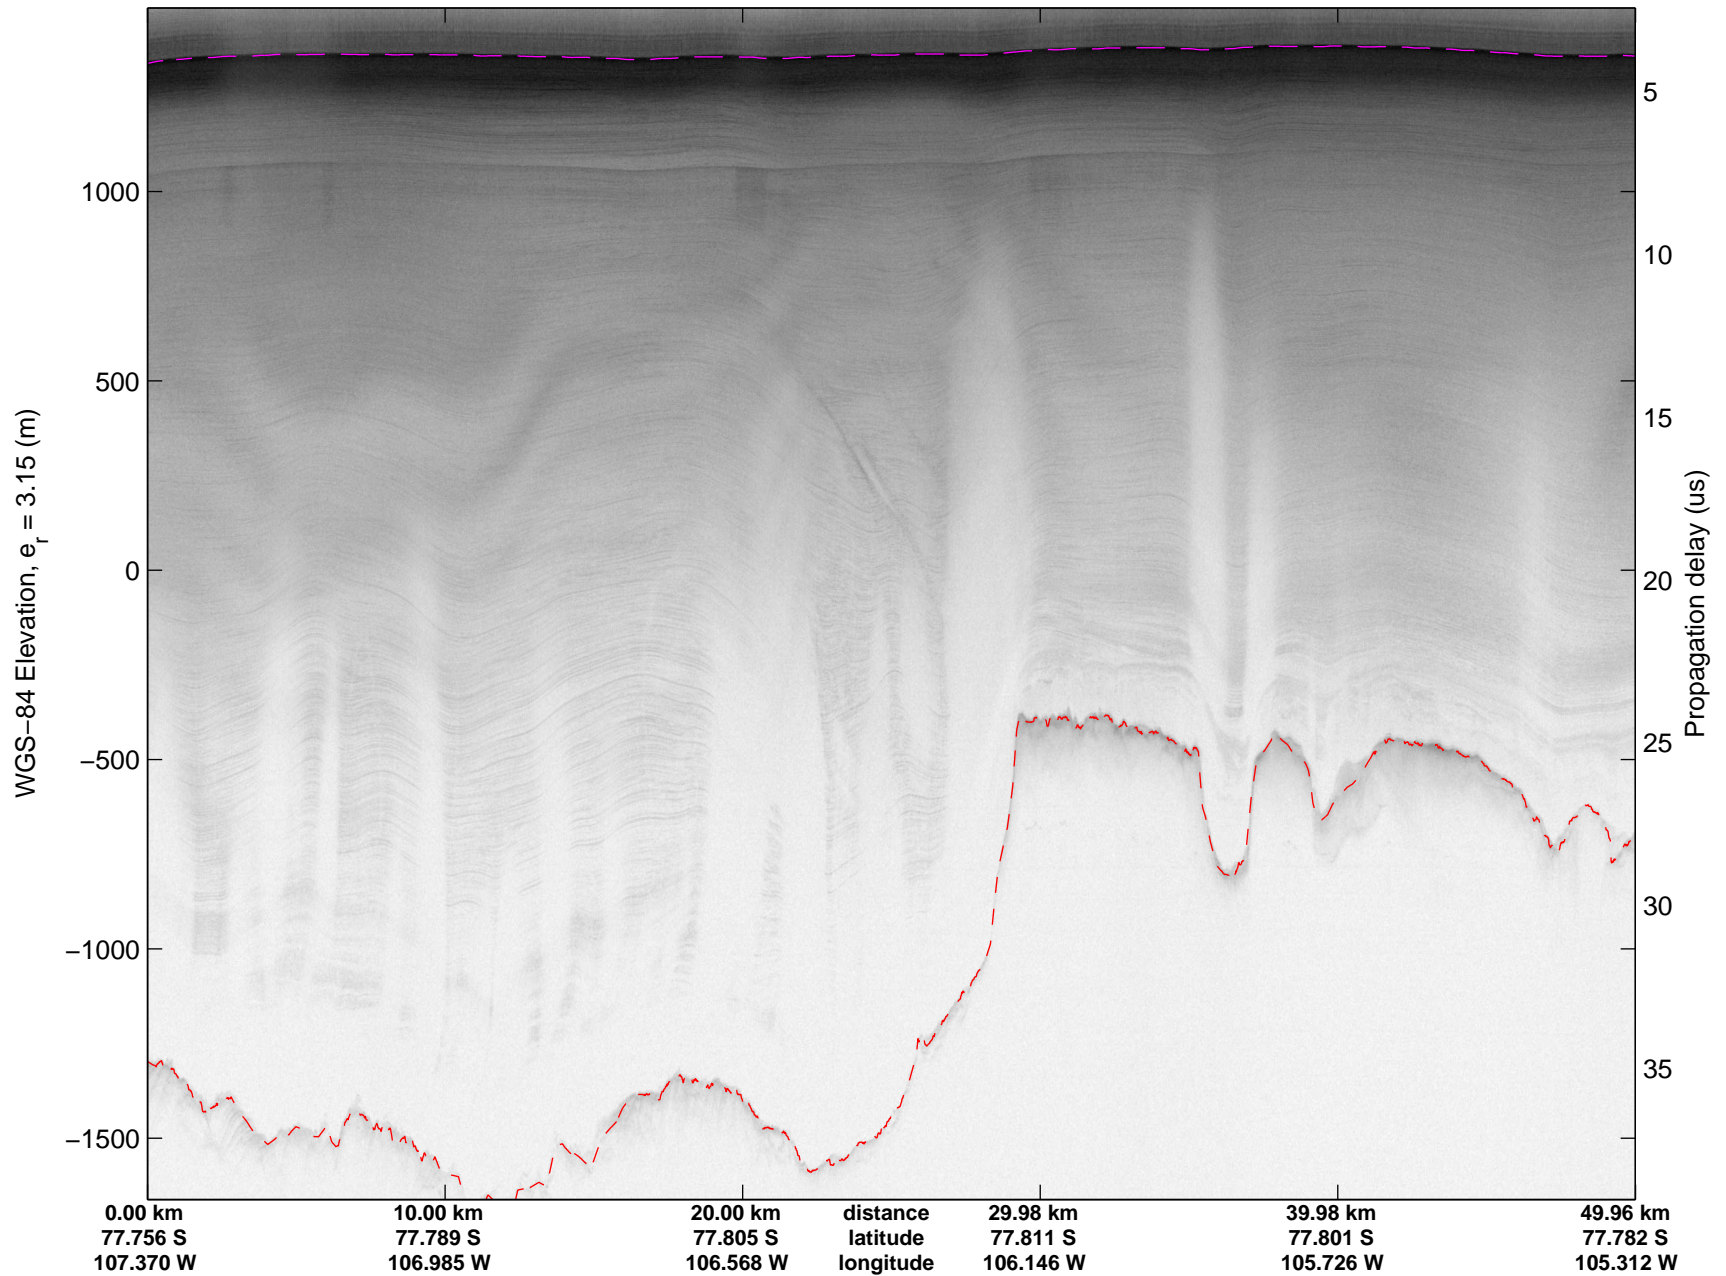

Land Ice Thwaites Arch  
 20141121\_05\_009  
 Polar Stereograph -71N/0E

mcords3 2014\_Antarctica\_DC8: "Land Ice Thwaites Arch" 20141121\_05\_009: 16:26:10.0 to 16:32:10.1 GPS

mcords3 2014\_Antarctica\_DC8: "Land Ice Thwaites Arch" 20141121\_05\_009: 16:26:10.0 to 16:32:10.1 GPS

Land Ice Thwaites Arch  
20141121\_05\_010  
Polar Stereograph -71N/0E

mcords3 2014\_Antarctica\_DC8: "Land Ice Thwaites Arch" 20141121\_05\_010: 16:32:10.4 to 16:38:02.1 GPS

mcords3 2014\_Antarctica\_DC8: "Land Ice Thwaites Arch" 20141121\_05\_010: 16:32:10.4 to 16:38:02.1 GPS