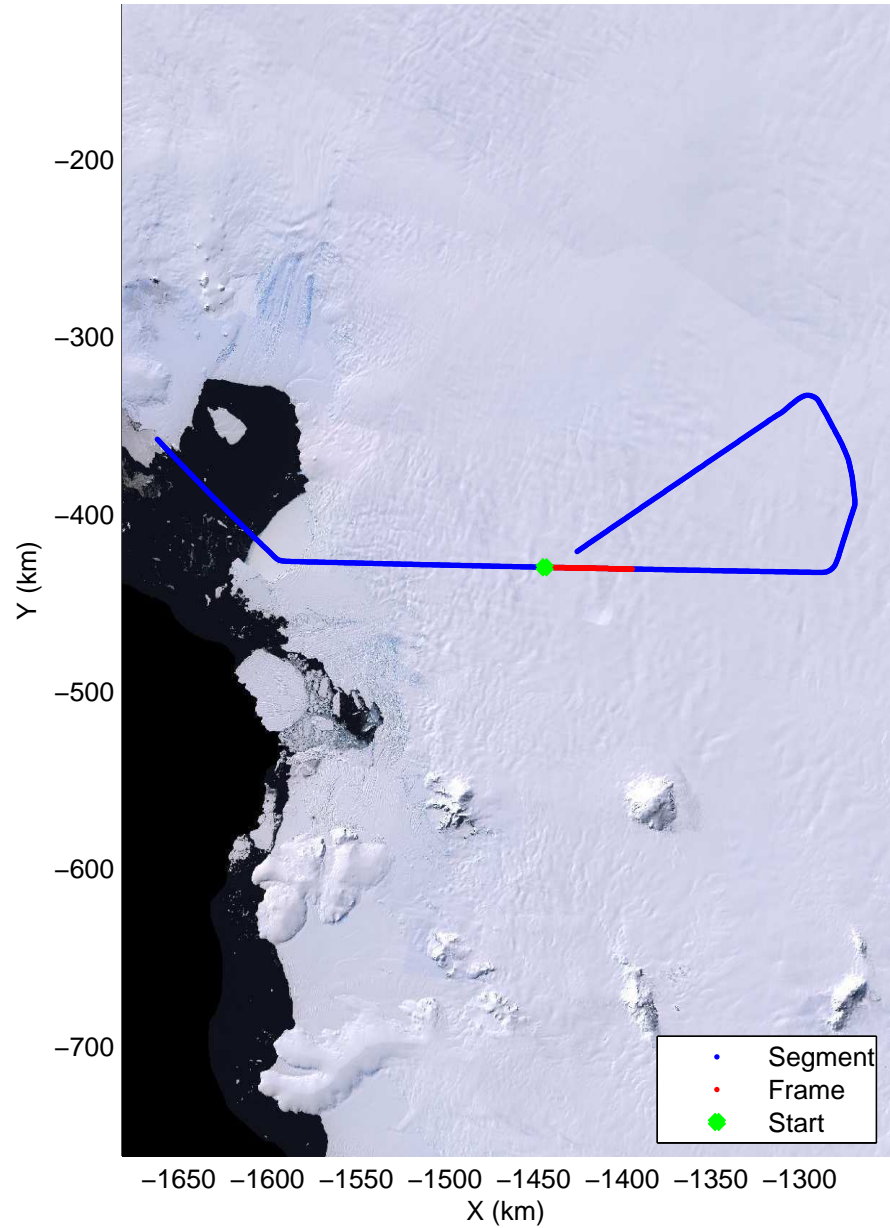

Land Ice Thwaites Arch  
20141121\_05\_004  
Polar Stereograph -71N/0E

mcords3 2014\_Antarctica\_DC8: "Land Ice Thwaites Arch" 20141121\_05\_004: 15:55:55.3 to 16:02:08.8 GPS

mcords3 2014\_Antarctica\_DC8: "Land Ice Thwaites Arch" 20141121\_05\_004: 15:55:55.3 to 16:02:08.8 GPS

Land Ice Thwaites Arch  
20141121\_05\_005  
Polar Stereograph -71N/0E

mcords3 2014\_Antarctica\_DC8: "Land Ice Thwaites Arch" 20141121\_05\_005: 16:02:09.1 to 16:08:05.1 GPS

mcords3 2014\_Antarctica\_DC8: "Land Ice Thwaites Arch" 20141121\_05\_005: 16:02:09.1 to 16:08:05.1 GPS

Land Ice Thwaites Arch  
20141121\_05\_006  
Polar Stereograph -71N/0E

mcords3 2014\_Antarctica\_DC8: "Land Ice Thwaites Arch" 20141121\_05\_006: 16:08:05.4 to 16:14:09.1 GPS

mcords3 2014\_Antarctica\_DC8: "Land Ice Thwaites Arch" 20141121\_05\_006: 16:08:05.4 to 16:14:09.1 GPS