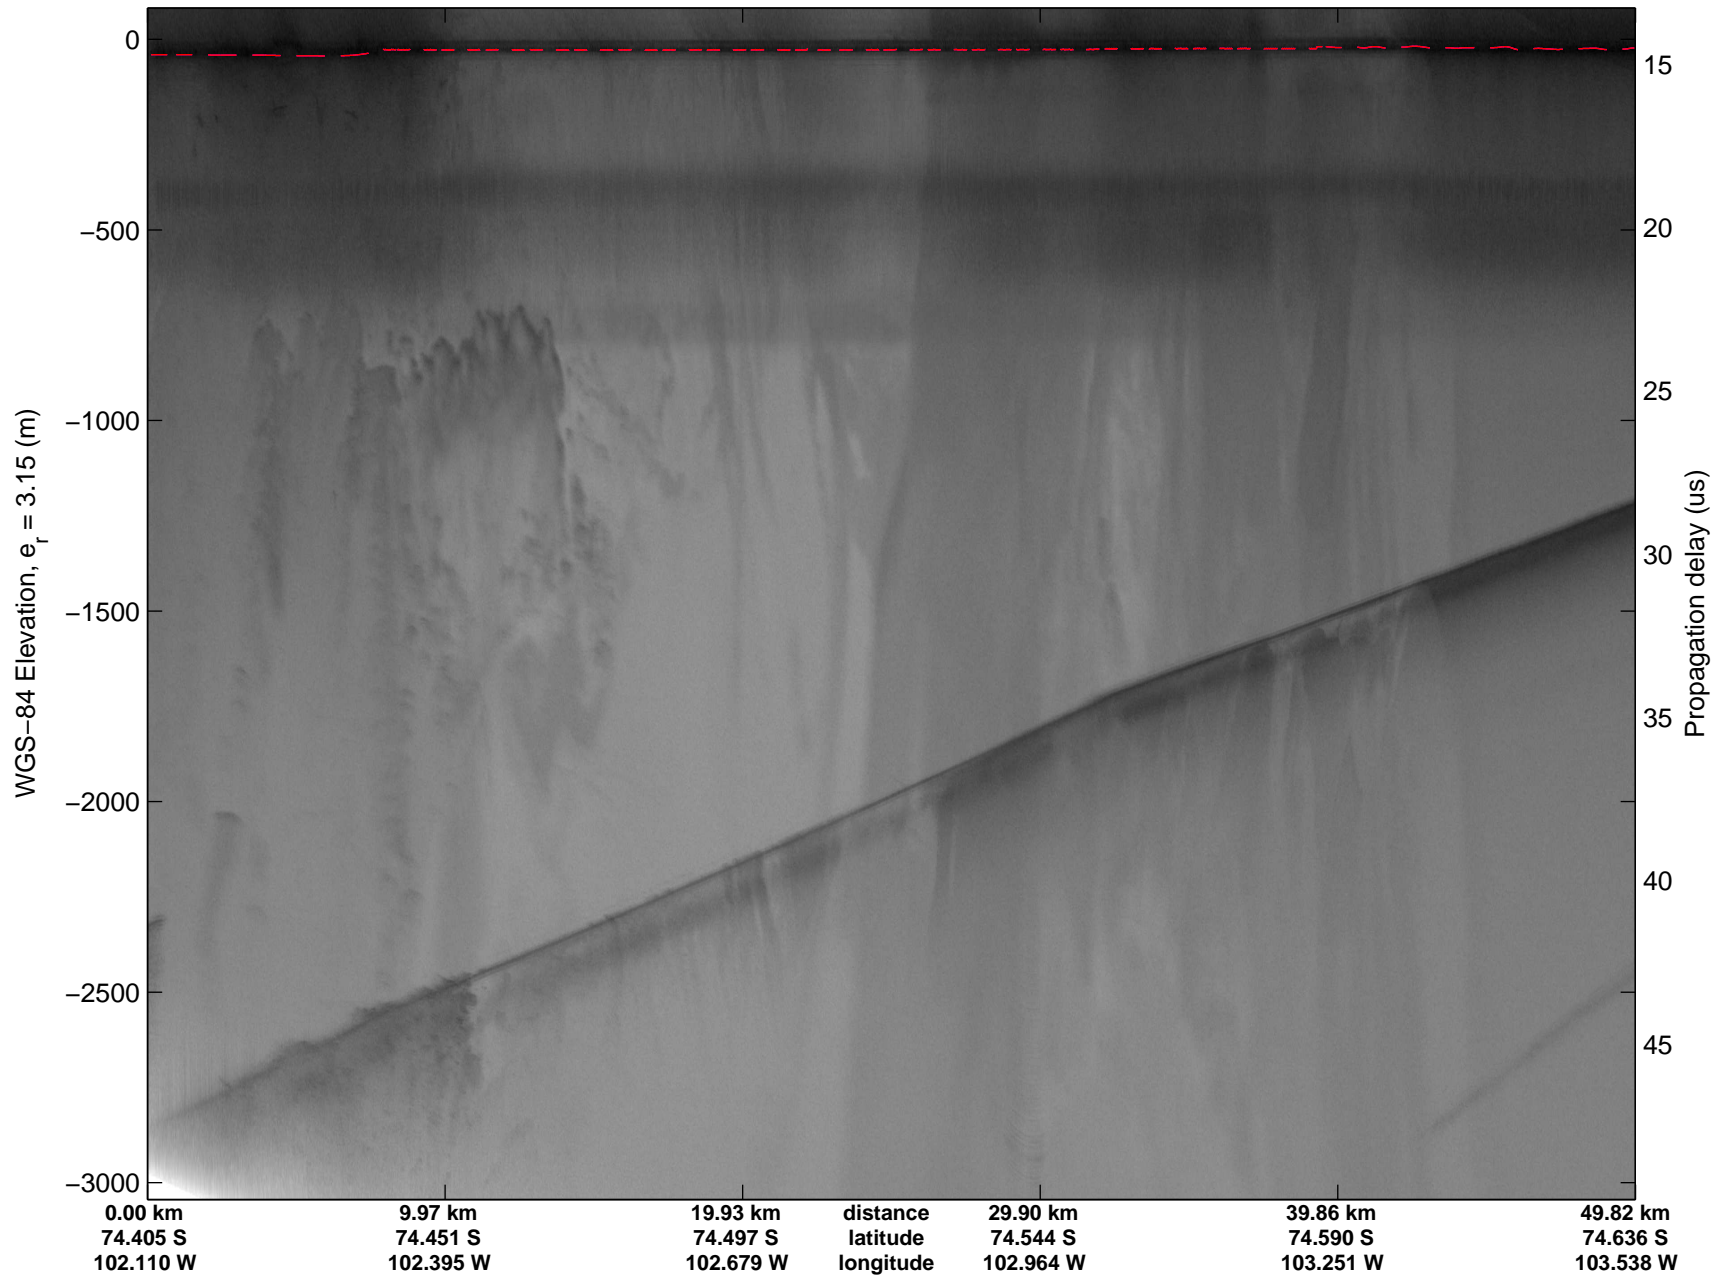

Land Ice Thwaites Arch  
20141121\_05\_001  
Polar Stereograph -71N/0E

mcords3 2014\_Antarctica\_DC8: "Land Ice Thwaites Arch" 20141121\_05\_001: 15:39:49.7 to 15:44:14.6 GPS

mcords3 2014\_Antarctica\_DC8: "Land Ice Thwaites Arch" 20141121\_05\_001: 15:39:49.7 to 15:44:14.6 GPS

Land Ice Thwaites Arch  
20141121\_05\_002  
Polar Stereograph -71N/0E

mcords3 2014\_Antarctica\_DC8: "Land Ice Thwaites Arch" 20141121\_05\_002: 15:44:14.8 to 15:49:46.3 GPS

mcords3 2014\_Antarctica\_DC8: "Land Ice Thwaites Arch" 20141121\_05\_002: 15:44:14.8 to 15:49:46.3 GPS

Land Ice Thwaites Arch  
20141121\_05\_003  
Polar Stereograph -71N/0E

mcords3 2014\_Antarctica\_DC8: "Land Ice Thwaites Arch" 20141121\_05\_003: 15:49:46.6 to 15:55:55.1 GPS

mcords3 2014\_Antarctica\_DC8: "Land Ice Thwaites Arch" 20141121\_05\_003: 15:49:46.6 to 15:55:55.1 GPS