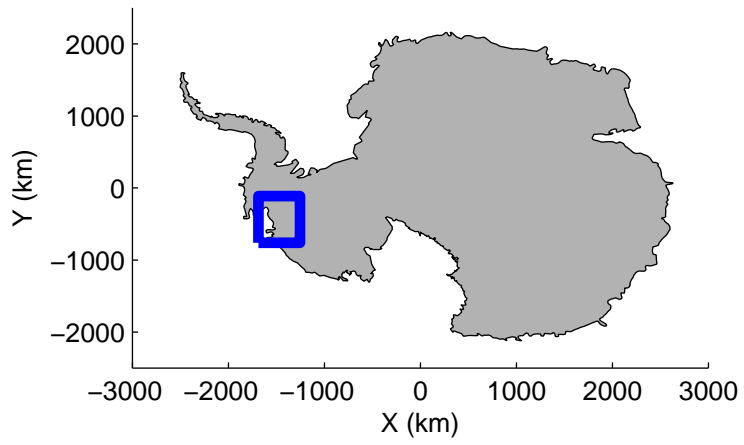

Land Ice Thwaites Arch  
20141121\_05\_001  
Polar Stereograph -71N/0E

mcords3 2014\_Antarctica\_DC8: "Land Ice Thwaites Arch" 20141121\_05\_001: 15:39:49.7 to 15:44:14.6 GPS

mcords3 2014\_Antarctica\_DC8: "Land Ice Thwaites Arch" 20141121\_05\_001: 15:39:49.7 to 15:44:14.6 GPS