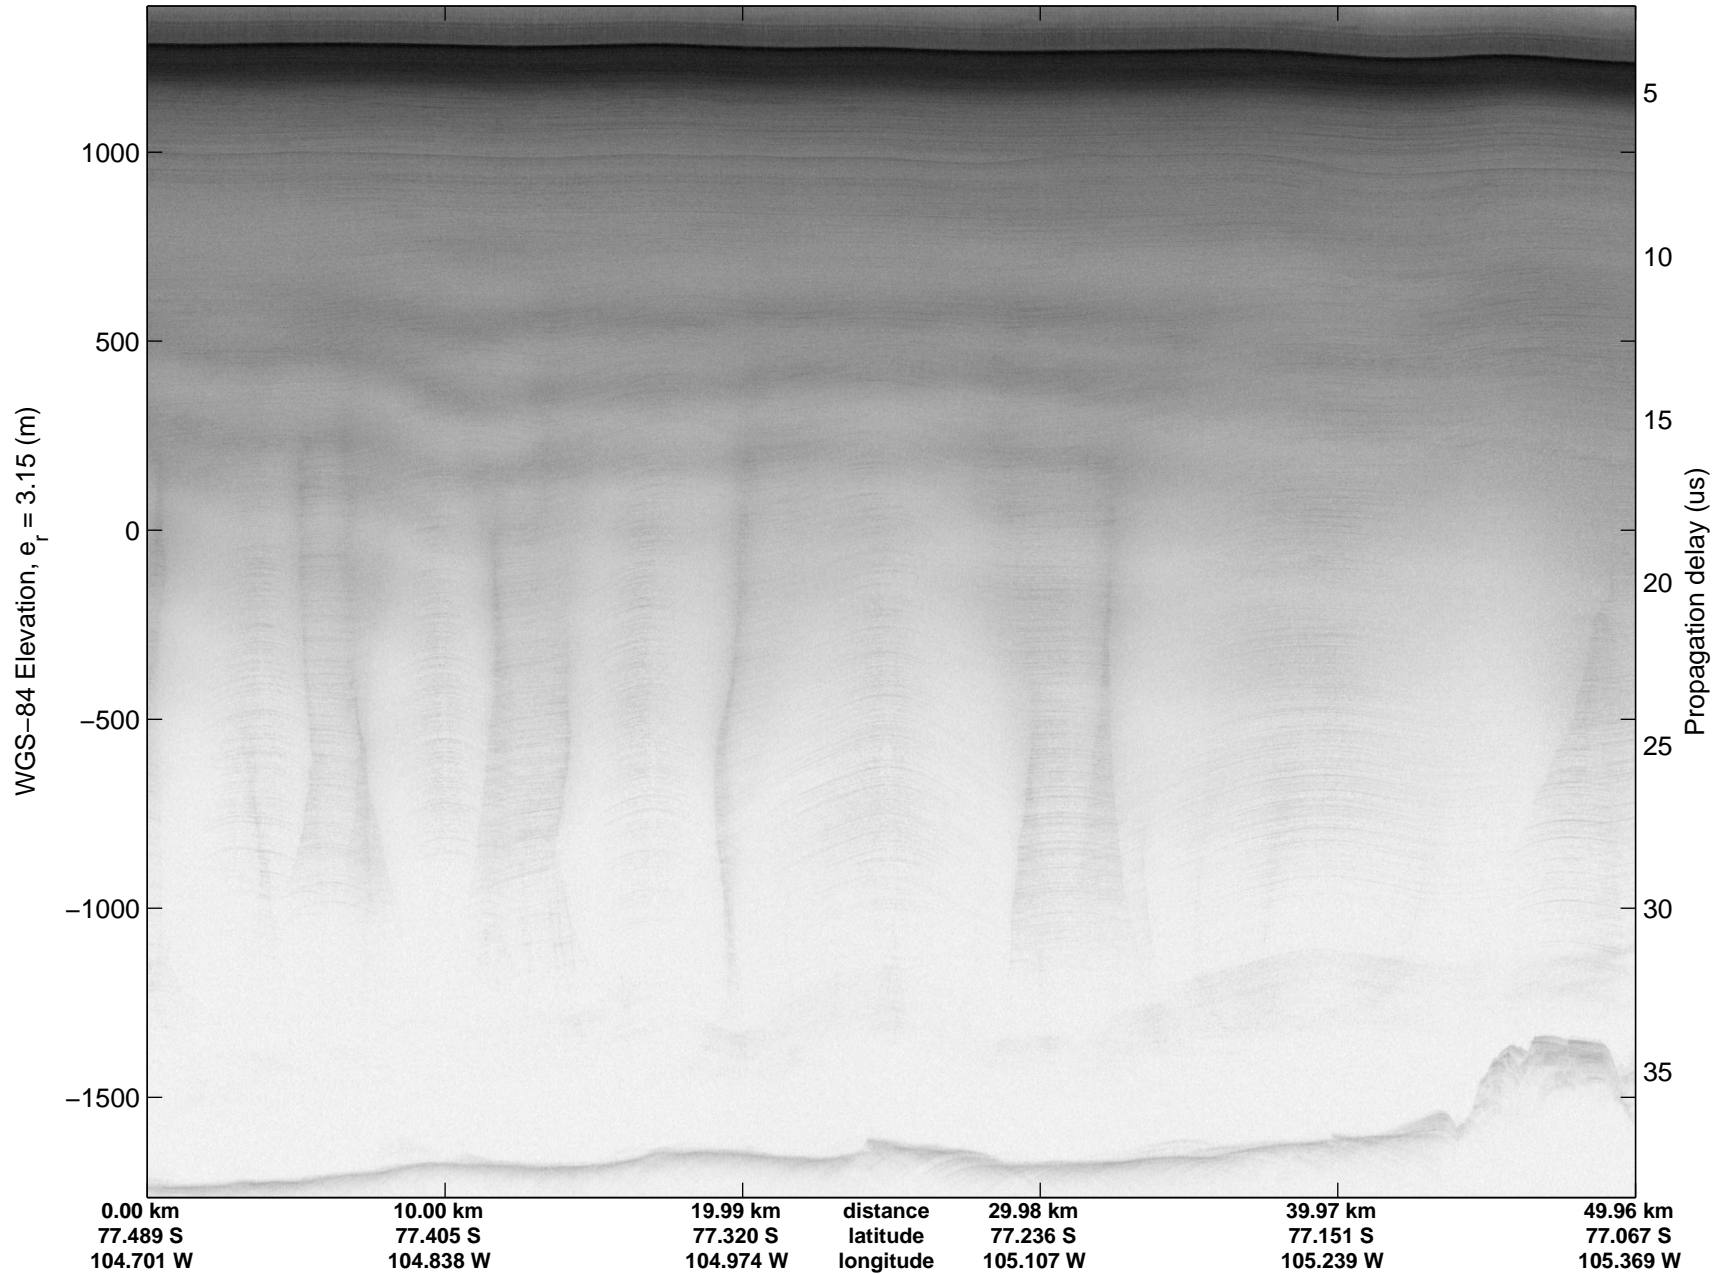

mcords3 2014\_Antarctica\_DC8: "Land Ice Thwaites Arch" 20141121\_05\_011: 16:38:02.4 to 16:44:02.3 GPS

mcords3 2014\_Antarctica\_DC8: "Land Ice Thwaites Arch" 20141121\_05\_011: 16:38:02.4 to 16:44:02.3 GPS

Land Ice Thwaites Arch  
20141121\_05\_012  
Polar Stereograph -71N/0E

mcords3 2014\_Antarctica\_DC8: "Land Ice Thwaites Arch" 20141121\_05\_012: 16:44:02.6 to 16:49:55.1 GPS

mcords3 2014\_Antarctica\_DC8: "Land Ice Thwaites Arch" 20141121\_05\_012: 16:44:02.6 to 16:49:55.1 GPS