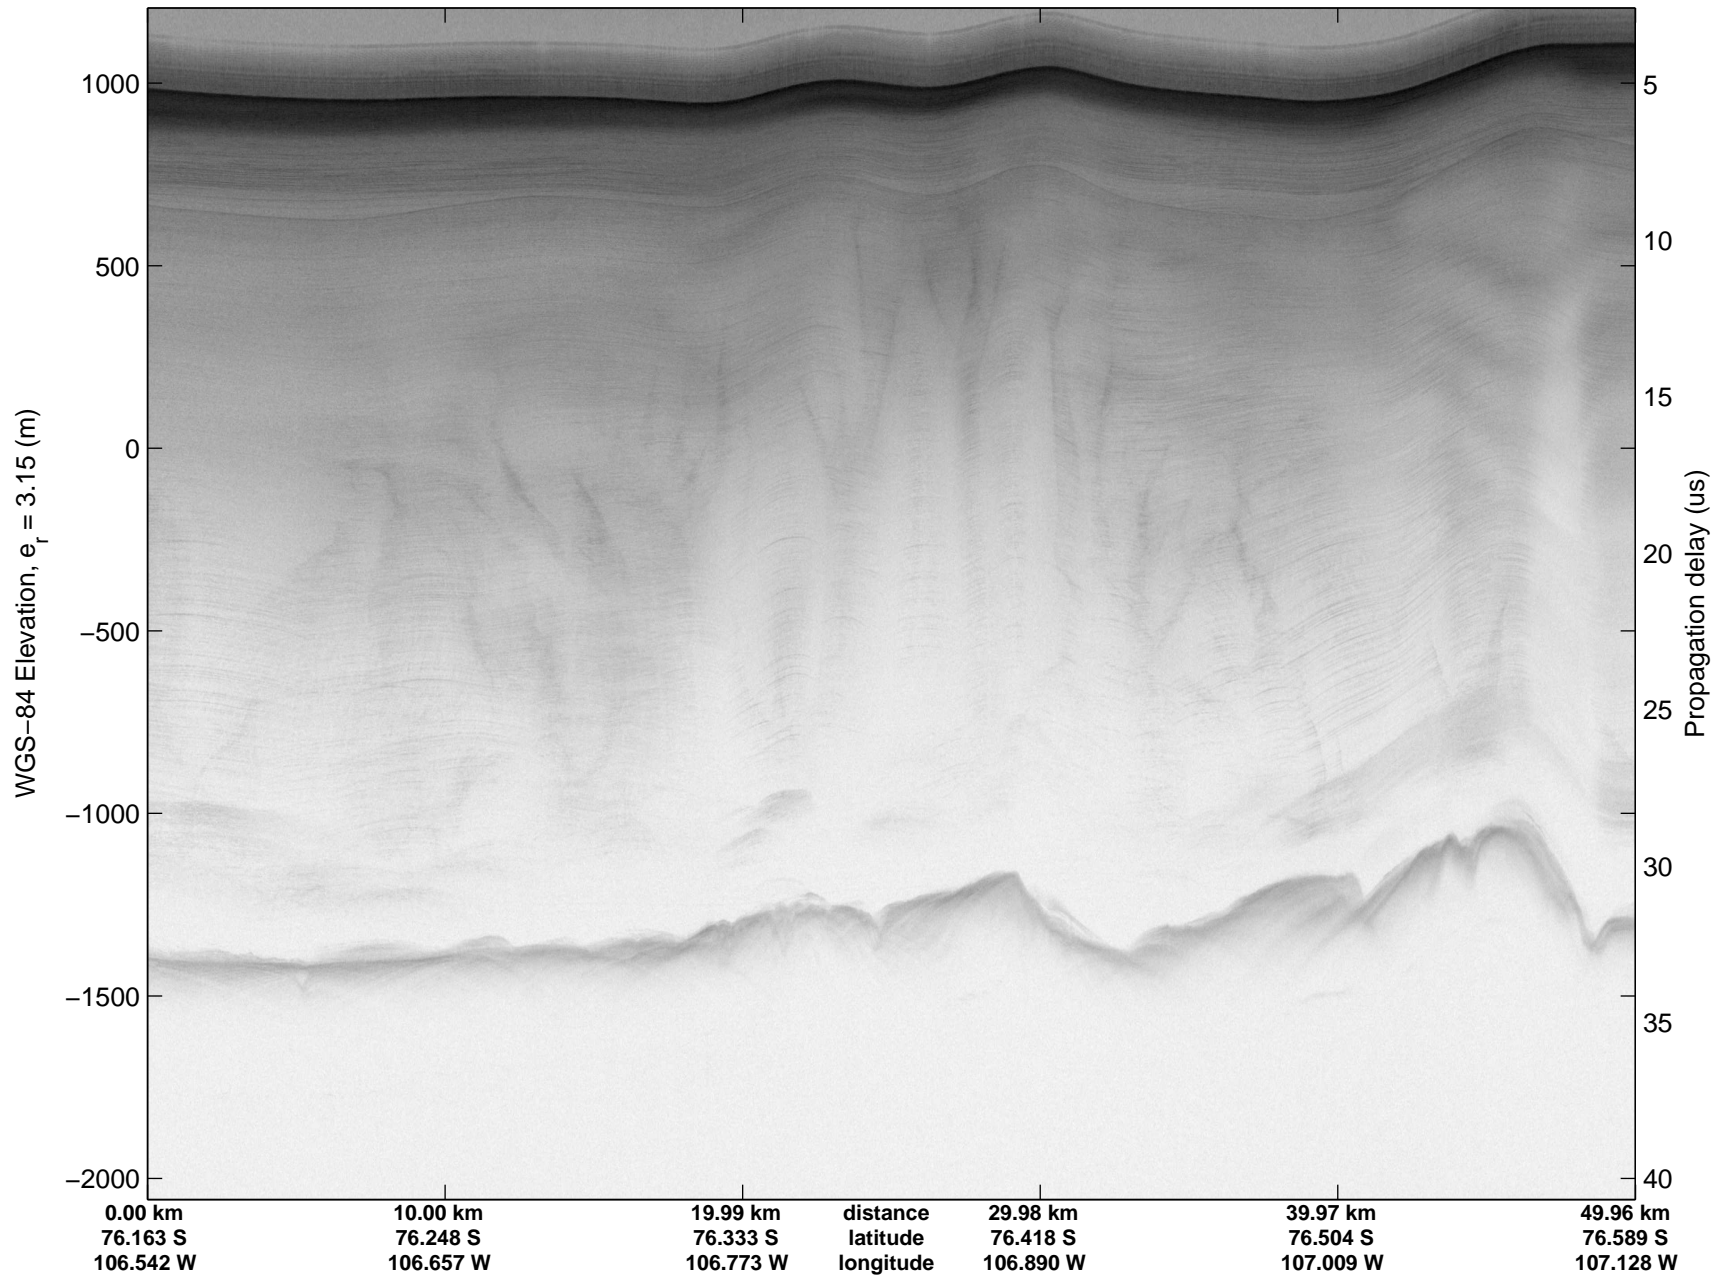

mcords3 2014_Antarctica_DC8: "Land Ice Thwaites Arch" 20141121_05_006: 16:08:05.4 to 16:14:09.1 GPS