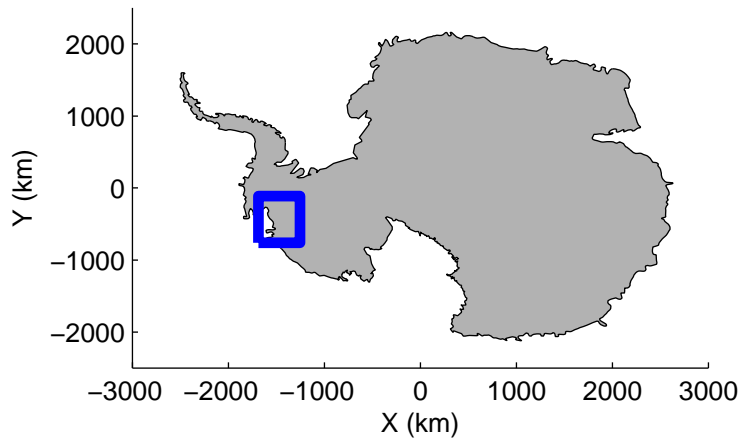

Land Ice Thwaites Arch  
20141121\_05\_005  
Polar Stereograph -71N/0E

mcords3 2014\_Antarctica\_DC8: "Land Ice Thwaites Arch" 20141121\_05\_005: 16:02:09.1 to 16:08:05.1 GPS

mcords3 2014\_Antarctica\_DC8: "Land Ice Thwaites Arch" 20141121\_05\_005: 16:02:09.1 to 16:08:05.1 GPS