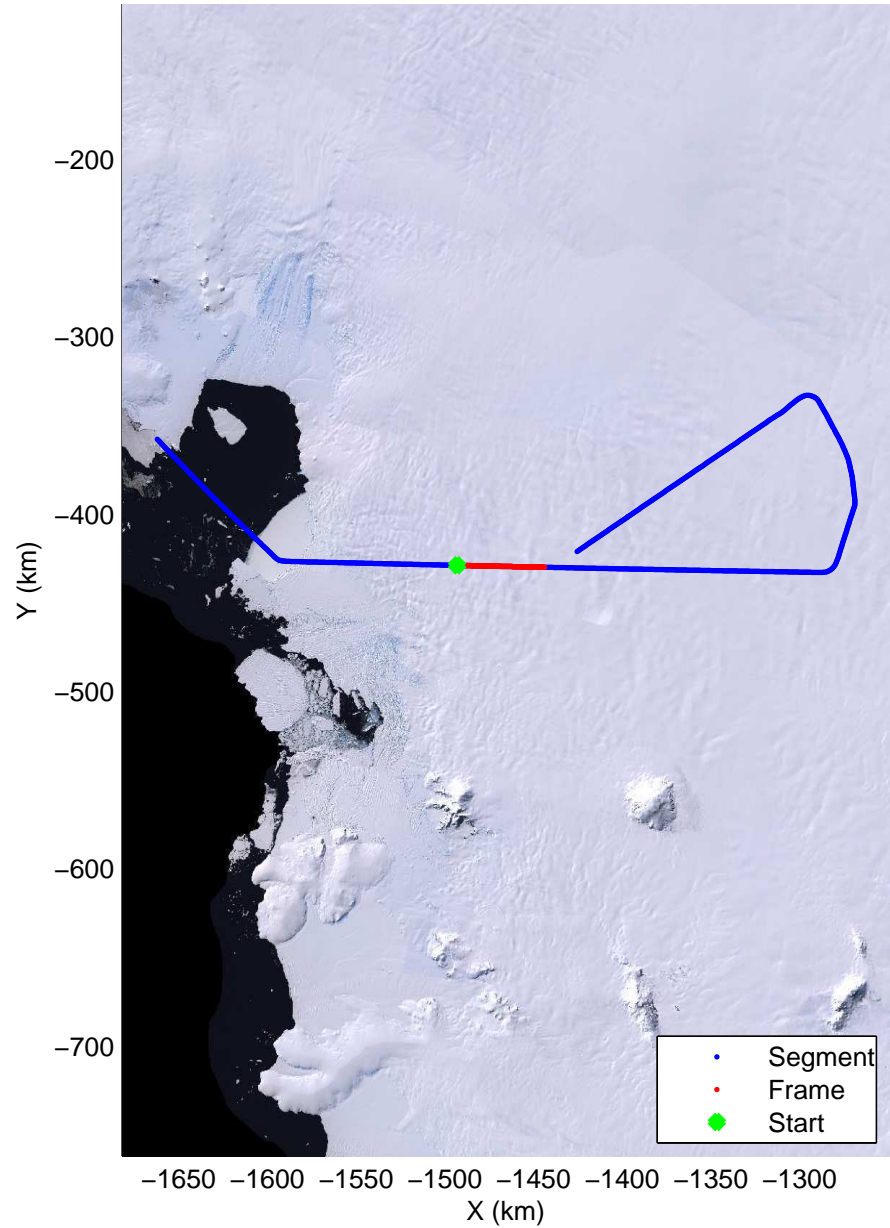

Land Ice Thwaites Arch  
20141121\_05\_002  
Polar Stereograph -71N/0E

mcords3 2014\_Antarctica\_DC8: "Land Ice Thwaites Arch" 20141121\_05\_002: 15:44:14.8 to 15:49:46.3 GPS

mcords3 2014\_Antarctica\_DC8: "Land Ice Thwaites Arch" 20141121\_05\_002: 15:44:14.8 to 15:49:46.3 GPS

Land Ice Thwaites Arch  
20141121\_05\_003  
Polar Stereograph -71N/0E

mcords3 2014\_Antarctica\_DC8: "Land Ice Thwaites Arch" 20141121\_05\_003: 15:49:46.6 to 15:55:55.1 GPS

mcords3 2014\_Antarctica\_DC8: "Land Ice Thwaites Arch" 20141121\_05\_003: 15:49:46.6 to 15:55:55.1 GPS

Land Ice Thwaites Arch  
20141121\_05\_004  
Polar Stereograph -71N/0E

mcords3 2014\_Antarctica\_DC8: "Land Ice Thwaites Arch" 20141121\_05\_004: 15:55:55.3 to 16:02:08.8 GPS

mcords3 2014\_Antarctica\_DC8: "Land Ice Thwaites Arch" 20141121\_05\_004: 15:55:55.3 to 16:02:08.8 GPS

Land Ice Thwaites Arch  
20141121\_05\_005  
Polar Stereograph -71N/0E

mcords3 2014\_Antarctica\_DC8: "Land Ice Thwaites Arch" 20141121\_05\_005: 16:02:09.1 to 16:08:05.1 GPS

mcords3 2014\_Antarctica\_DC8: "Land Ice Thwaites Arch" 20141121\_05\_005: 16:02:09.1 to 16:08:05.1 GPS