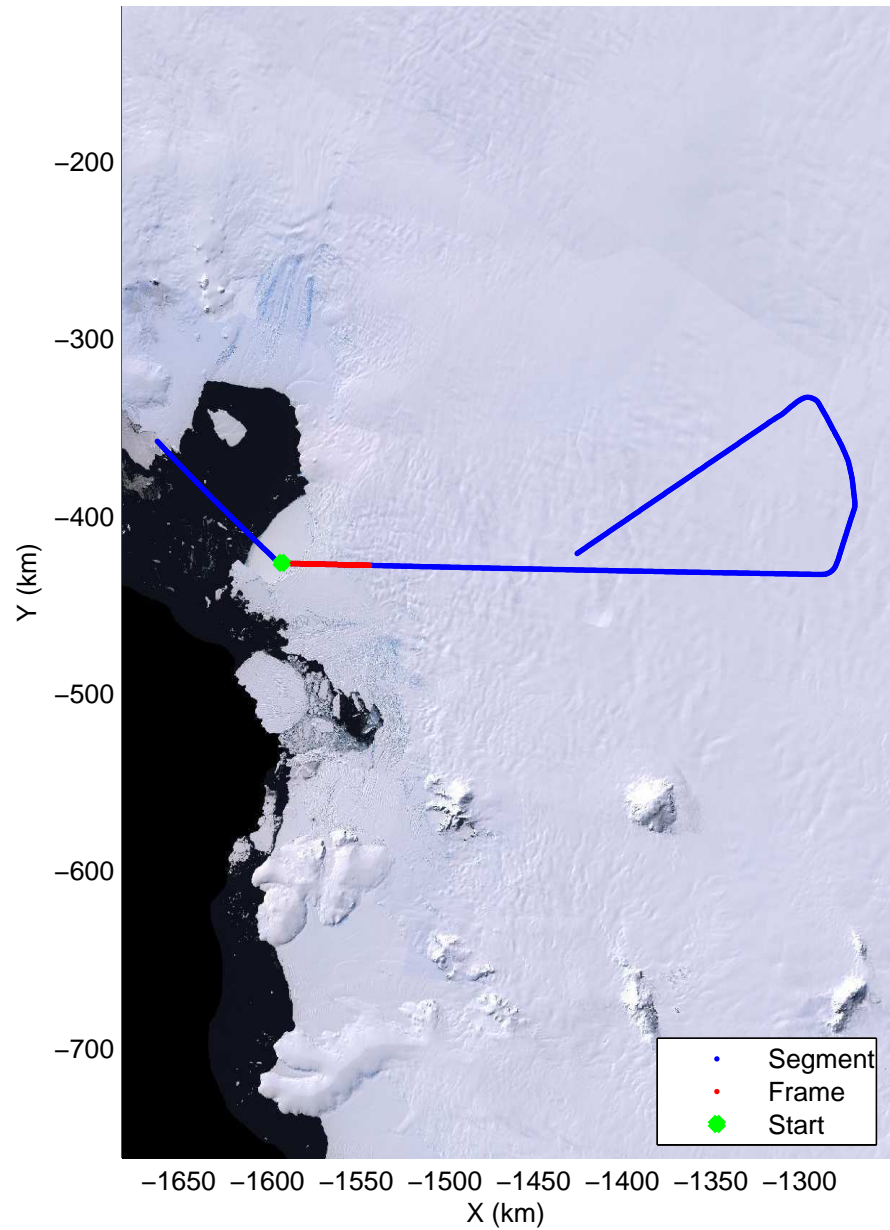

Land Ice Thwaites Arch  
20141121\_05\_001  
Polar Stereograph -71N/0E

mcords3 2014\_Antarctica\_DC8: "Land Ice Thwaites Arch" 20141121\_05\_001: 15:39:49.7 to 15:44:14.6 GPS

mcords3 2014\_Antarctica\_DC8: "Land Ice Thwaites Arch" 20141121\_05\_001: 15:39:49.7 to 15:44:14.6 GPS

Land Ice Thwaites Arch  
20141121\_05\_002  
Polar Stereograph -71N/0E

mcords3 2014\_Antarctica\_DC8: "Land Ice Thwaites Arch" 20141121\_05\_002: 15:44:14.8 to 15:49:46.3 GPS

mcords3 2014\_Antarctica\_DC8: "Land Ice Thwaites Arch" 20141121\_05\_002: 15:44:14.8 to 15:49:46.3 GPS

Land Ice Thwaites Arch  
20141121\_05\_003  
Polar Stereograph -71N/0E

mcords3 2014\_Antarctica\_DC8: "Land Ice Thwaites Arch" 20141121\_05\_003: 15:49:46.6 to 15:55:55.1 GPS

mcords3 2014\_Antarctica\_DC8: "Land Ice Thwaites Arch" 20141121\_05\_003: 15:49:46.6 to 15:55:55.1 GPS

Land Ice Thwaites Arch  
20141121\_05\_004  
Polar Stereograph -71N/0E

mcords3 2014\_Antarctica\_DC8: "Land Ice Thwaites Arch" 20141121\_05\_004: 15:55:55.3 to 16:02:08.8 GPS

mcords3 2014\_Antarctica\_DC8: "Land Ice Thwaites Arch" 20141121\_05\_004: 15:55:55.3 to 16:02:08.8 GPS