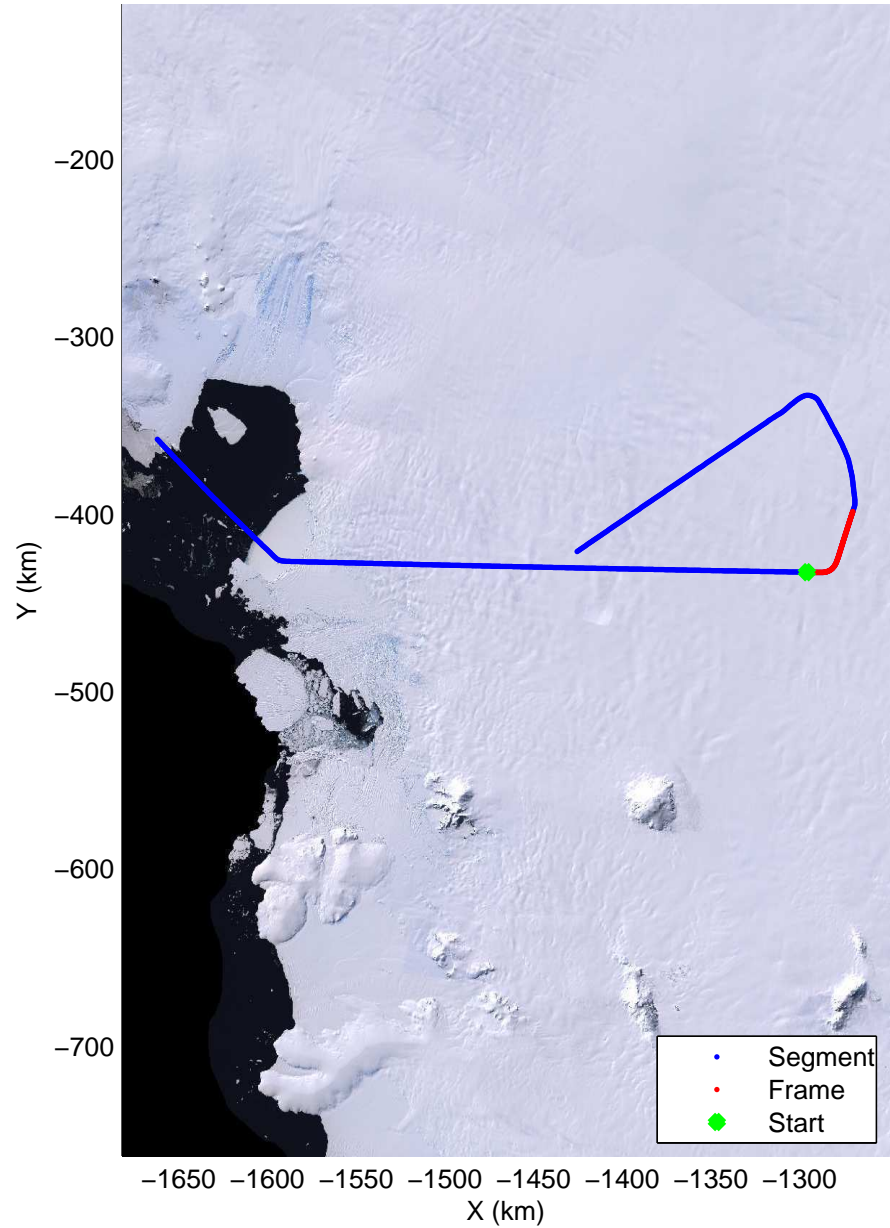

Land Ice Thwaites Arch  
20141121\_05\_008  
Polar Stereograph -71N/0E

mcords3 2014\_Antarctica\_DC8: "Land Ice Thwaites Arch" 20141121\_05\_008: 16:20:05.6 to 16:26:09.8 GPS

mcords3 2014\_Antarctica\_DC8: "Land Ice Thwaites Arch" 20141121\_05\_008: 16:20:05.6 to 16:26:09.8 GPS

Land Ice Thwaites Arch  
 20141121\_05\_009  
 Polar Stereograph -71N/0E

mcords3 2014\_Antarctica\_DC8: "Land Ice Thwaites Arch" 20141121\_05\_009: 16:26:10.0 to 16:32:10.1 GPS

mcords3 2014\_Antarctica\_DC8: "Land Ice Thwaites Arch" 20141121\_05\_009: 16:26:10.0 to 16:32:10.1 GPS