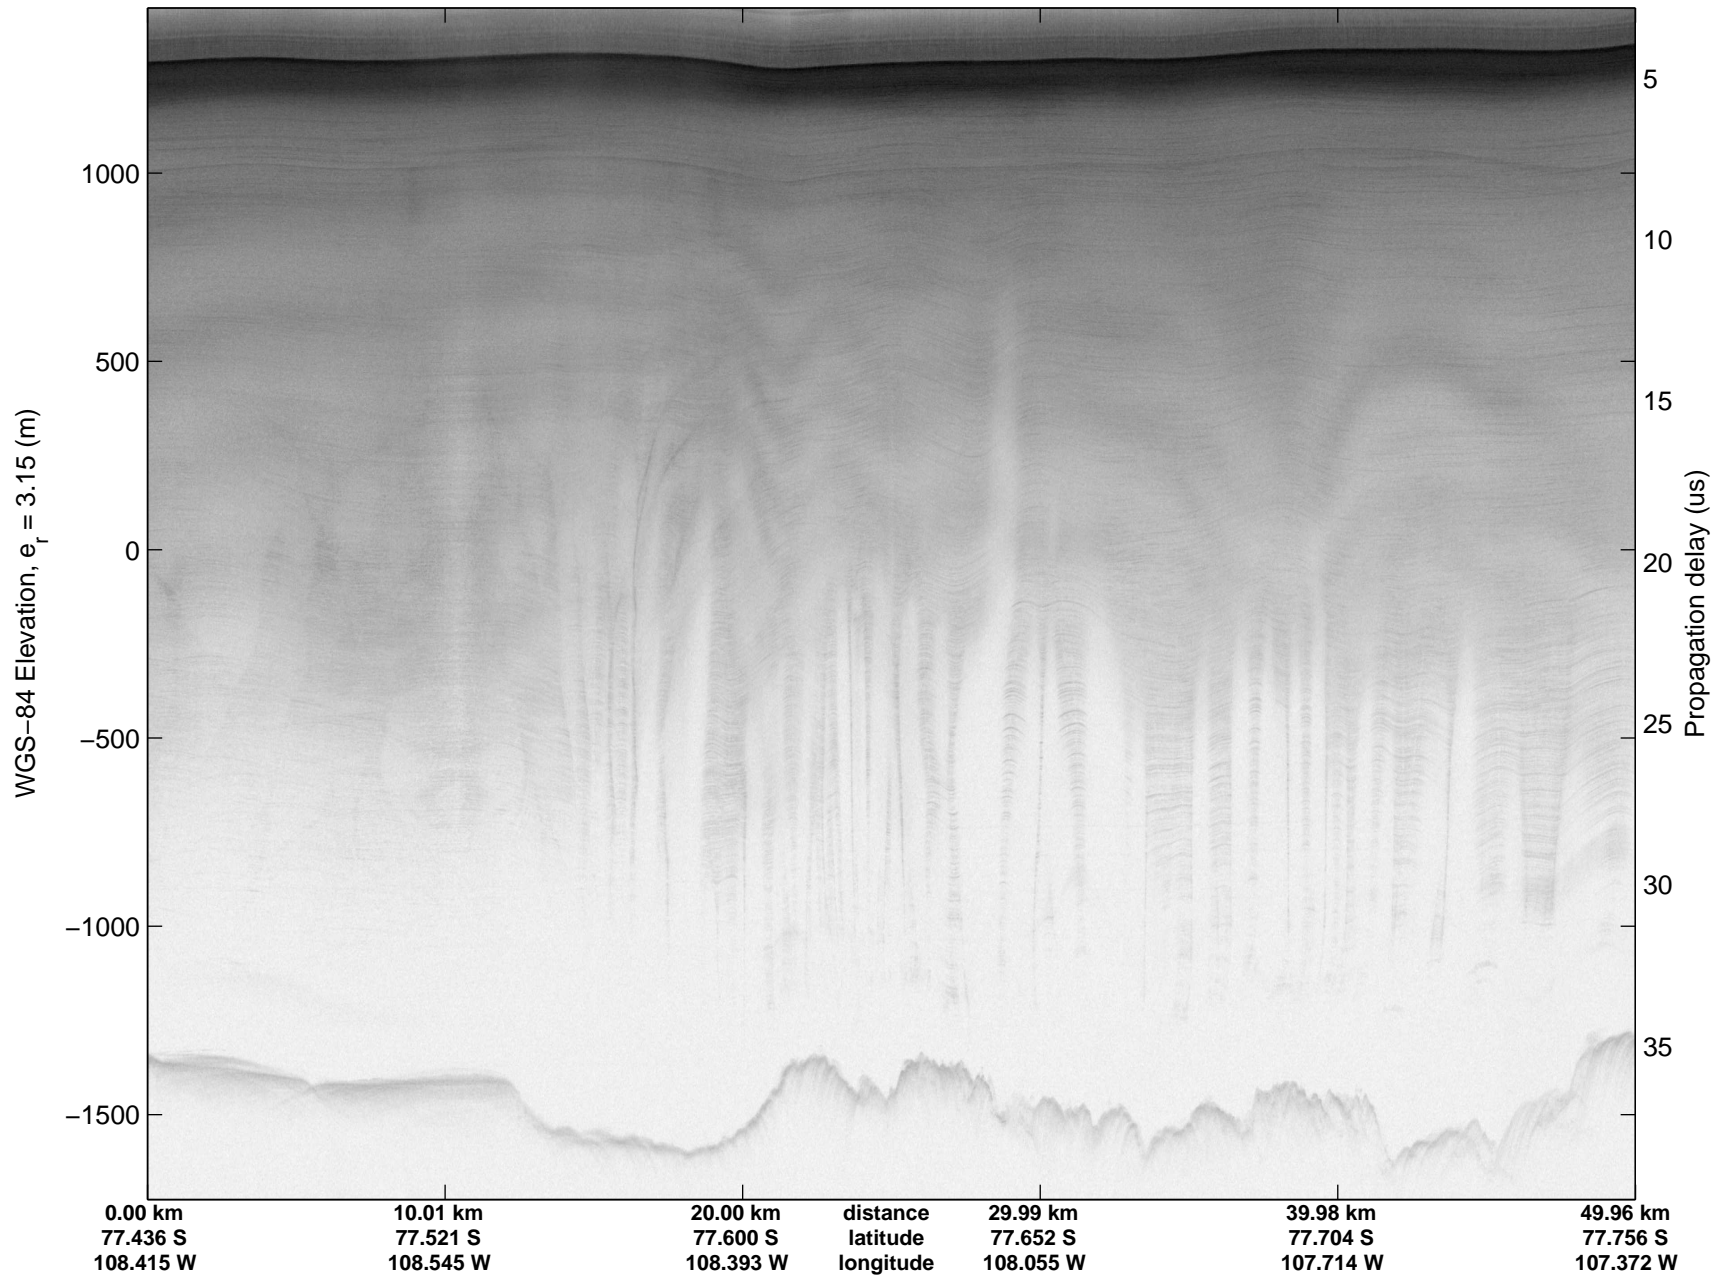

mcords3 2014_Antarctica_DC8: "Land Ice Thwaites Arch" 20141121_05_009: 16:26:10.0 to 16:32:10.1 GPS