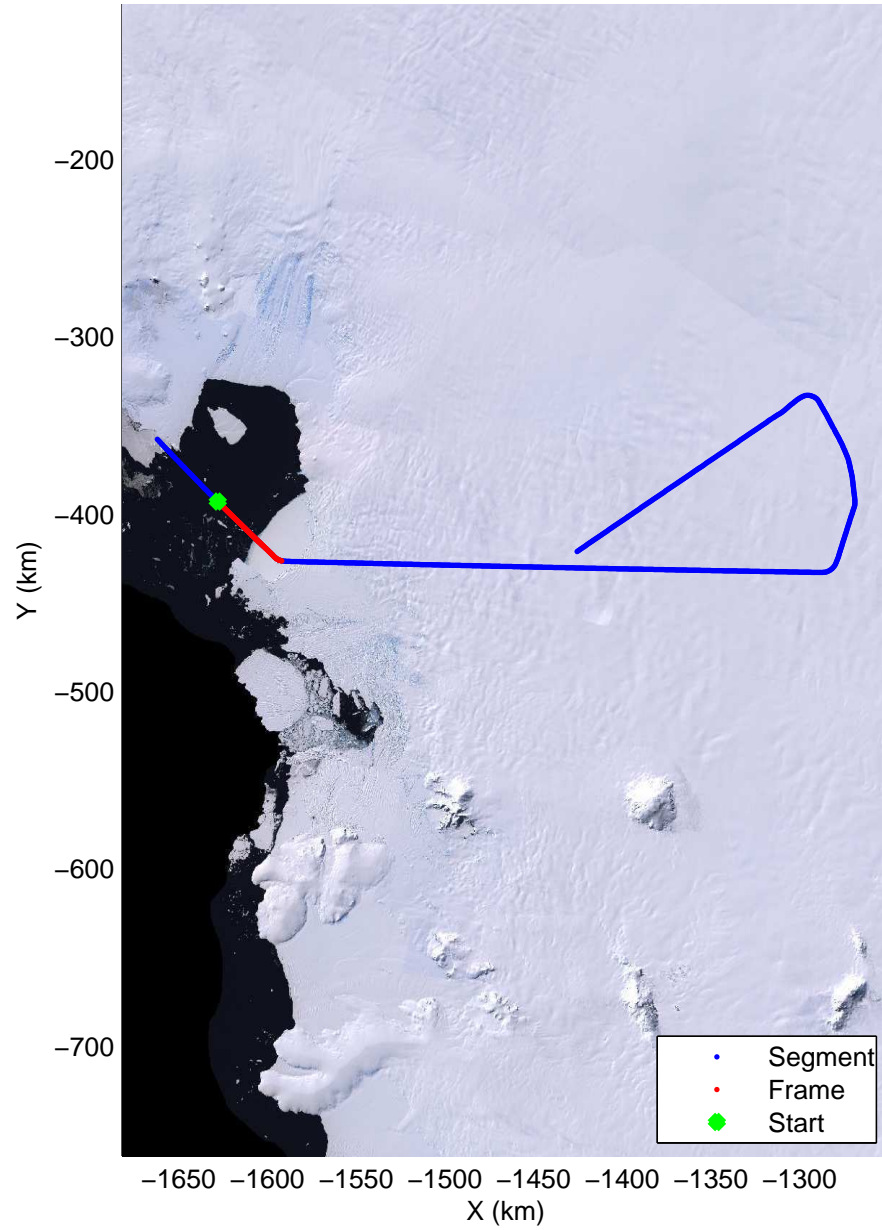

Land Ice Thwaites Arch  
20141121\_05\_001  
Polar Stereograph -71N/0E

mcords3 2014\_Antarctica\_DC8: "Land Ice Thwaites Arch" 20141121\_05\_001: 15:39:49.7 to 15:44:14.6 GPS

mcords3 2014\_Antarctica\_DC8: "Land Ice Thwaites Arch" 20141121\_05\_001: 15:39:49.7 to 15:44:14.6 GPS

Land Ice Thwaites Arch  
20141121\_05\_002  
Polar Stereograph -71N/0E

mcords3 2014\_Antarctica\_DC8: "Land Ice Thwaites Arch" 20141121\_05\_002: 15:44:14.8 to 15:49:46.3 GPS

mcords3 2014\_Antarctica\_DC8: "Land Ice Thwaites Arch" 20141121\_05\_002: 15:44:14.8 to 15:49:46.3 GPS

Land Ice Thwaites Arch  
20141121\_05\_003  
Polar Stereograph -71N/0E

mcords3 2014\_Antarctica\_DC8: "Land Ice Thwaites Arch" 20141121\_05\_003: 15:49:46.6 to 15:55:55.1 GPS

mcords3 2014\_Antarctica\_DC8: "Land Ice Thwaites Arch" 20141121\_05\_003: 15:49:46.6 to 15:55:55.1 GPS