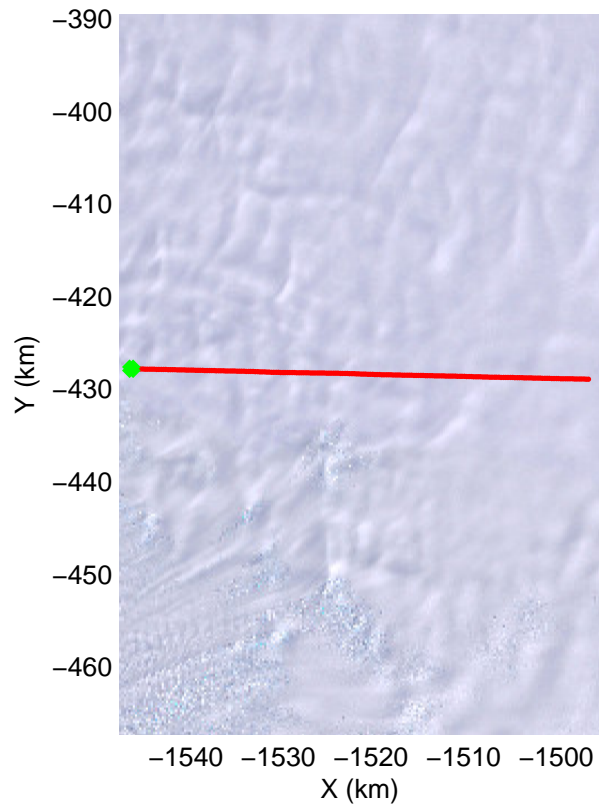

Land Ice Thwaites Arch  
20141121\_05\_003  
Polar Stereograph -71N/0E

mcords3 2014\_Antarctica\_DC8: "Land Ice Thwaites Arch" 20141121\_05\_003: 15:49:46.6 to 15:55:55.1 GPS

mcords3 2014\_Antarctica\_DC8: "Land Ice Thwaites Arch" 20141121\_05\_003: 15:49:46.6 to 15:55:55.1 GPS