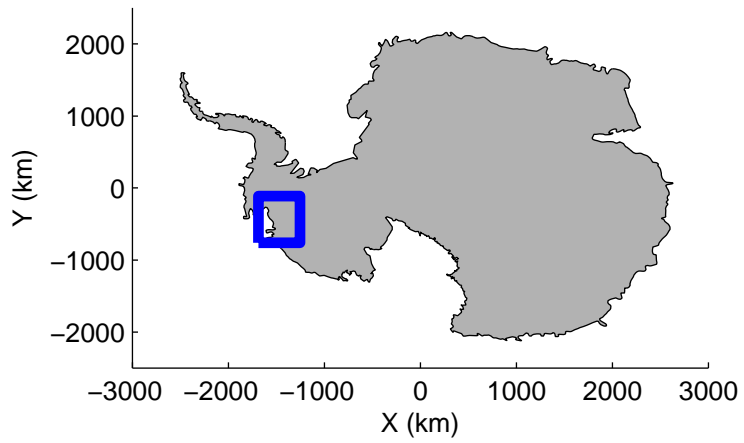

Land Ice Thwaites Arch  
20141121\_05\_007  
Polar Stereograph -71N/0E

mcords3 2014\_Antarctica\_DC8: "Land Ice Thwaites Arch" 20141121\_05\_007: 16:14:09.3 to 16:20:05.3 GPS

mcords3 2014\_Antarctica\_DC8: "Land Ice Thwaites Arch" 20141121\_05\_007: 16:14:09.3 to 16:20:05.3 GPS