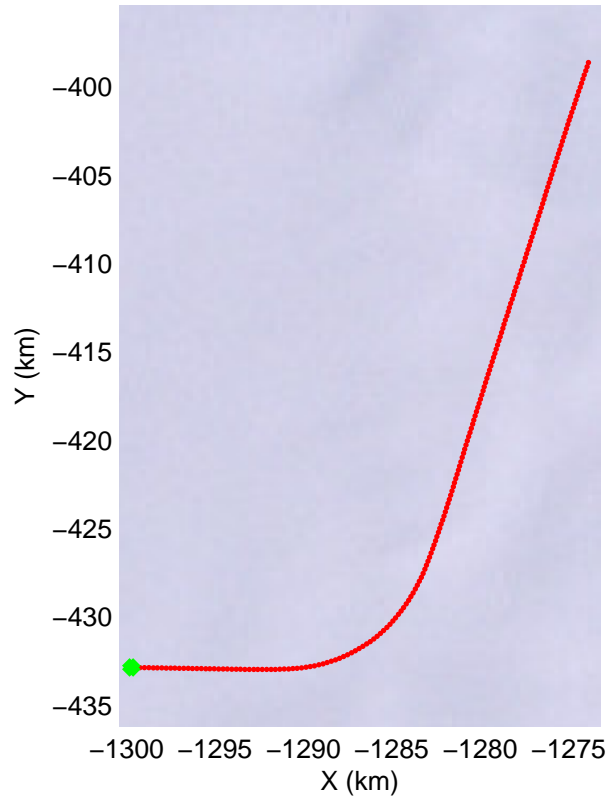

Land Ice Thwaites Arch  
20141121\_05\_008  
Polar Stereograph -71N/0E

mcords3 2014\_Antarctica\_DC8: "Land Ice Thwaites Arch" 20141121\_05\_008: 16:20:05.6 to 16:26:09.8 GPS

mcords3 2014\_Antarctica\_DC8: "Land Ice Thwaites Arch" 20141121\_05\_008: 16:20:05.6 to 16:26:09.8 GPS