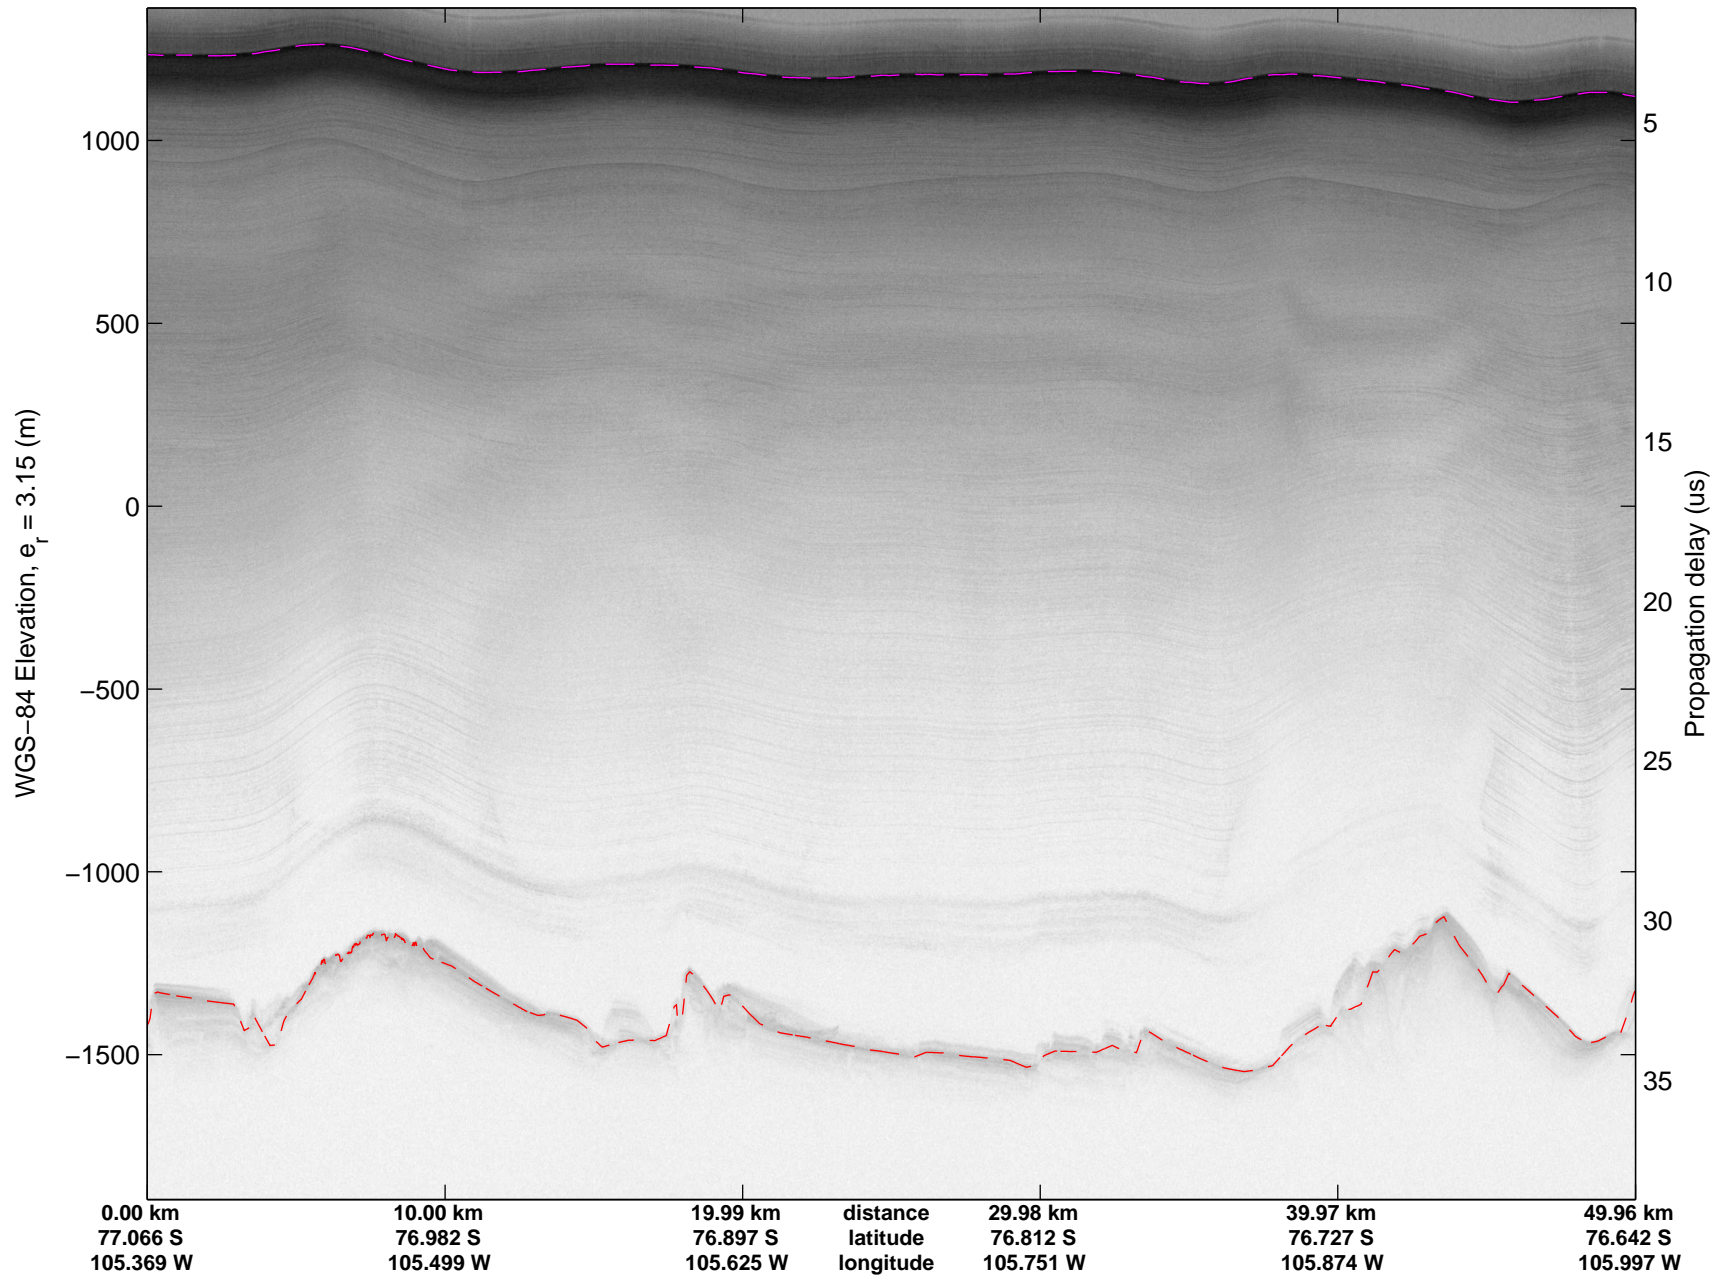

Land Ice Thwaites Arch  
20141121\_05\_012  
Polar Stereograph -71N/0E

mcords3 2014\_Antarctica\_DC8: "Land Ice Thwaites Arch" 20141121\_05\_012: 16:44:02.6 to 16:49:55.1 GPS

mcords3 2014\_Antarctica\_DC8: "Land Ice Thwaites Arch" 20141121\_05\_012: 16:44:02.6 to 16:49:55.1 GPS

Land Ice Thwaites Arch  
20141121\_05\_013  
Polar Stereograph -71N/0E

mcords3 2014\_Antarctica\_DC8: "Land Ice Thwaites Arch" 20141121\_05\_013: 16:49:55.4 to 16:56:02.6 GPS

mcords3 2014\_Antarctica\_DC8: "Land Ice Thwaites Arch" 20141121\_05\_013: 16:49:55.4 to 16:56:02.6 GPS