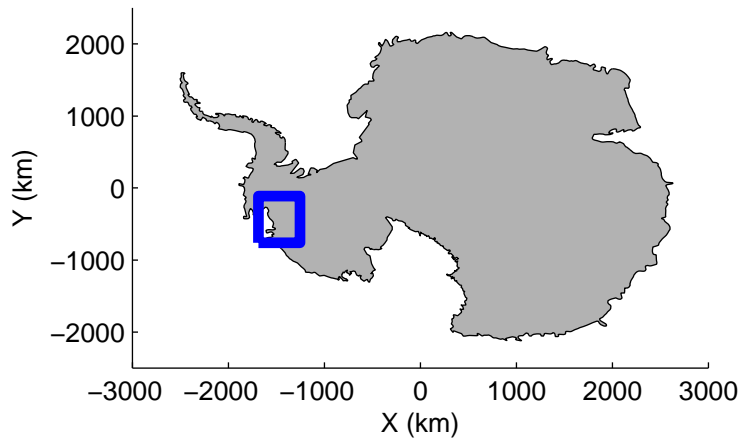

Land Ice Thwaites Arch  
20141121\_05\_012  
Polar Stereograph -71N/0E

mcords3 2014\_Antarctica\_DC8: "Land Ice Thwaites Arch" 20141121\_05\_012: 16:44:02.6 to 16:49:55.1 GPS

mcords3 2014\_Antarctica\_DC8: "Land Ice Thwaites Arch" 20141121\_05\_012: 16:44:02.6 to 16:49:55.1 GPS