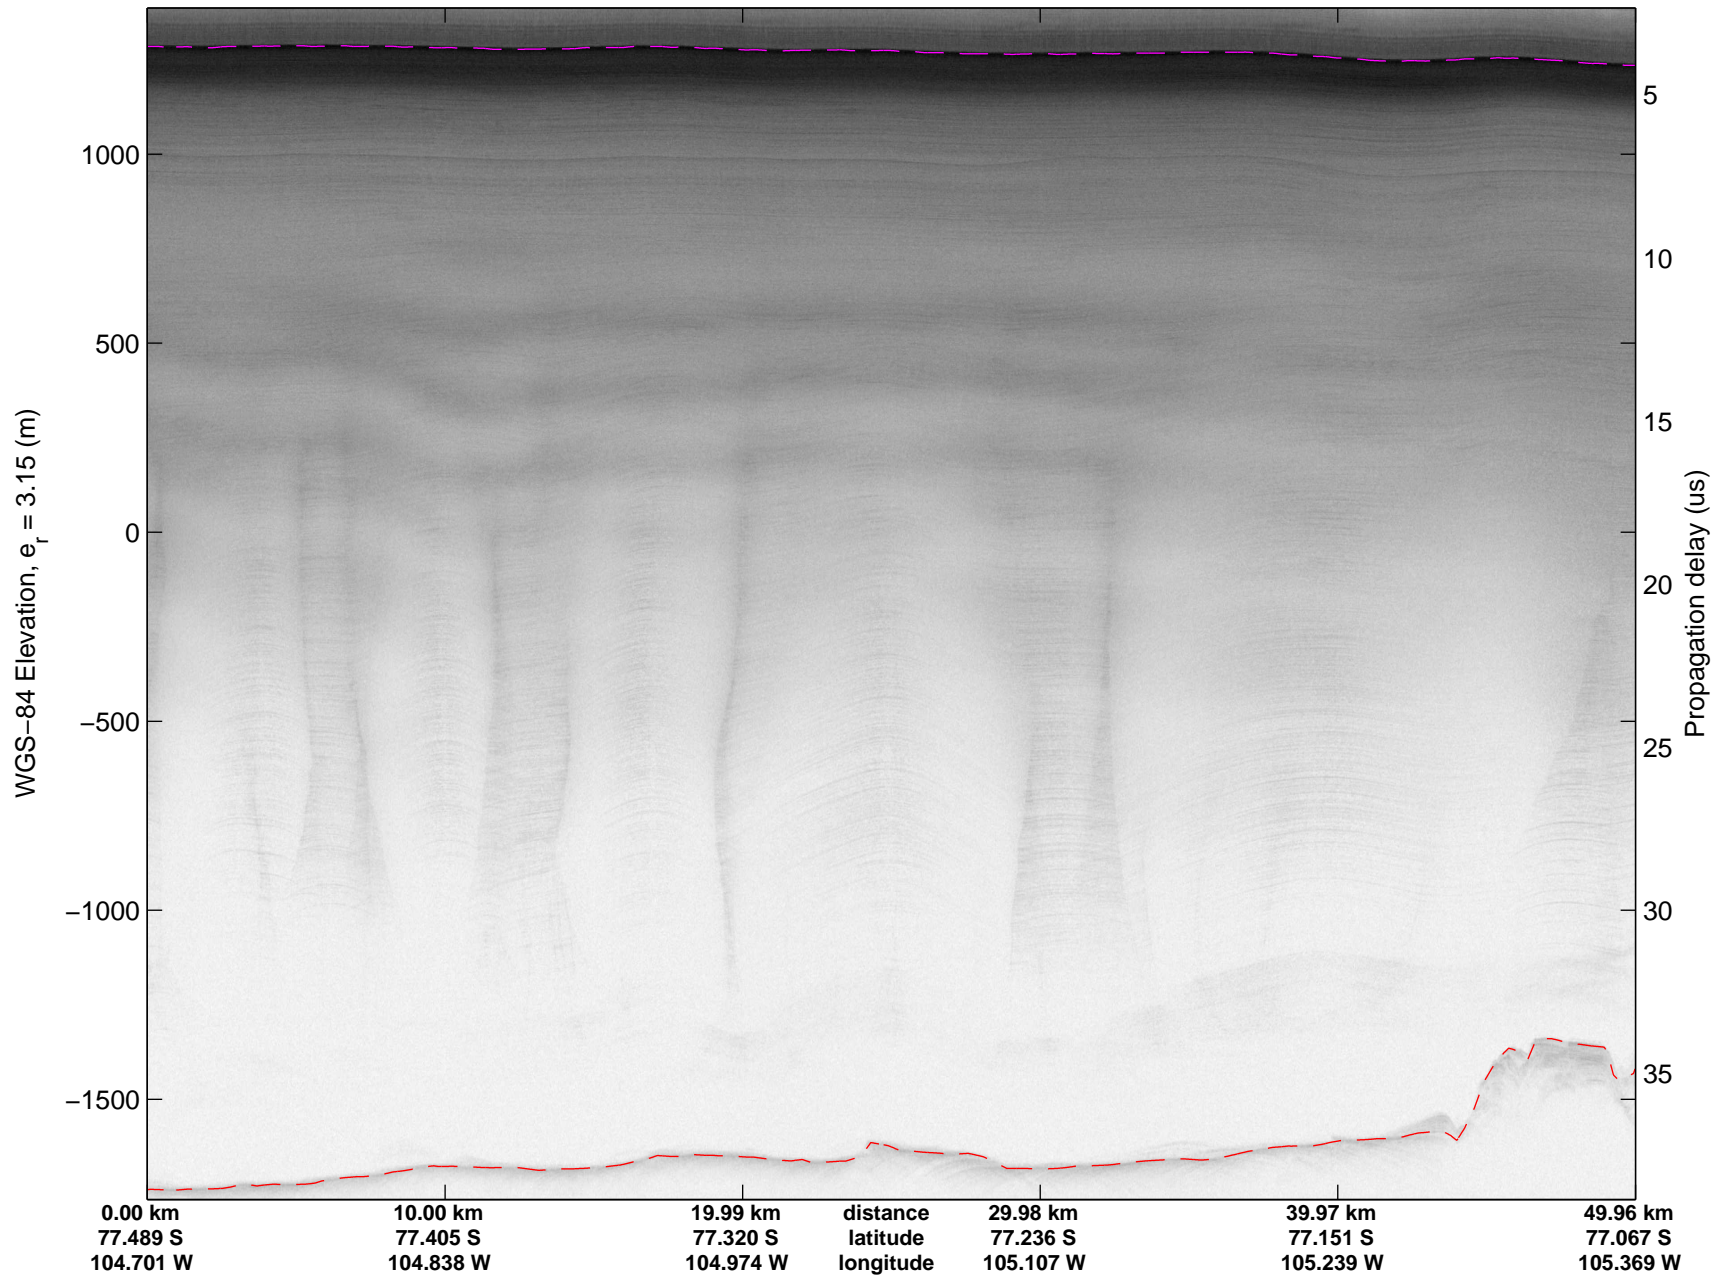

Land Ice Thwaites Arch  
20141121\_05\_010  
Polar Stereograph -71N/0E

mcords3 2014\_Antarctica\_DC8: "Land Ice Thwaites Arch" 20141121\_05\_010: 16:32:10.4 to 16:38:02.1 GPS

mcords3 2014\_Antarctica\_DC8: "Land Ice Thwaites Arch" 20141121\_05\_010: 16:32:10.4 to 16:38:02.1 GPS

mcords3 2014\_Antarctica\_DC8: "Land Ice Thwaites Arch" 20141121\_05\_011: 16:38:02.4 to 16:44:02.3 GPS

mcords3 2014\_Antarctica\_DC8: "Land Ice Thwaites Arch" 20141121\_05\_011: 16:38:02.4 to 16:44:02.3 GPS

Land Ice Thwaites Arch  
20141121\_05\_012  
Polar Stereograph -71N/0E

mcords3 2014\_Antarctica\_DC8: "Land Ice Thwaites Arch" 20141121\_05\_012: 16:44:02.6 to 16:49:55.1 GPS

mcords3 2014\_Antarctica\_DC8: "Land Ice Thwaites Arch" 20141121\_05\_012: 16:44:02.6 to 16:49:55.1 GPS

Land Ice Thwaites Arch  
20141121\_05\_013  
Polar Stereograph -71N/0E

mcords3 2014\_Antarctica\_DC8: "Land Ice Thwaites Arch" 20141121\_05\_013: 16:49:55.4 to 16:56:02.6 GPS

mcords3 2014\_Antarctica\_DC8: "Land Ice Thwaites Arch" 20141121\_05\_013: 16:49:55.4 to 16:56:02.6 GPS