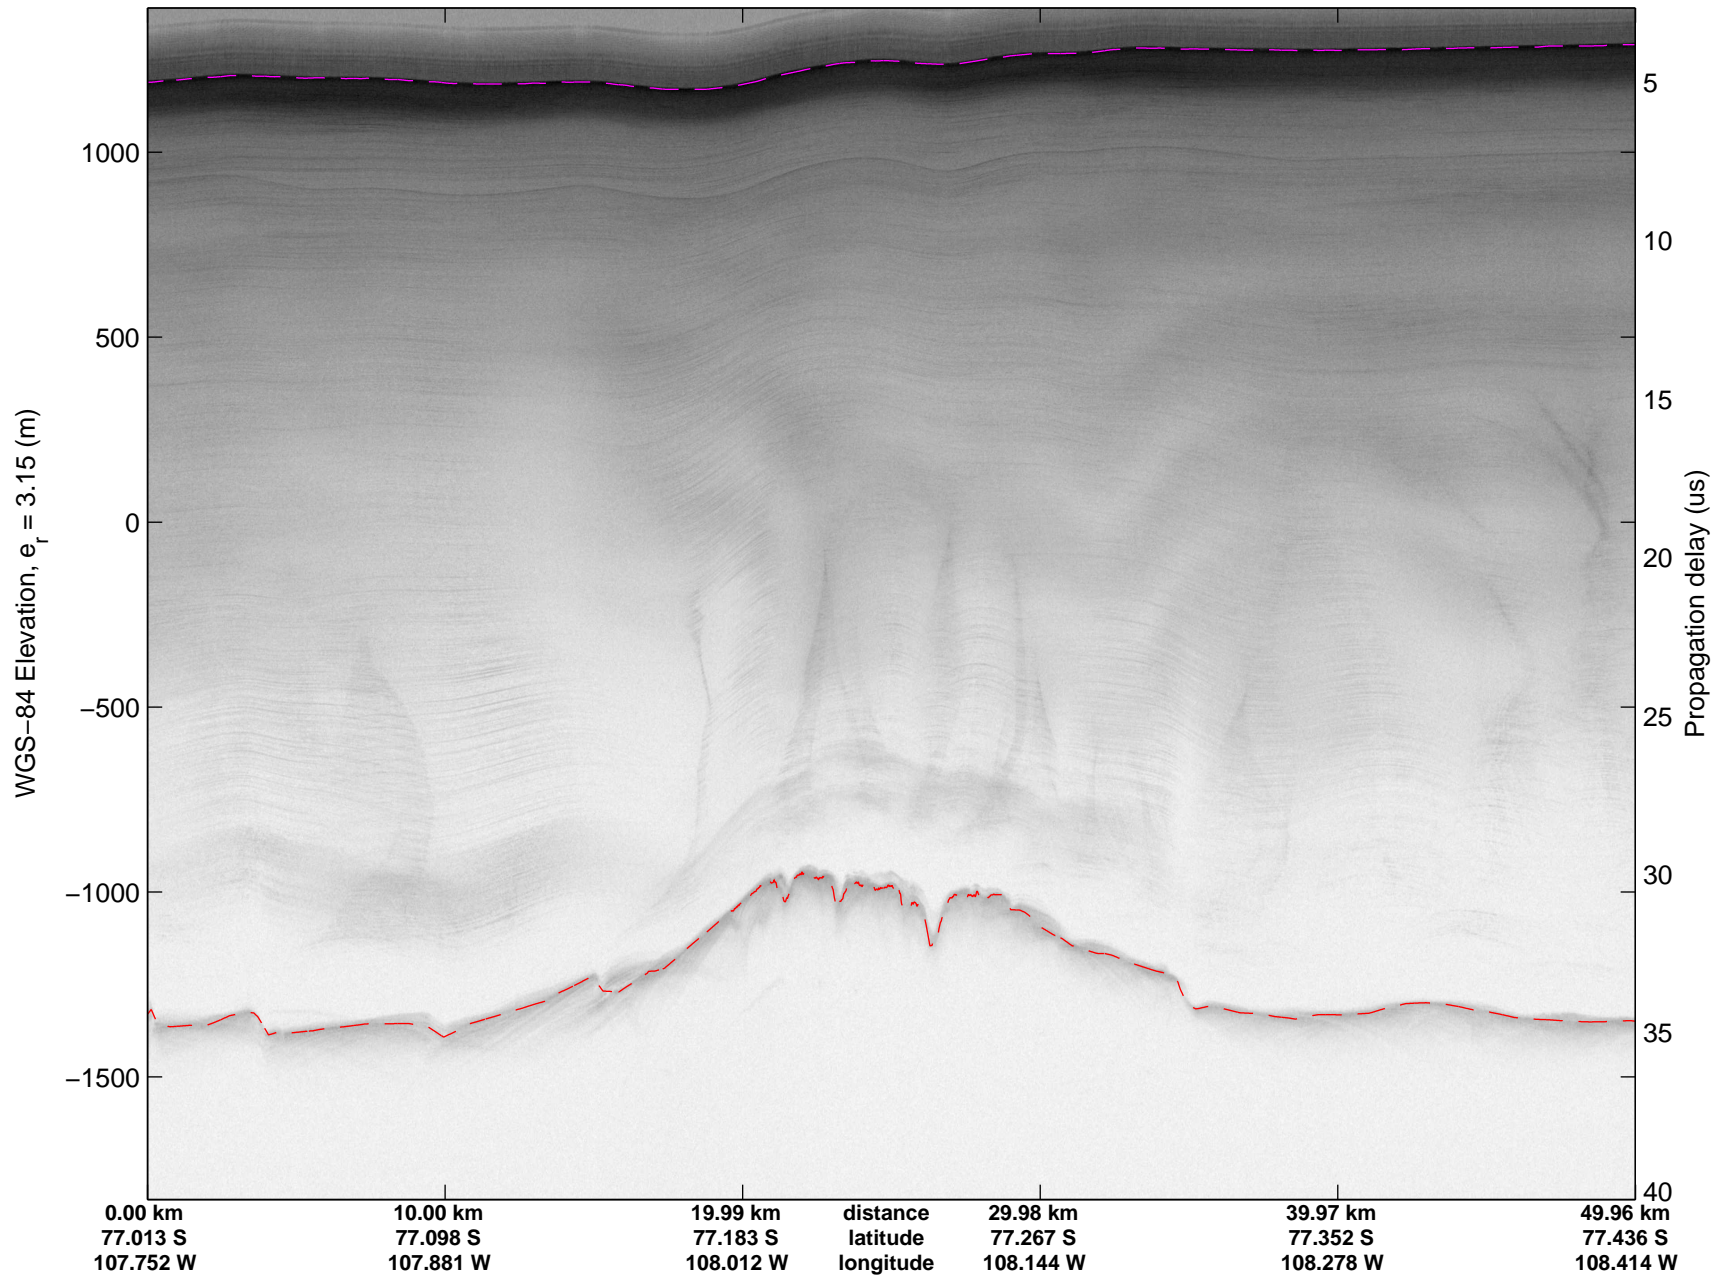

Land Ice Thwaites Arch  
20141121\_05\_006  
Polar Stereograph -71N/0E

mcords3 2014\_Antarctica\_DC8: "Land Ice Thwaites Arch" 20141121\_05\_006: 16:08:05.4 to 16:14:09.1 GPS

mcords3 2014\_Antarctica\_DC8: "Land Ice Thwaites Arch" 20141121\_05\_006: 16:08:05.4 to 16:14:09.1 GPS

Land Ice Thwaites Arch  
20141121\_05\_007  
Polar Stereograph -71N/0E

mcords3 2014\_Antarctica\_DC8: "Land Ice Thwaites Arch" 20141121\_05\_007: 16:14:09.3 to 16:20:05.3 GPS

mcords3 2014\_Antarctica\_DC8: "Land Ice Thwaites Arch" 20141121\_05\_007: 16:14:09.3 to 16:20:05.3 GPS

Land Ice Thwaites Arch  
20141121\_05\_008  
Polar Stereograph -71N/0E

mcords3 2014\_Antarctica\_DC8: "Land Ice Thwaites Arch" 20141121\_05\_008: 16:20:05.6 to 16:26:09.8 GPS

mcords3 2014\_Antarctica\_DC8: "Land Ice Thwaites Arch" 20141121\_05\_008: 16:20:05.6 to 16:26:09.8 GPS

Land Ice Thwaites Arch  
 20141121\_05\_009  
 Polar Stereograph -71N/0E

mcords3 2014\_Antarctica\_DC8: "Land Ice Thwaites Arch" 20141121\_05\_009: 16:26:10.0 to 16:32:10.1 GPS

mcords3 2014\_Antarctica\_DC8: "Land Ice Thwaites Arch" 20141121\_05\_009: 16:26:10.0 to 16:32:10.1 GPS