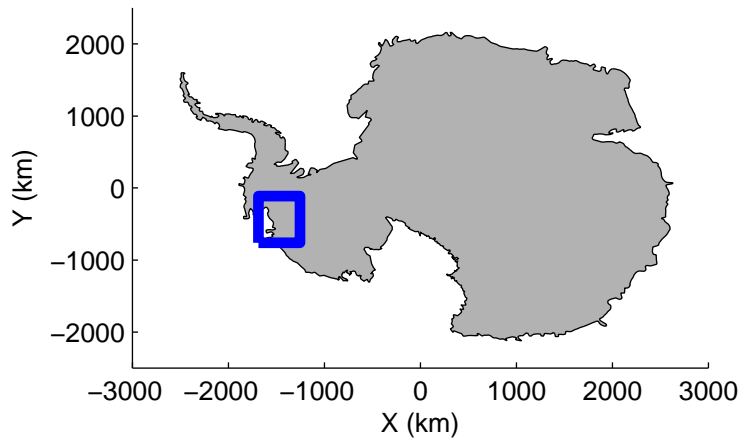

Land Ice Thwaites Arch  
20141121\_05\_008  
Polar Stereograph -71N/0E

mcords3 2014\_Antarctica\_DC8: "Land Ice Thwaites Arch" 20141121\_05\_008: 16:20:05.6 to 16:26:09.8 GPS

mcords3 2014\_Antarctica\_DC8: "Land Ice Thwaites Arch" 20141121\_05\_008: 16:20:05.6 to 16:26:09.8 GPS