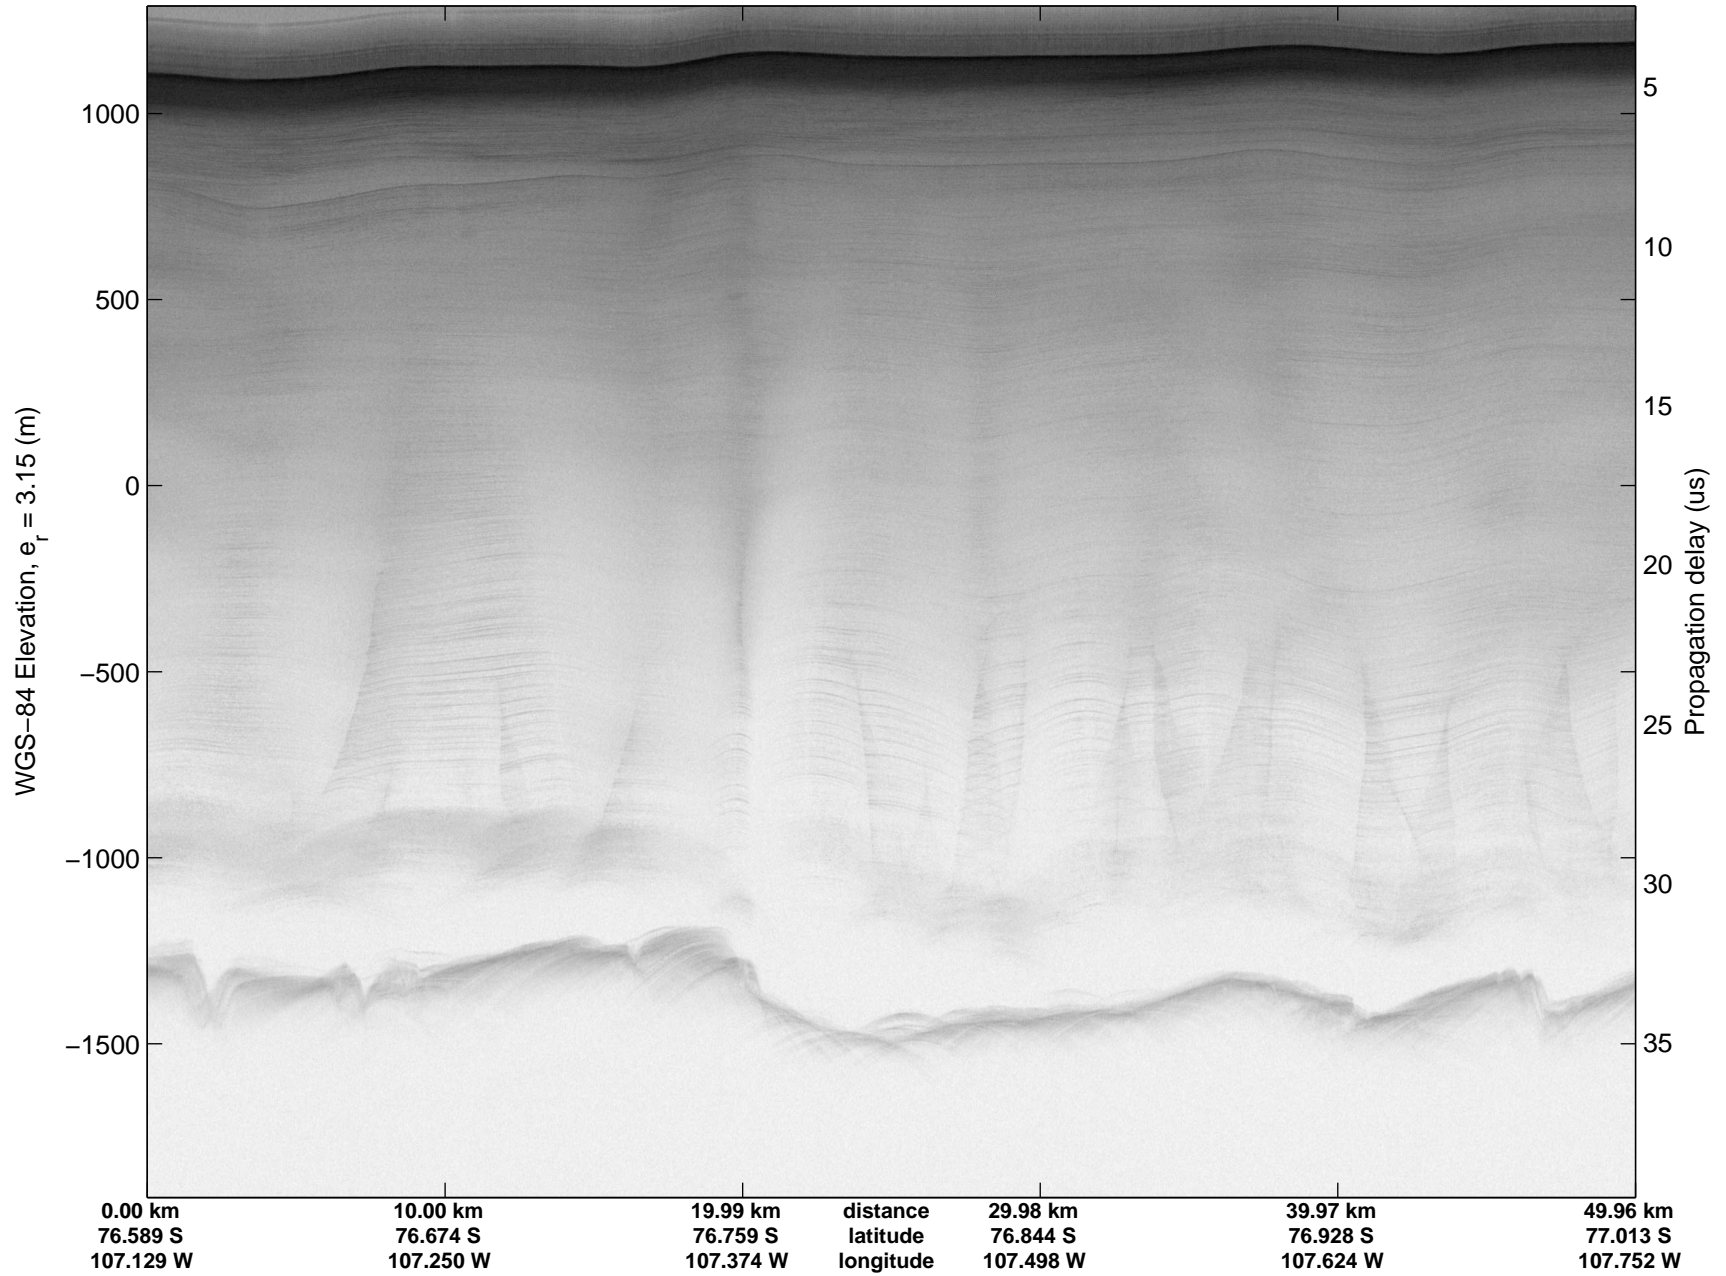

mcords3 2014_Antarctica_DC8: "Land Ice Thwaites Arch" 20141121_05_007: 16:14:09.3 to 16:20:05.3 GPS