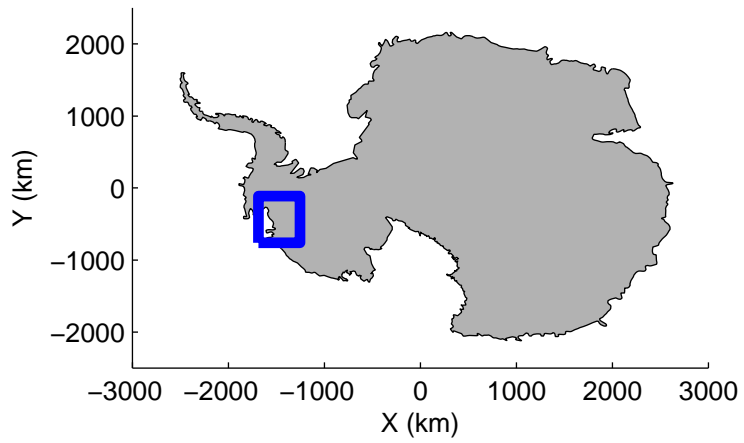

Land Ice Thwaites Arch  
 20141121\_05\_009  
 Polar Stereograph -71N/0E

mcords3 2014\_Antarctica\_DC8: "Land Ice Thwaites Arch" 20141121\_05\_009: 16:26:10.0 to 16:32:10.1 GPS

mcords3 2014\_Antarctica\_DC8: "Land Ice Thwaites Arch" 20141121\_05\_009: 16:26:10.0 to 16:32:10.1 GPS