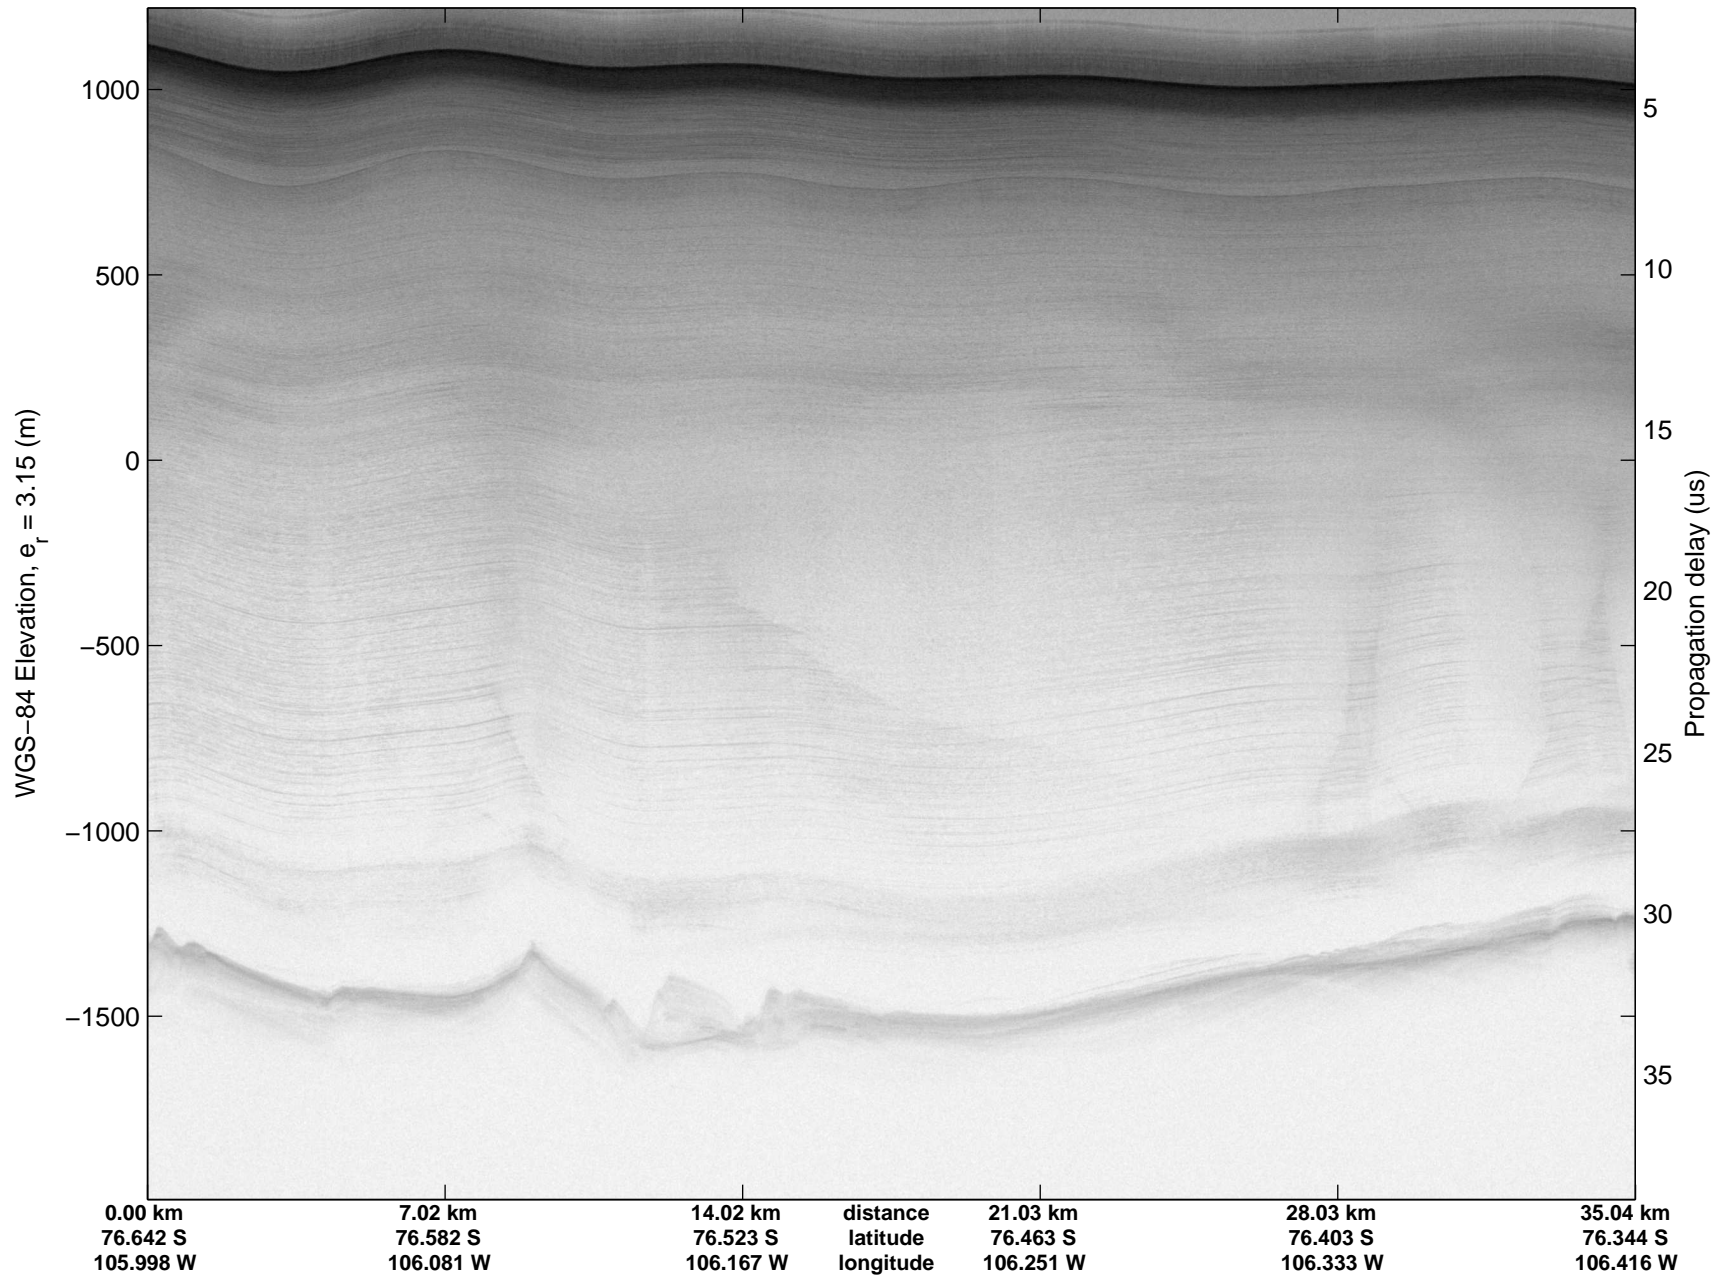

Land Ice Thwaites Arch  
20141121\_05\_013  
Polar Stereograph -71N/0E

mcords3 2014\_Antarctica\_DC8: "Land Ice Thwaites Arch" 20141121\_05\_013: 16:49:55.4 to 16:56:02.6 GPS

mcords3 2014\_Antarctica\_DC8: "Land Ice Thwaites Arch" 20141121\_05\_013: 16:49:55.4 to 16:56:02.6 GPS

Land Ice Thwaites Arch  
20141121\_05\_014  
Polar Stereograph -71N/0E

mcords3 2014\_Antarctica\_DC8: "Land Ice Thwaites Arch" 20141121\_05\_014: 16:56:02.8 to 17:00:25.2 GPS

mcords3 2014\_Antarctica\_DC8: "Land Ice Thwaites Arch" 20141121\_05\_014: 16:56:02.8 to 17:00:25.2 GPS