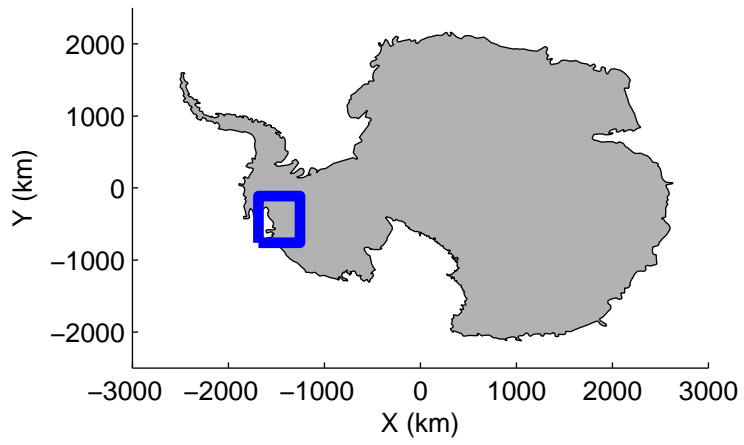

Land Ice Thwaites Arch  
20141121\_05\_003  
Polar Stereograph -71N/0E

mcords3 2014\_Antarctica\_DC8: "Land Ice Thwaites Arch" 20141121\_05\_003: 15:49:46.6 to 15:55:55.1 GPS

mcords3 2014\_Antarctica\_DC8: "Land Ice Thwaites Arch" 20141121\_05\_003: 15:49:46.6 to 15:55:55.1 GPS