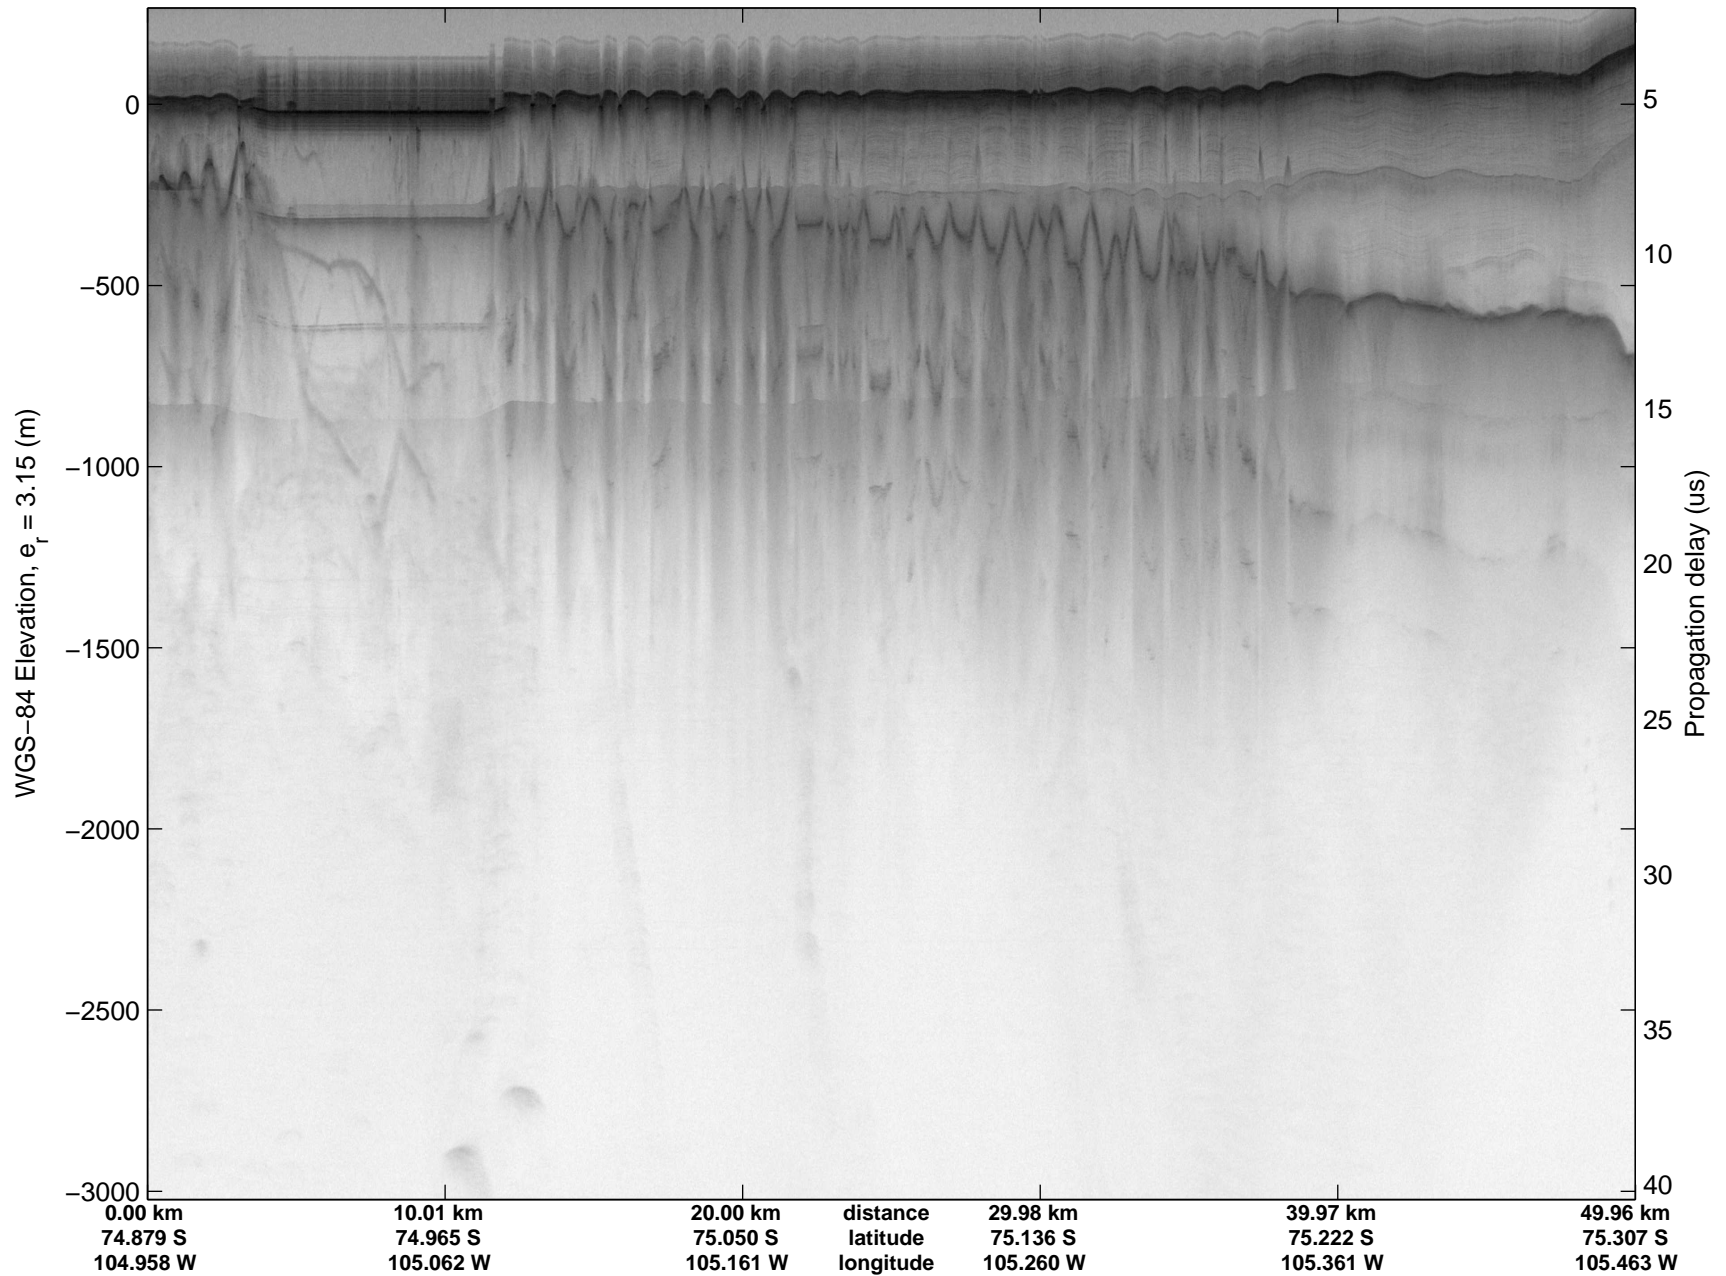

Land Ice Thwaites Arch  
20141121\_05\_002  
Polar Stereograph -71N/0E

mcords3 2014\_Antarctica\_DC8: "Land Ice Thwaites Arch" 20141121\_05\_002: 15:44:14.8 to 15:49:46.3 GPS

mcords3 2014\_Antarctica\_DC8: "Land Ice Thwaites Arch" 20141121\_05\_002: 15:44:14.8 to 15:49:46.3 GPS

Land Ice Thwaites Arch  
20141121\_05\_003  
Polar Stereograph -71N/0E

mcords3 2014\_Antarctica\_DC8: "Land Ice Thwaites Arch" 20141121\_05\_003: 15:49:46.6 to 15:55:55.1 GPS

mcords3 2014\_Antarctica\_DC8: "Land Ice Thwaites Arch" 20141121\_05\_003: 15:49:46.6 to 15:55:55.1 GPS