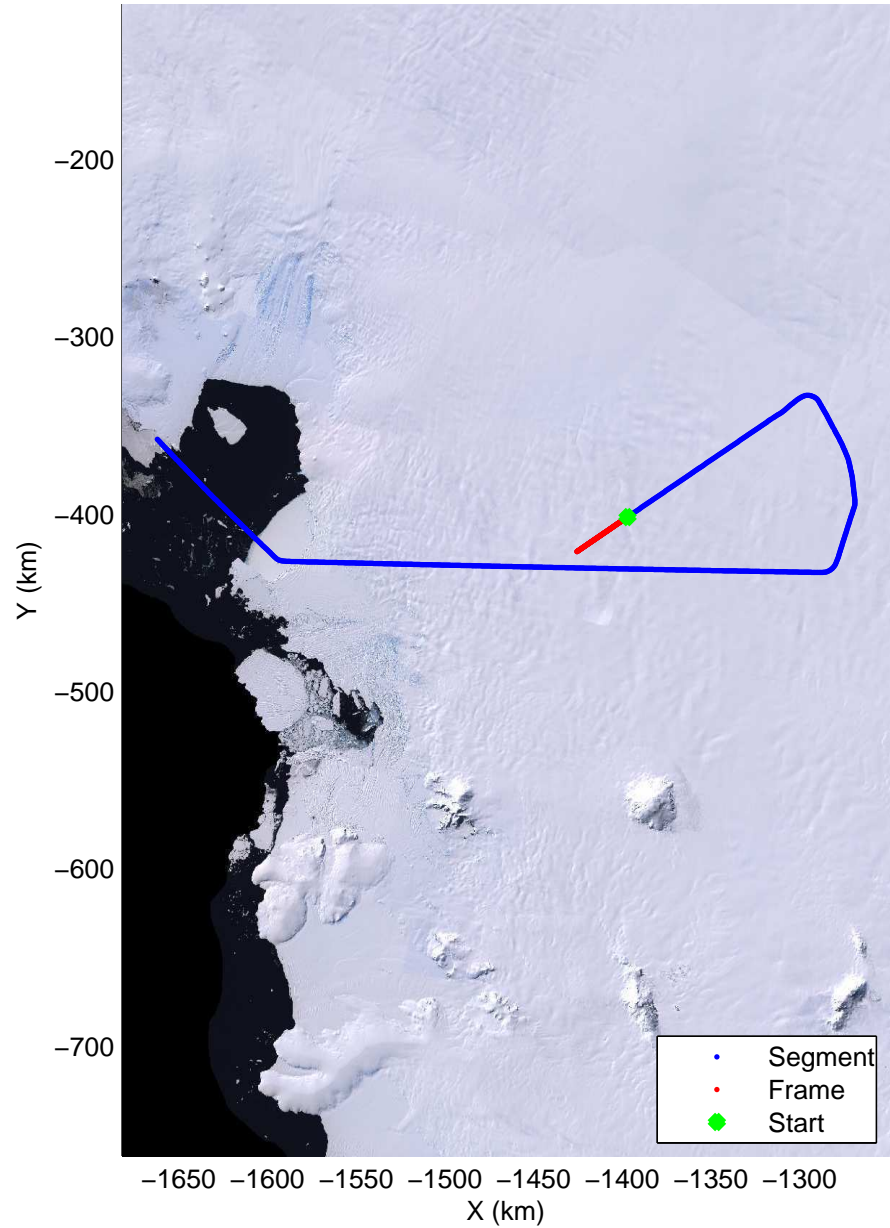

Land Ice Thwaites Arch  
20141121\_05\_012  
Polar Stereograph -71N/0E

mcords3 2014\_Antarctica\_DC8: "Land Ice Thwaites Arch" 20141121\_05\_012: 16:44:02.6 to 16:49:55.1 GPS

mcords3 2014\_Antarctica\_DC8: "Land Ice Thwaites Arch" 20141121\_05\_012: 16:44:02.6 to 16:49:55.1 GPS

Land Ice Thwaites Arch  
20141121\_05\_013  
Polar Stereograph -71N/0E

mcords3 2014\_Antarctica\_DC8: "Land Ice Thwaites Arch" 20141121\_05\_013: 16:49:55.4 to 16:56:02.6 GPS

mcords3 2014\_Antarctica\_DC8: "Land Ice Thwaites Arch" 20141121\_05\_013: 16:49:55.4 to 16:56:02.6 GPS

Land Ice Thwaites Arch  
20141121\_05\_014  
Polar Stereograph -71N/0E

mcords3 2014\_Antarctica\_DC8: "Land Ice Thwaites Arch" 20141121\_05\_014: 16:56:02.8 to 17:00:25.2 GPS

mcords3 2014\_Antarctica\_DC8: "Land Ice Thwaites Arch" 20141121\_05\_014: 16:56:02.8 to 17:00:25.2 GPS