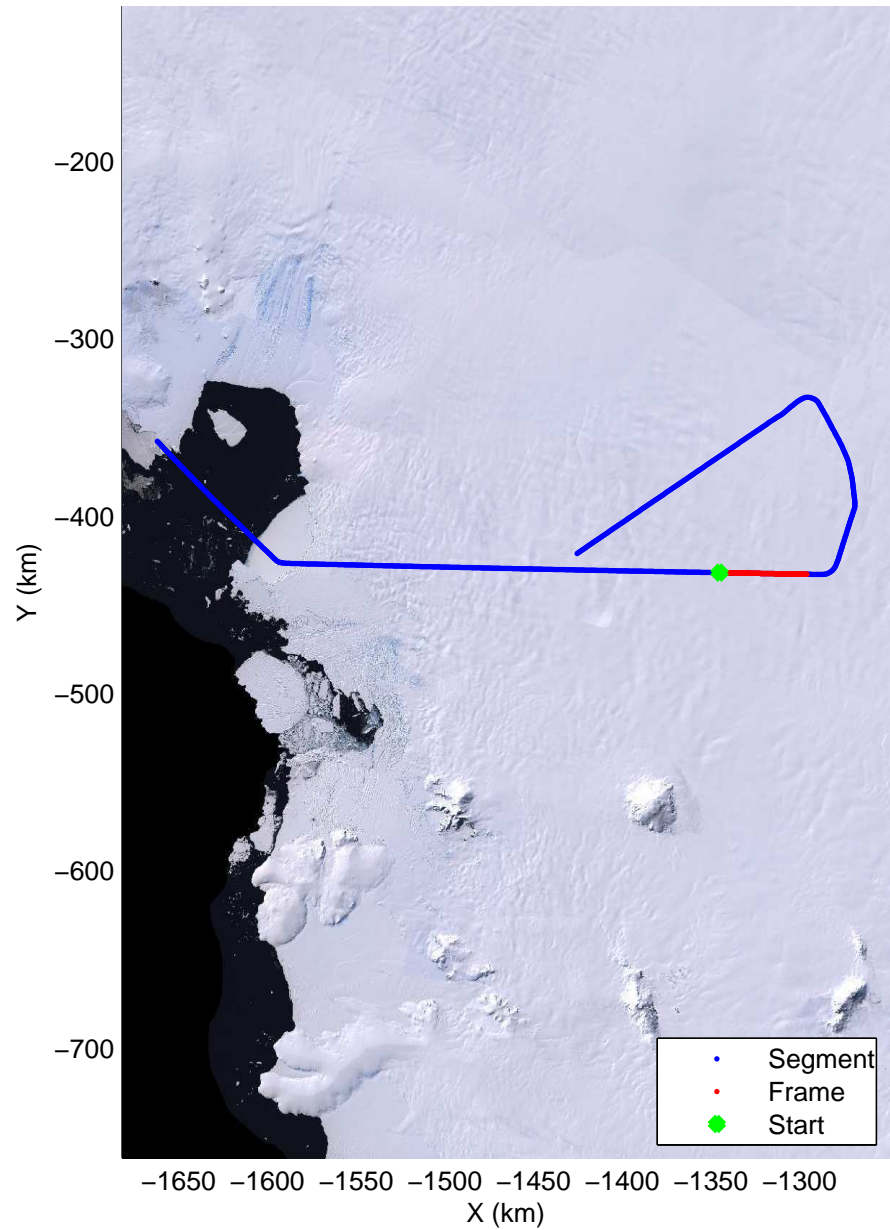

Land Ice Thwaites Arch  
20141121\_05\_007  
Polar Stereograph -71N/0E

mcords3 2014\_Antarctica\_DC8: "Land Ice Thwaites Arch" 20141121\_05\_007: 16:14:09.3 to 16:20:05.3 GPS

mcords3 2014\_Antarctica\_DC8: "Land Ice Thwaites Arch" 20141121\_05\_007: 16:14:09.3 to 16:20:05.3 GPS

Land Ice Thwaites Arch  
20141121\_05\_008  
Polar Stereograph -71N/0E

mcords3 2014\_Antarctica\_DC8: "Land Ice Thwaites Arch" 20141121\_05\_008: 16:20:05.6 to 16:26:09.8 GPS

mcords3 2014\_Antarctica\_DC8: "Land Ice Thwaites Arch" 20141121\_05\_008: 16:20:05.6 to 16:26:09.8 GPS