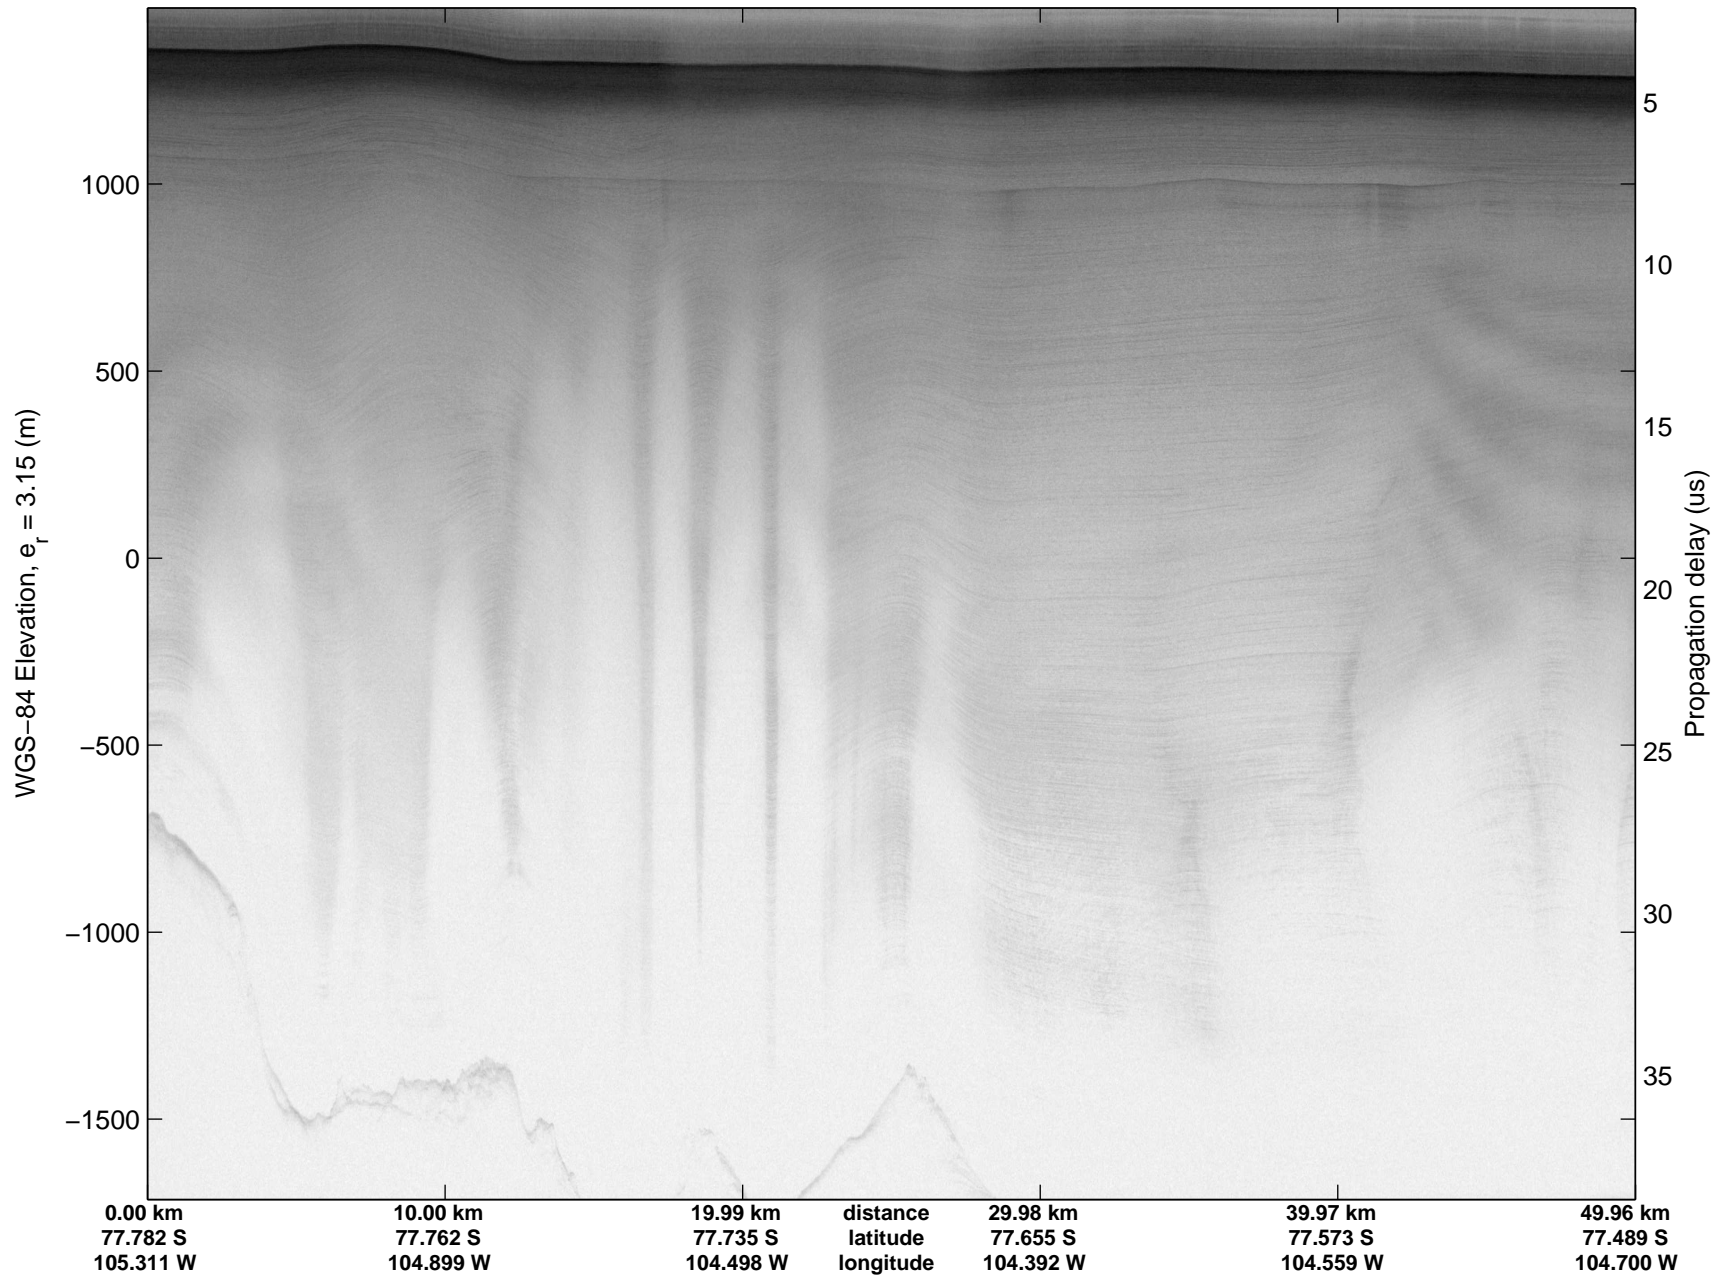

mcords3 2014_Antarctica_DC8: "Land Ice Thwaites Arch" 20141121_05_011: 16:38:02.4 to 16:44:02.3 GPS