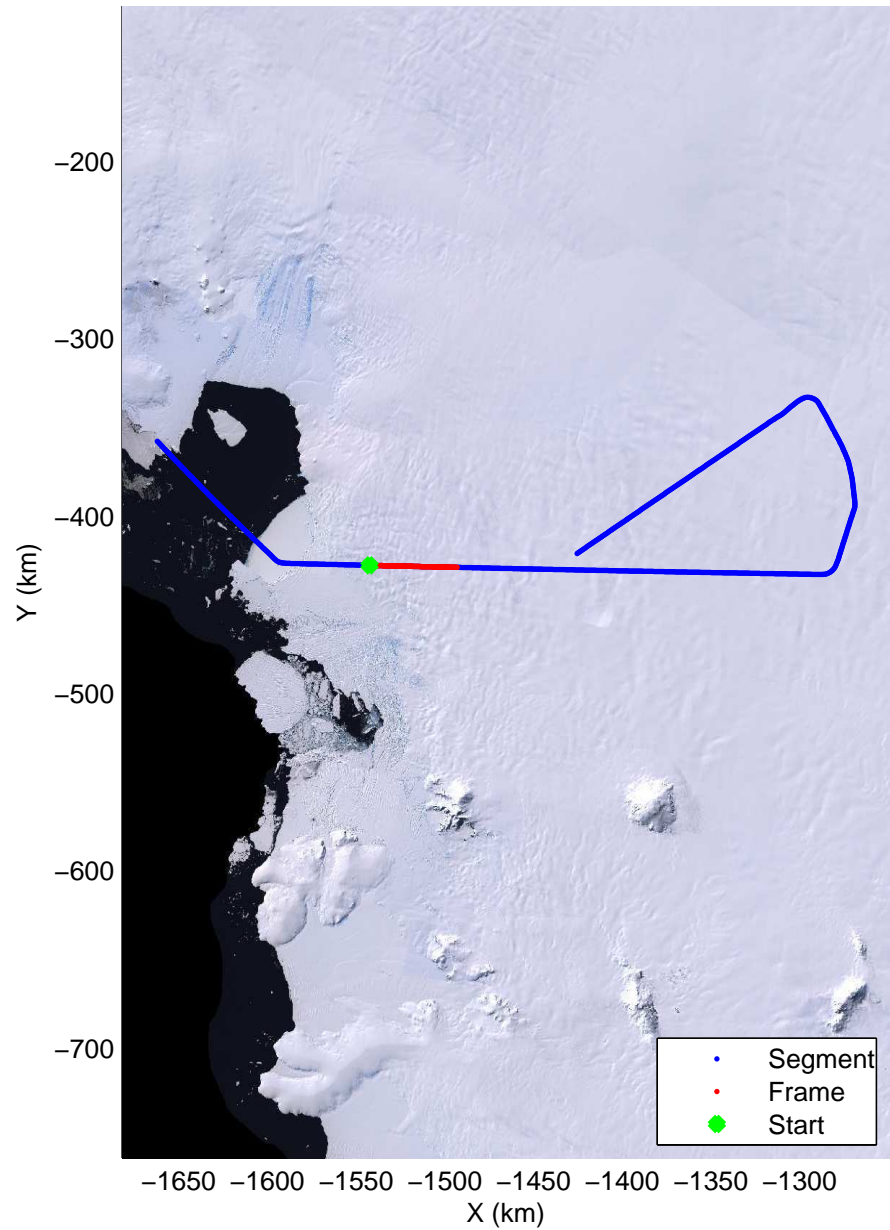

Land Ice Thwaites Arch  
20141121\_05\_001  
Polar Stereograph -71N/0E

mcords3 2014\_Antarctica\_DC8: "Land Ice Thwaites Arch" 20141121\_05\_001: 15:39:49.7 to 15:44:14.6 GPS

mcords3 2014\_Antarctica\_DC8: "Land Ice Thwaites Arch" 20141121\_05\_001: 15:39:49.7 to 15:44:14.6 GPS

Land Ice Thwaites Arch  
20141121\_05\_002  
Polar Stereograph -71N/0E

mcords3 2014\_Antarctica\_DC8: "Land Ice Thwaites Arch" 20141121\_05\_002: 15:44:14.8 to 15:49:46.3 GPS

mcords3 2014\_Antarctica\_DC8: "Land Ice Thwaites Arch" 20141121\_05\_002: 15:44:14.8 to 15:49:46.3 GPS

Land Ice Thwaites Arch  
20141121\_05\_003  
Polar Stereograph -71N/0E

mcords3 2014\_Antarctica\_DC8: "Land Ice Thwaites Arch" 20141121\_05\_003: 15:49:46.6 to 15:55:55.1 GPS

mcords3 2014\_Antarctica\_DC8: "Land Ice Thwaites Arch" 20141121\_05\_003: 15:49:46.6 to 15:55:55.1 GPS

Land Ice Thwaites Arch  
20141121\_05\_004  
Polar Stereograph -71N/0E

mcords3 2014\_Antarctica\_DC8: "Land Ice Thwaites Arch" 20141121\_05\_004: 15:55:55.3 to 16:02:08.8 GPS

mcords3 2014\_Antarctica\_DC8: "Land Ice Thwaites Arch" 20141121\_05\_004: 15:55:55.3 to 16:02:08.8 GPS