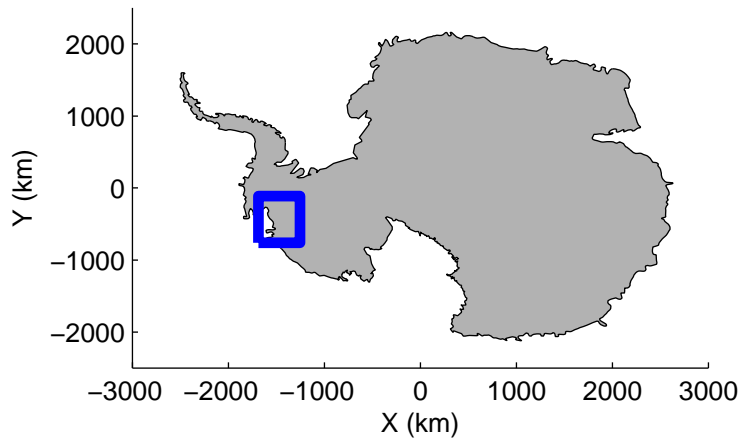

Land Ice Thwaites Arch  
20141121\_05\_013  
Polar Stereograph -71N/0E

mcords3 2014\_Antarctica\_DC8: "Land Ice Thwaites Arch" 20141121\_05\_013: 16:49:55.4 to 16:56:02.6 GPS

mcords3 2014\_Antarctica\_DC8: "Land Ice Thwaites Arch" 20141121\_05\_013: 16:49:55.4 to 16:56:02.6 GPS