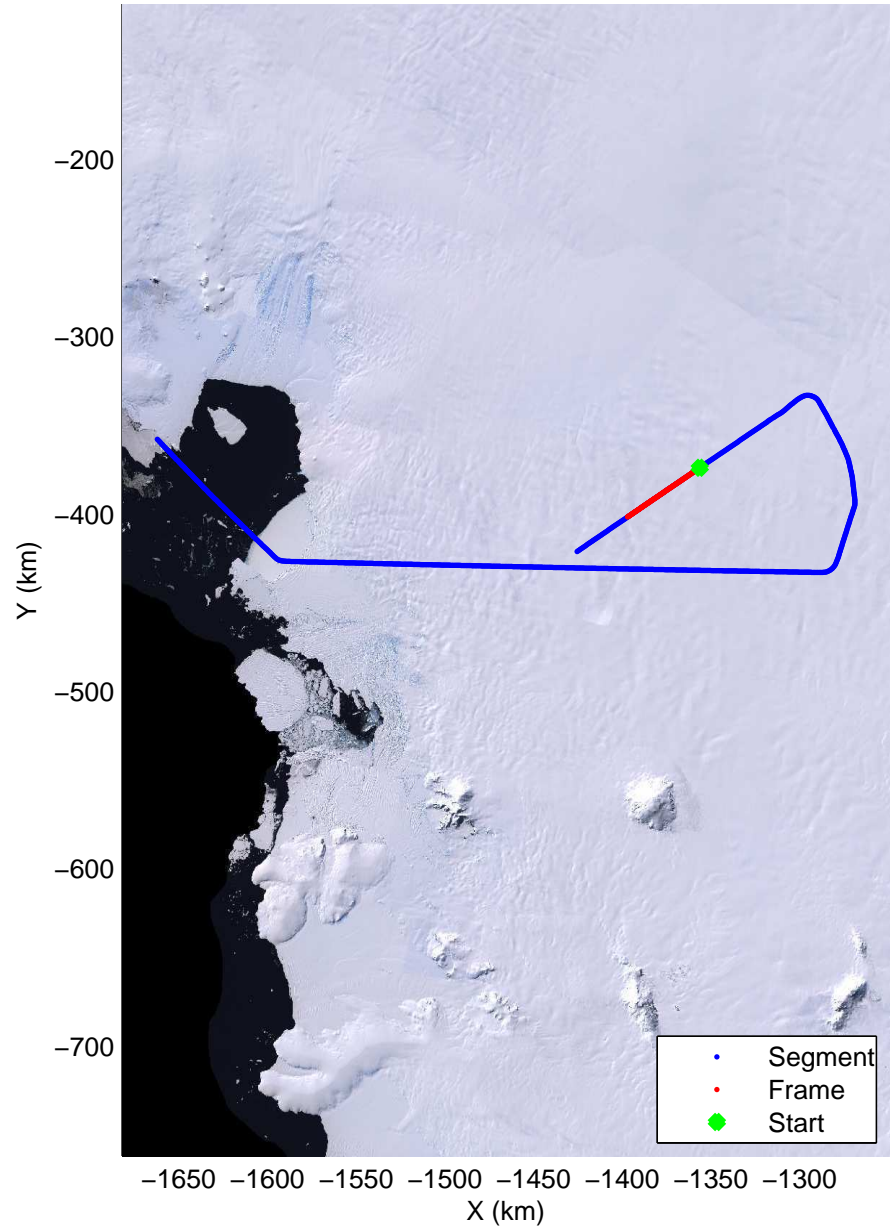

Land Ice Thwaites Arch  
20141121\_05\_012  
Polar Stereograph -71N/0E

mcords3 2014\_Antarctica\_DC8: "Land Ice Thwaites Arch" 20141121\_05\_012: 16:44:02.6 to 16:49:55.1 GPS

mcords3 2014\_Antarctica\_DC8: "Land Ice Thwaites Arch" 20141121\_05\_012: 16:44:02.6 to 16:49:55.1 GPS

Land Ice Thwaites Arch  
20141121\_05\_013  
Polar Stereograph -71N/0E

mcords3 2014\_Antarctica\_DC8: "Land Ice Thwaites Arch" 20141121\_05\_013: 16:49:55.4 to 16:56:02.6 GPS

mcords3 2014\_Antarctica\_DC8: "Land Ice Thwaites Arch" 20141121\_05\_013: 16:49:55.4 to 16:56:02.6 GPS