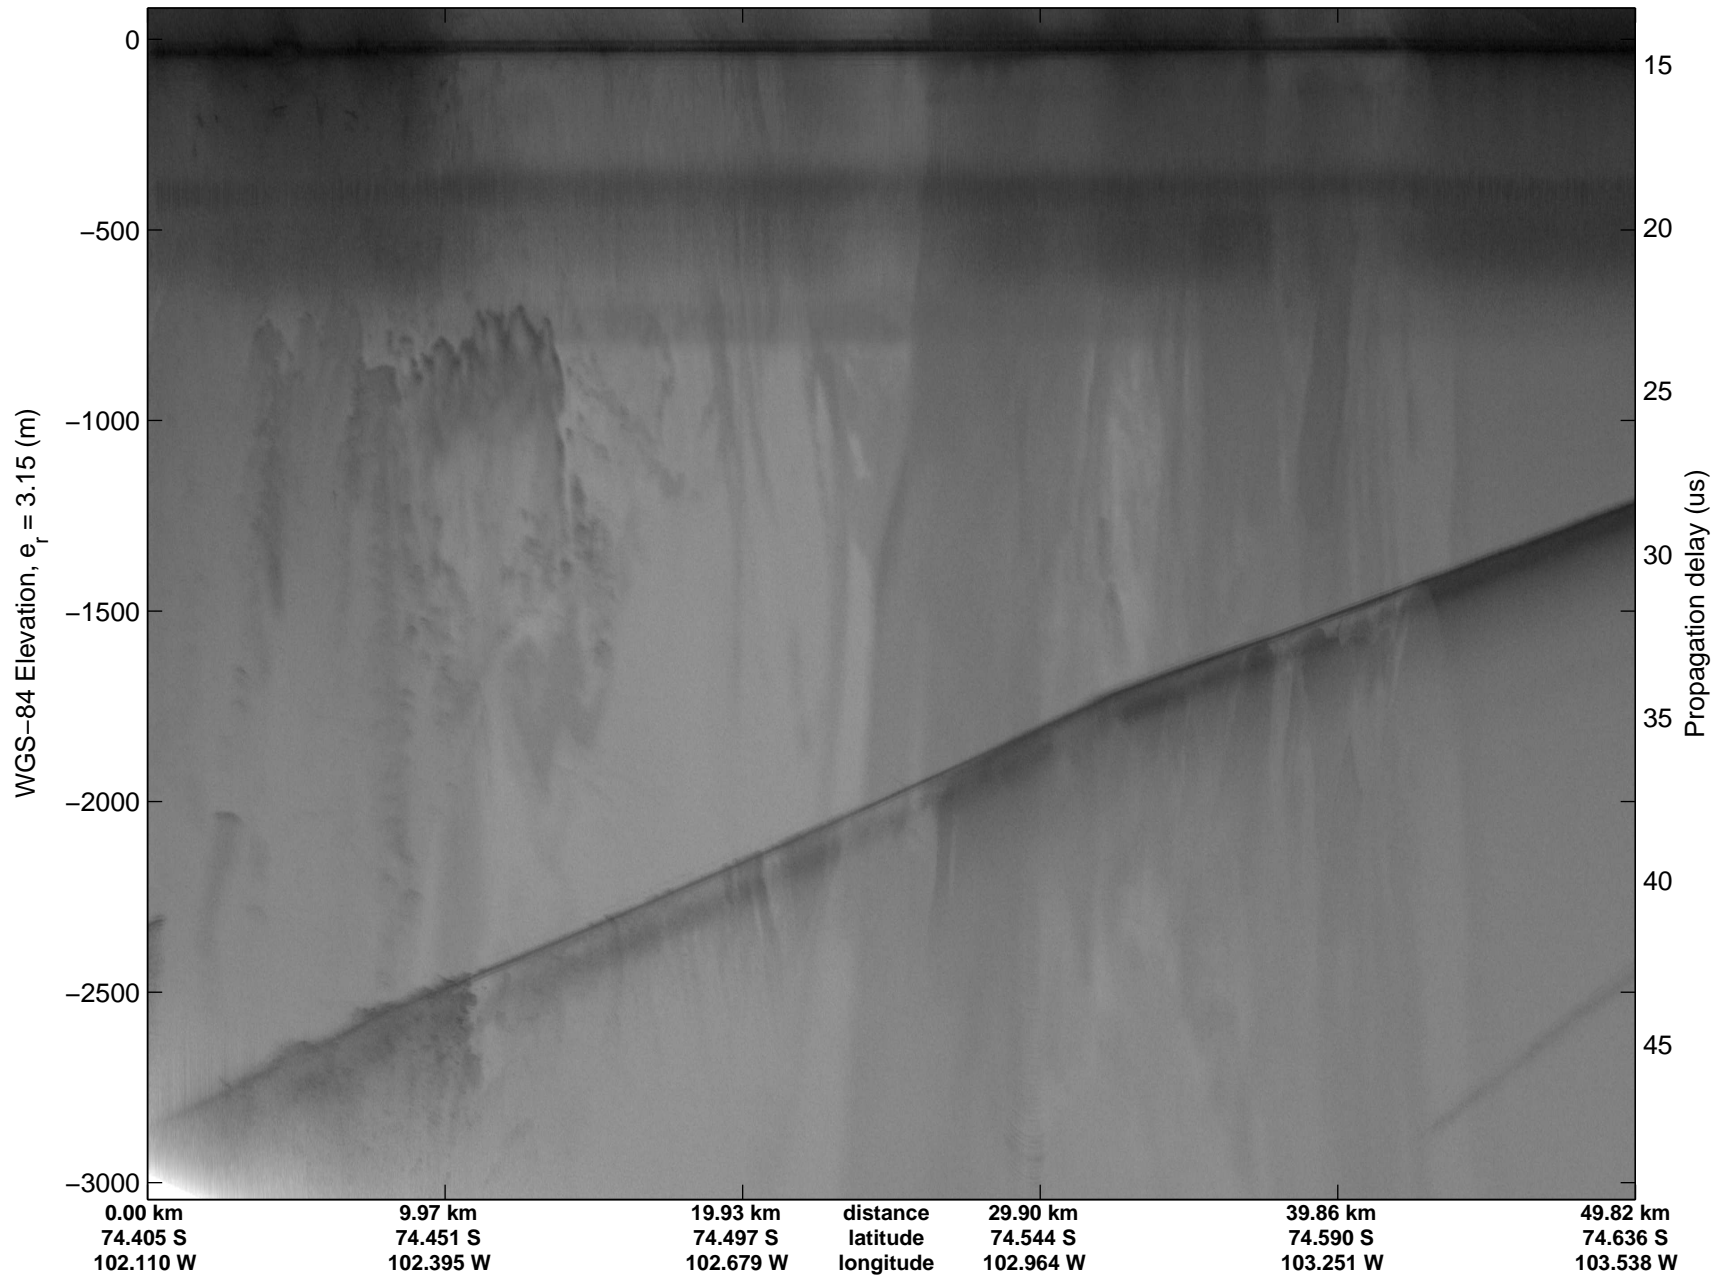

Land Ice Thwaites Arch  
20141121\_05\_001  
Polar Stereograph -71N/0E

mcords3 2014\_Antarctica\_DC8: "Land Ice Thwaites Arch" 20141121\_05\_001: 15:39:49.7 to 15:44:14.6 GPS

mcords3 2014\_Antarctica\_DC8: "Land Ice Thwaites Arch" 20141121\_05\_001: 15:39:49.7 to 15:44:14.6 GPS