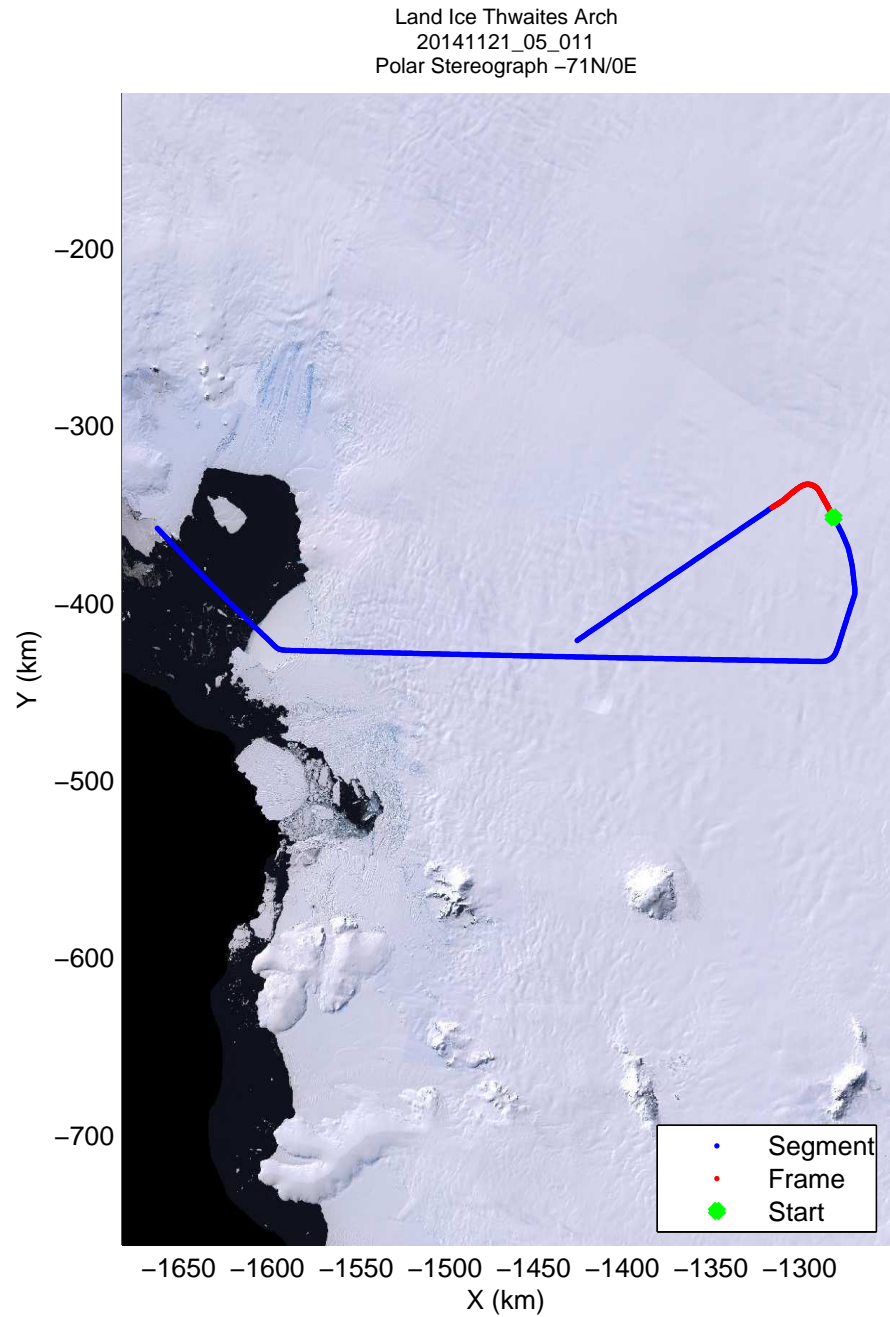

Land Ice Thwaites Arch  
20141121\_05\_010  
Polar Stereograph -71N/0E

mcords3 2014\_Antarctica\_DC8: "Land Ice Thwaites Arch" 20141121\_05\_010: 16:32:10.4 to 16:38:02.1 GPS

mcords3 2014\_Antarctica\_DC8: "Land Ice Thwaites Arch" 20141121\_05\_010: 16:32:10.4 to 16:38:02.1 GPS

mcords3 2014\_Antarctica\_DC8: "Land Ice Thwaites Arch" 20141121\_05\_011: 16:38:02.4 to 16:44:02.3 GPS

mcords3 2014\_Antarctica\_DC8: "Land Ice Thwaites Arch" 20141121\_05\_011: 16:38:02.4 to 16:44:02.3 GPS