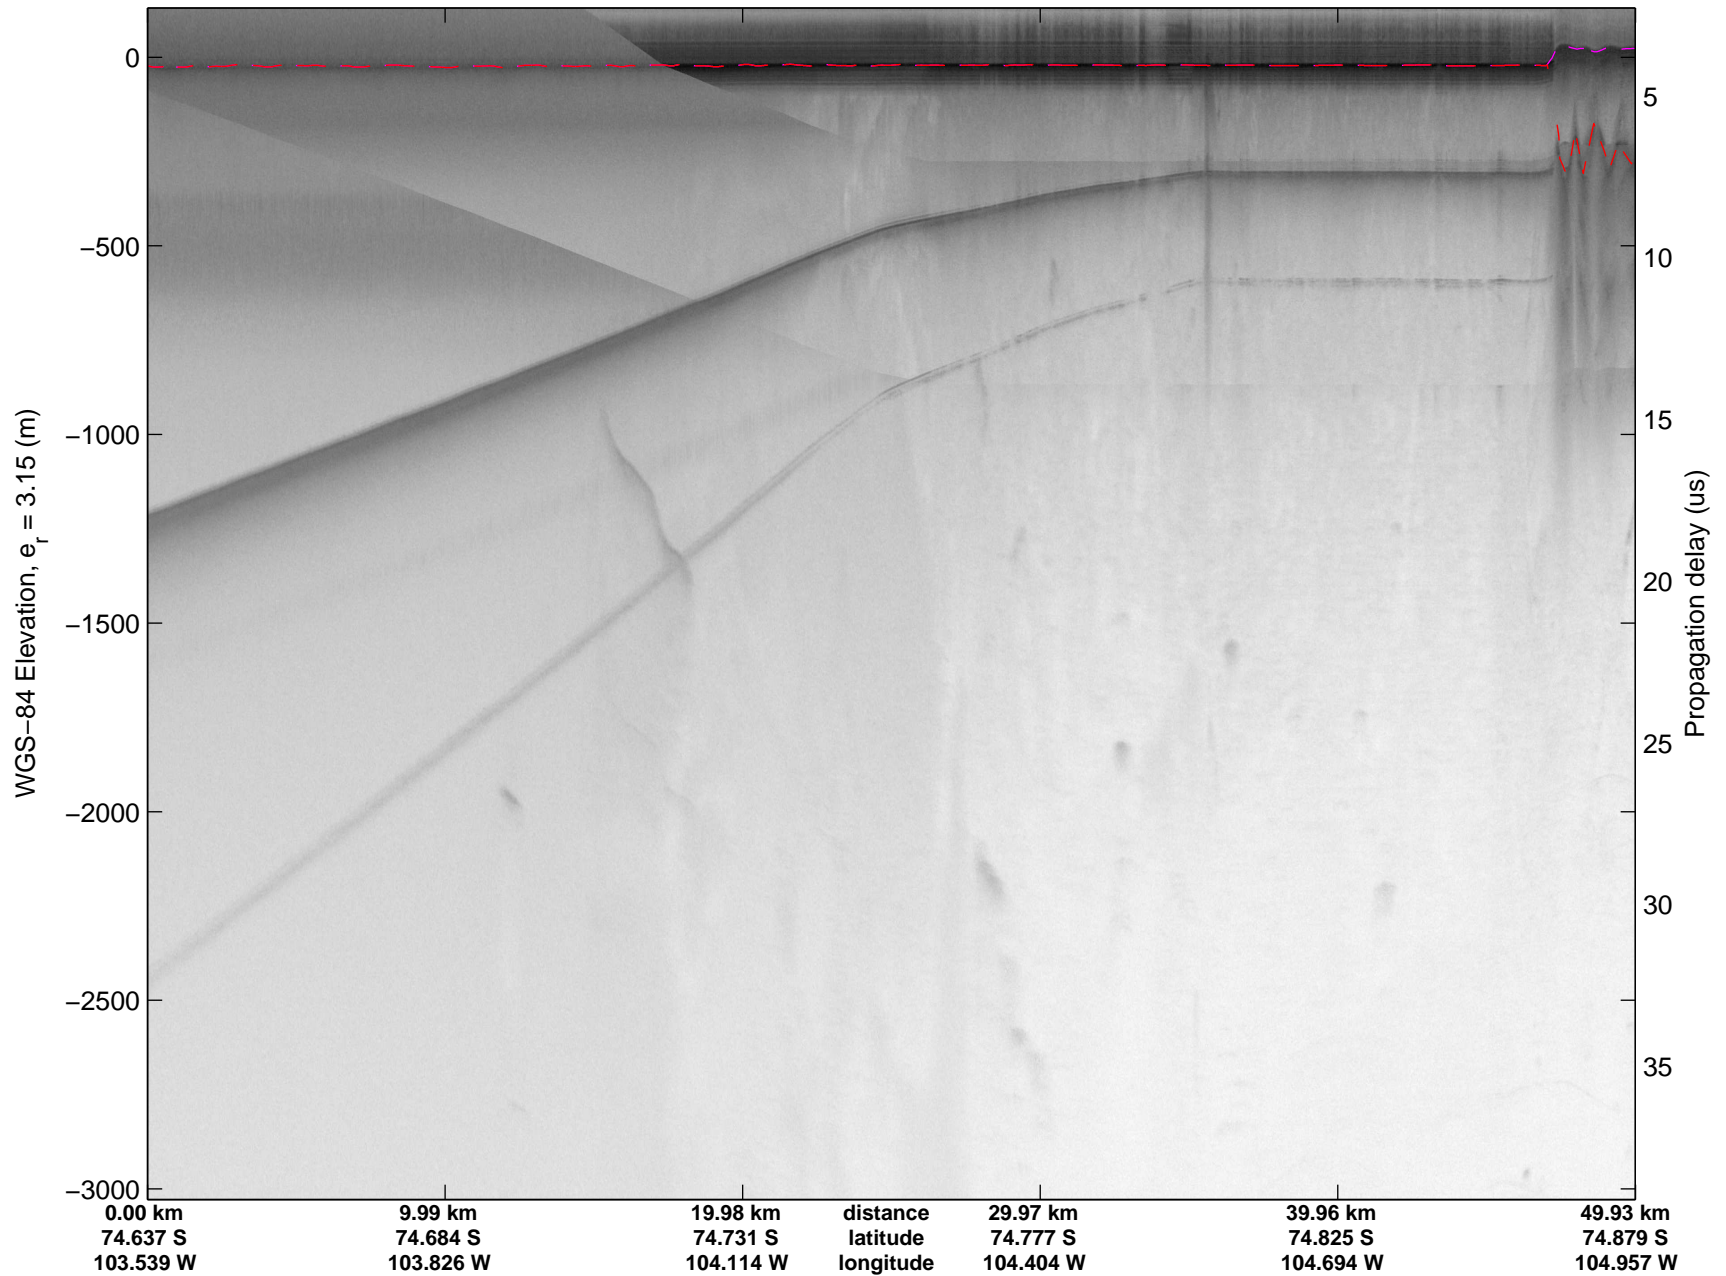

Land Ice Thwaites Arch  
20141121\_05\_001  
Polar Stereograph -71N/0E

mcords3 2014\_Antarctica\_DC8: "Land Ice Thwaites Arch" 20141121\_05\_001: 15:39:49.7 to 15:44:14.6 GPS

mcords3 2014\_Antarctica\_DC8: "Land Ice Thwaites Arch" 20141121\_05\_001: 15:39:49.7 to 15:44:14.6 GPS

Land Ice Thwaites Arch  
20141121\_05\_002  
Polar Stereograph -71N/0E

mcords3 2014\_Antarctica\_DC8: "Land Ice Thwaites Arch" 20141121\_05\_002: 15:44:14.8 to 15:49:46.3 GPS

mcords3 2014\_Antarctica\_DC8: "Land Ice Thwaites Arch" 20141121\_05\_002: 15:44:14.8 to 15:49:46.3 GPS

Land Ice Thwaites Arch  
20141121\_05\_003  
Polar Stereograph -71N/0E

mcords3 2014\_Antarctica\_DC8: "Land Ice Thwaites Arch" 20141121\_05\_003: 15:49:46.6 to 15:55:55.1 GPS

mcords3 2014\_Antarctica\_DC8: "Land Ice Thwaites Arch" 20141121\_05\_003: 15:49:46.6 to 15:55:55.1 GPS

Land Ice Thwaites Arch  
20141121\_05\_004  
Polar Stereograph -71N/0E

mcords3 2014\_Antarctica\_DC8: "Land Ice Thwaites Arch" 20141121\_05\_004: 15:55:55.3 to 16:02:08.8 GPS

mcords3 2014\_Antarctica\_DC8: "Land Ice Thwaites Arch" 20141121\_05\_004: 15:55:55.3 to 16:02:08.8 GPS