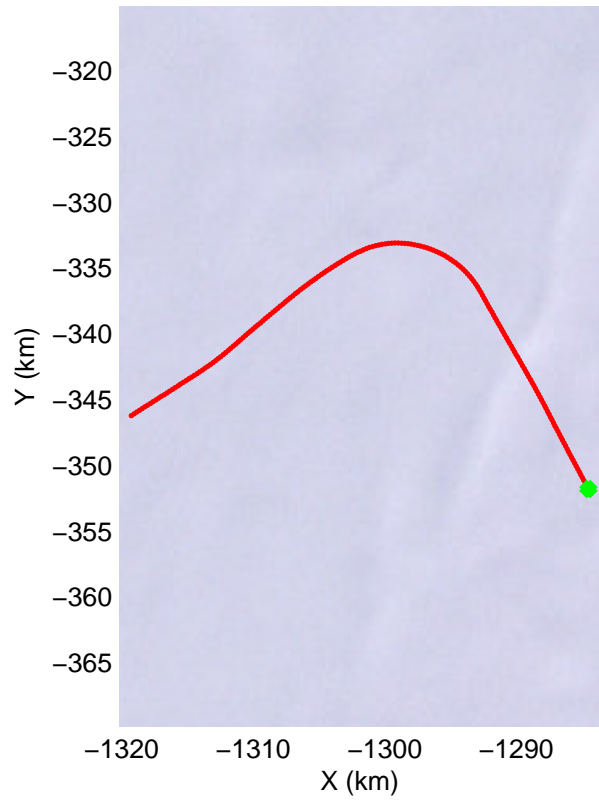

Land Ice Thwaites Arch  
20141121\_05\_010  
Polar Stereograph -71N/0E

mcords3 2014\_Antarctica\_DC8: "Land Ice Thwaites Arch" 20141121\_05\_010: 16:32:10.4 to 16:38:02.1 GPS

mcords3 2014\_Antarctica\_DC8: "Land Ice Thwaites Arch" 20141121\_05\_010: 16:32:10.4 to 16:38:02.1 GPS