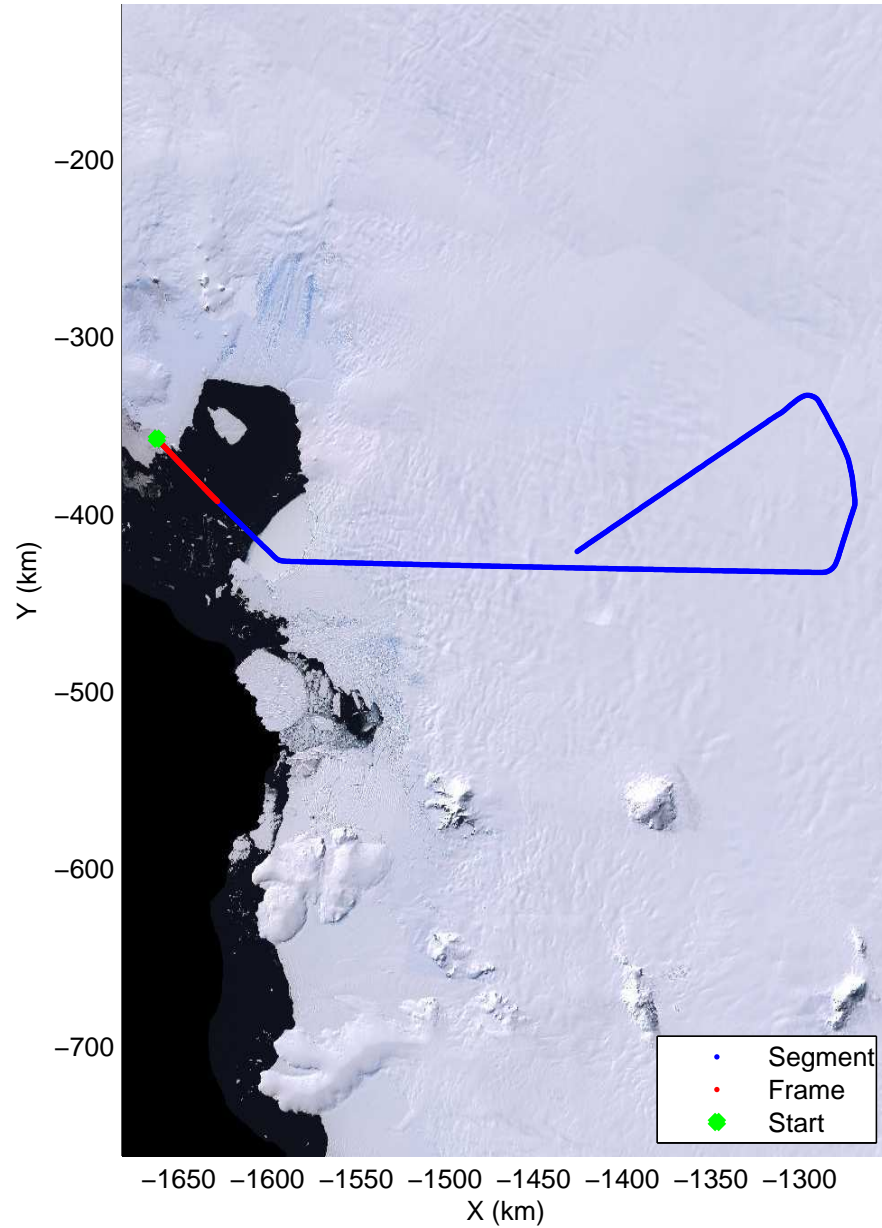

Land Ice Thwaites Arch  
20141121\_05\_001  
Polar Stereograph -71N/0E

mcords3 2014\_Antarctica\_DC8: "Land Ice Thwaites Arch" 20141121\_05\_001: 15:39:49.7 to 15:44:14.6 GPS

mcords3 2014\_Antarctica\_DC8: "Land Ice Thwaites Arch" 20141121\_05\_001: 15:39:49.7 to 15:44:14.6 GPS

Land Ice Thwaites Arch  
20141121\_05\_002  
Polar Stereograph -71N/0E

mcords3 2014\_Antarctica\_DC8: "Land Ice Thwaites Arch" 20141121\_05\_002: 15:44:14.8 to 15:49:46.3 GPS

mcords3 2014\_Antarctica\_DC8: "Land Ice Thwaites Arch" 20141121\_05\_002: 15:44:14.8 to 15:49:46.3 GPS

Land Ice Thwaites Arch  
20141121\_05\_003  
Polar Stereograph -71N/0E

mcords3 2014\_Antarctica\_DC8: "Land Ice Thwaites Arch" 20141121\_05\_003: 15:49:46.6 to 15:55:55.1 GPS

mcords3 2014\_Antarctica\_DC8: "Land Ice Thwaites Arch" 20141121\_05\_003: 15:49:46.6 to 15:55:55.1 GPS