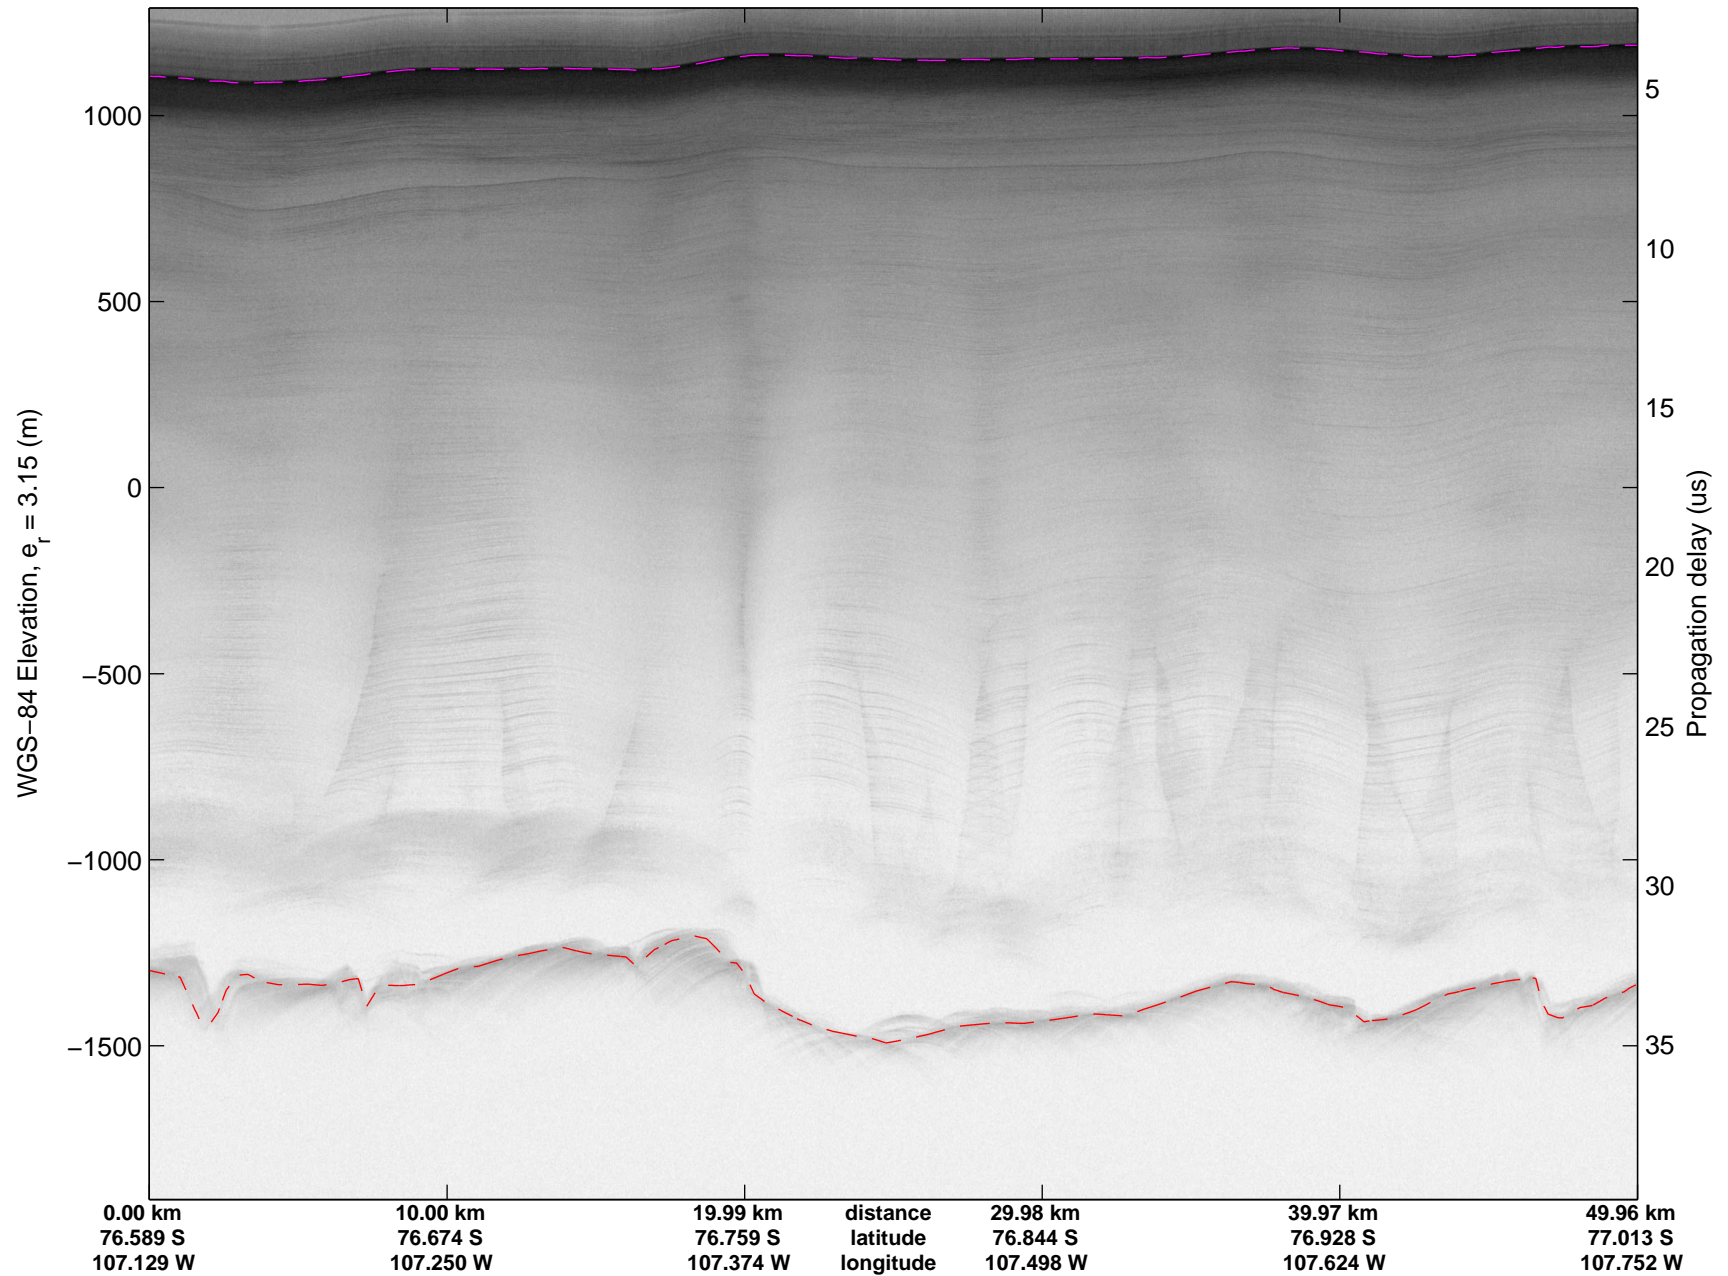

Land Ice Thwaites Arch  
20141121\_05\_006  
Polar Stereograph -71N/0E

mcords3 2014\_Antarctica\_DC8: "Land Ice Thwaites Arch" 20141121\_05\_006: 16:08:05.4 to 16:14:09.1 GPS

mcords3 2014\_Antarctica\_DC8: "Land Ice Thwaites Arch" 20141121\_05\_006: 16:08:05.4 to 16:14:09.1 GPS

Land Ice Thwaites Arch  
20141121\_05\_007  
Polar Stereograph -71N/0E

mcords3 2014\_Antarctica\_DC8: "Land Ice Thwaites Arch" 20141121\_05\_007: 16:14:09.3 to 16:20:05.3 GPS

mcords3 2014\_Antarctica\_DC8: "Land Ice Thwaites Arch" 20141121\_05\_007: 16:14:09.3 to 16:20:05.3 GPS