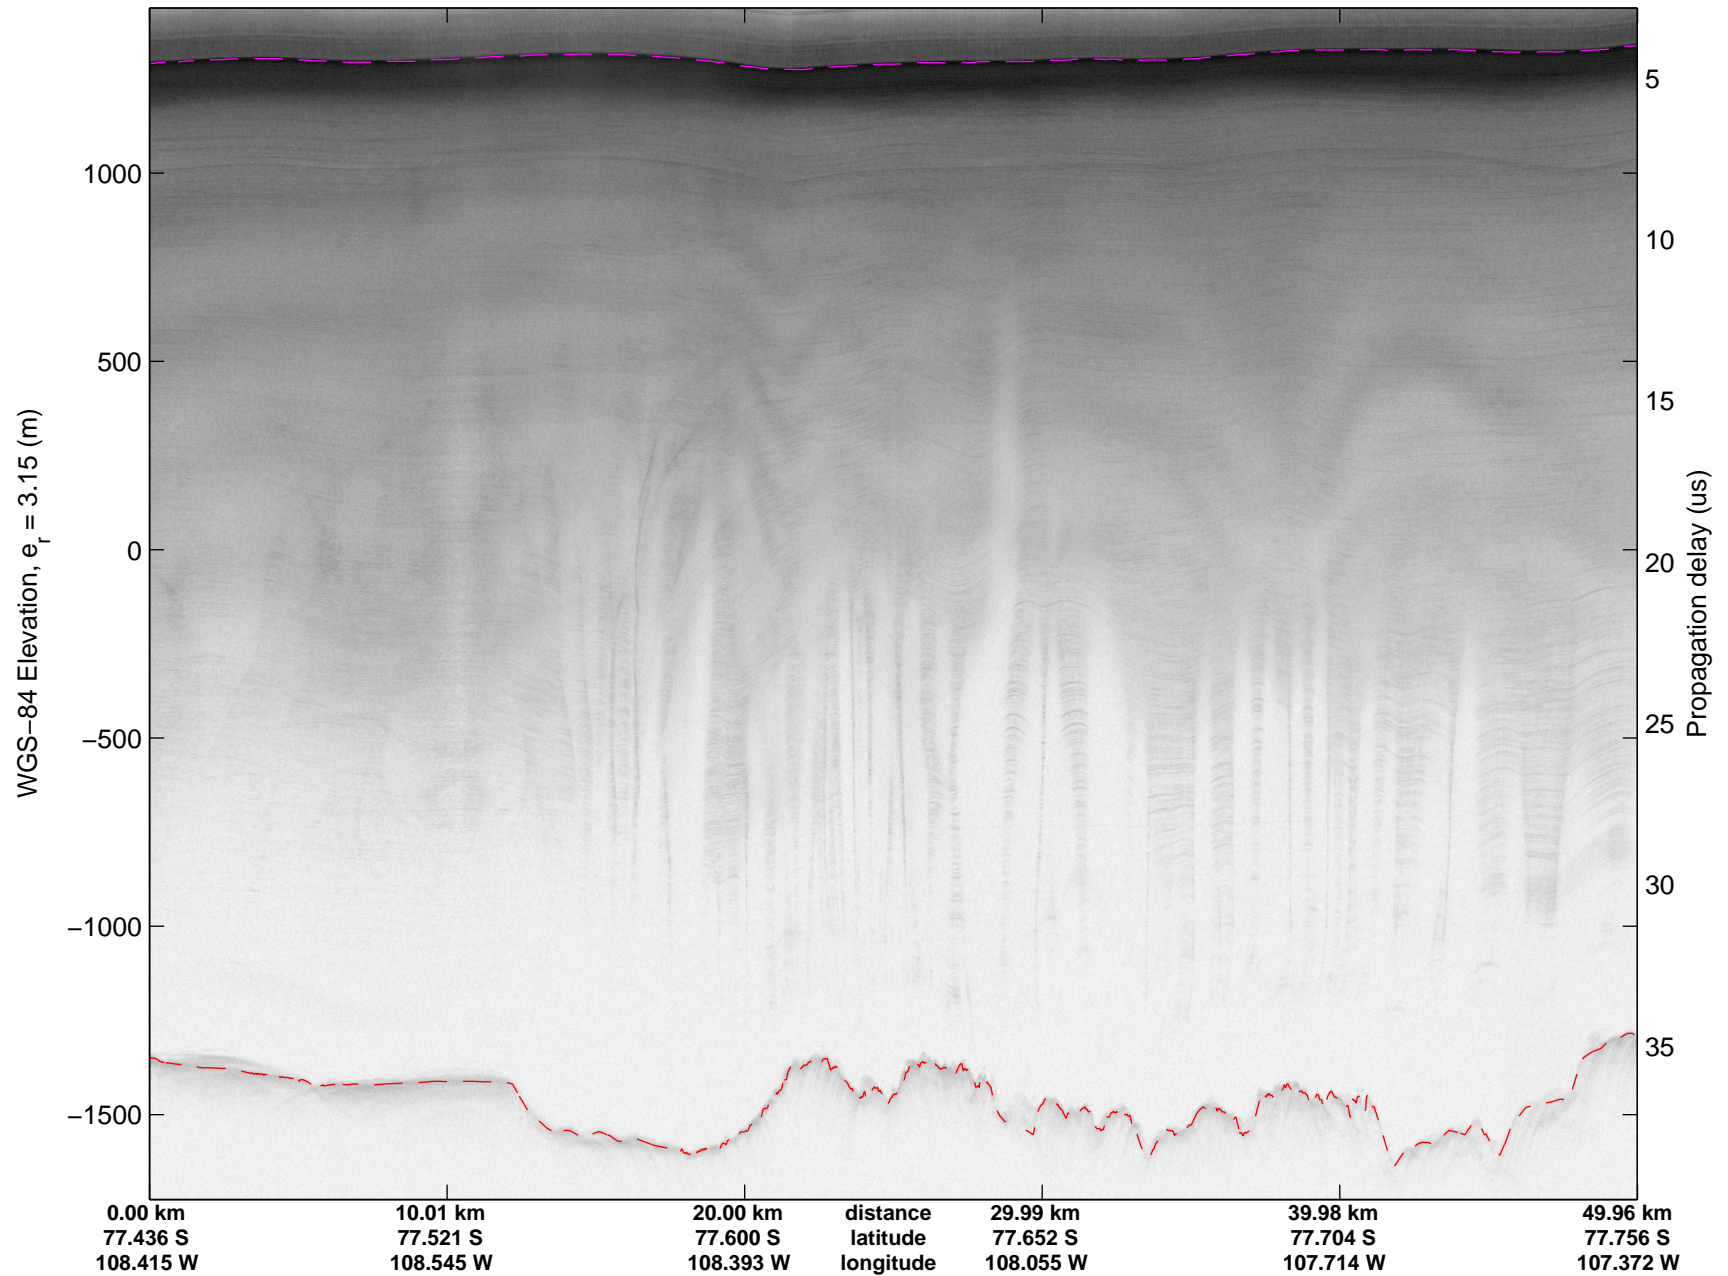

Land Ice Thwaites Arch  
20141121\_05\_007  
Polar Stereograph -71N/0E

mcords3 2014\_Antarctica\_DC8: "Land Ice Thwaites Arch" 20141121\_05\_007: 16:14:09.3 to 16:20:05.3 GPS

mcords3 2014\_Antarctica\_DC8: "Land Ice Thwaites Arch" 20141121\_05\_007: 16:14:09.3 to 16:20:05.3 GPS

Land Ice Thwaites Arch  
20141121\_05\_008  
Polar Stereograph -71N/0E

mcords3 2014\_Antarctica\_DC8: "Land Ice Thwaites Arch" 20141121\_05\_008: 16:20:05.6 to 16:26:09.8 GPS

mcords3 2014\_Antarctica\_DC8: "Land Ice Thwaites Arch" 20141121\_05\_008: 16:20:05.6 to 16:26:09.8 GPS

Land Ice Thwaites Arch  
 20141121\_05\_009  
 Polar Stereograph -71N/0E

mcords3 2014\_Antarctica\_DC8: "Land Ice Thwaites Arch" 20141121\_05\_009: 16:26:10.0 to 16:32:10.1 GPS

mcords3 2014\_Antarctica\_DC8: "Land Ice Thwaites Arch" 20141121\_05\_009: 16:26:10.0 to 16:32:10.1 GPS