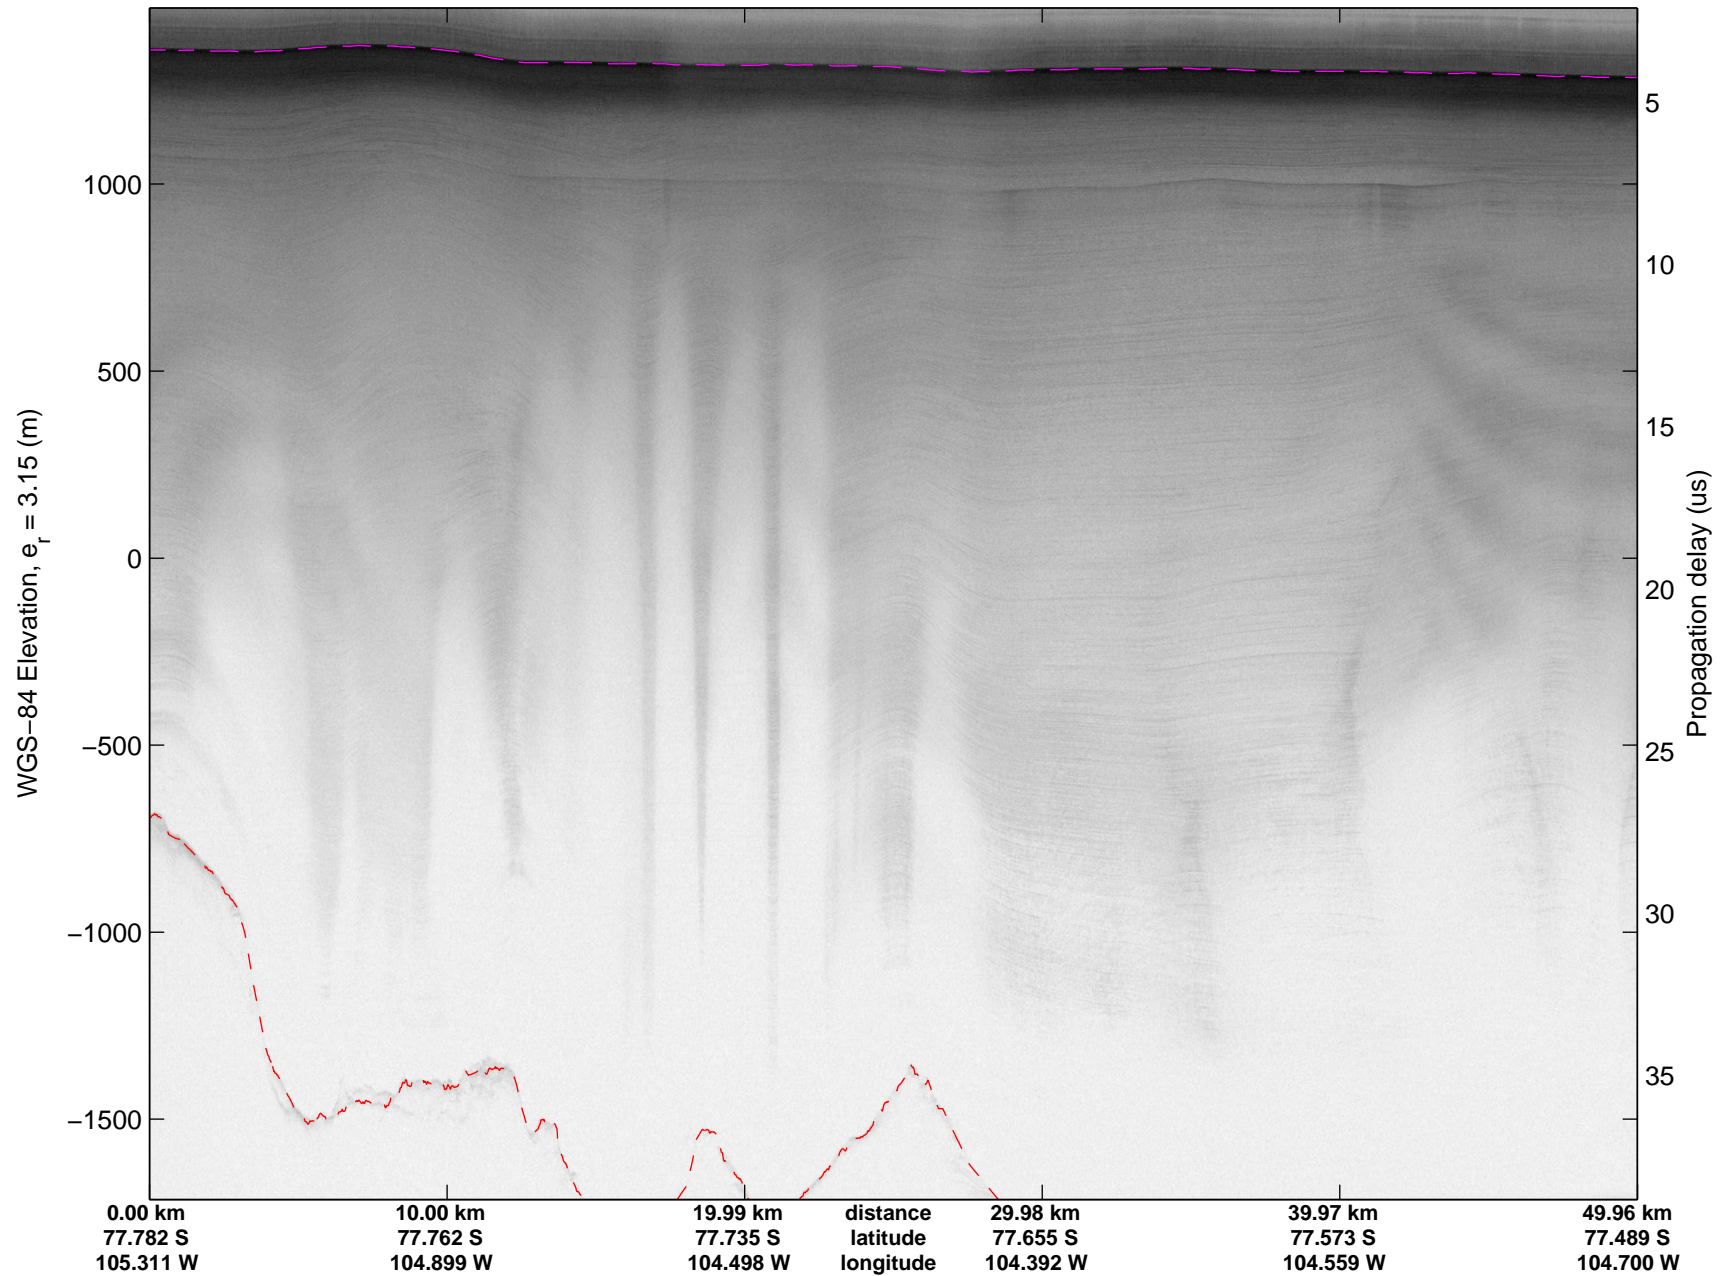

mcords3 2014_Antarctica_DC8: "Land Ice Thwaites Arch" 20141121_05_011: 16:38:02.4 to 16:44:02.3 GPS