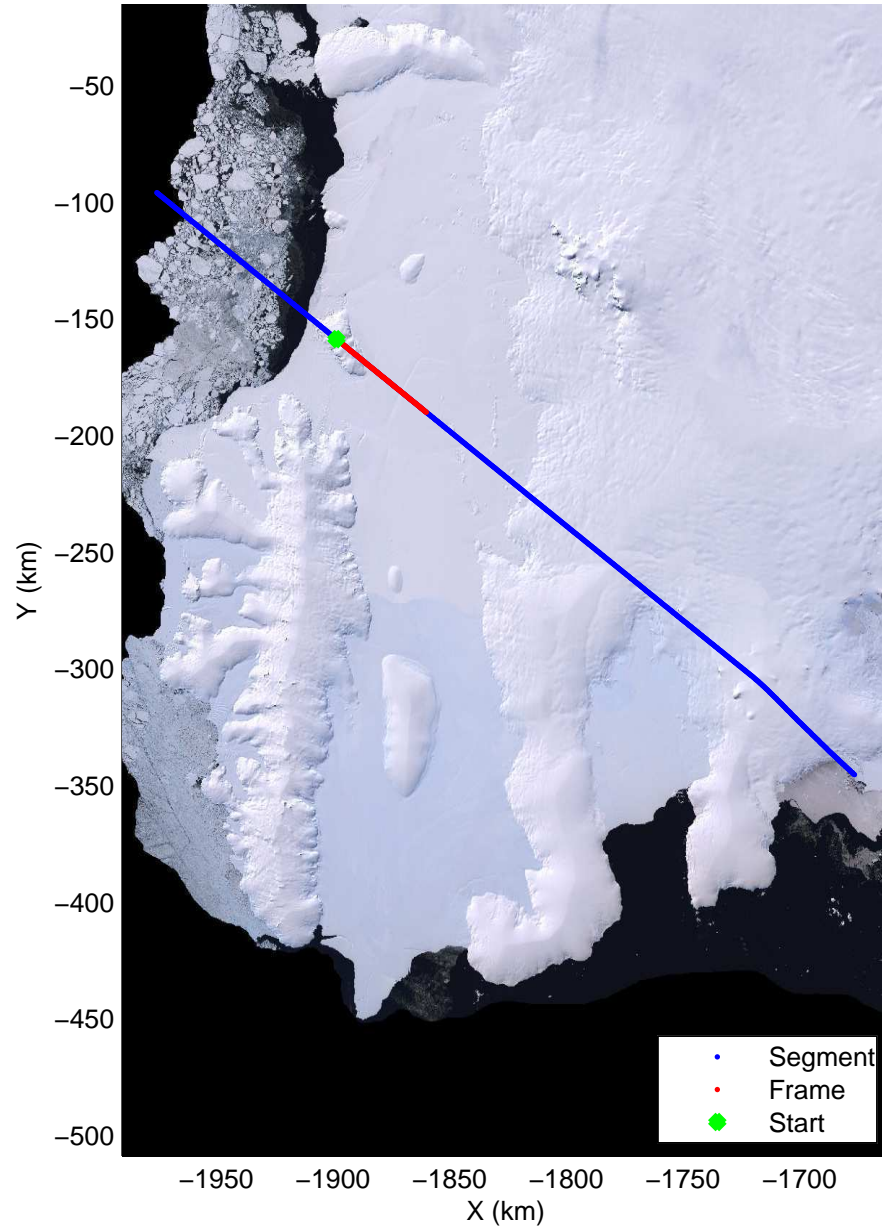

Land Ice Thwaites Arch
20141121_04_001
Polar Stereograph -71N/0E

mcords3 2014_Antarctica_DC8: "Land Ice Thwaites Arch" 20141121_04_001: 15:08:26.9 to 15:12:11.2 GPS

mcords3 2014_Antarctica_DC8: "Land Ice Thwaites Arch" 20141121_04_001: 15:08:26.9 to 15:12:11.2 GPS

Land Ice Thwaites Arch
20141121_04_002
Polar Stereograph -71N/0E

mcords3 2014_Antarctica_DC8: "Land Ice Thwaites Arch" 20141121_04_002: 15:12:11.4 to 15:15:55.3 GPS

mcords3 2014_Antarctica_DC8: "Land Ice Thwaites Arch" 20141121_04_002: 15:12:11.4 to 15:15:55.3 GPS

Land Ice Thwaites Arch
20141121_04_003
Polar Stereograph -71N/0E

mcords3 2014_Antarctica_DC8: "Land Ice Thwaites Arch" 20141121_04_003: 15:15:55.5 to 15:19:39.5 GPS

mcords3 2014_Antarctica_DC8: "Land Ice Thwaites Arch" 20141121_04_003: 15:15:55.5 to 15:19:39.5 GPS

Land Ice Thwaites Arch
20141121_04_004
Polar Stereograph -71N/0E

mcords3 2014_Antarctica_DC8: "Land Ice Thwaites Arch" 20141121_04_004: 15:19:39.7 to 15:23:24.7 GPS

mcords3 2014_Antarctica_DC8: "Land Ice Thwaites Arch" 20141121_04_004: 15:19:39.7 to 15:23:24.7 GPS