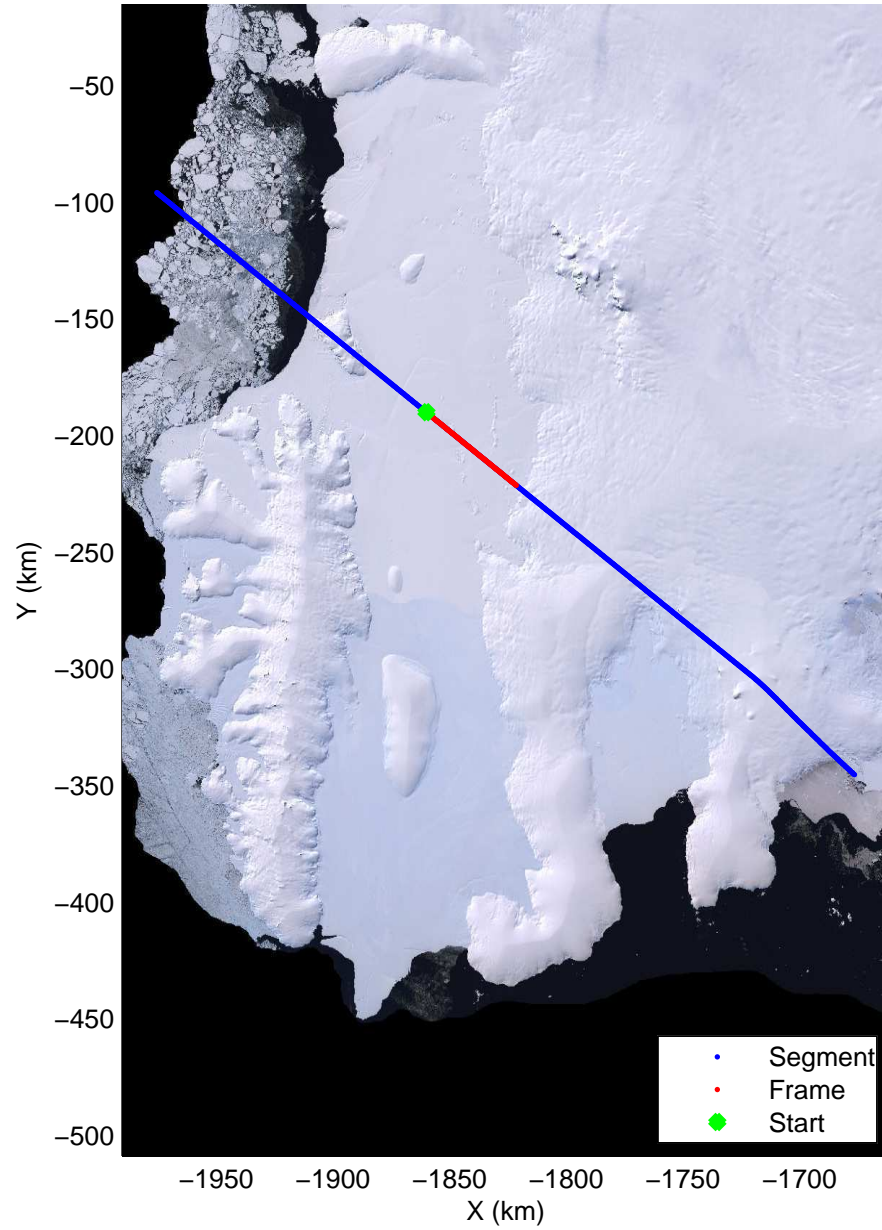

Land Ice Thwaites Arch
20141121_04_001
Polar Stereograph -71N/0E

mcords3 2014_Antarctica_DC8: "Land Ice Thwaites Arch" 20141121_04_001: 15:08:26.9 to 15:12:11.2 GPS

mcords3 2014_Antarctica_DC8: "Land Ice Thwaites Arch" 20141121_04_001: 15:08:26.9 to 15:12:11.2 GPS

Land Ice Thwaites Arch
20141121_04_002
Polar Stereograph -71N/0E

mcords3 2014_Antarctica_DC8: "Land Ice Thwaites Arch" 20141121_04_002: 15:12:11.4 to 15:15:55.3 GPS

mcords3 2014_Antarctica_DC8: "Land Ice Thwaites Arch" 20141121_04_002: 15:12:11.4 to 15:15:55.3 GPS

Land Ice Thwaites Arch
20141121_04_003
Polar Stereograph -71N/0E

mcords3 2014_Antarctica_DC8: "Land Ice Thwaites Arch" 20141121_04_003: 15:15:55.5 to 15:19:39.5 GPS

mcords3 2014_Antarctica_DC8: "Land Ice Thwaites Arch" 20141121_04_003: 15:15:55.5 to 15:19:39.5 GPS

Land Ice Thwaites Arch
20141121_04_004
Polar Stereograph -71N/0E

mcords3 2014_Antarctica_DC8: "Land Ice Thwaites Arch" 20141121_04_004: 15:19:39.7 to 15:23:24.7 GPS

mcords3 2014_Antarctica_DC8: "Land Ice Thwaites Arch" 20141121_04_004: 15:19:39.7 to 15:23:24.7 GPS