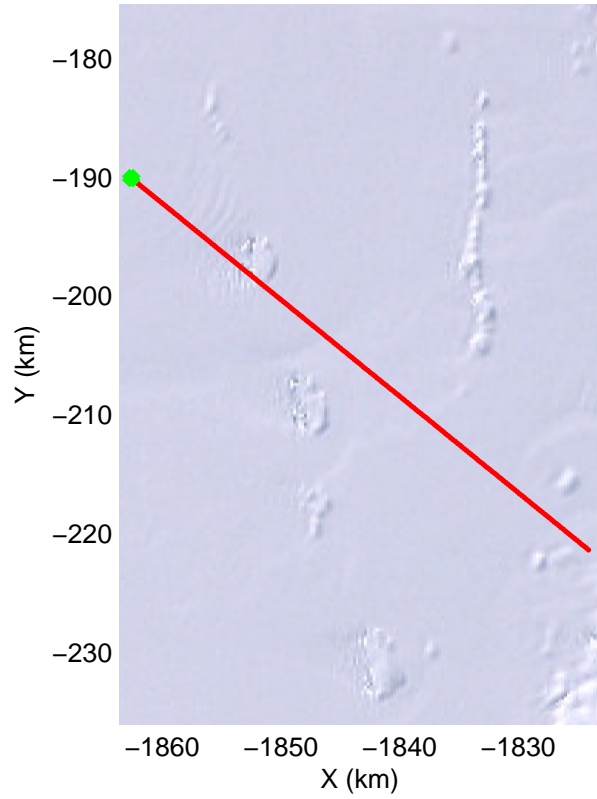

Land Ice Thwaites Arch
20141121_04_004
Polar Stereograph -71N/0E