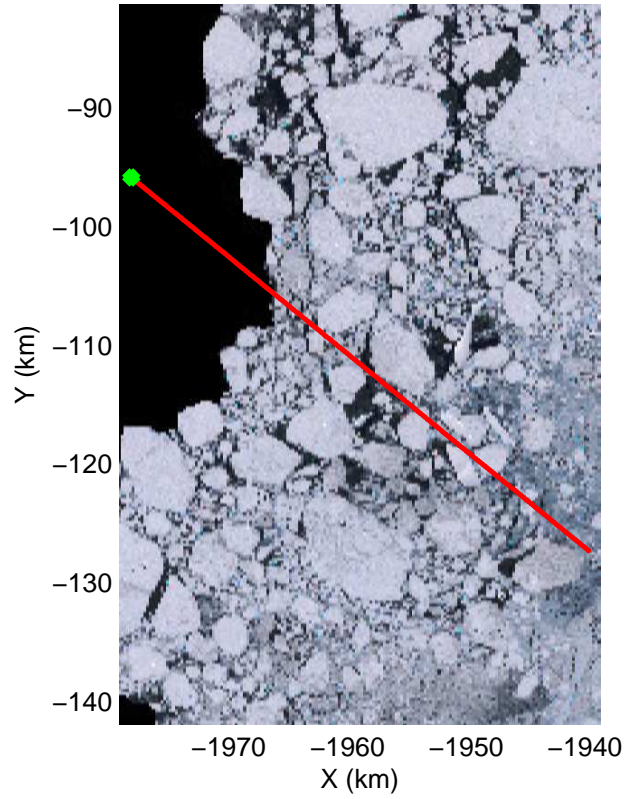

Land Ice Thwaites Arch
20141121_04_001
Polar Stereograph -71N/0E

mcords3 2014_Antarctica_DC8: "Land Ice Thwaites Arch" 20141121_04_001: 15:08:26.9 to 15:12:11.2 GPS

mcords3 2014_Antarctica_DC8: "Land Ice Thwaites Arch" 20141121_04_001: 15:08:26.9 to 15:12:11.2 GPS

Land Ice Thwaites Arch
20141121_04_002
Polar Stereograph -71N/0E

mcords3 2014_Antarctica_DC8: "Land Ice Thwaites Arch" 20141121_04_002: 15:12:11.4 to 15:15:55.3 GPS

mcords3 2014_Antarctica_DC8: "Land Ice Thwaites Arch" 20141121_04_002: 15:12:11.4 to 15:15:55.3 GPS

Land Ice Thwaites Arch
20141121_04_003
Polar Stereograph -71N/0E

mcords3 2014_Antarctica_DC8: "Land Ice Thwaites Arch" 20141121_04_003: 15:15:55.5 to 15:19:39.5 GPS

mcords3 2014_Antarctica_DC8: "Land Ice Thwaites Arch" 20141121_04_003: 15:15:55.5 to 15:19:39.5 GPS

Land Ice Thwaites Arch
20141121_04_008
Polar Stereograph -71N/0E

mcords3 2014_Antarctica_DC8: "Land Ice Thwaites Arch" 20141121_04_008: 15:34:49.9 to 15:38:23.5 GPS

mcords3 2014_Antarctica_DC8: "Land Ice Thwaites Arch" 20141121_04_008: 15:34:49.9 to 15:38:23.5 GPS