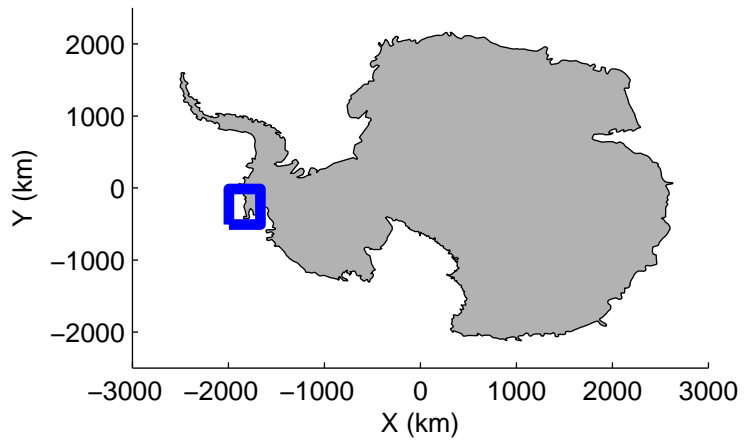

Land Ice Thwaites Arch
20141121_04_004
Polar Stereograph -71N/0E

mcords3 2014_Antarctica_DC8: "Land Ice Thwaites Arch" 20141121_04_004: 15:19:39.7 to 15:23:24.7 GPS

mcords3 2014_Antarctica_DC8: "Land Ice Thwaites Arch" 20141121_04_004: 15:19:39.7 to 15:23:24.7 GPS