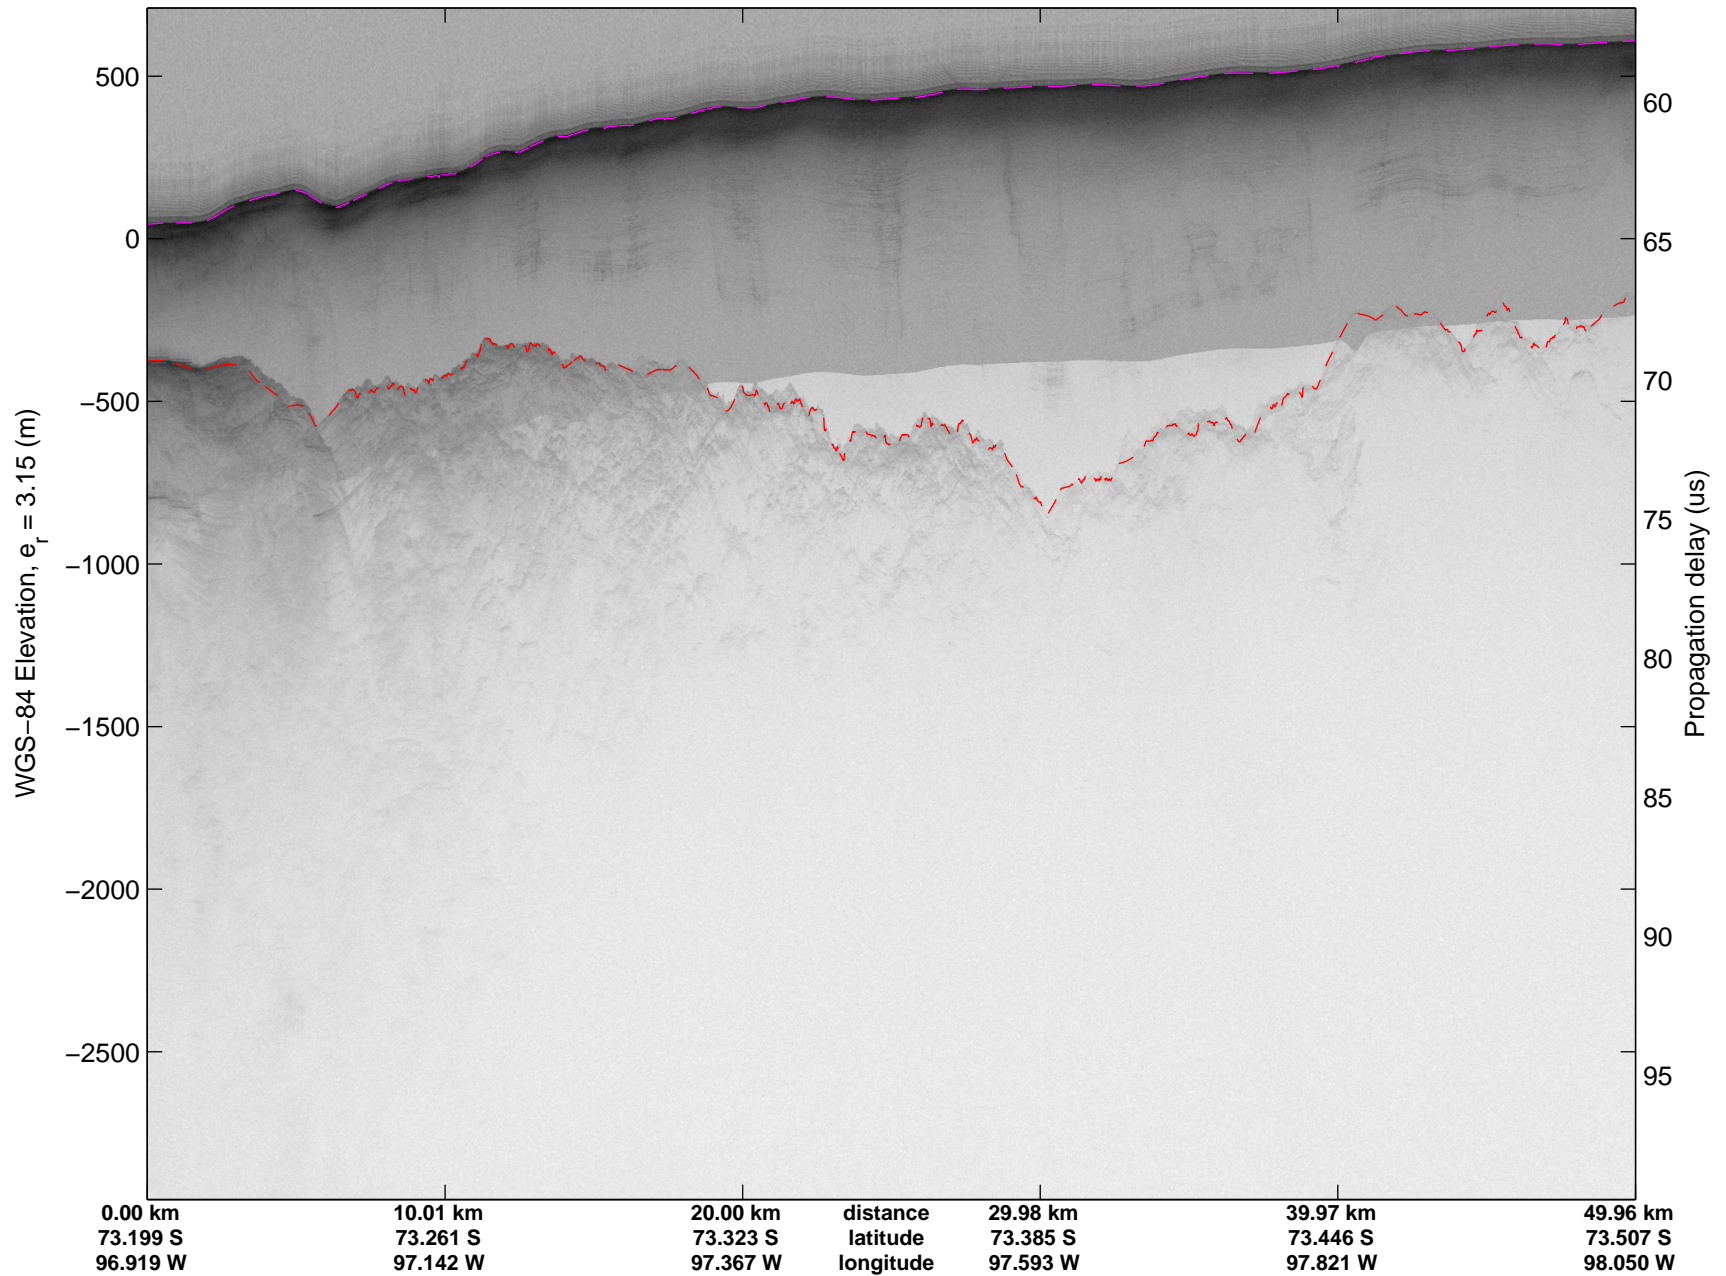

Land Ice Thwaites Arch
20141121_04_003
Polar Stereograph -71N/0E

mcords3 2014_Antarctica_DC8: "Land Ice Thwaites Arch" 20141121_04_003: 15:15:55.5 to 15:19:39.5 GPS

mcords3 2014_Antarctica_DC8: "Land Ice Thwaites Arch" 20141121_04_003: 15:15:55.5 to 15:19:39.5 GPS

Land Ice Thwaites Arch
20141121_04_004
Polar Stereograph -71N/0E

mcords3 2014_Antarctica_DC8: "Land Ice Thwaites Arch" 20141121_04_004: 15:19:39.7 to 15:23:24.7 GPS

mcords3 2014_Antarctica_DC8: "Land Ice Thwaites Arch" 20141121_04_004: 15:19:39.7 to 15:23:24.7 GPS

Land Ice Thwaites Arch
20141121_04_005
Polar Stereograph -71N/0E

mcords3 2014_Antarctica_DC8: "Land Ice Thwaites Arch" 20141121_04_005: 15:23:24.9 to 15:27:11.5 GPS

mcords3 2014_Antarctica_DC8: "Land Ice Thwaites Arch" 20141121_04_005: 15:23:24.9 to 15:27:11.5 GPS

Land Ice Thwaites Arch
20141121_04_006
Polar Stereograph -71N/0E

mcords3 2014_Antarctica_DC8: "Land Ice Thwaites Arch" 20141121_04_006: 15:27:11.7 to 15:30:60.0 GPS

mcords3 2014_Antarctica_DC8: "Land Ice Thwaites Arch" 20141121_04_006: 15:27:11.7 to 15:30:60.0 GPS