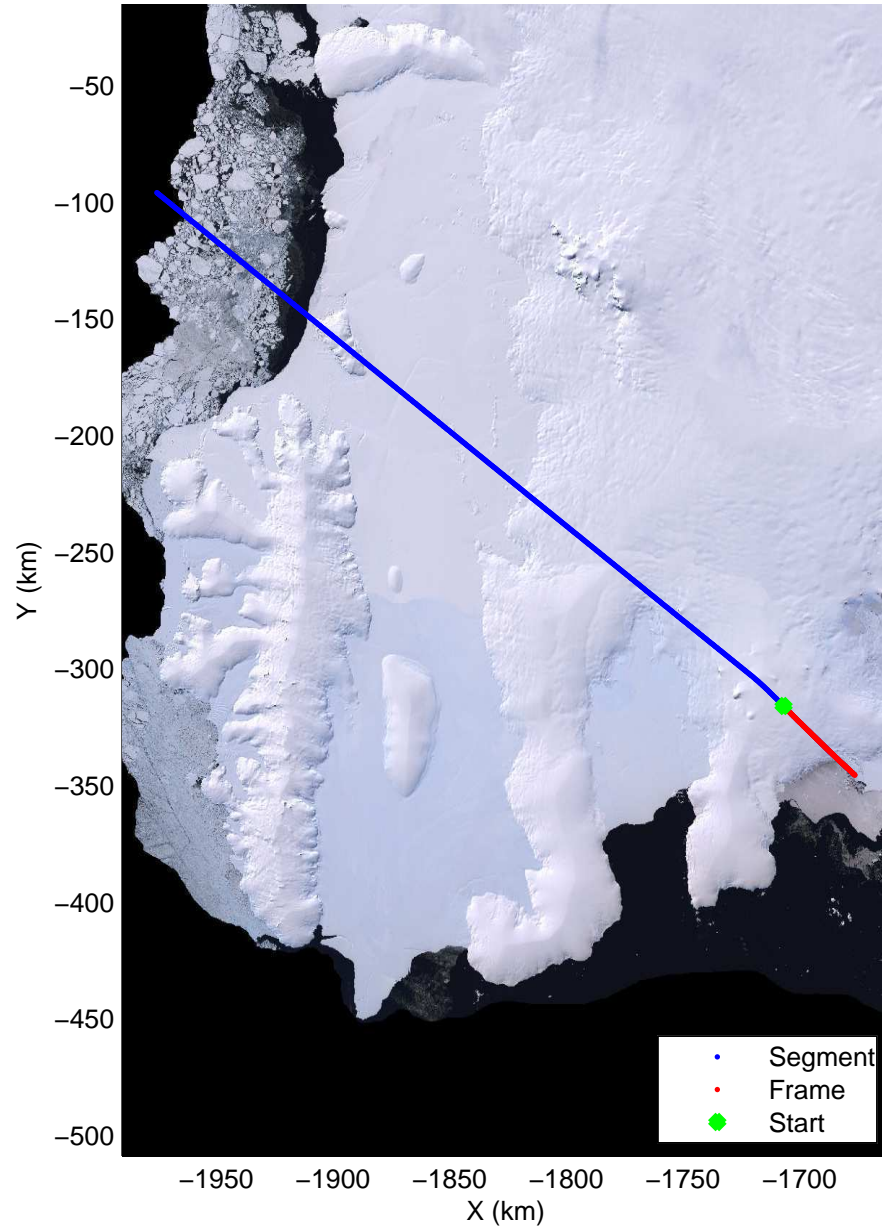

Land Ice Thwaites Arch
20141121_04_006
Polar Stereograph -71N/0E

mcords3 2014_Antarctica_DC8: "Land Ice Thwaites Arch" 20141121_04_006: 15:27:11.7 to 15:30:60.0 GPS

mcords3 2014_Antarctica_DC8: "Land Ice Thwaites Arch" 20141121_04_006: 15:27:11.7 to 15:30:60.0 GPS

Land Ice Thwaites Arch
20141121_04_007
Polar Stereograph -71N/0E

mcords3 2014_Antarctica_DC8: "Land Ice Thwaites Arch" 20141121_04_007: 15:31:00.1 to 15:34:49.7 GPS

mcords3 2014_Antarctica_DC8: "Land Ice Thwaites Arch" 20141121_04_007: 15:31:00.1 to 15:34:49.7 GPS

Land Ice Thwaites Arch
20141121_04_008
Polar Stereograph -71N/0E

mcords3 2014_Antarctica_DC8: "Land Ice Thwaites Arch" 20141121_04_008: 15:34:49.9 to 15:38:23.5 GPS

mcords3 2014_Antarctica_DC8: "Land Ice Thwaites Arch" 20141121_04_008: 15:34:49.9 to 15:38:23.5 GPS