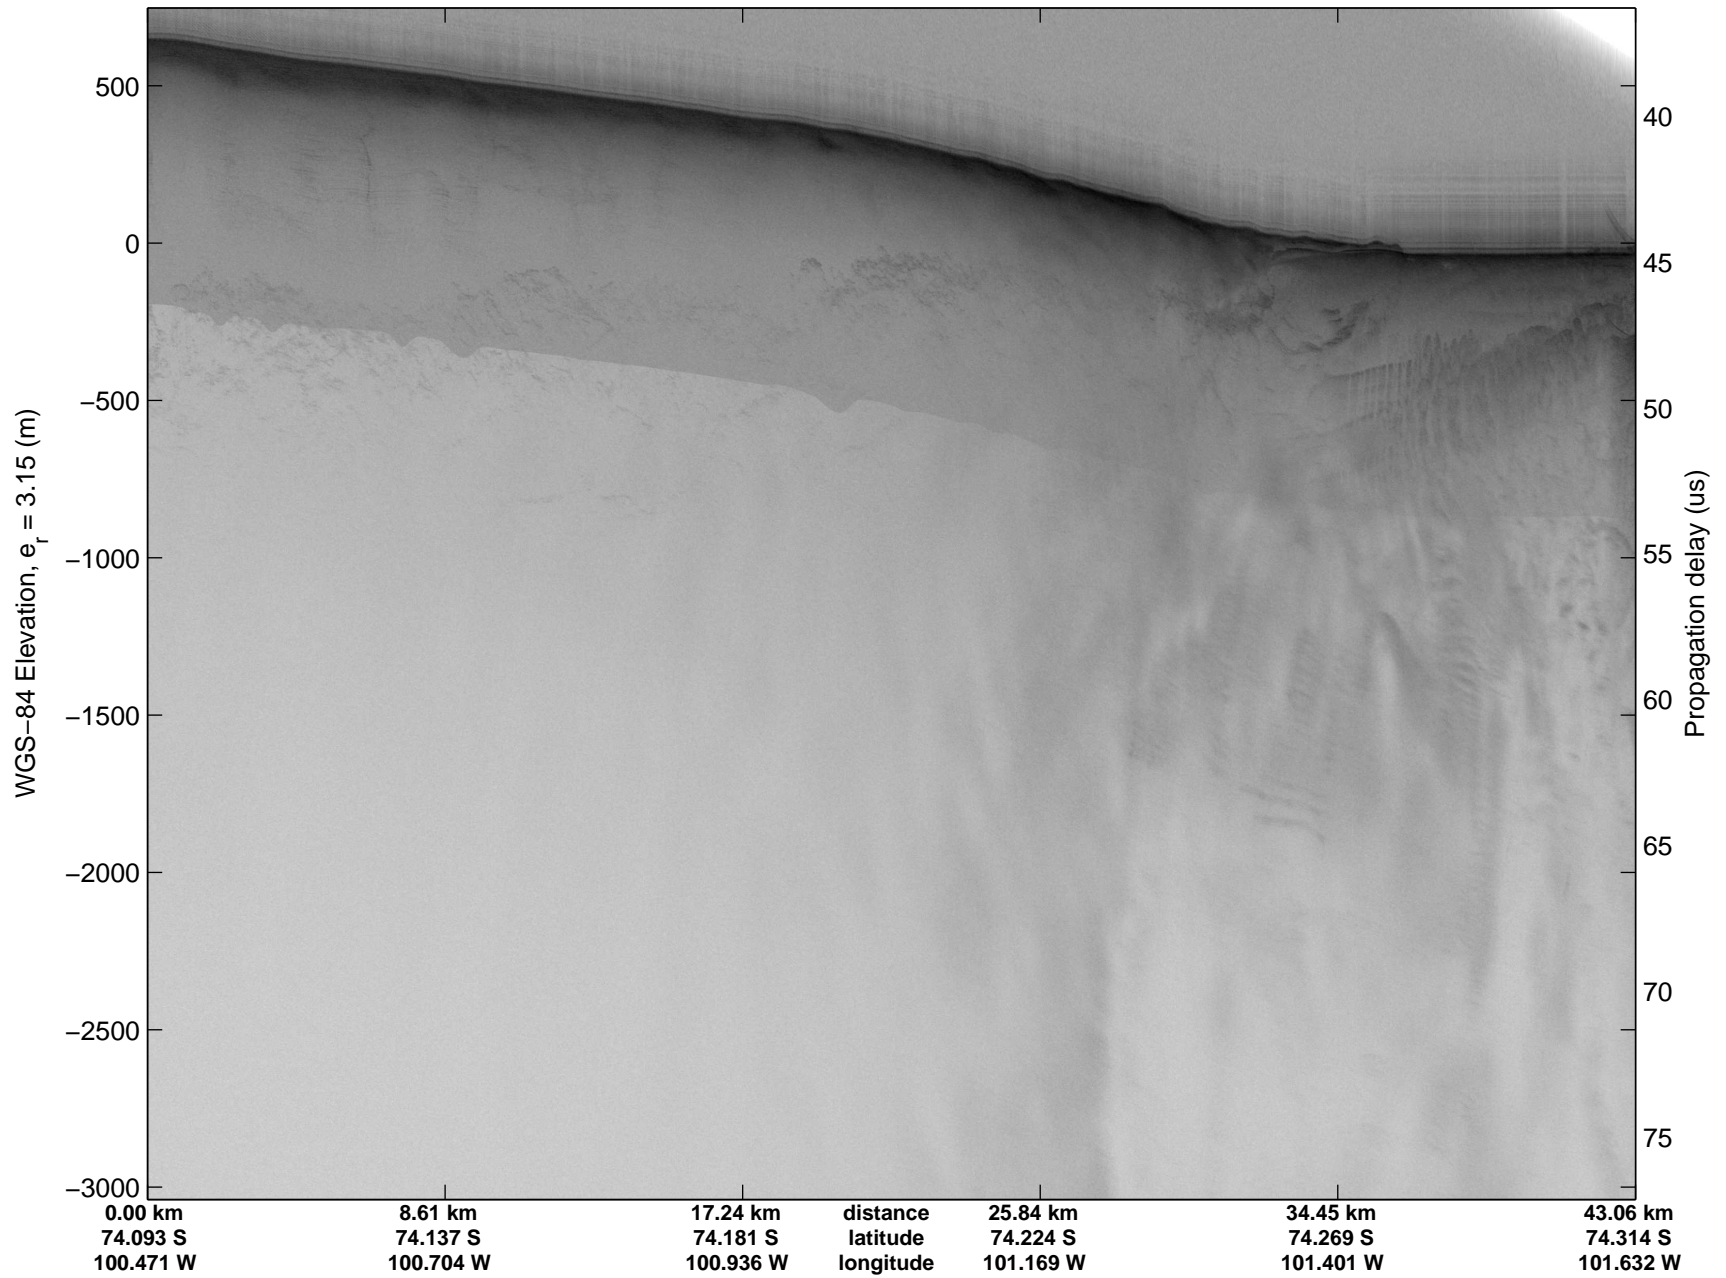

Land Ice Thwaites Arch
20141121_04_007
Polar Stereograph -71N/0E

mcords3 2014_Antarctica_DC8: "Land Ice Thwaites Arch" 20141121_04_007: 15:31:00.1 to 15:34:49.7 GPS

mcords3 2014_Antarctica_DC8: "Land Ice Thwaites Arch" 20141121_04_007: 15:31:00.1 to 15:34:49.7 GPS

Land Ice Thwaites Arch
20141121_04_008
Polar Stereograph -71N/0E

mcords3 2014_Antarctica_DC8: "Land Ice Thwaites Arch" 20141121_04_008: 15:34:49.9 to 15:38:23.5 GPS

mcords3 2014_Antarctica_DC8: "Land Ice Thwaites Arch" 20141121_04_008: 15:34:49.9 to 15:38:23.5 GPS