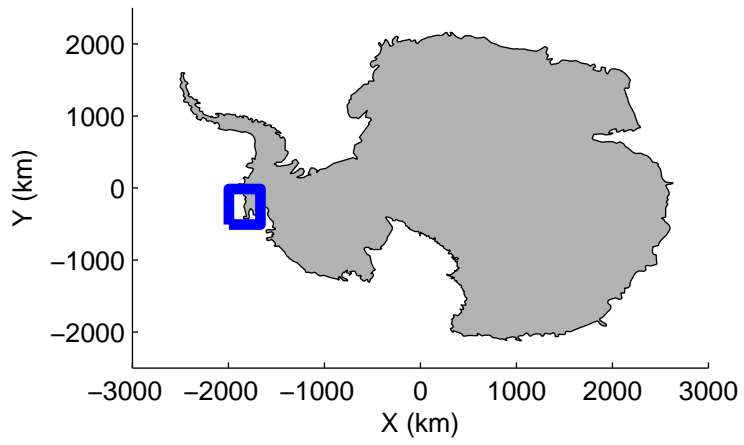

Land Ice Thwaites Arch
20141121_04_007
Polar Stereograph -71N/0E

mcords3 2014_Antarctica_DC8: "Land Ice Thwaites Arch" 20141121_04_007: 15:31:00.1 to 15:34:49.7 GPS

mcords3 2014_Antarctica_DC8: "Land Ice Thwaites Arch" 20141121_04_007: 15:31:00.1 to 15:34:49.7 GPS