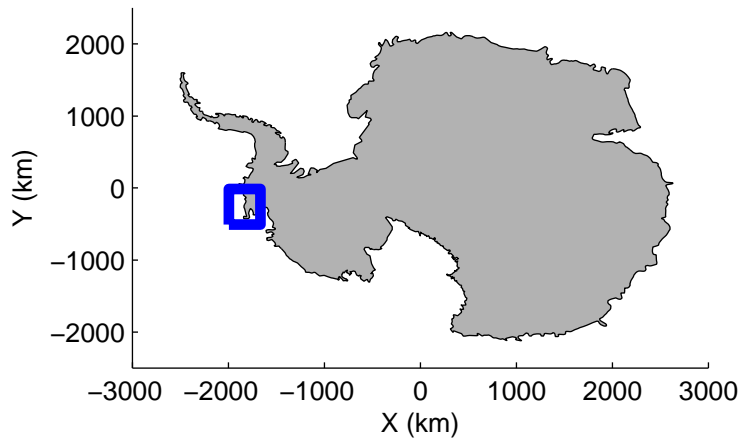

Land Ice Thwaites Arch
20141121_04_006
Polar Stereograph -71N/0E

mcords3 2014_Antarctica_DC8: "Land Ice Thwaites Arch" 20141121_04_006: 15:27:11.7 to 15:30:60.0 GPS

mcords3 2014_Antarctica_DC8: "Land Ice Thwaites Arch" 20141121_04_006: 15:27:11.7 to 15:30:60.0 GPS