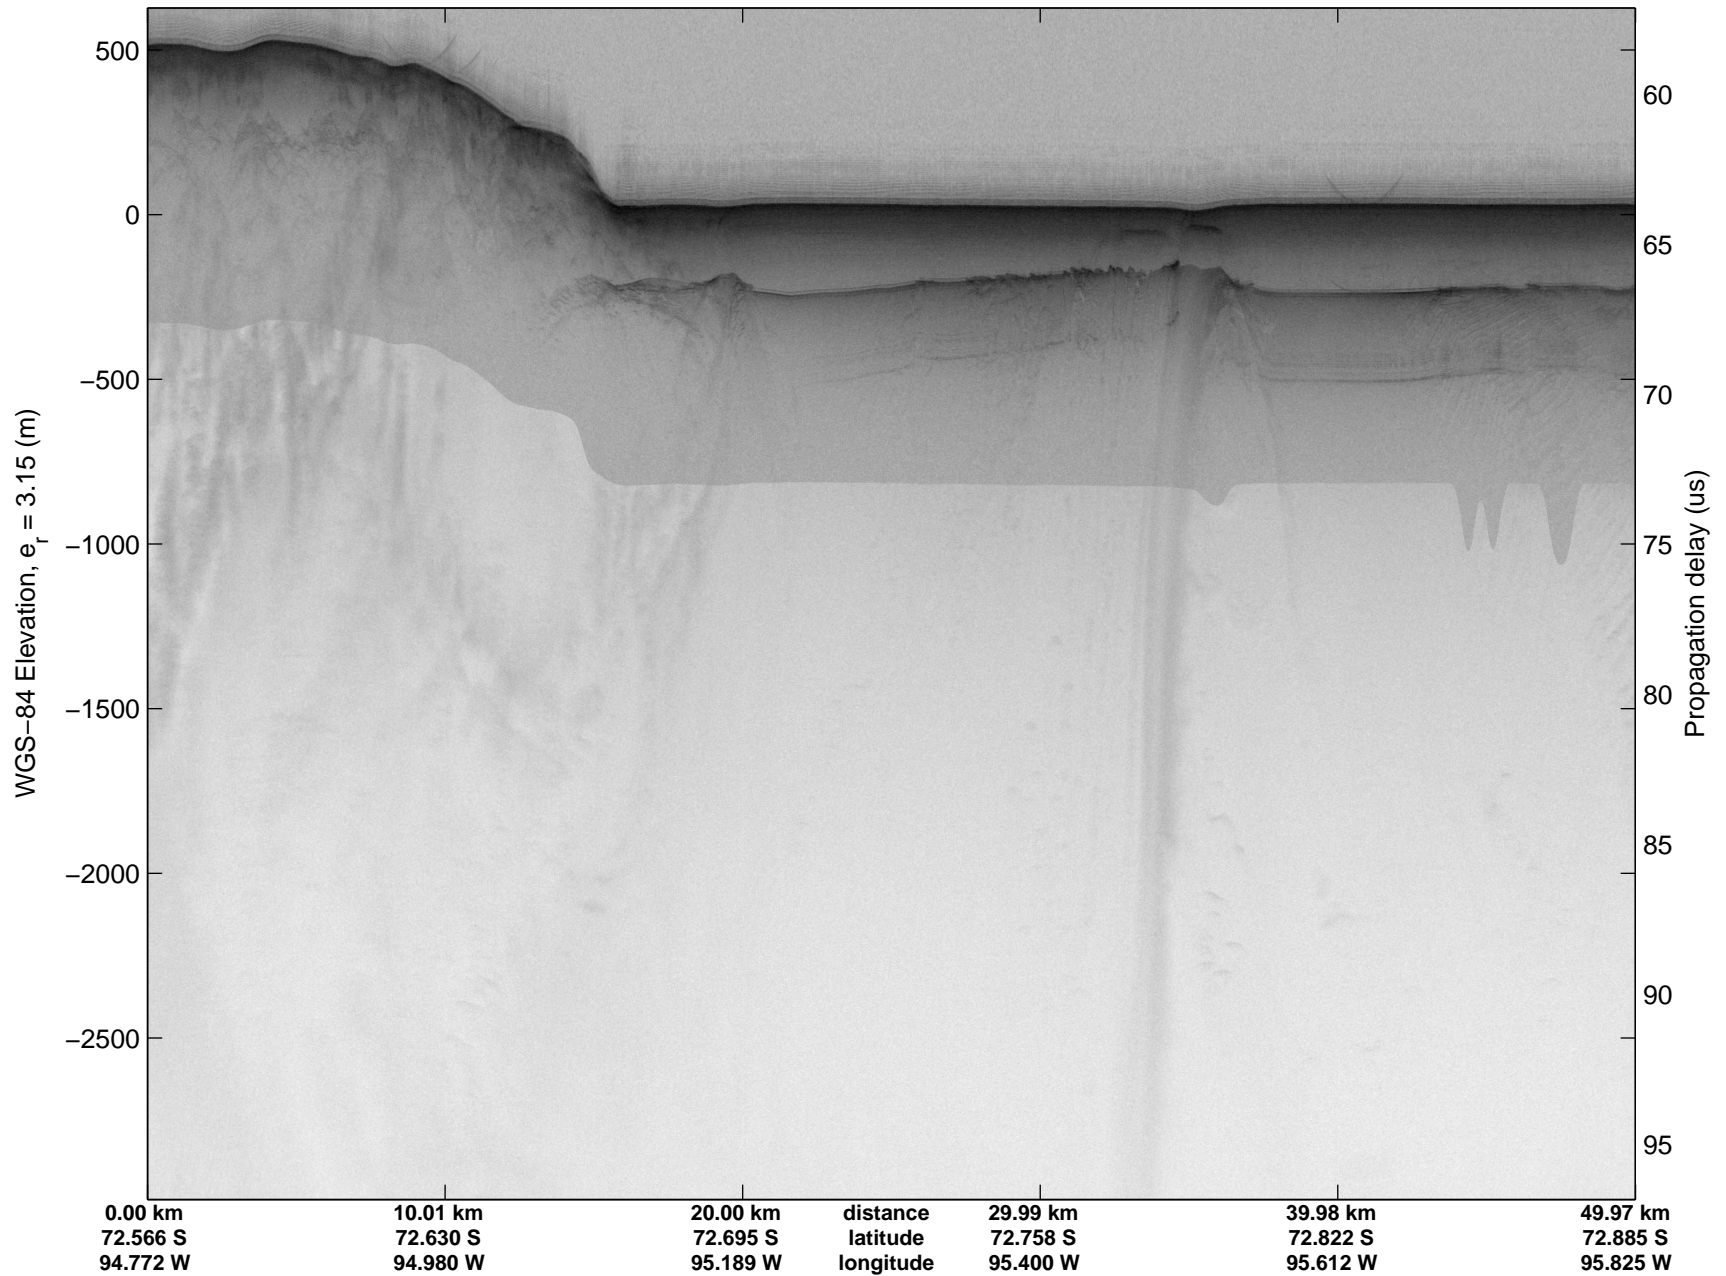

Land Ice Thwaites Arch
20141121_04_002
Polar Stereograph -71N/0E

mcords3 2014_Antarctica_DC8: "Land Ice Thwaites Arch" 20141121_04_002: 15:12:11.4 to 15:15:55.3 GPS

mcords3 2014_Antarctica_DC8: "Land Ice Thwaites Arch" 20141121_04_002: 15:12:11.4 to 15:15:55.3 GPS

Land Ice Thwaites Arch
20141121_04_003
Polar Stereograph -71N/0E

mcords3 2014_Antarctica_DC8: "Land Ice Thwaites Arch" 20141121_04_003: 15:15:55.5 to 15:19:39.5 GPS

mcords3 2014_Antarctica_DC8: "Land Ice Thwaites Arch" 20141121_04_003: 15:15:55.5 to 15:19:39.5 GPS

Land Ice Thwaites Arch
20141121_04_004
Polar Stereograph -71N/0E

mcords3 2014_Antarctica_DC8: "Land Ice Thwaites Arch" 20141121_04_004: 15:19:39.7 to 15:23:24.7 GPS

mcords3 2014_Antarctica_DC8: "Land Ice Thwaites Arch" 20141121_04_004: 15:19:39.7 to 15:23:24.7 GPS