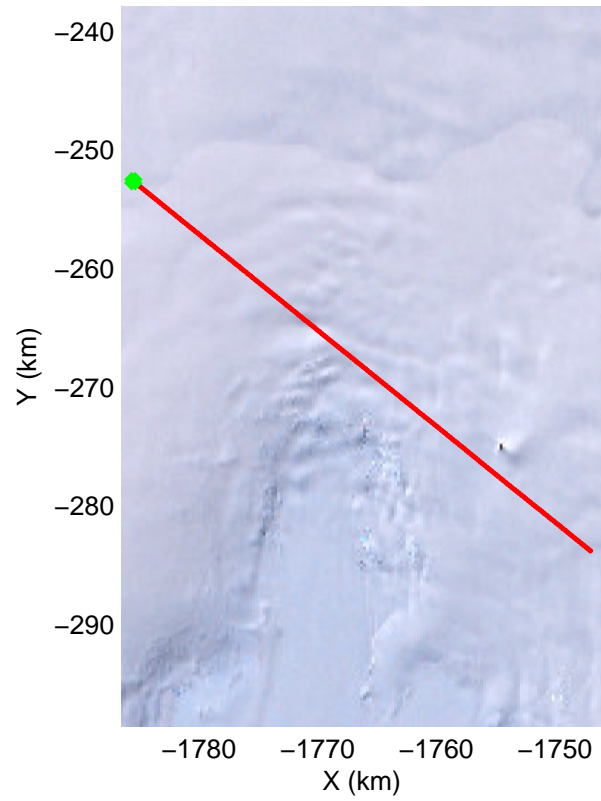

Land Ice Thwaites Arch
20141121_04_006
Polar Stereograph -71N/0E