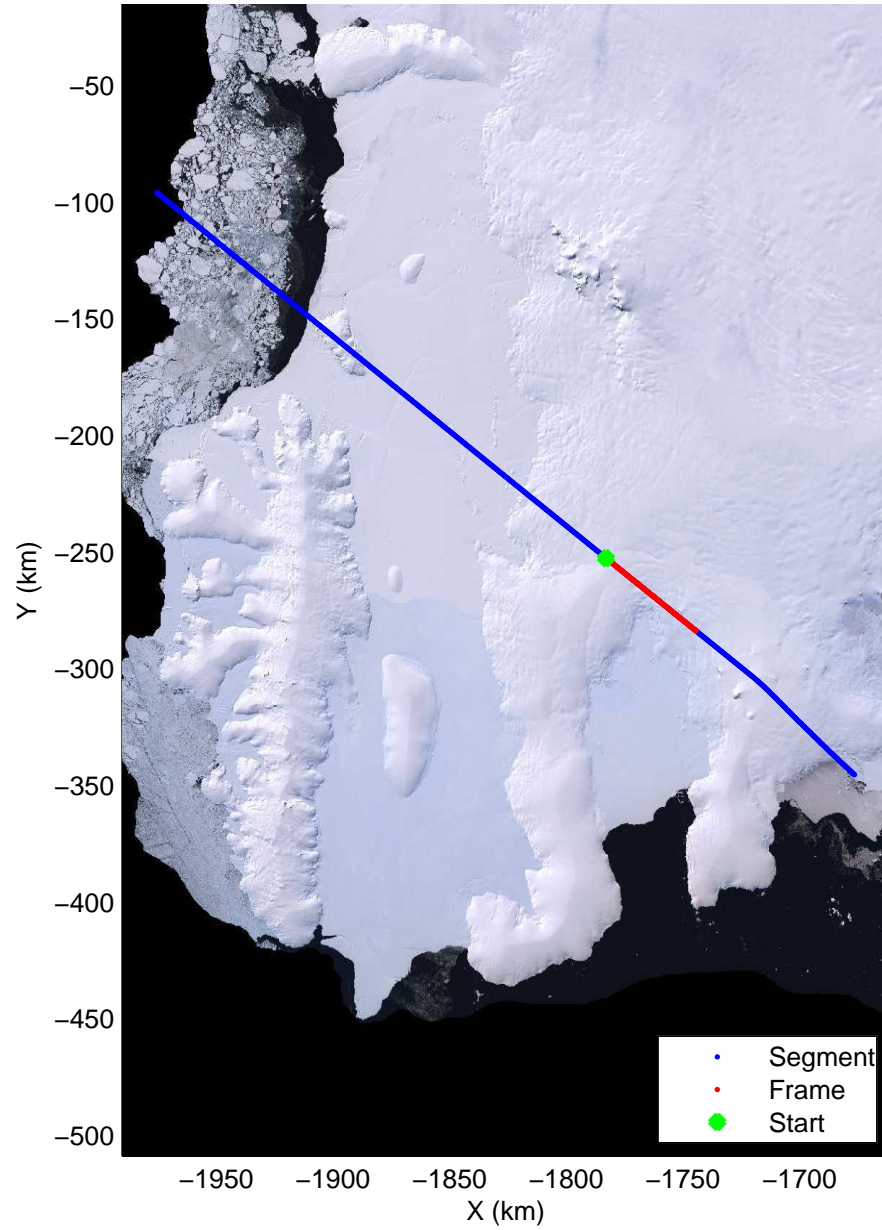

Land Ice Thwaites Arch
20141121_04_004
Polar Stereograph -71N/0E

mcords3 2014_Antarctica_DC8: "Land Ice Thwaites Arch" 20141121_04_004: 15:19:39.7 to 15:23:24.7 GPS

mcords3 2014_Antarctica_DC8: "Land Ice Thwaites Arch" 20141121_04_004: 15:19:39.7 to 15:23:24.7 GPS

Land Ice Thwaites Arch
20141121_04_005
Polar Stereograph -71N/0E

mcords3 2014_Antarctica_DC8: "Land Ice Thwaites Arch" 20141121_04_005: 15:23:24.9 to 15:27:11.5 GPS

mcords3 2014_Antarctica_DC8: "Land Ice Thwaites Arch" 20141121_04_005: 15:23:24.9 to 15:27:11.5 GPS

Land Ice Thwaites Arch
20141121_04_006
Polar Stereograph -71N/0E

mcords3 2014_Antarctica_DC8: "Land Ice Thwaites Arch" 20141121_04_006: 15:27:11.7 to 15:30:60.0 GPS

mcords3 2014_Antarctica_DC8: "Land Ice Thwaites Arch" 20141121_04_006: 15:27:11.7 to 15:30:60.0 GPS