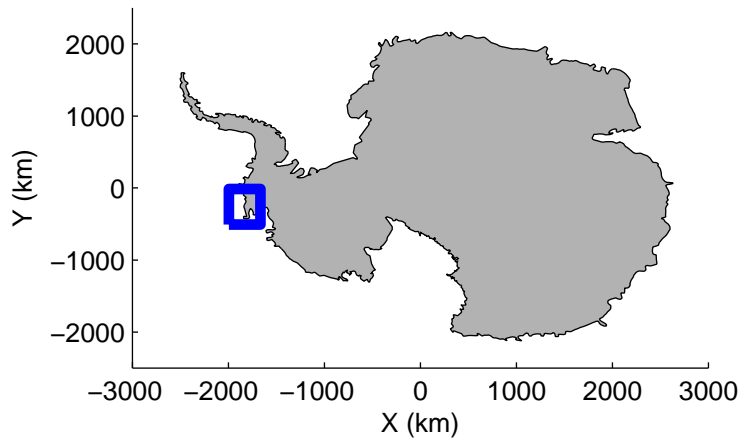

Land Ice Thwaites Arch
20141121_04_003
Polar Stereograph -71N/0E

mcords3 2014_Antarctica_DC8: "Land Ice Thwaites Arch" 20141121_04_003: 15:15:55.5 to 15:19:39.5 GPS

mcords3 2014_Antarctica_DC8: "Land Ice Thwaites Arch" 20141121_04_003: 15:15:55.5 to 15:19:39.5 GPS