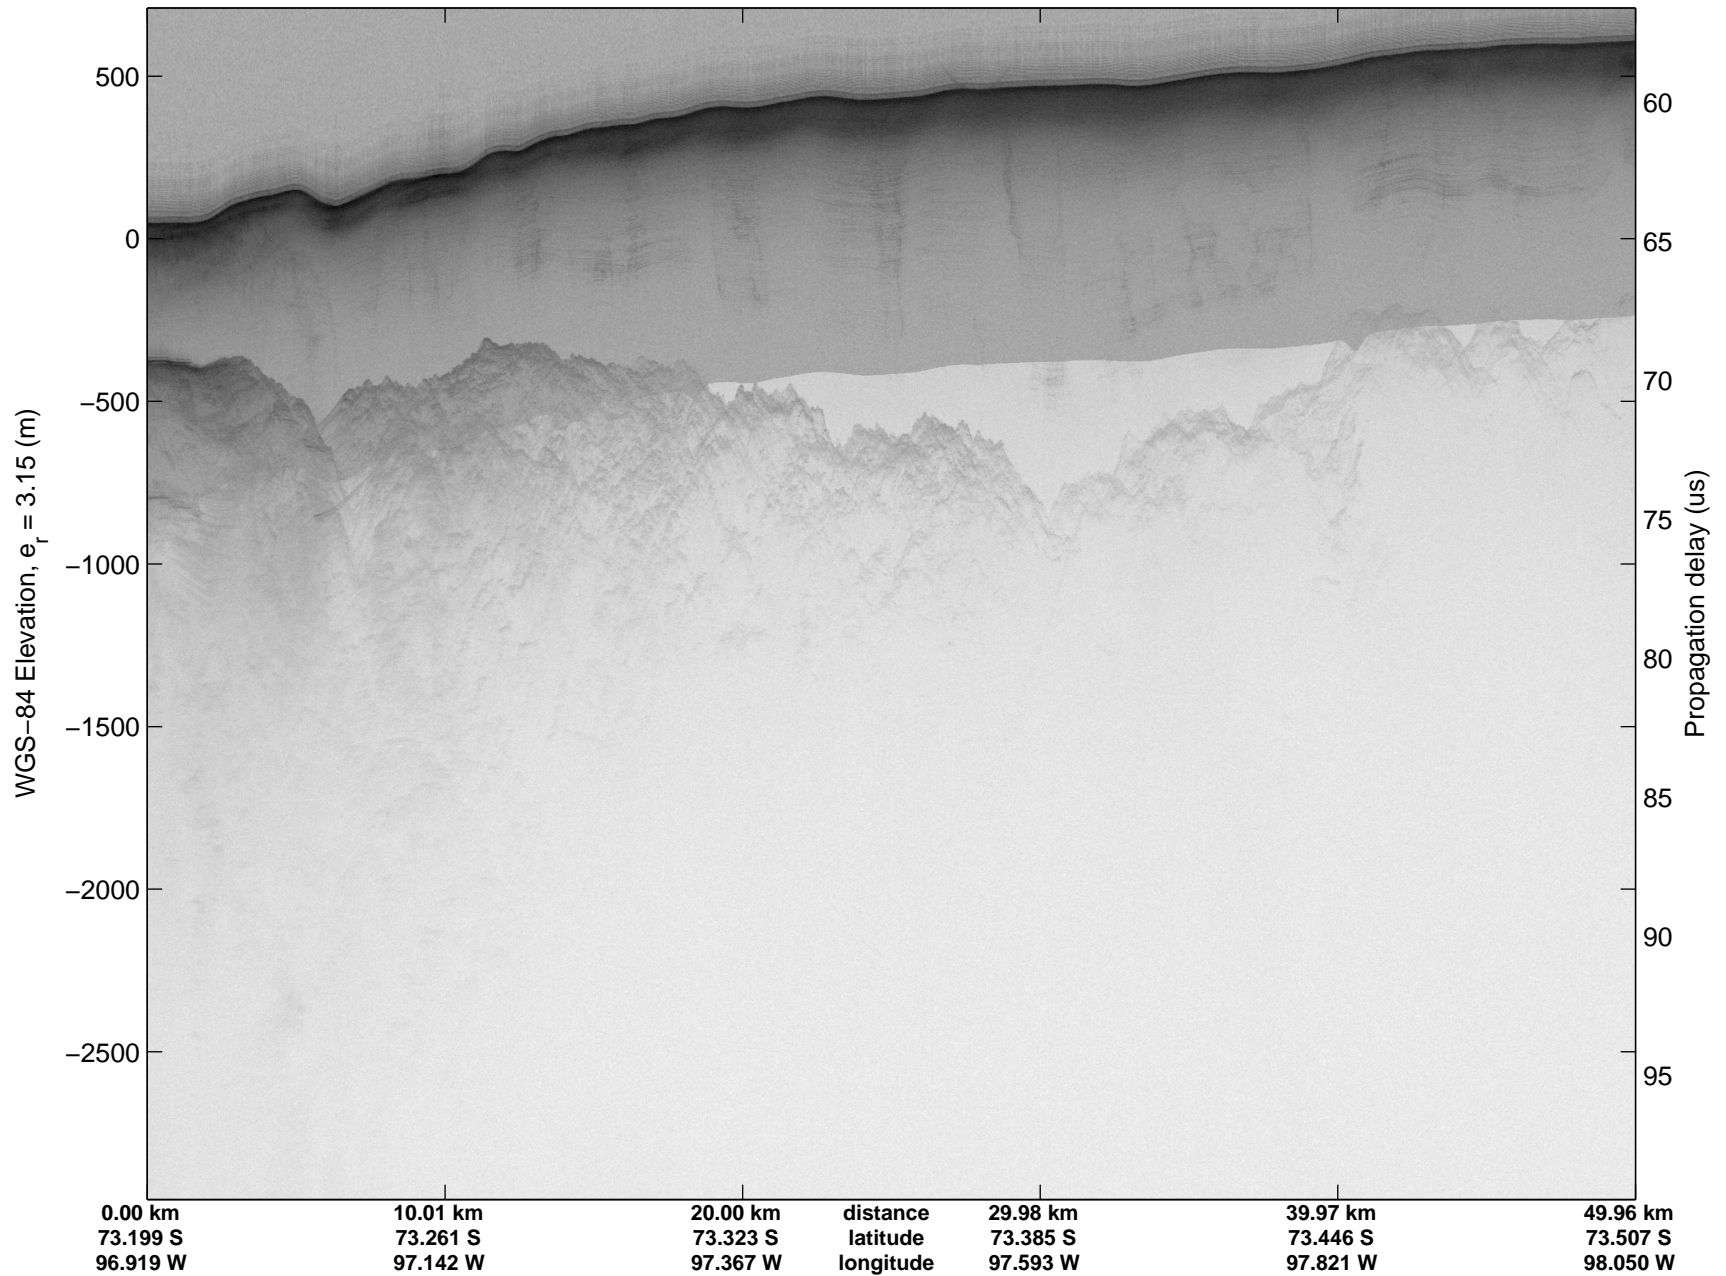

Land Ice Thwaites Arch
20141121_04_004
Polar Stereograph -71N/0E

mcords3 2014_Antarctica_DC8: "Land Ice Thwaites Arch" 20141121_04_004: 15:19:39.7 to 15:23:24.7 GPS

mcords3 2014_Antarctica_DC8: "Land Ice Thwaites Arch" 20141121_04_004: 15:19:39.7 to 15:23:24.7 GPS

Land Ice Thwaites Arch
20141121_04_005
Polar Stereograph -71N/0E

mcords3 2014_Antarctica_DC8: "Land Ice Thwaites Arch" 20141121_04_005: 15:23:24.9 to 15:27:11.5 GPS

mcords3 2014_Antarctica_DC8: "Land Ice Thwaites Arch" 20141121_04_005: 15:23:24.9 to 15:27:11.5 GPS

Land Ice Thwaites Arch
20141121_04_007
Polar Stereograph -71N/0E

mcords3 2014_Antarctica_DC8: "Land Ice Thwaites Arch" 20141121_04_007: 15:31:00.1 to 15:34:49.7 GPS

mcords3 2014_Antarctica_DC8: "Land Ice Thwaites Arch" 20141121_04_007: 15:31:00.1 to 15:34:49.7 GPS

Land Ice Thwaites Arch
20141121_04_008
Polar Stereograph -71N/0E

mcords3 2014_Antarctica_DC8: "Land Ice Thwaites Arch" 20141121_04_008: 15:34:49.9 to 15:38:23.5 GPS

mcords3 2014_Antarctica_DC8: "Land Ice Thwaites Arch" 20141121_04_008: 15:34:49.9 to 15:38:23.5 GPS