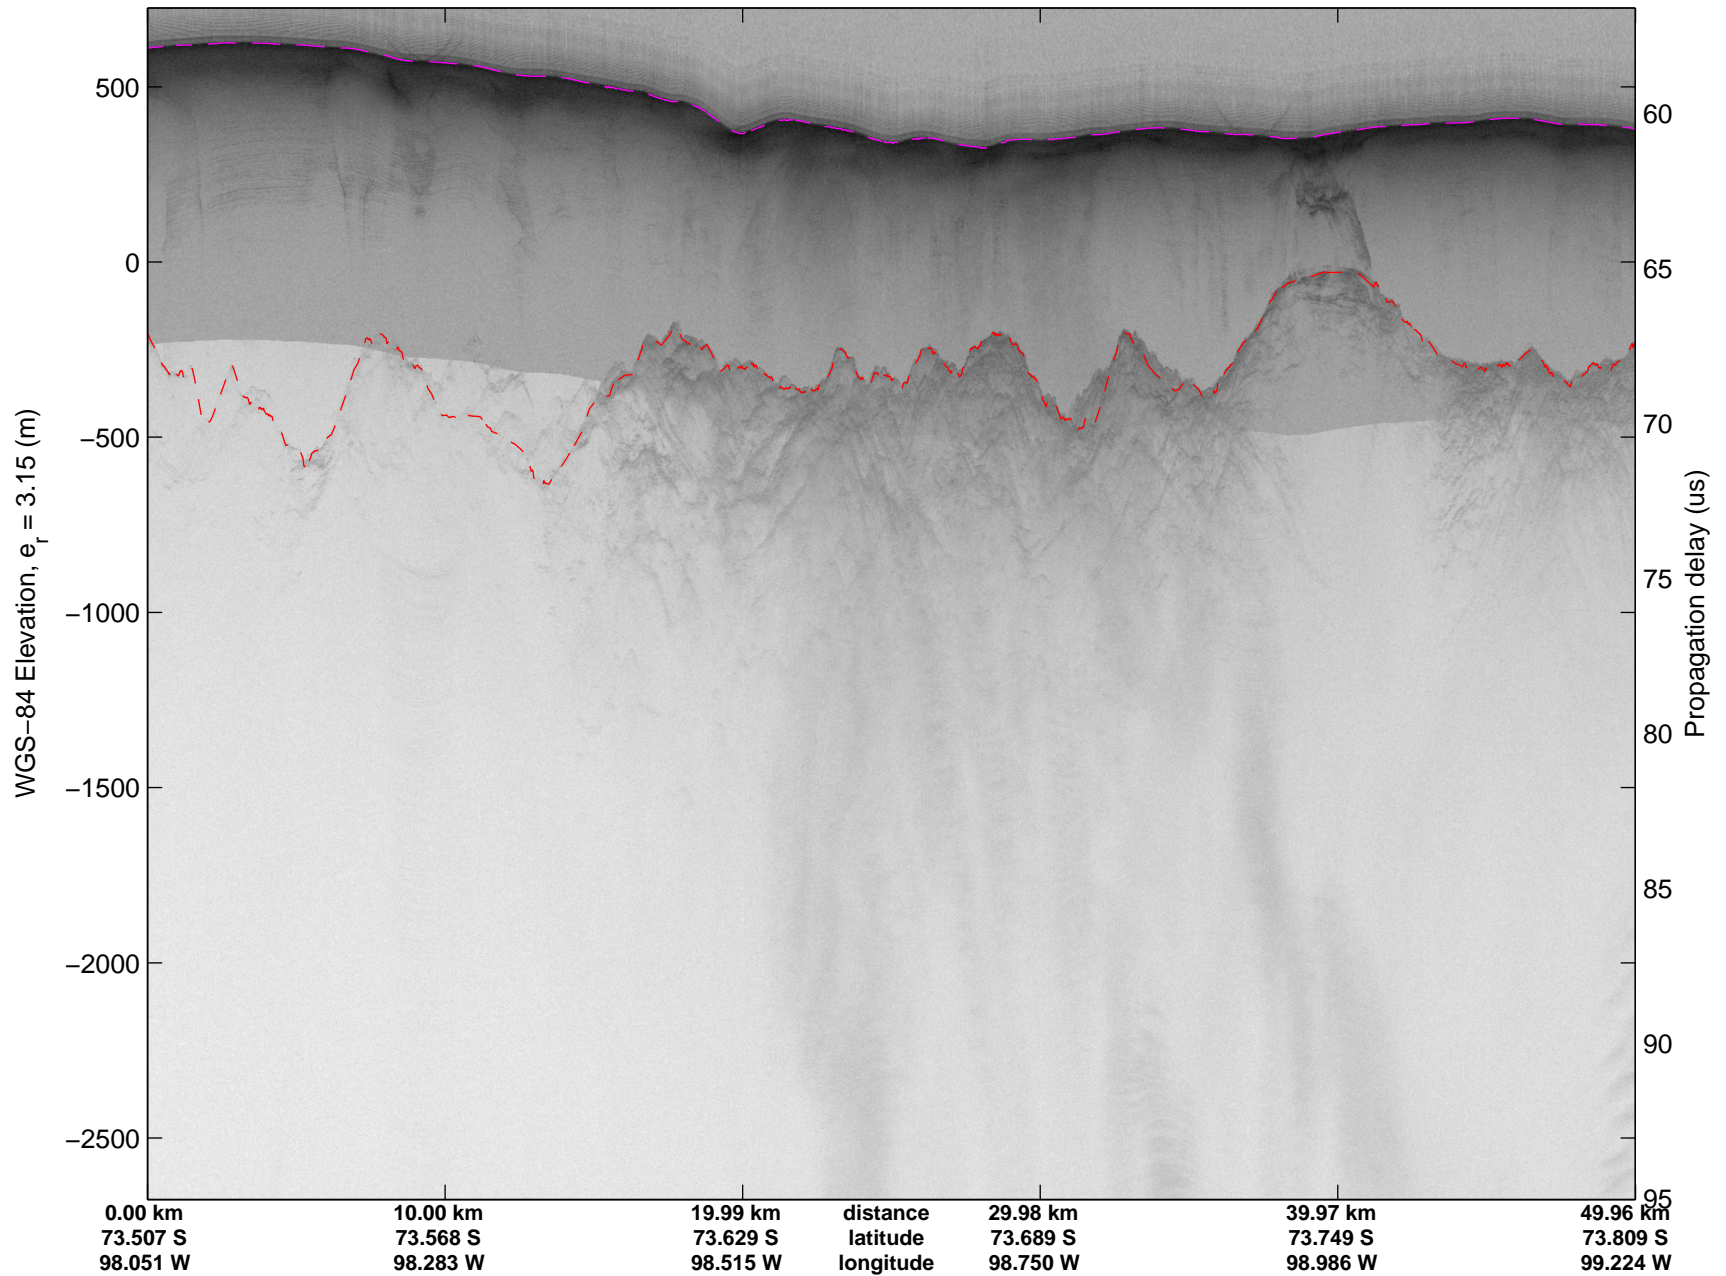

Land Ice Thwaites Arch
20141121_04_005
Polar Stereograph -71N/0E

mcords3 2014_Antarctica_DC8: "Land Ice Thwaites Arch" 20141121_04_005: 15:23:24.9 to 15:27:11.5 GPS

mcords3 2014_Antarctica_DC8: "Land Ice Thwaites Arch" 20141121_04_005: 15:23:24.9 to 15:27:11.5 GPS

Land Ice Thwaites Arch
20141121_04_006
Polar Stereograph -71N/0E

mcords3 2014_Antarctica_DC8: "Land Ice Thwaites Arch" 20141121_04_006: 15:27:11.7 to 15:30:60.0 GPS

mcords3 2014_Antarctica_DC8: "Land Ice Thwaites Arch" 20141121_04_006: 15:27:11.7 to 15:30:60.0 GPS

Land Ice Thwaites Arch
20141121_04_007
Polar Stereograph -71N/0E

mcords3 2014_Antarctica_DC8: "Land Ice Thwaites Arch" 20141121_04_007: 15:31:00.1 to 15:34:49.7 GPS

mcords3 2014_Antarctica_DC8: "Land Ice Thwaites Arch" 20141121_04_007: 15:31:00.1 to 15:34:49.7 GPS

Land Ice Thwaites Arch
20141121_04_008
Polar Stereograph -71N/0E

mcords3 2014_Antarctica_DC8: "Land Ice Thwaites Arch" 20141121_04_008: 15:34:49.9 to 15:38:23.5 GPS

mcords3 2014_Antarctica_DC8: "Land Ice Thwaites Arch" 20141121_04_008: 15:34:49.9 to 15:38:23.5 GPS