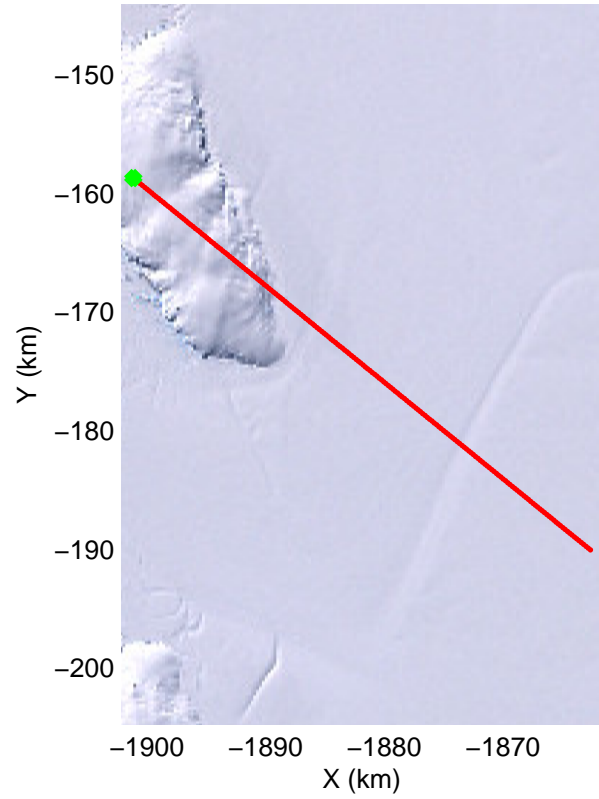

Land Ice Thwaites Arch
20141121_04_001
Polar Stereograph -71N/0E

mcords3 2014_Antarctica_DC8: "Land Ice Thwaites Arch" 20141121_04_001: 15:08:26.9 to 15:12:11.2 GPS

mcords3 2014_Antarctica_DC8: "Land Ice Thwaites Arch" 20141121_04_001: 15:08:26.9 to 15:12:11.2 GPS

Land Ice Thwaites Arch
20141121_04_002
Polar Stereograph -71N/0E

mcords3 2014_Antarctica_DC8: "Land Ice Thwaites Arch" 20141121_04_002: 15:12:11.4 to 15:15:55.3 GPS

mcords3 2014_Antarctica_DC8: "Land Ice Thwaites Arch" 20141121_04_002: 15:12:11.4 to 15:15:55.3 GPS

Land Ice Thwaites Arch
20141121_04_003
Polar Stereograph -71N/0E

mcords3 2014_Antarctica_DC8: "Land Ice Thwaites Arch" 20141121_04_003: 15:15:55.5 to 15:19:39.5 GPS

mcords3 2014_Antarctica_DC8: "Land Ice Thwaites Arch" 20141121_04_003: 15:15:55.5 to 15:19:39.5 GPS