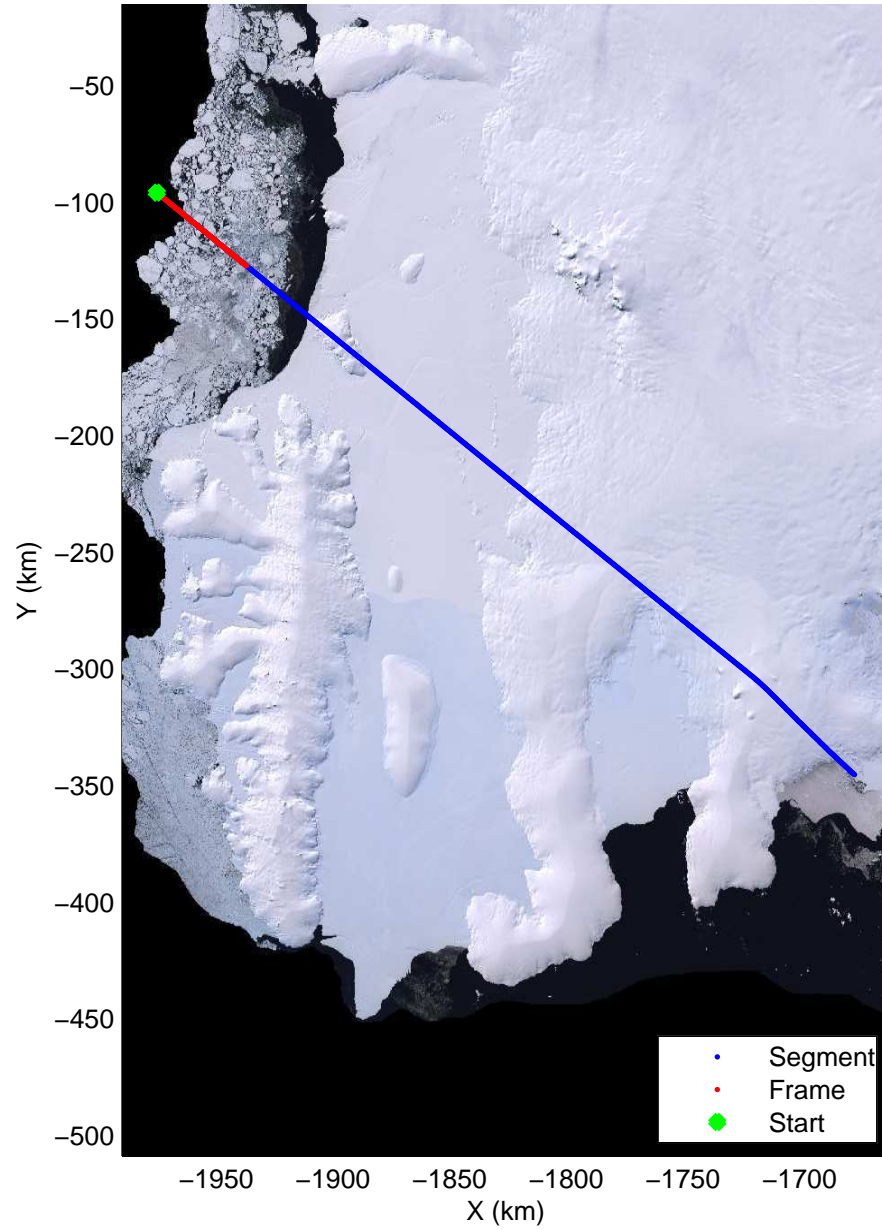

Land Ice Thwaites Arch
20141121_04_001
Polar Stereograph -71N/0E

mcords3 2014_Antarctica_DC8: "Land Ice Thwaites Arch" 20141121_04_001: 15:08:26.9 to 15:12:11.2 GPS

mcords3 2014_Antarctica_DC8: "Land Ice Thwaites Arch" 20141121_04_001: 15:08:26.9 to 15:12:11.2 GPS

Land Ice Thwaites Arch
20141121_04_002
Polar Stereograph -71N/0E

mcords3 2014_Antarctica_DC8: "Land Ice Thwaites Arch" 20141121_04_002: 15:12:11.4 to 15:15:55.3 GPS

mcords3 2014_Antarctica_DC8: "Land Ice Thwaites Arch" 20141121_04_002: 15:12:11.4 to 15:15:55.3 GPS

Land Ice Thwaites Arch
20141121_04_003
Polar Stereograph -71N/0E

mcords3 2014_Antarctica_DC8: "Land Ice Thwaites Arch" 20141121_04_003: 15:15:55.5 to 15:19:39.5 GPS

mcords3 2014_Antarctica_DC8: "Land Ice Thwaites Arch" 20141121_04_003: 15:15:55.5 to 15:19:39.5 GPS

Land Ice Thwaites Arch
20141121_04_004
Polar Stereograph -71N/0E

mcords3 2014_Antarctica_DC8: "Land Ice Thwaites Arch" 20141121_04_004: 15:19:39.7 to 15:23:24.7 GPS

mcords3 2014_Antarctica_DC8: "Land Ice Thwaites Arch" 20141121_04_004: 15:19:39.7 to 15:23:24.7 GPS