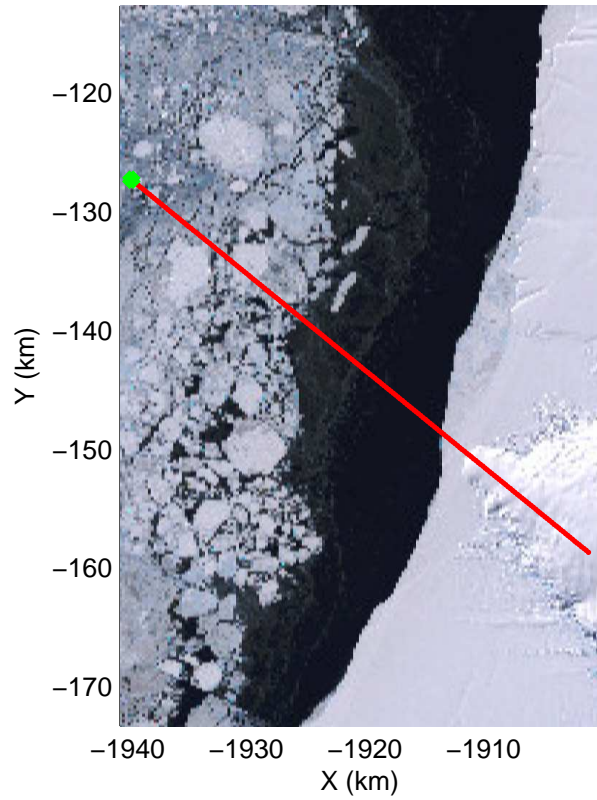

Land Ice Thwaites Arch
20141121_04_001
Polar Stereograph -71N/0E

mcords3 2014_Antarctica_DC8: "Land Ice Thwaites Arch" 20141121_04_001: 15:08:26.9 to 15:12:11.2 GPS

mcords3 2014_Antarctica_DC8: "Land Ice Thwaites Arch" 20141121_04_001: 15:08:26.9 to 15:12:11.2 GPS

Land Ice Thwaites Arch
20141121_04_002
Polar Stereograph -71N/0E

mcords3 2014_Antarctica_DC8: "Land Ice Thwaites Arch" 20141121_04_002: 15:12:11.4 to 15:15:55.3 GPS

mcords3 2014_Antarctica_DC8: "Land Ice Thwaites Arch" 20141121_04_002: 15:12:11.4 to 15:15:55.3 GPS

Land Ice Thwaites Arch
20141121_04_003
Polar Stereograph -71N/0E

mcords3 2014_Antarctica_DC8: "Land Ice Thwaites Arch" 20141121_04_003: 15:15:55.5 to 15:19:39.5 GPS

mcords3 2014_Antarctica_DC8: "Land Ice Thwaites Arch" 20141121_04_003: 15:15:55.5 to 15:19:39.5 GPS

Land Ice Thwaites Arch
20141121_04_008
Polar Stereograph -71N/0E

mcords3 2014_Antarctica_DC8: "Land Ice Thwaites Arch" 20141121_04_008: 15:34:49.9 to 15:38:23.5 GPS

mcords3 2014_Antarctica_DC8: "Land Ice Thwaites Arch" 20141121_04_008: 15:34:49.9 to 15:38:23.5 GPS