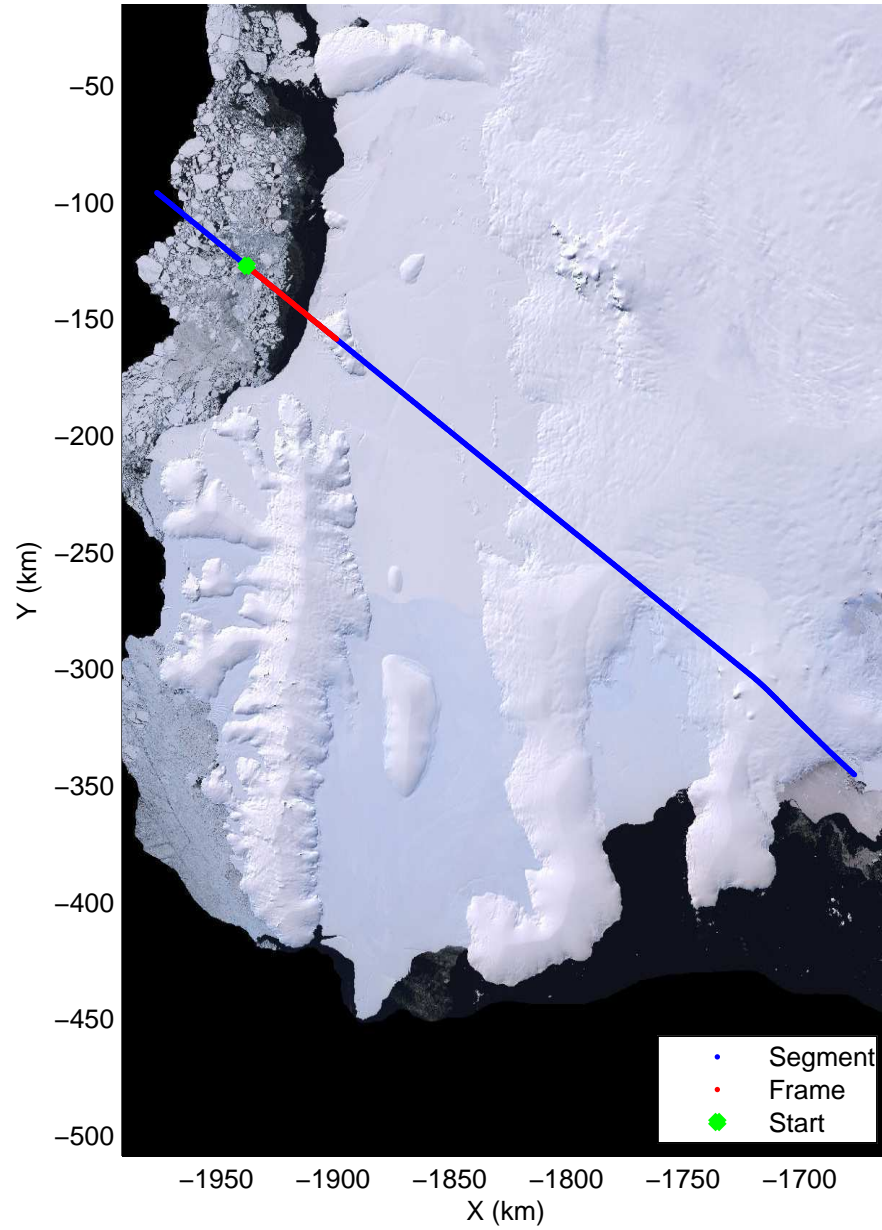

Land Ice Thwaites Arch
20141121_04_001
Polar Stereograph -71N/0E

mcords3 2014_Antarctica_DC8: "Land Ice Thwaites Arch" 20141121_04_001: 15:08:26.9 to 15:12:11.2 GPS

mcords3 2014_Antarctica_DC8: "Land Ice Thwaites Arch" 20141121_04_001: 15:08:26.9 to 15:12:11.2 GPS

Land Ice Thwaites Arch
20141121_04_002
Polar Stereograph -71N/0E

mcords3 2014_Antarctica_DC8: "Land Ice Thwaites Arch" 20141121_04_002: 15:12:11.4 to 15:15:55.3 GPS

mcords3 2014_Antarctica_DC8: "Land Ice Thwaites Arch" 20141121_04_002: 15:12:11.4 to 15:15:55.3 GPS

Land Ice Thwaites Arch
20141121_04_003
Polar Stereograph -71N/0E

mcords3 2014_Antarctica_DC8: "Land Ice Thwaites Arch" 20141121_04_003: 15:15:55.5 to 15:19:39.5 GPS

mcords3 2014_Antarctica_DC8: "Land Ice Thwaites Arch" 20141121_04_003: 15:15:55.5 to 15:19:39.5 GPS

Land Ice Thwaites Arch
20141121_04_004
Polar Stereograph -71N/0E

mcords3 2014_Antarctica_DC8: "Land Ice Thwaites Arch" 20141121_04_004: 15:19:39.7 to 15:23:24.7 GPS

mcords3 2014_Antarctica_DC8: "Land Ice Thwaites Arch" 20141121_04_004: 15:19:39.7 to 15:23:24.7 GPS