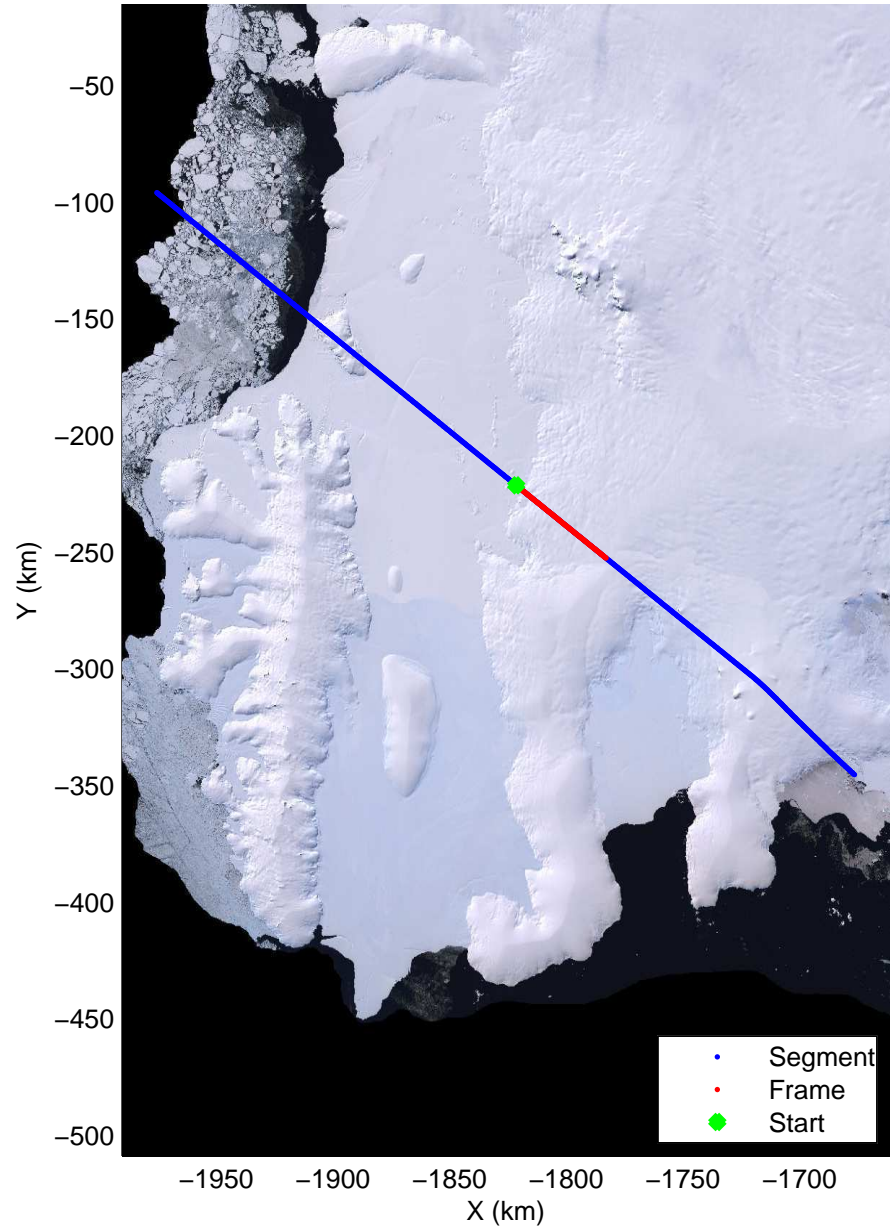

Land Ice Thwaites Arch
20141121_04_002
Polar Stereograph -71N/0E

mcords3 2014_Antarctica_DC8: "Land Ice Thwaites Arch" 20141121_04_002: 15:12:11.4 to 15:15:55.3 GPS

mcords3 2014_Antarctica_DC8: "Land Ice Thwaites Arch" 20141121_04_002: 15:12:11.4 to 15:15:55.3 GPS

Land Ice Thwaites Arch
20141121_04_003
Polar Stereograph -71N/0E

mcords3 2014_Antarctica_DC8: "Land Ice Thwaites Arch" 20141121_04_003: 15:15:55.5 to 15:19:39.5 GPS

mcords3 2014_Antarctica_DC8: "Land Ice Thwaites Arch" 20141121_04_003: 15:15:55.5 to 15:19:39.5 GPS

Land Ice Thwaites Arch
20141121_04_004
Polar Stereograph -71N/0E

mcords3 2014_Antarctica_DC8: "Land Ice Thwaites Arch" 20141121_04_004: 15:19:39.7 to 15:23:24.7 GPS

mcords3 2014_Antarctica_DC8: "Land Ice Thwaites Arch" 20141121_04_004: 15:19:39.7 to 15:23:24.7 GPS

Land Ice Thwaites Arch
20141121_04_005
Polar Stereograph -71N/0E

mcords3 2014_Antarctica_DC8: "Land Ice Thwaites Arch" 20141121_04_005: 15:23:24.9 to 15:27:11.5 GPS

mcords3 2014_Antarctica_DC8: "Land Ice Thwaites Arch" 20141121_04_005: 15:23:24.9 to 15:27:11.5 GPS