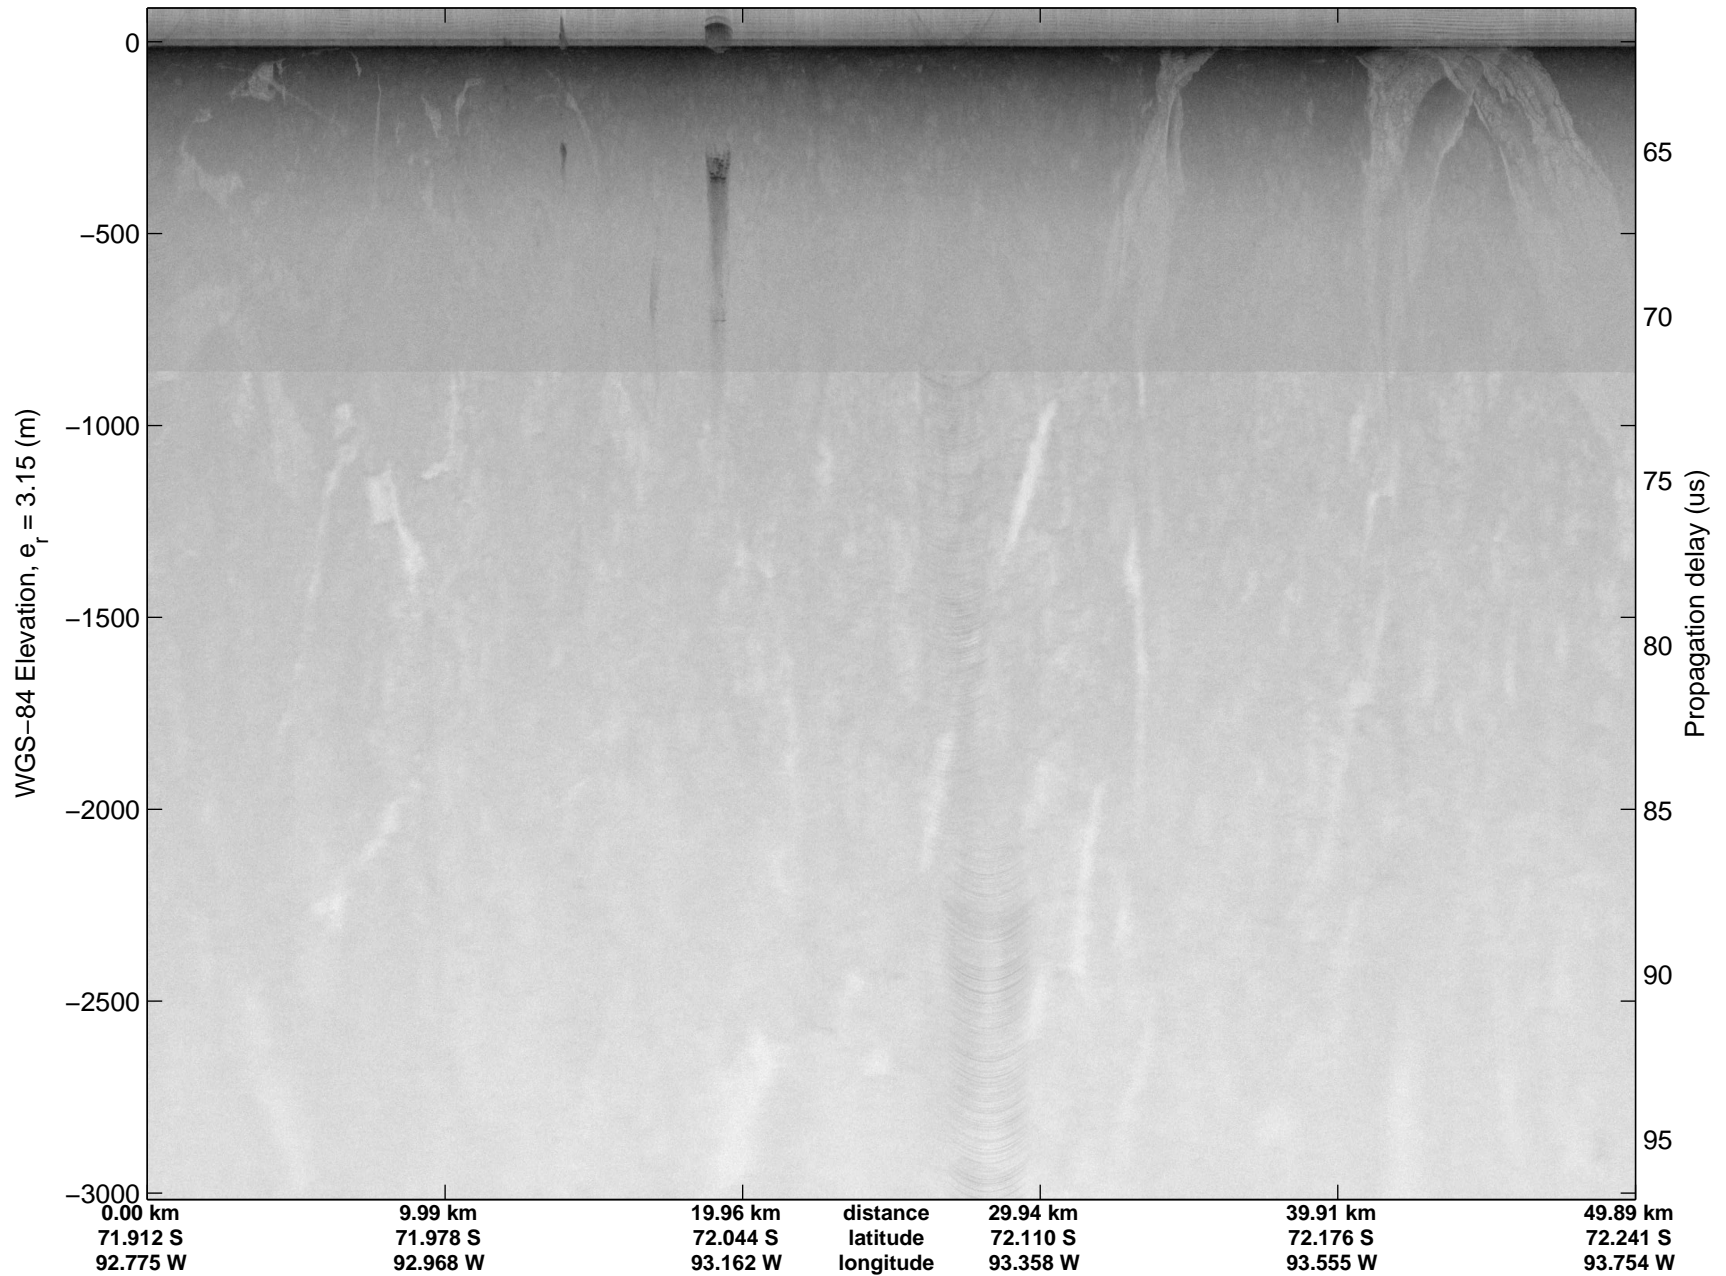

Land Ice Thwaites Arch
20141121_04_001
Polar Stereograph -71N/0E

mcords3 2014_Antarctica_DC8: "Land Ice Thwaites Arch" 20141121_04_001: 15:08:26.9 to 15:12:11.2 GPS

mcords3 2014_Antarctica_DC8: "Land Ice Thwaites Arch" 20141121_04_001: 15:08:26.9 to 15:12:11.2 GPS

Land Ice Thwaites Arch
20141121_04_002
Polar Stereograph -71N/0E

mcords3 2014_Antarctica_DC8: "Land Ice Thwaites Arch" 20141121_04_002: 15:12:11.4 to 15:15:55.3 GPS

mcords3 2014_Antarctica_DC8: "Land Ice Thwaites Arch" 20141121_04_002: 15:12:11.4 to 15:15:55.3 GPS

Land Ice Thwaites Arch
20141121_04_003
Polar Stereograph -71N/0E

mcords3 2014_Antarctica_DC8: "Land Ice Thwaites Arch" 20141121_04_003: 15:15:55.5 to 15:19:39.5 GPS

mcords3 2014_Antarctica_DC8: "Land Ice Thwaites Arch" 20141121_04_003: 15:15:55.5 to 15:19:39.5 GPS

Land Ice Thwaites Arch
20141121_04_004
Polar Stereograph -71N/0E

mcords3 2014_Antarctica_DC8: "Land Ice Thwaites Arch" 20141121_04_004: 15:19:39.7 to 15:23:24.7 GPS

mcords3 2014_Antarctica_DC8: "Land Ice Thwaites Arch" 20141121_04_004: 15:19:39.7 to 15:23:24.7 GPS