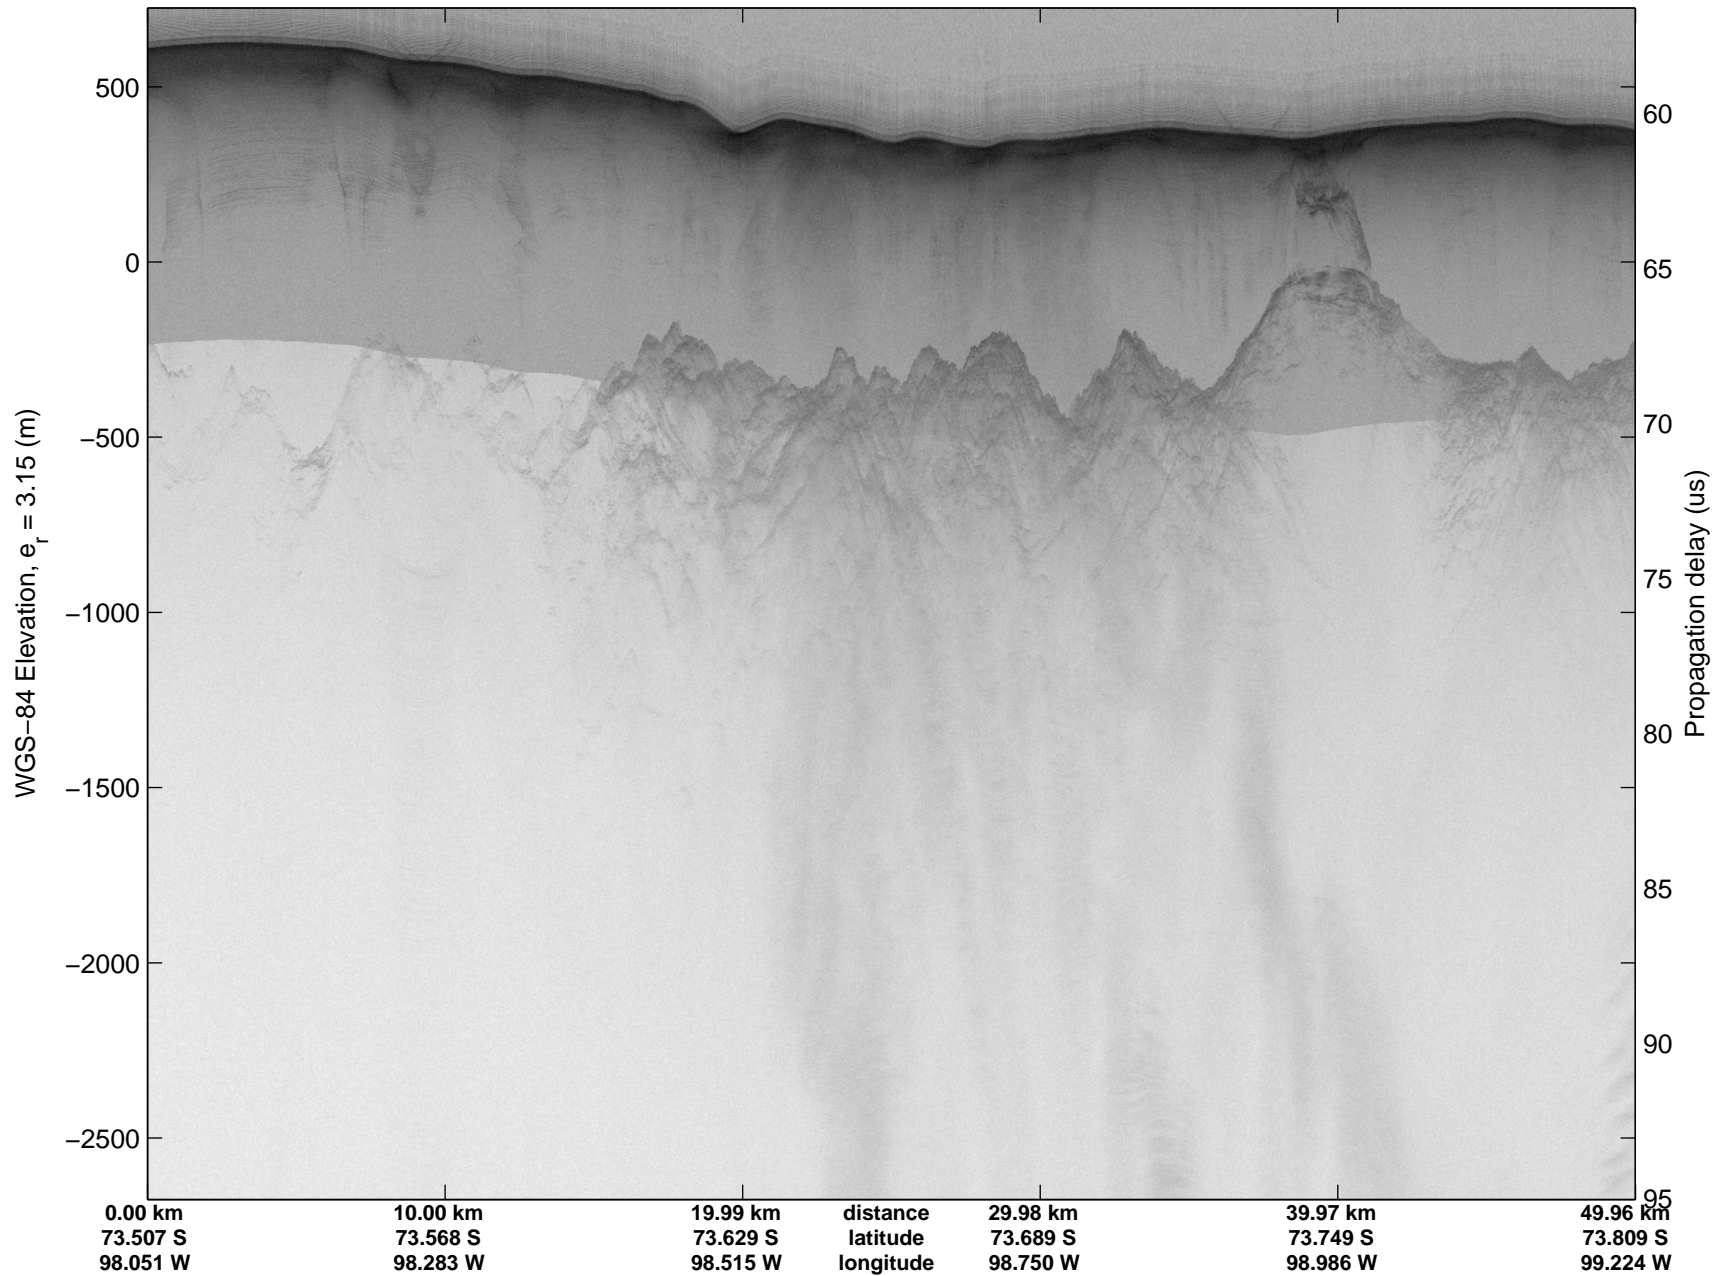

Land Ice Thwaites Arch
20141121_04_005
Polar Stereograph -71N/0E

mcords3 2014_Antarctica_DC8: "Land Ice Thwaites Arch" 20141121_04_005: 15:23:24.9 to 15:27:11.5 GPS

mcords3 2014_Antarctica_DC8: "Land Ice Thwaites Arch" 20141121_04_005: 15:23:24.9 to 15:27:11.5 GPS

Land Ice Thwaites Arch
20141121_04_006
Polar Stereograph -71N/0E

mcords3 2014_Antarctica_DC8: "Land Ice Thwaites Arch" 20141121_04_006: 15:27:11.7 to 15:30:60.0 GPS

mcords3 2014_Antarctica_DC8: "Land Ice Thwaites Arch" 20141121_04_006: 15:27:11.7 to 15:30:60.0 GPS