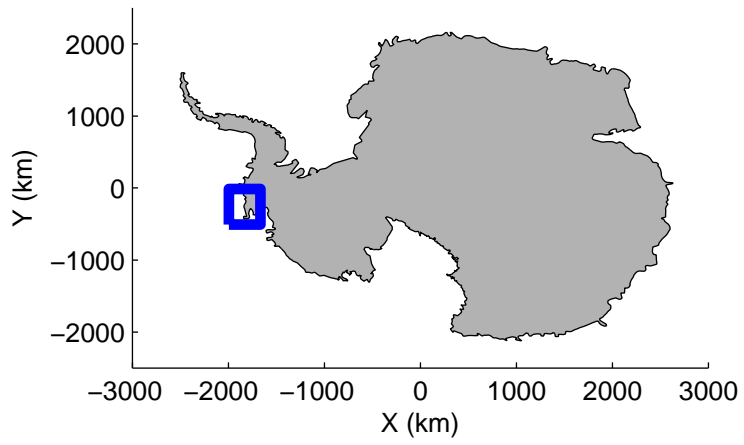

Land Ice Thwaites Arch
20141121_04_002
Polar Stereograph -71N/0E

mcords3 2014_Antarctica_DC8: "Land Ice Thwaites Arch" 20141121_04_002: 15:12:11.4 to 15:15:55.3 GPS

mcords3 2014_Antarctica_DC8: "Land Ice Thwaites Arch" 20141121_04_002: 15:12:11.4 to 15:15:55.3 GPS