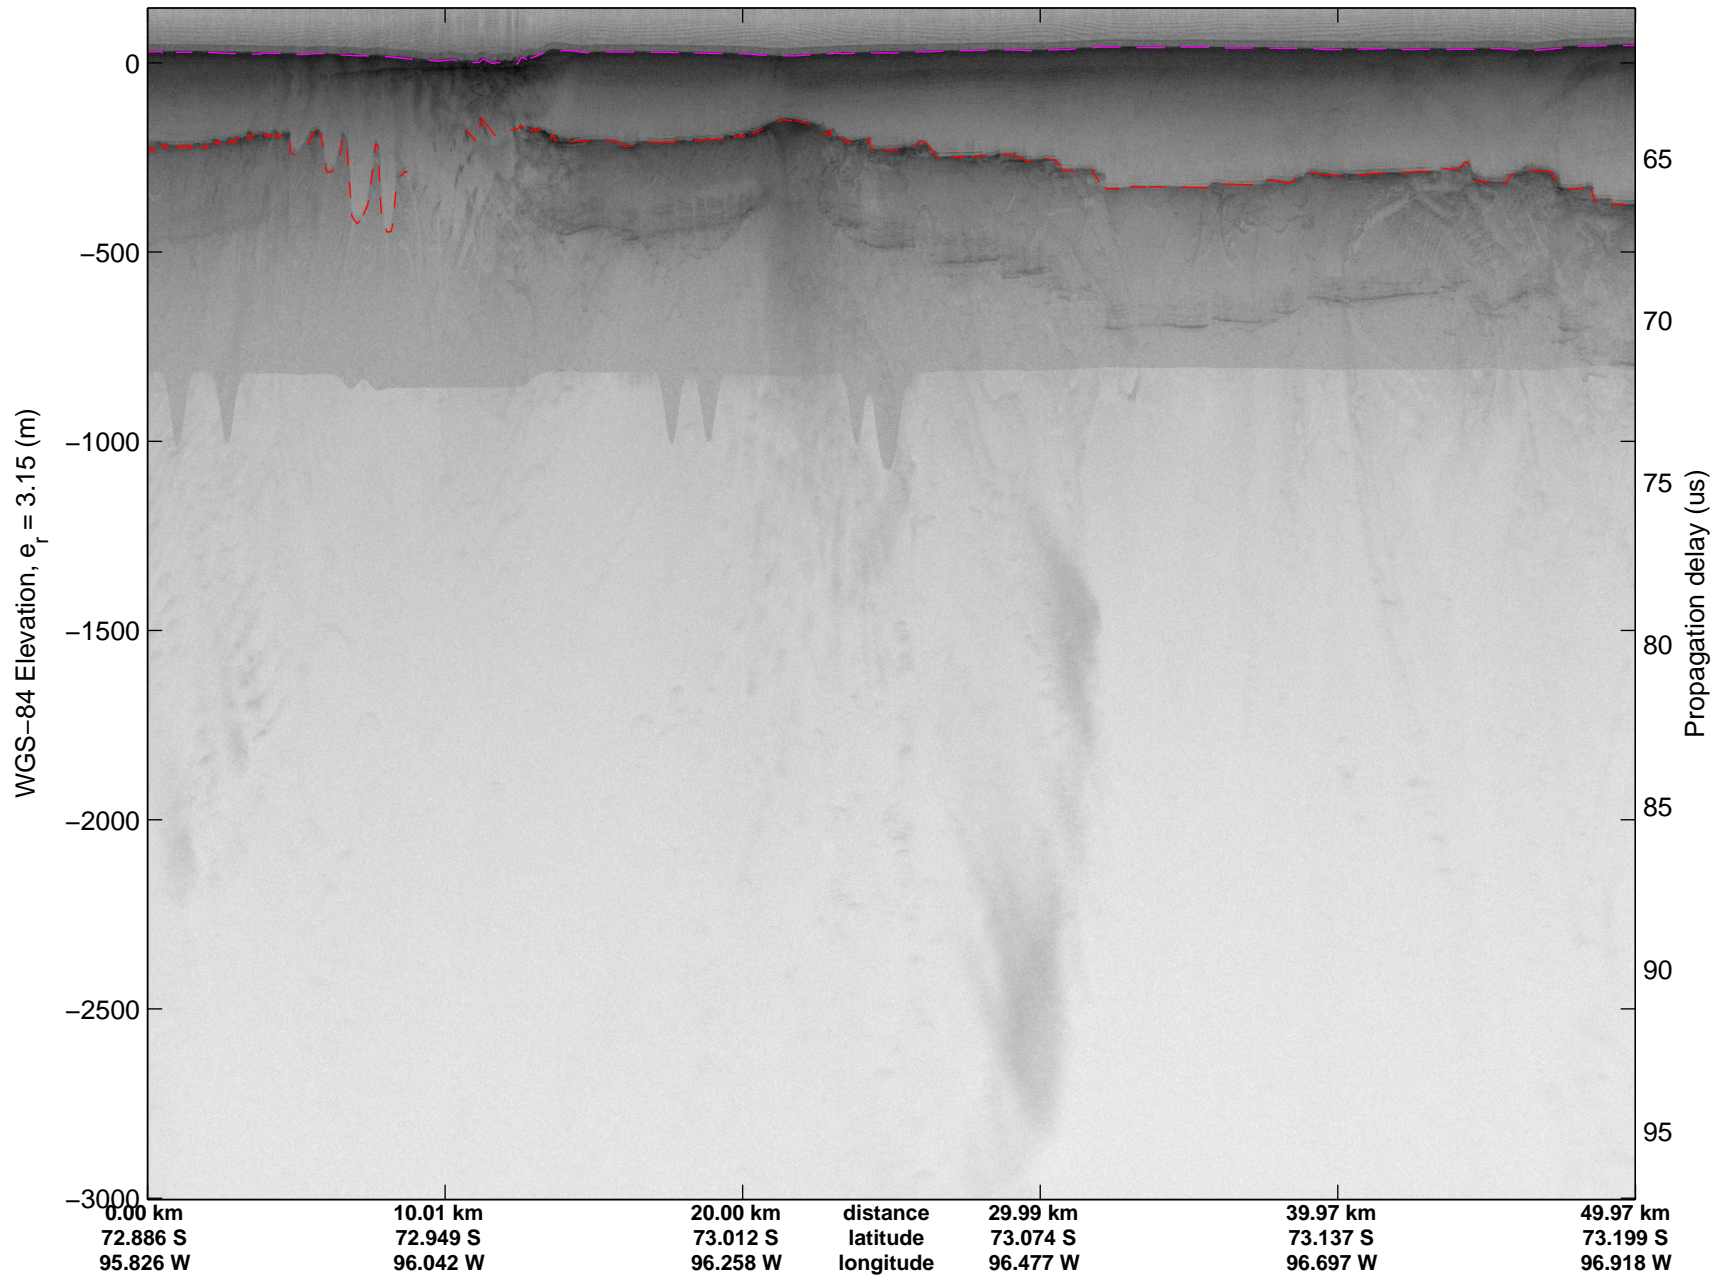

Land Ice Thwaites Arch
20141121_04_003
Polar Stereograph -71N/0E

mcords3 2014_Antarctica_DC8: "Land Ice Thwaites Arch" 20141121_04_003: 15:15:55.5 to 15:19:39.5 GPS

mcords3 2014_Antarctica_DC8: "Land Ice Thwaites Arch" 20141121_04_003: 15:15:55.5 to 15:19:39.5 GPS

Land Ice Thwaites Arch
20141121_04_004
Polar Stereograph -71N/0E

mcords3 2014_Antarctica_DC8: "Land Ice Thwaites Arch" 20141121_04_004: 15:19:39.7 to 15:23:24.7 GPS

mcords3 2014_Antarctica_DC8: "Land Ice Thwaites Arch" 20141121_04_004: 15:19:39.7 to 15:23:24.7 GPS

Land Ice Thwaites Arch
20141121_04_005
Polar Stereograph -71N/0E

mcords3 2014_Antarctica_DC8: "Land Ice Thwaites Arch" 20141121_04_005: 15:23:24.9 to 15:27:11.5 GPS

mcords3 2014_Antarctica_DC8: "Land Ice Thwaites Arch" 20141121_04_005: 15:23:24.9 to 15:27:11.5 GPS

Land Ice Thwaites Arch
20141121_04_008
Polar Stereograph -71N/0E

mcords3 2014_Antarctica_DC8: "Land Ice Thwaites Arch" 20141121_04_008: 15:34:49.9 to 15:38:23.5 GPS

mcords3 2014_Antarctica_DC8: "Land Ice Thwaites Arch" 20141121_04_008: 15:34:49.9 to 15:38:23.5 GPS