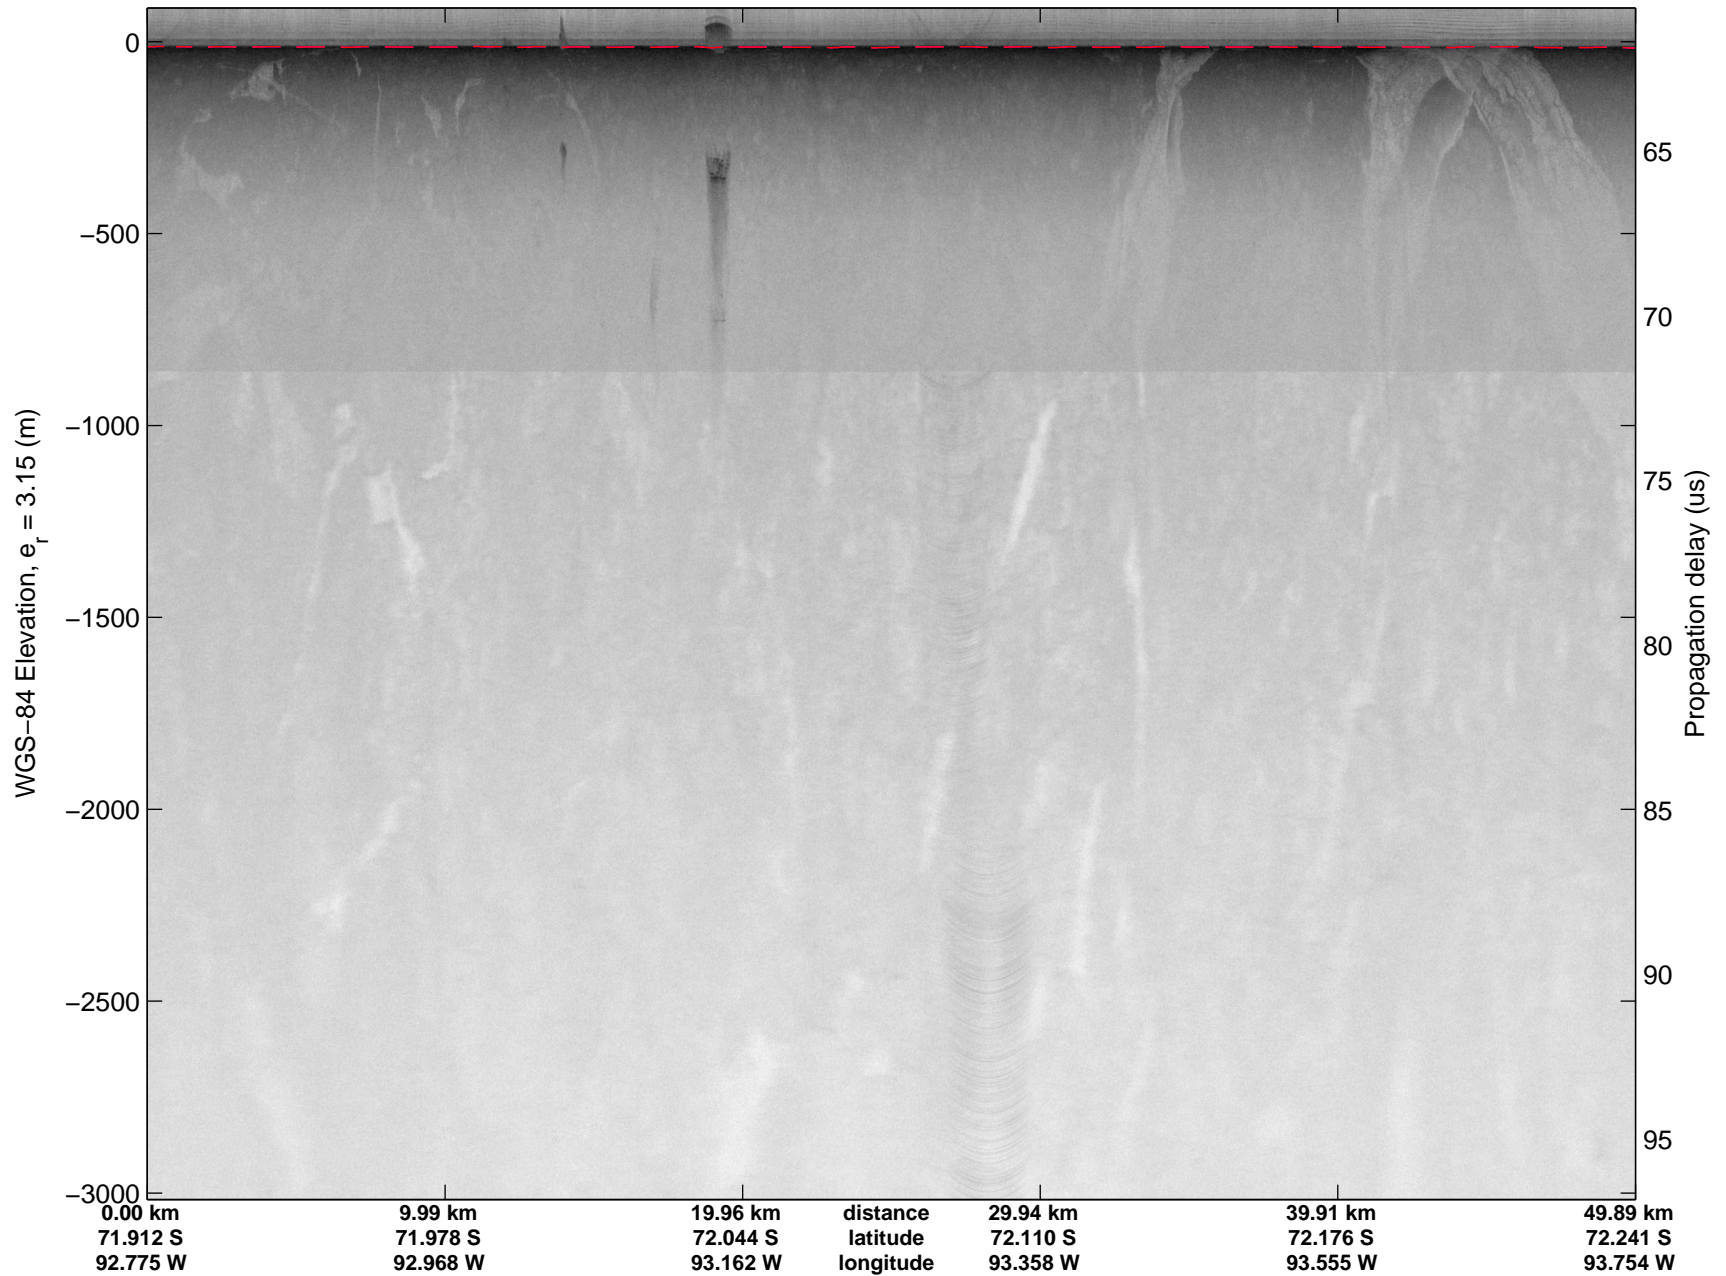

Land Ice Thwaites Arch
20141121_04_001
Polar Stereograph -71N/0E

mcords3 2014_Antarctica_DC8: "Land Ice Thwaites Arch" 20141121_04_001: 15:08:26.9 to 15:12:11.2 GPS

mcords3 2014_Antarctica_DC8: "Land Ice Thwaites Arch" 20141121_04_001: 15:08:26.9 to 15:12:11.2 GPS

Land Ice Thwaites Arch
20141121_04_002
Polar Stereograph -71N/0E

mcords3 2014_Antarctica_DC8: "Land Ice Thwaites Arch" 20141121_04_002: 15:12:11.4 to 15:15:55.3 GPS

mcords3 2014_Antarctica_DC8: "Land Ice Thwaites Arch" 20141121_04_002: 15:12:11.4 to 15:15:55.3 GPS

Land Ice Thwaites Arch
20141121_04_003
Polar Stereograph -71N/0E

mcords3 2014_Antarctica_DC8: "Land Ice Thwaites Arch" 20141121_04_003: 15:15:55.5 to 15:19:39.5 GPS

mcords3 2014_Antarctica_DC8: "Land Ice Thwaites Arch" 20141121_04_003: 15:15:55.5 to 15:19:39.5 GPS

Land Ice Thwaites Arch
20141121_04_004
Polar Stereograph -71N/0E

mcords3 2014_Antarctica_DC8: "Land Ice Thwaites Arch" 20141121_04_004: 15:19:39.7 to 15:23:24.7 GPS

mcords3 2014_Antarctica_DC8: "Land Ice Thwaites Arch" 20141121_04_004: 15:19:39.7 to 15:23:24.7 GPS