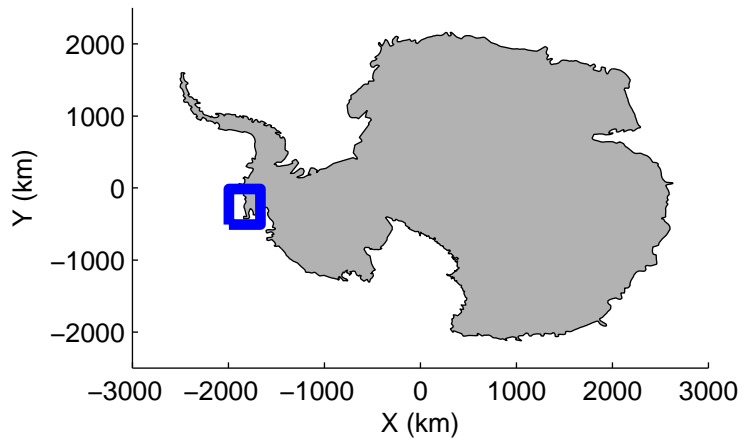

Land Ice Thwaites Arch
20141121_04_002
Polar Stereograph -71N/0E