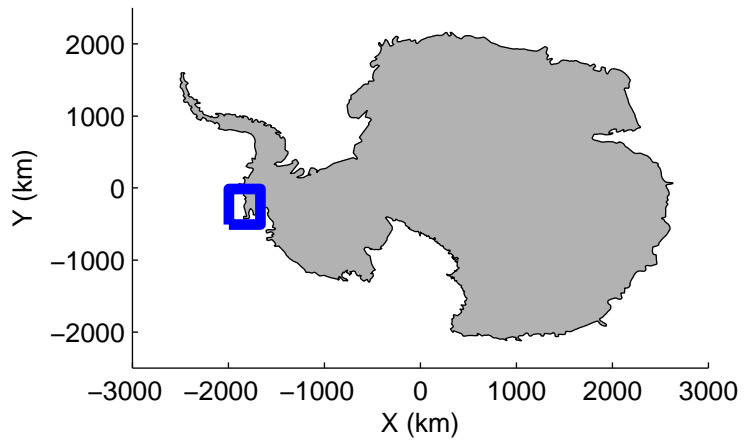

Land Ice Thwaites Arch
20141121_04_005
Polar Stereograph -71N/0E

mcords3 2014_Antarctica_DC8: "Land Ice Thwaites Arch" 20141121_04_005: 15:23:24.9 to 15:27:11.5 GPS

mcords3 2014_Antarctica_DC8: "Land Ice Thwaites Arch" 20141121_04_005: 15:23:24.9 to 15:27:11.5 GPS