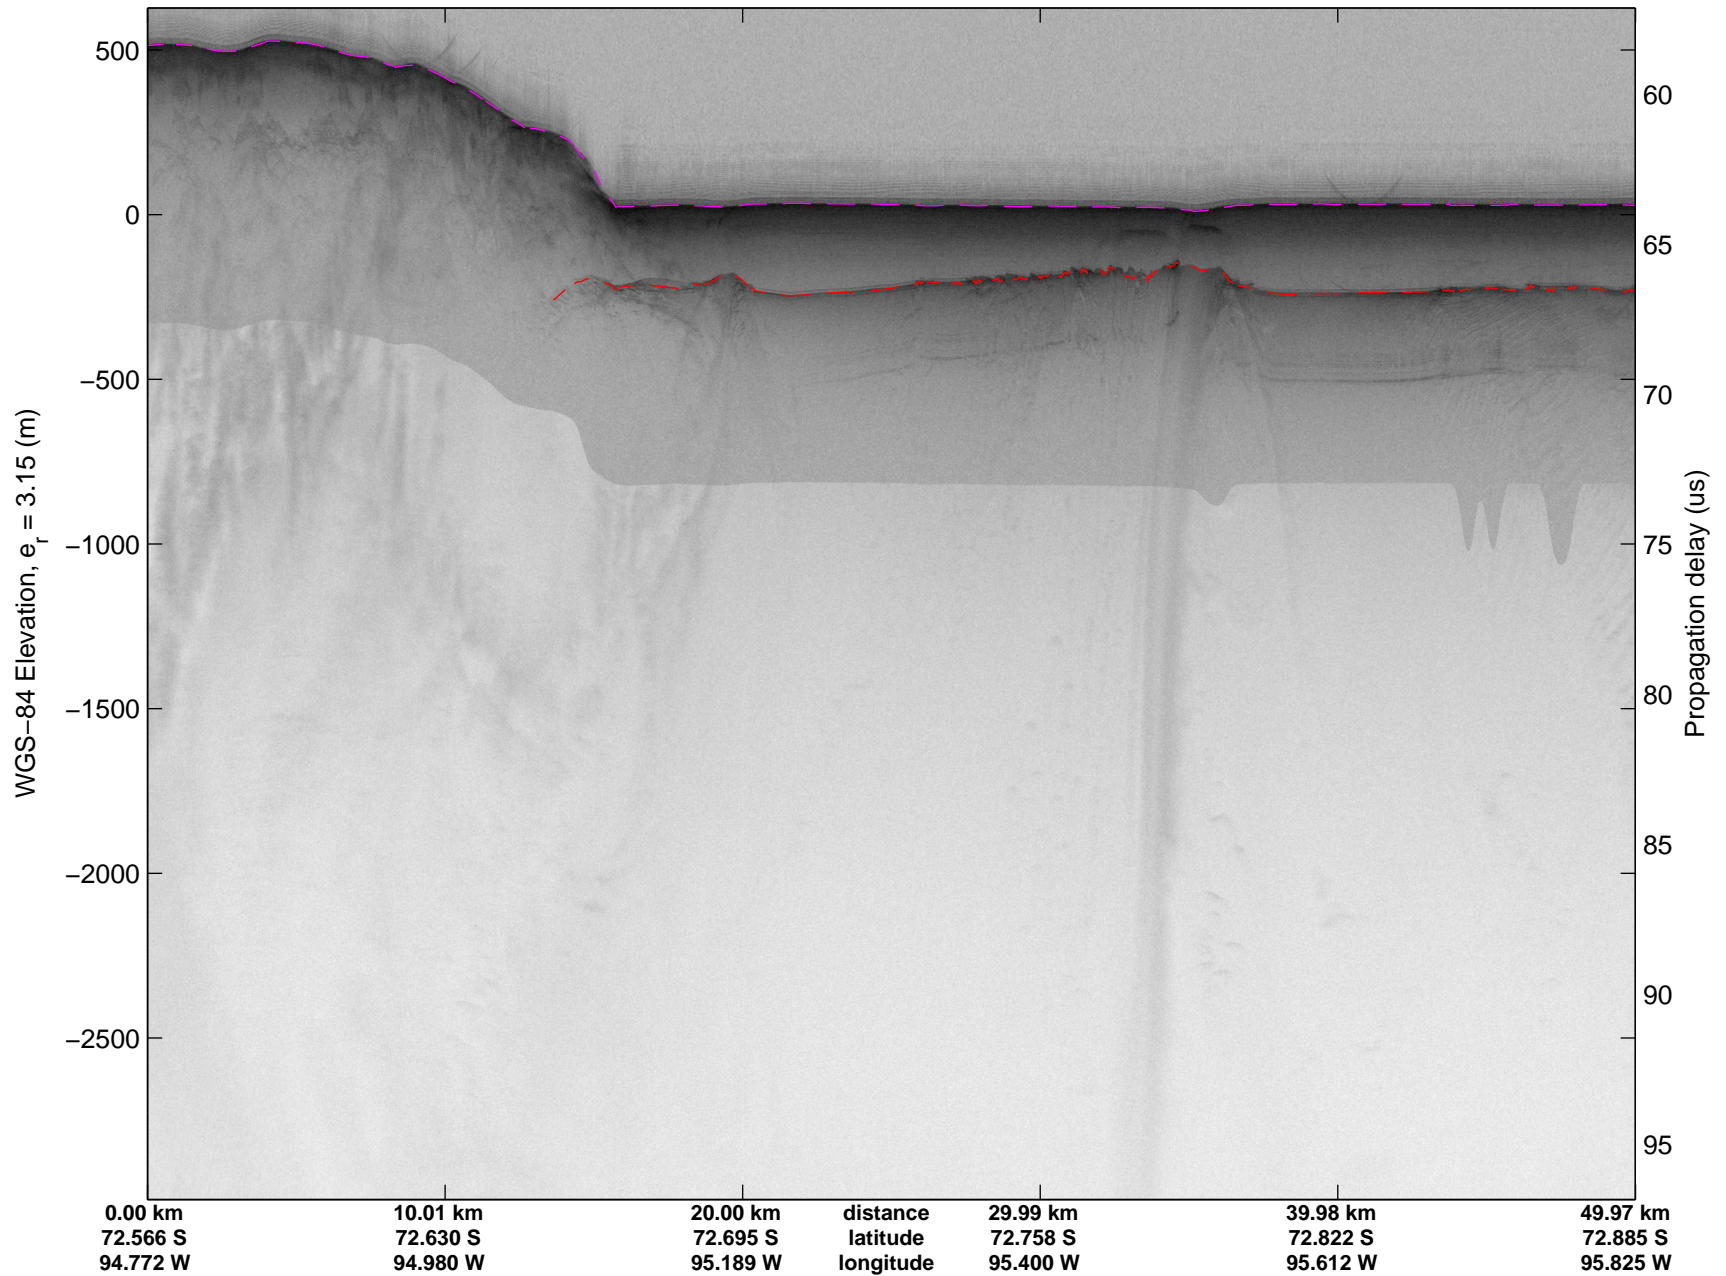

Land Ice Thwaites Arch
20141121_04_001
Polar Stereograph -71N/0E

mcords3 2014_Antarctica_DC8: "Land Ice Thwaites Arch" 20141121_04_001: 15:08:26.9 to 15:12:11.2 GPS

mcords3 2014_Antarctica_DC8: "Land Ice Thwaites Arch" 20141121_04_001: 15:08:26.9 to 15:12:11.2 GPS

Land Ice Thwaites Arch
20141121_04_002
Polar Stereograph -71N/0E

mcords3 2014_Antarctica_DC8: "Land Ice Thwaites Arch" 20141121_04_002: 15:12:11.4 to 15:15:55.3 GPS

mcords3 2014_Antarctica_DC8: "Land Ice Thwaites Arch" 20141121_04_002: 15:12:11.4 to 15:15:55.3 GPS

Land Ice Thwaites Arch
20141121_04_003
Polar Stereograph -71N/0E

mcords3 2014_Antarctica_DC8: "Land Ice Thwaites Arch" 20141121_04_003: 15:15:55.5 to 15:19:39.5 GPS

mcords3 2014_Antarctica_DC8: "Land Ice Thwaites Arch" 20141121_04_003: 15:15:55.5 to 15:19:39.5 GPS

Land Ice Thwaites Arch
20141121_04_004
Polar Stereograph -71N/0E

mcords3 2014_Antarctica_DC8: "Land Ice Thwaites Arch" 20141121_04_004: 15:19:39.7 to 15:23:24.7 GPS

mcords3 2014_Antarctica_DC8: "Land Ice Thwaites Arch" 20141121_04_004: 15:19:39.7 to 15:23:24.7 GPS