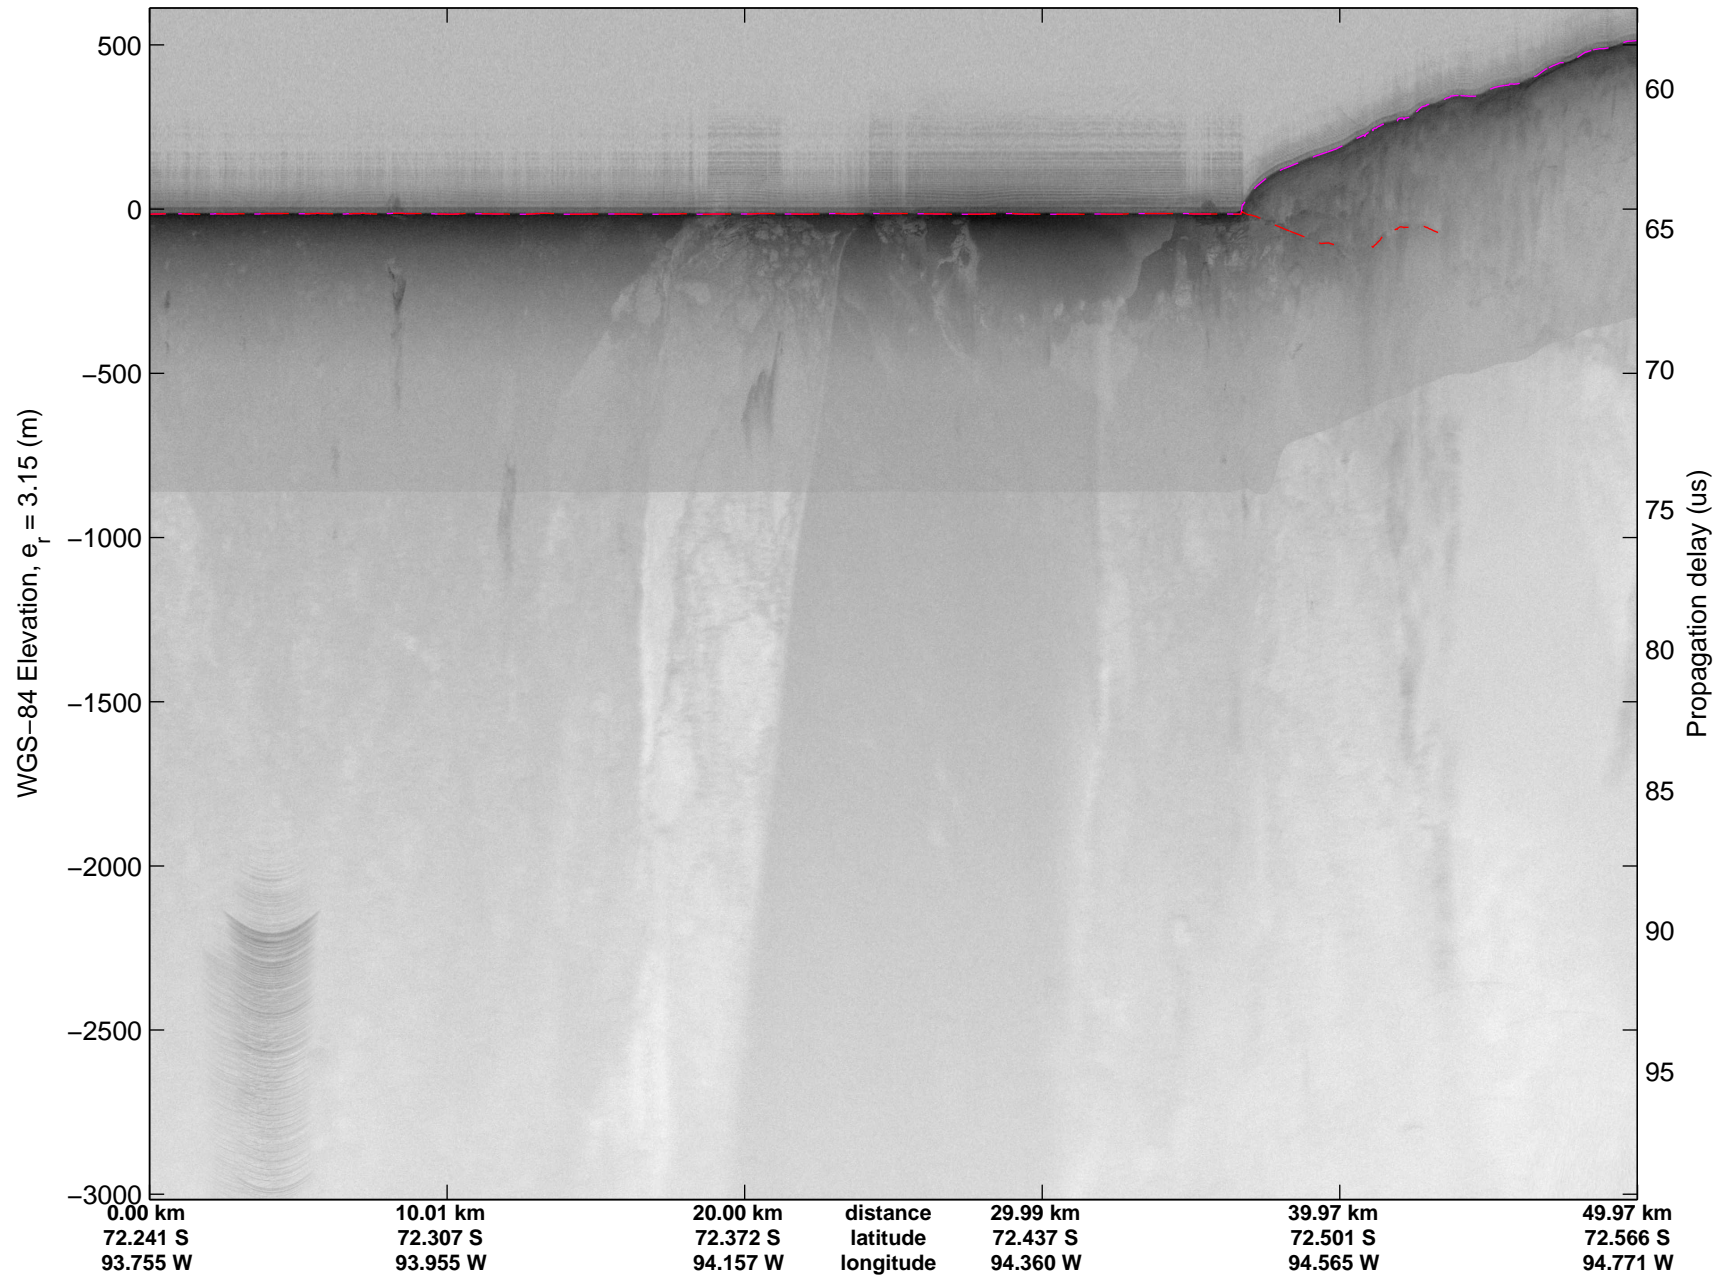

Land Ice Thwaites Arch
20141121_04_001
Polar Stereograph -71N/0E

mcords3 2014_Antarctica_DC8: "Land Ice Thwaites Arch" 20141121_04_001: 15:08:26.9 to 15:12:11.2 GPS

mcords3 2014_Antarctica_DC8: "Land Ice Thwaites Arch" 20141121_04_001: 15:08:26.9 to 15:12:11.2 GPS

Land Ice Thwaites Arch
20141121_04_002
Polar Stereograph -71N/0E

mcords3 2014_Antarctica_DC8: "Land Ice Thwaites Arch" 20141121_04_002: 15:12:11.4 to 15:15:55.3 GPS

mcords3 2014_Antarctica_DC8: "Land Ice Thwaites Arch" 20141121_04_002: 15:12:11.4 to 15:15:55.3 GPS

Land Ice Thwaites Arch
20141121_04_003
Polar Stereograph -71N/0E

mcords3 2014_Antarctica_DC8: "Land Ice Thwaites Arch" 20141121_04_003: 15:15:55.5 to 15:19:39.5 GPS

mcords3 2014_Antarctica_DC8: "Land Ice Thwaites Arch" 20141121_04_003: 15:15:55.5 to 15:19:39.5 GPS

Land Ice Thwaites Arch
20141121_04_004
Polar Stereograph -71N/0E

mcords3 2014_Antarctica_DC8: "Land Ice Thwaites Arch" 20141121_04_004: 15:19:39.7 to 15:23:24.7 GPS

mcords3 2014_Antarctica_DC8: "Land Ice Thwaites Arch" 20141121_04_004: 15:19:39.7 to 15:23:24.7 GPS