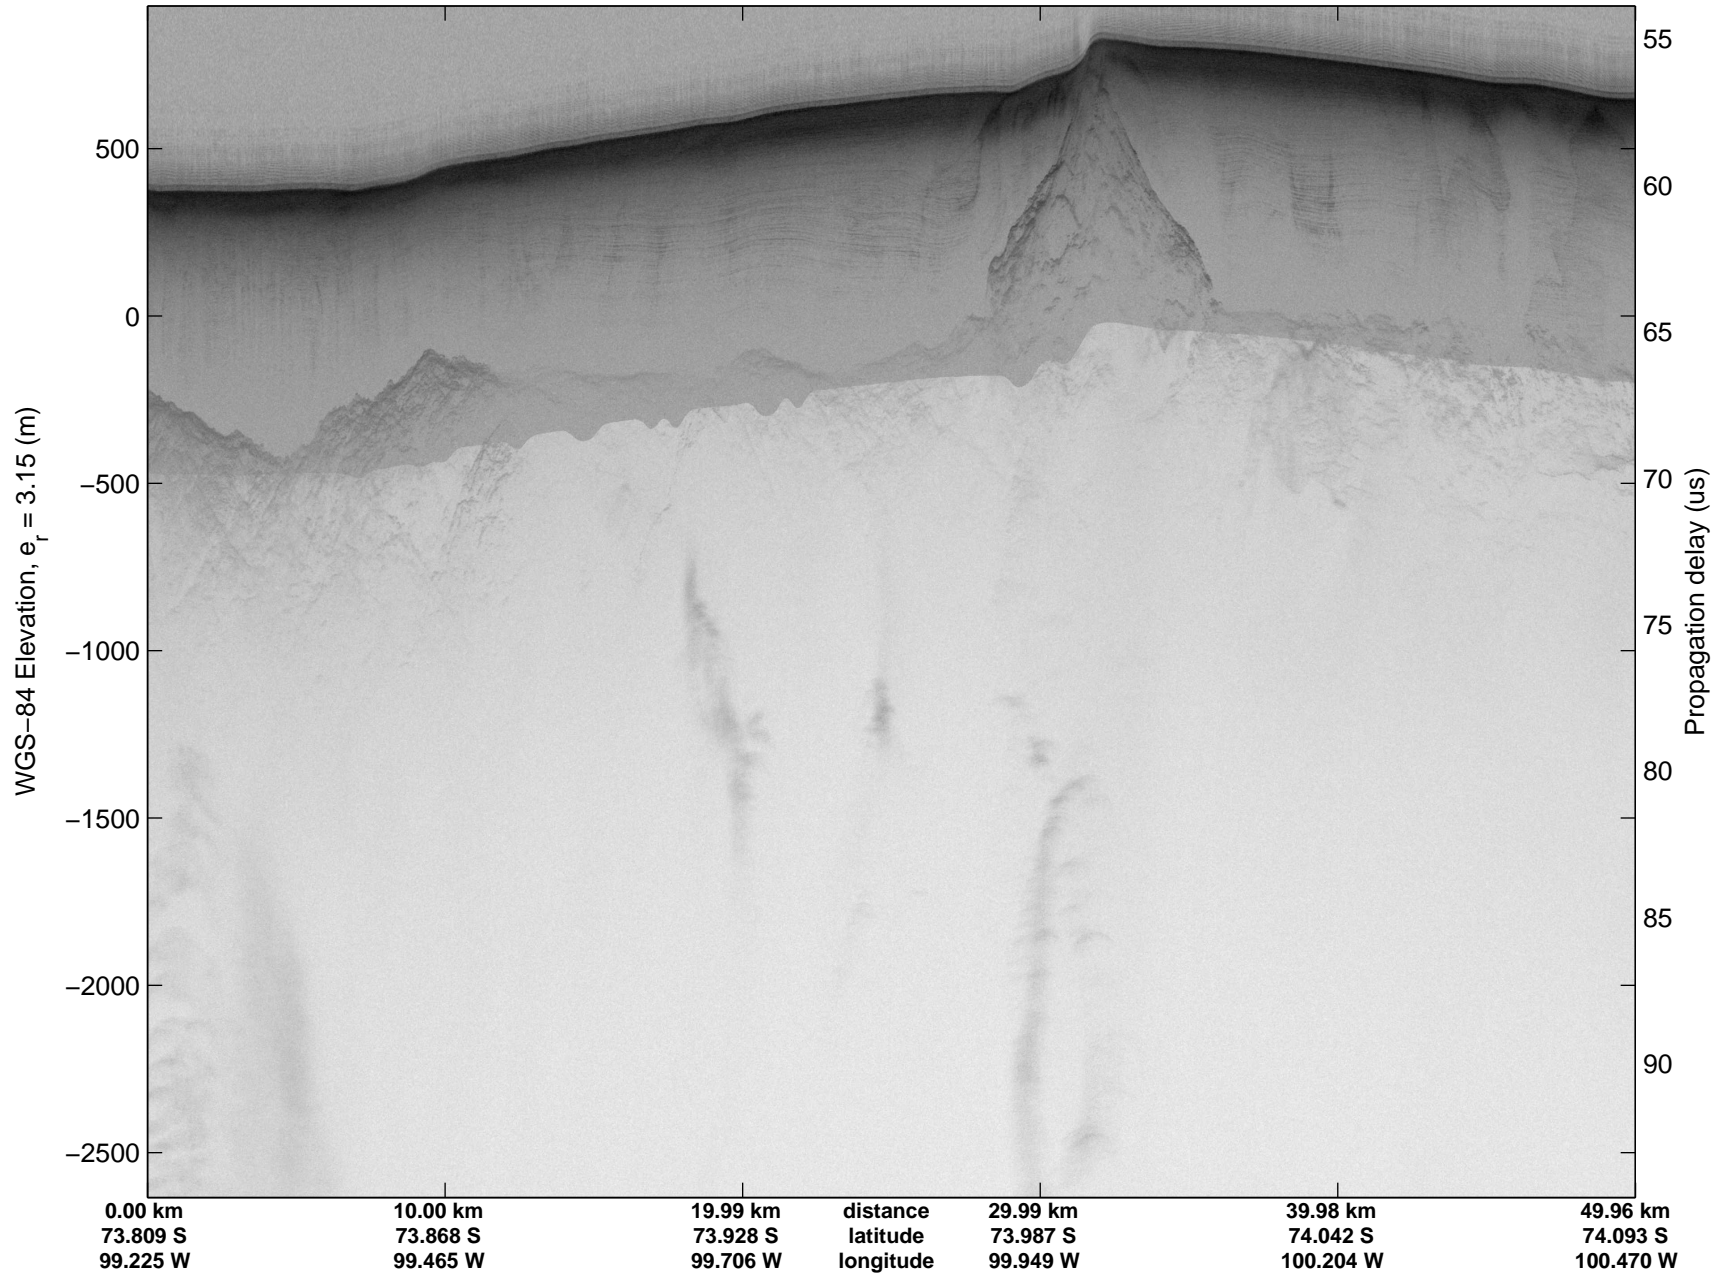

mcords3 2014_Antarctica_DC8: "Land Ice Thwaites Arch" 20141121_04_007: 15:31:00.1 to 15:34:49.7 GPS