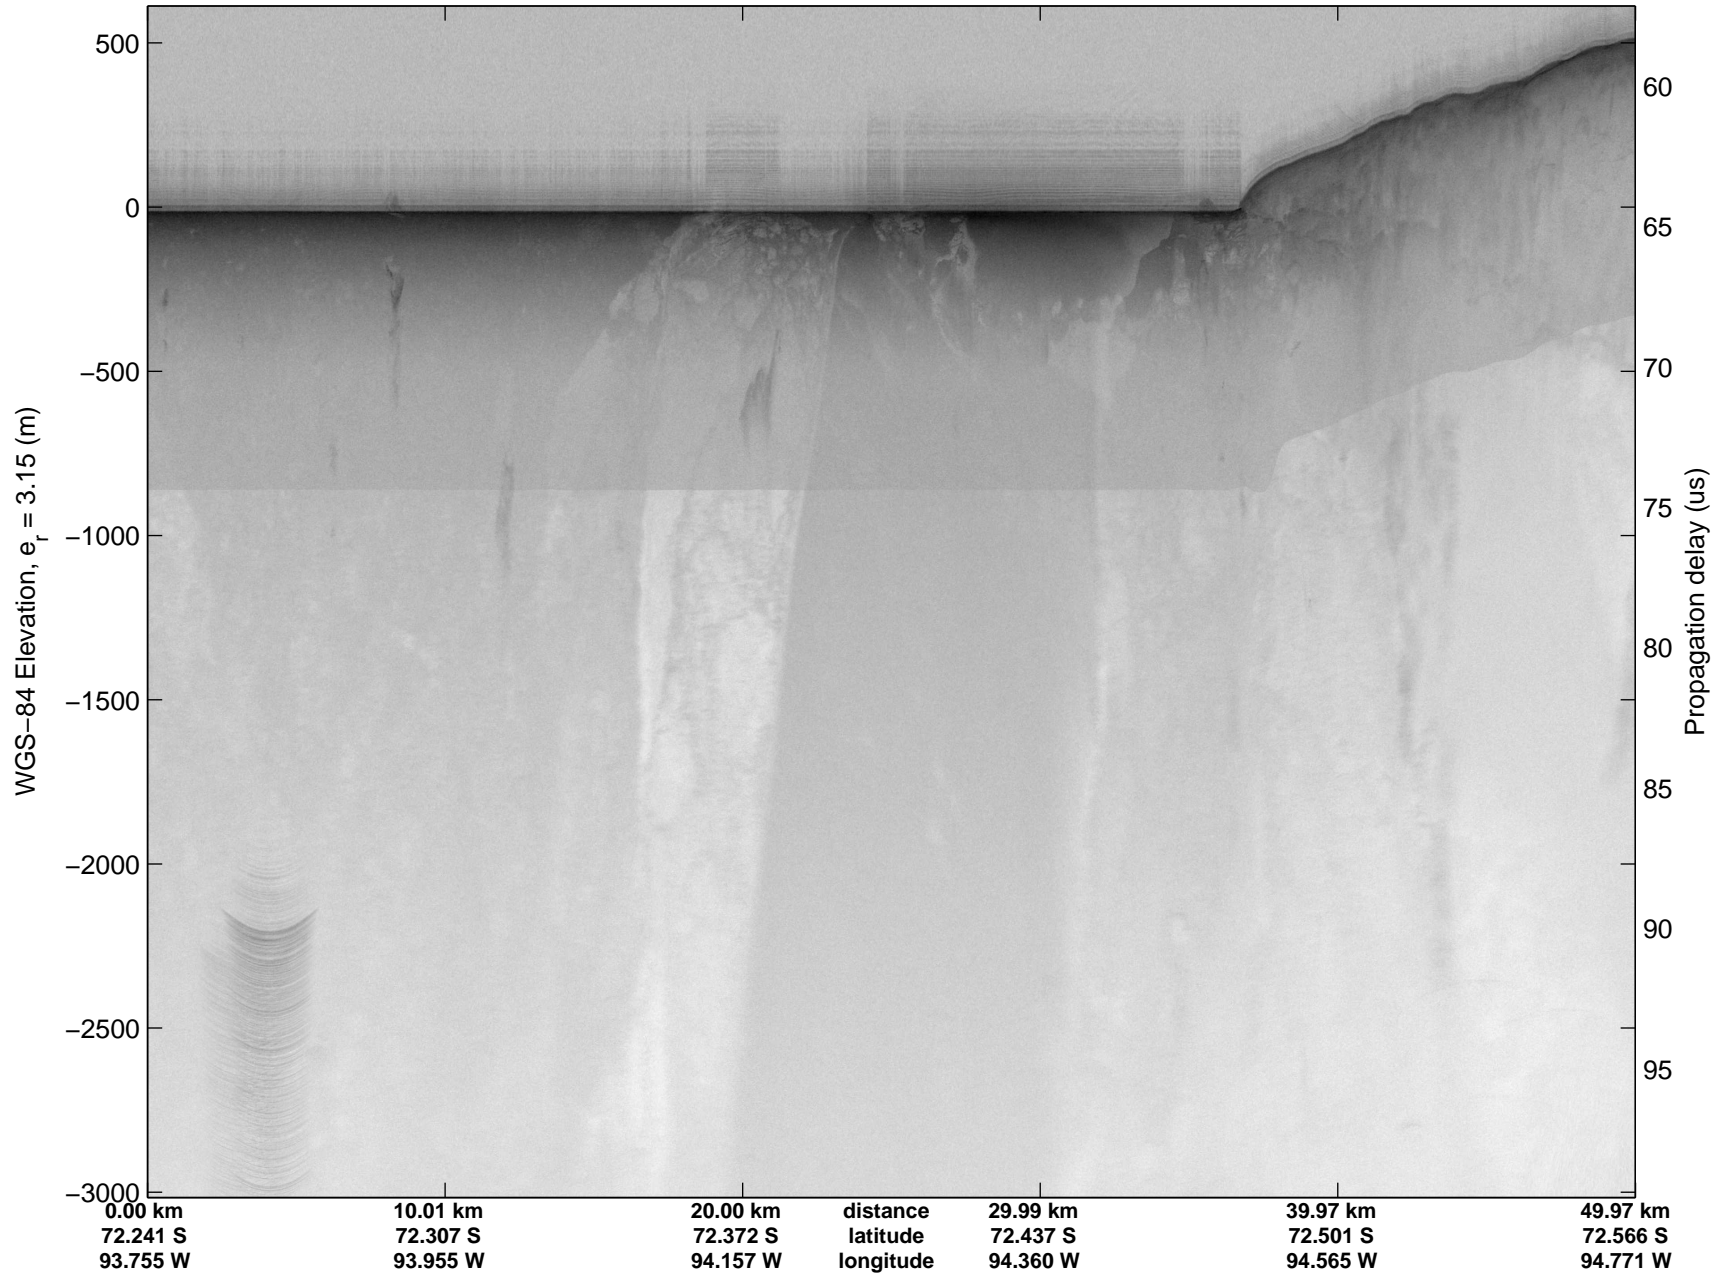

Land Ice Thwaites Arch
20141121_04_001
Polar Stereograph -71N/0E

mcords3 2014_Antarctica_DC8: "Land Ice Thwaites Arch" 20141121_04_001: 15:08:26.9 to 15:12:11.2 GPS

mcords3 2014_Antarctica_DC8: "Land Ice Thwaites Arch" 20141121_04_001: 15:08:26.9 to 15:12:11.2 GPS

Land Ice Thwaites Arch
20141121_04_002
Polar Stereograph -71N/0E

mcords3 2014_Antarctica_DC8: "Land Ice Thwaites Arch" 20141121_04_002: 15:12:11.4 to 15:15:55.3 GPS

mcords3 2014_Antarctica_DC8: "Land Ice Thwaites Arch" 20141121_04_002: 15:12:11.4 to 15:15:55.3 GPS

Land Ice Thwaites Arch
20141121_04_003
Polar Stereograph -71N/0E

mcords3 2014_Antarctica_DC8: "Land Ice Thwaites Arch" 20141121_04_003: 15:15:55.5 to 15:19:39.5 GPS

mcords3 2014_Antarctica_DC8: "Land Ice Thwaites Arch" 20141121_04_003: 15:15:55.5 to 15:19:39.5 GPS

Land Ice Thwaites Arch
20141121_04_004
Polar Stereograph -71N/0E

mcords3 2014_Antarctica_DC8: "Land Ice Thwaites Arch" 20141121_04_004: 15:19:39.7 to 15:23:24.7 GPS

mcords3 2014_Antarctica_DC8: "Land Ice Thwaites Arch" 20141121_04_004: 15:19:39.7 to 15:23:24.7 GPS