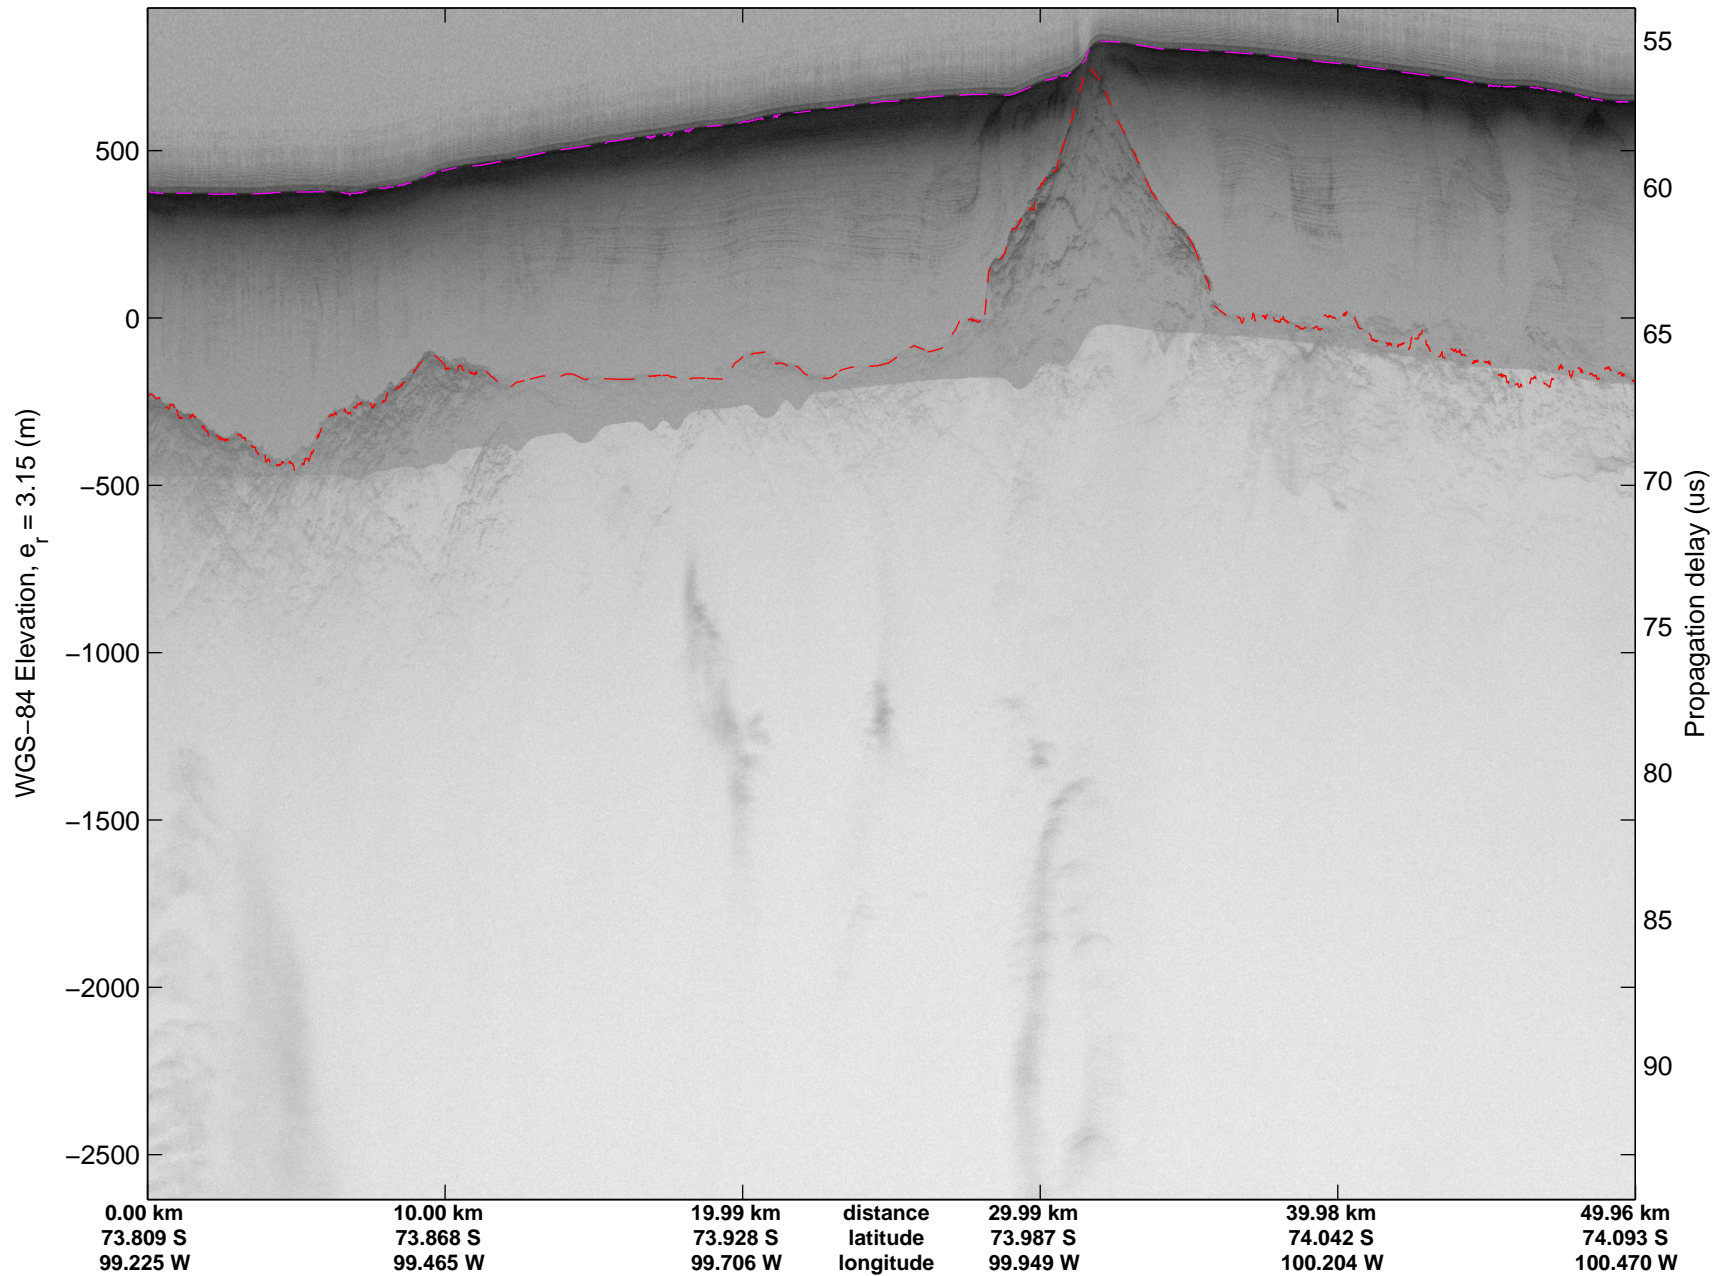

Land Ice Thwaites Arch
20141121_04_005
Polar Stereograph -71N/0E

mcords3 2014_Antarctica_DC8: "Land Ice Thwaites Arch" 20141121_04_005: 15:23:24.9 to 15:27:11.5 GPS

mcords3 2014_Antarctica_DC8: "Land Ice Thwaites Arch" 20141121_04_005: 15:23:24.9 to 15:27:11.5 GPS

Land Ice Thwaites Arch
20141121_04_006
Polar Stereograph -71N/0E

mcords3 2014_Antarctica_DC8: "Land Ice Thwaites Arch" 20141121_04_006: 15:27:11.7 to 15:30:60.0 GPS

mcords3 2014_Antarctica_DC8: "Land Ice Thwaites Arch" 20141121_04_006: 15:27:11.7 to 15:30:60.0 GPS

Land Ice Thwaites Arch
20141121_04_007
Polar Stereograph -71N/0E

mcords3 2014_Antarctica_DC8: "Land Ice Thwaites Arch" 20141121_04_007: 15:31:00.1 to 15:34:49.7 GPS

mcords3 2014_Antarctica_DC8: "Land Ice Thwaites Arch" 20141121_04_007: 15:31:00.1 to 15:34:49.7 GPS

Land Ice Thwaites Arch
20141121_04_008
Polar Stereograph -71N/0E

mcords3 2014_Antarctica_DC8: "Land Ice Thwaites Arch" 20141121_04_008: 15:34:49.9 to 15:38:23.5 GPS

mcords3 2014_Antarctica_DC8: "Land Ice Thwaites Arch" 20141121_04_008: 15:34:49.9 to 15:38:23.5 GPS