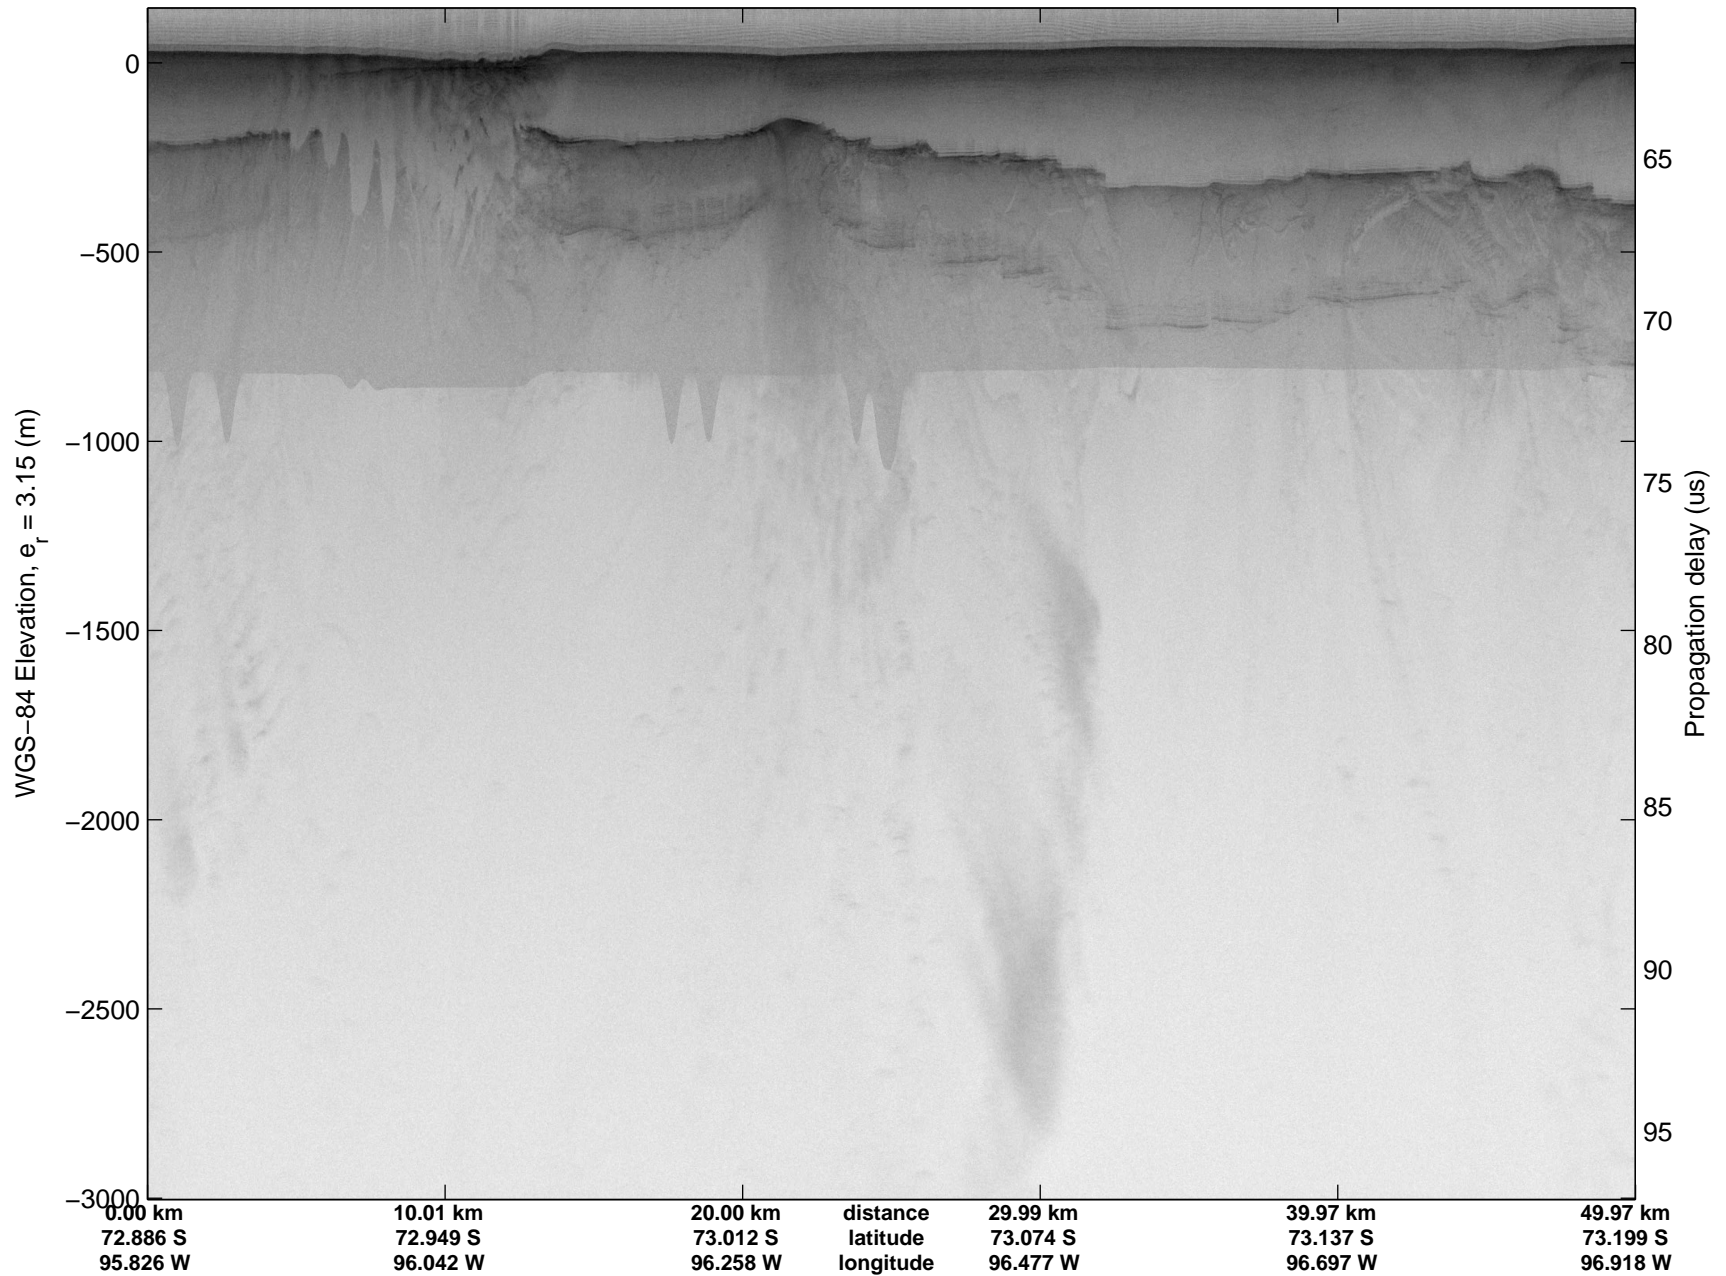

Land Ice Thwaites Arch
20141121_04_003
Polar Stereograph -71N/0E

mcords3 2014_Antarctica_DC8: "Land Ice Thwaites Arch" 20141121_04_003: 15:15:55.5 to 15:19:39.5 GPS

mcords3 2014_Antarctica_DC8: "Land Ice Thwaites Arch" 20141121_04_003: 15:15:55.5 to 15:19:39.5 GPS

Land Ice Thwaites Arch
20141121_04_004
Polar Stereograph -71N/0E

mcords3 2014_Antarctica_DC8: "Land Ice Thwaites Arch" 20141121_04_004: 15:19:39.7 to 15:23:24.7 GPS

mcords3 2014_Antarctica_DC8: "Land Ice Thwaites Arch" 20141121_04_004: 15:19:39.7 to 15:23:24.7 GPS