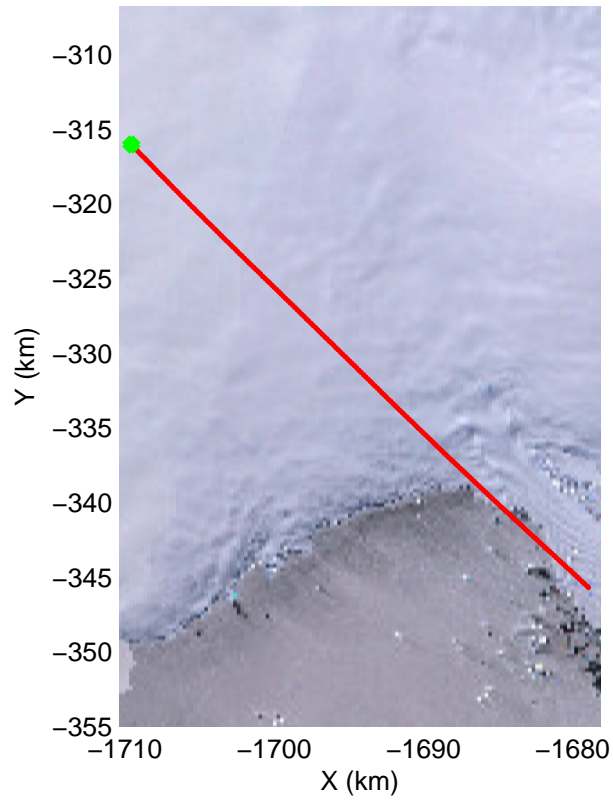

Land Ice Thwaites Arch
20141121_04_008
Polar Stereograph -71N/0E