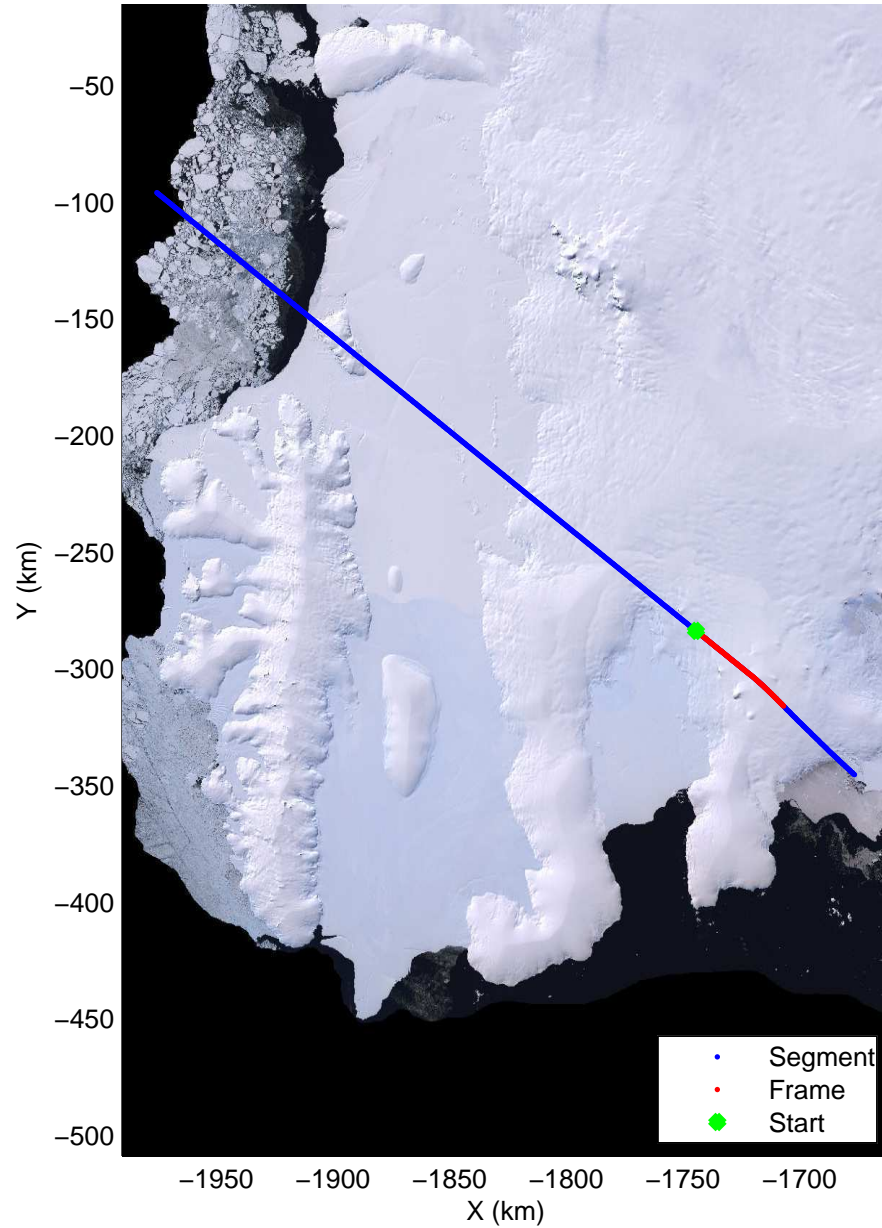

Land Ice Thwaites Arch
20141121_04_005
Polar Stereograph -71N/0E

mcords3 2014_Antarctica_DC8: "Land Ice Thwaites Arch" 20141121_04_005: 15:23:24.9 to 15:27:11.5 GPS

mcords3 2014_Antarctica_DC8: "Land Ice Thwaites Arch" 20141121_04_005: 15:23:24.9 to 15:27:11.5 GPS

Land Ice Thwaites Arch
20141121_04_006
Polar Stereograph -71N/0E

mcords3 2014_Antarctica_DC8: "Land Ice Thwaites Arch" 20141121_04_006: 15:27:11.7 to 15:30:60.0 GPS

mcords3 2014_Antarctica_DC8: "Land Ice Thwaites Arch" 20141121_04_006: 15:27:11.7 to 15:30:60.0 GPS

Land Ice Thwaites Arch
20141121_04_007
Polar Stereograph -71N/0E

mcords3 2014_Antarctica_DC8: "Land Ice Thwaites Arch" 20141121_04_007: 15:31:00.1 to 15:34:49.7 GPS

mcords3 2014_Antarctica_DC8: "Land Ice Thwaites Arch" 20141121_04_007: 15:31:00.1 to 15:34:49.7 GPS

Land Ice Thwaites Arch
20141121_04_008
Polar Stereograph -71N/0E

mcords3 2014_Antarctica_DC8: "Land Ice Thwaites Arch" 20141121_04_008: 15:34:49.9 to 15:38:23.5 GPS

mcords3 2014_Antarctica_DC8: "Land Ice Thwaites Arch" 20141121_04_008: 15:34:49.9 to 15:38:23.5 GPS