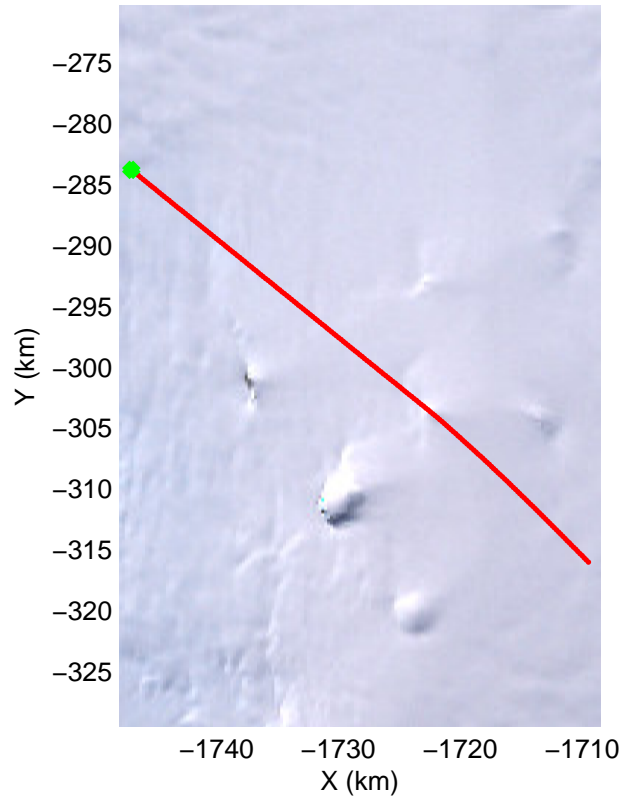

Land Ice Thwaites Arch
20141121_04_007
Polar Stereograph -71N/0E