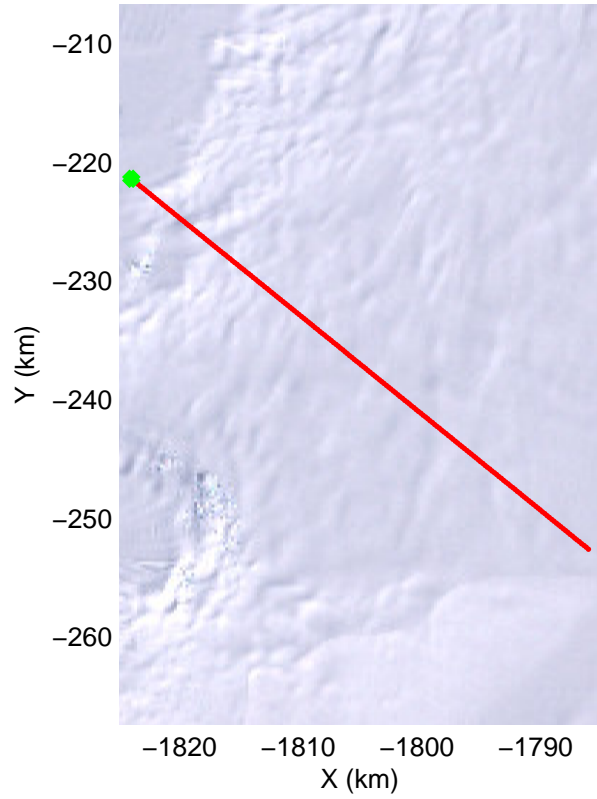

Land Ice Thwaites Arch
20141121_04_005
Polar Stereograph -71N/0E