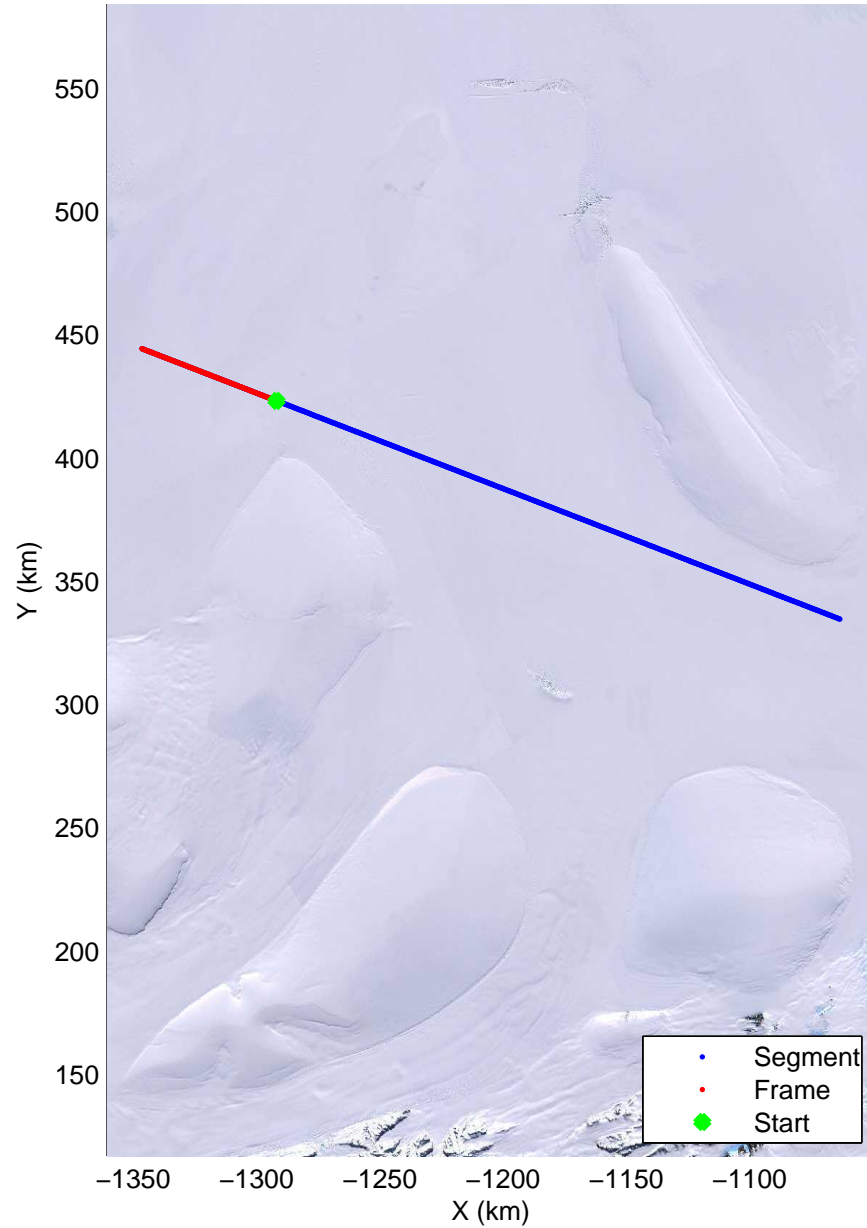

Land Ice -Institute 1  
20141115\_08\_005  
Polar Stereograph -71N/0E

mcords3 2014\_Antarctica\_DC8: "Land Ice -Institute 1" 20141115\_08\_005: 19:49:53.6 to 19:53:32.6 GPS

mcords3 2014\_Antarctica\_DC8: "Land Ice -Institute 1" 20141115\_08\_005: 19:49:53.6 to 19:53:32.6 GPS

Land Ice -Institute 1  
20141115\_08\_006  
Polar Stereograph -71N/0E

mcords3 2014\_Antarctica\_DC8: "Land Ice -Institute 1" 20141115\_08\_006: 19:53:32.7 to 19:57:47.8 GPS

mcords3 2014\_Antarctica\_DC8: "Land Ice -Institute 1" 20141115\_08\_006: 19:53:32.7 to 19:57:47.8 GPS