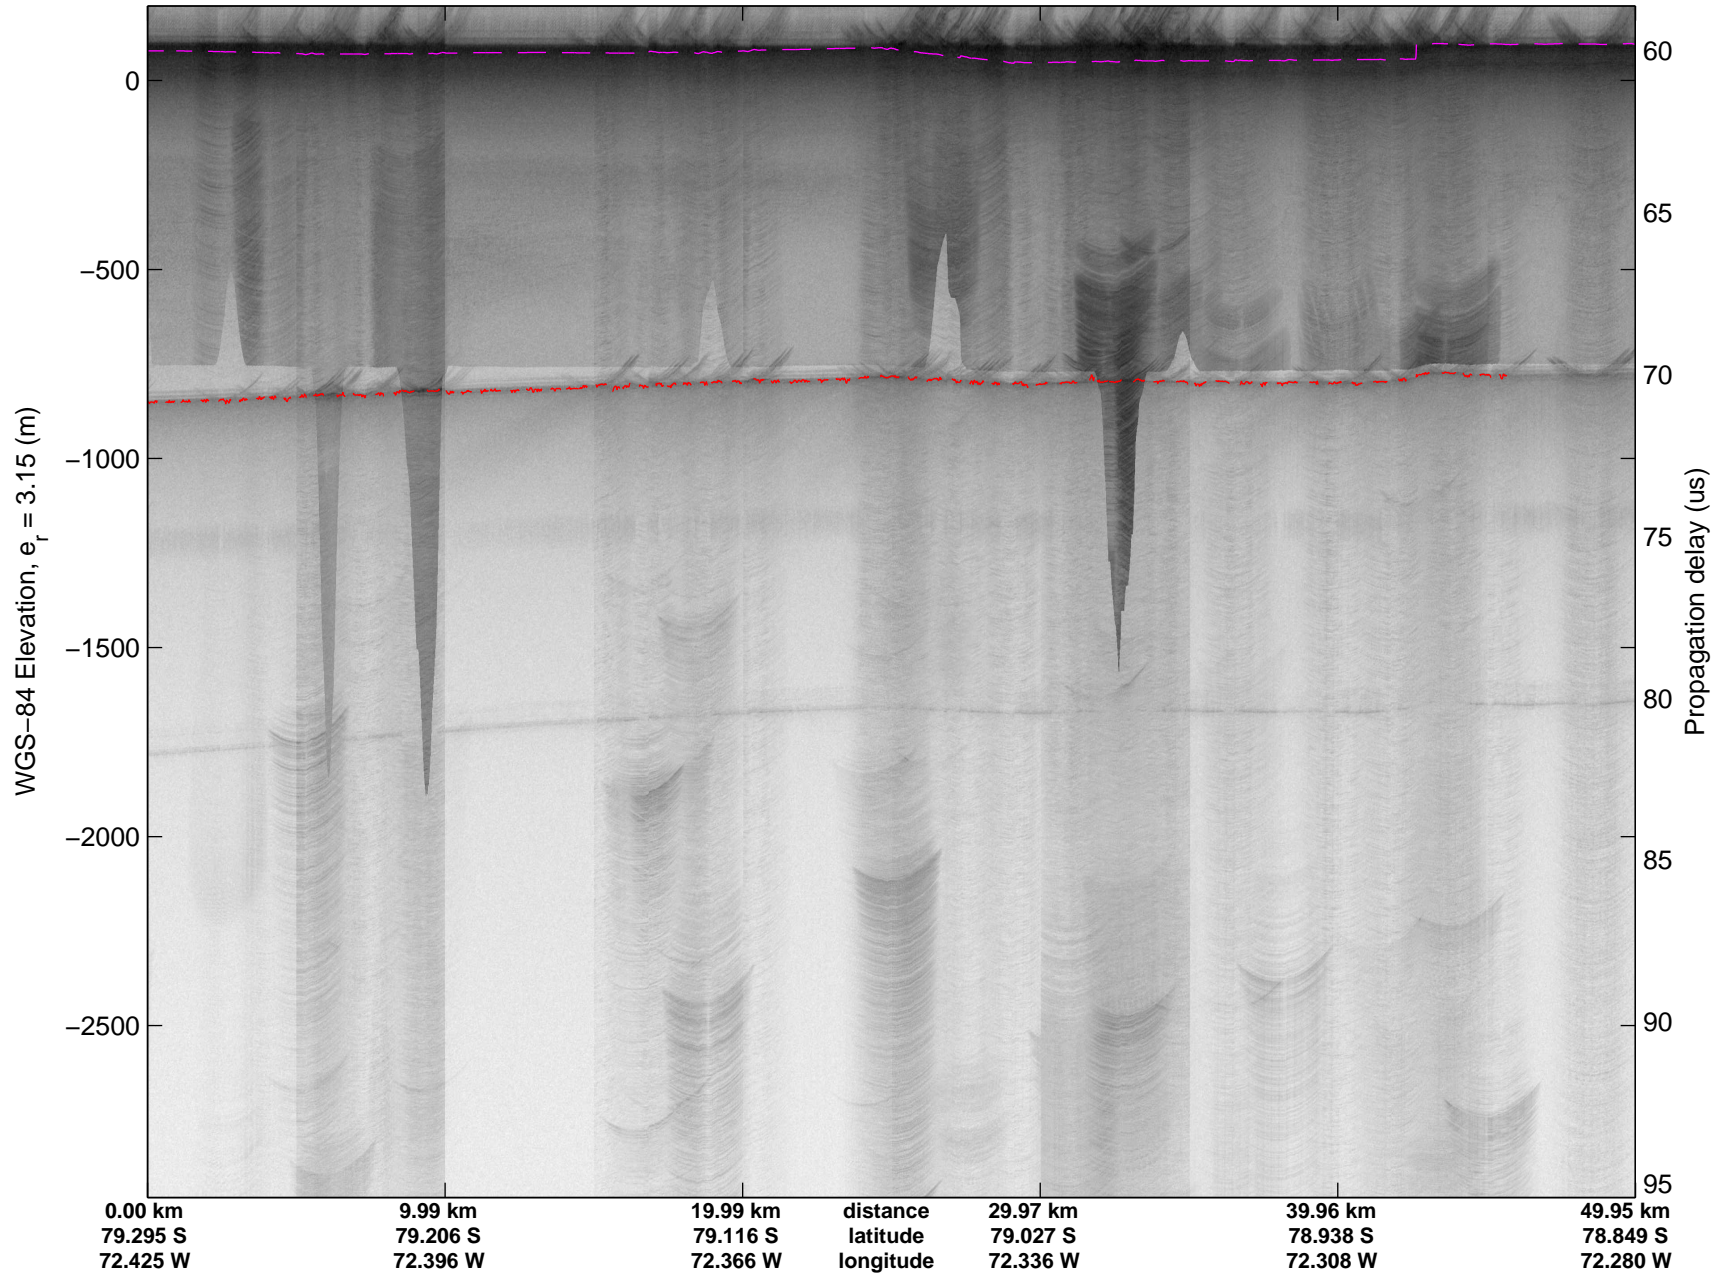

Land Ice -Institute 1  
20141115\_08\_002  
Polar Stereograph -71N/0E

mcords3 2014\_Antarctica\_DC8: "Land Ice -Institute 1" 20141115\_08\_002: 19:38:12.4 to 19:42:19.0 GPS

mcords3 2014\_Antarctica\_DC8: "Land Ice -Institute 1" 20141115\_08\_002: 19:38:12.4 to 19:42:19.0 GPS

Land Ice -Institute 1  
20141115\_08\_003  
Polar Stereograph -71N/0E

mcords3 2014\_Antarctica\_DC8: "Land Ice -Institute 1" 20141115\_08\_003: 19:42:19.1 to 19:46:10.9 GPS

mcords3 2014\_Antarctica\_DC8: "Land Ice -Institute 1" 20141115\_08\_003: 19:42:19.1 to 19:46:10.9 GPS

Land Ice -Institute 1  
20141115\_08\_004  
Polar Stereograph -71N/0E

mcords3 2014\_Antarctica\_DC8: "Land Ice -Institute 1" 20141115\_08\_004: 19:46:11.0 to 19:49:53.5 GPS

mcords3 2014\_Antarctica\_DC8: "Land Ice -Institute 1" 20141115\_08\_004: 19:46:11.0 to 19:49:53.5 GPS

Land Ice -Institute 1  
20141115\_08\_005  
Polar Stereograph -71N/0E

mcords3 2014\_Antarctica\_DC8: "Land Ice -Institute 1" 20141115\_08\_005: 19:49:53.6 to 19:53:32.6 GPS

mcords3 2014\_Antarctica\_DC8: "Land Ice -Institute 1" 20141115\_08\_005: 19:49:53.6 to 19:53:32.6 GPS