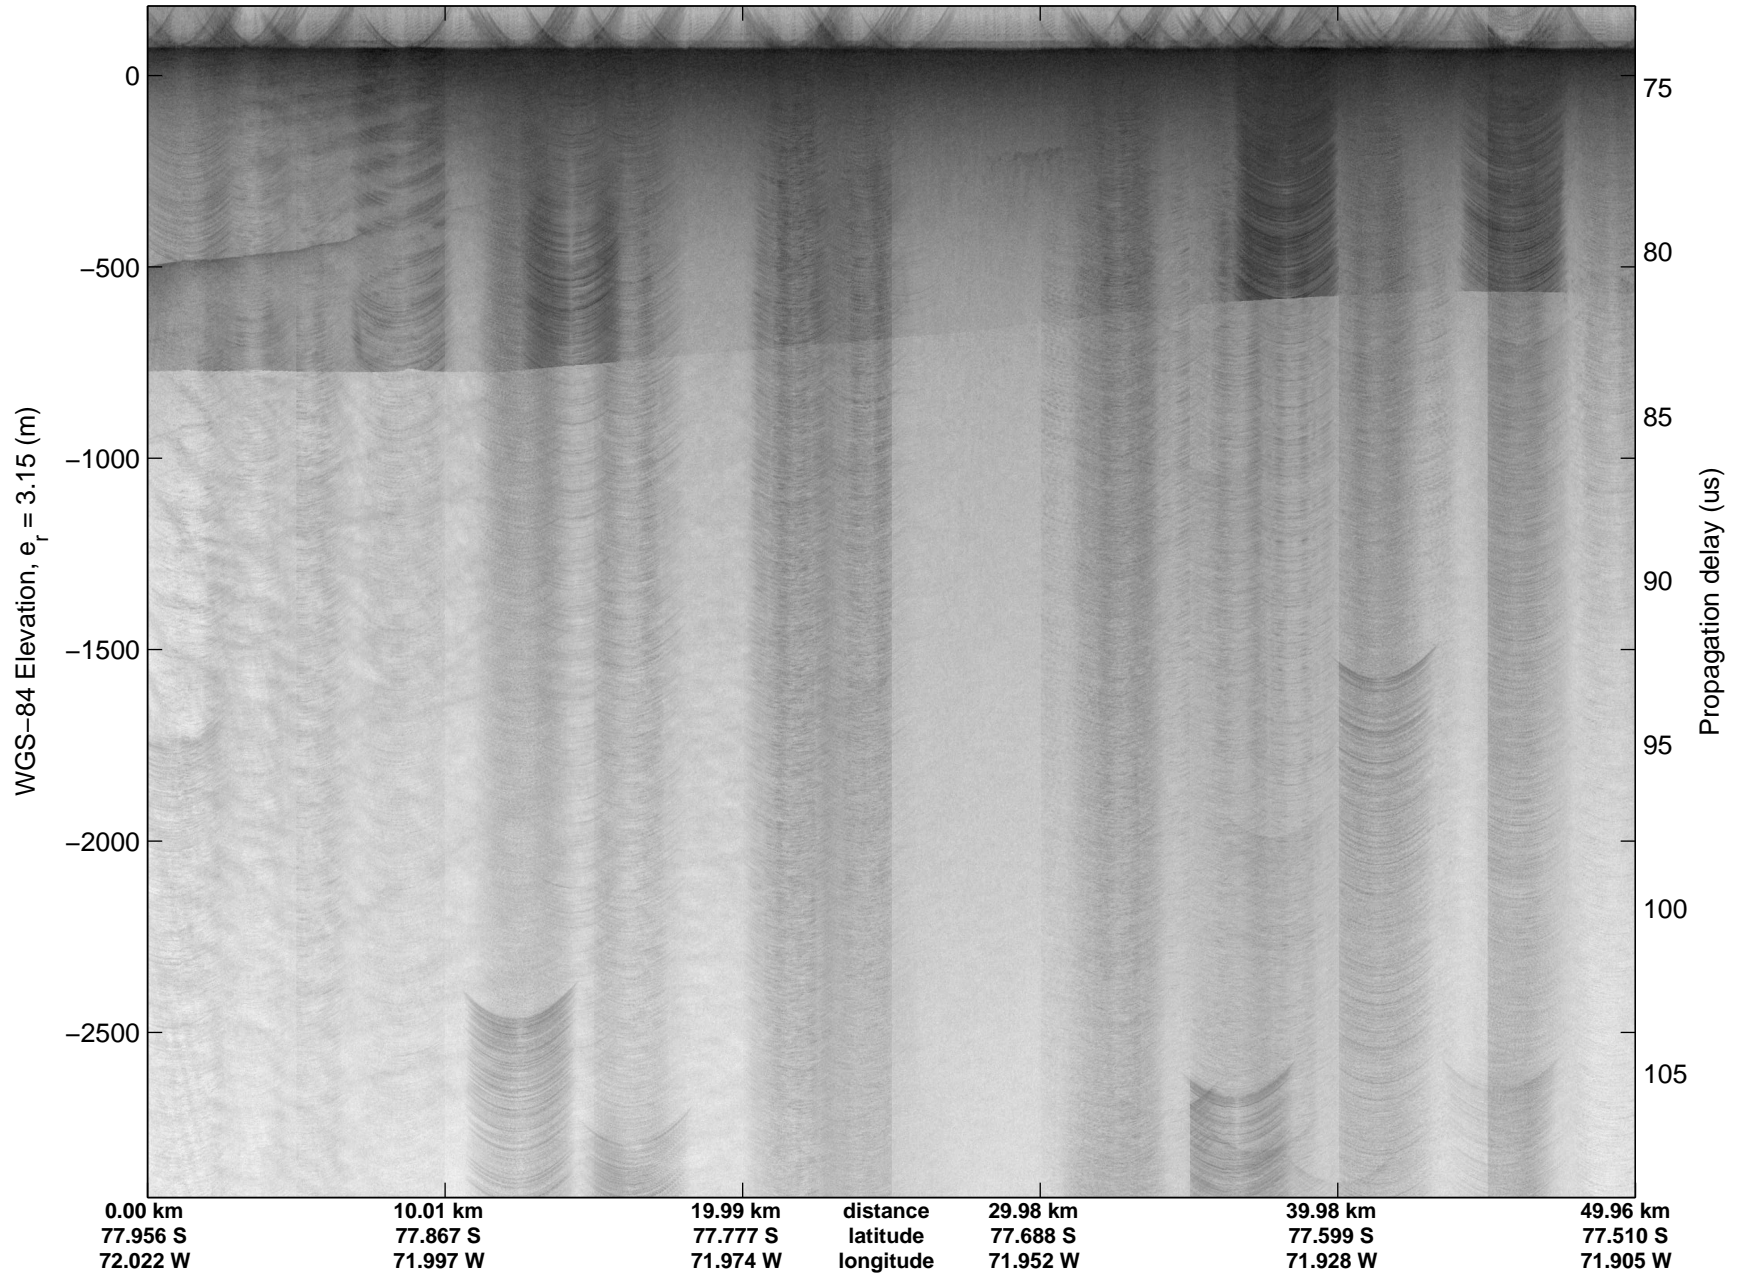

Land Ice -Institute 1  
20141115\_08\_004  
Polar Stereograph -71N/0E

mcords3 2014\_Antarctica\_DC8: "Land Ice -Institute 1" 20141115\_08\_004: 19:46:11.0 to 19:49:53.5 GPS

mcords3 2014\_Antarctica\_DC8: "Land Ice -Institute 1" 20141115\_08\_004: 19:46:11.0 to 19:49:53.5 GPS

Land Ice -Institute 1  
20141115\_08\_005  
Polar Stereograph -71N/0E

mcords3 2014\_Antarctica\_DC8: "Land Ice -Institute 1" 20141115\_08\_005: 19:49:53.6 to 19:53:32.6 GPS

mcords3 2014\_Antarctica\_DC8: "Land Ice -Institute 1" 20141115\_08\_005: 19:49:53.6 to 19:53:32.6 GPS

Land Ice -Institute 1  
20141115\_08\_006  
Polar Stereograph -71N/0E

mcords3 2014\_Antarctica\_DC8: "Land Ice -Institute 1" 20141115\_08\_006: 19:53:32.7 to 19:57:47.8 GPS

mcords3 2014\_Antarctica\_DC8: "Land Ice -Institute 1" 20141115\_08\_006: 19:53:32.7 to 19:57:47.8 GPS