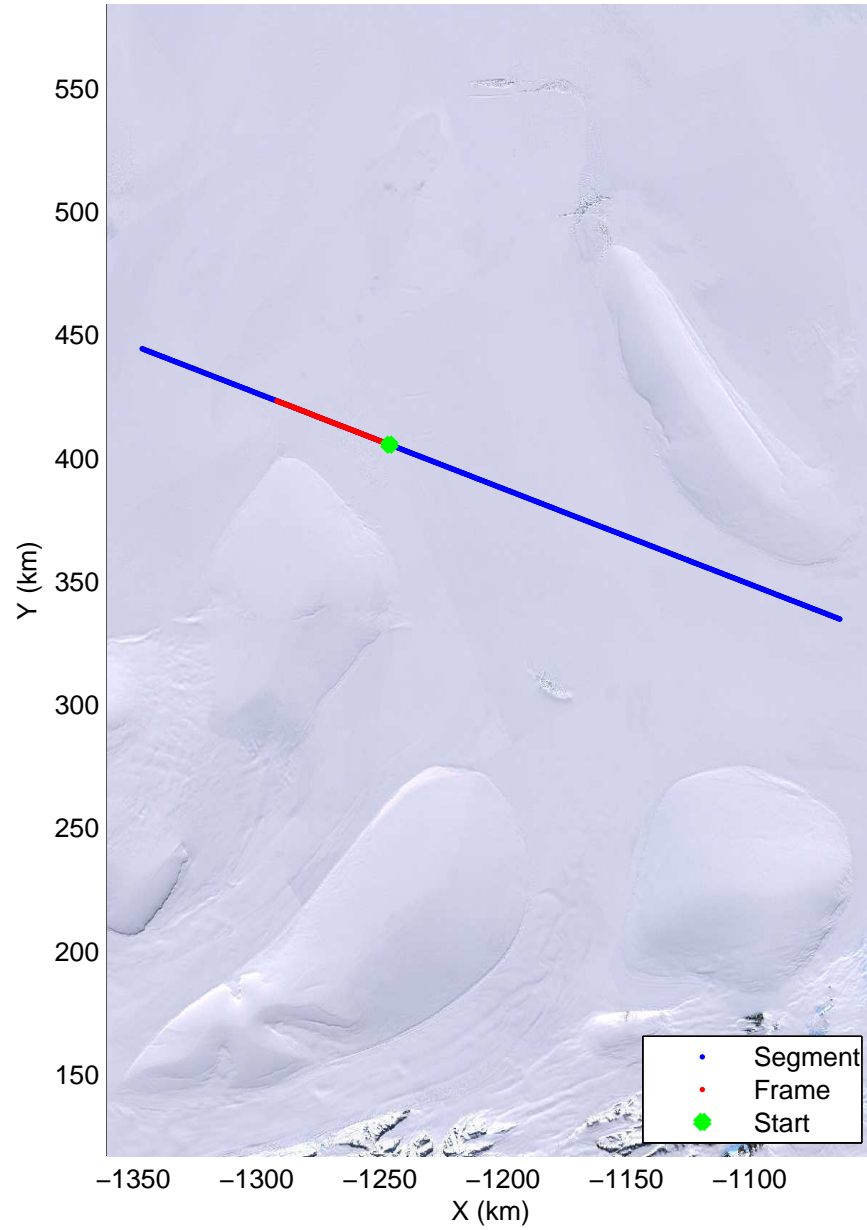

Land Ice -Institute 1  
20141115\_08\_004  
Polar Stereograph -71N/0E

mcords3 2014\_Antarctica\_DC8: "Land Ice -Institute 1" 20141115\_08\_004: 19:46:11.0 to 19:49:53.5 GPS

mcords3 2014\_Antarctica\_DC8: "Land Ice -Institute 1" 20141115\_08\_004: 19:46:11.0 to 19:49:53.5 GPS

Land Ice -Institute 1  
20141115\_08\_005  
Polar Stereograph -71N/0E

mcords3 2014\_Antarctica\_DC8: "Land Ice -Institute 1" 20141115\_08\_005: 19:49:53.6 to 19:53:32.6 GPS

mcords3 2014\_Antarctica\_DC8: "Land Ice -Institute 1" 20141115\_08\_005: 19:49:53.6 to 19:53:32.6 GPS