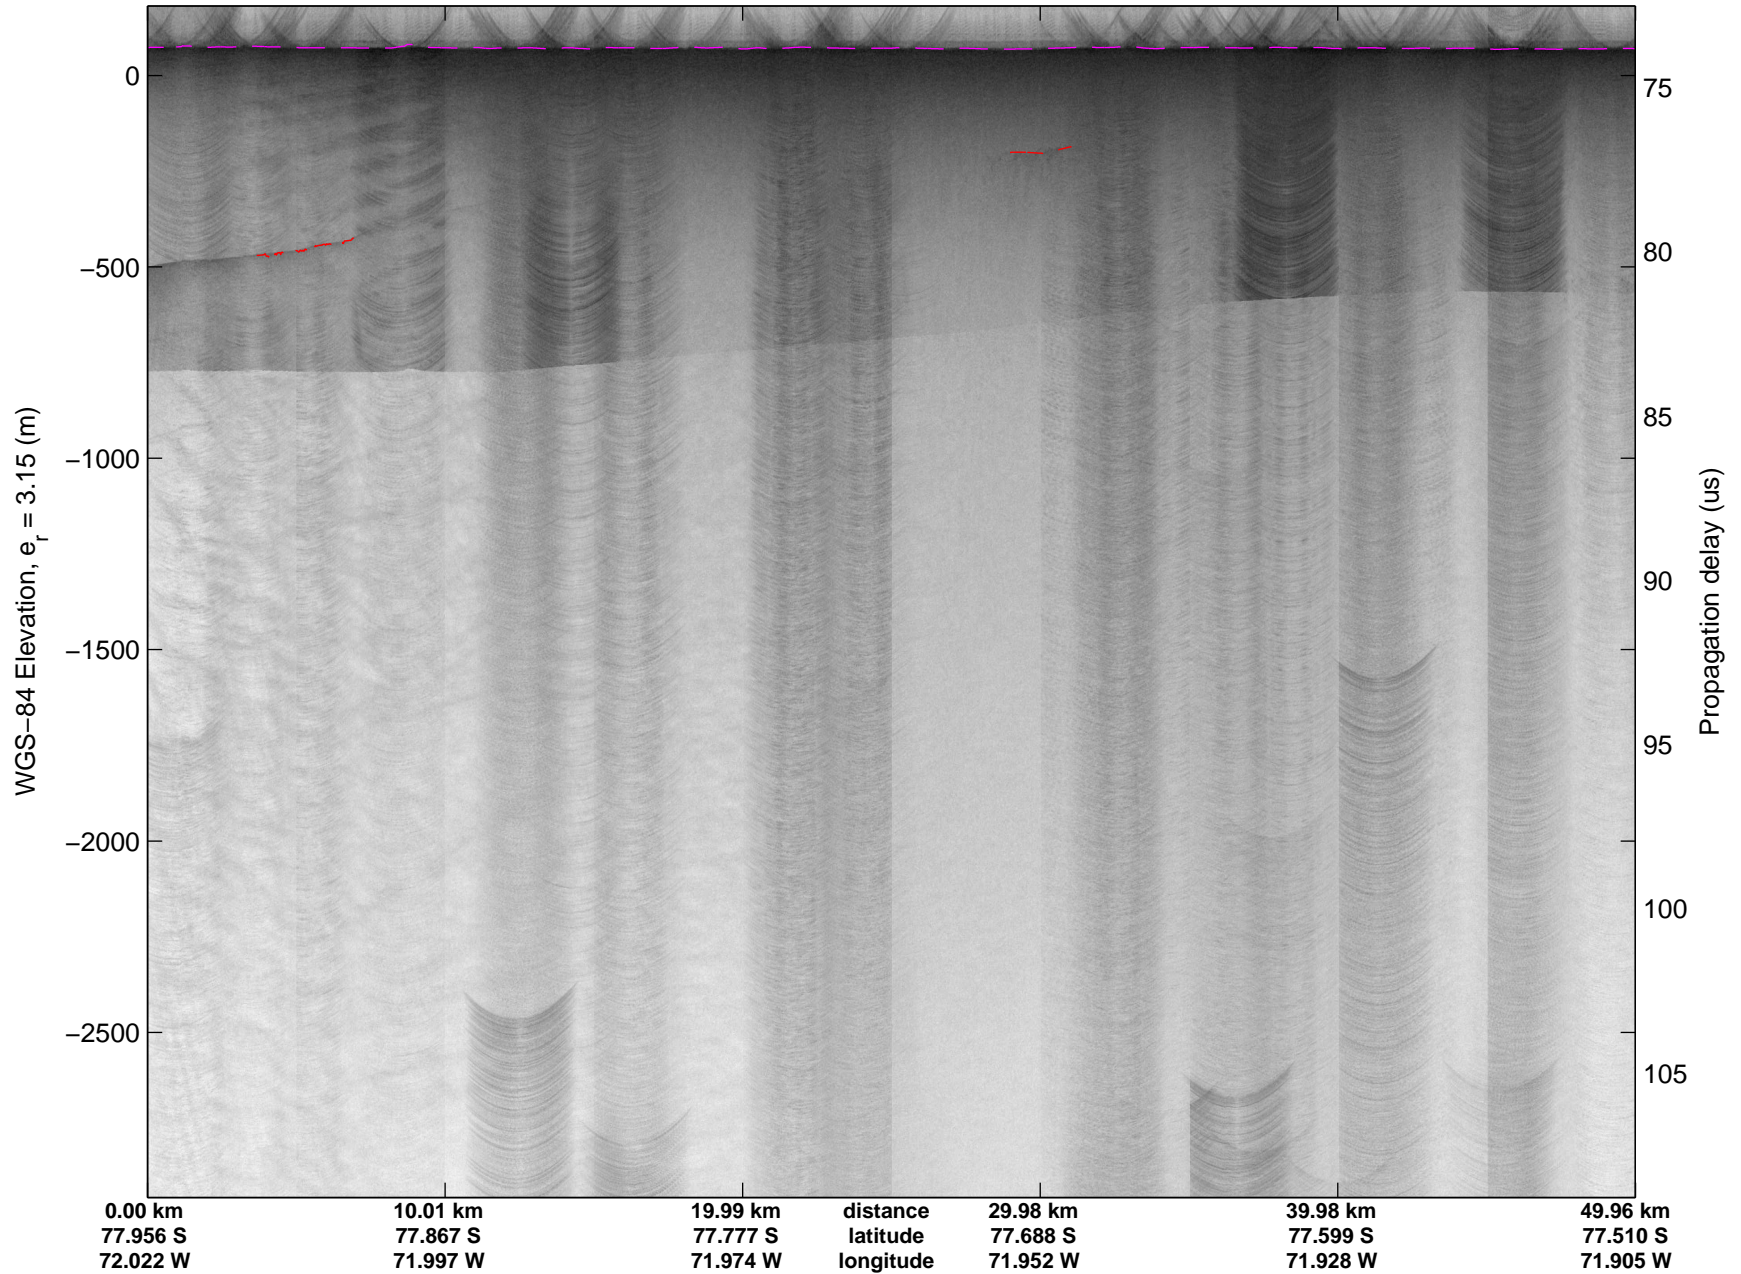

Land Ice -Institute 1  
20141115\_08\_003  
Polar Stereograph -71N/0E

mcords3 2014\_Antarctica\_DC8: "Land Ice -Institute 1" 20141115\_08\_003: 19:42:19.1 to 19:46:10.9 GPS

mcords3 2014\_Antarctica\_DC8: "Land Ice -Institute 1" 20141115\_08\_003: 19:42:19.1 to 19:46:10.9 GPS

Land Ice -Institute 1  
20141115\_08\_004  
Polar Stereograph -71N/0E

mcords3 2014\_Antarctica\_DC8: "Land Ice -Institute 1" 20141115\_08\_004: 19:46:11.0 to 19:49:53.5 GPS

mcords3 2014\_Antarctica\_DC8: "Land Ice -Institute 1" 20141115\_08\_004: 19:46:11.0 to 19:49:53.5 GPS

Land Ice -Institute 1  
20141115\_08\_005  
Polar Stereograph -71N/0E

mcords3 2014\_Antarctica\_DC8: "Land Ice -Institute 1" 20141115\_08\_005: 19:49:53.6 to 19:53:32.6 GPS

mcords3 2014\_Antarctica\_DC8: "Land Ice -Institute 1" 20141115\_08\_005: 19:49:53.6 to 19:53:32.6 GPS

Land Ice -Institute 1  
20141115\_08\_006  
Polar Stereograph -71N/0E

mcords3 2014\_Antarctica\_DC8: "Land Ice -Institute 1" 20141115\_08\_006: 19:53:32.7 to 19:57:47.8 GPS

mcords3 2014\_Antarctica\_DC8: "Land Ice -Institute 1" 20141115\_08\_006: 19:53:32.7 to 19:57:47.8 GPS