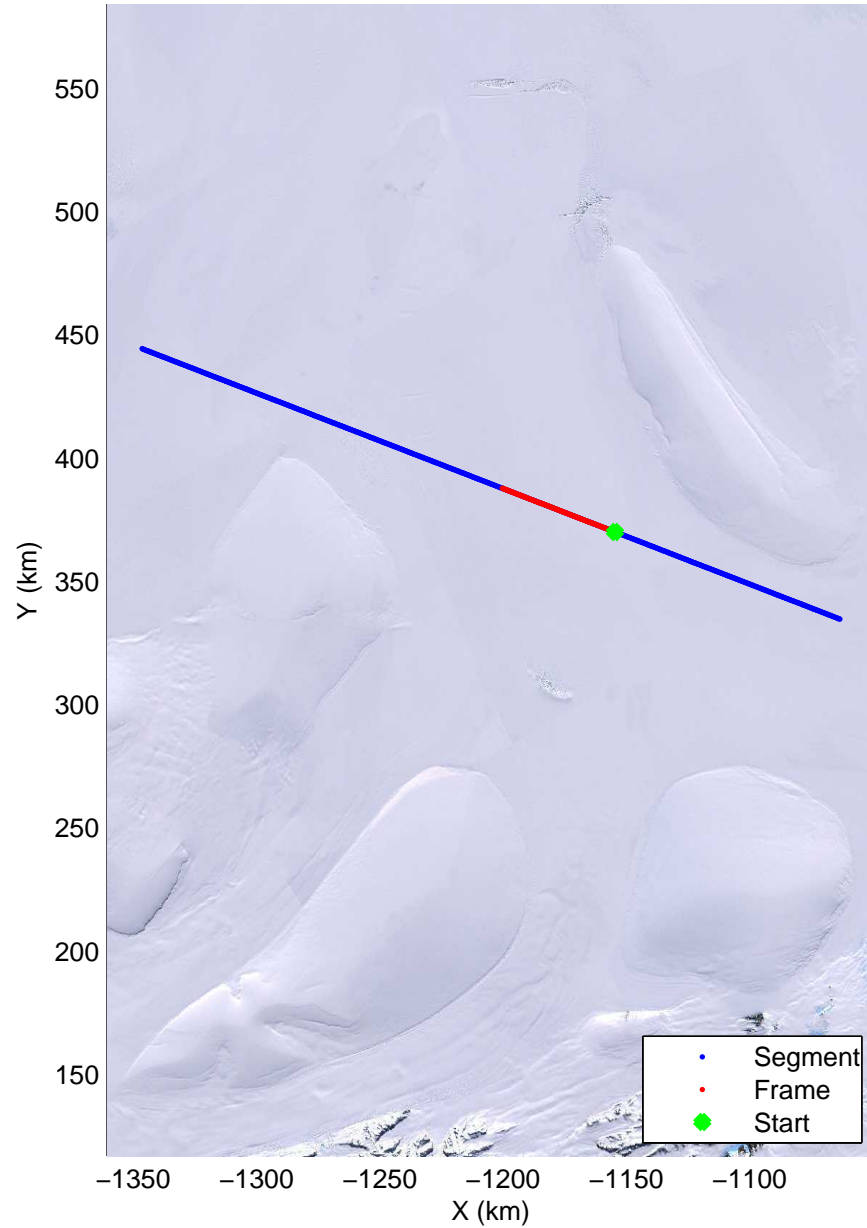

Land Ice -Institute 1  
20141115\_08\_001  
Polar Stereograph -71N/0E

mcords3 2014\_Antarctica\_DC8: "Land Ice -Institute 1" 20141115\_08\_001: 19:33:48.7 to 19:38:12.2 GPS

mcords3 2014\_Antarctica\_DC8: "Land Ice -Institute 1" 20141115\_08\_001: 19:33:48.7 to 19:38:12.2 GPS

Land Ice -Institute 1  
20141115\_08\_002  
Polar Stereograph -71N/0E

mcords3 2014\_Antarctica\_DC8: "Land Ice -Institute 1" 20141115\_08\_002: 19:38:12.4 to 19:42:19.0 GPS

mcords3 2014\_Antarctica\_DC8: "Land Ice -Institute 1" 20141115\_08\_002: 19:38:12.4 to 19:42:19.0 GPS

Land Ice -Institute 1  
20141115\_08\_003  
Polar Stereograph -71N/0E

mcords3 2014\_Antarctica\_DC8: "Land Ice -Institute 1" 20141115\_08\_003: 19:42:19.1 to 19:46:10.9 GPS

mcords3 2014\_Antarctica\_DC8: "Land Ice -Institute 1" 20141115\_08\_003: 19:42:19.1 to 19:46:10.9 GPS