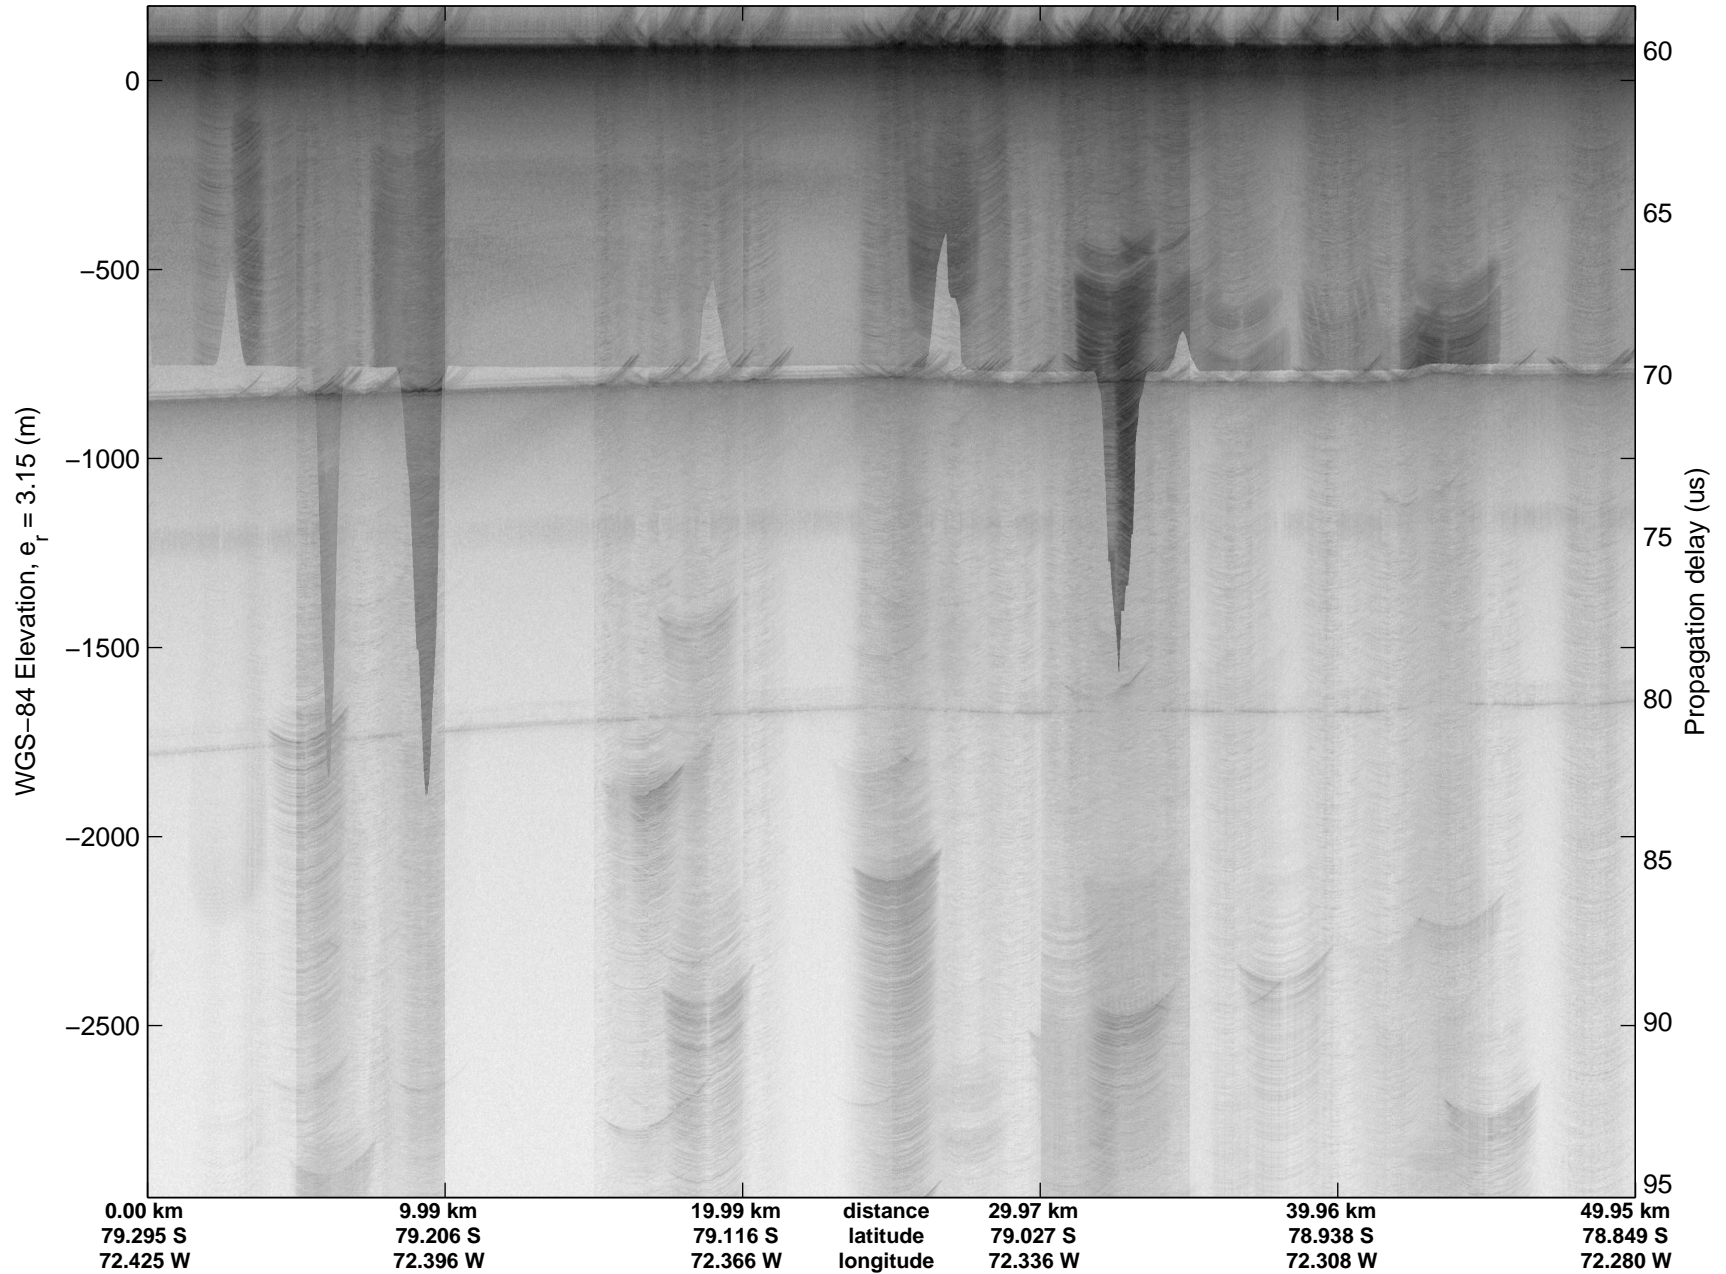

Land Ice -Institute 1  
20141115\_08\_001  
Polar Stereograph -71N/0E

mcords3 2014\_Antarctica\_DC8: "Land Ice -Institute 1" 20141115\_08\_001: 19:33:48.7 to 19:38:12.2 GPS

mcords3 2014\_Antarctica\_DC8: "Land Ice -Institute 1" 20141115\_08\_001: 19:33:48.7 to 19:38:12.2 GPS

Land Ice -Institute 1  
20141115\_08\_002  
Polar Stereograph -71N/0E

mcords3 2014\_Antarctica\_DC8: "Land Ice -Institute 1" 20141115\_08\_002: 19:38:12.4 to 19:42:19.0 GPS

mcords3 2014\_Antarctica\_DC8: "Land Ice -Institute 1" 20141115\_08\_002: 19:38:12.4 to 19:42:19.0 GPS

Land Ice -Institute 1  
20141115\_08\_003  
Polar Stereograph -71N/0E

mcords3 2014\_Antarctica\_DC8: "Land Ice -Institute 1" 20141115\_08\_003: 19:42:19.1 to 19:46:10.9 GPS

mcords3 2014\_Antarctica\_DC8: "Land Ice -Institute 1" 20141115\_08\_003: 19:42:19.1 to 19:46:10.9 GPS

Land Ice -Institute 1  
20141115\_08\_004  
Polar Stereograph -71N/0E

mcords3 2014\_Antarctica\_DC8: "Land Ice -Institute 1" 20141115\_08\_004: 19:46:11.0 to 19:49:53.5 GPS

mcords3 2014\_Antarctica\_DC8: "Land Ice -Institute 1" 20141115\_08\_004: 19:46:11.0 to 19:49:53.5 GPS