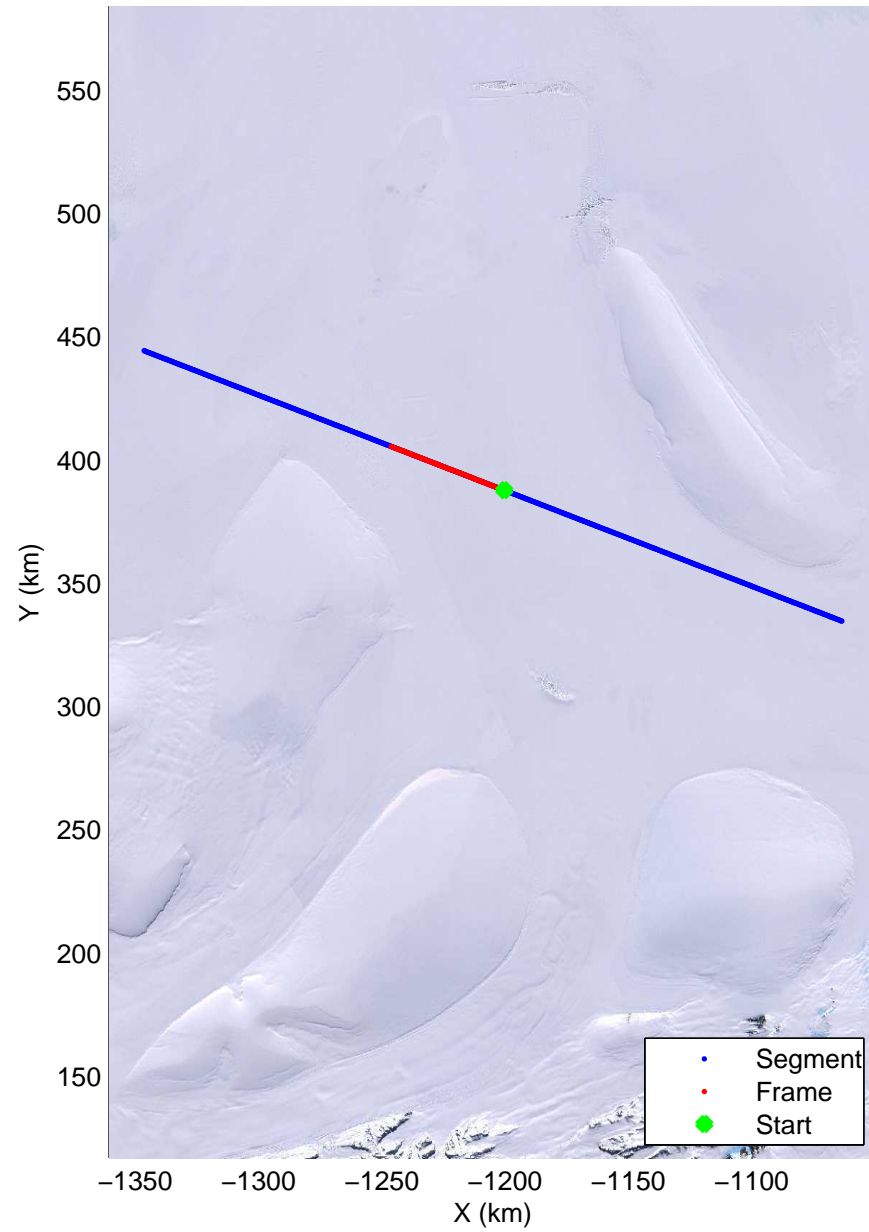

Land Ice -Institute 1
20141115_08_004
Polar Stereograph -71N/0E