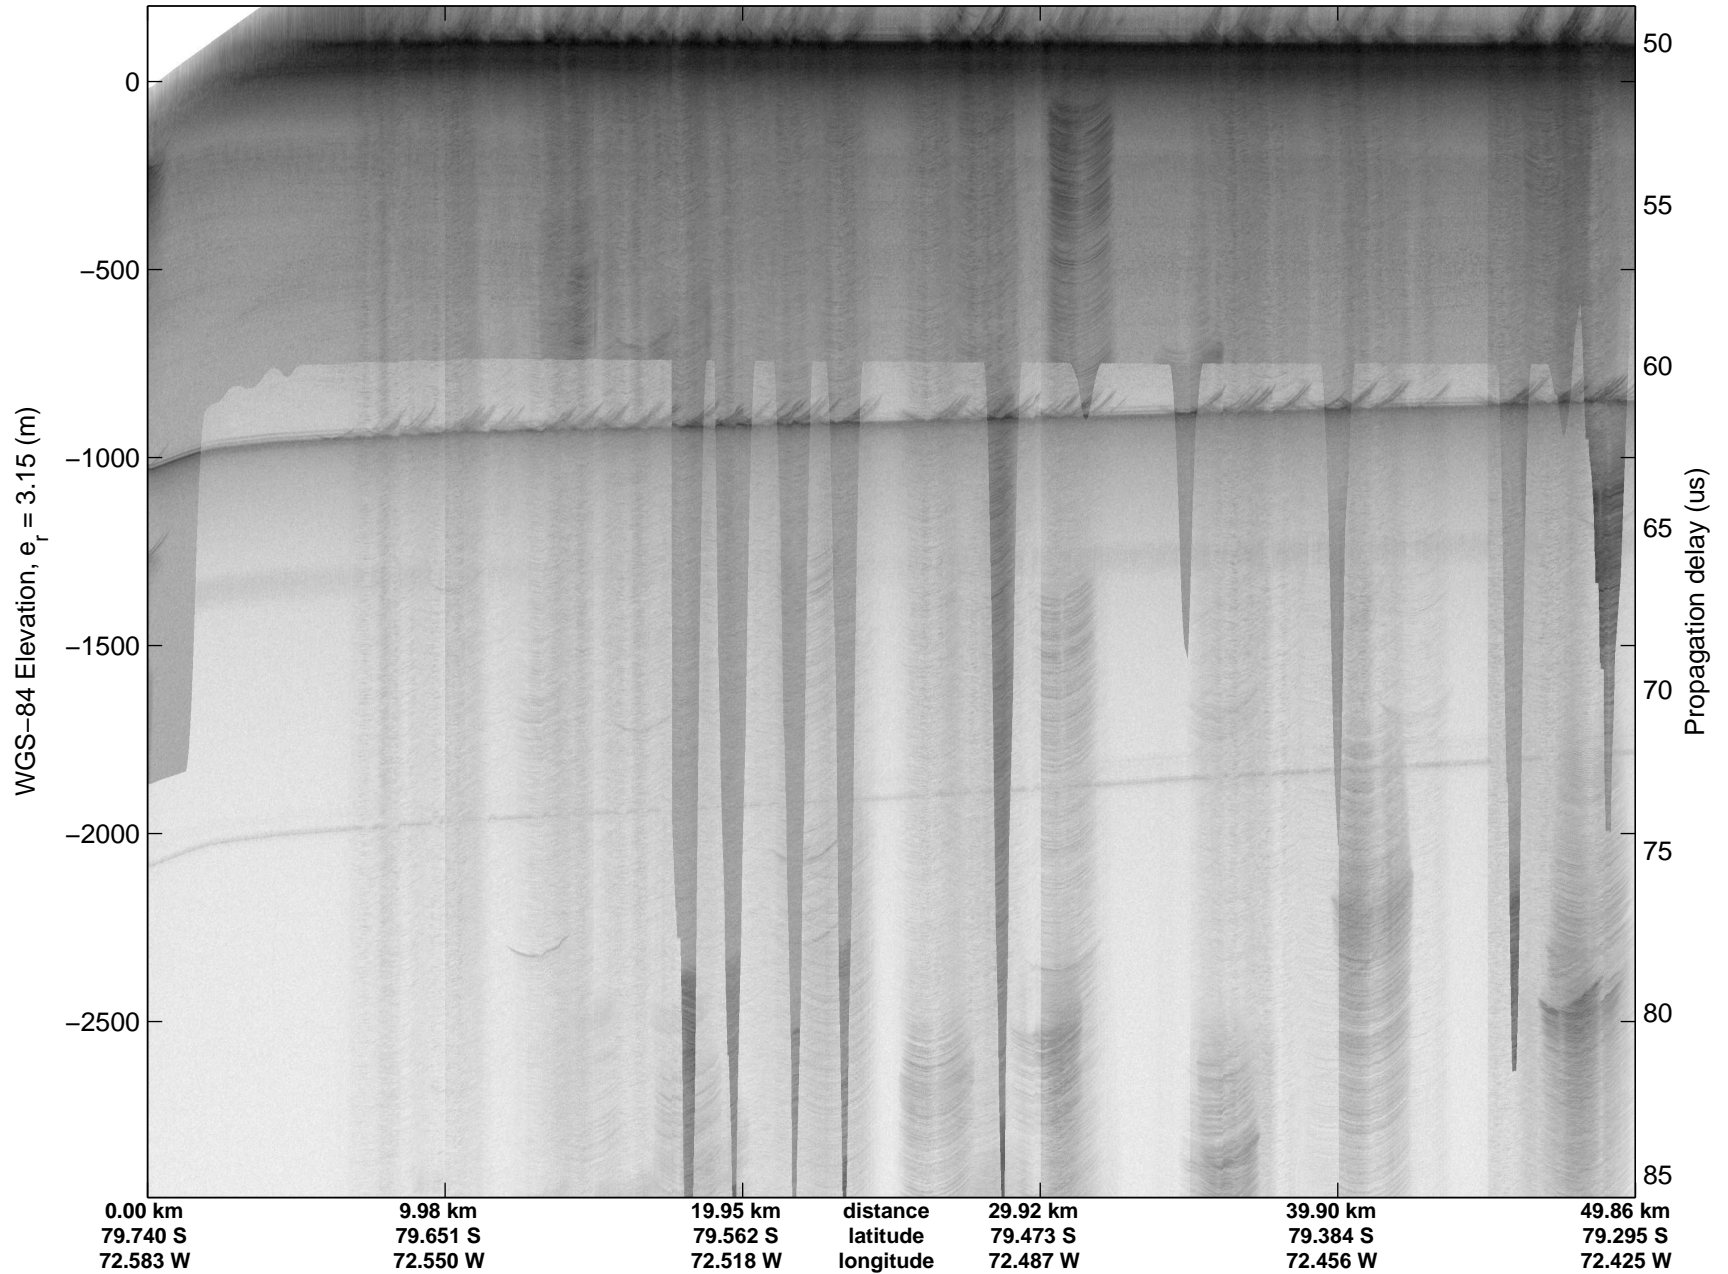

Land Ice -Institute 1  
20141115\_08\_001  
Polar Stereograph -71N/0E

mcords3 2014\_Antarctica\_DC8: "Land Ice -Institute 1" 20141115\_08\_001: 19:33:48.7 to 19:38:12.2 GPS

mcords3 2014\_Antarctica\_DC8: "Land Ice -Institute 1" 20141115\_08\_001: 19:33:48.7 to 19:38:12.2 GPS

Land Ice -Institute 1  
20141115\_08\_002  
Polar Stereograph -71N/0E

mcords3 2014\_Antarctica\_DC8: "Land Ice -Institute 1" 20141115\_08\_002: 19:38:12.4 to 19:42:19.0 GPS

mcords3 2014\_Antarctica\_DC8: "Land Ice -Institute 1" 20141115\_08\_002: 19:38:12.4 to 19:42:19.0 GPS

Land Ice -Institute 1  
20141115\_08\_003  
Polar Stereograph -71N/0E

mcords3 2014\_Antarctica\_DC8: "Land Ice -Institute 1" 20141115\_08\_003: 19:42:19.1 to 19:46:10.9 GPS

mcords3 2014\_Antarctica\_DC8: "Land Ice -Institute 1" 20141115\_08\_003: 19:42:19.1 to 19:46:10.9 GPS

Land Ice -Institute 1  
20141115\_08\_004  
Polar Stereograph -71N/0E

mcords3 2014\_Antarctica\_DC8: "Land Ice -Institute 1" 20141115\_08\_004: 19:46:11.0 to 19:49:53.5 GPS

mcords3 2014\_Antarctica\_DC8: "Land Ice -Institute 1" 20141115\_08\_004: 19:46:11.0 to 19:49:53.5 GPS