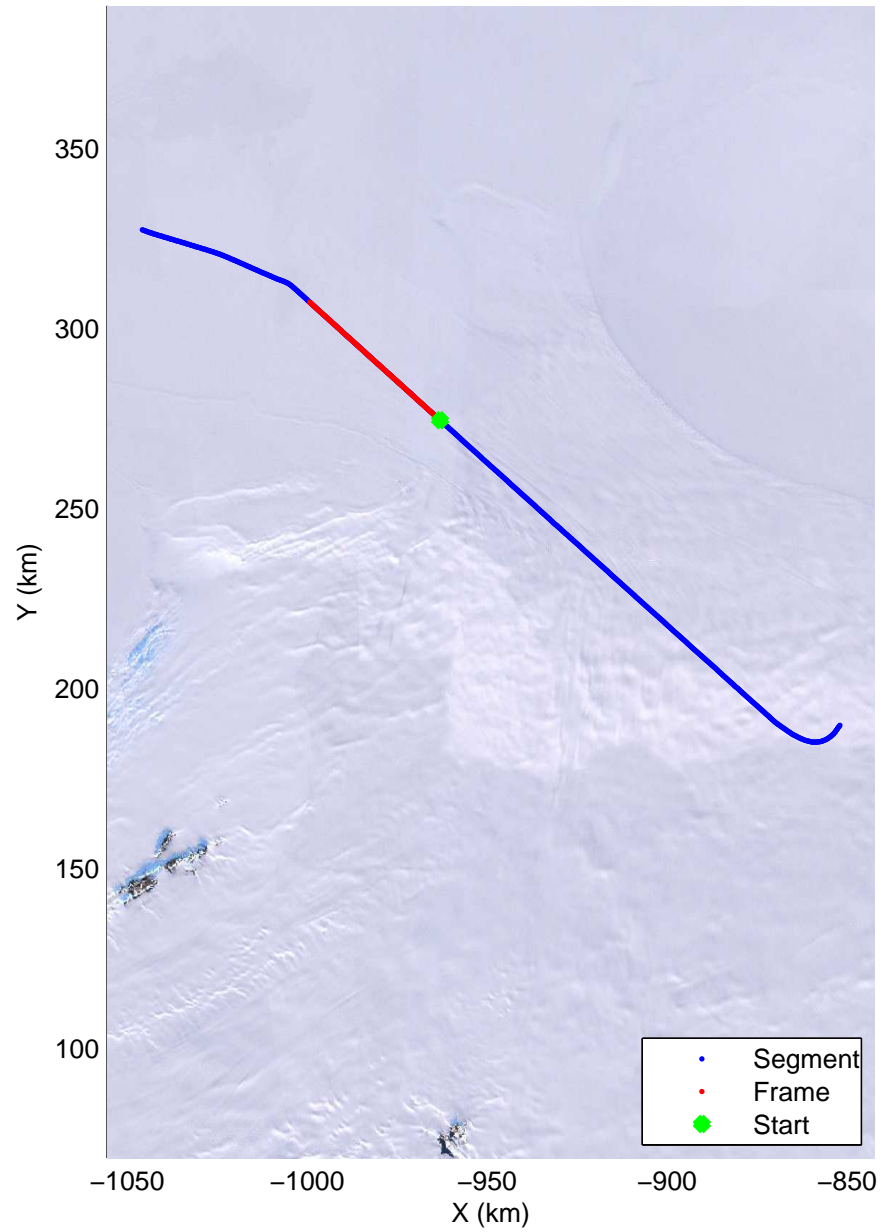

Land Ice -Institute 1
20141115_07_004
Polar Stereograph -71N/0E