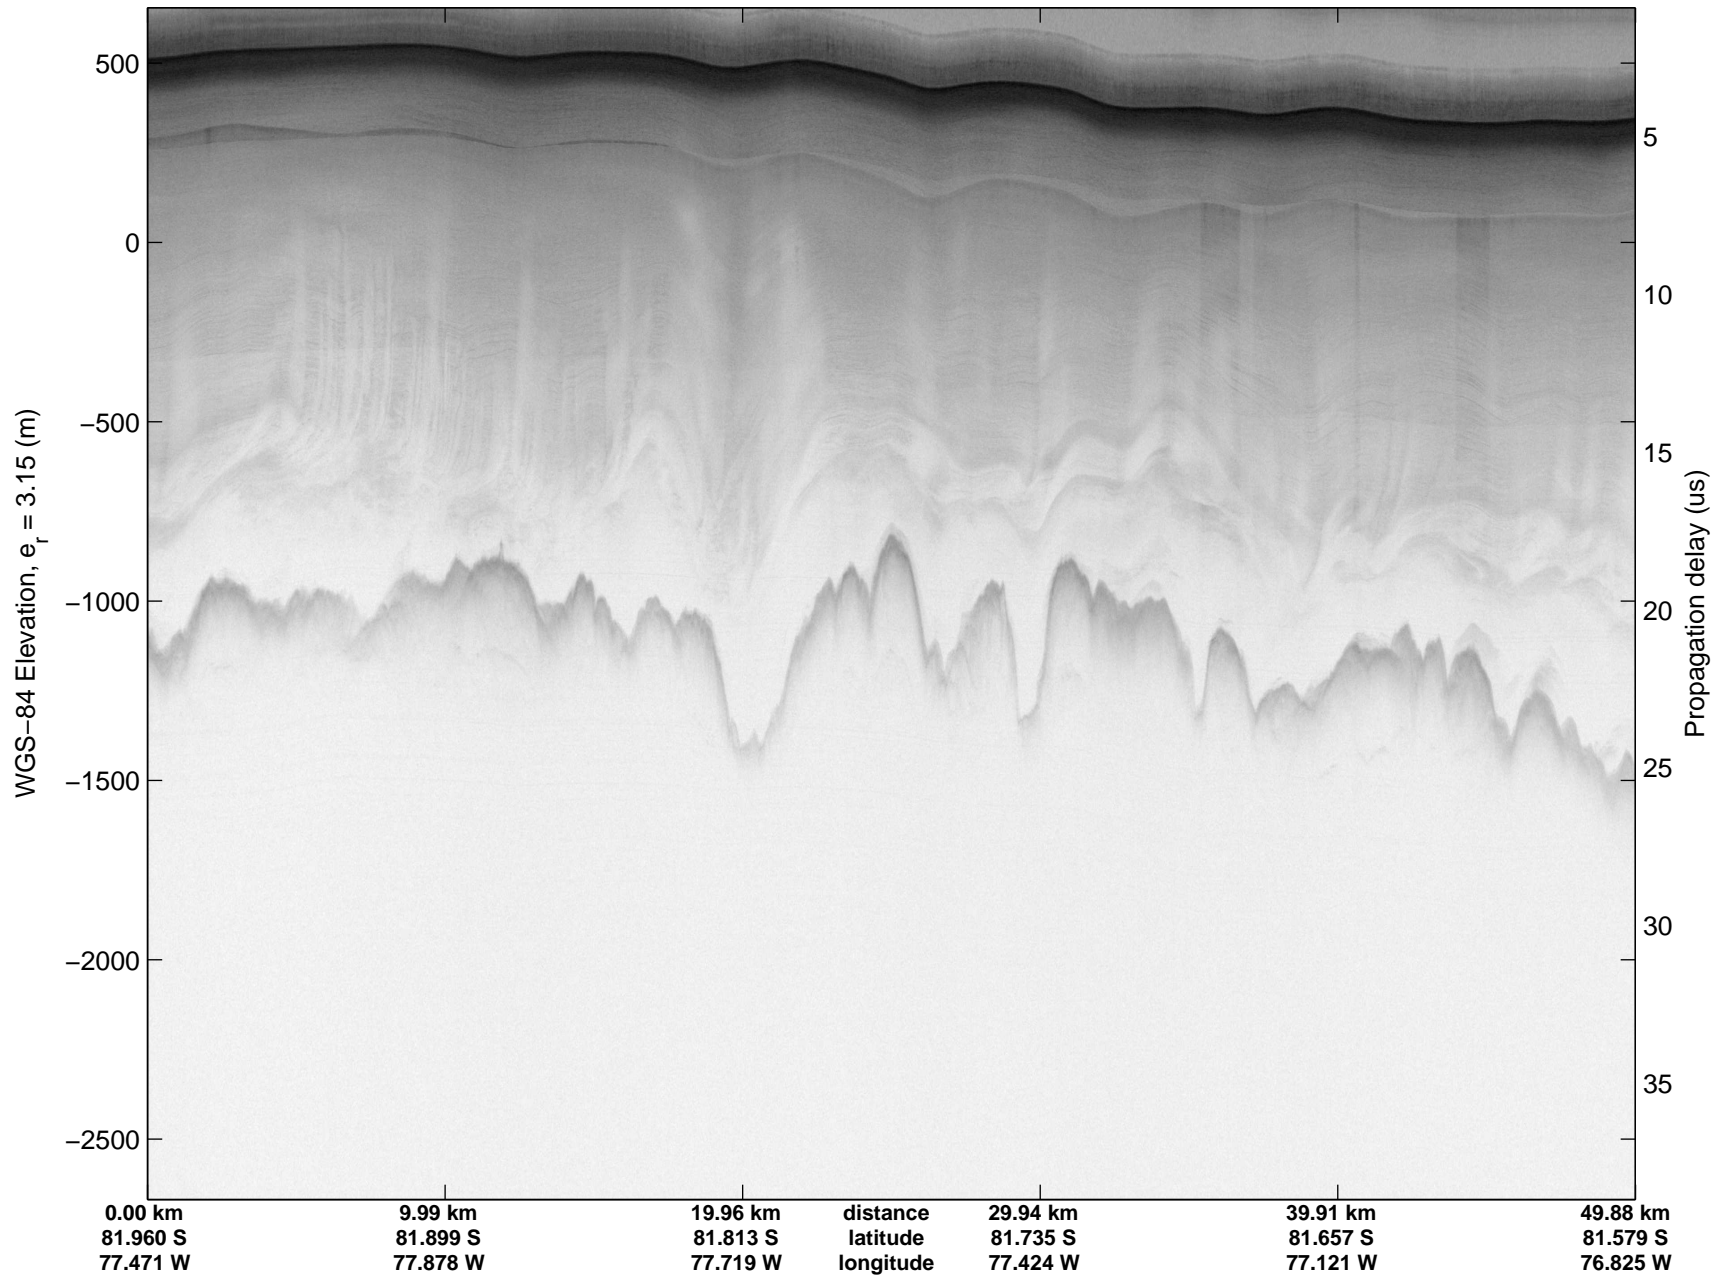

Land Ice -Institute 1  
20141115\_07\_001  
Polar Stereograph -71N/0E

mcords3 2014\_Antarctica\_DC8: "Land Ice -Institute 1" 20141115\_07\_001: 19:00:20.4 to 19:06:33.3 GPS

mcords3 2014\_Antarctica\_DC8: "Land Ice -Institute 1" 20141115\_07\_001: 19:00:20.4 to 19:06:33.3 GPS

Land Ice -Institute 1  
20141115\_07\_002  
Polar Stereograph -71N/0E

mcords3 2014\_Antarctica\_DC8: "Land Ice -Institute 1" 20141115\_07\_002: 19:06:33.5 to 19:12:55.3 GPS

mcords3 2014\_Antarctica\_DC8: "Land Ice -Institute 1" 20141115\_07\_002: 19:06:33.5 to 19:12:55.3 GPS

Land Ice -Institute 1  
20141115\_07\_003  
Polar Stereograph -71N/0E

mcords3 2014\_Antarctica\_DC8: "Land Ice -Institute 1" 20141115\_07\_003: 19:12:55.5 to 19:19:26.7 GPS

mcords3 2014\_Antarctica\_DC8: "Land Ice -Institute 1" 20141115\_07\_003: 19:12:55.5 to 19:19:26.7 GPS

Land Ice -Institute 1  
 20141115\_07\_004  
 Polar Stereograph -71N/0E

mcords3 2014\_Antarctica\_DC8: "Land Ice -Institute 1" 20141115\_07\_004: 19:19:27.0 to 19:26:04.4 GPS

mcords3 2014\_Antarctica\_DC8: "Land Ice -Institute 1" 20141115\_07\_004: 19:19:27.0 to 19:26:04.4 GPS