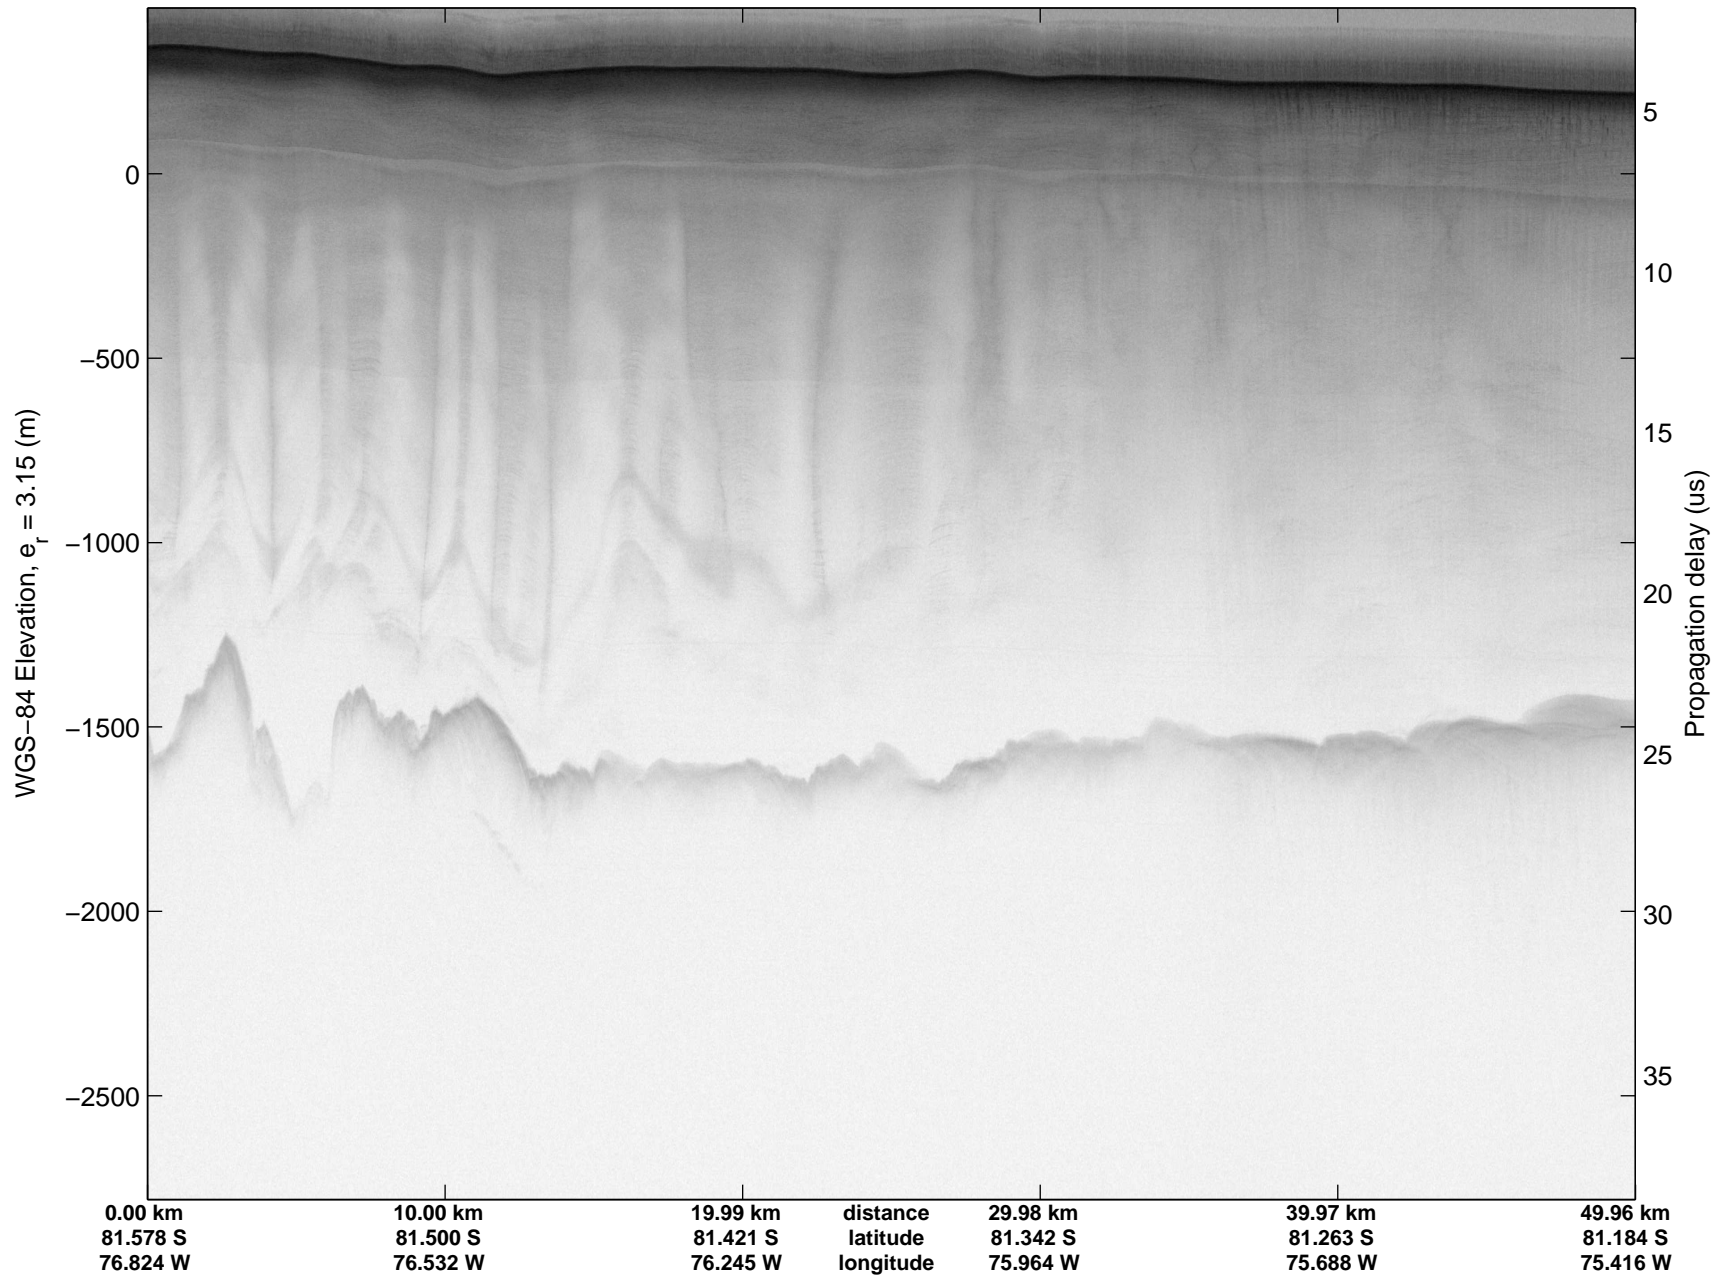

Land Ice -Institute 1  
20141115\_07\_001  
Polar Stereograph -71N/0E

mcords3 2014\_Antarctica\_DC8: "Land Ice -Institute 1" 20141115\_07\_001: 19:00:20.4 to 19:06:33.3 GPS

mcords3 2014\_Antarctica\_DC8: "Land Ice -Institute 1" 20141115\_07\_001: 19:00:20.4 to 19:06:33.3 GPS

Land Ice -Institute 1  
20141115\_07\_002  
Polar Stereograph -71N/0E

mcords3 2014\_Antarctica\_DC8: "Land Ice -Institute 1" 20141115\_07\_002: 19:06:33.5 to 19:12:55.3 GPS

mcords3 2014\_Antarctica\_DC8: "Land Ice -Institute 1" 20141115\_07\_002: 19:06:33.5 to 19:12:55.3 GPS

Land Ice -Institute 1  
20141115\_07\_003  
Polar Stereograph -71N/0E

mcords3 2014\_Antarctica\_DC8: "Land Ice -Institute 1" 20141115\_07\_003: 19:12:55.5 to 19:19:26.7 GPS

mcords3 2014\_Antarctica\_DC8: "Land Ice -Institute 1" 20141115\_07\_003: 19:12:55.5 to 19:19:26.7 GPS

Land Ice -Institute 1  
 20141115\_07\_004  
 Polar Stereograph -71N/0E

mcords3 2014\_Antarctica\_DC8: "Land Ice -Institute 1" 20141115\_07\_004: 19:19:27.0 to 19:26:04.4 GPS

mcords3 2014\_Antarctica\_DC8: "Land Ice -Institute 1" 20141115\_07\_004: 19:19:27.0 to 19:26:04.4 GPS