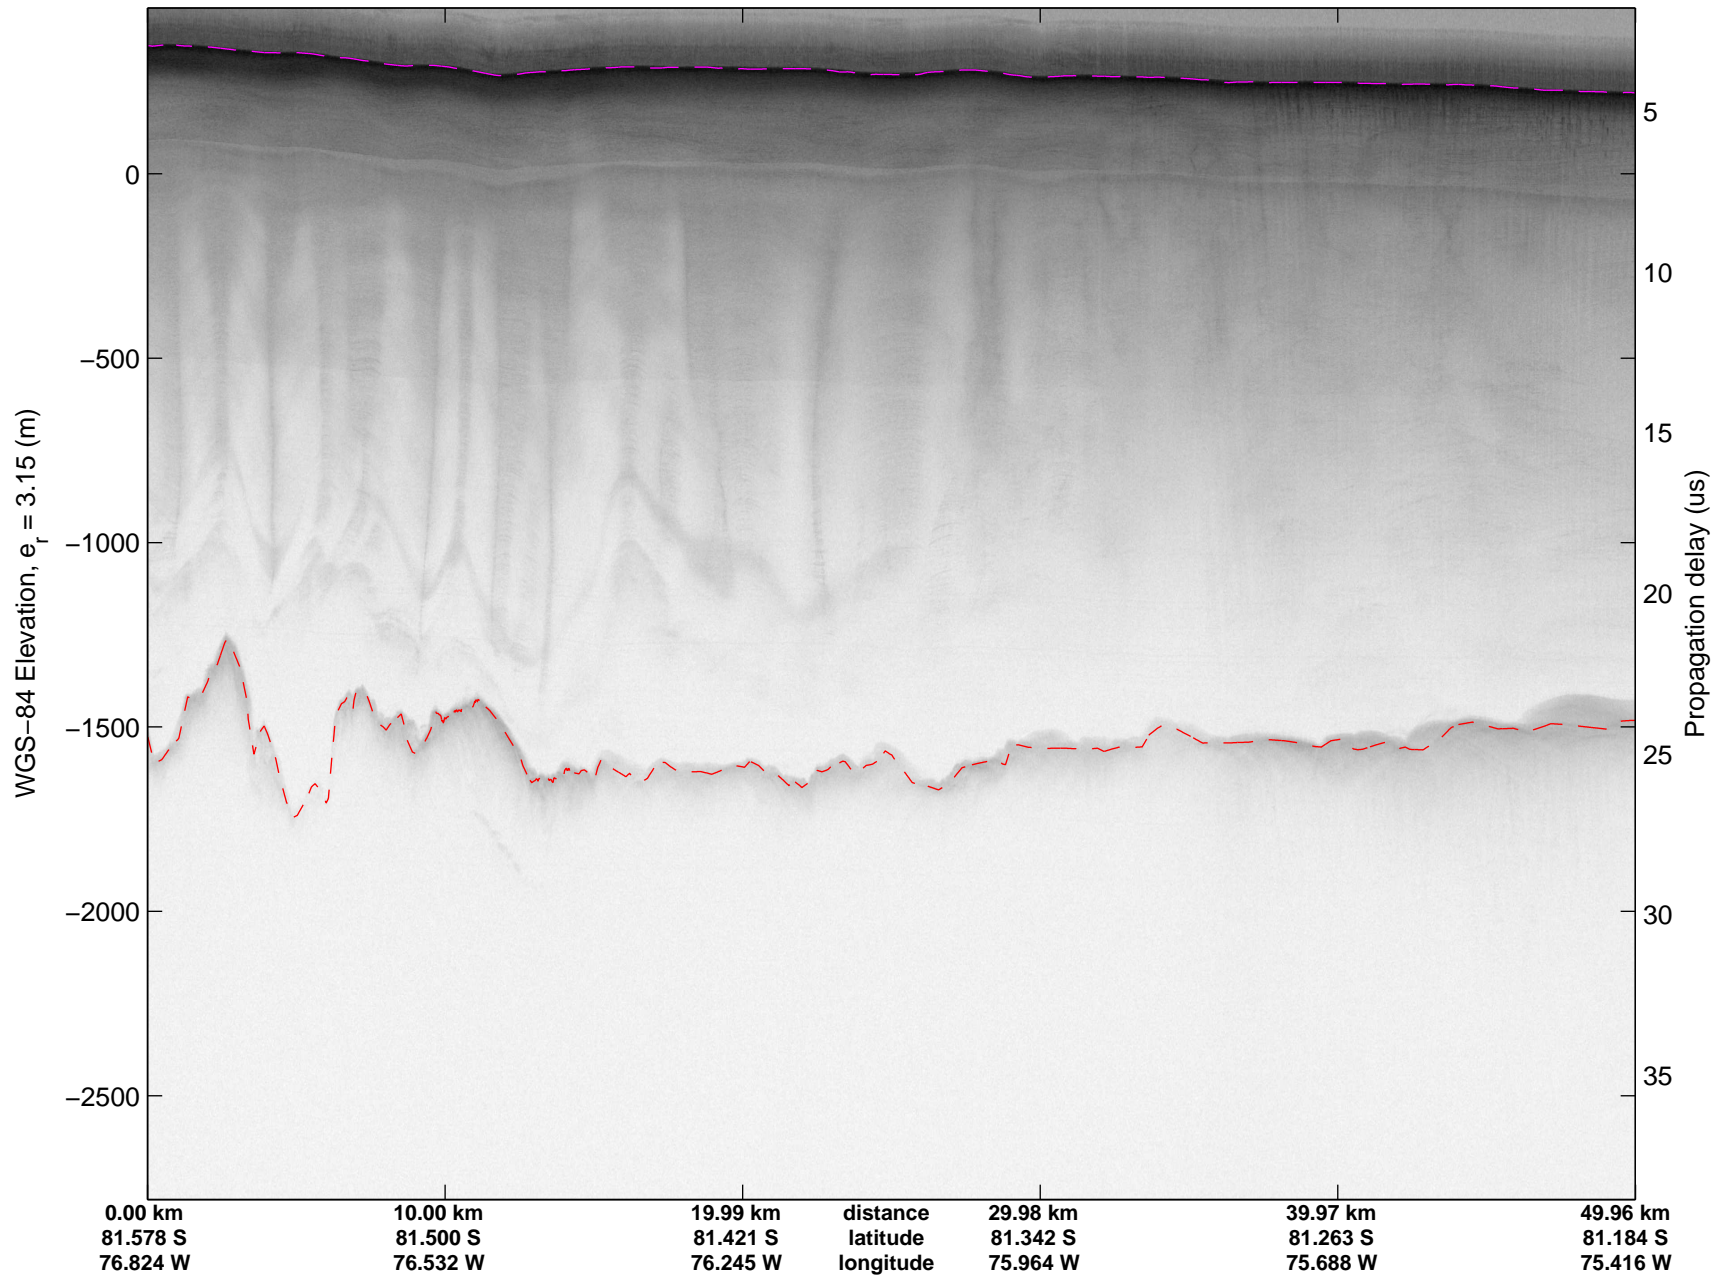

Land Ice -Institute 1  
20141115\_07\_002  
Polar Stereograph -71N/0E

mcords3 2014\_Antarctica\_DC8: "Land Ice -Institute 1" 20141115\_07\_002: 19:06:33.5 to 19:12:55.3 GPS

mcords3 2014\_Antarctica\_DC8: "Land Ice -Institute 1" 20141115\_07\_002: 19:06:33.5 to 19:12:55.3 GPS

Land Ice -Institute 1  
20141115\_07\_003  
Polar Stereograph -71N/0E

mcords3 2014\_Antarctica\_DC8: "Land Ice -Institute 1" 20141115\_07\_003: 19:12:55.5 to 19:19:26.7 GPS

mcords3 2014\_Antarctica\_DC8: "Land Ice -Institute 1" 20141115\_07\_003: 19:12:55.5 to 19:19:26.7 GPS

Land Ice -Institute 1  
 20141115\_07\_004  
 Polar Stereograph -71N/0E

mcords3 2014\_Antarctica\_DC8: "Land Ice -Institute 1" 20141115\_07\_004: 19:19:27.0 to 19:26:04.4 GPS

mcords3 2014\_Antarctica\_DC8: "Land Ice -Institute 1" 20141115\_07\_004: 19:19:27.0 to 19:26:04.4 GPS

Land Ice -Institute 1  
20141115\_07\_005  
Polar Stereograph -71N/0E

mcords3 2014\_Antarctica\_DC8: "Land Ice -Institute 1" 20141115\_07\_005: 19:26:04.7 to 19:31:51.4 GPS

mcords3 2014\_Antarctica\_DC8: "Land Ice -Institute 1" 20141115\_07\_005: 19:26:04.7 to 19:31:51.4 GPS