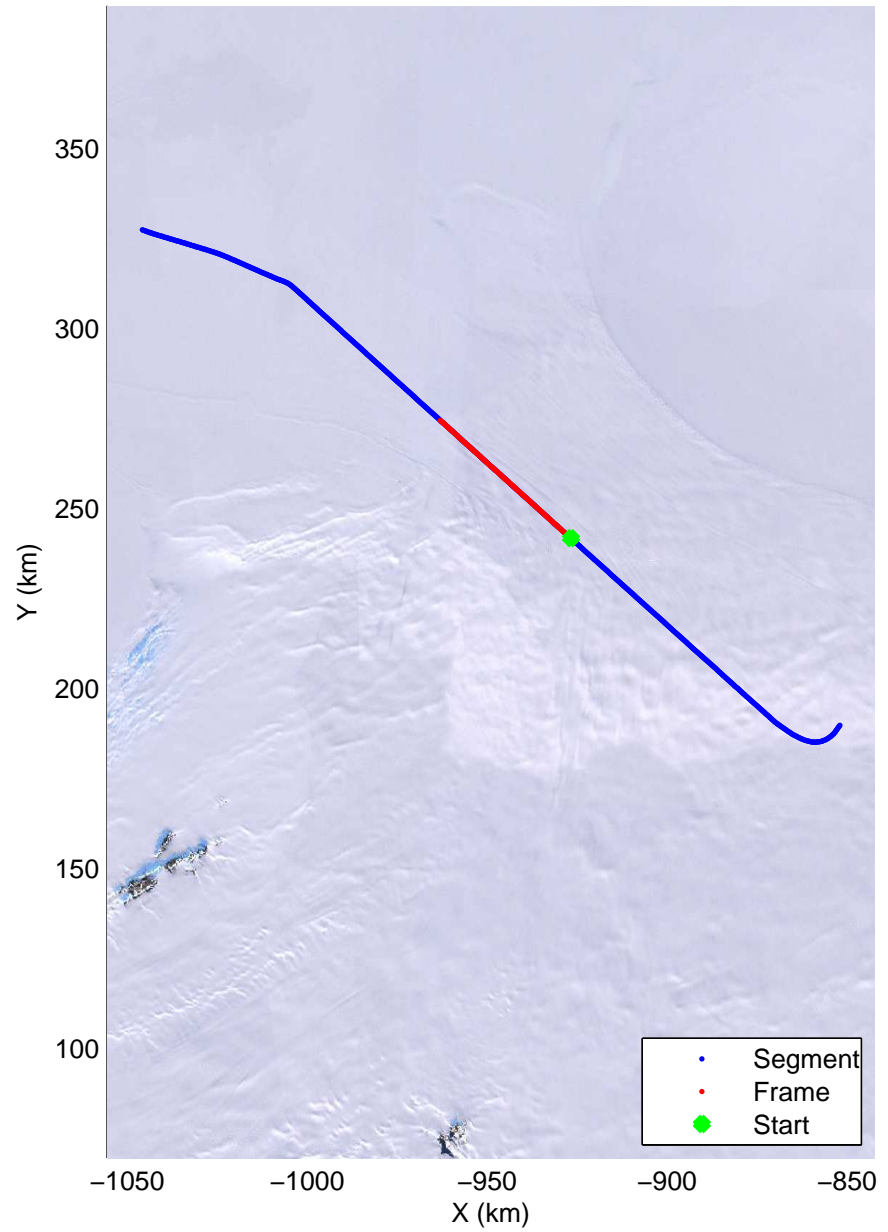

Land Ice -Institute 1  
20141115\_07\_001  
Polar Stereograph -71N/0E

mcords3 2014\_Antarctica\_DC8: "Land Ice -Institute 1" 20141115\_07\_001: 19:00:20.4 to 19:06:33.3 GPS

mcords3 2014\_Antarctica\_DC8: "Land Ice -Institute 1" 20141115\_07\_001: 19:00:20.4 to 19:06:33.3 GPS

Land Ice -Institute 1  
20141115\_07\_002  
Polar Stereograph -71N/0E

mcords3 2014\_Antarctica\_DC8: "Land Ice -Institute 1" 20141115\_07\_002: 19:06:33.5 to 19:12:55.3 GPS

mcords3 2014\_Antarctica\_DC8: "Land Ice -Institute 1" 20141115\_07\_002: 19:06:33.5 to 19:12:55.3 GPS

Land Ice -Institute 1  
20141115\_07\_003  
Polar Stereograph -71N/0E

mcords3 2014\_Antarctica\_DC8: "Land Ice -Institute 1" 20141115\_07\_003: 19:12:55.5 to 19:19:26.7 GPS

mcords3 2014\_Antarctica\_DC8: "Land Ice -Institute 1" 20141115\_07\_003: 19:12:55.5 to 19:19:26.7 GPS