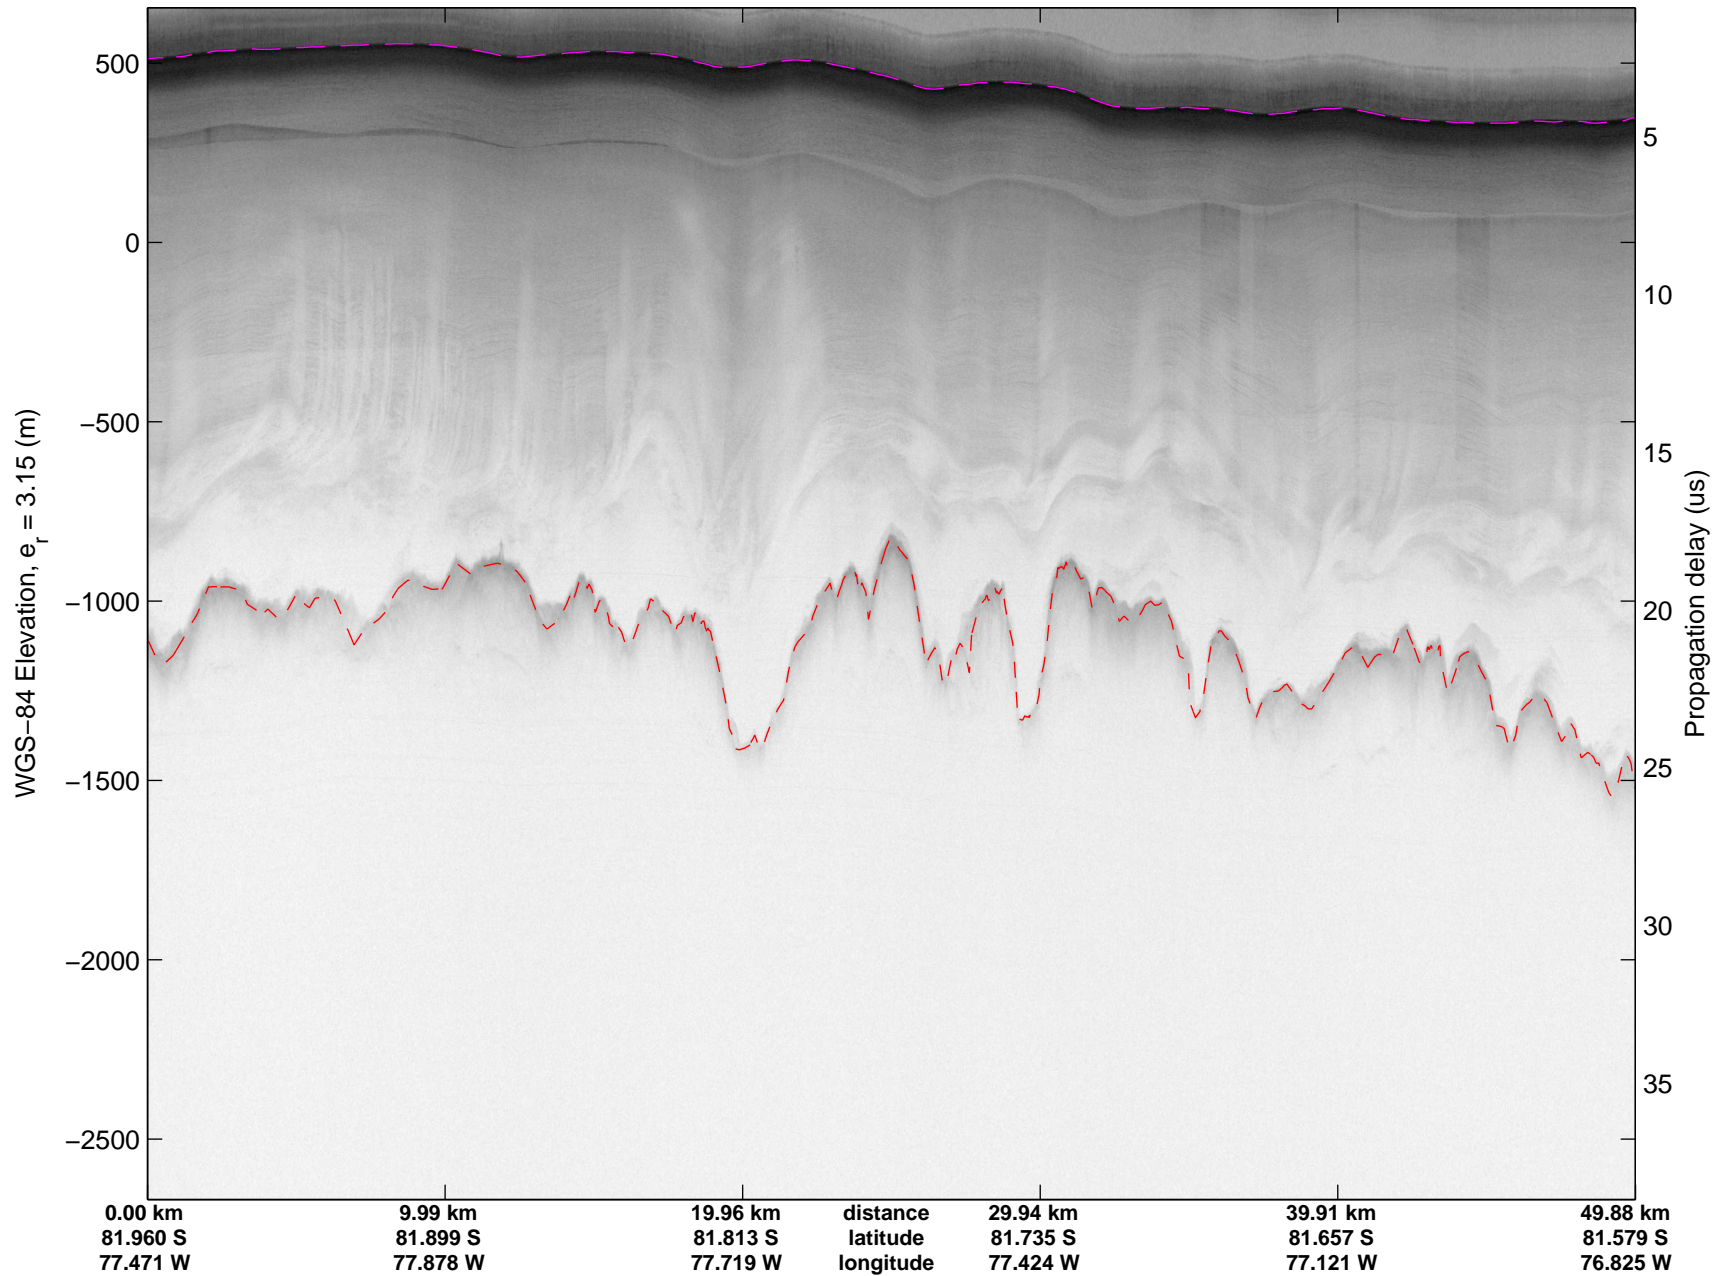

Land Ice -Institute 1  
20141115\_07\_001  
Polar Stereograph -71N/0E

mcords3 2014\_Antarctica\_DC8: "Land Ice -Institute 1" 20141115\_07\_001: 19:00:20.4 to 19:06:33.3 GPS

mcords3 2014\_Antarctica\_DC8: "Land Ice -Institute 1" 20141115\_07\_001: 19:00:20.4 to 19:06:33.3 GPS

Land Ice -Institute 1  
20141115\_07\_002  
Polar Stereograph -71N/0E

mcords3 2014\_Antarctica\_DC8: "Land Ice -Institute 1" 20141115\_07\_002: 19:06:33.5 to 19:12:55.3 GPS

mcords3 2014\_Antarctica\_DC8: "Land Ice -Institute 1" 20141115\_07\_002: 19:06:33.5 to 19:12:55.3 GPS

Land Ice -Institute 1  
20141115\_07\_003  
Polar Stereograph -71N/0E

mcords3 2014\_Antarctica\_DC8: "Land Ice -Institute 1" 20141115\_07\_003: 19:12:55.5 to 19:19:26.7 GPS

mcords3 2014\_Antarctica\_DC8: "Land Ice -Institute 1" 20141115\_07\_003: 19:12:55.5 to 19:19:26.7 GPS

Land Ice -Institute 1  
 20141115\_07\_004  
 Polar Stereograph -71N/0E

mcords3 2014\_Antarctica\_DC8: "Land Ice -Institute 1" 20141115\_07\_004: 19:19:27.0 to 19:26:04.4 GPS

mcords3 2014\_Antarctica\_DC8: "Land Ice -Institute 1" 20141115\_07\_004: 19:19:27.0 to 19:26:04.4 GPS