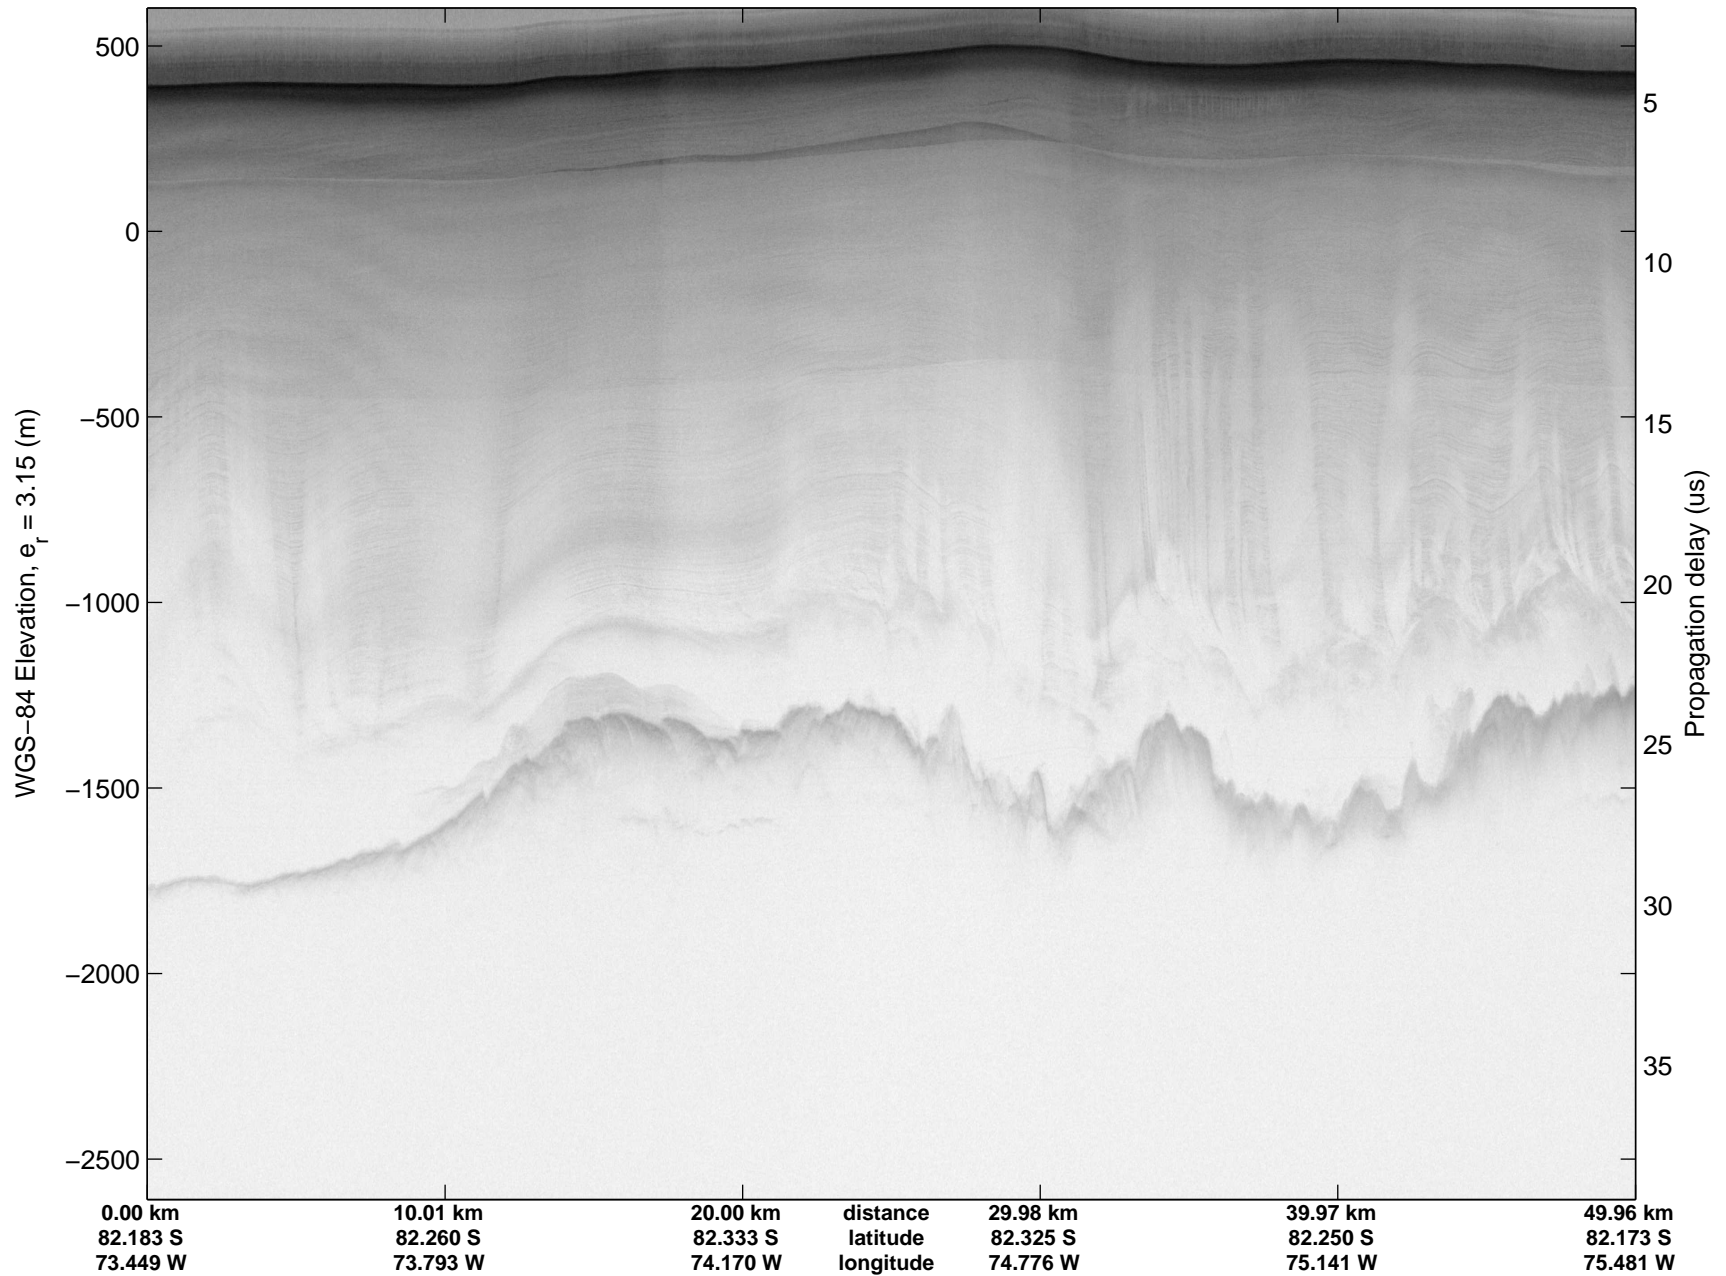

mcords3 2014_Antarctica_DC8: "Land Ice -Institute 1" 20141115_06_018: 17:57:02.9 to 18:03:27.6 GPS