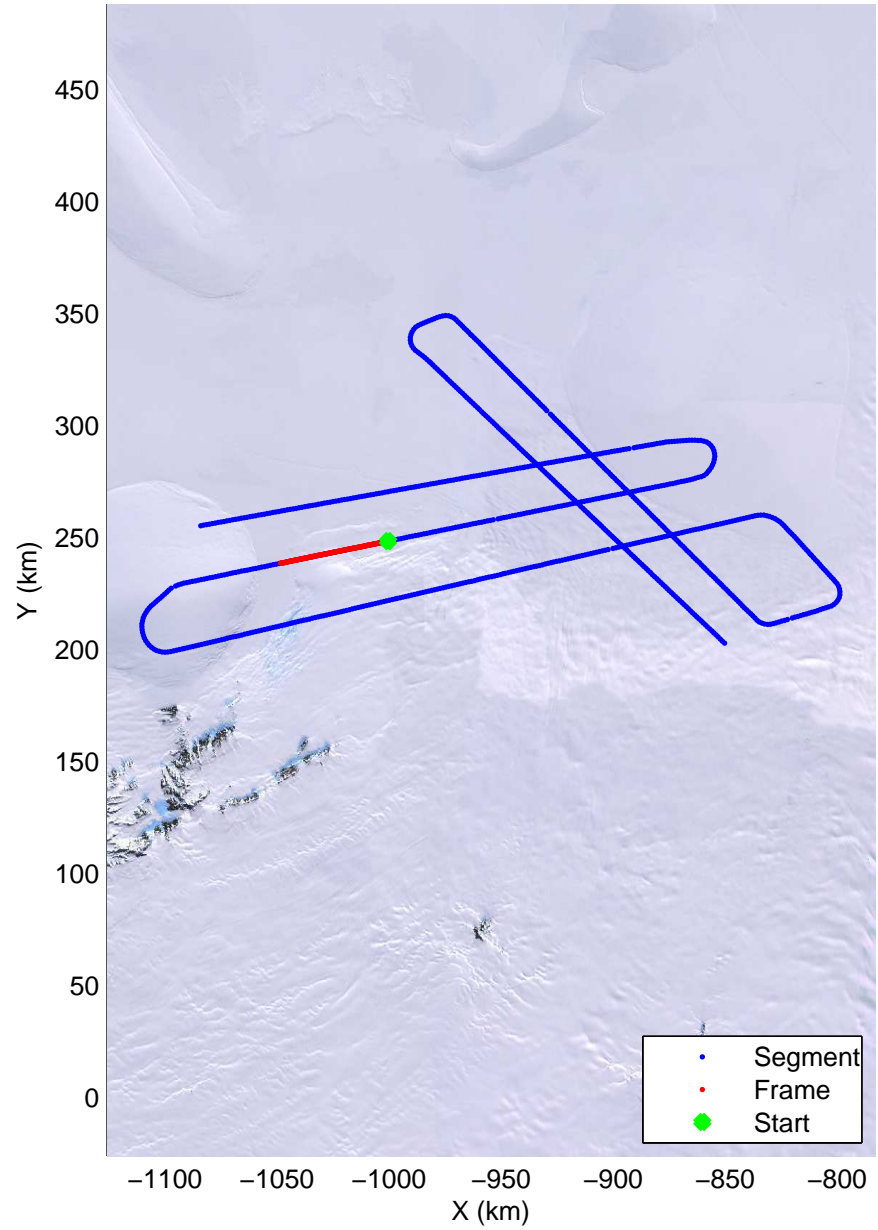

Land Ice -Institute 1
20141115_06_009
Polar Stereograph -71N/0E