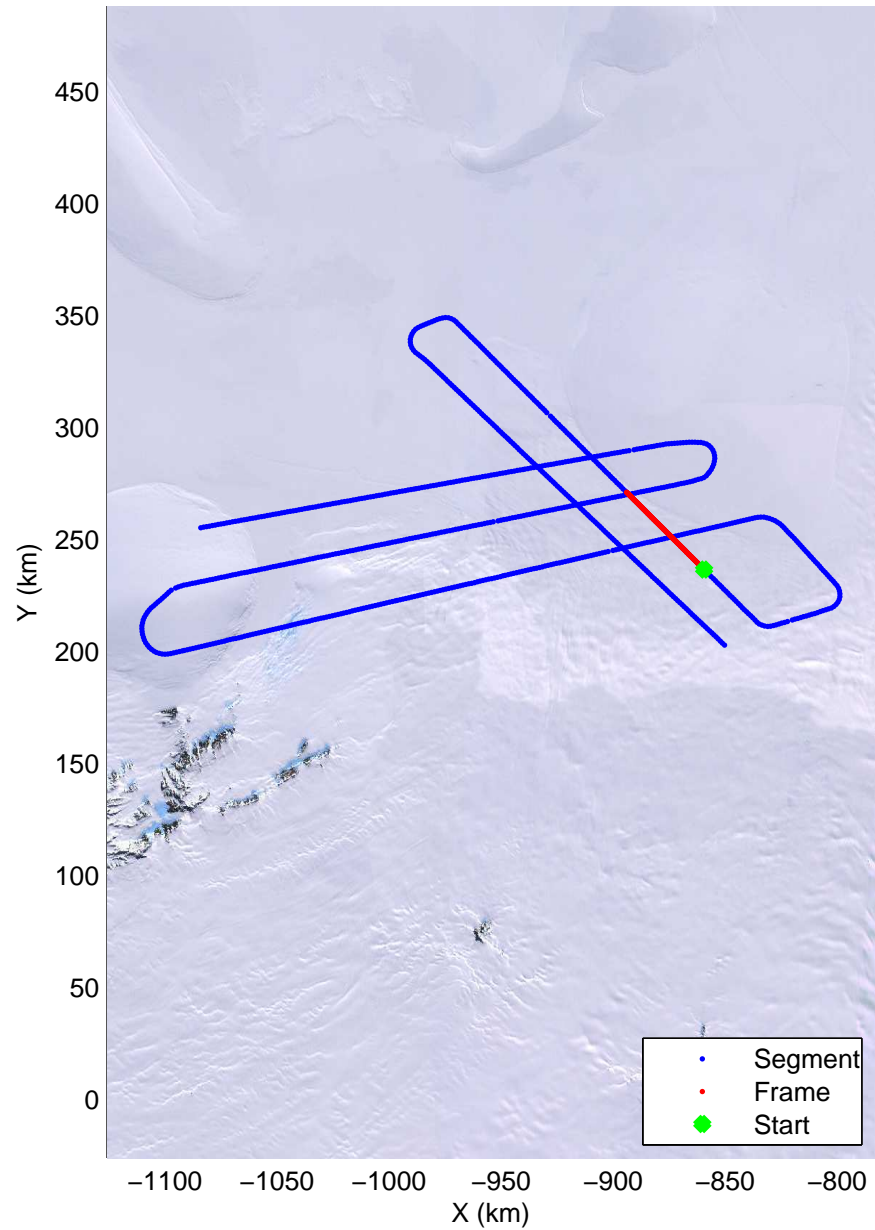

Land Ice -Institute 1
20141115_06_020
Polar Stereograph -71N/0E