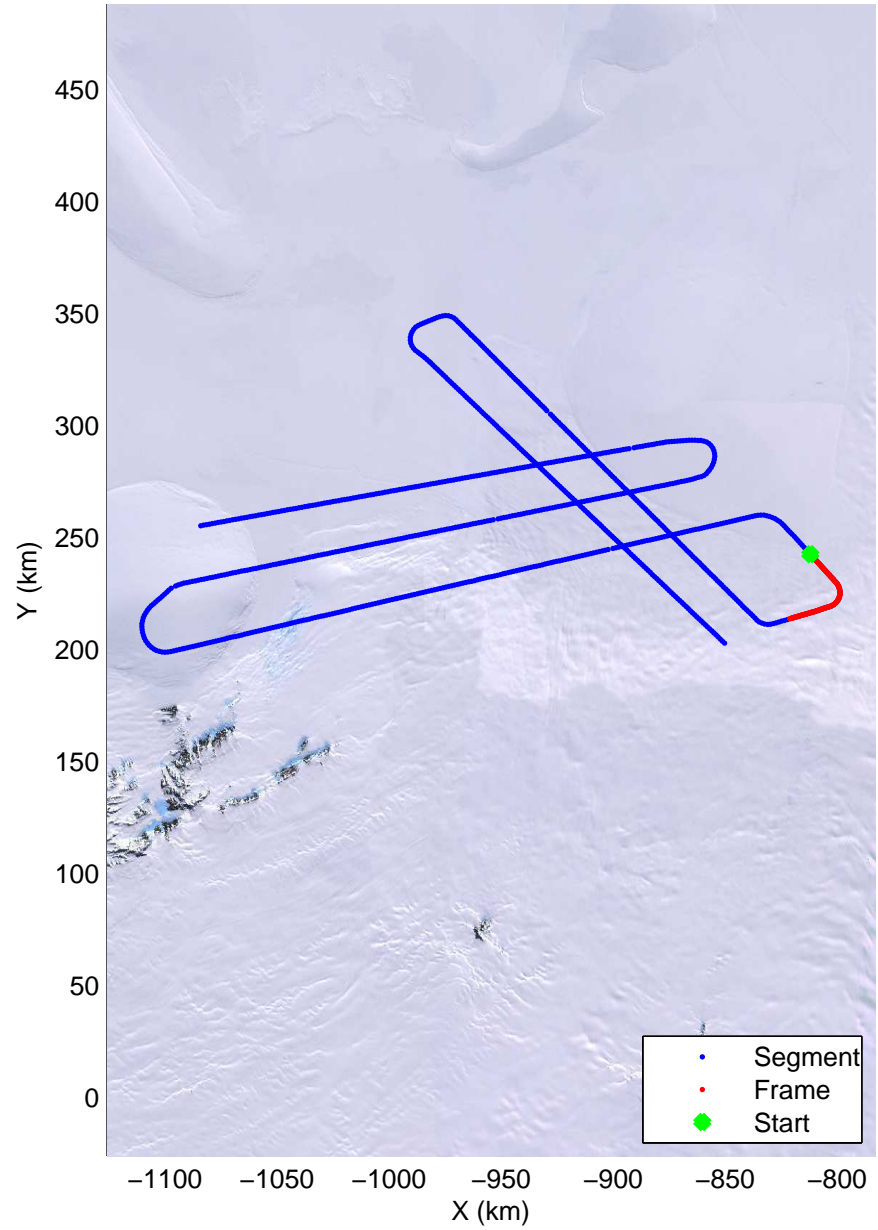

Land Ice -Institute 1
20141115_06_018
Polar Stereograph -71N/0E