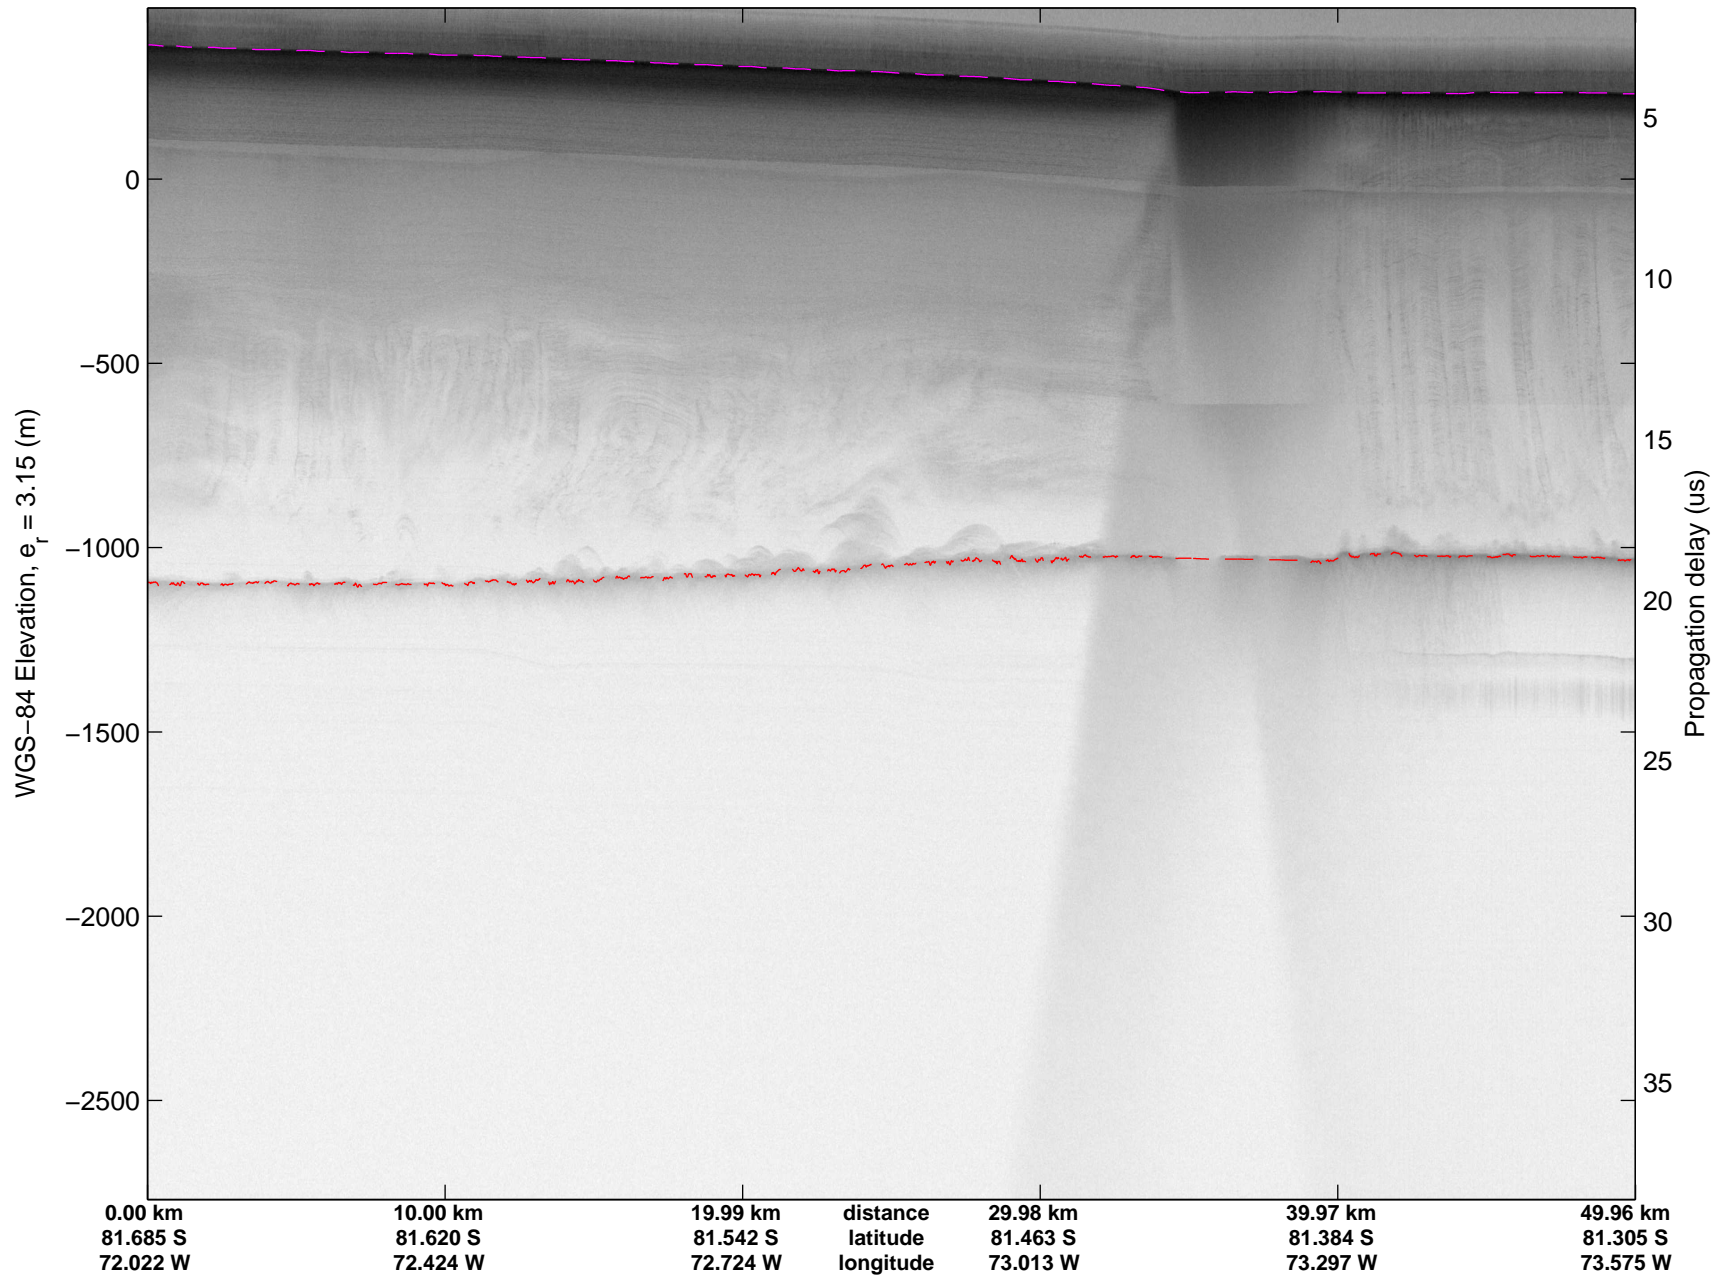

Land Ice -Institute 1  
20141115\_06\_006  
Polar Stereograph -71N/0E

mcords3 2014\_Antarctica\_DC8: "Land Ice -Institute 1" 20141115\_06\_006: 16:42:02.2 to 16:48:22.2 GPS

mcords3 2014\_Antarctica\_DC8: "Land Ice -Institute 1" 20141115\_06\_006: 16:42:02.2 to 16:48:22.2 GPS