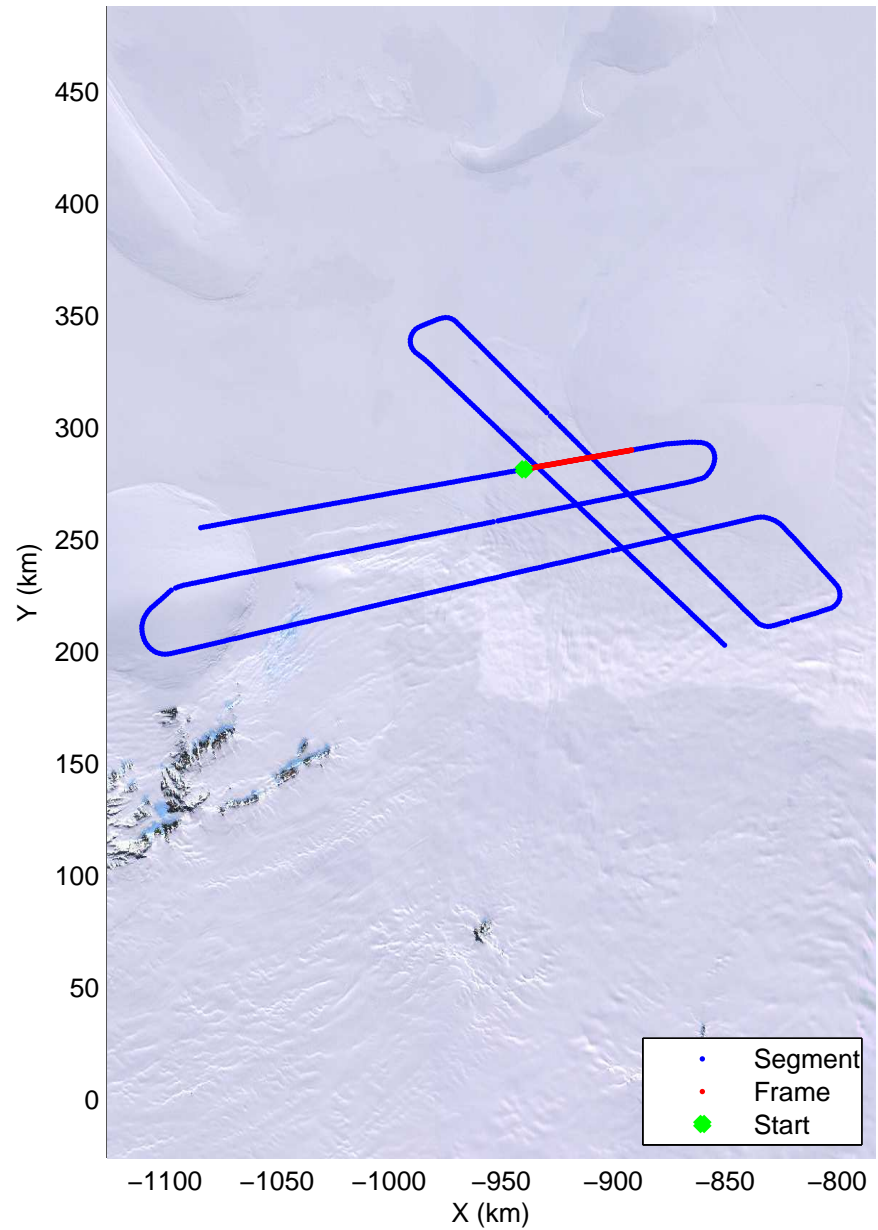

Land Ice -Institute 1
20141115_06_004
Polar Stereograph -71N/0E