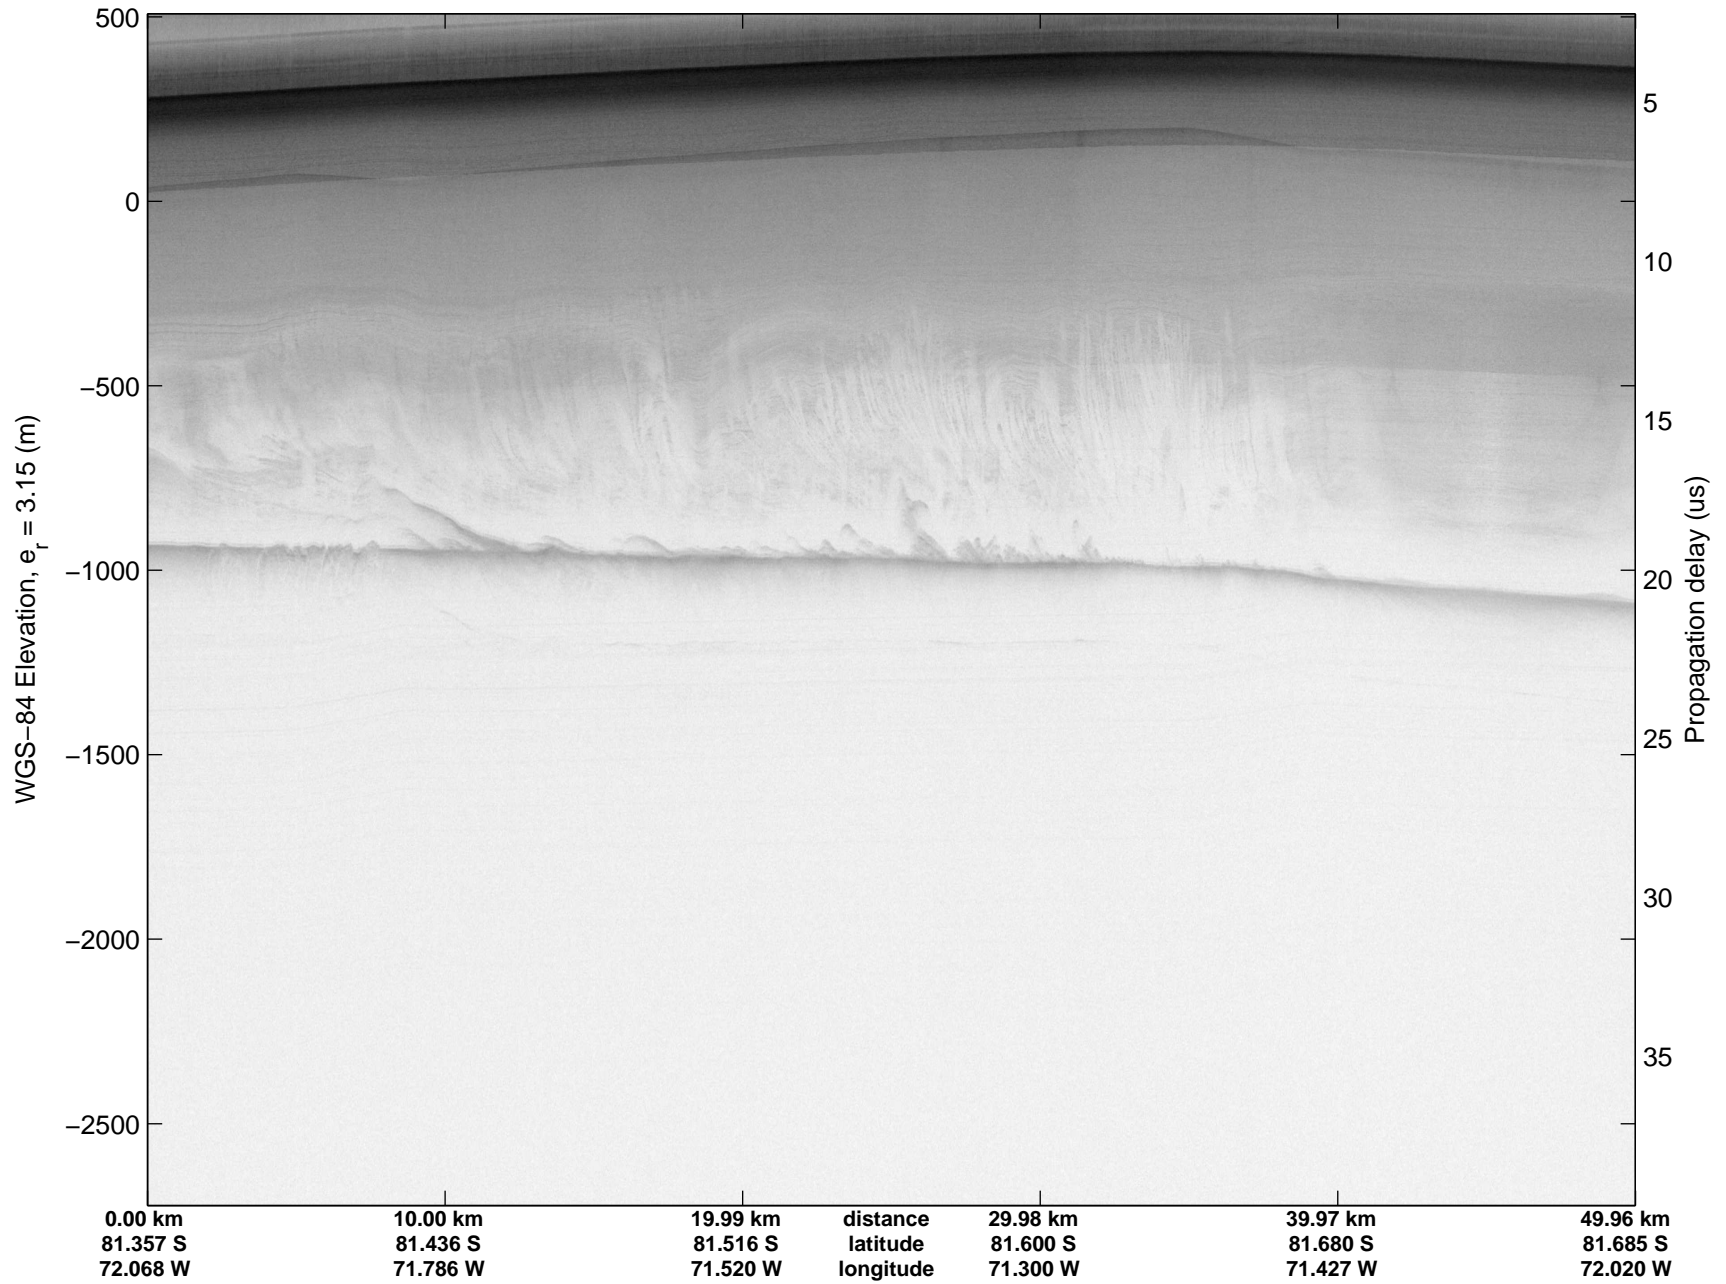

mcords3 2014_Antarctica_DC8: "Land Ice -Institute 1" 20141115_06_005: 16:35:24.0 to 16:42:01.9 GPS