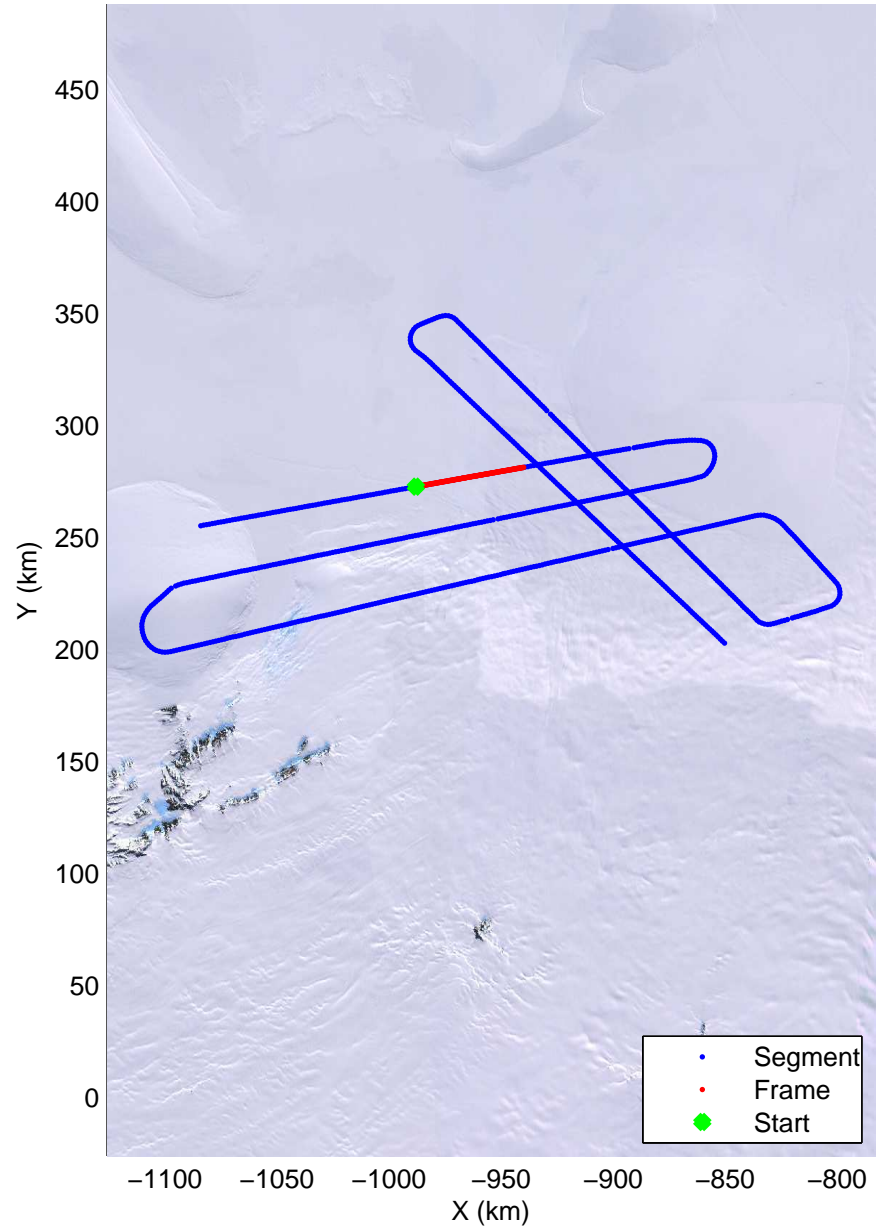

Land Ice -Institute 1
20141115_06_003
Polar Stereograph -71N/0E