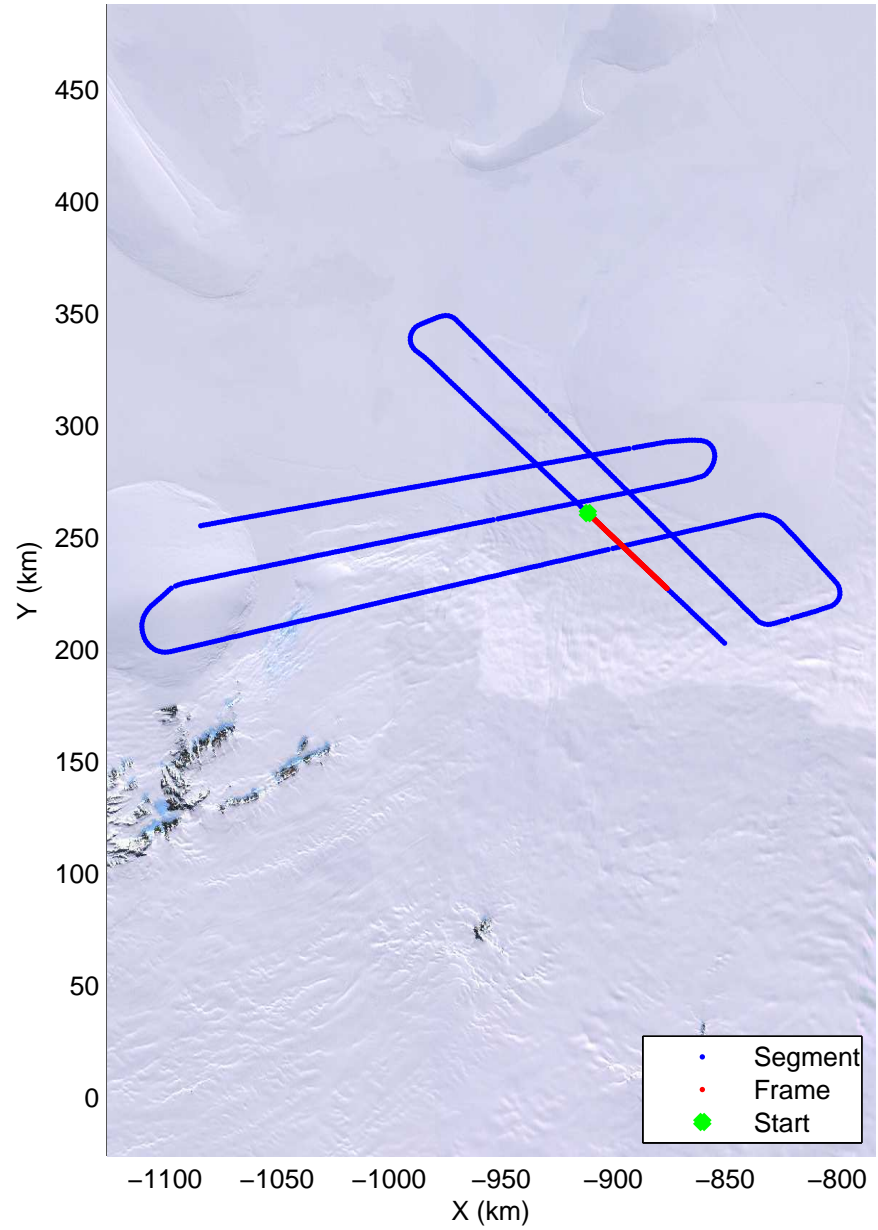

Land Ice -Institute 1
20141115_06_026
Polar Stereograph -71N/0E