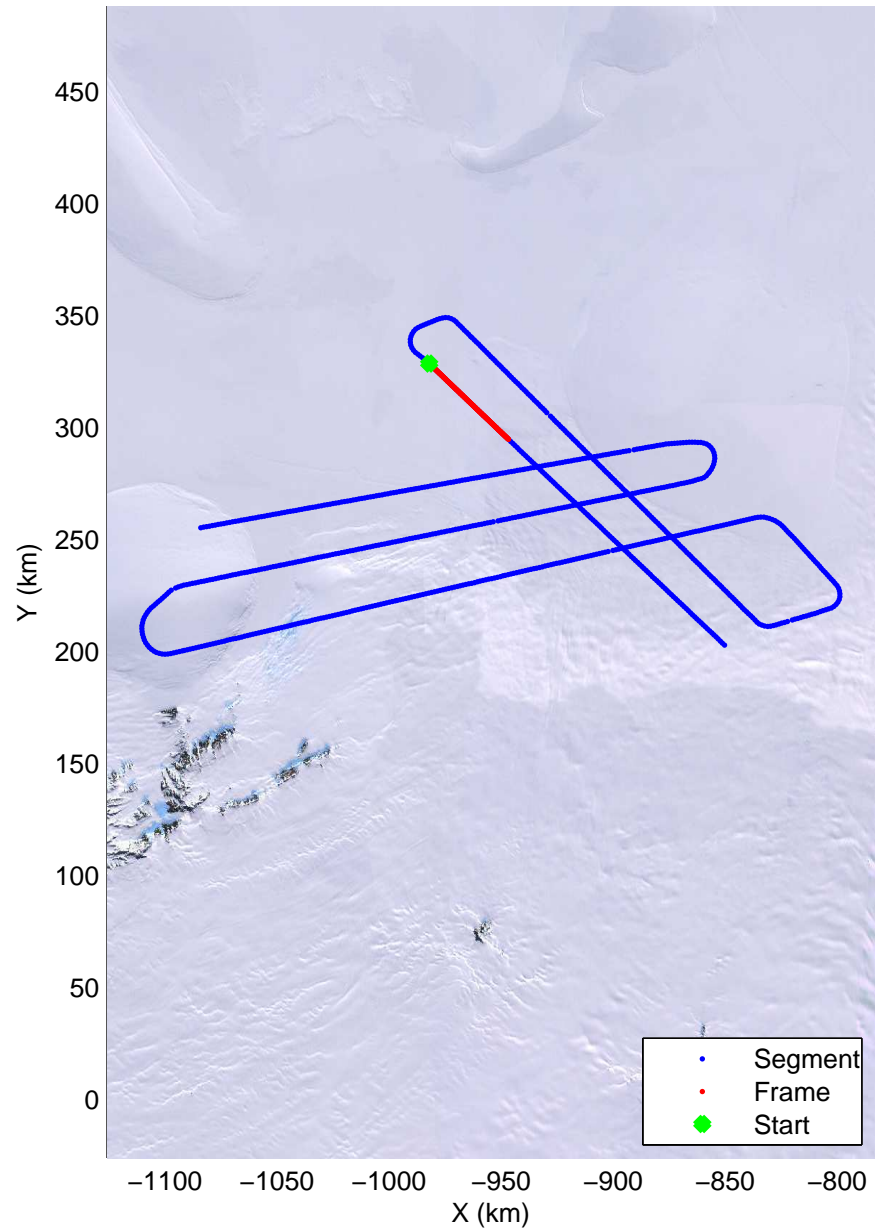

Land Ice -Institute 1
20141115_06_024
Polar Stereograph -71N/0E