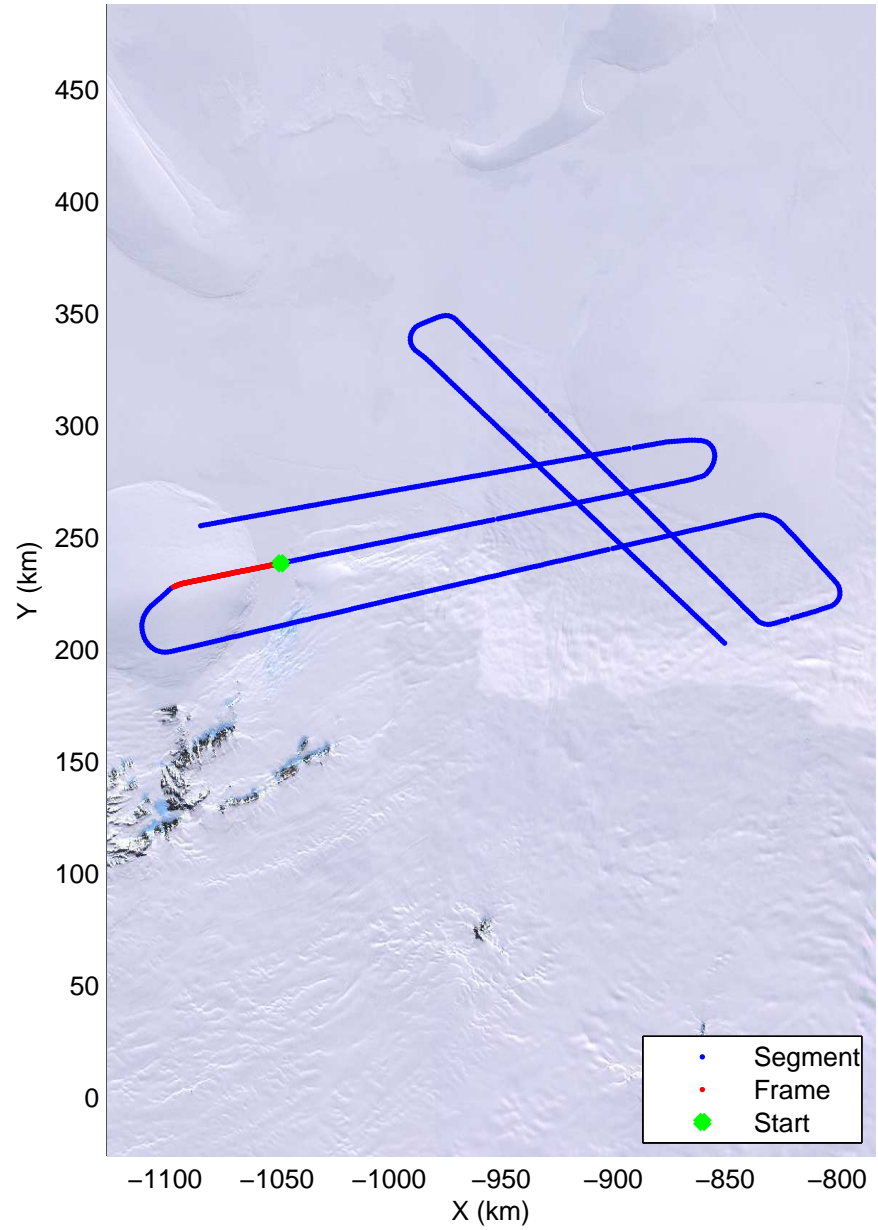

Land Ice -Institute 1
20141115_06_010
Polar Stereograph -71N/0E