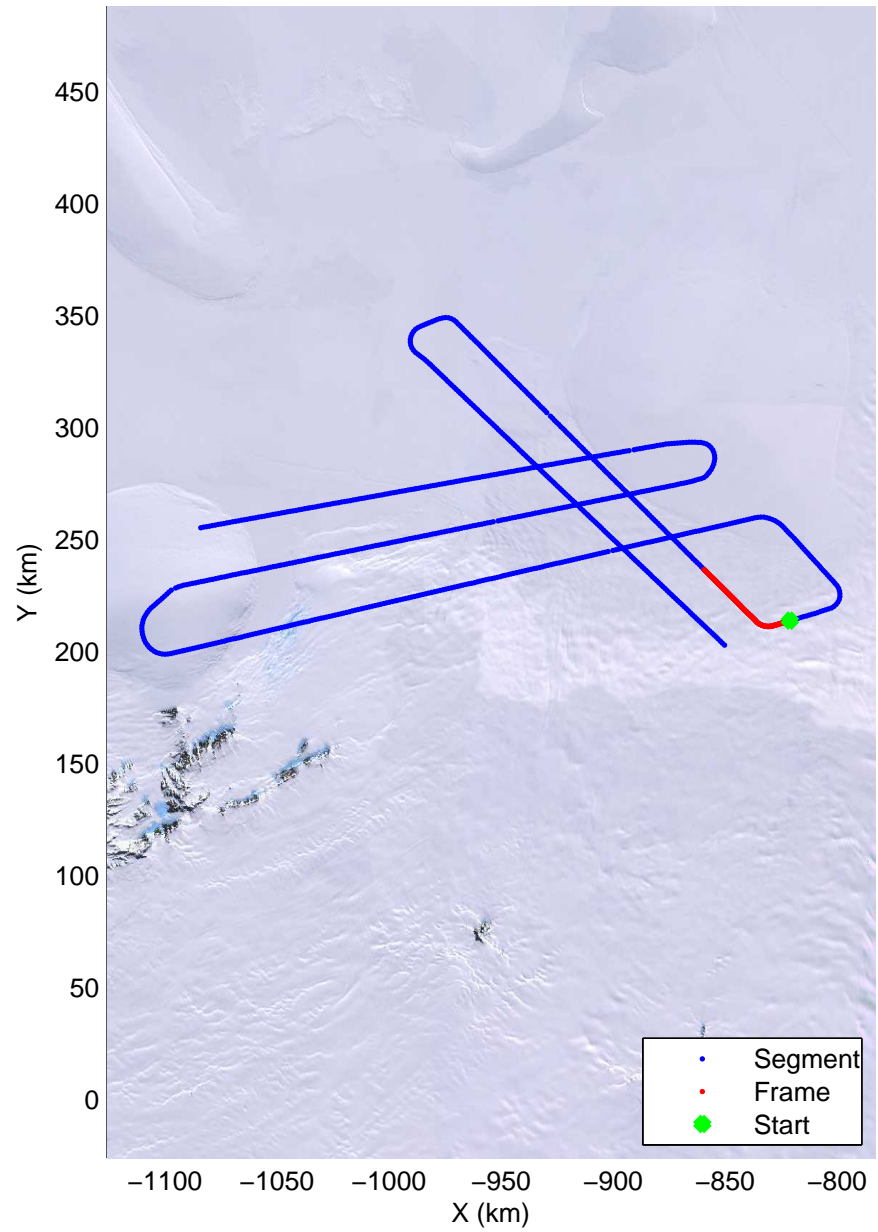

Land Ice -Institute 1
20141115_06_019
Polar Stereograph -71N/0E