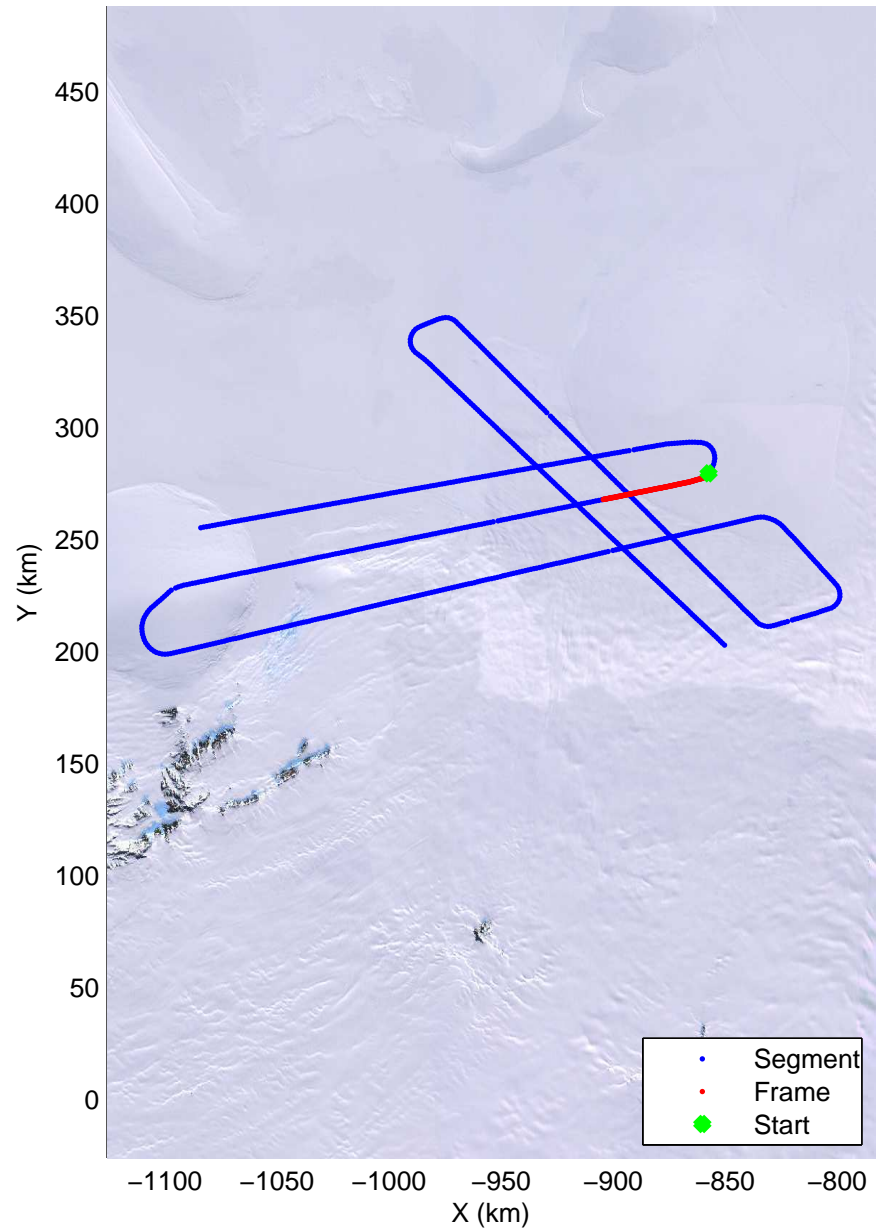

Land Ice -Institute 1
20141115_06_006
Polar Stereograph -71N/0E