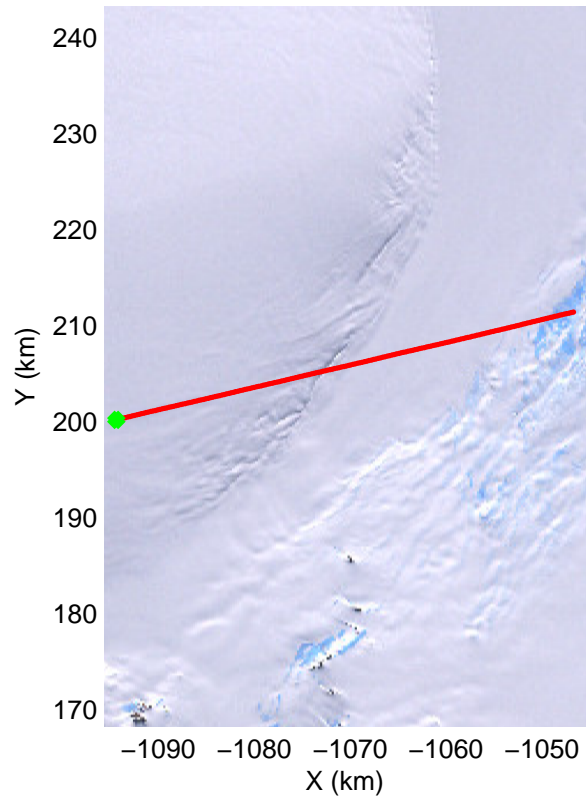

Land Ice -Institute 1  
20141115\_06\_011  
Polar Stereograph -71N/0E

mcords3 2014\_Antarctica\_DC8: "Land Ice -Institute 1" 20141115\_06\_011: 17:13:20.9 to 17:19:15.4 GPS

mcords3 2014\_Antarctica\_DC8: "Land Ice -Institute 1" 20141115\_06\_011: 17:13:20.9 to 17:19:15.4 GPS