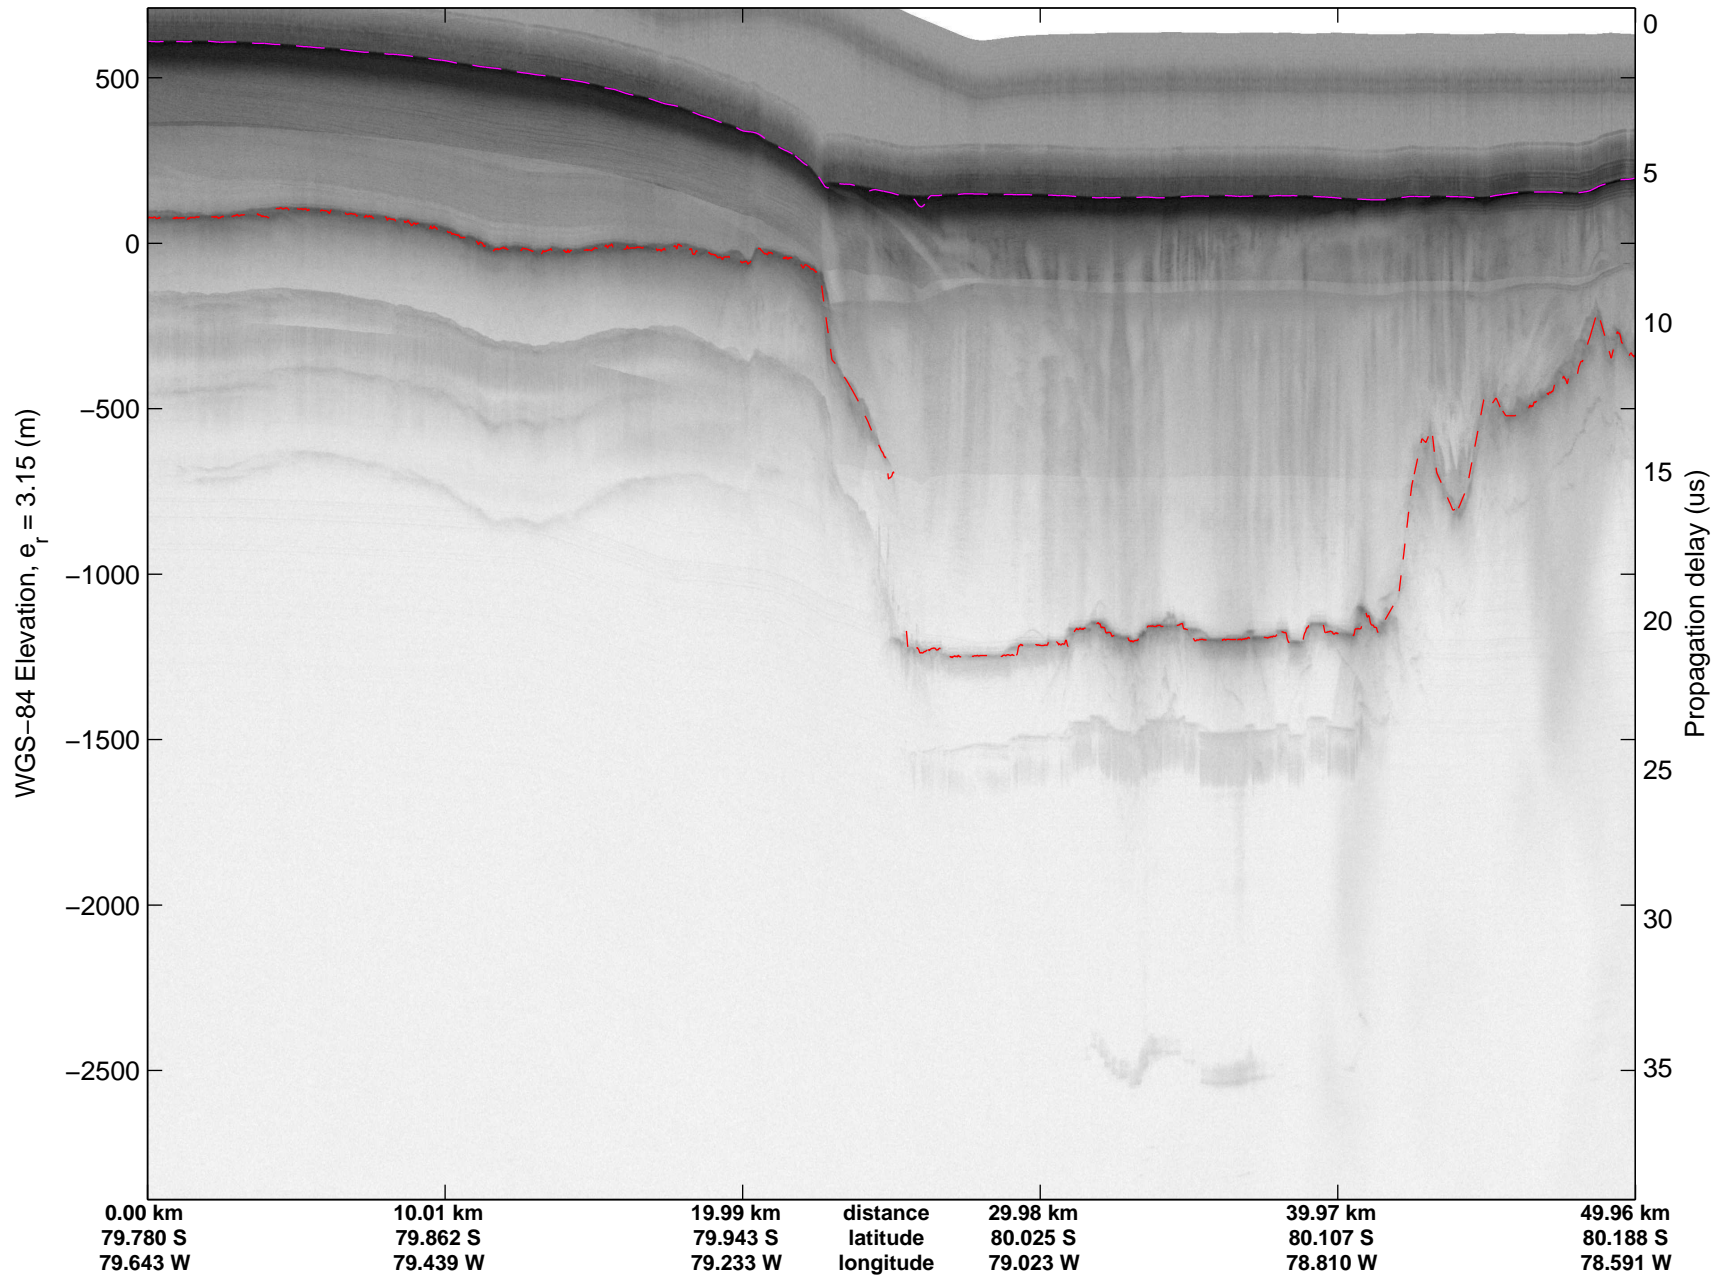

mcords3 2014_Antarctica_DC8: "Land Ice -Institute 1" 20141115_06_012: 17:19:15.6 to 17:25:21.0 GPS