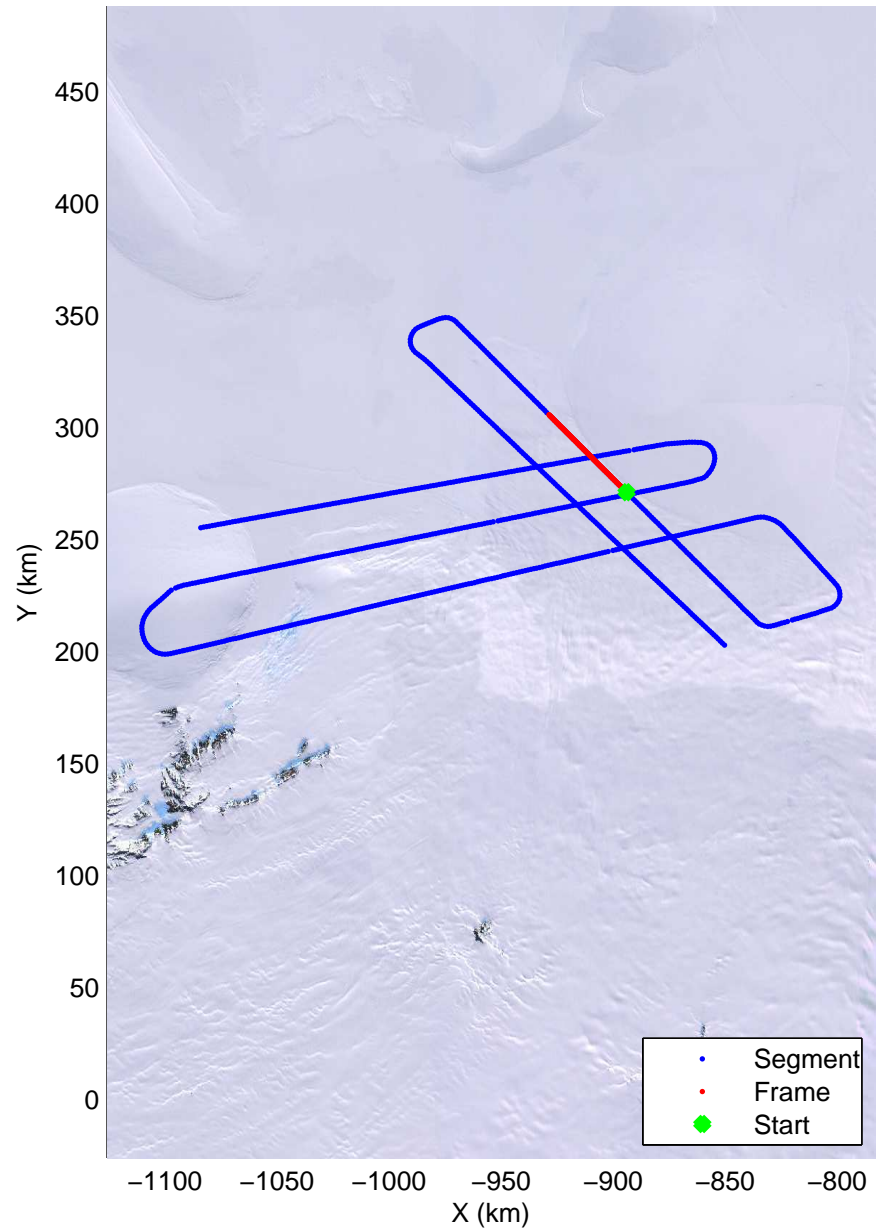

Land Ice -Institute 1
20141115_06_021
Polar Stereograph -71N/0E