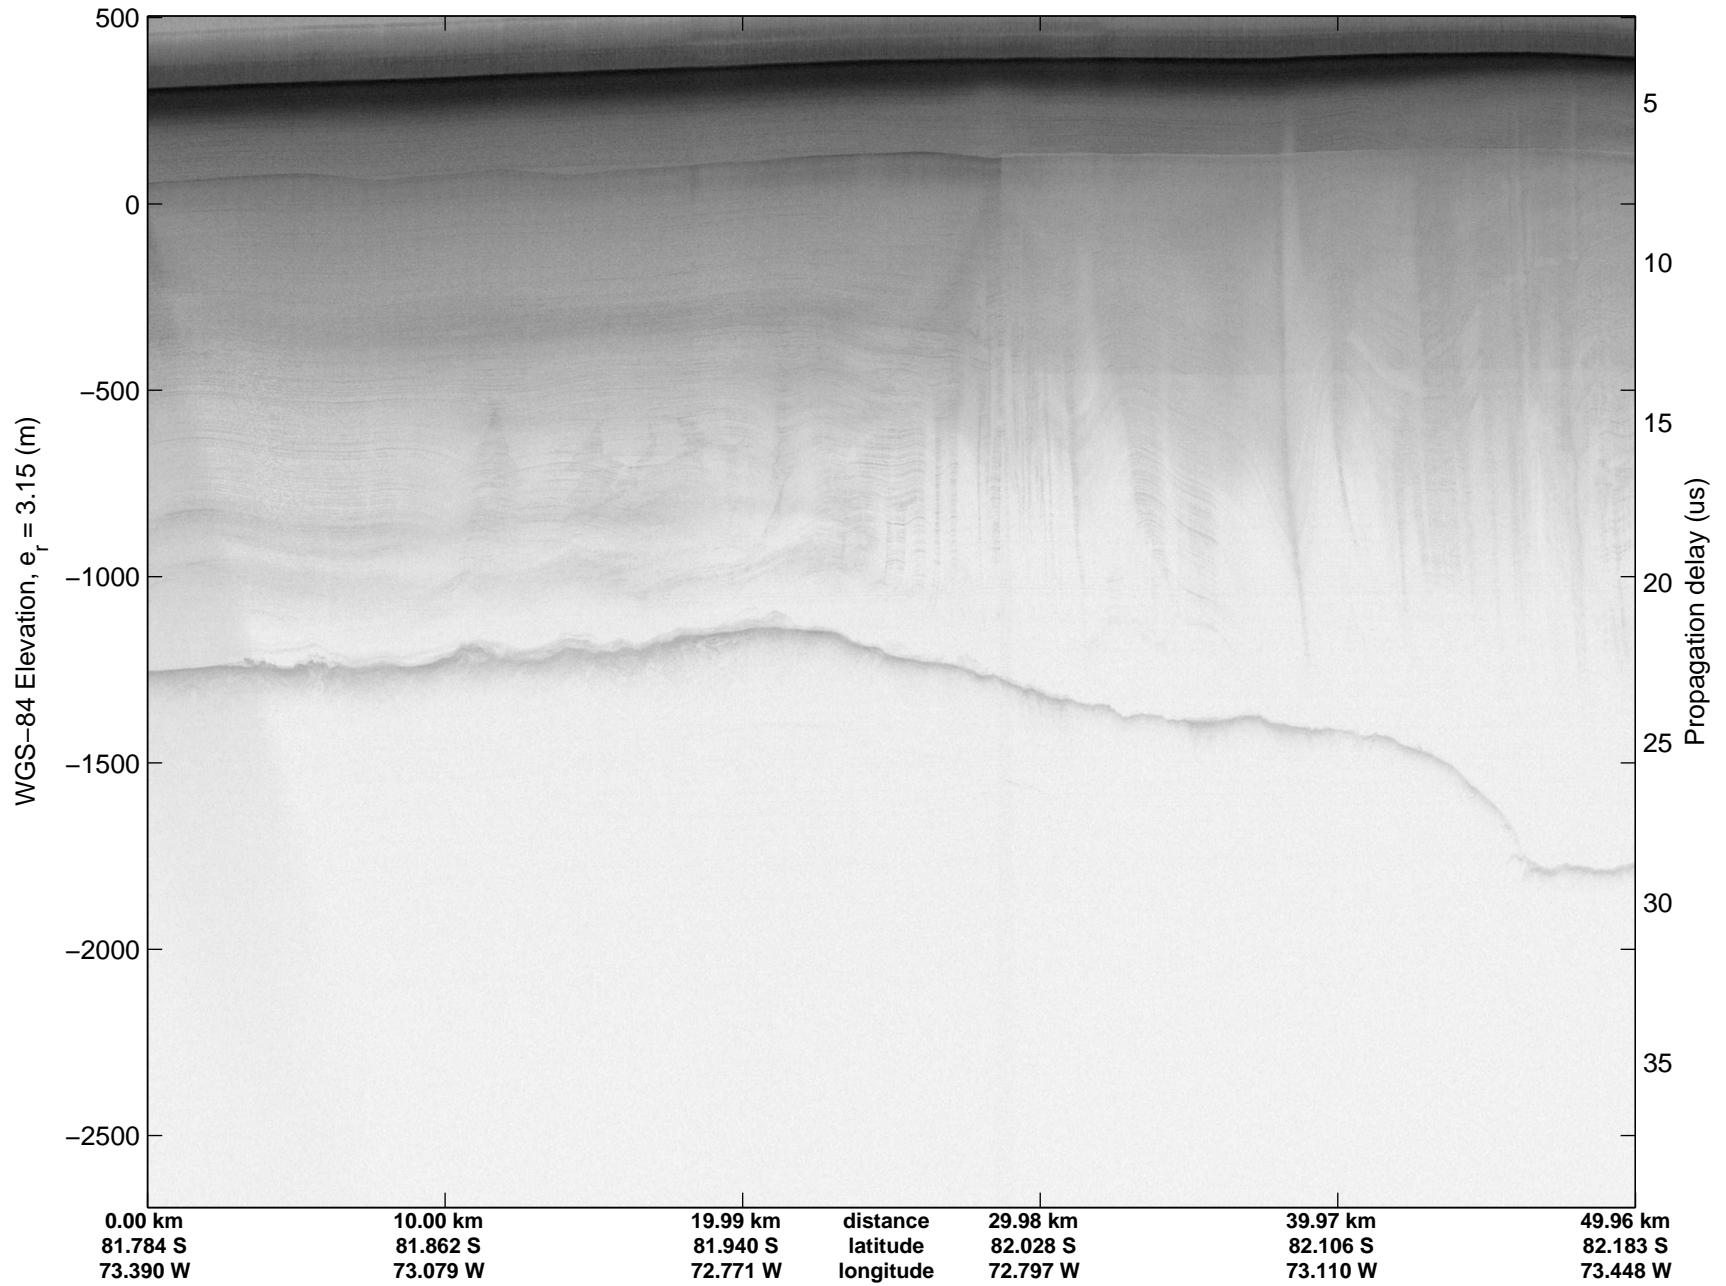

mcords3 2014_Antarctica_DC8: "Land Ice -Institute 1" 20141115_06_017: 17:50:53.4 to 17:57:02.6 GPS