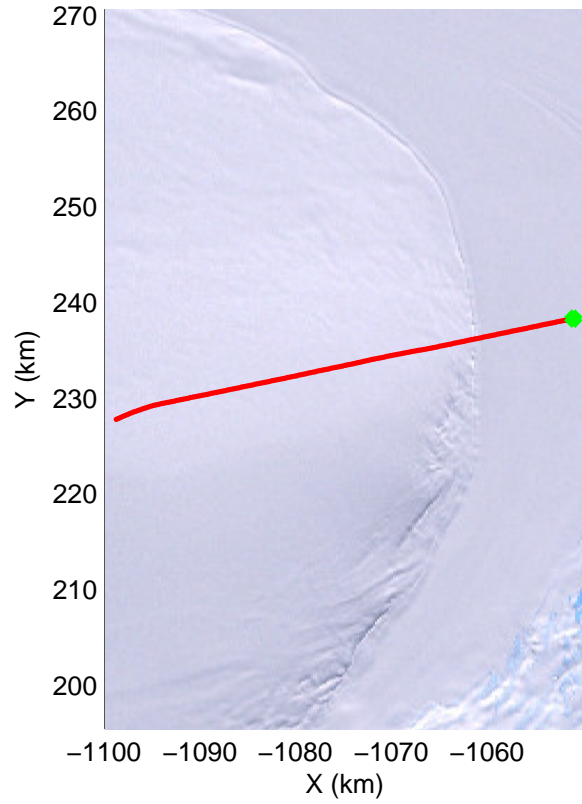

Land Ice -Institute 1
20141115_06_010
Polar Stereograph -71N/0E