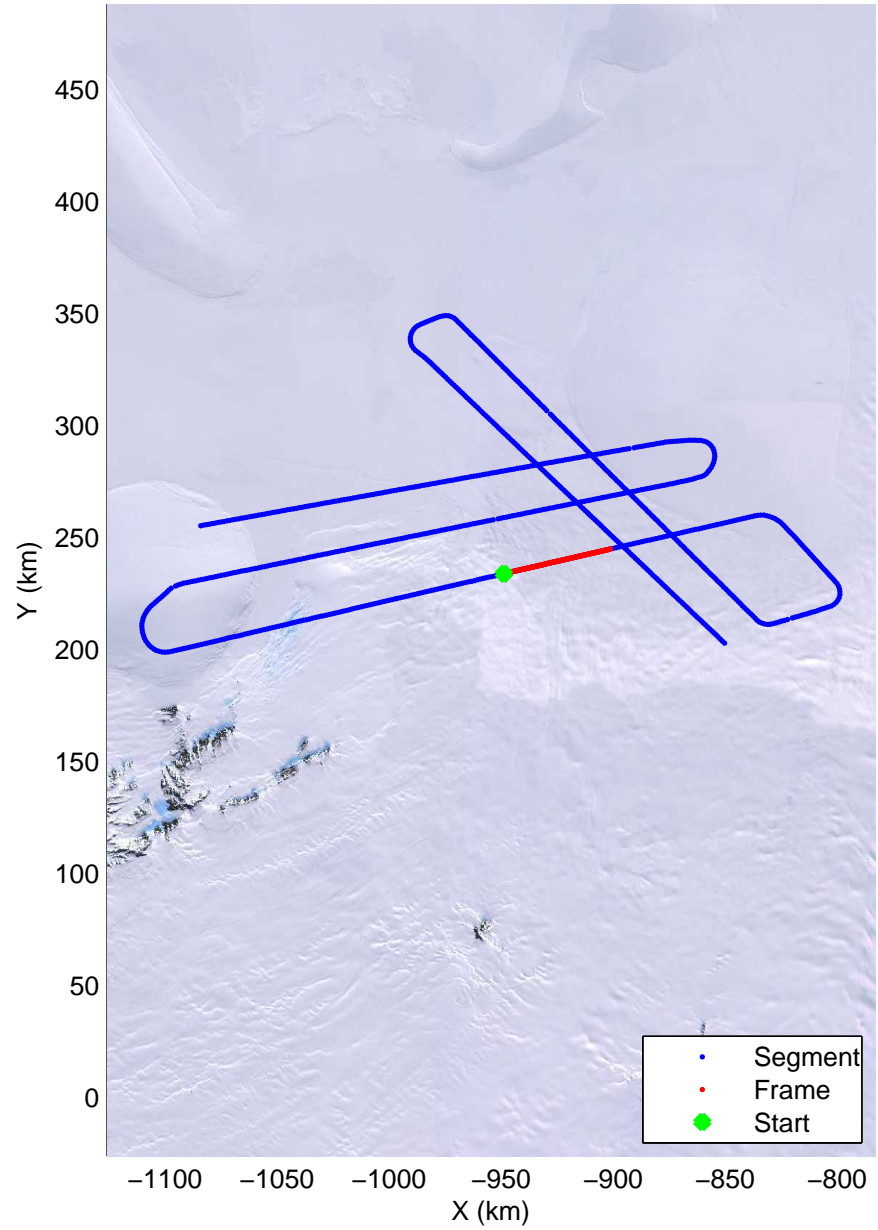

Land Ice -Institute 1
20141115_06_015
Polar Stereograph -71N/0E