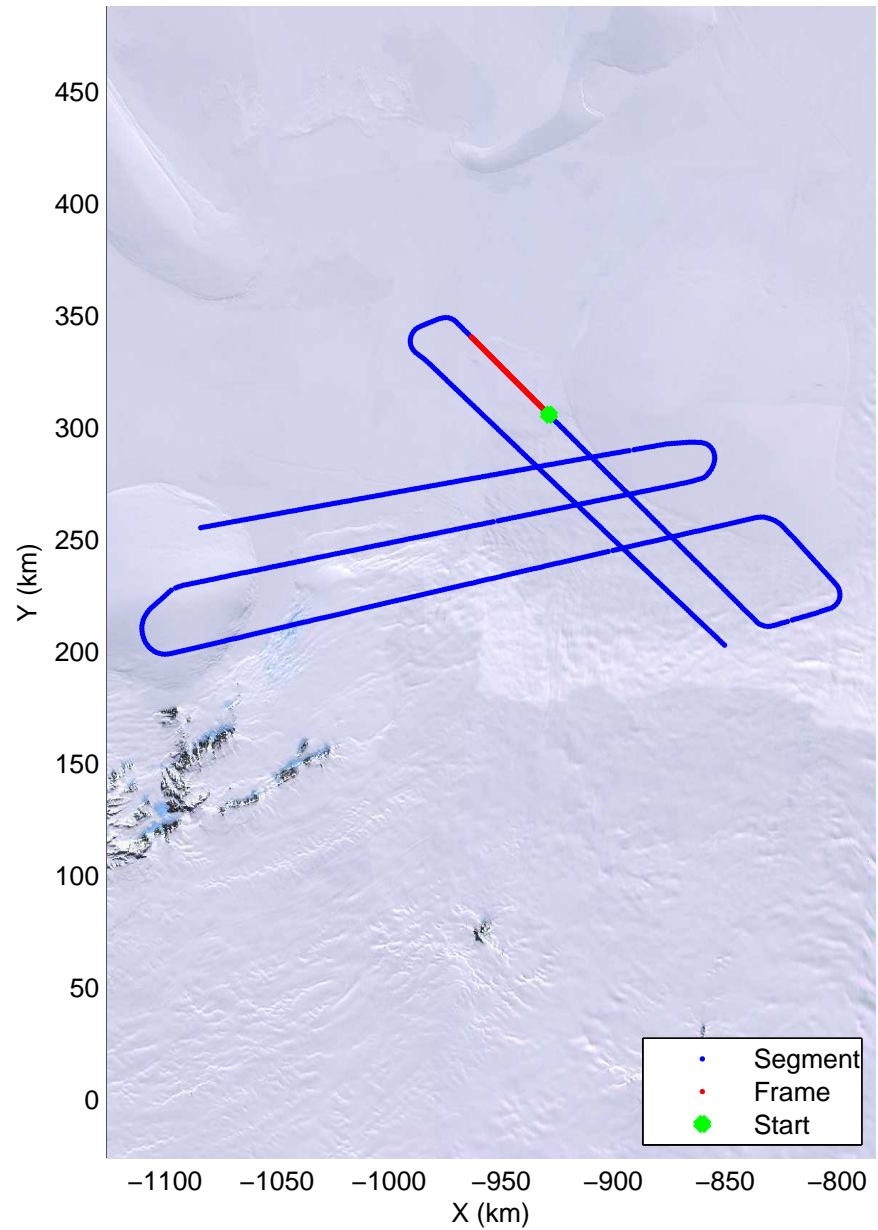

Land Ice -Institute 1
20141115_06_022
Polar Stereograph -71N/0E