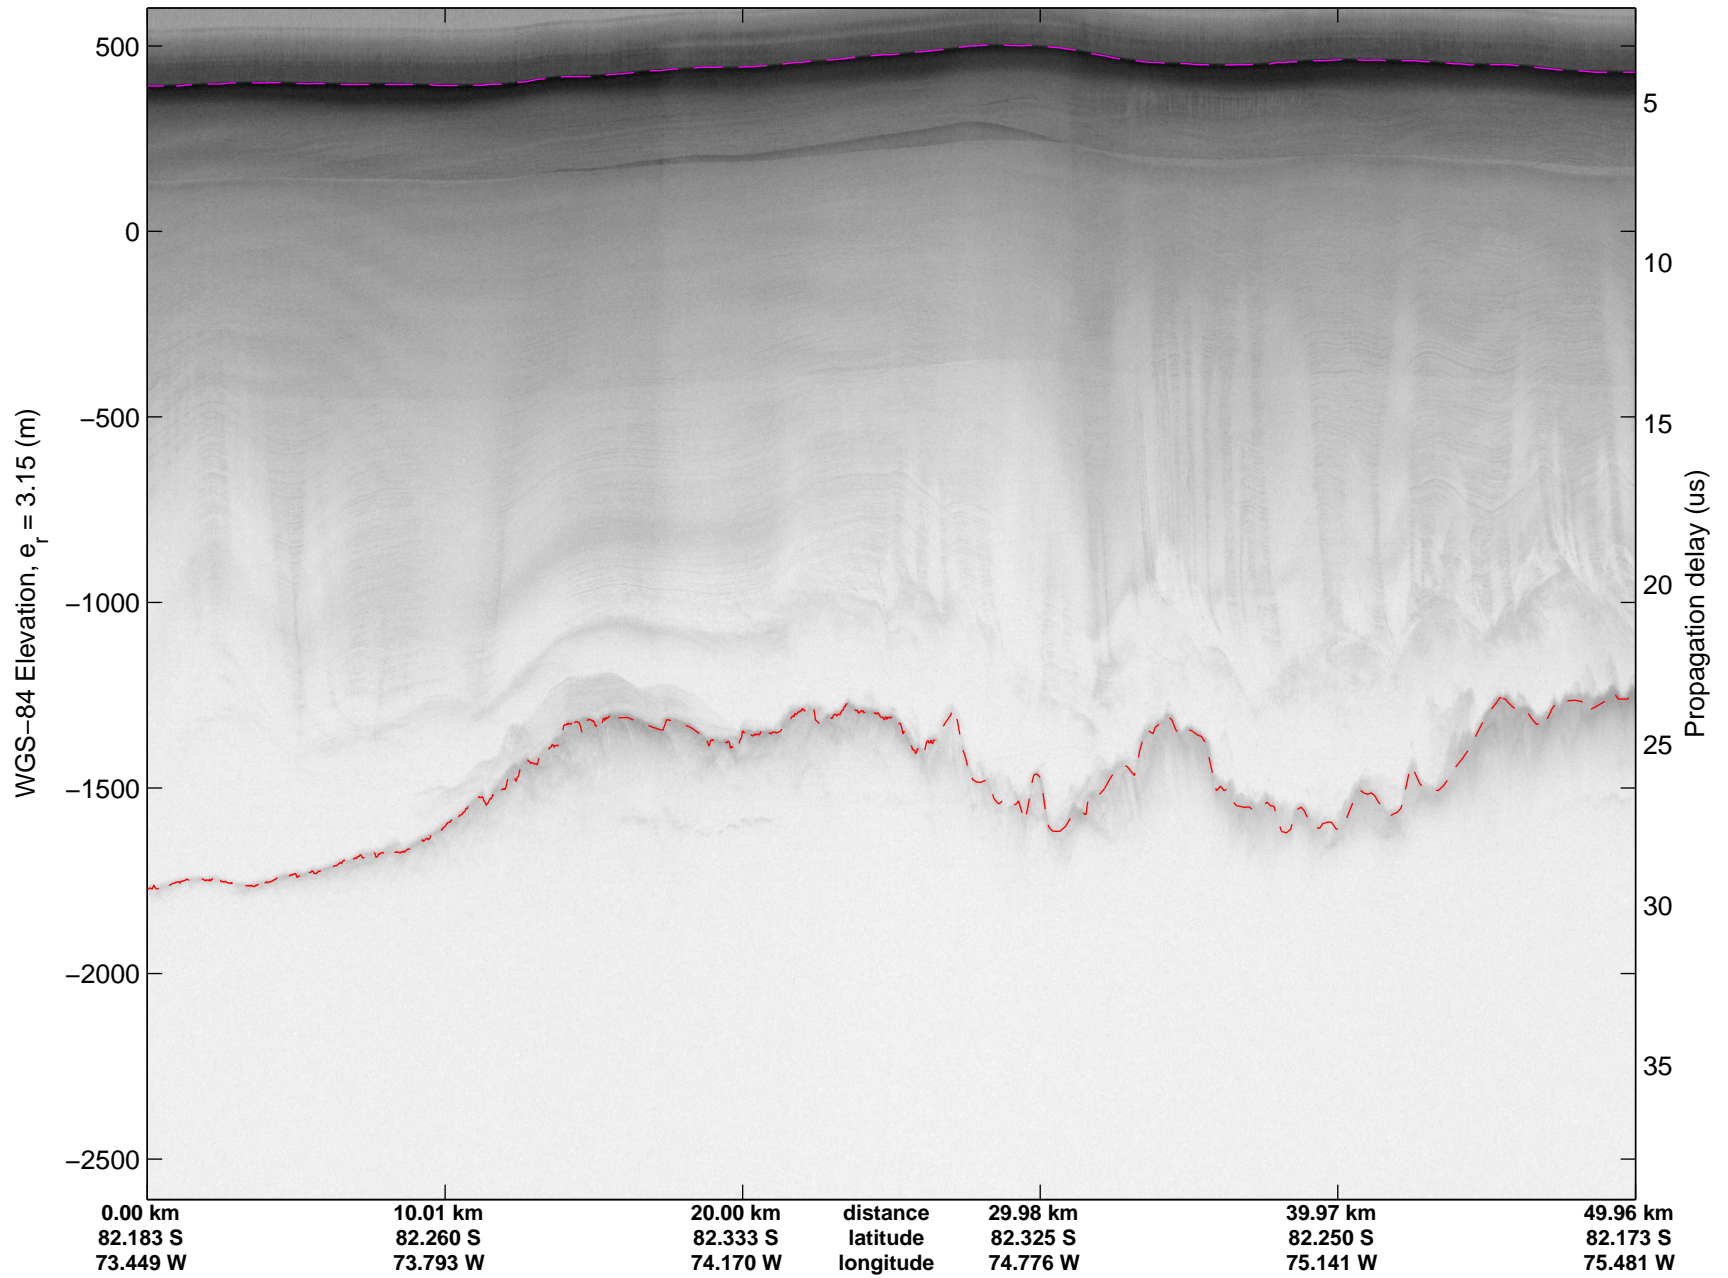

mcords3 2014_Antarctica_DC8: "Land Ice -Institute 1" 20141115_06_018: 17:57:02.9 to 18:03:27.6 GPS