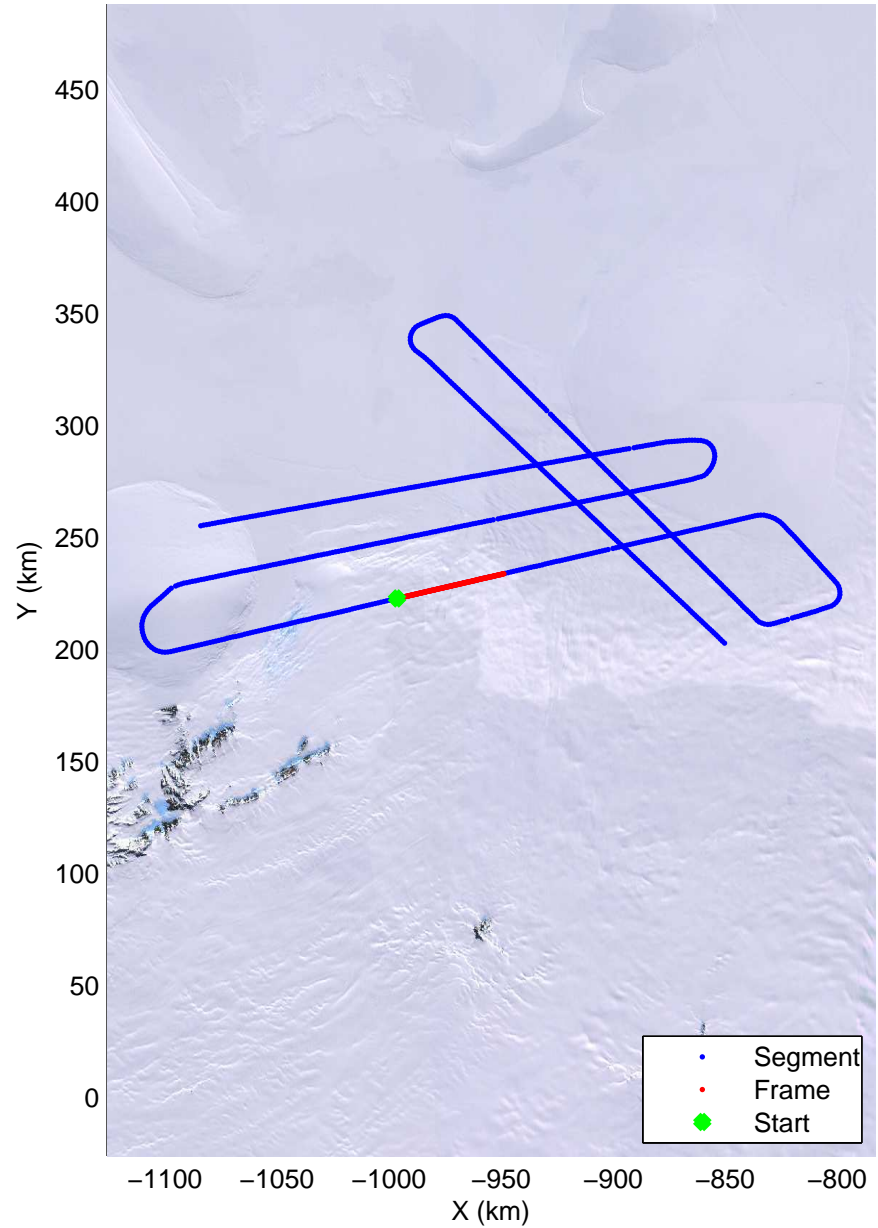

Land Ice -Institute 1
20141115_06_014
Polar Stereograph -71N/0E