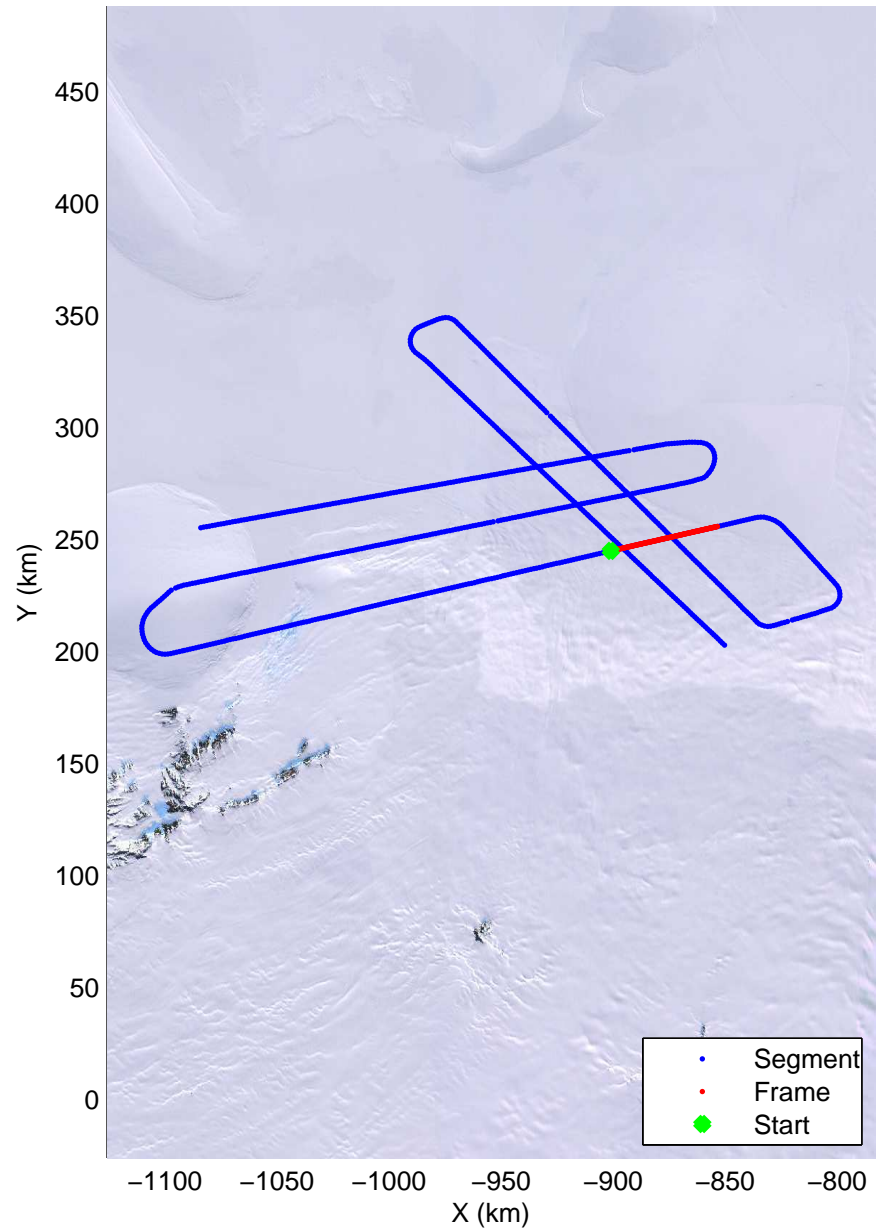

Land Ice -Institute 1
20141115_06_016
Polar Stereograph -71N/0E