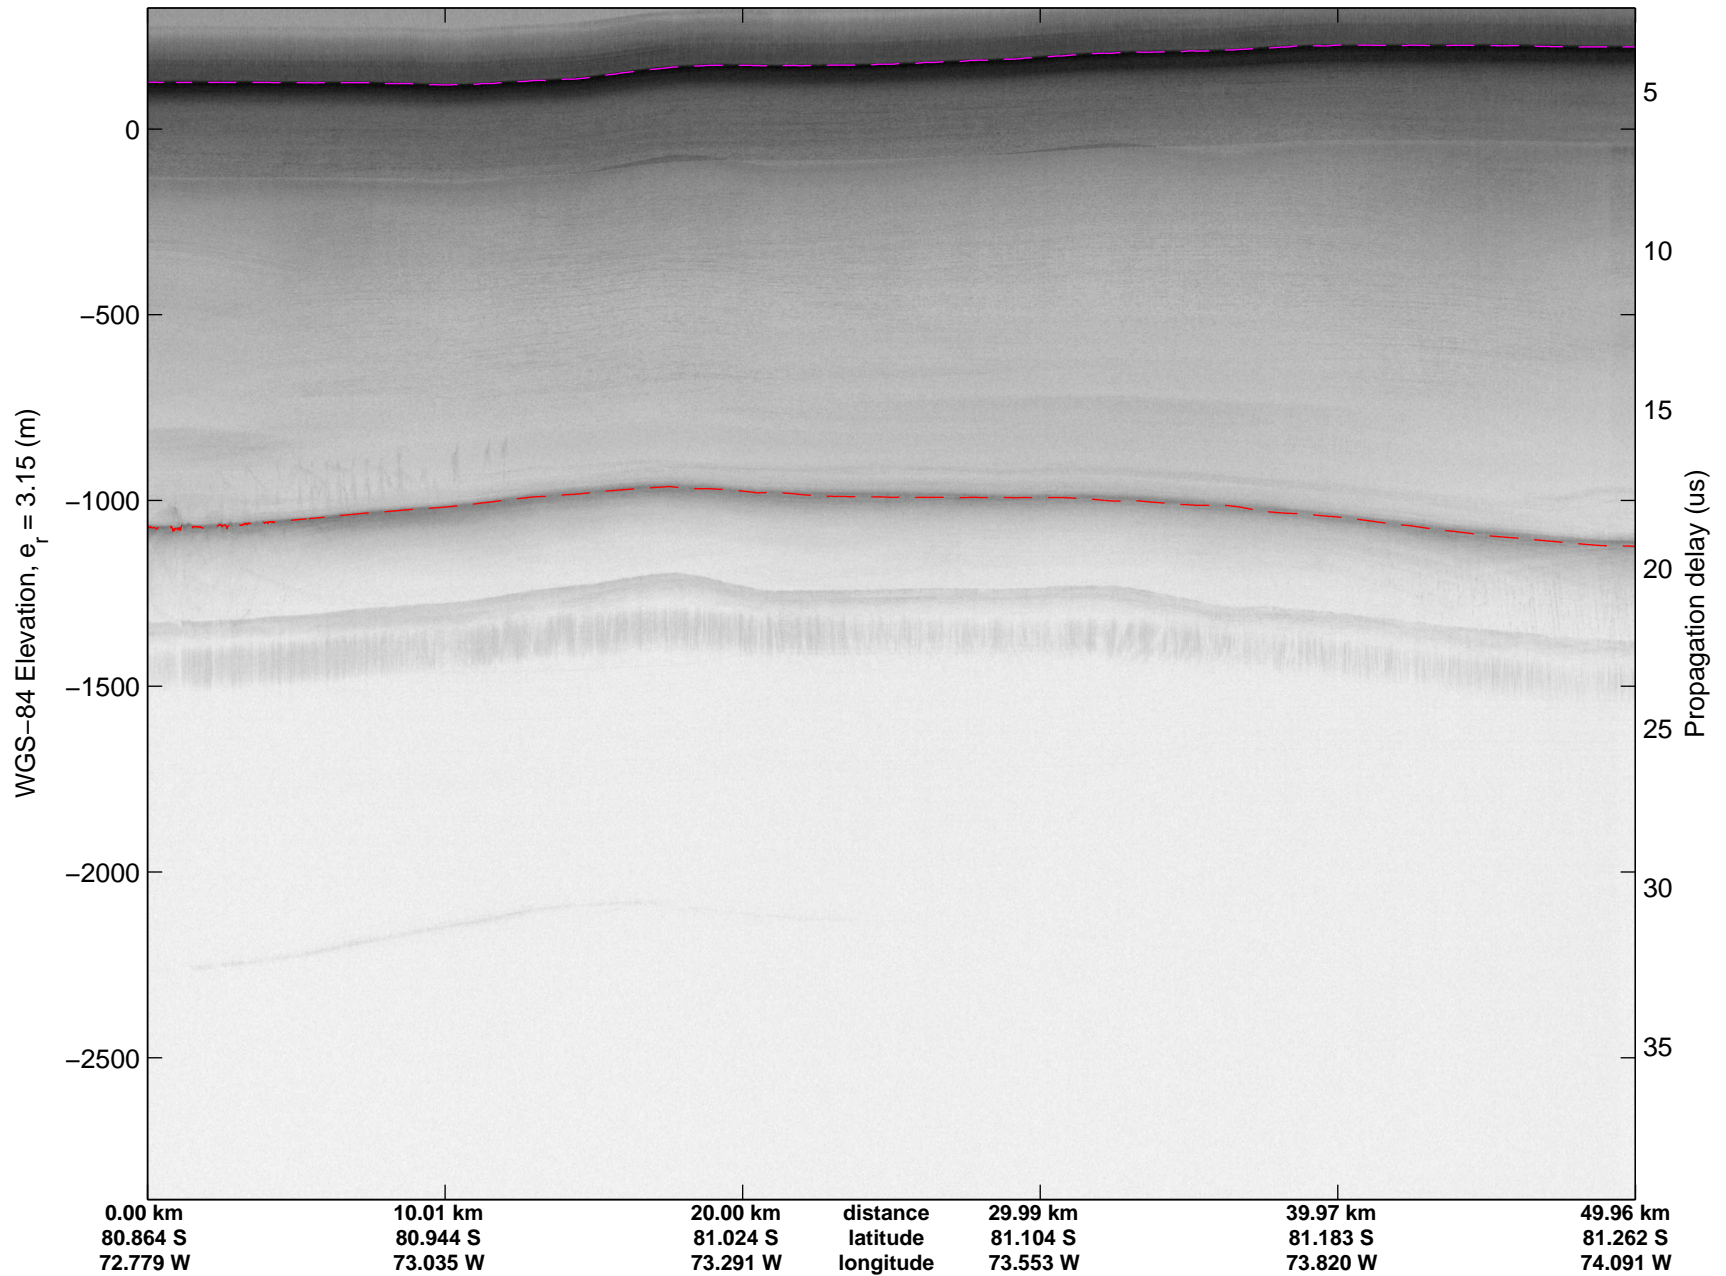

Land Ice -Institute 1  
20141115\_06\_024  
Polar Stereograph -71N/0E

mcords3 2014\_Antarctica\_DC8: "Land Ice -Institute 1" 20141115\_06\_024: 18:34:44.6 to 18:40:53.7 GPS

mcords3 2014\_Antarctica\_DC8: "Land Ice -Institute 1" 20141115\_06\_024: 18:34:44.6 to 18:40:53.7 GPS

Land Ice -Institute 1  
20141115\_06\_025  
Polar Stereograph -71N/0E

mcords3 2014\_Antarctica\_DC8: "Land Ice -Institute 1" 20141115\_06\_025: 18:40:54.0 to 18:47:13.5 GPS

mcords3 2014\_Antarctica\_DC8: "Land Ice -Institute 1" 20141115\_06\_025: 18:40:54.0 to 18:47:13.5 GPS