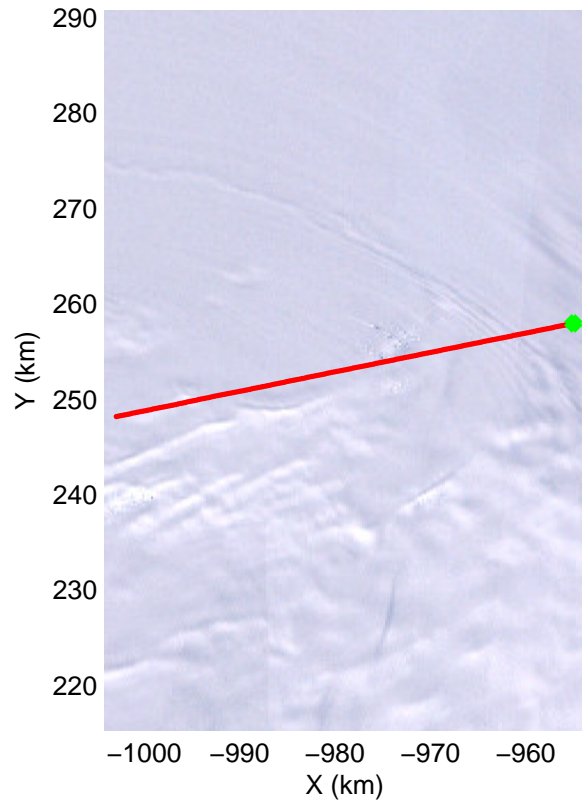

Land Ice -Institute 1  
20141115\_06\_007  
Polar Stereograph -71N/0E

mcords3 2014\_Antarctica\_DC8: "Land Ice -Institute 1" 20141115\_06\_007: 16:48:22.5 to 16:54:29.6 GPS

mcords3 2014\_Antarctica\_DC8: "Land Ice -Institute 1" 20141115\_06\_007: 16:48:22.5 to 16:54:29.6 GPS