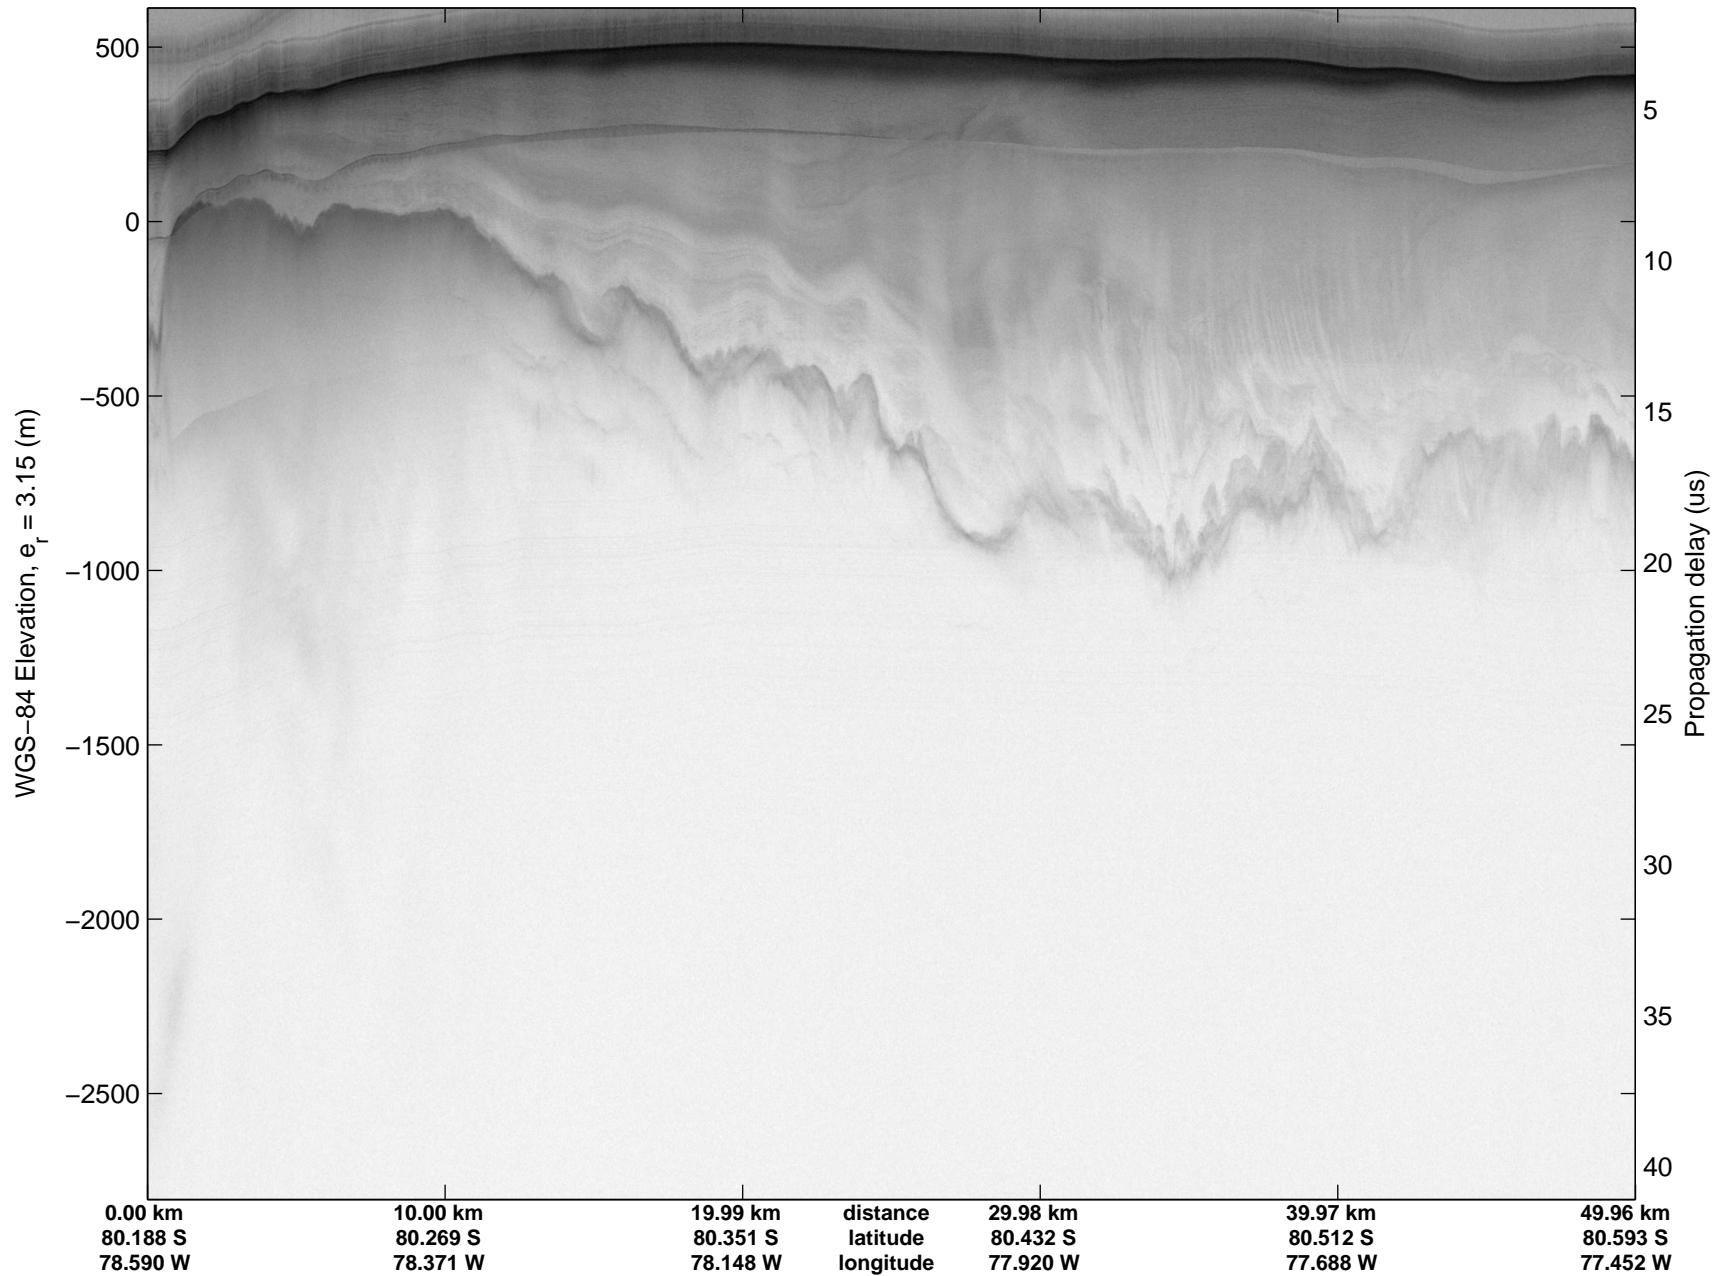

mcords3 2014_Antarctica_DC8: "Land Ice -Institute 1" 20141115_06_013: 17:25:21.2 to 17:31:49.5 GPS