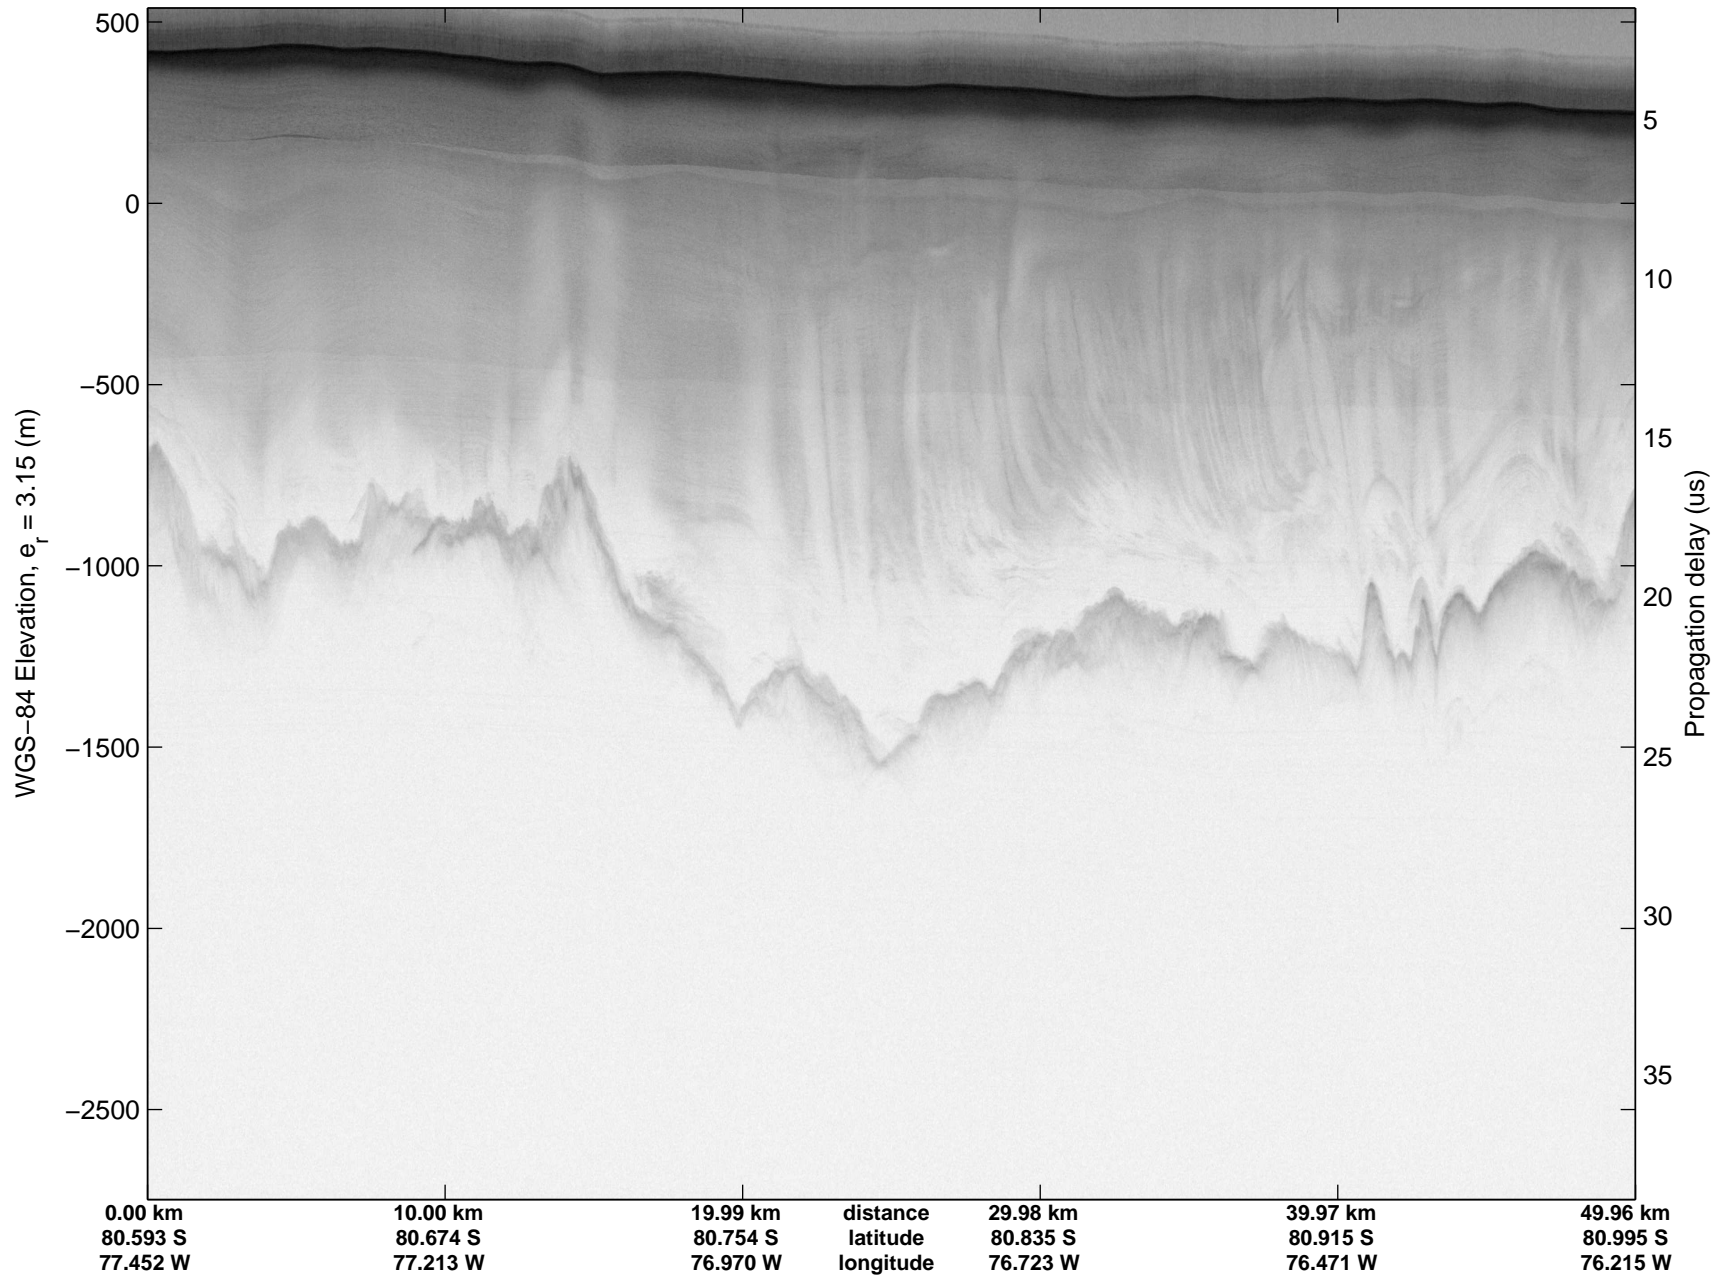

mcords3 2014_Antarctica_DC8: "Land Ice -Institute 1" 20141115_06_014: 17:31:49.8 to 17:38:07.3 GPS