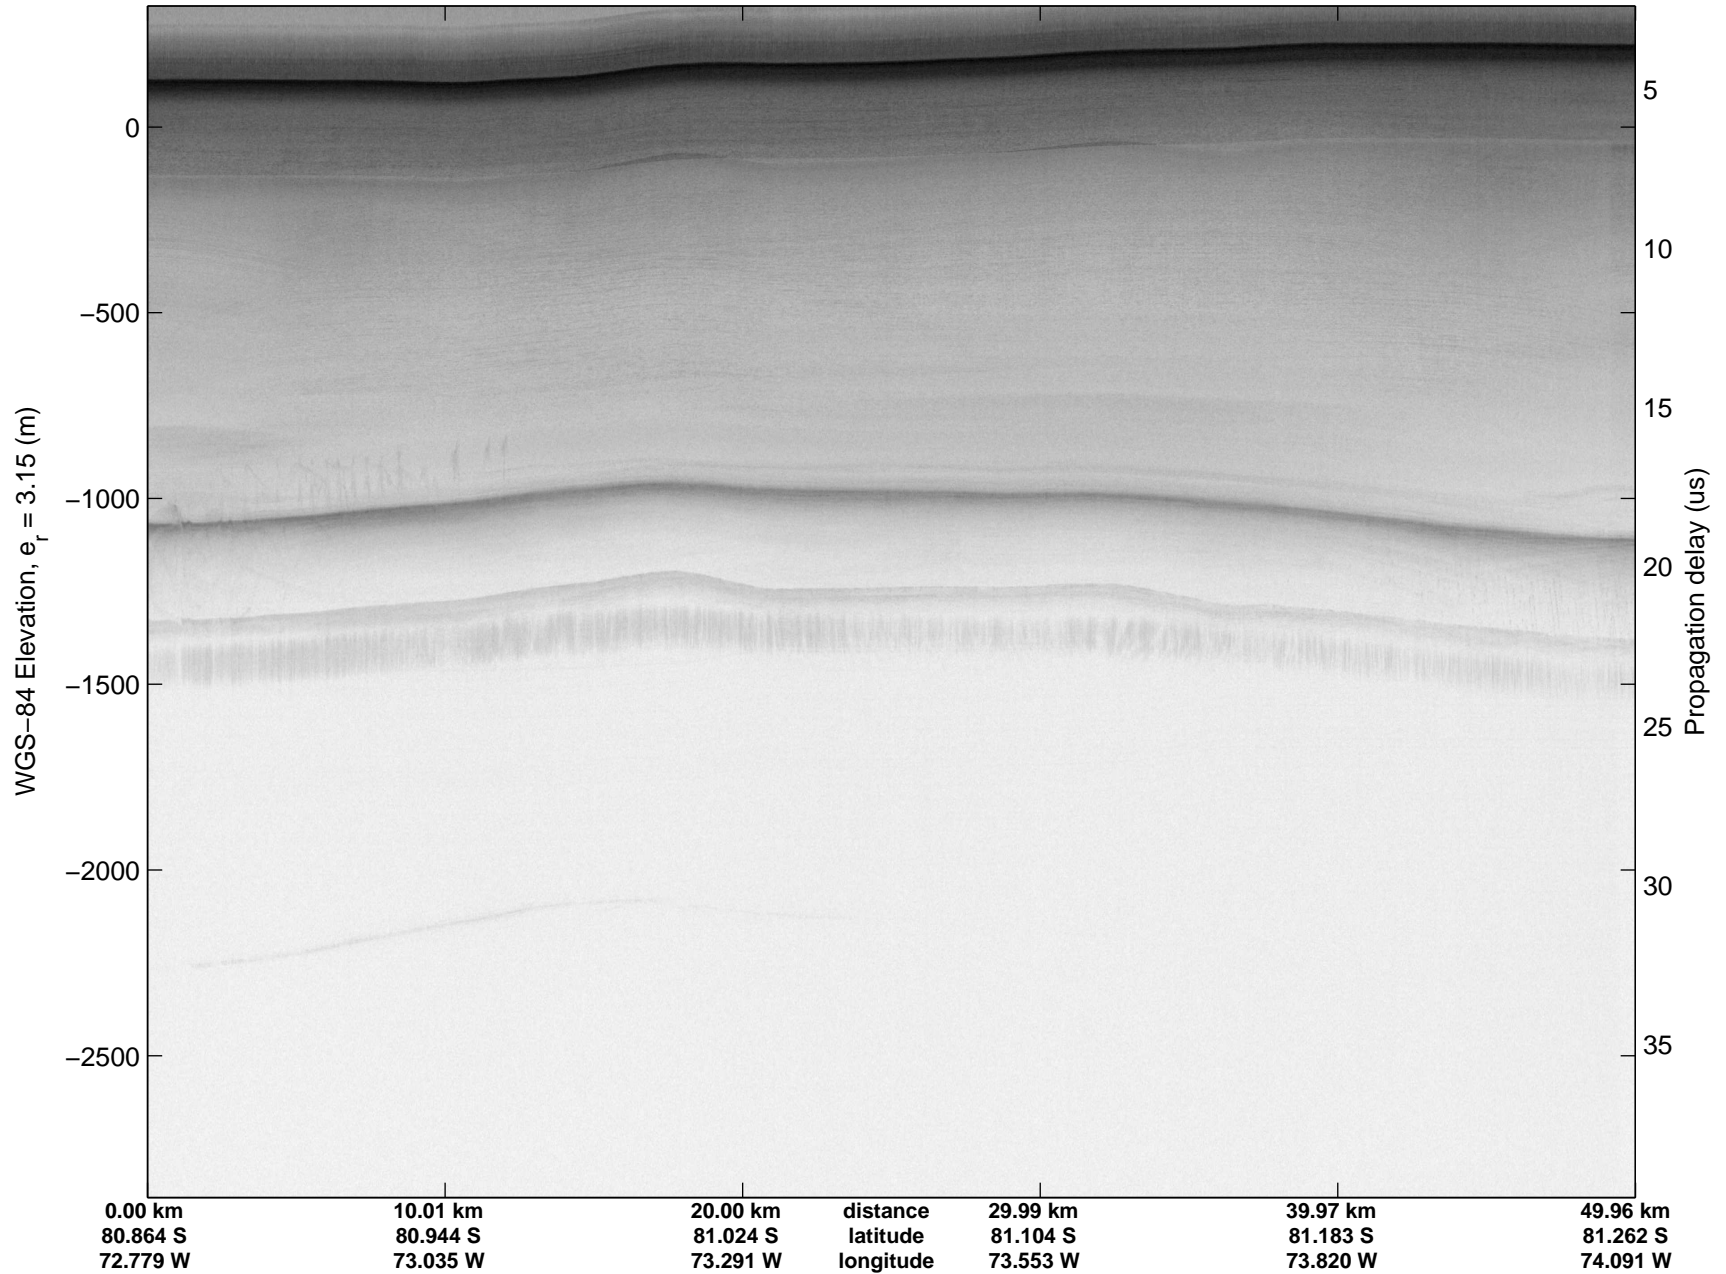

Land Ice -Institute 1  
20141115\_06\_024  
Polar Stereograph -71N/0E

mcords3 2014\_Antarctica\_DC8: "Land Ice -Institute 1" 20141115\_06\_024: 18:34:44.6 to 18:40:53.7 GPS

mcords3 2014\_Antarctica\_DC8: "Land Ice -Institute 1" 20141115\_06\_024: 18:34:44.6 to 18:40:53.7 GPS

Land Ice -Institute 1  
20141115\_06\_025  
Polar Stereograph -71N/0E

mcords3 2014\_Antarctica\_DC8: "Land Ice -Institute 1" 20141115\_06\_025: 18:40:54.0 to 18:47:13.5 GPS

mcords3 2014\_Antarctica\_DC8: "Land Ice -Institute 1" 20141115\_06\_025: 18:40:54.0 to 18:47:13.5 GPS