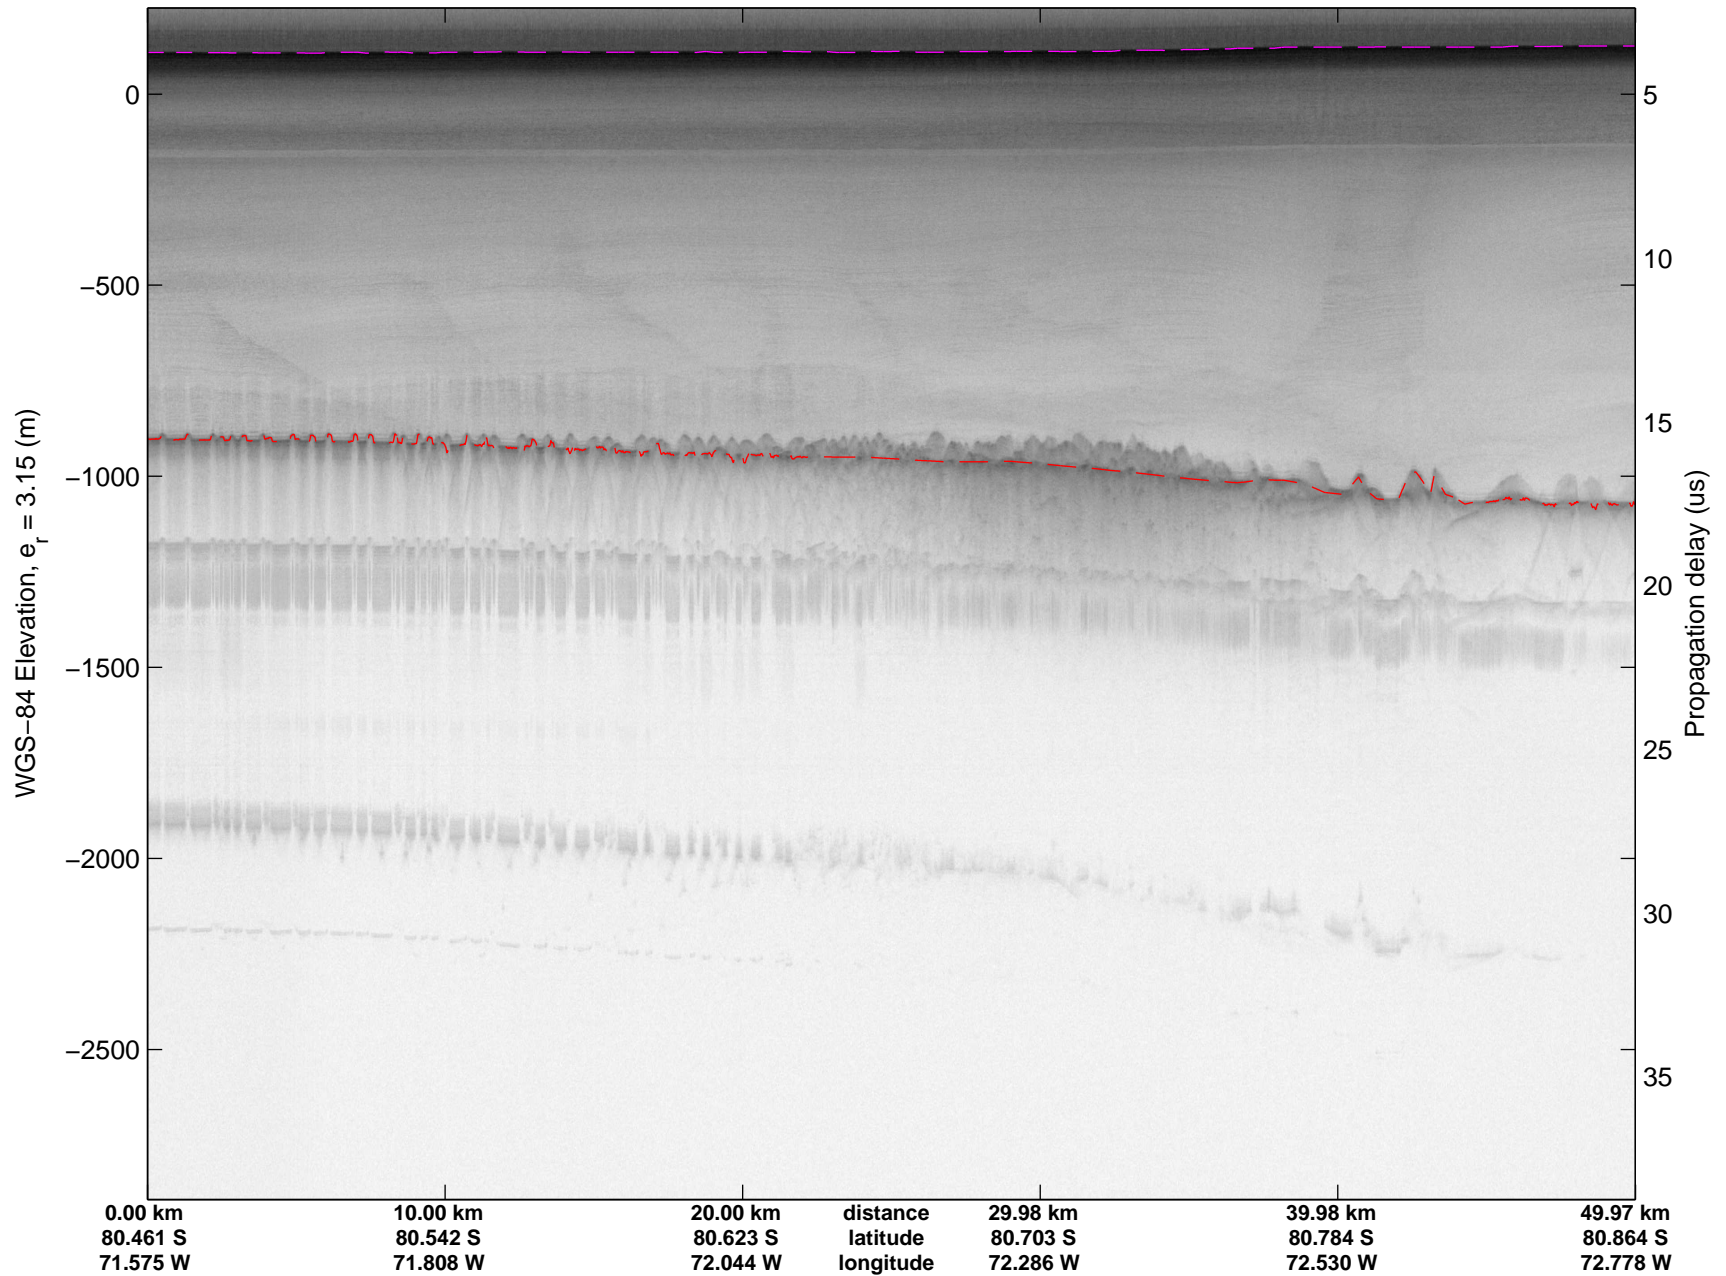

Land Ice -Institute 1  
20141115\_06\_023  
Polar Stereograph -71N/0E

mcords3 2014\_Antarctica\_DC8: "Land Ice -Institute 1" 20141115\_06\_023: 18:28:22.7 to 18:34:44.3 GPS

mcords3 2014\_Antarctica\_DC8: "Land Ice -Institute 1" 20141115\_06\_023: 18:28:22.7 to 18:34:44.3 GPS

Land Ice -Institute 1  
20141115\_06\_024  
Polar Stereograph -71N/0E

mcords3 2014\_Antarctica\_DC8: "Land Ice -Institute 1" 20141115\_06\_024: 18:34:44.6 to 18:40:53.7 GPS

mcords3 2014\_Antarctica\_DC8: "Land Ice -Institute 1" 20141115\_06\_024: 18:34:44.6 to 18:40:53.7 GPS