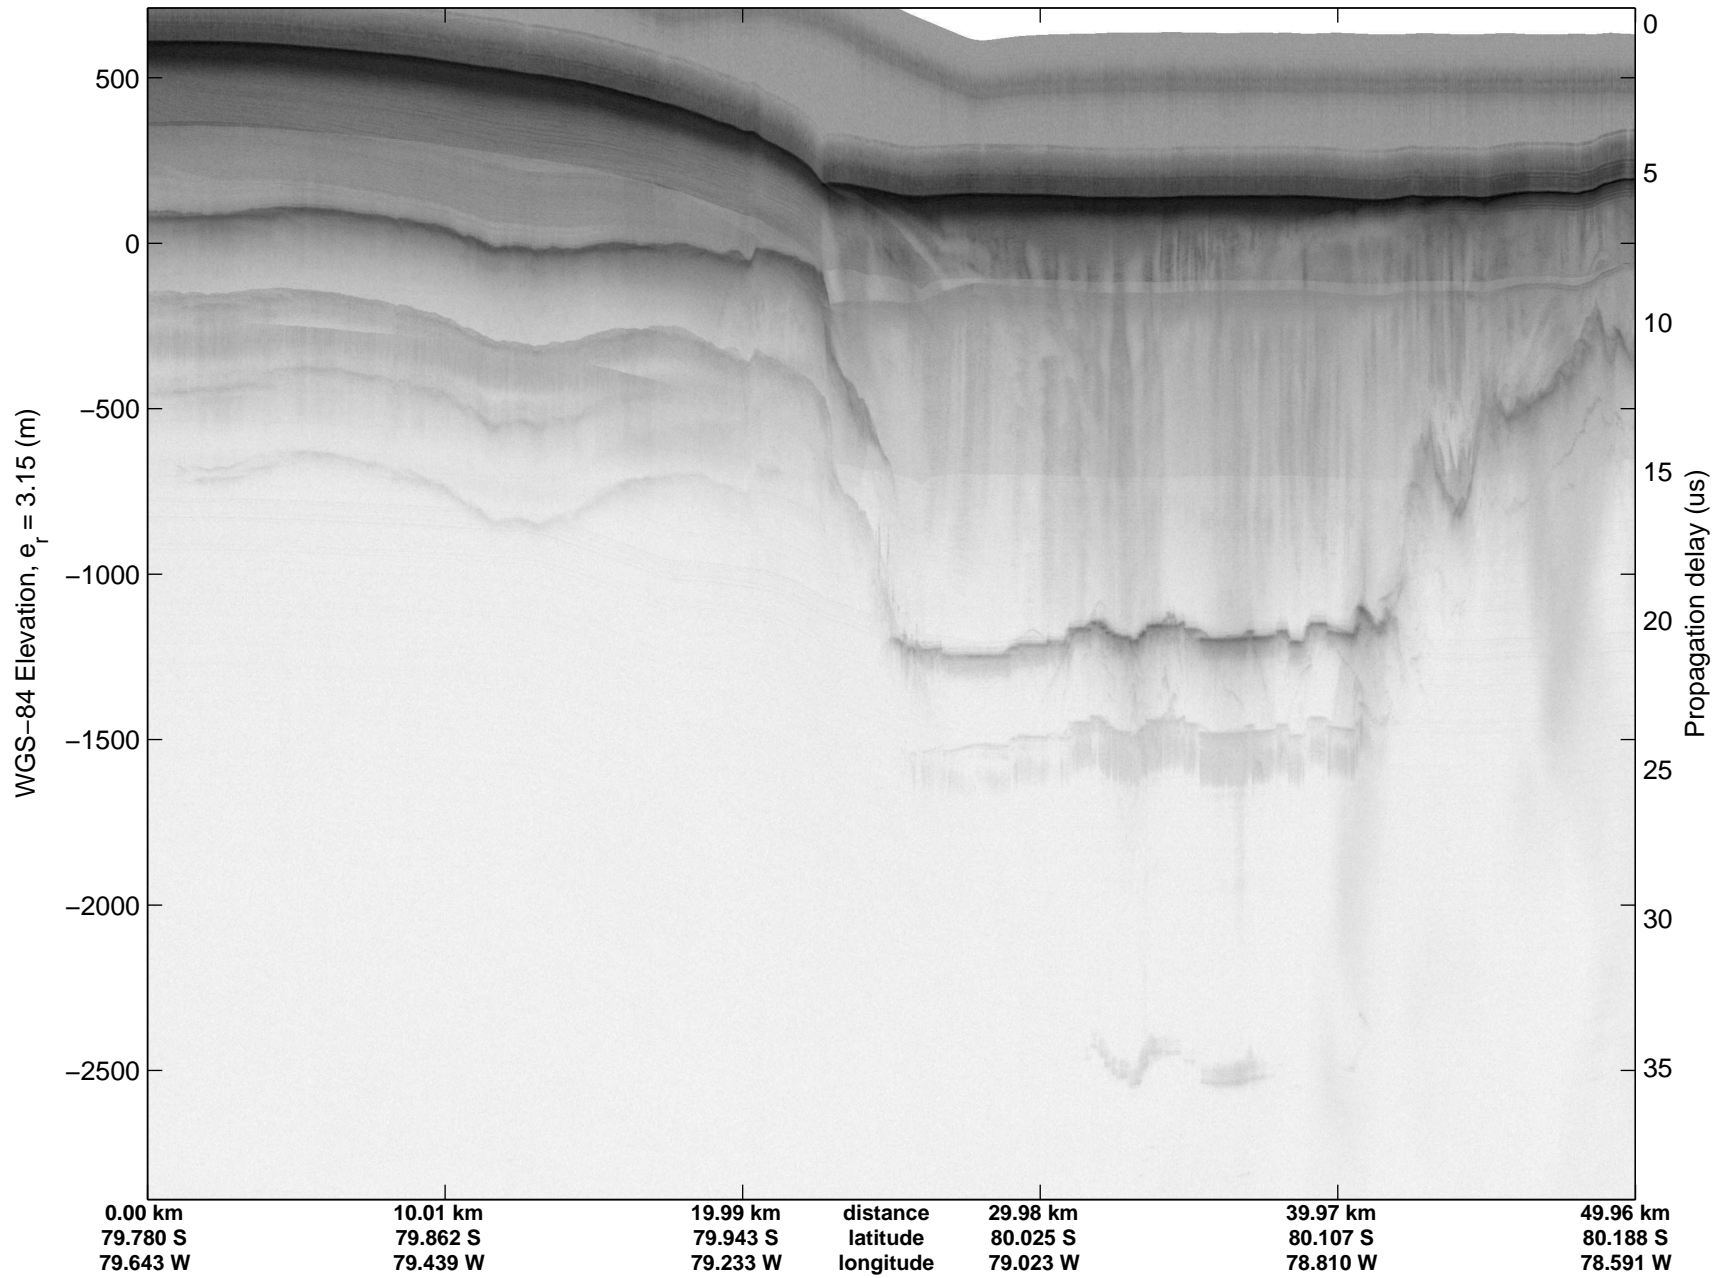

mcords3 2014_Antarctica_DC8: "Land Ice -Institute 1" 20141115_06_012: 17:19:15.6 to 17:25:21.0 GPS