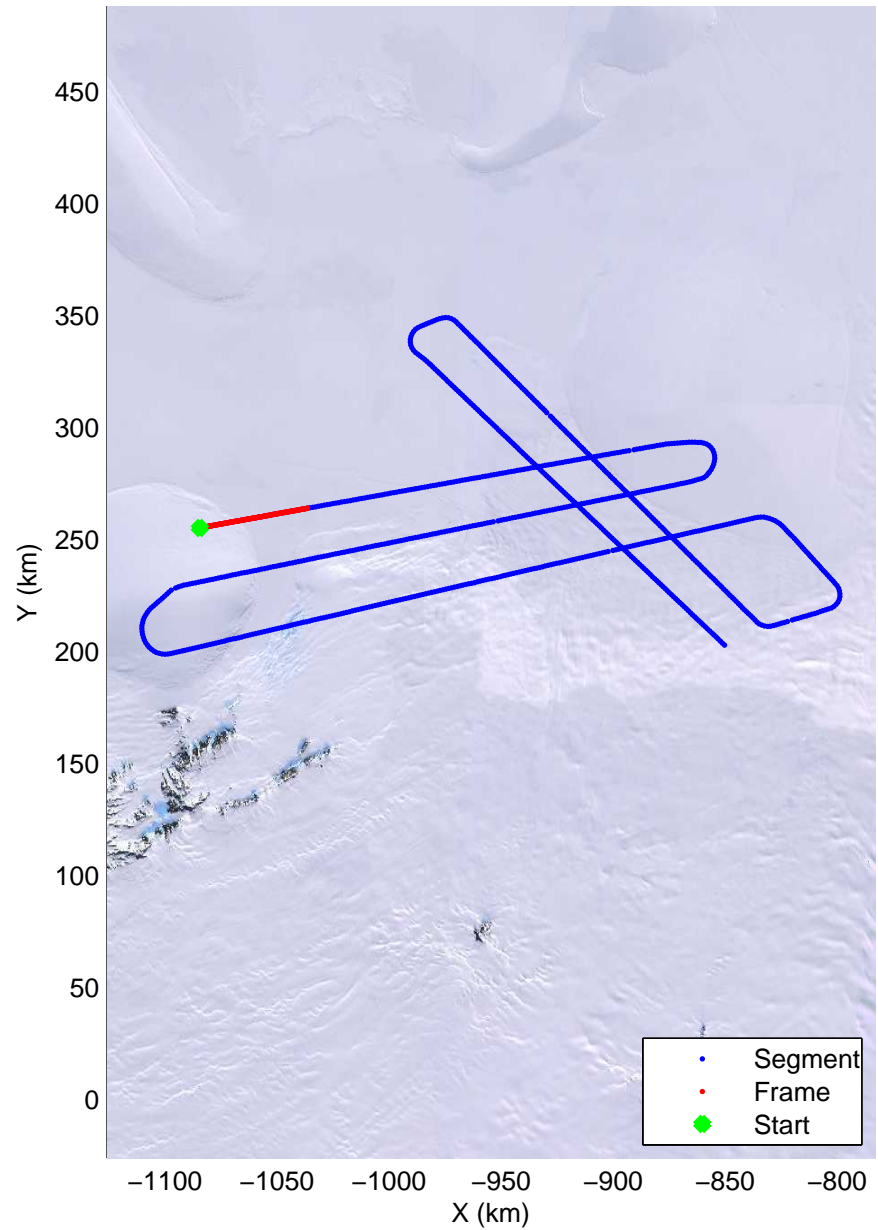

Land Ice -Institute 1  
20141115\_06\_001  
Polar Stereograph -71N/0E

mcords3 2014\_Antarctica\_DC8: "Land Ice -Institute 1" 20141115\_06\_001: 16:10:40.4 to 16:16:27.7 GPS

mcords3 2014\_Antarctica\_DC8: "Land Ice -Institute 1" 20141115\_06\_001: 16:10:40.4 to 16:16:27.7 GPS