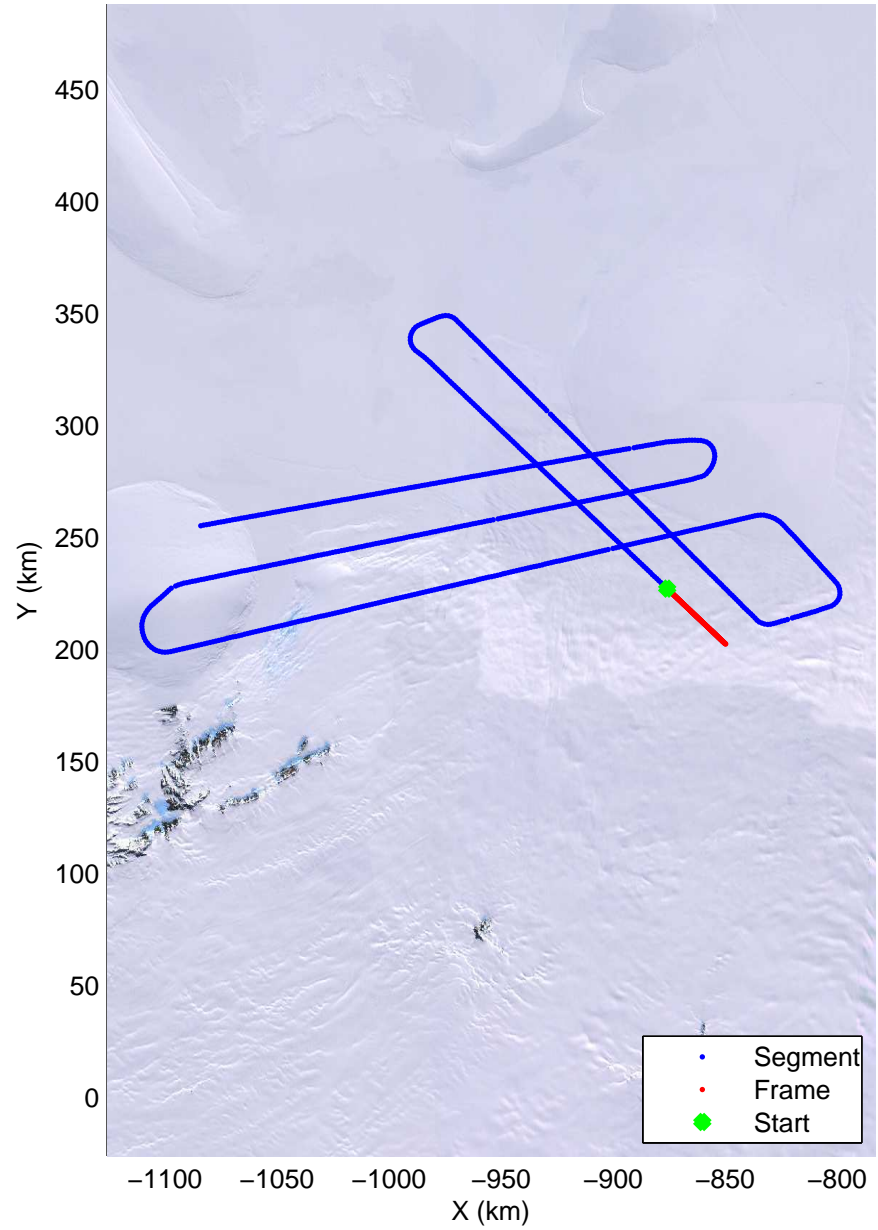

Land Ice -Institute 1
20141115_06_027
Polar Stereograph -71N/0E