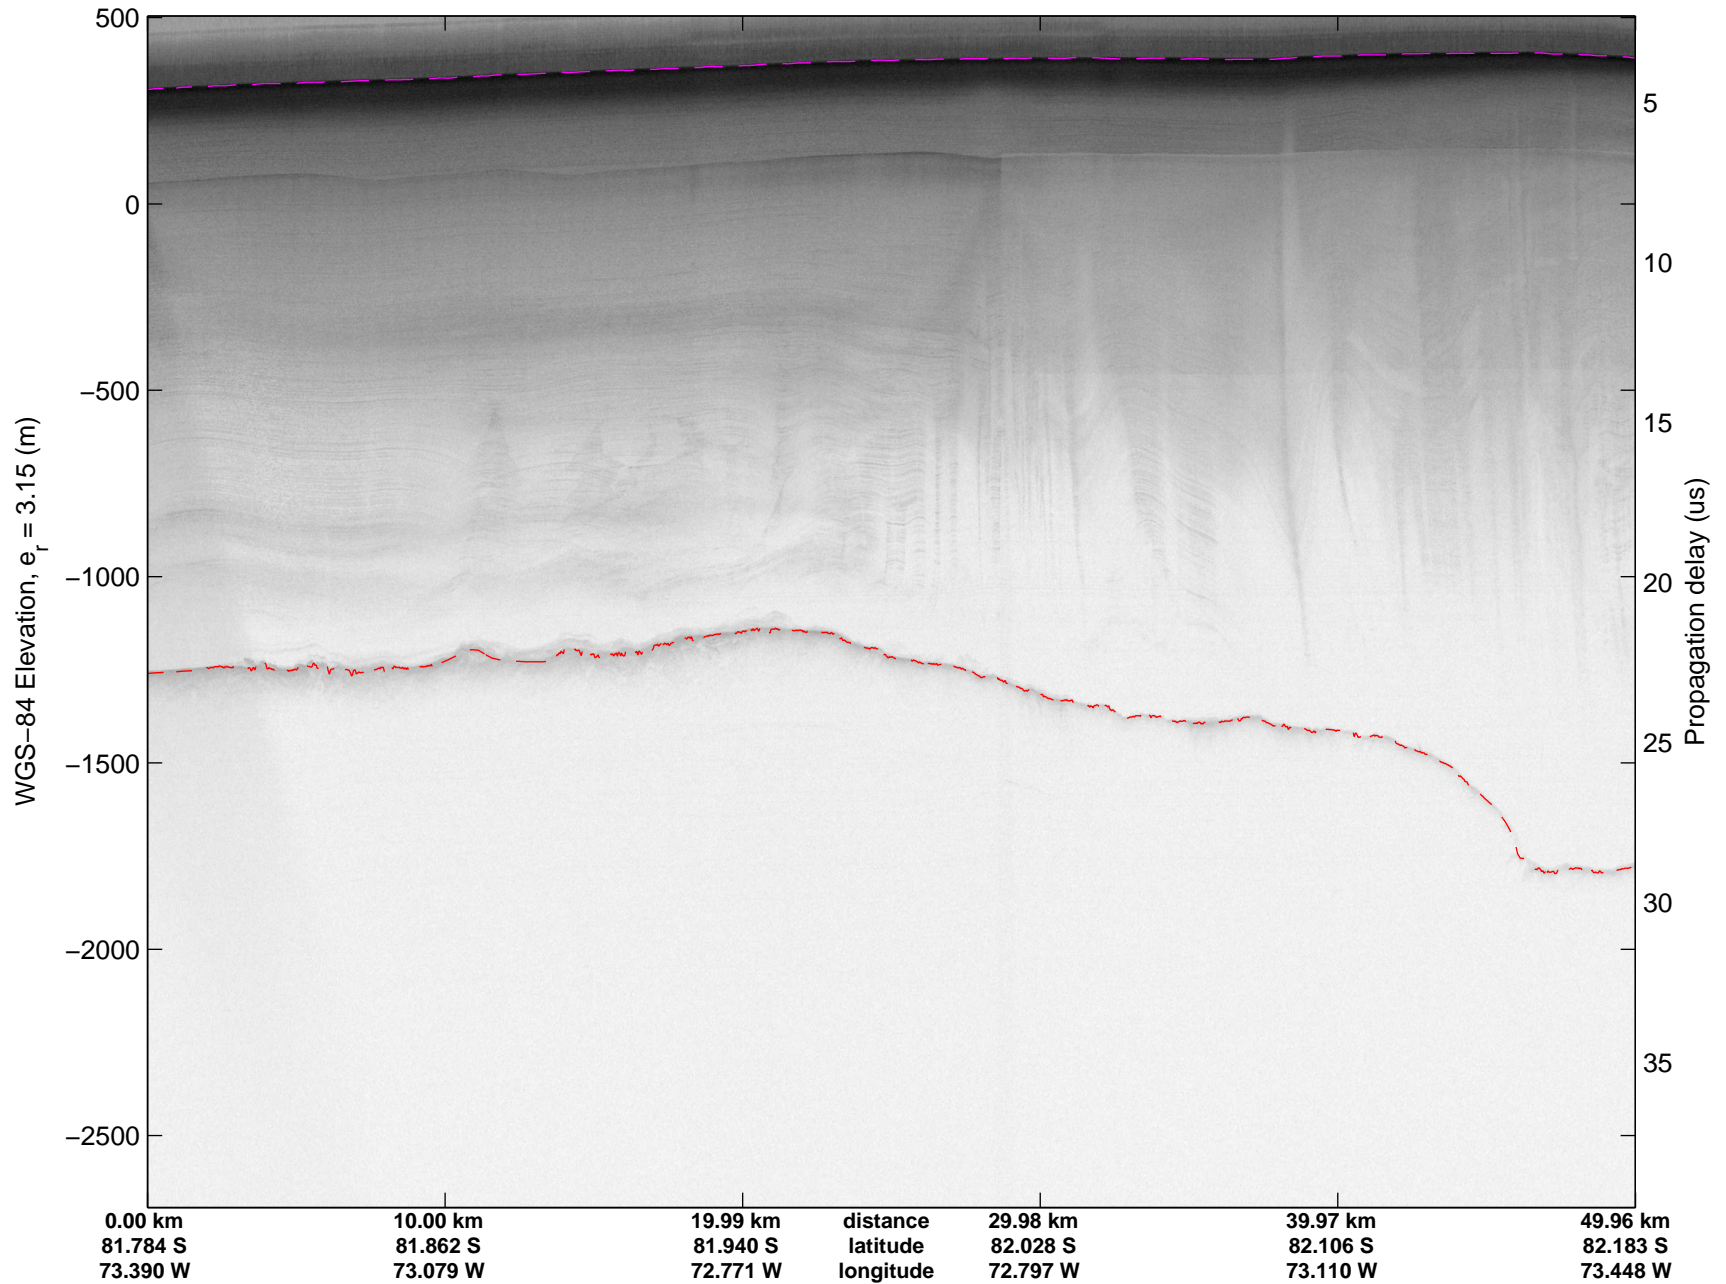

mcords3 2014_Antarctica_DC8: "Land Ice -Institute 1" 20141115_06_017: 17:50:53.4 to 17:57:02.6 GPS