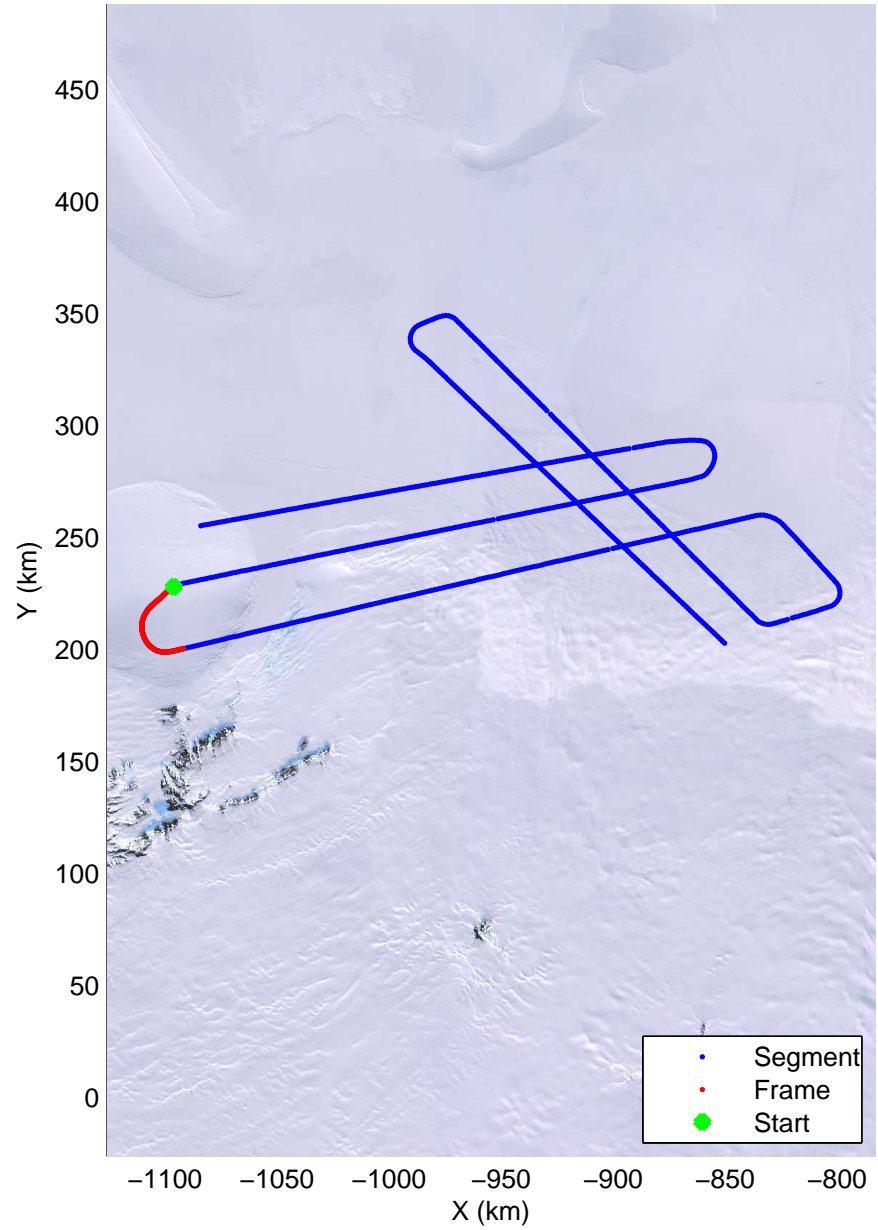

Land Ice -Institute 1
20141115_06_011
Polar Stereograph -71N/0E