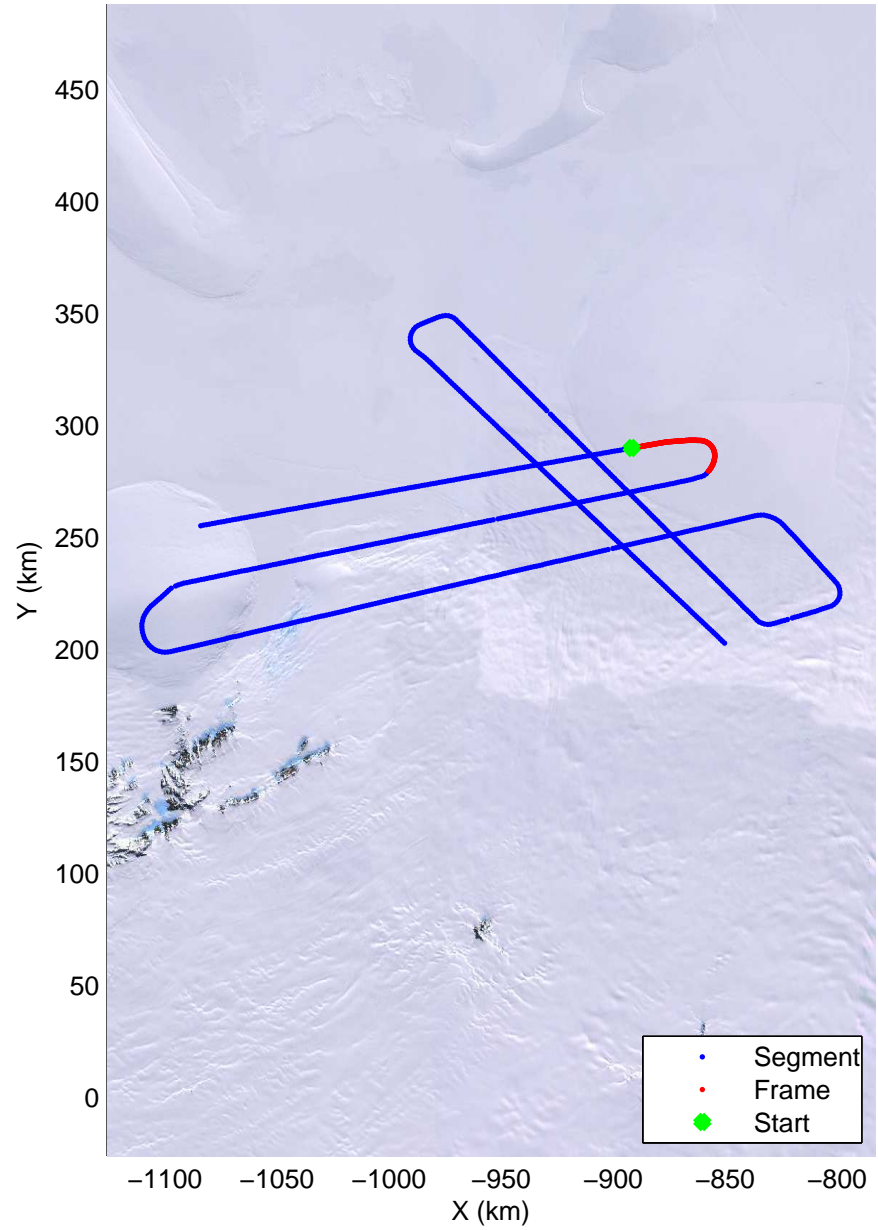

Land Ice -Institute 1
20141115_06_005
Polar Stereograph -71N/0E