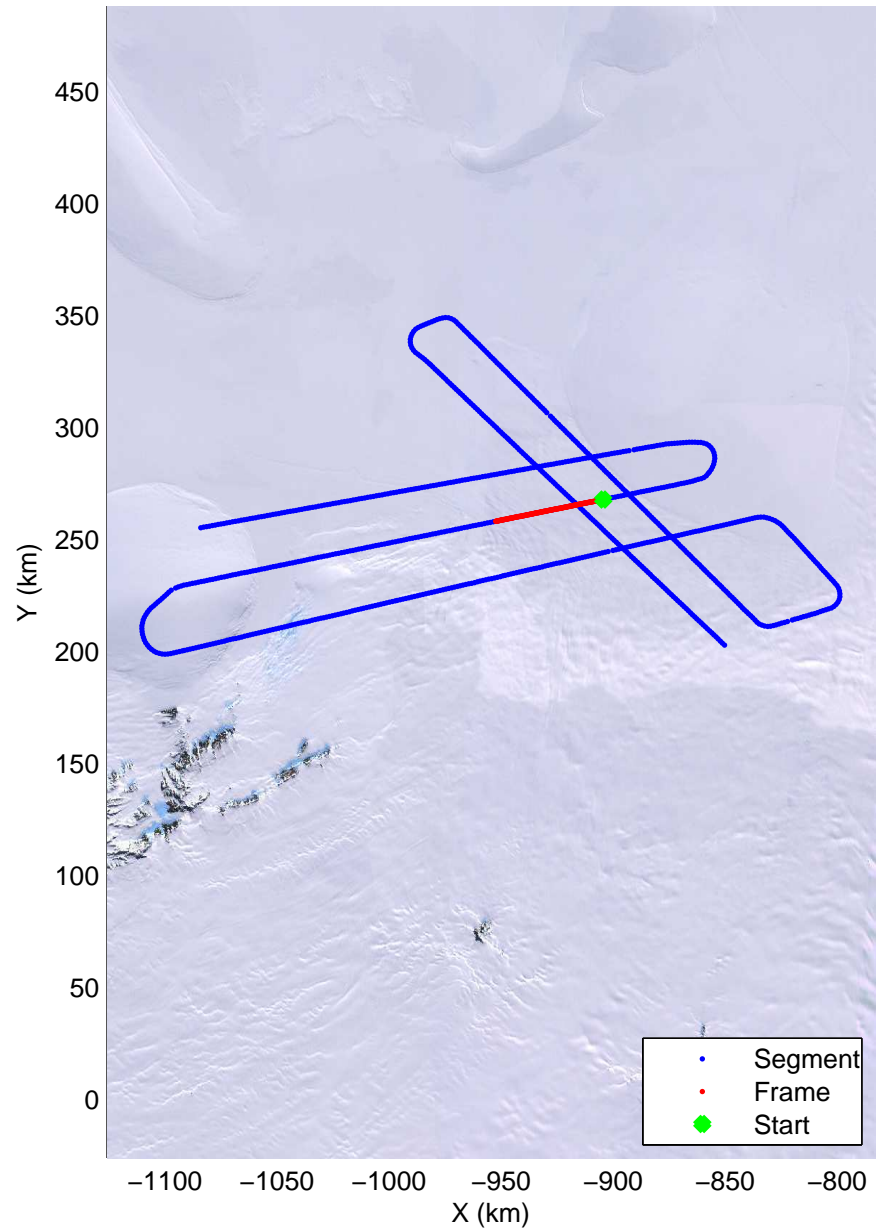

Land Ice -Institute 1
20141115_06_007
Polar Stereograph -71N/0E