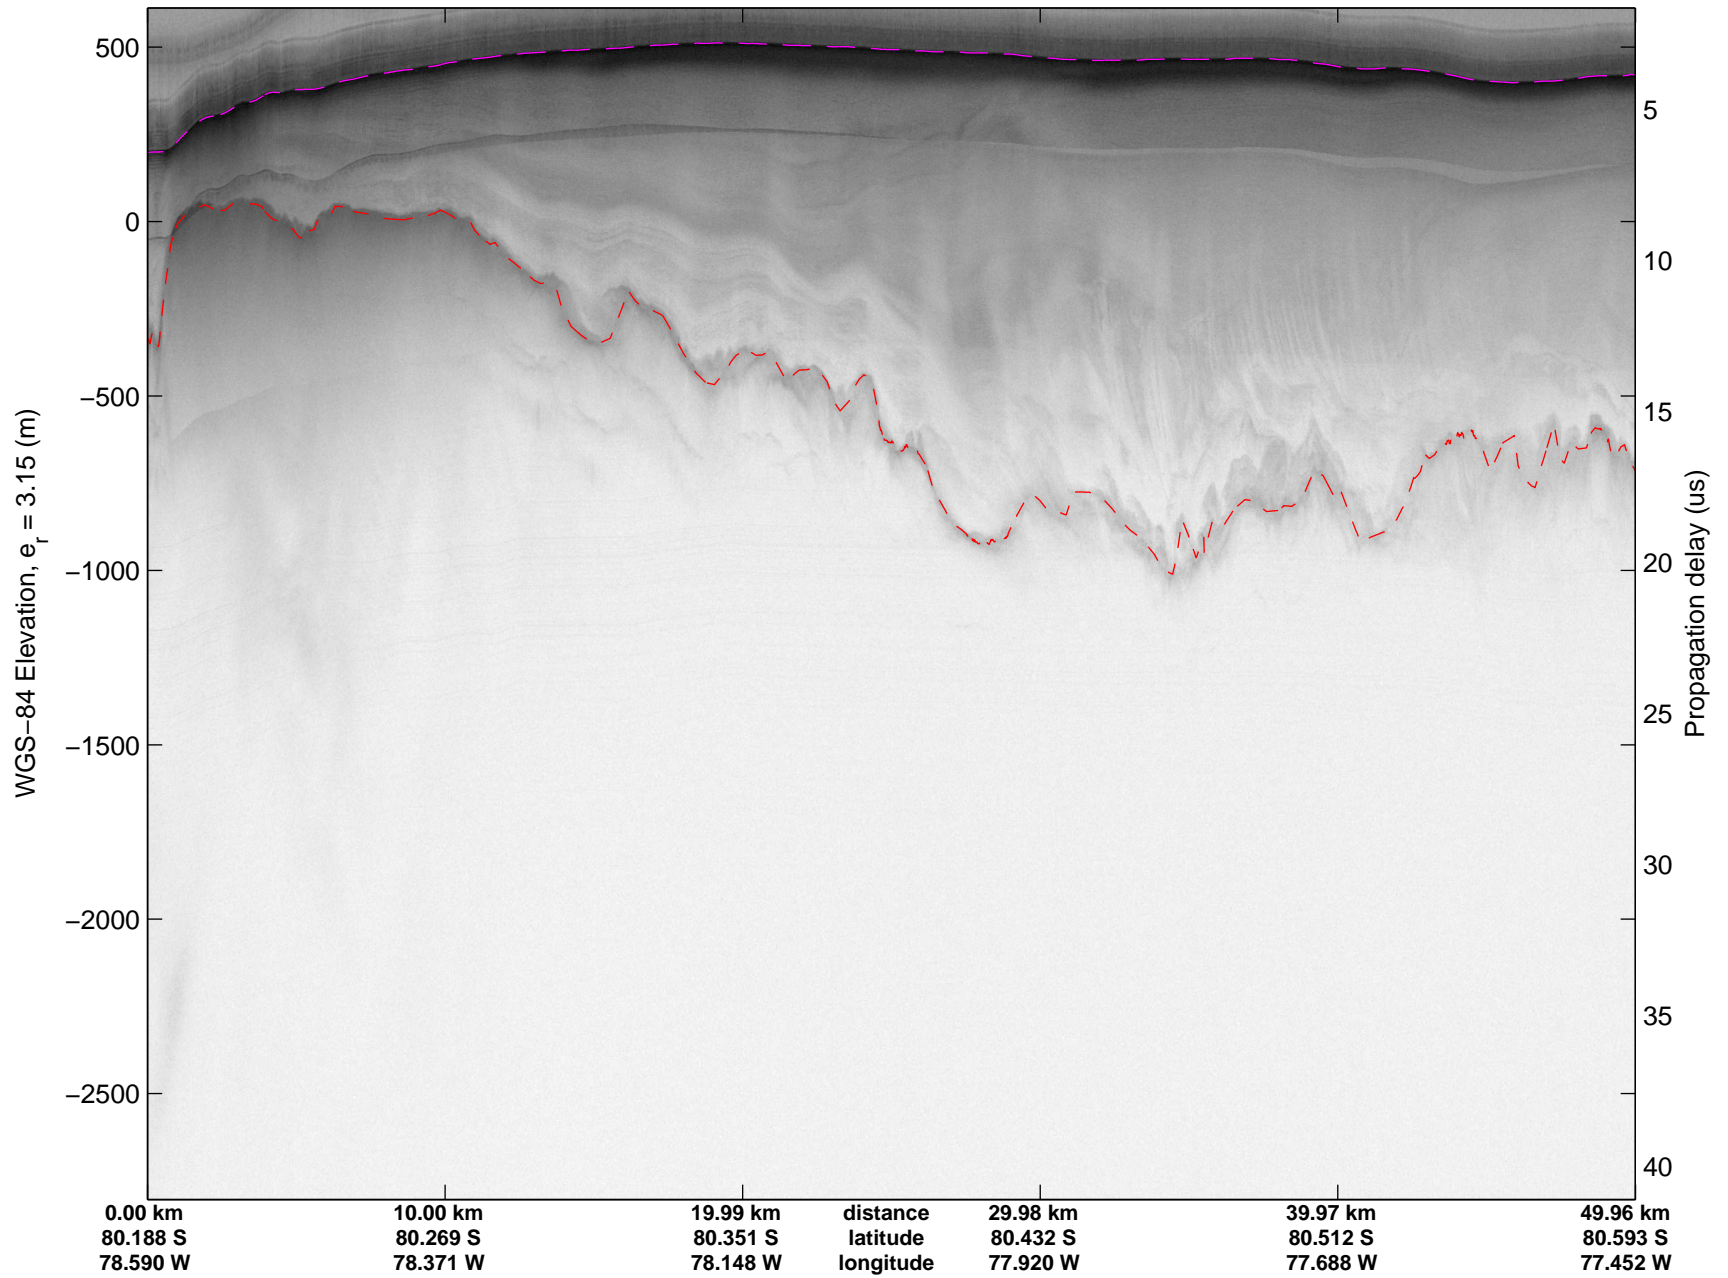

mcords3 2014_Antarctica_DC8: "Land Ice -Institute 1" 20141115_06_013: 17:25:21.2 to 17:31:49.5 GPS