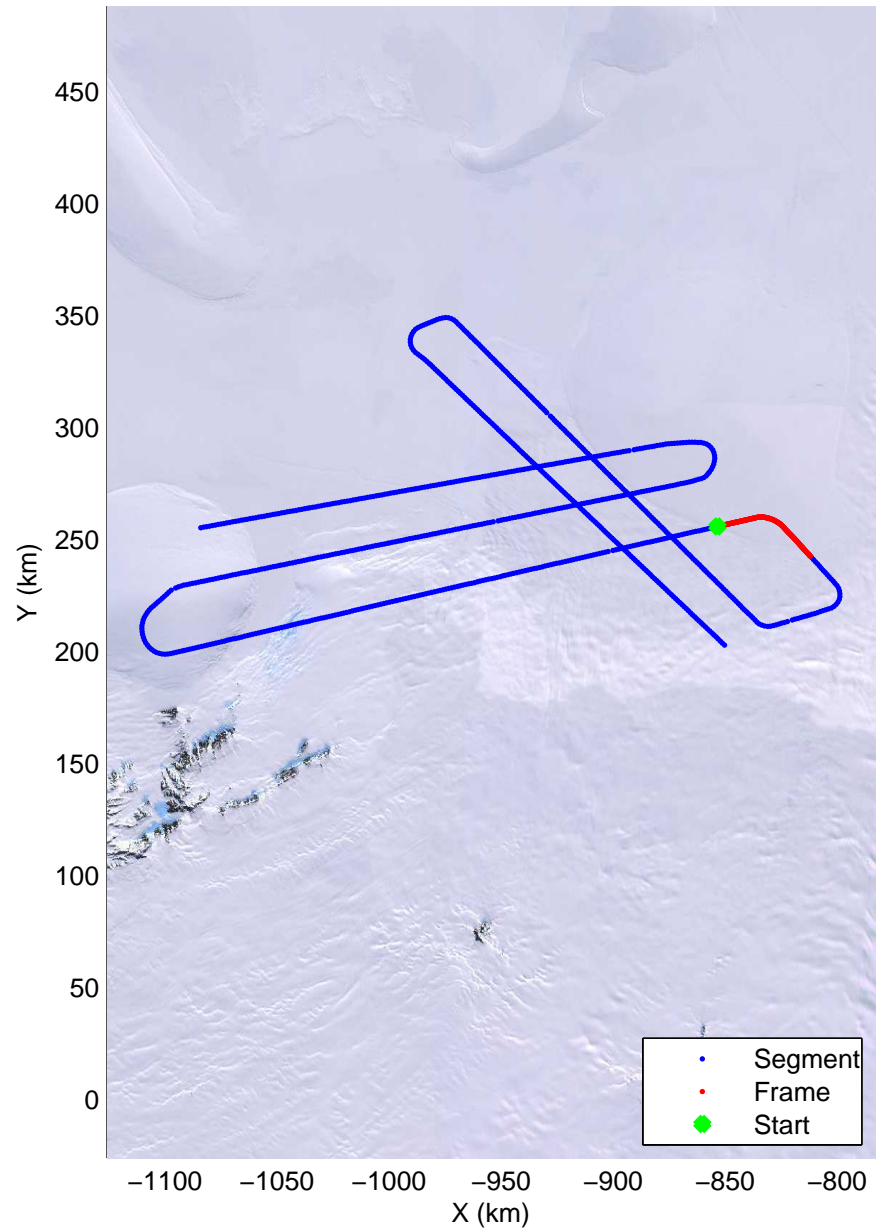

Land Ice -Institute 1
20141115_06_017
Polar Stereograph -71N/0E