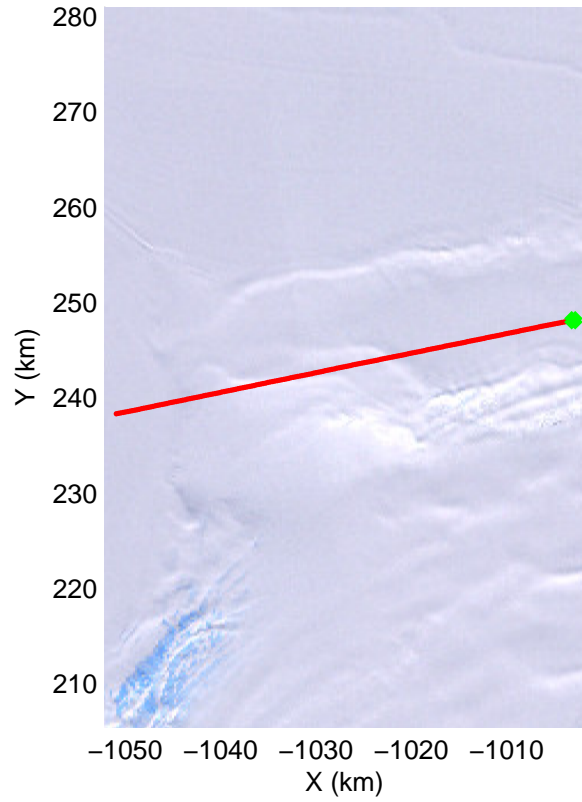

Land Ice -Institute 1  
20141115\_06\_008  
Polar Stereograph -71N/0E

mcords3 2014\_Antarctica\_DC8: "Land Ice -Institute 1" 20141115\_06\_008: 16:54:29.8 to 17:00:40.6 GPS

mcords3 2014\_Antarctica\_DC8: "Land Ice -Institute 1" 20141115\_06\_008: 16:54:29.8 to 17:00:40.6 GPS