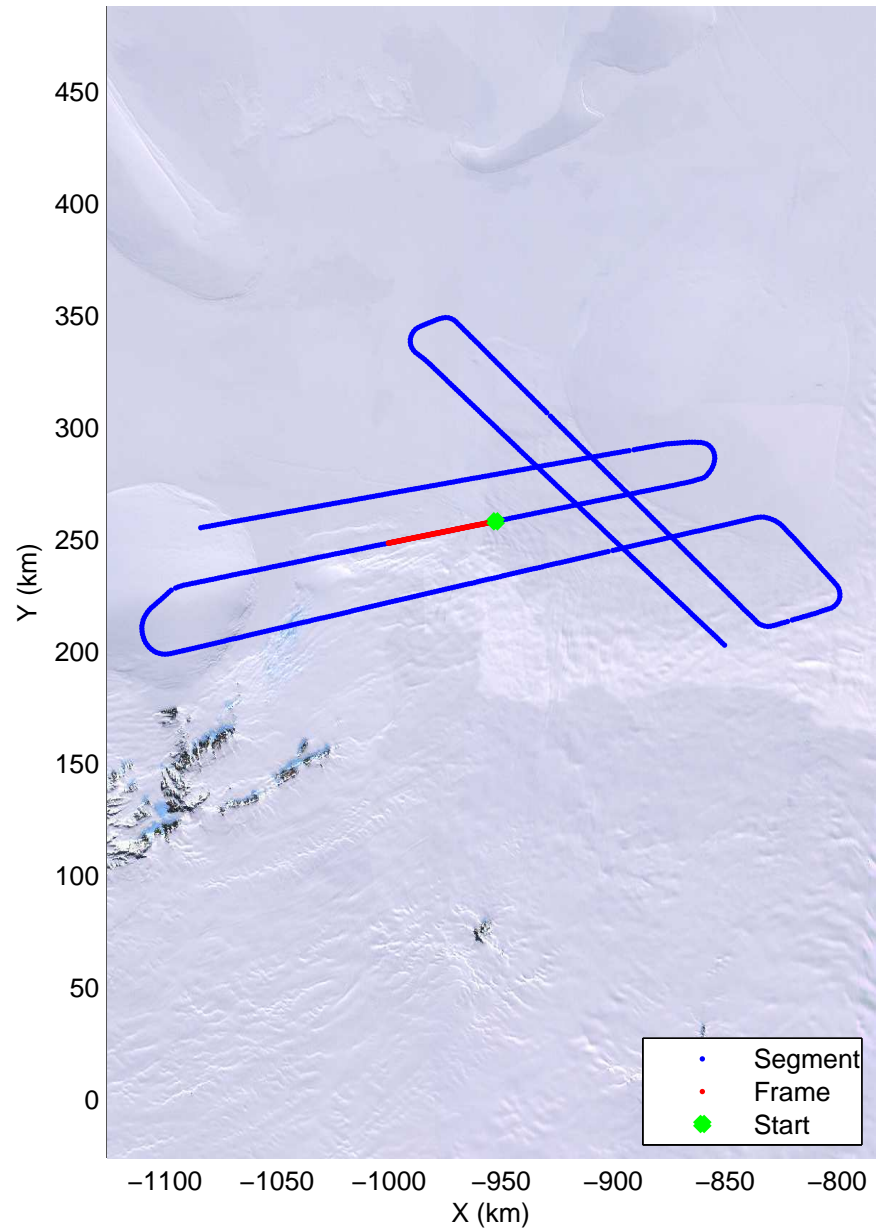

Land Ice -Institute 1
20141115_06_008
Polar Stereograph -71N/0E