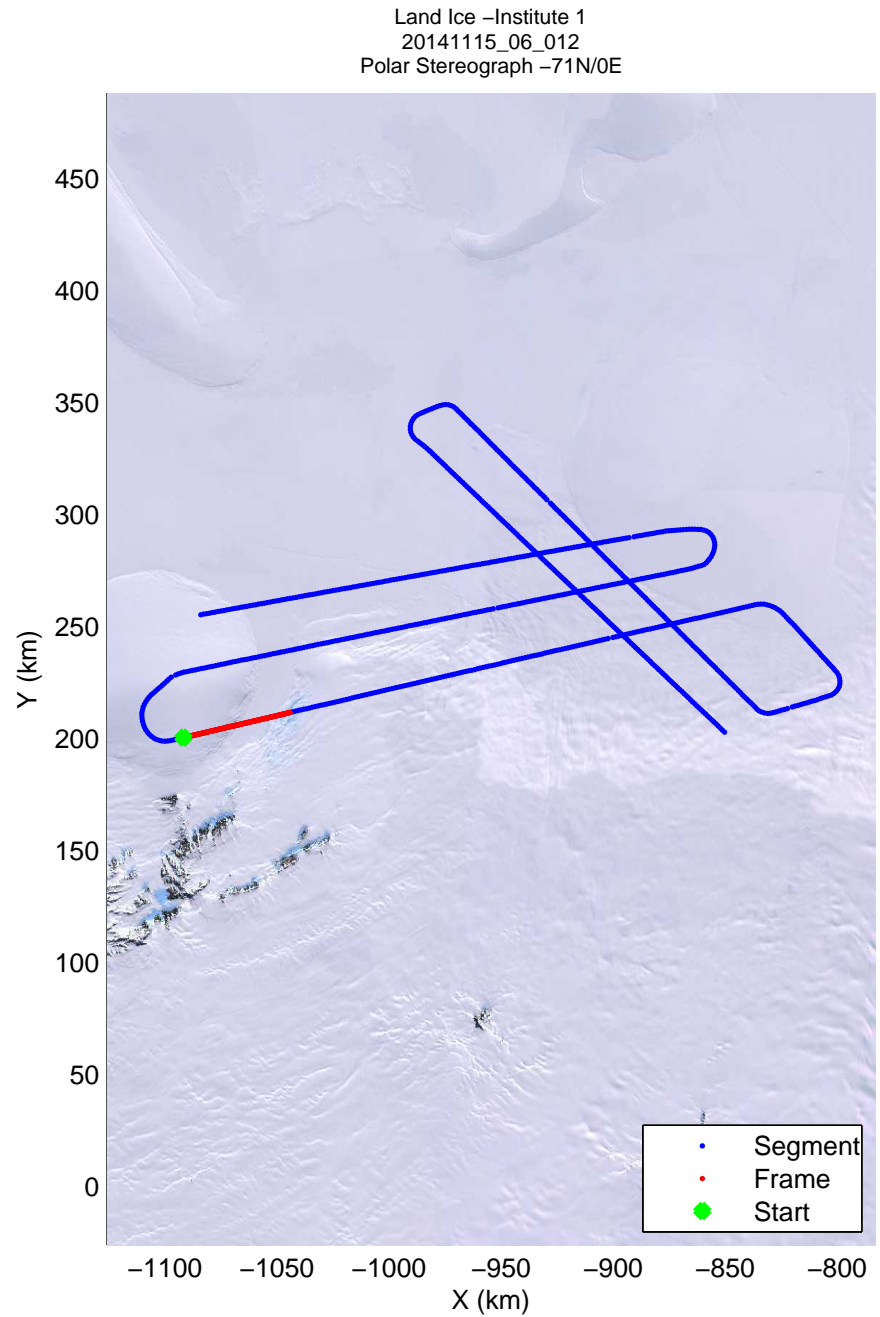

Land Ice -Institute 1  
20141115\_06\_011  
Polar Stereograph -71N/0E

mcords3 2014\_Antarctica\_DC8: "Land Ice -Institute 1" 20141115\_06\_011: 17:13:20.9 to 17:19:15.4 GPS

mcords3 2014\_Antarctica\_DC8: "Land Ice -Institute 1" 20141115\_06\_011: 17:13:20.9 to 17:19:15.4 GPS