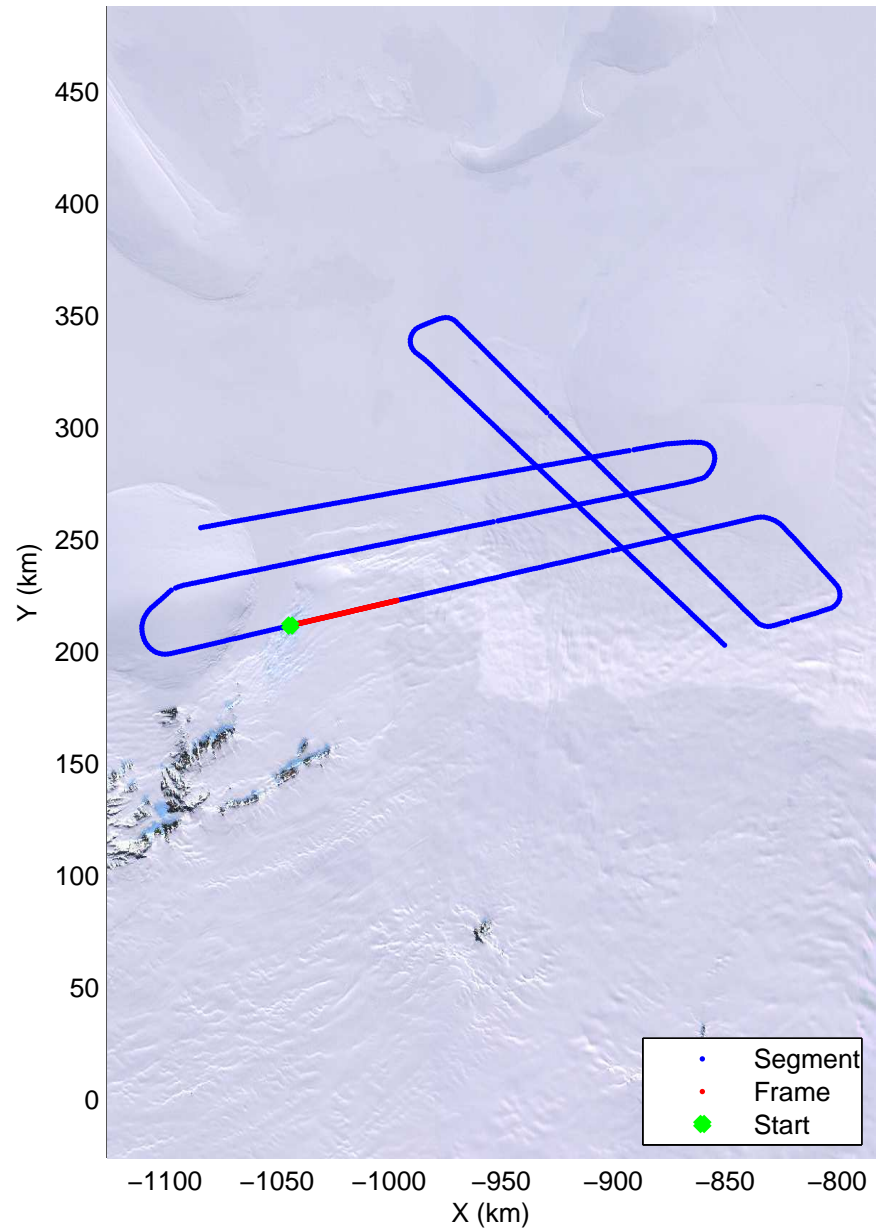

Land Ice -Institute 1
20141115_06_013
Polar Stereograph -71N/0E