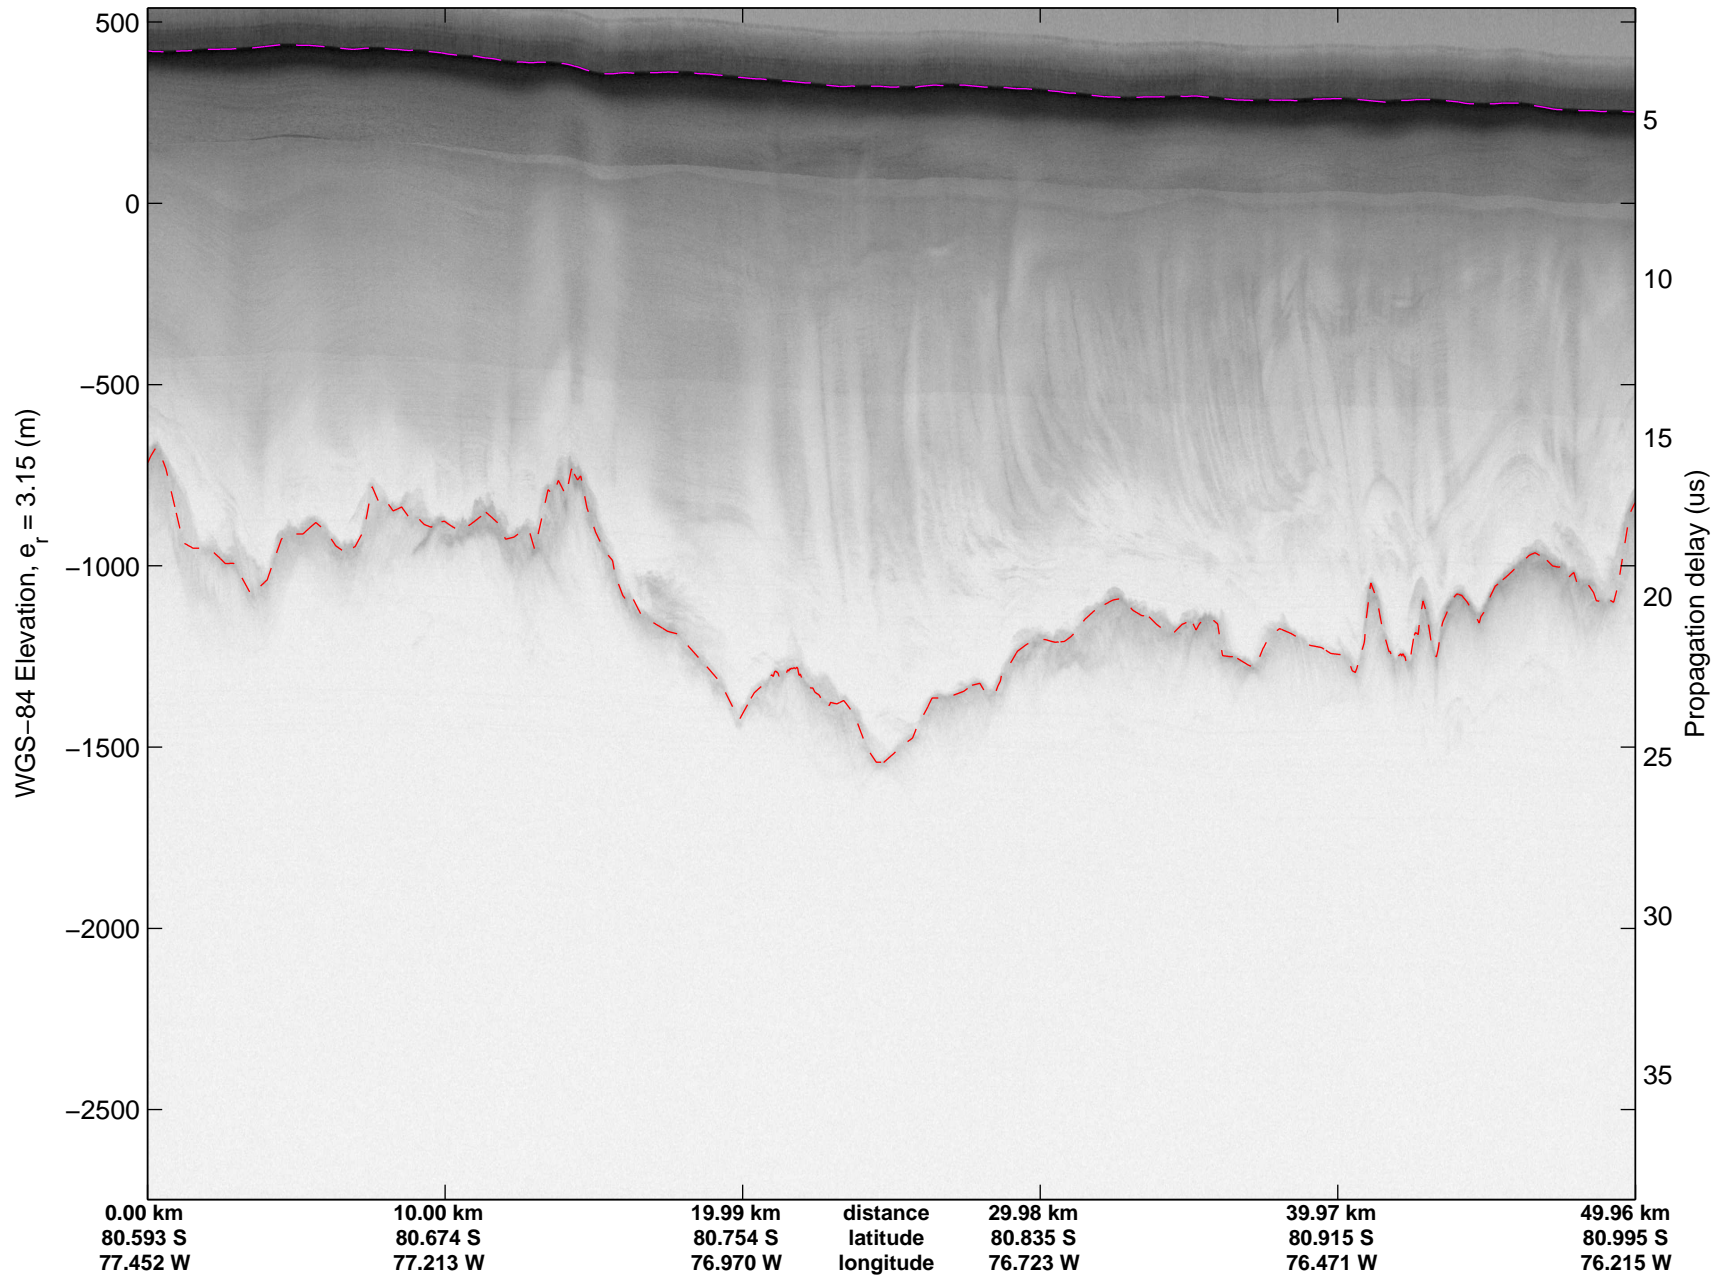

Land Ice -Institute 1  
20141115\_06\_014  
Polar Stereograph -71N/0E

mcords3 2014\_Antarctica\_DC8: "Land Ice -Institute 1" 20141115\_06\_014: 17:31:49.8 to 17:38:07.3 GPS

mcords3 2014\_Antarctica\_DC8: "Land Ice -Institute 1" 20141115\_06\_014: 17:31:49.8 to 17:38:07.3 GPS