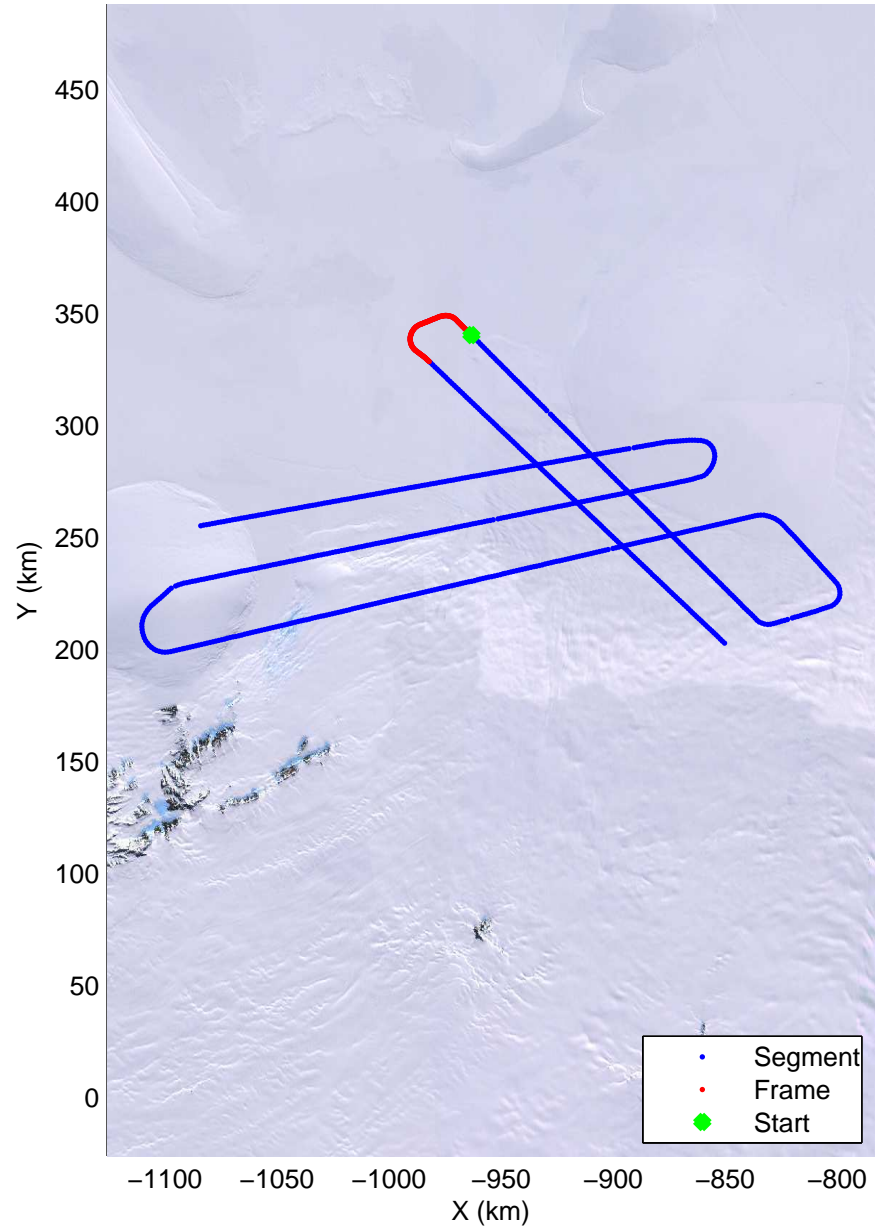

Land Ice -Institute 1
20141115_06_023
Polar Stereograph -71N/0E