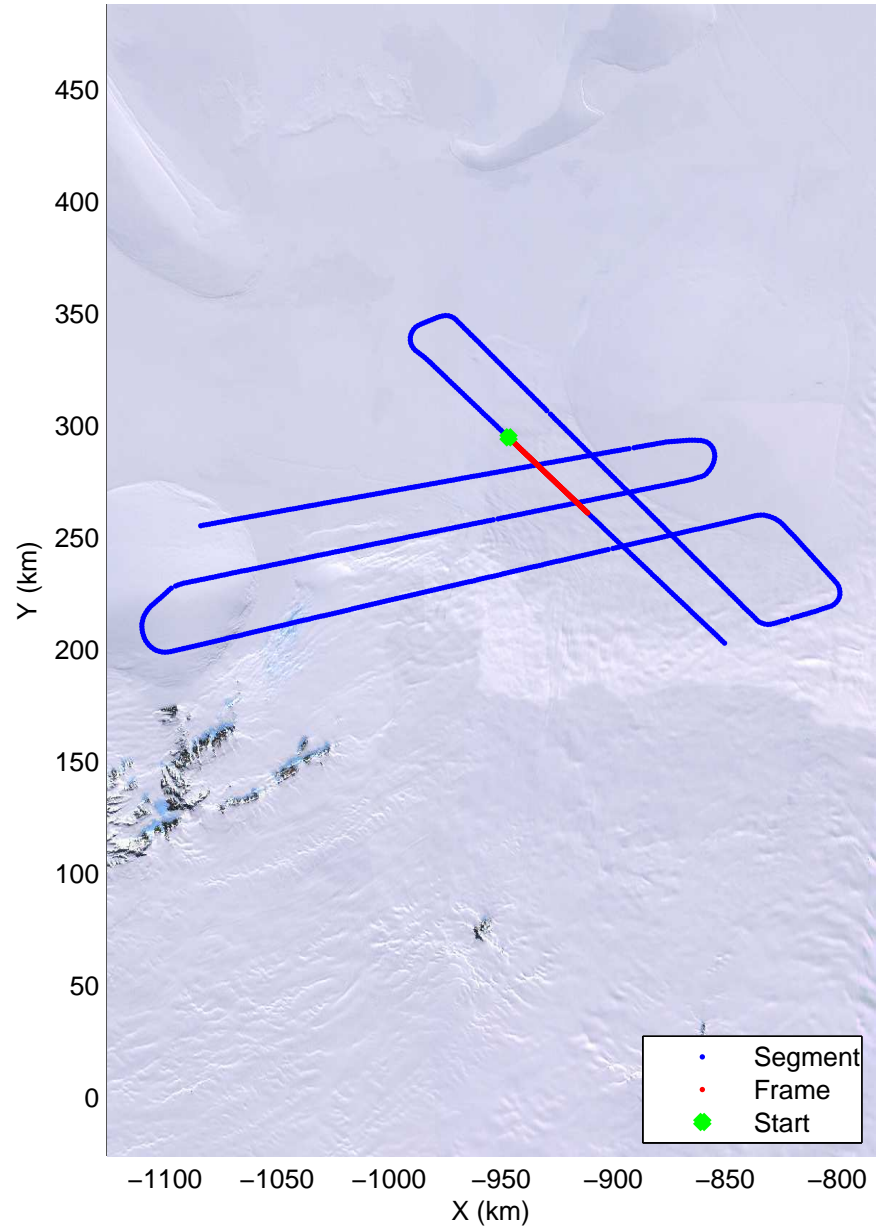

Land Ice -Institute 1
20141115_06_025
Polar Stereograph -71N/0E