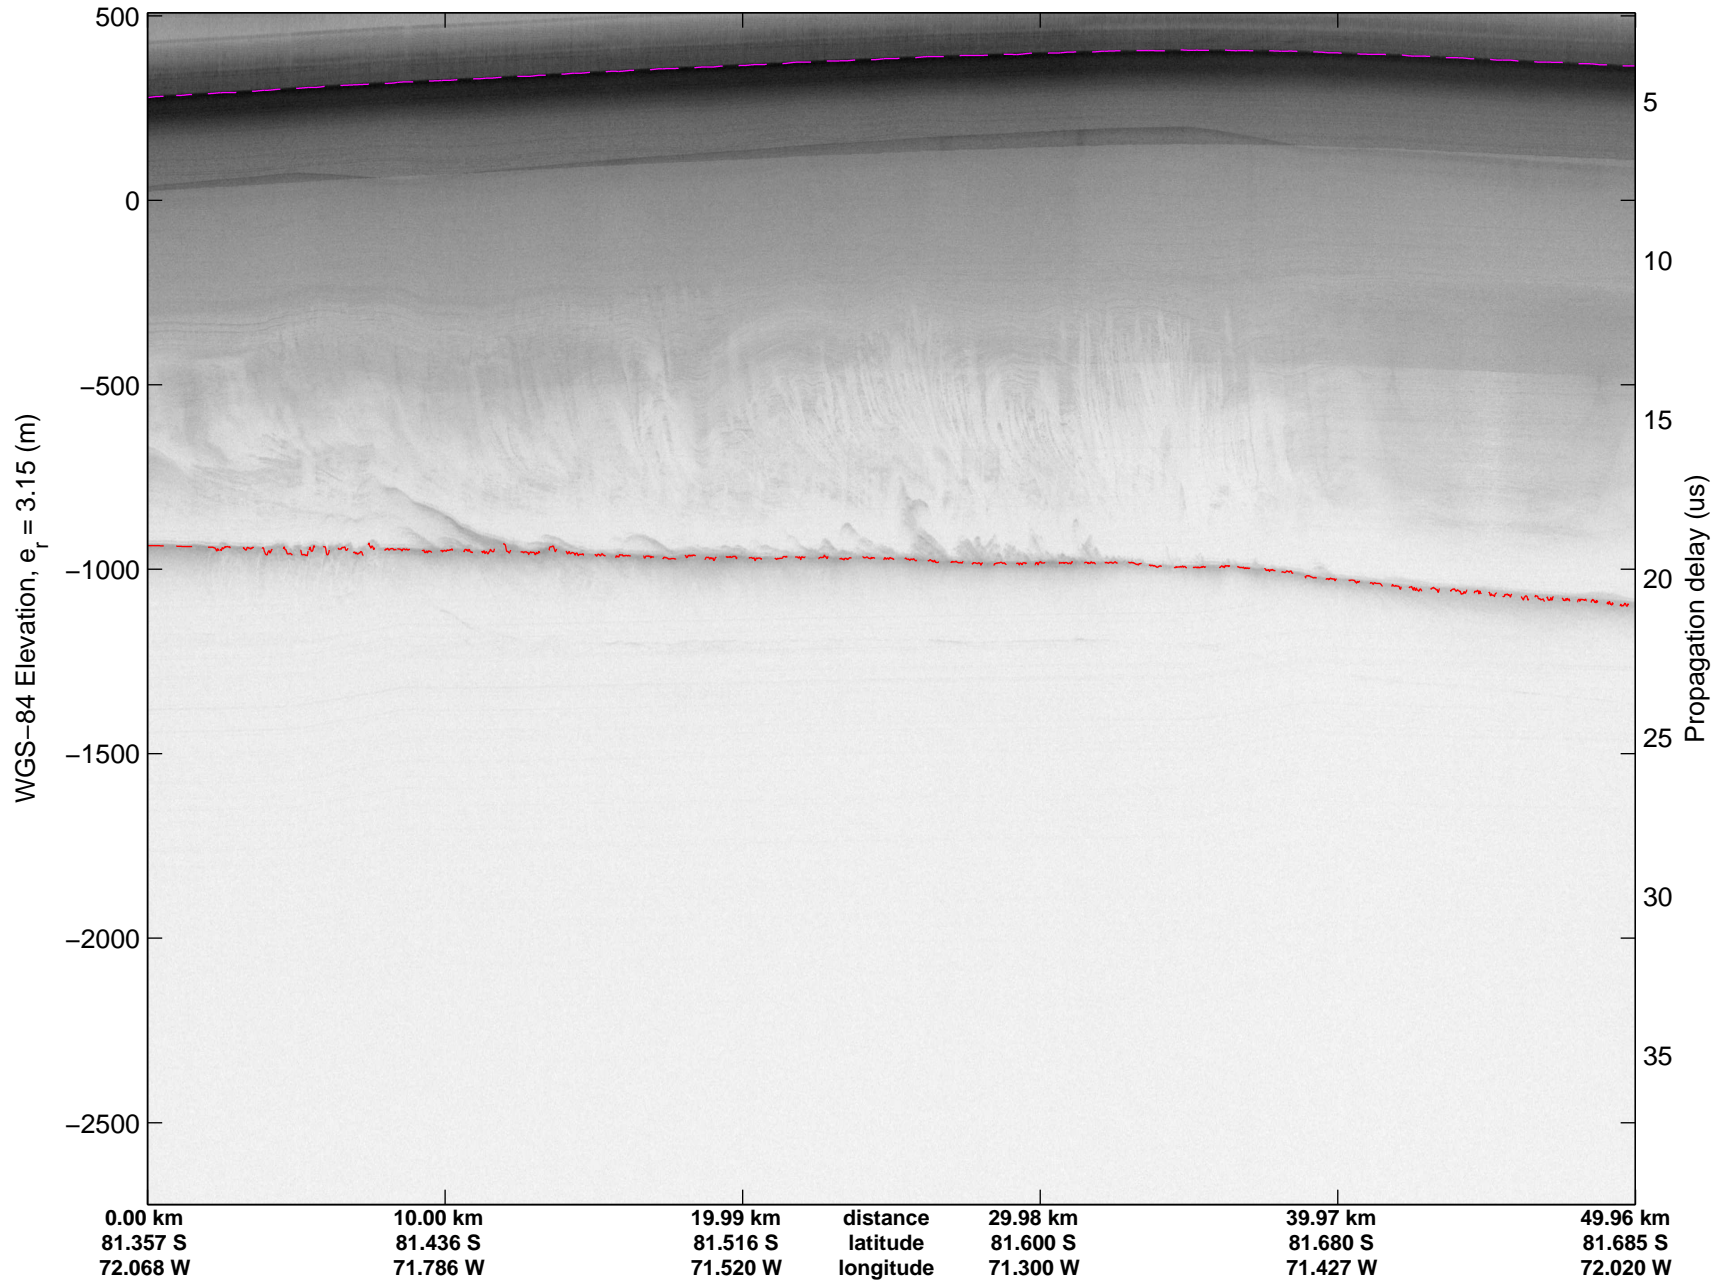

mcords3 2014_Antarctica_DC8: "Land Ice -Institute 1" 20141115_06_005: 16:35:24.0 to 16:42:01.9 GPS