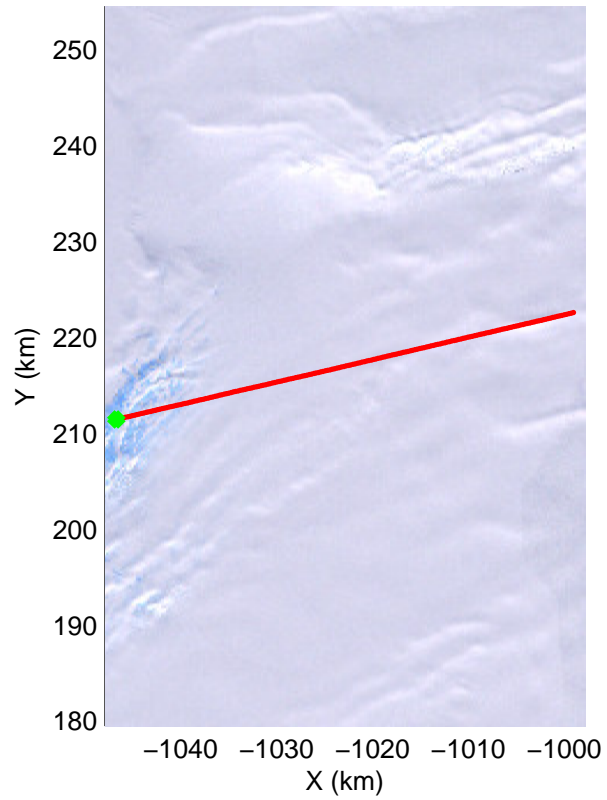

Land Ice -Institute 1
20141115_06_013
Polar Stereograph -71N/0E