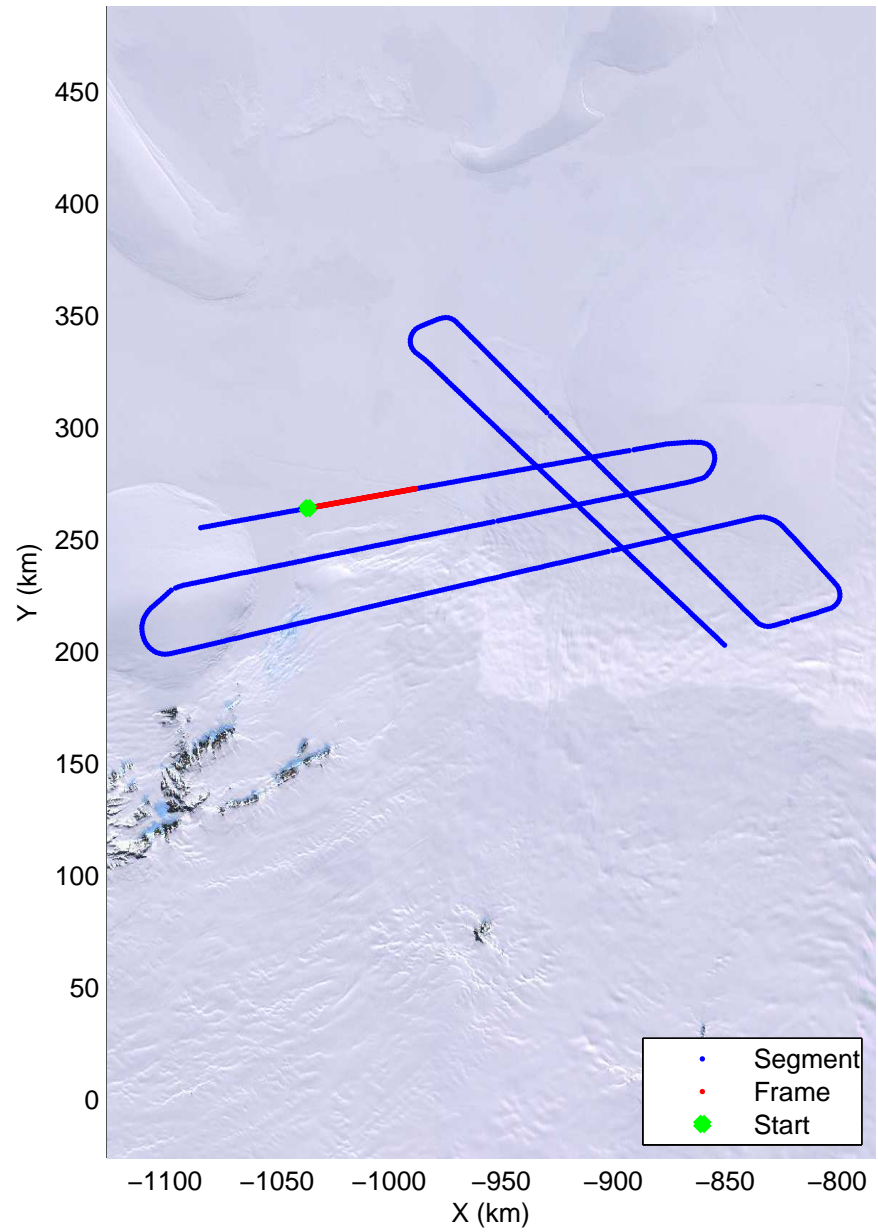

Land Ice -Institute 1
20141115_06_002
Polar Stereograph -71N/0E