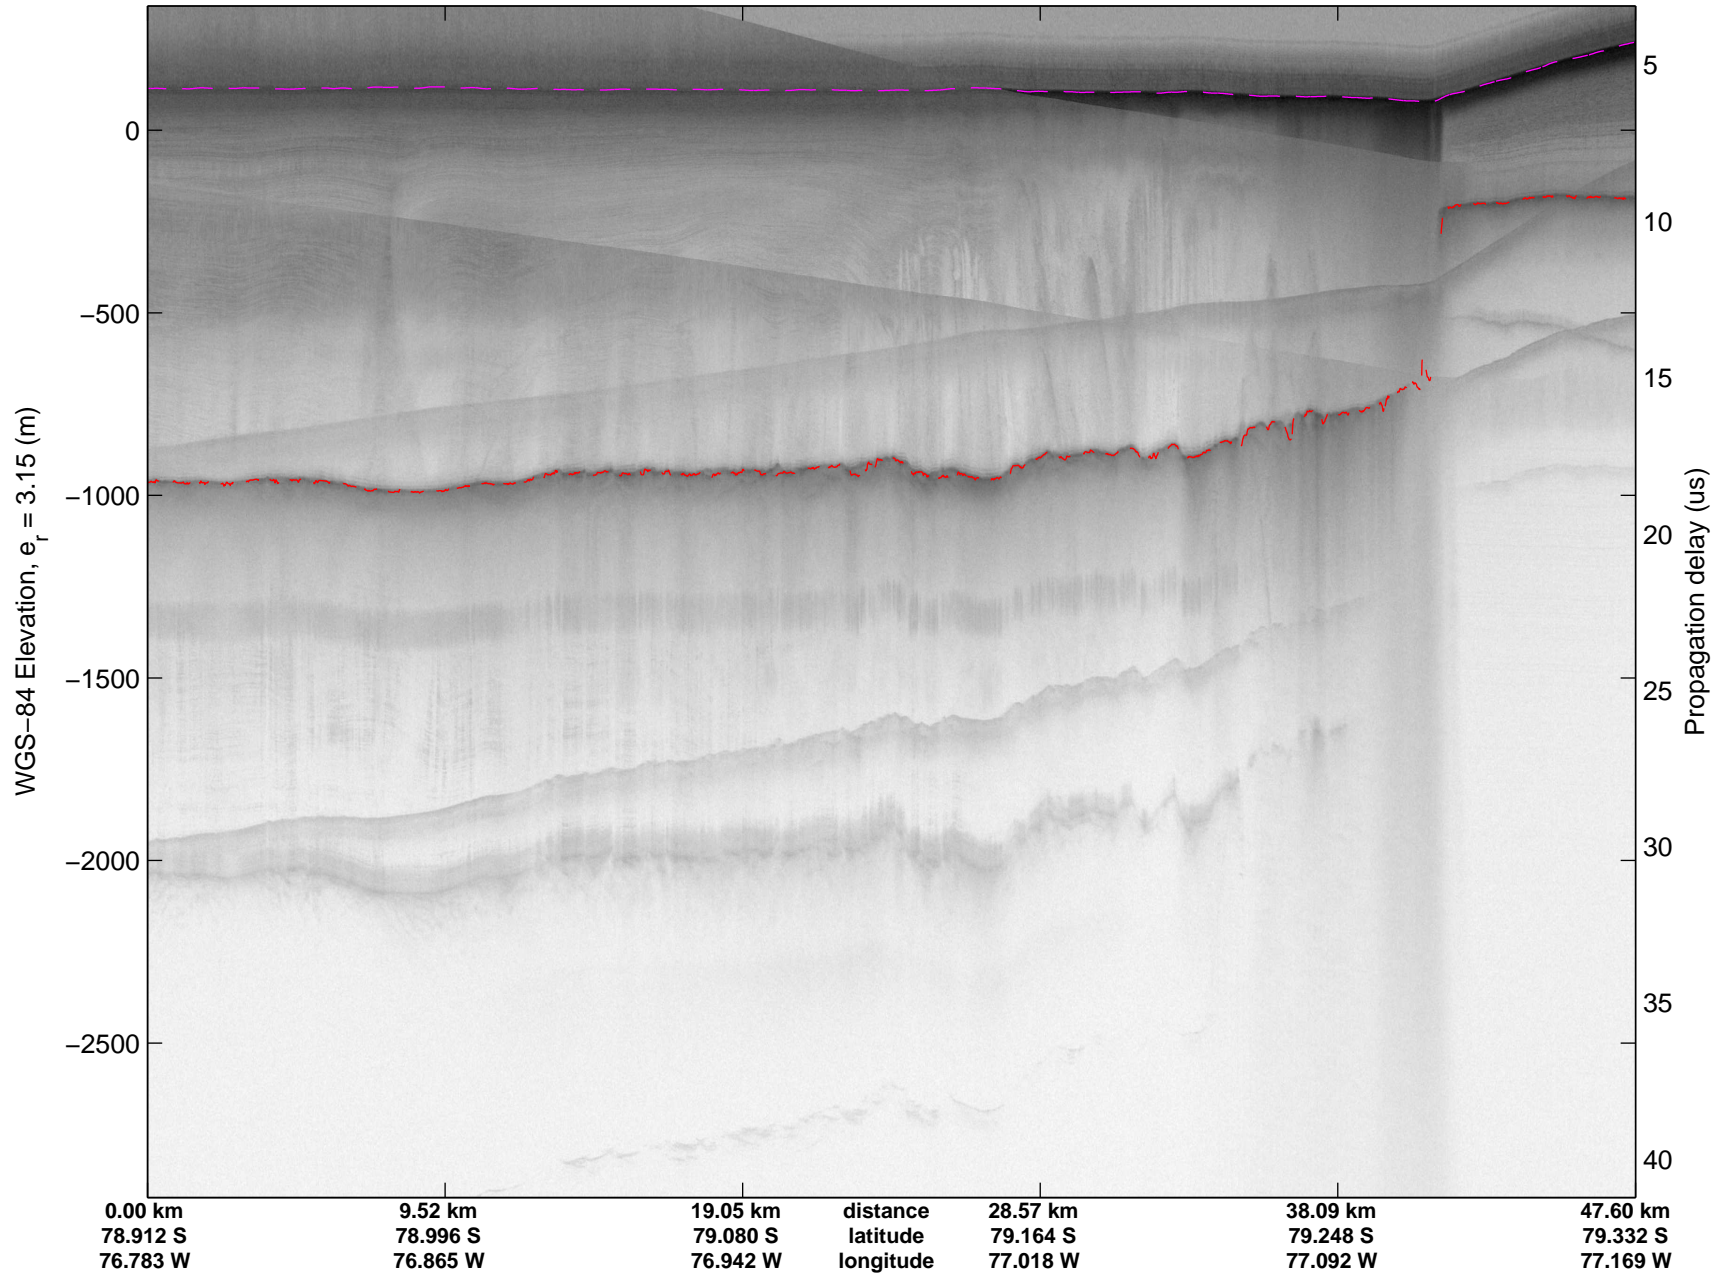

Land Ice -Institute 1
20141115_05_001
Polar Stereograph -71N/0E

mcords3 2014_Antarctica_DC8: "Land Ice -Institute 1" 20141115_05_001: 15:52:34.9 to 15:56:33.4 GPS

mcords3 2014_Antarctica_DC8: "Land Ice -Institute 1" 20141115_05_001: 15:52:34.9 to 15:56:33.4 GPS

mcords3 2014_Antarctica_DC8: "Land Ice -Institute 1" 20141115_05_002: 15:56:33.6 to 16:00:43.6 GPS

mcords3 2014_Antarctica_DC8: "Land Ice -Institute 1" 20141115_05_002: 15:56:33.6 to 16:00:43.6 GPS

Land Ice -Institute 1
20141115_05_003
Polar Stereograph -71N/0E

mcords3 2014_Antarctica_DC8: "Land Ice -Institute 1" 20141115_05_003: 16:00:43.8 to 16:05:10.8 GPS

mcords3 2014_Antarctica_DC8: "Land Ice -Institute 1" 20141115_05_003: 16:00:43.8 to 16:05:10.8 GPS

Land Ice -Institute 1
20141115_05_004
Polar Stereograph -71N/0E

mcords3 2014_Antarctica_DC8: "Land Ice -Institute 1" 20141115_05_004: 16:05:11.0 to 16:09:52.9 GPS

mcords3 2014_Antarctica_DC8: "Land Ice -Institute 1" 20141115_05_004: 16:05:11.0 to 16:09:52.9 GPS