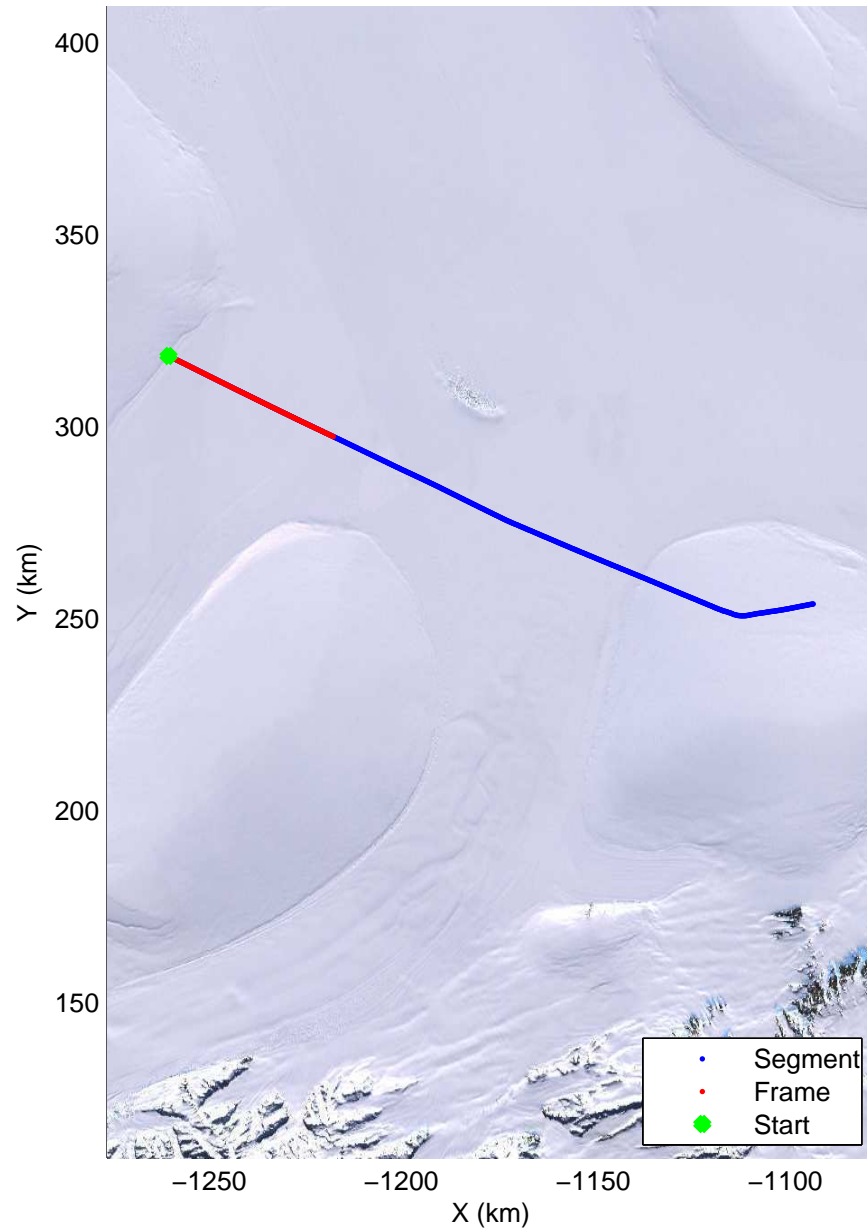

Land Ice -Institute 1
20141115_05_001
Polar Stereograph -71N/0E

mcords3 2014_Antarctica_DC8: "Land Ice -Institute 1" 20141115_05_001: 15:52:34.9 to 15:56:33.4 GPS

mcords3 2014_Antarctica_DC8: "Land Ice -Institute 1" 20141115_05_001: 15:52:34.9 to 15:56:33.4 GPS

mcords3 2014_Antarctica_DC8: "Land Ice -Institute 1" 20141115_05_002: 15:56:33.6 to 16:00:43.6 GPS

mcords3 2014_Antarctica_DC8: "Land Ice -Institute 1" 20141115_05_002: 15:56:33.6 to 16:00:43.6 GPS

Land Ice -Institute 1
20141115_05_003
Polar Stereograph -71N/0E

mcords3 2014_Antarctica_DC8: "Land Ice -Institute 1" 20141115_05_003: 16:00:43.8 to 16:05:10.8 GPS

mcords3 2014_Antarctica_DC8: "Land Ice -Institute 1" 20141115_05_003: 16:00:43.8 to 16:05:10.8 GPS

Land Ice -Institute 1
20141115_05_004
Polar Stereograph -71N/0E

mcords3 2014_Antarctica_DC8: "Land Ice -Institute 1" 20141115_05_004: 16:05:11.0 to 16:09:52.9 GPS

mcords3 2014_Antarctica_DC8: "Land Ice -Institute 1" 20141115_05_004: 16:05:11.0 to 16:09:52.9 GPS