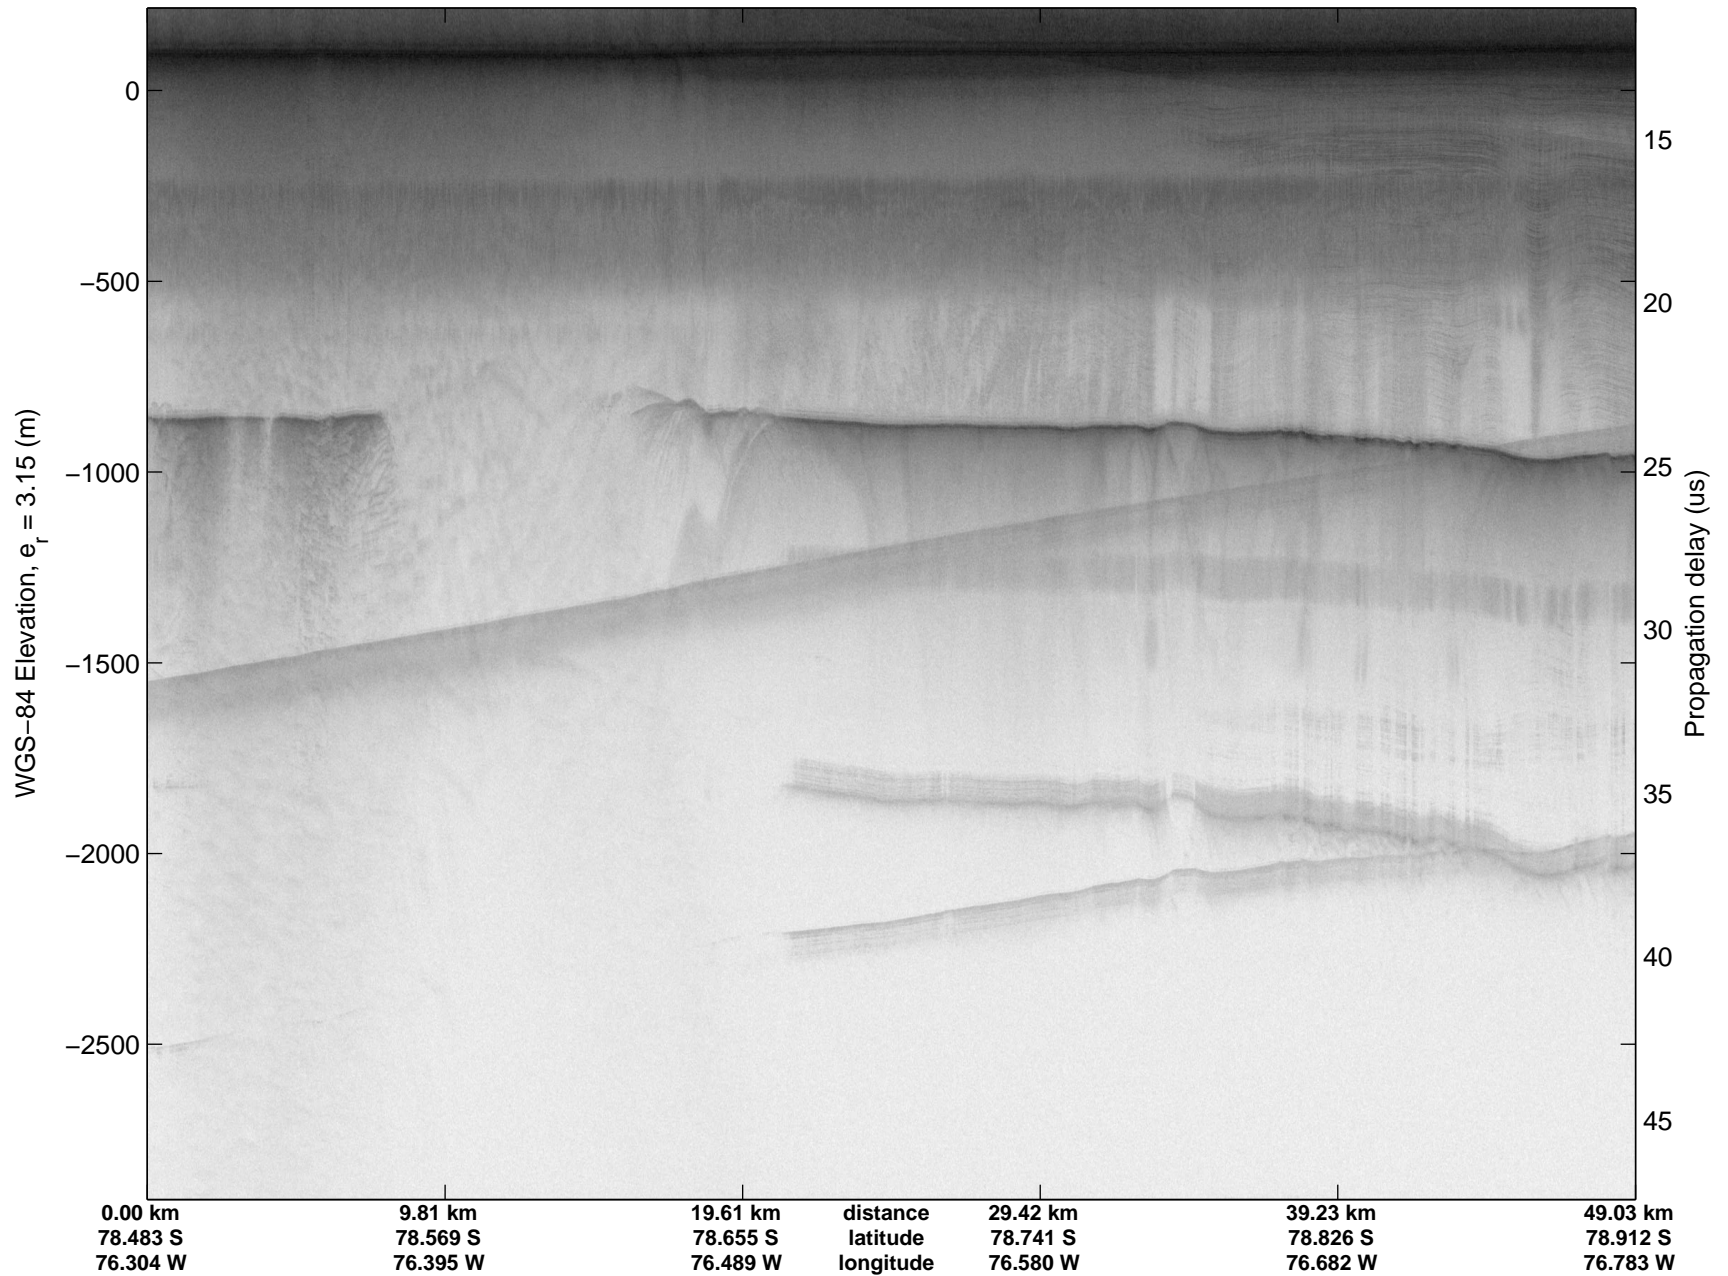

Land Ice -Institute 1
20141115_05_001
Polar Stereograph -71N/0E

mcords3 2014_Antarctica_DC8: "Land Ice -Institute 1" 20141115_05_001: 15:52:34.9 to 15:56:33.4 GPS

mcords3 2014_Antarctica_DC8: "Land Ice -Institute 1" 20141115_05_001: 15:52:34.9 to 15:56:33.4 GPS

mcords3 2014_Antarctica_DC8: "Land Ice -Institute 1" 20141115_05_002: 15:56:33.6 to 16:00:43.6 GPS

mcords3 2014_Antarctica_DC8: "Land Ice -Institute 1" 20141115_05_002: 15:56:33.6 to 16:00:43.6 GPS

Land Ice -Institute 1
20141115_05_003
Polar Stereograph -71N/0E

mcords3 2014_Antarctica_DC8: "Land Ice -Institute 1" 20141115_05_003: 16:00:43.8 to 16:05:10.8 GPS

mcords3 2014_Antarctica_DC8: "Land Ice -Institute 1" 20141115_05_003: 16:00:43.8 to 16:05:10.8 GPS

Land Ice -Institute 1
20141115_05_004
Polar Stereograph -71N/0E

mcords3 2014_Antarctica_DC8: "Land Ice -Institute 1" 20141115_05_004: 16:05:11.0 to 16:09:52.9 GPS

mcords3 2014_Antarctica_DC8: "Land Ice -Institute 1" 20141115_05_004: 16:05:11.0 to 16:09:52.9 GPS