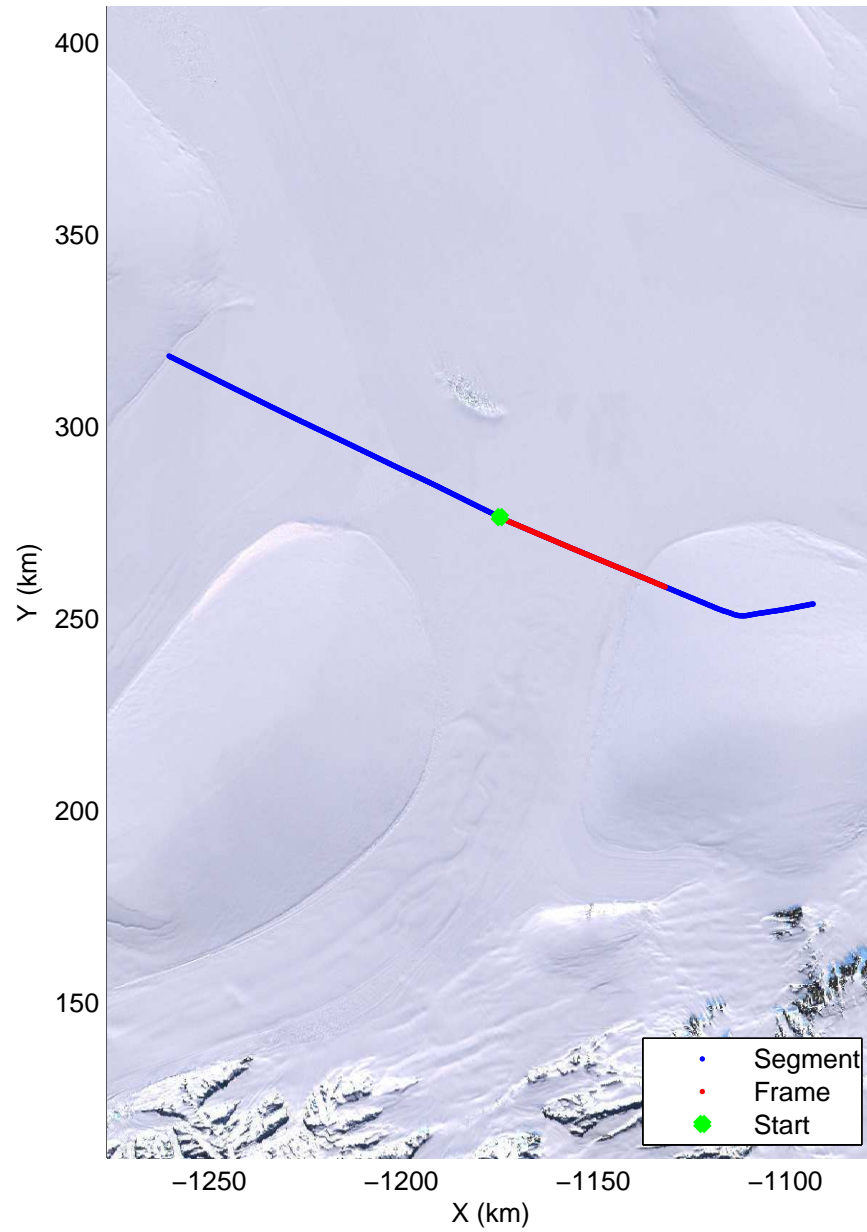

Land Ice -Institute 1
20141115_05_001
Polar Stereograph -71N/0E

mcords3 2014_Antarctica_DC8: "Land Ice -Institute 1" 20141115_05_001: 15:52:34.9 to 15:56:33.4 GPS

mcords3 2014_Antarctica_DC8: "Land Ice -Institute 1" 20141115_05_001: 15:52:34.9 to 15:56:33.4 GPS

mcords3 2014_Antarctica_DC8: "Land Ice -Institute 1" 20141115_05_002: 15:56:33.6 to 16:00:43.6 GPS

mcords3 2014_Antarctica_DC8: "Land Ice -Institute 1" 20141115_05_002: 15:56:33.6 to 16:00:43.6 GPS

Land Ice -Institute 1
20141115_05_003
Polar Stereograph -71N/0E

mcords3 2014_Antarctica_DC8: "Land Ice -Institute 1" 20141115_05_003: 16:00:43.8 to 16:05:10.8 GPS

mcords3 2014_Antarctica_DC8: "Land Ice -Institute 1" 20141115_05_003: 16:00:43.8 to 16:05:10.8 GPS

Land Ice -Institute 1
20141115_05_004
Polar Stereograph -71N/0E