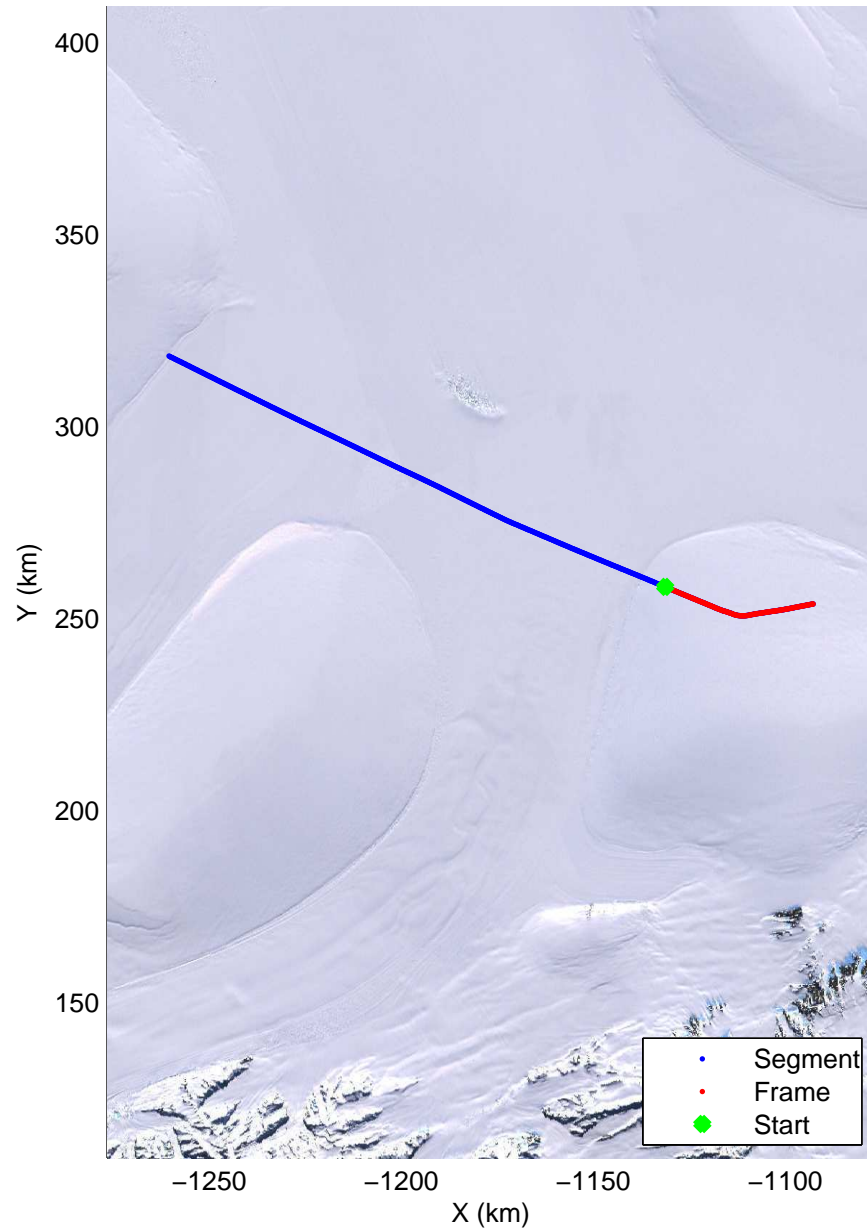

mcords3 2014_Antarctica_DC8: "Land Ice -Institute 1" 20141115_05_003: 16:00:43.8 to 16:05:10.8 GPS

mcords3 2014_Antarctica_DC8: "Land Ice -Institute 1" 20141115_05_003: 16:00:43.8 to 16:05:10.8 GPS

Land Ice -Institute 1
20141115_05_004
Polar Stereograph -71N/0E