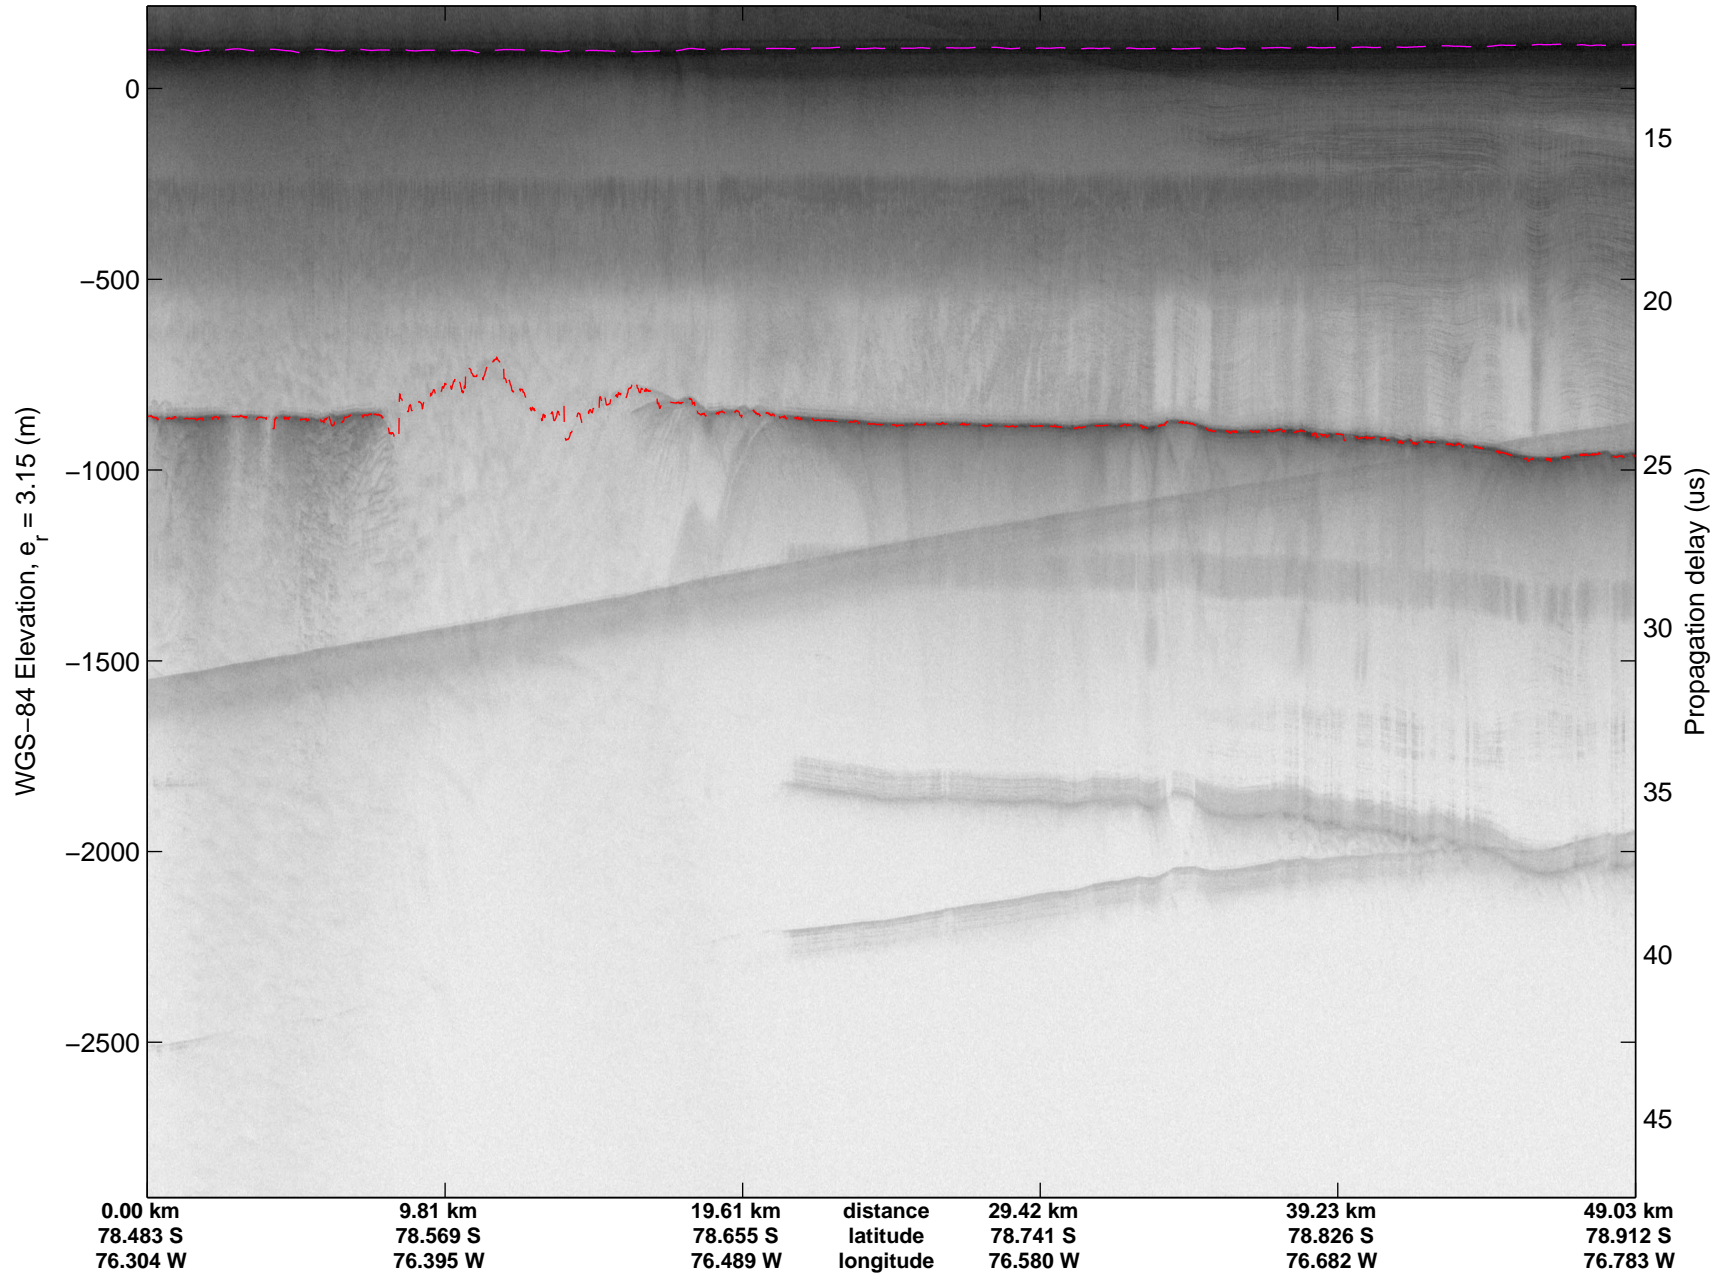

Land Ice -Institute 1
20141115_05_001
Polar Stereograph -71N/0E

mcords3 2014_Antarctica_DC8: "Land Ice -Institute 1" 20141115_05_001: 15:52:34.9 to 15:56:33.4 GPS

mcords3 2014_Antarctica_DC8: "Land Ice -Institute 1" 20141115_05_001: 15:52:34.9 to 15:56:33.4 GPS

mcords3 2014_Antarctica_DC8: "Land Ice -Institute 1" 20141115_05_002: 15:56:33.6 to 16:00:43.6 GPS

mcords3 2014_Antarctica_DC8: "Land Ice -Institute 1" 20141115_05_002: 15:56:33.6 to 16:00:43.6 GPS

Land Ice -Institute 1
20141115_05_003
Polar Stereograph -71N/0E

mcords3 2014_Antarctica_DC8: "Land Ice -Institute 1" 20141115_05_003: 16:00:43.8 to 16:05:10.8 GPS

mcords3 2014_Antarctica_DC8: "Land Ice -Institute 1" 20141115_05_003: 16:00:43.8 to 16:05:10.8 GPS

Land Ice -Institute 1
20141115_05_004
Polar Stereograph -71N/0E

mcords3 2014_Antarctica_DC8: "Land Ice -Institute 1" 20141115_05_004: 16:05:11.0 to 16:09:52.9 GPS

mcords3 2014_Antarctica_DC8: "Land Ice -Institute 1" 20141115_05_004: 16:05:11.0 to 16:09:52.9 GPS