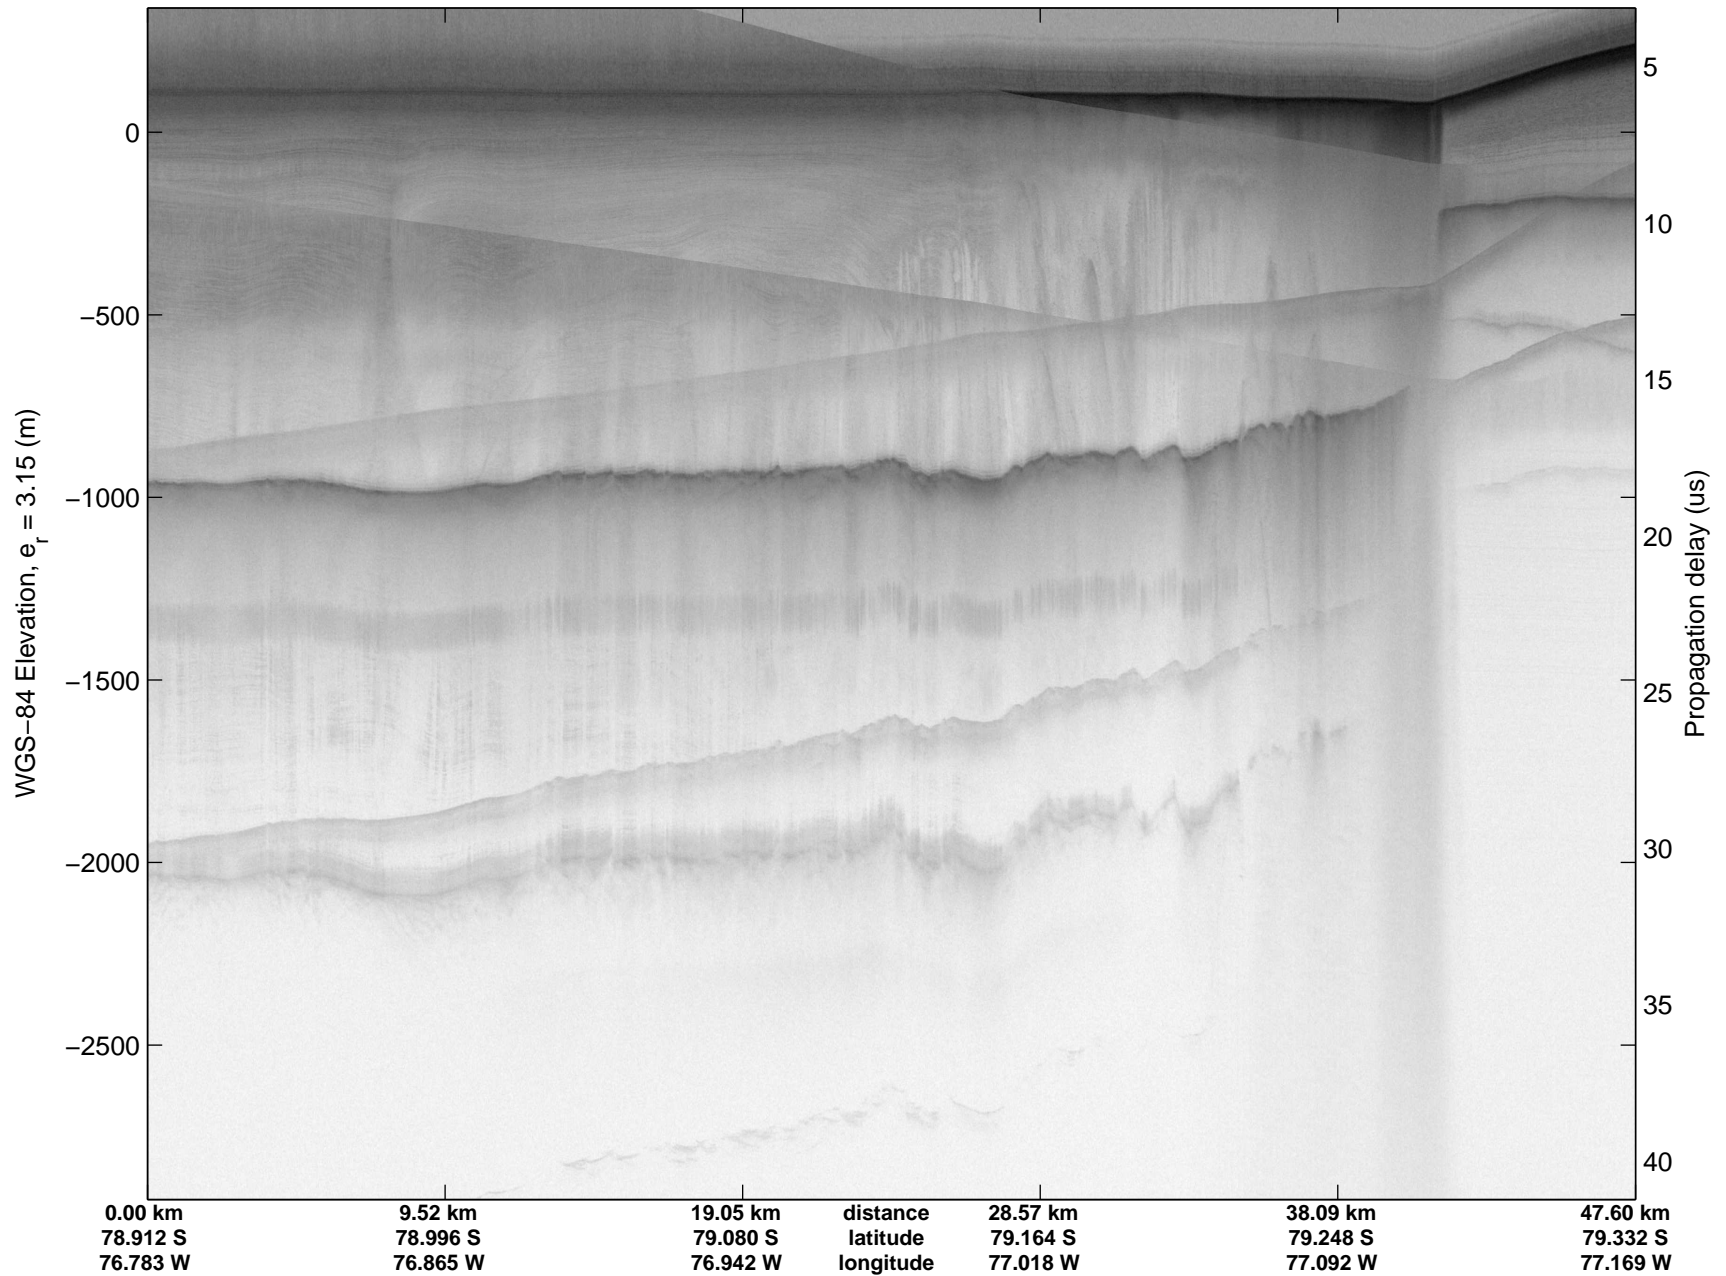

Land Ice -Institute 1
20141115_05_001
Polar Stereograph -71N/0E

mcords3 2014_Antarctica_DC8: "Land Ice -Institute 1" 20141115_05_001: 15:52:34.9 to 15:56:33.4 GPS

mcords3 2014_Antarctica_DC8: "Land Ice -Institute 1" 20141115_05_001: 15:52:34.9 to 15:56:33.4 GPS

mcords3 2014_Antarctica_DC8: "Land Ice -Institute 1" 20141115_05_002: 15:56:33.6 to 16:00:43.6 GPS

mcords3 2014_Antarctica_DC8: "Land Ice -Institute 1" 20141115_05_002: 15:56:33.6 to 16:00:43.6 GPS

Land Ice -Institute 1
20141115_05_003
Polar Stereograph -71N/0E

mcords3 2014_Antarctica_DC8: "Land Ice -Institute 1" 20141115_05_003: 16:00:43.8 to 16:05:10.8 GPS

mcords3 2014_Antarctica_DC8: "Land Ice -Institute 1" 20141115_05_003: 16:00:43.8 to 16:05:10.8 GPS

Land Ice -Institute 1
20141115_05_004
Polar Stereograph -71N/0E