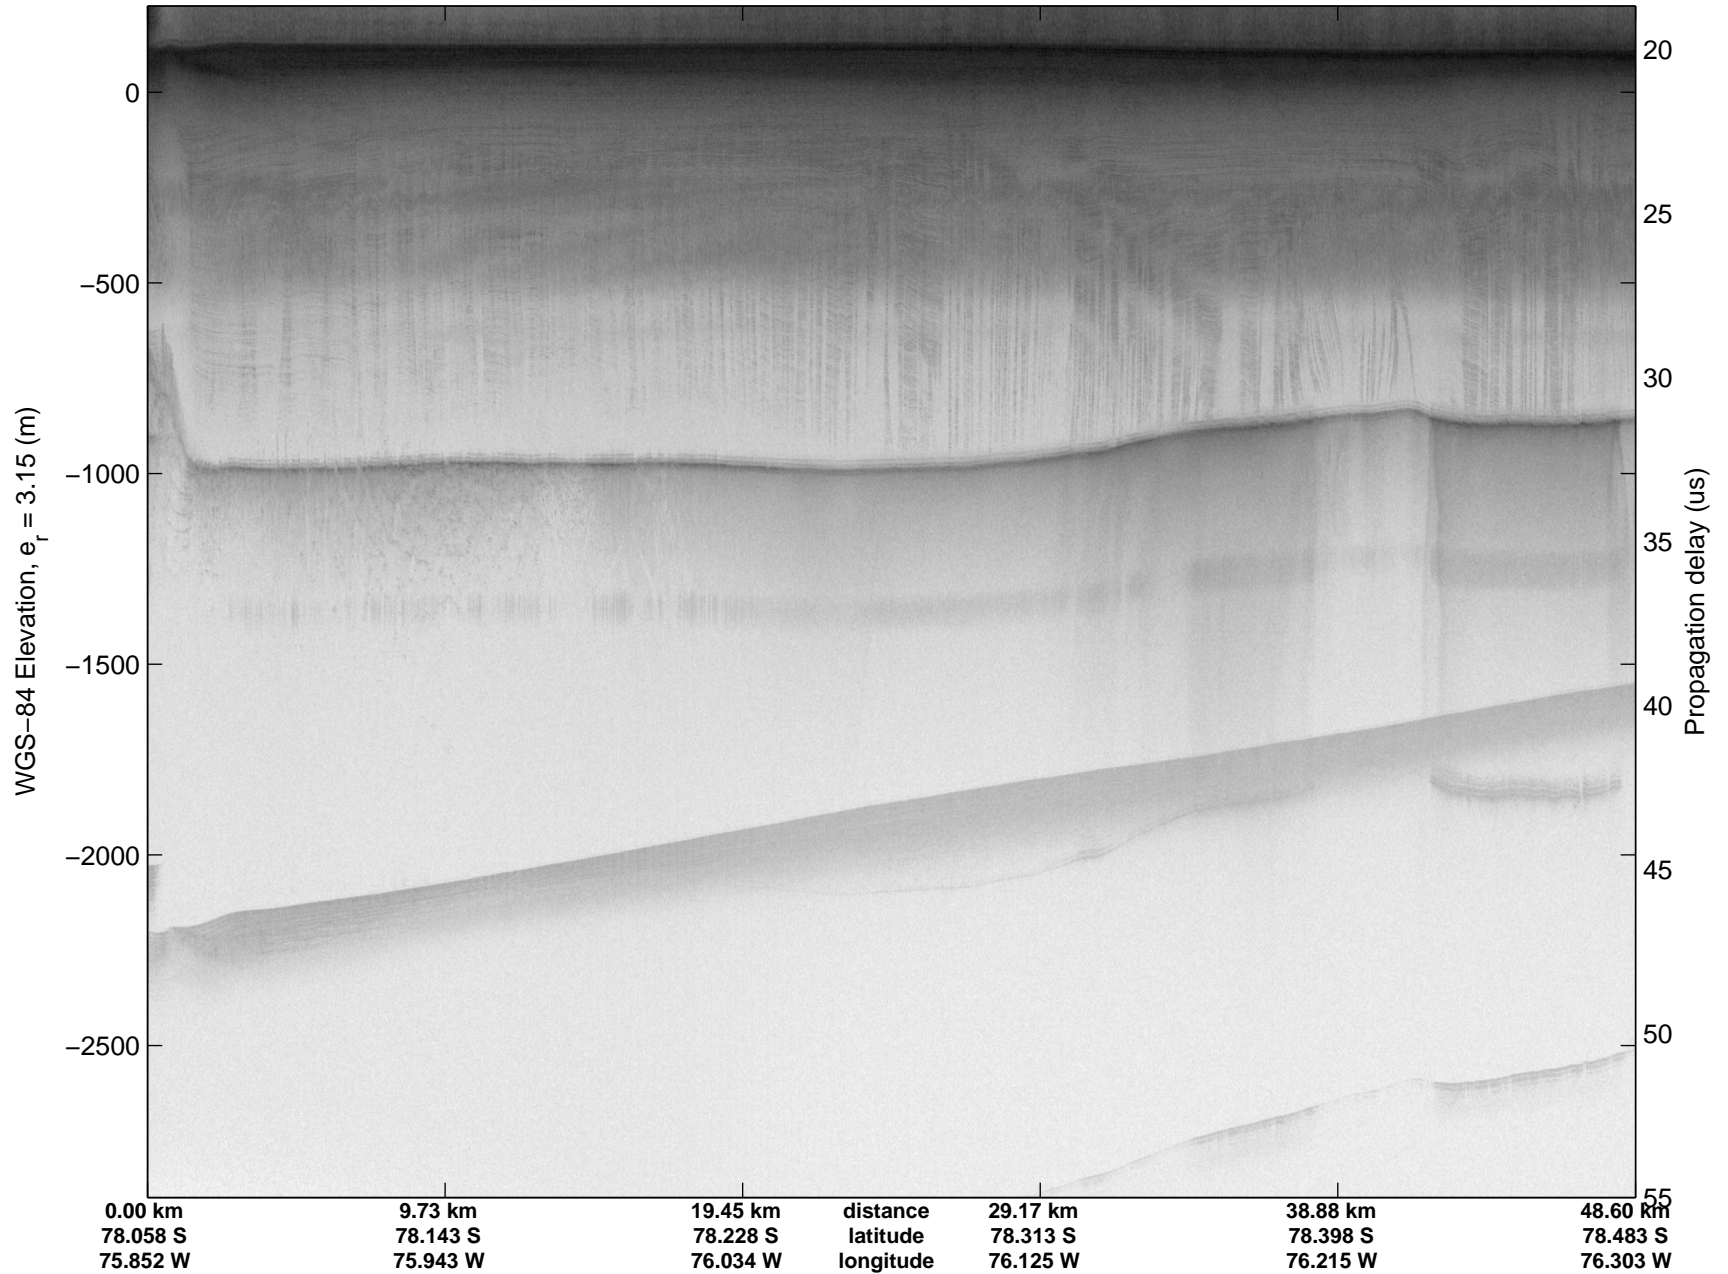

Land Ice -Institute 1
20141115_05_001
Polar Stereograph -71N/0E

mcords3 2014_Antarctica_DC8: "Land Ice -Institute 1" 20141115_05_001: 15:52:34.9 to 15:56:33.4 GPS

mcords3 2014_Antarctica_DC8: "Land Ice -Institute 1" 20141115_05_001: 15:52:34.9 to 15:56:33.4 GPS

mcords3 2014_Antarctica_DC8: "Land Ice -Institute 1" 20141115_05_002: 15:56:33.6 to 16:00:43.6 GPS

mcords3 2014_Antarctica_DC8: "Land Ice -Institute 1" 20141115_05_002: 15:56:33.6 to 16:00:43.6 GPS

Land Ice -Institute 1
20141115_05_003
Polar Stereograph -71N/0E

mcords3 2014_Antarctica_DC8: "Land Ice -Institute 1" 20141115_05_003: 16:00:43.8 to 16:05:10.8 GPS

mcords3 2014_Antarctica_DC8: "Land Ice -Institute 1" 20141115_05_003: 16:00:43.8 to 16:05:10.8 GPS

Land Ice -Institute 1
20141115_05_004
Polar Stereograph -71N/0E

mcords3 2014_Antarctica_DC8: "Land Ice -Institute 1" 20141115_05_004: 16:05:11.0 to 16:09:52.9 GPS

mcords3 2014_Antarctica_DC8: "Land Ice -Institute 1" 20141115_05_004: 16:05:11.0 to 16:09:52.9 GPS