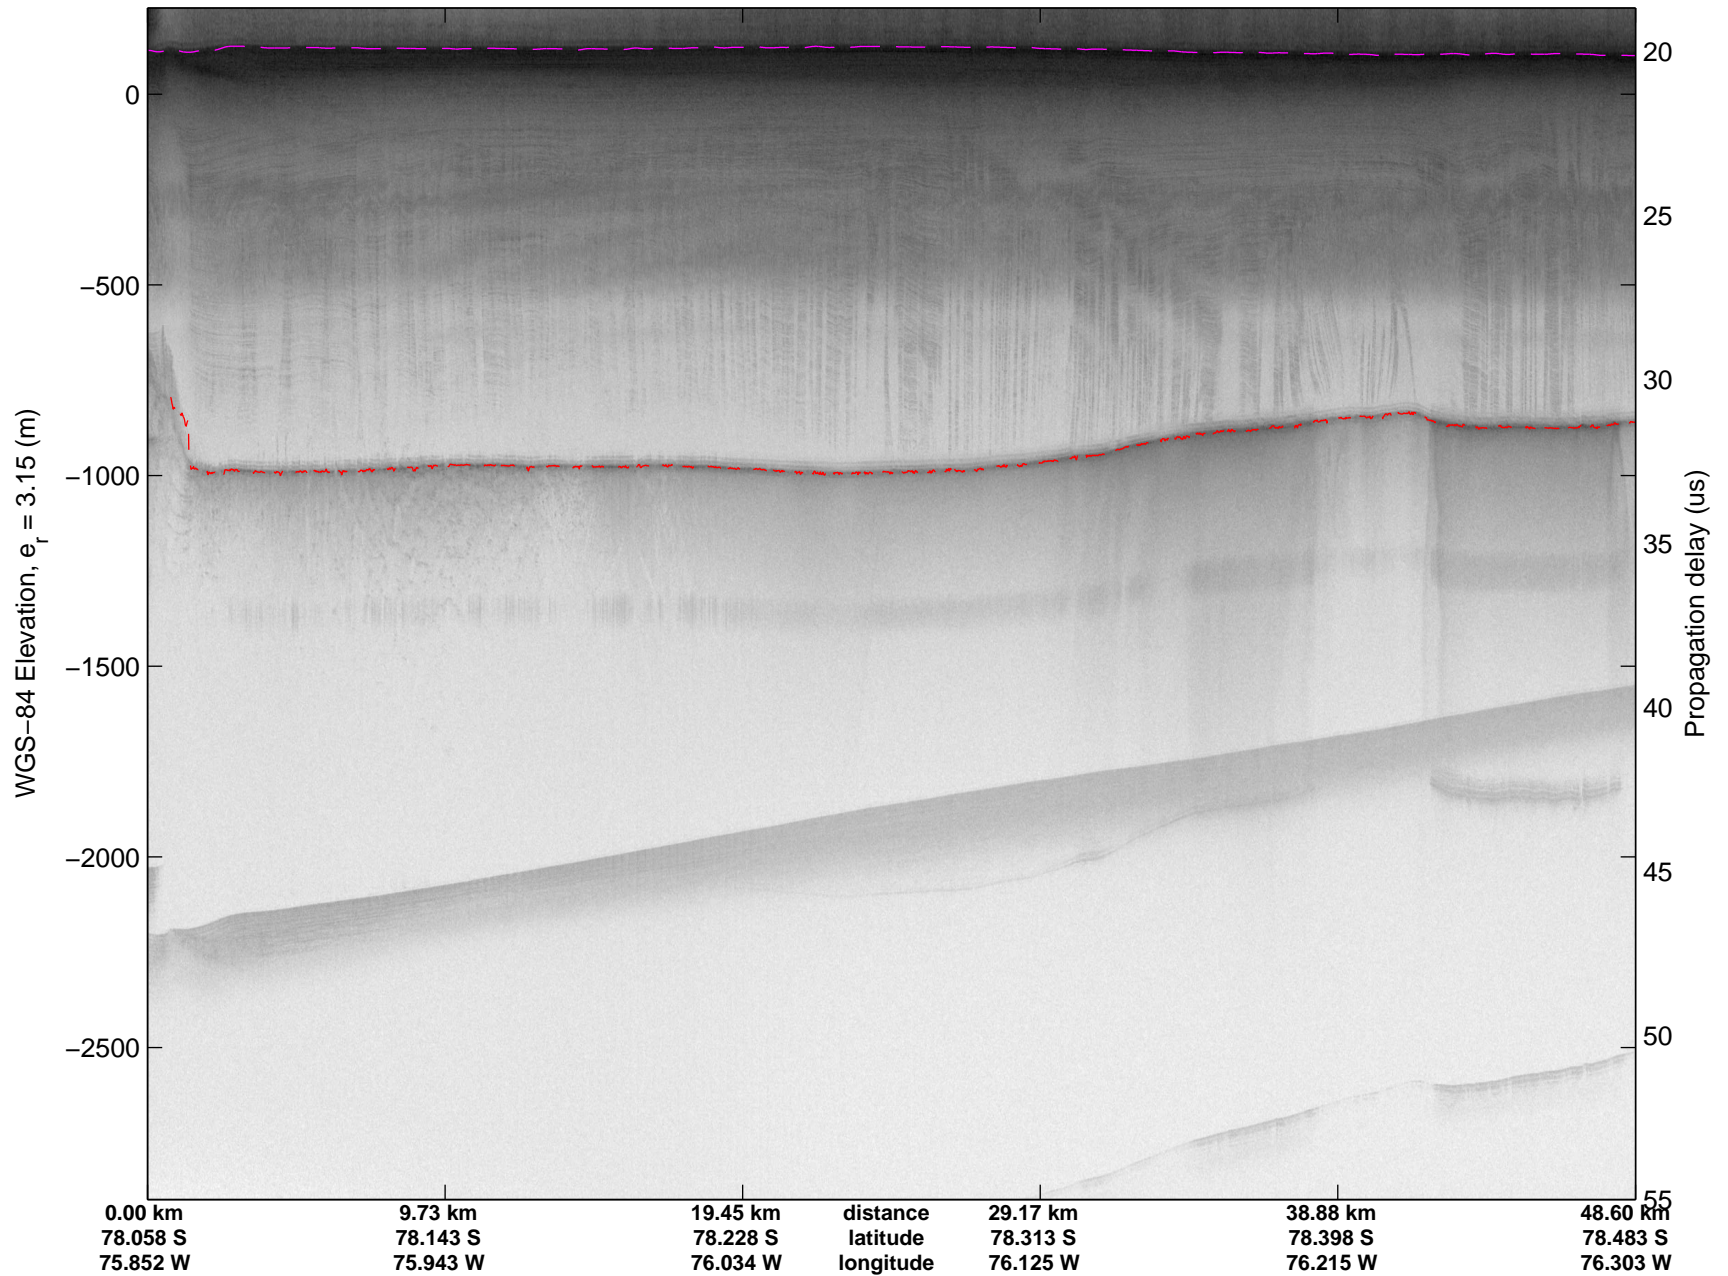

Land Ice -Institute 1
20141115_05_001
Polar Stereograph -71N/0E

mcords3 2014_Antarctica_DC8: "Land Ice -Institute 1" 20141115_05_001: 15:52:34.9 to 15:56:33.4 GPS

mcords3 2014_Antarctica_DC8: "Land Ice -Institute 1" 20141115_05_001: 15:52:34.9 to 15:56:33.4 GPS

mcords3 2014_Antarctica_DC8: "Land Ice -Institute 1" 20141115_05_002: 15:56:33.6 to 16:00:43.6 GPS

mcords3 2014_Antarctica_DC8: "Land Ice -Institute 1" 20141115_05_002: 15:56:33.6 to 16:00:43.6 GPS

Land Ice -Institute 1
20141115_05_003
Polar Stereograph -71N/0E

mcords3 2014_Antarctica_DC8: "Land Ice -Institute 1" 20141115_05_003: 16:00:43.8 to 16:05:10.8 GPS

mcords3 2014_Antarctica_DC8: "Land Ice -Institute 1" 20141115_05_003: 16:00:43.8 to 16:05:10.8 GPS

Land Ice -Institute 1
20141115_05_004
Polar Stereograph -71N/0E

mcords3 2014_Antarctica_DC8: "Land Ice -Institute 1" 20141115_05_004: 16:05:11.0 to 16:09:52.9 GPS

mcords3 2014_Antarctica_DC8: "Land Ice -Institute 1" 20141115_05_004: 16:05:11.0 to 16:09:52.9 GPS