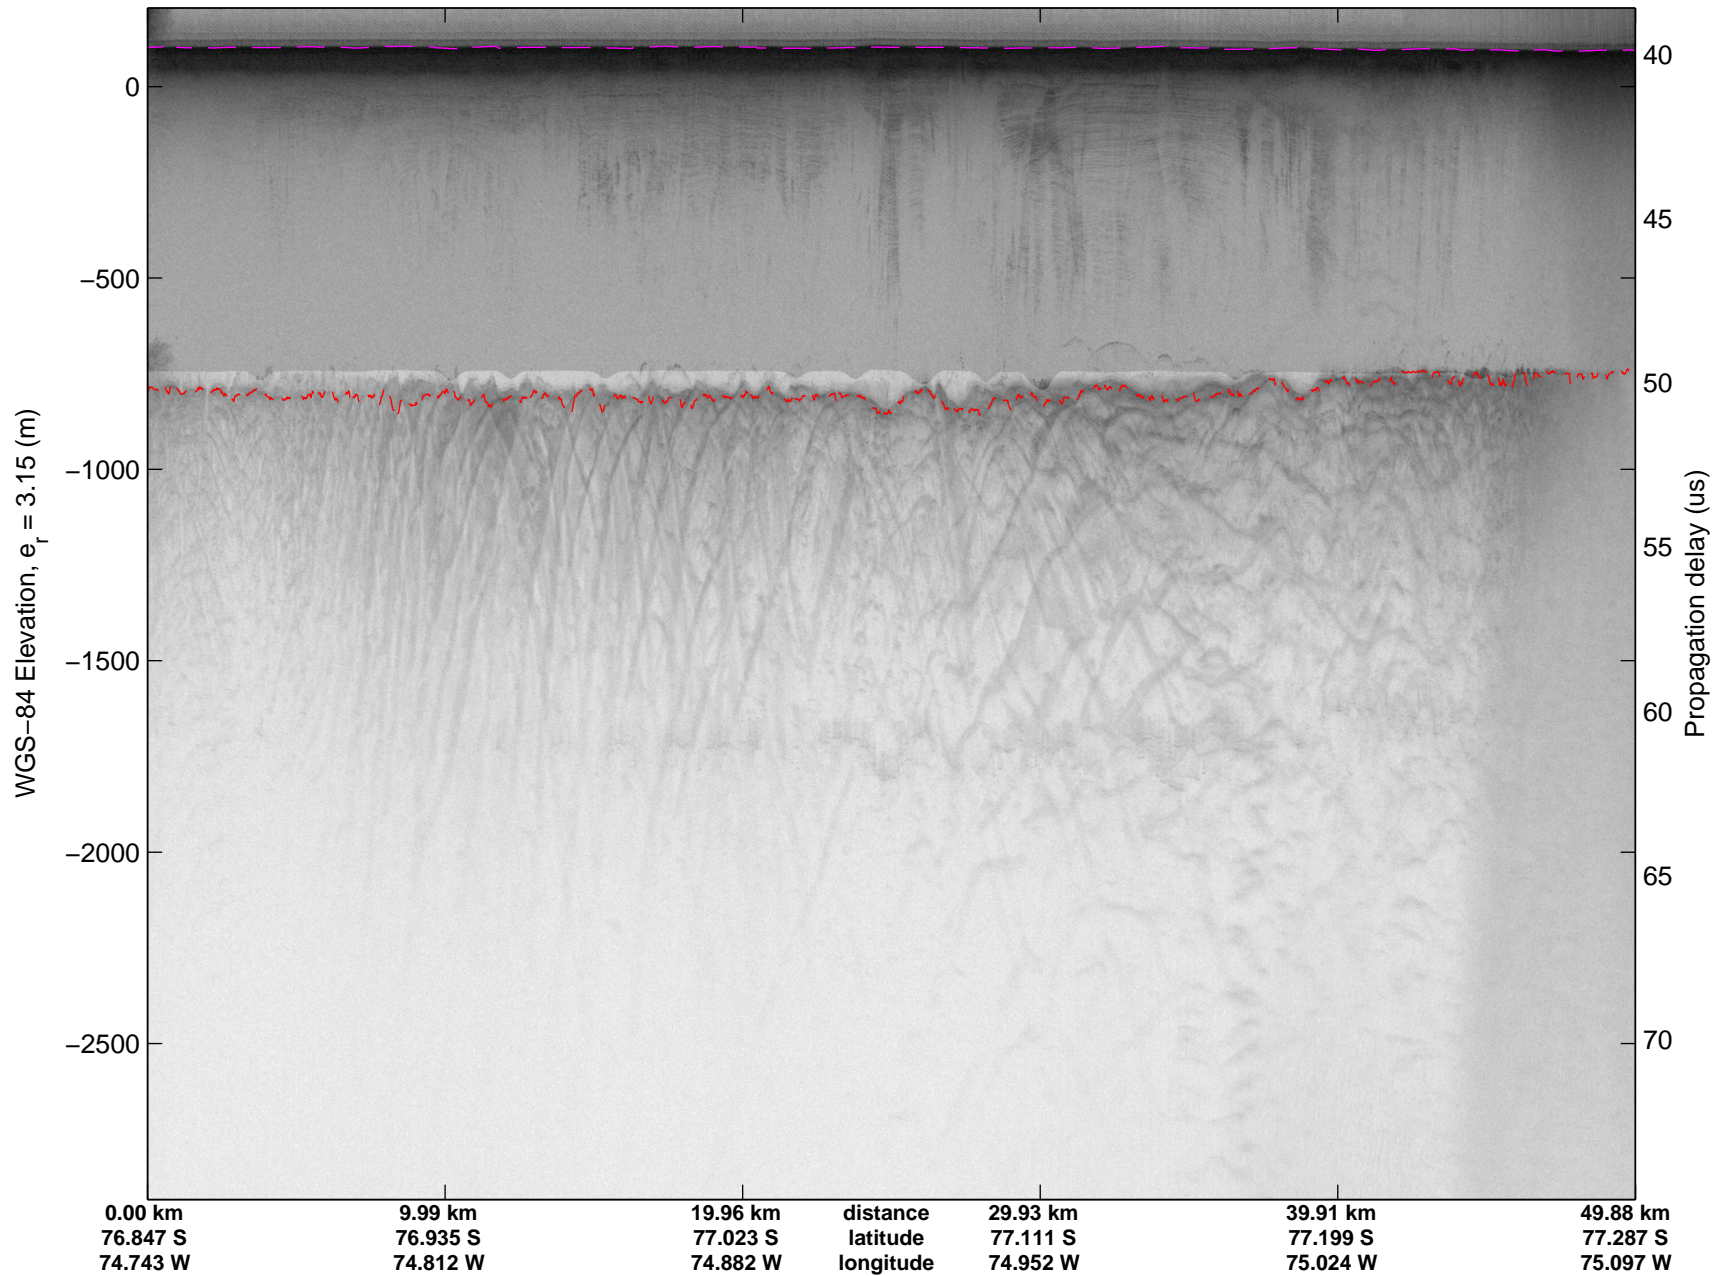

Land Ice -Institute 1
20141115_04_001
Polar Stereograph -71N/0E

mcords3 2014_Antarctica_DC8: "Land Ice -Institute 1" 20141115_04_001: 15:41:49.9 to 15:45:43.4 GPS

mcords3 2014_Antarctica_DC8: "Land Ice -Institute 1" 20141115_04_001: 15:41:49.9 to 15:45:43.4 GPS

Land Ice -Institute 1
20141115_04_002
Polar Stereograph -71N/0E

mcords3 2014_Antarctica_DC8: "Land Ice -Institute 1" 20141115_04_002: 15:45:43.6 to 15:48:34.3 GPS

mcords3 2014_Antarctica_DC8: "Land Ice -Institute 1" 20141115_04_002: 15:45:43.6 to 15:48:34.3 GPS