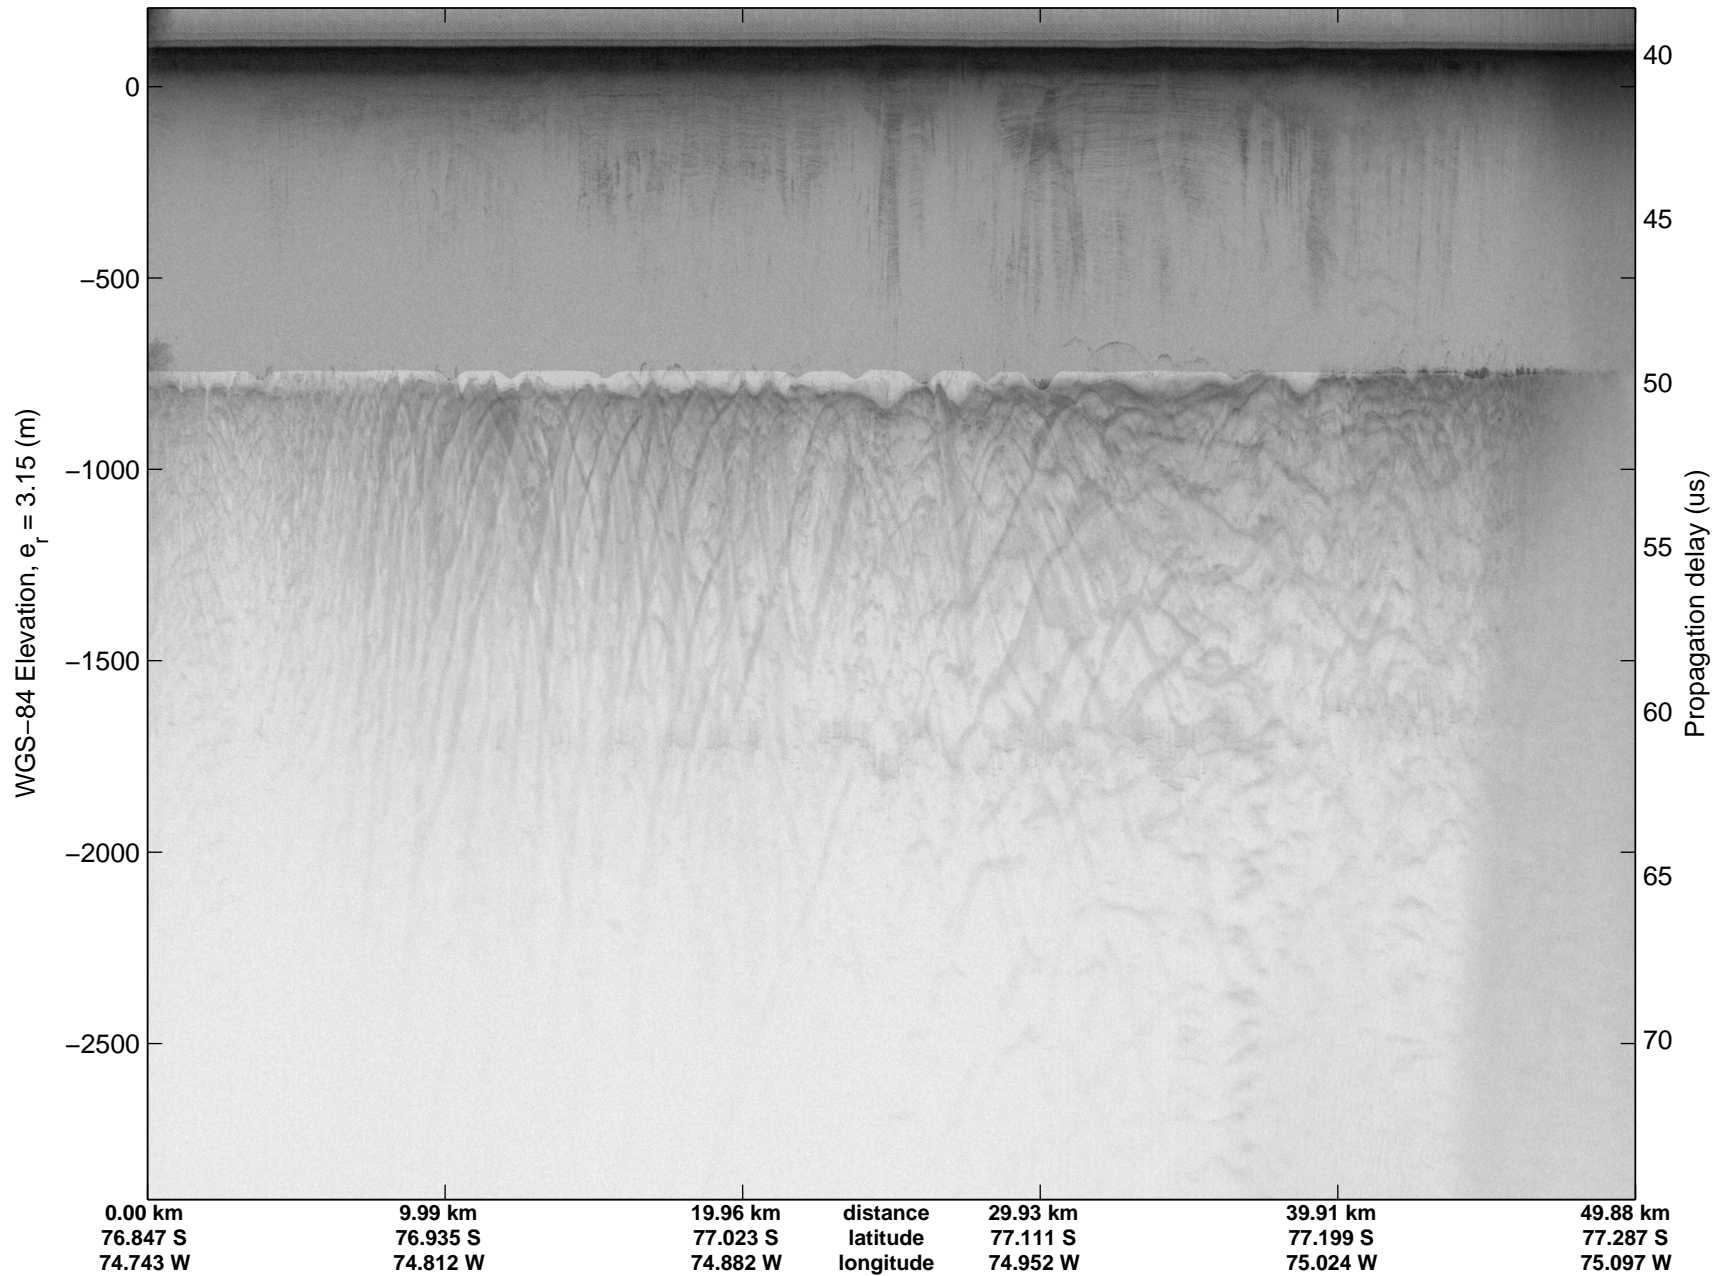

Land Ice -Institute 1
20141115_04_001
Polar Stereograph -71N/0E

mcords3 2014_Antarctica_DC8: "Land Ice -Institute 1" 20141115_04_001: 15:41:49.9 to 15:45:43.4 GPS

mcords3 2014_Antarctica_DC8: "Land Ice -Institute 1" 20141115_04_001: 15:41:49.9 to 15:45:43.4 GPS

Land Ice -Institute 1
20141115_04_002
Polar Stereograph -71N/0E

mcords3 2014_Antarctica_DC8: "Land Ice -Institute 1" 20141115_04_002: 15:45:43.6 to 15:48:34.3 GPS

mcords3 2014_Antarctica_DC8: "Land Ice -Institute 1" 20141115_04_002: 15:45:43.6 to 15:48:34.3 GPS