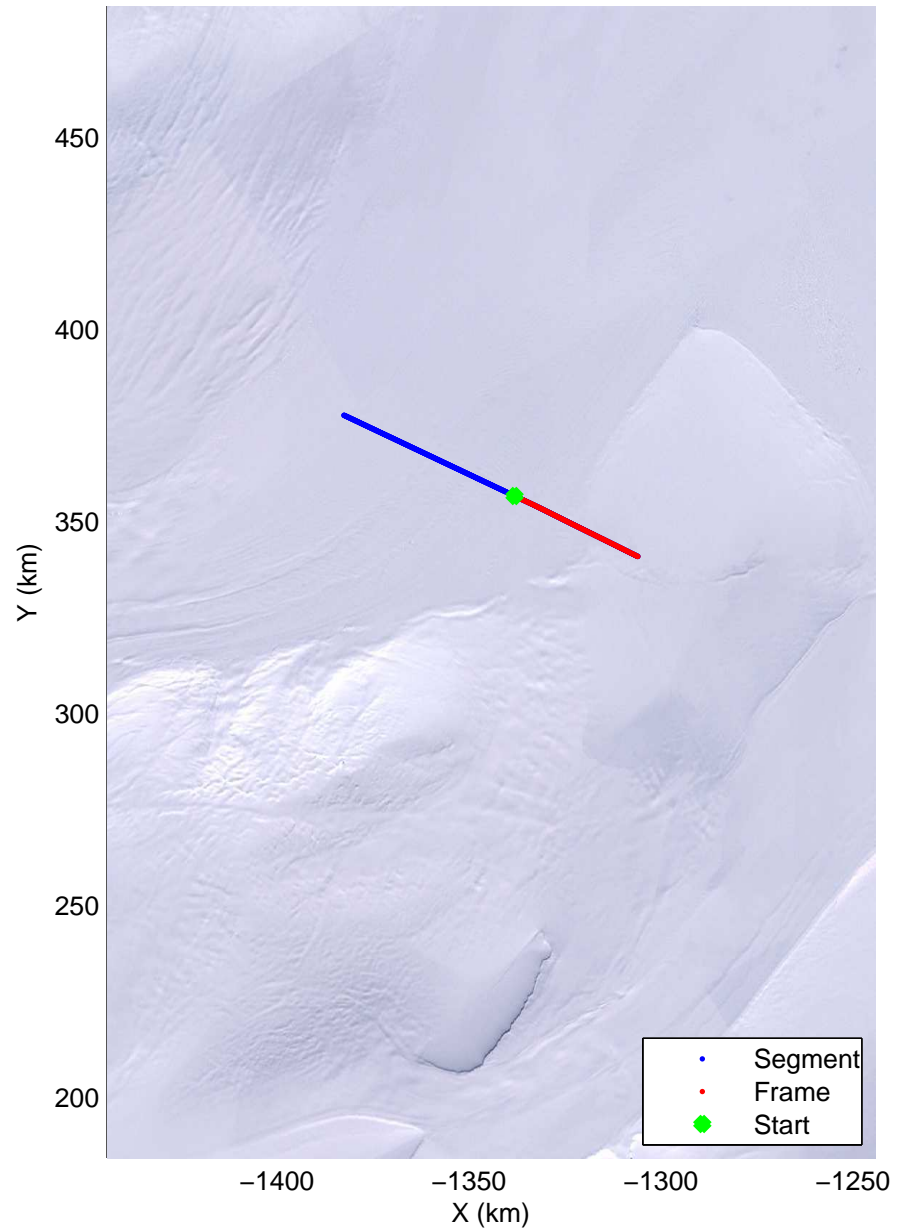

Land Ice -Institute 1
20141115_04_001
Polar Stereograph -71N/0E

mcords3 2014_Antarctica_DC8: "Land Ice -Institute 1" 20141115_04_001: 15:41:49.9 to 15:45:43.4 GPS

mcords3 2014_Antarctica_DC8: "Land Ice -Institute 1" 20141115_04_001: 15:41:49.9 to 15:45:43.4 GPS

Land Ice -Institute 1
20141115_04_002
Polar Stereograph -71N/0E

mcords3 2014_Antarctica_DC8: "Land Ice -Institute 1" 20141115_04_002: 15:45:43.6 to 15:48:34.3 GPS

mcords3 2014_Antarctica_DC8: "Land Ice -Institute 1" 20141115_04_002: 15:45:43.6 to 15:48:34.3 GPS