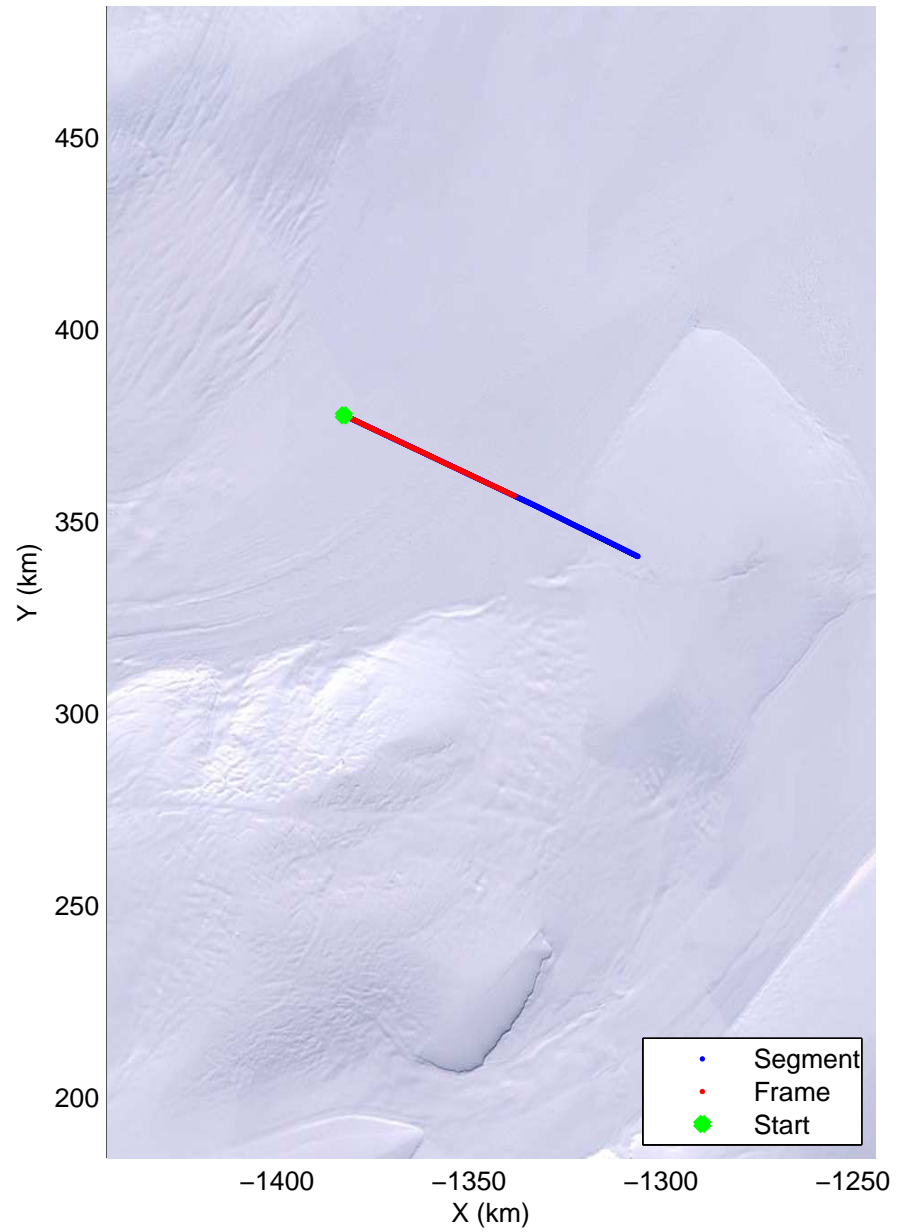

Land Ice -Institute 1
20141115_04_001
Polar Stereograph -71N/0E

mcords3 2014_Antarctica_DC8: "Land Ice -Institute 1" 20141115_04_001: 15:41:49.9 to 15:45:43.4 GPS

mcords3 2014_Antarctica_DC8: "Land Ice -Institute 1" 20141115_04_001: 15:41:49.9 to 15:45:43.4 GPS

Land Ice -Institute 1
20141115_04_002
Polar Stereograph -71N/0E

mcords3 2014_Antarctica_DC8: "Land Ice -Institute 1" 20141115_04_002: 15:45:43.6 to 15:48:34.3 GPS

mcords3 2014_Antarctica_DC8: "Land Ice -Institute 1" 20141115_04_002: 15:45:43.6 to 15:48:34.3 GPS