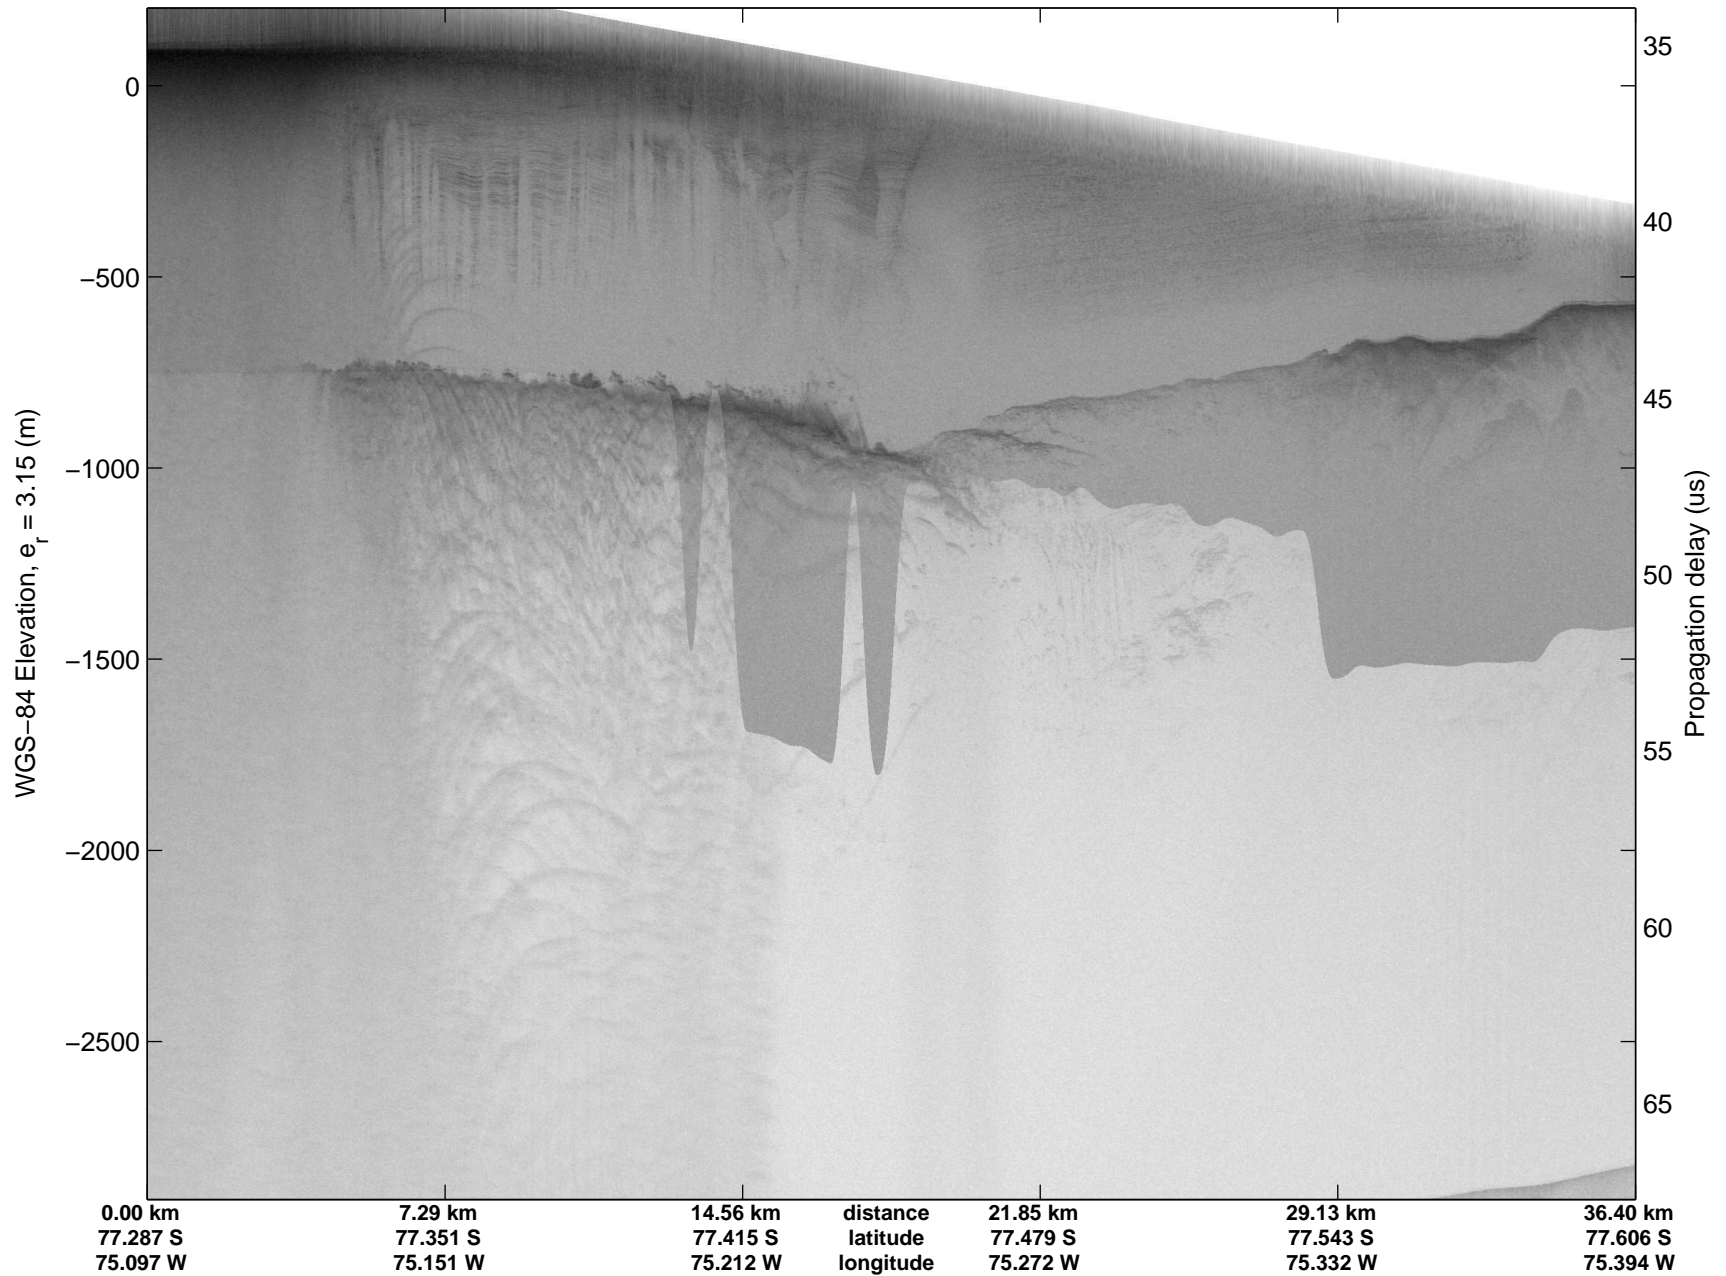

Land Ice -Institute 1
20141115_04_001
Polar Stereograph -71N/0E

mcords3 2014_Antarctica_DC8: "Land Ice -Institute 1" 20141115_04_001: 15:41:49.9 to 15:45:43.4 GPS

mcords3 2014_Antarctica_DC8: "Land Ice -Institute 1" 20141115_04_001: 15:41:49.9 to 15:45:43.4 GPS

Land Ice -Institute 1
20141115_04_002
Polar Stereograph -71N/0E

mcords3 2014_Antarctica_DC8: "Land Ice -Institute 1" 20141115_04_002: 15:45:43.6 to 15:48:34.3 GPS

mcords3 2014_Antarctica_DC8: "Land Ice -Institute 1" 20141115_04_002: 15:45:43.6 to 15:48:34.3 GPS