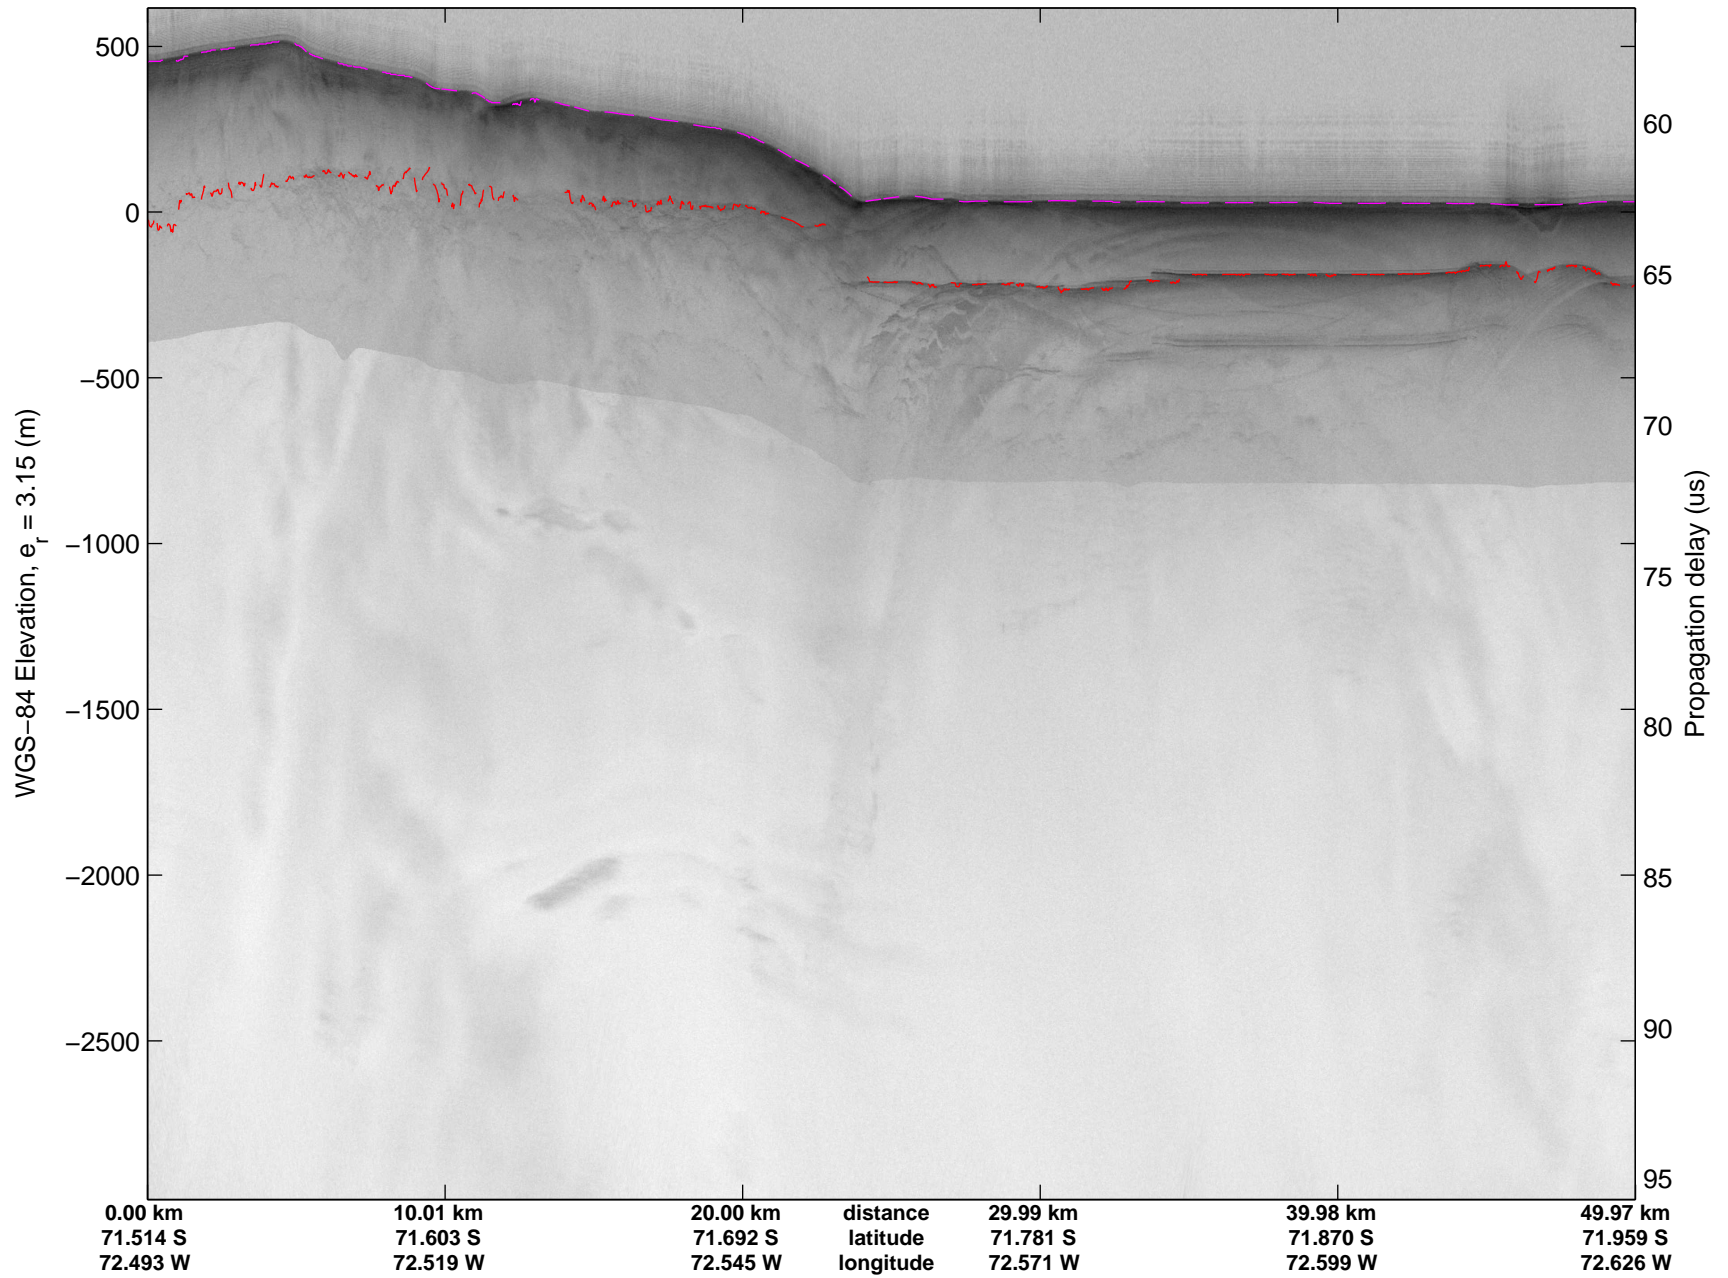

Land Ice -Institute 1  
20141115\_03\_001  
Polar Stereograph -71N/0E

mcords3 2014\_Antarctica\_DC8: "Land Ice -Institute 1" 20141115\_03\_001: 14:53:54.5 to 14:57:33.8 GPS

mcords3 2014\_Antarctica\_DC8: "Land Ice -Institute 1" 20141115\_03\_001: 14:53:54.5 to 14:57:33.8 GPS

mcords3 2014\_Antarctica\_DC8: "Land Ice -Institute 1" 20141115\_03\_002: 14:57:33.9 to 15:01:13.5 GPS

mcords3 2014\_Antarctica\_DC8: "Land Ice -Institute 1" 20141115\_03\_002: 14:57:33.9 to 15:01:13.5 GPS

mcords3 2014\_Antarctica\_DC8: "Land Ice -Institute 1" 20141115\_03\_003: 15:01:13.7 to 15:02:45.9 GPS

mcords3 2014\_Antarctica\_DC8: "Land Ice -Institute 1" 20141115\_03\_003: 15:01:13.7 to 15:02:45.9 GPS