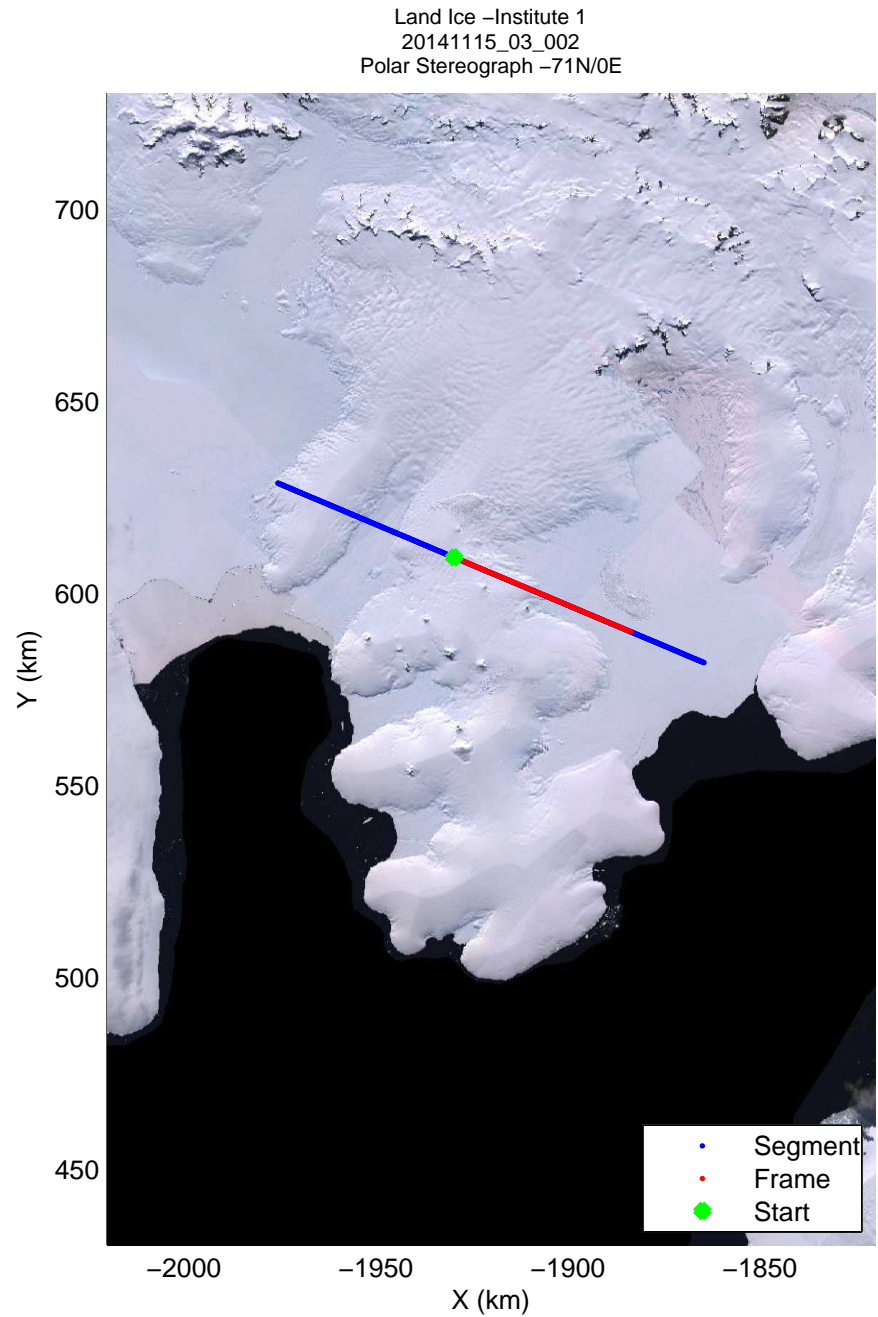

Land Ice -Institute 1  
20141115\_03\_001  
Polar Stereograph -71N/0E

mcords3 2014\_Antarctica\_DC8: "Land Ice -Institute 1" 20141115\_03\_001: 14:53:54.5 to 14:57:33.8 GPS

mcords3 2014\_Antarctica\_DC8: "Land Ice -Institute 1" 20141115\_03\_001: 14:53:54.5 to 14:57:33.8 GPS

mcords3 2014\_Antarctica\_DC8: "Land Ice -Institute 1" 20141115\_03\_002: 14:57:33.9 to 15:01:13.5 GPS

mcords3 2014\_Antarctica\_DC8: "Land Ice -Institute 1" 20141115\_03\_002: 14:57:33.9 to 15:01:13.5 GPS

mcords3 2014\_Antarctica\_DC8: "Land Ice -Institute 1" 20141115\_03\_003: 15:01:13.7 to 15:02:45.9 GPS

mcords3 2014\_Antarctica\_DC8: "Land Ice -Institute 1" 20141115\_03\_003: 15:01:13.7 to 15:02:45.9 GPS