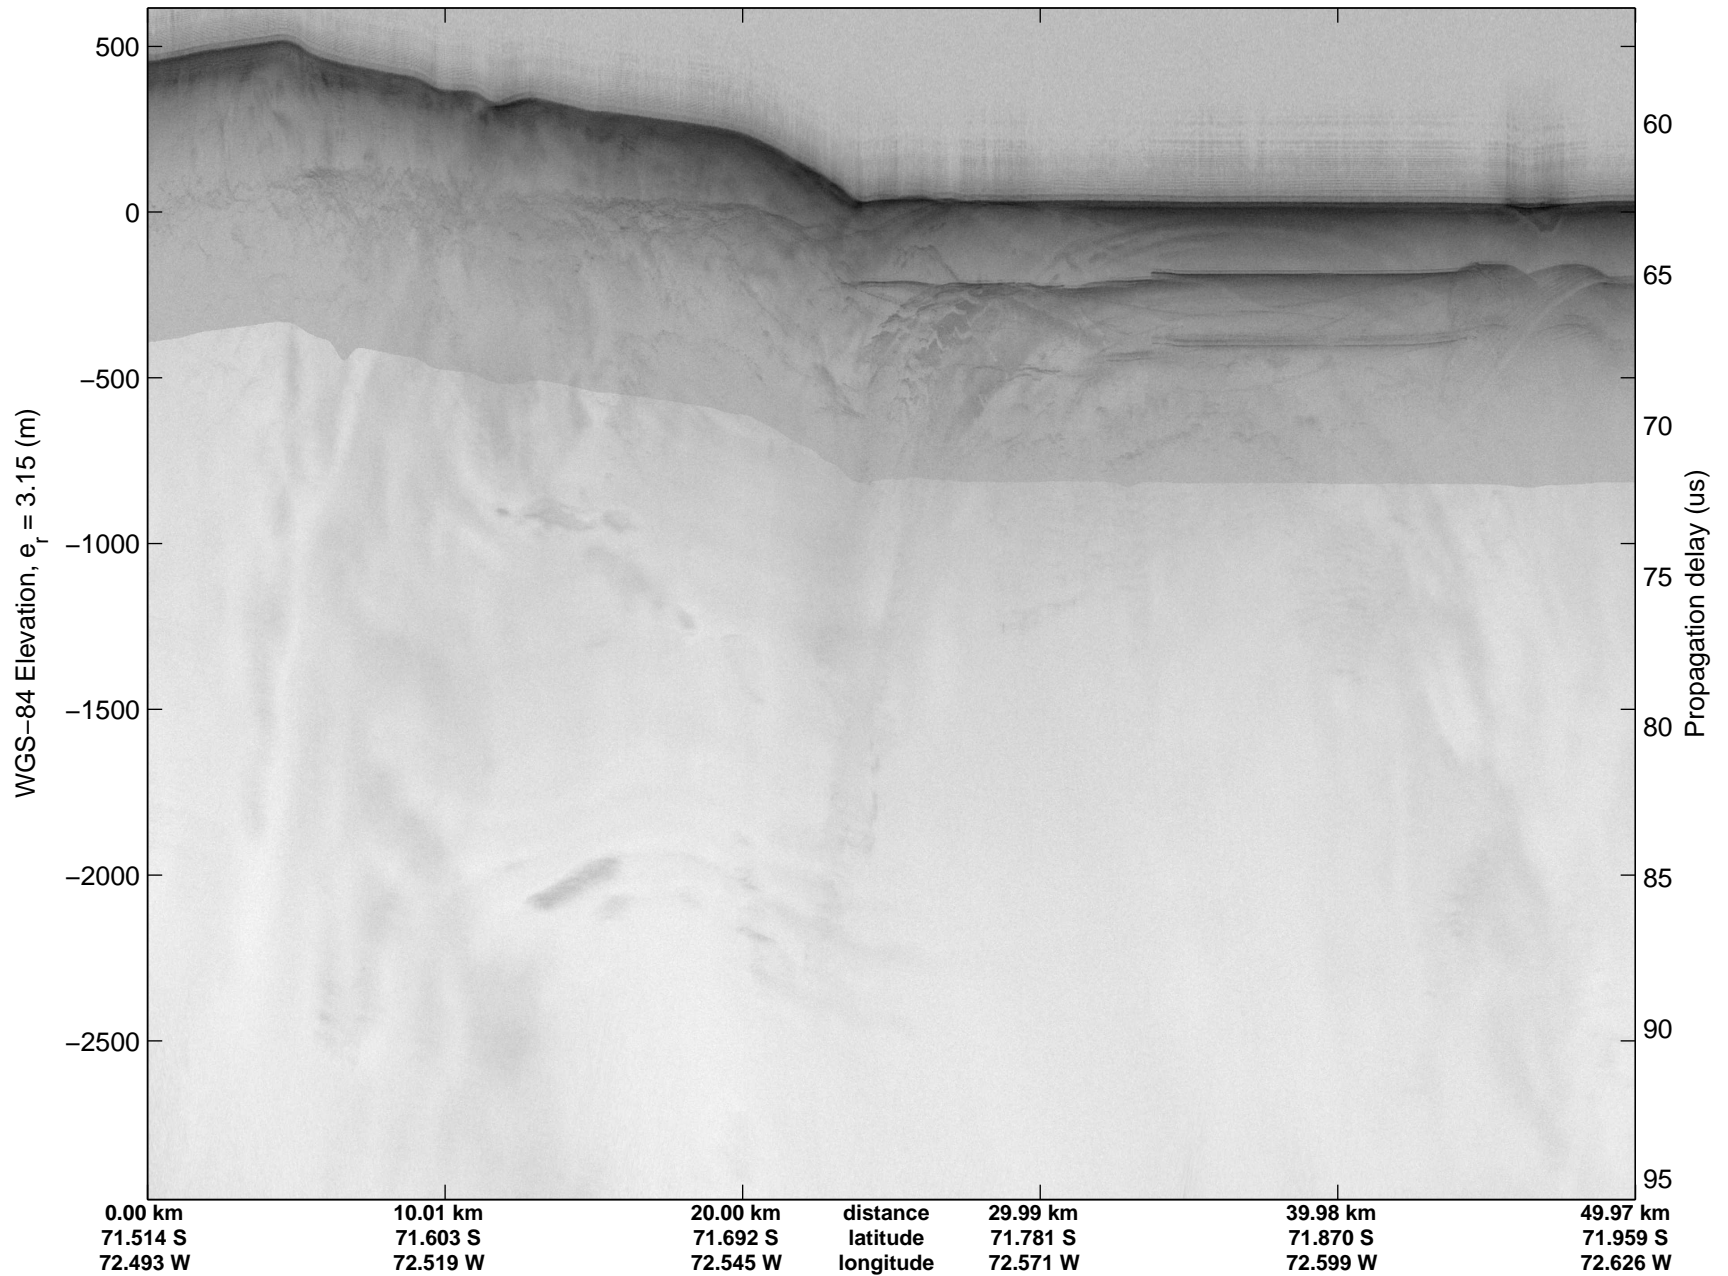

Land Ice -Institute 1  
20141115\_03\_001  
Polar Stereograph -71N/0E

mcords3 2014\_Antarctica\_DC8: "Land Ice -Institute 1" 20141115\_03\_001: 14:53:54.5 to 14:57:33.8 GPS

mcords3 2014\_Antarctica\_DC8: "Land Ice -Institute 1" 20141115\_03\_001: 14:53:54.5 to 14:57:33.8 GPS

mcords3 2014\_Antarctica\_DC8: "Land Ice -Institute 1" 20141115\_03\_002: 14:57:33.9 to 15:01:13.5 GPS

mcords3 2014\_Antarctica\_DC8: "Land Ice -Institute 1" 20141115\_03\_002: 14:57:33.9 to 15:01:13.5 GPS

mcords3 2014\_Antarctica\_DC8: "Land Ice -Institute 1" 20141115\_03\_003: 15:01:13.7 to 15:02:45.9 GPS

mcords3 2014\_Antarctica\_DC8: "Land Ice -Institute 1" 20141115\_03\_003: 15:01:13.7 to 15:02:45.9 GPS