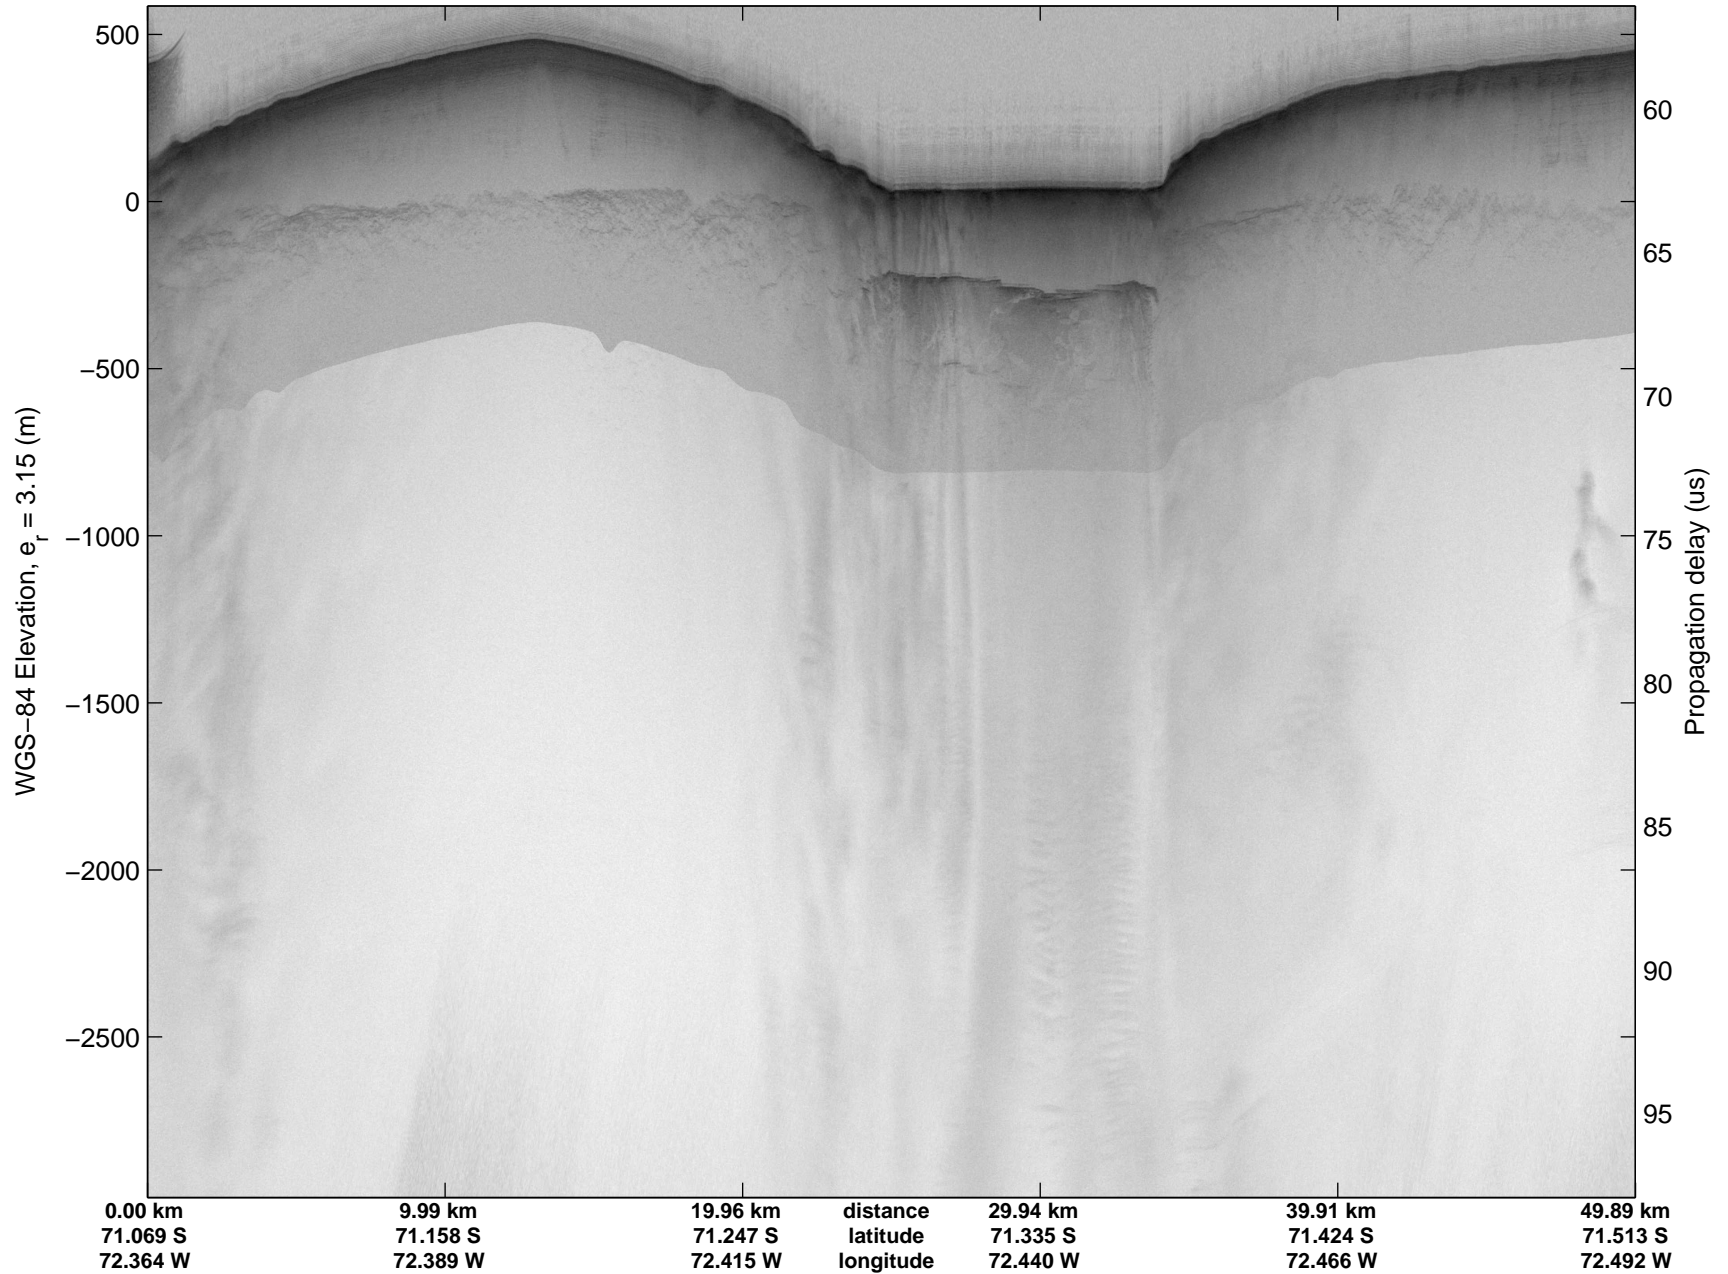

Land Ice -Institute 1  
20141115\_03\_001  
Polar Stereograph -71N/0E

mcords3 2014\_Antarctica\_DC8: "Land Ice -Institute 1" 20141115\_03\_001: 14:53:54.5 to 14:57:33.8 GPS

mcords3 2014\_Antarctica\_DC8: "Land Ice -Institute 1" 20141115\_03\_001: 14:53:54.5 to 14:57:33.8 GPS

mcords3 2014\_Antarctica\_DC8: "Land Ice -Institute 1" 20141115\_03\_002: 14:57:33.9 to 15:01:13.5 GPS

mcords3 2014\_Antarctica\_DC8: "Land Ice -Institute 1" 20141115\_03\_002: 14:57:33.9 to 15:01:13.5 GPS

mcords3 2014\_Antarctica\_DC8: "Land Ice -Institute 1" 20141115\_03\_003: 15:01:13.7 to 15:02:45.9 GPS

mcords3 2014\_Antarctica\_DC8: "Land Ice -Institute 1" 20141115\_03\_003: 15:01:13.7 to 15:02:45.9 GPS