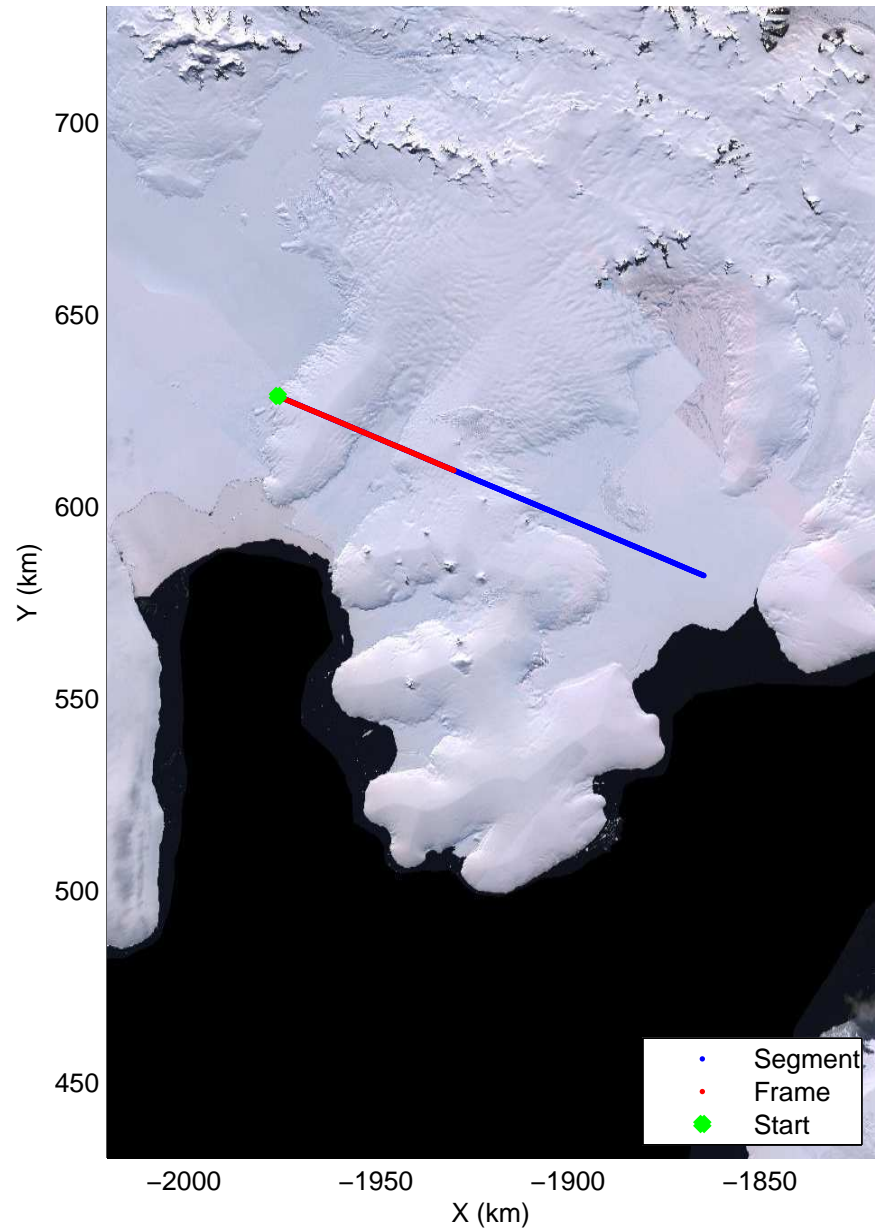

Land Ice -Institute 1  
20141115\_03\_001  
Polar Stereograph -71N/0E

mcords3 2014\_Antarctica\_DC8: "Land Ice -Institute 1" 20141115\_03\_001: 14:53:54.5 to 14:57:33.8 GPS

mcords3 2014\_Antarctica\_DC8: "Land Ice -Institute 1" 20141115\_03\_001: 14:53:54.5 to 14:57:33.8 GPS

mcords3 2014\_Antarctica\_DC8: "Land Ice -Institute 1" 20141115\_03\_002: 14:57:33.9 to 15:01:13.5 GPS

mcords3 2014\_Antarctica\_DC8: "Land Ice -Institute 1" 20141115\_03\_002: 14:57:33.9 to 15:01:13.5 GPS

mcords3 2014\_Antarctica\_DC8: "Land Ice -Institute 1" 20141115\_03\_003: 15:01:13.7 to 15:02:45.9 GPS

mcords3 2014\_Antarctica\_DC8: "Land Ice -Institute 1" 20141115\_03\_003: 15:01:13.7 to 15:02:45.9 GPS