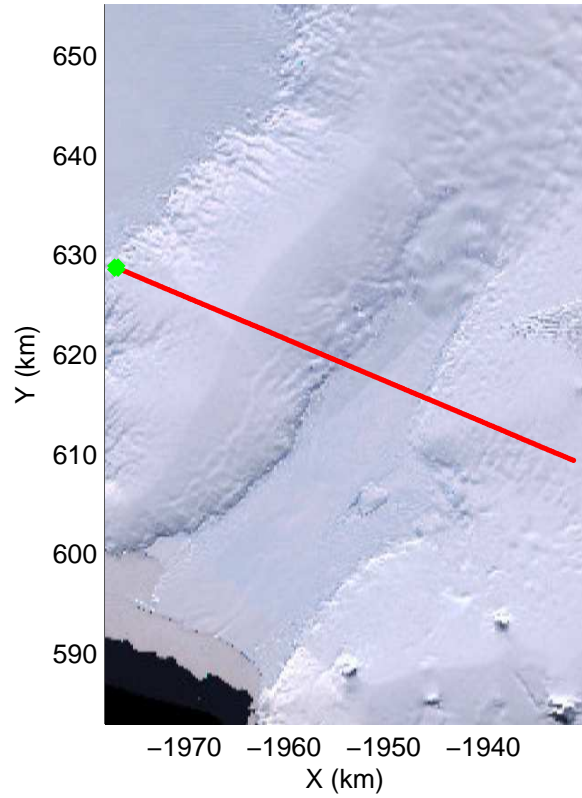

Land Ice -Institute 1  
20141115\_03\_001  
Polar Stereograph -71N/0E

mcords3 2014\_Antarctica\_DC8: "Land Ice -Institute 1" 20141115\_03\_001: 14:53:54.5 to 14:57:33.8 GPS

mcords3 2014\_Antarctica\_DC8: "Land Ice -Institute 1" 20141115\_03\_001: 14:53:54.5 to 14:57:33.8 GPS

mcords3 2014\_Antarctica\_DC8: "Land Ice -Institute 1" 20141115\_03\_002: 14:57:33.9 to 15:01:13.5 GPS

mcords3 2014\_Antarctica\_DC8: "Land Ice -Institute 1" 20141115\_03\_002: 14:57:33.9 to 15:01:13.5 GPS