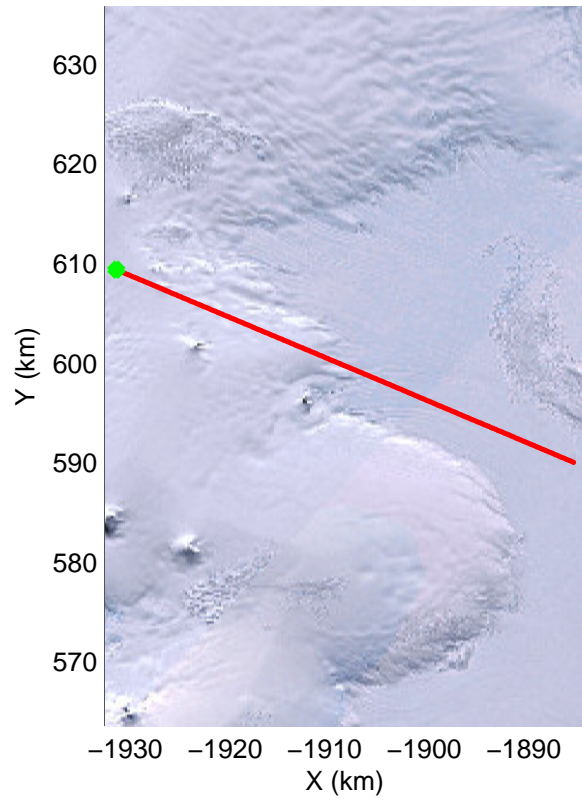

Land Ice -Institute 1  
20141115\_03\_001  
Polar Stereograph -71N/0E

mcords3 2014\_Antarctica\_DC8: "Land Ice -Institute 1" 20141115\_03\_001: 14:53:54.5 to 14:57:33.8 GPS

mcords3 2014\_Antarctica\_DC8: "Land Ice -Institute 1" 20141115\_03\_001: 14:53:54.5 to 14:57:33.8 GPS

mcords3 2014\_Antarctica\_DC8: "Land Ice -Institute 1" 20141115\_03\_002: 14:57:33.9 to 15:01:13.5 GPS

mcords3 2014\_Antarctica\_DC8: "Land Ice -Institute 1" 20141115\_03\_002: 14:57:33.9 to 15:01:13.5 GPS