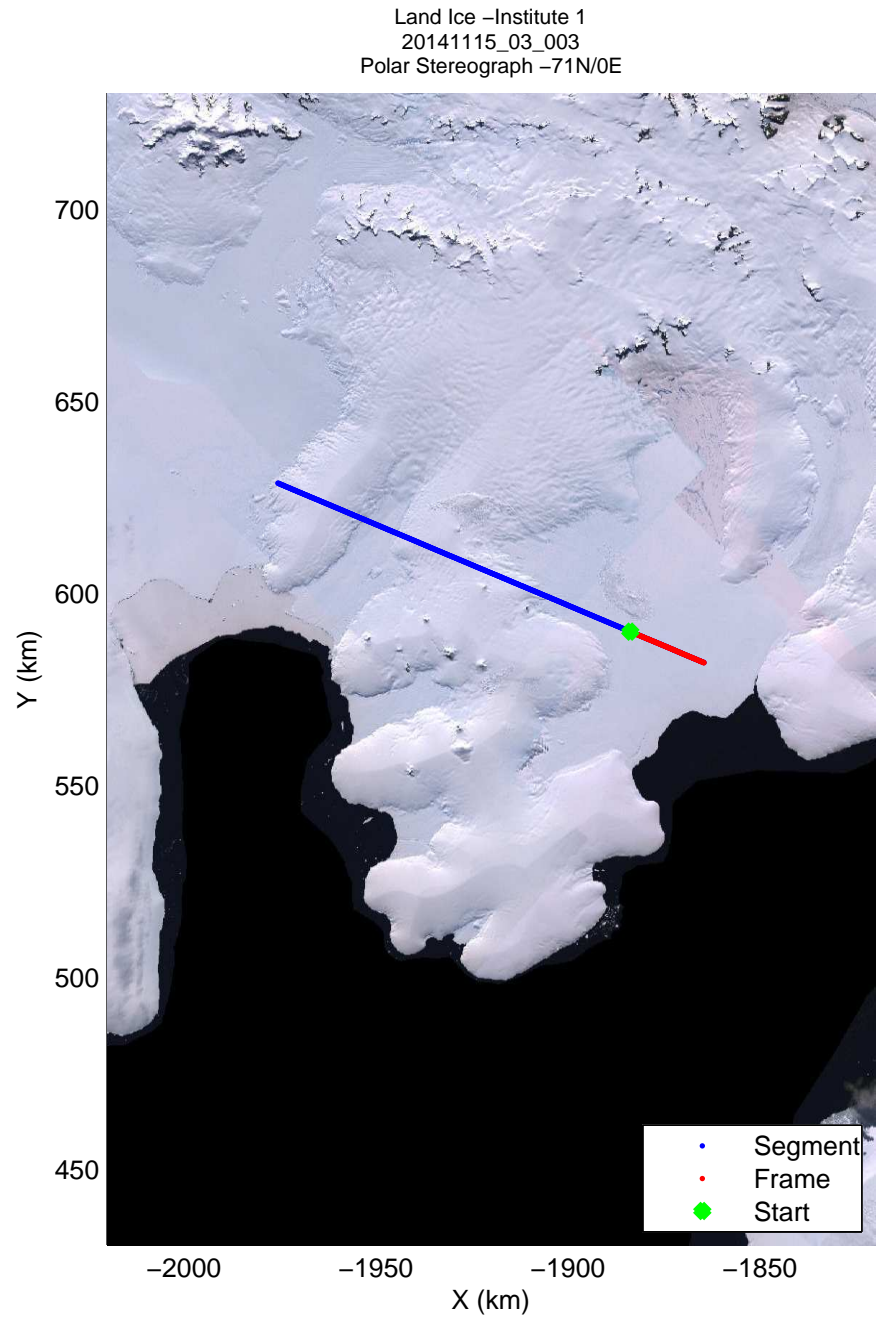

Land Ice -Institute 1  
20141115\_03\_001  
Polar Stereograph -71N/0E

mcords3 2014\_Antarctica\_DC8: "Land Ice -Institute 1" 20141115\_03\_001: 14:53:54.5 to 14:57:33.8 GPS

mcords3 2014\_Antarctica\_DC8: "Land Ice -Institute 1" 20141115\_03\_001: 14:53:54.5 to 14:57:33.8 GPS

mcords3 2014\_Antarctica\_DC8: "Land Ice -Institute 1" 20141115\_03\_002: 14:57:33.9 to 15:01:13.5 GPS

mcords3 2014\_Antarctica\_DC8: "Land Ice -Institute 1" 20141115\_03\_002: 14:57:33.9 to 15:01:13.5 GPS

mcords3 2014\_Antarctica\_DC8: "Land Ice -Institute 1" 20141115\_03\_003: 15:01:13.7 to 15:02:45.9 GPS

mcords3 2014\_Antarctica\_DC8: "Land Ice -Institute 1" 20141115\_03\_003: 15:01:13.7 to 15:02:45.9 GPS