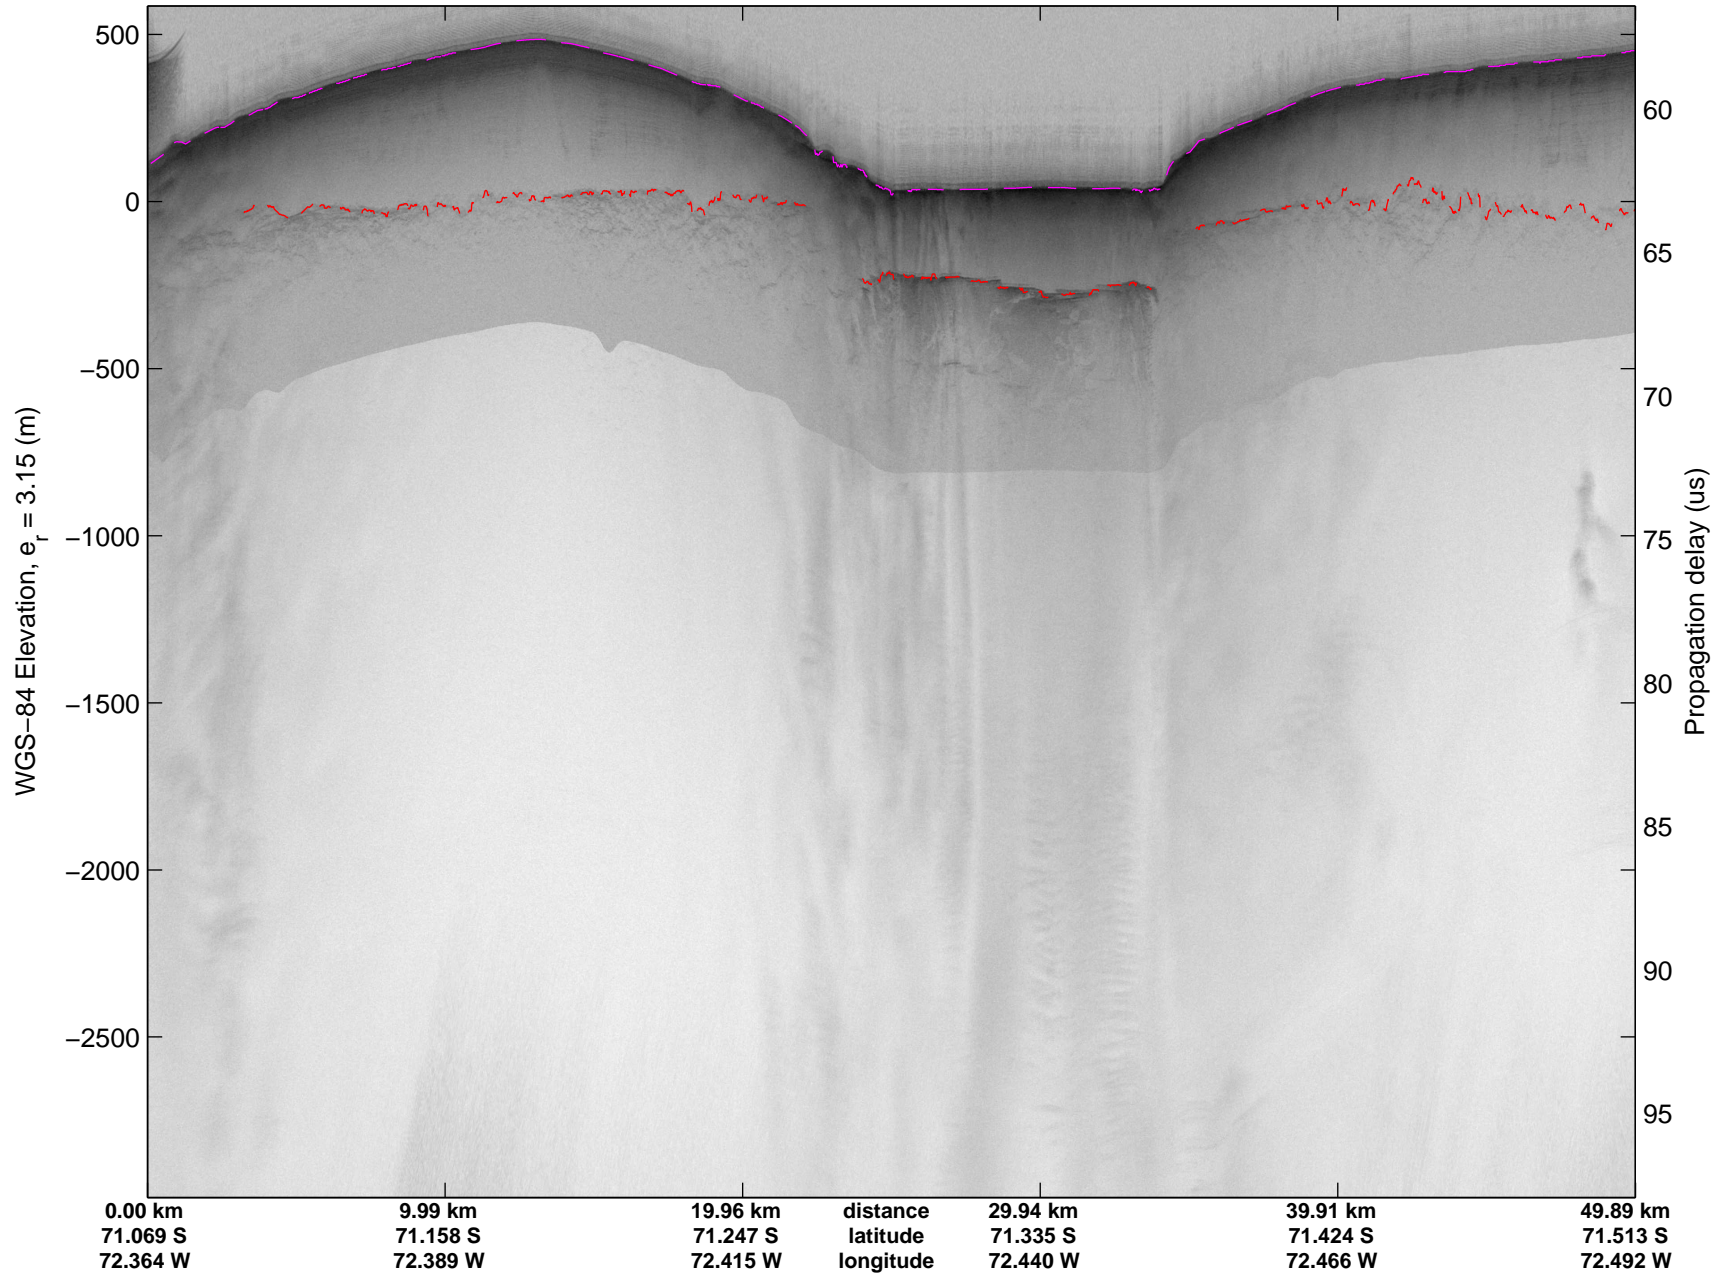

Land Ice -Institute 1  
20141115\_03\_001  
Polar Stereograph -71N/0E

mcords3 2014\_Antarctica\_DC8: "Land Ice -Institute 1" 20141115\_03\_001: 14:53:54.5 to 14:57:33.8 GPS

mcords3 2014\_Antarctica\_DC8: "Land Ice -Institute 1" 20141115\_03\_001: 14:53:54.5 to 14:57:33.8 GPS

mcords3 2014\_Antarctica\_DC8: "Land Ice -Institute 1" 20141115\_03\_002: 14:57:33.9 to 15:01:13.5 GPS

mcords3 2014\_Antarctica\_DC8: "Land Ice -Institute 1" 20141115\_03\_002: 14:57:33.9 to 15:01:13.5 GPS

mcords3 2014\_Antarctica\_DC8: "Land Ice -Institute 1" 20141115\_03\_003: 15:01:13.7 to 15:02:45.9 GPS

mcords3 2014\_Antarctica\_DC8: "Land Ice -Institute 1" 20141115\_03\_003: 15:01:13.7 to 15:02:45.9 GPS