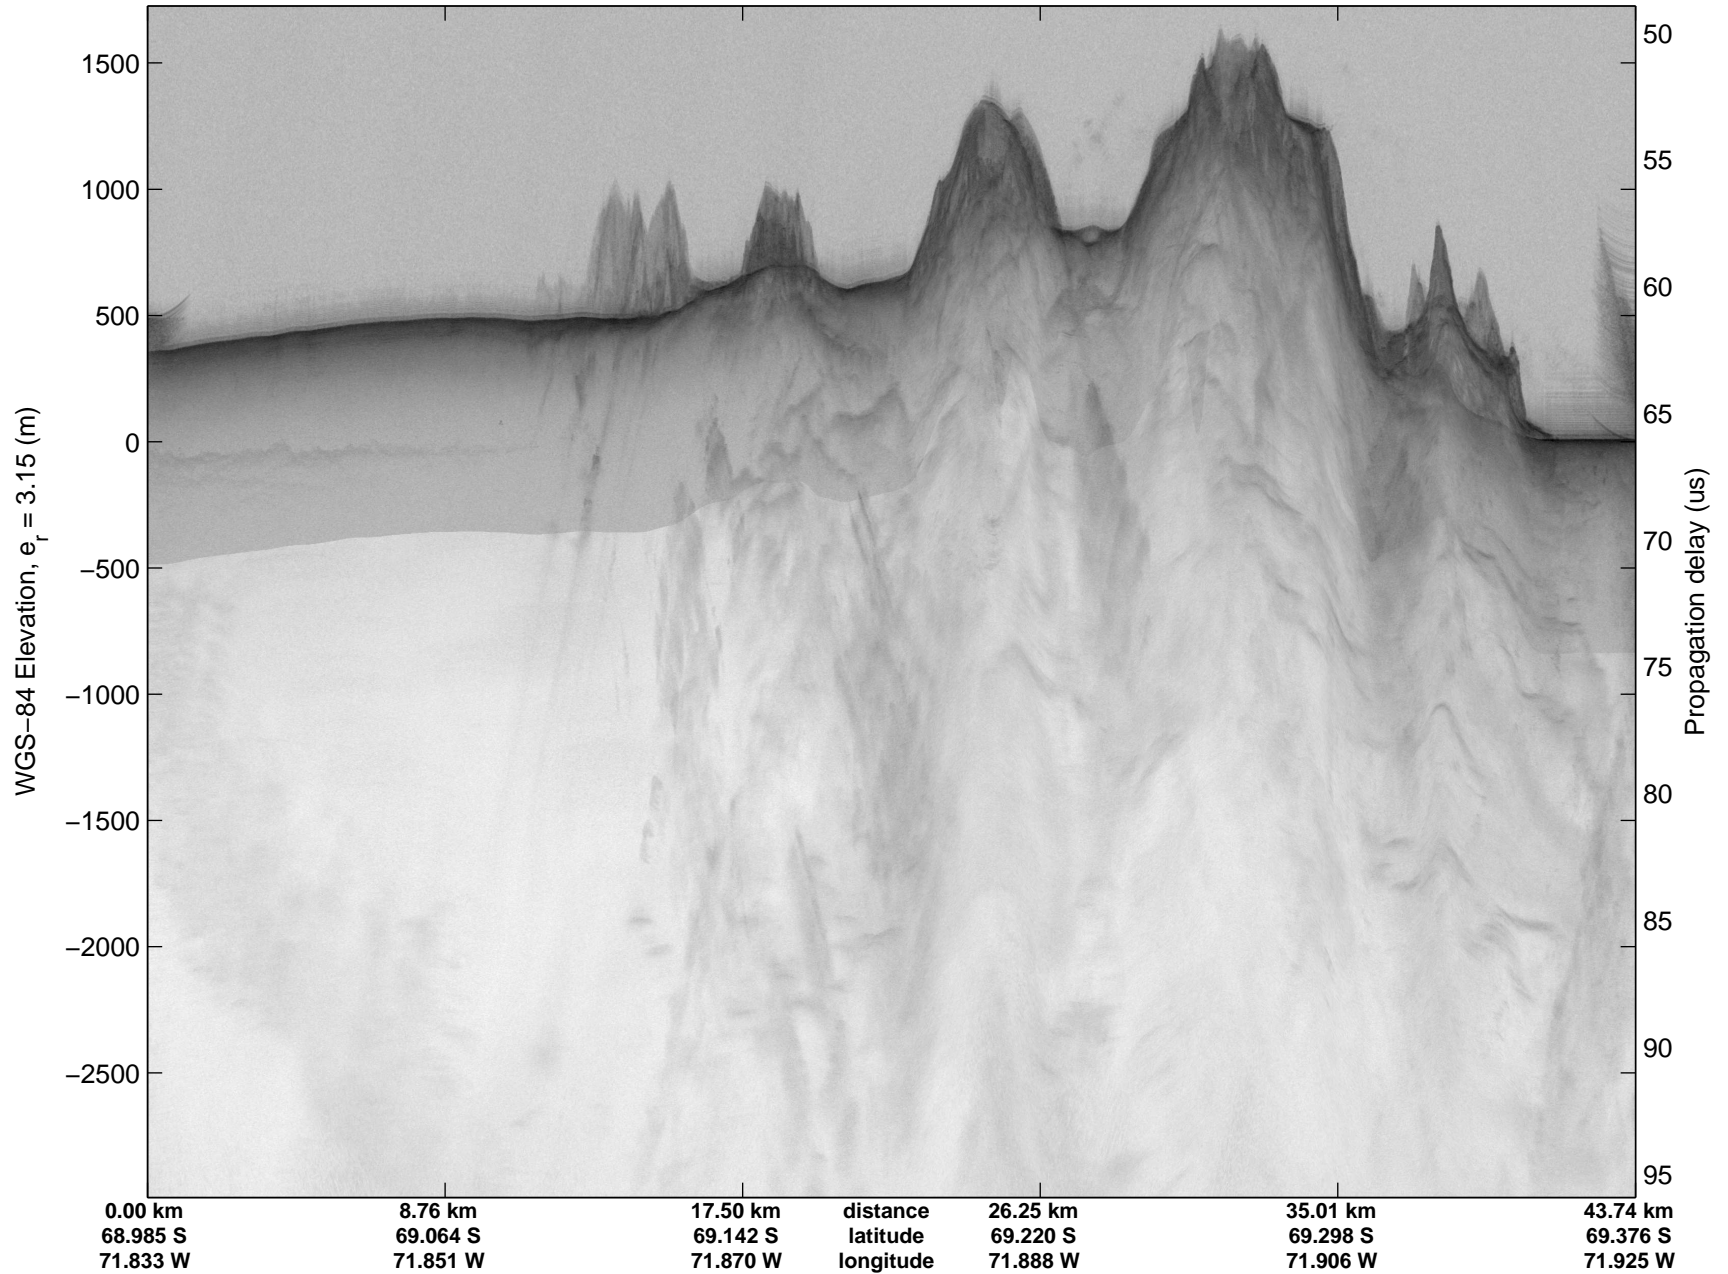

Land Ice -Institute 1  
20141115\_01\_001  
Polar Stereograph -71N/0E

mcords3 2014\_Antarctica\_DC8: "Land Ice -Institute 1" 20141115\_01\_001: 14:36:35.8 to 14:39:52.5 GPS

mcords3 2014\_Antarctica\_DC8: "Land Ice -Institute 1" 20141115\_01\_001: 14:36:35.8 to 14:39:52.5 GPS