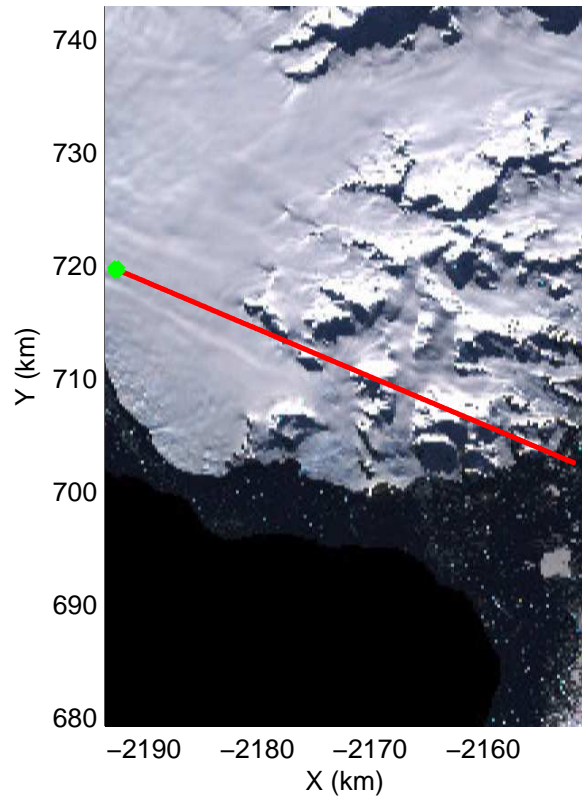

Land Ice -Institute 1  
20141115\_01\_001  
Polar Stereograph -71N/0E

mcords3 2014\_Antarctica\_DC8: "Land Ice -Institute 1" 20141115\_01\_001: 14:36:35.8 to 14:39:52.5 GPS

mcords3 2014\_Antarctica\_DC8: "Land Ice -Institute 1" 20141115\_01\_001: 14:36:35.8 to 14:39:52.5 GPS