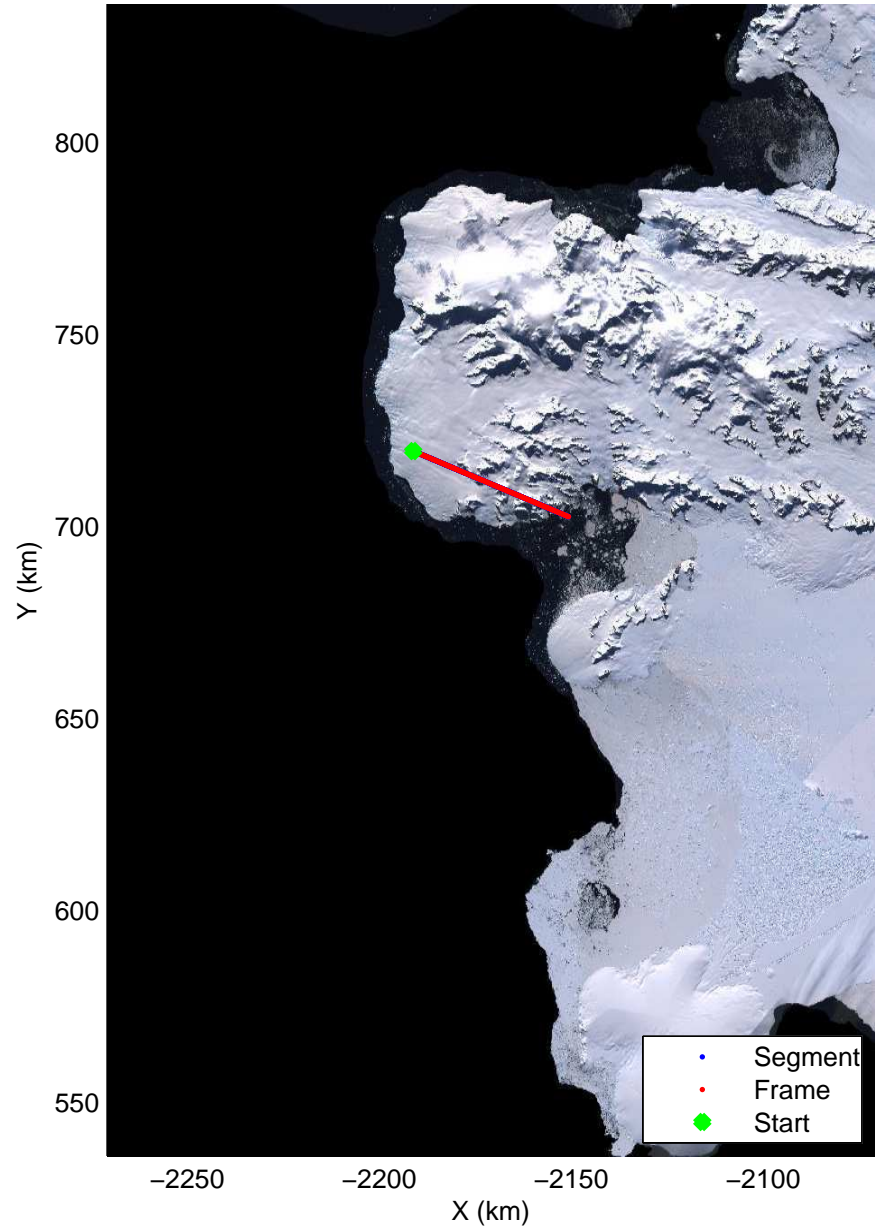

Land Ice -Institute 1  
20141115\_01\_001  
Polar Stereograph -71N/0E

mcords3 2014\_Antarctica\_DC8: "Land Ice -Institute 1" 20141115\_01\_001: 14:36:35.8 to 14:39:52.5 GPS

mcords3 2014\_Antarctica\_DC8: "Land Ice -Institute 1" 20141115\_01\_001: 14:36:35.8 to 14:39:52.5 GPS