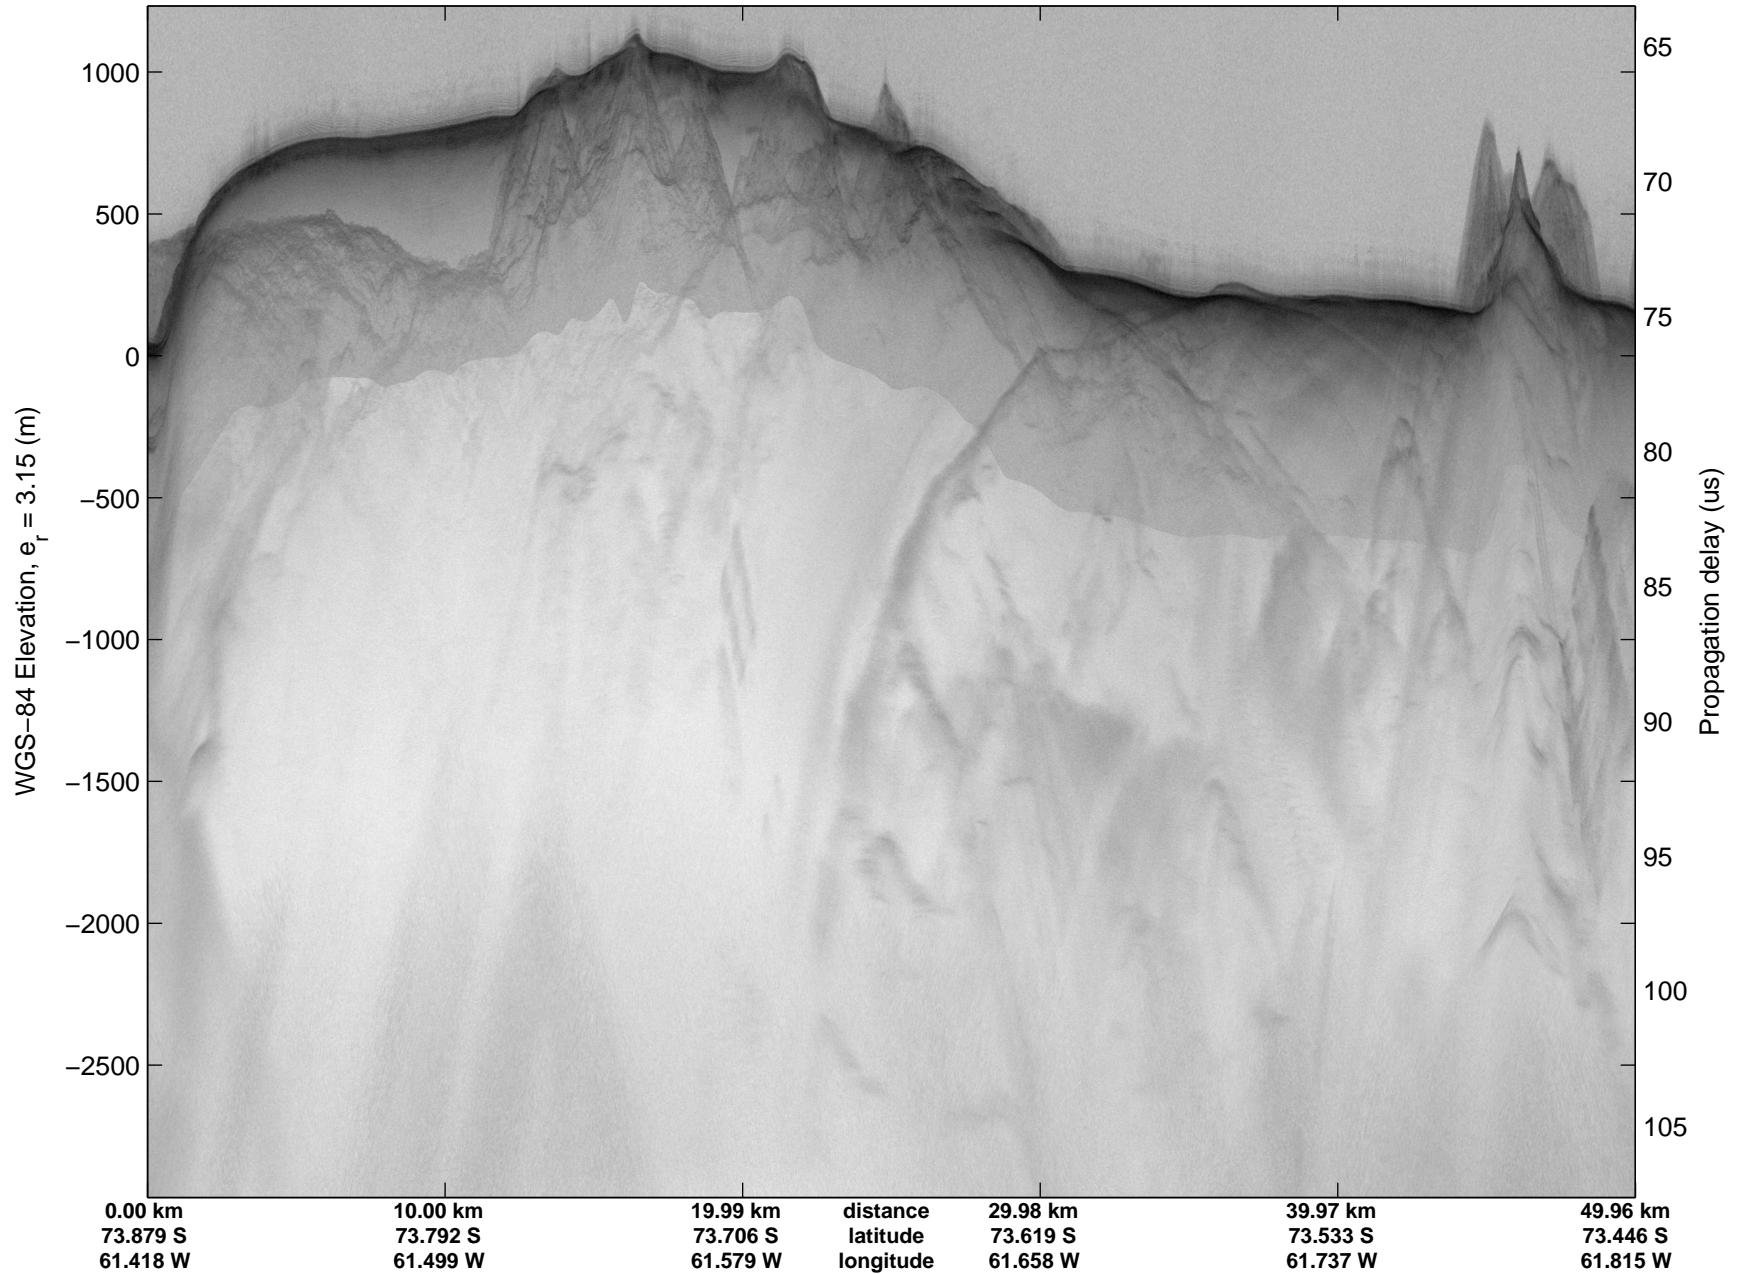

mcords3 2014_Antarctica_DC8: "Land Ice - Foundation Support Force 2" 20141114_04_006: 20:21:05.2 to 20:24:30.7 GPS