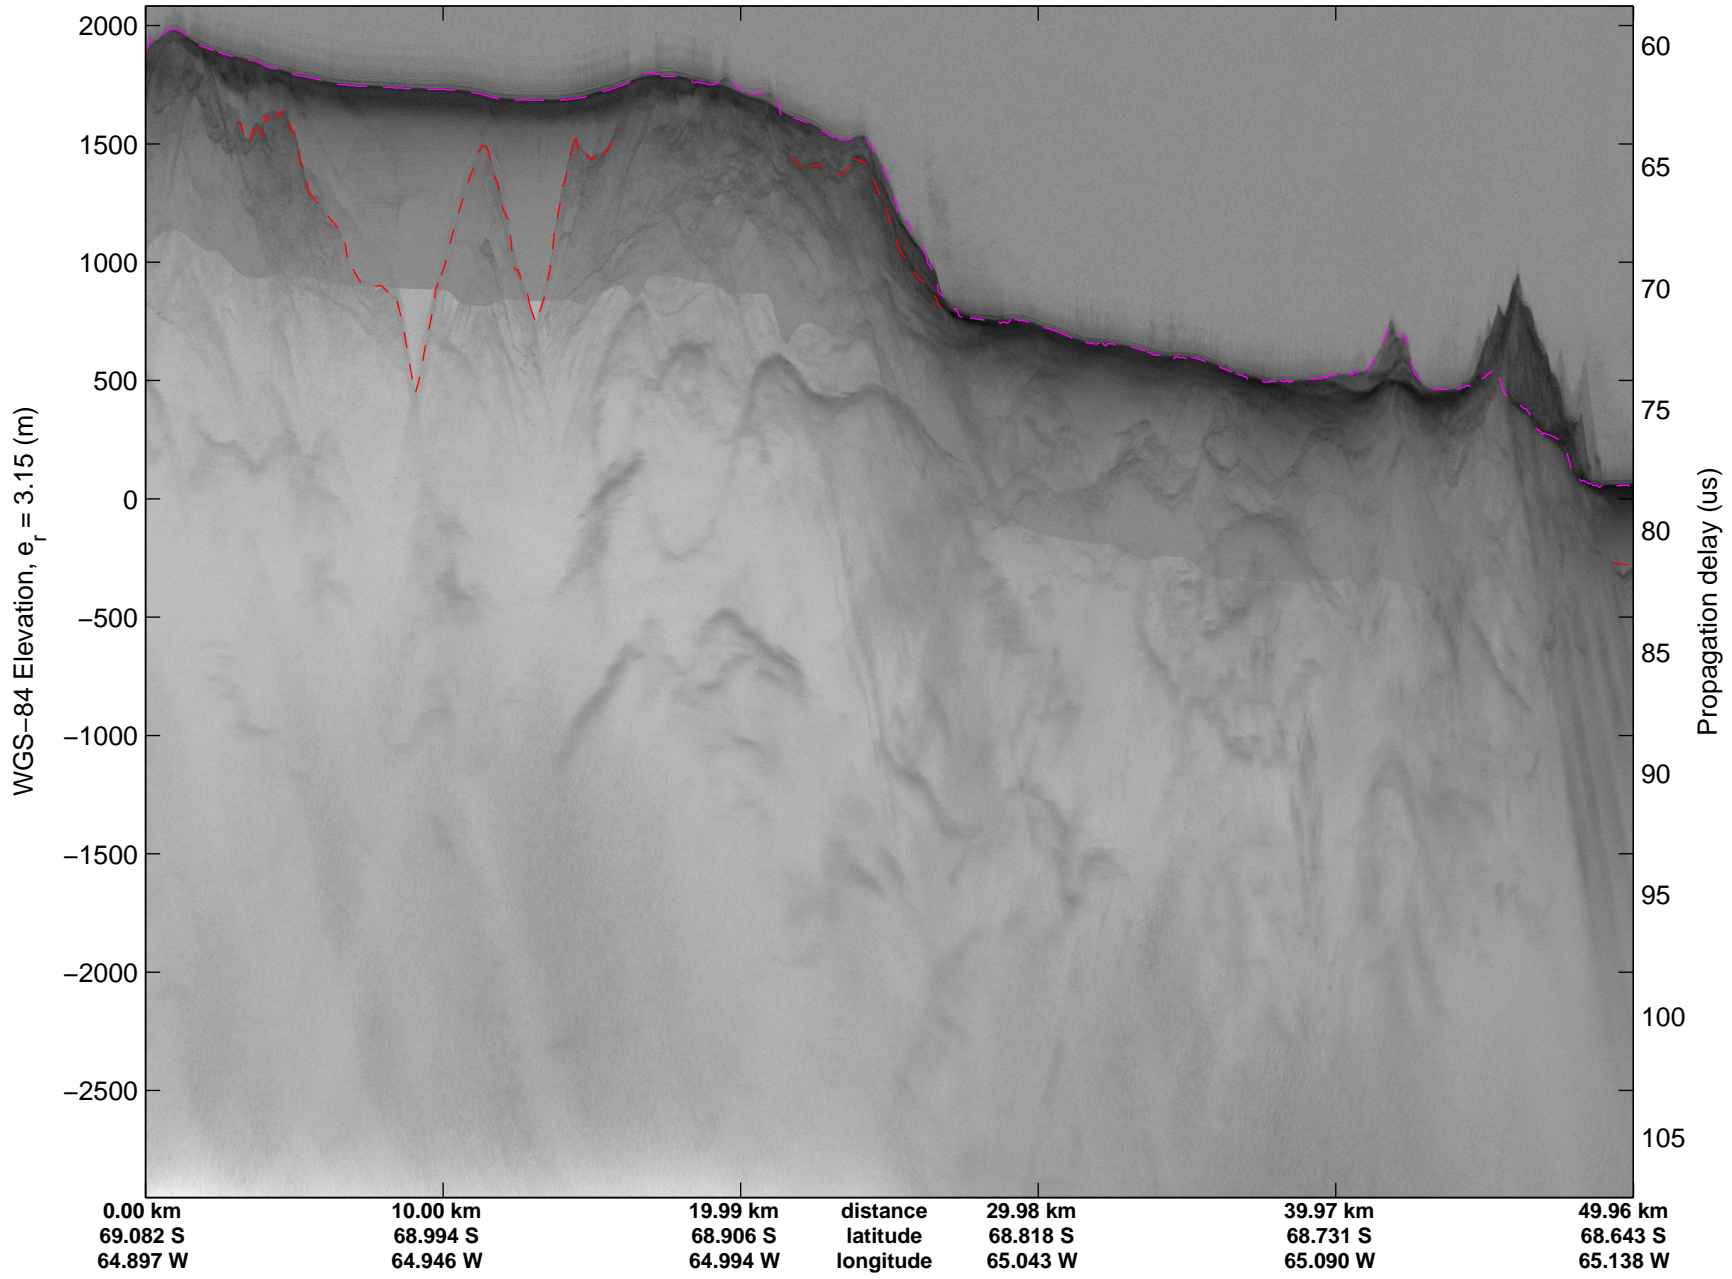

mcords3 2014_Antarctica_DC8: "Land Ice - Foundation Support Force 2" 20141114_04_017: 20:58:51.8 to 21:02:18.5 GPS