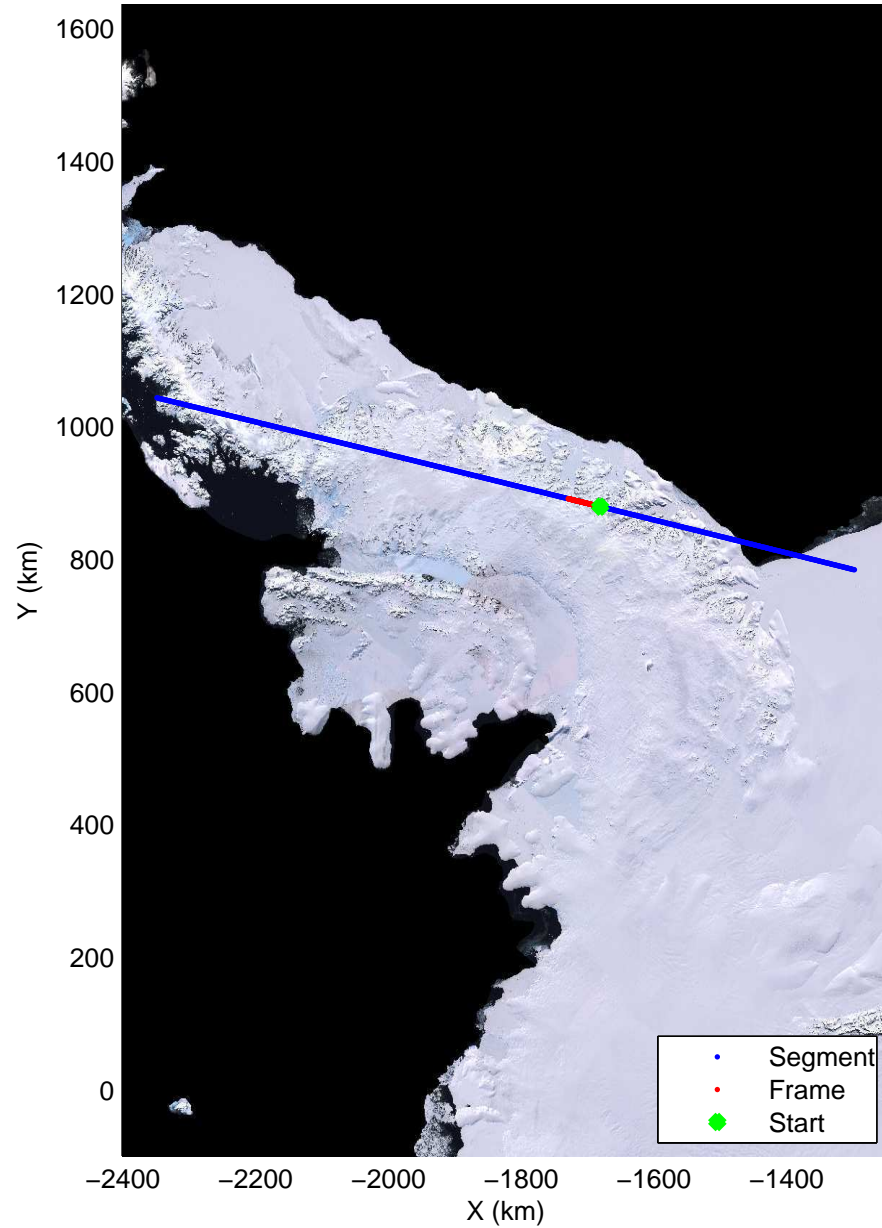

Land Ice – Foundation Support Force 2  
20141114\_04\_009  
Polar Stereograph -71N/0E

mcords3 2014\_Antarctica\_DC8: "Land Ice – Foundation Support Force 2" 20141114\_04\_009: 20:31:23.6 to 20:34:49.9 GPS