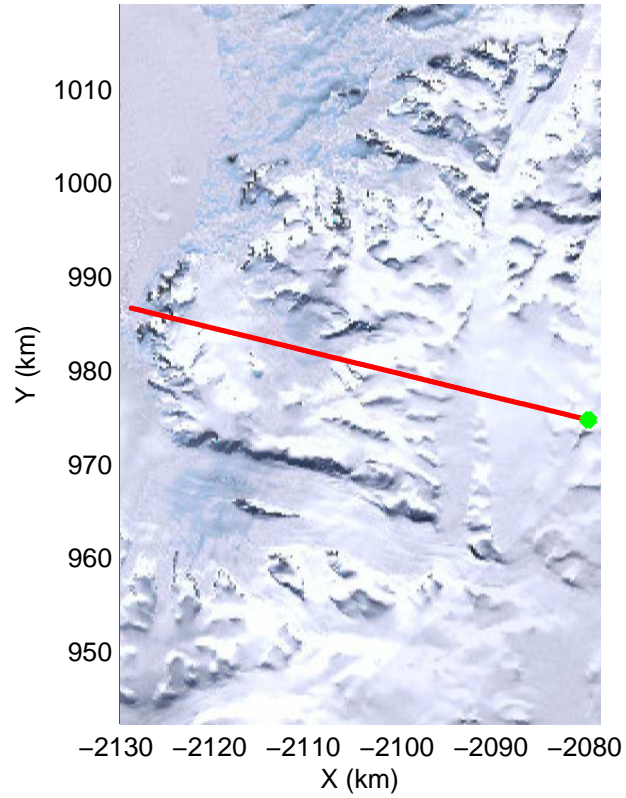

Land Ice – Foundation Support Force 2
20141114_04_017
Polar Stereograph -71N/0E