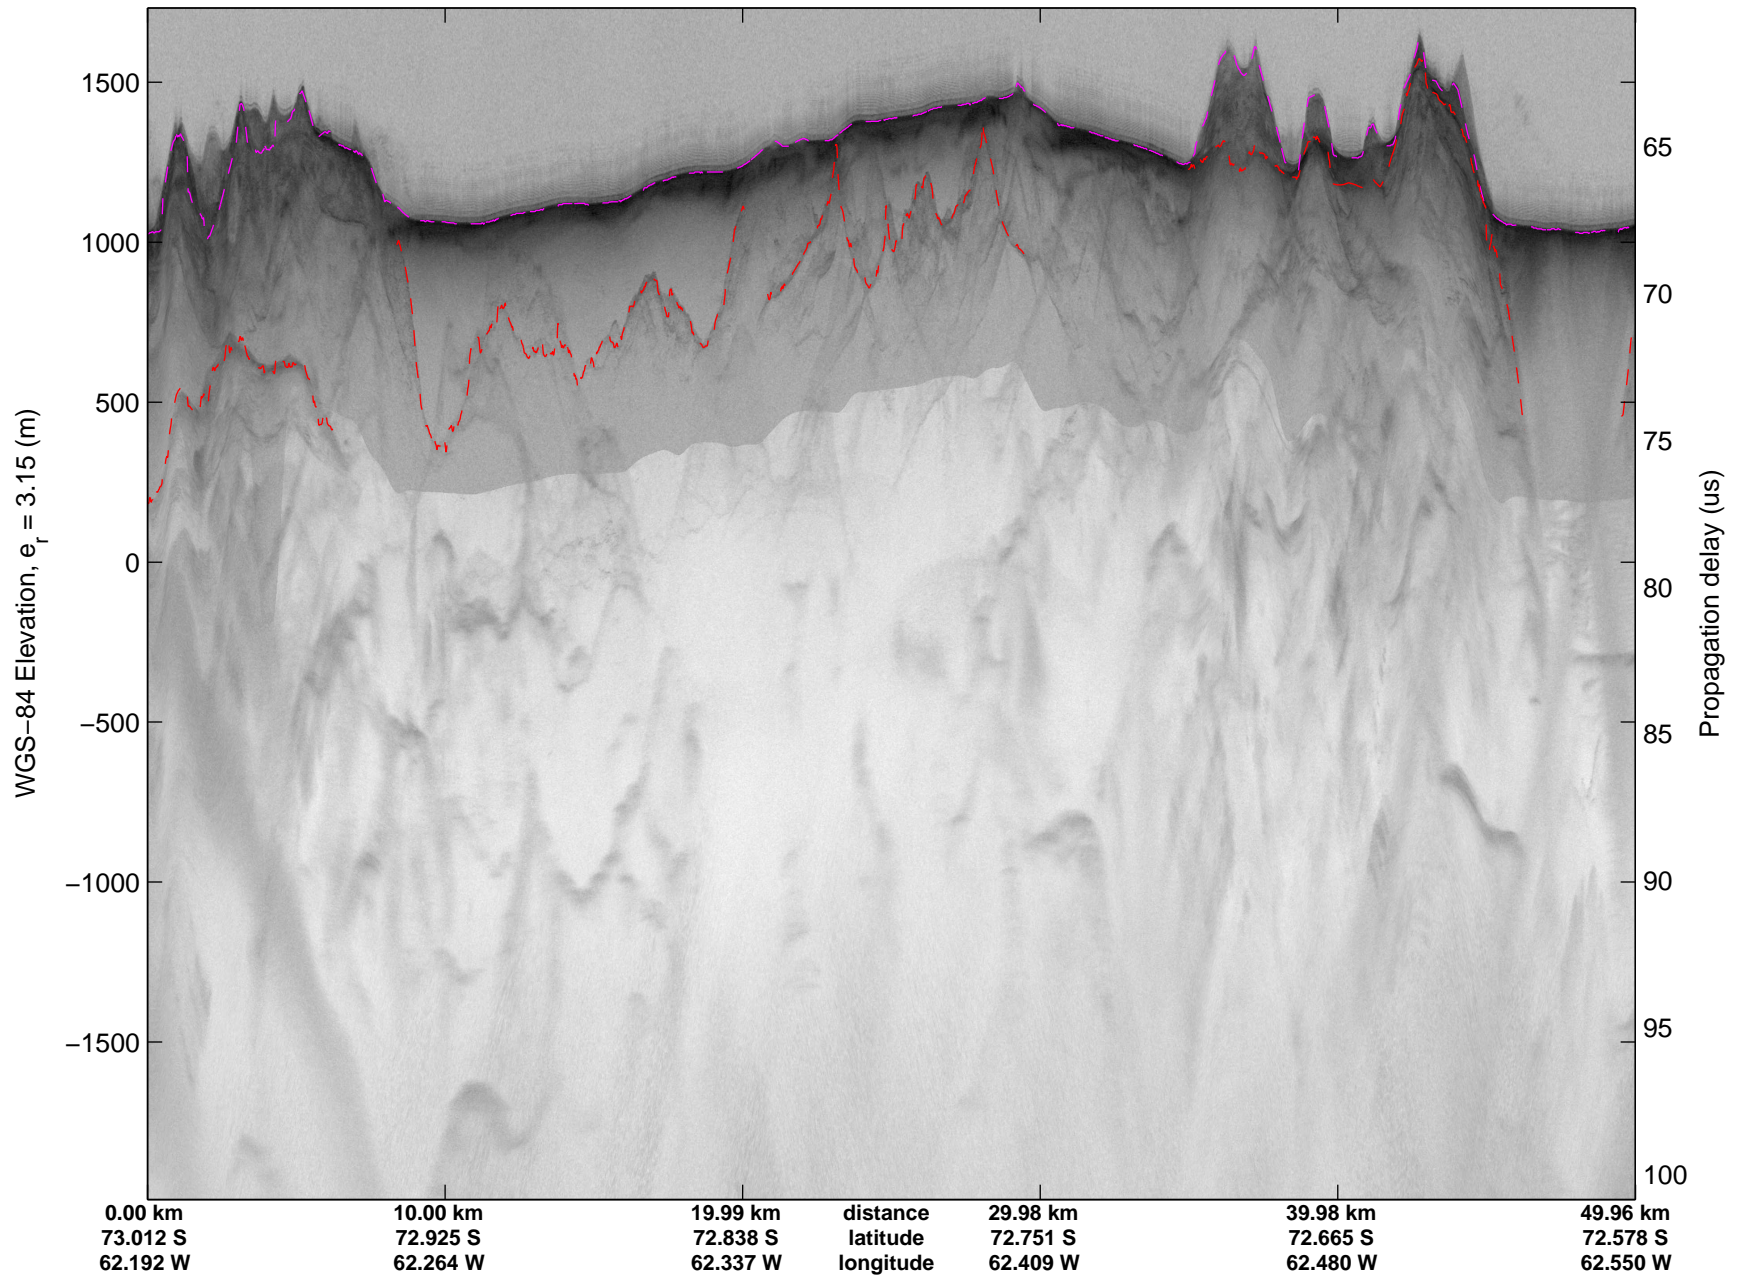

mcords3 2014_Antarctica_DC8: "Land Ice – Foundation Support Force 2" 20141114_04_008: 20:27:57.1 to 20:31:23.5 GPS