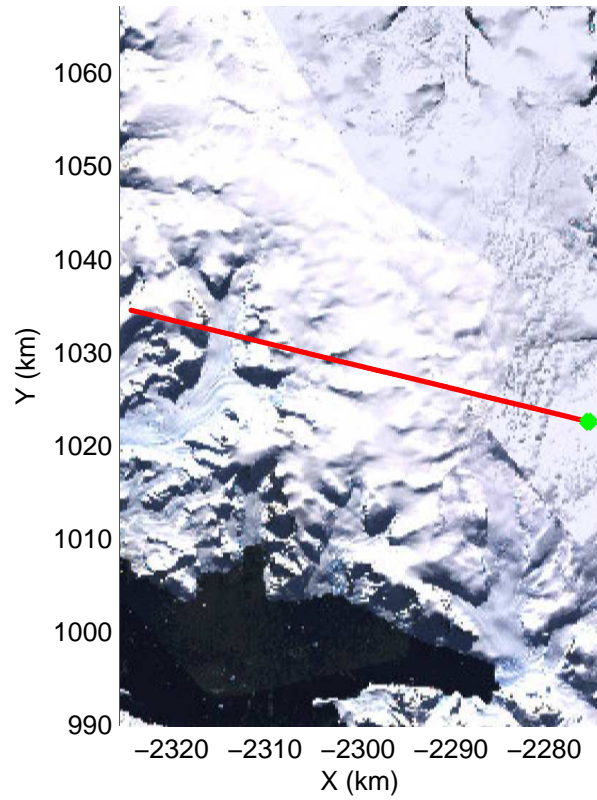

Land Ice – Foundation Support Force 2
20141114_04_021
Polar Stereograph -71N/0E