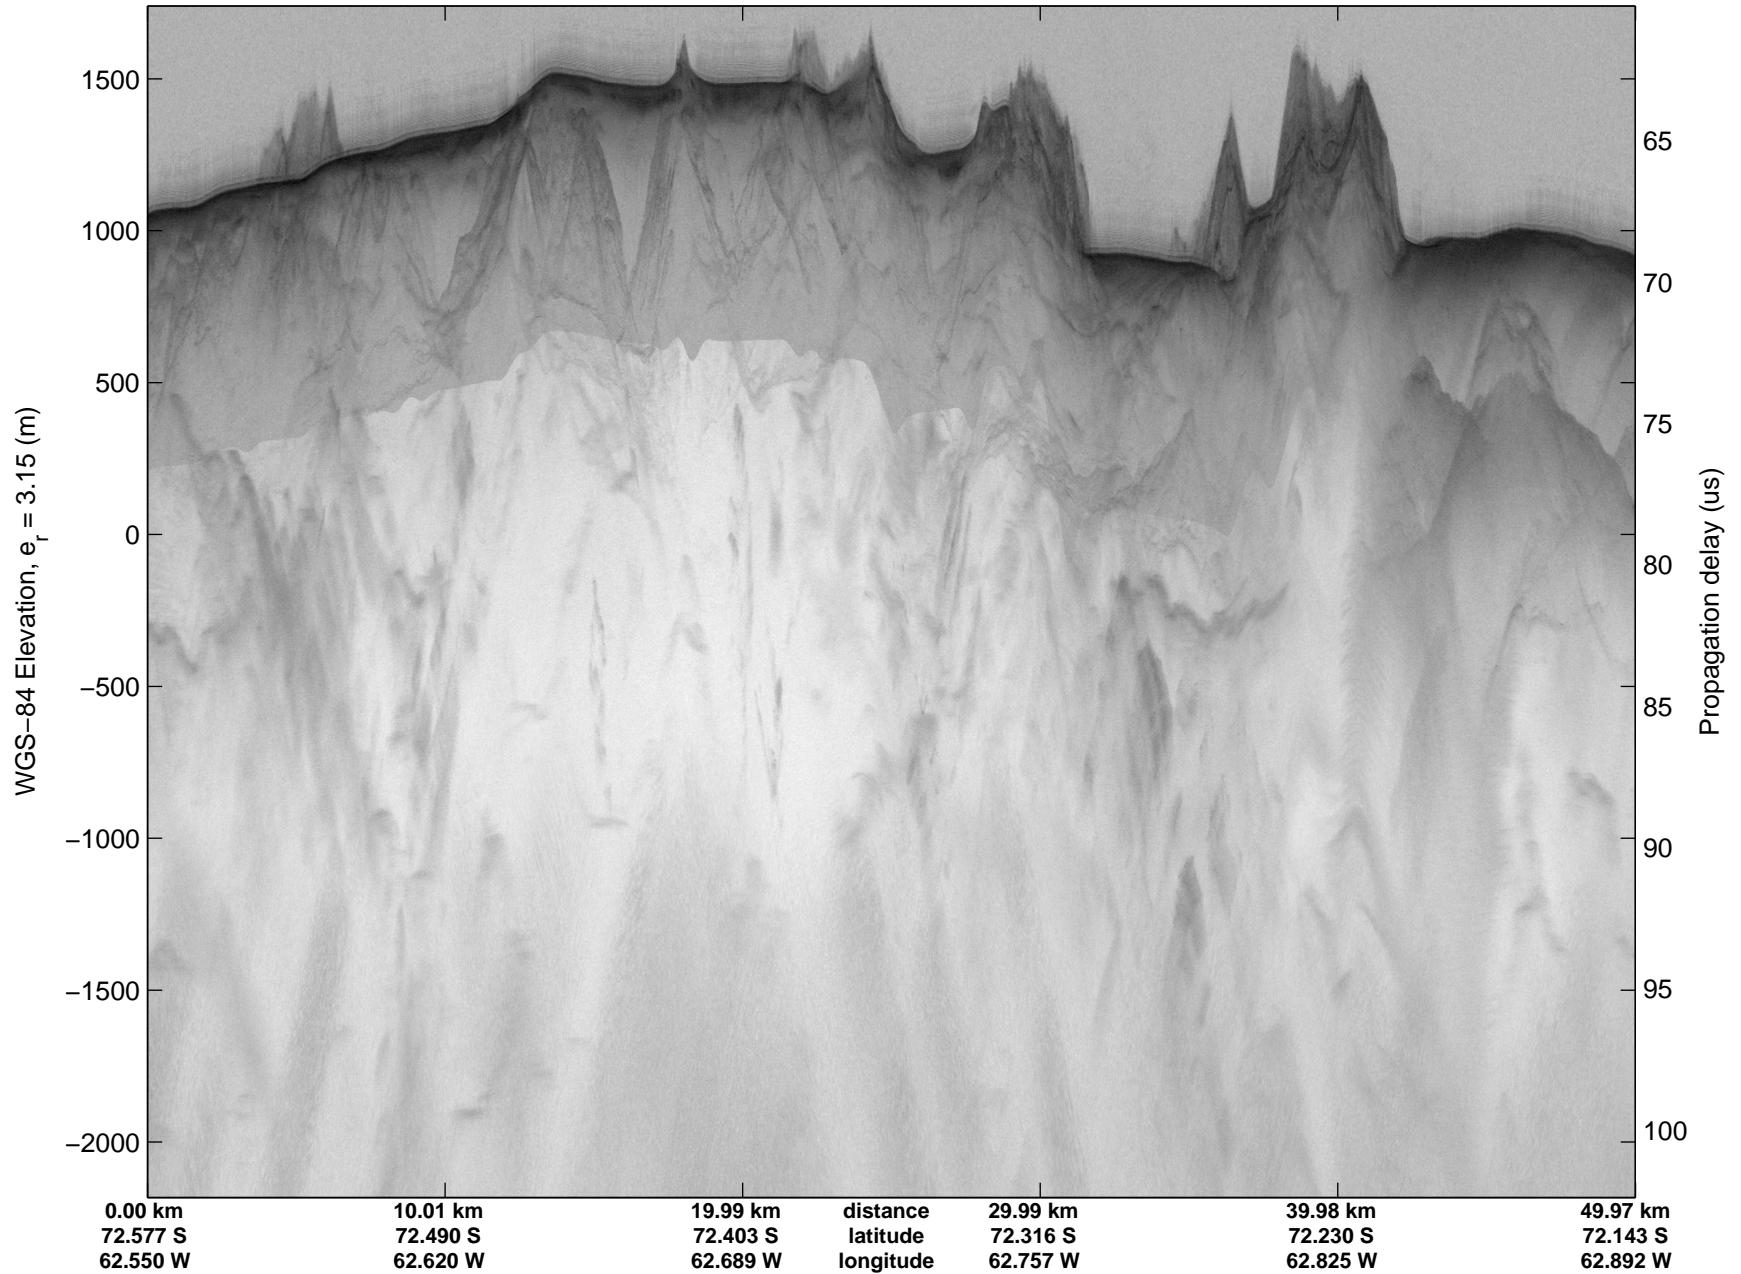

Land Ice – Foundation Support Force 2  
20141114\_04\_009  
Polar Stereograph -71N/0E

mcords3 2014\_Antarctica\_DC8: "Land Ice – Foundation Support Force 2" 20141114\_04\_009: 20:31:23.6 to 20:34:49.9 GPS