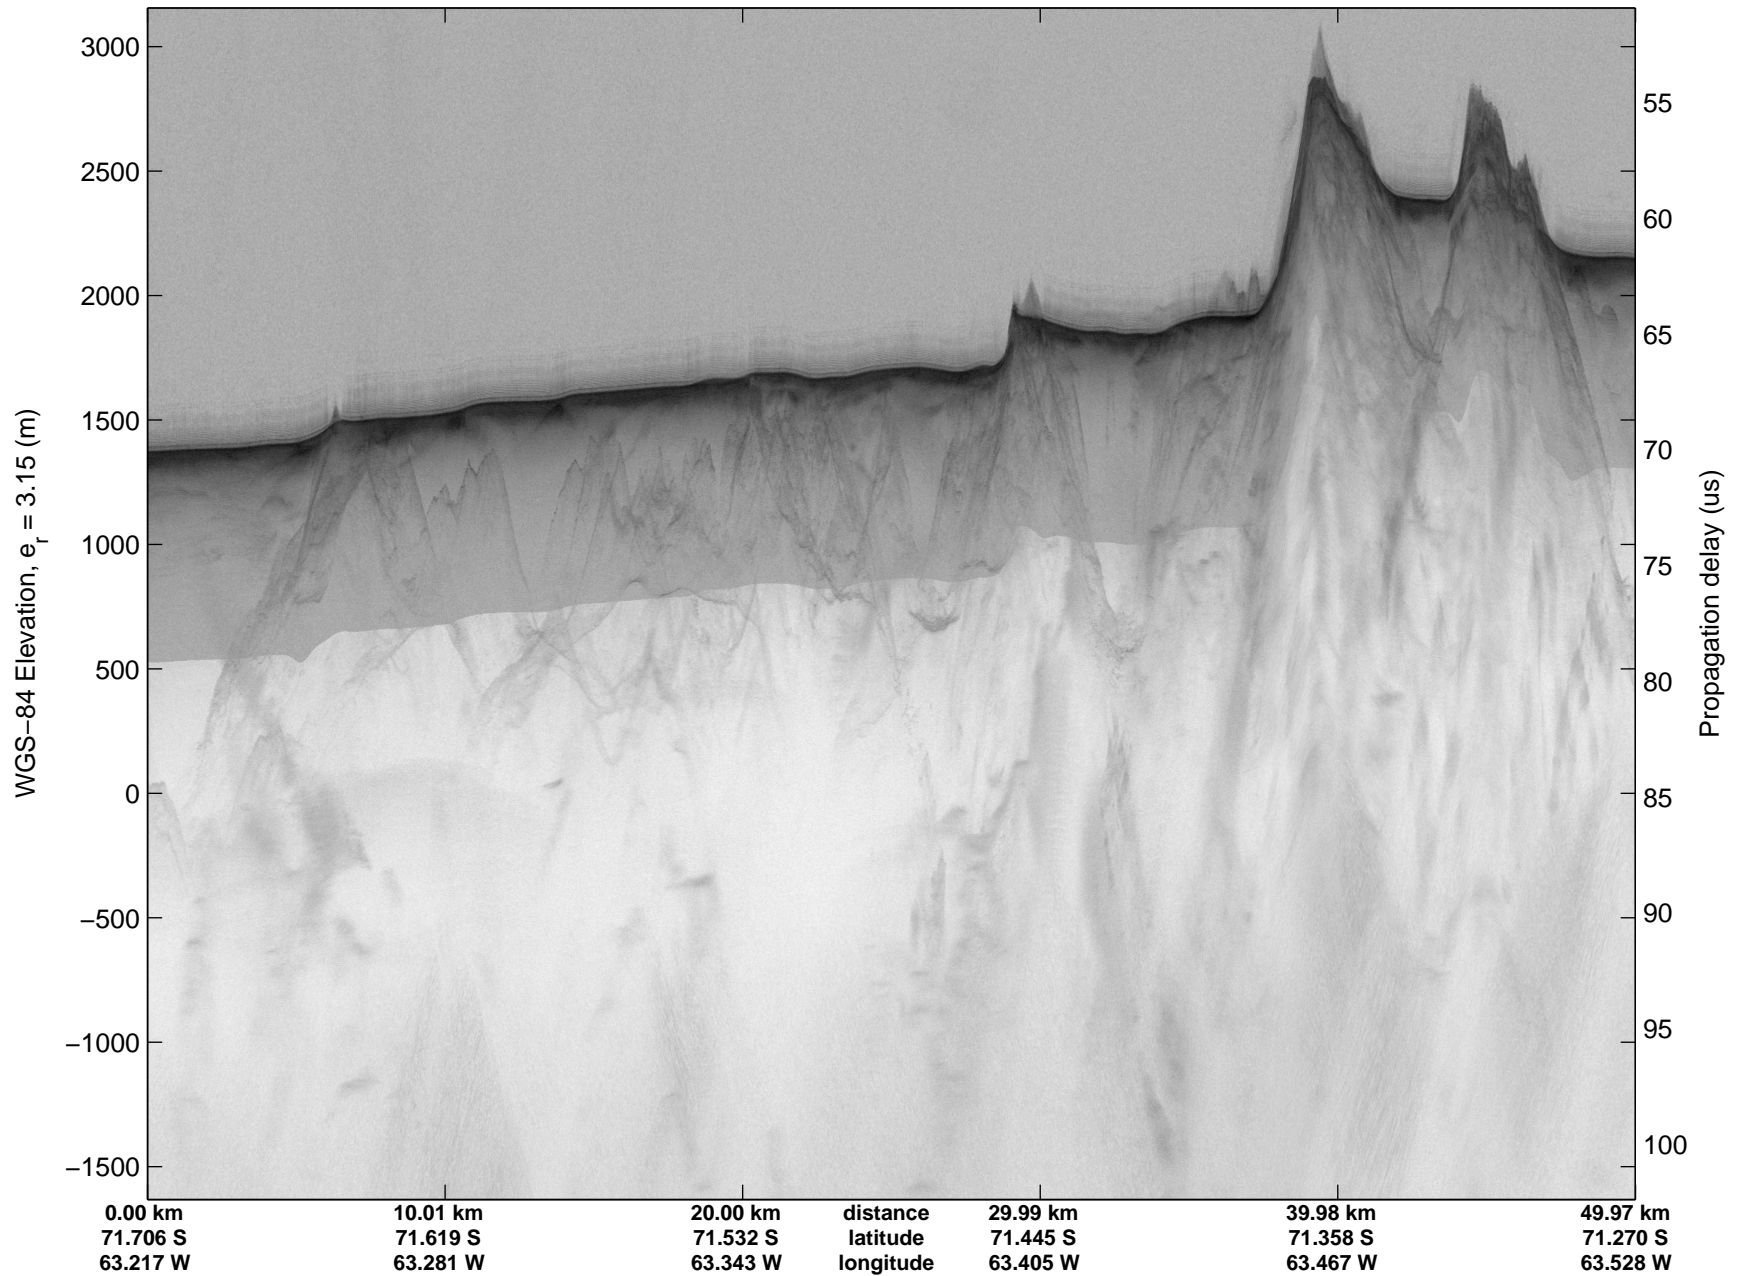

mcords3 2014_Antarctica_DC8: "Land Ice - Foundation Support Force 2" 20141114_04_011: 20:38:16.4 to 20:41:42.3 GPS