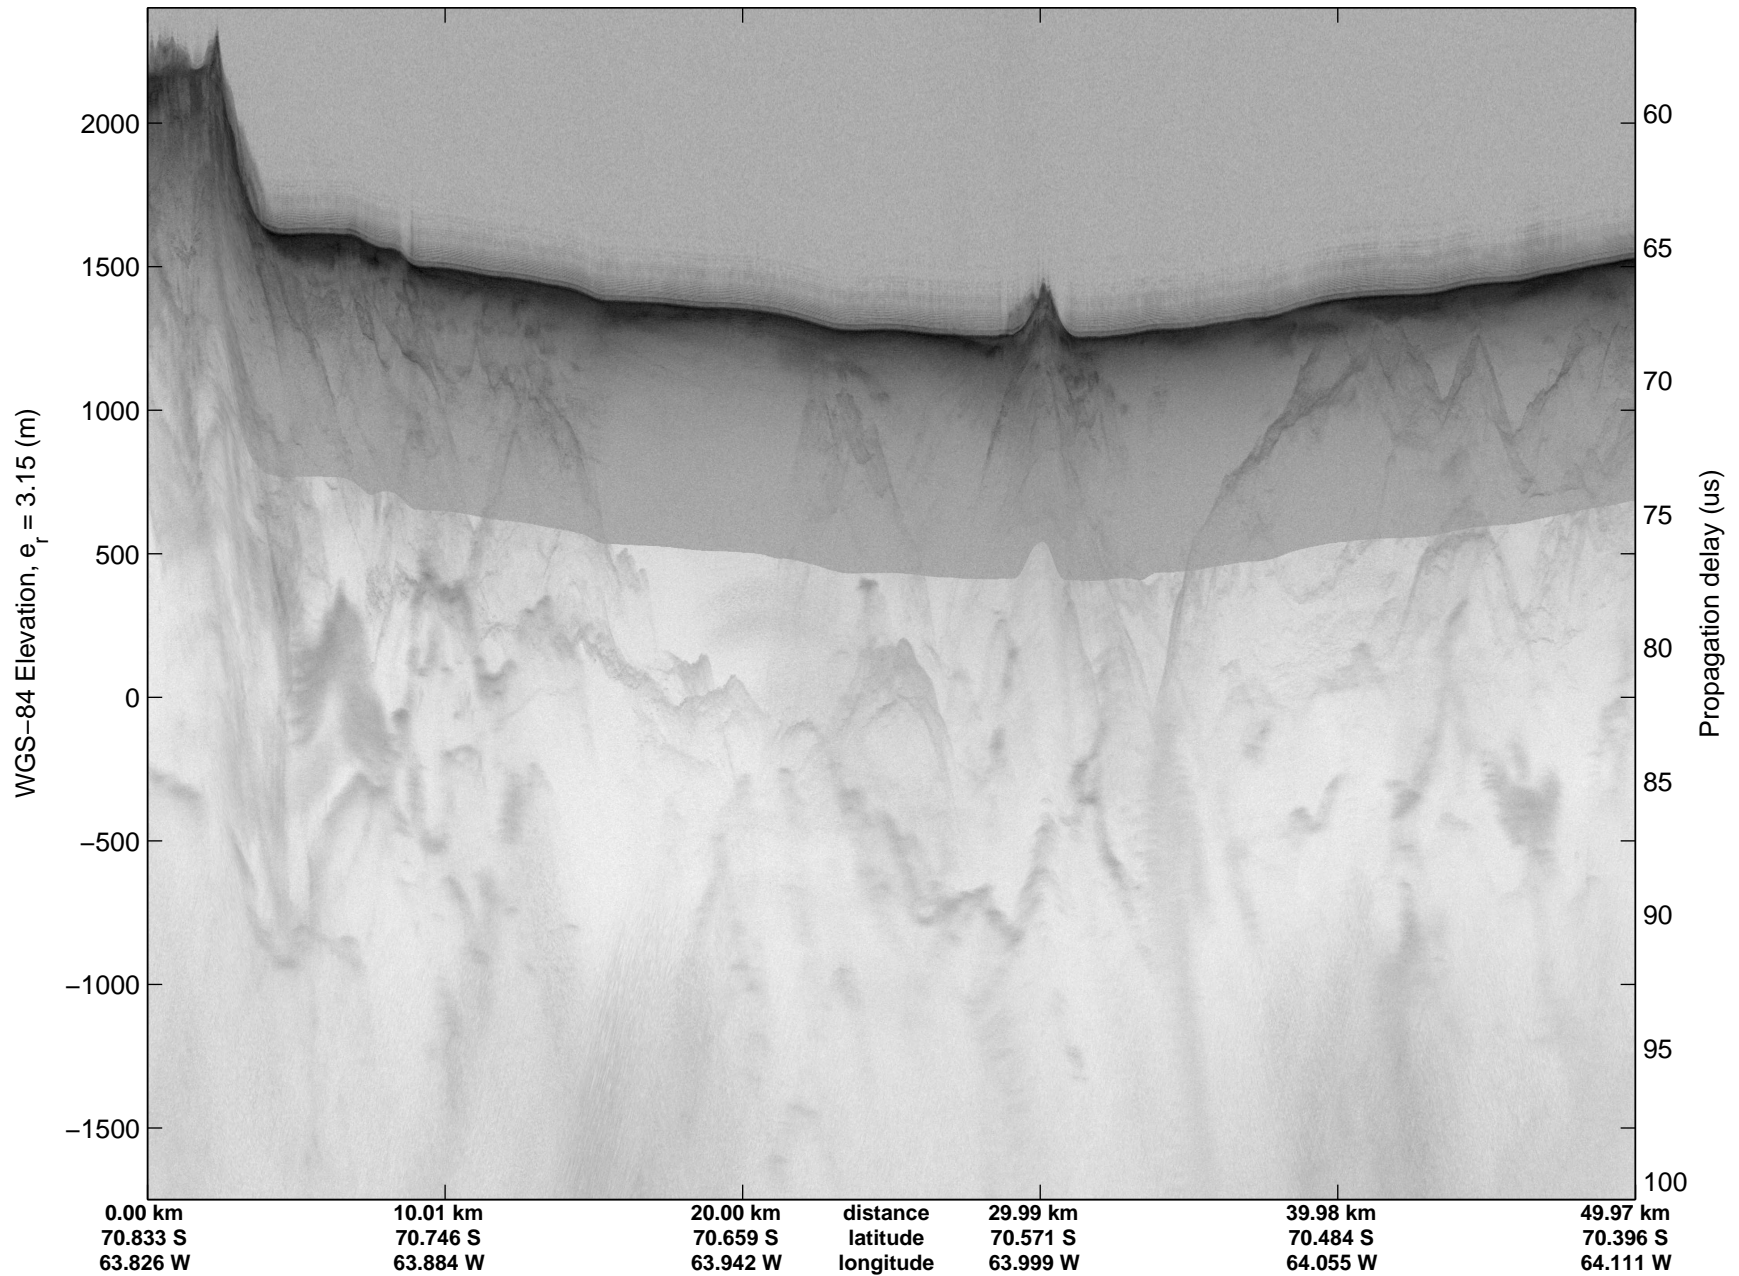

mcords3 2014_Antarctica_DC8: "Land Ice – Foundation Support Force 2" 20141114_04_013: 20:45:07.8 to 20:48:33.1 GPS