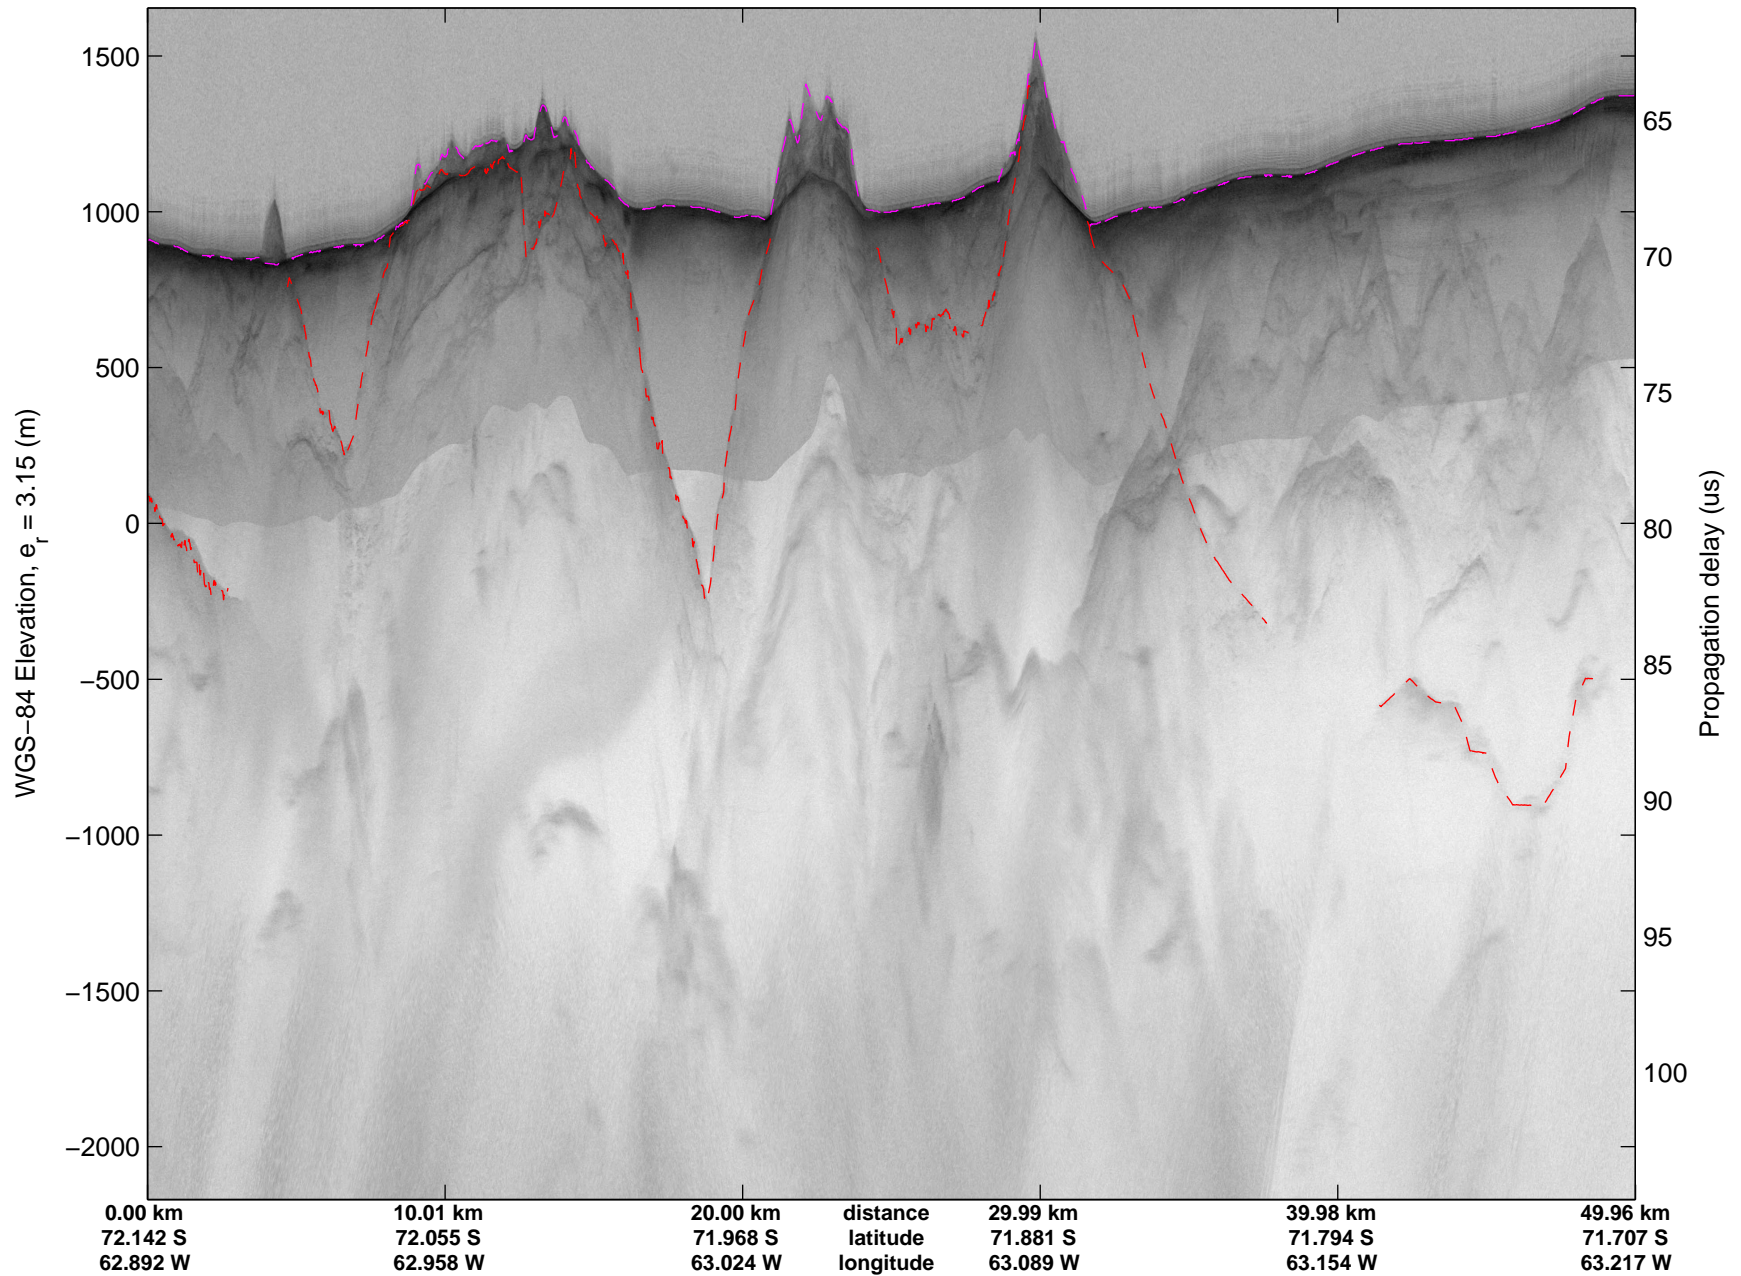

mcords3 2014_Antarctica_DC8: "Land Ice - Foundation Support Force 2" 20141114_04_010: 20:34:50.0 to 20:38:16.3 GPS