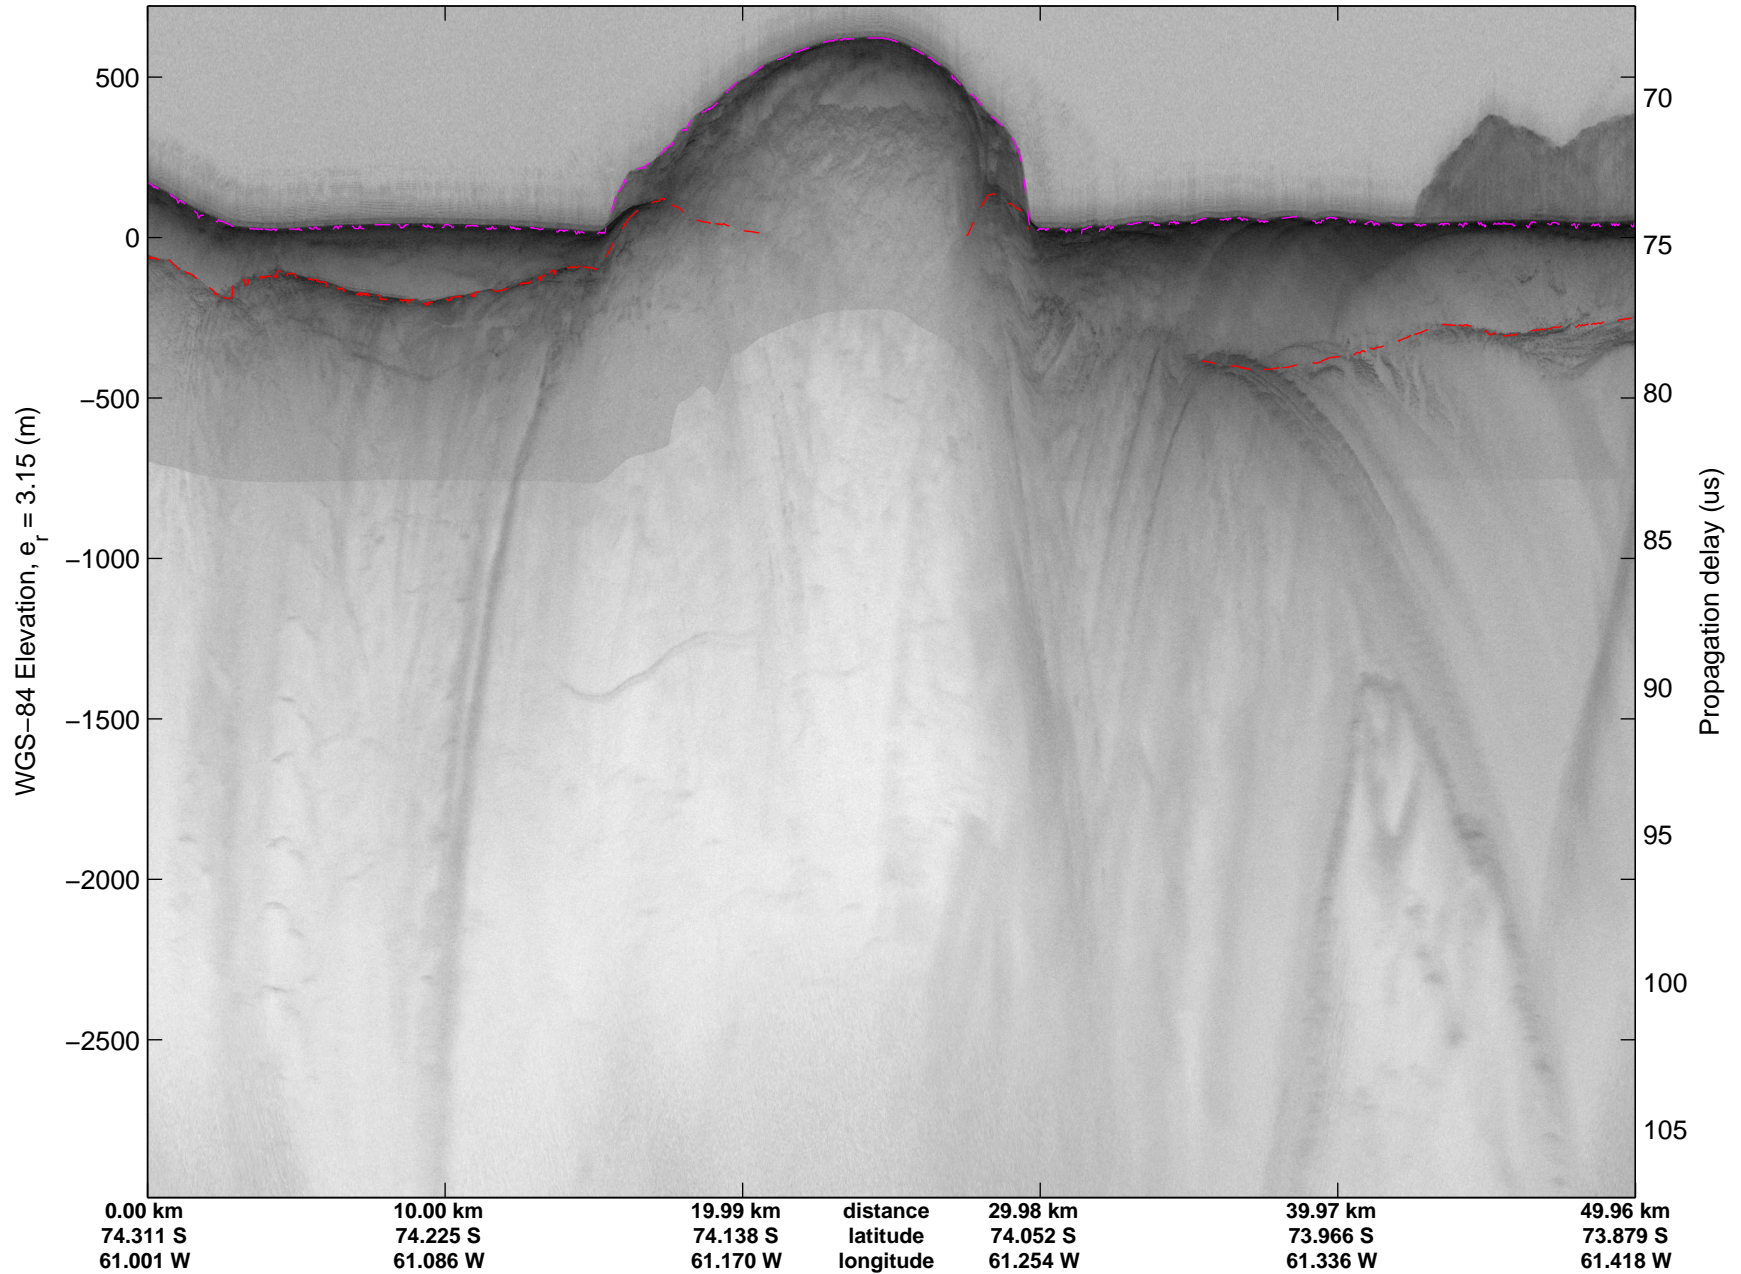

mcords3 2014_Antarctica_DC8: "Land Ice – Foundation Support Force 2" 20141114_04_005: 20:17:38.0 to 20:21:05.0 GPS