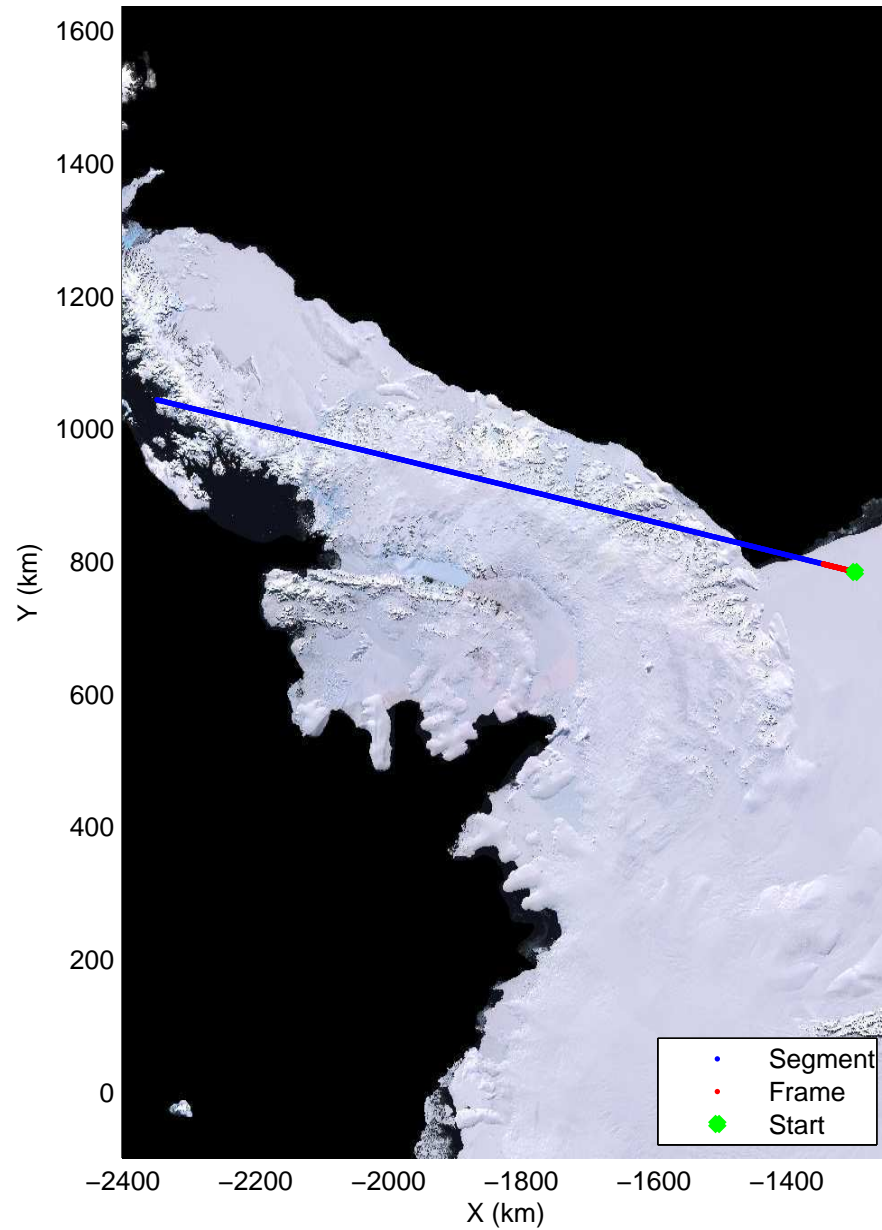

Land Ice – Foundation Support Force 2  
20141114\_04\_001  
Polar Stereograph -71N/0E

mcords3 2014\_Antarctica\_DC8: "Land Ice - Foundation Support Force 2" 20141114\_04\_001: 20:03:43.7 to 20:07:12.9 GPS

mcords3 2014\_Antarctica\_DC8: "Land Ice - Foundation Support Force 2" 20141114\_04\_001: 20:03:43.7 to 20:07:12.9 GPS

Land Ice – Foundation Support Force 2  
 20141114\_04\_002  
 Polar Stereograph -71N/0E