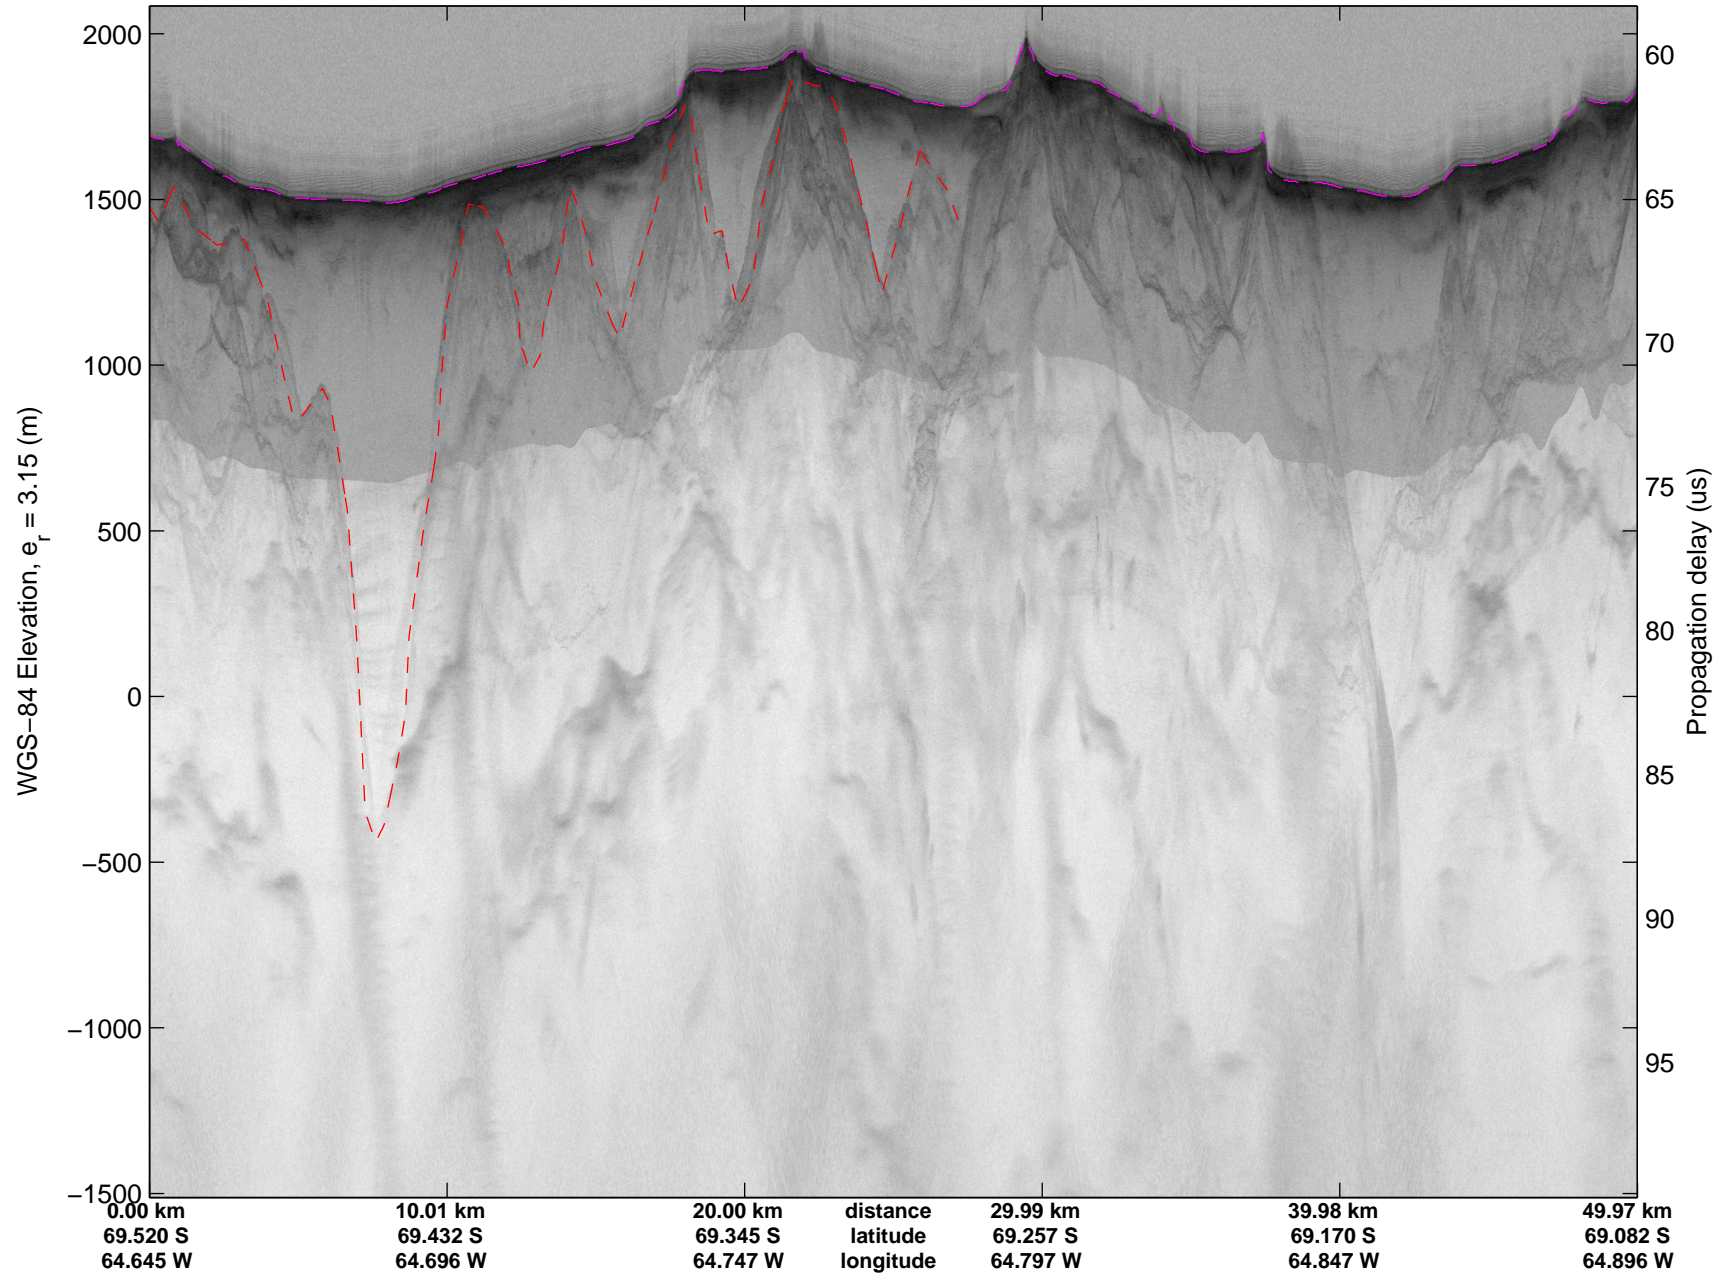

mcords3 2014_Antarctica_DC8: "Land Ice – Foundation Support Force 2" 20141114_04_016: 20:55:25.2 to 20:58:51.7 GPS