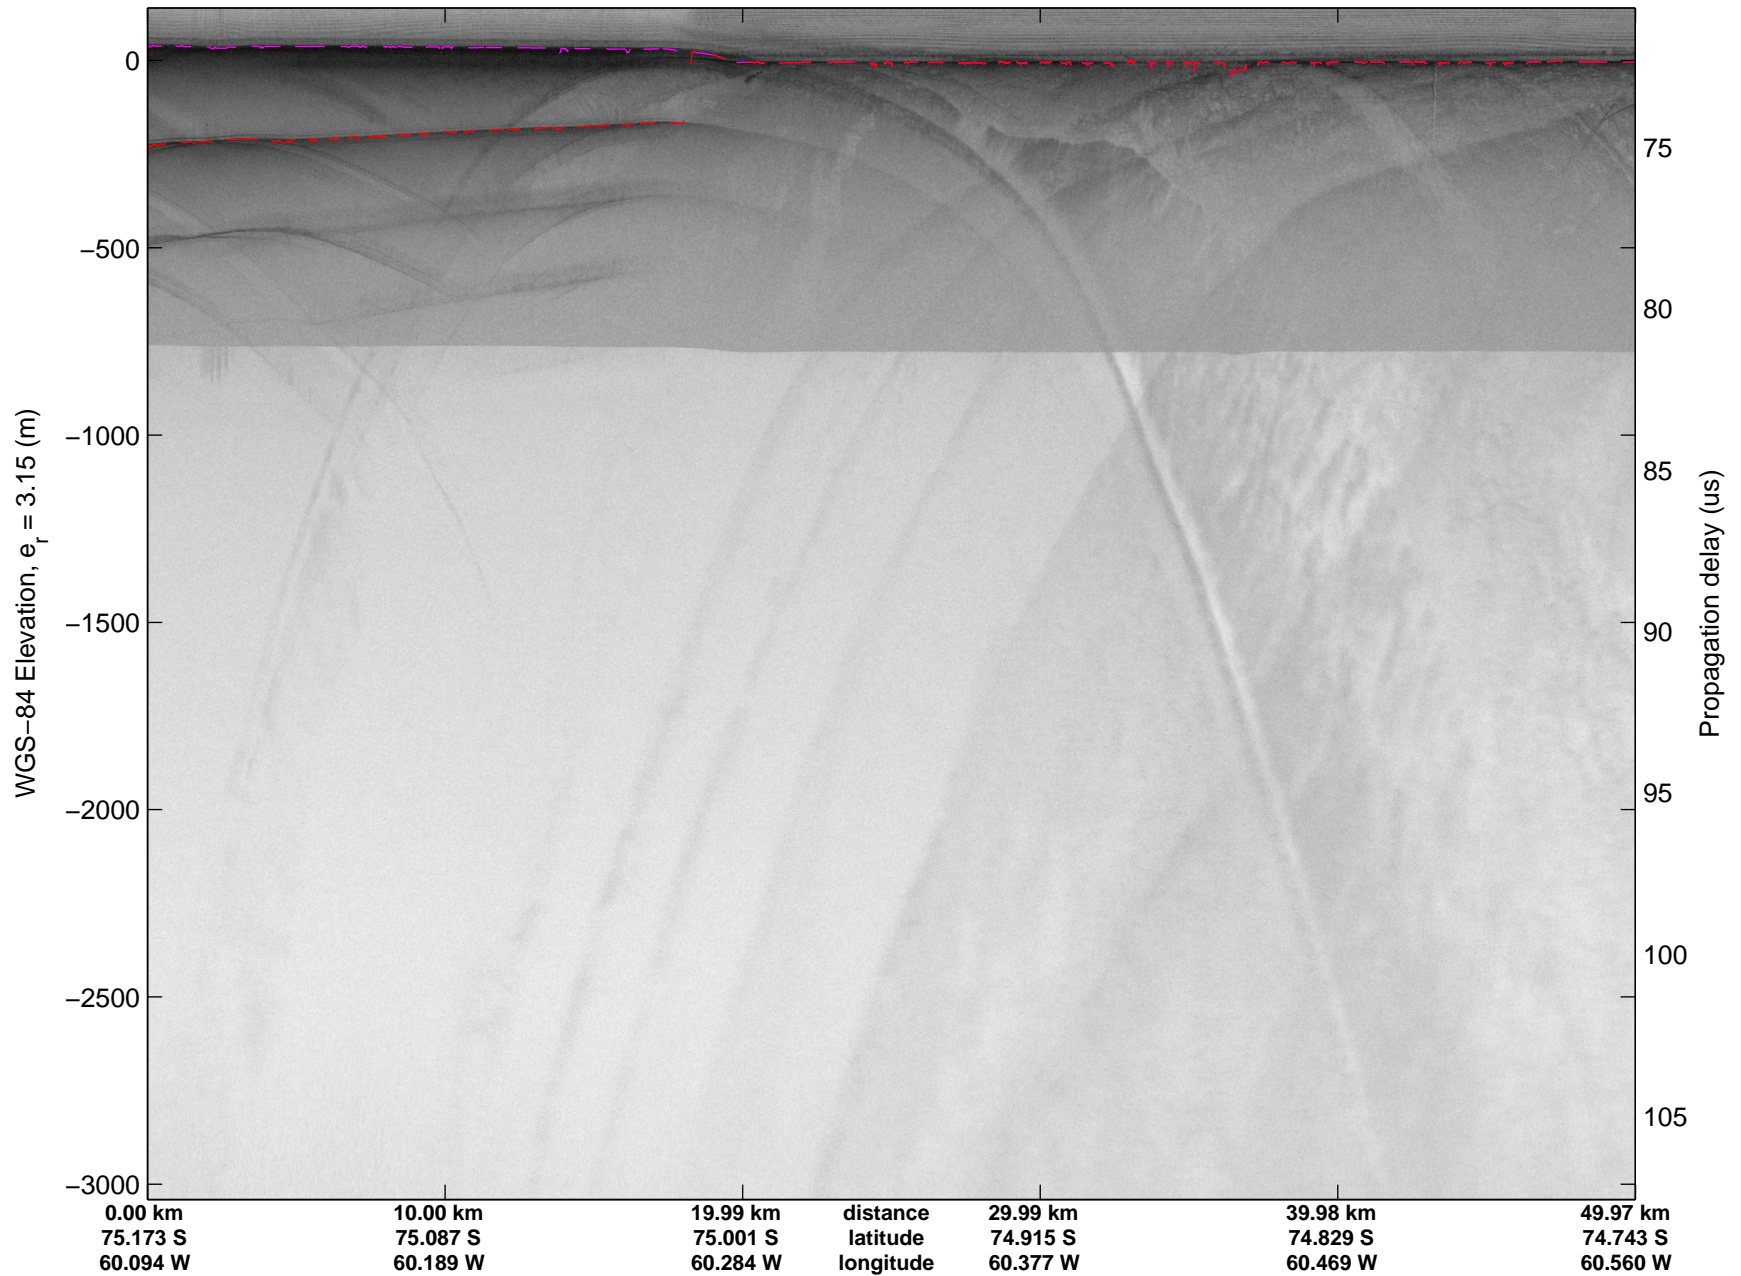

mcords3 2014_Antarctica_DC8: "Land Ice - Foundation Support Force 2" 20141114_04_003: 20:10:42.0 to 20:14:10.1 GPS