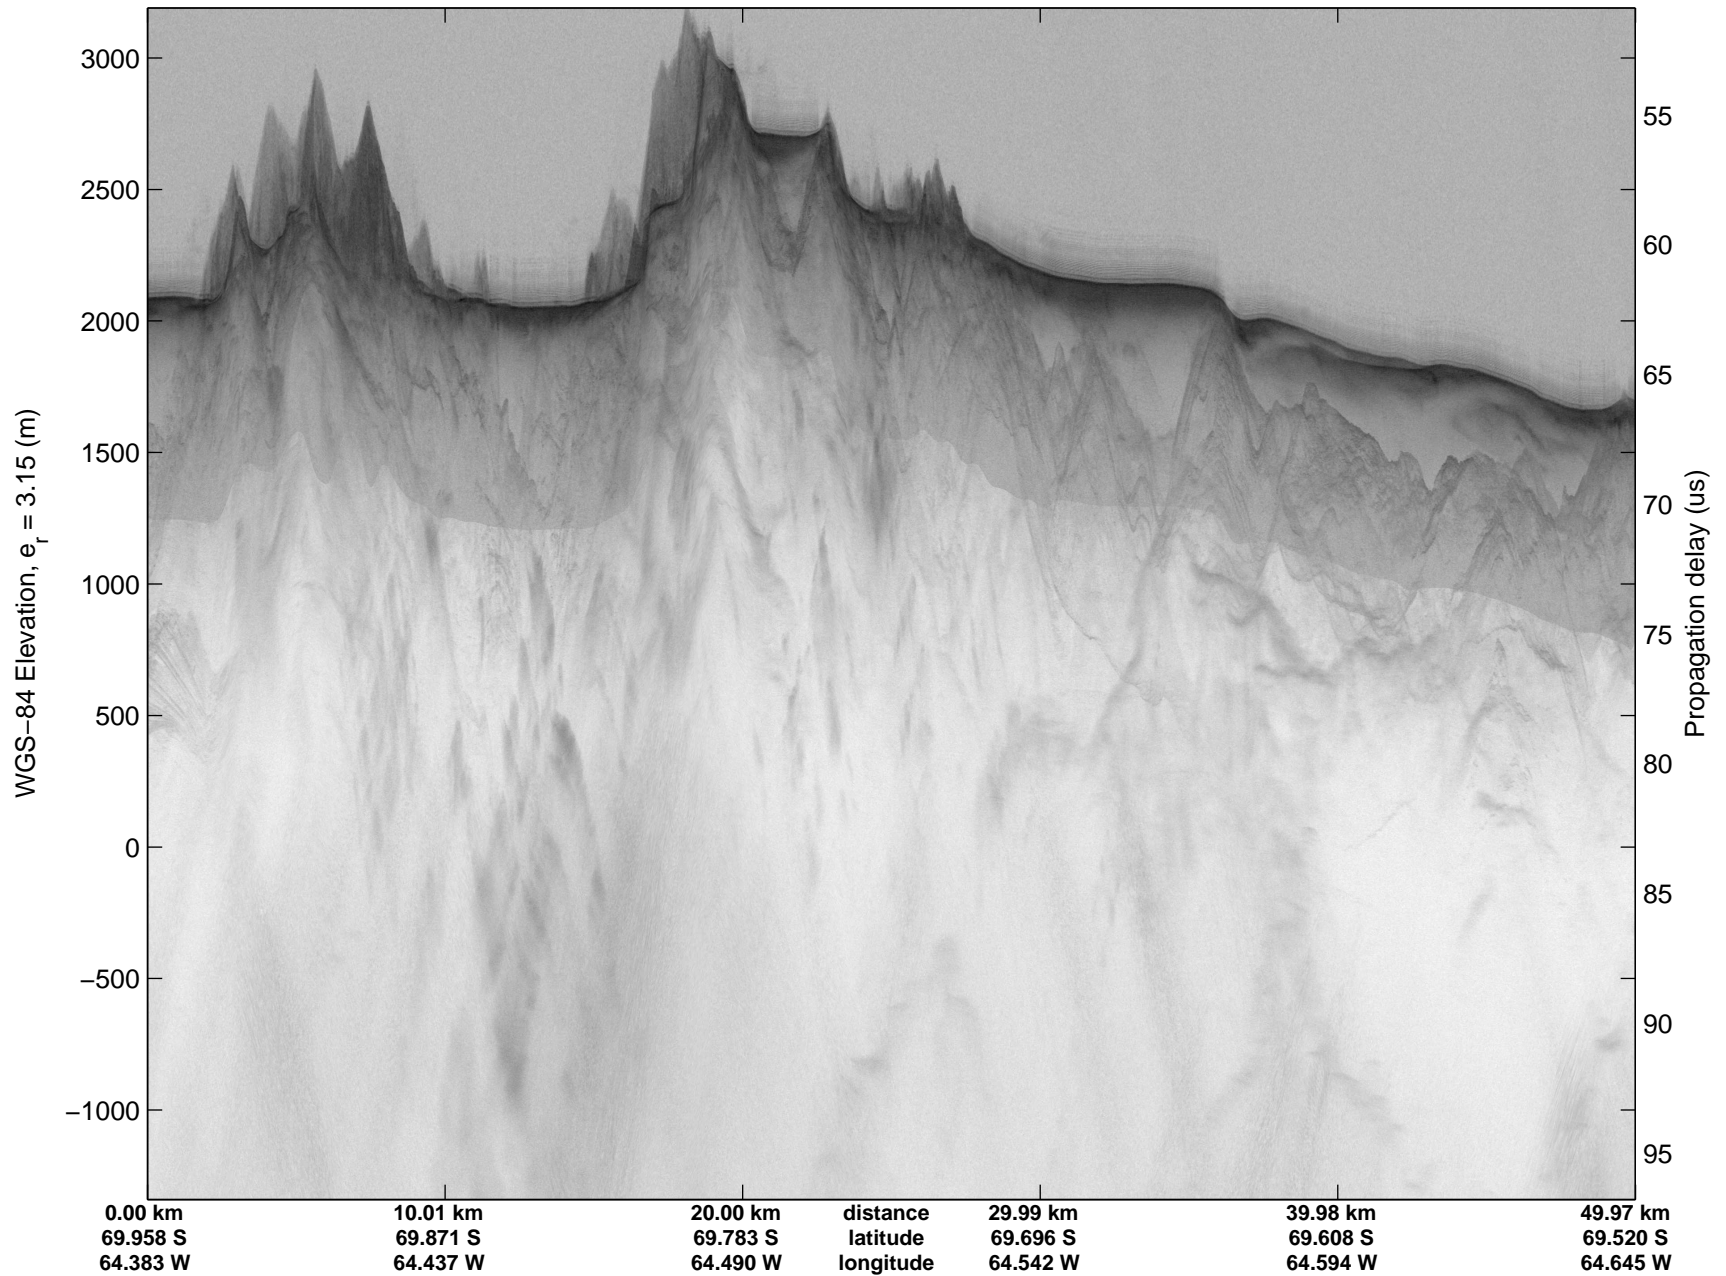

mcords3 2014_Antarctica_DC8: "Land Ice – Foundation Support Force 2" 20141114_04_015: 20:51:58.9 to 20:55:25.1 GPS