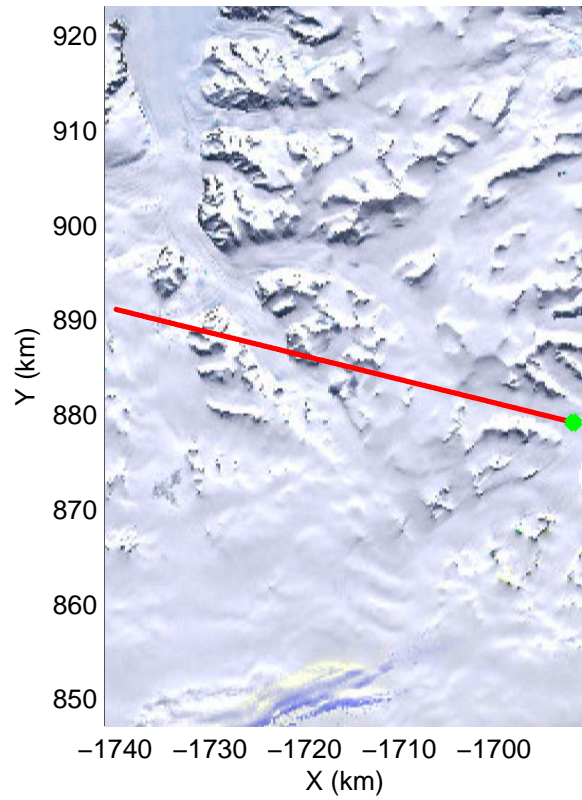

Land Ice – Foundation Support Force 2
20141114_04_009
Polar Stereograph -71N/0E