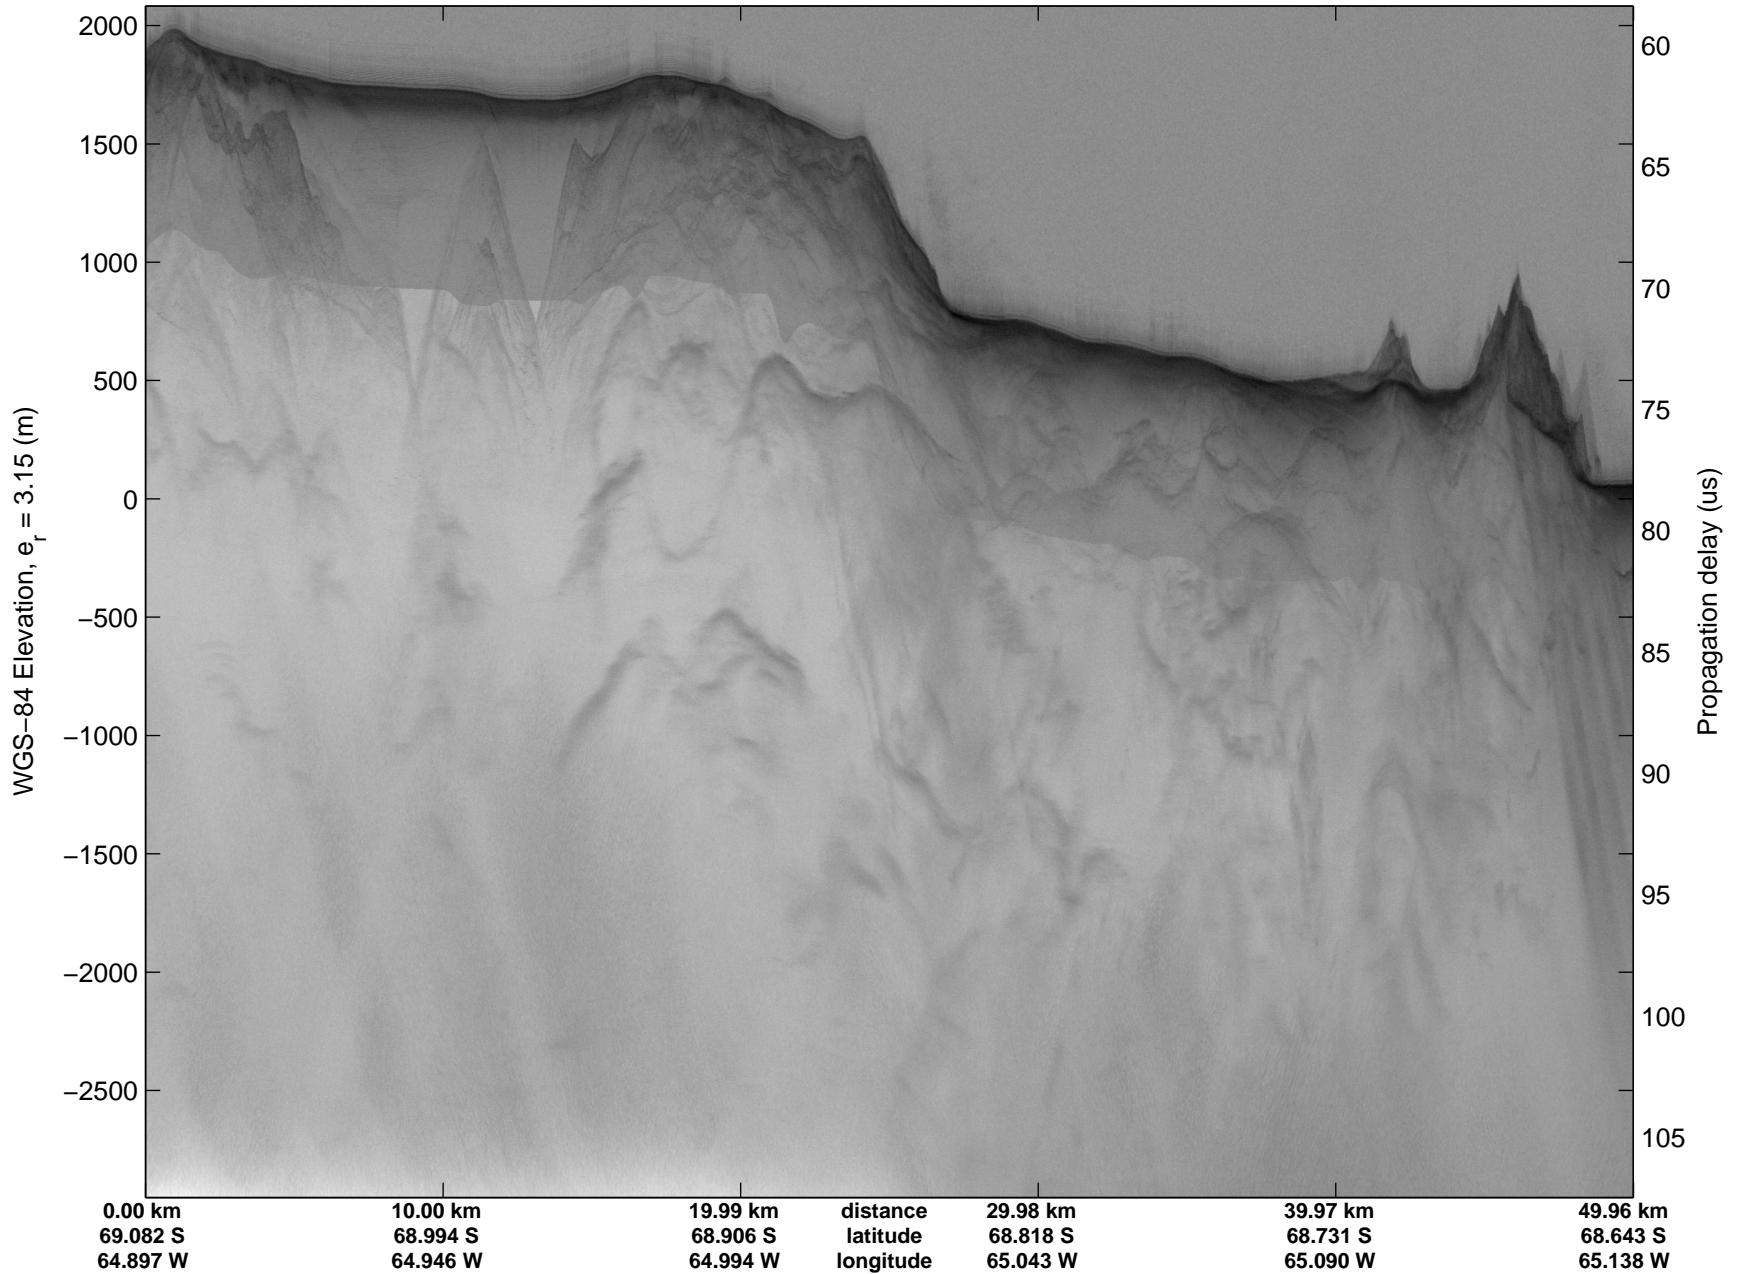

mcords3 2014_Antarctica_DC8: "Land Ice - Foundation Support Force 2" 20141114_04_017: 20:58:51.8 to 21:02:18.5 GPS