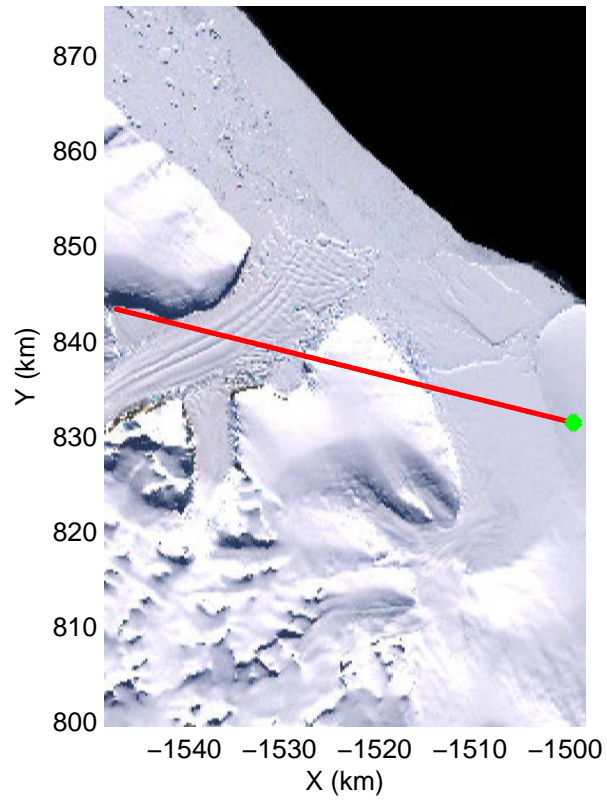

Land Ice – Foundation Support Force 2
20141114_04_005
Polar Stereograph -71N/0E