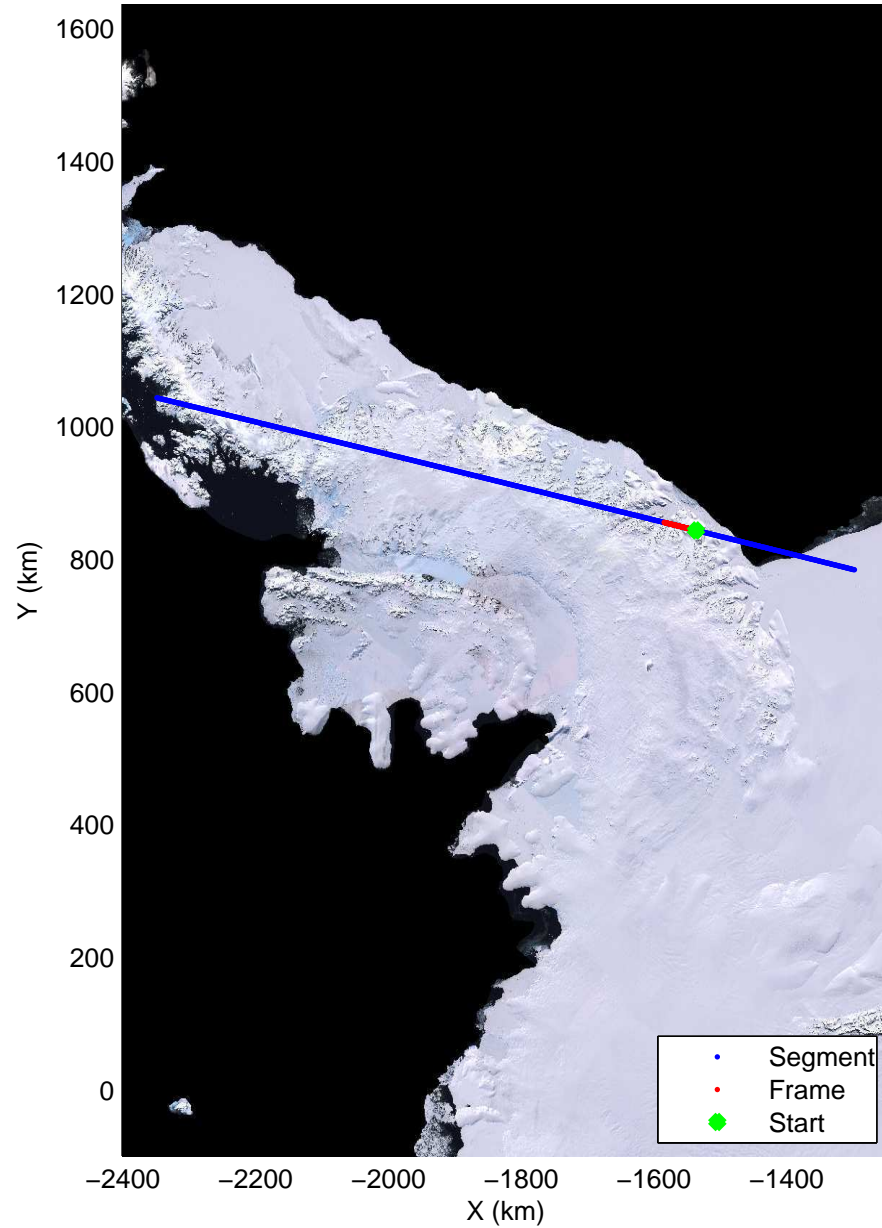

Land Ice – Foundation Support Force 2
20141114_04_006
Polar Stereograph -71N/0E