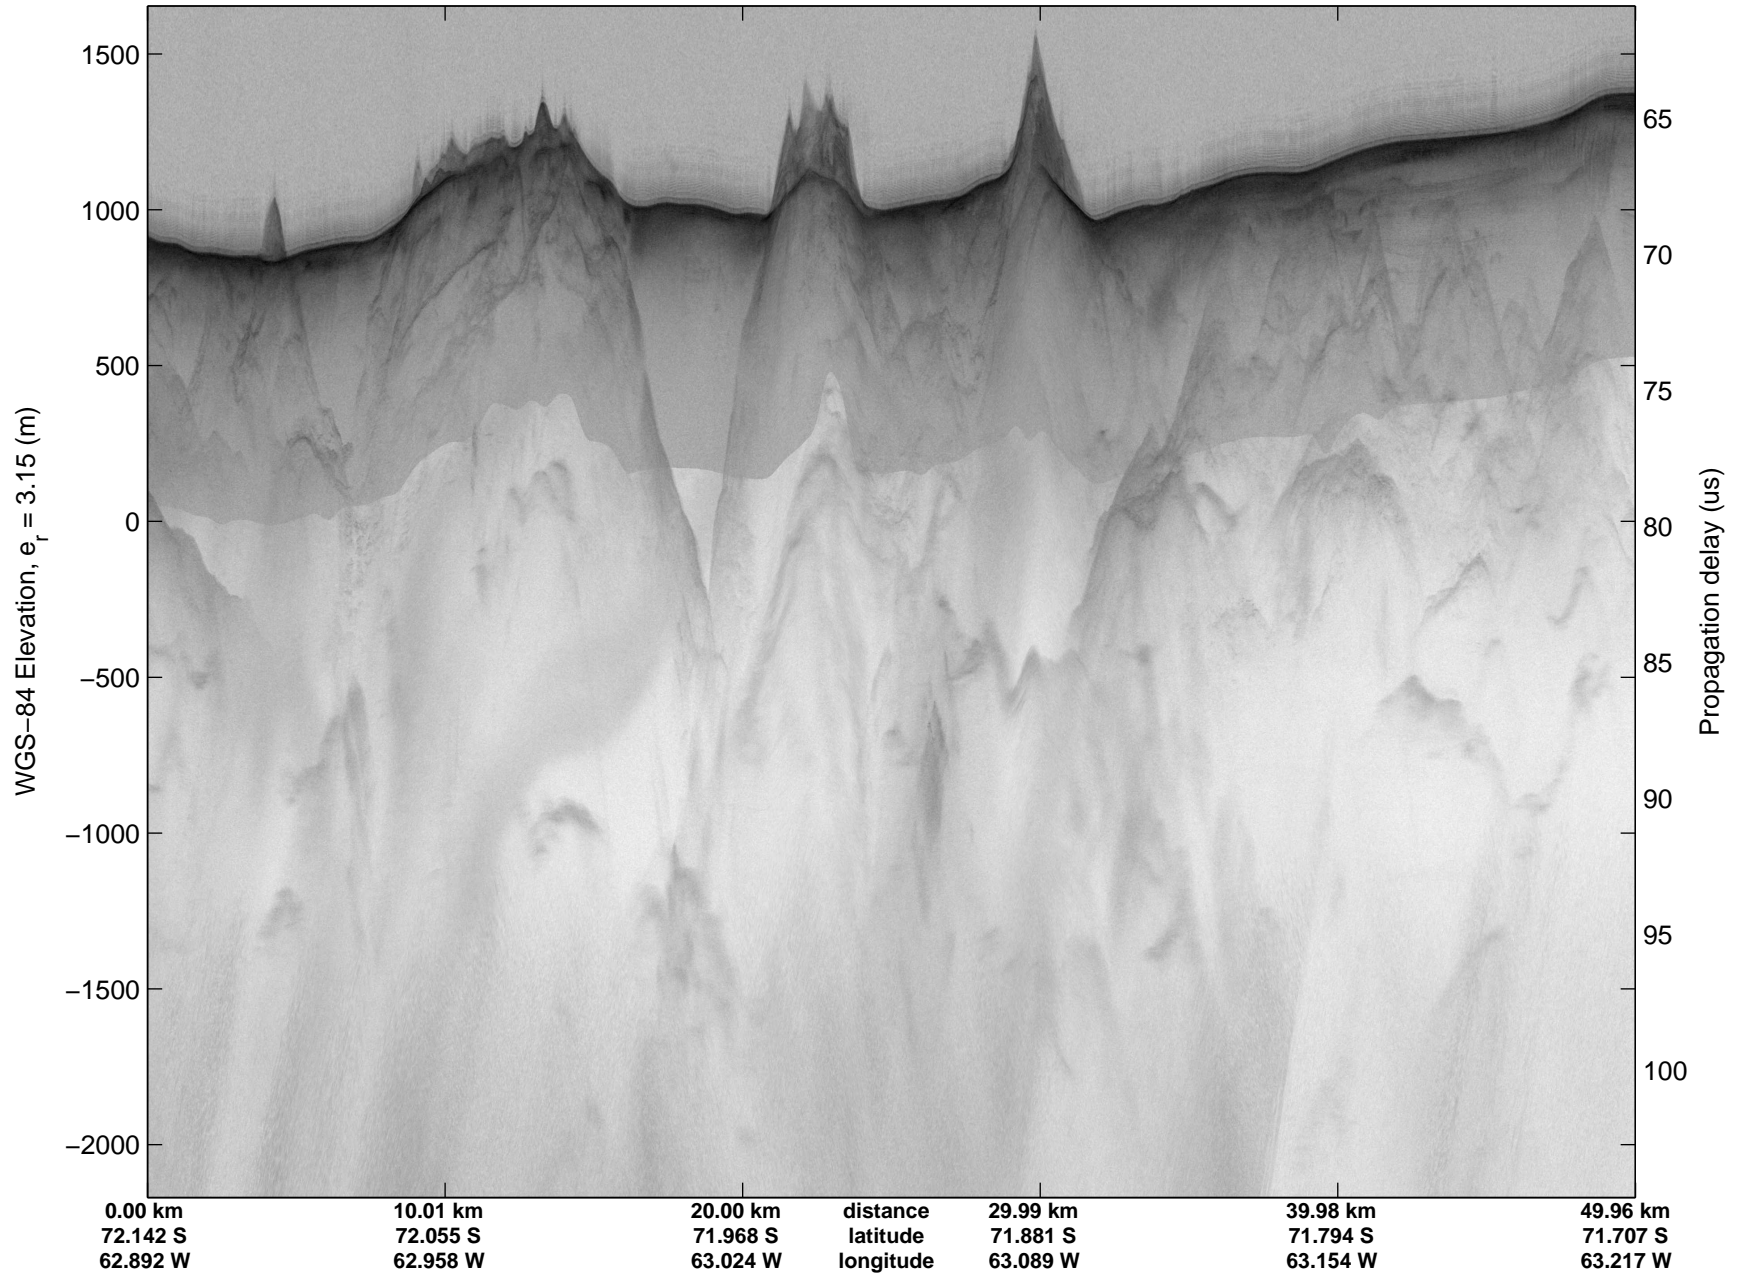

mcords3 2014_Antarctica_DC8: "Land Ice – Foundation Support Force 2" 20141114_04_010: 20:34:50.0 to 20:38:16.3 GPS