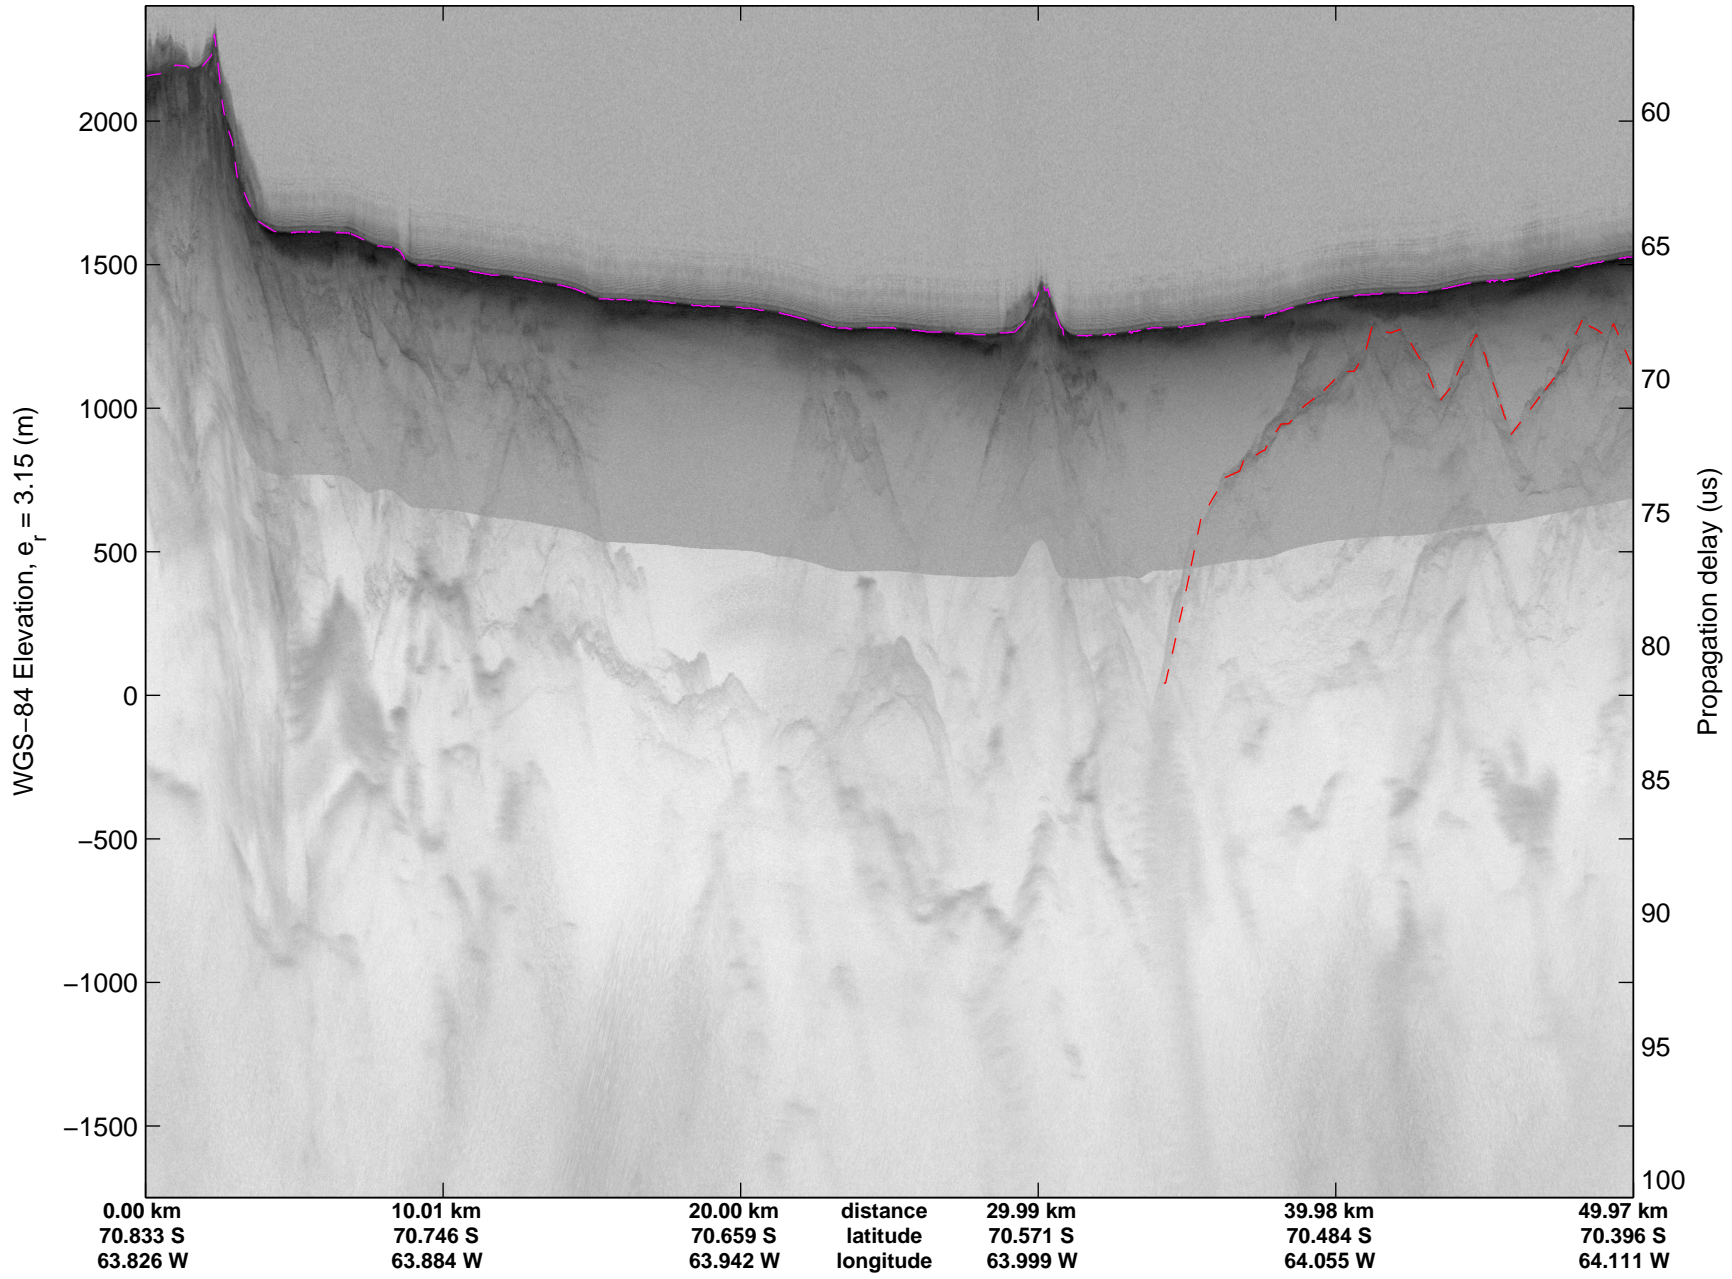

mcords3 2014_Antarctica_DC8: "Land Ice - Foundation Support Force 2" 20141114_04_013: 20:45:07.8 to 20:48:33.1 GPS