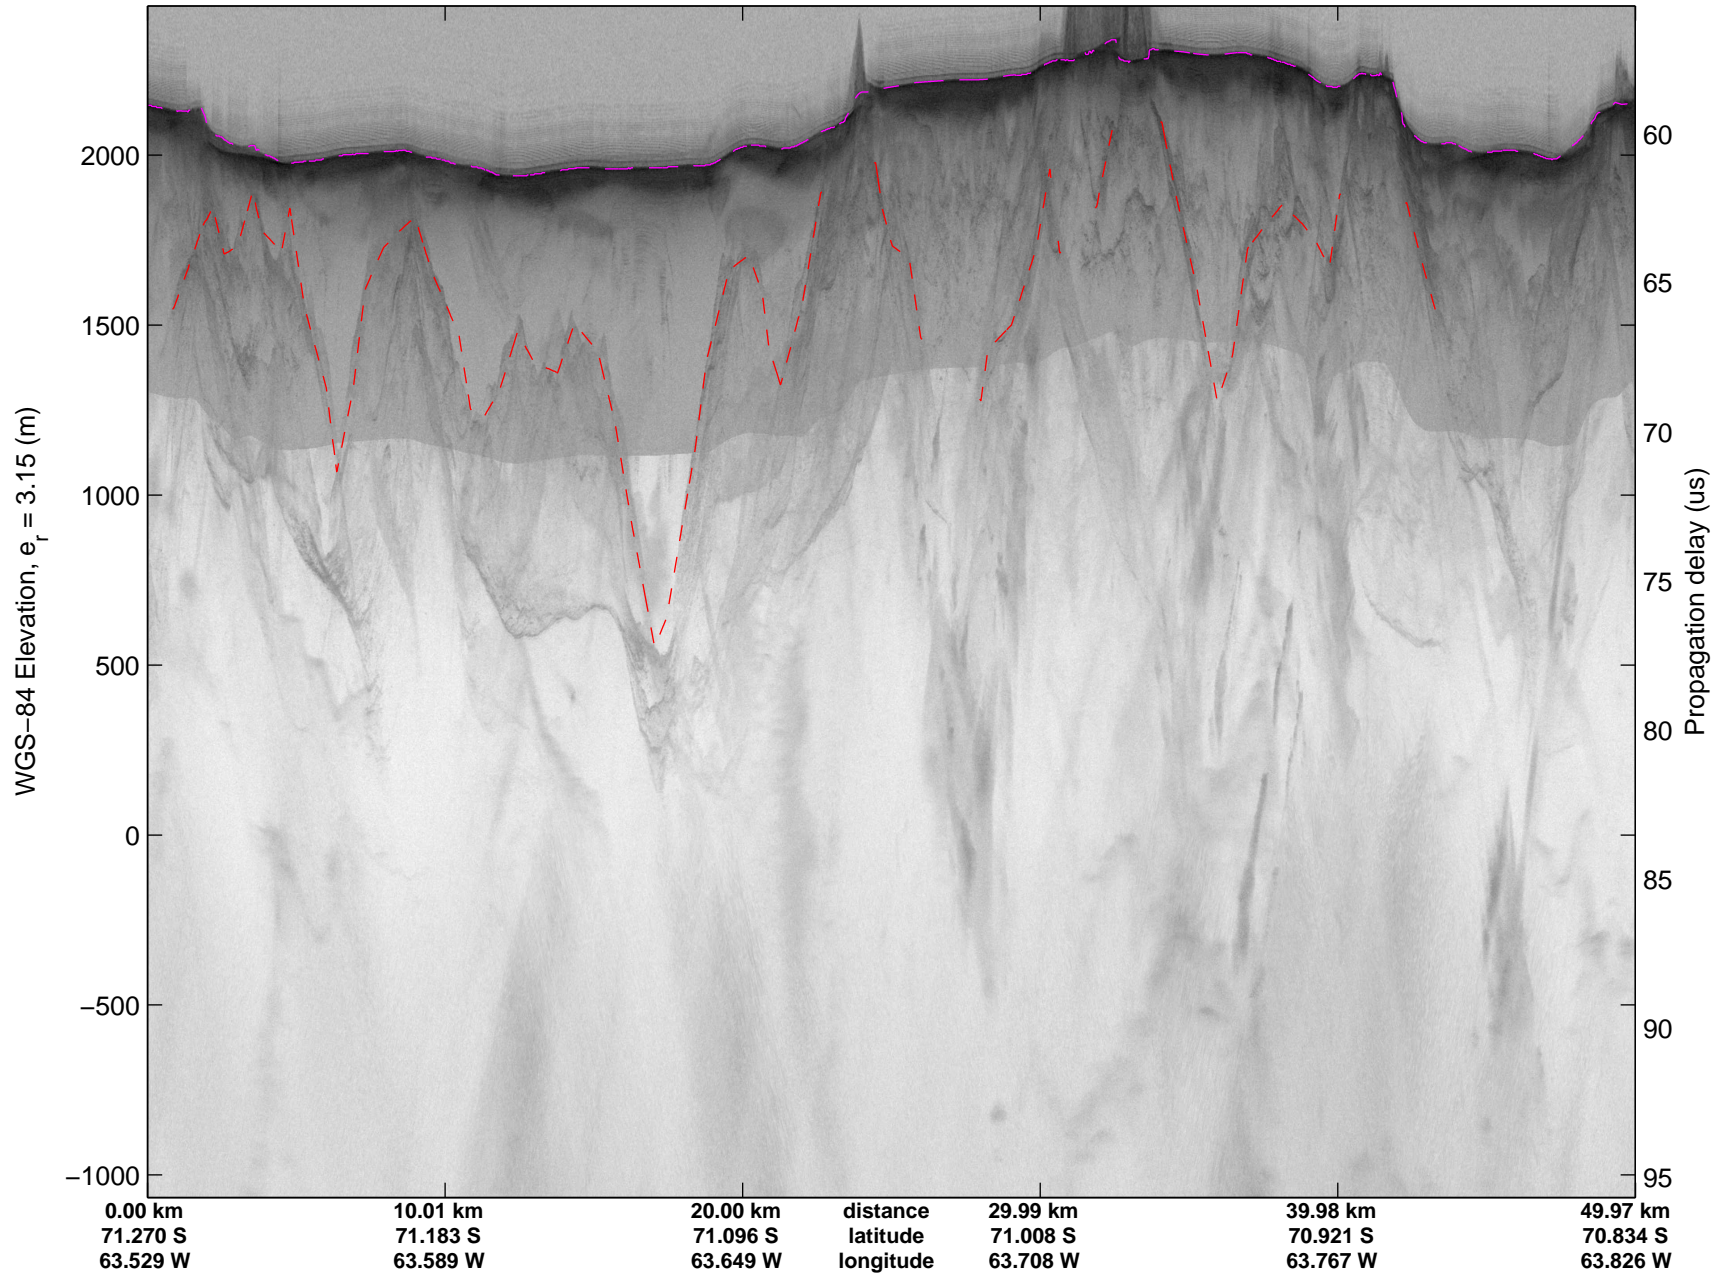

mcords3 2014_Antarctica_DC8: "Land Ice – Foundation Support Force 2" 20141114_04_012: 20:41:42.5 to 20:45:07.6 GPS