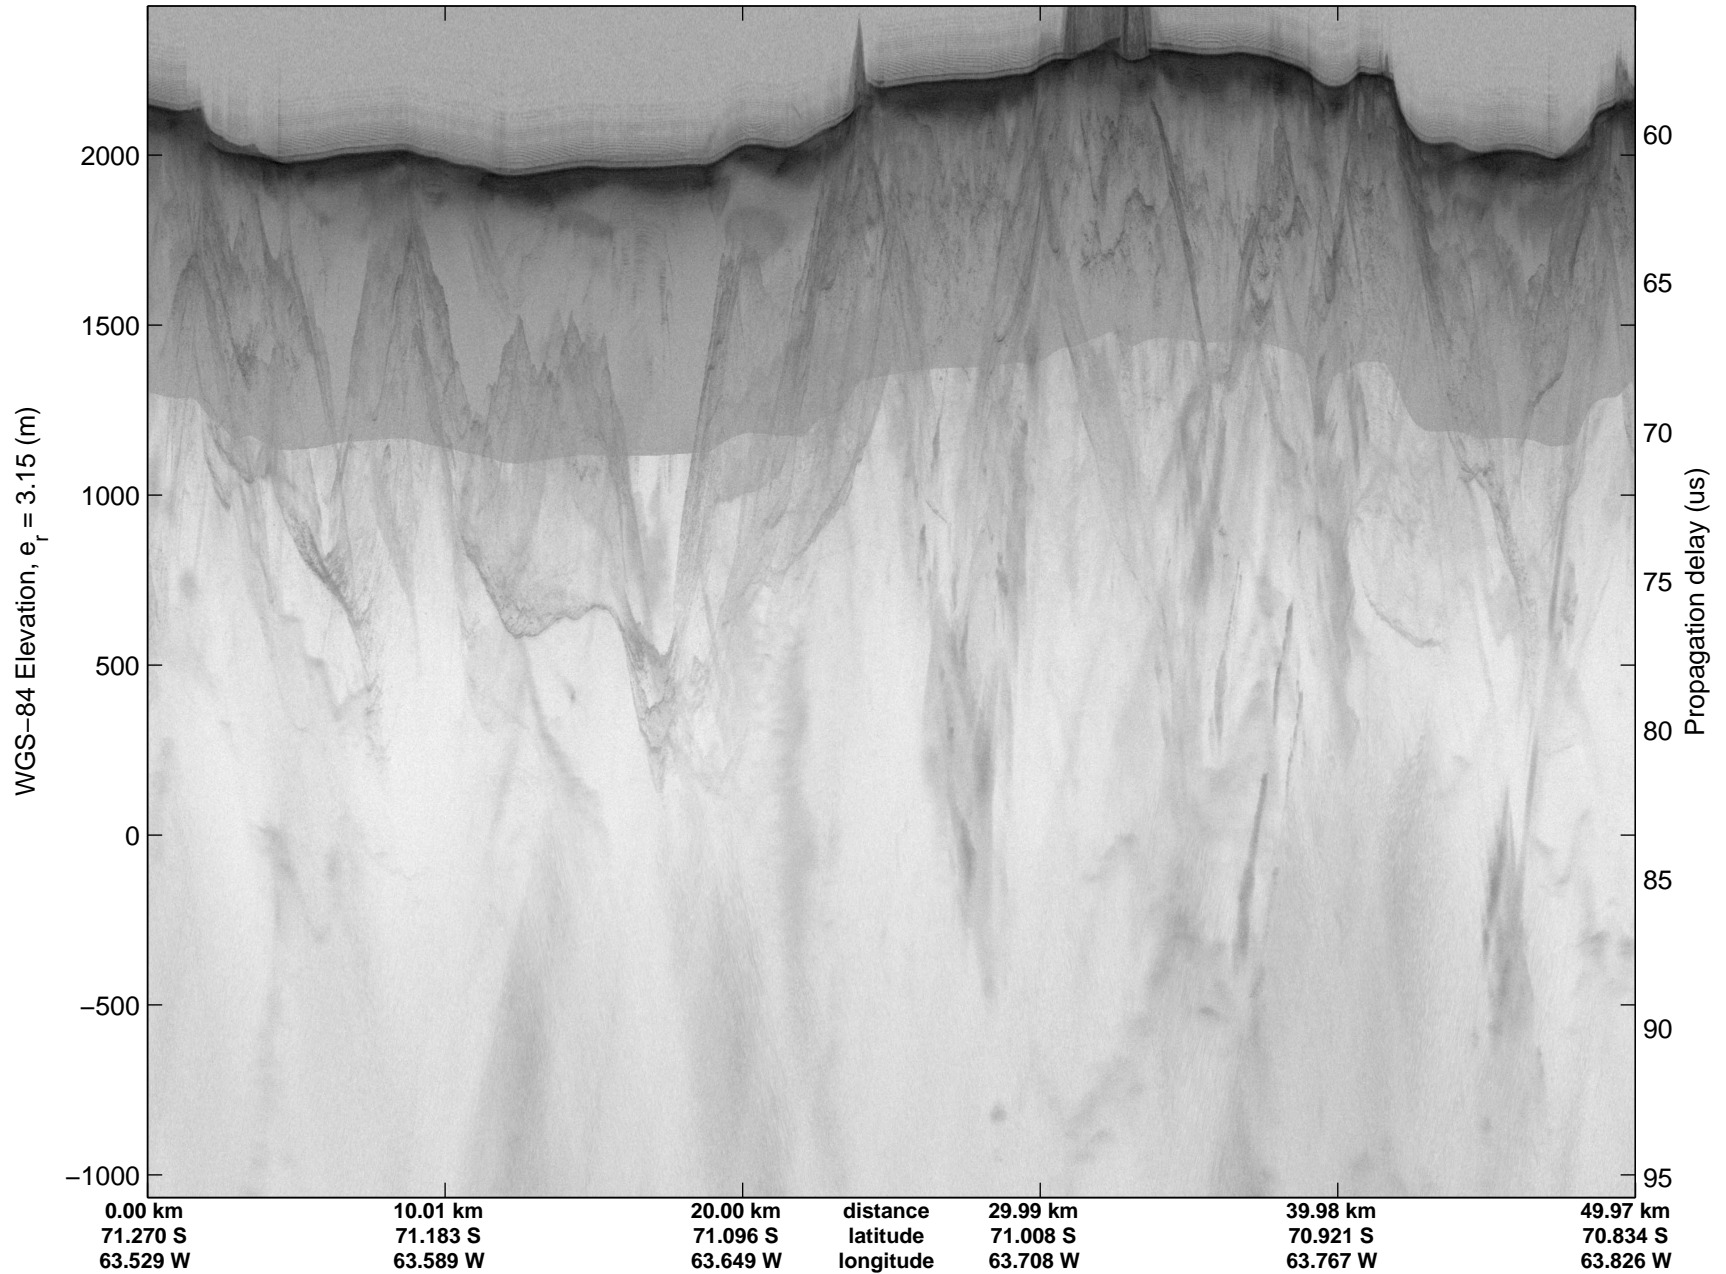

mcords3 2014_Antarctica_DC8: "Land Ice – Foundation Support Force 2" 20141114_04_012: 20:41:42.5 to 20:45:07.6 GPS