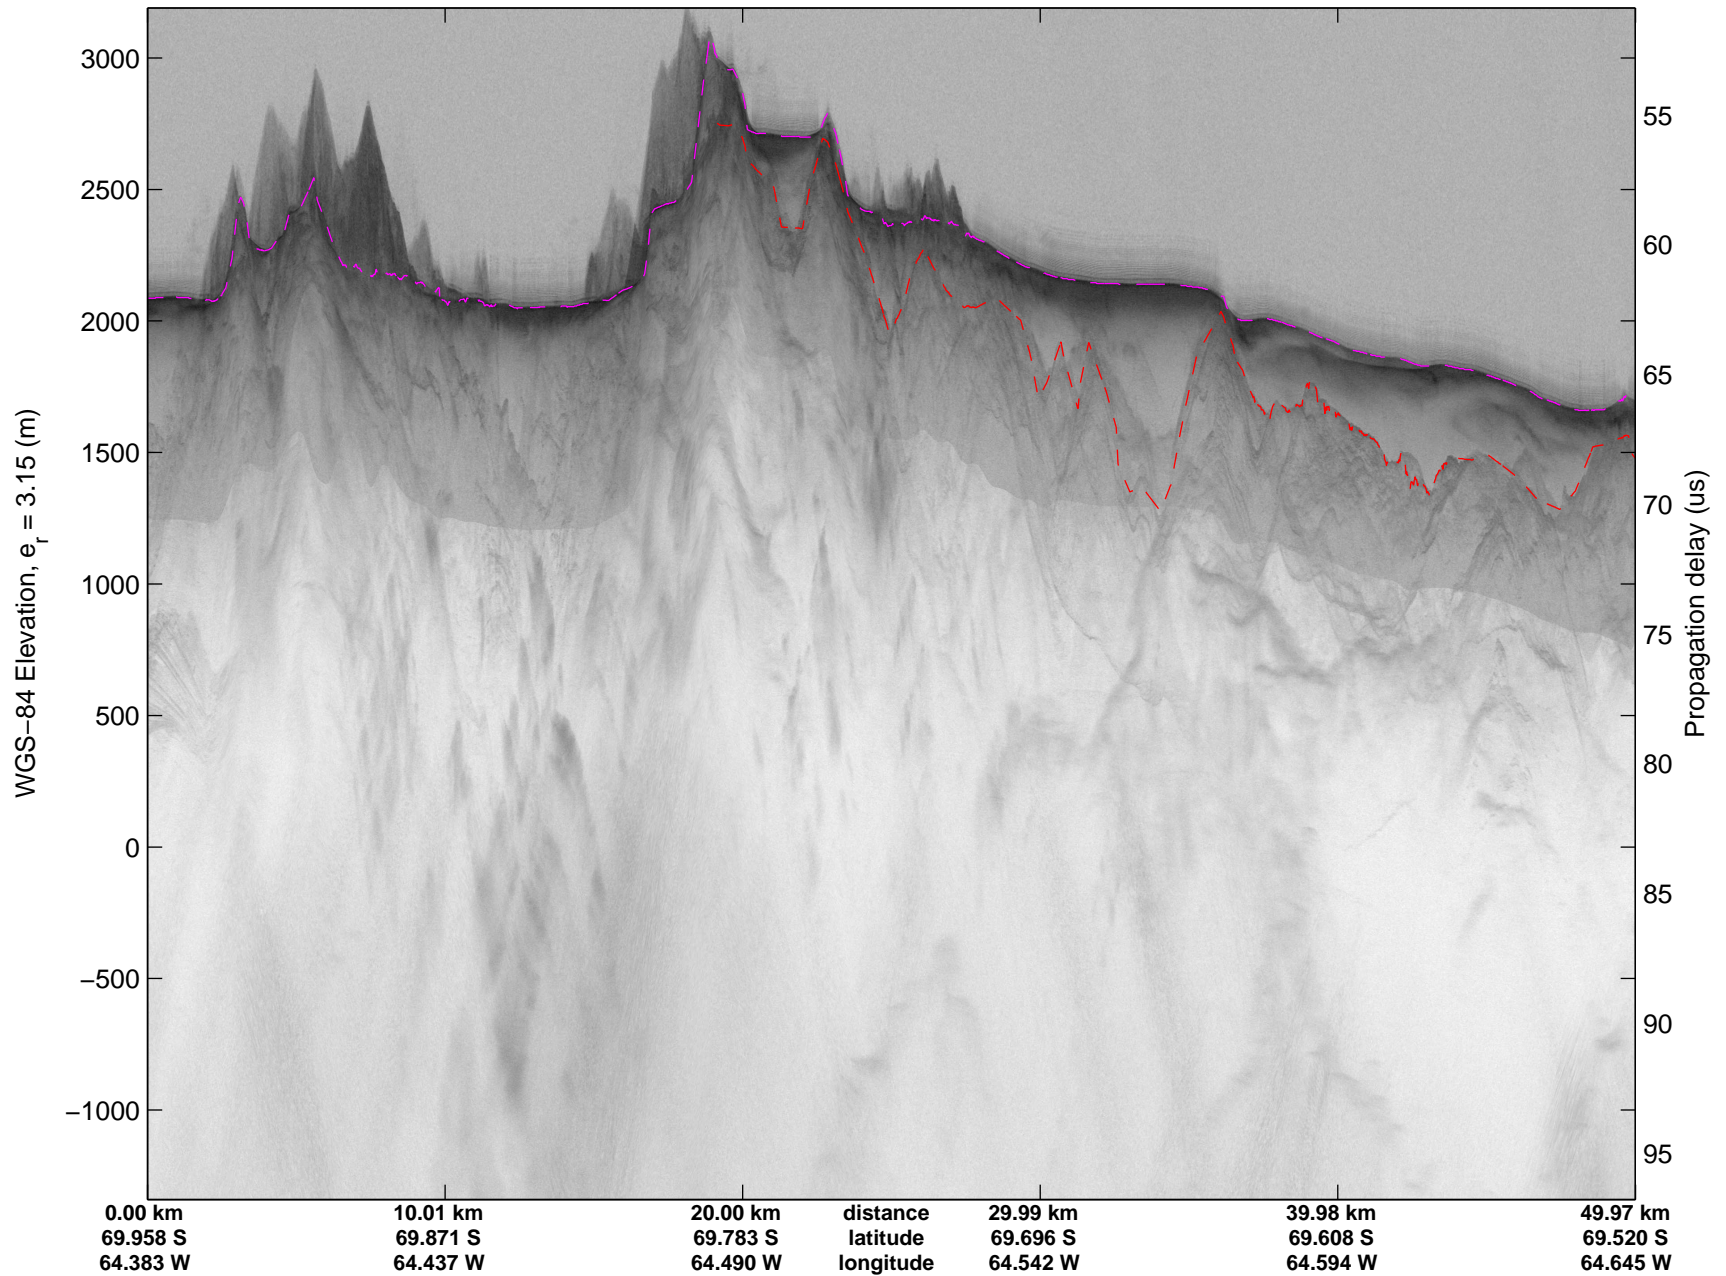

mcords3 2014_Antarctica_DC8: "Land Ice - Foundation Support Force 2" 20141114_04_015: 20:51:58.9 to 20:55:25.1 GPS