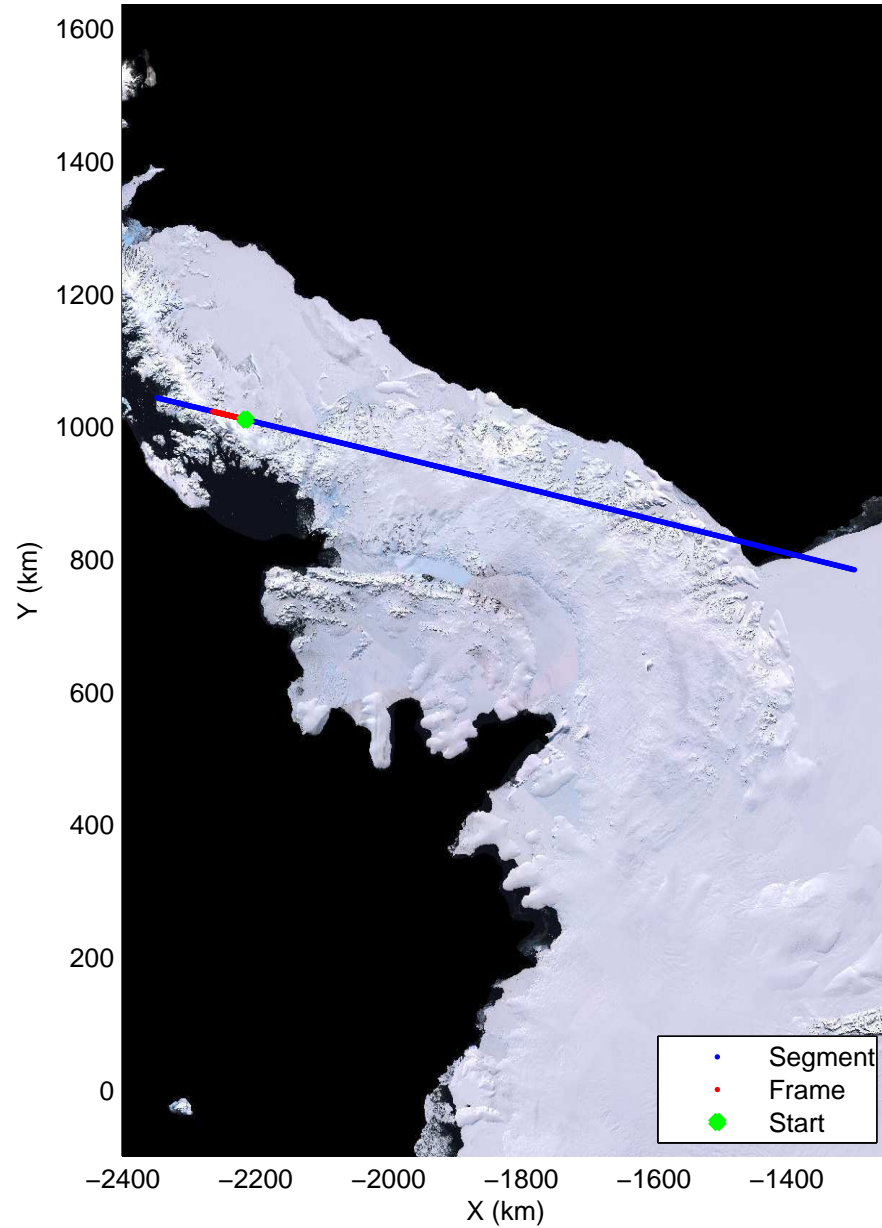

Land Ice – Foundation Support Force 2
20141114_04_020
Polar Stereograph -71N/0E