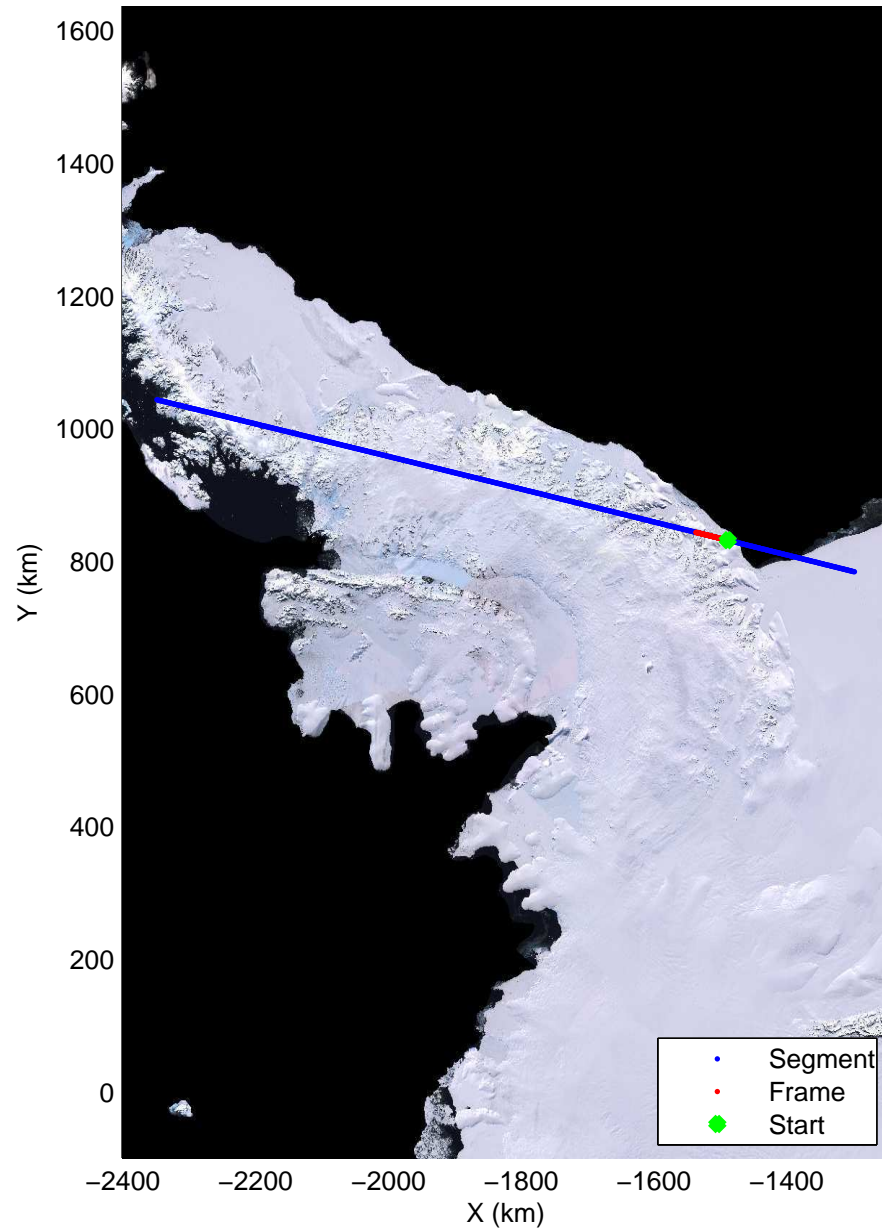

Land Ice – Foundation Support Force 2  
20141114\_04\_005  
Polar Stereograph -71N/0E

mcords3 2014\_Antarctica\_DC8: "Land Ice – Foundation Support Force 2" 20141114\_04\_005: 20:17:38.0 to 20:21:05.0 GPS