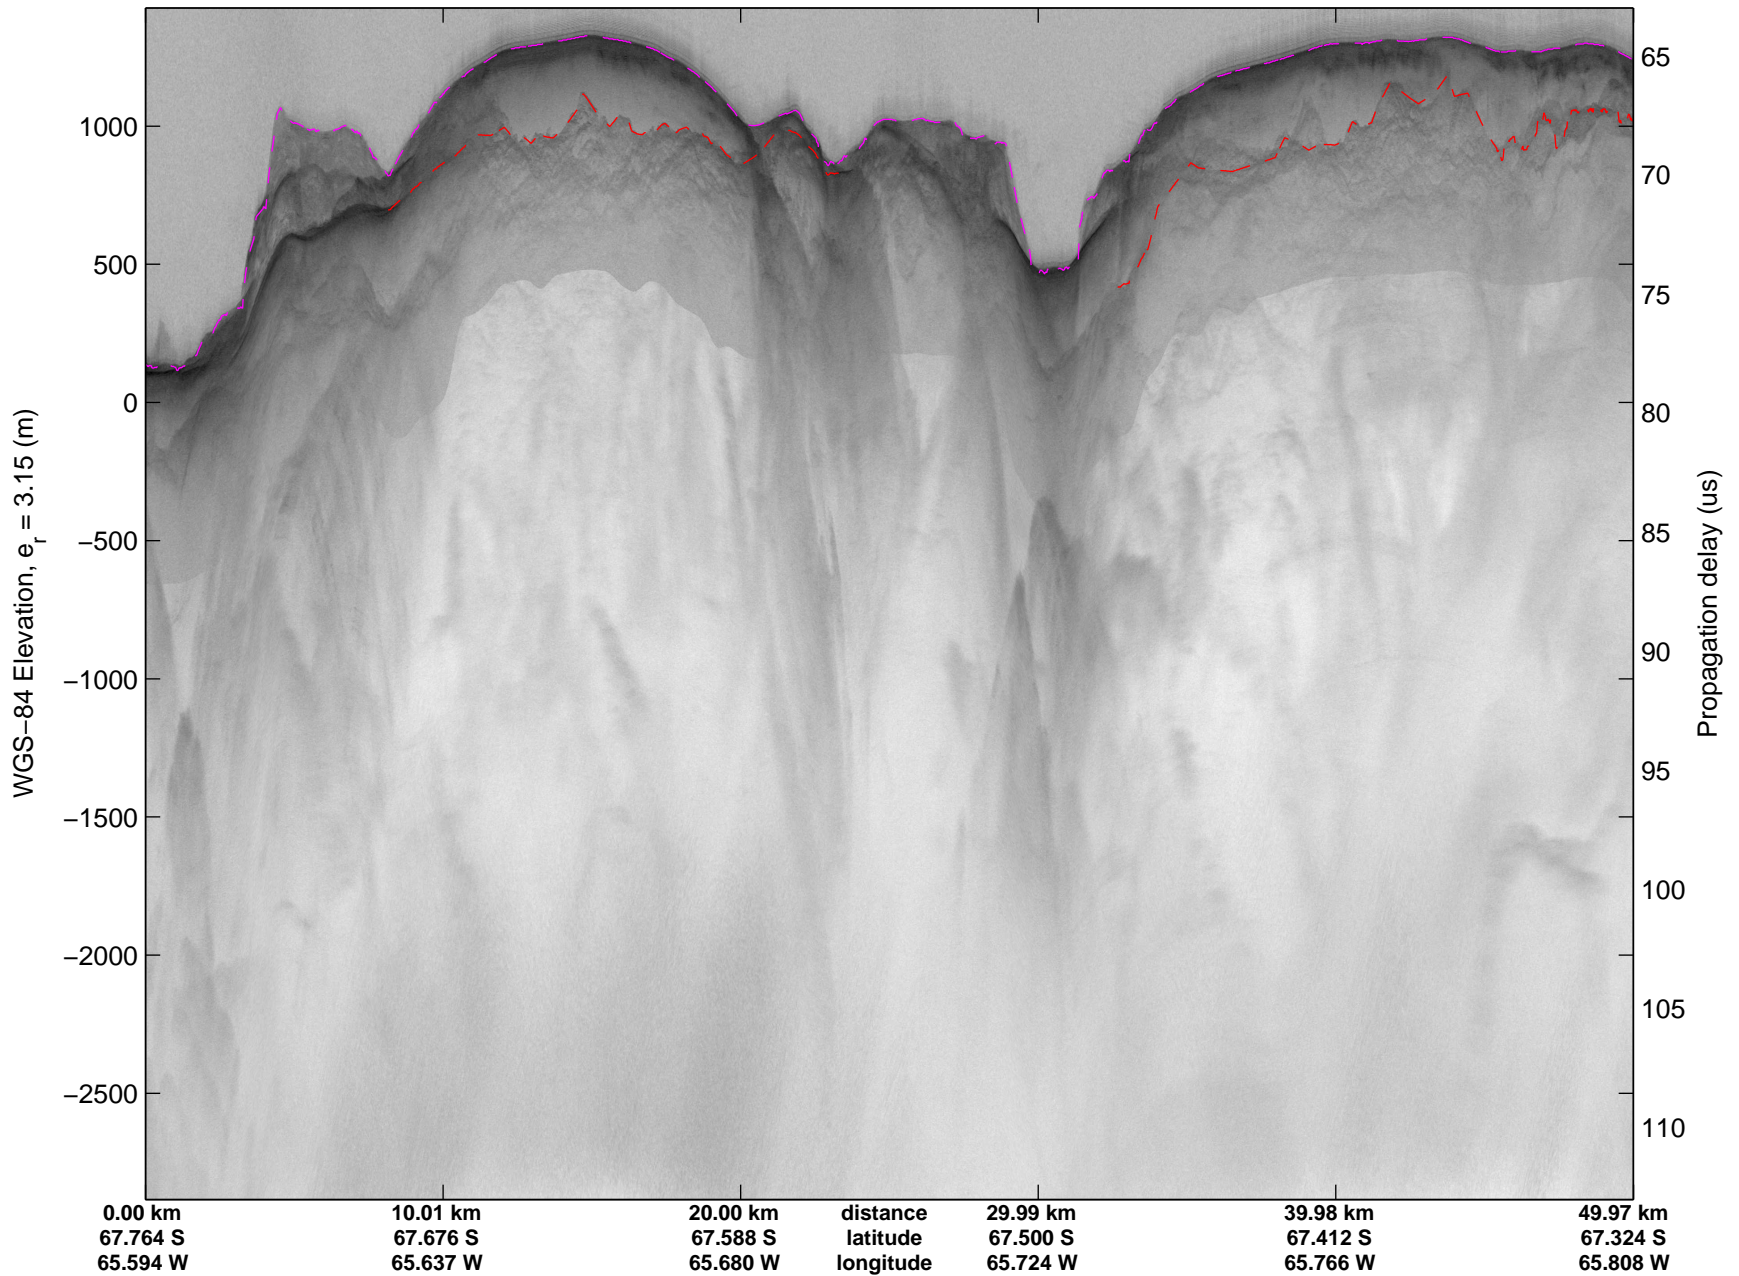

mcords3 2014_Antarctica_DC8: "Land Ice - Foundation Support Force 2" 20141114_04_020: 21:09:12.9 to 21:12:39.9 GPS