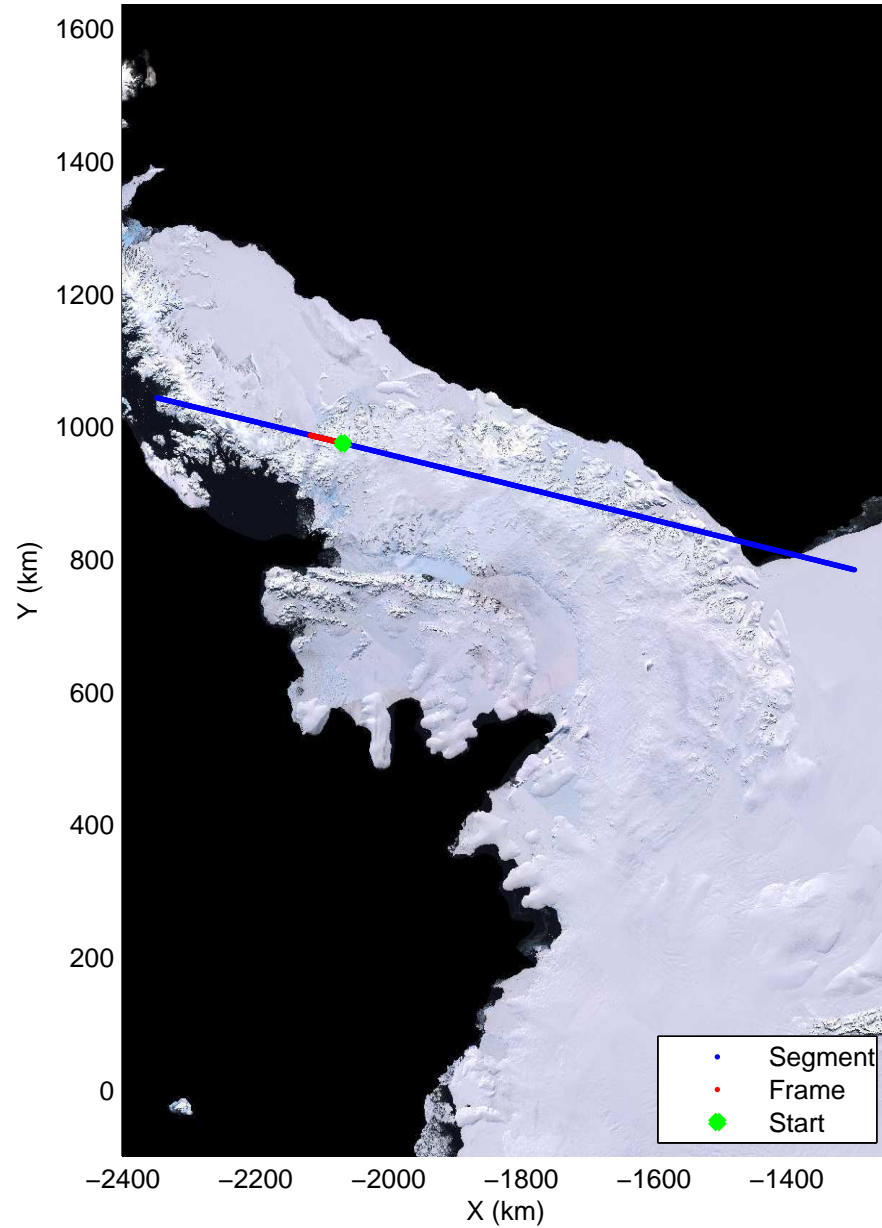

Land Ice – Foundation Support Force 2
20141114_04_017
Polar Stereograph -71N/0E