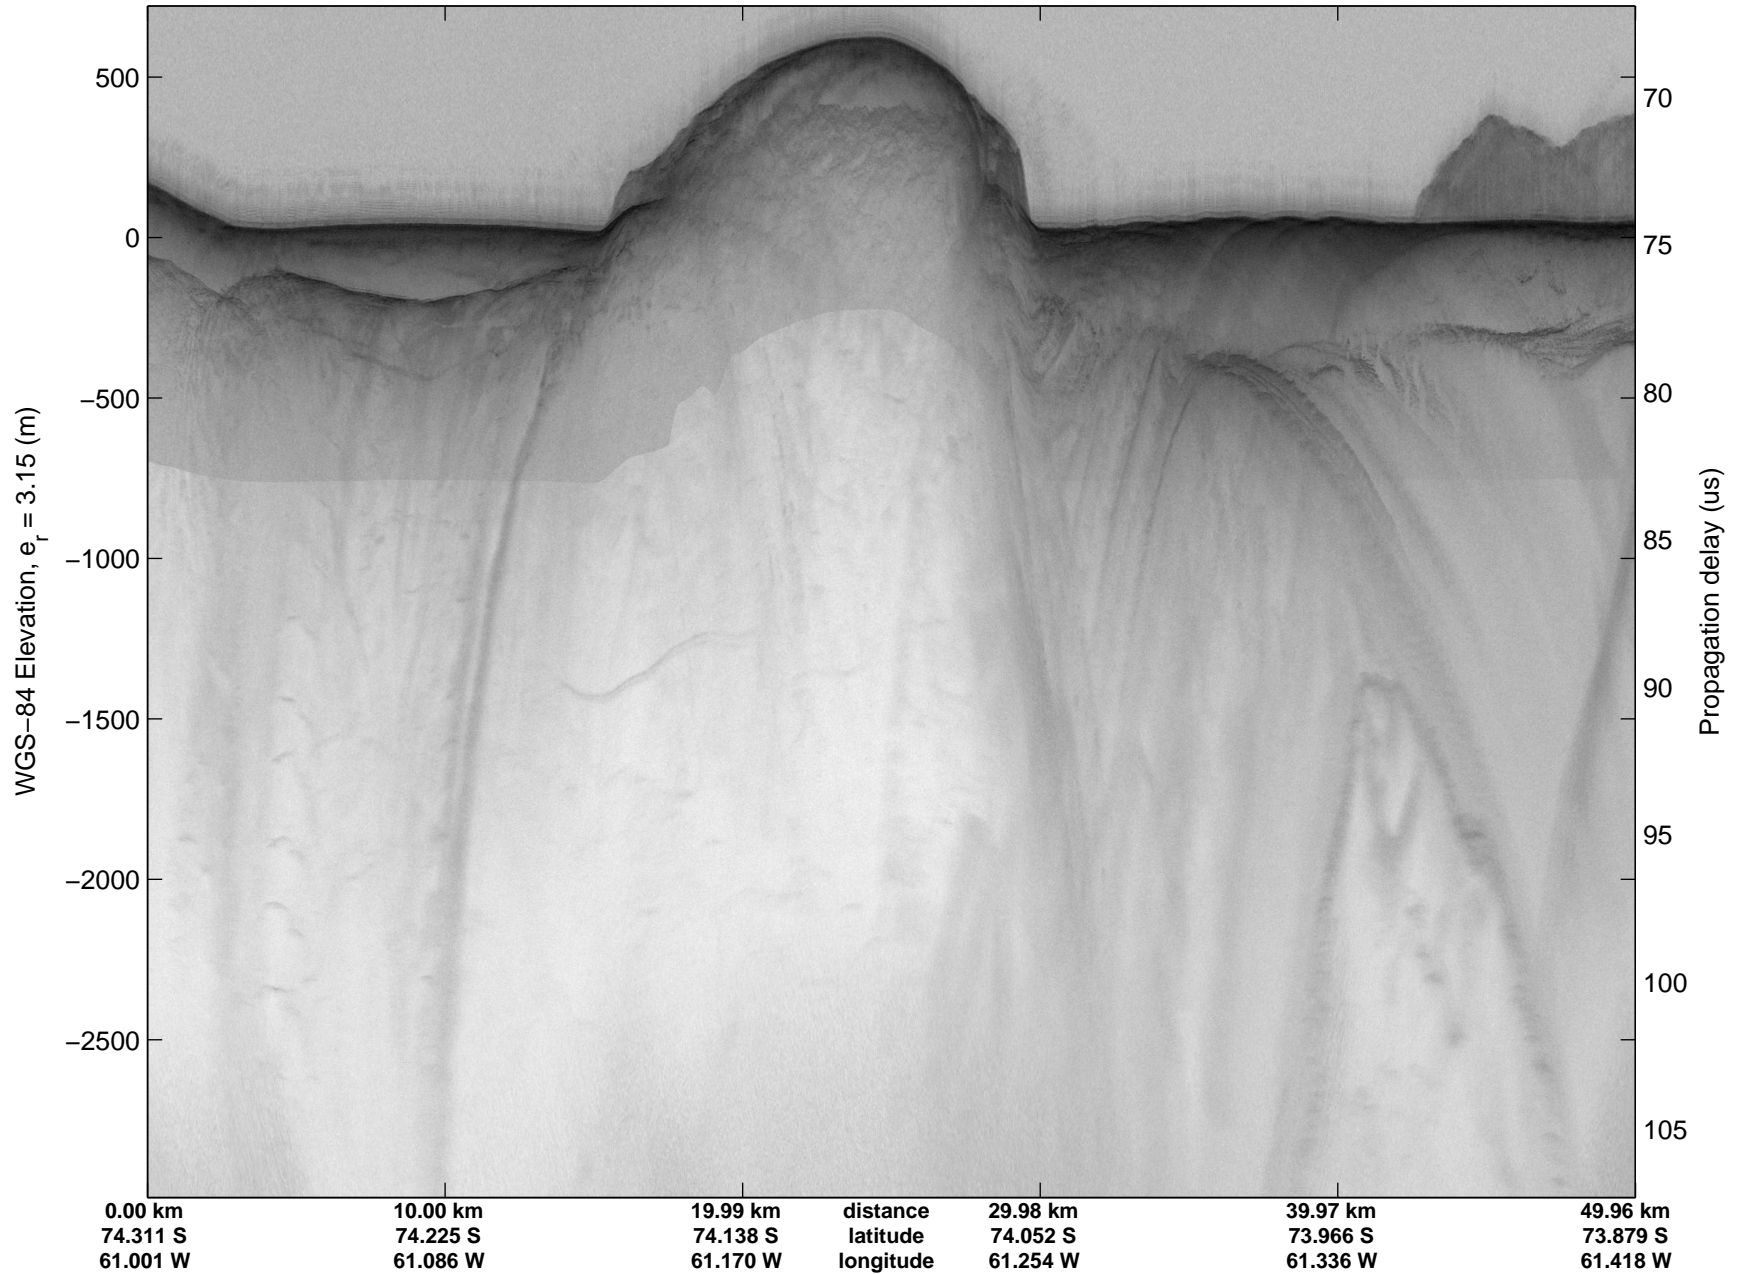

Land Ice – Foundation Support Force 2  
20141114\_04\_005  
Polar Stereograph -71N/0E

mcords3 2014\_Antarctica\_DC8: "Land Ice – Foundation Support Force 2" 20141114\_04\_005: 20:17:38.0 to 20:21:05.0 GPS