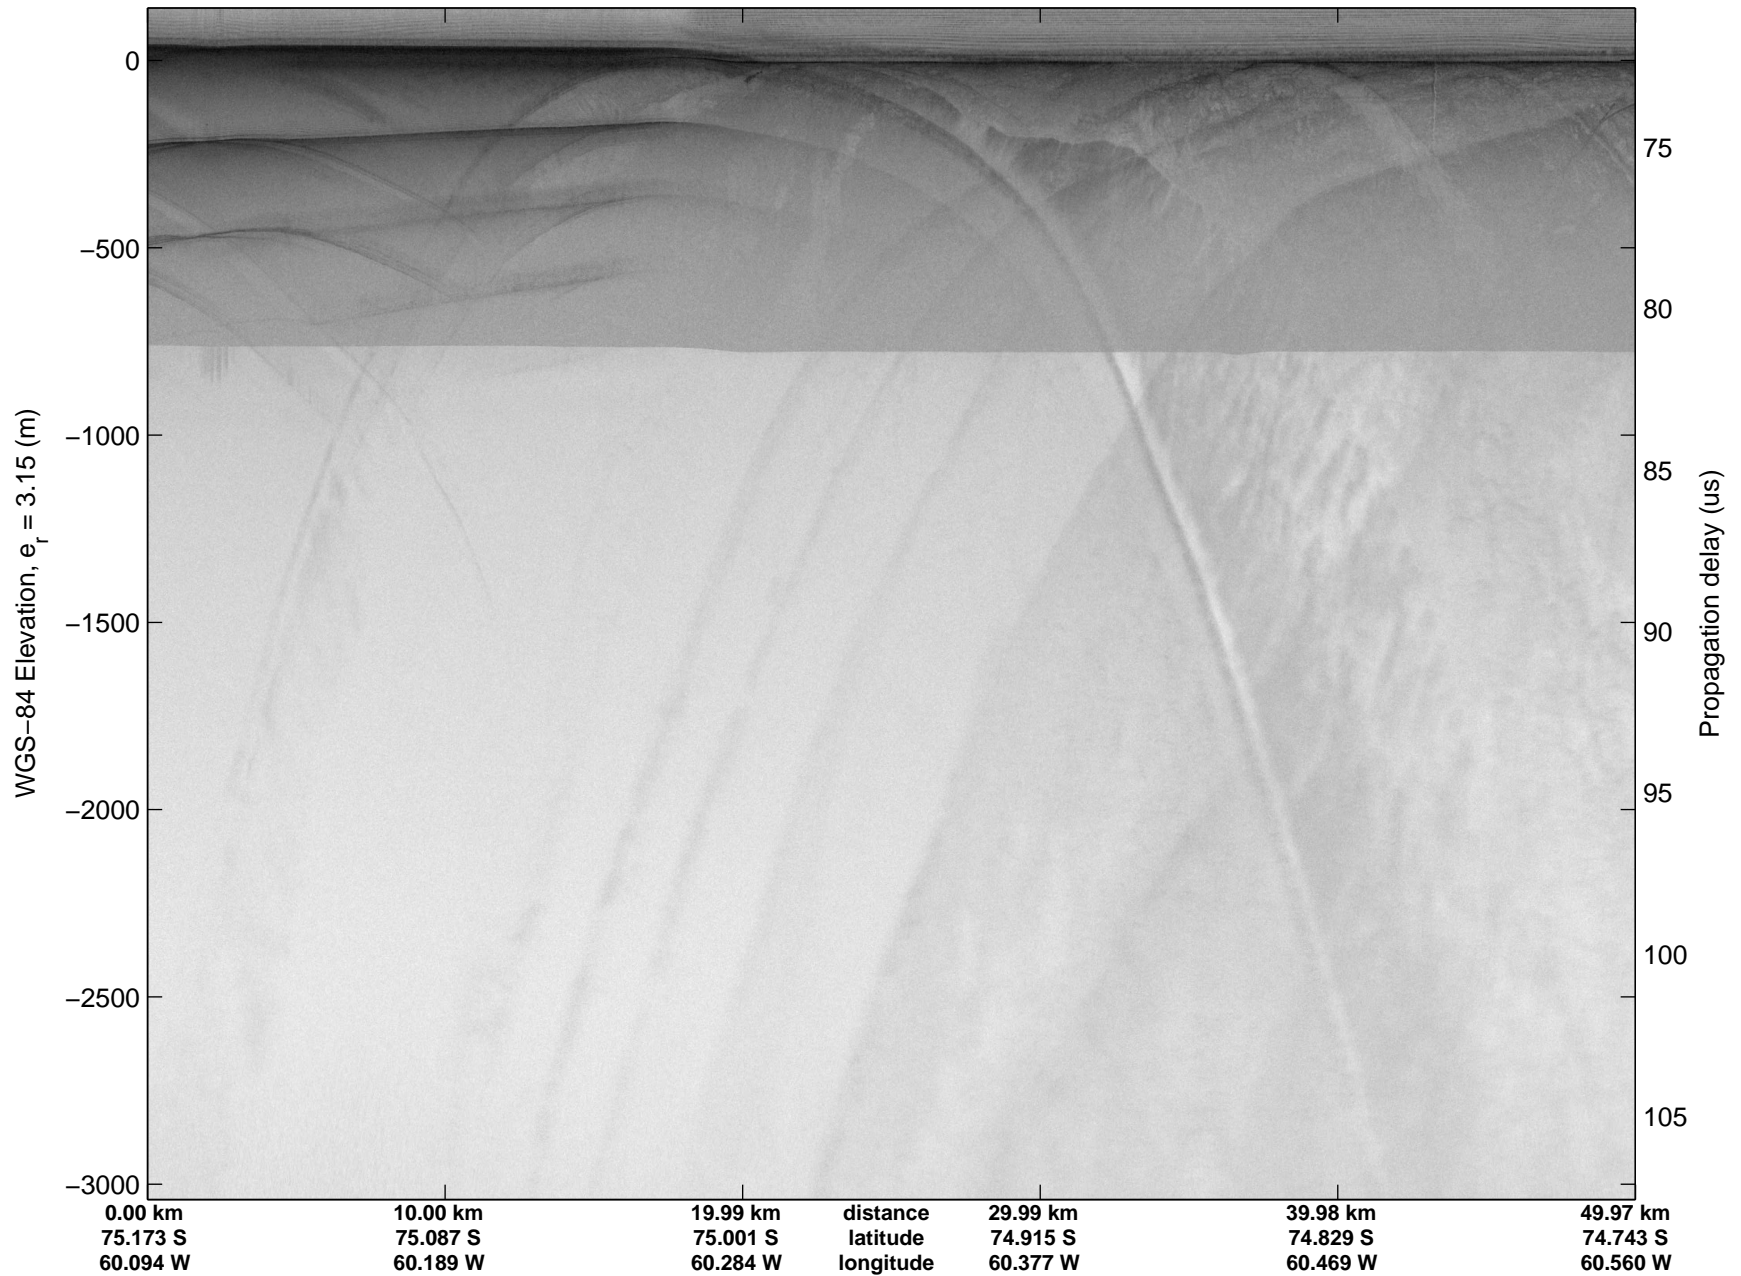

mcords3 2014_Antarctica_DC8: "Land Ice – Foundation Support Force 2" 20141114_04_003: 20:10:42.0 to 20:14:10.1 GPS