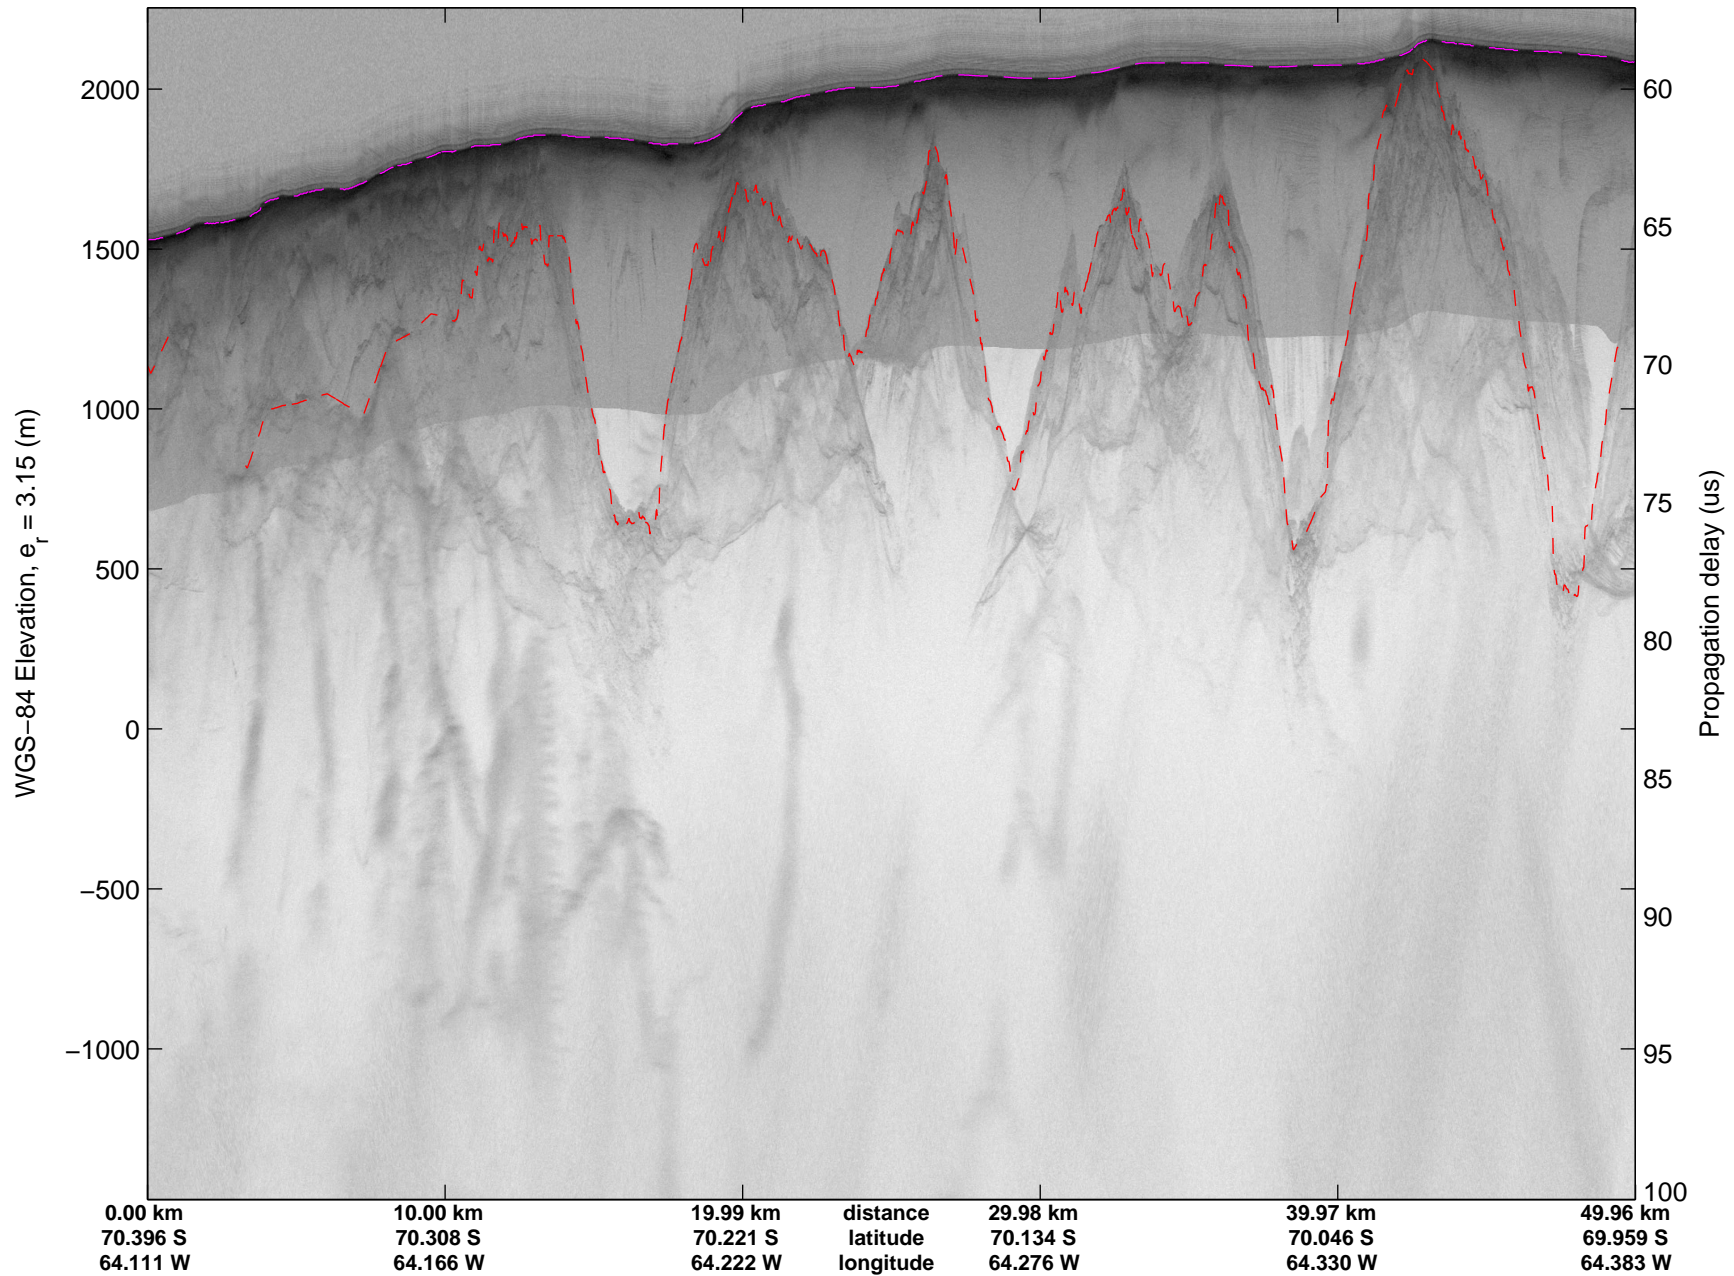

mcords3 2014_Antarctica_DC8: "Land Ice - Foundation Support Force 2" 20141114_04_014: 20:48:33.3 to 20:51:58.8 GPS