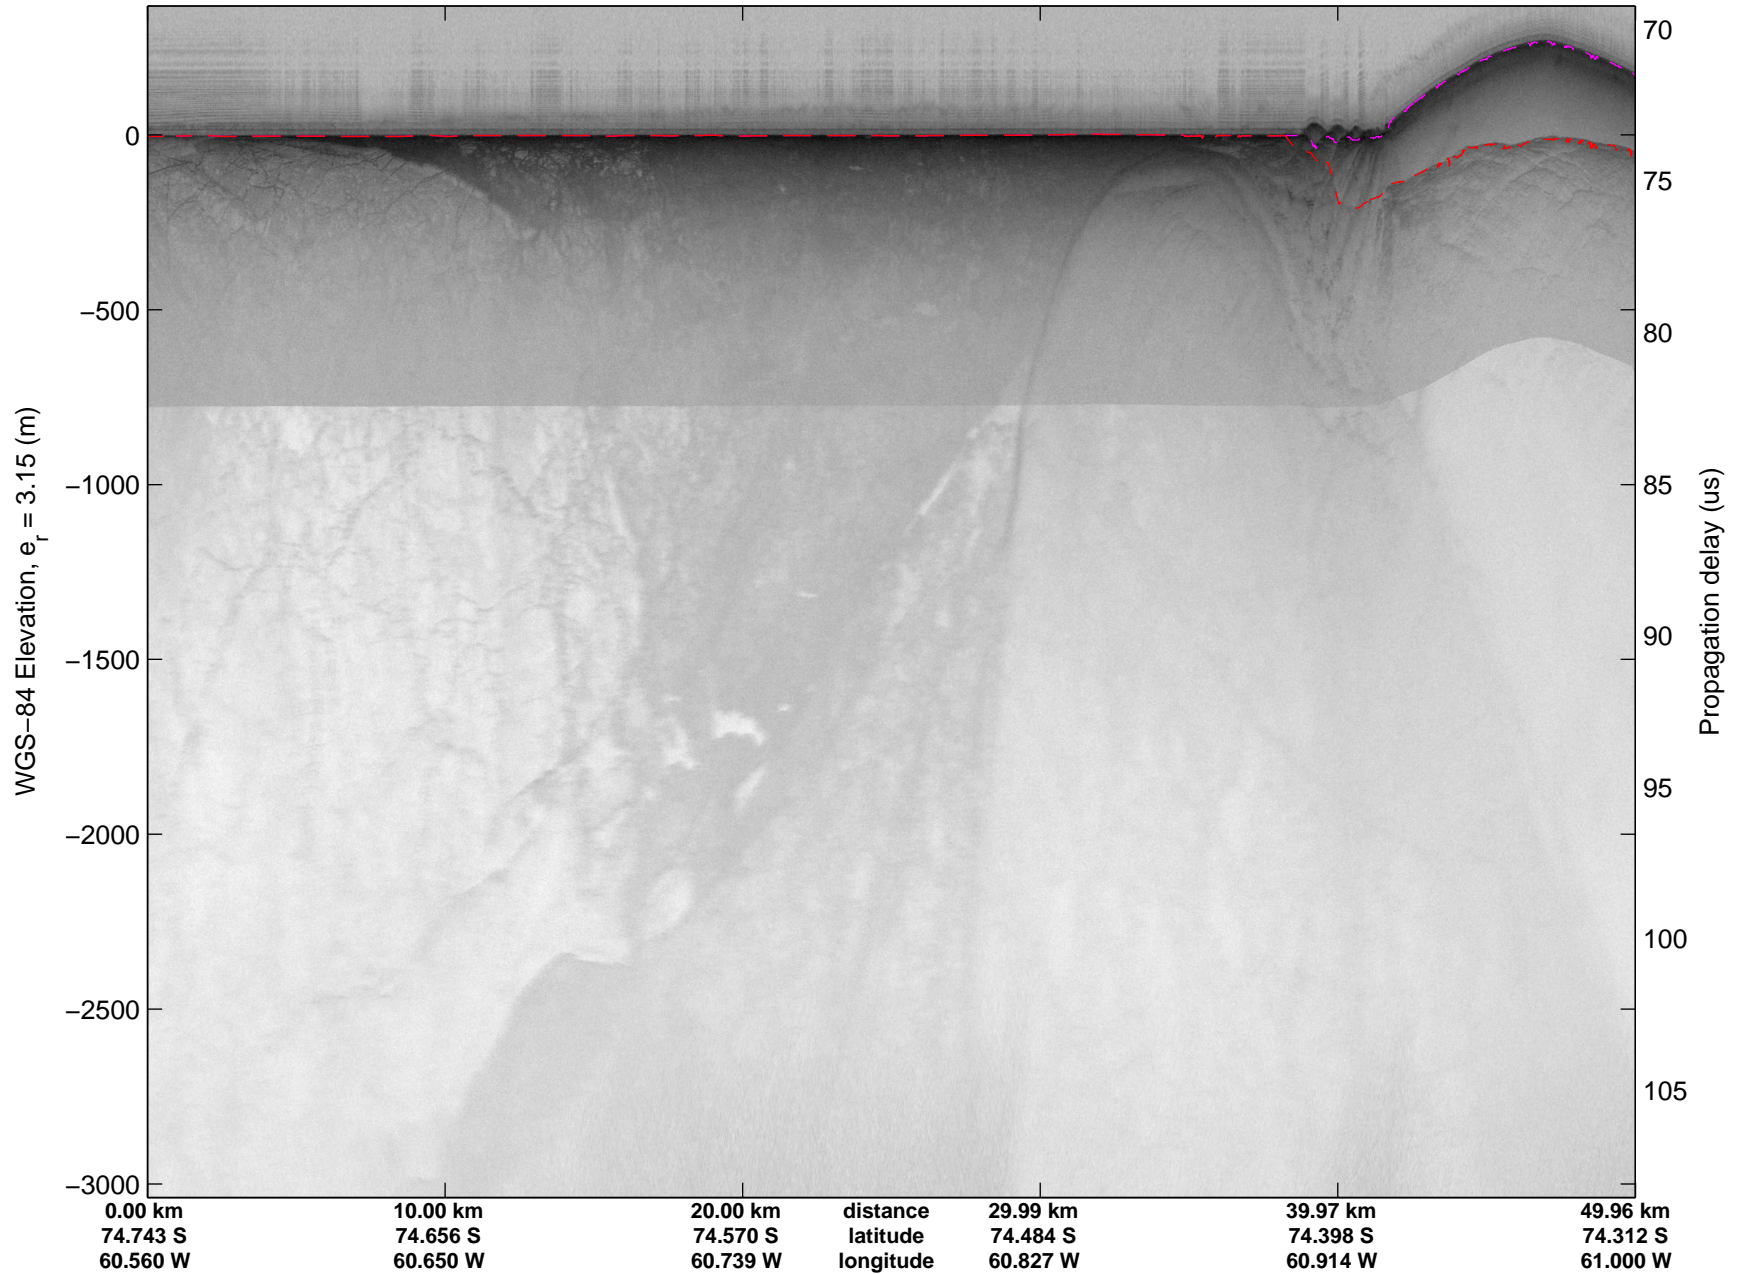

mcords3 2014_Antarctica_DC8: "Land Ice – Foundation Support Force 2" 20141114_04_004: 20:14:10.2 to 20:17:37.9 GPS