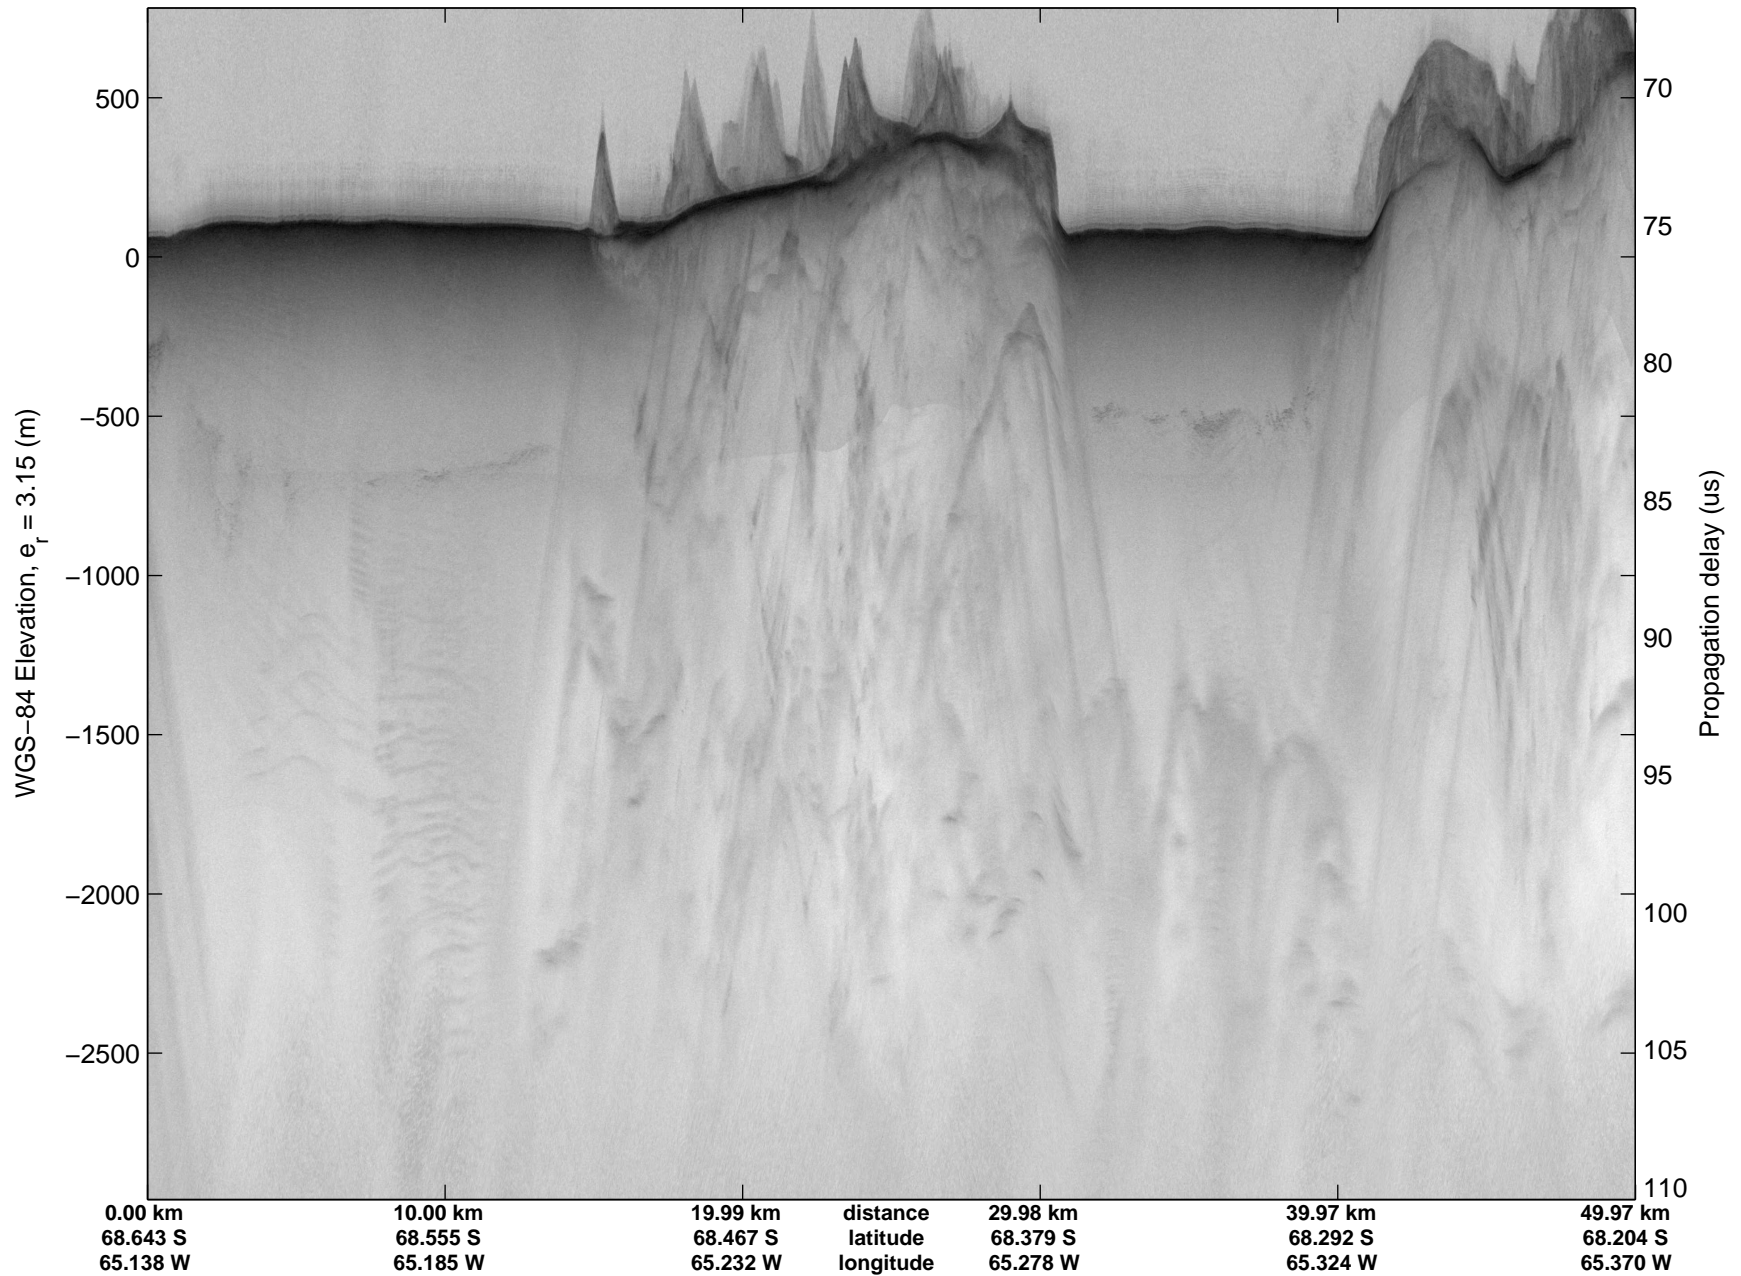

mcords3 2014_Antarctica_DC8: "Land Ice - Foundation Support Force 2" 20141114_04_018: 21:02:18.6 to 21:05:45.5 GPS