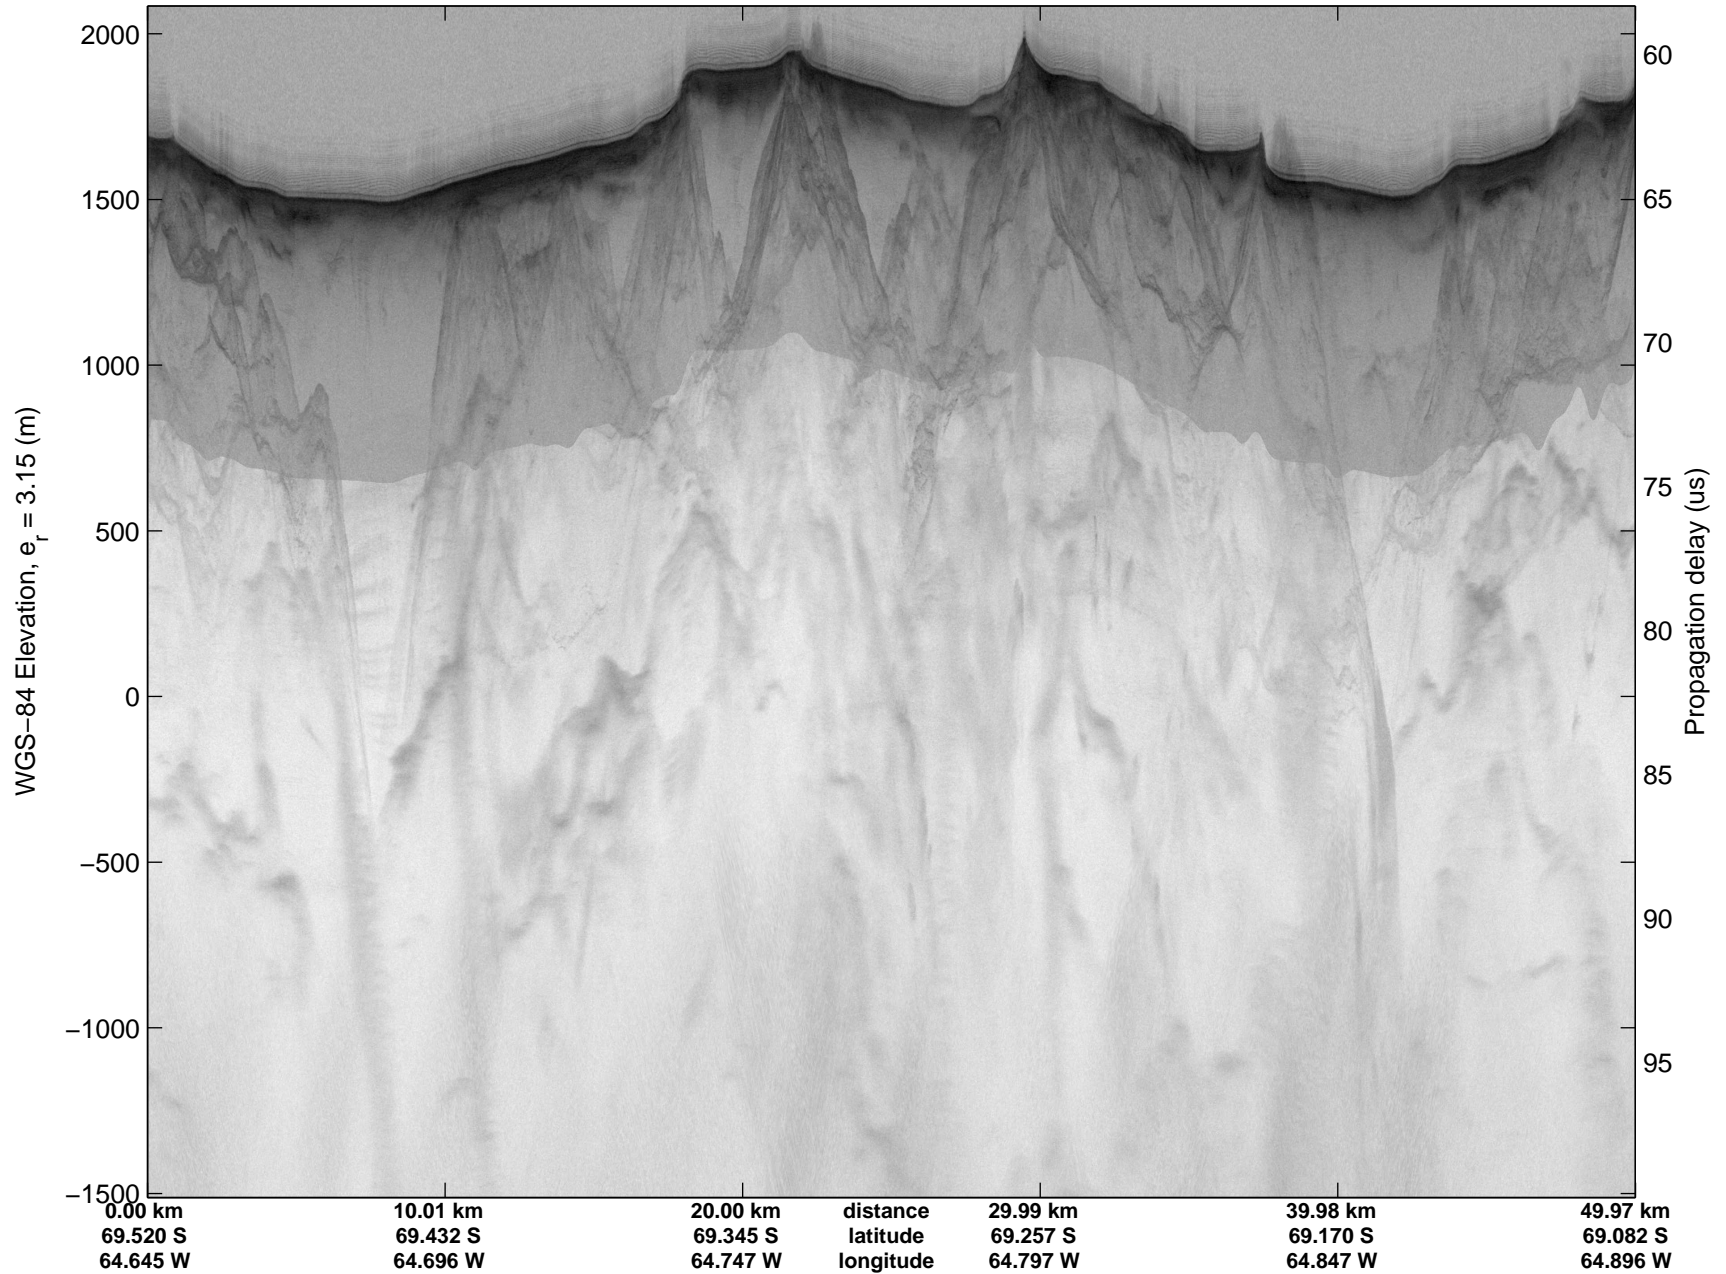

mcords3 2014_Antarctica_DC8: "Land Ice – Foundation Support Force 2" 20141114_04_016: 20:55:25.2 to 20:58:51.7 GPS