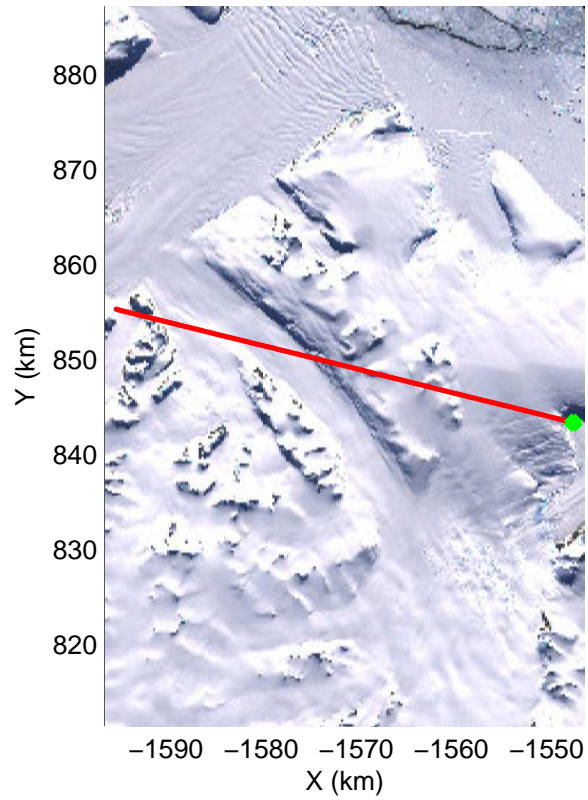

Land Ice – Foundation Support Force 2
20141114_04_006
Polar Stereograph -71N/0E