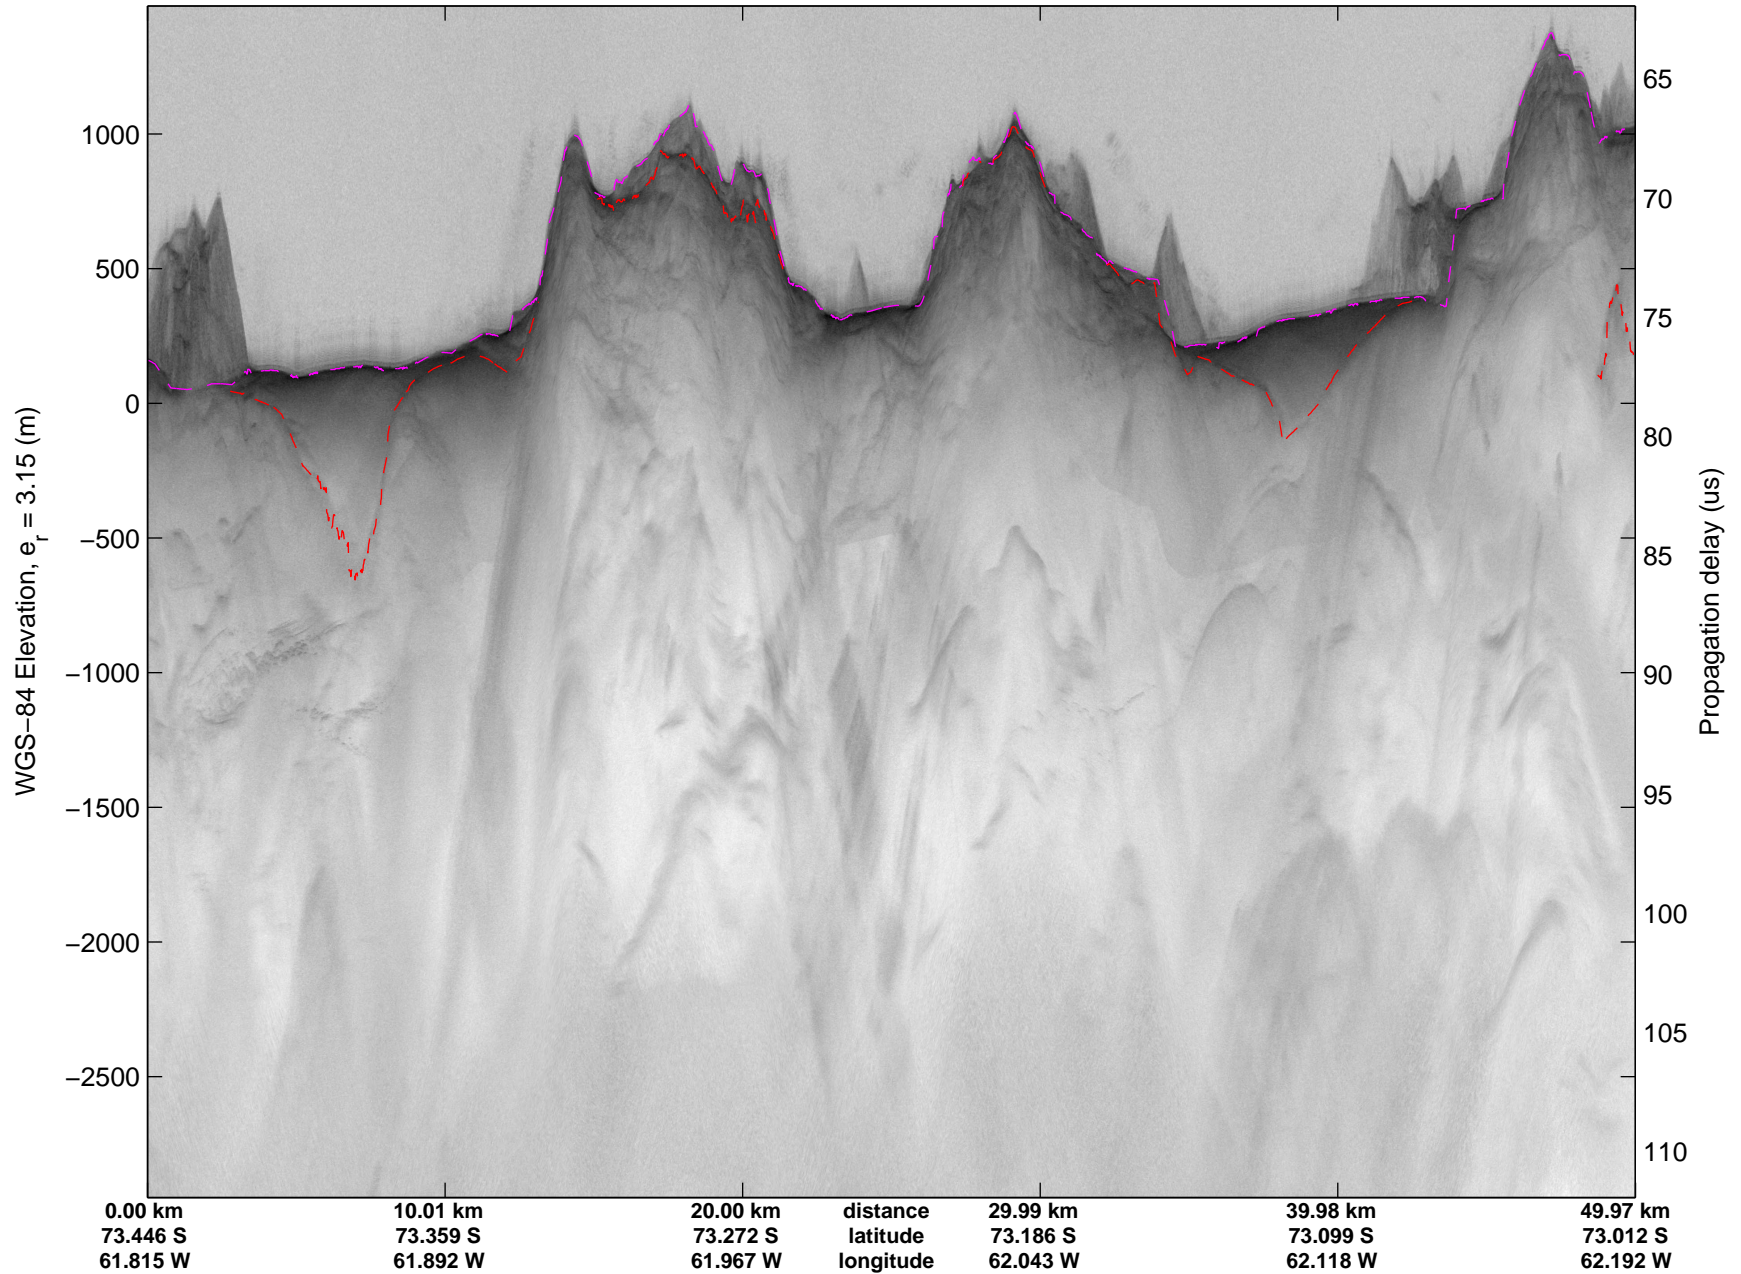

mcords3 2014_Antarctica_DC8: "Land Ice - Foundation Support Force 2" 20141114_04_007: 20:24:30.9 to 20:27:56.9 GPS