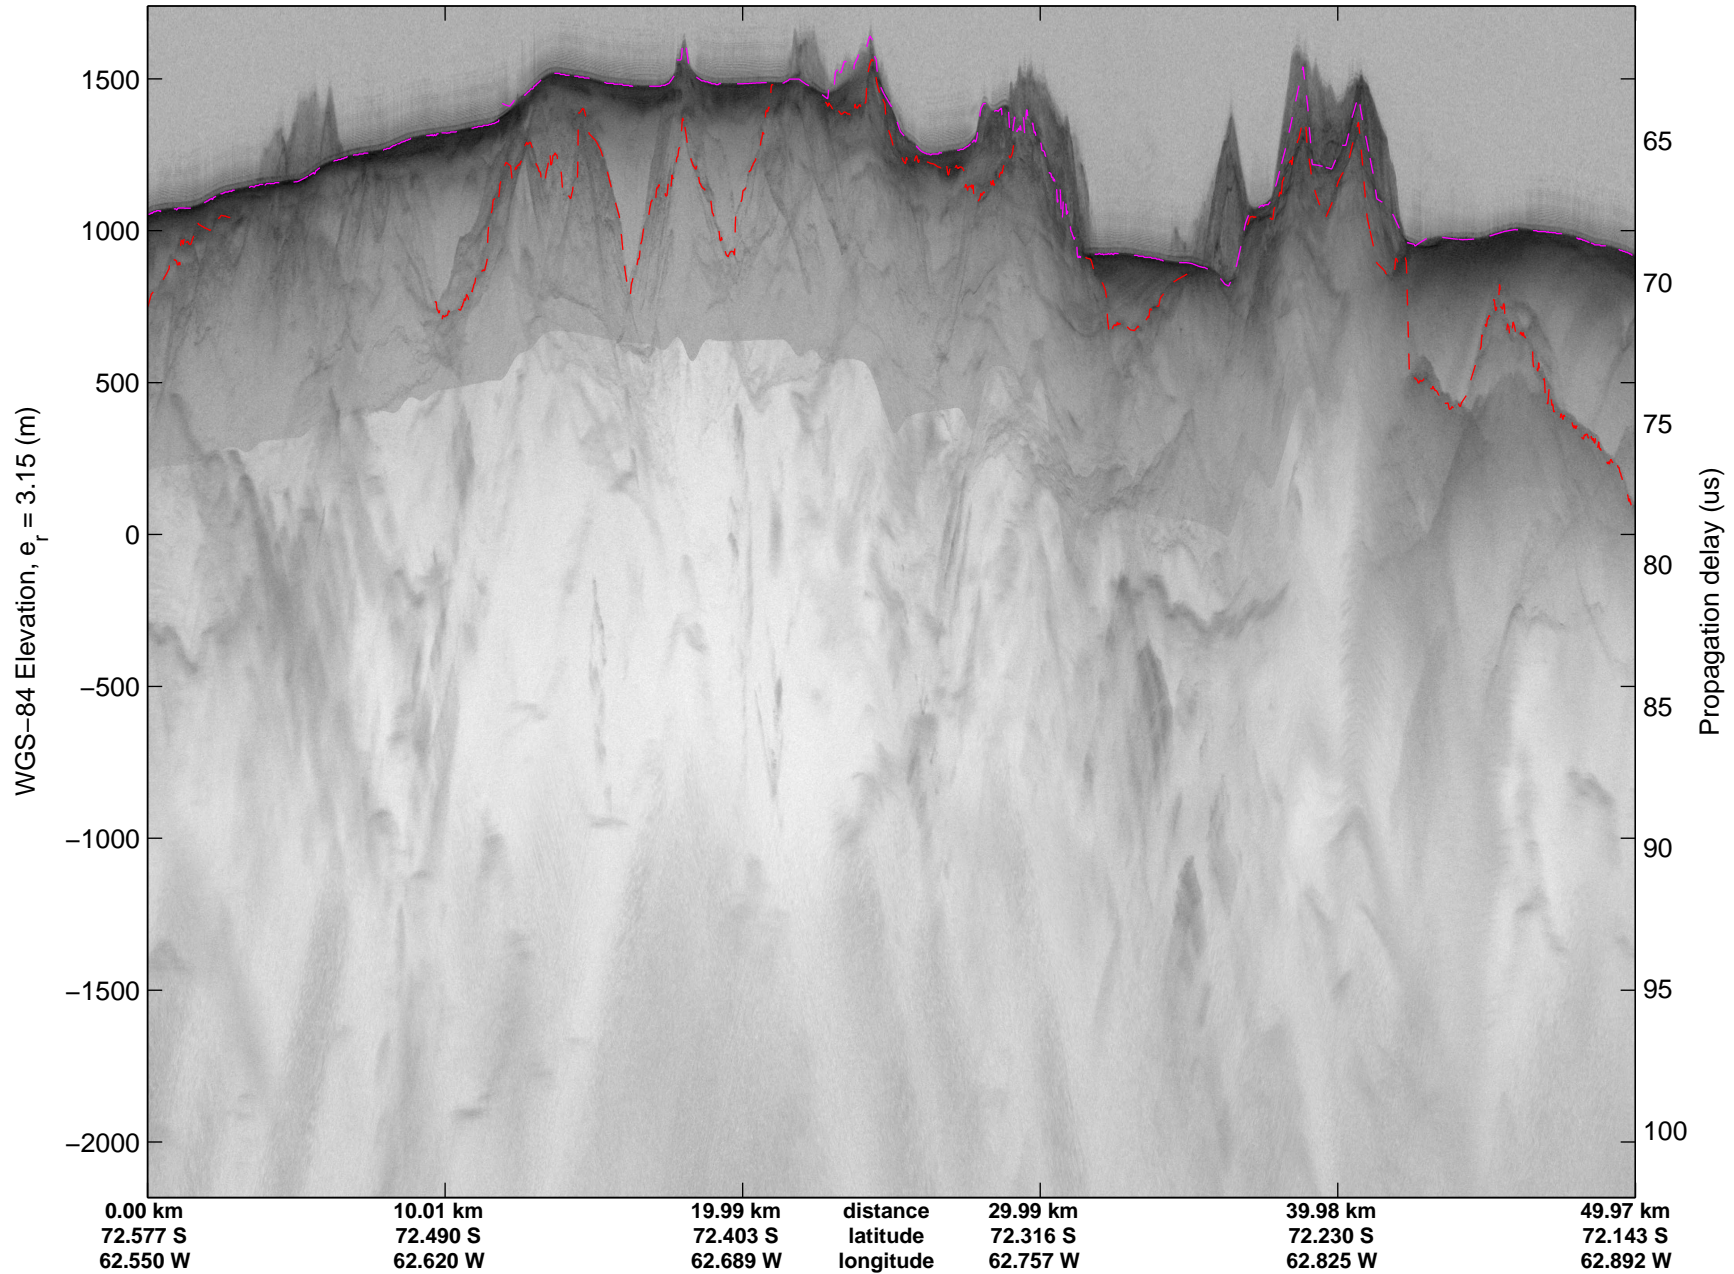

mcords3 2014_Antarctica_DC8: "Land Ice – Foundation Support Force 2" 20141114_04_009: 20:31:23.6 to 20:34:49.9 GPS