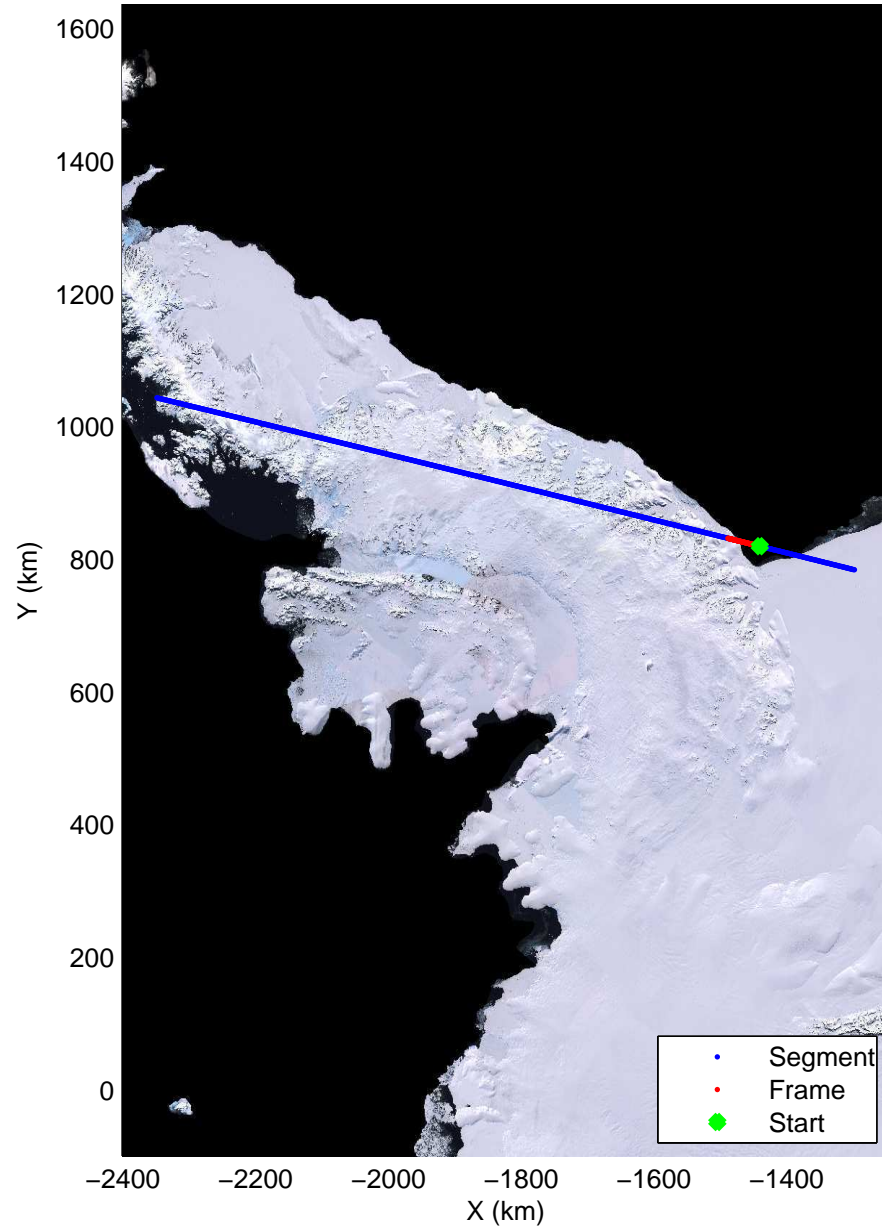

Land Ice – Foundation Support Force 2
20141114_04_004
Polar Stereograph -71N/0E