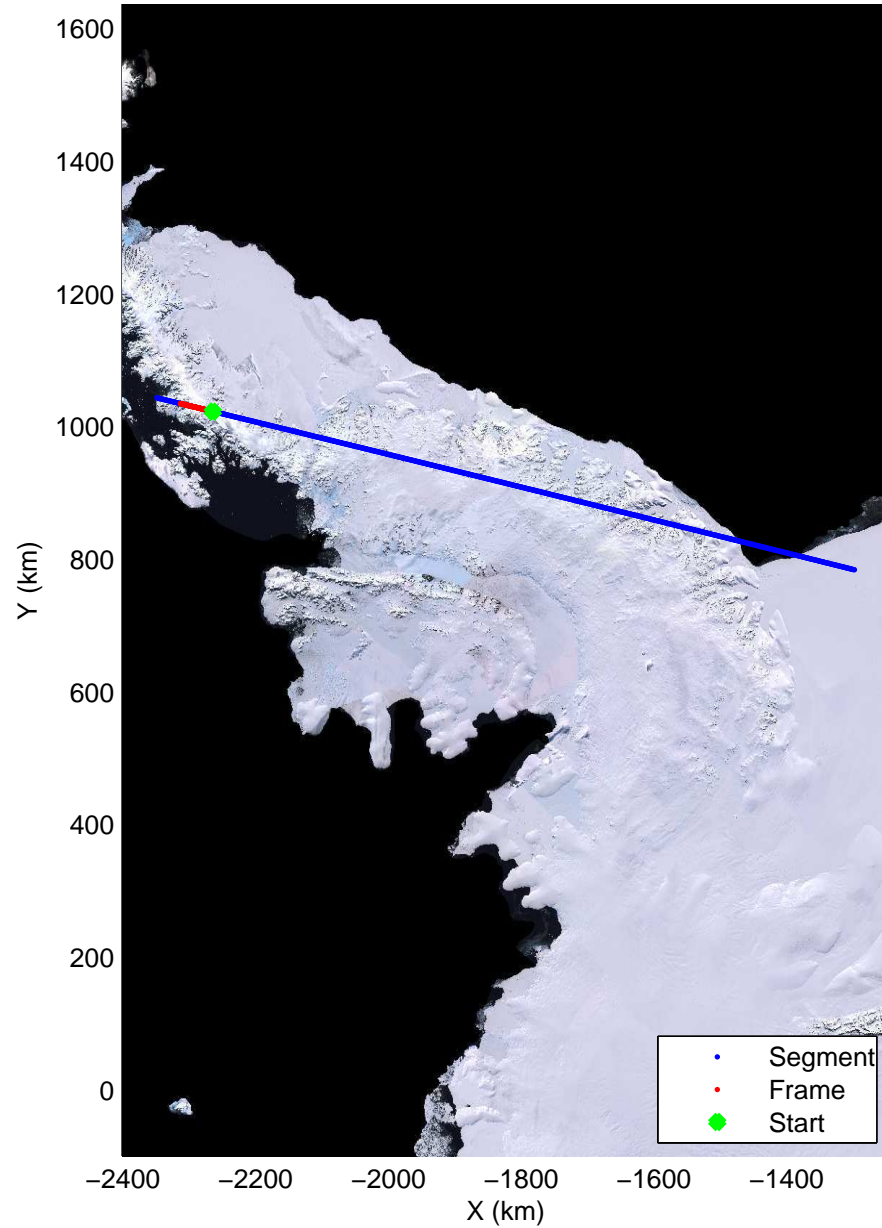

Land Ice – Foundation Support Force 2
20141114_04_021
Polar Stereograph -71N/0E