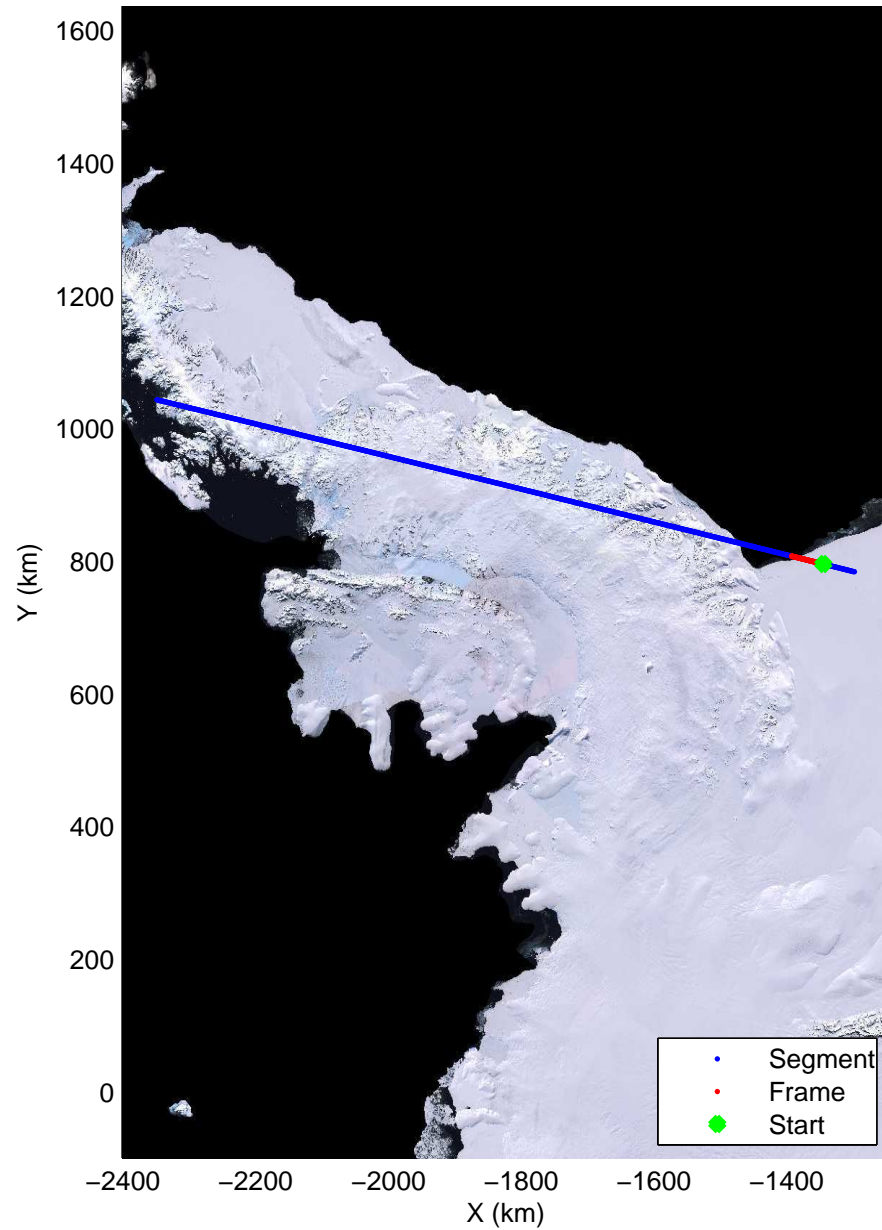

Land Ice – Foundation Support Force 2  
20141114\_04\_001  
Polar Stereograph -71N/0E

mcords3 2014\_Antarctica\_DC8: "Land Ice - Foundation Support Force 2" 20141114\_04\_001: 20:03:43.7 to 20:07:12.9 GPS

mcords3 2014\_Antarctica\_DC8: "Land Ice - Foundation Support Force 2" 20141114\_04\_001: 20:03:43.7 to 20:07:12.9 GPS

Land Ice – Foundation Support Force 2  
 20141114\_04\_002  
 Polar Stereograph -71N/0E