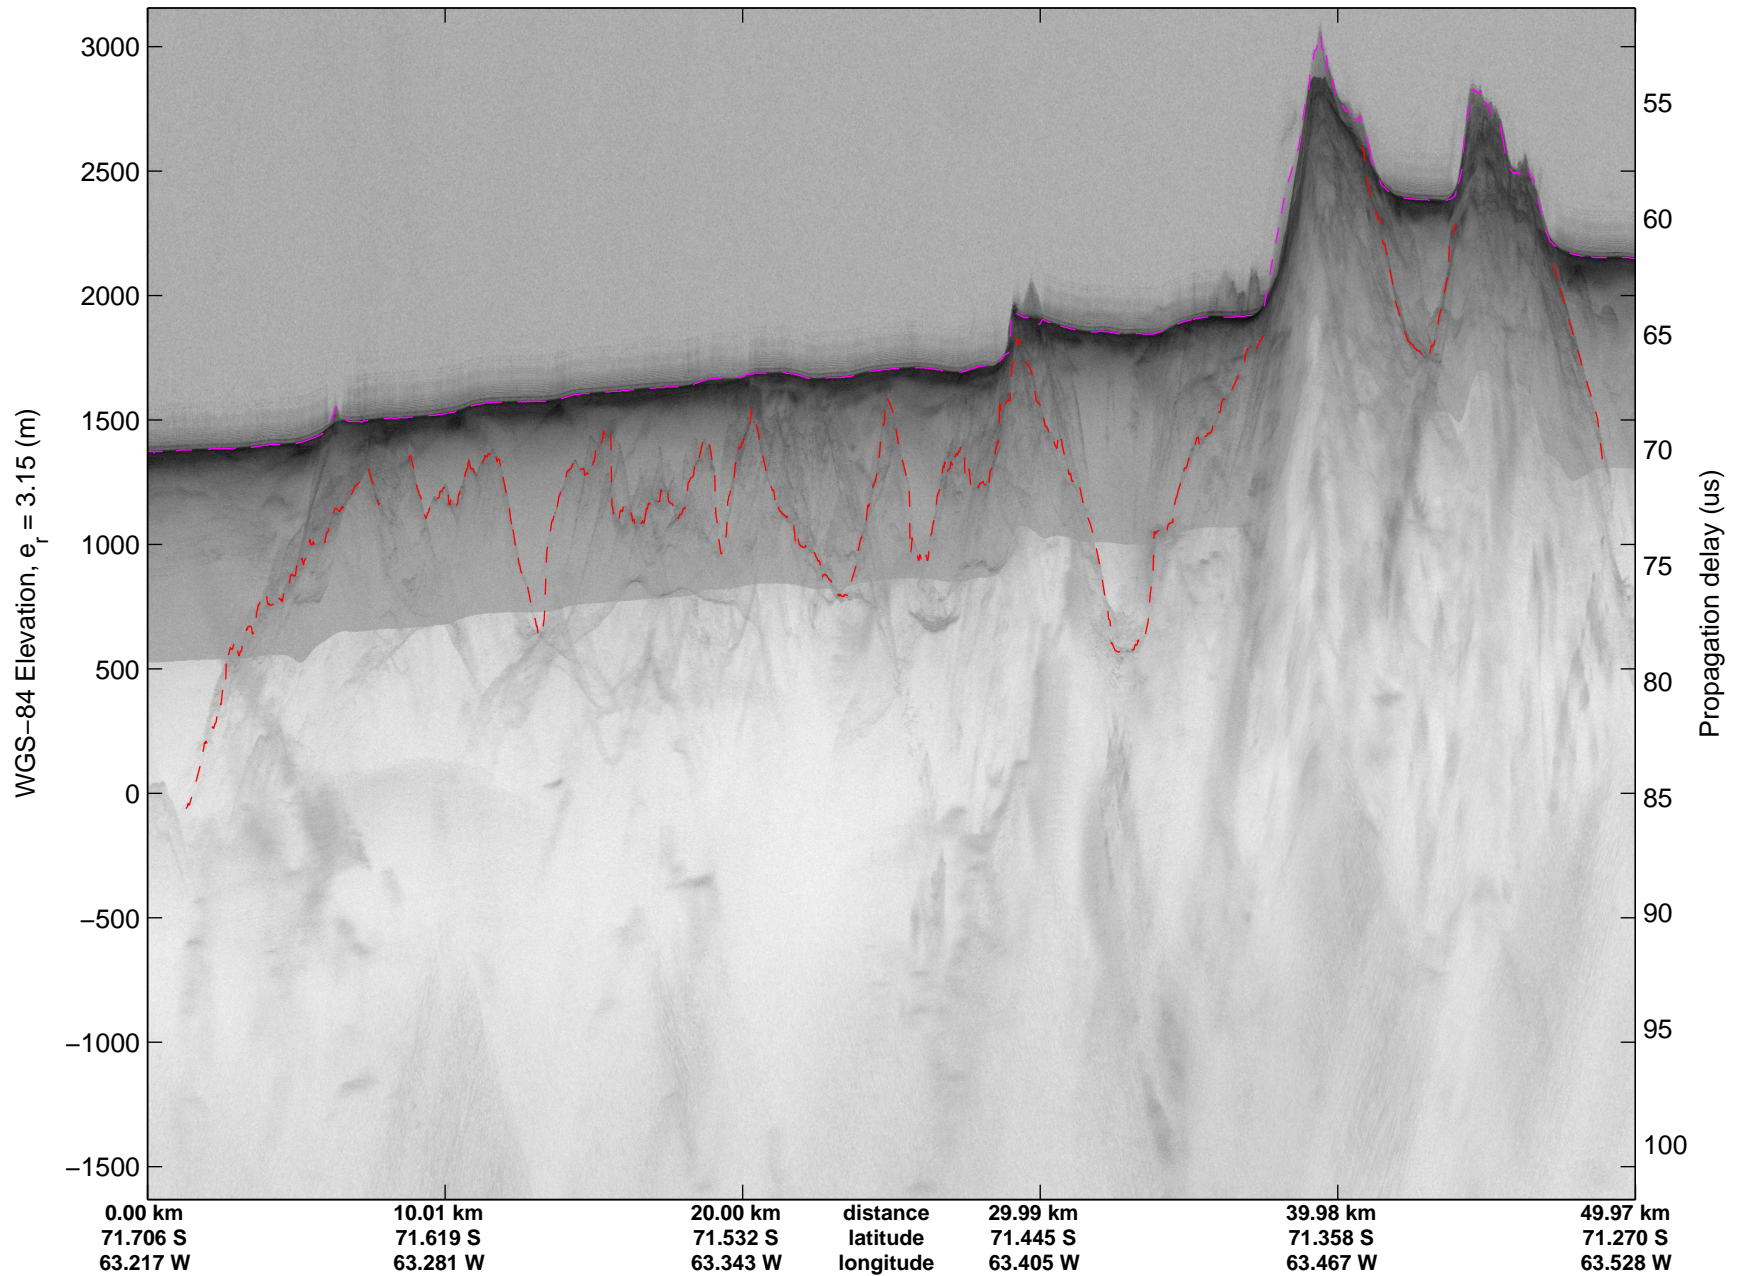

mcords3 2014_Antarctica_DC8: "Land Ice – Foundation Support Force 2" 20141114_04_011: 20:38:16.4 to 20:41:42.3 GPS