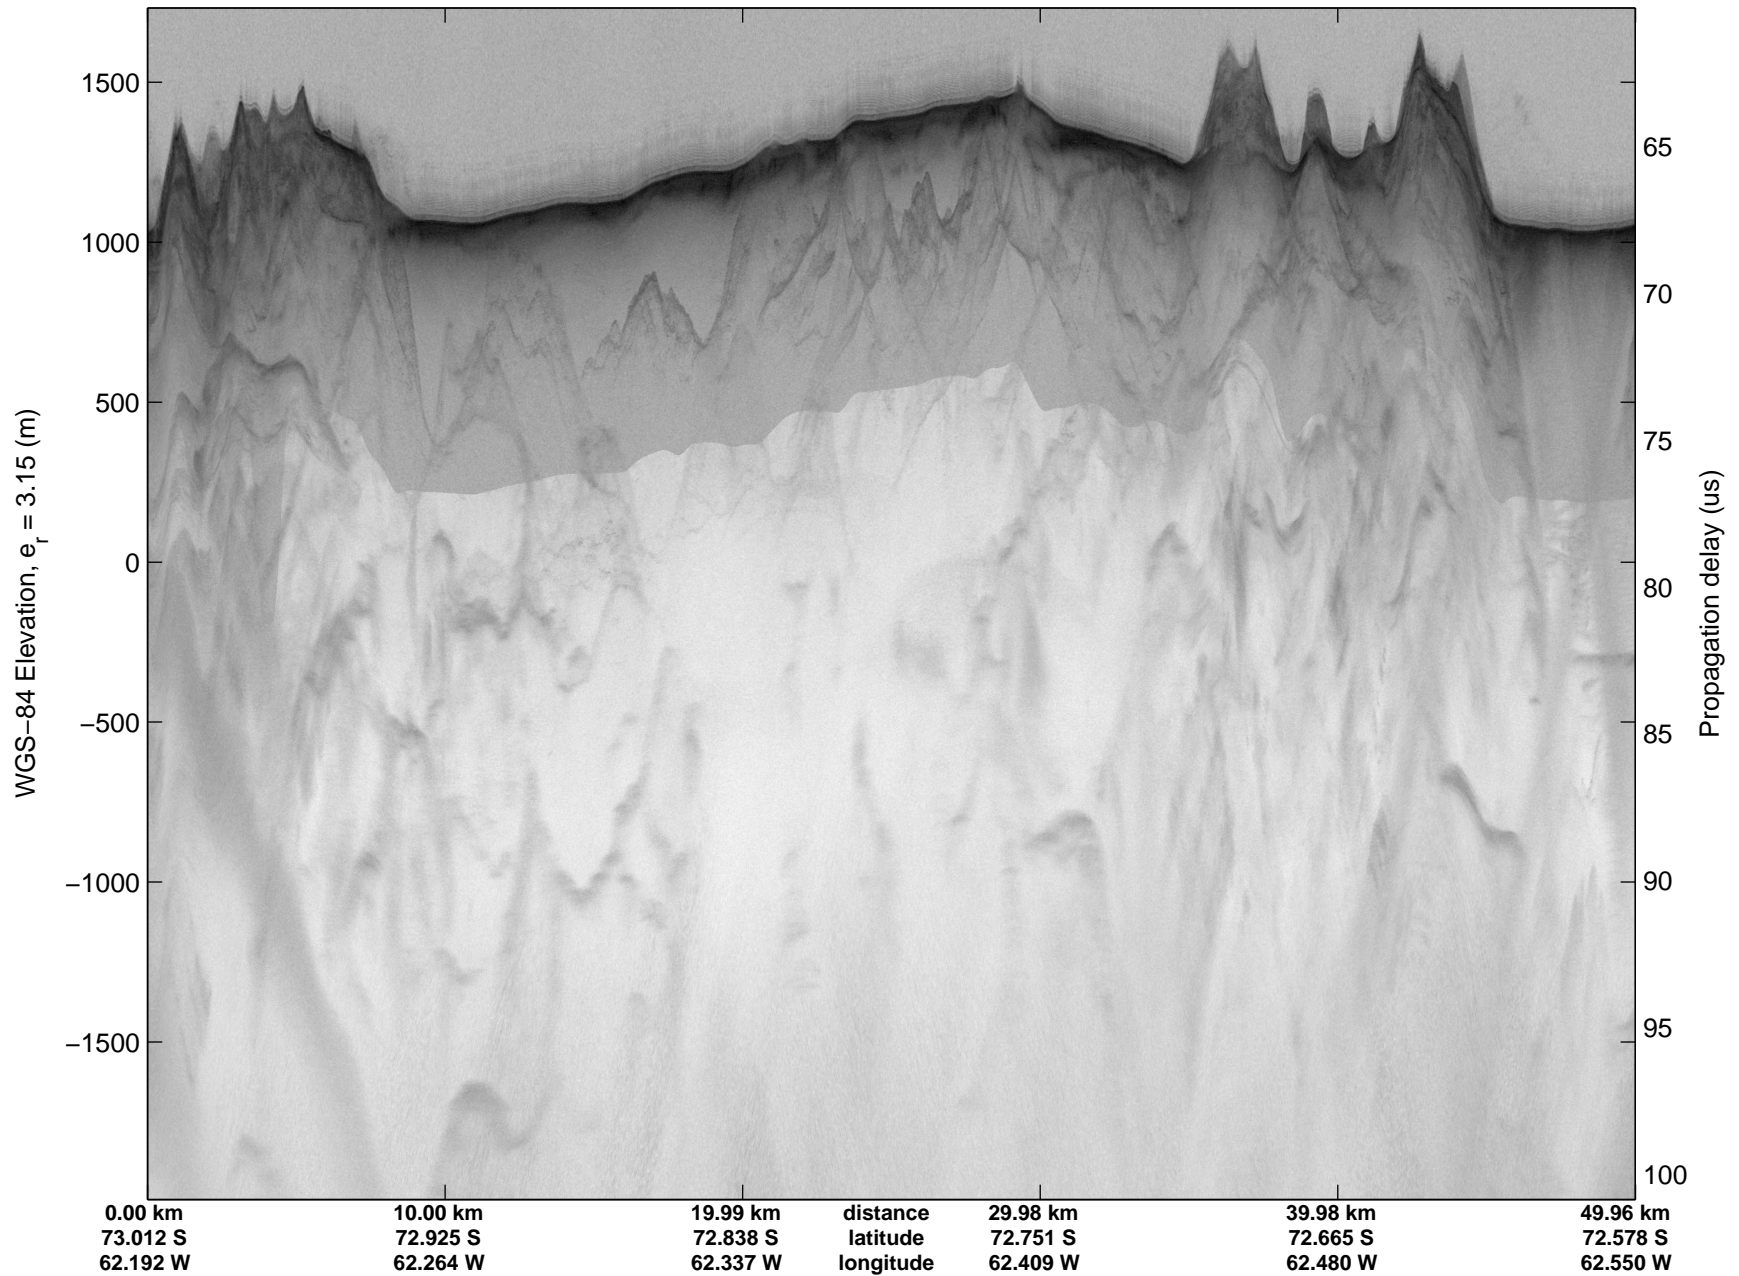

mcords3 2014_Antarctica_DC8: "Land Ice – Foundation Support Force 2" 20141114_04_008: 20:27:57.1 to 20:31:23.5 GPS