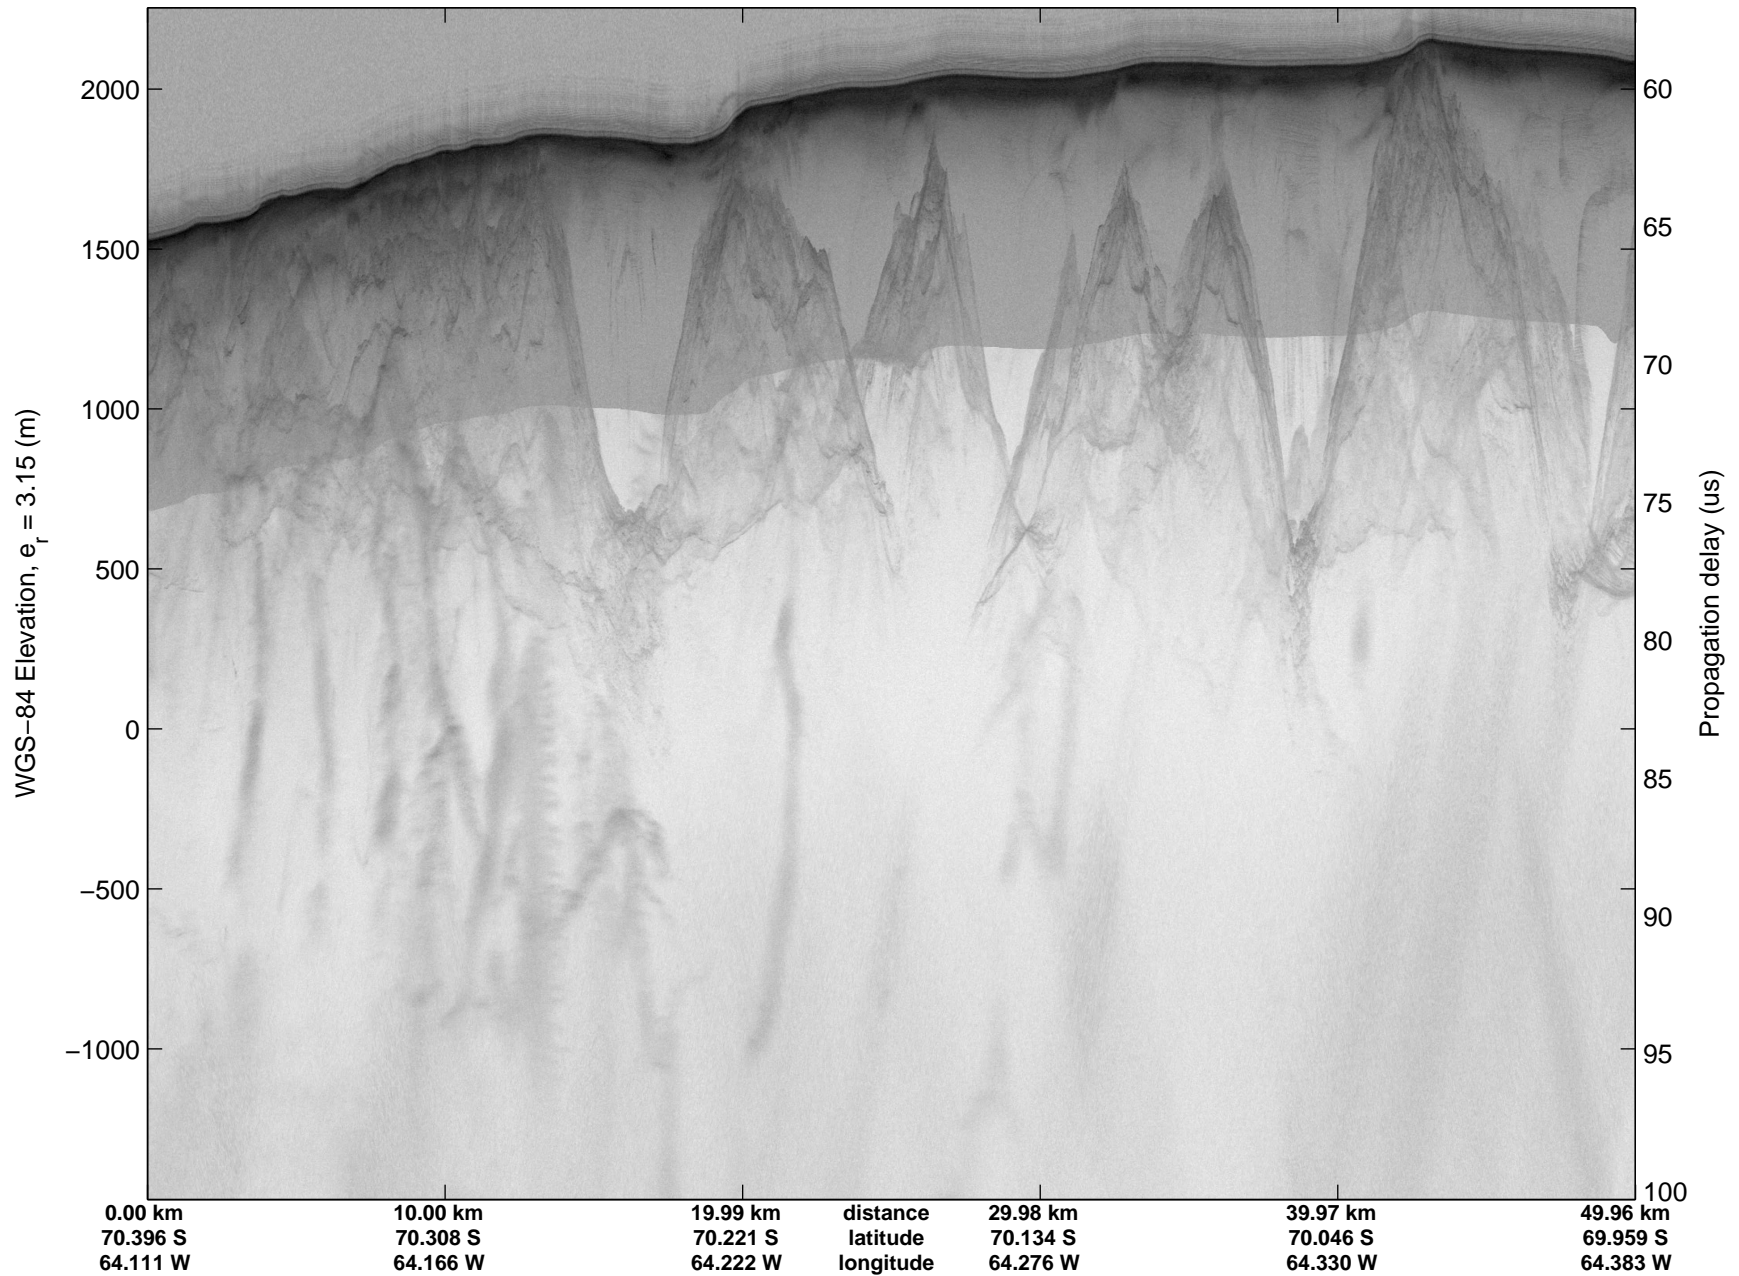

mcords3 2014_Antarctica_DC8: "Land Ice – Foundation Support Force 2" 20141114_04_014: 20:48:33.3 to 20:51:58.8 GPS