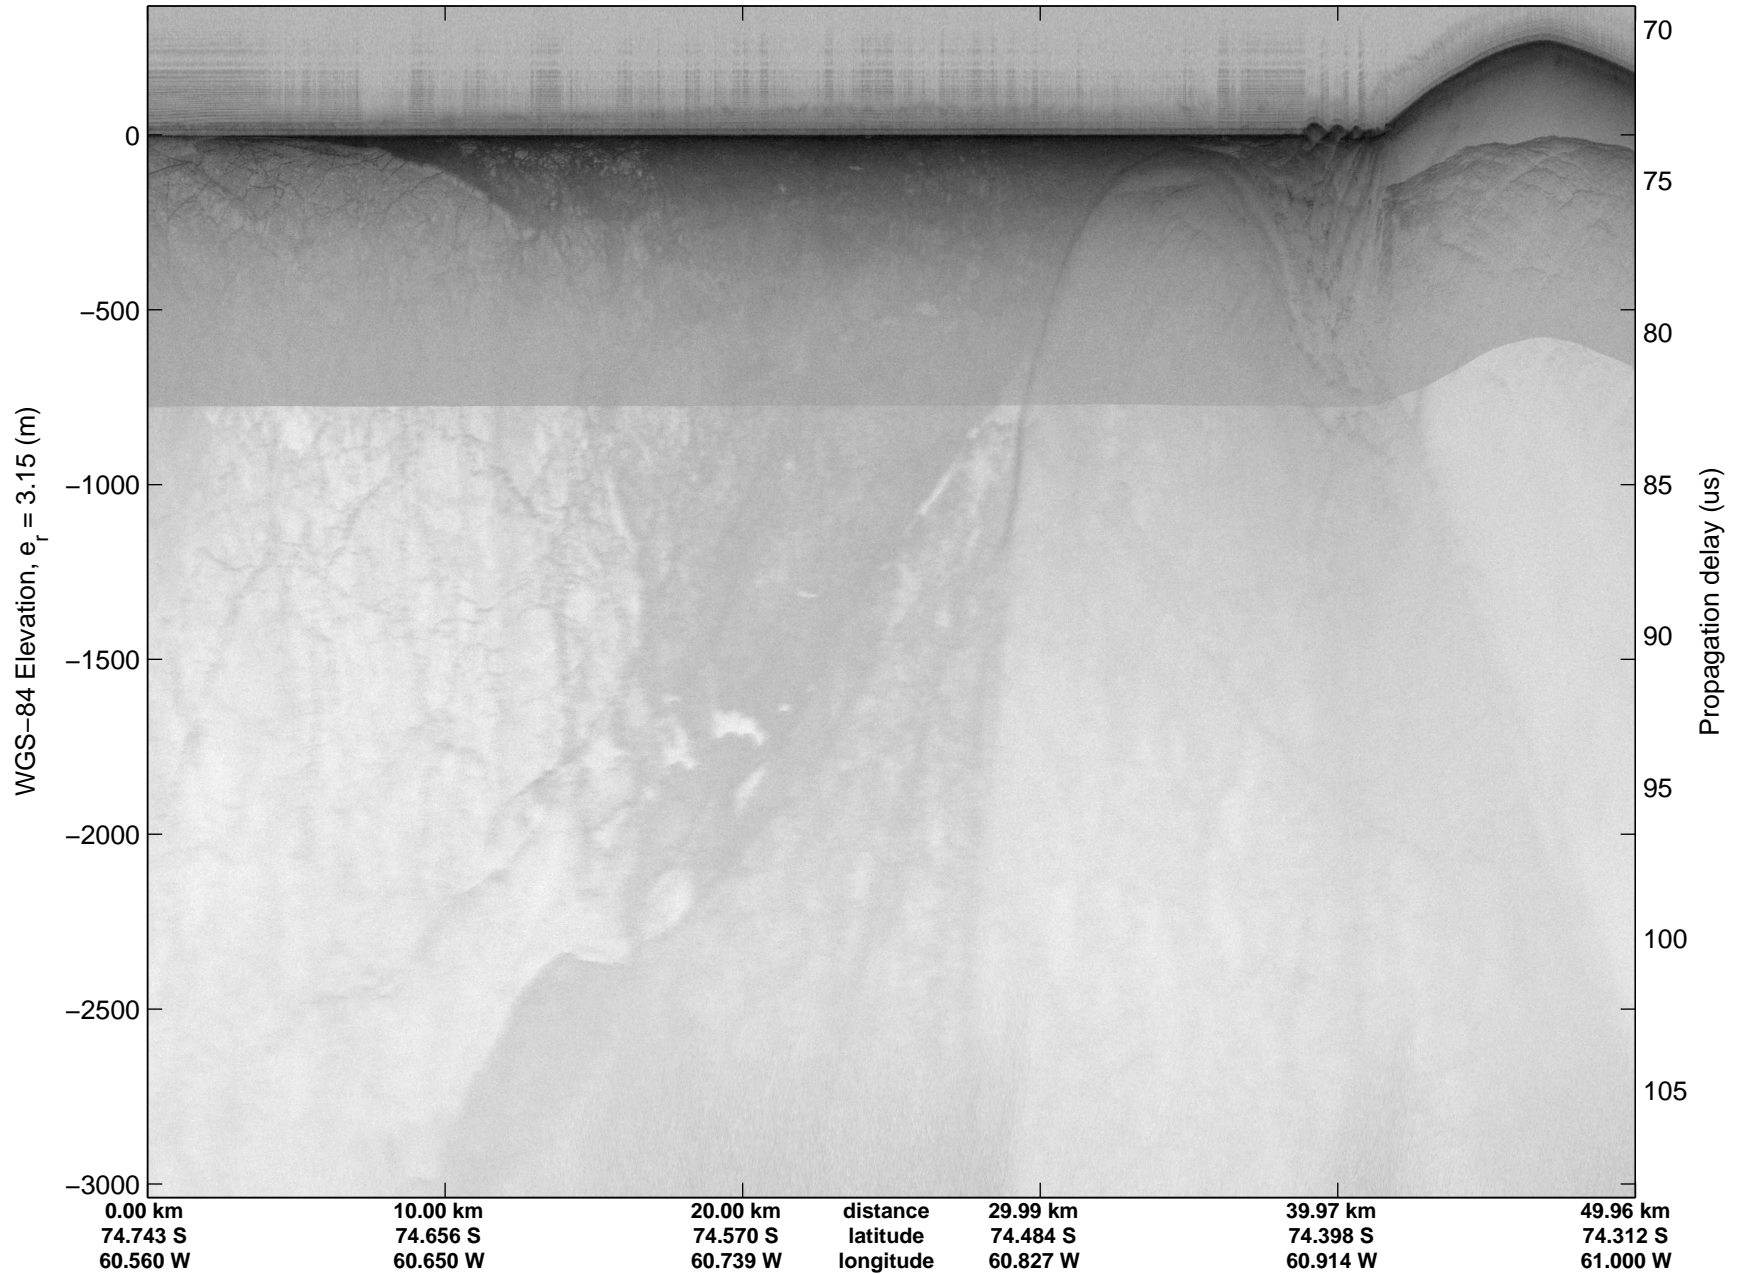

mcords3 2014_Antarctica_DC8: "Land Ice – Foundation Support Force 2" 20141114_04_004: 20:14:10.2 to 20:17:37.9 GPS