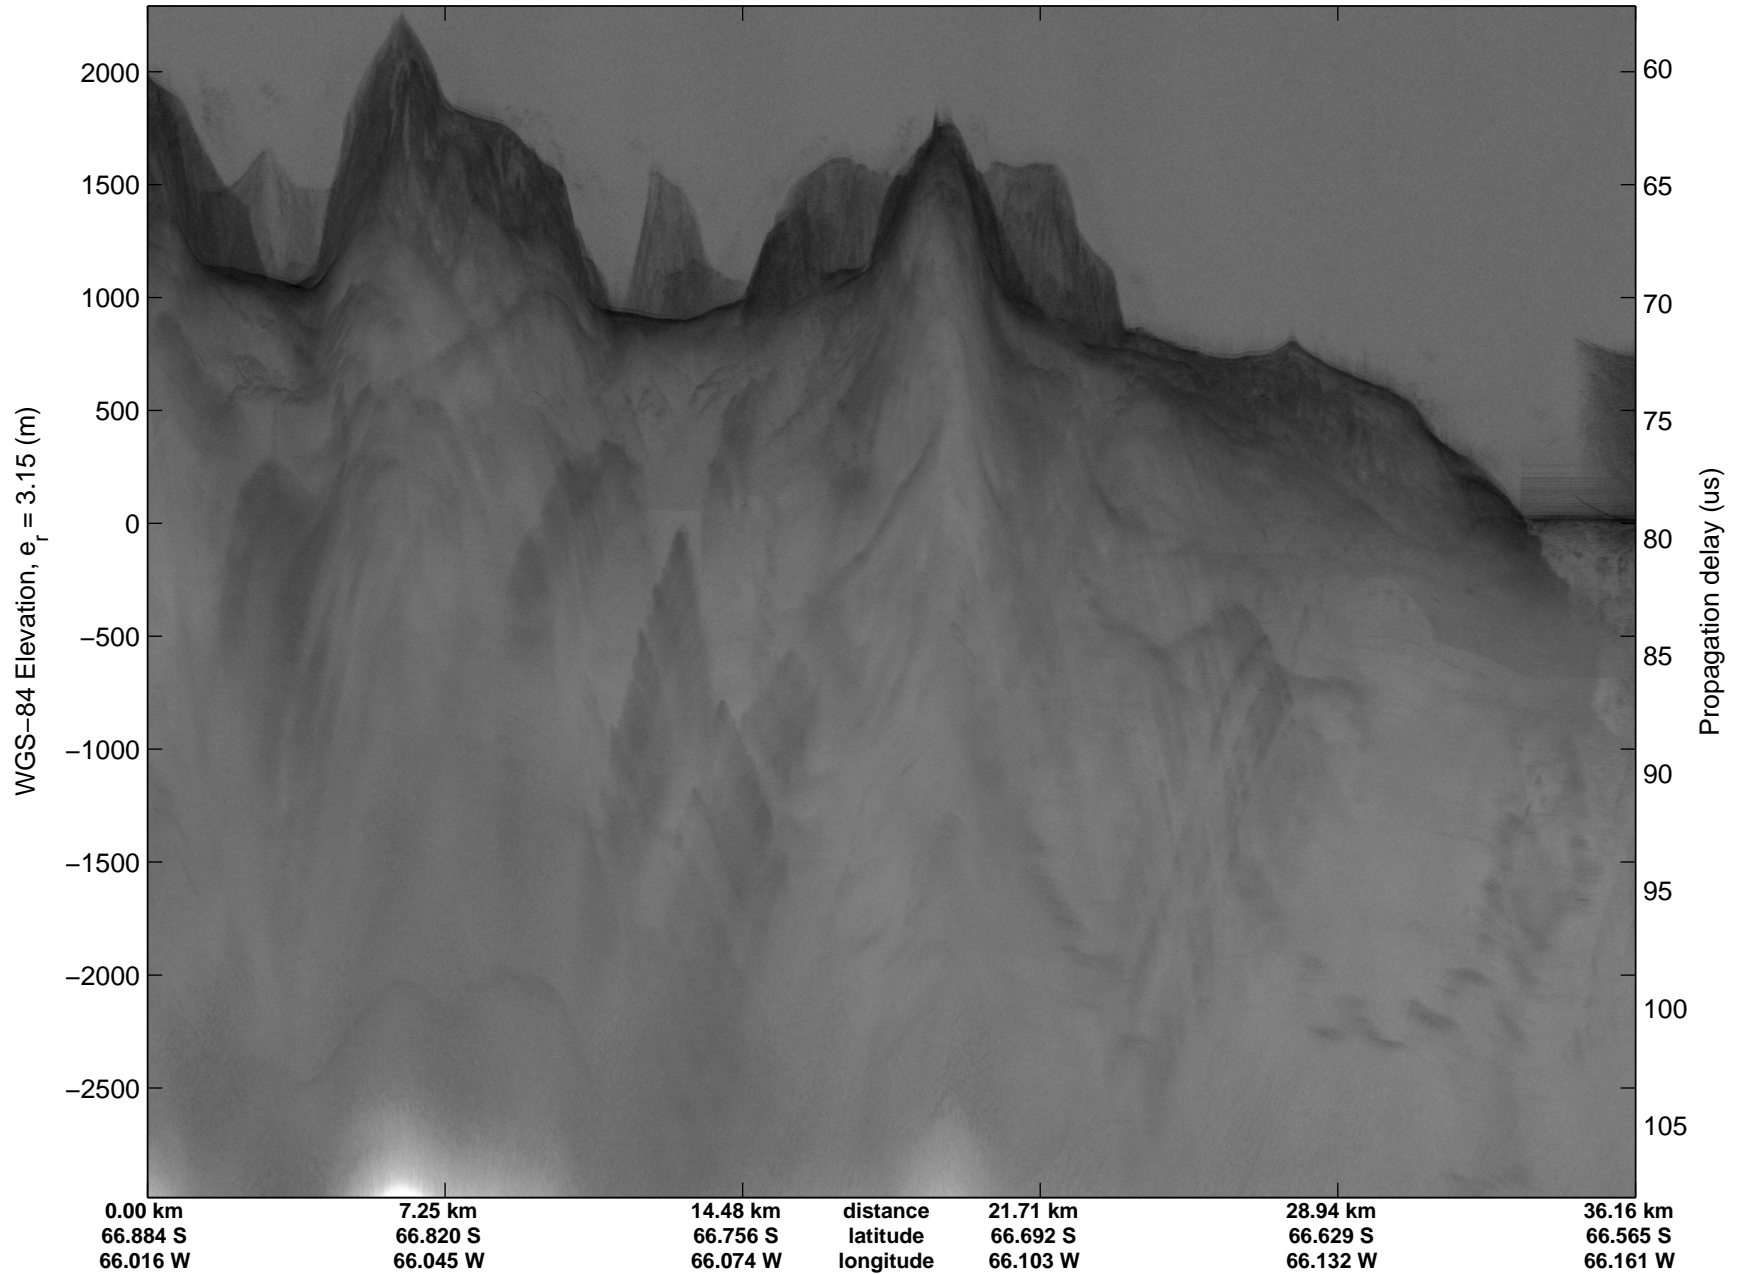

mcords3 2014_Antarctica_DC8: "Land Ice – Foundation Support Force 2" 20141114_04_022: 21:16:07.4 to 21:18:37.5 GPS