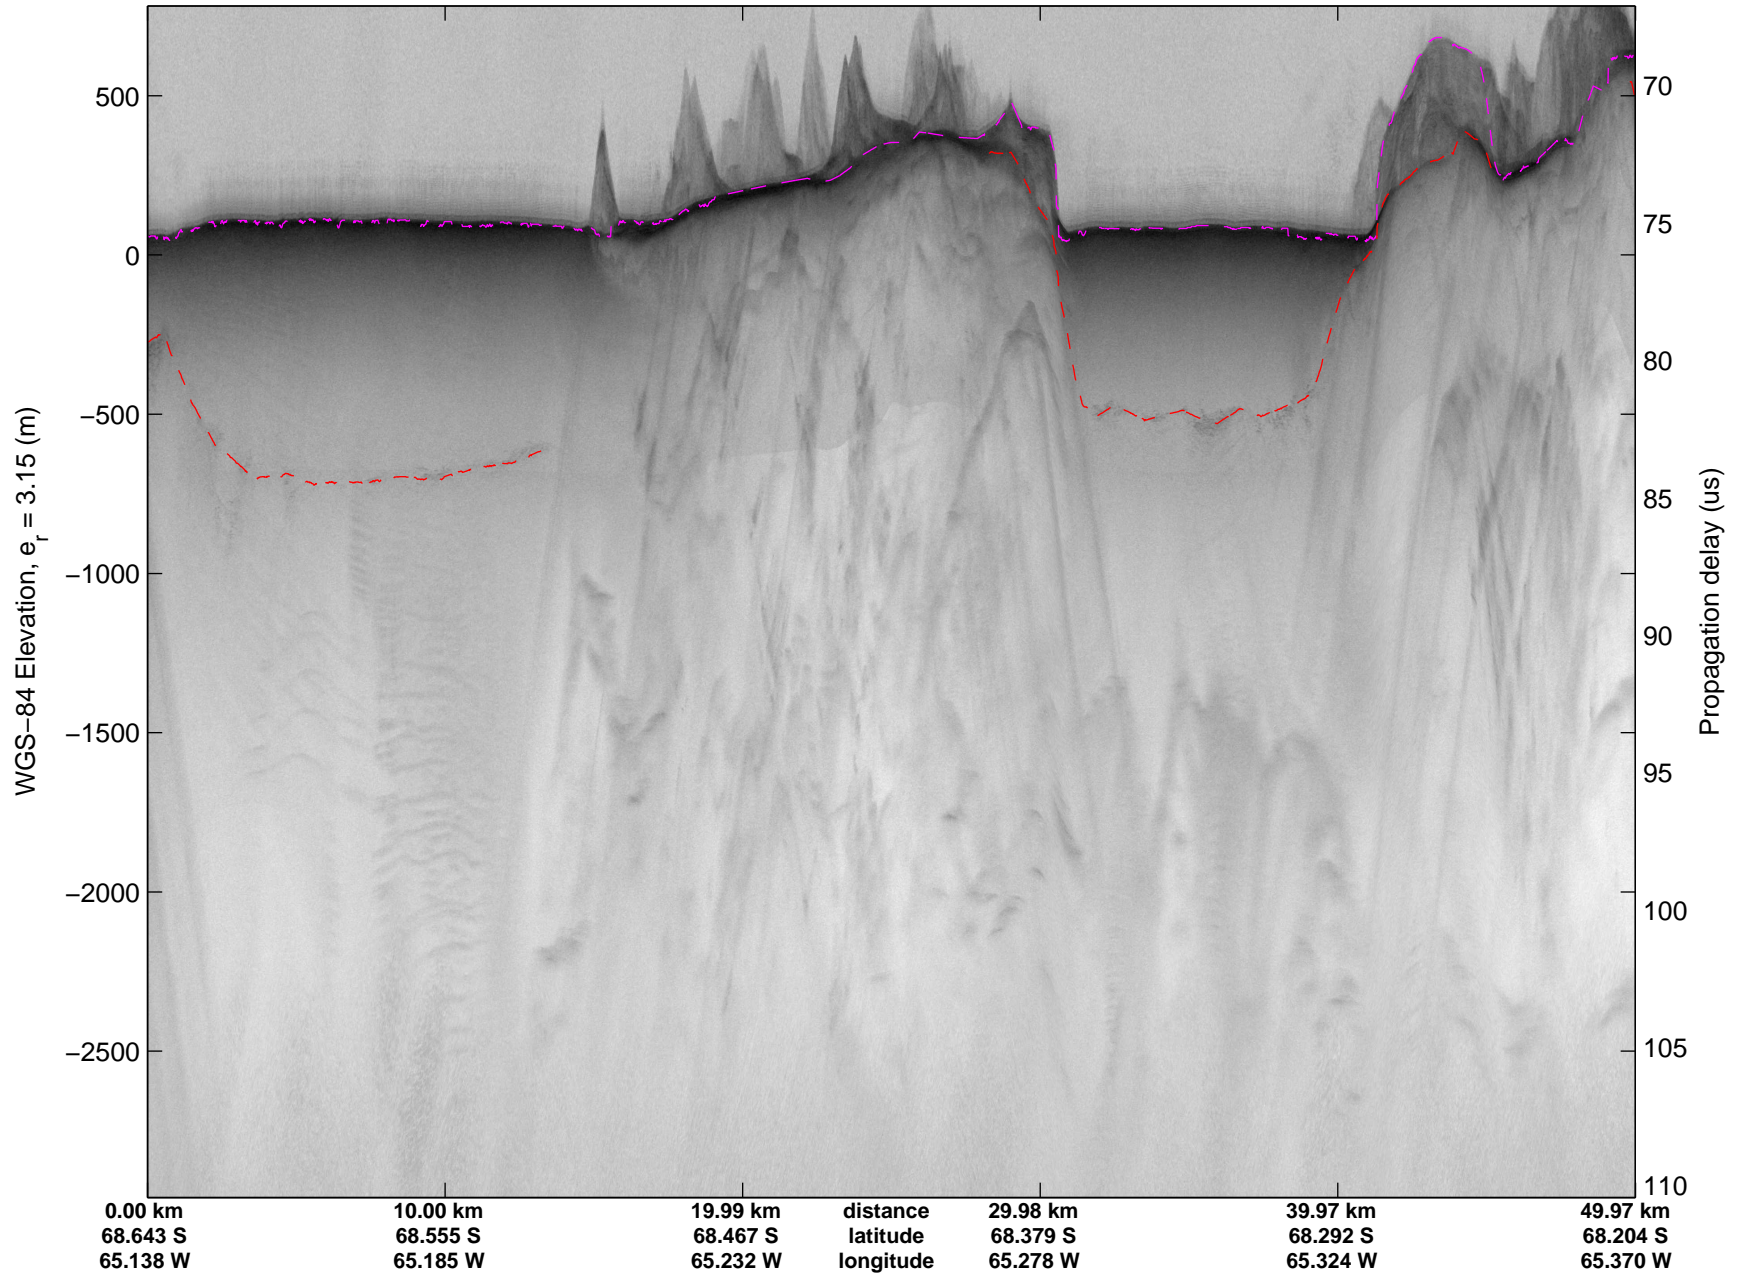

mcords3 2014_Antarctica_DC8: "Land Ice - Foundation Support Force 2" 20141114_04_018: 21:02:18.6 to 21:05:45.5 GPS