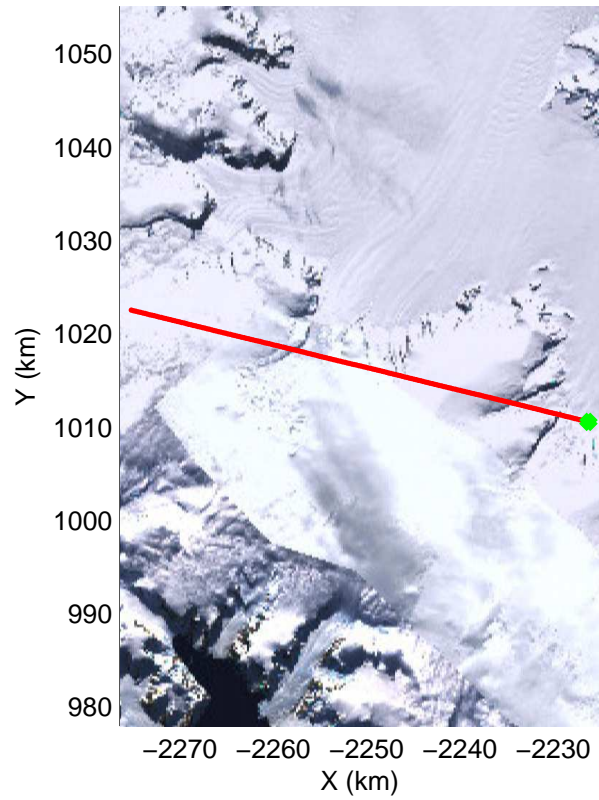

Land Ice – Foundation Support Force 2
20141114_04_020
Polar Stereograph -71N/0E