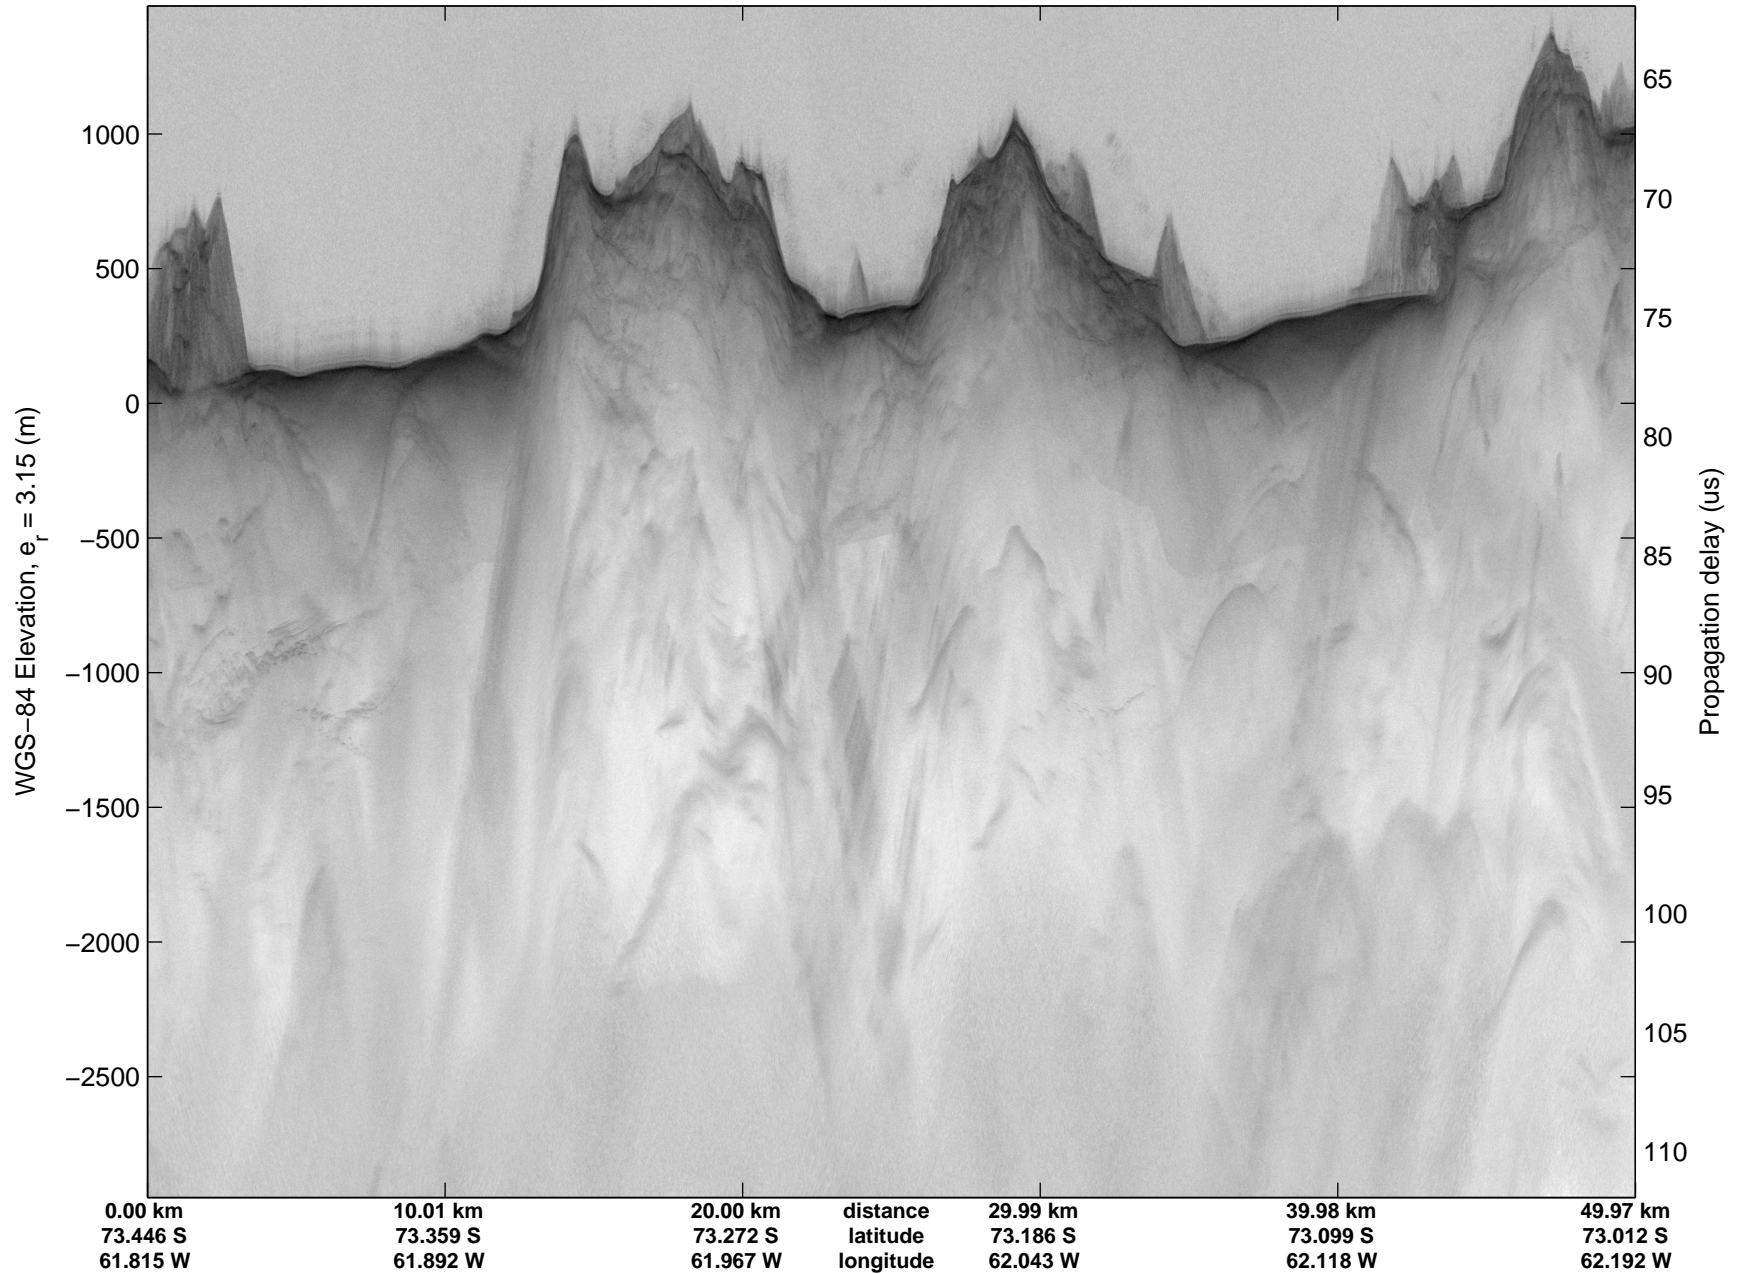

mcords3 2014_Antarctica_DC8: "Land Ice - Foundation Support Force 2" 20141114_04_007: 20:24:30.9 to 20:27:56.9 GPS