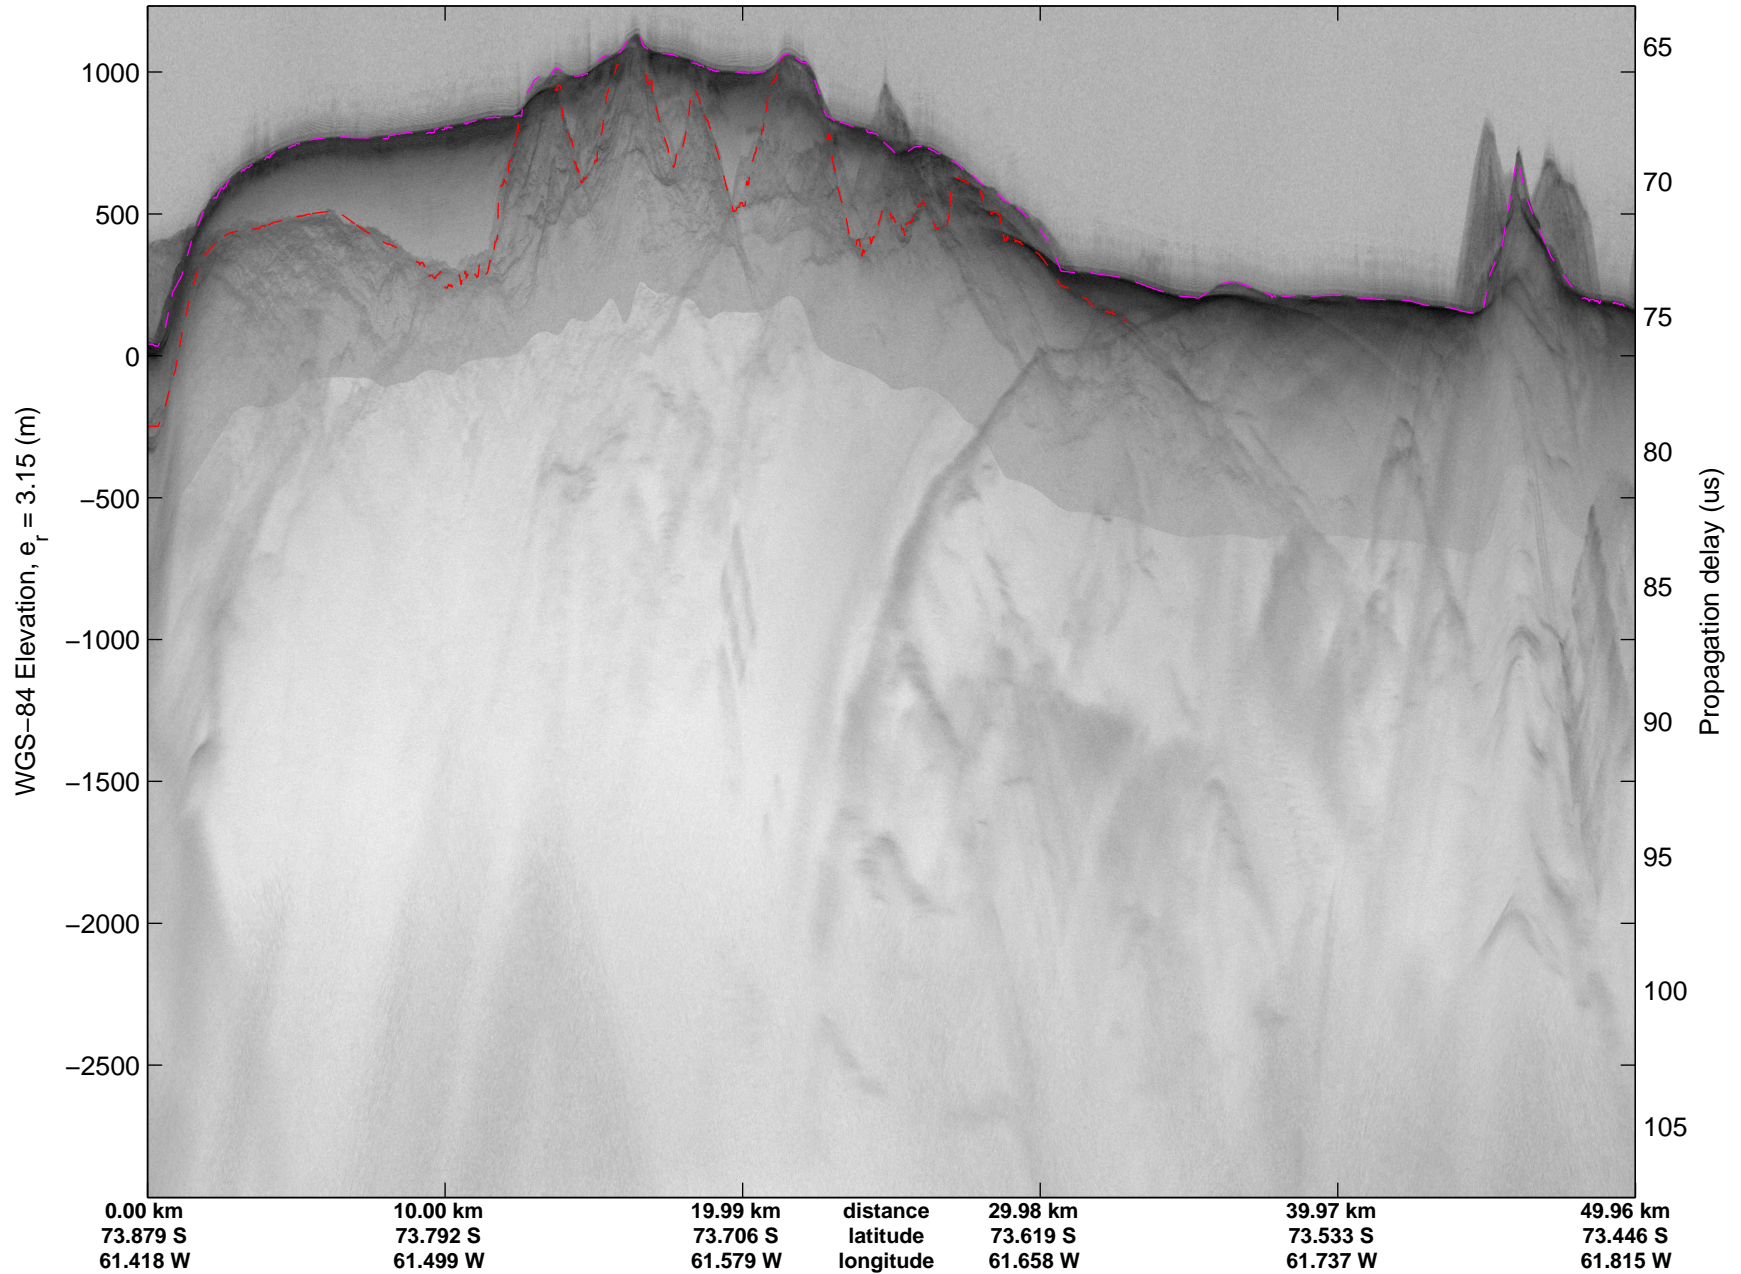

mcords3 2014_Antarctica_DC8: "Land Ice – Foundation Support Force 2" 20141114_04_006: 20:21:05.2 to 20:24:30.7 GPS