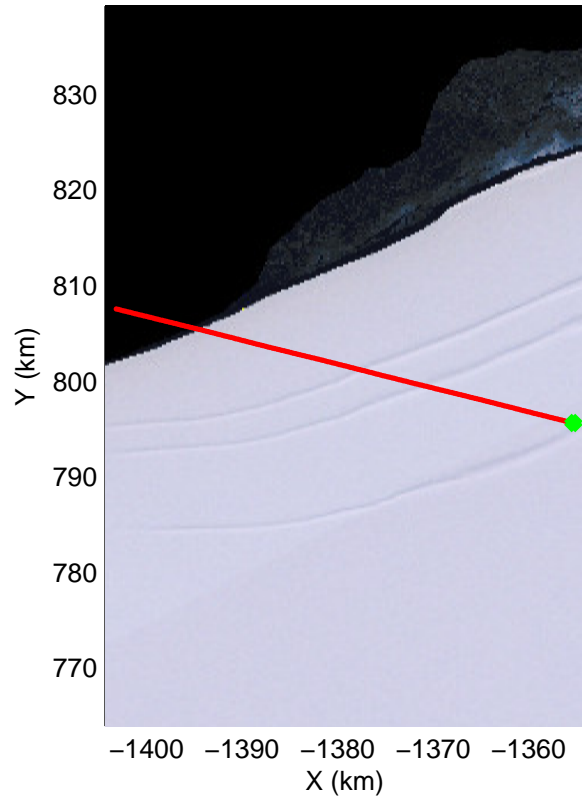

Land Ice – Foundation Support Force 2
20141114_04_002
Polar Stereograph -71N/0E