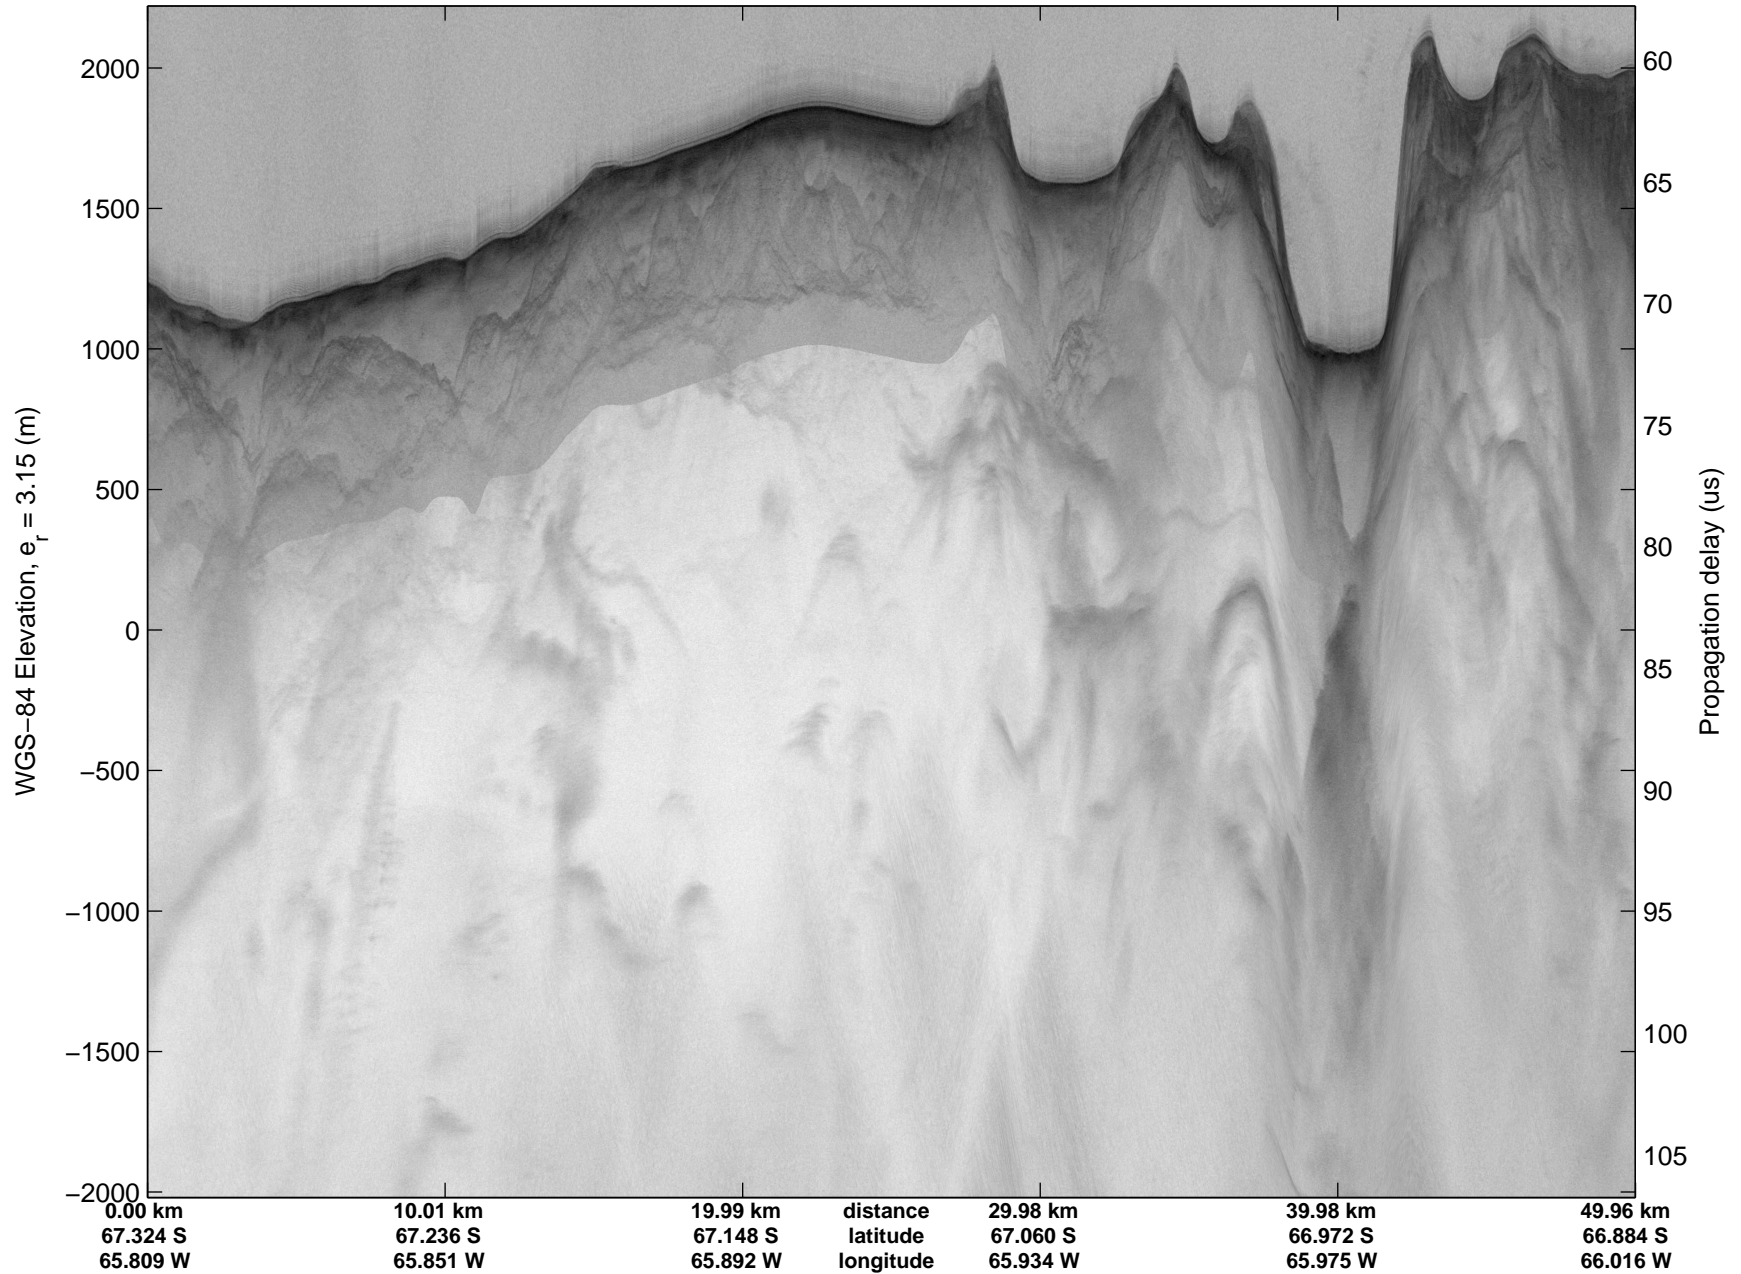

mcords3 2014_Antarctica_DC8: "Land Ice – Foundation Support Force 2" 20141114_04_021: 21:12:40.0 to 21:16:07.3 GPS