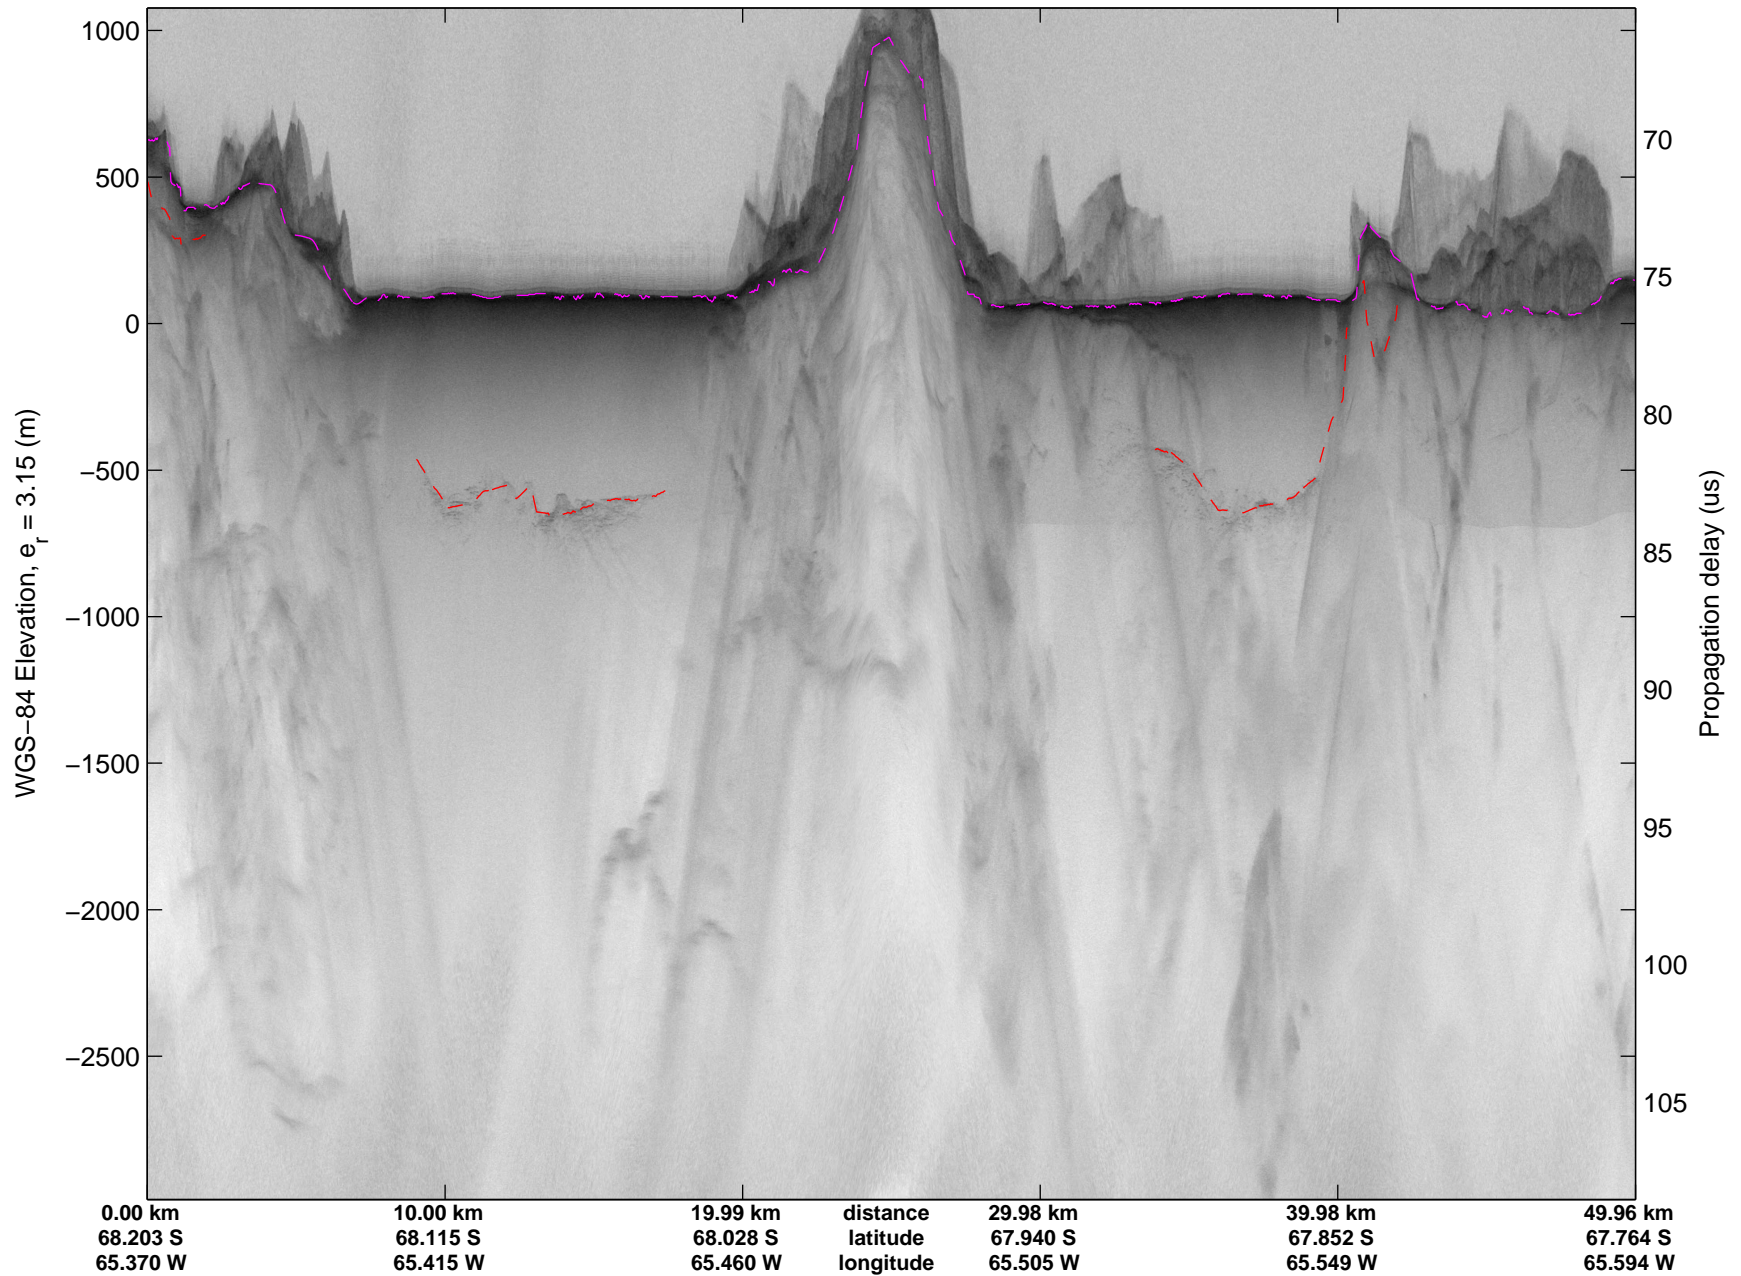

mcords3 2014_Antarctica_DC8: "Land Ice – Foundation Support Force 2" 20141114_04_019: 21:05:45.6 to 21:09:12.7 GPS