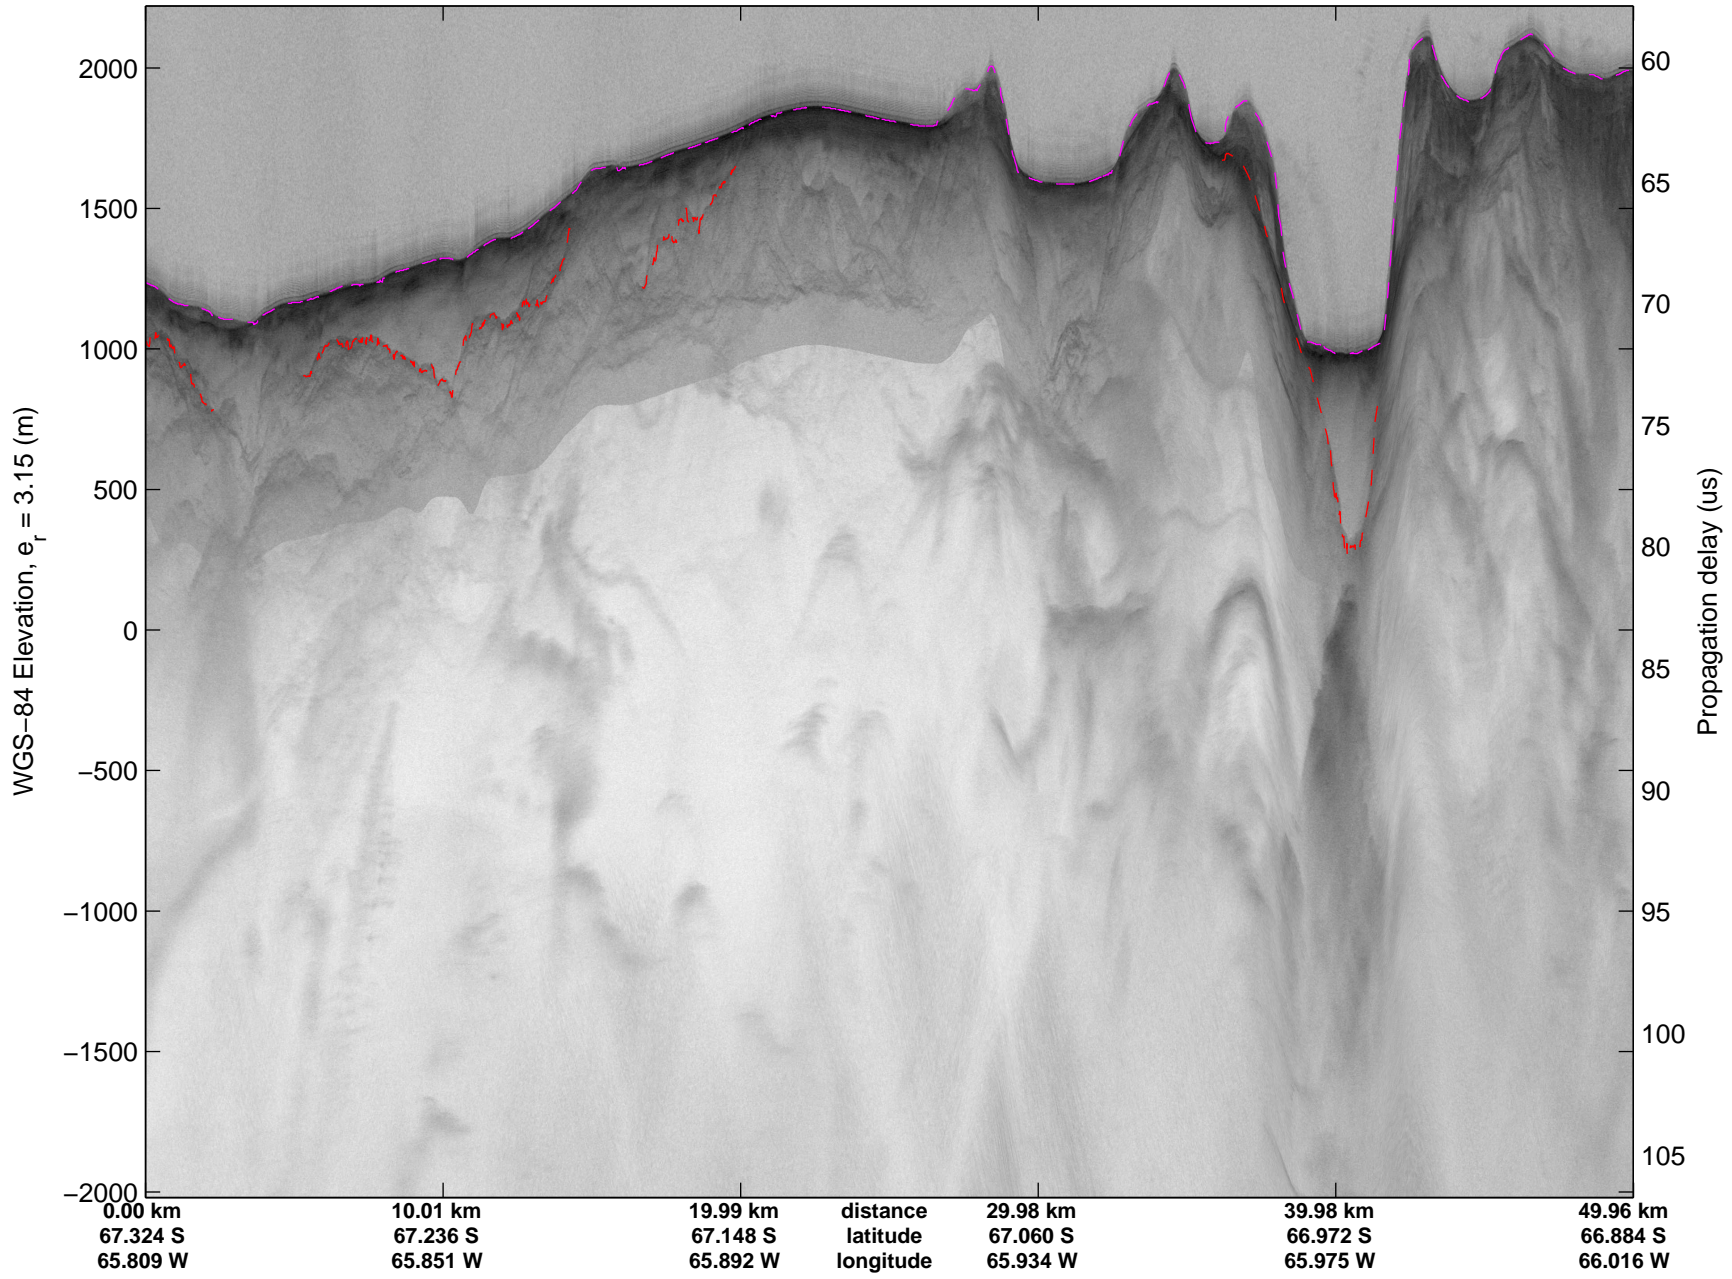

mcords3 2014_Antarctica_DC8: "Land Ice – Foundation Support Force 2" 20141114_04_021: 21:12:40.0 to 21:16:07.3 GPS