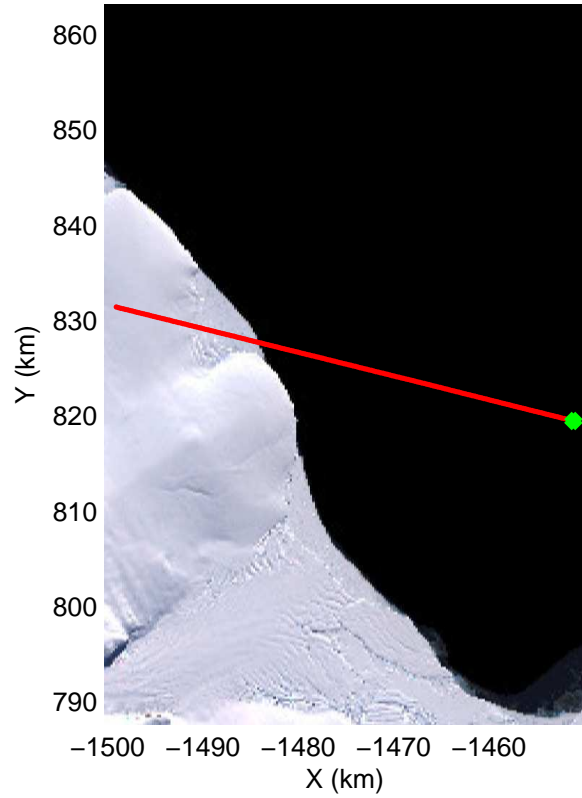

Land Ice – Foundation Support Force 2
20141114_04_004
Polar Stereograph -71N/0E