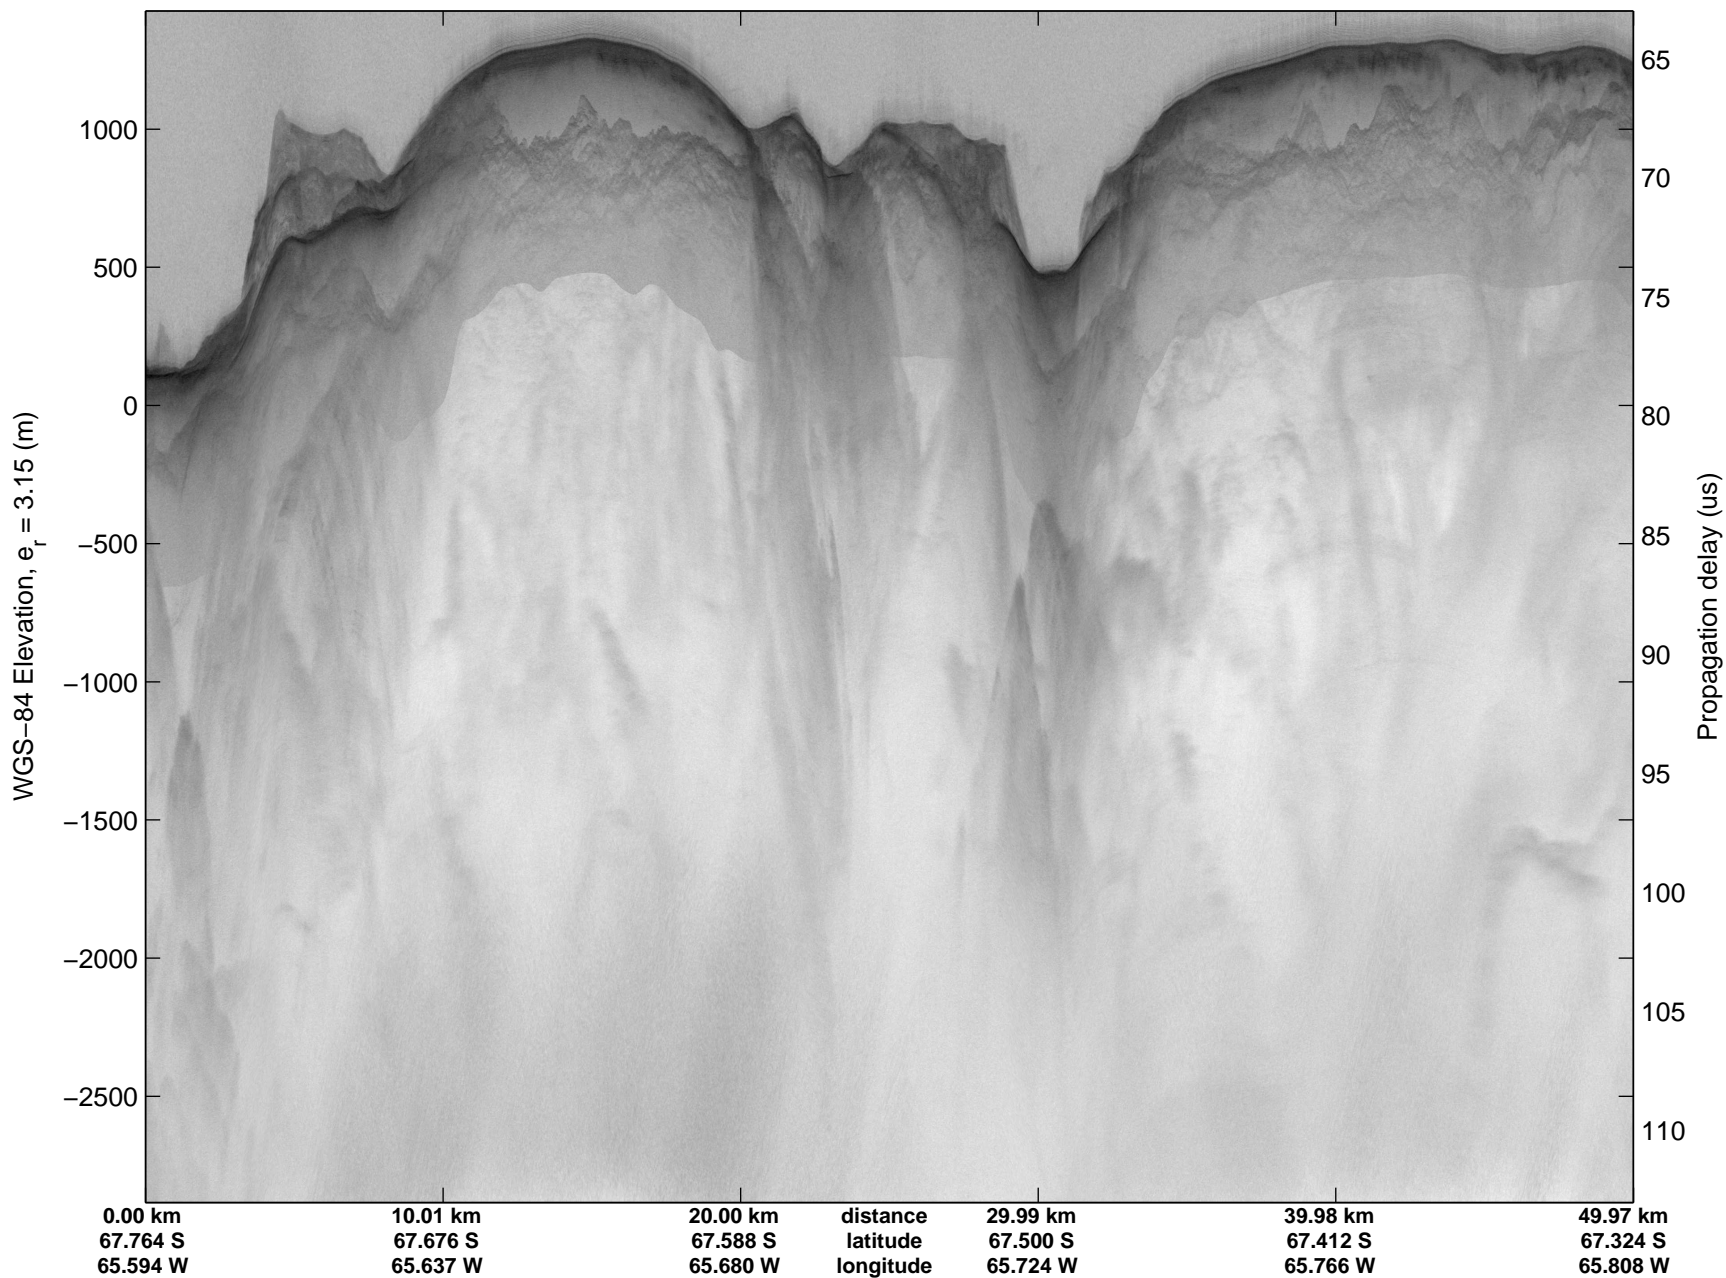

mcords3 2014\_Antarctica\_DC8: "Land Ice – Foundation Support Force 2" 20141114\_04\_019: 21:05:45.6 to 21:09:12.7 GPS

mcords3 2014\_Antarctica\_DC8: "Land Ice – Foundation Support Force 2" 20141114\_04\_019: 21:05:45.6 to 21:09:12.7 GPS

Land Ice – Foundation Support Force 2  
20141114\_04\_020  
Polar Stereograph -71N/0E

mcords3 2014\_Antarctica\_DC8: "Land Ice – Foundation Support Force 2" 20141114\_04\_020: 21:09:12.9 to 21:12:39.9 GPS