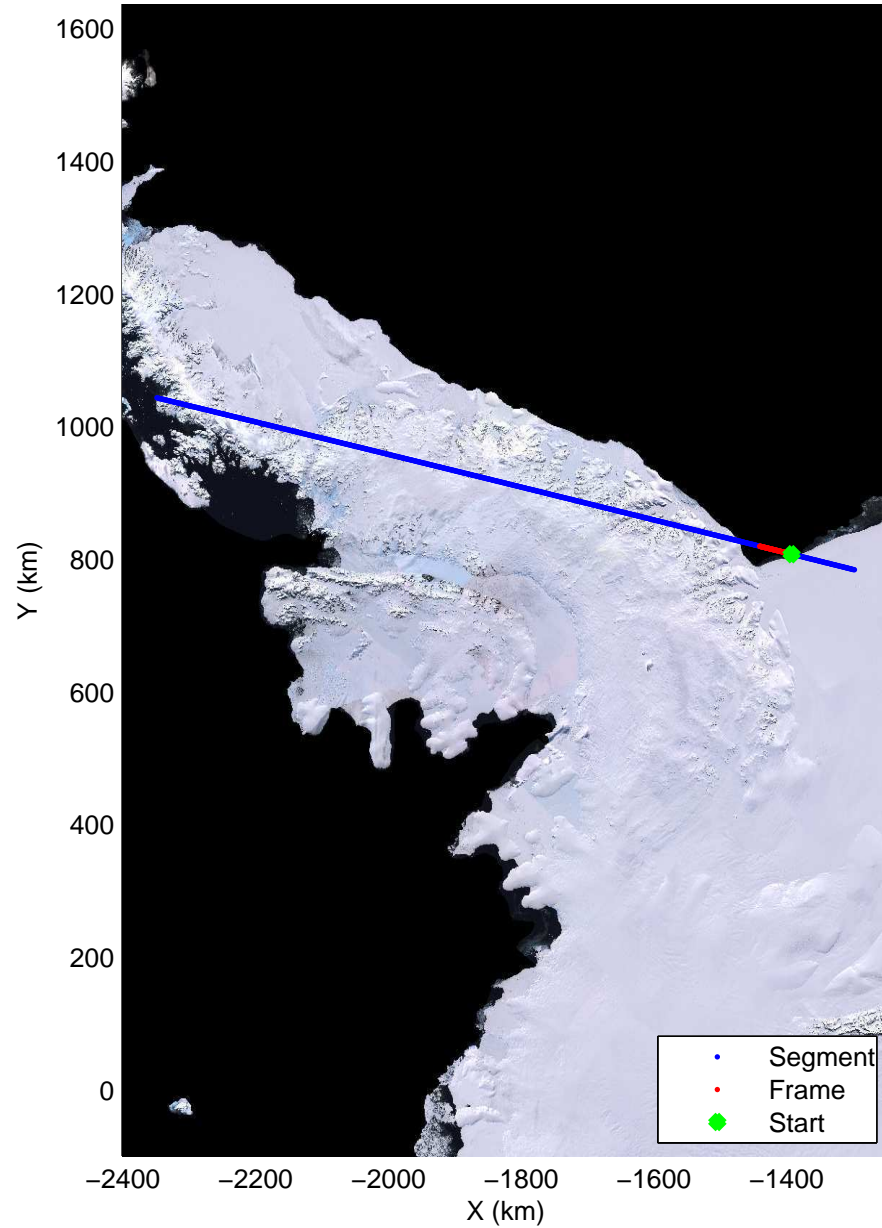

Land Ice – Foundation Support Force 2  
20141114\_04\_003  
Polar Stereograph -71N/0E

mcords3 2014\_Antarctica\_DC8: "Land Ice – Foundation Support Force 2" 20141114\_04\_003: 20:10:42.0 to 20:14:10.1 GPS