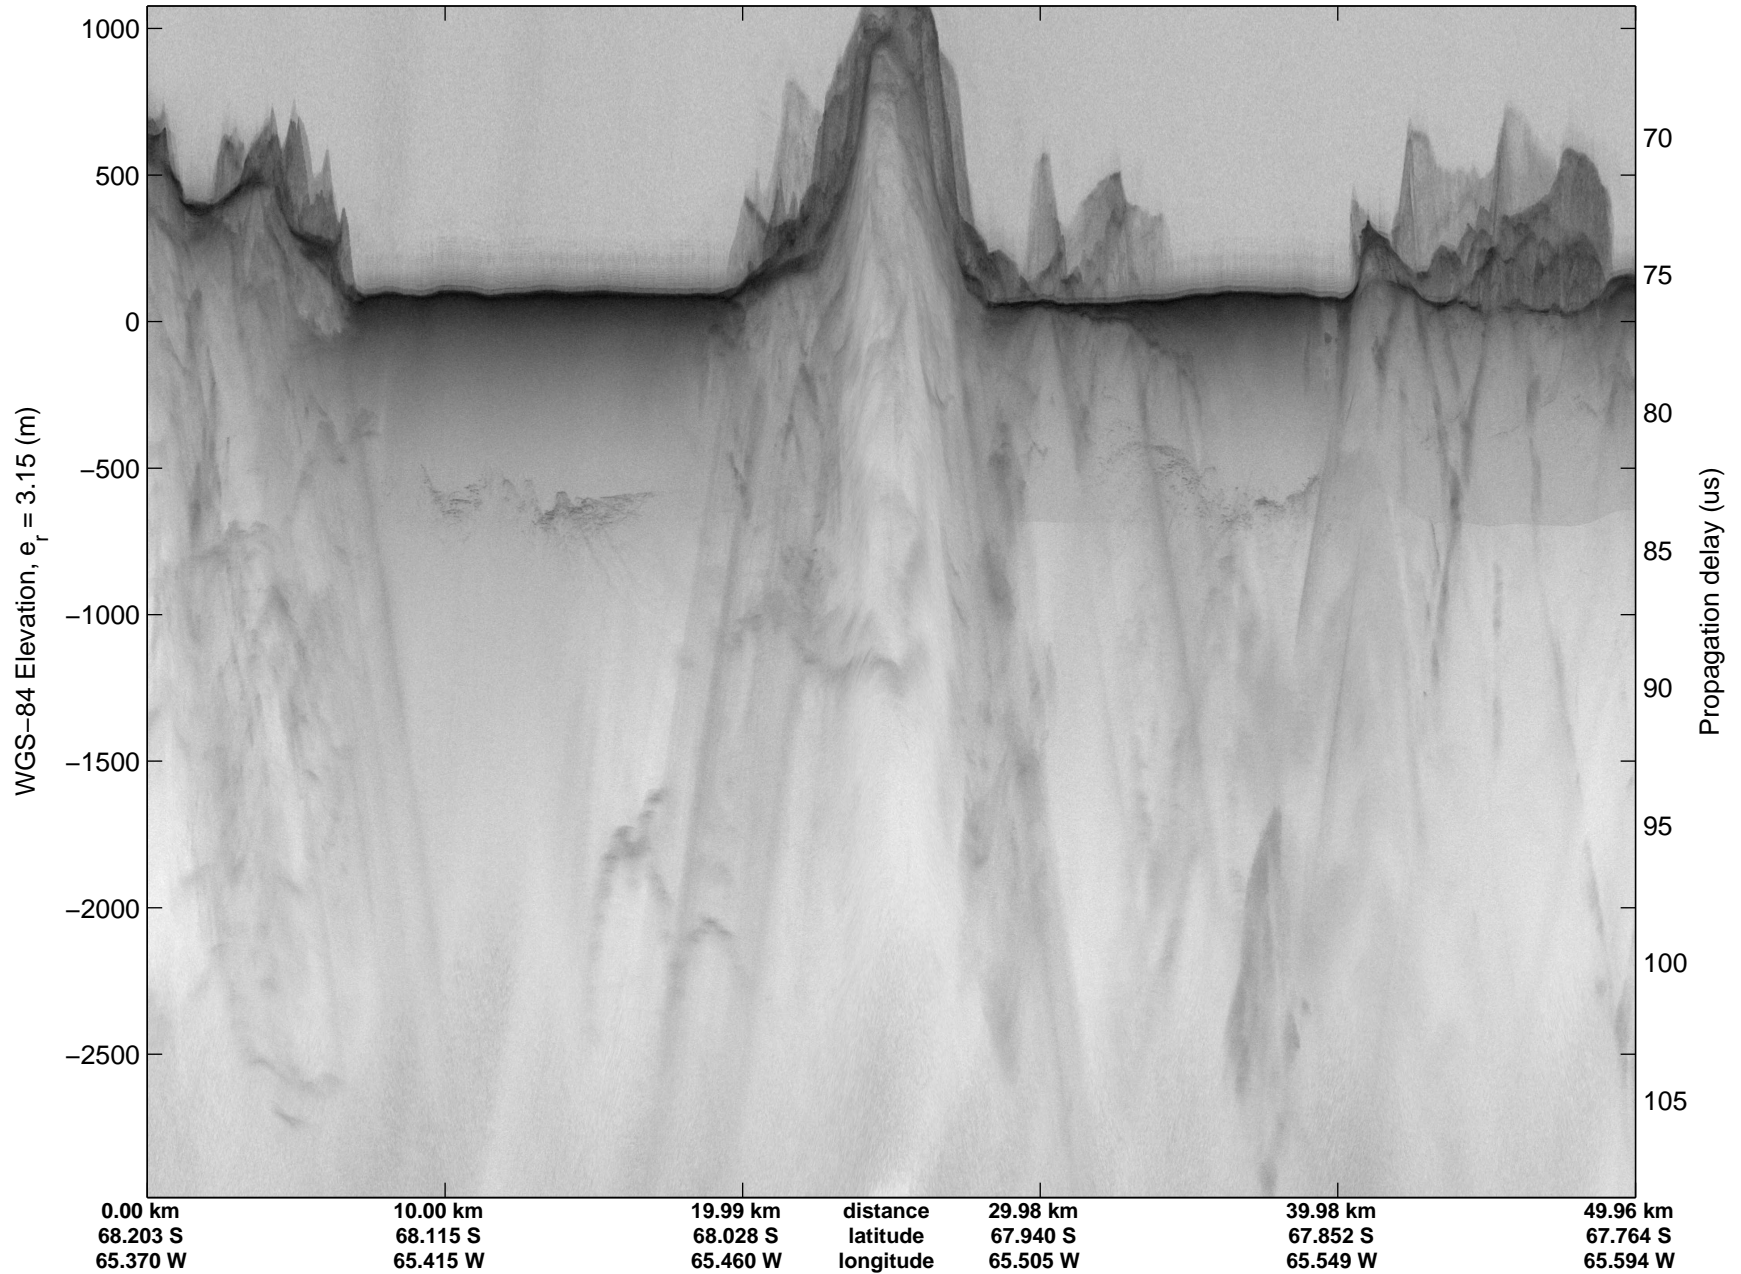

mcords3 2014_Antarctica_DC8: "Land Ice – Foundation Support Force 2" 20141114_04_019: 21:05:45.6 to 21:09:12.7 GPS