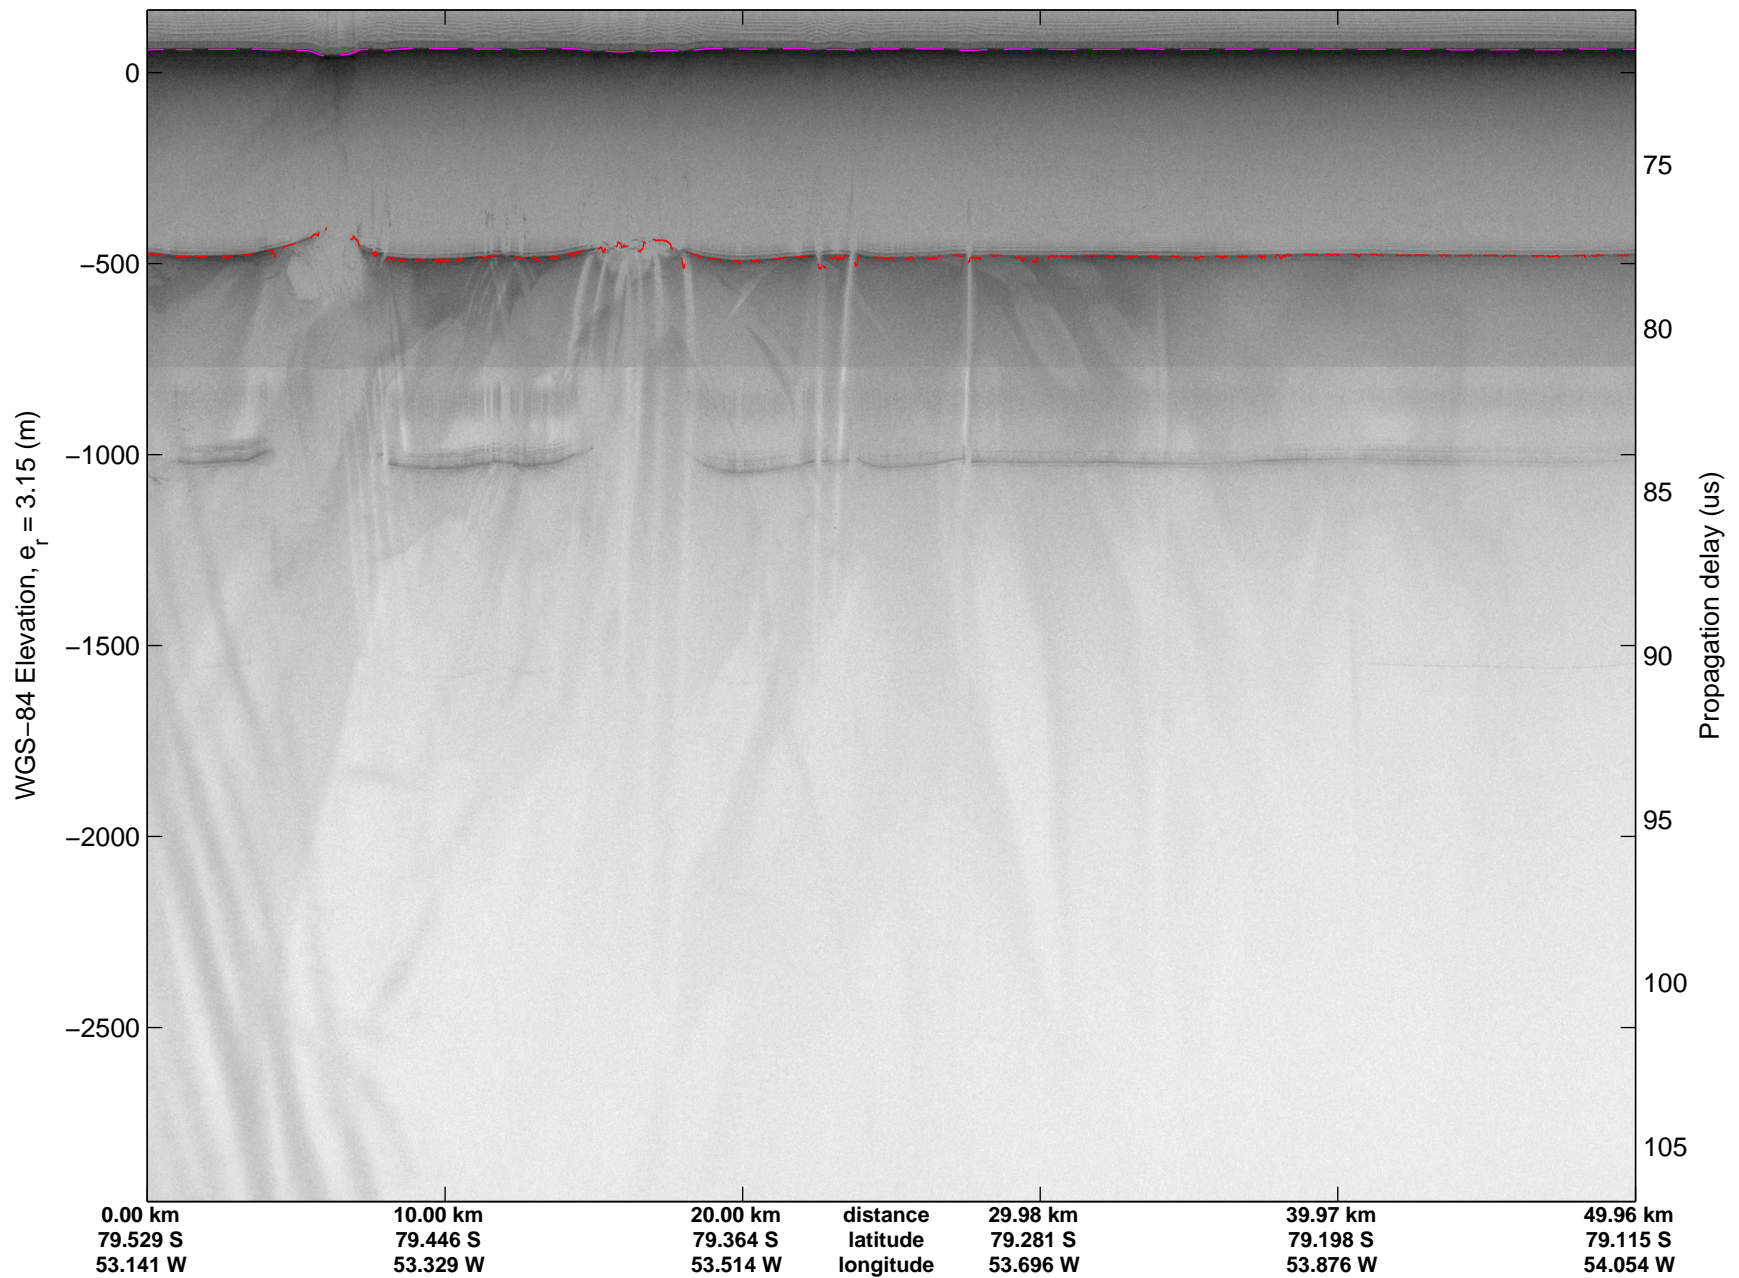

mcords3 2014_Antarctica_DC8: "Land Ice - Foundation Support Force 2" 20141114_03_007: 19:30:54.9 to 19:34:28.0 GPS

mcords3 2014_Antarctica_DC8: "Land Ice – Foundation Support Force 2" 20141114_03_007: 19:30:54.9 to 19:34:28.0 GPS

mcords3 2014_Antarctica_DC8: "Land Ice - Foundation Support Force 2" 20141114_03_008: 19:34:28.1 to 19:38:01.5 GPS

mcords3 2014_Antarctica_DC8: "Land Ice - Foundation Support Force 2" 20141114_03_008: 19:34:28.1 to 19:38:01.5 GPS