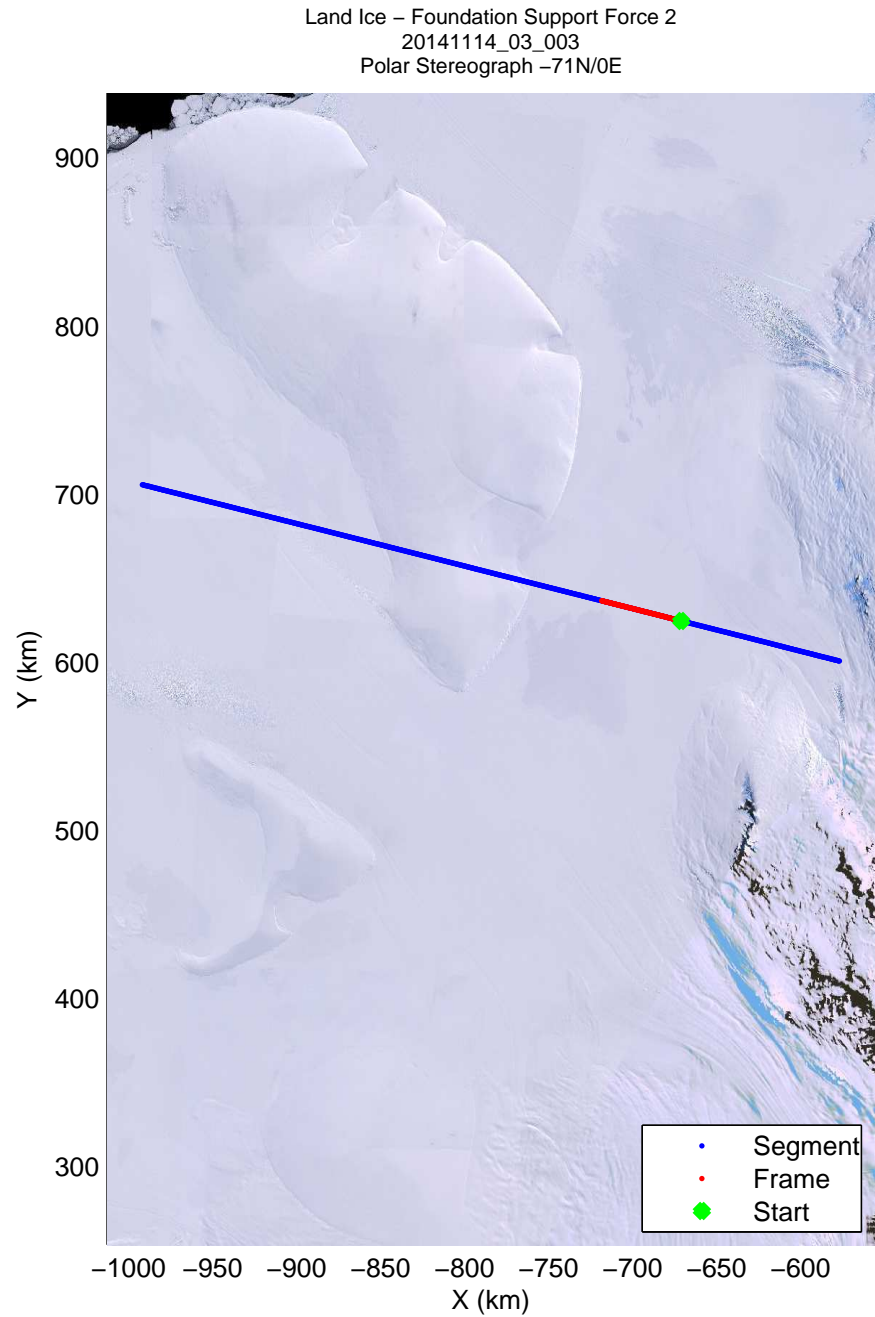

mcords3 2014_Antarctica_DC8: "Land Ice - Foundation Support Force 2" 20141114_03_001: 19:08:45.8 to 19:12:48.9 GPS

mcords3 2014_Antarctica_DC8: "Land Ice – Foundation Support Force 2" 20141114_03_001: 19:08:45.8 to 19:12:48.9 GPS

mcords3 2014_Antarctica_DC8: "Land Ice - Foundation Support Force 2" 20141114_03_002: 19:12:49.0 to 19:16:33.5 GPS

mcords3 2014_Antarctica_DC8: "Land Ice - Foundation Support Force 2" 20141114_03_002: 19:12:49.0 to 19:16:33.5 GPS