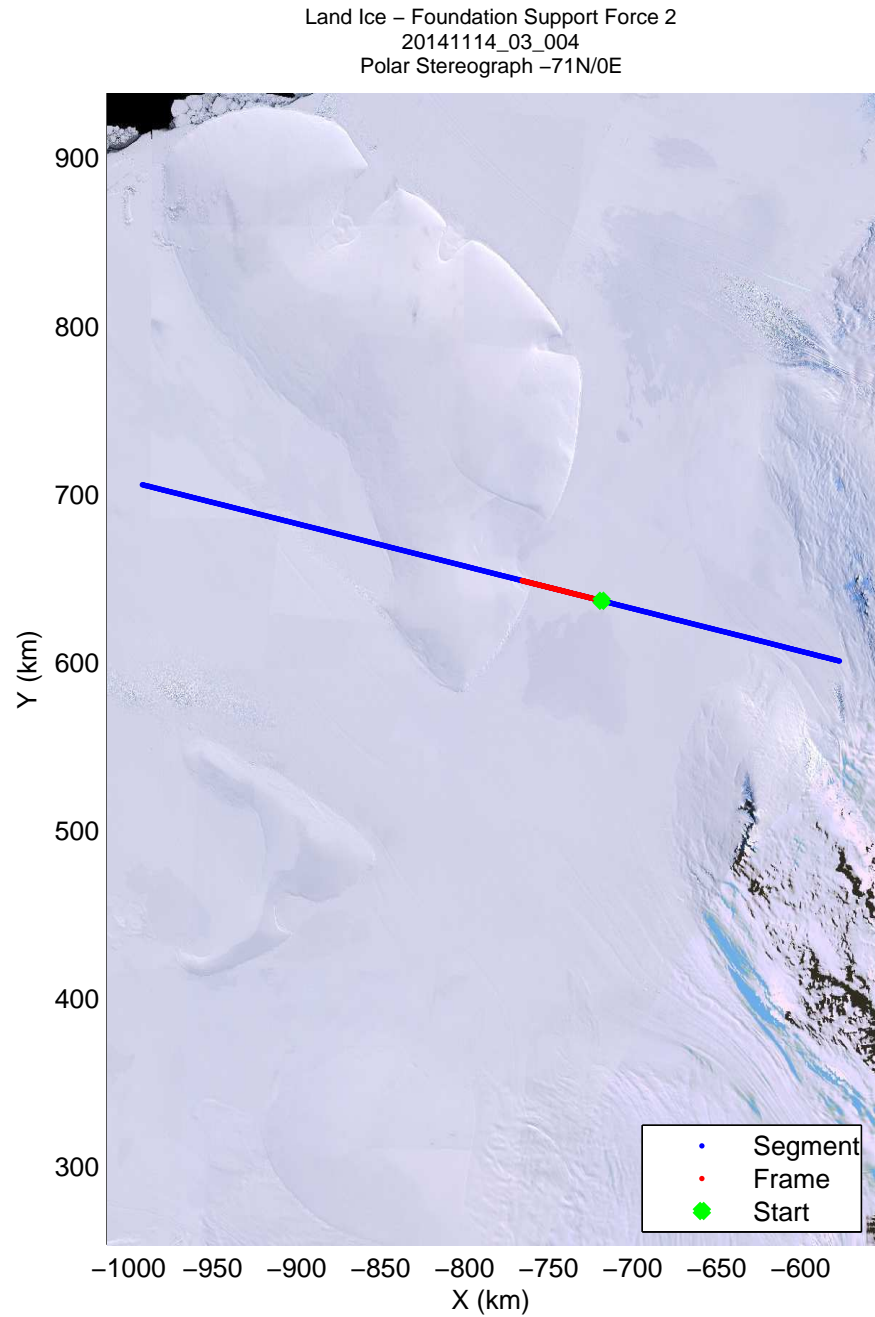

mcords3 2014_Antarctica_DC8: "Land Ice - Foundation Support Force 2" 20141114_03_001: 19:08:45.8 to 19:12:48.9 GPS

mcords3 2014_Antarctica_DC8: "Land Ice – Foundation Support Force 2" 20141114_03_001: 19:08:45.8 to 19:12:48.9 GPS

mcords3 2014_Antarctica_DC8: "Land Ice - Foundation Support Force 2" 20141114_03_002: 19:12:49.0 to 19:16:33.5 GPS

mcords3 2014_Antarctica_DC8: "Land Ice - Foundation Support Force 2" 20141114_03_002: 19:12:49.0 to 19:16:33.5 GPS

mcords3 2014_Antarctica_DC8: "Land Ice – Foundation Support Force 2" 20141114_03_003: 19:16:33.7 to 19:20:12.2 GPS

mcords3 2014_Antarctica_DC8: "Land Ice – Foundation Support Force 2" 20141114_03_003: 19:16:33.7 to 19:20:12.2 GPS