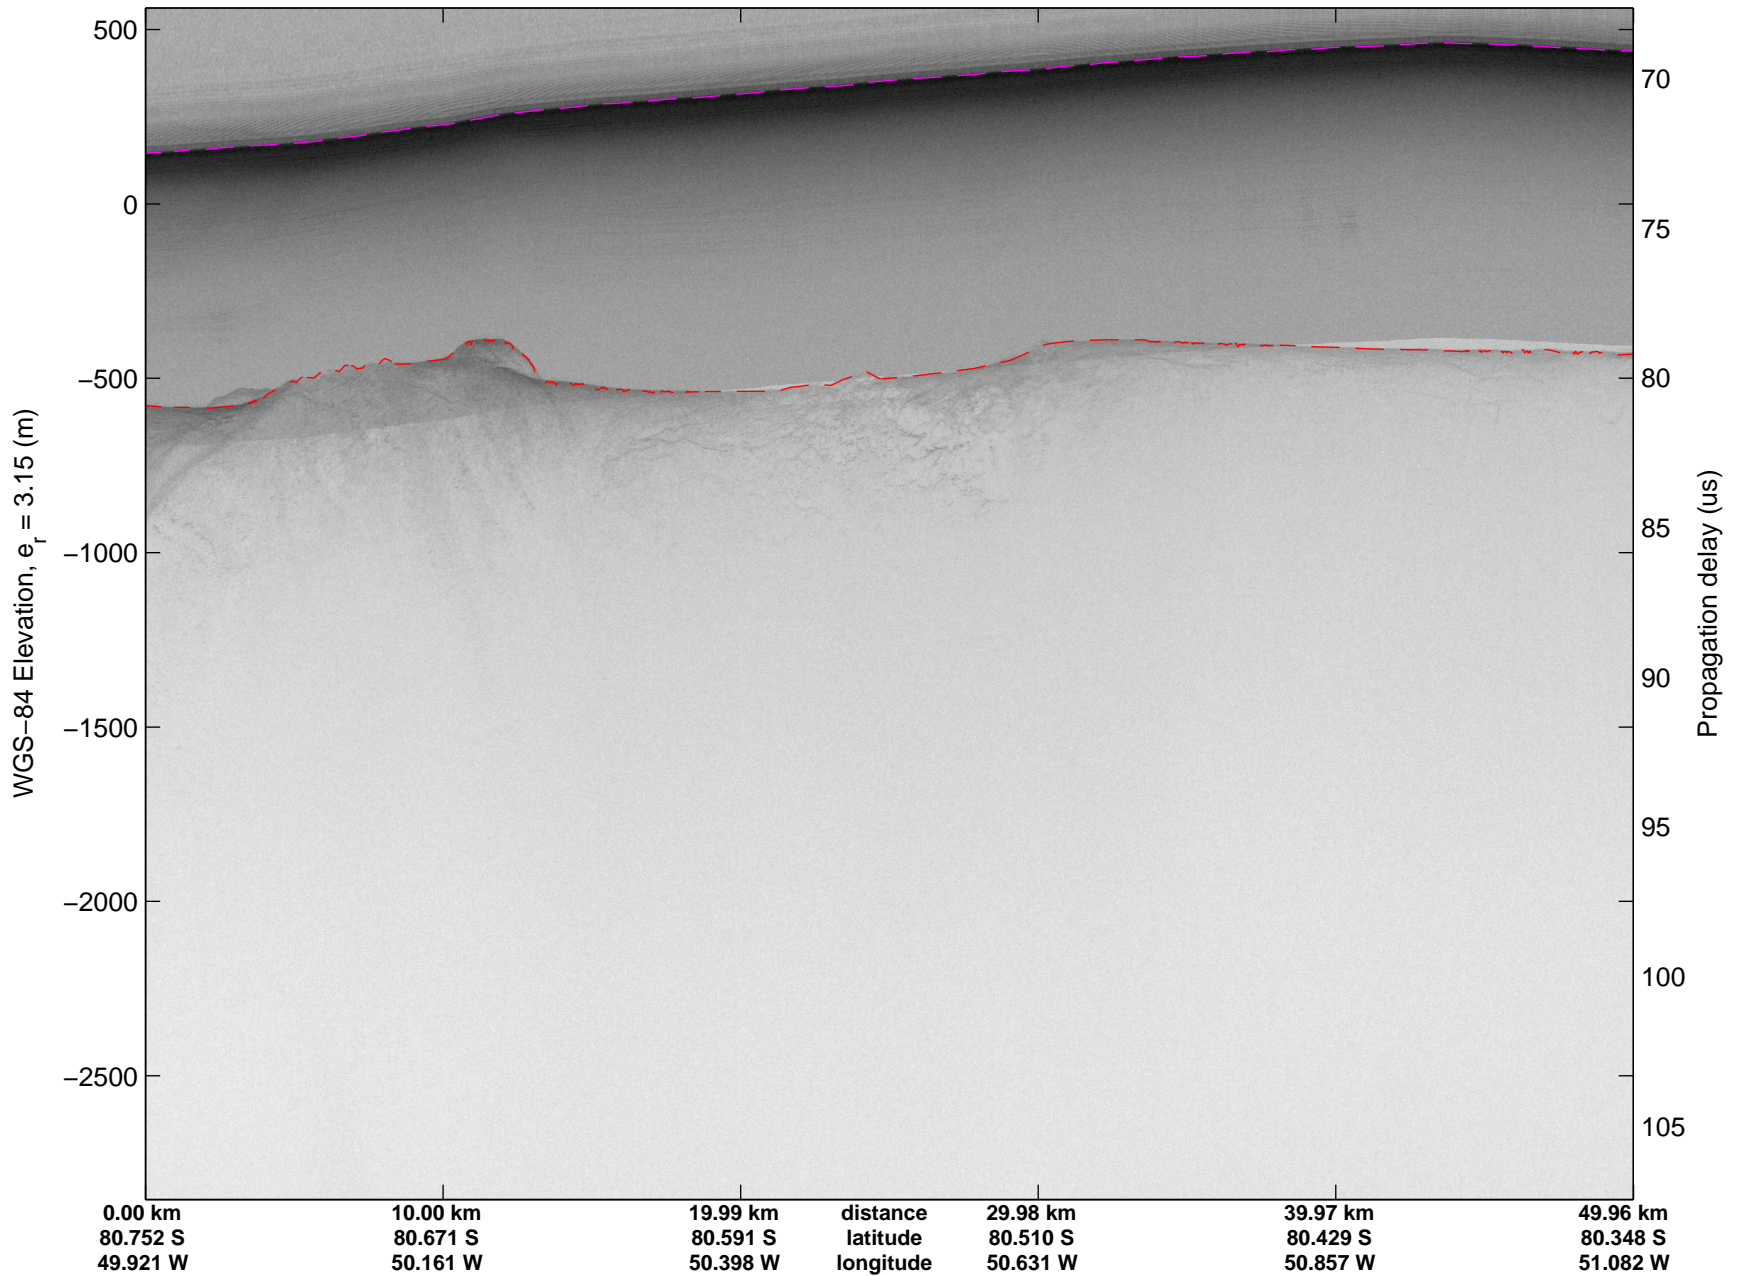

mcords3 2014_Antarctica_DC8: "Land Ice - Foundation Support Force 2" 20141114_03_004: 19:20:12.4 to 19:23:51.0 GPS

mcords3 2014_Antarctica_DC8: "Land Ice - Foundation Support Force 2" 20141114_03_004: 19:20:12.4 to 19:23:51.0 GPS

mcords3 2014_Antarctica_DC8: "Land Ice – Foundation Support Force 2" 20141114_03_005: 19:23:51.1 to 19:27:24.7 GPS

mcords3 2014_Antarctica_DC8: "Land Ice - Foundation Support Force 2" 20141114_03_005: 19:23:51.1 to 19:27:24.7 GPS