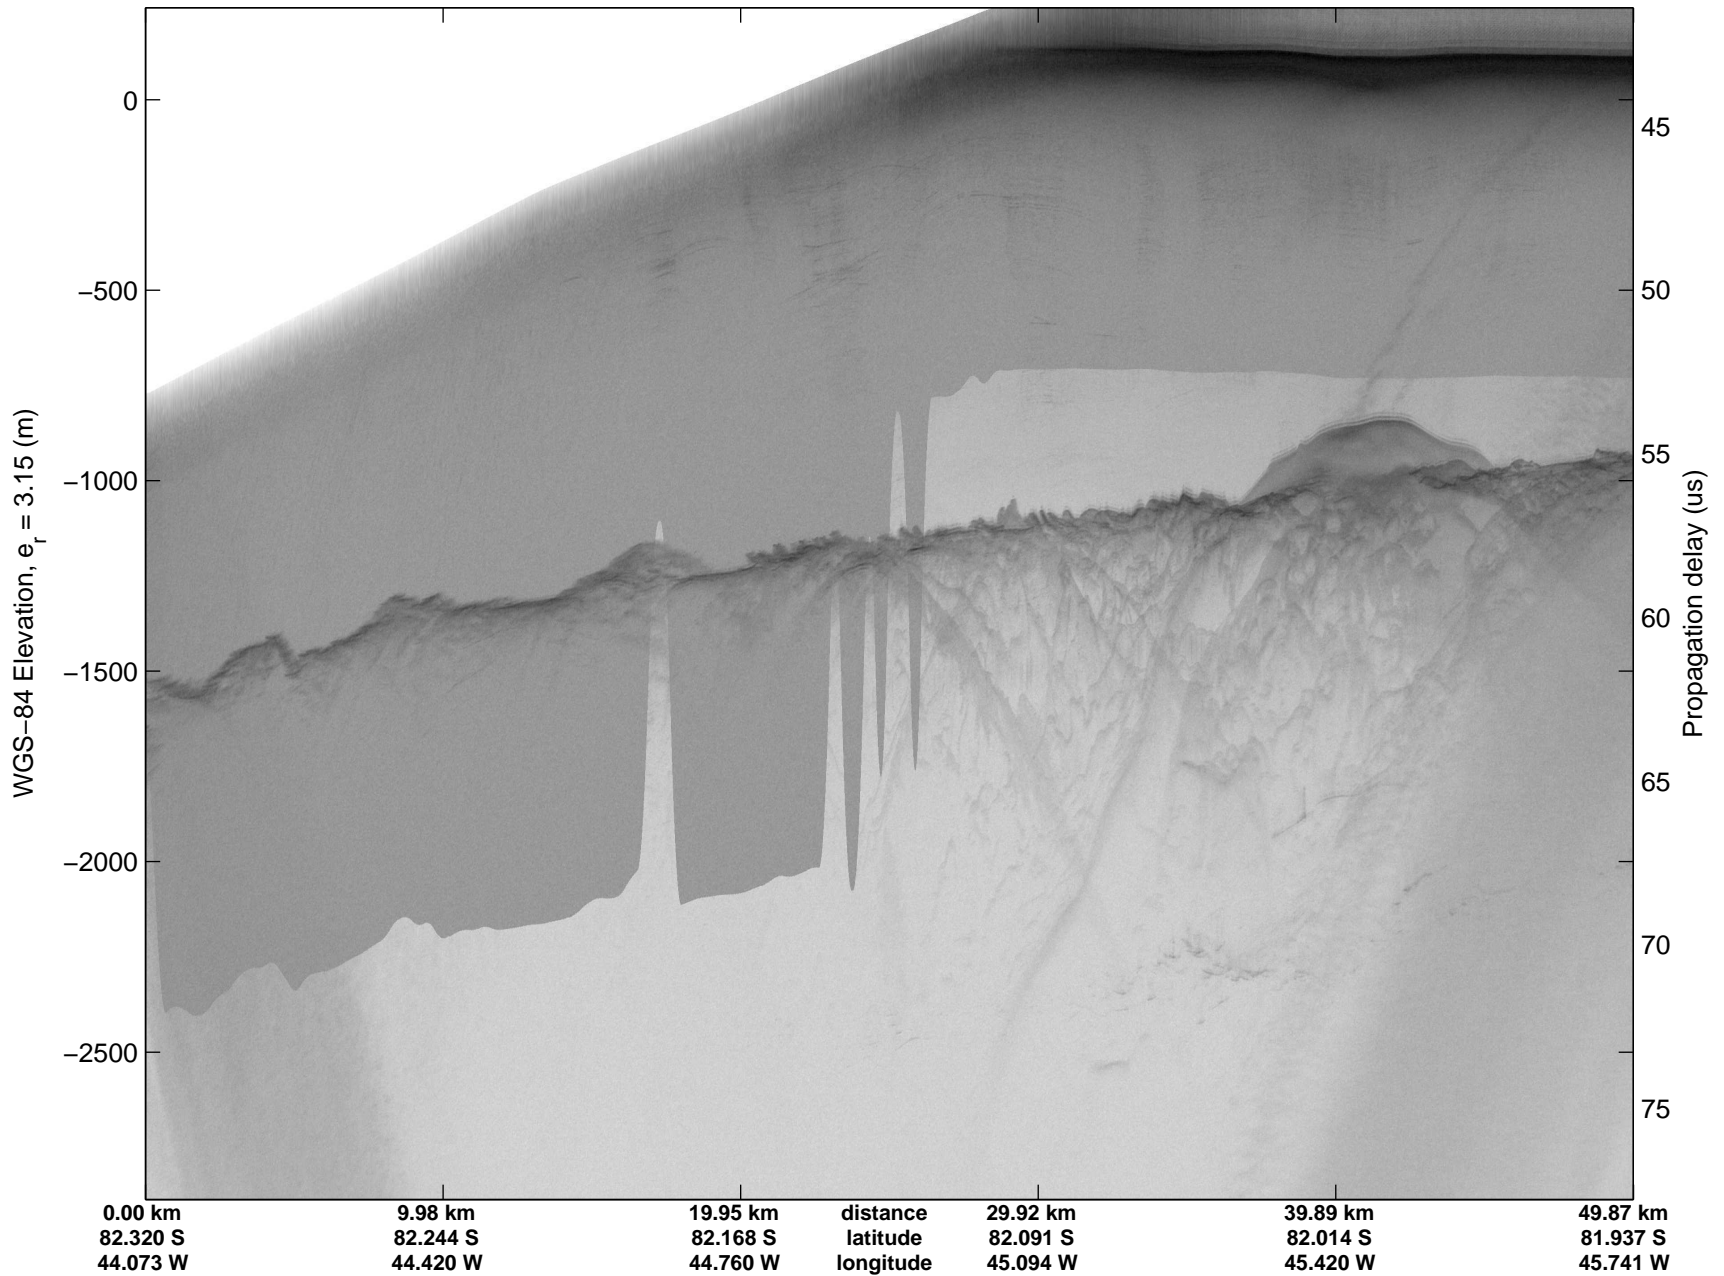

mcords3 2014_Antarctica_DC8: "Land Ice - Foundation Support Force 2" 20141114_03_001: 19:08:45.8 to 19:12:48.9 GPS

mcords3 2014_Antarctica_DC8: "Land Ice – Foundation Support Force 2" 20141114_03_001: 19:08:45.8 to 19:12:48.9 GPS

mcords3 2014_Antarctica_DC8: "Land Ice - Foundation Support Force 2" 20141114_03_002: 19:12:49.0 to 19:16:33.5 GPS

mcords3 2014_Antarctica_DC8: "Land Ice - Foundation Support Force 2" 20141114_03_002: 19:12:49.0 to 19:16:33.5 GPS

mcords3 2014_Antarctica_DC8: "Land Ice – Foundation Support Force 2" 20141114_03_003: 19:16:33.7 to 19:20:12.2 GPS

mcords3 2014_Antarctica_DC8: "Land Ice – Foundation Support Force 2" 20141114_03_003: 19:16:33.7 to 19:20:12.2 GPS