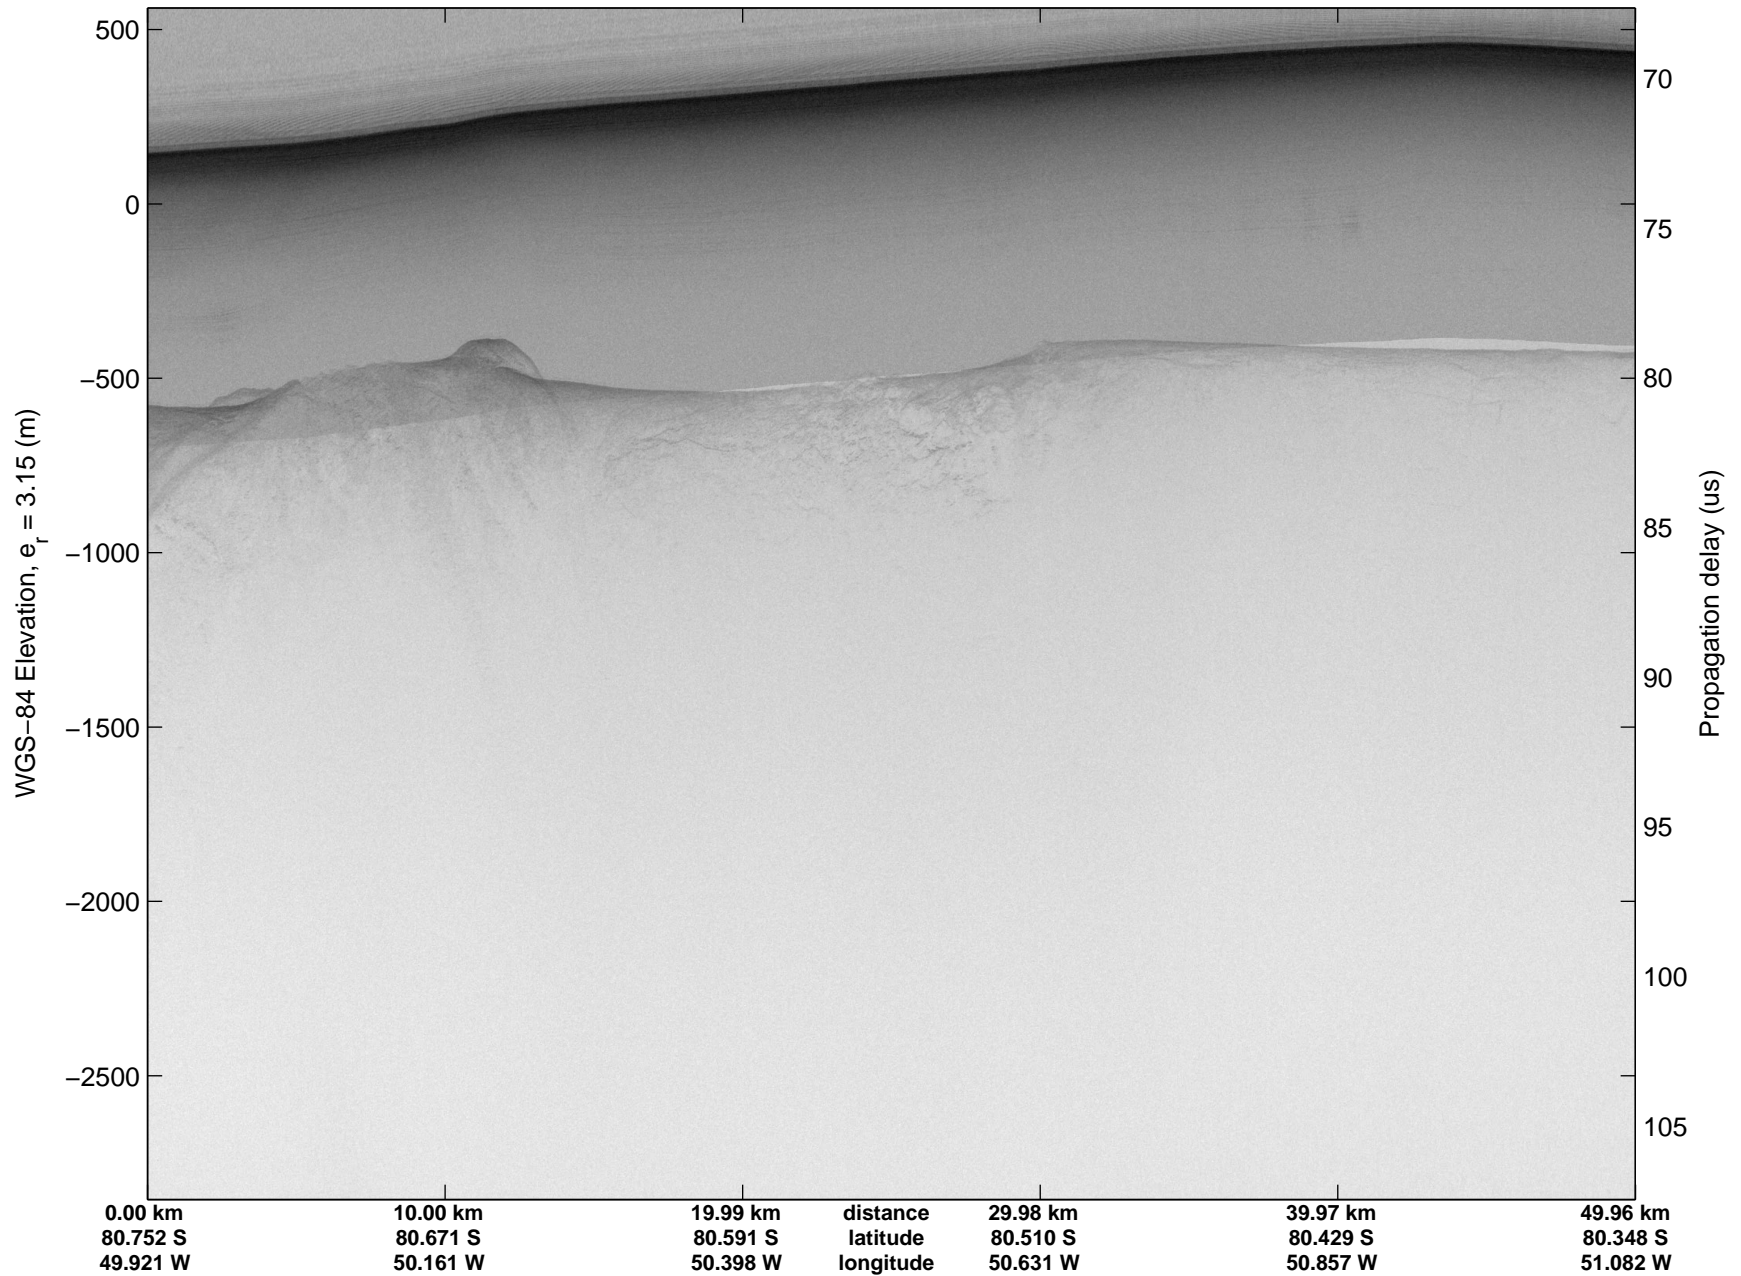

mcords3 2014_Antarctica_DC8: "Land Ice – Foundation Support Force 2" 20141114_03_005: 19:23:51.1 to 19:27:24.7 GPS