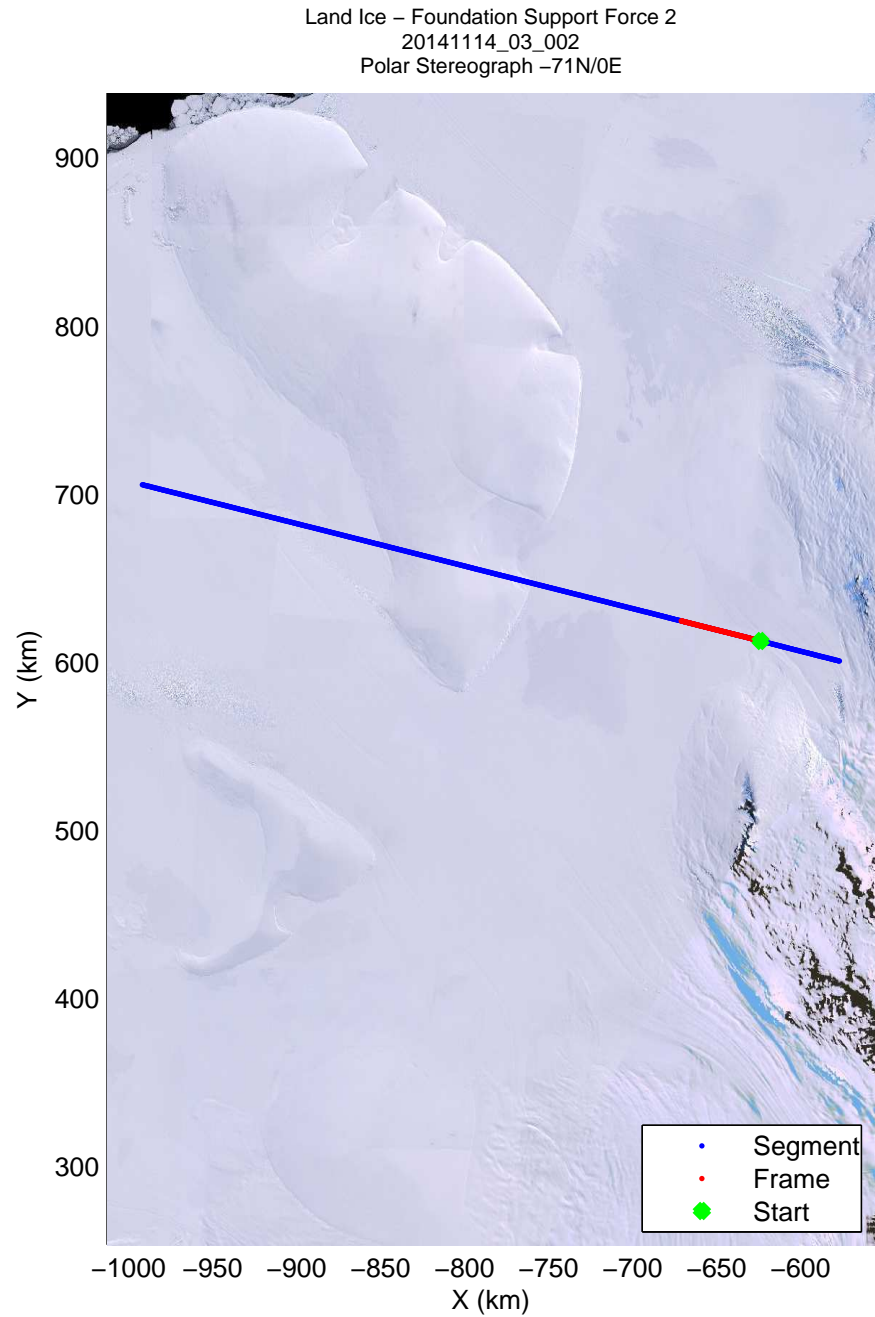

mcords3 2014_Antarctica_DC8: "Land Ice - Foundation Support Force 2" 20141114_03_001: 19:08:45.8 to 19:12:48.9 GPS

mcords3 2014_Antarctica_DC8: "Land Ice – Foundation Support Force 2" 20141114_03_001: 19:08:45.8 to 19:12:48.9 GPS

mcords3 2014_Antarctica_DC8: "Land Ice - Foundation Support Force 2" 20141114_03_002: 19:12:49.0 to 19:16:33.5 GPS

mcords3 2014_Antarctica_DC8: "Land Ice - Foundation Support Force 2" 20141114_03_002: 19:12:49.0 to 19:16:33.5 GPS