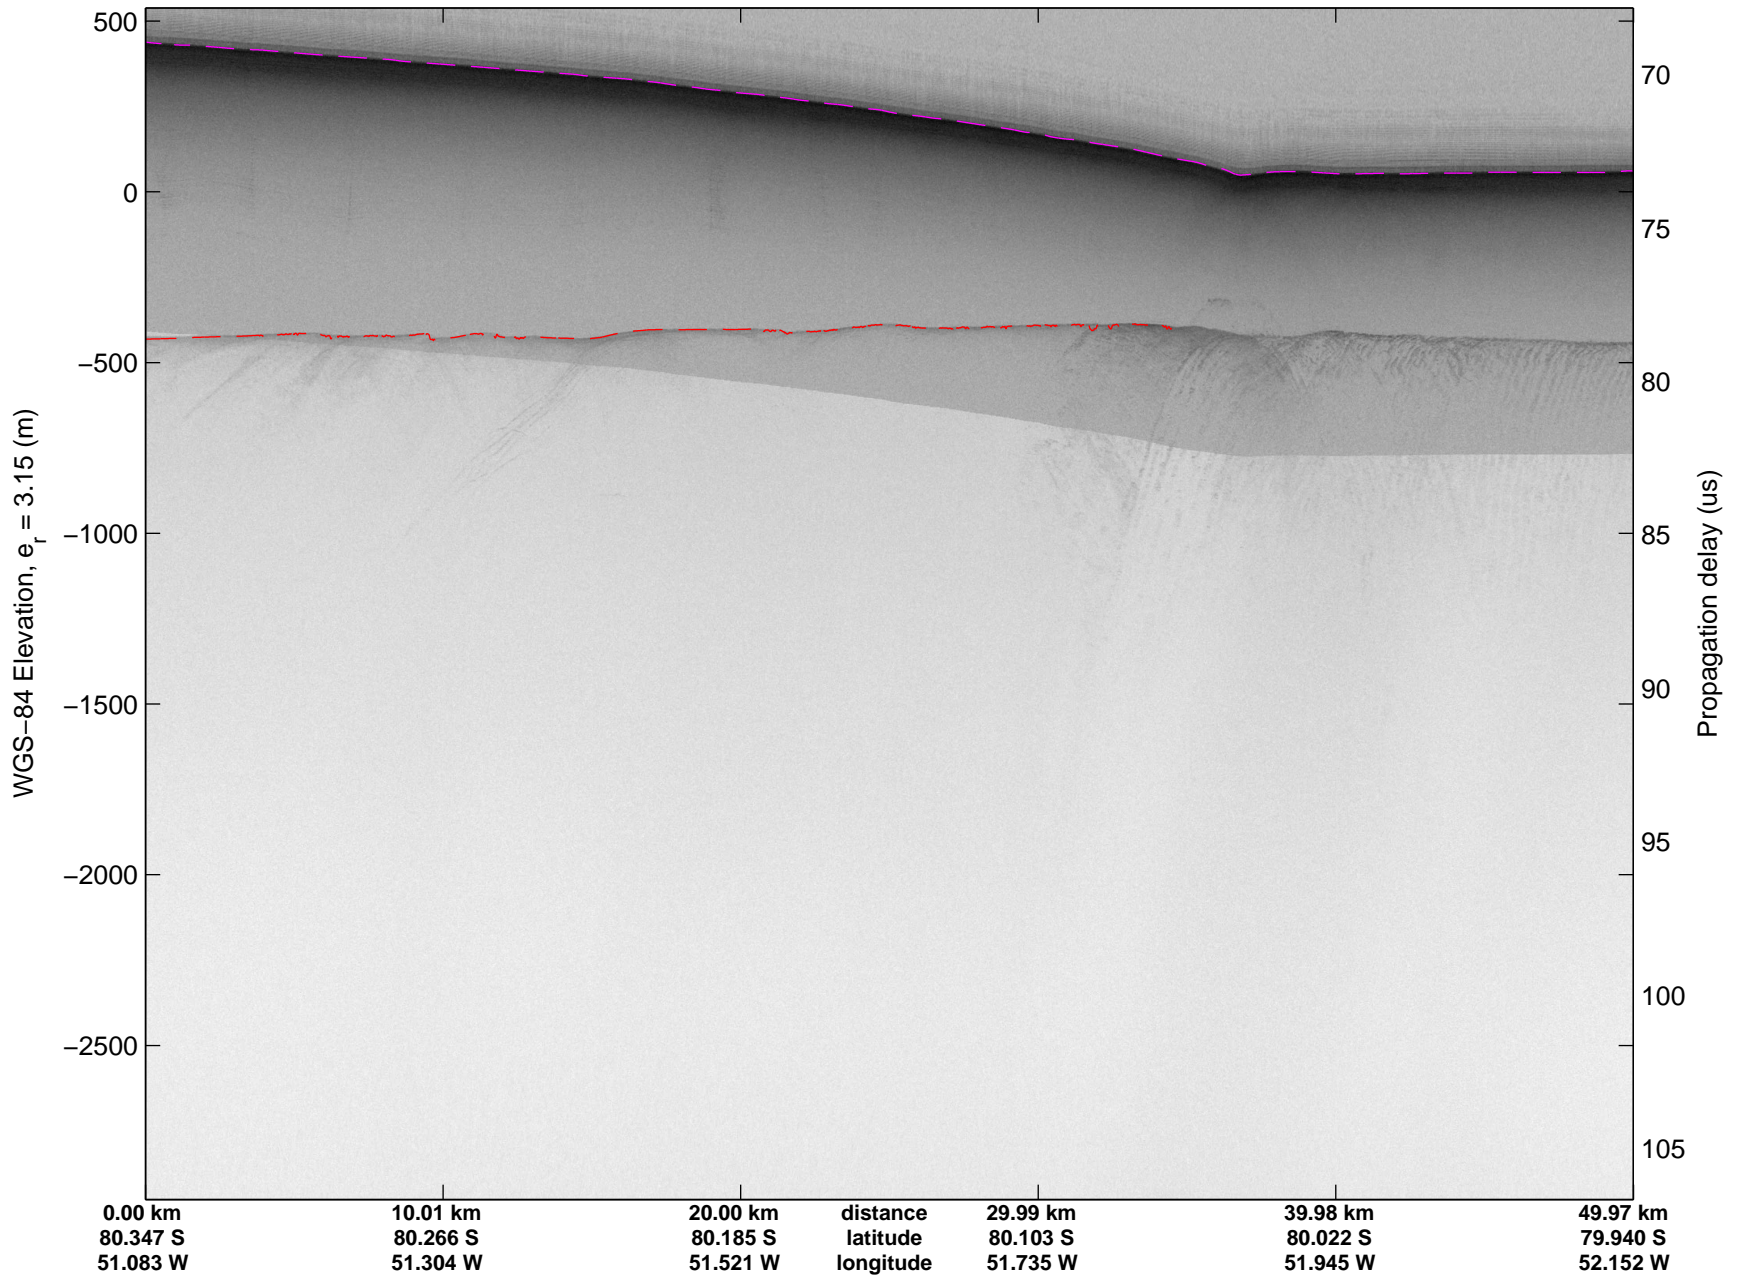

mcords3 2014_Antarctica_DC8: "Land Ice – Foundation Support Force 2" 20141114_03_005: 19:23:51.1 to 19:27:24.7 GPS

mcords3 2014_Antarctica_DC8: "Land Ice - Foundation Support Force 2" 20141114_03_005: 19:23:51.1 to 19:27:24.7 GPS

mcords3 2014_Antarctica_DC8: "Land Ice – Foundation Support Force 2" 20141114_03_006: 19:27:24.8 to 19:30:54.8 GPS

mcords3 2014_Antarctica_DC8: "Land Ice - Foundation Support Force 2" 20141114_03_006: 19:27:24.8 to 19:30:54.8 GPS