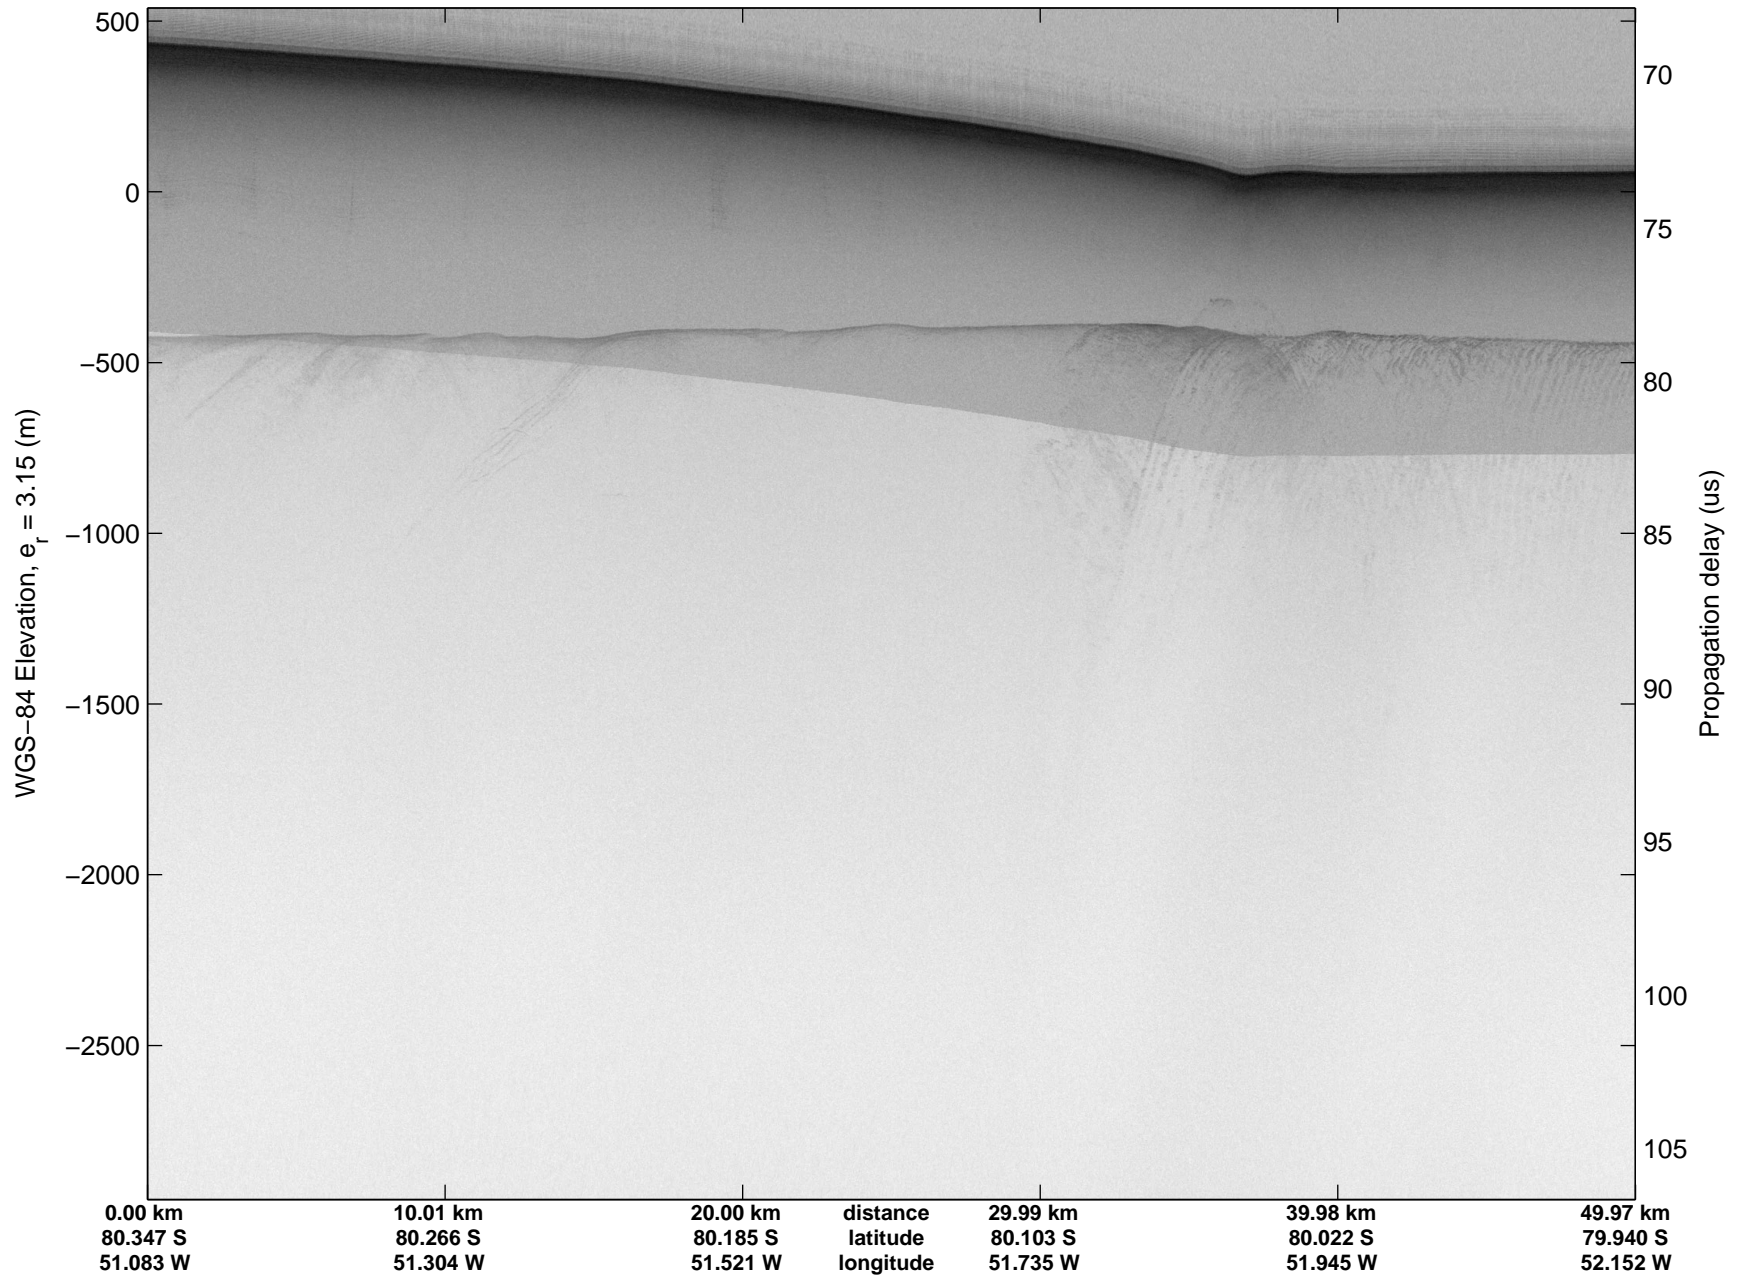

mcords3 2014_Antarctica_DC8: "Land Ice – Foundation Support Force 2" 20141114_03_006: 19:27:24.8 to 19:30:54.8 GPS