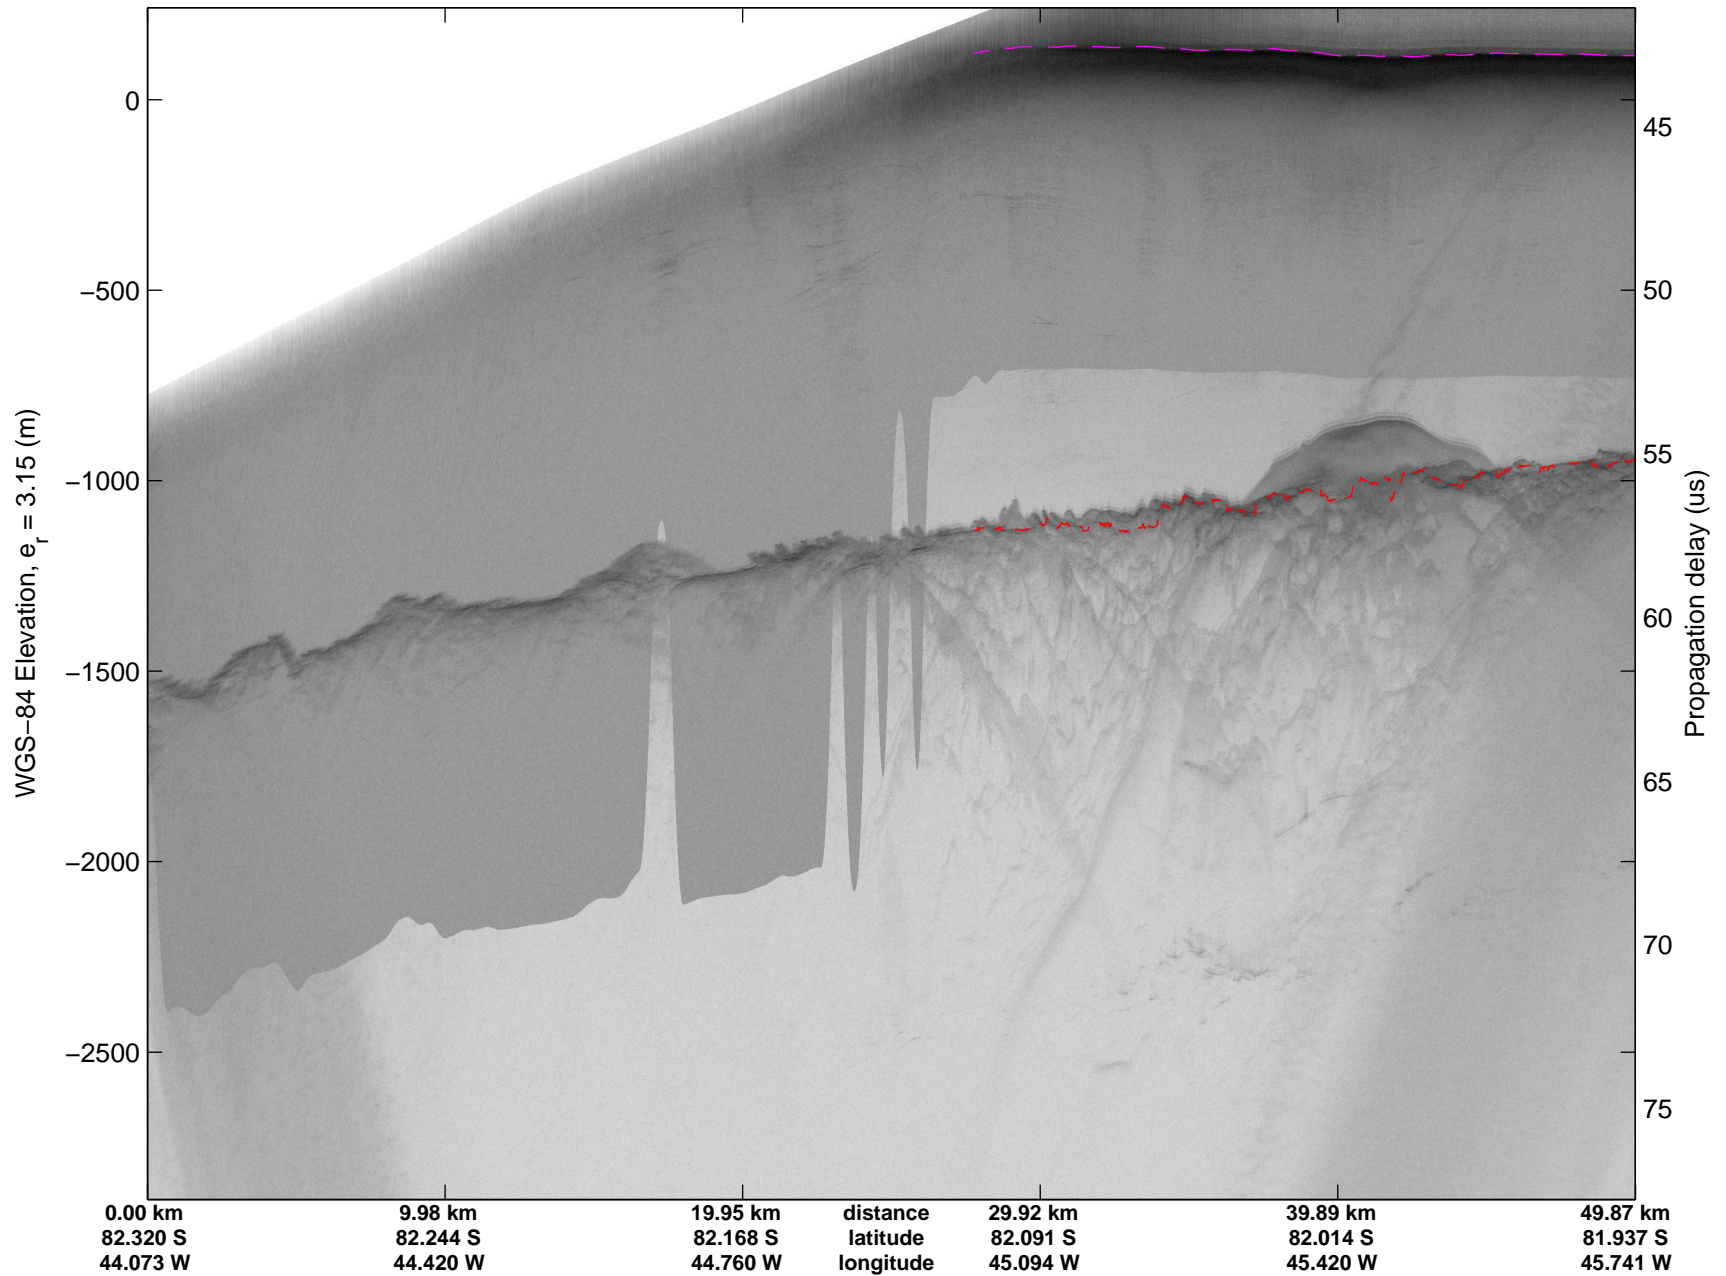

mcords3 2014_Antarctica_DC8: "Land Ice - Foundation Support Force 2" 20141114_03_001: 19:08:45.8 to 19:12:48.9 GPS

mcords3 2014_Antarctica_DC8: "Land Ice – Foundation Support Force 2" 20141114_03_001: 19:08:45.8 to 19:12:48.9 GPS

mcords3 2014_Antarctica_DC8: "Land Ice - Foundation Support Force 2" 20141114_03_002: 19:12:49.0 to 19:16:33.5 GPS

mcords3 2014_Antarctica_DC8: "Land Ice - Foundation Support Force 2" 20141114_03_002: 19:12:49.0 to 19:16:33.5 GPS

mcords3 2014_Antarctica_DC8: "Land Ice – Foundation Support Force 2" 20141114_03_003: 19:16:33.7 to 19:20:12.2 GPS

mcords3 2014_Antarctica_DC8: "Land Ice – Foundation Support Force 2" 20141114_03_003: 19:16:33.7 to 19:20:12.2 GPS

mcords3 2014_Antarctica_DC8: "Land Ice - Foundation Support Force 2" 20141114_03_004: 19:20:12.4 to 19:23:51.0 GPS

mcords3 2014_Antarctica_DC8: "Land Ice - Foundation Support Force 2" 20141114_03_004: 19:20:12.4 to 19:23:51.0 GPS