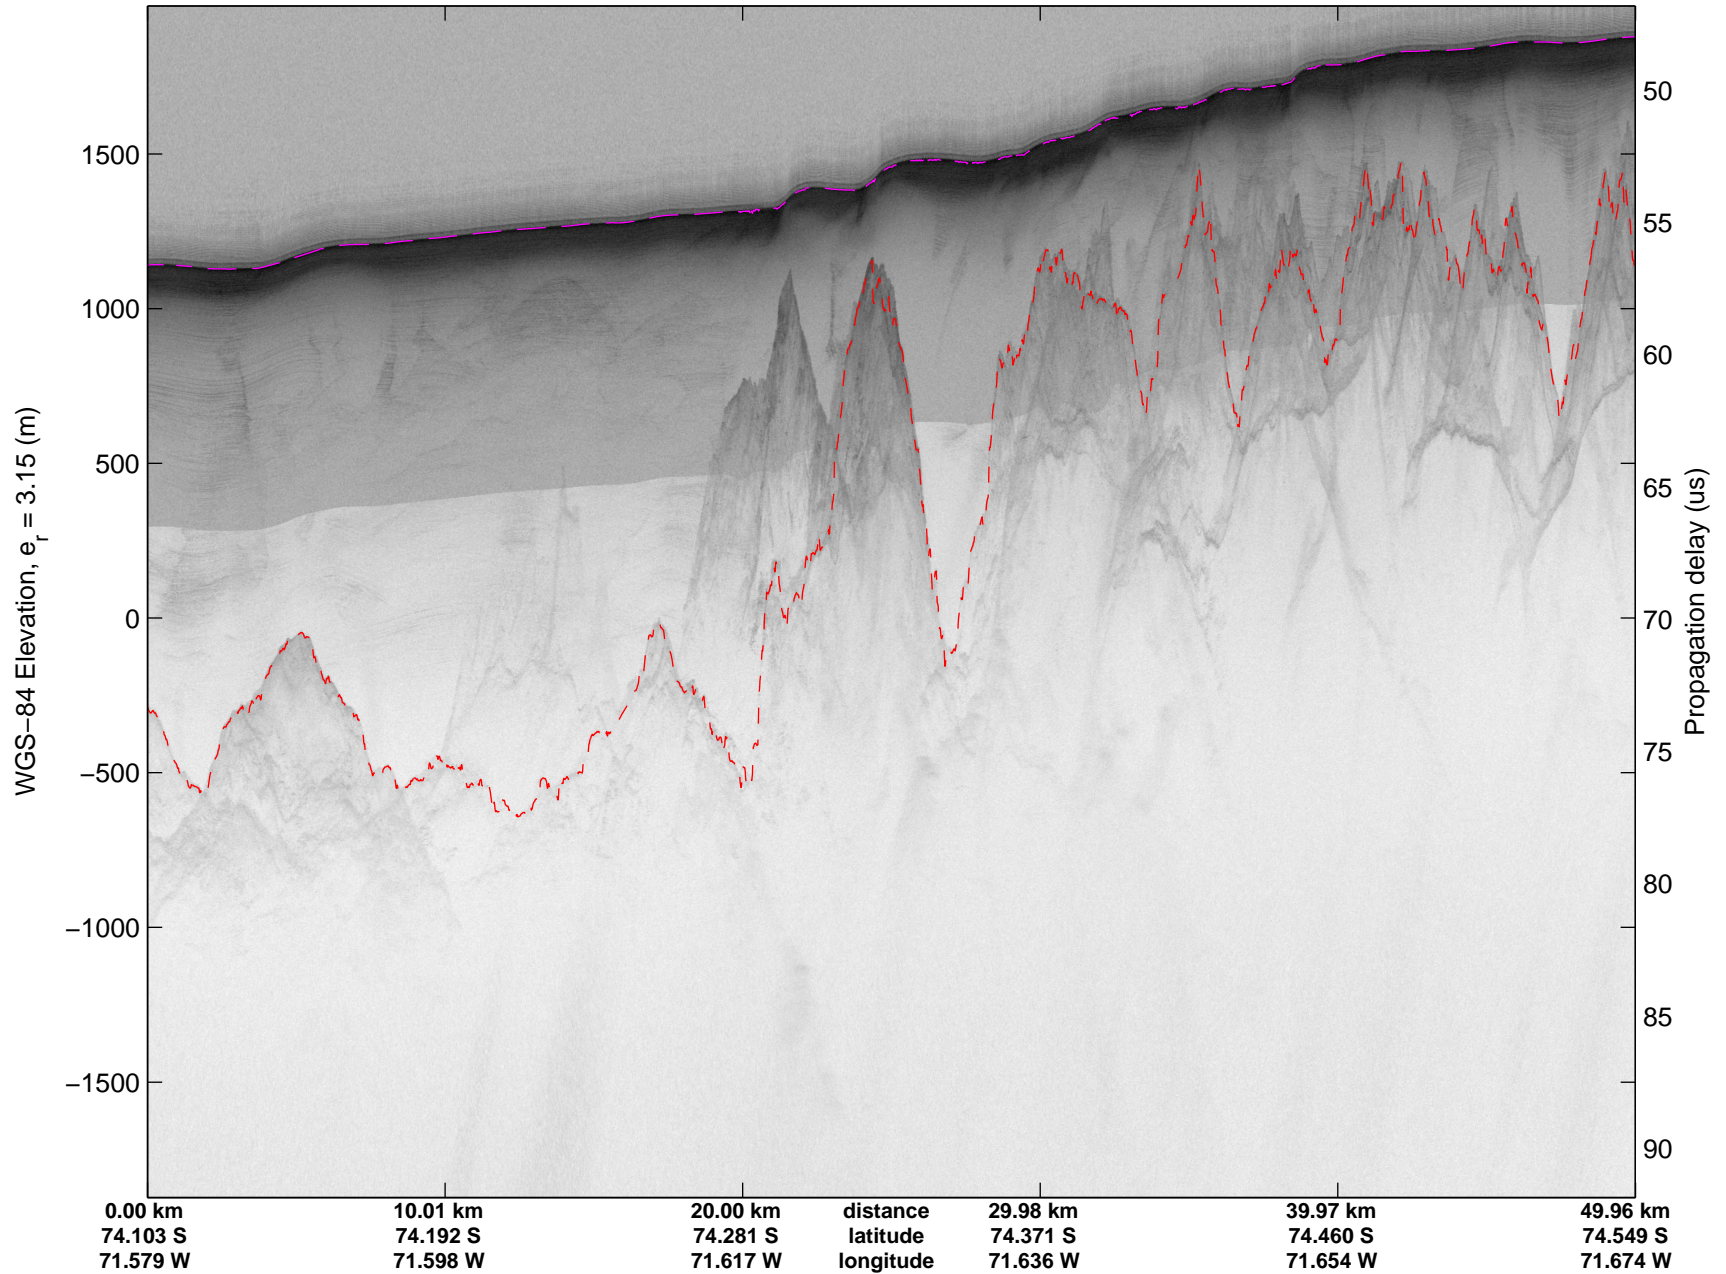

mcords3 2014_Antarctica_DC8: "Land Ice - Foundation Support Force 2" 20141114_01_006: 14:49:15.3 to 14:52:48.7 GPS