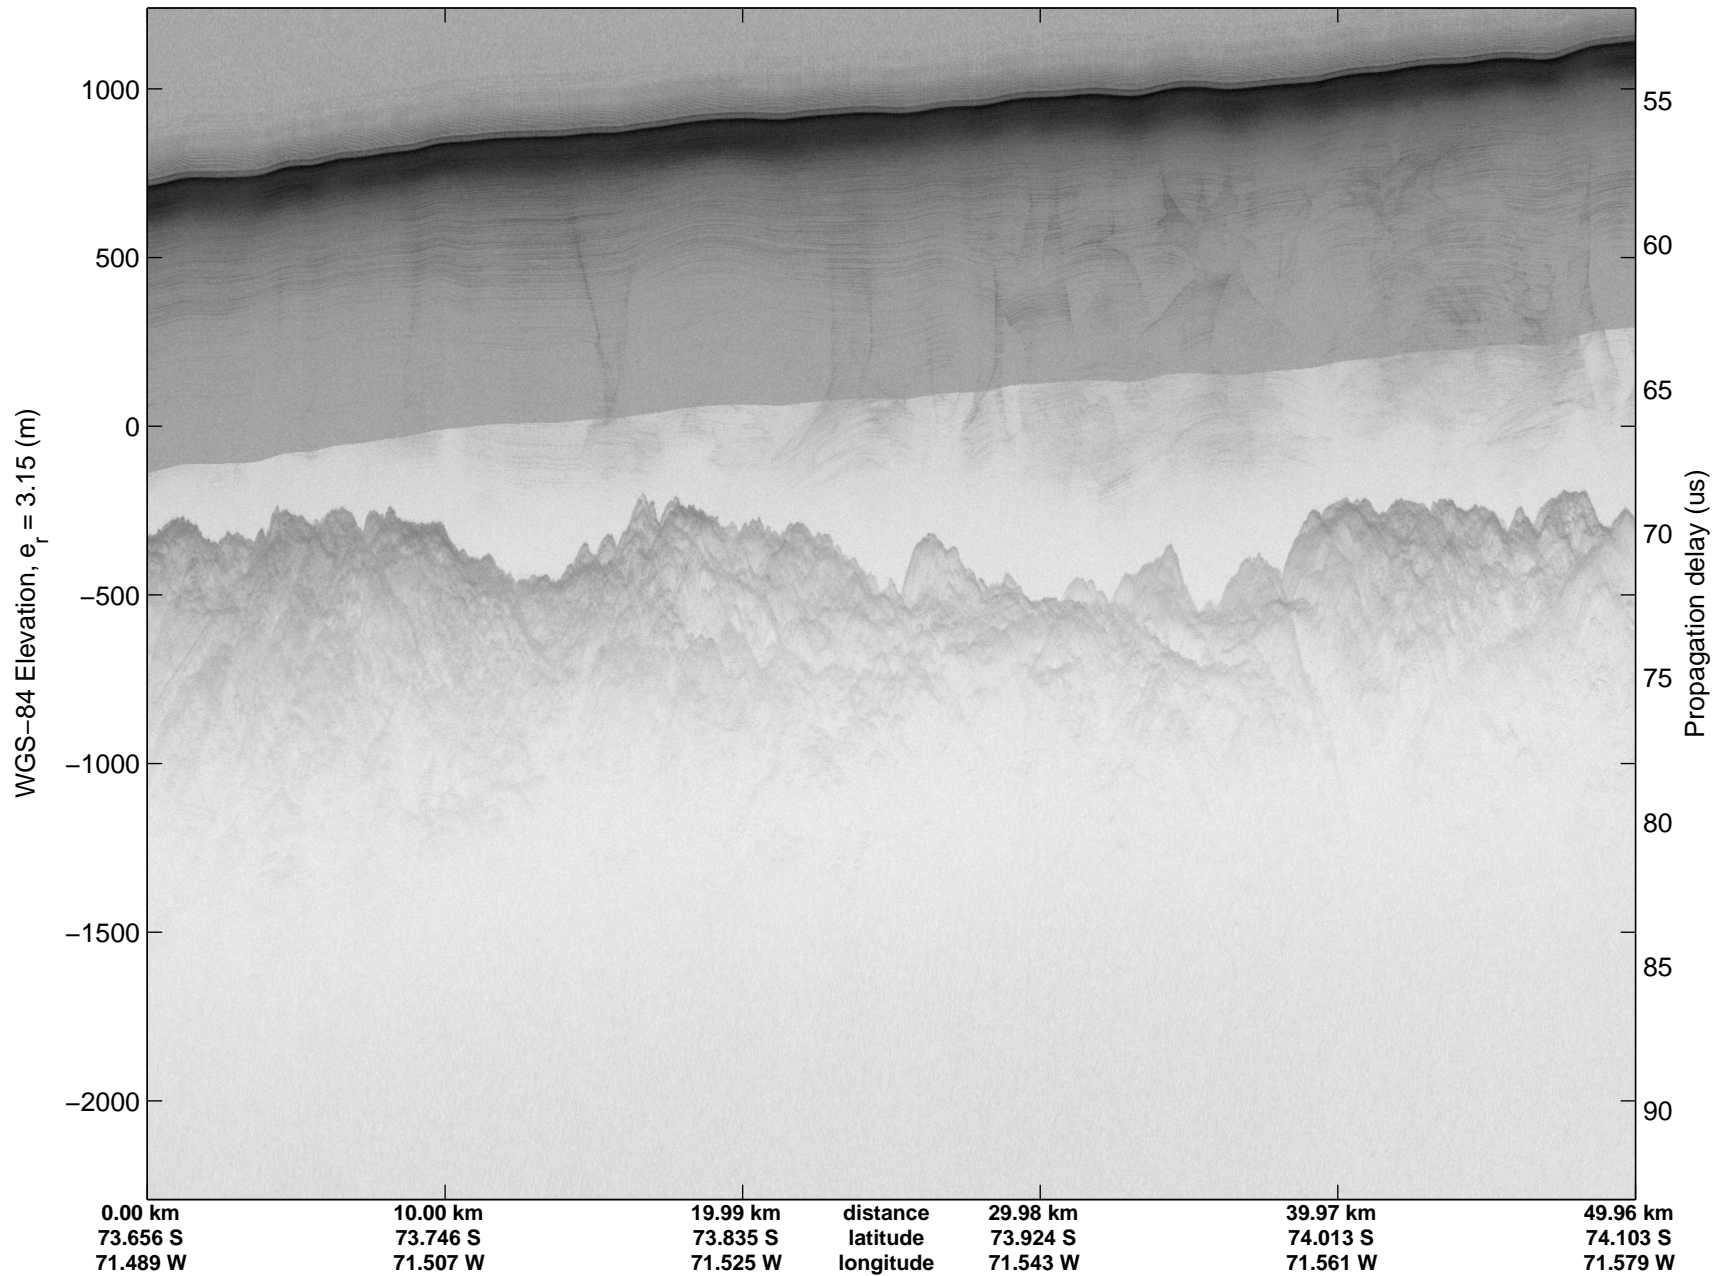

mcords3 2014_Antarctica_DC8: "Land Ice - Foundation Support Force 2" 20141114_01_005: 14:45:41.6 to 14:49:15.2 GPS