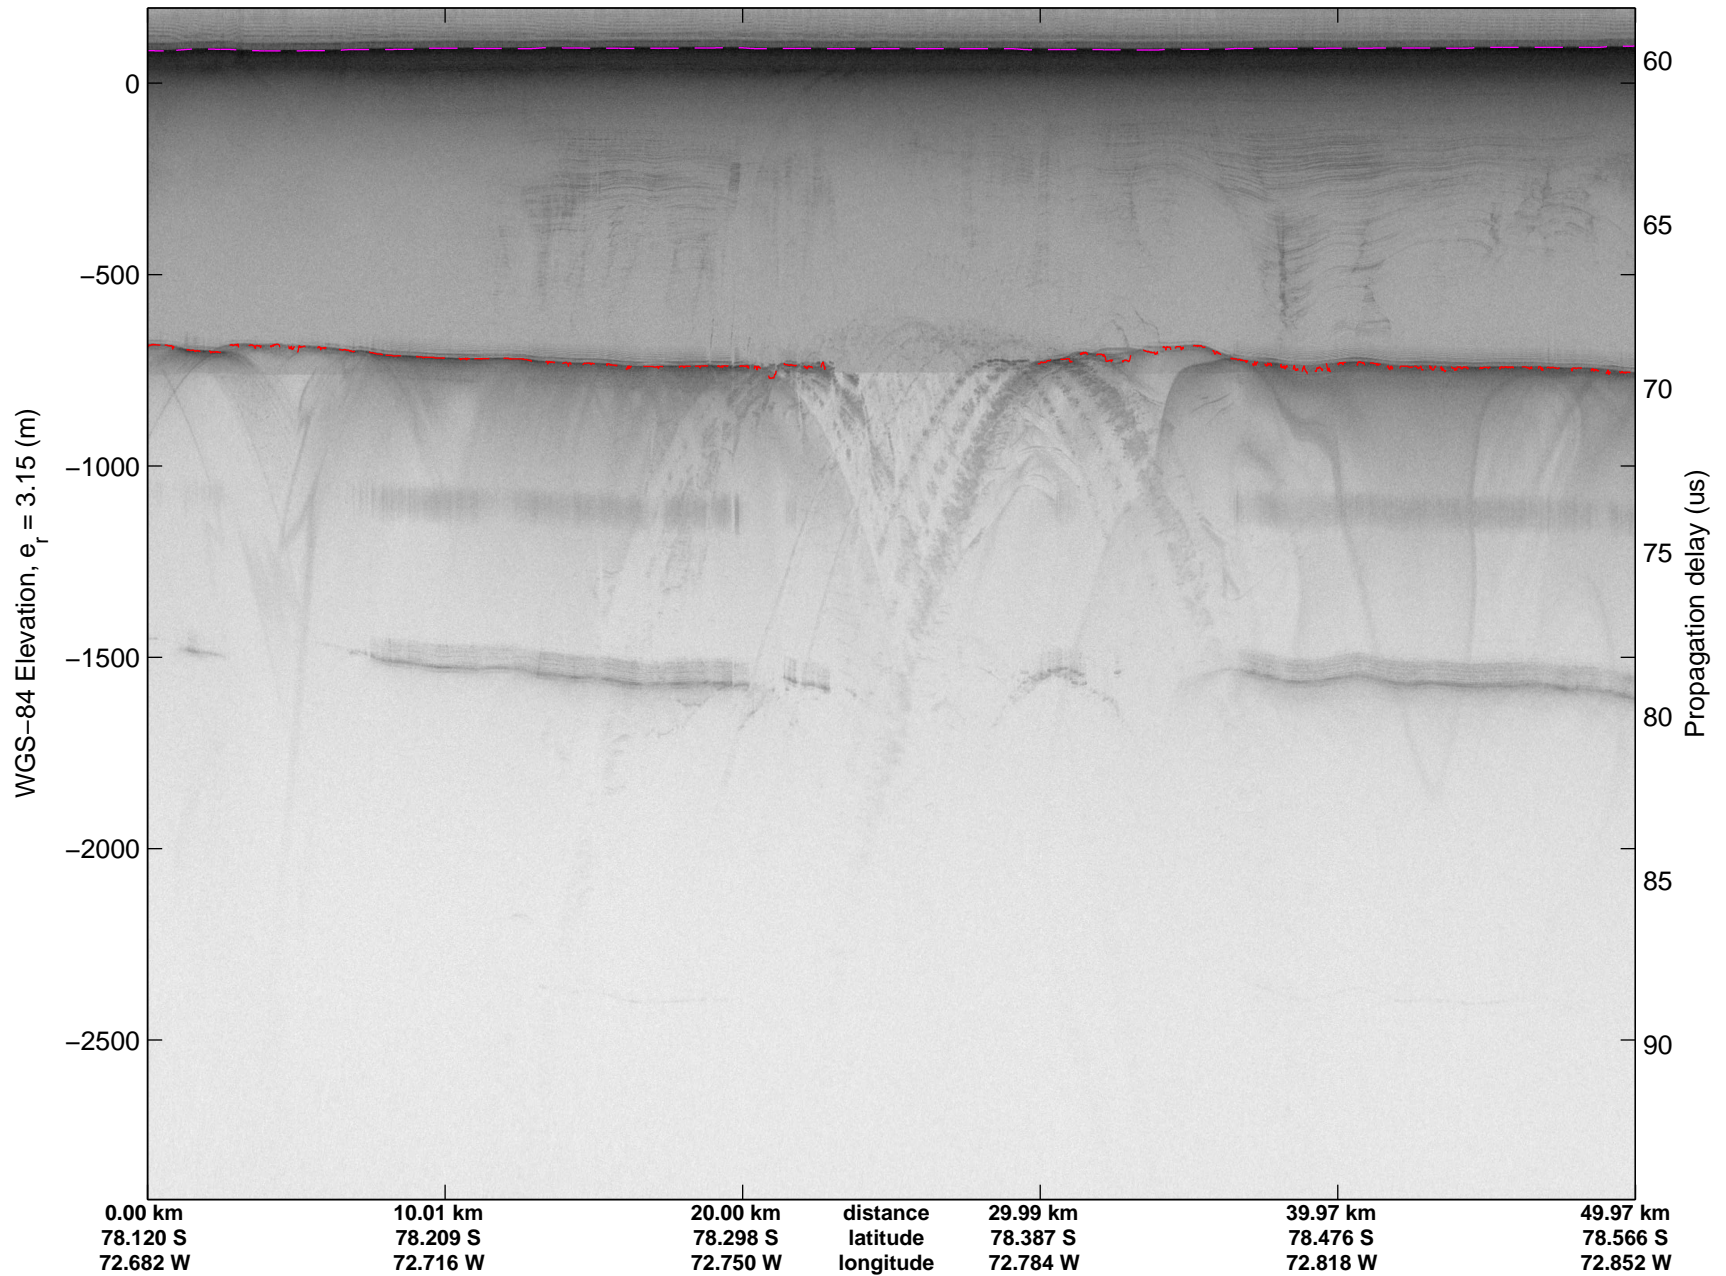

mcords3 2014_Antarctica_DC8: "Land Ice - Foundation Support Force 2" 20141114_01_015: 15:21:02.9 to 15:24:36.2 GPS