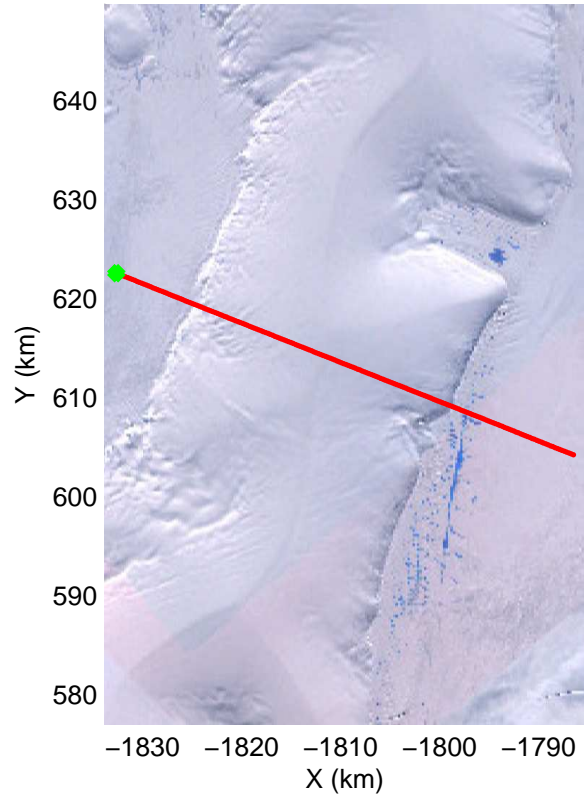

mcords3 2014\_Antarctica\_DC8: "Land Ice – Foundation Support Force 2" 20141114\_01\_001: 14:31:25.8 to 14:34:59.7 GPS

mcords3 2014\_Antarctica\_DC8: "Land Ice - Foundation Support Force 2" 20141114\_01\_001: 14:31:25.8 to 14:34:59.7 GPS