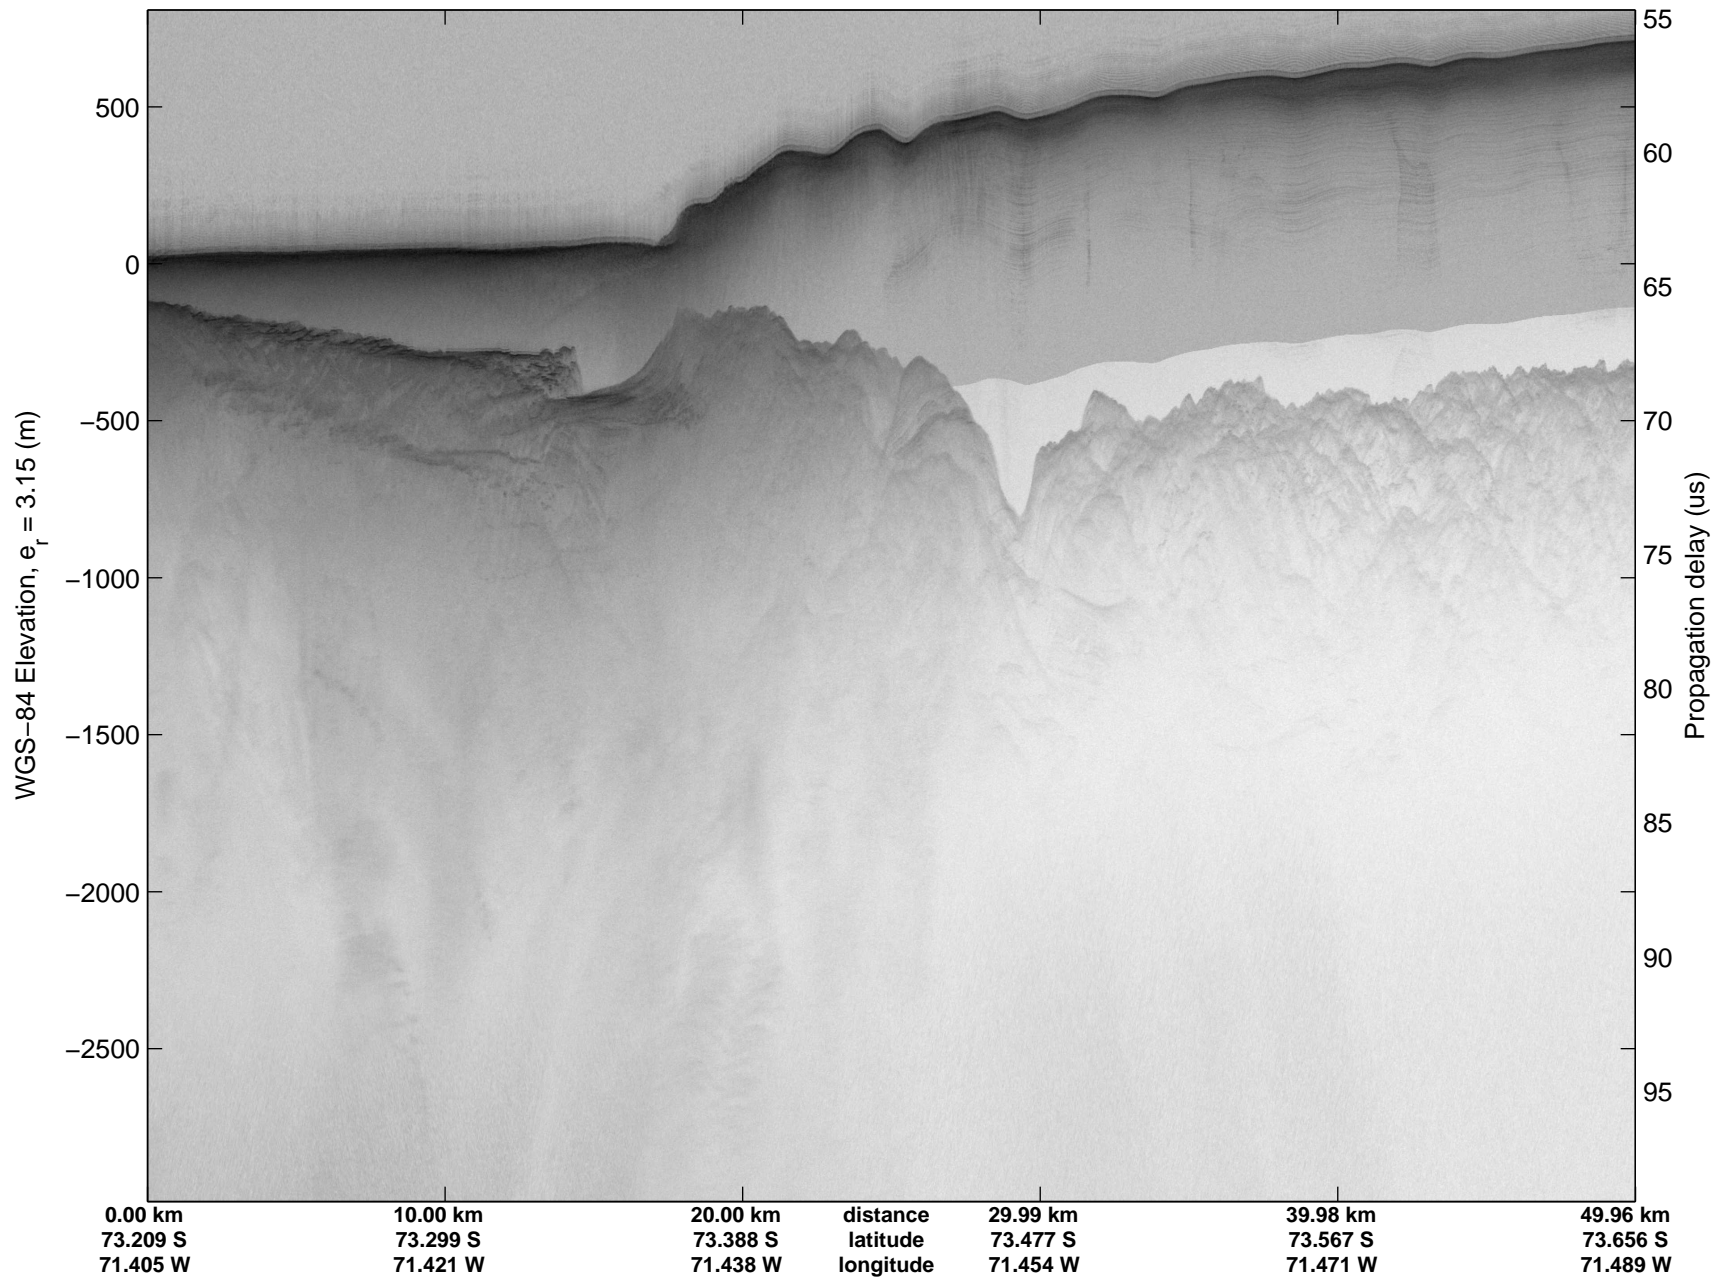

mcords3 2014_Antarctica_DC8: "Land Ice - Foundation Support Force 2" 20141114_01_004: 14:42:08.0 to 14:45:41.5 GPS