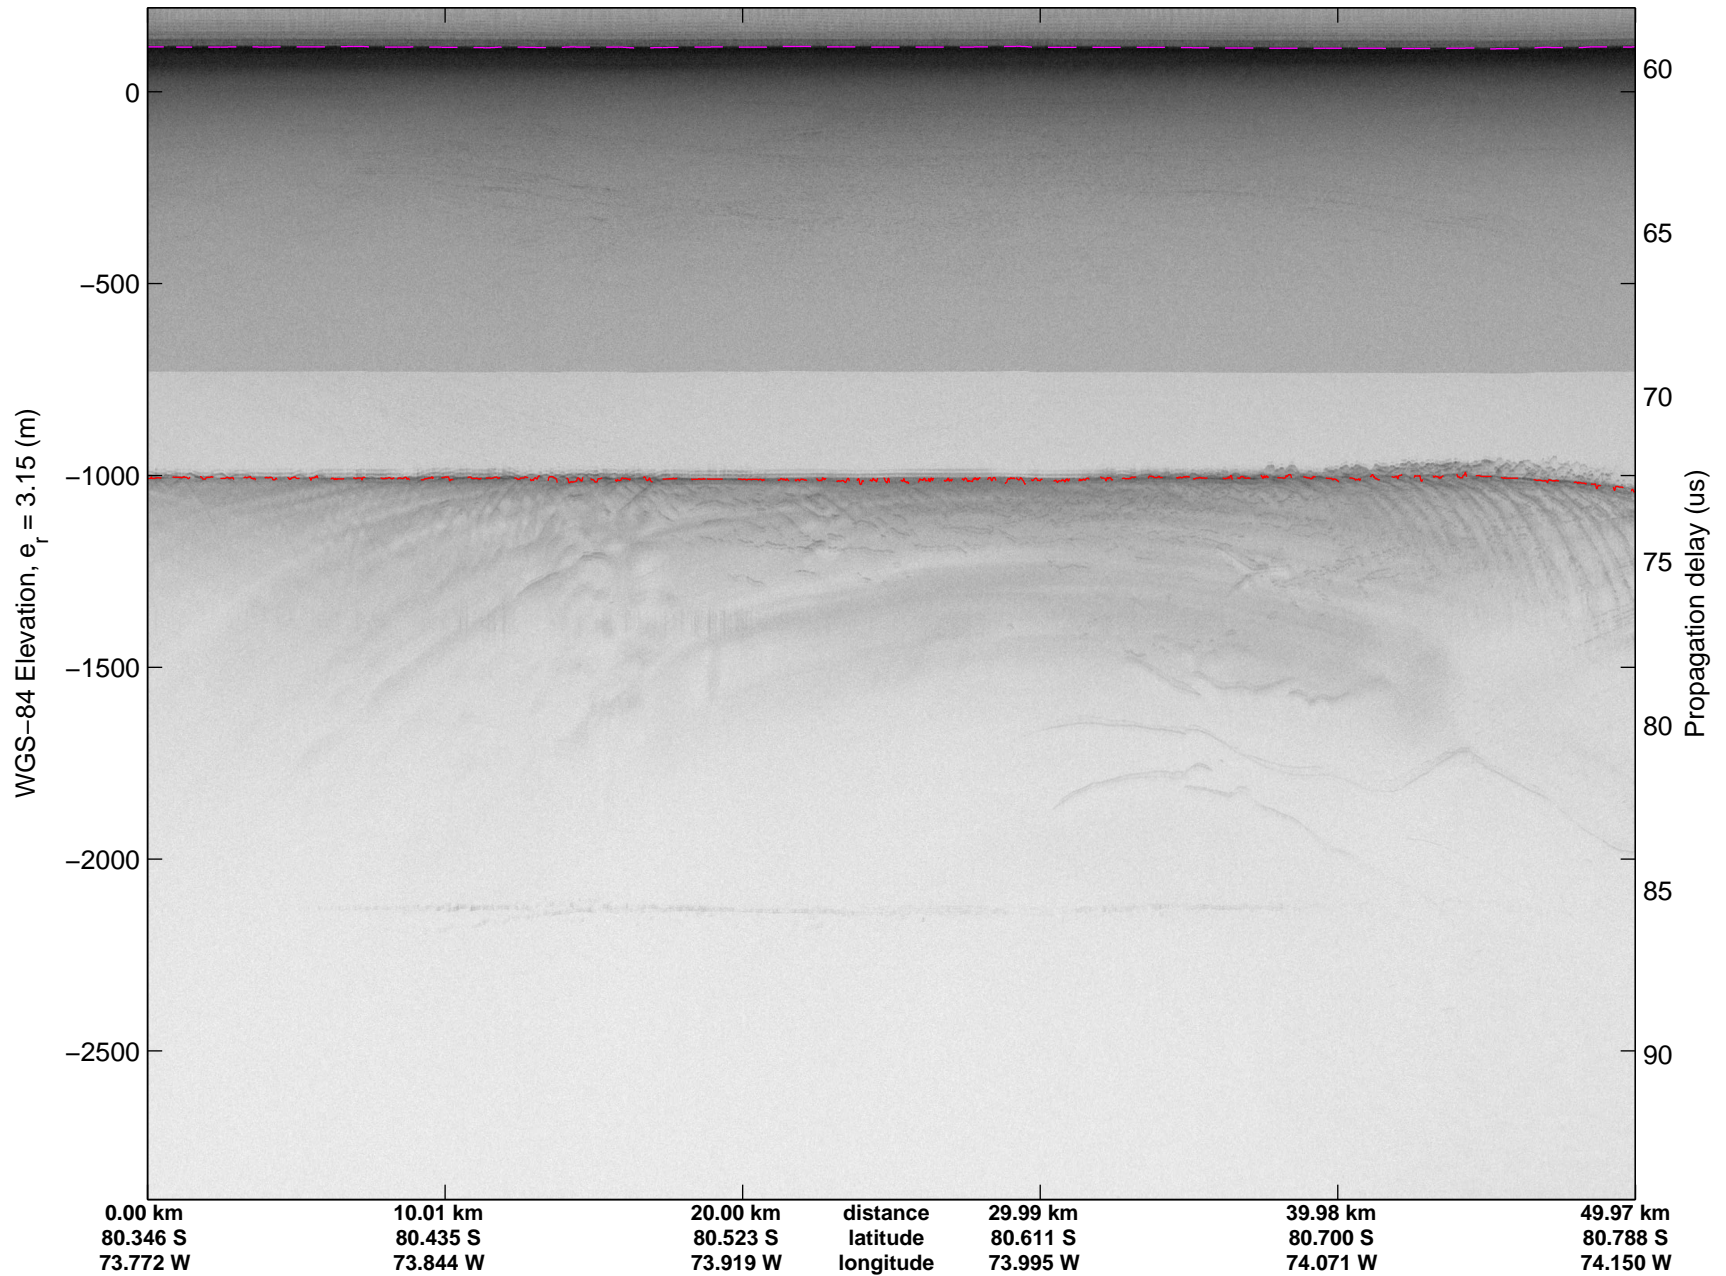

mcords3 2014_Antarctica_DC8: "Land Ice - Foundation Support Force 2" 20141114_01_020: 15:38:52.4 to 15:42:26.6 GPS