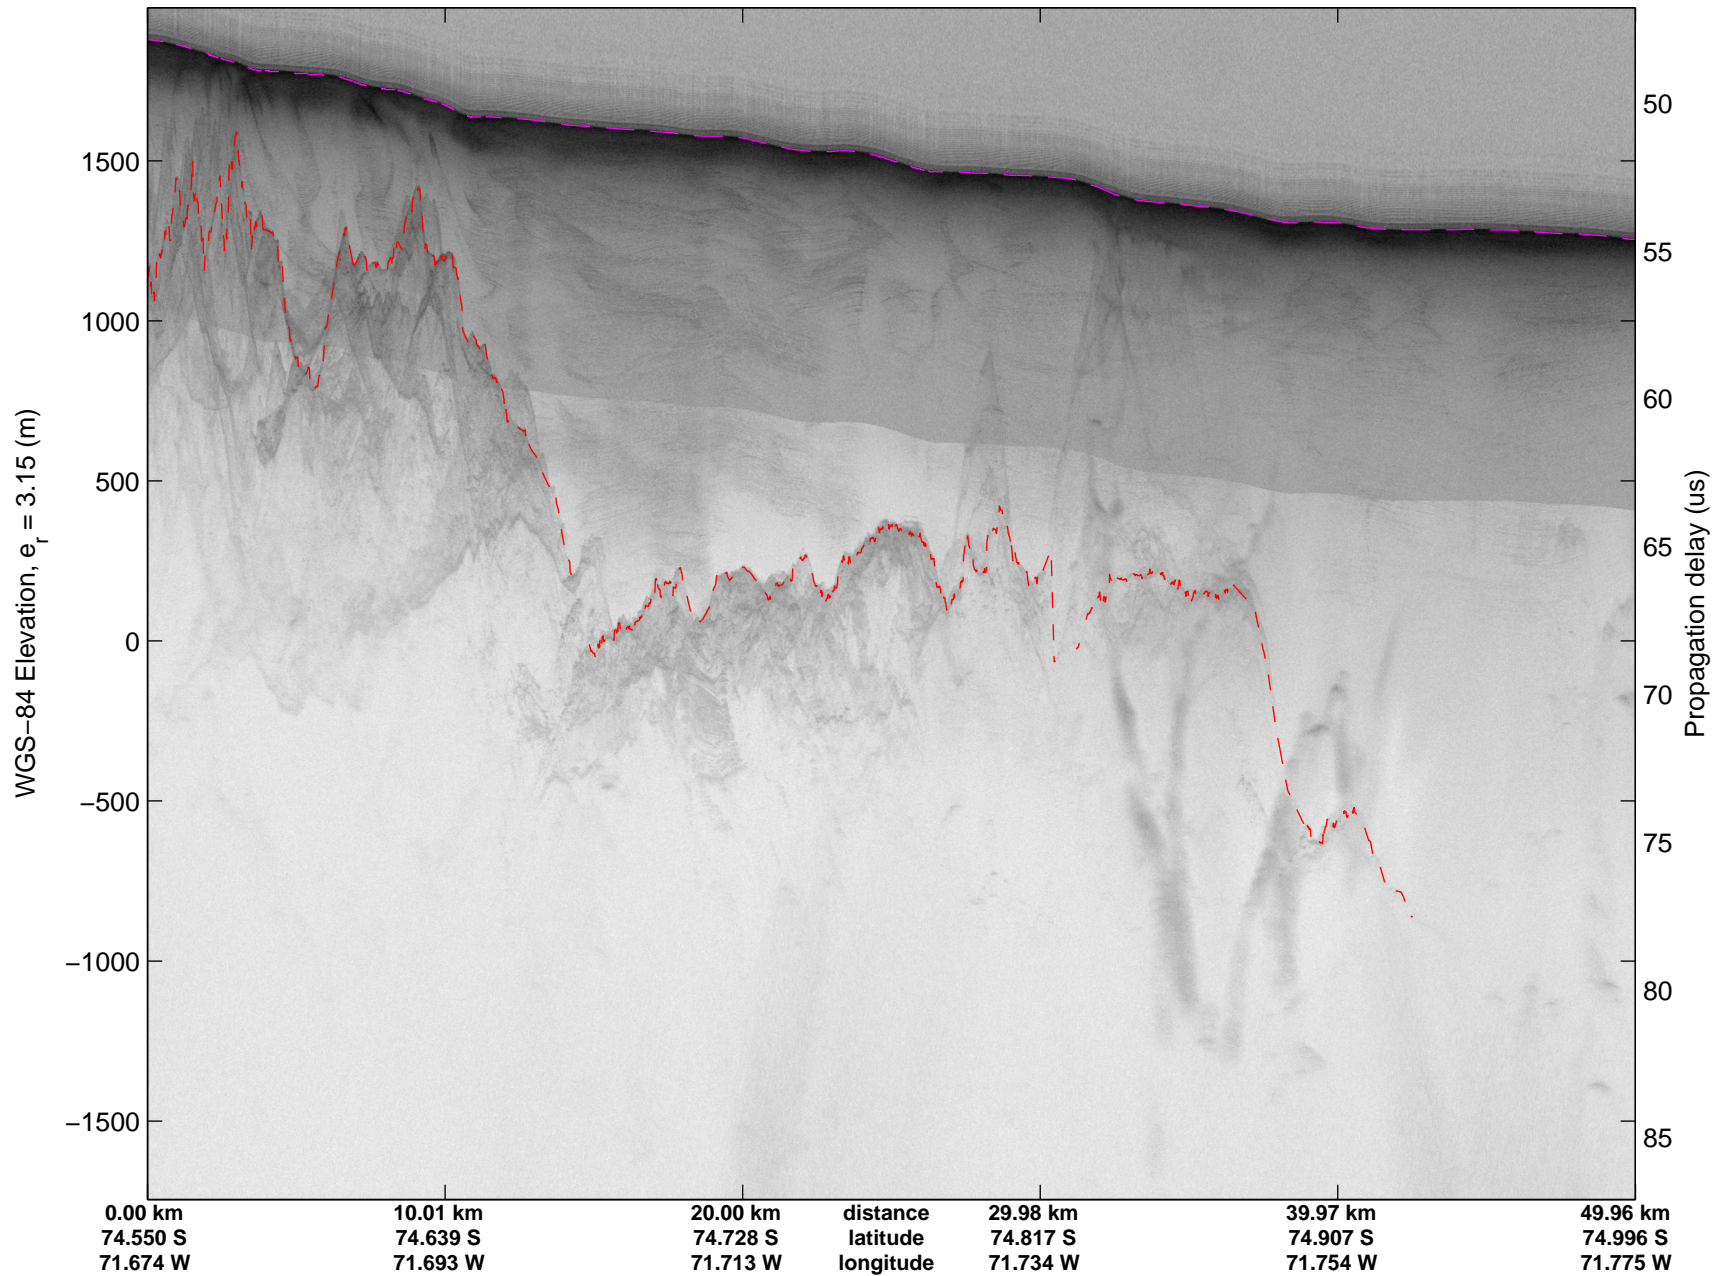

mcords3 2014_Antarctica_DC8: "Land Ice – Foundation Support Force 2" 20141114_01_007: 14:52:48.8 to 14:56:22.0 GPS