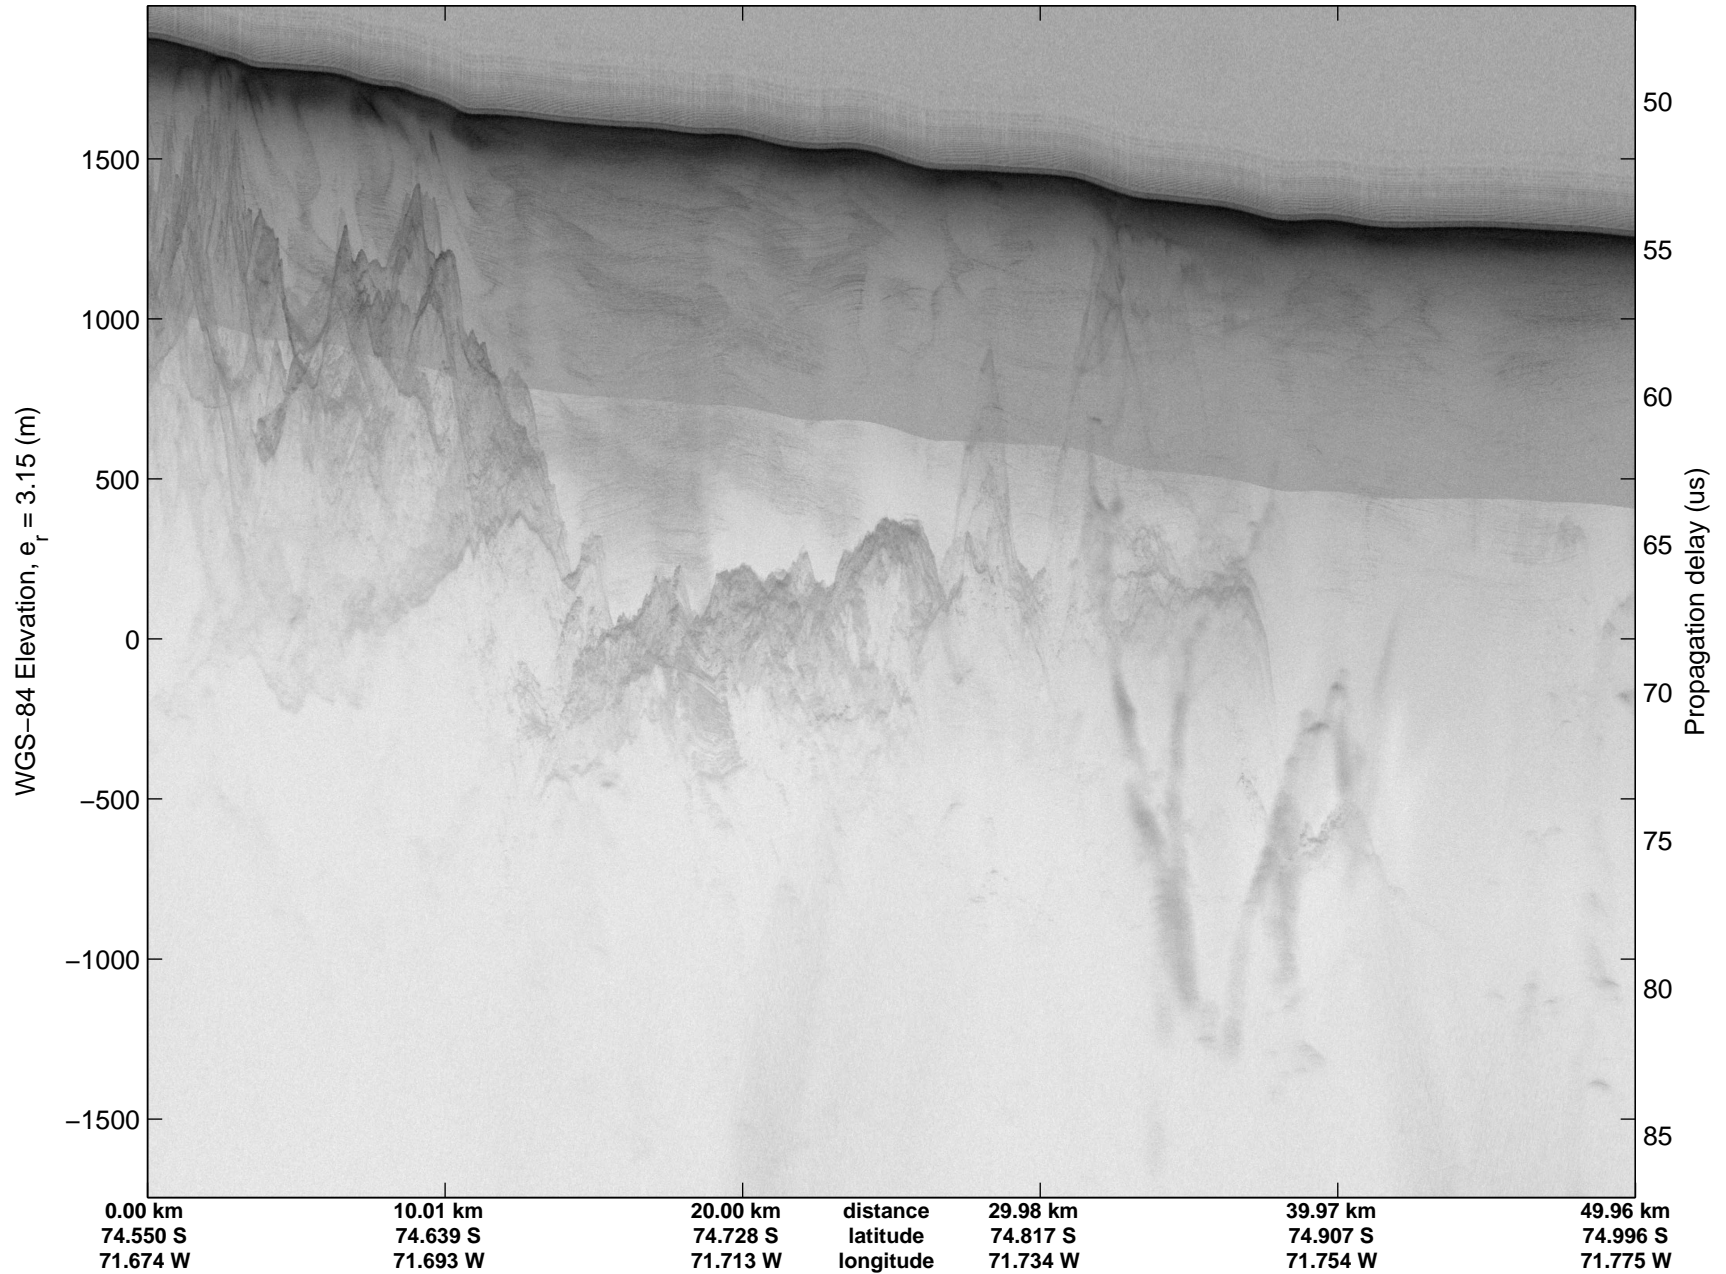

Land Ice – Foundation Support Force 2  
20141114\_01\_007  
Polar Stereograph -71N/0E

mcords3 2014\_Antarctica\_DC8: "Land Ice - Foundation Support Force 2" 20141114\_01\_007: 14:52:48.8 to 14:56:22.0 GPS