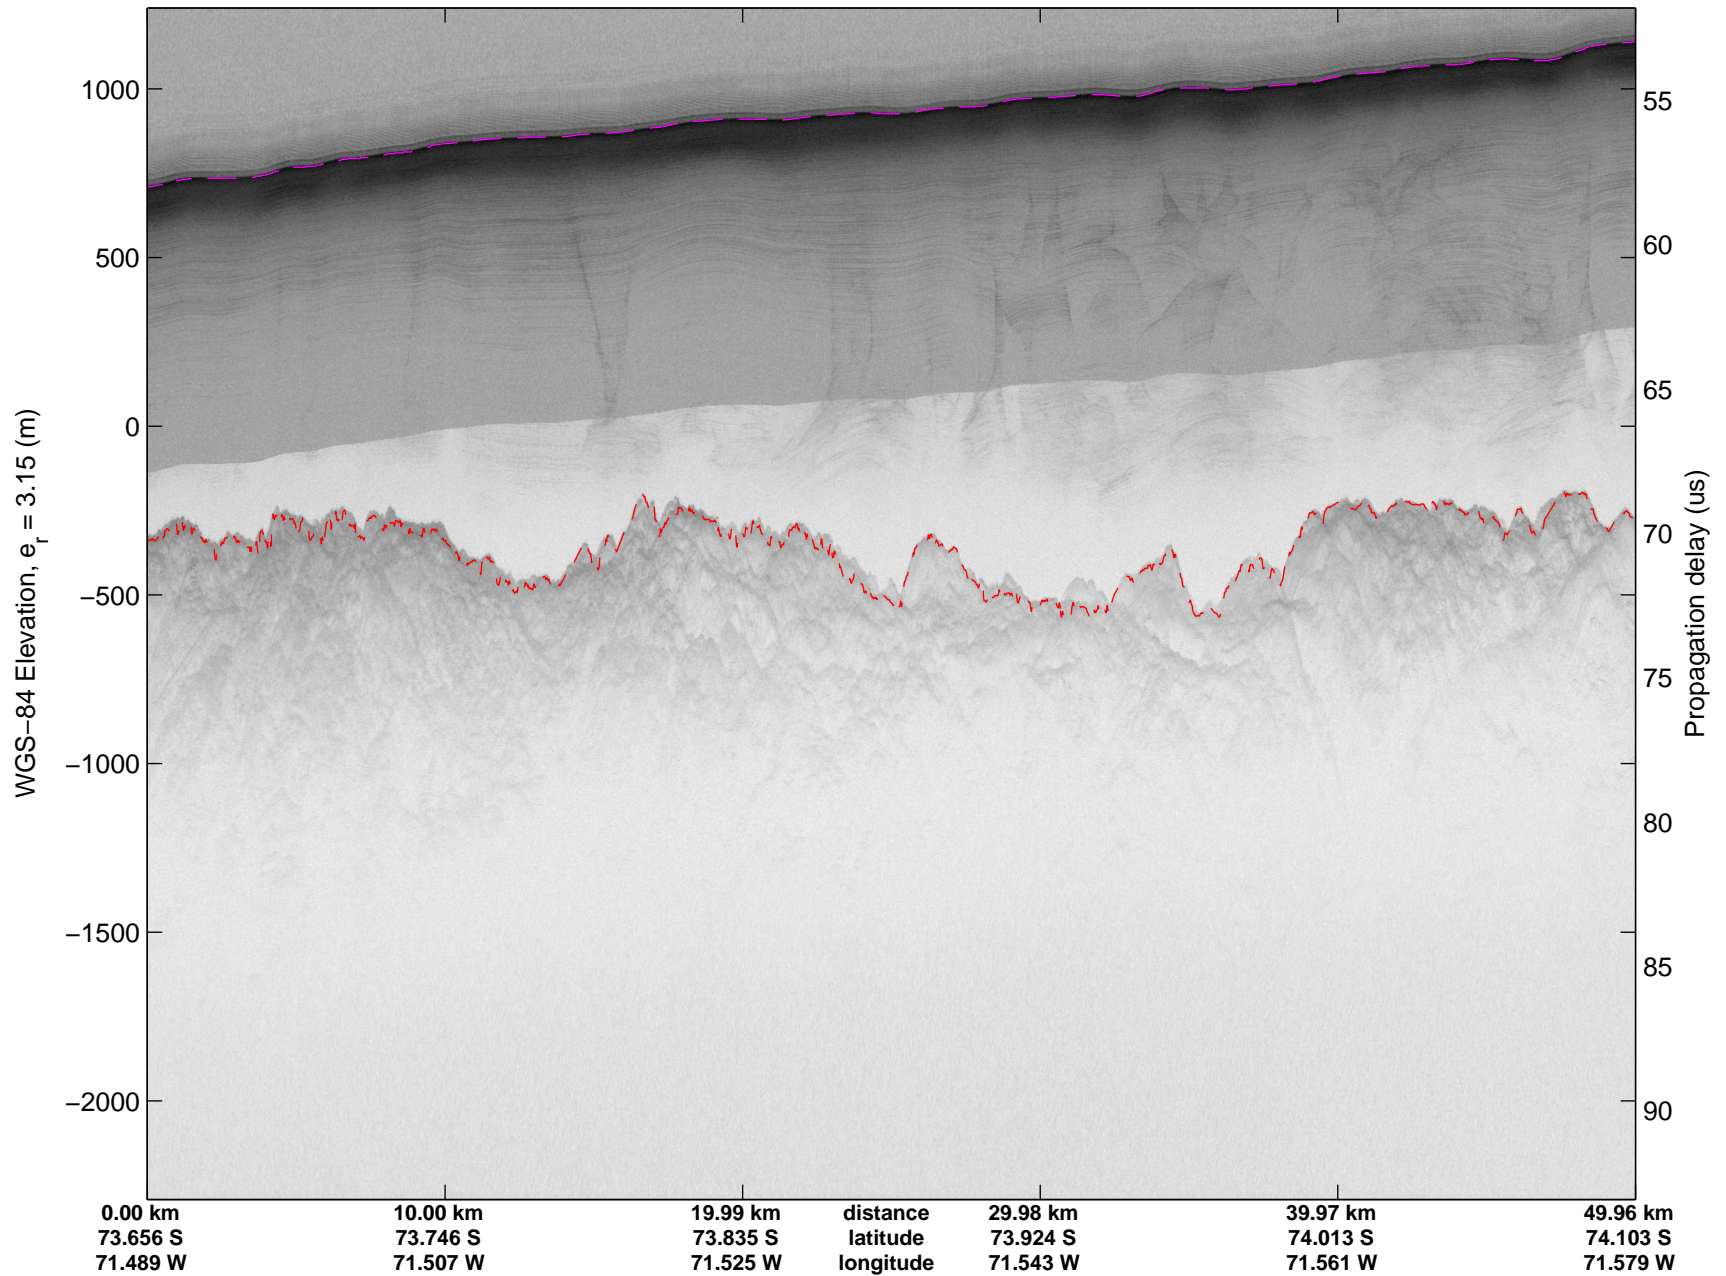

mcords3 2014_Antarctica_DC8: "Land Ice - Foundation Support Force 2" 20141114_01_005: 14:45:41.6 to 14:49:15.2 GPS