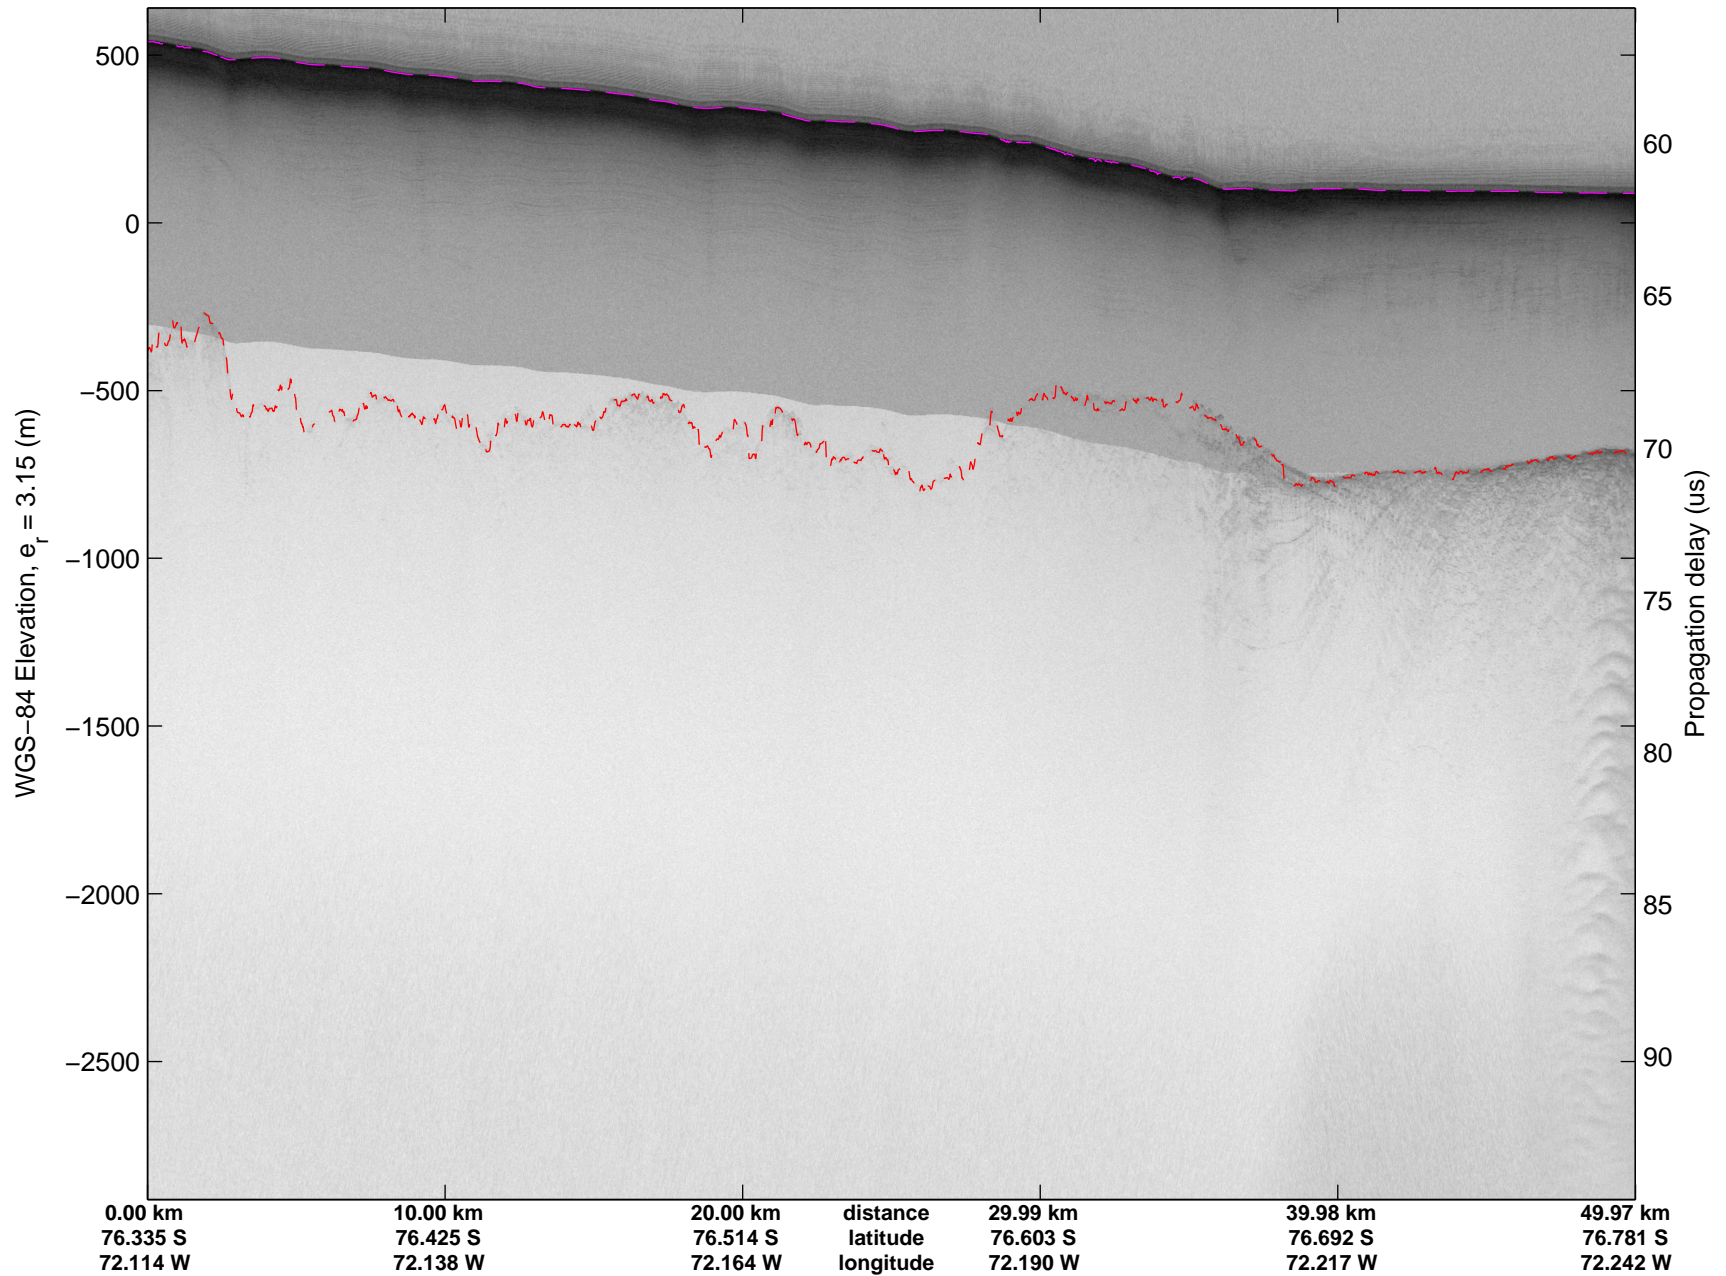

mcords3 2014_Antarctica_DC8: "Land Ice - Foundation Support Force 2" 20141114_01_011: 15:06:57.6 to 15:10:27.9 GPS