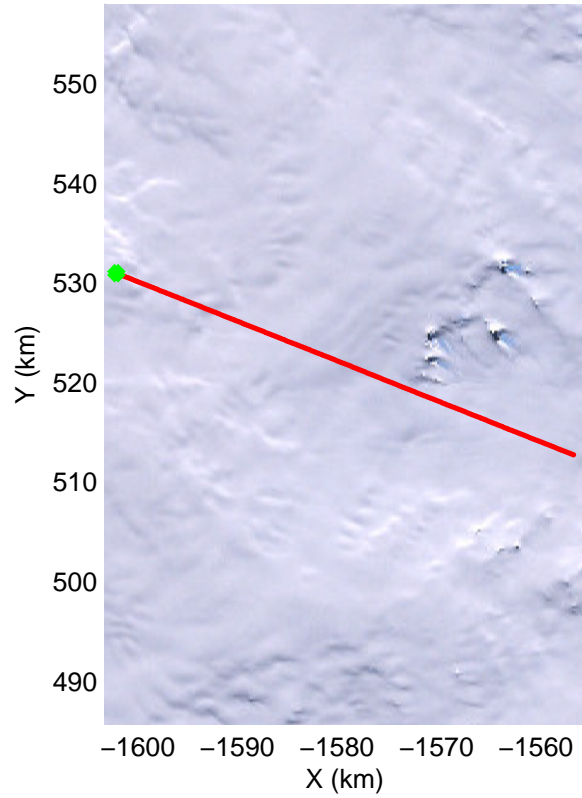

Land Ice – Foundation Support Force 2
20141114_01_007
Polar Stereograph -71N/0E