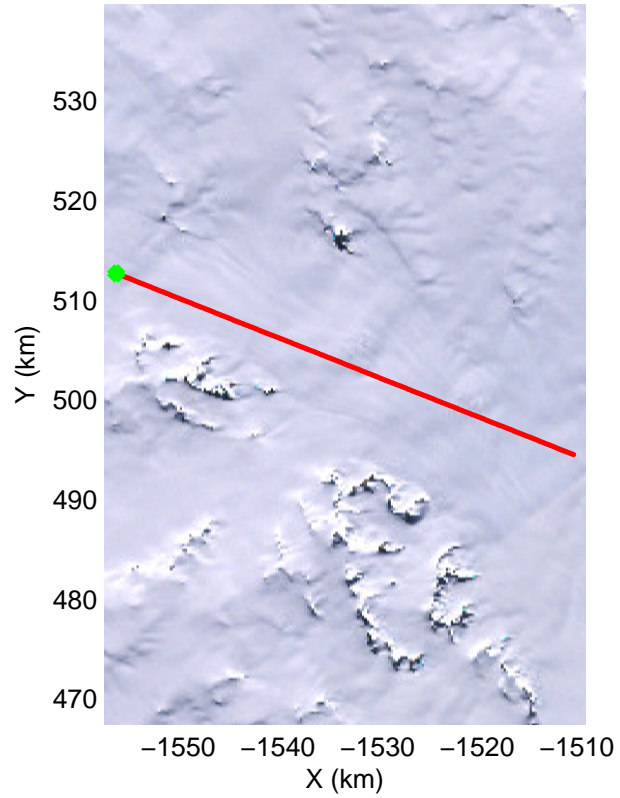

Land Ice – Foundation Support Force 2
20141114_01_008
Polar Stereograph -71N/0E