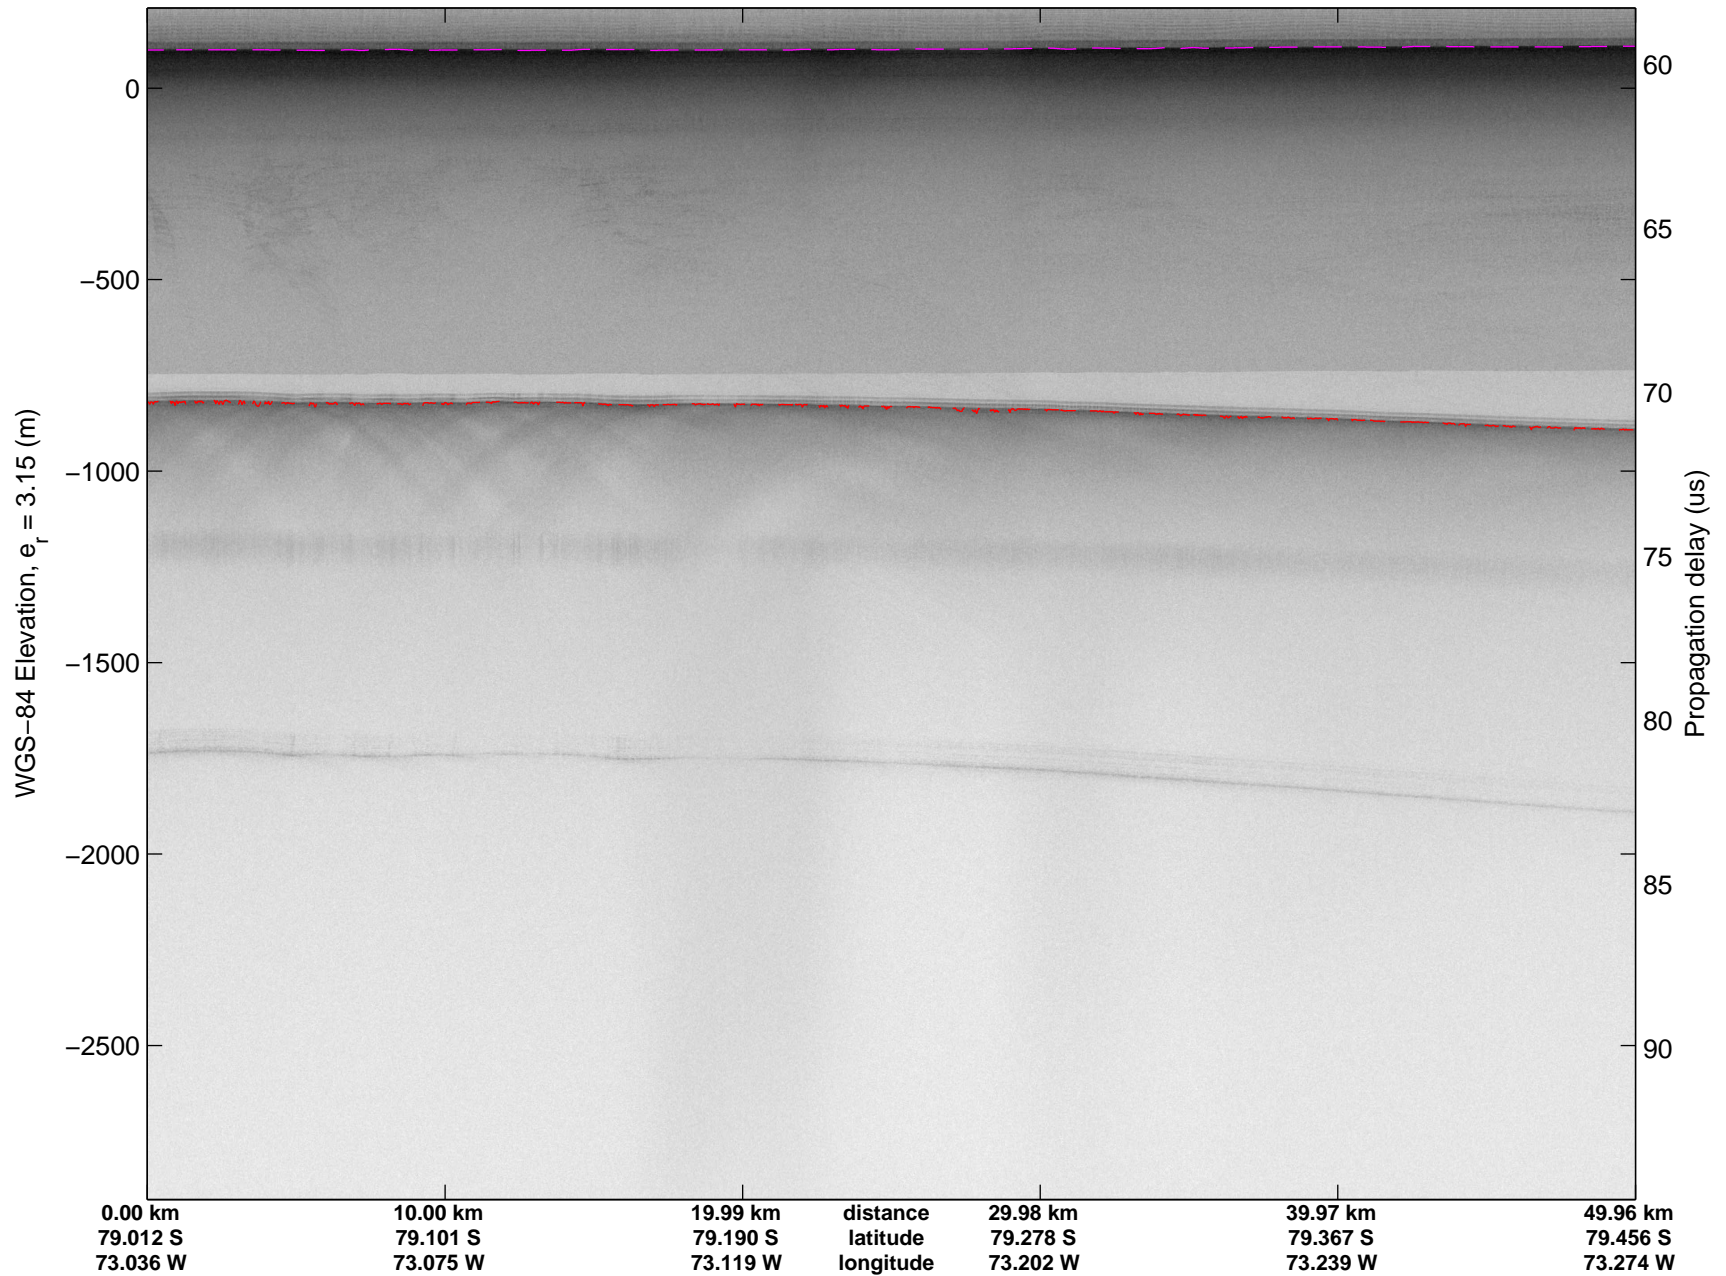

mcords3 2014_Antarctica_DC8: "Land Ice – Foundation Support Force 2" 20141114_01_017: 15:28:10.2 to 15:31:43.9 GPS