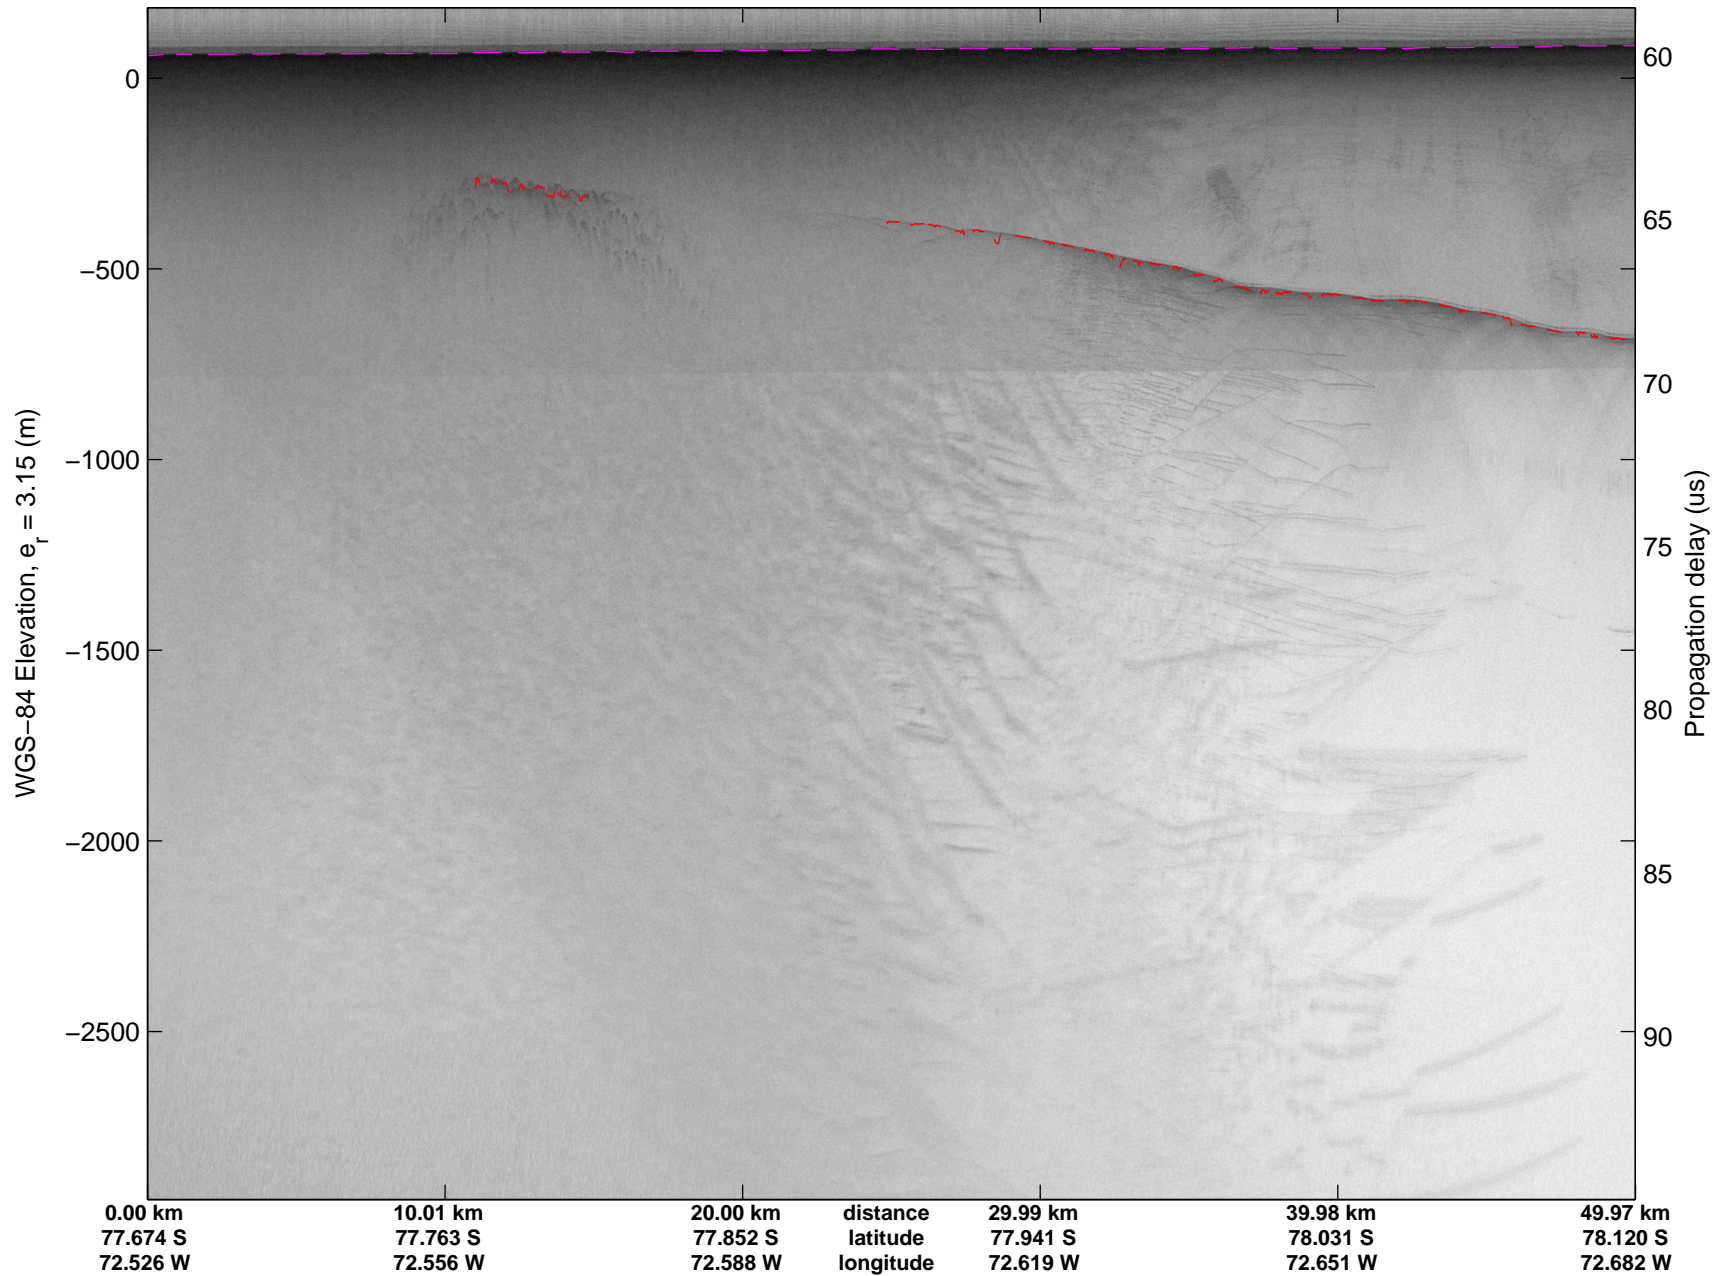

mcords3 2014_Antarctica_DC8: "Land Ice - Foundation Support Force 2" 20141114_01_014: 15:17:30.2 to 15:21:02.7 GPS