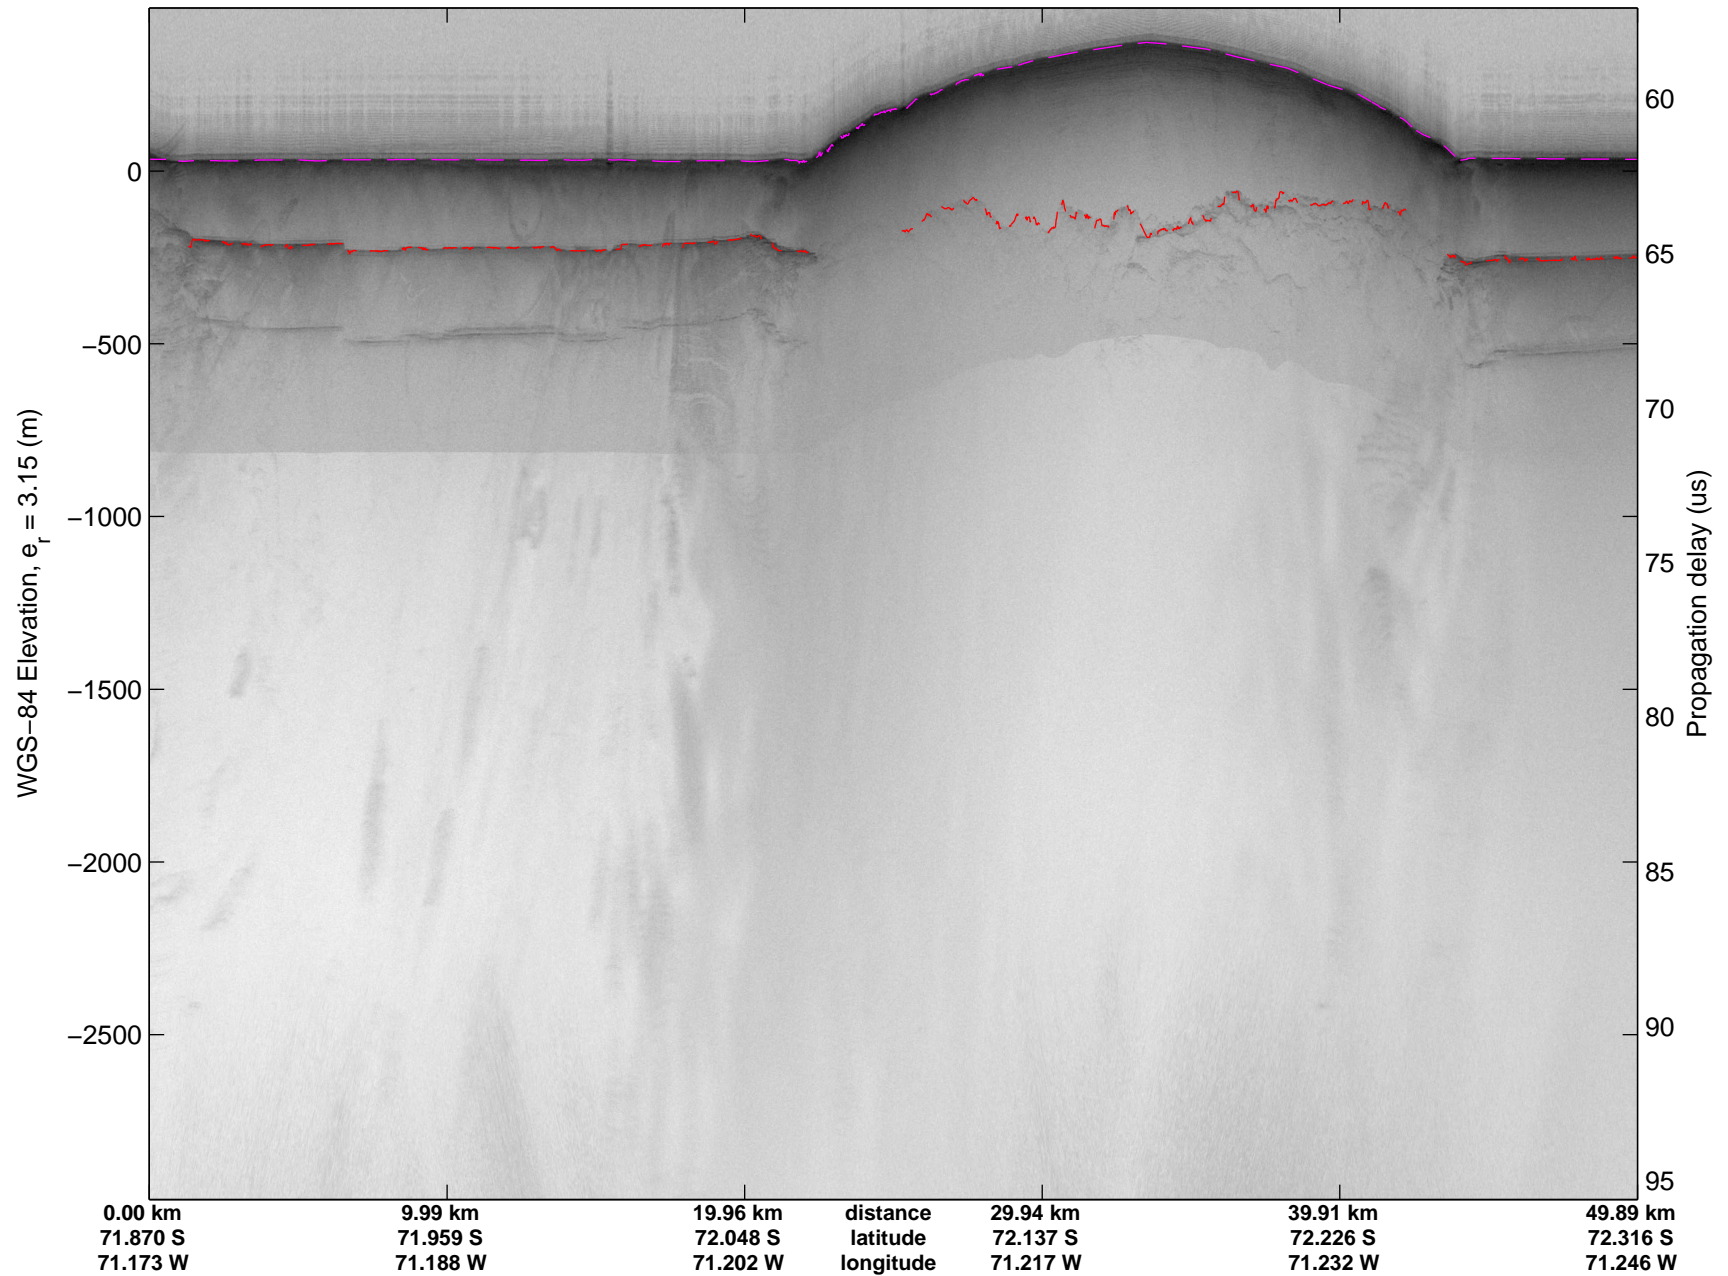

mcords3 2014\_Antarctica\_DC8: "Land Ice – Foundation Support Force 2" 20141114\_01\_001: 14:31:25.8 to 14:34:59.7 GPS

mcords3 2014\_Antarctica\_DC8: "Land Ice - Foundation Support Force 2" 20141114\_01\_001: 14:31:25.8 to 14:34:59.7 GPS

mcords3 2014\_Antarctica\_DC8: "Land Ice - Foundation Support Force 2" 20141114\_01\_002: 14:34:59.9 to 14:38:33.9 GPS

mcords3 2014\_Antarctica\_DC8: "Land Ice - Foundation Support Force 2" 20141114\_01\_002: 14:34:59.9 to 14:38:33.9 GPS