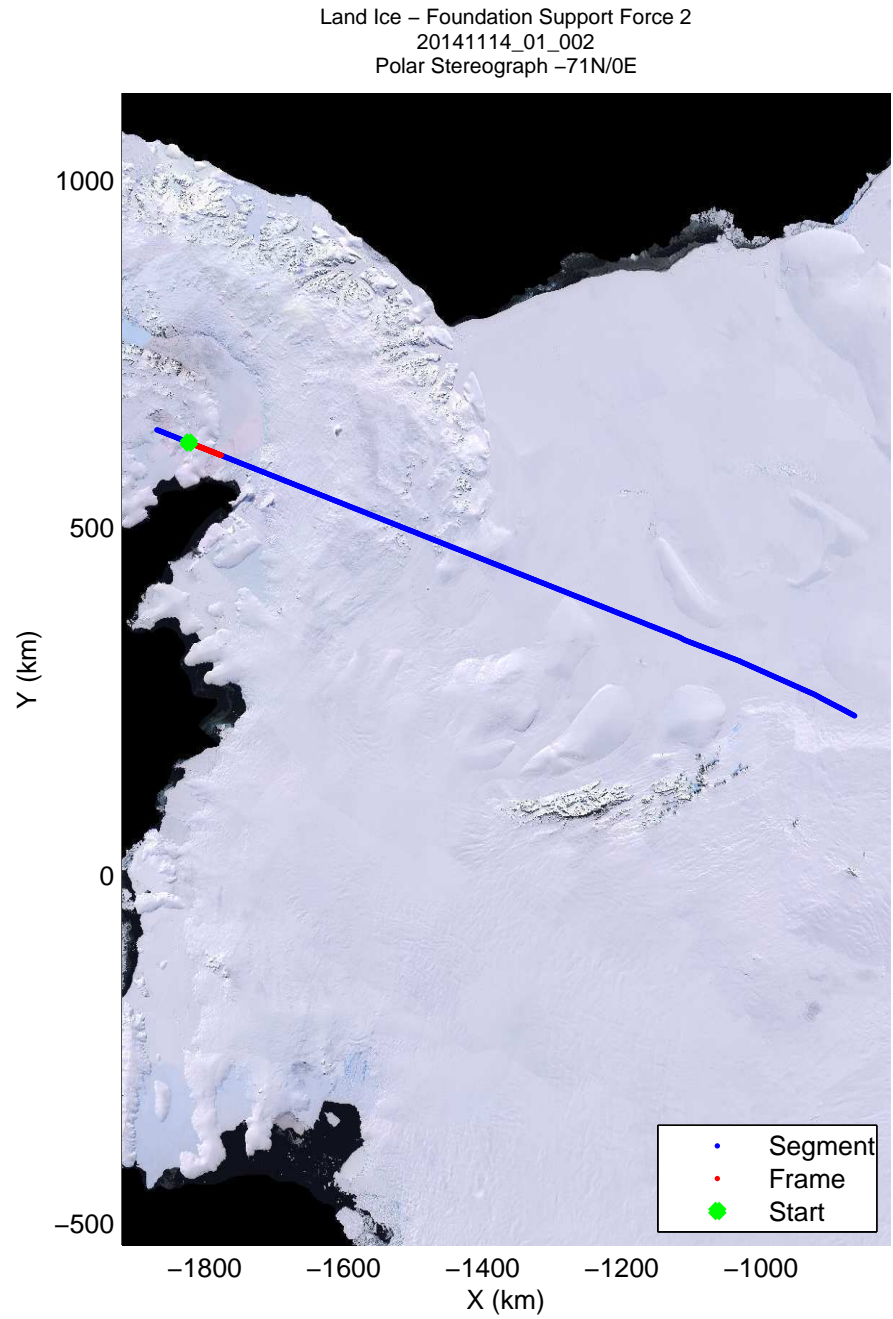

mcords3 2014\_Antarctica\_DC8: "Land Ice – Foundation Support Force 2" 20141114\_01\_001: 14:31:25.8 to 14:34:59.7 GPS

mcords3 2014\_Antarctica\_DC8: "Land Ice - Foundation Support Force 2" 20141114\_01\_001: 14:31:25.8 to 14:34:59.7 GPS