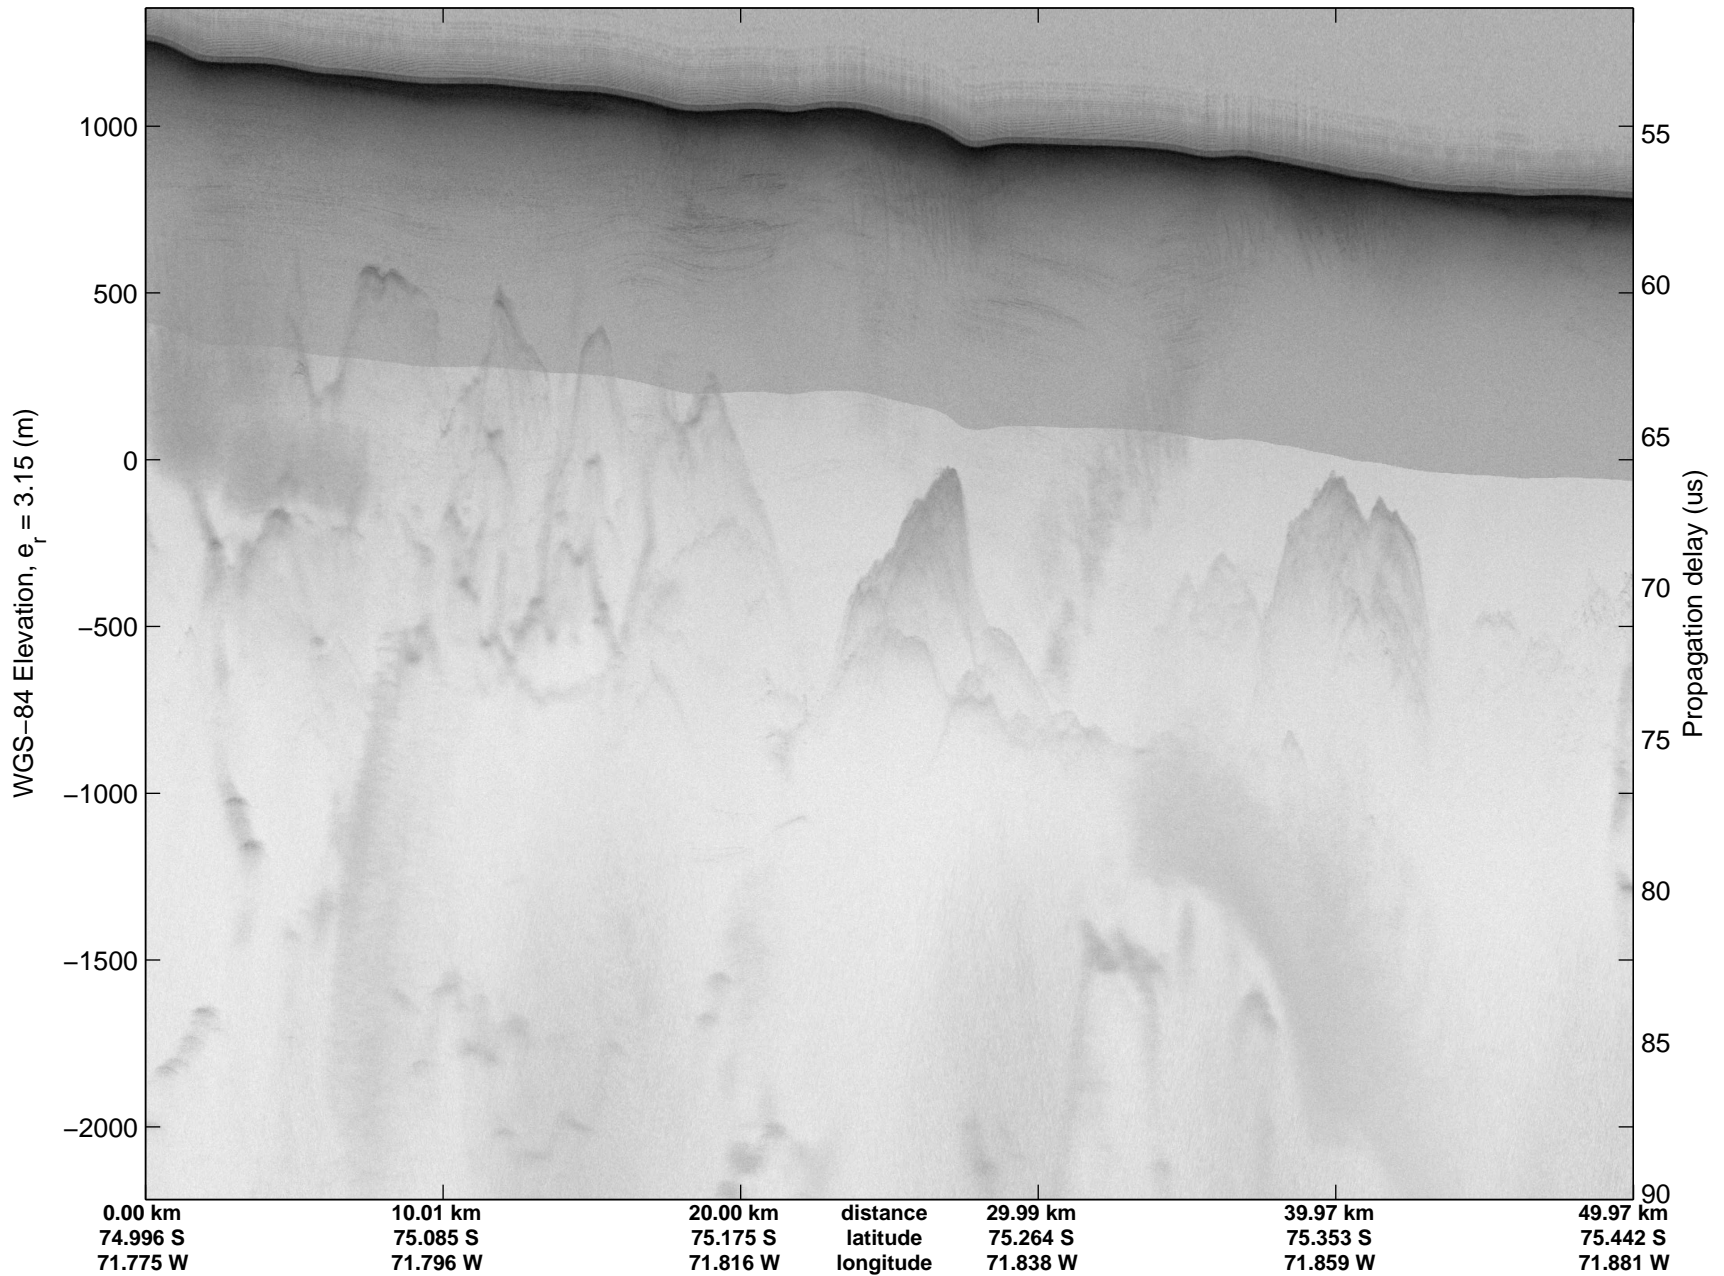

mcords3 2014_Antarctica_DC8: "Land Ice - Foundation Support Force 2" 20141114_01_008: 14:56:22.2 to 14:59:54.7 GPS