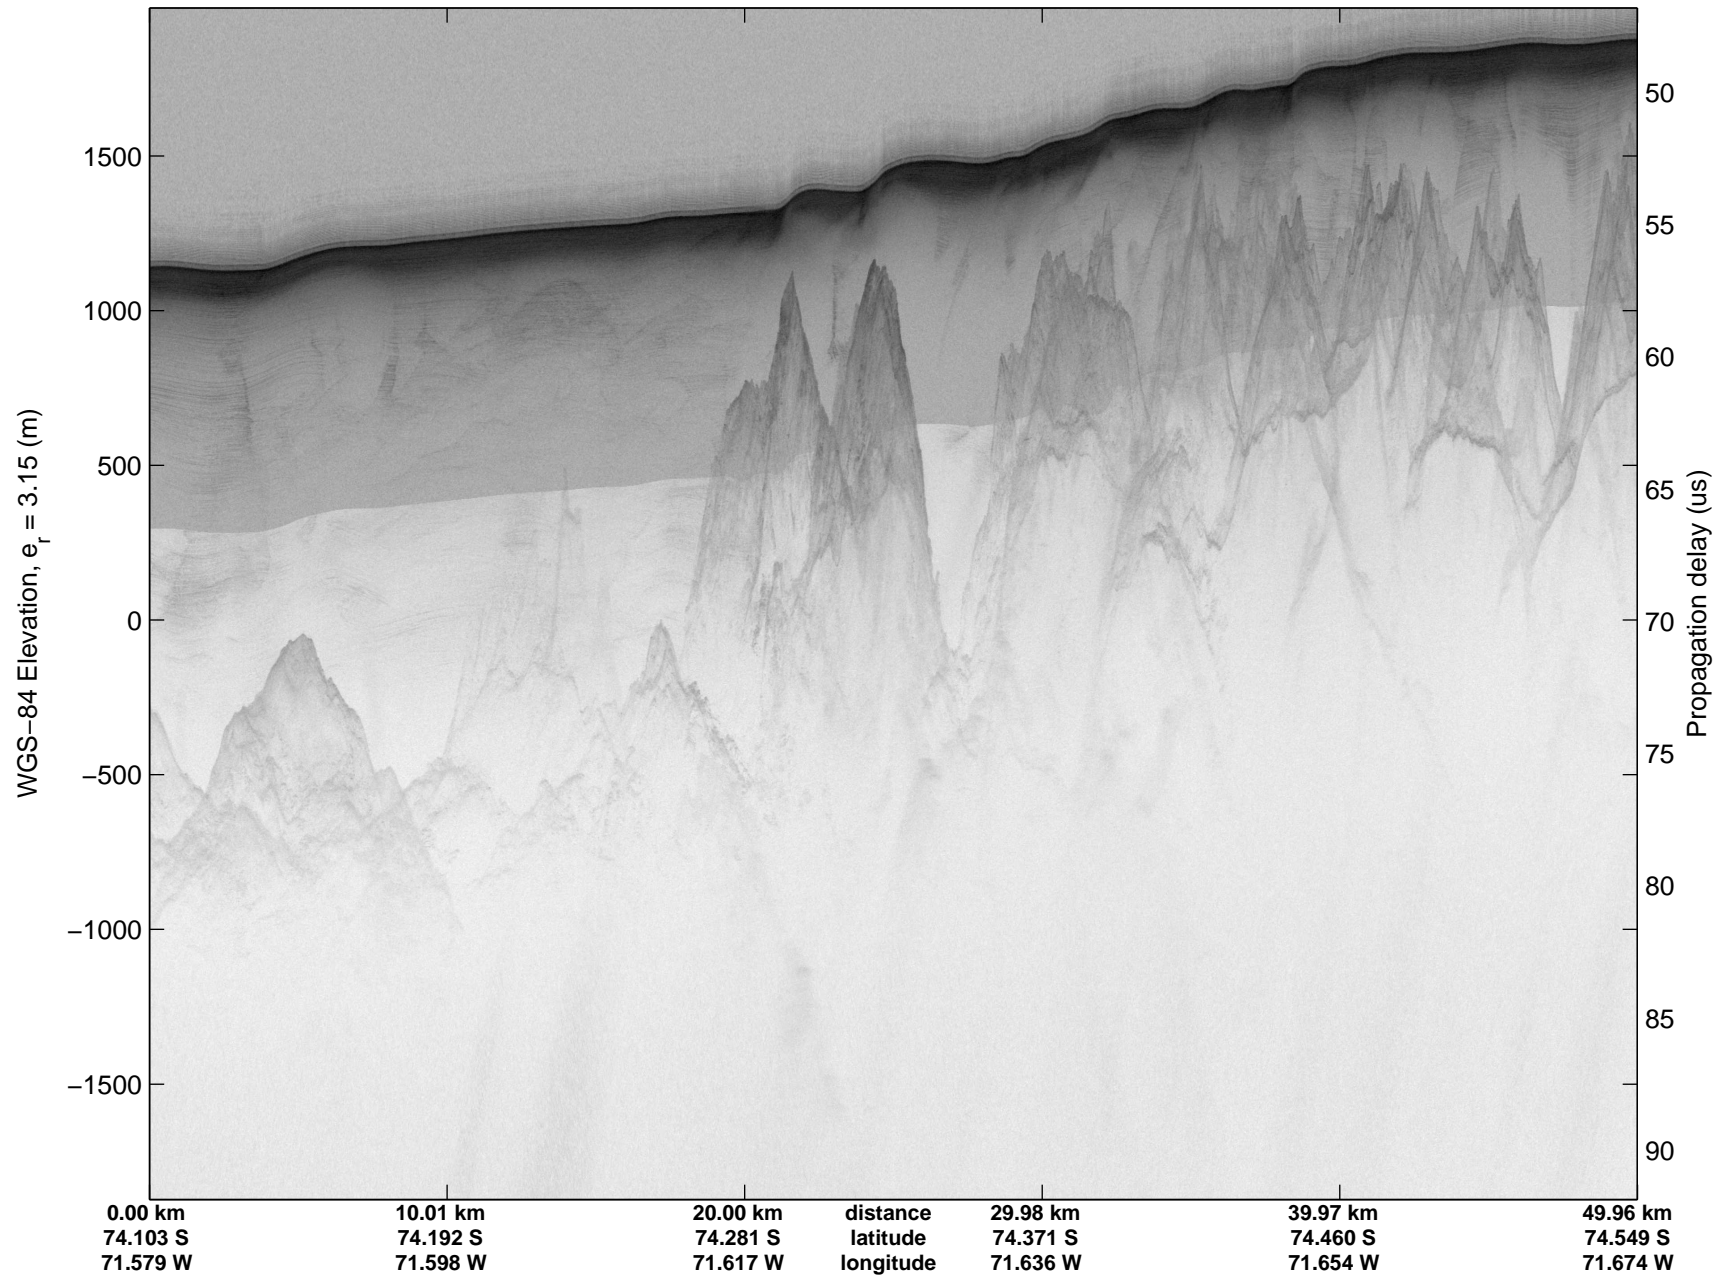

mcords3 2014_Antarctica_DC8: "Land Ice – Foundation Support Force 2" 20141114_01_006: 14:49:15.3 to 14:52:48.7 GPS