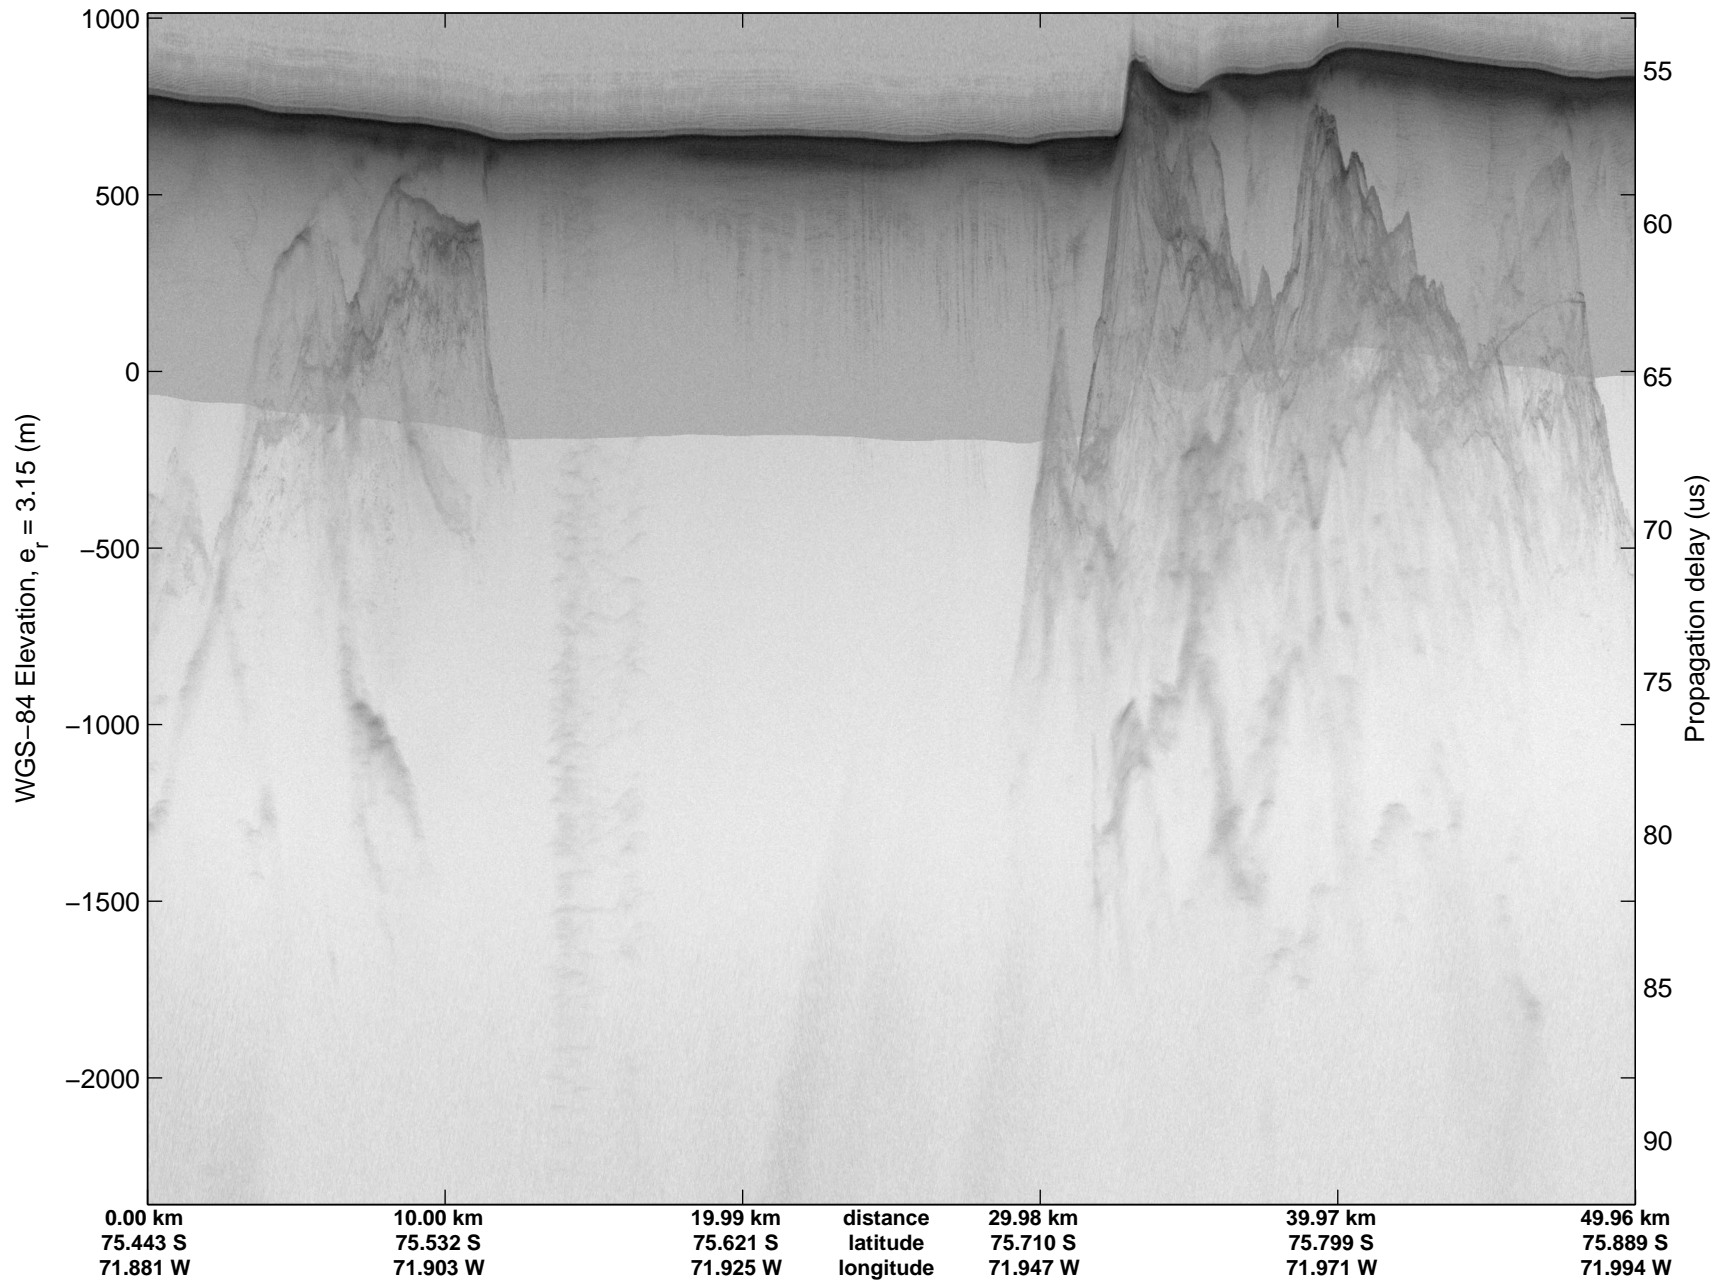

mcords3 2014_Antarctica_DC8: "Land Ice - Foundation Support Force 2" 20141114_01_009: 14:59:54.8 to 15:03:26.5 GPS