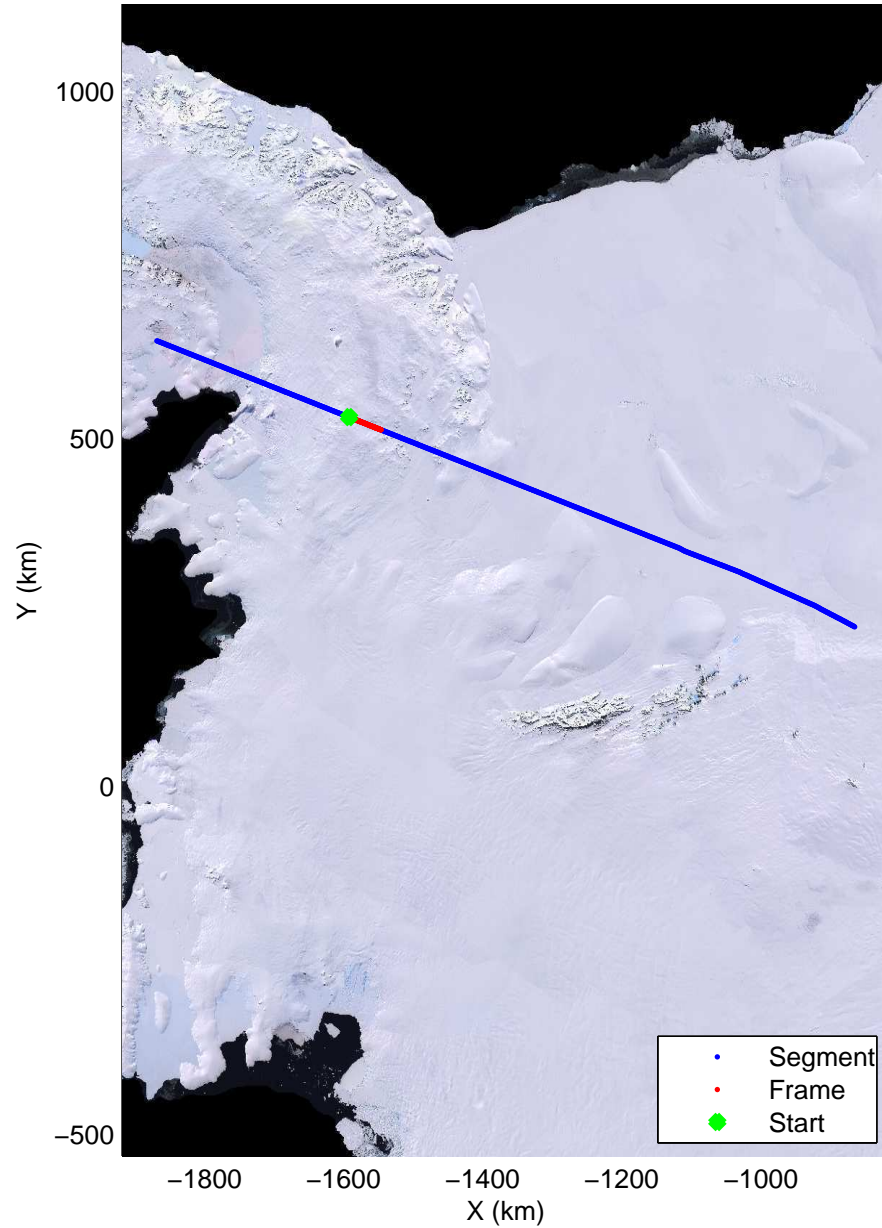

Land Ice – Foundation Support Force 2  
20141114\_01\_007  
Polar Stereograph -71N/0E

mcords3 2014\_Antarctica\_DC8: "Land Ice - Foundation Support Force 2" 20141114\_01\_007: 14:52:48.8 to 14:56:22.0 GPS