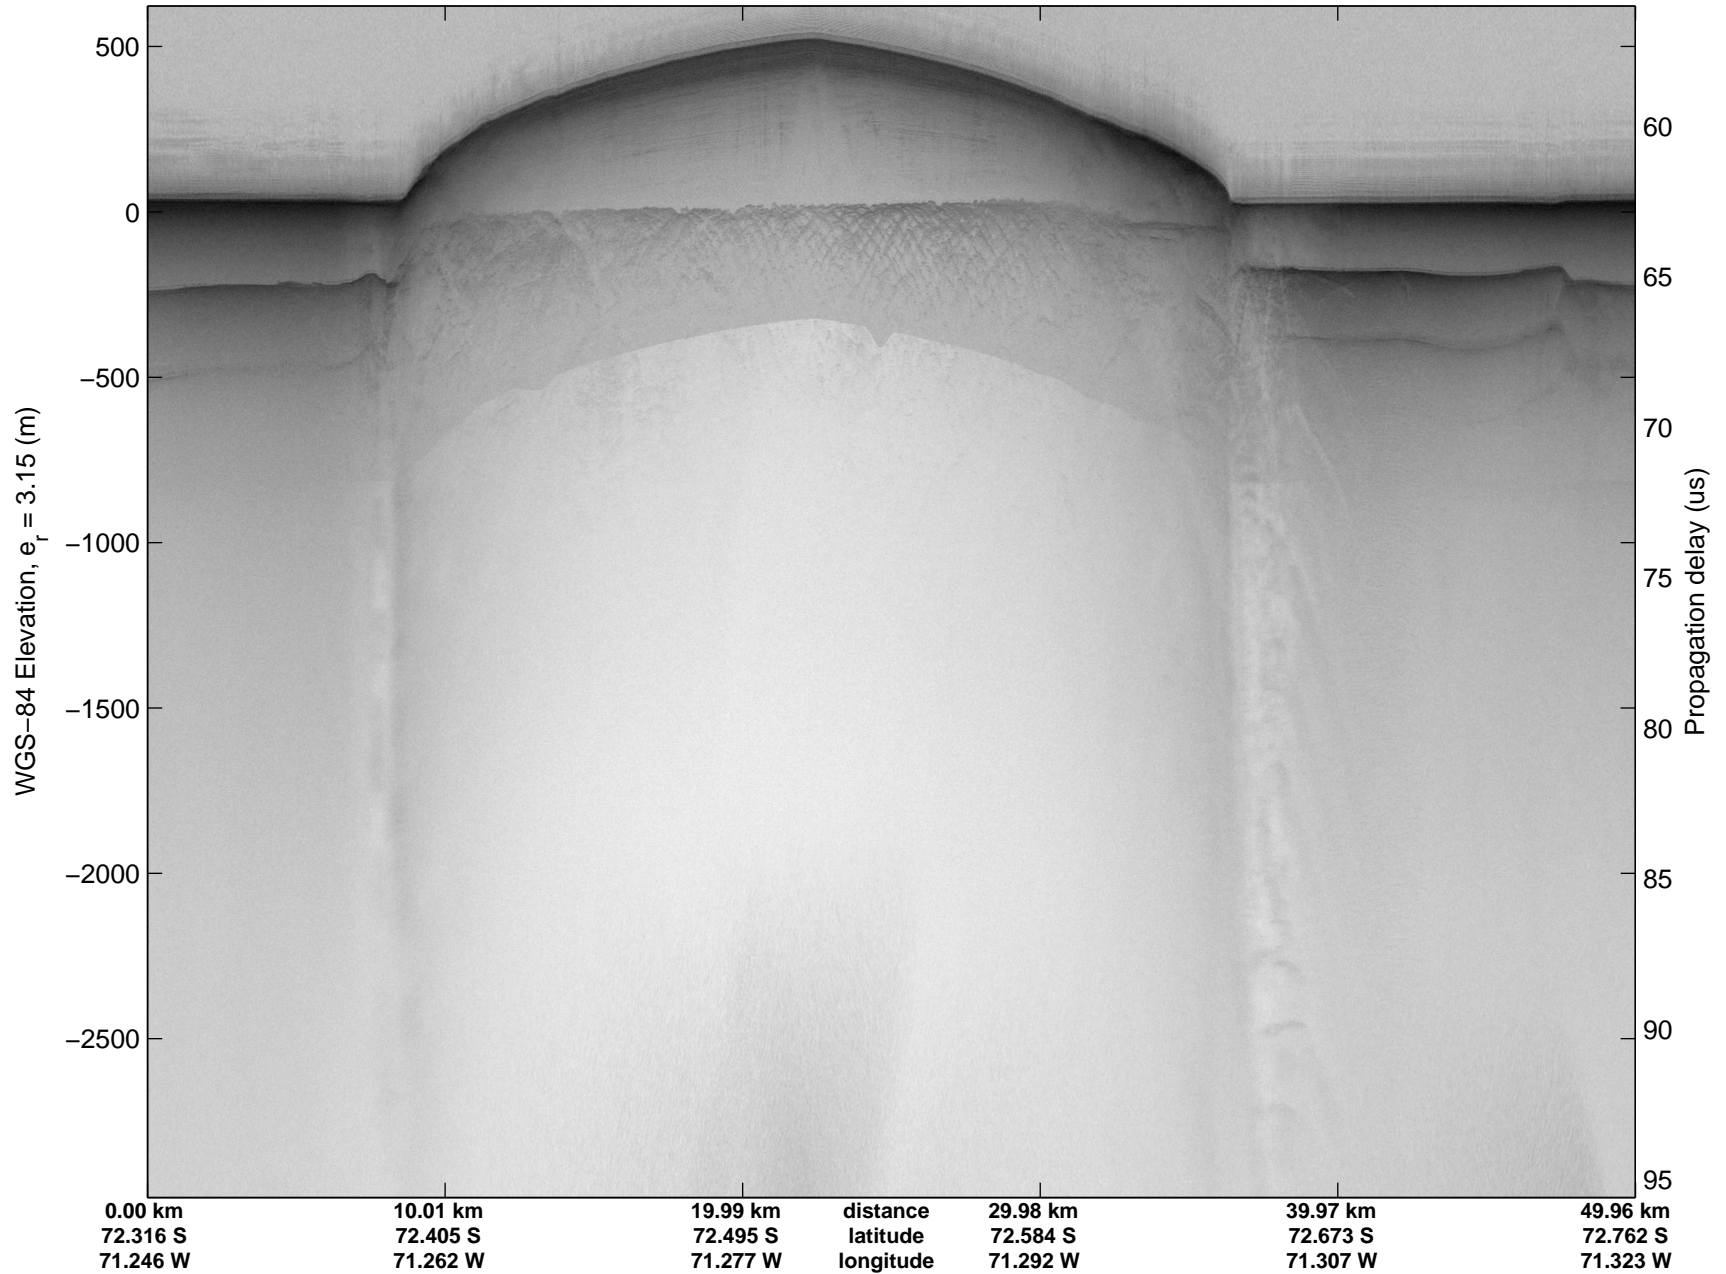

mcords3 2014_Antarctica_DC8: "Land Ice - Foundation Support Force 2" 20141114_01_002: 14:34:59.9 to 14:38:33.9 GPS