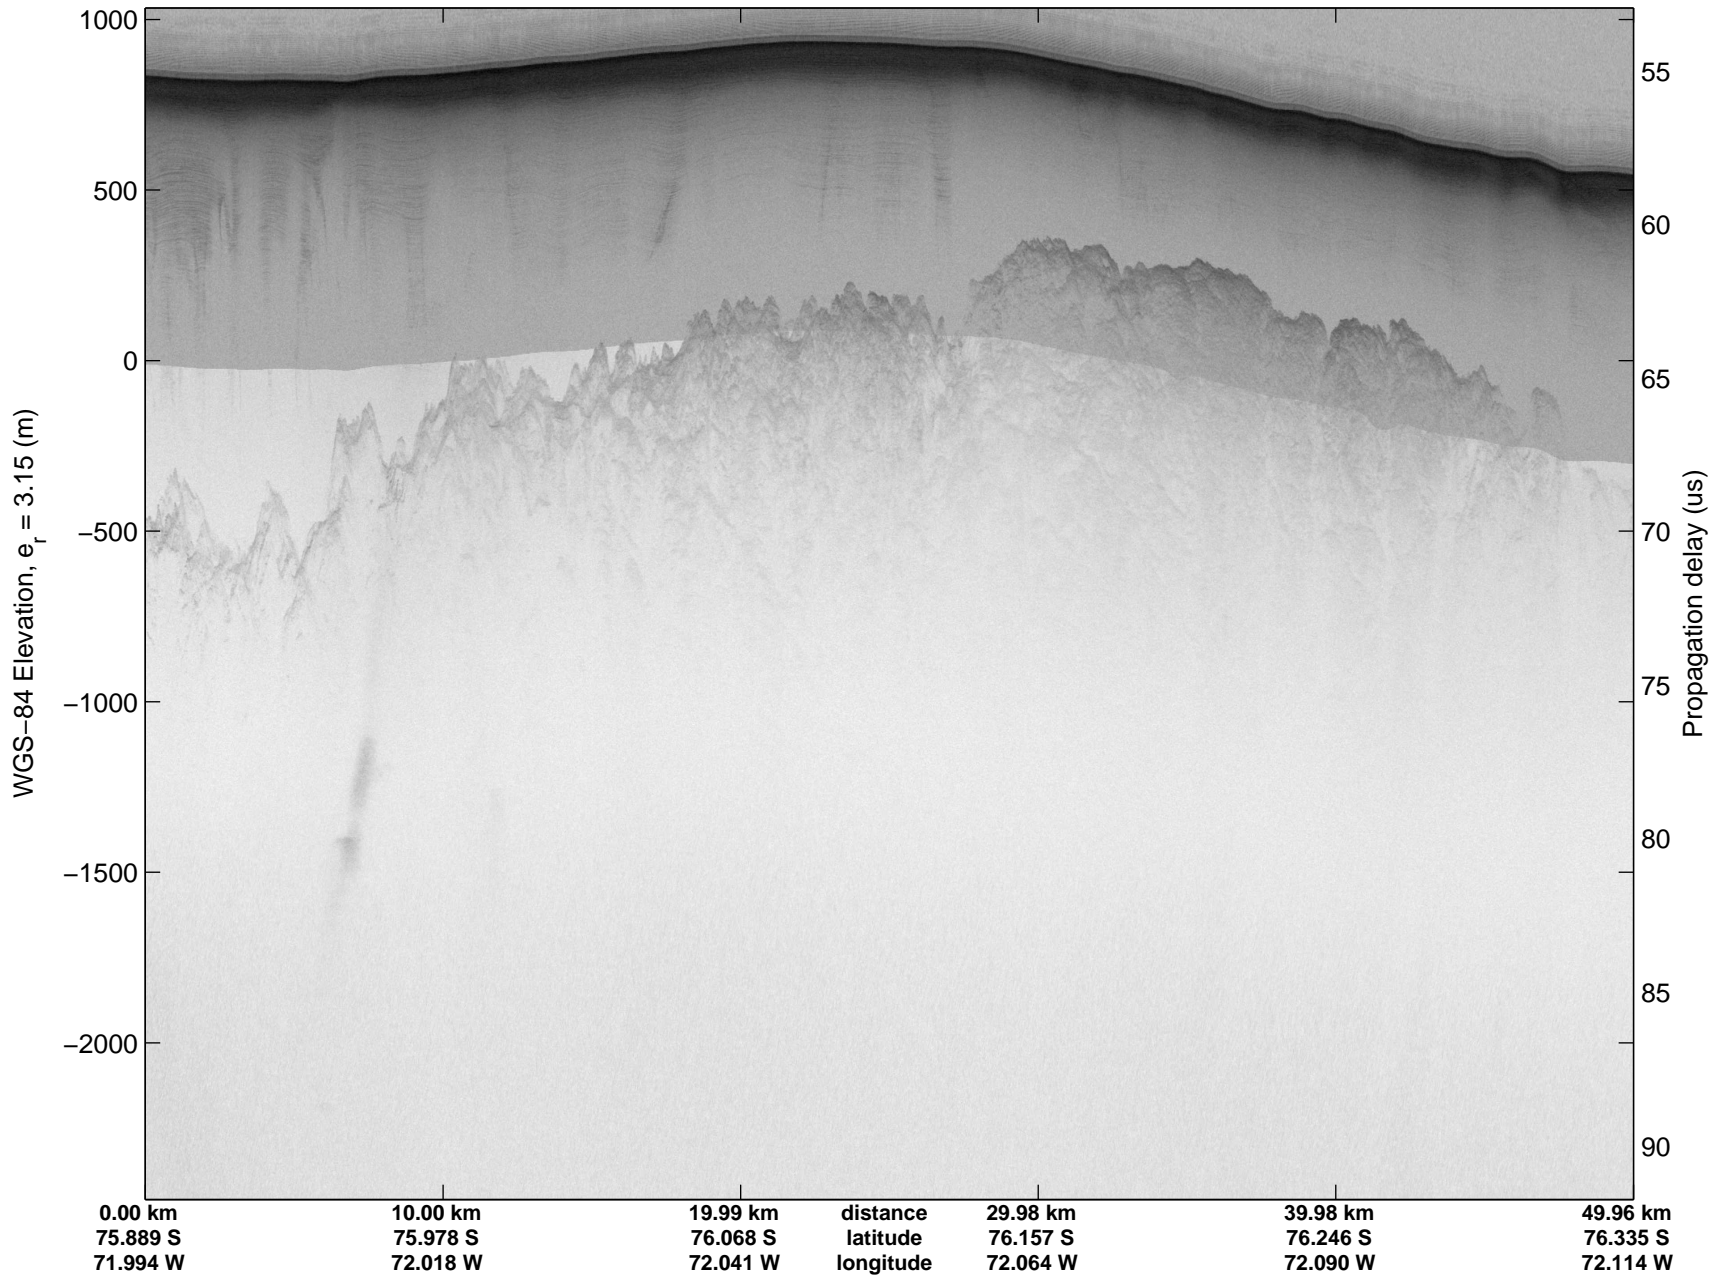

mcords3 2014_Antarctica_DC8: "Land Ice - Foundation Support Force 2" 20141114_01_010: 15:03:26.6 to 15:06:57.4 GPS