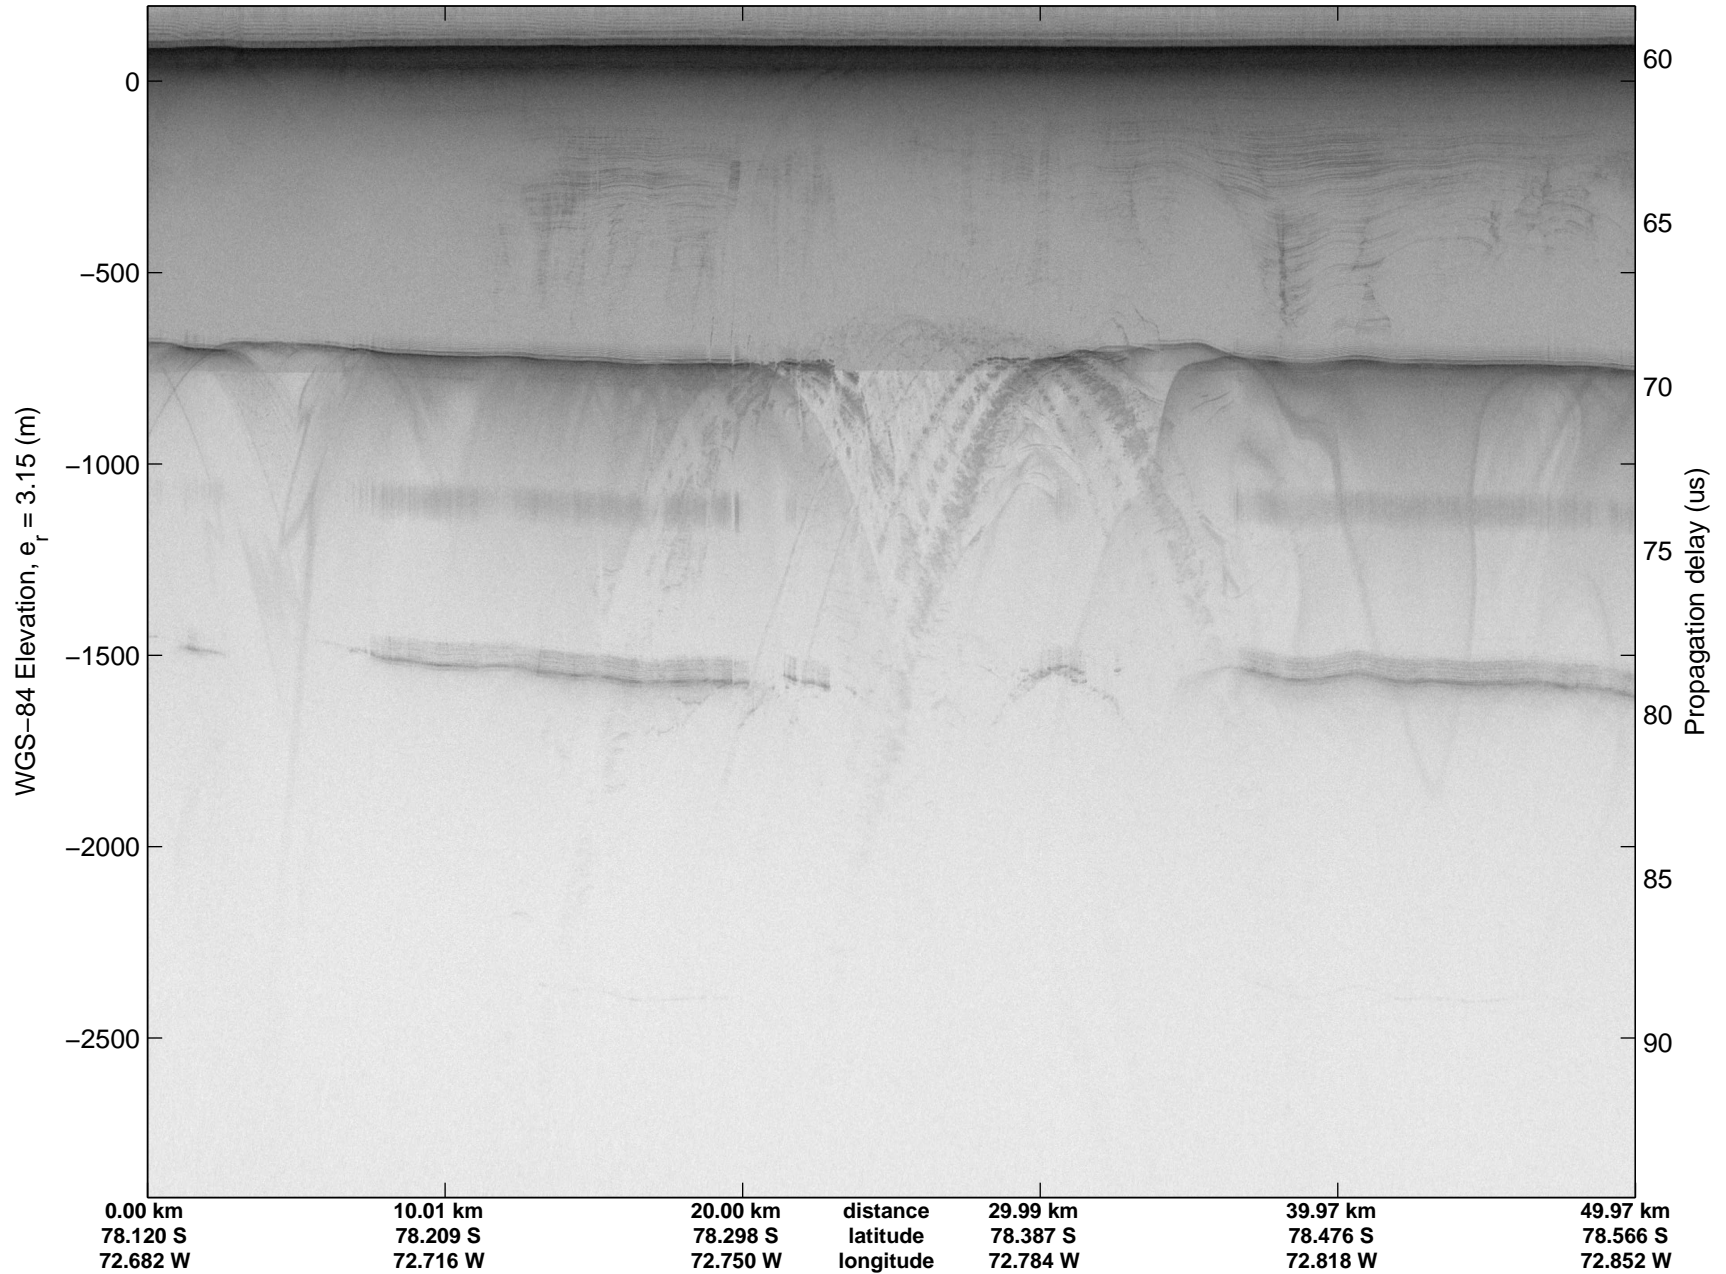

mcords3 2014_Antarctica_DC8: "Land Ice – Foundation Support Force 2" 20141114_01_015: 15:21:02.9 to 15:24:36.2 GPS