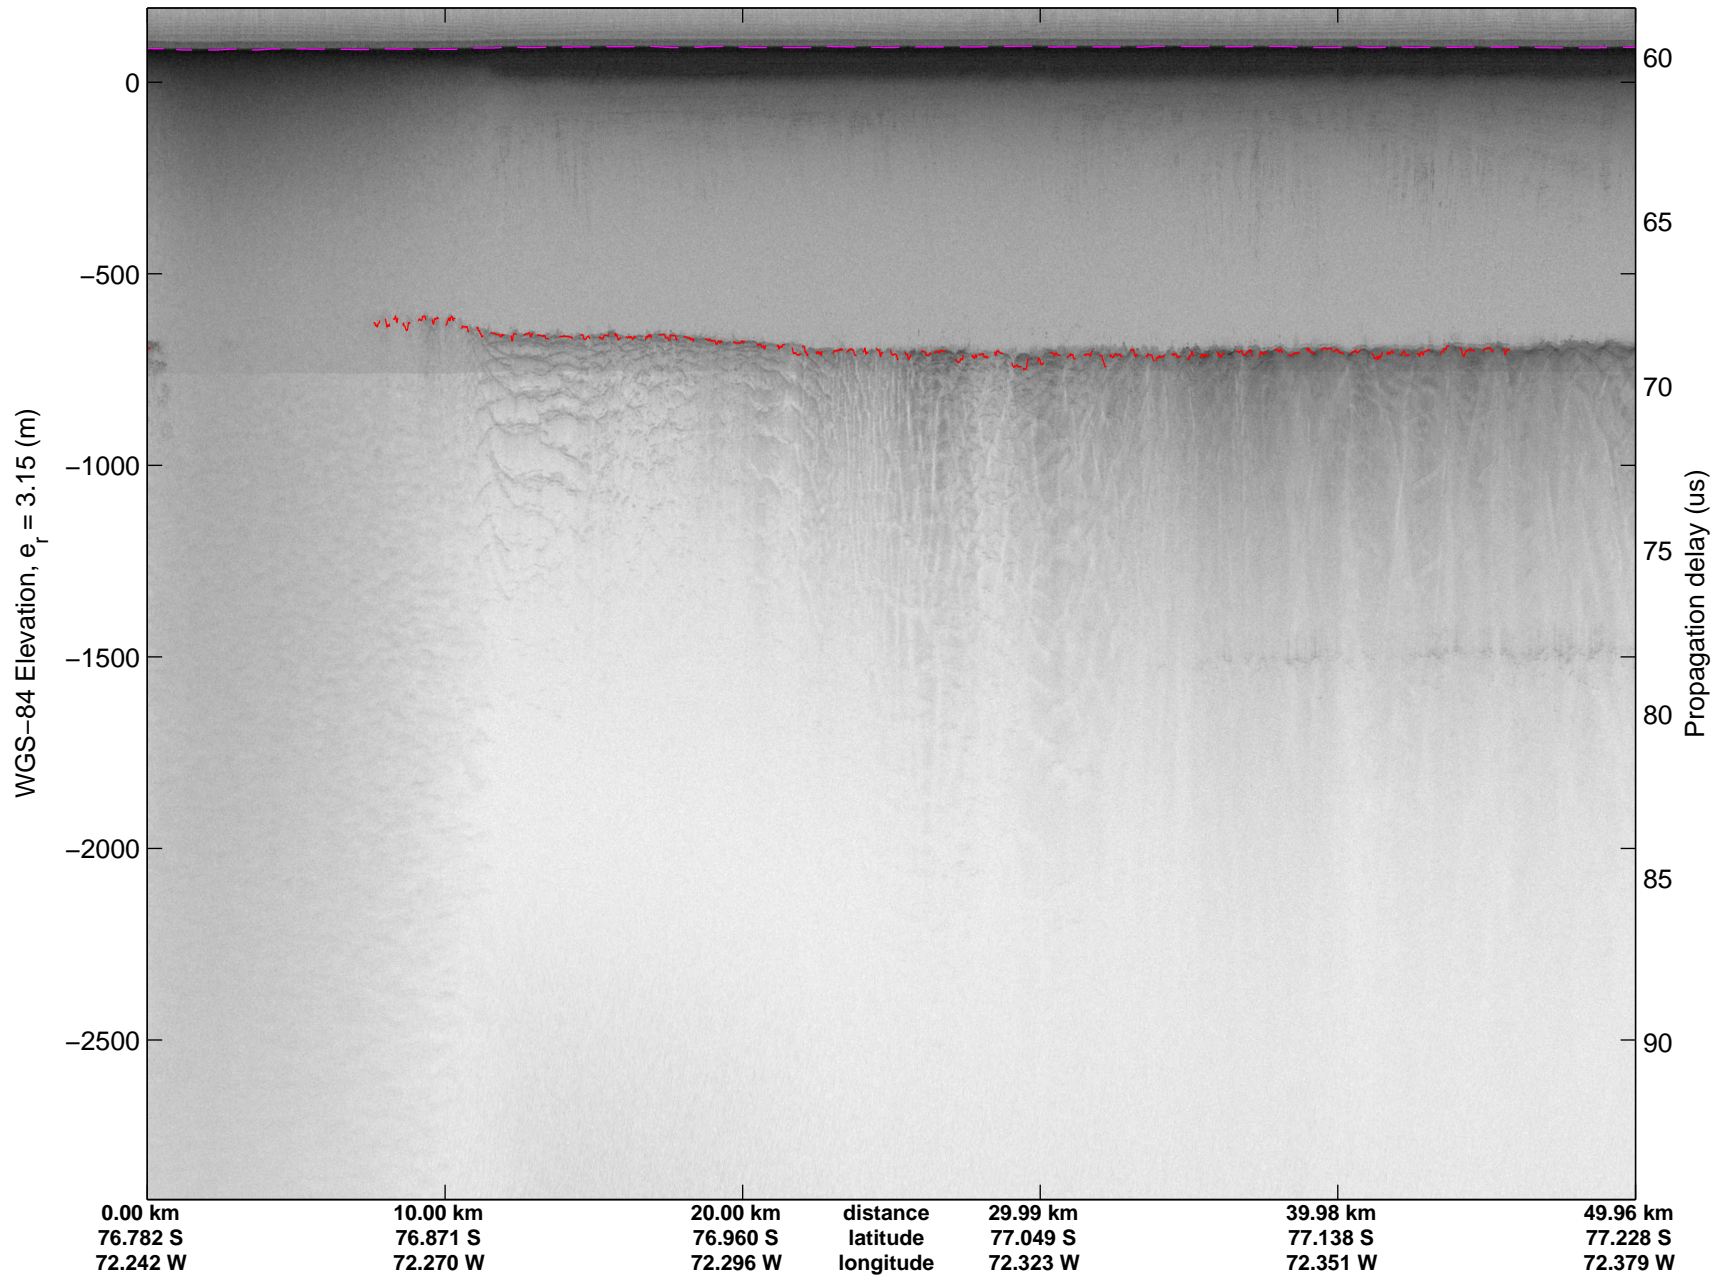

mcords3 2014_Antarctica_DC8: "Land Ice - Foundation Support Force 2" 20141114_01_012: 15:10:28.1 to 15:13:58.5 GPS