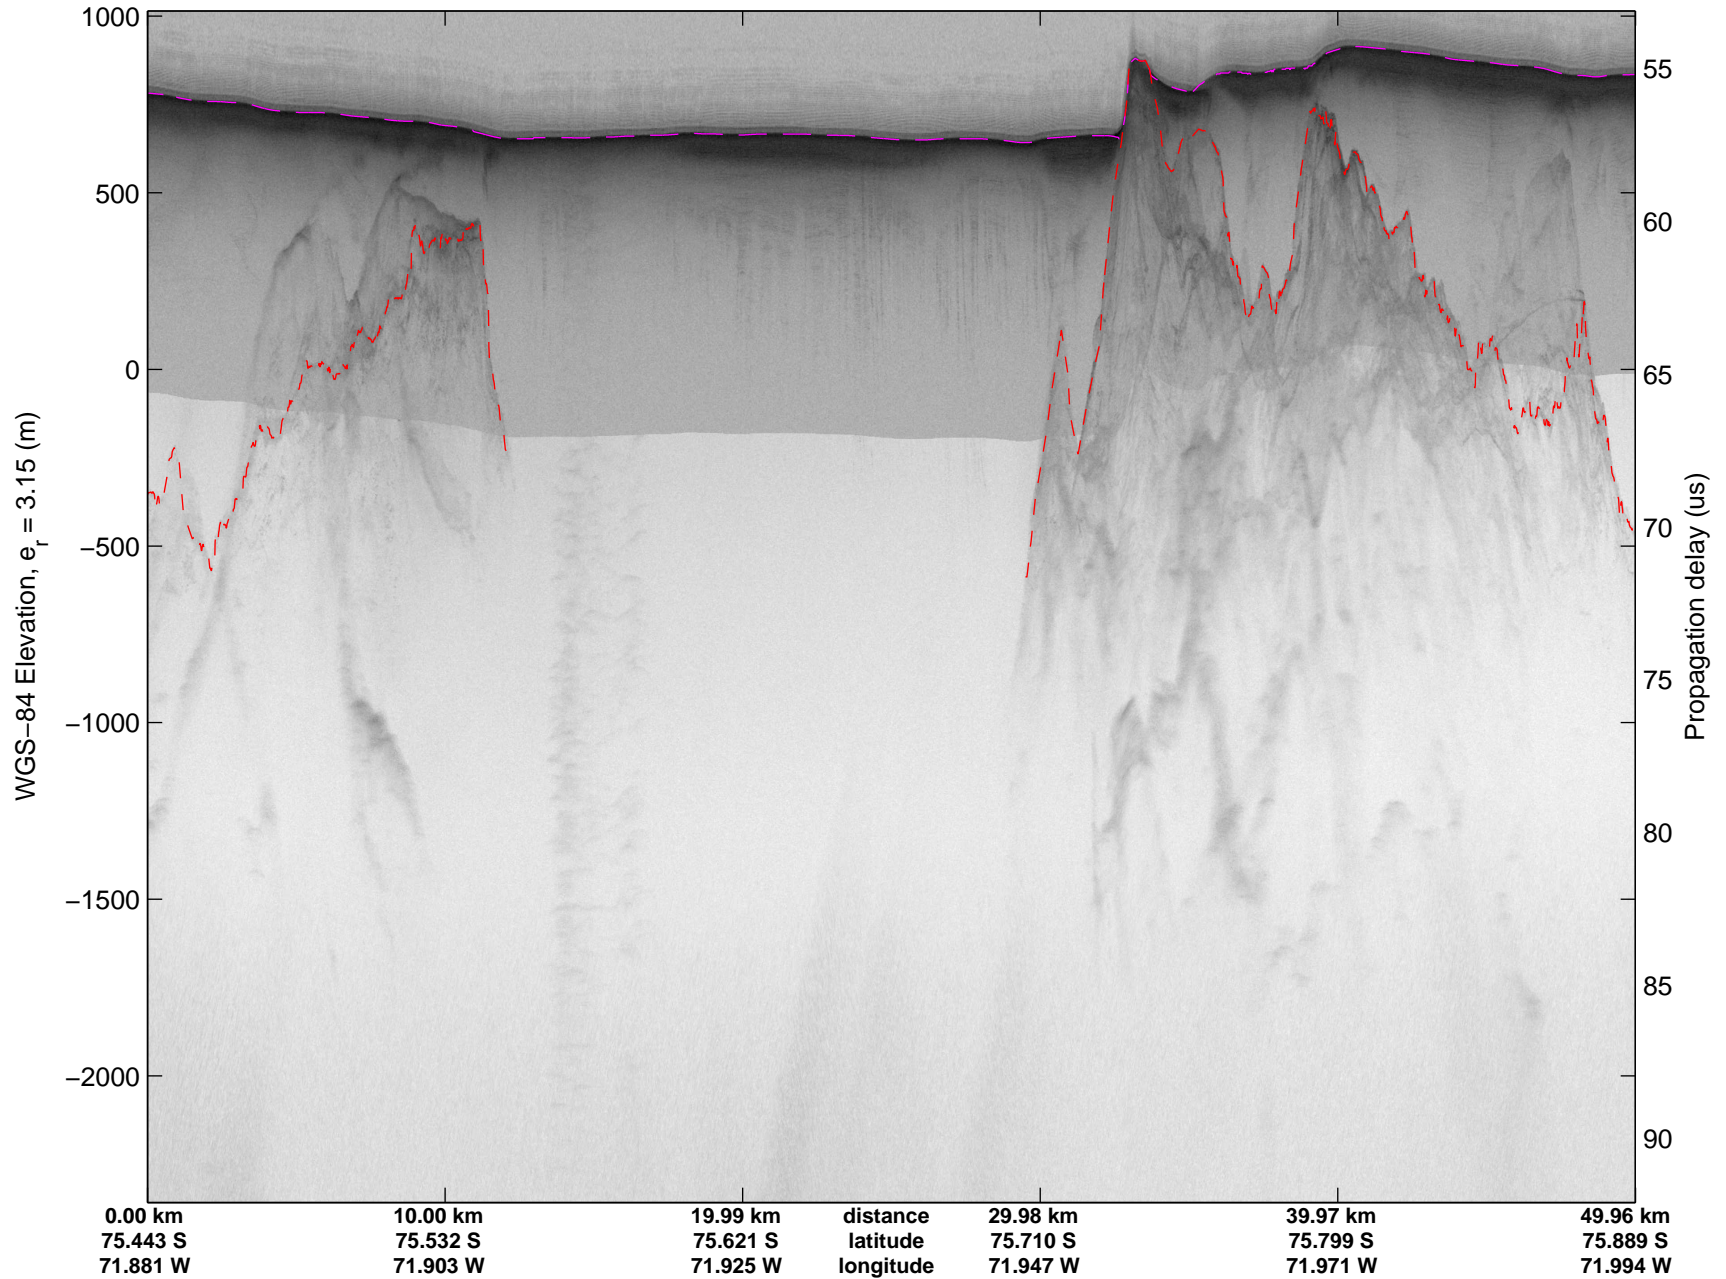

mcords3 2014_Antarctica_DC8: "Land Ice – Foundation Support Force 2" 20141114_01_009: 14:59:54.8 to 15:03:26.5 GPS