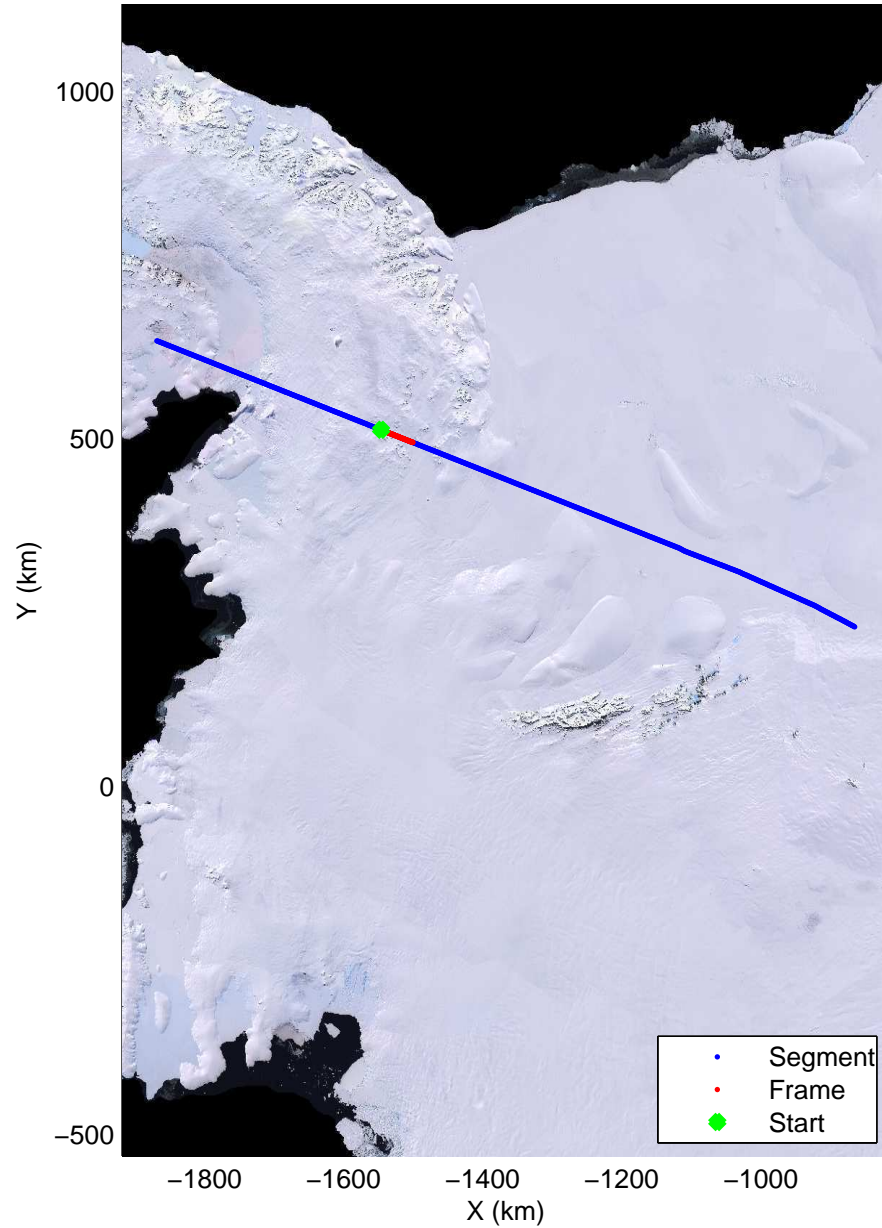

Land Ice – Foundation Support Force 2
20141114_01_008
Polar Stereograph -71N/0E