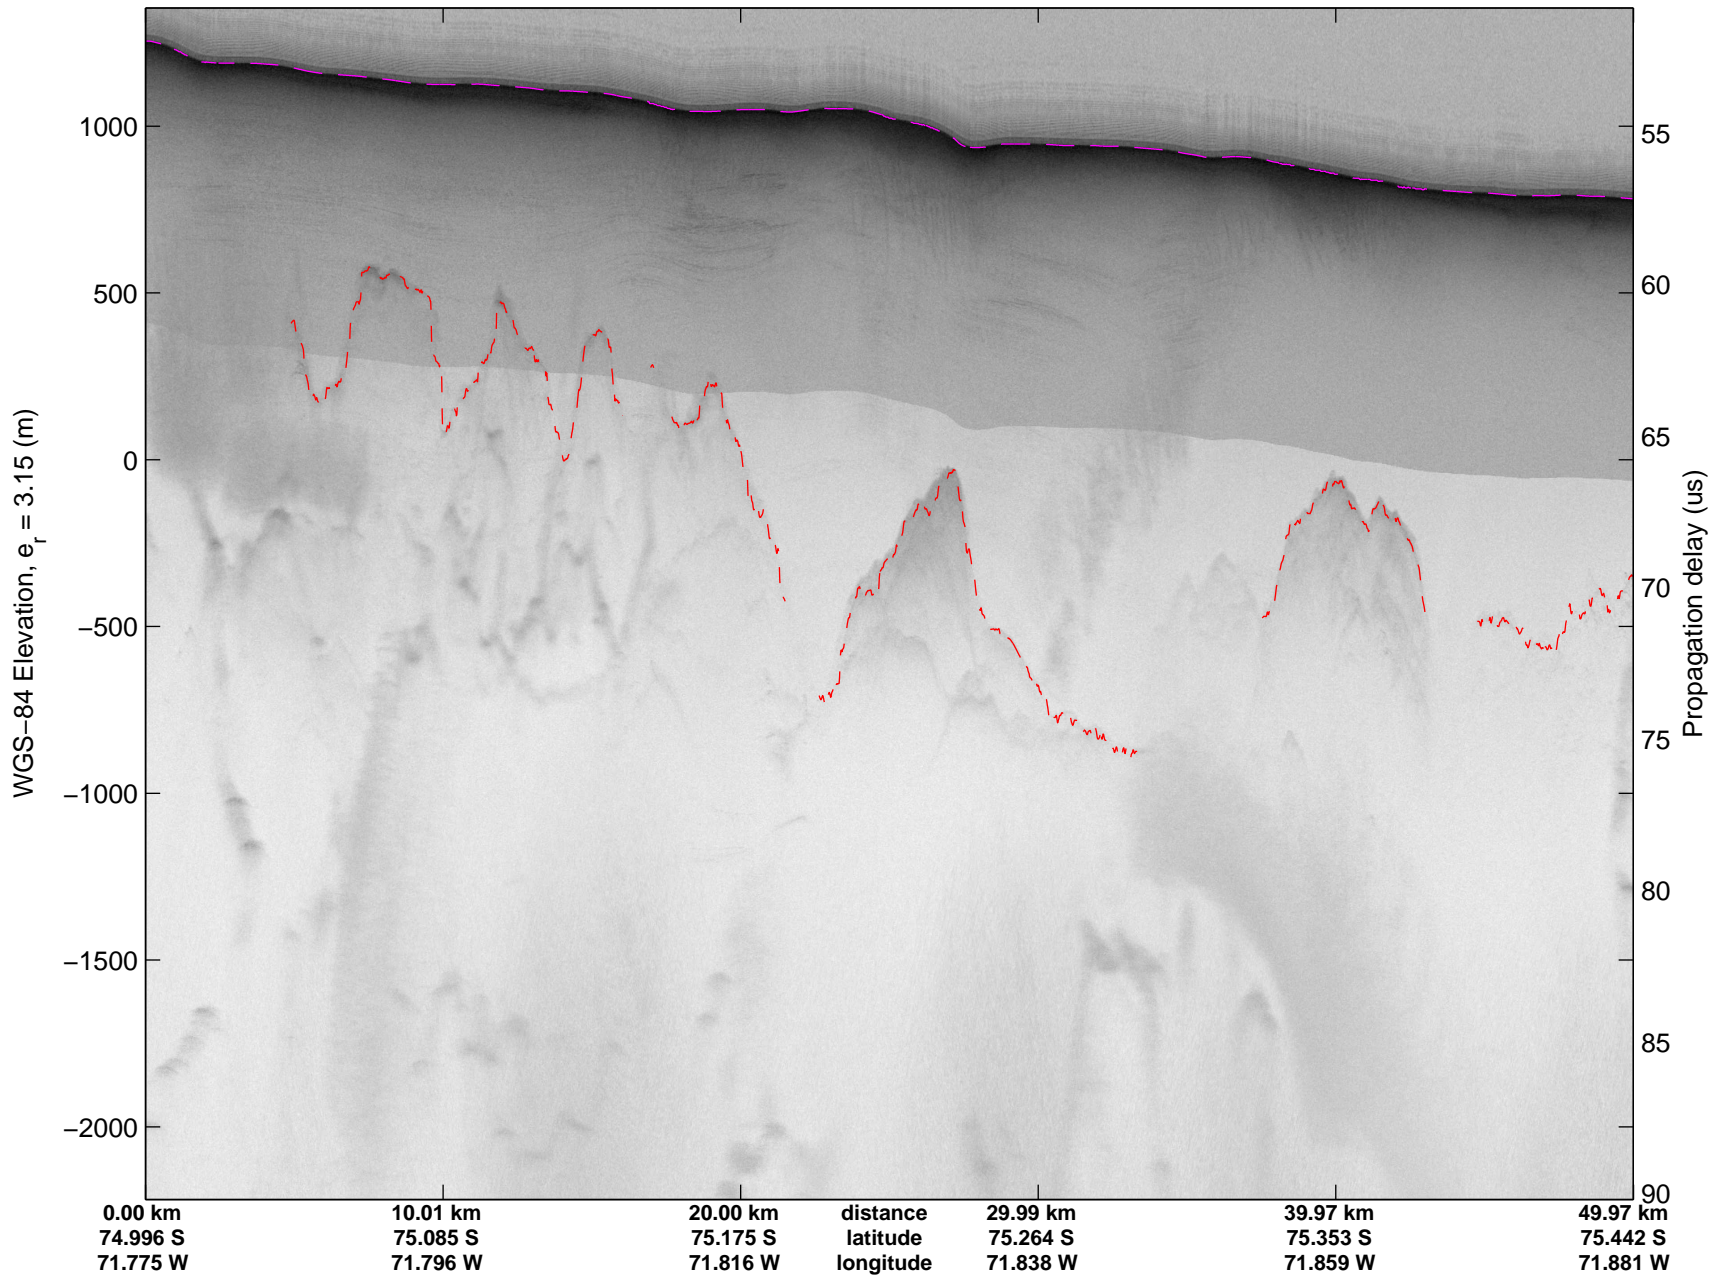

mcords3 2014_Antarctica_DC8: "Land Ice - Foundation Support Force 2" 20141114_01_008: 14:56:22.2 to 14:59:54.7 GPS