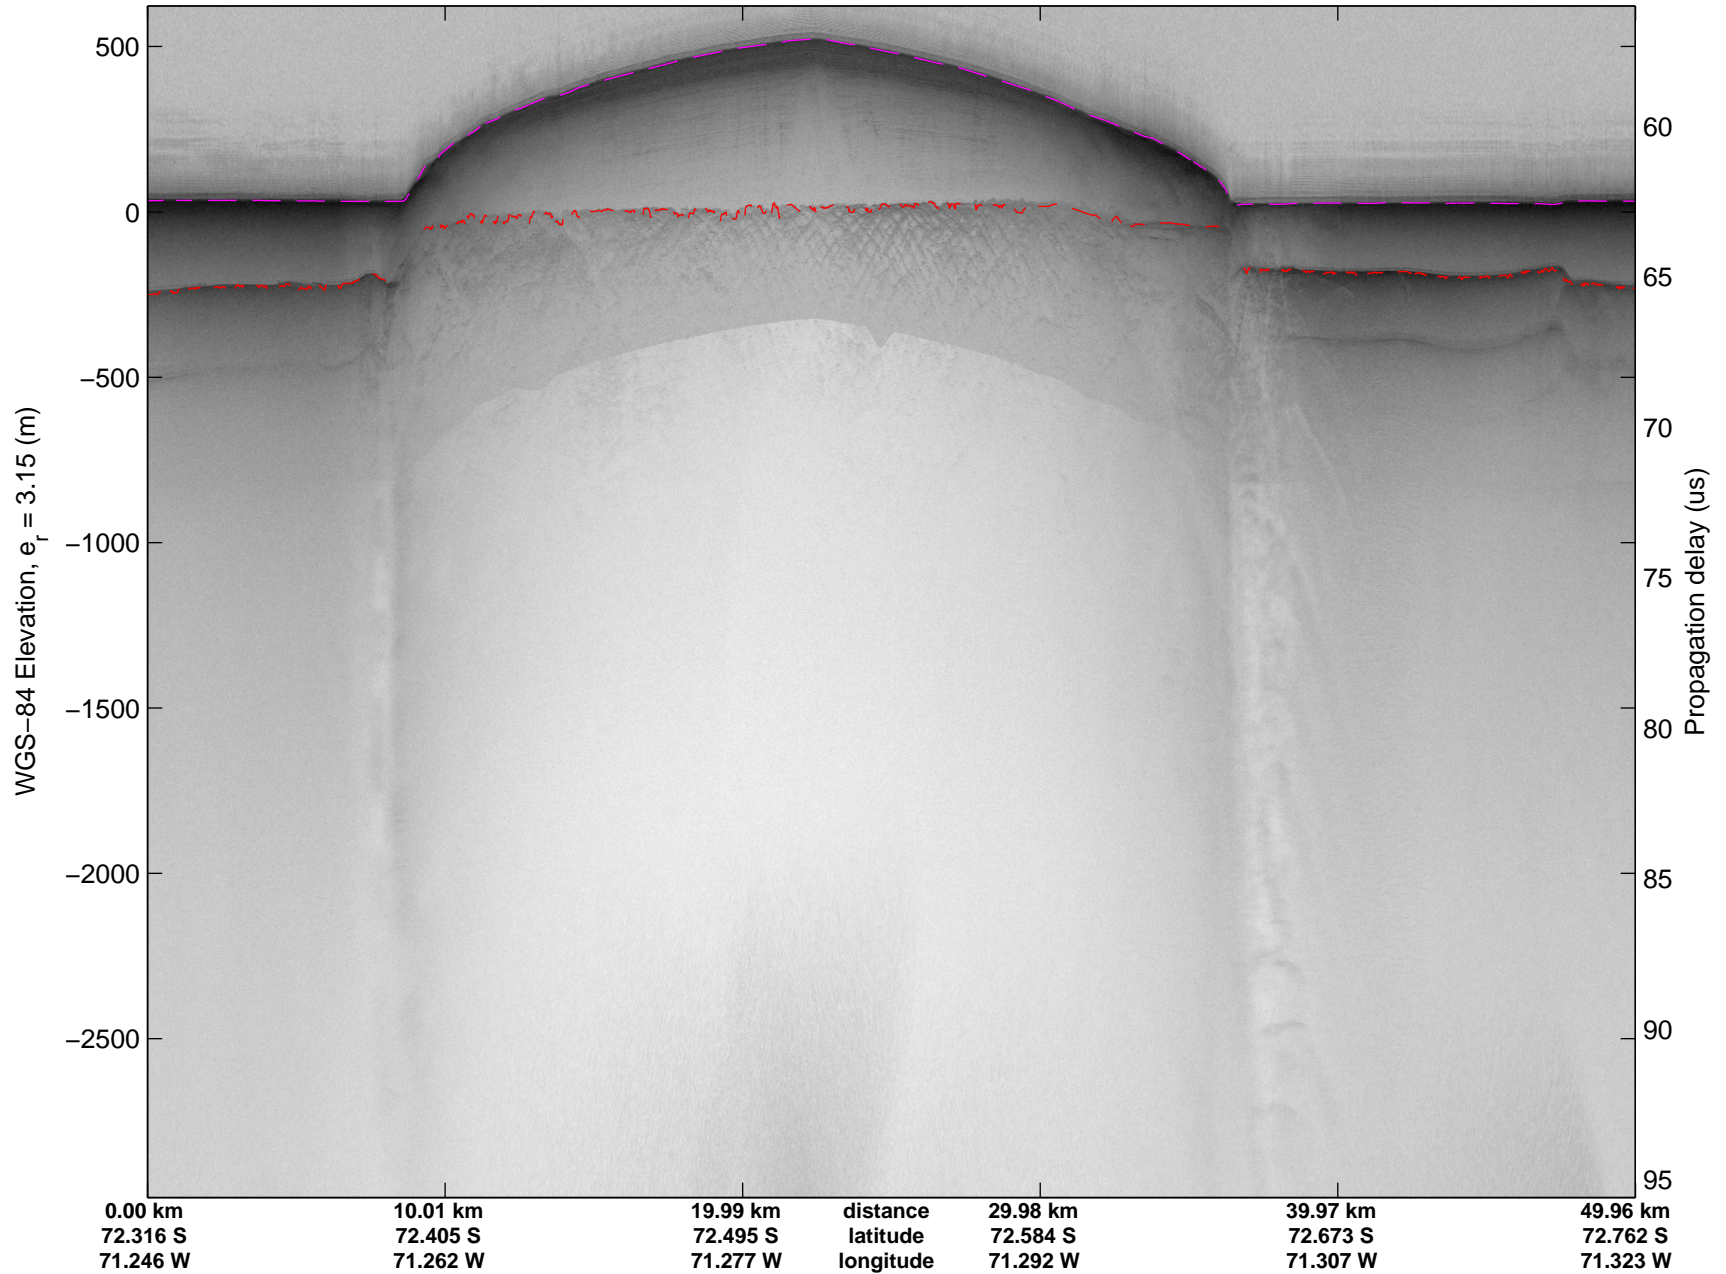

mcords3 2014_Antarctica_DC8: "Land Ice - Foundation Support Force 2" 20141114_01_002: 14:34:59.9 to 14:38:33.9 GPS