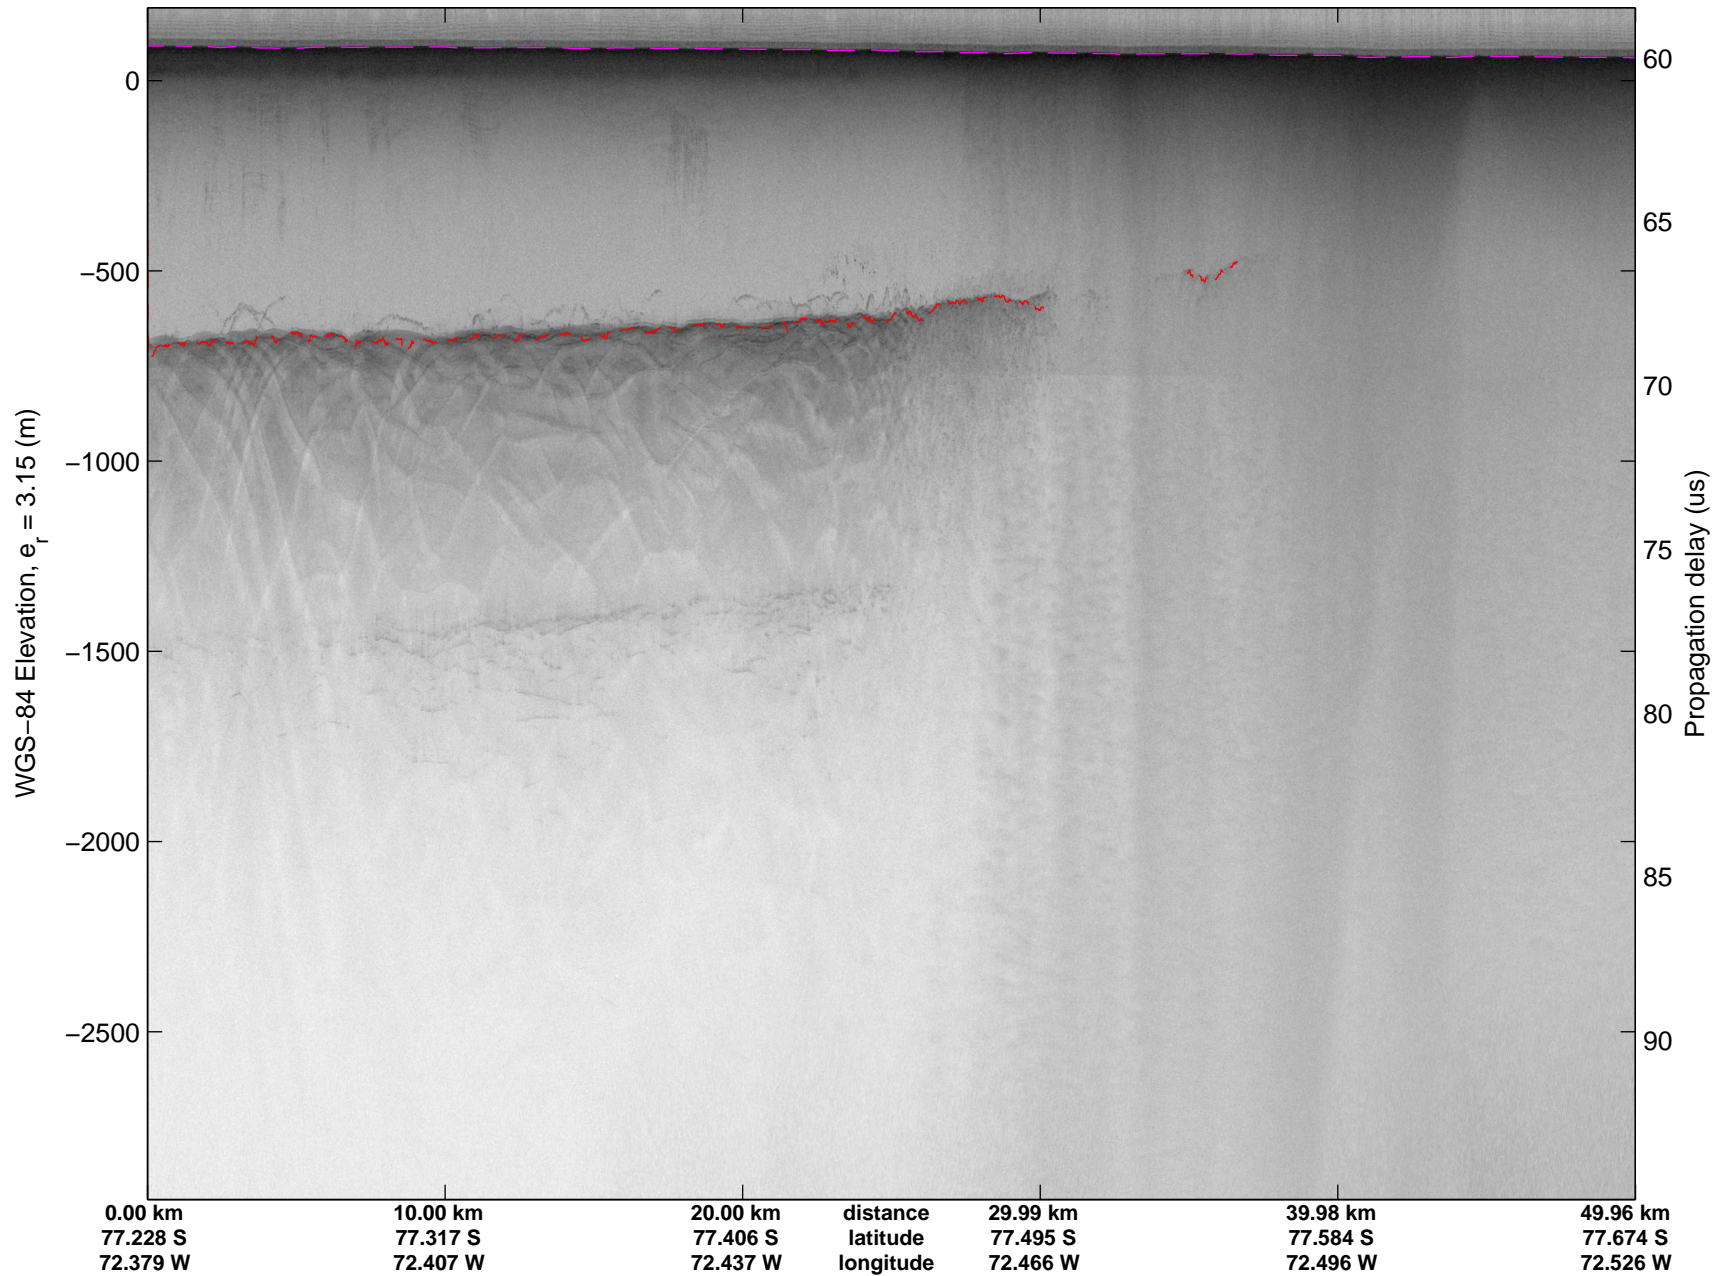

mcords3 2014_Antarctica_DC8: "Land Ice - Foundation Support Force 2" 20141114_01_013: 15:13:58.7 to 15:17:30.0 GPS