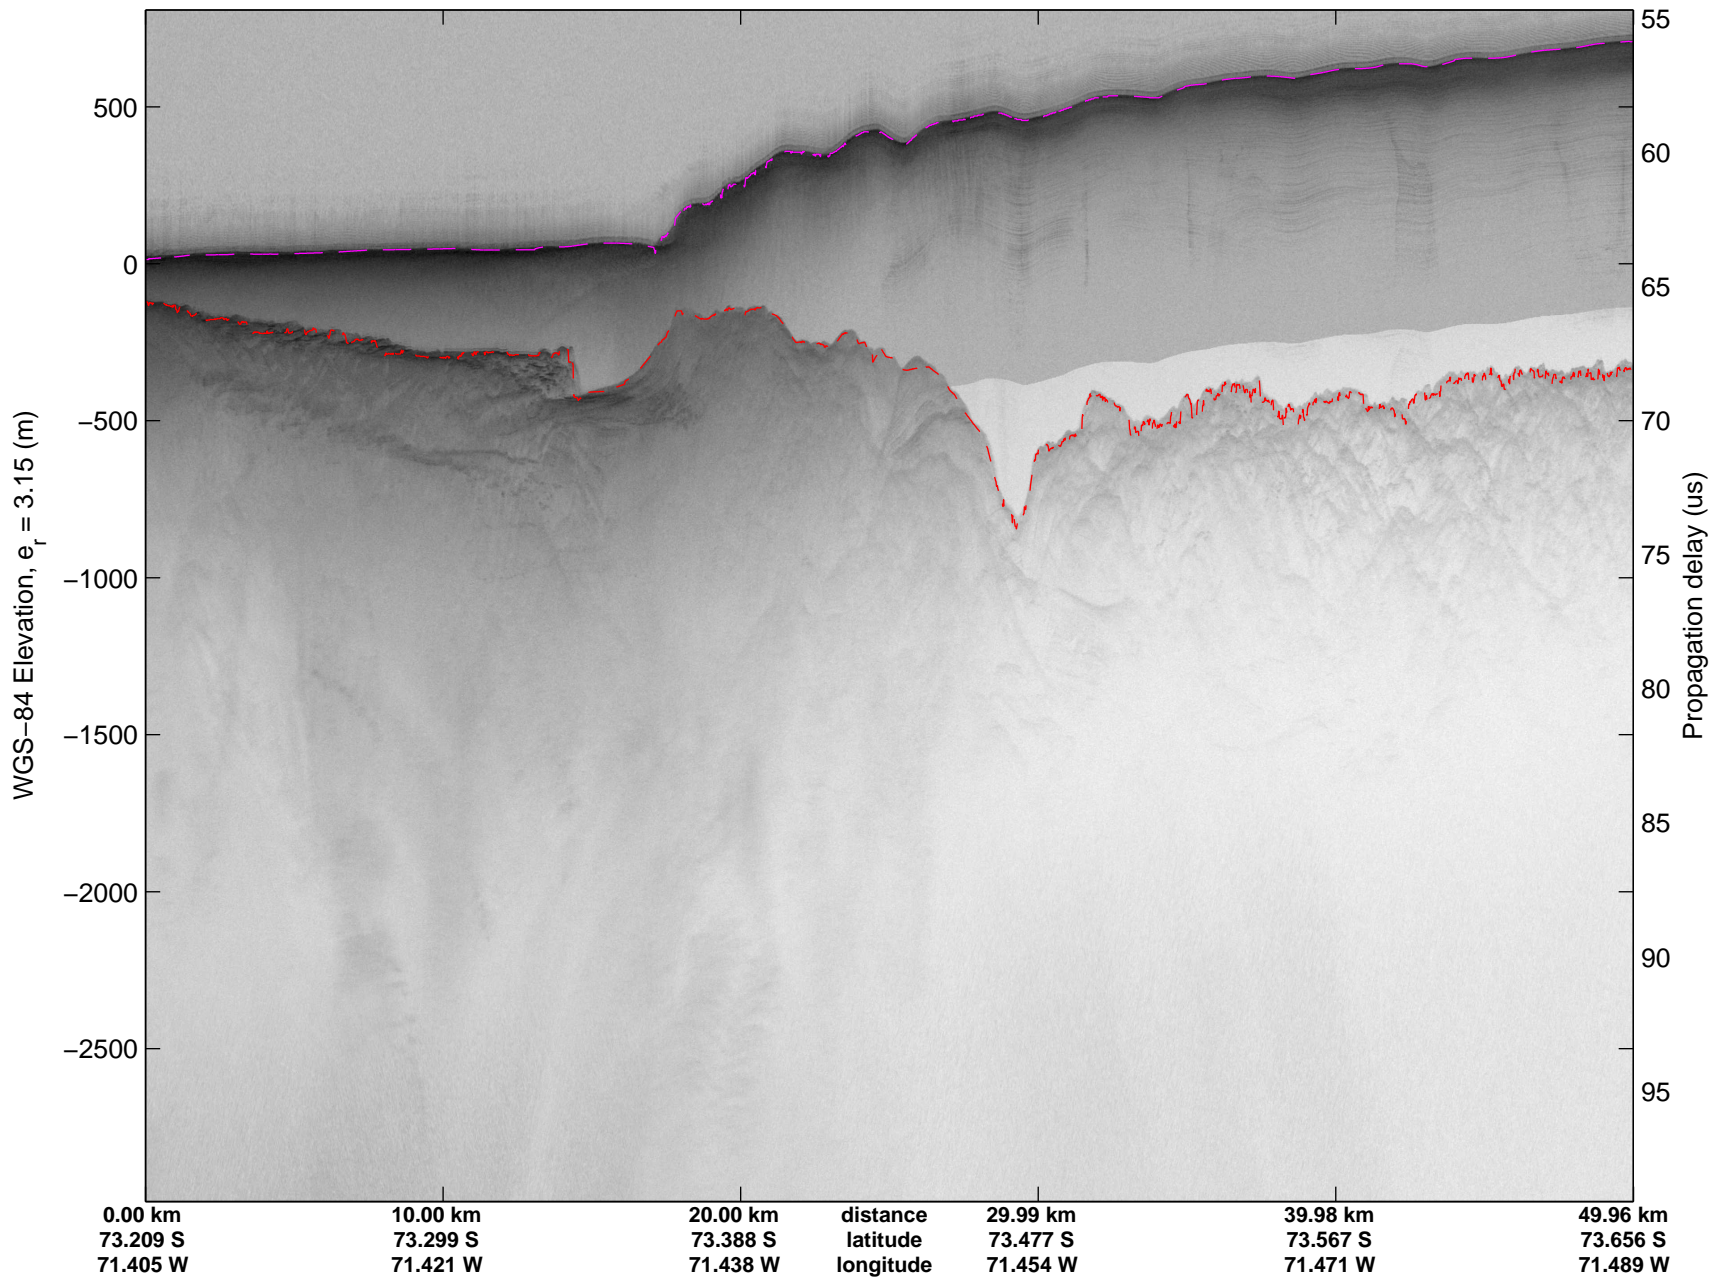

mcords3 2014_Antarctica_DC8: "Land Ice - Foundation Support Force 2" 20141114_01_004: 14:42:08.0 to 14:45:41.5 GPS