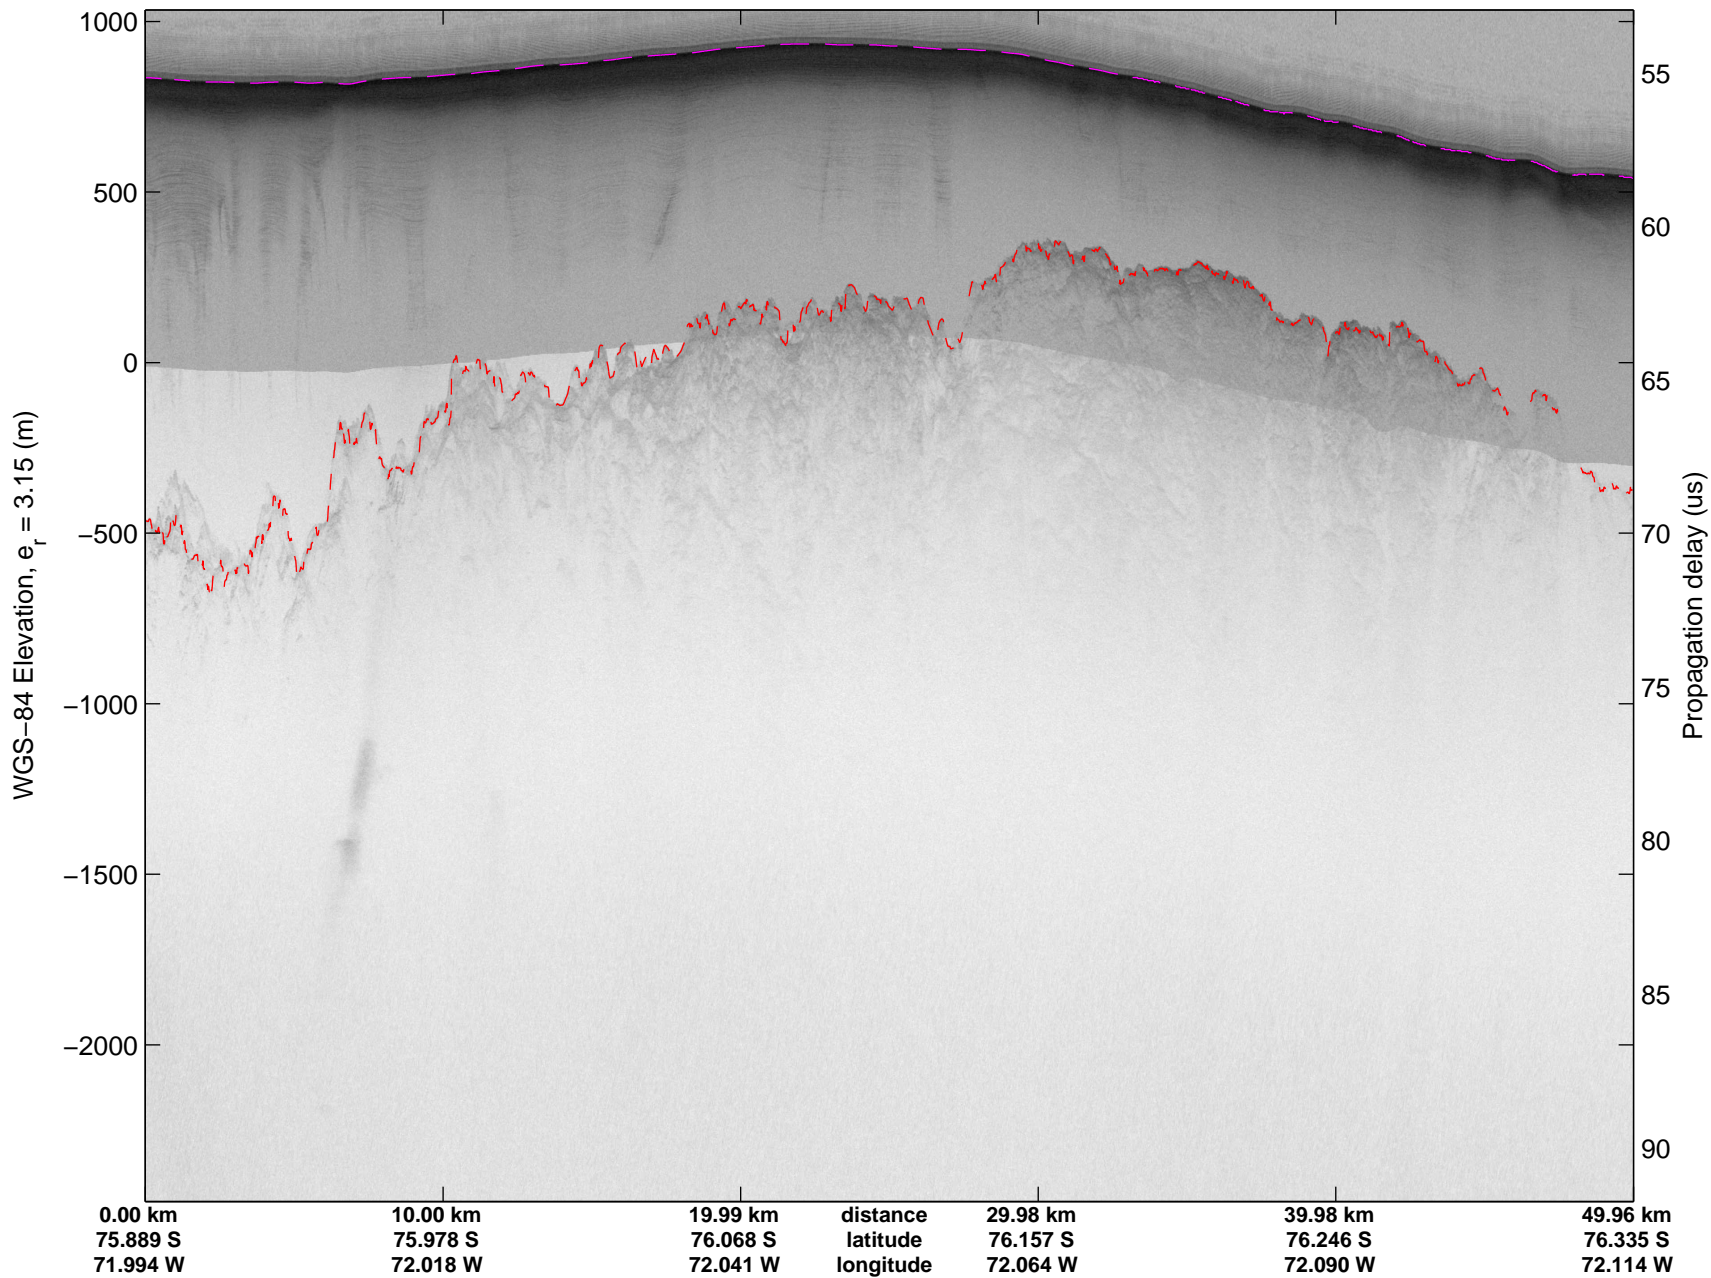

mcords3 2014_Antarctica_DC8: "Land Ice - Foundation Support Force 2" 20141114_01_010: 15:03:26.6 to 15:06:57.4 GPS