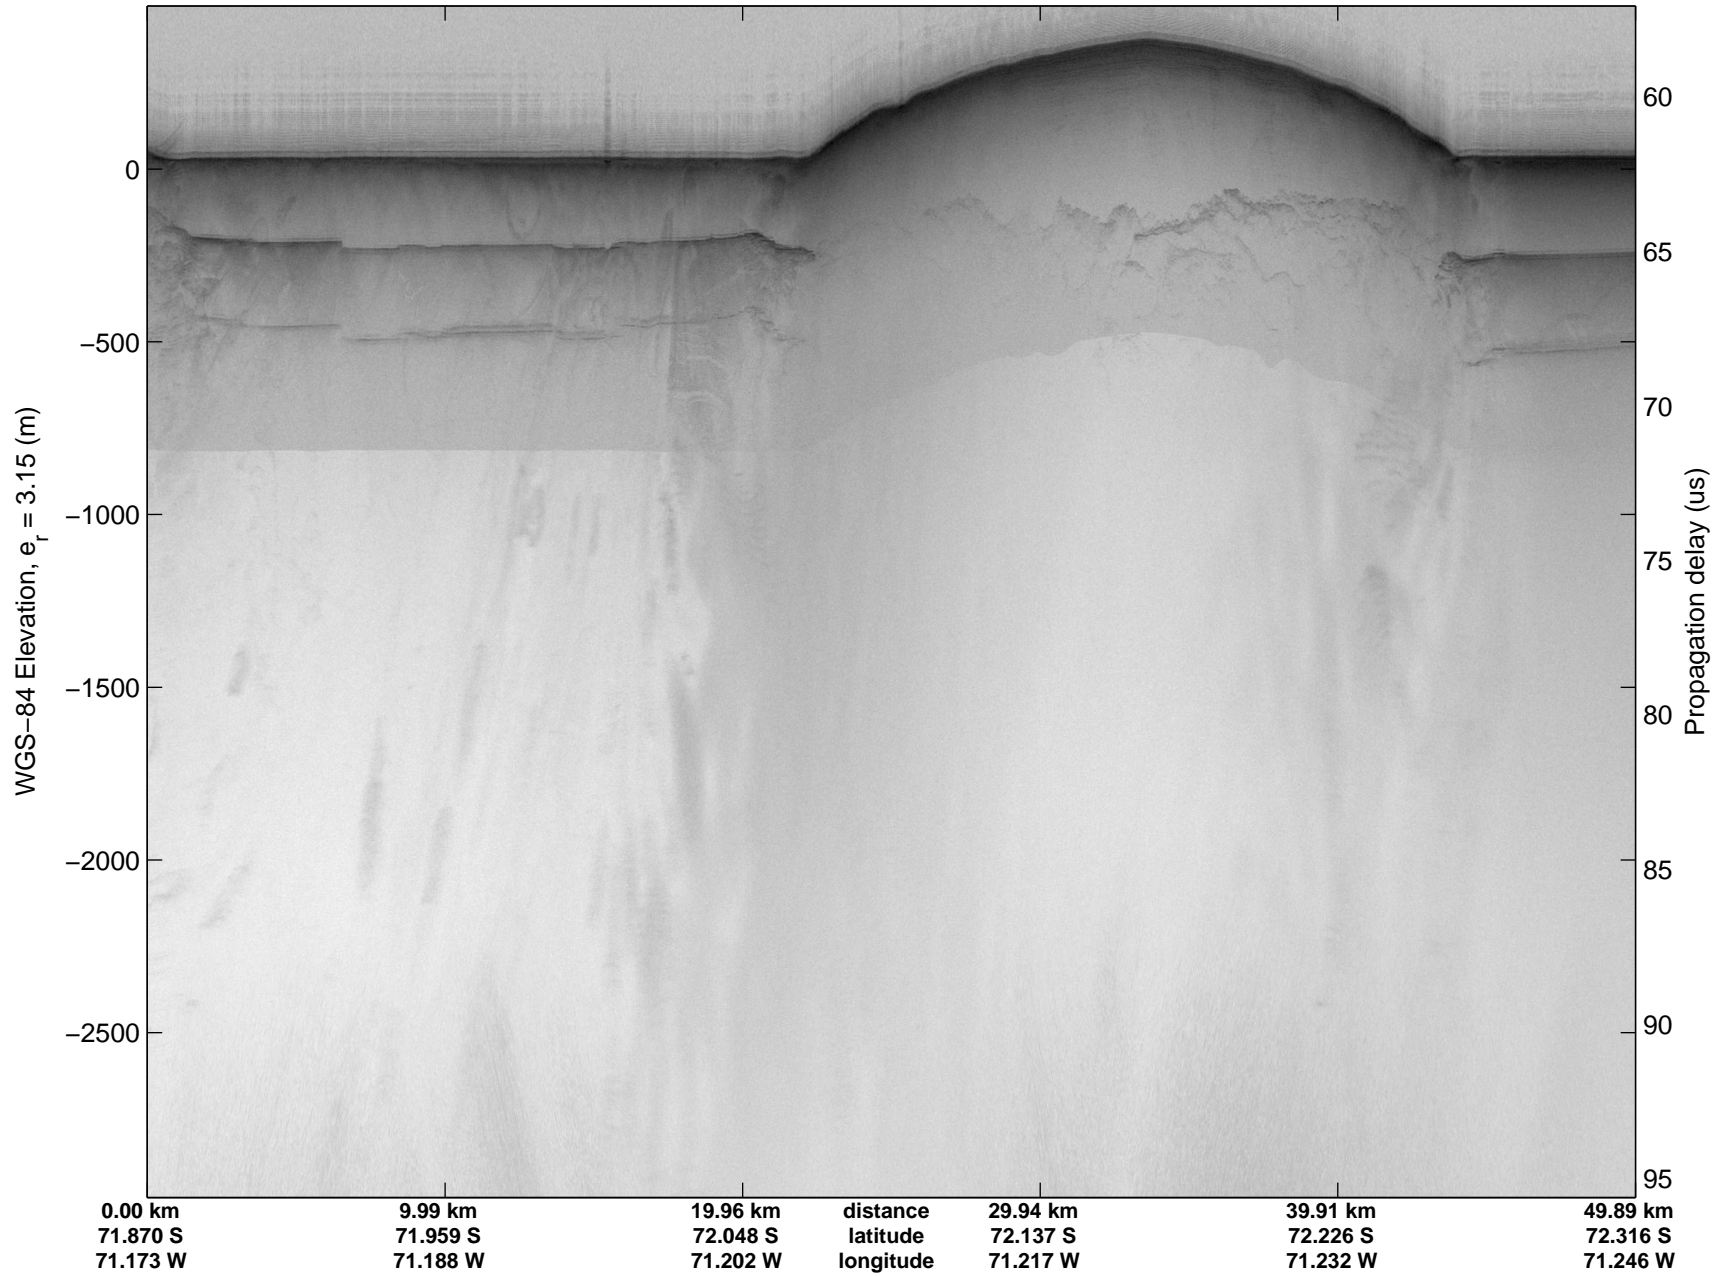

mcords3 2014\_Antarctica\_DC8: "Land Ice – Foundation Support Force 2" 20141114\_01\_001: 14:31:25.8 to 14:34:59.7 GPS

mcords3 2014\_Antarctica\_DC8: "Land Ice - Foundation Support Force 2" 20141114\_01\_001: 14:31:25.8 to 14:34:59.7 GPS