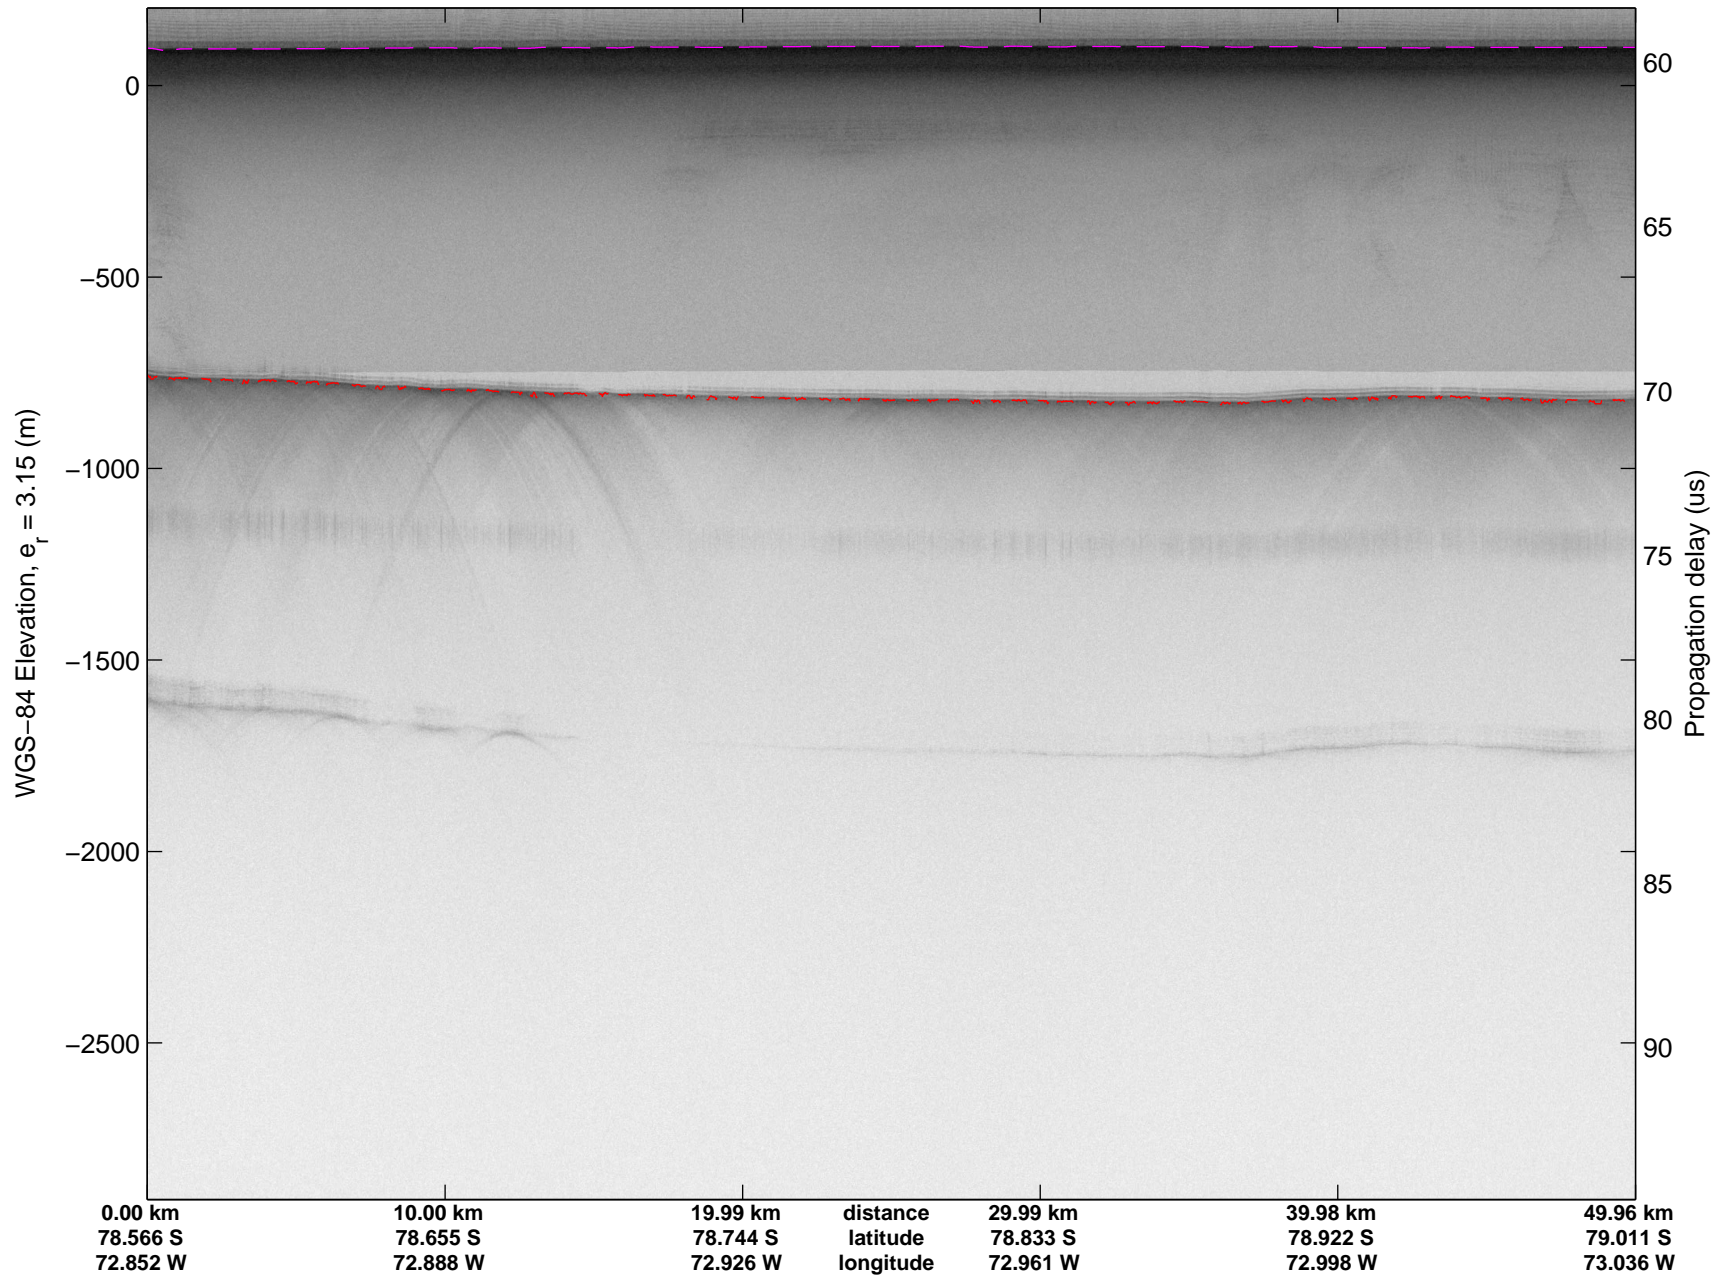

mcords3 2014_Antarctica_DC8: "Land Ice – Foundation Support Force 2" 20141114_01_016: 15:24:36.4 to 15:28:10.0 GPS