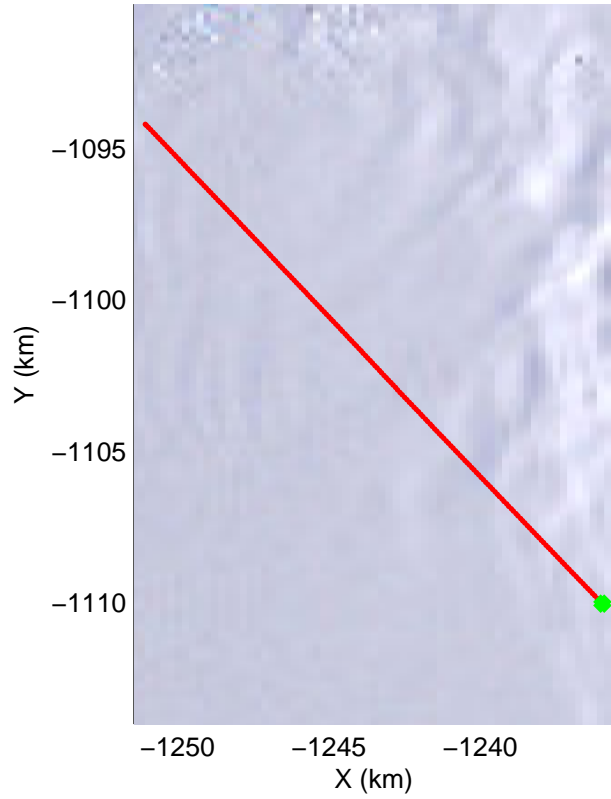

Land Ice $i_{\ell} \frac{1}{2}$ Getz A
20141111_07_001
Polar Stereograph -71N/0E

mcords3 2014_Antarctica_DC8: "Land Ice 1/2 Getz A" 20141111_07_001: 18:18:56.5 to 18:22:01.6 GPS

mcords3 2014_Antarctica_DC8: "Land Ice 1/2 Getz A" 20141111_07_001: 18:18:56.5 to 18:22:01.6 GPS