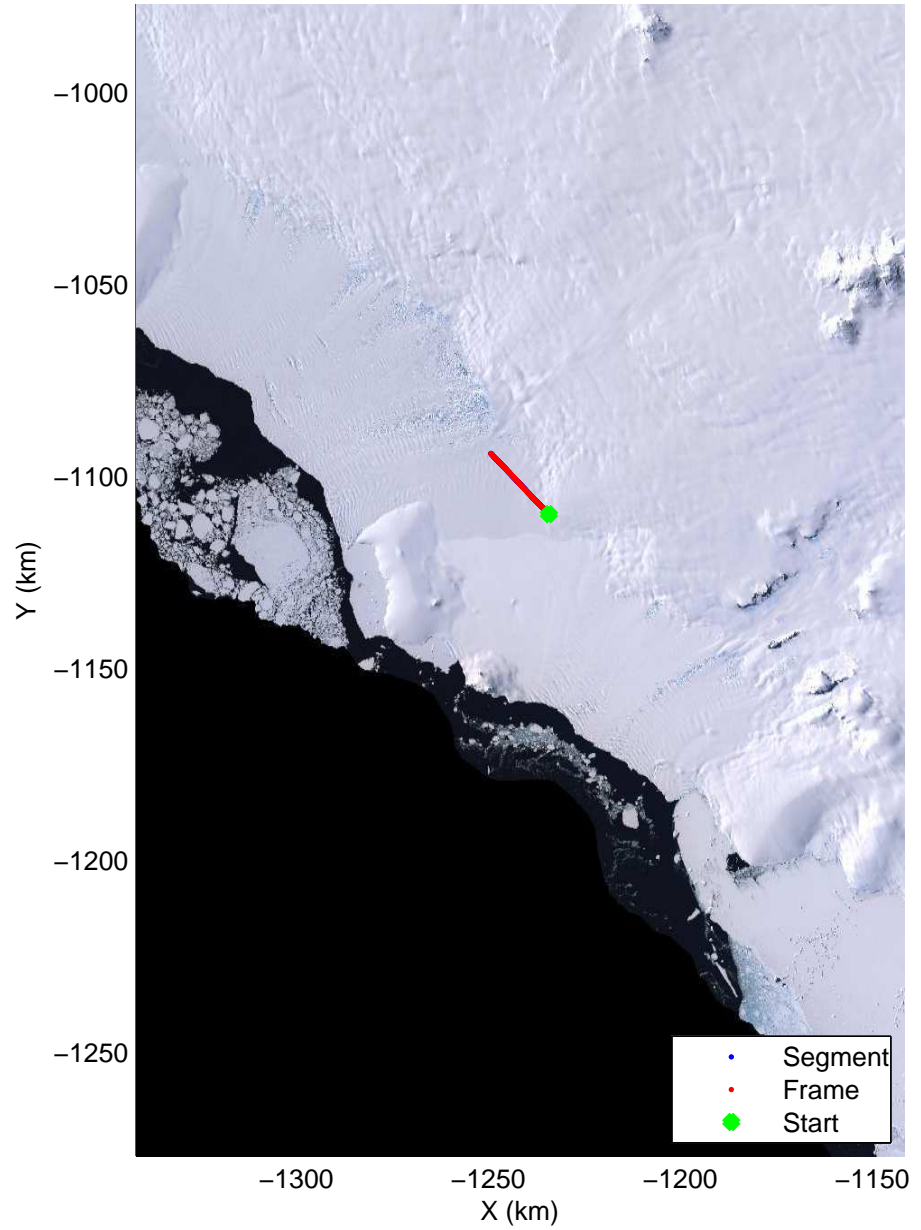

Land Ice $i_{\ell} \frac{1}{2}$ Getz A
20141111_07_001
Polar Stereograph -71N/0E

mcords3 2014_Antarctica_DC8: "Land Ice 1/2 Getz A" 20141111_07_001: 18:18:56.5 to 18:22:01.6 GPS

mcords3 2014_Antarctica_DC8: "Land Ice 1/2 Getz A" 20141111_07_001: 18:18:56.5 to 18:22:01.6 GPS