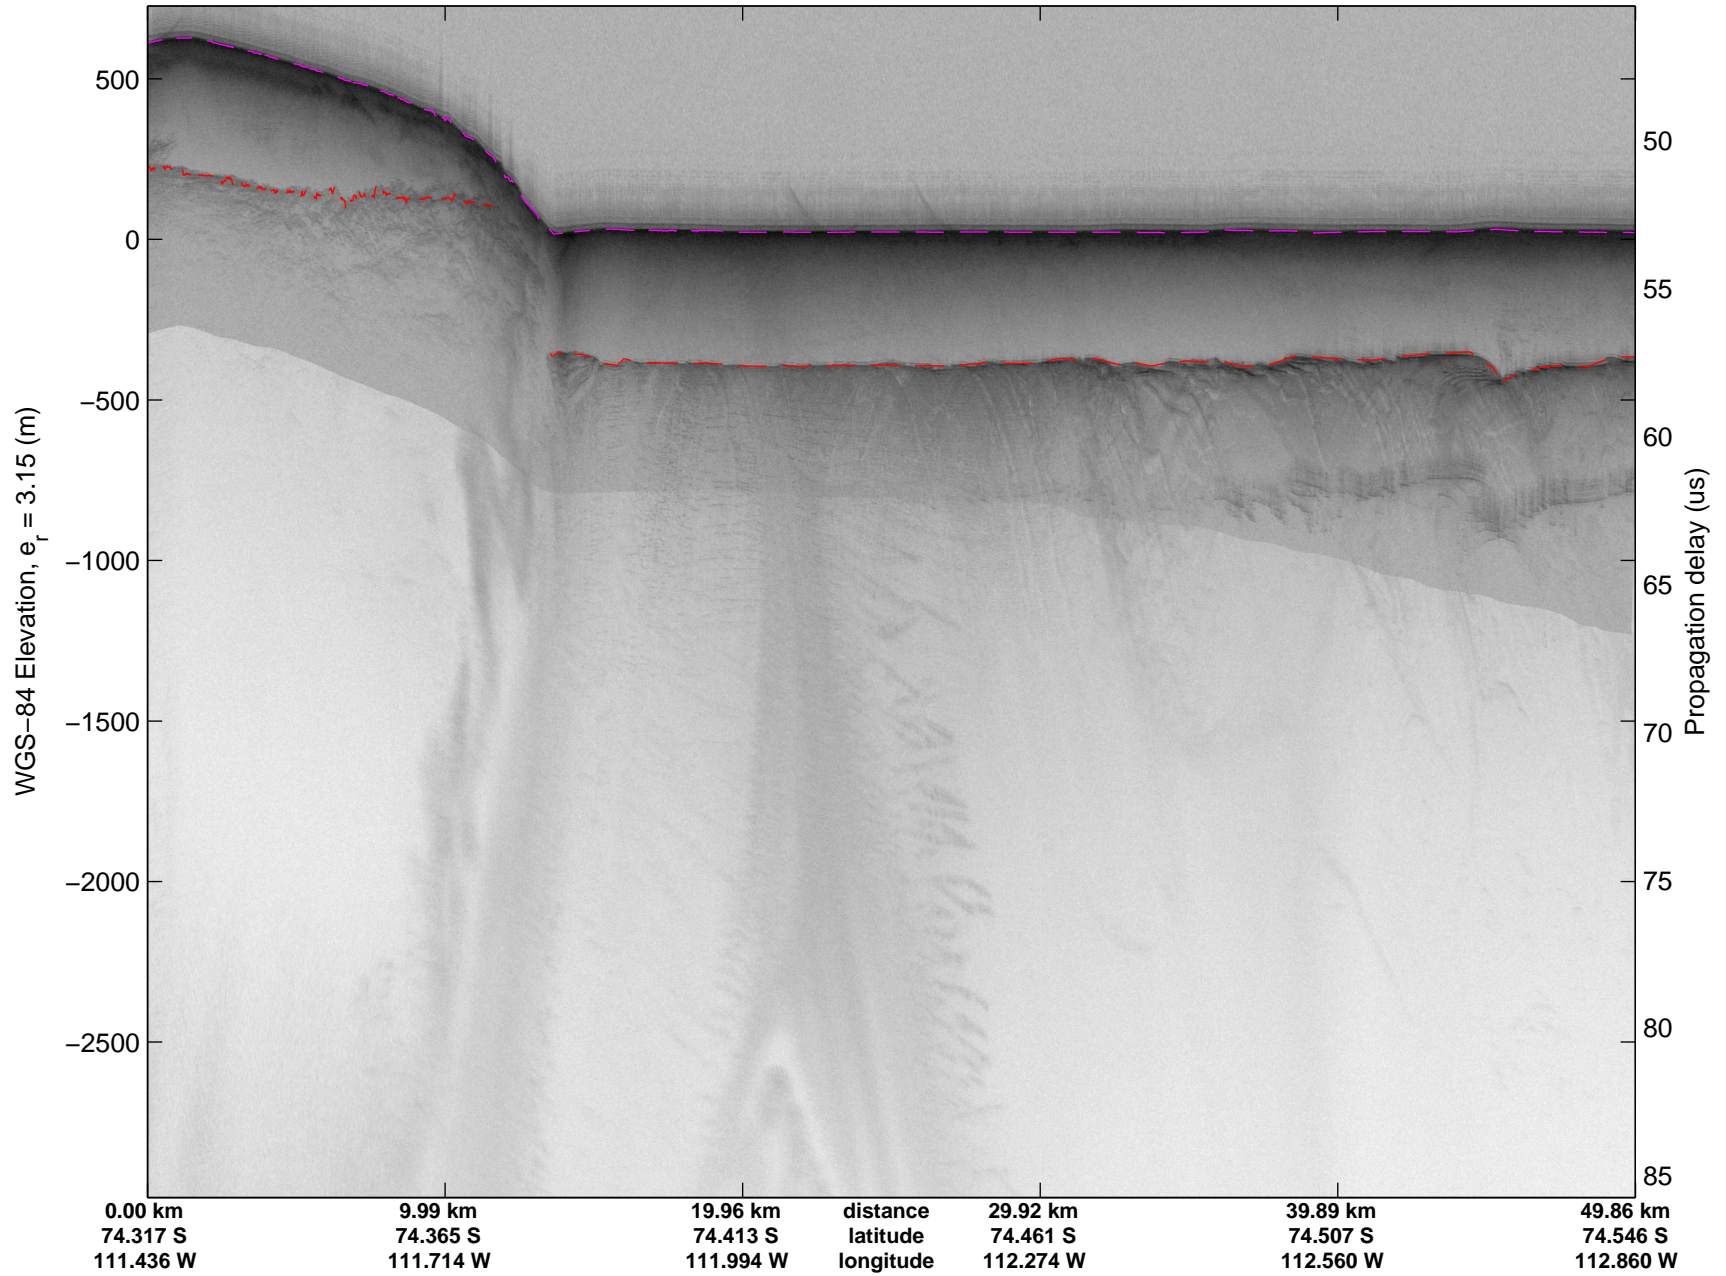

mcords3 2014_Antarctica_DC8: "Land Ice i½ Getz A" 20141111_05_001: 15:48:25.7 to 15:52:17.4 GPS

mcords3 2014_Antarctica_DC8: "Land Ice i; 1/2 Getz A" 20141111_05_001: 15:48:25.7 to 15:52:17.4 GPS

mcords3 2014_Antarctica_DC8: "Land Ice 1/2 Getz A" 20141111_05_002: 15:52:17.6 to 15:56:53.8 GPS

mcords3 2014_Antarctica_DC8: "Land Ice 1/2 Getz A" 20141111_05_002: 15:52:17.6 to 15:56:53.8 GPS