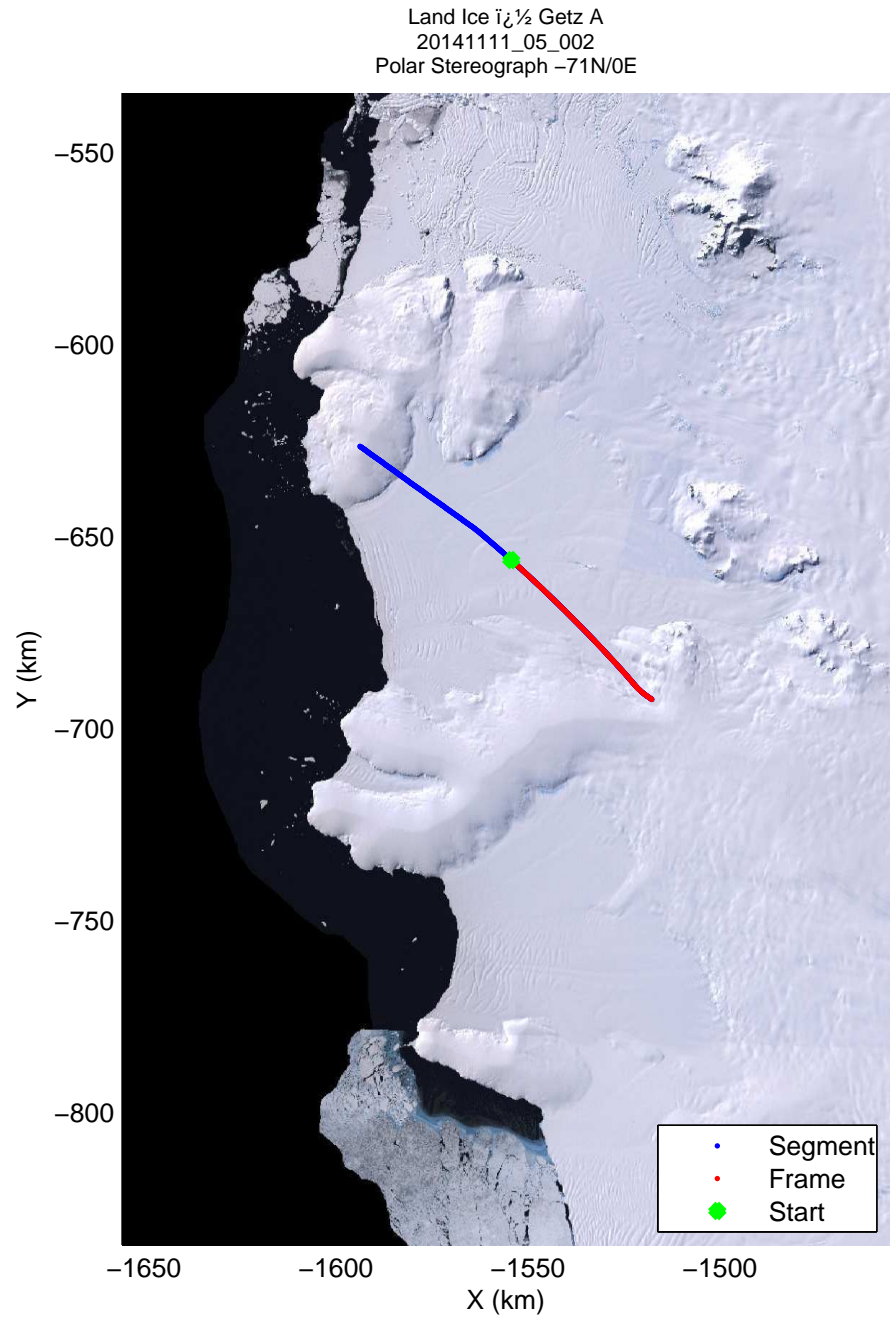

mcords3 2014_Antarctica_DC8: "Land Ice i½ Getz A" 20141111_05_001: 15:48:25.7 to 15:52:17.4 GPS

mcords3 2014_Antarctica_DC8: "Land Ice i; 1/2 Getz A" 20141111_05_001: 15:48:25.7 to 15:52:17.4 GPS

mcords3 2014_Antarctica_DC8: "Land Ice 1/2 Getz A" 20141111_05_002: 15:52:17.6 to 15:56:53.8 GPS

mcords3 2014_Antarctica_DC8: "Land Ice 1/2 Getz A" 20141111_05_002: 15:52:17.6 to 15:56:53.8 GPS