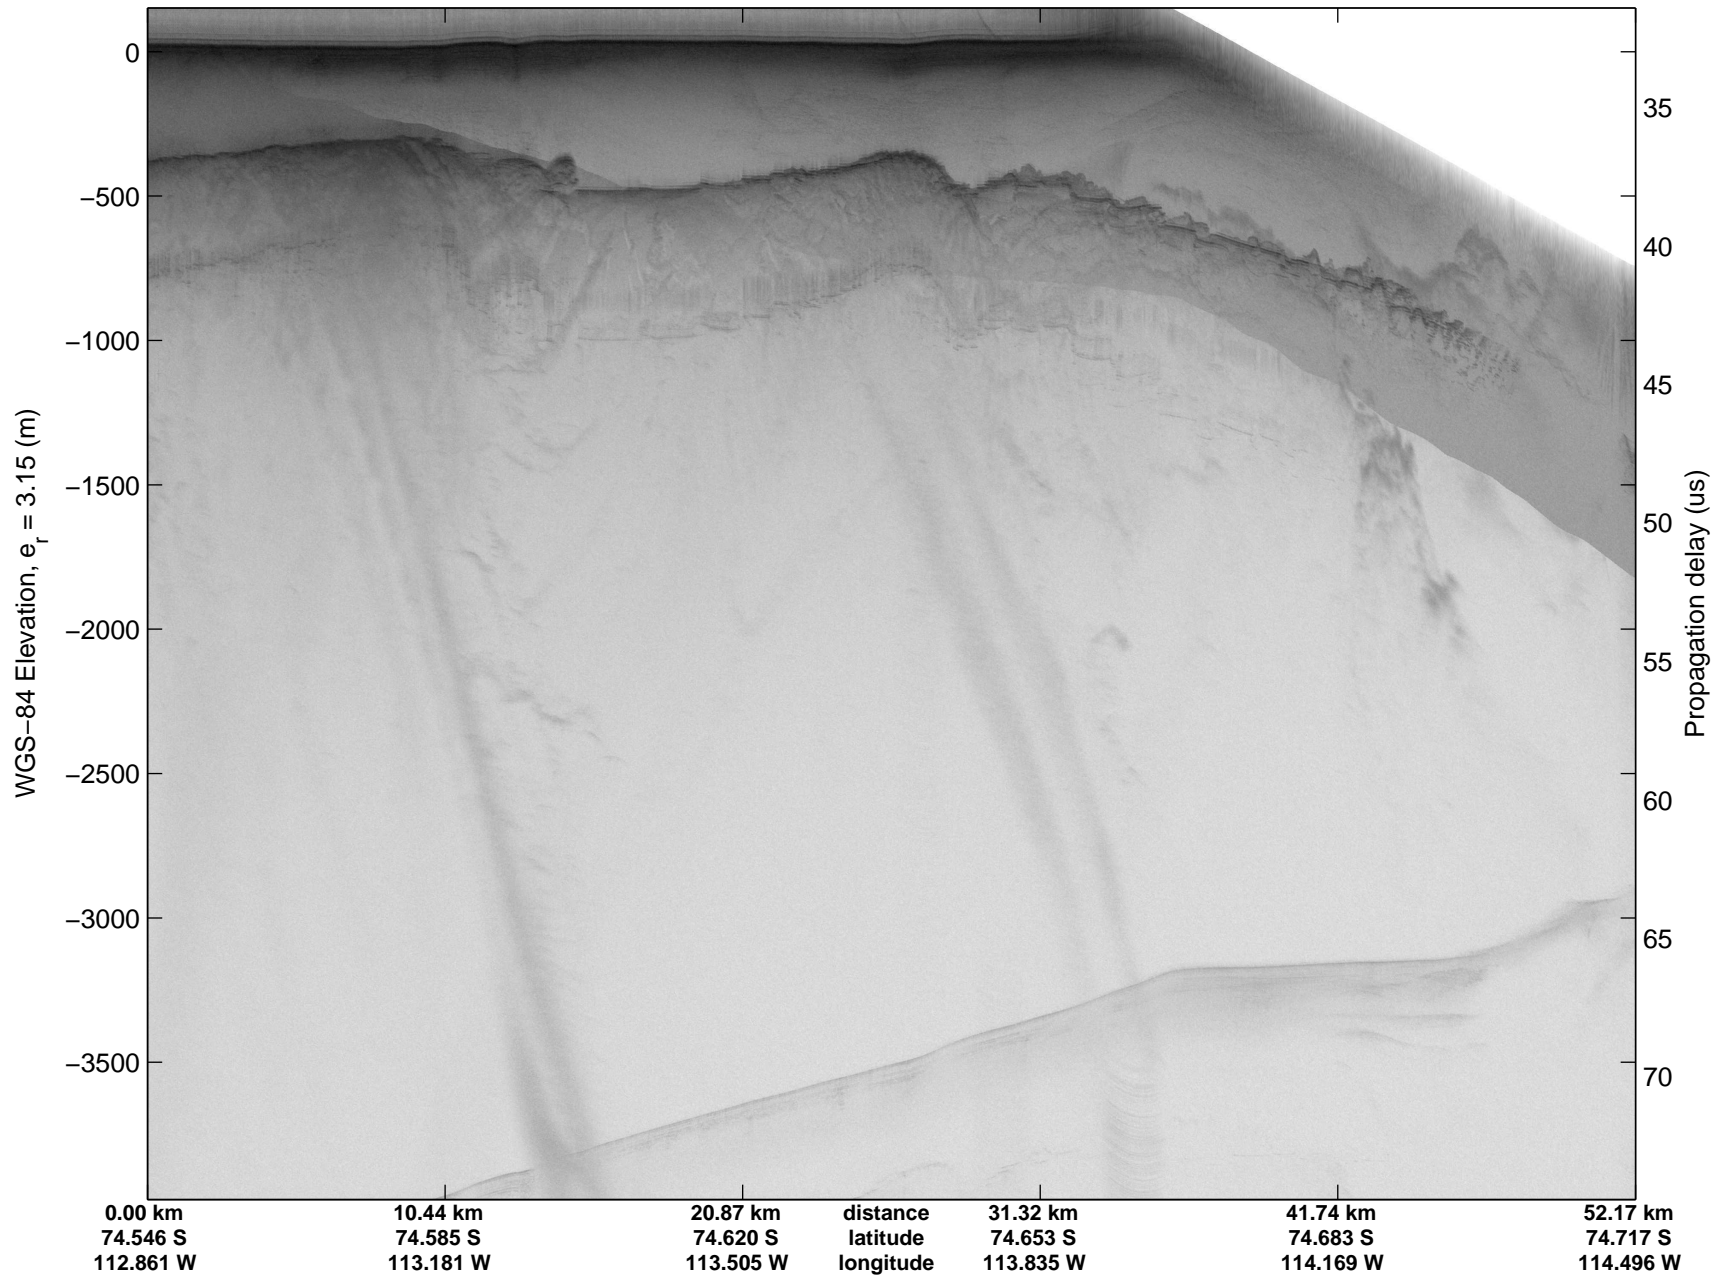

mcords3 2014_Antarctica_DC8: "Land Ice i½ Getz A" 20141111_05_001: 15:48:25.7 to 15:52:17.4 GPS

mcords3 2014_Antarctica_DC8: "Land Ice i; 1/2 Getz A" 20141111_05_001: 15:48:25.7 to 15:52:17.4 GPS

mcords3 2014_Antarctica_DC8: "Land Ice 1/2 Getz A" 20141111_05_002: 15:52:17.6 to 15:56:53.8 GPS

mcords3 2014_Antarctica_DC8: "Land Ice 1/2 Getz A" 20141111_05_002: 15:52:17.6 to 15:56:53.8 GPS