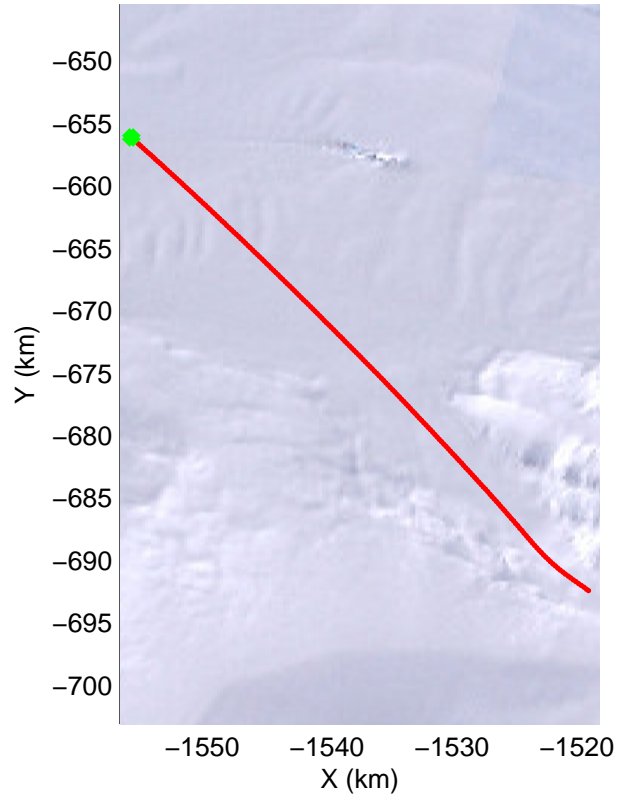

mcords3 2014_Antarctica_DC8: "Land Ice i½ Getz A" 20141111_05_001: 15:48:25.7 to 15:52:17.4 GPS

mcords3 2014_Antarctica_DC8: "Land Ice i; 1/2 Getz A" 20141111_05_001: 15:48:25.7 to 15:52:17.4 GPS

mcords3 2014_Antarctica_DC8: "Land Ice 1/2 Getz A" 20141111_05_002: 15:52:17.6 to 15:56:53.8 GPS

mcords3 2014_Antarctica_DC8: "Land Ice 1/2 Getz A" 20141111_05_002: 15:52:17.6 to 15:56:53.8 GPS