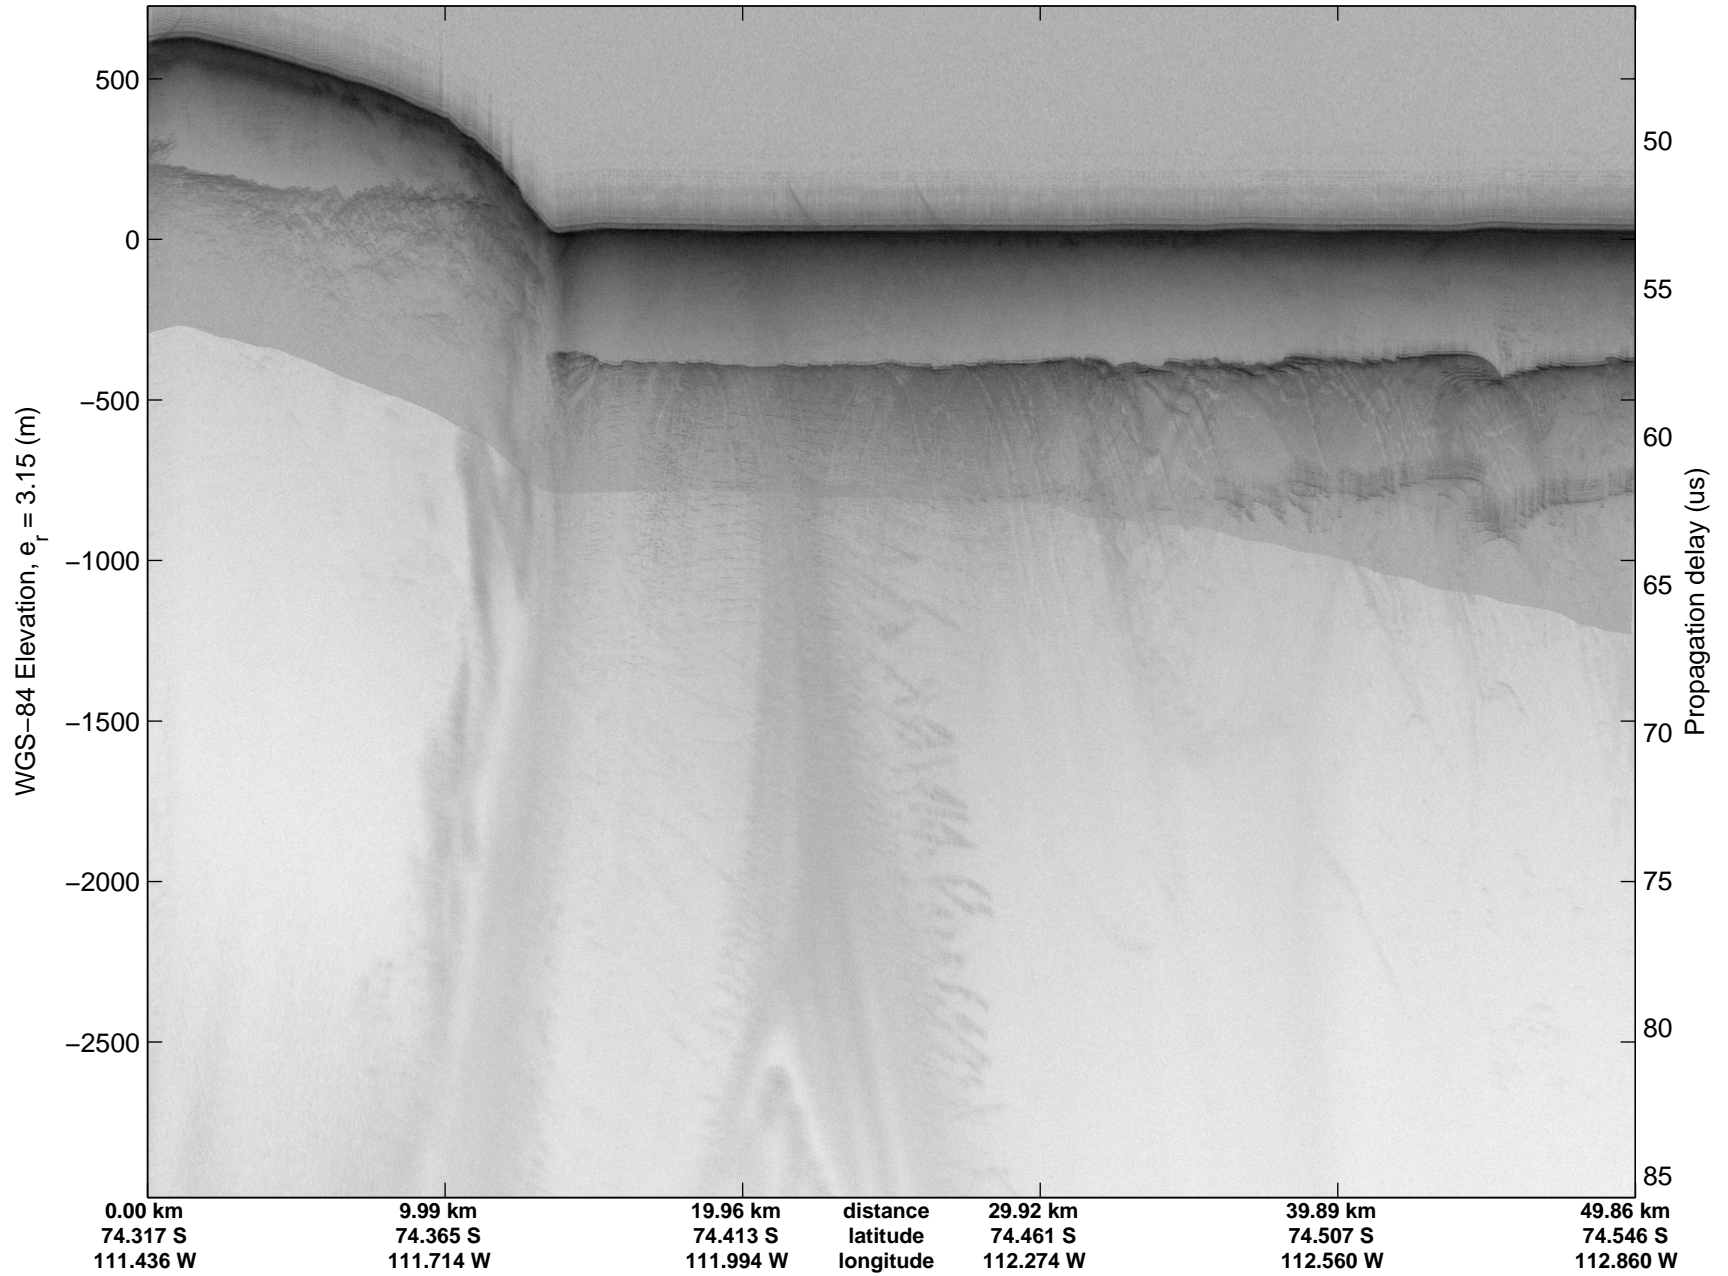

mcords3 2014_Antarctica_DC8: "Land Ice i½ Getz A" 20141111_05_001: 15:48:25.7 to 15:52:17.4 GPS

mcords3 2014_Antarctica_DC8: "Land Ice i; 1/2 Getz A" 20141111_05_001: 15:48:25.7 to 15:52:17.4 GPS

mcords3 2014_Antarctica_DC8: "Land Ice 1/2 Getz A" 20141111_05_002: 15:52:17.6 to 15:56:53.8 GPS

mcords3 2014_Antarctica_DC8: "Land Ice 1/2 Getz A" 20141111_05_002: 15:52:17.6 to 15:56:53.8 GPS