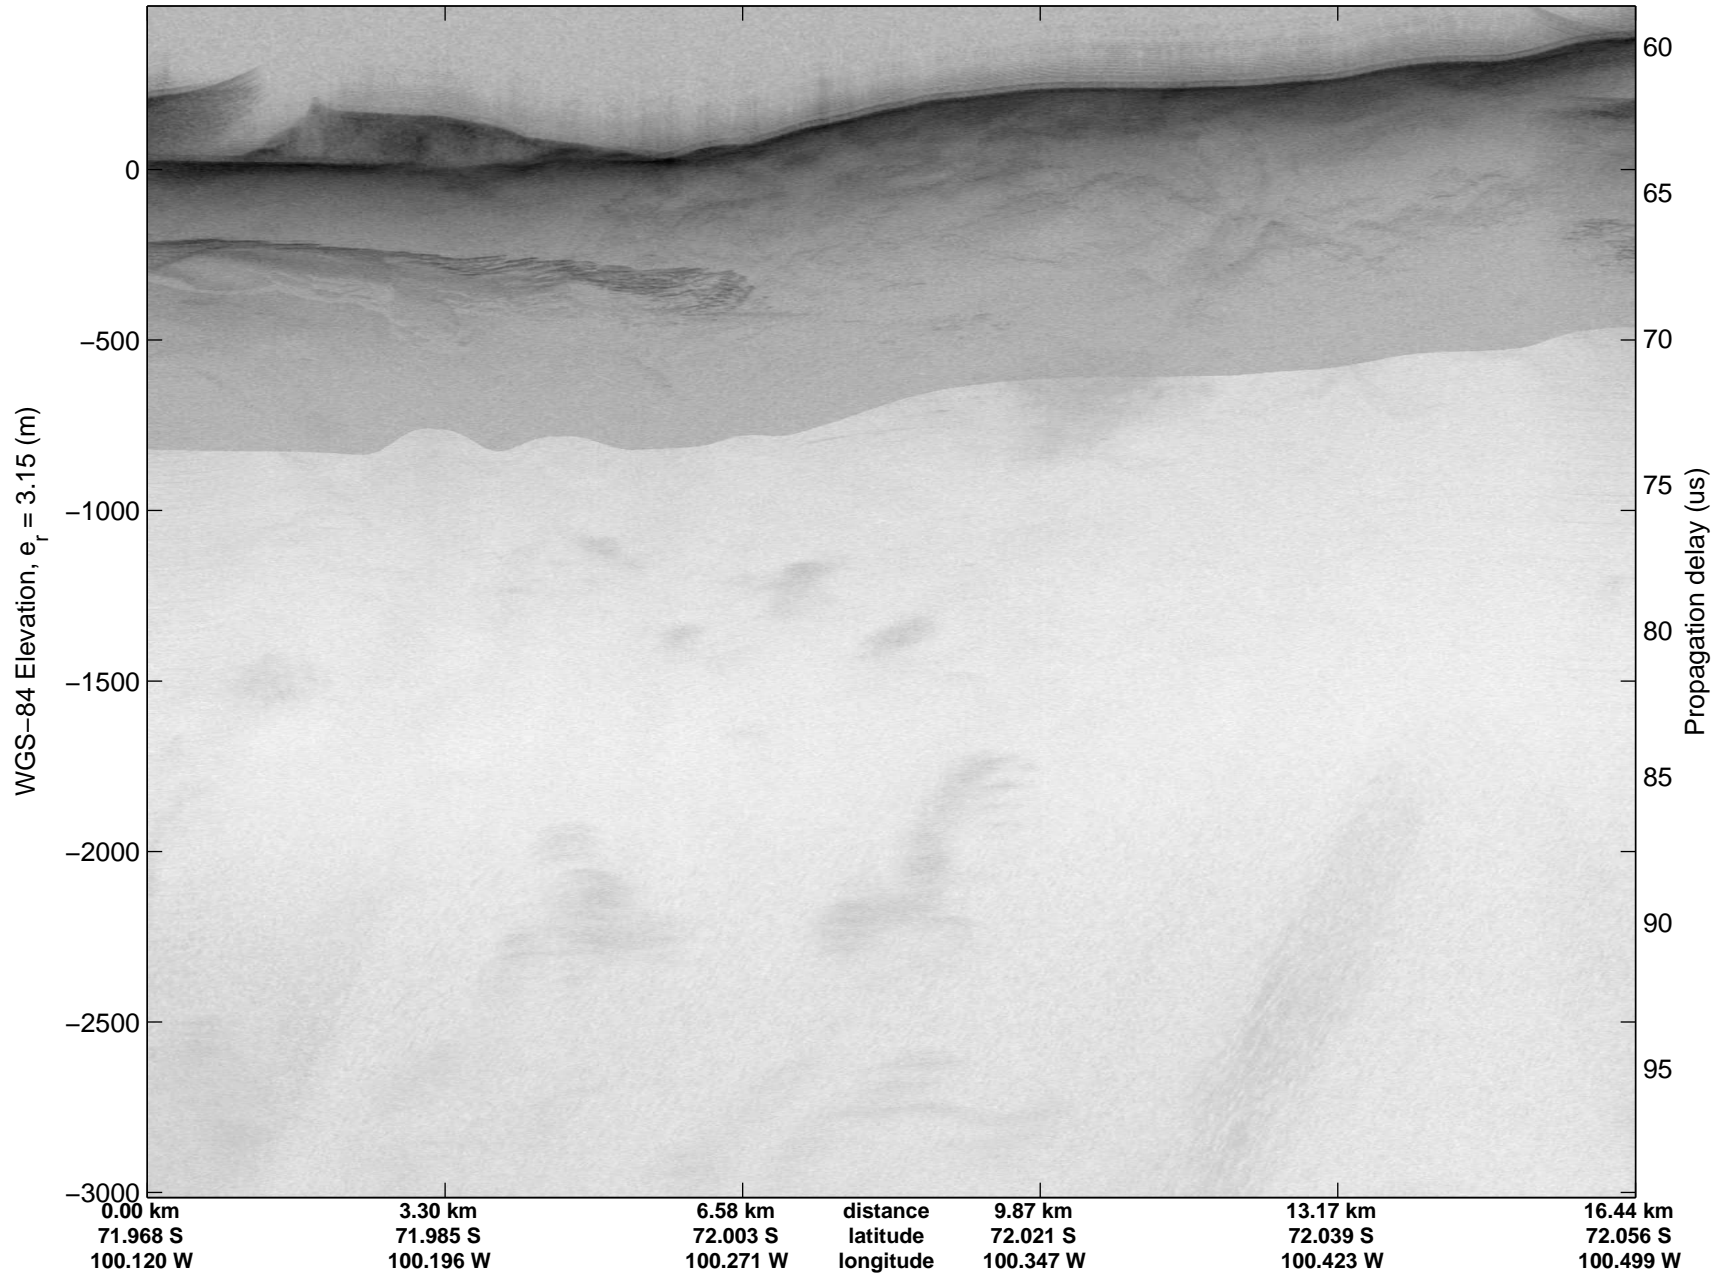

mcords3 2014_Antarctica_DC8: "Land Ice i; ½ Getz A" 20141111_03_001: 15:16:41.9 to 15:17:49.3 GPS

mcords3 2014_Antarctica_DC8: "Land Ice i½ Getz A" 20141111_03_001: 15:16:41.9 to 15:17:49.3 GPS