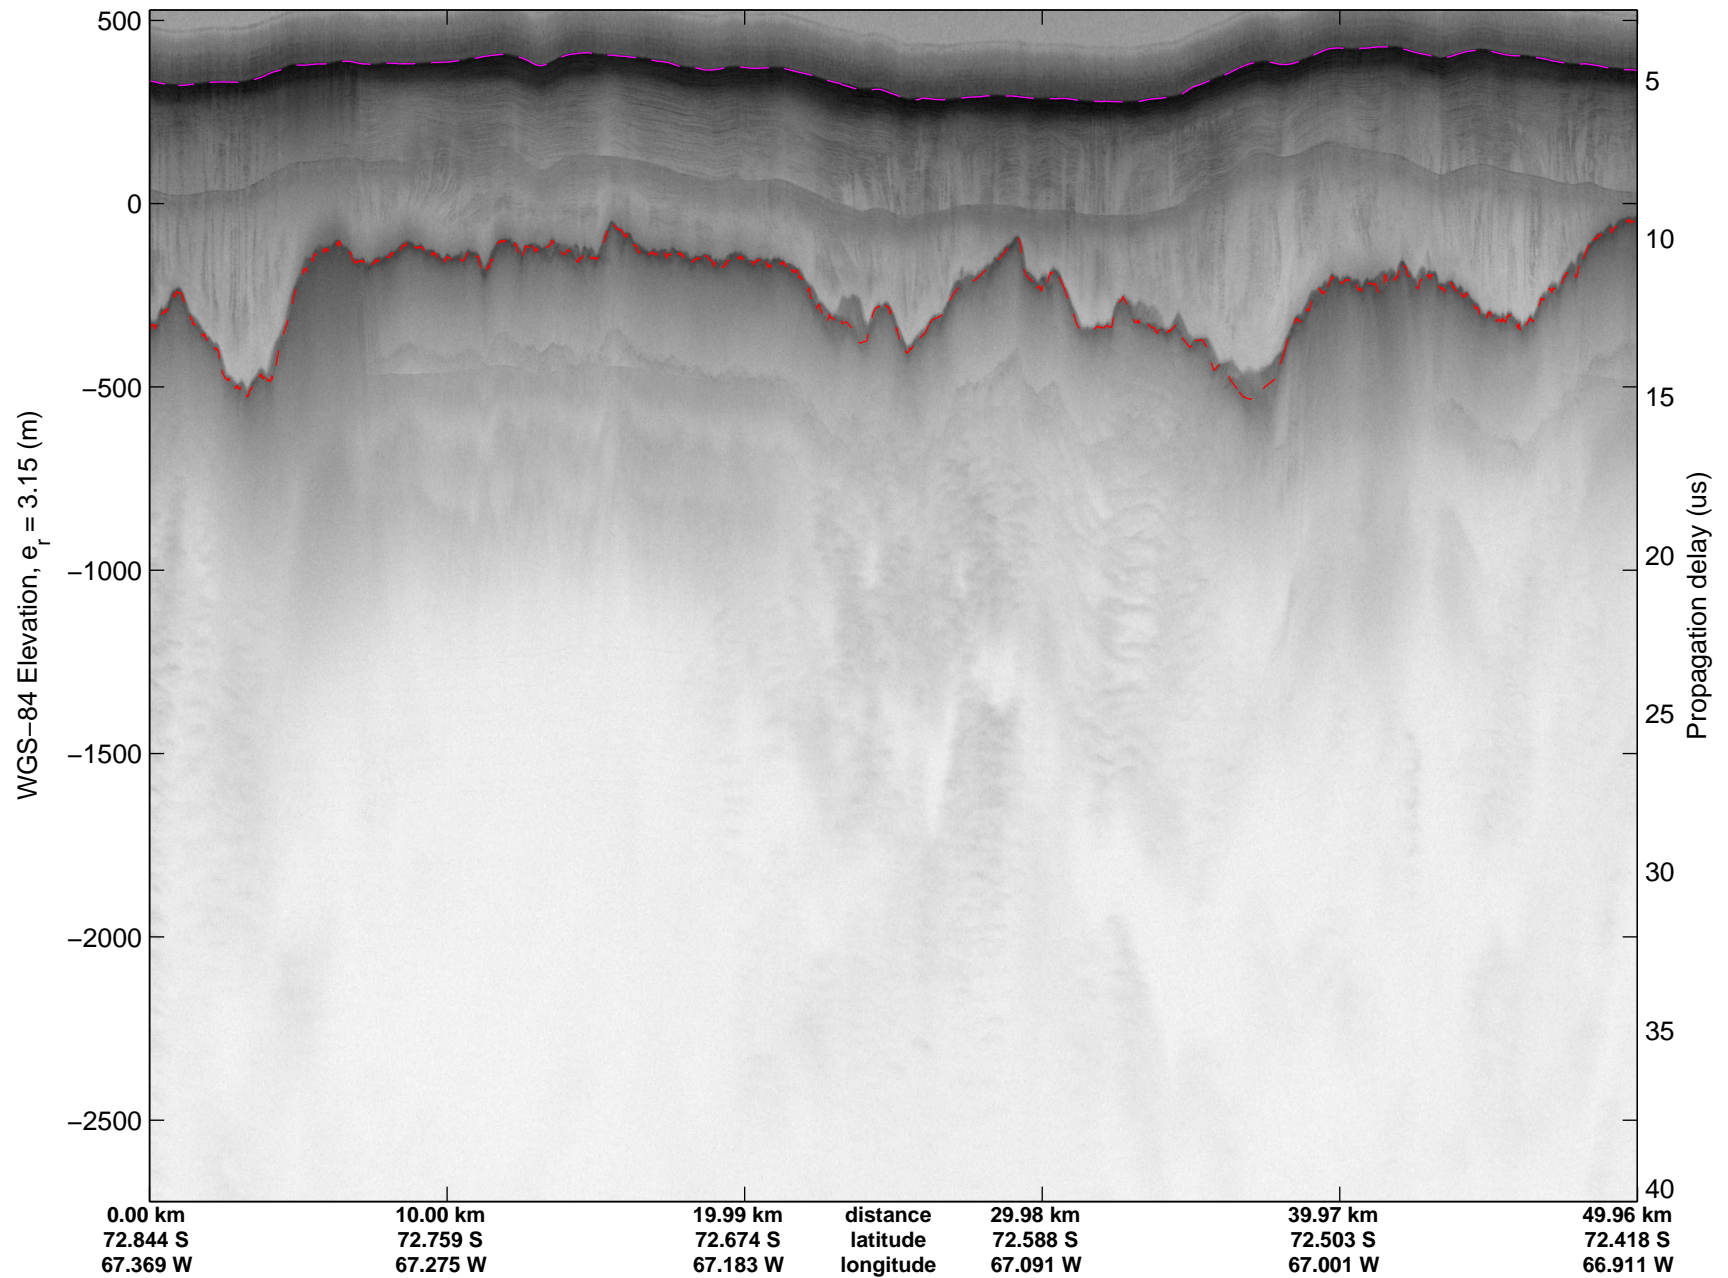

Land Ice – South Peninsula
20141110_05_008
Polar Stereograph -71N/0E

mcords3 2014_Antarctica_DC8: "Land Ice – South Peninsula" 20141110_05_008: 18:45:45.1 to 18:51:59.2 GPS

mcords3 2014_Antarctica_DC8: "Land Ice – South Peninsula" 20141110_05_008: 18:45:45.1 to 18:51:59.2 GPS

mcords3 2014_Antarctica_DC8: "Land Ice – South Peninsula" 20141110_05_009: 18:51:59.4 to 18:58:24.4 GPS

mcords3 2014_Antarctica_DC8: "Land Ice – South Peninsula" 20141110_05_009: 18:51:59.4 to 18:58:24.4 GPS

mcords3 2014_Antarctica_DC8: "Land Ice – South Peninsula" 20141110_05_010: 18:58:24.8 to 19:05:09.3 GPS

mcords3 2014_Antarctica_DC8: "Land Ice - South Peninsula" 20141110_05_010: 18:58:24.8 to 19:05:09.3 GPS