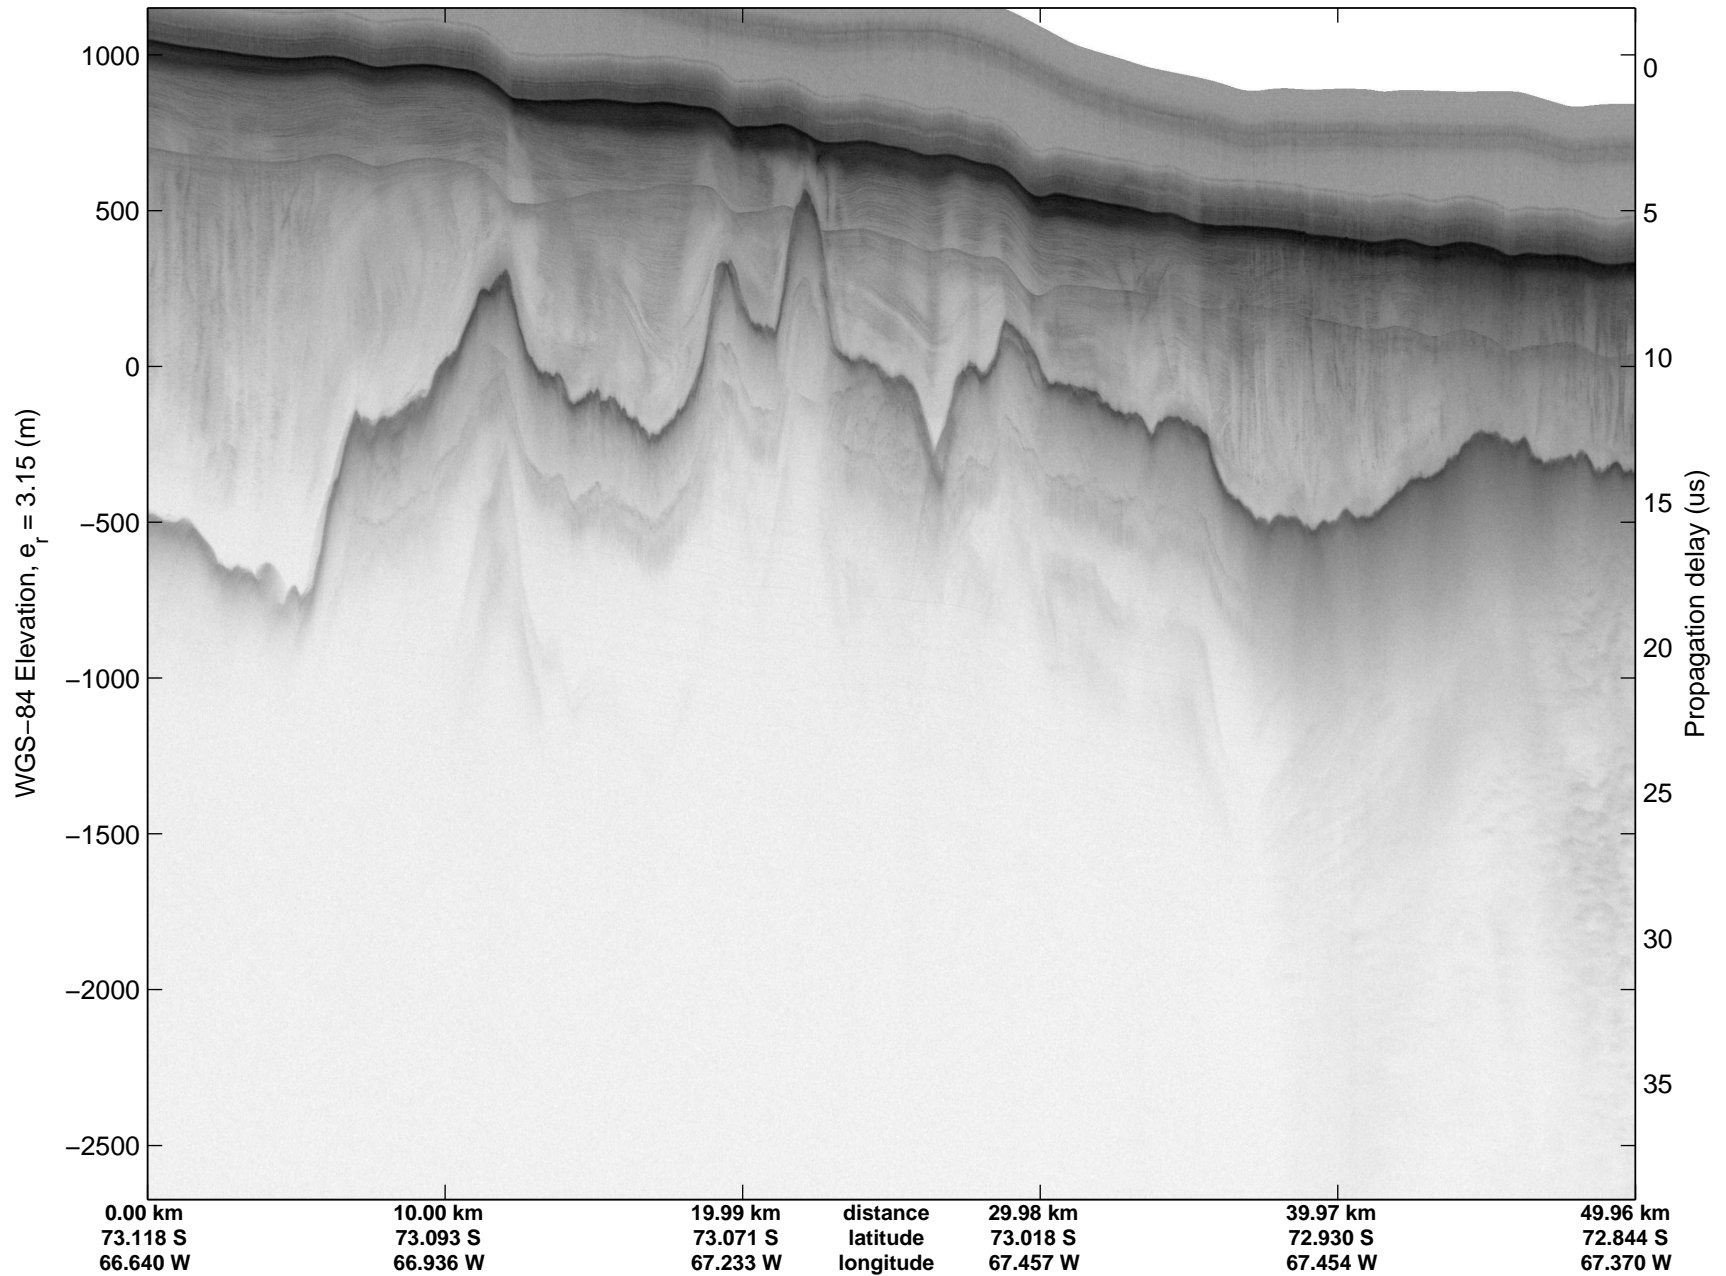

Land Ice – South Peninsula
20141110_05_007
Polar Stereograph -71N/0E

mcords3 2014_Antarctica_DC8: "Land Ice – South Peninsula" 20141110_05_007: 18:39:47.4 to 18:45:44.9 GPS

mcords3 2014_Antarctica_DC8: "Land Ice – South Peninsula" 20141110_05_007: 18:39:47.4 to 18:45:44.9 GPS

Land Ice – South Peninsula
20141110_05_008
Polar Stereograph -71N/0E

mcords3 2014_Antarctica_DC8: "Land Ice – South Peninsula" 20141110_05_008: 18:45:45.1 to 18:51:59.2 GPS

mcords3 2014_Antarctica_DC8: "Land Ice – South Peninsula" 20141110_05_008: 18:45:45.1 to 18:51:59.2 GPS

mcords3 2014_Antarctica_DC8: "Land Ice – South Peninsula" 20141110_05_009: 18:51:59.4 to 18:58:24.4 GPS

mcords3 2014_Antarctica_DC8: "Land Ice – South Peninsula" 20141110_05_009: 18:51:59.4 to 18:58:24.4 GPS