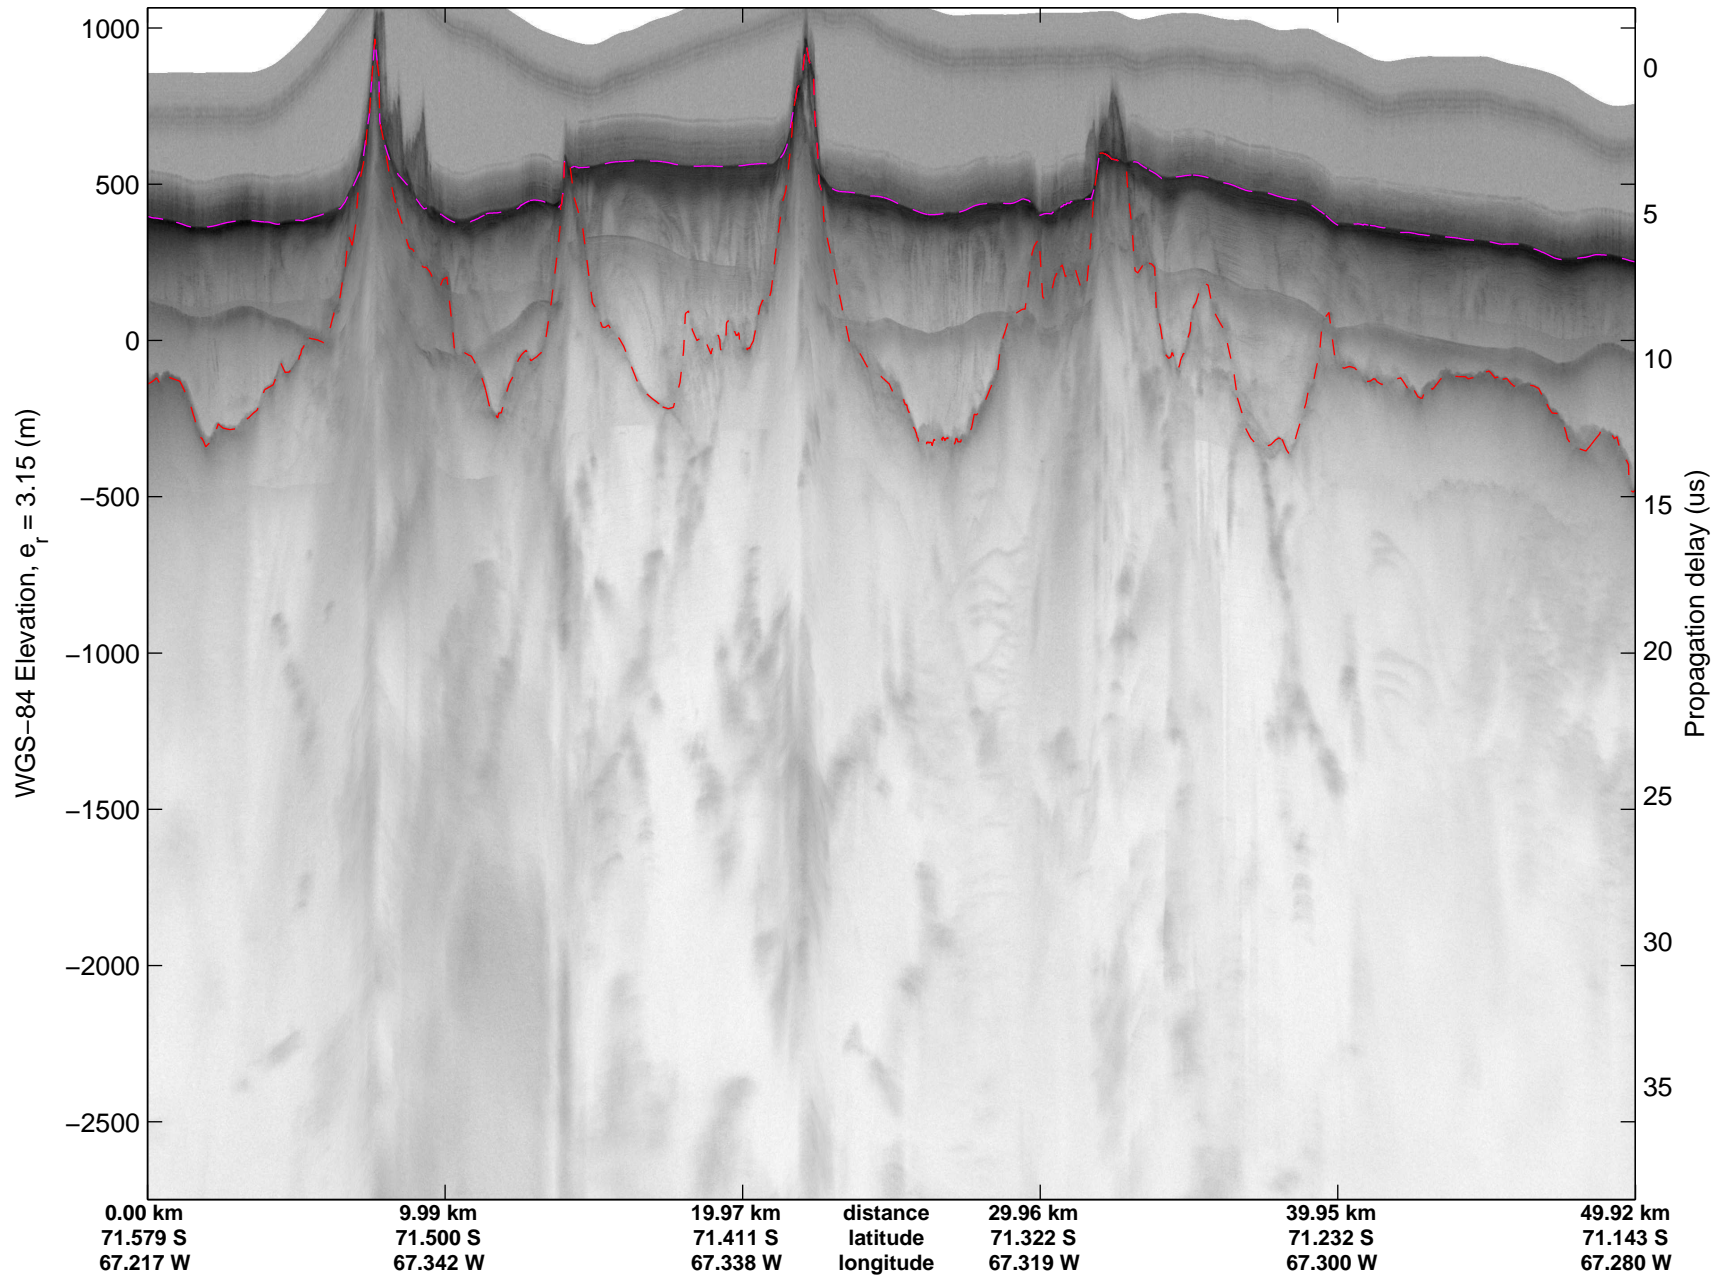

mcords3 2014_Antarctica_DC8: "Land Ice – South Peninsula" 20141110_05_013: 19:18:42.1 to 19:25:03.8 GPS