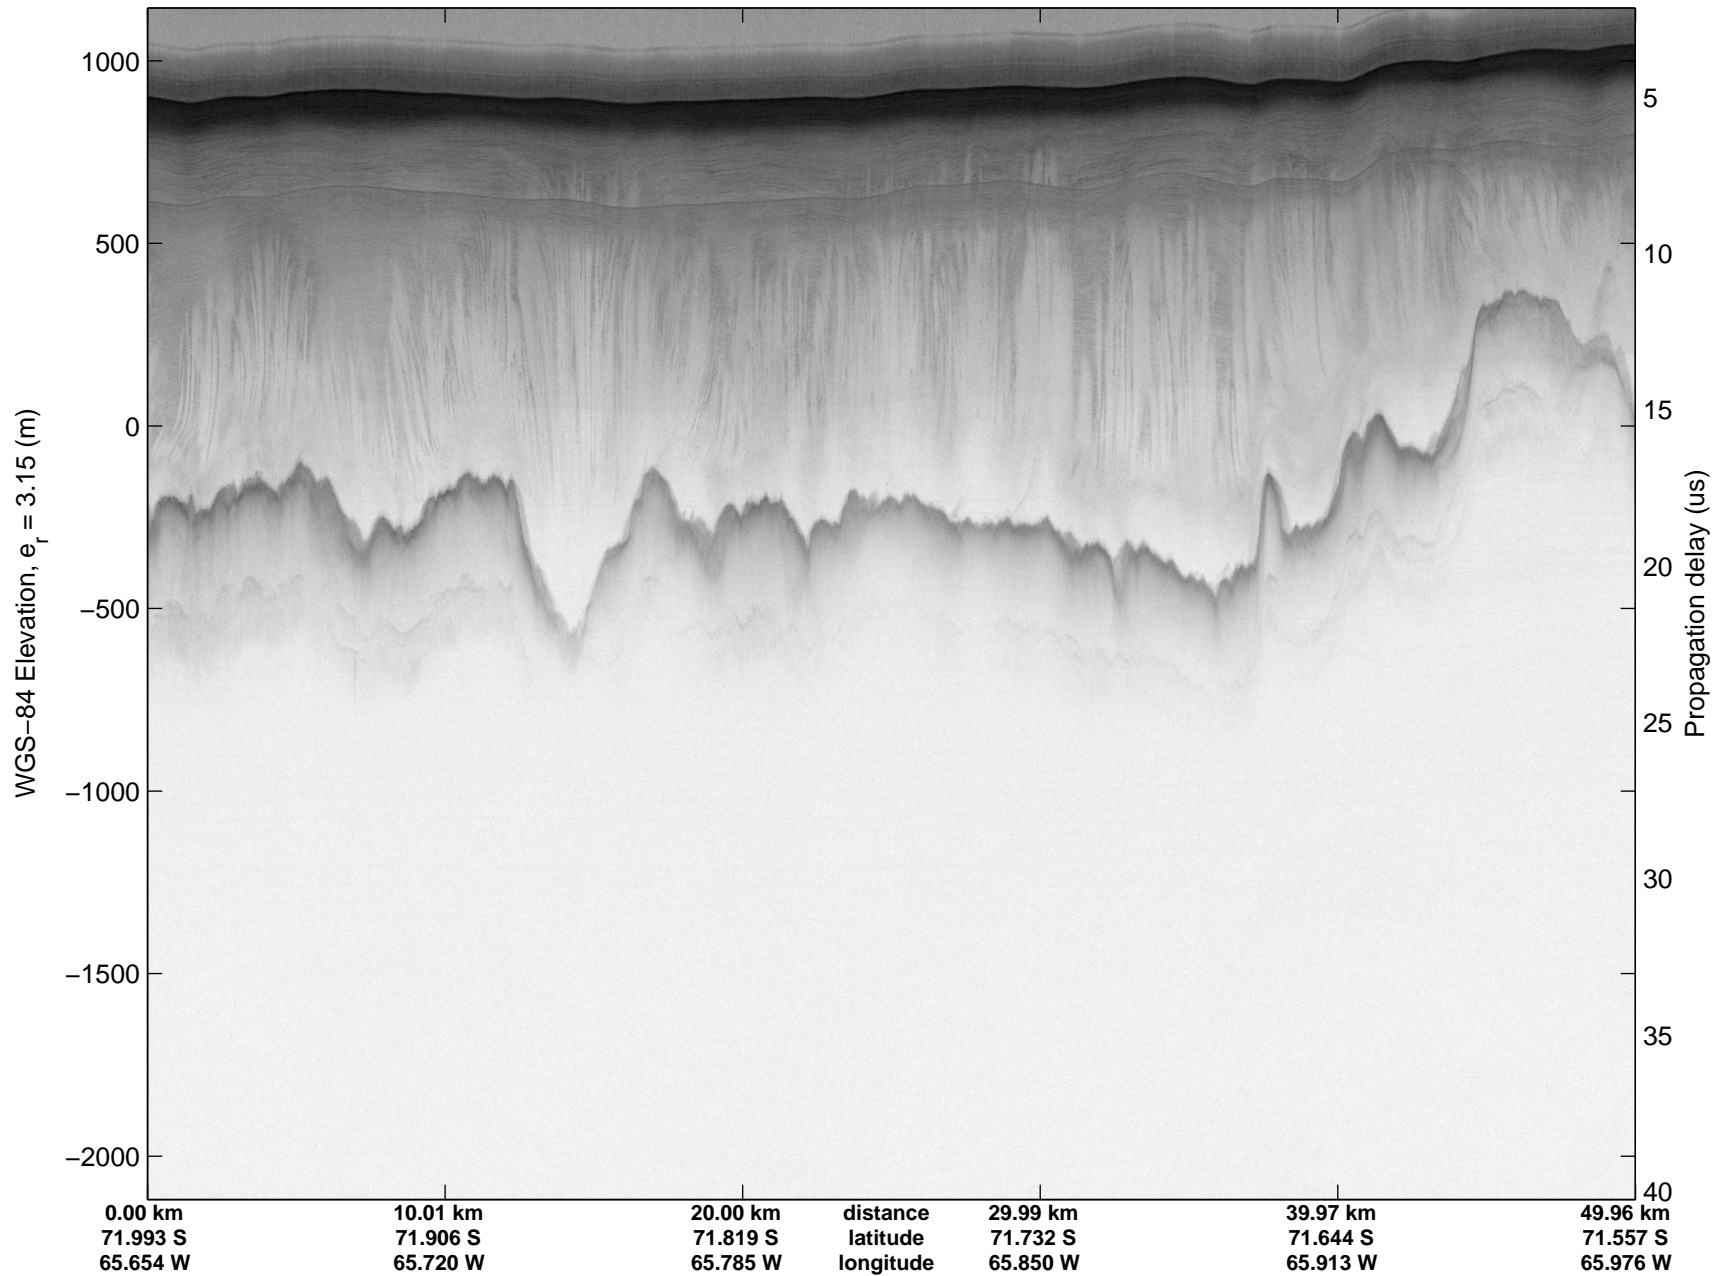

Land Ice – South Peninsula
20141110_05_021
Polar Stereograph -71N/0E

mcords3 2014_Antarctica_DC8: "Land Ice – South Peninsula" 20141110_05_021: 20:05:52.9 to 20:11:54.0 GPS

mcords3 2014_Antarctica_DC8: "Land Ice – South Peninsula" 20141110_05_021: 20:05:52.9 to 20:11:54.0 GPS

Land Ice – South Peninsula
20141110_05_022
Polar Stereograph -71N/0E

mcords3 2014_Antarctica_DC8: "Land Ice – South Peninsula" 20141110_05_022: 20:11:54.2 to 20:18:59.3 GPS

mcords3 2014_Antarctica_DC8: "Land Ice – South Peninsula" 20141110_05_022: 20:11:54.2 to 20:18:59.3 GPS

Land Ice – South Peninsula
20141110_05_023
Polar Stereograph -71N/0E

mcords3 2014_Antarctica_DC8: "Land Ice – South Peninsula" 20141110_05_023: 20:18:59.5 to 20:25:08.9 GPS

mcords3 2014_Antarctica_DC8: "Land Ice – South Peninsula" 20141110_05_023: 20:18:59.5 to 20:25:08.9 GPS