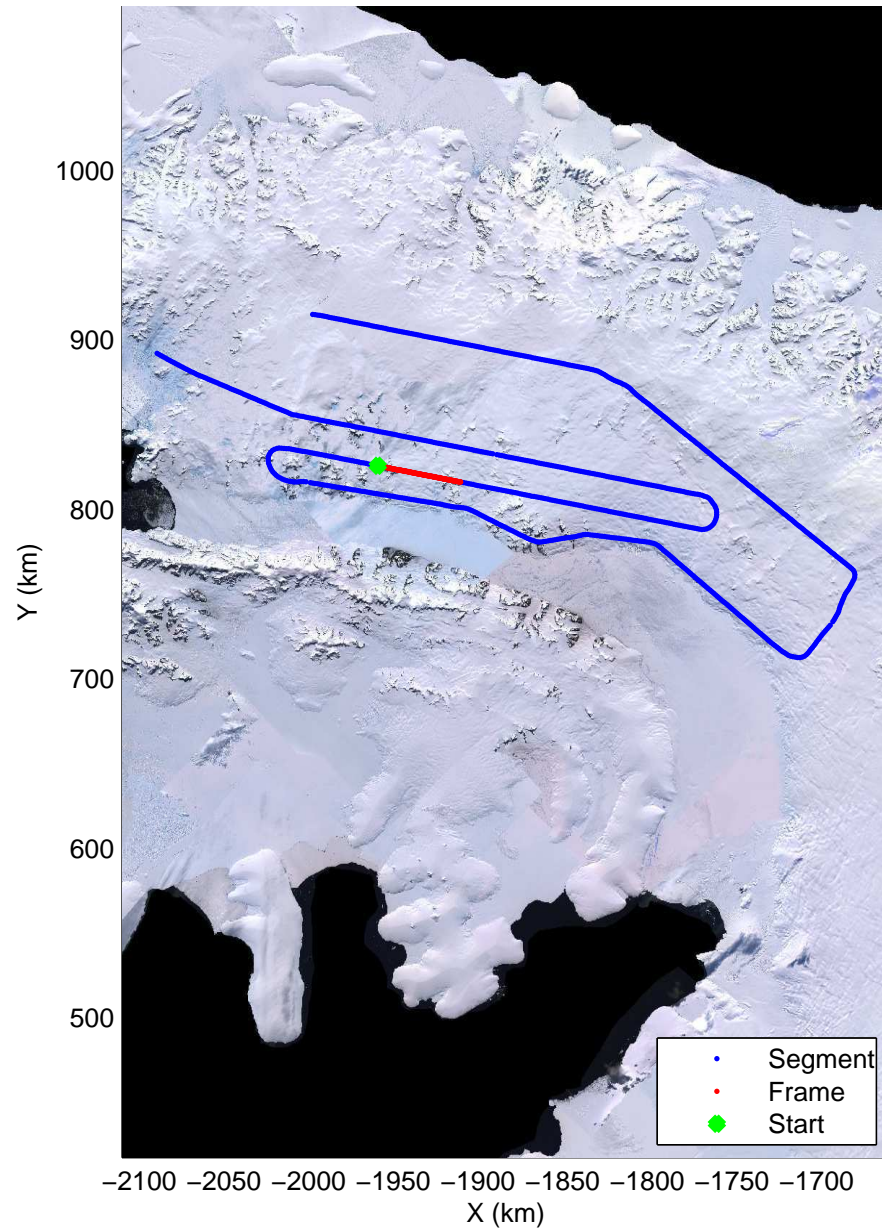

Land Ice – South Peninsula
20141110_05_018
Polar Stereograph -71N/0E