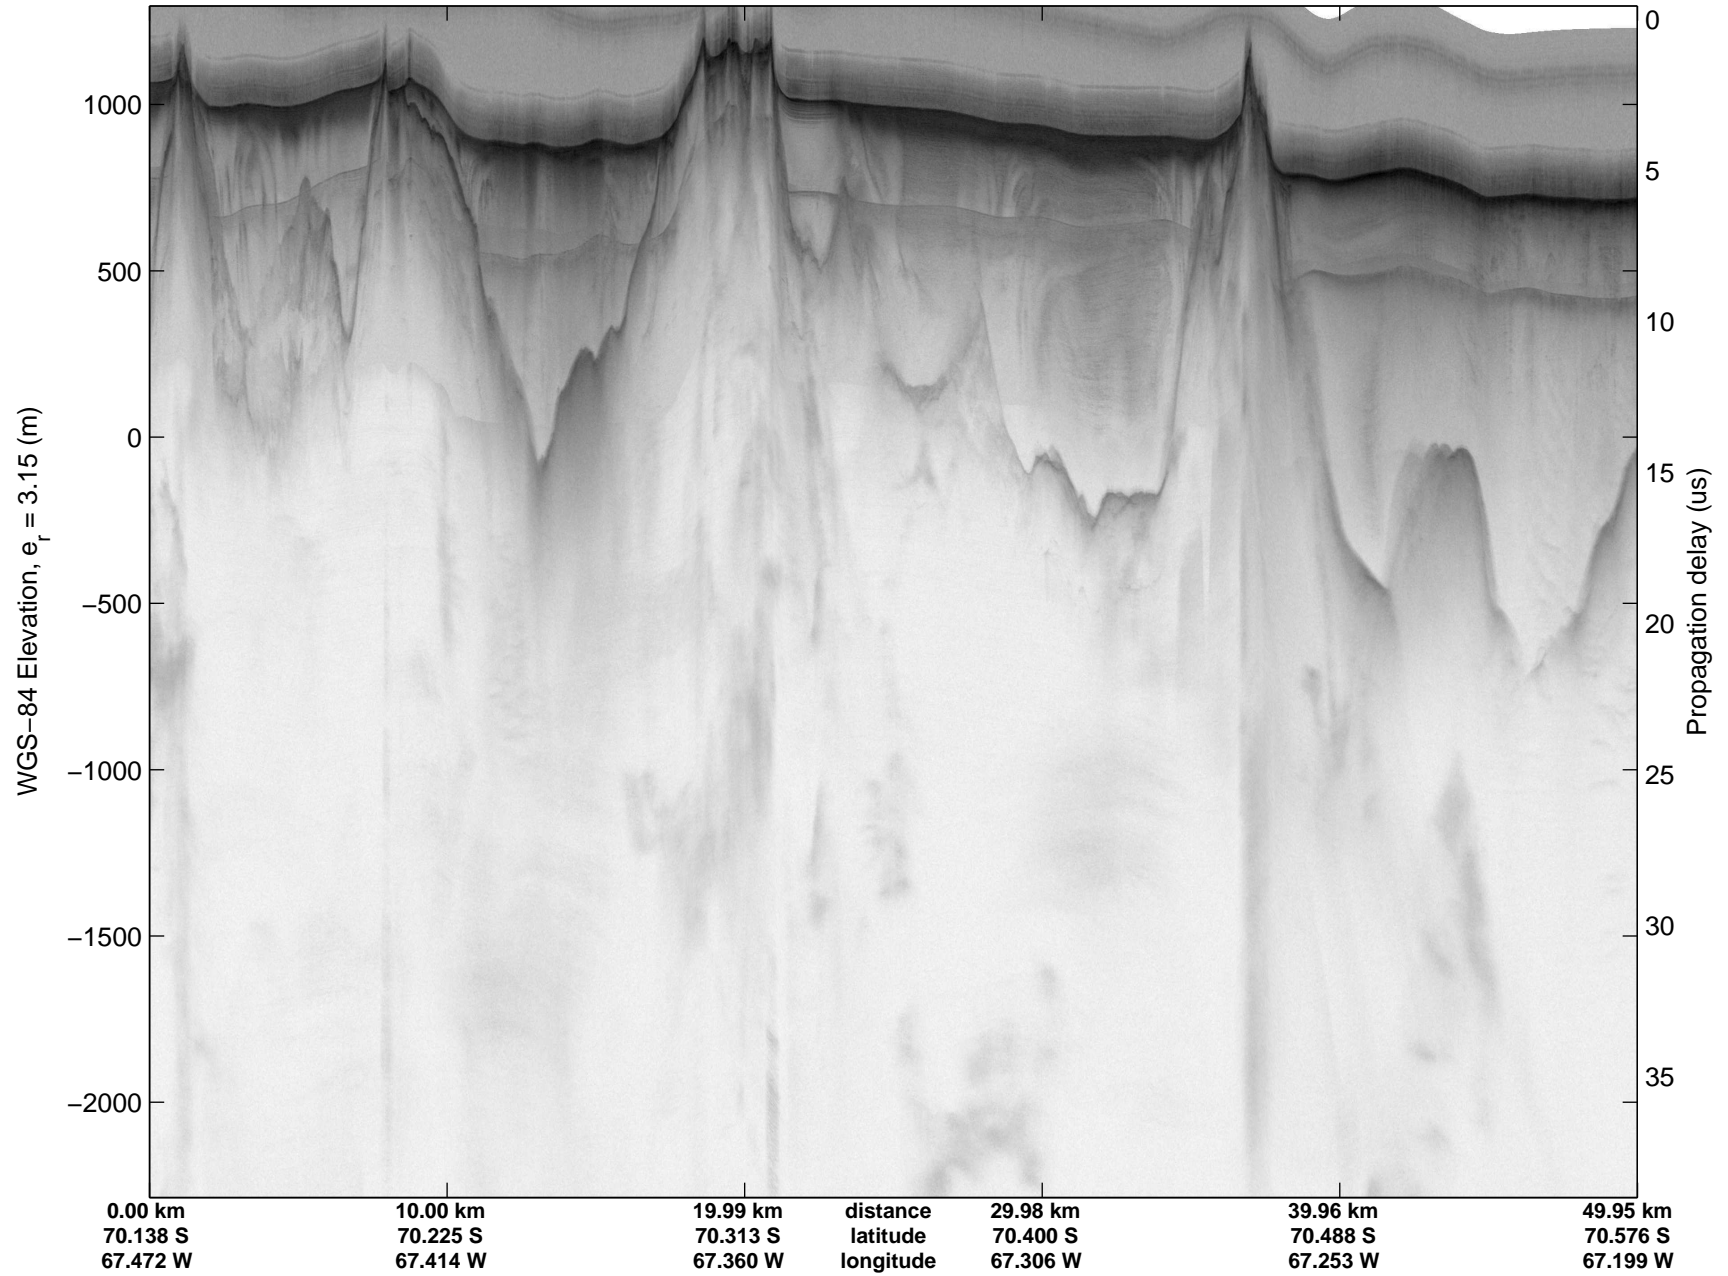

mcords3 2014_Antarctica_DC8: "Land Ice – South Peninsula" 20141110_05_016: 19:36:47.6 to 19:42:31.9 GPS

mcords3 2014_Antarctica_DC8: "Land Ice – South Peninsula" 20141110_05_016: 19:36:47.6 to 19:42:31.9 GPS

Land Ice – South Peninsula
20141110_05_017
Polar Stereograph -71N/0E

mcords3 2014_Antarctica_DC8: "Land Ice – South Peninsula" 20141110_05_017: 19:42:32.2 to 19:48:19.7 GPS

mcords3 2014_Antarctica_DC8: "Land Ice – South Peninsula" 20141110_05_017: 19:42:32.2 to 19:48:19.7 GPS