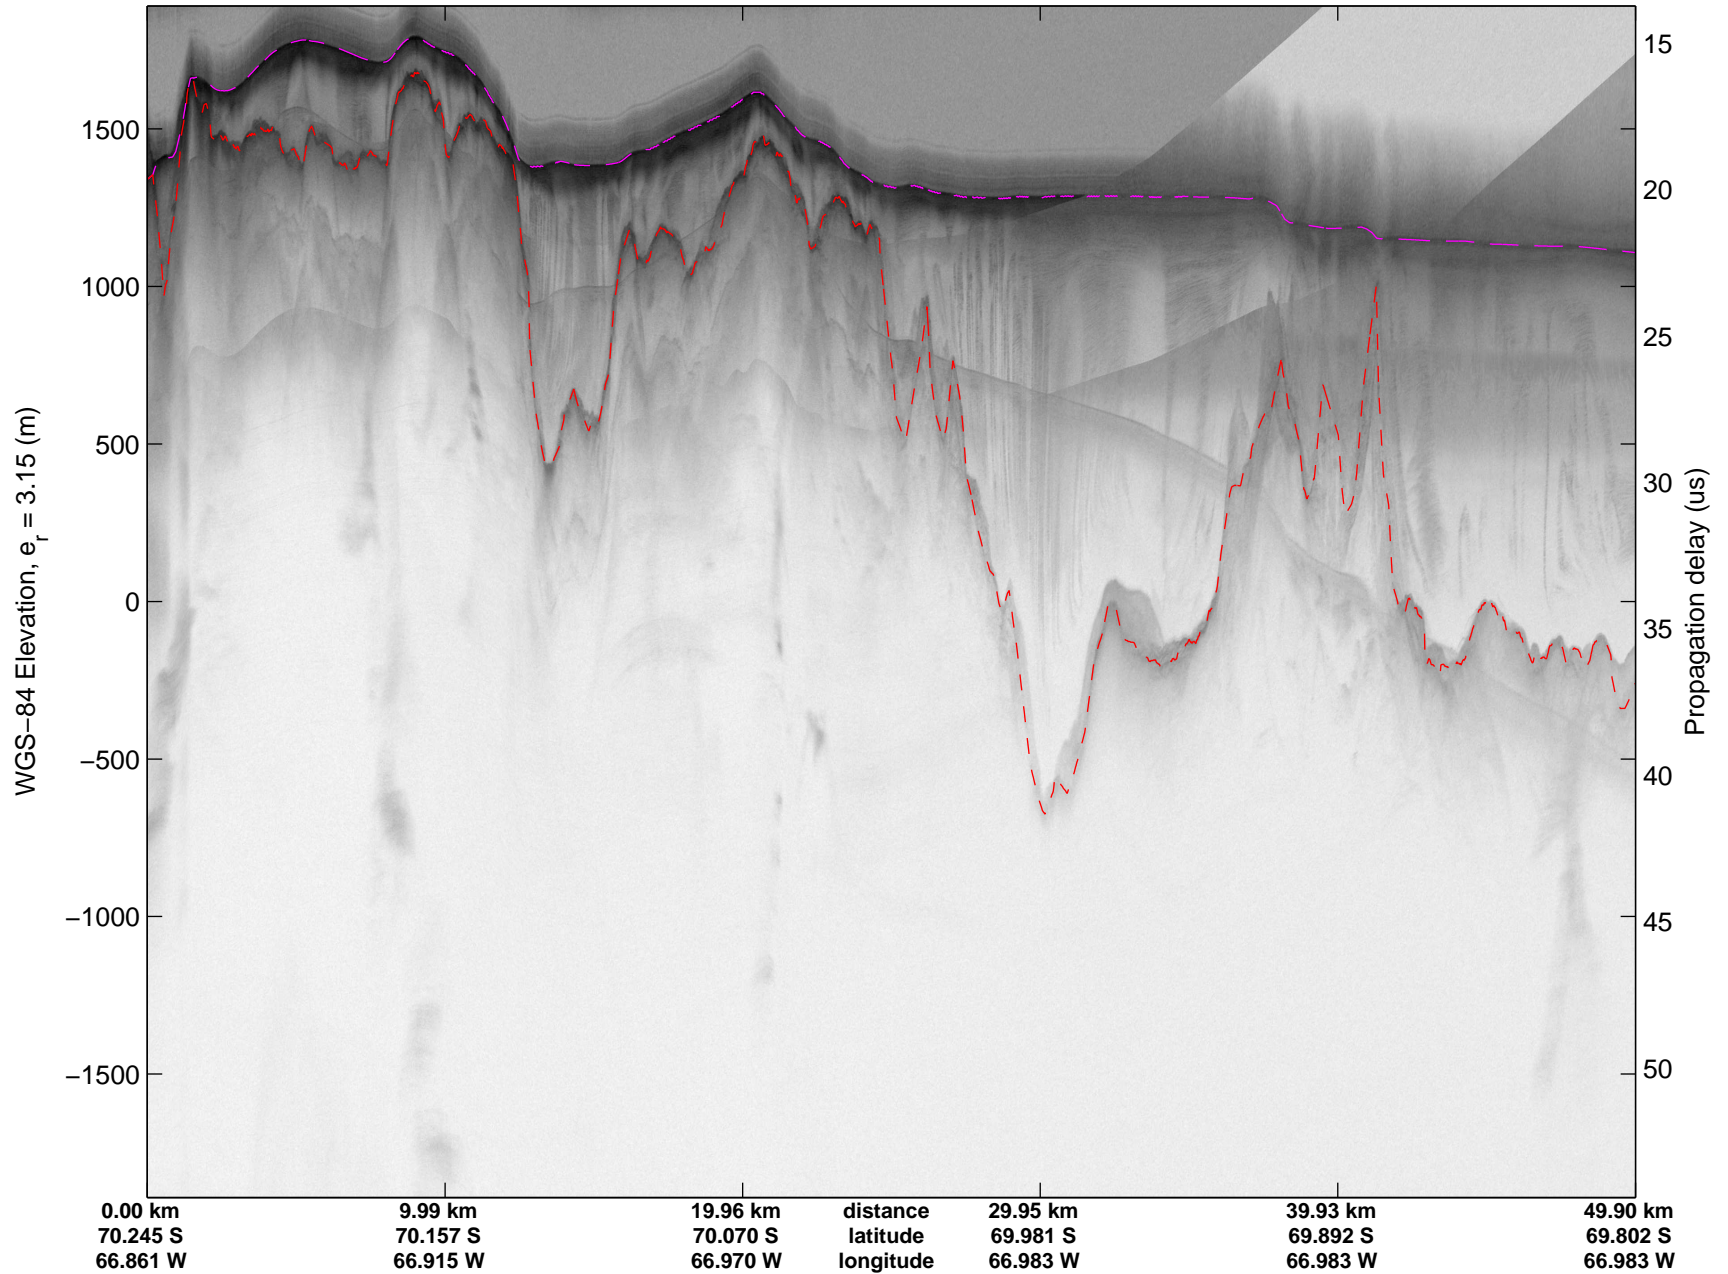

Land Ice – South Peninsula
20141110_05_025
Polar Stereograph -71N/0E

mcords3 2014_Antarctica_DC8: "Land Ice – South Peninsula" 20141110_05_025: 20:31:21.4 to 20:37:14.6 GPS

mcords3 2014_Antarctica_DC8: "Land Ice – South Peninsula" 20141110_05_025: 20:31:21.4 to 20:37:14.6 GPS

mcords3 2014_Antarctica_DC8: "Land Ice – South Peninsula" 20141110_05_026: 20:37:14.9 to 20:43:27.6 GPS

mcords3 2014_Antarctica_DC8: "Land Ice – South Peninsula" 20141110_05_026: 20:37:14.9 to 20:43:27.6 GPS

Land Ice – South Peninsula
20141110_05_027
Polar Stereograph -71N/0E

mcords3 2014_Antarctica_DC8: "Land Ice – South Peninsula" 20141110_05_027: 20:43:27.8 to 20:48:52.1 GPS

mcords3 2014_Antarctica_DC8: "Land Ice – South Peninsula" 20141110_05_027: 20:43:27.8 to 20:48:52.1 GPS