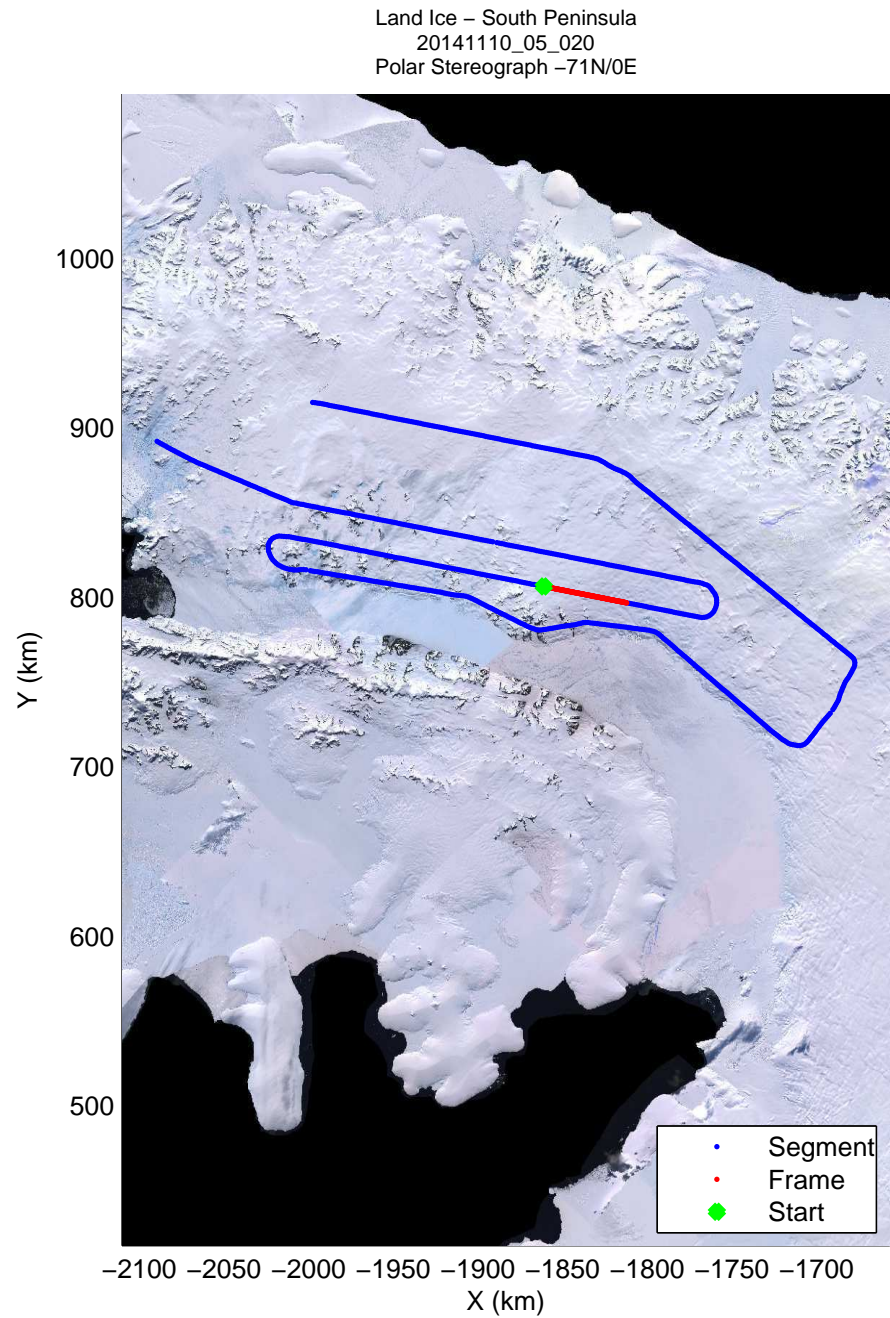

Land Ice – South Peninsula
20141110_05_018
Polar Stereograph -71N/0E

mcords3 2014_Antarctica_DC8: "Land Ice – South Peninsula" 20141110_05_018: 19:48:19.9 to 19:54:16.7 GPS

mcords3 2014_Antarctica_DC8: "Land Ice – South Peninsula" 20141110_05_018: 19:48:19.9 to 19:54:16.7 GPS

mcords3 2014_Antarctica_DC8: "Land Ice – South Peninsula" 20141110_05_019: 19:54:16.9 to 20:00:10.2 GPS

mcords3 2014_Antarctica_DC8: "Land Ice – South Peninsula" 20141110_05_019: 19:54:16.9 to 20:00:10.2 GPS