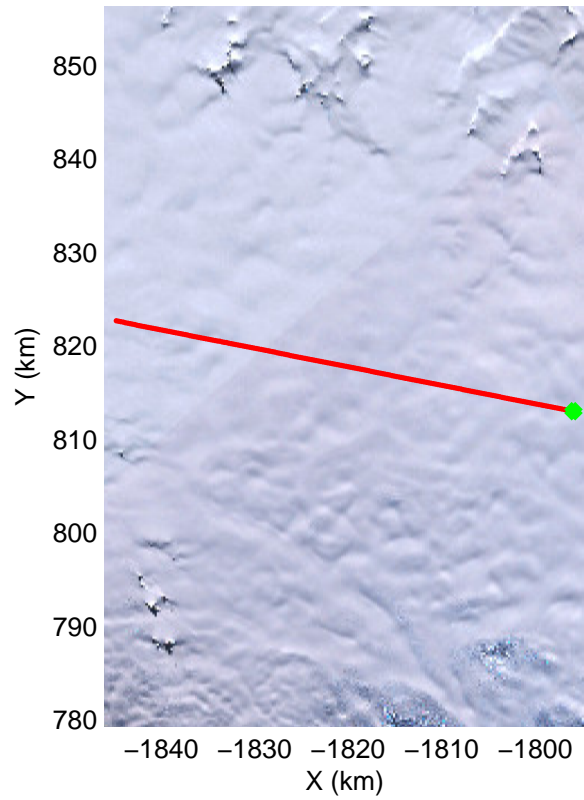

Land Ice – South Peninsula
20141110_05_023
Polar Stereograph -71N/0E