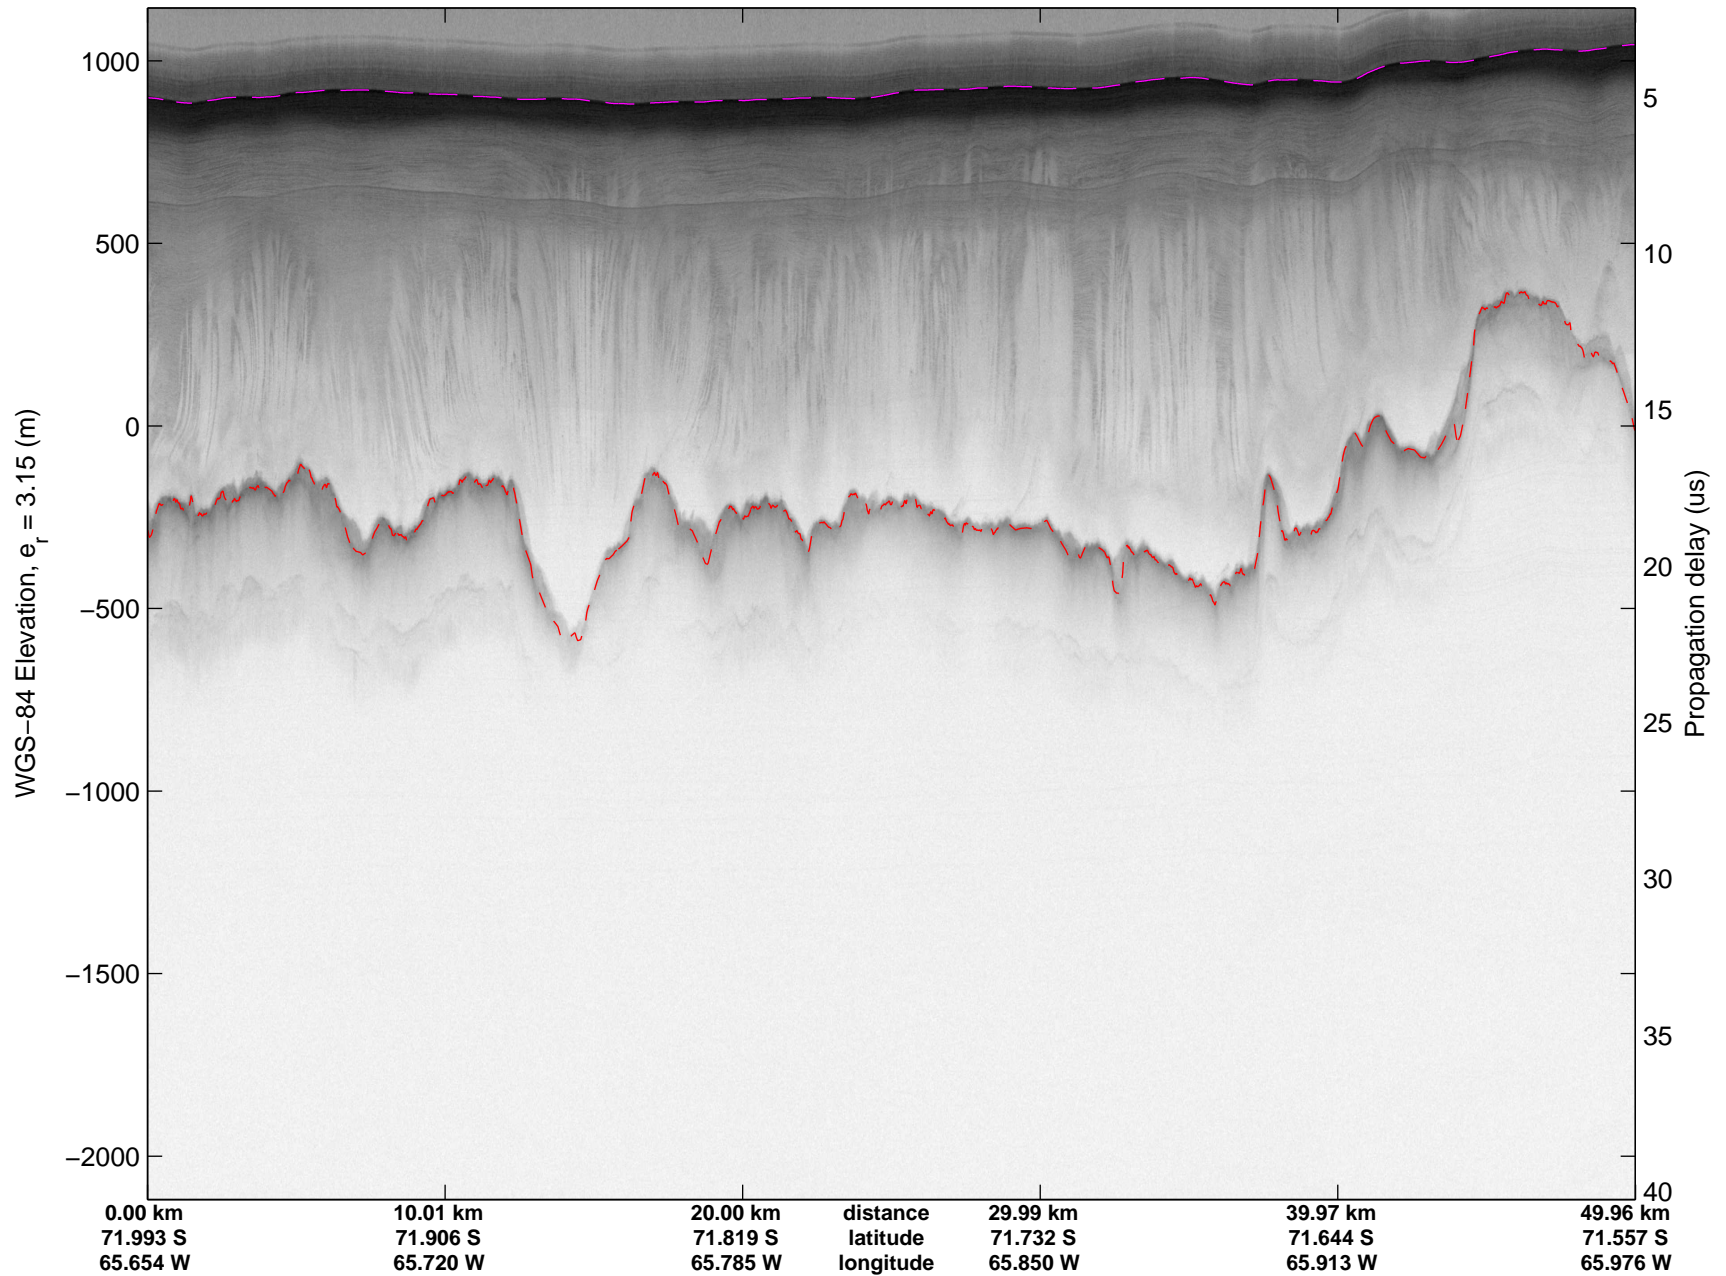

Land Ice – South Peninsula
20141110_05_021
Polar Stereograph -71N/0E

mcords3 2014_Antarctica_DC8: "Land Ice – South Peninsula" 20141110_05_021: 20:05:52.9 to 20:11:54.0 GPS

mcords3 2014_Antarctica_DC8: "Land Ice – South Peninsula" 20141110_05_021: 20:05:52.9 to 20:11:54.0 GPS

Land Ice – South Peninsula
20141110_05_022
Polar Stereograph -71N/0E

mcords3 2014_Antarctica_DC8: "Land Ice – South Peninsula" 20141110_05_022: 20:11:54.2 to 20:18:59.3 GPS

mcords3 2014_Antarctica_DC8: "Land Ice – South Peninsula" 20141110_05_022: 20:11:54.2 to 20:18:59.3 GPS

Land Ice – South Peninsula
20141110_05_023
Polar Stereograph -71N/0E

mcords3 2014_Antarctica_DC8: "Land Ice – South Peninsula" 20141110_05_023: 20:18:59.5 to 20:25:08.9 GPS

mcords3 2014_Antarctica_DC8: "Land Ice – South Peninsula" 20141110_05_023: 20:18:59.5 to 20:25:08.9 GPS