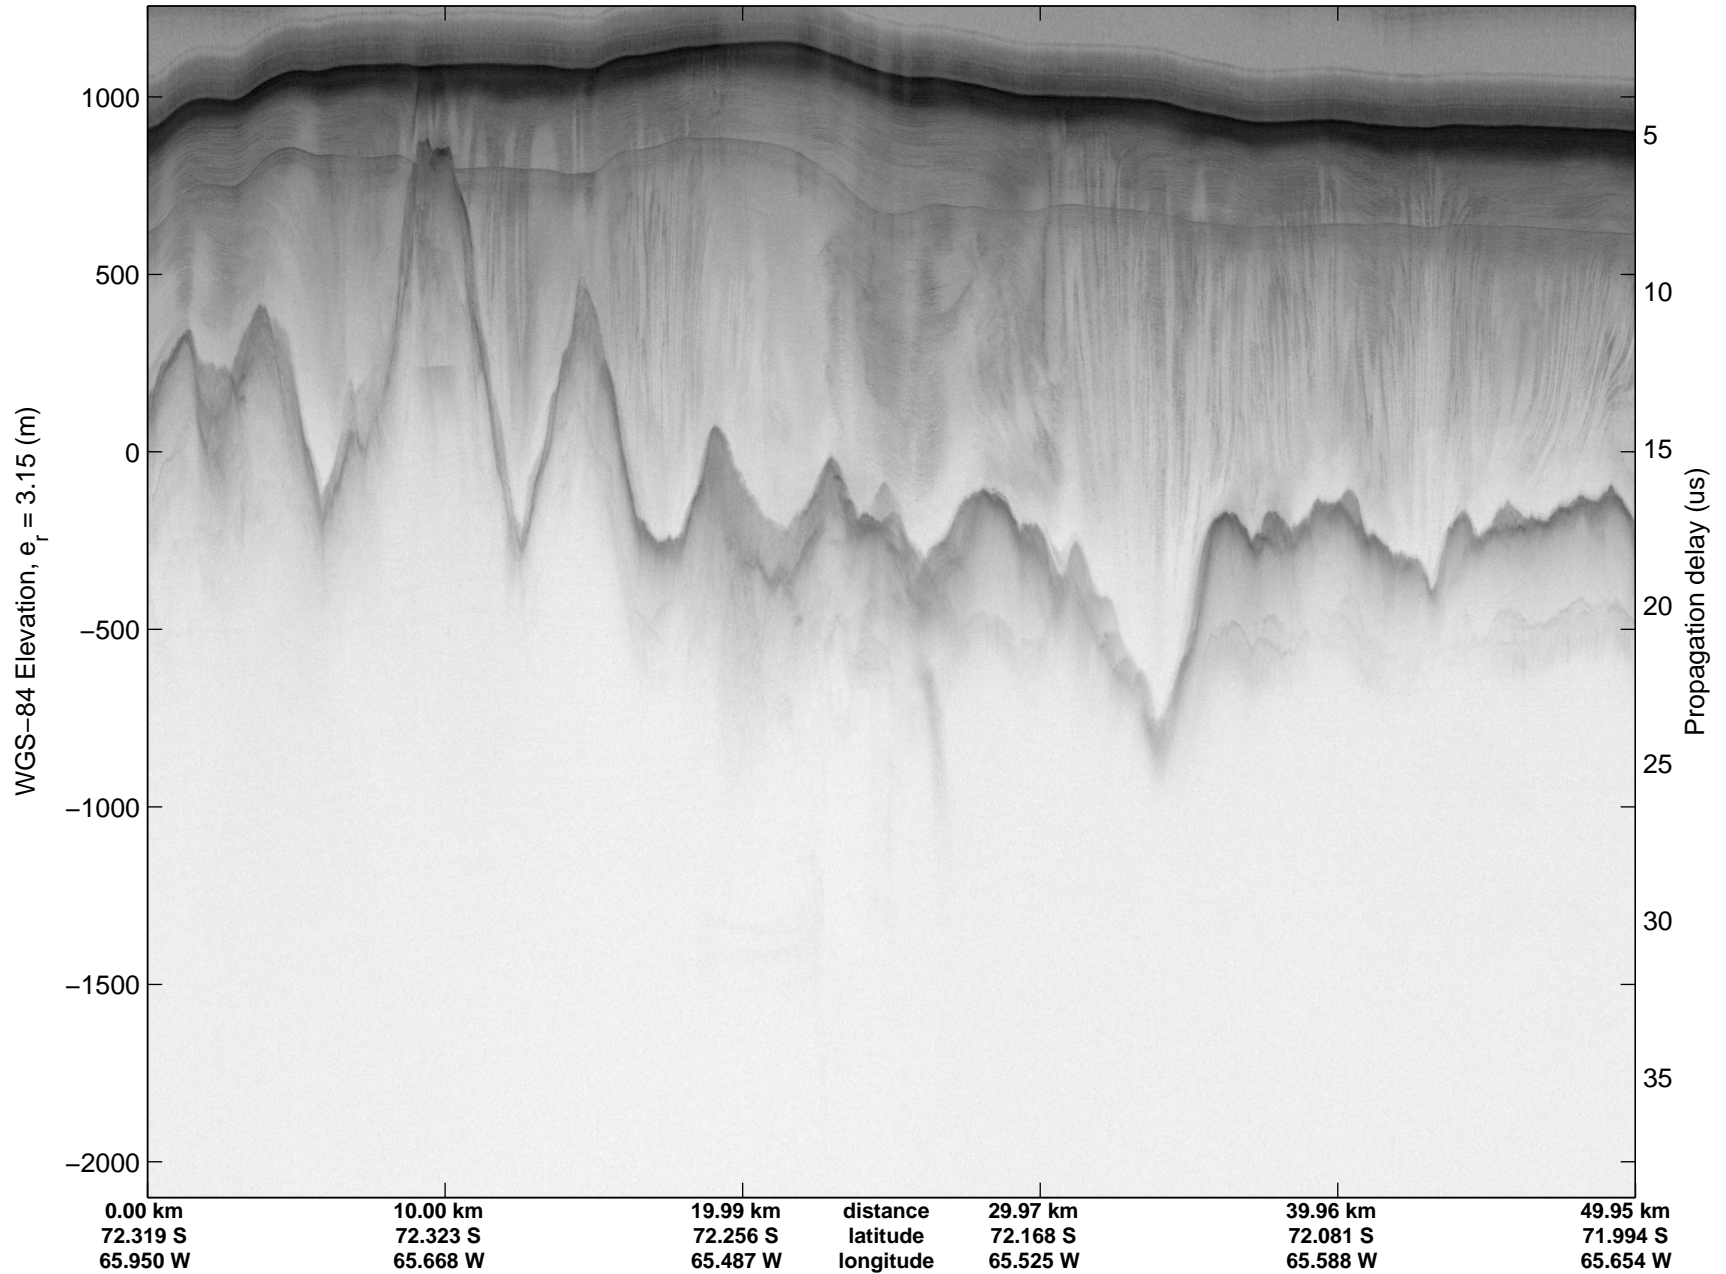

mcords3 2014_Antarctica_DC8: "Land Ice – South Peninsula" 20141110_05_020: 20:00:10.4 to 20:05:52.7 GPS

mcords3 2014_Antarctica_DC8: "Land Ice – South Peninsula" 20141110_05_020: 20:00:10.4 to 20:05:52.7 GPS

Land Ice – South Peninsula
20141110_05_021
Polar Stereograph -71N/0E

mcords3 2014_Antarctica_DC8: "Land Ice – South Peninsula" 20141110_05_021: 20:05:52.9 to 20:11:54.0 GPS

mcords3 2014_Antarctica_DC8: "Land Ice – South Peninsula" 20141110_05_021: 20:05:52.9 to 20:11:54.0 GPS

Land Ice – South Peninsula
20141110_05_022
Polar Stereograph -71N/0E

mcords3 2014_Antarctica_DC8: "Land Ice – South Peninsula" 20141110_05_022: 20:11:54.2 to 20:18:59.3 GPS

mcords3 2014_Antarctica_DC8: "Land Ice – South Peninsula" 20141110_05_022: 20:11:54.2 to 20:18:59.3 GPS