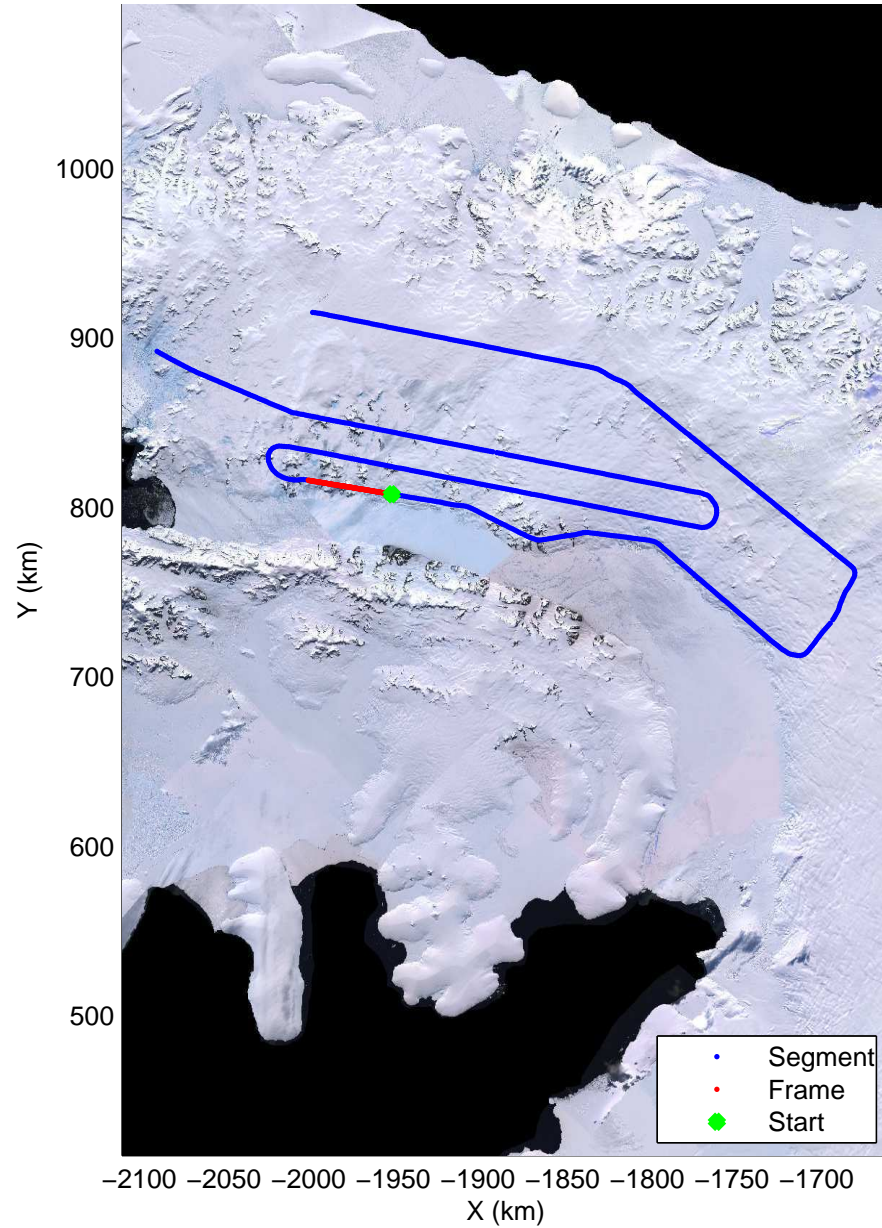

Land Ice – South Peninsula
20141110_05_015
Polar Stereograph -71N/0E