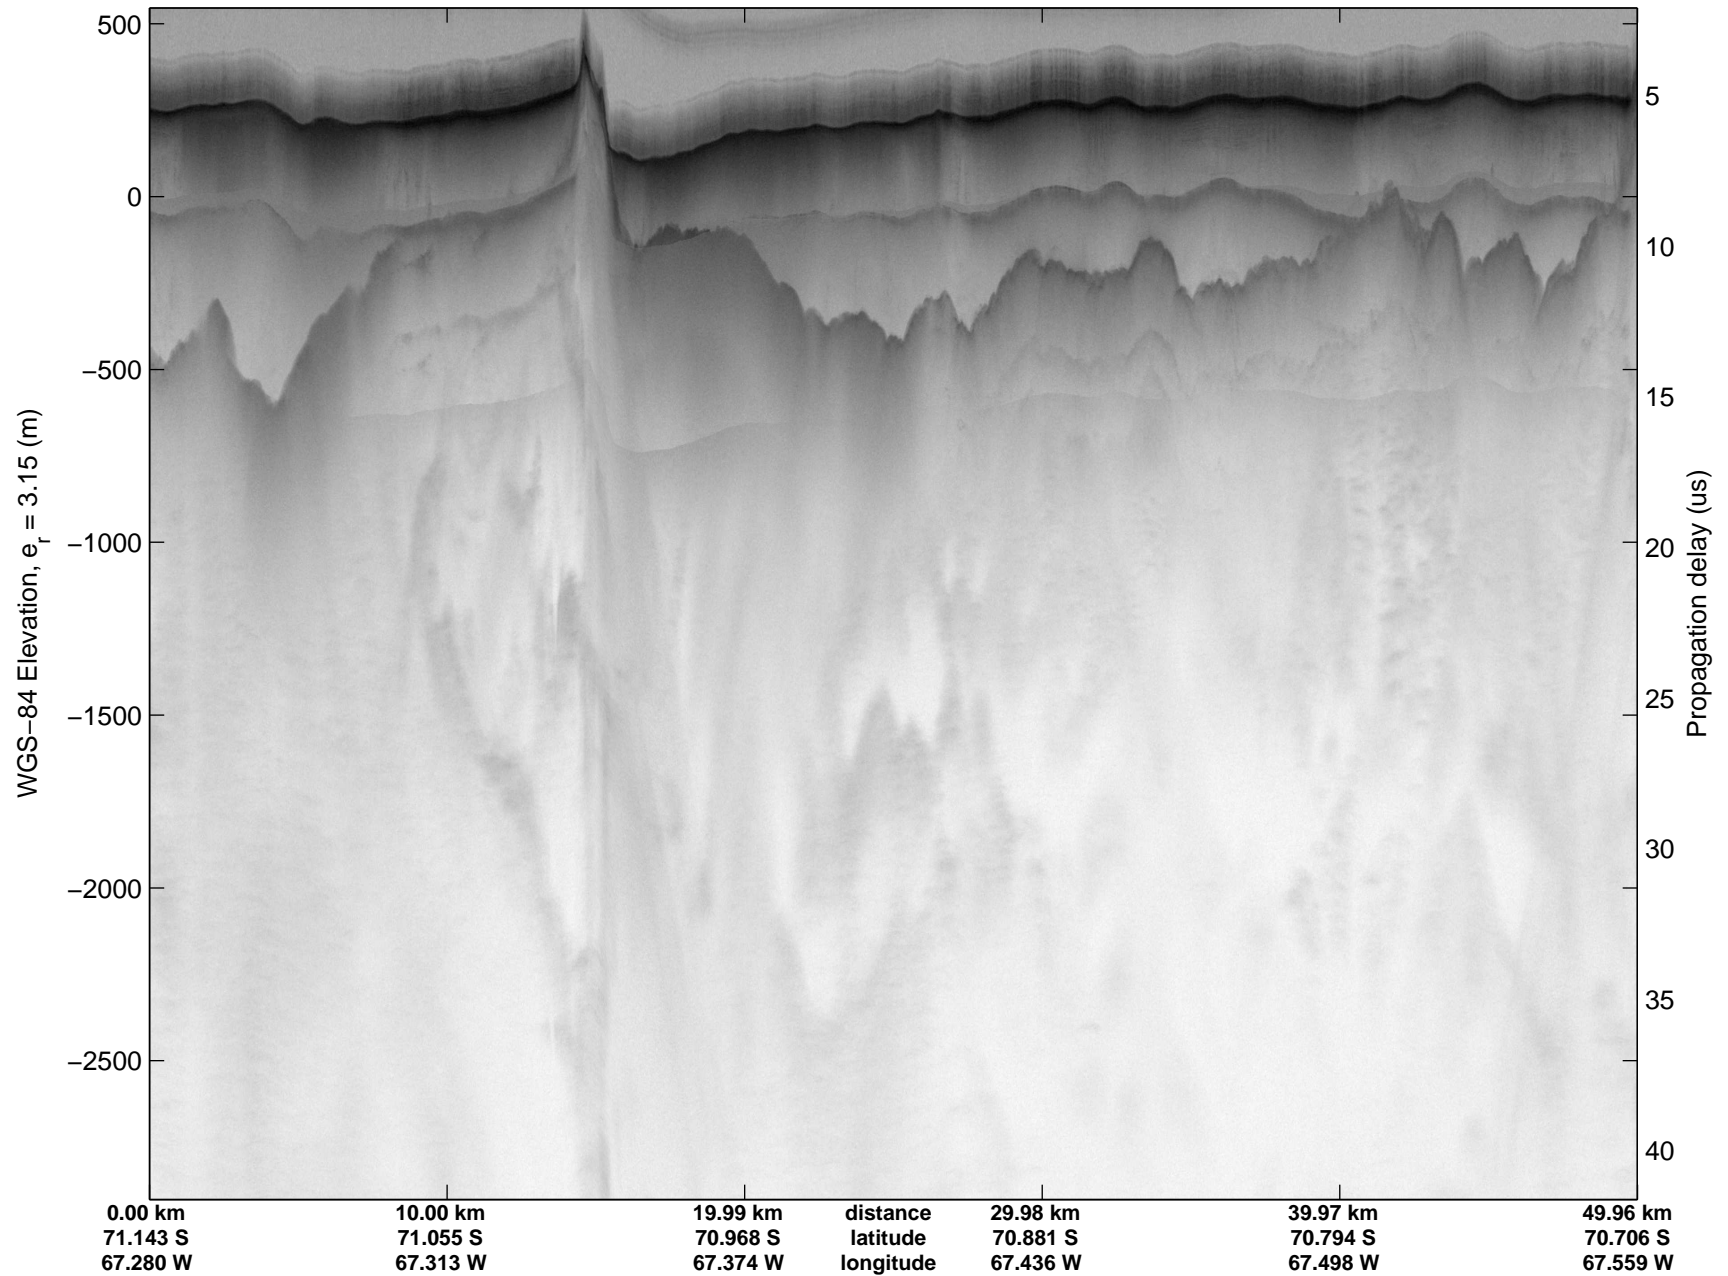

mcords3 2014_Antarctica_DC8: "Land Ice – South Peninsula" 20141110_05_013: 19:18:42.1 to 19:25:03.8 GPS

mcords3 2014_Antarctica_DC8: "Land Ice – South Peninsula" 20141110_05_013: 19:18:42.1 to 19:25:03.8 GPS

Land Ice – South Peninsula
20141110_05_014
Polar Stereograph -71N/0E

mcords3 2014_Antarctica_DC8: "Land Ice – South Peninsula" 20141110_05_014: 19:25:04.1 to 19:31:03.3 GPS

mcords3 2014_Antarctica_DC8: "Land Ice – South Peninsula" 20141110_05_014: 19:25:04.1 to 19:31:03.3 GPS