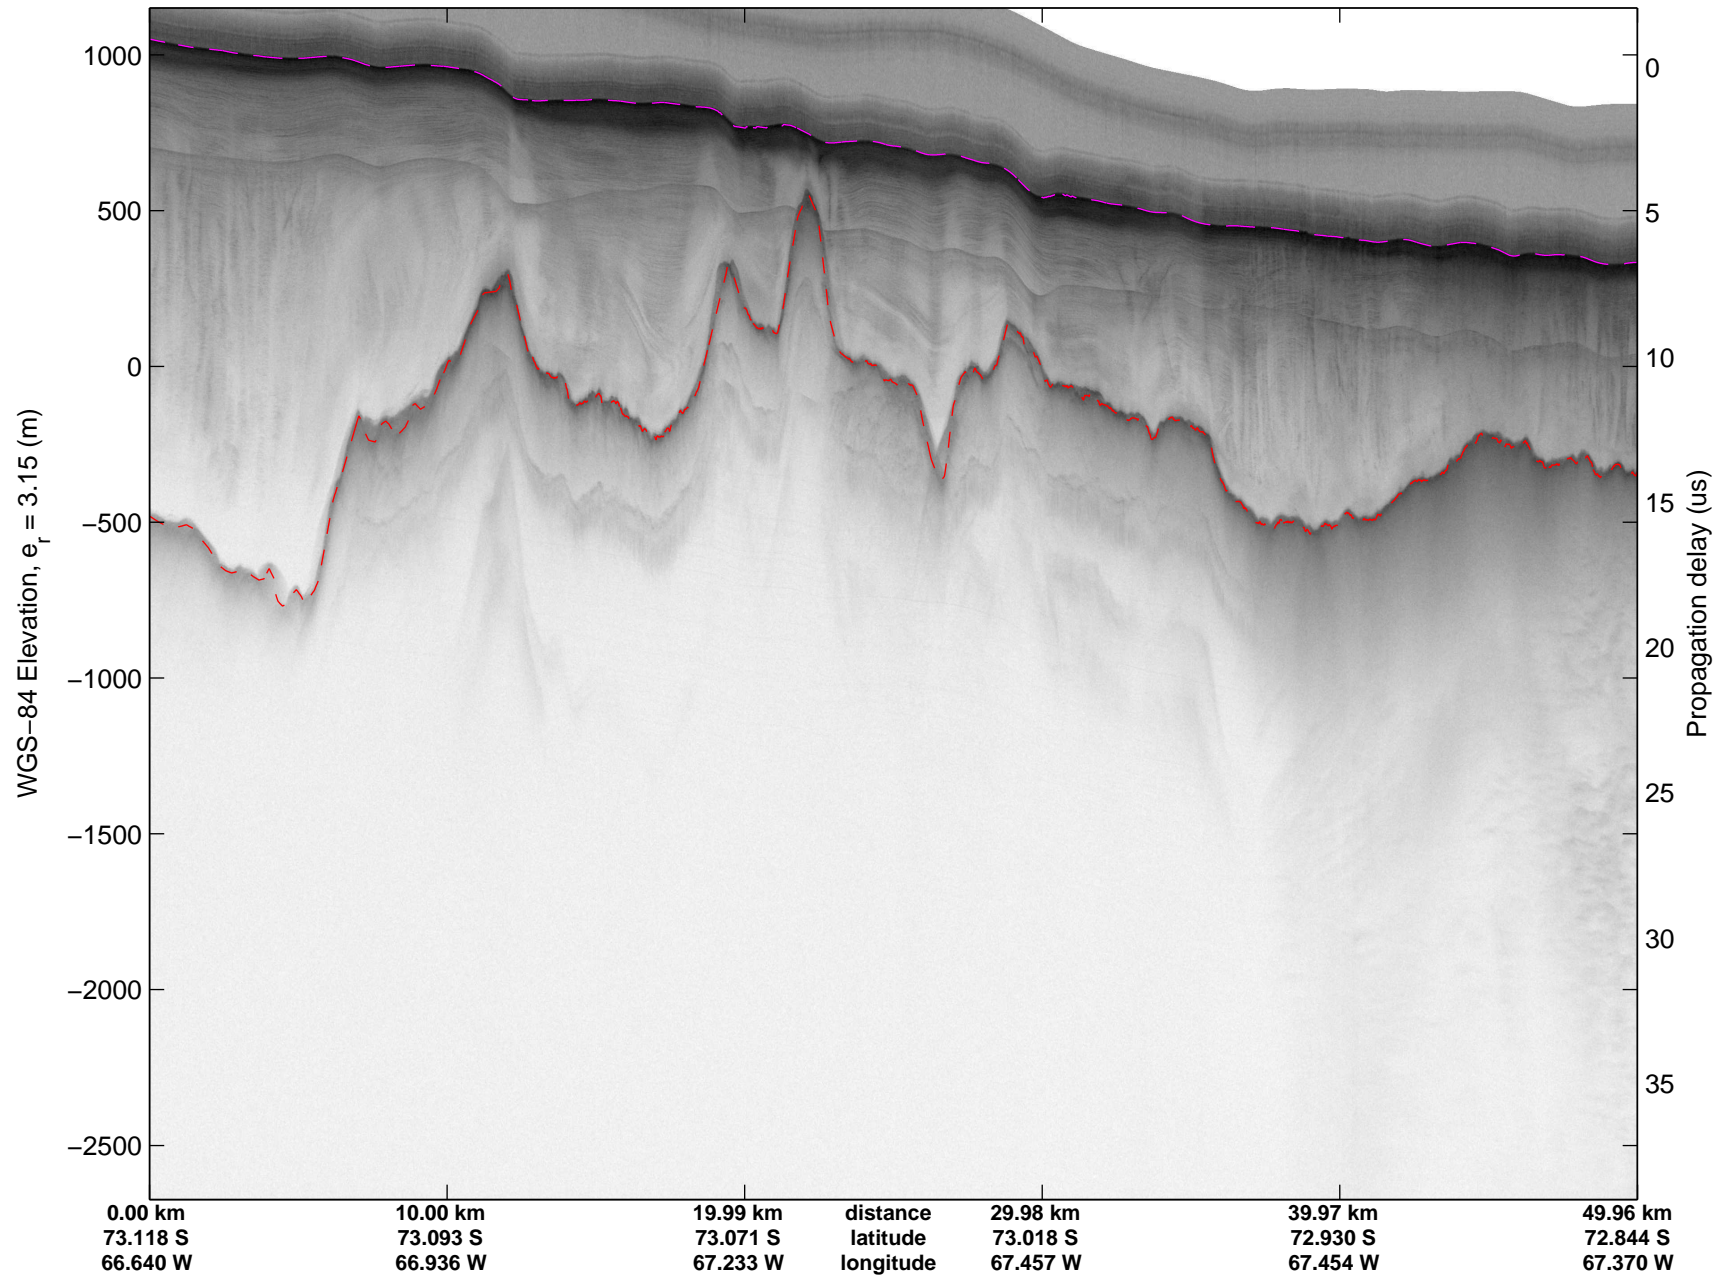

Land Ice – South Peninsula
20141110_05_007
Polar Stereograph -71N/0E

mcords3 2014_Antarctica_DC8: "Land Ice – South Peninsula" 20141110_05_007: 18:39:47.4 to 18:45:44.9 GPS

mcords3 2014_Antarctica_DC8: "Land Ice – South Peninsula" 20141110_05_007: 18:39:47.4 to 18:45:44.9 GPS

Land Ice – South Peninsula
20141110_05_008
Polar Stereograph -71N/0E

mcords3 2014_Antarctica_DC8: "Land Ice – South Peninsula" 20141110_05_008: 18:45:45.1 to 18:51:59.2 GPS

mcords3 2014_Antarctica_DC8: "Land Ice – South Peninsula" 20141110_05_008: 18:45:45.1 to 18:51:59.2 GPS

mcords3 2014_Antarctica_DC8: "Land Ice – South Peninsula" 20141110_05_009: 18:51:59.4 to 18:58:24.4 GPS

mcords3 2014_Antarctica_DC8: "Land Ice – South Peninsula" 20141110_05_009: 18:51:59.4 to 18:58:24.4 GPS