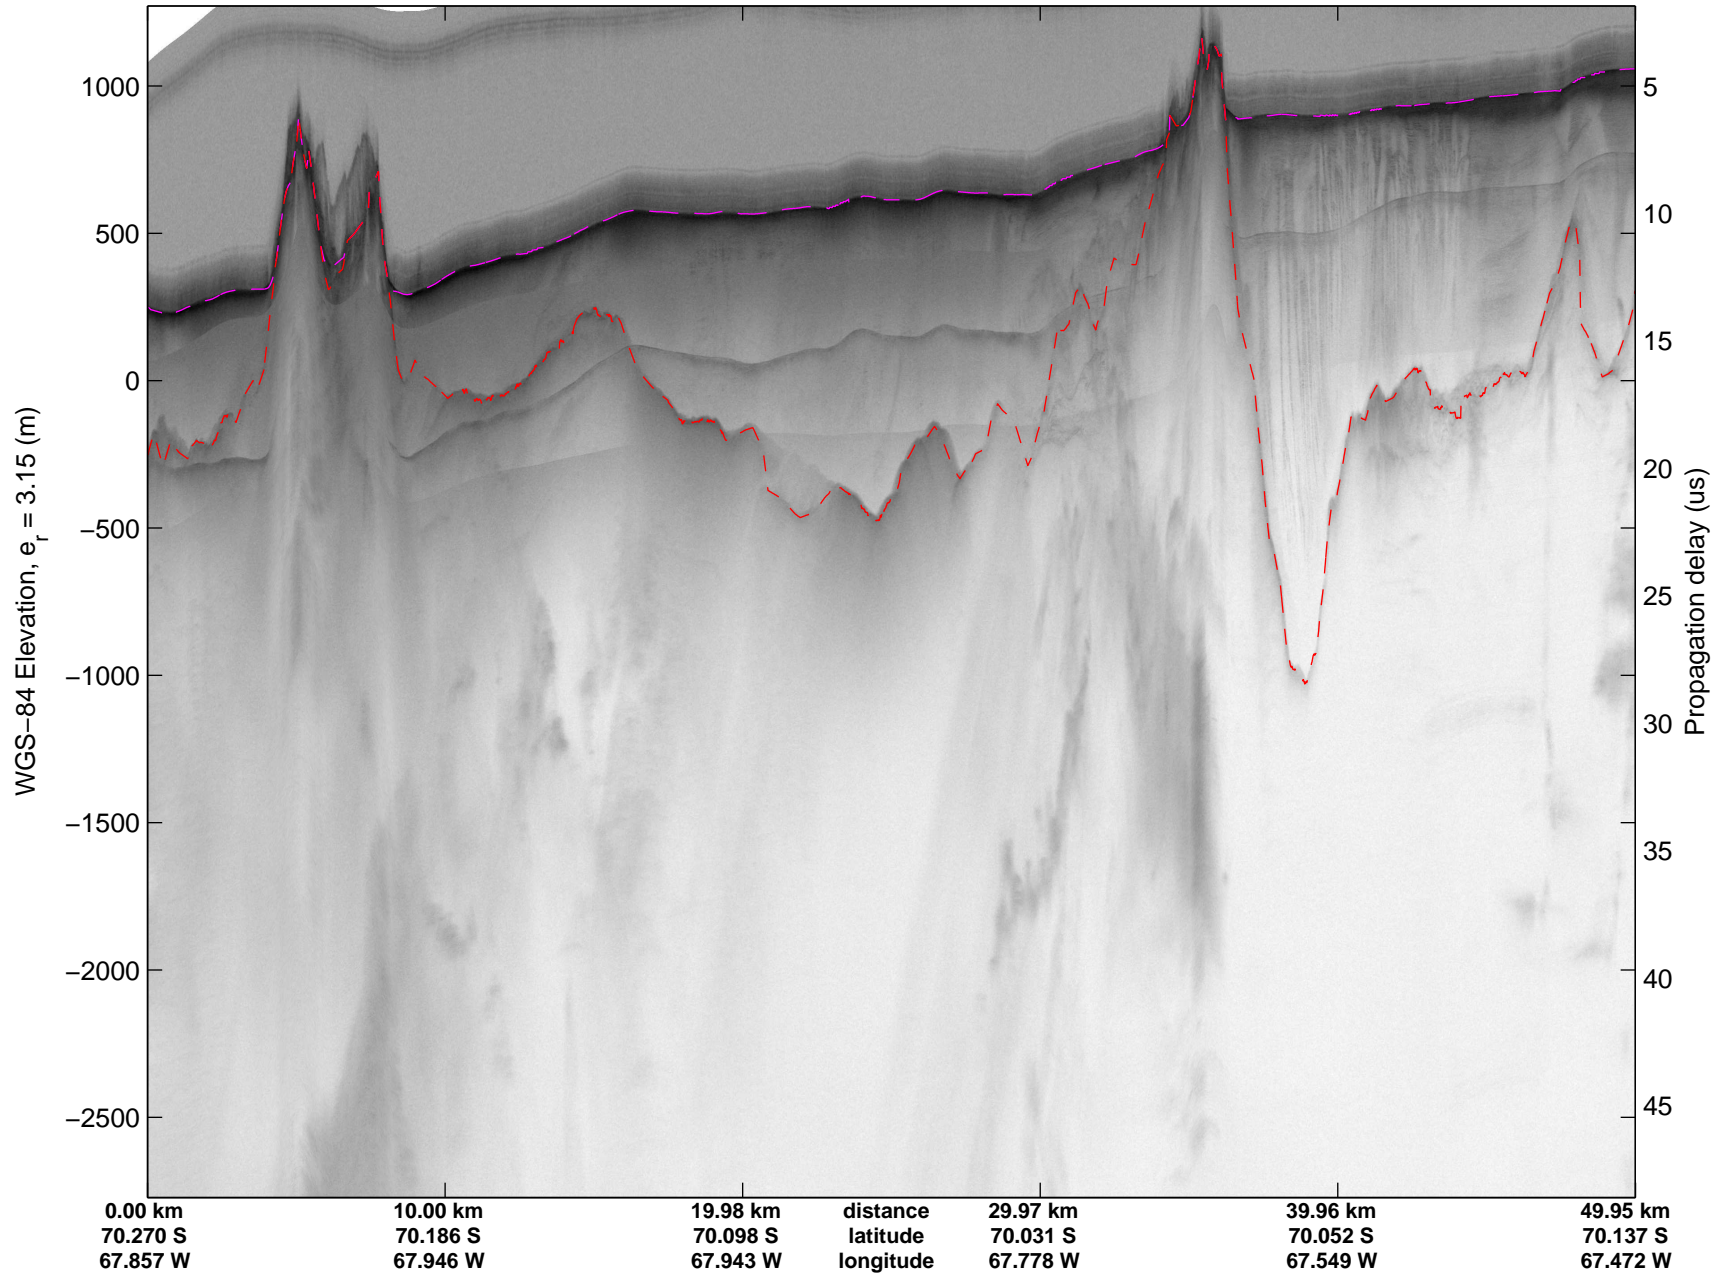

Land Ice – South Peninsula
20141110_05_015
Polar Stereograph -71N/0E

mcords3 2014_Antarctica_DC8: "Land Ice – South Peninsula" 20141110_05_015: 19:31:03.5 to 19:36:47.3 GPS

mcords3 2014_Antarctica_DC8: "Land Ice – South Peninsula" 20141110_05_015: 19:31:03.5 to 19:36:47.3 GPS

mcords3 2014_Antarctica_DC8: "Land Ice – South Peninsula" 20141110_05_016: 19:36:47.6 to 19:42:31.9 GPS

mcords3 2014_Antarctica_DC8: "Land Ice – South Peninsula" 20141110_05_016: 19:36:47.6 to 19:42:31.9 GPS