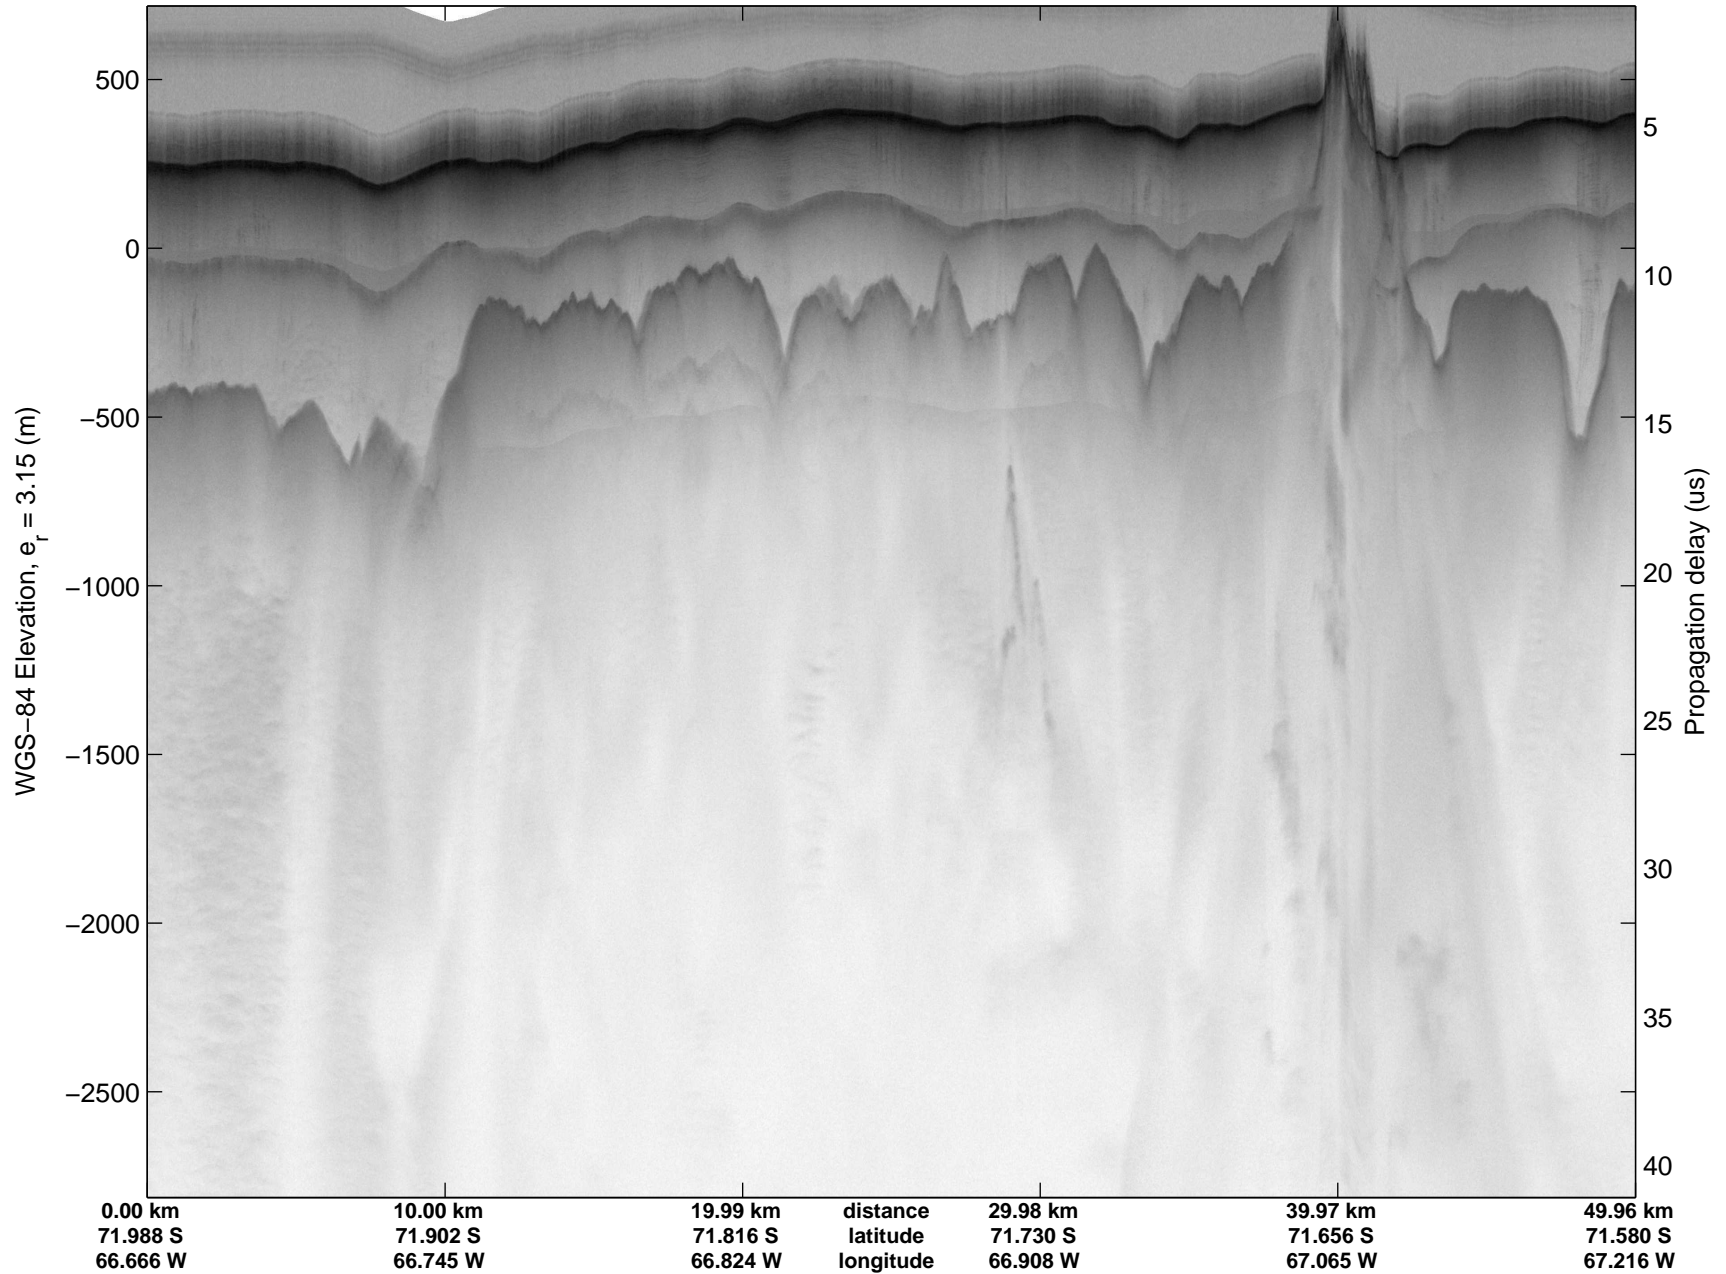

mcords3 2014_Antarctica_DC8: "Land Ice – South Peninsula" 20141110_05_012: 19:11:54.0 to 19:18:41.8 GPS