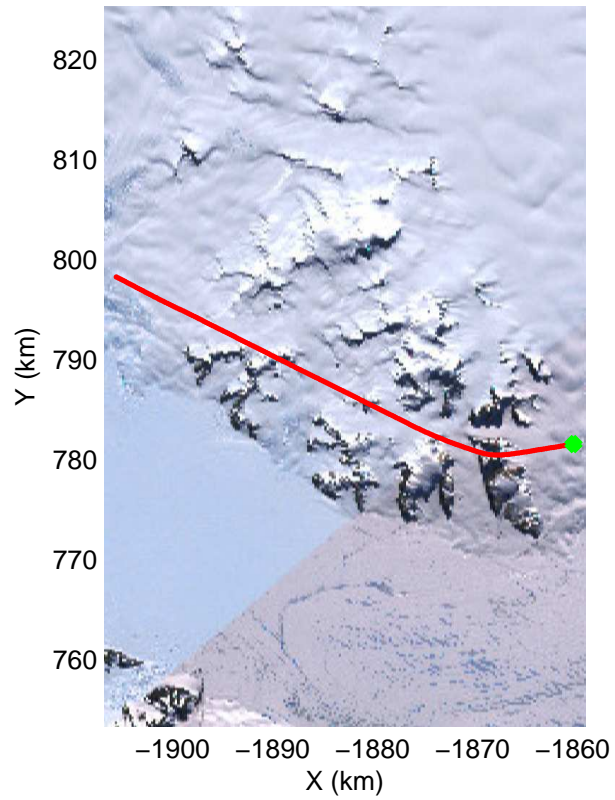

Land Ice – South Peninsula
 20141110_05_012
 Polar Stereograph -71N/0E

mcords3 2014_Antarctica_DC8: "Land Ice – South Peninsula" 20141110_05_012: 19:11:54.0 to 19:18:41.8 GPS

mcords3 2014_Antarctica_DC8: "Land Ice – South Peninsula" 20141110_05_012: 19:11:54.0 to 19:18:41.8 GPS