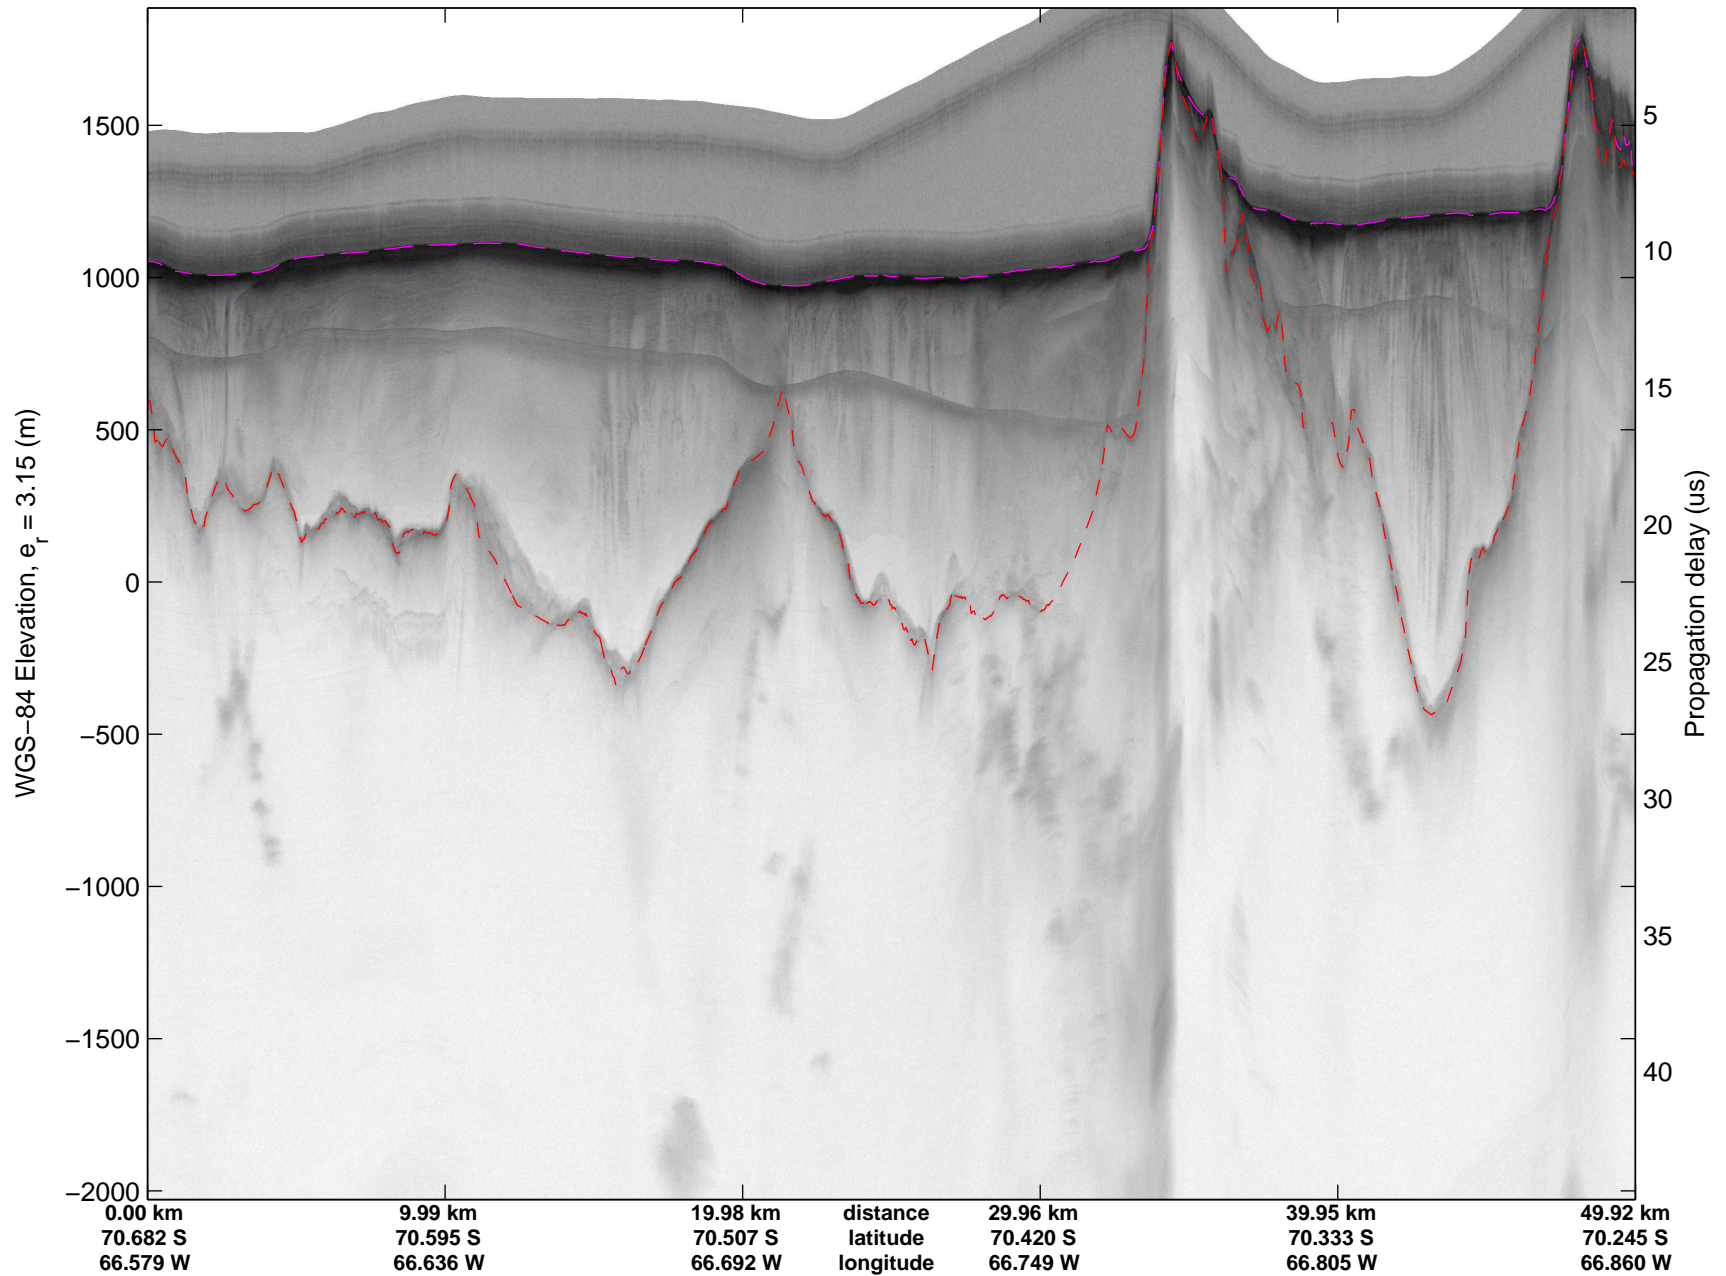

mcords3 2014_Antarctica_DC8: "Land Ice – South Peninsula" 20141110_05_024: 20:25:09.2 to 20:31:21.1 GPS

mcords3 2014_Antarctica_DC8: "Land Ice – South Peninsula" 20141110_05_024: 20:25:09.2 to 20:31:21.1 GPS

Land Ice – South Peninsula
20141110_05_025
Polar Stereograph -71N/0E

mcords3 2014_Antarctica_DC8: "Land Ice – South Peninsula" 20141110_05_025: 20:31:21.4 to 20:37:14.6 GPS

mcords3 2014_Antarctica_DC8: "Land Ice – South Peninsula" 20141110_05_025: 20:31:21.4 to 20:37:14.6 GPS

mcords3 2014_Antarctica_DC8: "Land Ice – South Peninsula" 20141110_05_026: 20:37:14.9 to 20:43:27.6 GPS

mcords3 2014_Antarctica_DC8: "Land Ice – South Peninsula" 20141110_05_026: 20:37:14.9 to 20:43:27.6 GPS