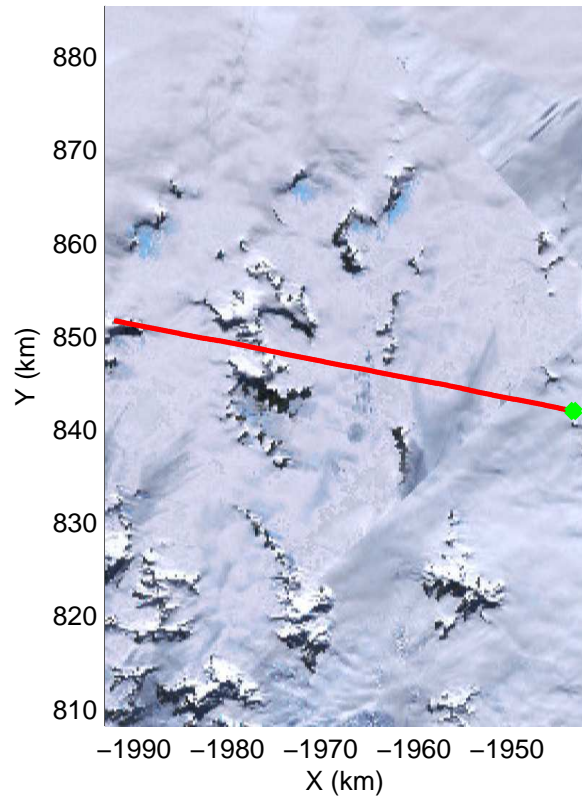

Land Ice – South Peninsula
20141110_05_025
Polar Stereograph -71N/0E

mcords3 2014_Antarctica_DC8: "Land Ice – South Peninsula" 20141110_05_025: 20:31:21.4 to 20:37:14.6 GPS

mcords3 2014_Antarctica_DC8: "Land Ice – South Peninsula" 20141110_05_025: 20:31:21.4 to 20:37:14.6 GPS