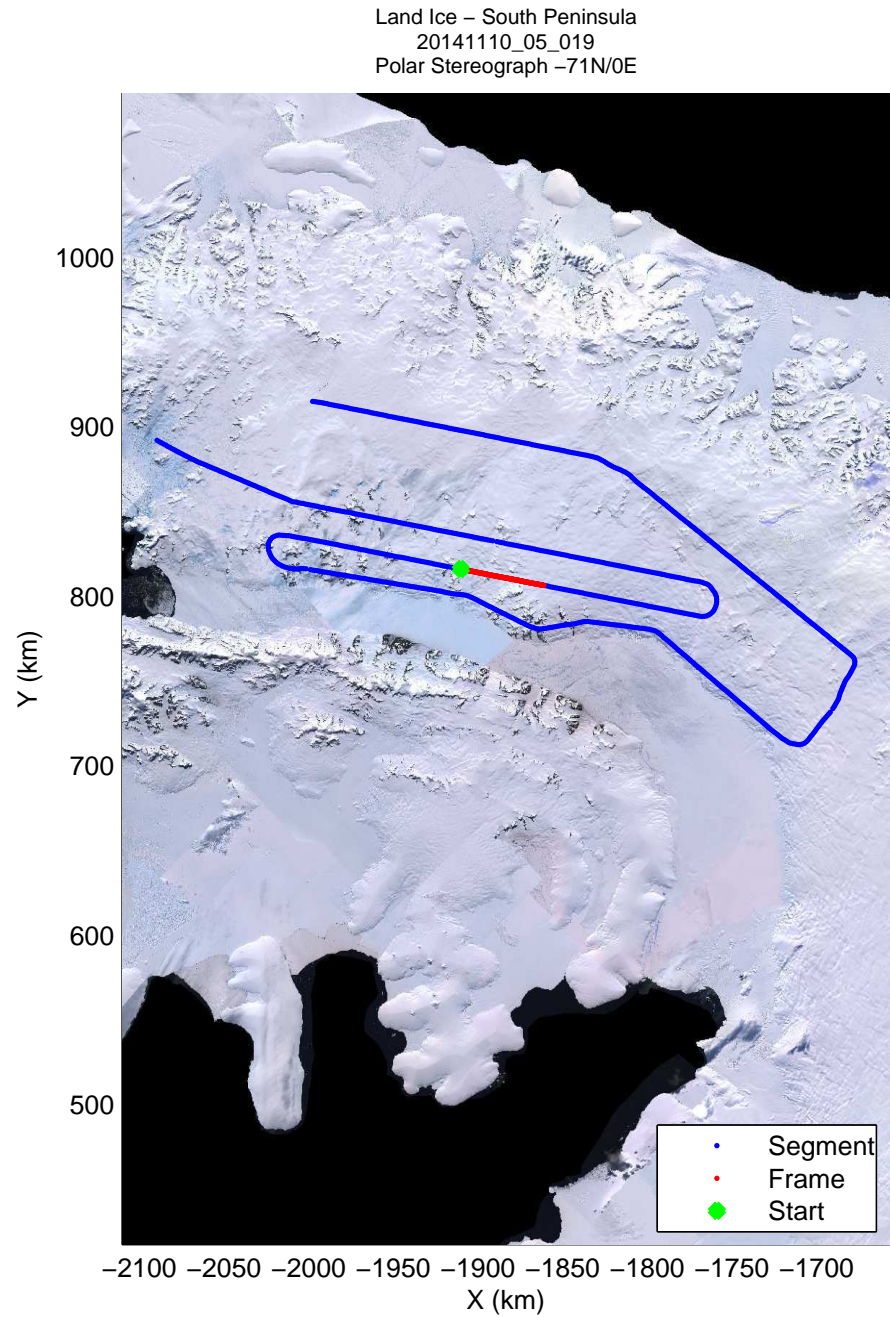

Land Ice – South Peninsula
20141110_05_018
Polar Stereograph -71N/0E

mcords3 2014_Antarctica_DC8: "Land Ice – South Peninsula" 20141110_05_018: 19:48:19.9 to 19:54:16.7 GPS

mcords3 2014_Antarctica_DC8: "Land Ice – South Peninsula" 20141110_05_018: 19:48:19.9 to 19:54:16.7 GPS

mcords3 2014_Antarctica_DC8: "Land Ice – South Peninsula" 20141110_05_019: 19:54:16.9 to 20:00:10.2 GPS

mcords3 2014_Antarctica_DC8: "Land Ice – South Peninsula" 20141110_05_019: 19:54:16.9 to 20:00:10.2 GPS