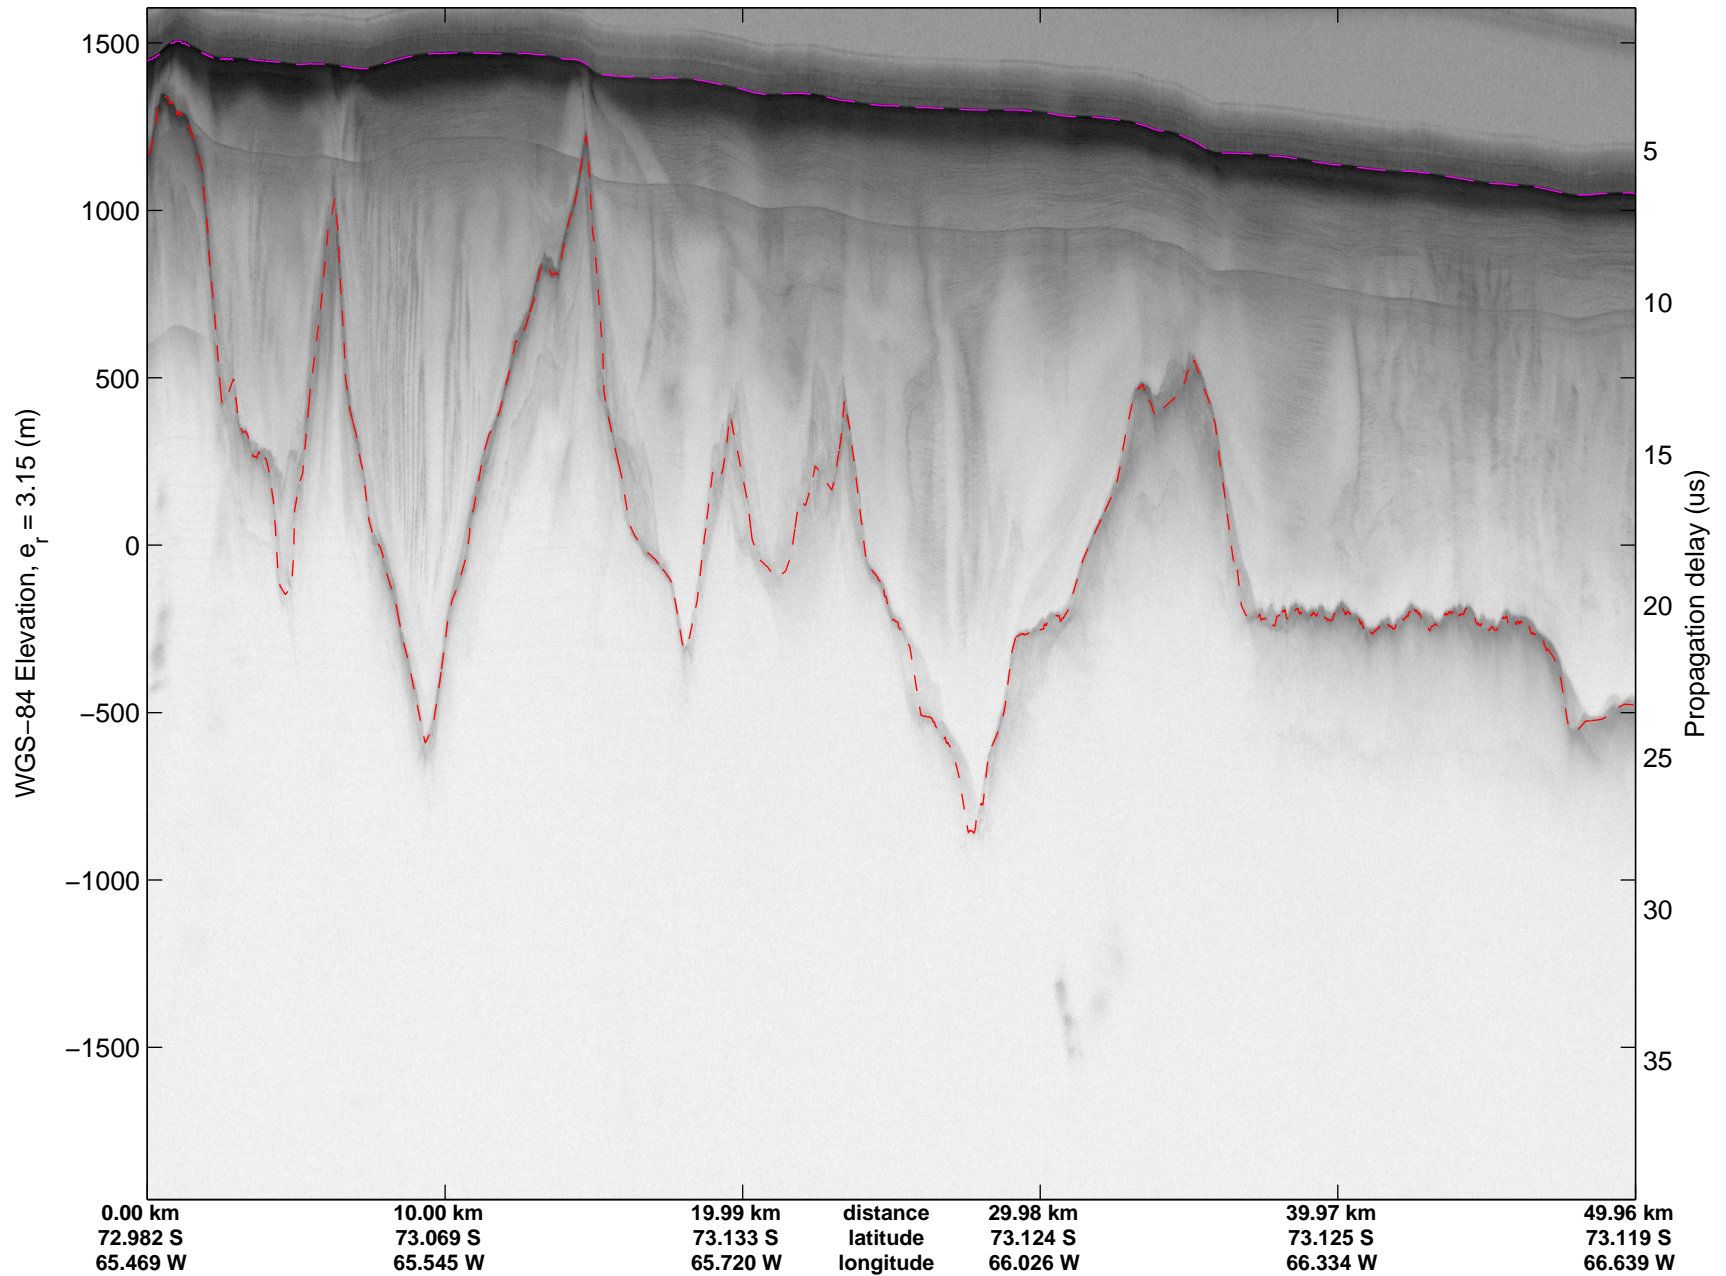

Land Ice – South Peninsula
20141110_05_006
Polar Stereograph -71N/0E

mcords3 2014_Antarctica_DC8: "Land Ice – South Peninsula" 20141110_05_006: 18:33:42.6 to 18:39:47.1 GPS

mcords3 2014_Antarctica_DC8: "Land Ice – South Peninsula" 20141110_05_006: 18:33:42.6 to 18:39:47.1 GPS

Land Ice – South Peninsula
20141110_05_007
Polar Stereograph -71N/0E

mcords3 2014_Antarctica_DC8: "Land Ice – South Peninsula" 20141110_05_007: 18:39:47.4 to 18:45:44.9 GPS

mcords3 2014_Antarctica_DC8: "Land Ice – South Peninsula" 20141110_05_007: 18:39:47.4 to 18:45:44.9 GPS

Land Ice – South Peninsula
20141110_05_008
Polar Stereograph -71N/0E

mcords3 2014_Antarctica_DC8: "Land Ice – South Peninsula" 20141110_05_008: 18:45:45.1 to 18:51:59.2 GPS

mcords3 2014_Antarctica_DC8: "Land Ice – South Peninsula" 20141110_05_008: 18:45:45.1 to 18:51:59.2 GPS