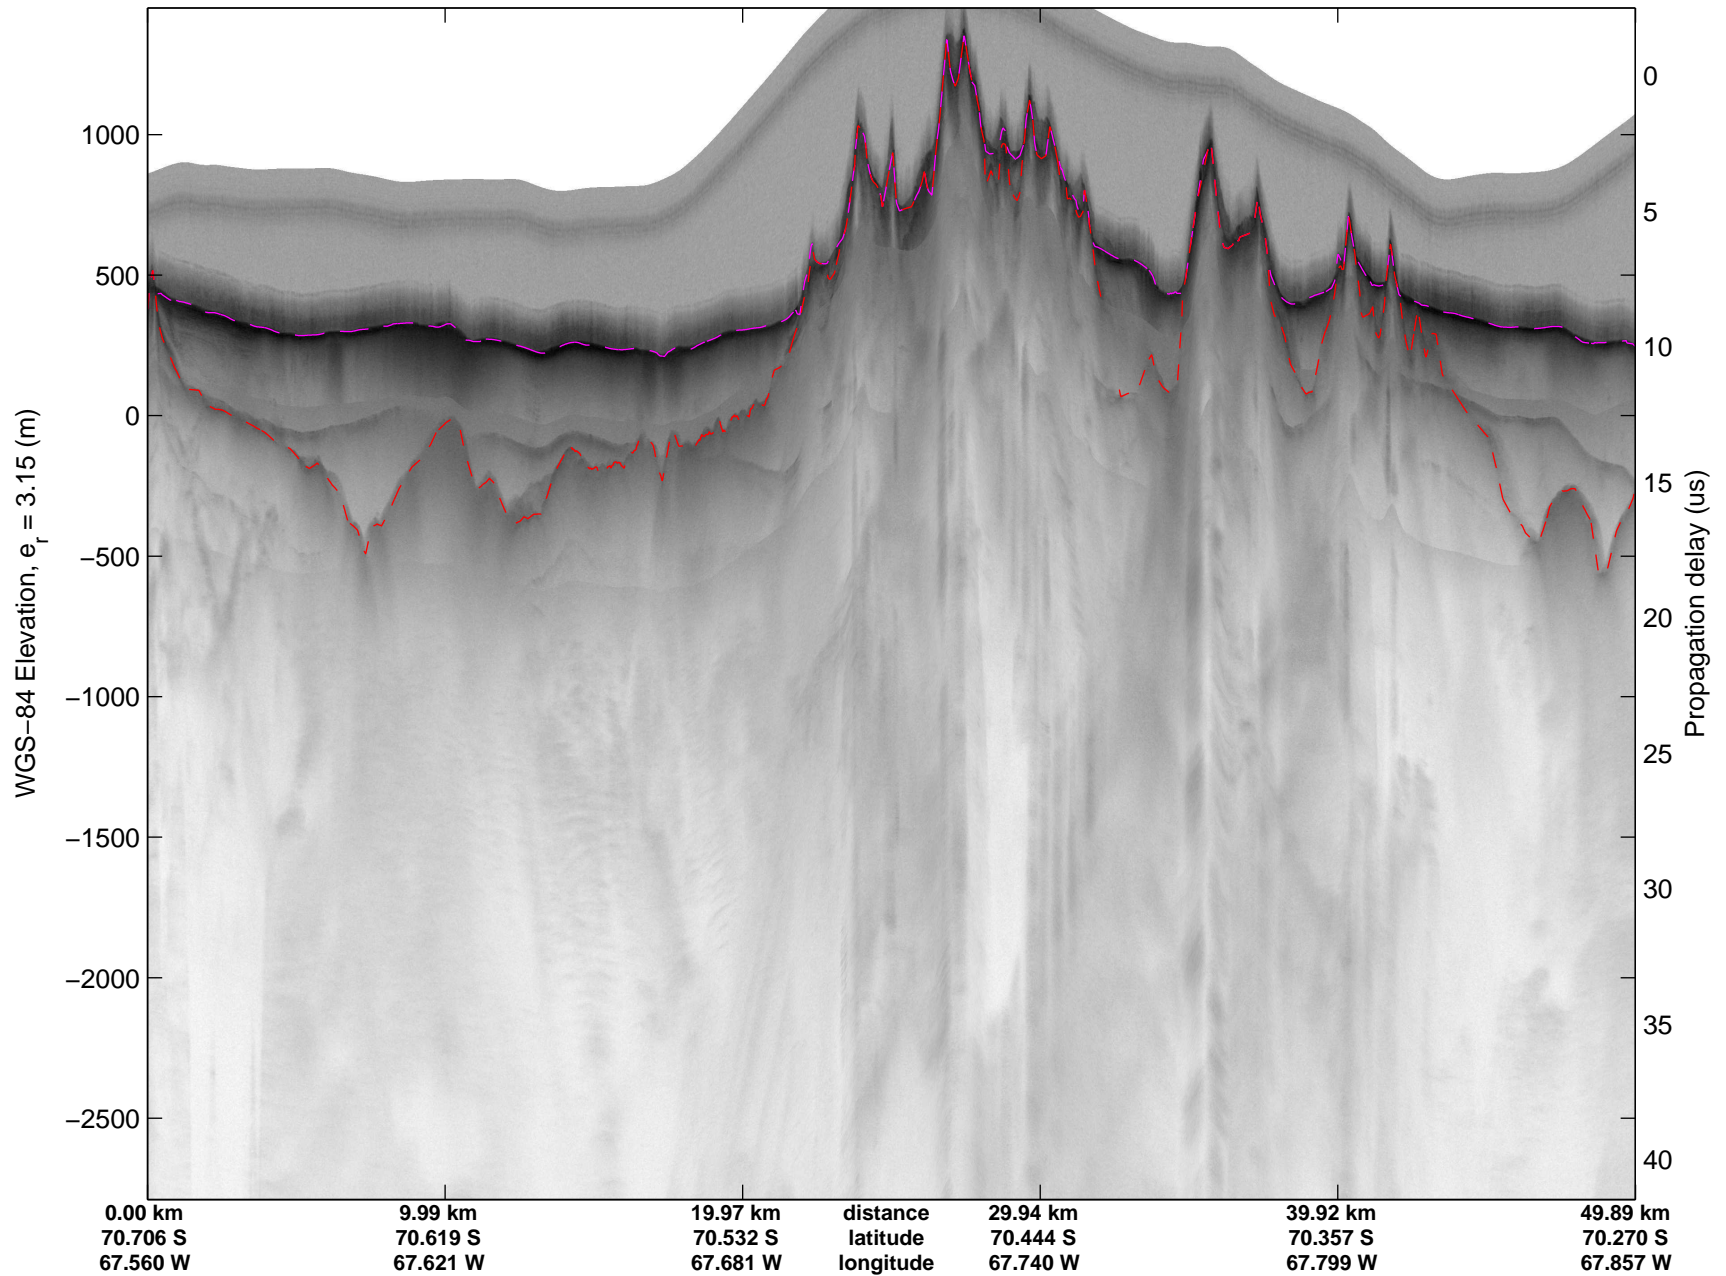

Land Ice – South Peninsula
20141110_05_014
Polar Stereograph -71N/0E

mcords3 2014_Antarctica_DC8: "Land Ice – South Peninsula" 20141110_05_014: 19:25:04.1 to 19:31:03.3 GPS

mcords3 2014_Antarctica_DC8: "Land Ice – South Peninsula" 20141110_05_014: 19:25:04.1 to 19:31:03.3 GPS

Land Ice – South Peninsula
20141110_05_015
Polar Stereograph -71N/0E

mcords3 2014_Antarctica_DC8: "Land Ice – South Peninsula" 20141110_05_015: 19:31:03.5 to 19:36:47.3 GPS

mcords3 2014_Antarctica_DC8: "Land Ice – South Peninsula" 20141110_05_015: 19:31:03.5 to 19:36:47.3 GPS