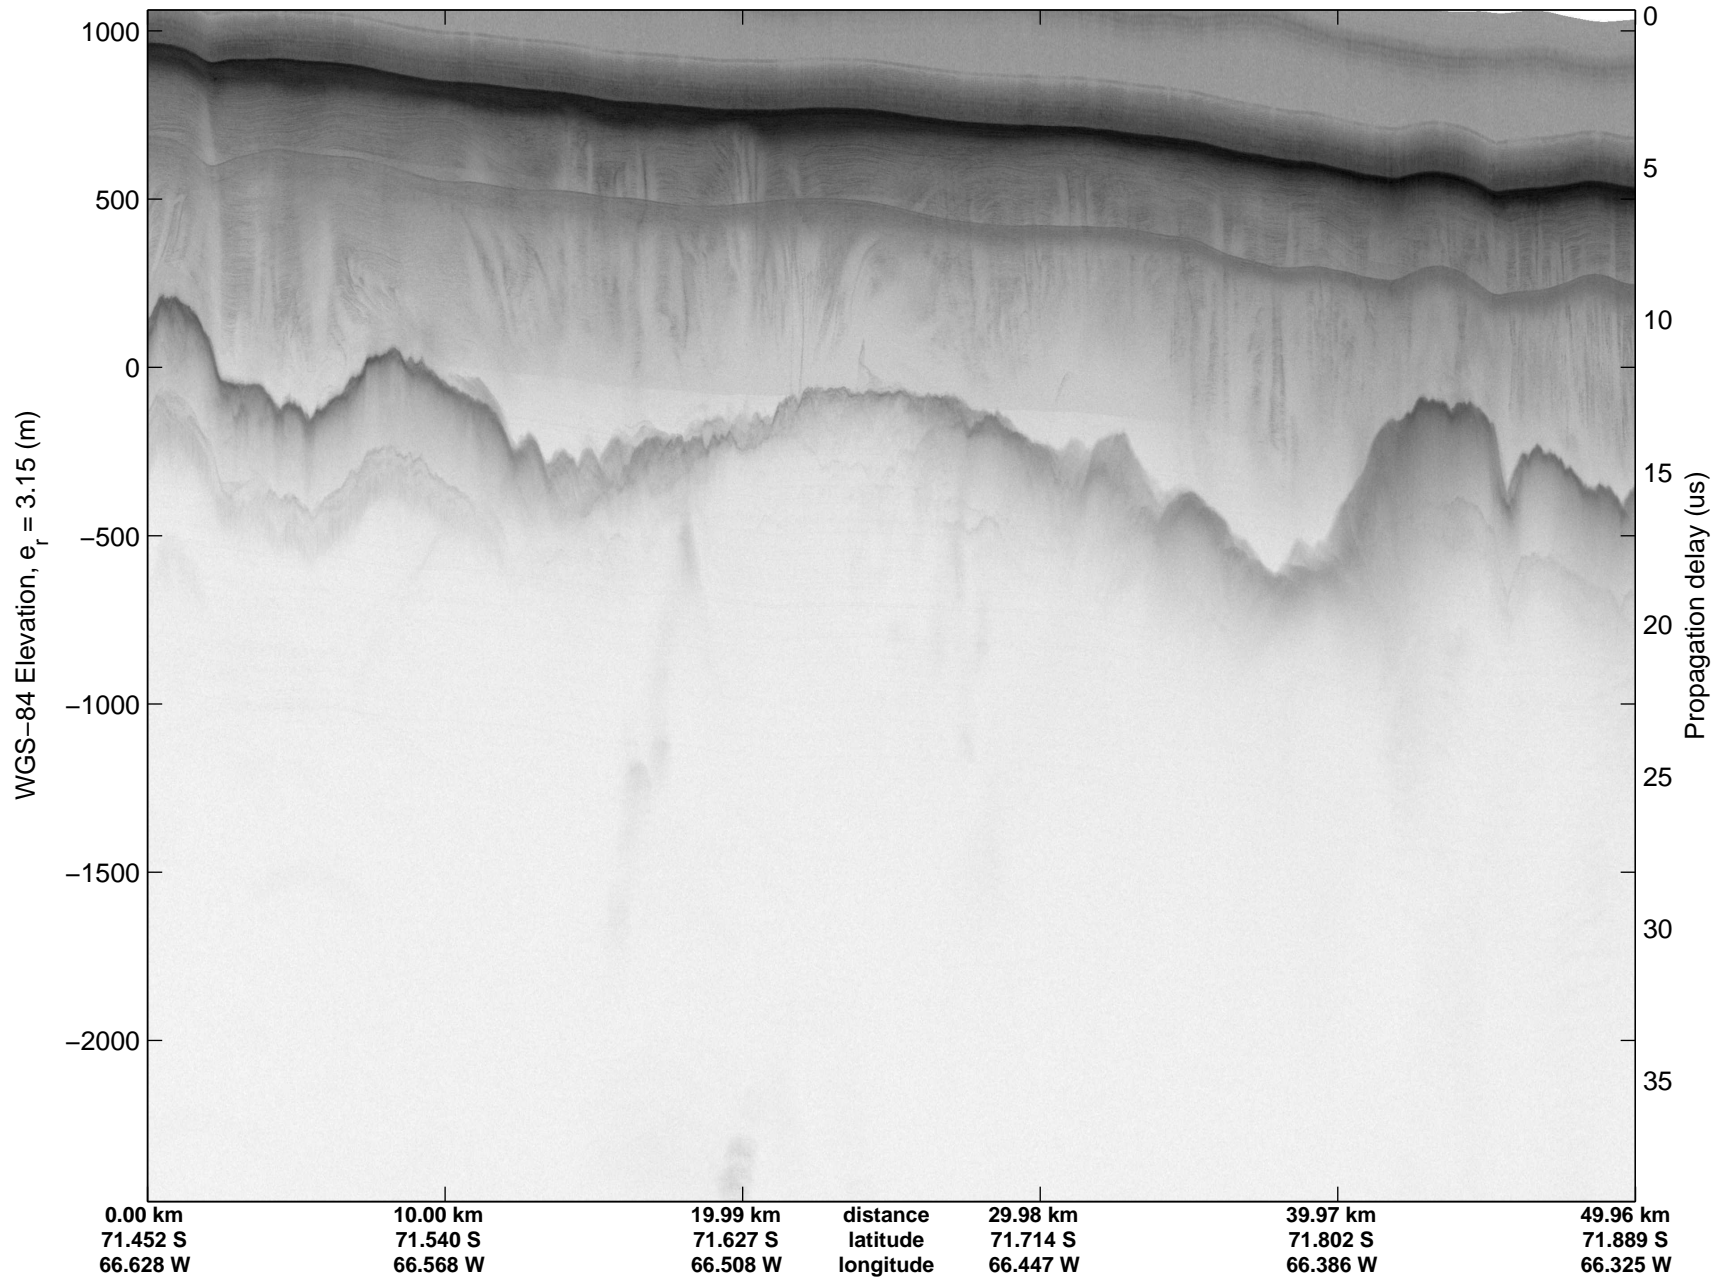

mcords3 2014_Antarctica_DC8: "Land Ice – South Peninsula" 20141110_05_019: 19:54:16.9 to 20:00:10.2 GPS

mcords3 2014_Antarctica_DC8: "Land Ice – South Peninsula" 20141110_05_019: 19:54:16.9 to 20:00:10.2 GPS

mcords3 2014_Antarctica_DC8: "Land Ice – South Peninsula" 20141110_05_020: 20:00:10.4 to 20:05:52.7 GPS

mcords3 2014_Antarctica_DC8: "Land Ice – South Peninsula" 20141110_05_020: 20:00:10.4 to 20:05:52.7 GPS