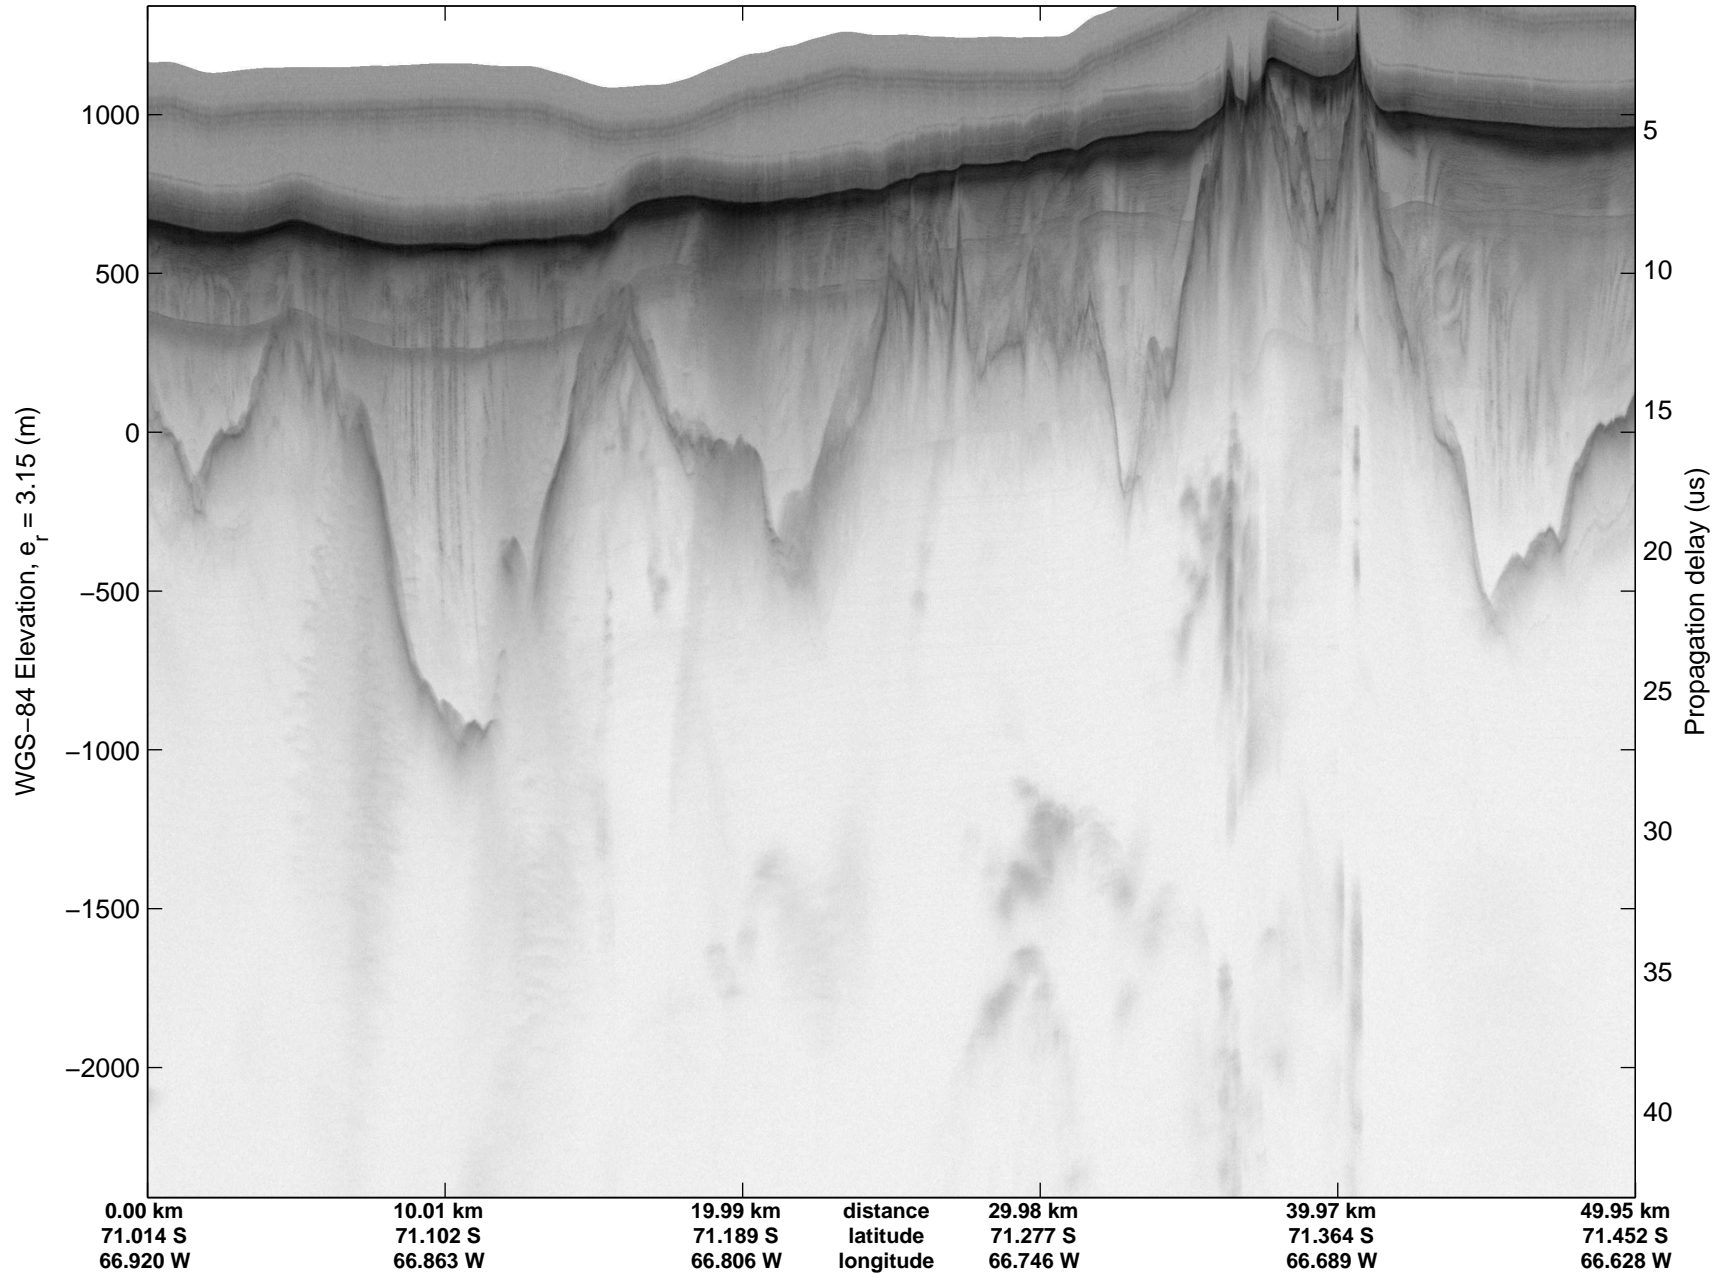

Land Ice – South Peninsula
20141110_05_017
Polar Stereograph -71N/0E

mcords3 2014_Antarctica_DC8: "Land Ice – South Peninsula" 20141110_05_017: 19:42:32.2 to 19:48:19.7 GPS

mcords3 2014_Antarctica_DC8: "Land Ice – South Peninsula" 20141110_05_017: 19:42:32.2 to 19:48:19.7 GPS

Land Ice – South Peninsula
20141110_05_018
Polar Stereograph -71N/0E

mcords3 2014_Antarctica_DC8: "Land Ice – South Peninsula" 20141110_05_018: 19:48:19.9 to 19:54:16.7 GPS

mcords3 2014_Antarctica_DC8: "Land Ice – South Peninsula" 20141110_05_018: 19:48:19.9 to 19:54:16.7 GPS

mcords3 2014_Antarctica_DC8: "Land Ice – South Peninsula" 20141110_05_019: 19:54:16.9 to 20:00:10.2 GPS

mcords3 2014_Antarctica_DC8: "Land Ice – South Peninsula" 20141110_05_019: 19:54:16.9 to 20:00:10.2 GPS