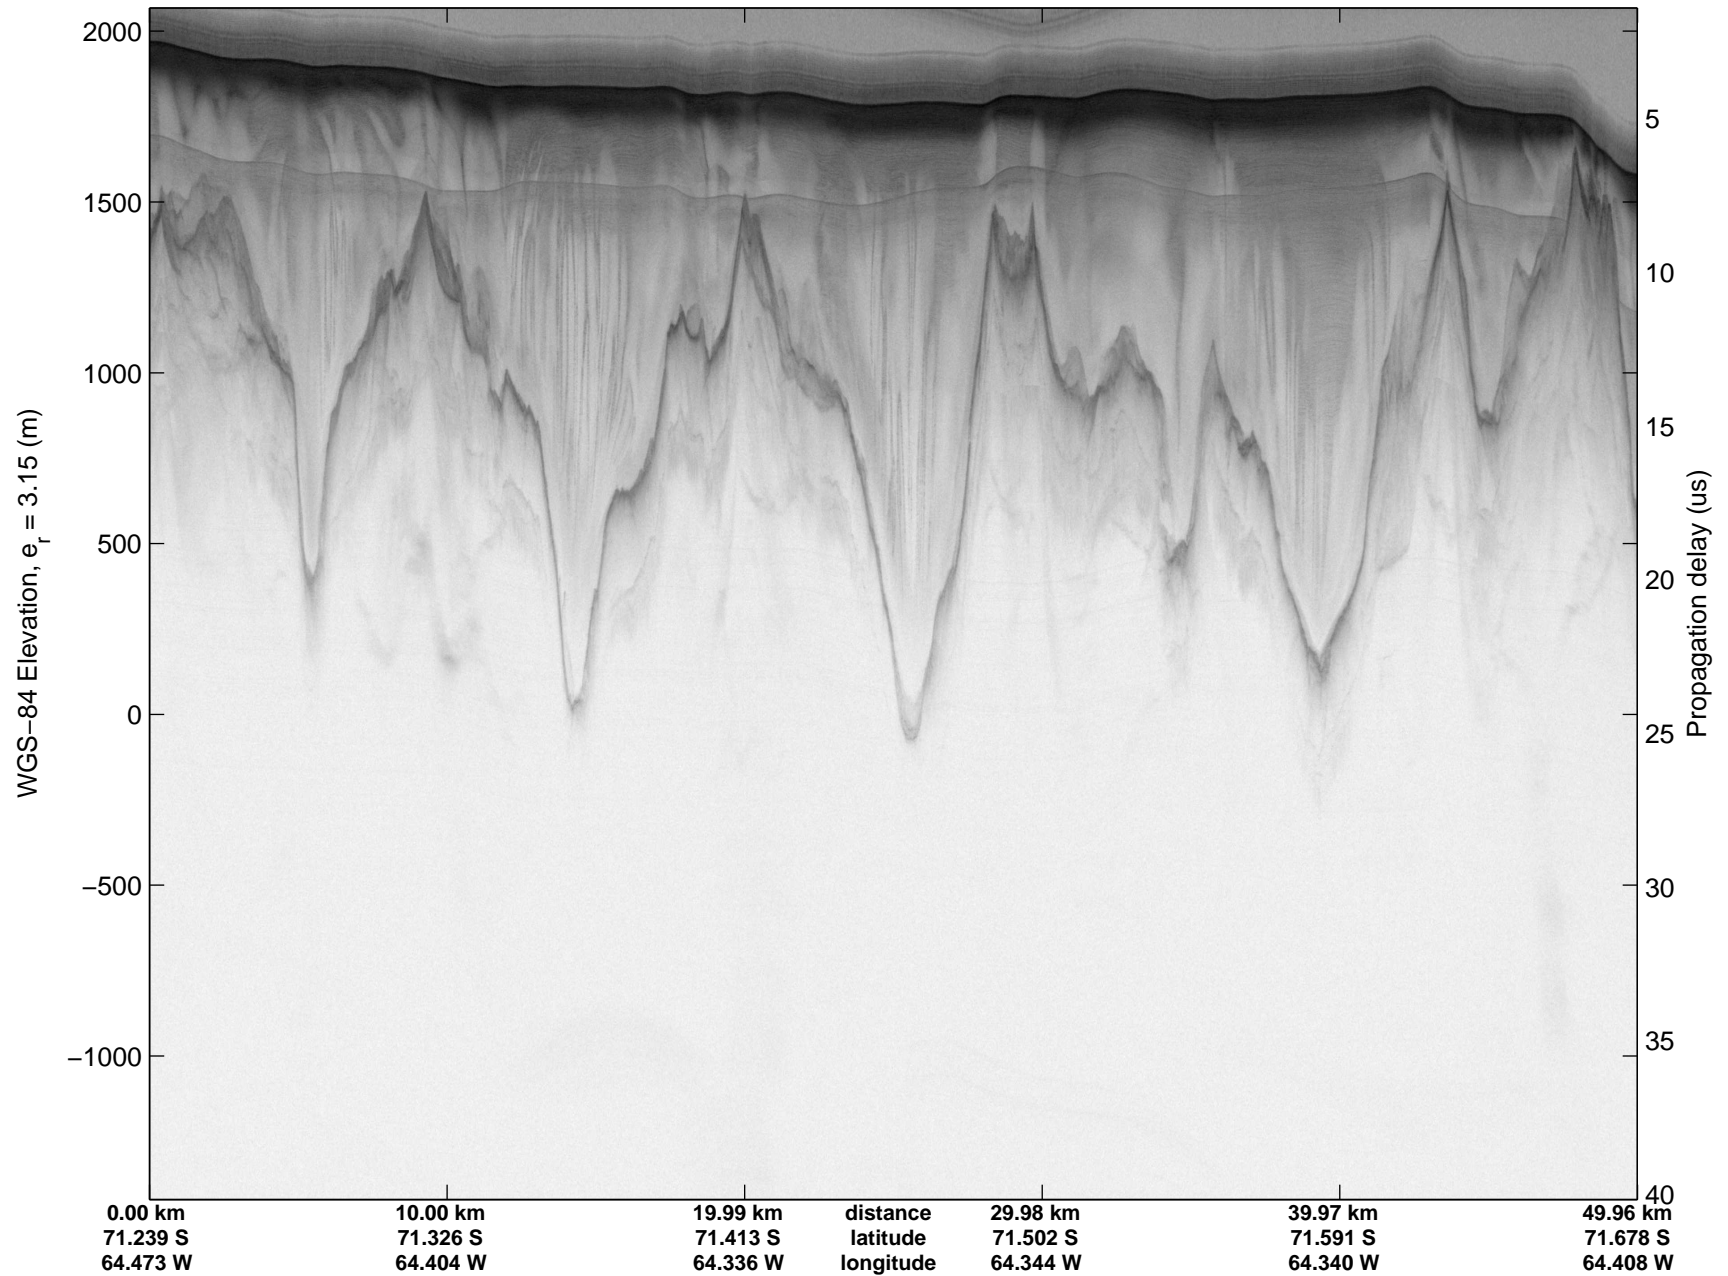

mcords3 2014_Antarctica_DC8: "Land Ice – South Peninsula" 20141110_05_004: 18:22:05.2 to 18:27:51.0 GPS