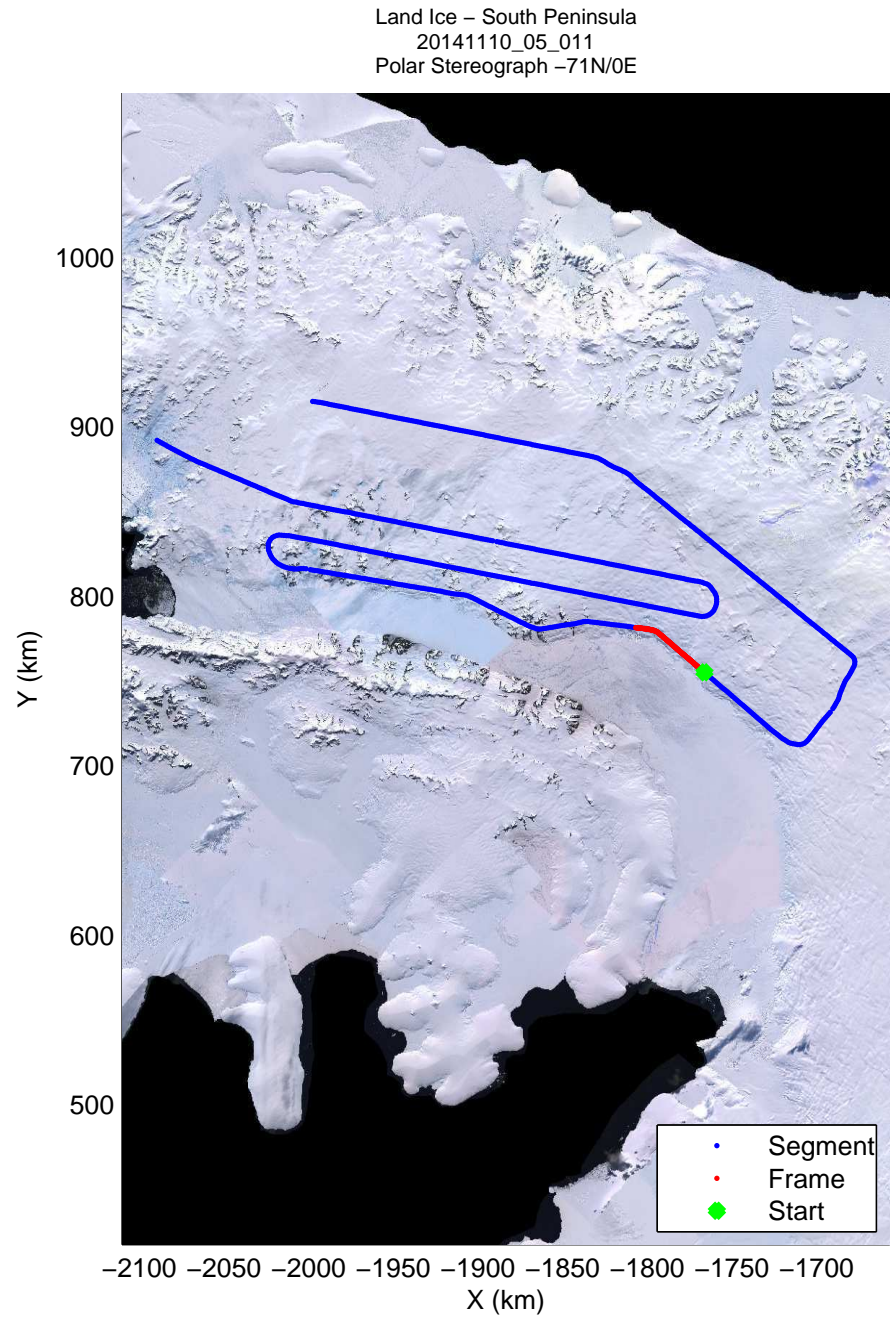

Land Ice – South Peninsula
20141110_05_008
Polar Stereograph -71N/0E

mcords3 2014_Antarctica_DC8: "Land Ice – South Peninsula" 20141110_05_008: 18:45:45.1 to 18:51:59.2 GPS

mcords3 2014_Antarctica_DC8: "Land Ice – South Peninsula" 20141110_05_008: 18:45:45.1 to 18:51:59.2 GPS

mcords3 2014_Antarctica_DC8: "Land Ice – South Peninsula" 20141110_05_009: 18:51:59.4 to 18:58:24.4 GPS

mcords3 2014_Antarctica_DC8: "Land Ice – South Peninsula" 20141110_05_009: 18:51:59.4 to 18:58:24.4 GPS

mcords3 2014_Antarctica_DC8: "Land Ice – South Peninsula" 20141110_05_010: 18:58:24.8 to 19:05:09.3 GPS

mcords3 2014_Antarctica_DC8: "Land Ice - South Peninsula" 20141110_05_010: 18:58:24.8 to 19:05:09.3 GPS