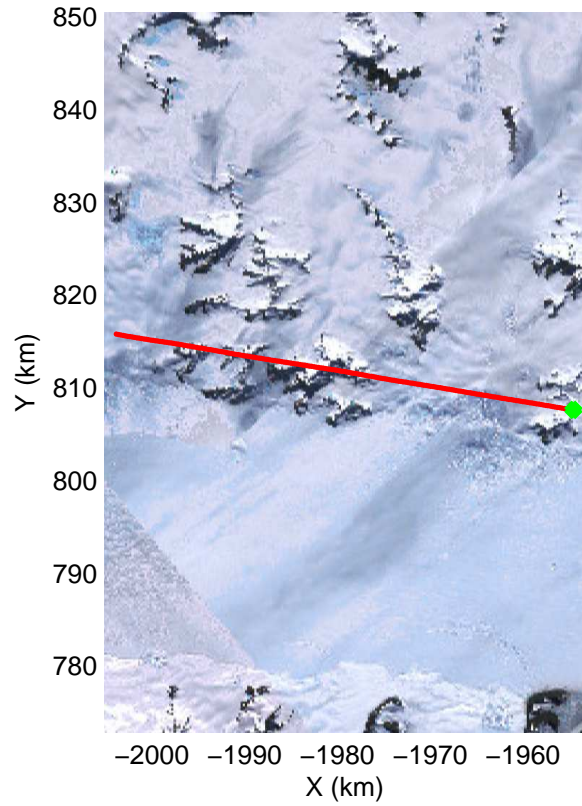

Land Ice – South Peninsula
20141110_05_015
Polar Stereograph -71N/0E