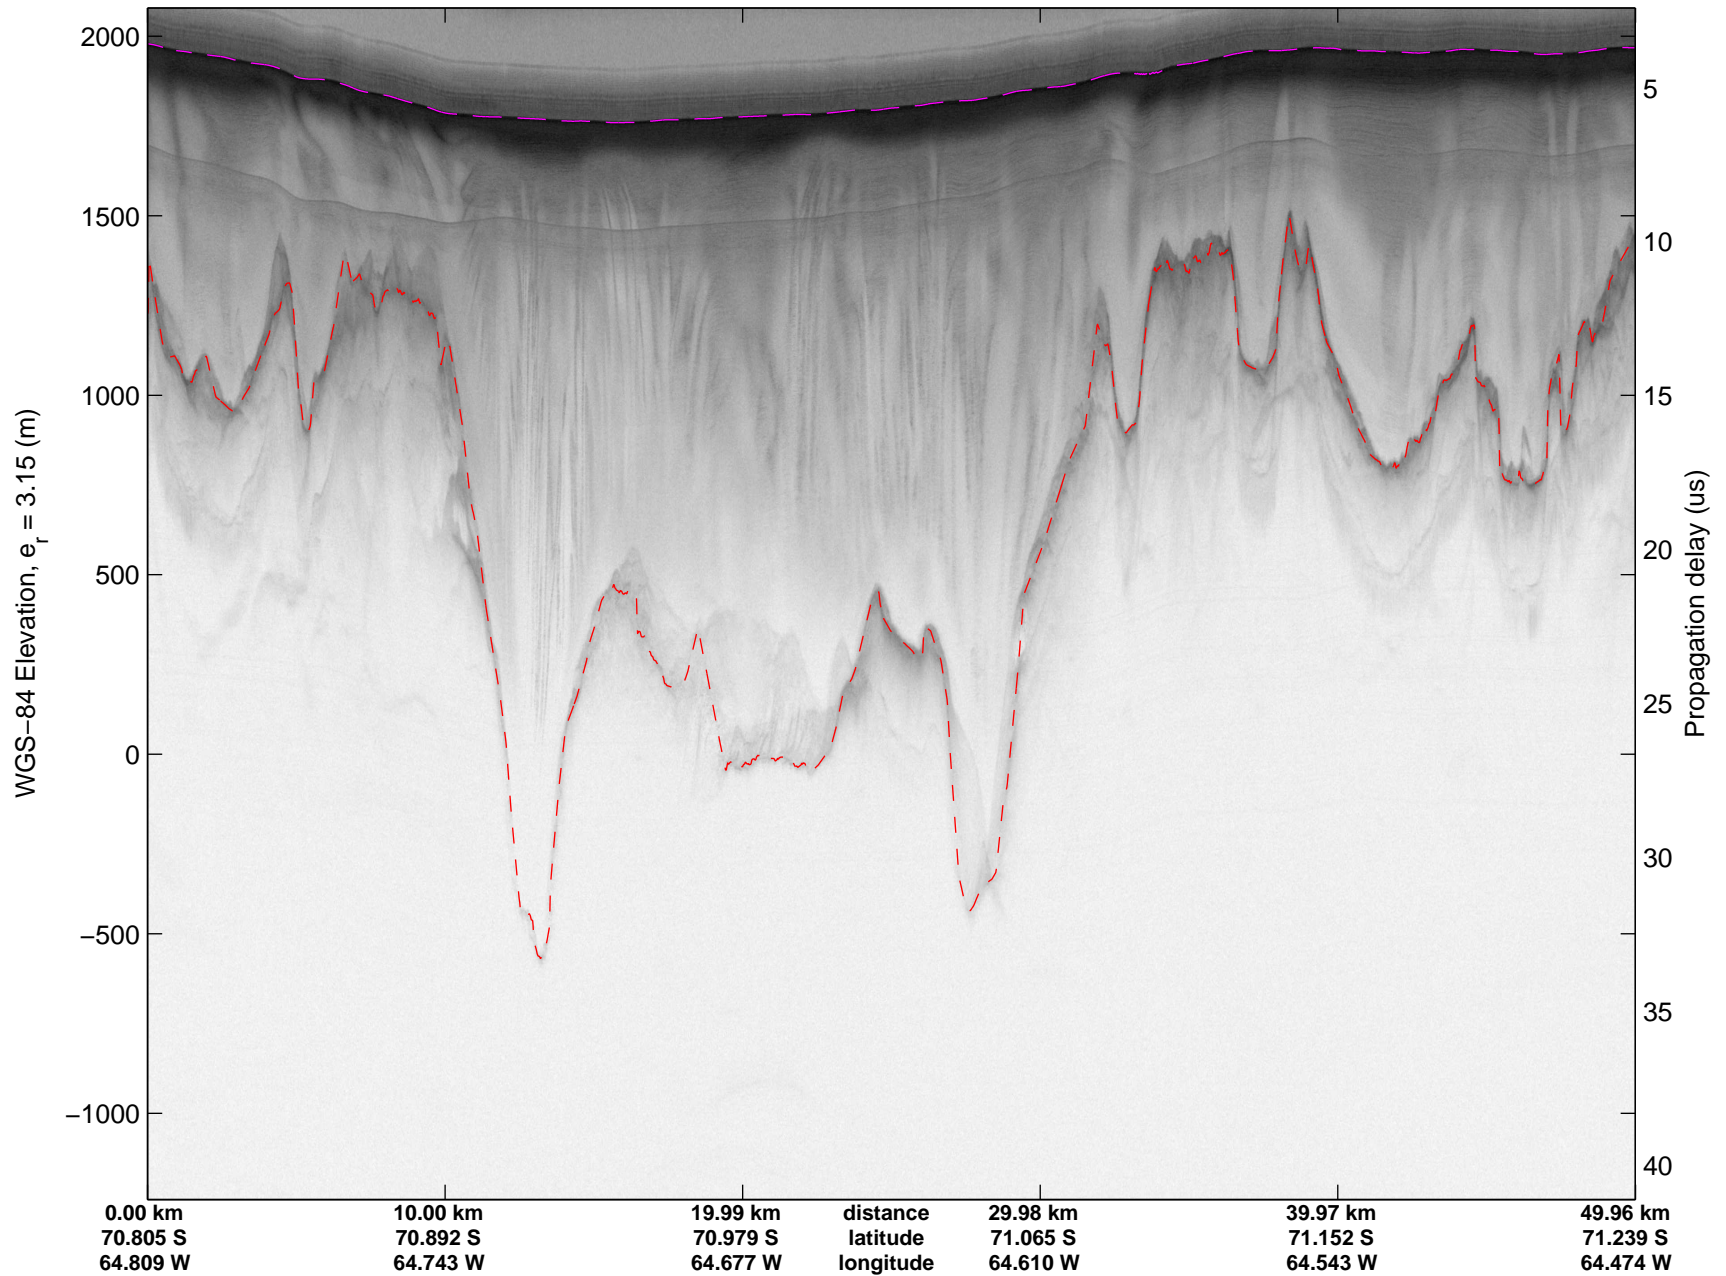

mcords3 2014_Antarctica_DC8: "Land Ice – South Peninsula" 20141110_05_001: 18:03:57.6 to 18:10:02.4 GPS

mcords3 2014_Antarctica_DC8: "Land Ice – South Peninsula" 20141110_05_001: 18:03:57.6 to 18:10:02.4 GPS

Land Ice – South Peninsula
20141110_05_002
Polar Stereograph -71N/0E

mcords3 2014_Antarctica_DC8: "Land Ice – South Peninsula" 20141110_05_002: 18:10:02.6 to 18:16:09.6 GPS

mcords3 2014_Antarctica_DC8: "Land Ice – South Peninsula" 20141110_05_002: 18:10:02.6 to 18:16:09.6 GPS

mcords3 2014_Antarctica_DC8: "Land Ice – South Peninsula" 20141110_05_003: 18:16:09.9 to 18:22:04.9 GPS

mcords3 2014_Antarctica_DC8: "Land Ice – South Peninsula" 20141110_05_003: 18:16:09.9 to 18:22:04.9 GPS

Land Ice – South Peninsula
20141110_05_005
Polar Stereograph -71N/0E

mcords3 2014_Antarctica_DC8: "Land Ice – South Peninsula" 20141110_05_005: 18:27:51.2 to 18:33:42.3 GPS

mcords3 2014_Antarctica_DC8: "Land Ice – South Peninsula" 20141110_05_005: 18:27:51.2 to 18:33:42.3 GPS