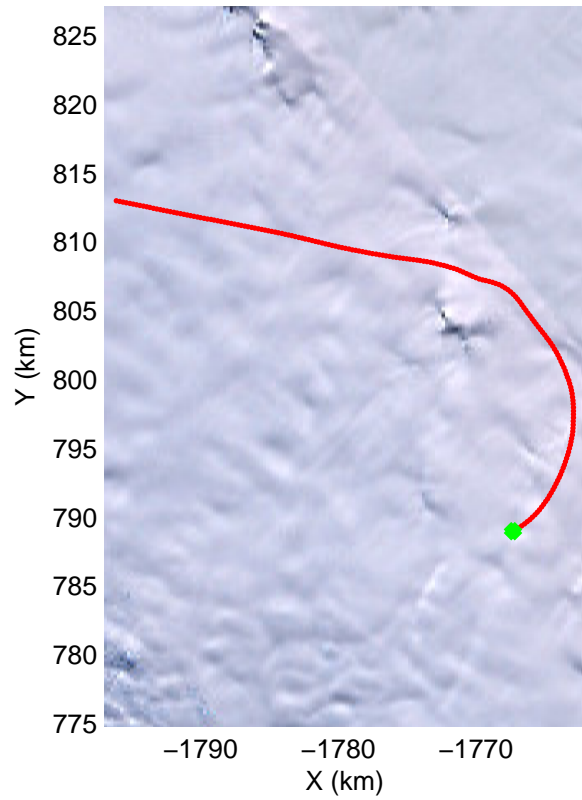

Land Ice – South Peninsula
20141110_05_022
Polar Stereograph -71N/0E