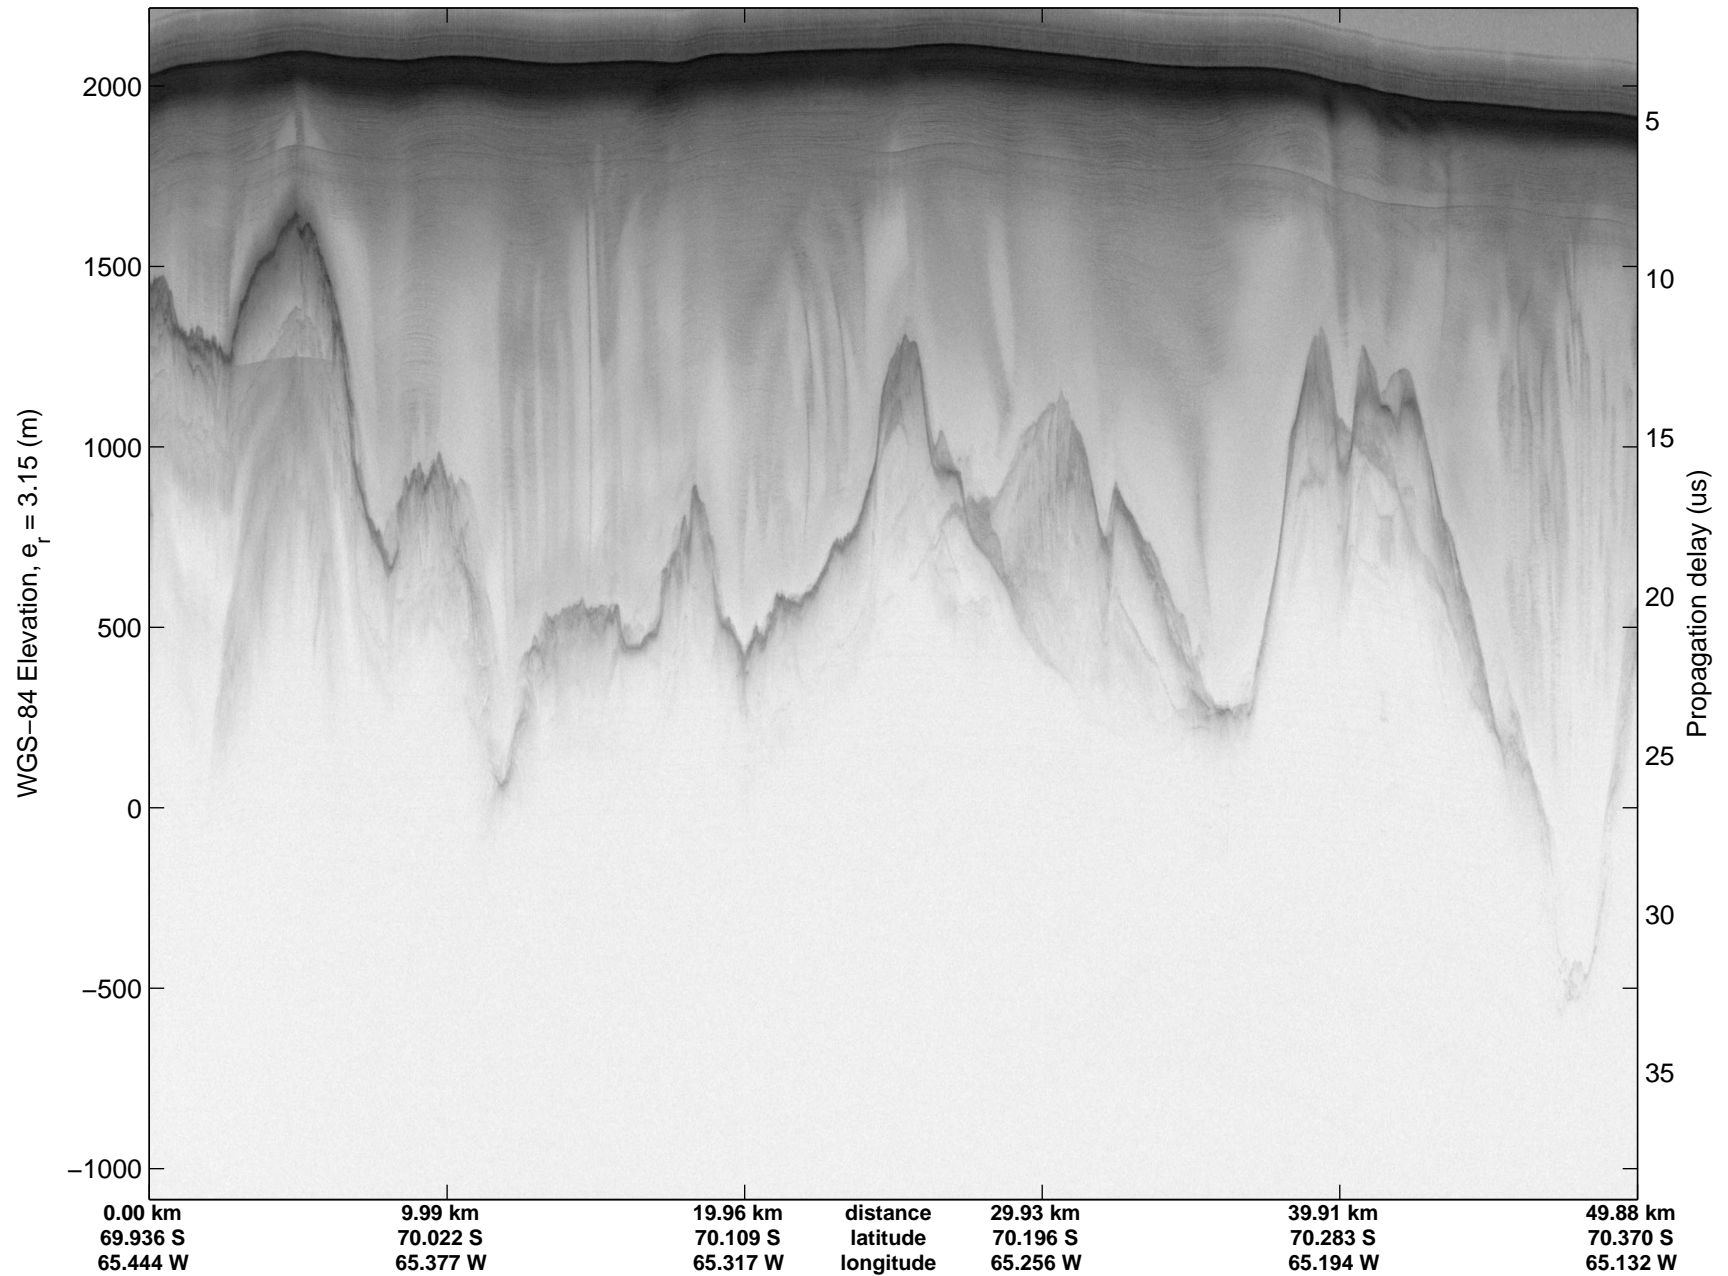

mcords3 2014_Antarctica_DC8: "Land Ice – South Peninsula" 20141110_05_001: 18:03:57.6 to 18:10:02.4 GPS

mcords3 2014_Antarctica_DC8: "Land Ice – South Peninsula" 20141110_05_001: 18:03:57.6 to 18:10:02.4 GPS

Land Ice – South Peninsula
20141110_05_002
Polar Stereograph -71N/0E

mcords3 2014_Antarctica_DC8: "Land Ice – South Peninsula" 20141110_05_002: 18:10:02.6 to 18:16:09.6 GPS

mcords3 2014_Antarctica_DC8: "Land Ice – South Peninsula" 20141110_05_002: 18:10:02.6 to 18:16:09.6 GPS

Land Ice – South Peninsula
20141110_05_005
Polar Stereograph -71N/0E

mcords3 2014_Antarctica_DC8: "Land Ice – South Peninsula" 20141110_05_005: 18:27:51.2 to 18:33:42.3 GPS

mcords3 2014_Antarctica_DC8: "Land Ice – South Peninsula" 20141110_05_005: 18:27:51.2 to 18:33:42.3 GPS