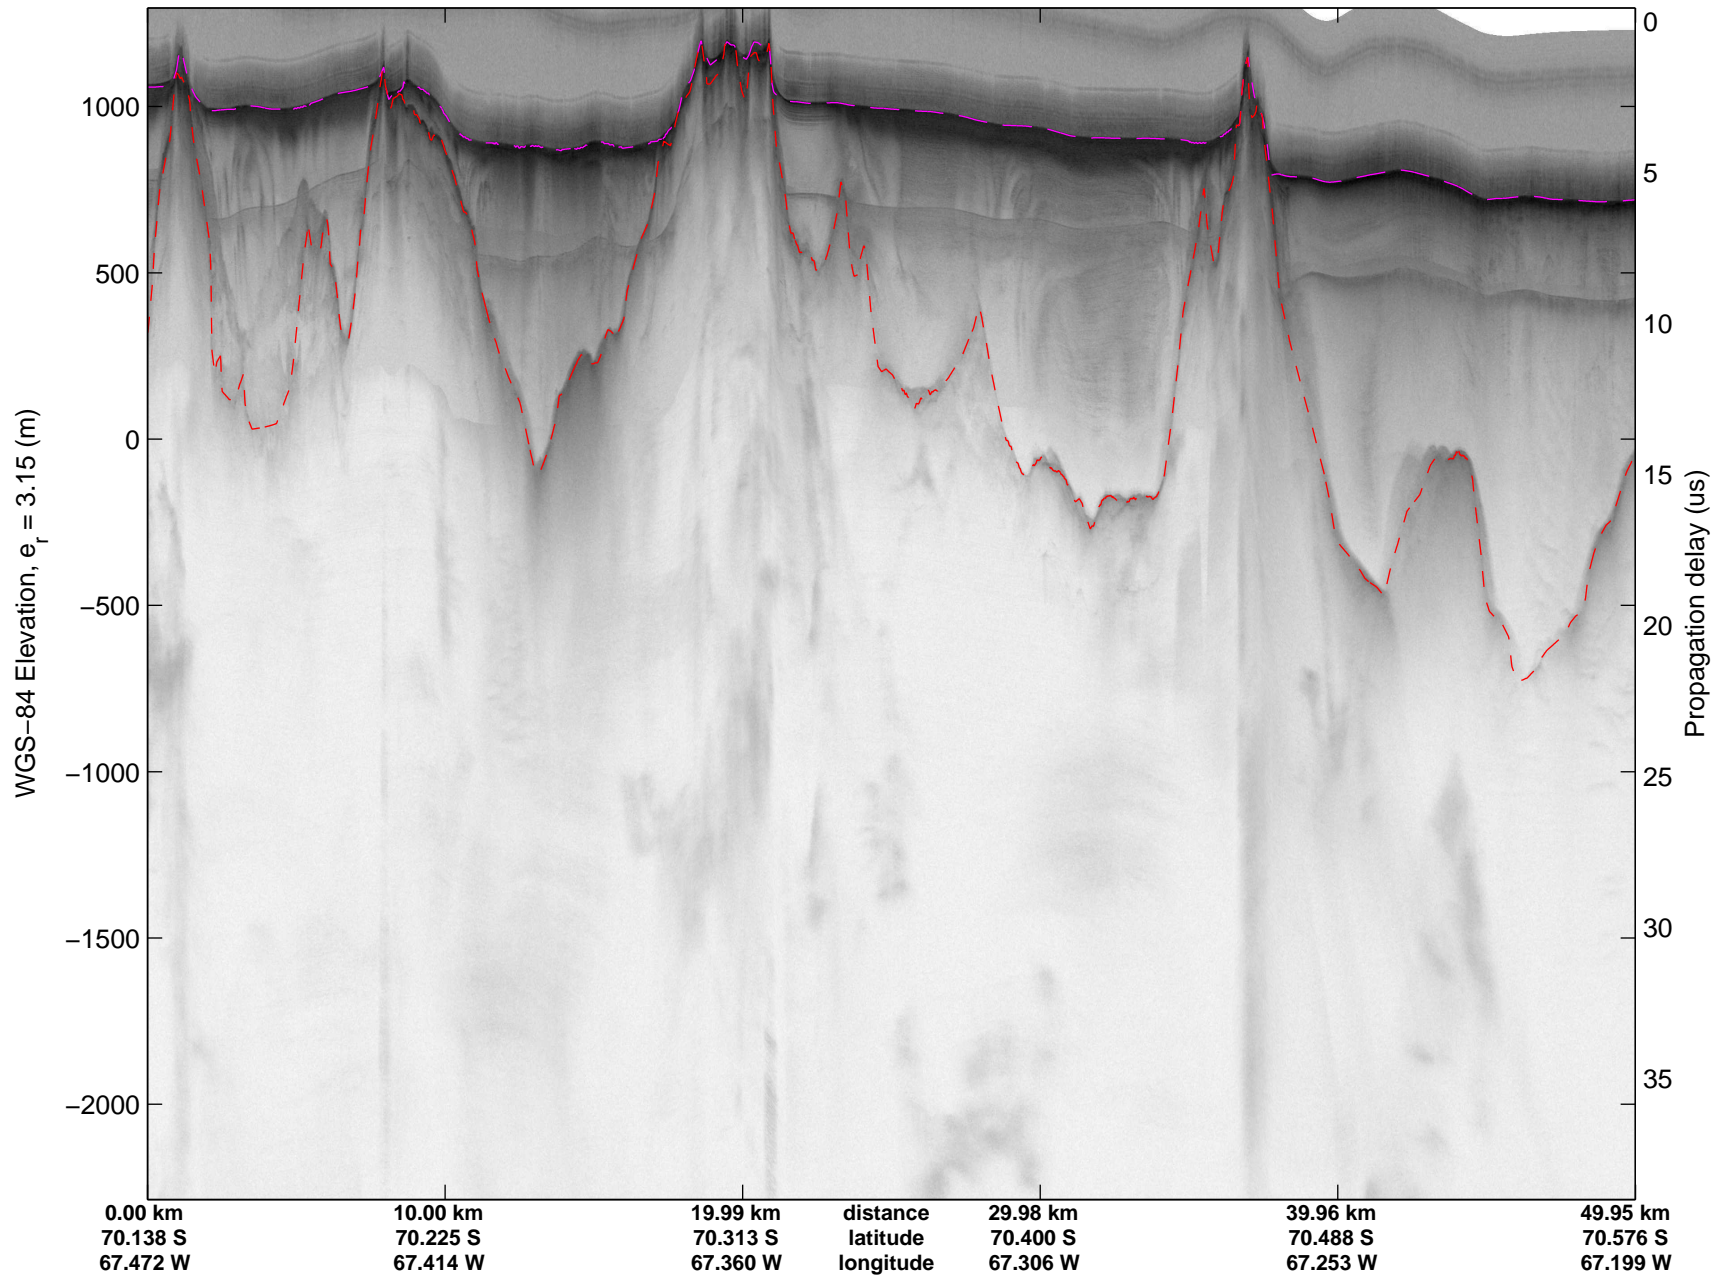

mcords3 2014_Antarctica_DC8: "Land Ice – South Peninsula" 20141110_05_016: 19:36:47.6 to 19:42:31.9 GPS

mcords3 2014_Antarctica_DC8: "Land Ice – South Peninsula" 20141110_05_016: 19:36:47.6 to 19:42:31.9 GPS

Land Ice – South Peninsula
20141110_05_017
Polar Stereograph -71N/0E

mcords3 2014_Antarctica_DC8: "Land Ice – South Peninsula" 20141110_05_017: 19:42:32.2 to 19:48:19.7 GPS

mcords3 2014_Antarctica_DC8: "Land Ice – South Peninsula" 20141110_05_017: 19:42:32.2 to 19:48:19.7 GPS