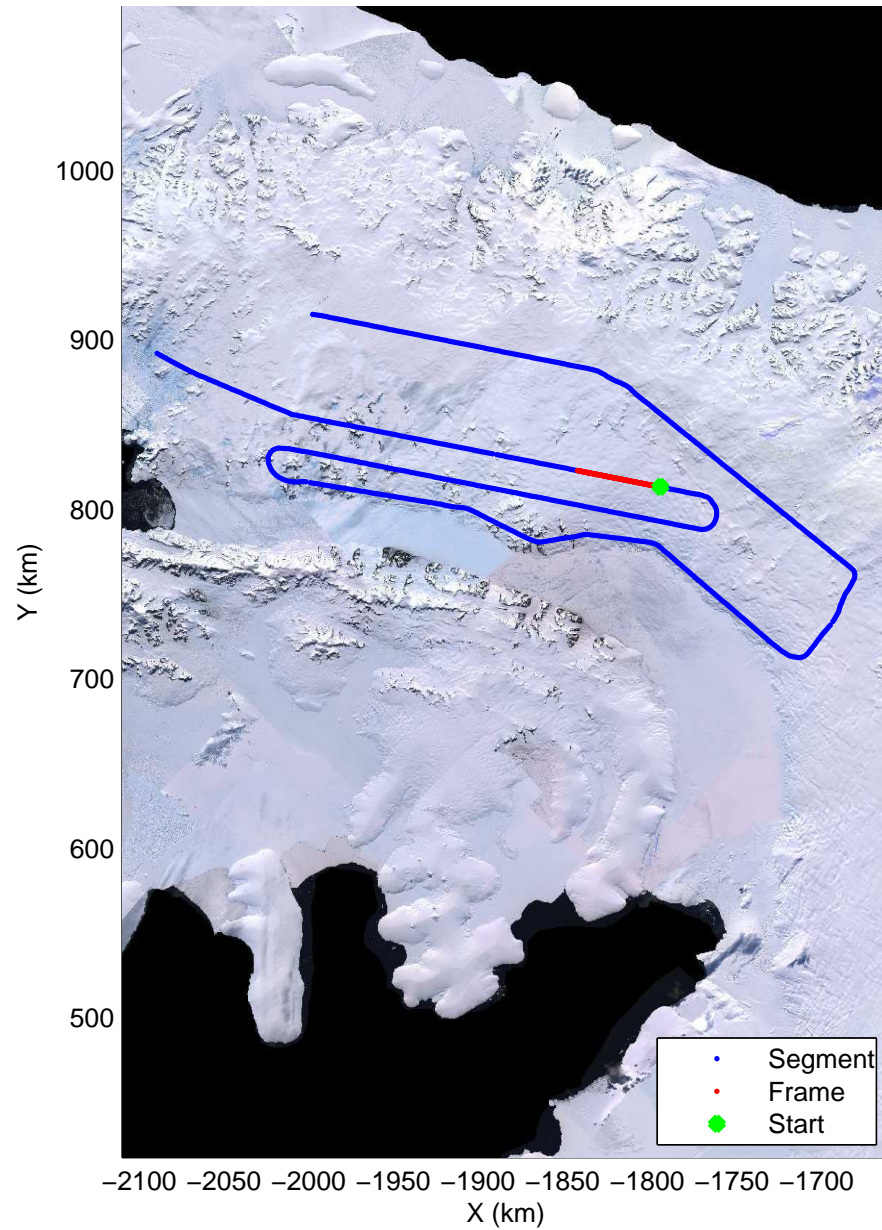

Land Ice – South Peninsula
20141110_05_022
Polar Stereograph -71N/0E

mcords3 2014_Antarctica_DC8: "Land Ice – South Peninsula" 20141110_05_022: 20:11:54.2 to 20:18:59.3 GPS

mcords3 2014_Antarctica_DC8: "Land Ice – South Peninsula" 20141110_05_022: 20:11:54.2 to 20:18:59.3 GPS

Land Ice – South Peninsula
20141110_05_023
Polar Stereograph -71N/0E

mcords3 2014_Antarctica_DC8: "Land Ice – South Peninsula" 20141110_05_023: 20:18:59.5 to 20:25:08.9 GPS

mcords3 2014_Antarctica_DC8: "Land Ice – South Peninsula" 20141110_05_023: 20:18:59.5 to 20:25:08.9 GPS