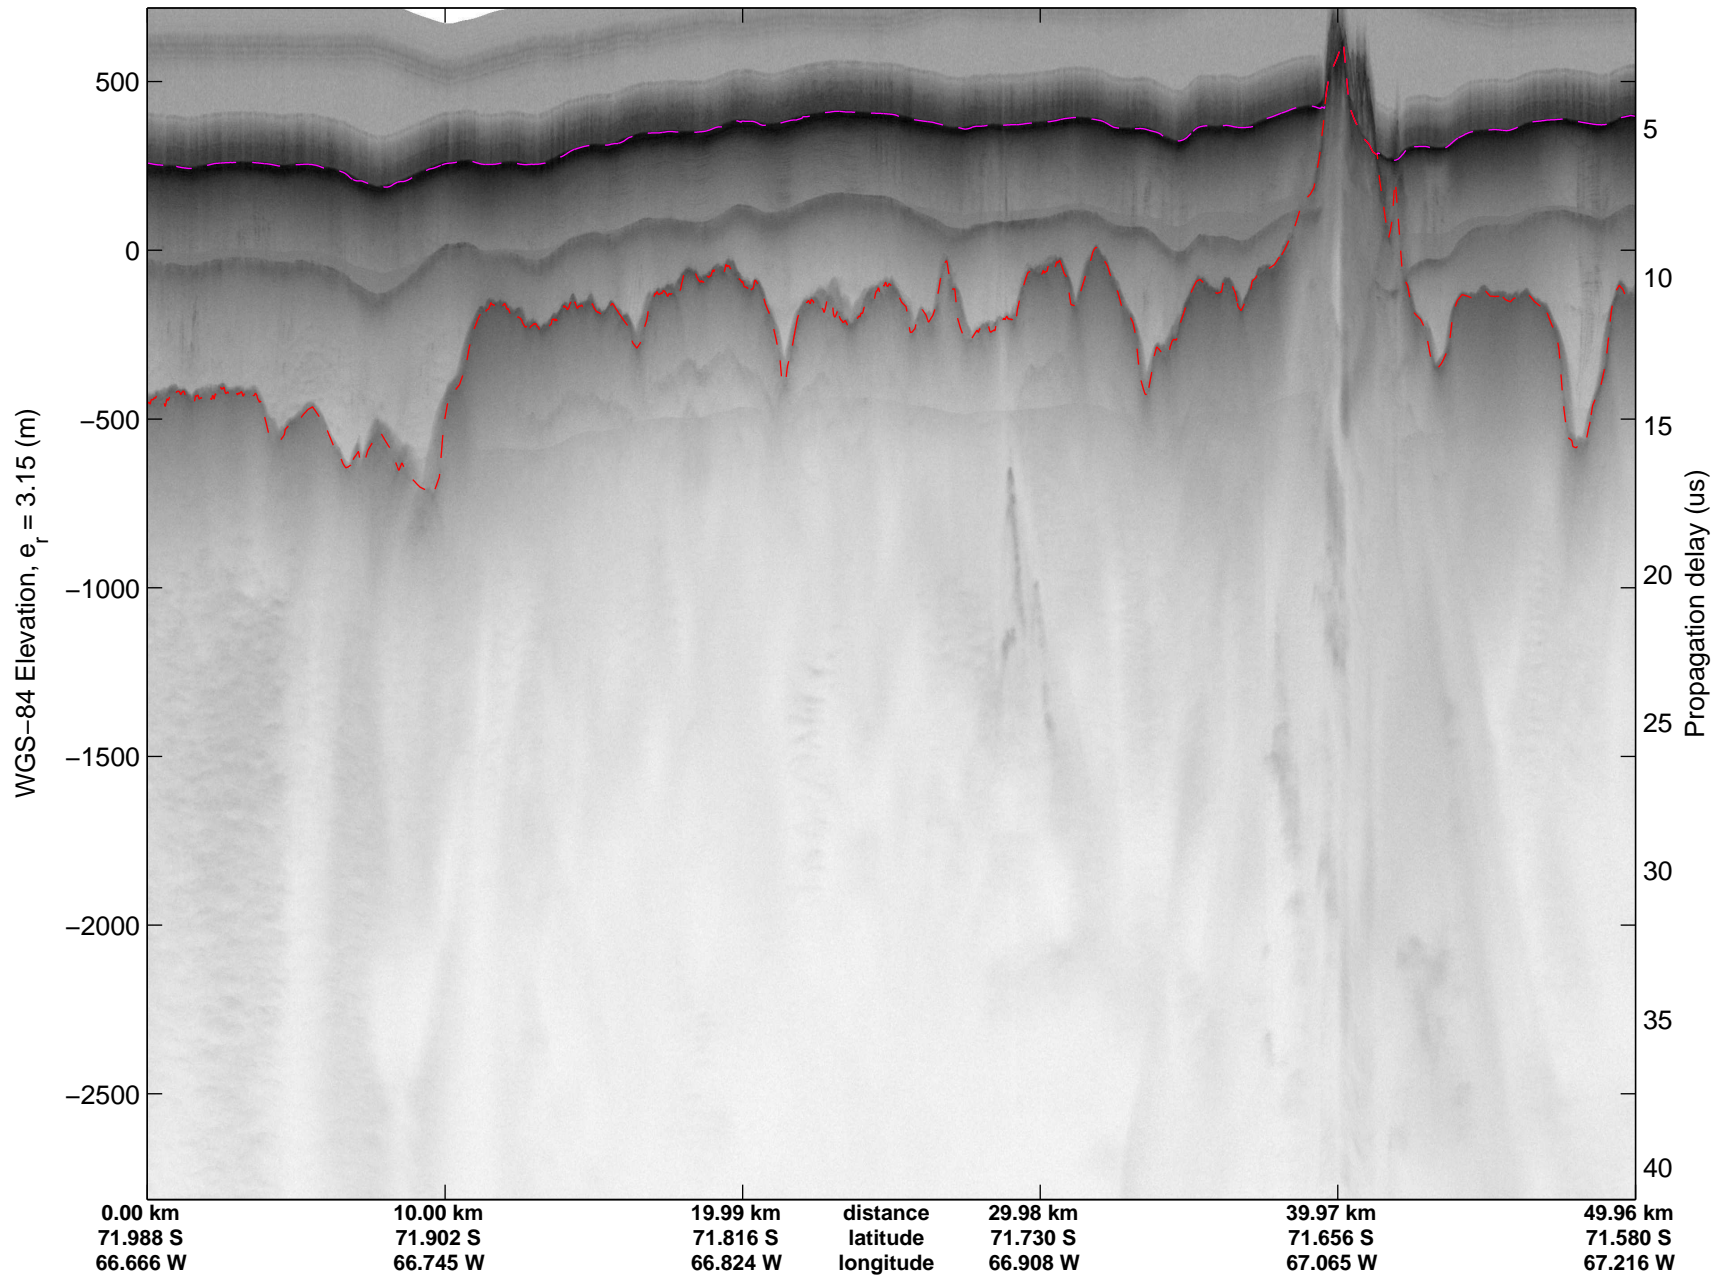

mcords3 2014_Antarctica_DC8: "Land Ice – South Peninsula" 20141110_05_011: 19:05:09.6 to 19:11:53.8 GPS

mcords3 2014_Antarctica_DC8: "Land Ice – South Peninsula" 20141110_05_011: 19:05:09.6 to 19:11:53.8 GPS

Land Ice – South Peninsula
 20141110_05_012
 Polar Stereograph -71N/0E

mcords3 2014_Antarctica_DC8: "Land Ice – South Peninsula" 20141110_05_012: 19:11:54.0 to 19:18:41.8 GPS

mcords3 2014_Antarctica_DC8: "Land Ice – South Peninsula" 20141110_05_012: 19:11:54.0 to 19:18:41.8 GPS