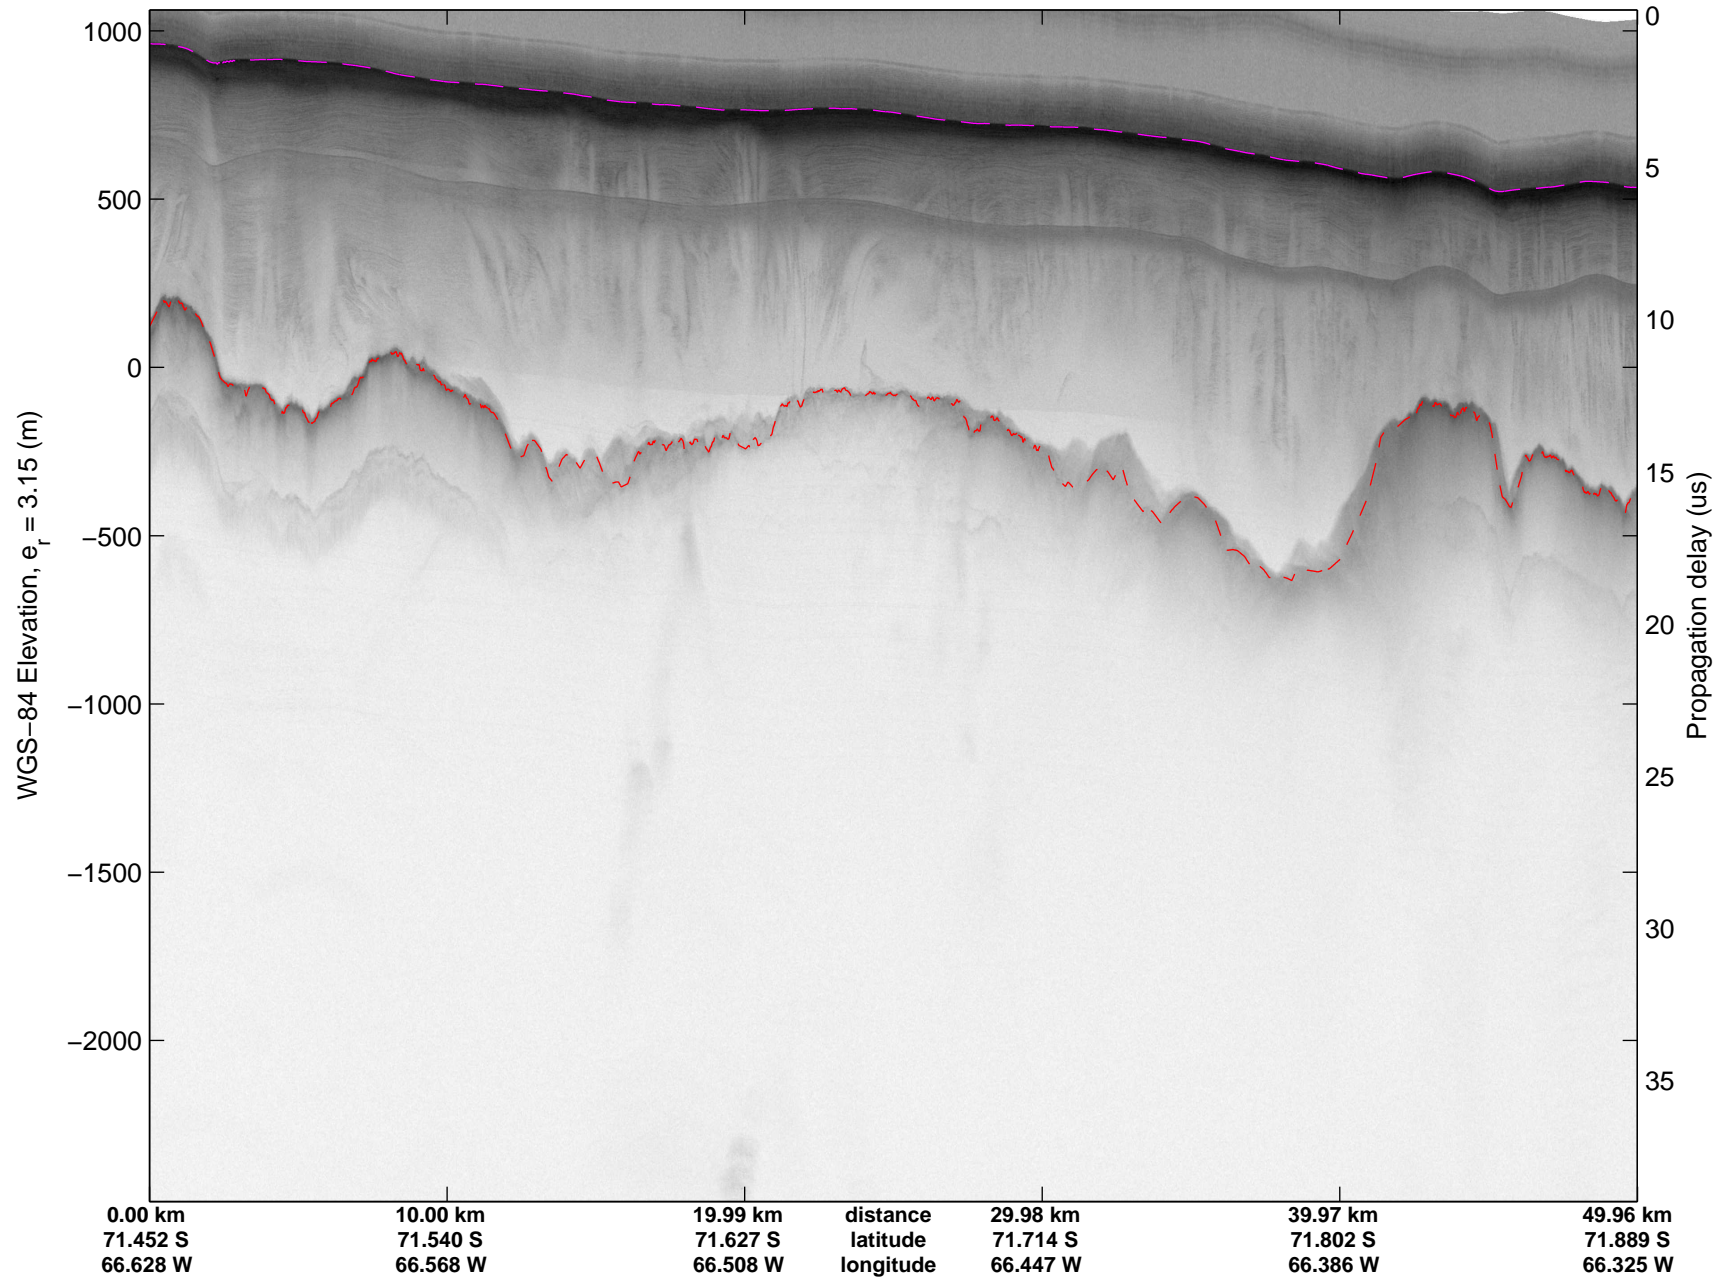

Land Ice – South Peninsula
20141110_05_018
Polar Stereograph -71N/0E

mcords3 2014_Antarctica_DC8: "Land Ice – South Peninsula" 20141110_05_018: 19:48:19.9 to 19:54:16.7 GPS

mcords3 2014_Antarctica_DC8: "Land Ice – South Peninsula" 20141110_05_018: 19:48:19.9 to 19:54:16.7 GPS

mcords3 2014_Antarctica_DC8: "Land Ice – South Peninsula" 20141110_05_019: 19:54:16.9 to 20:00:10.2 GPS

mcords3 2014_Antarctica_DC8: "Land Ice – South Peninsula" 20141110_05_019: 19:54:16.9 to 20:00:10.2 GPS

mcords3 2014_Antarctica_DC8: "Land Ice – South Peninsula" 20141110_05_020: 20:00:10.4 to 20:05:52.7 GPS

mcords3 2014_Antarctica_DC8: "Land Ice – South Peninsula" 20141110_05_020: 20:00:10.4 to 20:05:52.7 GPS