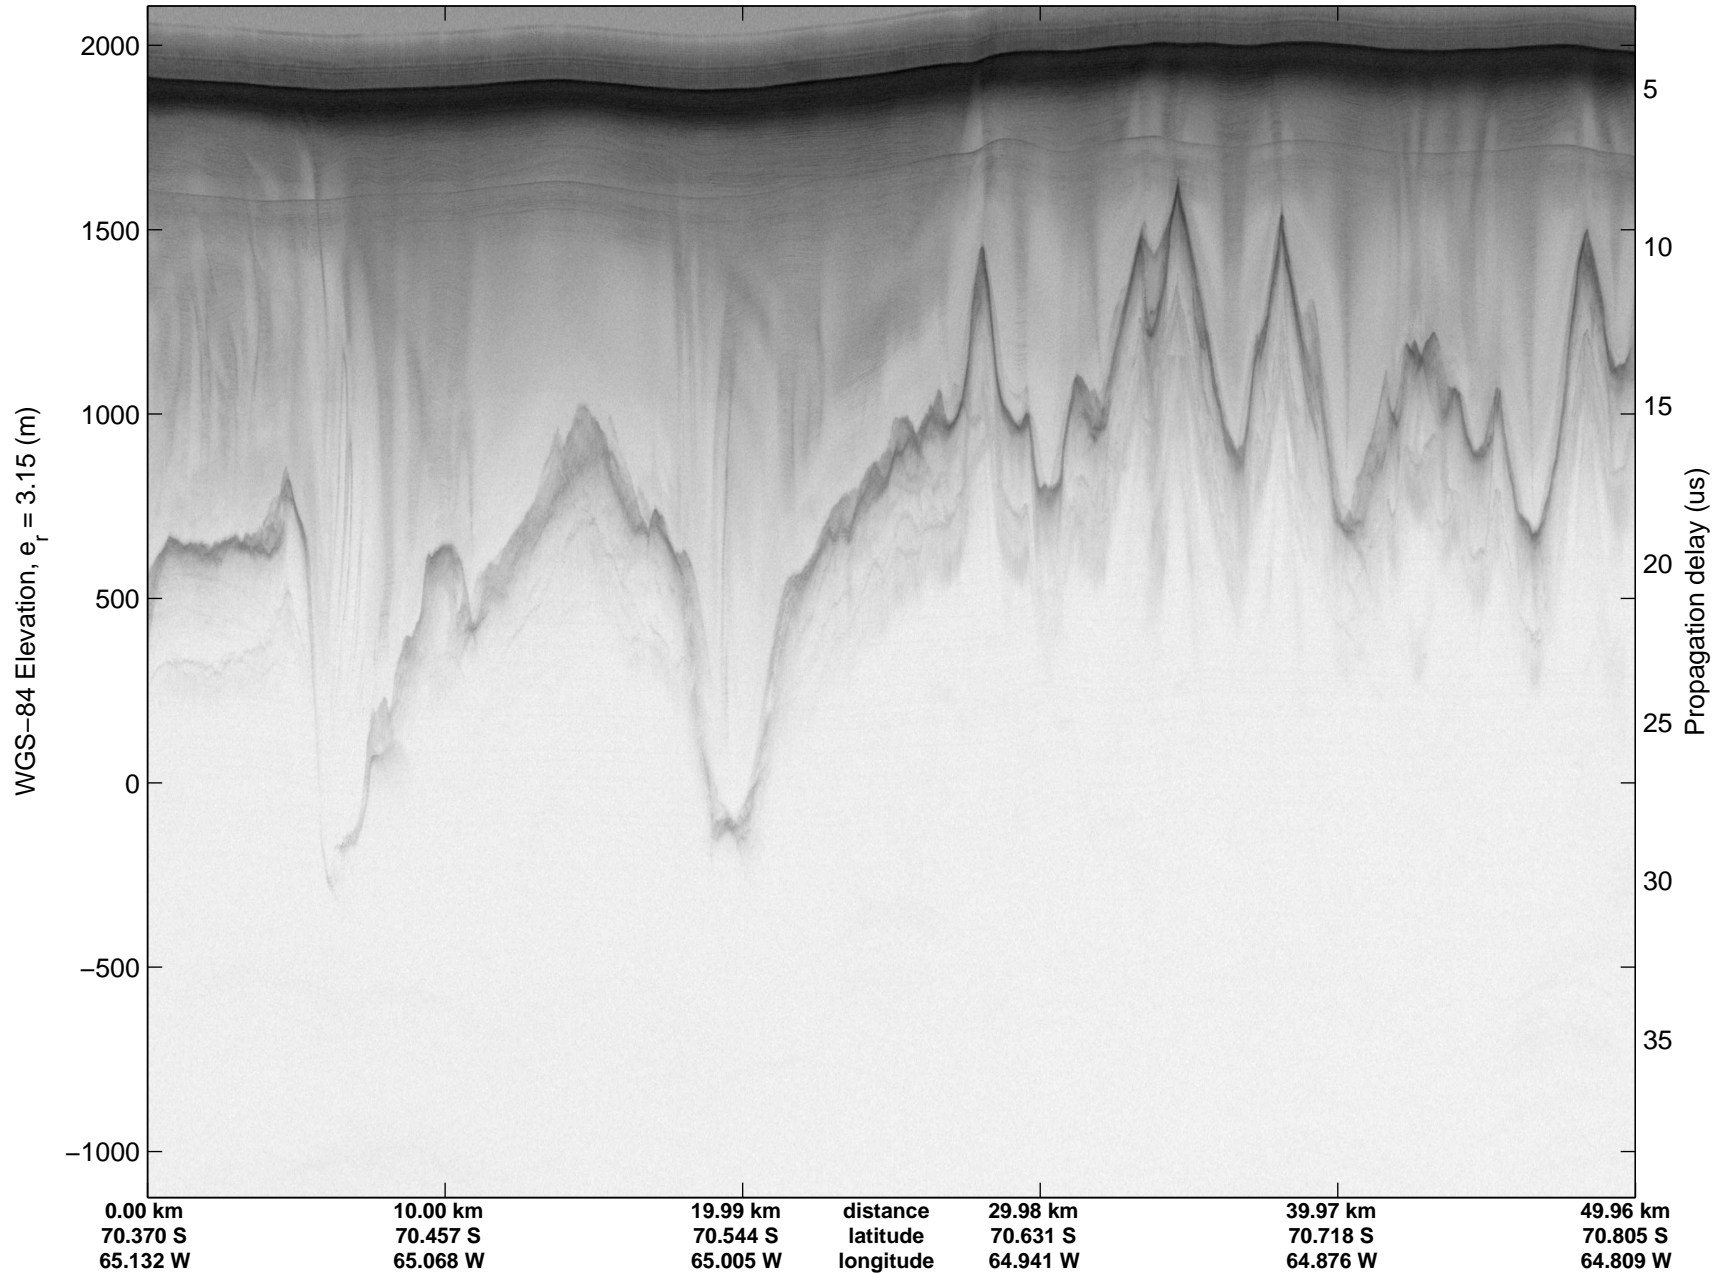

mcords3 2014_Antarctica_DC8: "Land Ice – South Peninsula" 20141110_05_001: 18:03:57.6 to 18:10:02.4 GPS

mcords3 2014_Antarctica_DC8: "Land Ice – South Peninsula" 20141110_05_001: 18:03:57.6 to 18:10:02.4 GPS

Land Ice – South Peninsula
20141110_05_002
Polar Stereograph -71N/0E

mcords3 2014_Antarctica_DC8: "Land Ice – South Peninsula" 20141110_05_002: 18:10:02.6 to 18:16:09.6 GPS

mcords3 2014_Antarctica_DC8: "Land Ice – South Peninsula" 20141110_05_002: 18:10:02.6 to 18:16:09.6 GPS

Land Ice – South Peninsula
20141110_05_005
Polar Stereograph -71N/0E

mcords3 2014_Antarctica_DC8: "Land Ice – South Peninsula" 20141110_05_005: 18:27:51.2 to 18:33:42.3 GPS

mcords3 2014_Antarctica_DC8: "Land Ice – South Peninsula" 20141110_05_005: 18:27:51.2 to 18:33:42.3 GPS