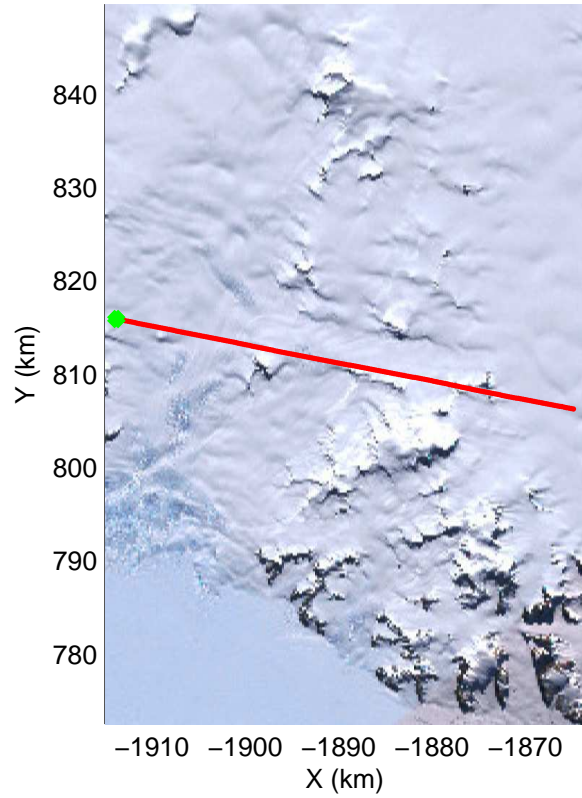

Land Ice – South Peninsula
20141110_05_018
Polar Stereograph -71N/0E

mcords3 2014_Antarctica_DC8: "Land Ice – South Peninsula" 20141110_05_018: 19:48:19.9 to 19:54:16.7 GPS

mcords3 2014_Antarctica_DC8: "Land Ice – South Peninsula" 20141110_05_018: 19:48:19.9 to 19:54:16.7 GPS