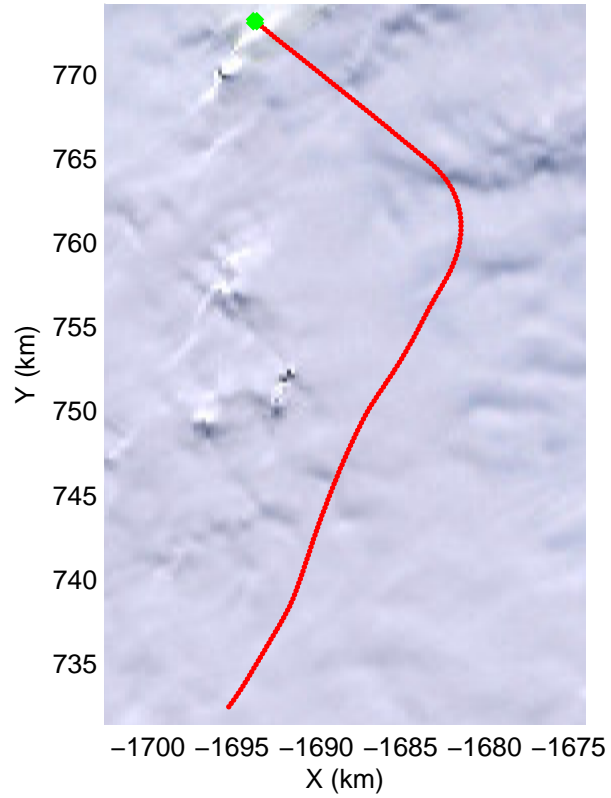

Land Ice – South Peninsula
20141110_05_008
Polar Stereograph -71N/0E