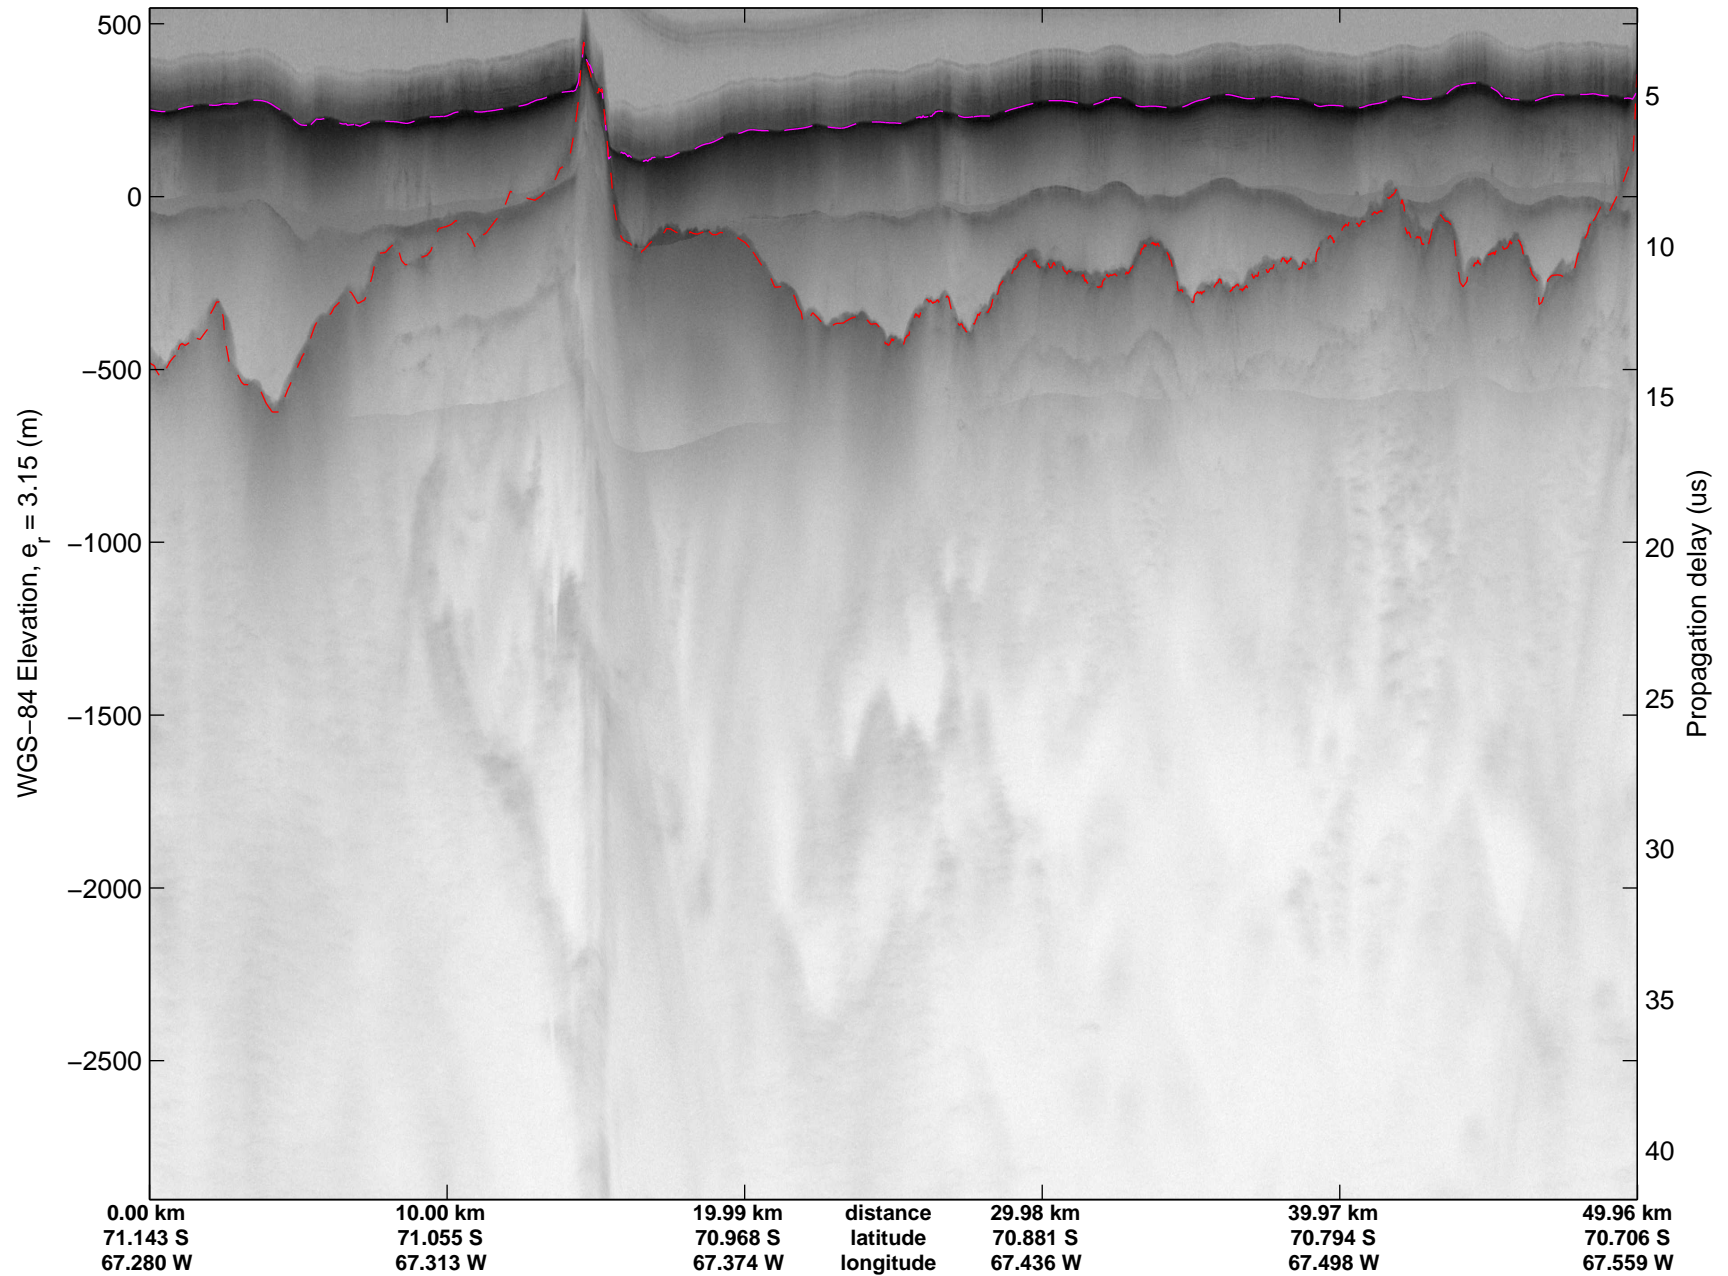

Land Ice – South Peninsula
 20141110_05_012
 Polar Stereograph -71N/0E

mcords3 2014_Antarctica_DC8: "Land Ice – South Peninsula" 20141110_05_012: 19:11:54.0 to 19:18:41.8 GPS

mcords3 2014_Antarctica_DC8: "Land Ice – South Peninsula" 20141110_05_012: 19:11:54.0 to 19:18:41.8 GPS

mcords3 2014_Antarctica_DC8: "Land Ice – South Peninsula" 20141110_05_013: 19:18:42.1 to 19:25:03.8 GPS

mcords3 2014_Antarctica_DC8: "Land Ice – South Peninsula" 20141110_05_013: 19:18:42.1 to 19:25:03.8 GPS

Land Ice – South Peninsula
20141110_05_014
Polar Stereograph -71N/0E

mcords3 2014_Antarctica_DC8: "Land Ice – South Peninsula" 20141110_05_014: 19:25:04.1 to 19:31:03.3 GPS

mcords3 2014_Antarctica_DC8: "Land Ice – South Peninsula" 20141110_05_014: 19:25:04.1 to 19:31:03.3 GPS