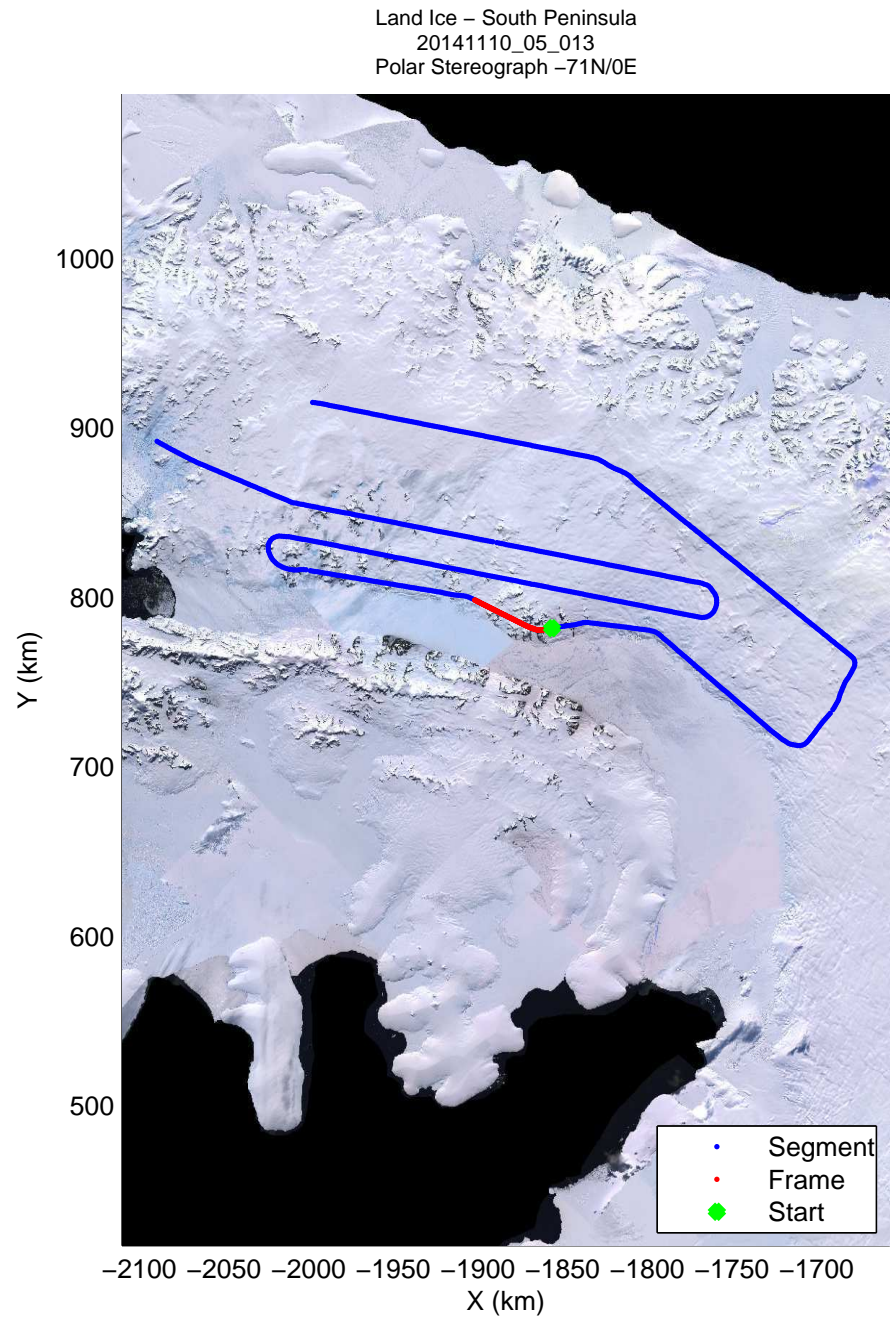

Land Ice – South Peninsula
 20141110_05_012
 Polar Stereograph -71N/0E

mcords3 2014_Antarctica_DC8: "Land Ice – South Peninsula" 20141110_05_012: 19:11:54.0 to 19:18:41.8 GPS

mcords3 2014_Antarctica_DC8: "Land Ice – South Peninsula" 20141110_05_012: 19:11:54.0 to 19:18:41.8 GPS