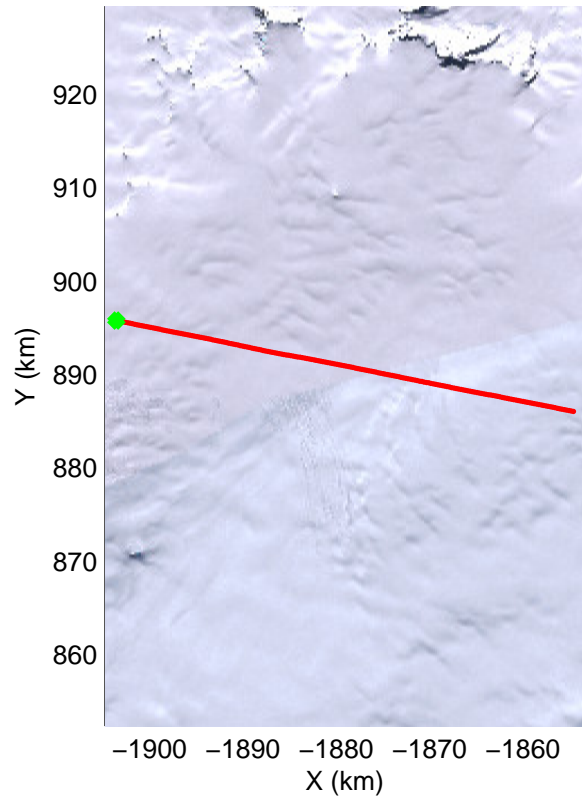

mcords3 2014_Antarctica_DC8: "Land Ice – South Peninsula" 20141110_05_001: 18:03:57.6 to 18:10:02.4 GPS

mcords3 2014_Antarctica_DC8: "Land Ice – South Peninsula" 20141110_05_001: 18:03:57.6 to 18:10:02.4 GPS

Land Ice – South Peninsula
20141110_05_002
Polar Stereograph -71N/0E

mcords3 2014_Antarctica_DC8: "Land Ice – South Peninsula" 20141110_05_002: 18:10:02.6 to 18:16:09.6 GPS

mcords3 2014_Antarctica_DC8: "Land Ice – South Peninsula" 20141110_05_002: 18:10:02.6 to 18:16:09.6 GPS

mcords3 2014_Antarctica_DC8: "Land Ice – South Peninsula" 20141110_05_003: 18:16:09.9 to 18:22:04.9 GPS

mcords3 2014_Antarctica_DC8: "Land Ice – South Peninsula" 20141110_05_003: 18:16:09.9 to 18:22:04.9 GPS