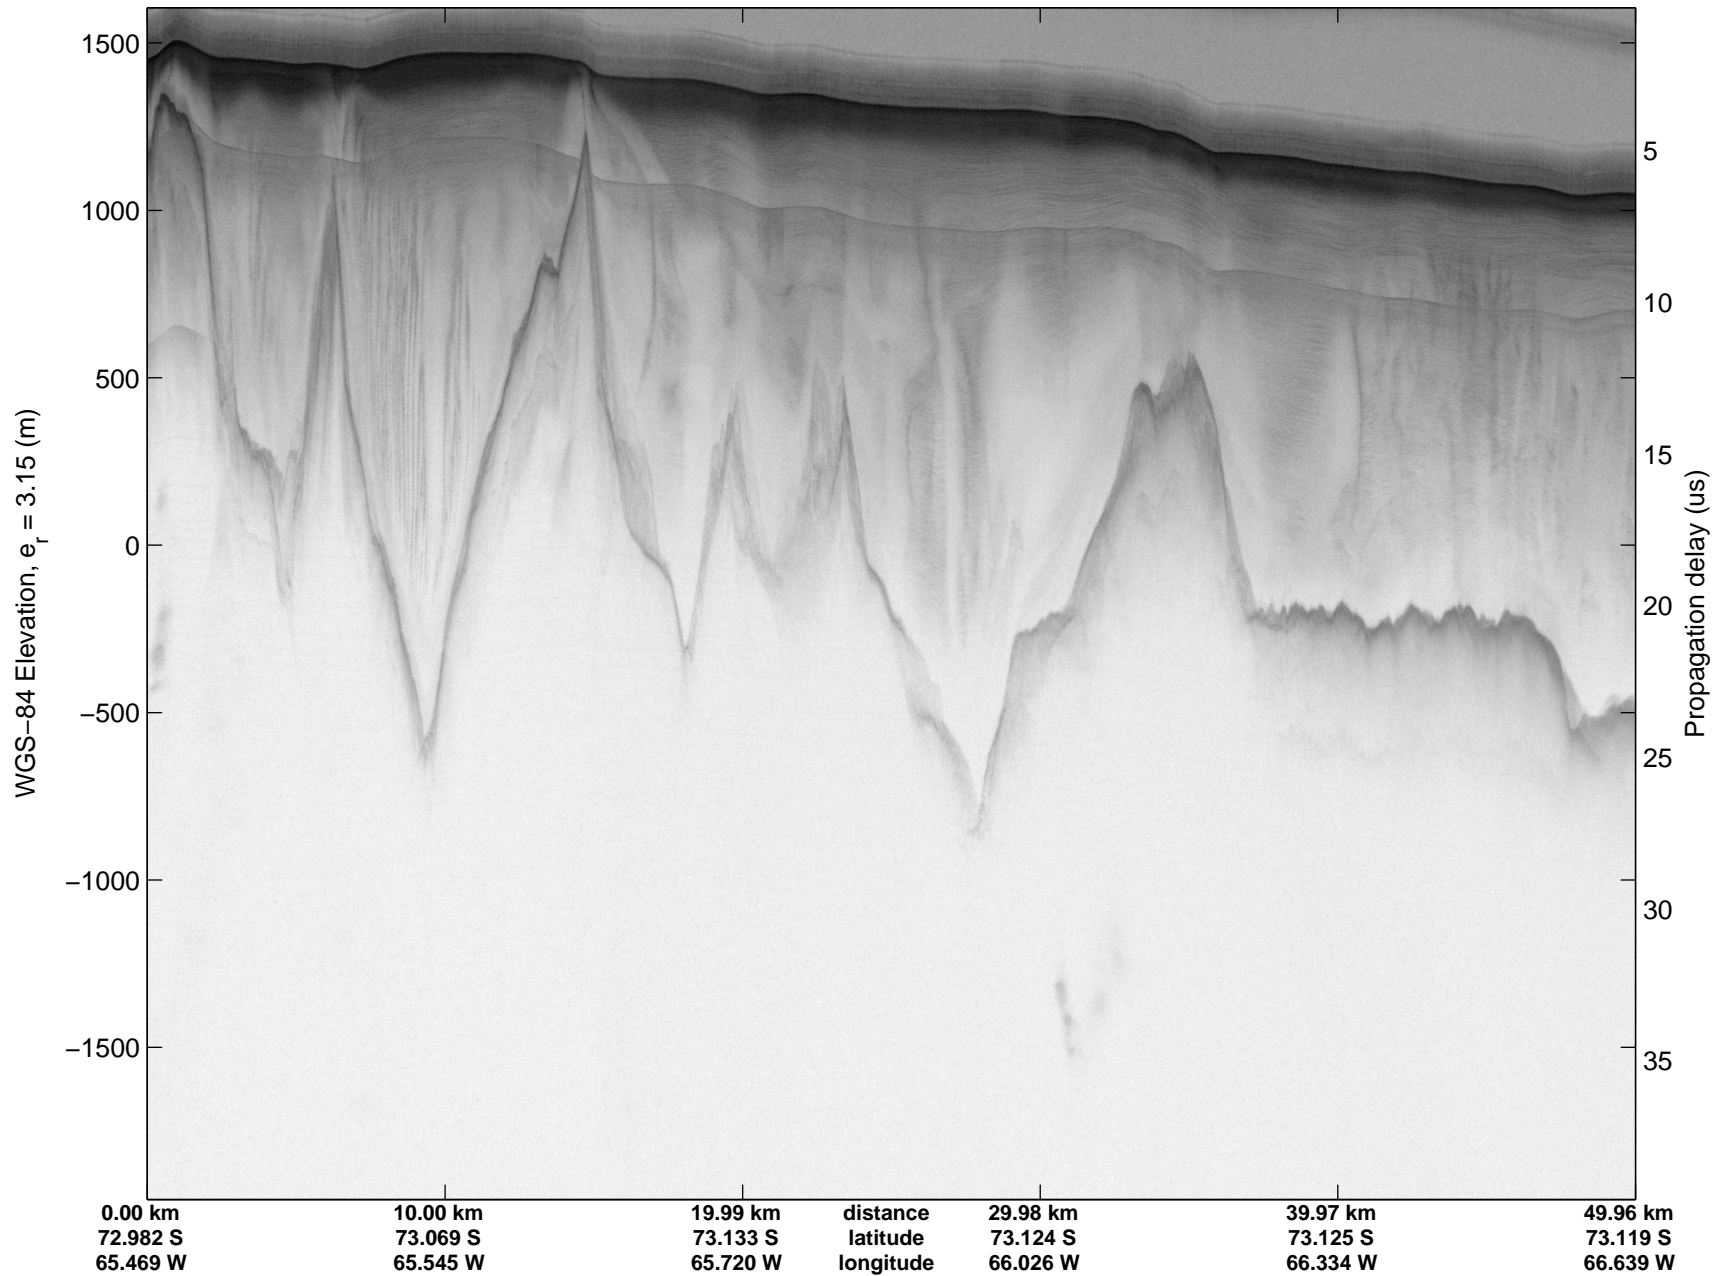

Land Ice – South Peninsula
20141110_05_006
Polar Stereograph -71N/0E

mcords3 2014_Antarctica_DC8: "Land Ice – South Peninsula" 20141110_05_006: 18:33:42.6 to 18:39:47.1 GPS

mcords3 2014_Antarctica_DC8: "Land Ice – South Peninsula" 20141110_05_006: 18:33:42.6 to 18:39:47.1 GPS

Land Ice – South Peninsula
20141110_05_007
Polar Stereograph -71N/0E

mcords3 2014_Antarctica_DC8: "Land Ice – South Peninsula" 20141110_05_007: 18:39:47.4 to 18:45:44.9 GPS

mcords3 2014_Antarctica_DC8: "Land Ice – South Peninsula" 20141110_05_007: 18:39:47.4 to 18:45:44.9 GPS

Land Ice – South Peninsula
20141110_05_008
Polar Stereograph -71N/0E

mcords3 2014_Antarctica_DC8: "Land Ice – South Peninsula" 20141110_05_008: 18:45:45.1 to 18:51:59.2 GPS

mcords3 2014_Antarctica_DC8: "Land Ice – South Peninsula" 20141110_05_008: 18:45:45.1 to 18:51:59.2 GPS