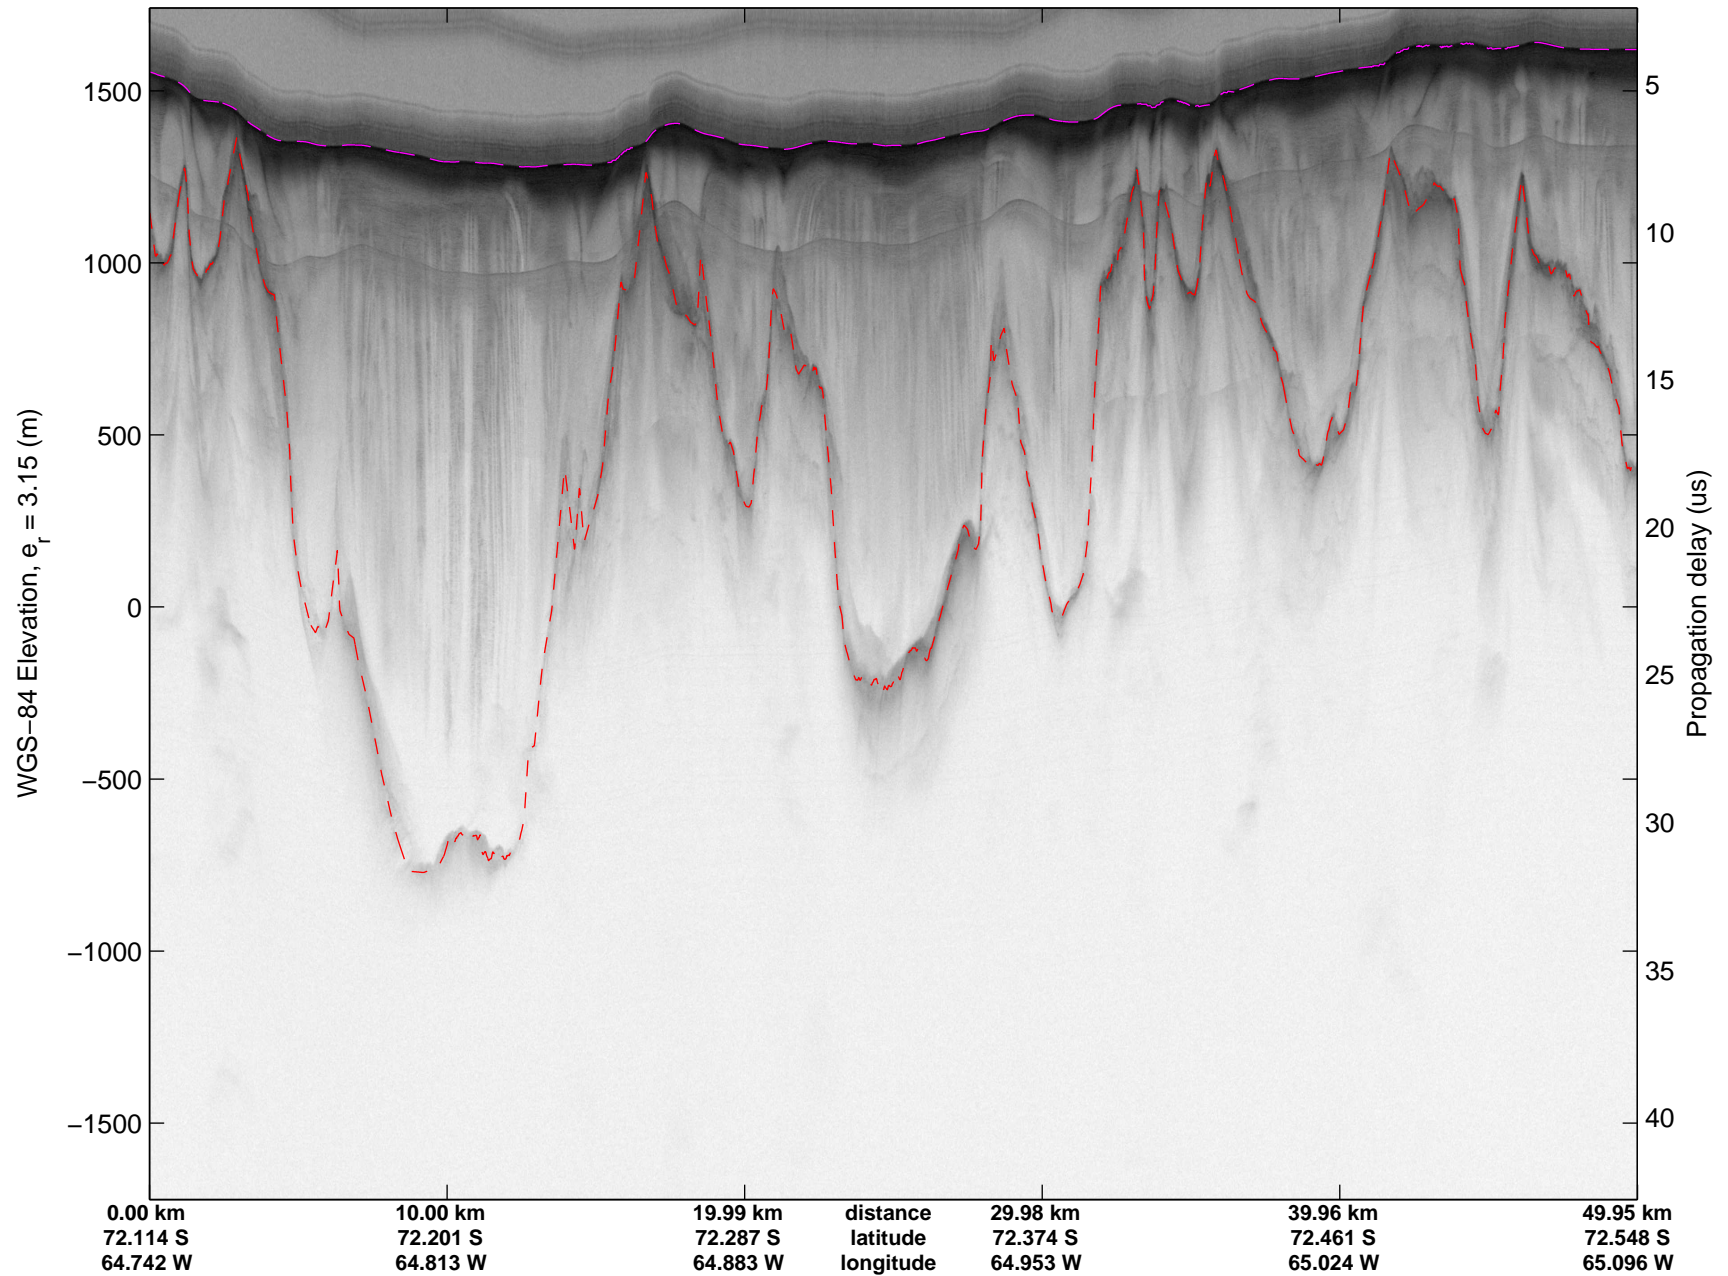

Land Ice – South Peninsula
20141110_05_005
Polar Stereograph -71N/0E

mcords3 2014_Antarctica_DC8: "Land Ice – South Peninsula" 20141110_05_005: 18:27:51.2 to 18:33:42.3 GPS

mcords3 2014_Antarctica_DC8: "Land Ice – South Peninsula" 20141110_05_005: 18:27:51.2 to 18:33:42.3 GPS

Land Ice – South Peninsula
20141110_05_006
Polar Stereograph -71N/0E

mcords3 2014_Antarctica_DC8: "Land Ice – South Peninsula" 20141110_05_006: 18:33:42.6 to 18:39:47.1 GPS

mcords3 2014_Antarctica_DC8: "Land Ice – South Peninsula" 20141110_05_006: 18:33:42.6 to 18:39:47.1 GPS