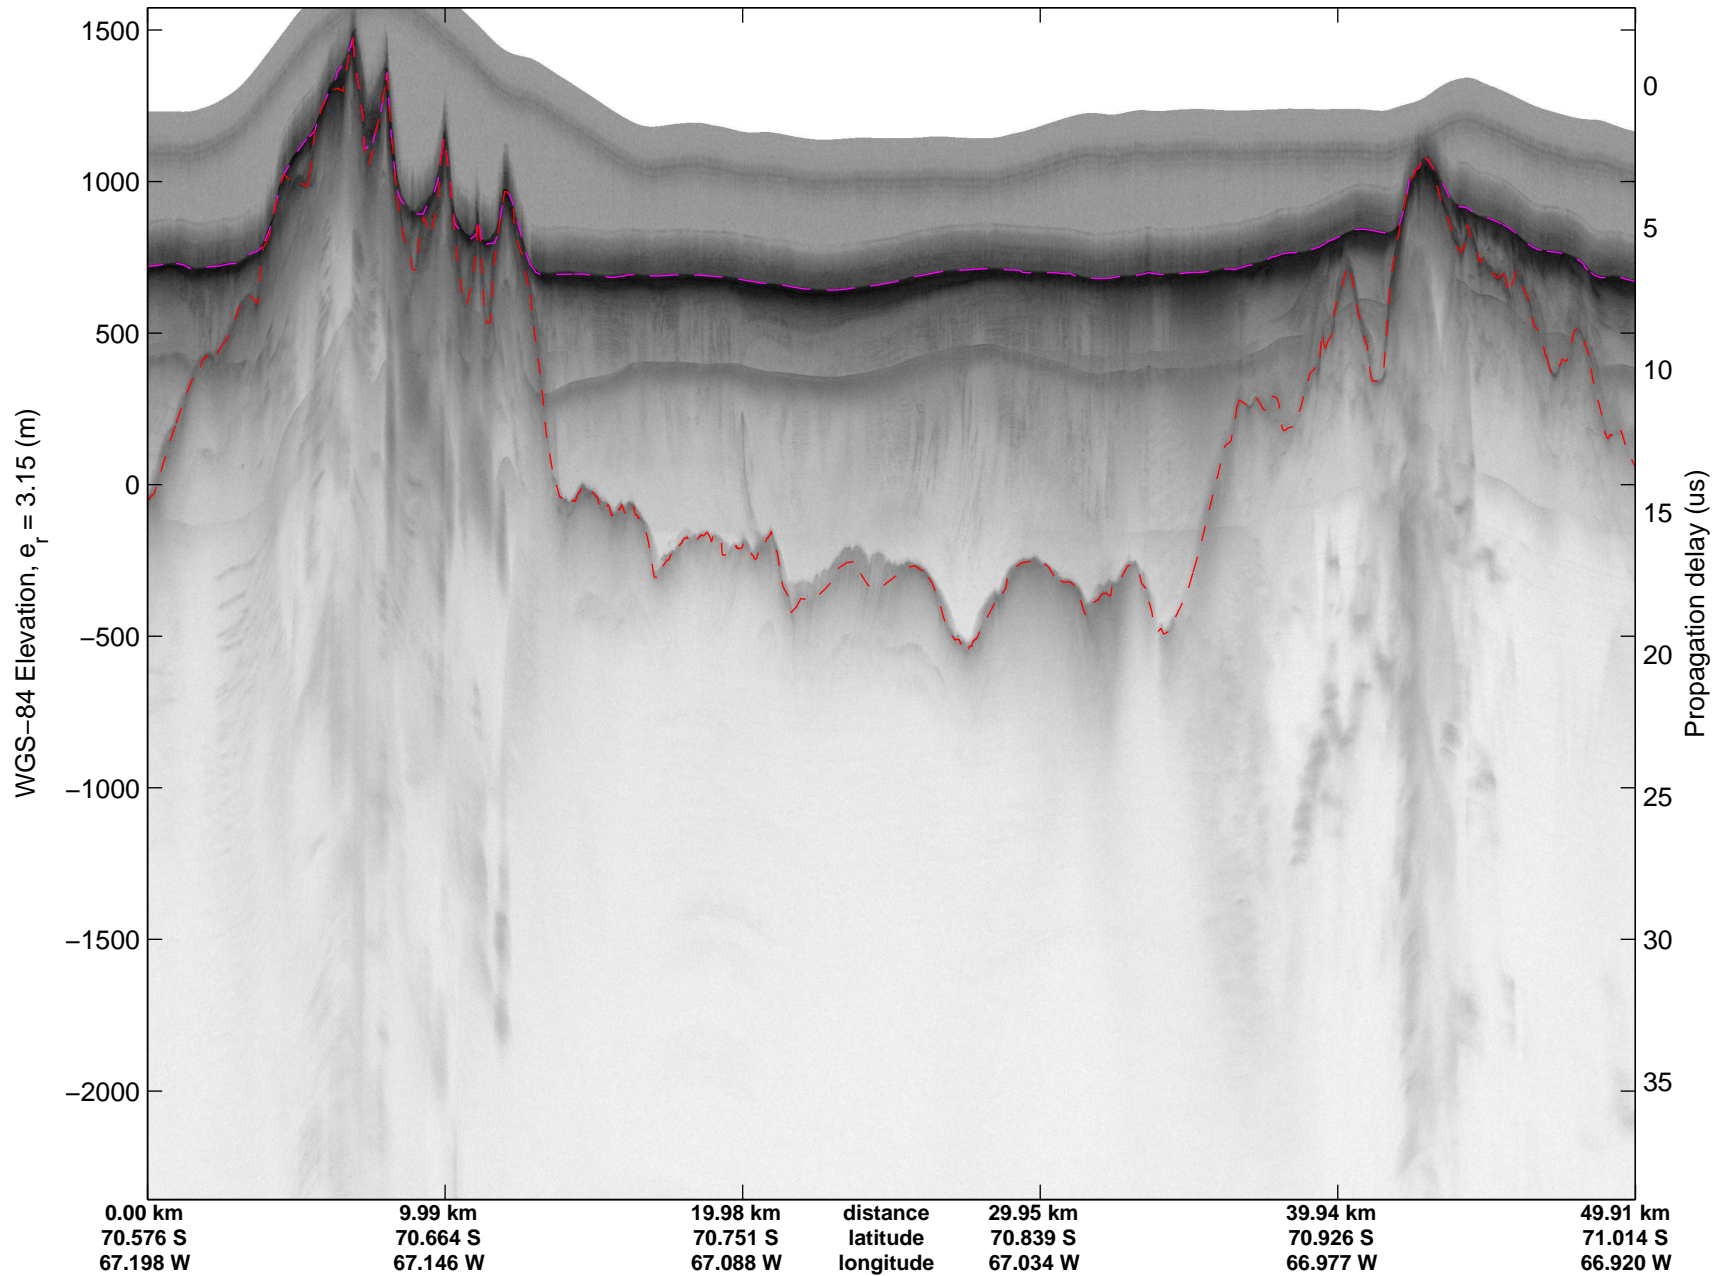

Land Ice – South Peninsula
20141110_05_017
Polar Stereograph -71N/0E

mcords3 2014_Antarctica_DC8: "Land Ice – South Peninsula" 20141110_05_017: 19:42:32.2 to 19:48:19.7 GPS

mcords3 2014_Antarctica_DC8: "Land Ice – South Peninsula" 20141110_05_017: 19:42:32.2 to 19:48:19.7 GPS

Land Ice – South Peninsula
20141110_05_018
Polar Stereograph -71N/0E

mcords3 2014_Antarctica_DC8: "Land Ice – South Peninsula" 20141110_05_018: 19:48:19.9 to 19:54:16.7 GPS

mcords3 2014_Antarctica_DC8: "Land Ice – South Peninsula" 20141110_05_018: 19:48:19.9 to 19:54:16.7 GPS