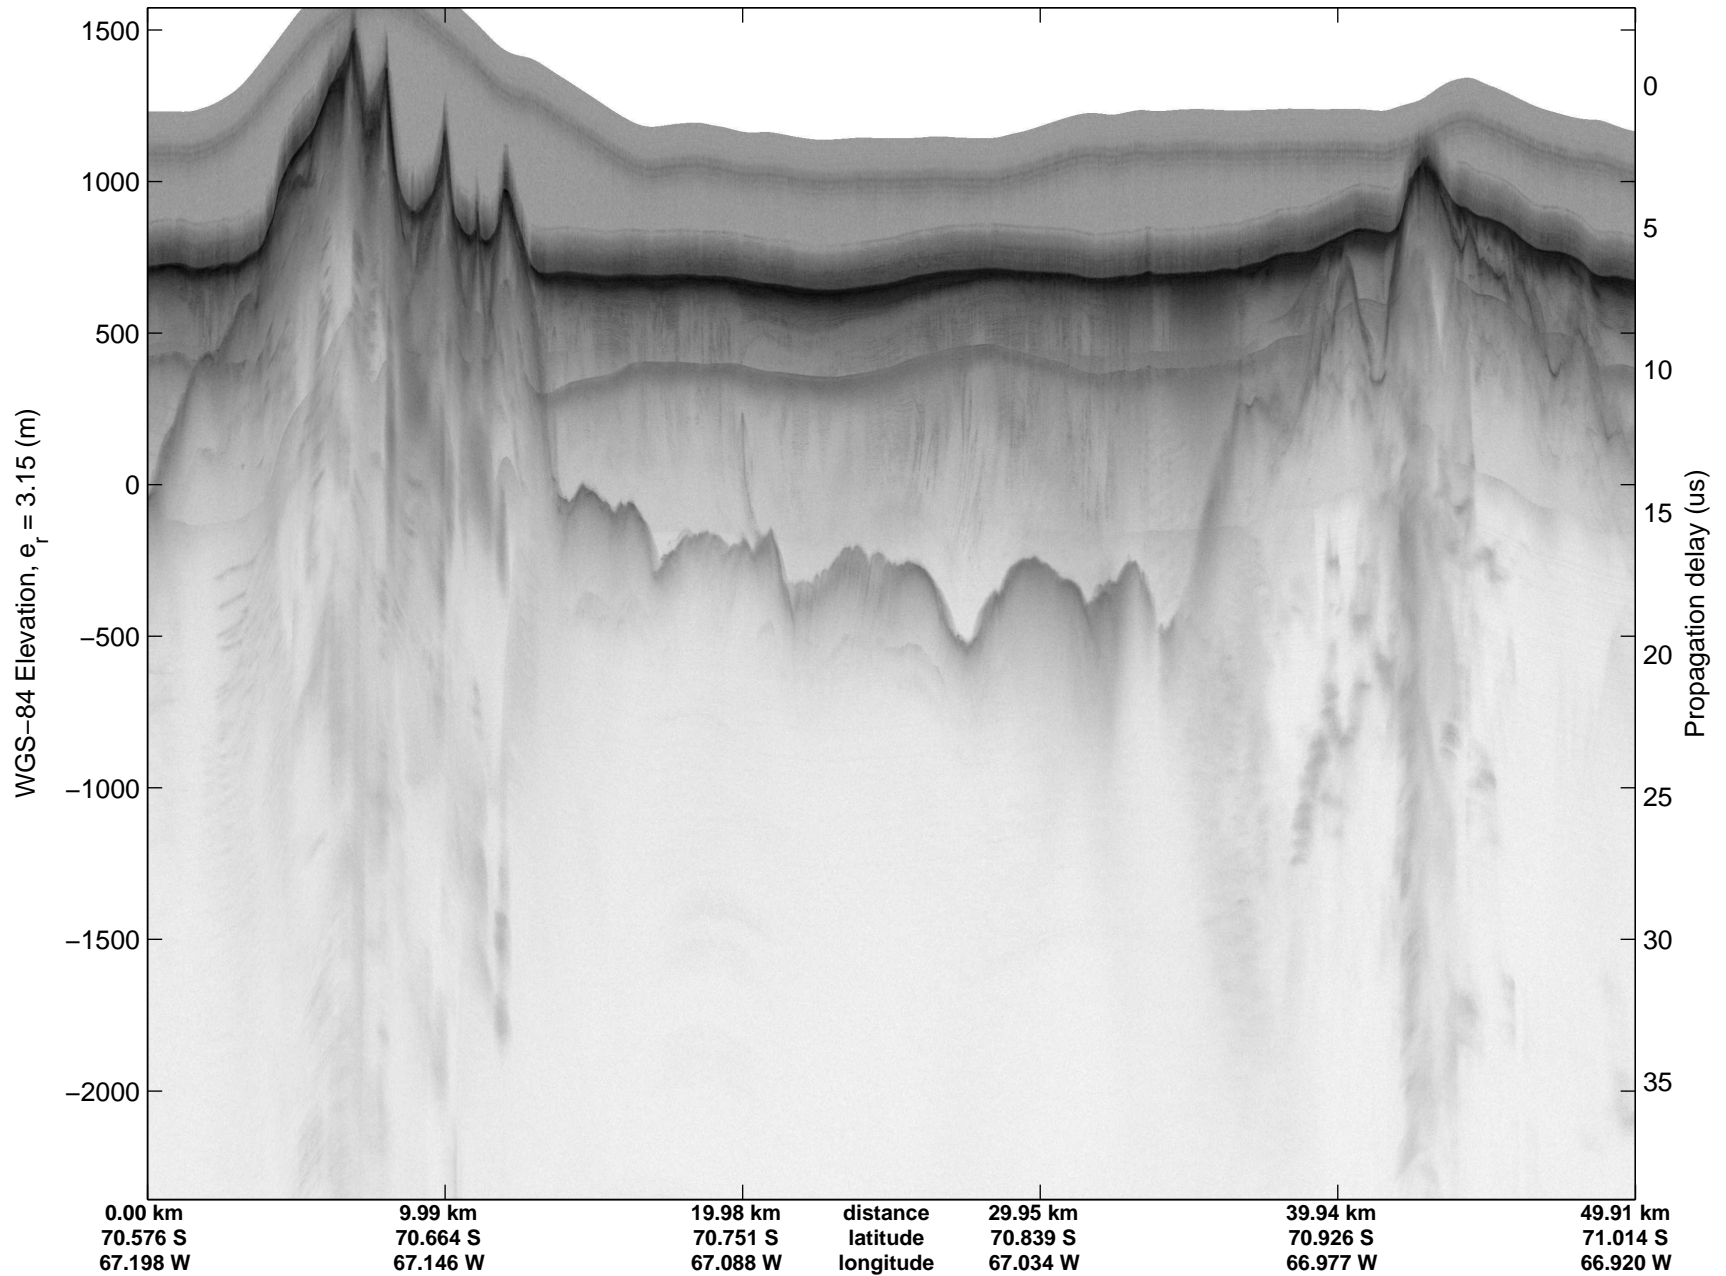

Land Ice – South Peninsula
20141110_05_017
Polar Stereograph -71N/0E

mcords3 2014_Antarctica_DC8: "Land Ice – South Peninsula" 20141110_05_017: 19:42:32.2 to 19:48:19.7 GPS

mcords3 2014_Antarctica_DC8: "Land Ice – South Peninsula" 20141110_05_017: 19:42:32.2 to 19:48:19.7 GPS

Land Ice – South Peninsula
20141110_05_018
Polar Stereograph -71N/0E

mcords3 2014_Antarctica_DC8: "Land Ice – South Peninsula" 20141110_05_018: 19:48:19.9 to 19:54:16.7 GPS

mcords3 2014_Antarctica_DC8: "Land Ice – South Peninsula" 20141110_05_018: 19:48:19.9 to 19:54:16.7 GPS