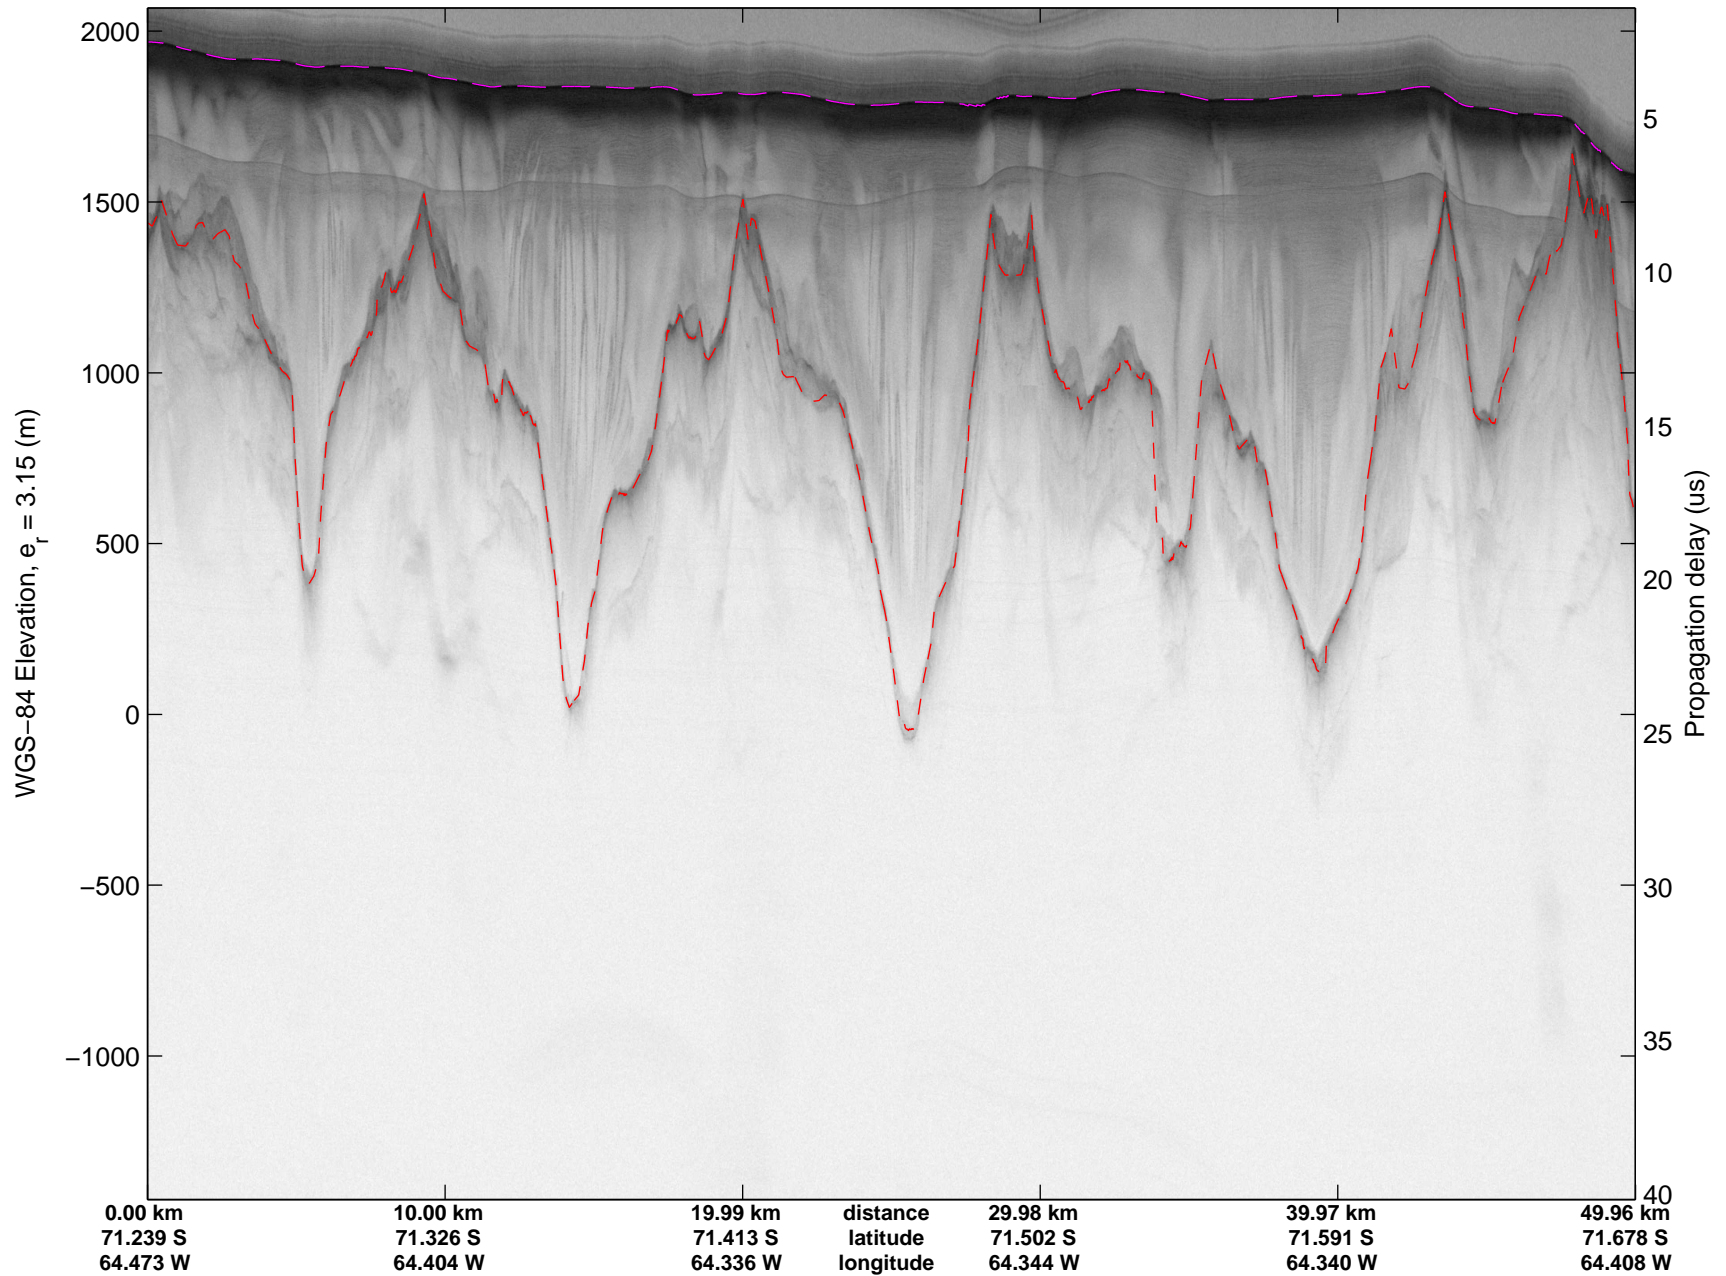

Land Ice – South Peninsula
20141110_05_002
Polar Stereograph -71N/0E

mcords3 2014_Antarctica_DC8: "Land Ice – South Peninsula" 20141110_05_002: 18:10:02.6 to 18:16:09.6 GPS

mcords3 2014_Antarctica_DC8: "Land Ice – South Peninsula" 20141110_05_002: 18:10:02.6 to 18:16:09.6 GPS

mcords3 2014_Antarctica_DC8: "Land Ice – South Peninsula" 20141110_05_003: 18:16:09.9 to 18:22:04.9 GPS

mcords3 2014_Antarctica_DC8: "Land Ice – South Peninsula" 20141110_05_003: 18:16:09.9 to 18:22:04.9 GPS

mcords3 2014_Antarctica_DC8: "Land Ice – South Peninsula" 20141110_05_004: 18:22:05.2 to 18:27:51.0 GPS

mcords3 2014_Antarctica_DC8: "Land Ice – South Peninsula" 20141110_05_004: 18:22:05.2 to 18:27:51.0 GPS

Land Ice – South Peninsula
20141110_05_005
Polar Stereograph -71N/0E

mcords3 2014_Antarctica_DC8: "Land Ice – South Peninsula" 20141110_05_005: 18:27:51.2 to 18:33:42.3 GPS

mcords3 2014_Antarctica_DC8: "Land Ice – South Peninsula" 20141110_05_005: 18:27:51.2 to 18:33:42.3 GPS