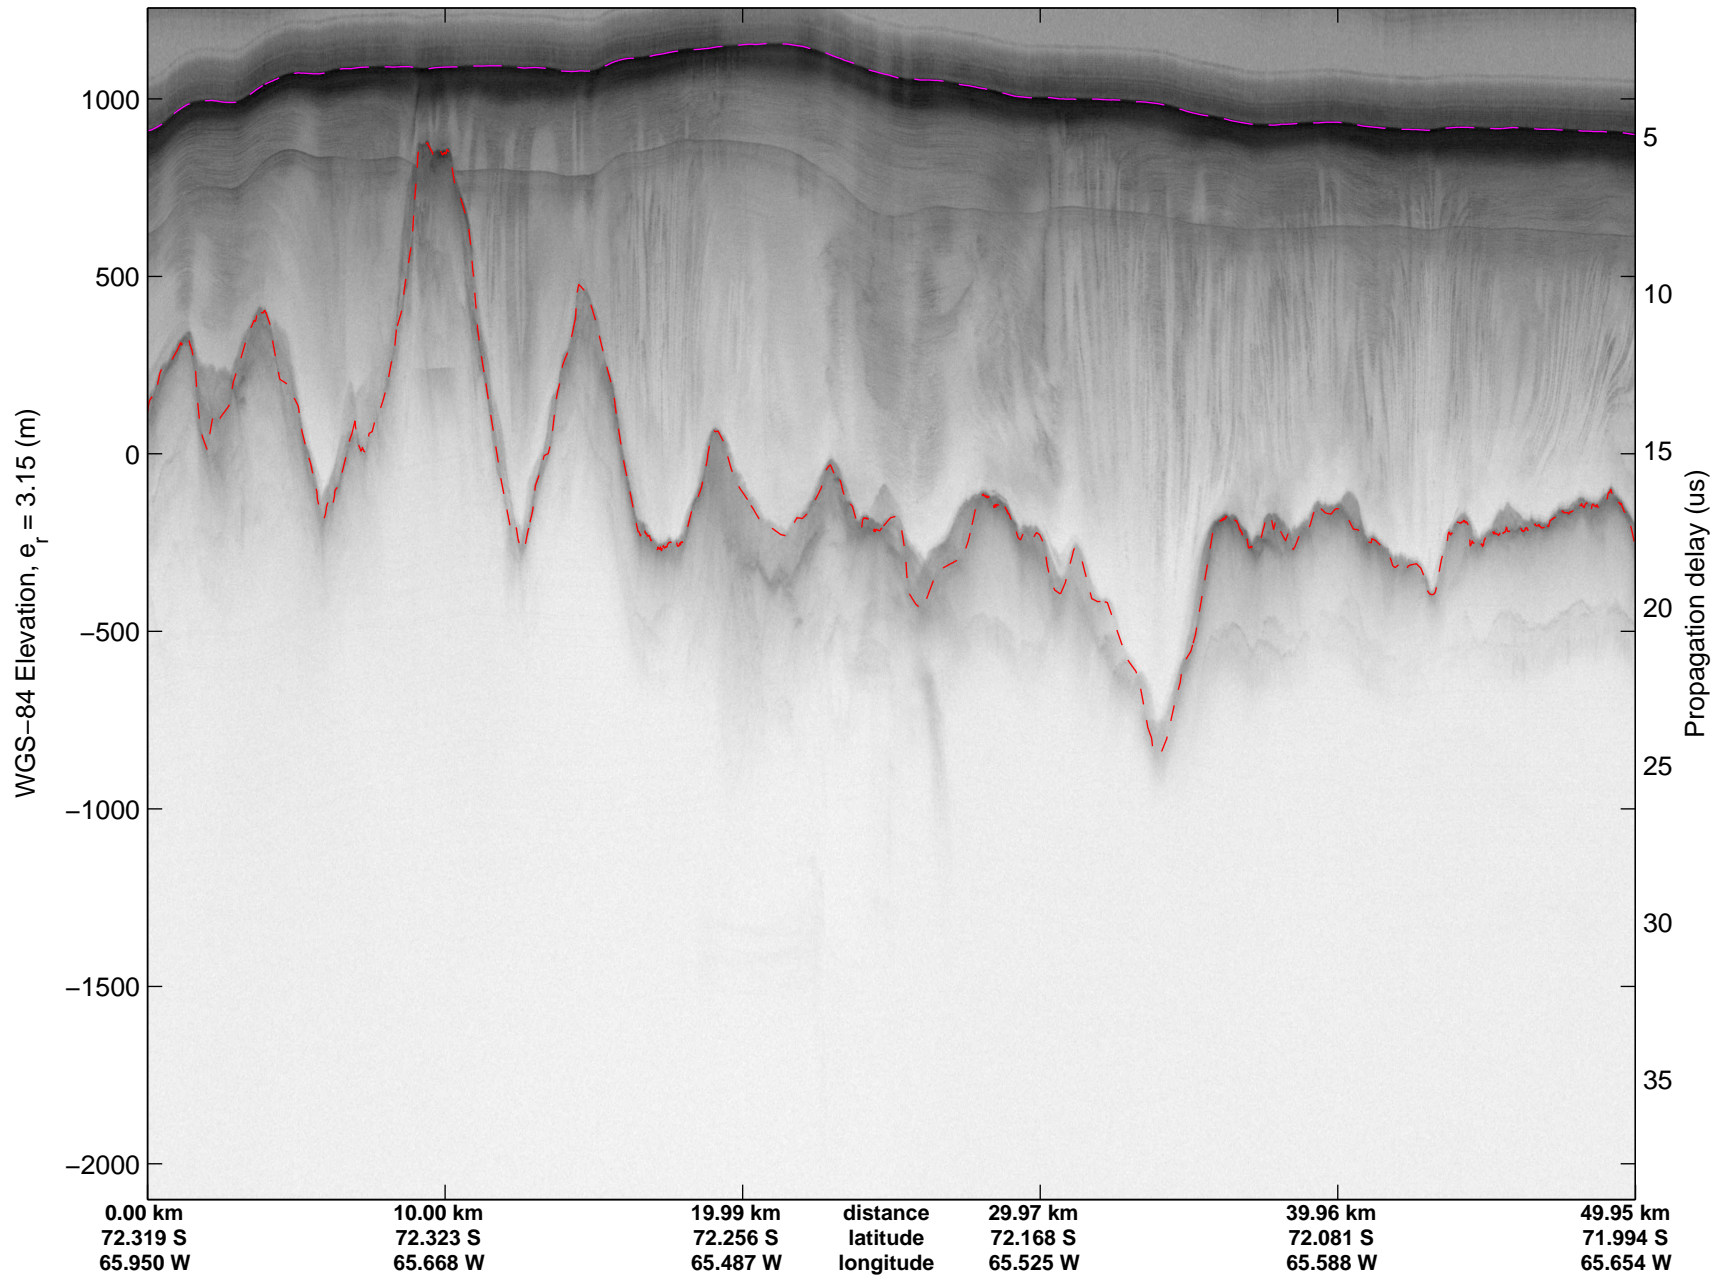

mcords3 2014_Antarctica_DC8: "Land Ice – South Peninsula" 20141110_05_020: 20:00:10.4 to 20:05:52.7 GPS

mcords3 2014_Antarctica_DC8: "Land Ice – South Peninsula" 20141110_05_020: 20:00:10.4 to 20:05:52.7 GPS

Land Ice – South Peninsula
20141110_05_021
Polar Stereograph -71N/0E

mcords3 2014_Antarctica_DC8: "Land Ice – South Peninsula" 20141110_05_021: 20:05:52.9 to 20:11:54.0 GPS

mcords3 2014_Antarctica_DC8: "Land Ice – South Peninsula" 20141110_05_021: 20:05:52.9 to 20:11:54.0 GPS

Land Ice – South Peninsula
20141110_05_022
Polar Stereograph -71N/0E

mcords3 2014_Antarctica_DC8: "Land Ice – South Peninsula" 20141110_05_022: 20:11:54.2 to 20:18:59.3 GPS

mcords3 2014_Antarctica_DC8: "Land Ice – South Peninsula" 20141110_05_022: 20:11:54.2 to 20:18:59.3 GPS