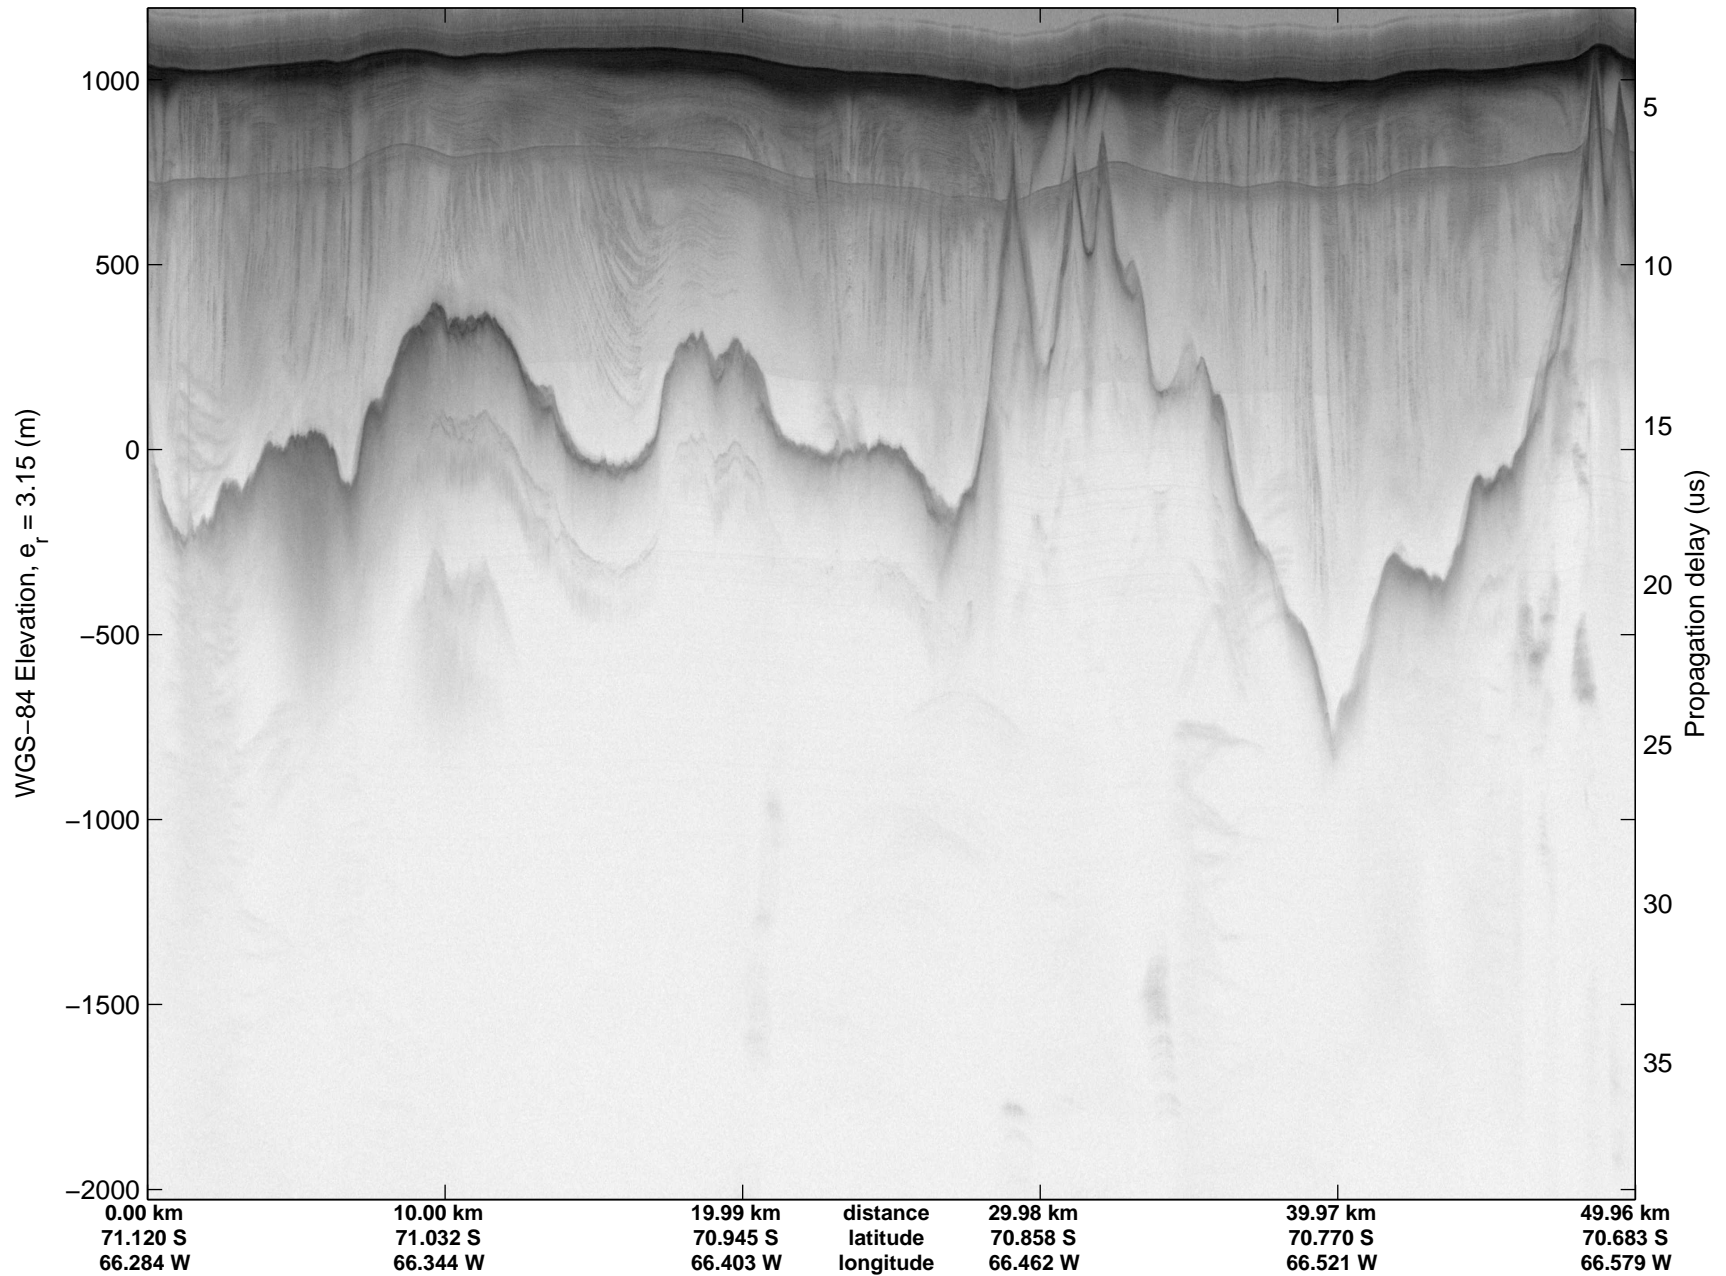

Land Ice – South Peninsula
20141110_05_023
Polar Stereograph -71N/0E

mcords3 2014_Antarctica_DC8: "Land Ice – South Peninsula" 20141110_05_023: 20:18:59.5 to 20:25:08.9 GPS

mcords3 2014_Antarctica_DC8: "Land Ice – South Peninsula" 20141110_05_023: 20:18:59.5 to 20:25:08.9 GPS

mcords3 2014_Antarctica_DC8: "Land Ice – South Peninsula" 20141110_05_024: 20:25:09.2 to 20:31:21.1 GPS

mcords3 2014_Antarctica_DC8: "Land Ice – South Peninsula" 20141110_05_024: 20:25:09.2 to 20:31:21.1 GPS

Land Ice – South Peninsula
20141110_05_025
Polar Stereograph -71N/0E

mcords3 2014_Antarctica_DC8: "Land Ice – South Peninsula" 20141110_05_025: 20:31:21.4 to 20:37:14.6 GPS

mcords3 2014_Antarctica_DC8: "Land Ice – South Peninsula" 20141110_05_025: 20:31:21.4 to 20:37:14.6 GPS