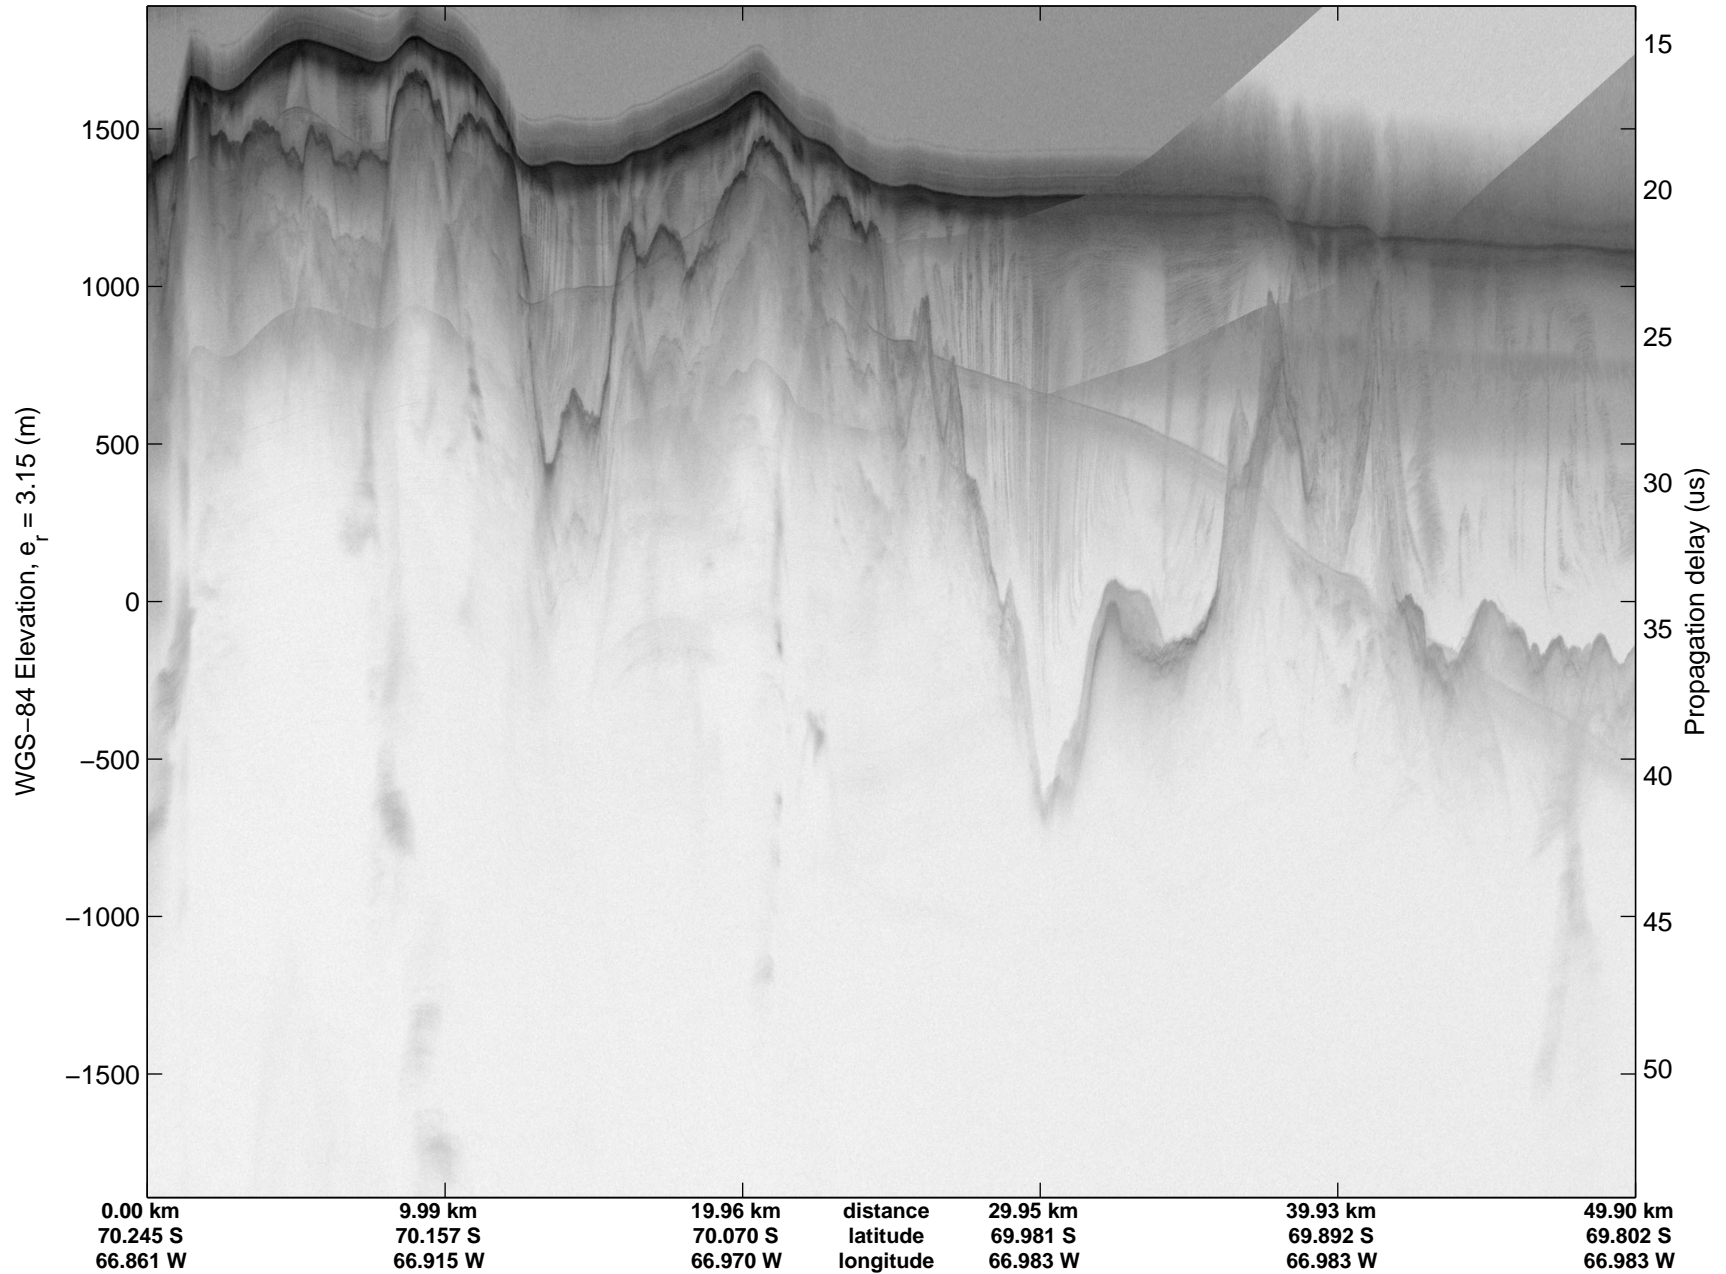

Land Ice – South Peninsula
20141110_05_025
Polar Stereograph -71N/0E

mcords3 2014_Antarctica_DC8: "Land Ice – South Peninsula" 20141110_05_025: 20:31:21.4 to 20:37:14.6 GPS

mcords3 2014_Antarctica_DC8: "Land Ice – South Peninsula" 20141110_05_025: 20:31:21.4 to 20:37:14.6 GPS

mcords3 2014_Antarctica_DC8: "Land Ice – South Peninsula" 20141110_05_026: 20:37:14.9 to 20:43:27.6 GPS

mcords3 2014_Antarctica_DC8: "Land Ice – South Peninsula" 20141110_05_026: 20:37:14.9 to 20:43:27.6 GPS

Land Ice – South Peninsula
20141110_05_027
Polar Stereograph -71N/0E

mcords3 2014_Antarctica_DC8: "Land Ice – South Peninsula" 20141110_05_027: 20:43:27.8 to 20:48:52.1 GPS

mcords3 2014_Antarctica_DC8: "Land Ice – South Peninsula" 20141110_05_027: 20:43:27.8 to 20:48:52.1 GPS

mcords3 2014_Antarctica_DC8: "Land Ice – South Peninsula" 20141110_05_028: 20:48:52.3 to 20:54:09.3 GPS

mcords3 2014_Antarctica_DC8: "Land Ice – South Peninsula" 20141110_05_028: 20:48:52.3 to 20:54:09.3 GPS