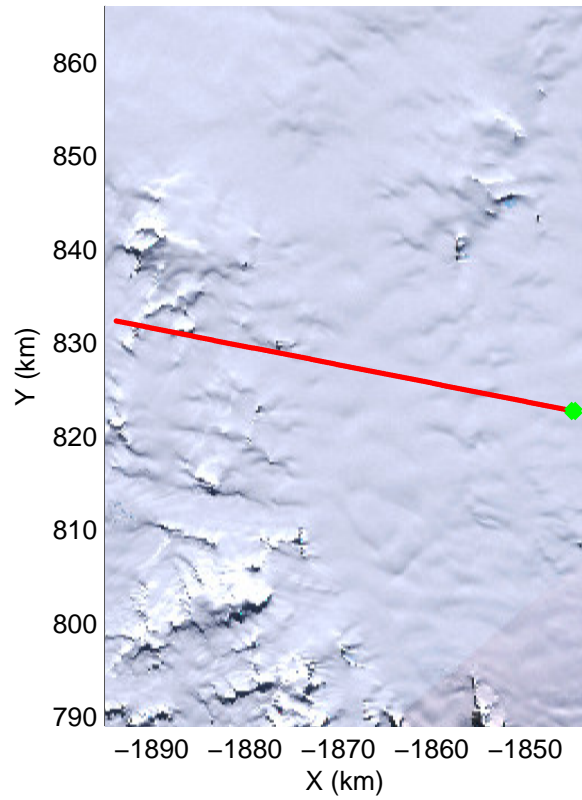

Land Ice – South Peninsula
20141110_05_023
Polar Stereograph -71N/0E

mcords3 2014_Antarctica_DC8: "Land Ice – South Peninsula" 20141110_05_023: 20:18:59.5 to 20:25:08.9 GPS

mcords3 2014_Antarctica_DC8: "Land Ice – South Peninsula" 20141110_05_023: 20:18:59.5 to 20:25:08.9 GPS