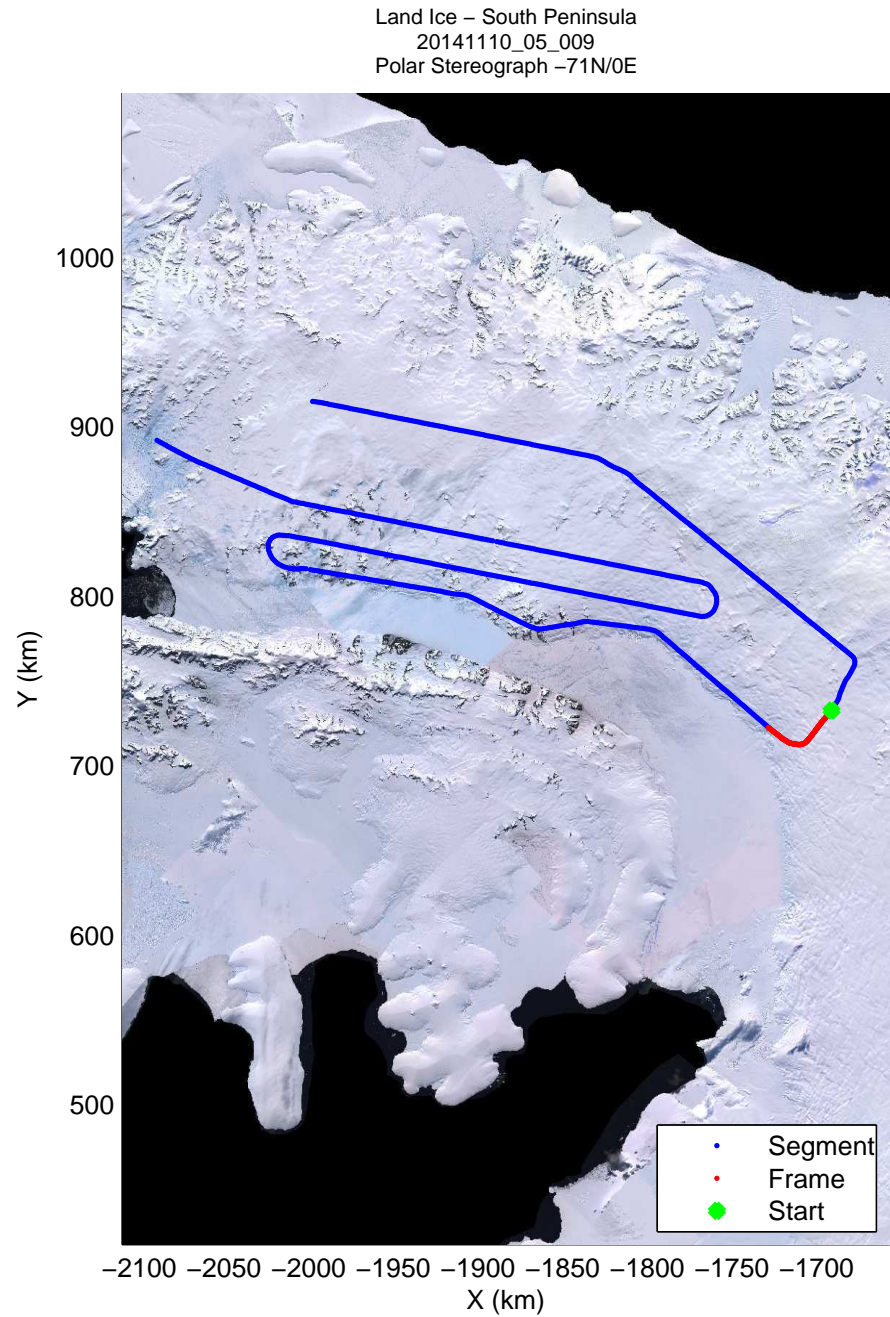

Land Ice – South Peninsula
20141110_05_007
Polar Stereograph -71N/0E

mcords3 2014_Antarctica_DC8: "Land Ice – South Peninsula" 20141110_05_007: 18:39:47.4 to 18:45:44.9 GPS

mcords3 2014_Antarctica_DC8: "Land Ice – South Peninsula" 20141110_05_007: 18:39:47.4 to 18:45:44.9 GPS

Land Ice – South Peninsula
20141110_05_008
Polar Stereograph -71N/0E

mcords3 2014_Antarctica_DC8: "Land Ice – South Peninsula" 20141110_05_008: 18:45:45.1 to 18:51:59.2 GPS

mcords3 2014_Antarctica_DC8: "Land Ice – South Peninsula" 20141110_05_008: 18:45:45.1 to 18:51:59.2 GPS

mcords3 2014_Antarctica_DC8: "Land Ice – South Peninsula" 20141110_05_009: 18:51:59.4 to 18:58:24.4 GPS

mcords3 2014_Antarctica_DC8: "Land Ice – South Peninsula" 20141110_05_009: 18:51:59.4 to 18:58:24.4 GPS