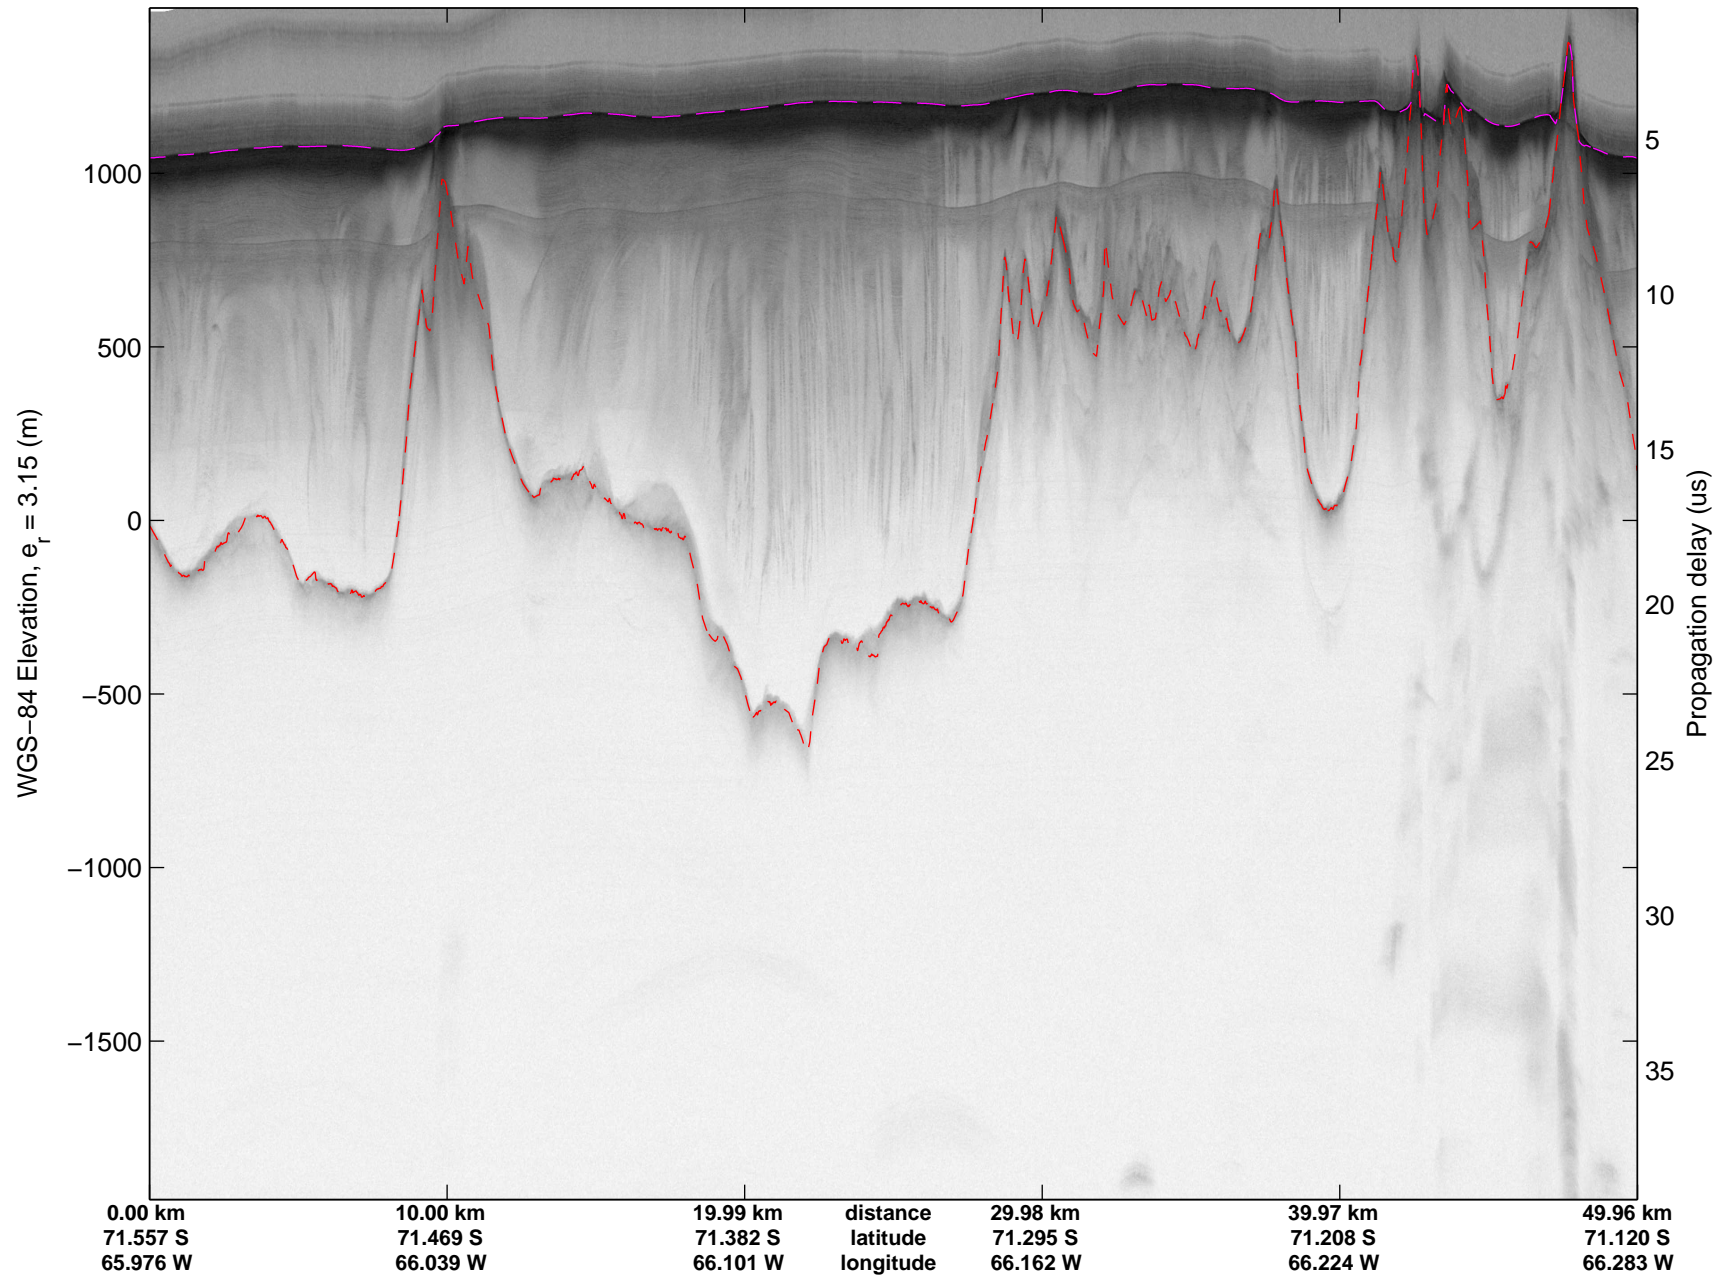

Land Ice – South Peninsula
20141110_05_022
Polar Stereograph -71N/0E

mcords3 2014_Antarctica_DC8: "Land Ice – South Peninsula" 20141110_05_022: 20:11:54.2 to 20:18:59.3 GPS

mcords3 2014_Antarctica_DC8: "Land Ice – South Peninsula" 20141110_05_022: 20:11:54.2 to 20:18:59.3 GPS

Land Ice – South Peninsula
20141110_05_023
Polar Stereograph -71N/0E

mcords3 2014_Antarctica_DC8: "Land Ice – South Peninsula" 20141110_05_023: 20:18:59.5 to 20:25:08.9 GPS

mcords3 2014_Antarctica_DC8: "Land Ice – South Peninsula" 20141110_05_023: 20:18:59.5 to 20:25:08.9 GPS

mcords3 2014_Antarctica_DC8: "Land Ice – South Peninsula" 20141110_05_024: 20:25:09.2 to 20:31:21.1 GPS

mcords3 2014_Antarctica_DC8: "Land Ice – South Peninsula" 20141110_05_024: 20:25:09.2 to 20:31:21.1 GPS