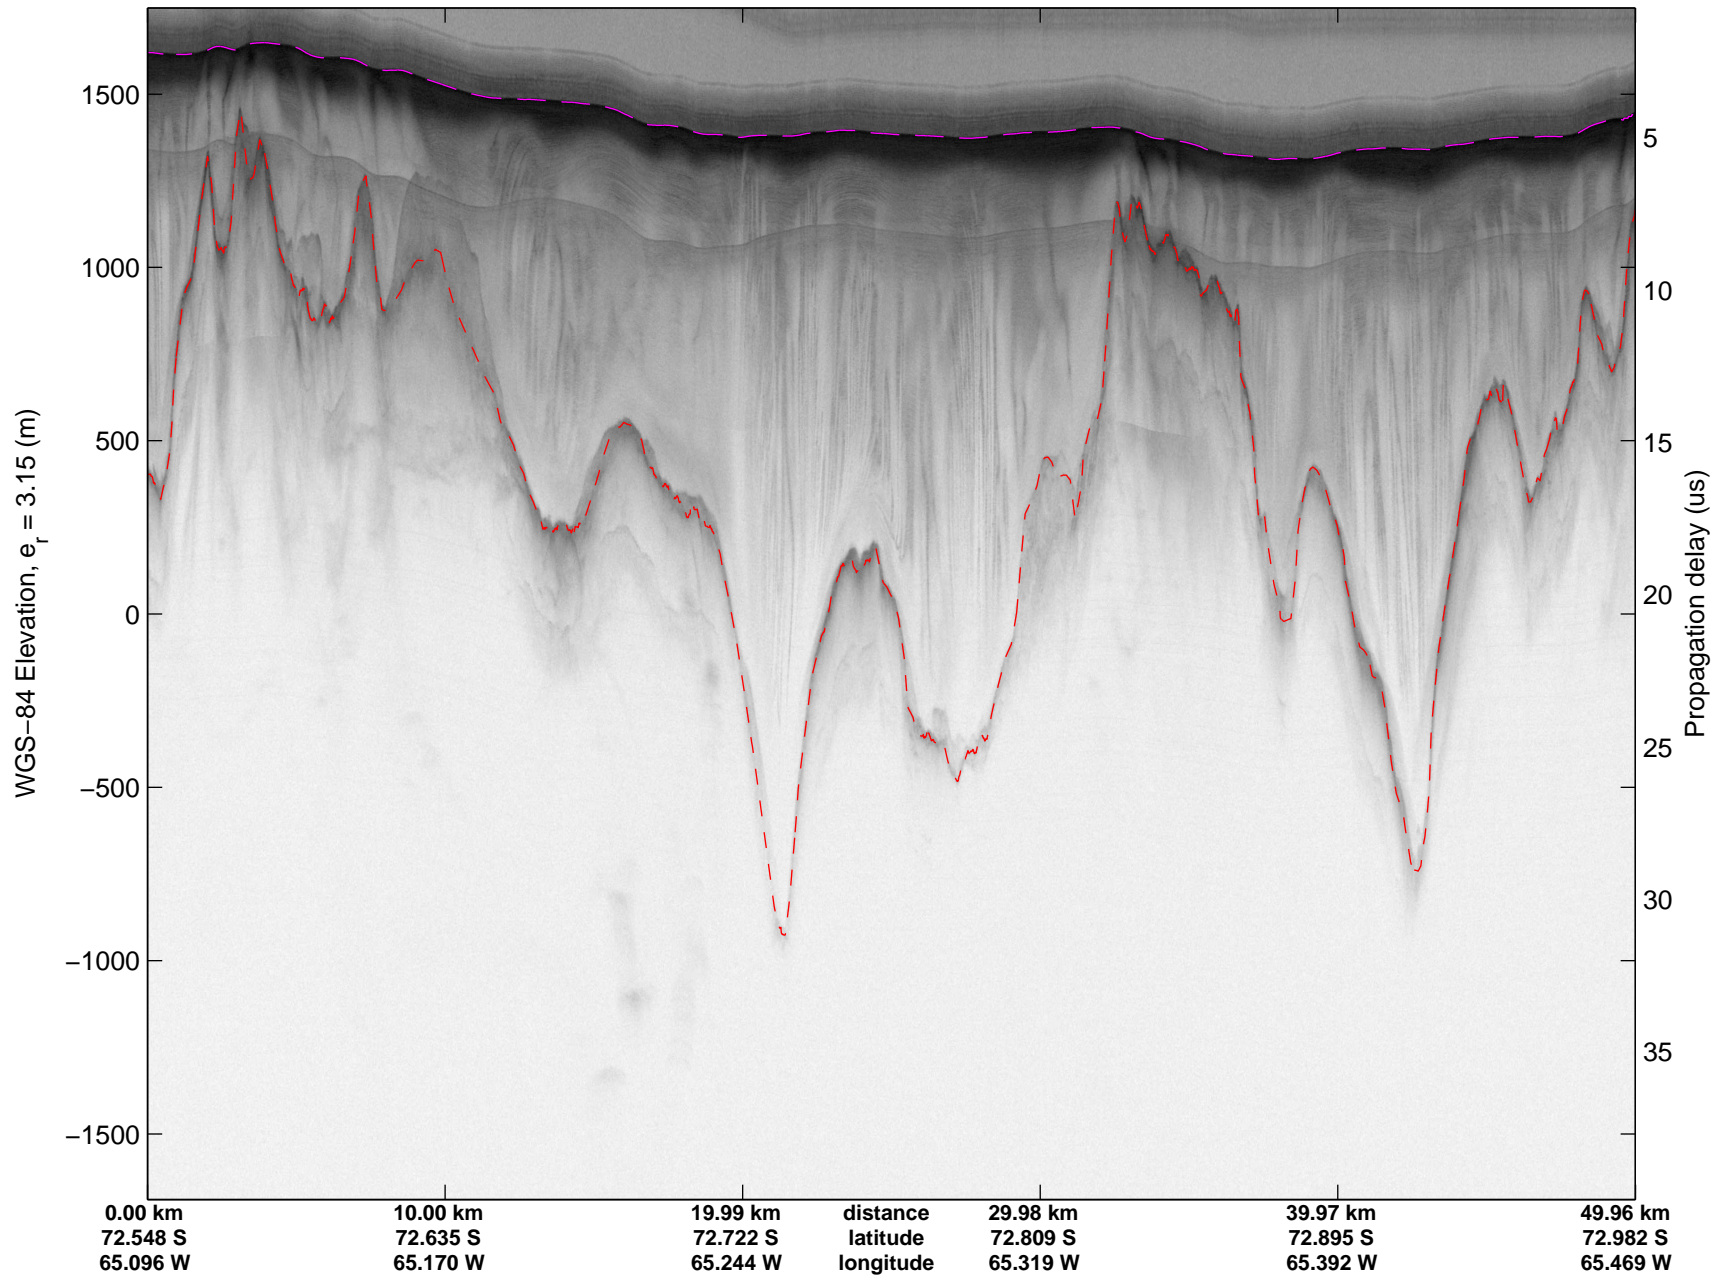

Land Ice – South Peninsula
20141110_05_005
Polar Stereograph -71N/0E

mcords3 2014_Antarctica_DC8: "Land Ice – South Peninsula" 20141110_05_005: 18:27:51.2 to 18:33:42.3 GPS

mcords3 2014_Antarctica_DC8: "Land Ice – South Peninsula" 20141110_05_005: 18:27:51.2 to 18:33:42.3 GPS

Land Ice – South Peninsula
20141110_05_006
Polar Stereograph -71N/0E

mcords3 2014_Antarctica_DC8: "Land Ice – South Peninsula" 20141110_05_006: 18:33:42.6 to 18:39:47.1 GPS

mcords3 2014_Antarctica_DC8: "Land Ice – South Peninsula" 20141110_05_006: 18:33:42.6 to 18:39:47.1 GPS

Land Ice – South Peninsula
20141110_05_007
Polar Stereograph -71N/0E

mcords3 2014_Antarctica_DC8: "Land Ice – South Peninsula" 20141110_05_007: 18:39:47.4 to 18:45:44.9 GPS

mcords3 2014_Antarctica_DC8: "Land Ice – South Peninsula" 20141110_05_007: 18:39:47.4 to 18:45:44.9 GPS

Land Ice – South Peninsula
20141110_05_008
Polar Stereograph -71N/0E

mcords3 2014_Antarctica_DC8: "Land Ice – South Peninsula" 20141110_05_008: 18:45:45.1 to 18:51:59.2 GPS

mcords3 2014_Antarctica_DC8: "Land Ice – South Peninsula" 20141110_05_008: 18:45:45.1 to 18:51:59.2 GPS