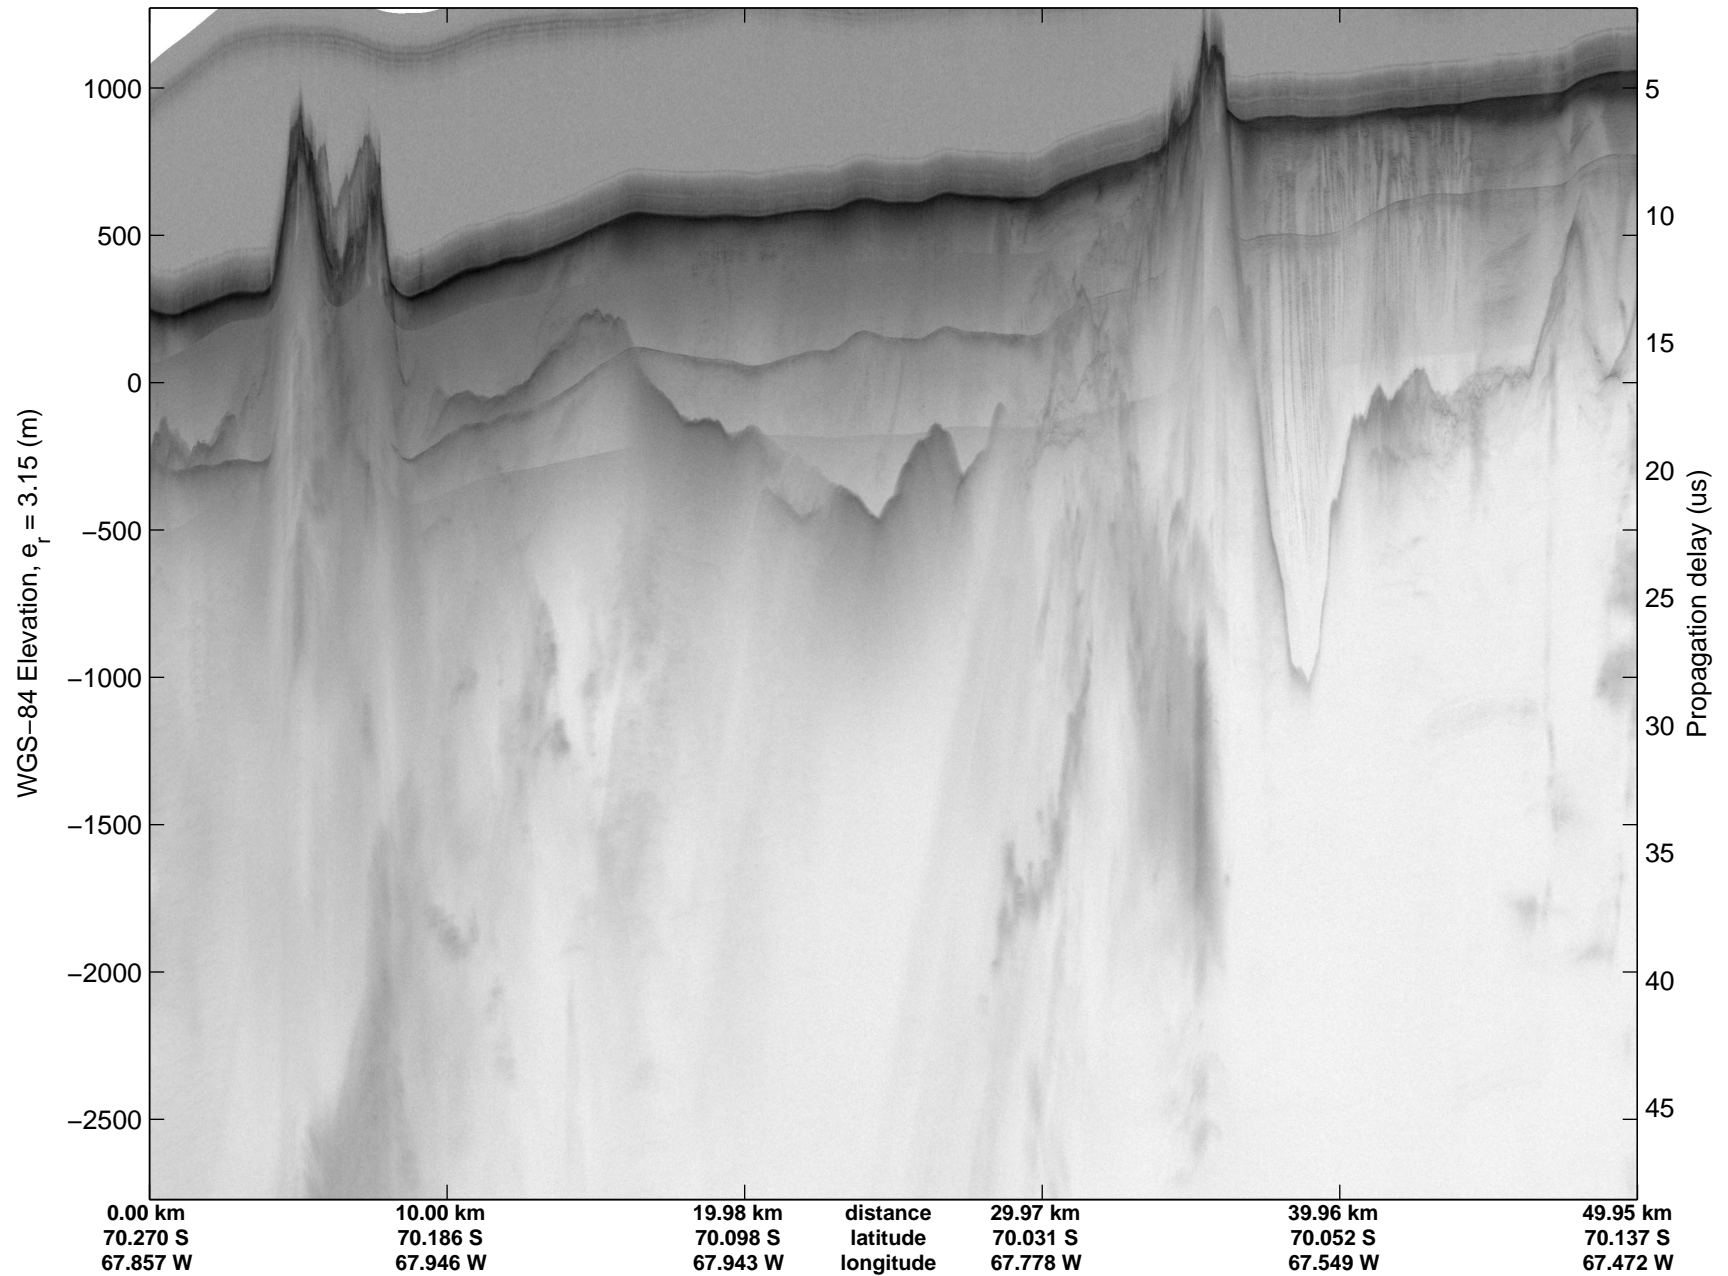

mcords3 2014_Antarctica_DC8: "Land Ice – South Peninsula" 20141110_05_016: 19:36:47.6 to 19:42:31.9 GPS