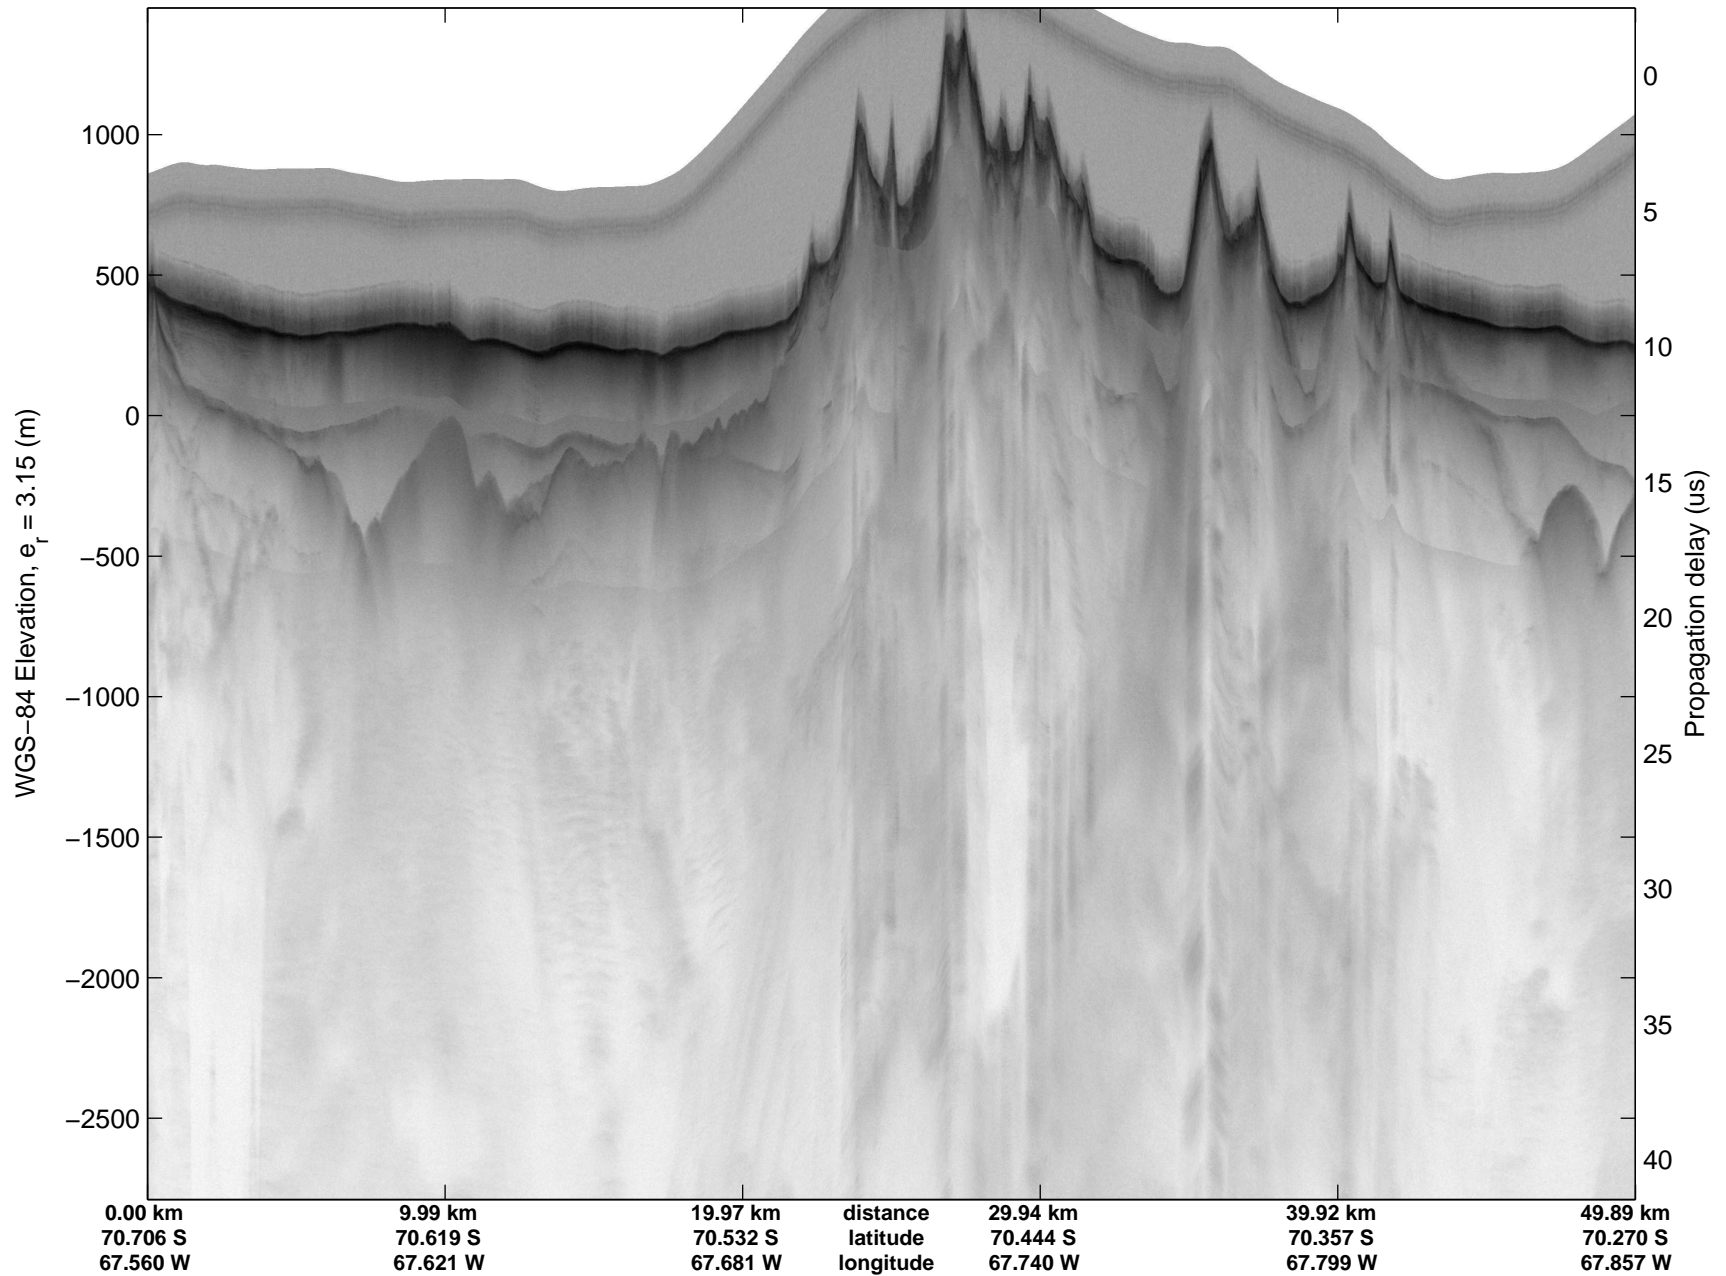

Land Ice – South Peninsula
20141110_05_014
Polar Stereograph -71N/0E

mcords3 2014_Antarctica_DC8: "Land Ice – South Peninsula" 20141110_05_014: 19:25:04.1 to 19:31:03.3 GPS

mcords3 2014_Antarctica_DC8: "Land Ice – South Peninsula" 20141110_05_014: 19:25:04.1 to 19:31:03.3 GPS

Land Ice – South Peninsula
20141110_05_015
Polar Stereograph -71N/0E

mcords3 2014_Antarctica_DC8: "Land Ice – South Peninsula" 20141110_05_015: 19:31:03.5 to 19:36:47.3 GPS

mcords3 2014_Antarctica_DC8: "Land Ice – South Peninsula" 20141110_05_015: 19:31:03.5 to 19:36:47.3 GPS