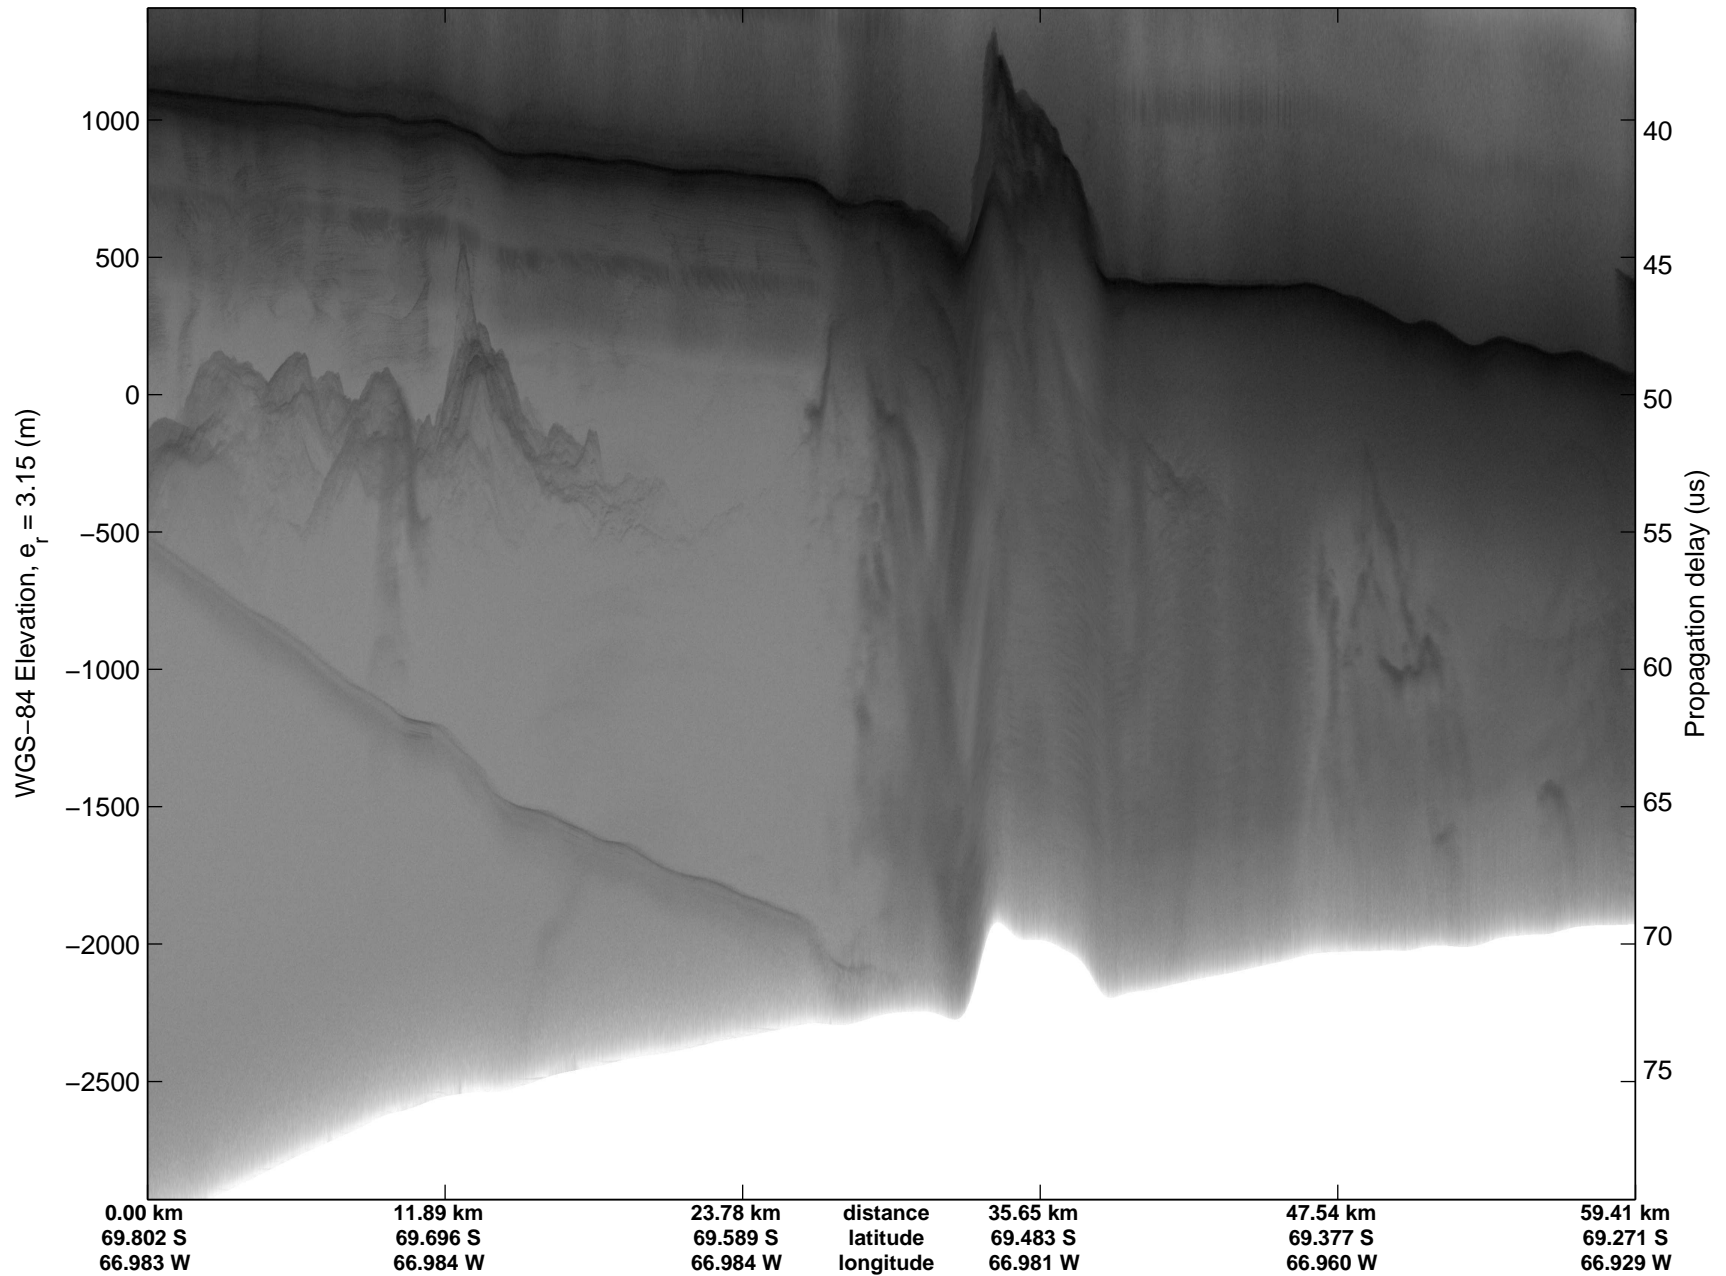

mcords3 2014_Antarctica_DC8: "Land Ice – South Peninsula" 20141110_05_026: 20:37:14.9 to 20:43:27.6 GPS

mcords3 2014_Antarctica_DC8: "Land Ice – South Peninsula" 20141110_05_026: 20:37:14.9 to 20:43:27.6 GPS

Land Ice – South Peninsula
20141110_05_027
Polar Stereograph -71N/0E

mcords3 2014_Antarctica_DC8: "Land Ice – South Peninsula" 20141110_05_027: 20:43:27.8 to 20:48:52.1 GPS

mcords3 2014_Antarctica_DC8: "Land Ice – South Peninsula" 20141110_05_027: 20:43:27.8 to 20:48:52.1 GPS

mcords3 2014_Antarctica_DC8: "Land Ice – South Peninsula" 20141110_05_028: 20:48:52.3 to 20:54:09.3 GPS

mcords3 2014_Antarctica_DC8: "Land Ice – South Peninsula" 20141110_05_028: 20:48:52.3 to 20:54:09.3 GPS