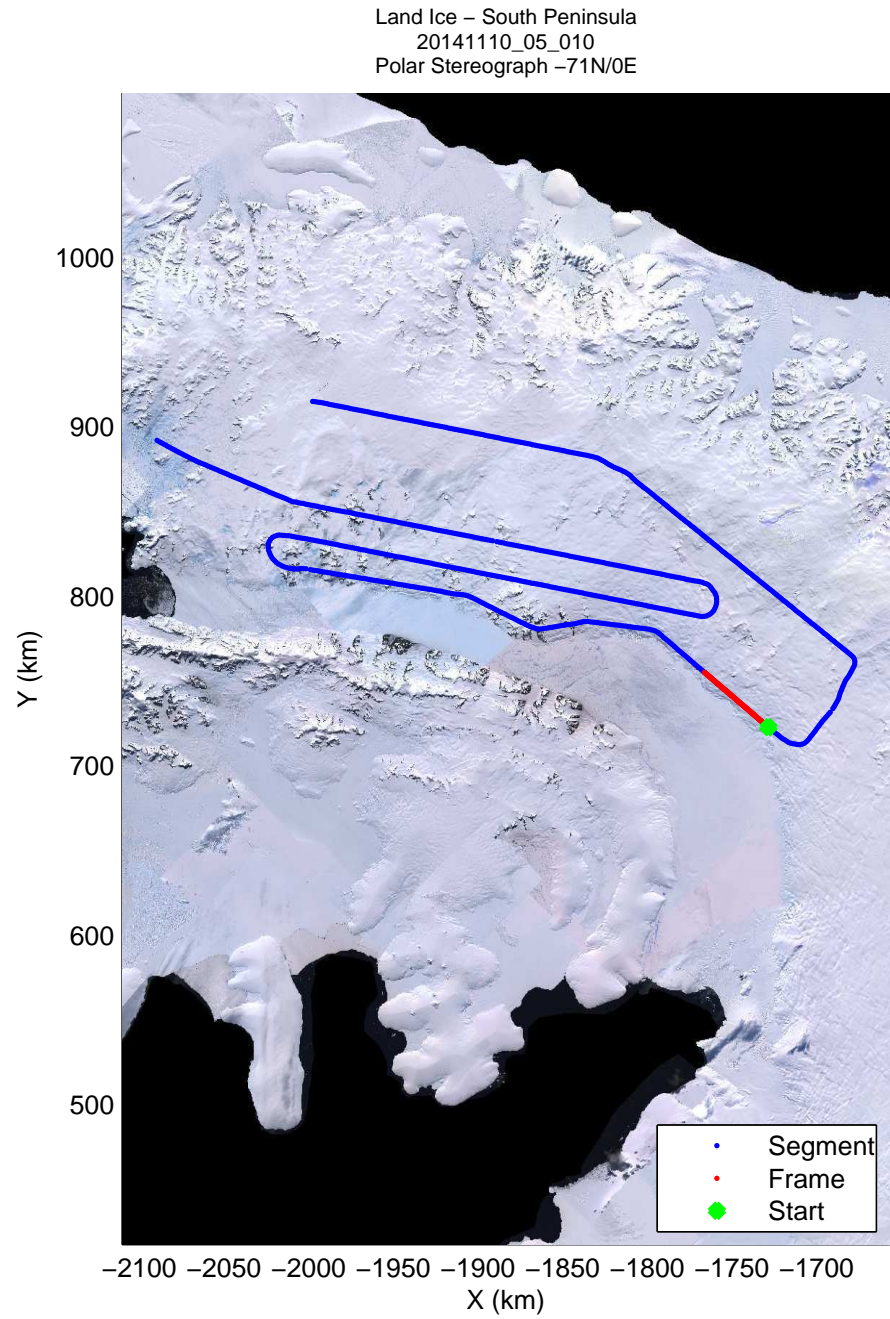

Land Ice – South Peninsula
20141110_05_007
Polar Stereograph -71N/0E

mcords3 2014_Antarctica_DC8: "Land Ice – South Peninsula" 20141110_05_007: 18:39:47.4 to 18:45:44.9 GPS

mcords3 2014_Antarctica_DC8: "Land Ice – South Peninsula" 20141110_05_007: 18:39:47.4 to 18:45:44.9 GPS

Land Ice – South Peninsula
20141110_05_008
Polar Stereograph -71N/0E

mcords3 2014_Antarctica_DC8: "Land Ice – South Peninsula" 20141110_05_008: 18:45:45.1 to 18:51:59.2 GPS

mcords3 2014_Antarctica_DC8: "Land Ice – South Peninsula" 20141110_05_008: 18:45:45.1 to 18:51:59.2 GPS

mcords3 2014_Antarctica_DC8: "Land Ice – South Peninsula" 20141110_05_009: 18:51:59.4 to 18:58:24.4 GPS

mcords3 2014_Antarctica_DC8: "Land Ice – South Peninsula" 20141110_05_009: 18:51:59.4 to 18:58:24.4 GPS