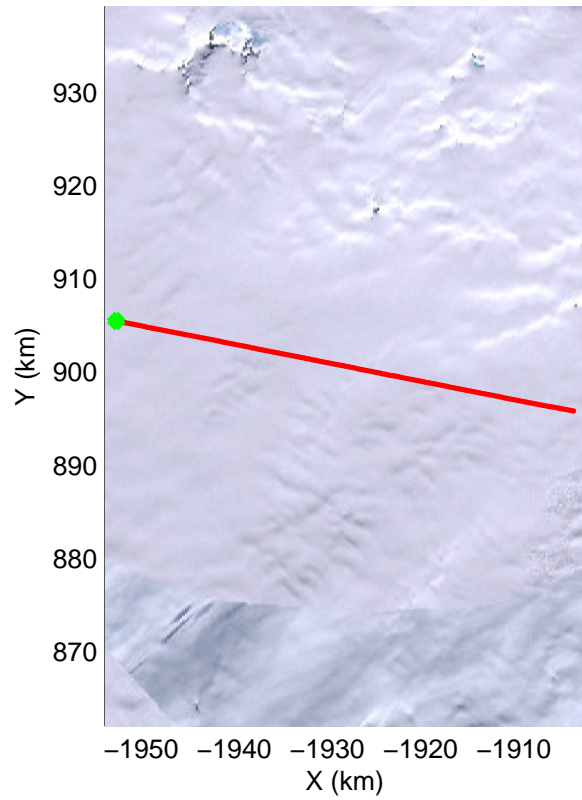

mcords3 2014_Antarctica_DC8: "Land Ice – South Peninsula" 20141110_05_001: 18:03:57.6 to 18:10:02.4 GPS

mcords3 2014_Antarctica_DC8: "Land Ice – South Peninsula" 20141110_05_001: 18:03:57.6 to 18:10:02.4 GPS

Land Ice – South Peninsula
20141110_05_002
Polar Stereograph -71N/0E

mcords3 2014_Antarctica_DC8: "Land Ice – South Peninsula" 20141110_05_002: 18:10:02.6 to 18:16:09.6 GPS

mcords3 2014_Antarctica_DC8: "Land Ice – South Peninsula" 20141110_05_002: 18:10:02.6 to 18:16:09.6 GPS