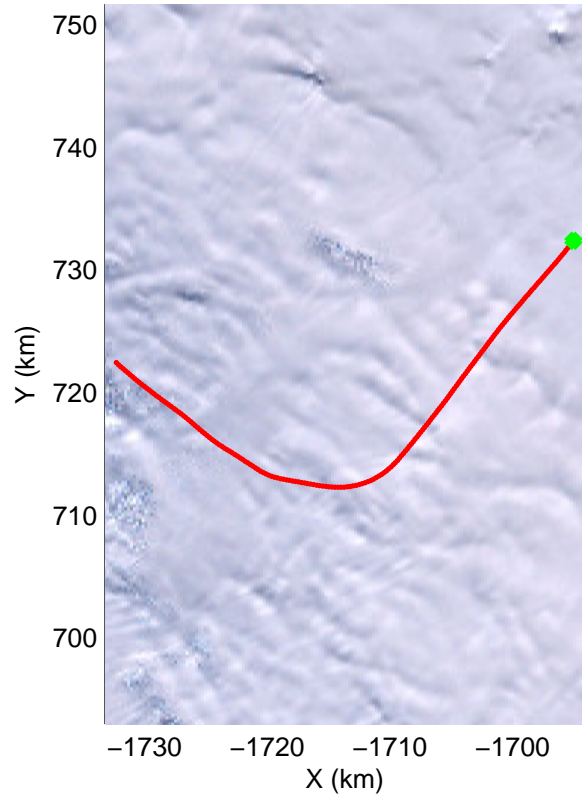

Land Ice – South Peninsula
20141110_05_008
Polar Stereograph -71N/0E

mcords3 2014_Antarctica_DC8: "Land Ice – South Peninsula" 20141110_05_008: 18:45:45.1 to 18:51:59.2 GPS

mcords3 2014_Antarctica_DC8: "Land Ice – South Peninsula" 20141110_05_008: 18:45:45.1 to 18:51:59.2 GPS