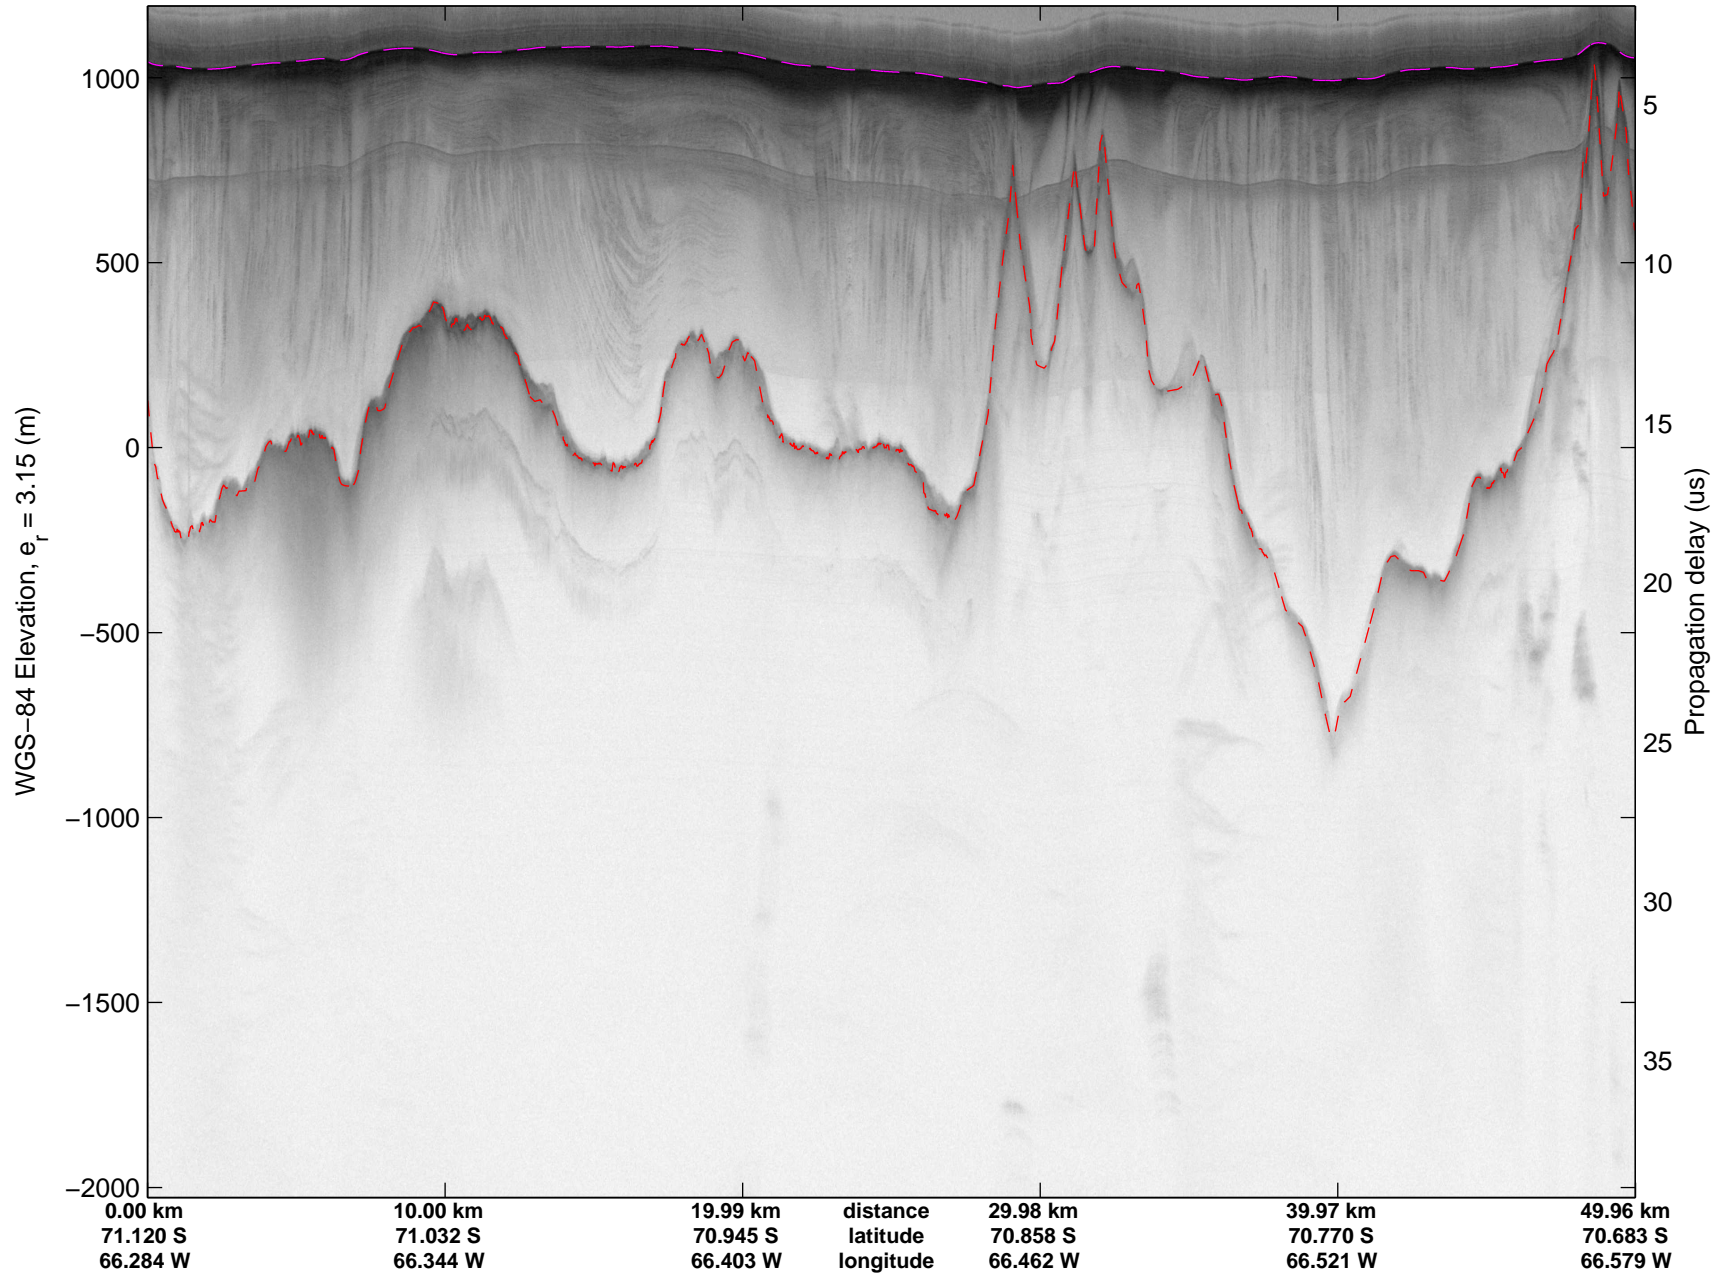

Land Ice – South Peninsula
20141110_05_023
Polar Stereograph -71N/0E

mcords3 2014_Antarctica_DC8: "Land Ice – South Peninsula" 20141110_05_023: 20:18:59.5 to 20:25:08.9 GPS

mcords3 2014_Antarctica_DC8: "Land Ice – South Peninsula" 20141110_05_023: 20:18:59.5 to 20:25:08.9 GPS

mcords3 2014_Antarctica_DC8: "Land Ice – South Peninsula" 20141110_05_024: 20:25:09.2 to 20:31:21.1 GPS

mcords3 2014_Antarctica_DC8: "Land Ice – South Peninsula" 20141110_05_024: 20:25:09.2 to 20:31:21.1 GPS

Land Ice – South Peninsula
20141110_05_025
Polar Stereograph -71N/0E

mcords3 2014_Antarctica_DC8: "Land Ice – South Peninsula" 20141110_05_025: 20:31:21.4 to 20:37:14.6 GPS

mcords3 2014_Antarctica_DC8: "Land Ice – South Peninsula" 20141110_05_025: 20:31:21.4 to 20:37:14.6 GPS

mcords3 2014_Antarctica_DC8: "Land Ice – South Peninsula" 20141110_05_026: 20:37:14.9 to 20:43:27.6 GPS

mcords3 2014_Antarctica_DC8: "Land Ice – South Peninsula" 20141110_05_026: 20:37:14.9 to 20:43:27.6 GPS