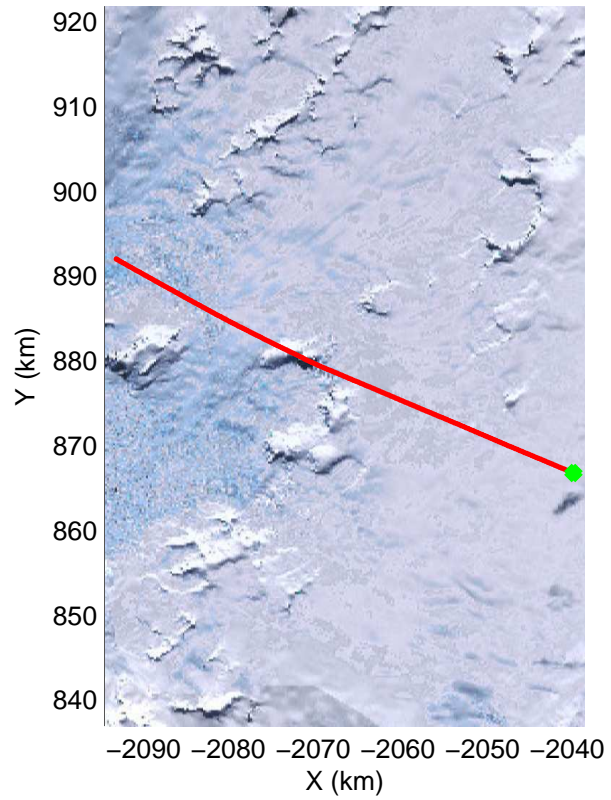

Land Ice – South Peninsula
20141110_05_027
Polar Stereograph -71N/0E

mcords3 2014_Antarctica_DC8: "Land Ice – South Peninsula" 20141110_05_027: 20:43:27.8 to 20:48:52.1 GPS

mcords3 2014_Antarctica_DC8: "Land Ice – South Peninsula" 20141110_05_027: 20:43:27.8 to 20:48:52.1 GPS