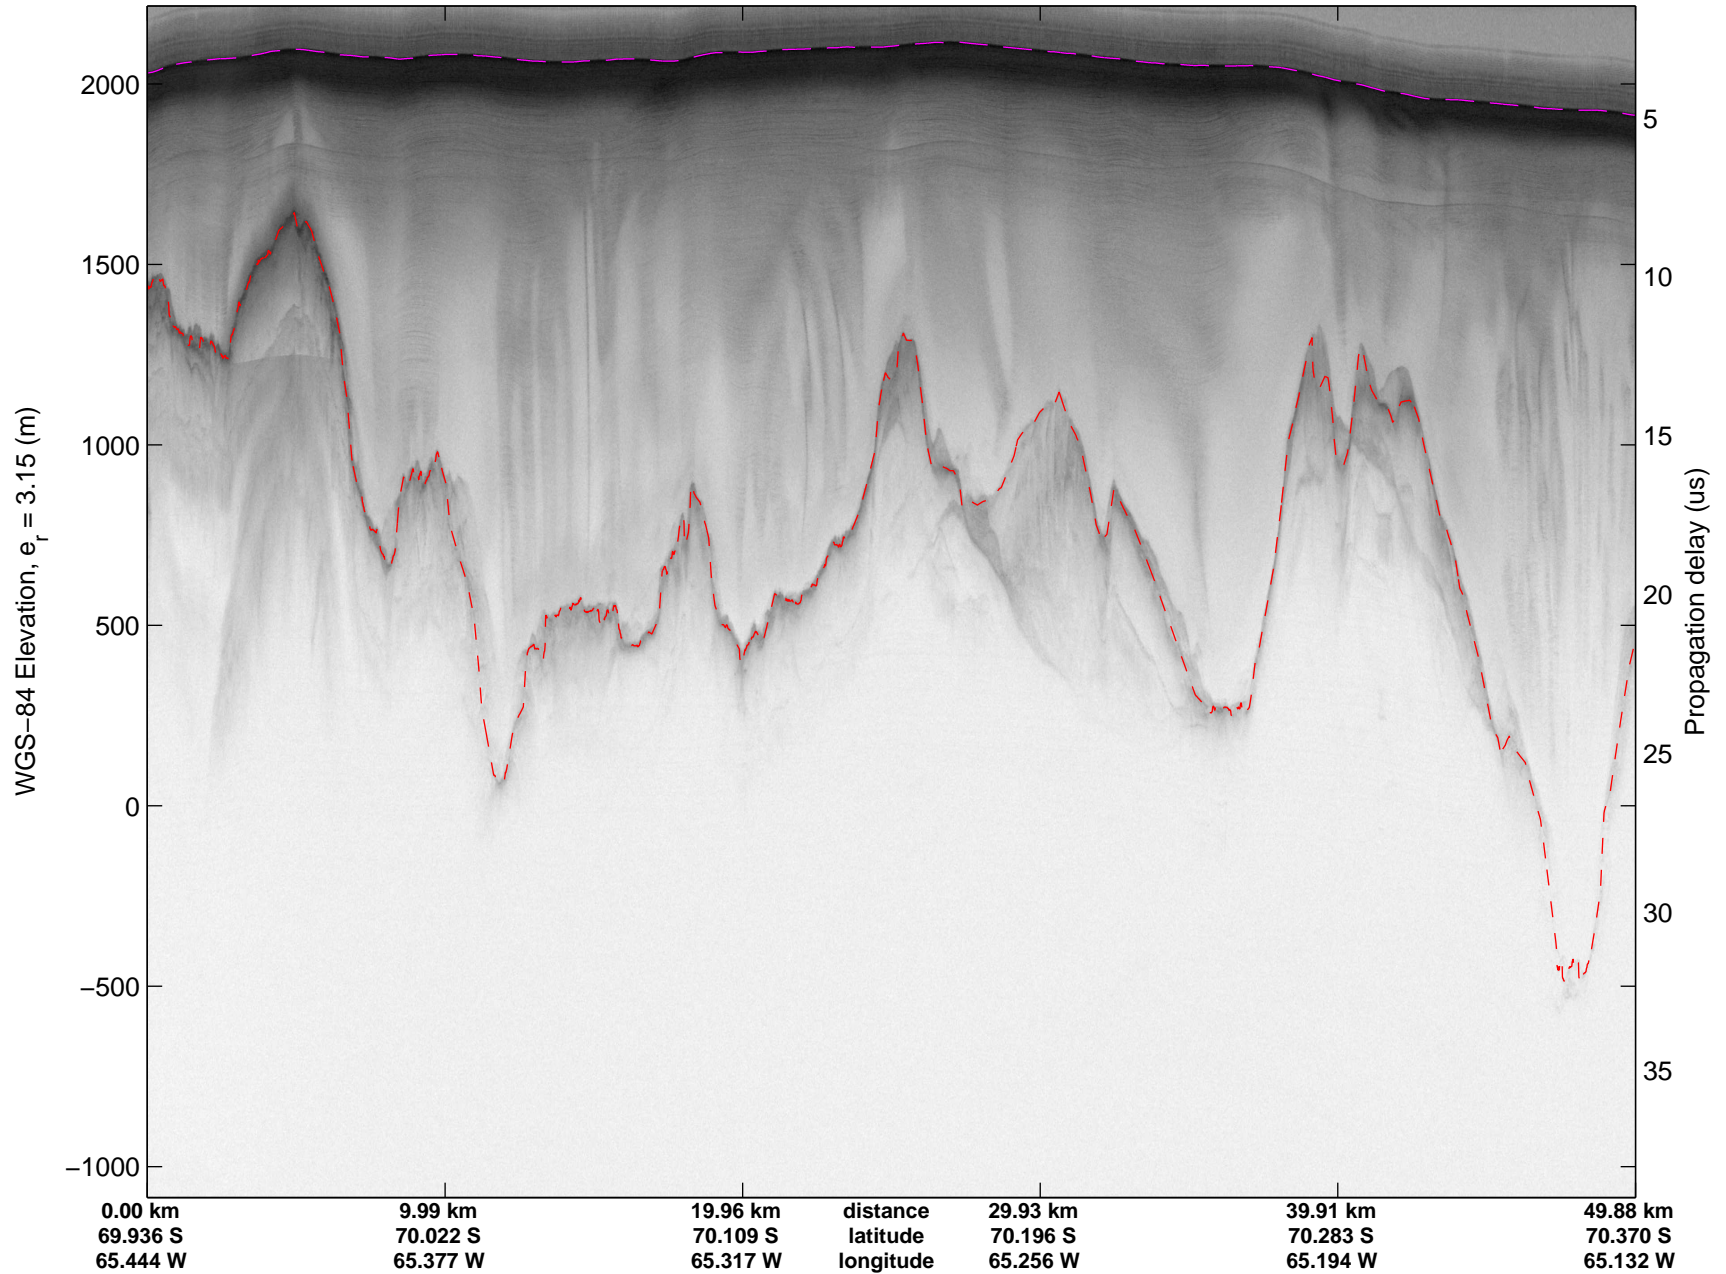

mcords3 2014_Antarctica_DC8: "Land Ice – South Peninsula" 20141110_05_001: 18:03:57.6 to 18:10:02.4 GPS

mcords3 2014_Antarctica_DC8: "Land Ice – South Peninsula" 20141110_05_001: 18:03:57.6 to 18:10:02.4 GPS

Land Ice – South Peninsula
20141110_05_002
Polar Stereograph -71N/0E

mcords3 2014_Antarctica_DC8: "Land Ice – South Peninsula" 20141110_05_002: 18:10:02.6 to 18:16:09.6 GPS

mcords3 2014_Antarctica_DC8: "Land Ice – South Peninsula" 20141110_05_002: 18:10:02.6 to 18:16:09.6 GPS

mcords3 2014_Antarctica_DC8: "Land Ice – South Peninsula" 20141110_05_003: 18:16:09.9 to 18:22:04.9 GPS

mcords3 2014_Antarctica_DC8: "Land Ice – South Peninsula" 20141110_05_003: 18:16:09.9 to 18:22:04.9 GPS

Land Ice – South Peninsula
20141110_05_005
Polar Stereograph -71N/0E

mcords3 2014_Antarctica_DC8: "Land Ice – South Peninsula" 20141110_05_005: 18:27:51.2 to 18:33:42.3 GPS

mcords3 2014_Antarctica_DC8: "Land Ice – South Peninsula" 20141110_05_005: 18:27:51.2 to 18:33:42.3 GPS