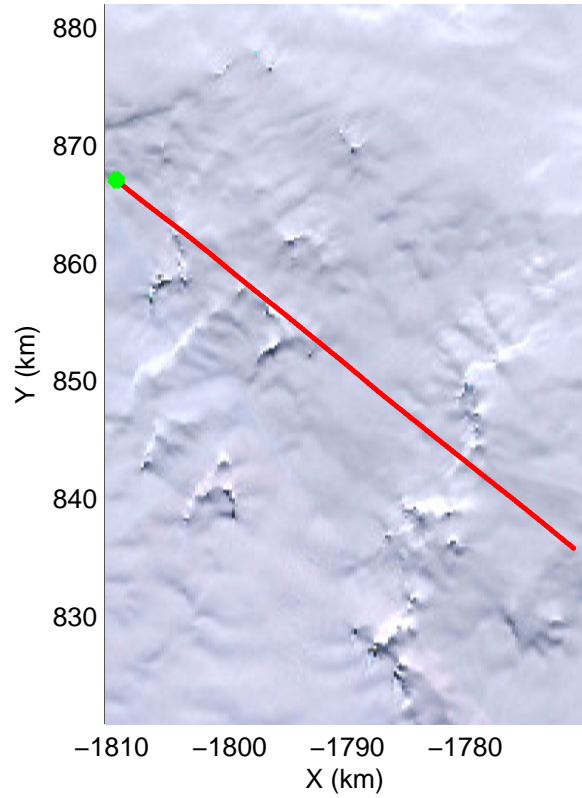

Land Ice – South Peninsula
20141110_05_002
Polar Stereograph -71N/0E

mcords3 2014_Antarctica_DC8: "Land Ice – South Peninsula" 20141110_05_002: 18:10:02.6 to 18:16:09.6 GPS

mcords3 2014_Antarctica_DC8: "Land Ice – South Peninsula" 20141110_05_002: 18:10:02.6 to 18:16:09.6 GPS

mcords3 2014_Antarctica_DC8: "Land Ice – South Peninsula" 20141110_05_004: 18:22:05.2 to 18:27:51.0 GPS

mcords3 2014_Antarctica_DC8: "Land Ice – South Peninsula" 20141110_05_004: 18:22:05.2 to 18:27:51.0 GPS

Land Ice – South Peninsula
20141110_05_005
Polar Stereograph -71N/0E

mcords3 2014_Antarctica_DC8: "Land Ice – South Peninsula" 20141110_05_005: 18:27:51.2 to 18:33:42.3 GPS

mcords3 2014_Antarctica_DC8: "Land Ice – South Peninsula" 20141110_05_005: 18:27:51.2 to 18:33:42.3 GPS