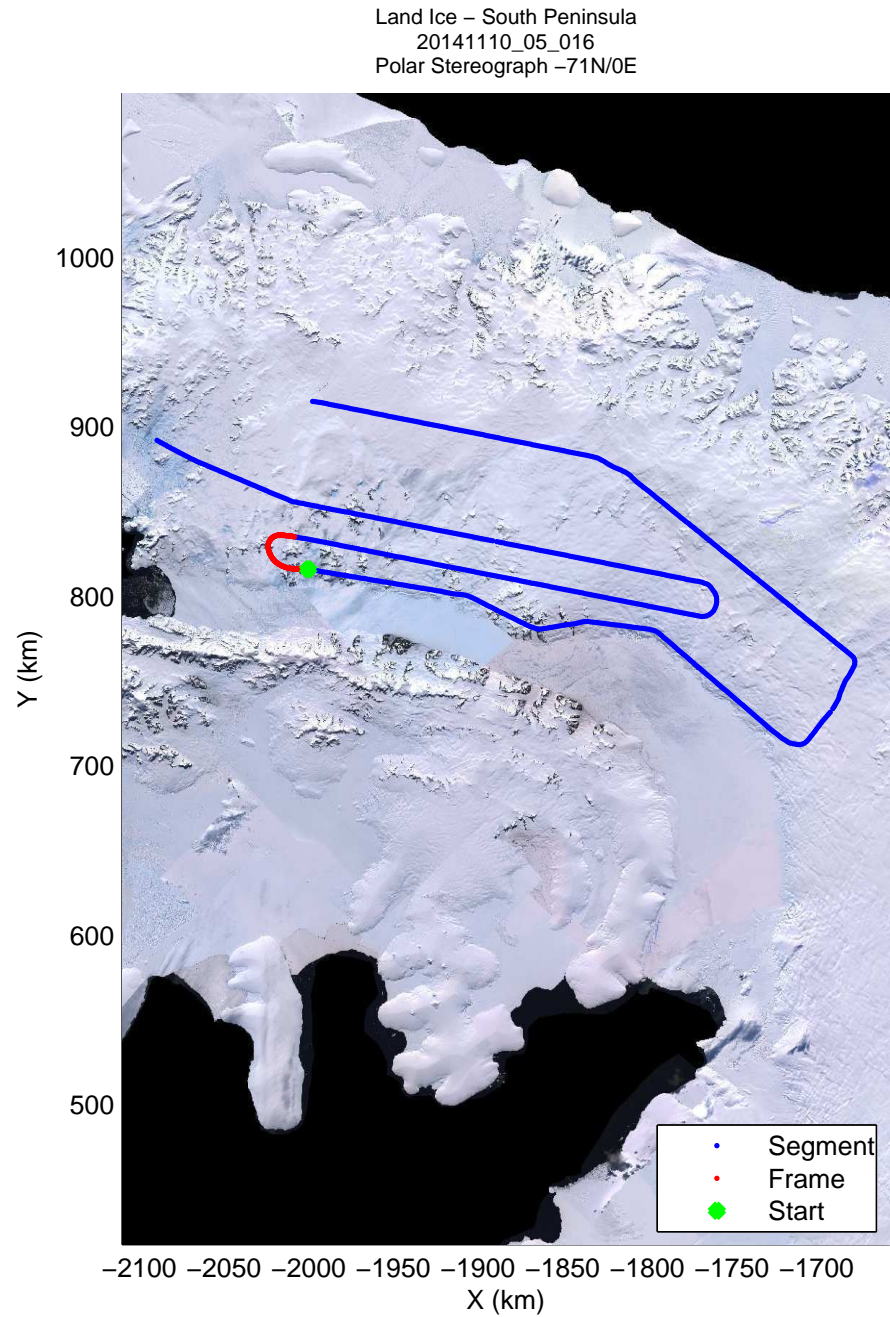

Land Ice – South Peninsula
20141110_05_015
Polar Stereograph -71N/0E

mcords3 2014_Antarctica_DC8: "Land Ice – South Peninsula" 20141110_05_015: 19:31:03.5 to 19:36:47.3 GPS

mcords3 2014_Antarctica_DC8: "Land Ice – South Peninsula" 20141110_05_015: 19:31:03.5 to 19:36:47.3 GPS

mcords3 2014_Antarctica_DC8: "Land Ice – South Peninsula" 20141110_05_016: 19:36:47.6 to 19:42:31.9 GPS

mcords3 2014_Antarctica_DC8: "Land Ice – South Peninsula" 20141110_05_016: 19:36:47.6 to 19:42:31.9 GPS