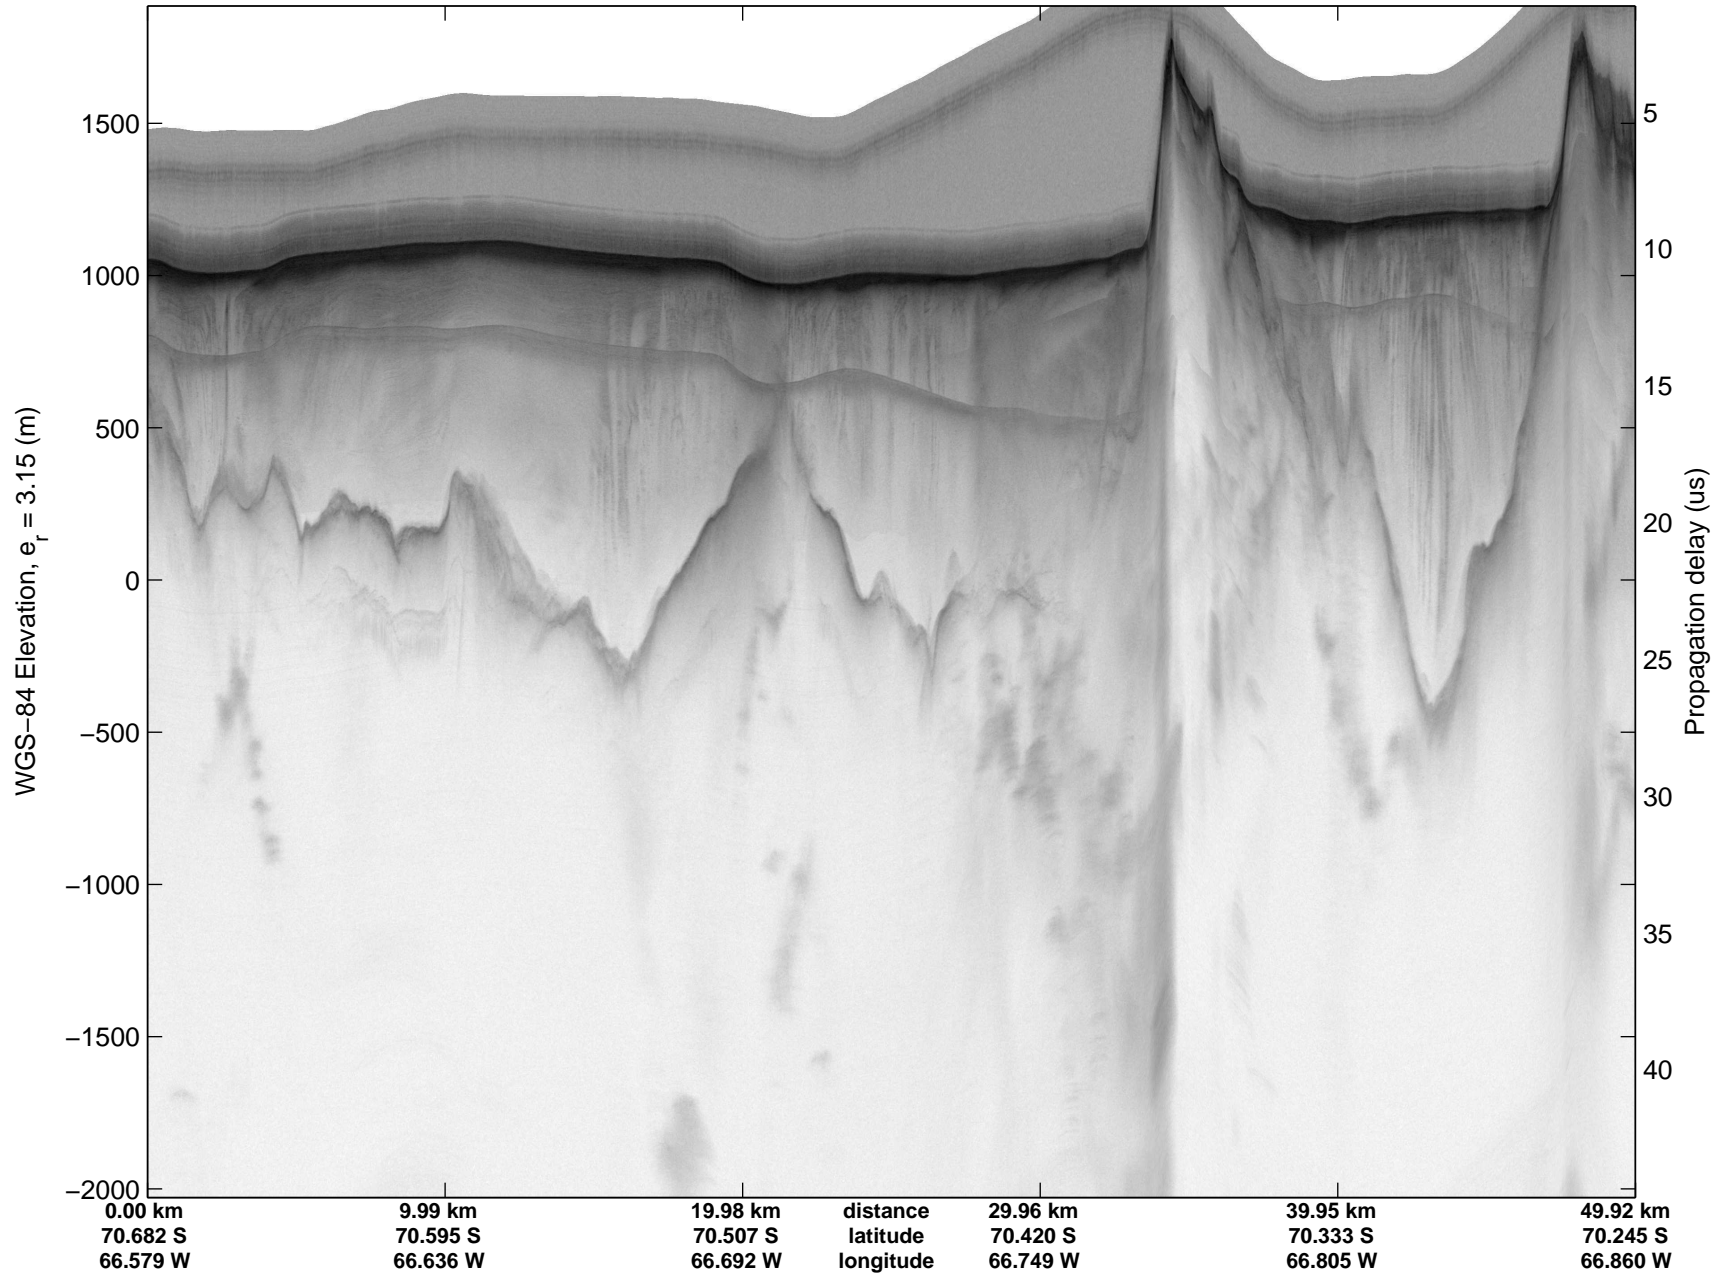

mcords3 2014_Antarctica_DC8: "Land Ice – South Peninsula" 20141110_05_024: 20:25:09.2 to 20:31:21.1 GPS

mcords3 2014_Antarctica_DC8: "Land Ice – South Peninsula" 20141110_05_024: 20:25:09.2 to 20:31:21.1 GPS

Land Ice – South Peninsula
20141110_05_025
Polar Stereograph -71N/0E

mcords3 2014_Antarctica_DC8: "Land Ice – South Peninsula" 20141110_05_025: 20:31:21.4 to 20:37:14.6 GPS

mcords3 2014_Antarctica_DC8: "Land Ice – South Peninsula" 20141110_05_025: 20:31:21.4 to 20:37:14.6 GPS

mcords3 2014_Antarctica_DC8: "Land Ice – South Peninsula" 20141110_05_026: 20:37:14.9 to 20:43:27.6 GPS

mcords3 2014_Antarctica_DC8: "Land Ice – South Peninsula" 20141110_05_026: 20:37:14.9 to 20:43:27.6 GPS

Land Ice – South Peninsula
20141110_05_027
Polar Stereograph -71N/0E

mcords3 2014_Antarctica_DC8: "Land Ice – South Peninsula" 20141110_05_027: 20:43:27.8 to 20:48:52.1 GPS

mcords3 2014_Antarctica_DC8: "Land Ice – South Peninsula" 20141110_05_027: 20:43:27.8 to 20:48:52.1 GPS