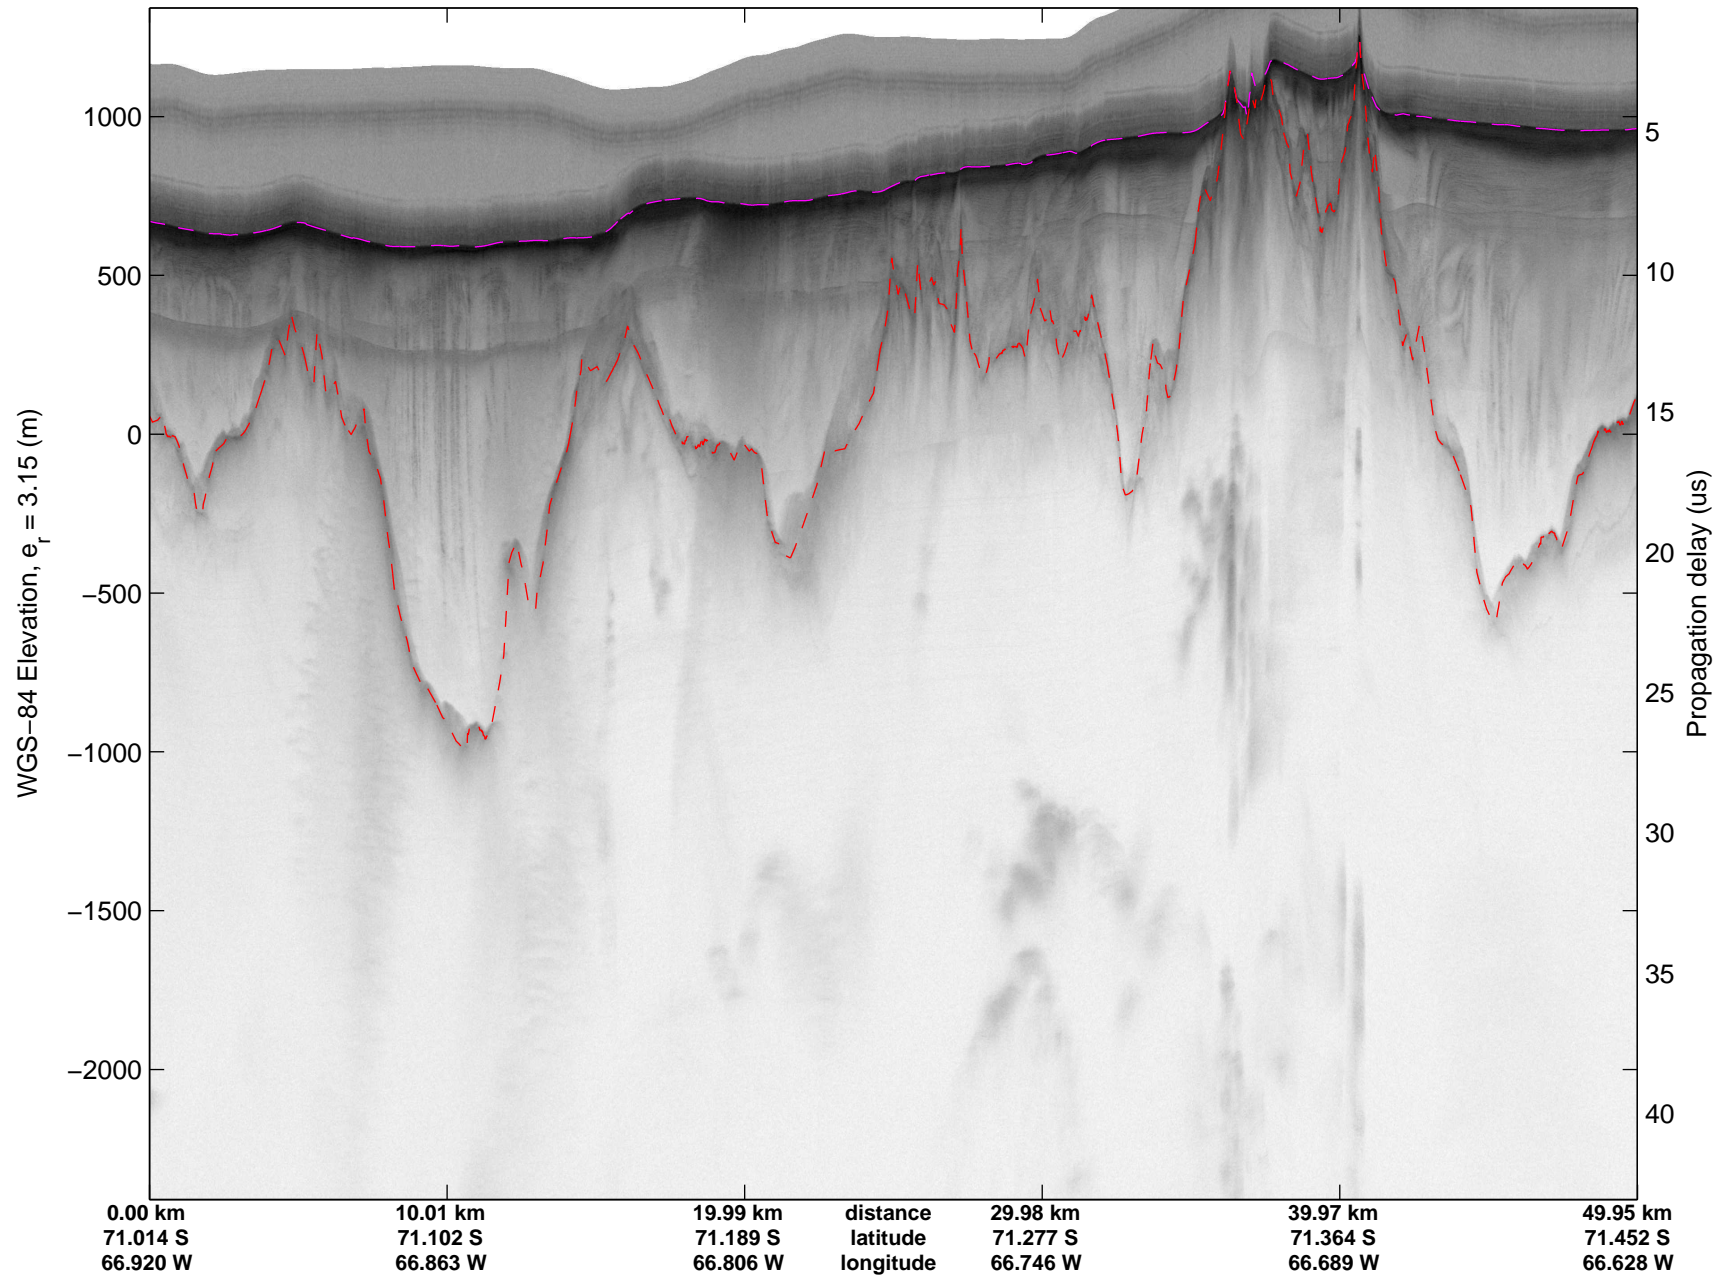

Land Ice – South Peninsula
20141110_05_017
Polar Stereograph -71N/0E

mcords3 2014_Antarctica_DC8: "Land Ice – South Peninsula" 20141110_05_017: 19:42:32.2 to 19:48:19.7 GPS

mcords3 2014_Antarctica_DC8: "Land Ice – South Peninsula" 20141110_05_017: 19:42:32.2 to 19:48:19.7 GPS

Land Ice – South Peninsula
20141110_05_018
Polar Stereograph -71N/0E

mcords3 2014_Antarctica_DC8: "Land Ice – South Peninsula" 20141110_05_018: 19:48:19.9 to 19:54:16.7 GPS

mcords3 2014_Antarctica_DC8: "Land Ice – South Peninsula" 20141110_05_018: 19:48:19.9 to 19:54:16.7 GPS

mcords3 2014_Antarctica_DC8: "Land Ice – South Peninsula" 20141110_05_019: 19:54:16.9 to 20:00:10.2 GPS

mcords3 2014_Antarctica_DC8: "Land Ice – South Peninsula" 20141110_05_019: 19:54:16.9 to 20:00:10.2 GPS