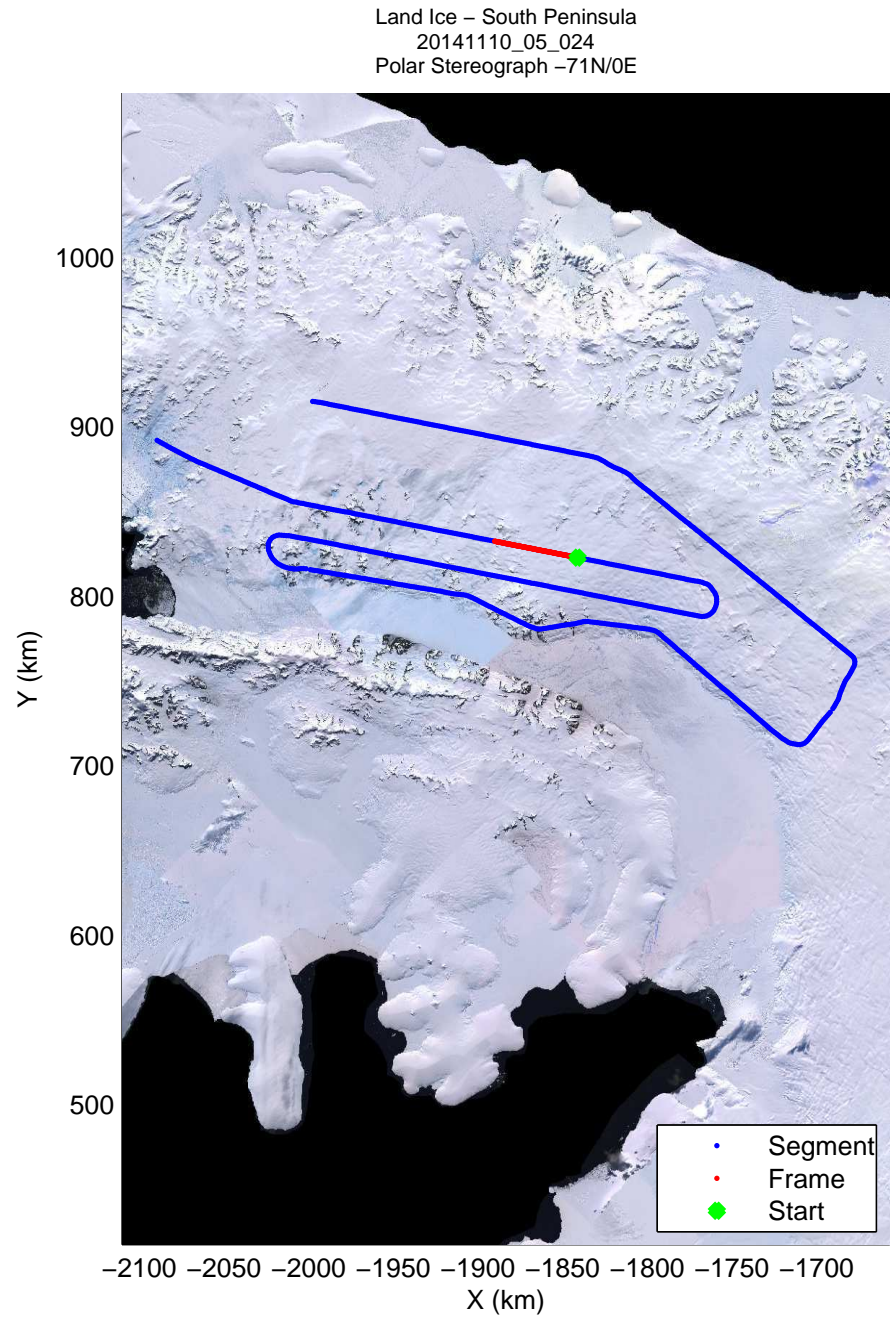

Land Ice – South Peninsula
20141110_05_022
Polar Stereograph -71N/0E

mcords3 2014_Antarctica_DC8: "Land Ice – South Peninsula" 20141110_05_022: 20:11:54.2 to 20:18:59.3 GPS

mcords3 2014_Antarctica_DC8: "Land Ice – South Peninsula" 20141110_05_022: 20:11:54.2 to 20:18:59.3 GPS

Land Ice – South Peninsula
20141110_05_023
Polar Stereograph -71N/0E

mcords3 2014_Antarctica_DC8: "Land Ice – South Peninsula" 20141110_05_023: 20:18:59.5 to 20:25:08.9 GPS

mcords3 2014_Antarctica_DC8: "Land Ice – South Peninsula" 20141110_05_023: 20:18:59.5 to 20:25:08.9 GPS

mcords3 2014_Antarctica_DC8: "Land Ice – South Peninsula" 20141110_05_024: 20:25:09.2 to 20:31:21.1 GPS

mcords3 2014_Antarctica_DC8: "Land Ice – South Peninsula" 20141110_05_024: 20:25:09.2 to 20:31:21.1 GPS