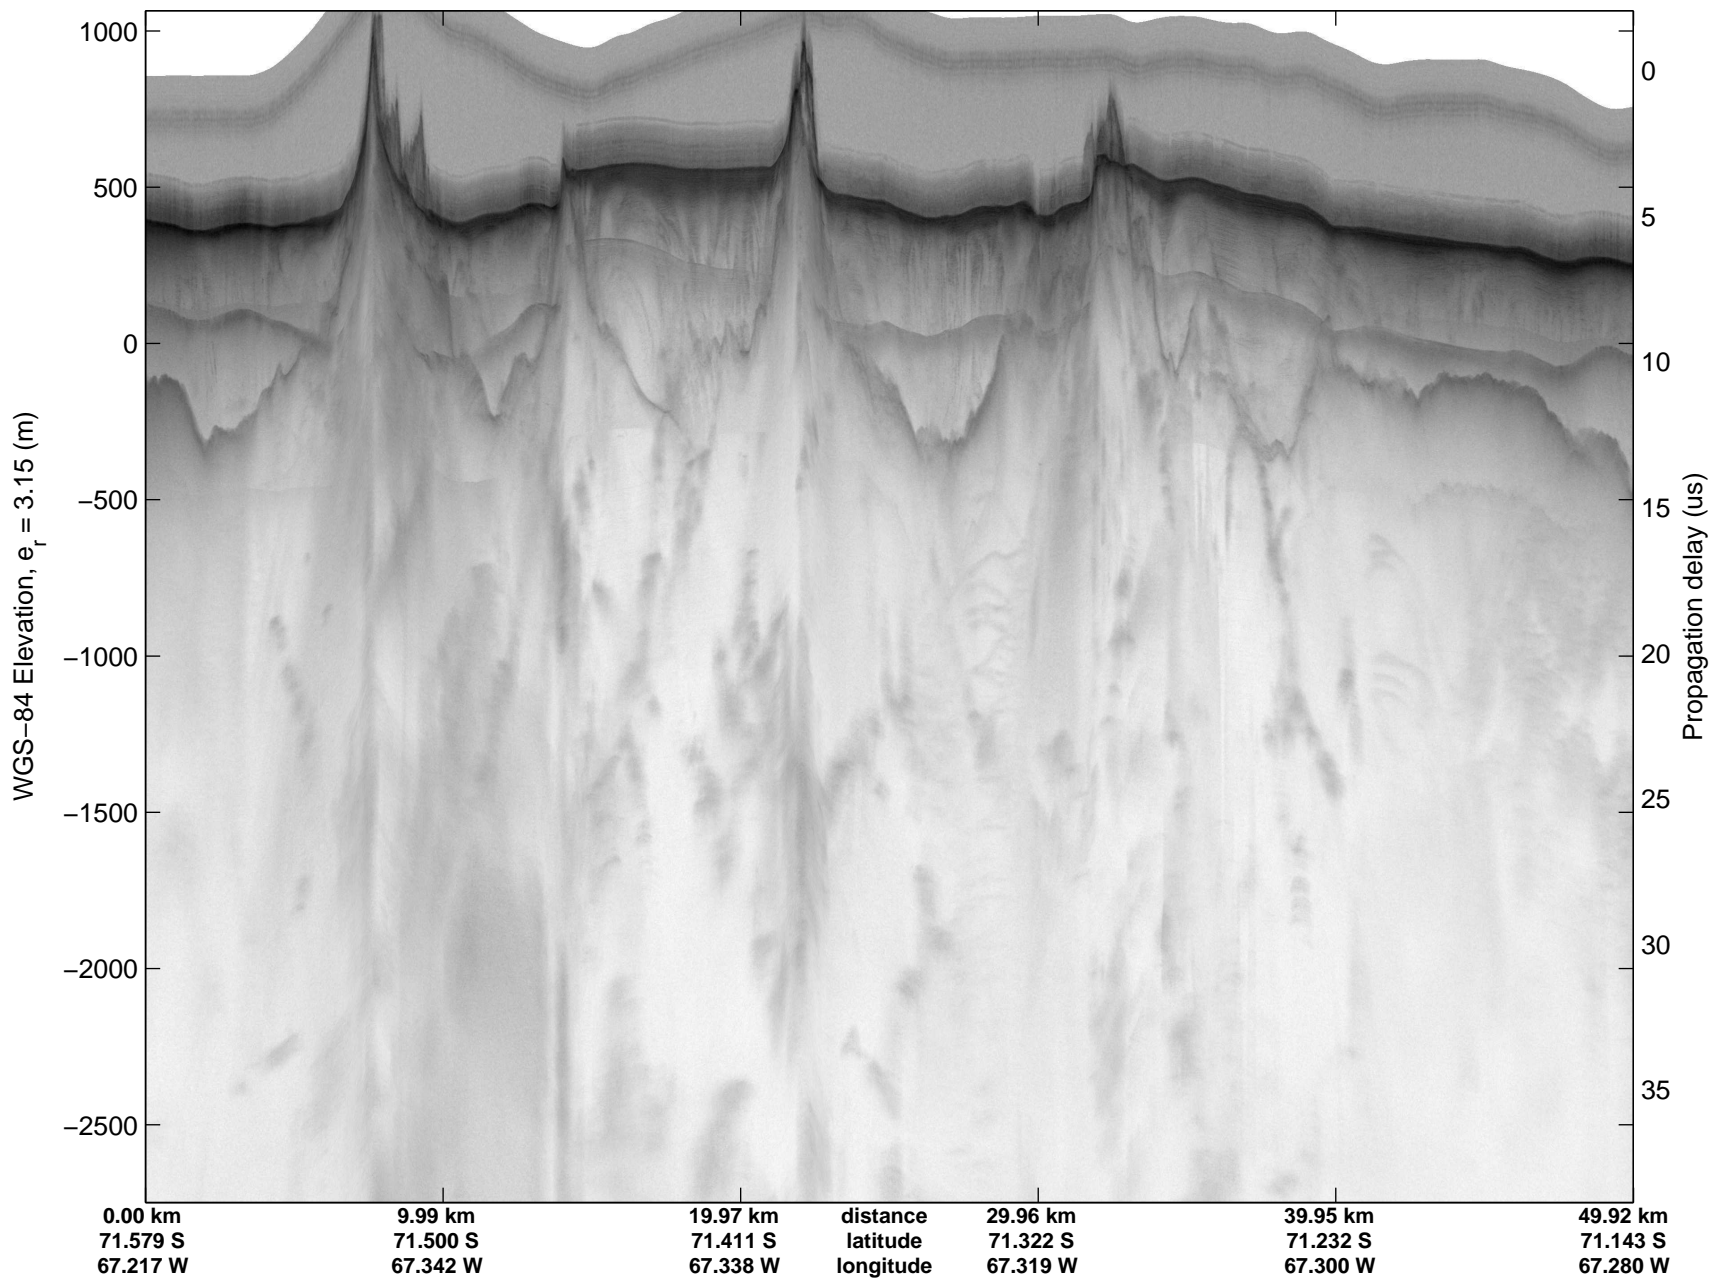

mcords3 2014_Antarctica_DC8: "Land Ice – South Peninsula" 20141110_05_013: 19:18:42.1 to 19:25:03.8 GPS