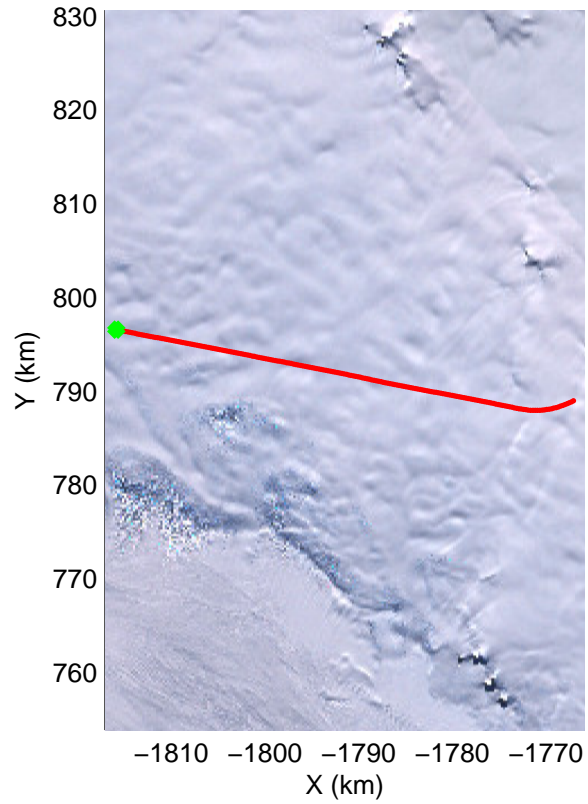

Land Ice – South Peninsula
20141110_05_021
Polar Stereograph -71N/0E