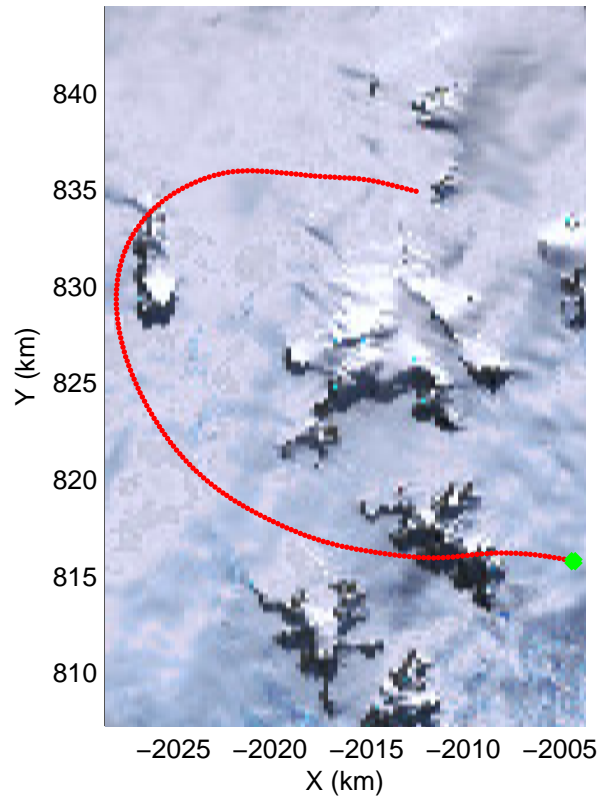

Land Ice – South Peninsula
20141110_05_015
Polar Stereograph -71N/0E

mcords3 2014_Antarctica_DC8: "Land Ice – South Peninsula" 20141110_05_015: 19:31:03.5 to 19:36:47.3 GPS

mcords3 2014_Antarctica_DC8: "Land Ice – South Peninsula" 20141110_05_015: 19:31:03.5 to 19:36:47.3 GPS