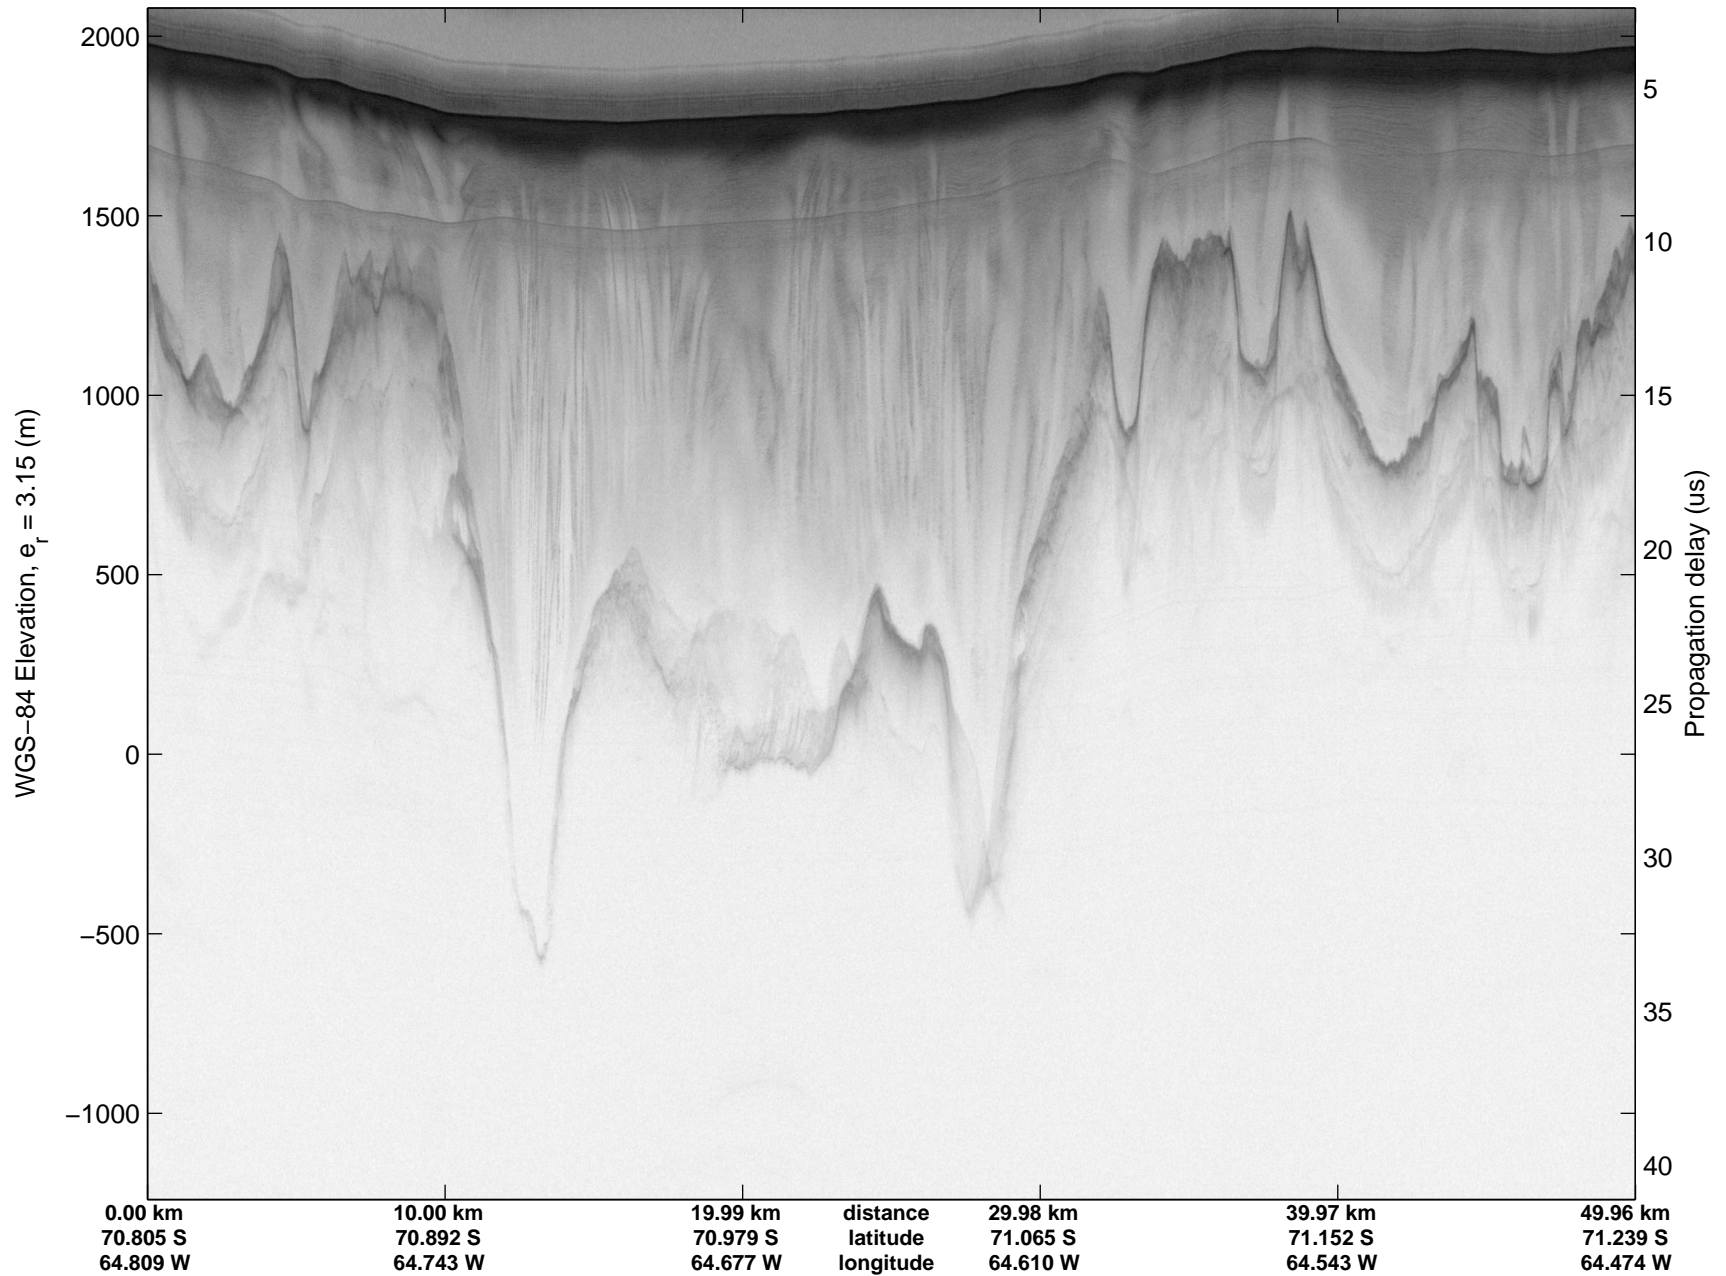

Land Ice – South Peninsula
20141110_05_002
Polar Stereograph -71N/0E

mcords3 2014_Antarctica_DC8: "Land Ice – South Peninsula" 20141110_05_002: 18:10:02.6 to 18:16:09.6 GPS

mcords3 2014_Antarctica_DC8: "Land Ice – South Peninsula" 20141110_05_002: 18:10:02.6 to 18:16:09.6 GPS

mcords3 2014_Antarctica_DC8: "Land Ice – South Peninsula" 20141110_05_003: 18:16:09.9 to 18:22:04.9 GPS

mcords3 2014_Antarctica_DC8: "Land Ice – South Peninsula" 20141110_05_003: 18:16:09.9 to 18:22:04.9 GPS

Land Ice – South Peninsula
20141110_05_005
Polar Stereograph -71N/0E

mcords3 2014_Antarctica_DC8: "Land Ice – South Peninsula" 20141110_05_005: 18:27:51.2 to 18:33:42.3 GPS

mcords3 2014_Antarctica_DC8: "Land Ice – South Peninsula" 20141110_05_005: 18:27:51.2 to 18:33:42.3 GPS