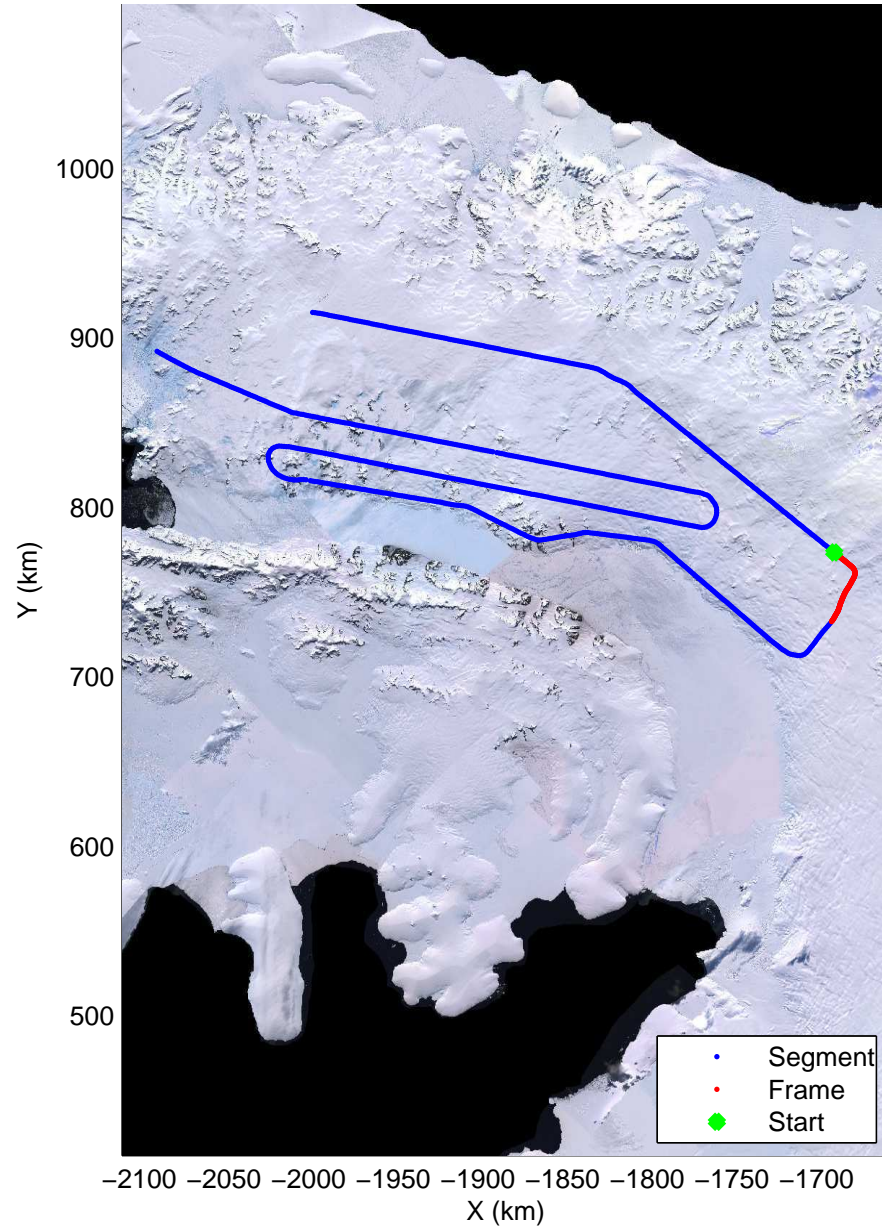

Land Ice – South Peninsula
20141110_05_006
Polar Stereograph -71N/0E

mcords3 2014_Antarctica_DC8: "Land Ice – South Peninsula" 20141110_05_006: 18:33:42.6 to 18:39:47.1 GPS

mcords3 2014_Antarctica_DC8: "Land Ice – South Peninsula" 20141110_05_006: 18:33:42.6 to 18:39:47.1 GPS

Land Ice – South Peninsula
20141110_05_007
Polar Stereograph -71N/0E

mcords3 2014_Antarctica_DC8: "Land Ice – South Peninsula" 20141110_05_007: 18:39:47.4 to 18:45:44.9 GPS

mcords3 2014_Antarctica_DC8: "Land Ice – South Peninsula" 20141110_05_007: 18:39:47.4 to 18:45:44.9 GPS

Land Ice – South Peninsula
20141110_05_008
Polar Stereograph -71N/0E

mcords3 2014_Antarctica_DC8: "Land Ice – South Peninsula" 20141110_05_008: 18:45:45.1 to 18:51:59.2 GPS

mcords3 2014_Antarctica_DC8: "Land Ice – South Peninsula" 20141110_05_008: 18:45:45.1 to 18:51:59.2 GPS