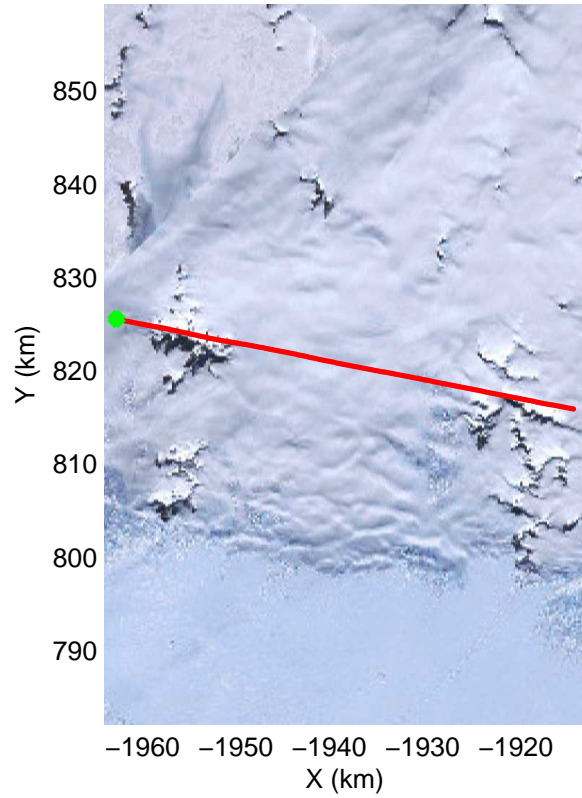

Land Ice – South Peninsula
20141110_05_018
Polar Stereograph -71N/0E