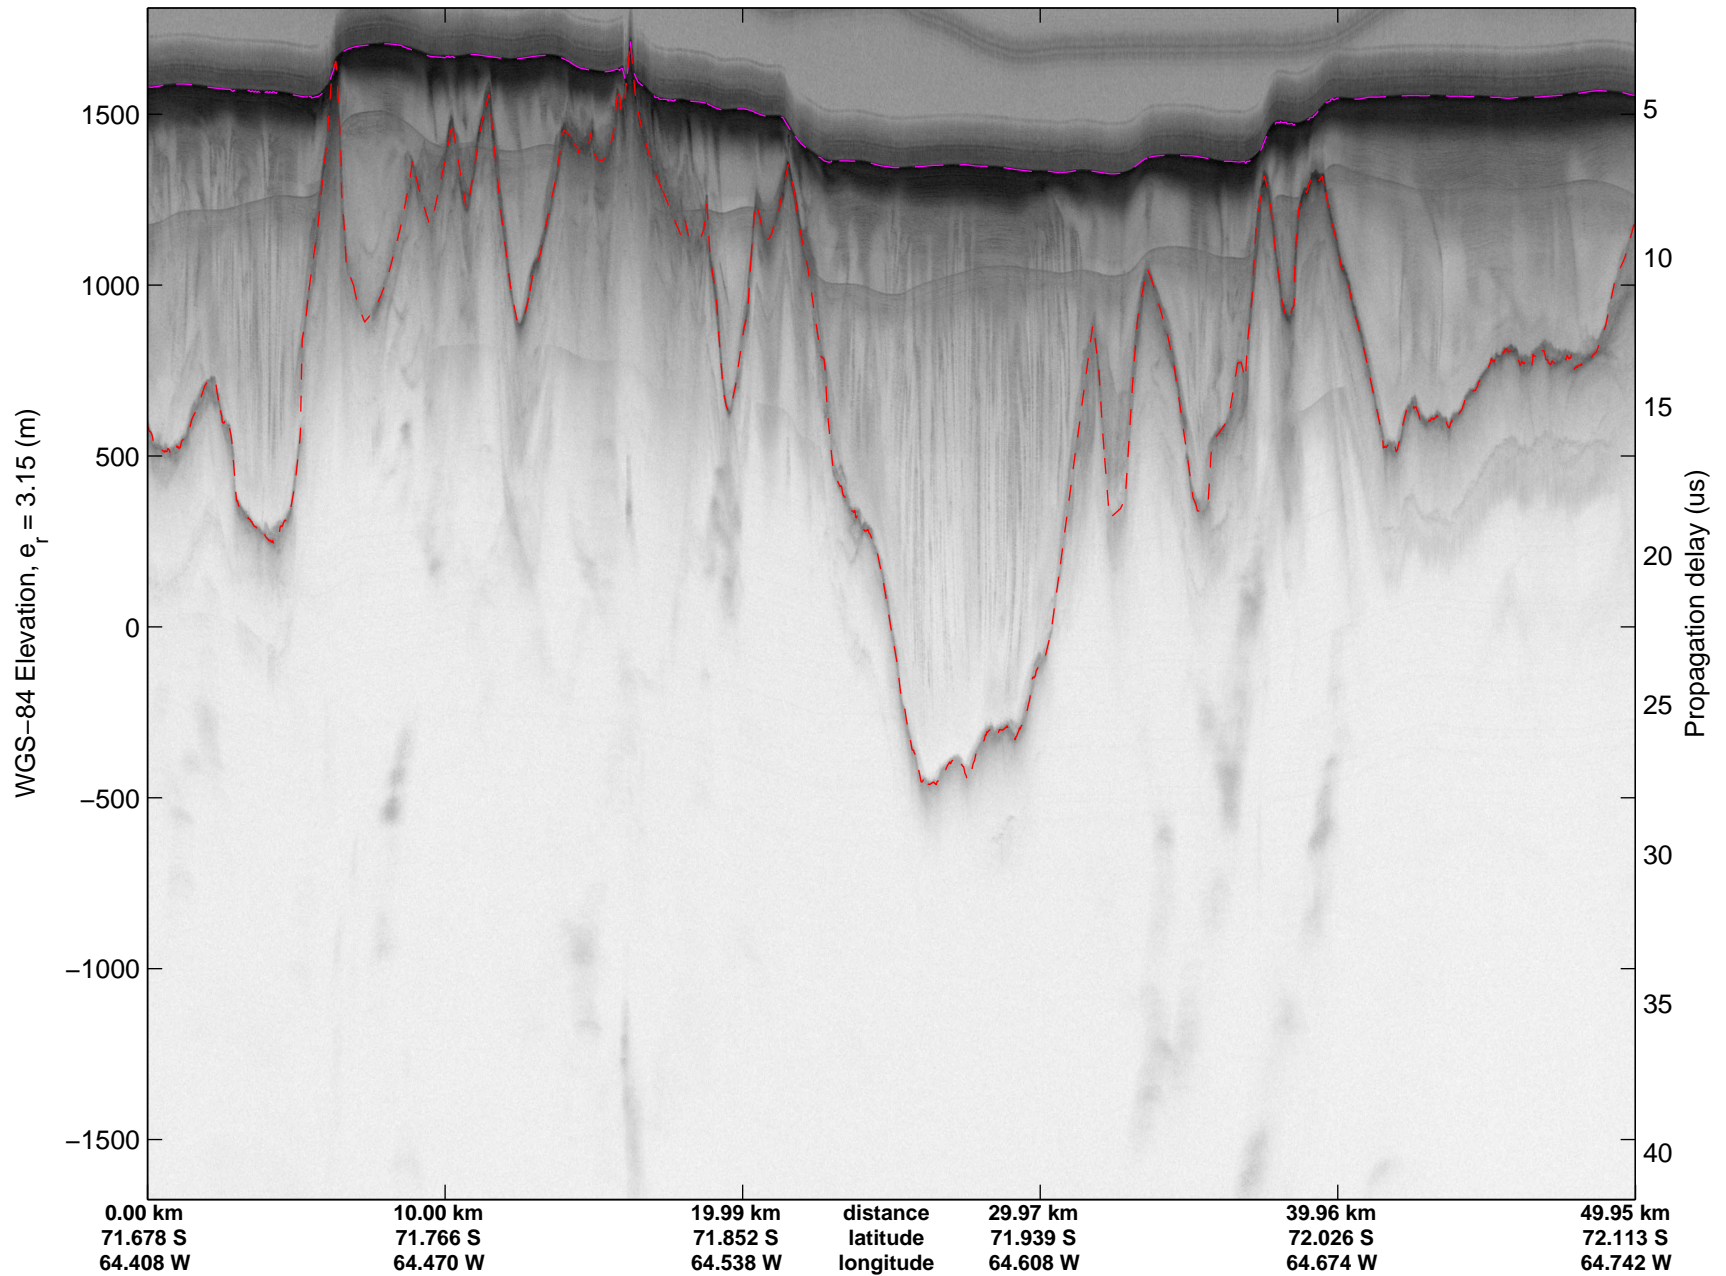

Land Ice – South Peninsula
20141110_05_002
Polar Stereograph -71N/0E

mcords3 2014_Antarctica_DC8: "Land Ice – South Peninsula" 20141110_05_002: 18:10:02.6 to 18:16:09.6 GPS

mcords3 2014_Antarctica_DC8: "Land Ice – South Peninsula" 20141110_05_002: 18:10:02.6 to 18:16:09.6 GPS

mcords3 2014_Antarctica_DC8: "Land Ice – South Peninsula" 20141110_05_004: 18:22:05.2 to 18:27:51.0 GPS

mcords3 2014_Antarctica_DC8: "Land Ice – South Peninsula" 20141110_05_004: 18:22:05.2 to 18:27:51.0 GPS

Land Ice – South Peninsula
20141110_05_005
Polar Stereograph -71N/0E

mcords3 2014_Antarctica_DC8: "Land Ice – South Peninsula" 20141110_05_005: 18:27:51.2 to 18:33:42.3 GPS

mcords3 2014_Antarctica_DC8: "Land Ice – South Peninsula" 20141110_05_005: 18:27:51.2 to 18:33:42.3 GPS

Land Ice – South Peninsula
20141110_05_006
Polar Stereograph -71N/0E

mcords3 2014_Antarctica_DC8: "Land Ice – South Peninsula" 20141110_05_006: 18:33:42.6 to 18:39:47.1 GPS

mcords3 2014_Antarctica_DC8: "Land Ice – South Peninsula" 20141110_05_006: 18:33:42.6 to 18:39:47.1 GPS