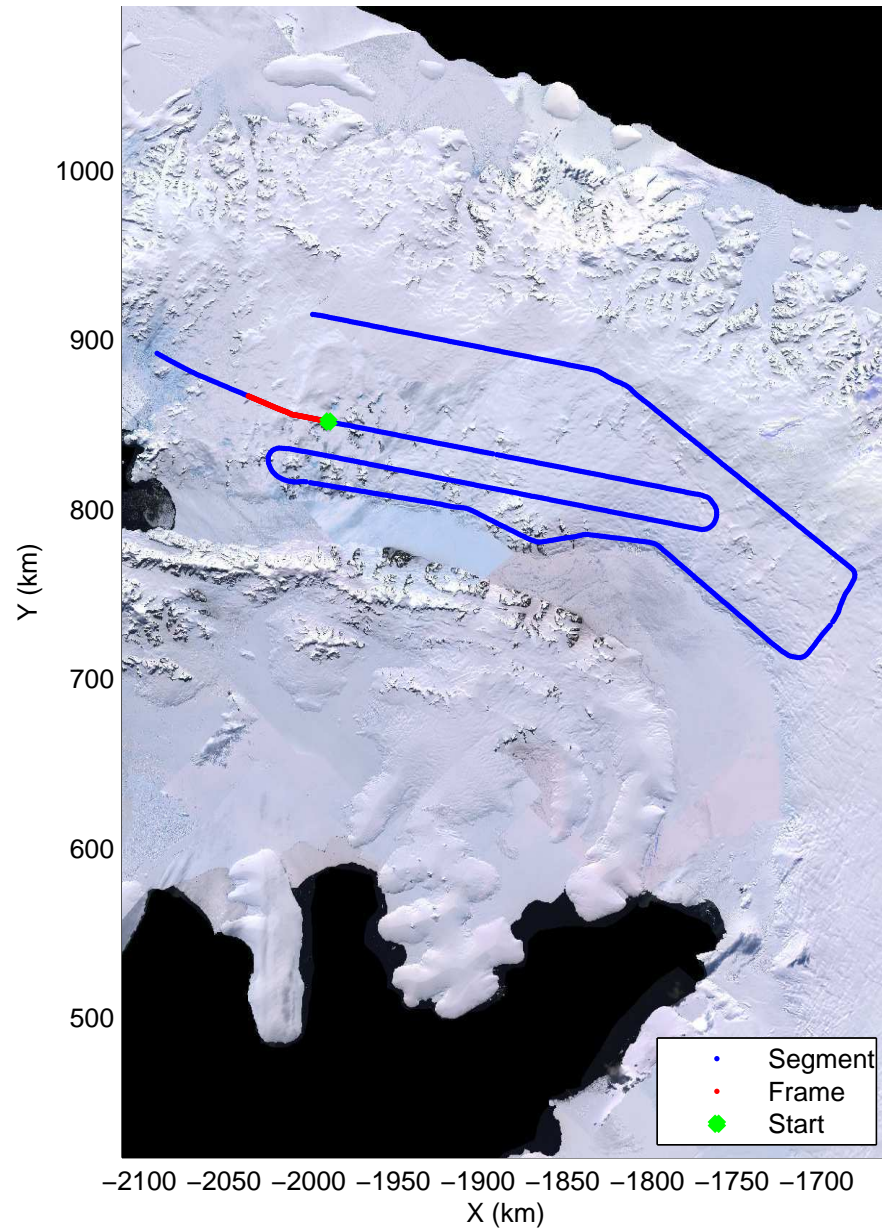

mcords3 2014_Antarctica_DC8: "Land Ice – South Peninsula" 20141110_05_026: 20:37:14.9 to 20:43:27.6 GPS

mcords3 2014_Antarctica_DC8: "Land Ice – South Peninsula" 20141110_05_026: 20:37:14.9 to 20:43:27.6 GPS

Land Ice – South Peninsula
20141110_05_027
Polar Stereograph -71N/0E

mcords3 2014_Antarctica_DC8: "Land Ice – South Peninsula" 20141110_05_027: 20:43:27.8 to 20:48:52.1 GPS

mcords3 2014_Antarctica_DC8: "Land Ice – South Peninsula" 20141110_05_027: 20:43:27.8 to 20:48:52.1 GPS