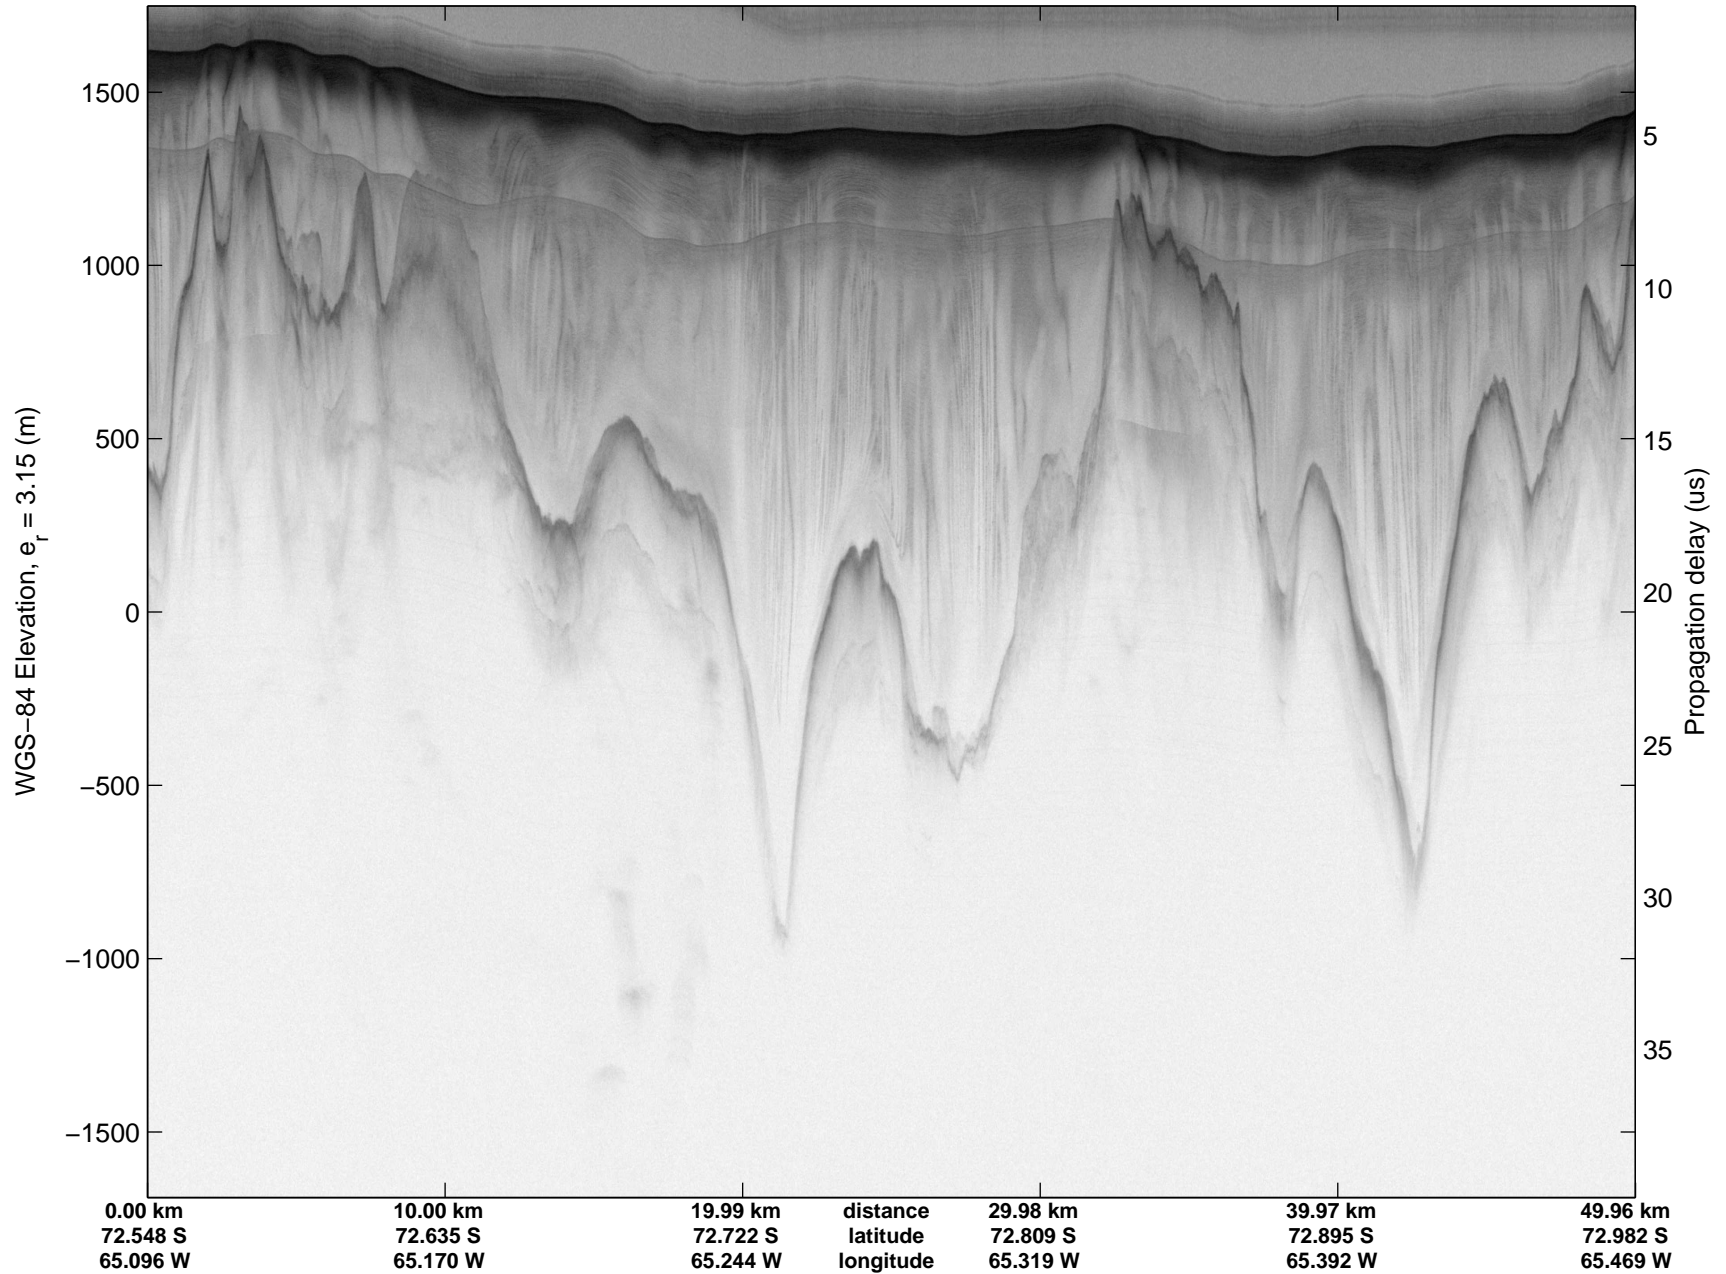

Land Ice – South Peninsula
20141110_05_005
Polar Stereograph -71N/0E

mcords3 2014_Antarctica_DC8: "Land Ice – South Peninsula" 20141110_05_005: 18:27:51.2 to 18:33:42.3 GPS

mcords3 2014_Antarctica_DC8: "Land Ice – South Peninsula" 20141110_05_005: 18:27:51.2 to 18:33:42.3 GPS

Land Ice – South Peninsula
20141110_05_006
Polar Stereograph -71N/0E

mcords3 2014_Antarctica_DC8: "Land Ice – South Peninsula" 20141110_05_006: 18:33:42.6 to 18:39:47.1 GPS

mcords3 2014_Antarctica_DC8: "Land Ice – South Peninsula" 20141110_05_006: 18:33:42.6 to 18:39:47.1 GPS

Land Ice – South Peninsula
20141110_05_007
Polar Stereograph -71N/0E

mcords3 2014_Antarctica_DC8: "Land Ice – South Peninsula" 20141110_05_007: 18:39:47.4 to 18:45:44.9 GPS

mcords3 2014_Antarctica_DC8: "Land Ice – South Peninsula" 20141110_05_007: 18:39:47.4 to 18:45:44.9 GPS

Land Ice – South Peninsula
20141110_05_008
Polar Stereograph -71N/0E

mcords3 2014_Antarctica_DC8: "Land Ice – South Peninsula" 20141110_05_008: 18:45:45.1 to 18:51:59.2 GPS

mcords3 2014_Antarctica_DC8: "Land Ice – South Peninsula" 20141110_05_008: 18:45:45.1 to 18:51:59.2 GPS