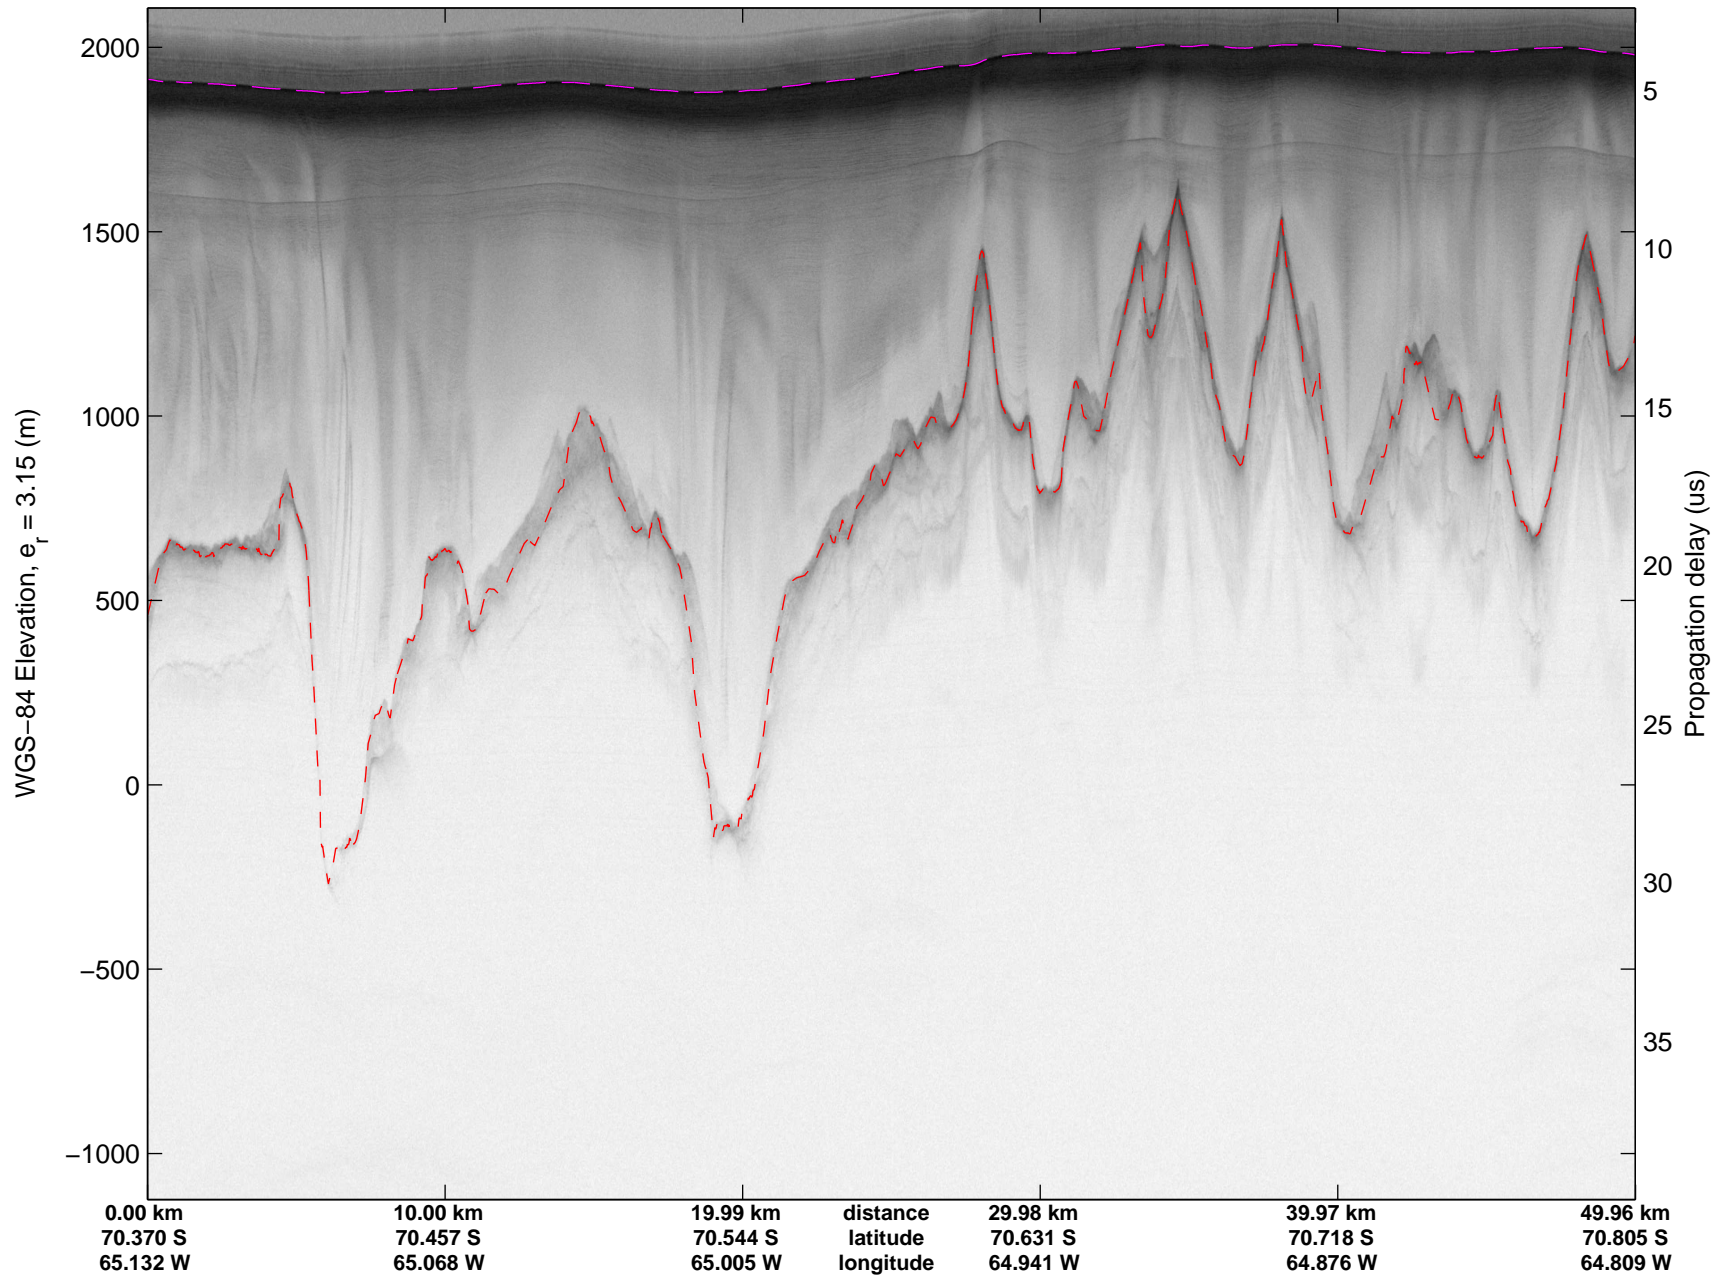

mcords3 2014_Antarctica_DC8: "Land Ice – South Peninsula" 20141110_05_001: 18:03:57.6 to 18:10:02.4 GPS

mcords3 2014_Antarctica_DC8: "Land Ice – South Peninsula" 20141110_05_001: 18:03:57.6 to 18:10:02.4 GPS

Land Ice – South Peninsula
20141110_05_002
Polar Stereograph -71N/0E

mcords3 2014_Antarctica_DC8: "Land Ice – South Peninsula" 20141110_05_002: 18:10:02.6 to 18:16:09.6 GPS

mcords3 2014_Antarctica_DC8: "Land Ice – South Peninsula" 20141110_05_002: 18:10:02.6 to 18:16:09.6 GPS