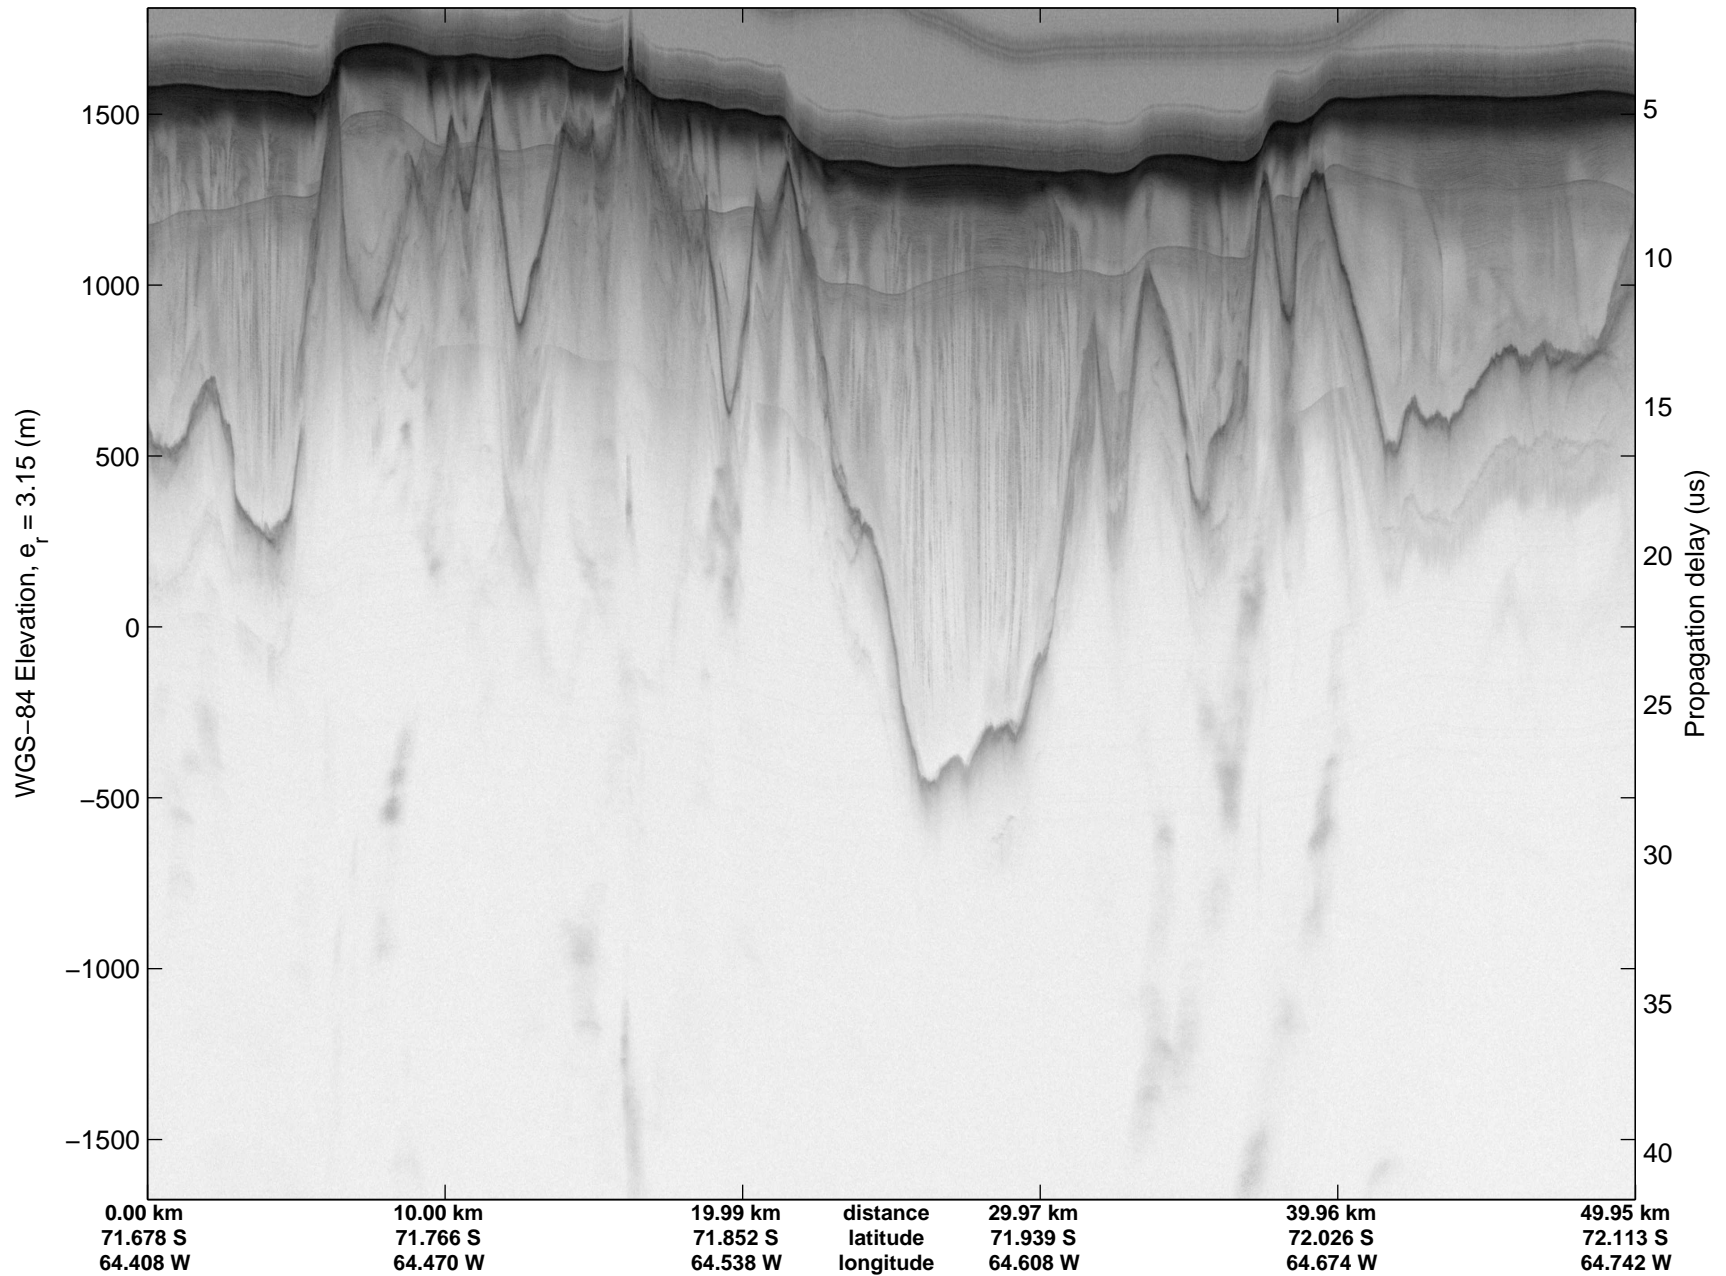

Land Ice – South Peninsula
20141110_05_002
Polar Stereograph -71N/0E

mcords3 2014_Antarctica_DC8: "Land Ice – South Peninsula" 20141110_05_002: 18:10:02.6 to 18:16:09.6 GPS

mcords3 2014_Antarctica_DC8: "Land Ice – South Peninsula" 20141110_05_002: 18:10:02.6 to 18:16:09.6 GPS

mcords3 2014_Antarctica_DC8: "Land Ice – South Peninsula" 20141110_05_004: 18:22:05.2 to 18:27:51.0 GPS

mcords3 2014_Antarctica_DC8: "Land Ice – South Peninsula" 20141110_05_004: 18:22:05.2 to 18:27:51.0 GPS

Land Ice – South Peninsula
20141110_05_005
Polar Stereograph -71N/0E

mcords3 2014_Antarctica_DC8: "Land Ice – South Peninsula" 20141110_05_005: 18:27:51.2 to 18:33:42.3 GPS

mcords3 2014_Antarctica_DC8: "Land Ice – South Peninsula" 20141110_05_005: 18:27:51.2 to 18:33:42.3 GPS

Land Ice – South Peninsula
20141110_05_006
Polar Stereograph -71N/0E

mcords3 2014_Antarctica_DC8: "Land Ice – South Peninsula" 20141110_05_006: 18:33:42.6 to 18:39:47.1 GPS

mcords3 2014_Antarctica_DC8: "Land Ice – South Peninsula" 20141110_05_006: 18:33:42.6 to 18:39:47.1 GPS