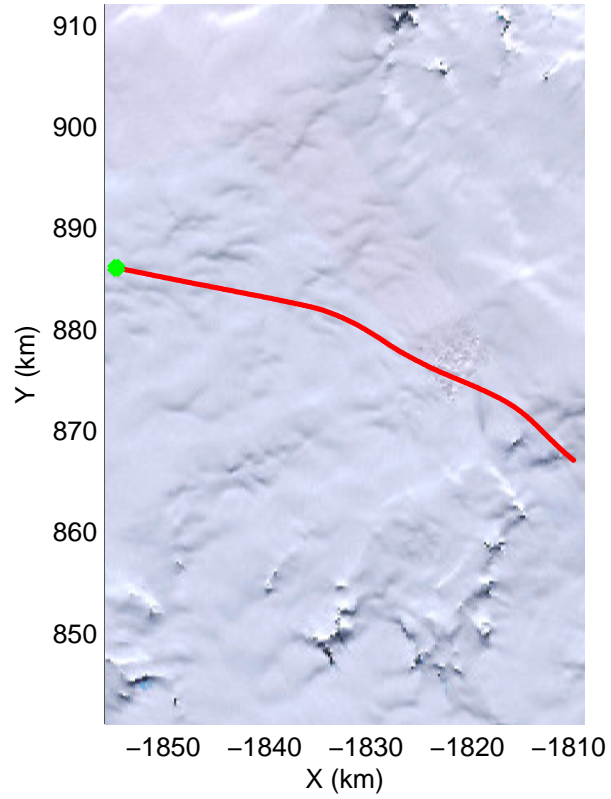

mcords3 2014_Antarctica_DC8: "Land Ice – South Peninsula" 20141110_05_001: 18:03:57.6 to 18:10:02.4 GPS

mcords3 2014_Antarctica_DC8: "Land Ice – South Peninsula" 20141110_05_001: 18:03:57.6 to 18:10:02.4 GPS

Land Ice – South Peninsula
20141110_05_002
Polar Stereograph -71N/0E

mcords3 2014_Antarctica_DC8: "Land Ice – South Peninsula" 20141110_05_002: 18:10:02.6 to 18:16:09.6 GPS

mcords3 2014_Antarctica_DC8: "Land Ice – South Peninsula" 20141110_05_002: 18:10:02.6 to 18:16:09.6 GPS

mcords3 2014_Antarctica_DC8: "Land Ice – South Peninsula" 20141110_05_003: 18:16:09.9 to 18:22:04.9 GPS

mcords3 2014_Antarctica_DC8: "Land Ice – South Peninsula" 20141110_05_003: 18:16:09.9 to 18:22:04.9 GPS