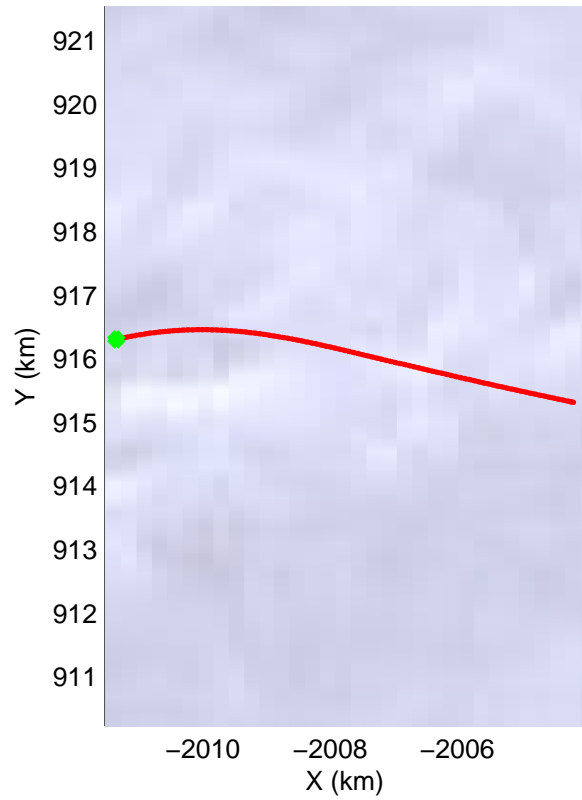

Land Ice – South Peninsula  
 20141110\_04\_001  
 Polar Stereograph -71N/0E

mcords3 2014\_Antarctica\_DC8: "Land Ice – South Peninsula" 20141110\_04\_001: 18:02:39.6 to 18:03:42.5 GPS

mcords3 2014\_Antarctica\_DC8: "Land Ice – South Peninsula" 20141110\_04\_001: 18:02:39.6 to 18:03:42.5 GPS