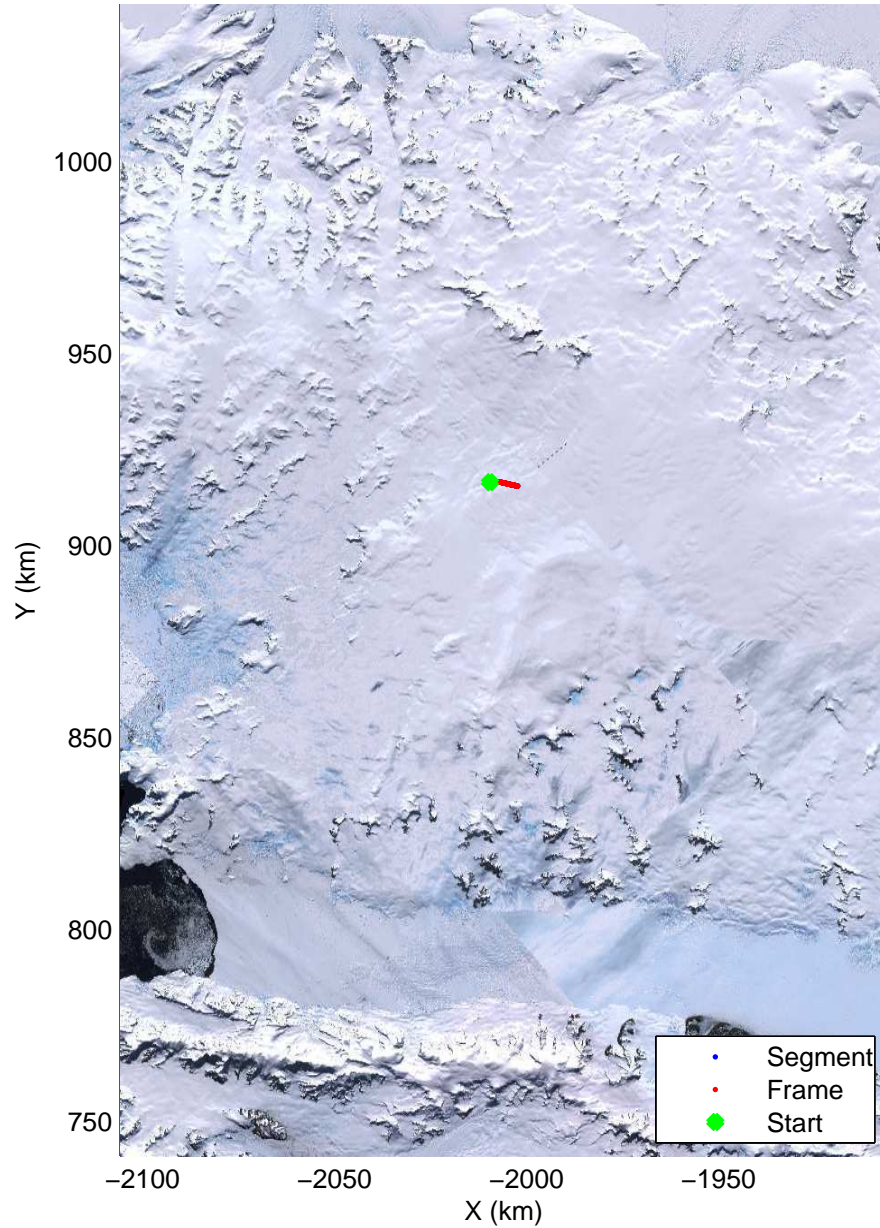

Land Ice – South Peninsula  
 20141110\_04\_001  
 Polar Stereograph -71N/0E

mcords3 2014\_Antarctica\_DC8: "Land Ice – South Peninsula" 20141110\_04\_001: 18:02:39.6 to 18:03:42.5 GPS

mcords3 2014\_Antarctica\_DC8: "Land Ice – South Peninsula" 20141110\_04\_001: 18:02:39.6 to 18:03:42.5 GPS