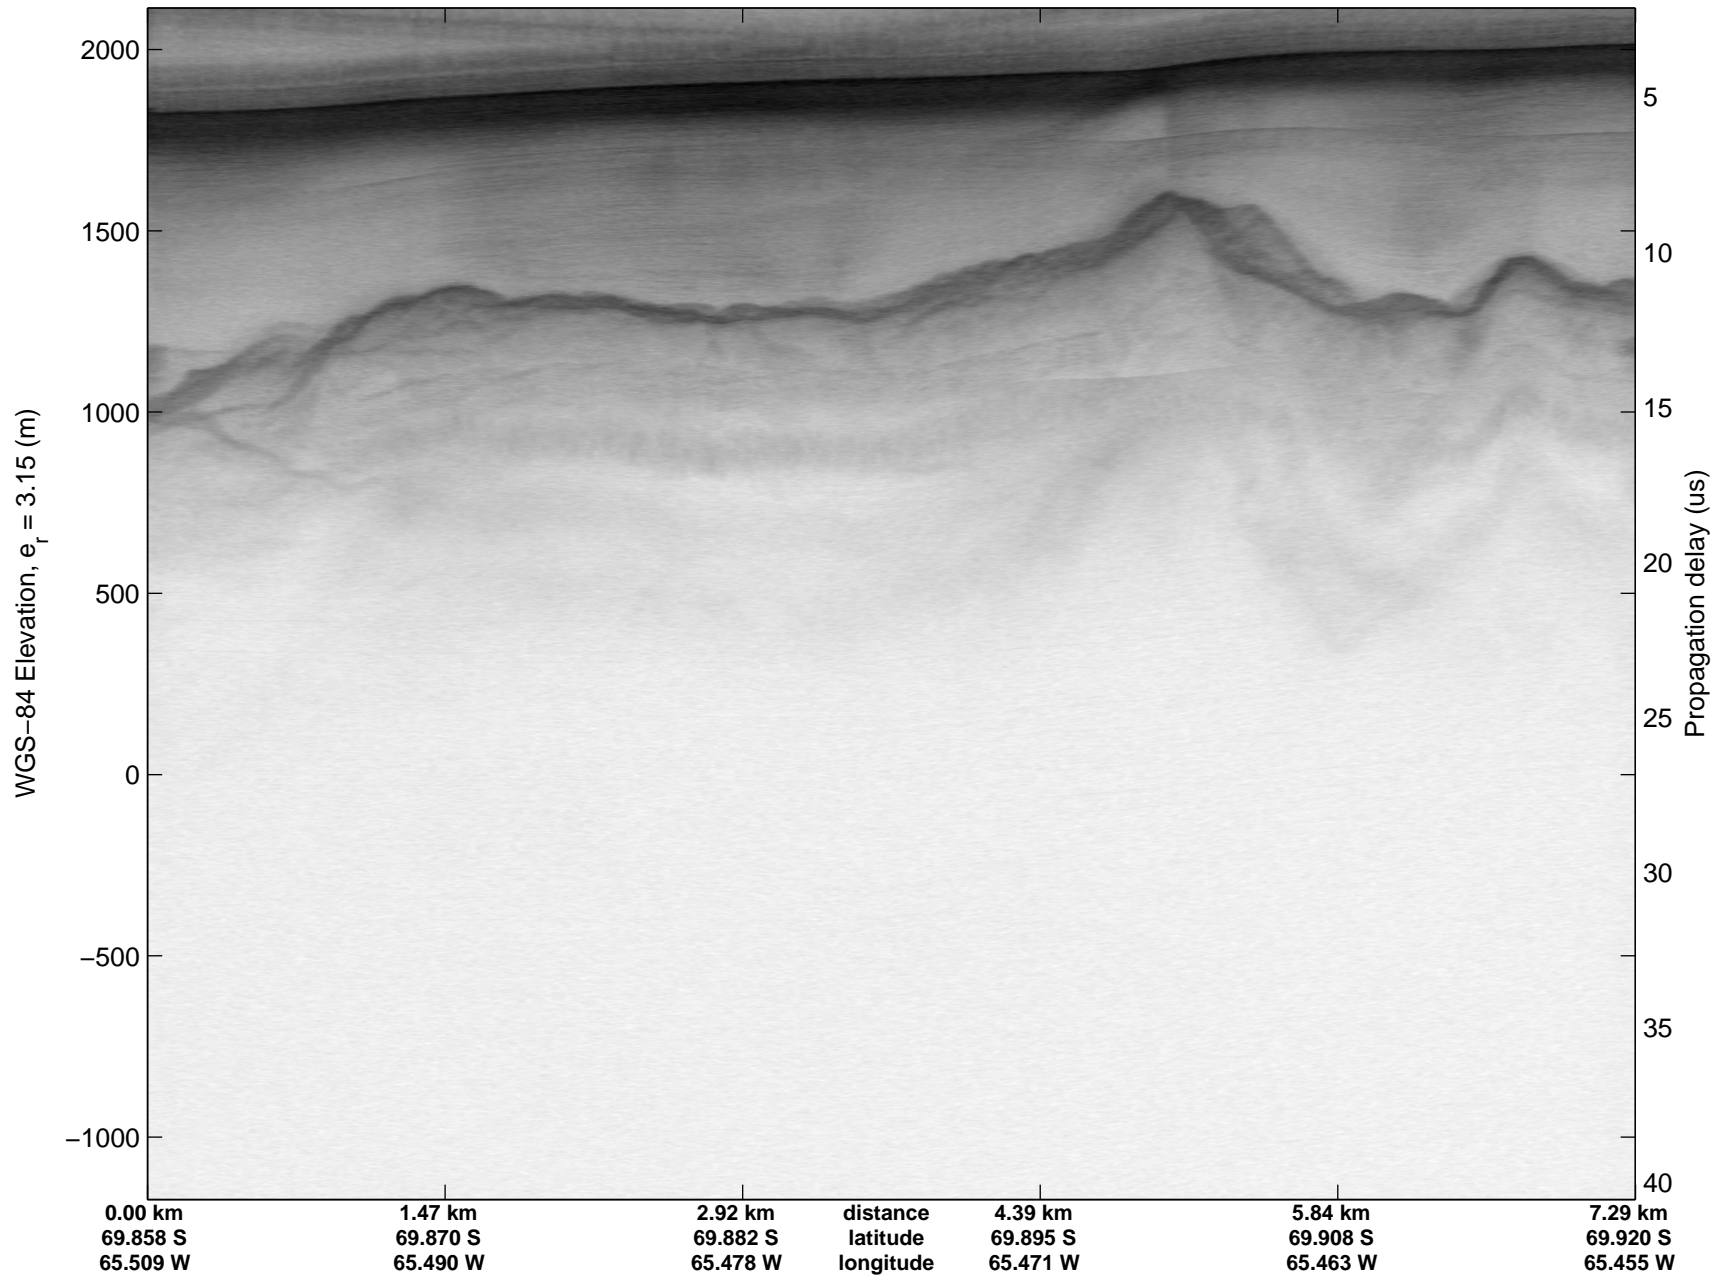

Land Ice – South Peninsula  
 20141110\_04\_001  
 Polar Stereograph -71N/0E

mcords3 2014\_Antarctica\_DC8: "Land Ice – South Peninsula" 20141110\_04\_001: 18:02:39.6 to 18:03:42.5 GPS

mcords3 2014\_Antarctica\_DC8: "Land Ice – South Peninsula" 20141110\_04\_001: 18:02:39.6 to 18:03:42.5 GPS