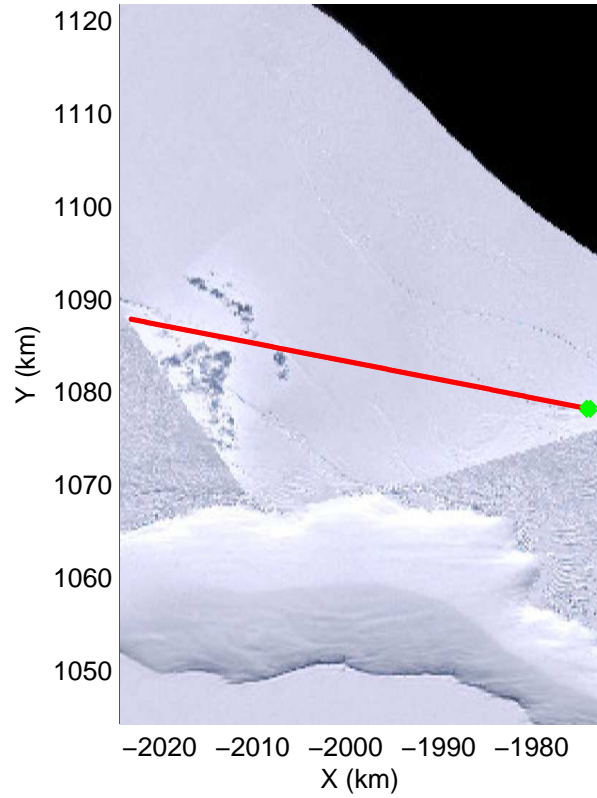

Land Ice – Slessor 1A
20141108_07_004
Polar Stereograph -71N/0E