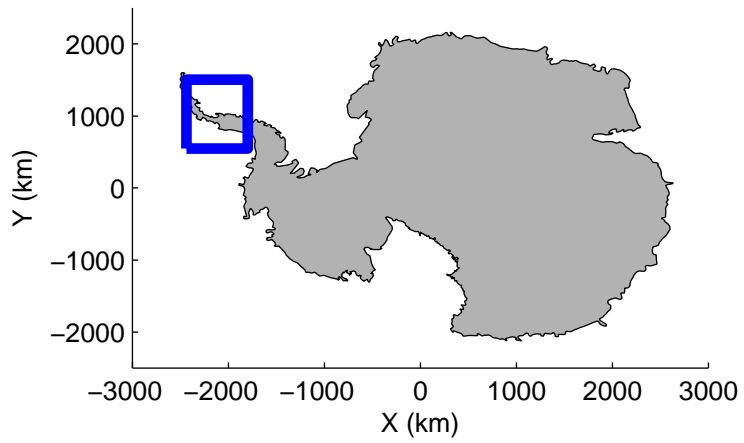

Land Ice – Slessor 1A  
 20141108\_07\_011  
 Polar Stereograph -71N/0E

mcords3 2014\_Antarctica\_DC8: "Land Ice – Slessor 1A" 20141108\_07\_011: 21:26:50.1 to 21:30:28.8 GPS

mcords3 2014\_Antarctica\_DC8: "Land Ice – Slessor 1A" 20141108\_07\_011: 21:26:50.1 to 21:30:28.8 GPS