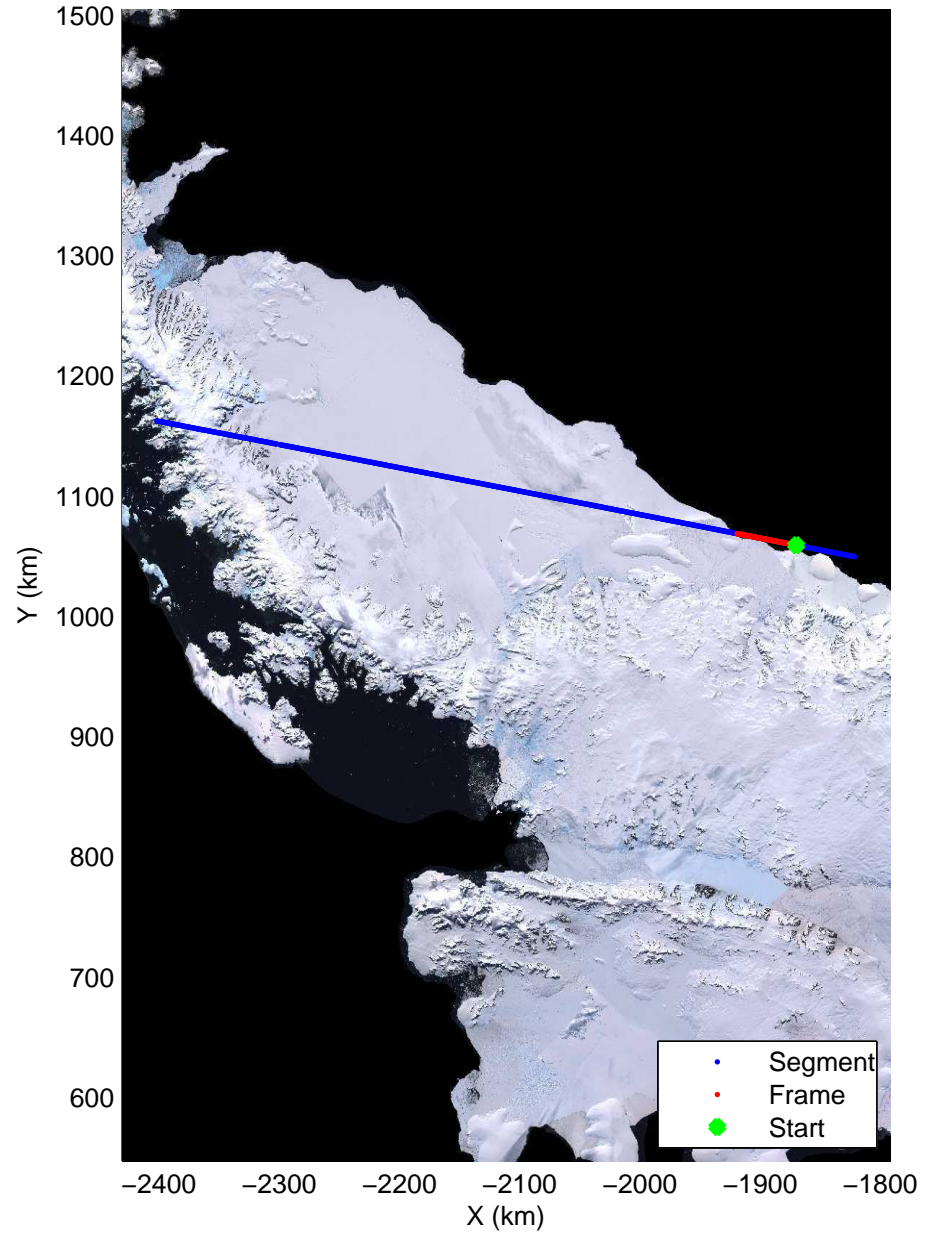

Land Ice – Slessor 1A  
20141108\_07\_001  
Polar Stereograph -71N/0E

mcords3 2014\_Antarctica\_DC8: "Land Ice - Slessor 1A" 20141108\_07\_001: 20:50:12.2 to 20:53:51.4 GPS

mcords3 2014\_Antarctica\_DC8: "Land Ice - Slessor 1A" 20141108\_07\_001: 20:50:12.2 to 20:53:51.4 GPS

Land Ice – Slessor 1A  
20141108\_07\_002  
Polar Stereograph -71N/0E

mcords3 2014\_Antarctica\_DC8: "Land Ice - Slessor 1A" 20141108\_07\_002: 20:53:51.6 to 20:57:31.6 GPS

mcords3 2014\_Antarctica\_DC8: "Land Ice - Slessor 1A" 20141108\_07\_002: 20:53:51.6 to 20:57:31.6 GPS

Land Ice – Slessor 1A  
20141108\_07\_003  
Polar Stereograph -71N/0E

mcords3 2014\_Antarctica\_DC8: "Land Ice - Slessor 1A" 20141108\_07\_003: 20:57:31.7 to 21:01:12.2 GPS

mcords3 2014\_Antarctica\_DC8: "Land Ice - Slessor 1A" 20141108\_07\_003: 20:57:31.7 to 21:01:12.2 GPS

Land Ice – Slessor 1A  
20141108\_07\_004  
Polar Stereograph -71N/0E

mcords3 2014\_Antarctica\_DC8: "Land Ice - Slessor 1A" 20141108\_07\_004: 21:01:12.4 to 21:04:53.0 GPS

mcords3 2014\_Antarctica\_DC8: "Land Ice - Slessor 1A" 20141108\_07\_004: 21:01:12.4 to 21:04:53.0 GPS