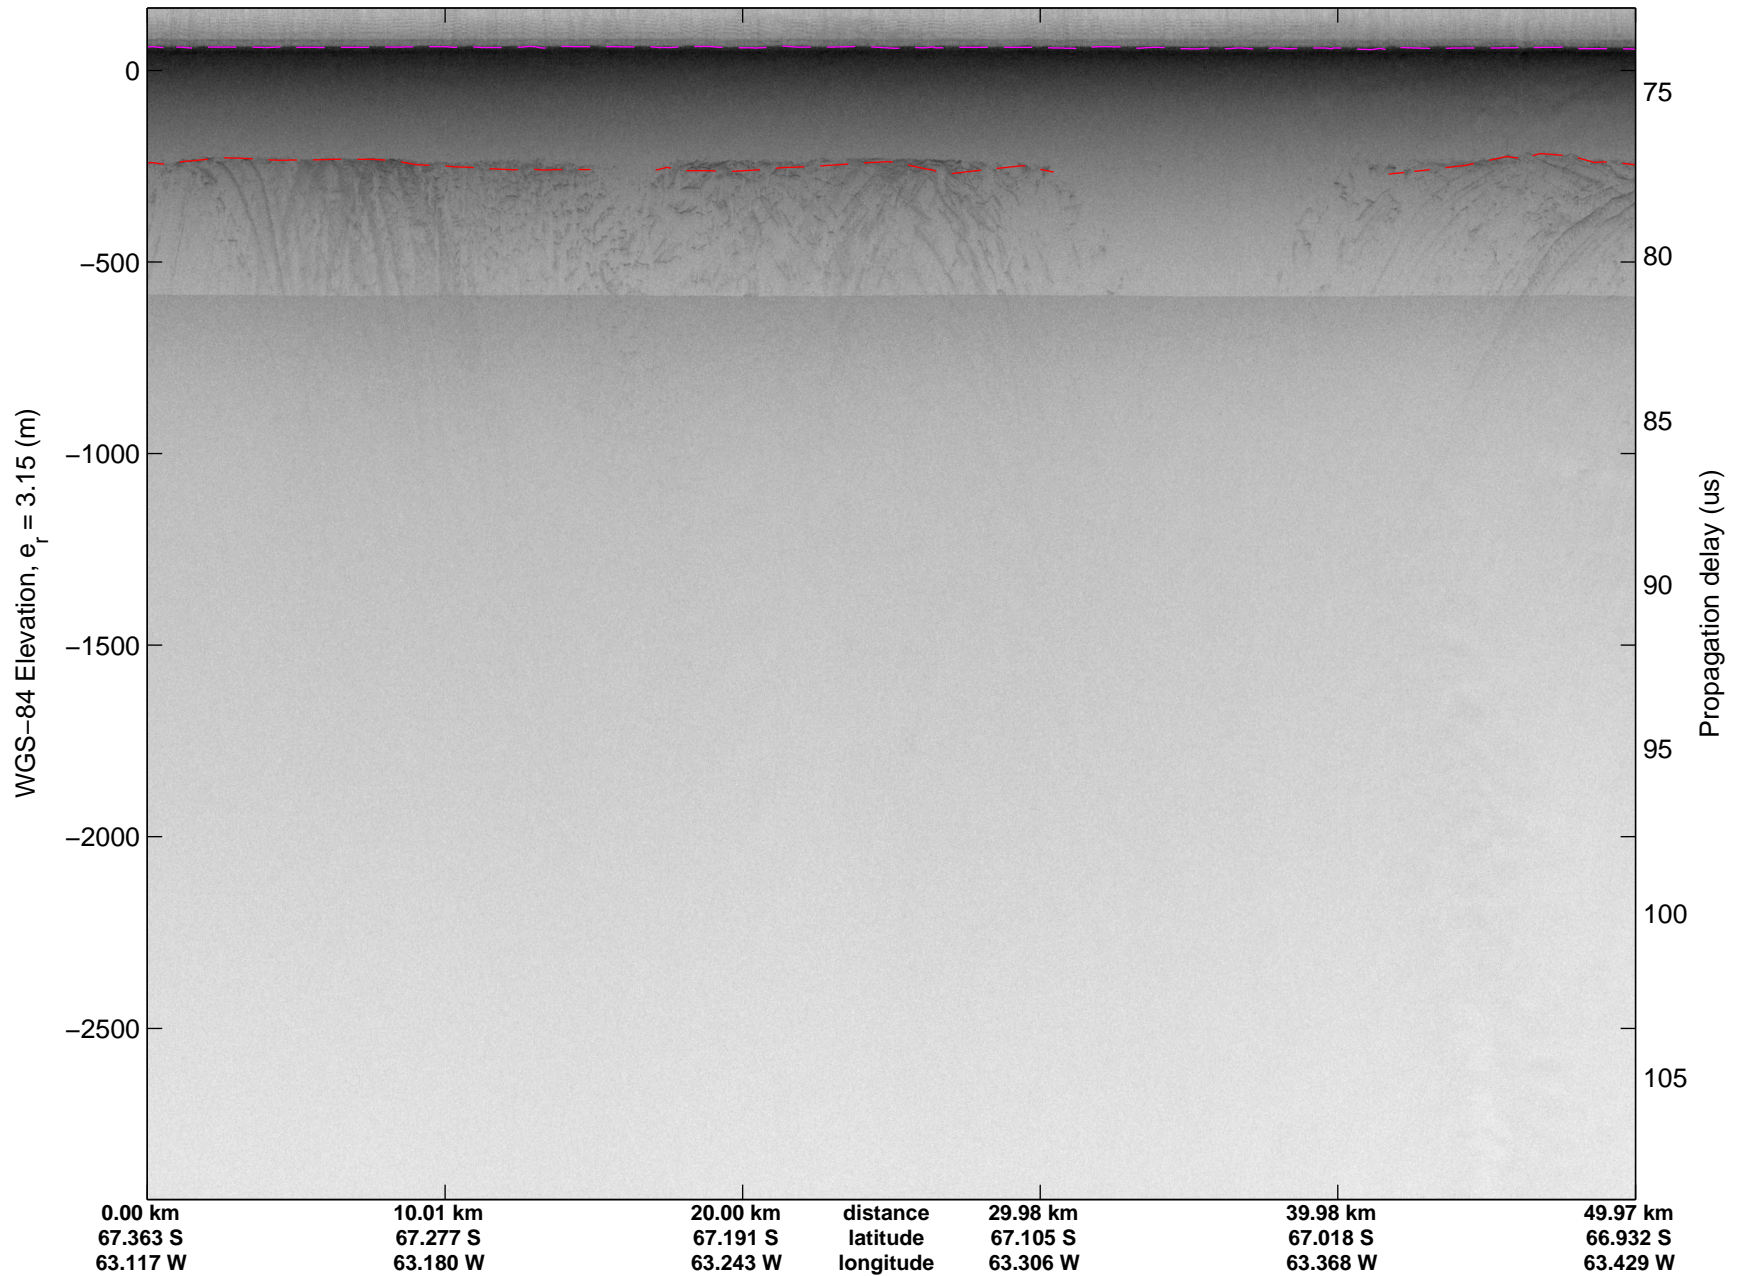

mcords3 2014_Antarctica_DC8: "Land Ice - Slessor 1A" 20141108_07_009: 21:19:30.7 to 21:23:10.6 GPS