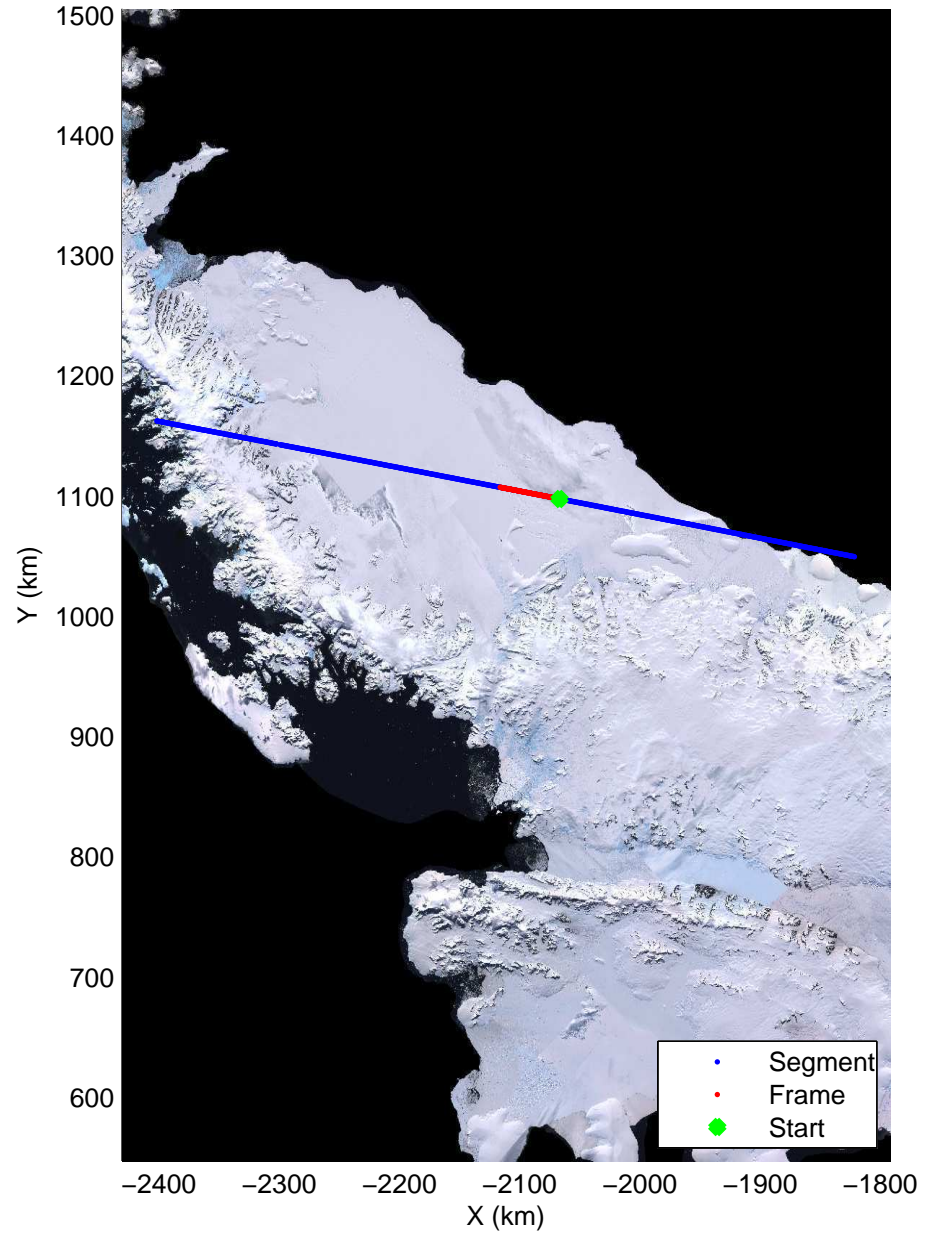

Land Ice – Slessor 1A  
20141108\_07\_005  
Polar Stereograph -71N/0E

mcords3 2014\_Antarctica\_DC8: "Land Ice - Slessor 1A" 20141108\_07\_005: 21:04:53.2 to 21:08:33.5 GPS

mcords3 2014\_Antarctica\_DC8: "Land Ice - Slessor 1A" 20141108\_07\_005: 21:04:53.2 to 21:08:33.5 GPS

Land Ice – Slessor 1A  
20141108\_07\_006  
Polar Stereograph -71N/0E

mcords3 2014\_Antarctica\_DC8: "Land Ice - Slessor 1A" 20141108\_07\_006: 21:08:33.7 to 21:12:13.2 GPS

mcords3 2014\_Antarctica\_DC8: "Land Ice - Slessor 1A" 20141108\_07\_006: 21:08:33.7 to 21:12:13.2 GPS