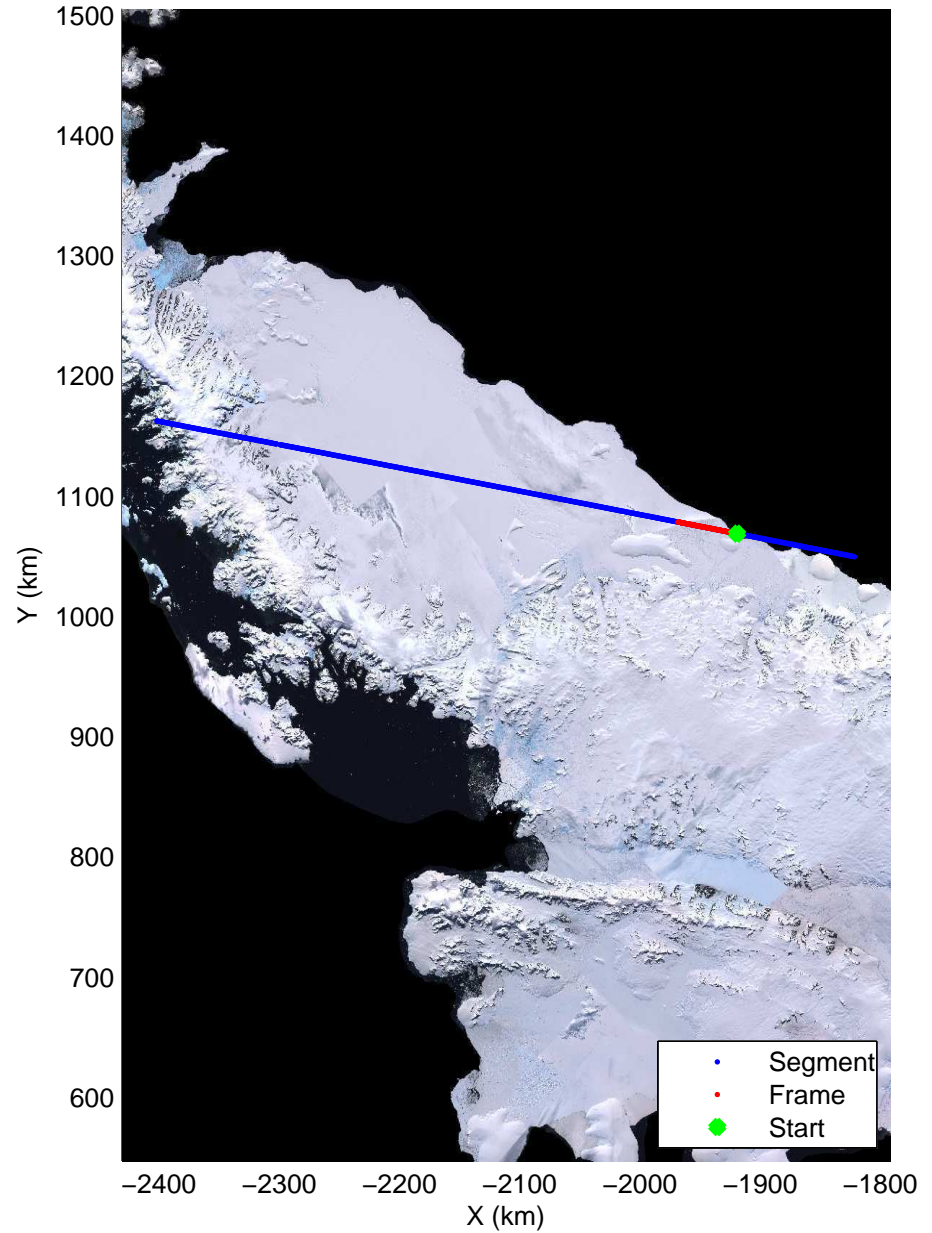

Land Ice – Slessor 1A  
20141108\_07\_001  
Polar Stereograph -71N/0E

mcords3 2014\_Antarctica\_DC8: "Land Ice - Slessor 1A" 20141108\_07\_001: 20:50:12.2 to 20:53:51.4 GPS

mcords3 2014\_Antarctica\_DC8: "Land Ice - Slessor 1A" 20141108\_07\_001: 20:50:12.2 to 20:53:51.4 GPS

Land Ice – Slessor 1A  
20141108\_07\_002  
Polar Stereograph -71N/0E

mcords3 2014\_Antarctica\_DC8: "Land Ice - Slessor 1A" 20141108\_07\_002: 20:53:51.6 to 20:57:31.6 GPS

mcords3 2014\_Antarctica\_DC8: "Land Ice - Slessor 1A" 20141108\_07\_002: 20:53:51.6 to 20:57:31.6 GPS

Land Ice – Slessor 1A  
20141108\_07\_003  
Polar Stereograph -71N/0E

mcords3 2014\_Antarctica\_DC8: "Land Ice - Slessor 1A" 20141108\_07\_003: 20:57:31.7 to 21:01:12.2 GPS

mcords3 2014\_Antarctica\_DC8: "Land Ice - Slessor 1A" 20141108\_07\_003: 20:57:31.7 to 21:01:12.2 GPS

Land Ice – Slessor 1A  
20141108\_07\_004  
Polar Stereograph -71N/0E

mcords3 2014\_Antarctica\_DC8: "Land Ice - Slessor 1A" 20141108\_07\_004: 21:01:12.4 to 21:04:53.0 GPS

mcords3 2014\_Antarctica\_DC8: "Land Ice - Slessor 1A" 20141108\_07\_004: 21:01:12.4 to 21:04:53.0 GPS