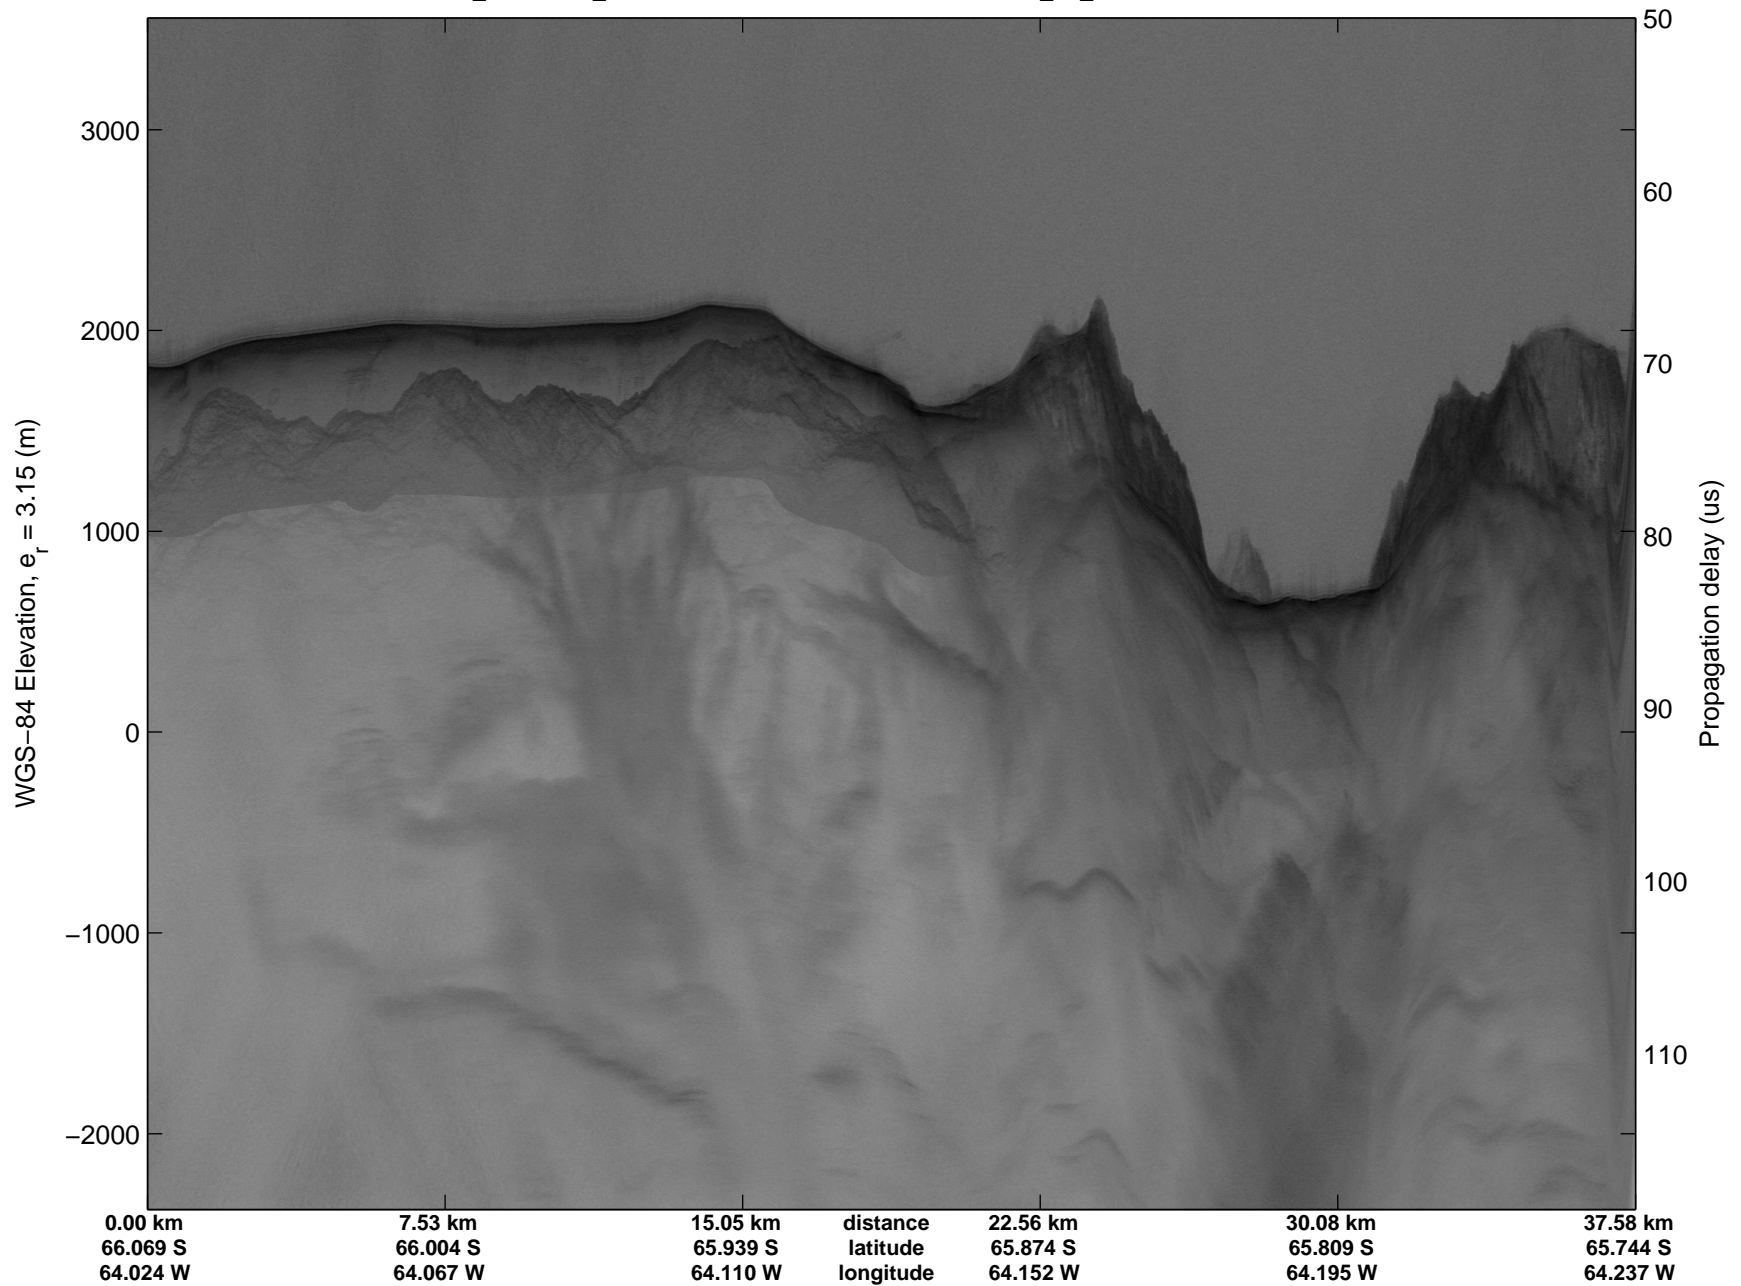

Land Ice – Slessor 1A  
20141108\_07\_010  
Polar Stereograph -71N/0E

mcords3 2014\_Antarctica\_DC8: "Land Ice - Slessor 1A" 20141108\_07\_010: 21:23:10.8 to 21:26:49.9 GPS

mcords3 2014\_Antarctica\_DC8: "Land Ice - Slessor 1A" 20141108\_07\_010: 21:23:10.8 to 21:26:49.9 GPS

Land Ice – Slessor 1A  
 20141108\_07\_011  
 Polar Stereograph -71N/0E

mcords3 2014\_Antarctica\_DC8: "Land Ice – Slessor 1A" 20141108\_07\_011: 21:26:50.1 to 21:30:28.8 GPS

mcords3 2014\_Antarctica\_DC8: "Land Ice – Slessor 1A" 20141108\_07\_011: 21:26:50.1 to 21:30:28.8 GPS

Land Ice – Slessor 1A  
20141108\_07\_012  
Polar Stereograph -71N/0E

mcords3 2014\_Antarctica\_DC8: "Land Ice - Slessor 1A" 20141108\_07\_012: 21:30:29.0 to 21:33:12.9 GPS

mcords3 2014\_Antarctica\_DC8: "Land Ice – Slessor 1A" 20141108\_07\_012: 21:30:29.0 to 21:33:12.9 GPS