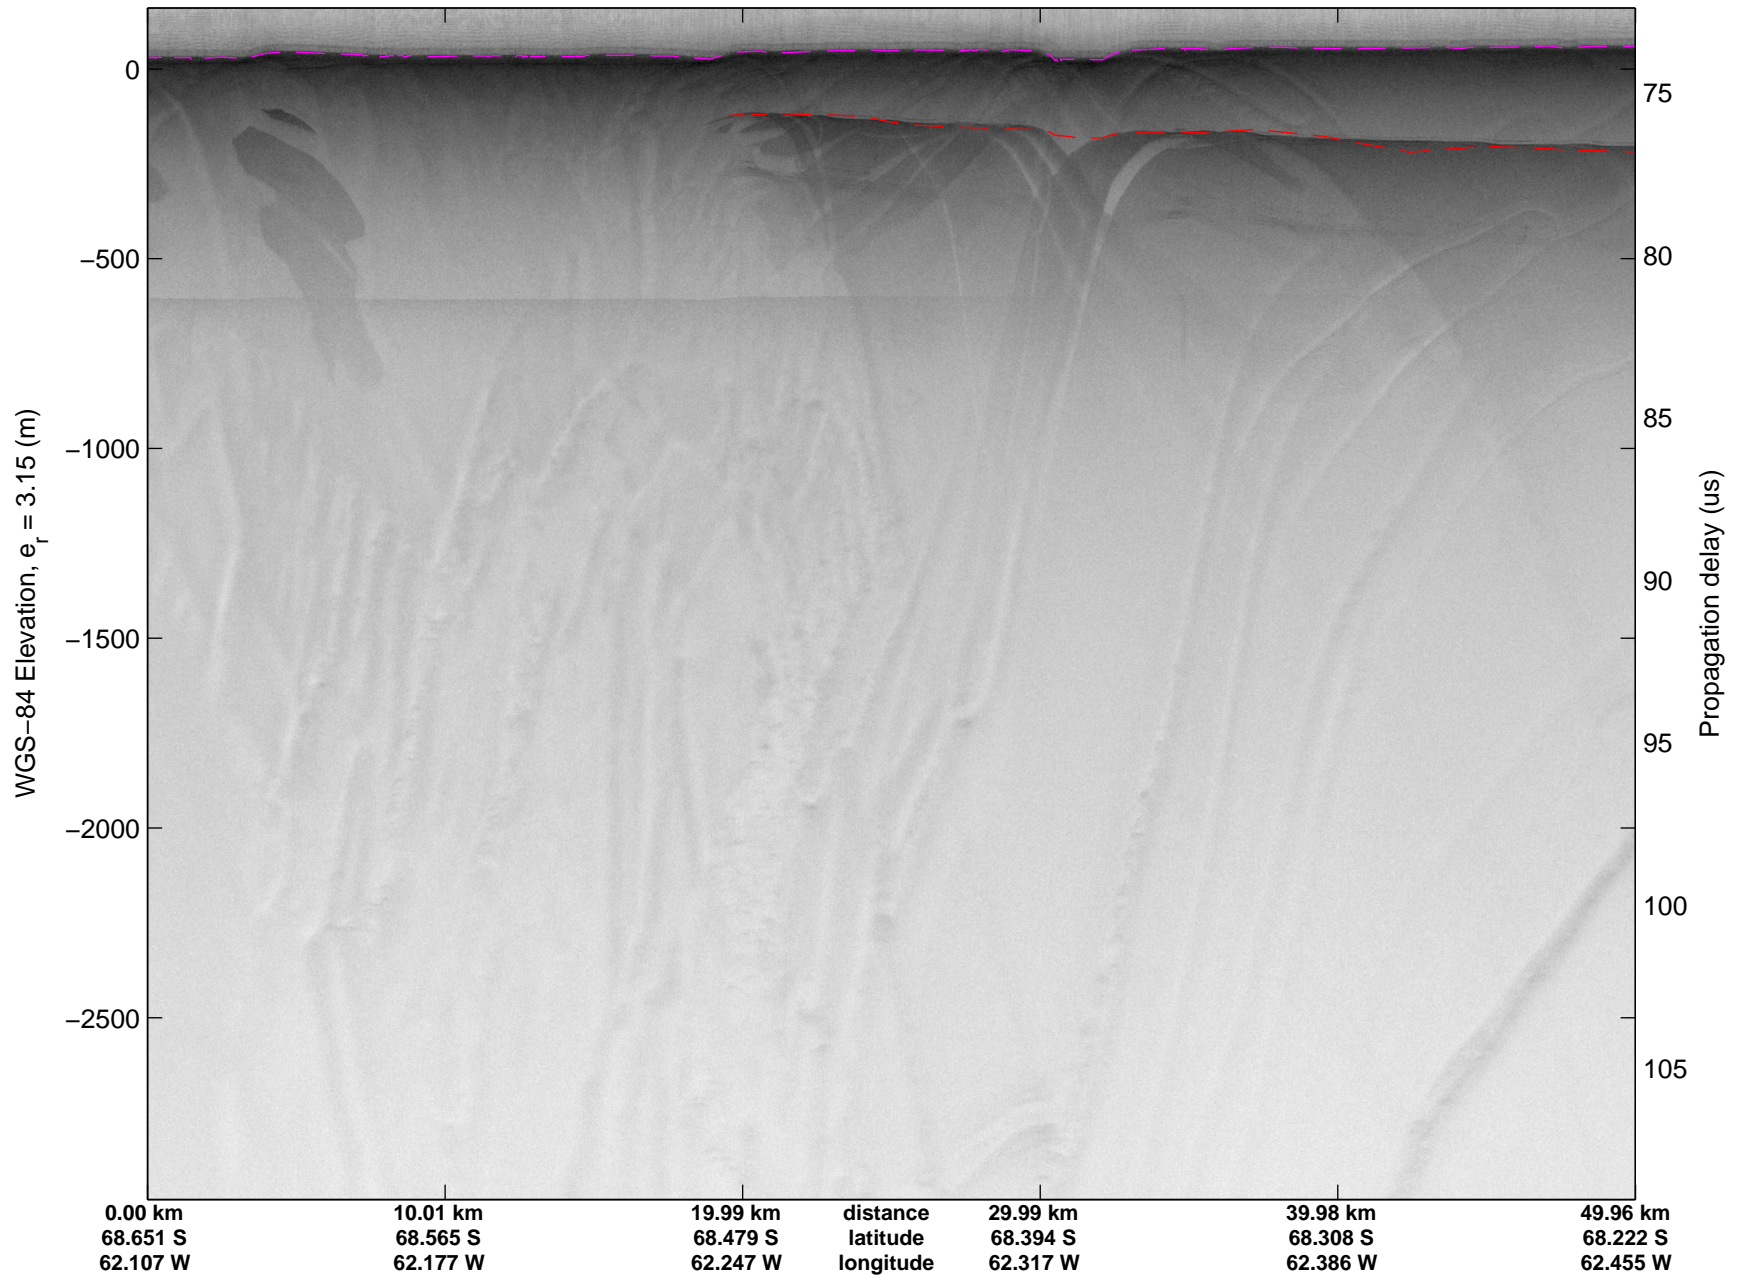

Land Ice – Slessor 1A  
20141108\_07\_006  
Polar Stereograph -71N/0E

mcords3 2014\_Antarctica\_DC8: "Land Ice - Slessor 1A" 20141108\_07\_006: 21:08:33.7 to 21:12:13.2 GPS

mcords3 2014\_Antarctica\_DC8: "Land Ice - Slessor 1A" 20141108\_07\_006: 21:08:33.7 to 21:12:13.2 GPS