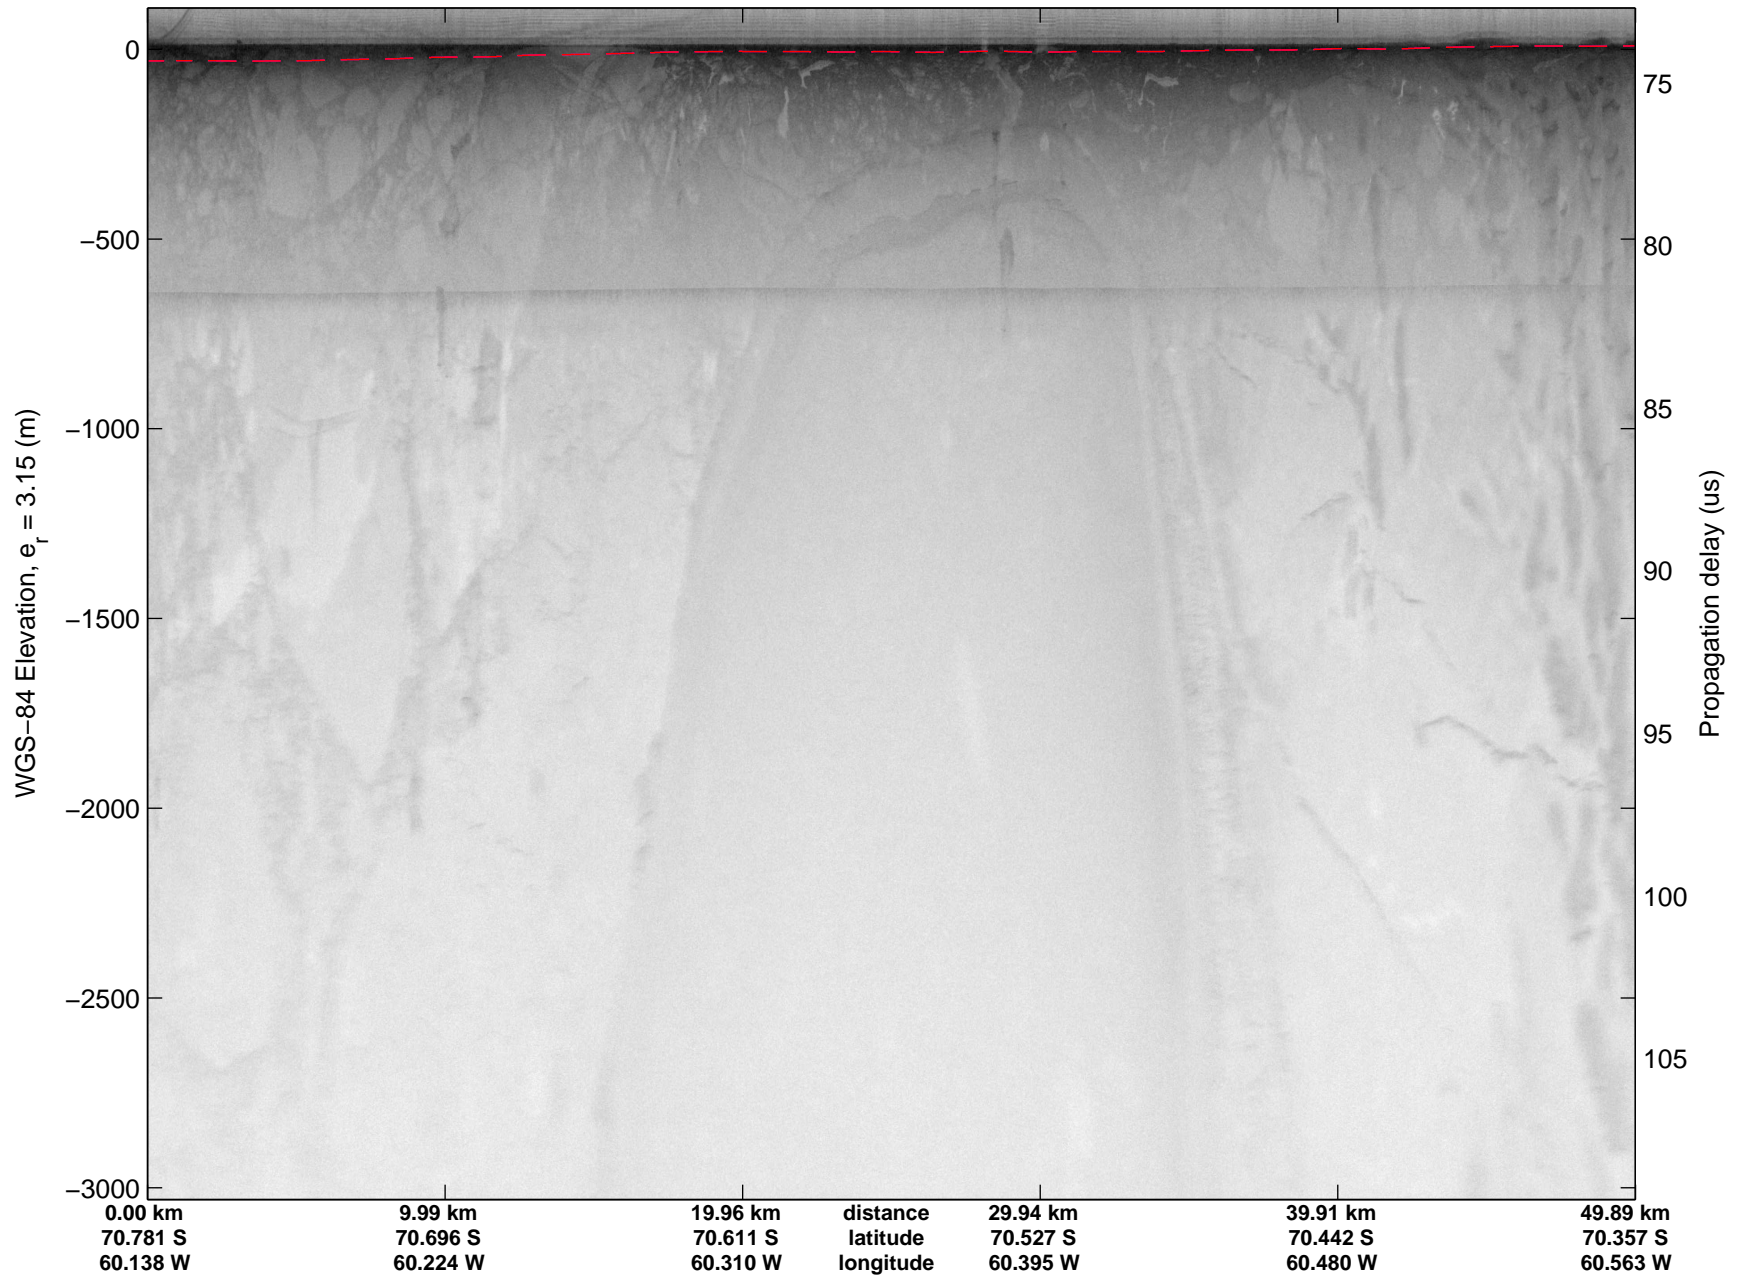

Land Ice – Slessor 1A  
20141108\_07\_001  
Polar Stereograph -71N/0E

mcords3 2014\_Antarctica\_DC8: "Land Ice - Slessor 1A" 20141108\_07\_001: 20:50:12.2 to 20:53:51.4 GPS

mcords3 2014\_Antarctica\_DC8: "Land Ice - Slessor 1A" 20141108\_07\_001: 20:50:12.2 to 20:53:51.4 GPS

Land Ice – Slessor 1A  
20141108\_07\_002  
Polar Stereograph -71N/0E

mcords3 2014\_Antarctica\_DC8: "Land Ice - Slessor 1A" 20141108\_07\_002: 20:53:51.6 to 20:57:31.6 GPS

mcords3 2014\_Antarctica\_DC8: "Land Ice - Slessor 1A" 20141108\_07\_002: 20:53:51.6 to 20:57:31.6 GPS

Land Ice – Slessor 1A  
20141108\_07\_003  
Polar Stereograph -71N/0E

mcords3 2014\_Antarctica\_DC8: "Land Ice - Slessor 1A" 20141108\_07\_003: 20:57:31.7 to 21:01:12.2 GPS

mcords3 2014\_Antarctica\_DC8: "Land Ice - Slessor 1A" 20141108\_07\_003: 20:57:31.7 to 21:01:12.2 GPS

Land Ice – Slessor 1A  
20141108\_07\_004  
Polar Stereograph -71N/0E

mcords3 2014\_Antarctica\_DC8: "Land Ice - Slessor 1A" 20141108\_07\_004: 21:01:12.4 to 21:04:53.0 GPS

mcords3 2014\_Antarctica\_DC8: "Land Ice - Slessor 1A" 20141108\_07\_004: 21:01:12.4 to 21:04:53.0 GPS