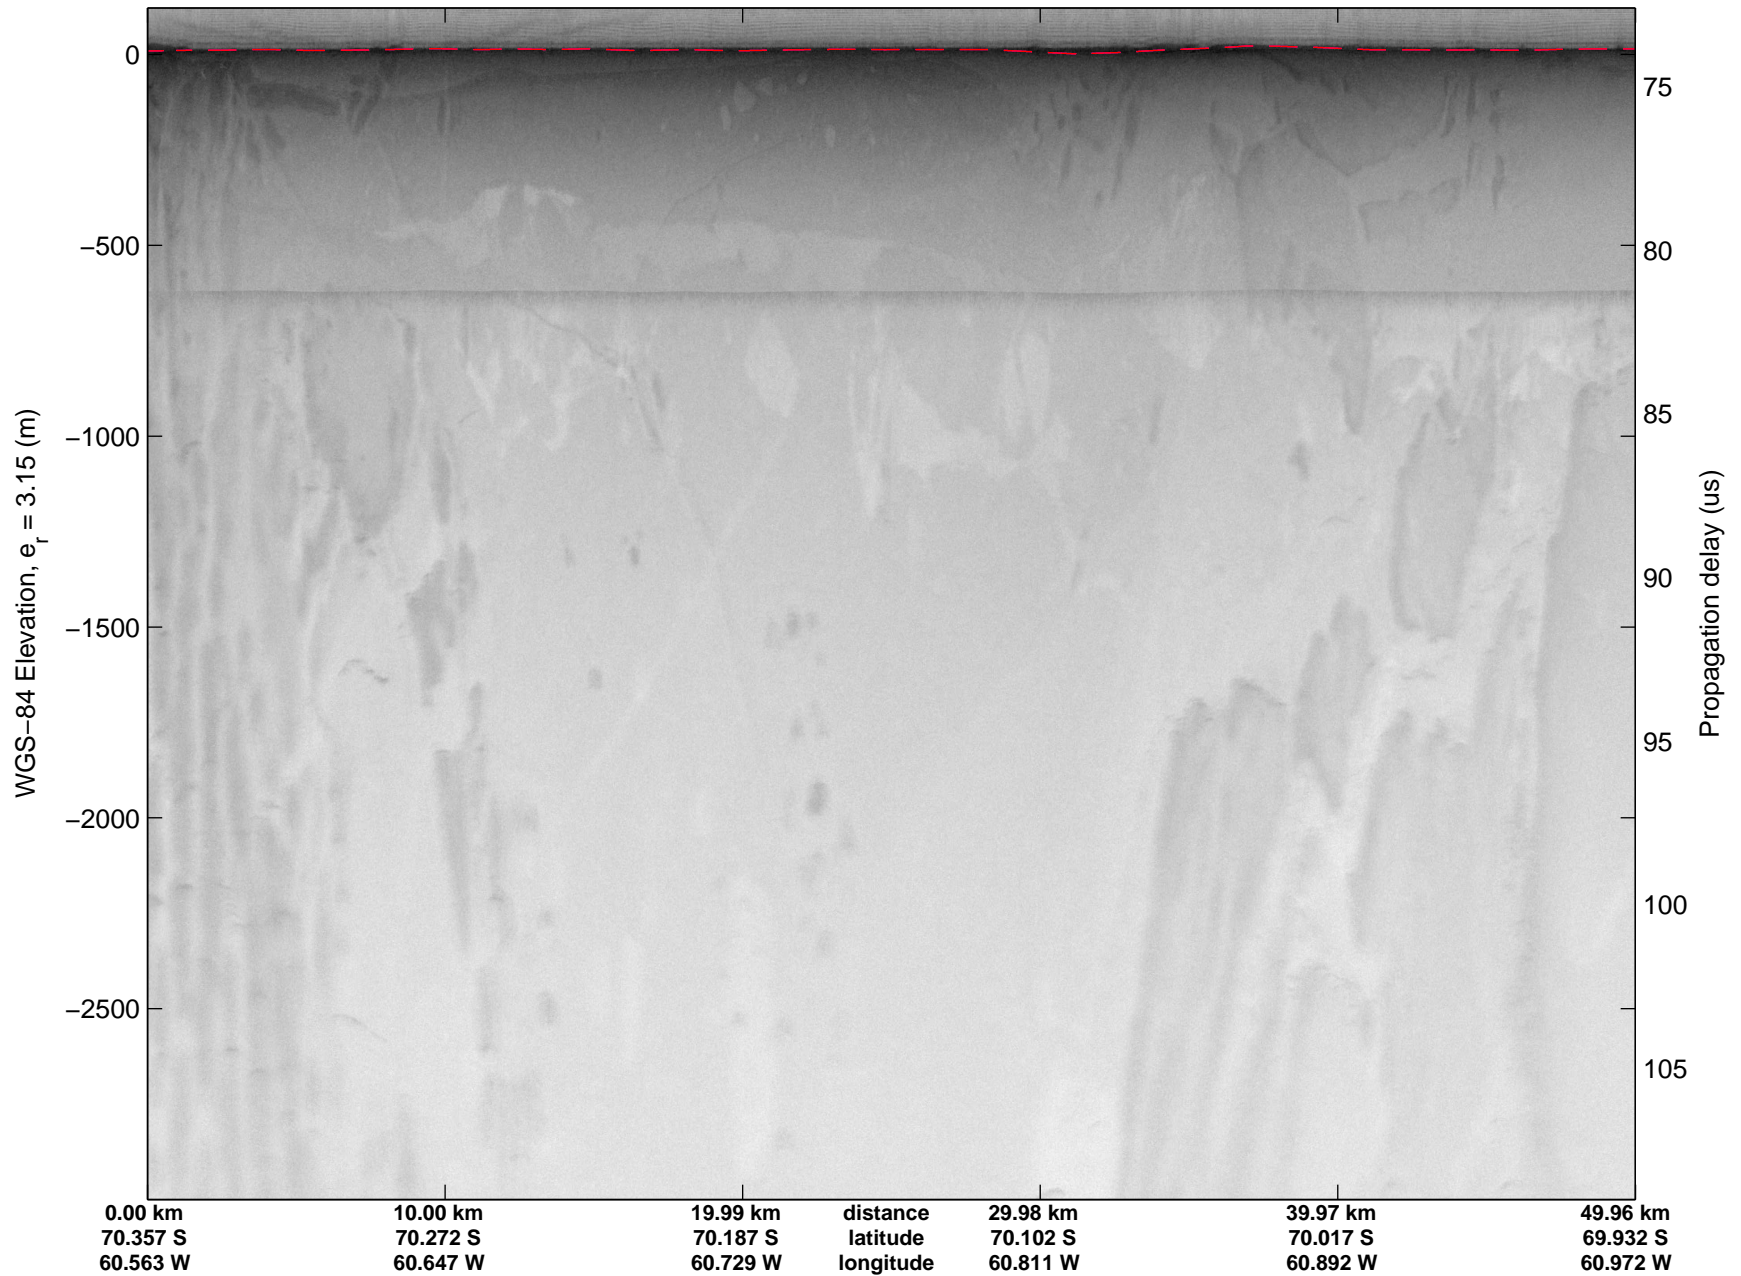

Land Ice – Slessor 1A  
20141108\_07\_001  
Polar Stereograph -71N/0E

mcords3 2014\_Antarctica\_DC8: "Land Ice - Slessor 1A" 20141108\_07\_001: 20:50:12.2 to 20:53:51.4 GPS

mcords3 2014\_Antarctica\_DC8: "Land Ice - Slessor 1A" 20141108\_07\_001: 20:50:12.2 to 20:53:51.4 GPS

Land Ice – Slessor 1A  
20141108\_07\_002  
Polar Stereograph -71N/0E

mcords3 2014\_Antarctica\_DC8: "Land Ice - Slessor 1A" 20141108\_07\_002: 20:53:51.6 to 20:57:31.6 GPS

mcords3 2014\_Antarctica\_DC8: "Land Ice - Slessor 1A" 20141108\_07\_002: 20:53:51.6 to 20:57:31.6 GPS

Land Ice – Slessor 1A  
20141108\_07\_003  
Polar Stereograph -71N/0E

mcords3 2014\_Antarctica\_DC8: "Land Ice - Slessor 1A" 20141108\_07\_003: 20:57:31.7 to 21:01:12.2 GPS

mcords3 2014\_Antarctica\_DC8: "Land Ice - Slessor 1A" 20141108\_07\_003: 20:57:31.7 to 21:01:12.2 GPS

Land Ice – Slessor 1A  
20141108\_07\_004  
Polar Stereograph -71N/0E

mcords3 2014\_Antarctica\_DC8: "Land Ice - Slessor 1A" 20141108\_07\_004: 21:01:12.4 to 21:04:53.0 GPS

mcords3 2014\_Antarctica\_DC8: "Land Ice - Slessor 1A" 20141108\_07\_004: 21:01:12.4 to 21:04:53.0 GPS