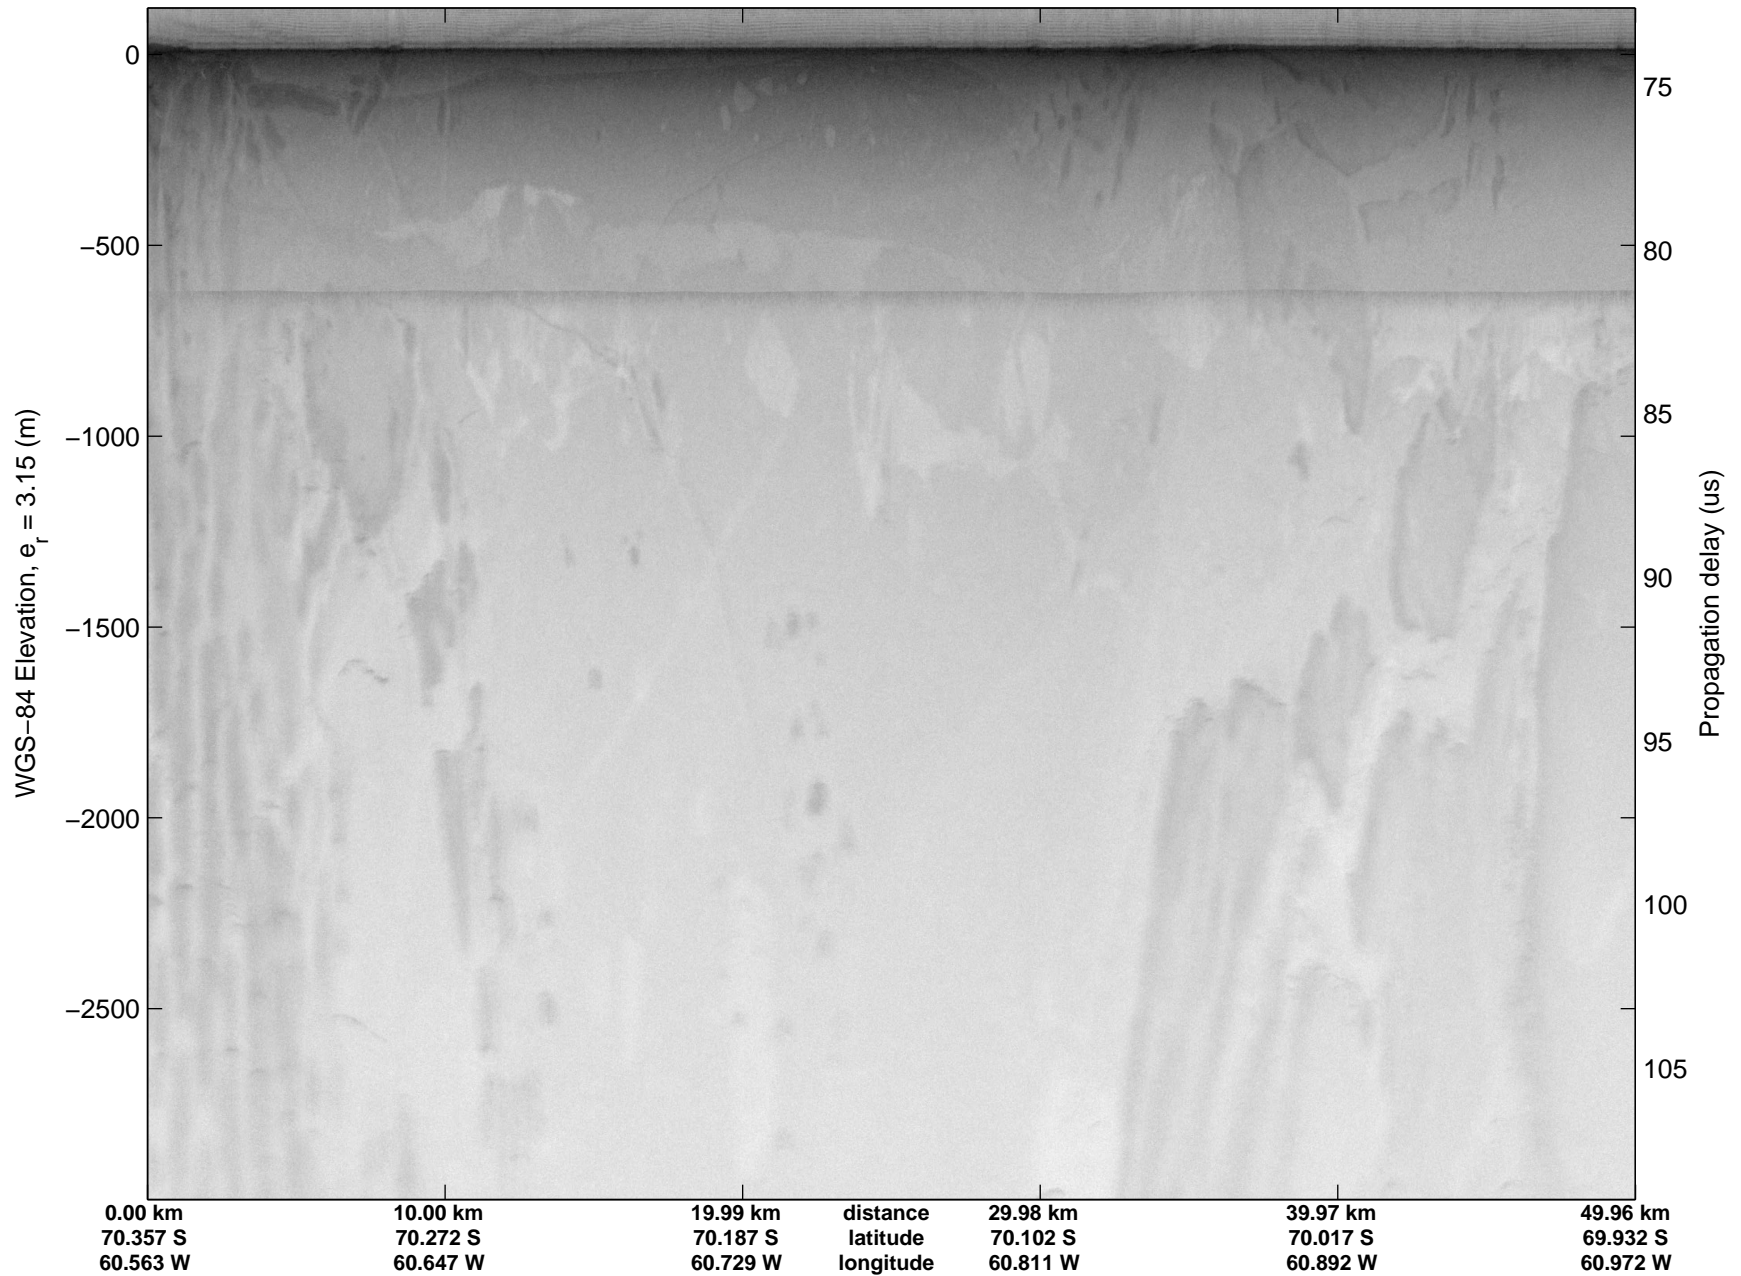

Land Ice – Slessor 1A  
20141108\_07\_001  
Polar Stereograph -71N/0E

mcords3 2014\_Antarctica\_DC8: "Land Ice - Slessor 1A" 20141108\_07\_001: 20:50:12.2 to 20:53:51.4 GPS

mcords3 2014\_Antarctica\_DC8: "Land Ice - Slessor 1A" 20141108\_07\_001: 20:50:12.2 to 20:53:51.4 GPS

Land Ice – Slessor 1A  
20141108\_07\_002  
Polar Stereograph -71N/0E

mcords3 2014\_Antarctica\_DC8: "Land Ice - Slessor 1A" 20141108\_07\_002: 20:53:51.6 to 20:57:31.6 GPS

mcords3 2014\_Antarctica\_DC8: "Land Ice - Slessor 1A" 20141108\_07\_002: 20:53:51.6 to 20:57:31.6 GPS

Land Ice – Slessor 1A  
20141108\_07\_003  
Polar Stereograph -71N/0E

mcords3 2014\_Antarctica\_DC8: "Land Ice - Slessor 1A" 20141108\_07\_003: 20:57:31.7 to 21:01:12.2 GPS

mcords3 2014\_Antarctica\_DC8: "Land Ice - Slessor 1A" 20141108\_07\_003: 20:57:31.7 to 21:01:12.2 GPS