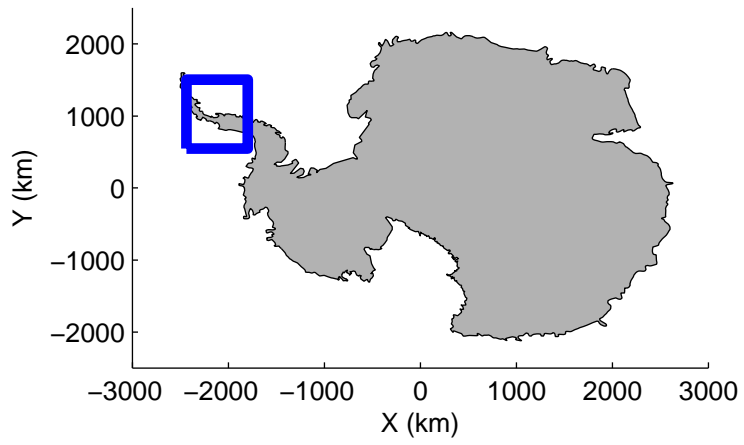

Land Ice – Slessor 1A  
20141108\_07\_001  
Polar Stereograph -71N/0E

mcords3 2014\_Antarctica\_DC8: "Land Ice - Slessor 1A" 20141108\_07\_001: 20:50:12.2 to 20:53:51.4 GPS

mcords3 2014\_Antarctica\_DC8: "Land Ice - Slessor 1A" 20141108\_07\_001: 20:50:12.2 to 20:53:51.4 GPS