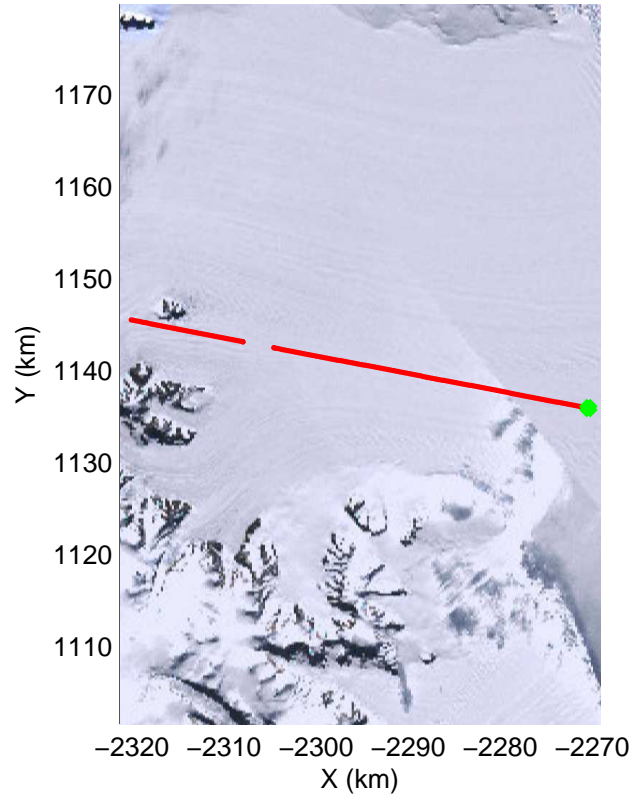

Land Ice – Slessor 1A
20141108_07_010
Polar Stereograph -71N/0E