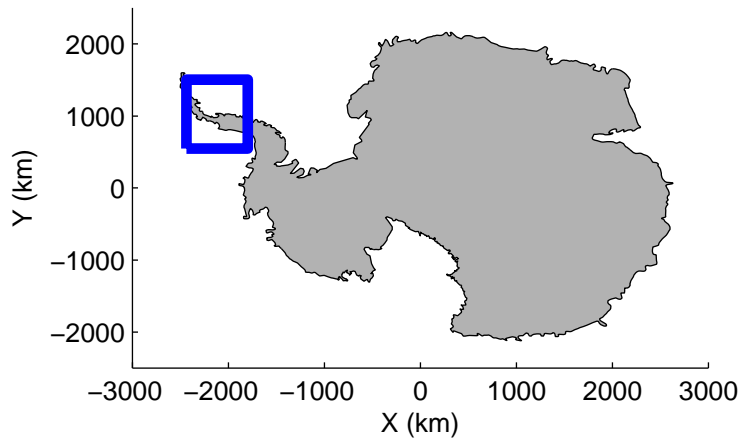

Land Ice – Slessor 1A  
20141108\_07\_010  
Polar Stereograph -71N/0E

mcords3 2014\_Antarctica\_DC8: "Land Ice - Slessor 1A" 20141108\_07\_010: 21:23:10.8 to 21:26:49.9 GPS

mcords3 2014\_Antarctica\_DC8: "Land Ice - Slessor 1A" 20141108\_07\_010: 21:23:10.8 to 21:26:49.9 GPS