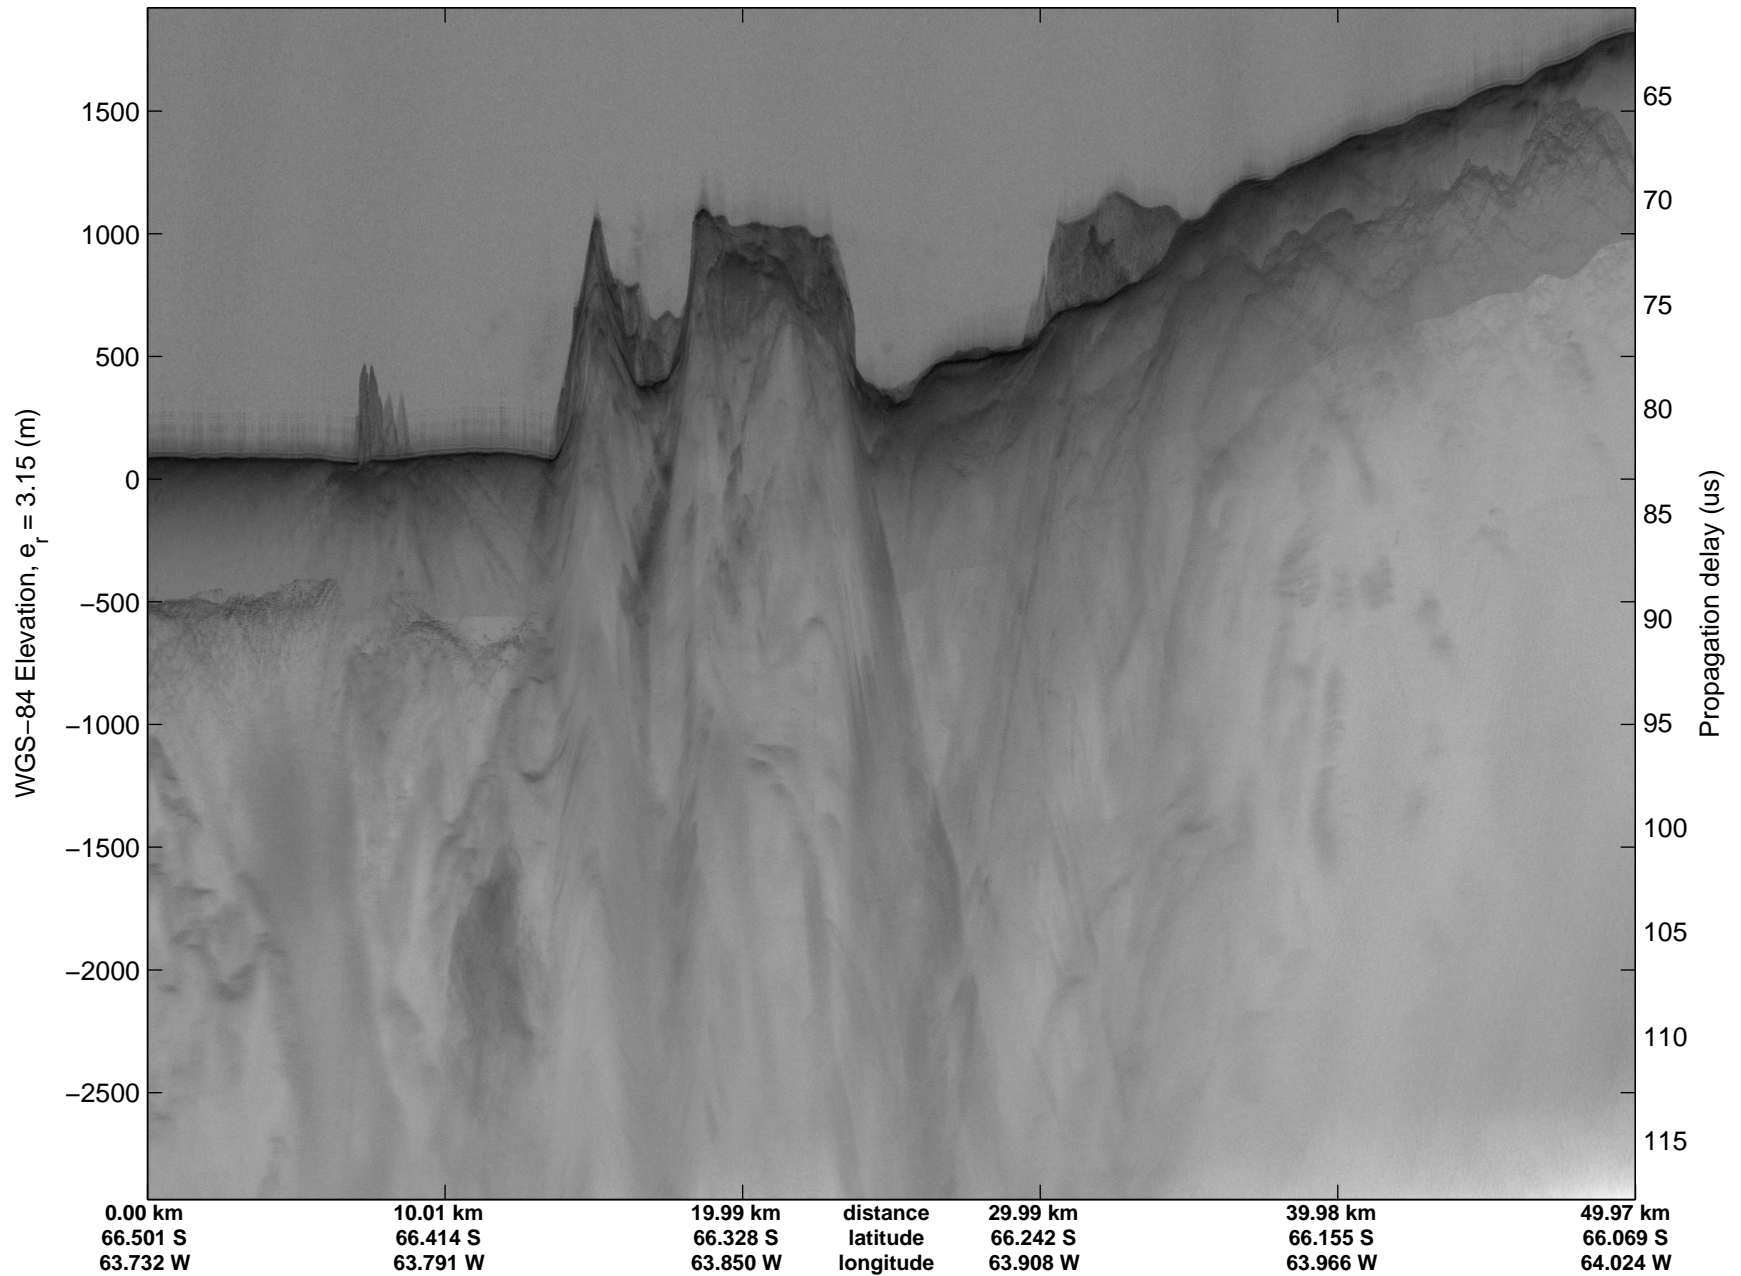

Land Ice – Slessor 1A  
20141108\_07\_010  
Polar Stereograph -71N/0E

mcords3 2014\_Antarctica\_DC8: "Land Ice - Slessor 1A" 20141108\_07\_010: 21:23:10.8 to 21:26:49.9 GPS

mcords3 2014\_Antarctica\_DC8: "Land Ice - Slessor 1A" 20141108\_07\_010: 21:23:10.8 to 21:26:49.9 GPS

Land Ice – Slessor 1A  
 20141108\_07\_011  
 Polar Stereograph -71N/0E

mcords3 2014\_Antarctica\_DC8: "Land Ice – Slessor 1A" 20141108\_07\_011: 21:26:50.1 to 21:30:28.8 GPS

mcords3 2014\_Antarctica\_DC8: "Land Ice – Slessor 1A" 20141108\_07\_011: 21:26:50.1 to 21:30:28.8 GPS