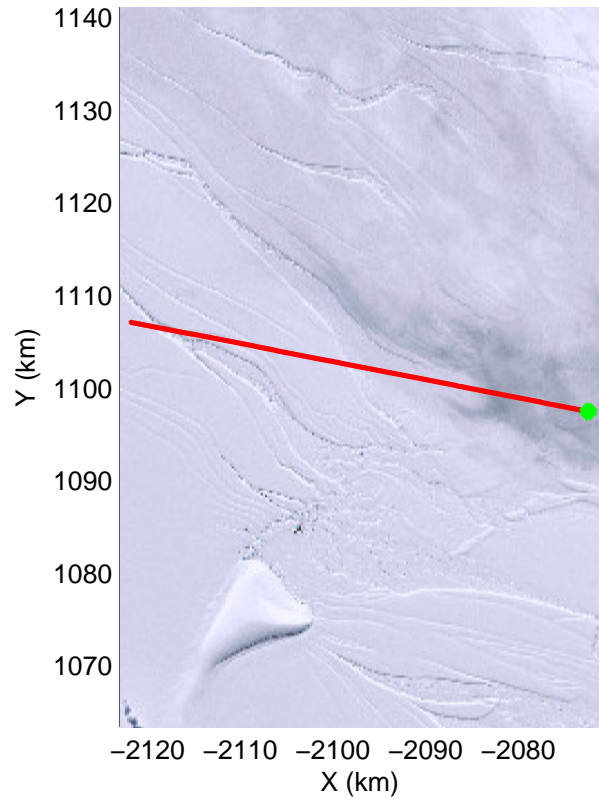

Land Ice – Slessor 1A
20141108_07_006
Polar Stereograph -71N/0E