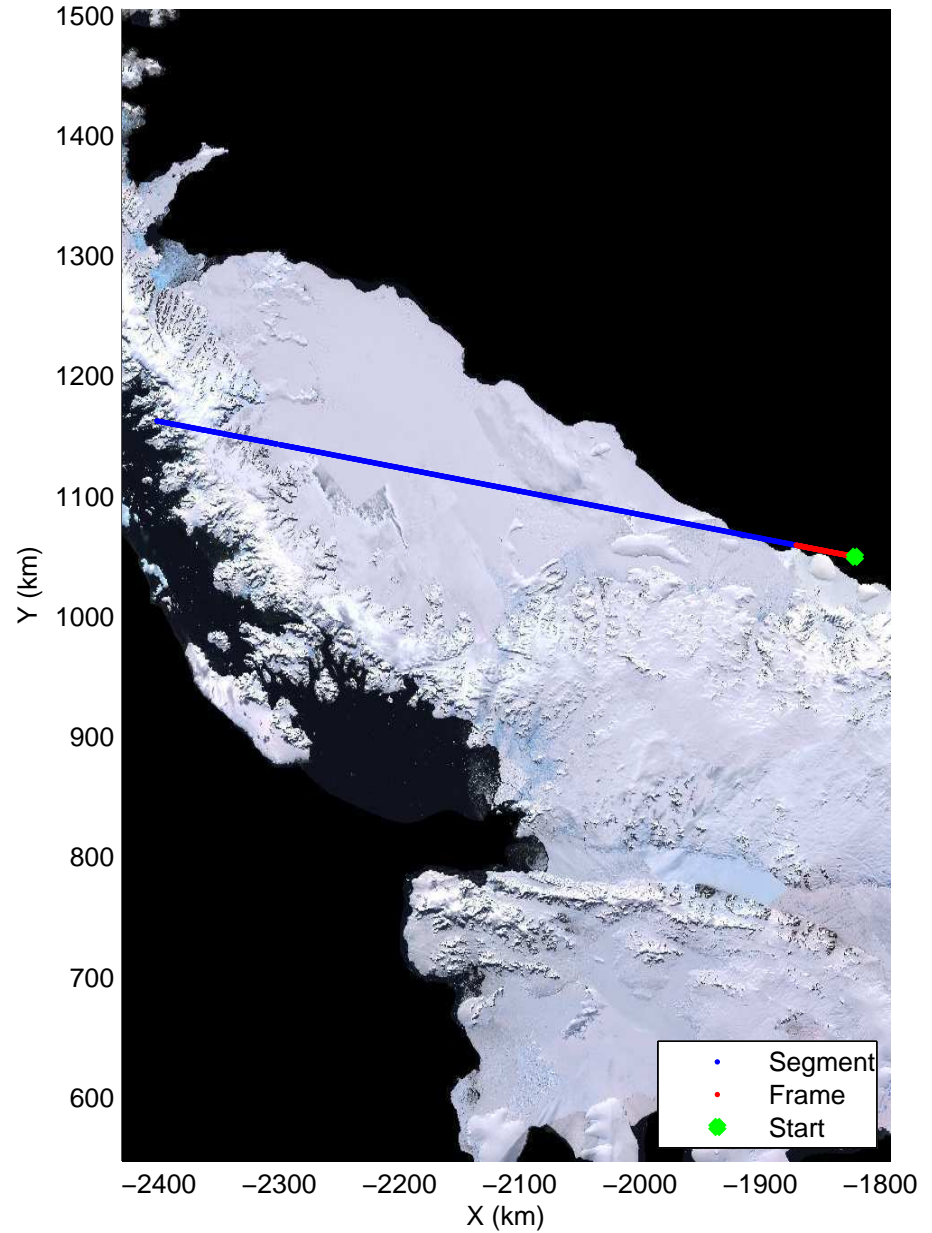

Land Ice – Slessor 1A  
20141108\_07\_001  
Polar Stereograph -71N/0E

mcords3 2014\_Antarctica\_DC8: "Land Ice - Slessor 1A" 20141108\_07\_001: 20:50:12.2 to 20:53:51.4 GPS

mcords3 2014\_Antarctica\_DC8: "Land Ice - Slessor 1A" 20141108\_07\_001: 20:50:12.2 to 20:53:51.4 GPS

Land Ice – Slessor 1A  
20141108\_07\_002  
Polar Stereograph -71N/0E

mcords3 2014\_Antarctica\_DC8: "Land Ice - Slessor 1A" 20141108\_07\_002: 20:53:51.6 to 20:57:31.6 GPS

mcords3 2014\_Antarctica\_DC8: "Land Ice - Slessor 1A" 20141108\_07\_002: 20:53:51.6 to 20:57:31.6 GPS

Land Ice – Slessor 1A  
20141108\_07\_003  
Polar Stereograph -71N/0E

mcords3 2014\_Antarctica\_DC8: "Land Ice - Slessor 1A" 20141108\_07\_003: 20:57:31.7 to 21:01:12.2 GPS

mcords3 2014\_Antarctica\_DC8: "Land Ice - Slessor 1A" 20141108\_07\_003: 20:57:31.7 to 21:01:12.2 GPS

Land Ice – Slessor 1A  
20141108\_07\_004  
Polar Stereograph -71N/0E

mcords3 2014\_Antarctica\_DC8: "Land Ice - Slessor 1A" 20141108\_07\_004: 21:01:12.4 to 21:04:53.0 GPS

mcords3 2014\_Antarctica\_DC8: "Land Ice - Slessor 1A" 20141108\_07\_004: 21:01:12.4 to 21:04:53.0 GPS