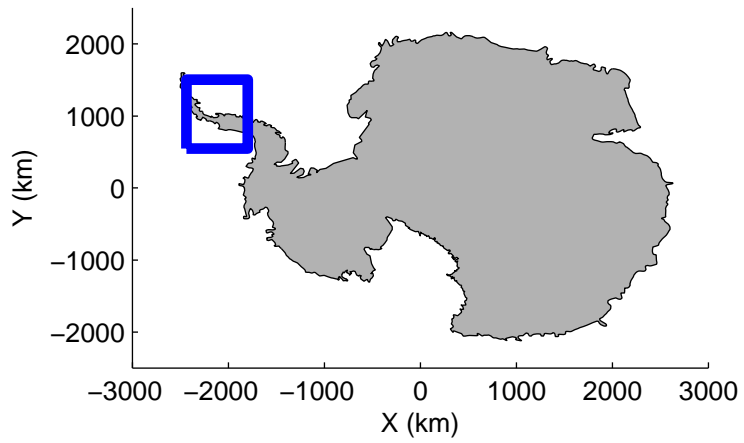

Land Ice – Slessor 1A  
20141108\_07\_005  
Polar Stereograph -71N/0E

mcords3 2014\_Antarctica\_DC8: "Land Ice - Slessor 1A" 20141108\_07\_005: 21:04:53.2 to 21:08:33.5 GPS

mcords3 2014\_Antarctica\_DC8: "Land Ice - Slessor 1A" 20141108\_07\_005: 21:04:53.2 to 21:08:33.5 GPS