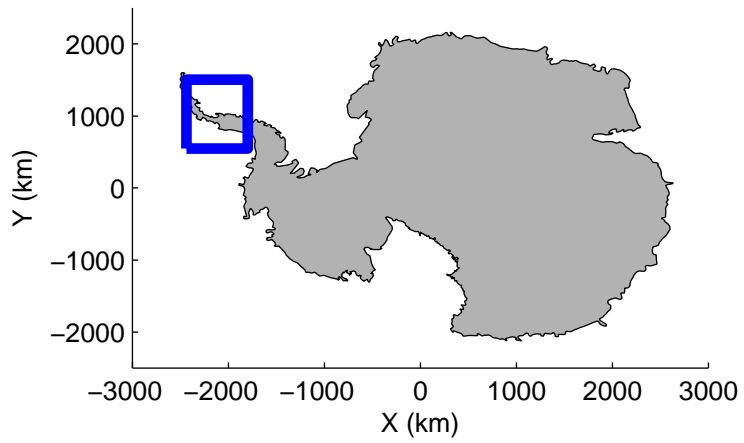

Land Ice – Slessor 1A  
20141108\_07\_003  
Polar Stereograph -71N/0E

mcords3 2014\_Antarctica\_DC8: "Land Ice - Slessor 1A" 20141108\_07\_003: 20:57:31.7 to 21:01:12.2 GPS

mcords3 2014\_Antarctica\_DC8: "Land Ice - Slessor 1A" 20141108\_07\_003: 20:57:31.7 to 21:01:12.2 GPS