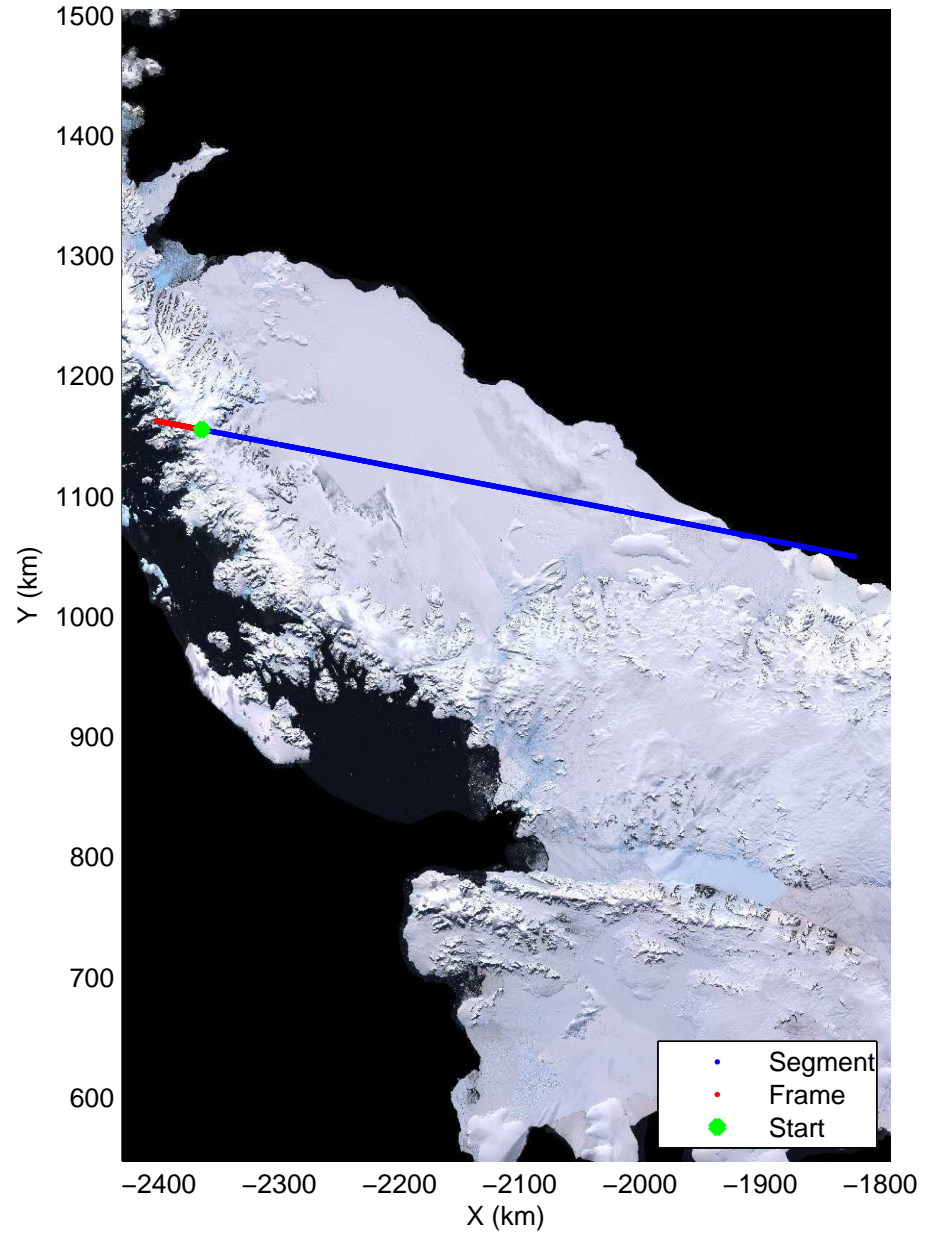

Land Ice – Slessor 1A  
20141108\_07\_010  
Polar Stereograph -71N/0E

mcords3 2014\_Antarctica\_DC8: "Land Ice - Slessor 1A" 20141108\_07\_010: 21:23:10.8 to 21:26:49.9 GPS

mcords3 2014\_Antarctica\_DC8: "Land Ice - Slessor 1A" 20141108\_07\_010: 21:23:10.8 to 21:26:49.9 GPS

Land Ice – Slessor 1A  
 20141108\_07\_011  
 Polar Stereograph -71N/0E

mcords3 2014\_Antarctica\_DC8: "Land Ice – Slessor 1A" 20141108\_07\_011: 21:26:50.1 to 21:30:28.8 GPS

mcords3 2014\_Antarctica\_DC8: "Land Ice – Slessor 1A" 20141108\_07\_011: 21:26:50.1 to 21:30:28.8 GPS

Land Ice – Slessor 1A  
20141108\_07\_012  
Polar Stereograph -71N/0E

mcords3 2014\_Antarctica\_DC8: "Land Ice - Slessor 1A" 20141108\_07\_012: 21:30:29.0 to 21:33:12.9 GPS

mcords3 2014\_Antarctica\_DC8: "Land Ice – Slessor 1A" 20141108\_07\_012: 21:30:29.0 to 21:33:12.9 GPS