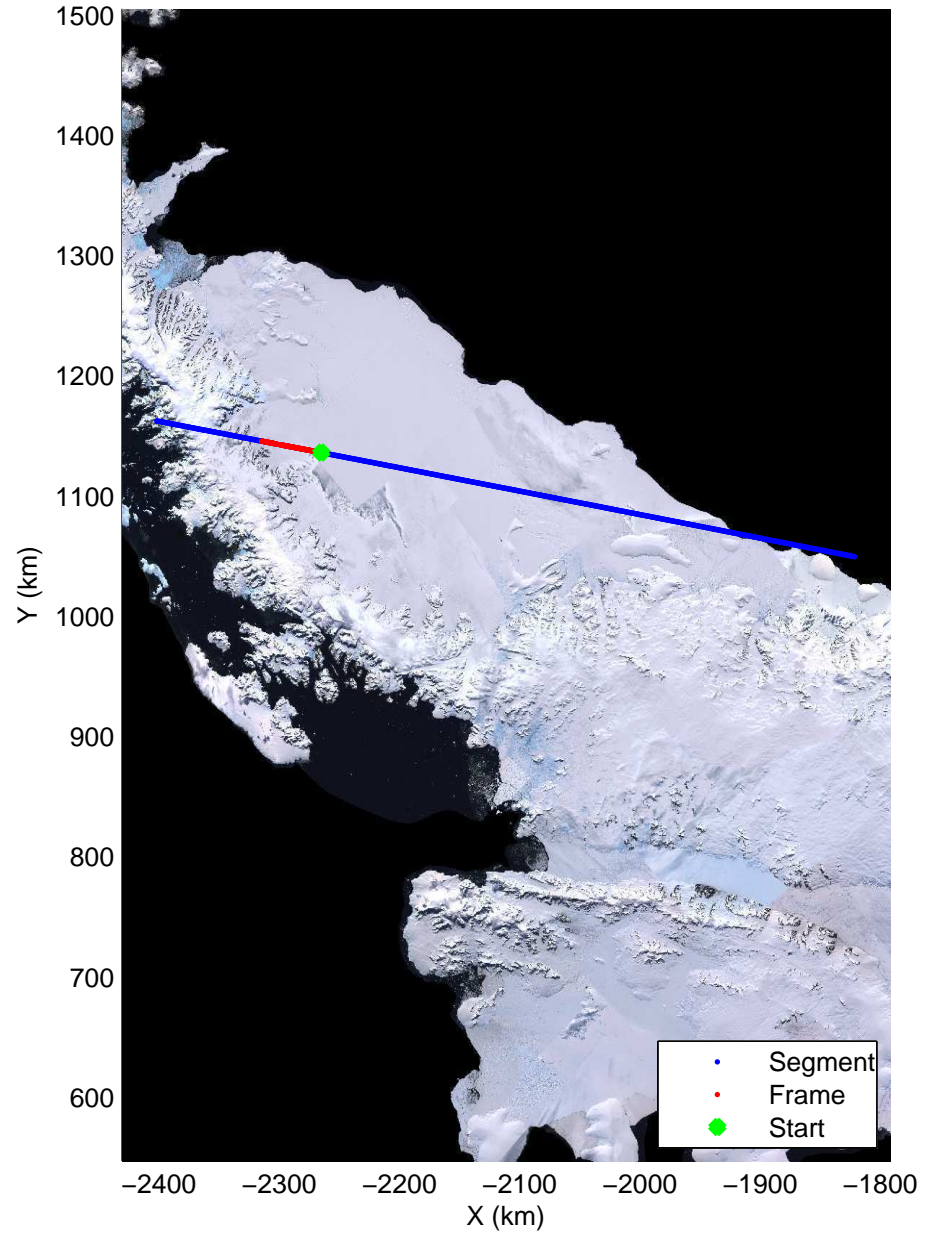

Land Ice – Slessor 1A
20141108_07_010
Polar Stereograph -71N/0E