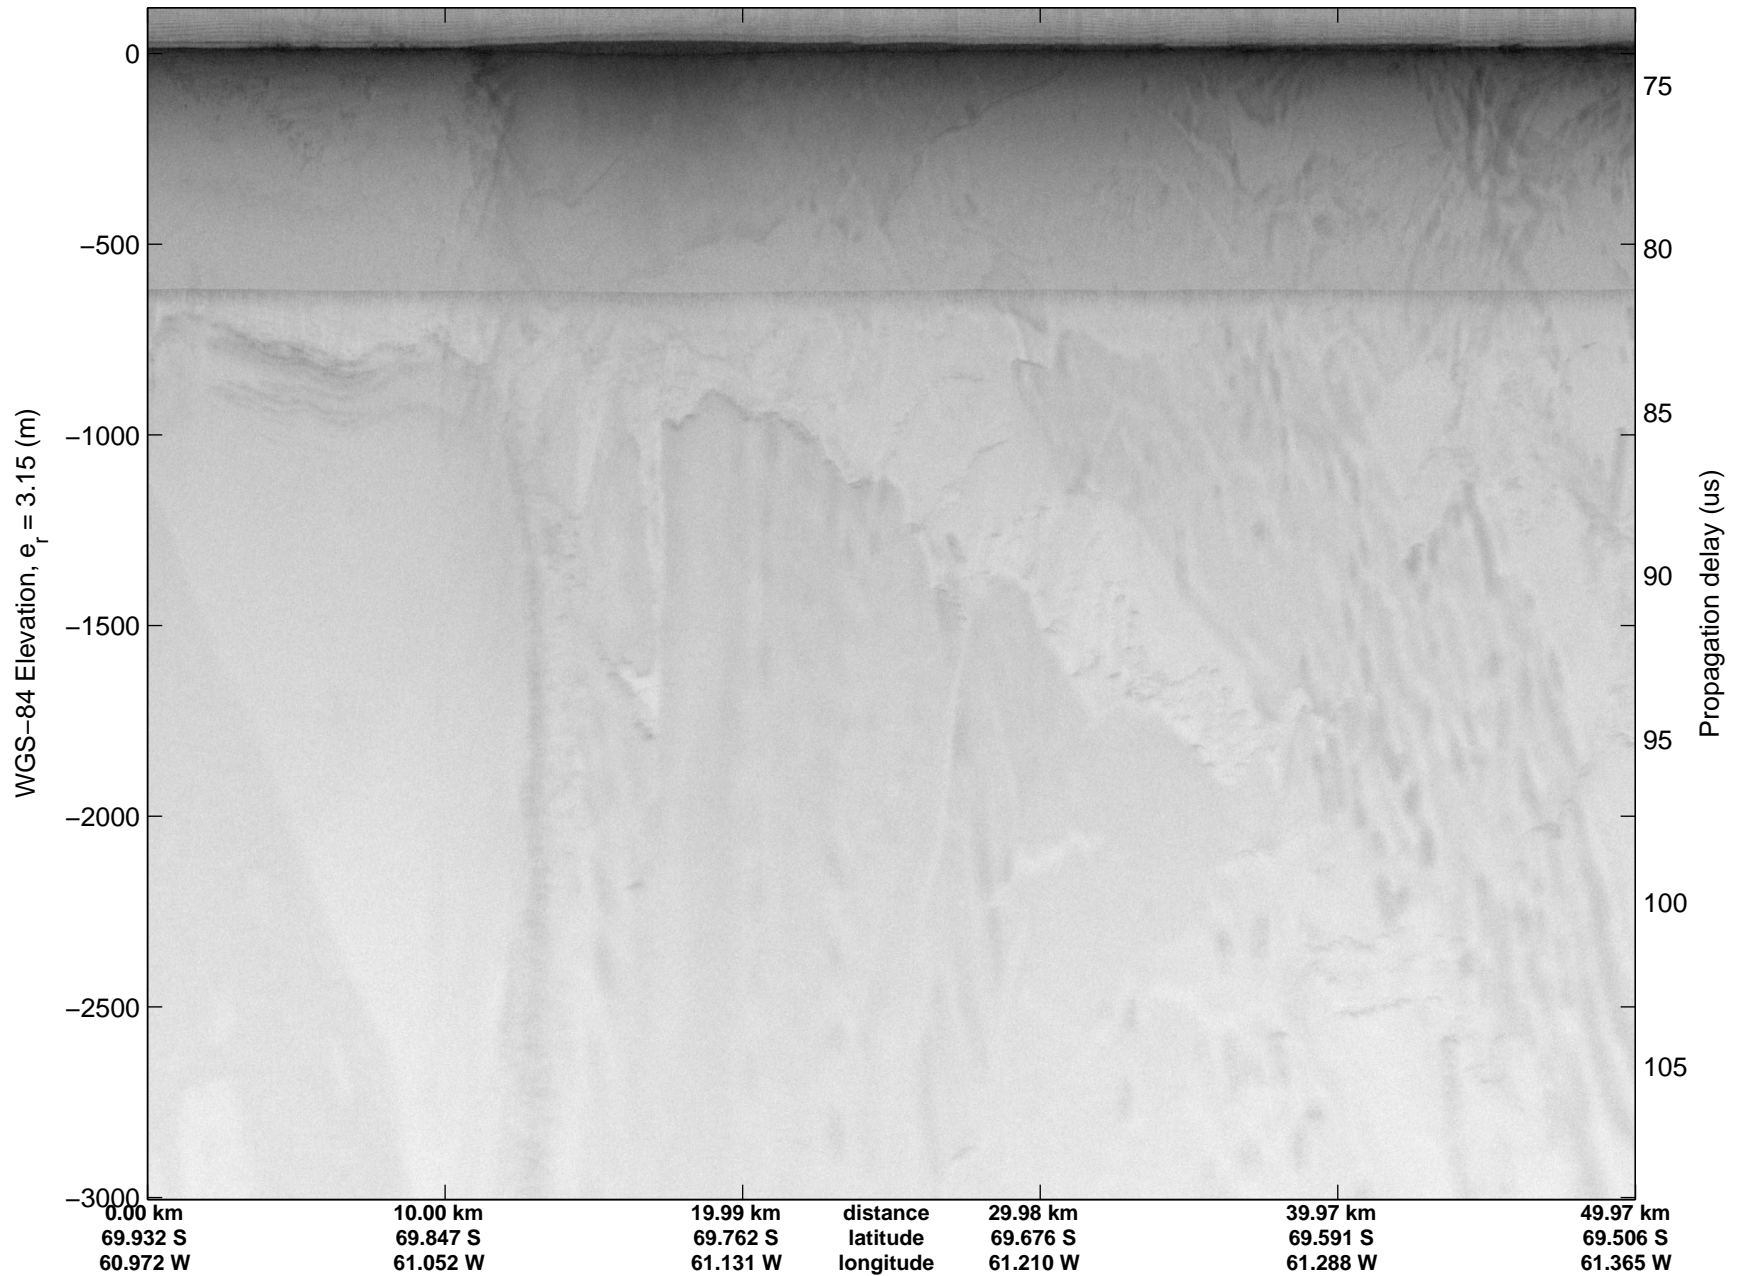

Land Ice – Slessor 1A  
20141108\_07\_001  
Polar Stereograph -71N/0E

mcords3 2014\_Antarctica\_DC8: "Land Ice - Slessor 1A" 20141108\_07\_001: 20:50:12.2 to 20:53:51.4 GPS

mcords3 2014\_Antarctica\_DC8: "Land Ice - Slessor 1A" 20141108\_07\_001: 20:50:12.2 to 20:53:51.4 GPS

Land Ice – Slessor 1A  
20141108\_07\_002  
Polar Stereograph -71N/0E

mcords3 2014\_Antarctica\_DC8: "Land Ice - Slessor 1A" 20141108\_07\_002: 20:53:51.6 to 20:57:31.6 GPS

mcords3 2014\_Antarctica\_DC8: "Land Ice - Slessor 1A" 20141108\_07\_002: 20:53:51.6 to 20:57:31.6 GPS

Land Ice – Slessor 1A  
20141108\_07\_003  
Polar Stereograph -71N/0E

mcords3 2014\_Antarctica\_DC8: "Land Ice - Slessor 1A" 20141108\_07\_003: 20:57:31.7 to 21:01:12.2 GPS

mcords3 2014\_Antarctica\_DC8: "Land Ice - Slessor 1A" 20141108\_07\_003: 20:57:31.7 to 21:01:12.2 GPS