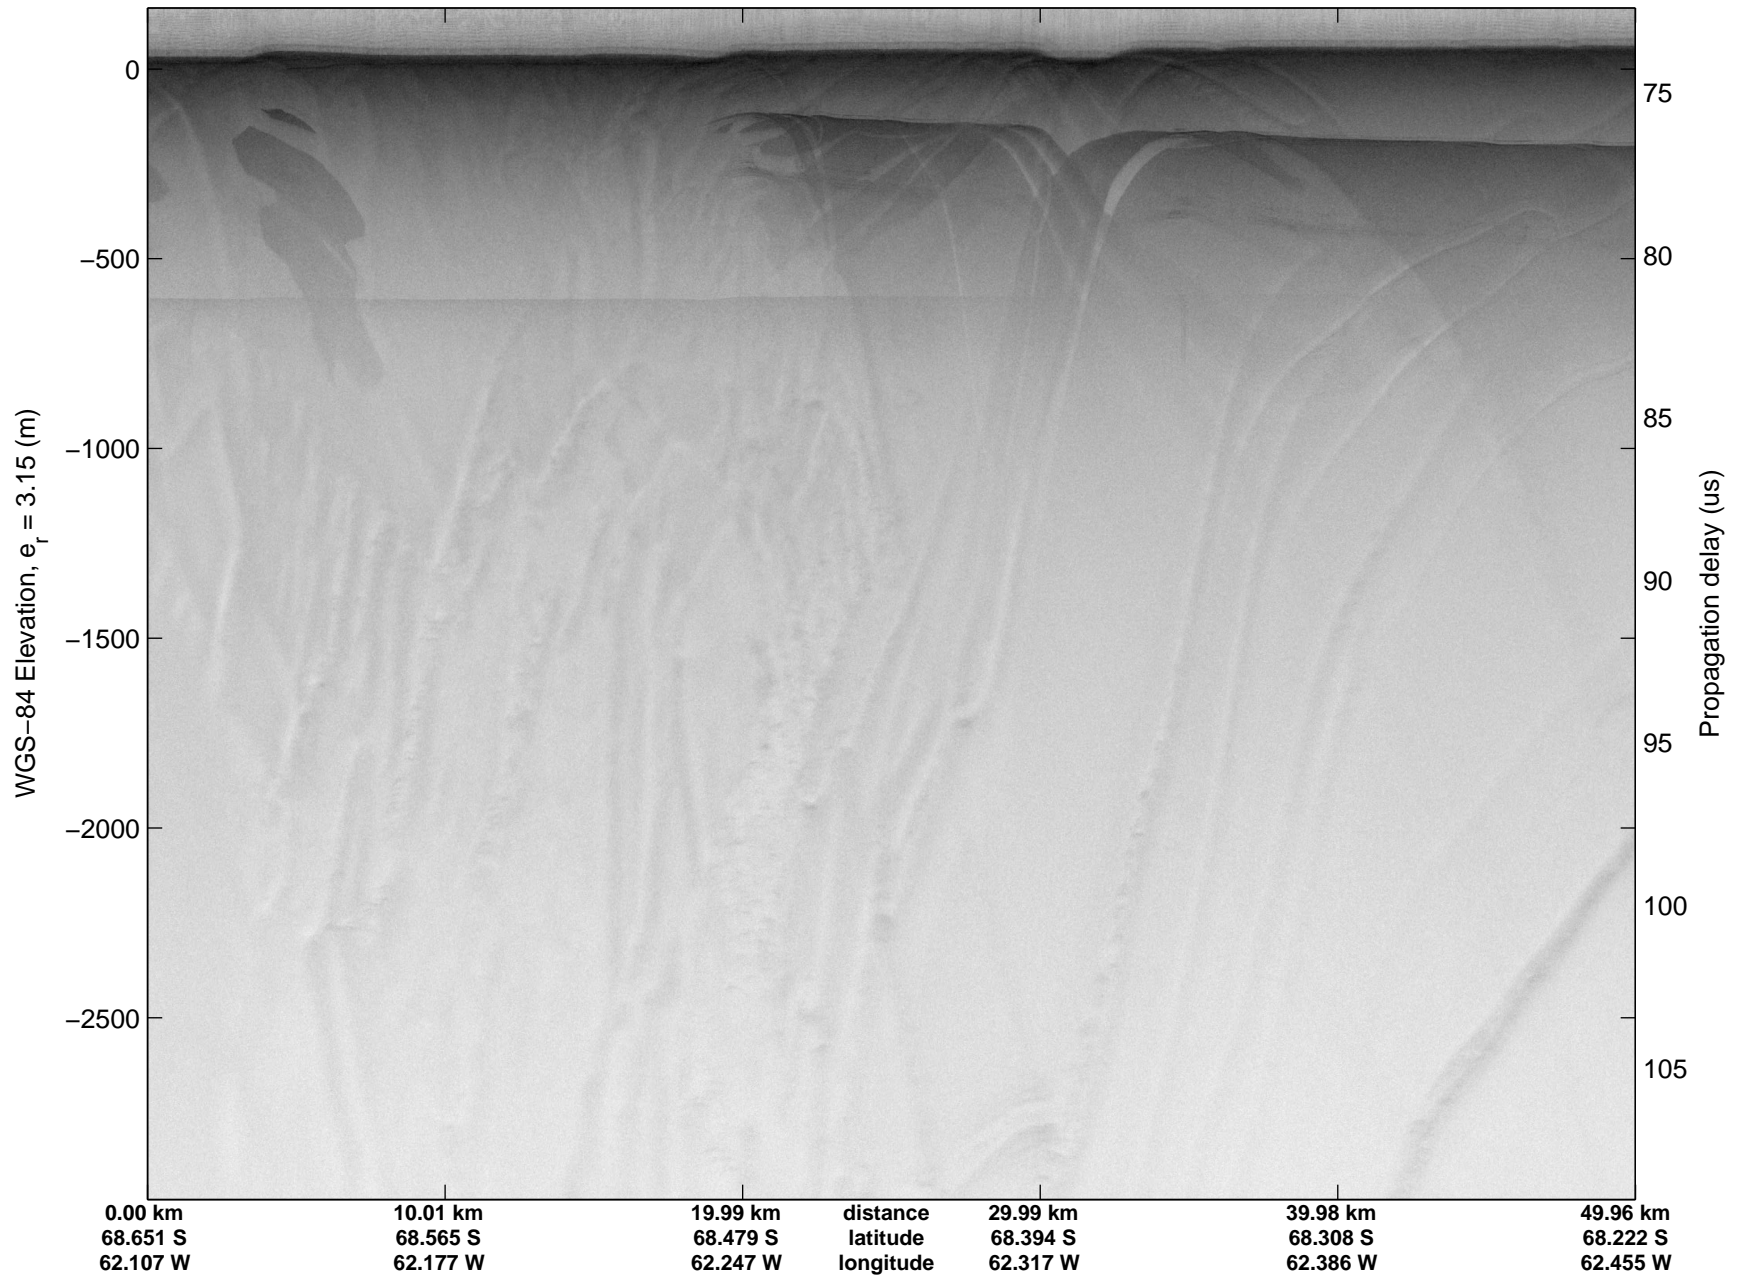

mcords3 2014_Antarctica_DC8: "Land Ice - Slessor 1A" 20141108_07_006: 21:08:33.7 to 21:12:13.2 GPS