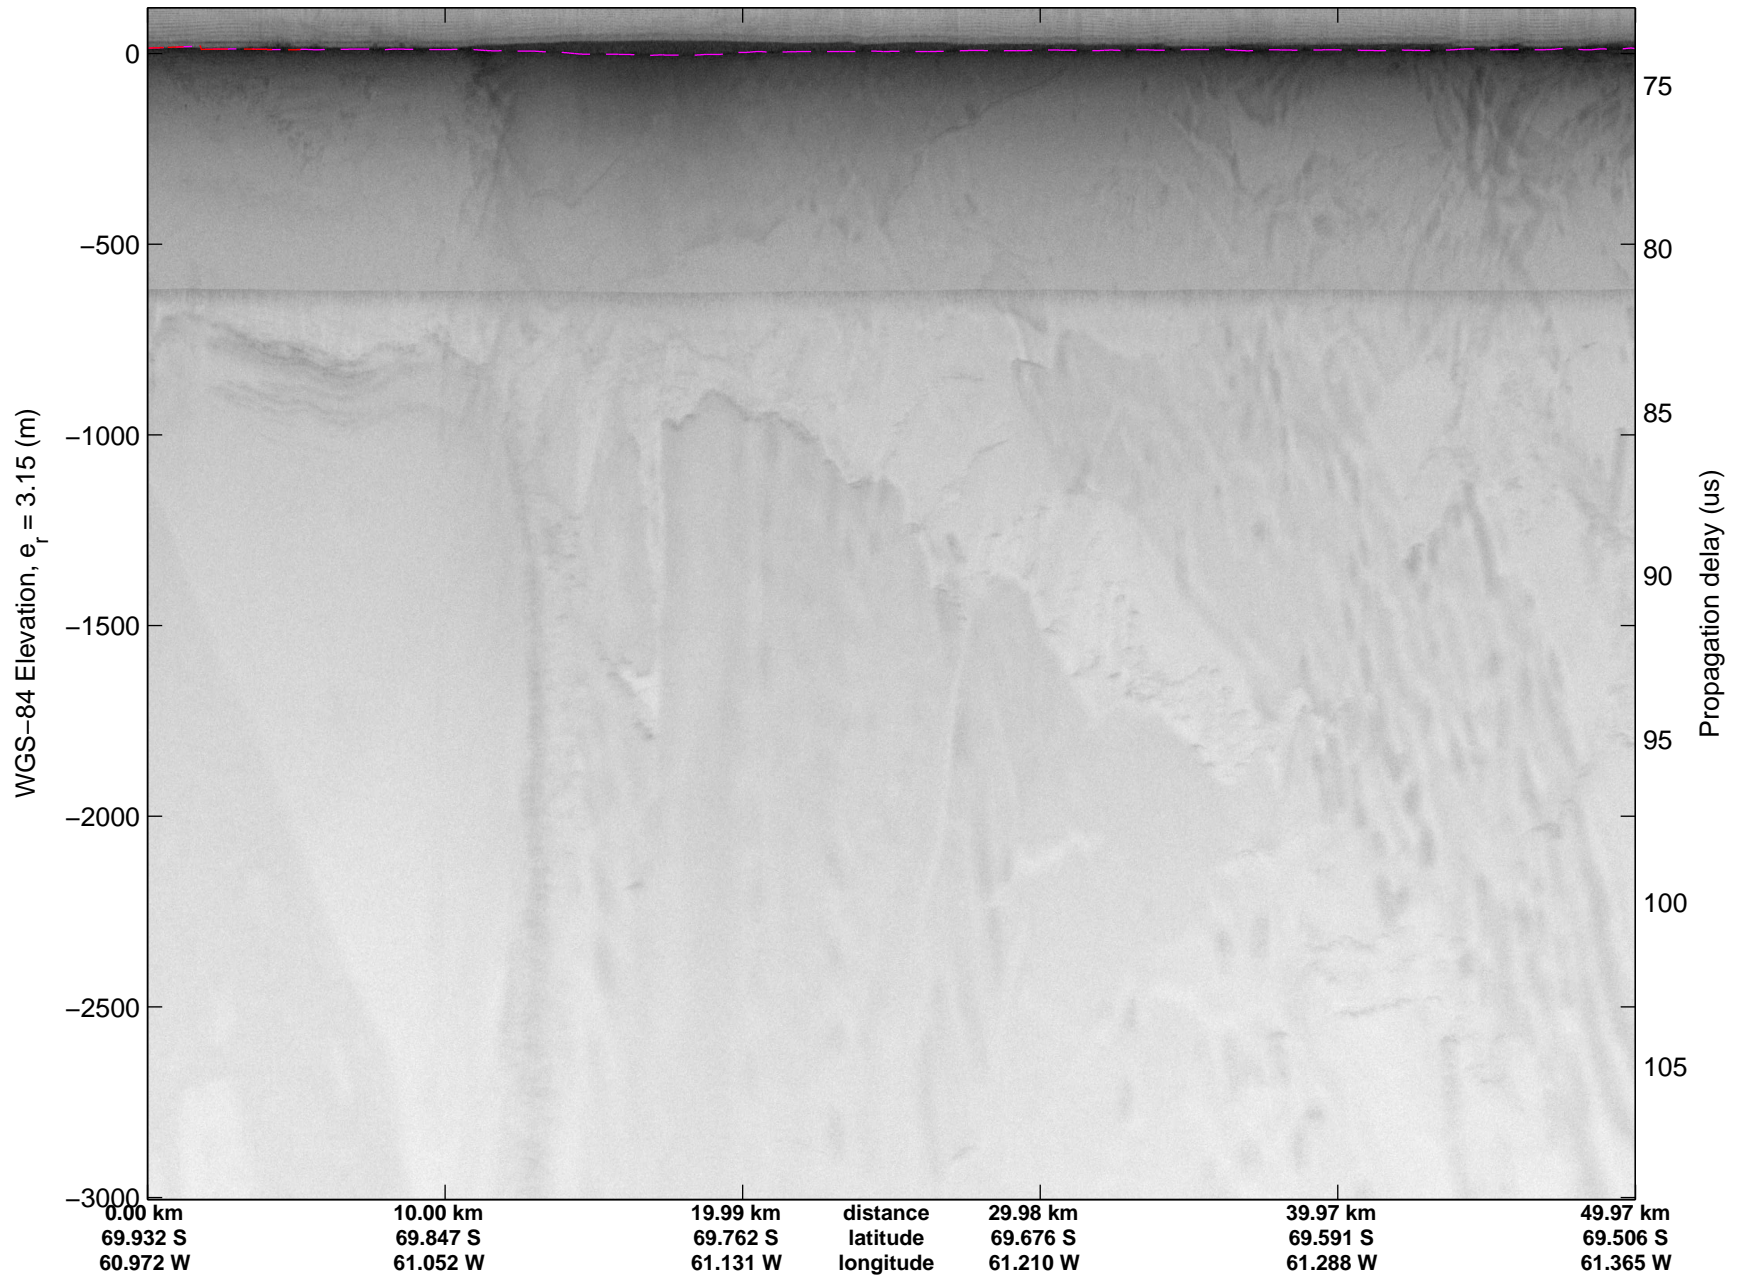

Land Ice – Slessor 1A  
20141108\_07\_001  
Polar Stereograph -71N/0E

mcords3 2014\_Antarctica\_DC8: "Land Ice - Slessor 1A" 20141108\_07\_001: 20:50:12.2 to 20:53:51.4 GPS

mcords3 2014\_Antarctica\_DC8: "Land Ice - Slessor 1A" 20141108\_07\_001: 20:50:12.2 to 20:53:51.4 GPS

Land Ice – Slessor 1A  
20141108\_07\_002  
Polar Stereograph -71N/0E

mcords3 2014\_Antarctica\_DC8: "Land Ice - Slessor 1A" 20141108\_07\_002: 20:53:51.6 to 20:57:31.6 GPS

mcords3 2014\_Antarctica\_DC8: "Land Ice - Slessor 1A" 20141108\_07\_002: 20:53:51.6 to 20:57:31.6 GPS

Land Ice – Slessor 1A  
20141108\_07\_003  
Polar Stereograph -71N/0E

mcords3 2014\_Antarctica\_DC8: "Land Ice - Slessor 1A" 20141108\_07\_003: 20:57:31.7 to 21:01:12.2 GPS

mcords3 2014\_Antarctica\_DC8: "Land Ice - Slessor 1A" 20141108\_07\_003: 20:57:31.7 to 21:01:12.2 GPS

Land Ice – Slessor 1A  
20141108\_07\_004  
Polar Stereograph -71N/0E

mcords3 2014\_Antarctica\_DC8: "Land Ice - Slessor 1A" 20141108\_07\_004: 21:01:12.4 to 21:04:53.0 GPS

mcords3 2014\_Antarctica\_DC8: "Land Ice - Slessor 1A" 20141108\_07\_004: 21:01:12.4 to 21:04:53.0 GPS