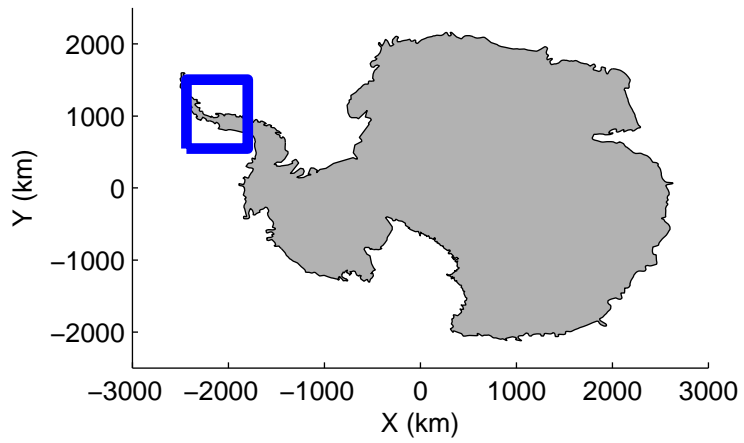

Land Ice – Slessor 1A
20141108_07_001
Polar Stereograph -71N/0E