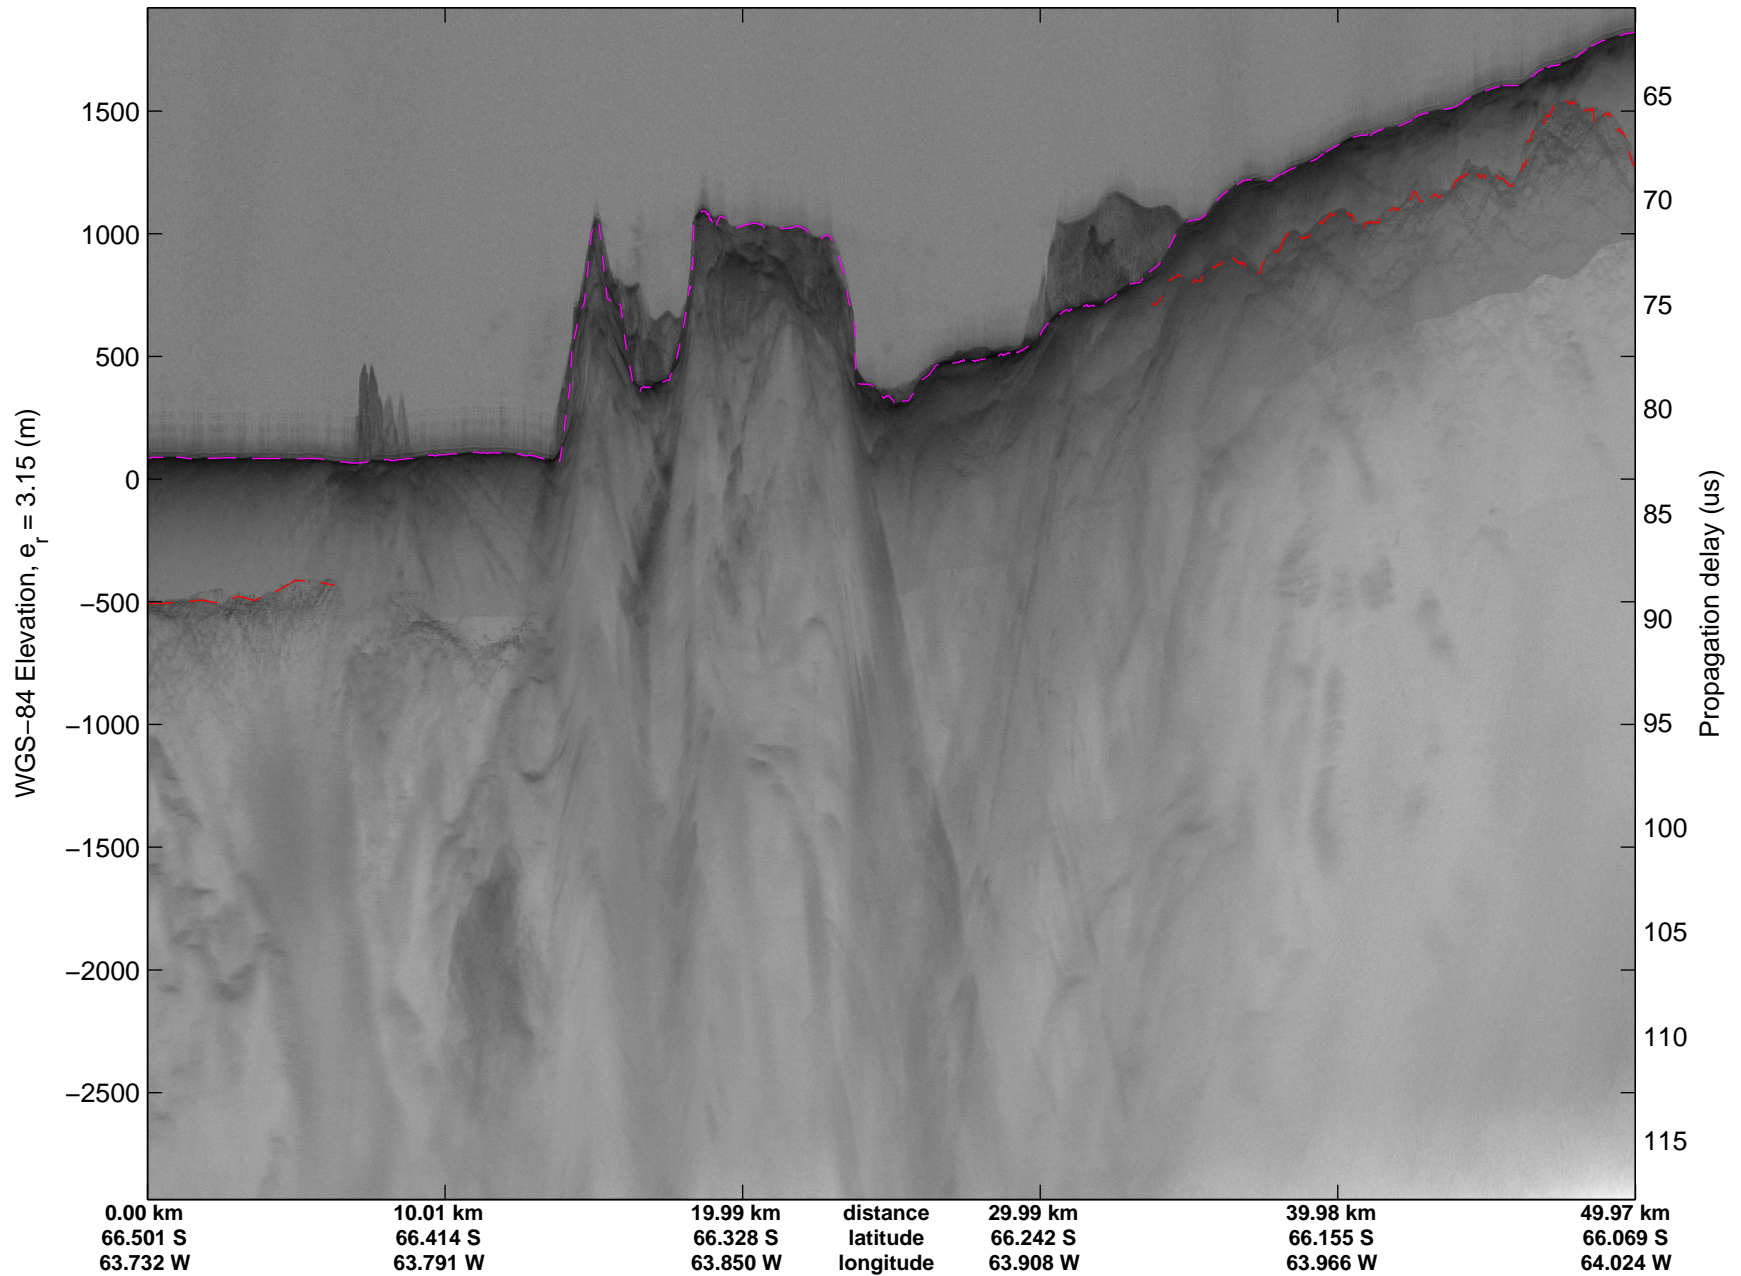

Land Ice – Slessor 1A  
20141108\_07\_010  
Polar Stereograph -71N/0E

mcords3 2014\_Antarctica\_DC8: "Land Ice - Slessor 1A" 20141108\_07\_010: 21:23:10.8 to 21:26:49.9 GPS

mcords3 2014\_Antarctica\_DC8: "Land Ice - Slessor 1A" 20141108\_07\_010: 21:23:10.8 to 21:26:49.9 GPS

Land Ice – Slessor 1A  
 20141108\_07\_011  
 Polar Stereograph -71N/0E

mcords3 2014\_Antarctica\_DC8: "Land Ice – Slessor 1A" 20141108\_07\_011: 21:26:50.1 to 21:30:28.8 GPS

mcords3 2014\_Antarctica\_DC8: "Land Ice – Slessor 1A" 20141108\_07\_011: 21:26:50.1 to 21:30:28.8 GPS

Land Ice – Slessor 1A  
20141108\_07\_012  
Polar Stereograph -71N/0E

mcords3 2014\_Antarctica\_DC8: "Land Ice - Slessor 1A" 20141108\_07\_012: 21:30:29.0 to 21:33:12.9 GPS

mcords3 2014\_Antarctica\_DC8: "Land Ice – Slessor 1A" 20141108\_07\_012: 21:30:29.0 to 21:33:12.9 GPS