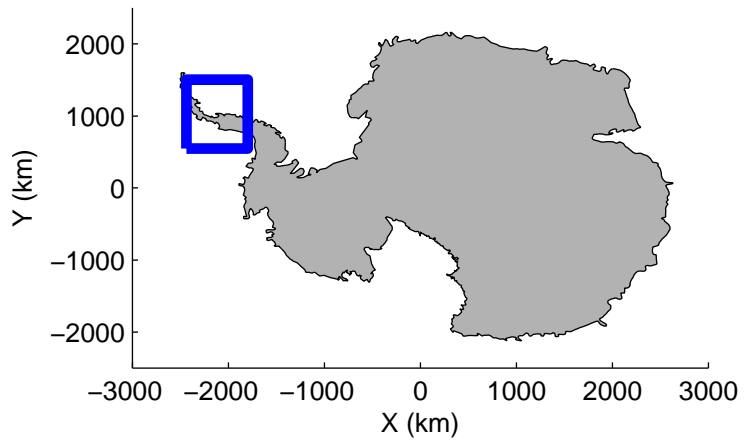

Land Ice – Slessor 1A  
20141108\_07\_006  
Polar Stereograph -71N/0E

mcords3 2014\_Antarctica\_DC8: "Land Ice - Slessor 1A" 20141108\_07\_006: 21:08:33.7 to 21:12:13.2 GPS

mcords3 2014\_Antarctica\_DC8: "Land Ice - Slessor 1A" 20141108\_07\_006: 21:08:33.7 to 21:12:13.2 GPS