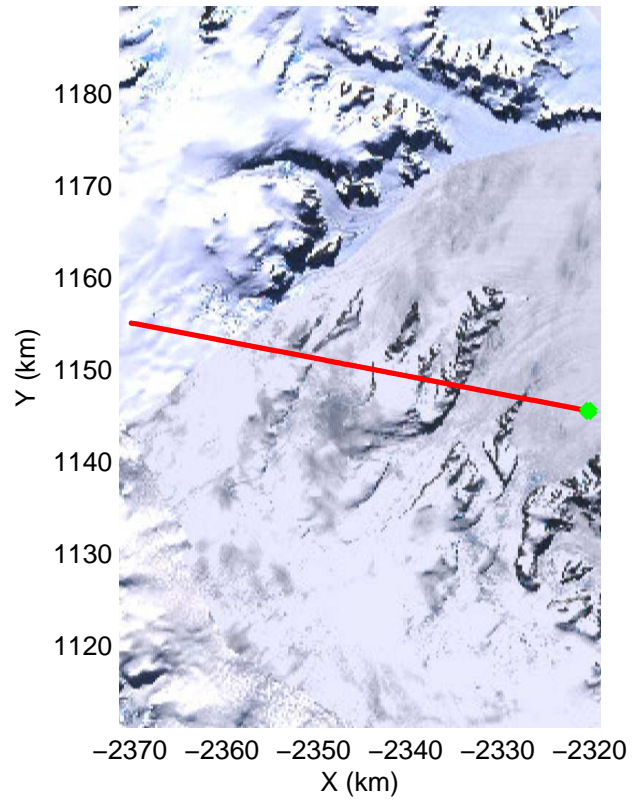

Land Ice – Slessor 1A
20141108_07_011
Polar Stereograph -71N/0E