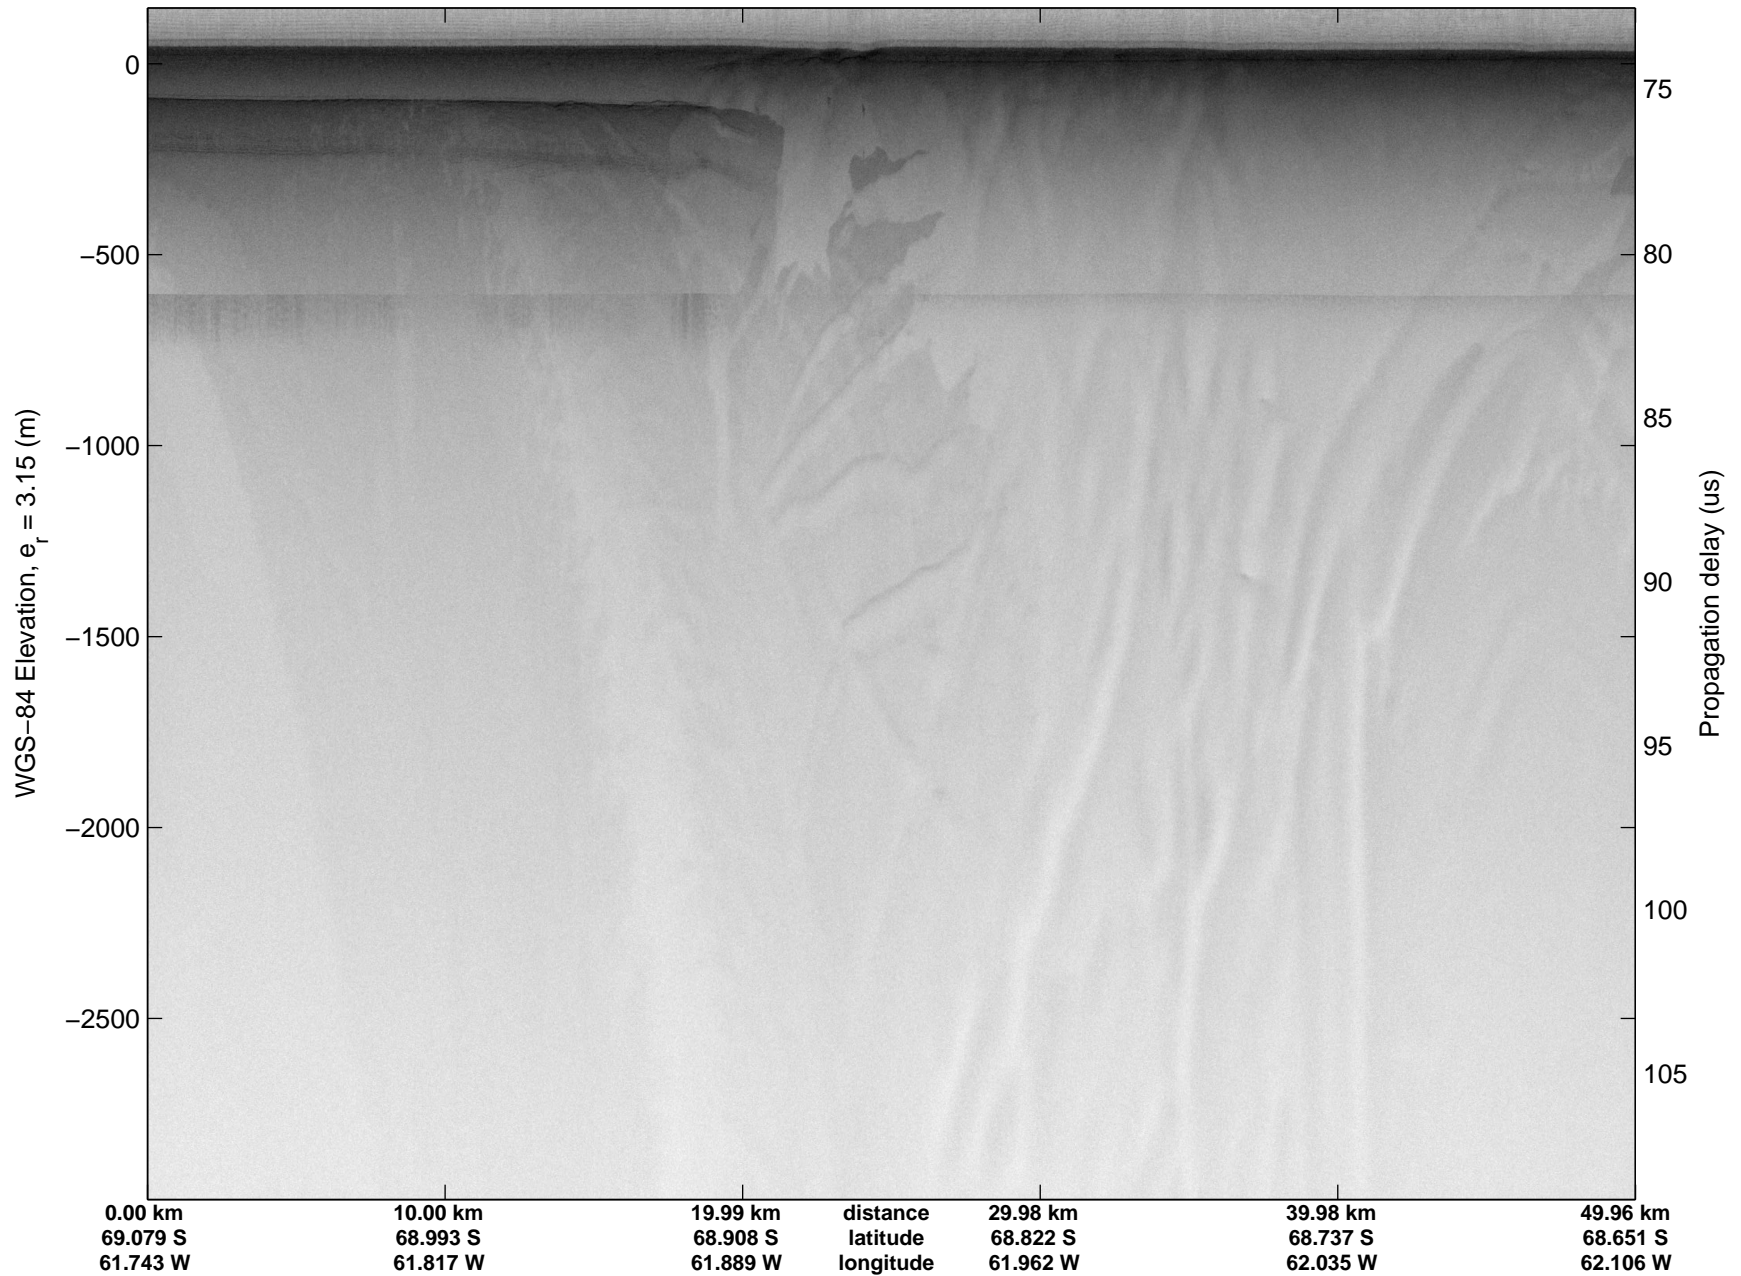

mcords3 2014_Antarctica_DC8: "Land Ice - Slessor 1A" 20141108_07_005: 21:04:53.2 to 21:08:33.5 GPS