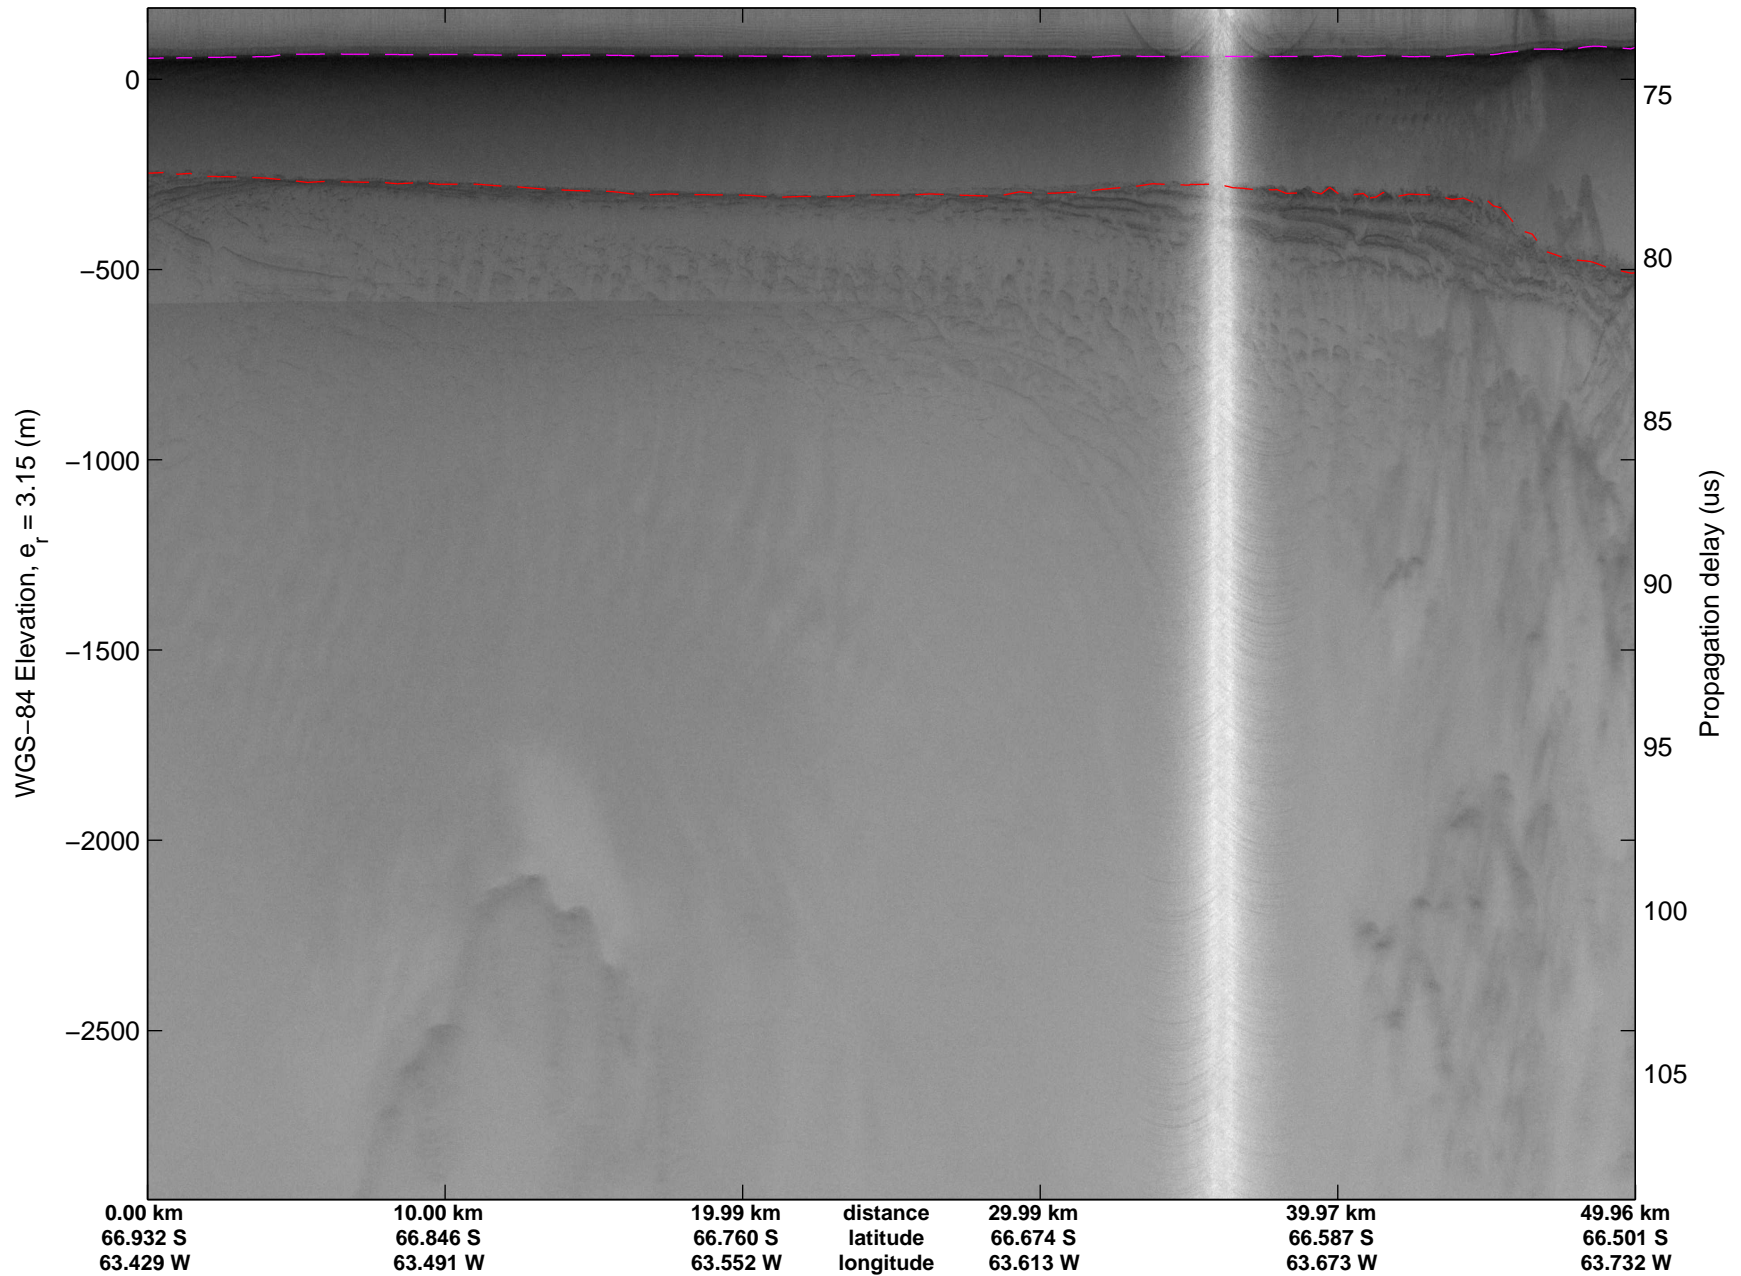

mcords3 2014\_Antarctica\_DC8: "Land Ice - Slessor 1A" 20141108\_07\_009: 21:19:30.7 to 21:23:10.6 GPS

mcords3 2014\_Antarctica\_DC8: "Land Ice - Slessor 1A" 20141108\_07\_009: 21:19:30.7 to 21:23:10.6 GPS

Land Ice – Slessor 1A  
20141108\_07\_010  
Polar Stereograph -71N/0E

mcords3 2014\_Antarctica\_DC8: "Land Ice - Slessor 1A" 20141108\_07\_010: 21:23:10.8 to 21:26:49.9 GPS

mcords3 2014\_Antarctica\_DC8: "Land Ice - Slessor 1A" 20141108\_07\_010: 21:23:10.8 to 21:26:49.9 GPS