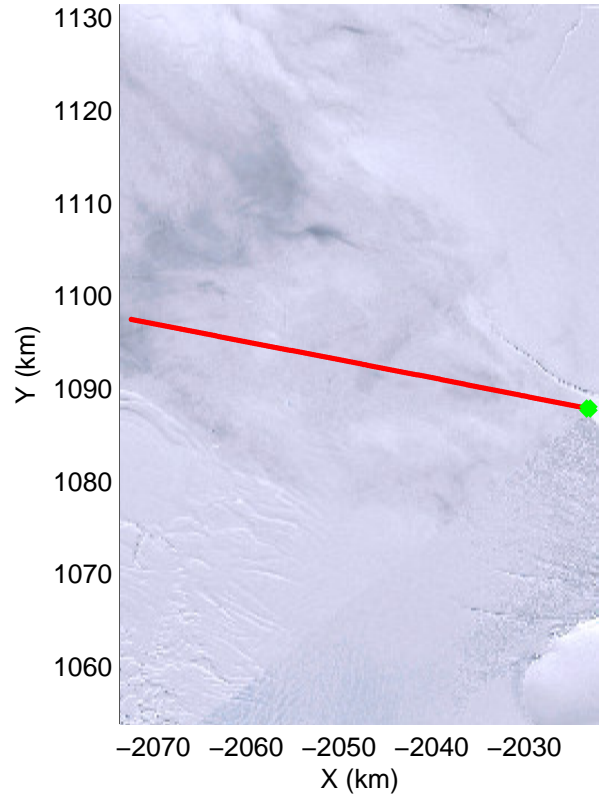

Land Ice – Slessor 1A
20141108_07_005
Polar Stereograph -71N/0E