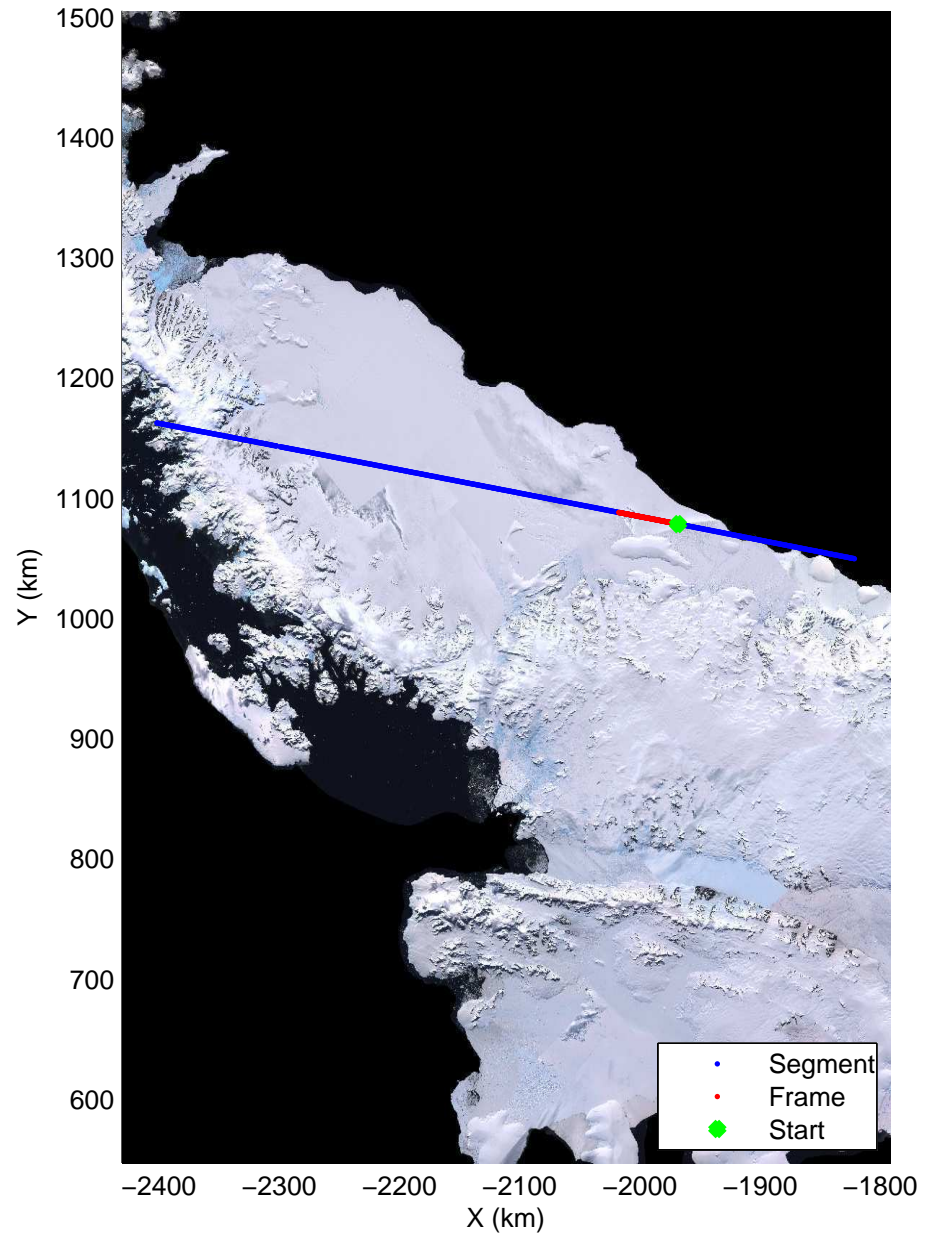

Land Ice – Slessor 1A  
20141108\_07\_001  
Polar Stereograph -71N/0E

mcords3 2014\_Antarctica\_DC8: "Land Ice - Slessor 1A" 20141108\_07\_001: 20:50:12.2 to 20:53:51.4 GPS

mcords3 2014\_Antarctica\_DC8: "Land Ice - Slessor 1A" 20141108\_07\_001: 20:50:12.2 to 20:53:51.4 GPS

Land Ice – Slessor 1A  
20141108\_07\_002  
Polar Stereograph -71N/0E

mcords3 2014\_Antarctica\_DC8: "Land Ice - Slessor 1A" 20141108\_07\_002: 20:53:51.6 to 20:57:31.6 GPS

mcords3 2014\_Antarctica\_DC8: "Land Ice - Slessor 1A" 20141108\_07\_002: 20:53:51.6 to 20:57:31.6 GPS

Land Ice – Slessor 1A  
20141108\_07\_003  
Polar Stereograph -71N/0E

mcords3 2014\_Antarctica\_DC8: "Land Ice - Slessor 1A" 20141108\_07\_003: 20:57:31.7 to 21:01:12.2 GPS

mcords3 2014\_Antarctica\_DC8: "Land Ice - Slessor 1A" 20141108\_07\_003: 20:57:31.7 to 21:01:12.2 GPS

Land Ice – Slessor 1A  
20141108\_07\_004  
Polar Stereograph -71N/0E

mcords3 2014\_Antarctica\_DC8: "Land Ice - Slessor 1A" 20141108\_07\_004: 21:01:12.4 to 21:04:53.0 GPS

mcords3 2014\_Antarctica\_DC8: "Land Ice - Slessor 1A" 20141108\_07\_004: 21:01:12.4 to 21:04:53.0 GPS