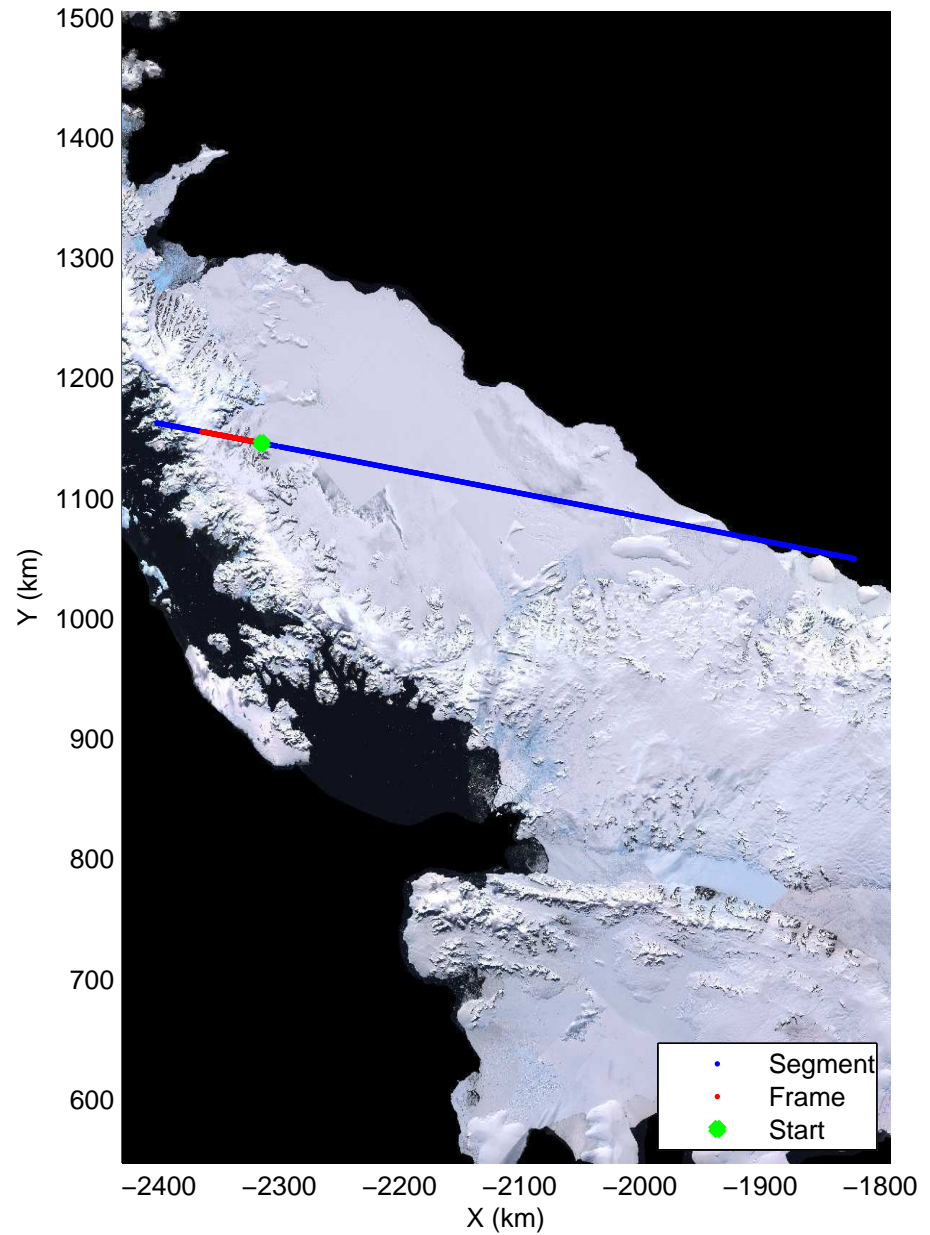

Land Ice – Slessor 1A
20141108_07_011
Polar Stereograph -71N/0E