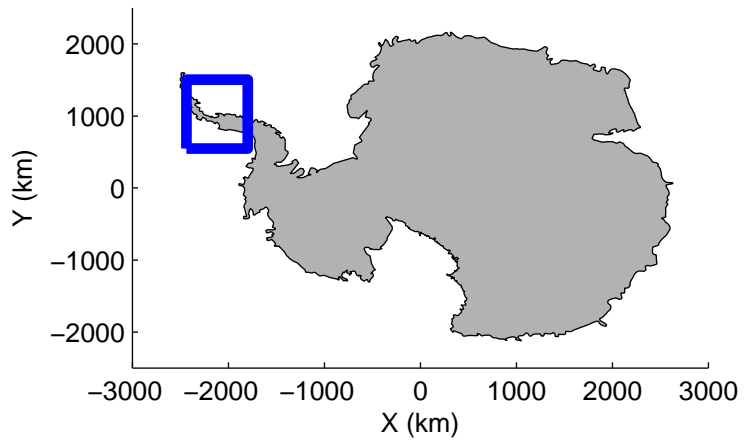

Land Ice – Slessor 1A  
20141108\_07\_002  
Polar Stereograph -71N/0E

mcords3 2014\_Antarctica\_DC8: "Land Ice - Slessor 1A" 20141108\_07\_002: 20:53:51.6 to 20:57:31.6 GPS

mcords3 2014\_Antarctica\_DC8: "Land Ice - Slessor 1A" 20141108\_07\_002: 20:53:51.6 to 20:57:31.6 GPS