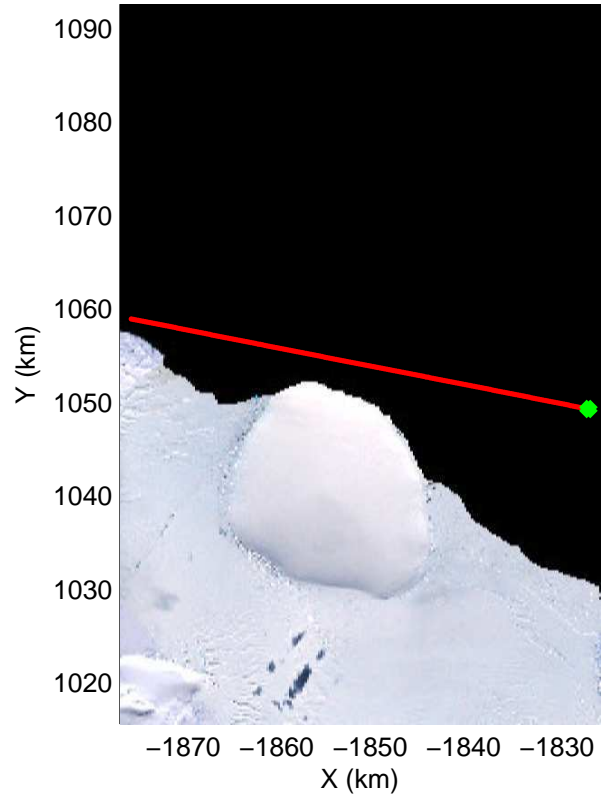

Land Ice – Slessor 1A  
20141108\_07\_001  
Polar Stereograph -71N/0E

mcords3 2014\_Antarctica\_DC8: "Land Ice - Slessor 1A" 20141108\_07\_001: 20:50:12.2 to 20:53:51.4 GPS

mcords3 2014\_Antarctica\_DC8: "Land Ice - Slessor 1A" 20141108\_07\_001: 20:50:12.2 to 20:53:51.4 GPS

Land Ice – Slessor 1A  
20141108\_07\_002  
Polar Stereograph -71N/0E

mcords3 2014\_Antarctica\_DC8: "Land Ice - Slessor 1A" 20141108\_07\_002: 20:53:51.6 to 20:57:31.6 GPS

mcords3 2014\_Antarctica\_DC8: "Land Ice - Slessor 1A" 20141108\_07\_002: 20:53:51.6 to 20:57:31.6 GPS

Land Ice – Slessor 1A  
20141108\_07\_003  
Polar Stereograph -71N/0E

mcords3 2014\_Antarctica\_DC8: "Land Ice - Slessor 1A" 20141108\_07\_003: 20:57:31.7 to 21:01:12.2 GPS

mcords3 2014\_Antarctica\_DC8: "Land Ice - Slessor 1A" 20141108\_07\_003: 20:57:31.7 to 21:01:12.2 GPS