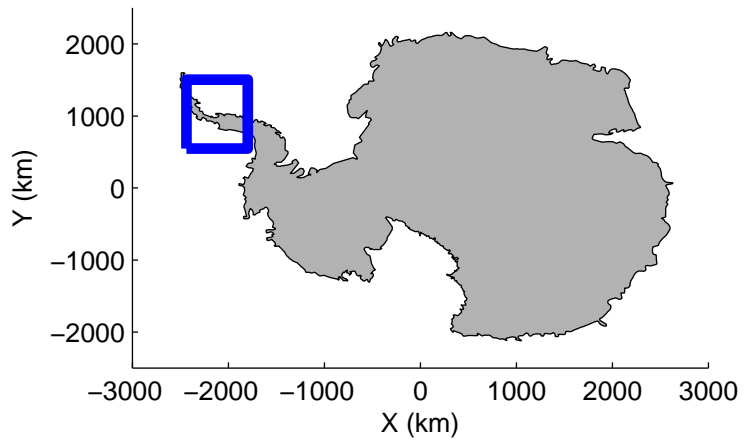

Land Ice – Slessor 1A  
20141108\_07\_004  
Polar Stereograph -71N/0E

mcords3 2014\_Antarctica\_DC8: "Land Ice - Slessor 1A" 20141108\_07\_004: 21:01:12.4 to 21:04:53.0 GPS

mcords3 2014\_Antarctica\_DC8: "Land Ice - Slessor 1A" 20141108\_07\_004: 21:01:12.4 to 21:04:53.0 GPS