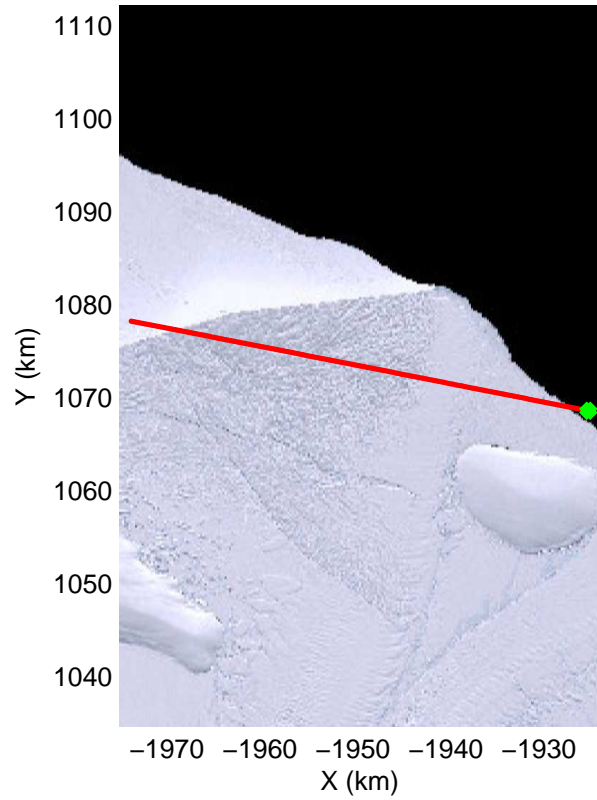

Land Ice – Slessor 1A
20141108_07_003
Polar Stereograph -71N/0E