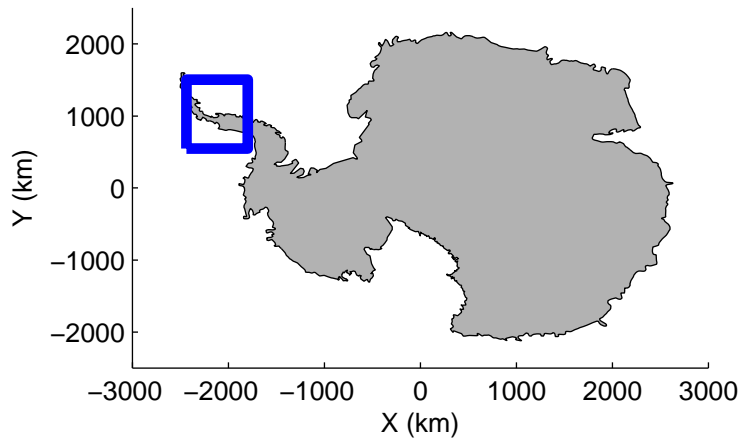

Land Ice – Slessor 1A
20141108_07_010
Polar Stereograph -71N/0E