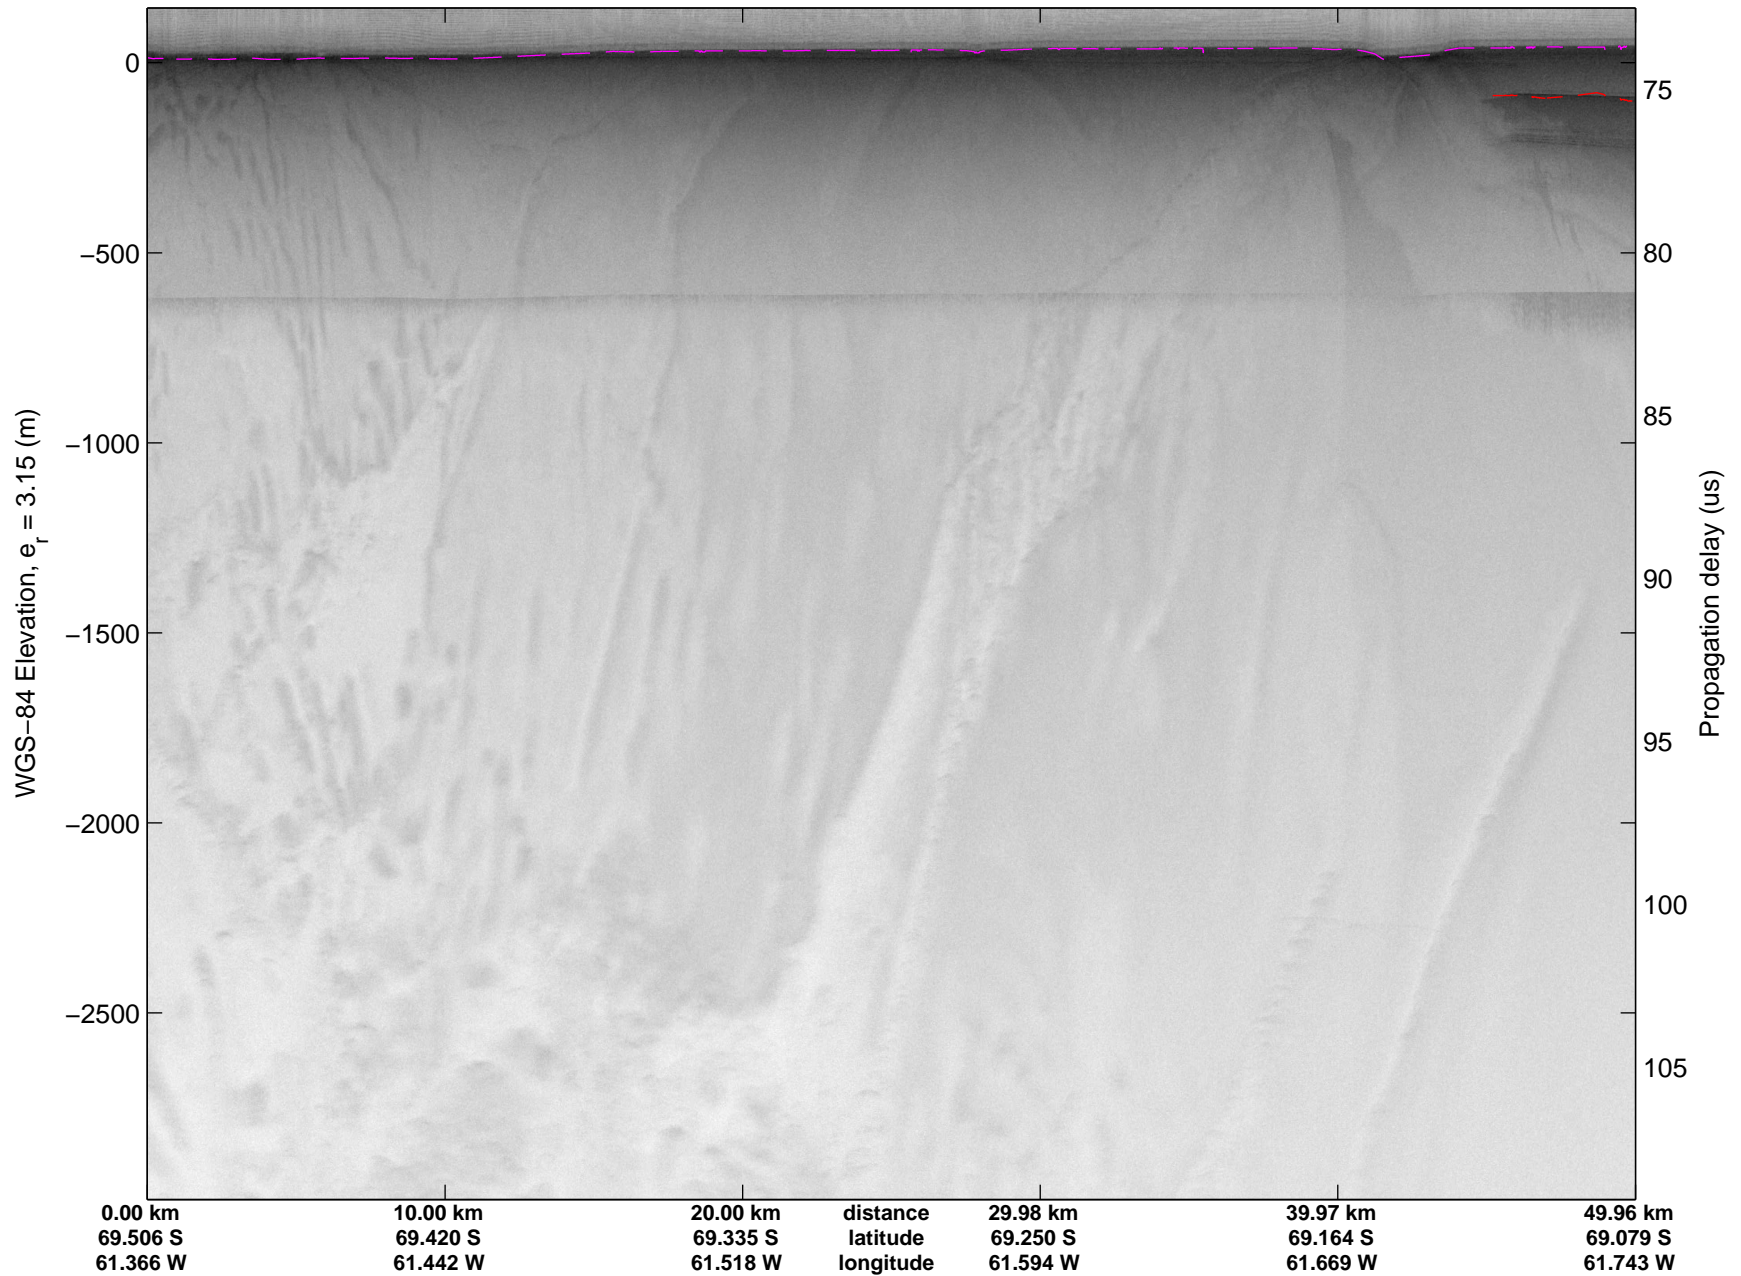

Land Ice – Slessor 1A  
20141108\_07\_001  
Polar Stereograph -71N/0E

mcords3 2014\_Antarctica\_DC8: "Land Ice - Slessor 1A" 20141108\_07\_001: 20:50:12.2 to 20:53:51.4 GPS

mcords3 2014\_Antarctica\_DC8: "Land Ice - Slessor 1A" 20141108\_07\_001: 20:50:12.2 to 20:53:51.4 GPS

Land Ice – Slessor 1A  
20141108\_07\_002  
Polar Stereograph -71N/0E

mcords3 2014\_Antarctica\_DC8: "Land Ice - Slessor 1A" 20141108\_07\_002: 20:53:51.6 to 20:57:31.6 GPS

mcords3 2014\_Antarctica\_DC8: "Land Ice - Slessor 1A" 20141108\_07\_002: 20:53:51.6 to 20:57:31.6 GPS

Land Ice – Slessor 1A  
20141108\_07\_003  
Polar Stereograph -71N/0E

mcords3 2014\_Antarctica\_DC8: "Land Ice - Slessor 1A" 20141108\_07\_003: 20:57:31.7 to 21:01:12.2 GPS

mcords3 2014\_Antarctica\_DC8: "Land Ice - Slessor 1A" 20141108\_07\_003: 20:57:31.7 to 21:01:12.2 GPS

Land Ice – Slessor 1A  
20141108\_07\_004  
Polar Stereograph -71N/0E

mcords3 2014\_Antarctica\_DC8: "Land Ice - Slessor 1A" 20141108\_07\_004: 21:01:12.4 to 21:04:53.0 GPS

mcords3 2014\_Antarctica\_DC8: "Land Ice - Slessor 1A" 20141108\_07\_004: 21:01:12.4 to 21:04:53.0 GPS