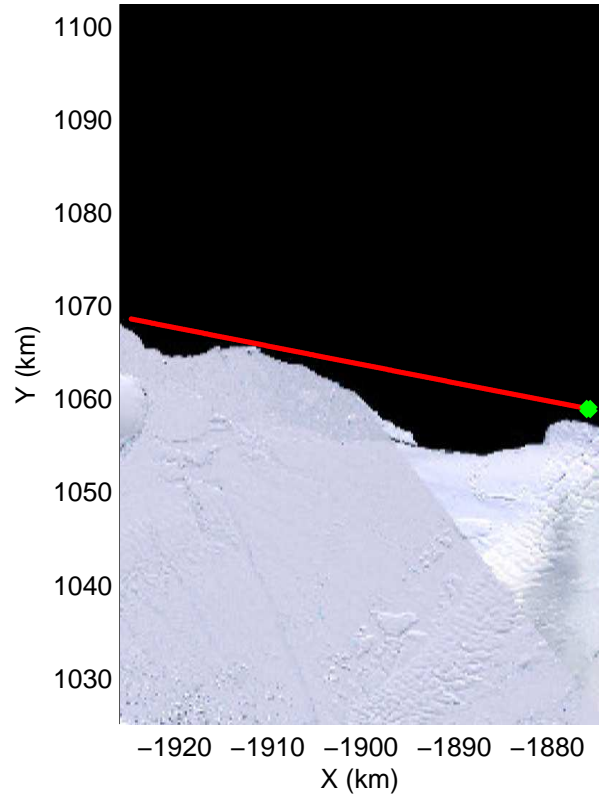

Land Ice – Slessor 1A  
20141108\_07\_001  
Polar Stereograph -71N/0E

mcords3 2014\_Antarctica\_DC8: "Land Ice - Slessor 1A" 20141108\_07\_001: 20:50:12.2 to 20:53:51.4 GPS

mcords3 2014\_Antarctica\_DC8: "Land Ice - Slessor 1A" 20141108\_07\_001: 20:50:12.2 to 20:53:51.4 GPS

Land Ice – Slessor 1A  
20141108\_07\_002  
Polar Stereograph -71N/0E

mcords3 2014\_Antarctica\_DC8: "Land Ice - Slessor 1A" 20141108\_07\_002: 20:53:51.6 to 20:57:31.6 GPS

mcords3 2014\_Antarctica\_DC8: "Land Ice - Slessor 1A" 20141108\_07\_002: 20:53:51.6 to 20:57:31.6 GPS

Land Ice – Slessor 1A  
20141108\_07\_003  
Polar Stereograph -71N/0E

mcords3 2014\_Antarctica\_DC8: "Land Ice - Slessor 1A" 20141108\_07\_003: 20:57:31.7 to 21:01:12.2 GPS

mcords3 2014\_Antarctica\_DC8: "Land Ice - Slessor 1A" 20141108\_07\_003: 20:57:31.7 to 21:01:12.2 GPS