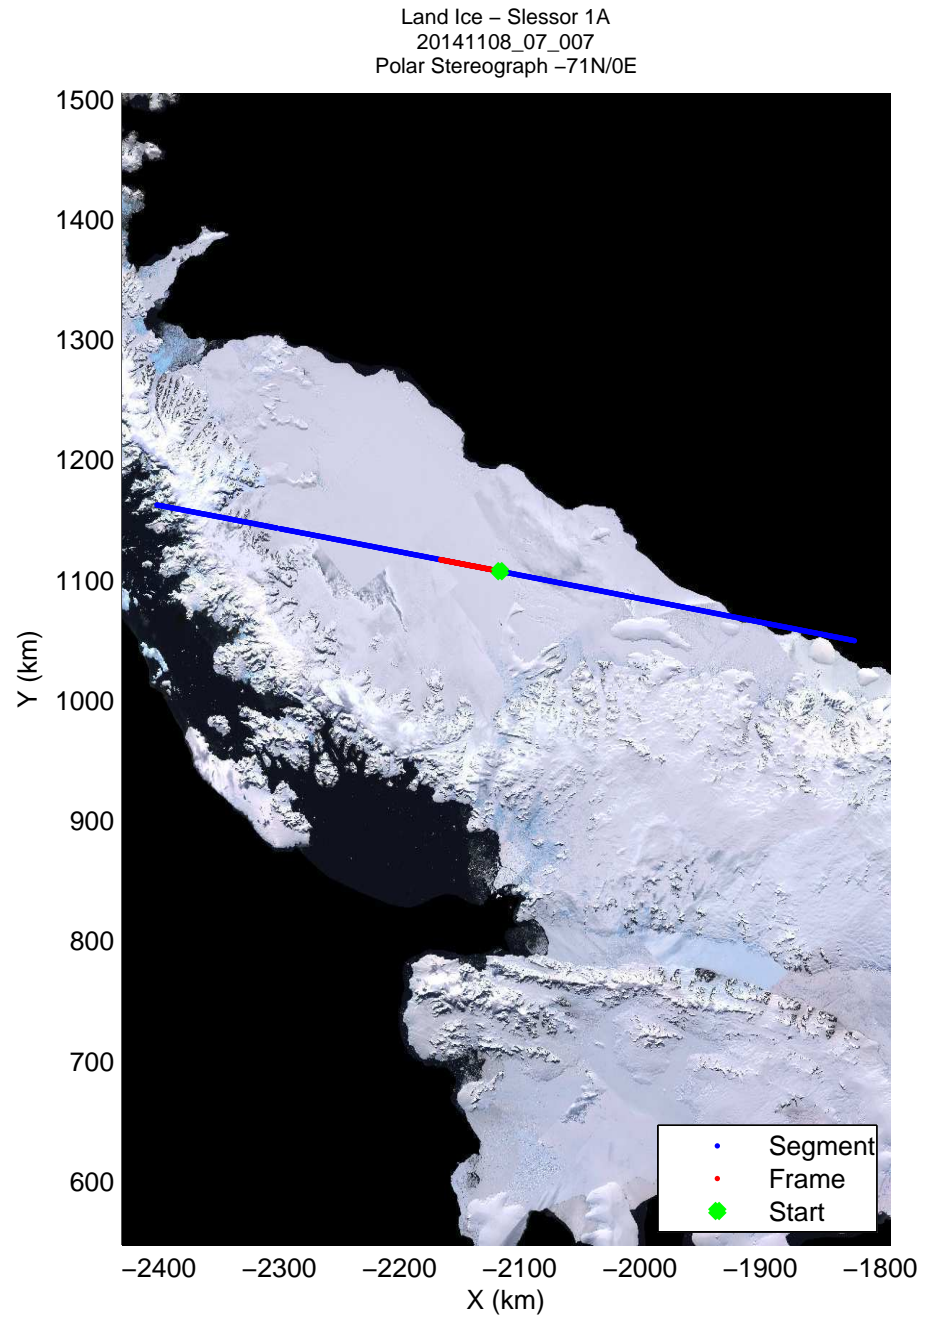

Land Ice – Slessor 1A  
20141108\_07\_006  
Polar Stereograph -71N/0E

mcords3 2014\_Antarctica\_DC8: "Land Ice - Slessor 1A" 20141108\_07\_006: 21:08:33.7 to 21:12:13.2 GPS

mcords3 2014\_Antarctica\_DC8: "Land Ice - Slessor 1A" 20141108\_07\_006: 21:08:33.7 to 21:12:13.2 GPS