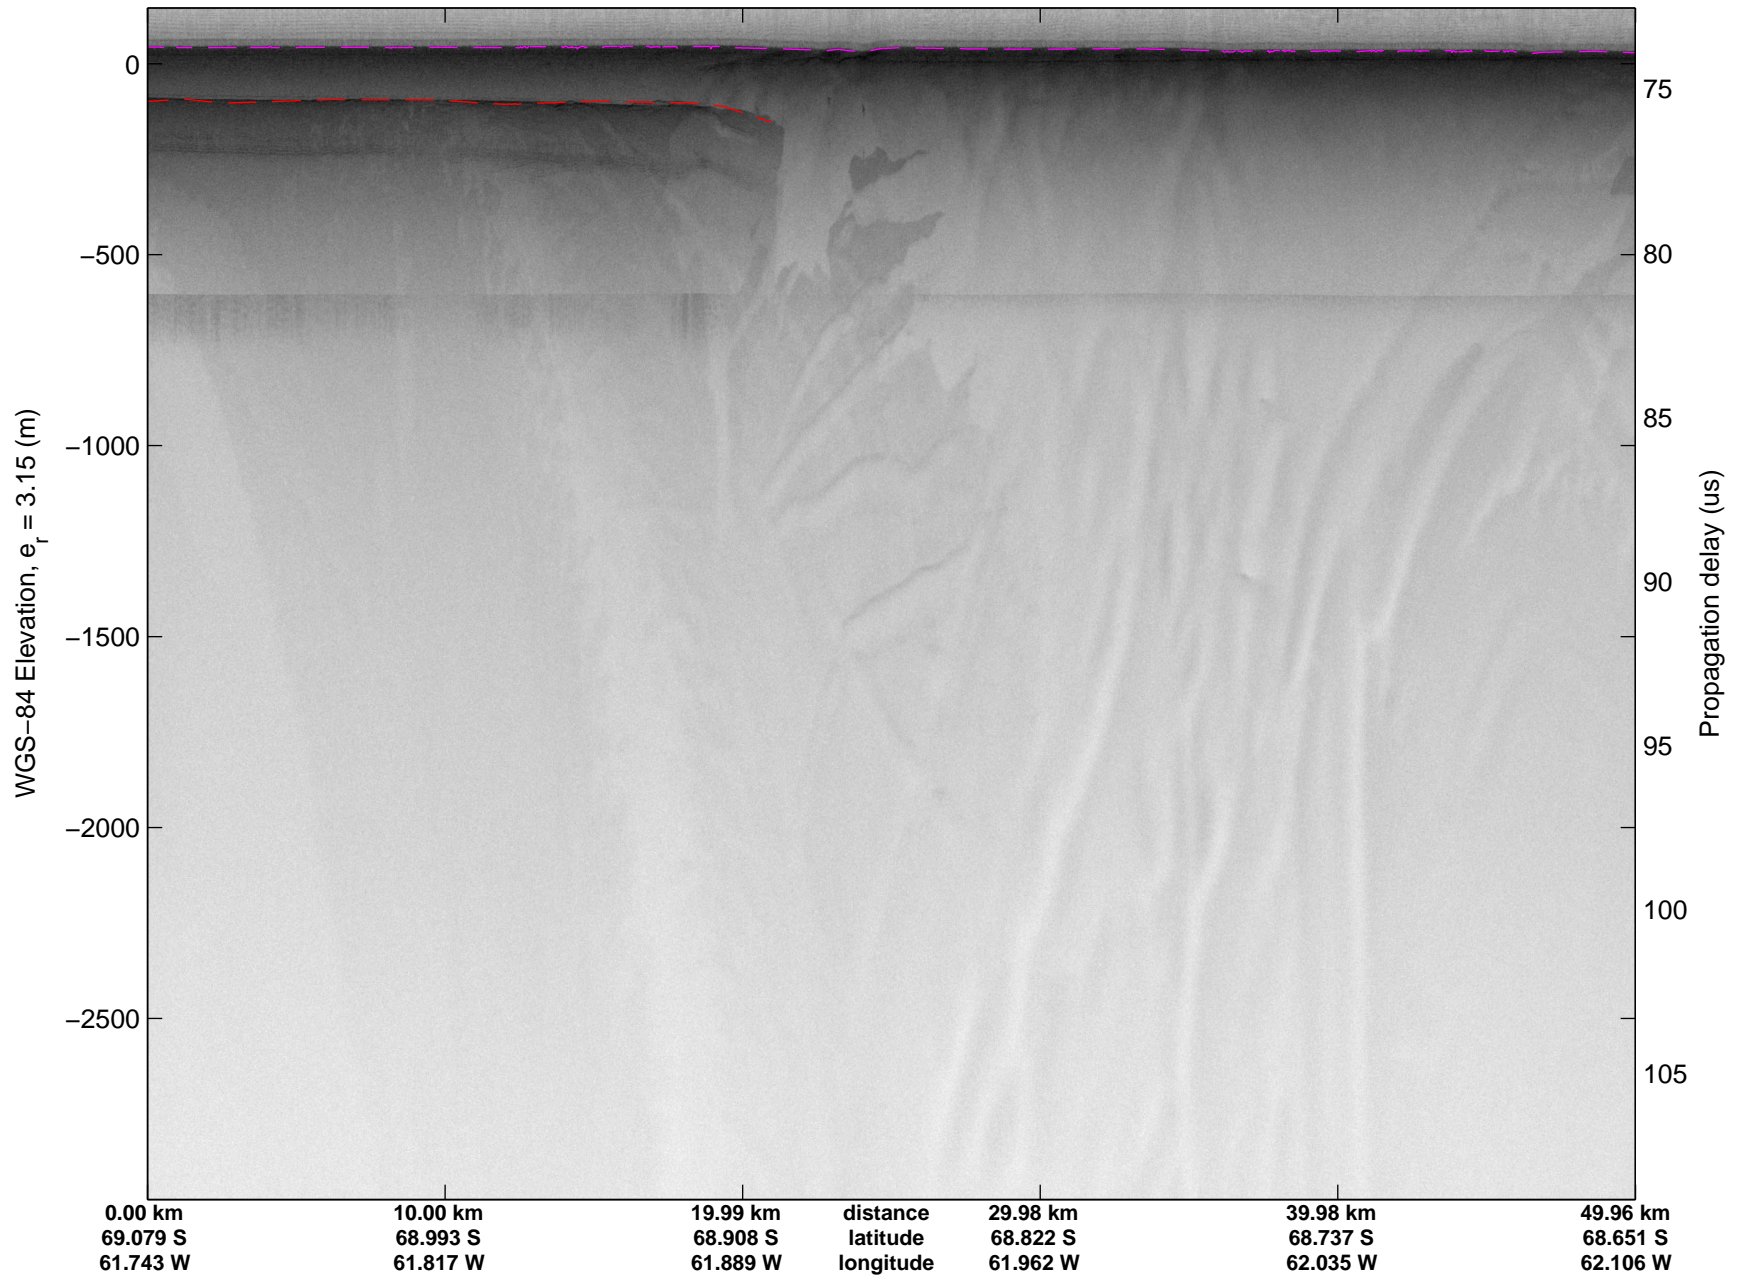

Land Ice – Slessor 1A  
20141108\_07\_003  
Polar Stereograph -71N/0E

mcords3 2014\_Antarctica\_DC8: "Land Ice - Slessor 1A" 20141108\_07\_003: 20:57:31.7 to 21:01:12.2 GPS

mcords3 2014\_Antarctica\_DC8: "Land Ice - Slessor 1A" 20141108\_07\_003: 20:57:31.7 to 21:01:12.2 GPS

Land Ice – Slessor 1A  
20141108\_07\_004  
Polar Stereograph -71N/0E

mcords3 2014\_Antarctica\_DC8: "Land Ice - Slessor 1A" 20141108\_07\_004: 21:01:12.4 to 21:04:53.0 GPS

mcords3 2014\_Antarctica\_DC8: "Land Ice - Slessor 1A" 20141108\_07\_004: 21:01:12.4 to 21:04:53.0 GPS

Land Ice – Slessor 1A  
20141108\_07\_005  
Polar Stereograph -71N/0E

mcords3 2014\_Antarctica\_DC8: "Land Ice - Slessor 1A" 20141108\_07\_005: 21:04:53.2 to 21:08:33.5 GPS

mcords3 2014\_Antarctica\_DC8: "Land Ice - Slessor 1A" 20141108\_07\_005: 21:04:53.2 to 21:08:33.5 GPS