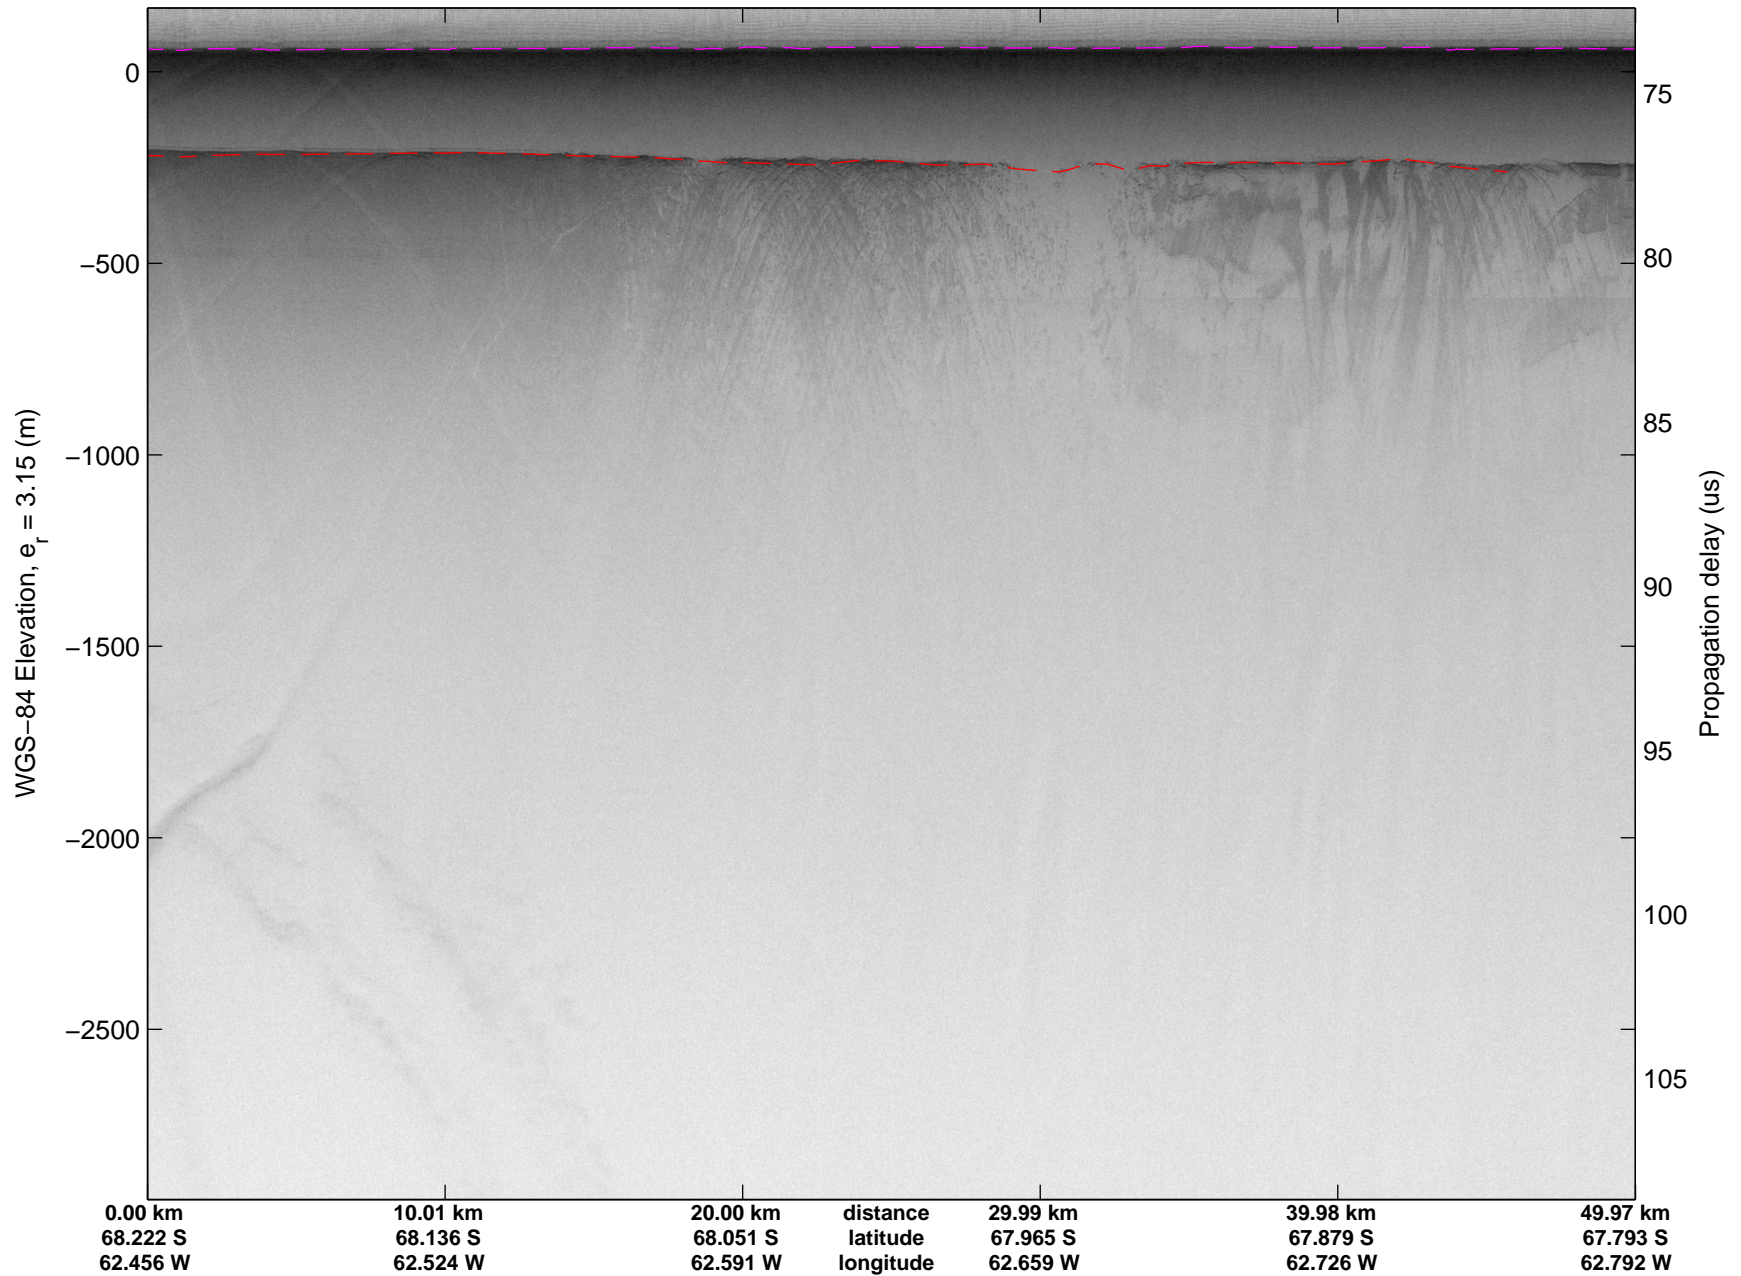

mcords3 2014_Antarctica_DC8: "Land Ice – Slessor 1A" 20141108_07_007: 21:12:13.3 to 21:15:51.7 GPS