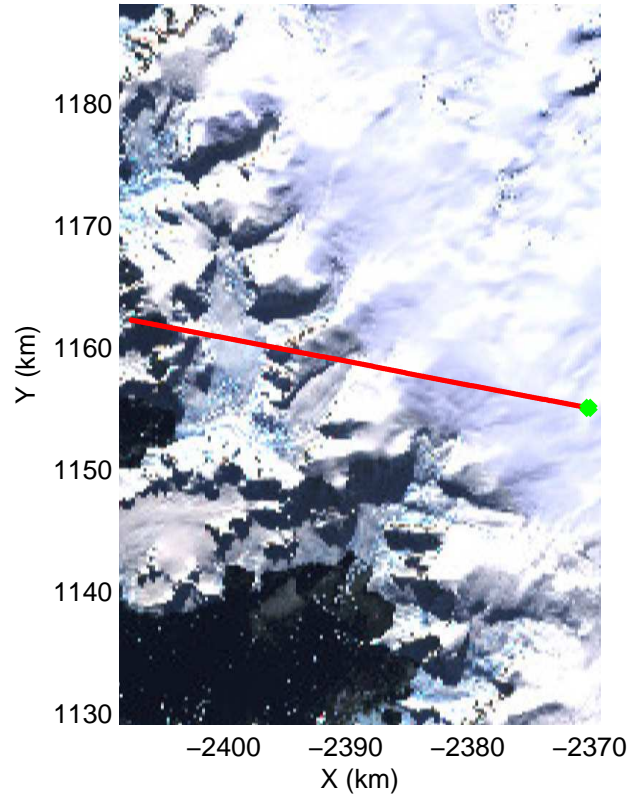

Land Ice – Slessor 1A
20141108_07_012
Polar Stereograph -71N/0E