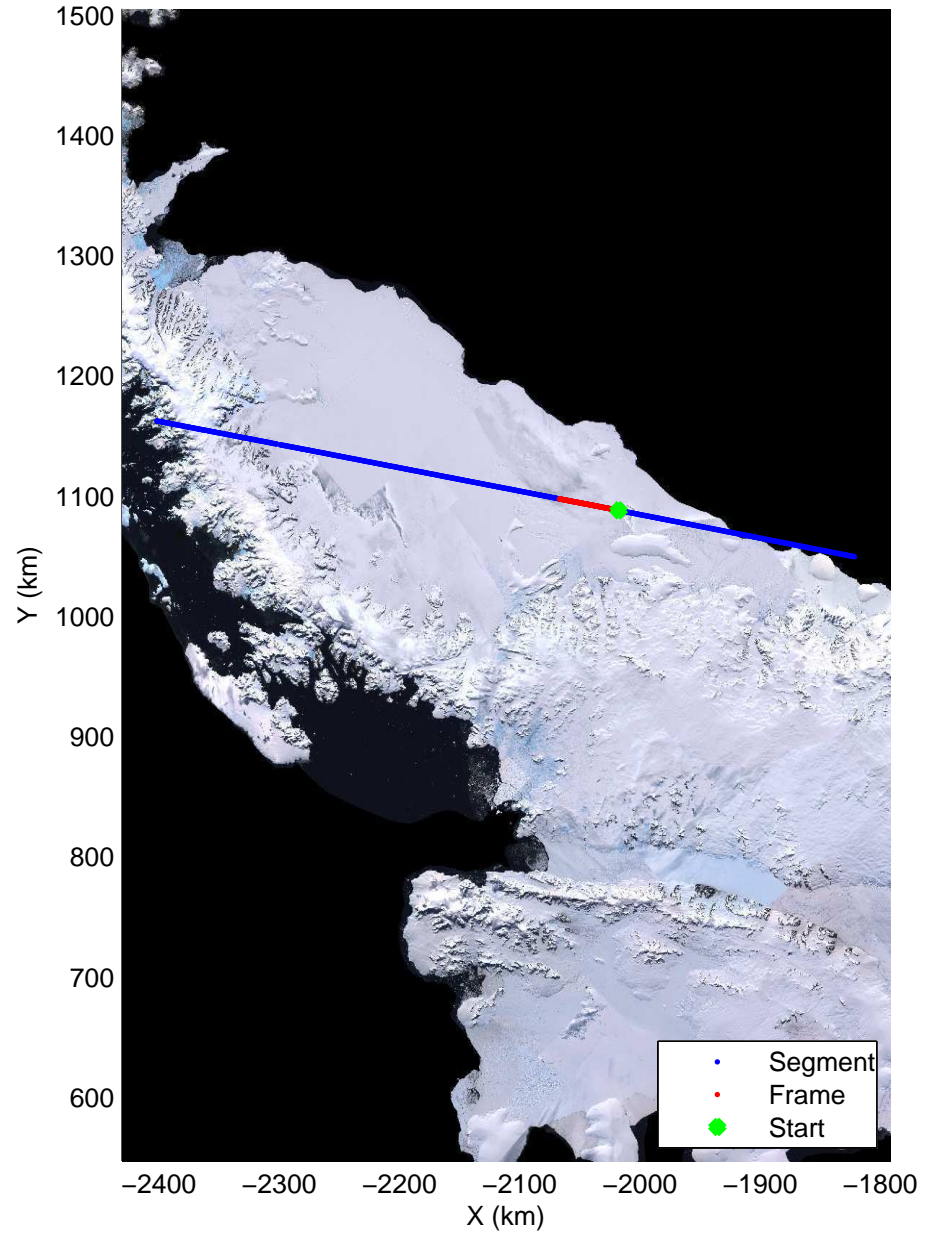

Land Ice – Slessor 1A  
20141108\_07\_003  
Polar Stereograph -71N/0E

mcords3 2014\_Antarctica\_DC8: "Land Ice - Slessor 1A" 20141108\_07\_003: 20:57:31.7 to 21:01:12.2 GPS

mcords3 2014\_Antarctica\_DC8: "Land Ice - Slessor 1A" 20141108\_07\_003: 20:57:31.7 to 21:01:12.2 GPS

Land Ice – Slessor 1A  
20141108\_07\_004  
Polar Stereograph -71N/0E

mcords3 2014\_Antarctica\_DC8: "Land Ice - Slessor 1A" 20141108\_07\_004: 21:01:12.4 to 21:04:53.0 GPS

mcords3 2014\_Antarctica\_DC8: "Land Ice - Slessor 1A" 20141108\_07\_004: 21:01:12.4 to 21:04:53.0 GPS

Land Ice – Slessor 1A  
20141108\_07\_005  
Polar Stereograph -71N/0E

mcords3 2014\_Antarctica\_DC8: "Land Ice - Slessor 1A" 20141108\_07\_005: 21:04:53.2 to 21:08:33.5 GPS

mcords3 2014\_Antarctica\_DC8: "Land Ice - Slessor 1A" 20141108\_07\_005: 21:04:53.2 to 21:08:33.5 GPS