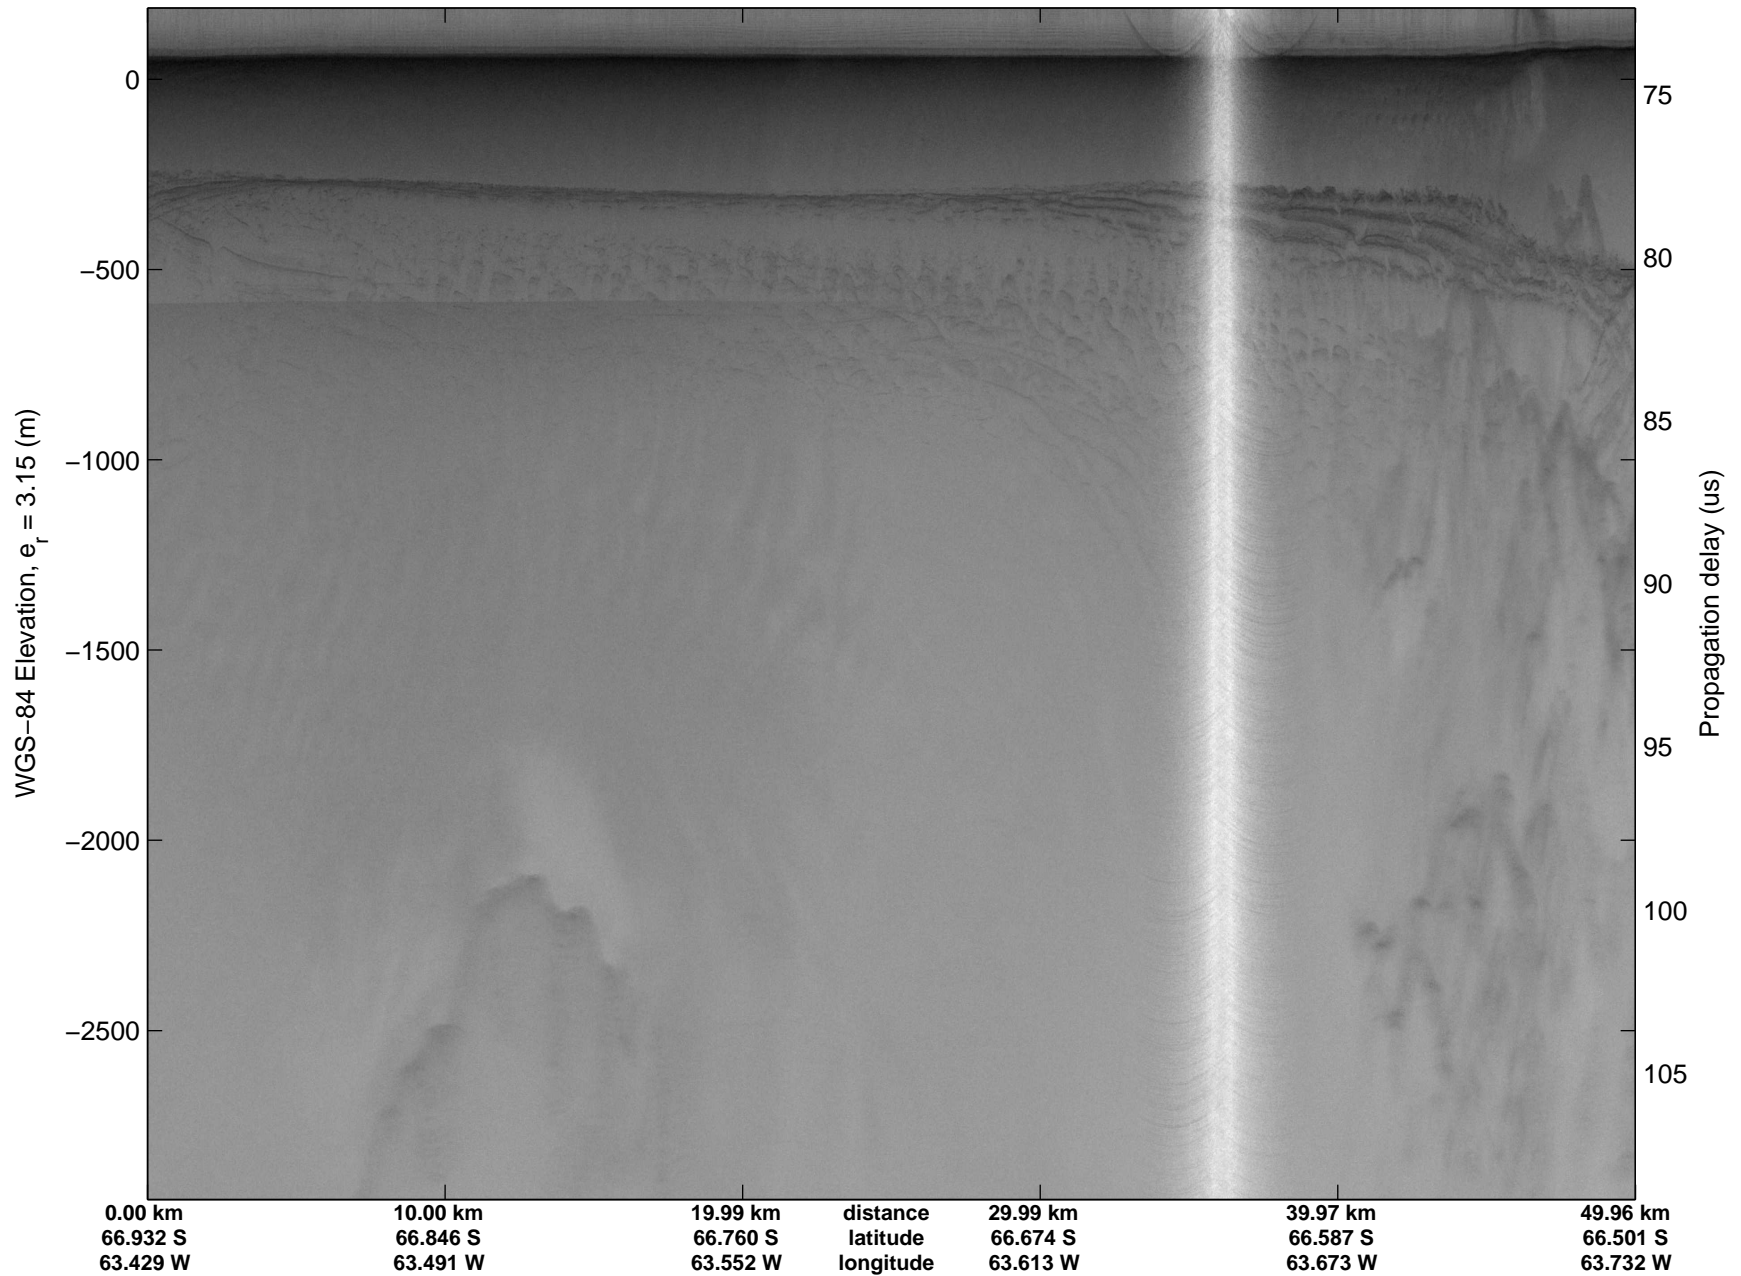

mcords3 2014_Antarctica_DC8: "Land Ice - Slessor 1A" 20141108_07_010: 21:23:10.8 to 21:26:49.9 GPS