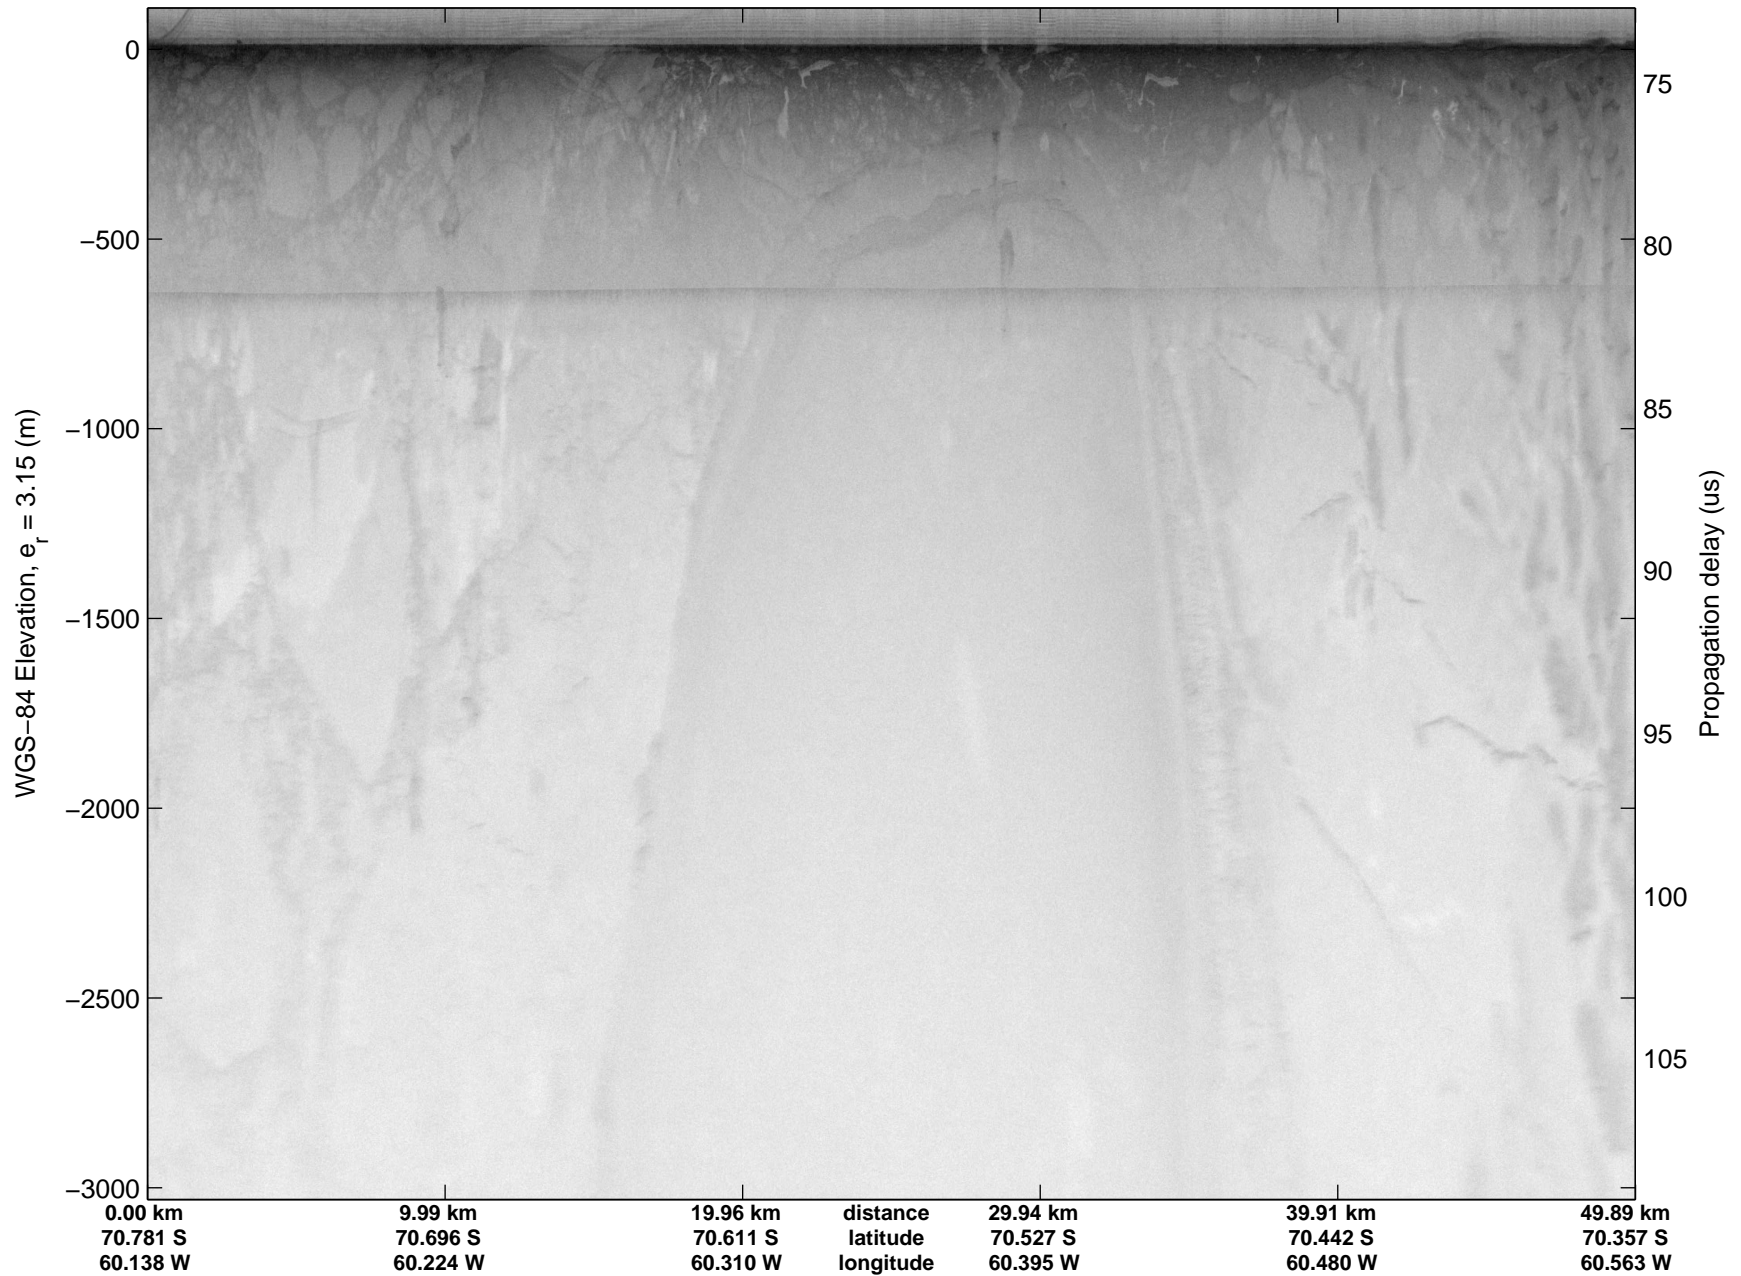

Land Ice – Slessor 1A  
20141108\_07\_001  
Polar Stereograph -71N/0E

mcords3 2014\_Antarctica\_DC8: "Land Ice - Slessor 1A" 20141108\_07\_001: 20:50:12.2 to 20:53:51.4 GPS

mcords3 2014\_Antarctica\_DC8: "Land Ice - Slessor 1A" 20141108\_07\_001: 20:50:12.2 to 20:53:51.4 GPS

Land Ice – Slessor 1A  
20141108\_07\_002  
Polar Stereograph -71N/0E

mcords3 2014\_Antarctica\_DC8: "Land Ice - Slessor 1A" 20141108\_07\_002: 20:53:51.6 to 20:57:31.6 GPS

mcords3 2014\_Antarctica\_DC8: "Land Ice - Slessor 1A" 20141108\_07\_002: 20:53:51.6 to 20:57:31.6 GPS

Land Ice – Slessor 1A  
20141108\_07\_003  
Polar Stereograph -71N/0E

mcords3 2014\_Antarctica\_DC8: "Land Ice - Slessor 1A" 20141108\_07\_003: 20:57:31.7 to 21:01:12.2 GPS

mcords3 2014\_Antarctica\_DC8: "Land Ice - Slessor 1A" 20141108\_07\_003: 20:57:31.7 to 21:01:12.2 GPS