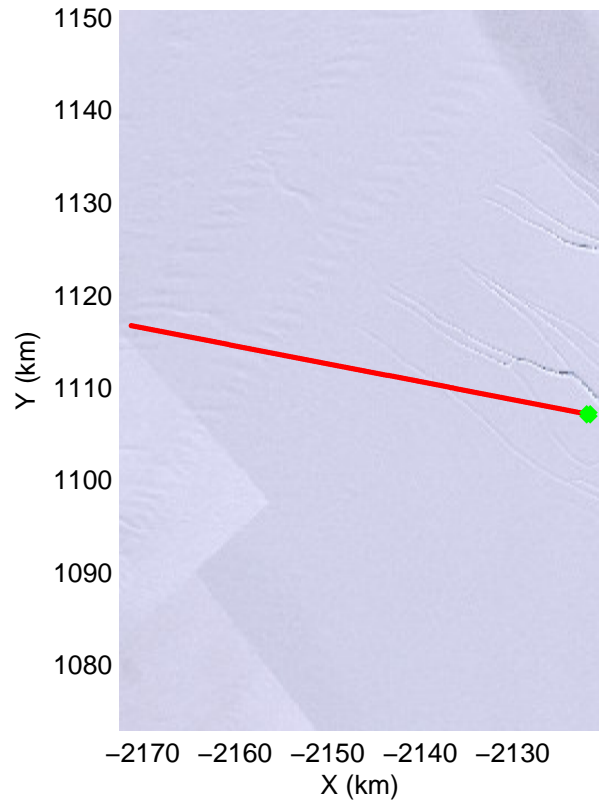

Land Ice – Slessor 1A  
20141108\_07\_006  
Polar Stereograph -71N/0E

mcords3 2014\_Antarctica\_DC8: "Land Ice - Slessor 1A" 20141108\_07\_006: 21:08:33.7 to 21:12:13.2 GPS

mcords3 2014\_Antarctica\_DC8: "Land Ice - Slessor 1A" 20141108\_07\_006: 21:08:33.7 to 21:12:13.2 GPS