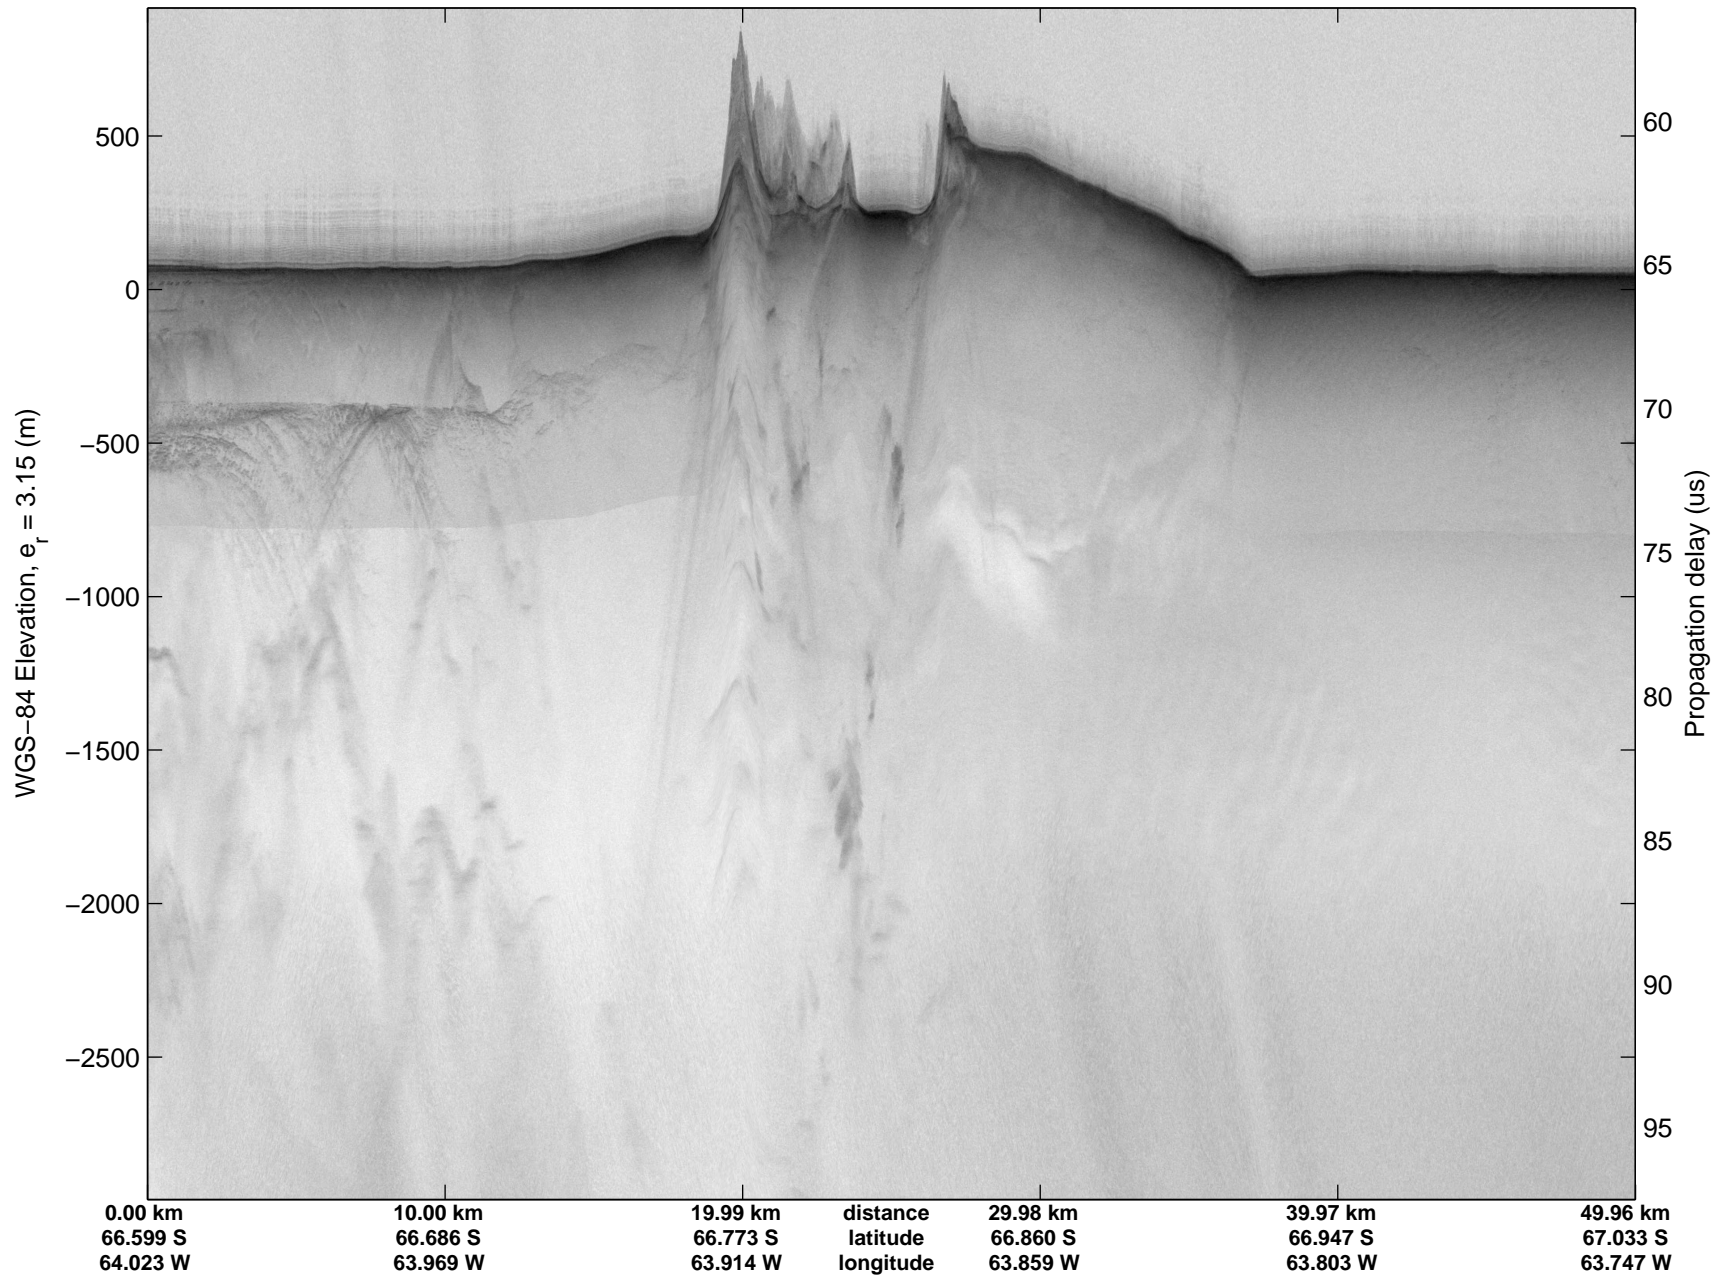

mcords3 2014_Antarctica_DC8: "Land Ice - Slessor 1A" 20141108_03_003: 14:01:06.5 to 14:04:25.7 GPS