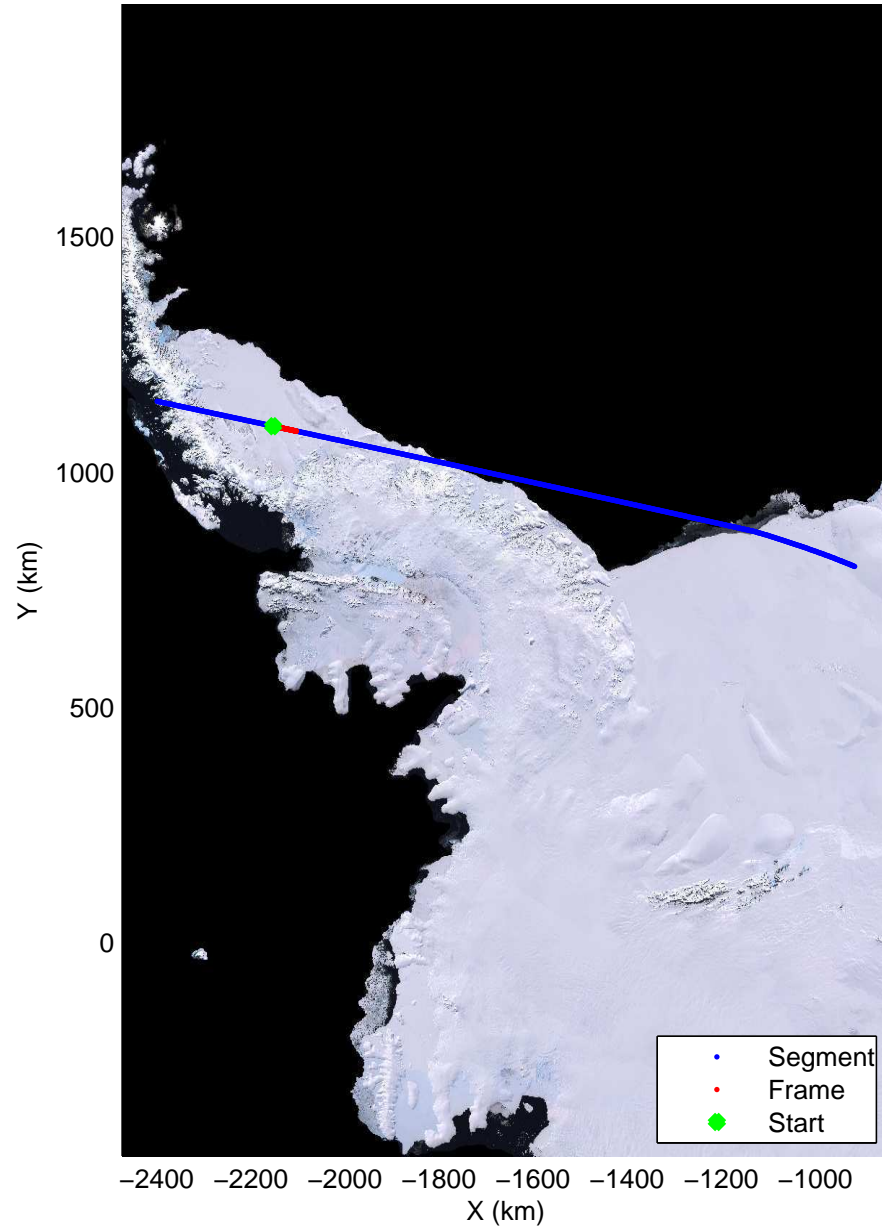

Land Ice – Slessor 1A
20141108_03_006
Polar Stereograph -71N/0E