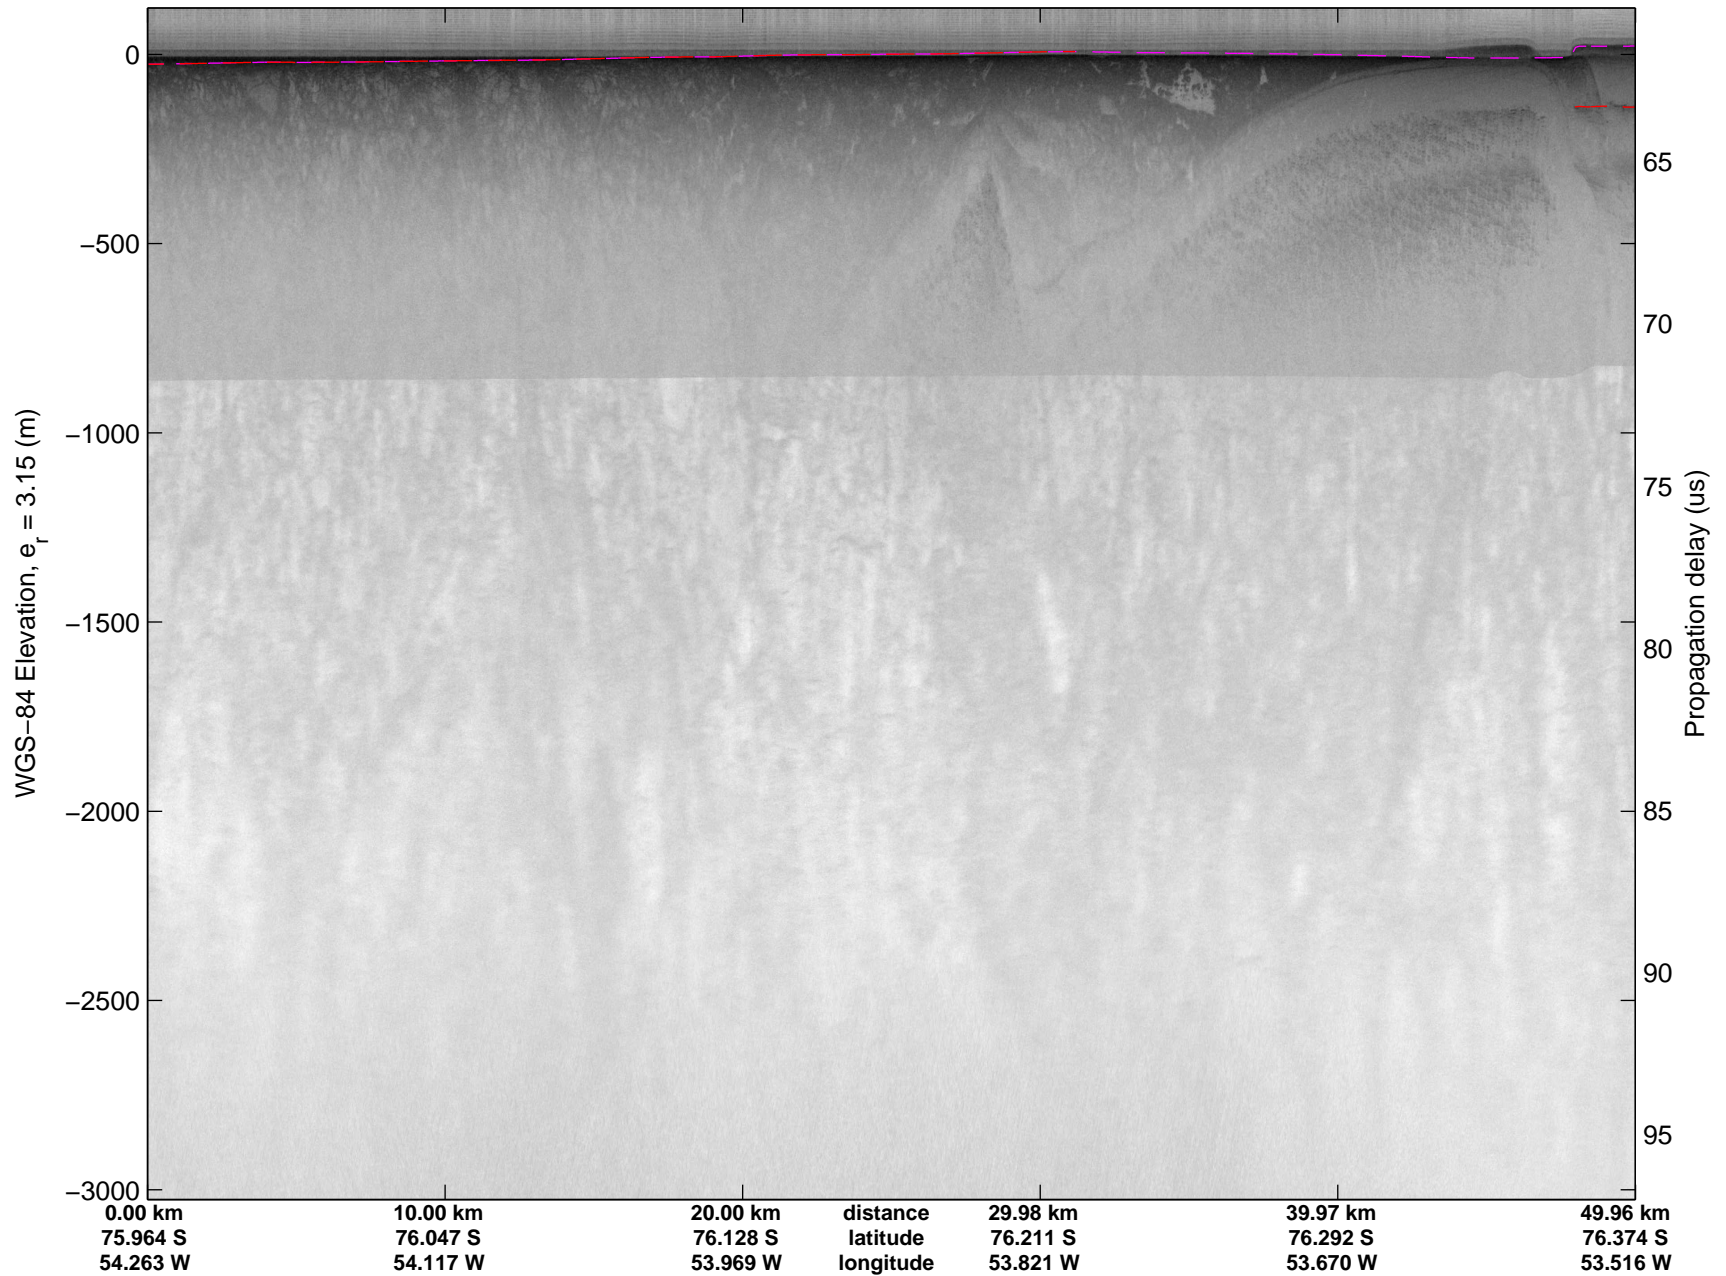

mcords3 2014_Antarctica_DC8: "Land Ice - Slessor 1A" 20141108_03_025: 15:16:25.9 to 15:19:58.3 GPS