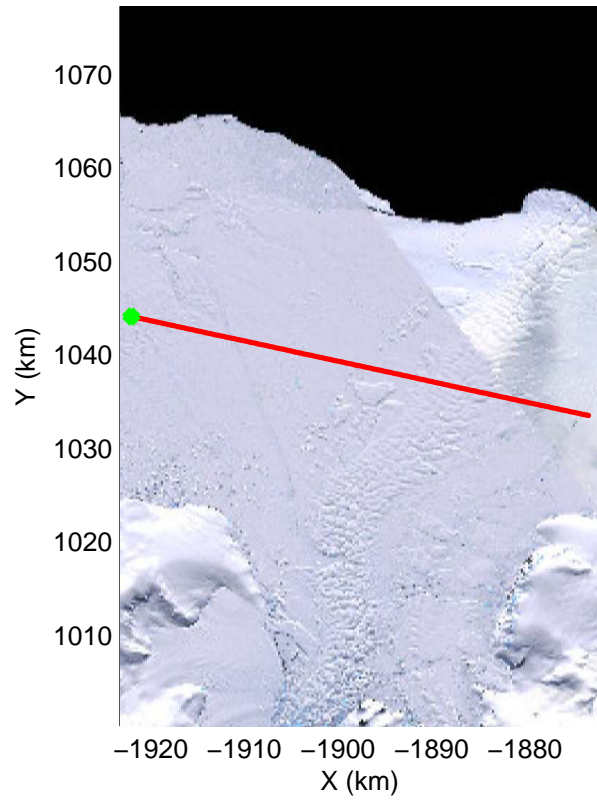

Land Ice – Slessor 1A
20141108_03_011
Polar Stereograph -71N/0E