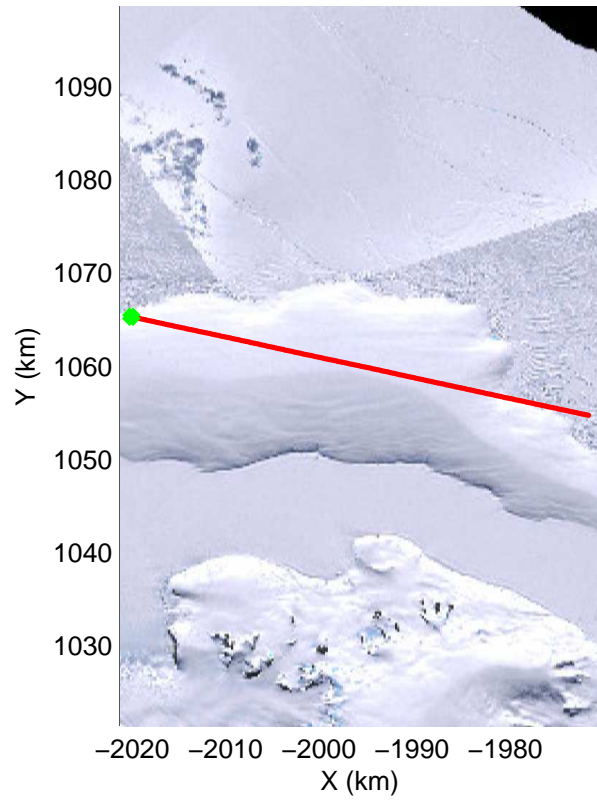

Land Ice – Slessor 1A
20141108_03_009
Polar Stereograph -71N/0E