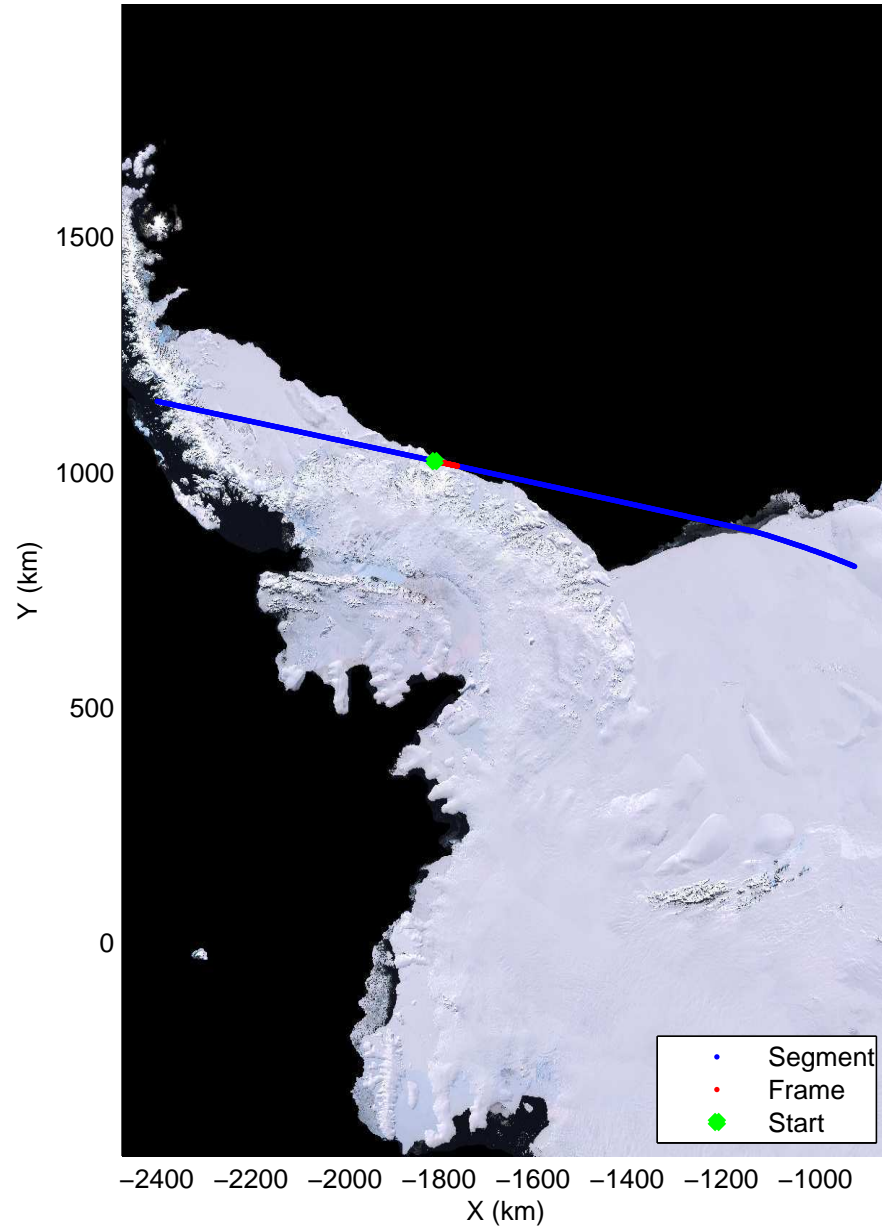

Land Ice – Slessor 1A
20141108_03_013
Polar Stereograph -71N/0E