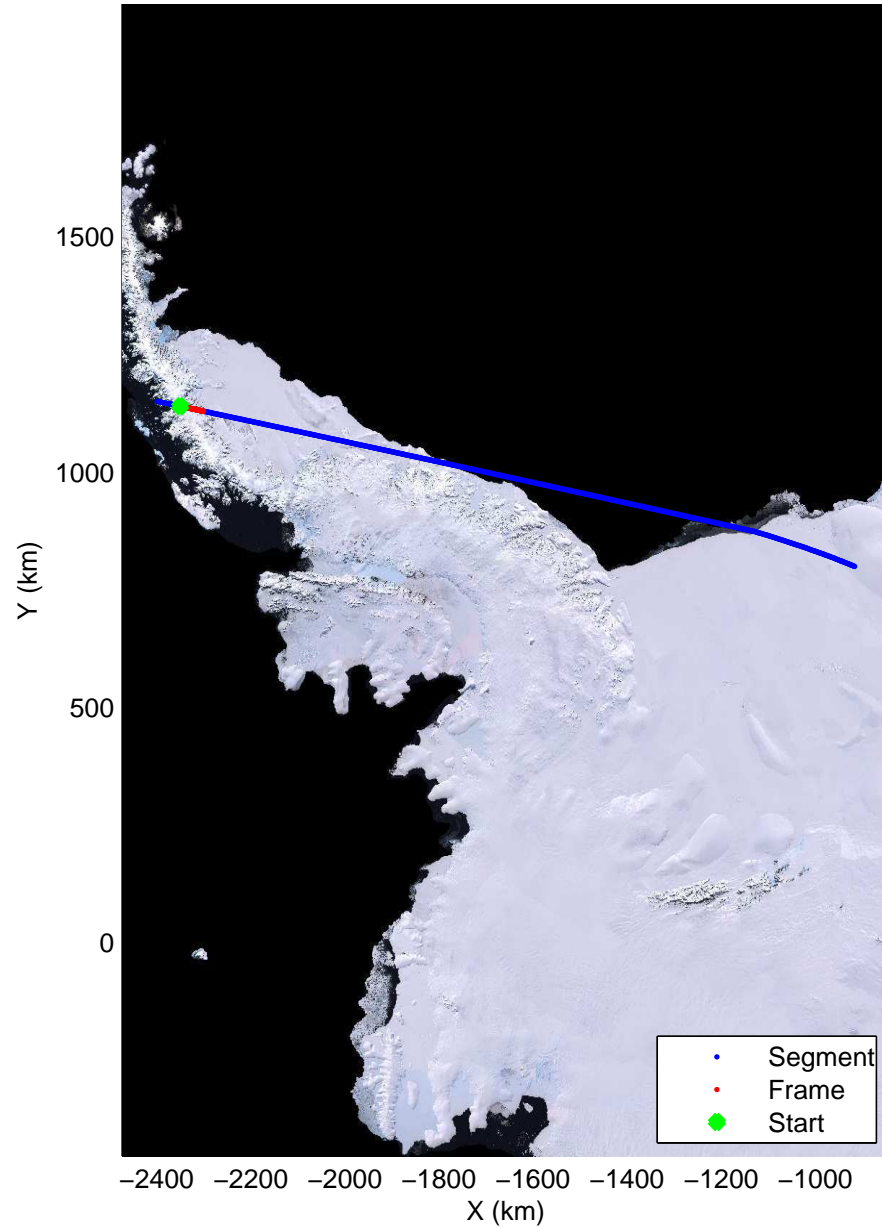

Land Ice – Slessor 1A
 20141108_03_001
 Polar Stereograph -71N/0E

mcords3 2014_Antarctica_DC8: "Land Ice - Slessor 1A" 20141108_03_001: 13:54:28.3 to 13:57:47.0 GPS

mcords3 2014_Antarctica_DC8: "Land Ice - Slessor 1A" 20141108_03_001: 13:54:28.3 to 13:57:47.0 GPS

Land Ice – Slessor 1A
20141108_03_002
Polar Stereograph -71N/0E

mcords3 2014_Antarctica_DC8: "Land Ice - Slessor 1A" 20141108_03_002: 13:57:47.2 to 14:01:06.4 GPS

mcords3 2014_Antarctica_DC8: "Land Ice – Slessor 1A" 20141108_03_002: 13:57:47.2 to 14:01:06.4 GPS