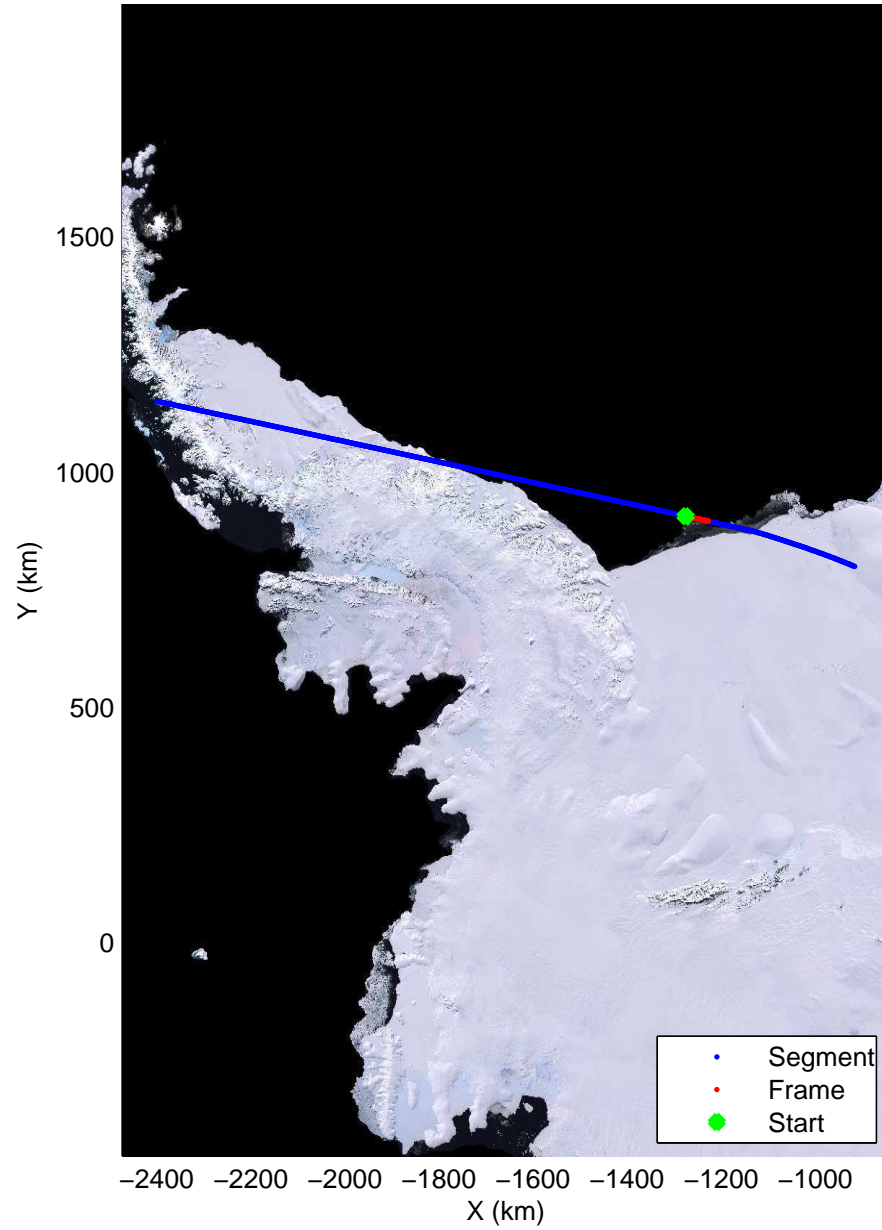

Land Ice – Slessor 1A
20141108_03_024
Polar Stereograph -71N/0E