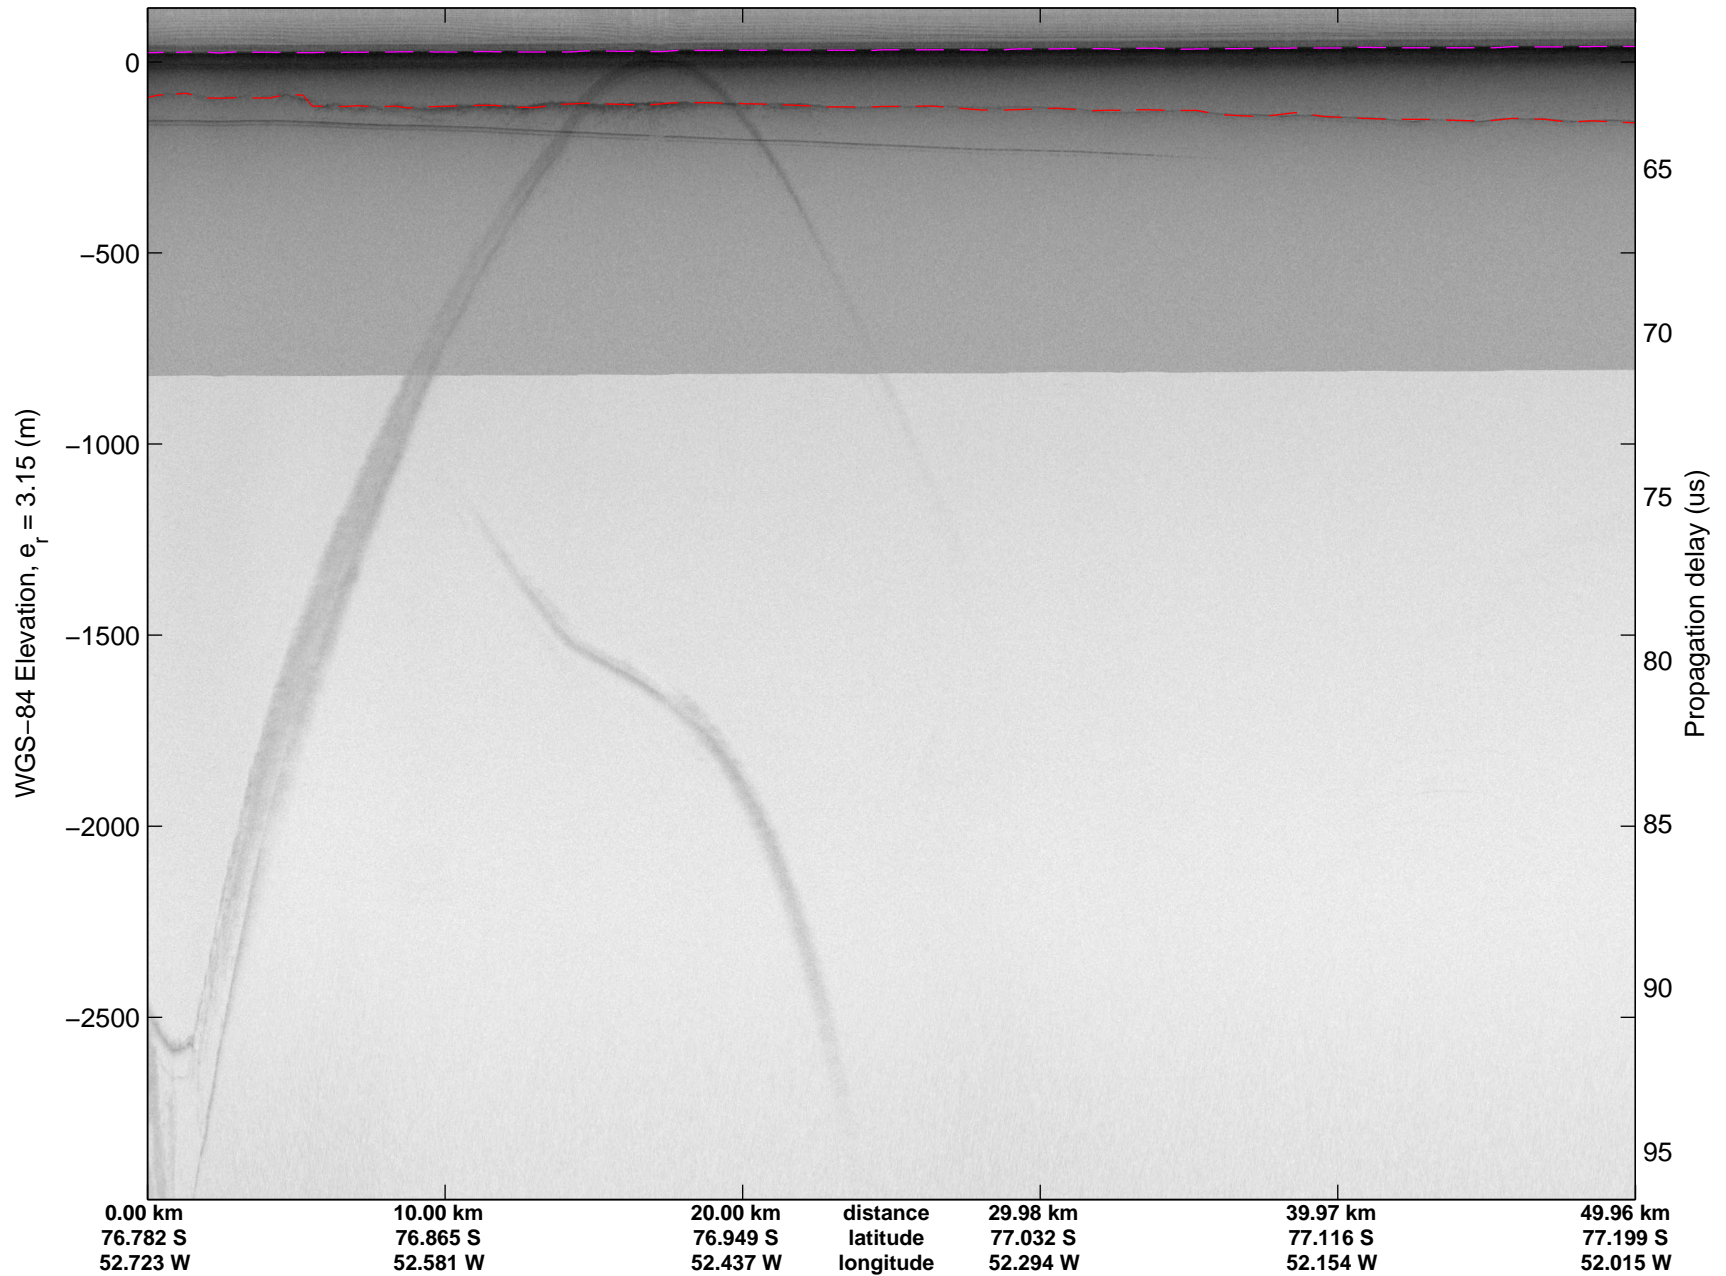

mcords3 2014_Antarctica_DC8: "Land Ice - Slessor 1A" 20141108_03_027: 15:23:30.8 to 15:27:03.7 GPS