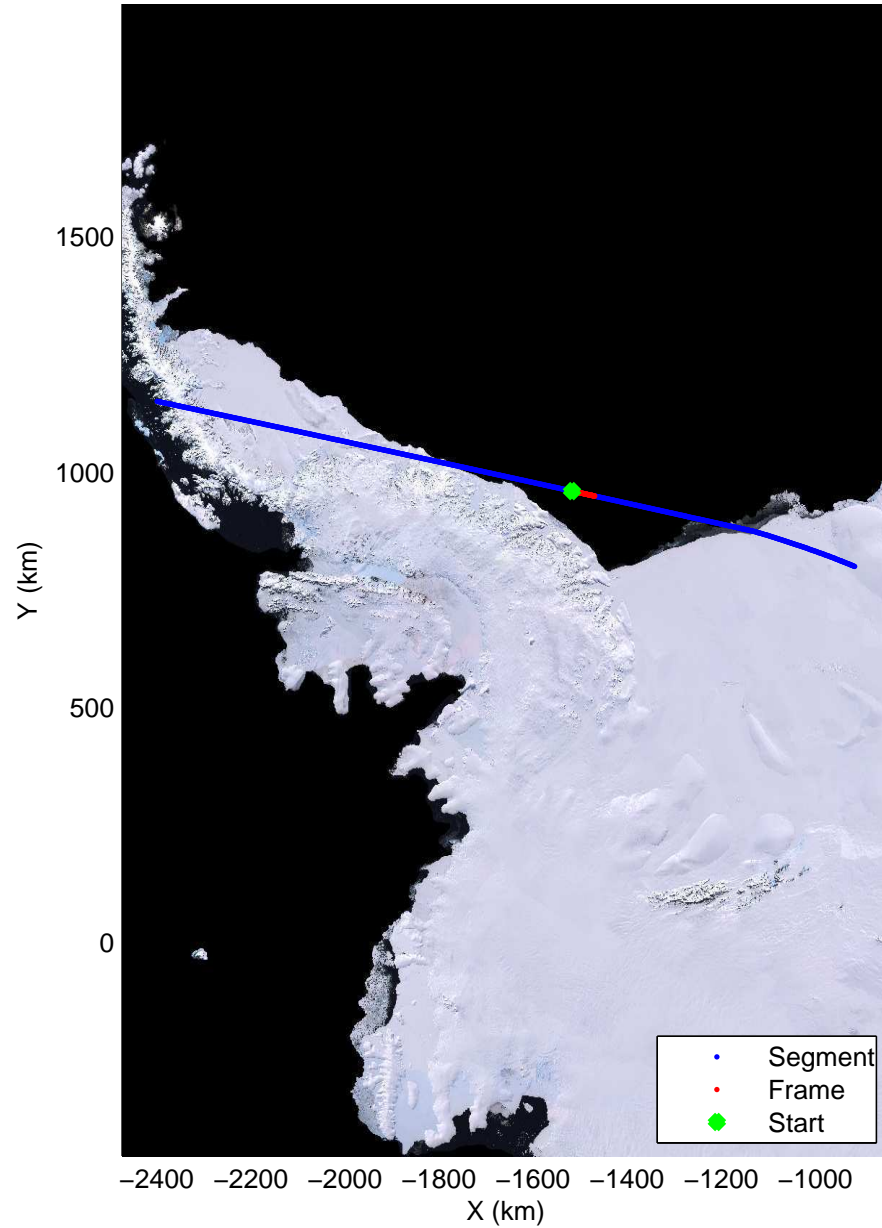

Land Ice – Slessor 1A
20141108_03_019
Polar Stereograph -71N/0E