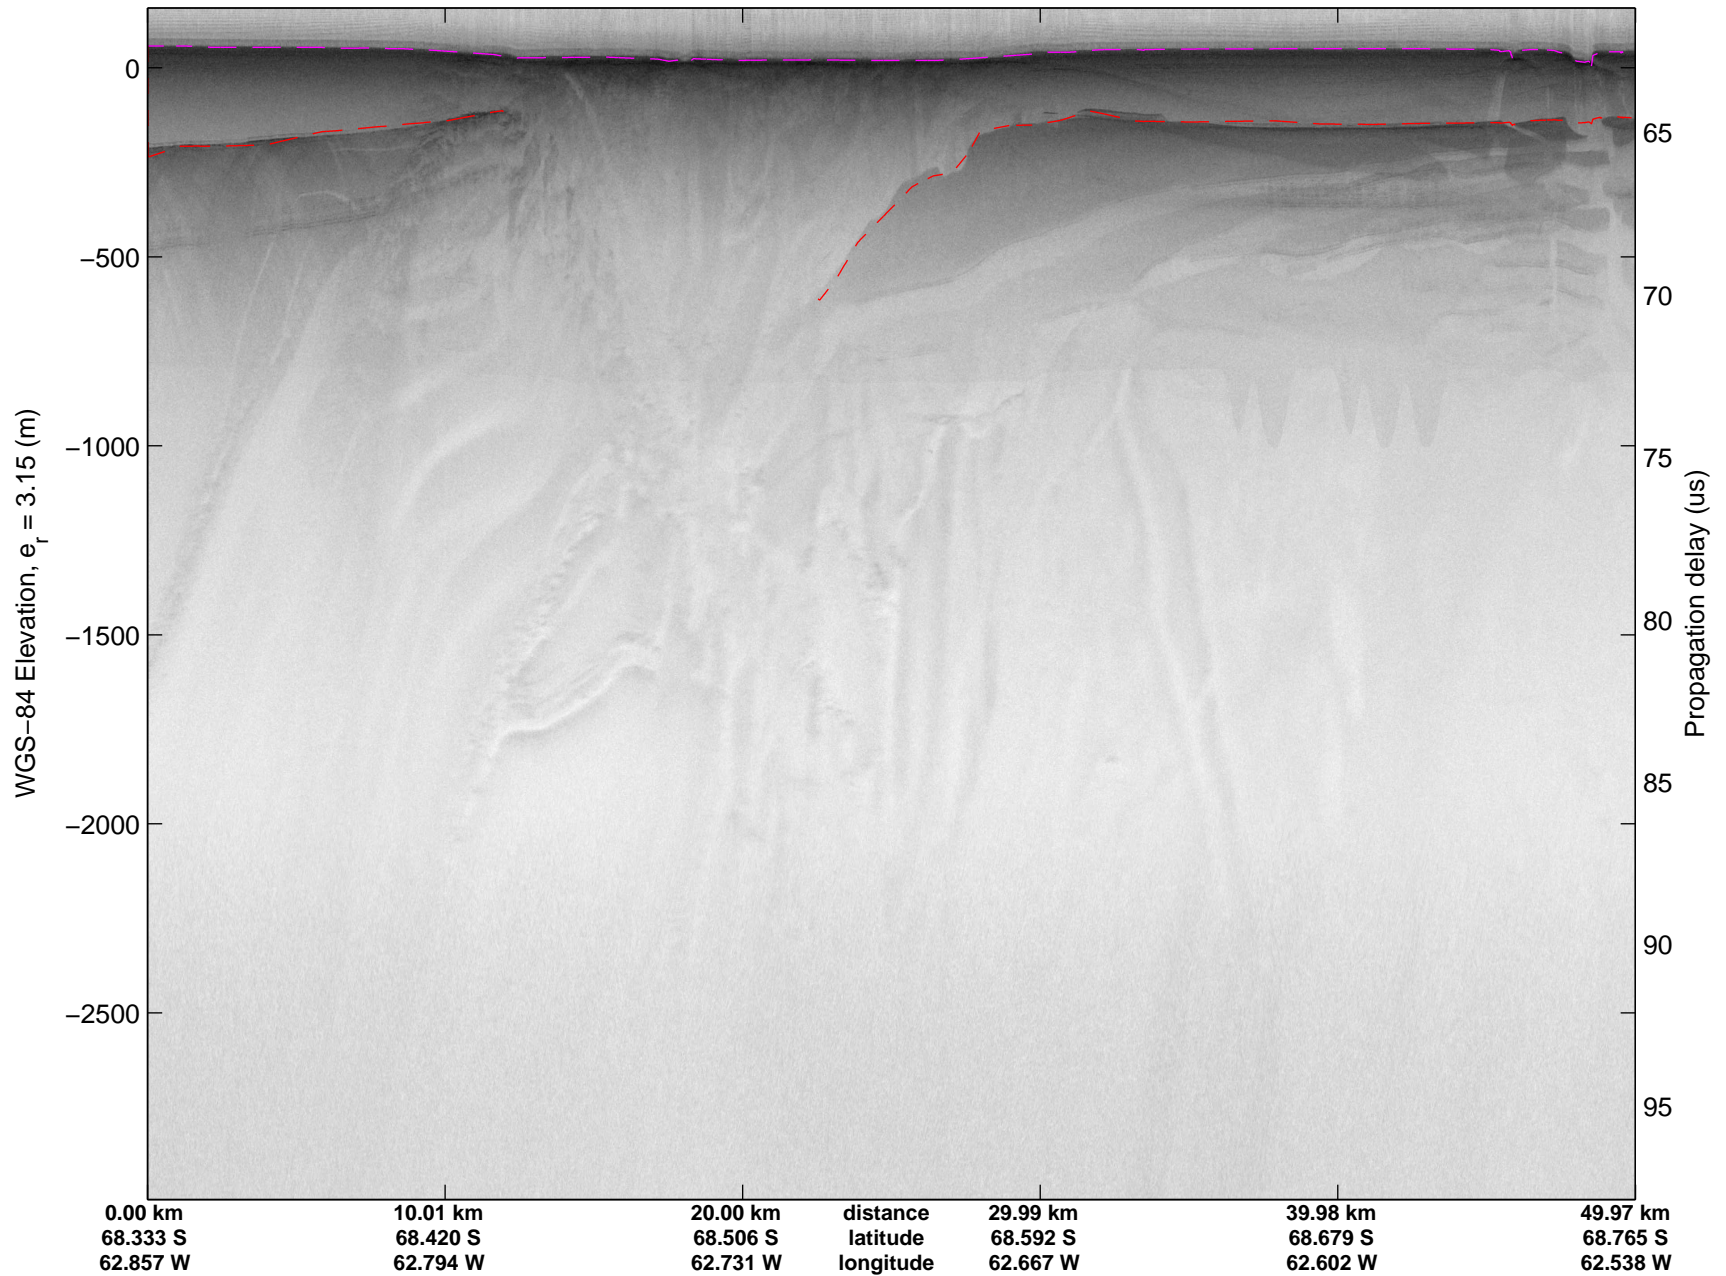

mcords3 2014_Antarctica_DC8: "Land Ice - Slessor 1A" 20141108_03_007: 14:14:24.7 to 14:17:44.4 GPS