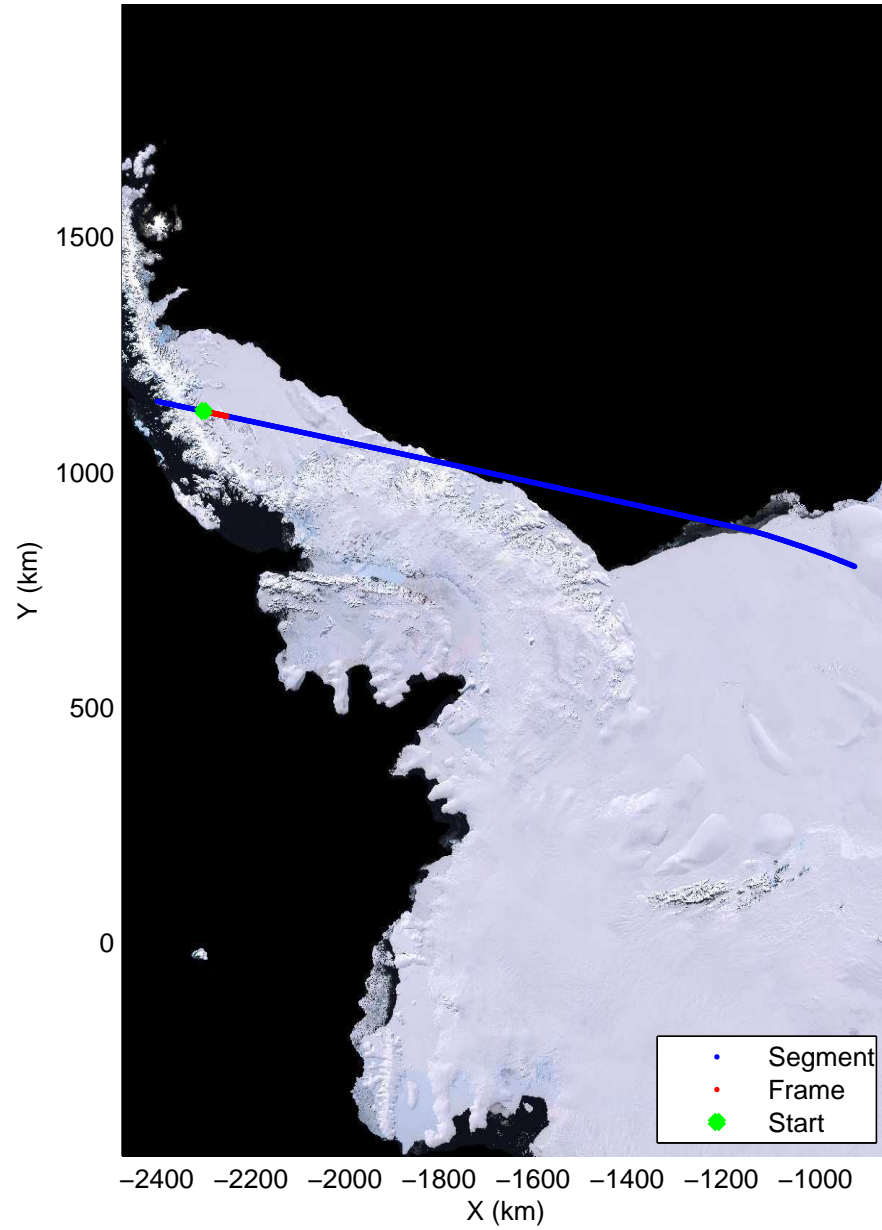

Land Ice – Slessor 1A
20141108_03_003
Polar Stereograph -71N/0E