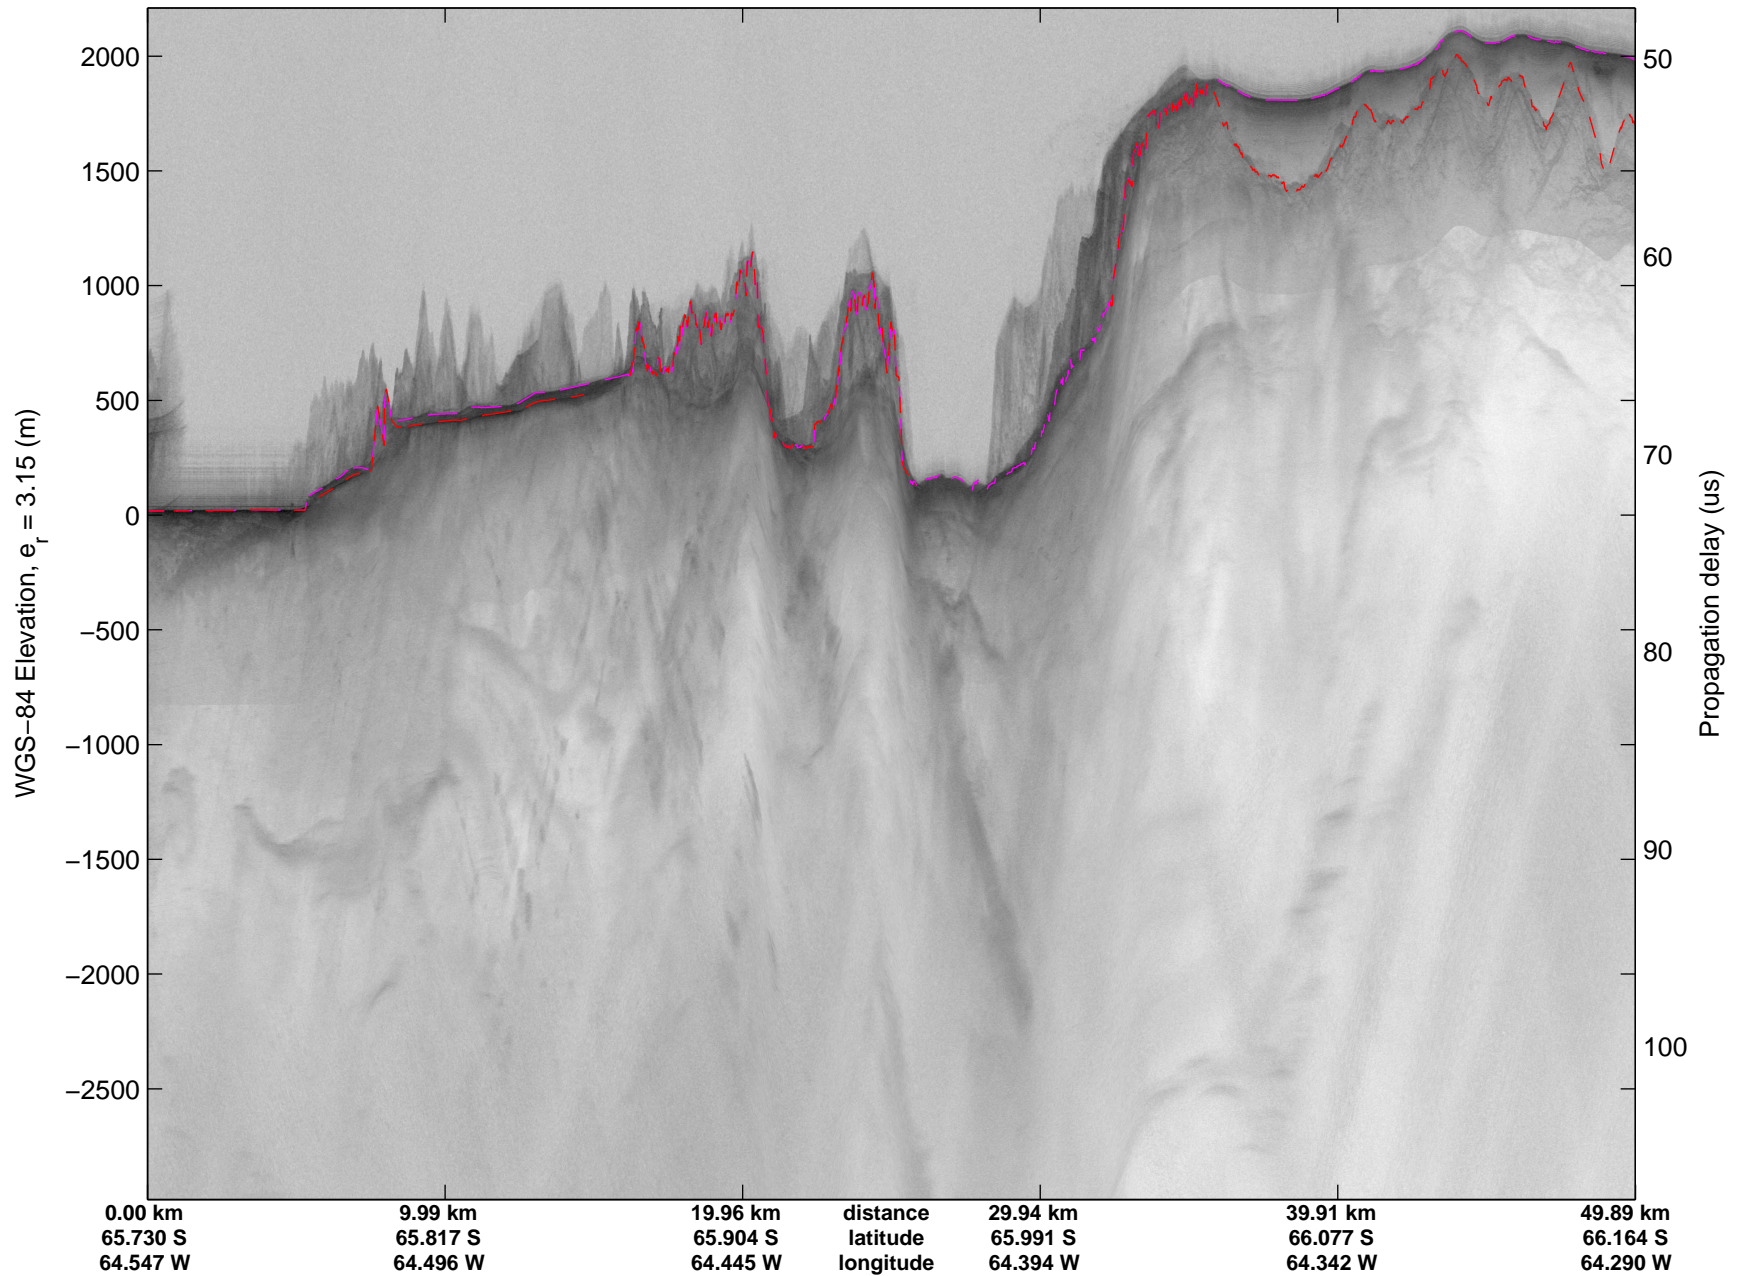

Land Ice – Slessor 1A
 20141108_03_001
 Polar Stereograph -71N/0E

mcords3 2014_Antarctica_DC8: "Land Ice - Slessor 1A" 20141108_03_001: 13:54:28.3 to 13:57:47.0 GPS

mcords3 2014_Antarctica_DC8: "Land Ice - Slessor 1A" 20141108_03_001: 13:54:28.3 to 13:57:47.0 GPS

Land Ice – Slessor 1A
20141108_03_002
Polar Stereograph -71N/0E

mcords3 2014_Antarctica_DC8: "Land Ice - Slessor 1A" 20141108_03_002: 13:57:47.2 to 14:01:06.4 GPS

mcords3 2014_Antarctica_DC8: "Land Ice – Slessor 1A" 20141108_03_002: 13:57:47.2 to 14:01:06.4 GPS