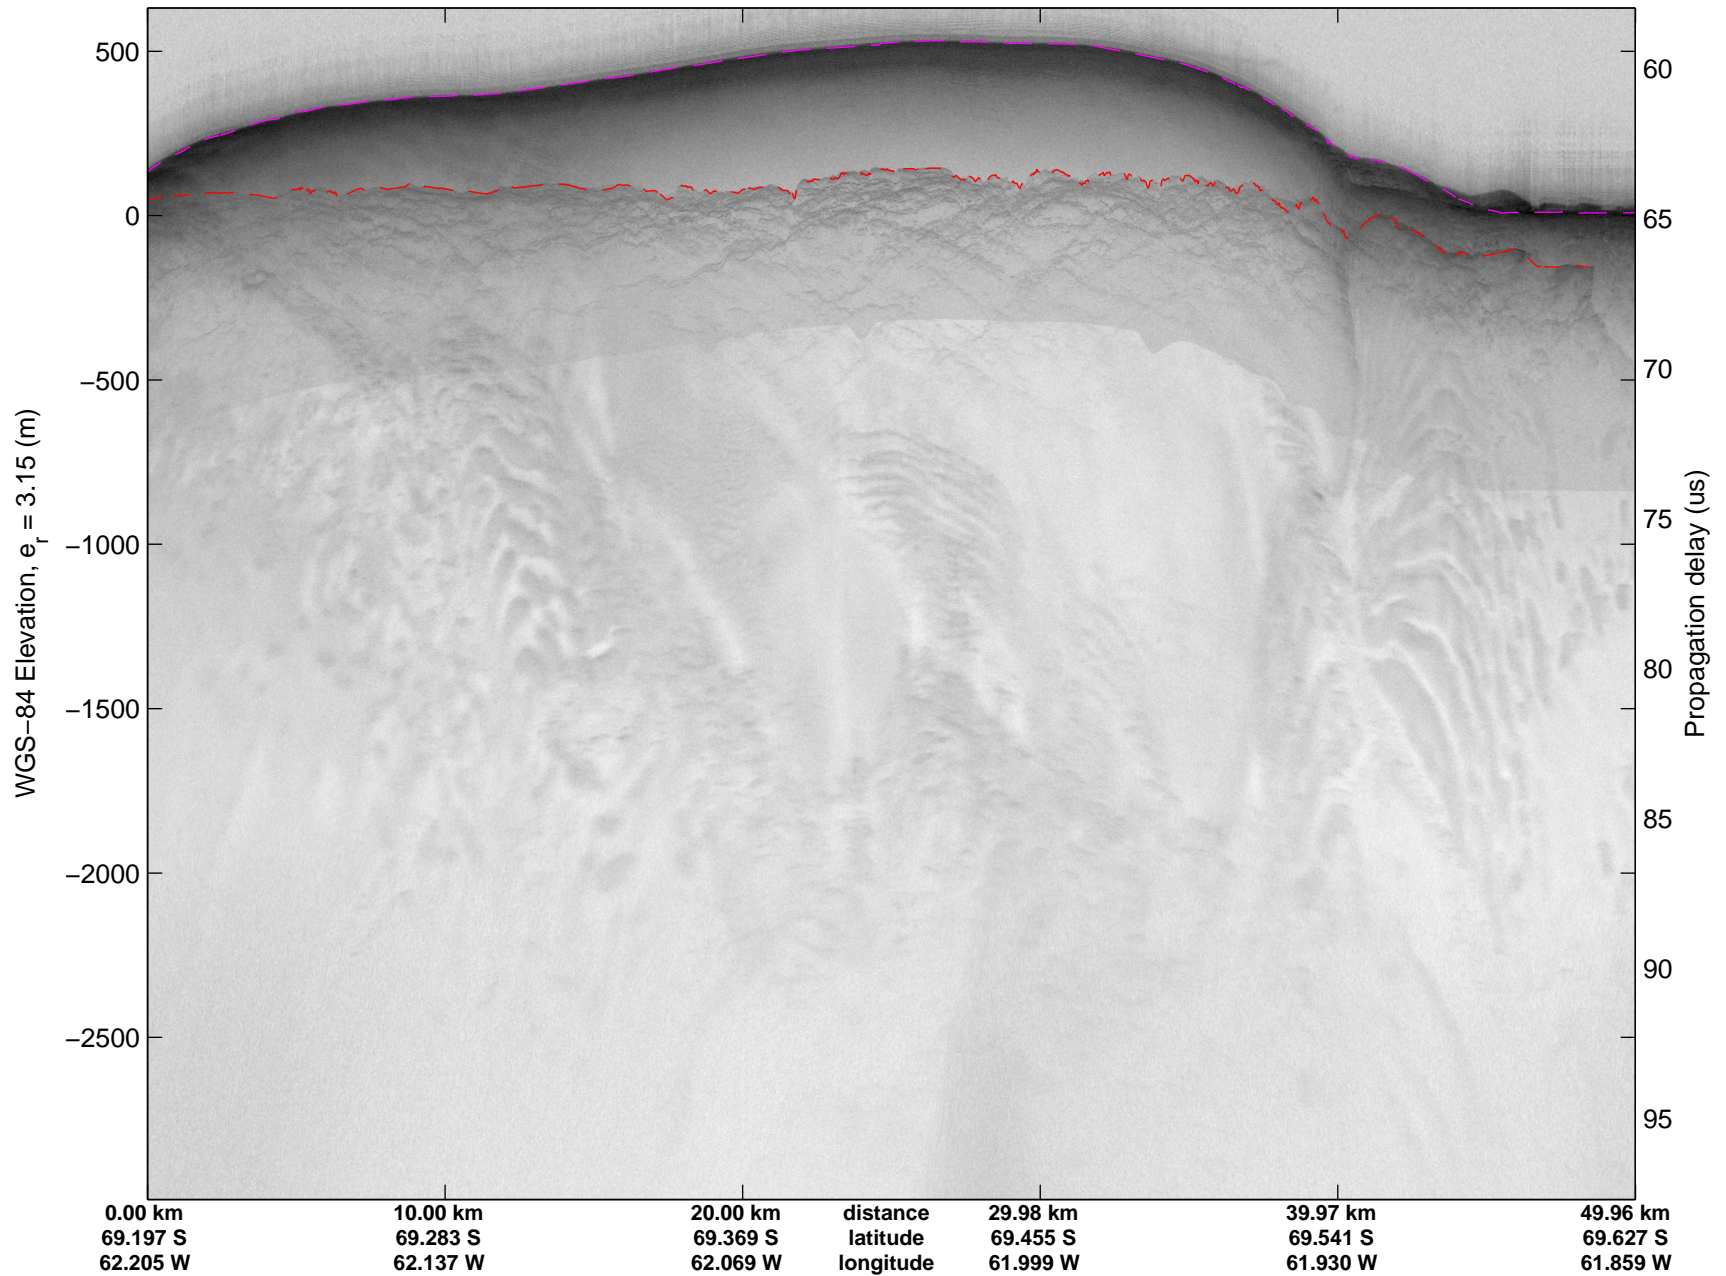

mcords3 2014_Antarctica_DC8: "Land Ice - Slessor 1A" 20141108_03_009: 14:21:04.7 to 14:24:25.2 GPS