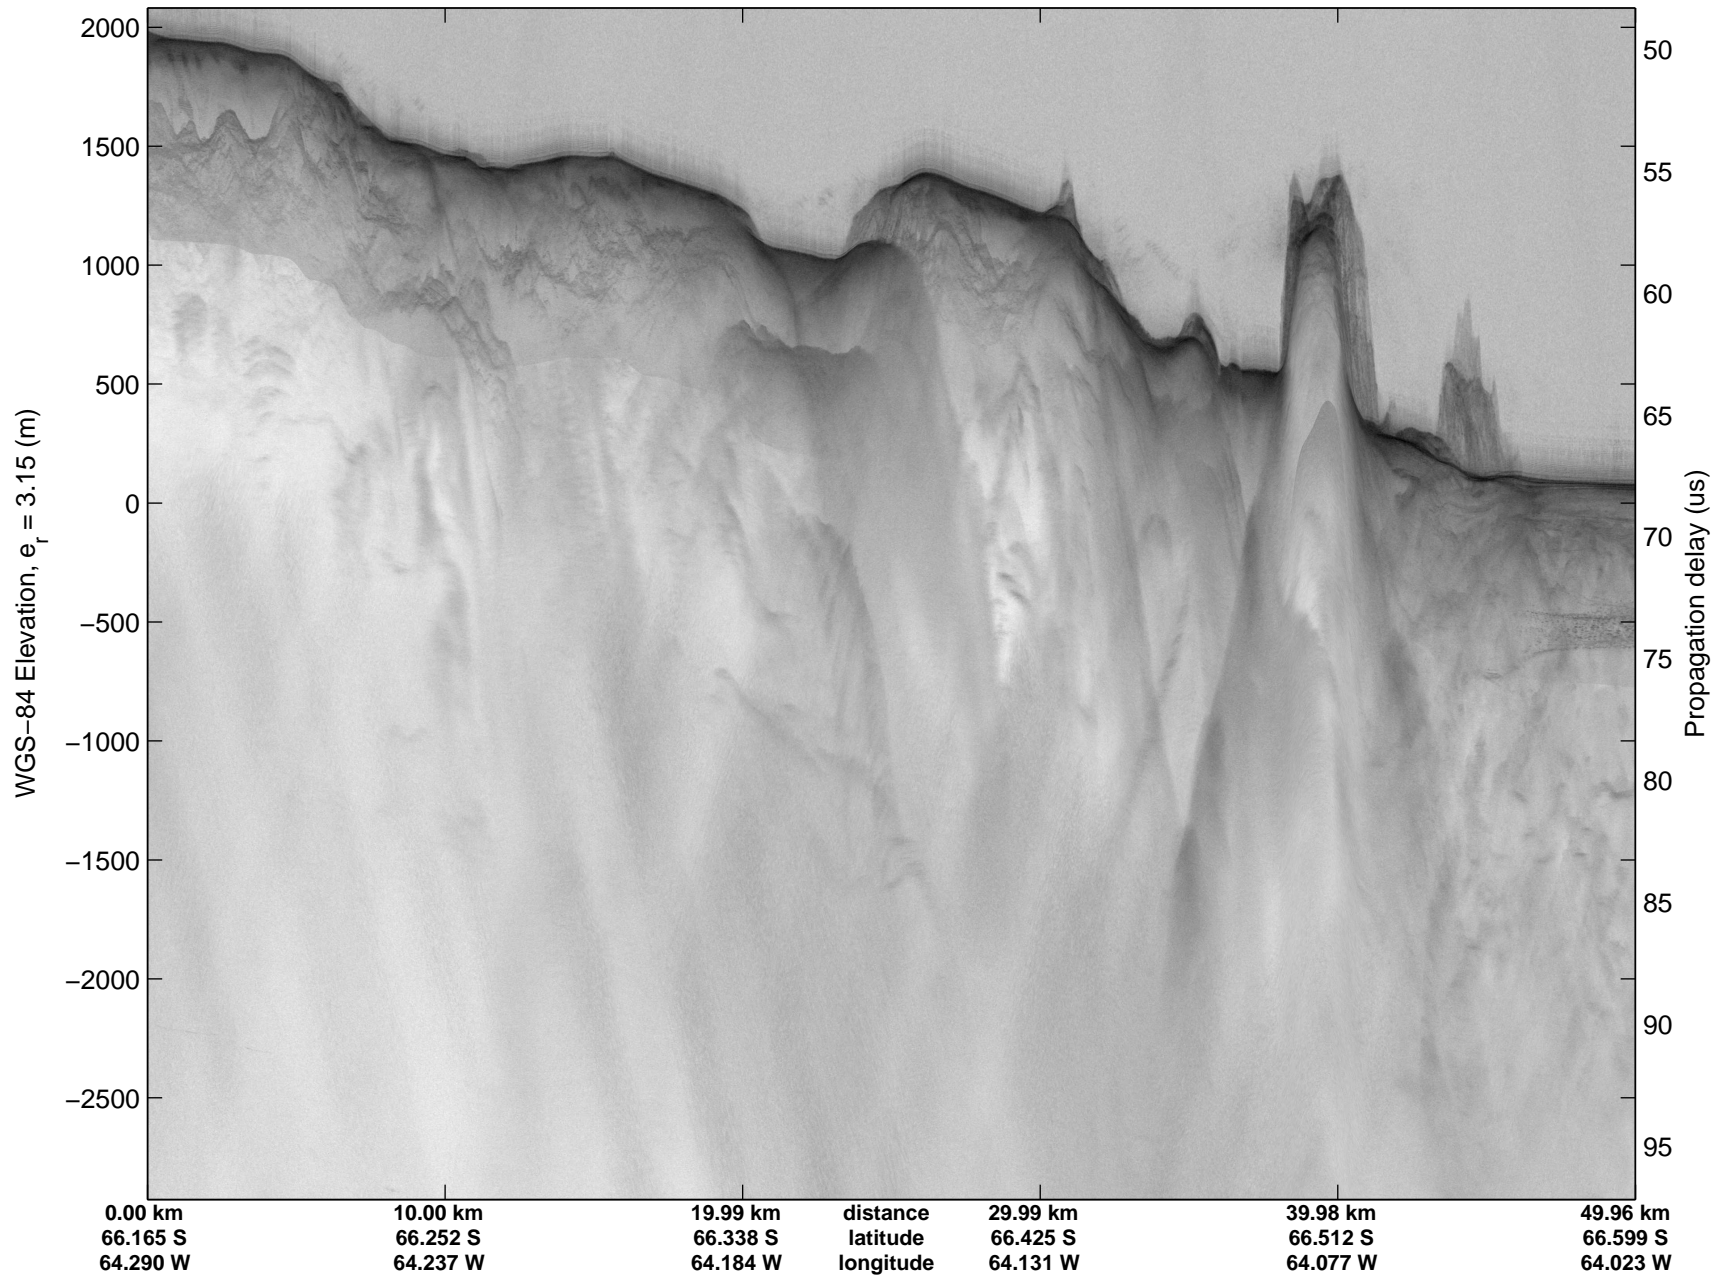

Land Ice – Slessor 1A
 20141108_03_001
 Polar Stereograph -71N/0E

mcords3 2014_Antarctica_DC8: "Land Ice - Slessor 1A" 20141108_03_001: 13:54:28.3 to 13:57:47.0 GPS

mcords3 2014_Antarctica_DC8: "Land Ice - Slessor 1A" 20141108_03_001: 13:54:28.3 to 13:57:47.0 GPS

Land Ice – Slessor 1A
20141108_03_002
Polar Stereograph -71N/0E

mcords3 2014_Antarctica_DC8: "Land Ice - Slessor 1A" 20141108_03_002: 13:57:47.2 to 14:01:06.4 GPS

mcords3 2014_Antarctica_DC8: "Land Ice – Slessor 1A" 20141108_03_002: 13:57:47.2 to 14:01:06.4 GPS