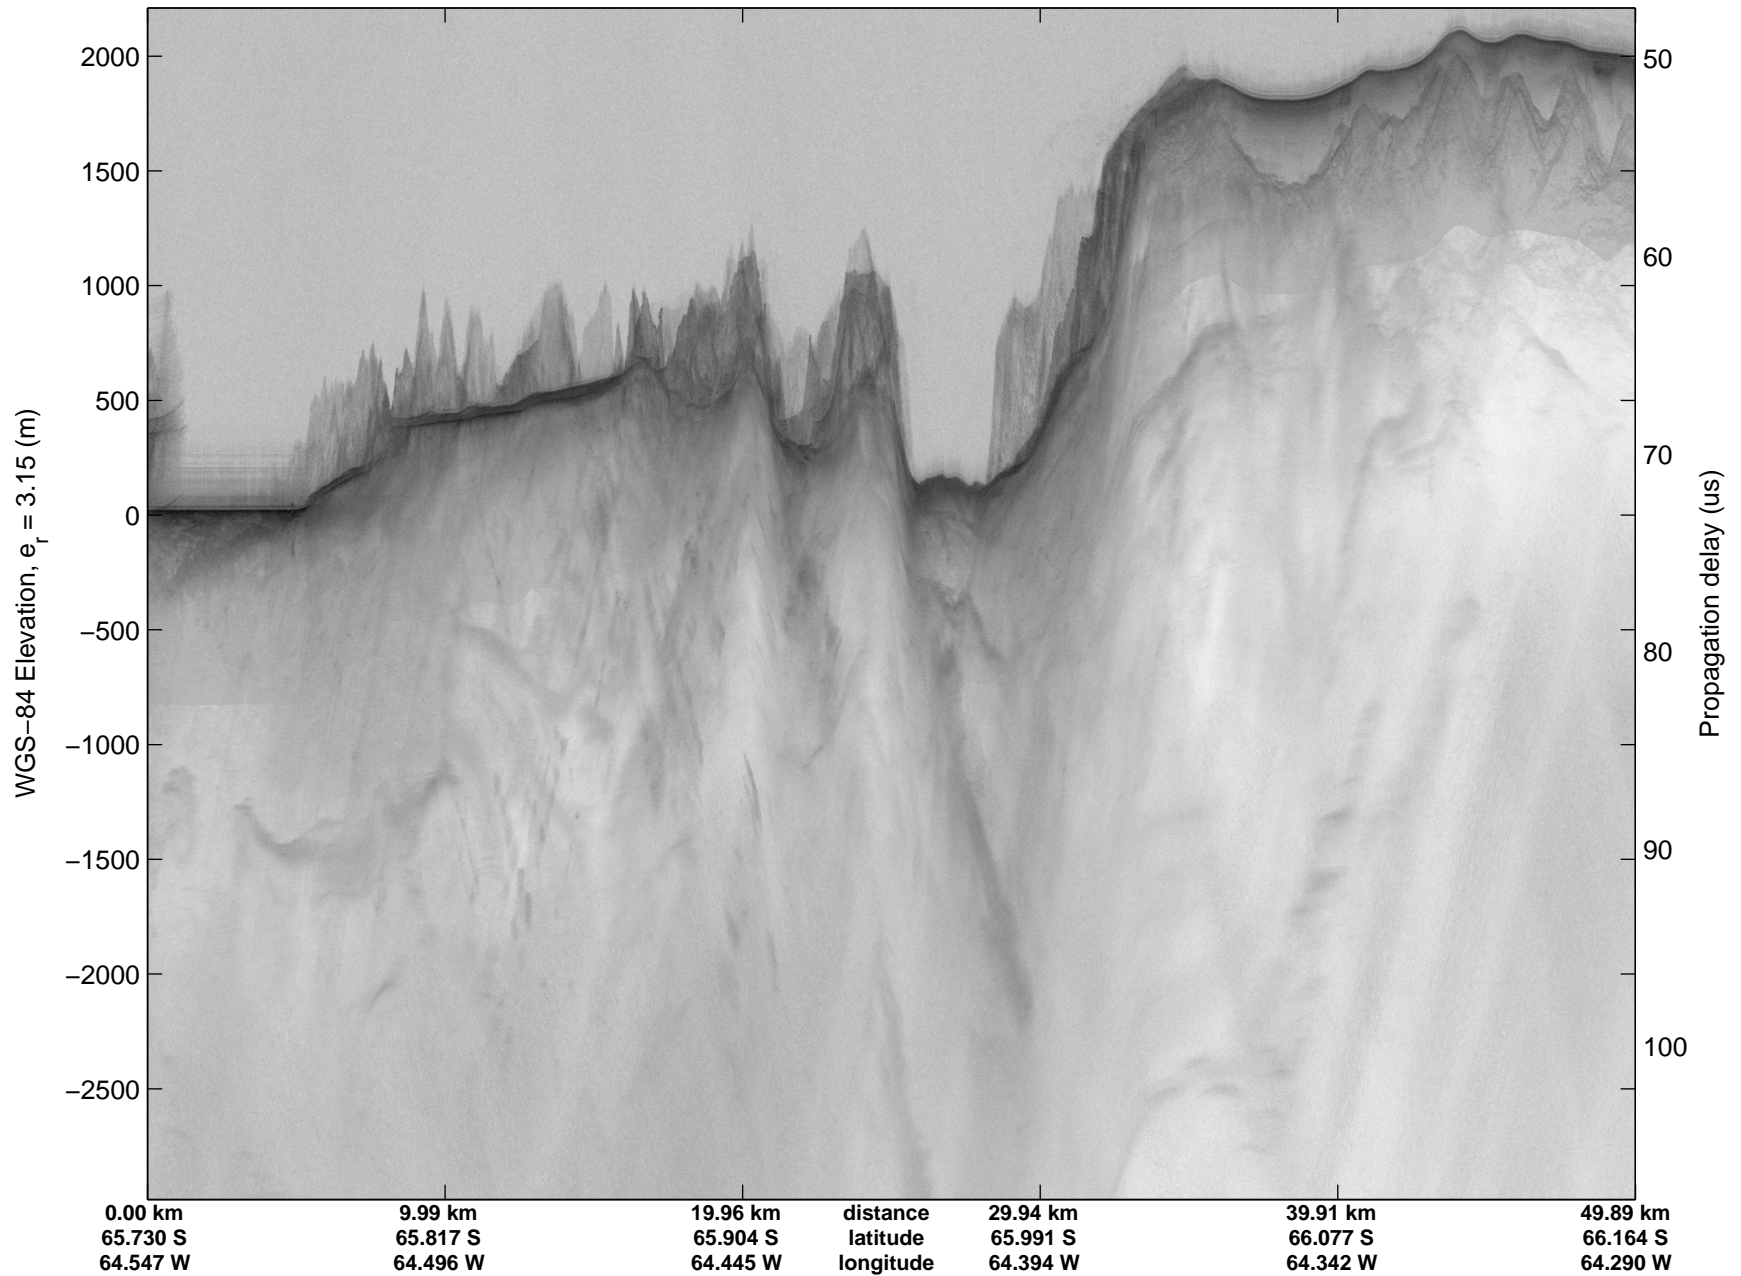

Land Ice – Slessor 1A
 20141108_03_001
 Polar Stereograph -71N/0E

mcords3 2014_Antarctica_DC8: "Land Ice - Slessor 1A" 20141108_03_001: 13:54:28.3 to 13:57:47.0 GPS

mcords3 2014_Antarctica_DC8: "Land Ice - Slessor 1A" 20141108_03_001: 13:54:28.3 to 13:57:47.0 GPS

Land Ice – Slessor 1A
20141108_03_002
Polar Stereograph -71N/0E

mcords3 2014_Antarctica_DC8: "Land Ice - Slessor 1A" 20141108_03_002: 13:57:47.2 to 14:01:06.4 GPS

mcords3 2014_Antarctica_DC8: "Land Ice – Slessor 1A" 20141108_03_002: 13:57:47.2 to 14:01:06.4 GPS