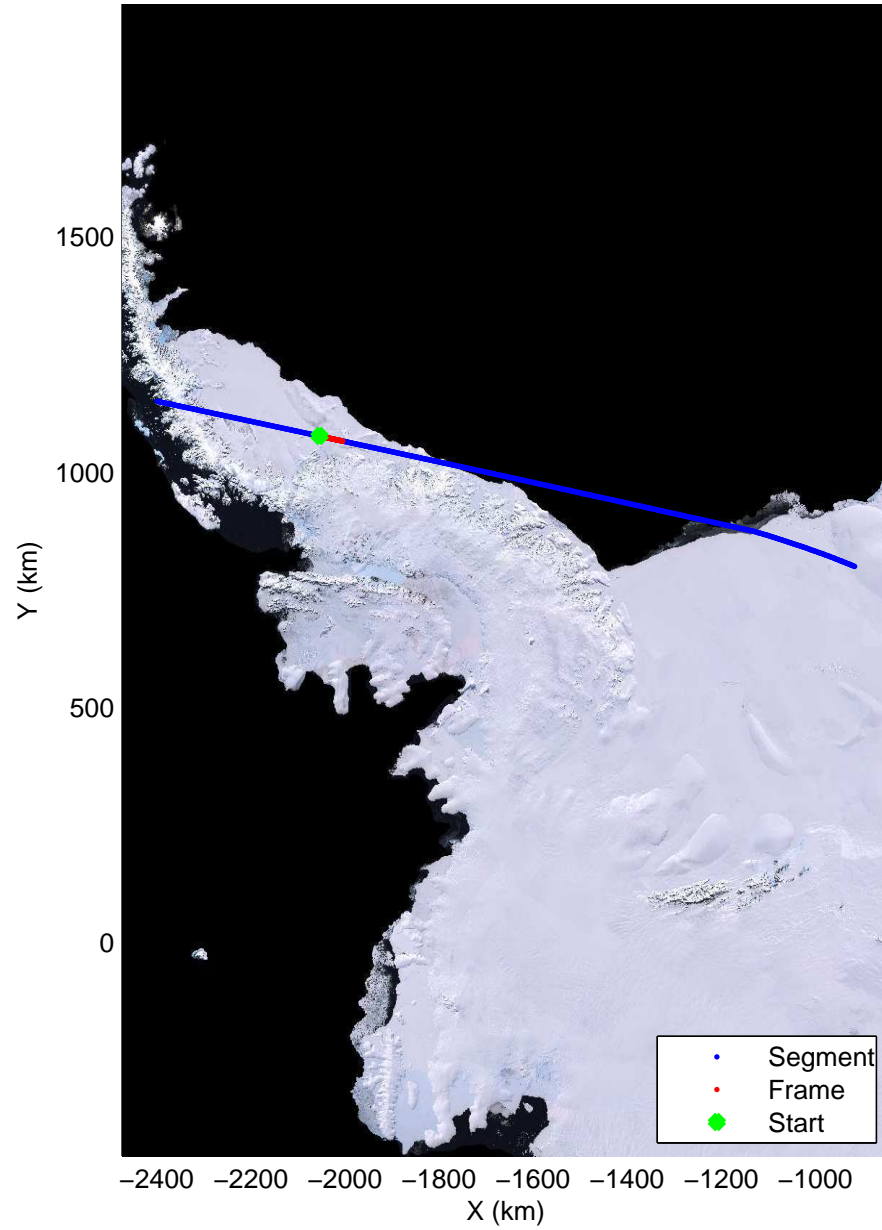

Land Ice – Slessor 1A
20141108_03_008
Polar Stereograph -71N/0E