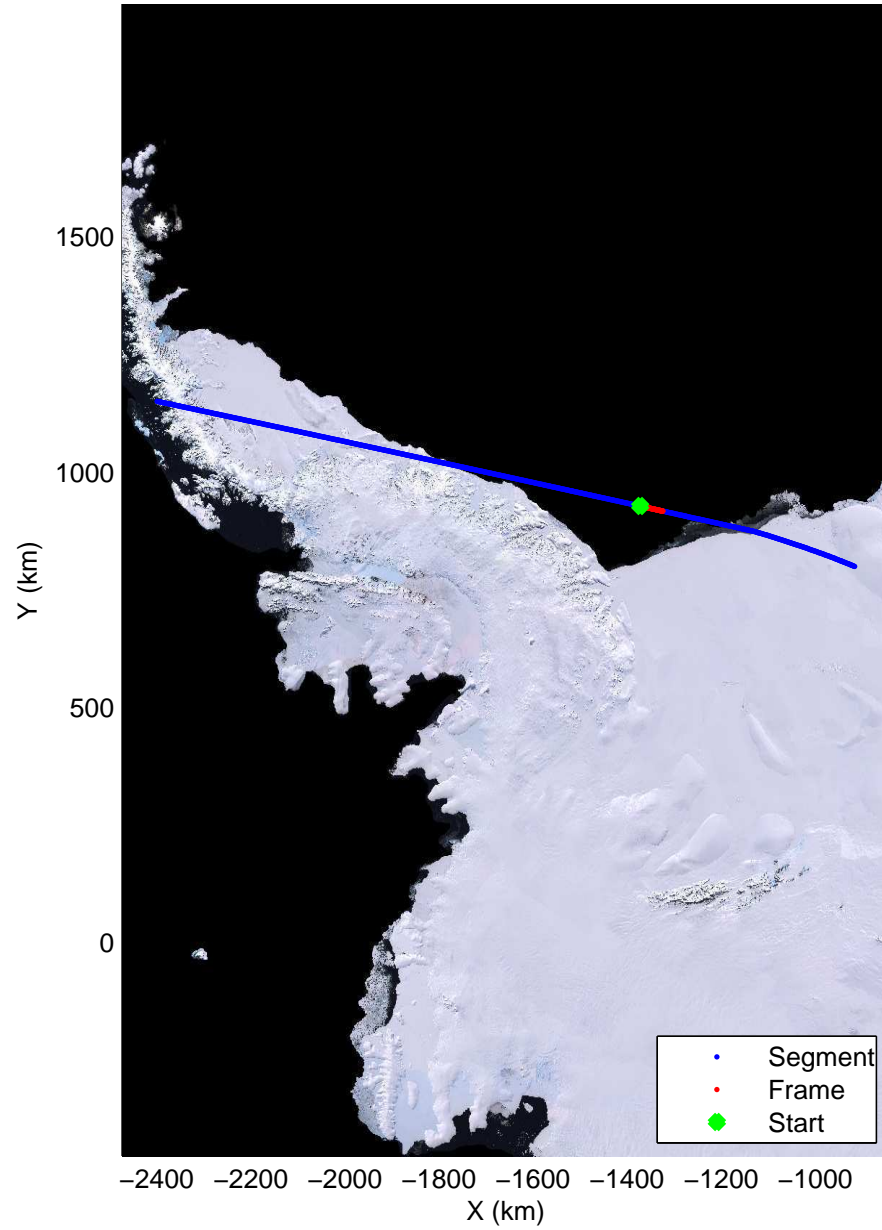

Land Ice – Slessor 1A
20141108_03_022
Polar Stereograph -71N/0E