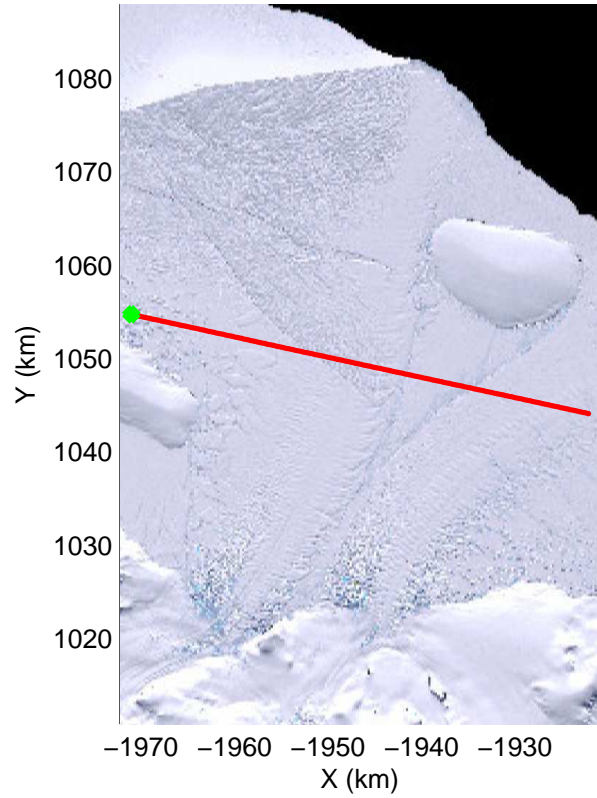

Land Ice – Slessor 1A
20141108_03_010
Polar Stereograph -71N/0E