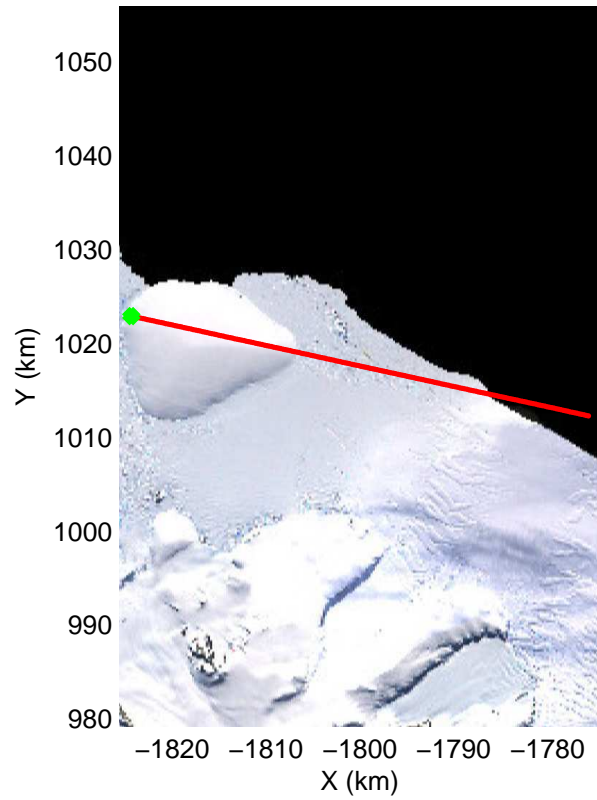

Land Ice – Slessor 1A
20141108_03_013
Polar Stereograph -71N/0E