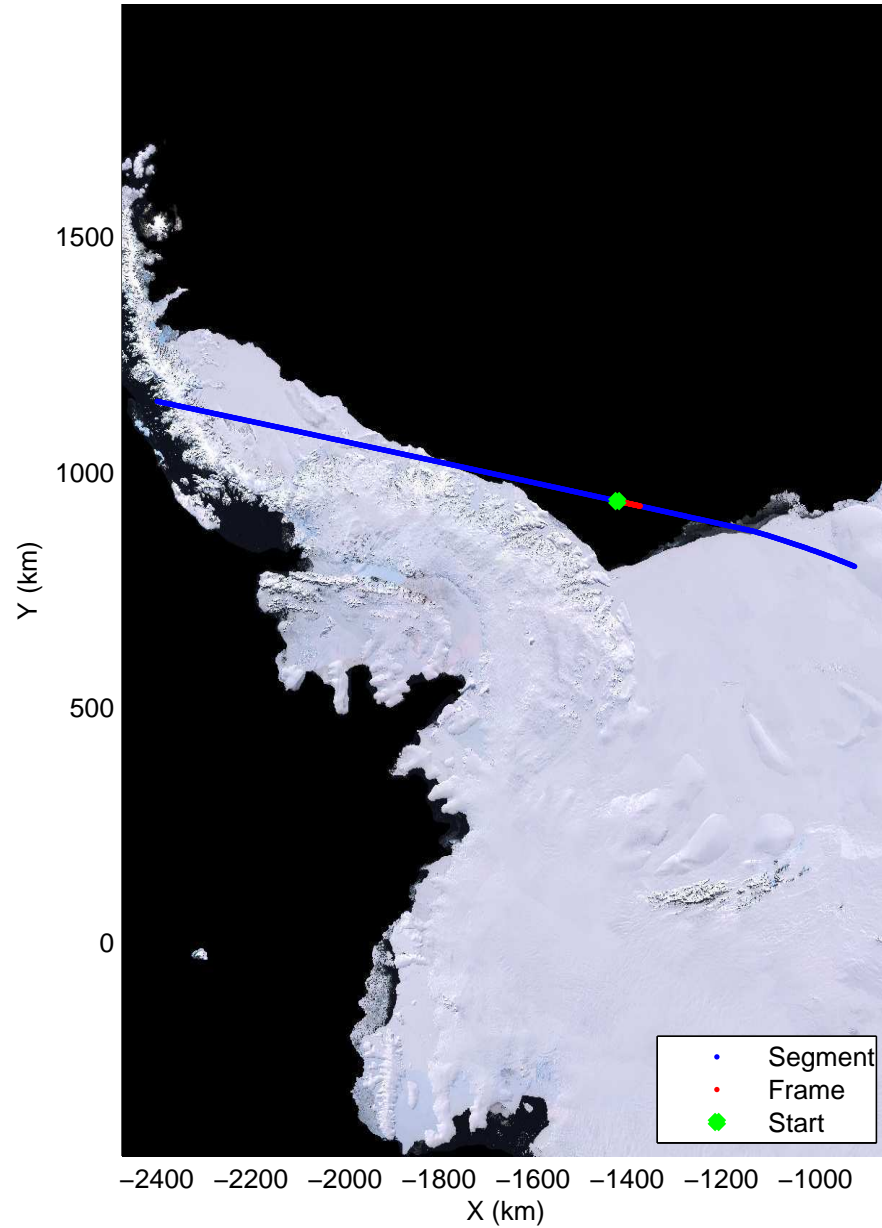

Land Ice – Slessor 1A
20141108_03_021
Polar Stereograph -71N/0E