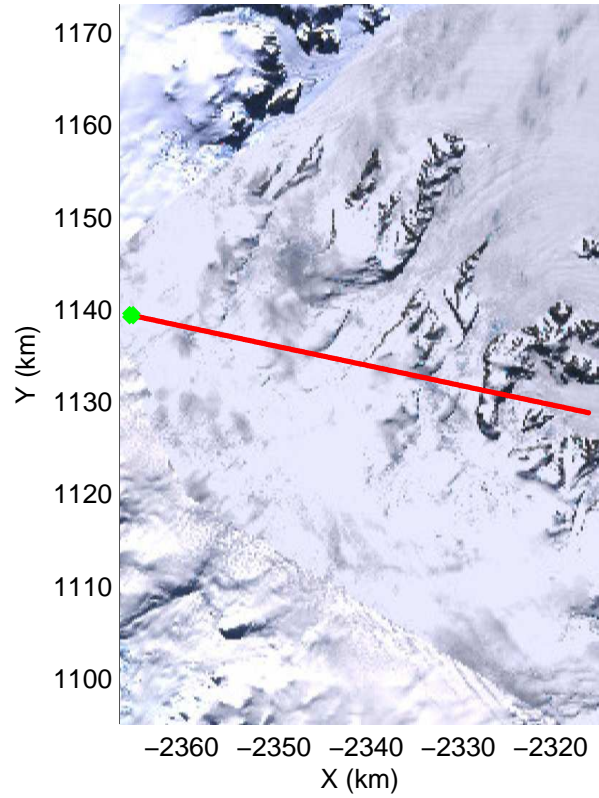

Land Ice – Slessor 1A
 20141108_03_001
 Polar Stereograph -71N/0E

mcords3 2014_Antarctica_DC8: "Land Ice - Slessor 1A" 20141108_03_001: 13:54:28.3 to 13:57:47.0 GPS

mcords3 2014_Antarctica_DC8: "Land Ice - Slessor 1A" 20141108_03_001: 13:54:28.3 to 13:57:47.0 GPS

Land Ice – Slessor 1A
20141108_03_002
Polar Stereograph -71N/0E

mcords3 2014_Antarctica_DC8: "Land Ice - Slessor 1A" 20141108_03_002: 13:57:47.2 to 14:01:06.4 GPS

mcords3 2014_Antarctica_DC8: "Land Ice – Slessor 1A" 20141108_03_002: 13:57:47.2 to 14:01:06.4 GPS