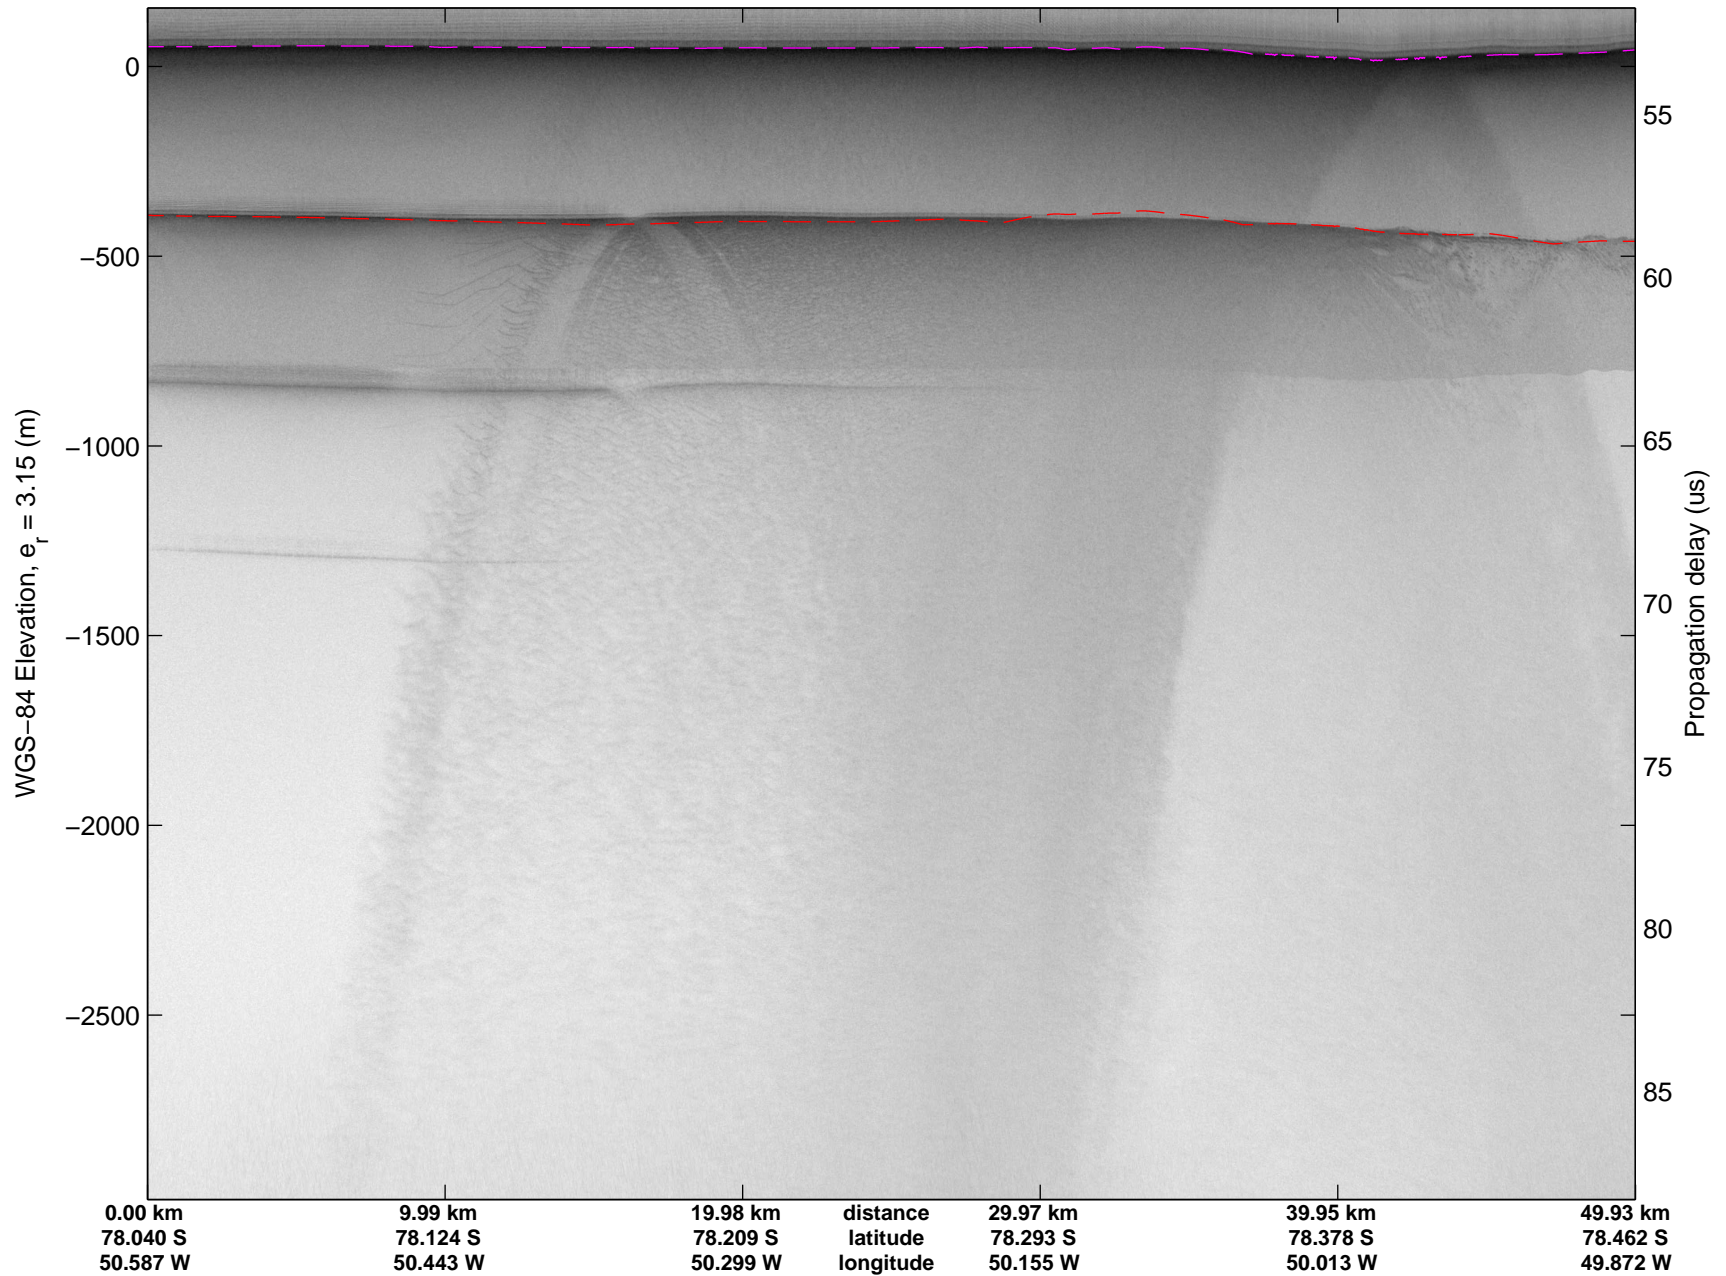

mcords3 2014_Antarctica_DC8: "Land Ice - Slessor 1A" 20141108_03_030: 15:34:13.5 to 15:37:49.9 GPS