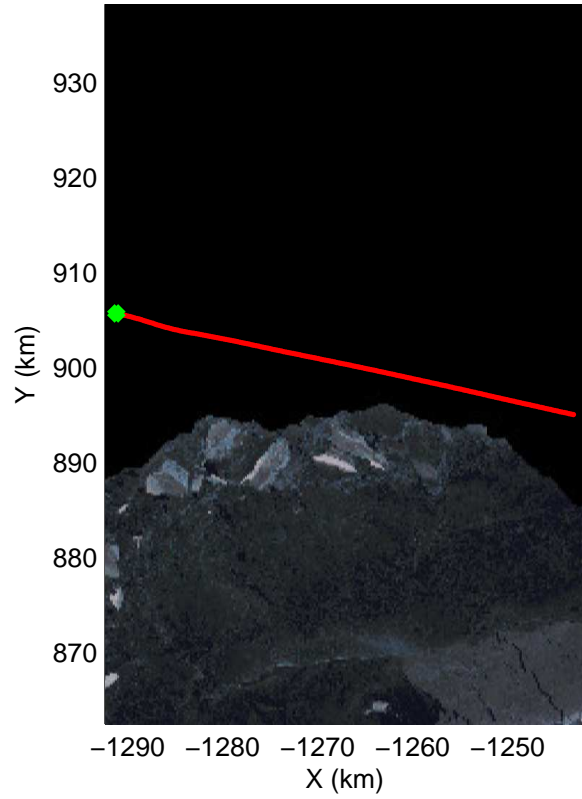

Land Ice – Slessor 1A
20141108_03_024
Polar Stereograph -71N/0E