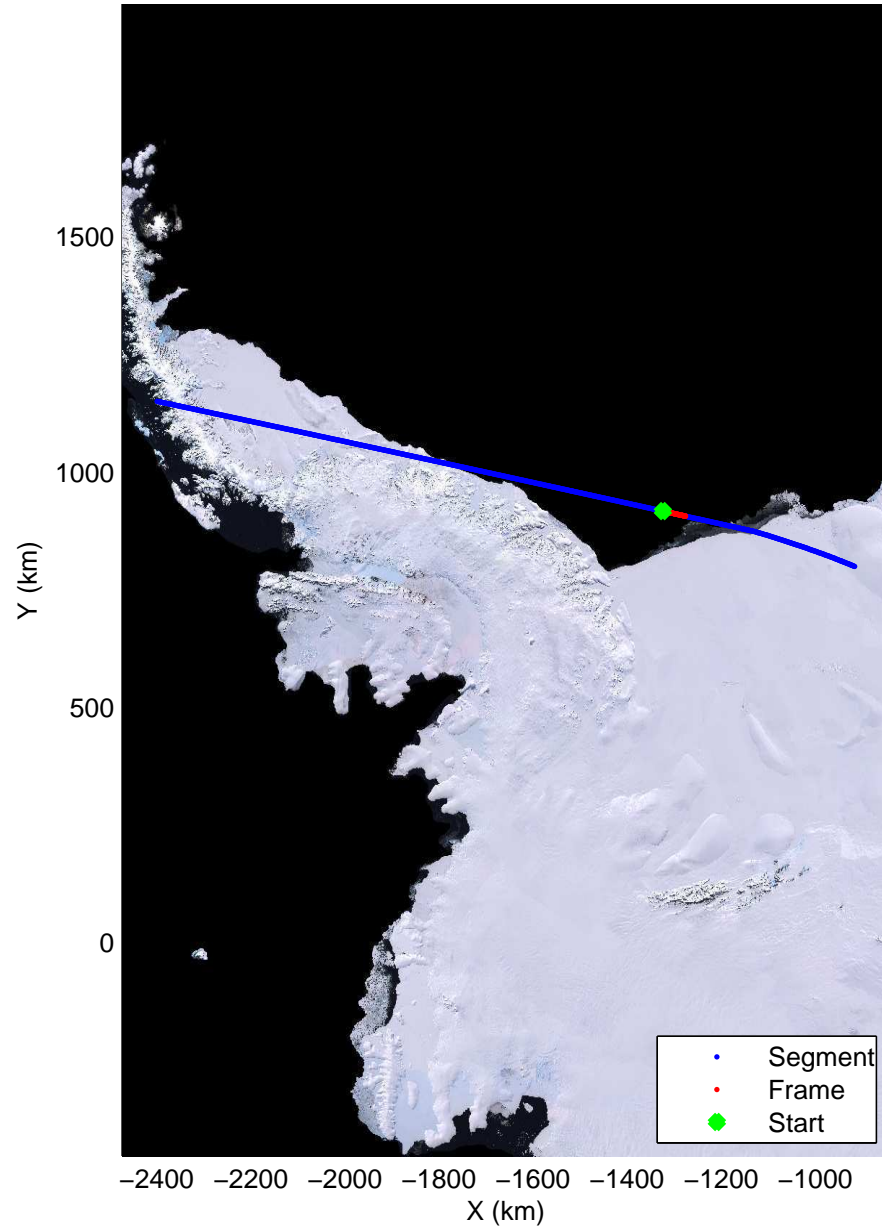

Land Ice – Slessor 1A
20141108_03_023
Polar Stereograph -71N/0E