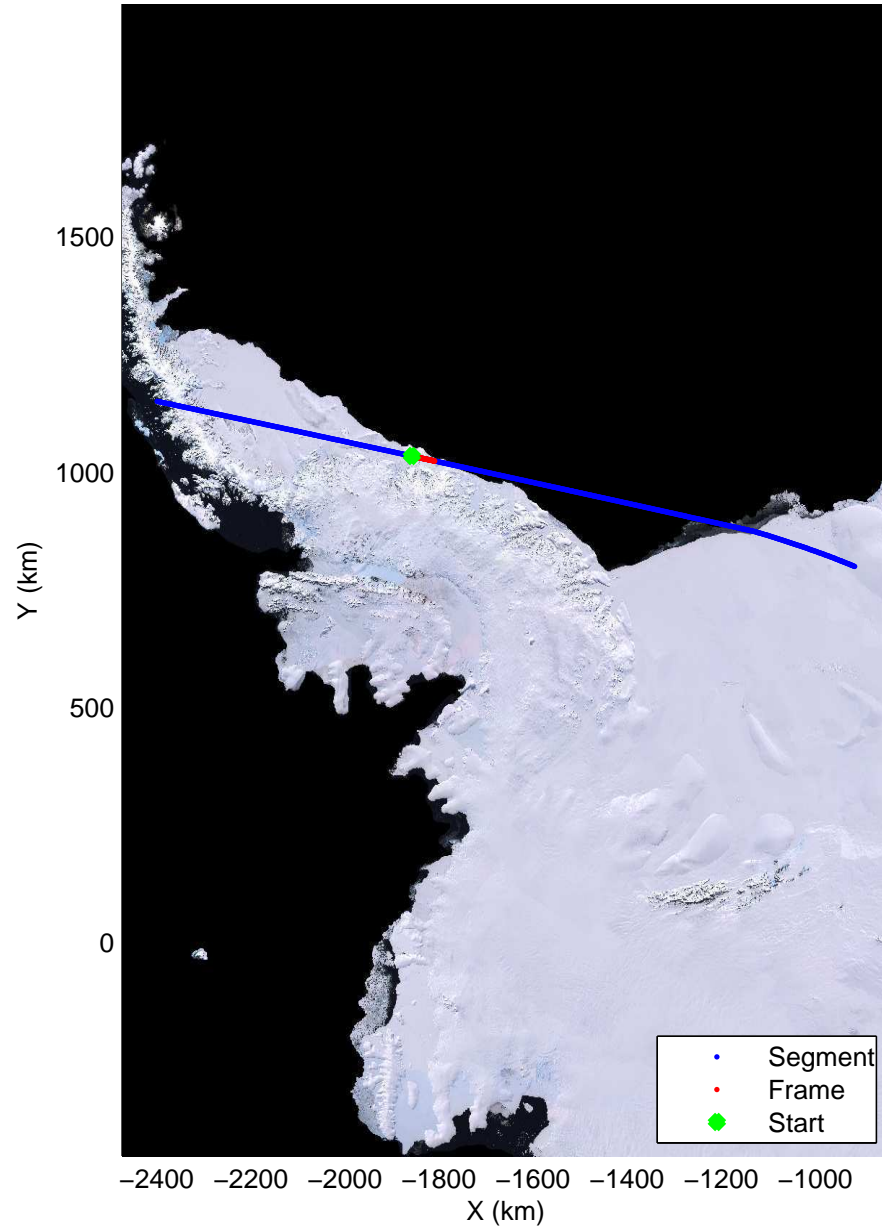

Land Ice – Slessor 1A
20141108_03_012
Polar Stereograph -71N/0E