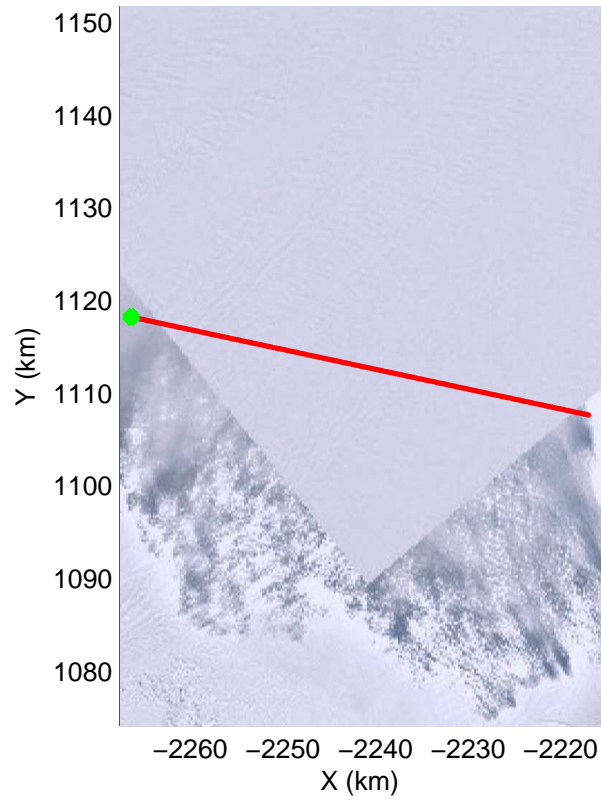

Land Ice – Slessor 1A
20141108_03_004
Polar Stereograph -71N/0E