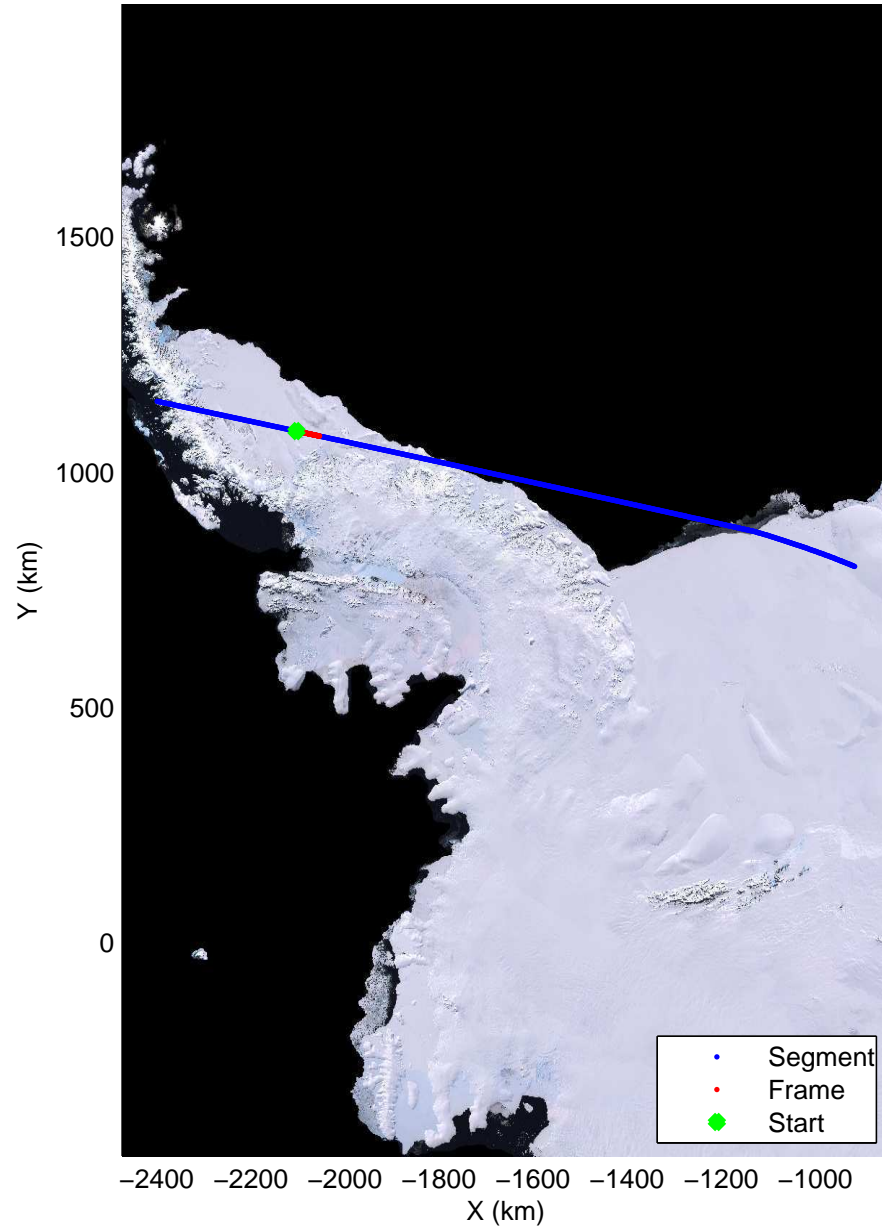

Land Ice – Slessor 1A
20141108_03_007
Polar Stereograph -71N/0E