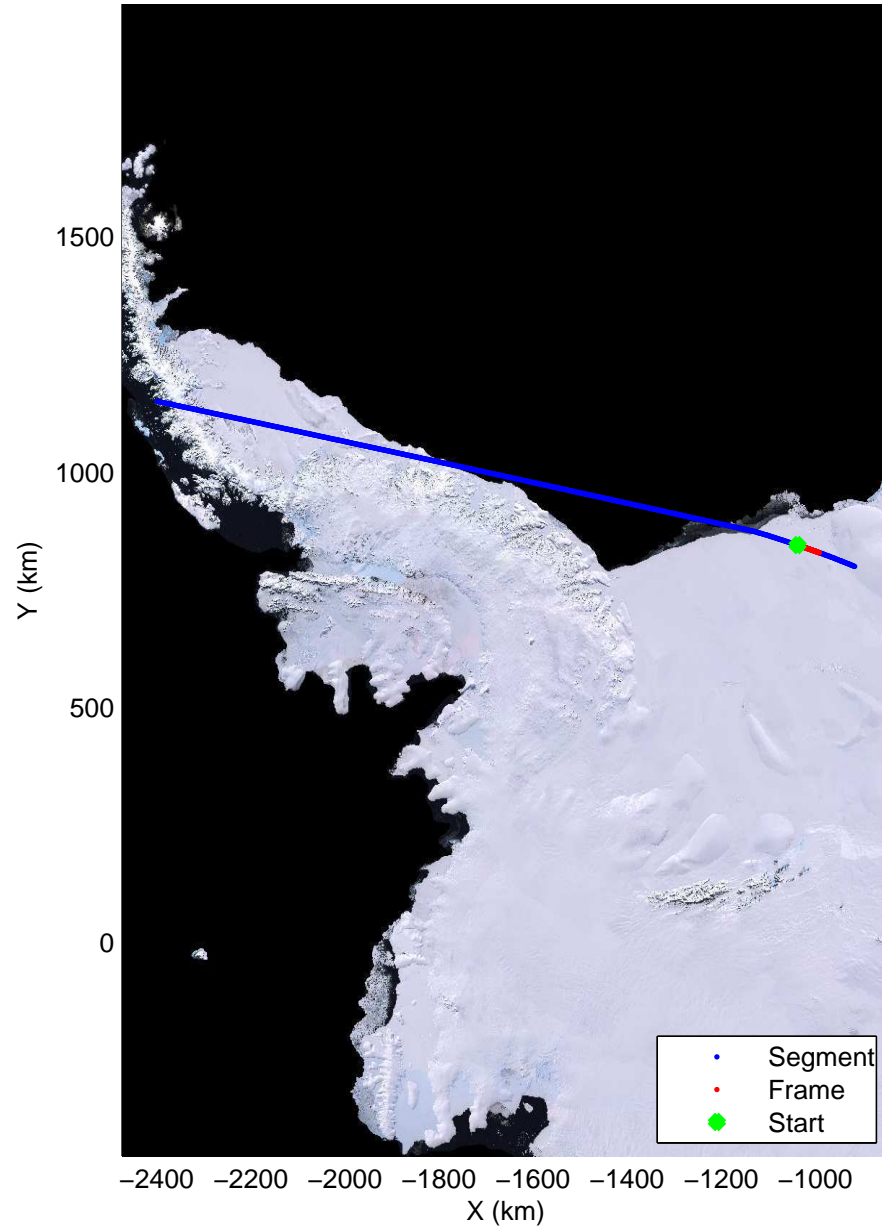

Land Ice – Slessor 1A
20141108_03_029
Polar Stereograph -71N/0E