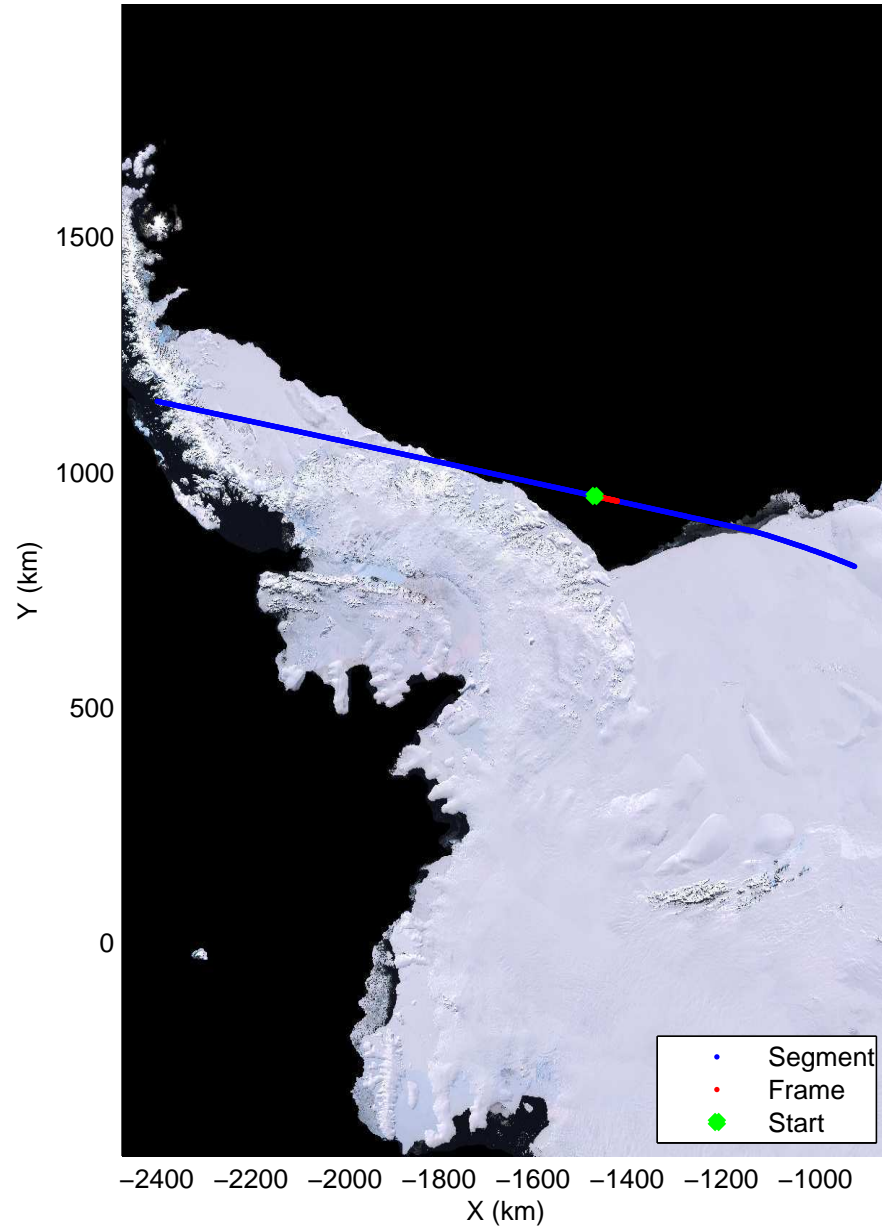

Land Ice – Slessor 1A
20141108_03_020
Polar Stereograph -71N/0E