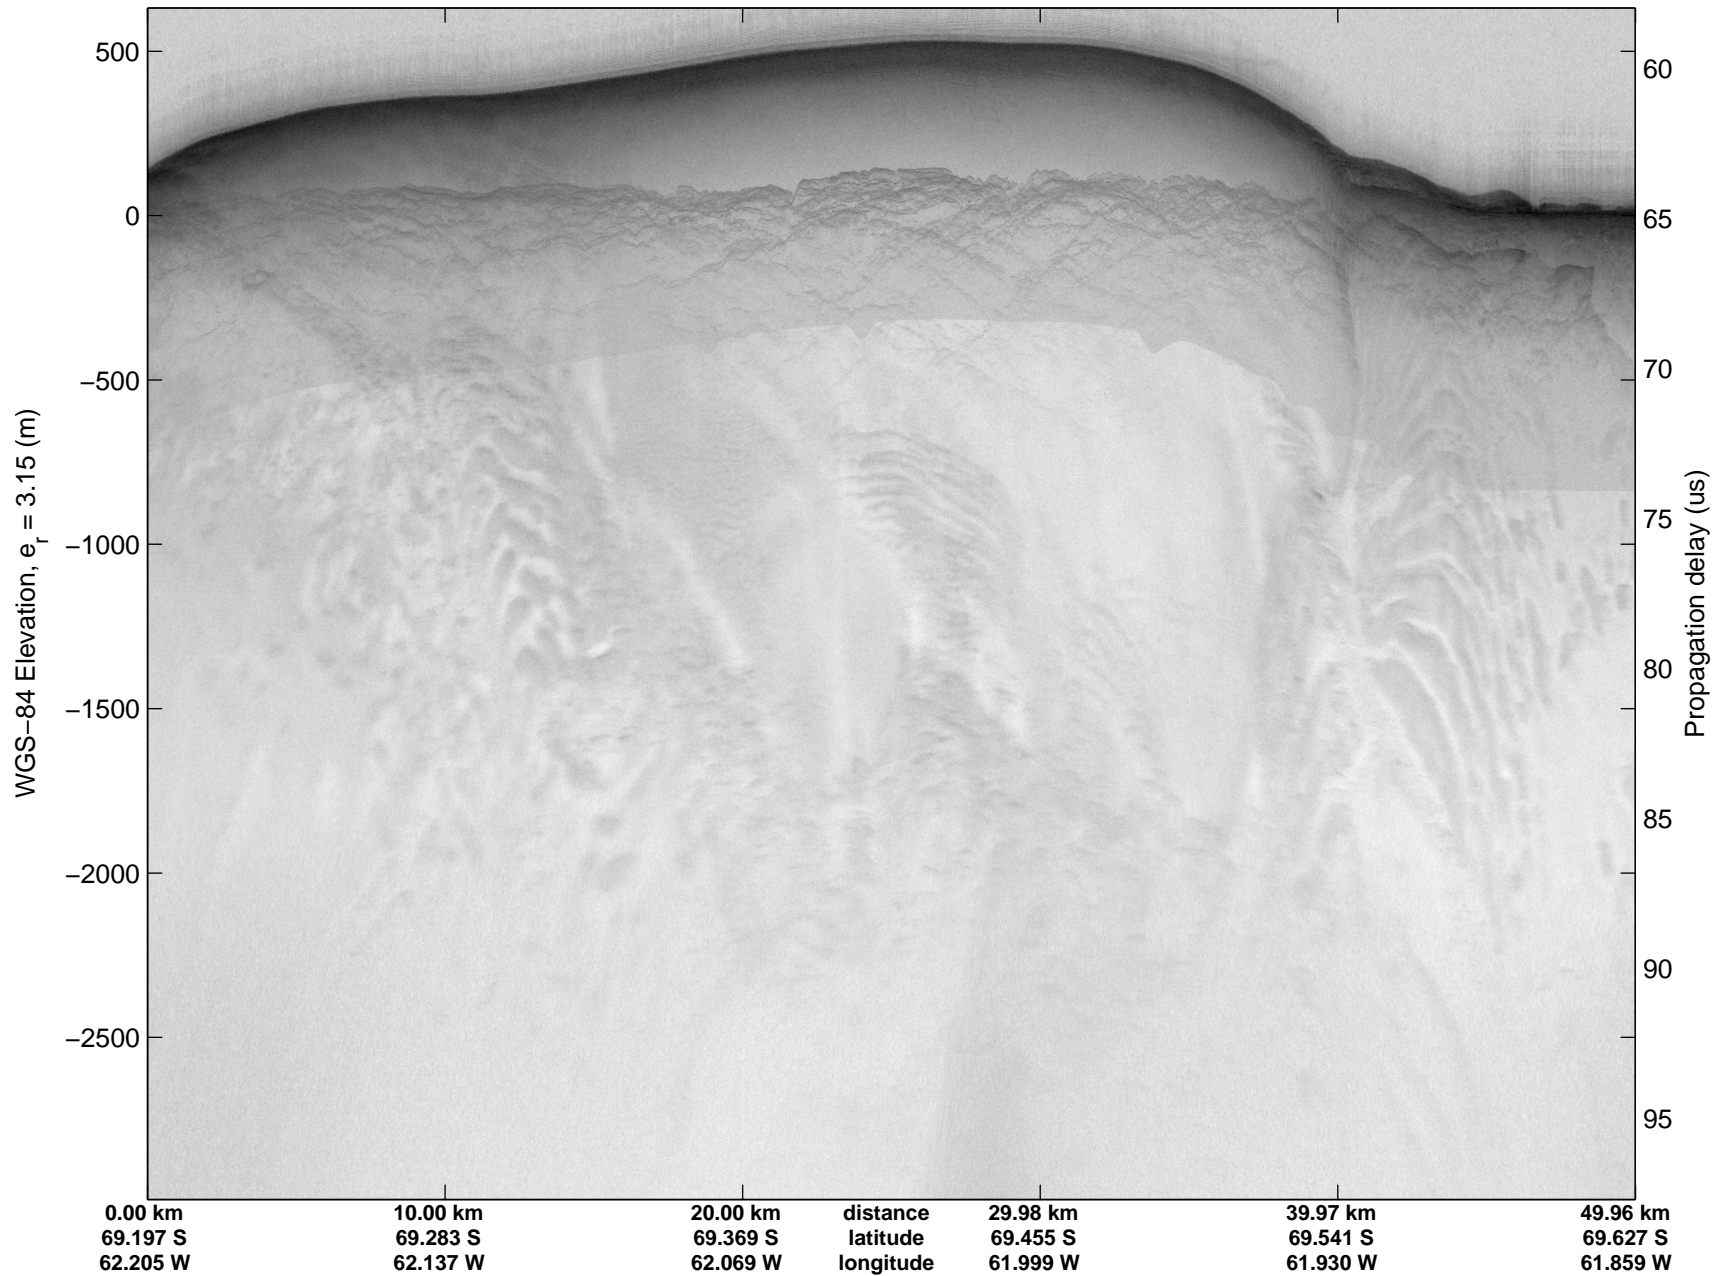

mcords3 2014_Antarctica_DC8: "Land Ice - Slessor 1A" 20141108_03_009: 14:21:04.7 to 14:24:25.2 GPS