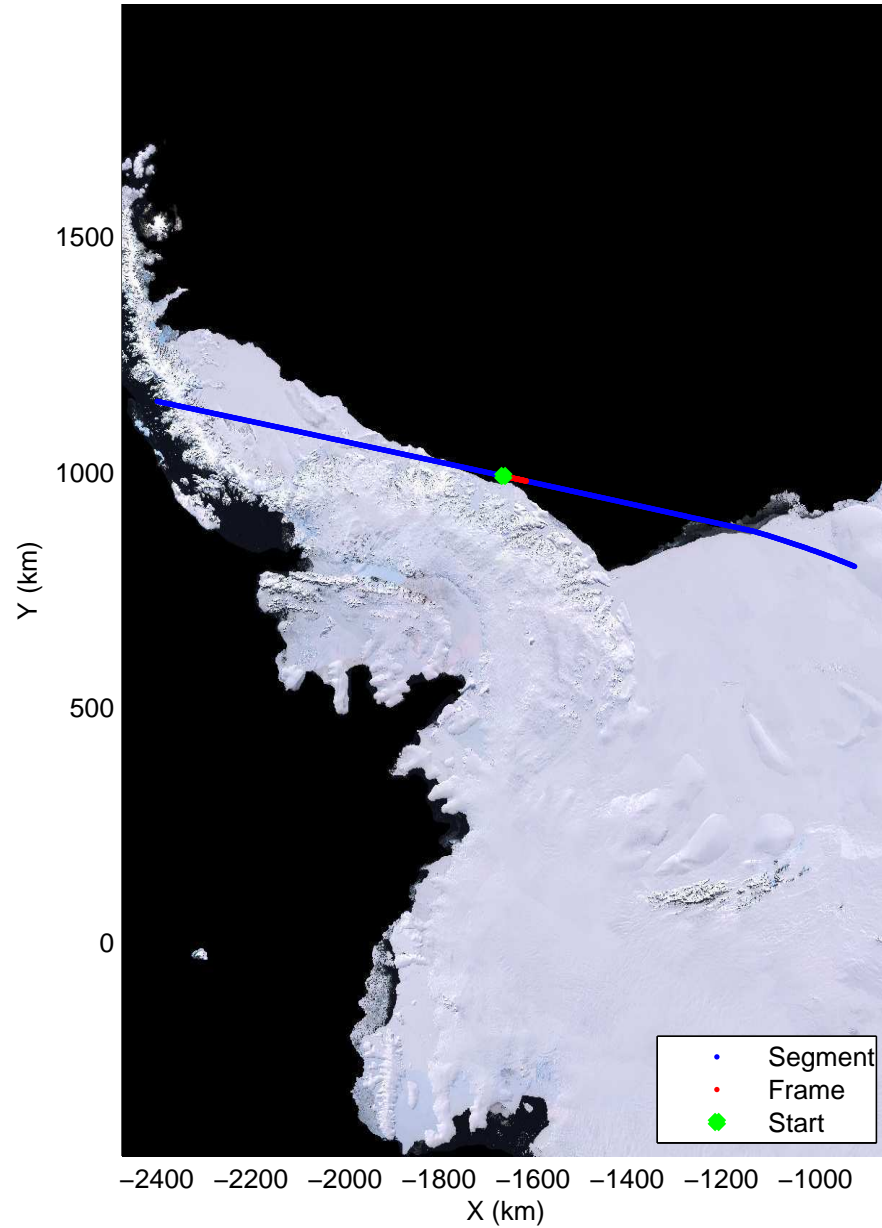

Land Ice – Slessor 1A
20141108_03_016
Polar Stereograph -71N/0E