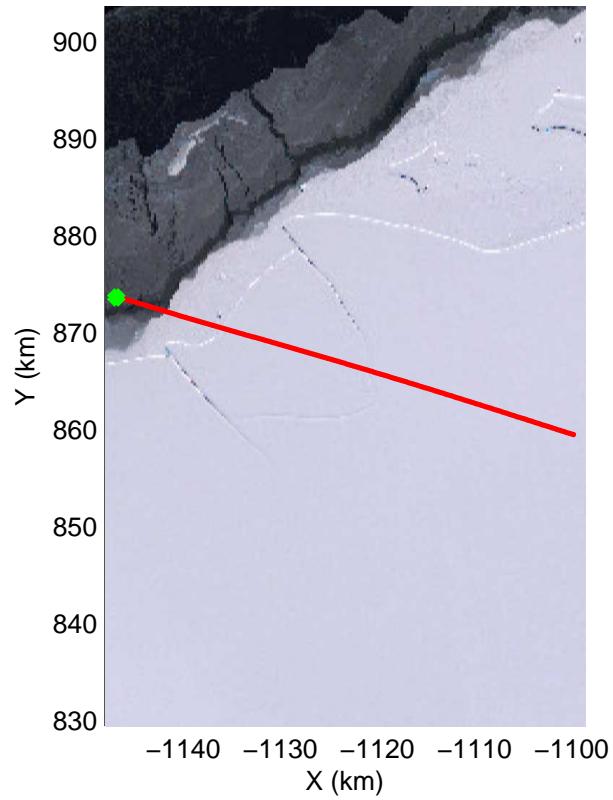

Land Ice – Slessor 1A
20141108_03_027
Polar Stereograph -71N/0E