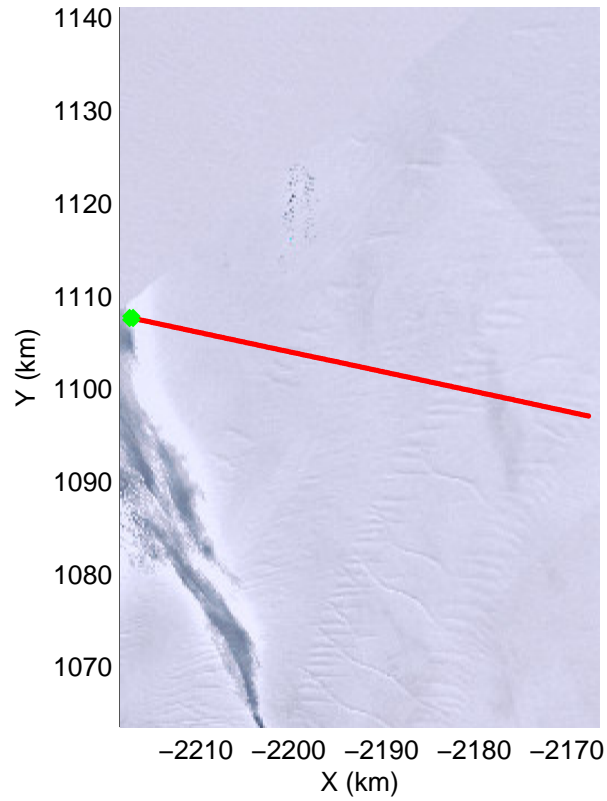

Land Ice – Slessor 1A
20141108_03_005
Polar Stereograph -71N/0E