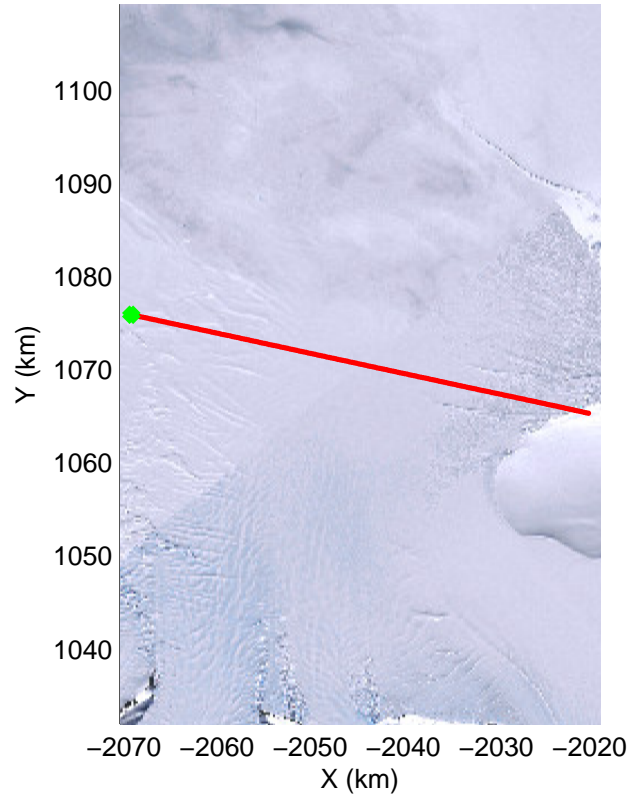

Land Ice – Slessor 1A
20141108_03_008
Polar Stereograph -71N/0E