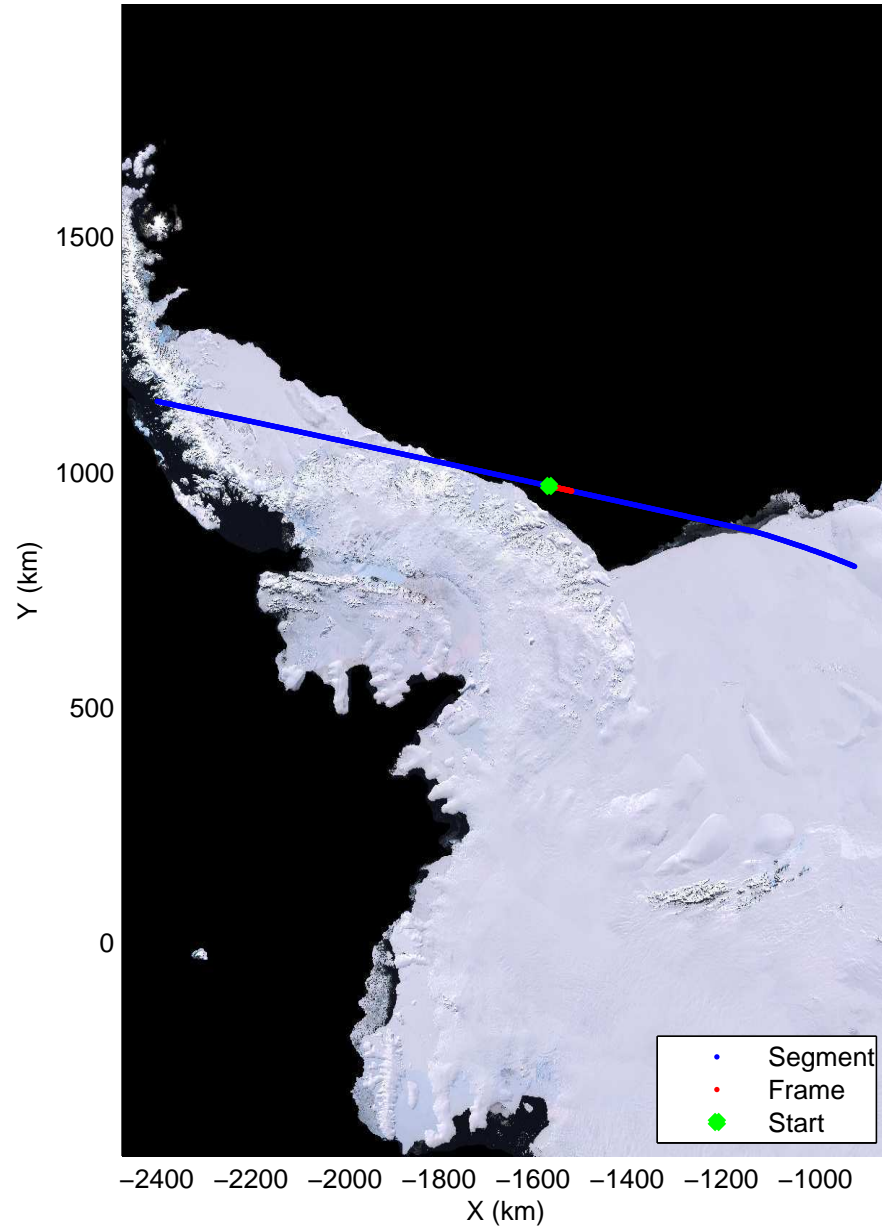

Land Ice – Slessor 1A
20141108_03_018
Polar Stereograph -71N/0E