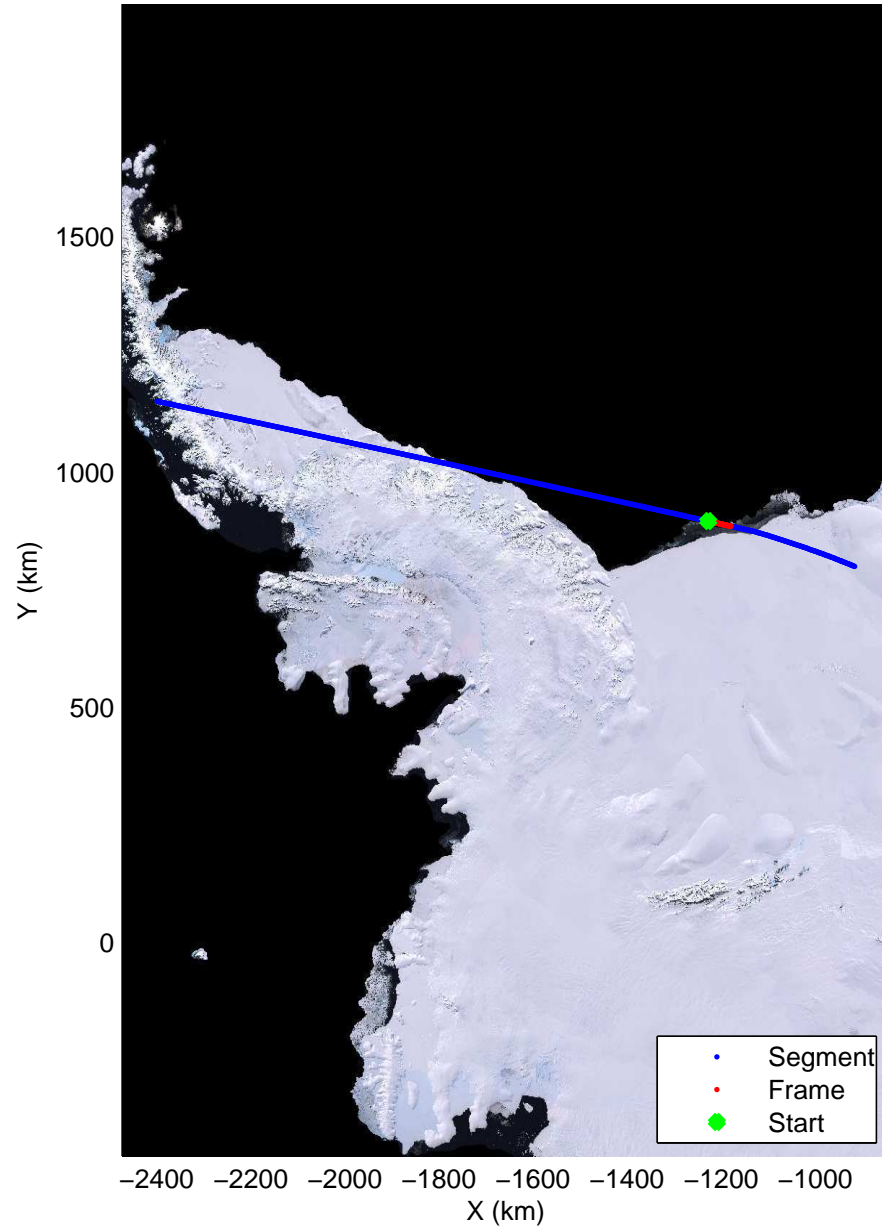

Land Ice – Slessor 1A
20141108_03_025
Polar Stereograph -71N/0E