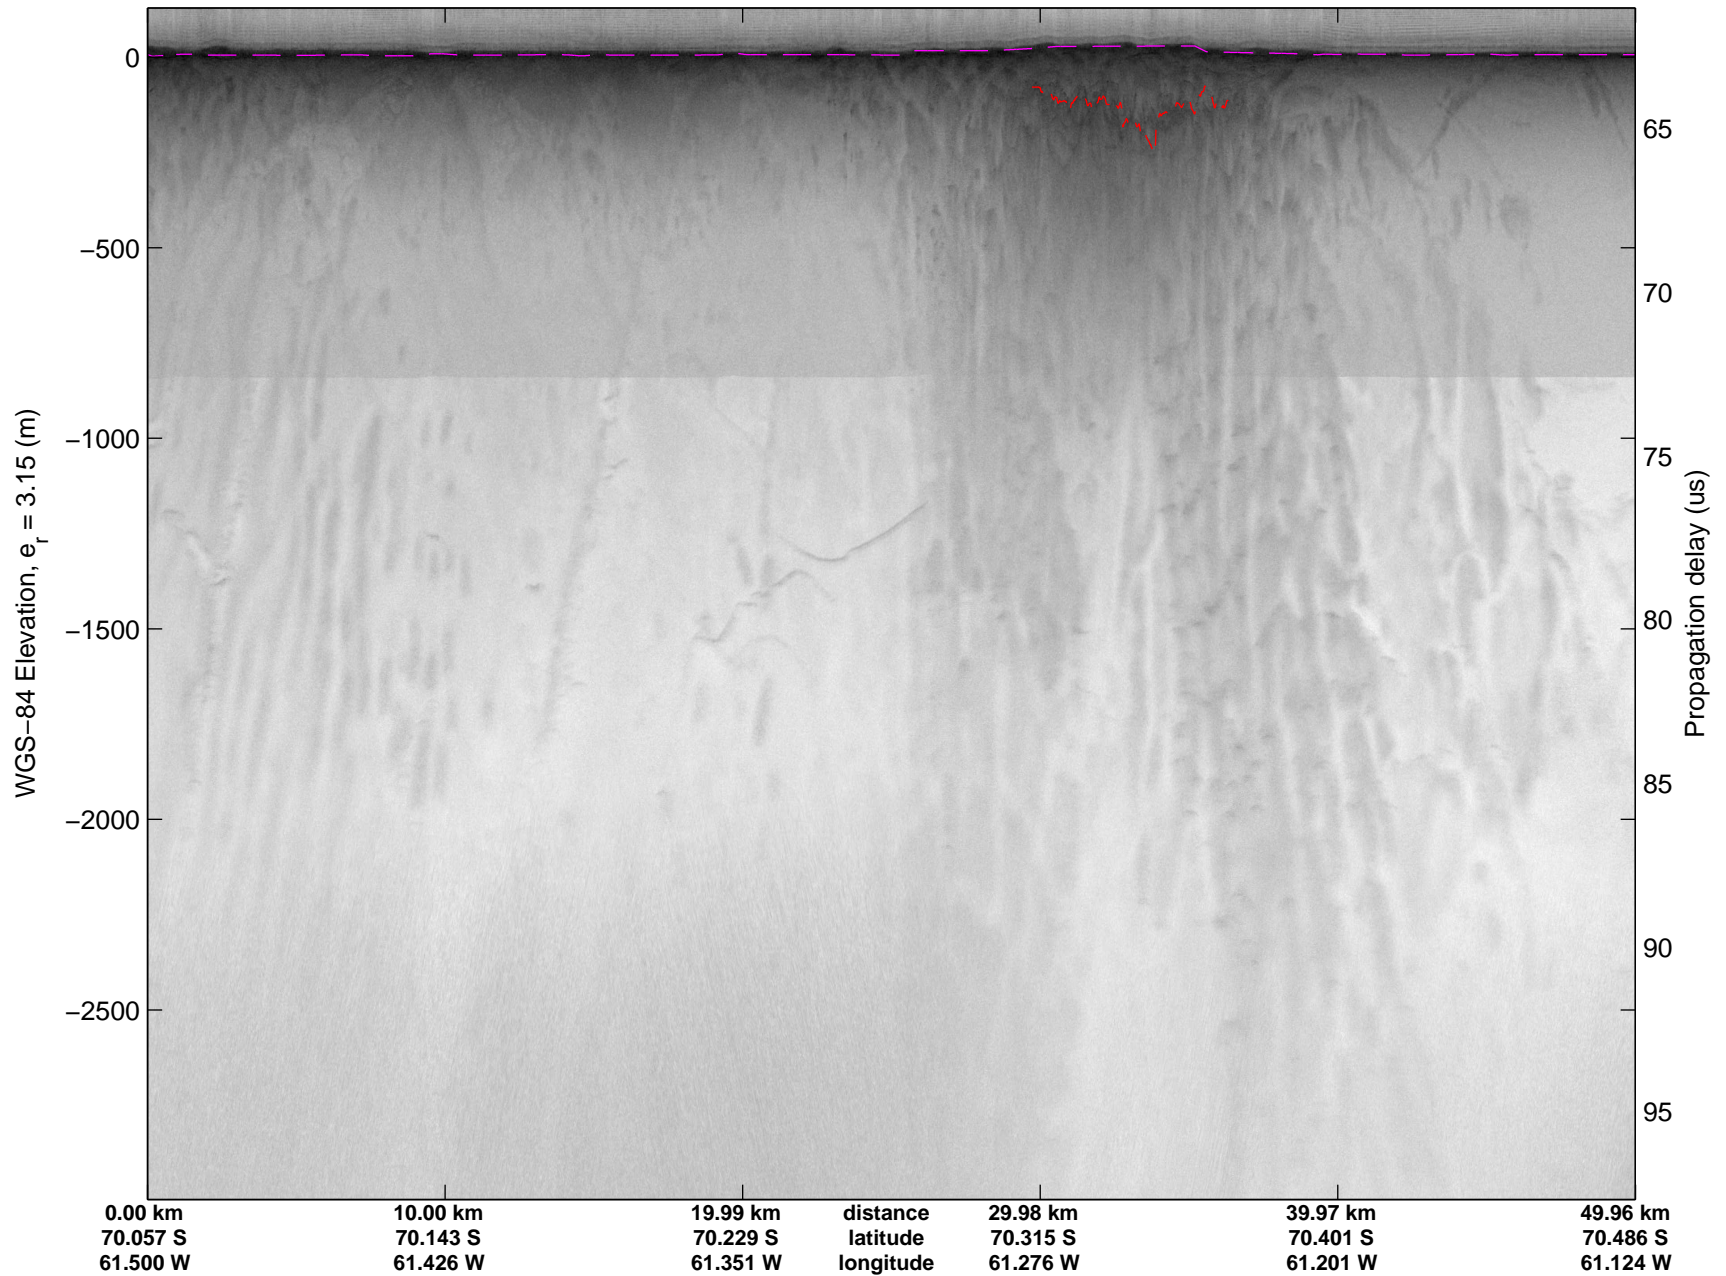

mcords3 2014_Antarctica_DC8: "Land Ice - Slessor 1A" 20141108_03_011: 14:27:46.5 to 14:31:08.1 GPS