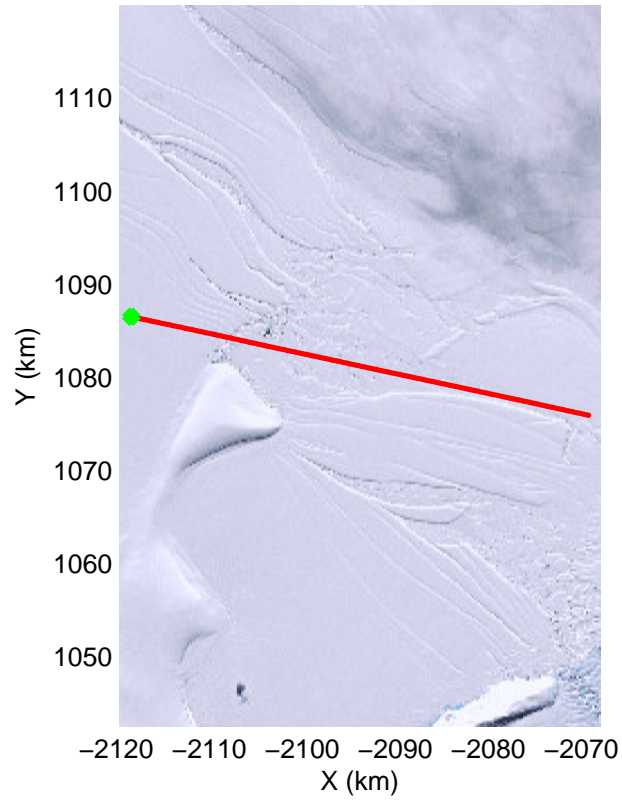

Land Ice – Slessor 1A
20141108_03_007
Polar Stereograph -71N/0E