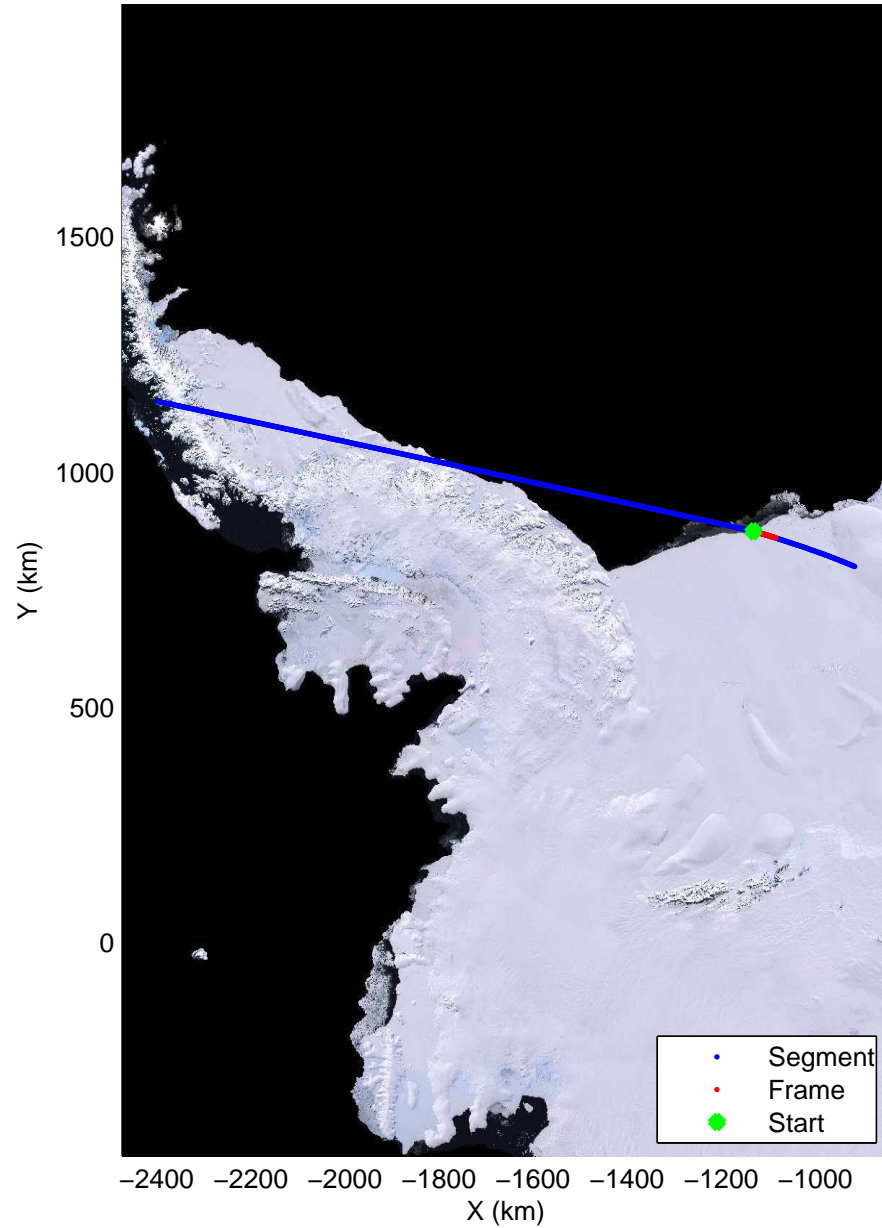

Land Ice – Slessor 1A
20141108_03_027
Polar Stereograph -71N/0E