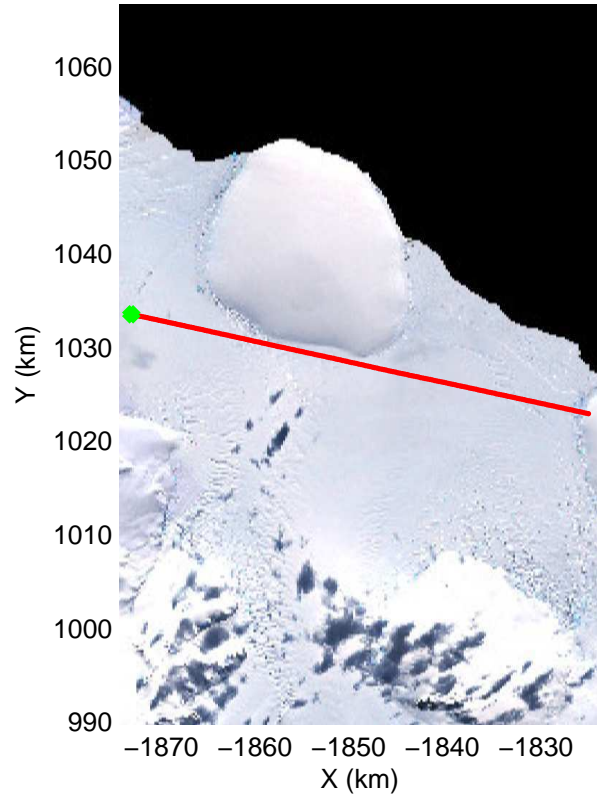

Land Ice – Slessor 1A
20141108_03_012
Polar Stereograph -71N/0E