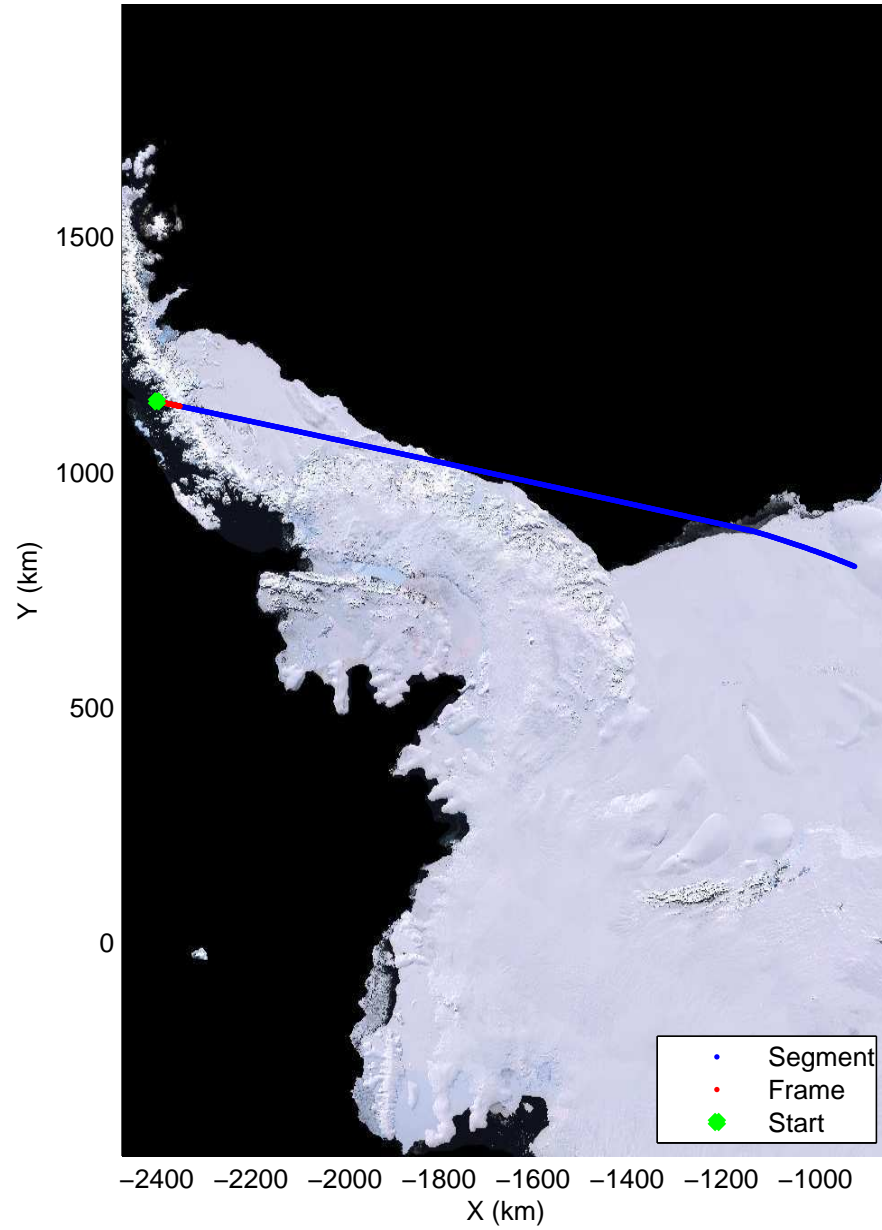

Land Ice – Slessor 1A
 20141108_03_001
 Polar Stereograph -71N/0E

mcords3 2014_Antarctica_DC8: "Land Ice - Slessor 1A" 20141108_03_001: 13:54:28.3 to 13:57:47.0 GPS

mcords3 2014_Antarctica_DC8: "Land Ice - Slessor 1A" 20141108_03_001: 13:54:28.3 to 13:57:47.0 GPS

Land Ice – Slessor 1A
20141108_03_002
Polar Stereograph -71N/0E

mcords3 2014_Antarctica_DC8: "Land Ice - Slessor 1A" 20141108_03_002: 13:57:47.2 to 14:01:06.4 GPS

mcords3 2014_Antarctica_DC8: "Land Ice – Slessor 1A" 20141108_03_002: 13:57:47.2 to 14:01:06.4 GPS