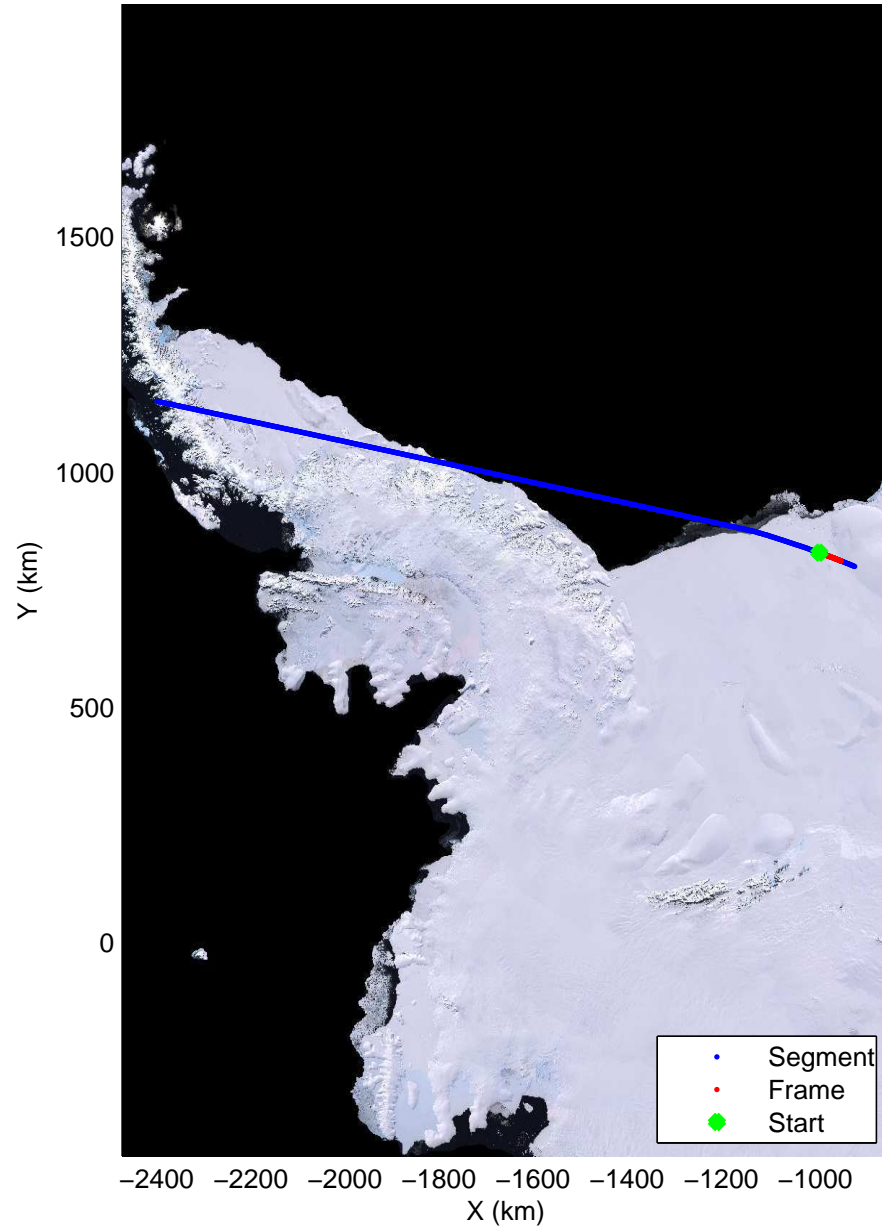

Land Ice – Slessor 1A
20141108_03_030
Polar Stereograph -71N/0E