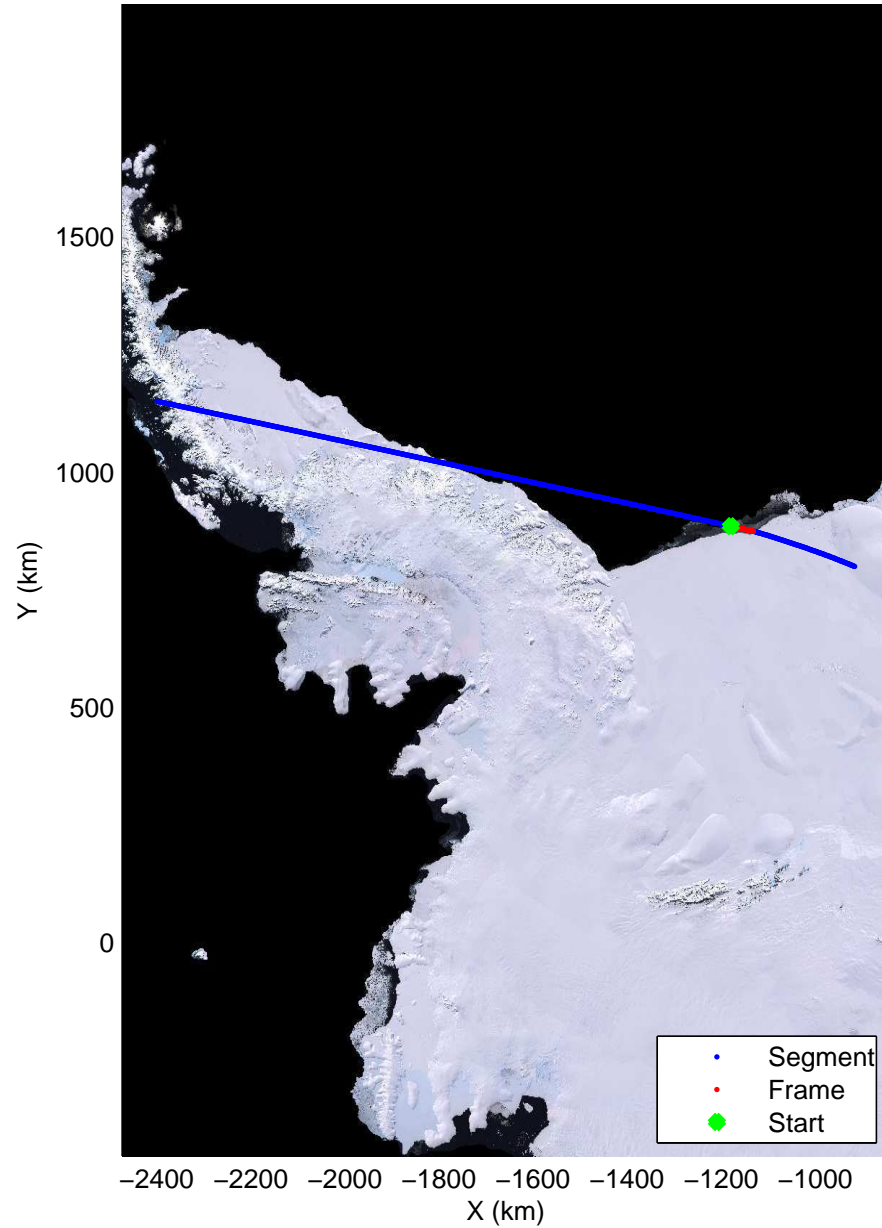

Land Ice – Slessor 1A
20141108_03_026
Polar Stereograph -71N/0E