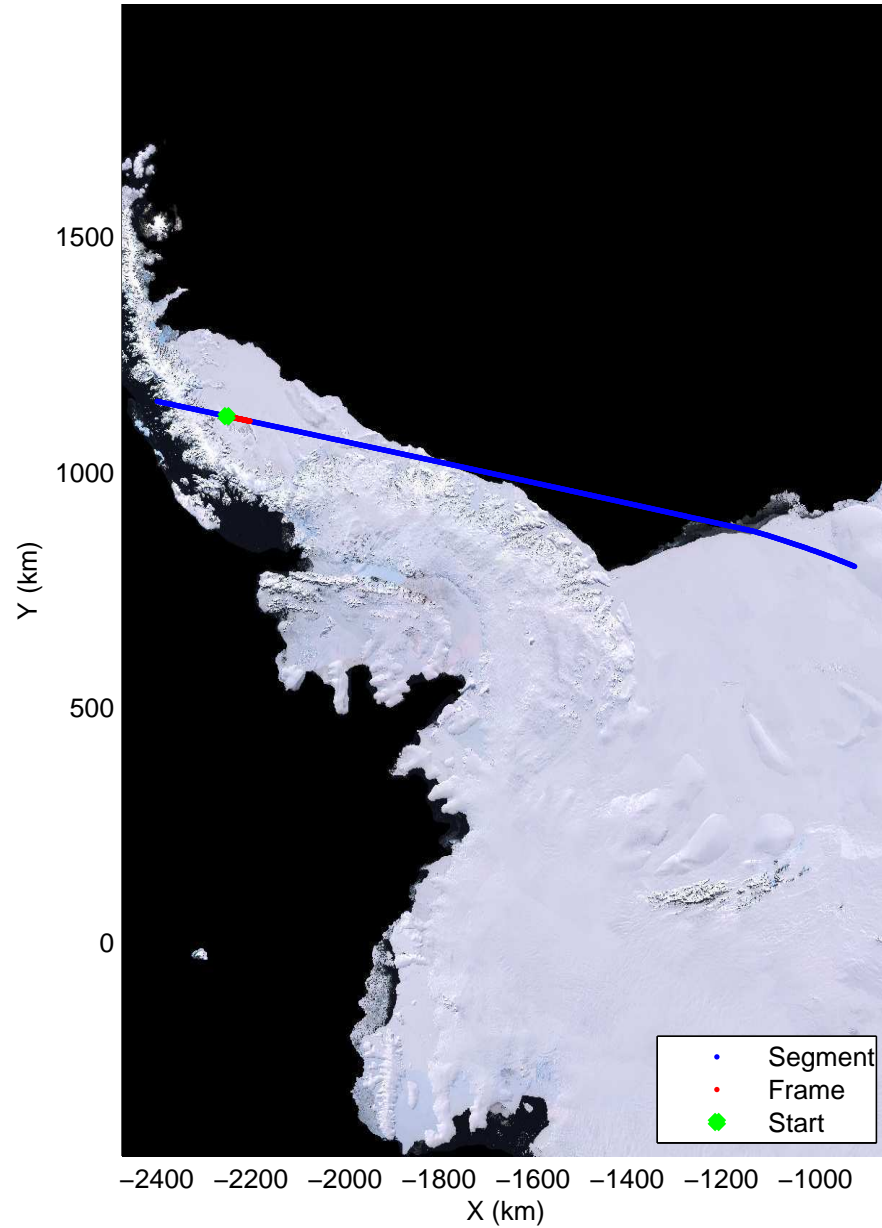

Land Ice – Slessor 1A
20141108_03_004
Polar Stereograph -71N/0E