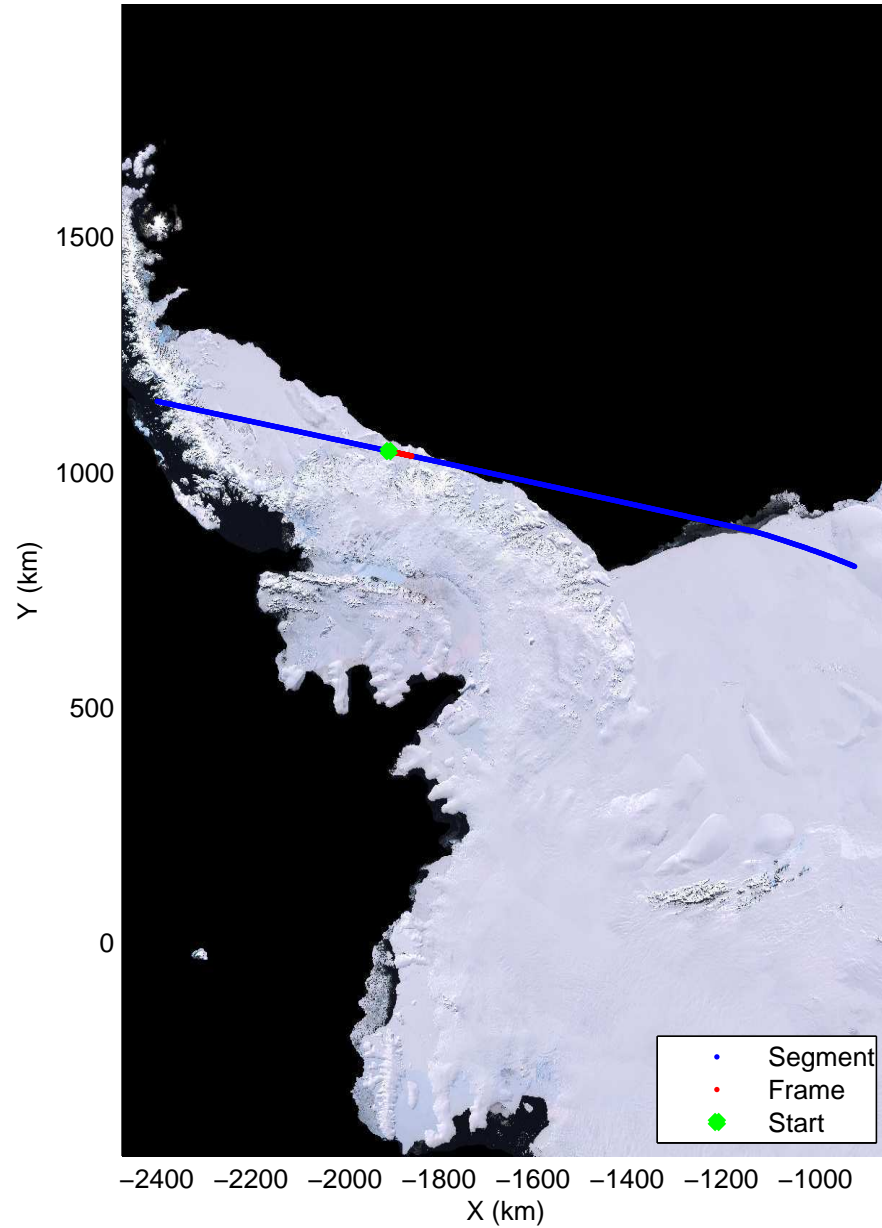

Land Ice – Slessor 1A
20141108_03_011
Polar Stereograph -71N/0E