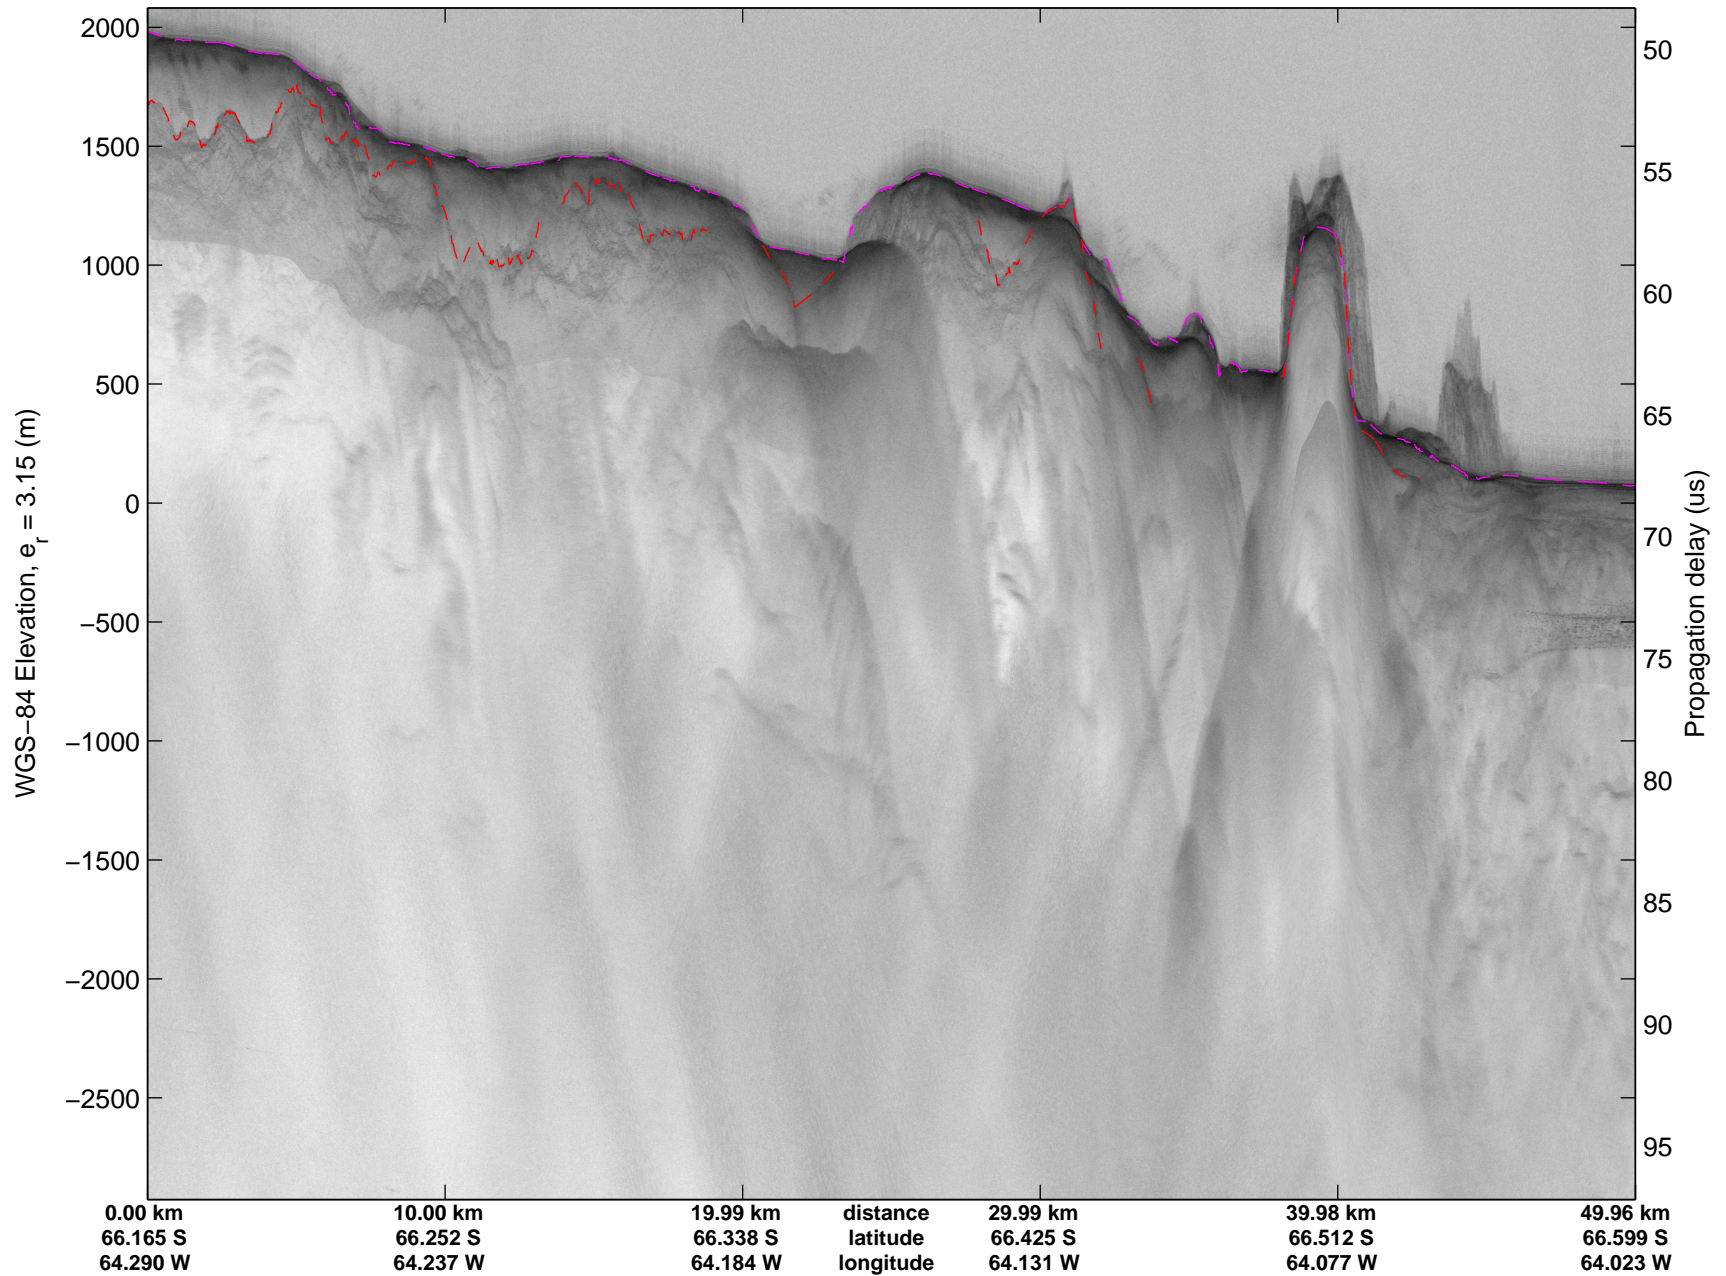

Land Ice – Slessor 1A
 20141108_03_001
 Polar Stereograph -71N/0E

mcords3 2014_Antarctica_DC8: "Land Ice - Slessor 1A" 20141108_03_001: 13:54:28.3 to 13:57:47.0 GPS

mcords3 2014_Antarctica_DC8: "Land Ice - Slessor 1A" 20141108_03_001: 13:54:28.3 to 13:57:47.0 GPS

Land Ice – Slessor 1A
20141108_03_002
Polar Stereograph -71N/0E

mcords3 2014_Antarctica_DC8: "Land Ice - Slessor 1A" 20141108_03_002: 13:57:47.2 to 14:01:06.4 GPS

mcords3 2014_Antarctica_DC8: "Land Ice – Slessor 1A" 20141108_03_002: 13:57:47.2 to 14:01:06.4 GPS

Land Ice – Slessor 1A
20141108_03_003
Polar Stereograph -71N/0E

mcords3 2014_Antarctica_DC8: "Land Ice - Slessor 1A" 20141108_03_003: 14:01:06.5 to 14:04:25.7 GPS

mcords3 2014_Antarctica_DC8: "Land Ice - Slessor 1A" 20141108_03_003: 14:01:06.5 to 14:04:25.7 GPS