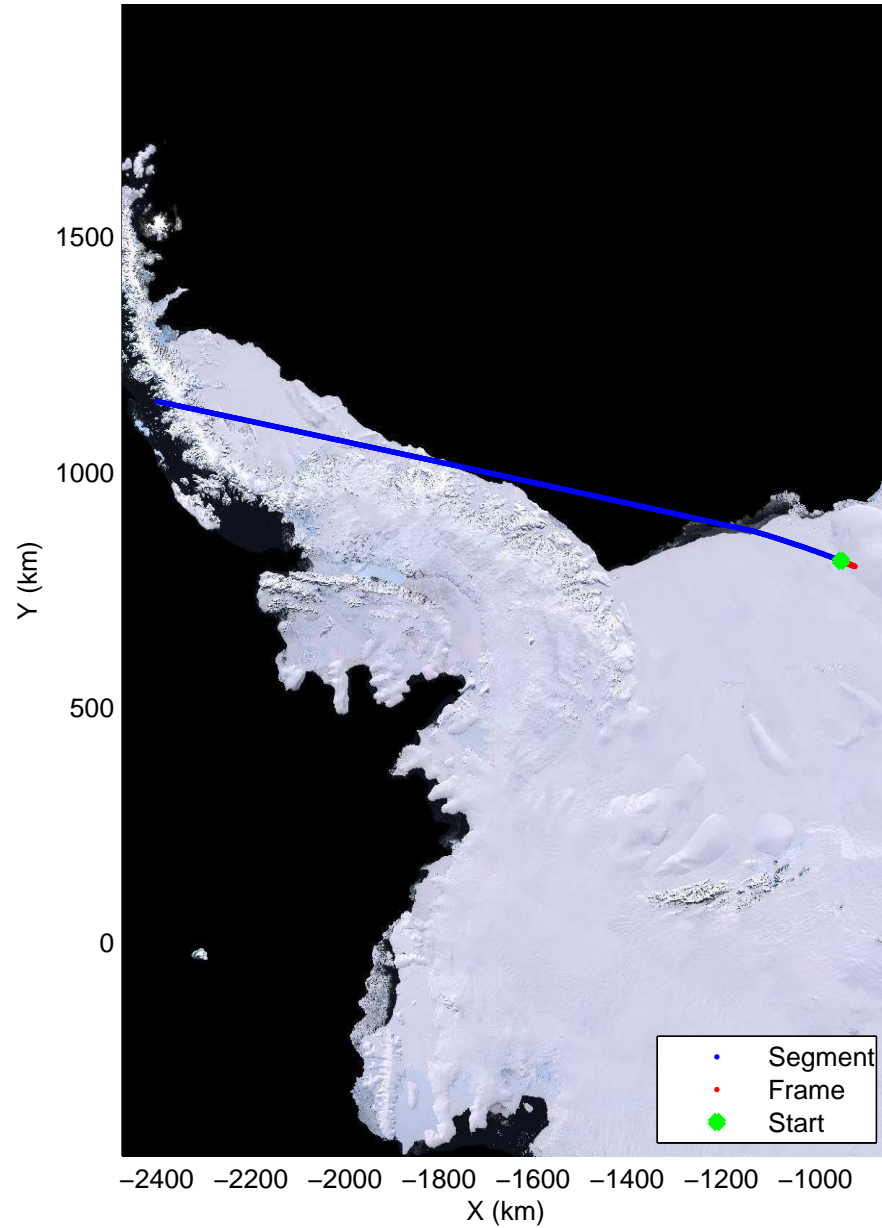

Land Ice – Slessor 1A
20141108_03_031
Polar Stereograph -71N/0E