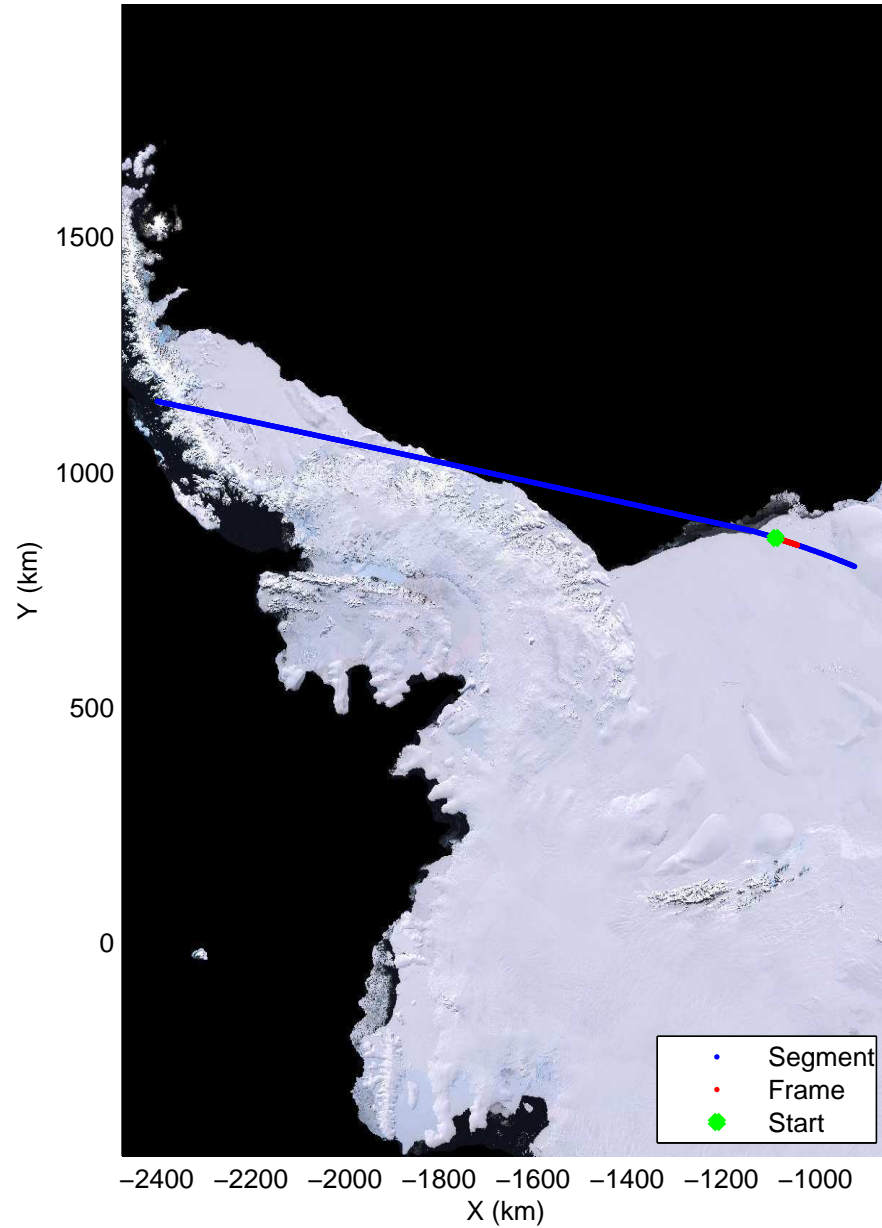

Land Ice – Slessor 1A
20141108_03_028
Polar Stereograph -71N/0E