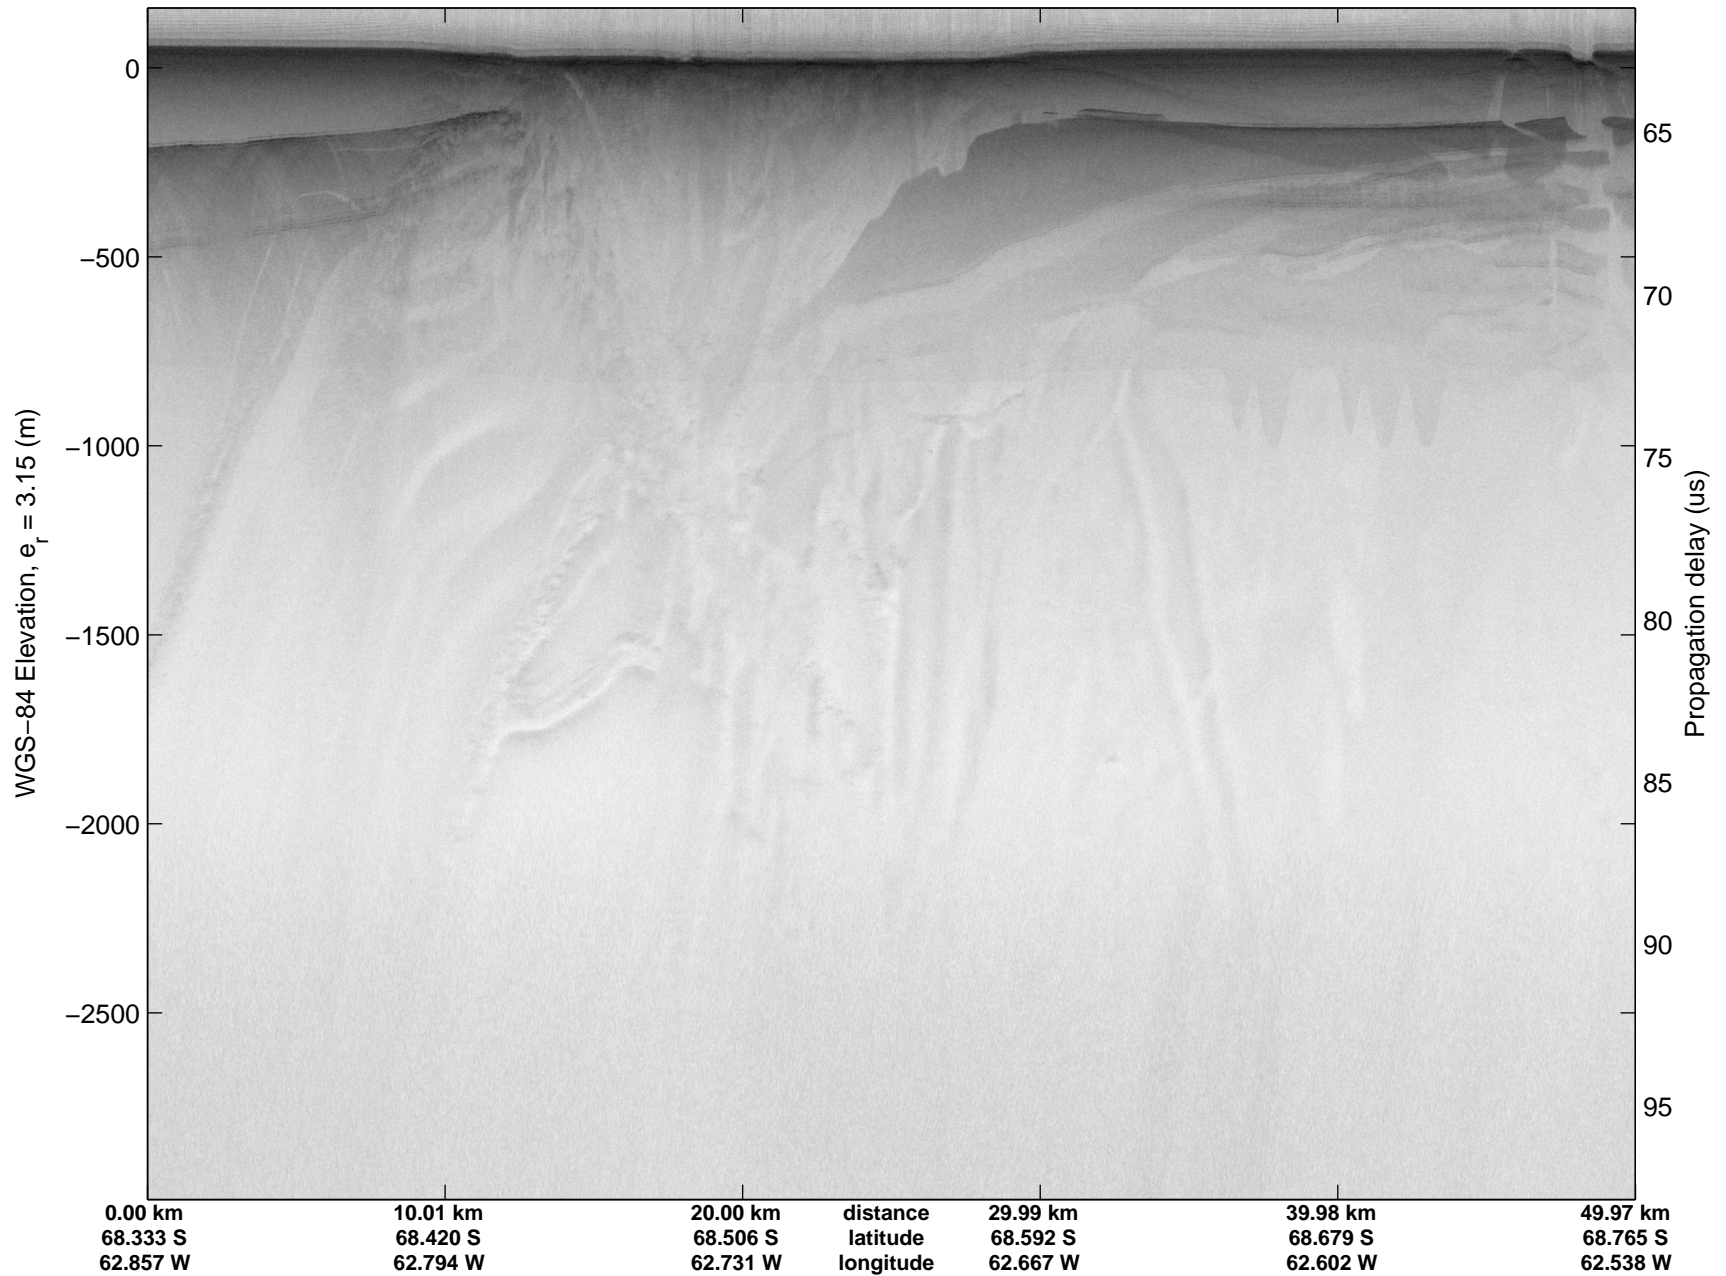

mcords3 2014_Antarctica_DC8: "Land Ice - Slessor 1A" 20141108_03_007: 14:14:24.7 to 14:17:44.4 GPS