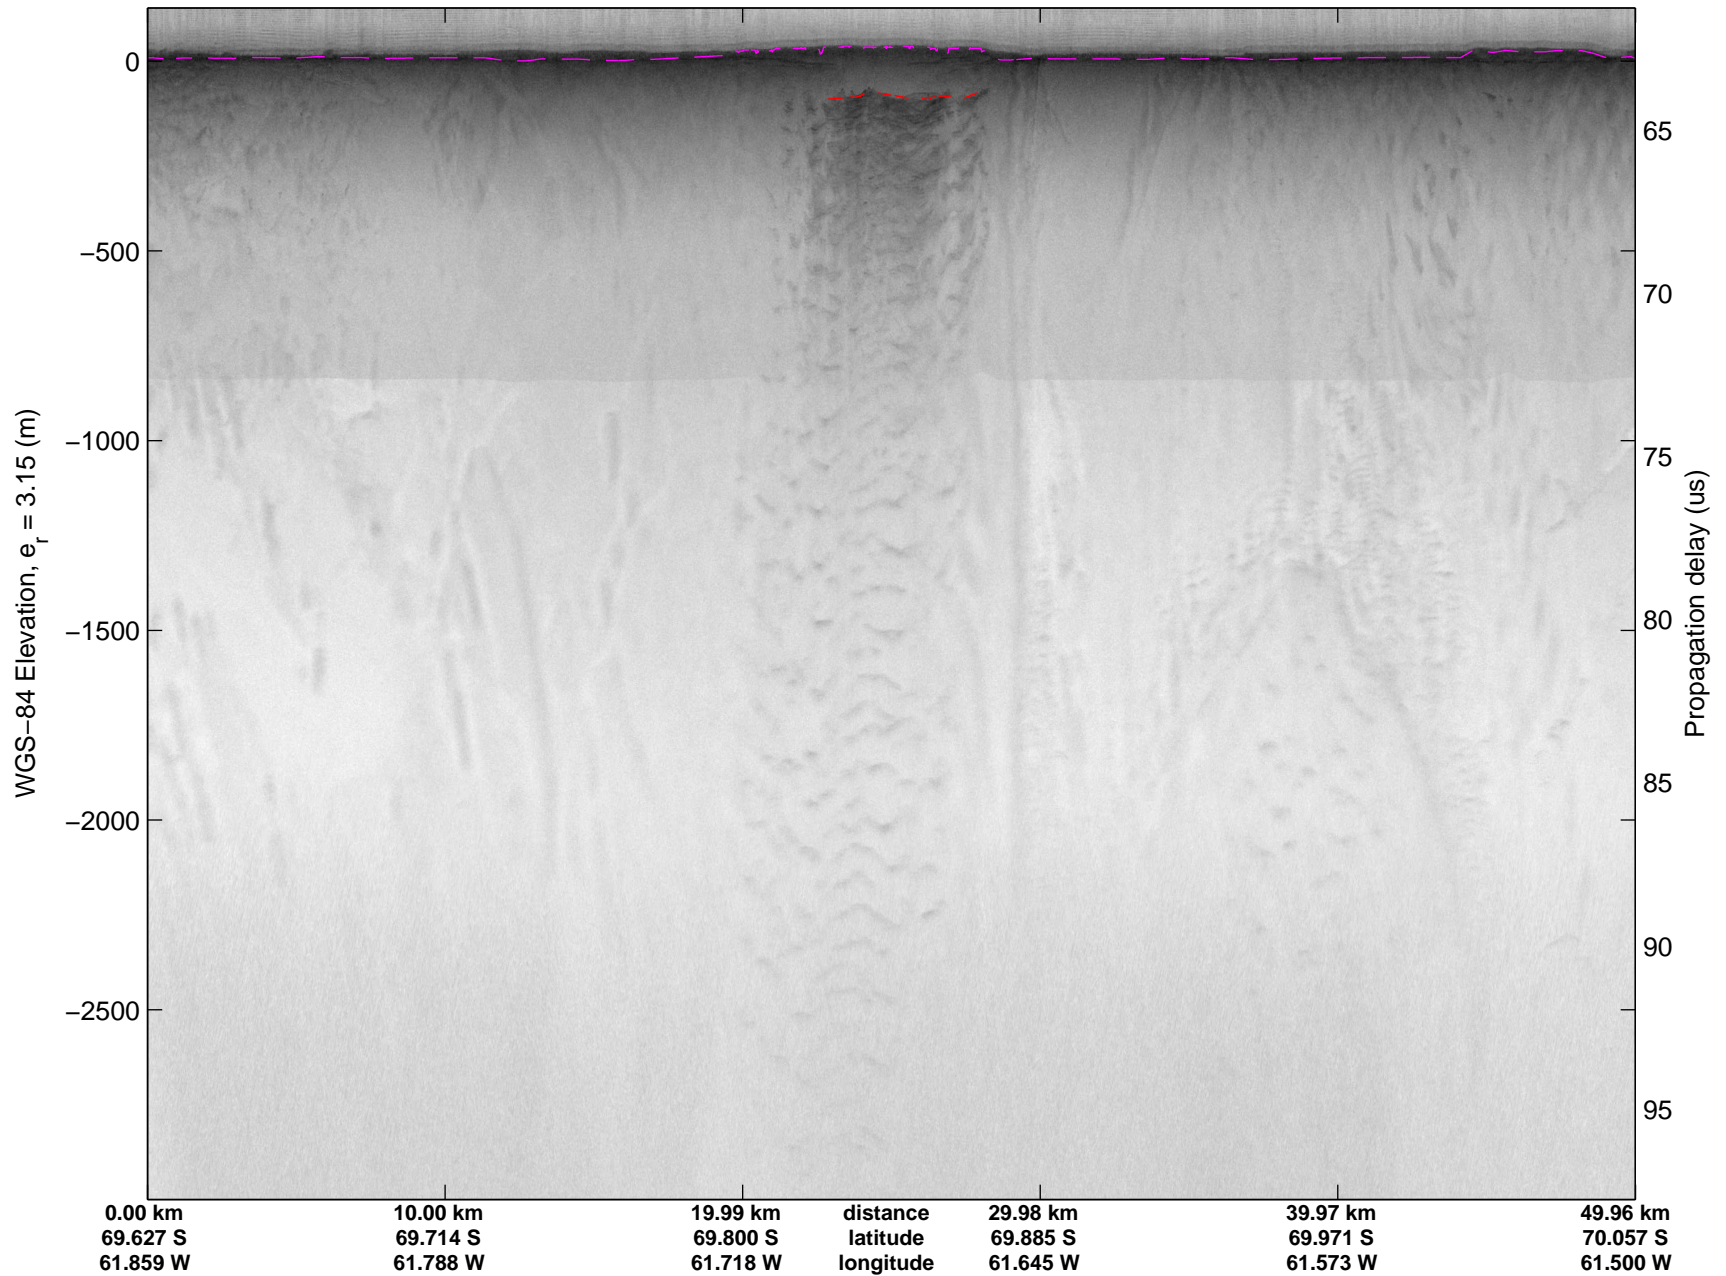

mcords3 2014_Antarctica_DC8: "Land Ice - Slessor 1A" 20141108_03_010: 14:24:25.4 to 14:27:46.4 GPS