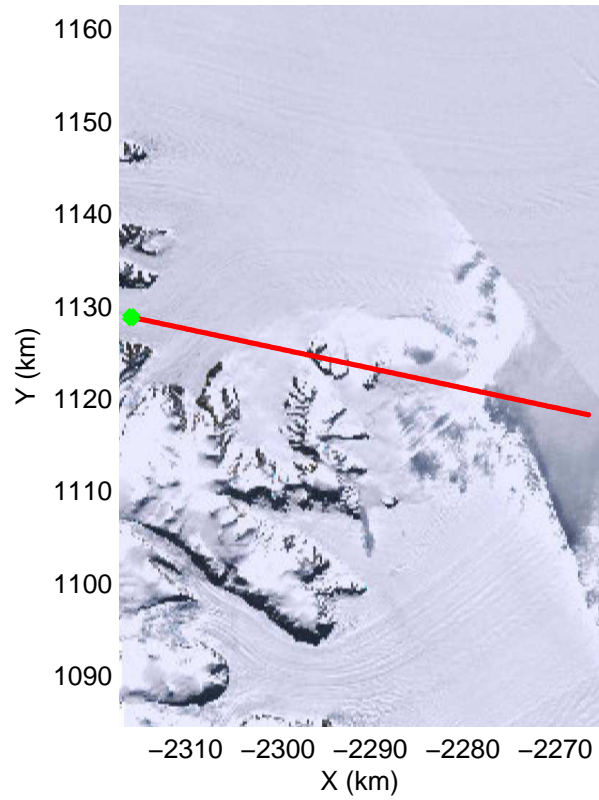

Land Ice – Slessor 1A
20141108_03_003
Polar Stereograph -71N/0E