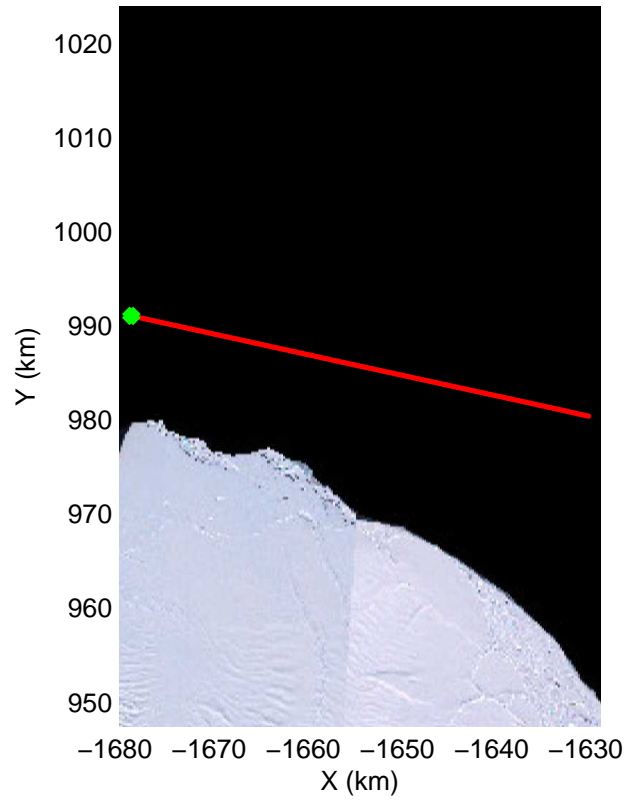

Land Ice – Slessor 1A
20141108_03_016
Polar Stereograph -71N/0E