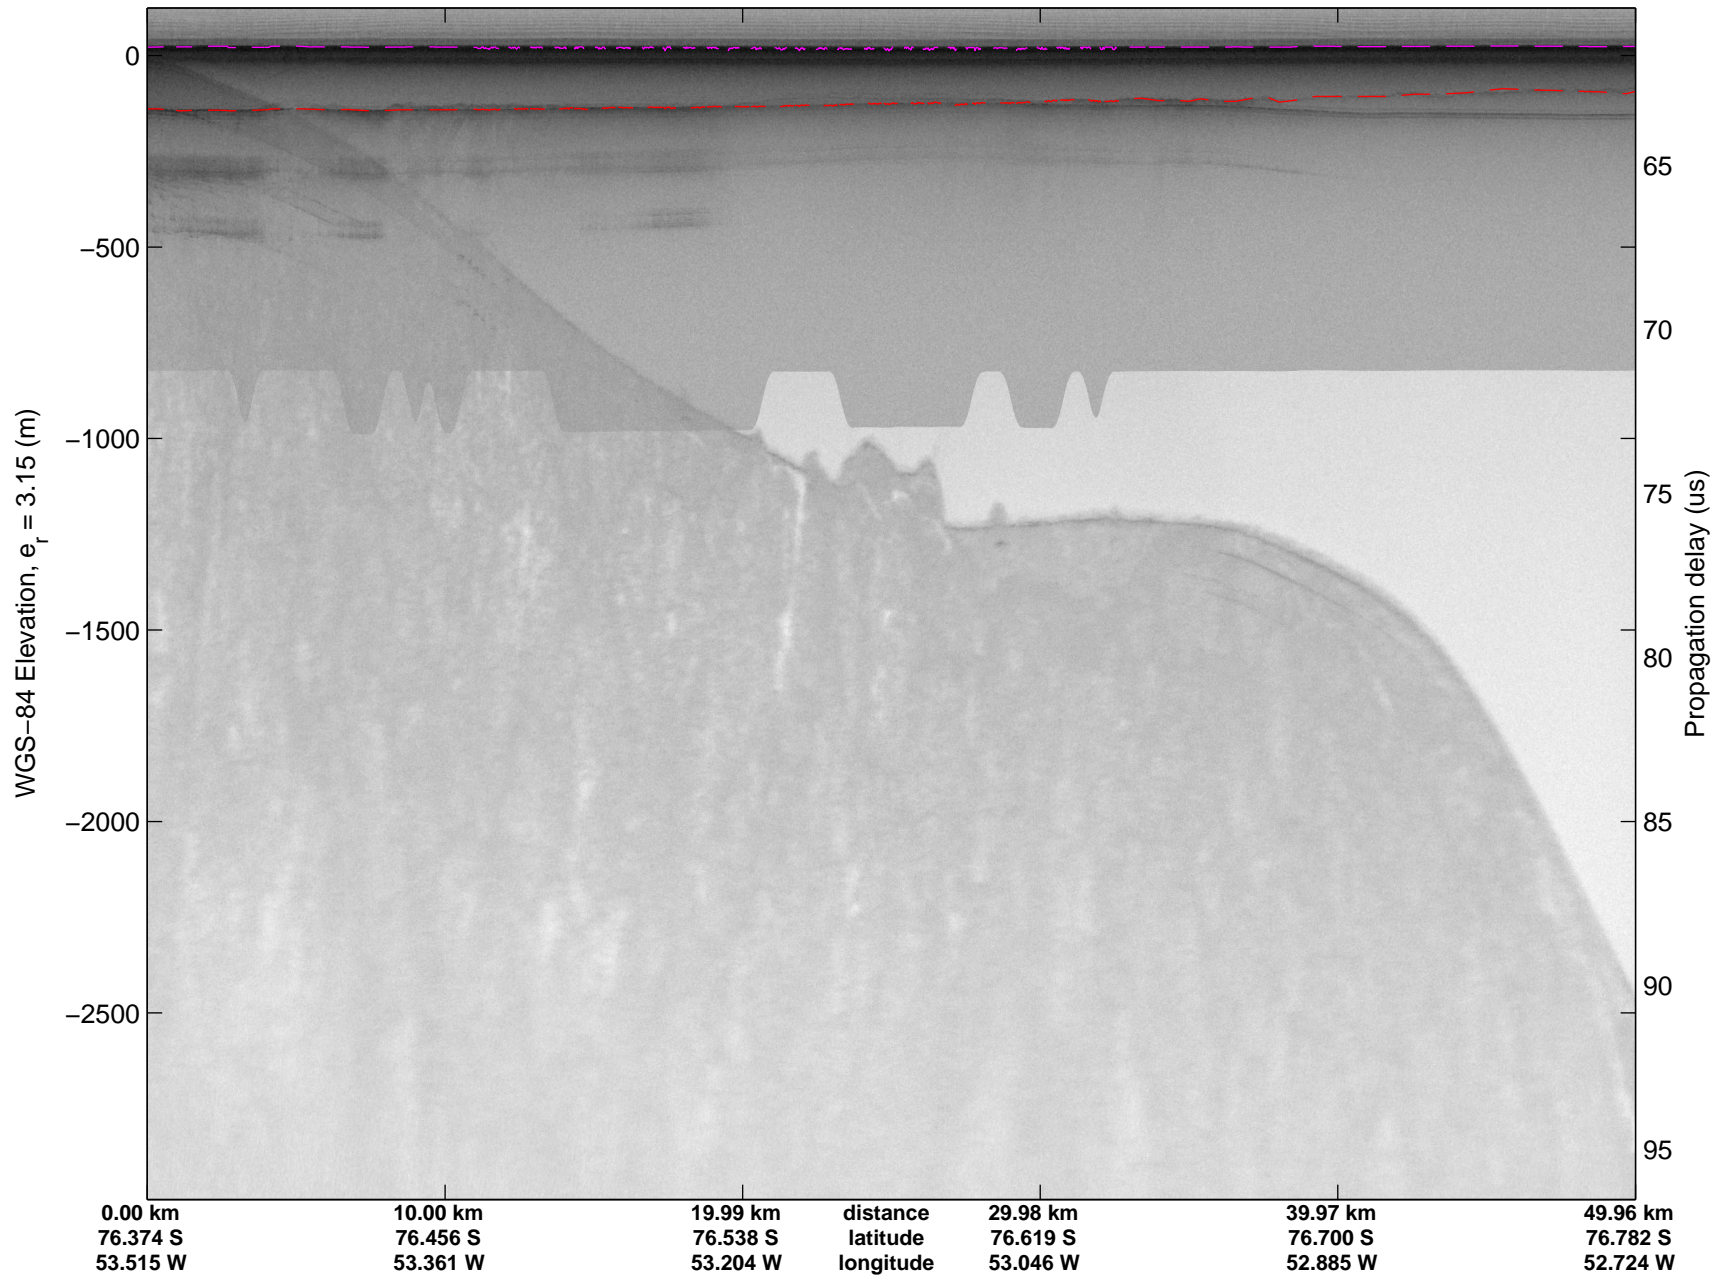

mcords3 2014_Antarctica_DC8: "Land Ice - Slessor 1A" 20141108_03_026: 15:19:58.4 to 15:23:30.7 GPS