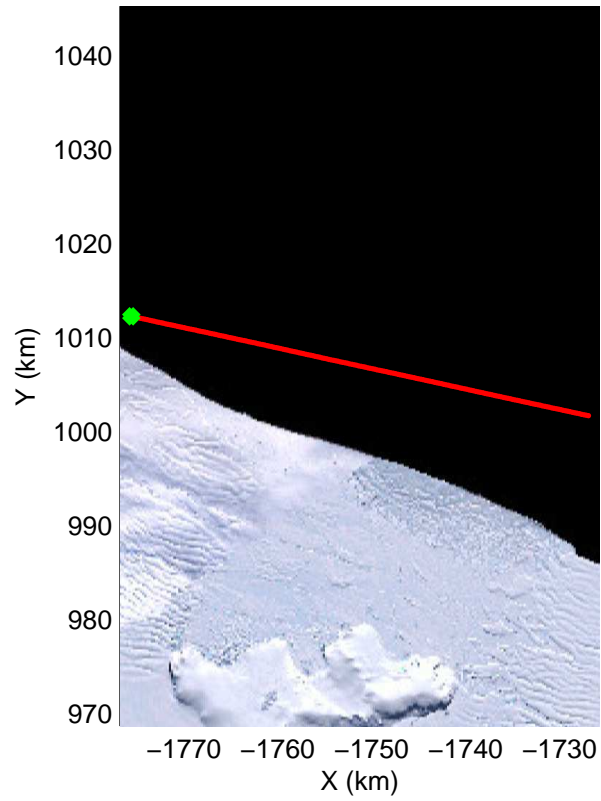

Land Ice – Slessor 1A
20141108_03_014
Polar Stereograph -71N/0E