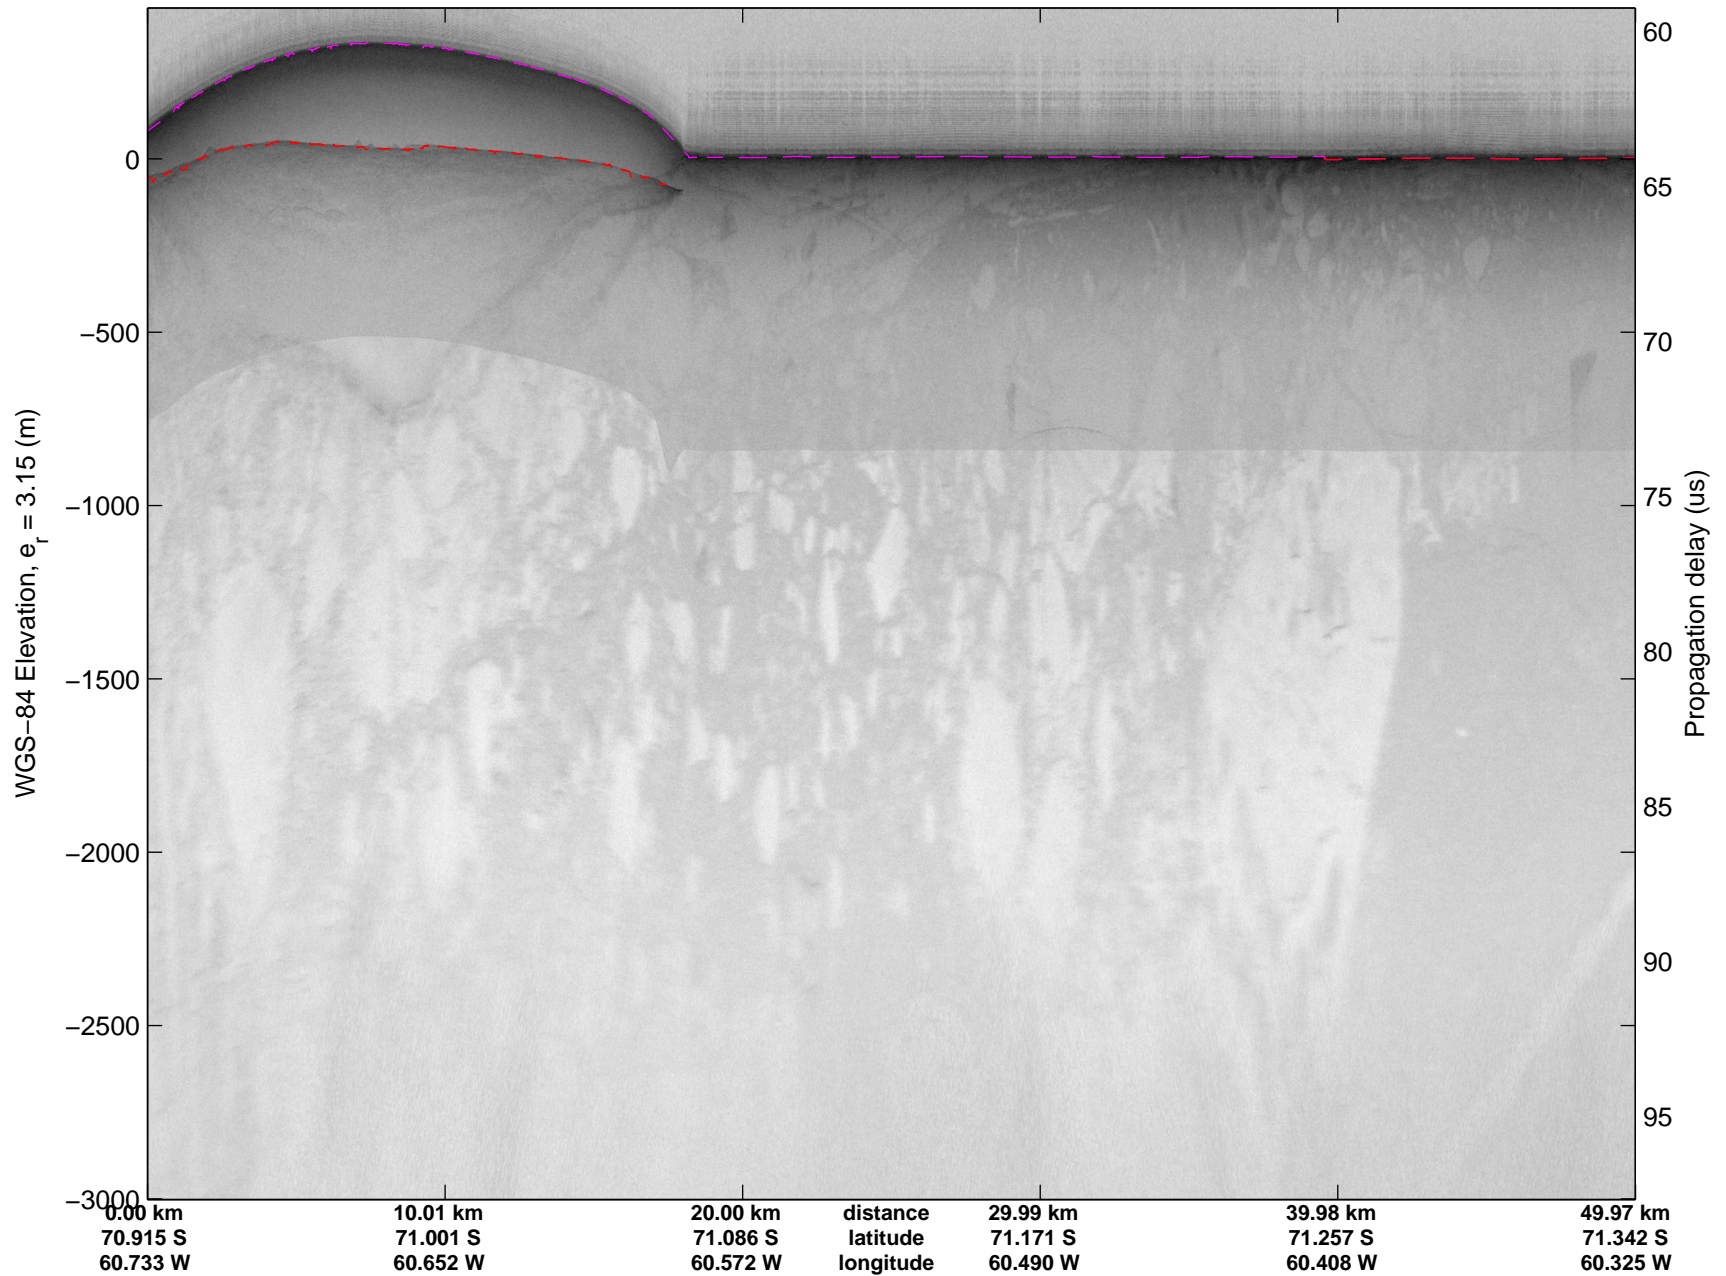

mcords3 2014_Antarctica_DC8: "Land Ice - Slessor 1A" 20141108_03_013: 14:34:31.6 to 14:37:56.8 GPS