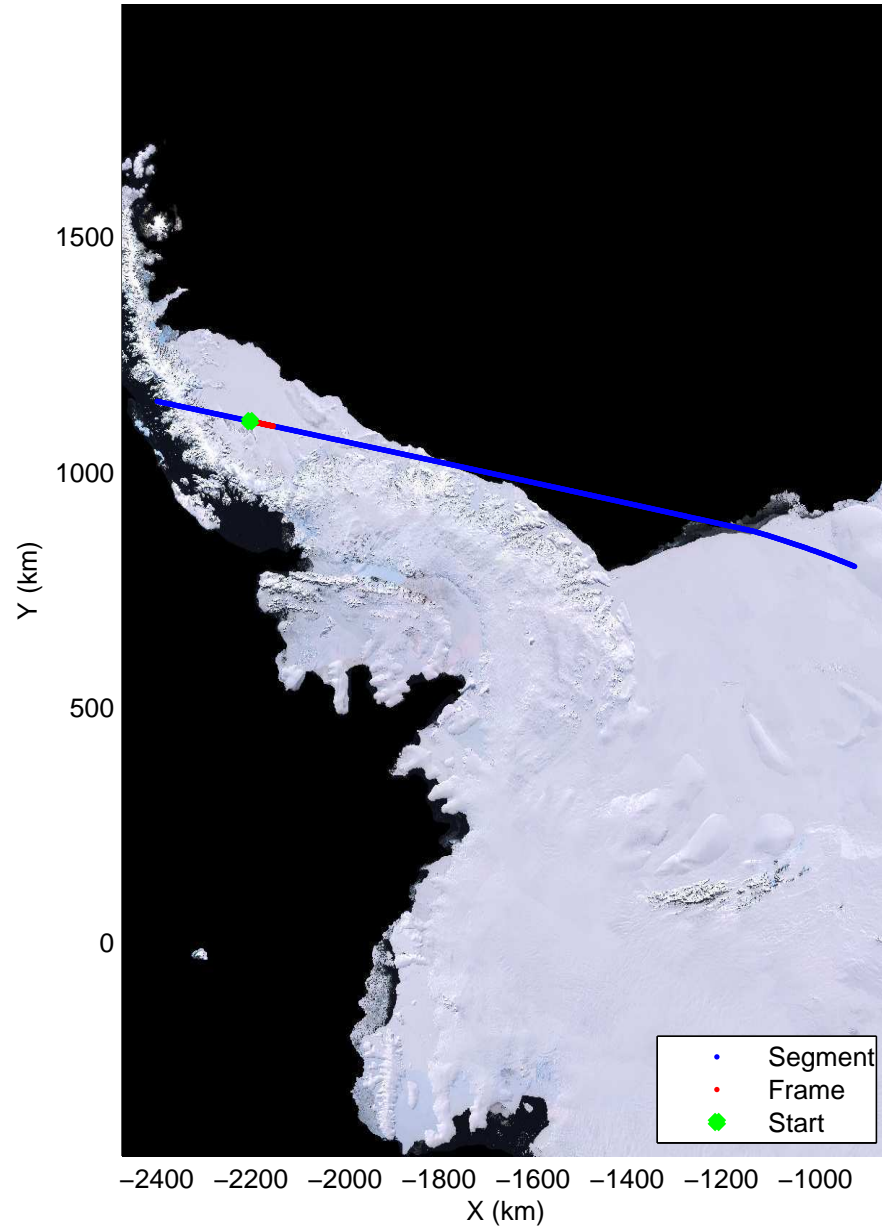

Land Ice – Slessor 1A
20141108_03_005
Polar Stereograph -71N/0E