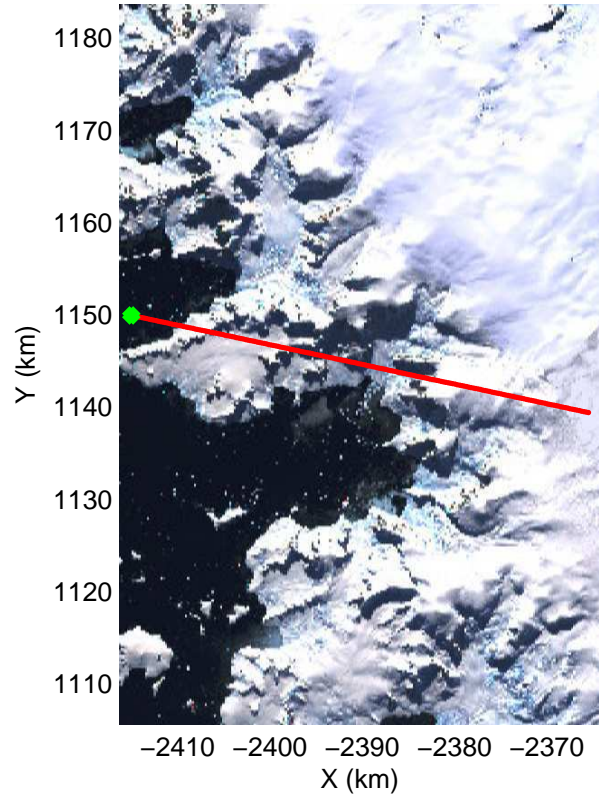

Land Ice – Slessor 1A
 20141108_03_001
 Polar Stereograph -71N/0E

mcords3 2014_Antarctica_DC8: "Land Ice - Slessor 1A" 20141108_03_001: 13:54:28.3 to 13:57:47.0 GPS

mcords3 2014_Antarctica_DC8: "Land Ice - Slessor 1A" 20141108_03_001: 13:54:28.3 to 13:57:47.0 GPS