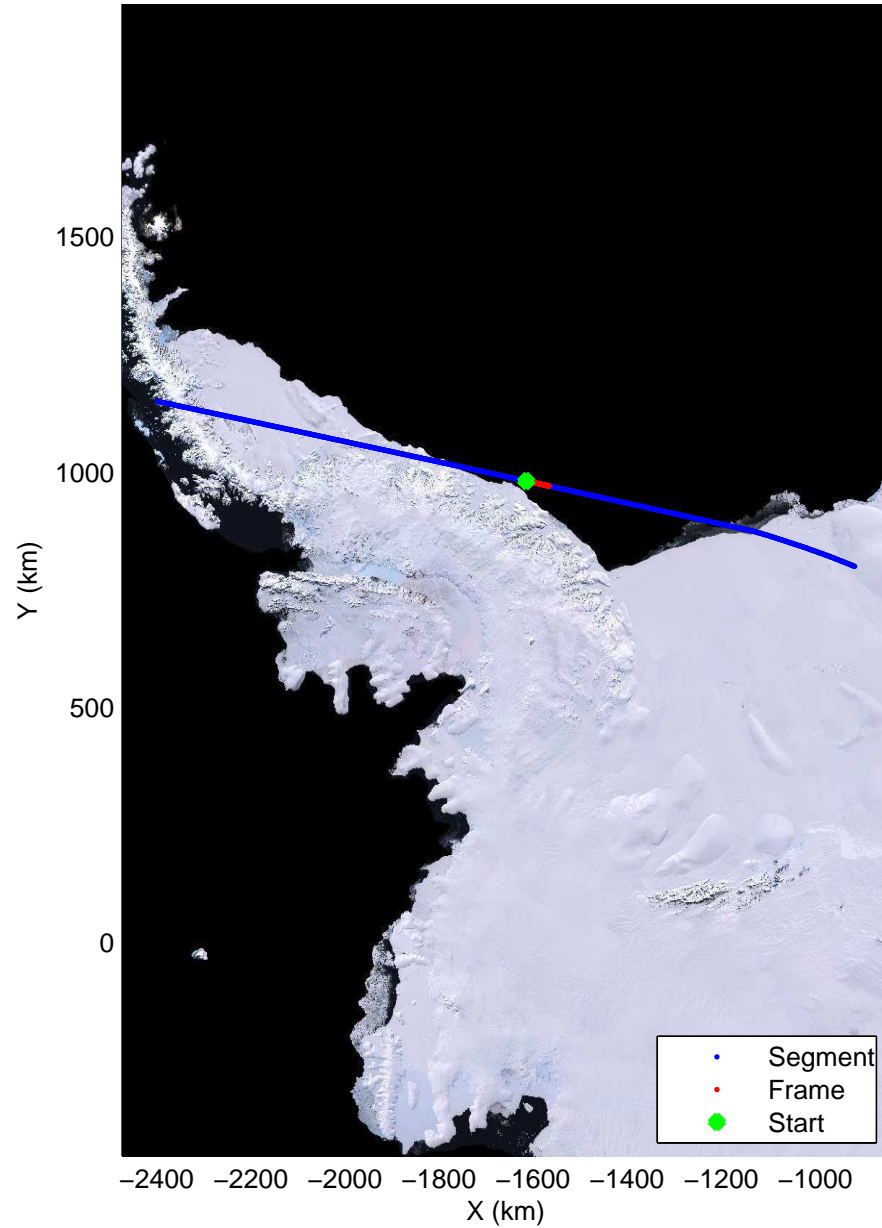

Land Ice – Slessor 1A
20141108_03_017
Polar Stereograph -71N/0E