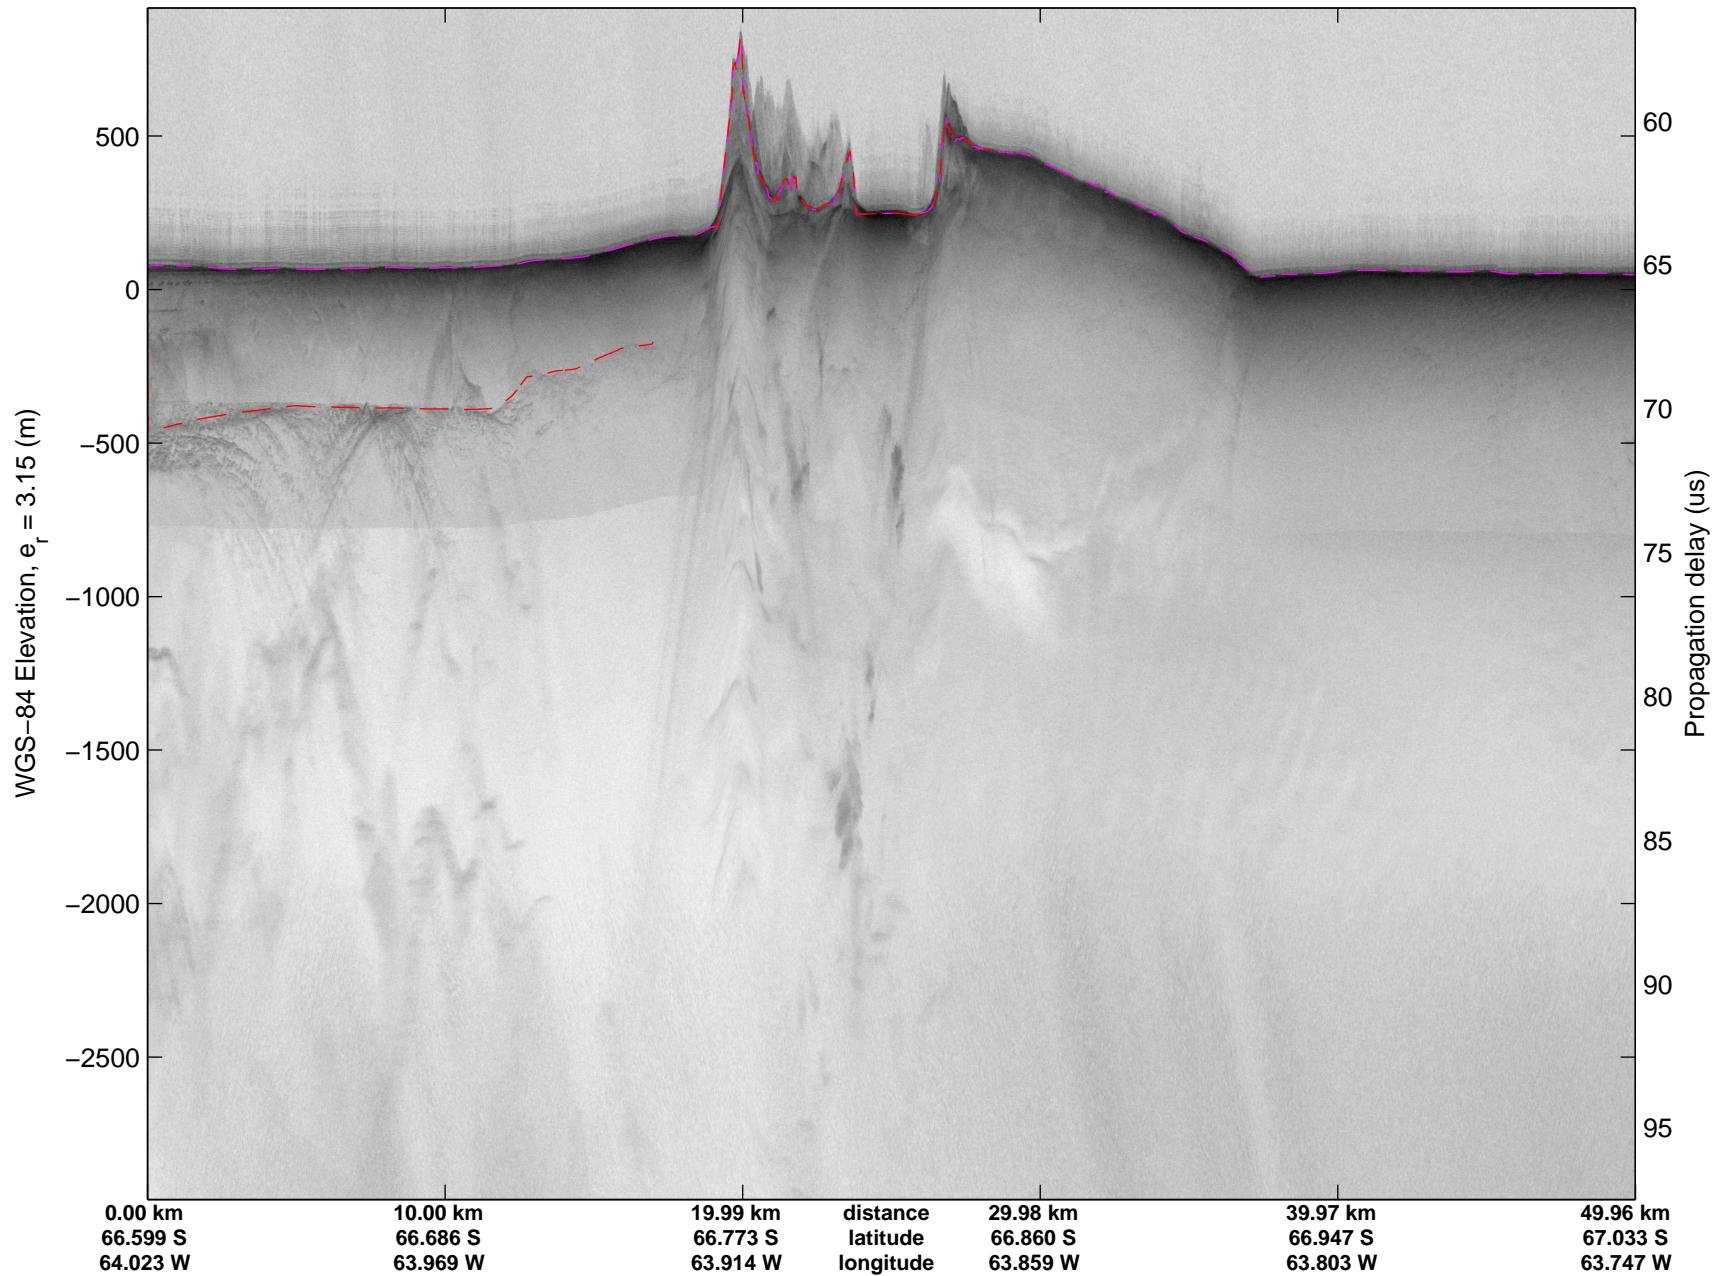

Land Ice – Slessor 1A
 20141108_03_001
 Polar Stereograph -71N/0E

mcords3 2014_Antarctica_DC8: "Land Ice - Slessor 1A" 20141108_03_001: 13:54:28.3 to 13:57:47.0 GPS

mcords3 2014_Antarctica_DC8: "Land Ice - Slessor 1A" 20141108_03_001: 13:54:28.3 to 13:57:47.0 GPS

Land Ice – Slessor 1A
20141108_03_002
Polar Stereograph -71N/0E

mcords3 2014_Antarctica_DC8: "Land Ice - Slessor 1A" 20141108_03_002: 13:57:47.2 to 14:01:06.4 GPS

mcords3 2014_Antarctica_DC8: "Land Ice – Slessor 1A" 20141108_03_002: 13:57:47.2 to 14:01:06.4 GPS

Land Ice – Slessor 1A
20141108_03_003
Polar Stereograph -71N/0E

mcords3 2014_Antarctica_DC8: "Land Ice - Slessor 1A" 20141108_03_003: 14:01:06.5 to 14:04:25.7 GPS

mcords3 2014_Antarctica_DC8: "Land Ice - Slessor 1A" 20141108_03_003: 14:01:06.5 to 14:04:25.7 GPS