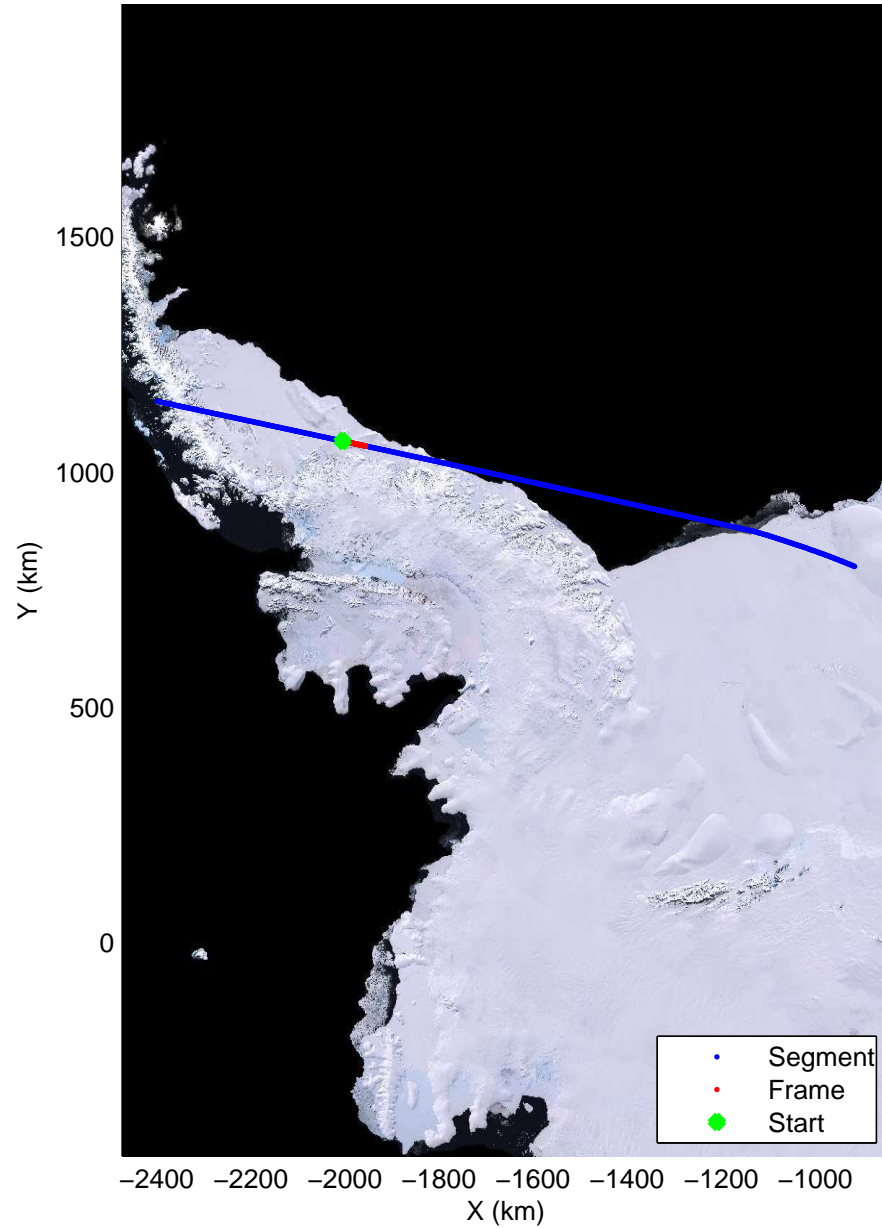

Land Ice – Slessor 1A
20141108_03_009
Polar Stereograph -71N/0E