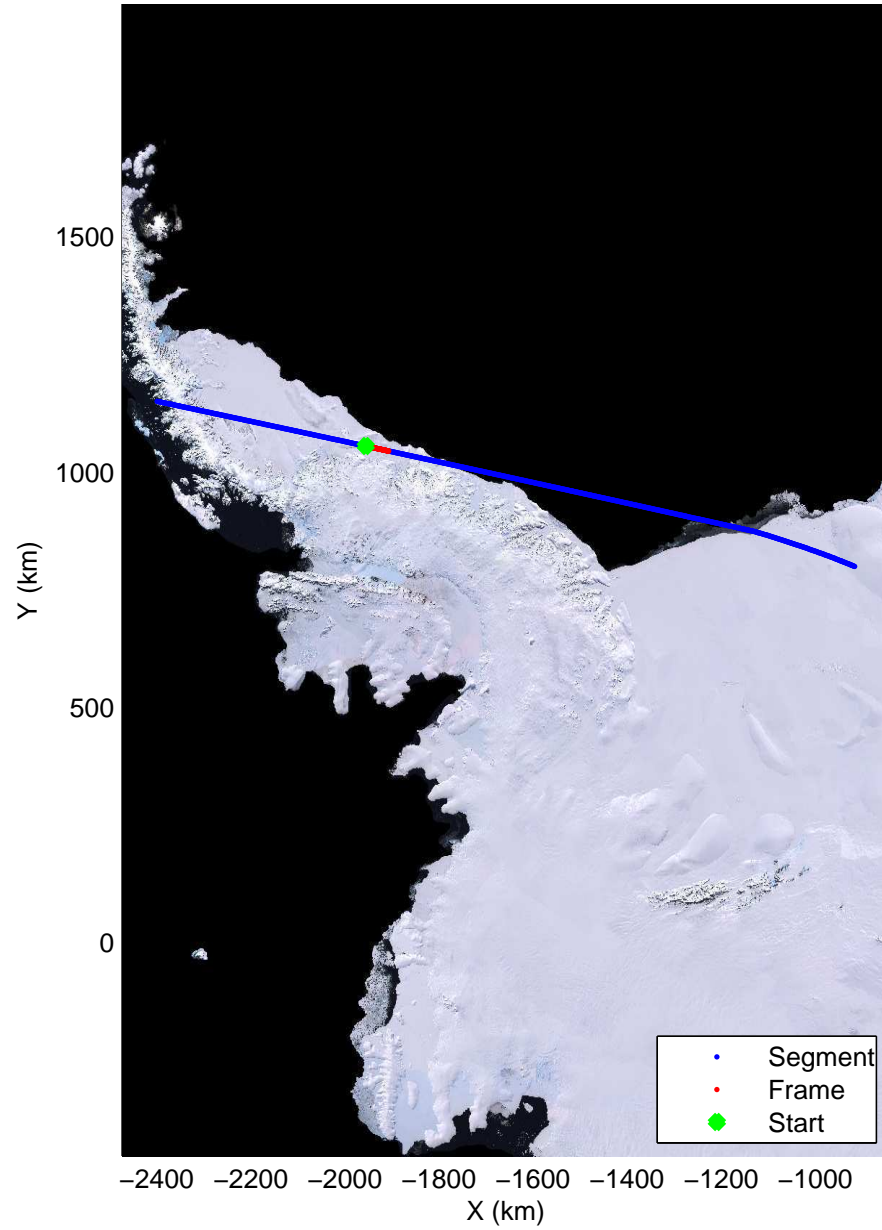

Land Ice – Slessor 1A
20141108_03_010
Polar Stereograph -71N/0E