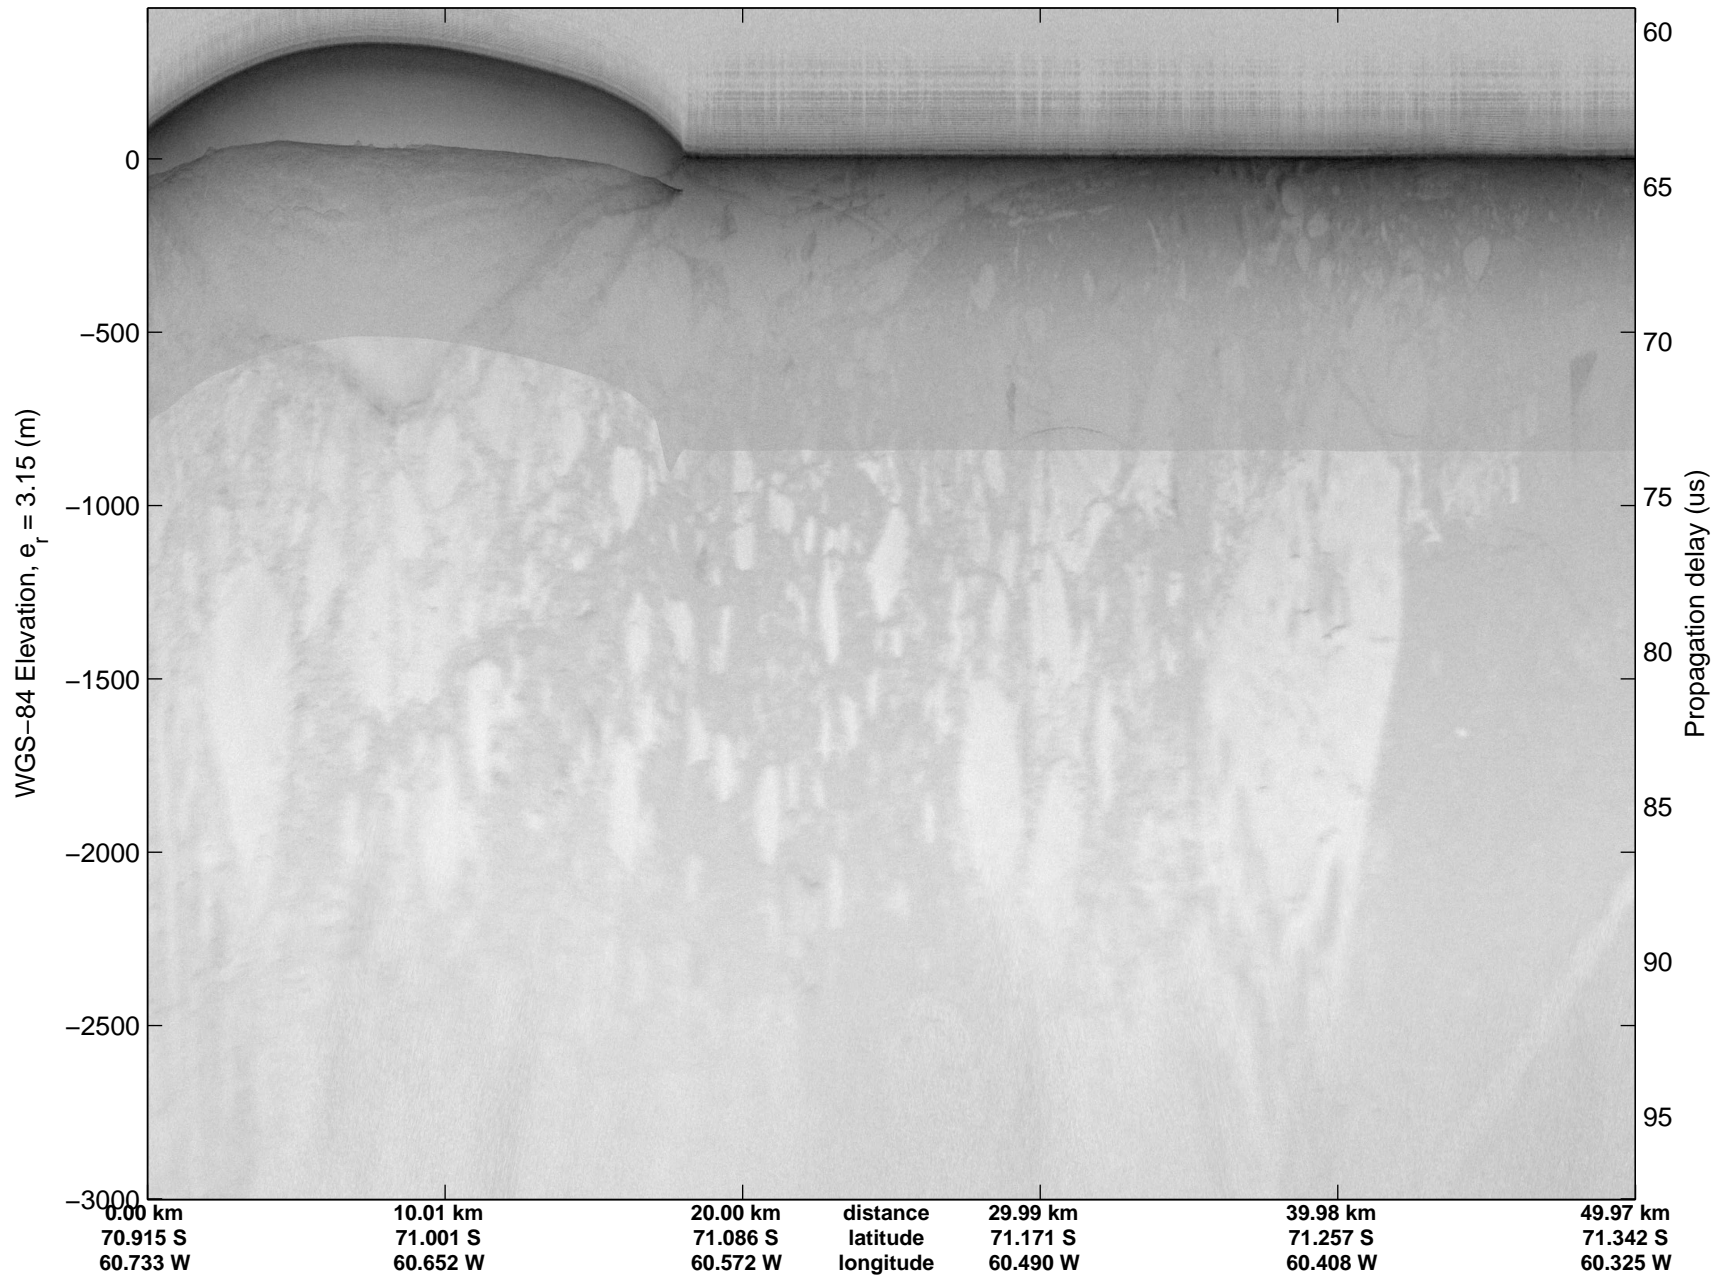

mcords3 2014_Antarctica_DC8: "Land Ice - Slessor 1A" 20141108_03_013: 14:34:31.6 to 14:37:56.8 GPS