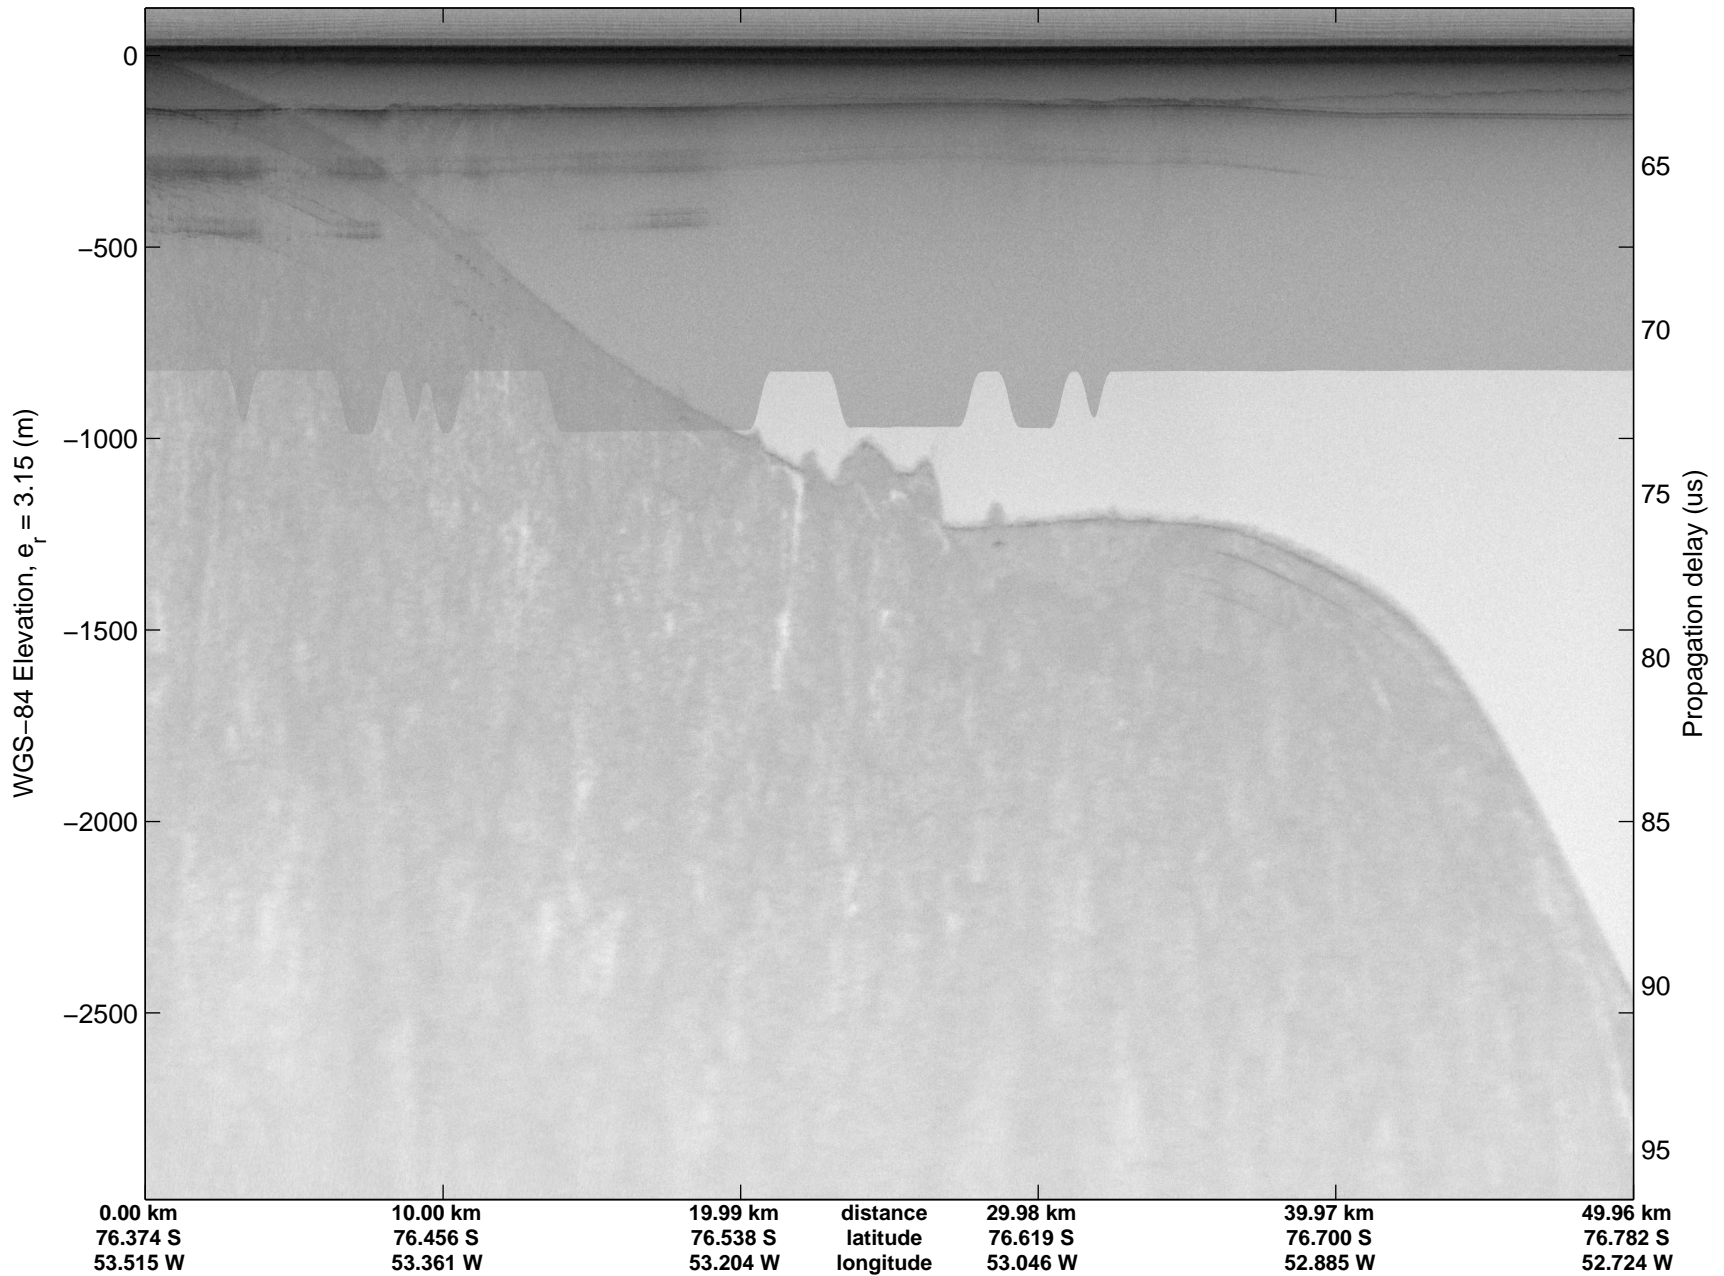

mcords3 2014_Antarctica_DC8: "Land Ice - Slessor 1A" 20141108_03_026: 15:19:58.4 to 15:23:30.7 GPS