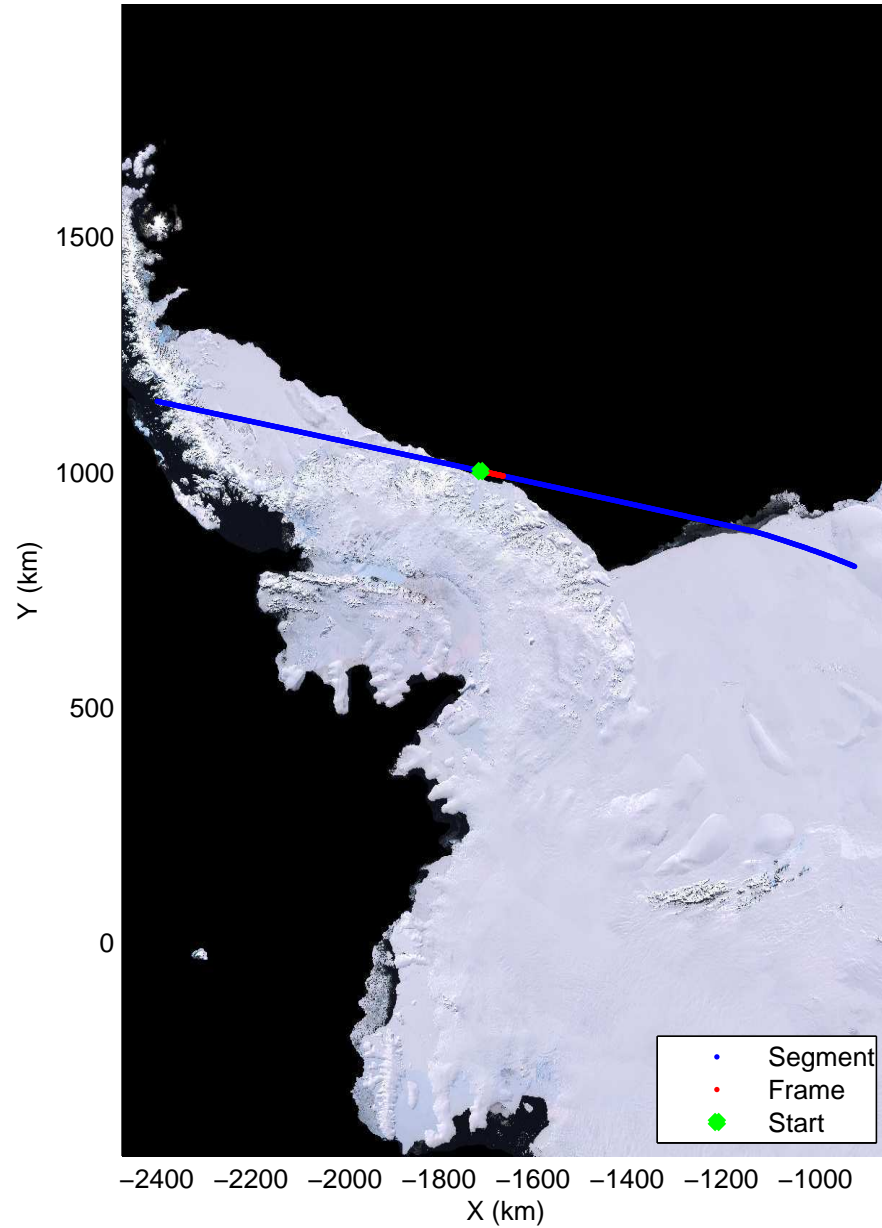

Land Ice – Slessor 1A
20141108_03_015
Polar Stereograph -71N/0E