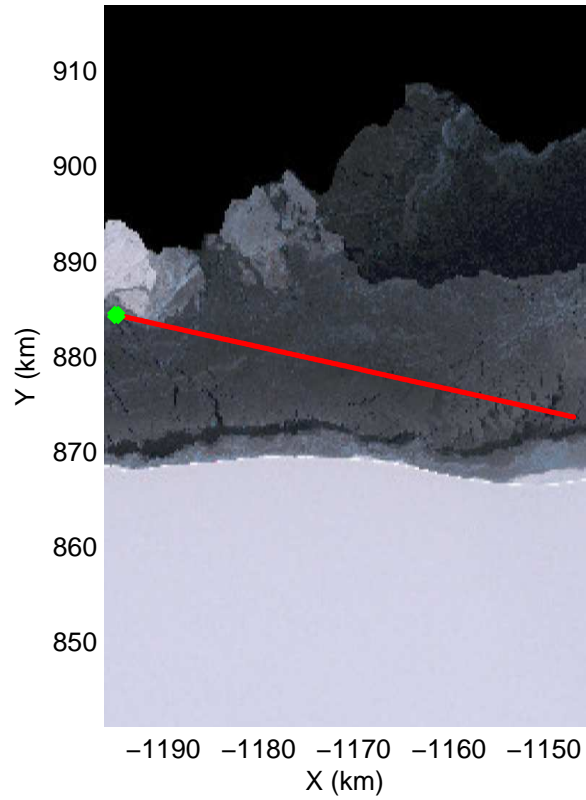

Land Ice – Slessor 1A
20141108_03_026
Polar Stereograph -71N/0E