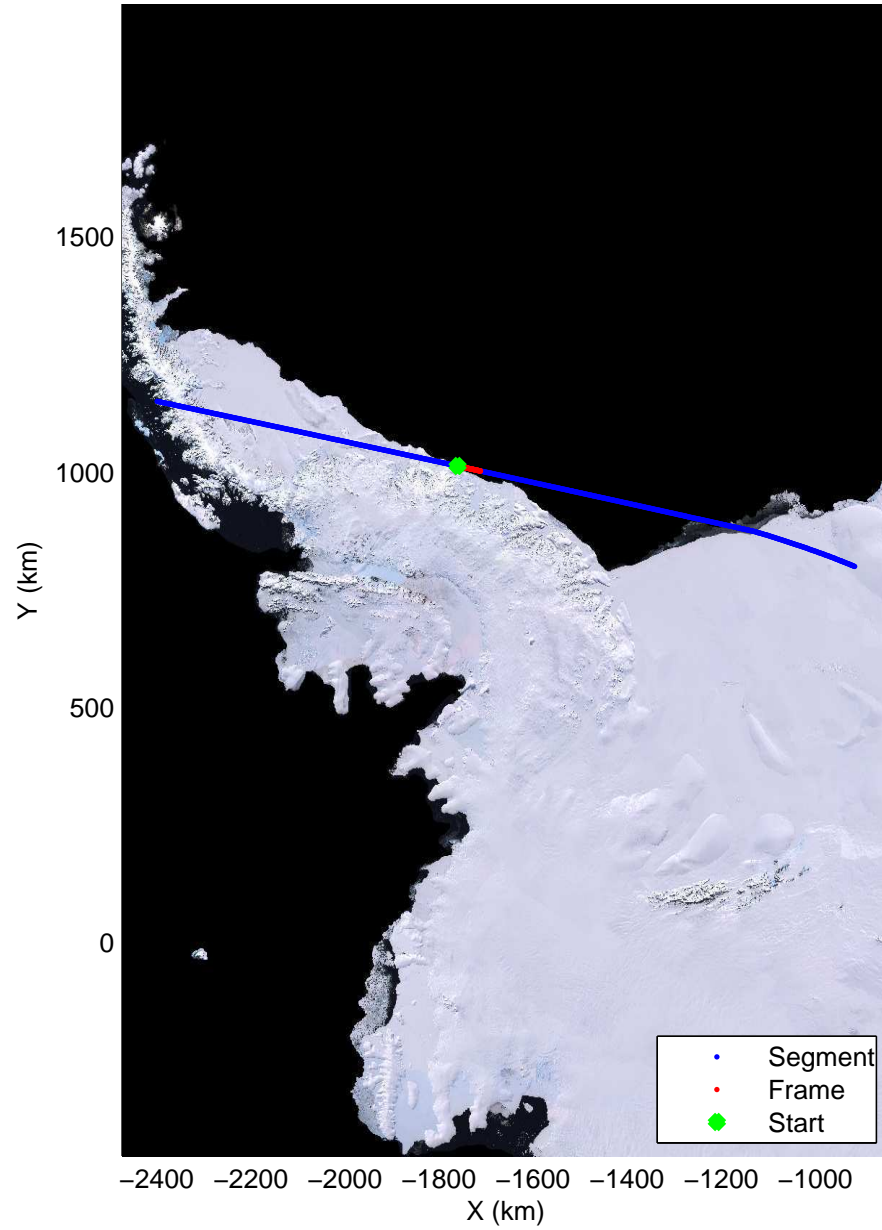

Land Ice – Slessor 1A
20141108_03_014
Polar Stereograph -71N/0E