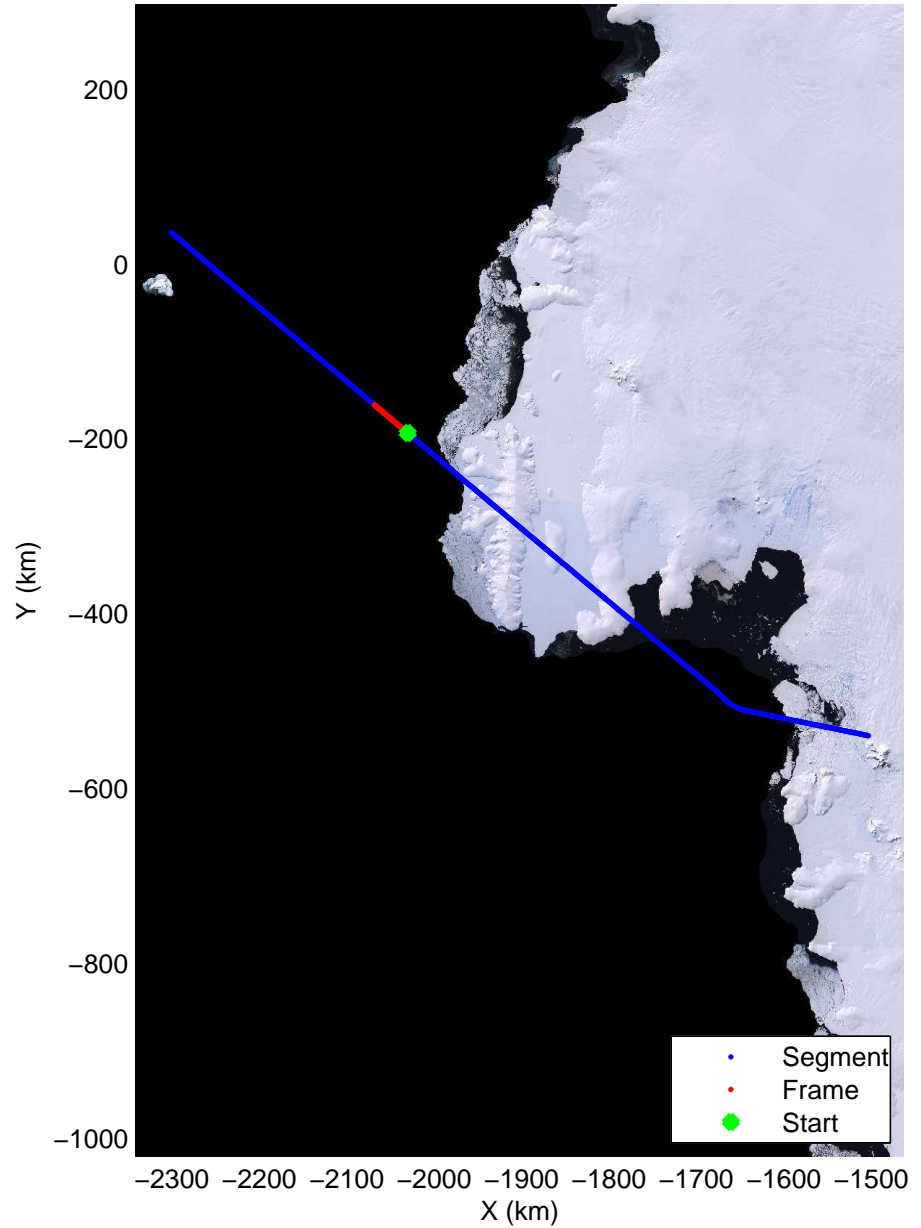

Land Ice- Thwaites-Smith-Kohler 8
20141107_10_014
Polar Stereograph -71N/0E