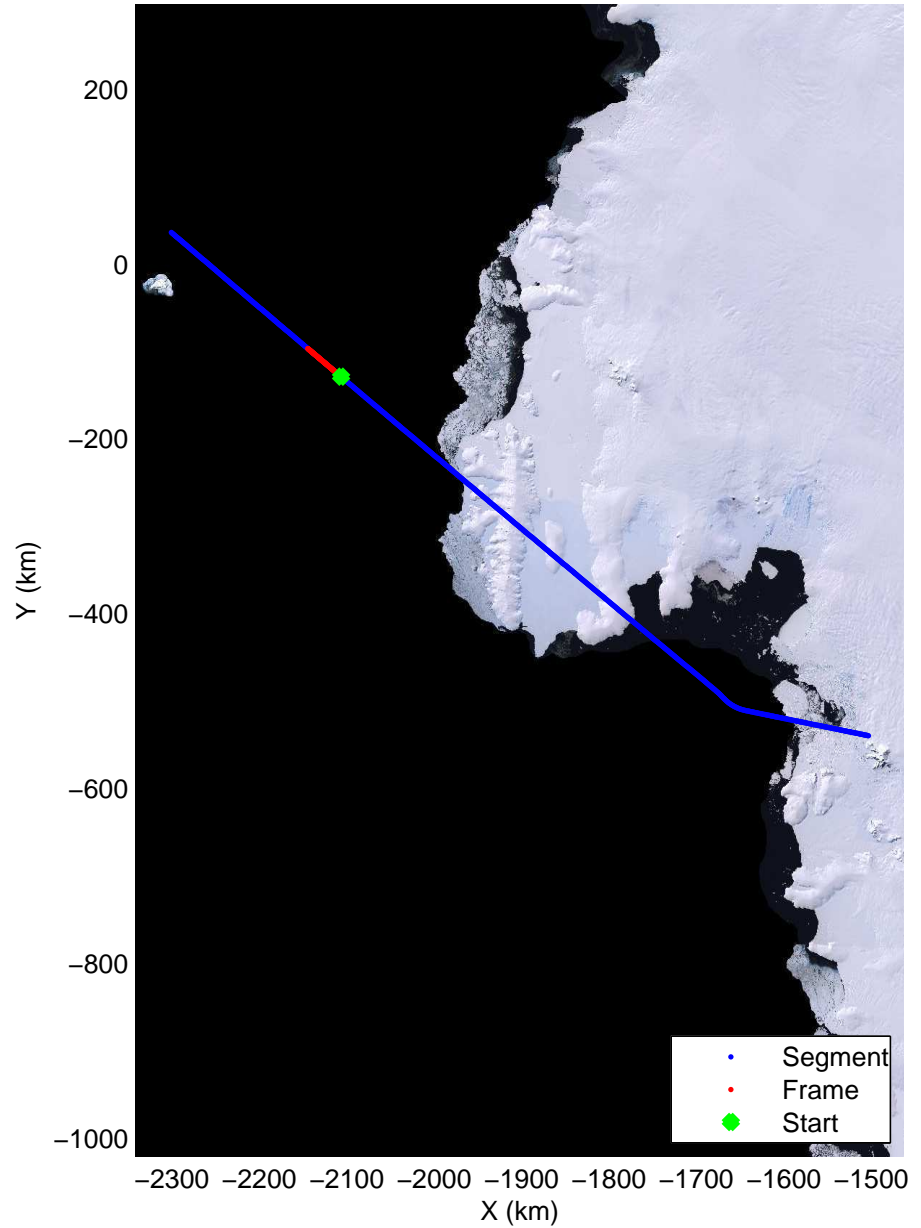

Land Ice- Thwaites-Smith-Kohler 8
20141107_10_016
Polar Stereograph -71N/0E