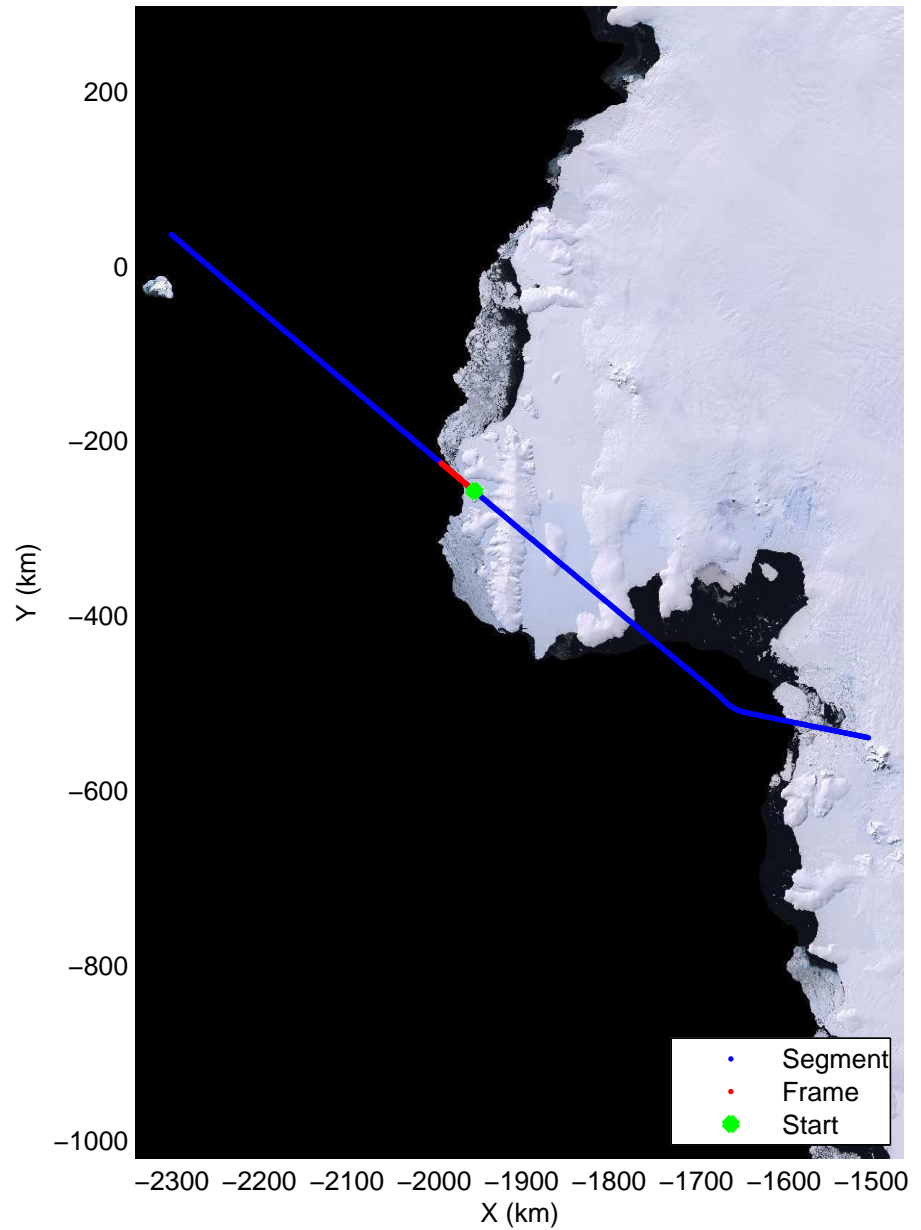

Land Ice- Thwaites-Smith-Kohler 8
20141107_10_012
Polar Stereograph -71N/0E