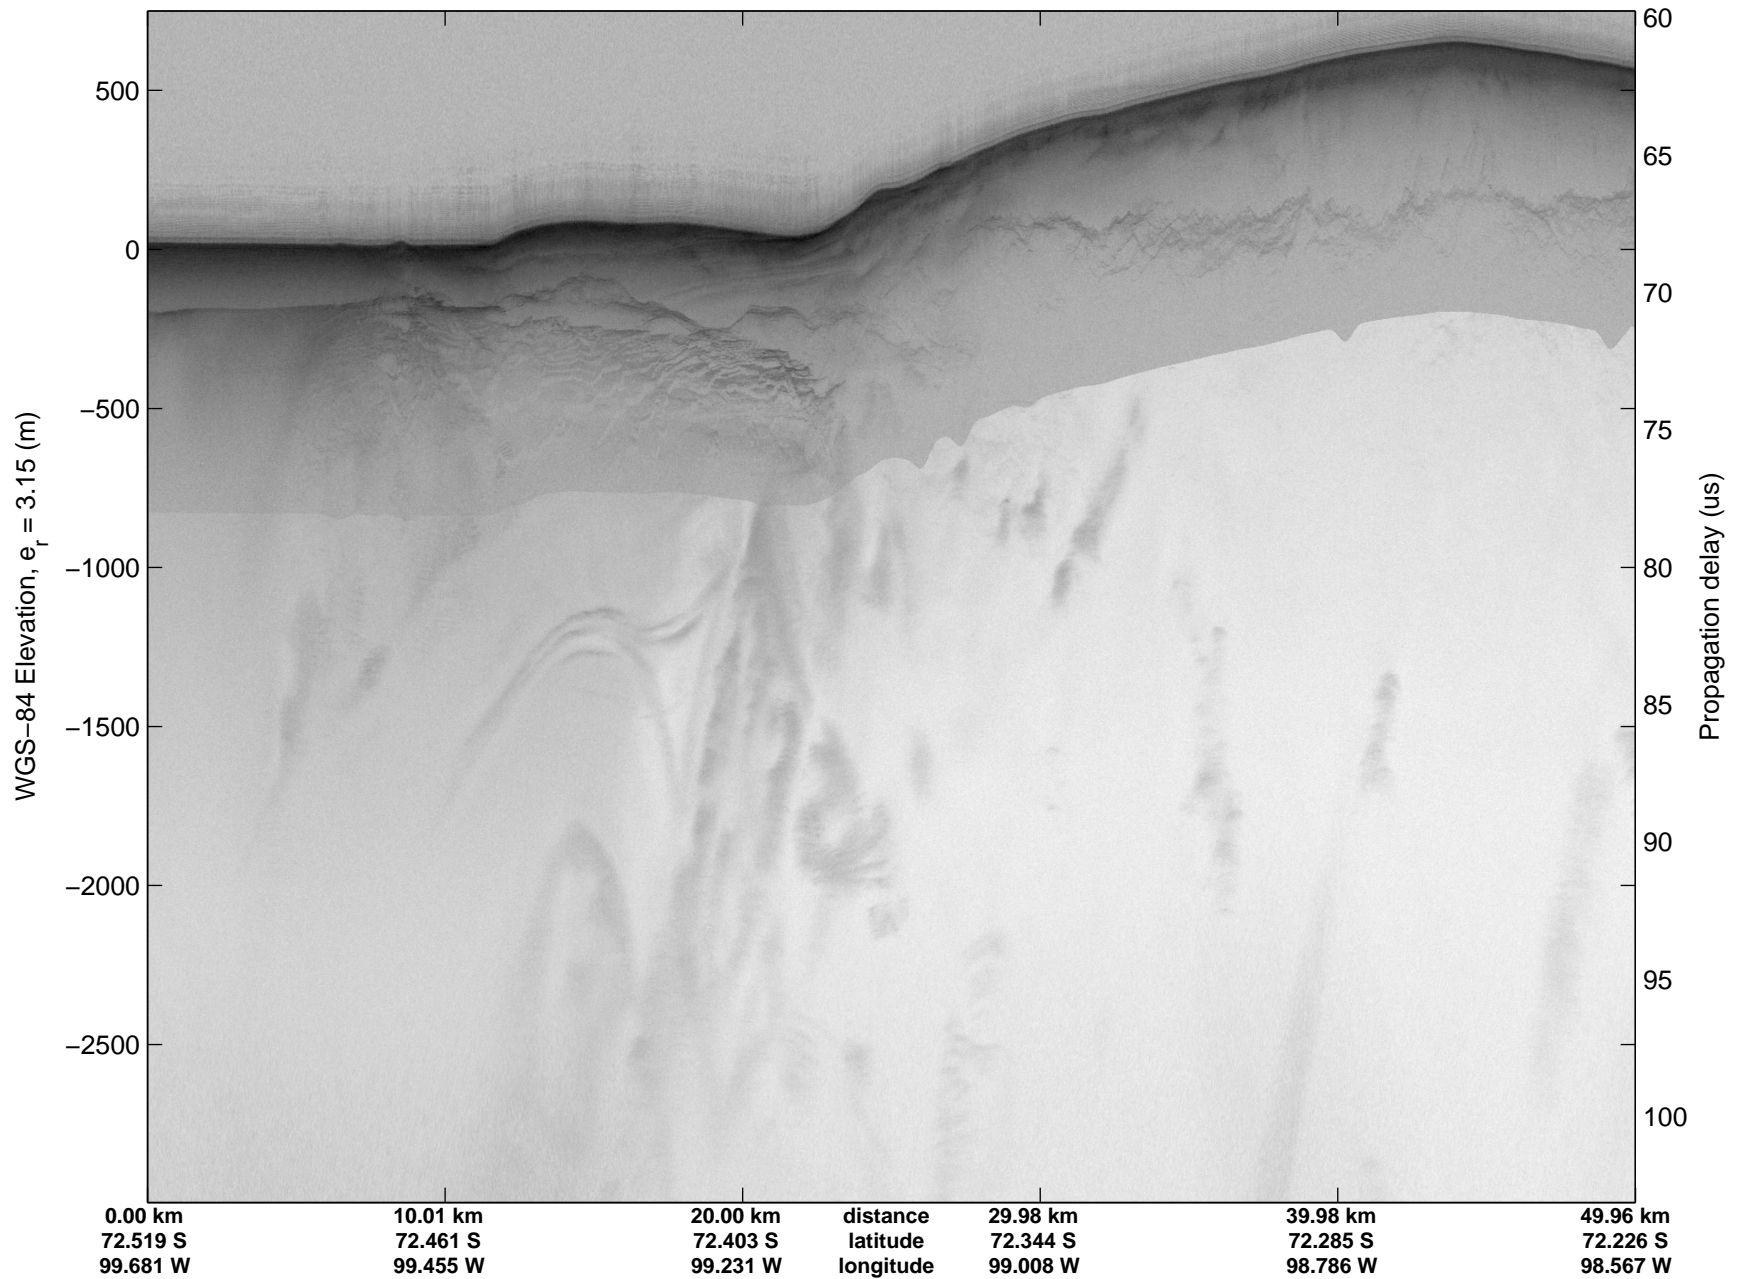

mcords3 2014_Antarctica_DC8: "Land Ice- Thwaites-Smith-Kohler 8" 20141107_10_010: 19:29:15.7 to 19:32:45.4 GPS