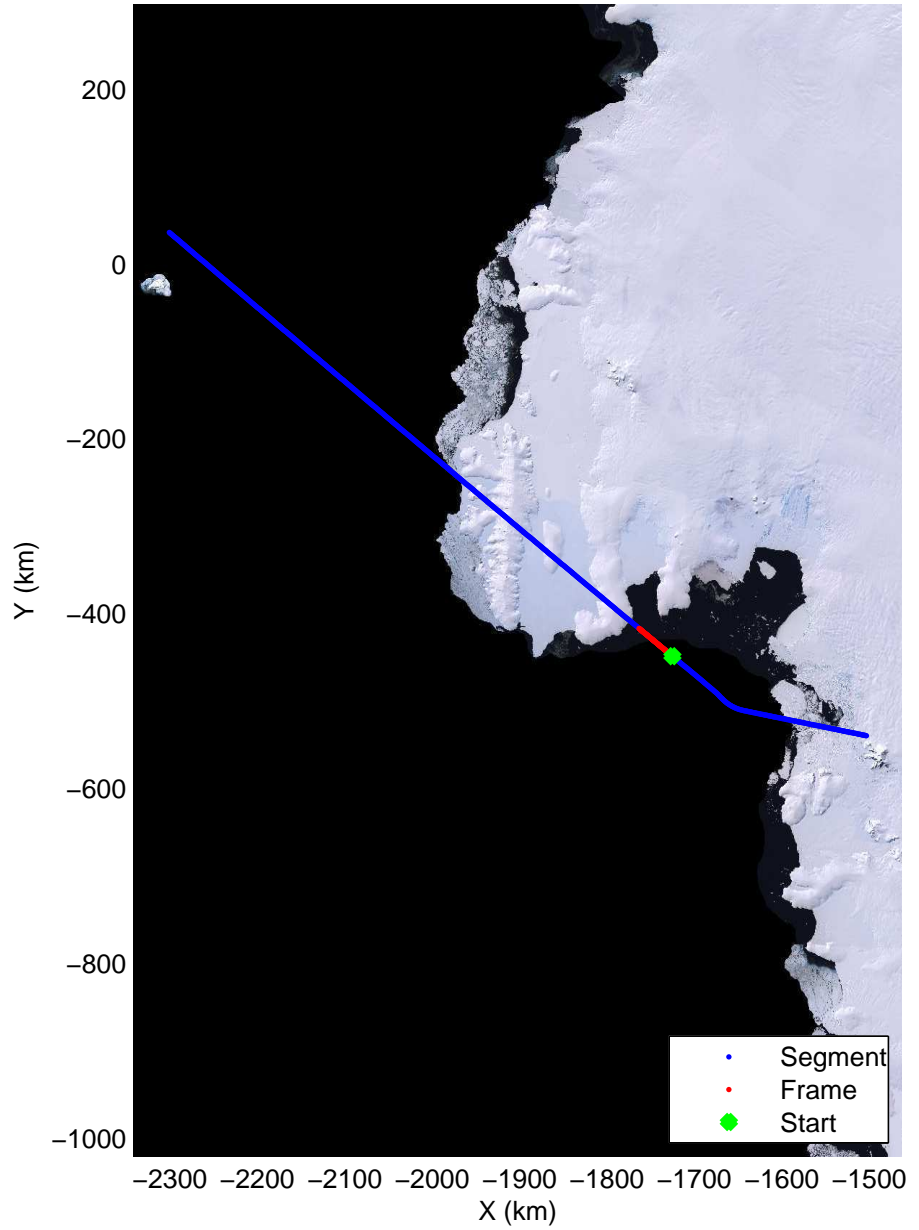

Land Ice- Thwaites-Smith-Kohler 8  
20141107\_10\_003  
Polar Stereograph -71N/0E

mcords3 2014\_Antarctica\_DC8: "Land Ice- Thwaites-Smith-Kohler 8" 20141107\_10\_003: 19:04:42.9 to 19:08:21.5 GPS

mcords3 2014\_Antarctica\_DC8: "Land Ice- Thwaites-Smith-Kohler 8" 20141107\_10\_003: 19:04:42.9 to 19:08:21.5 GPS

Land Ice- Thwaites-Smith-Kohler 8  
20141107\_10\_004  
Polar Stereograph -71N/0E

mcords3 2014\_Antarctica\_DC8: "Land Ice- Thwaites-Smith-Kohler 8" 20141107\_10\_004: 19:08:21.6 to 19:11:50.7 GPS

mcords3 2014\_Antarctica\_DC8: "Land Ice- Thwaites-Smith-Kohler 8" 20141107\_10\_004: 19:08:21.6 to 19:11:50.7 GPS

Land Ice- Thwaites-Smith-Kohler 8  
20141107\_10\_005  
Polar Stereograph -71N/0E

mcords3 2014\_Antarctica\_DC8: "Land Ice- Thwaites-Smith-Kohler 8" 20141107\_10\_005: 19:11:50.9 to 19:15:25.7 GPS

mcords3 2014\_Antarctica\_DC8: "Land Ice- Thwaites-Smith-Kohler 8" 20141107\_10\_005: 19:11:50.9 to 19:15:25.7 GPS

Land Ice- Thwaites-Smith-Kohler 8  
 20141107\_10\_006  
 Polar Stereograph -71N/0E

mcords3 2014\_Antarctica\_DC8: "Land Ice- Thwaites-Smith-Kohler 8" 20141107\_10\_006: 19:15:25.8 to 19:18:54.8 GPS

mcords3 2014\_Antarctica\_DC8: "Land Ice- Thwaites-Smith-Kohler 8" 20141107\_10\_006: 19:15:25.8 to 19:18:54.8 GPS