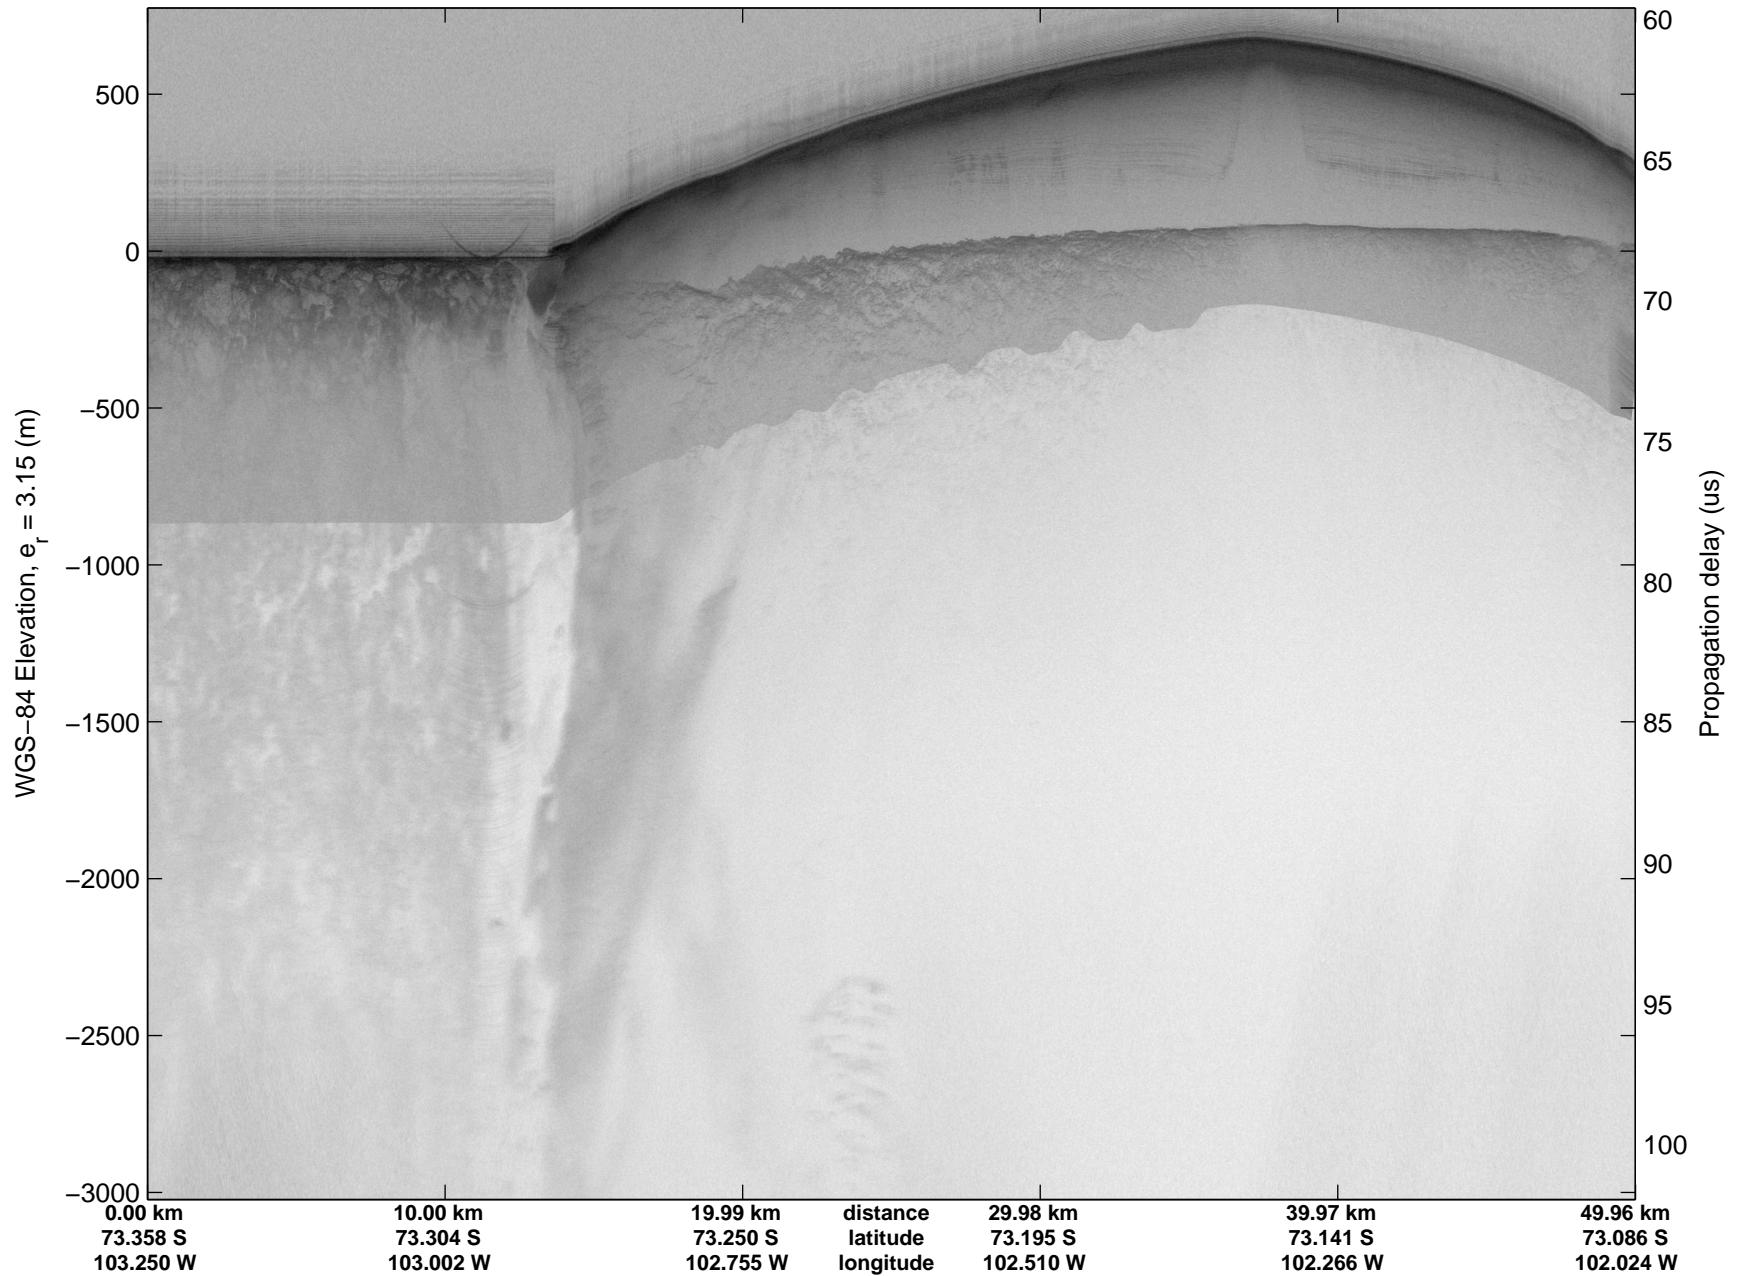

mcords3 2014_Antarctica_DC8: "Land Ice- Thwaites-Smith-Kohler 8" 20141107_10_007: 19:18:54.9 to 19:22:20.9 GPS