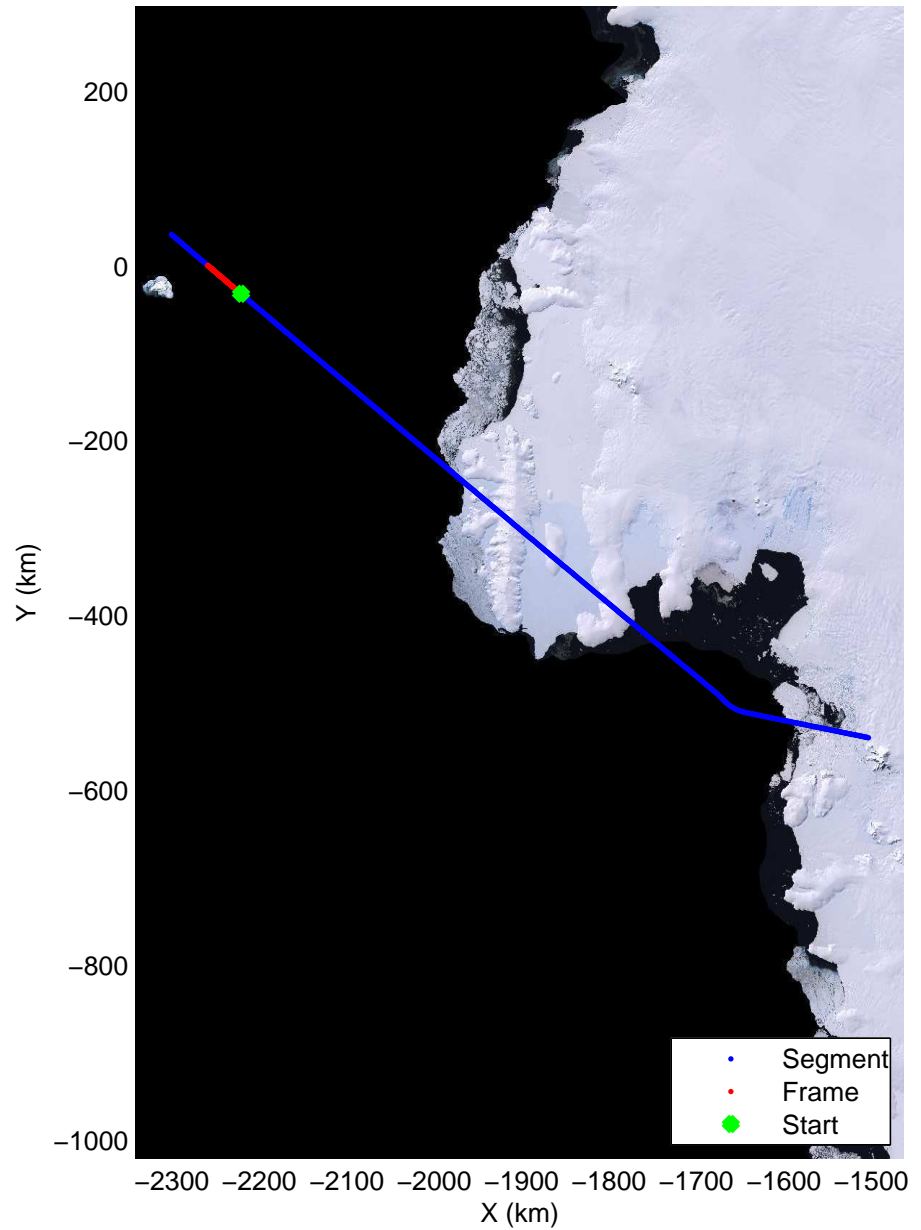

Land Ice- Thwaites-Smith-Kohler 8
20141107_10_019
Polar Stereograph -71N/0E