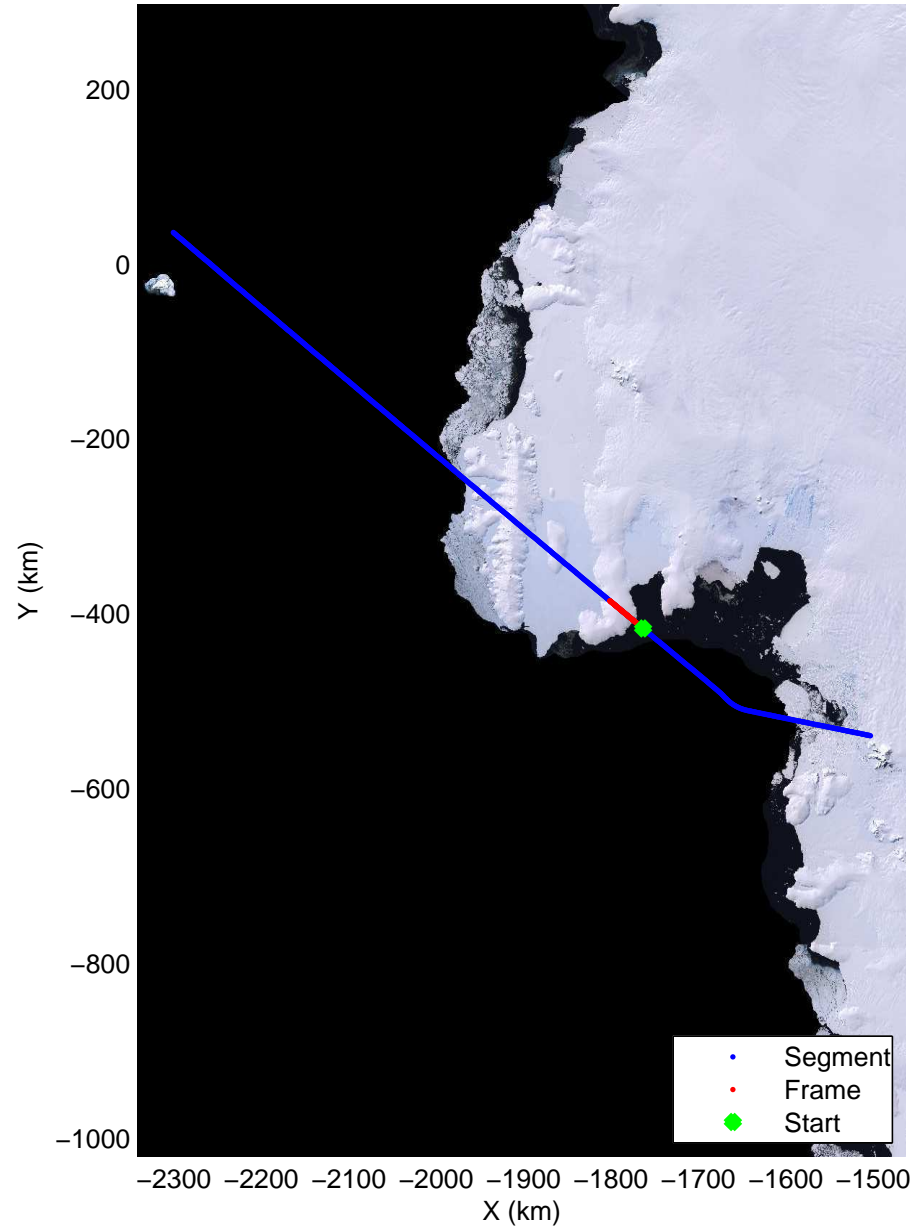

Land Ice- Thwaites-Smith-Kohler 8
20141107_10_007
Polar Stereograph -71N/0E