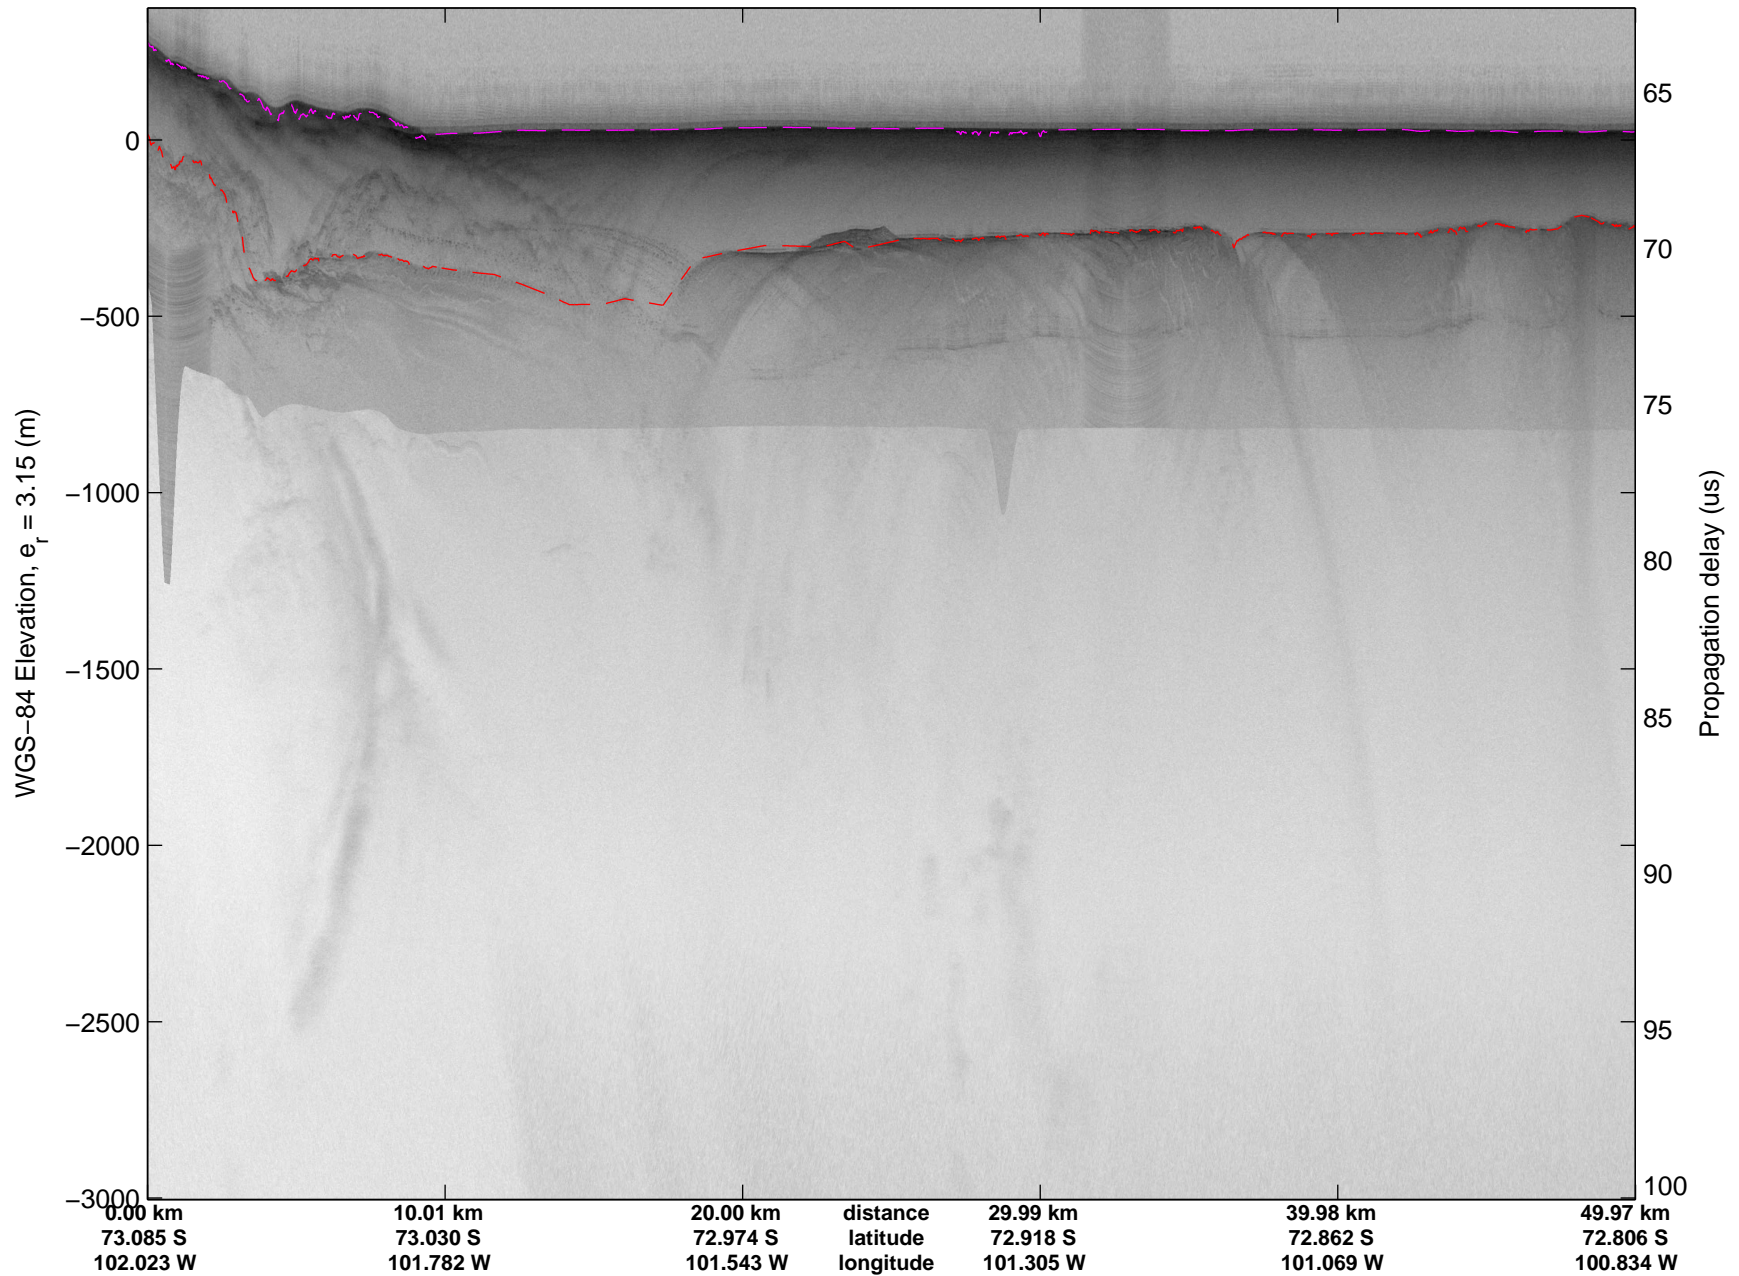

mcords3 2014_Antarctica_DC8: "Land Ice- Thwaites-Smith-Kohler 8" 20141107_10_008: 19:22:21.0 to 19:25:47.3 GPS