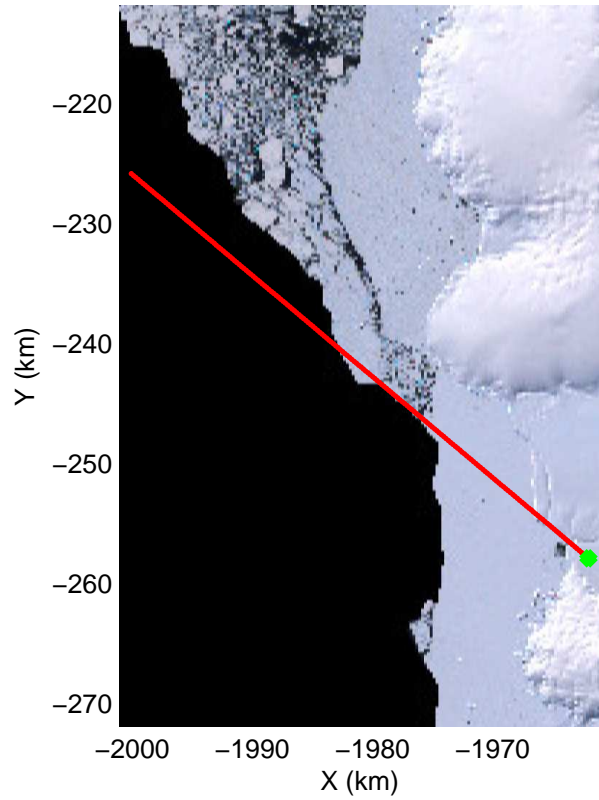

Land Ice- Thwaites-Smith-Kohler 8
20141107_10_012
Polar Stereograph -71N/0E