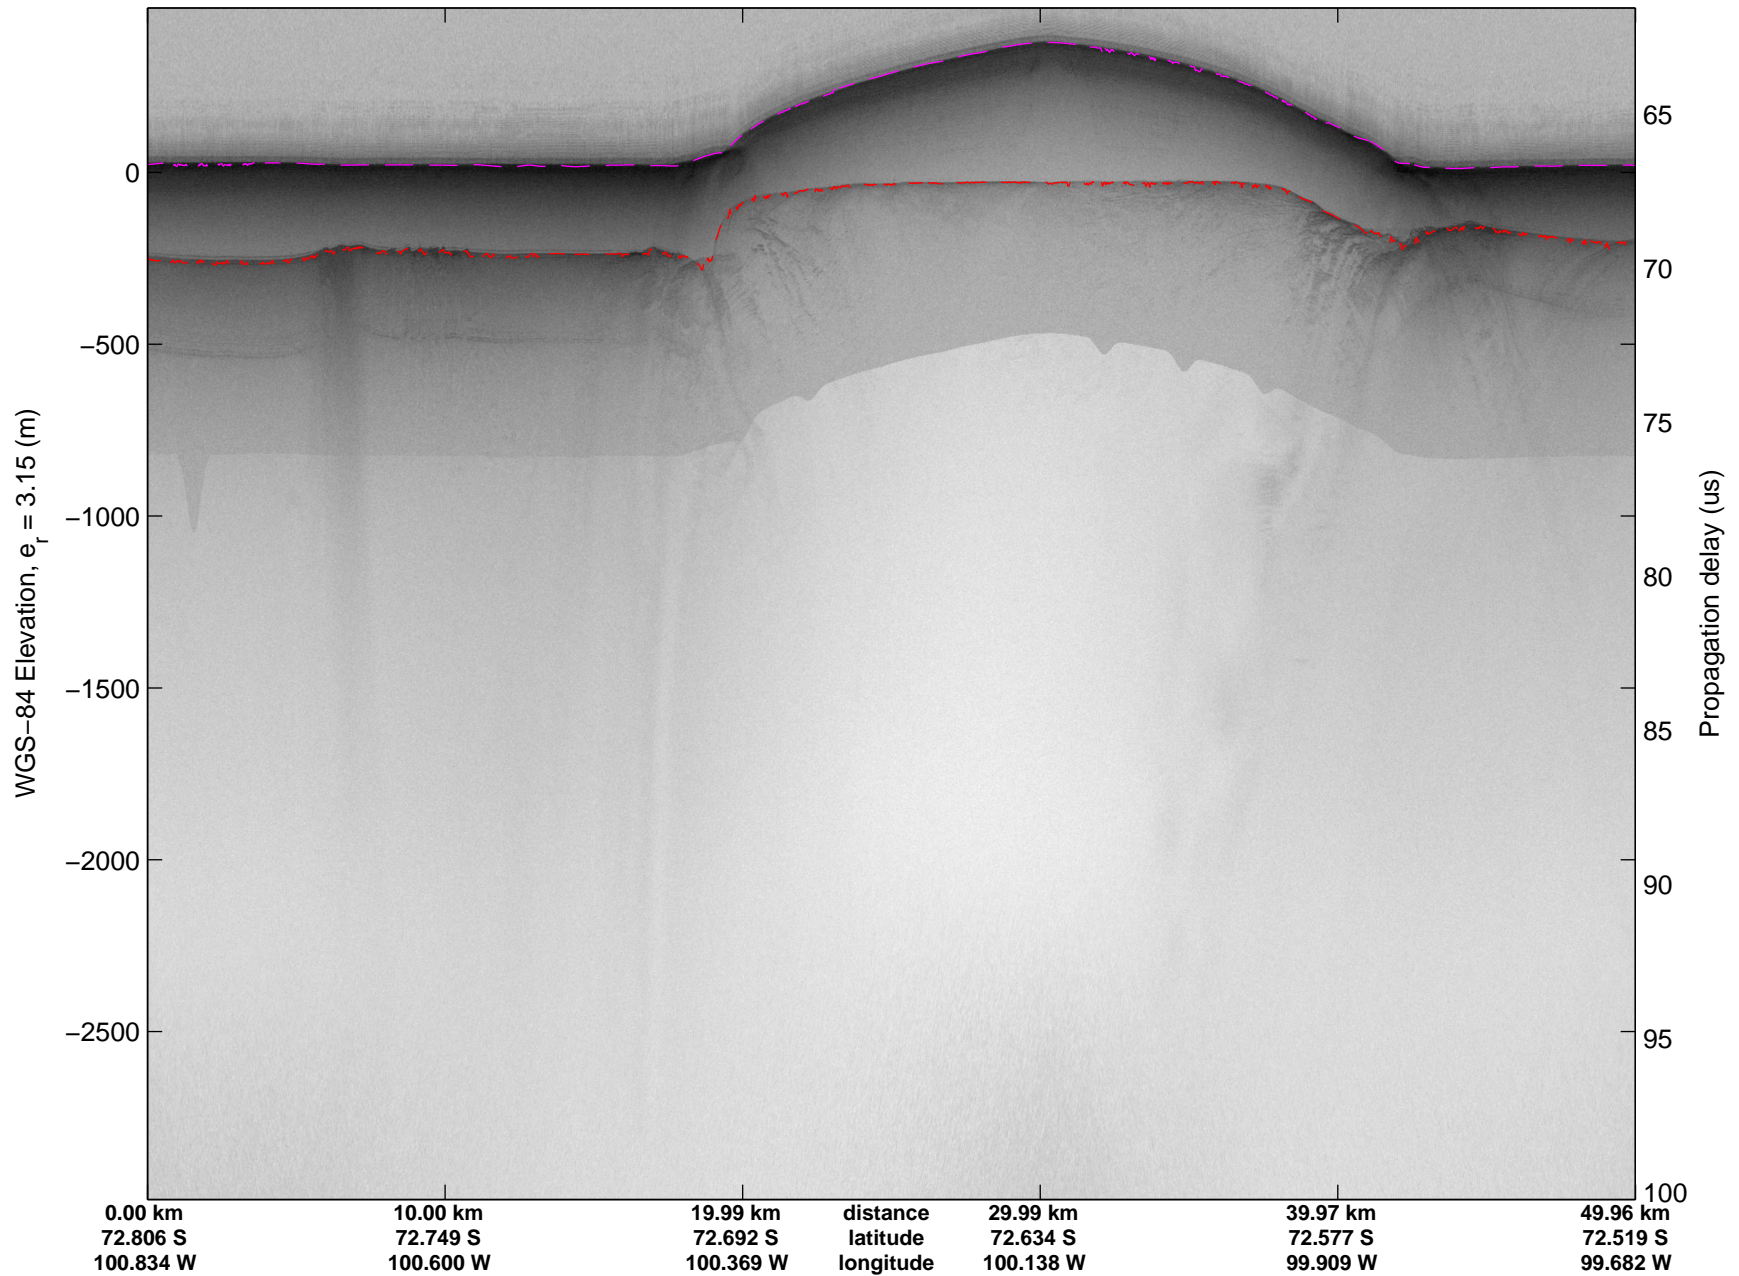

mcords3 2014_Antarctica_DC8: "Land Ice- Thwaites-Smith-Kohler 8" 20141107_10_009: 19:25:47.5 to 19:29:15.5 GPS