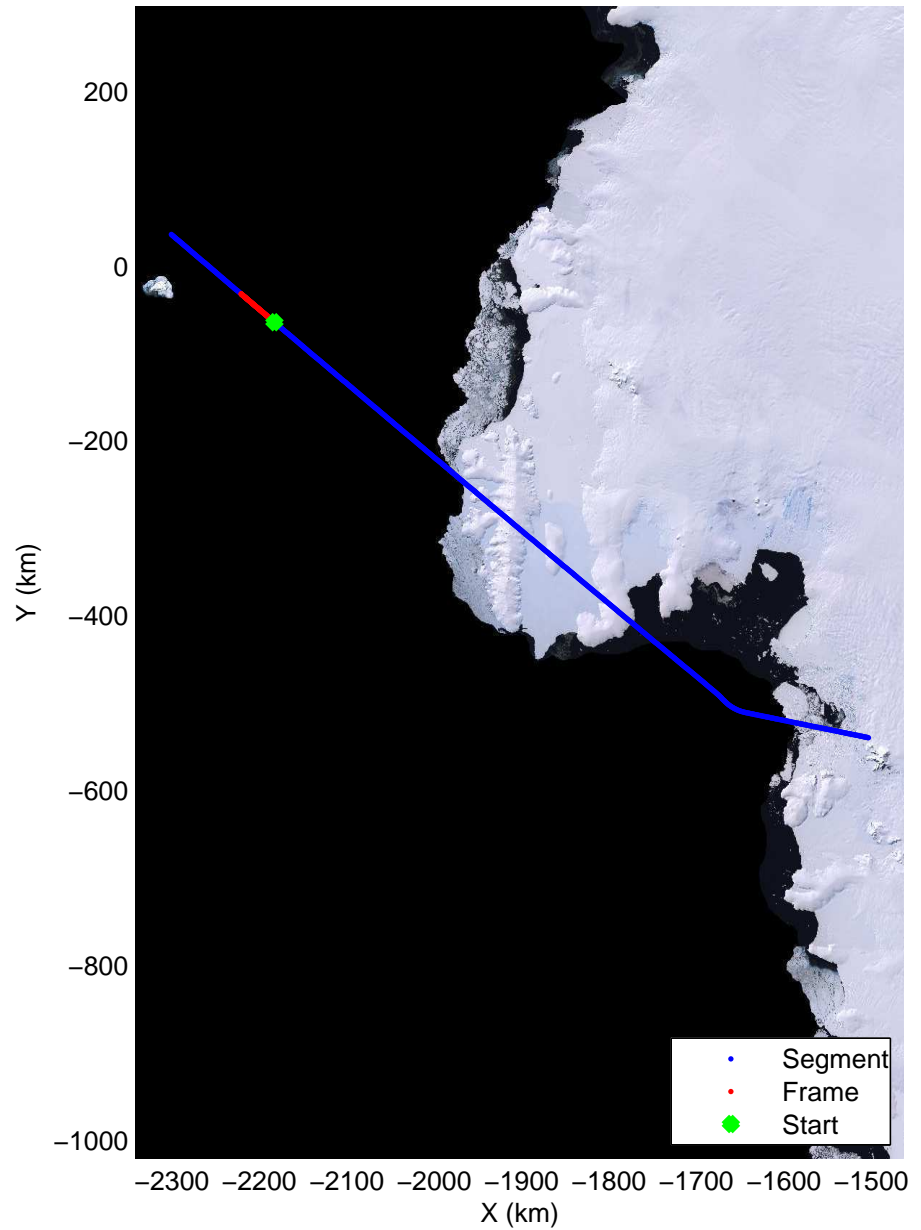

Land Ice- Thwaites-Smith-Kohler 8
20141107_10_018
Polar Stereograph -71N/0E