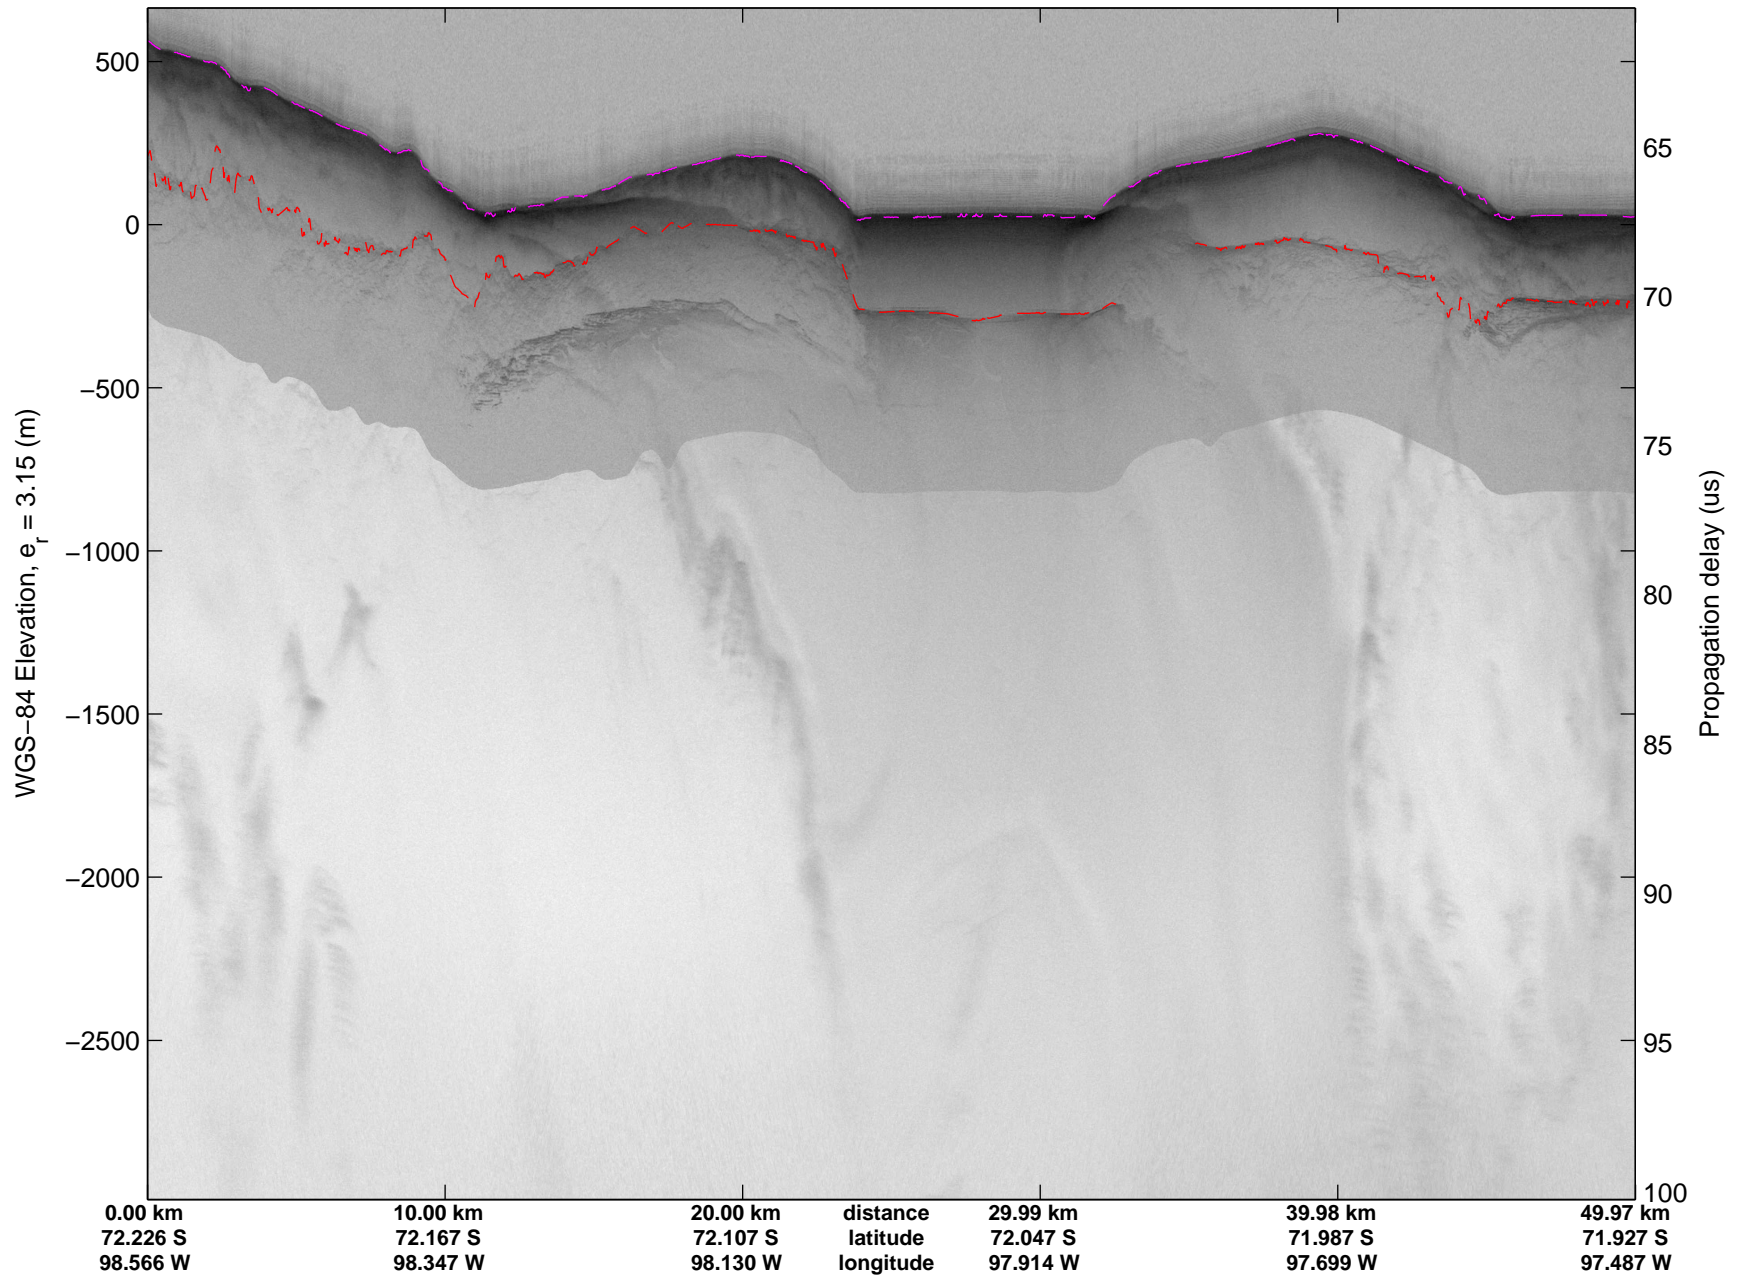

mcords3 2014_Antarctica_DC8: "Land Ice- Thwaites-Smith-Kohler 8" 20141107_10_011: 19:32:45.6 to 19:36:16.1 GPS