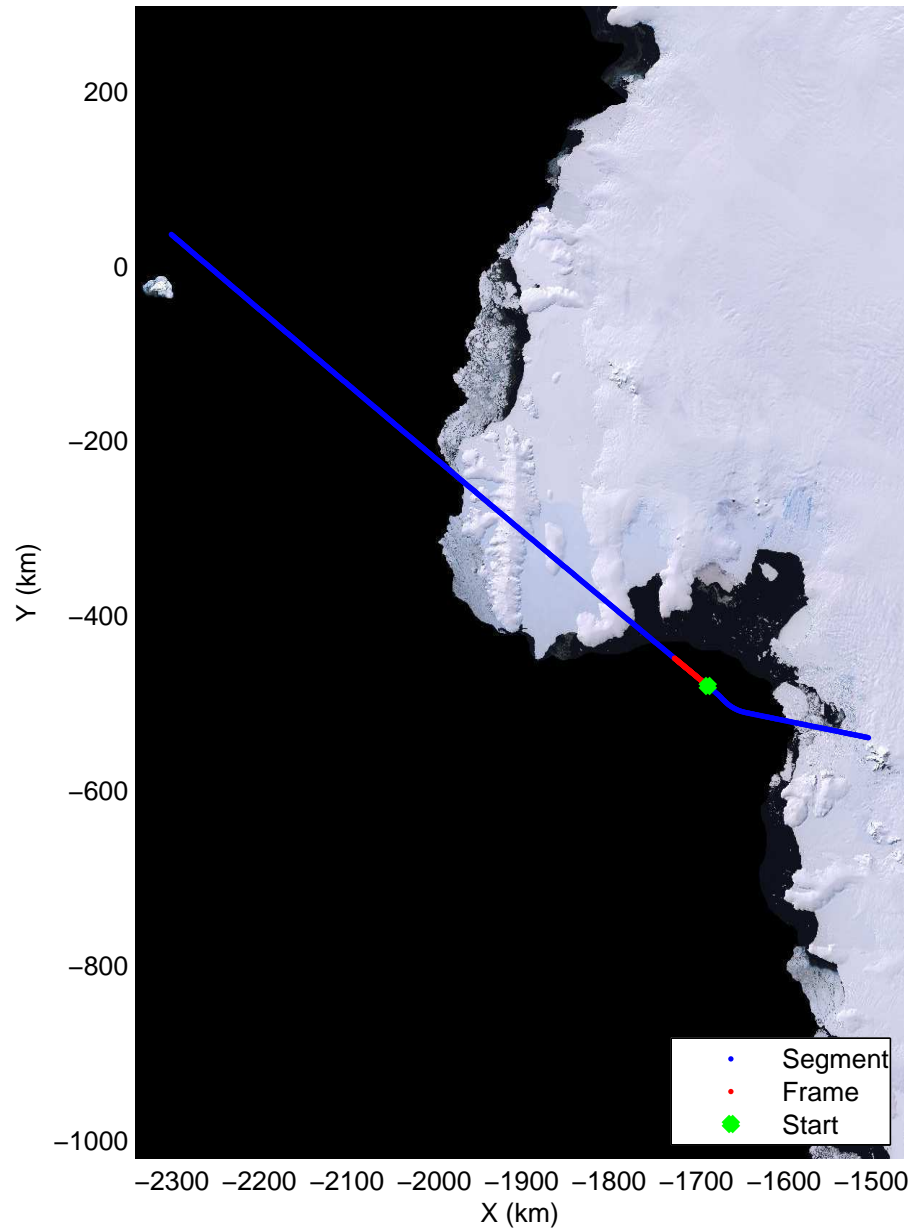

mcords3 2014\_Antarctica\_DC8: "Land Ice- Thwaites-Smith-Kohler 8" 20141107\_10\_002: 19:00:39.9 to 19:04:42.7 GPS

mcords3 2014\_Antarctica\_DC8: "Land Ice- Thwaites-Smith-Kohler 8" 20141107\_10\_002: 19:00:39.9 to 19:04:42.7 GPS

Land Ice- Thwaites-Smith-Kohler 8  
20141107\_10\_003  
Polar Stereograph -71N/0E

mcords3 2014\_Antarctica\_DC8: "Land Ice- Thwaites-Smith-Kohler 8" 20141107\_10\_003: 19:04:42.9 to 19:08:21.5 GPS

mcords3 2014\_Antarctica\_DC8: "Land Ice- Thwaites-Smith-Kohler 8" 20141107\_10\_003: 19:04:42.9 to 19:08:21.5 GPS

Land Ice- Thwaites-Smith-Kohler 8  
20141107\_10\_004  
Polar Stereograph -71N/0E

mcords3 2014\_Antarctica\_DC8: "Land Ice- Thwaites-Smith-Kohler 8" 20141107\_10\_004: 19:08:21.6 to 19:11:50.7 GPS

mcords3 2014\_Antarctica\_DC8: "Land Ice- Thwaites-Smith-Kohler 8" 20141107\_10\_004: 19:08:21.6 to 19:11:50.7 GPS

Land Ice- Thwaites-Smith-Kohler 8  
20141107\_10\_005  
Polar Stereograph -71N/0E

mcords3 2014\_Antarctica\_DC8: "Land Ice- Thwaites-Smith-Kohler 8" 20141107\_10\_005: 19:11:50.9 to 19:15:25.7 GPS

mcords3 2014\_Antarctica\_DC8: "Land Ice- Thwaites-Smith-Kohler 8" 20141107\_10\_005: 19:11:50.9 to 19:15:25.7 GPS