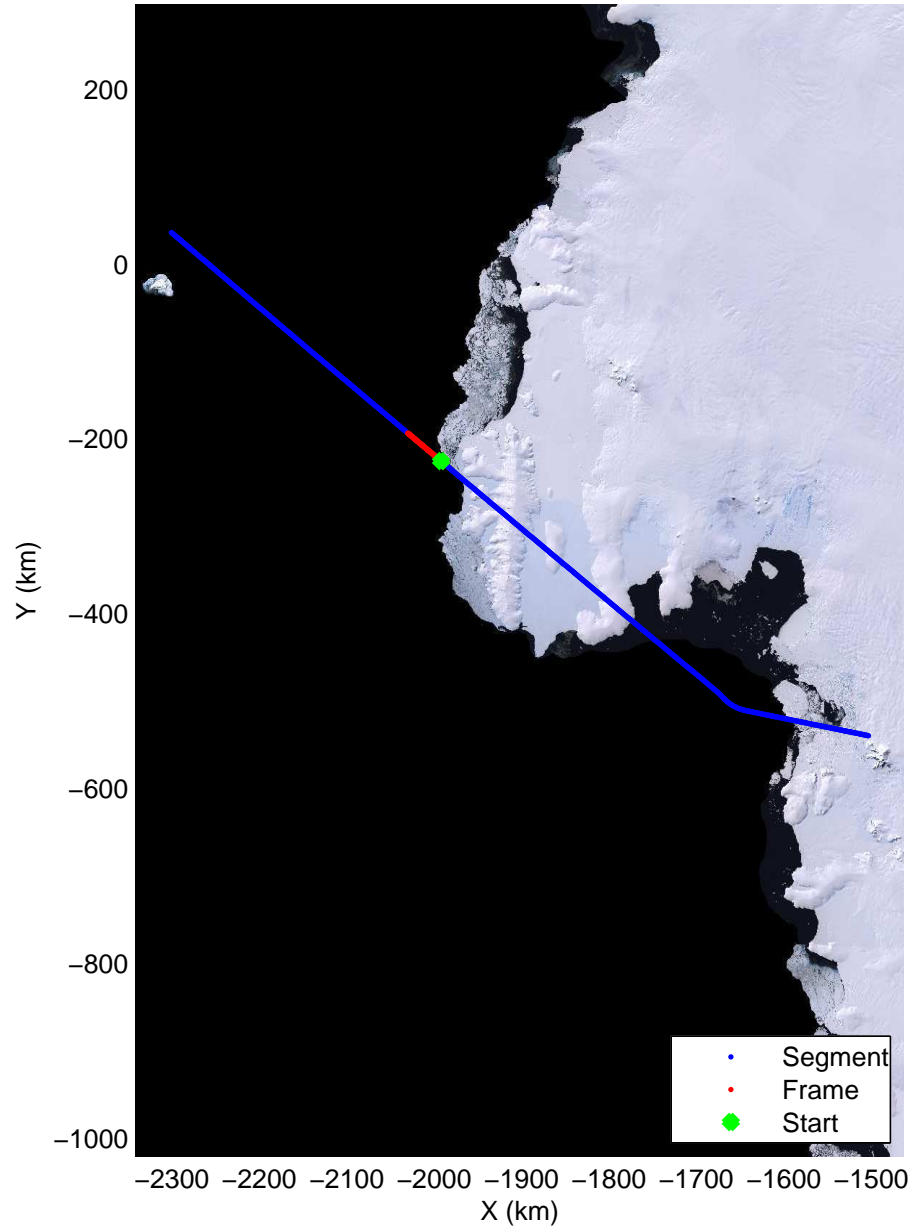

Land Ice- Thwaites-Smith-Kohler 8
20141107_10_013
Polar Stereograph -71N/0E