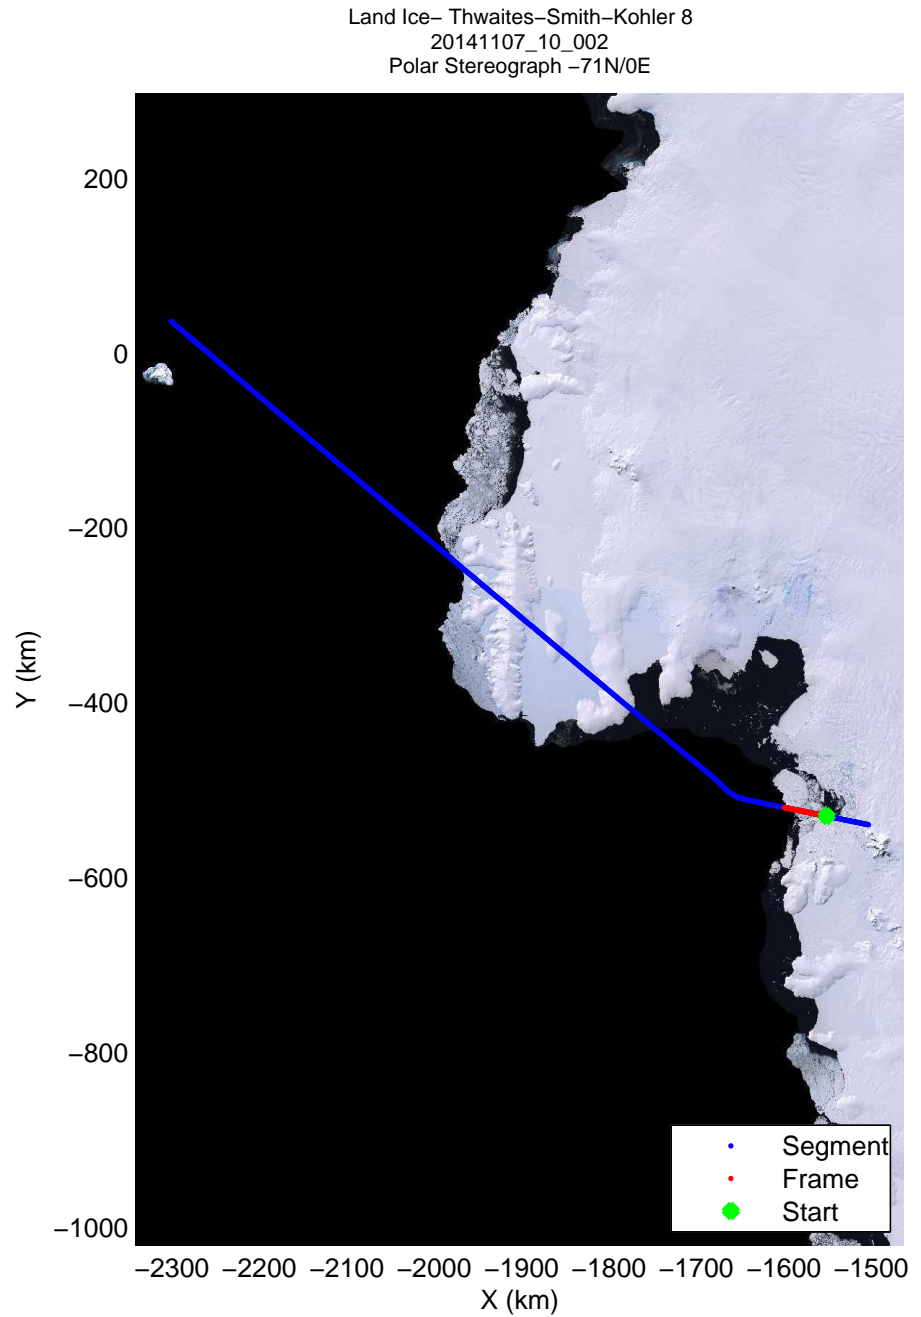

mcords3 2014\_Antarctica\_DC8: "Land Ice- Thwaites-Smith-Kohler 8" 20141107\_10\_001: 18:56:24.7 to 19:00:39.7 GPS

mcords3 2014\_Antarctica\_DC8: "Land Ice- Thwaites-Smith-Kohler 8" 20141107\_10\_001: 18:56:24.7 to 19:00:39.7 GPS

mcords3 2014\_Antarctica\_DC8: "Land Ice- Thwaites-Smith-Kohler 8" 20141107\_10\_002: 19:00:39.9 to 19:04:42.7 GPS

mcords3 2014\_Antarctica\_DC8: "Land Ice- Thwaites-Smith-Kohler 8" 20141107\_10\_002: 19:00:39.9 to 19:04:42.7 GPS

Land Ice- Thwaites-Smith-Kohler 8  
20141107\_10\_003  
Polar Stereograph -71N/0E

mcords3 2014\_Antarctica\_DC8: "Land Ice- Thwaites-Smith-Kohler 8" 20141107\_10\_003: 19:04:42.9 to 19:08:21.5 GPS

mcords3 2014\_Antarctica\_DC8: "Land Ice- Thwaites-Smith-Kohler 8" 20141107\_10\_003: 19:04:42.9 to 19:08:21.5 GPS

Land Ice- Thwaites-Smith-Kohler 8  
20141107\_10\_004  
Polar Stereograph -71N/0E

mcords3 2014\_Antarctica\_DC8: "Land Ice- Thwaites-Smith-Kohler 8" 20141107\_10\_004: 19:08:21.6 to 19:11:50.7 GPS

mcords3 2014\_Antarctica\_DC8: "Land Ice- Thwaites-Smith-Kohler 8" 20141107\_10\_004: 19:08:21.6 to 19:11:50.7 GPS