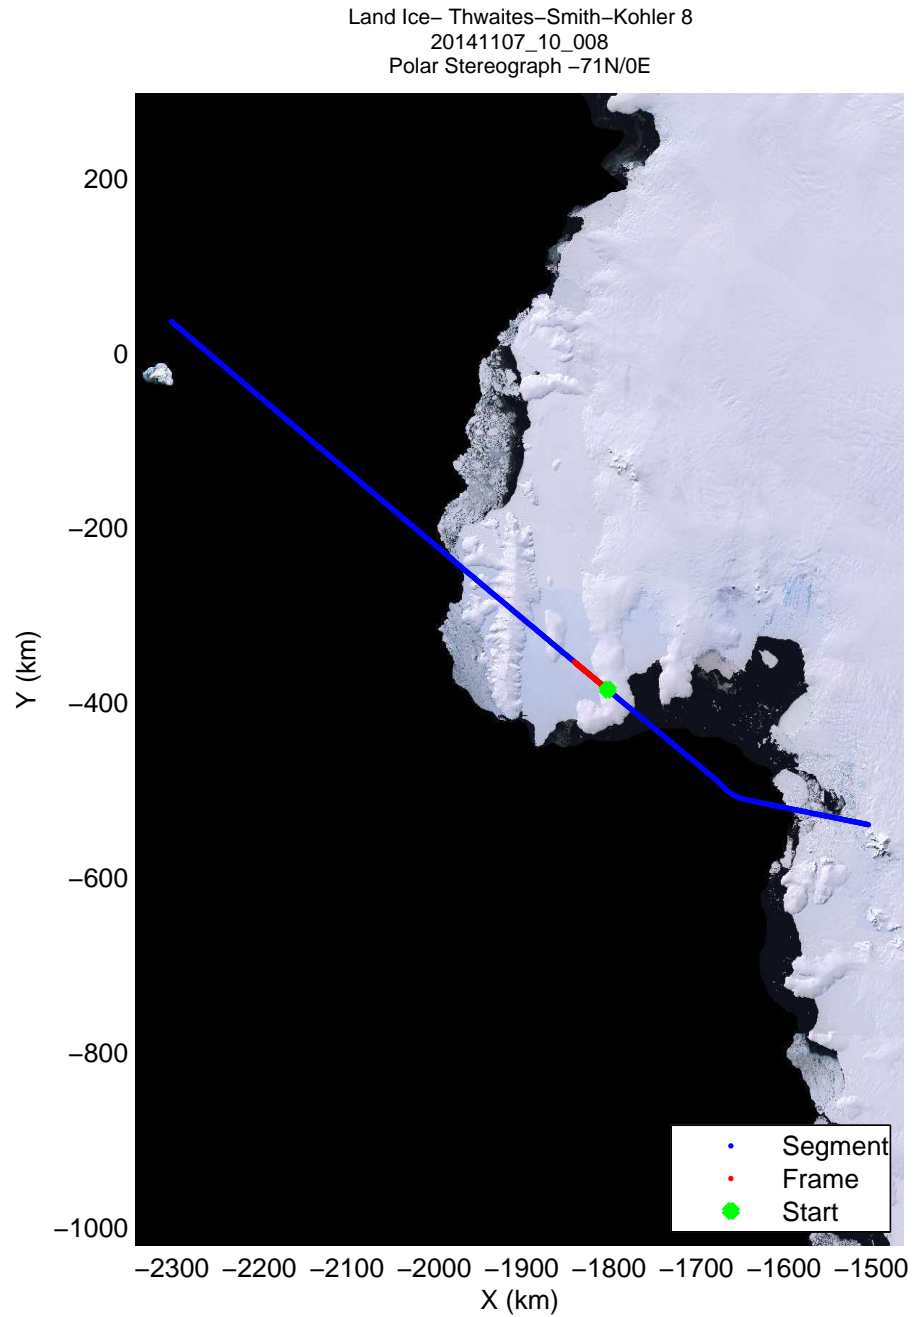

Land Ice- Thwaites-Smith-Kohler 8  
 20141107\_10\_006  
 Polar Stereograph -71N/0E

mcords3 2014\_Antarctica\_DC8: "Land Ice- Thwaites-Smith-Kohler 8" 20141107\_10\_006: 19:15:25.8 to 19:18:54.8 GPS

mcords3 2014\_Antarctica\_DC8: "Land Ice- Thwaites-Smith-Kohler 8" 20141107\_10\_006: 19:15:25.8 to 19:18:54.8 GPS

Land Ice- Thwaites-Smith-Kohler 8  
20141107\_10\_007  
Polar Stereograph -71N/0E

mcords3 2014\_Antarctica\_DC8: "Land Ice- Thwaites-Smith-Kohler 8" 20141107\_10\_007: 19:18:54.9 to 19:22:20.9 GPS

mcords3 2014\_Antarctica\_DC8: "Land Ice- Thwaites-Smith-Kohler 8" 20141107\_10\_007: 19:18:54.9 to 19:22:20.9 GPS