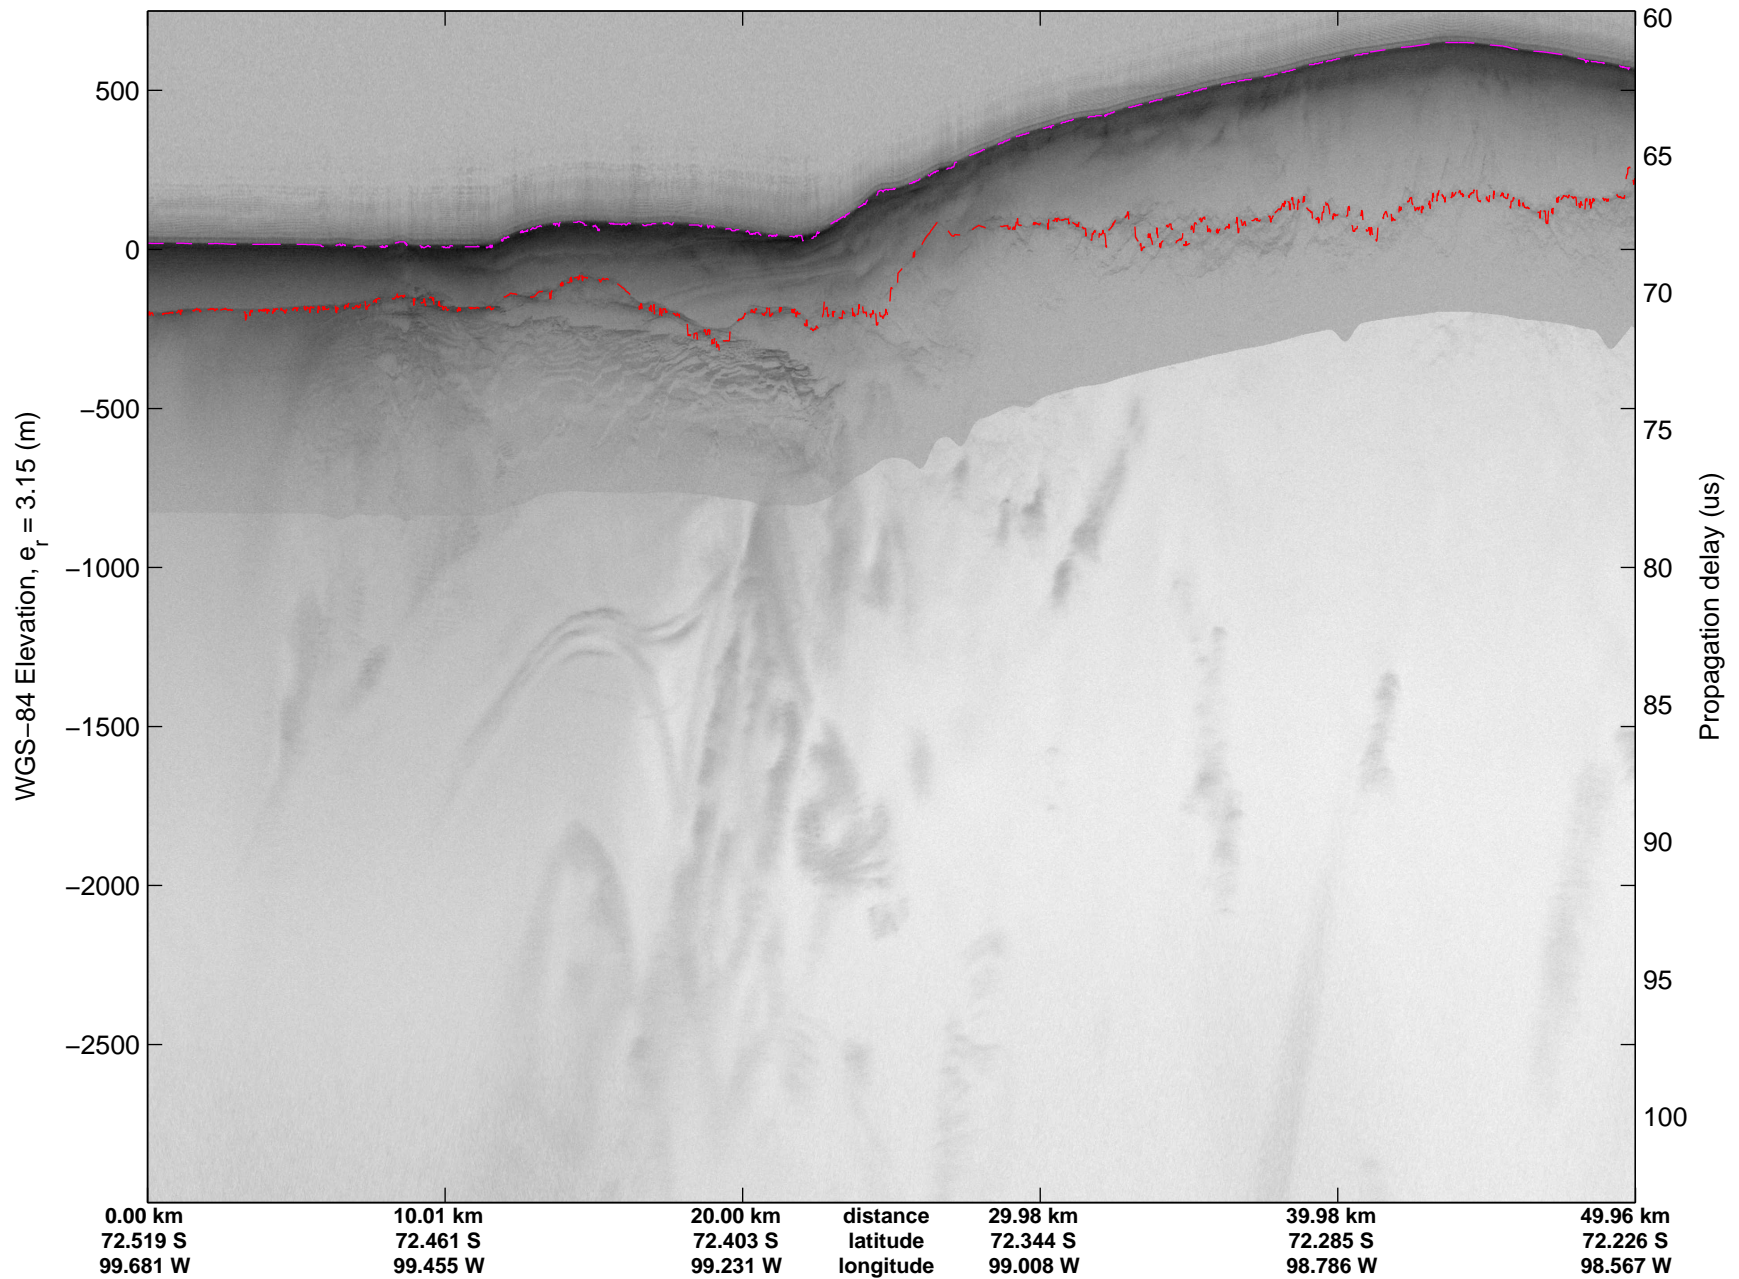

mcords3 2014_Antarctica_DC8: "Land Ice- Thwaites-Smith-Kohler 8" 20141107_10_010: 19:29:15.7 to 19:32:45.4 GPS