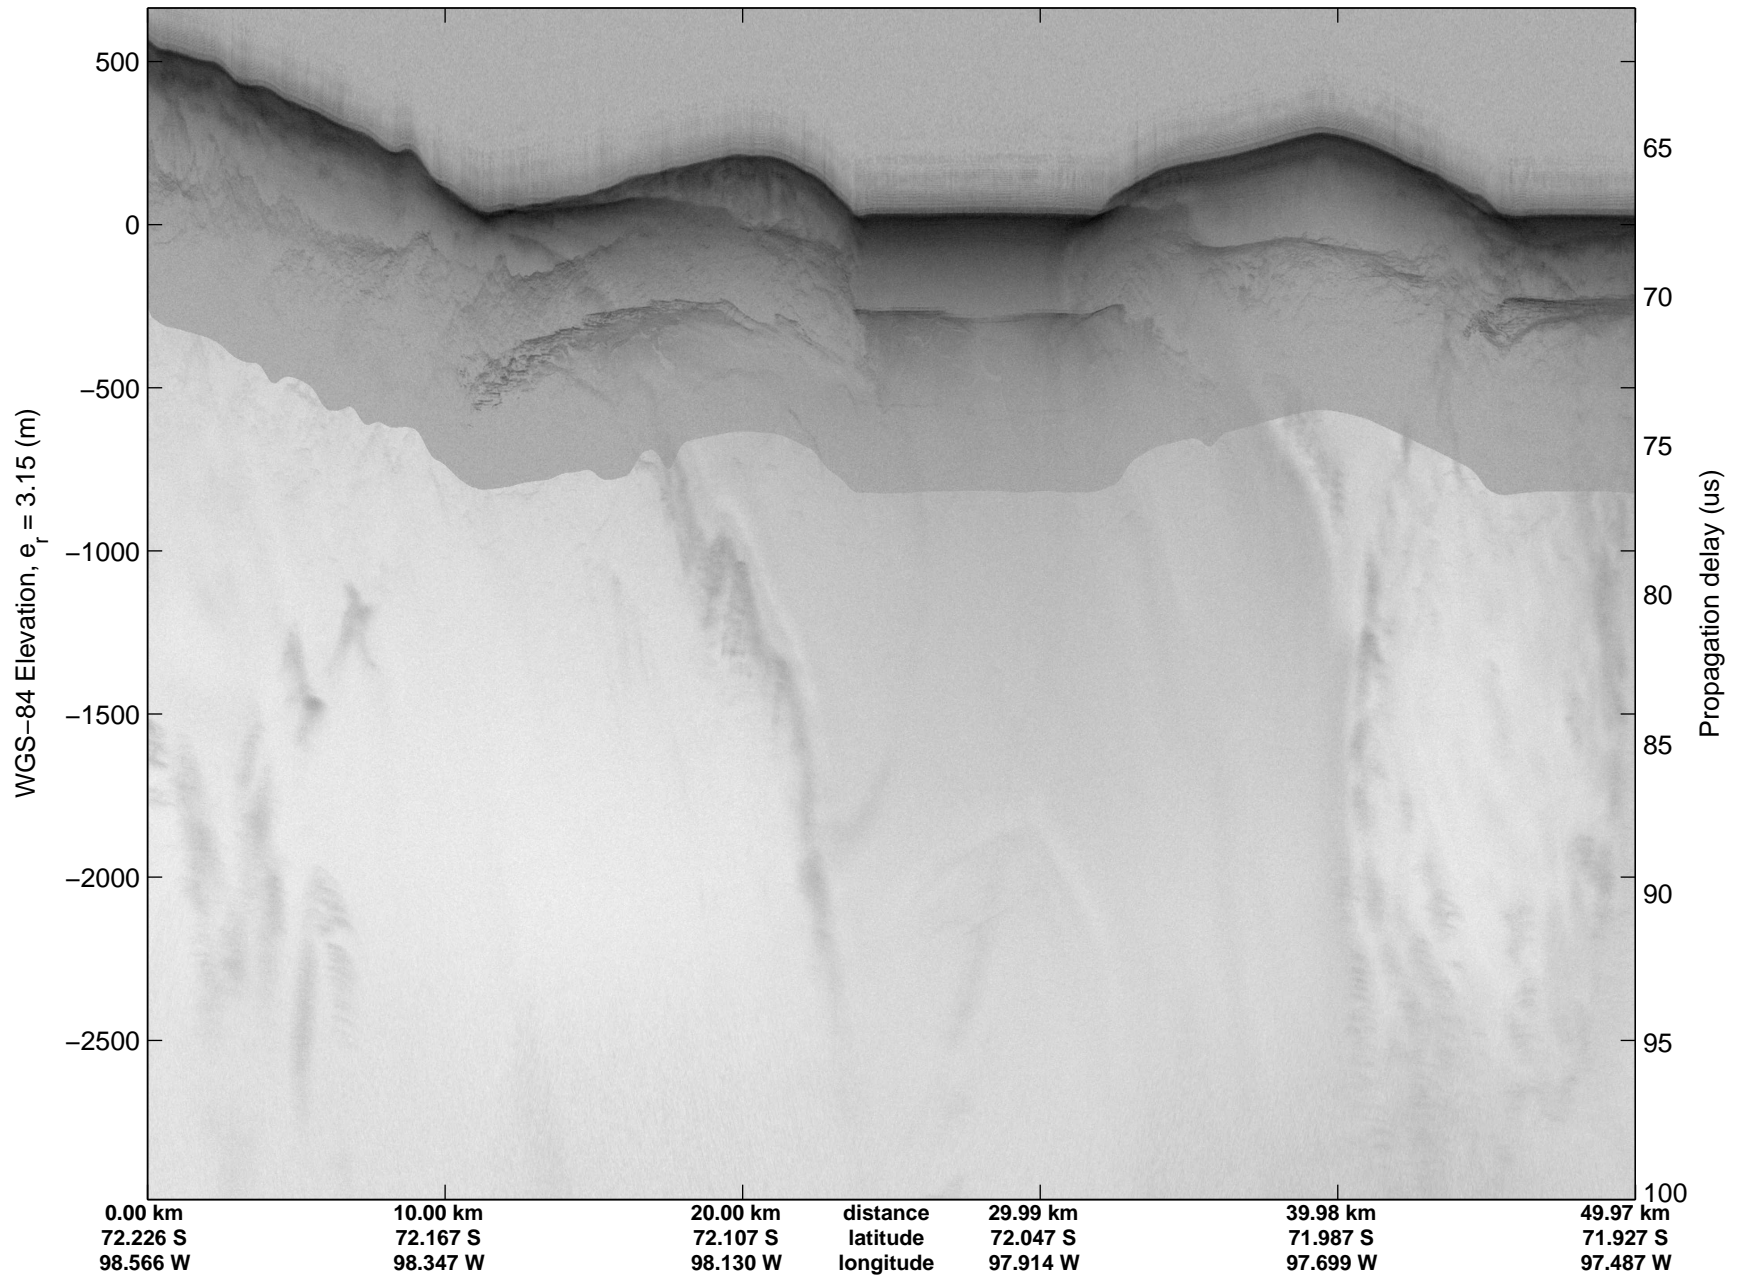

mcords3 2014_Antarctica_DC8: "Land Ice- Thwaites-Smith-Kohler 8" 20141107_10_011: 19:32:45.6 to 19:36:16.1 GPS