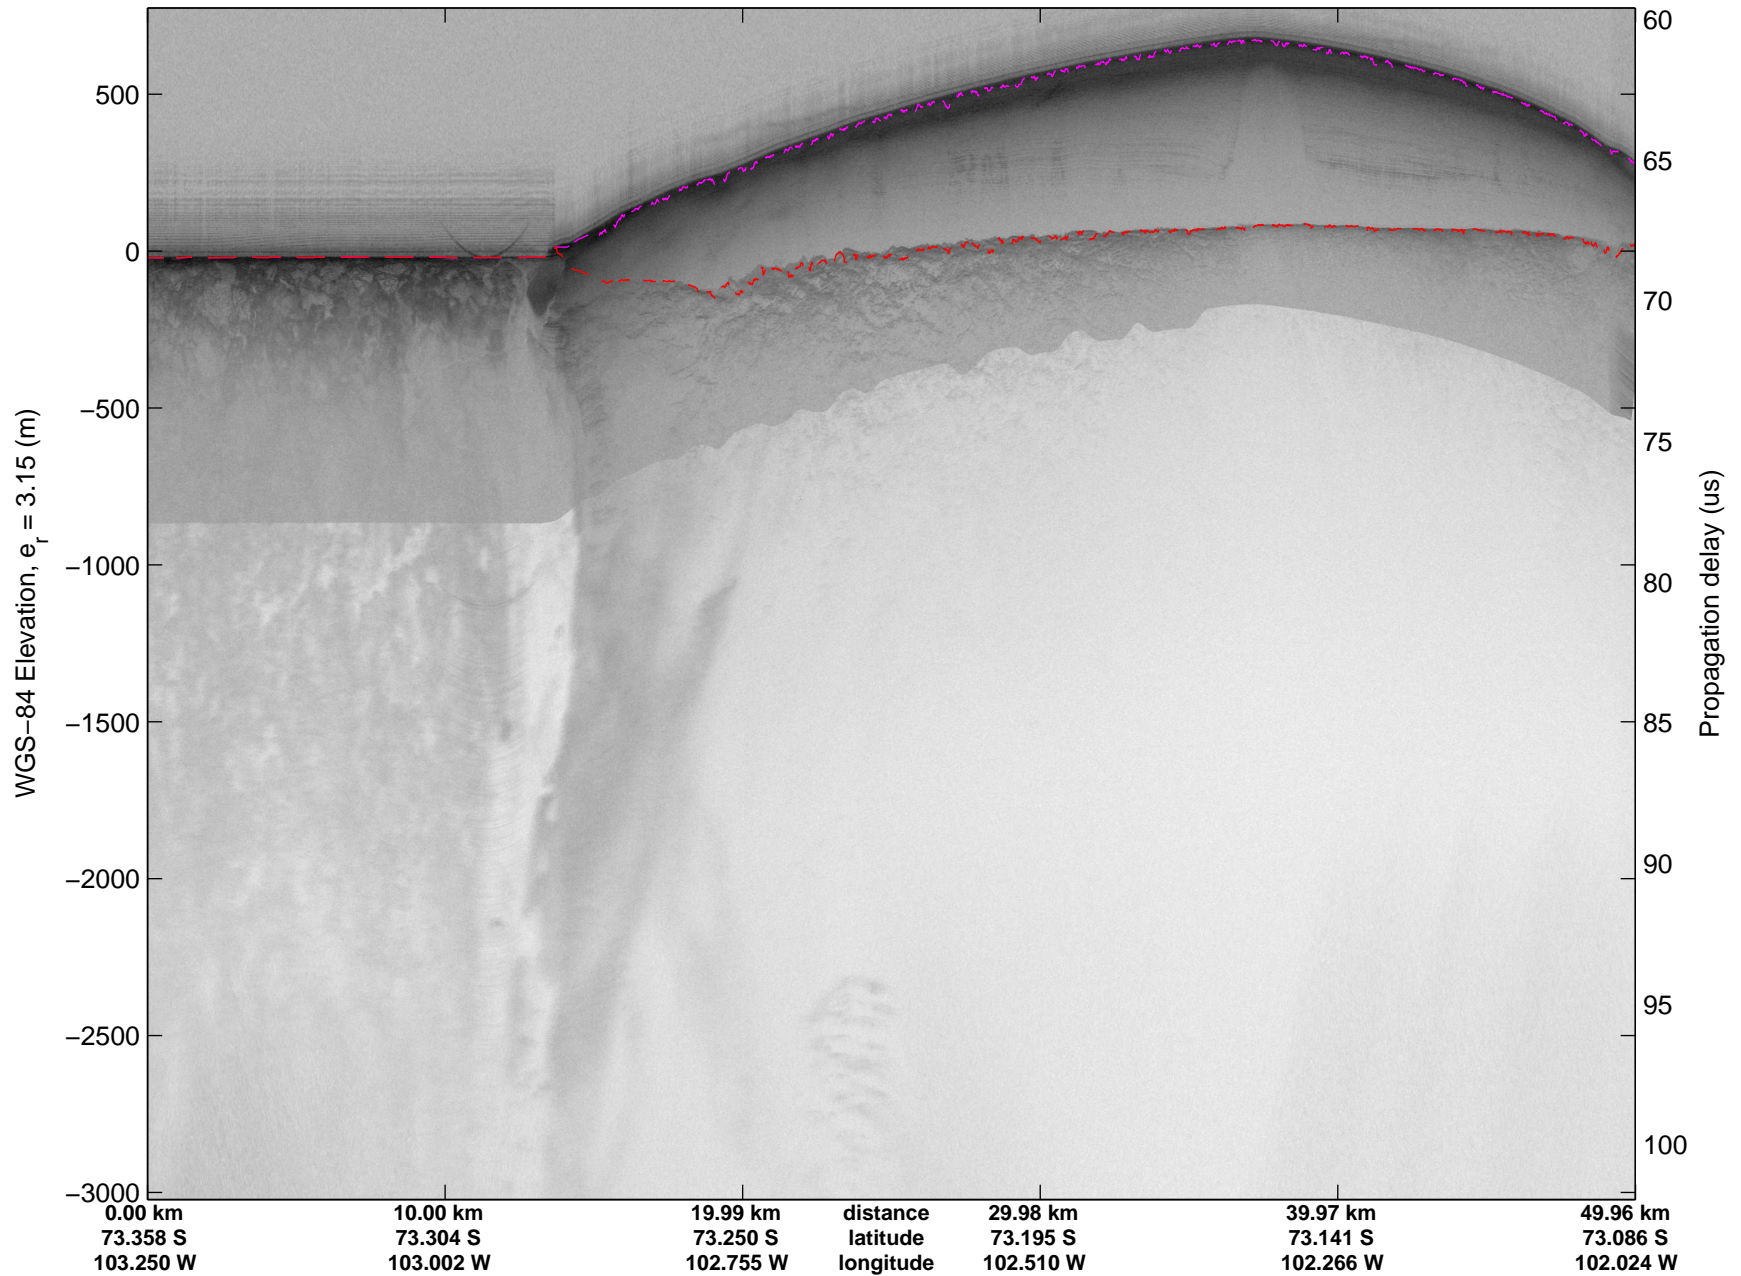

mcords3 2014_Antarctica_DC8: "Land Ice- Thwaites-Smith-Kohler 8" 20141107_10_007: 19:18:54.9 to 19:22:20.9 GPS