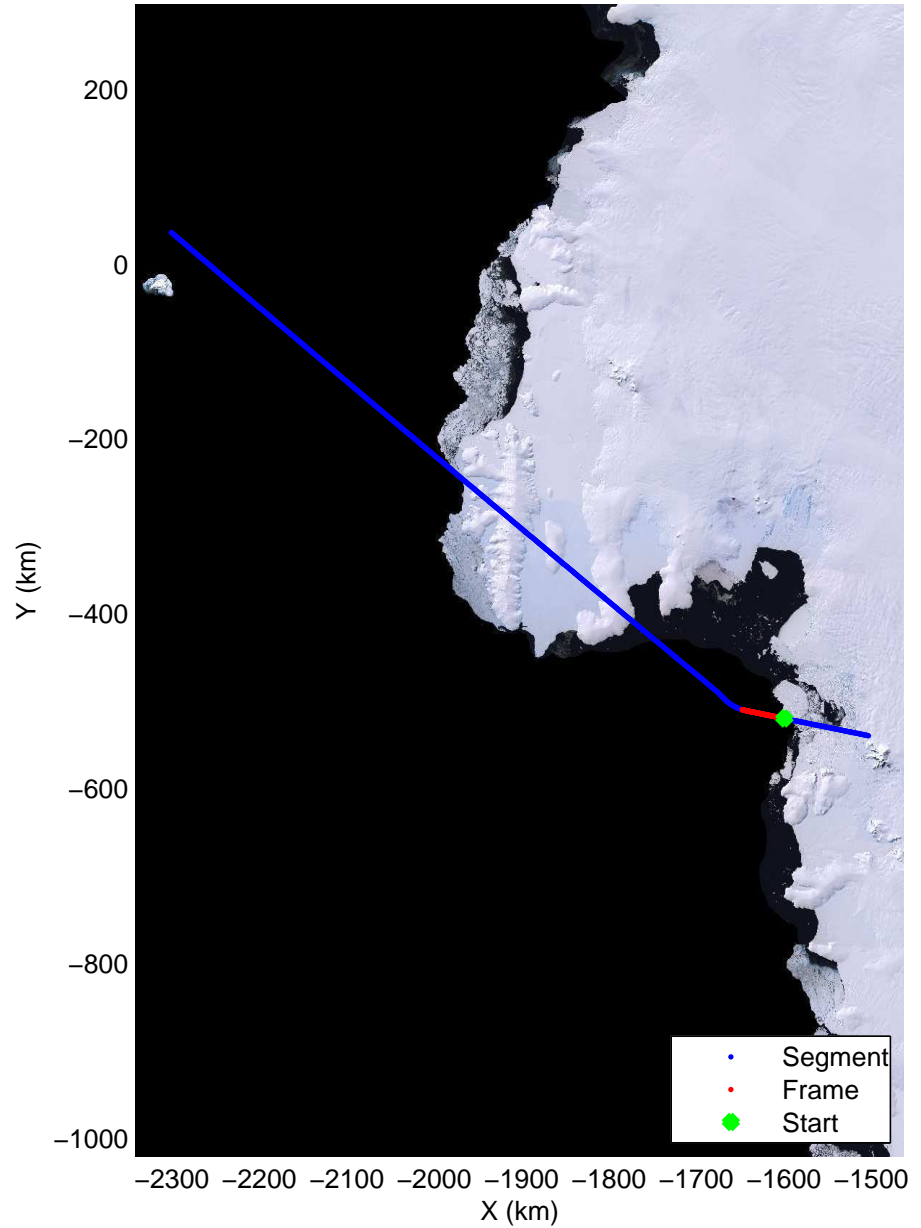

mcords3 2014\_Antarctica\_DC8: "Land Ice- Thwaites-Smith-Kohler 8" 20141107\_10\_001: 18:56:24.7 to 19:00:39.7 GPS

mcords3 2014\_Antarctica\_DC8: "Land Ice- Thwaites-Smith-Kohler 8" 20141107\_10\_001: 18:56:24.7 to 19:00:39.7 GPS

mcords3 2014\_Antarctica\_DC8: "Land Ice- Thwaites-Smith-Kohler 8" 20141107\_10\_002: 19:00:39.9 to 19:04:42.7 GPS

mcords3 2014\_Antarctica\_DC8: "Land Ice- Thwaites-Smith-Kohler 8" 20141107\_10\_002: 19:00:39.9 to 19:04:42.7 GPS

Land Ice- Thwaites-Smith-Kohler 8  
20141107\_10\_003  
Polar Stereograph -71N/0E

mcords3 2014\_Antarctica\_DC8: "Land Ice- Thwaites-Smith-Kohler 8" 20141107\_10\_003: 19:04:42.9 to 19:08:21.5 GPS

mcords3 2014\_Antarctica\_DC8: "Land Ice- Thwaites-Smith-Kohler 8" 20141107\_10\_003: 19:04:42.9 to 19:08:21.5 GPS

Land Ice- Thwaites-Smith-Kohler 8  
20141107\_10\_004  
Polar Stereograph -71N/0E

mcords3 2014\_Antarctica\_DC8: "Land Ice- Thwaites-Smith-Kohler 8" 20141107\_10\_004: 19:08:21.6 to 19:11:50.7 GPS

mcords3 2014\_Antarctica\_DC8: "Land Ice- Thwaites-Smith-Kohler 8" 20141107\_10\_004: 19:08:21.6 to 19:11:50.7 GPS