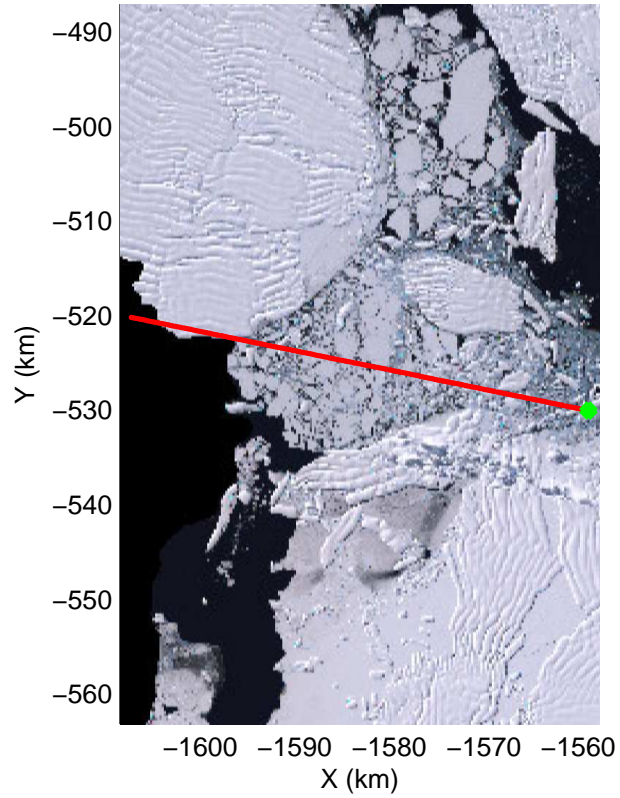

mcords3 2014\_Antarctica\_DC8: "Land Ice- Thwaites-Smith-Kohler 8" 20141107\_10\_001: 18:56:24.7 to 19:00:39.7 GPS

mcords3 2014\_Antarctica\_DC8: "Land Ice- Thwaites-Smith-Kohler 8" 20141107\_10\_001: 18:56:24.7 to 19:00:39.7 GPS

Land Ice- Thwaites-Smith-Kohler 8  
20141107\_10\_003  
Polar Stereograph -71N/0E

mcords3 2014\_Antarctica\_DC8: "Land Ice- Thwaites-Smith-Kohler 8" 20141107\_10\_003: 19:04:42.9 to 19:08:21.5 GPS

mcords3 2014\_Antarctica\_DC8: "Land Ice- Thwaites-Smith-Kohler 8" 20141107\_10\_003: 19:04:42.9 to 19:08:21.5 GPS