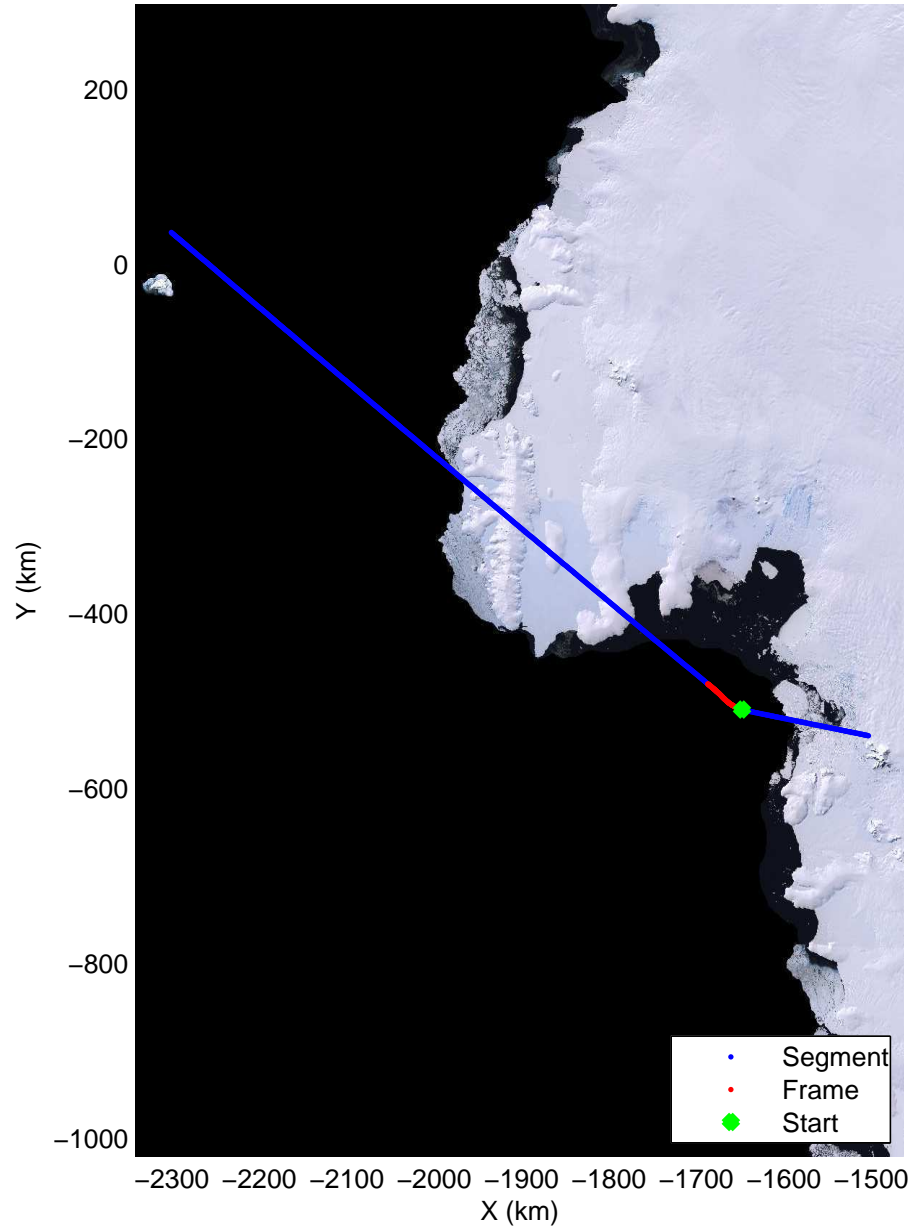

mcords3 2014\_Antarctica\_DC8: "Land Ice- Thwaites-Smith-Kohler 8" 20141107\_10\_002: 19:00:39.9 to 19:04:42.7 GPS

mcords3 2014\_Antarctica\_DC8: "Land Ice- Thwaites-Smith-Kohler 8" 20141107\_10\_002: 19:00:39.9 to 19:04:42.7 GPS

Land Ice- Thwaites-Smith-Kohler 8  
20141107\_10\_003  
Polar Stereograph -71N/0E

mcords3 2014\_Antarctica\_DC8: "Land Ice- Thwaites-Smith-Kohler 8" 20141107\_10\_003: 19:04:42.9 to 19:08:21.5 GPS

mcords3 2014\_Antarctica\_DC8: "Land Ice- Thwaites-Smith-Kohler 8" 20141107\_10\_003: 19:04:42.9 to 19:08:21.5 GPS

Land Ice- Thwaites-Smith-Kohler 8  
20141107\_10\_004  
Polar Stereograph -71N/0E

mcords3 2014\_Antarctica\_DC8: "Land Ice- Thwaites-Smith-Kohler 8" 20141107\_10\_004: 19:08:21.6 to 19:11:50.7 GPS

mcords3 2014\_Antarctica\_DC8: "Land Ice- Thwaites-Smith-Kohler 8" 20141107\_10\_004: 19:08:21.6 to 19:11:50.7 GPS

Land Ice- Thwaites-Smith-Kohler 8  
20141107\_10\_005  
Polar Stereograph -71N/0E

mcords3 2014\_Antarctica\_DC8: "Land Ice- Thwaites-Smith-Kohler 8" 20141107\_10\_005: 19:11:50.9 to 19:15:25.7 GPS

mcords3 2014\_Antarctica\_DC8: "Land Ice- Thwaites-Smith-Kohler 8" 20141107\_10\_005: 19:11:50.9 to 19:15:25.7 GPS