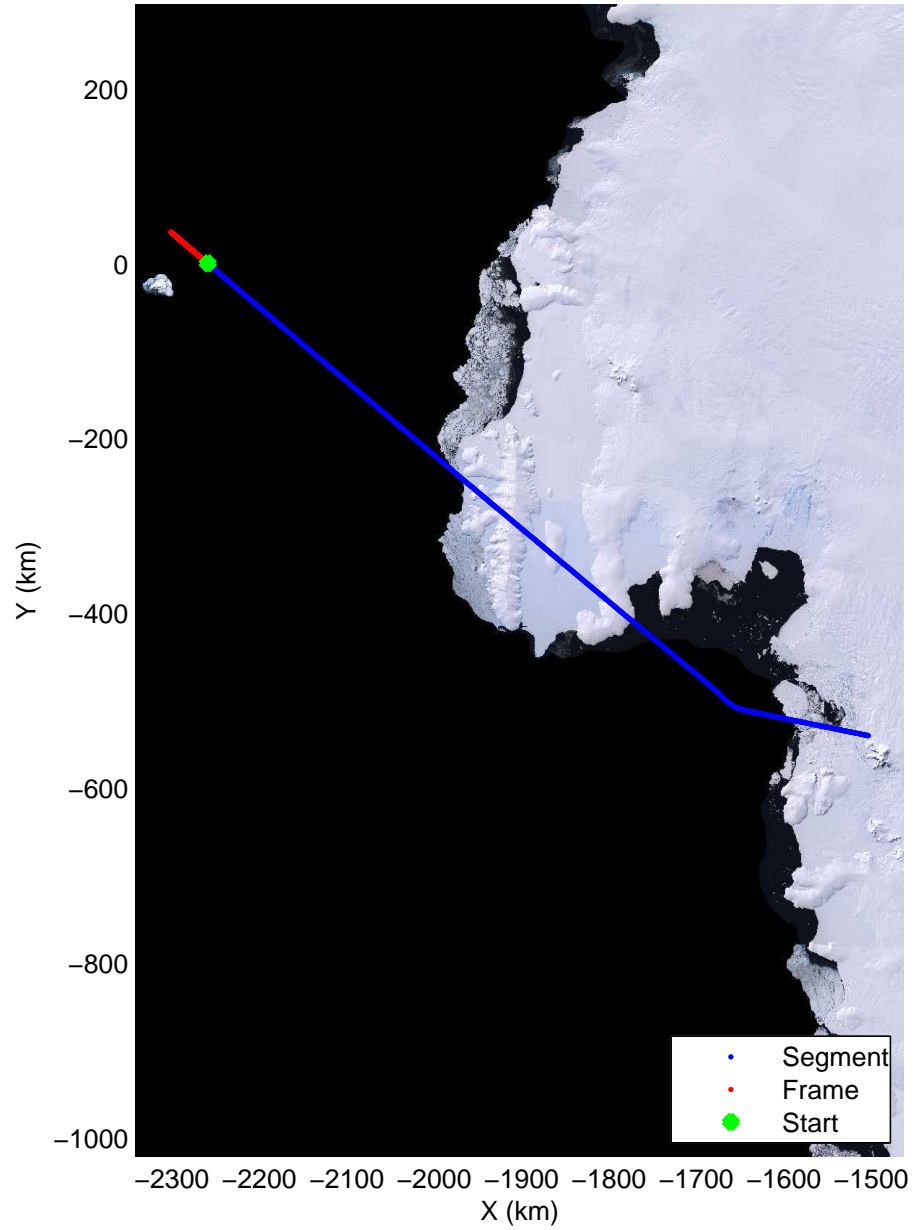

Land Ice- Thwaites-Smith-Kohler 8
20141107_10_020
Polar Stereograph -71N/0E