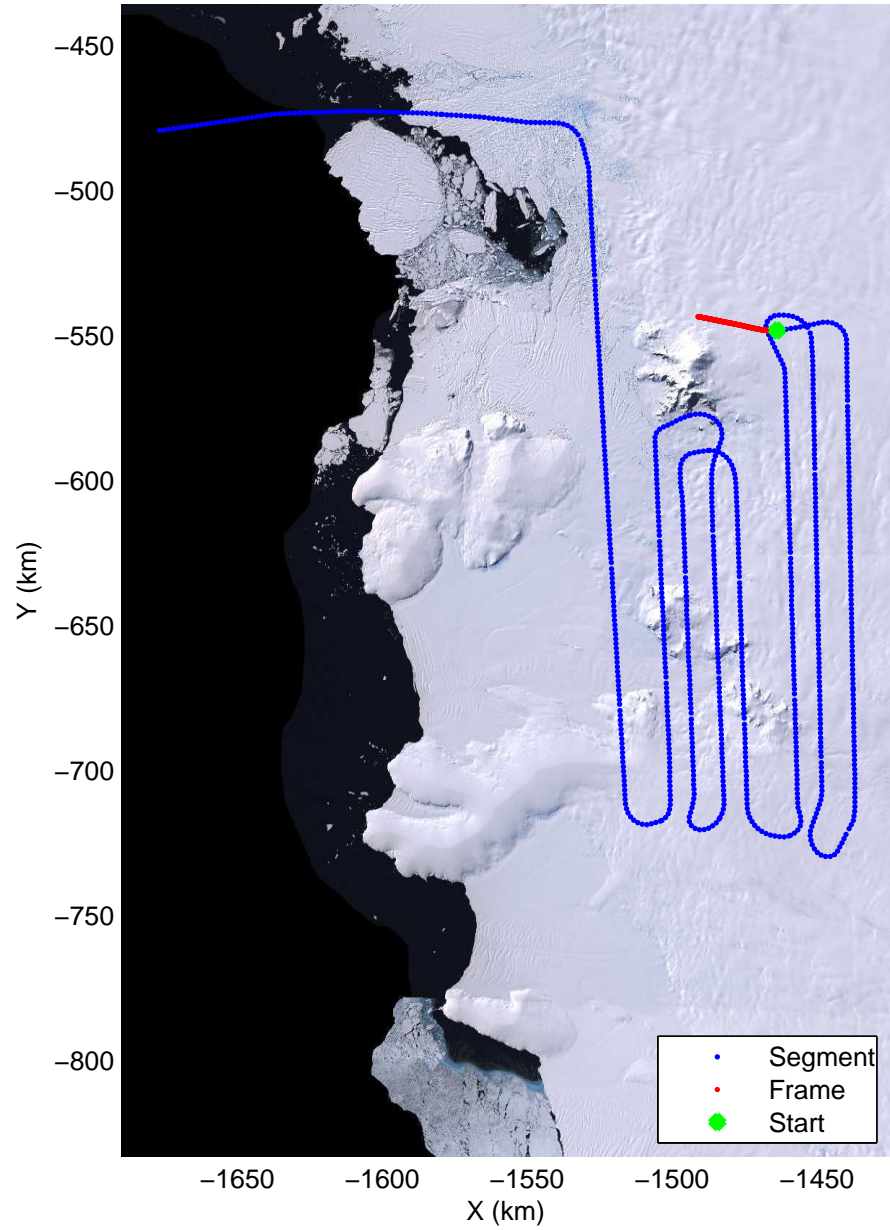

Land Ice- Thwaites-Smith-Kohler 8
20141107_09_033
Polar Stereograph -71N/0E