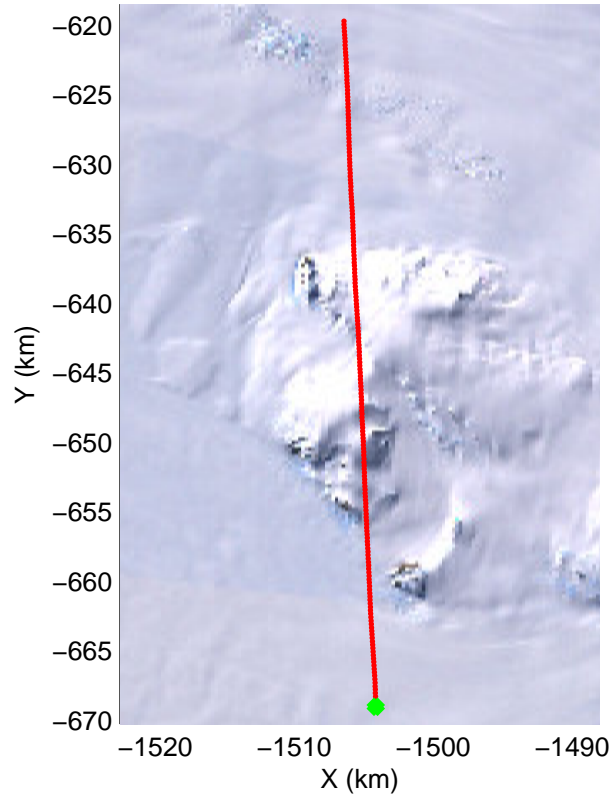

Land Ice- Thwaites-Smith-Kohler 8
20141107_09_010
Polar Stereograph -71N/0E