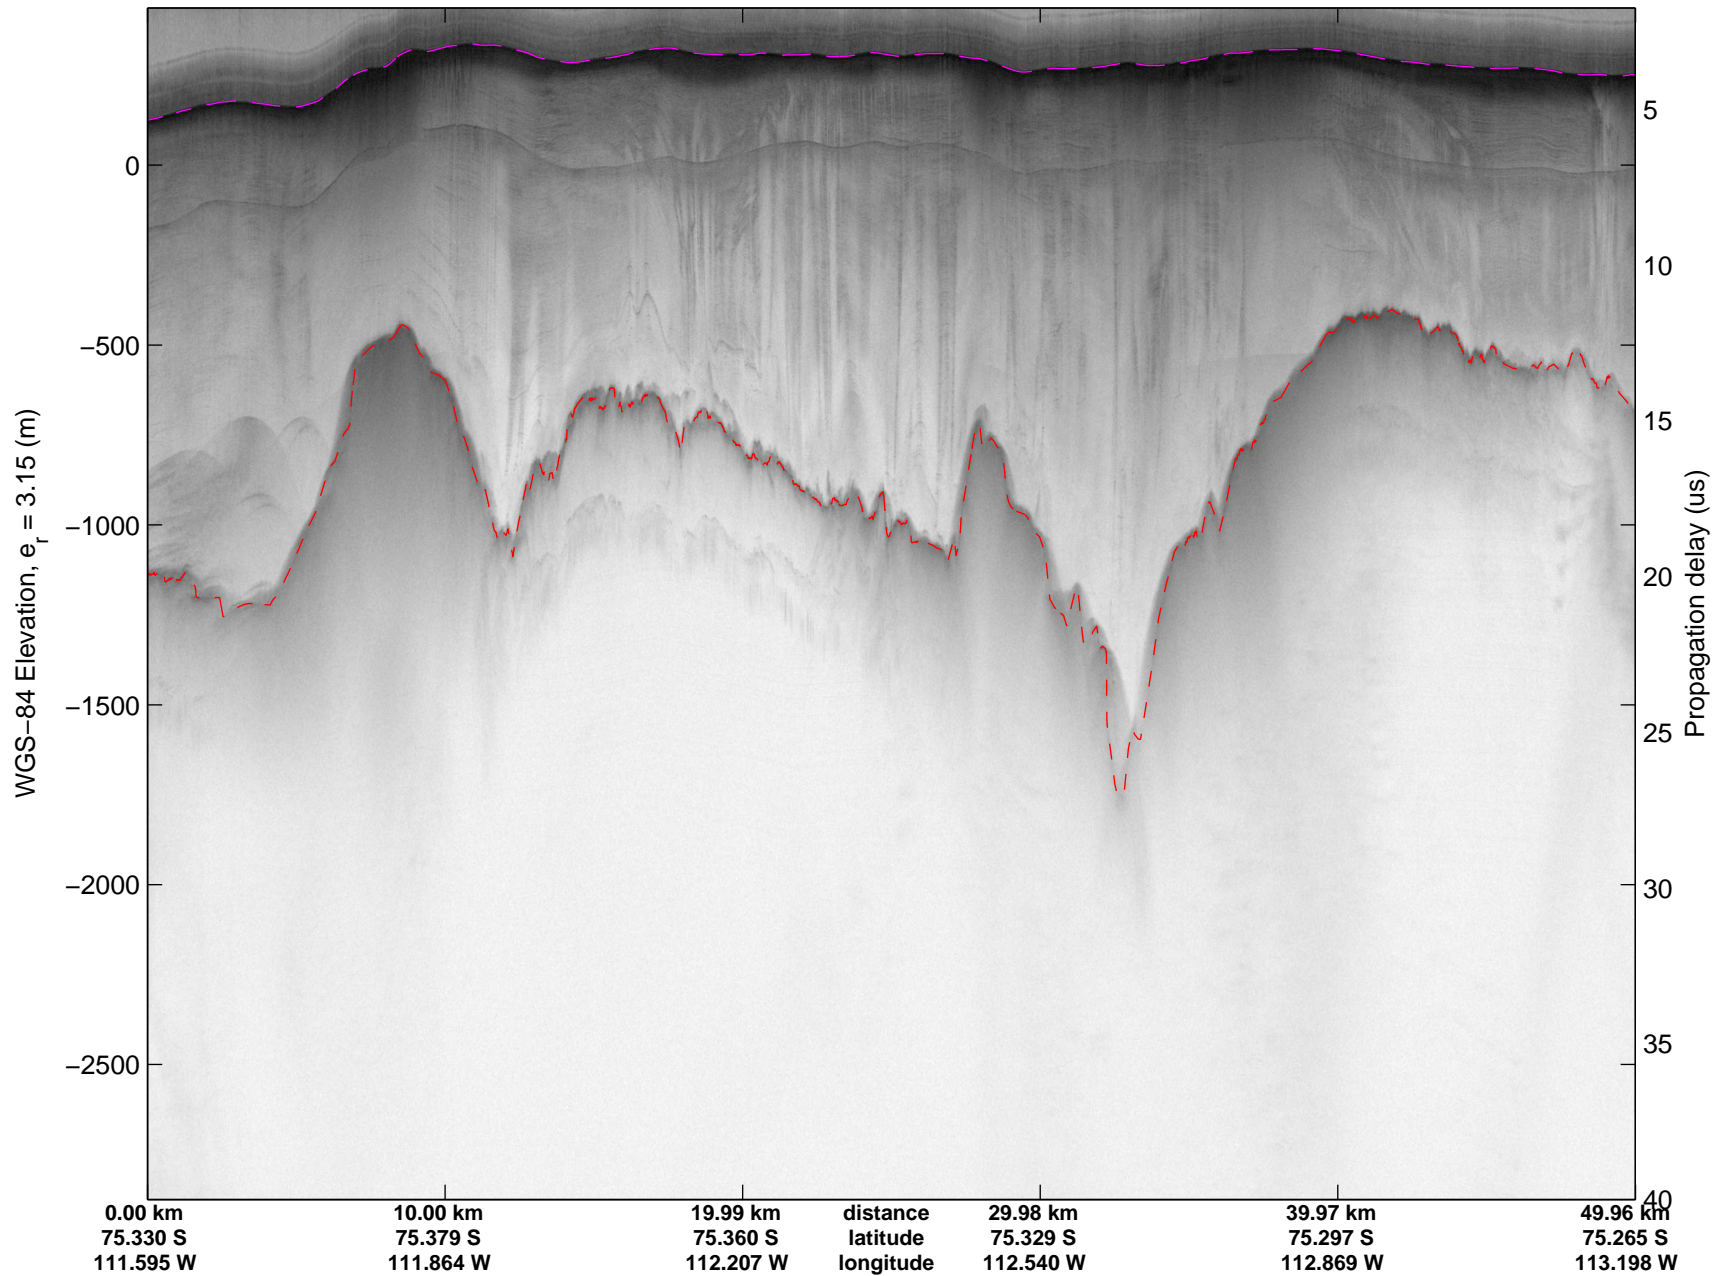

mcords3 2014_Antarctica_DC8: "Land Ice- Thwaites-Smith-Kohler 8" 20141107_09_018: 17:16:24.7 to 17:22:30.0 GPS