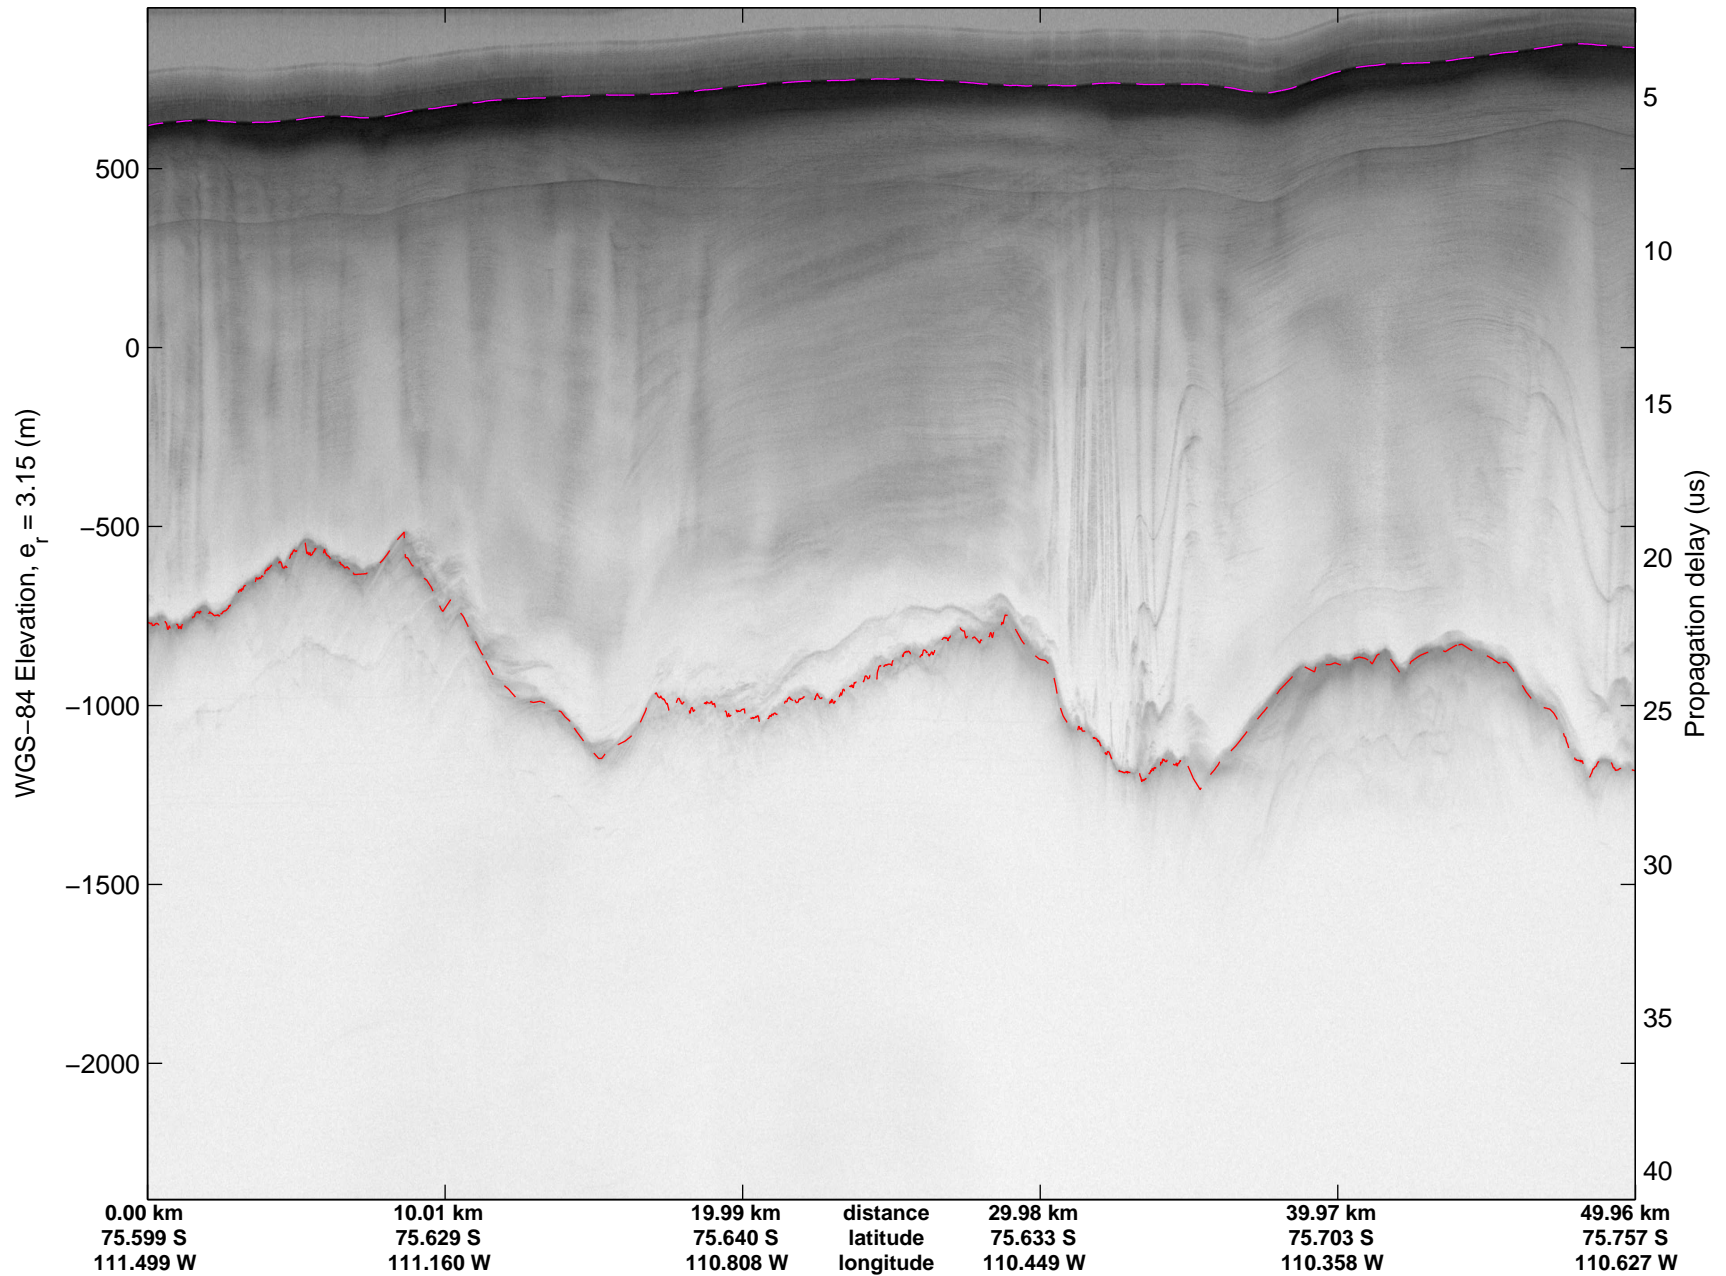

mcords3 2014_Antarctica_DC8: "Land Ice- Thwaites-Smith-Kohler 8" 20141107_09_024: 17:54:27.4 to 18:01:36.4 GPS