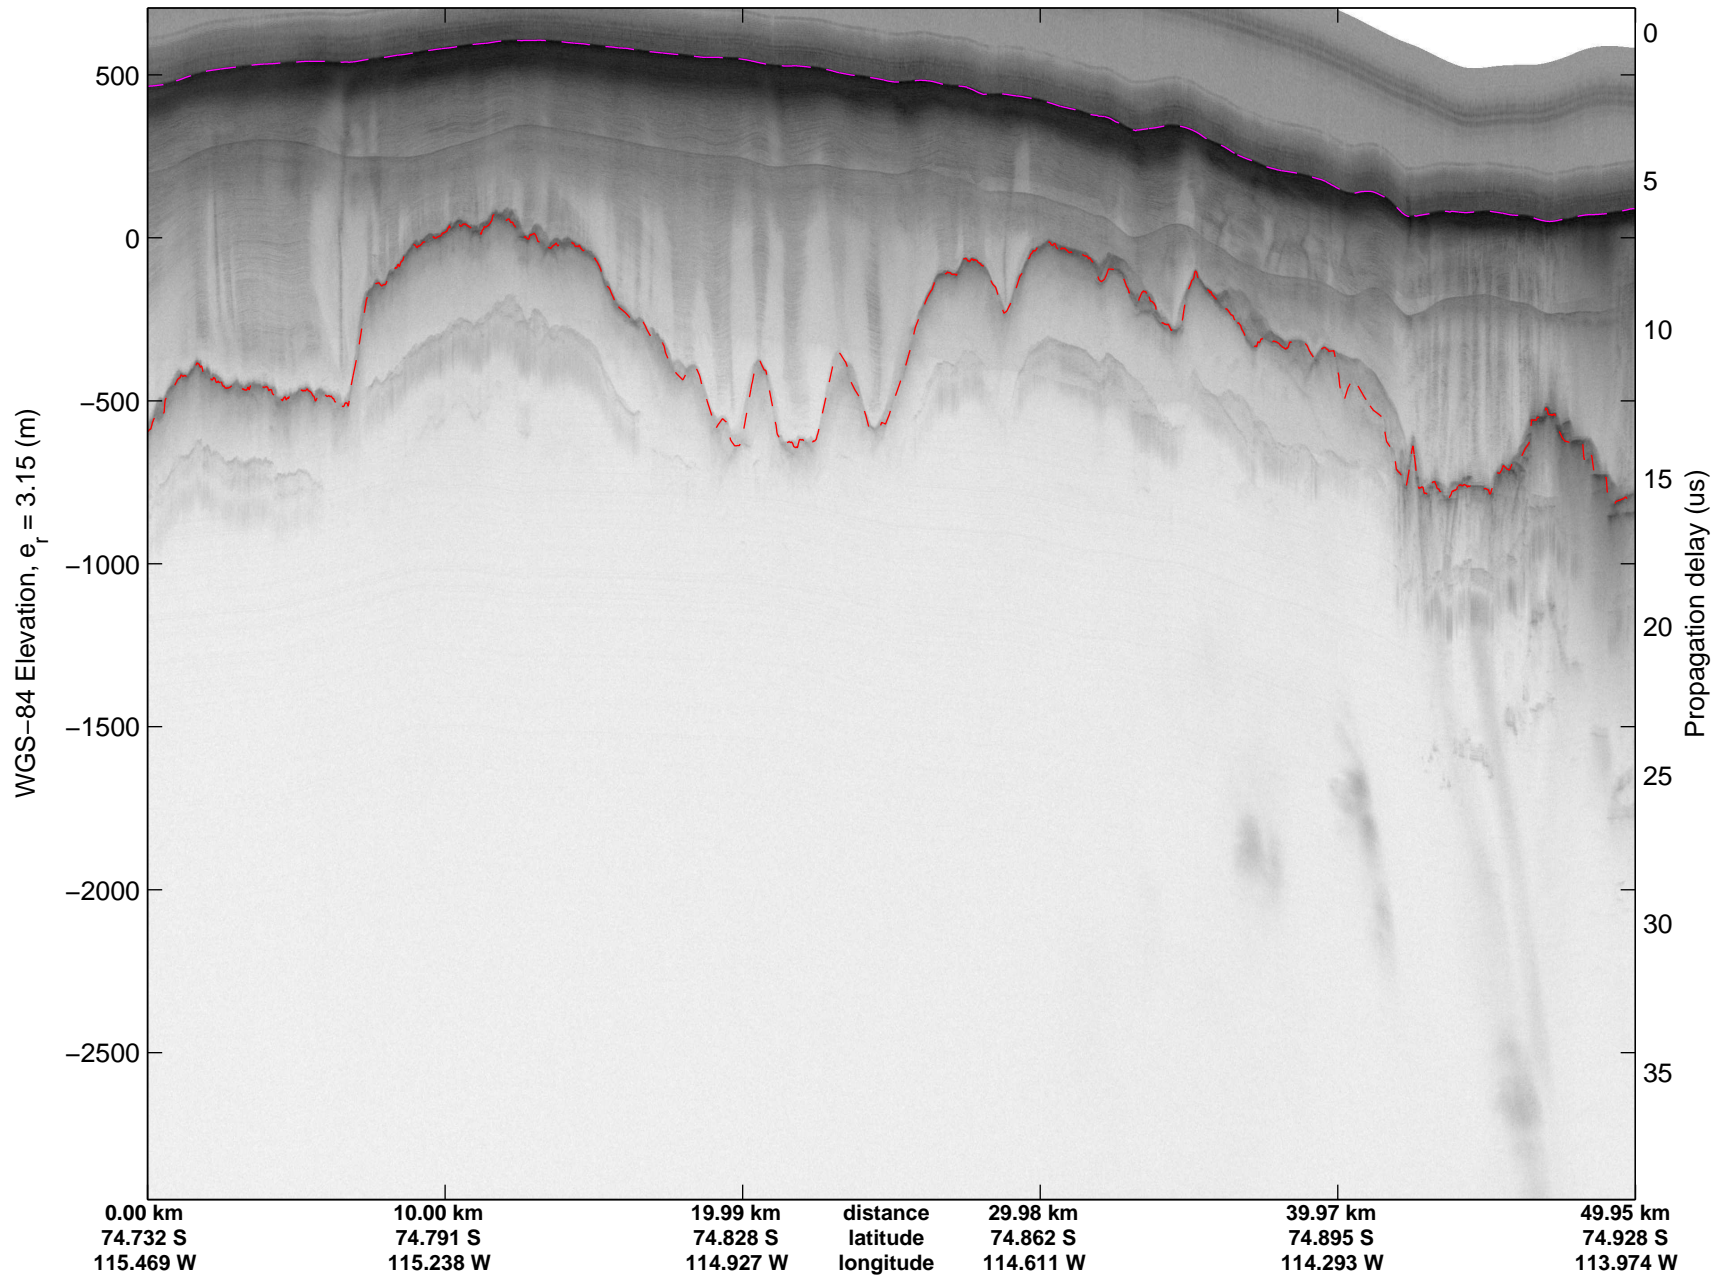

mcords3 2014_Antarctica_DC8: "Land Ice- Thwaites-Smith-Kohler 8" 20141107_09_009: 16:18:37.6 to 16:25:00.8 GPS