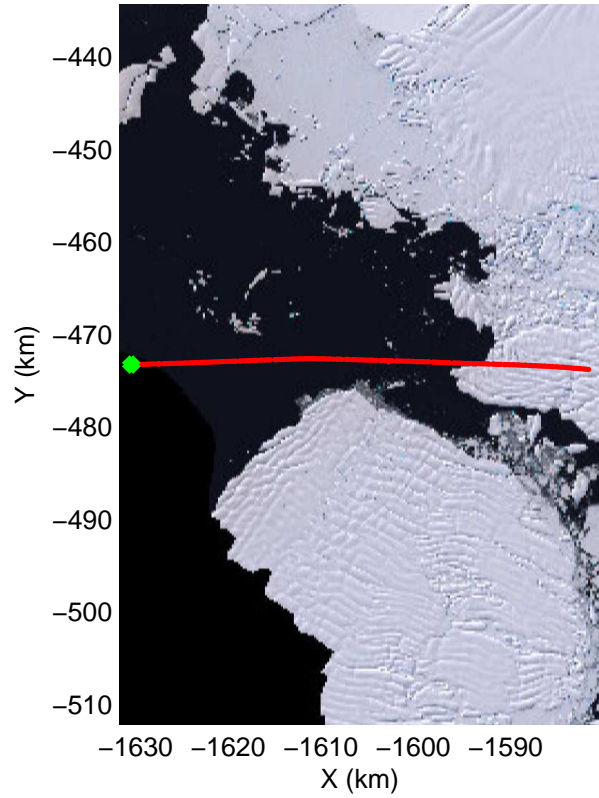

Land Ice- Thwaites-Smith-Kohler 8
20141107_09_001
Polar Stereograph -71N/0E

mcords3 2014_Antarctica_DC8: "Land Ice- Thwaites-Smith-Kohler 8" 20141107_09_001: 15:32:51.0 to 15:37:38.2 GPS

mcords3 2014_Antarctica_DC8: "Land Ice- Thwaites-Smith-Kohler 8" 20141107_09_001: 15:32:51.0 to 15:37:38.2 GPS

Land Ice- Thwaites-Smith-Kohler 8
 20141107_09_002
 Polar Stereograph -71N/0E

mcords3 2014_Antarctica_DC8: "Land Ice- Thwaites-Smith-Kohler 8" 20141107_09_002: 15:37:38.7 to 15:42:50.8 GPS

mcords3 2014_Antarctica_DC8: "Land Ice- Thwaites-Smith-Kohler 8" 20141107_09_002: 15:37:38.7 to 15:42:50.8 GPS