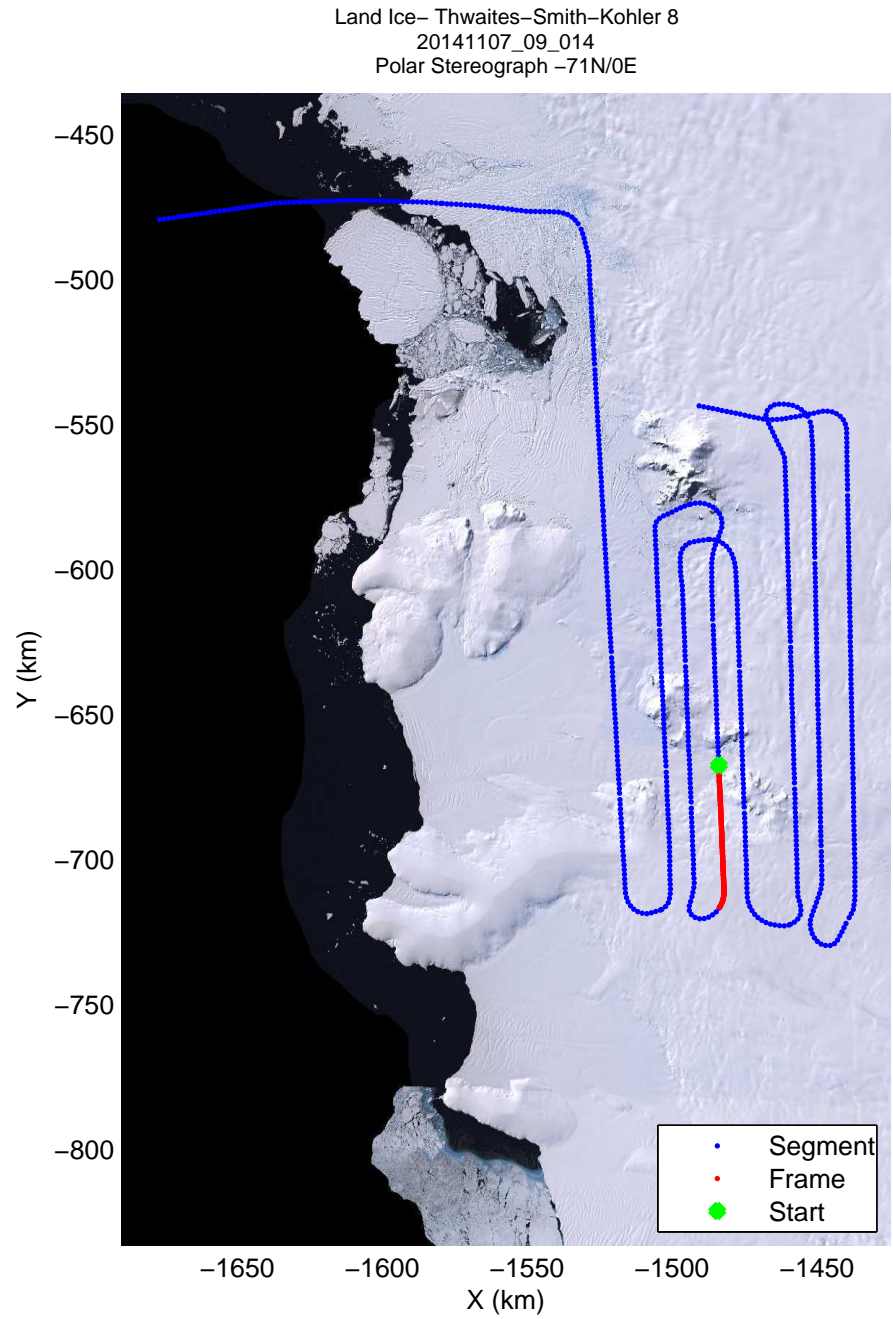

Land Ice- Thwaites-Smith-Kohler 8
20141107_09_013
Polar Stereograph -71N/0E

mcords3 2014_Antarctica_DC8: "Land Ice- Thwaites-Smith-Kohler 8" 20141107_09_013: 16:44:04.2 to 16:49:53.5 GPS

mcords3 2014_Antarctica_DC8: "Land Ice- Thwaites-Smith-Kohler 8" 20141107_09_013: 16:44:04.2 to 16:49:53.5 GPS