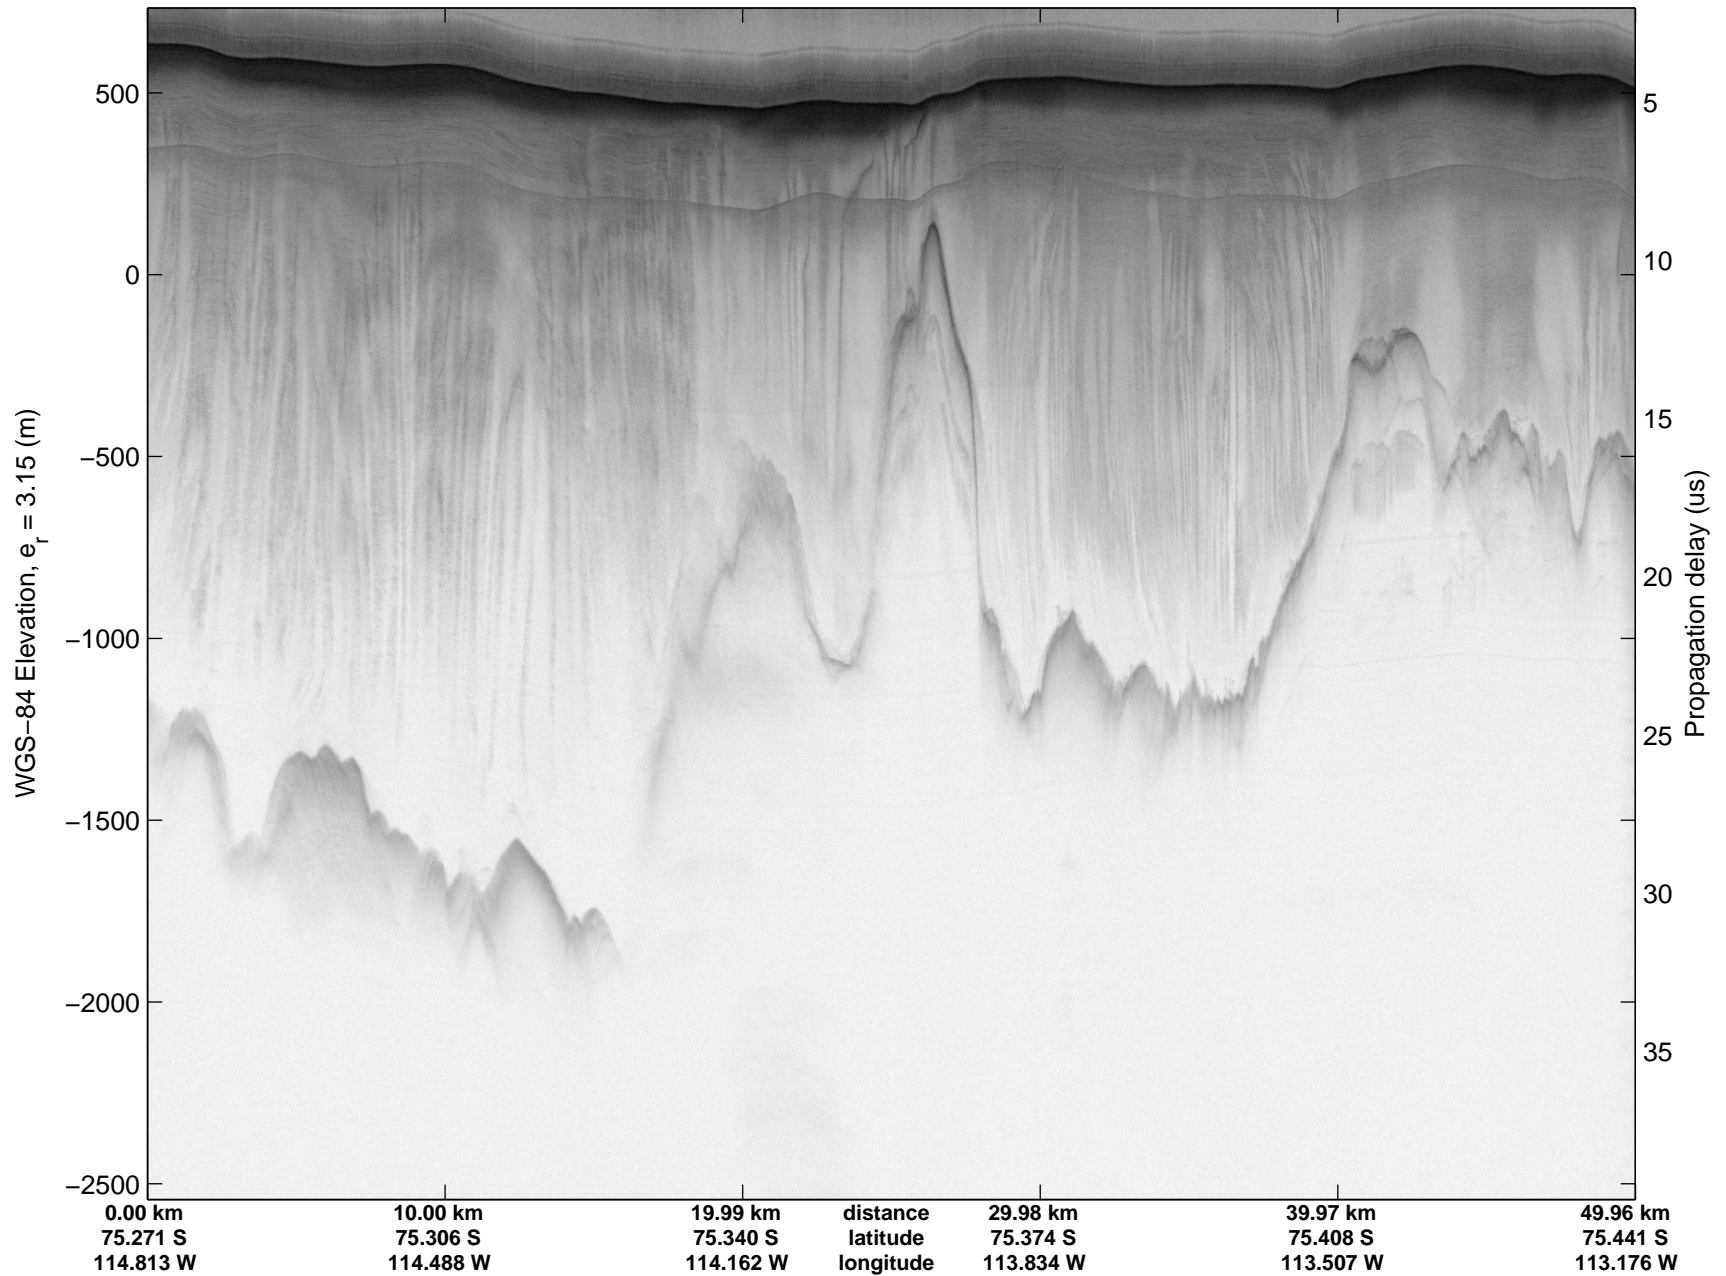

mcords3 2014_Antarctica_DC8: "Land Ice- Thwaites-Smith-Kohler 8" 20141107_09_022: 17:41:30.1 to 17:47:55.1 GPS