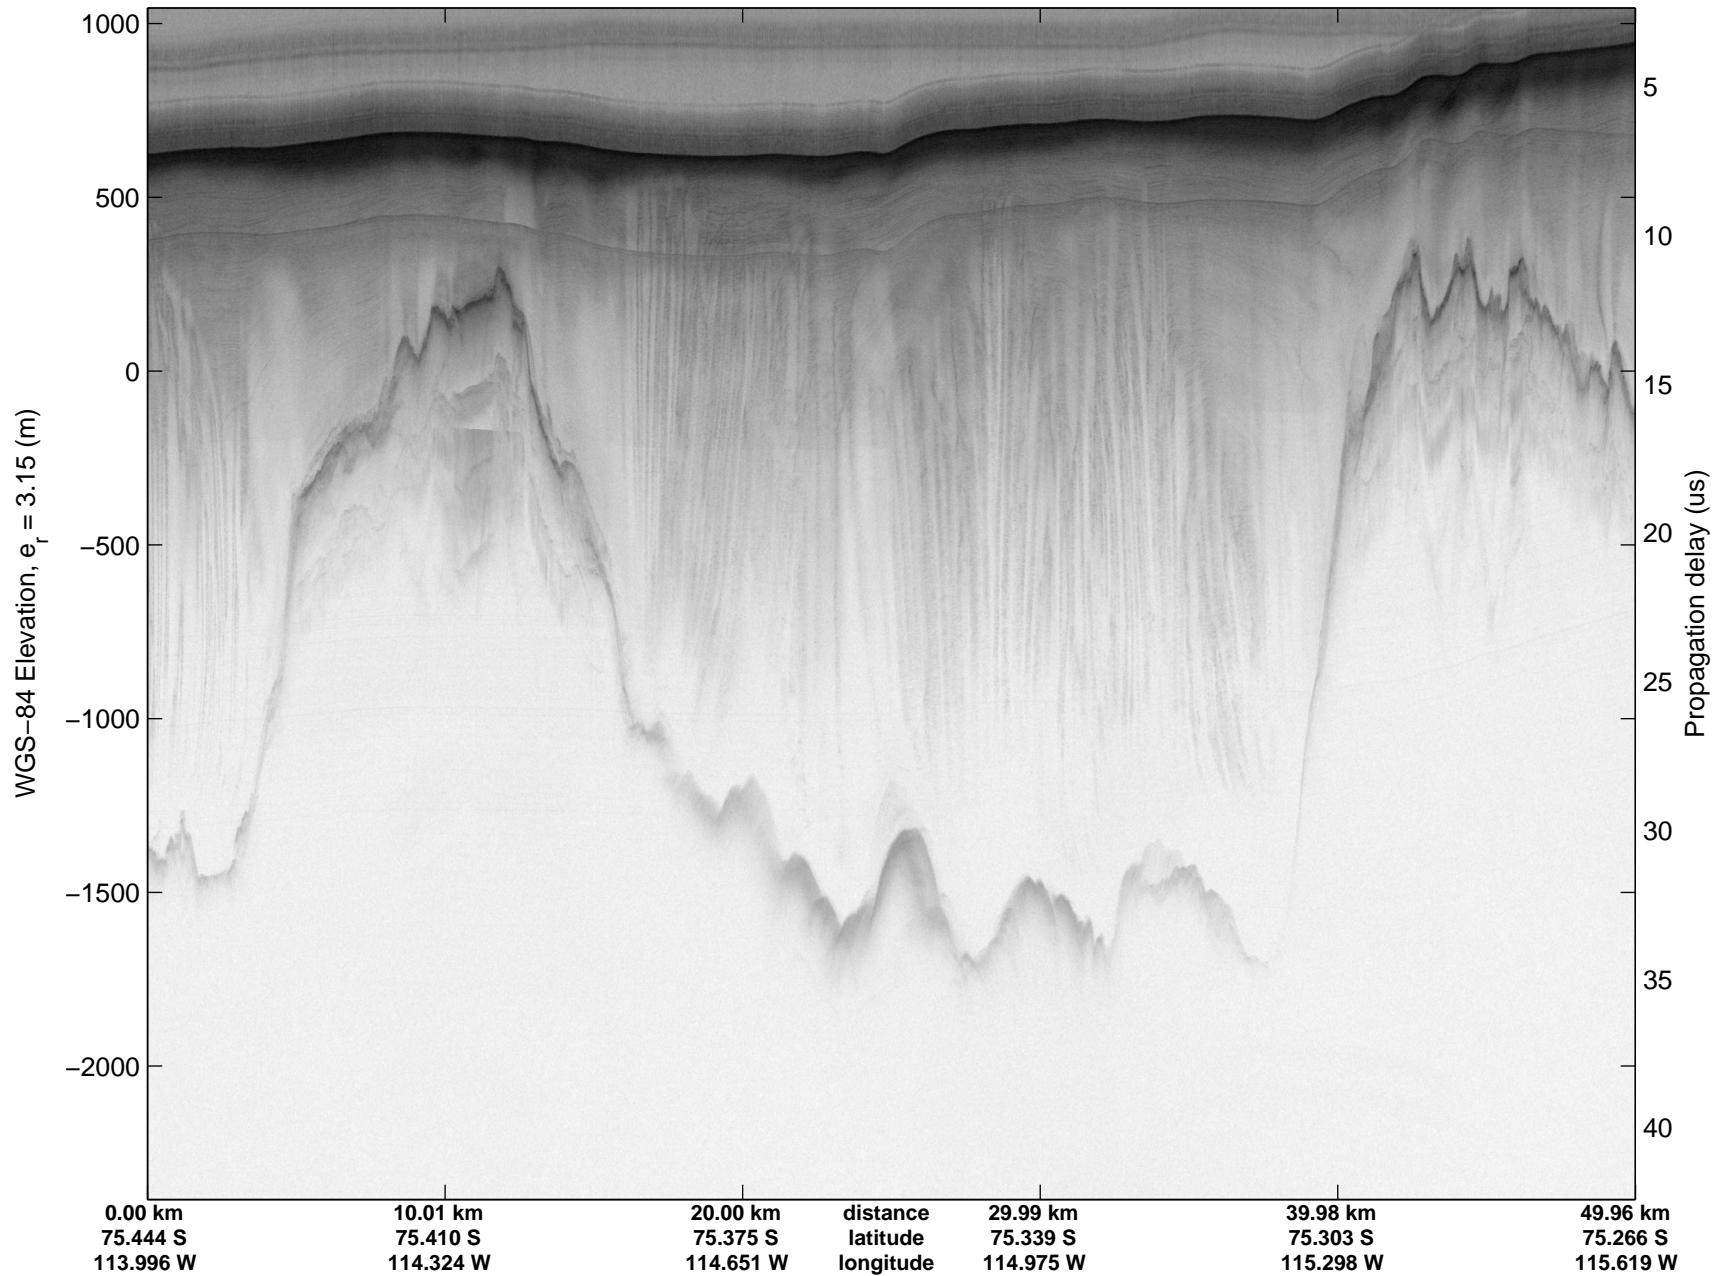

mcords3 2014_Antarctica_DC8: "Land Ice- Thwaites-Smith-Kohler 8" 20141107_09_027: 18:13:28.2 to 18:19:29.8 GPS