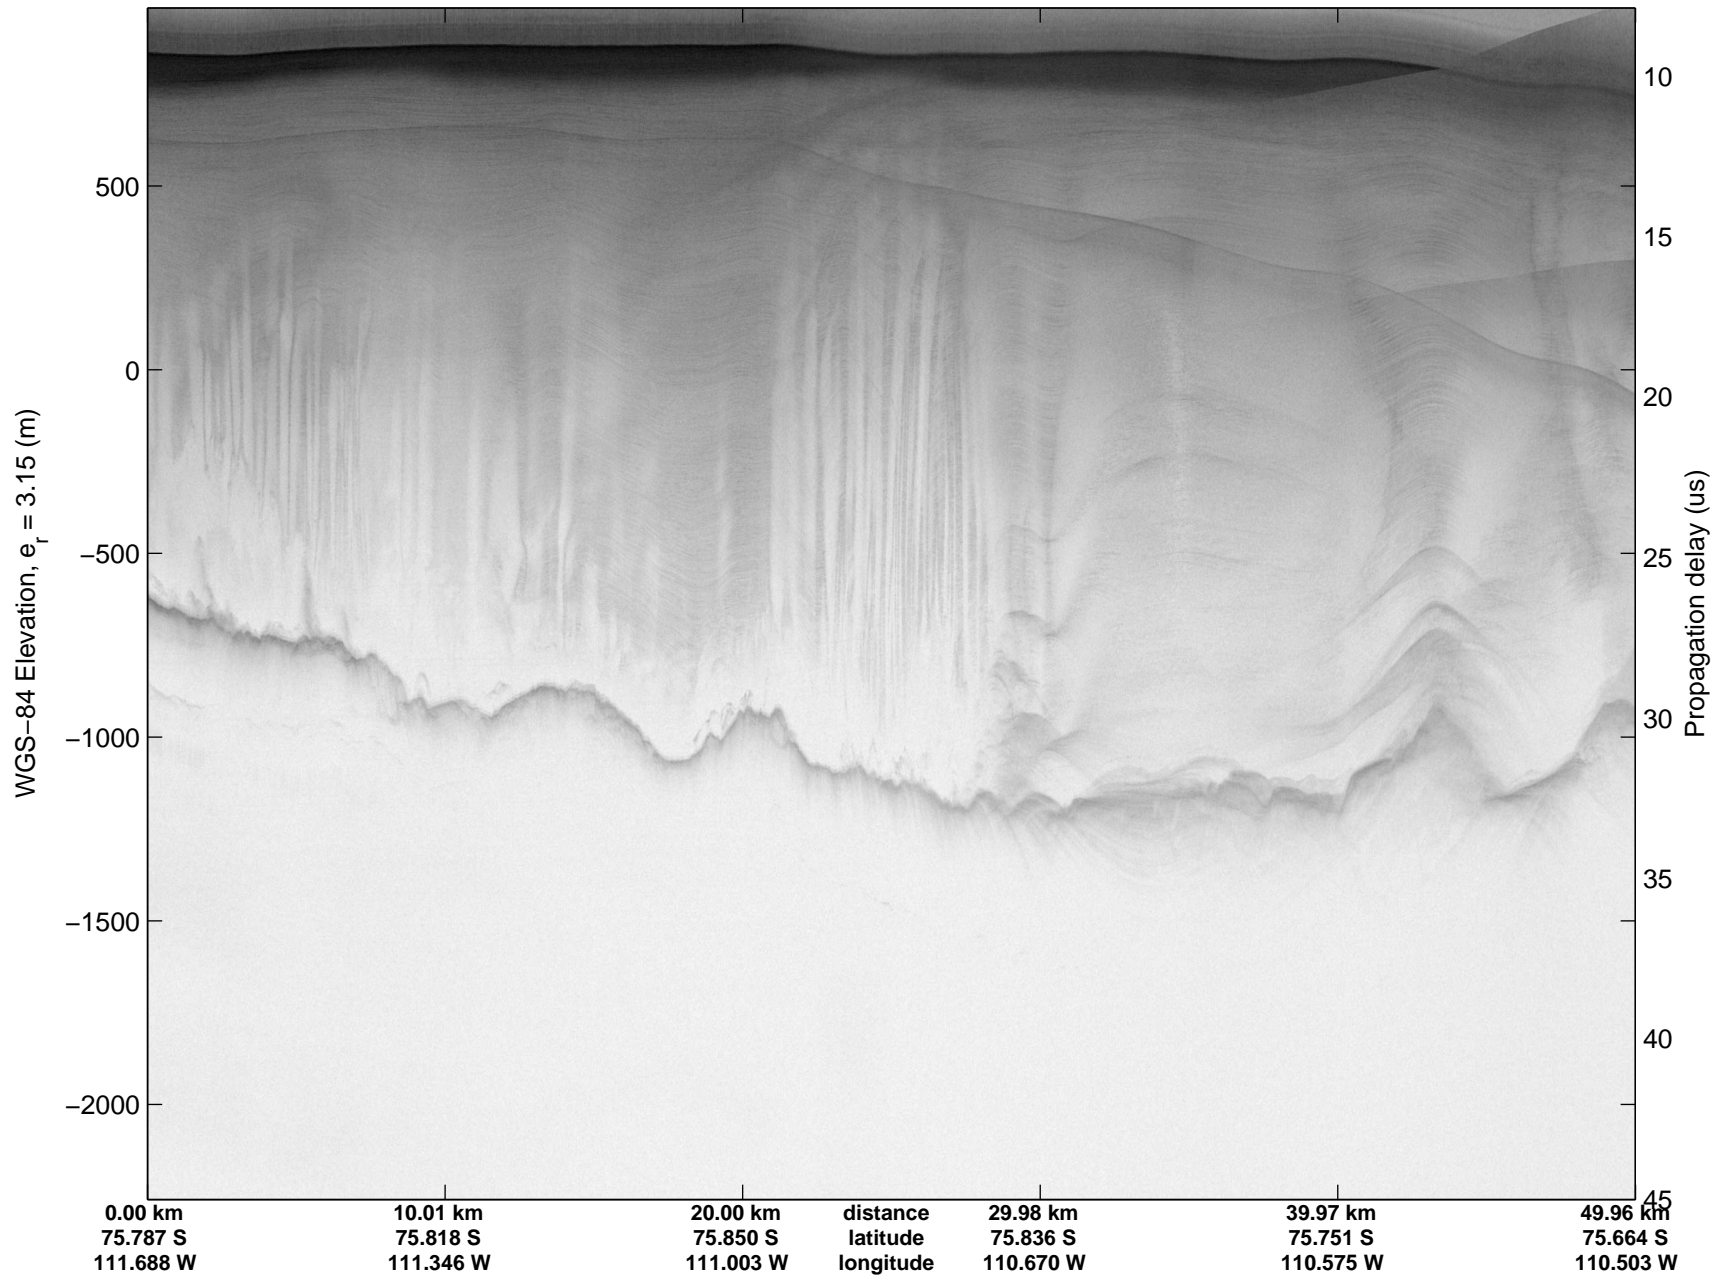

mcords3 2014_Antarctica_DC8: "Land Ice- Thwaites-Smith-Kohler 8" 20141107_09_032: 18:45:22.8 to 18:51:57.9 GPS