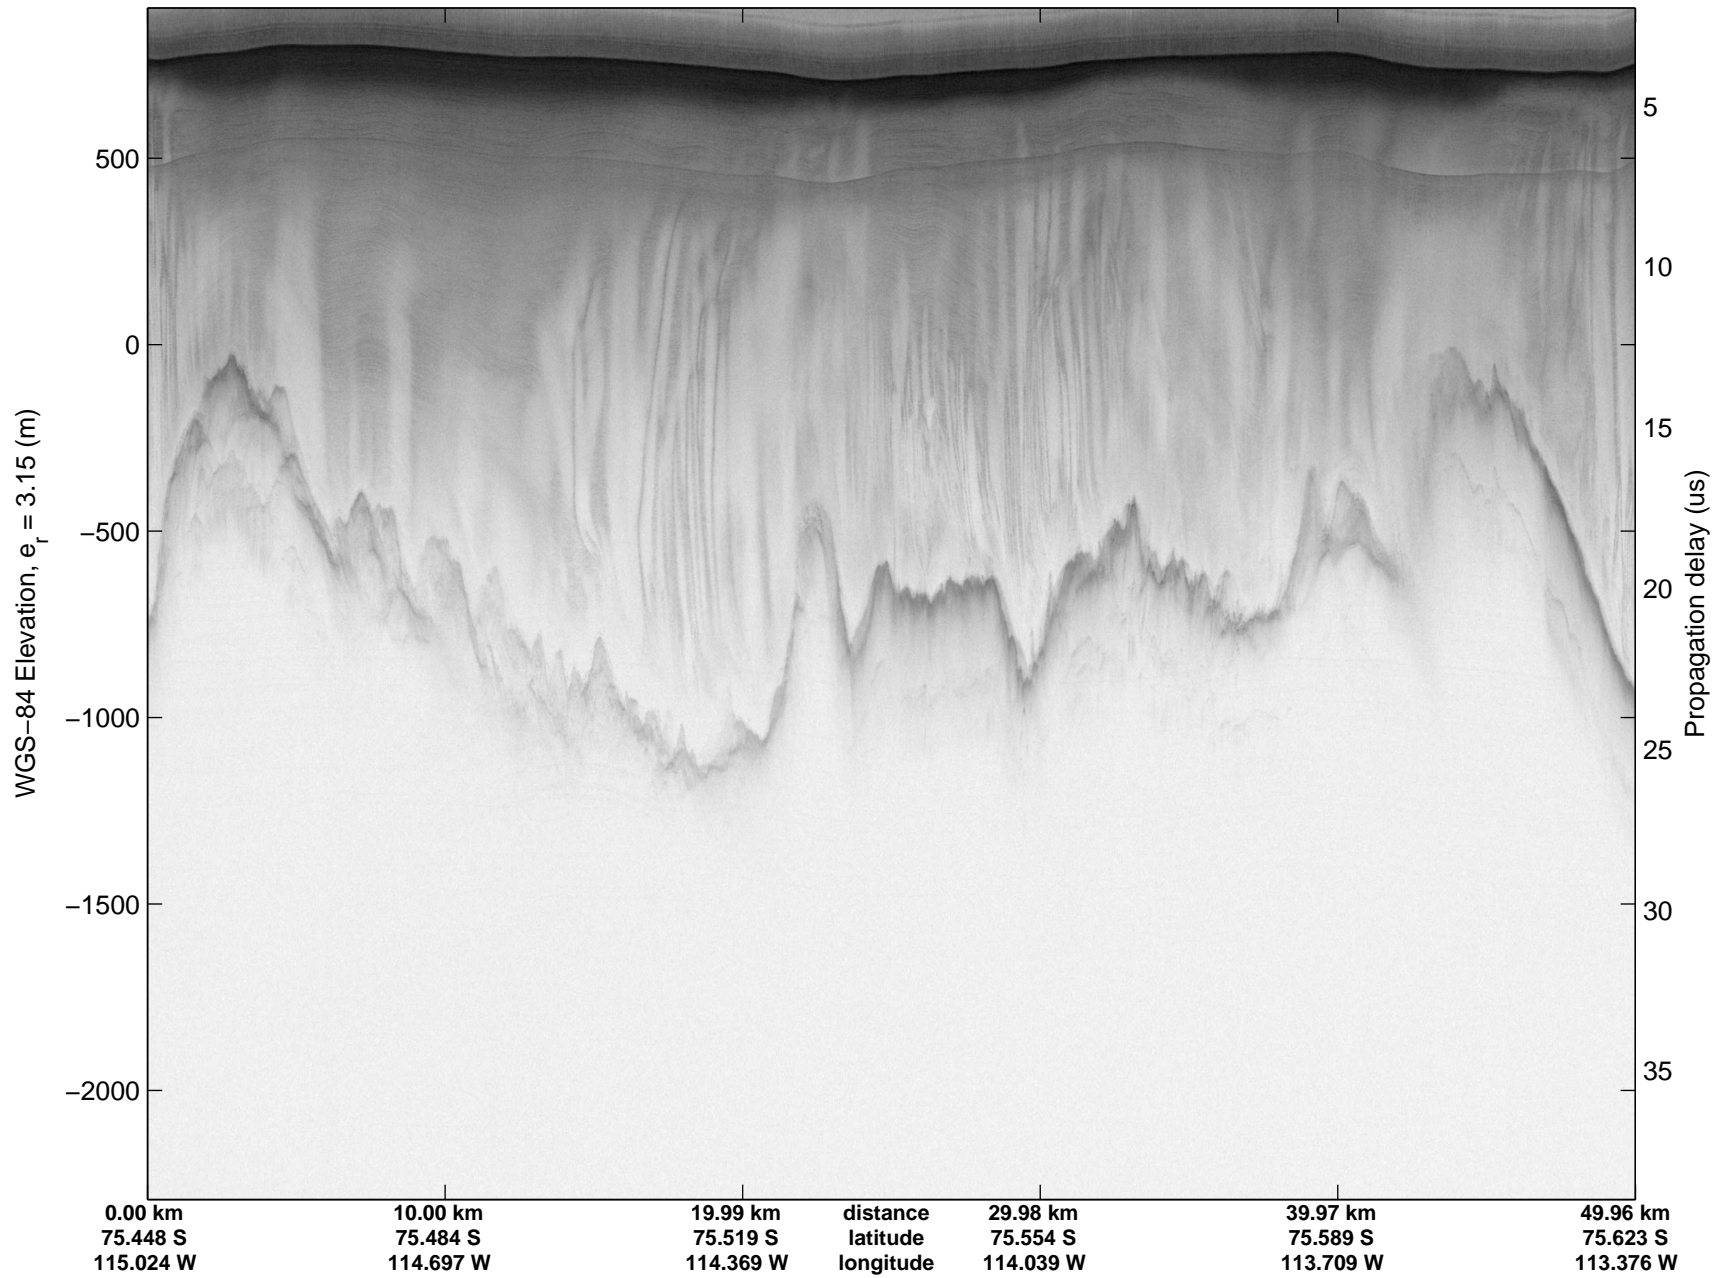

mcords3 2014_Antarctica_DC8: "Land Ice- Thwaites-Smith-Kohler 8" 20141107_09_030: 18:32:37.2 to 18:38:40.2 GPS