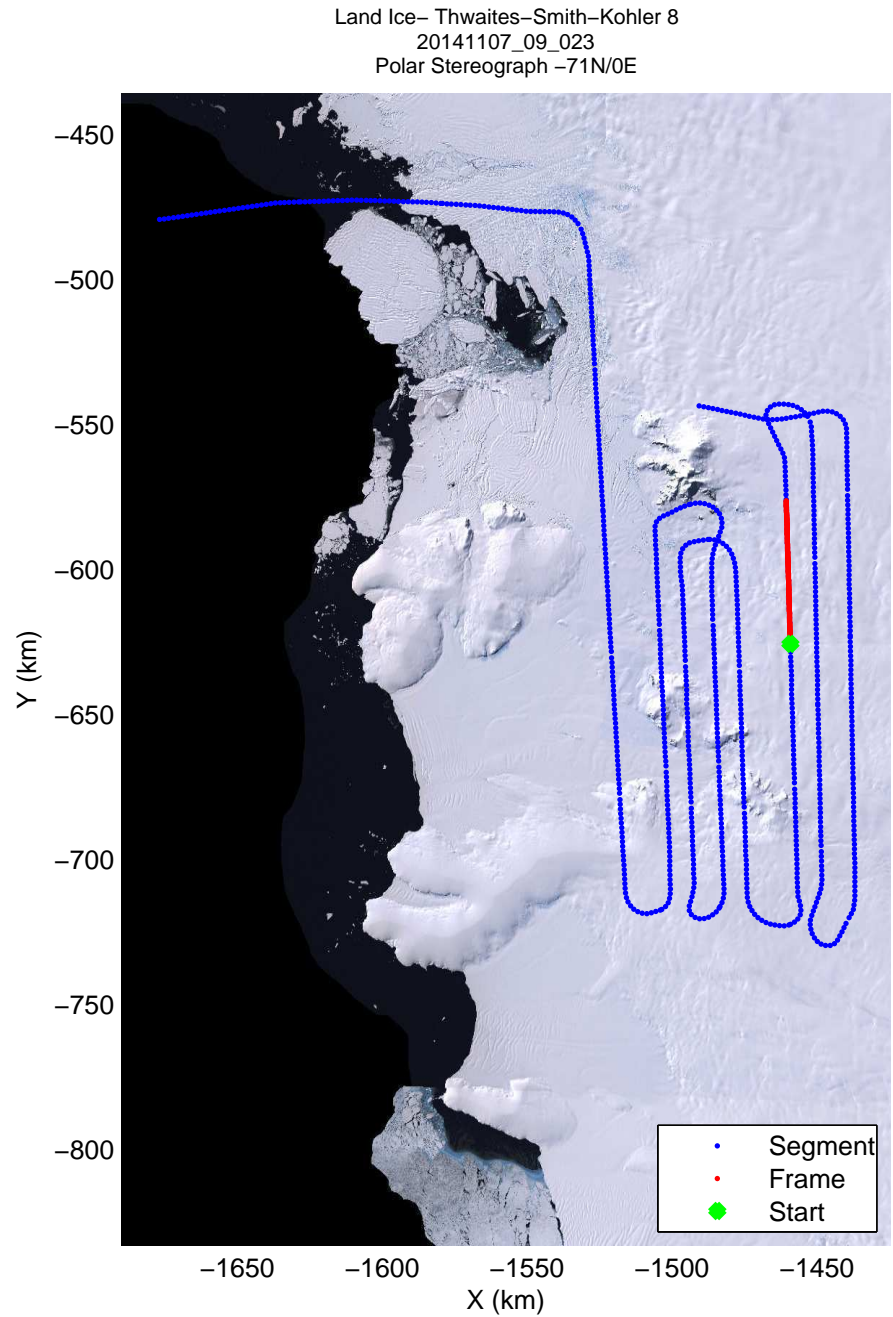

Land Ice– Thwaites–Smith–Kohler 8
 20141107_09_022
 Polar Stereograph -71N/0E

mcords3 2014_Antarctica_DC8: "Land Ice- Thwaites-Smith-Kohler 8" 20141107_09_022: 17:41:30.1 to 17:47:55.1 GPS

mcords3 2014_Antarctica_DC8: "Land Ice- Thwaites-Smith-Kohler 8" 20141107_09_022: 17:41:30.1 to 17:47:55.1 GPS