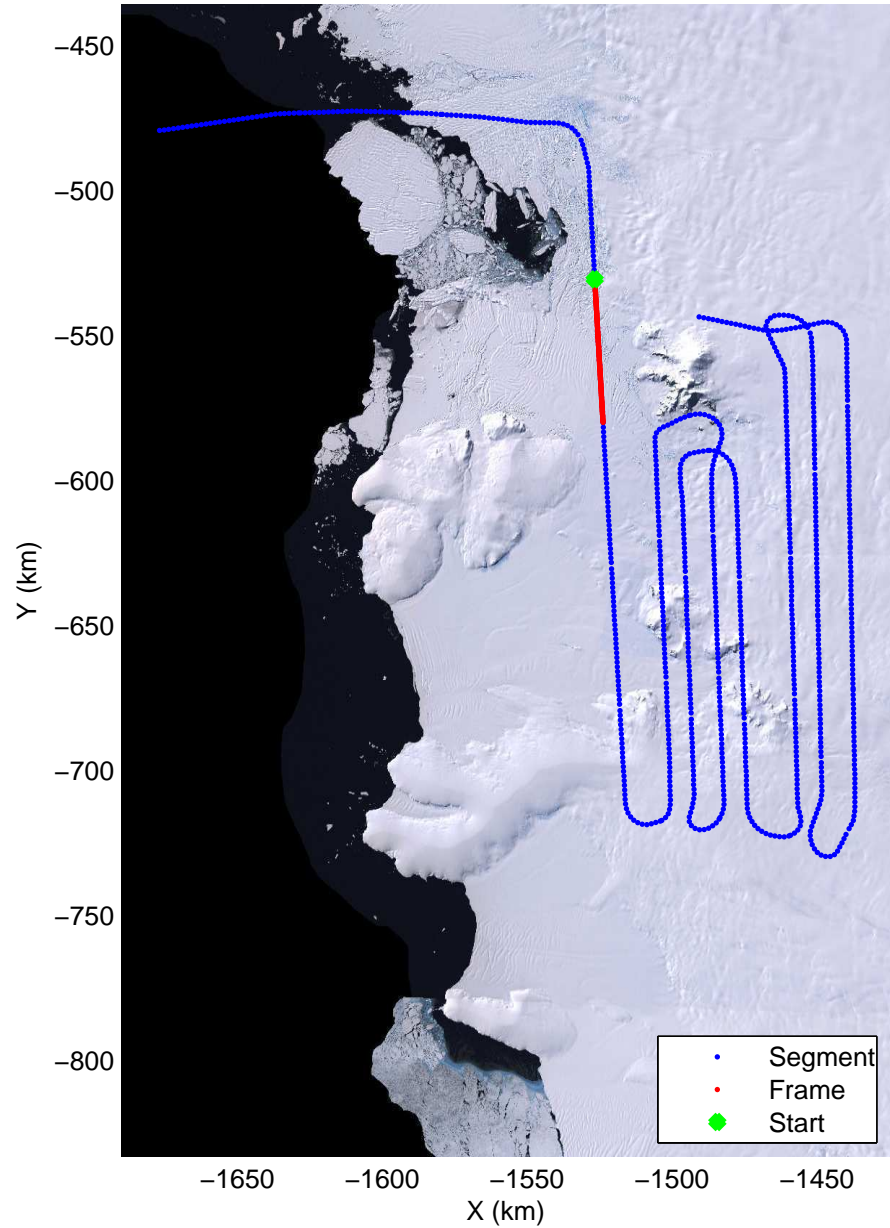

Land Ice- Thwaites-Smith-Kohler 8
 20141107_09_002
 Polar Stereograph -71N/0E

mcords3 2014_Antarctica_DC8: "Land Ice- Thwaites-Smith-Kohler 8" 20141107_09_002: 15:37:38.7 to 15:42:50.8 GPS

mcords3 2014_Antarctica_DC8: "Land Ice- Thwaites-Smith-Kohler 8" 20141107_09_002: 15:37:38.7 to 15:42:50.8 GPS

Land Ice- Thwaites-Smith-Kohler 8
 20141107_09_003
 Polar Stereograph -71N/0E

mcords3 2014_Antarctica_DC8: "Land Ice- Thwaites-Smith-Kohler 8" 20141107_09_003: 15:42:51.1 to 15:48:57.4 GPS

mcords3 2014_Antarctica_DC8: "Land Ice- Thwaites-Smith-Kohler 8" 20141107_09_003: 15:42:51.1 to 15:48:57.4 GPS

mcords3 2014_Antarctica_DC8: "Land Ice- Thwaites-Smith-Kohler 8" 20141107_09_004: 15:48:57.6 to 15:54:45.6 GPS

mcords3 2014_Antarctica_DC8: "Land Ice- Thwaites-Smith-Kohler 8" 20141107_09_004: 15:48:57.6 to 15:54:45.6 GPS

Land Ice- Thwaites-Smith-Kohler 8
20141107_09_005
Polar Stereograph -71N/0E

mcords3 2014_Antarctica_DC8: "Land Ice- Thwaites-Smith-Kohler 8" 20141107_09_005: 15:54:45.8 to 16:00:42.8 GPS

mcords3 2014_Antarctica_DC8: "Land Ice- Thwaites-Smith-Kohler 8" 20141107_09_005: 15:54:45.8 to 16:00:42.8 GPS