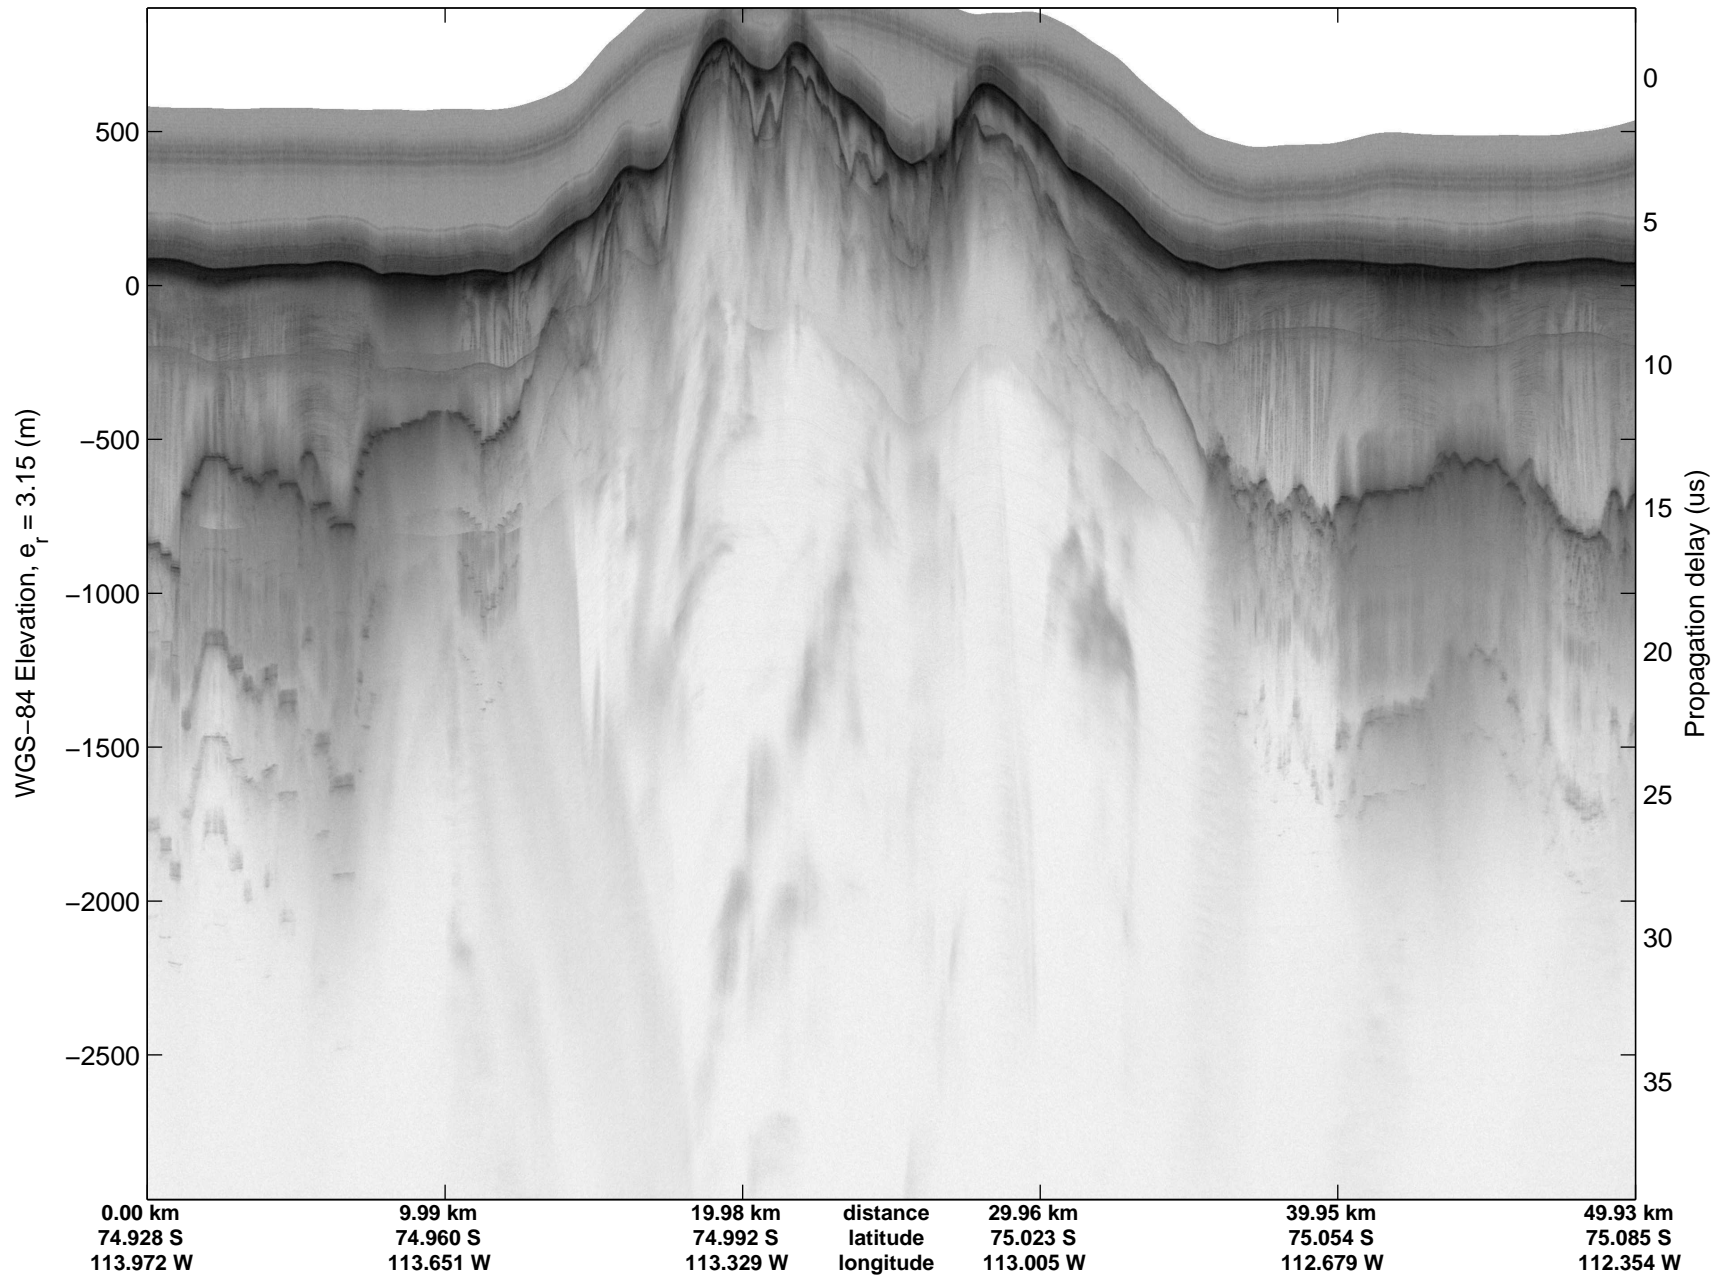

mcords3 2014_Antarctica_DC8: "Land Ice- Thwaites-Smith-Kohler 8" 20141107_09_010: 16:25:01.0 to 16:31:12.6 GPS