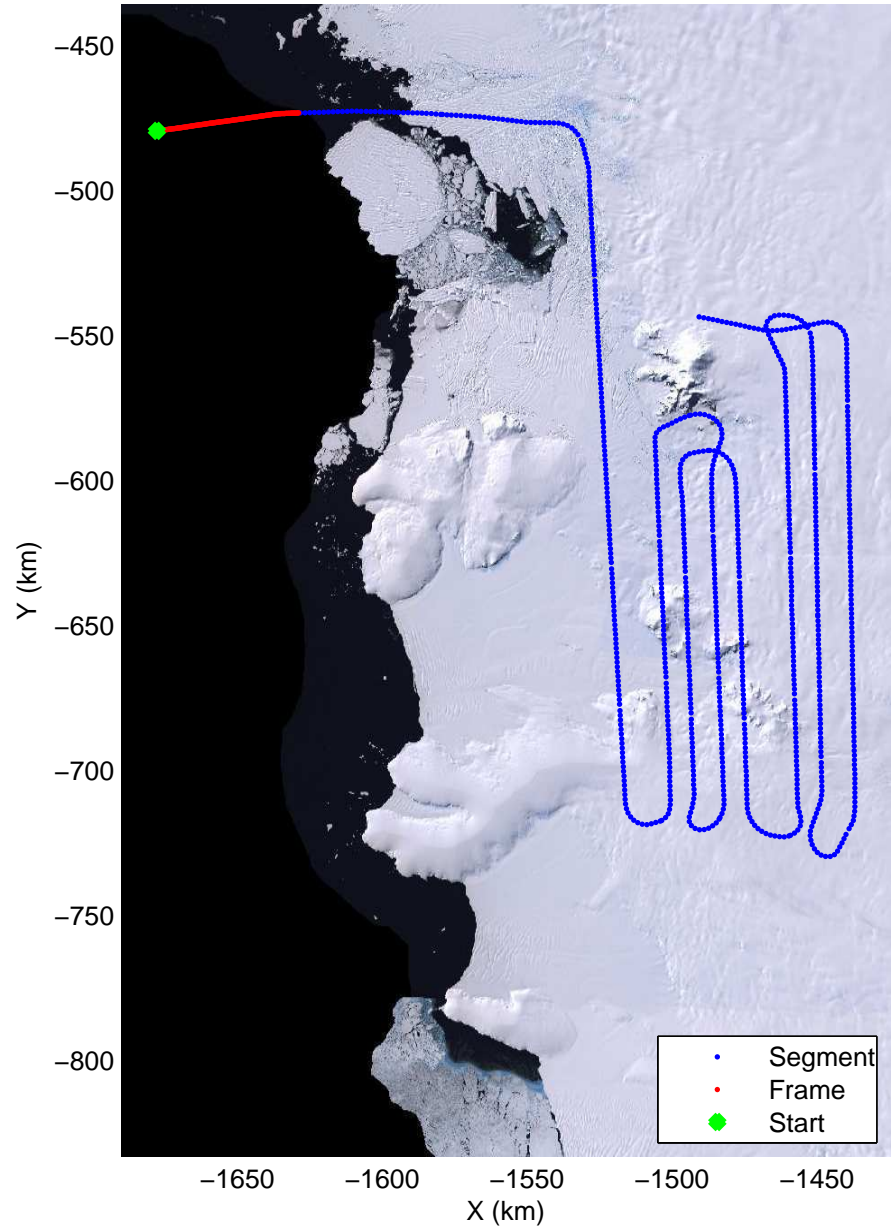

Land Ice- Thwaites-Smith-Kohler 8
20141107_09_001
Polar Stereograph -71N/0E

mcords3 2014_Antarctica_DC8: "Land Ice- Thwaites-Smith-Kohler 8" 20141107_09_001: 15:32:51.0 to 15:37:38.2 GPS

mcords3 2014_Antarctica_DC8: "Land Ice- Thwaites-Smith-Kohler 8" 20141107_09_001: 15:32:51.0 to 15:37:38.2 GPS

Land Ice- Thwaites-Smith-Kohler 8
 20141107_09_002
 Polar Stereograph -71N/0E

mcords3 2014_Antarctica_DC8: "Land Ice- Thwaites-Smith-Kohler 8" 20141107_09_002: 15:37:38.7 to 15:42:50.8 GPS

mcords3 2014_Antarctica_DC8: "Land Ice- Thwaites-Smith-Kohler 8" 20141107_09_002: 15:37:38.7 to 15:42:50.8 GPS