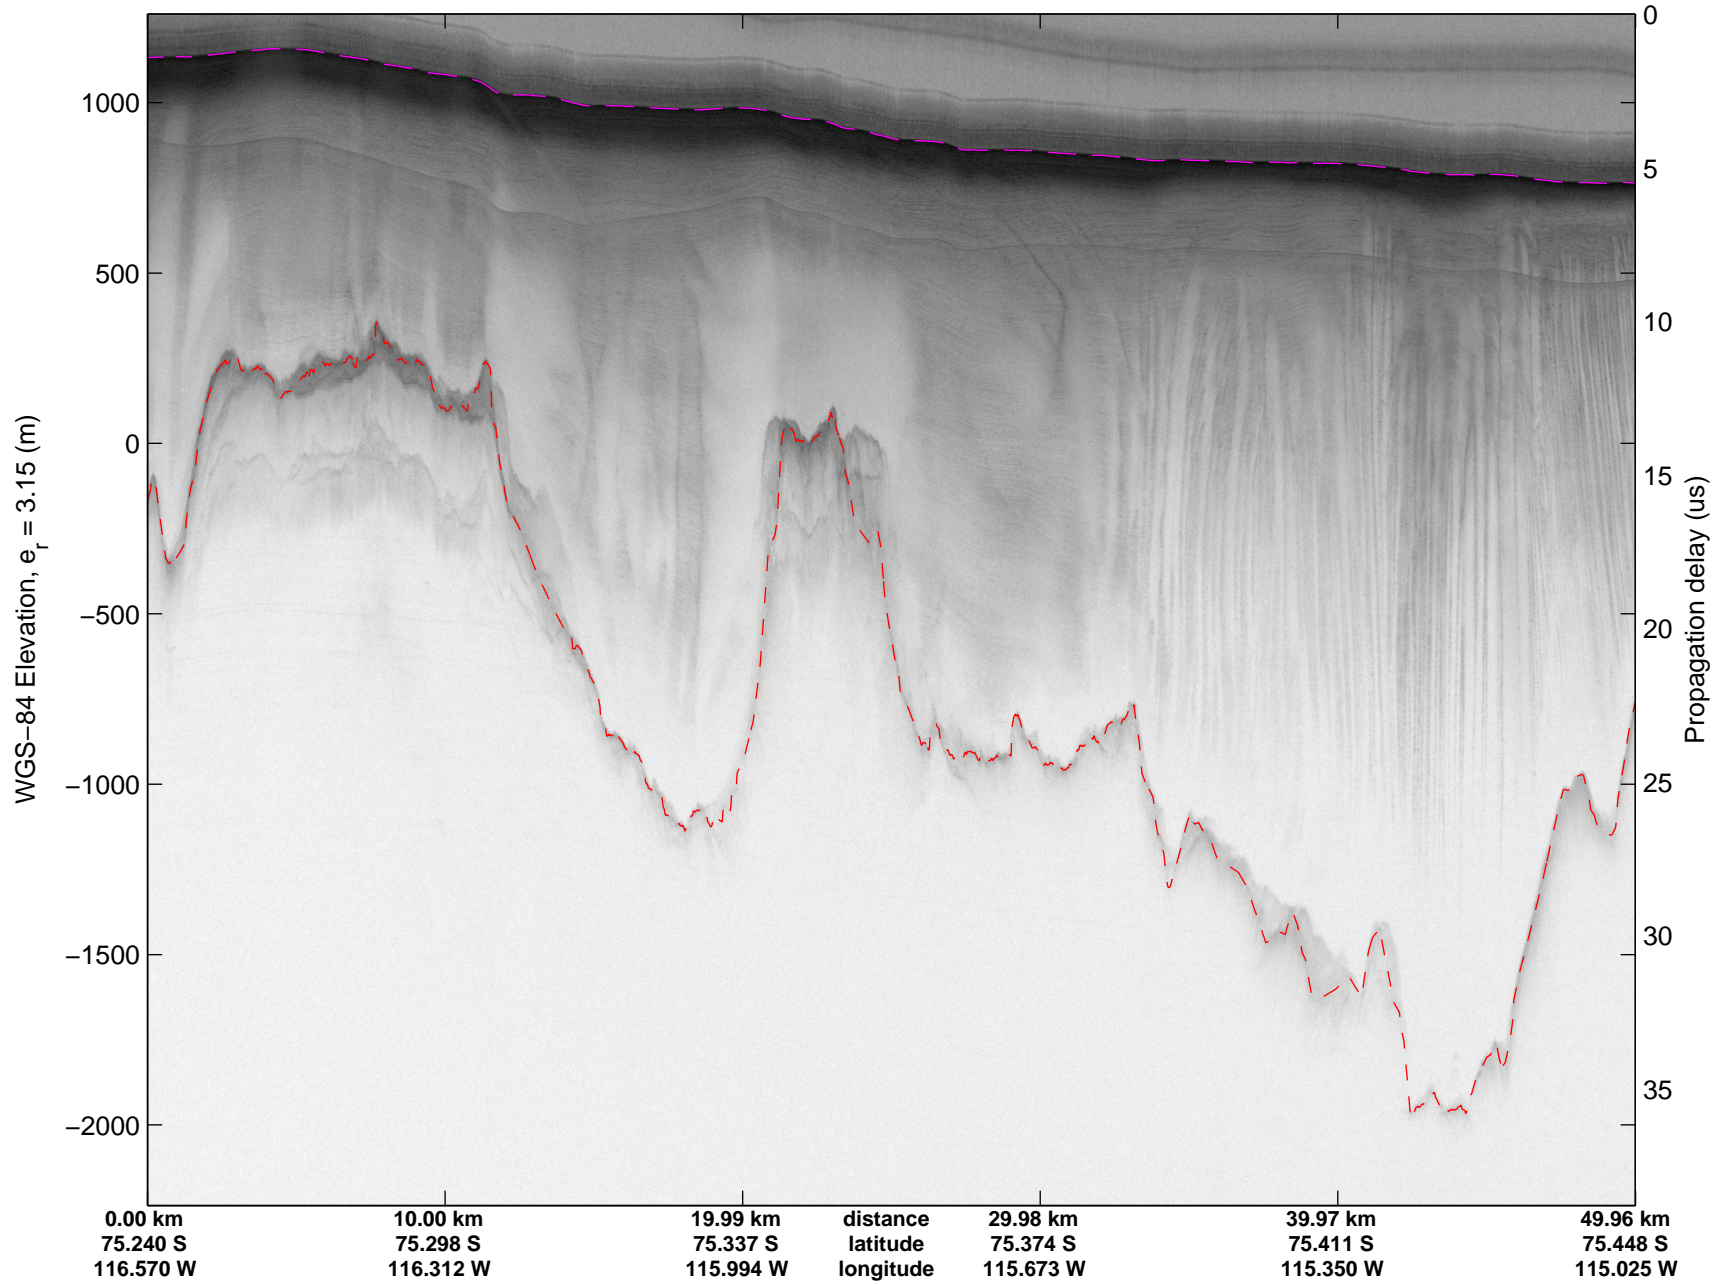

mcords3 2014_Antarctica_DC8: "Land Ice- Thwaites-Smith-Kohler 8" 20141107_09_029: 18:26:06.2 to 18:32:36.9 GPS