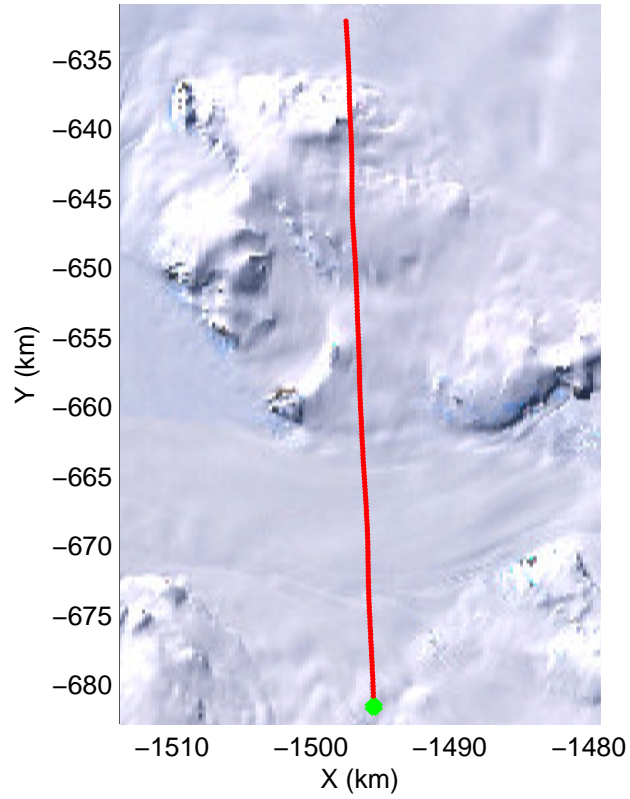

Land Ice- Thwaites-Smith-Kohler 8
20141107_09_016
Polar Stereograph -71N/0E