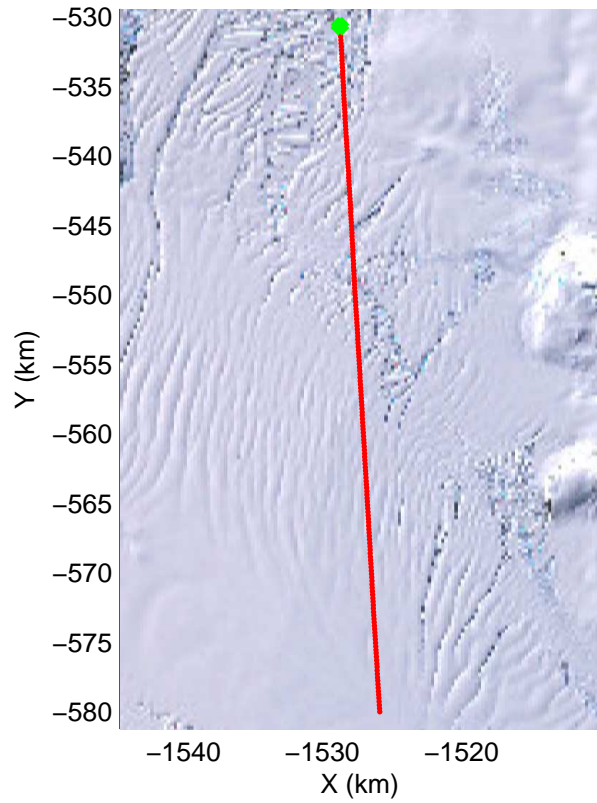

Land Ice- Thwaites-Smith-Kohler 8
20141107_09_001
Polar Stereograph -71N/0E

mcords3 2014_Antarctica_DC8: "Land Ice- Thwaites-Smith-Kohler 8" 20141107_09_001: 15:32:51.0 to 15:37:38.2 GPS

mcords3 2014_Antarctica_DC8: "Land Ice- Thwaites-Smith-Kohler 8" 20141107_09_001: 15:32:51.0 to 15:37:38.2 GPS

Land Ice- Thwaites-Smith-Kohler 8
 20141107_09_002
 Polar Stereograph -71N/0E

mcords3 2014_Antarctica_DC8: "Land Ice- Thwaites-Smith-Kohler 8" 20141107_09_002: 15:37:38.7 to 15:42:50.8 GPS

mcords3 2014_Antarctica_DC8: "Land Ice- Thwaites-Smith-Kohler 8" 20141107_09_002: 15:37:38.7 to 15:42:50.8 GPS

Land Ice- Thwaites-Smith-Kohler 8
 20141107_09_003
 Polar Stereograph -71N/0E

mcords3 2014_Antarctica_DC8: "Land Ice- Thwaites-Smith-Kohler 8" 20141107_09_003: 15:42:51.1 to 15:48:57.4 GPS

mcords3 2014_Antarctica_DC8: "Land Ice- Thwaites-Smith-Kohler 8" 20141107_09_003: 15:42:51.1 to 15:48:57.4 GPS

mcords3 2014_Antarctica_DC8: "Land Ice- Thwaites-Smith-Kohler 8" 20141107_09_004: 15:48:57.6 to 15:54:45.6 GPS

mcords3 2014_Antarctica_DC8: "Land Ice- Thwaites-Smith-Kohler 8" 20141107_09_004: 15:48:57.6 to 15:54:45.6 GPS