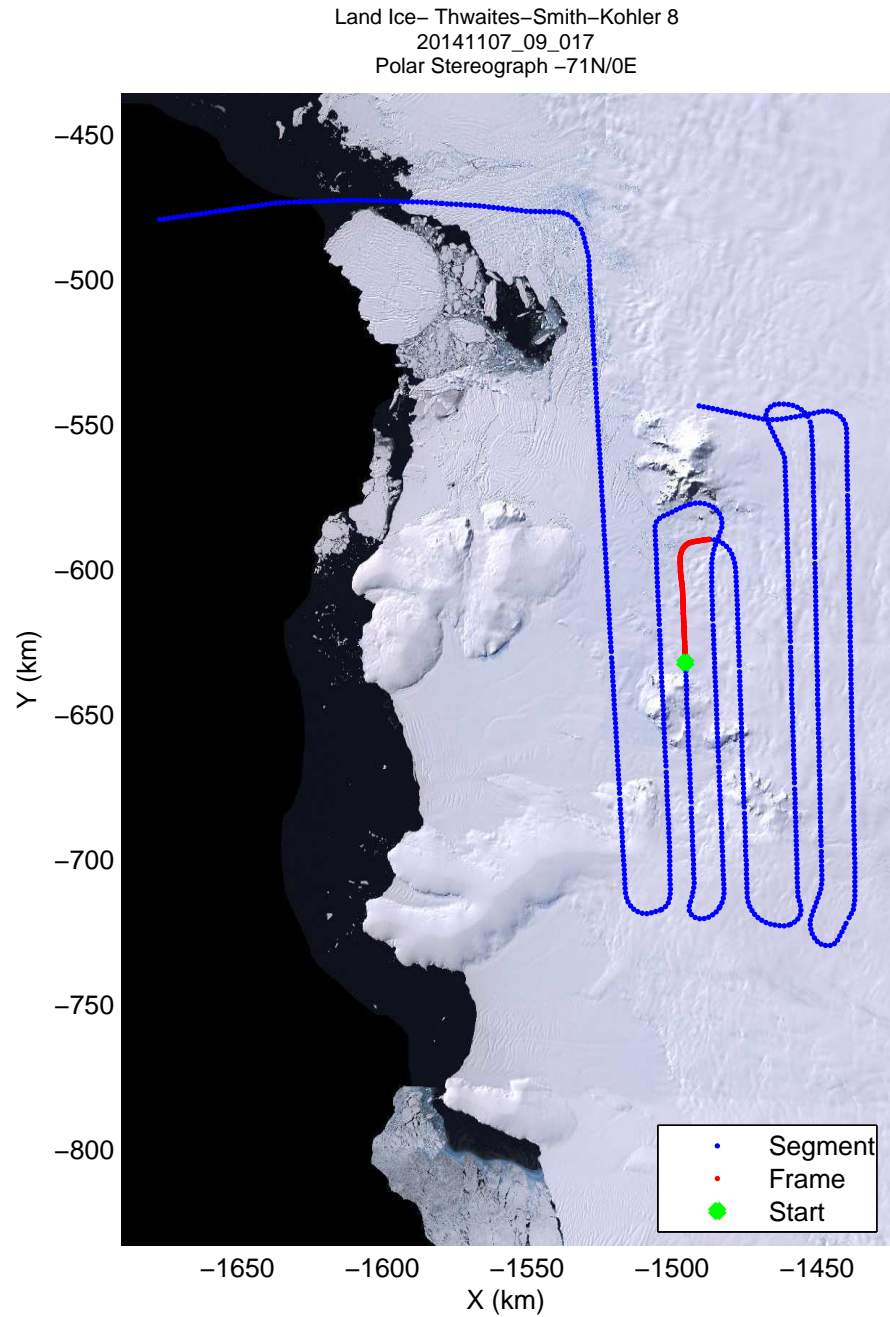

Land Ice- Thwaites-Smith-Kohler 8
20141107_09_016
Polar Stereograph -71N/0E

mcords3 2014_Antarctica_DC8: "Land Ice- Thwaites-Smith-Kohler 8" 20141107_09_016: 17:02:38.8 to 17:09:30.5 GPS

mcords3 2014_Antarctica_DC8: "Land Ice- Thwaites-Smith-Kohler 8" 20141107_09_016: 17:02:38.8 to 17:09:30.5 GPS