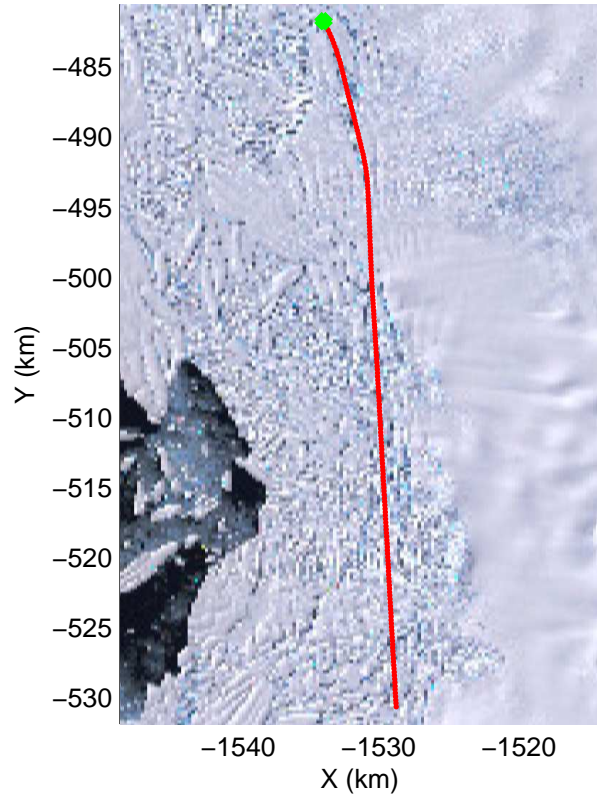

Land Ice- Thwaites-Smith-Kohler 8
20141107_09_001
Polar Stereograph -71N/0E

mcords3 2014_Antarctica_DC8: "Land Ice- Thwaites-Smith-Kohler 8" 20141107_09_001: 15:32:51.0 to 15:37:38.2 GPS

mcords3 2014_Antarctica_DC8: "Land Ice- Thwaites-Smith-Kohler 8" 20141107_09_001: 15:32:51.0 to 15:37:38.2 GPS

Land Ice- Thwaites-Smith-Kohler 8
 20141107_09_002
 Polar Stereograph -71N/0E

mcords3 2014_Antarctica_DC8: "Land Ice- Thwaites-Smith-Kohler 8" 20141107_09_002: 15:37:38.7 to 15:42:50.8 GPS

mcords3 2014_Antarctica_DC8: "Land Ice- Thwaites-Smith-Kohler 8" 20141107_09_002: 15:37:38.7 to 15:42:50.8 GPS

Land Ice- Thwaites-Smith-Kohler 8
 20141107_09_003
 Polar Stereograph -71N/0E

mcords3 2014_Antarctica_DC8: "Land Ice- Thwaites-Smith-Kohler 8" 20141107_09_003: 15:42:51.1 to 15:48:57.4 GPS

mcords3 2014_Antarctica_DC8: "Land Ice- Thwaites-Smith-Kohler 8" 20141107_09_003: 15:42:51.1 to 15:48:57.4 GPS