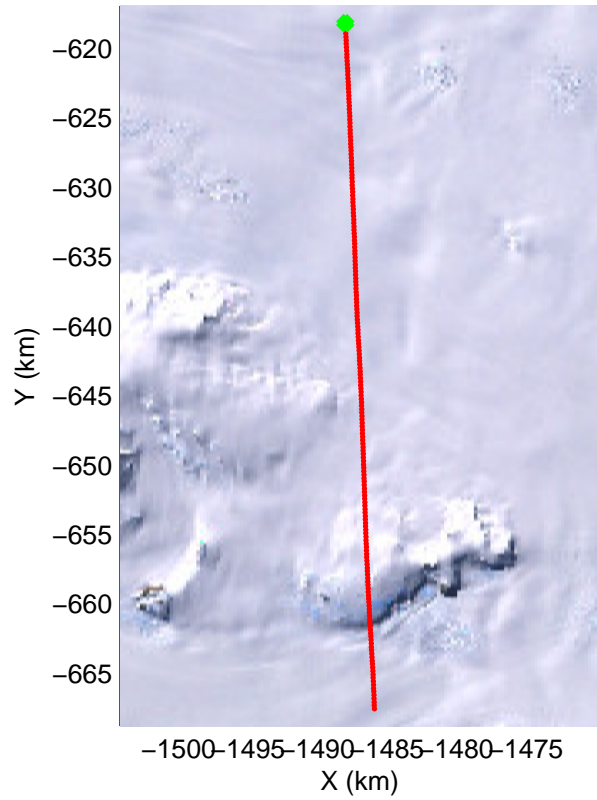

Land Ice- Thwaites-Smith-Kohler 8
20141107_09_013
Polar Stereograph -71N/0E