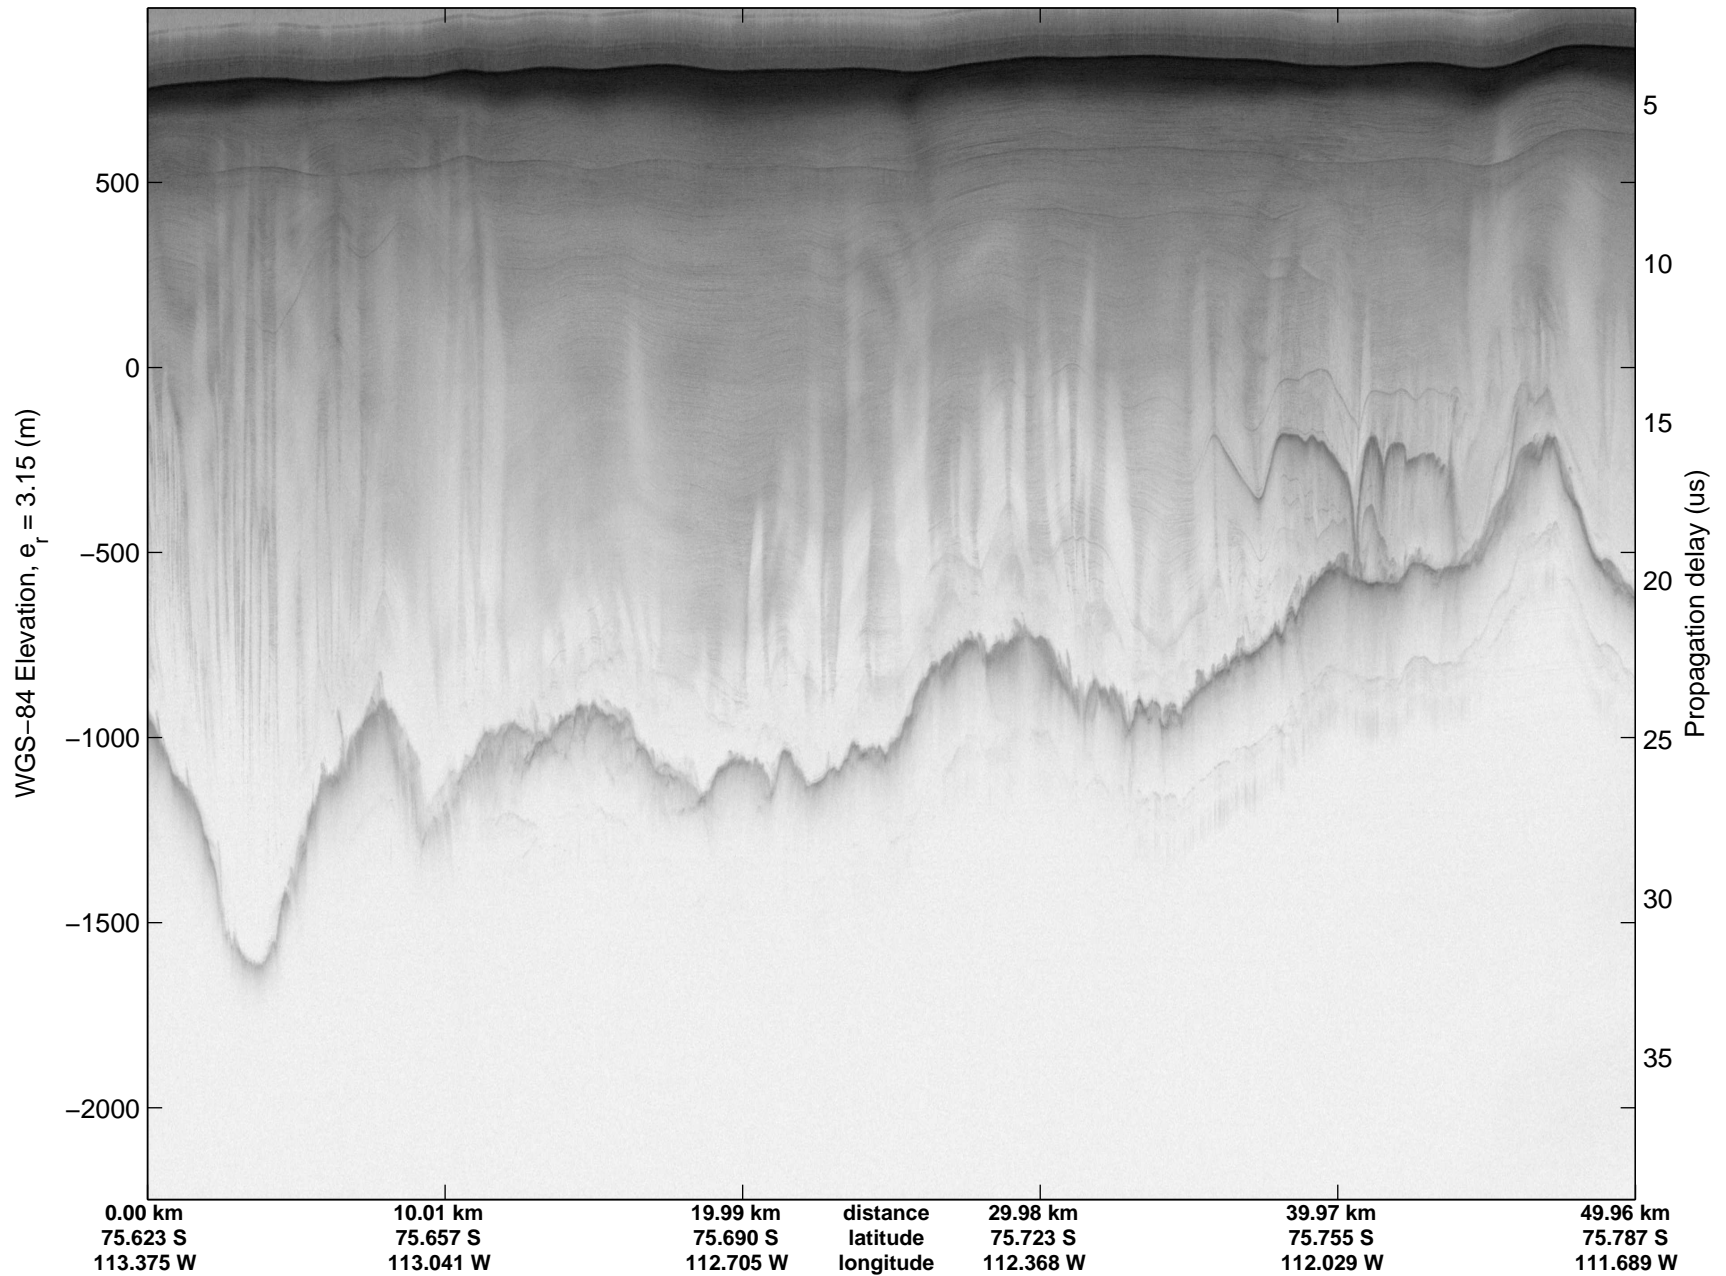

mcords3 2014_Antarctica_DC8: "Land Ice- Thwaites-Smith-Kohler 8" 20141107_09_030: 18:32:37.2 to 18:38:40.2 GPS

mcords3 2014_Antarctica_DC8: "Land Ice- Thwaites-Smith-Kohler 8" 20141107_09_030: 18:32:37.2 to 18:38:40.2 GPS

mcords3 2014_Antarctica_DC8: "Land Ice- Thwaites-Smith-Kohler 8" 20141107_09_031: 18:38:40.5 to 18:45:22.5 GPS

mcords3 2014_Antarctica_DC8: "Land Ice- Thwaites-Smith-Kohler 8" 20141107_09_031: 18:38:40.5 to 18:45:22.5 GPS