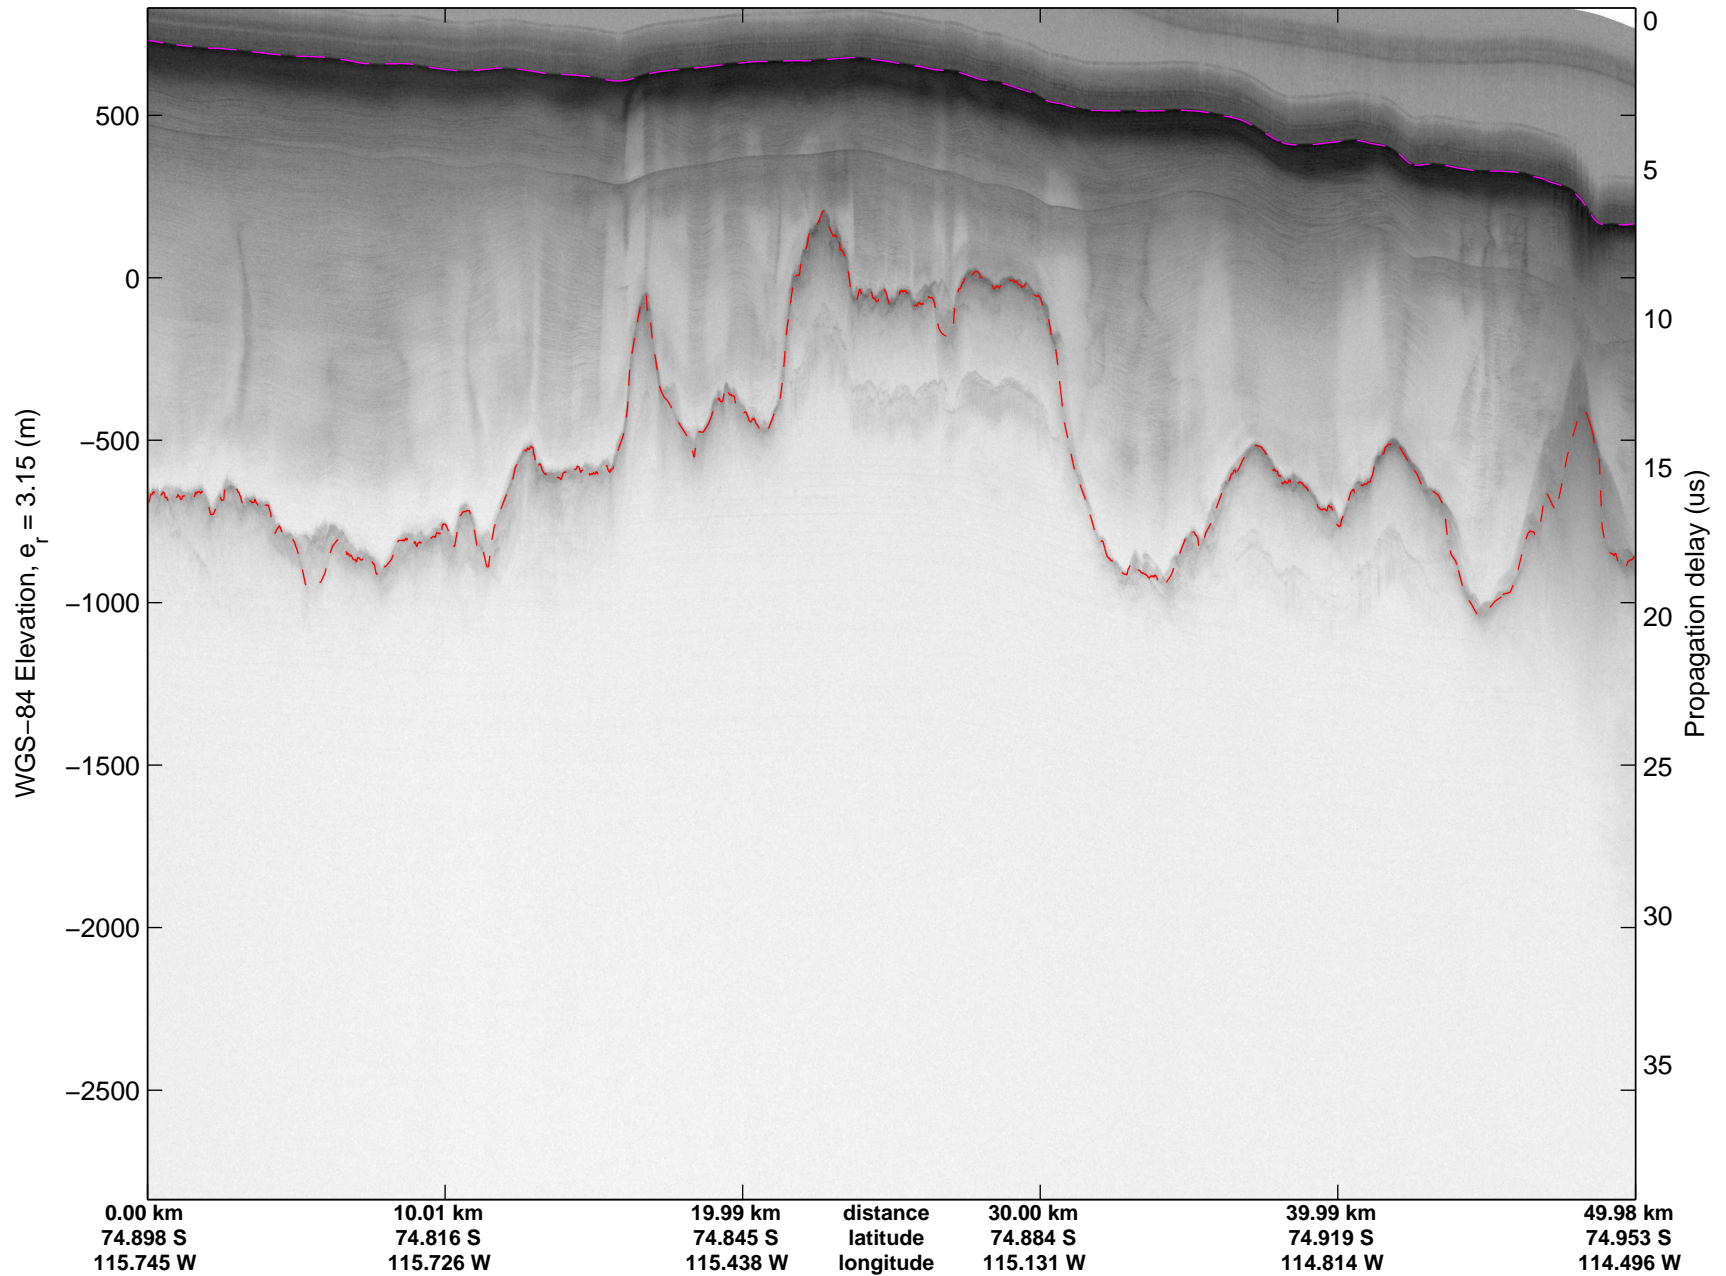

mcords3 2014_Antarctica_DC8: "Land Ice- Thwaites-Smith-Kohler 8" 20141107_09_015: 16:55:45.7 to 17:02:38.6 GPS