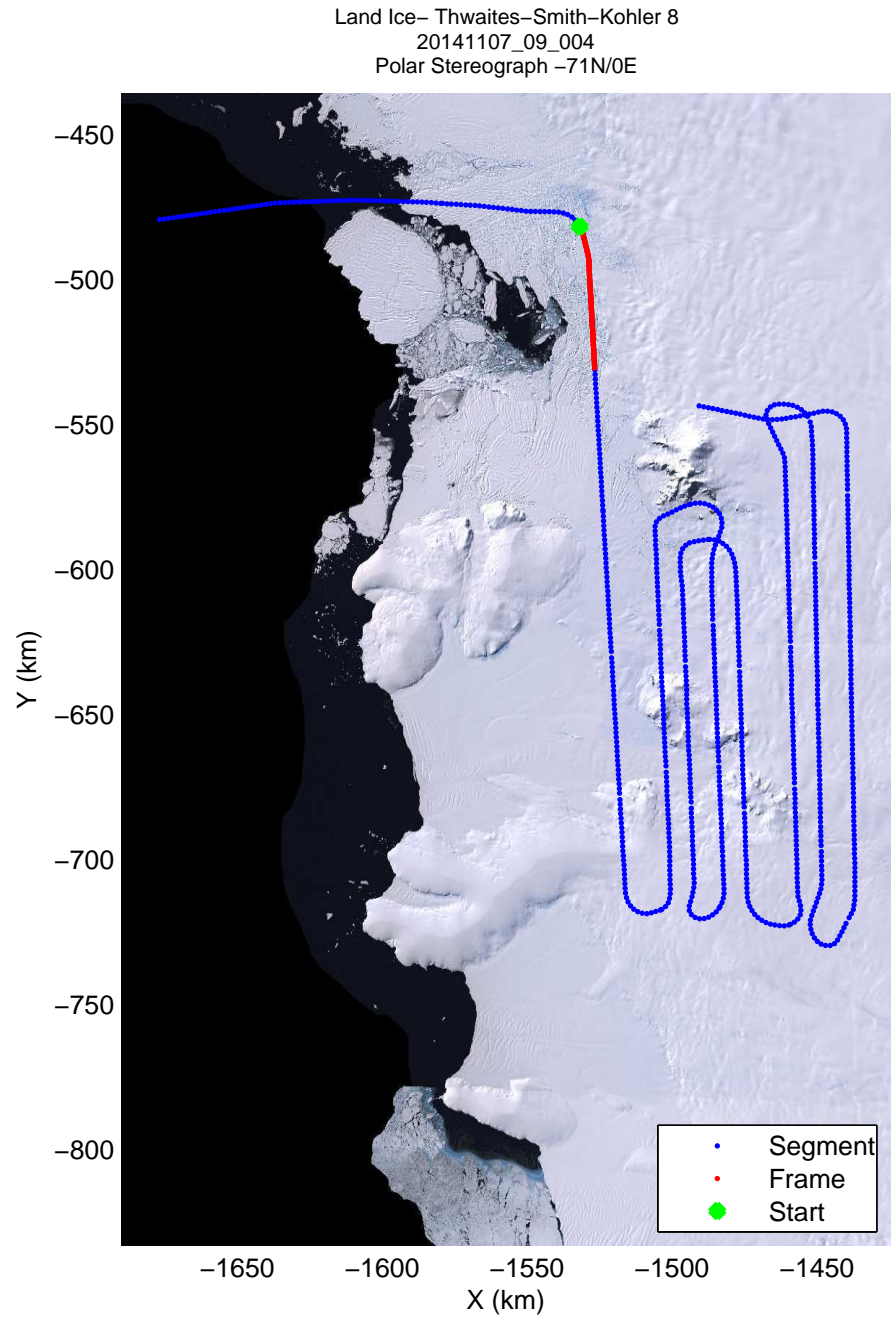

Land Ice- Thwaites-Smith-Kohler 8
20141107_09_001
Polar Stereograph -71N/0E

mcords3 2014_Antarctica_DC8: "Land Ice- Thwaites-Smith-Kohler 8" 20141107_09_001: 15:32:51.0 to 15:37:38.2 GPS

mcords3 2014_Antarctica_DC8: "Land Ice- Thwaites-Smith-Kohler 8" 20141107_09_001: 15:32:51.0 to 15:37:38.2 GPS

Land Ice- Thwaites-Smith-Kohler 8
 20141107_09_002
 Polar Stereograph -71N/0E

mcords3 2014_Antarctica_DC8: "Land Ice- Thwaites-Smith-Kohler 8" 20141107_09_002: 15:37:38.7 to 15:42:50.8 GPS

mcords3 2014_Antarctica_DC8: "Land Ice- Thwaites-Smith-Kohler 8" 20141107_09_002: 15:37:38.7 to 15:42:50.8 GPS

Land Ice- Thwaites-Smith-Kohler 8
 20141107_09_003
 Polar Stereograph -71N/0E

mcords3 2014_Antarctica_DC8: "Land Ice- Thwaites-Smith-Kohler 8" 20141107_09_003: 15:42:51.1 to 15:48:57.4 GPS

mcords3 2014_Antarctica_DC8: "Land Ice- Thwaites-Smith-Kohler 8" 20141107_09_003: 15:42:51.1 to 15:48:57.4 GPS