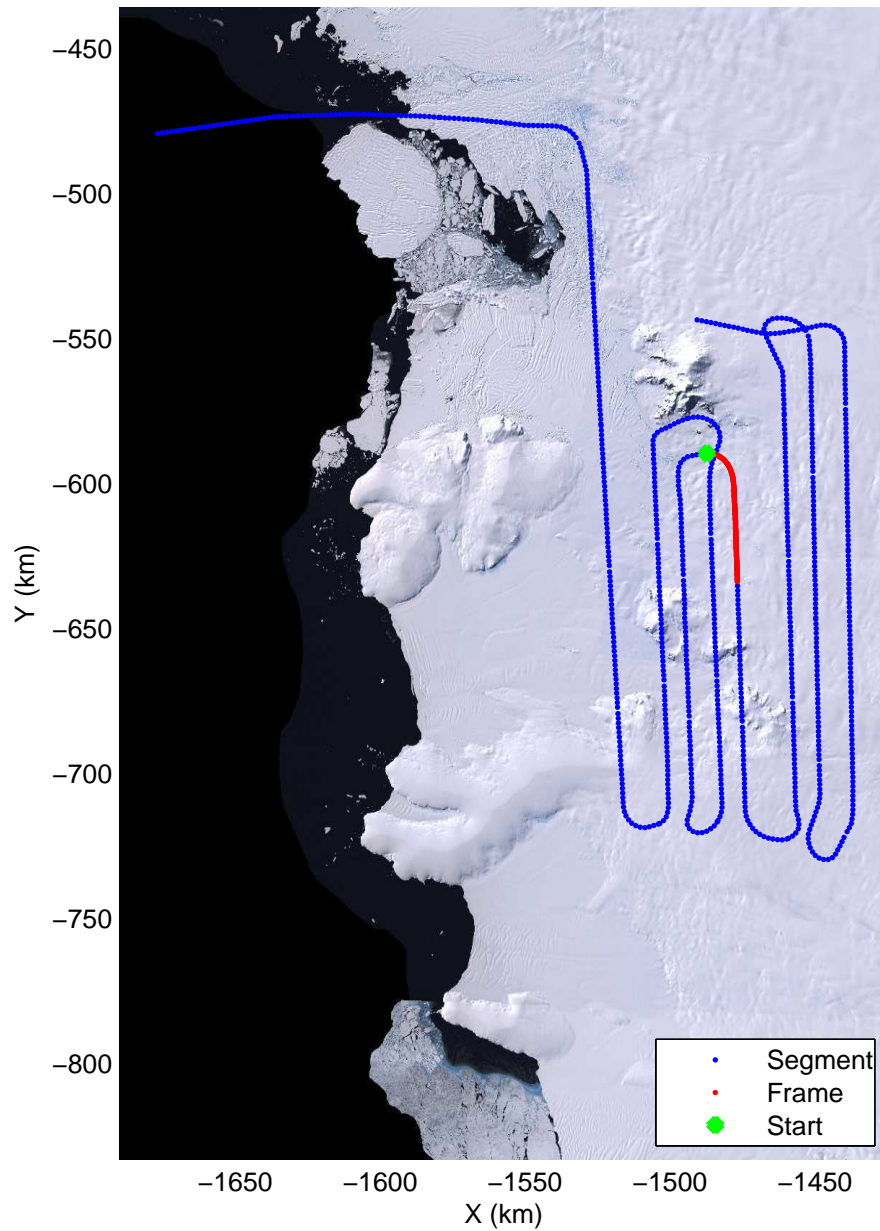

Land Ice– Thwaites–Smith–Kohler 8
20141107_09_018
Polar Stereograph -71N/0E