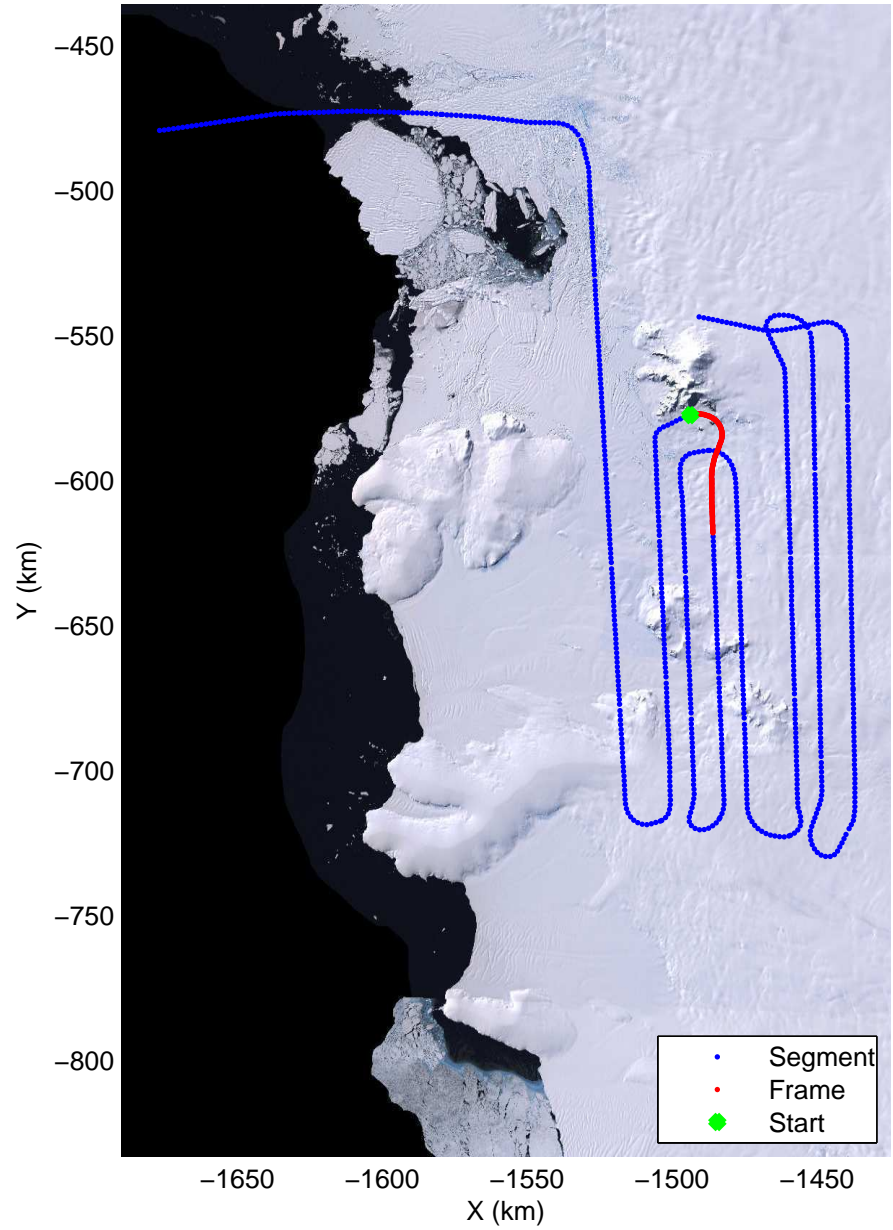

Land Ice- Thwaites-Smith-Kohler 8
20141107_09_012
Polar Stereograph -71N/0E