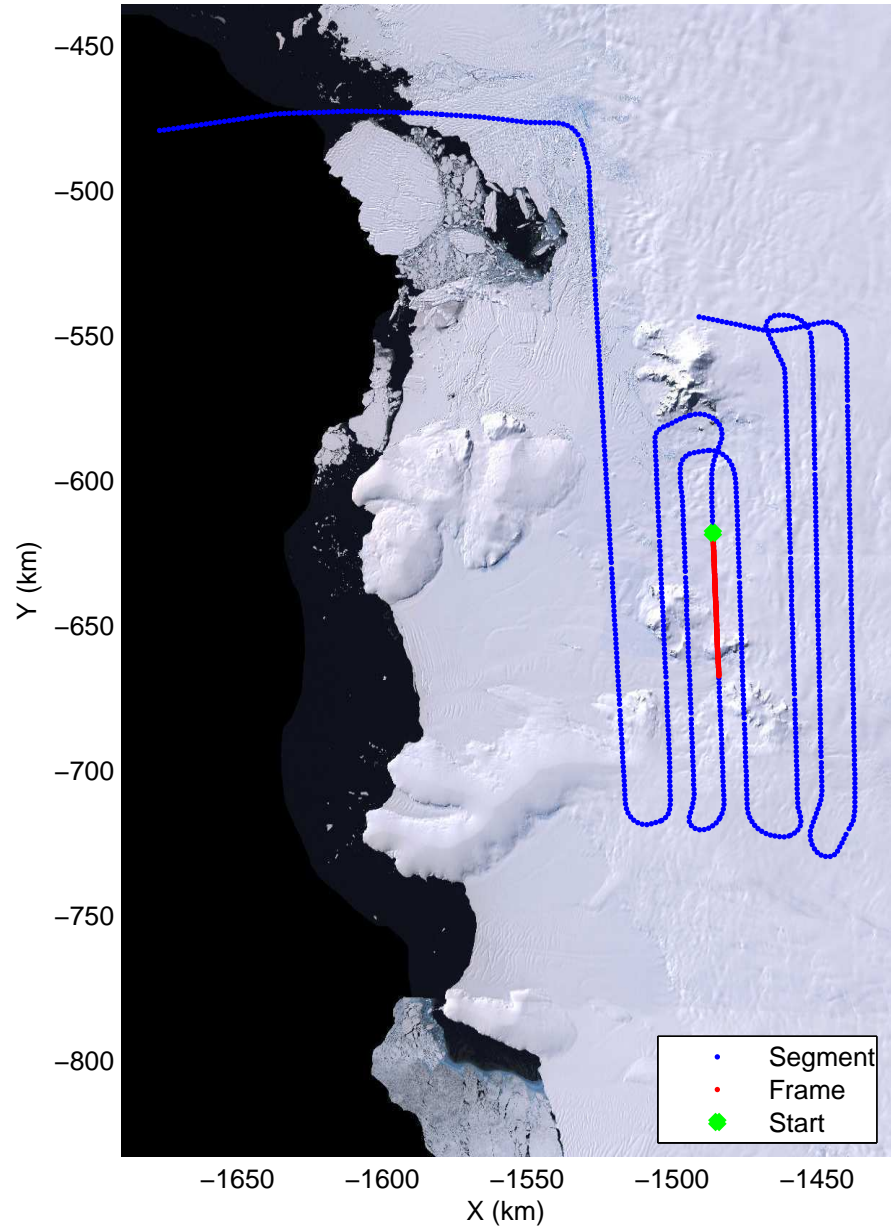

Land Ice- Thwaites-Smith-Kohler 8
20141107_09_013
Polar Stereograph -71N/0E