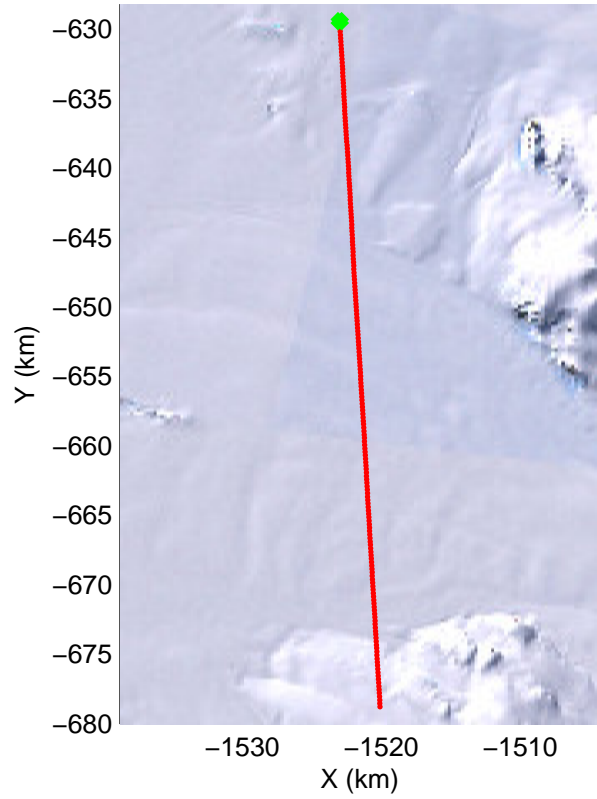

Land Ice- Thwaites-Smith-Kohler 8
20141107_09_006
Polar Stereograph -71N/0E

mcords3 2014_Antarctica_DC8: "Land Ice- Thwaites-Smith-Kohler 8" 20141107_09_006: 16:00:43.1 to 16:06:30.1 GPS

mcords3 2014_Antarctica_DC8: "Land Ice- Thwaites-Smith-Kohler 8" 20141107_09_006: 16:00:43.1 to 16:06:30.1 GPS