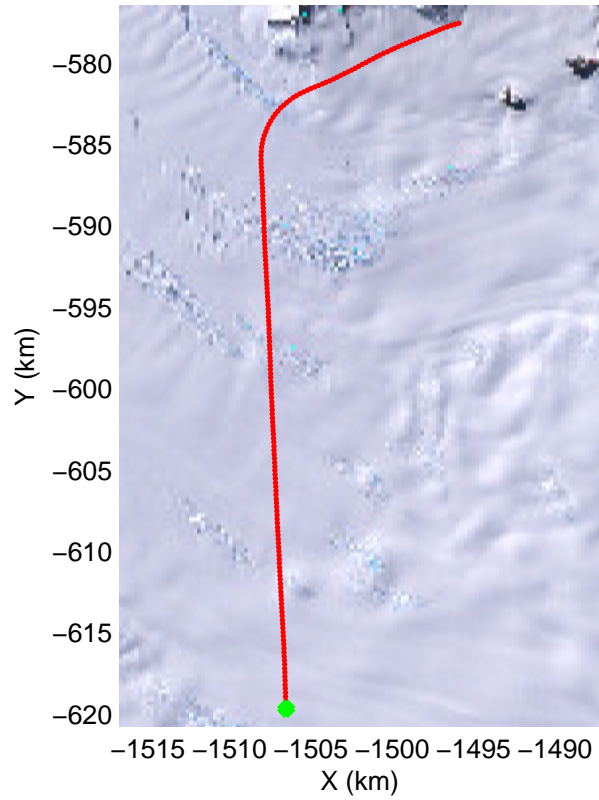

Land Ice- Thwaites-Smith-Kohler 8
20141107_09_011
Polar Stereograph -71N/0E