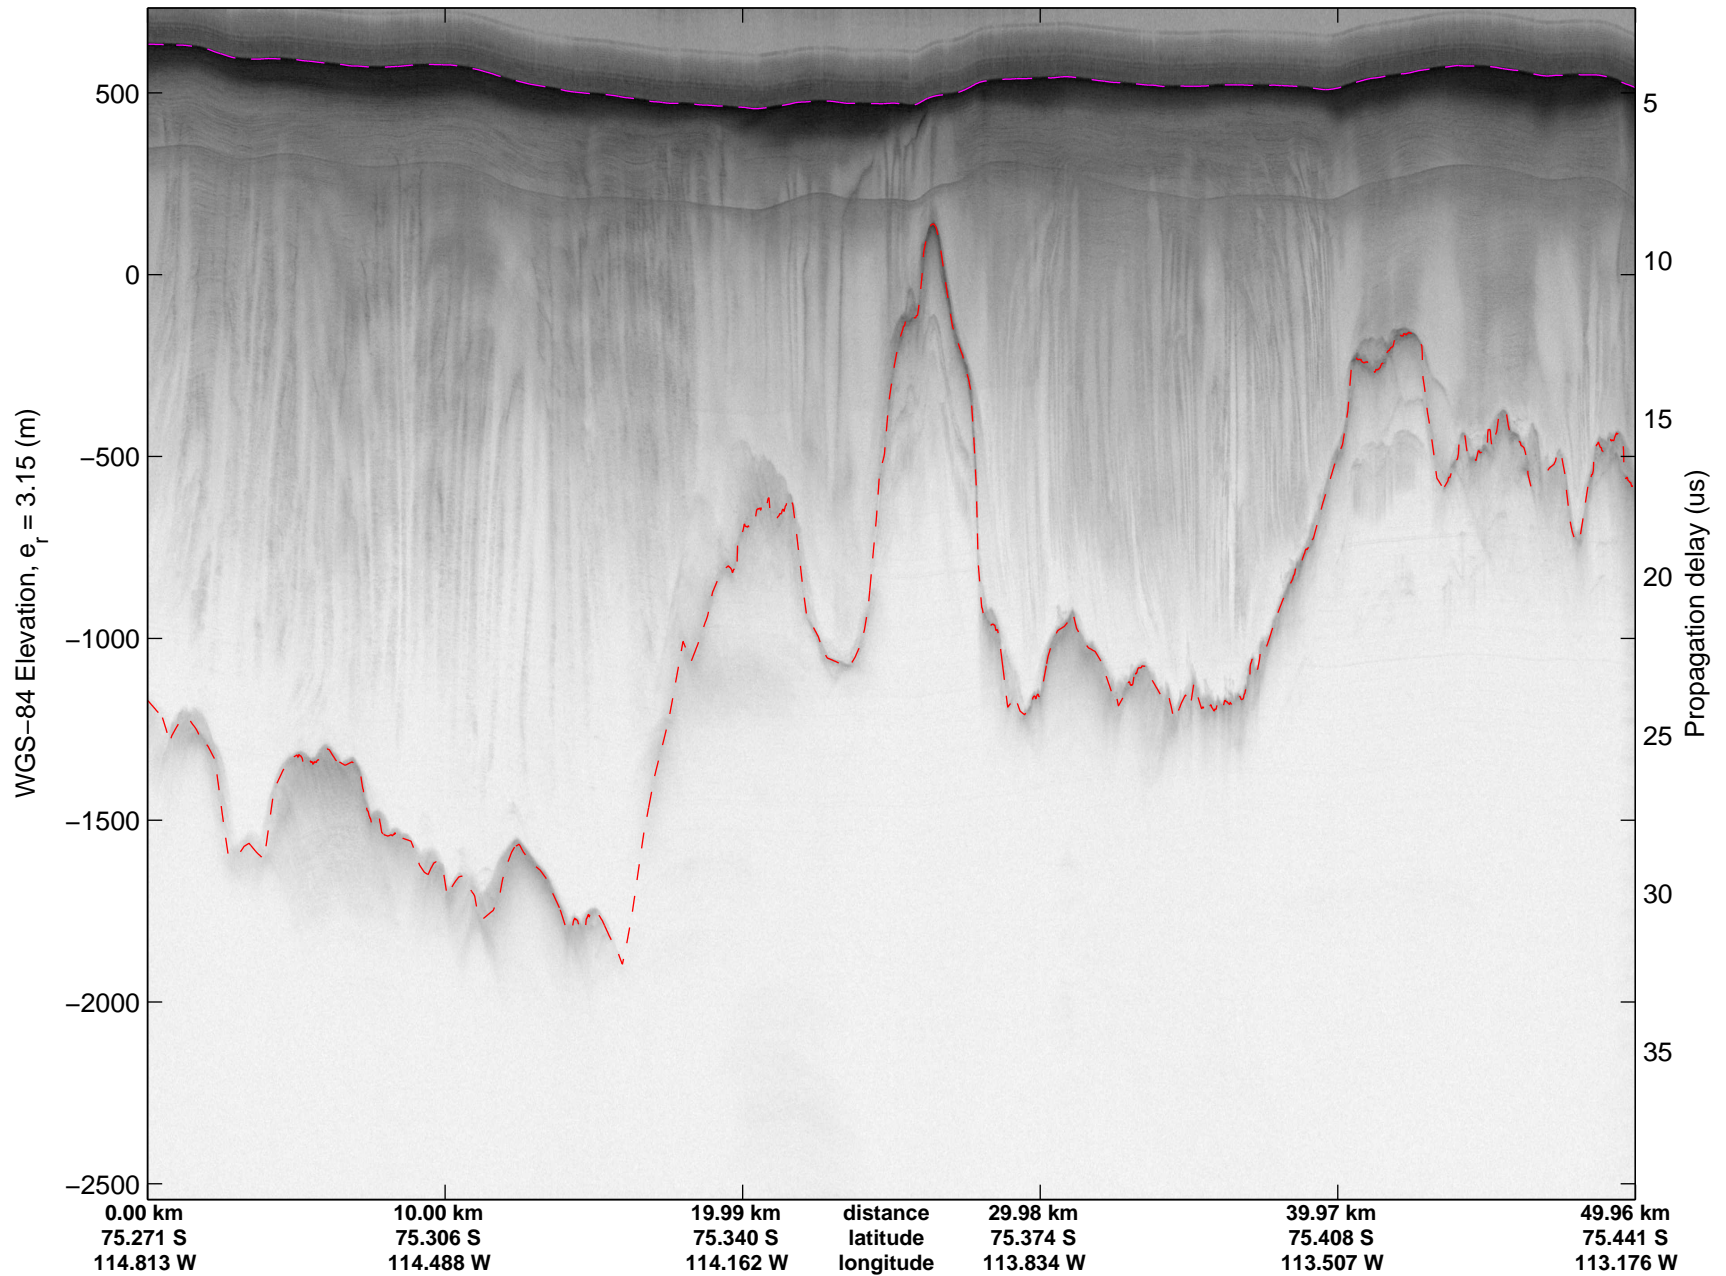

mcords3 2014_Antarctica_DC8: "Land Ice- Thwaites-Smith-Kohler 8" 20141107_09_022: 17:41:30.1 to 17:47:55.1 GPS