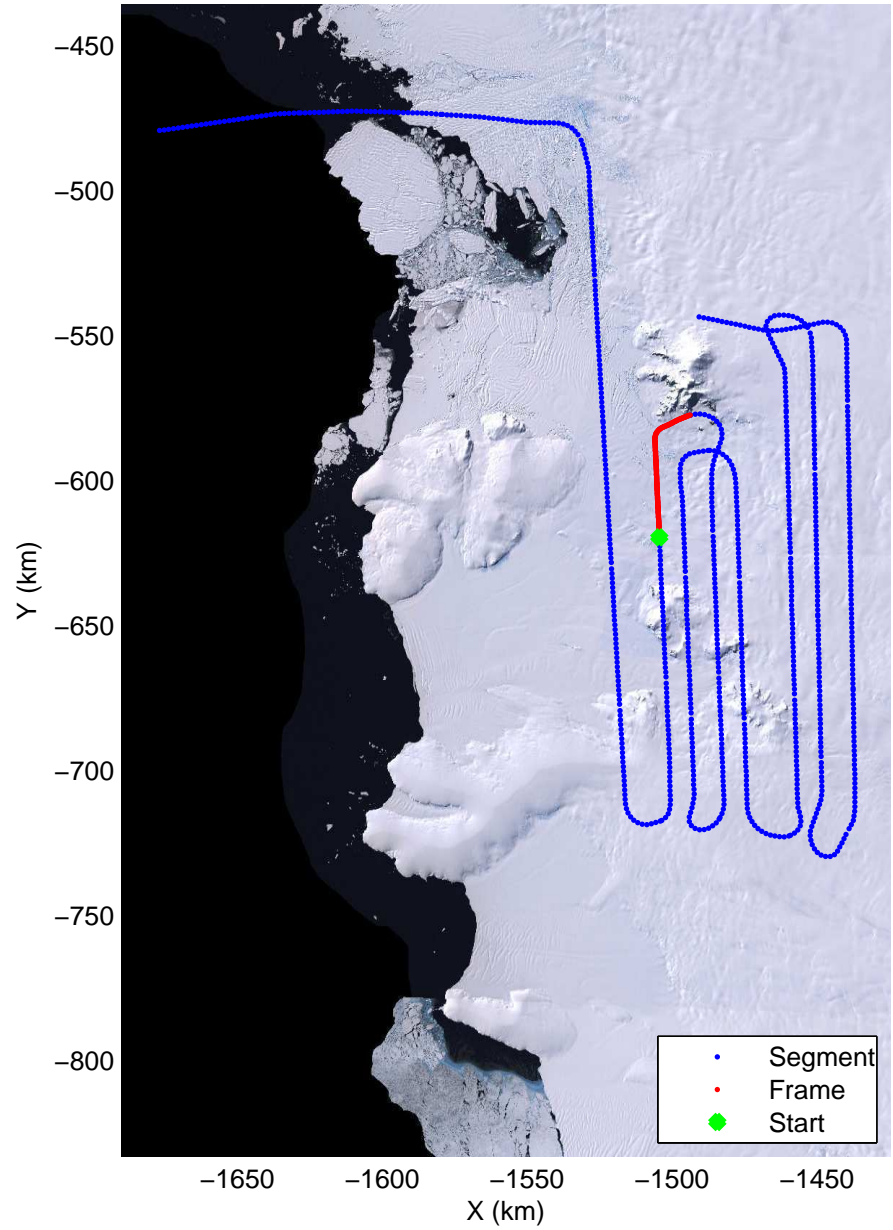

Land Ice- Thwaites-Smith-Kohler 8
20141107_09_011
Polar Stereograph -71N/0E