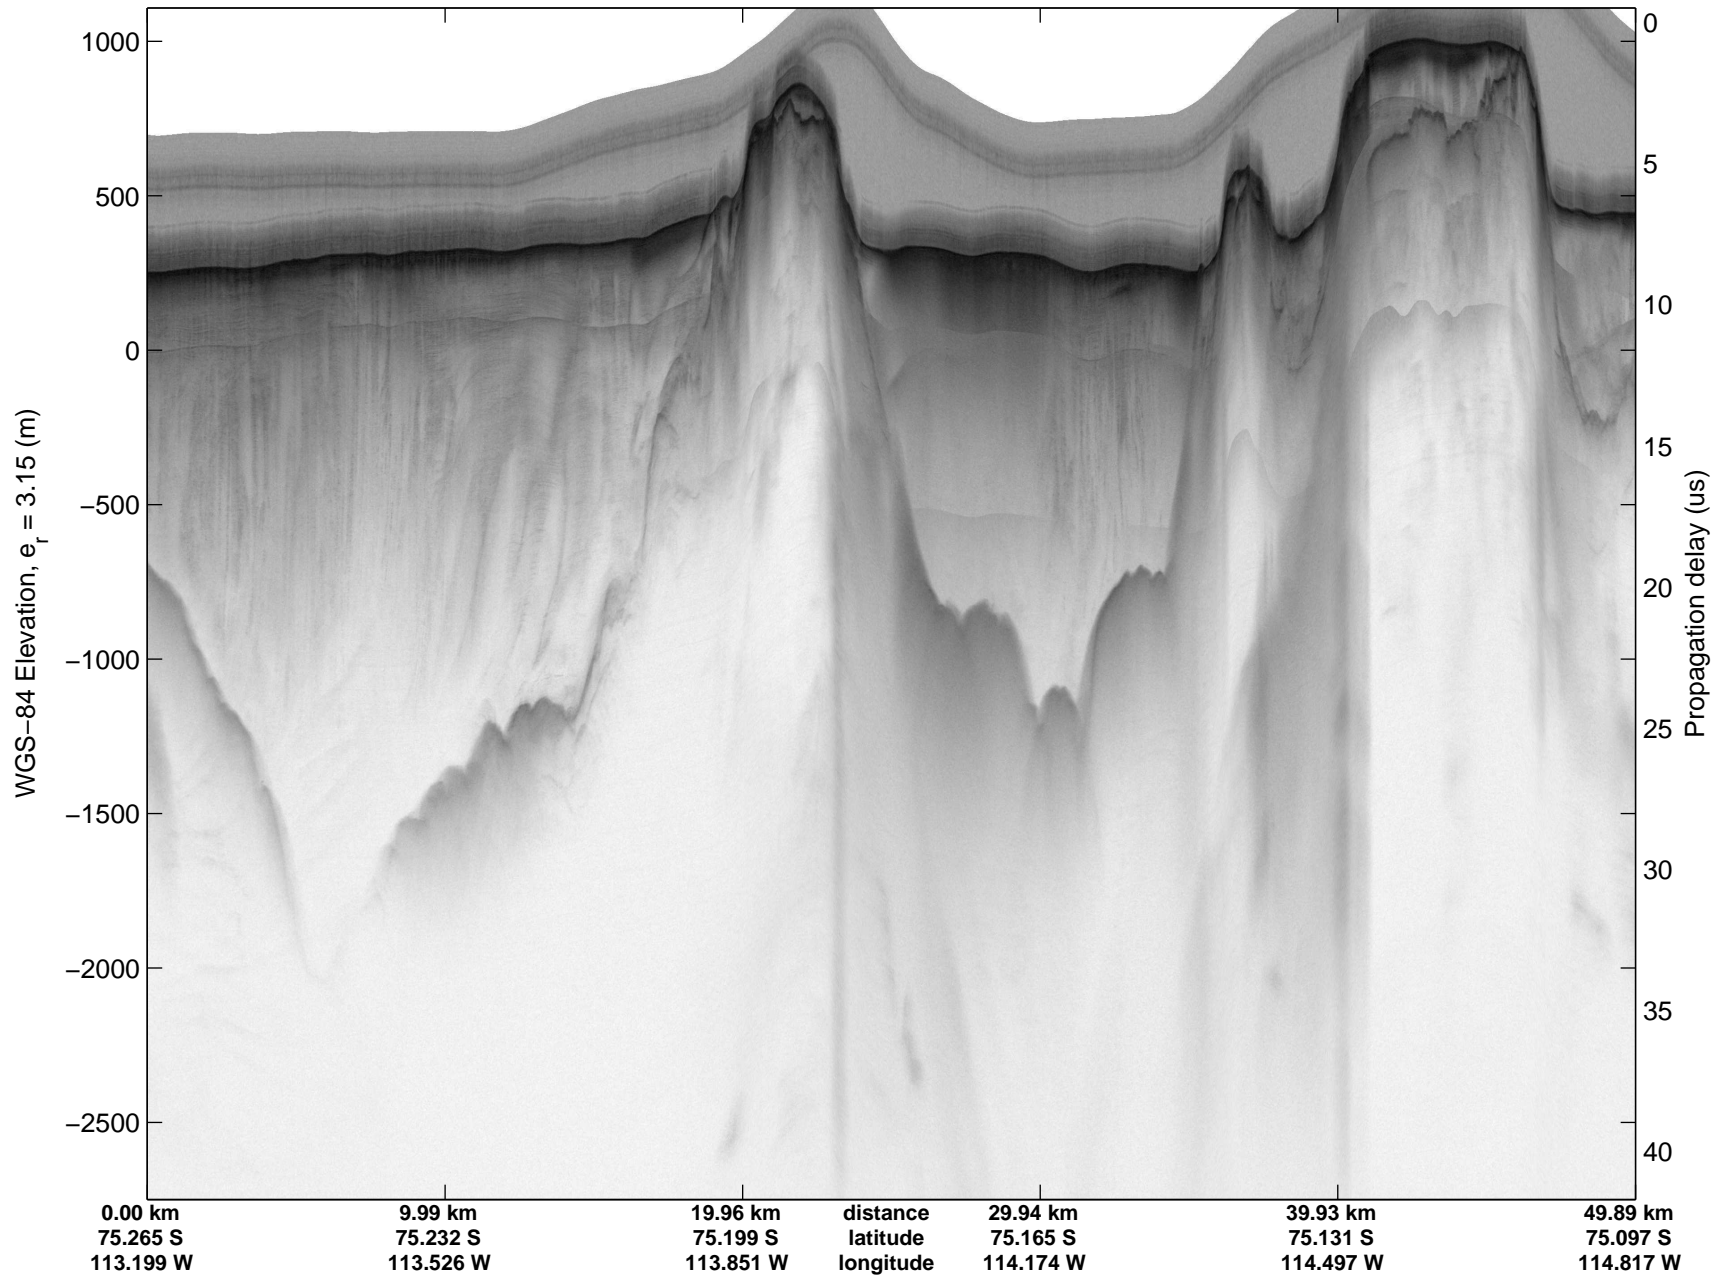

mcords3 2014_Antarctica_DC8: "Land Ice- Thwaites-Smith-Kohler 8" 20141107_09_019: 17:22:30.2 to 17:28:24.1 GPS