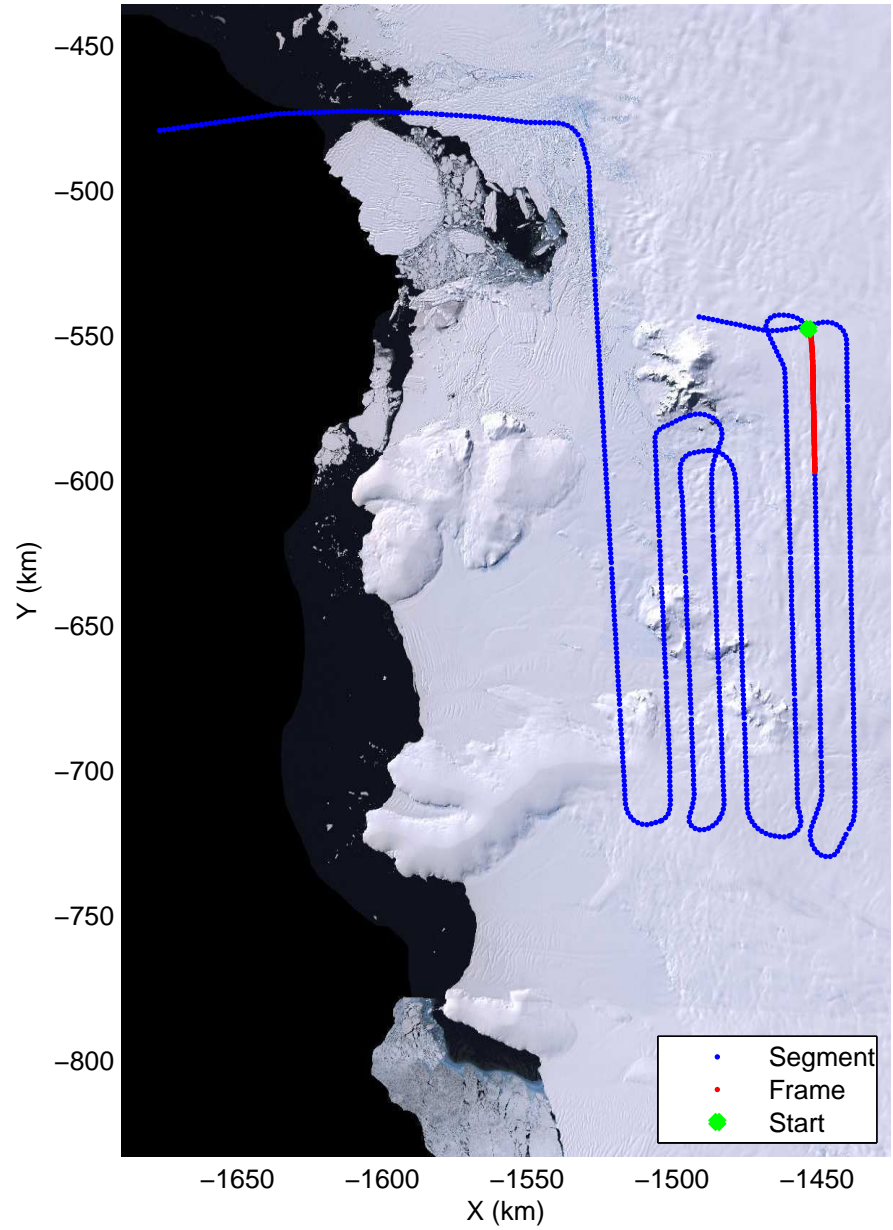

Land Ice- Thwaites-Smith-Kohler 8
20141107_09_025
Polar Stereograph -71N/0E