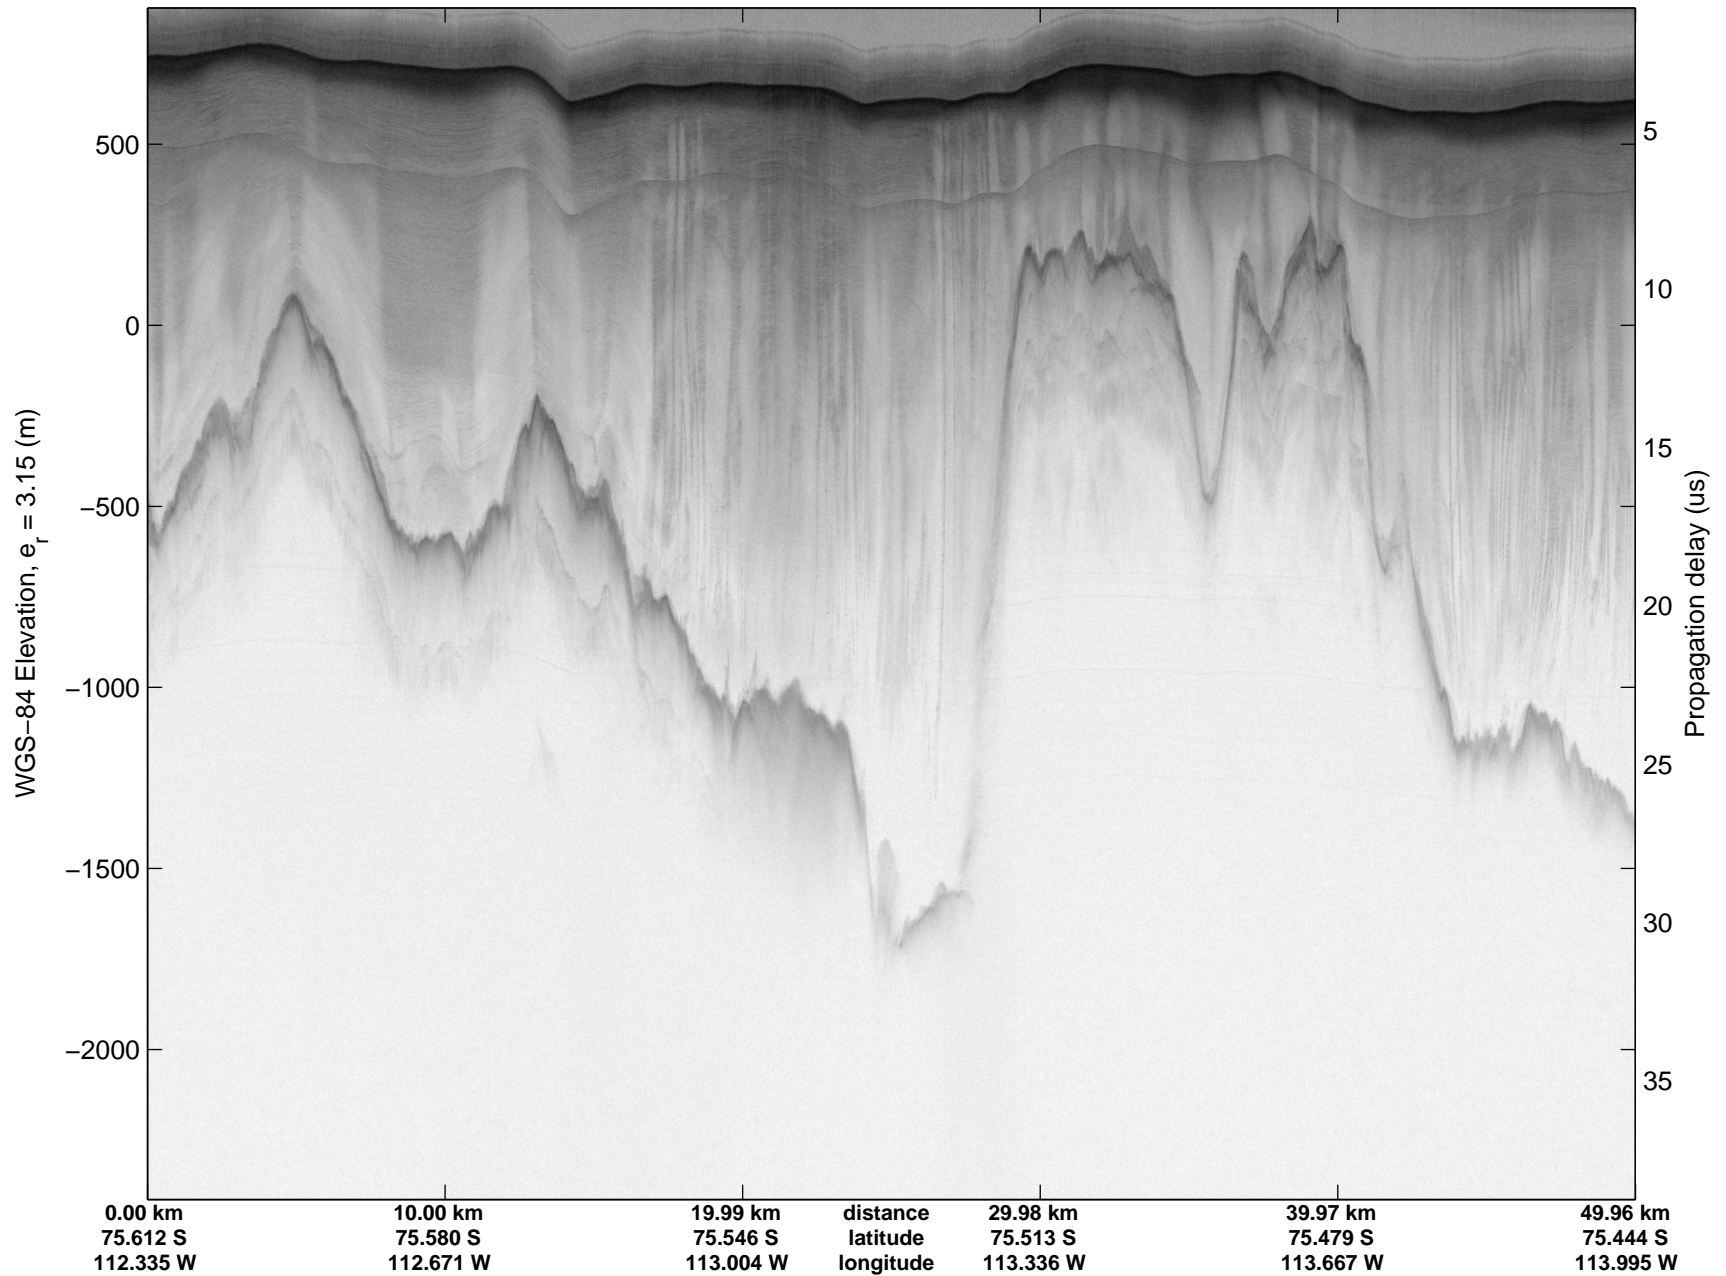

mcords3 2014_Antarctica_DC8: "Land Ice- Thwaites-Smith-Kohler 8" 20141107_09_026: 18:07:41.7 to 18:13:28.0 GPS