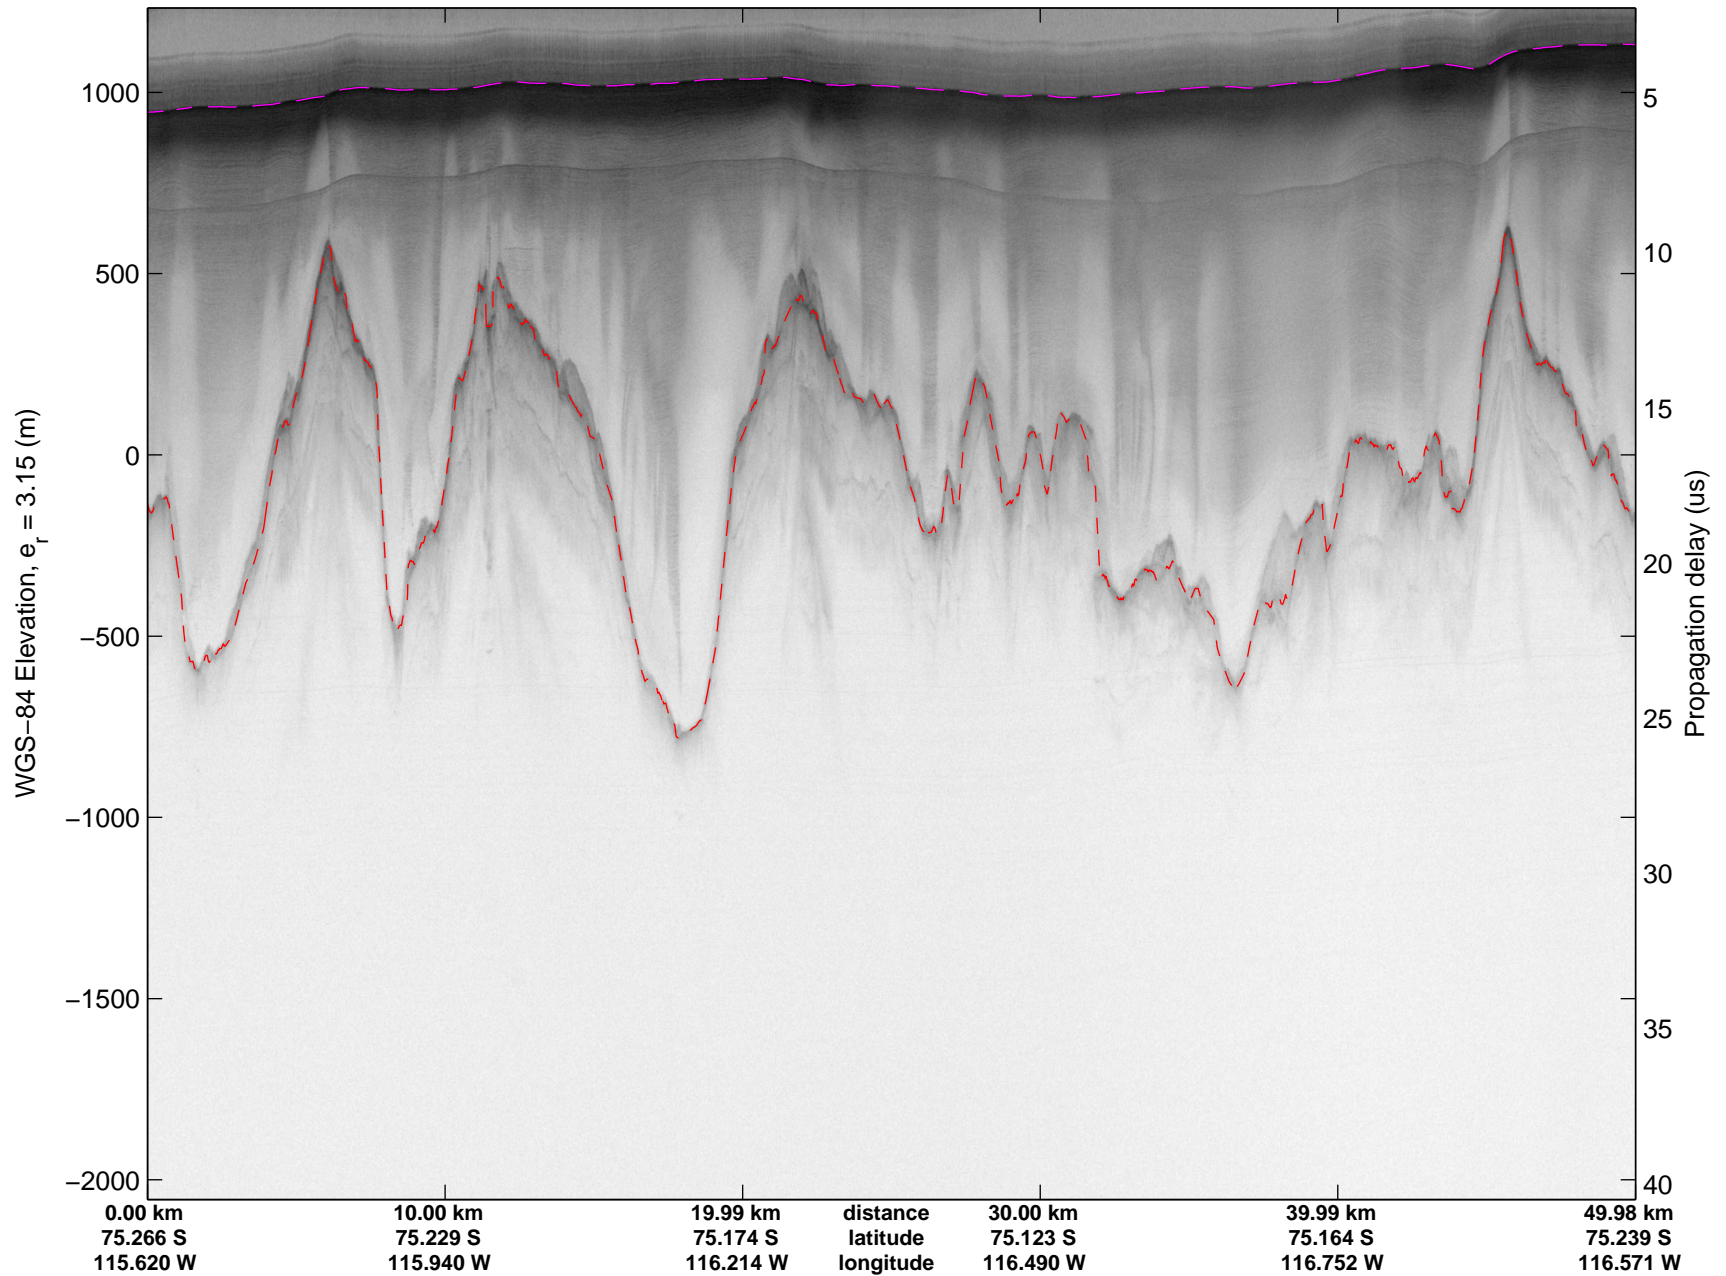

mcords3 2014_Antarctica_DC8: "Land Ice- Thwaites-Smith-Kohler 8" 20141107_09_028: 18:19:30.1 to 18:26:05.9 GPS