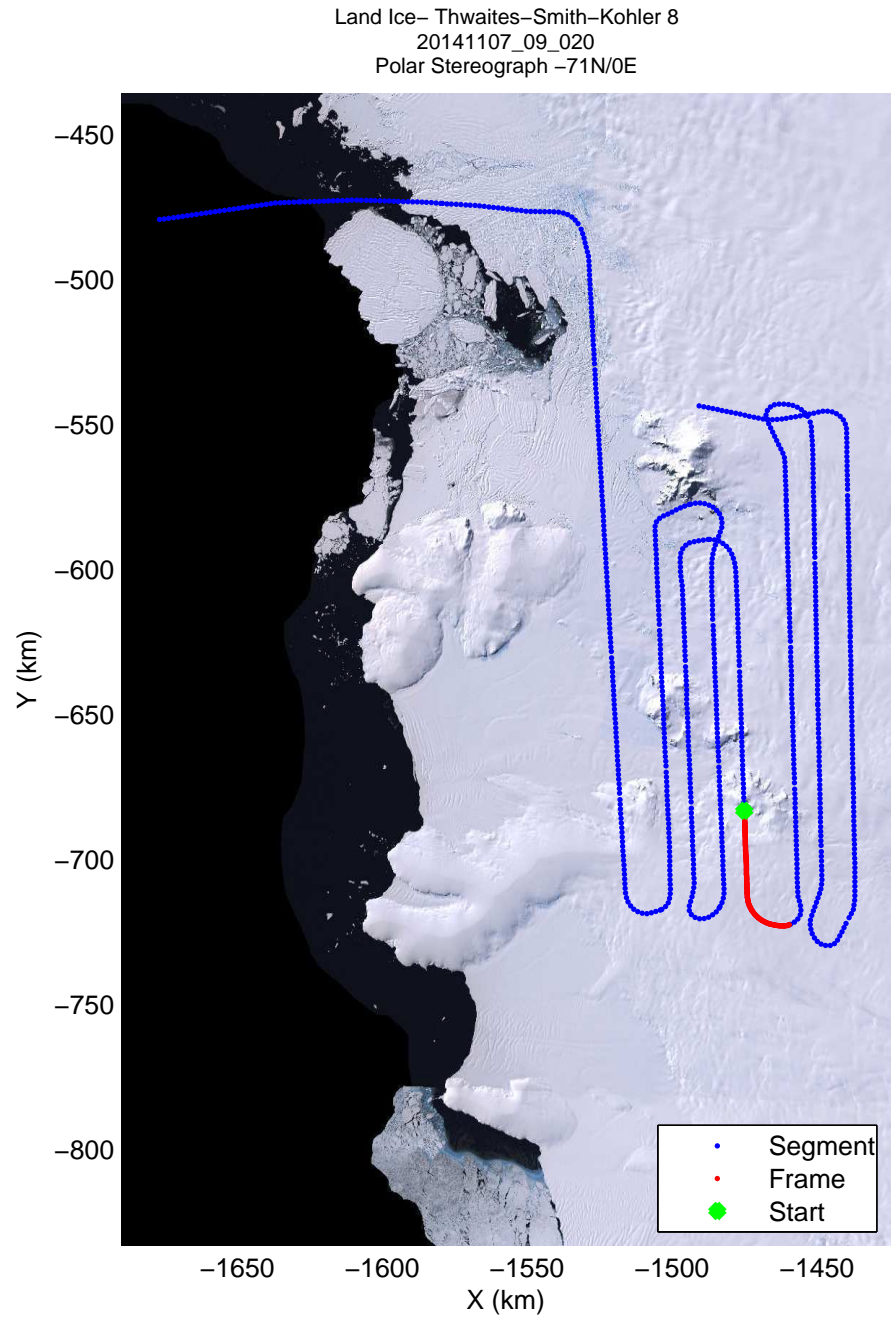

Land Ice– Thwaites–Smith–Kohler 8
 20141107_09_019
 Polar Stereograph -71N/0E

mcords3 2014_Antarctica_DC8: "Land Ice- Thwaites-Smith-Kohler 8" 20141107_09_019: 17:22:30.2 to 17:28:24.1 GPS

mcords3 2014_Antarctica_DC8: "Land Ice- Thwaites-Smith-Kohler 8" 20141107_09_019: 17:22:30.2 to 17:28:24.1 GPS