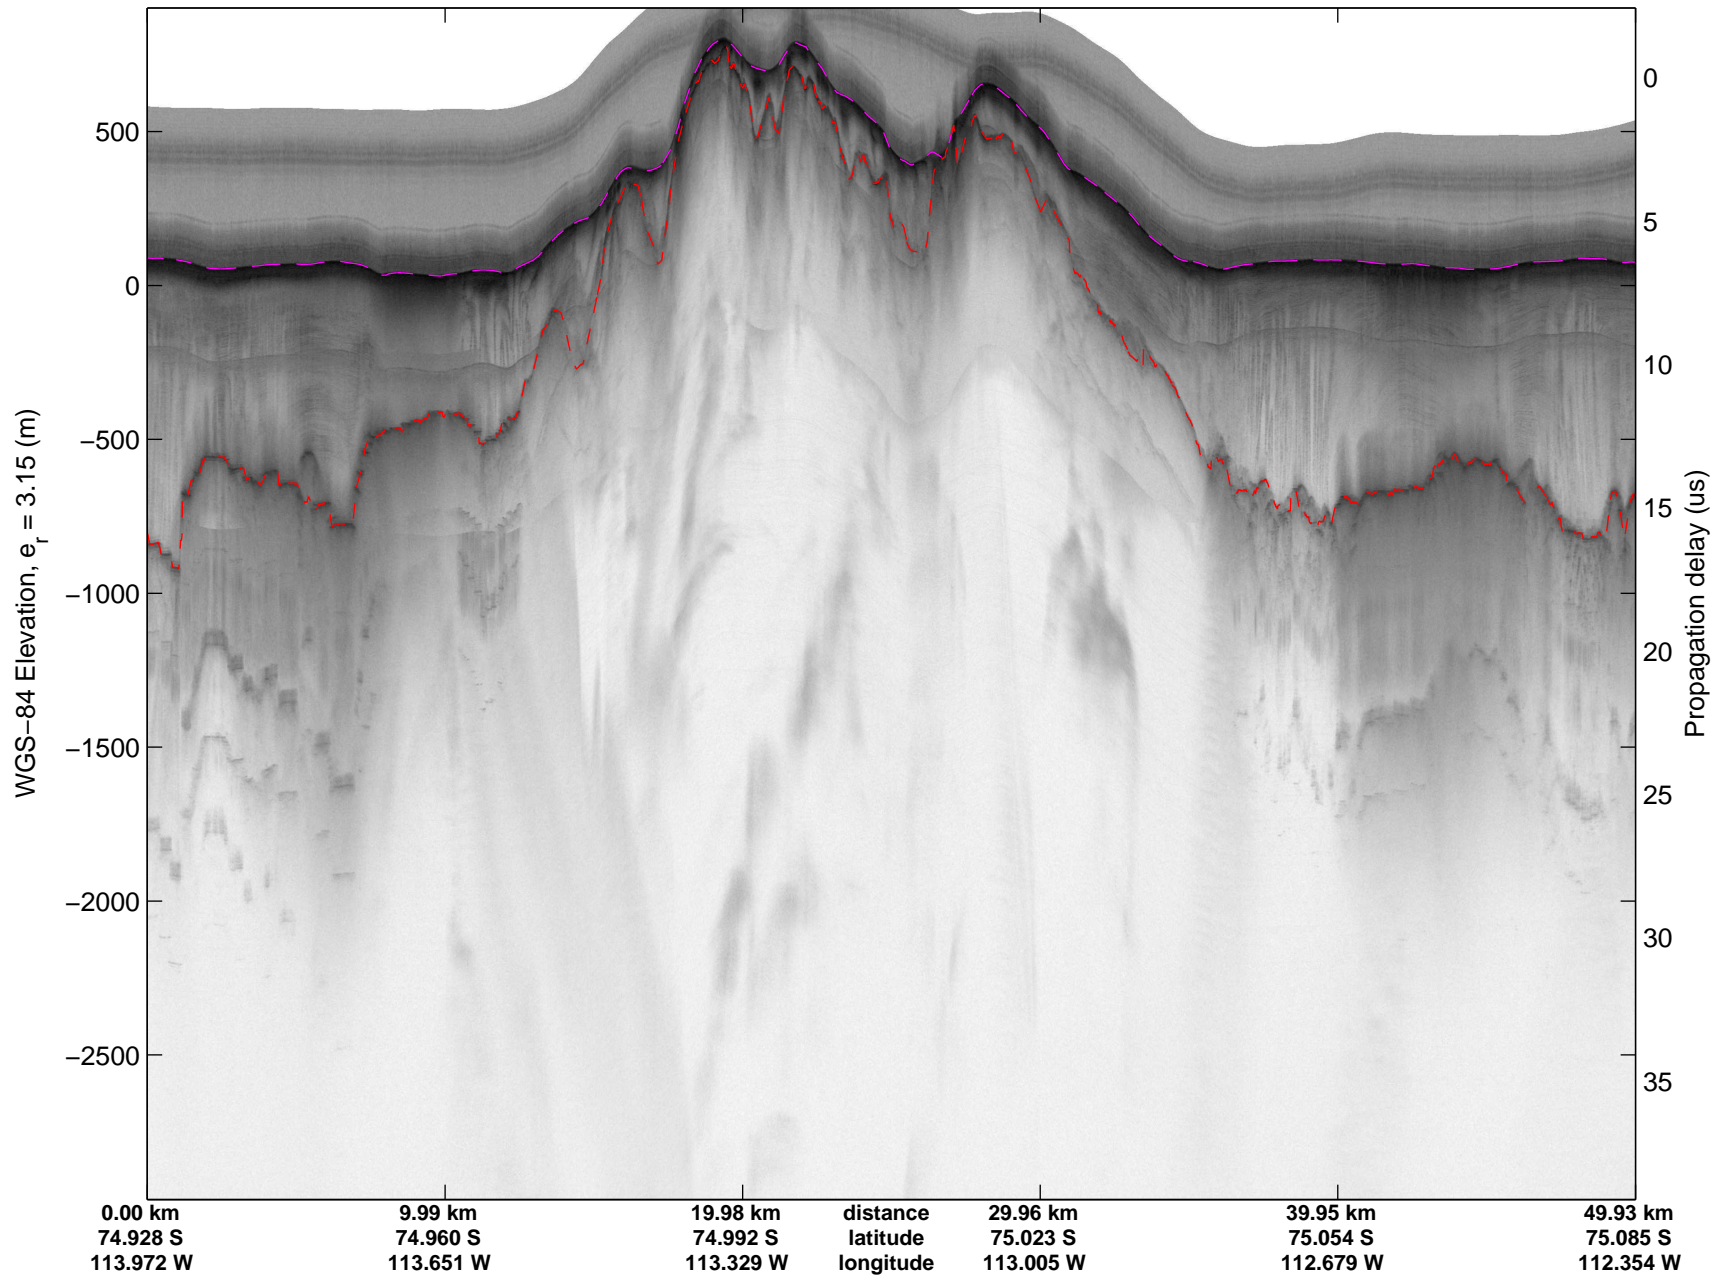

mcords3 2014_Antarctica_DC8: "Land Ice- Thwaites-Smith-Kohler 8" 20141107_09_010: 16:25:01.0 to 16:31:12.6 GPS