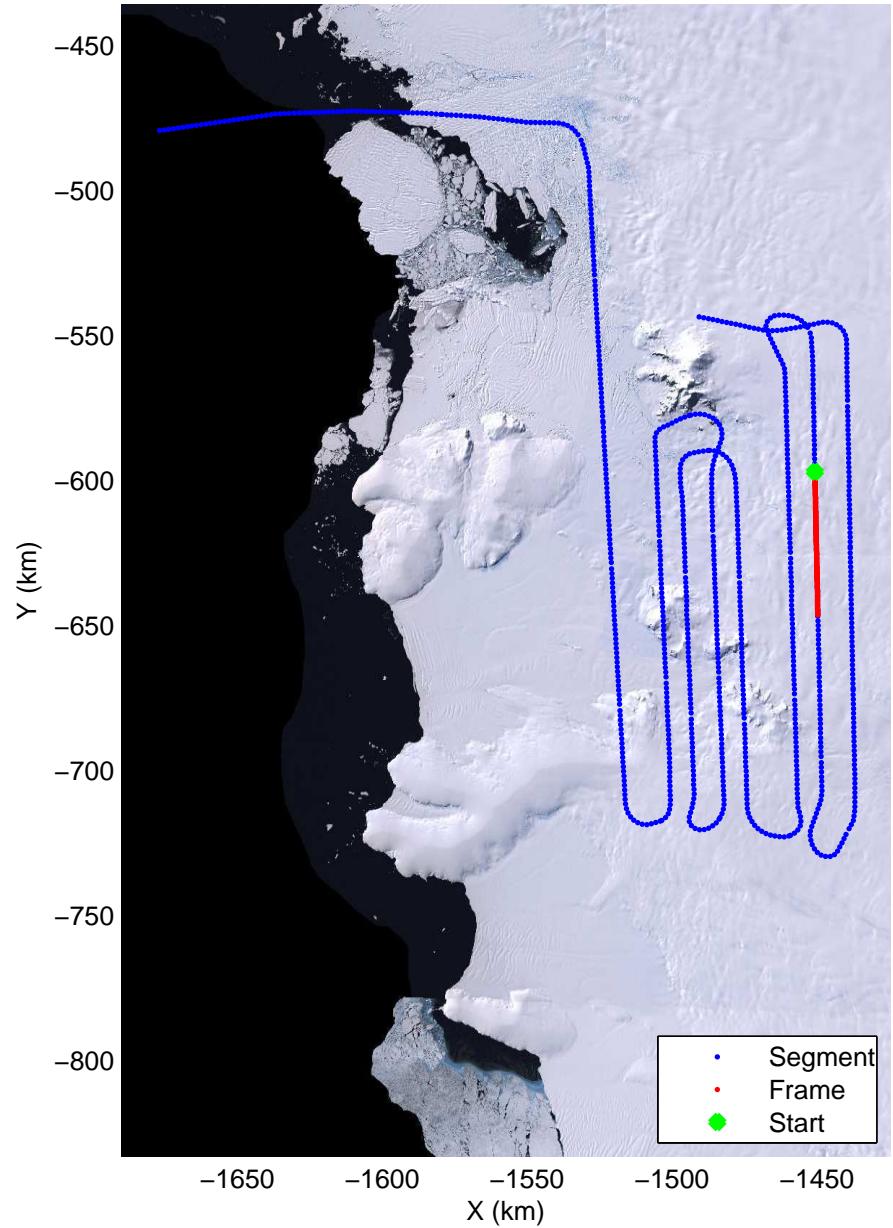

Land Ice- Thwaites-Smith-Kohler 8
20141107_09_026
Polar Stereograph -71N/0E