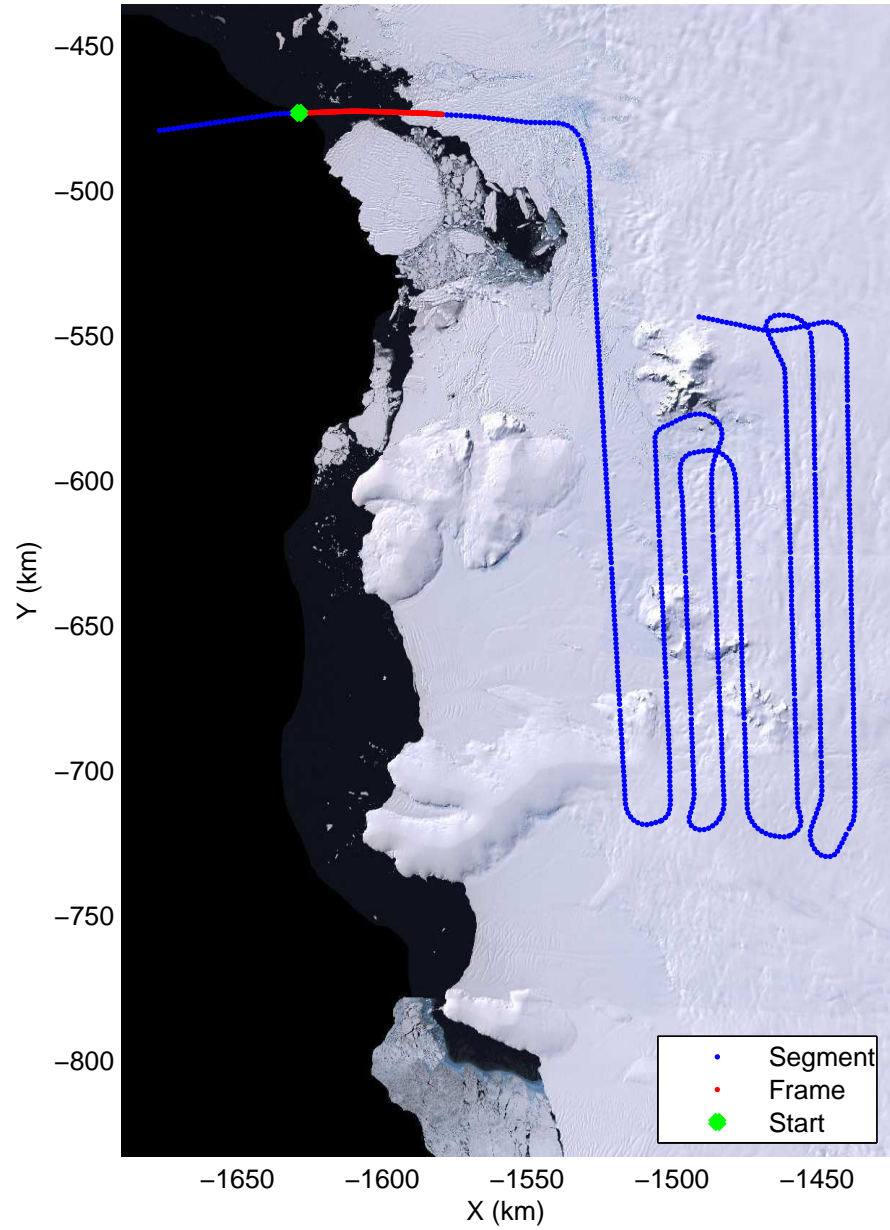

Land Ice- Thwaites-Smith-Kohler 8
20141107_09_001
Polar Stereograph -71N/0E

mcords3 2014_Antarctica_DC8: "Land Ice- Thwaites-Smith-Kohler 8" 20141107_09_001: 15:32:51.0 to 15:37:38.2 GPS

mcords3 2014_Antarctica_DC8: "Land Ice- Thwaites-Smith-Kohler 8" 20141107_09_001: 15:32:51.0 to 15:37:38.2 GPS

Land Ice- Thwaites-Smith-Kohler 8
 20141107_09_002
 Polar Stereograph -71N/0E

mcords3 2014_Antarctica_DC8: "Land Ice- Thwaites-Smith-Kohler 8" 20141107_09_002: 15:37:38.7 to 15:42:50.8 GPS

mcords3 2014_Antarctica_DC8: "Land Ice- Thwaites-Smith-Kohler 8" 20141107_09_002: 15:37:38.7 to 15:42:50.8 GPS