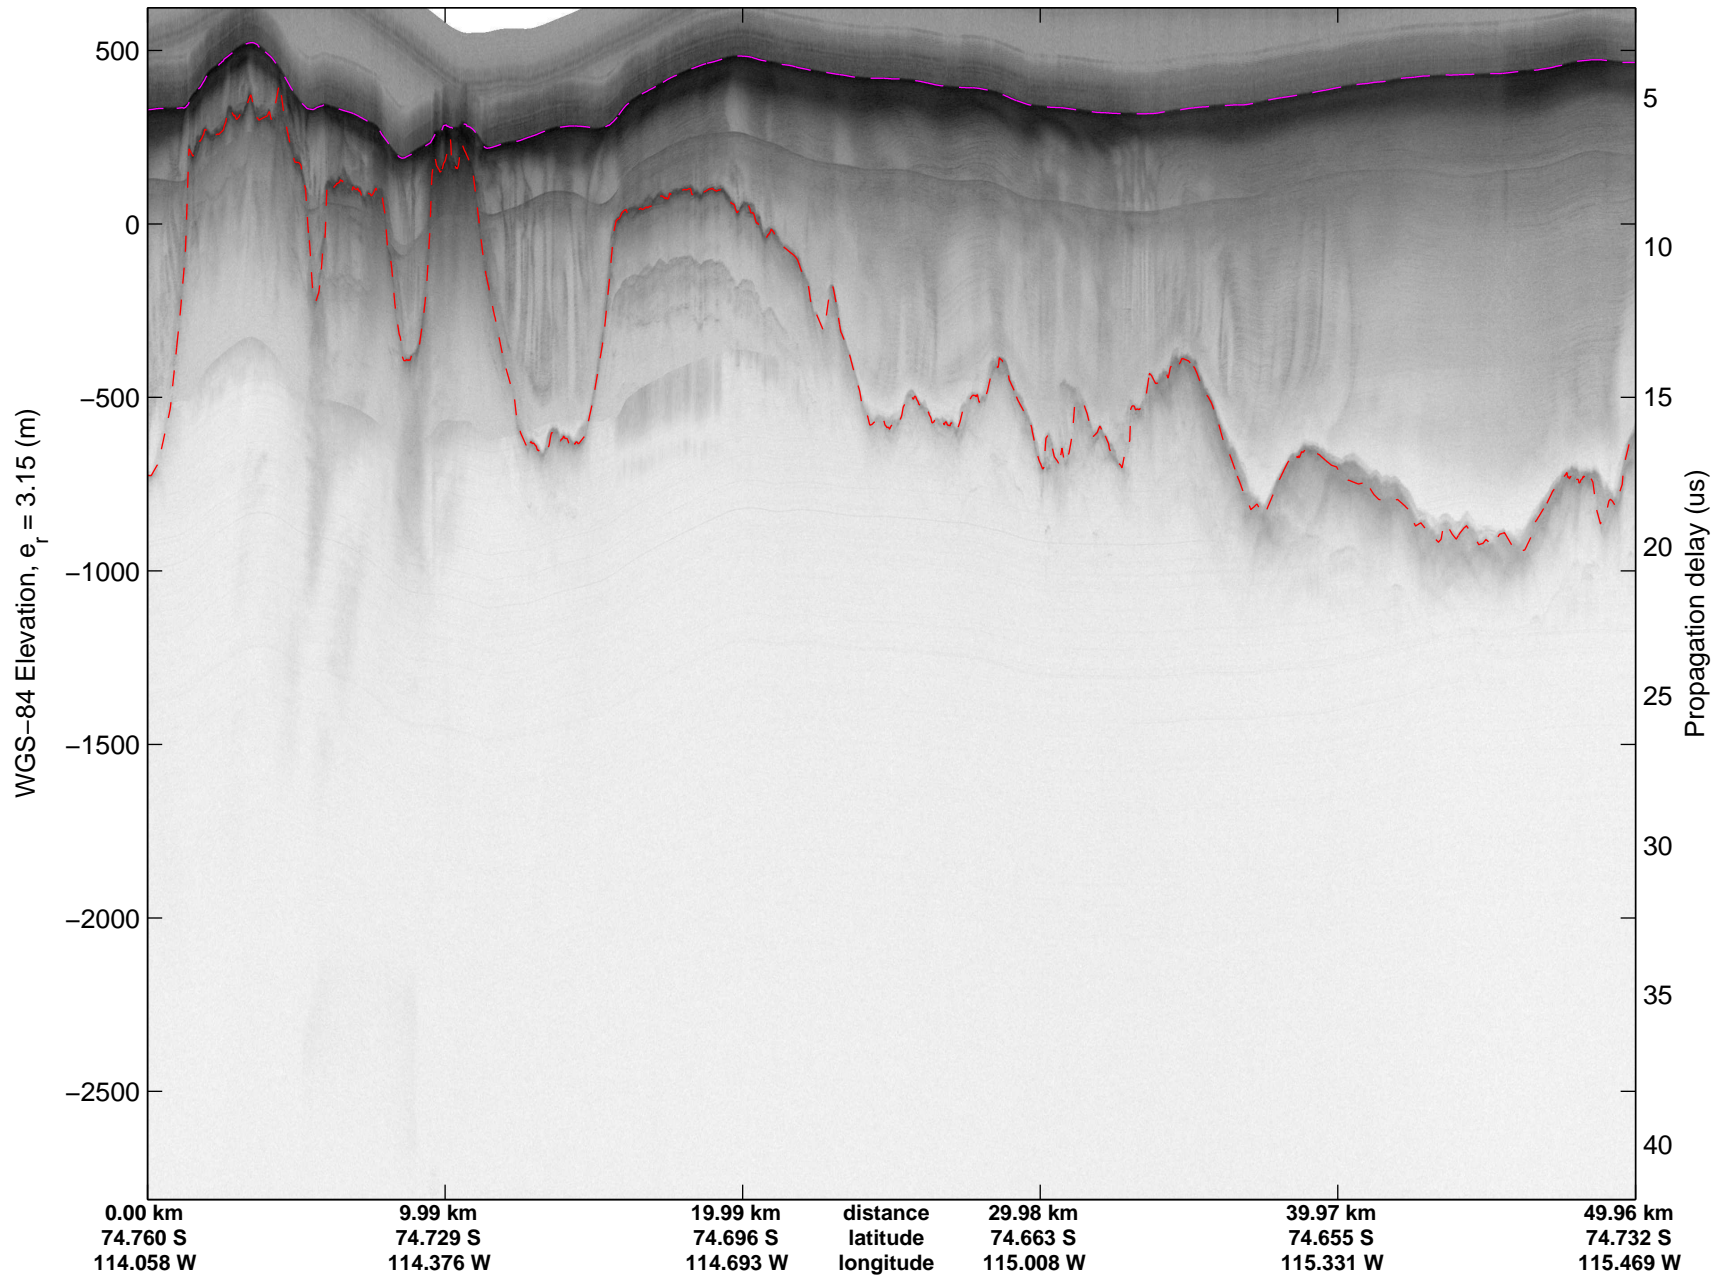

mcords3 2014_Antarctica_DC8: "Land Ice- Thwaites-Smith-Kohler 8" 20141107_09_008: 16:12:27.3 to 16:18:37.4 GPS