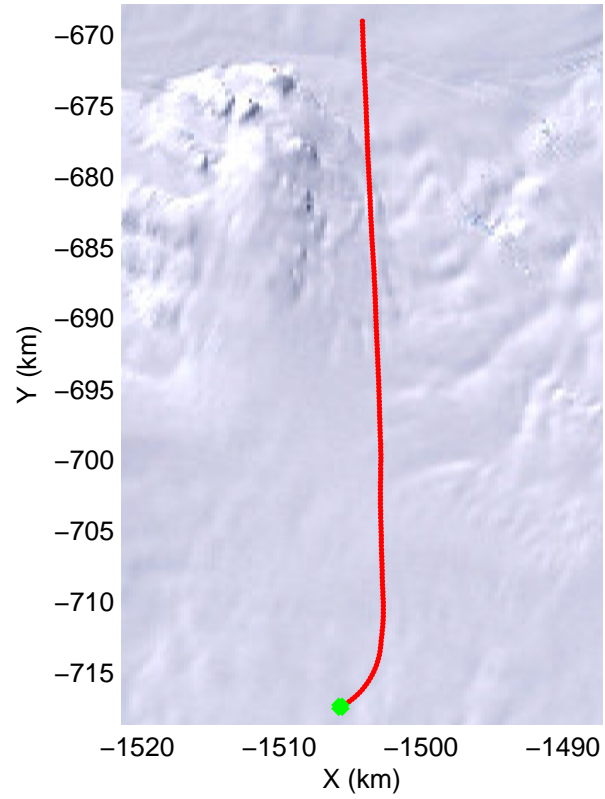

Land Ice- Thwaites-Smith-Kohler 8
20141107_09_008
Polar Stereograph -71N/0E

mcords3 2014_Antarctica_DC8: "Land Ice- Thwaites-Smith-Kohler 8" 20141107_09_008: 16:12:27.3 to 16:18:37.4 GPS

mcords3 2014_Antarctica_DC8: "Land Ice- Thwaites-Smith-Kohler 8" 20141107_09_008: 16:12:27.3 to 16:18:37.4 GPS