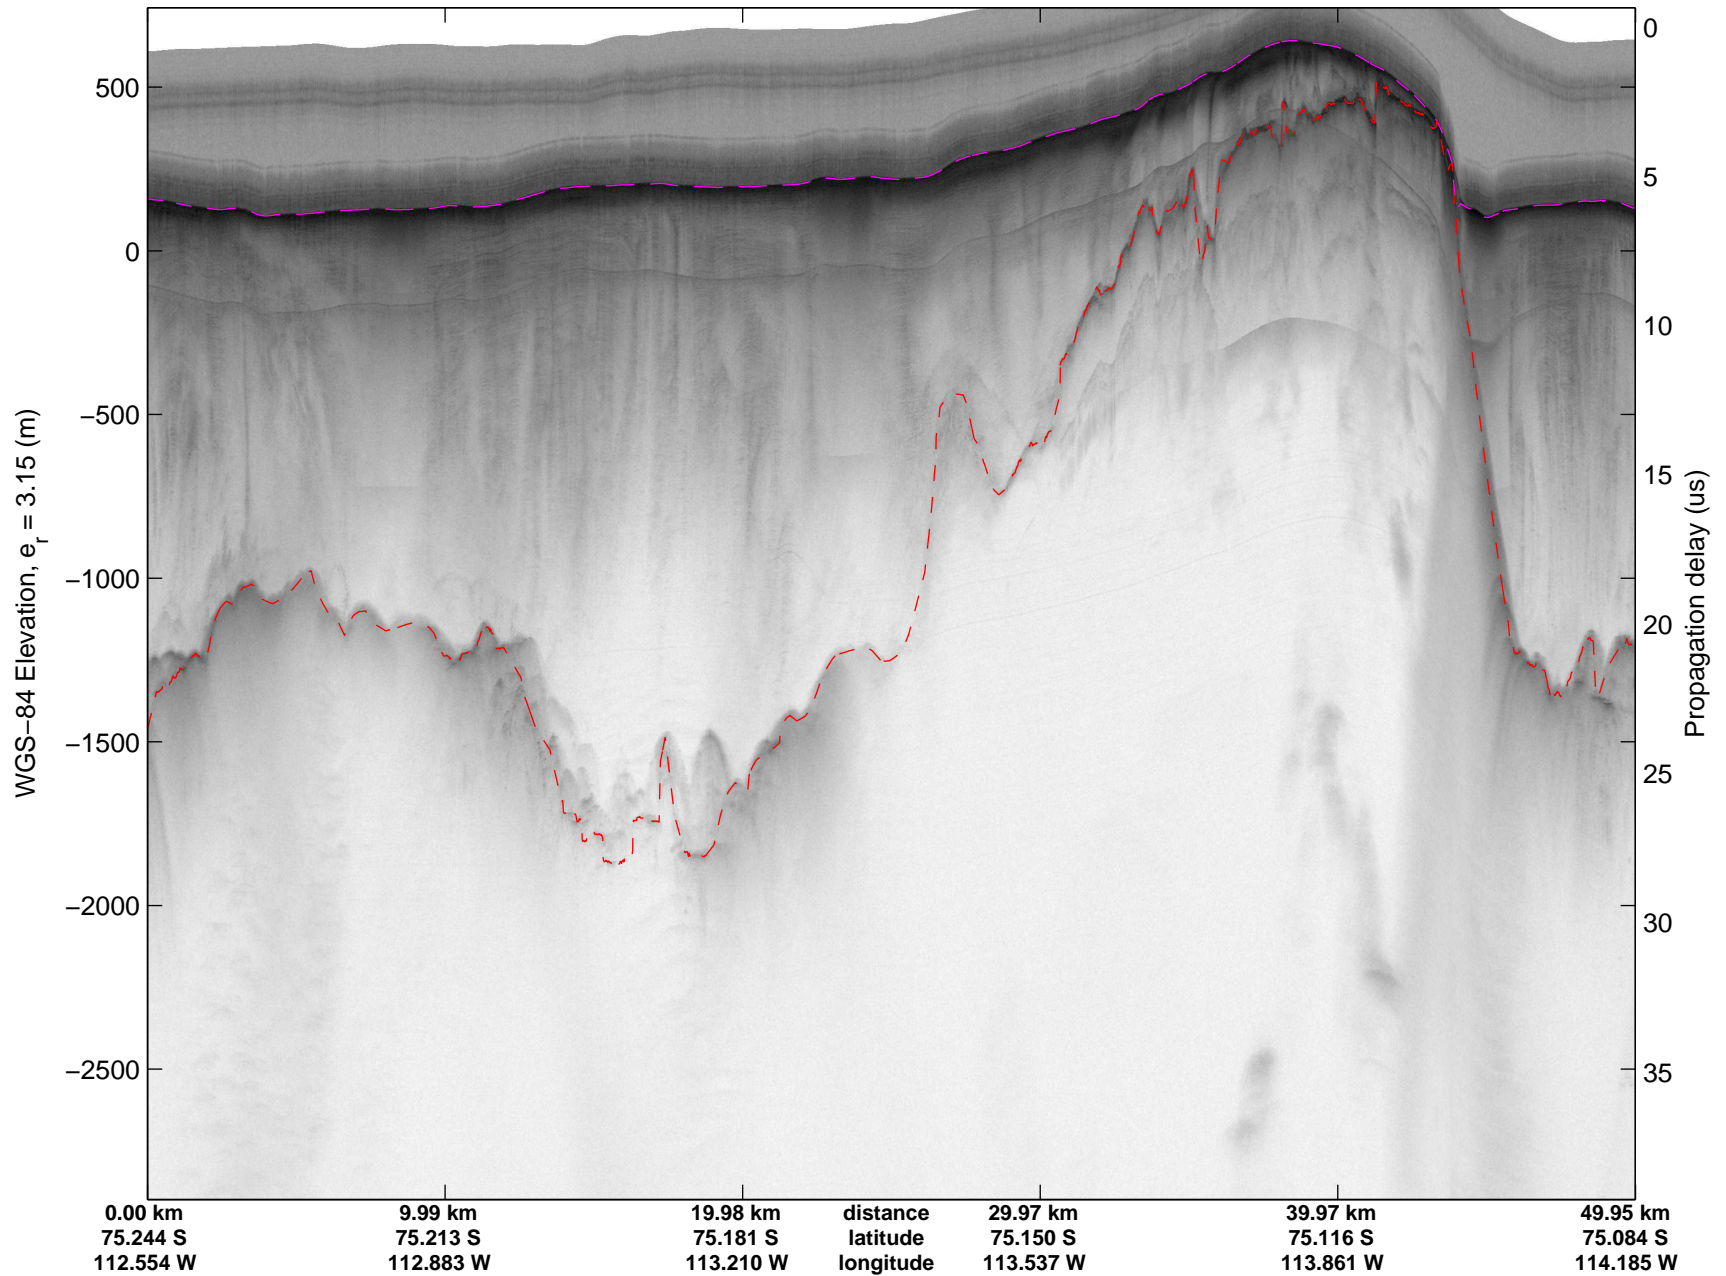

mcords3 2014_Antarctica_DC8: "Land Ice- Thwaites-Smith-Kohler 8" 20141107_09_013: 16:44:04.2 to 16:49:53.5 GPS