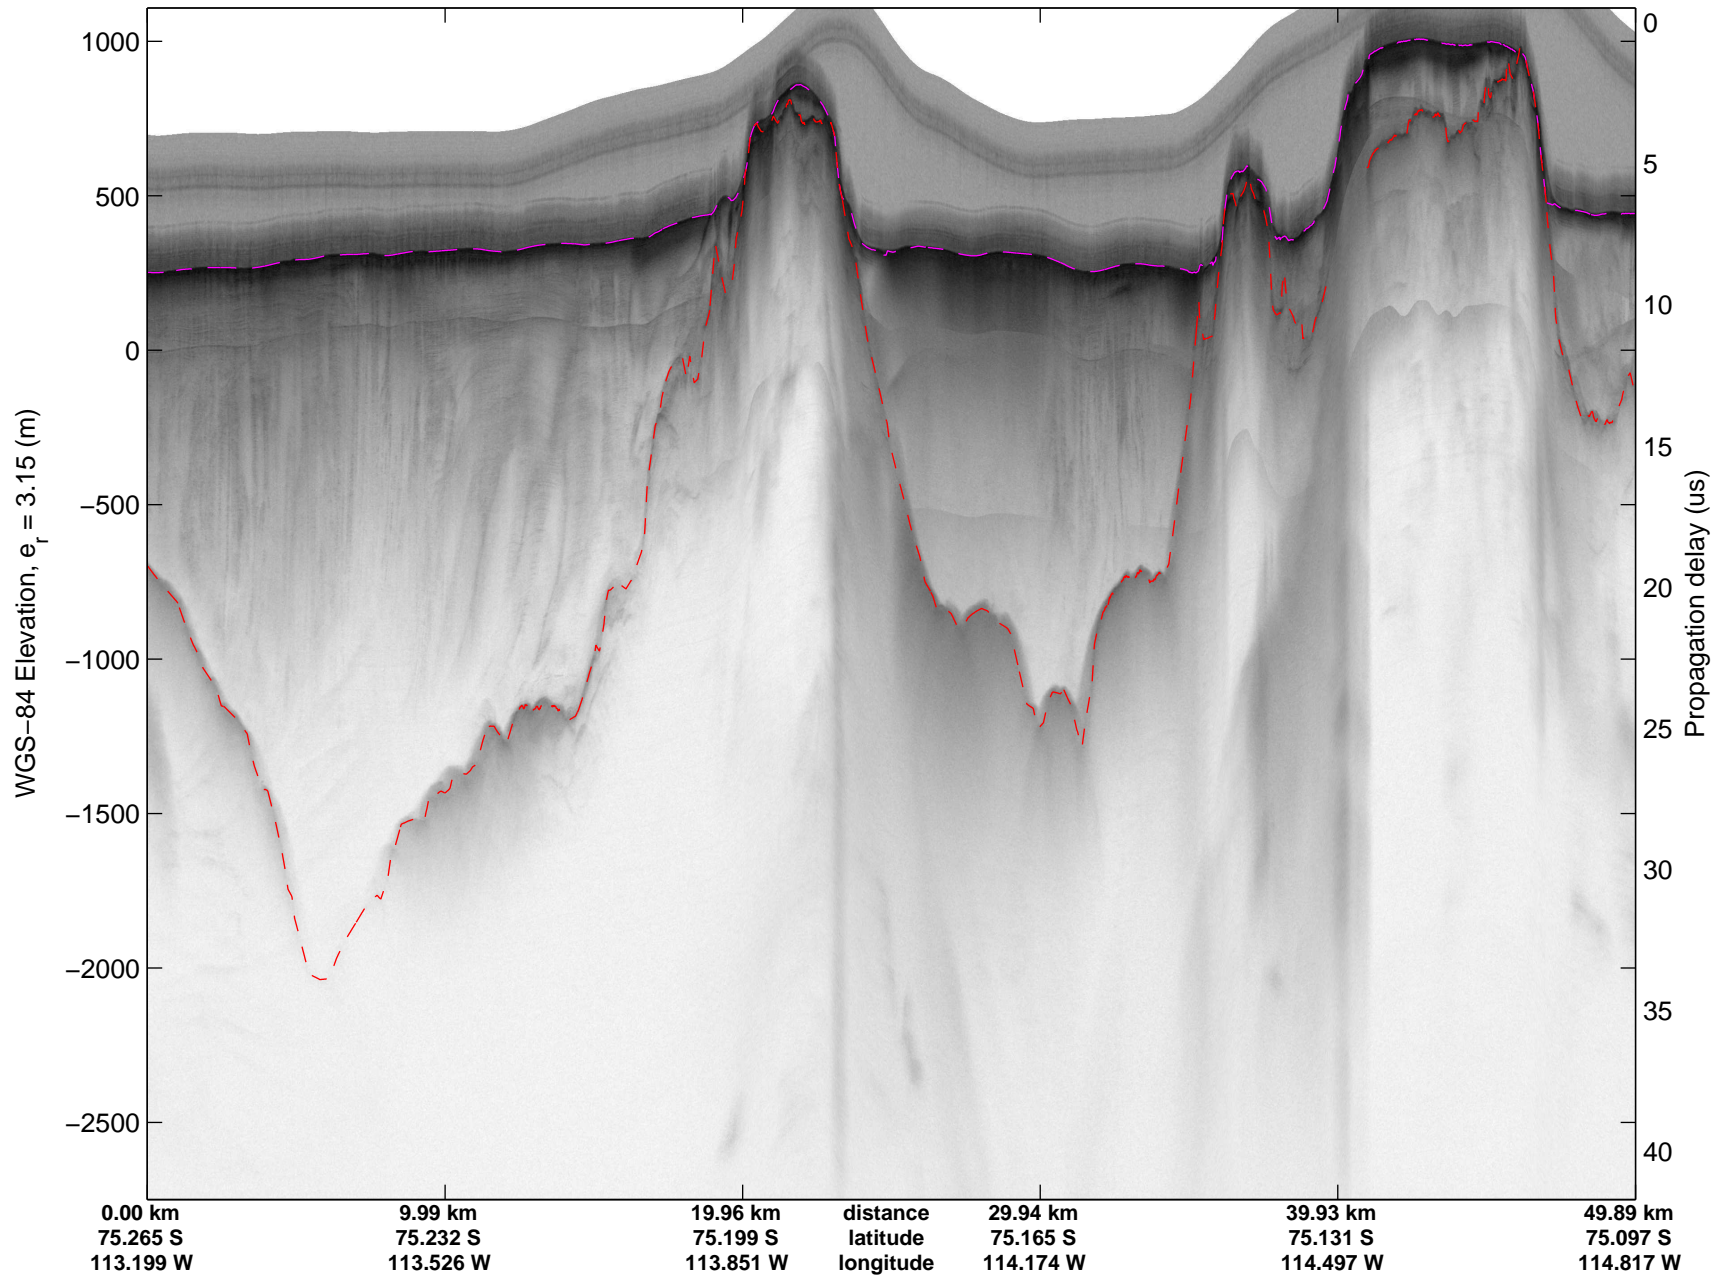

mcords3 2014_Antarctica_DC8: "Land Ice- Thwaites-Smith-Kohler 8" 20141107_09_019: 17:22:30.2 to 17:28:24.1 GPS