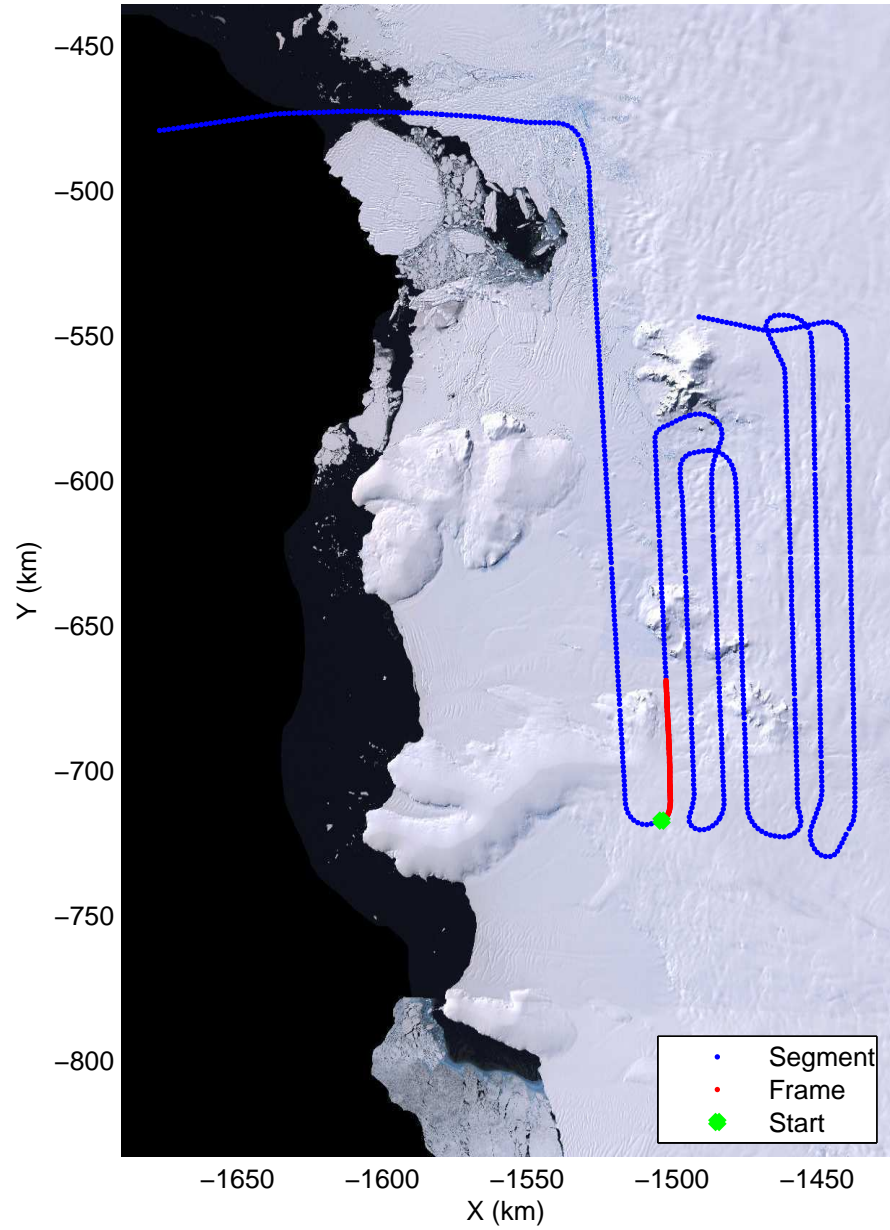

Land Ice- Thwaites-Smith-Kohler 8
20141107_09_009
Polar Stereograph -71N/0E