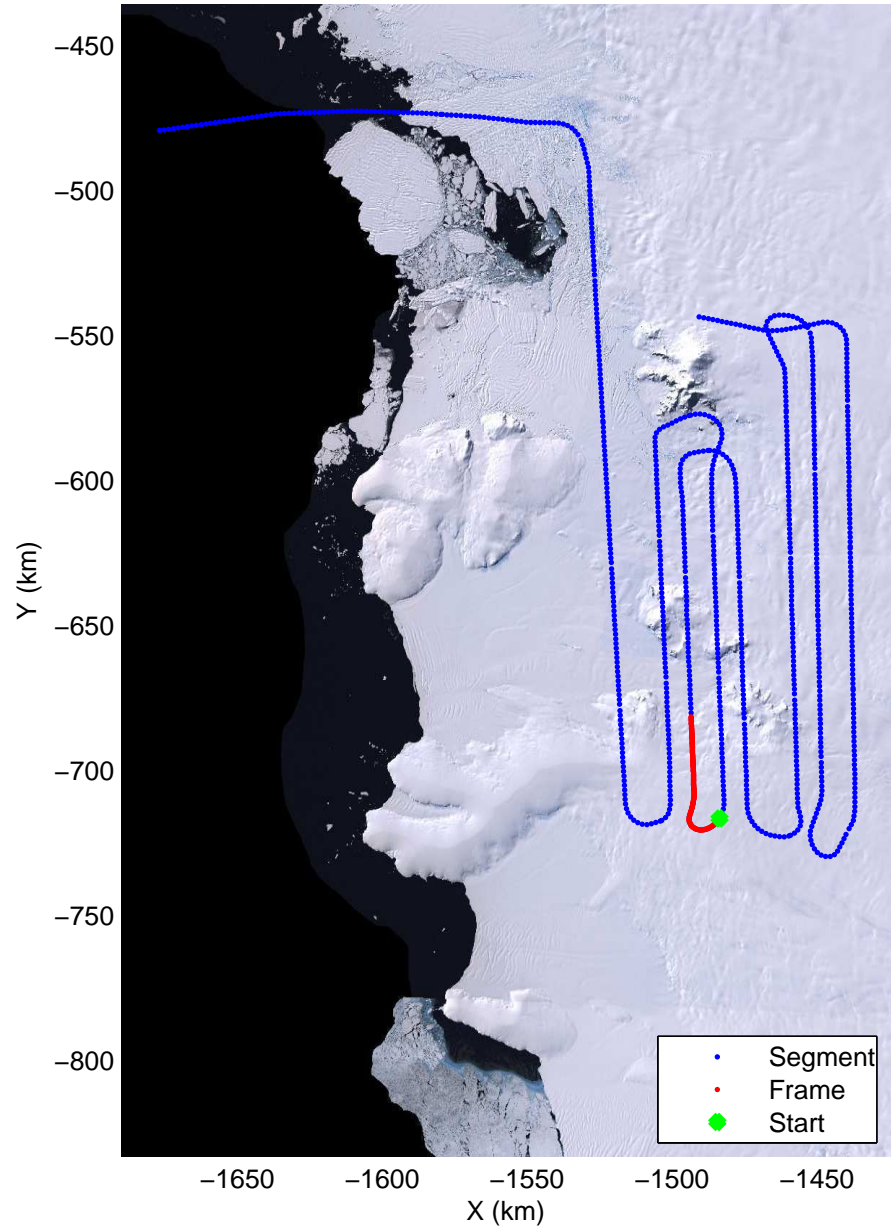

Land Ice- Thwaites-Smith-Kohler 8
20141107_09_015
Polar Stereograph -71N/0E