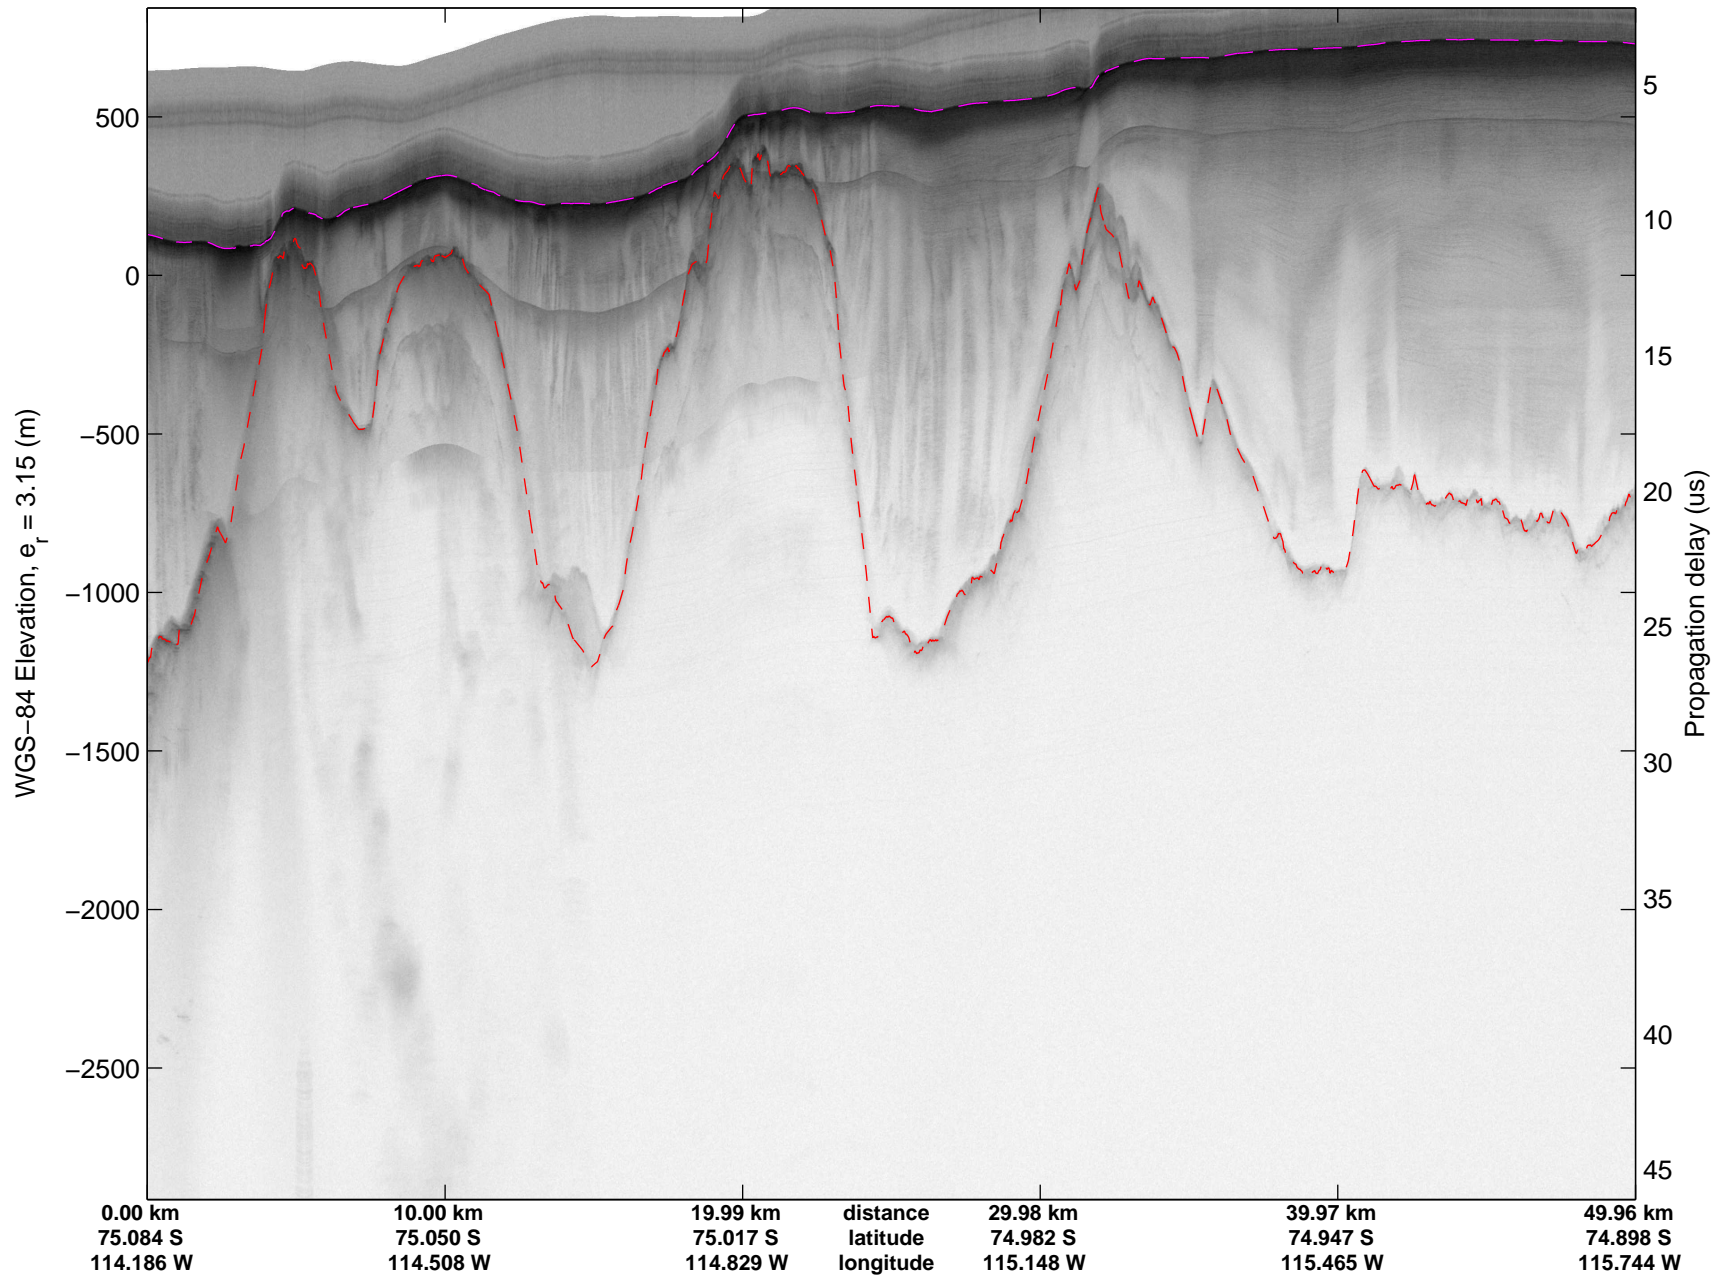

mcords3 2014_Antarctica_DC8: "Land Ice- Thwaites-Smith-Kohler 8" 20141107_09_014: 16:49:53.7 to 16:55:45.5 GPS