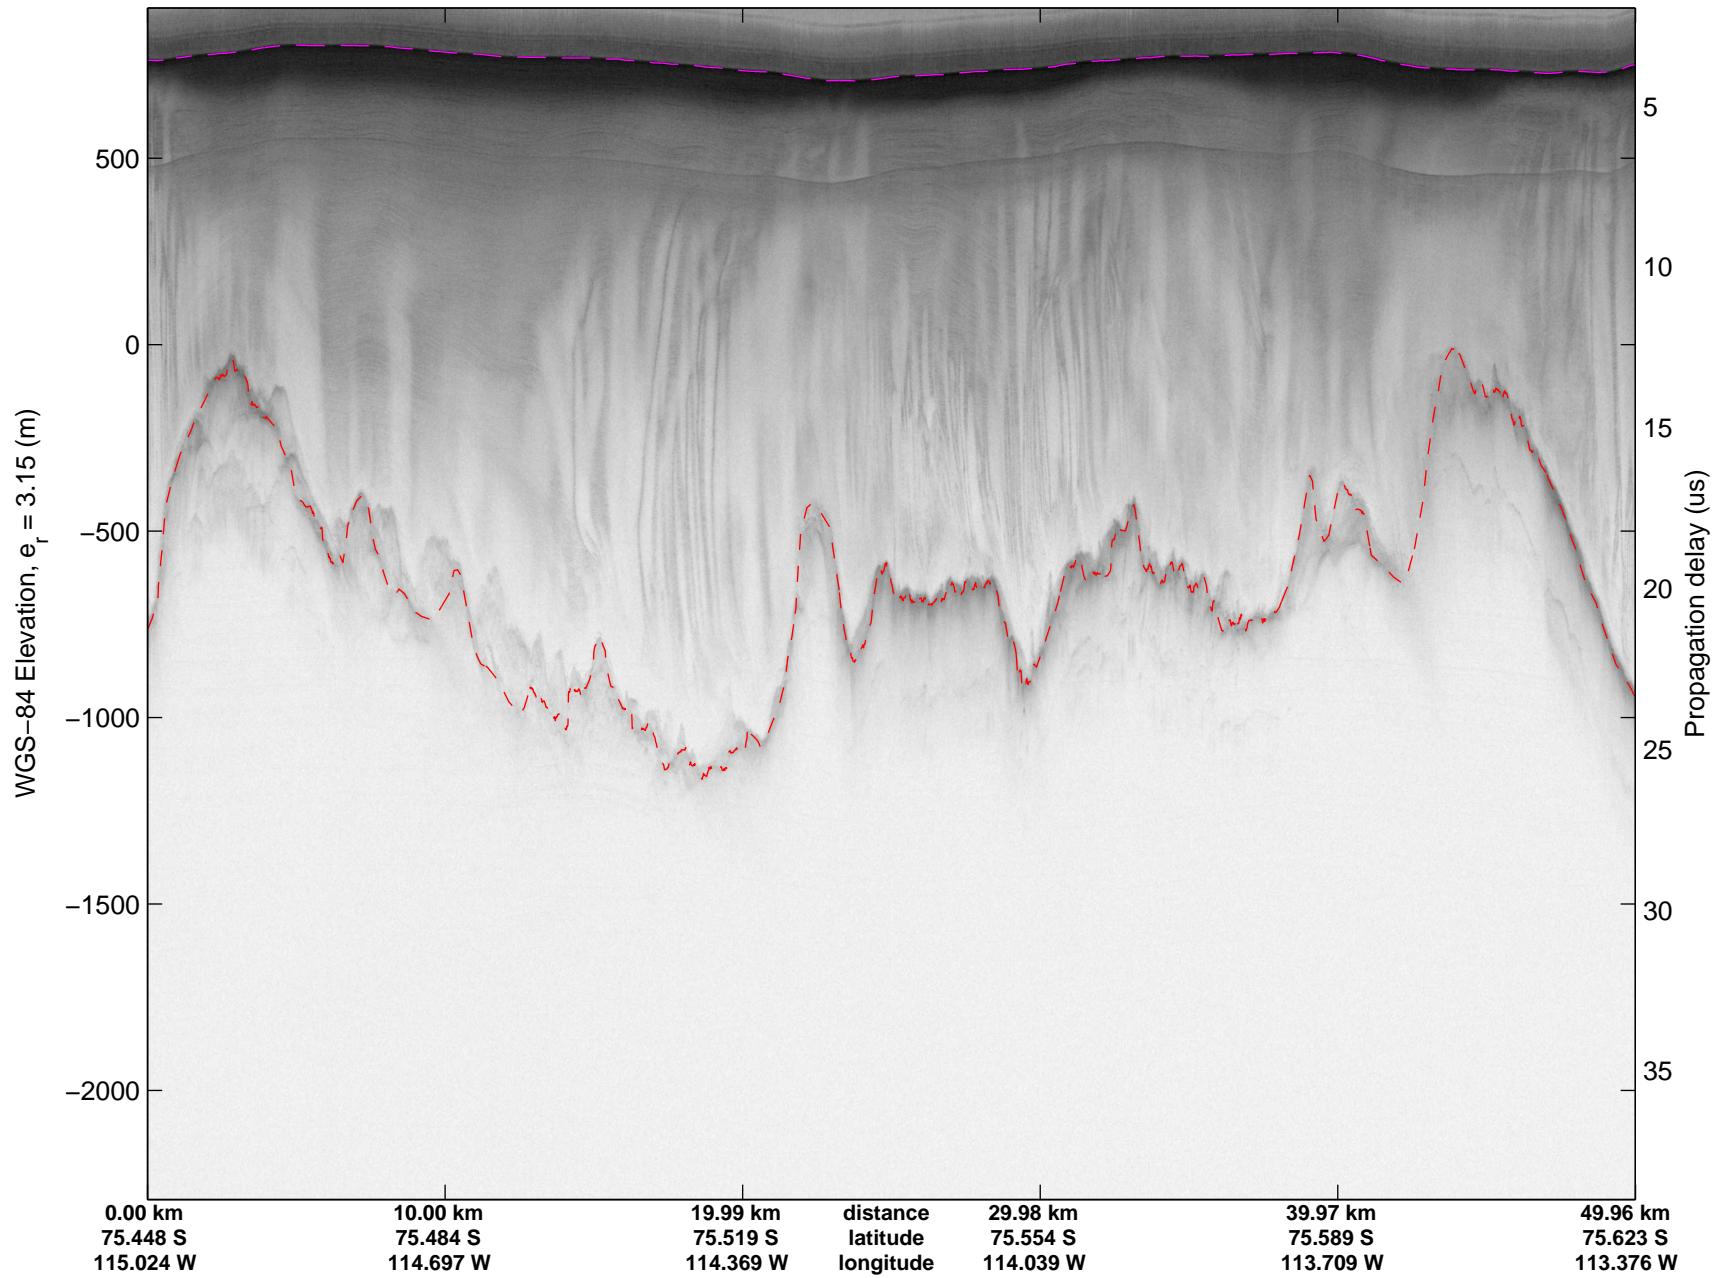

mcords3 2014_Antarctica_DC8: "Land Ice- Thwaites-Smith-Kohler 8" 20141107_09_030: 18:32:37.2 to 18:38:40.2 GPS