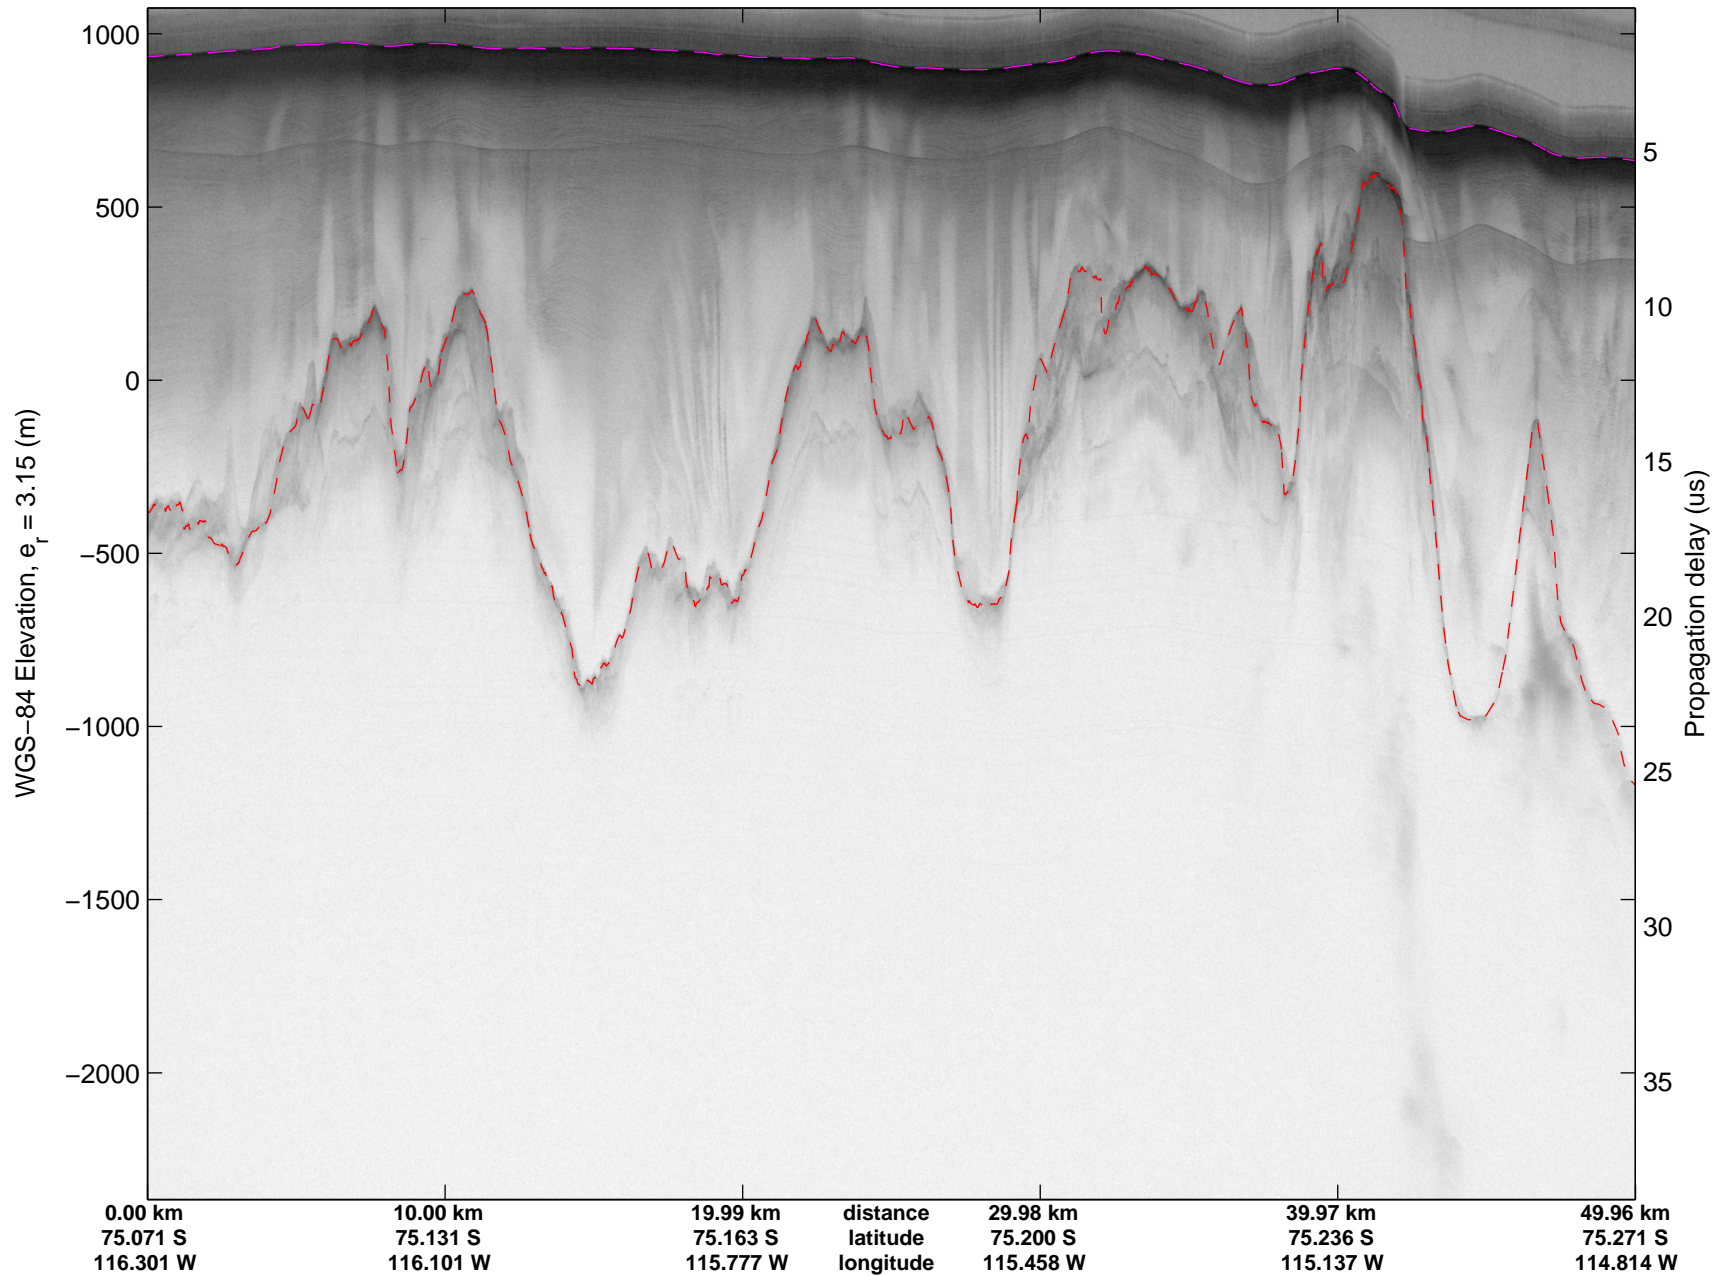

mcords3 2014_Antarctica_DC8: "Land Ice- Thwaites-Smith-Kohler 8" 20141107_09_021: 17:34:14.5 to 17:41:29.8 GPS