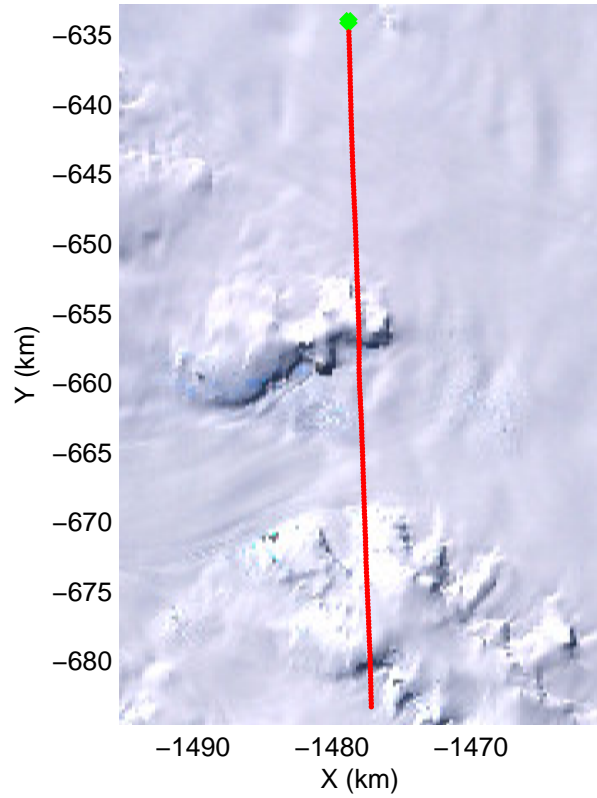

Land Ice– Thwaites–Smith–Kohler 8
20141107_09_019
Polar Stereograph -71N/0E