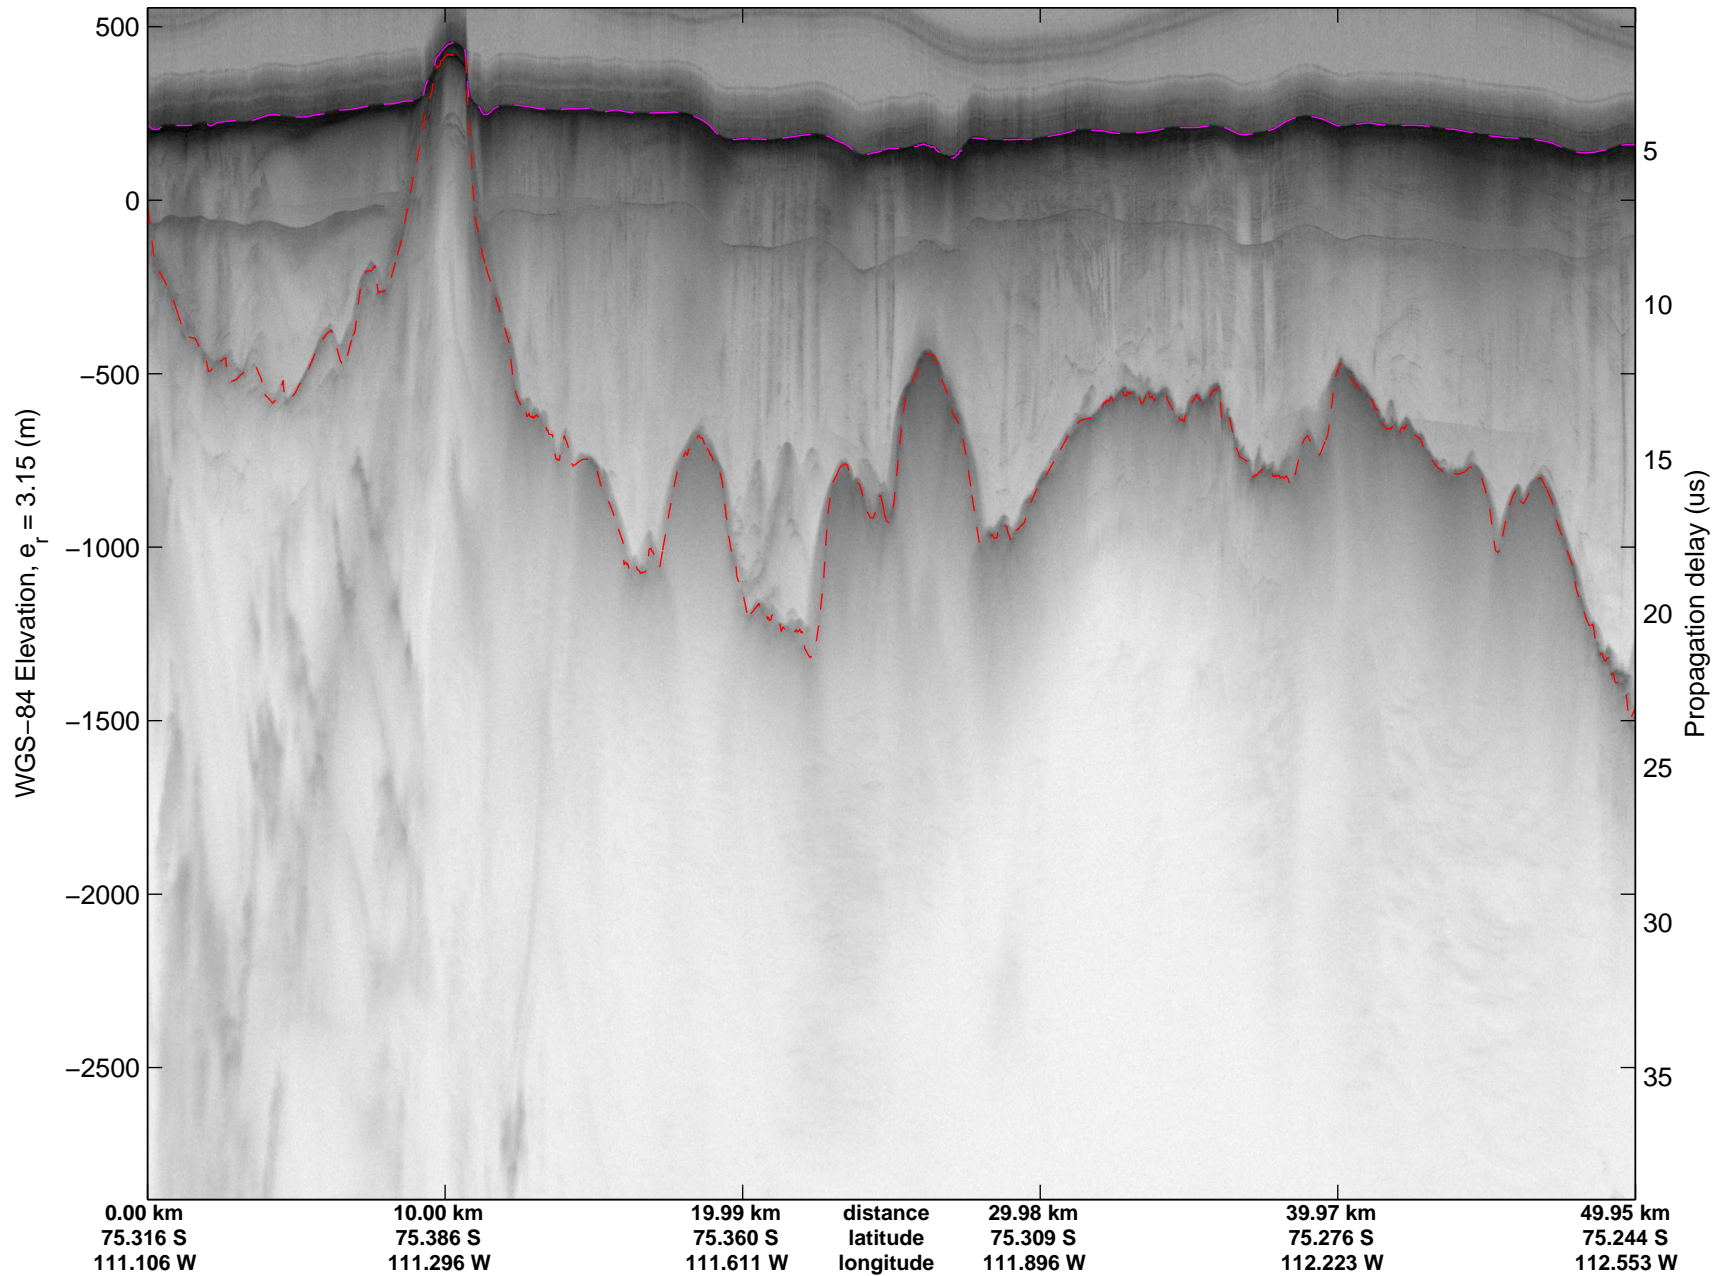

mcords3 2014_Antarctica_DC8: "Land Ice- Thwaites-Smith-Kohler 8" 20141107_09_012: 16:37:53.5 to 16:44:04.0 GPS