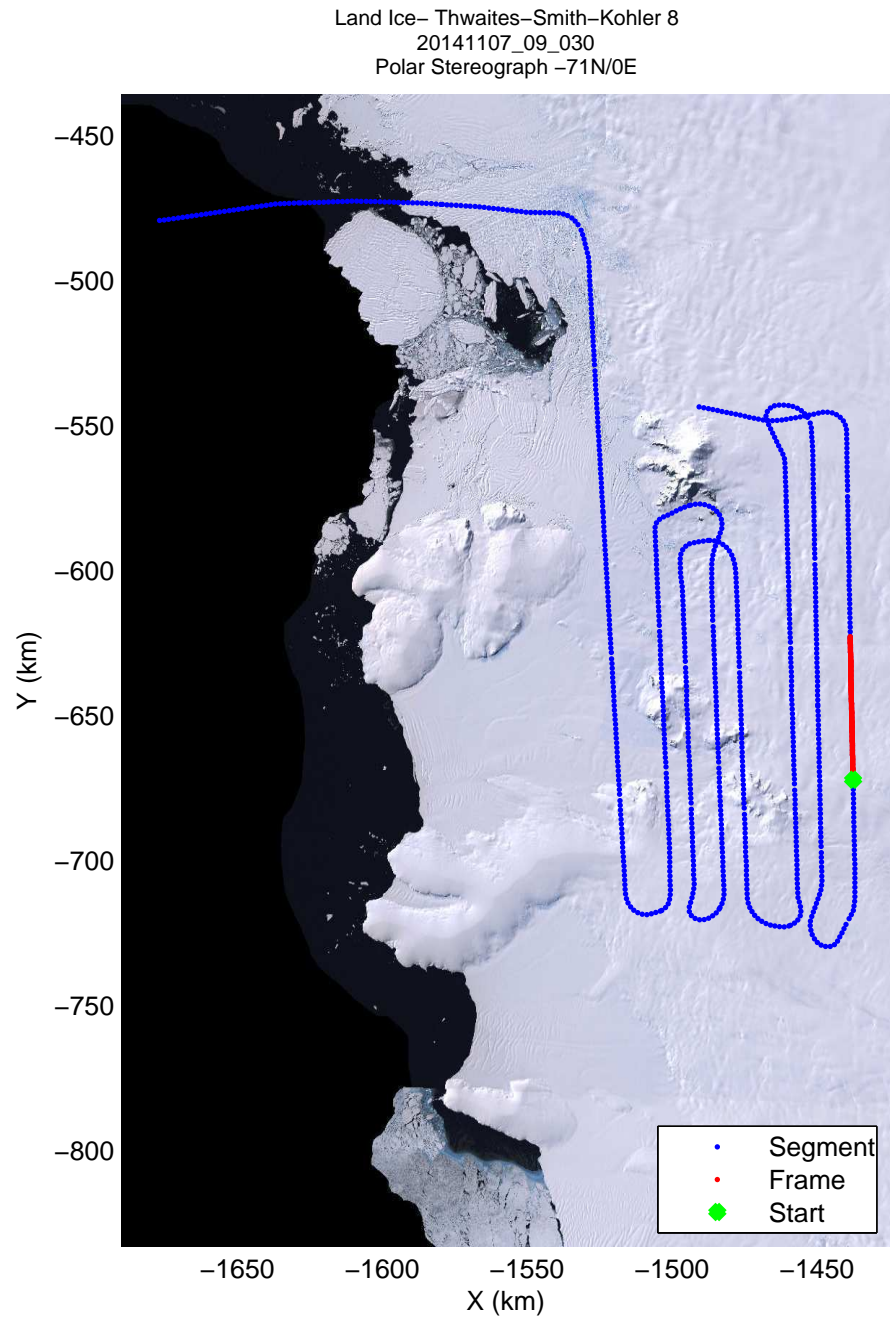

Land Ice- Thwaites-Smith-Kohler 8
20141107_09_029
Polar Stereograph -71N/0E

mcords3 2014_Antarctica_DC8: "Land Ice- Thwaites-Smith-Kohler 8" 20141107_09_029: 18:26:06.2 to 18:32:36.9 GPS

mcords3 2014_Antarctica_DC8: "Land Ice- Thwaites-Smith-Kohler 8" 20141107_09_029: 18:26:06.2 to 18:32:36.9 GPS