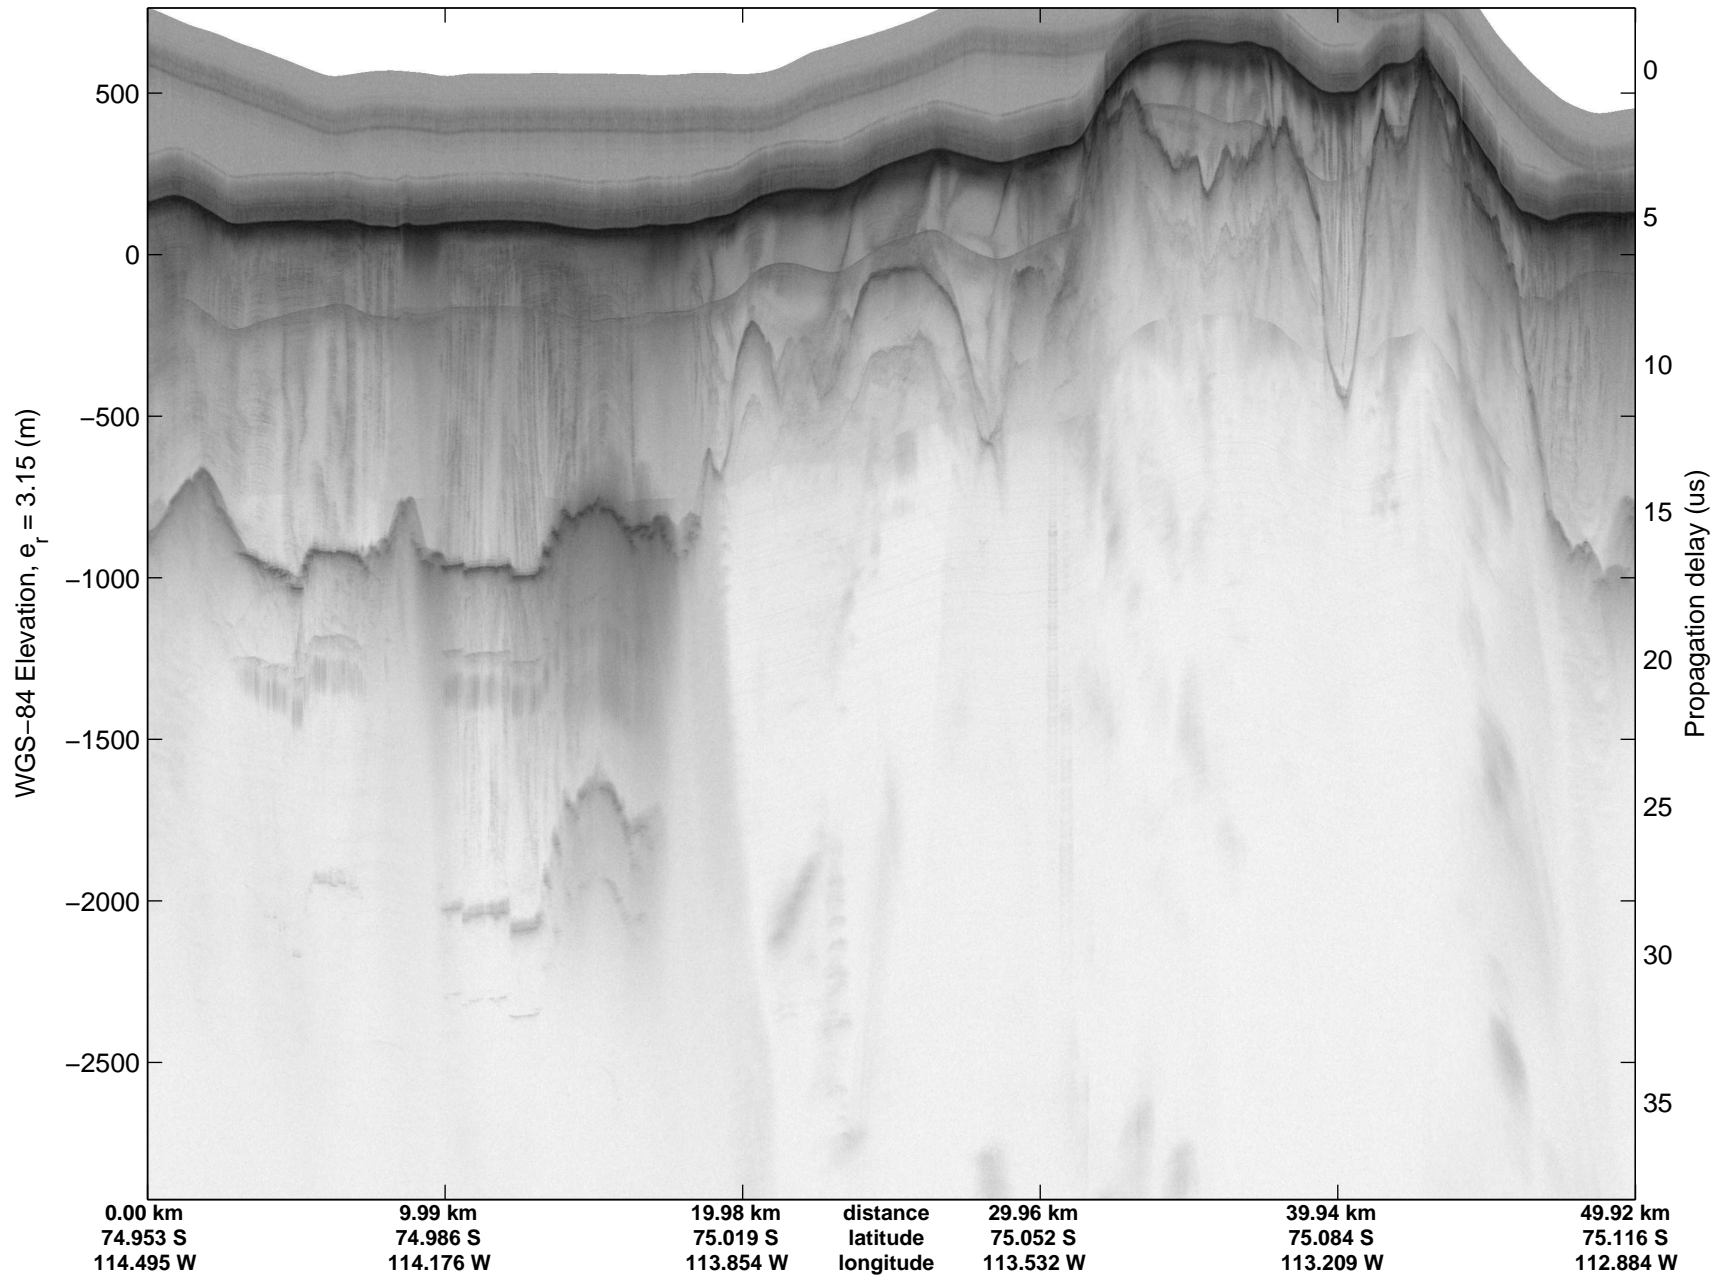

mcords3 2014_Antarctica_DC8: "Land Ice- Thwaites-Smith-Kohler 8" 20141107_09_016: 17:02:38.8 to 17:09:30.5 GPS