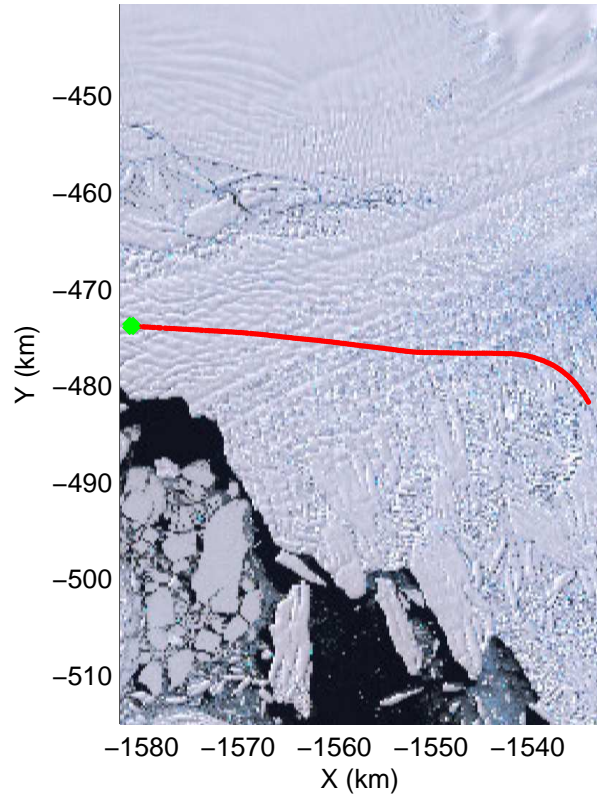

Land Ice- Thwaites-Smith-Kohler 8
20141107_09_001
Polar Stereograph -71N/0E

mcords3 2014_Antarctica_DC8: "Land Ice- Thwaites-Smith-Kohler 8" 20141107_09_001: 15:32:51.0 to 15:37:38.2 GPS

mcords3 2014_Antarctica_DC8: "Land Ice- Thwaites-Smith-Kohler 8" 20141107_09_001: 15:32:51.0 to 15:37:38.2 GPS

Land Ice- Thwaites-Smith-Kohler 8
 20141107_09_002
 Polar Stereograph -71N/0E

mcords3 2014_Antarctica_DC8: "Land Ice- Thwaites-Smith-Kohler 8" 20141107_09_002: 15:37:38.7 to 15:42:50.8 GPS

mcords3 2014_Antarctica_DC8: "Land Ice- Thwaites-Smith-Kohler 8" 20141107_09_002: 15:37:38.7 to 15:42:50.8 GPS

Land Ice- Thwaites-Smith-Kohler 8
 20141107_09_003
 Polar Stereograph -71N/0E

mcords3 2014_Antarctica_DC8: "Land Ice- Thwaites-Smith-Kohler 8" 20141107_09_003: 15:42:51.1 to 15:48:57.4 GPS

mcords3 2014_Antarctica_DC8: "Land Ice- Thwaites-Smith-Kohler 8" 20141107_09_003: 15:42:51.1 to 15:48:57.4 GPS