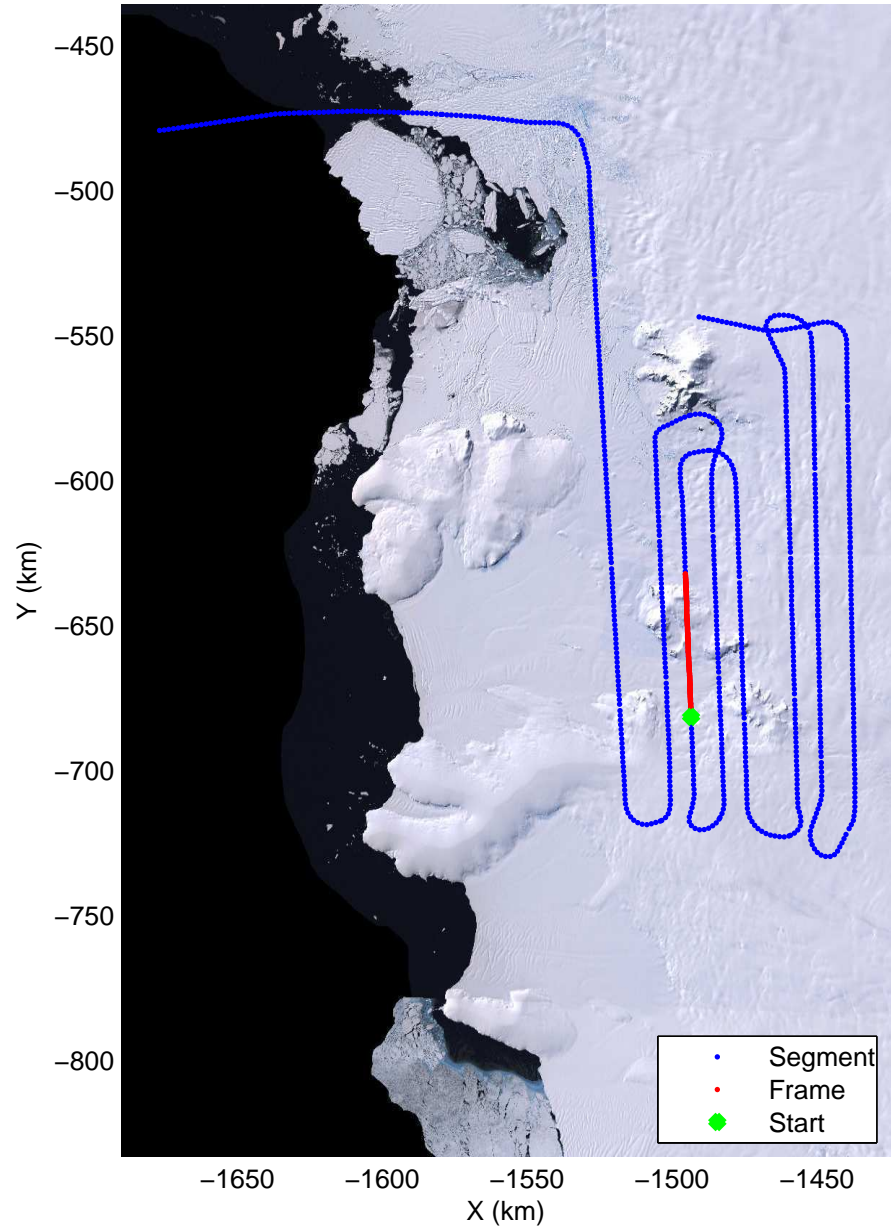

Land Ice- Thwaites-Smith-Kohler 8
20141107_09_016
Polar Stereograph -71N/0E