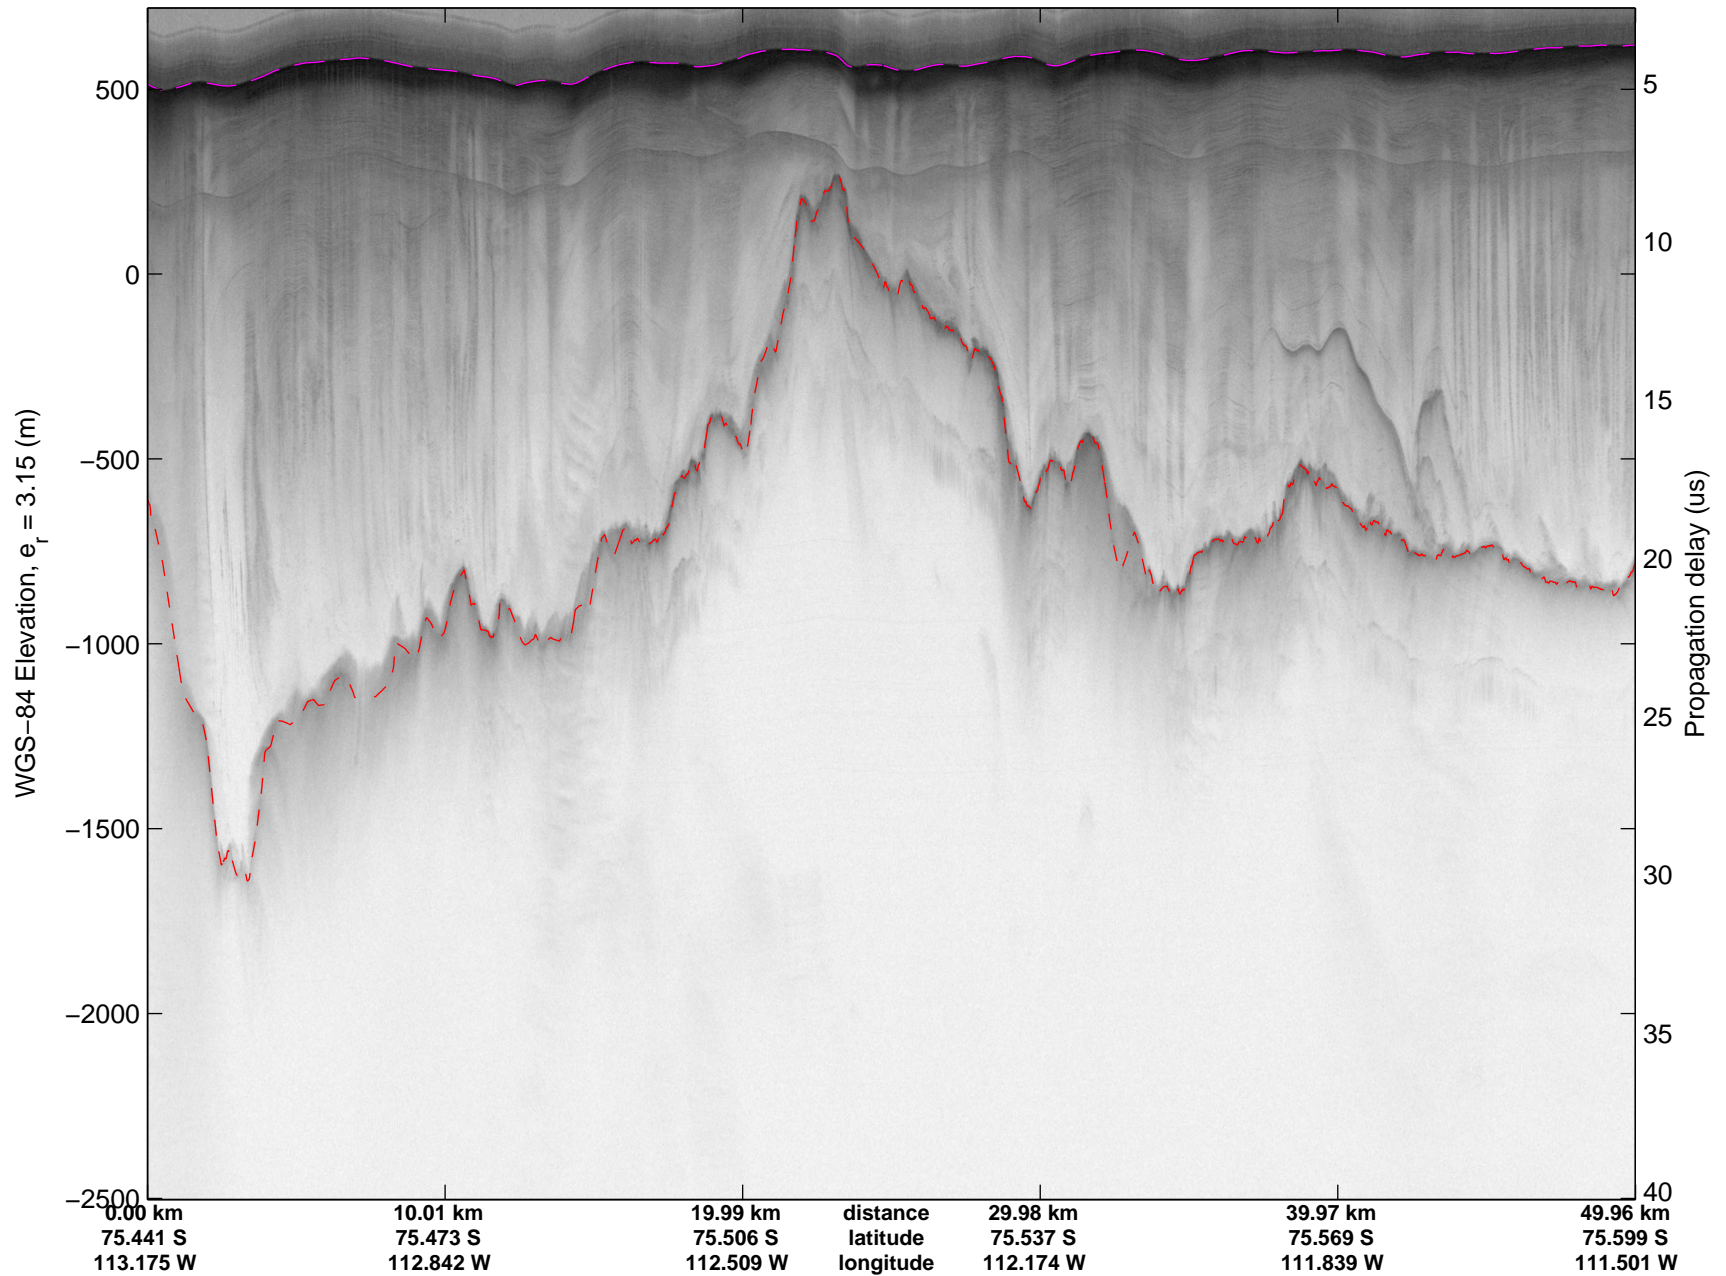

mcords3 2014_Antarctica_DC8: "Land Ice- Thwaites-Smith-Kohler 8" 20141107_09_023: 17:47:55.4 to 17:54:27.1 GPS