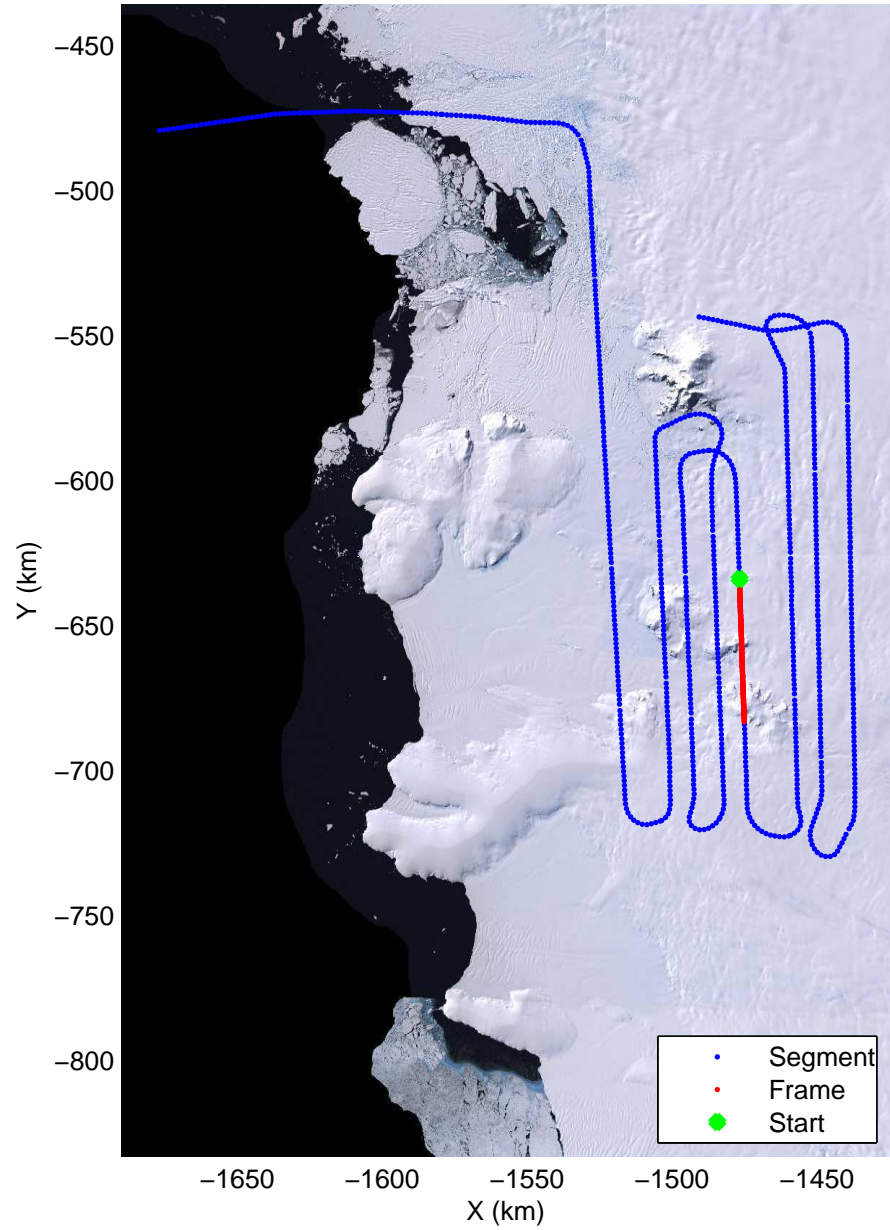

Land Ice– Thwaites–Smith–Kohler 8
20141107_09_019
Polar Stereograph -71N/0E