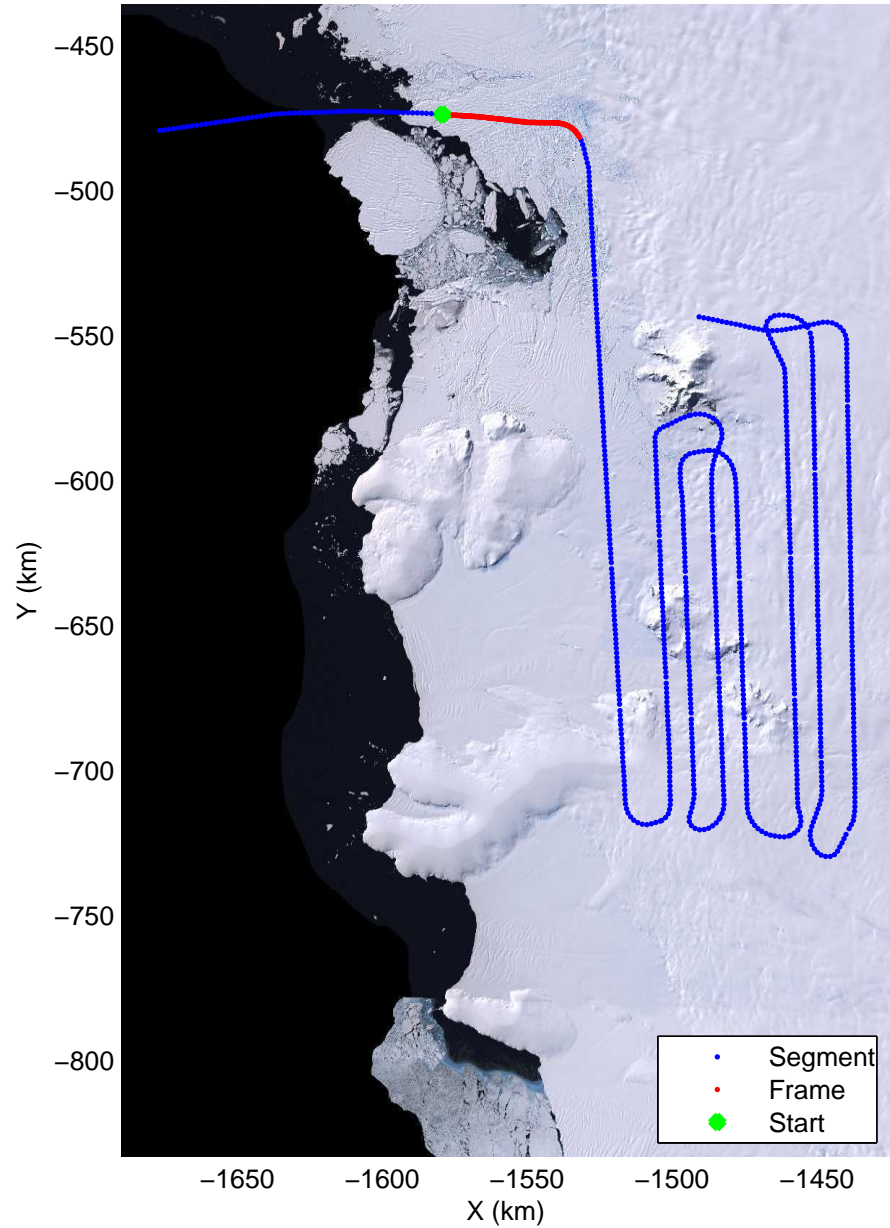

Land Ice- Thwaites-Smith-Kohler 8
20141107_09_001
Polar Stereograph -71N/0E

mcords3 2014_Antarctica_DC8: "Land Ice- Thwaites-Smith-Kohler 8" 20141107_09_001: 15:32:51.0 to 15:37:38.2 GPS

mcords3 2014_Antarctica_DC8: "Land Ice- Thwaites-Smith-Kohler 8" 20141107_09_001: 15:32:51.0 to 15:37:38.2 GPS

Land Ice- Thwaites-Smith-Kohler 8
 20141107_09_002
 Polar Stereograph -71N/0E

mcords3 2014_Antarctica_DC8: "Land Ice- Thwaites-Smith-Kohler 8" 20141107_09_002: 15:37:38.7 to 15:42:50.8 GPS

mcords3 2014_Antarctica_DC8: "Land Ice- Thwaites-Smith-Kohler 8" 20141107_09_002: 15:37:38.7 to 15:42:50.8 GPS

Land Ice- Thwaites-Smith-Kohler 8
 20141107_09_003
 Polar Stereograph -71N/0E

mcords3 2014_Antarctica_DC8: "Land Ice- Thwaites-Smith-Kohler 8" 20141107_09_003: 15:42:51.1 to 15:48:57.4 GPS

mcords3 2014_Antarctica_DC8: "Land Ice- Thwaites-Smith-Kohler 8" 20141107_09_003: 15:42:51.1 to 15:48:57.4 GPS