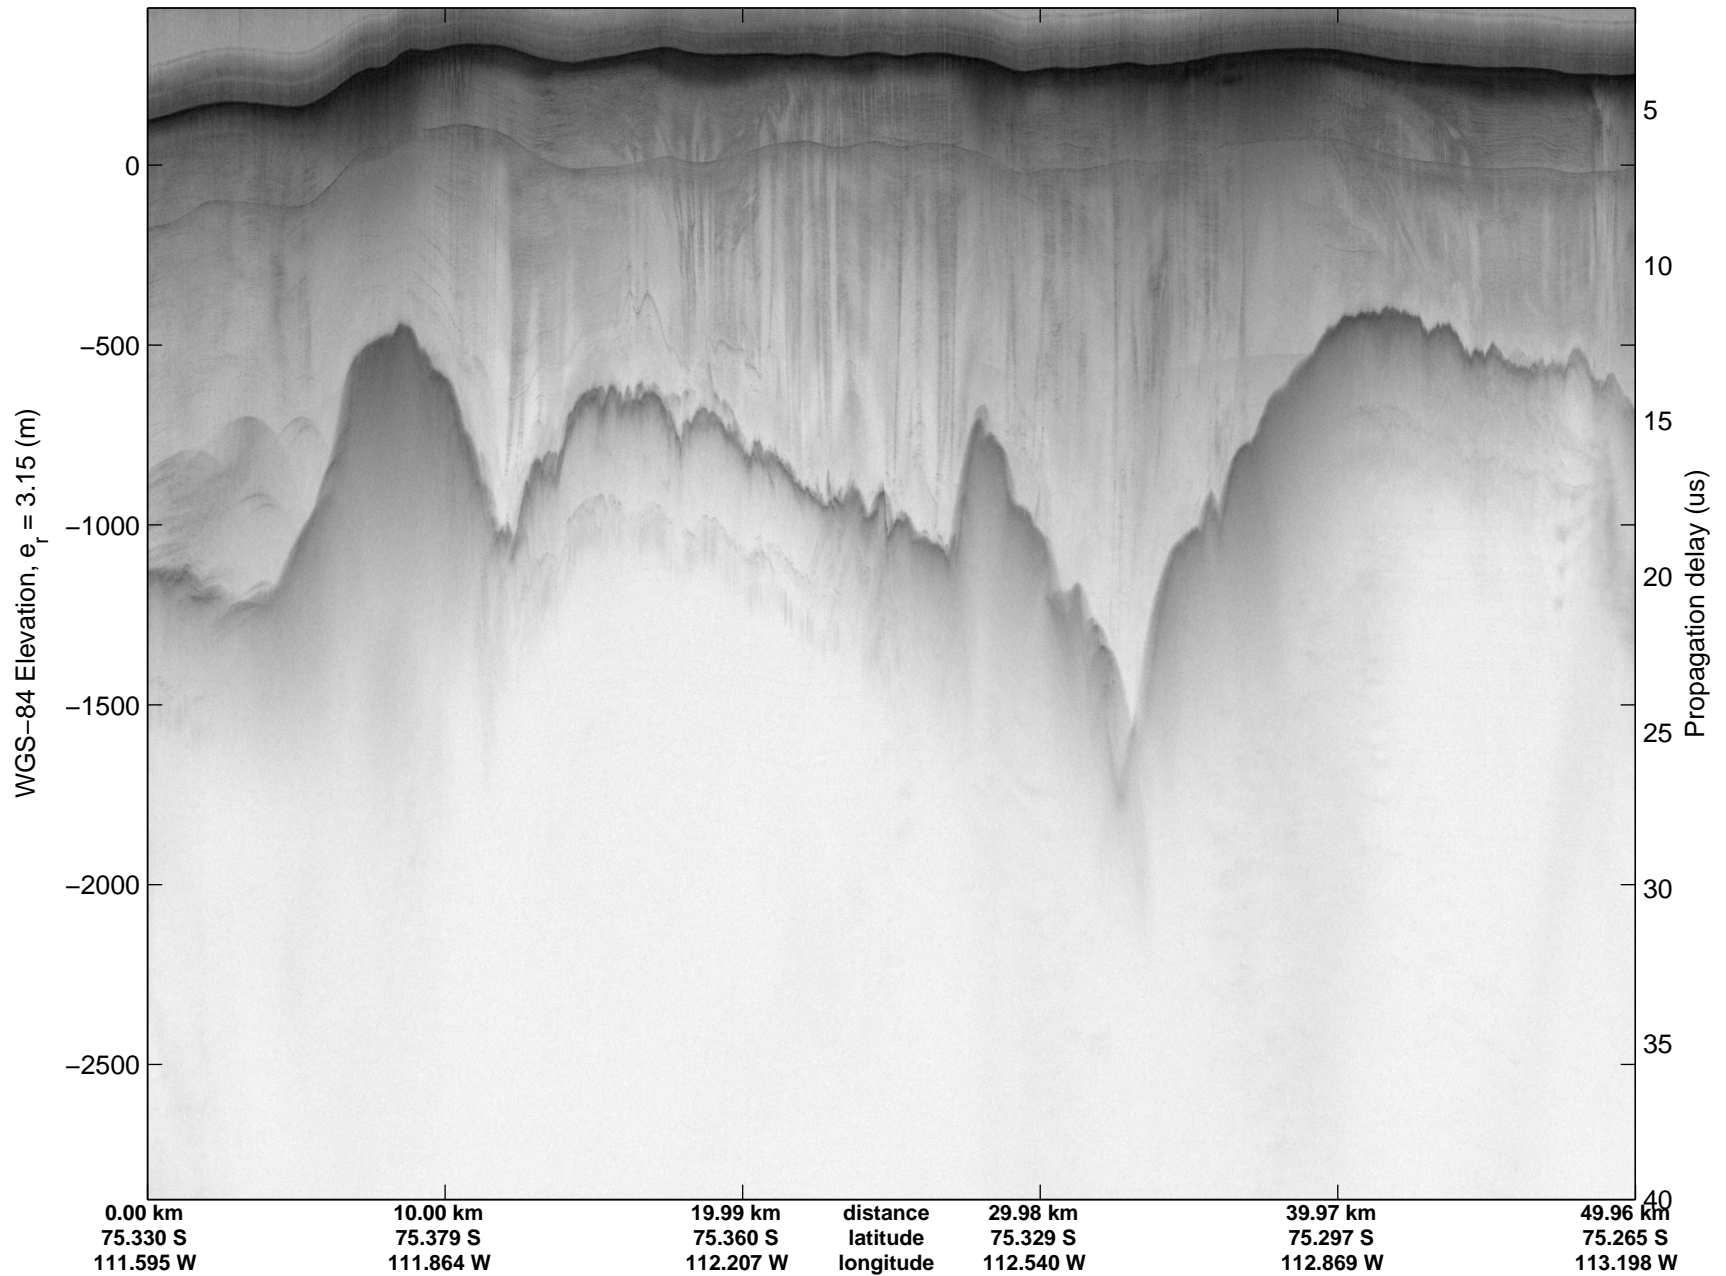

mcords3 2014_Antarctica_DC8: "Land Ice- Thwaites-Smith-Kohler 8" 20141107_09_018: 17:16:24.7 to 17:22:30.0 GPS