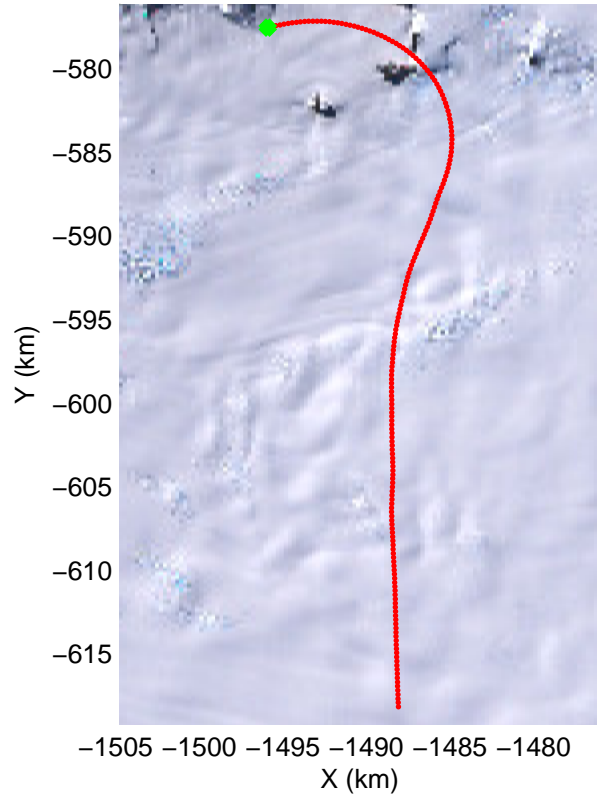

Land Ice- Thwaites-Smith-Kohler 8
20141107_09_012
Polar Stereograph -71N/0E