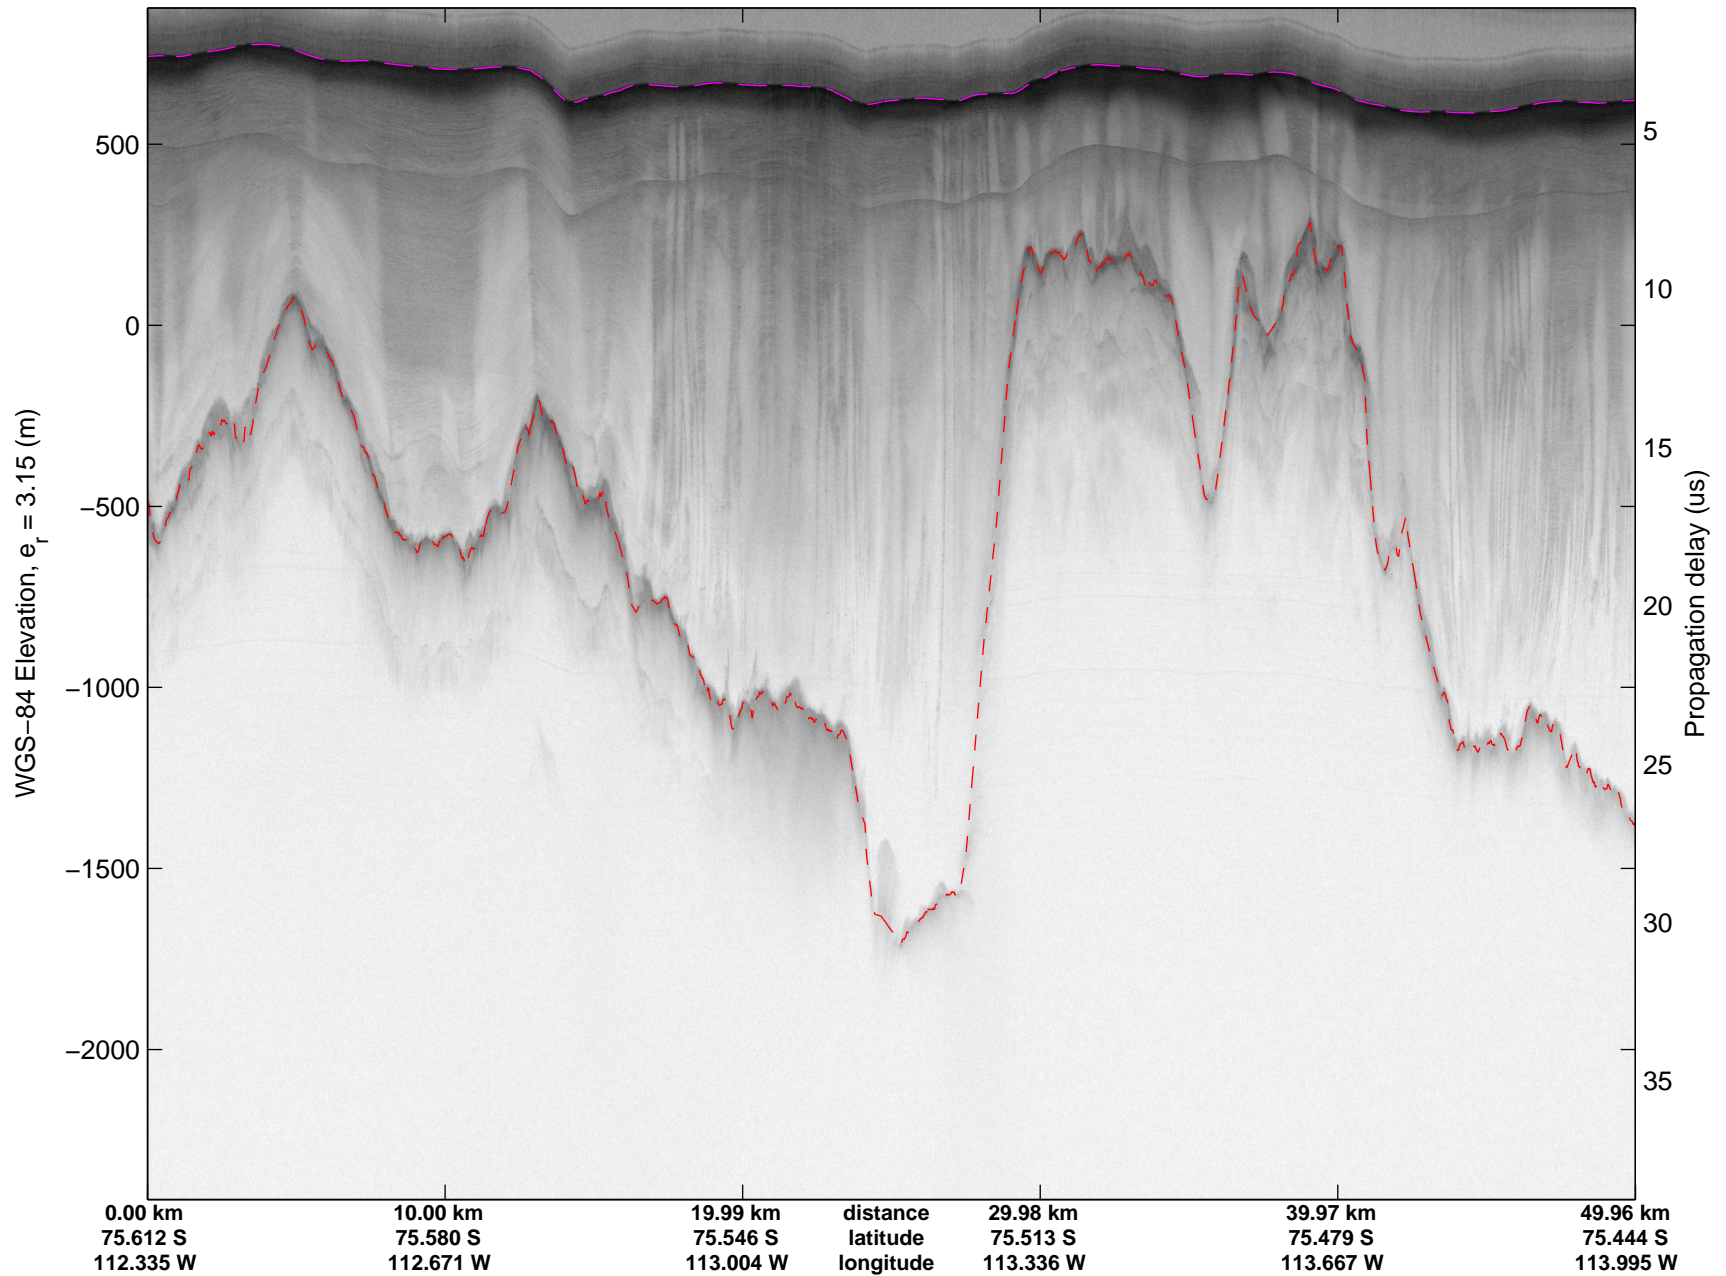

mcords3 2014_Antarctica_DC8: "Land Ice- Thwaites-Smith-Kohler 8" 20141107_09_026: 18:07:41.7 to 18:13:28.0 GPS