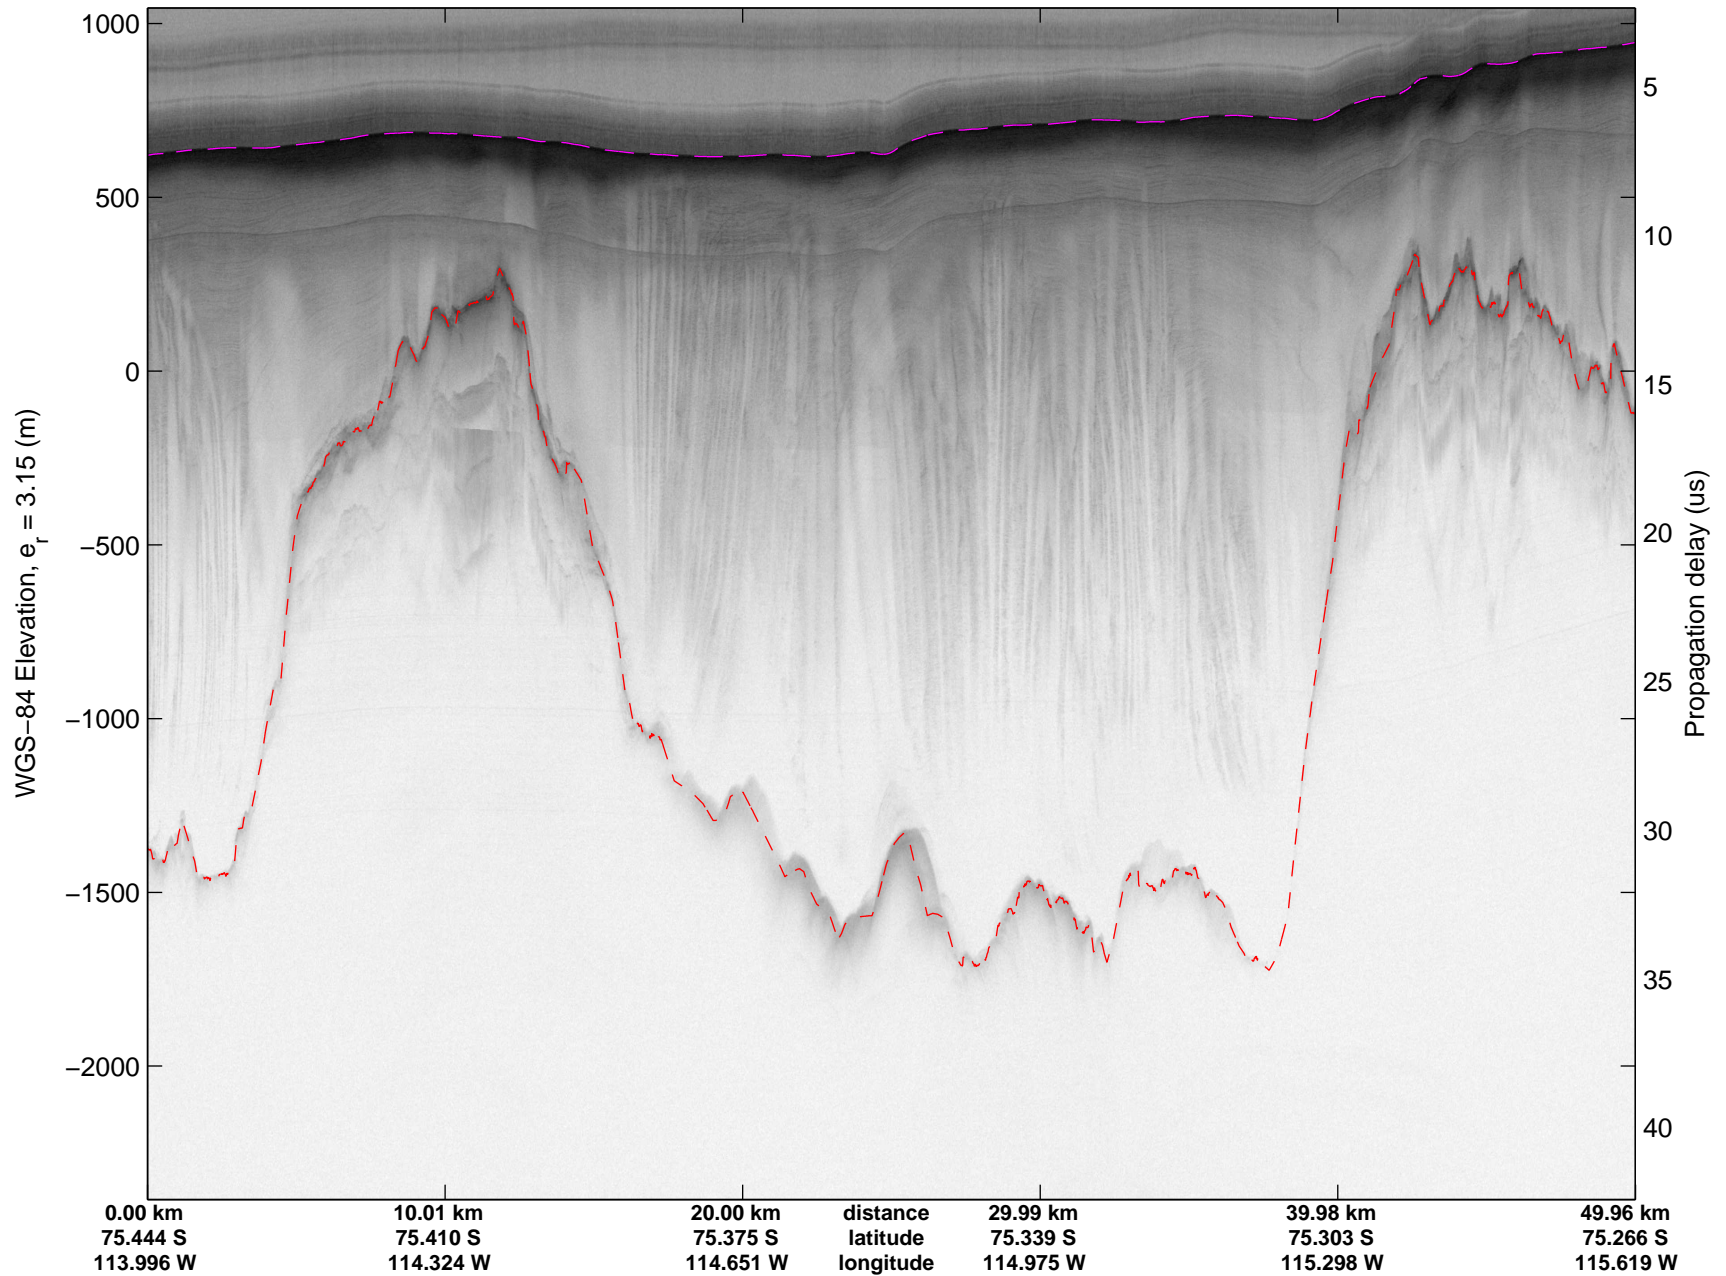

mcords3 2014_Antarctica_DC8: "Land Ice- Thwaites-Smith-Kohler 8" 20141107_09_027: 18:13:28.2 to 18:19:29.8 GPS