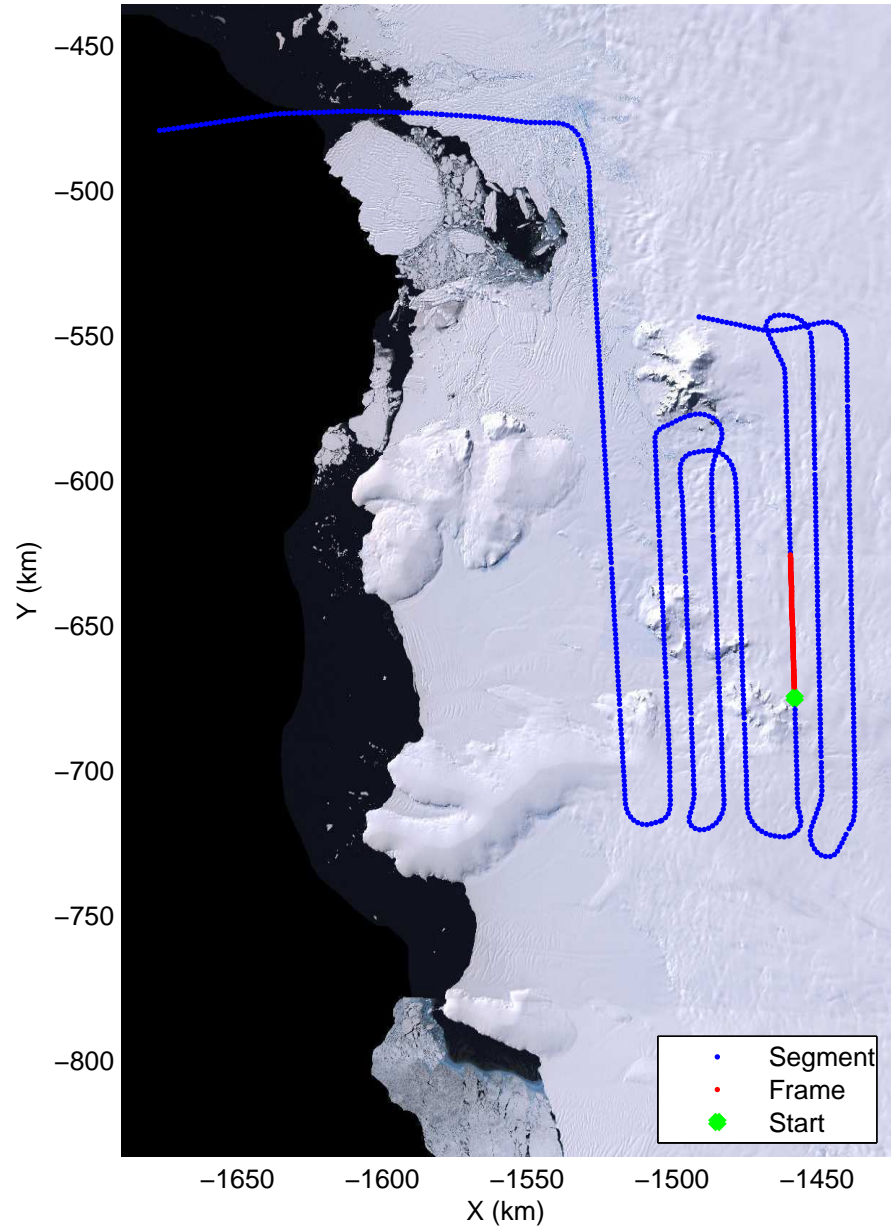

Land Ice– Thwaites–Smith–Kohler 8
20141107_09_022
Polar Stereograph -71N/0E