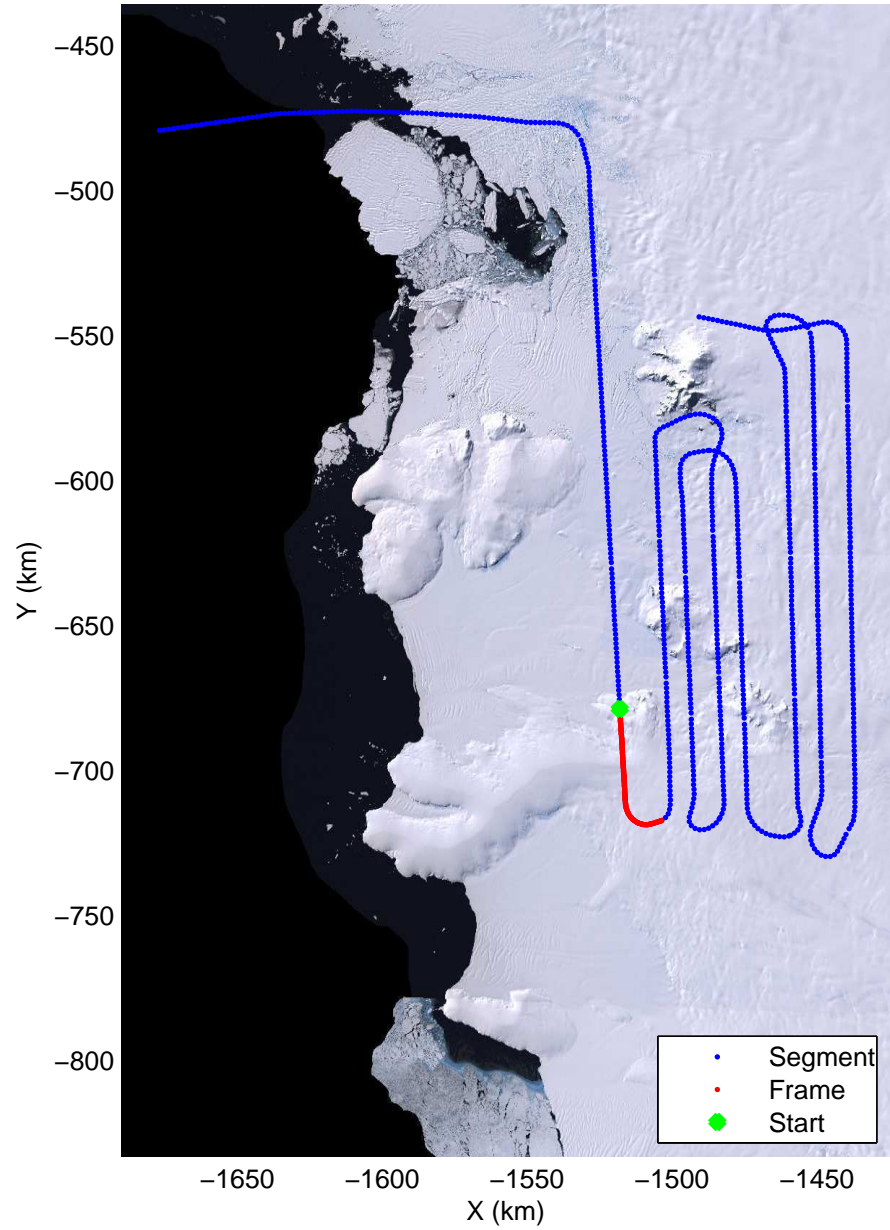

Land Ice- Thwaites-Smith-Kohler 8
20141107_09_008
Polar Stereograph -71N/0E