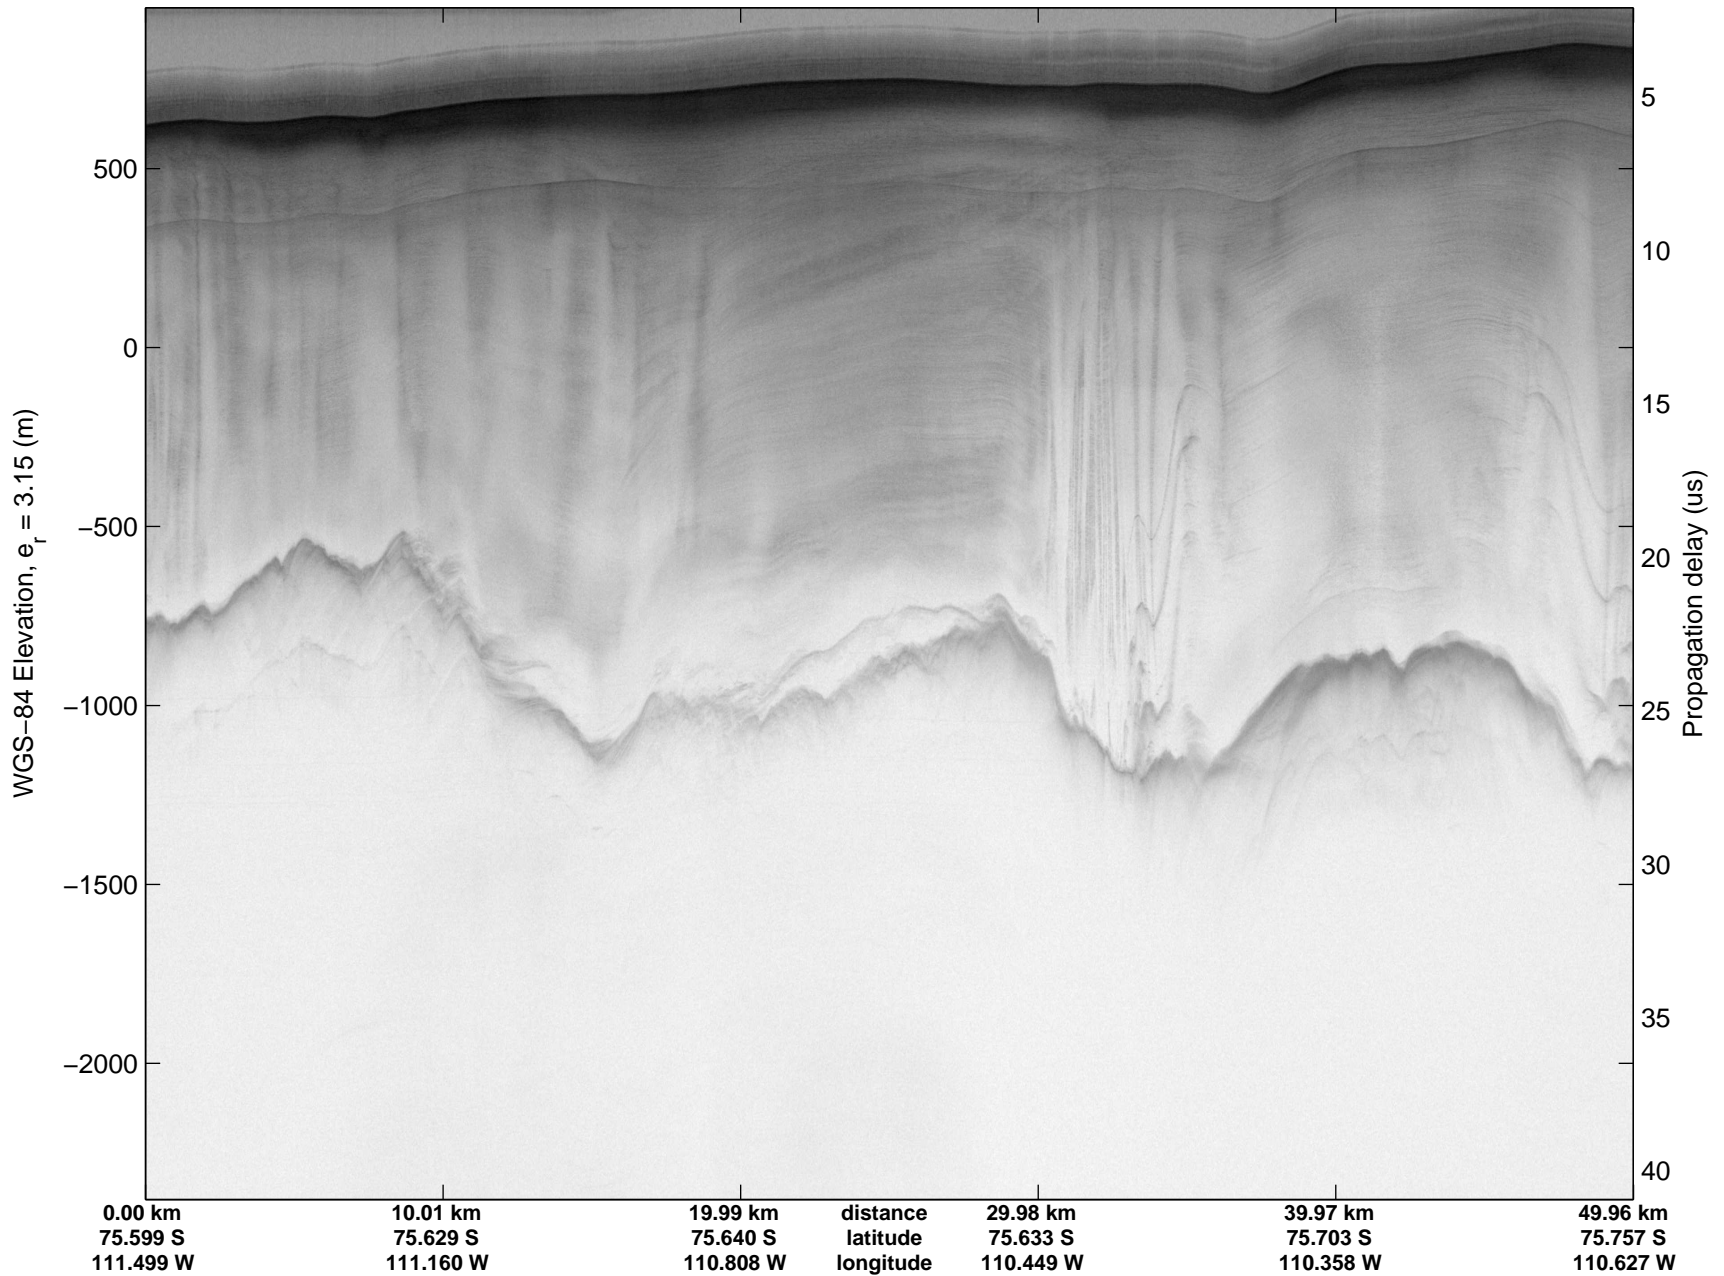

mcords3 2014_Antarctica_DC8: "Land Ice- Thwaites-Smith-Kohler 8" 20141107_09_024: 17:54:27.4 to 18:01:36.4 GPS