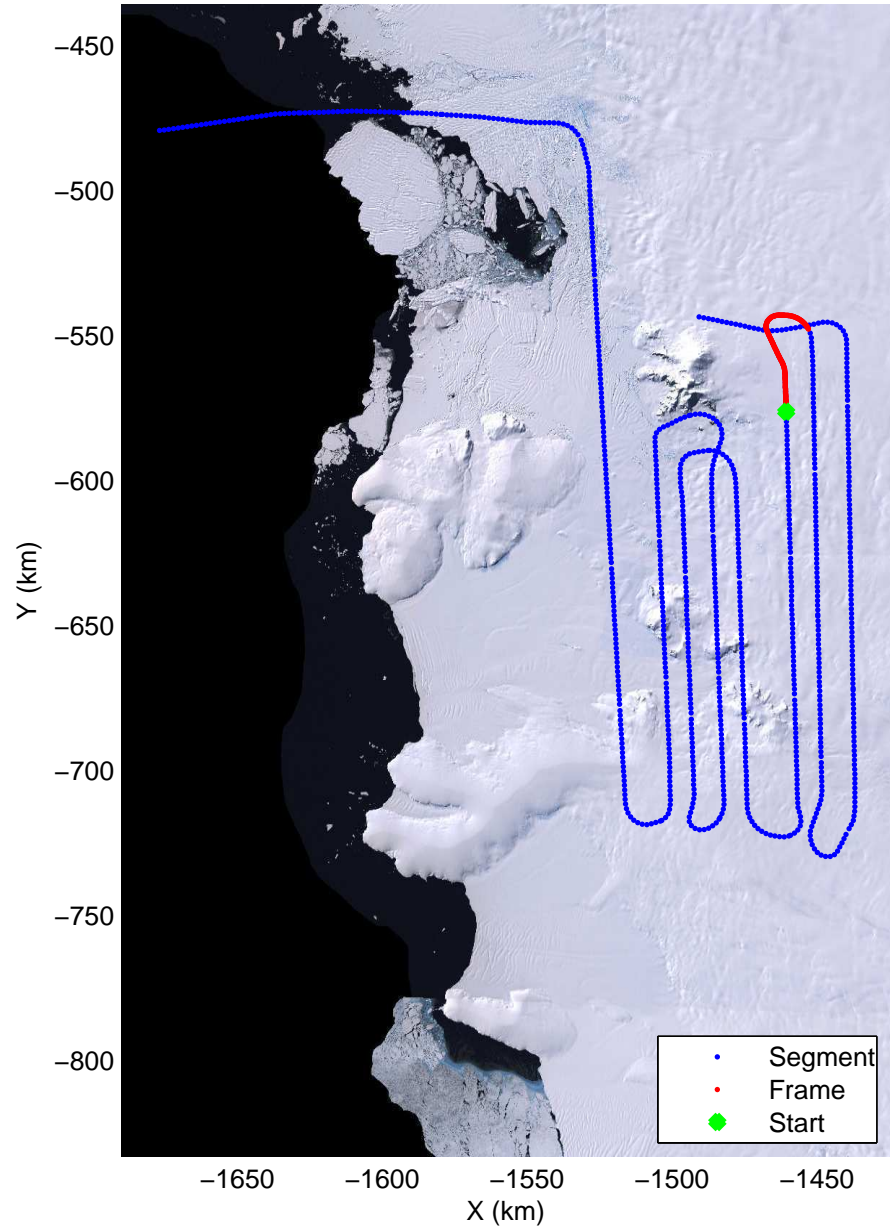

Land Ice- Thwaites-Smith-Kohler 8
20141107_09_024
Polar Stereograph -71N/0E