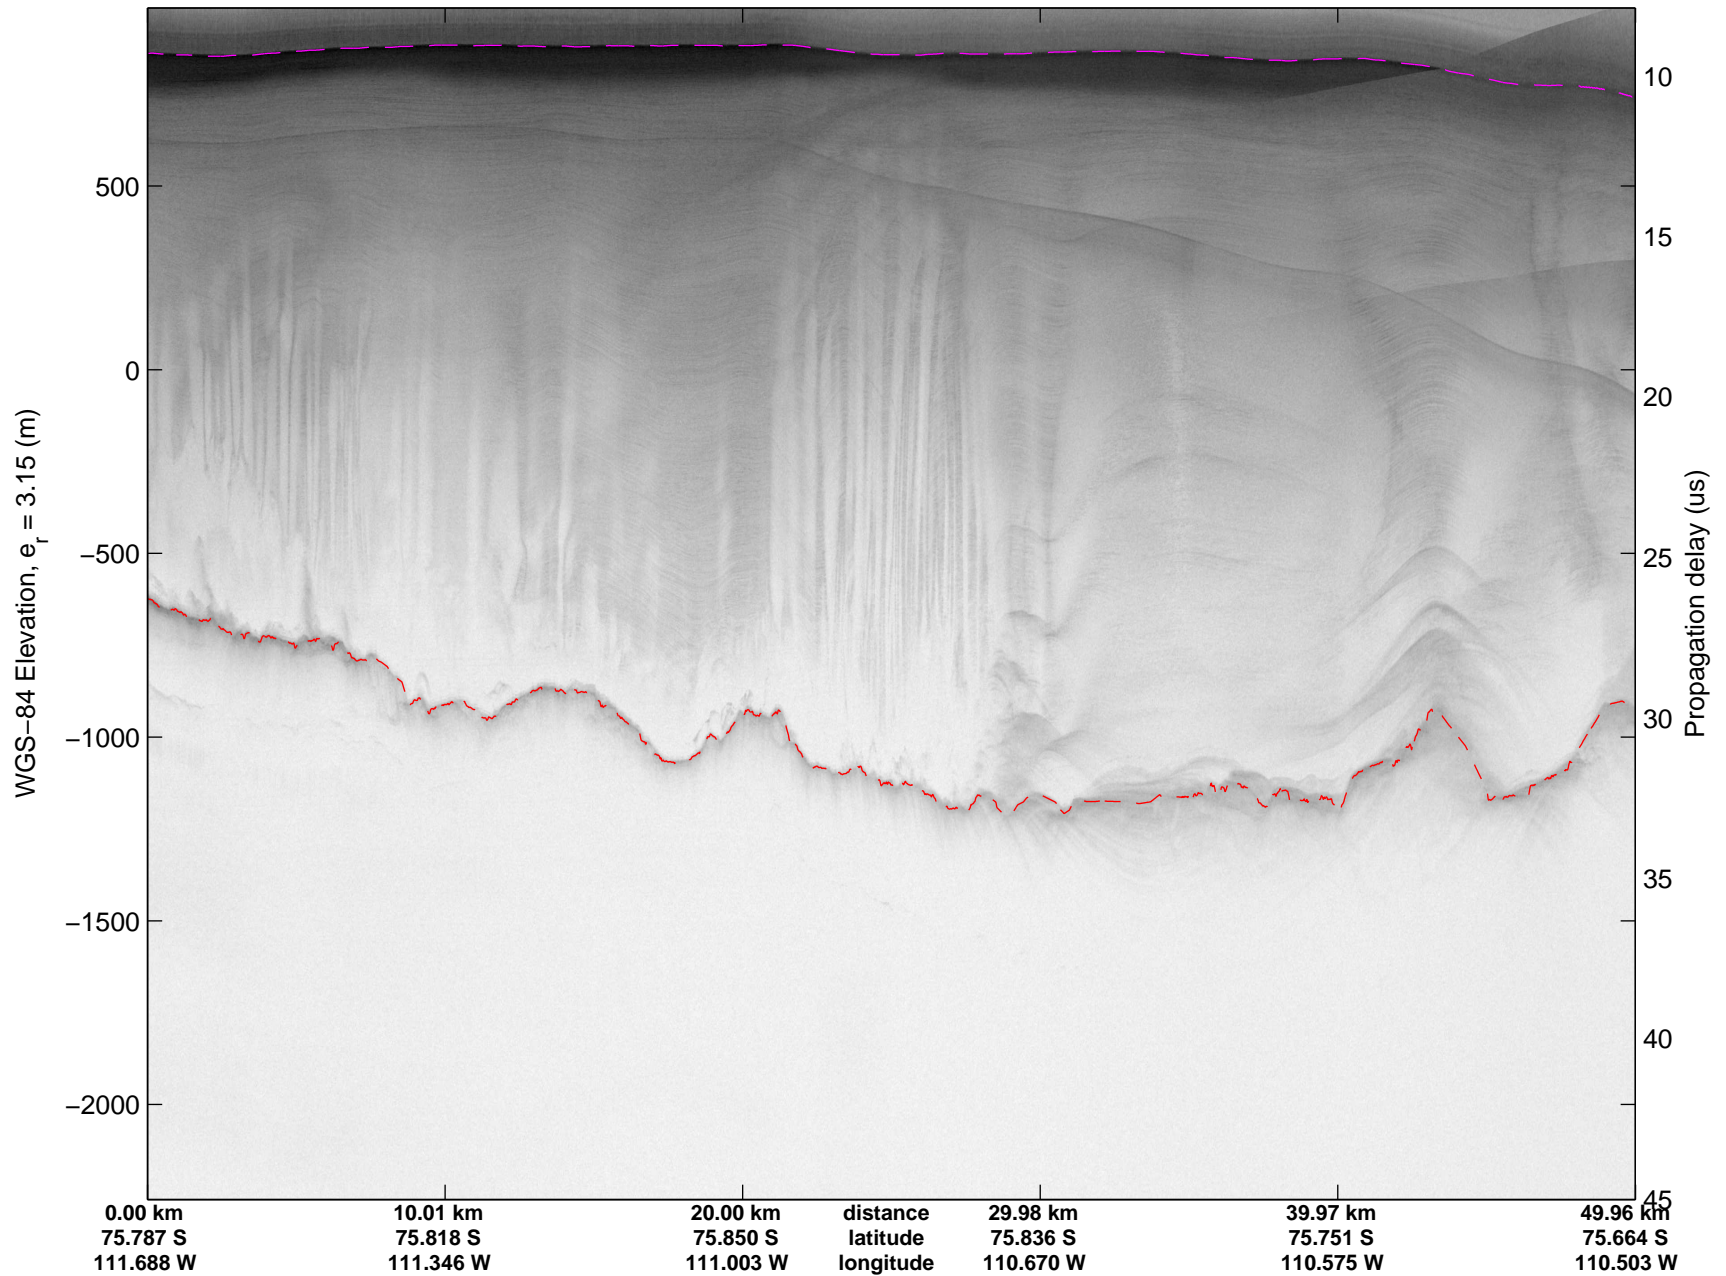

mcords3 2014_Antarctica_DC8: "Land Ice- Thwaites-Smith-Kohler 8" 20141107_09_032: 18:45:22.8 to 18:51:57.9 GPS