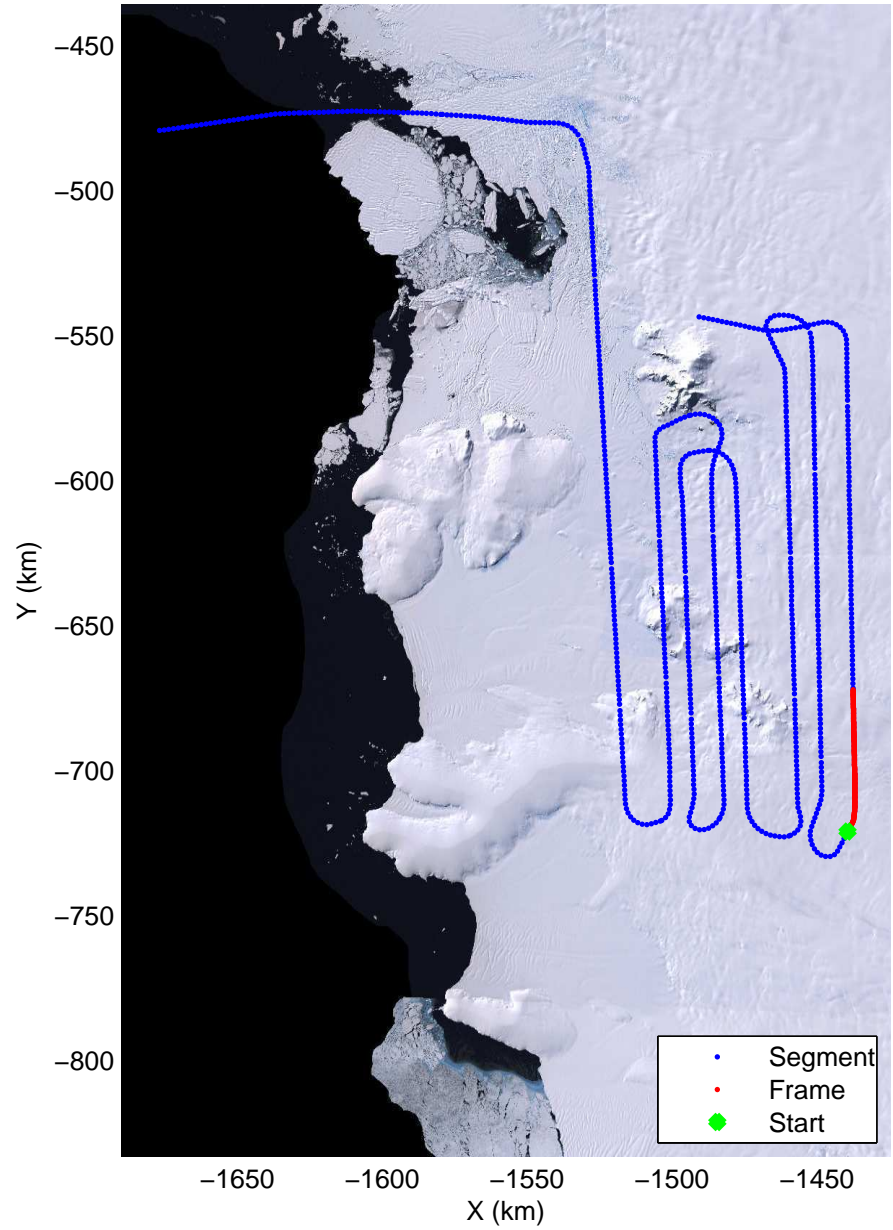

Land Ice- Thwaites-Smith-Kohler 8
20141107_09_029
Polar Stereograph -71N/0E