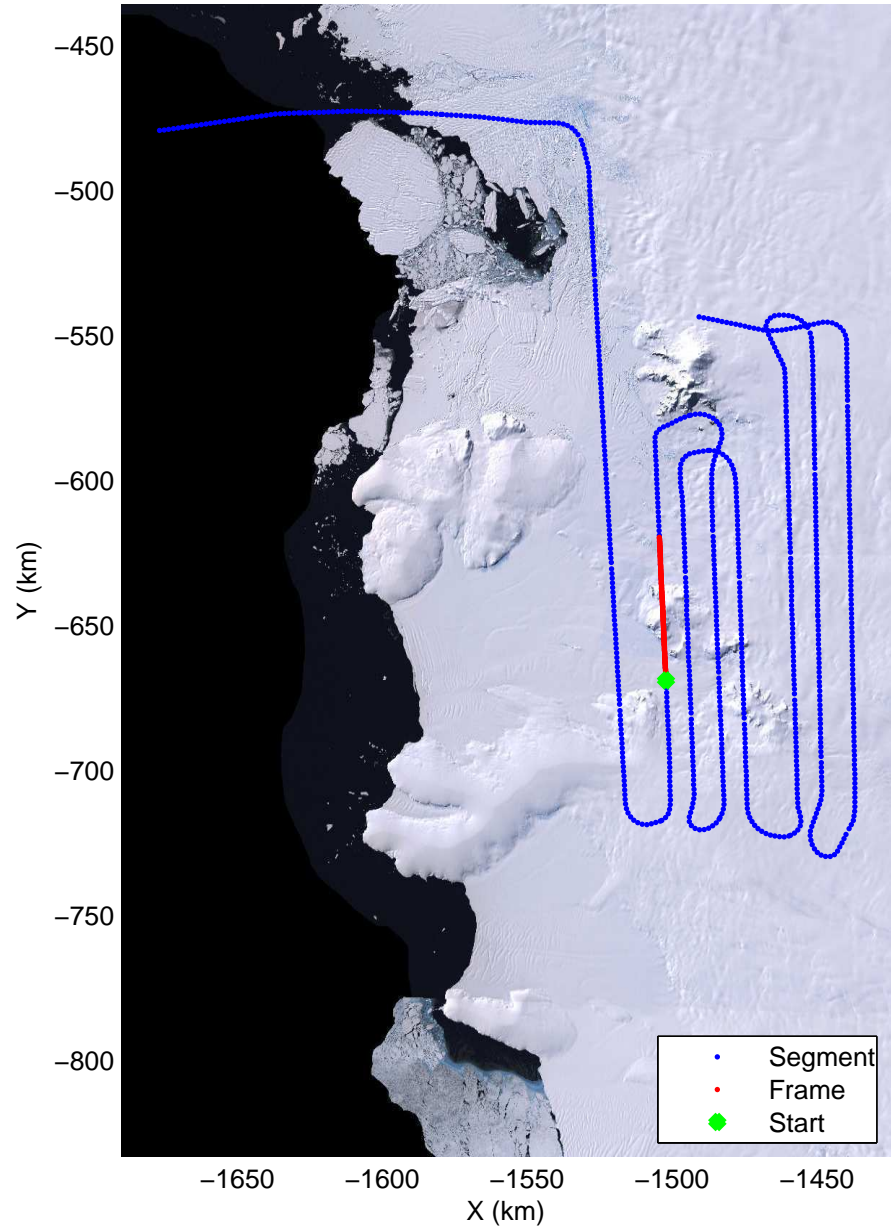

Land Ice- Thwaites-Smith-Kohler 8
20141107_09_010
Polar Stereograph -71N/0E