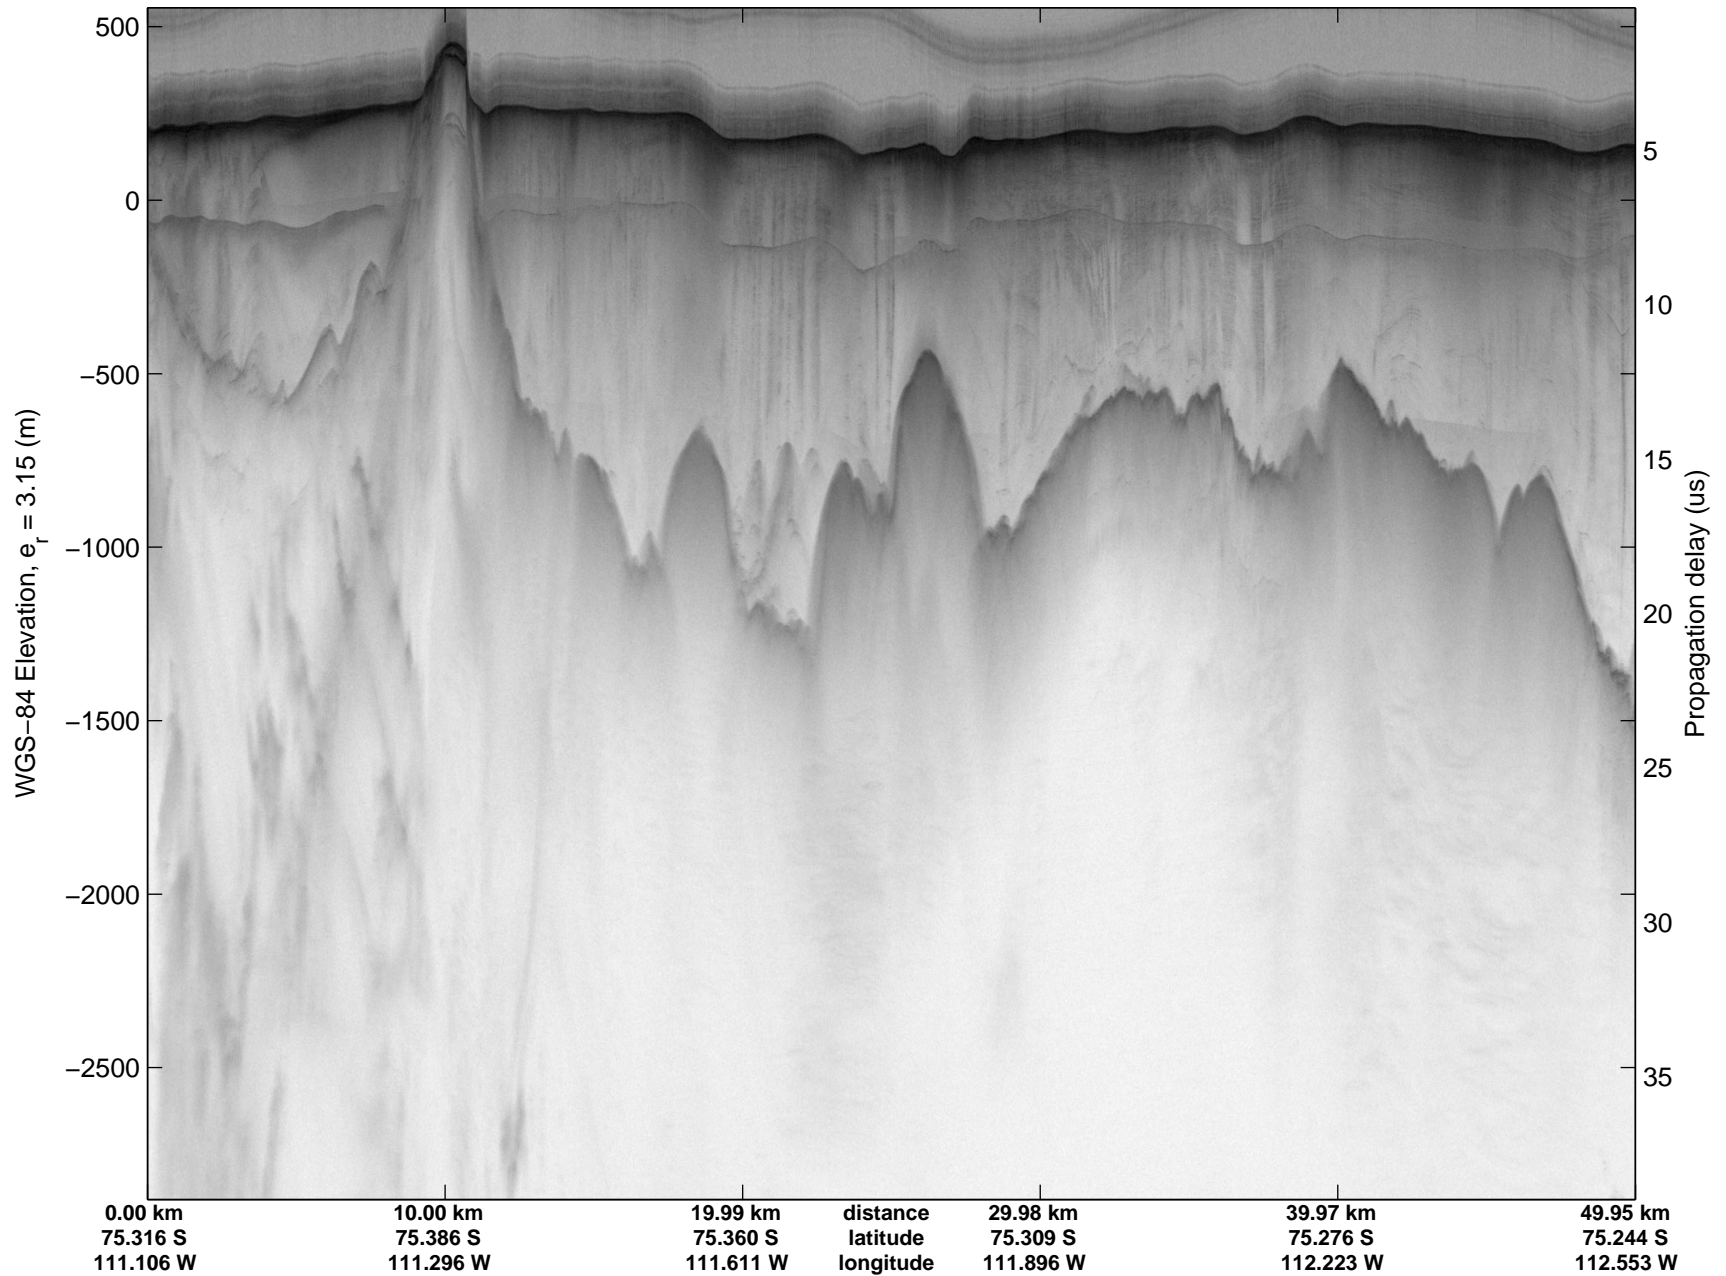

mcords3 2014_Antarctica_DC8: "Land Ice- Thwaites-Smith-Kohler 8" 20141107_09_012: 16:37:53.5 to 16:44:04.0 GPS