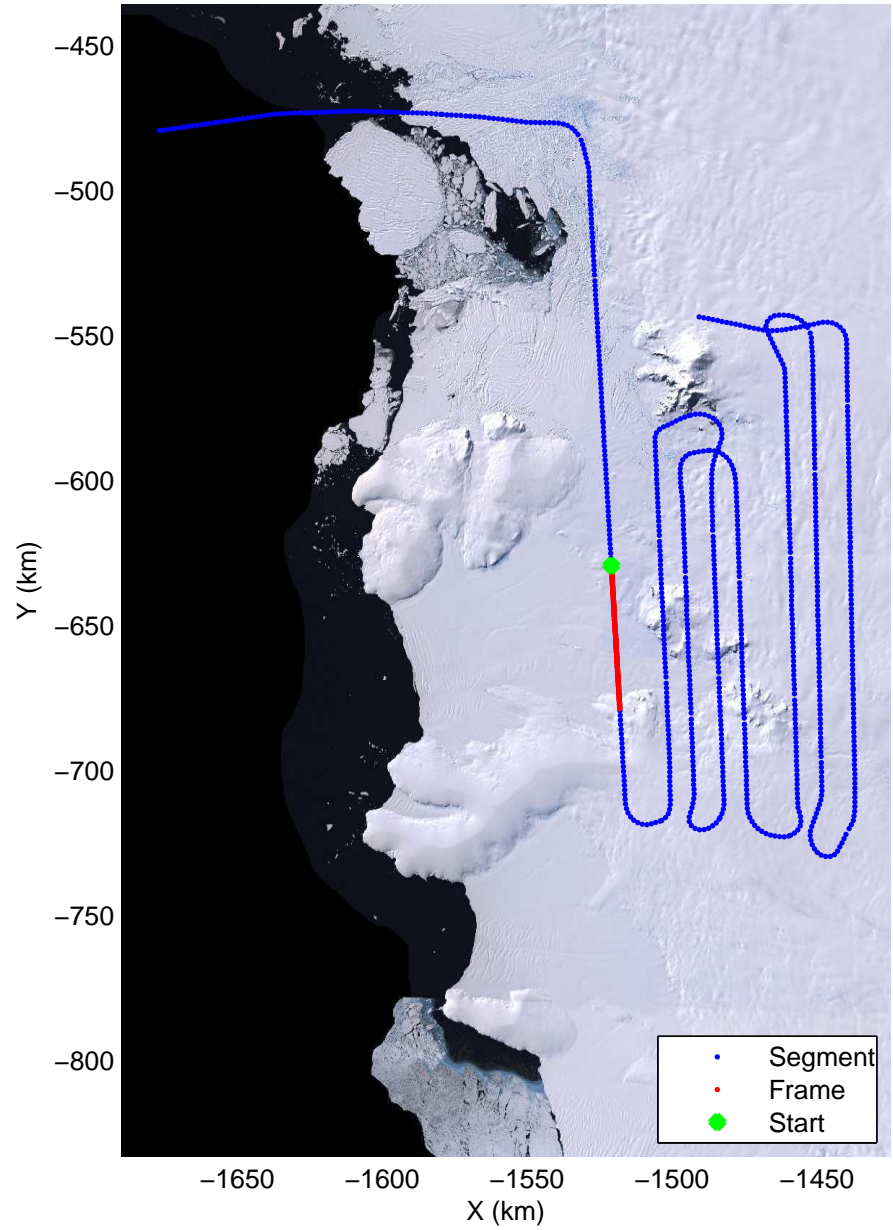

Land Ice- Thwaites-Smith-Kohler 8
20141107_09_007
Polar Stereograph -71N/0E