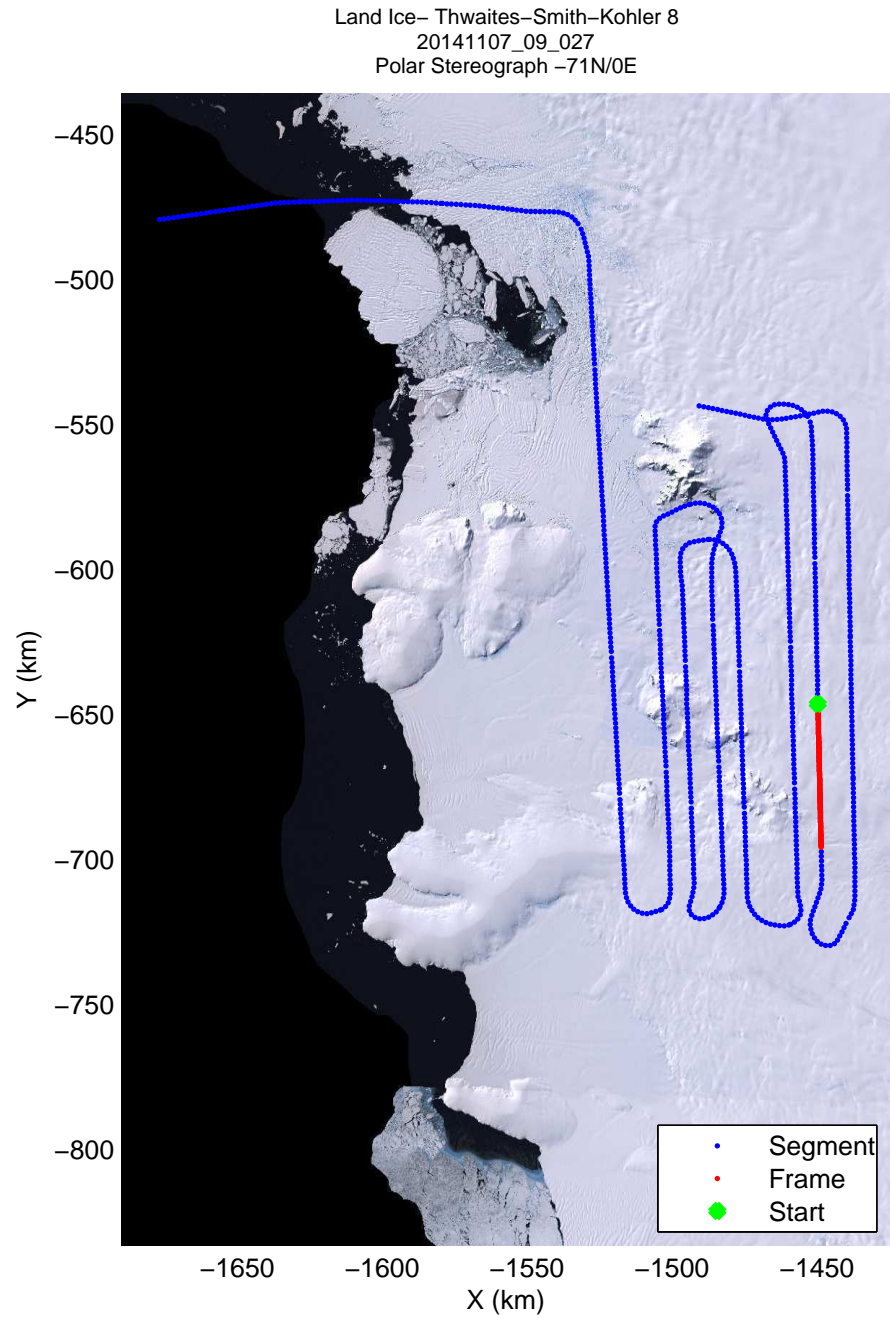

Land Ice- Thwaites-Smith-Kohler 8
20141107_09_026
Polar Stereograph -71N/0E

mcords3 2014_Antarctica_DC8: "Land Ice- Thwaites-Smith-Kohler 8" 20141107_09_026: 18:07:41.7 to 18:13:28.0 GPS

mcords3 2014_Antarctica_DC8: "Land Ice- Thwaites-Smith-Kohler 8" 20141107_09_026: 18:07:41.7 to 18:13:28.0 GPS