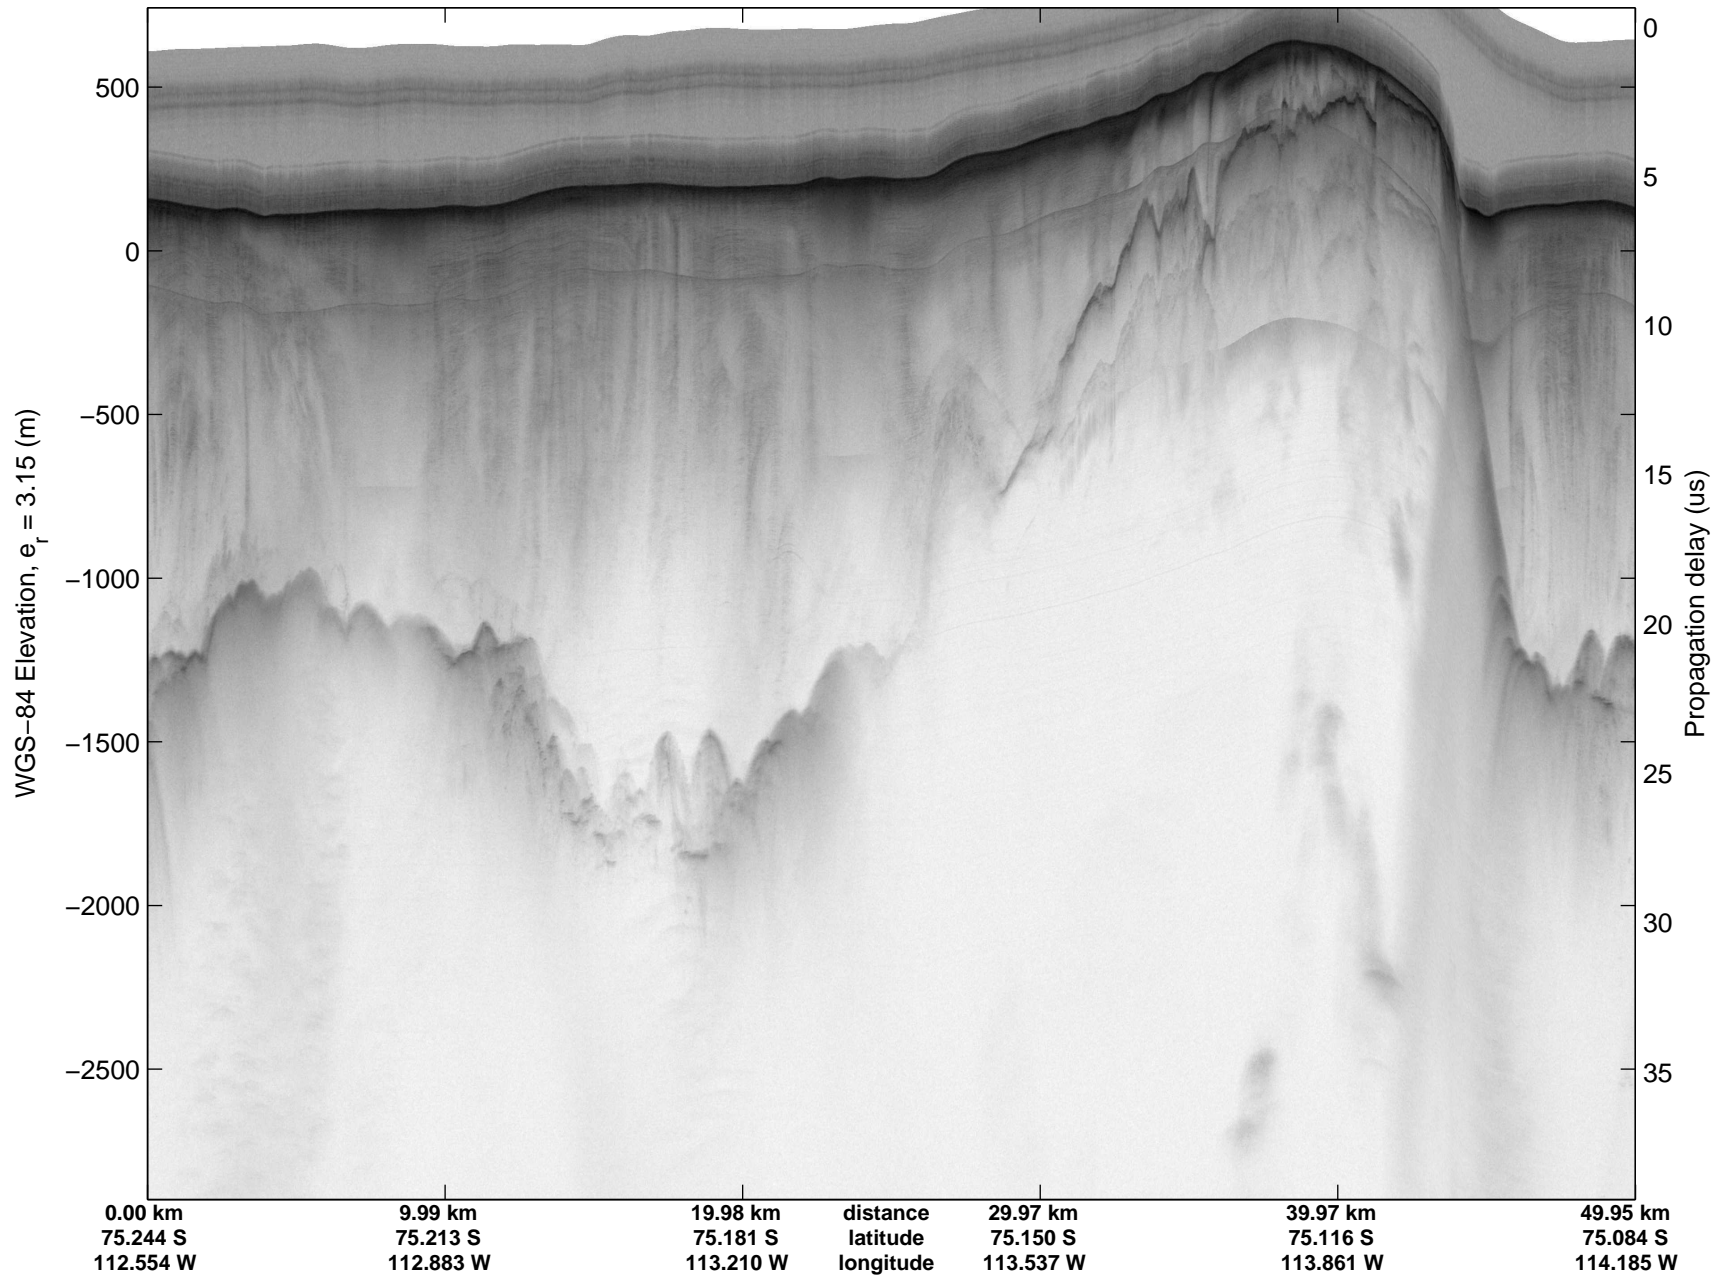

mcords3 2014_Antarctica_DC8: "Land Ice- Thwaites-Smith-Kohler 8" 20141107_09_013: 16:44:04.2 to 16:49:53.5 GPS