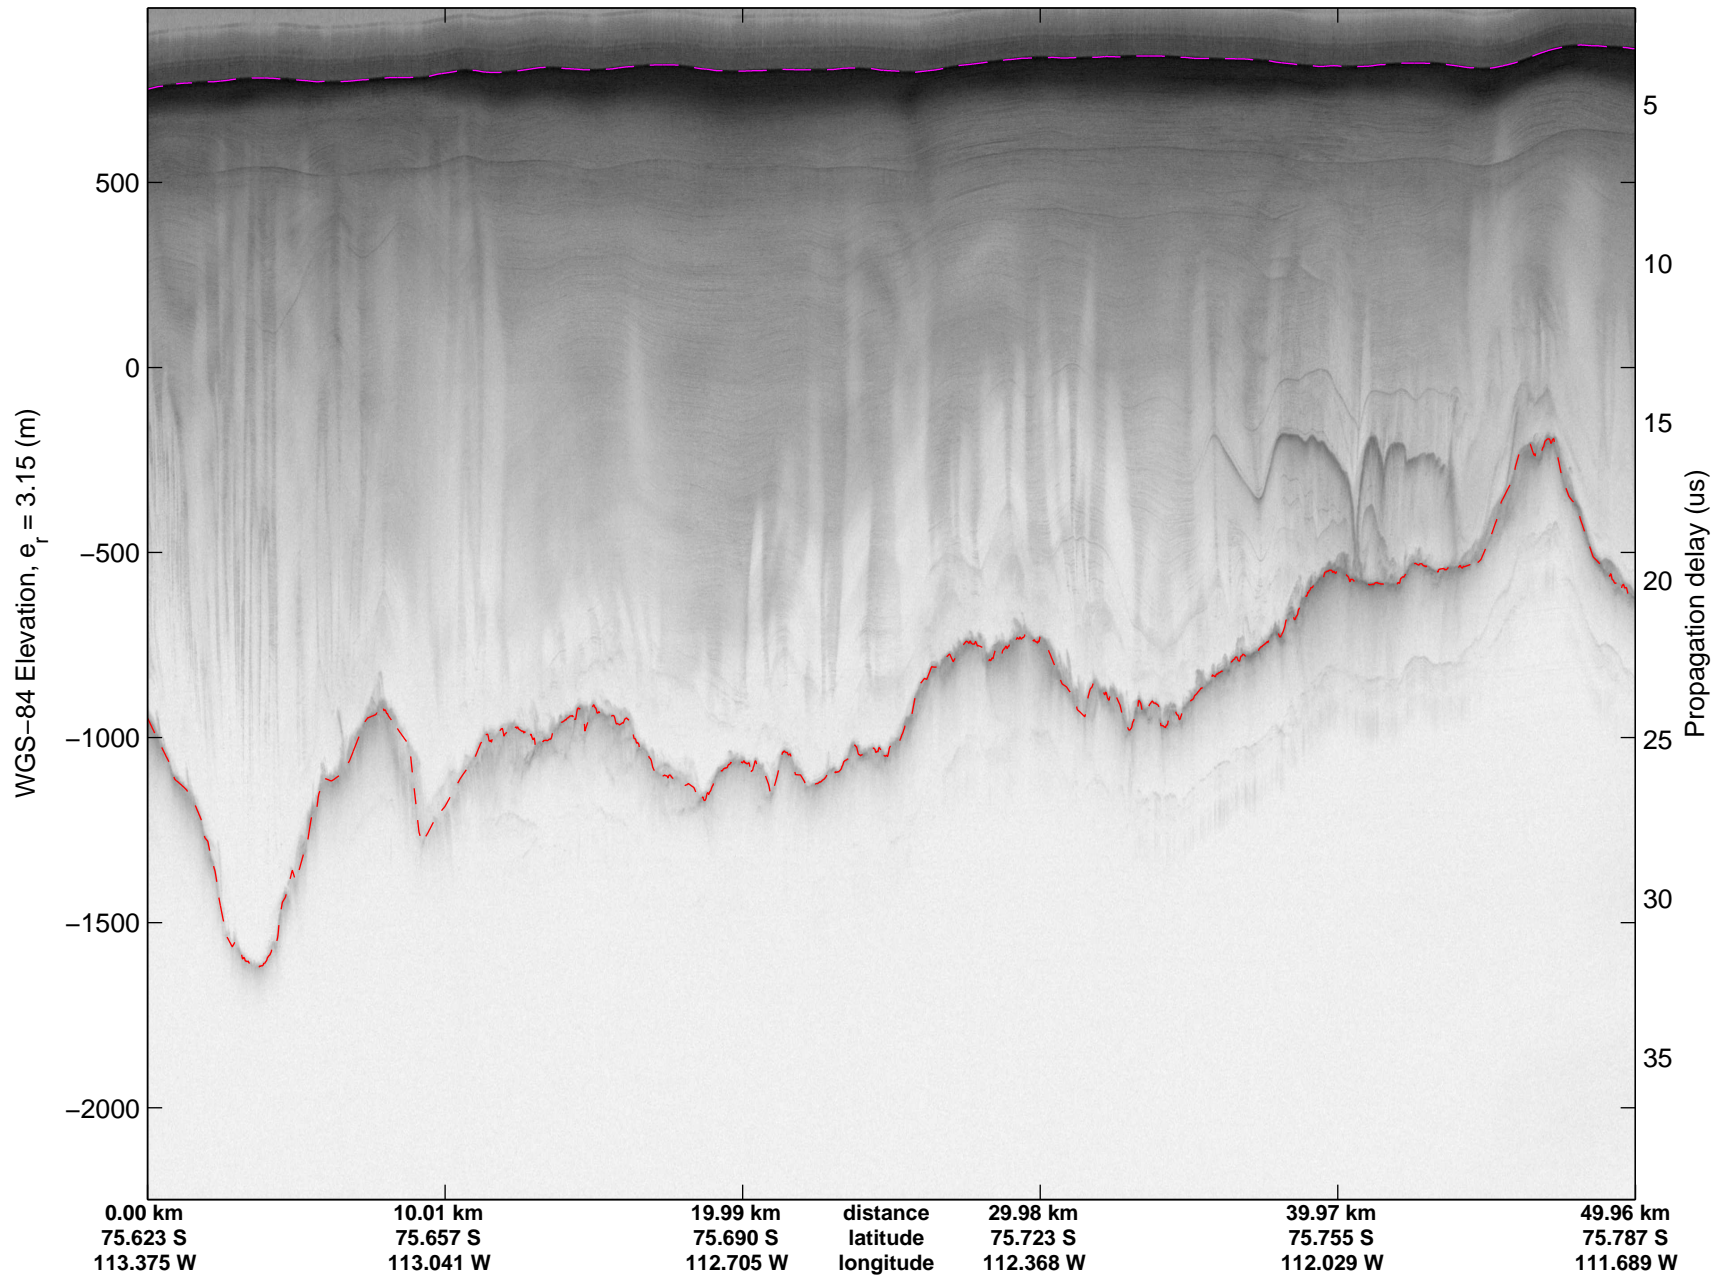

mcords3 2014_Antarctica_DC8: "Land Ice- Thwaites-Smith-Kohler 8" 20141107_09_030: 18:32:37.2 to 18:38:40.2 GPS

mcords3 2014_Antarctica_DC8: "Land Ice- Thwaites-Smith-Kohler 8" 20141107_09_030: 18:32:37.2 to 18:38:40.2 GPS

mcords3 2014_Antarctica_DC8: "Land Ice- Thwaites-Smith-Kohler 8" 20141107_09_031: 18:38:40.5 to 18:45:22.5 GPS

mcords3 2014_Antarctica_DC8: "Land Ice- Thwaites-Smith-Kohler 8" 20141107_09_031: 18:38:40.5 to 18:45:22.5 GPS