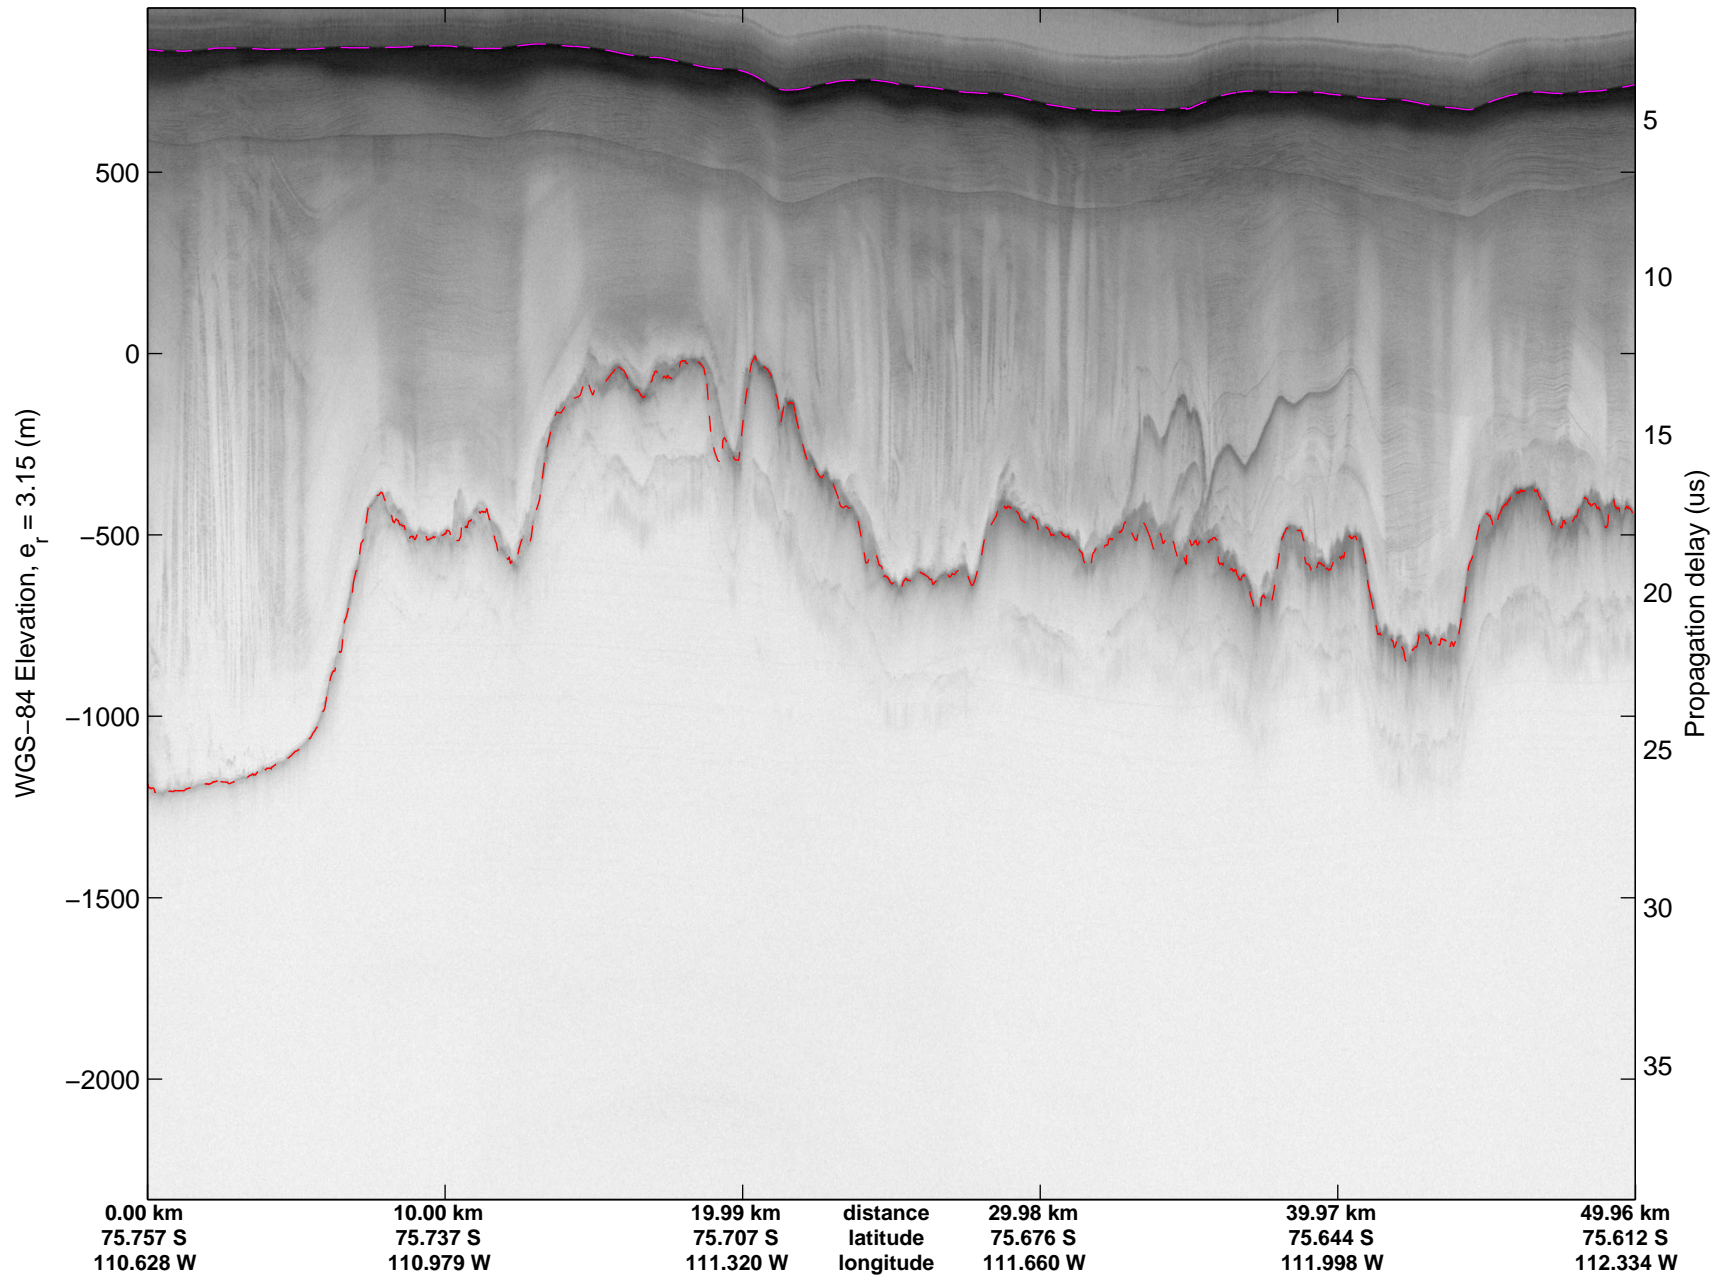

mcords3 2014_Antarctica_DC8: "Land Ice- Thwaites-Smith-Kohler 8" 20141107_09_025: 18:01:36.6 to 18:07:41.5 GPS