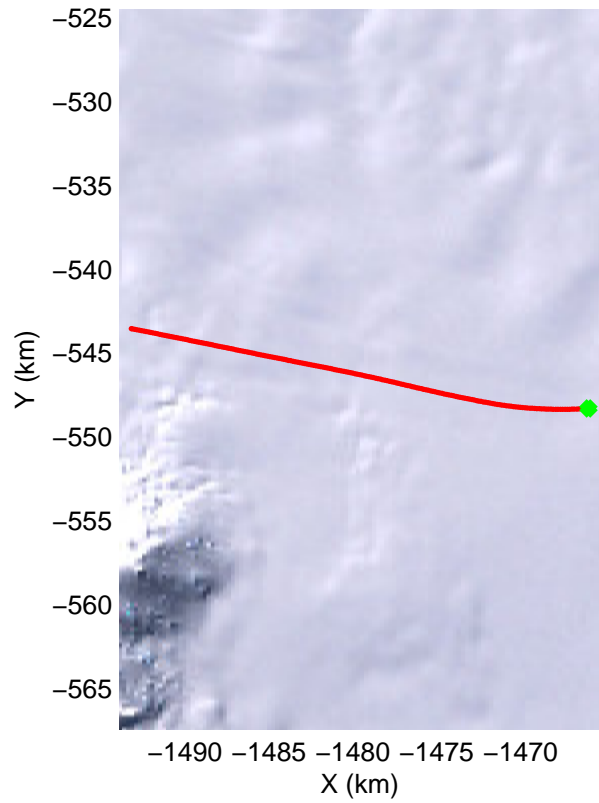

Land Ice- Thwaites-Smith-Kohler 8
20141107_09_033
Polar Stereograph -71N/0E