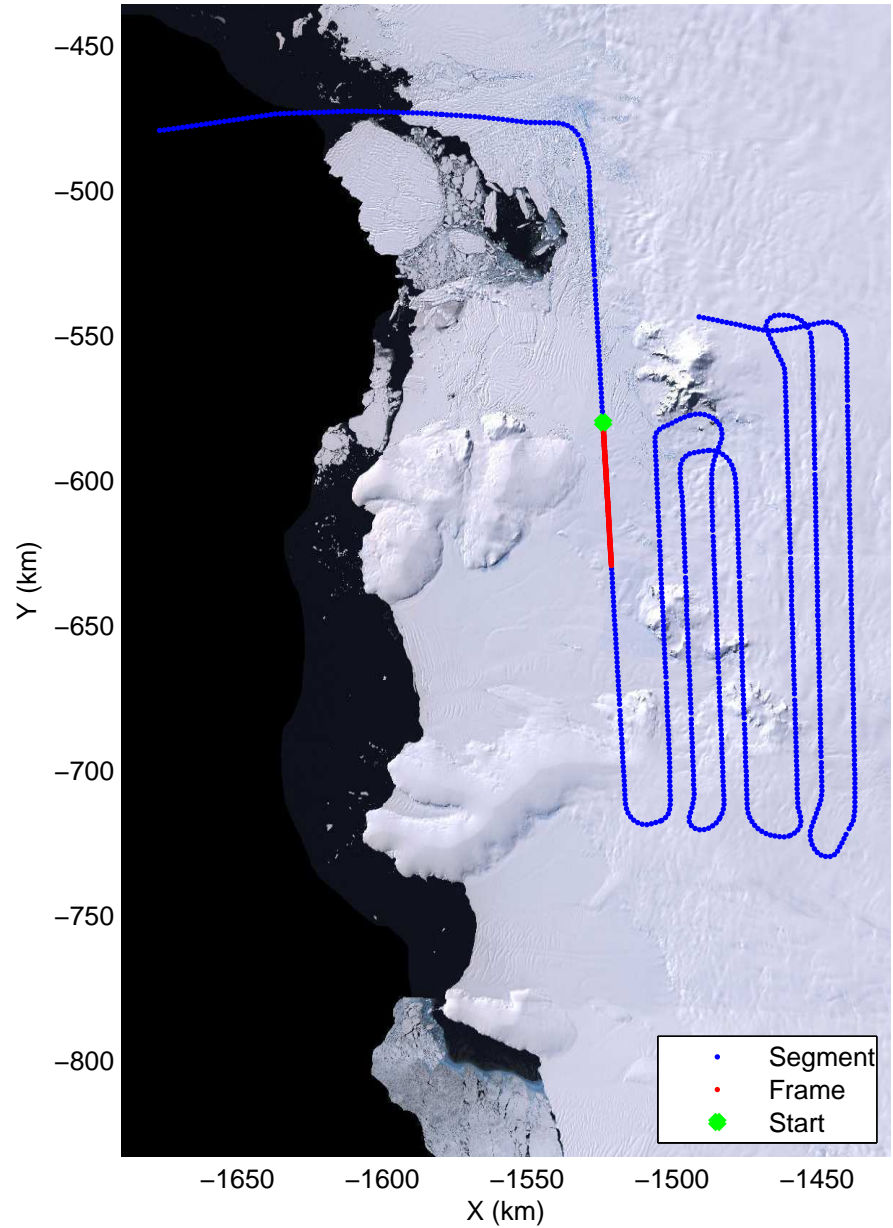

Land Ice- Thwaites-Smith-Kohler 8
20141107_09_006
Polar Stereograph -71N/0E