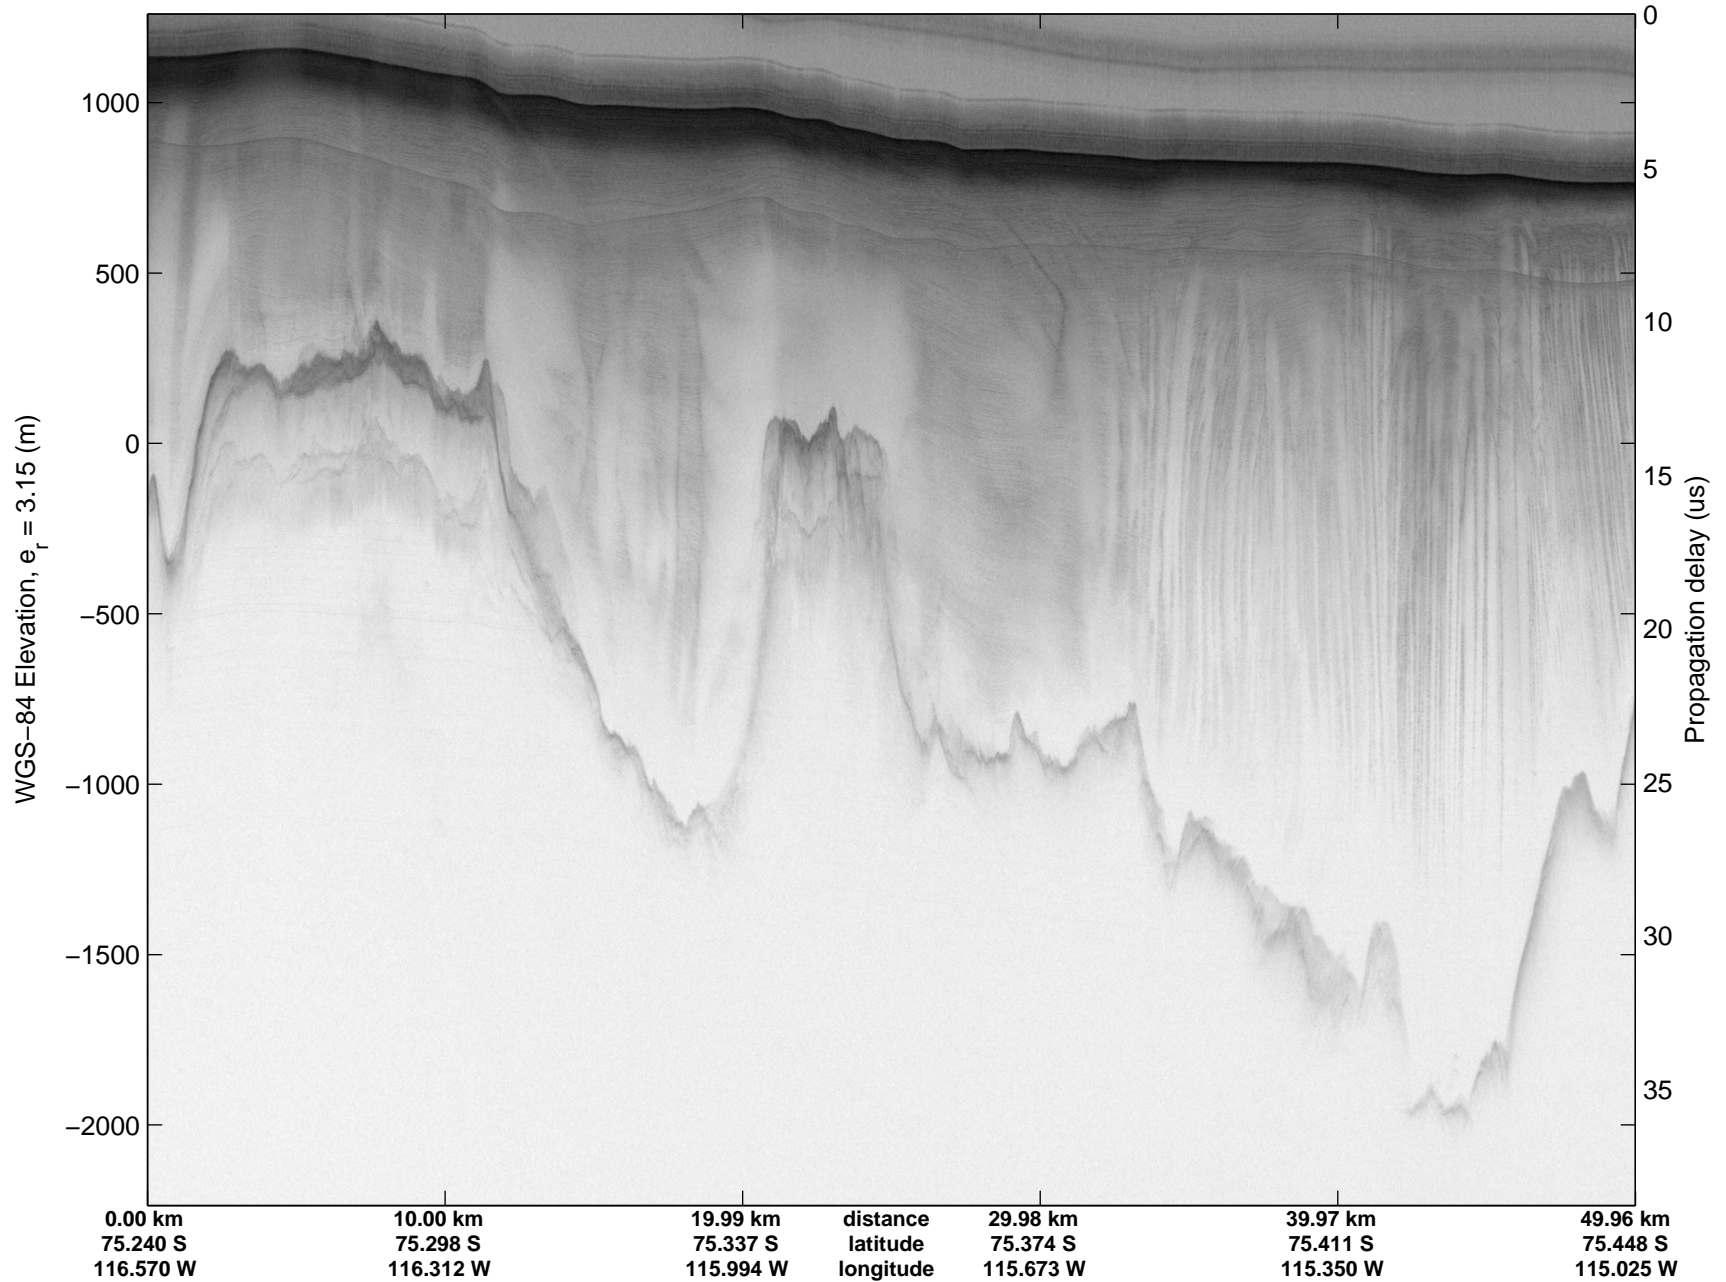

mcords3 2014_Antarctica_DC8: "Land Ice- Thwaites-Smith-Kohler 8" 20141107_09_029: 18:26:06.2 to 18:32:36.9 GPS