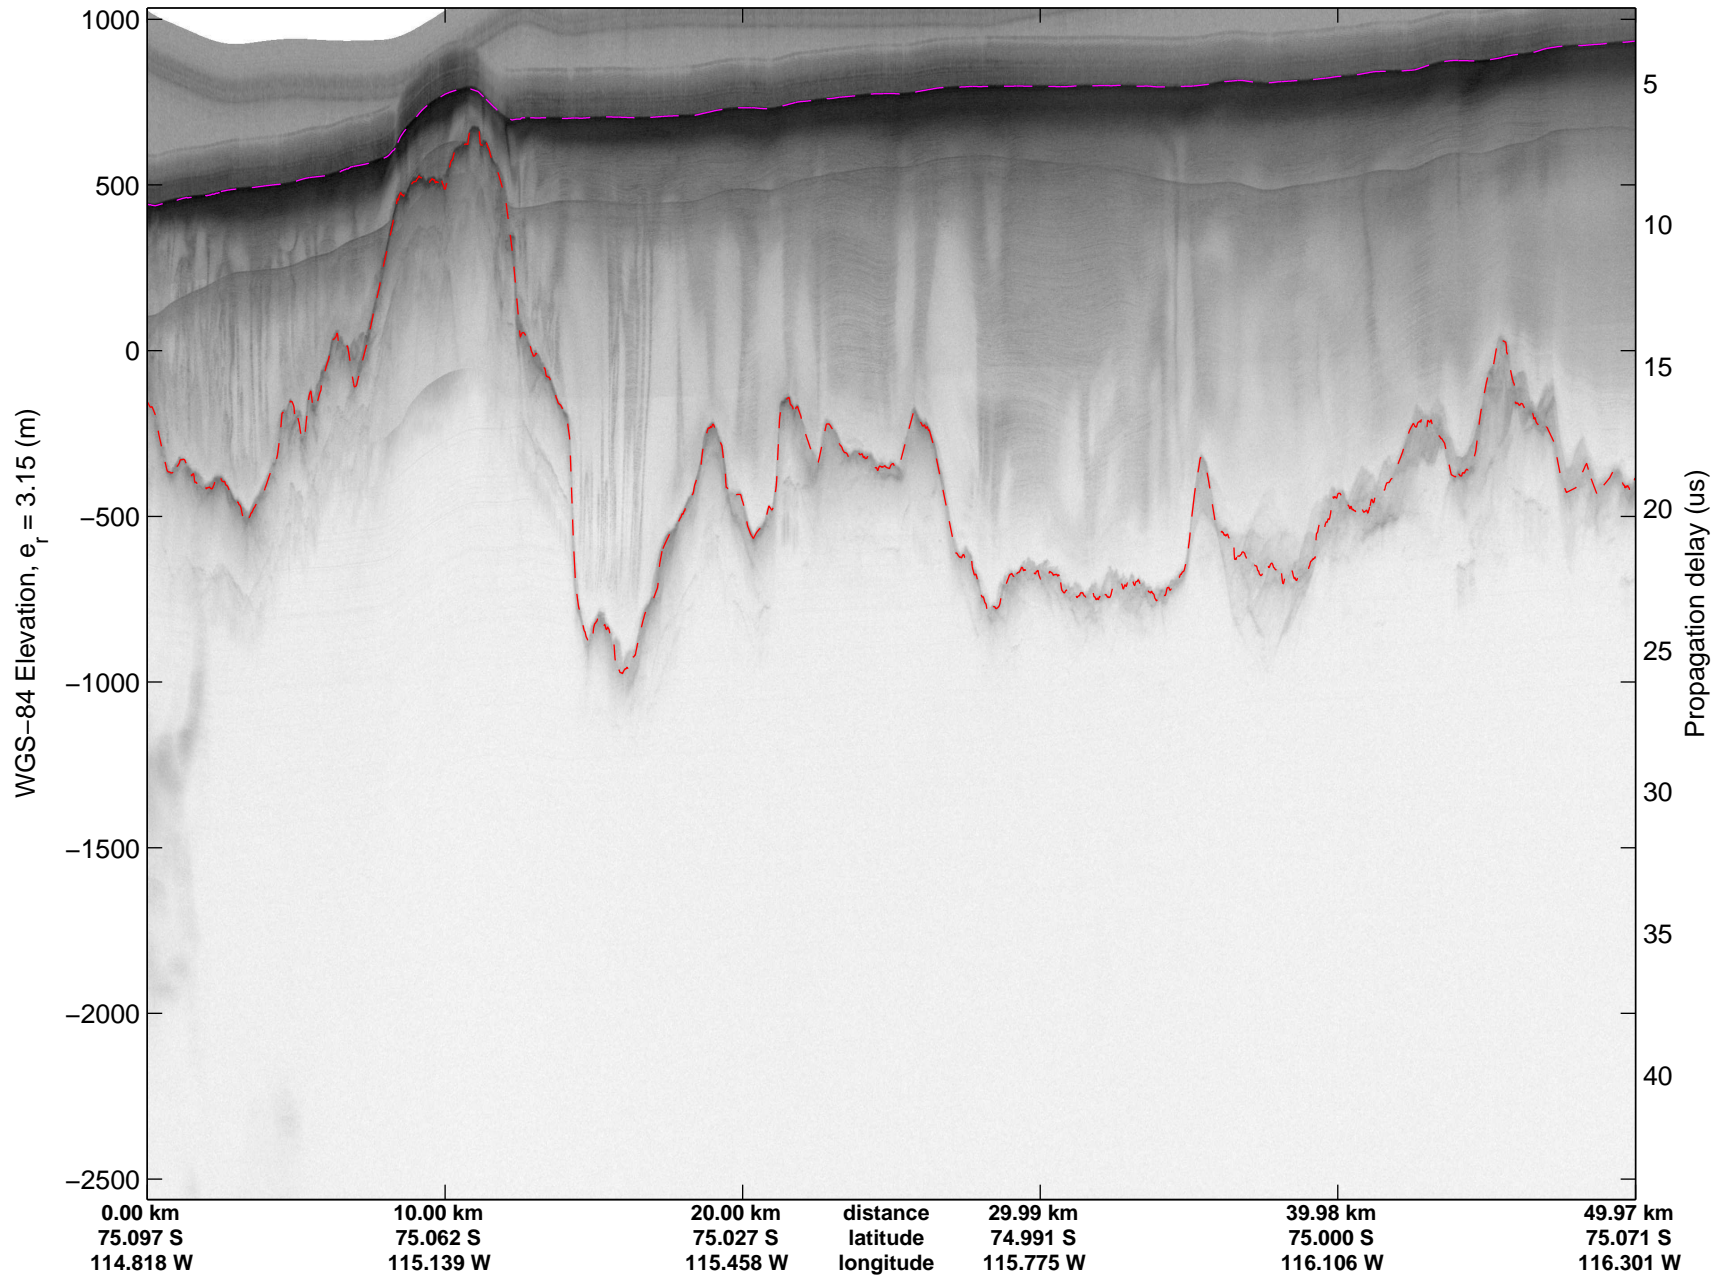

mcords3 2014_Antarctica_DC8: "Land Ice- Thwaites-Smith-Kohler 8" 20141107_09_020: 17:28:24.3 to 17:34:14.3 GPS