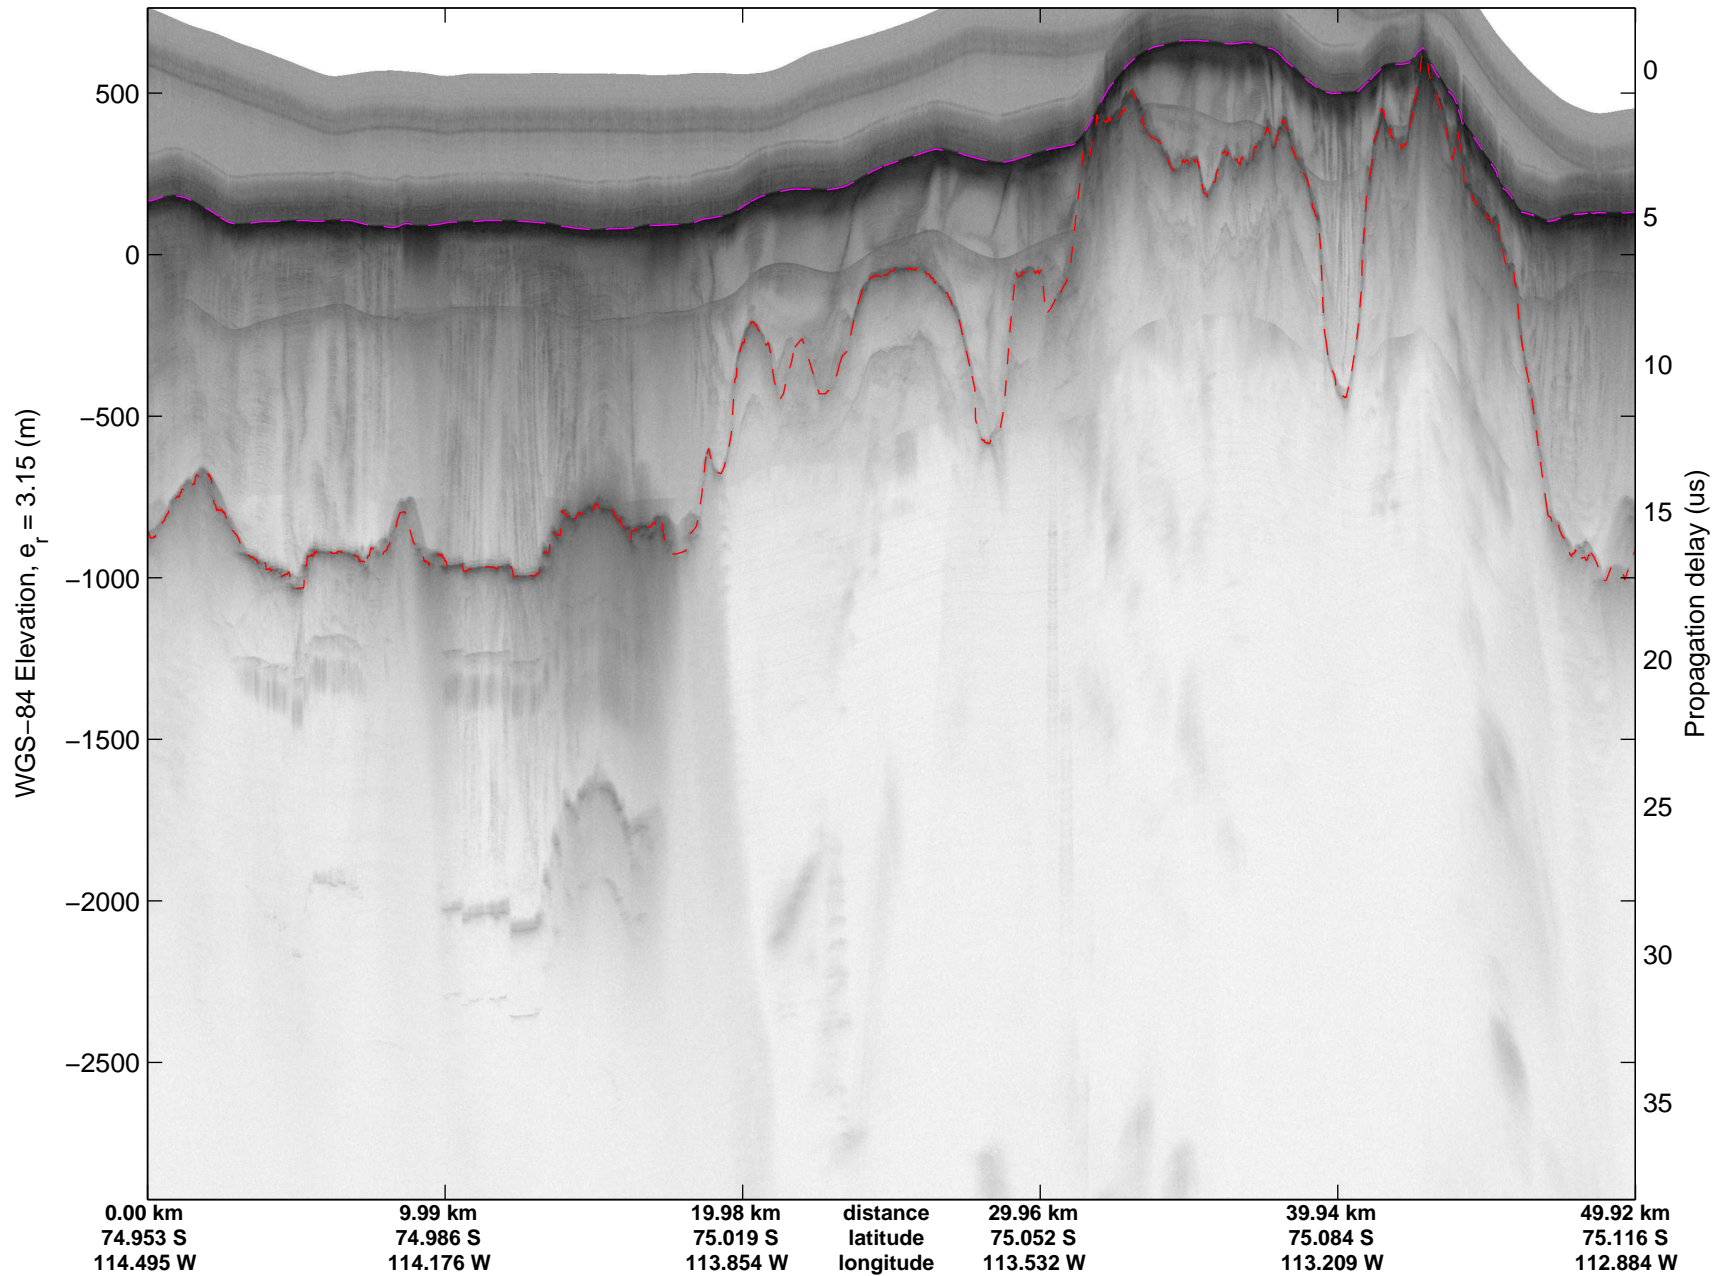

mcords3 2014_Antarctica_DC8: "Land Ice- Thwaites-Smith-Kohler 8" 20141107_09_016: 17:02:38.8 to 17:09:30.5 GPS