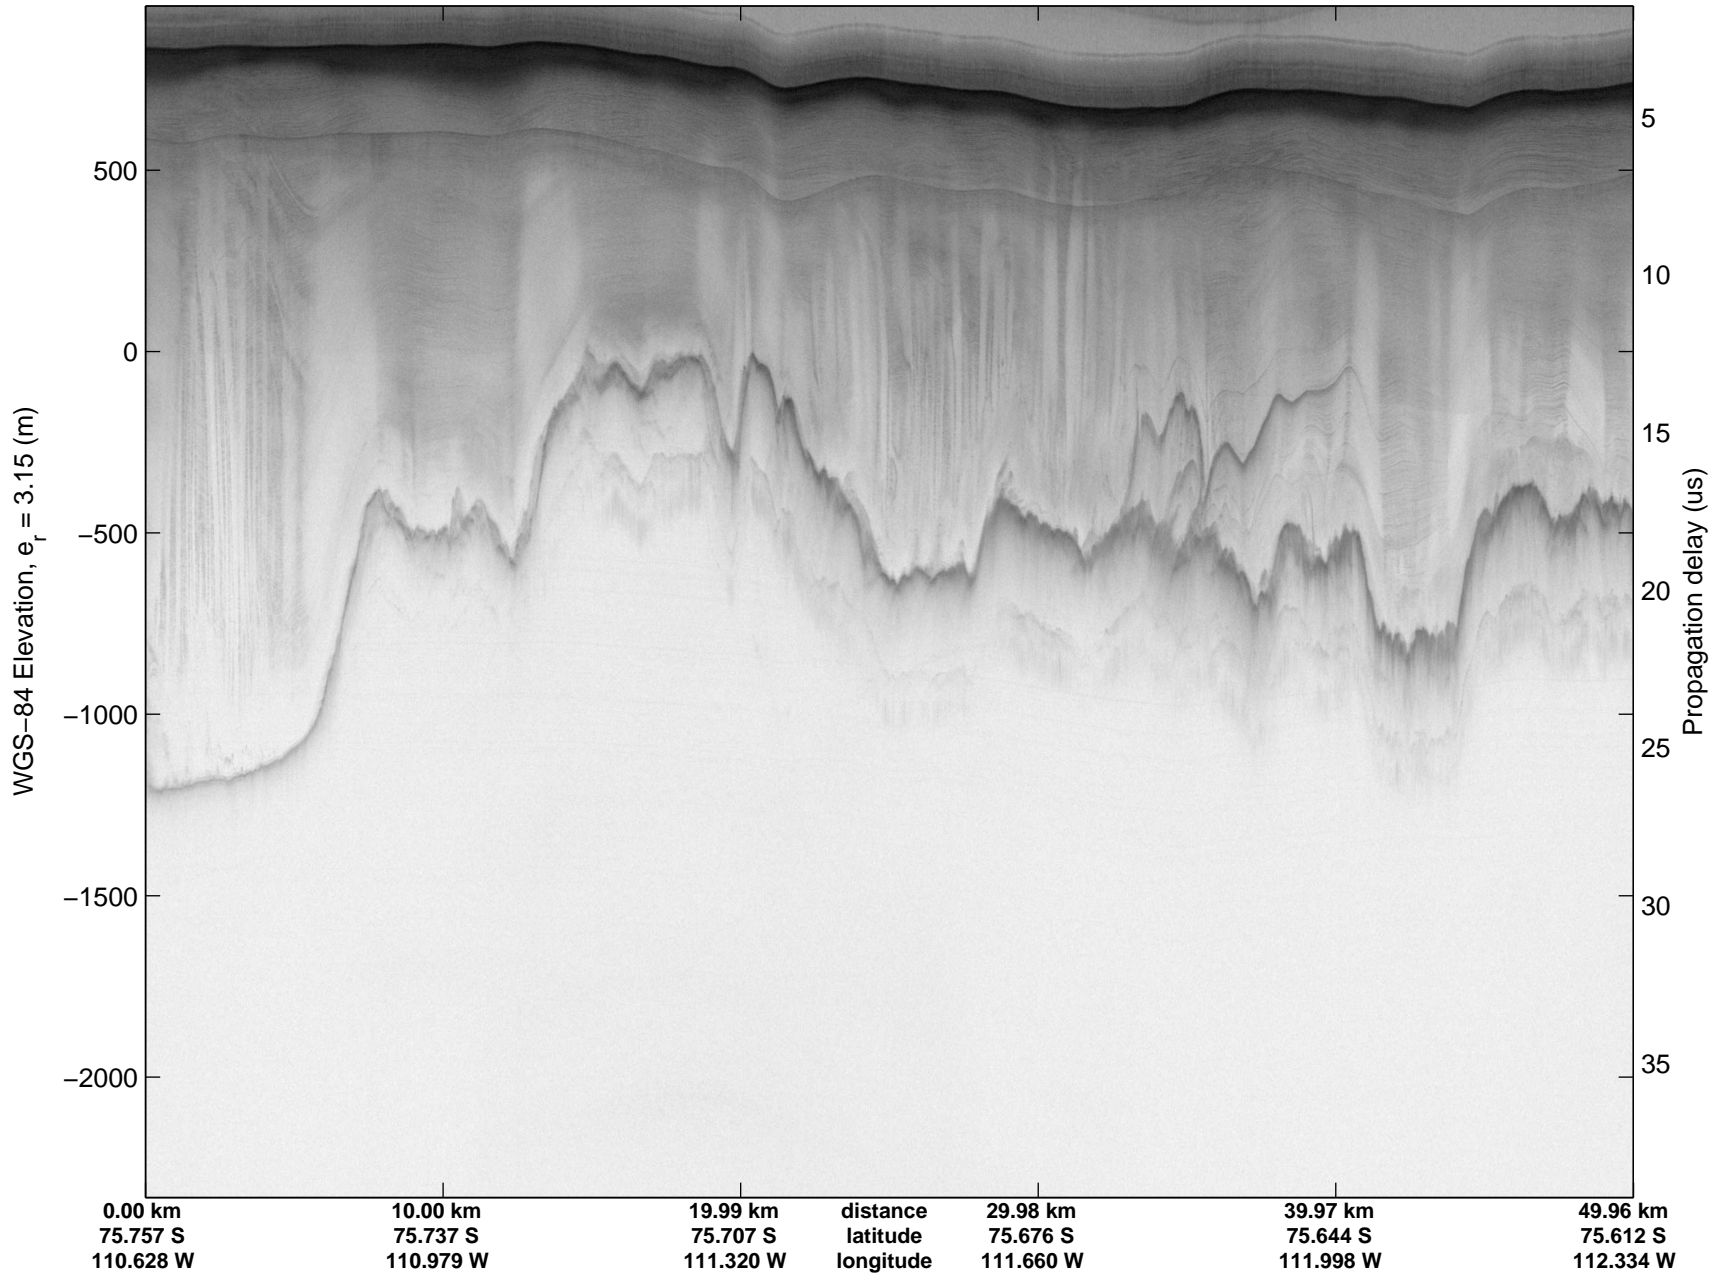

mcords3 2014_Antarctica_DC8: "Land Ice- Thwaites-Smith-Kohler 8" 20141107_09_025: 18:01:36.6 to 18:07:41.5 GPS