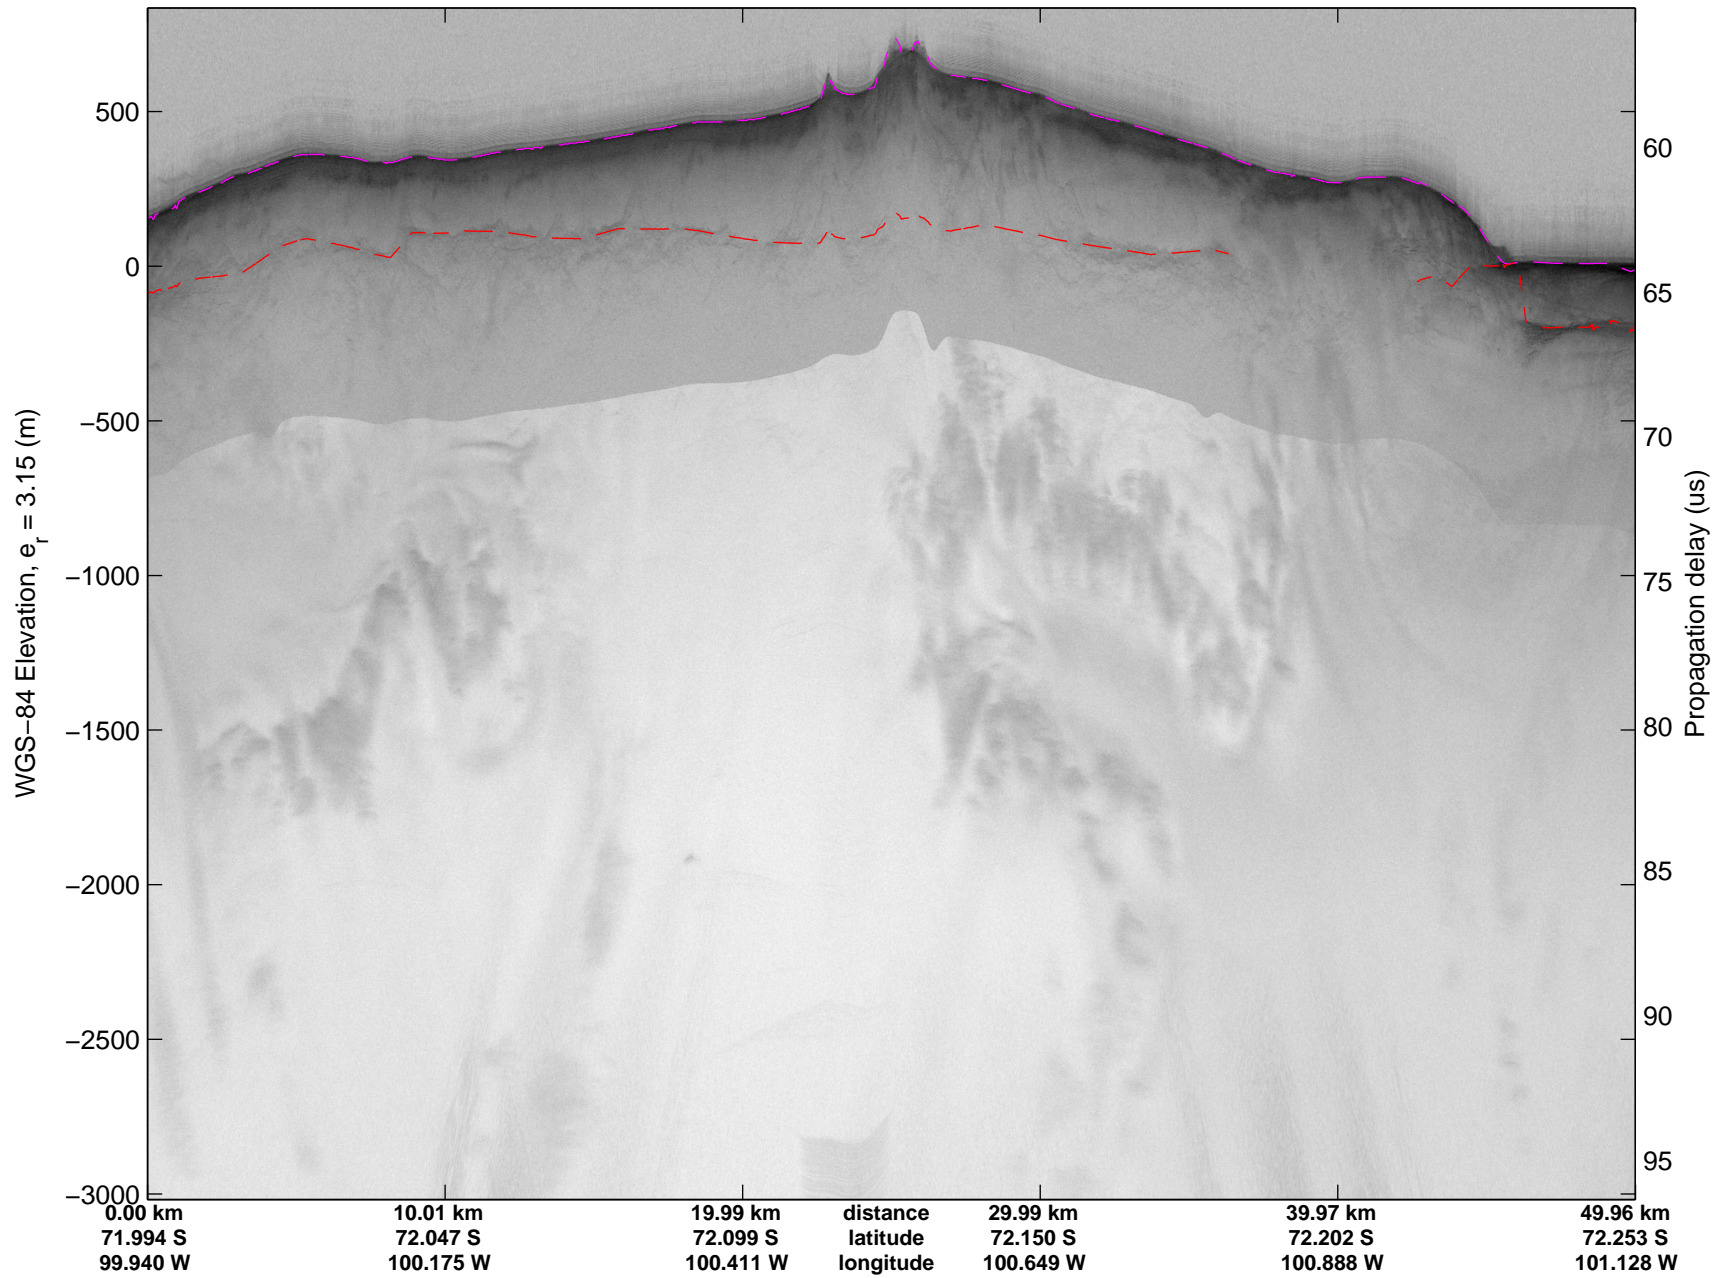

mcords3 2014_Antarctica_DC8: "Land Ice- Thwaites-Smith-Kohler 8" 20141107_08_002: 15:05:13.5 to 15:08:47.7 GPS

mcords3 2014_Antarctica_DC8: "Land Ice- Thwaites-Smith-Kohler 8" 20141107_08_002: 15:05:13.5 to 15:08:47.7 GPS

mcords3 2014_Antarctica_DC8: "Land Ice- Thwaites-Smith-Kohler 8" 20141107_08_003: 15:08:47.8 to 15:12:21.7 GPS

mcords3 2014_Antarctica_DC8: "Land Ice- Thwaites-Smith-Kohler 8" 20141107_08_003: 15:08:47.8 to 15:12:21.7 GPS

mcords3 2014_Antarctica_DC8: "Land Ice- Thwaites-Smith-Kohler 8" 20141107_08_004: 15:12:21.8 to 15:15:54.4 GPS

mcords3 2014_Antarctica_DC8: "Land Ice- Thwaites-Smith-Kohler 8" 20141107_08_004: 15:12:21.8 to 15:15:54.4 GPS

mcords3 2014_Antarctica_DC8: "Land Ice- Thwaites-Smith-Kohler 8" 20141107_08_005: 15:15:54.5 to 15:19:26.4 GPS

mcords3 2014_Antarctica_DC8: "Land Ice- Thwaites-Smith-Kohler 8" 20141107_08_005: 15:15:54.5 to 15:19:26.4 GPS