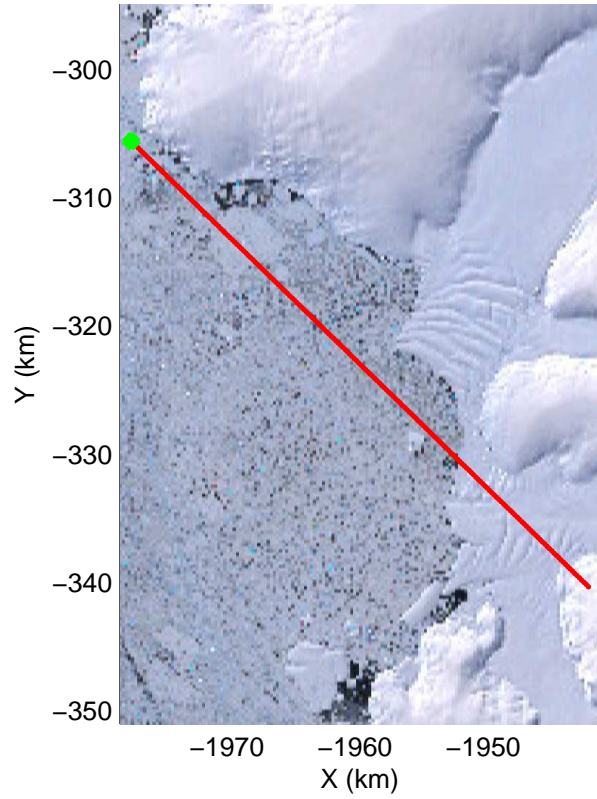

mcords3 2014_Antarctica_DC8: "Land Ice- Thwaites-Smith-Kohler 8" 20141107_08_001: 15:01:39.5 to 15:05:13.3 GPS

mcords3 2014_Antarctica_DC8: "Land Ice- Thwaites-Smith-Kohler 8" 20141107_08_001: 15:01:39.5 to 15:05:13.3 GPS

mcords3 2014_Antarctica_DC8: "Land Ice- Thwaites-Smith-Kohler 8" 20141107_08_002: 15:05:13.5 to 15:08:47.7 GPS

mcords3 2014_Antarctica_DC8: "Land Ice- Thwaites-Smith-Kohler 8" 20141107_08_002: 15:05:13.5 to 15:08:47.7 GPS

mcords3 2014_Antarctica_DC8: "Land Ice- Thwaites-Smith-Kohler 8" 20141107_08_003: 15:08:47.8 to 15:12:21.7 GPS

mcords3 2014_Antarctica_DC8: "Land Ice- Thwaites-Smith-Kohler 8" 20141107_08_003: 15:08:47.8 to 15:12:21.7 GPS

Land Ice- Thwaites-Smith-Kohler 8
20141107_08_008
Polar Stereograph -71N/0E

mcords3 2014_Antarctica_DC8: "Land Ice- Thwaites-Smith-Kohler 8" 20141107_08_008: 15:27:25.6 to 15:29:25.4 GPS

mcords3 2014_Antarctica_DC8: "Land Ice- Thwaites-Smith-Kohler 8" 20141107_08_008: 15:27:25.6 to 15:29:25.4 GPS