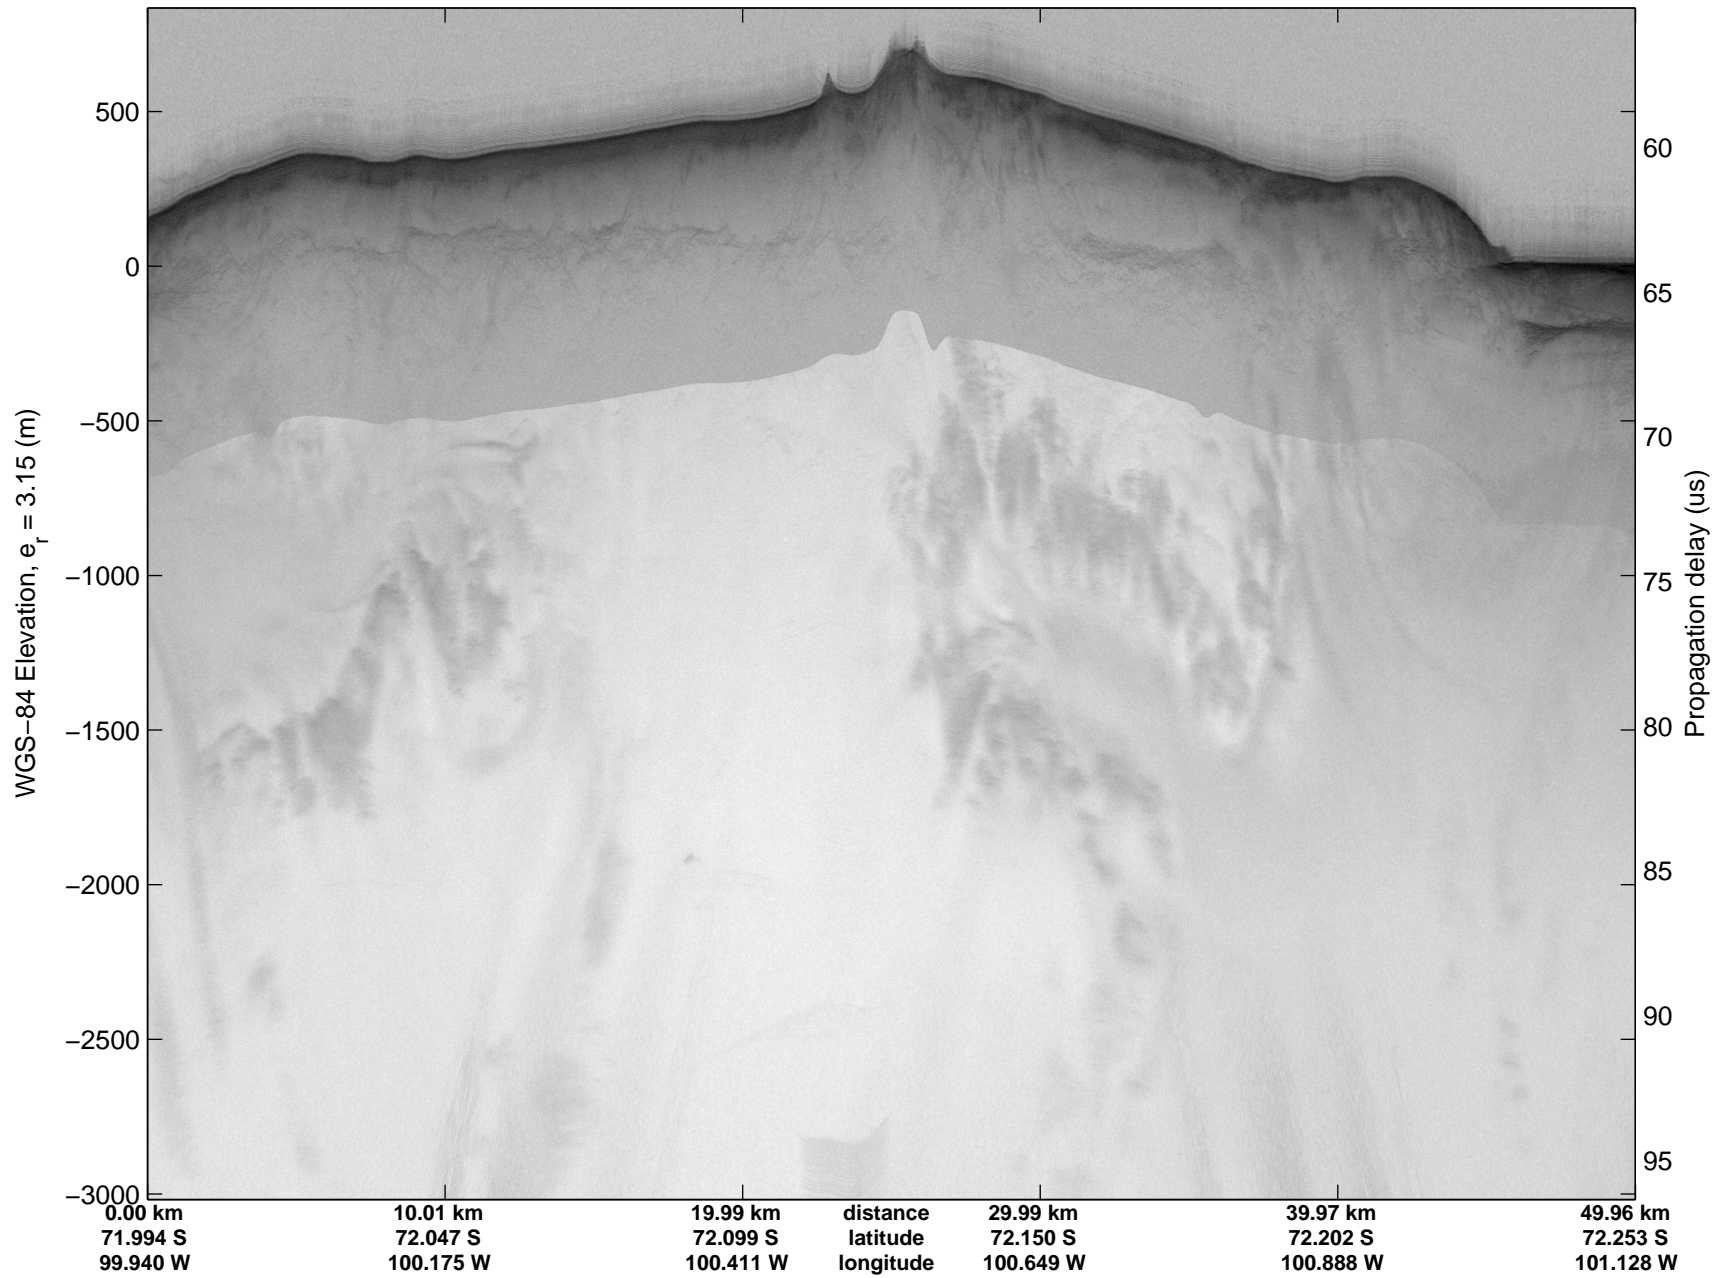

mcords3 2014_Antarctica_DC8: "Land Ice- Thwaites-Smith-Kohler 8" 20141107_08_002: 15:05:13.5 to 15:08:47.7 GPS

mcords3 2014_Antarctica_DC8: "Land Ice- Thwaites-Smith-Kohler 8" 20141107_08_002: 15:05:13.5 to 15:08:47.7 GPS

mcords3 2014_Antarctica_DC8: "Land Ice- Thwaites-Smith-Kohler 8" 20141107_08_003: 15:08:47.8 to 15:12:21.7 GPS

mcords3 2014_Antarctica_DC8: "Land Ice- Thwaites-Smith-Kohler 8" 20141107_08_003: 15:08:47.8 to 15:12:21.7 GPS

mcords3 2014_Antarctica_DC8: "Land Ice- Thwaites-Smith-Kohler 8" 20141107_08_004: 15:12:21.8 to 15:15:54.4 GPS

mcords3 2014_Antarctica_DC8: "Land Ice- Thwaites-Smith-Kohler 8" 20141107_08_004: 15:12:21.8 to 15:15:54.4 GPS

Land Ice- Thwaites-Smith-Kohler 8
20141107_08_008
Polar Stereograph -71N/0E

mcords3 2014_Antarctica_DC8: "Land Ice- Thwaites-Smith-Kohler 8" 20141107_08_008: 15:27:25.6 to 15:29:25.4 GPS

mcords3 2014_Antarctica_DC8: "Land Ice- Thwaites-Smith-Kohler 8" 20141107_08_008: 15:27:25.6 to 15:29:25.4 GPS