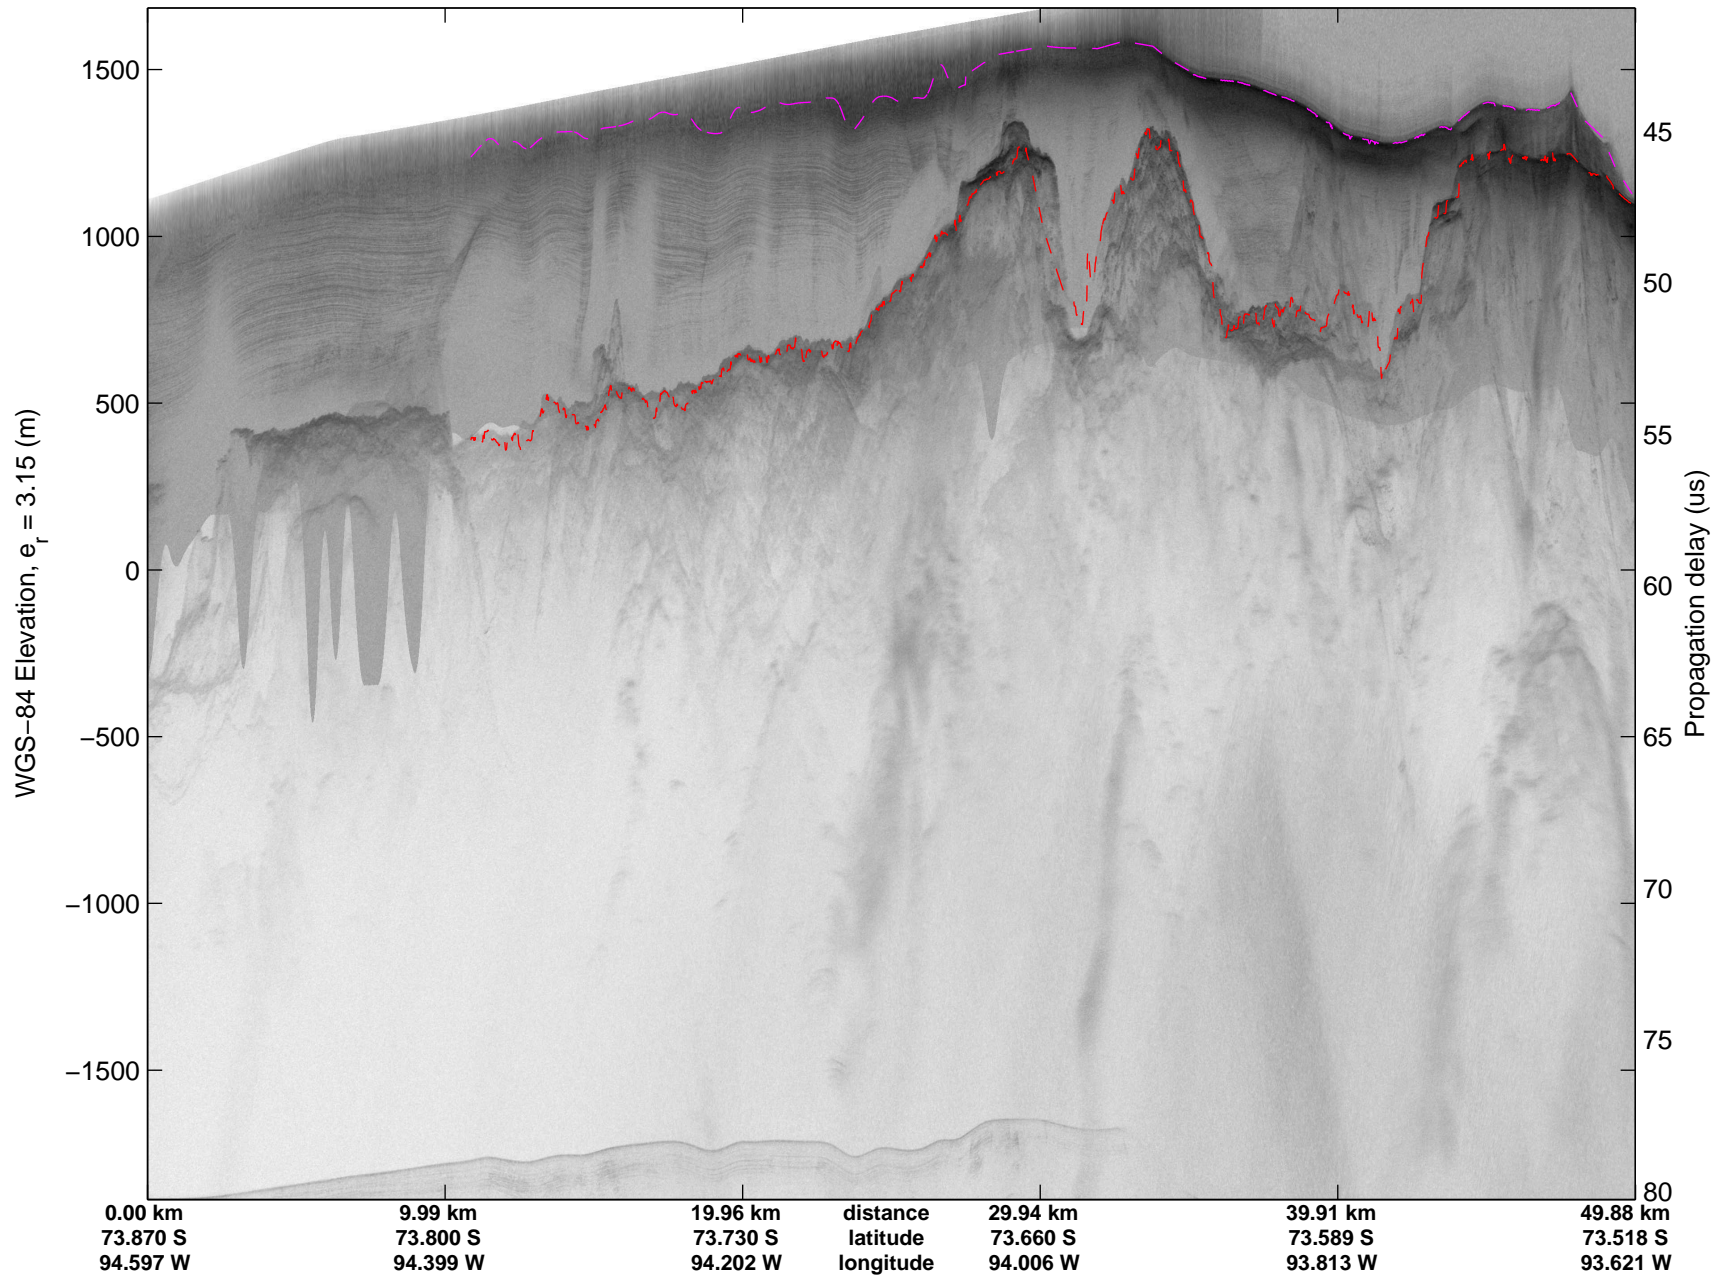

Land Ice PIG-Arch  
20141106\_07\_001  
Polar Stereograph -71N/0E

mcords3 2014\_Antarctica\_DC8: "Land Ice PIG-Arch" 20141106\_07\_001: 20:08:23.4 to 20:12:04.0 GPS

mcords3 2014\_Antarctica\_DC8: "Land Ice PIG-Arch" 20141106\_07\_001: 20:08:23.4 to 20:12:04.0 GPS

Land Ice PIG-Arch  
20141106\_07\_002  
Polar Stereograph -71N/0E

mcords3 2014\_Antarctica\_DC8: "Land Ice PIG-Arch" 20141106\_07\_002: 20:12:04.1 to 20:15:35.9 GPS

mcords3 2014\_Antarctica\_DC8: "Land Ice PIG-Arch" 20141106\_07\_002: 20:12:04.1 to 20:15:35.9 GPS

mcords3 2014\_Antarctica\_DC8: "Land Ice PIG-Arch" 20141106\_07\_003: 20:15:36.1 to 20:19:15.6 GPS

mcords3 2014\_Antarctica\_DC8: "Land Ice PIG-Arch" 20141106\_07\_003: 20:15:36.1 to 20:19:15.6 GPS

Land Ice PIG-Arch  
20141106\_07\_004  
Polar Stereograph -71N/0E

mcords3 2014\_Antarctica\_DC8: "Land Ice PIG-Arch" 20141106\_07\_004: 20:19:15.7 to 20:22:51.9 GPS

mcords3 2014\_Antarctica\_DC8: "Land Ice PIG-Arch" 20141106\_07\_004: 20:19:15.7 to 20:22:51.9 GPS

Land Ice PIG-Arch  
 20141106\_07\_005  
 Polar Stereograph -71N/0E