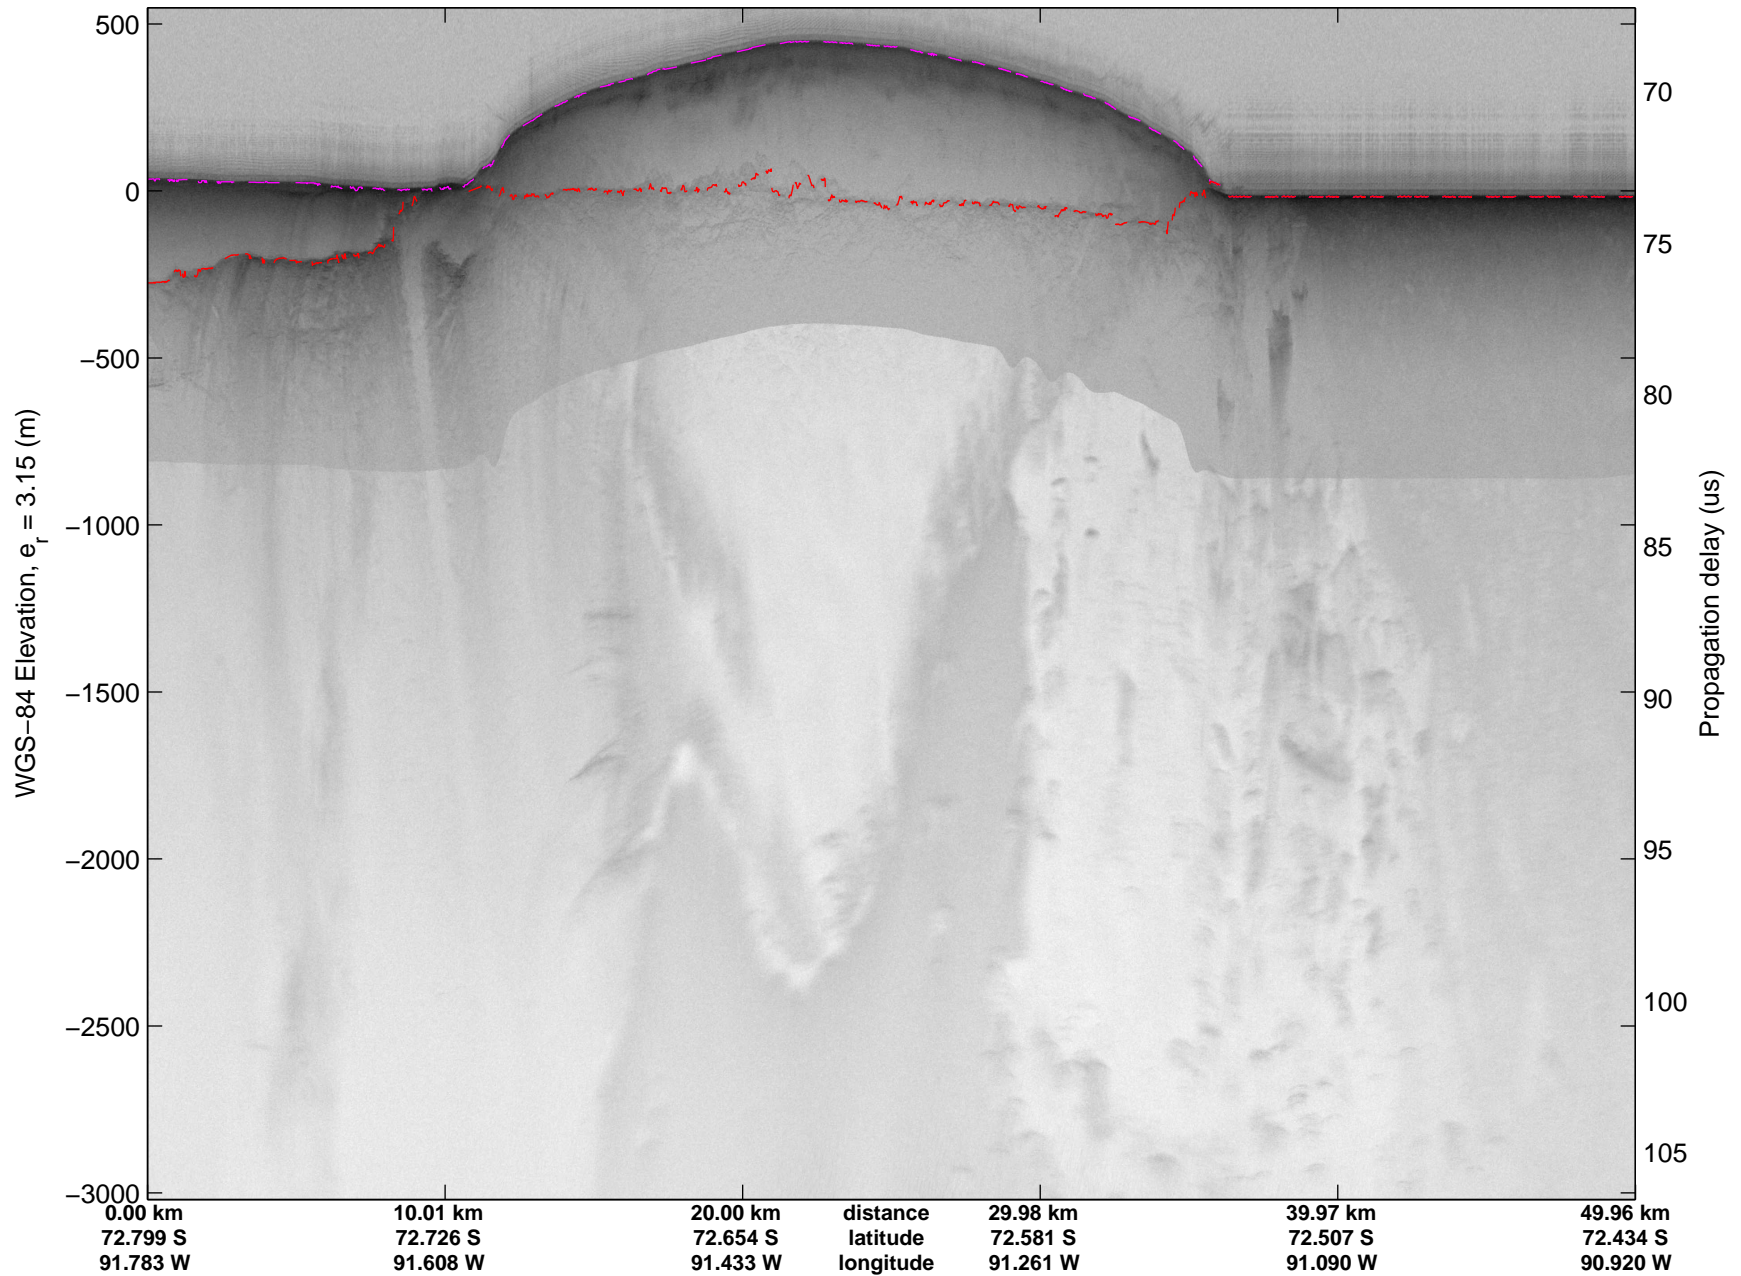

Land Ice PIG-Arch  
20141106\_07\_002  
Polar Stereograph -71N/0E

mcords3 2014\_Antarctica\_DC8: "Land Ice PIG-Arch" 20141106\_07\_002: 20:12:04.1 to 20:15:35.9 GPS

mcords3 2014\_Antarctica\_DC8: "Land Ice PIG-Arch" 20141106\_07\_002: 20:12:04.1 to 20:15:35.9 GPS

mcords3 2014\_Antarctica\_DC8: "Land Ice PIG-Arch" 20141106\_07\_003: 20:15:36.1 to 20:19:15.6 GPS

mcords3 2014\_Antarctica\_DC8: "Land Ice PIG-Arch" 20141106\_07\_003: 20:15:36.1 to 20:19:15.6 GPS

Land Ice PIG-Arch  
20141106\_07\_004  
Polar Stereograph -71N/0E

mcords3 2014\_Antarctica\_DC8: "Land Ice PIG-Arch" 20141106\_07\_004: 20:19:15.7 to 20:22:51.9 GPS

mcords3 2014\_Antarctica\_DC8: "Land Ice PIG-Arch" 20141106\_07\_004: 20:19:15.7 to 20:22:51.9 GPS

Land Ice PIG-Arch  
 20141106\_07\_005  
 Polar Stereograph -71N/0E

- Segment
- Frame
- Start

mcords3 2014\_Antarctica\_DC8: "Land Ice PIG-Arch" 20141106\_07\_005: 20:22:52.0 to 20:25:21.1 GPS

mcords3 2014\_Antarctica\_DC8: "Land Ice PIG-Arch" 20141106\_07\_005: 20:22:52.0 to 20:25:21.1 GPS