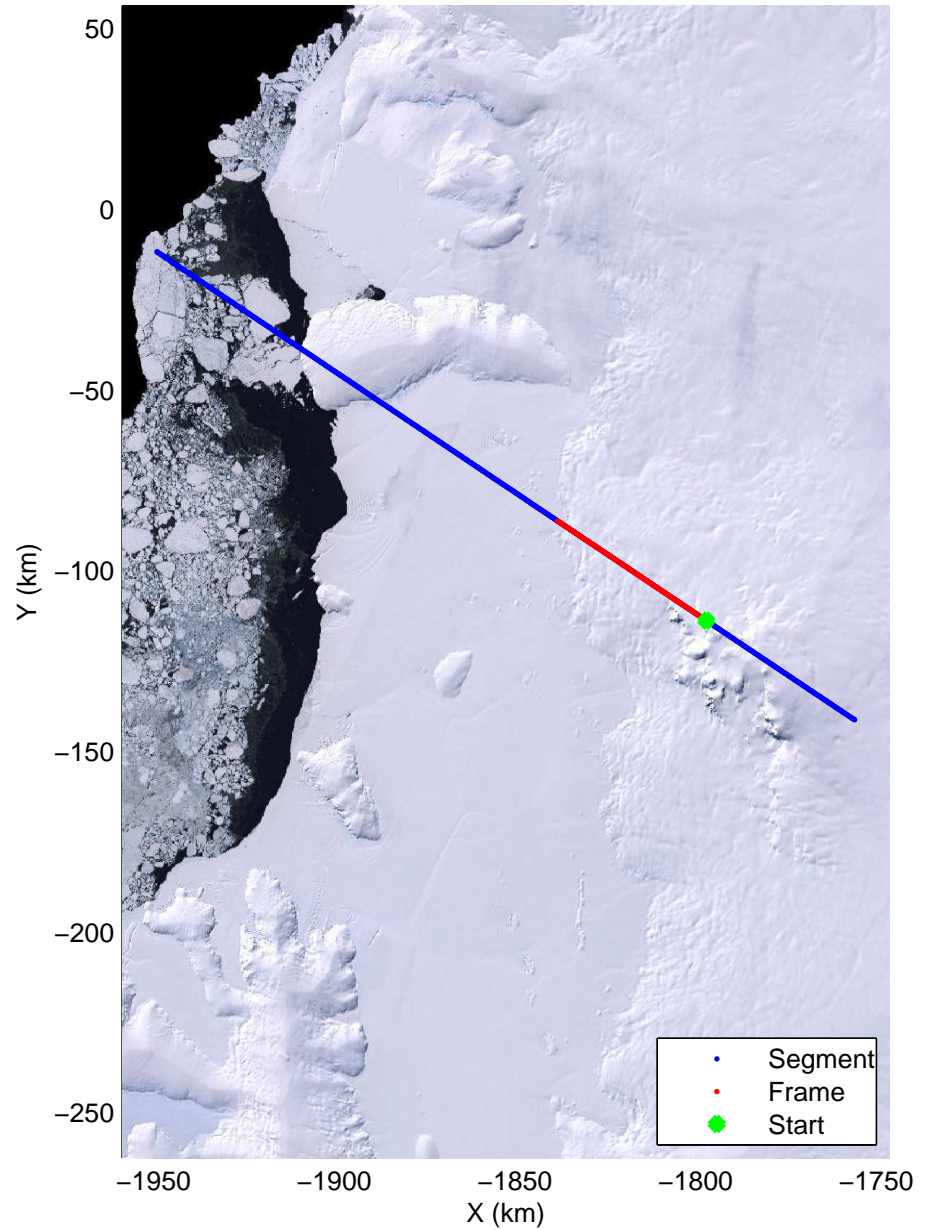

Land Ice PIG-Arch  
20141106\_07\_001  
Polar Stereograph -71N/0E

mcords3 2014\_Antarctica\_DC8: "Land Ice PIG-Arch" 20141106\_07\_001: 20:08:23.4 to 20:12:04.0 GPS

mcords3 2014\_Antarctica\_DC8: "Land Ice PIG-Arch" 20141106\_07\_001: 20:08:23.4 to 20:12:04.0 GPS

Land Ice PIG-Arch  
20141106\_07\_002  
Polar Stereograph -71N/0E

mcords3 2014\_Antarctica\_DC8: "Land Ice PIG-Arch" 20141106\_07\_002: 20:12:04.1 to 20:15:35.9 GPS

mcords3 2014\_Antarctica\_DC8: "Land Ice PIG-Arch" 20141106\_07\_002: 20:12:04.1 to 20:15:35.9 GPS

mcords3 2014\_Antarctica\_DC8: "Land Ice PIG-Arch" 20141106\_07\_003: 20:15:36.1 to 20:19:15.6 GPS

mcords3 2014\_Antarctica\_DC8: "Land Ice PIG-Arch" 20141106\_07\_003: 20:15:36.1 to 20:19:15.6 GPS

Land Ice PIG-Arch  
20141106\_07\_004  
Polar Stereograph -71N/0E

mcords3 2014\_Antarctica\_DC8: "Land Ice PIG-Arch" 20141106\_07\_004: 20:19:15.7 to 20:22:51.9 GPS

mcords3 2014\_Antarctica\_DC8: "Land Ice PIG-Arch" 20141106\_07\_004: 20:19:15.7 to 20:22:51.9 GPS

Land Ice PIG-Arch  
 20141106\_07\_005  
 Polar Stereograph -71N/0E