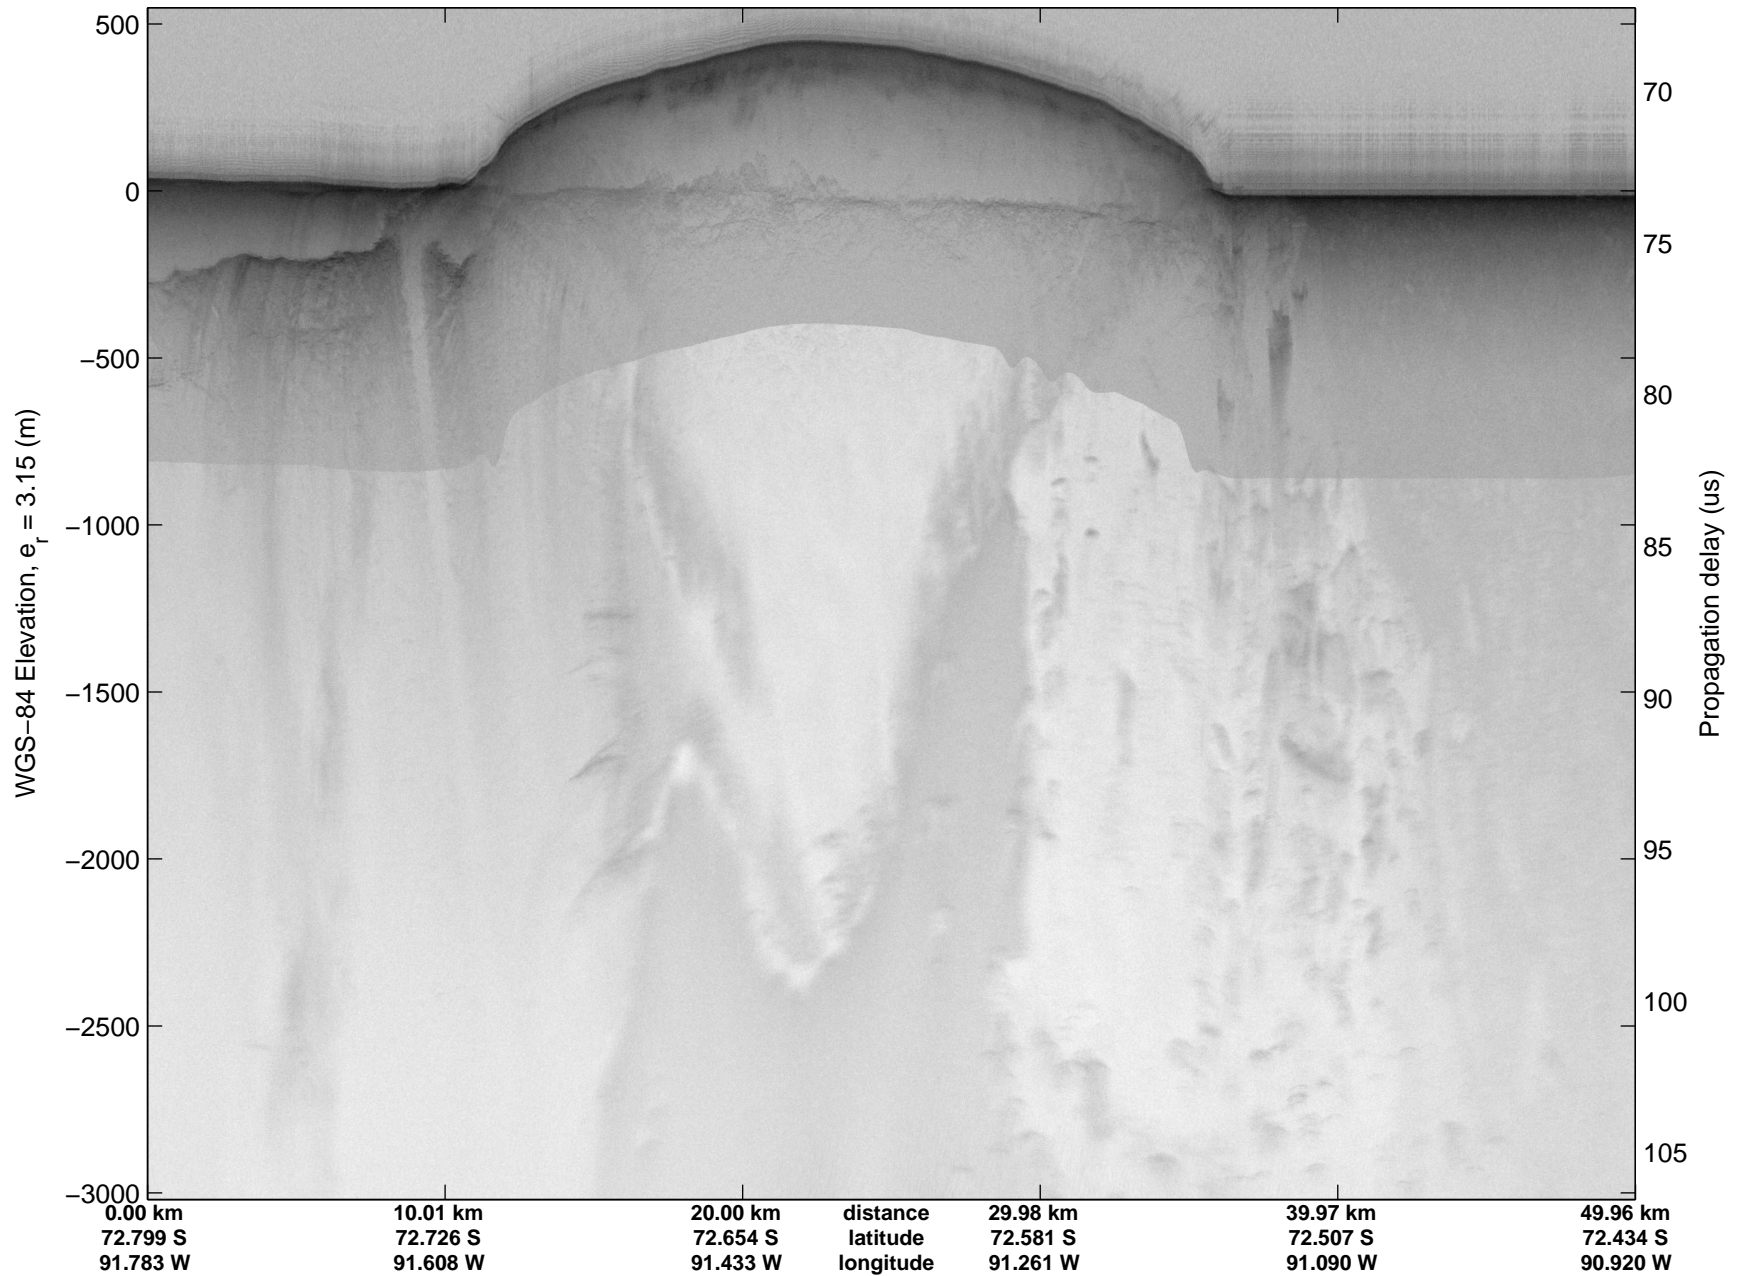

Land Ice PIG-Arch  
20141106\_07\_002  
Polar Stereograph -71N/0E

mcords3 2014\_Antarctica\_DC8: "Land Ice PIG-Arch" 20141106\_07\_002: 20:12:04.1 to 20:15:35.9 GPS

mcords3 2014\_Antarctica\_DC8: "Land Ice PIG-Arch" 20141106\_07\_002: 20:12:04.1 to 20:15:35.9 GPS

mcords3 2014\_Antarctica\_DC8: "Land Ice PIG-Arch" 20141106\_07\_003: 20:15:36.1 to 20:19:15.6 GPS

mcords3 2014\_Antarctica\_DC8: "Land Ice PIG-Arch" 20141106\_07\_003: 20:15:36.1 to 20:19:15.6 GPS

Land Ice PIG-Arch  
20141106\_07\_004  
Polar Stereograph -71N/0E

mcords3 2014\_Antarctica\_DC8: "Land Ice PIG-Arch" 20141106\_07\_004: 20:19:15.7 to 20:22:51.9 GPS

mcords3 2014\_Antarctica\_DC8: "Land Ice PIG-Arch" 20141106\_07\_004: 20:19:15.7 to 20:22:51.9 GPS

Land Ice PIG-Arch  
 20141106\_07\_005  
 Polar Stereograph -71N/0E