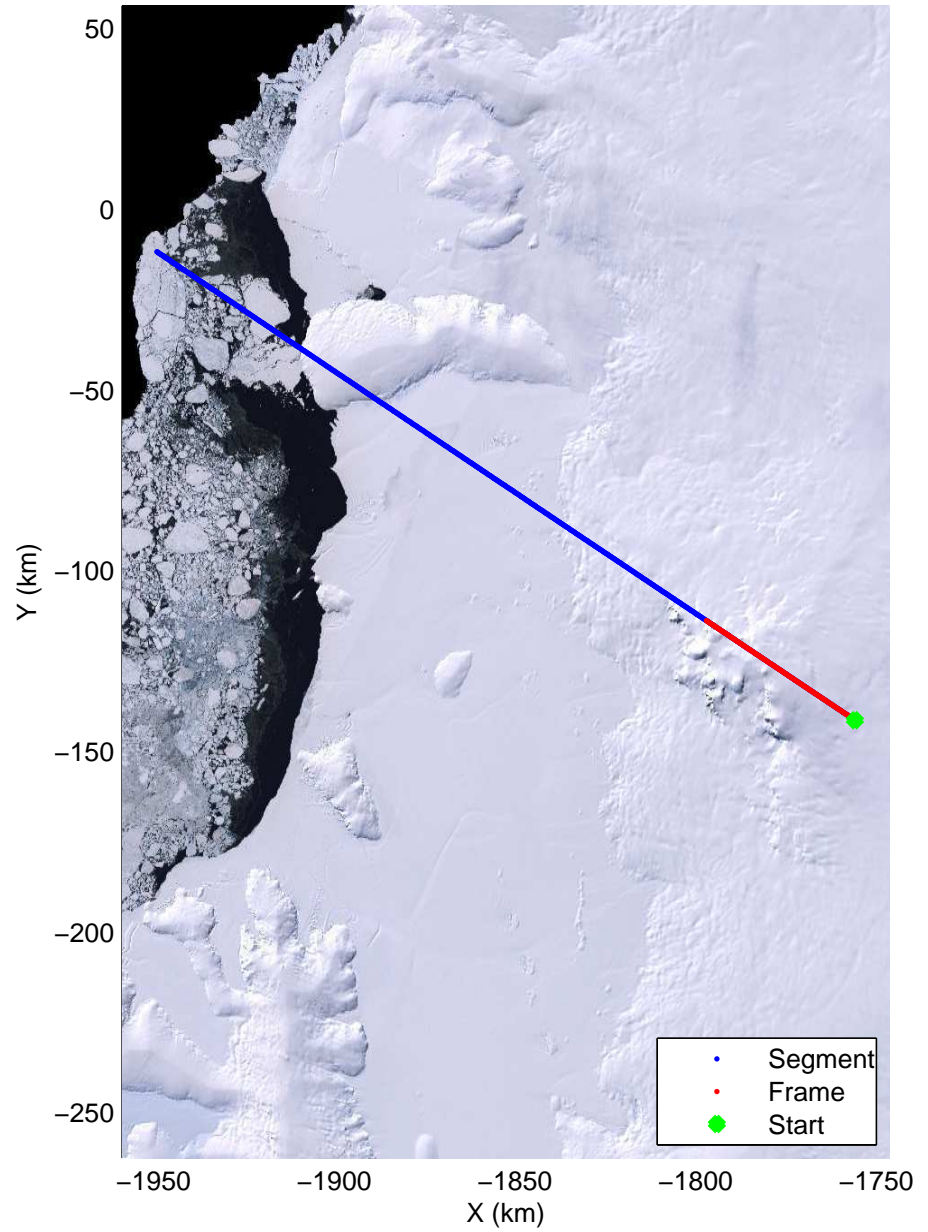

Land Ice PIG-Arch  
20141106\_07\_001  
Polar Stereograph -71N/0E

mcords3 2014\_Antarctica\_DC8: "Land Ice PIG-Arch" 20141106\_07\_001: 20:08:23.4 to 20:12:04.0 GPS

mcords3 2014\_Antarctica\_DC8: "Land Ice PIG-Arch" 20141106\_07\_001: 20:08:23.4 to 20:12:04.0 GPS

Land Ice PIG-Arch  
20141106\_07\_002  
Polar Stereograph -71N/0E

mcords3 2014\_Antarctica\_DC8: "Land Ice PIG-Arch" 20141106\_07\_002: 20:12:04.1 to 20:15:35.9 GPS

mcords3 2014\_Antarctica\_DC8: "Land Ice PIG-Arch" 20141106\_07\_002: 20:12:04.1 to 20:15:35.9 GPS

mcords3 2014\_Antarctica\_DC8: "Land Ice PIG-Arch" 20141106\_07\_003: 20:15:36.1 to 20:19:15.6 GPS

mcords3 2014\_Antarctica\_DC8: "Land Ice PIG-Arch" 20141106\_07\_003: 20:15:36.1 to 20:19:15.6 GPS

Land Ice PIG-Arch  
20141106\_07\_004  
Polar Stereograph -71N/0E

mcords3 2014\_Antarctica\_DC8: "Land Ice PIG-Arch" 20141106\_07\_004: 20:19:15.7 to 20:22:51.9 GPS

mcords3 2014\_Antarctica\_DC8: "Land Ice PIG-Arch" 20141106\_07\_004: 20:19:15.7 to 20:22:51.9 GPS

Land Ice PIG-Arch  
 20141106\_07\_005  
 Polar Stereograph -71N/0E