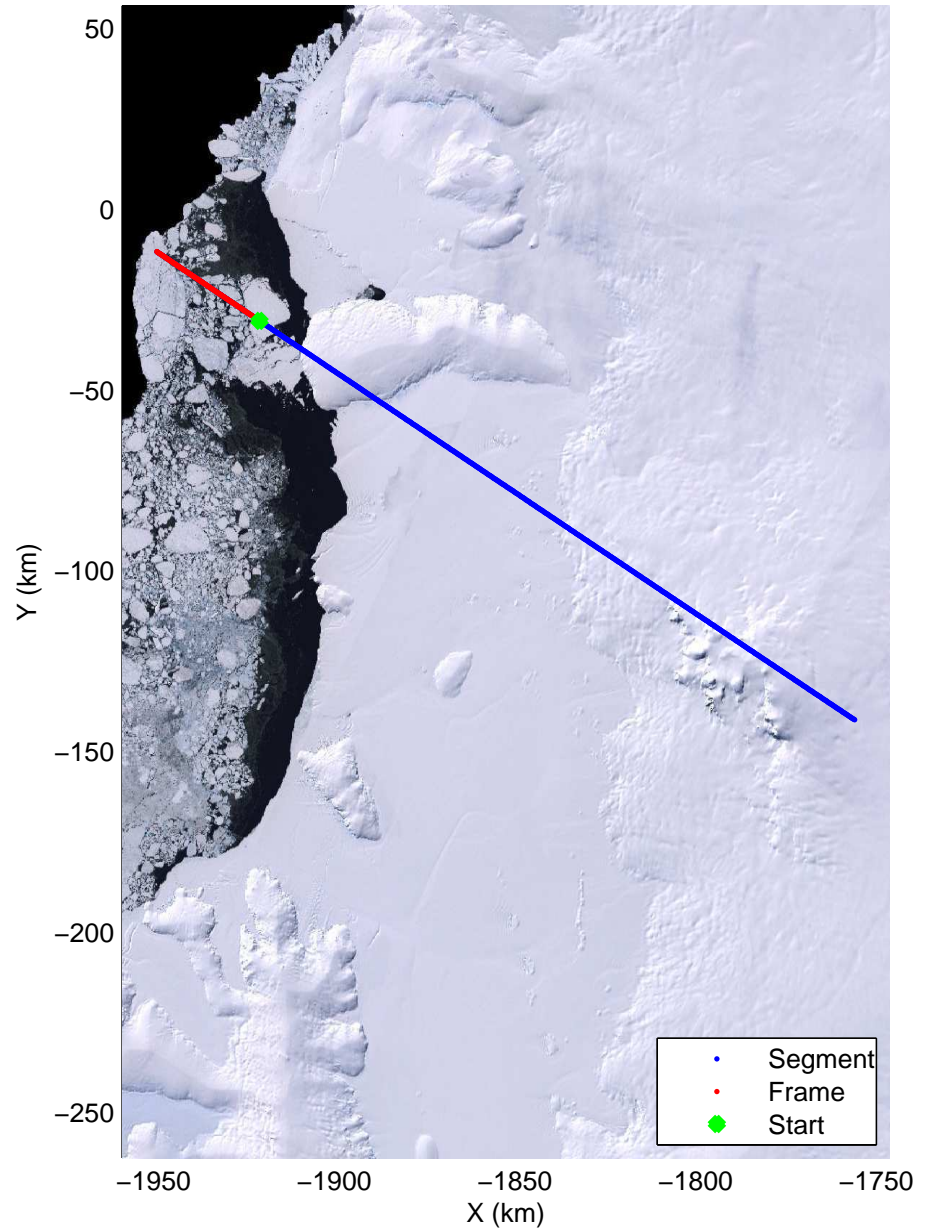

Land Ice PIG-Arch  
20141106\_07\_001  
Polar Stereograph -71N/0E

mcords3 2014\_Antarctica\_DC8: "Land Ice PIG-Arch" 20141106\_07\_001: 20:08:23.4 to 20:12:04.0 GPS

mcords3 2014\_Antarctica\_DC8: "Land Ice PIG-Arch" 20141106\_07\_001: 20:08:23.4 to 20:12:04.0 GPS

mcords3 2014\_Antarctica\_DC8: "Land Ice PIG-Arch" 20141106\_07\_003: 20:15:36.1 to 20:19:15.6 GPS

mcords3 2014\_Antarctica\_DC8: "Land Ice PIG-Arch" 20141106\_07\_003: 20:15:36.1 to 20:19:15.6 GPS

Land Ice PIG-Arch  
20141106\_07\_004  
Polar Stereograph -71N/0E

mcords3 2014\_Antarctica\_DC8: "Land Ice PIG-Arch" 20141106\_07\_004: 20:19:15.7 to 20:22:51.9 GPS

mcords3 2014\_Antarctica\_DC8: "Land Ice PIG-Arch" 20141106\_07\_004: 20:19:15.7 to 20:22:51.9 GPS

Land Ice PIG-Arch  
 20141106\_07\_005  
 Polar Stereograph -71N/0E

- Segment
- Frame
- Start

mcords3 2014\_Antarctica\_DC8: "Land Ice PIG-Arch" 20141106\_07\_005: 20:22:52.0 to 20:25:21.1 GPS

mcords3 2014\_Antarctica\_DC8: "Land Ice PIG-Arch" 20141106\_07\_005: 20:22:52.0 to 20:25:21.1 GPS