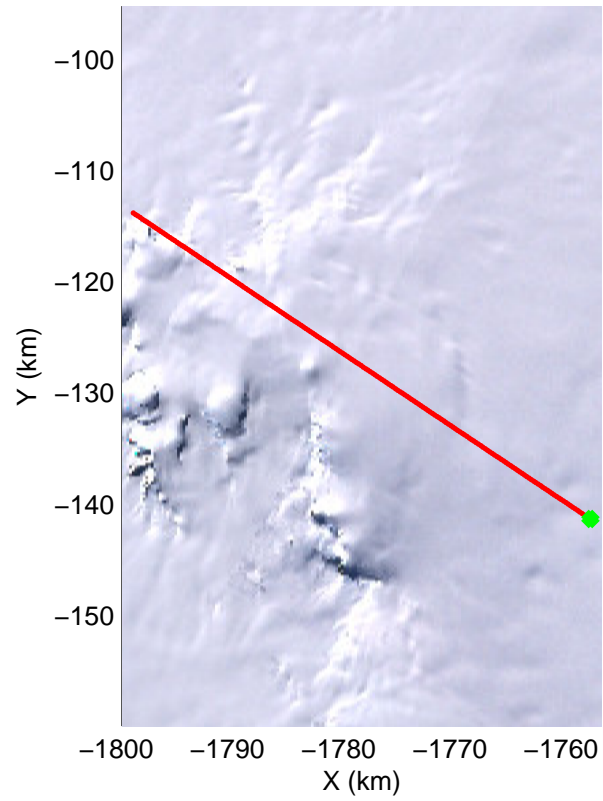

Land Ice PIG-Arch  
20141106\_07\_001  
Polar Stereograph -71N/0E

mcords3 2014\_Antarctica\_DC8: "Land Ice PIG-Arch" 20141106\_07\_001: 20:08:23.4 to 20:12:04.0 GPS

mcords3 2014\_Antarctica\_DC8: "Land Ice PIG-Arch" 20141106\_07\_001: 20:08:23.4 to 20:12:04.0 GPS

Land Ice PIG-Arch  
20141106\_07\_002  
Polar Stereograph -71N/0E

mcords3 2014\_Antarctica\_DC8: "Land Ice PIG-Arch" 20141106\_07\_002: 20:12:04.1 to 20:15:35.9 GPS

mcords3 2014\_Antarctica\_DC8: "Land Ice PIG-Arch" 20141106\_07\_002: 20:12:04.1 to 20:15:35.9 GPS

mcords3 2014\_Antarctica\_DC8: "Land Ice PIG-Arch" 20141106\_07\_003: 20:15:36.1 to 20:19:15.6 GPS

mcords3 2014\_Antarctica\_DC8: "Land Ice PIG-Arch" 20141106\_07\_003: 20:15:36.1 to 20:19:15.6 GPS

Land Ice PIG-Arch  
20141106\_07\_004  
Polar Stereograph -71N/0E