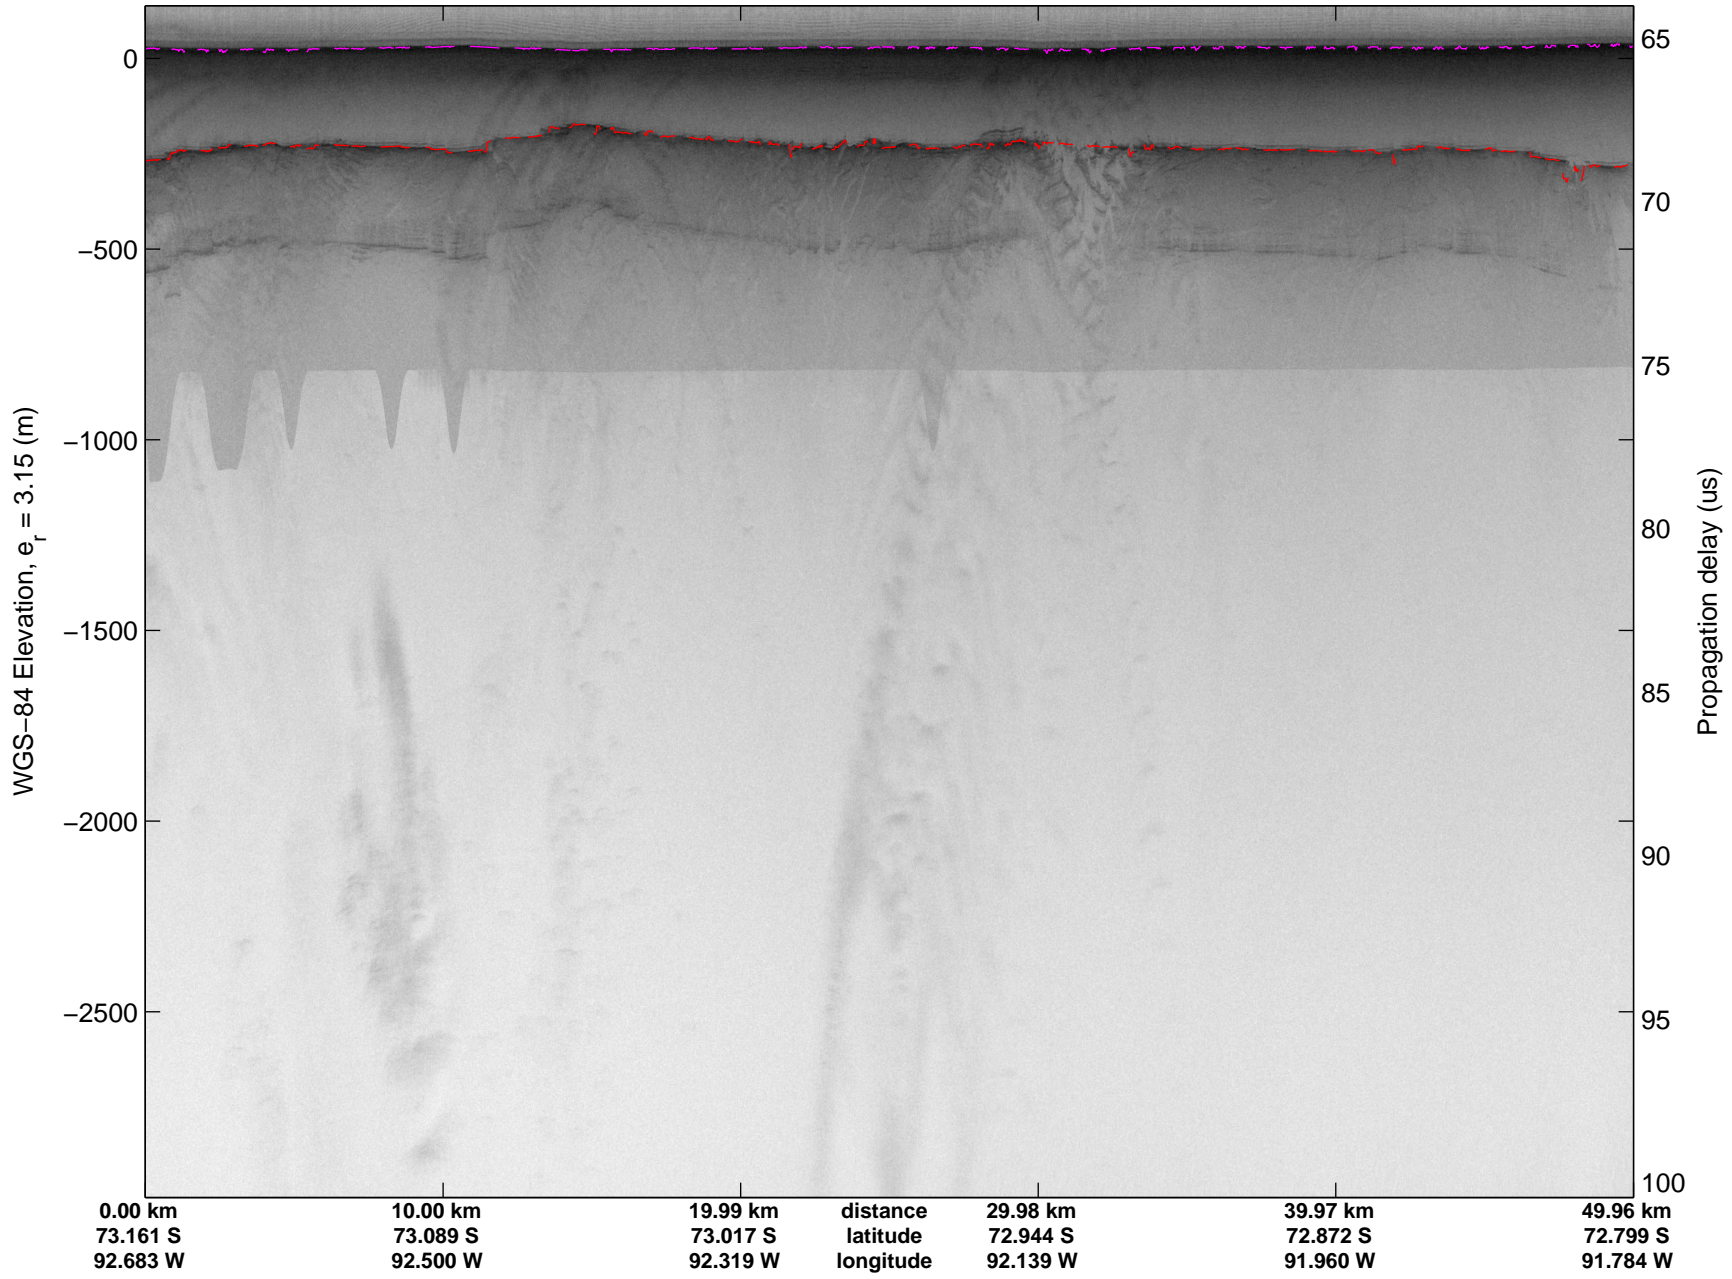

Land Ice PIG-Arch  
20141106\_07\_001  
Polar Stereograph -71N/0E

mcords3 2014\_Antarctica\_DC8: "Land Ice PIG-Arch" 20141106\_07\_001: 20:08:23.4 to 20:12:04.0 GPS

mcords3 2014\_Antarctica\_DC8: "Land Ice PIG-Arch" 20141106\_07\_001: 20:08:23.4 to 20:12:04.0 GPS

Land Ice PIG-Arch  
20141106\_07\_002  
Polar Stereograph -71N/0E

mcords3 2014\_Antarctica\_DC8: "Land Ice PIG-Arch" 20141106\_07\_002: 20:12:04.1 to 20:15:35.9 GPS

mcords3 2014\_Antarctica\_DC8: "Land Ice PIG-Arch" 20141106\_07\_002: 20:12:04.1 to 20:15:35.9 GPS

mcords3 2014\_Antarctica\_DC8: "Land Ice PIG-Arch" 20141106\_07\_003: 20:15:36.1 to 20:19:15.6 GPS

mcords3 2014\_Antarctica\_DC8: "Land Ice PIG-Arch" 20141106\_07\_003: 20:15:36.1 to 20:19:15.6 GPS

Land Ice PIG-Arch  
20141106\_07\_004  
Polar Stereograph -71N/0E

mcords3 2014\_Antarctica\_DC8: "Land Ice PIG-Arch" 20141106\_07\_004: 20:19:15.7 to 20:22:51.9 GPS

mcords3 2014\_Antarctica\_DC8: "Land Ice PIG-Arch" 20141106\_07\_004: 20:19:15.7 to 20:22:51.9 GPS

Land Ice PIG-Arch  
 20141106\_07\_005  
 Polar Stereograph -71N/0E