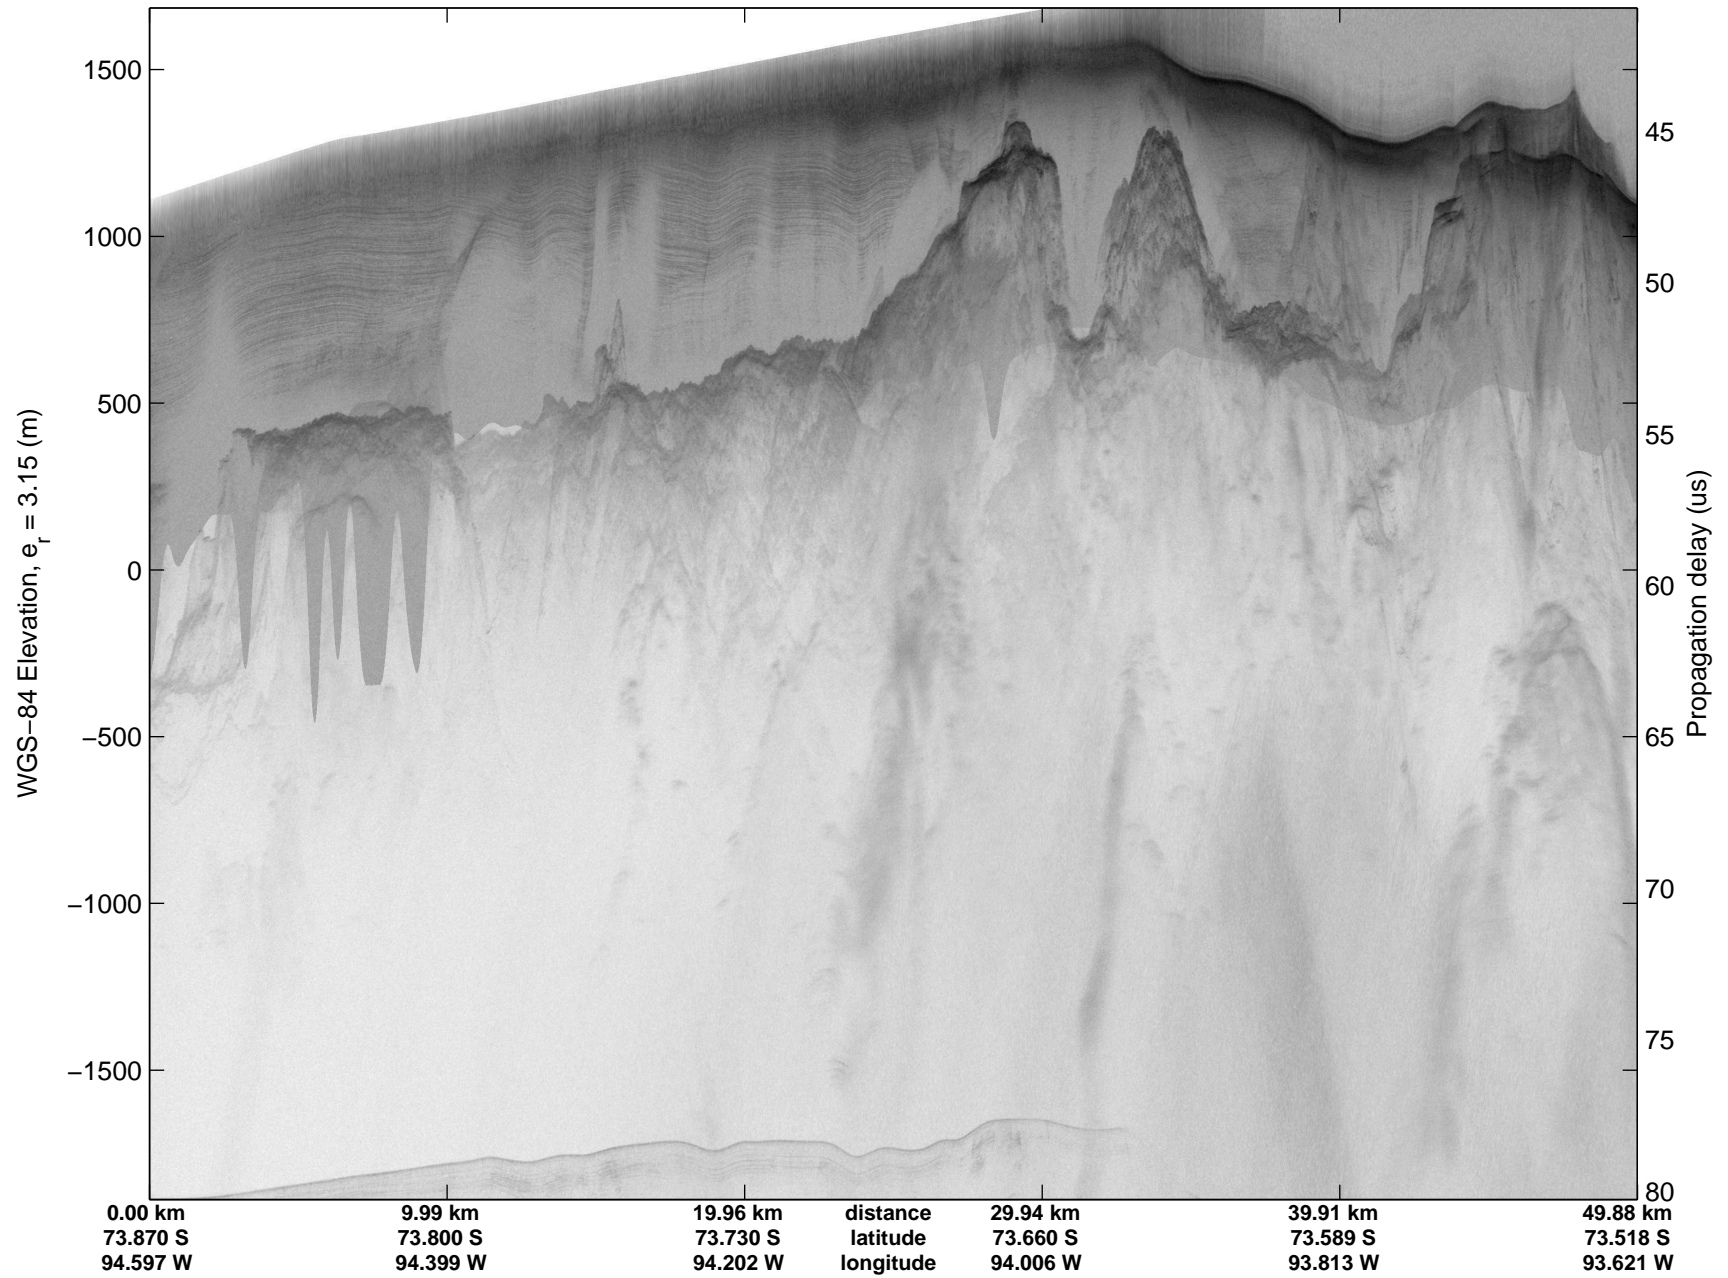

Land Ice PIG-Arch  
20141106\_07\_001  
Polar Stereograph -71N/0E

mcords3 2014\_Antarctica\_DC8: "Land Ice PIG-Arch" 20141106\_07\_001: 20:08:23.4 to 20:12:04.0 GPS

mcords3 2014\_Antarctica\_DC8: "Land Ice PIG-Arch" 20141106\_07\_001: 20:08:23.4 to 20:12:04.0 GPS

Land Ice PIG-Arch  
20141106\_07\_002  
Polar Stereograph -71N/0E

mcords3 2014\_Antarctica\_DC8: "Land Ice PIG-Arch" 20141106\_07\_002: 20:12:04.1 to 20:15:35.9 GPS

mcords3 2014\_Antarctica\_DC8: "Land Ice PIG-Arch" 20141106\_07\_002: 20:12:04.1 to 20:15:35.9 GPS

mcords3 2014\_Antarctica\_DC8: "Land Ice PIG-Arch" 20141106\_07\_003: 20:15:36.1 to 20:19:15.6 GPS

mcords3 2014\_Antarctica\_DC8: "Land Ice PIG-Arch" 20141106\_07\_003: 20:15:36.1 to 20:19:15.6 GPS

Land Ice PIG-Arch  
20141106\_07\_004  
Polar Stereograph -71N/0E

mcords3 2014\_Antarctica\_DC8: "Land Ice PIG-Arch" 20141106\_07\_004: 20:19:15.7 to 20:22:51.9 GPS

mcords3 2014\_Antarctica\_DC8: "Land Ice PIG-Arch" 20141106\_07\_004: 20:19:15.7 to 20:22:51.9 GPS

Land Ice PIG-Arch  
 20141106\_07\_005  
 Polar Stereograph -71N/0E