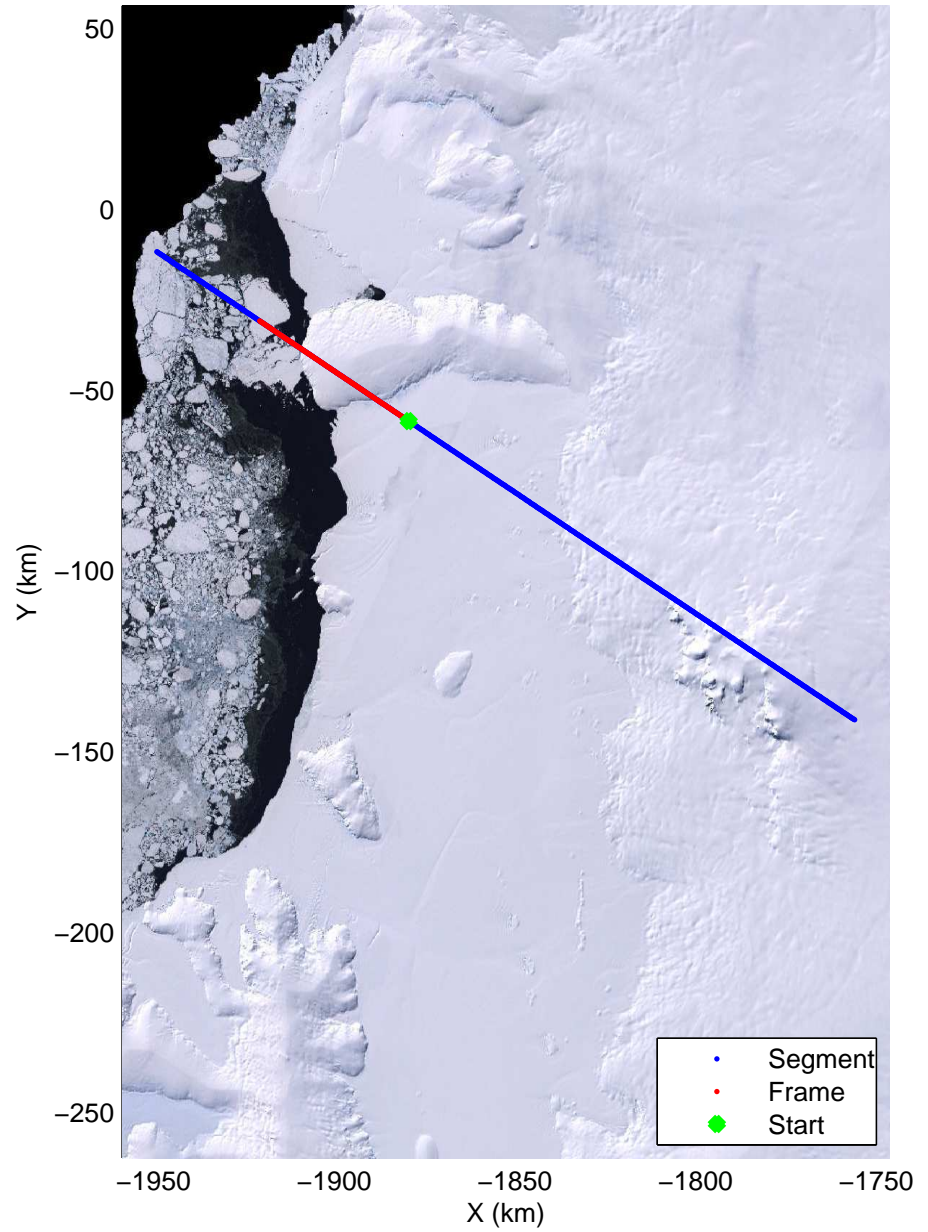

Land Ice PIG-Arch  
20141106\_07\_001  
Polar Stereograph -71N/0E

mcords3 2014\_Antarctica\_DC8: "Land Ice PIG-Arch" 20141106\_07\_001: 20:08:23.4 to 20:12:04.0 GPS

mcords3 2014\_Antarctica\_DC8: "Land Ice PIG-Arch" 20141106\_07\_001: 20:08:23.4 to 20:12:04.0 GPS

Land Ice PIG-Arch  
20141106\_07\_002  
Polar Stereograph -71N/0E

mcords3 2014\_Antarctica\_DC8: "Land Ice PIG-Arch" 20141106\_07\_002: 20:12:04.1 to 20:15:35.9 GPS

mcords3 2014\_Antarctica\_DC8: "Land Ice PIG-Arch" 20141106\_07\_002: 20:12:04.1 to 20:15:35.9 GPS

mcords3 2014\_Antarctica\_DC8: "Land Ice PIG-Arch" 20141106\_07\_003: 20:15:36.1 to 20:19:15.6 GPS

mcords3 2014\_Antarctica\_DC8: "Land Ice PIG-Arch" 20141106\_07\_003: 20:15:36.1 to 20:19:15.6 GPS

Land Ice PIG-Arch  
20141106\_07\_004  
Polar Stereograph -71N/0E

mcords3 2014\_Antarctica\_DC8: "Land Ice PIG-Arch" 20141106\_07\_004: 20:19:15.7 to 20:22:51.9 GPS

mcords3 2014\_Antarctica\_DC8: "Land Ice PIG-Arch" 20141106\_07\_004: 20:19:15.7 to 20:22:51.9 GPS

Land Ice PIG-Arch  
 20141106\_07\_005  
 Polar Stereograph -71N/0E