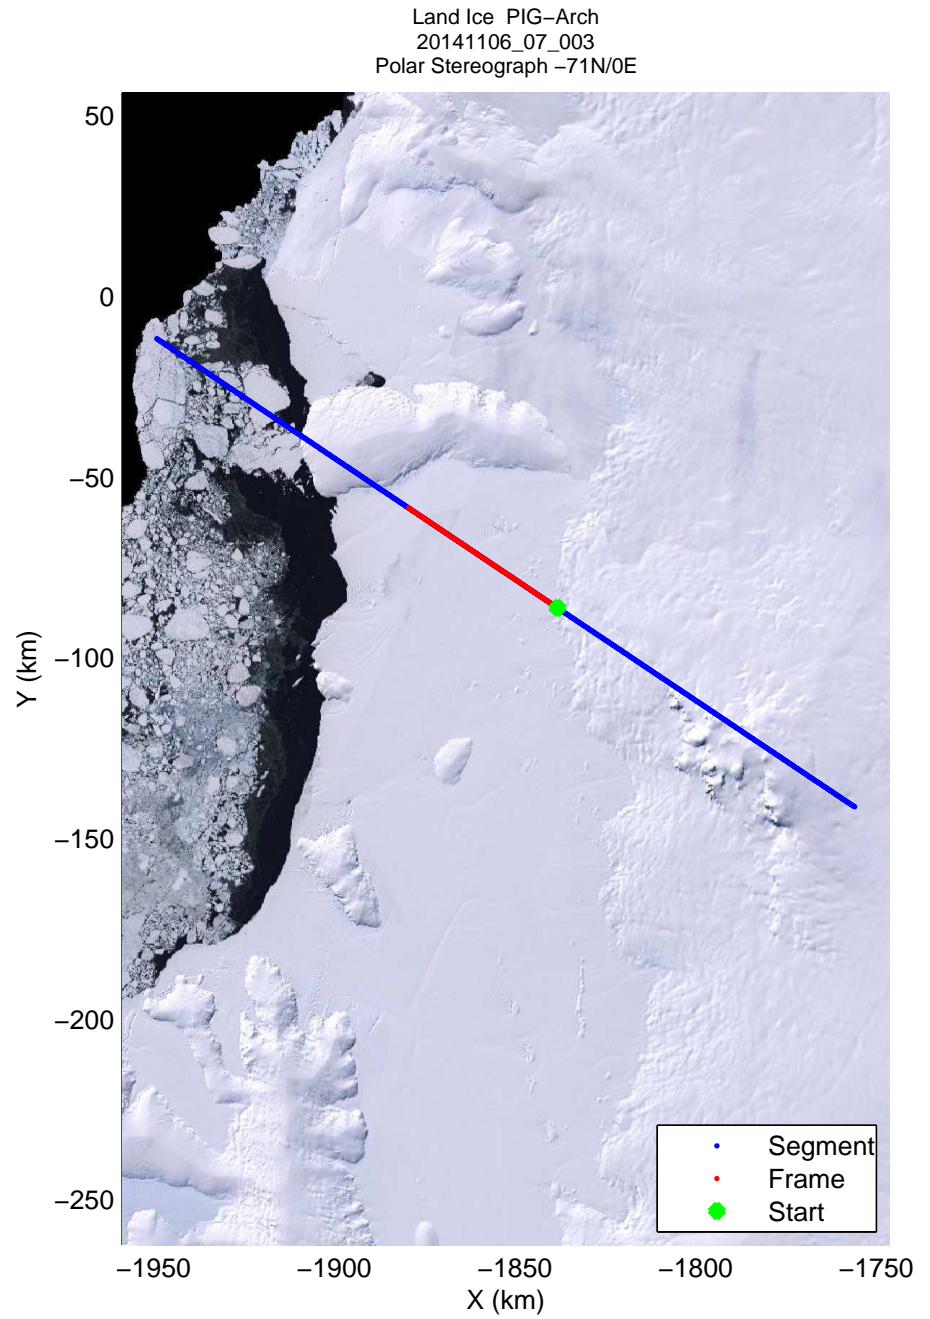

Land Ice PIG-Arch  
20141106\_07\_001  
Polar Stereograph -71N/0E

mcords3 2014\_Antarctica\_DC8: "Land Ice PIG-Arch" 20141106\_07\_001: 20:08:23.4 to 20:12:04.0 GPS

mcords3 2014\_Antarctica\_DC8: "Land Ice PIG-Arch" 20141106\_07\_001: 20:08:23.4 to 20:12:04.0 GPS

Land Ice PIG-Arch  
20141106\_07\_002  
Polar Stereograph -71N/0E

mcords3 2014\_Antarctica\_DC8: "Land Ice PIG-Arch" 20141106\_07\_002: 20:12:04.1 to 20:15:35.9 GPS

mcords3 2014\_Antarctica\_DC8: "Land Ice PIG-Arch" 20141106\_07\_002: 20:12:04.1 to 20:15:35.9 GPS

mcords3 2014\_Antarctica\_DC8: "Land Ice PIG-Arch" 20141106\_07\_003: 20:15:36.1 to 20:19:15.6 GPS

mcords3 2014\_Antarctica\_DC8: "Land Ice PIG-Arch" 20141106\_07\_003: 20:15:36.1 to 20:19:15.6 GPS

Land Ice PIG-Arch  
20141106\_07\_004  
Polar Stereograph -71N/0E

mcords3 2014\_Antarctica\_DC8: "Land Ice PIG-Arch" 20141106\_07\_004: 20:19:15.7 to 20:22:51.9 GPS

mcords3 2014\_Antarctica\_DC8: "Land Ice PIG-Arch" 20141106\_07\_004: 20:19:15.7 to 20:22:51.9 GPS

Land Ice PIG-Arch  
 20141106\_07\_005  
 Polar Stereograph -71N/0E