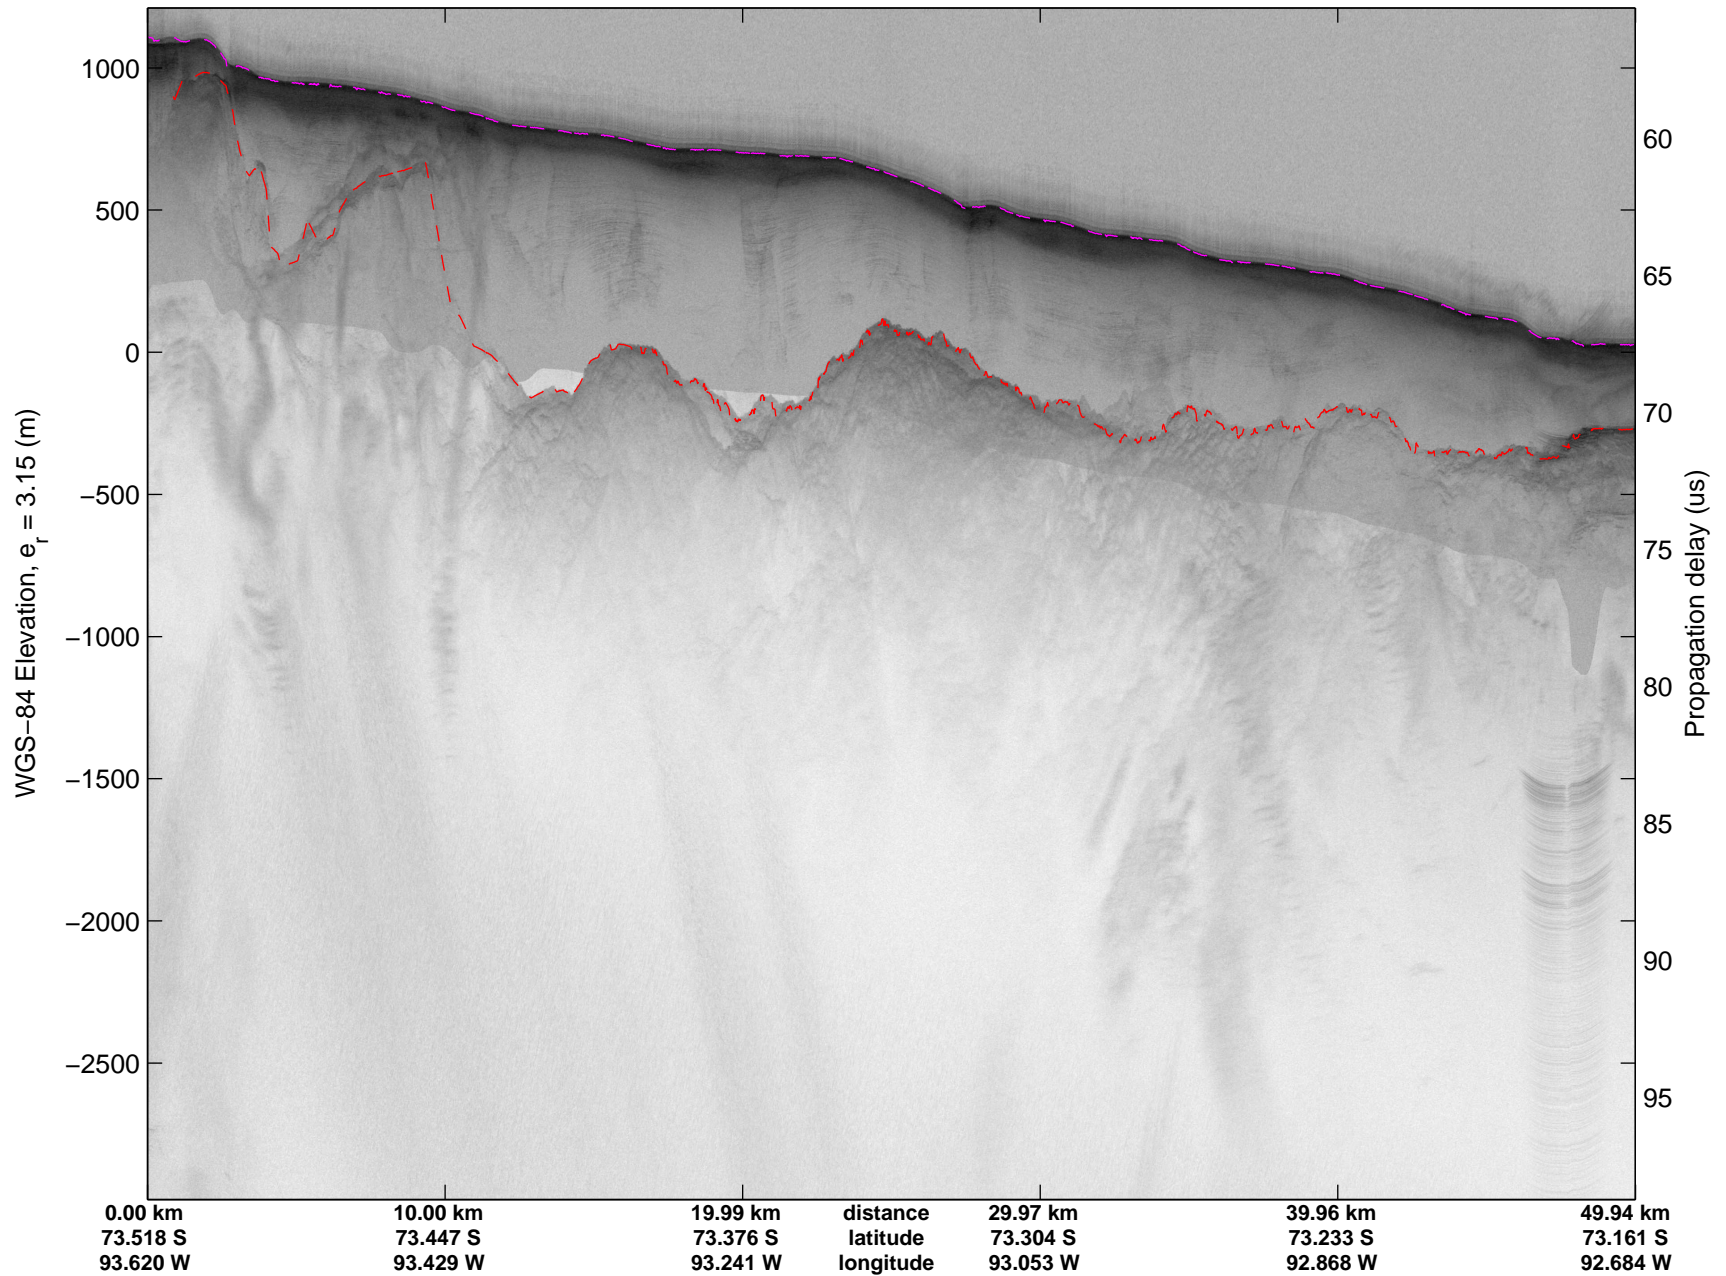

Land Ice PIG-Arch  
20141106\_07\_001  
Polar Stereograph -71N/0E

mcords3 2014\_Antarctica\_DC8: "Land Ice PIG-Arch" 20141106\_07\_001: 20:08:23.4 to 20:12:04.0 GPS

mcords3 2014\_Antarctica\_DC8: "Land Ice PIG-Arch" 20141106\_07\_001: 20:08:23.4 to 20:12:04.0 GPS

Land Ice PIG-Arch  
20141106\_07\_002  
Polar Stereograph -71N/0E

mcords3 2014\_Antarctica\_DC8: "Land Ice PIG-Arch" 20141106\_07\_002: 20:12:04.1 to 20:15:35.9 GPS

mcords3 2014\_Antarctica\_DC8: "Land Ice PIG-Arch" 20141106\_07\_002: 20:12:04.1 to 20:15:35.9 GPS

mcords3 2014\_Antarctica\_DC8: "Land Ice PIG-Arch" 20141106\_07\_003: 20:15:36.1 to 20:19:15.6 GPS

mcords3 2014\_Antarctica\_DC8: "Land Ice PIG-Arch" 20141106\_07\_003: 20:15:36.1 to 20:19:15.6 GPS

Land Ice PIG-Arch  
20141106\_07\_004  
Polar Stereograph -71N/0E

mcords3 2014\_Antarctica\_DC8: "Land Ice PIG-Arch" 20141106\_07\_004: 20:19:15.7 to 20:22:51.9 GPS

mcords3 2014\_Antarctica\_DC8: "Land Ice PIG-Arch" 20141106\_07\_004: 20:19:15.7 to 20:22:51.9 GPS

Land Ice PIG-Arch  
 20141106\_07\_005  
 Polar Stereograph -71N/0E