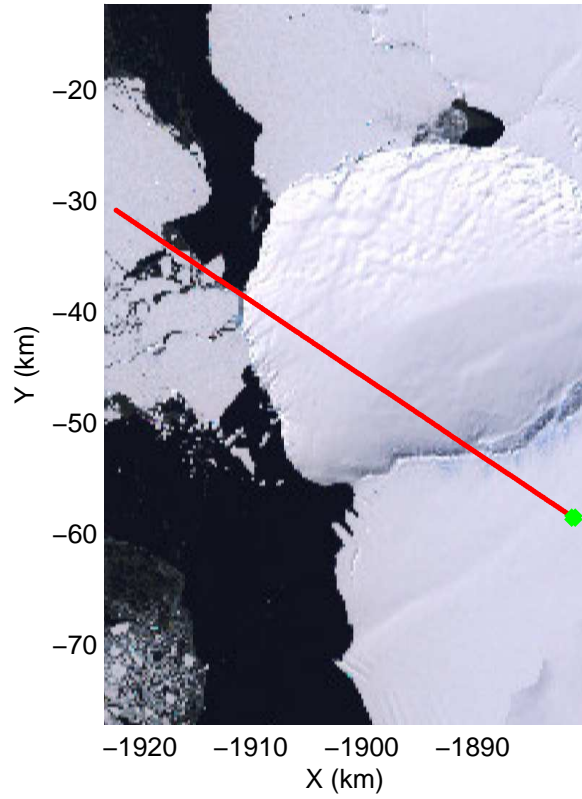

Land Ice PIG-Arch  
20141106\_07\_001  
Polar Stereograph -71N/0E

mcords3 2014\_Antarctica\_DC8: "Land Ice PIG-Arch" 20141106\_07\_001: 20:08:23.4 to 20:12:04.0 GPS

mcords3 2014\_Antarctica\_DC8: "Land Ice PIG-Arch" 20141106\_07\_001: 20:08:23.4 to 20:12:04.0 GPS

Land Ice PIG-Arch  
20141106\_07\_002  
Polar Stereograph -71N/0E

mcords3 2014\_Antarctica\_DC8: "Land Ice PIG-Arch" 20141106\_07\_002: 20:12:04.1 to 20:15:35.9 GPS

mcords3 2014\_Antarctica\_DC8: "Land Ice PIG-Arch" 20141106\_07\_002: 20:12:04.1 to 20:15:35.9 GPS

mcords3 2014\_Antarctica\_DC8: "Land Ice PIG-Arch" 20141106\_07\_003: 20:15:36.1 to 20:19:15.6 GPS

mcords3 2014\_Antarctica\_DC8: "Land Ice PIG-Arch" 20141106\_07\_003: 20:15:36.1 to 20:19:15.6 GPS

Land Ice PIG-Arch  
20141106\_07\_004  
Polar Stereograph -71N/0E