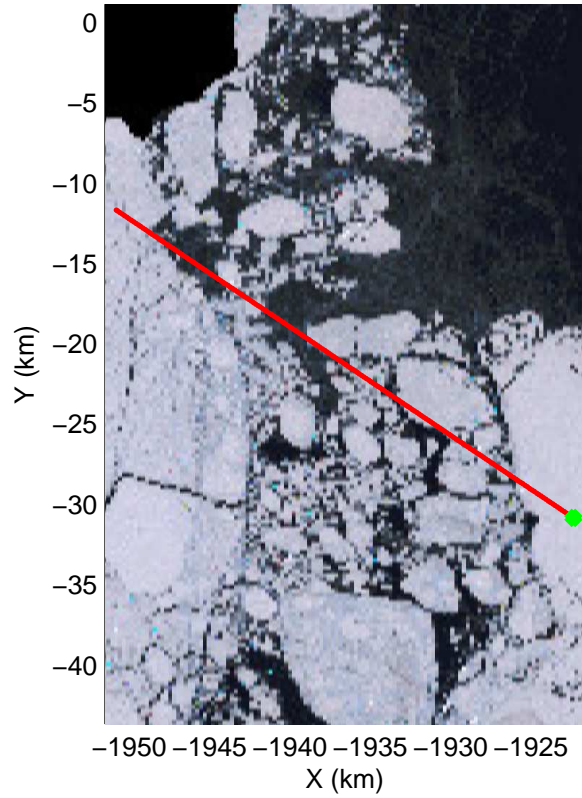

mcords3 2014\_Antarctica\_DC8: "Land Ice PIG-Arch" 20141106\_07\_004: 20:19:15.7 to 20:22:51.9 GPS

mcords3 2014\_Antarctica\_DC8: "Land Ice PIG-Arch" 20141106\_07\_004: 20:19:15.7 to 20:22:51.9 GPS

Land Ice PIG-Arch  
 20141106\_07\_005  
 Polar Stereograph -71N/0E