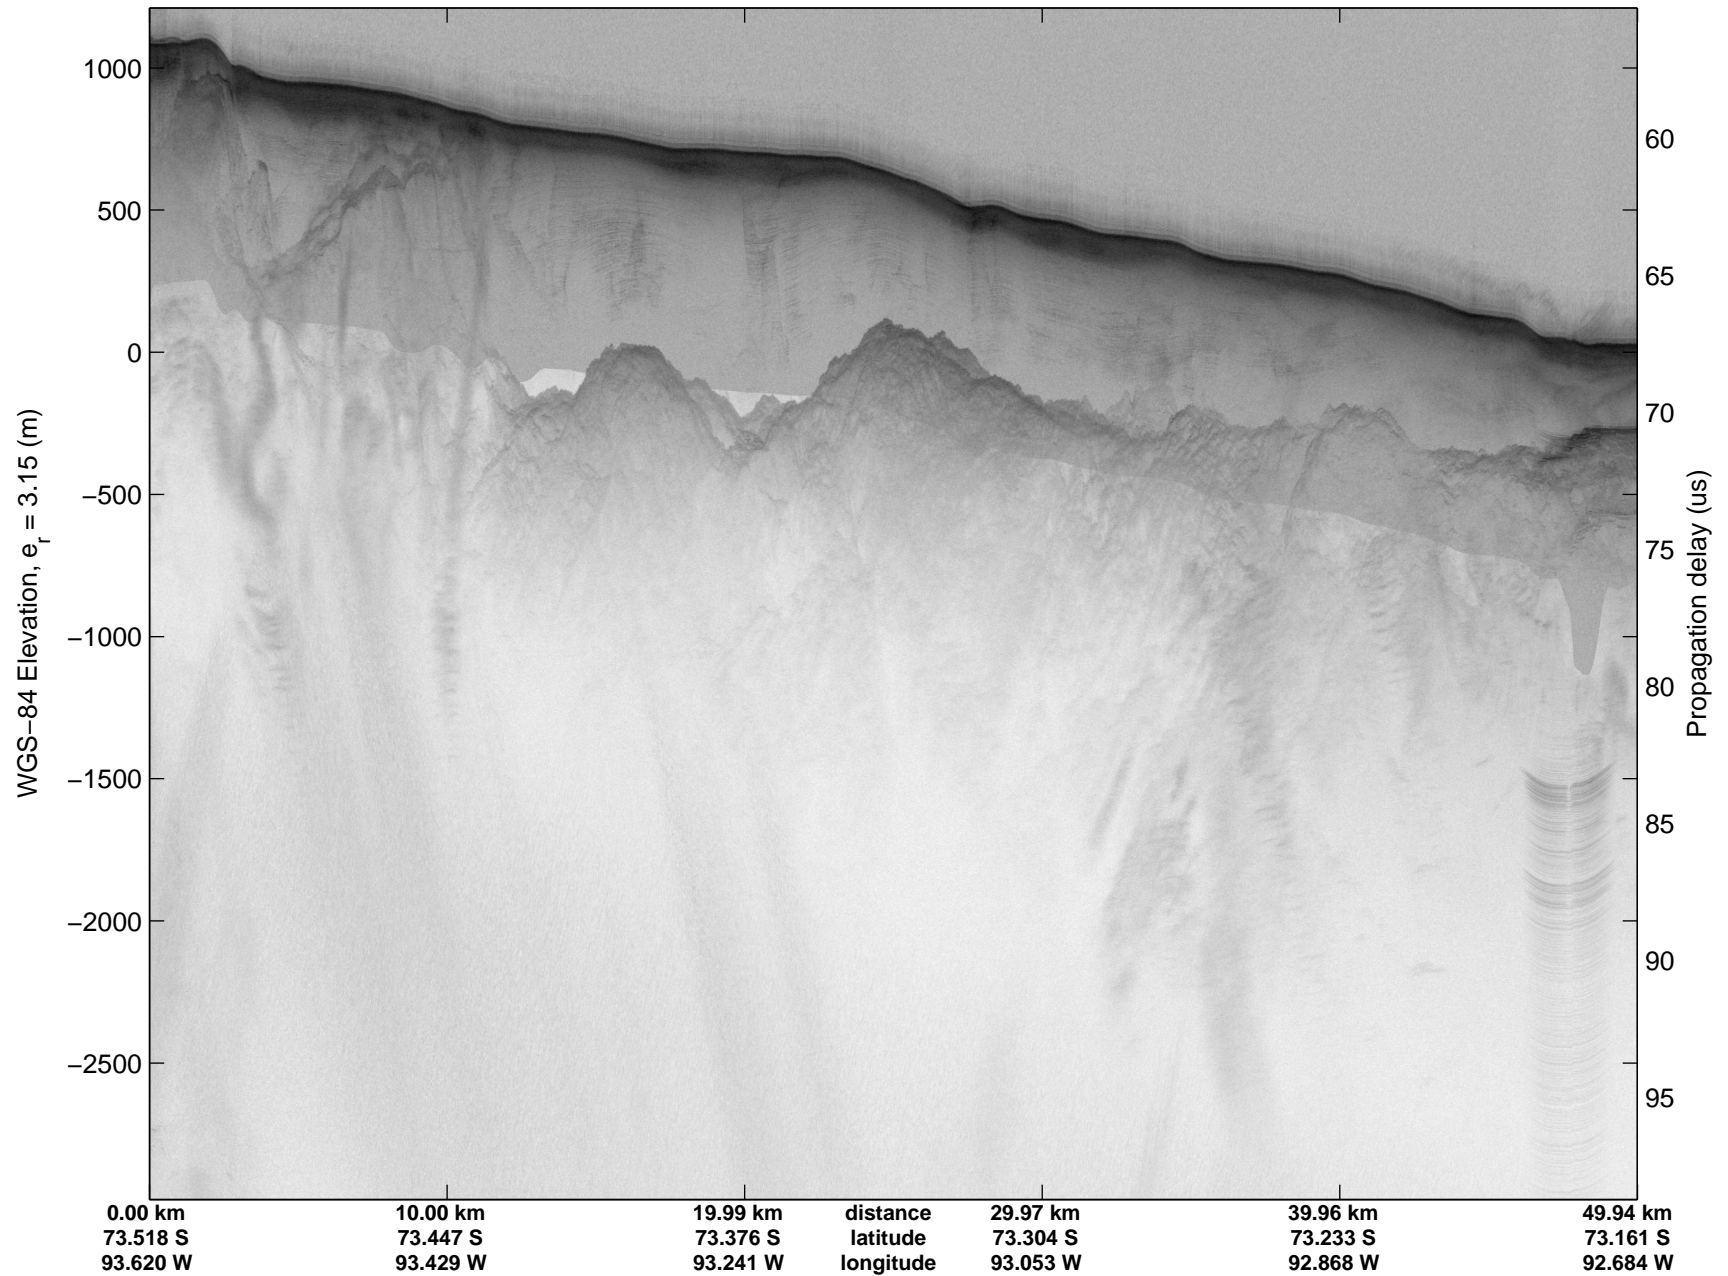

Land Ice PIG-Arch  
20141106\_07\_001  
Polar Stereograph -71N/0E

mcords3 2014\_Antarctica\_DC8: "Land Ice PIG-Arch" 20141106\_07\_001: 20:08:23.4 to 20:12:04.0 GPS

mcords3 2014\_Antarctica\_DC8: "Land Ice PIG-Arch" 20141106\_07\_001: 20:08:23.4 to 20:12:04.0 GPS

Land Ice PIG-Arch  
20141106\_07\_002  
Polar Stereograph -71N/0E

mcords3 2014\_Antarctica\_DC8: "Land Ice PIG-Arch" 20141106\_07\_002: 20:12:04.1 to 20:15:35.9 GPS

mcords3 2014\_Antarctica\_DC8: "Land Ice PIG-Arch" 20141106\_07\_002: 20:12:04.1 to 20:15:35.9 GPS

mcords3 2014\_Antarctica\_DC8: "Land Ice PIG-Arch" 20141106\_07\_003: 20:15:36.1 to 20:19:15.6 GPS

mcords3 2014\_Antarctica\_DC8: "Land Ice PIG-Arch" 20141106\_07\_003: 20:15:36.1 to 20:19:15.6 GPS

Land Ice PIG-Arch  
20141106\_07\_004  
Polar Stereograph -71N/0E

mcords3 2014\_Antarctica\_DC8: "Land Ice PIG-Arch" 20141106\_07\_004: 20:19:15.7 to 20:22:51.9 GPS

mcords3 2014\_Antarctica\_DC8: "Land Ice PIG-Arch" 20141106\_07\_004: 20:19:15.7 to 20:22:51.9 GPS

Land Ice PIG-Arch  
 20141106\_07\_005  
 Polar Stereograph -71N/0E