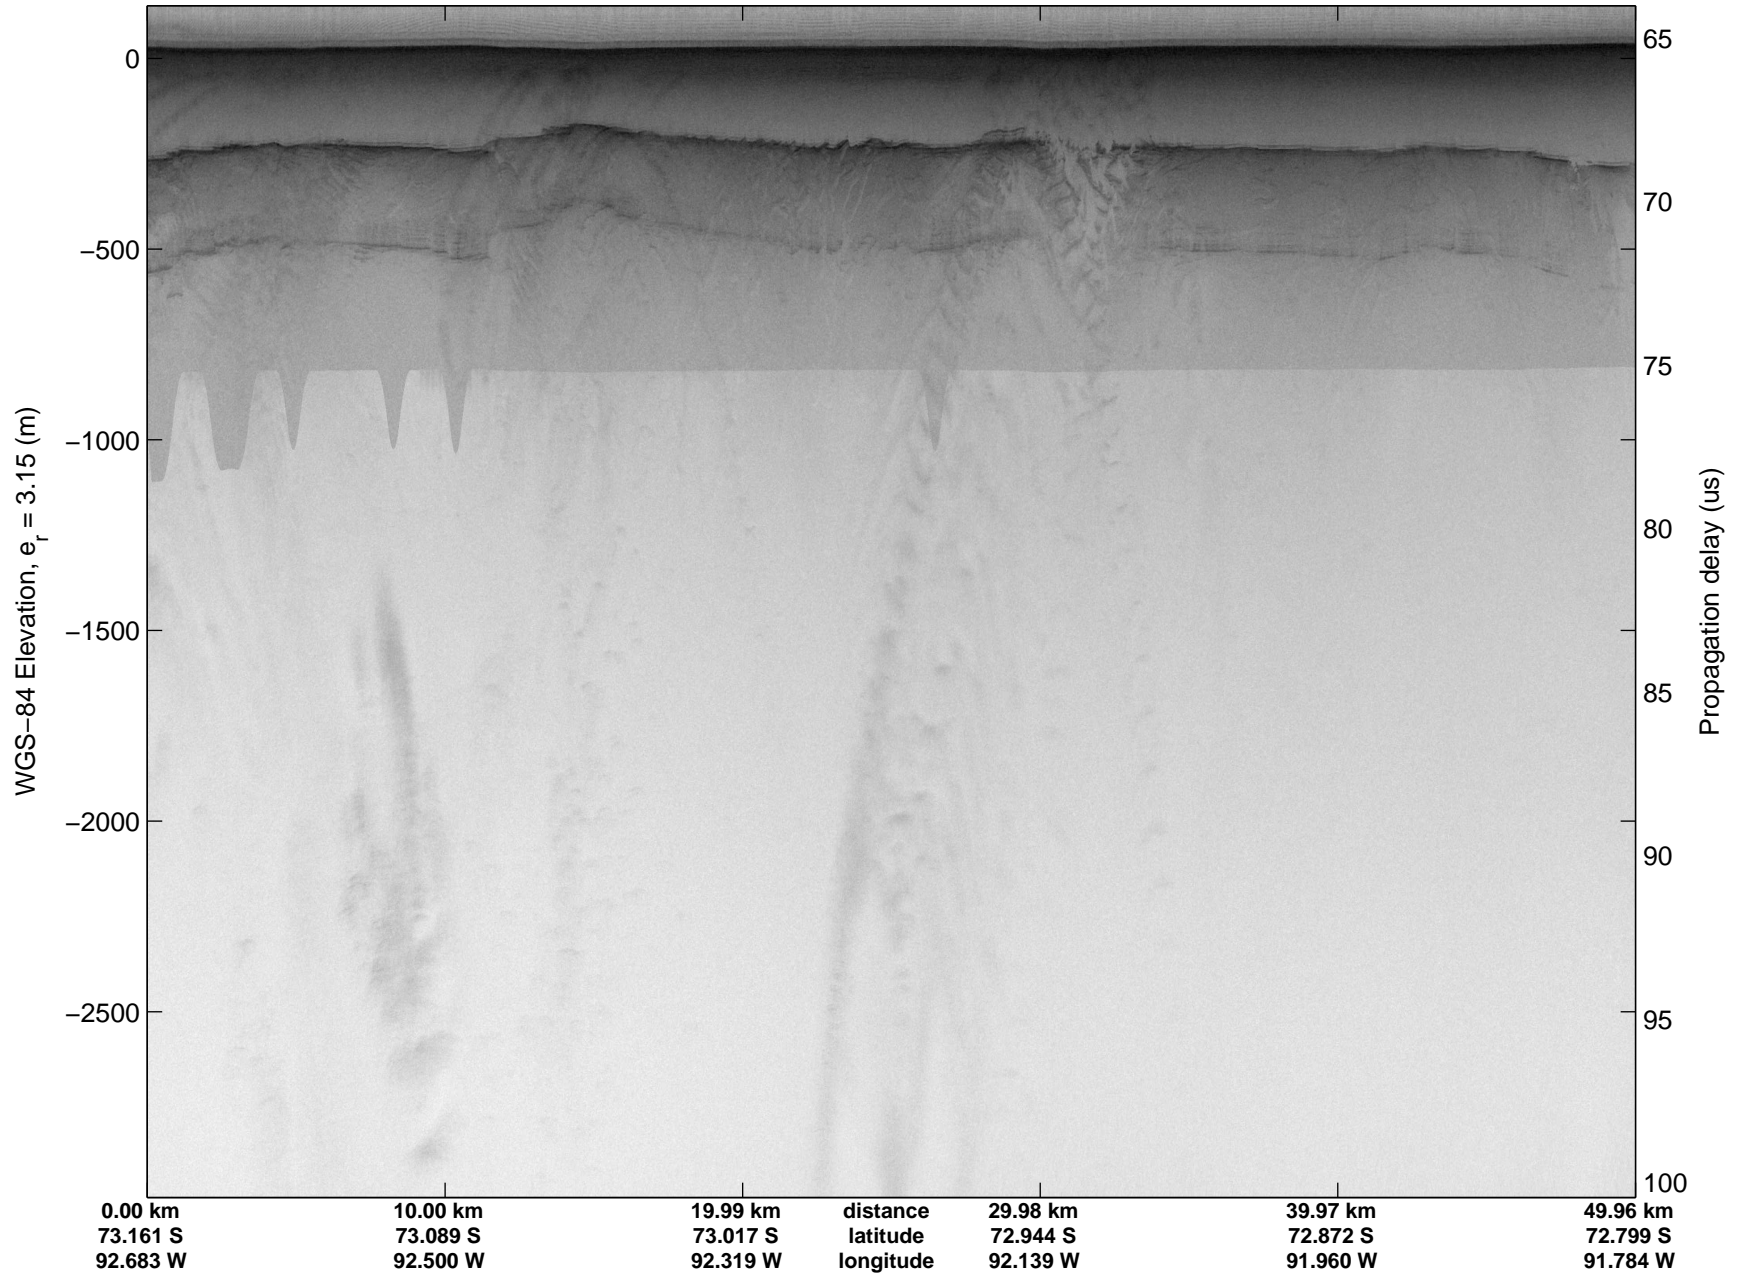

Land Ice PIG-Arch  
20141106\_07\_001  
Polar Stereograph -71N/0E

mcords3 2014\_Antarctica\_DC8: "Land Ice PIG-Arch" 20141106\_07\_001: 20:08:23.4 to 20:12:04.0 GPS

mcords3 2014\_Antarctica\_DC8: "Land Ice PIG-Arch" 20141106\_07\_001: 20:08:23.4 to 20:12:04.0 GPS

Land Ice PIG-Arch  
20141106\_07\_002  
Polar Stereograph -71N/0E

mcords3 2014\_Antarctica\_DC8: "Land Ice PIG-Arch" 20141106\_07\_002: 20:12:04.1 to 20:15:35.9 GPS

mcords3 2014\_Antarctica\_DC8: "Land Ice PIG-Arch" 20141106\_07\_002: 20:12:04.1 to 20:15:35.9 GPS

mcords3 2014\_Antarctica\_DC8: "Land Ice PIG-Arch" 20141106\_07\_003: 20:15:36.1 to 20:19:15.6 GPS

mcords3 2014\_Antarctica\_DC8: "Land Ice PIG-Arch" 20141106\_07\_003: 20:15:36.1 to 20:19:15.6 GPS

Land Ice PIG-Arch  
20141106\_07\_004  
Polar Stereograph -71N/0E

mcords3 2014\_Antarctica\_DC8: "Land Ice PIG-Arch" 20141106\_07\_004: 20:19:15.7 to 20:22:51.9 GPS

mcords3 2014\_Antarctica\_DC8: "Land Ice PIG-Arch" 20141106\_07\_004: 20:19:15.7 to 20:22:51.9 GPS

Land Ice PIG-Arch  
 20141106\_07\_005  
 Polar Stereograph -71N/0E