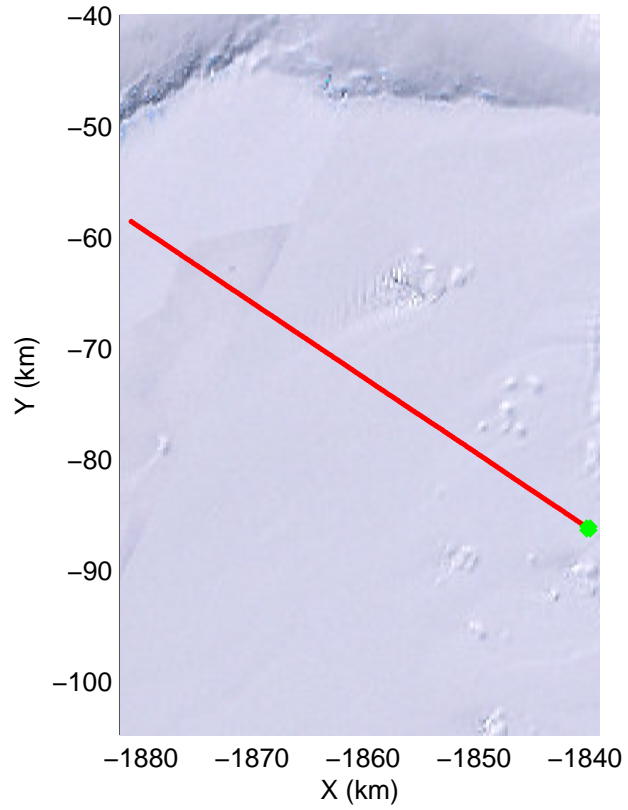

Land Ice PIG-Arch  
20141106\_07\_001  
Polar Stereograph -71N/0E

mcords3 2014\_Antarctica\_DC8: "Land Ice PIG-Arch" 20141106\_07\_001: 20:08:23.4 to 20:12:04.0 GPS

mcords3 2014\_Antarctica\_DC8: "Land Ice PIG-Arch" 20141106\_07\_001: 20:08:23.4 to 20:12:04.0 GPS

Land Ice PIG-Arch  
20141106\_07\_002  
Polar Stereograph -71N/0E

mcords3 2014\_Antarctica\_DC8: "Land Ice PIG-Arch" 20141106\_07\_002: 20:12:04.1 to 20:15:35.9 GPS

mcords3 2014\_Antarctica\_DC8: "Land Ice PIG-Arch" 20141106\_07\_002: 20:12:04.1 to 20:15:35.9 GPS