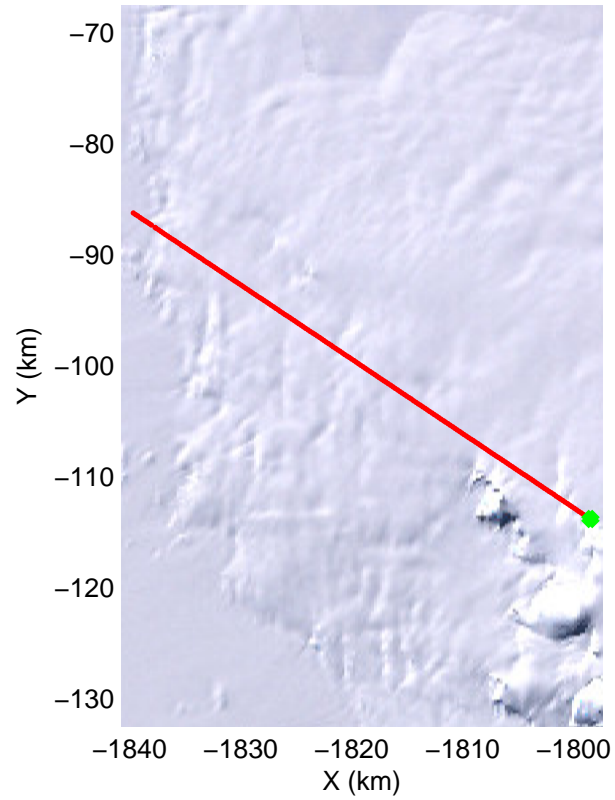

Land Ice PIG-Arch  
20141106\_07\_001  
Polar Stereograph -71N/0E

mcords3 2014\_Antarctica\_DC8: "Land Ice PIG-Arch" 20141106\_07\_001: 20:08:23.4 to 20:12:04.0 GPS

mcords3 2014\_Antarctica\_DC8: "Land Ice PIG-Arch" 20141106\_07\_001: 20:08:23.4 to 20:12:04.0 GPS

Land Ice PIG-Arch  
20141106\_07\_002  
Polar Stereograph -71N/0E

mcords3 2014\_Antarctica\_DC8: "Land Ice PIG-Arch" 20141106\_07\_002: 20:12:04.1 to 20:15:35.9 GPS

mcords3 2014\_Antarctica\_DC8: "Land Ice PIG-Arch" 20141106\_07\_002: 20:12:04.1 to 20:15:35.9 GPS

mcords3 2014\_Antarctica\_DC8: "Land Ice PIG-Arch" 20141106\_07\_003: 20:15:36.1 to 20:19:15.6 GPS

mcords3 2014\_Antarctica\_DC8: "Land Ice PIG-Arch" 20141106\_07\_003: 20:15:36.1 to 20:19:15.6 GPS

Land Ice PIG-Arch  
20141106\_07\_004  
Polar Stereograph -71N/0E