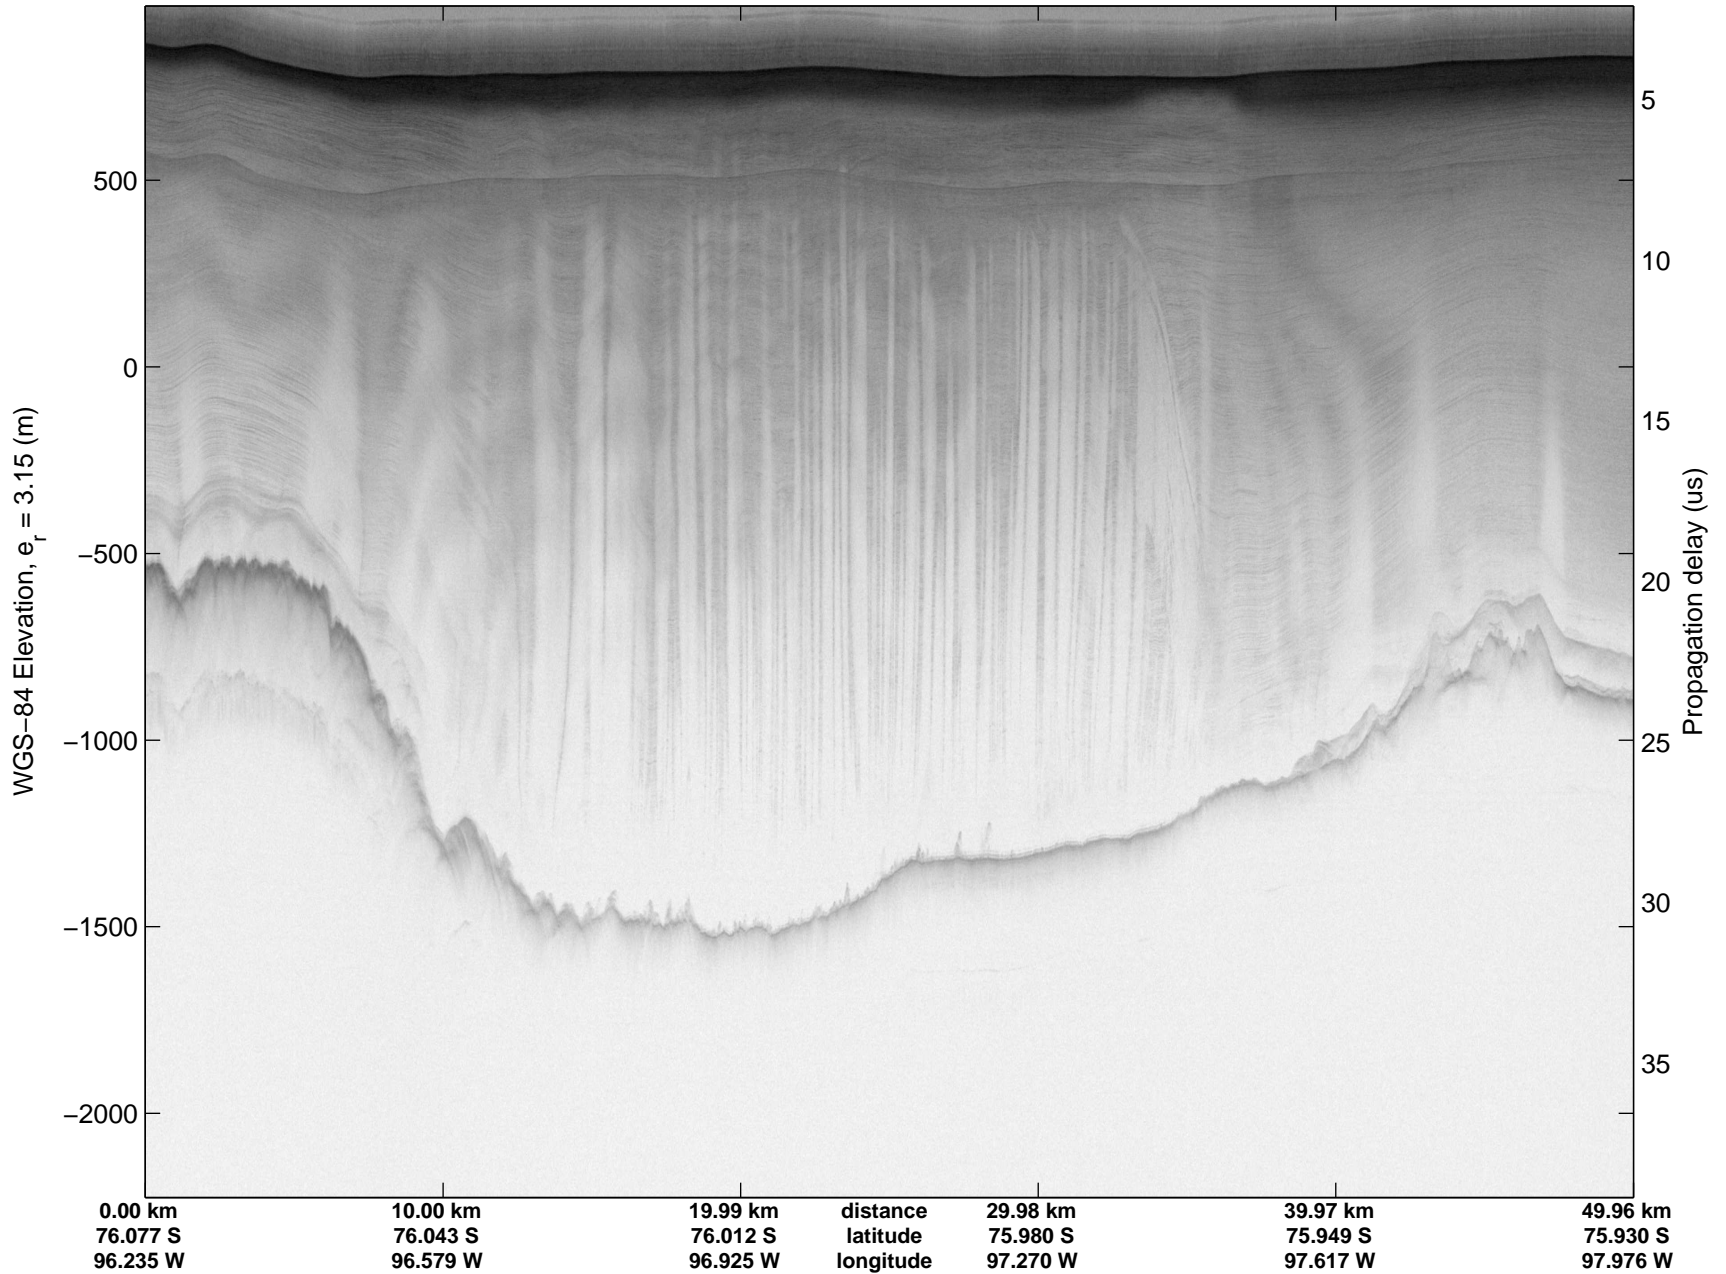

mcords3 2014_Antarctica_DC8: "Land Ice PIG-Arch" 20141106_06_029: 18:23:10.6 to 18:29:12.1 GPS

mcords3 2014_Antarctica_DC8: "Land Ice PIG-Arch" 20141106_06_029: 18:23:10.6 to 18:29:12.1 GPS

mcords3 2014_Antarctica_DC8: "Land Ice PIG-Arch" 20141106_06_030: 18:29:12.4 to 18:35:15.1 GPS

mcords3 2014_Antarctica_DC8: "Land Ice PIG-Arch" 20141106_06_030: 18:29:12.4 to 18:35:15.1 GPS

Land Ice PIG-Arch
20141106_06_031
Polar Stereograph -71N/0E

mcords3 2014_Antarctica_DC8: "Land Ice PIG-Arch" 20141106_06_031: 18:35:15.4 to 18:41:11.8 GPS