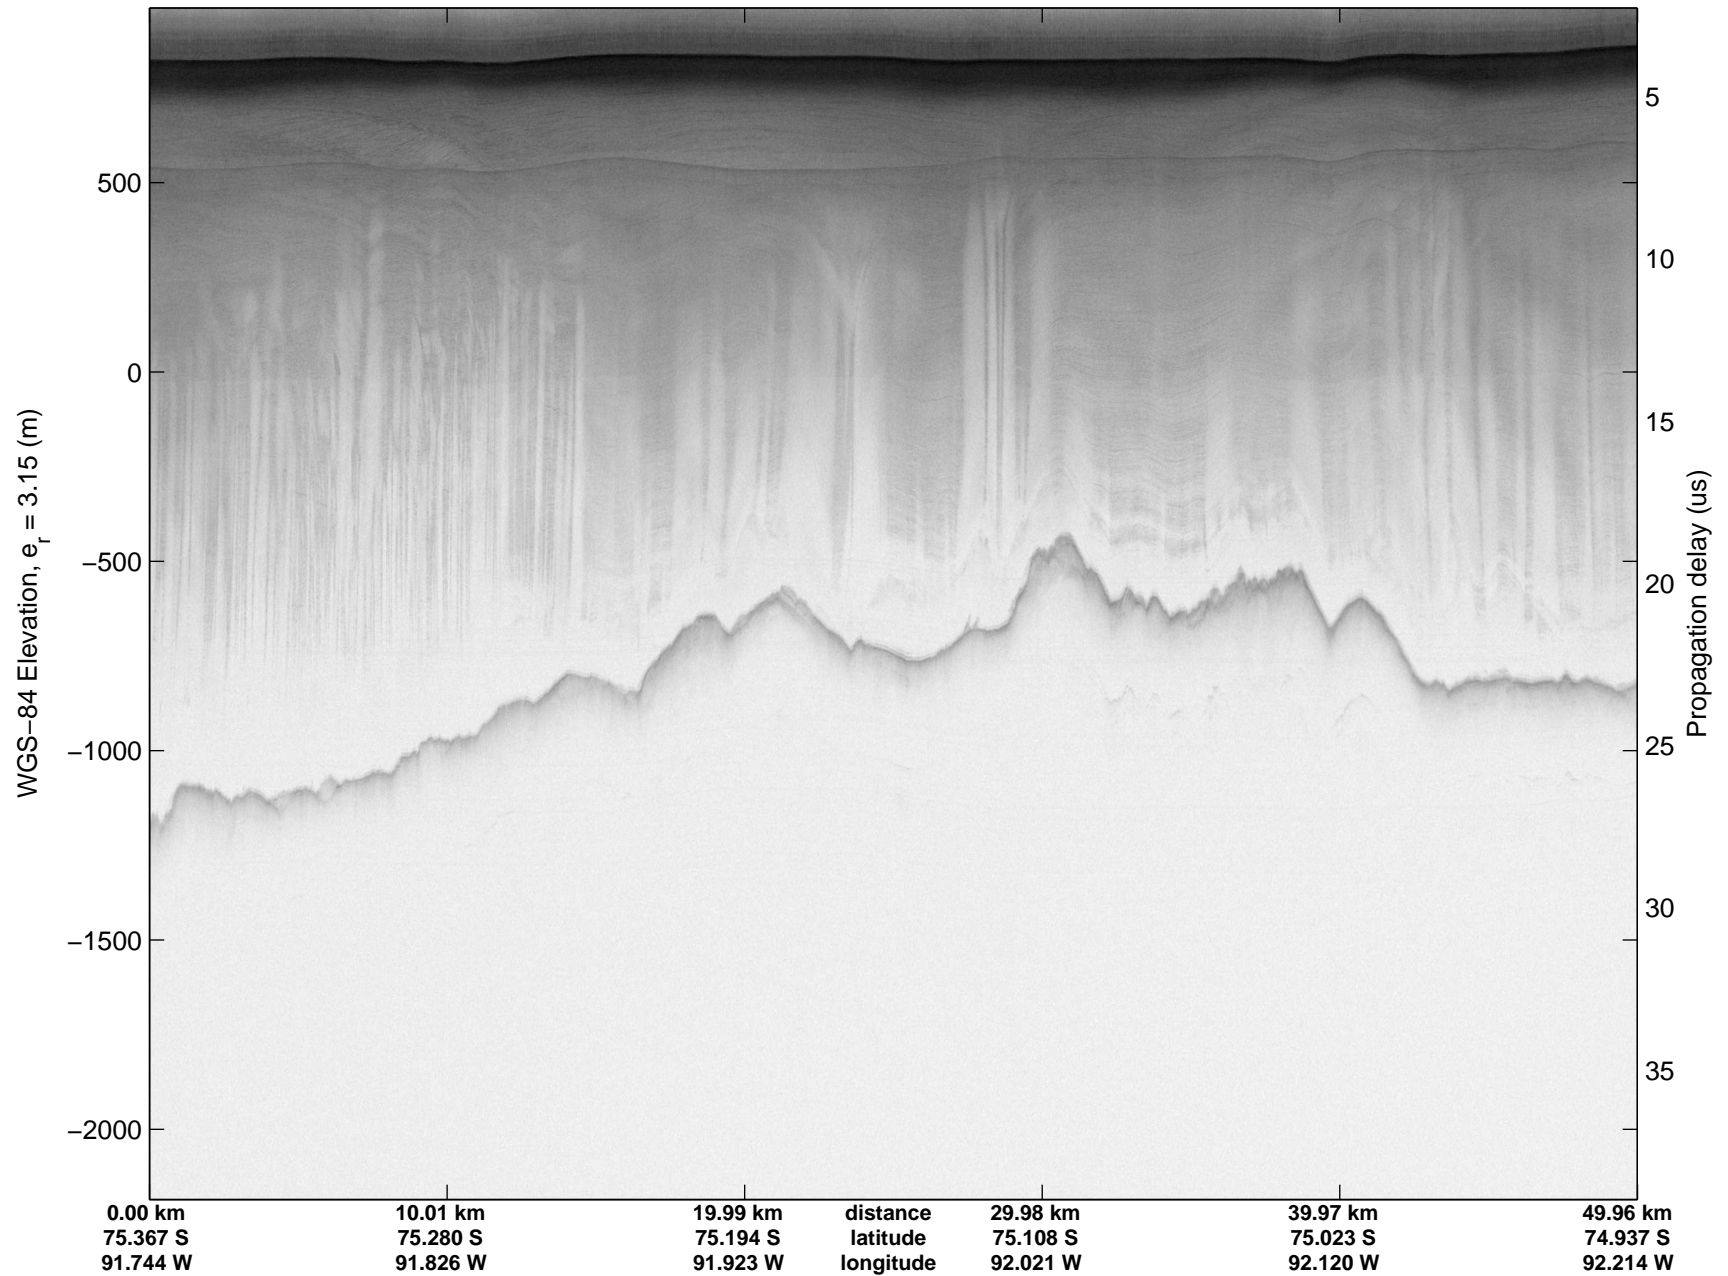

mcords3 2014_Antarctica_DC8: "Land Ice PIG-Arch" 20141106_06_040: 19:31:04.5 to 19:37:15.1 GPS

mcords3 2014_Antarctica_DC8: "Land Ice PIG-Arch" 20141106_06_040: 19:31:04.5 to 19:37:15.1 GPS

mcords3 2014_Antarctica_DC8: "Land Ice PIG-Arch" 20141106_06_041: 19:37:15.4 to 19:43:40.3 GPS

mcords3 2014_Antarctica_DC8: "Land Ice PIG-Arch" 20141106_06_041: 19:37:15.4 to 19:43:40.3 GPS

mcords3 2014_Antarctica_DC8: "Land Ice PIG-Arch" 20141106_06_042: 19:43:40.6 to 19:50:01.5 GPS

mcords3 2014_Antarctica_DC8: "Land Ice PIG-Arch" 20141106_06_042: 19:43:40.6 to 19:50:01.5 GPS