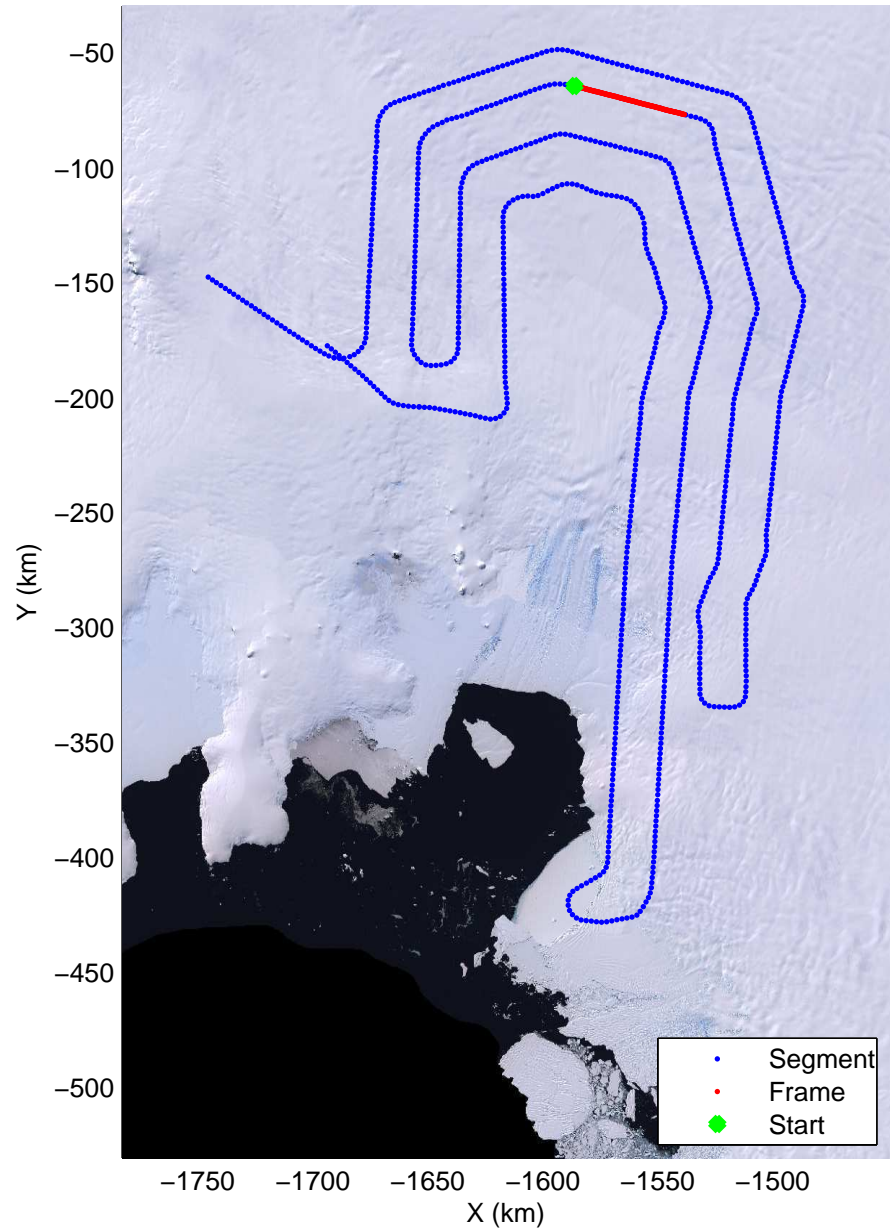

Land Ice PIG-Arch
20141106_06_027
Polar Stereograph -71N/0E