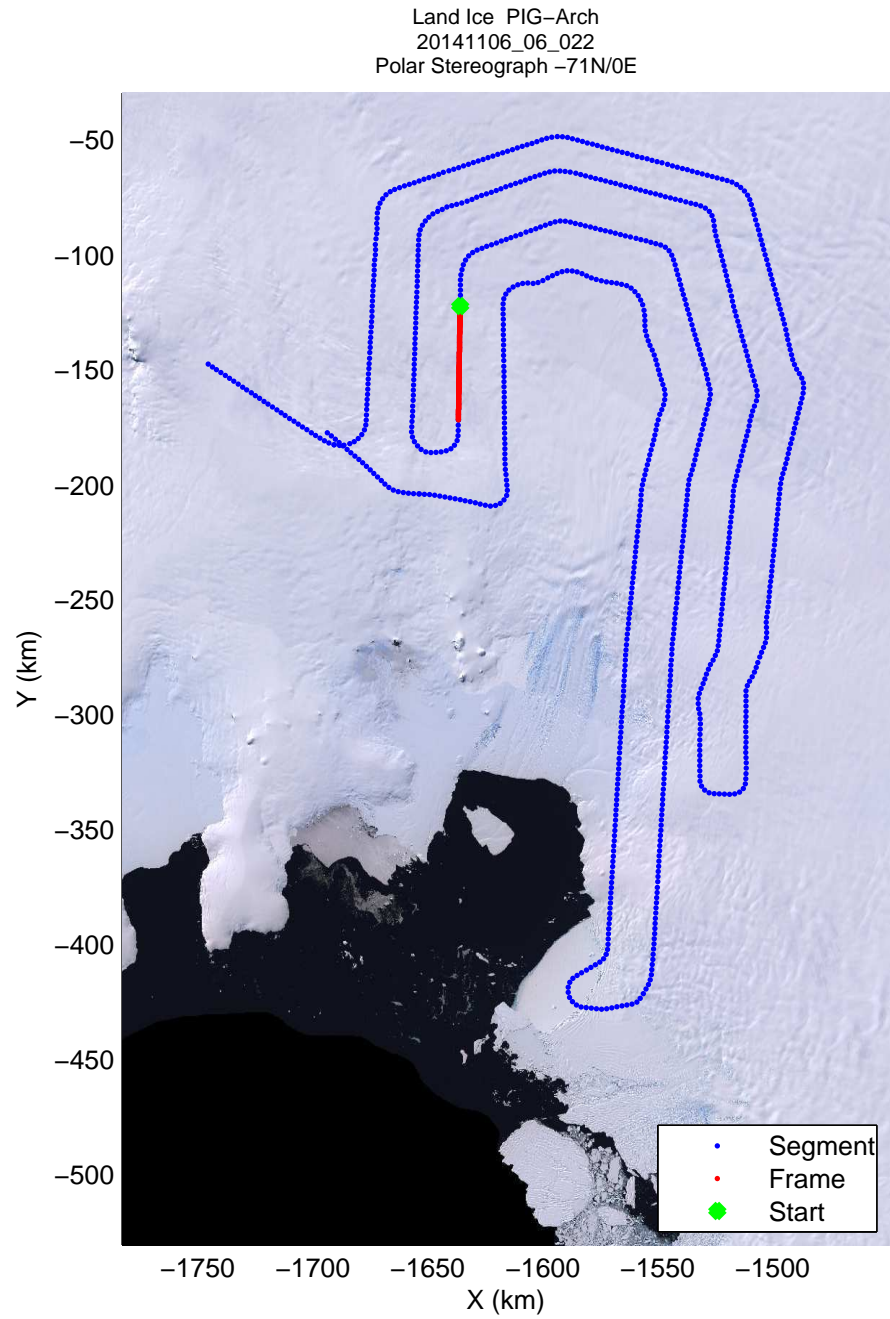

mcords3 2014_Antarctica_DC8: "Land Ice PIG-Arch" 20141106_06_020: 17:27:04.4 to 17:33:19.6 GPS

mcords3 2014_Antarctica_DC8: "Land Ice PIG-Arch" 20141106_06_021: 17:33:19.9 to 17:39:39.1 GPS

mcords3 2014_Antarctica_DC8: "Land Ice PIG-Arch" 20141106_06_021: 17:33:19.9 to 17:39:39.1 GPS