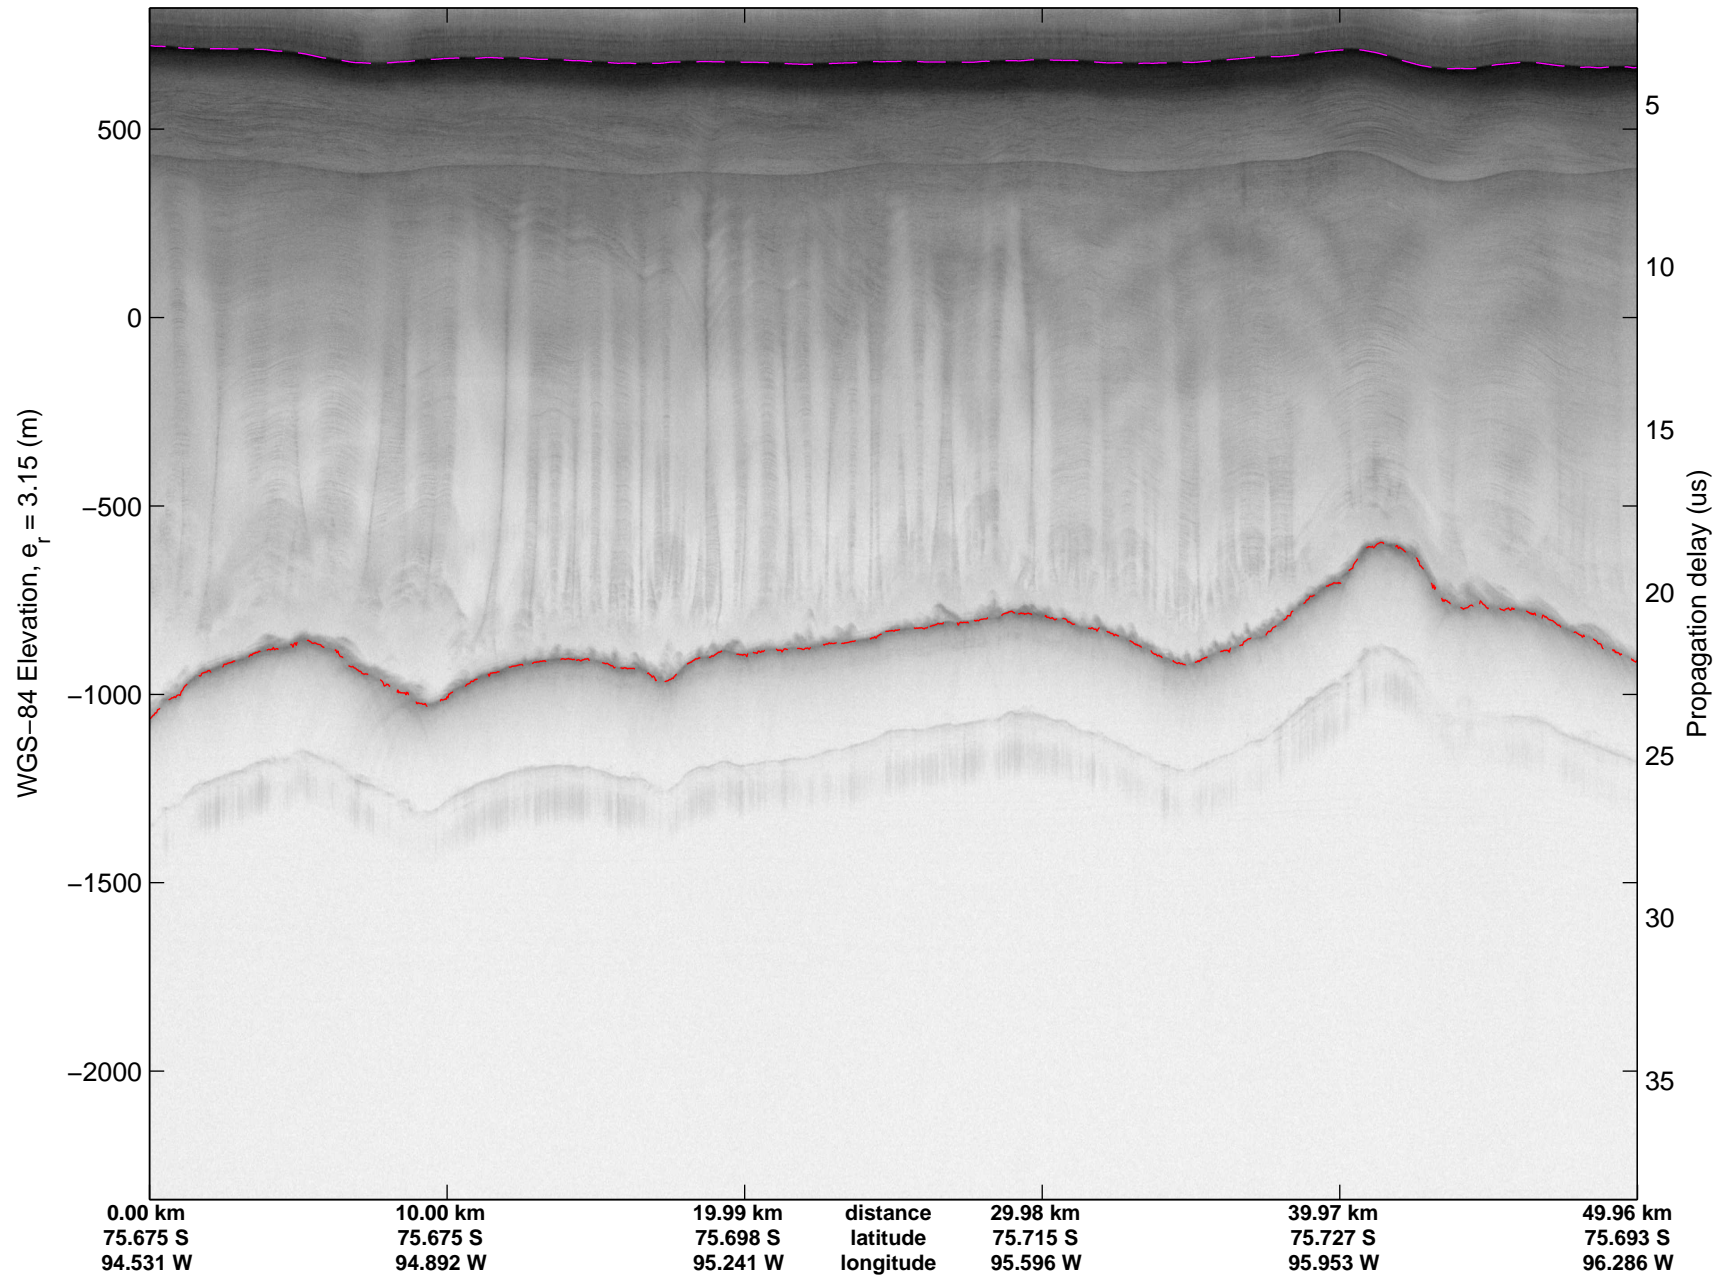

mcords3 2014_Antarctica_DC8: "Land Ice PIG-Arch" 20141106_06_006: 15:59:33.9 to 16:05:24.7 GPS