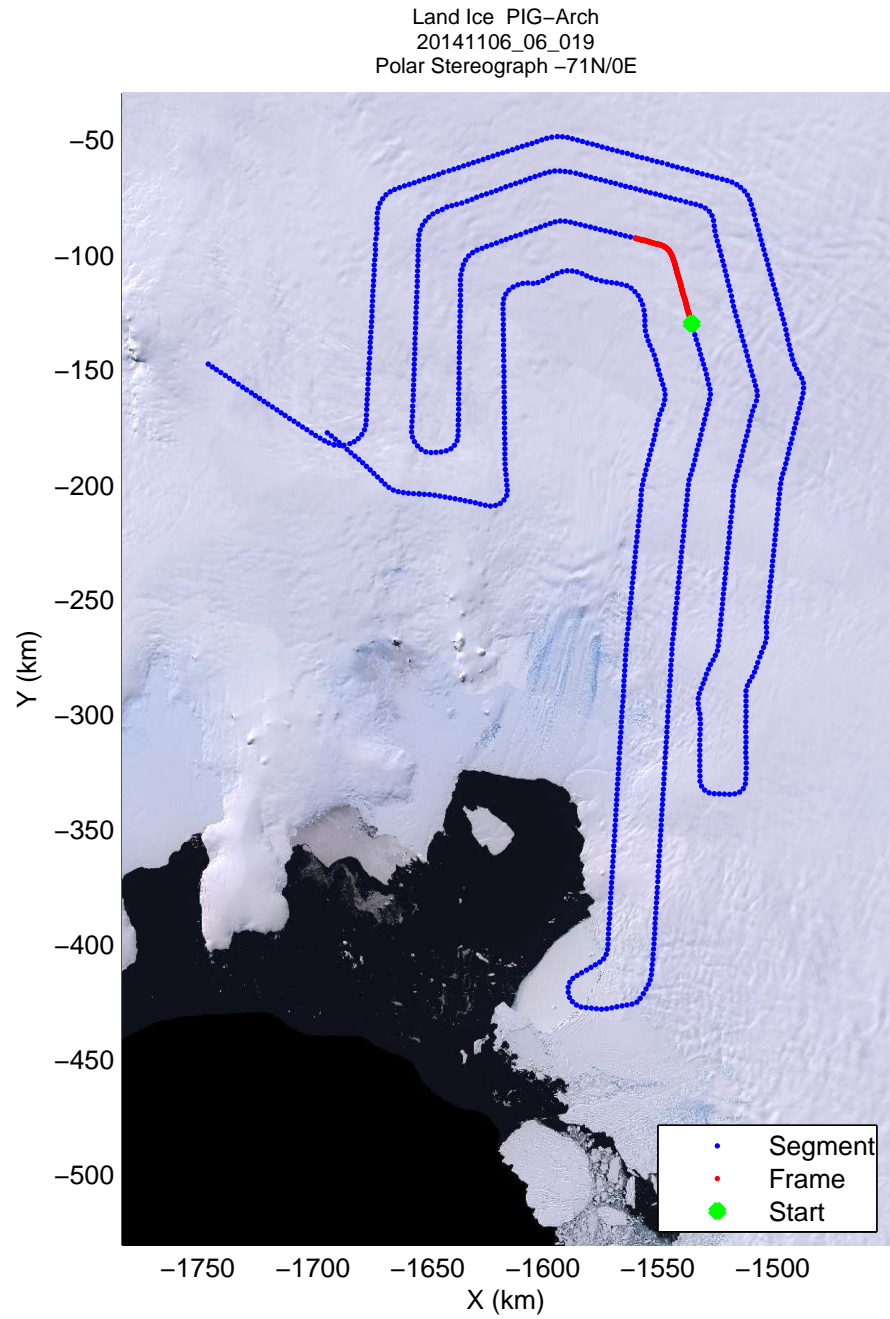

mcords3 2014_Antarctica_DC8: "Land Ice PIG-Arch" 20141106_06_017: 17:08:03.8 to 17:14:19.2 GPS

mcords3 2014_Antarctica_DC8: "Land Ice PIG-Arch" 20141106_06_018: 17:14:19.4 to 17:20:45.0 GPS

mcords3 2014_Antarctica_DC8: "Land Ice PIG-Arch" 20141106_06_018: 17:14:19.4 to 17:20:45.0 GPS