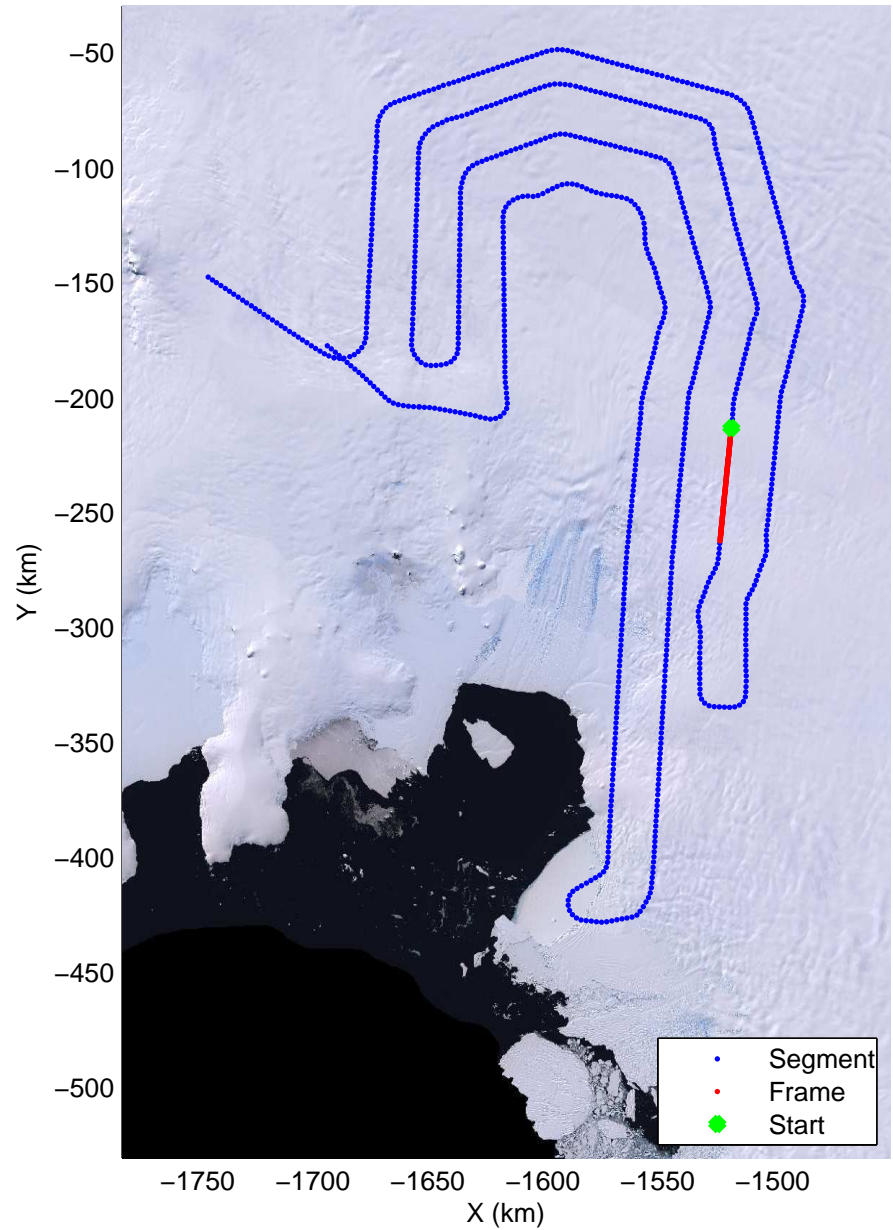

Land Ice PIG-Arch
20141106_06_031
Polar Stereograph -71N/0E