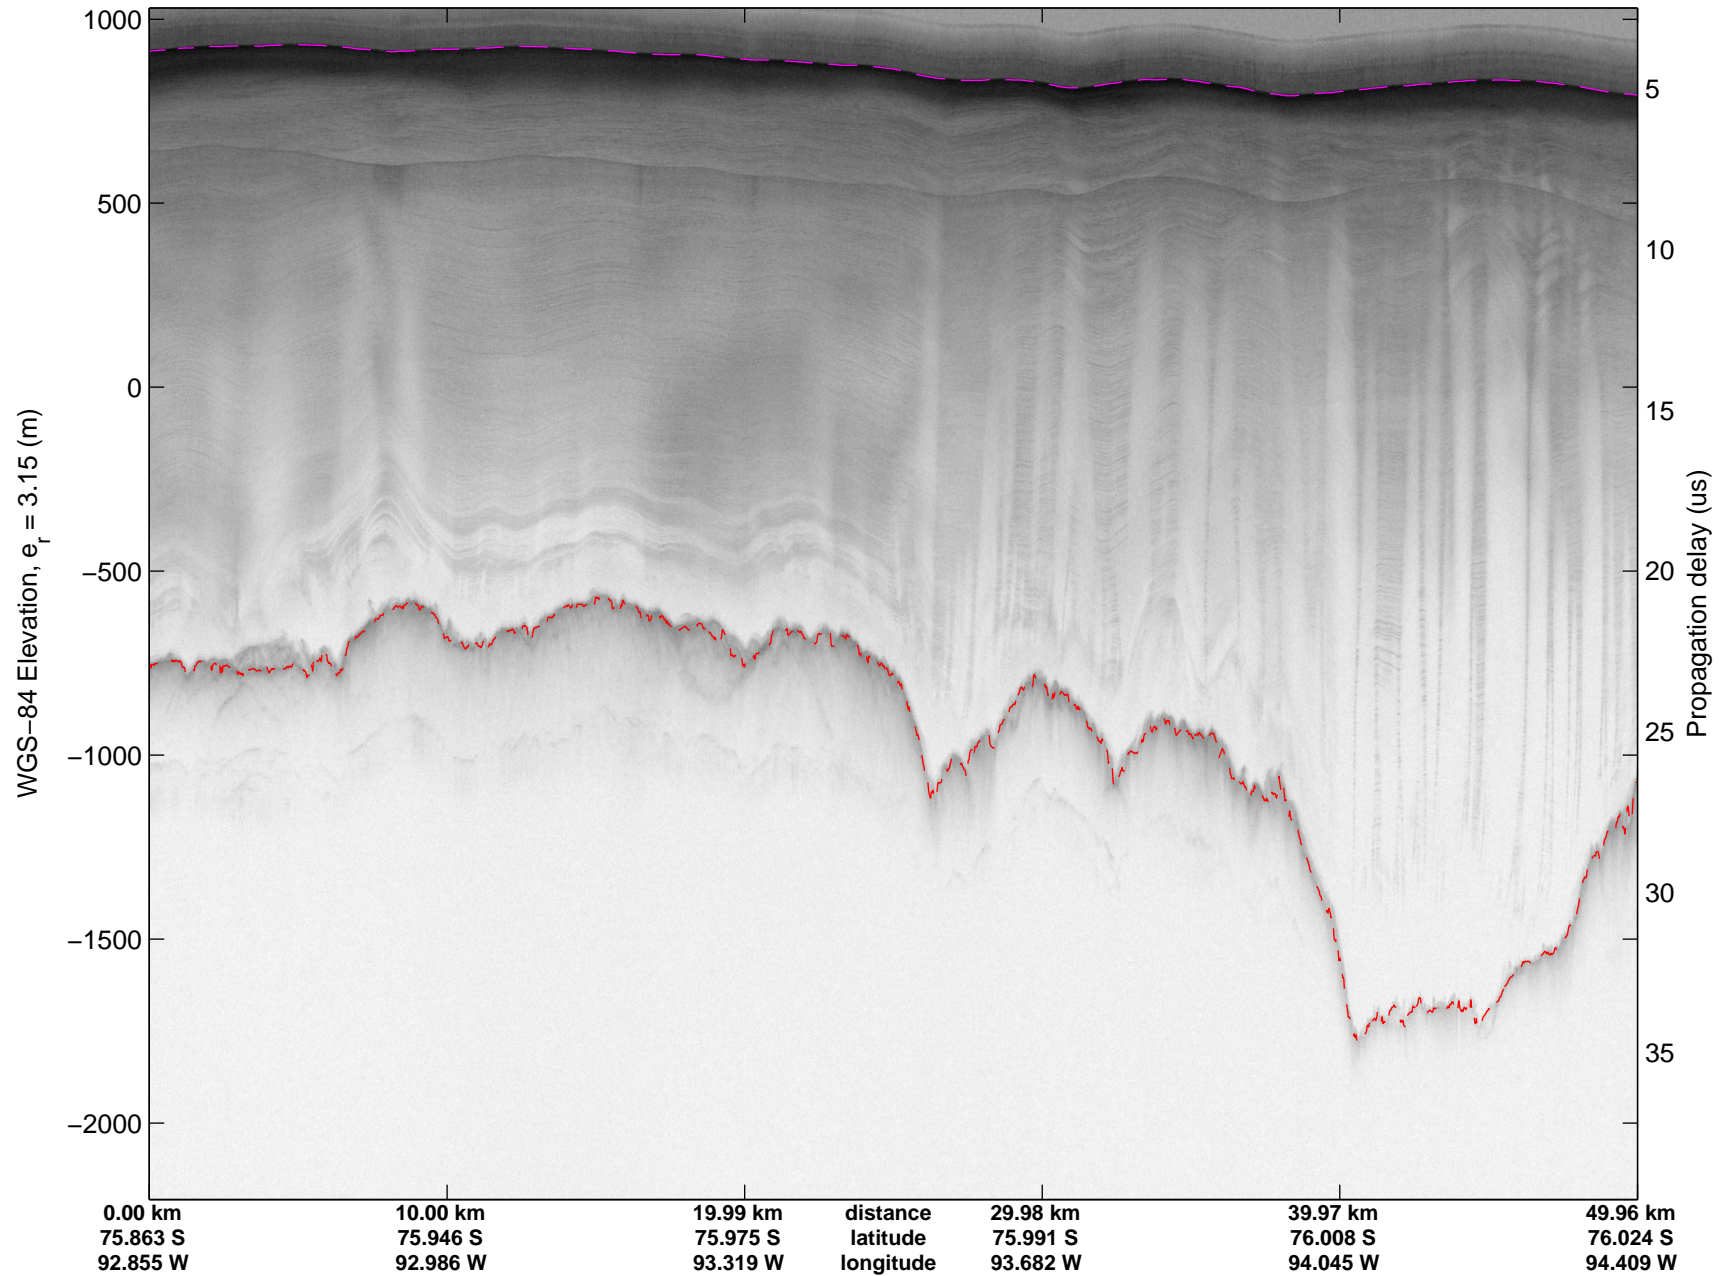

mcords3 2014_Antarctica_DC8: "Land Ice PIG-Arch" 20141106_06_027: 18:11:12.0 to 18:17:14.4 GPS

mcords3 2014_Antarctica_DC8: "Land Ice PIG-Arch" 20141106_06_028: 18:17:14.7 to 18:23:10.3 GPS

mcords3 2014_Antarctica_DC8: "Land Ice PIG-Arch" 20141106_06_028: 18:17:14.7 to 18:23:10.3 GPS