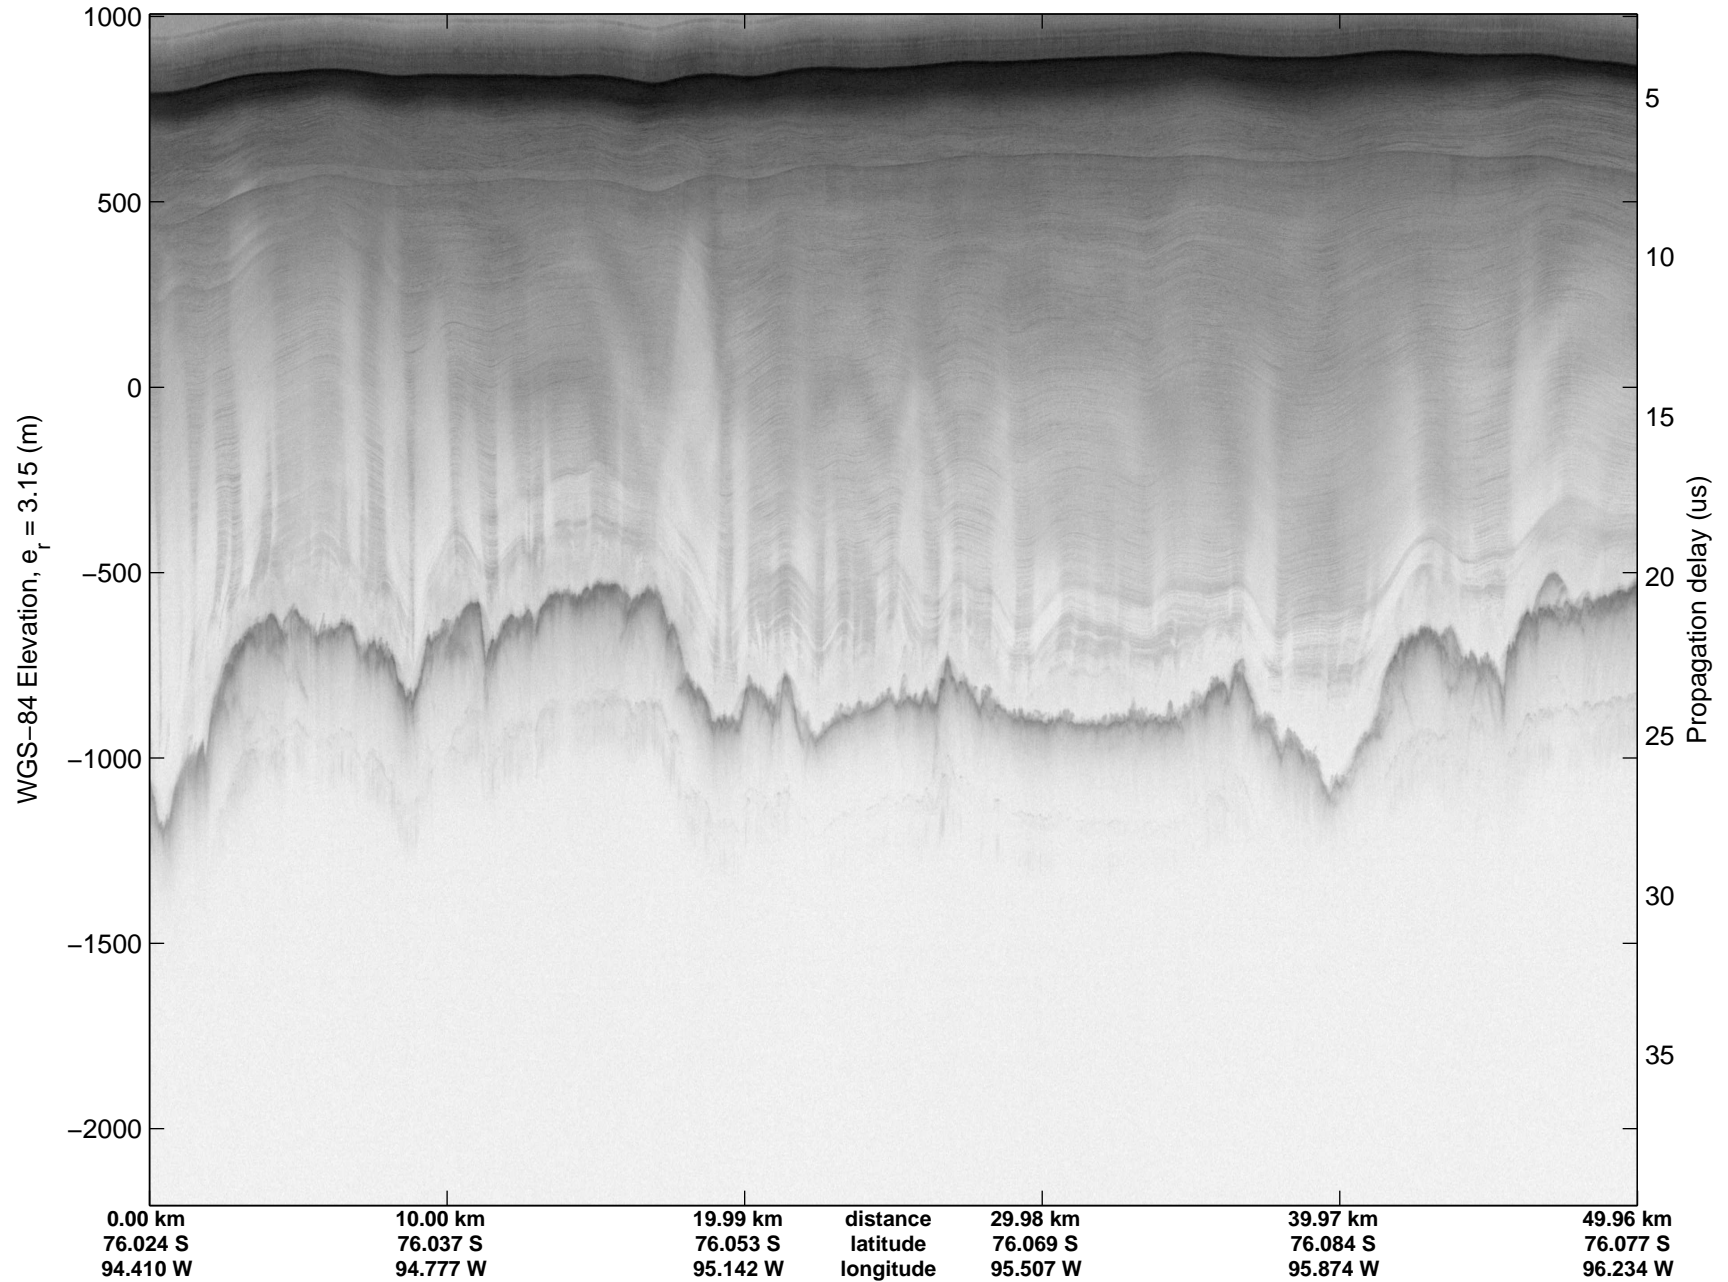

mcords3 2014_Antarctica_DC8: "Land Ice PIG-Arch" 20141106_06_029: 18:23:10.6 to 18:29:12.1 GPS