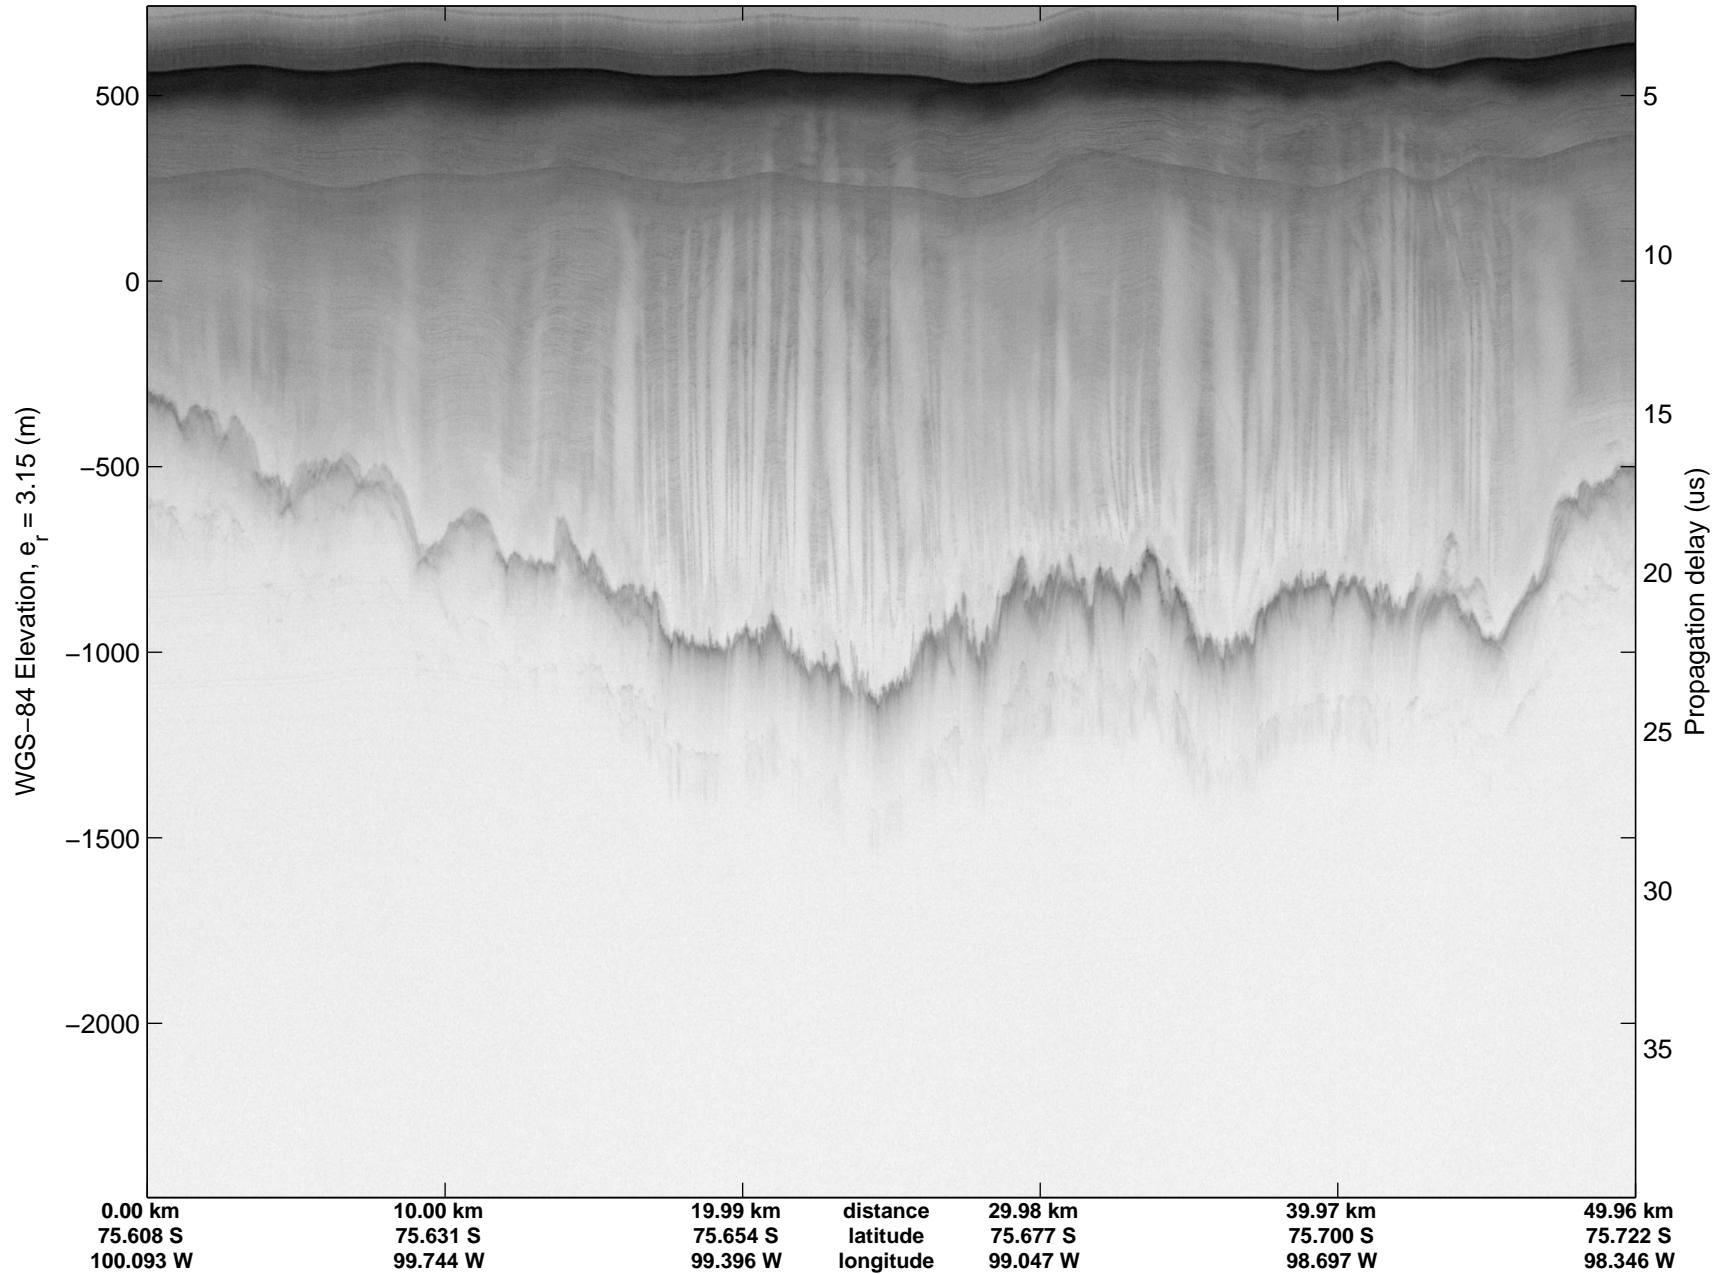

mcords3 2014_Antarctica_DC8: "Land Ice PIG-Arch" 20141106_06_016: 17:01:46.8 to 17:08:03.6 GPS