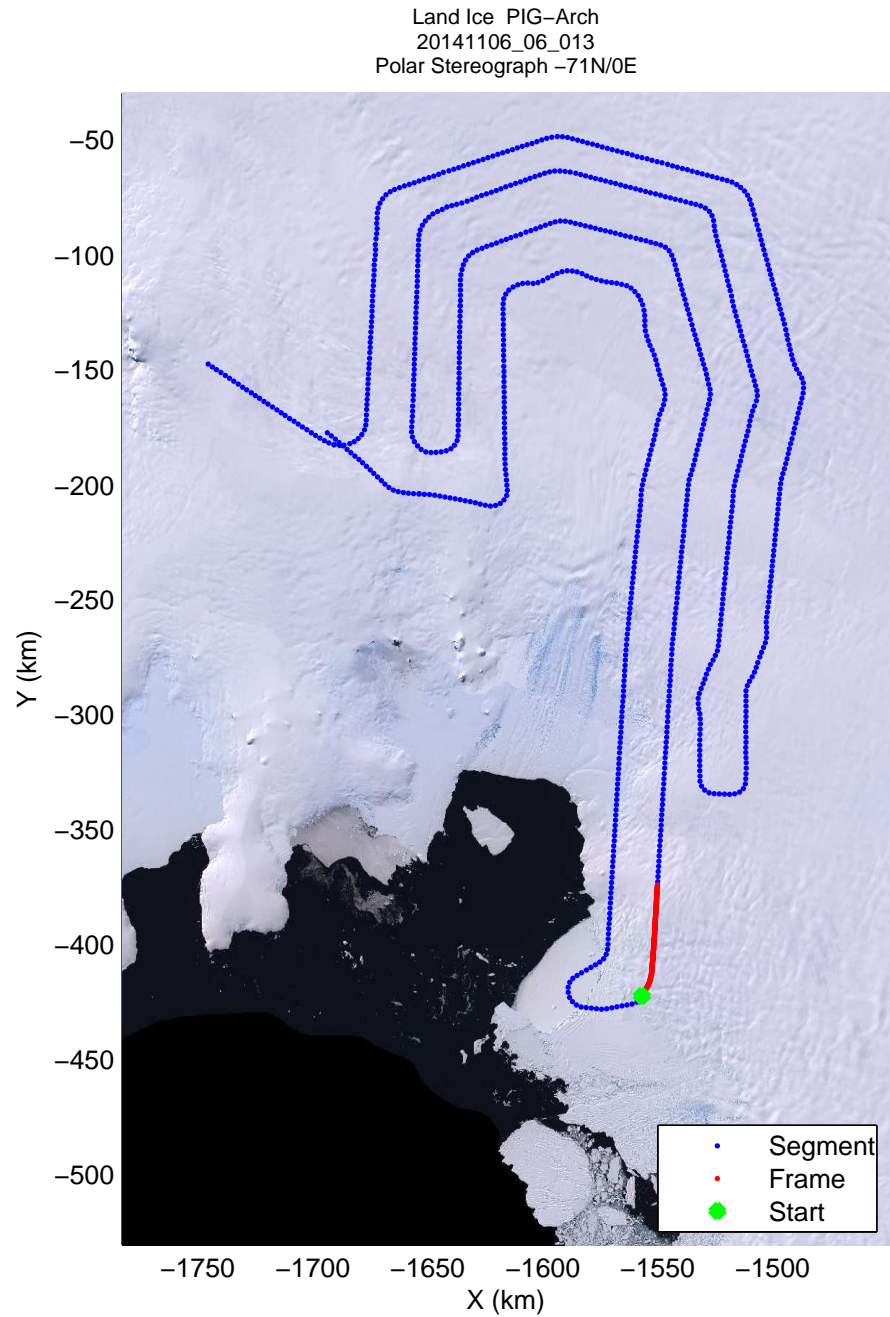

mcords3 2014_Antarctica_DC8: "Land Ice PIG-Arch" 20141106_06_011: 16:29:01.6 to 16:35:05.4 GPS

mcords3 2014_Antarctica_DC8: "Land Ice PIG-Arch" 20141106_06_012: 16:35:05.7 to 16:41:40.0 GPS

mcords3 2014_Antarctica_DC8: "Land Ice PIG-Arch" 20141106_06_012: 16:35:05.7 to 16:41:40.0 GPS