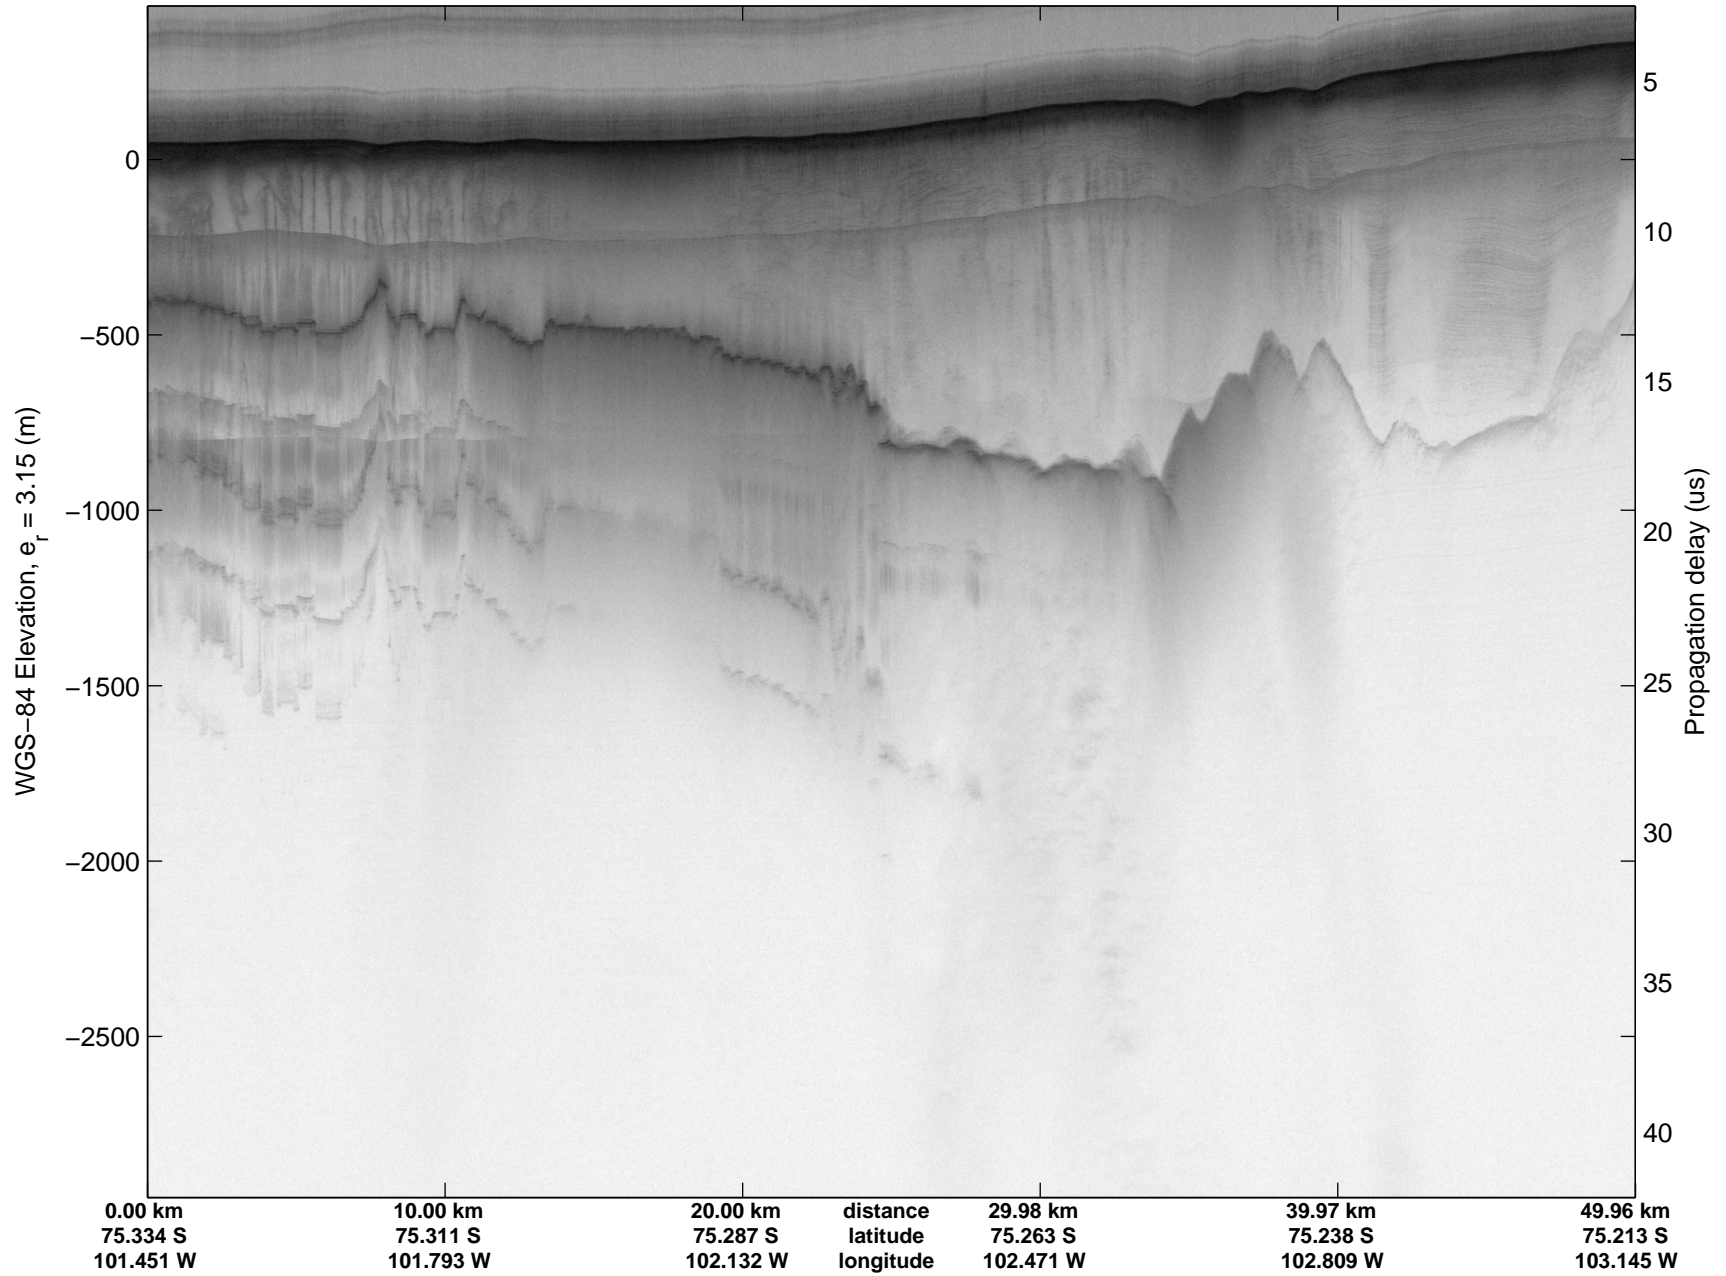

mcords3 2014_Antarctica_DC8: "Land Ice PIG-Arch" 20141106_06_009: 16:17:16.7 to 16:23:07.9 GPS

mcords3 2014_Antarctica_DC8: "Land Ice PIG-Arch" 20141106_06_009: 16:17:16.7 to 16:23:07.9 GPS

mcords3 2014_Antarctica_DC8: "Land Ice PIG-Arch" 20141106_06_010: 16:23:08.1 to 16:29:01.3 GPS