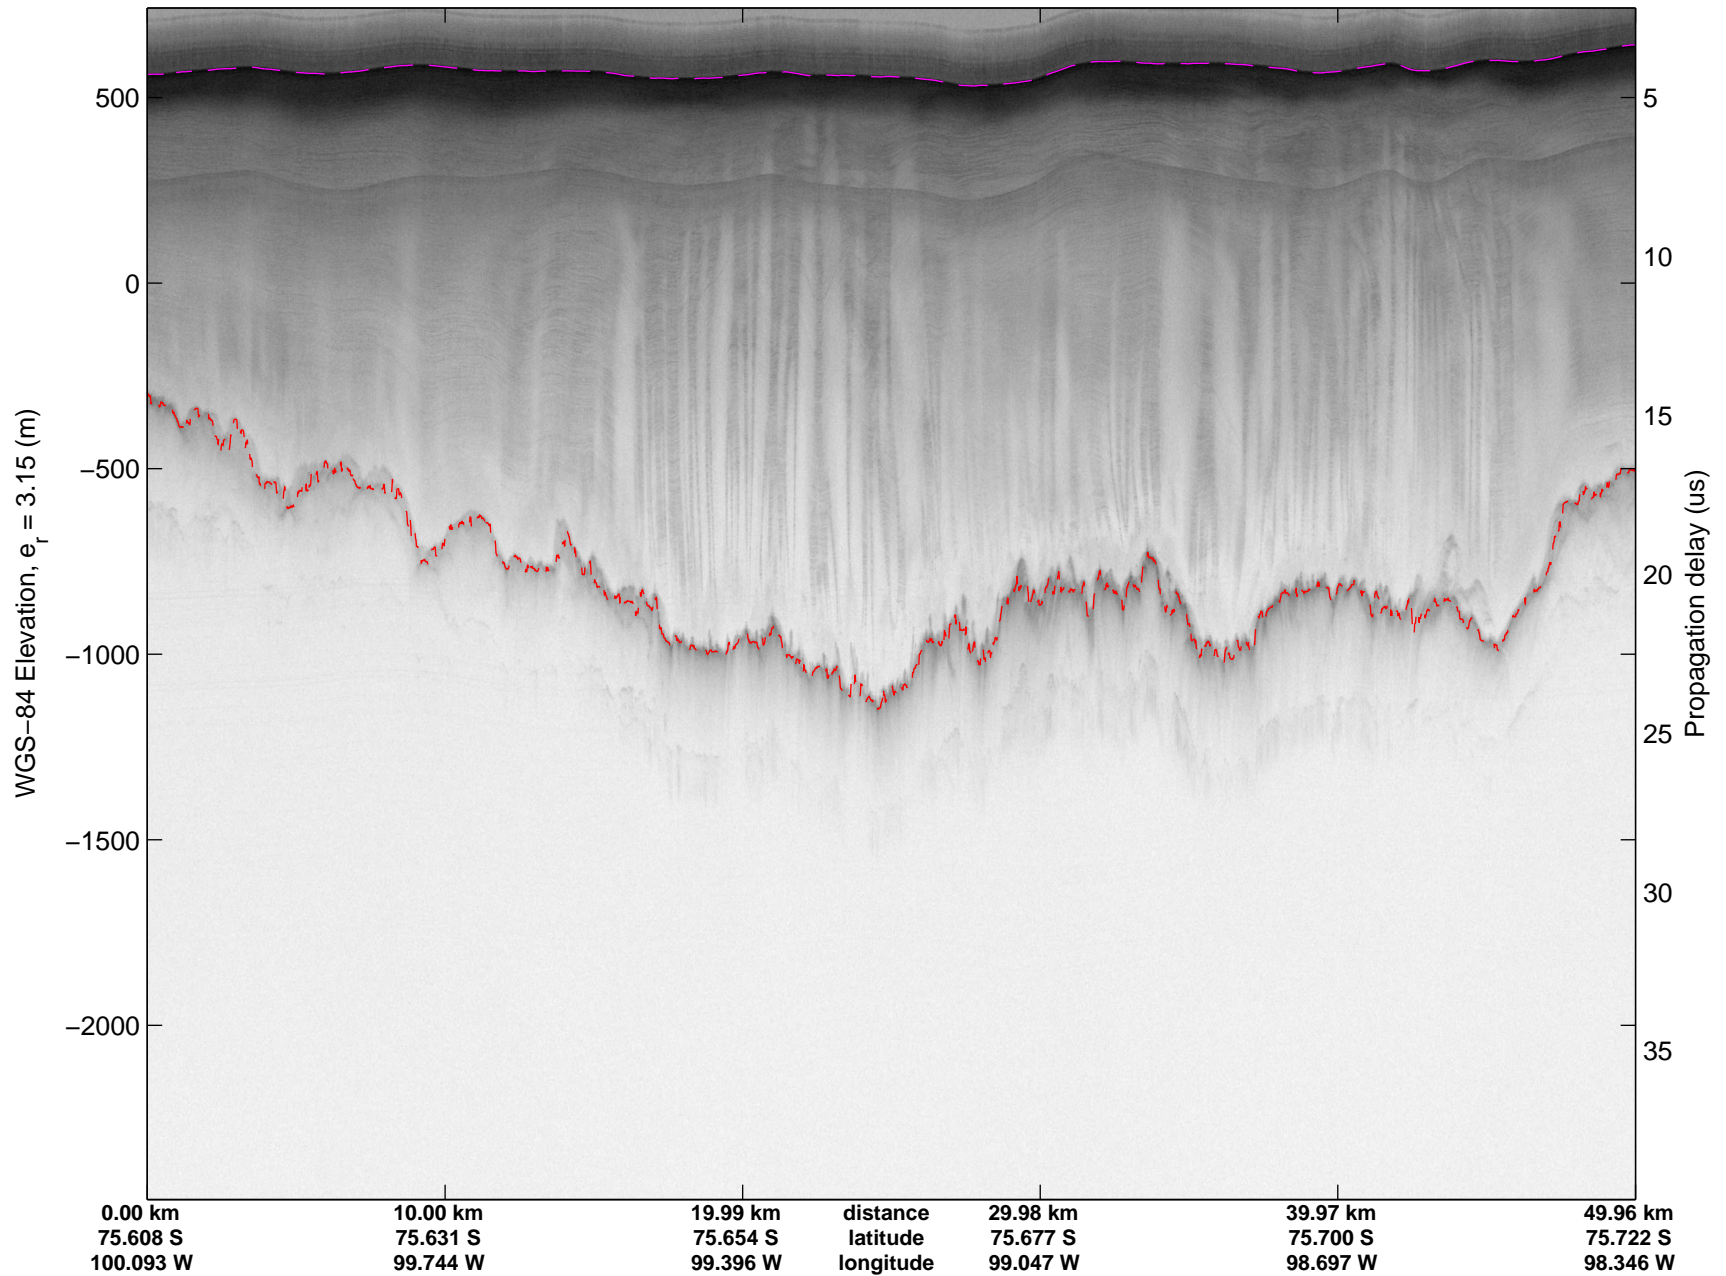

mcords3 2014_Antarctica_DC8: "Land Ice PIG-Arch" 20141106_06_016: 17:01:46.8 to 17:08:03.6 GPS