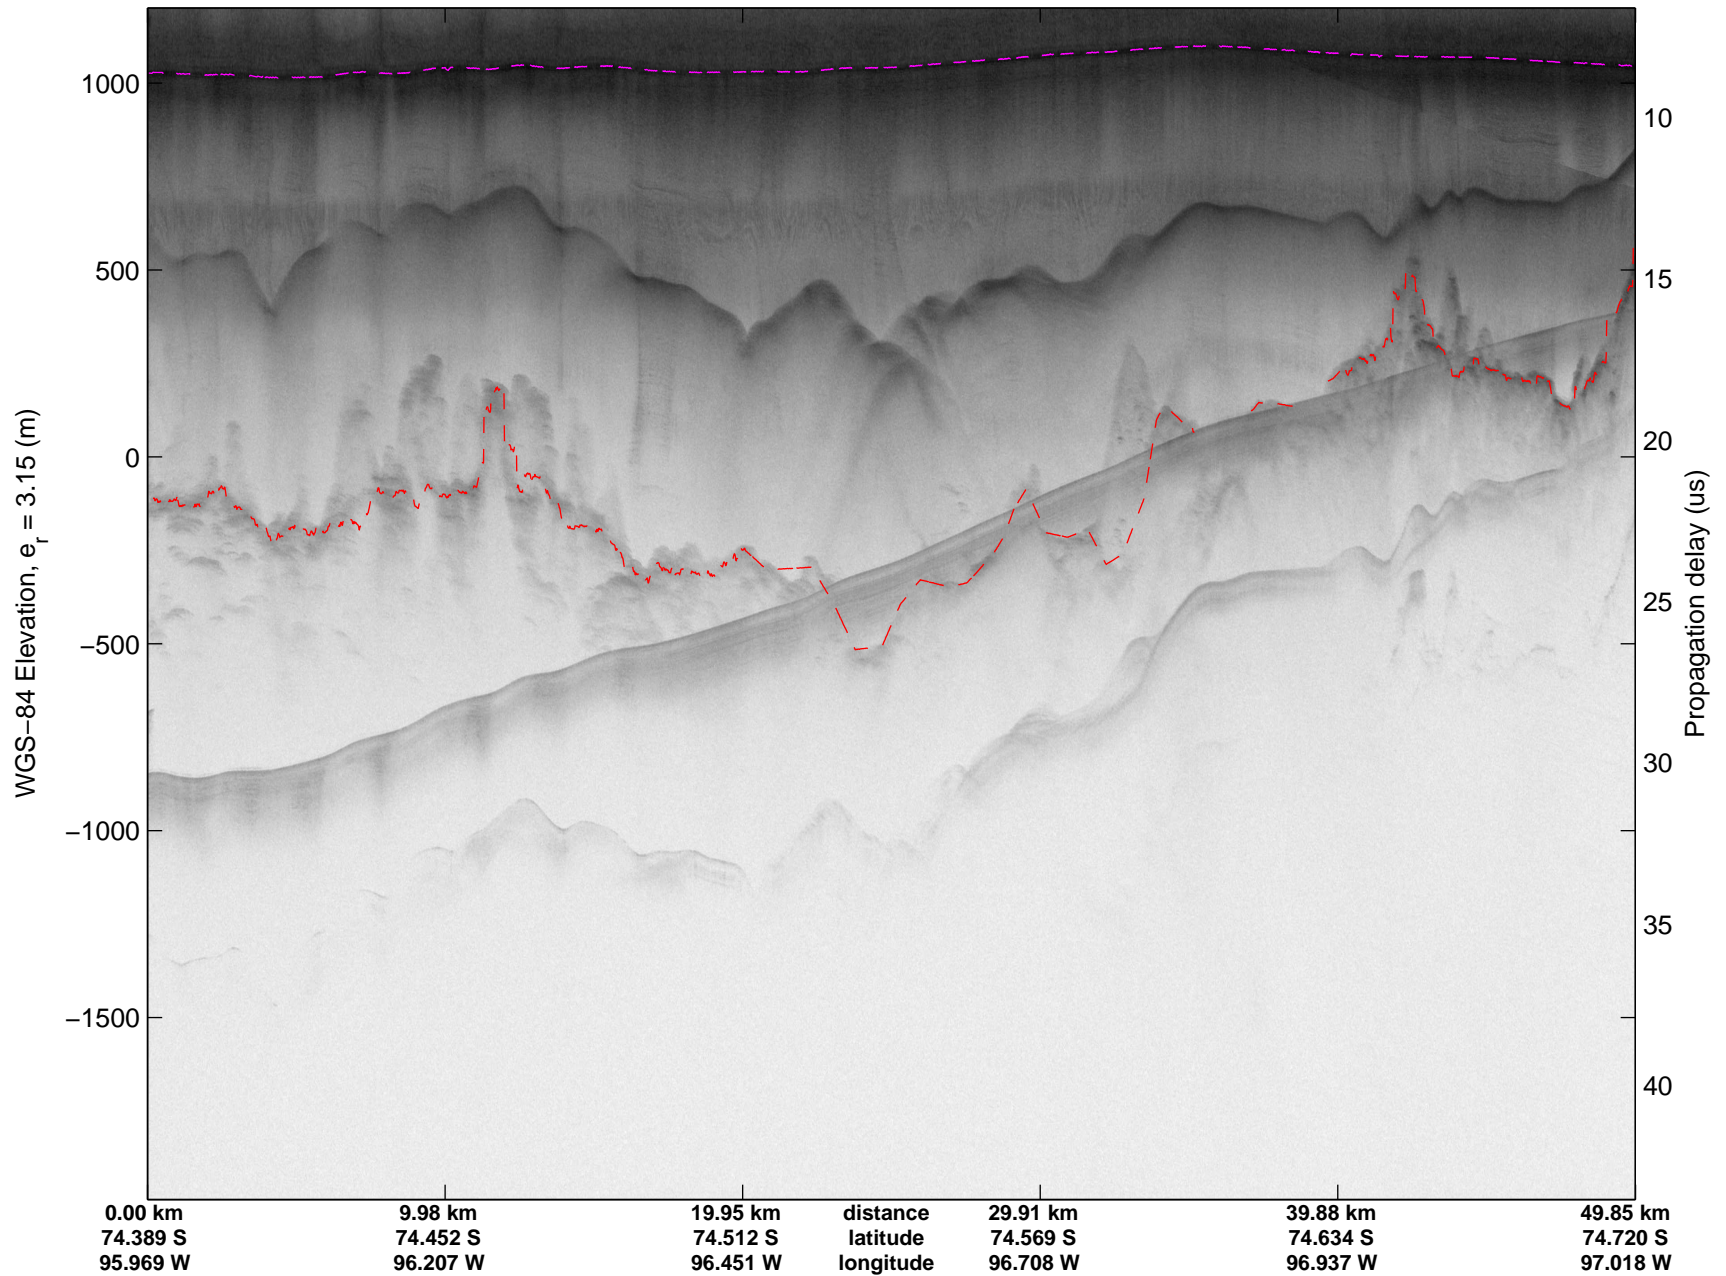

mcords3 2014_Antarctica_DC8: "Land Ice PIG-Arch" 20141106_06_001: 15:30:11.1 to 15:35:32.9 GPS

mcords3 2014_Antarctica_DC8: "Land Ice PIG-Arch" 20141106_06_001: 15:30:11.1 to 15:35:32.9 GPS

mcords3 2014_Antarctica_DC8: "Land Ice PIG-Arch" 20141106_06_002: 15:35:33.2 to 15:41:25.1 GPS

mcords3 2014_Antarctica_DC8: "Land Ice PIG-Arch" 20141106_06_002: 15:35:33.2 to 15:41:25.1 GPS

Land Ice PIG-Arch
20141106_06_003
Polar Stereograph -71N/0E

mcords3 2014_Antarctica_DC8: "Land Ice PIG-Arch" 20141106_06_003: 15:41:25.3 to 15:47:46.0 GPS