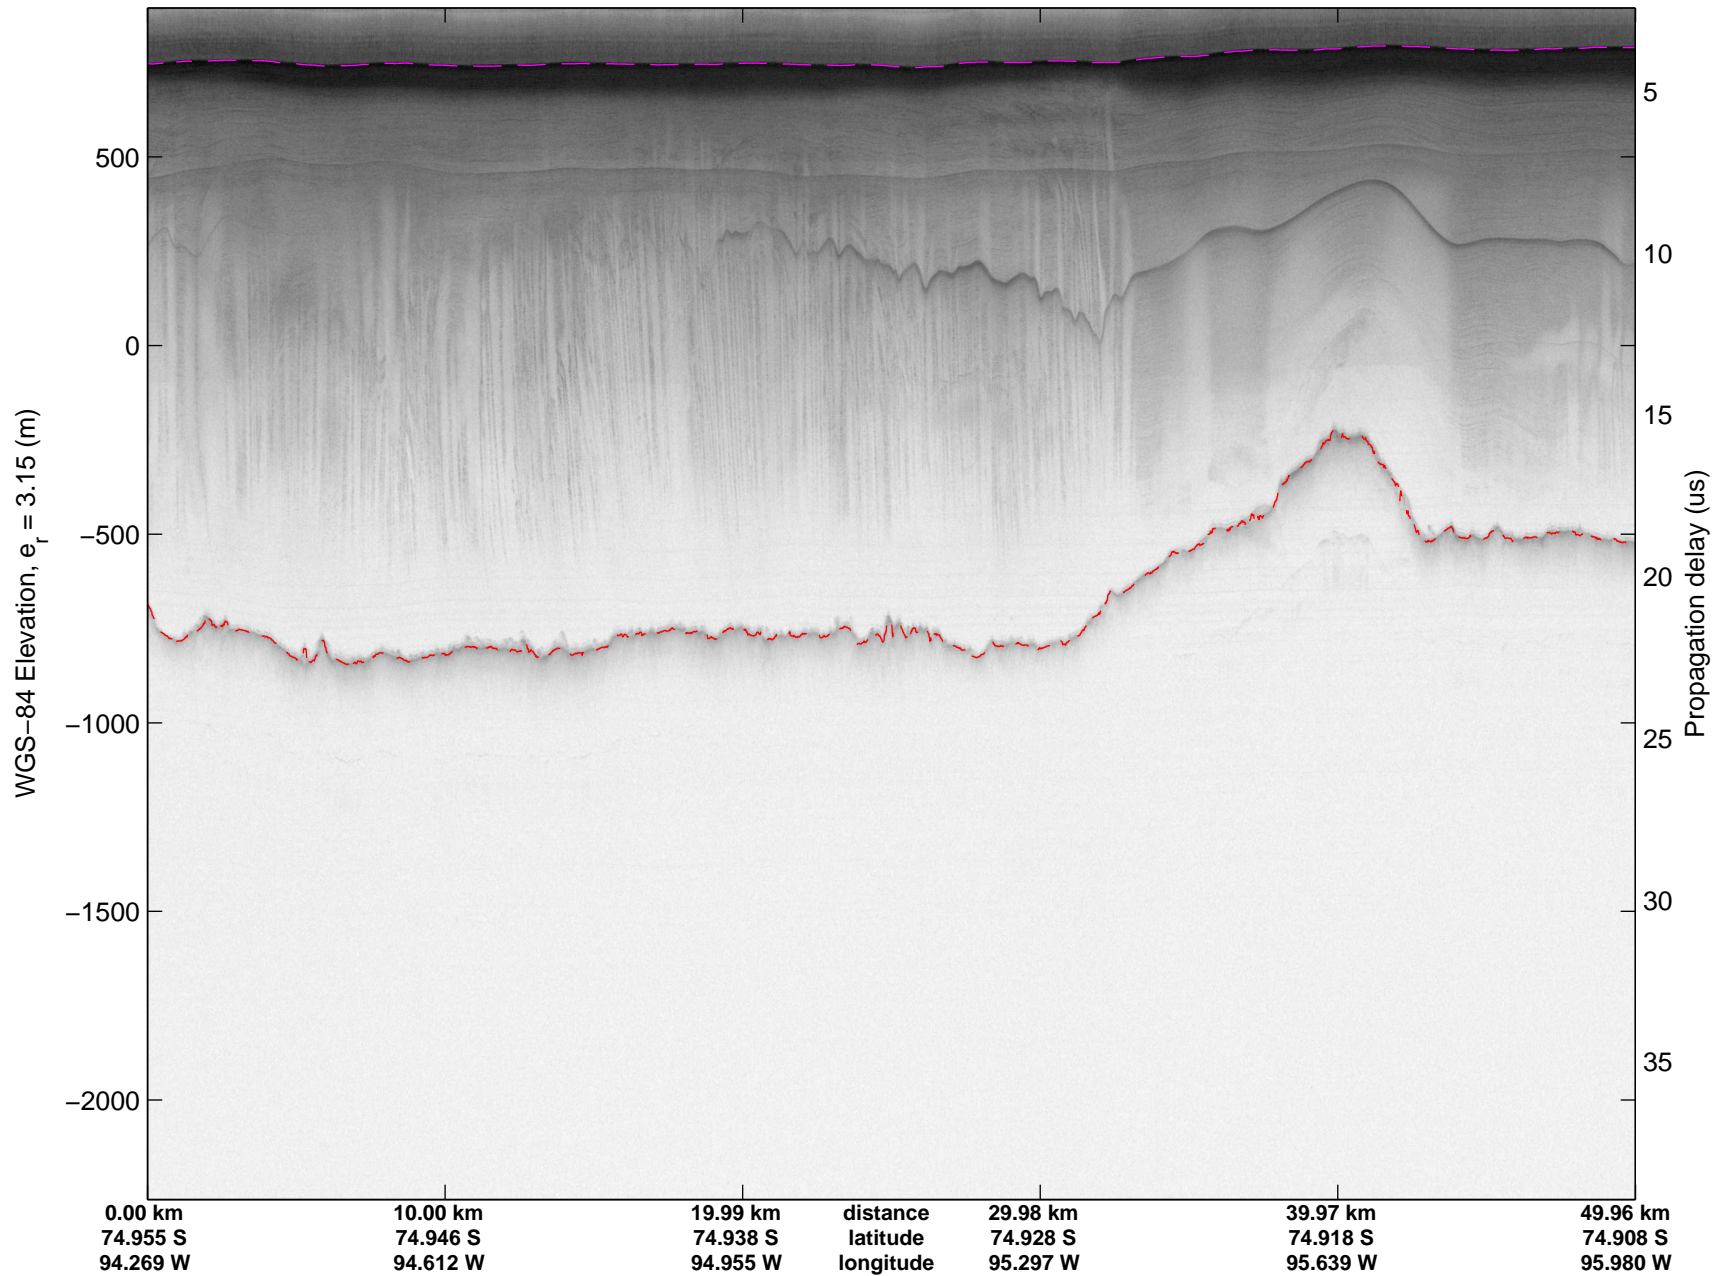

mcords3 2014_Antarctica_DC8: "Land Ice PIG-Arch" 20141106_06_022: 17:39:39.3 to 17:45:44.1 GPS