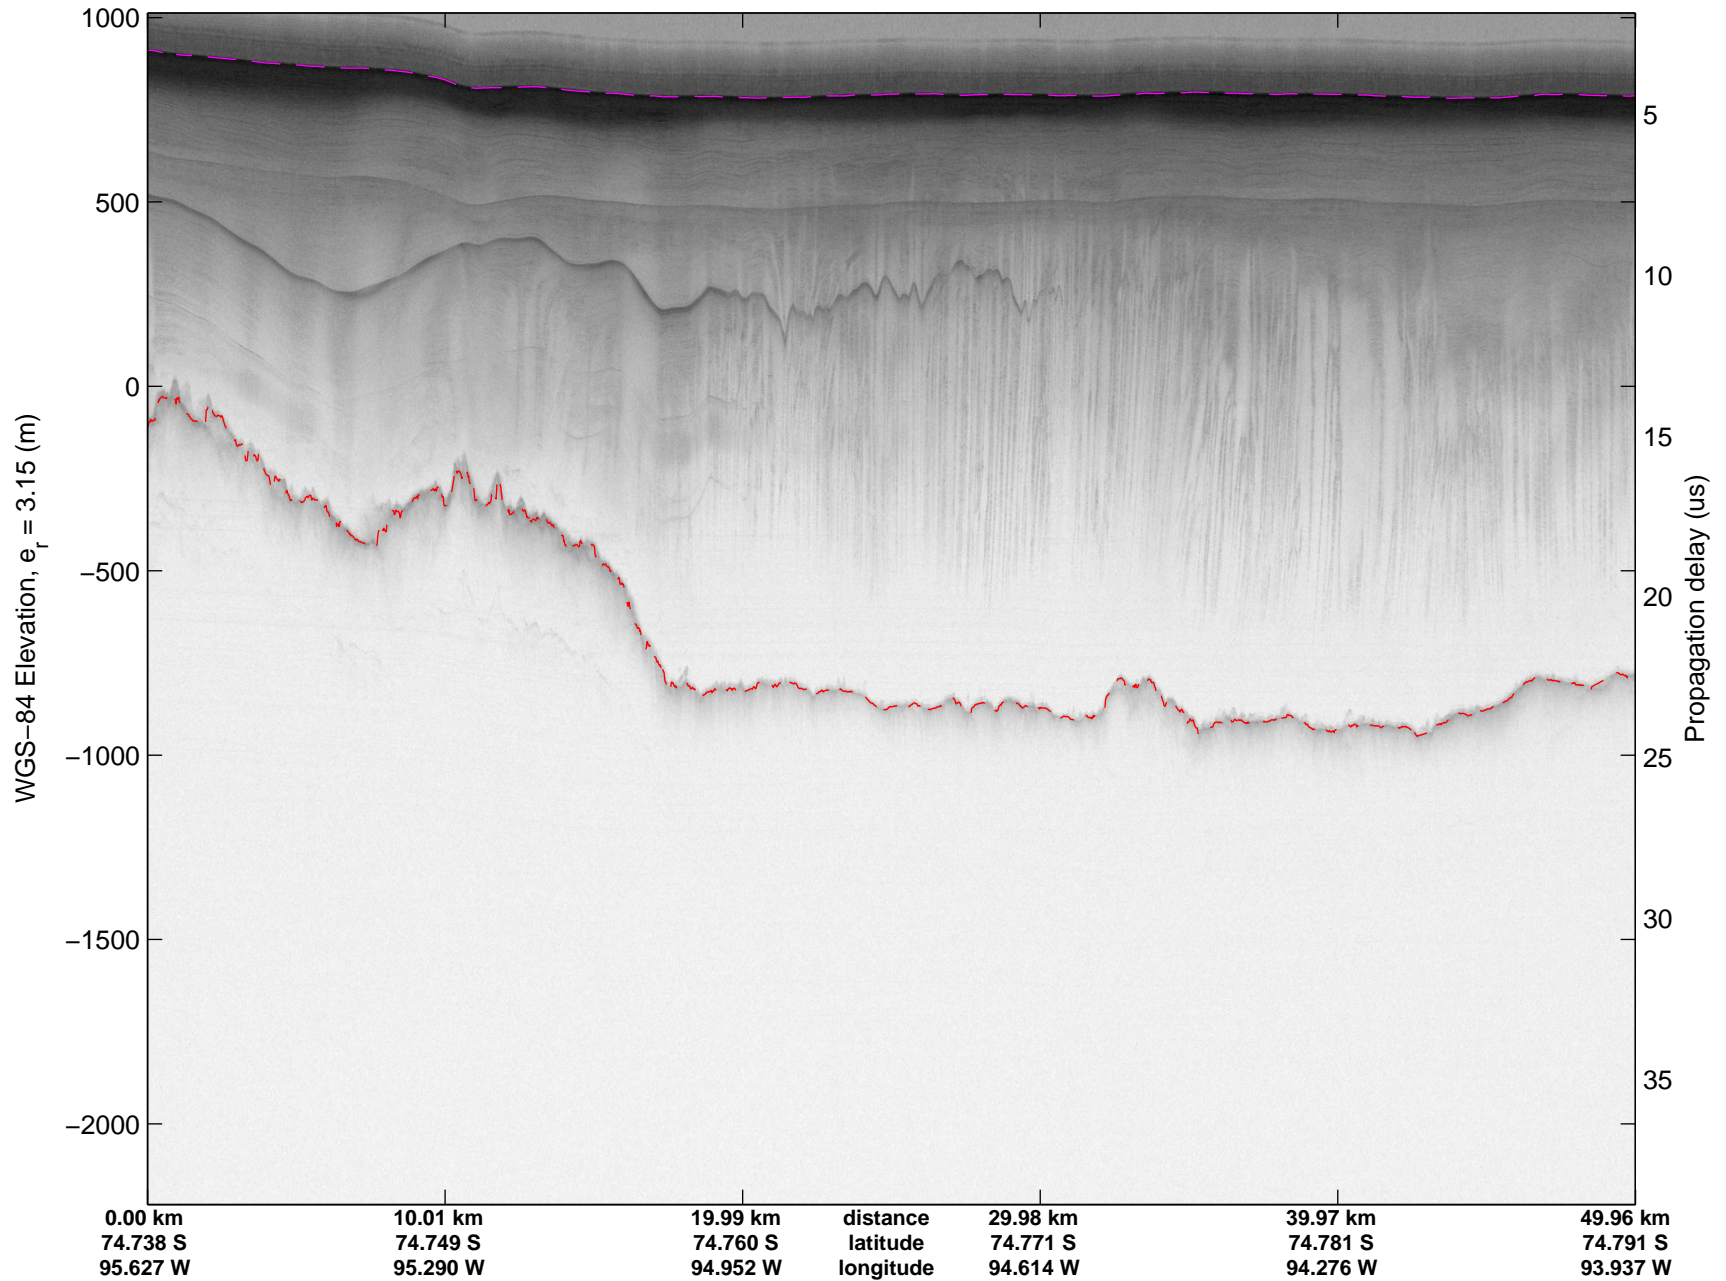

mcords3 2014_Antarctica_DC8: "Land Ice PIG-Arch" 20141106_06_023: 17:45:44.3 to 17:51:58.6 GPS

mcords3 2014_Antarctica_DC8: "Land Ice PIG-Arch" 20141106_06_024: 17:51:58.9 to 17:58:37.8 GPS

mcords3 2014_Antarctica_DC8: "Land Ice PIG-Arch" 20141106_06_024: 17:51:58.9 to 17:58:37.8 GPS