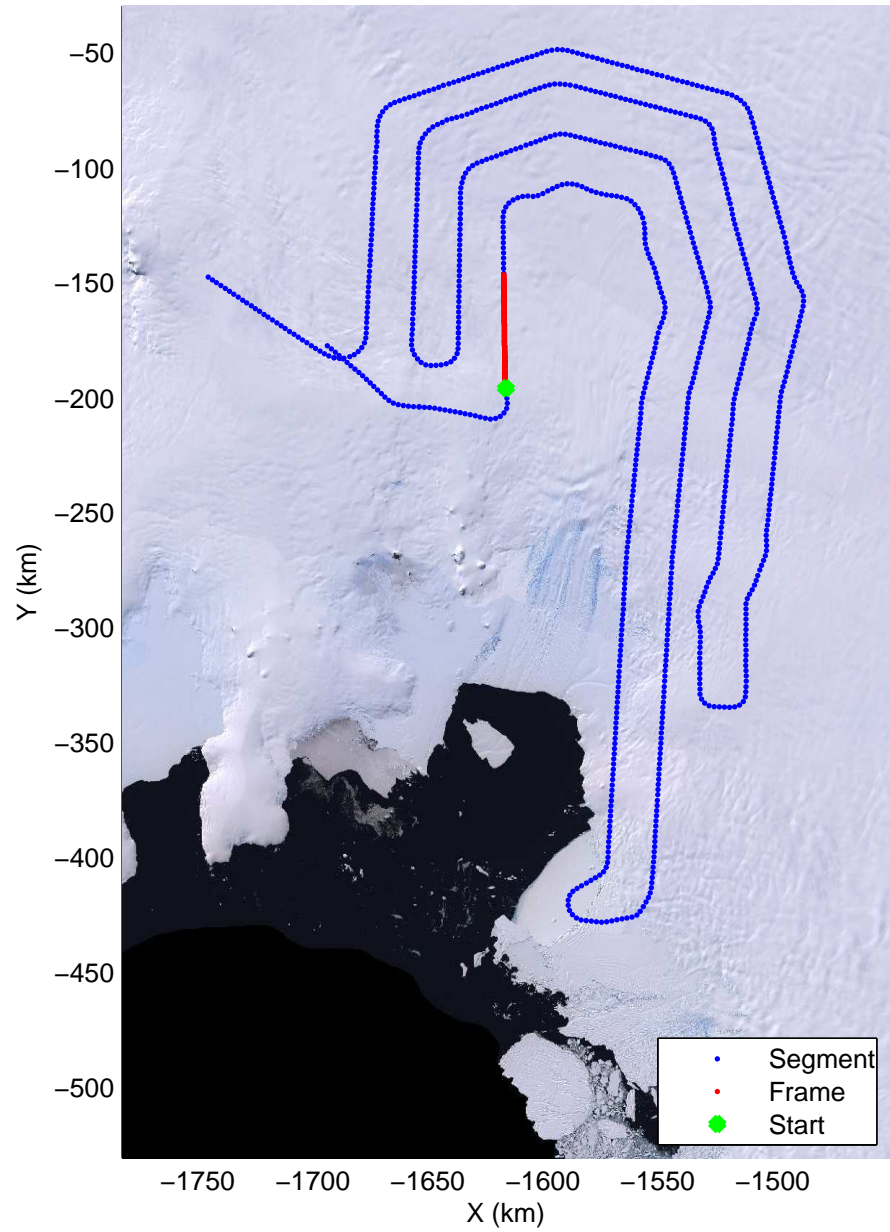

mcords3 2014_Antarctica_DC8: "Land Ice PIG-Arch" 20141106_06_001: 15:30:11.1 to 15:35:32.9 GPS

mcords3 2014_Antarctica_DC8: "Land Ice PIG-Arch" 20141106_06_001: 15:30:11.1 to 15:35:32.9 GPS

mcords3 2014_Antarctica_DC8: "Land Ice PIG-Arch" 20141106_06_002: 15:35:33.2 to 15:41:25.1 GPS

mcords3 2014_Antarctica_DC8: "Land Ice PIG-Arch" 20141106_06_002: 15:35:33.2 to 15:41:25.1 GPS

Land Ice PIG-Arch
20141106_06_003
Polar Stereograph -71N/0E

mcords3 2014_Antarctica_DC8: "Land Ice PIG-Arch" 20141106_06_003: 15:41:25.3 to 15:47:46.0 GPS