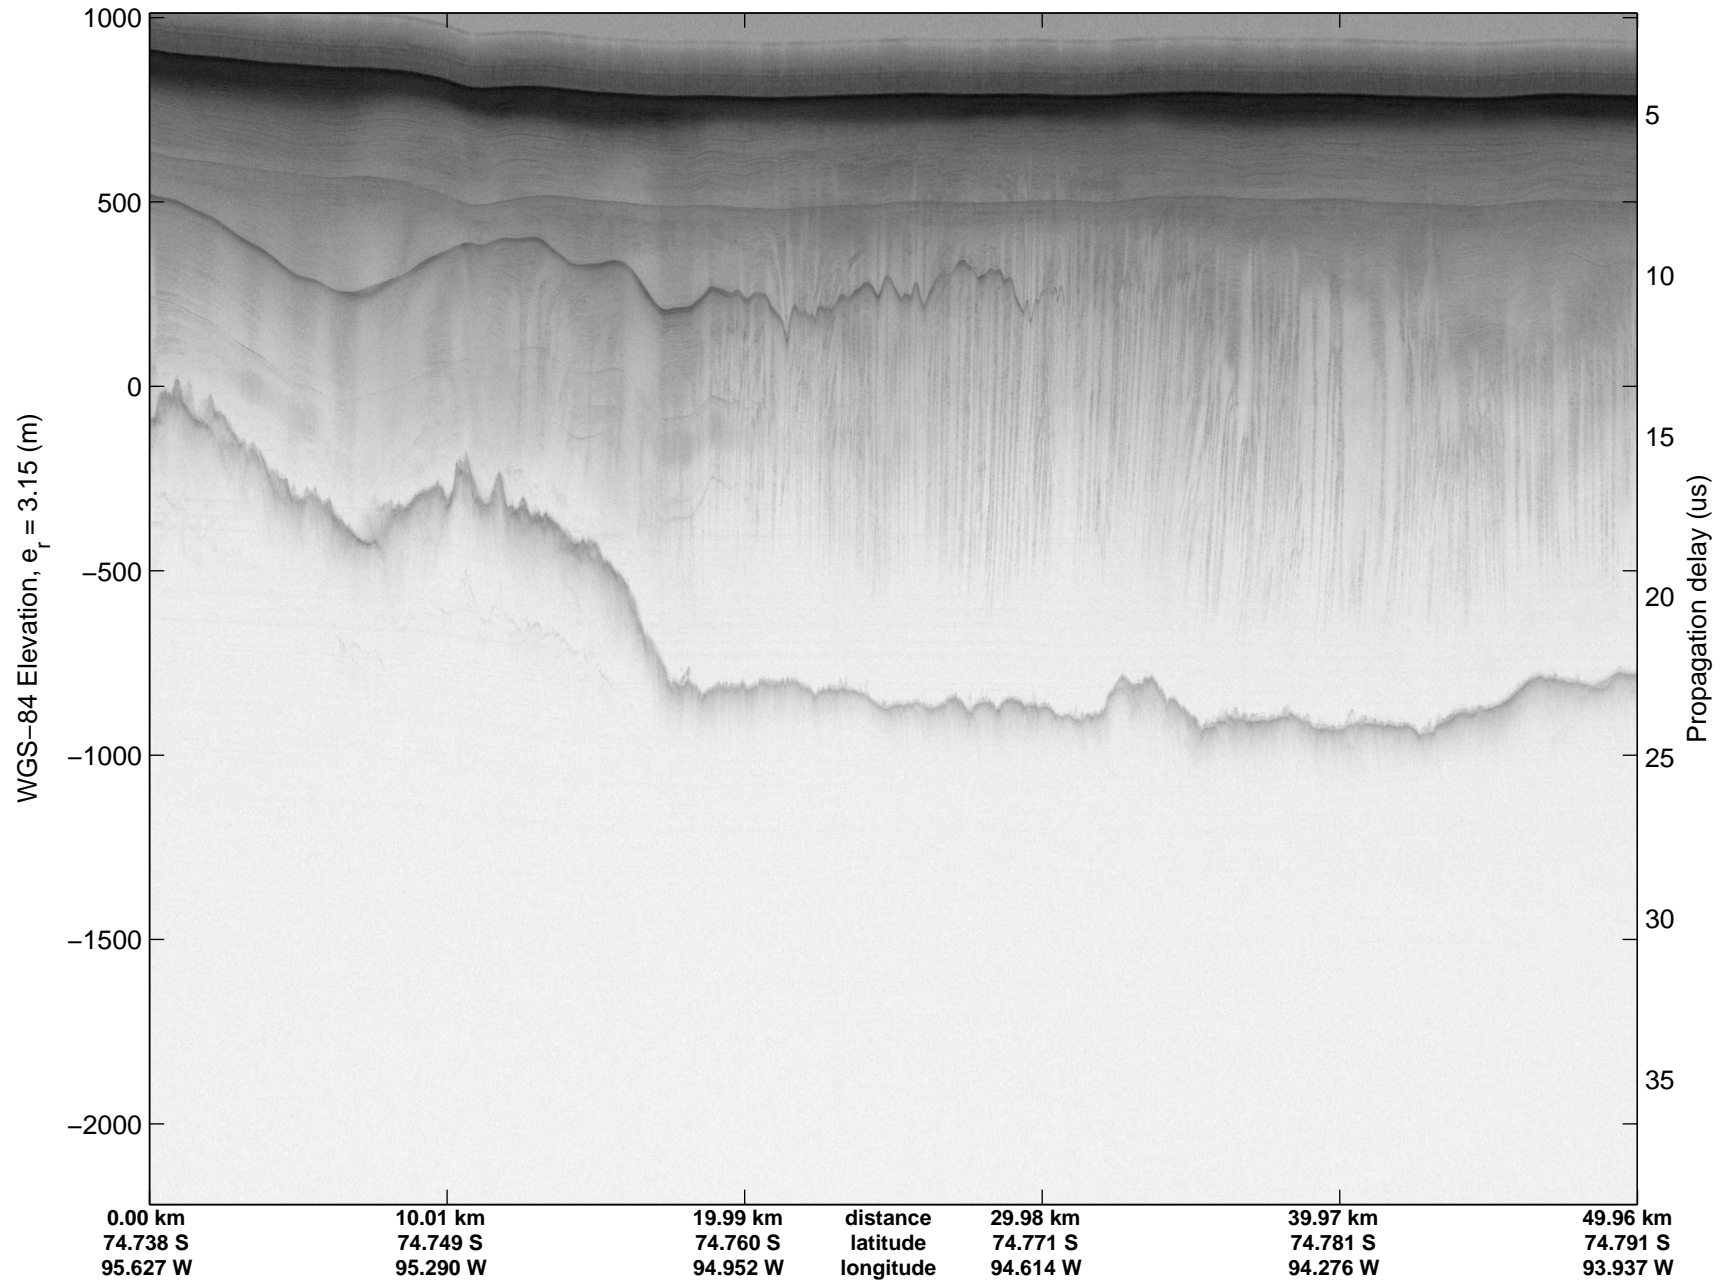

mcords3 2014_Antarctica_DC8: "Land Ice PIG-Arch" 20141106_06_024: 17:51:58.9 to 17:58:37.8 GPS