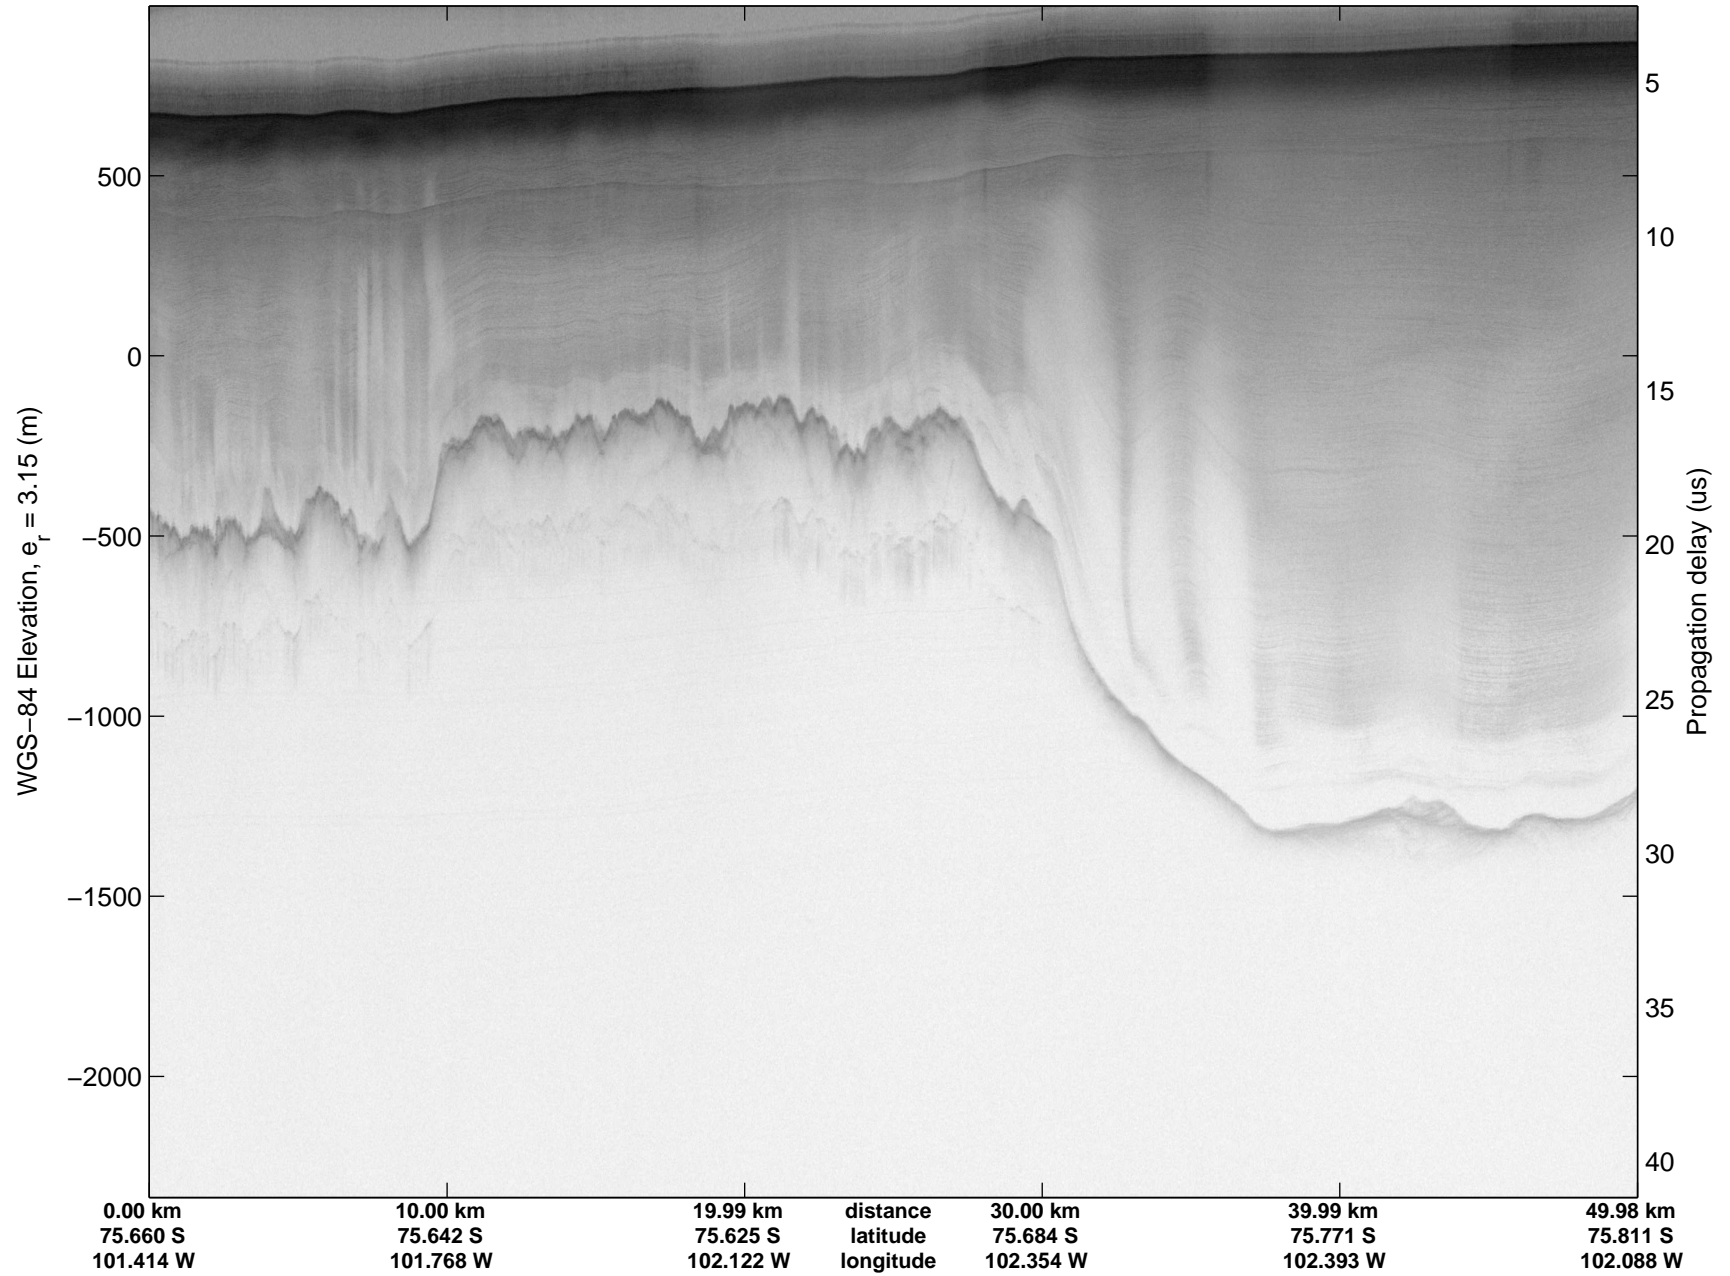

mcords3 2014_Antarctica_DC8: "Land Ice PIG-Arch" 20141106_06_033: 18:47:05.5 to 18:53:25.1 GPS