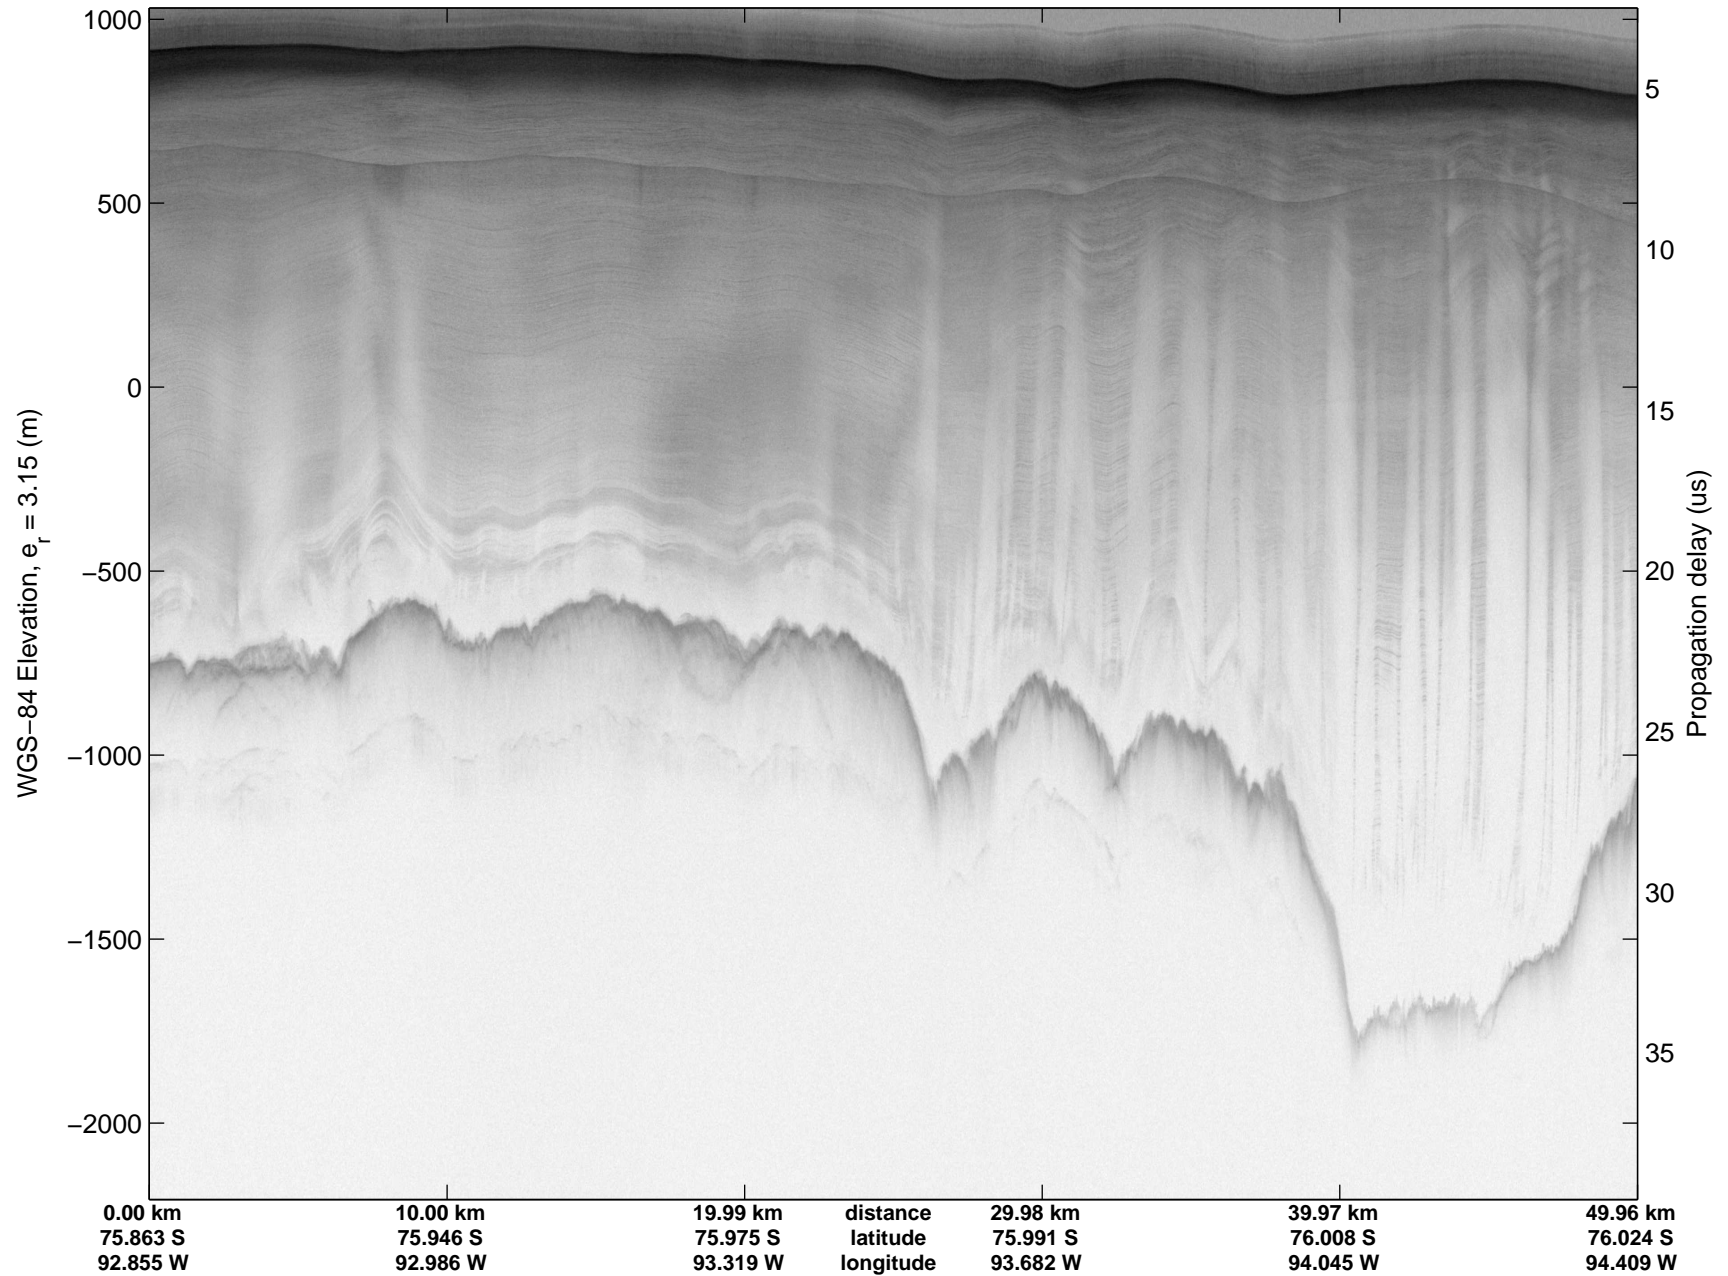

mcords3 2014_Antarctica_DC8: "Land Ice PIG-Arch" 20141106_06_028: 18:17:14.7 to 18:23:10.3 GPS