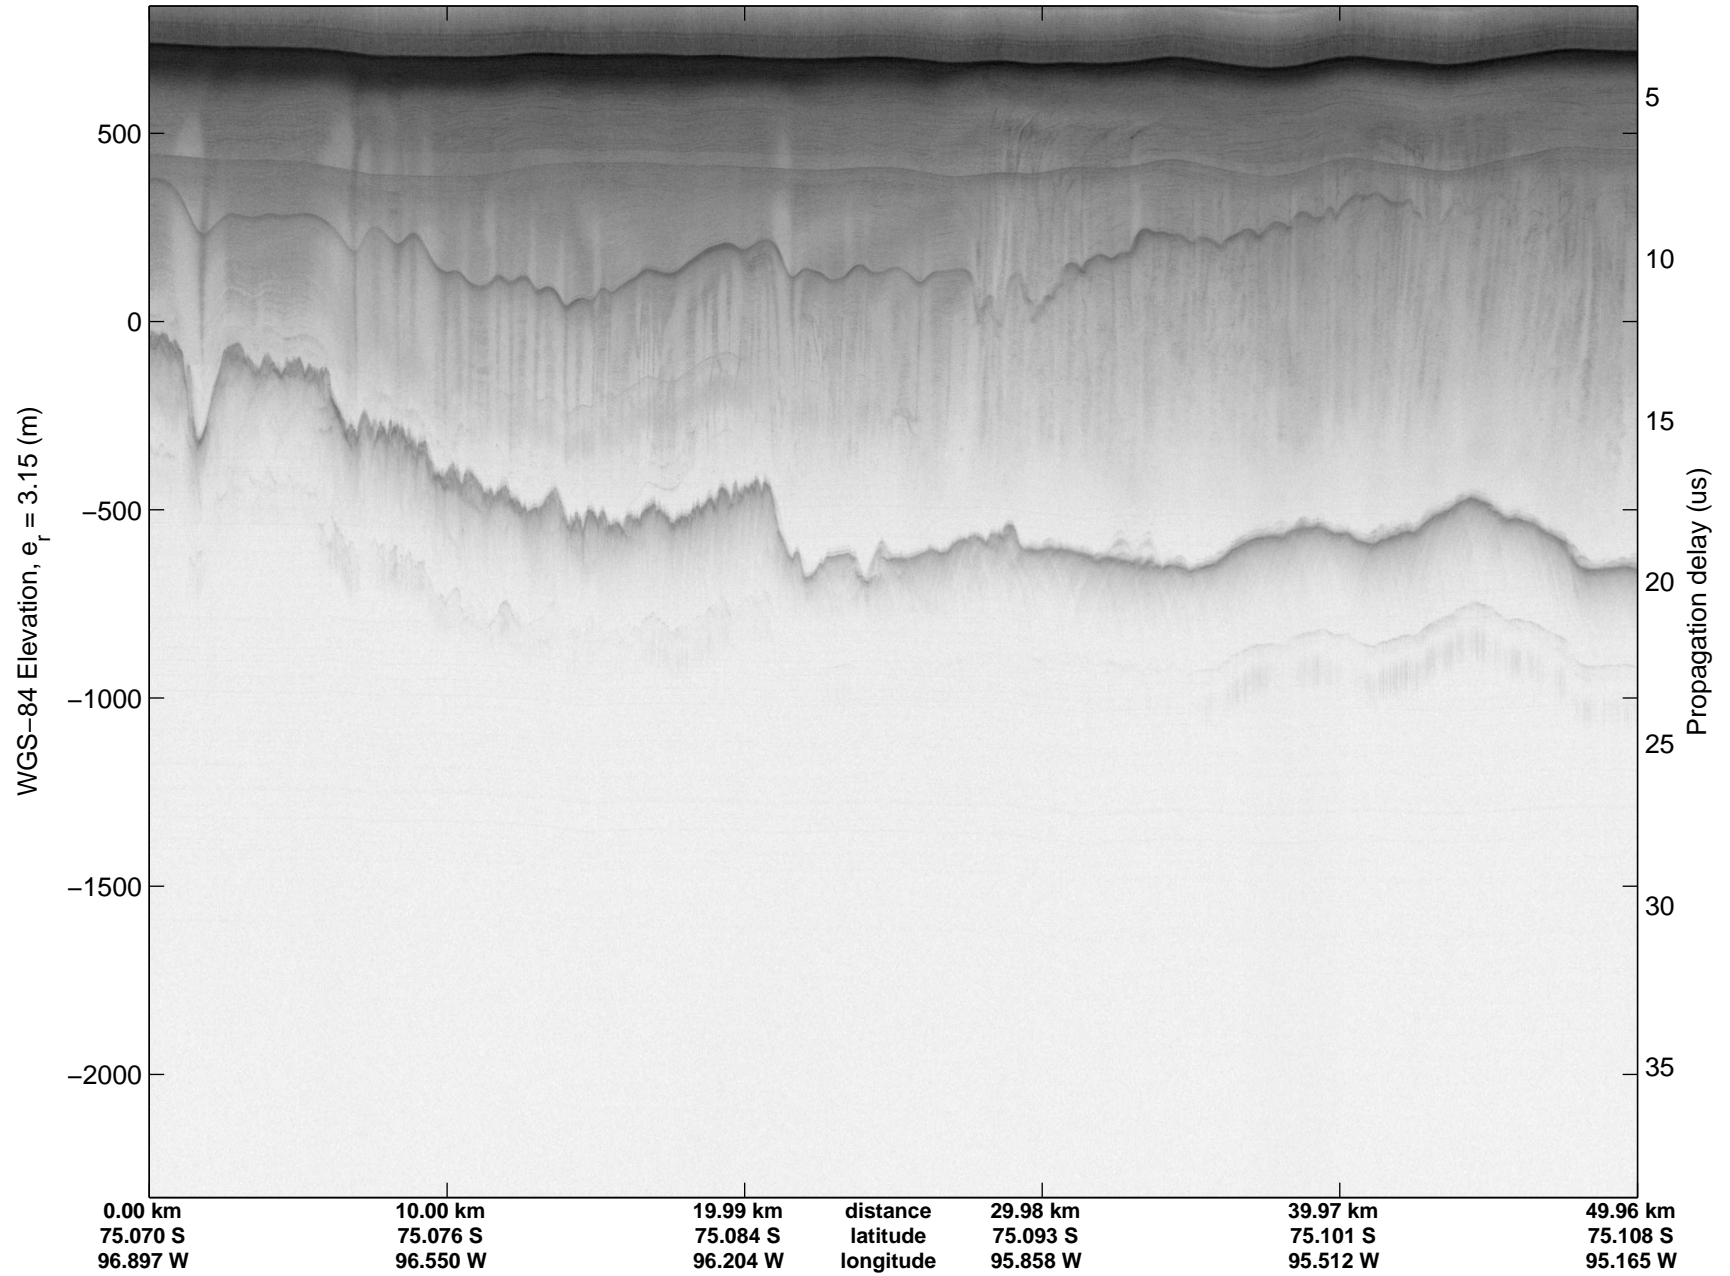

mcords3 2014_Antarctica_DC8: "Land Ice PIG-Arch" 20141106_06_002: 15:35:33.2 to 15:41:25.1 GPS

Land Ice PIG-Arch
20141106_06_003
Polar Stereograph -71N/0E

mcords3 2014_Antarctica_DC8: "Land Ice PIG-Arch" 20141106_06_003: 15:41:25.3 to 15:47:46.0 GPS