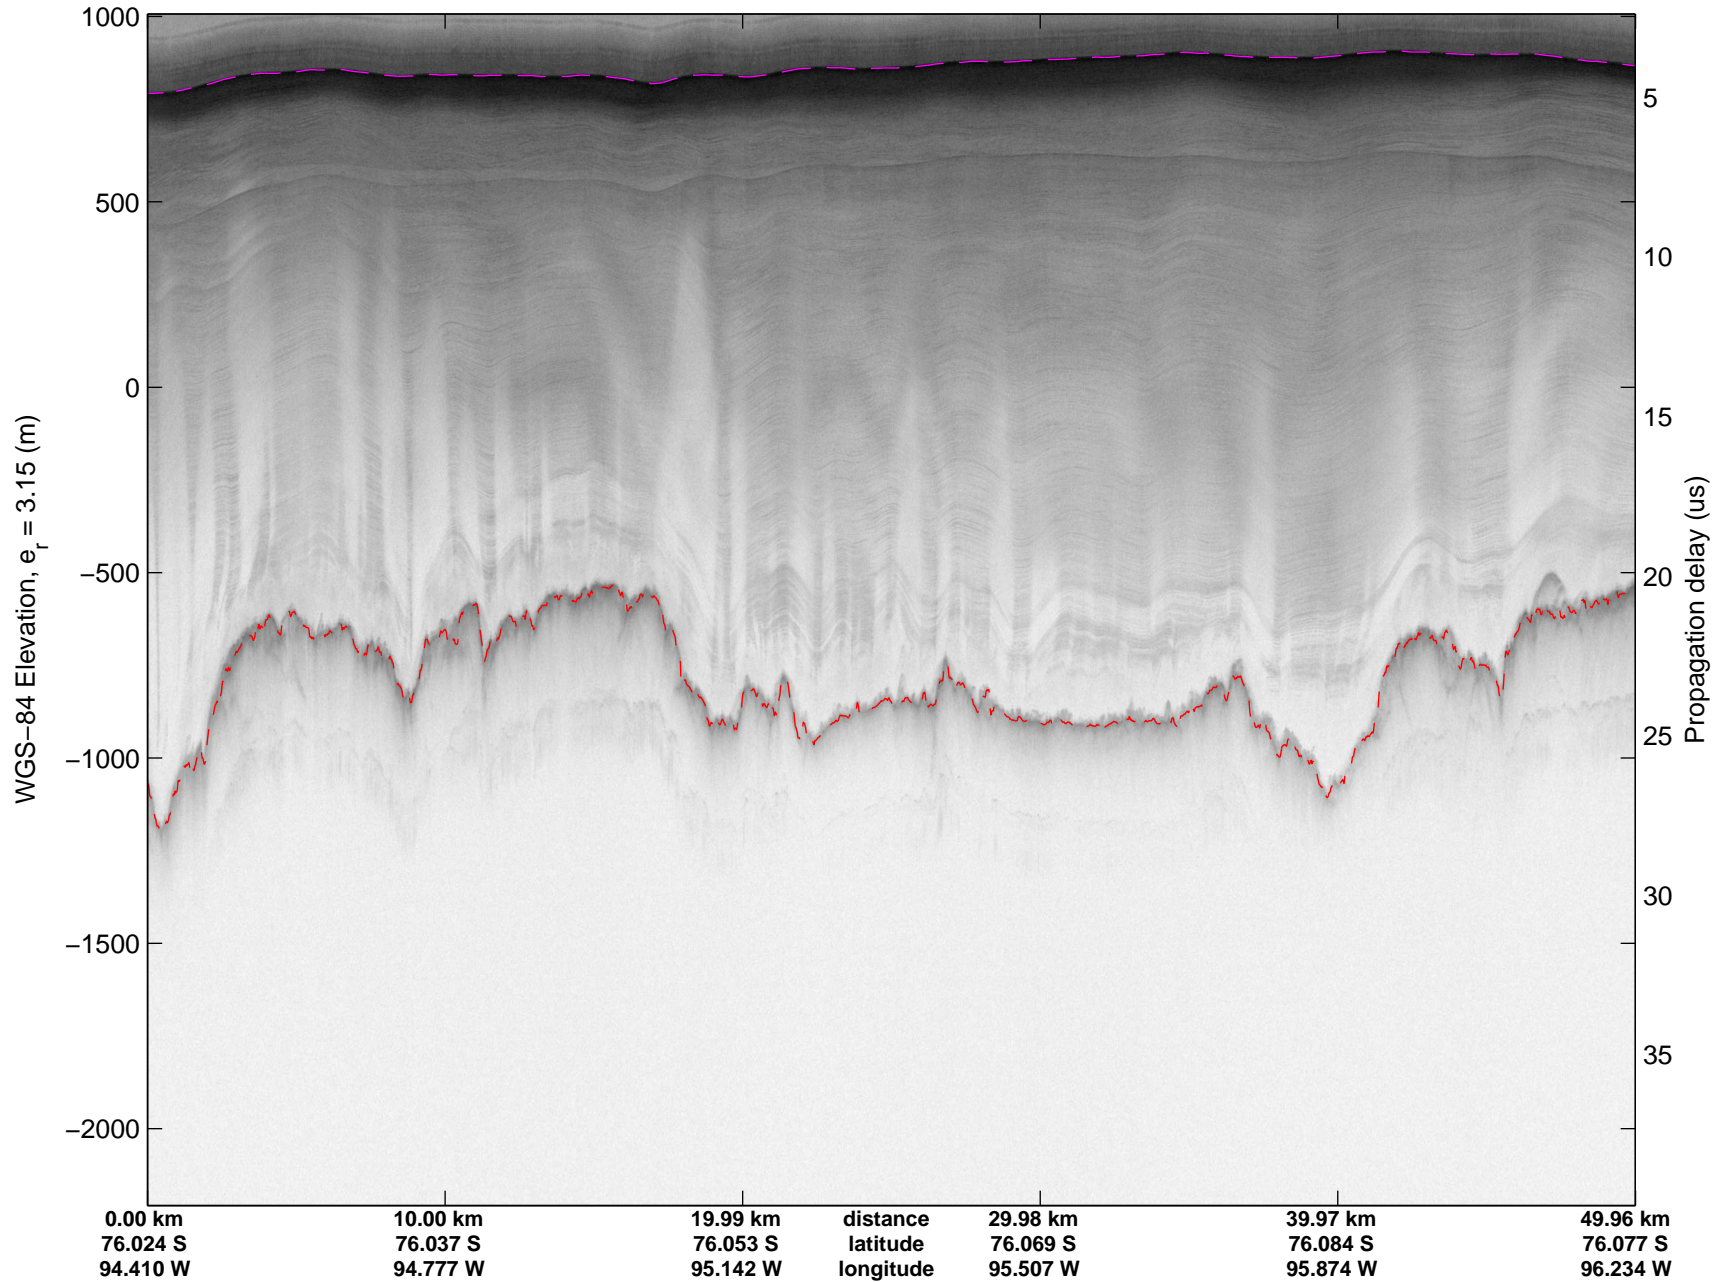

mcords3 2014_Antarctica_DC8: "Land Ice PIG-Arch" 20141106_06_029: 18:23:10.6 to 18:29:12.1 GPS