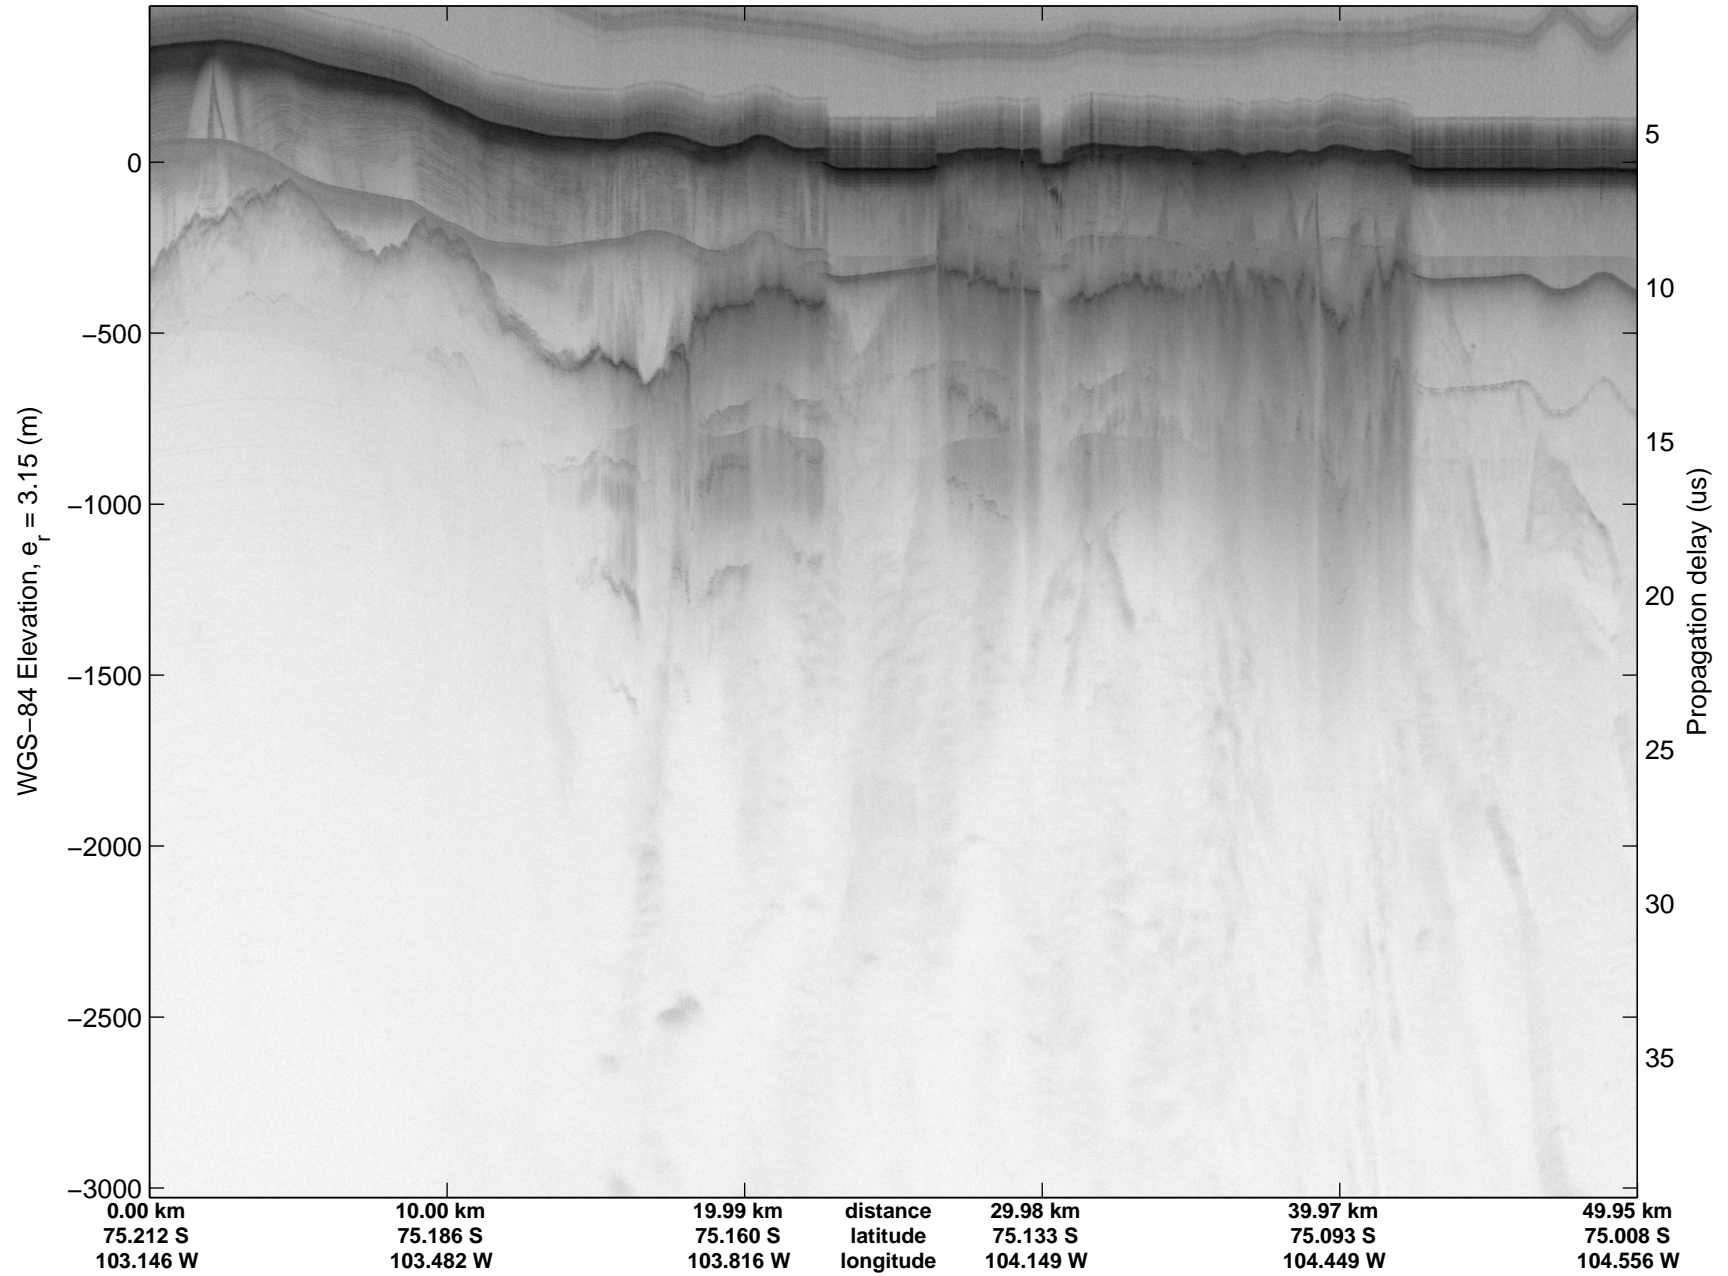

mcords3 2014_Antarctica_DC8: "Land Ice PIG-Arch" 20141106_06_010: 16:23:08.1 to 16:29:01.3 GPS

Land Ice PIG-Arch
20141106_06_011
Polar Stereograph -71N/0E

mcords3 2014_Antarctica_DC8: "Land Ice PIG-Arch" 20141106_06_011: 16:29:01.6 to 16:35:05.4 GPS