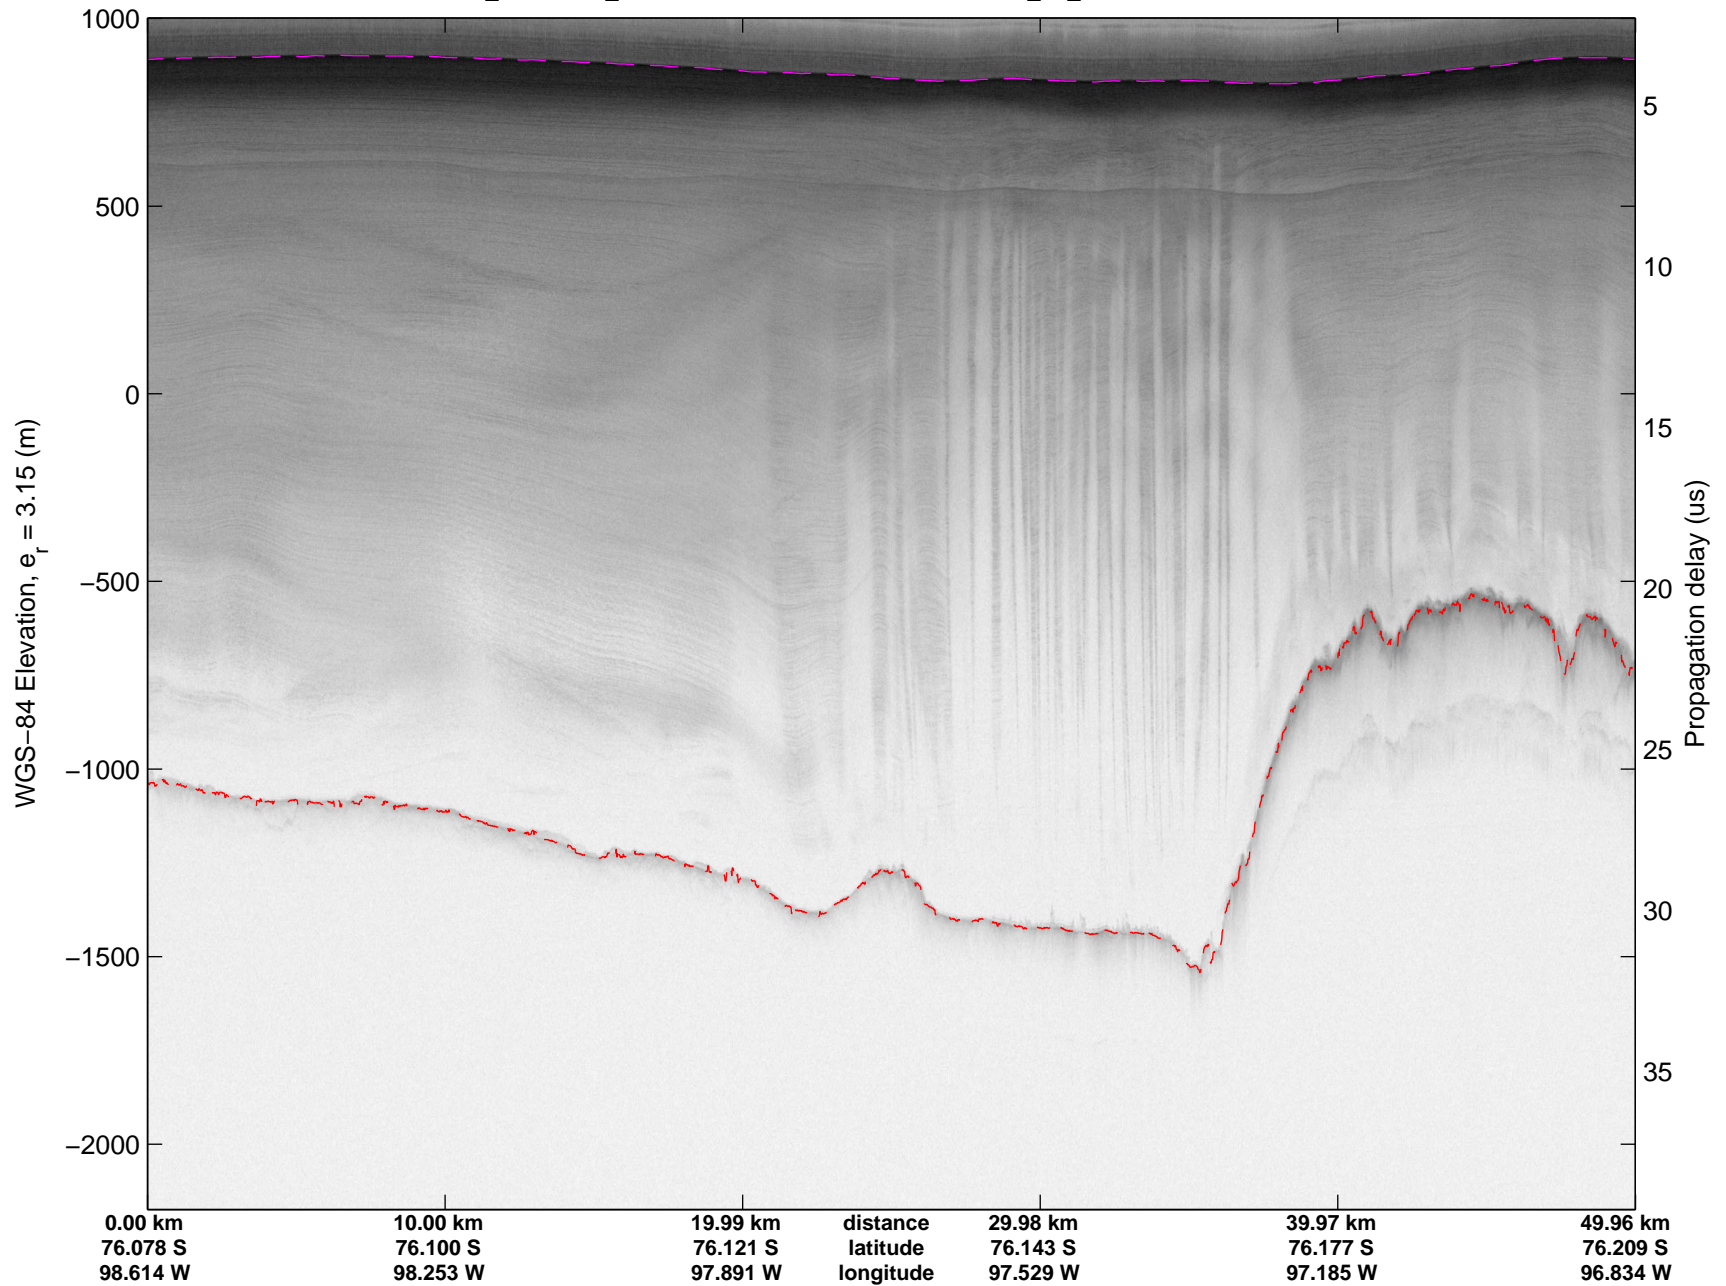

mcords3 2014_Antarctica_DC8: "Land Ice PIG-Arch" 20141106_06_034: 18:53:25.3 to 18:59:50.5 GPS

mcords3 2014_Antarctica_DC8: "Land Ice PIG-Arch" 20141106_06_035: 18:59:50.7 to 19:06:07.5 GPS

mcords3 2014_Antarctica_DC8: "Land Ice PIG-Arch" 20141106_06_035: 18:59:50.7 to 19:06:07.5 GPS

mcords3 2014_Antarctica_DC8: "Land Ice PIG-Arch" 20141106_06_036: 19:06:07.8 to 19:12:13.3 GPS

mcords3 2014_Antarctica_DC8: "Land Ice PIG-Arch" 20141106_06_036: 19:06:07.8 to 19:12:13.3 GPS

mcords3 2014_Antarctica_DC8: "Land Ice PIG-Arch" 20141106_06_037: 19:12:13.5 to 19:18:28.8 GPS