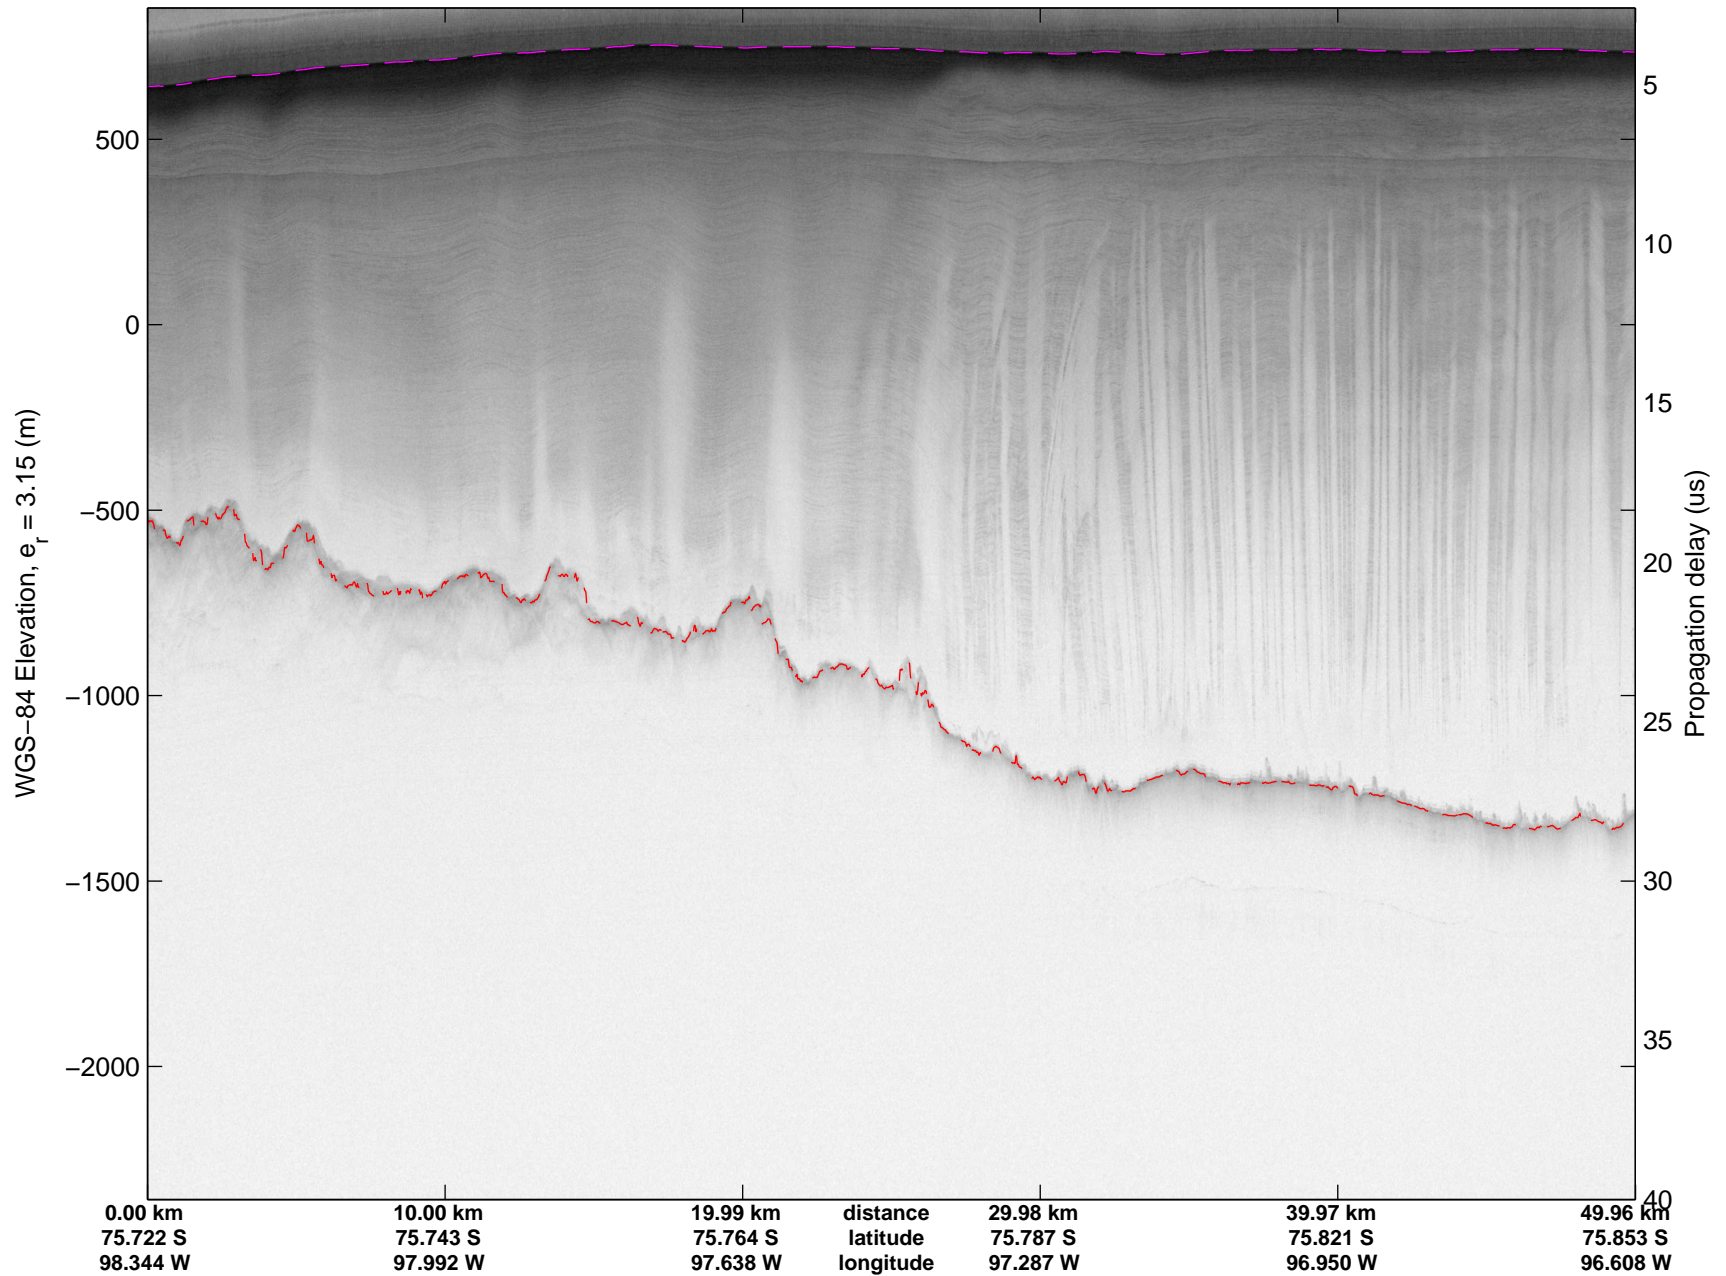

mcords3 2014_Antarctica_DC8: "Land Ice PIG-Arch" 20141106_06_017: 17:08:03.8 to 17:14:19.2 GPS