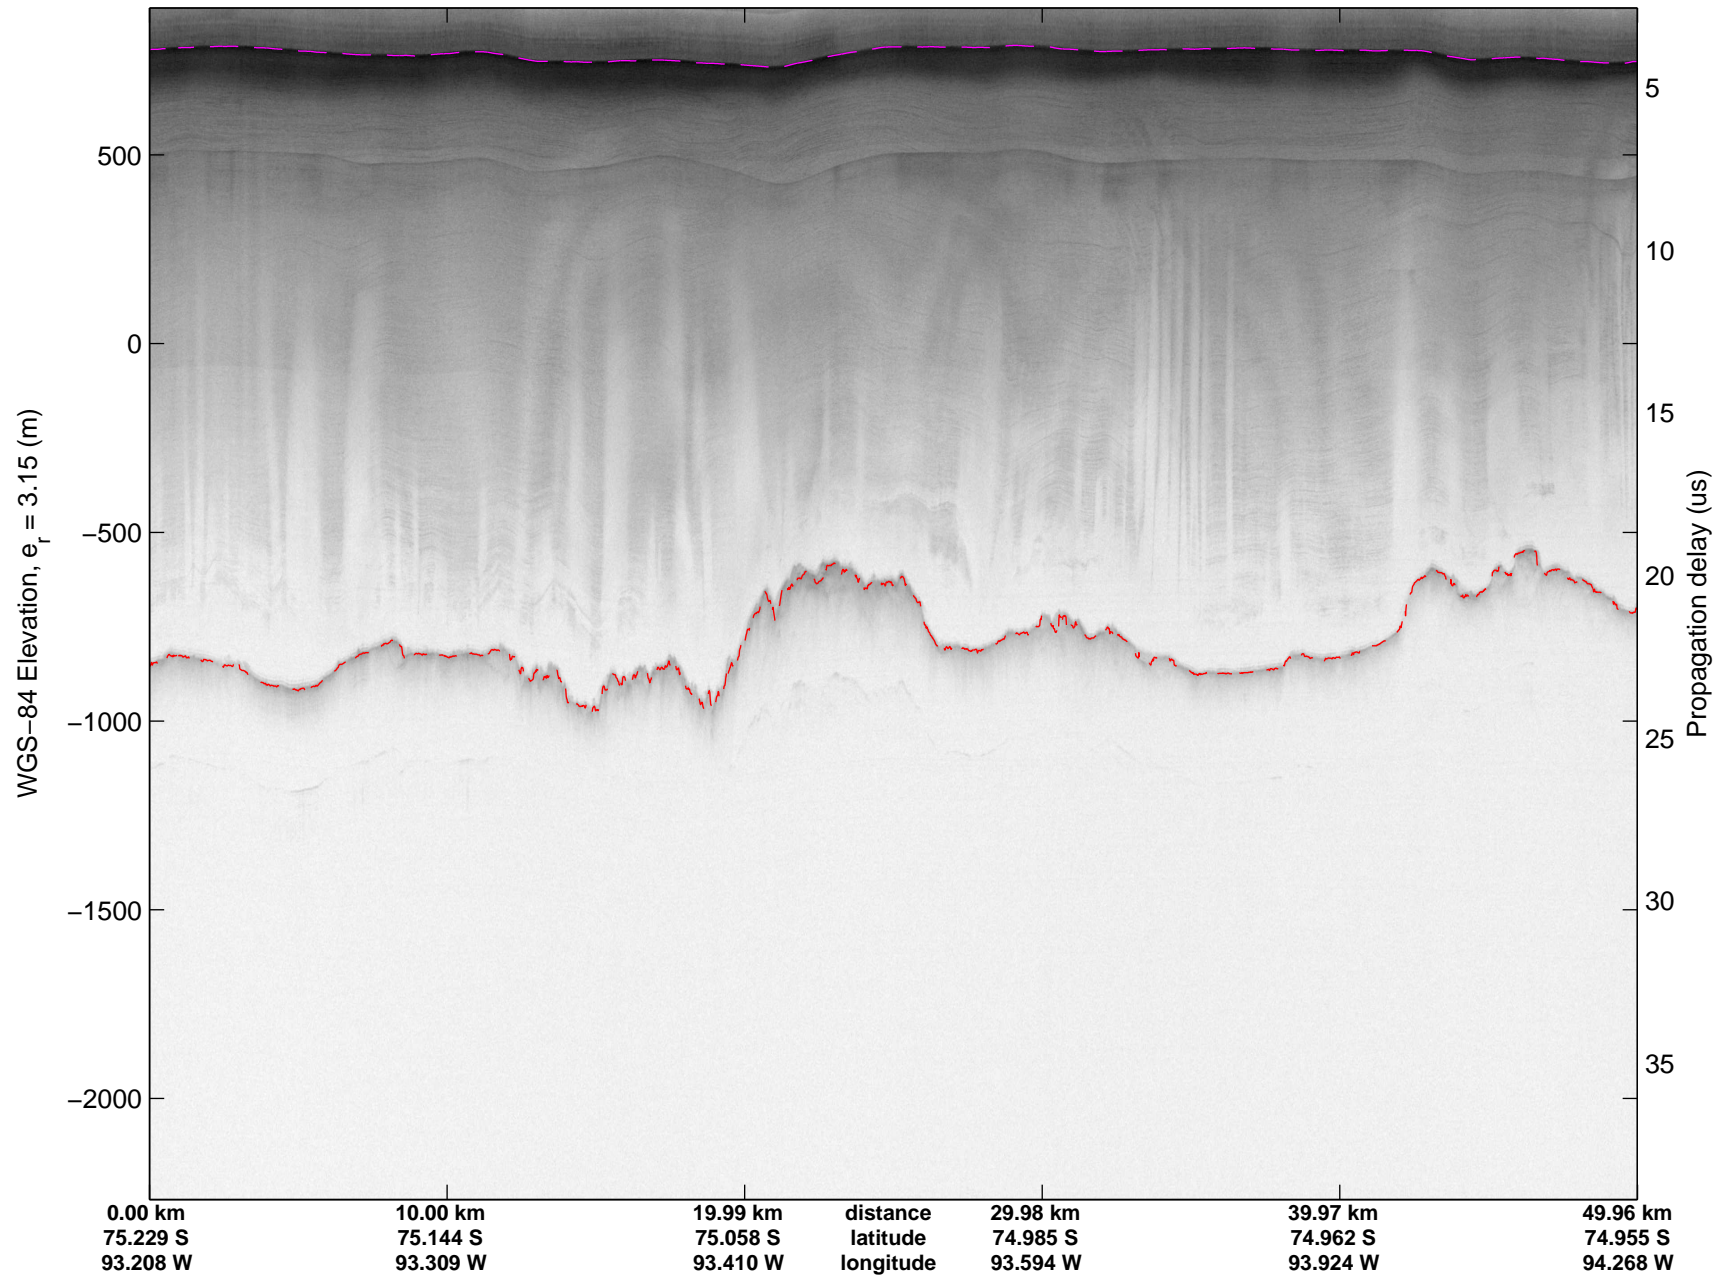

mcords3 2014_Antarctica_DC8: "Land Ice PIG-Arch" 20141106_06_020: 17:27:04.4 to 17:33:19.6 GPS

mcords3 2014_Antarctica_DC8: "Land Ice PIG-Arch" 20141106_06_021: 17:33:19.9 to 17:39:39.1 GPS

mcords3 2014_Antarctica_DC8: "Land Ice PIG-Arch" 20141106_06_021: 17:33:19.9 to 17:39:39.1 GPS