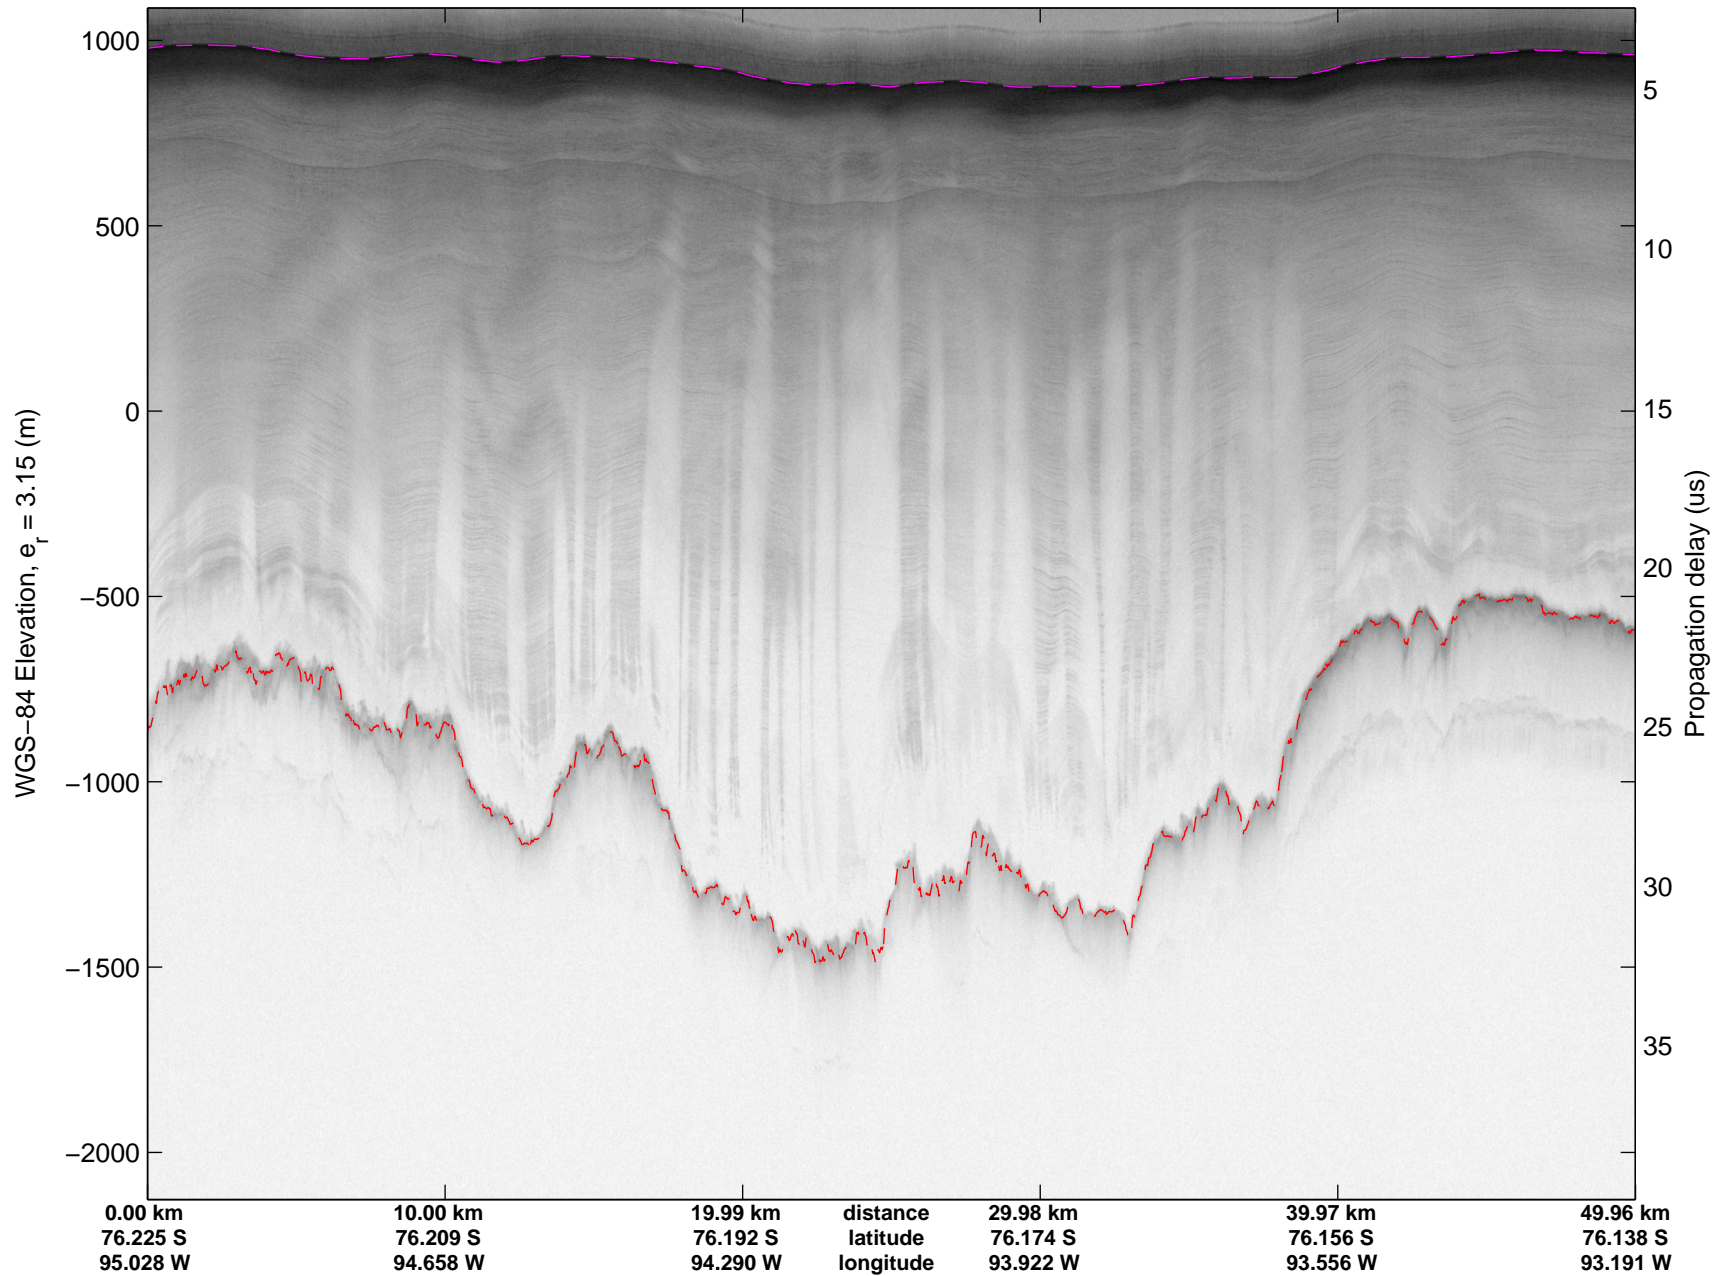

mcords3 2014_Antarctica_DC8: "Land Ice PIG-Arch" 20141106_06_037: 19:12:13.5 to 19:18:28.8 GPS

mcords3 2014_Antarctica_DC8: "Land Ice PIG-Arch" 20141106_06_038: 19:18:29.1 to 19:24:57.1 GPS

mcords3 2014_Antarctica_DC8: "Land Ice PIG-Arch" 20141106_06_038: 19:18:29.1 to 19:24:57.1 GPS