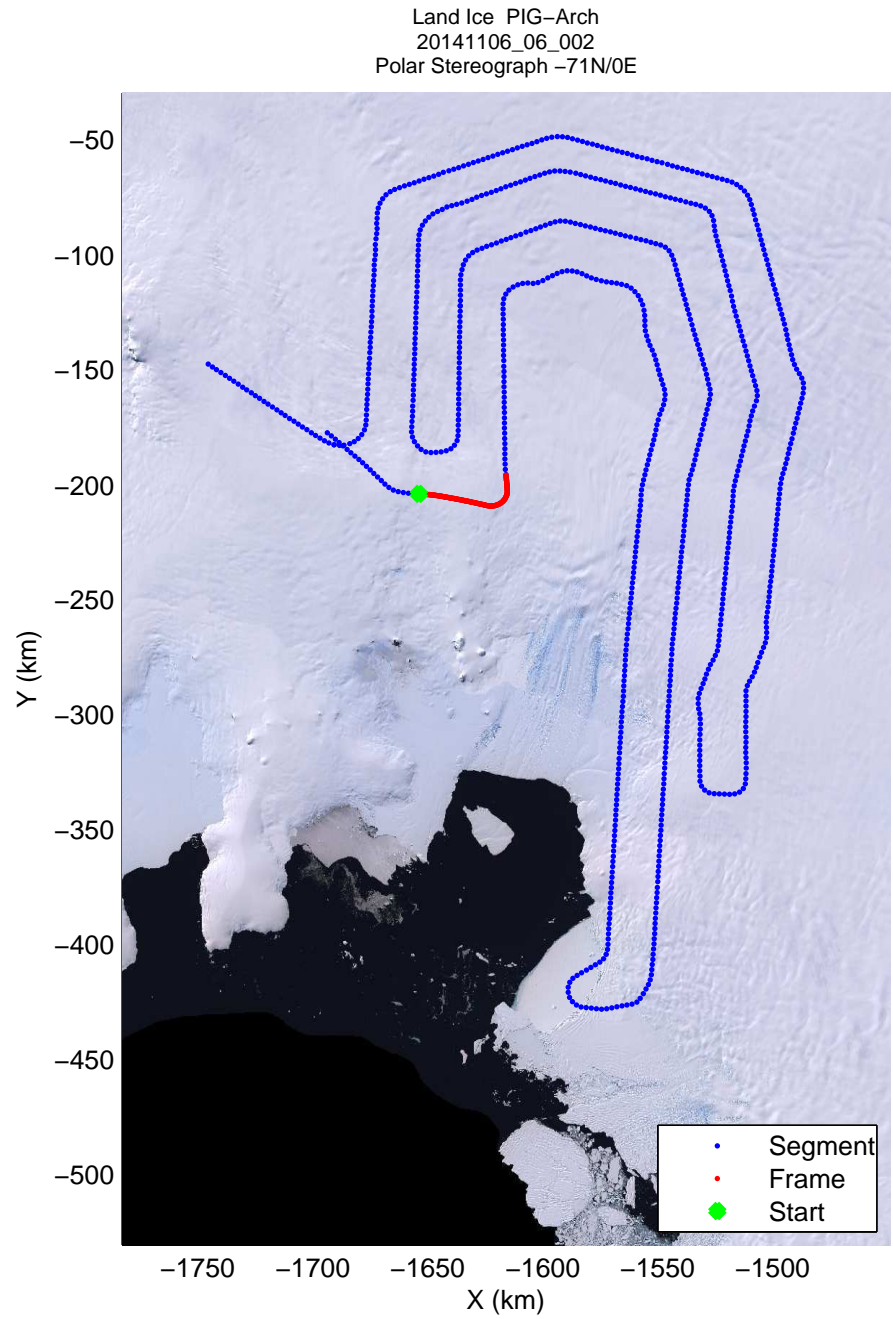

mcords3 2014_Antarctica_DC8: "Land Ice PIG-Arch" 20141106_06_001: 15:30:11.1 to 15:35:32.9 GPS

mcords3 2014_Antarctica_DC8: "Land Ice PIG-Arch" 20141106_06_001: 15:30:11.1 to 15:35:32.9 GPS

mcords3 2014_Antarctica_DC8: "Land Ice PIG-Arch" 20141106_06_002: 15:35:33.2 to 15:41:25.1 GPS

mcords3 2014_Antarctica_DC8: "Land Ice PIG-Arch" 20141106_06_002: 15:35:33.2 to 15:41:25.1 GPS

Land Ice PIG-Arch
20141106_06_003
Polar Stereograph -71N/0E

mcords3 2014_Antarctica_DC8: "Land Ice PIG-Arch" 20141106_06_003: 15:41:25.3 to 15:47:46.0 GPS