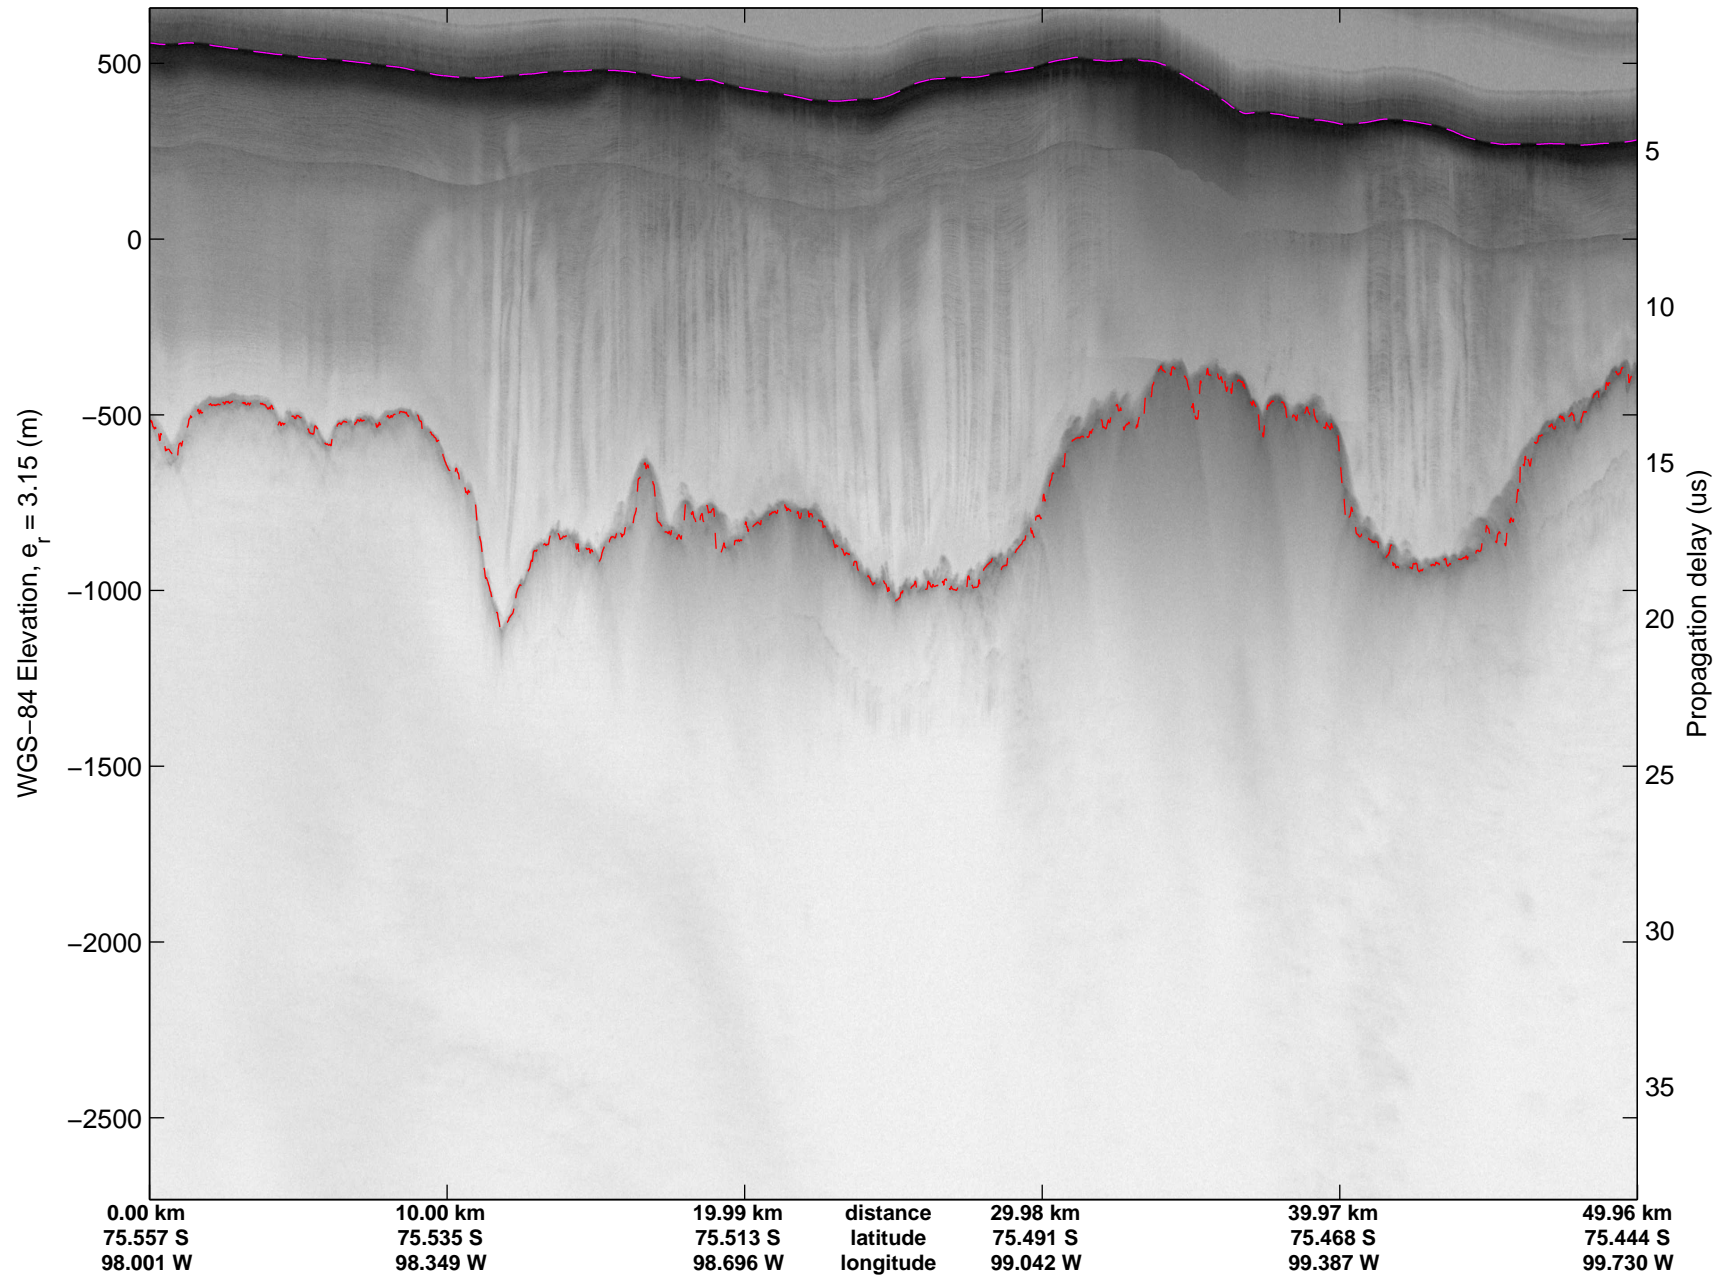

mcords3 2014_Antarctica_DC8: "Land Ice PIG-Arch" 20141106_06_007: 16:05:25.0 to 16:11:19.8 GPS

mcords3 2014_Antarctica_DC8: "Land Ice PIG-Arch" 20141106_06_008: 16:11:20.1 to 16:17:16.5 GPS

mcords3 2014_Antarctica_DC8: "Land Ice PIG-Arch" 20141106_06_008: 16:11:20.1 to 16:17:16.5 GPS