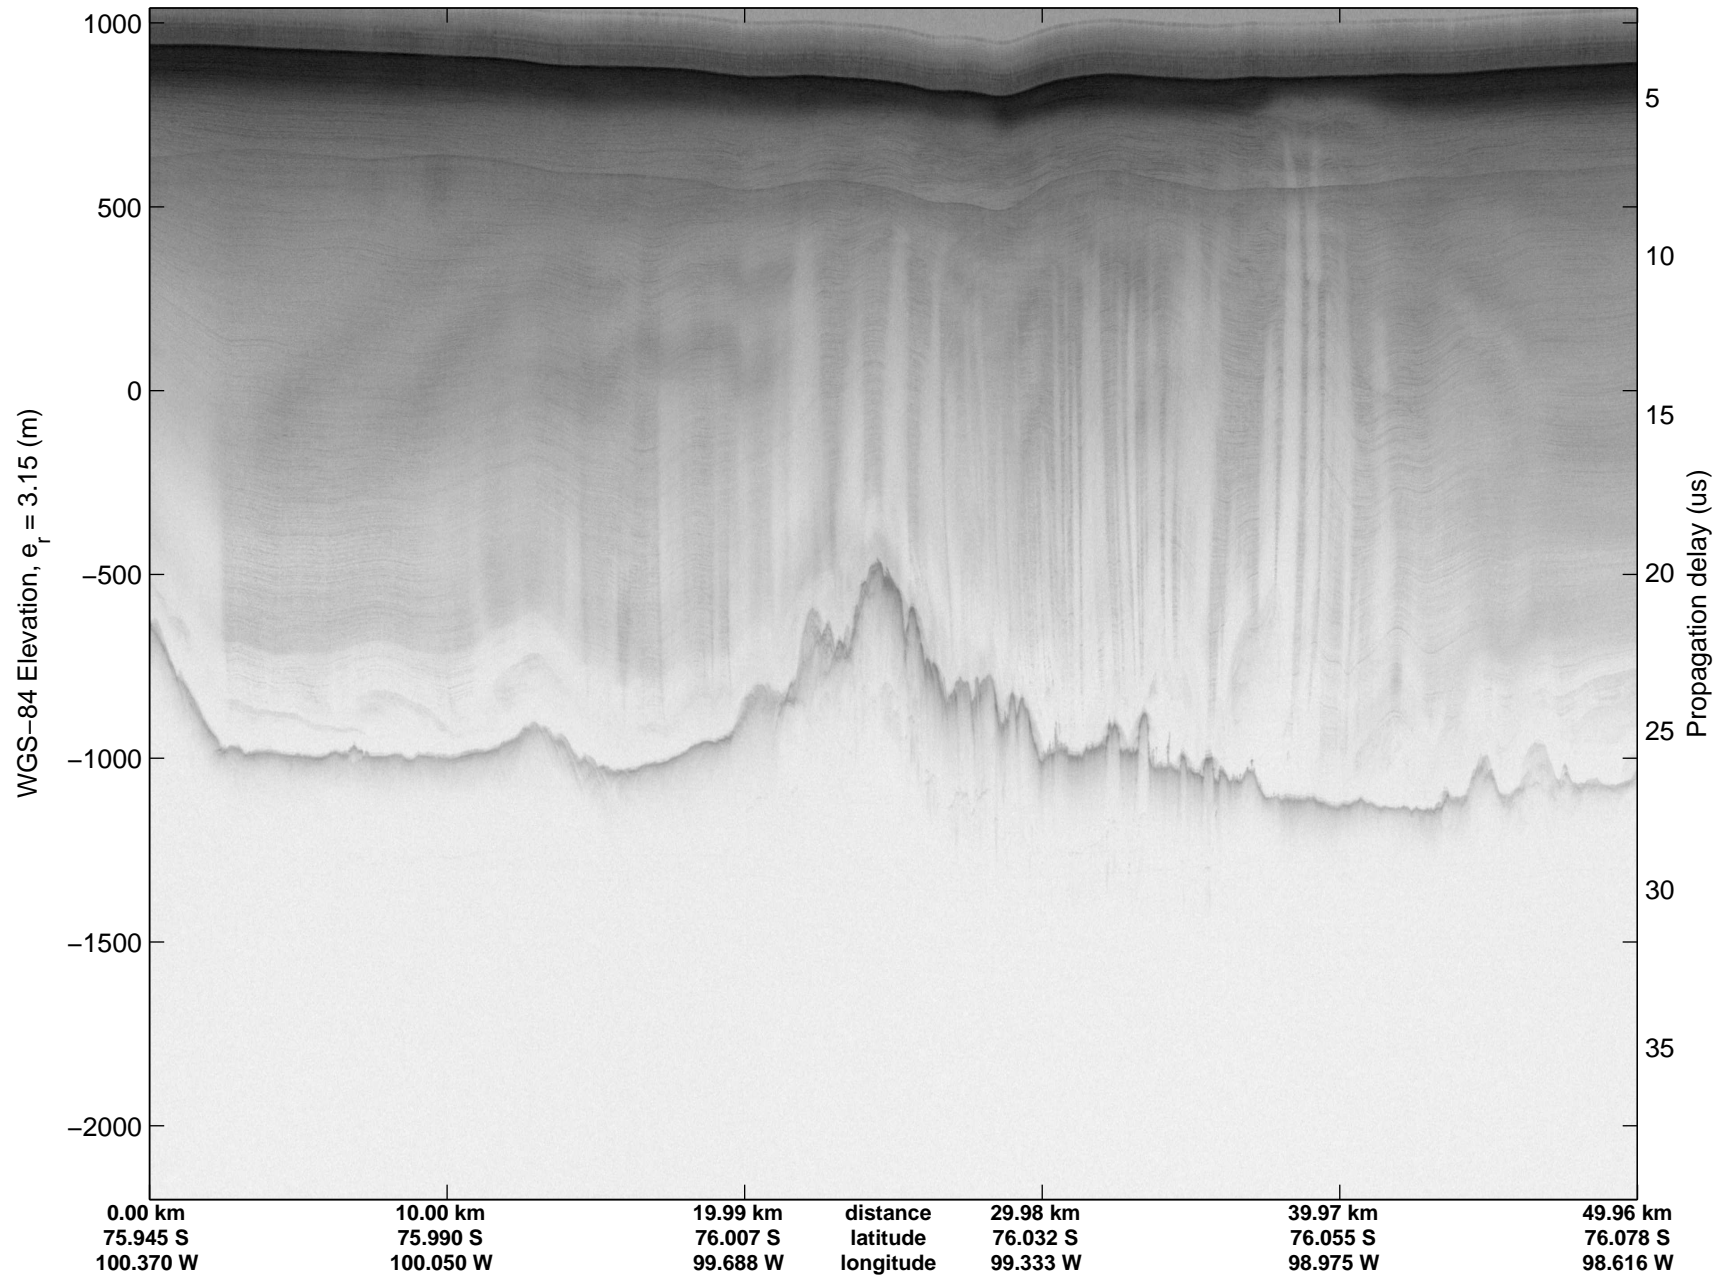

mcords3 2014_Antarctica_DC8: "Land Ice PIG-Arch" 20141106_06_033: 18:47:05.5 to 18:53:25.1 GPS

mcords3 2014_Antarctica_DC8: "Land Ice PIG-Arch" 20141106_06_033: 18:47:05.5 to 18:53:25.1 GPS

mcords3 2014_Antarctica_DC8: "Land Ice PIG-Arch" 20141106_06_034: 18:53:25.3 to 18:59:50.5 GPS

mcords3 2014_Antarctica_DC8: "Land Ice PIG-Arch" 20141106_06_034: 18:53:25.3 to 18:59:50.5 GPS

mcords3 2014_Antarctica_DC8: "Land Ice PIG-Arch" 20141106_06_035: 18:59:50.7 to 19:06:07.5 GPS

mcords3 2014_Antarctica_DC8: "Land Ice PIG-Arch" 20141106_06_035: 18:59:50.7 to 19:06:07.5 GPS