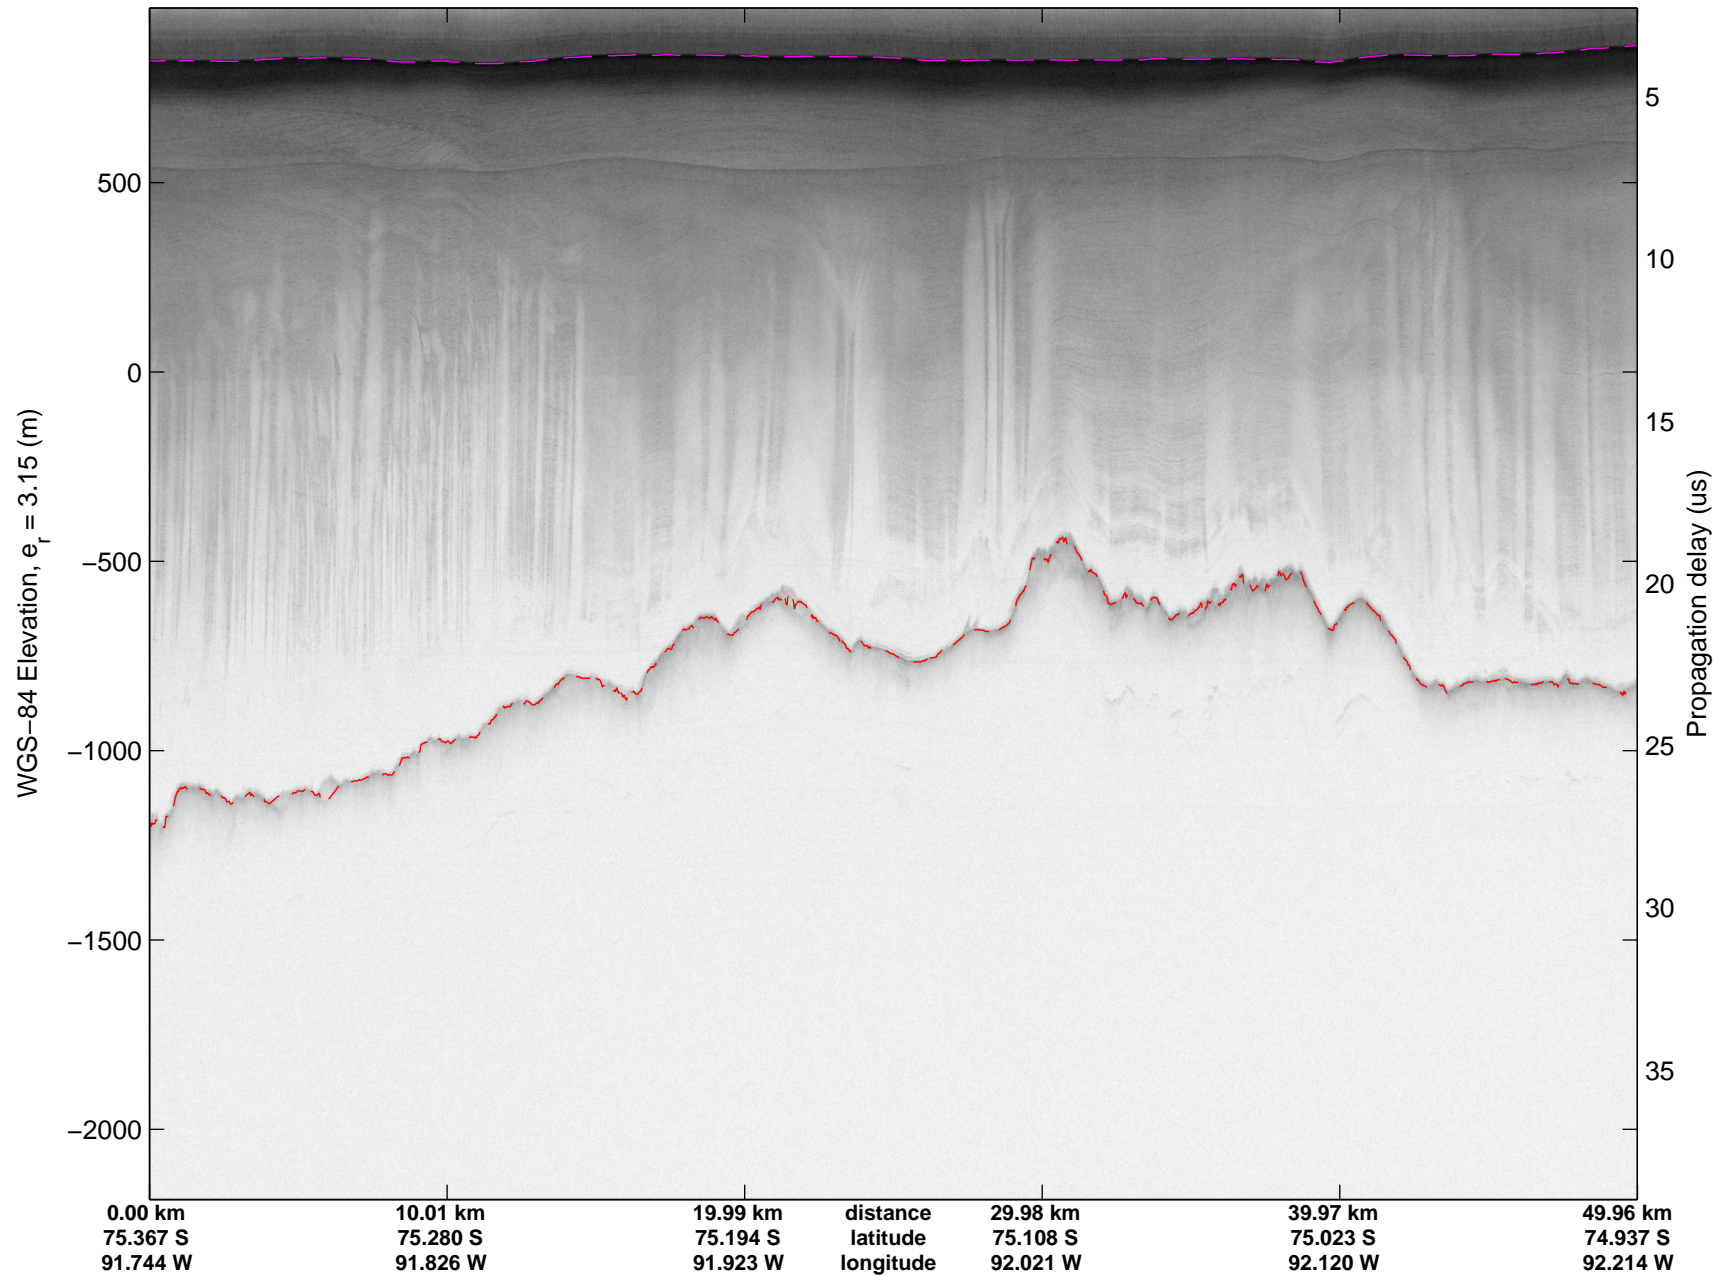

Land Ice PIG-Arch
20141106_06_039
Polar Stereograph -71N/0E

mcords3 2014_Antarctica_DC8: "Land Ice PIG-Arch" 20141106_06_039: 19:24:57.4 to 19:31:04.2 GPS

mcords3 2014_Antarctica_DC8: "Land Ice PIG-Arch" 20141106_06_039: 19:24:57.4 to 19:31:04.2 GPS

mcords3 2014_Antarctica_DC8: "Land Ice PIG-Arch" 20141106_06_040: 19:31:04.5 to 19:37:15.1 GPS

mcords3 2014_Antarctica_DC8: "Land Ice PIG-Arch" 20141106_06_040: 19:31:04.5 to 19:37:15.1 GPS

mcords3 2014_Antarctica_DC8: "Land Ice PIG-Arch" 20141106_06_041: 19:37:15.4 to 19:43:40.3 GPS

mcords3 2014_Antarctica_DC8: "Land Ice PIG-Arch" 20141106_06_041: 19:37:15.4 to 19:43:40.3 GPS

mcords3 2014_Antarctica_DC8: "Land Ice PIG-Arch" 20141106_06_042: 19:43:40.6 to 19:50:01.5 GPS

mcords3 2014_Antarctica_DC8: "Land Ice PIG-Arch" 20141106_06_042: 19:43:40.6 to 19:50:01.5 GPS