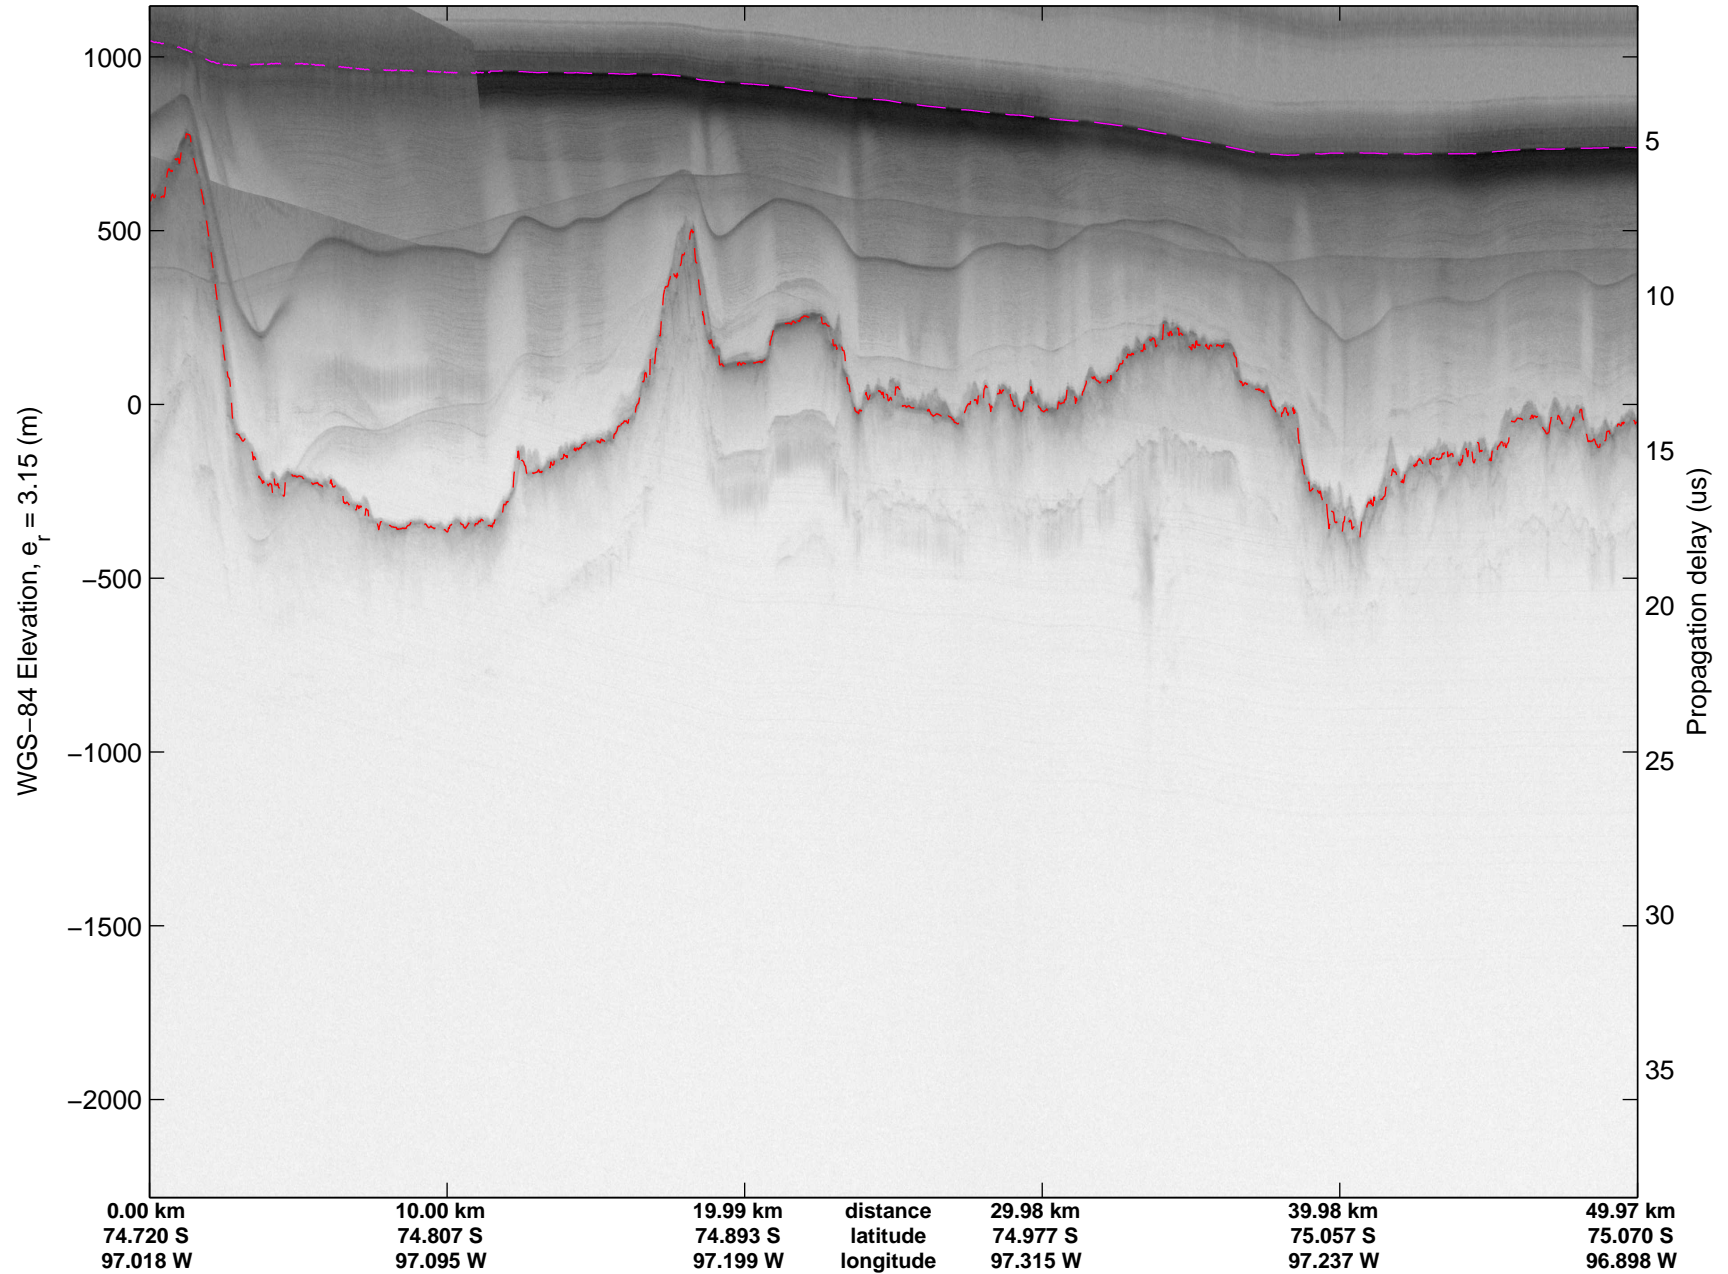

mcords3 2014_Antarctica_DC8: "Land Ice PIG-Arch" 20141106_06_002: 15:35:33.2 to 15:41:25.1 GPS