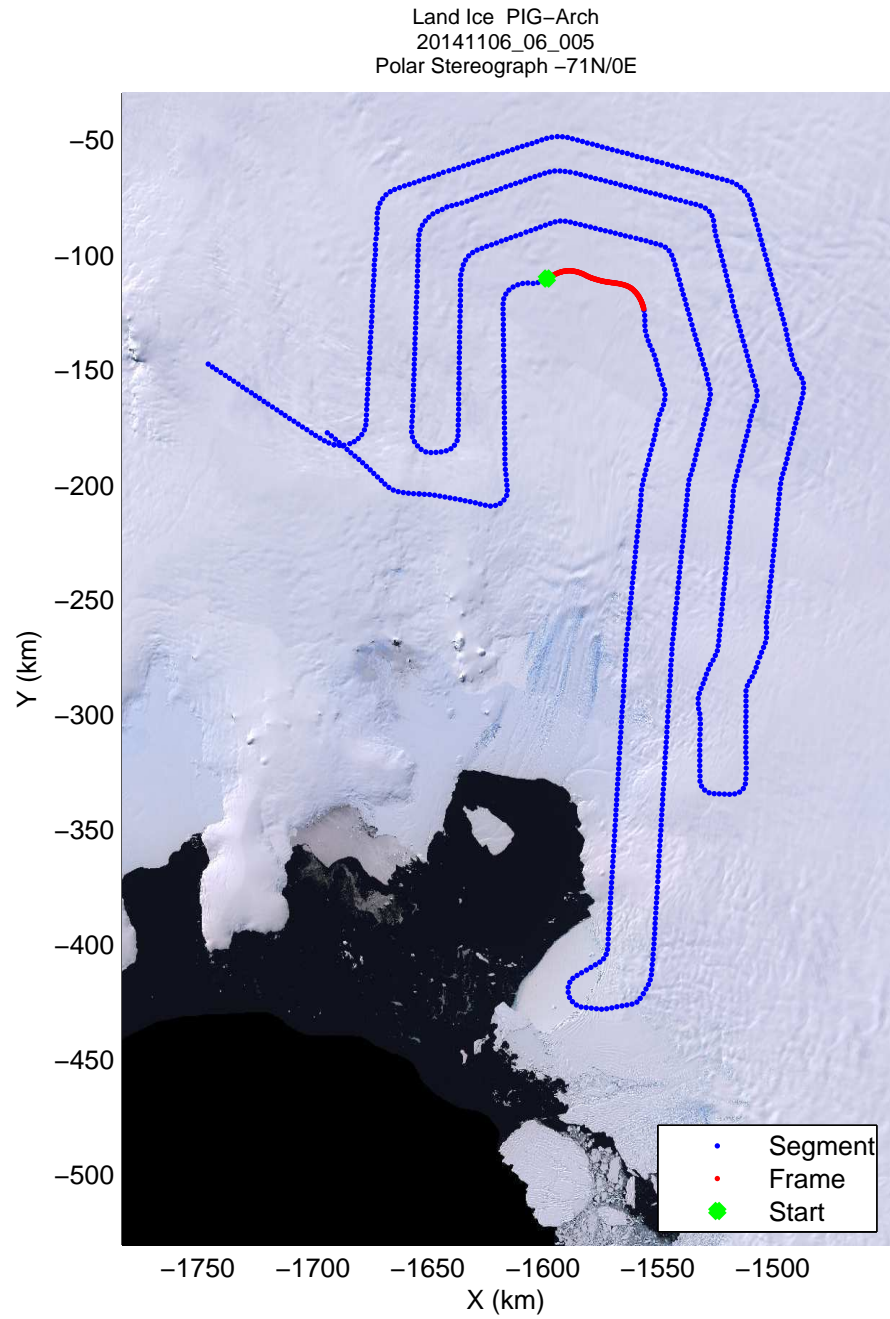

mcords3 2014_Antarctica_DC8: "Land Ice PIG-Arch" 20141106_06_003: 15:41:25.3 to 15:47:46.0 GPS

mcords3 2014_Antarctica_DC8: "Land Ice PIG-Arch" 20141106_06_004: 15:47:46.2 to 15:53:58.6 GPS

mcords3 2014_Antarctica_DC8: "Land Ice PIG-Arch" 20141106_06_004: 15:47:46.2 to 15:53:58.6 GPS