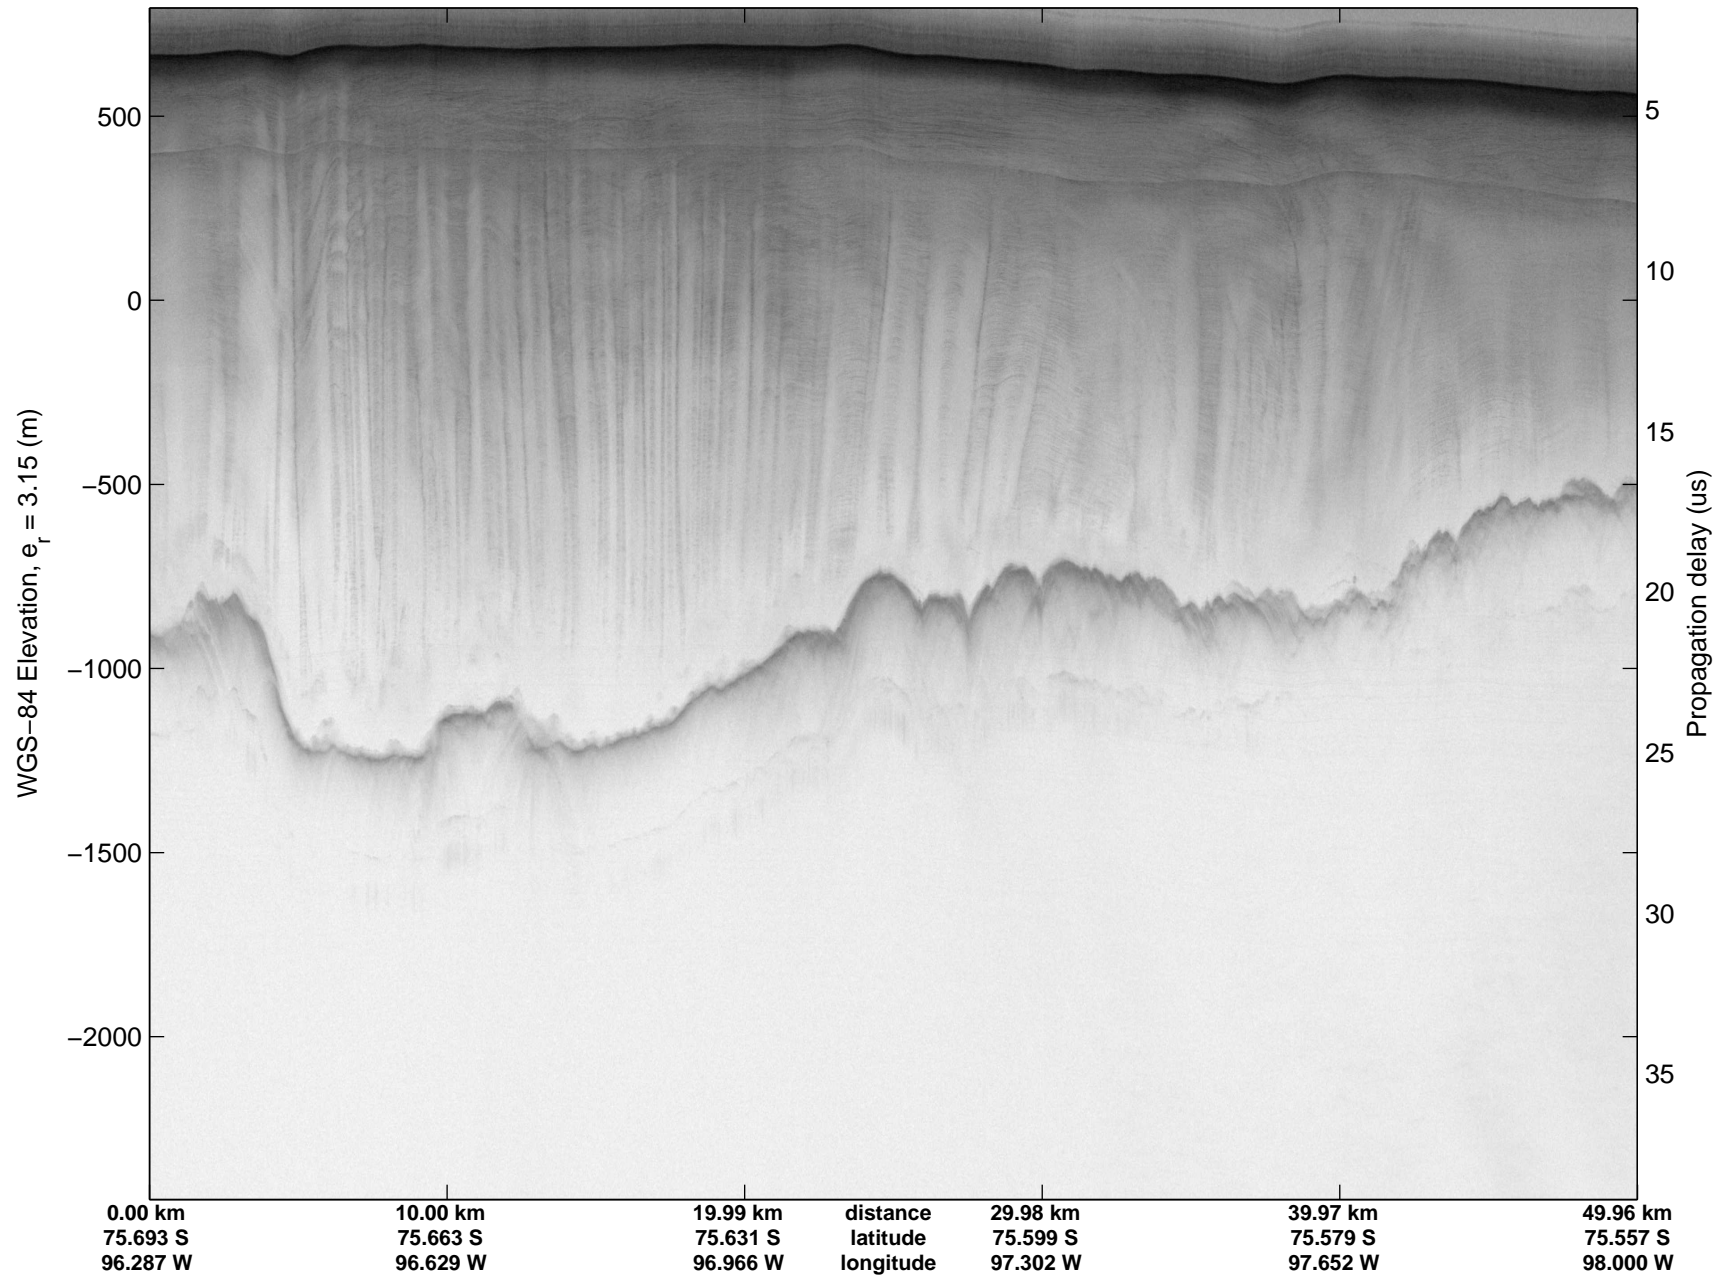

mcords3 2014_Antarctica_DC8: "Land Ice PIG-Arch" 20141106_06_006: 15:59:33.9 to 16:05:24.7 GPS

Land Ice PIG-Arch
20141106_06_007
Polar Stereograph -71N/0E

mcords3 2014_Antarctica_DC8: "Land Ice PIG-Arch" 20141106_06_007: 16:05:25.0 to 16:11:19.8 GPS