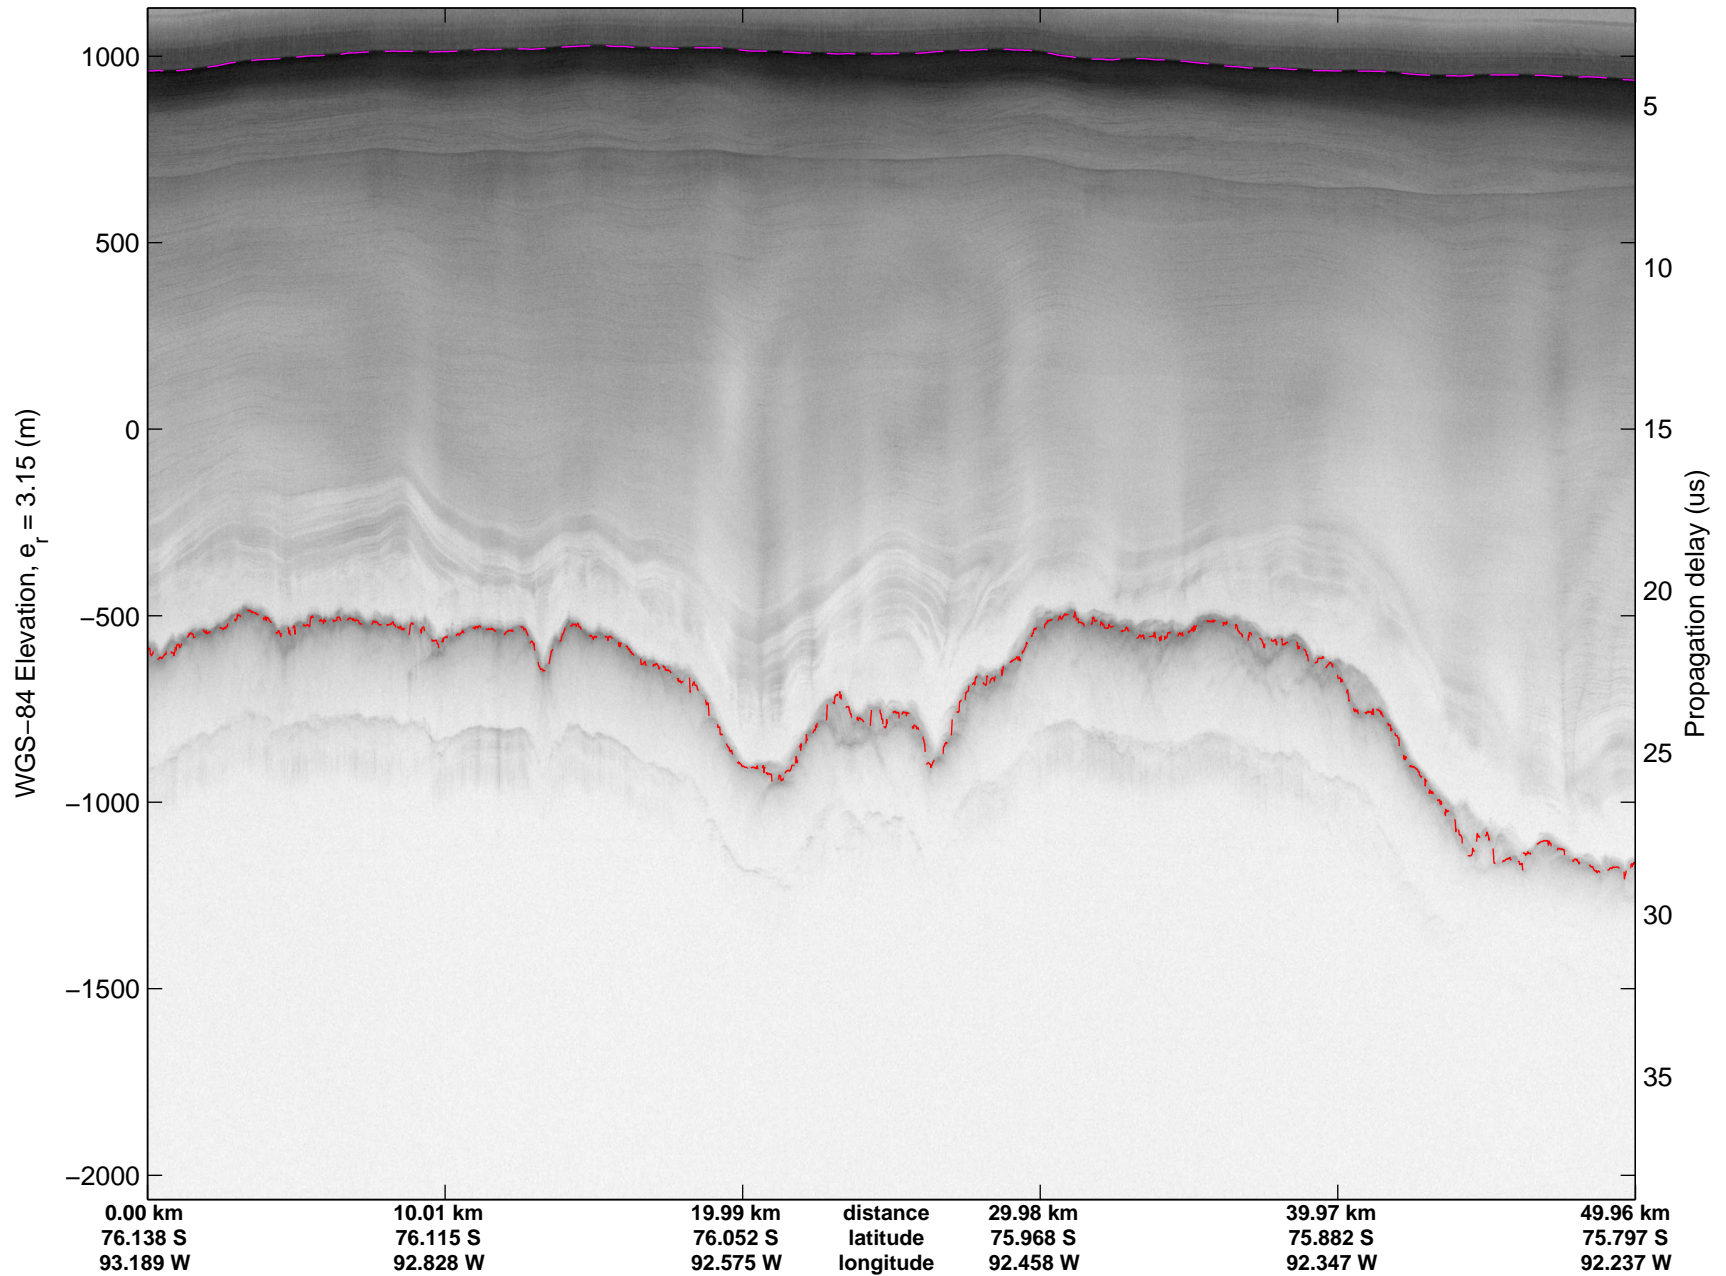

mcords3 2014_Antarctica_DC8: "Land Ice PIG-Arch" 20141106_06_039: 19:24:57.4 to 19:31:04.2 GPS