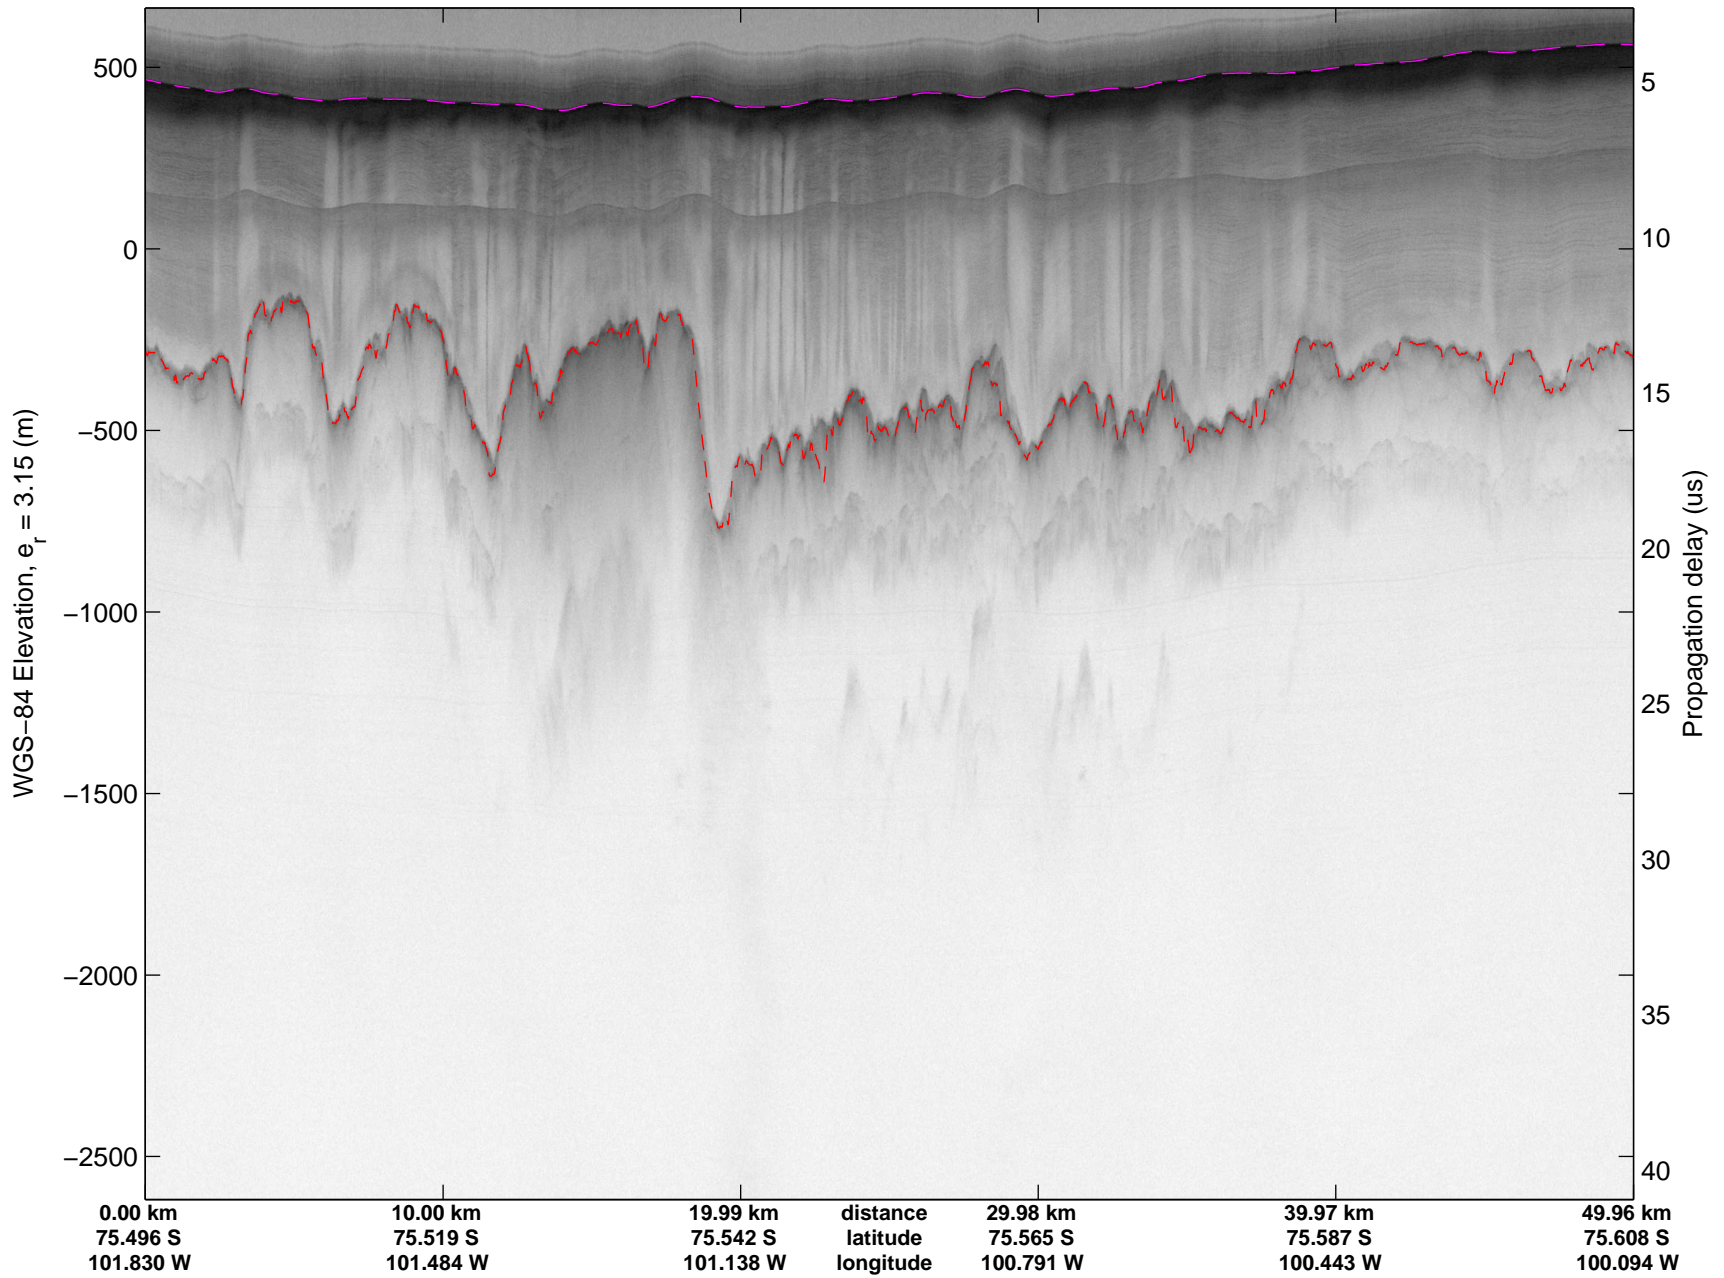

mcords3 2014_Antarctica_DC8: "Land Ice PIG-Arch" 20141106_06_014: 16:48:32.5 to 16:54:58.1 GPS

mcords3 2014_Antarctica_DC8: "Land Ice PIG-Arch" 20141106_06_015: 16:54:58.4 to 17:01:46.5 GPS

mcords3 2014_Antarctica_DC8: "Land Ice PIG-Arch" 20141106_06_015: 16:54:58.4 to 17:01:46.5 GPS