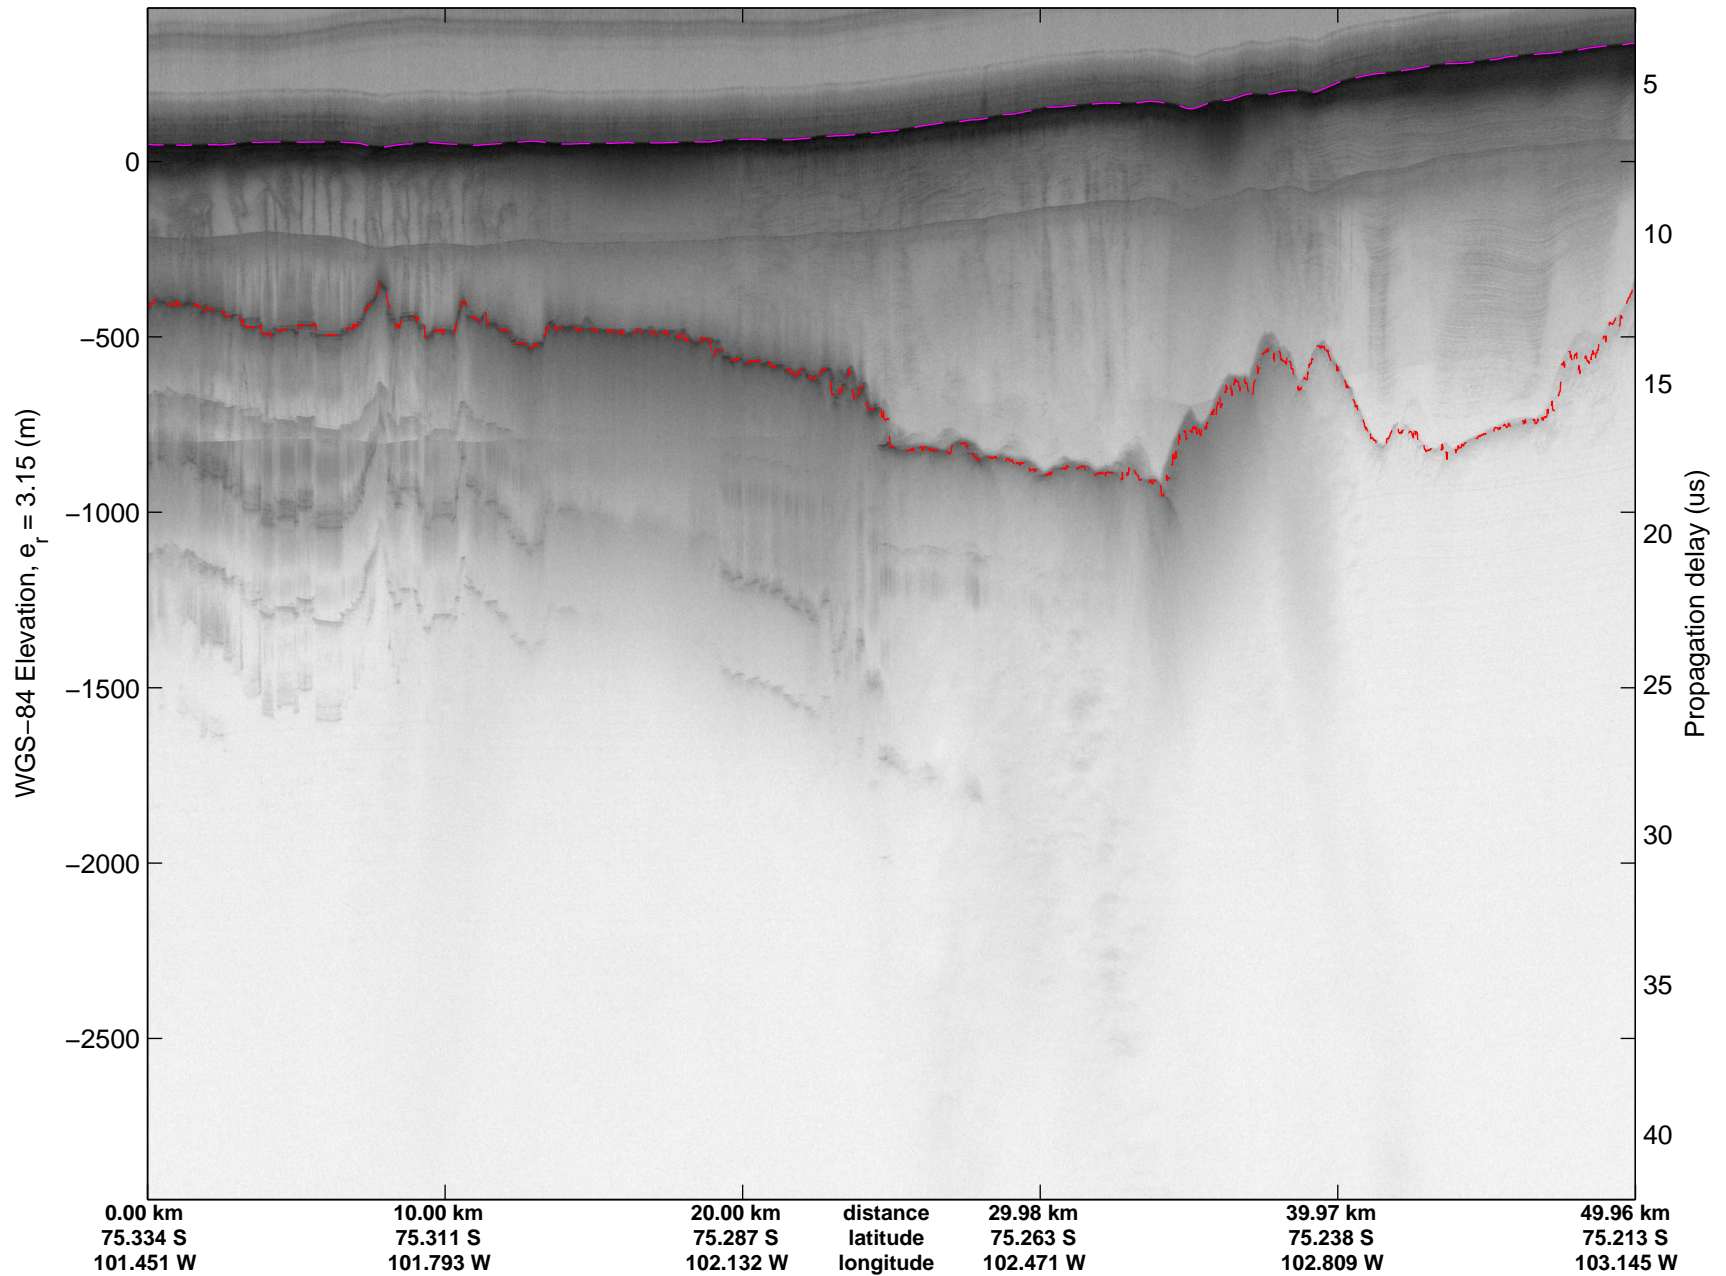

mcords3 2014_Antarctica_DC8: "Land Ice PIG-Arch" 20141106_06_010: 16:23:08.1 to 16:29:01.3 GPS