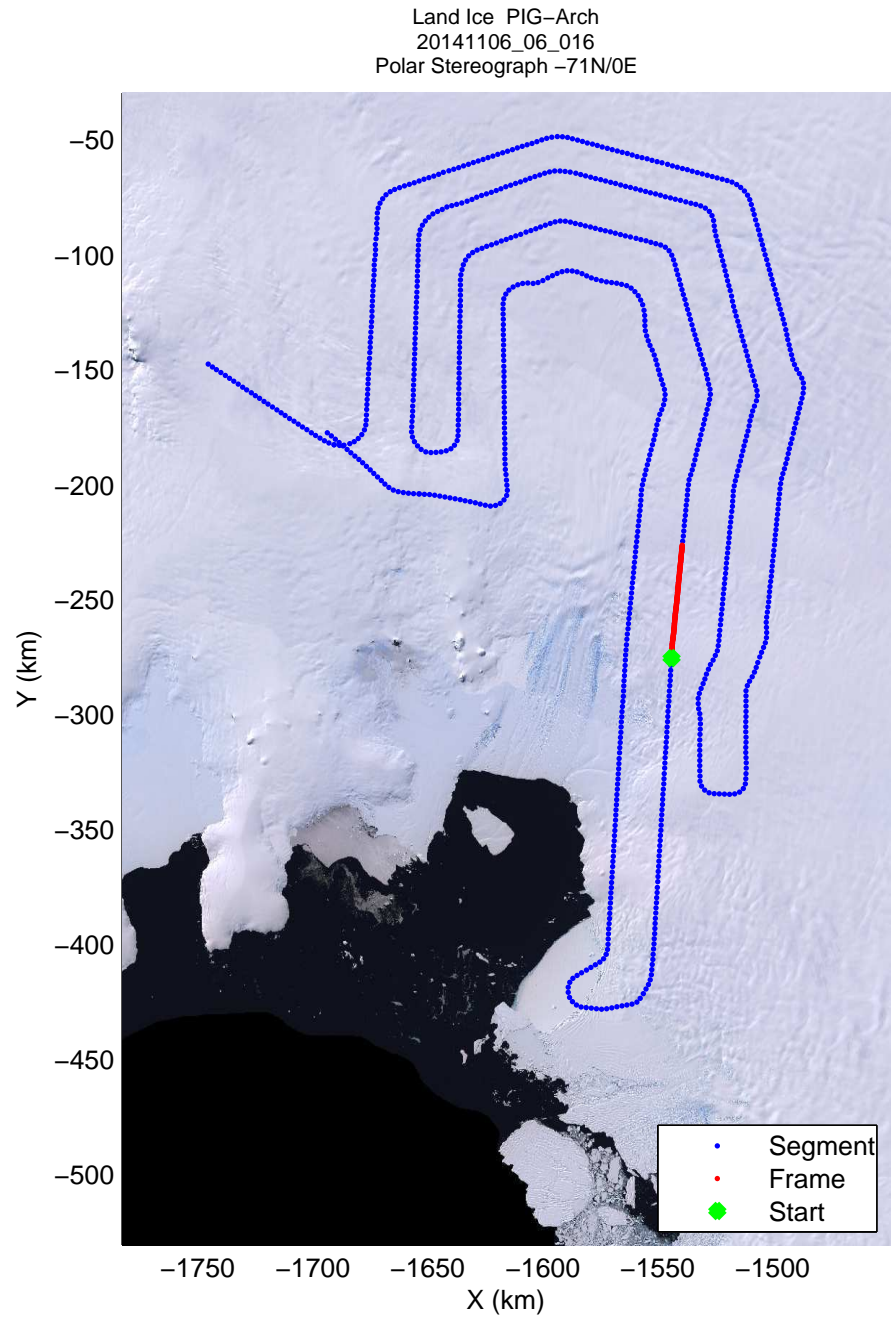

mcords3 2014_Antarctica_DC8: "Land Ice PIG-Arch" 20141106_06_014: 16:48:32.5 to 16:54:58.1 GPS

mcords3 2014_Antarctica_DC8: "Land Ice PIG-Arch" 20141106_06_015: 16:54:58.4 to 17:01:46.5 GPS

mcords3 2014_Antarctica_DC8: "Land Ice PIG-Arch" 20141106_06_015: 16:54:58.4 to 17:01:46.5 GPS