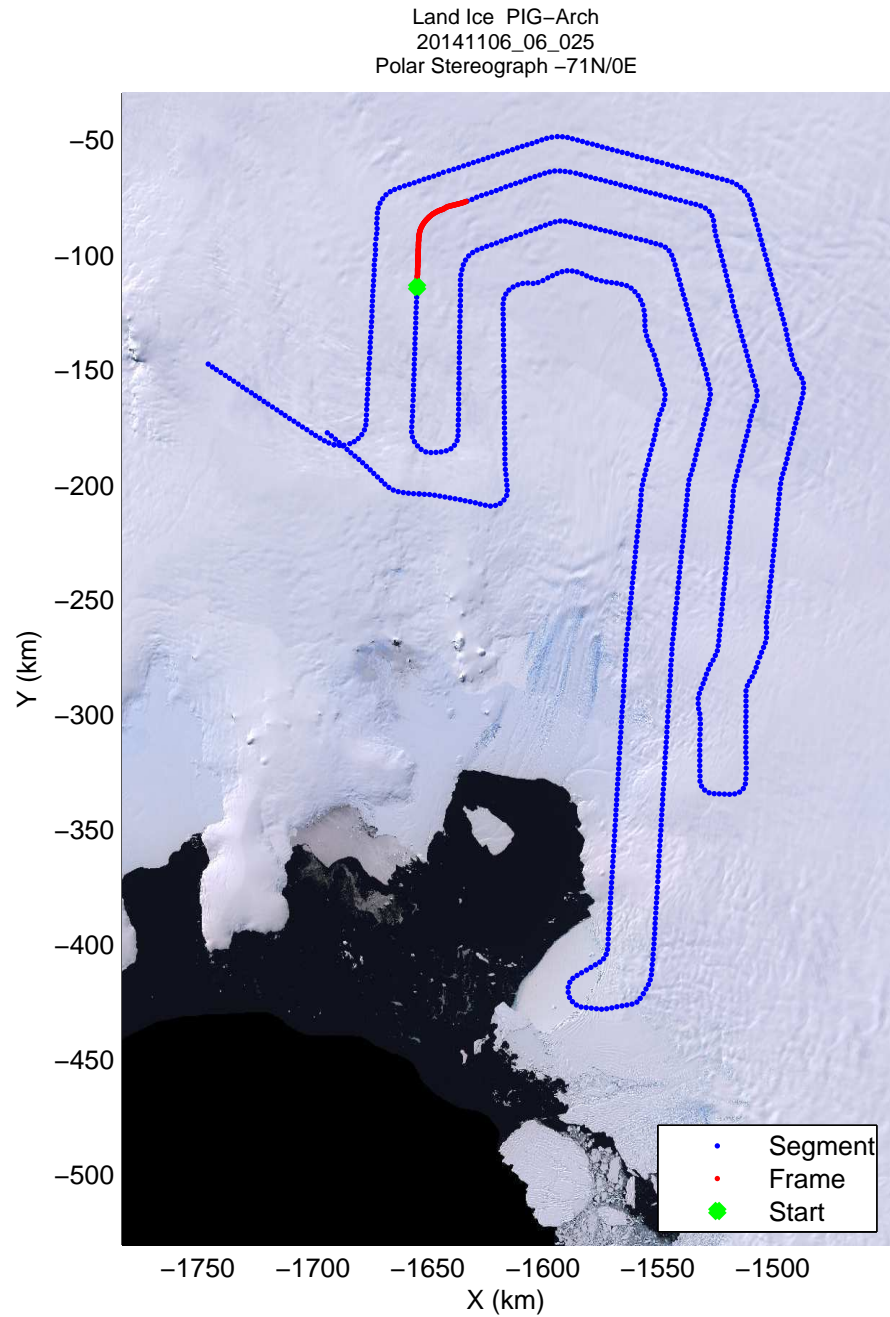

mcords3 2014_Antarctica_DC8: "Land Ice PIG-Arch" 20141106_06_023: 17:45:44.3 to 17:51:58.6 GPS

mcords3 2014_Antarctica_DC8: "Land Ice PIG-Arch" 20141106_06_024: 17:51:58.9 to 17:58:37.8 GPS

mcords3 2014_Antarctica_DC8: "Land Ice PIG-Arch" 20141106_06_024: 17:51:58.9 to 17:58:37.8 GPS