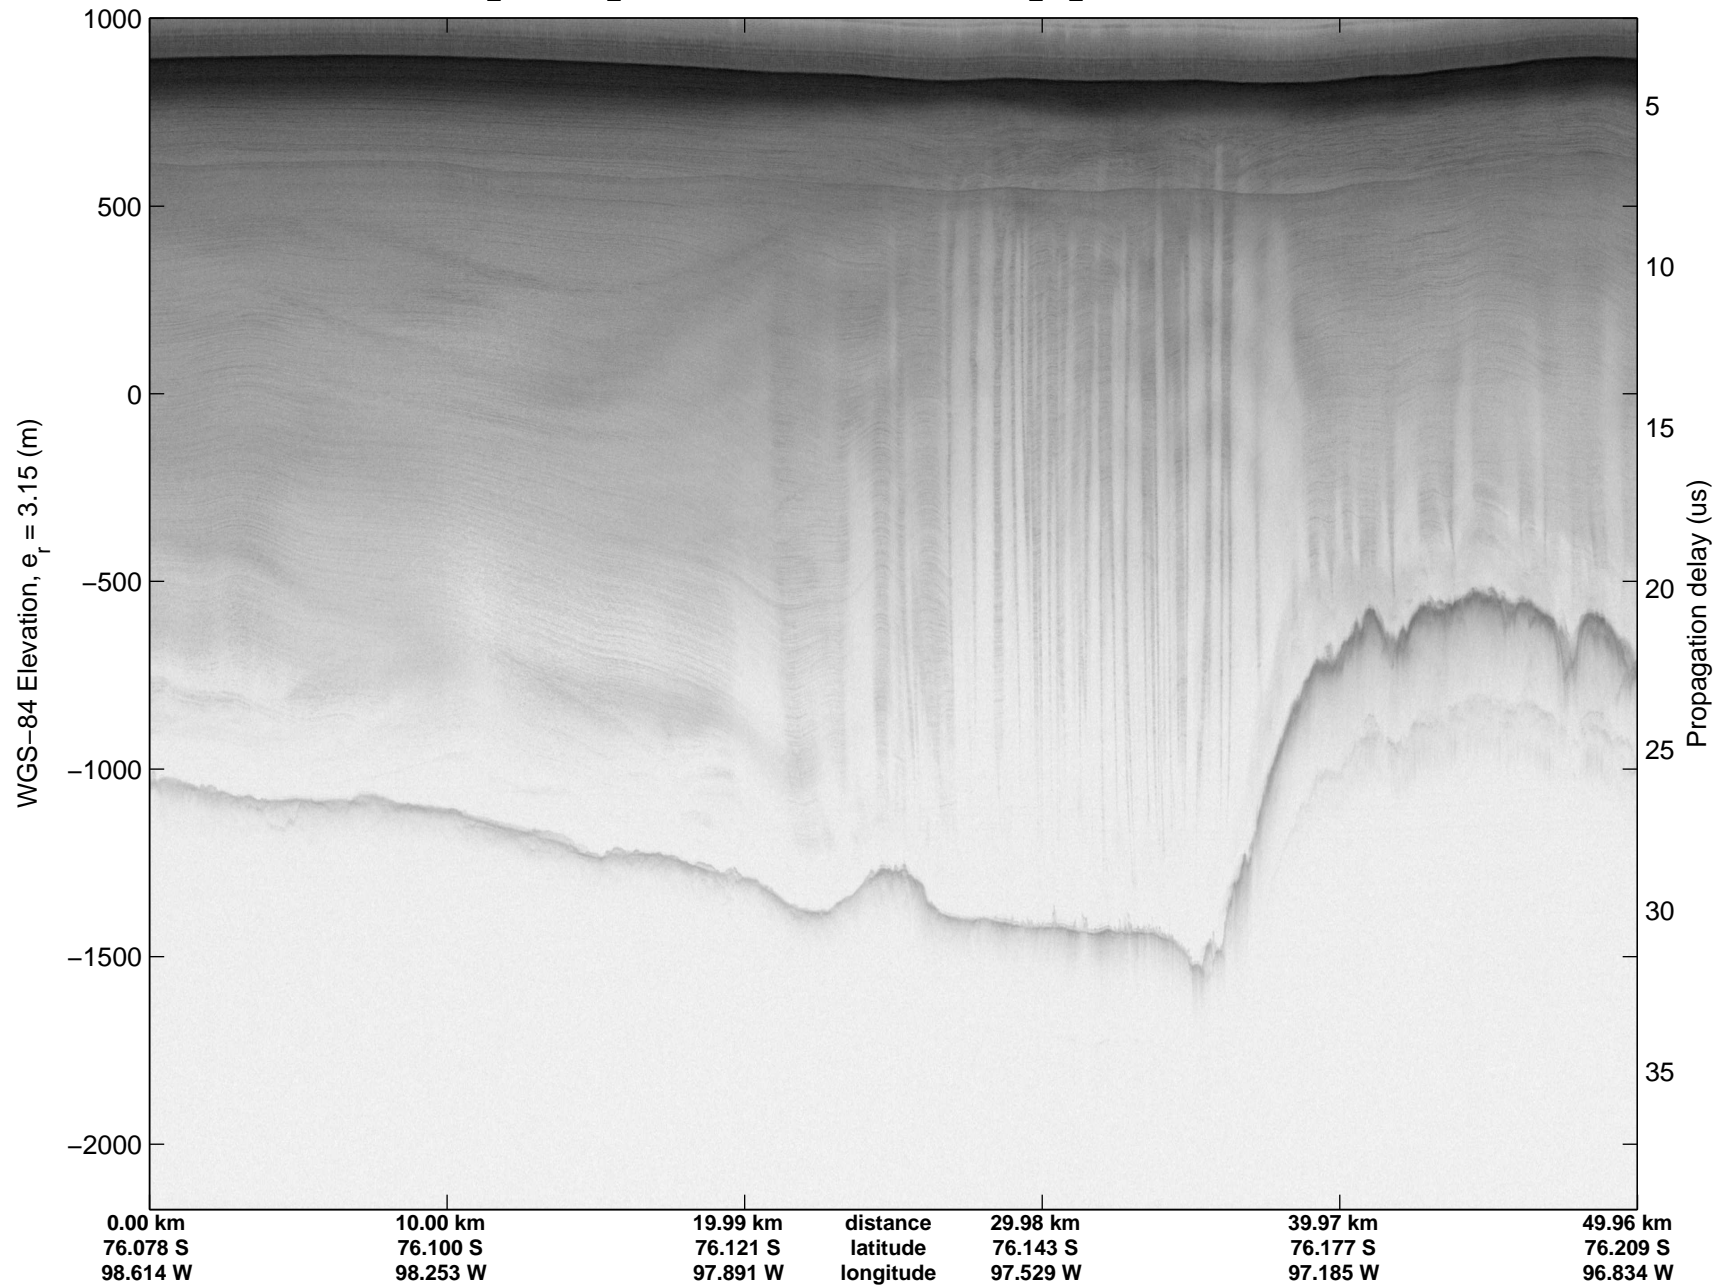

mcords3 2014_Antarctica_DC8: "Land Ice PIG-Arch" 20141106_06_034: 18:53:25.3 to 18:59:50.5 GPS

mcords3 2014_Antarctica_DC8: "Land Ice PIG-Arch" 20141106_06_035: 18:59:50.7 to 19:06:07.5 GPS

mcords3 2014_Antarctica_DC8: "Land Ice PIG-Arch" 20141106_06_035: 18:59:50.7 to 19:06:07.5 GPS

mcords3 2014_Antarctica_DC8: "Land Ice PIG-Arch" 20141106_06_036: 19:06:07.8 to 19:12:13.3 GPS

mcords3 2014_Antarctica_DC8: "Land Ice PIG-Arch" 20141106_06_036: 19:06:07.8 to 19:12:13.3 GPS

mcords3 2014_Antarctica_DC8: "Land Ice PIG-Arch" 20141106_06_037: 19:12:13.5 to 19:18:28.8 GPS