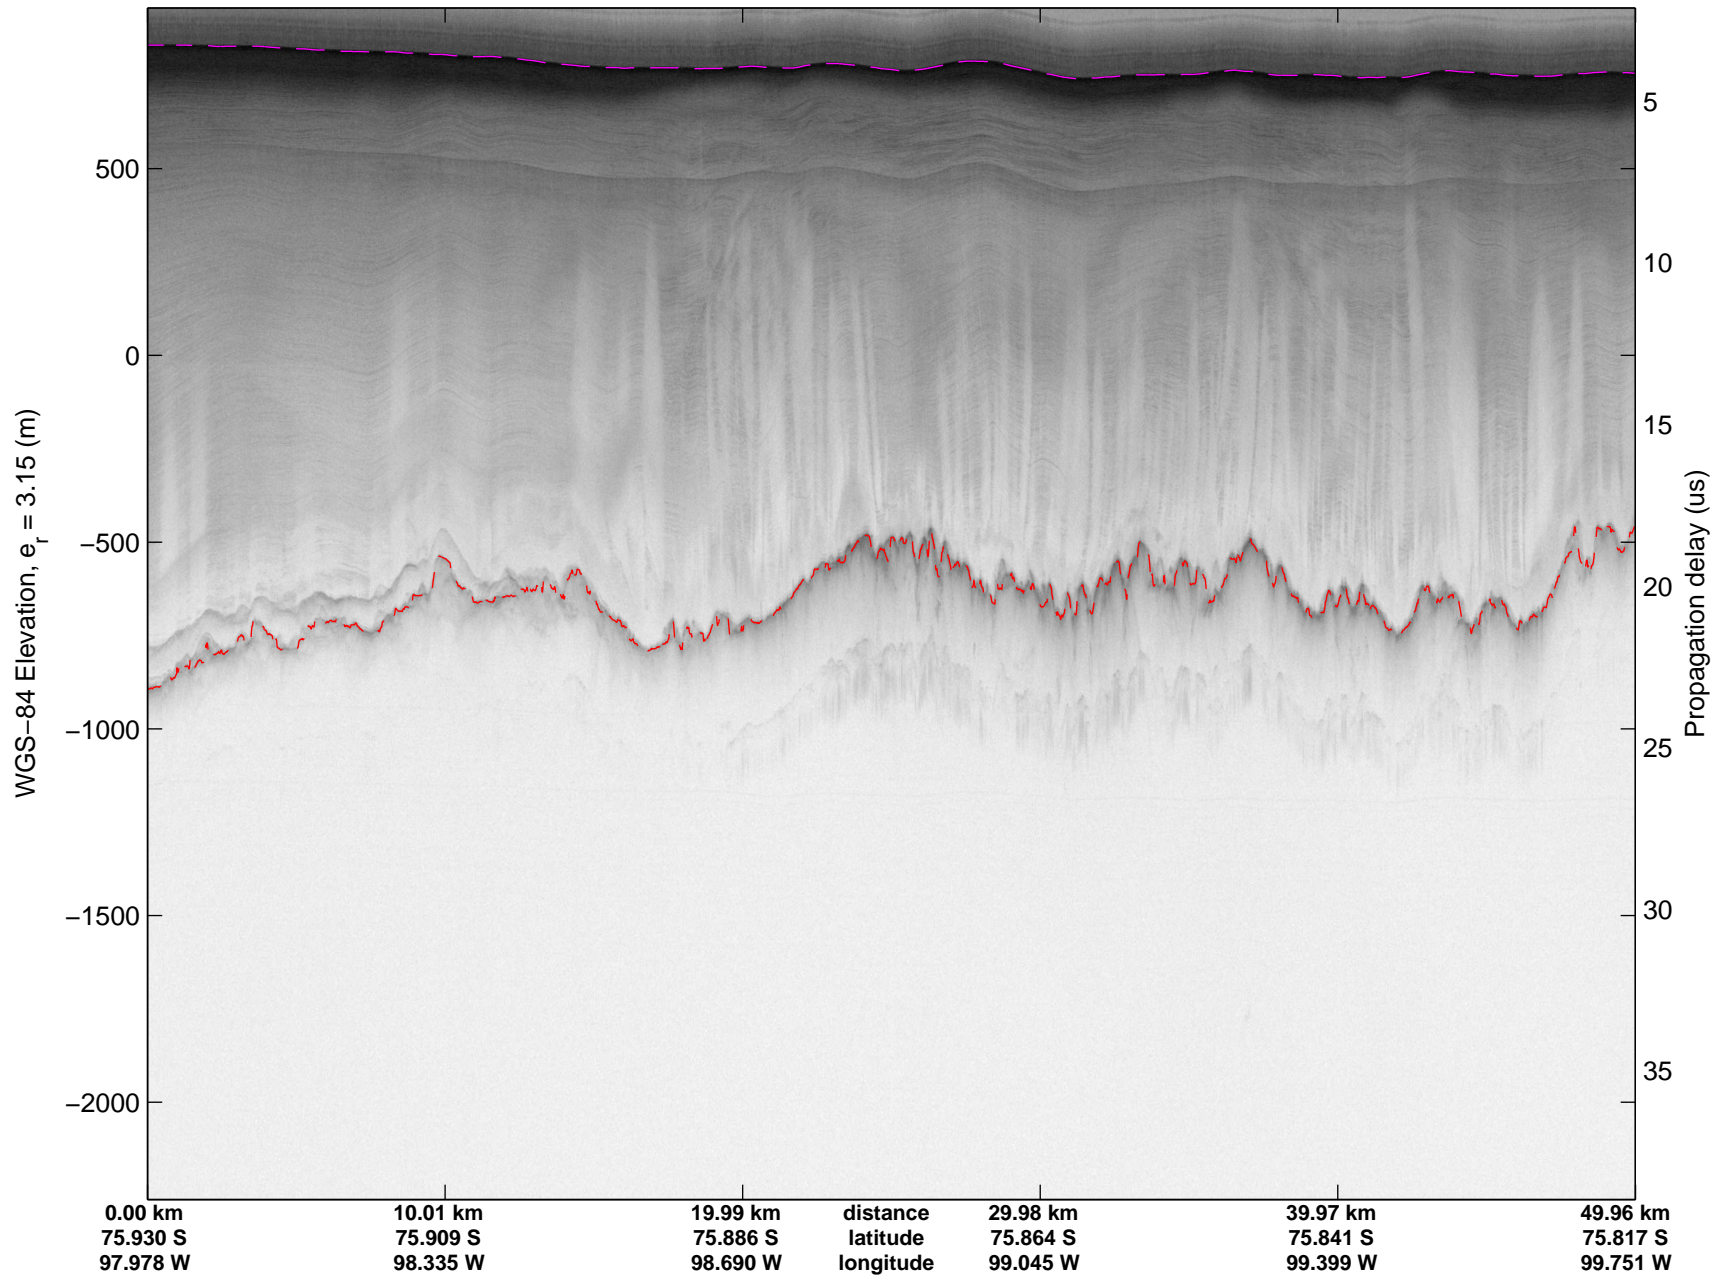

mcords3 2014_Antarctica_DC8: "Land Ice PIG-Arch" 20141106_06_031: 18:35:15.4 to 18:41:11.8 GPS