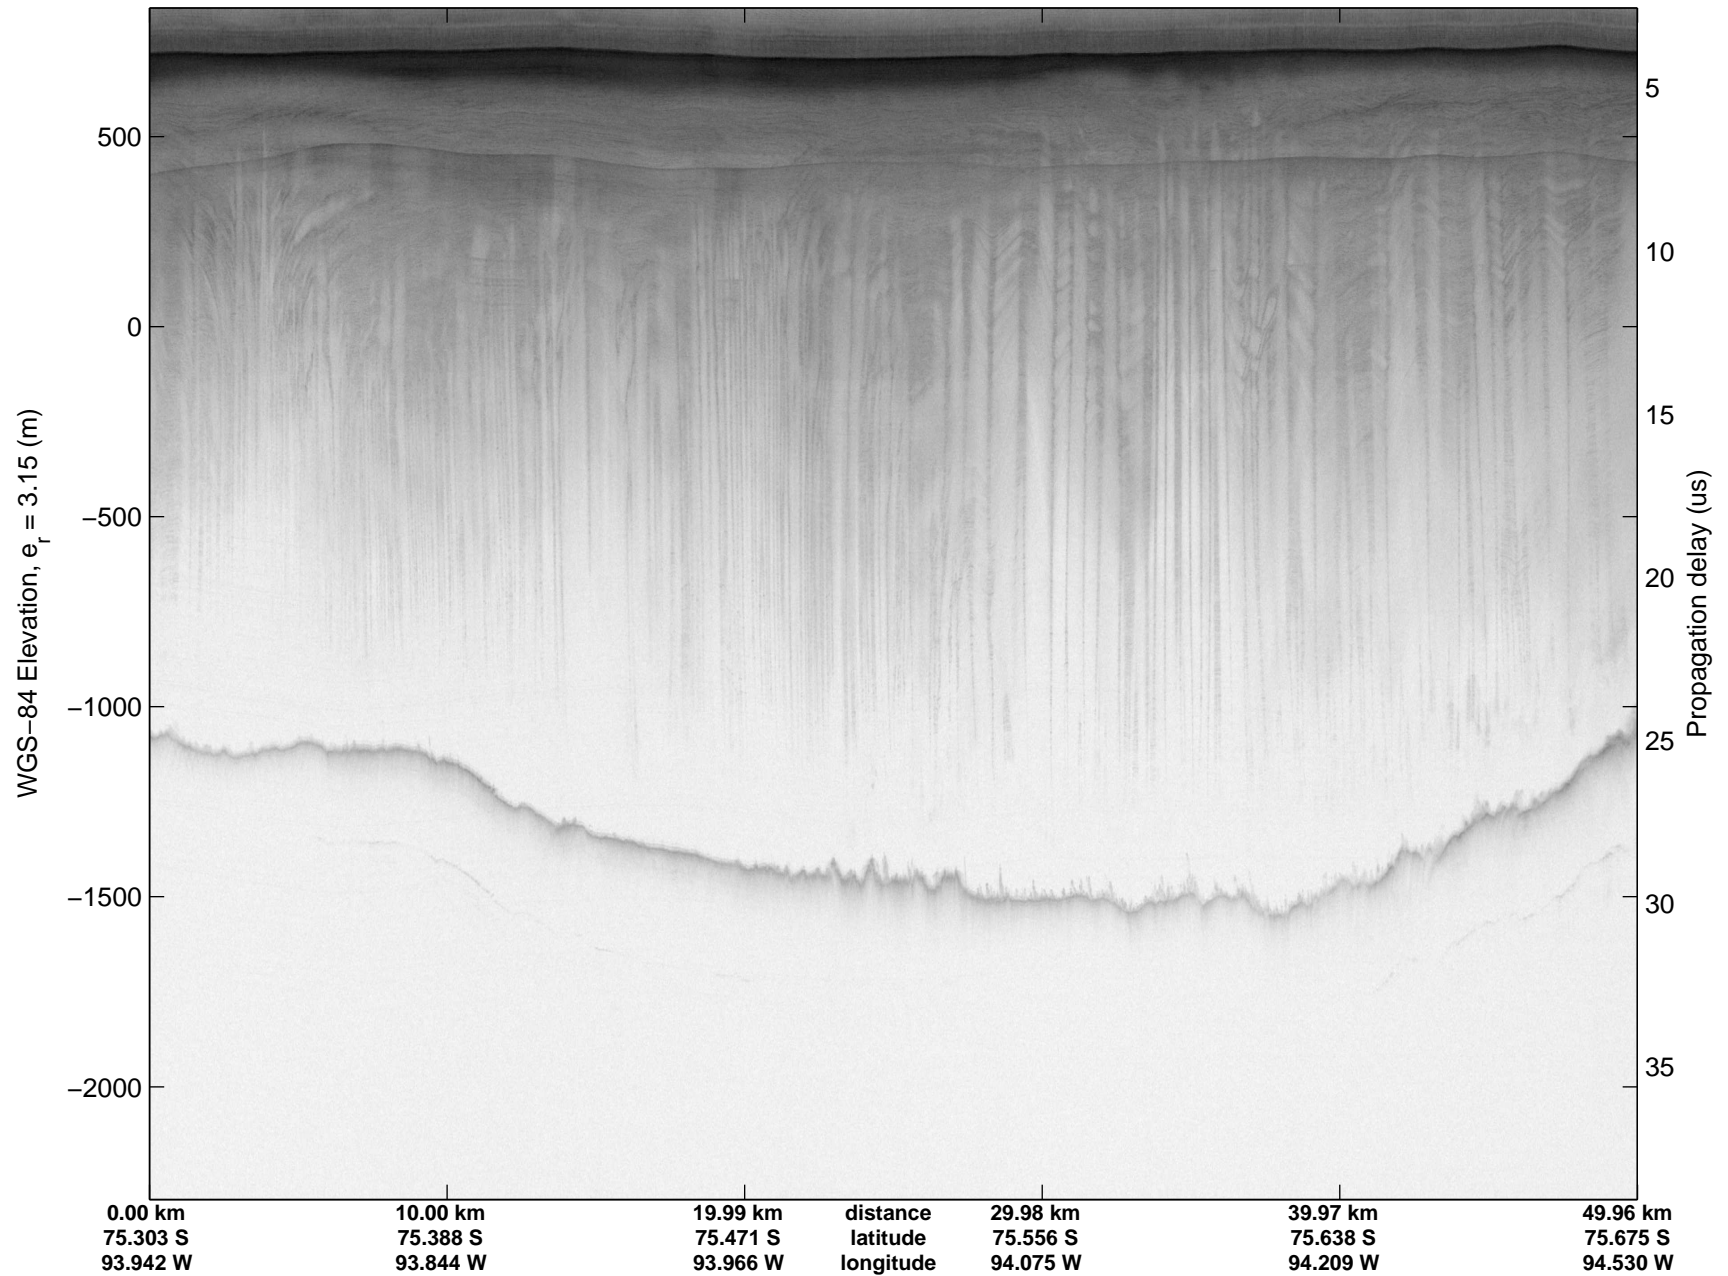

mcords3 2014_Antarctica_DC8: "Land Ice PIG-Arch" 20141106_06_005: 15:53:58.9 to 15:59:33.7 GPS