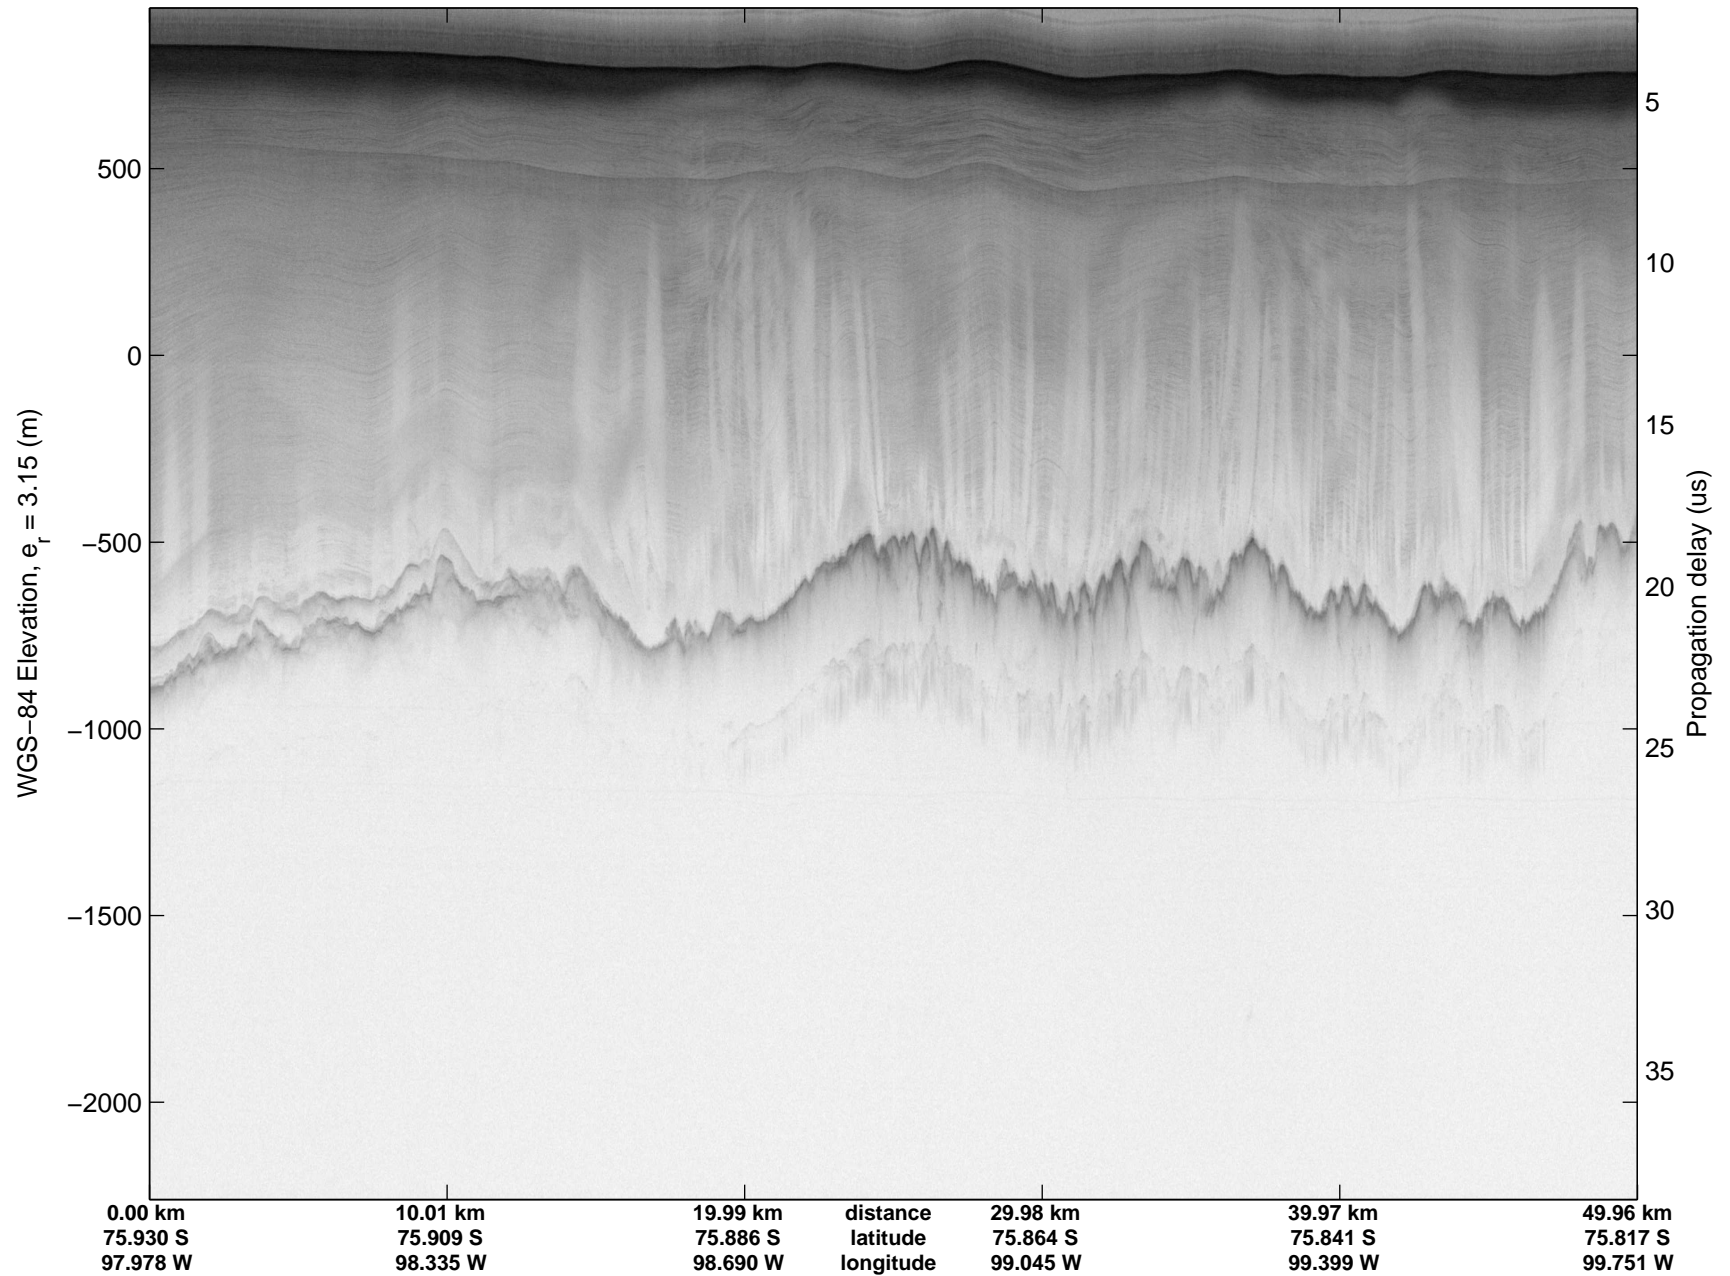

mcords3 2014_Antarctica_DC8: "Land Ice PIG-Arch" 20141106_06_030: 18:29:12.4 to 18:35:15.1 GPS

Land Ice PIG-Arch
20141106_06_031
Polar Stereograph -71N/0E

mcords3 2014_Antarctica_DC8: "Land Ice PIG-Arch" 20141106_06_031: 18:35:15.4 to 18:41:11.8 GPS