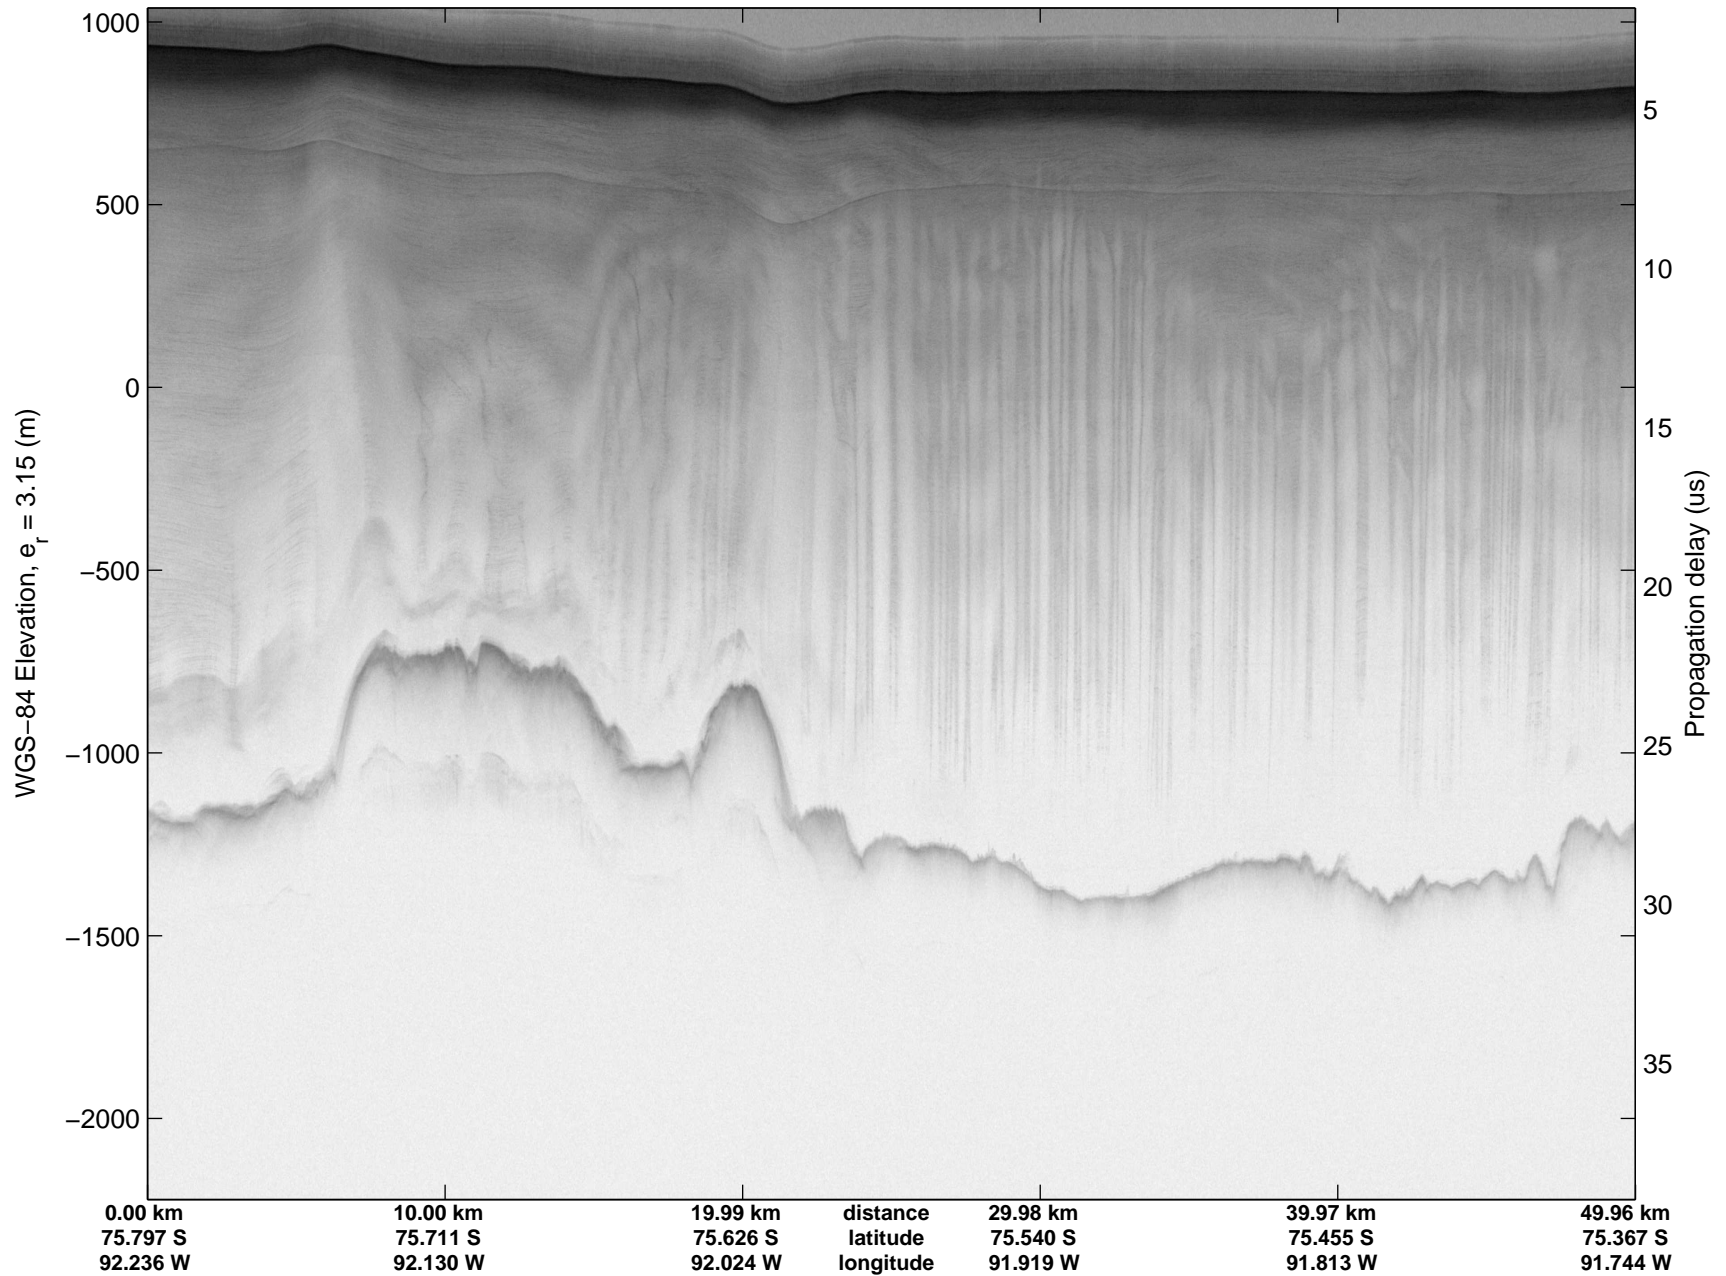

mcords3 2014_Antarctica_DC8: "Land Ice PIG-Arch" 20141106_06_037: 19:12:13.5 to 19:18:28.8 GPS

mcords3 2014_Antarctica_DC8: "Land Ice PIG-Arch" 20141106_06_038: 19:18:29.1 to 19:24:57.1 GPS

mcords3 2014_Antarctica_DC8: "Land Ice PIG-Arch" 20141106_06_038: 19:18:29.1 to 19:24:57.1 GPS

Land Ice PIG-Arch
20141106_06_039
Polar Stereograph -71N/0E

mcords3 2014_Antarctica_DC8: "Land Ice PIG-Arch" 20141106_06_039: 19:24:57.4 to 19:31:04.2 GPS

mcords3 2014_Antarctica_DC8: "Land Ice PIG-Arch" 20141106_06_039: 19:24:57.4 to 19:31:04.2 GPS

mcords3 2014_Antarctica_DC8: "Land Ice PIG-Arch" 20141106_06_040: 19:31:04.5 to 19:37:15.1 GPS

mcords3 2014_Antarctica_DC8: "Land Ice PIG-Arch" 20141106_06_040: 19:31:04.5 to 19:37:15.1 GPS

mcords3 2014_Antarctica_DC8: "Land Ice PIG-Arch" 20141106_06_041: 19:37:15.4 to 19:43:40.3 GPS