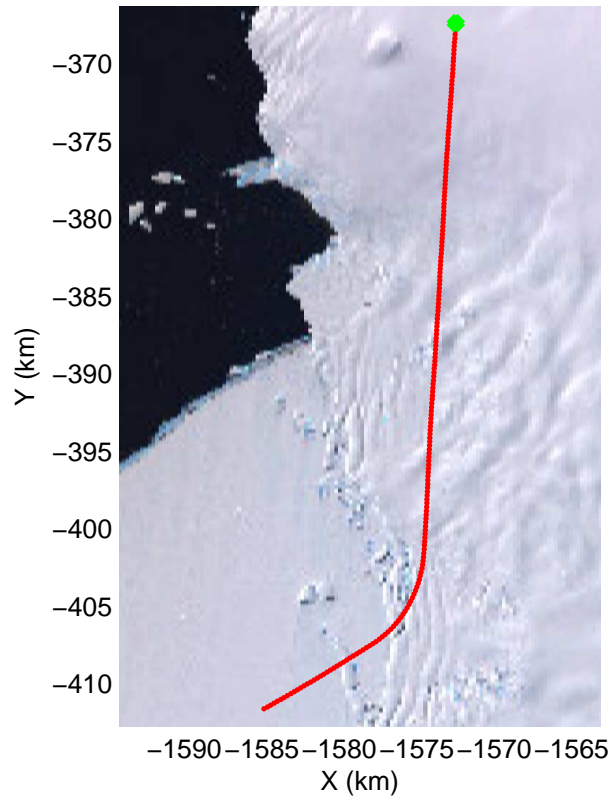

Land Ice PIG-Arch
20141106_06_011
Polar Stereograph -71N/0E