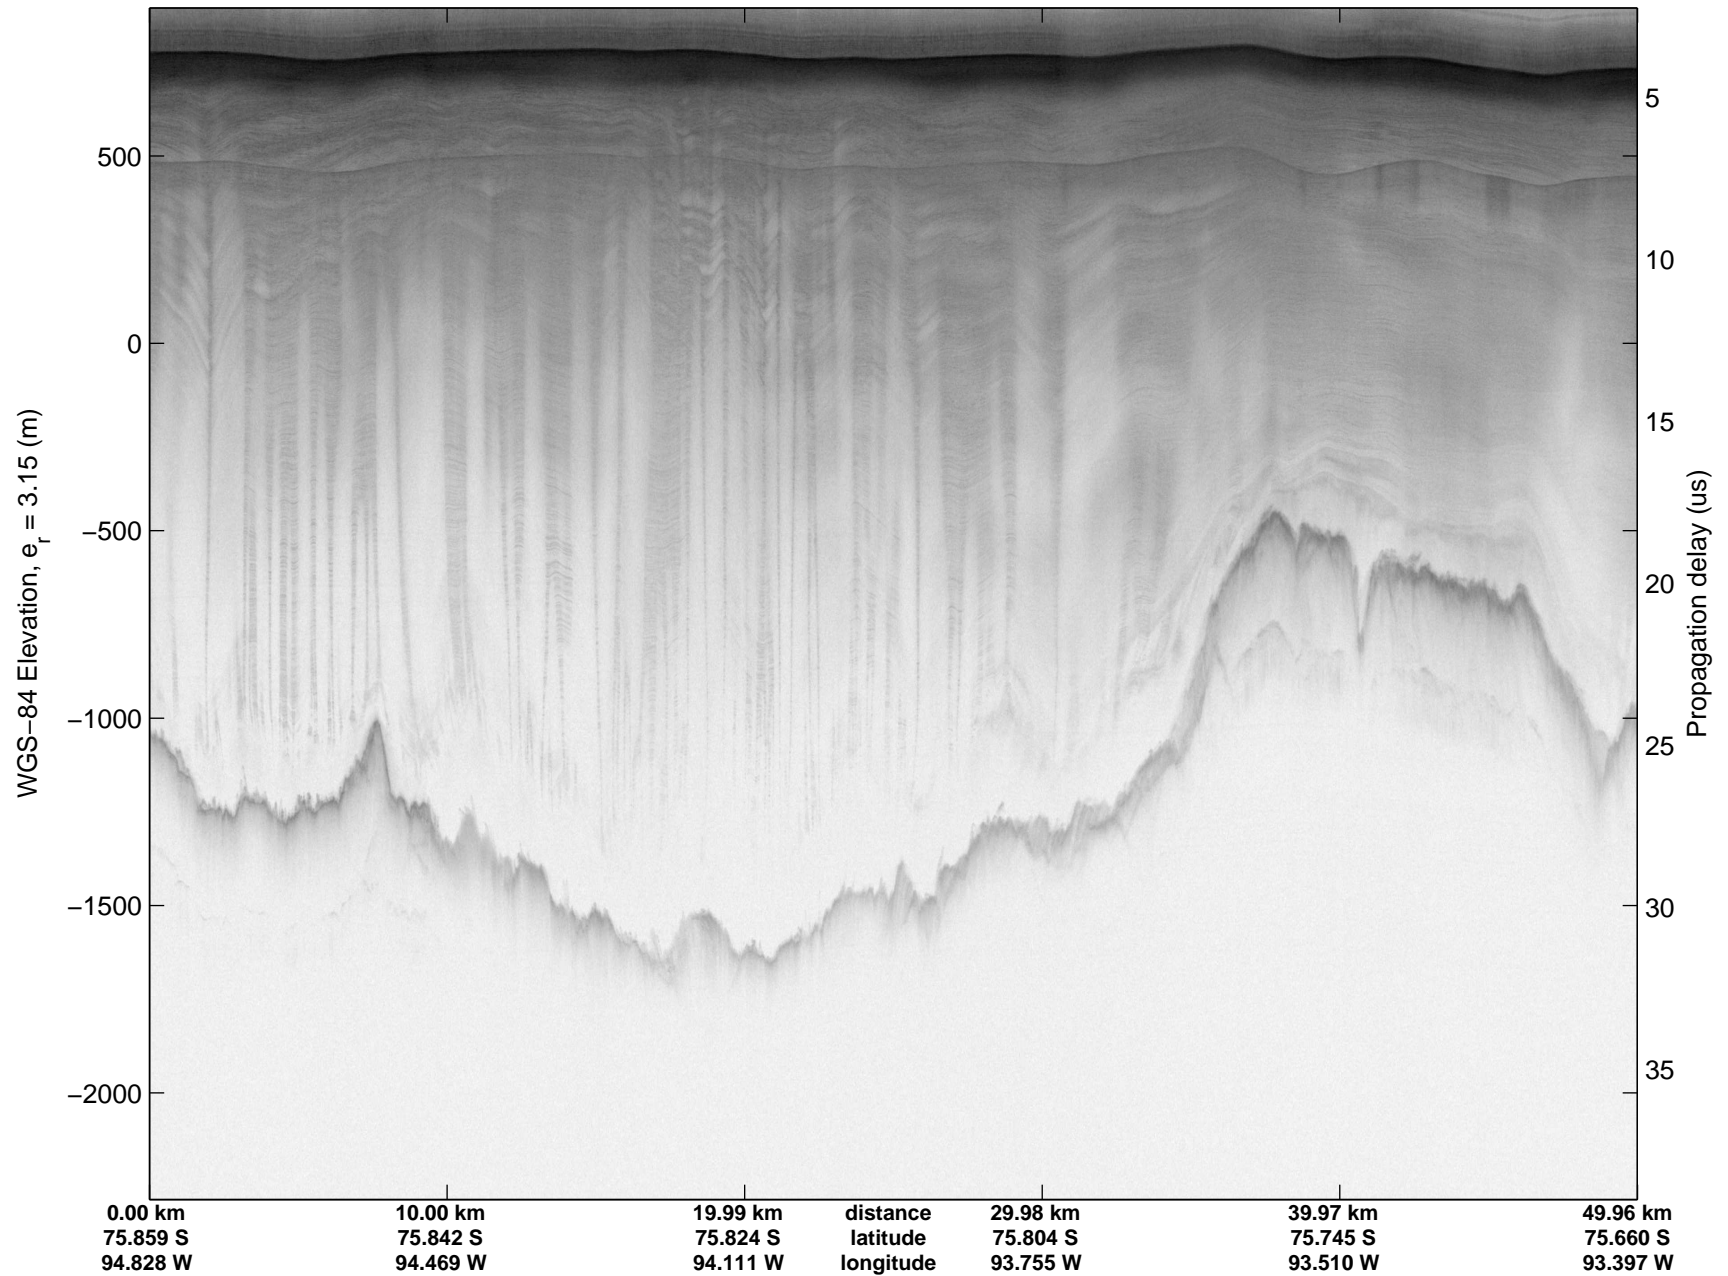

mcords3 2014_Antarctica_DC8: "Land Ice PIG-Arch" 20141106_06_019: 17:20:45.3 to 17:27:04.1 GPS