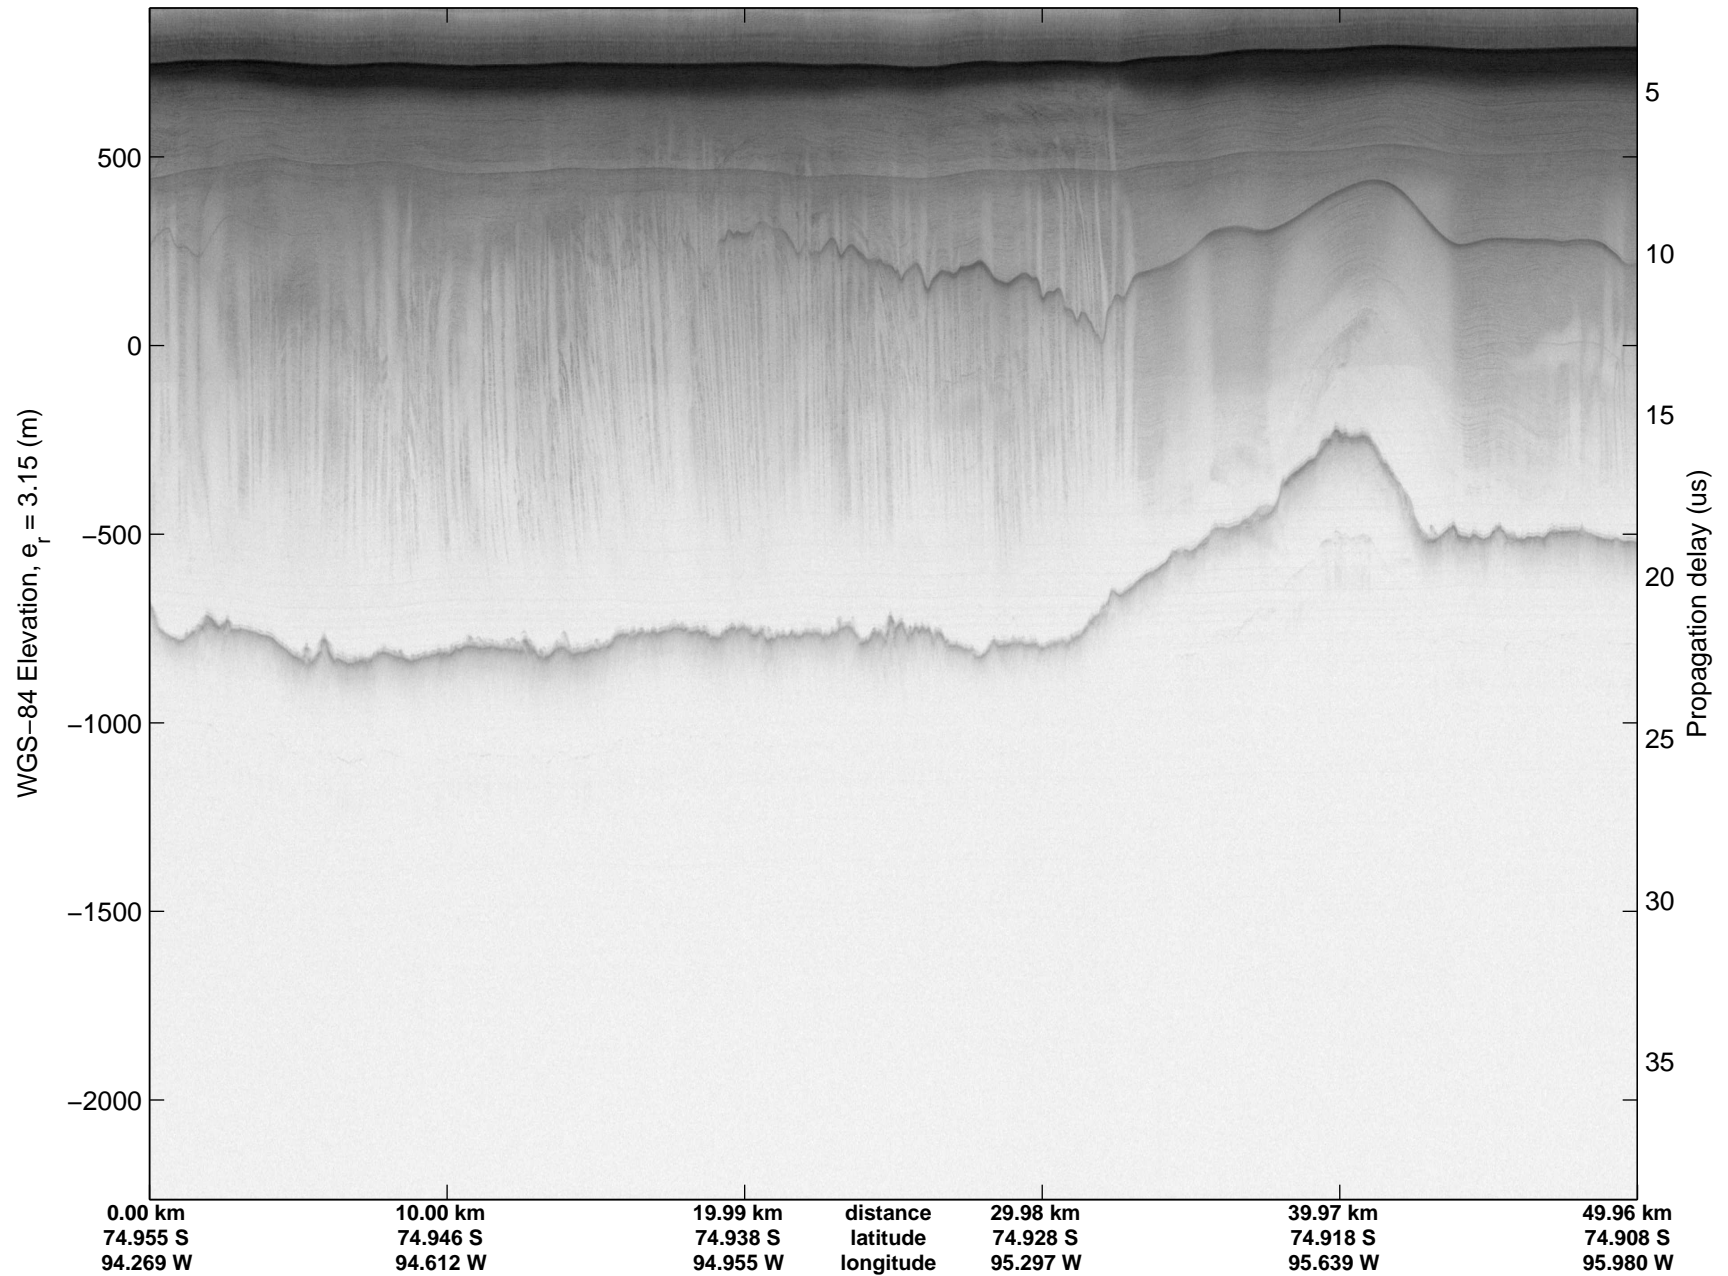

mcords3 2014_Antarctica_DC8: "Land Ice PIG-Arch" 20141106_06_022: 17:39:39.3 to 17:45:44.1 GPS