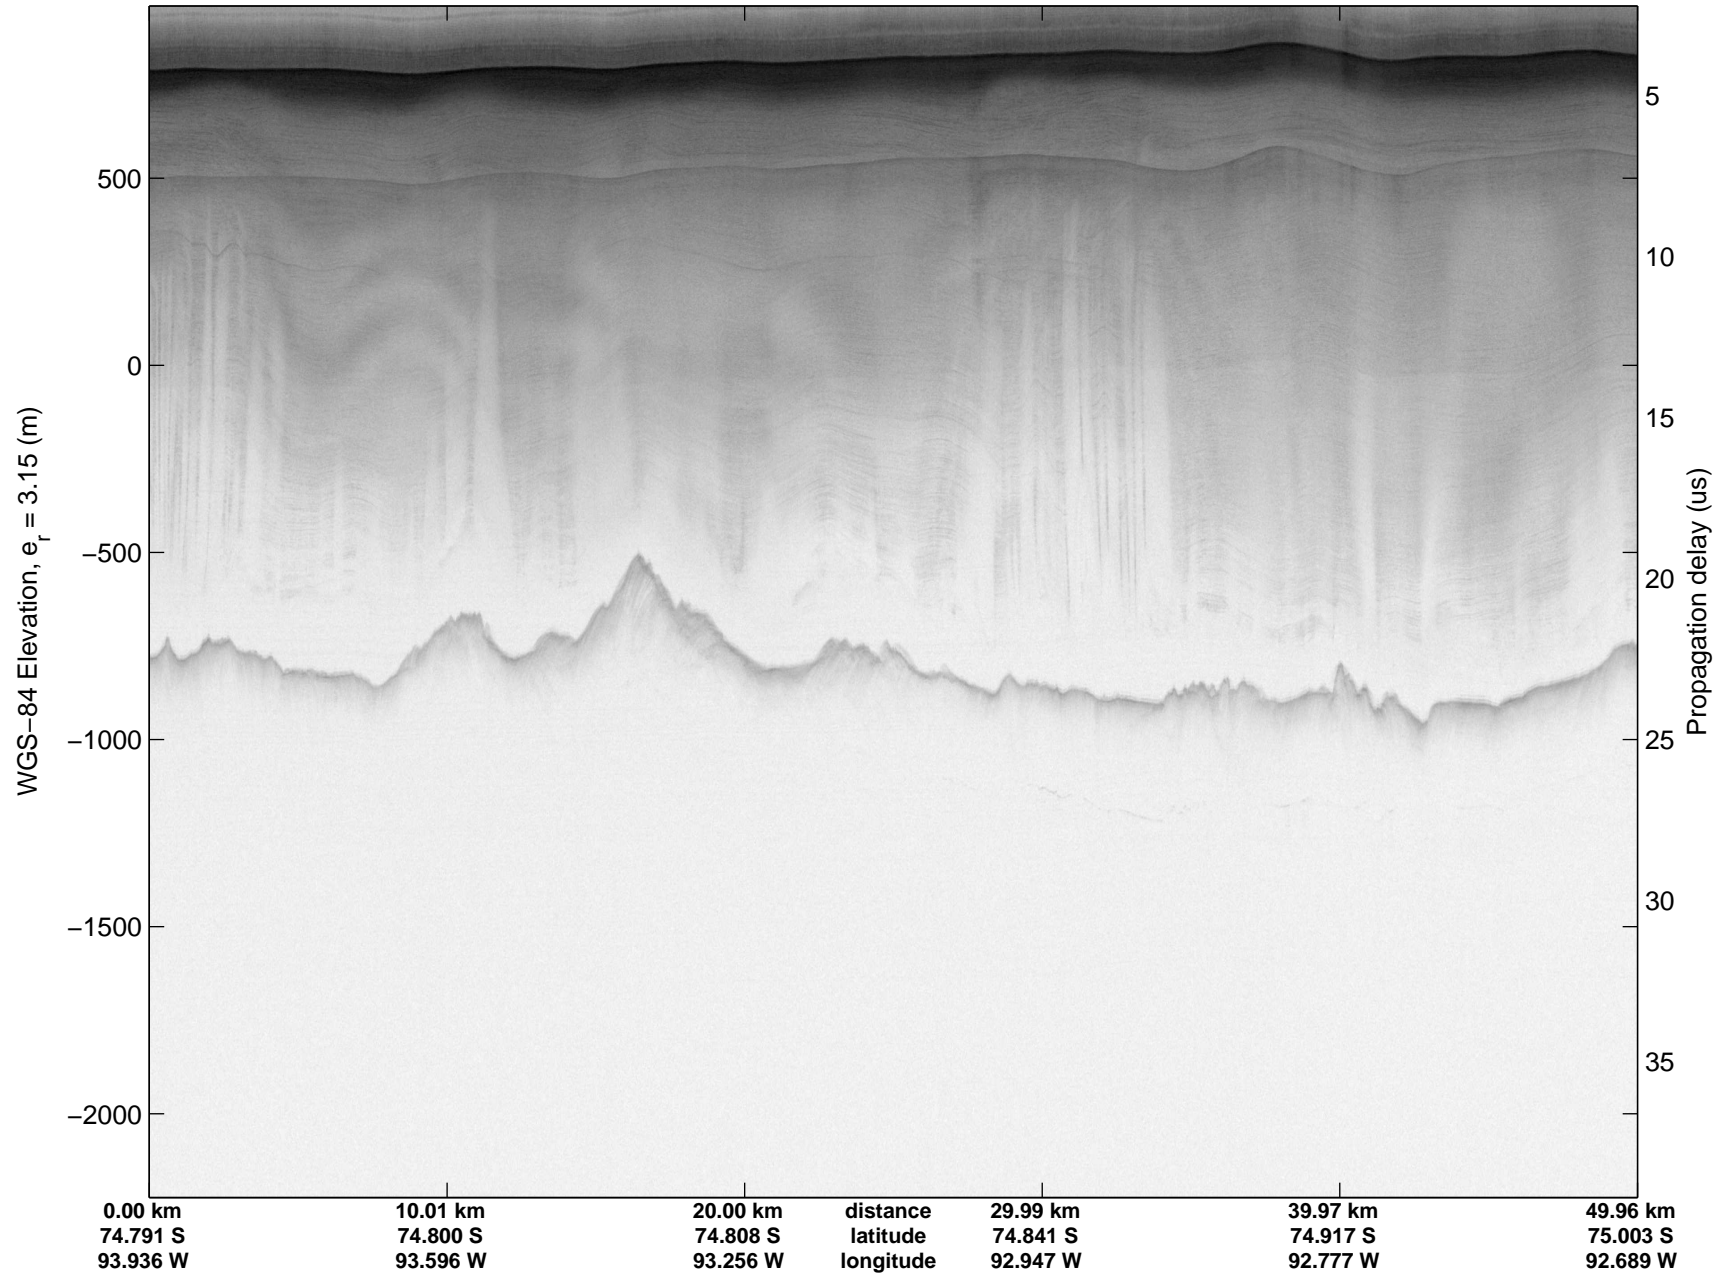

mcords3 2014_Antarctica_DC8: "Land Ice PIG-Arch" 20141106_06_025: 17:58:38.1 to 18:04:49.6 GPS