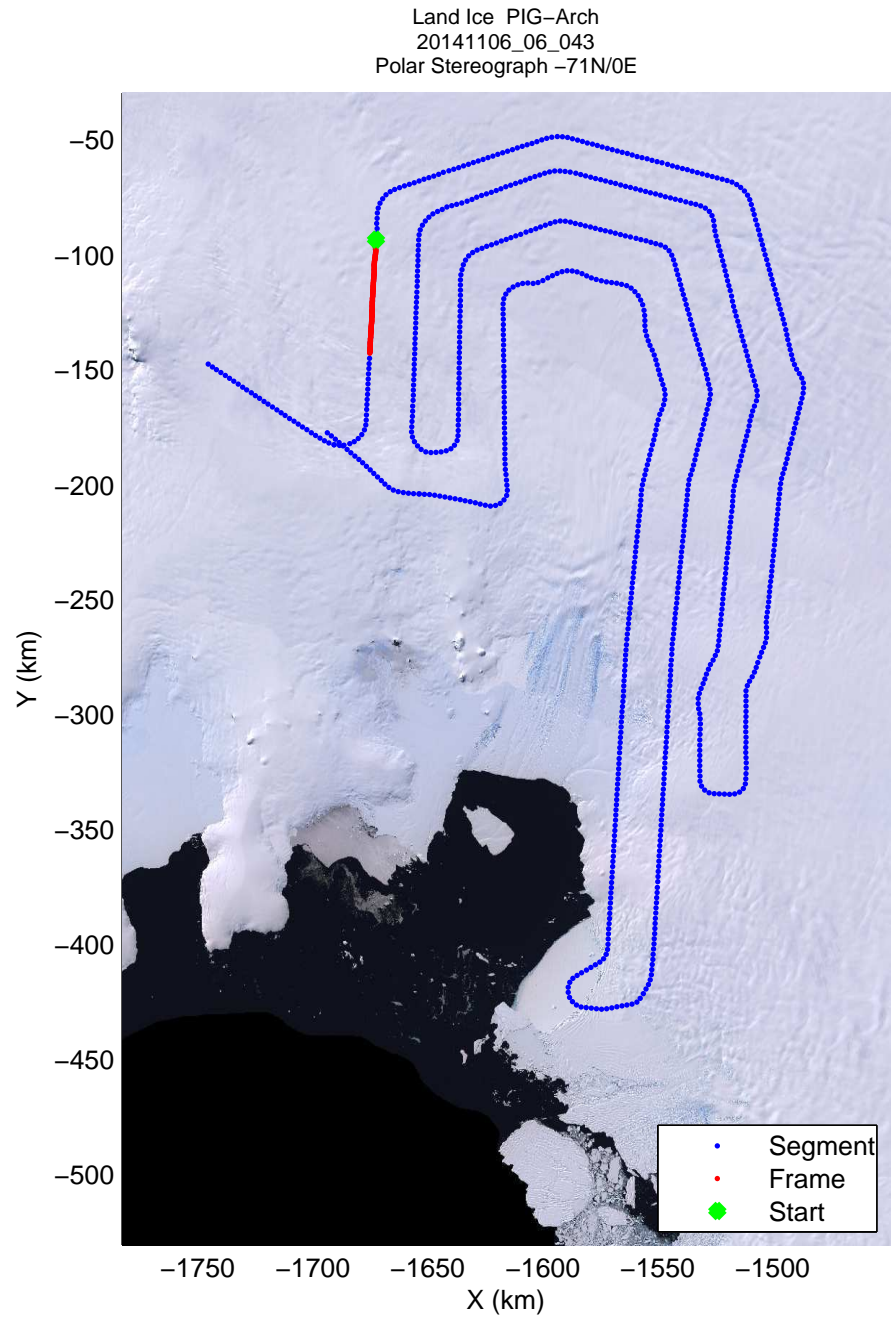

mcords3 2014_Antarctica_DC8: "Land Ice PIG-Arch" 20141106_06_041: 19:37:15.4 to 19:43:40.3 GPS

mcords3 2014_Antarctica_DC8: "Land Ice PIG-Arch" 20141106_06_042: 19:43:40.6 to 19:50:01.5 GPS

mcords3 2014_Antarctica_DC8: "Land Ice PIG-Arch" 20141106_06_042: 19:43:40.6 to 19:50:01.5 GPS