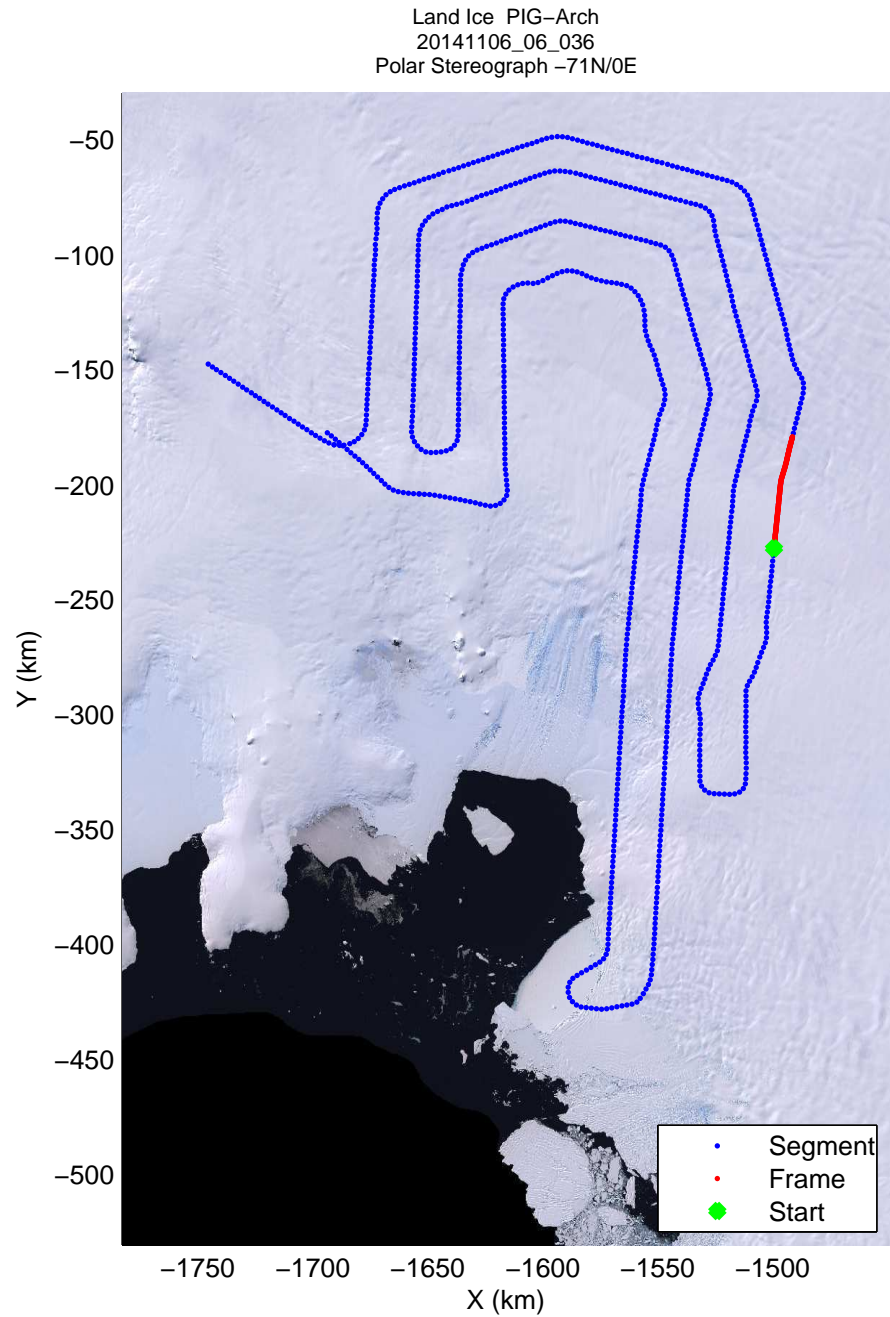

mcords3 2014_Antarctica_DC8: "Land Ice PIG-Arch" 20141106_06_034: 18:53:25.3 to 18:59:50.5 GPS

mcords3 2014_Antarctica_DC8: "Land Ice PIG-Arch" 20141106_06_035: 18:59:50.7 to 19:06:07.5 GPS

mcords3 2014_Antarctica_DC8: "Land Ice PIG-Arch" 20141106_06_035: 18:59:50.7 to 19:06:07.5 GPS