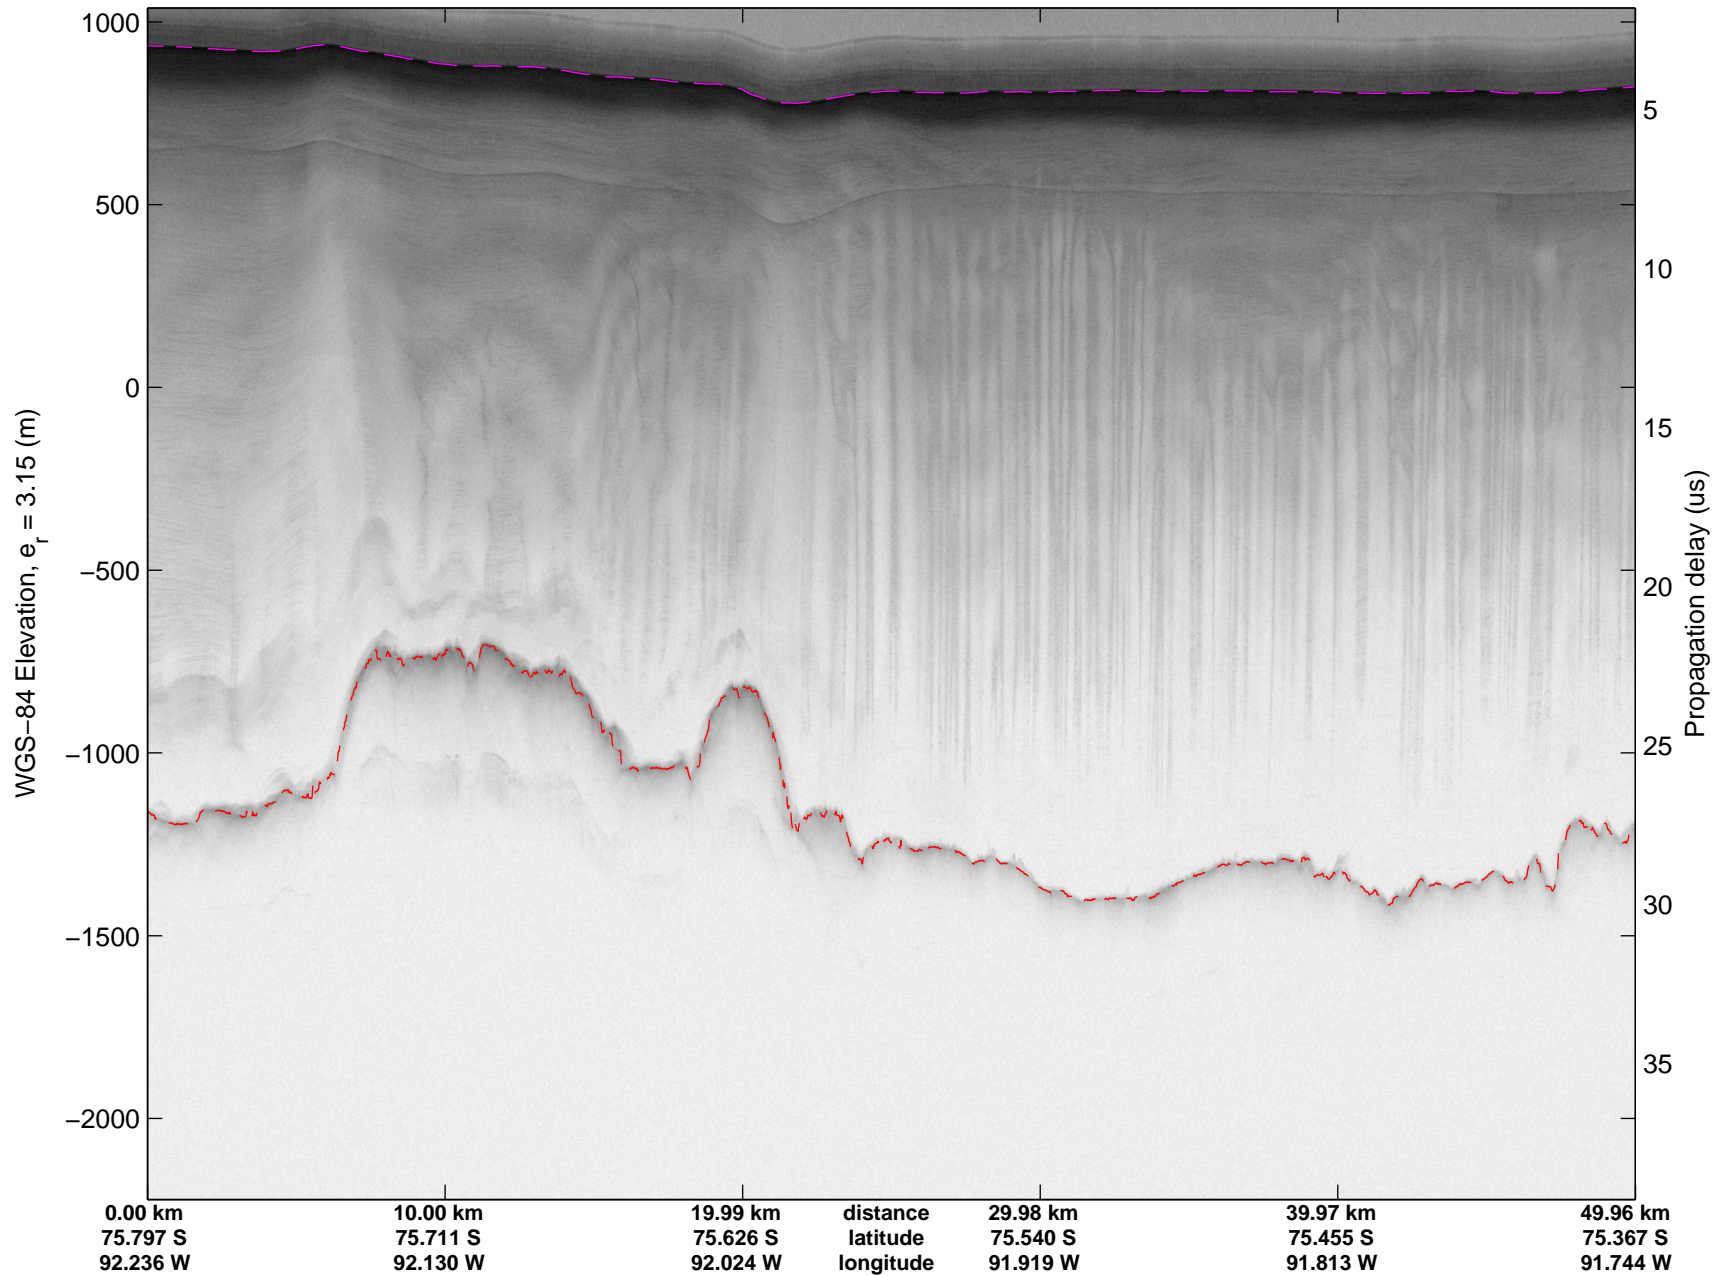

Land Ice PIG-Arch
20141106_06_039
Polar Stereograph -71N/0E

mcords3 2014_Antarctica_DC8: "Land Ice PIG-Arch" 20141106_06_039: 19:24:57.4 to 19:31:04.2 GPS

mcords3 2014_Antarctica_DC8: "Land Ice PIG-Arch" 20141106_06_039: 19:24:57.4 to 19:31:04.2 GPS

mcords3 2014_Antarctica_DC8: "Land Ice PIG-Arch" 20141106_06_040: 19:31:04.5 to 19:37:15.1 GPS

mcords3 2014_Antarctica_DC8: "Land Ice PIG-Arch" 20141106_06_040: 19:31:04.5 to 19:37:15.1 GPS

mcords3 2014_Antarctica_DC8: "Land Ice PIG-Arch" 20141106_06_041: 19:37:15.4 to 19:43:40.3 GPS