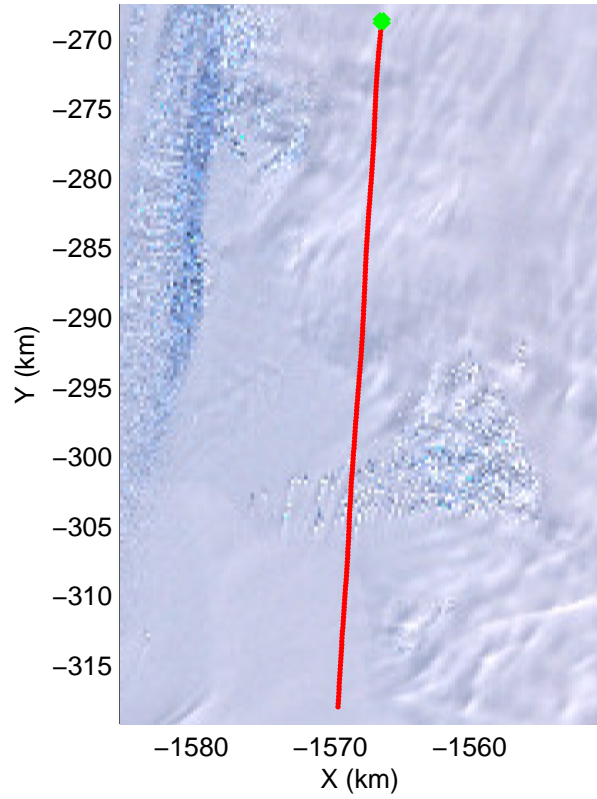

mcords3 2014_Antarctica_DC8: "Land Ice PIG-Arch" 20141106_06_007: 16:05:25.0 to 16:11:19.8 GPS

mcords3 2014_Antarctica_DC8: "Land Ice PIG-Arch" 20141106_06_008: 16:11:20.1 to 16:17:16.5 GPS

mcords3 2014_Antarctica_DC8: "Land Ice PIG-Arch" 20141106_06_008: 16:11:20.1 to 16:17:16.5 GPS