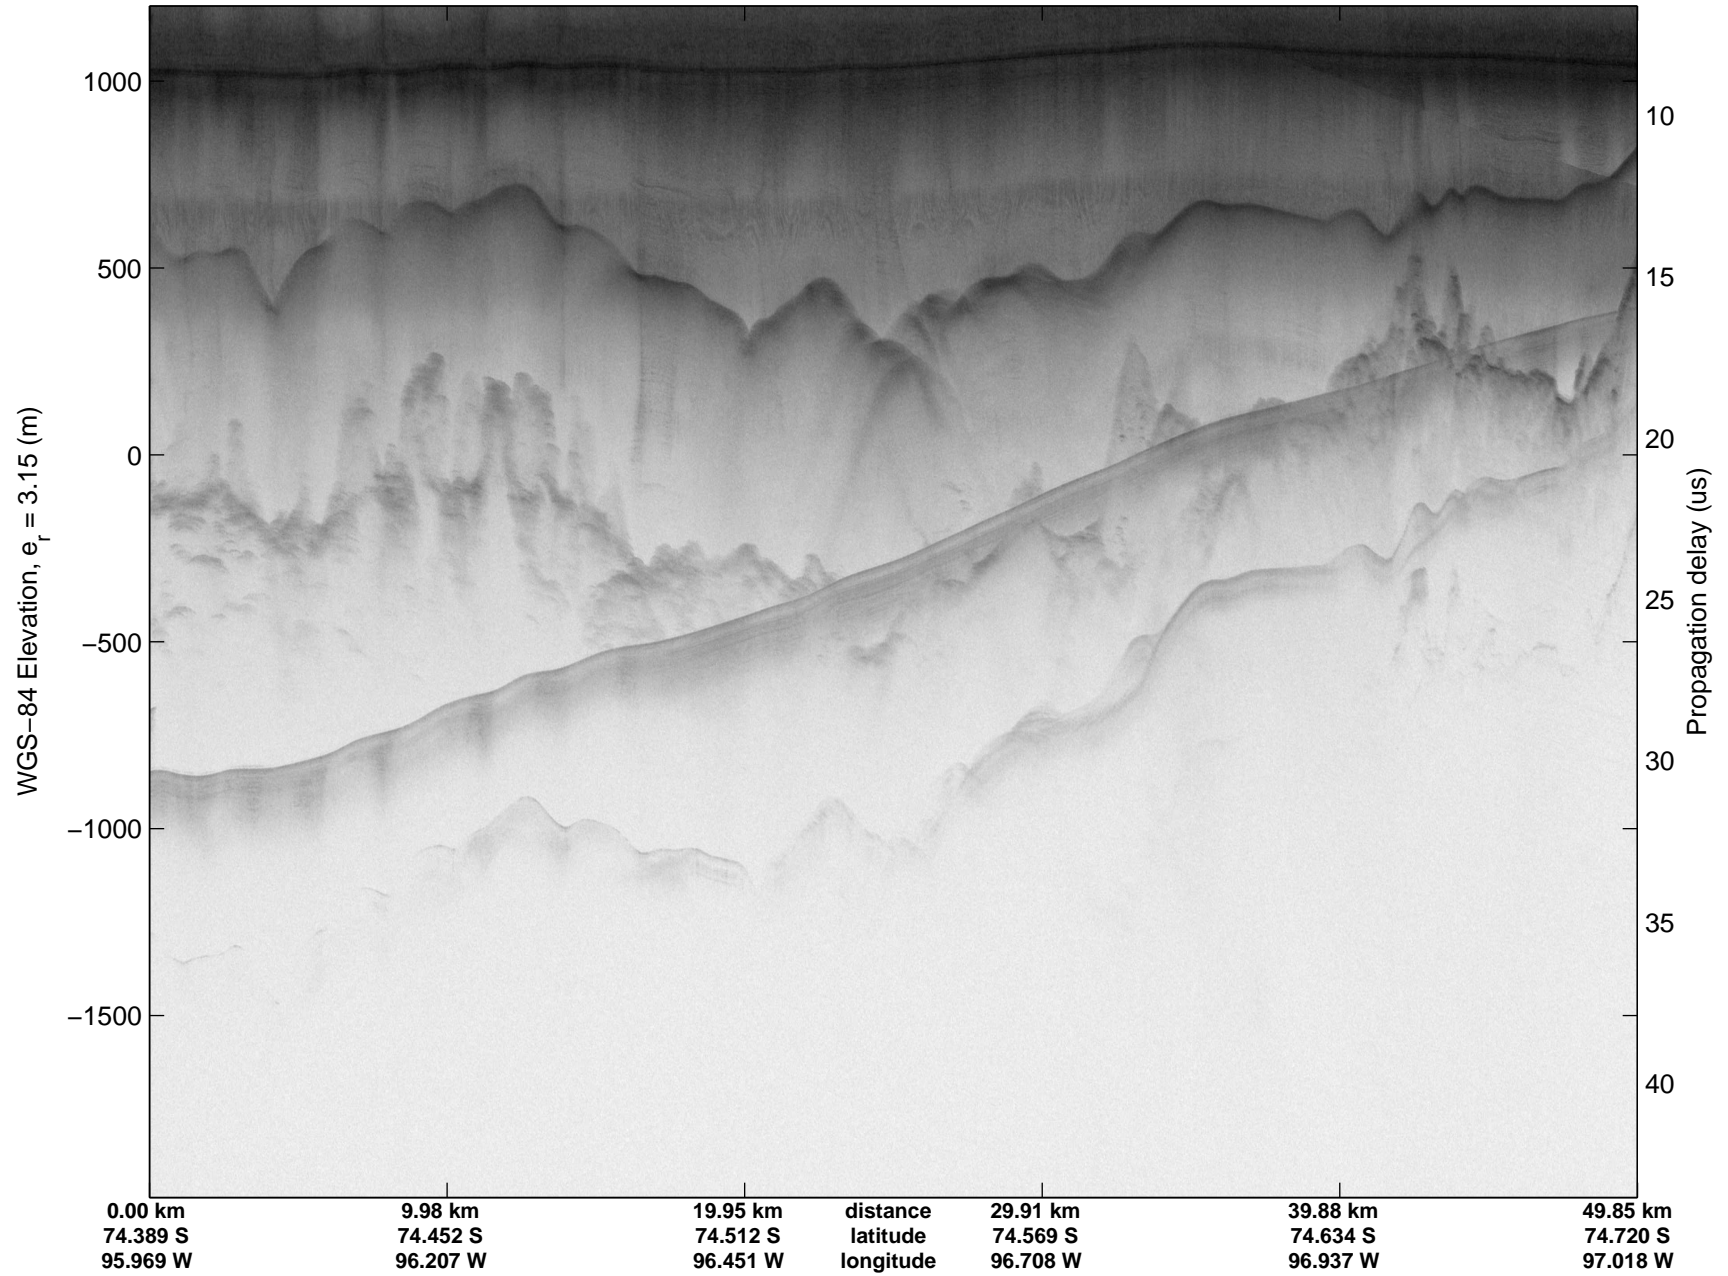

mcords3 2014_Antarctica_DC8: "Land Ice PIG-Arch" 20141106_06_001: 15:30:11.1 to 15:35:32.9 GPS

mcords3 2014_Antarctica_DC8: "Land Ice PIG-Arch" 20141106_06_001: 15:30:11.1 to 15:35:32.9 GPS

mcords3 2014_Antarctica_DC8: "Land Ice PIG-Arch" 20141106_06_002: 15:35:33.2 to 15:41:25.1 GPS