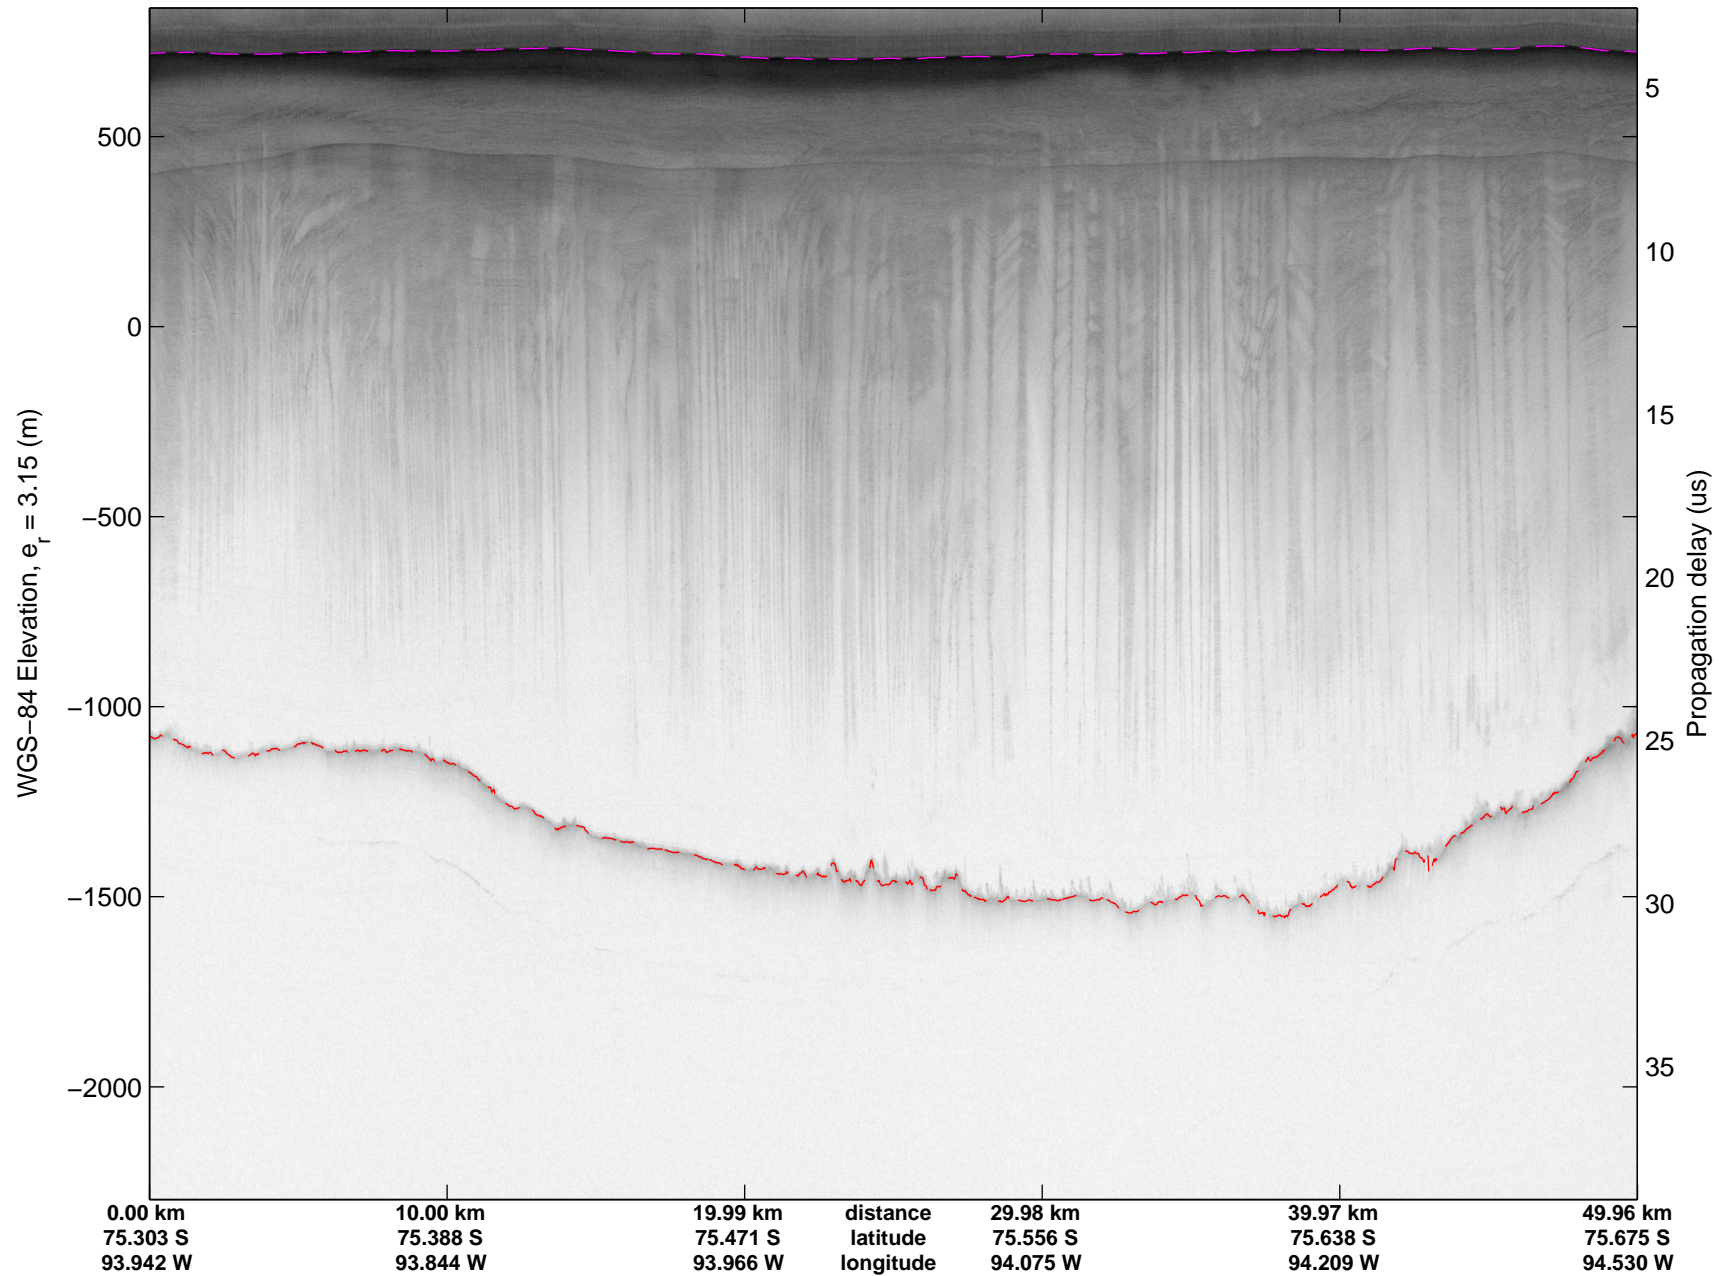

mcords3 2014_Antarctica_DC8: "Land Ice PIG-Arch" 20141106_06_005: 15:53:58.9 to 15:59:33.7 GPS