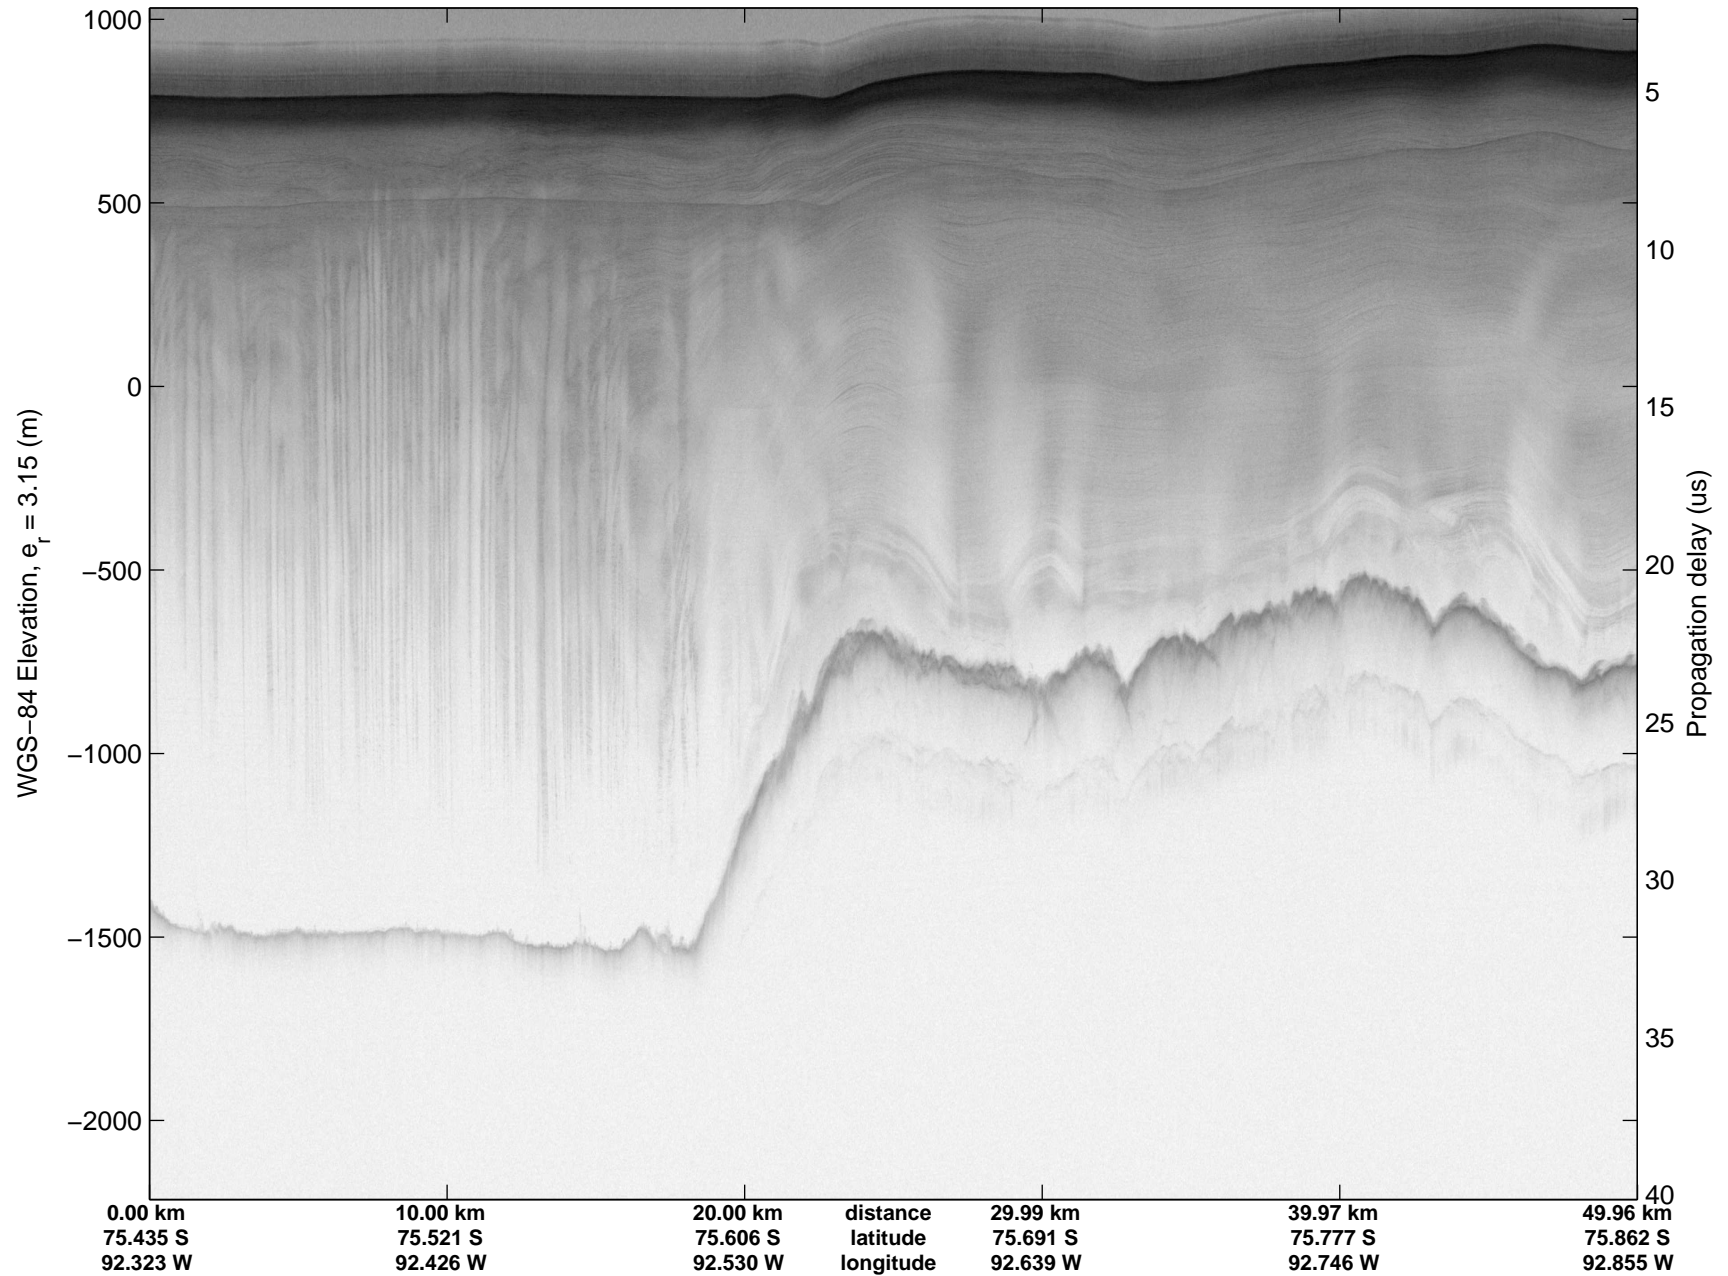

mcords3 2014_Antarctica_DC8: "Land Ice PIG-Arch" 20141106_06_026: 18:04:49.8 to 18:11:11.7 GPS

Land Ice PIG-Arch
20141106_06_027
Polar Stereograph -71N/0E

mcords3 2014_Antarctica_DC8: "Land Ice PIG-Arch" 20141106_06_027: 18:11:12.0 to 18:17:14.4 GPS