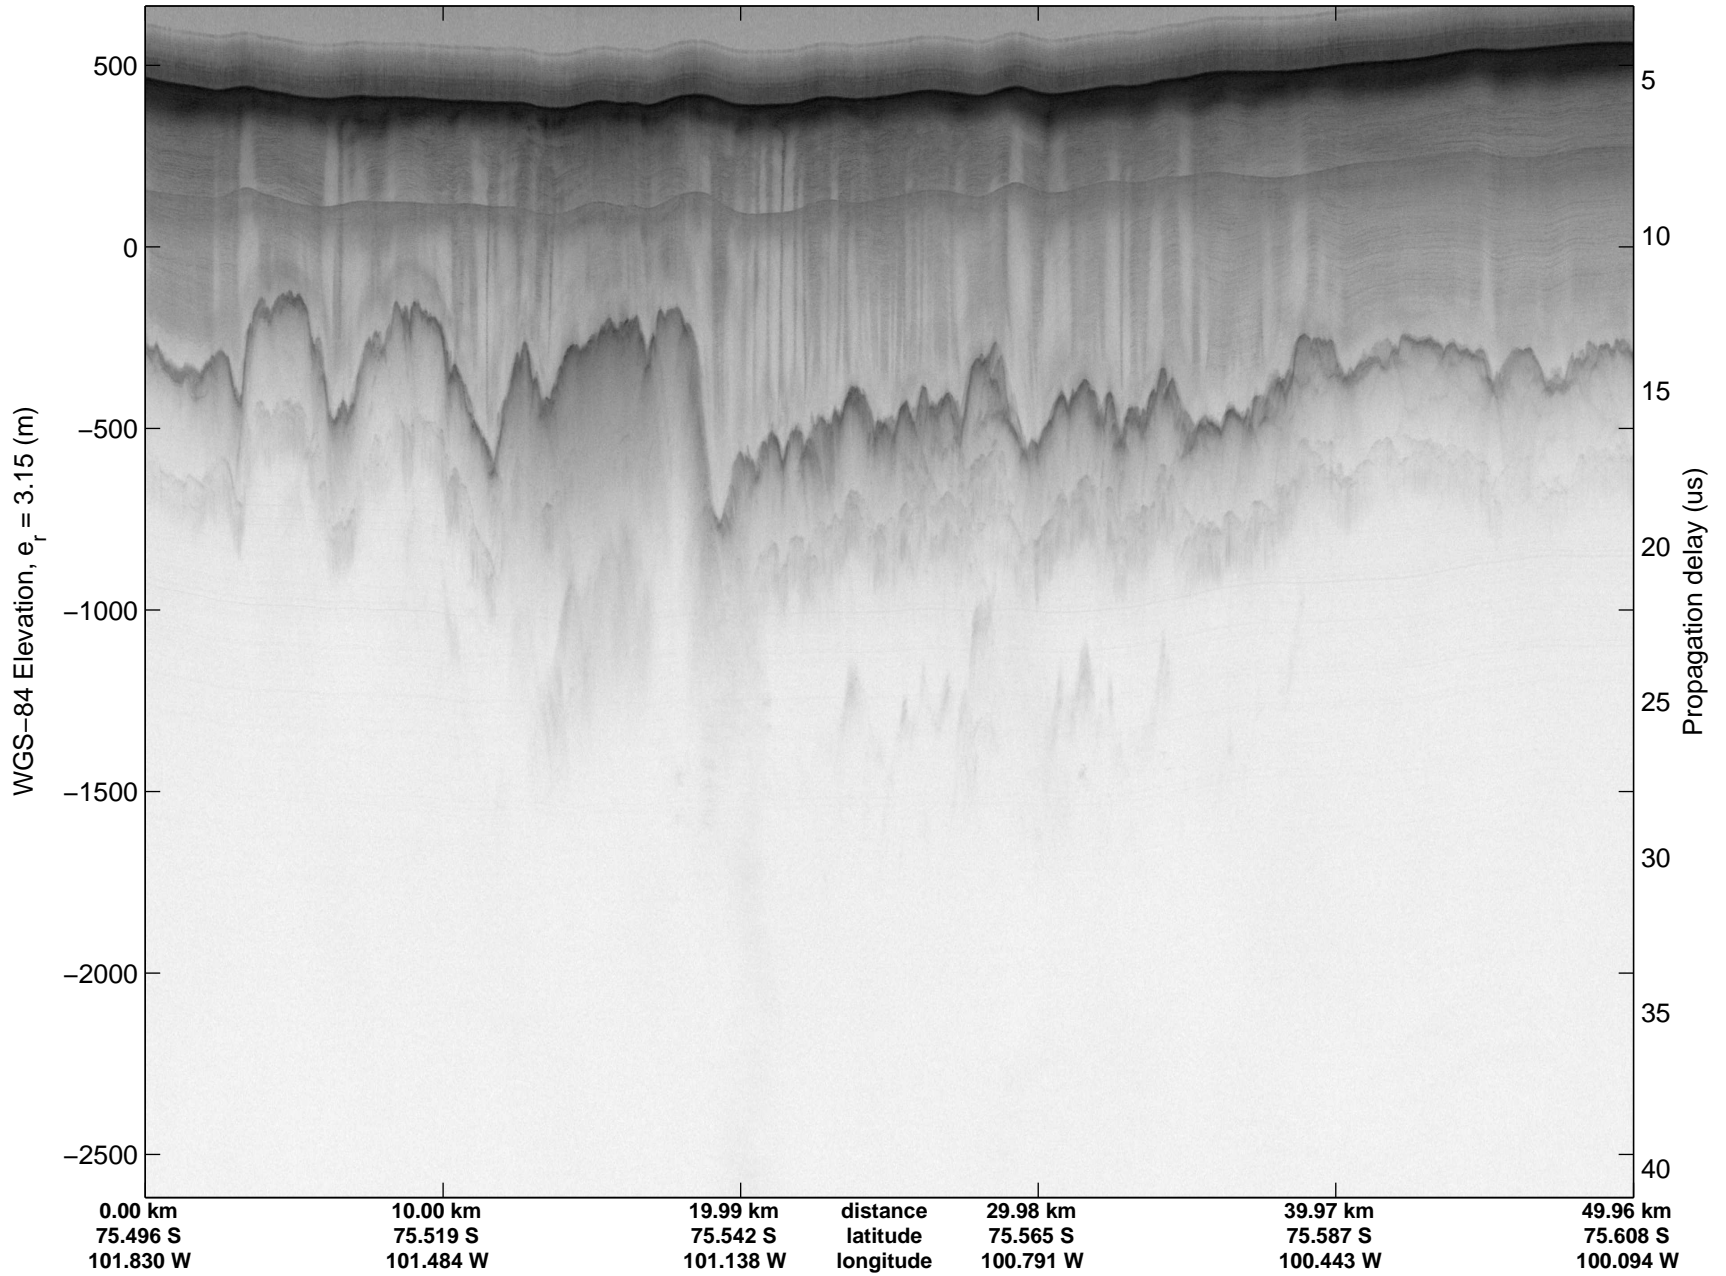

mcords3 2014_Antarctica_DC8: "Land Ice PIG-Arch" 20141106_06_015: 16:54:58.4 to 17:01:46.5 GPS