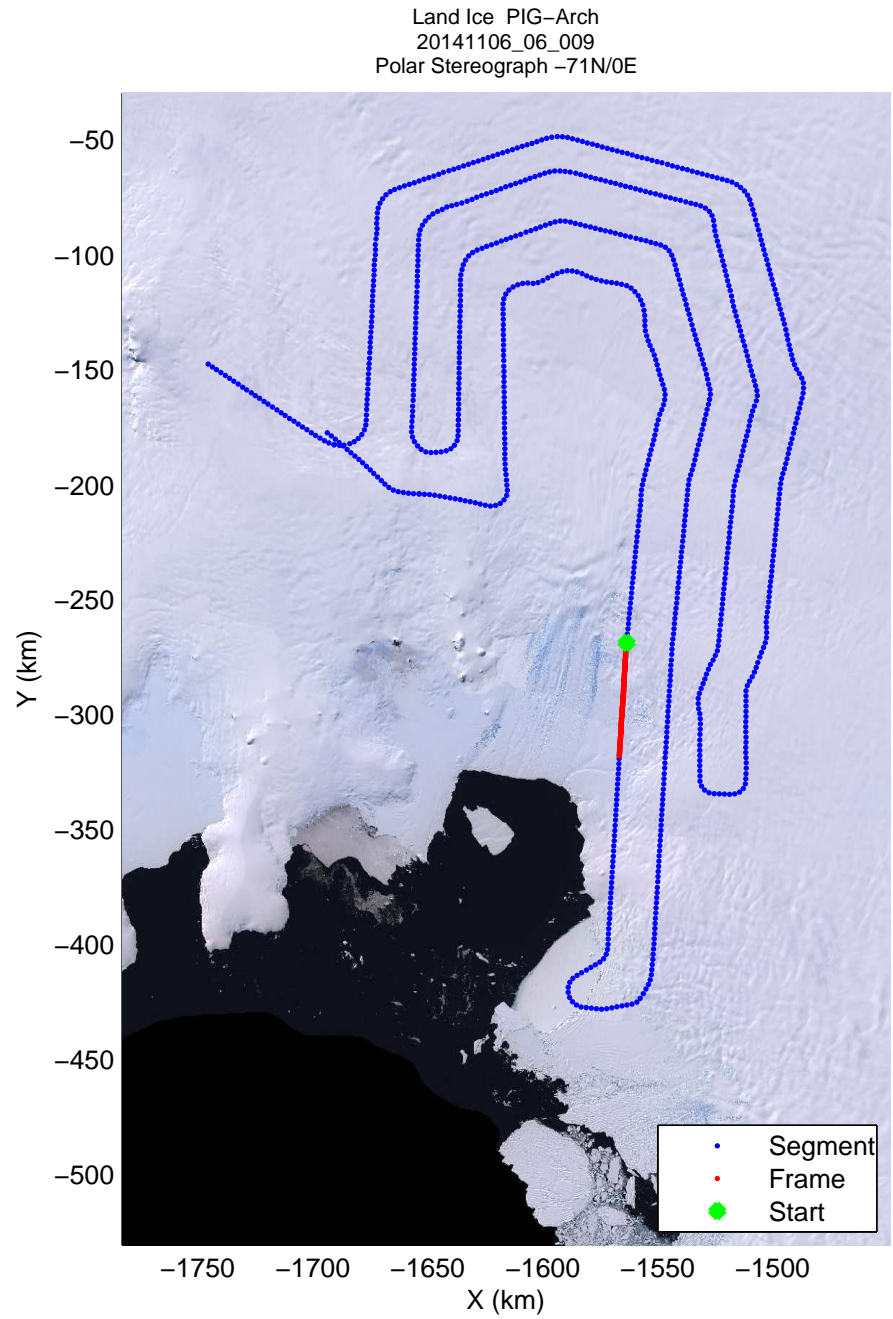

mcords3 2014_Antarctica_DC8: "Land Ice PIG-Arch" 20141106_06_007: 16:05:25.0 to 16:11:19.8 GPS

mcords3 2014_Antarctica_DC8: "Land Ice PIG-Arch" 20141106_06_008: 16:11:20.1 to 16:17:16.5 GPS

mcords3 2014_Antarctica_DC8: "Land Ice PIG-Arch" 20141106_06_008: 16:11:20.1 to 16:17:16.5 GPS