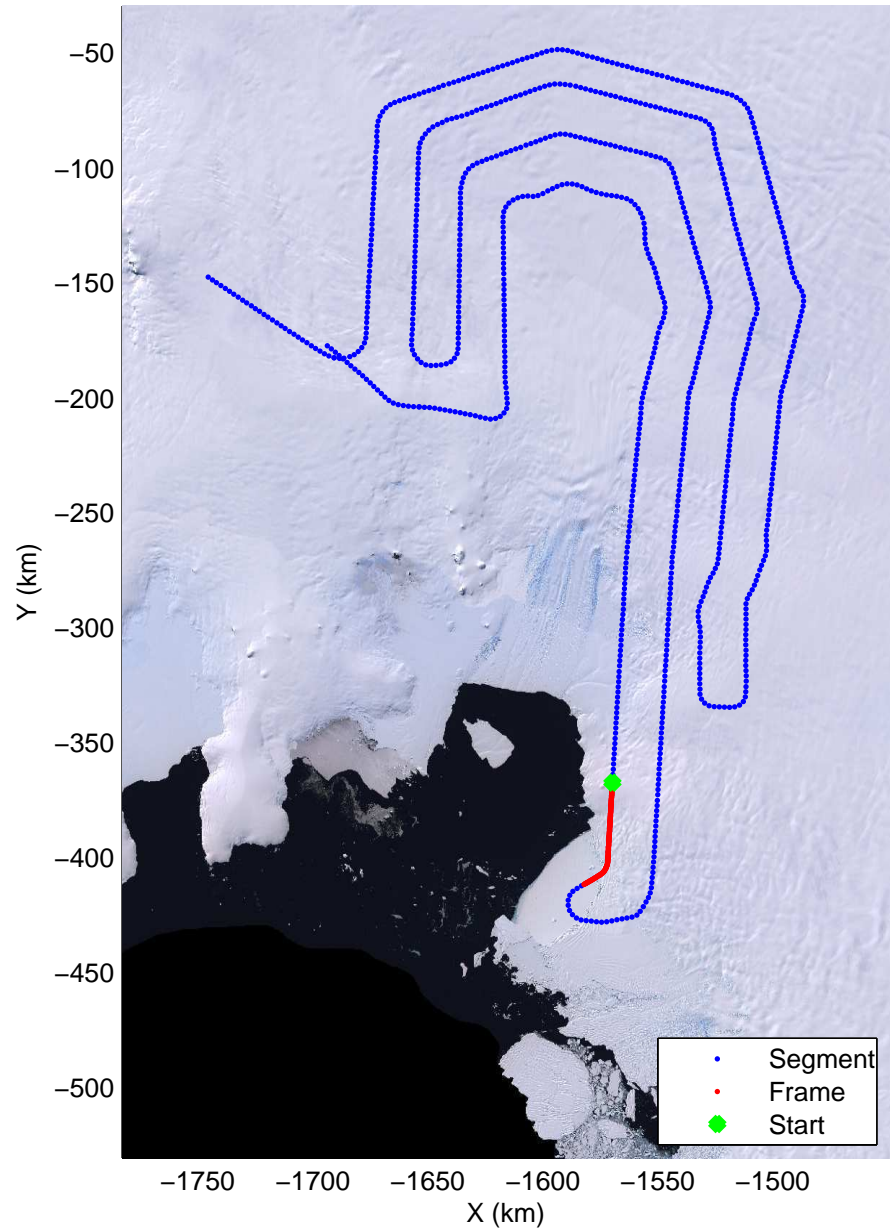

Land Ice PIG-Arch
20141106_06_011
Polar Stereograph -71N/0E