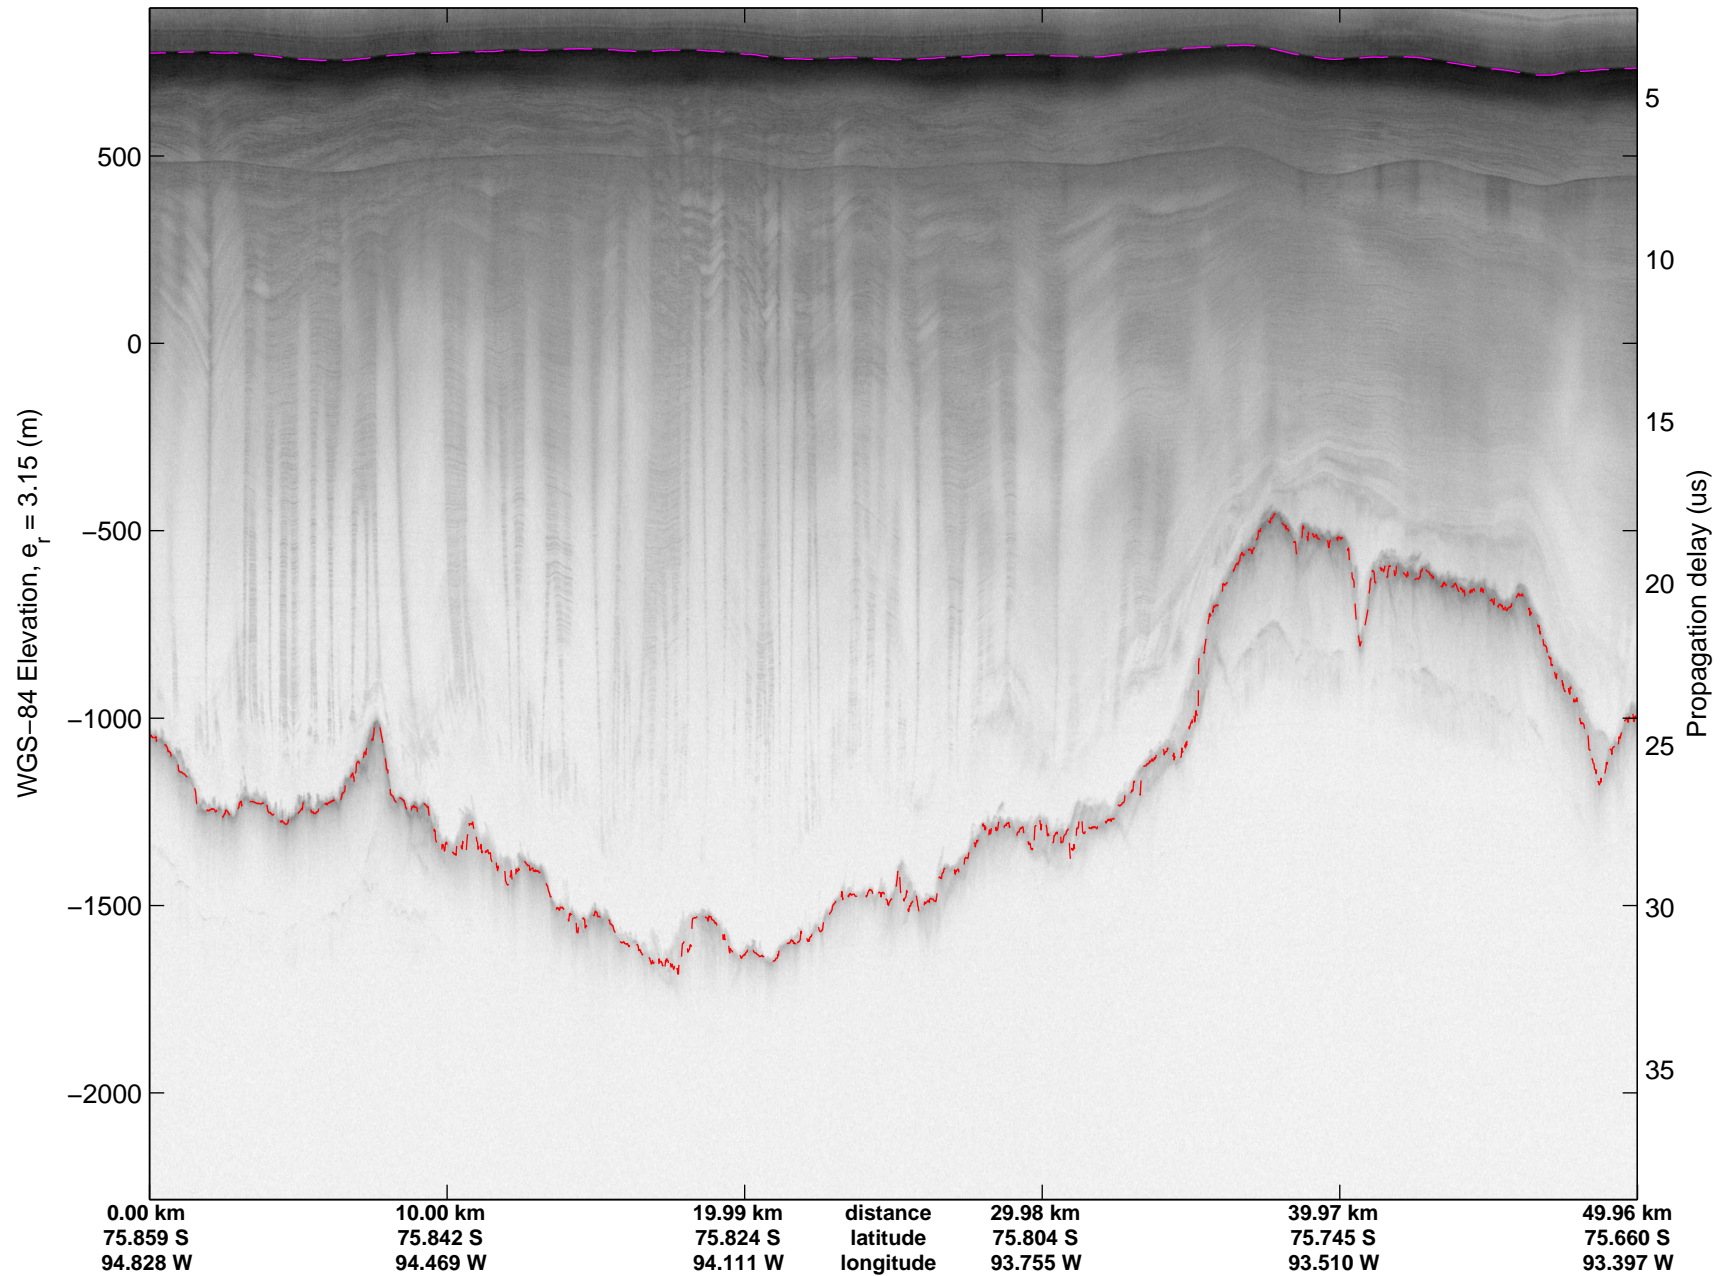

mcords3 2014_Antarctica_DC8: "Land Ice PIG-Arch" 20141106_06_019: 17:20:45.3 to 17:27:04.1 GPS