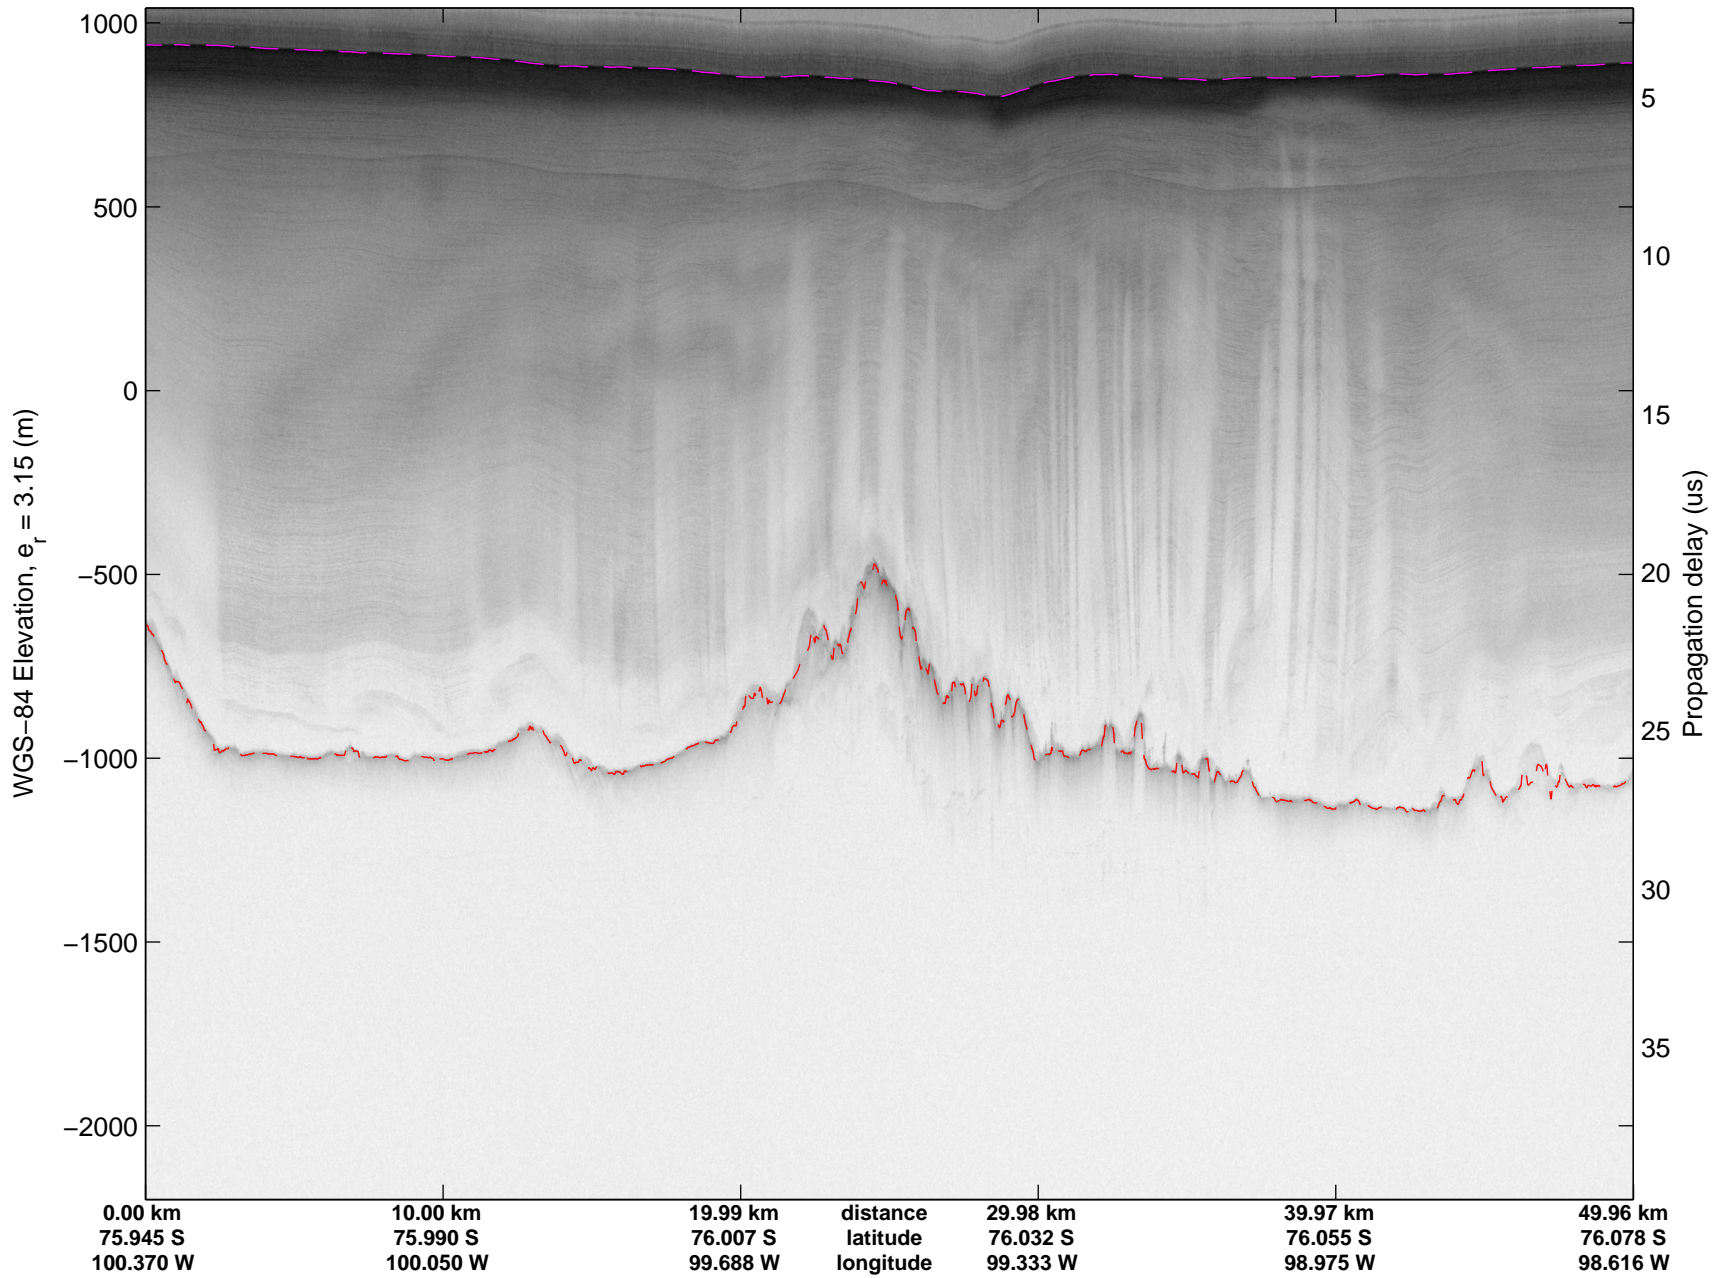

mcords3 2014_Antarctica_DC8: "Land Ice PIG-Arch" 20141106_06_034: 18:53:25.3 to 18:59:50.5 GPS

mcords3 2014_Antarctica_DC8: "Land Ice PIG-Arch" 20141106_06_035: 18:59:50.7 to 19:06:07.5 GPS

mcords3 2014_Antarctica_DC8: "Land Ice PIG-Arch" 20141106_06_035: 18:59:50.7 to 19:06:07.5 GPS