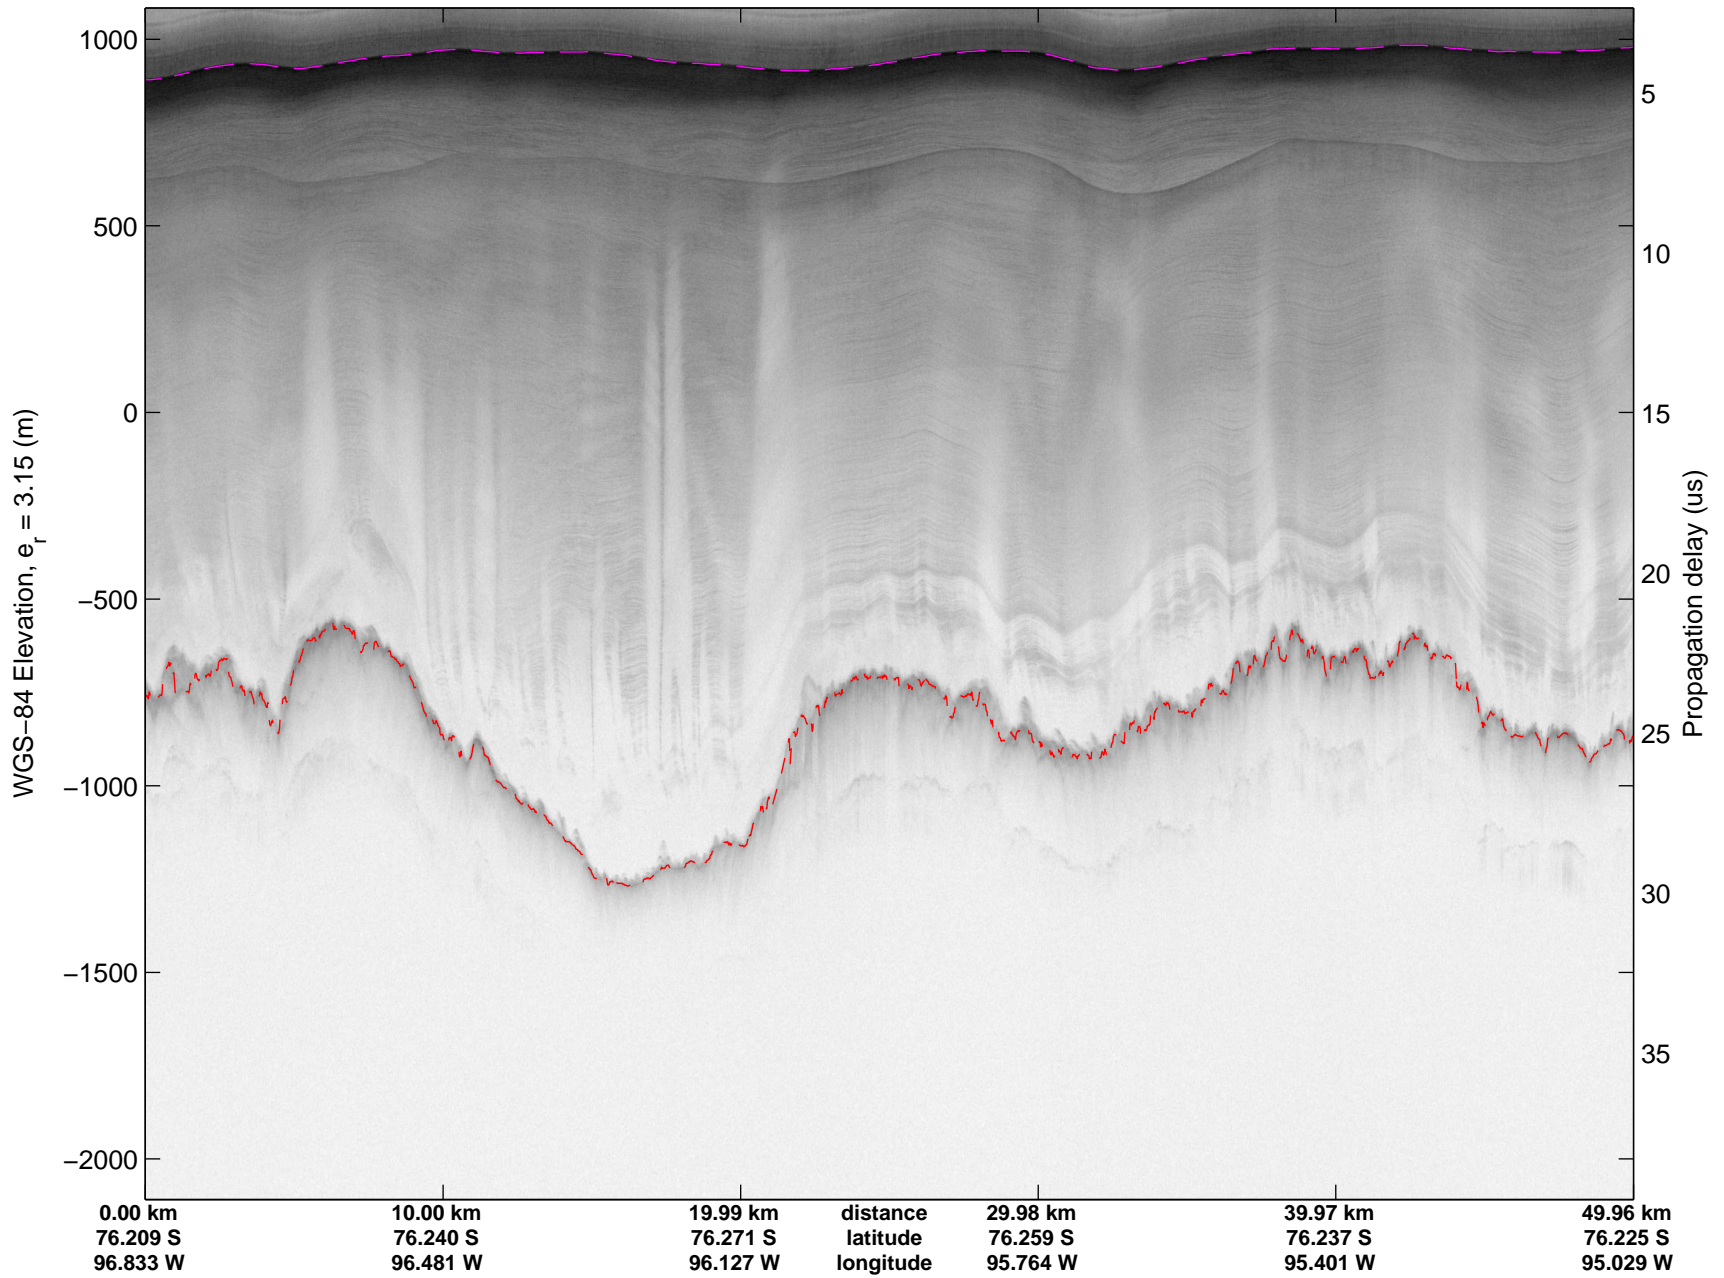

mcords3 2014_Antarctica_DC8: "Land Ice PIG-Arch" 20141106_06_037: 19:12:13.5 to 19:18:28.8 GPS