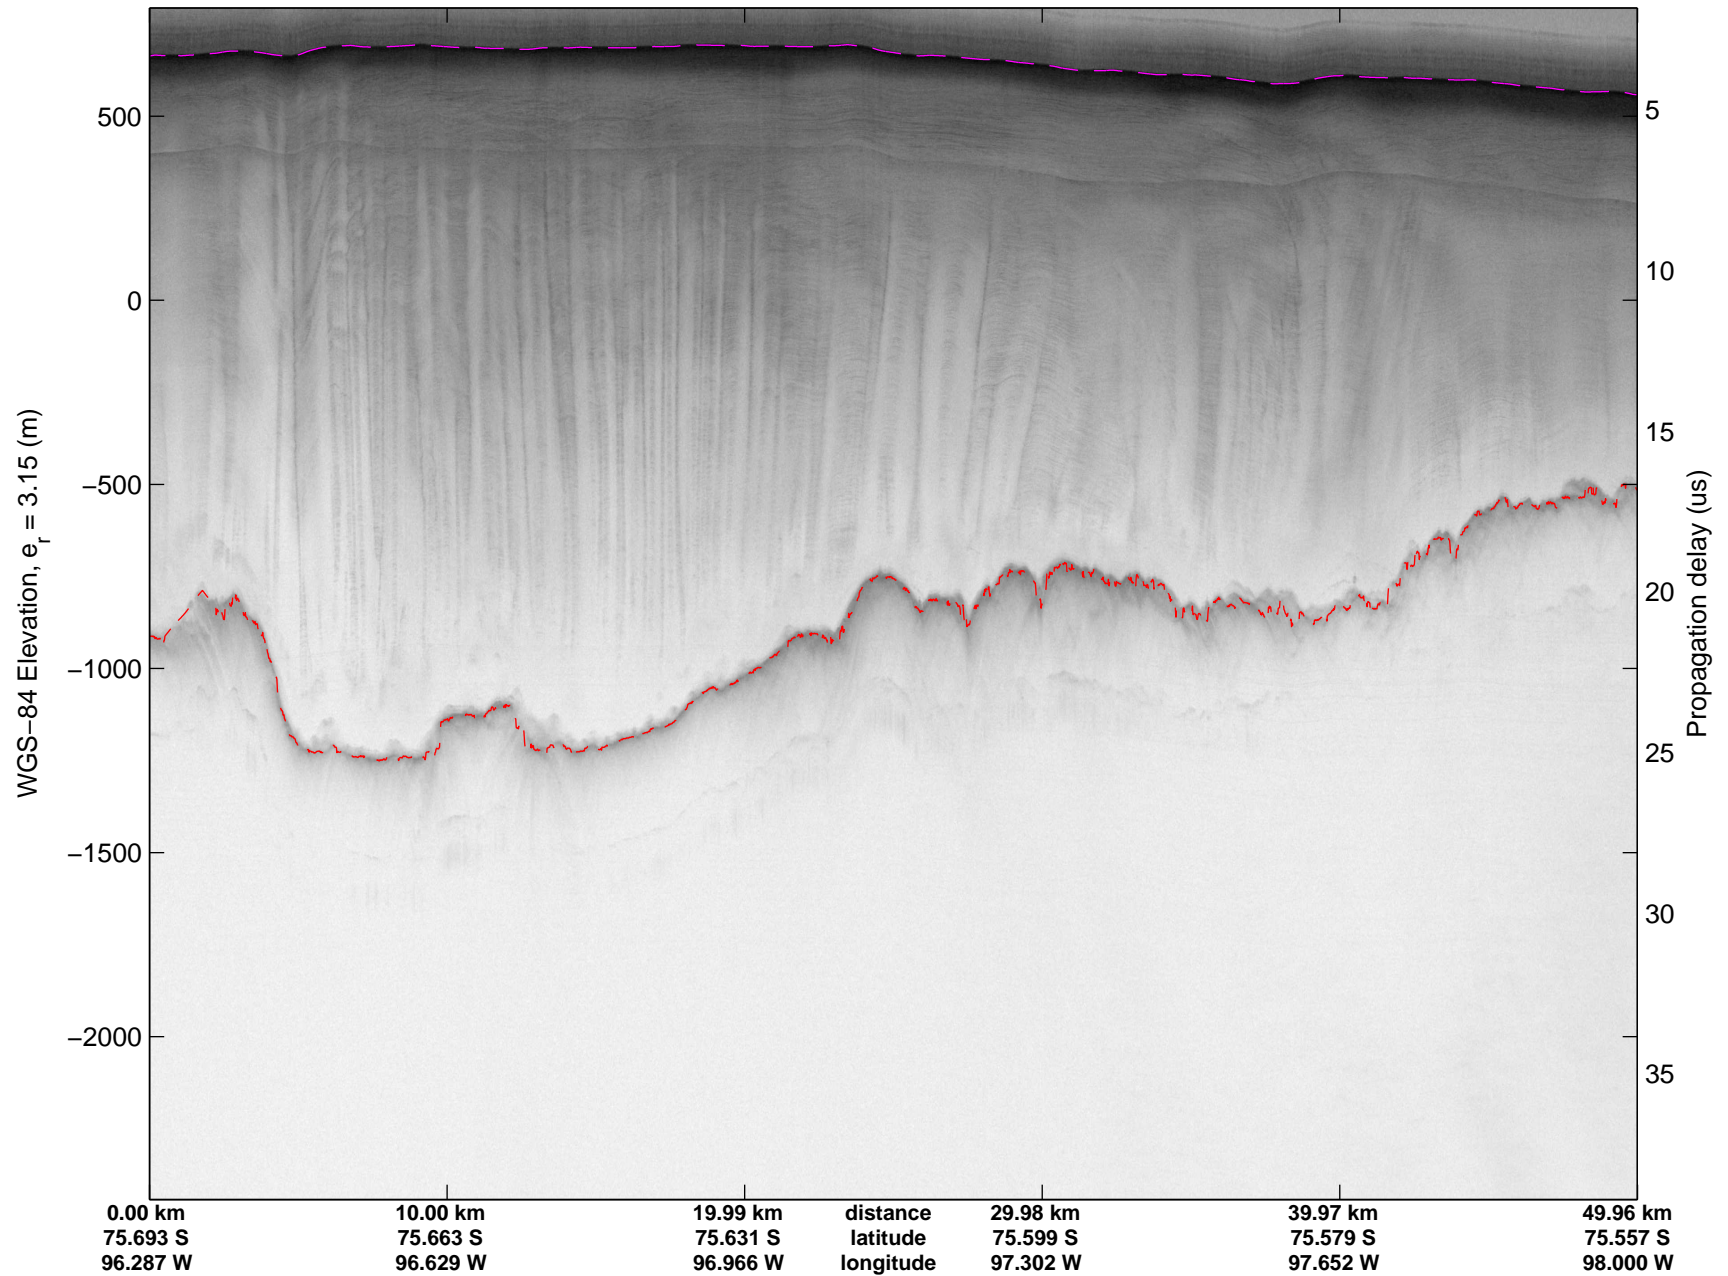

mcords3 2014_Antarctica_DC8: "Land Ice PIG-Arch" 20141106_06_007: 16:05:25.0 to 16:11:19.8 GPS