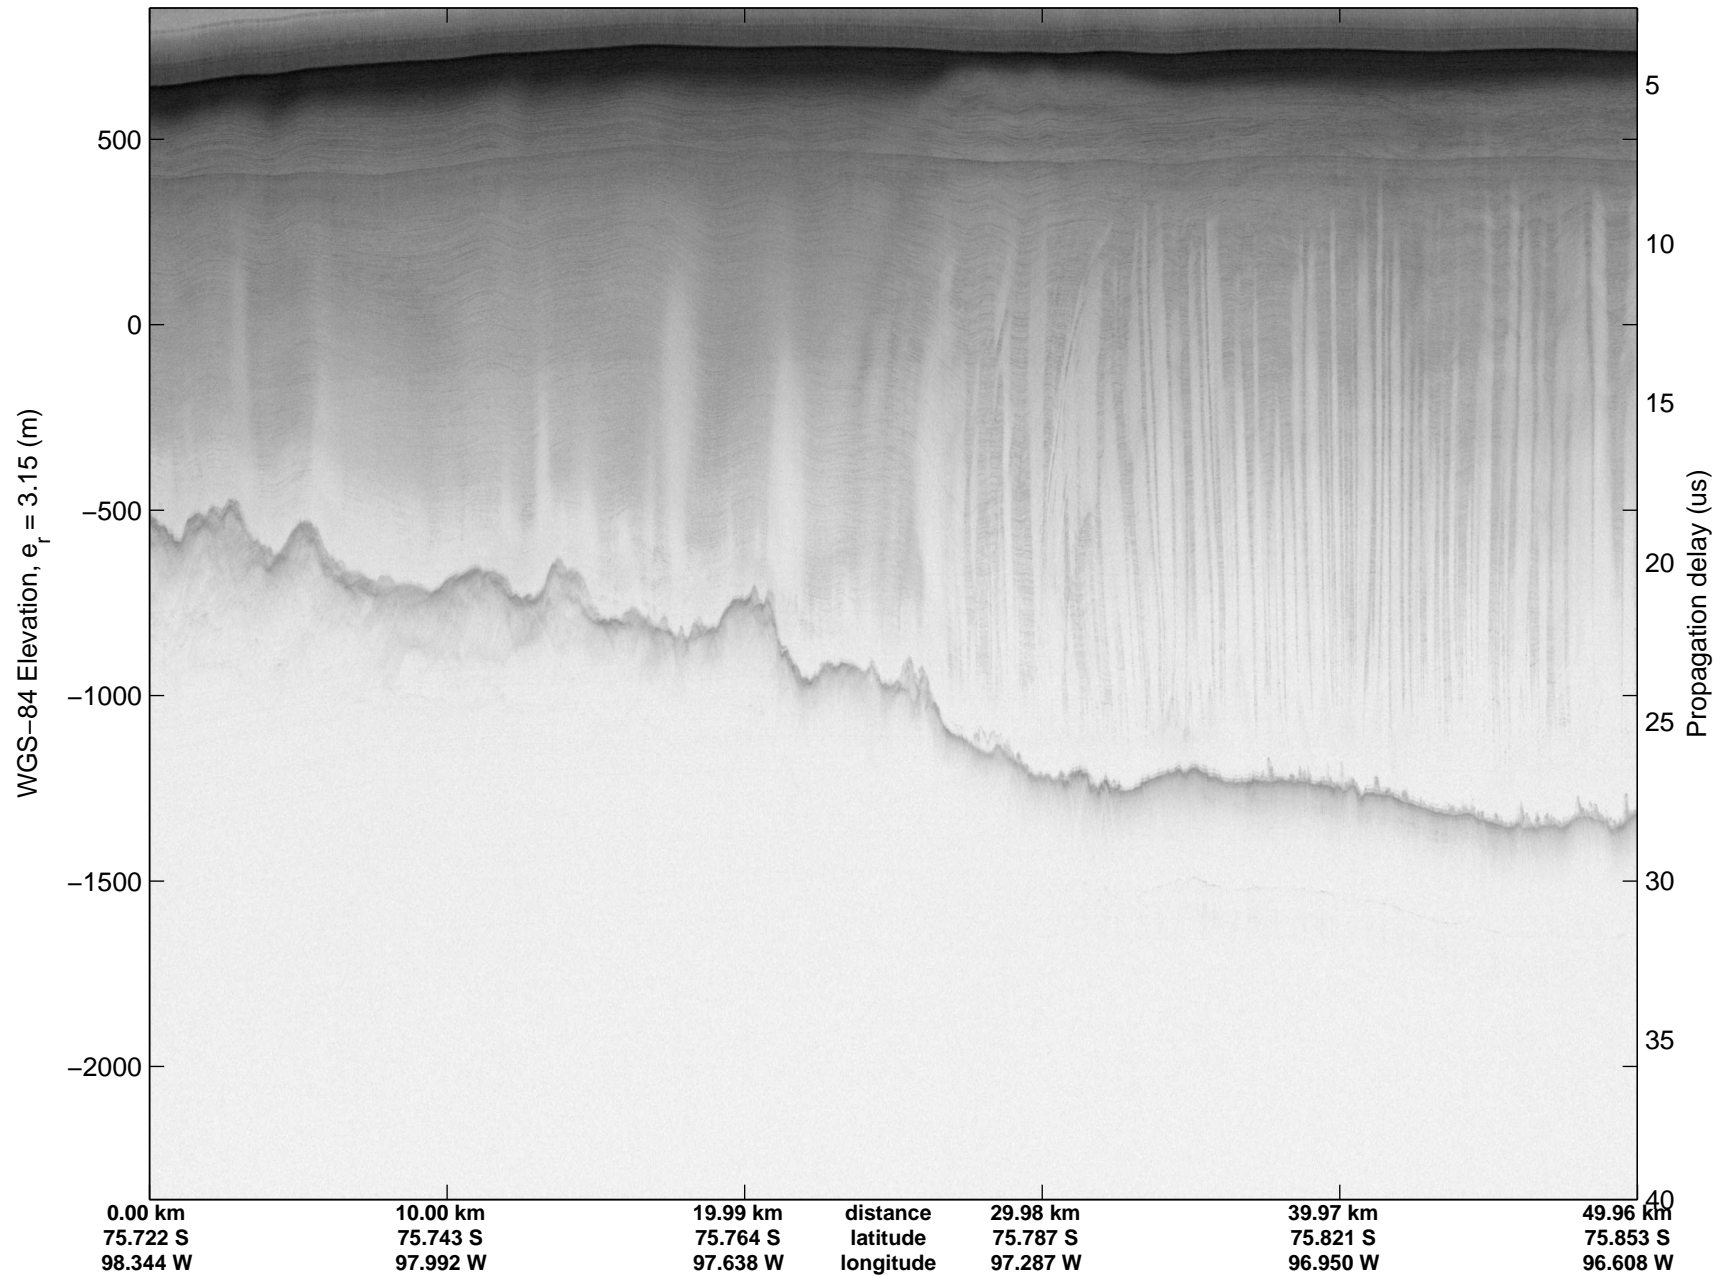

mcords3 2014_Antarctica_DC8: "Land Ice PIG-Arch" 20141106_06_016: 17:01:46.8 to 17:08:03.6 GPS

mcords3 2014_Antarctica_DC8: "Land Ice PIG-Arch" 20141106_06_016: 17:01:46.8 to 17:08:03.6 GPS

mcords3 2014_Antarctica_DC8: "Land Ice PIG-Arch" 20141106_06_017: 17:08:03.8 to 17:14:19.2 GPS