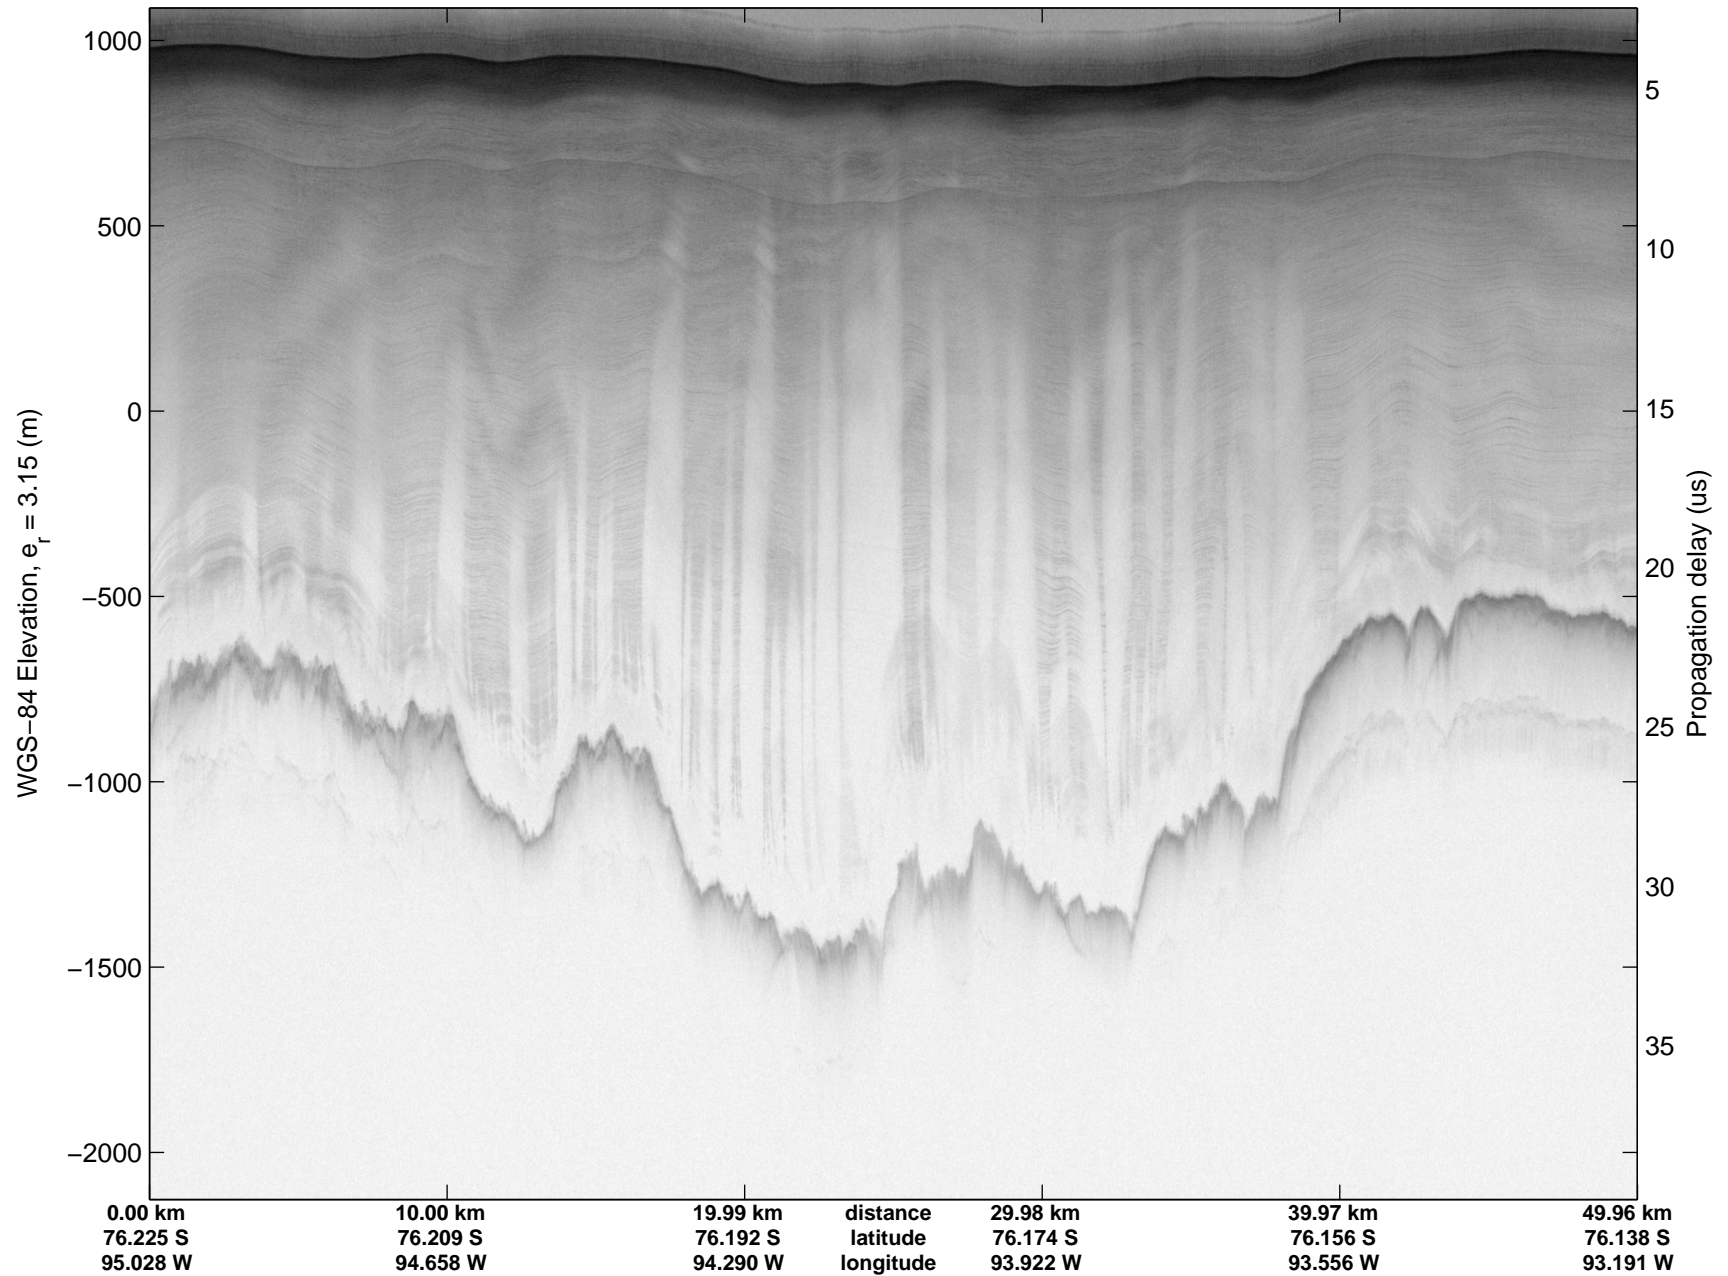

mcords3 2014_Antarctica_DC8: "Land Ice PIG-Arch" 20141106_06_034: 18:53:25.3 to 18:59:50.5 GPS

mcords3 2014_Antarctica_DC8: "Land Ice PIG-Arch" 20141106_06_035: 18:59:50.7 to 19:06:07.5 GPS

mcords3 2014_Antarctica_DC8: "Land Ice PIG-Arch" 20141106_06_035: 18:59:50.7 to 19:06:07.5 GPS

mcords3 2014_Antarctica_DC8: "Land Ice PIG-Arch" 20141106_06_036: 19:06:07.8 to 19:12:13.3 GPS

mcords3 2014_Antarctica_DC8: "Land Ice PIG-Arch" 20141106_06_036: 19:06:07.8 to 19:12:13.3 GPS

mcords3 2014_Antarctica_DC8: "Land Ice PIG-Arch" 20141106_06_037: 19:12:13.5 to 19:18:28.8 GPS

mcords3 2014_Antarctica_DC8: "Land Ice PIG-Arch" 20141106_06_037: 19:12:13.5 to 19:18:28.8 GPS

mcords3 2014_Antarctica_DC8: "Land Ice PIG-Arch" 20141106_06_038: 19:18:29.1 to 19:24:57.1 GPS

mcords3 2014_Antarctica_DC8: "Land Ice PIG-Arch" 20141106_06_038: 19:18:29.1 to 19:24:57.1 GPS