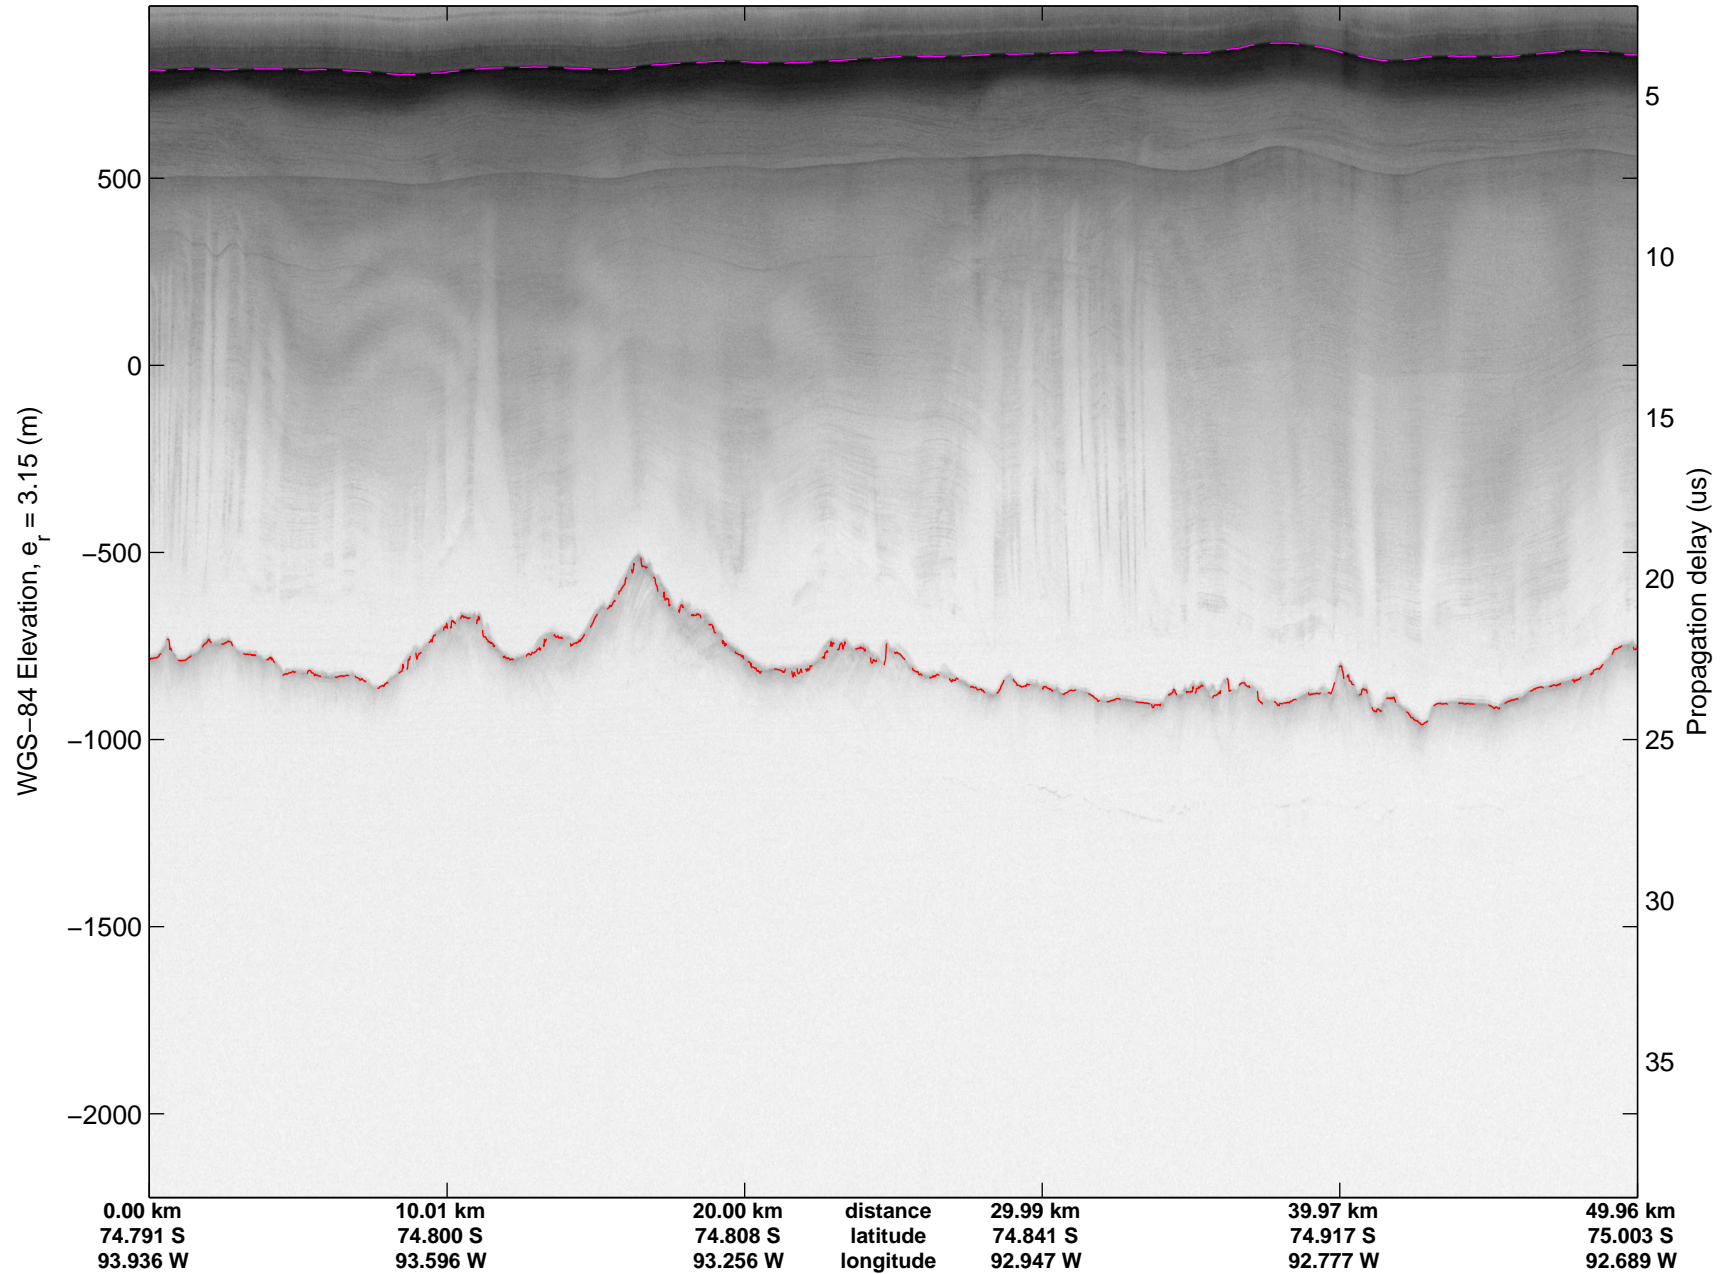

mcords3 2014_Antarctica_DC8: "Land Ice PIG-Arch" 20141106_06_025: 17:58:38.1 to 18:04:49.6 GPS