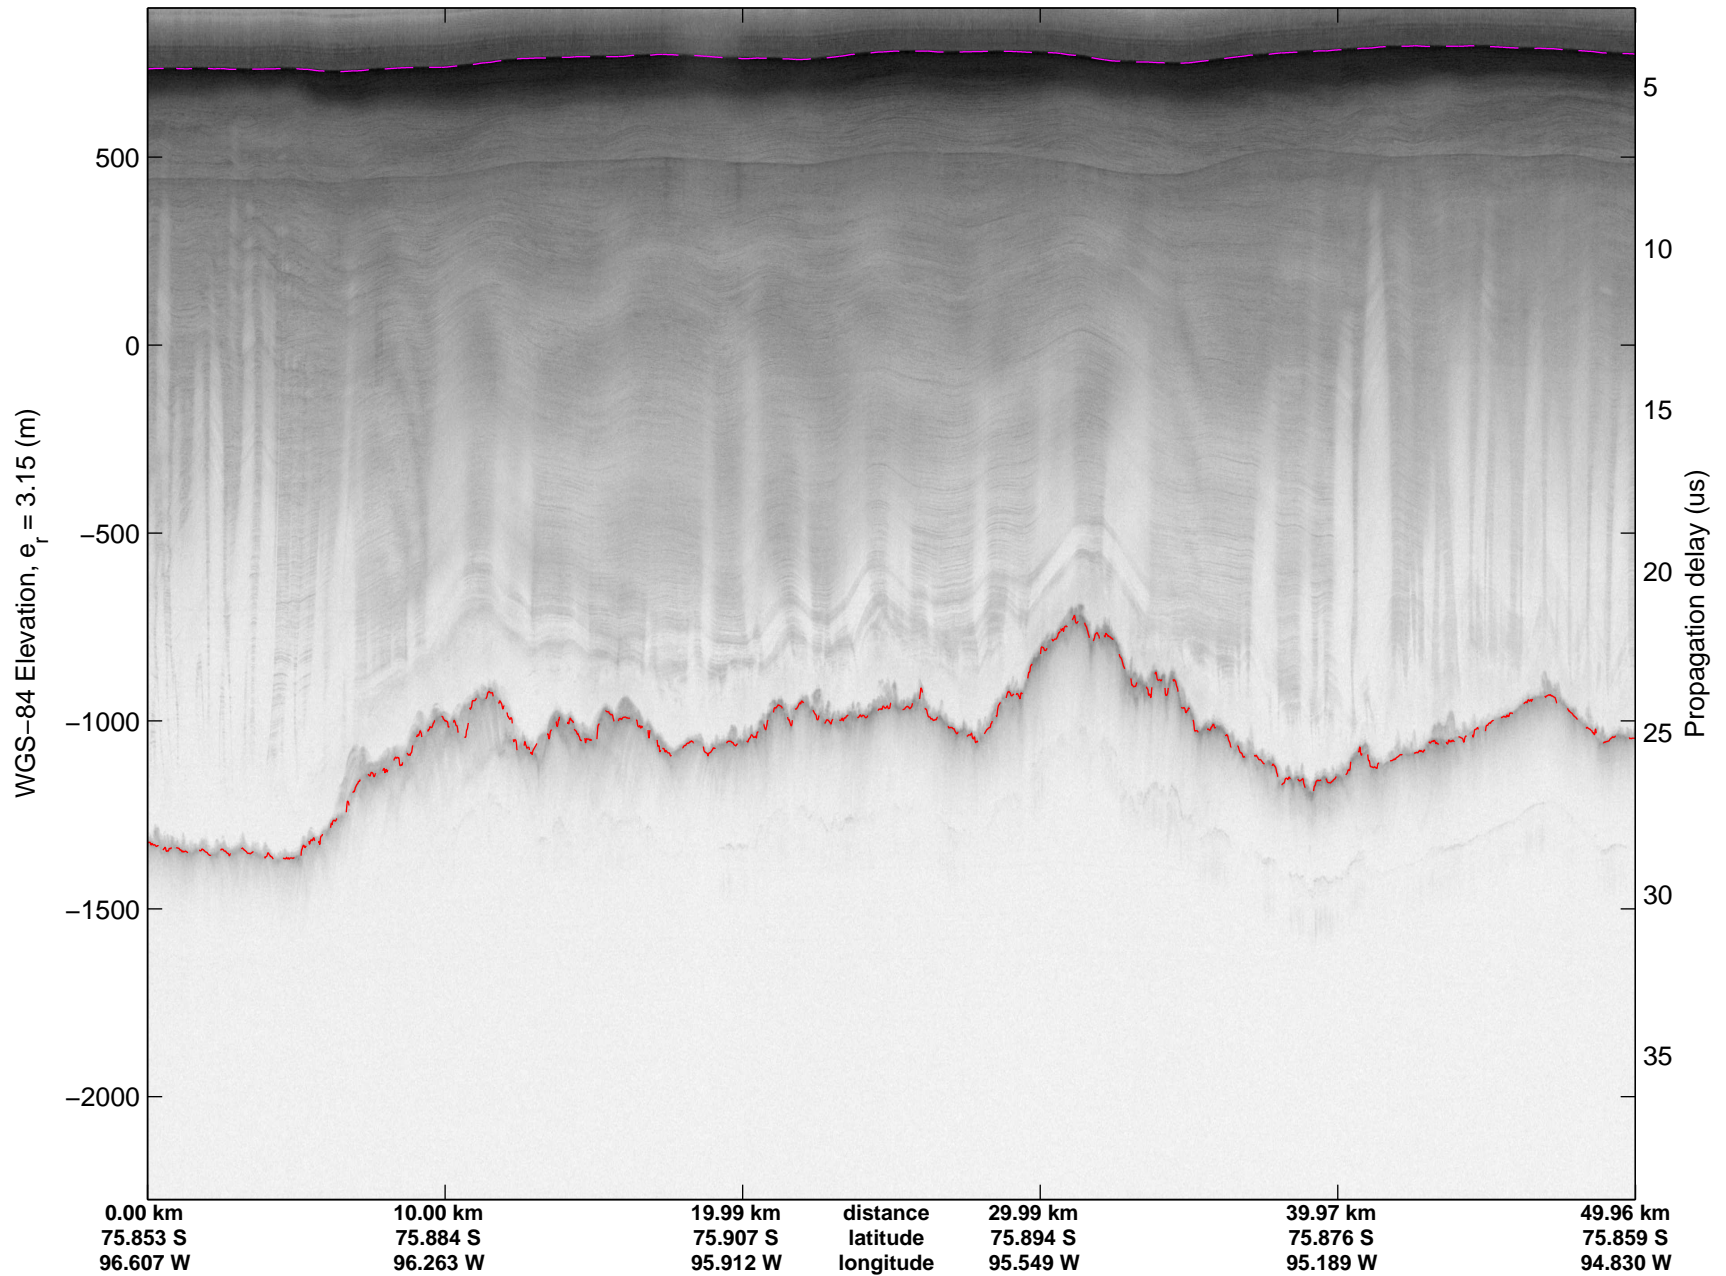

mcords3 2014_Antarctica_DC8: "Land Ice PIG-Arch" 20141106_06_017: 17:08:03.8 to 17:14:19.2 GPS

mcords3 2014_Antarctica_DC8: "Land Ice PIG-Arch" 20141106_06_018: 17:14:19.4 to 17:20:45.0 GPS

mcords3 2014_Antarctica_DC8: "Land Ice PIG-Arch" 20141106_06_018: 17:14:19.4 to 17:20:45.0 GPS