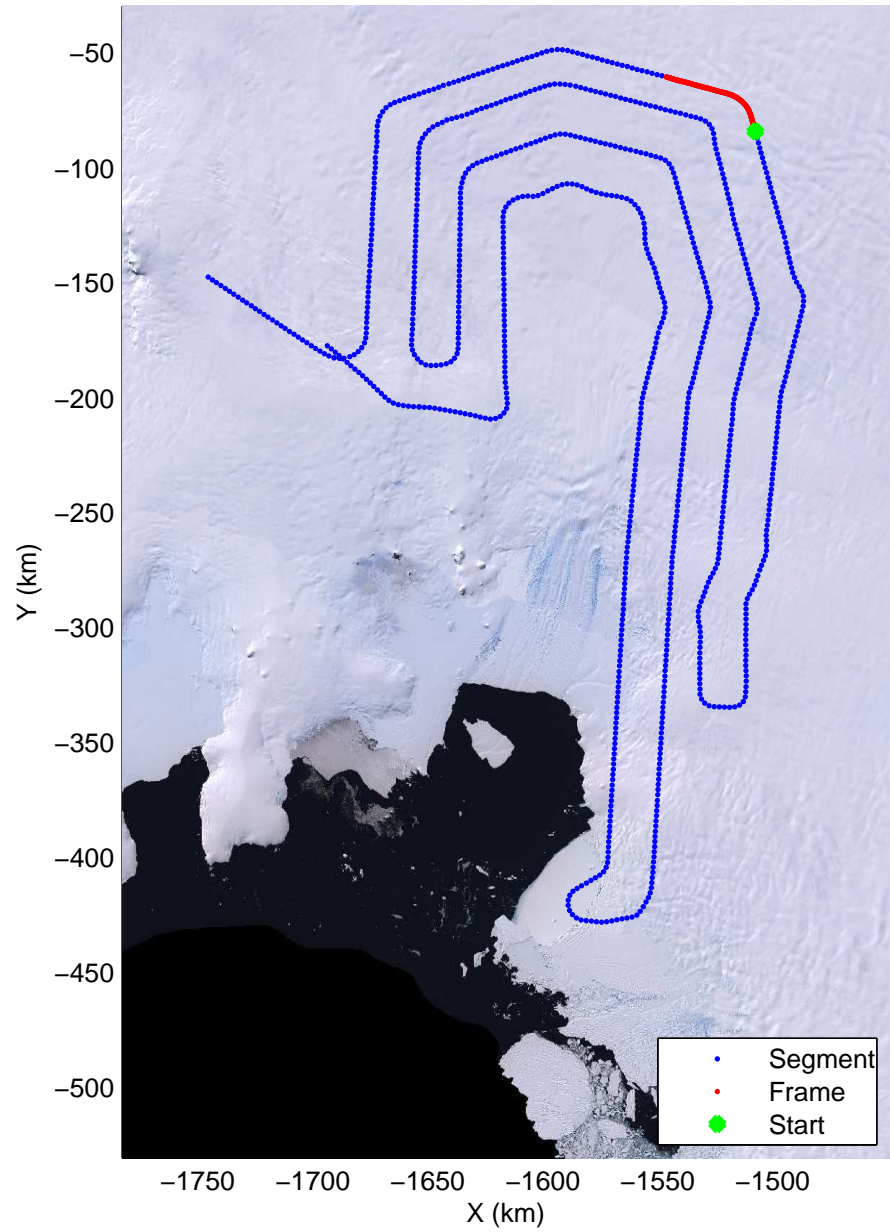

Land Ice PIG-Arch
20141106_06_039
Polar Stereograph -71N/0E