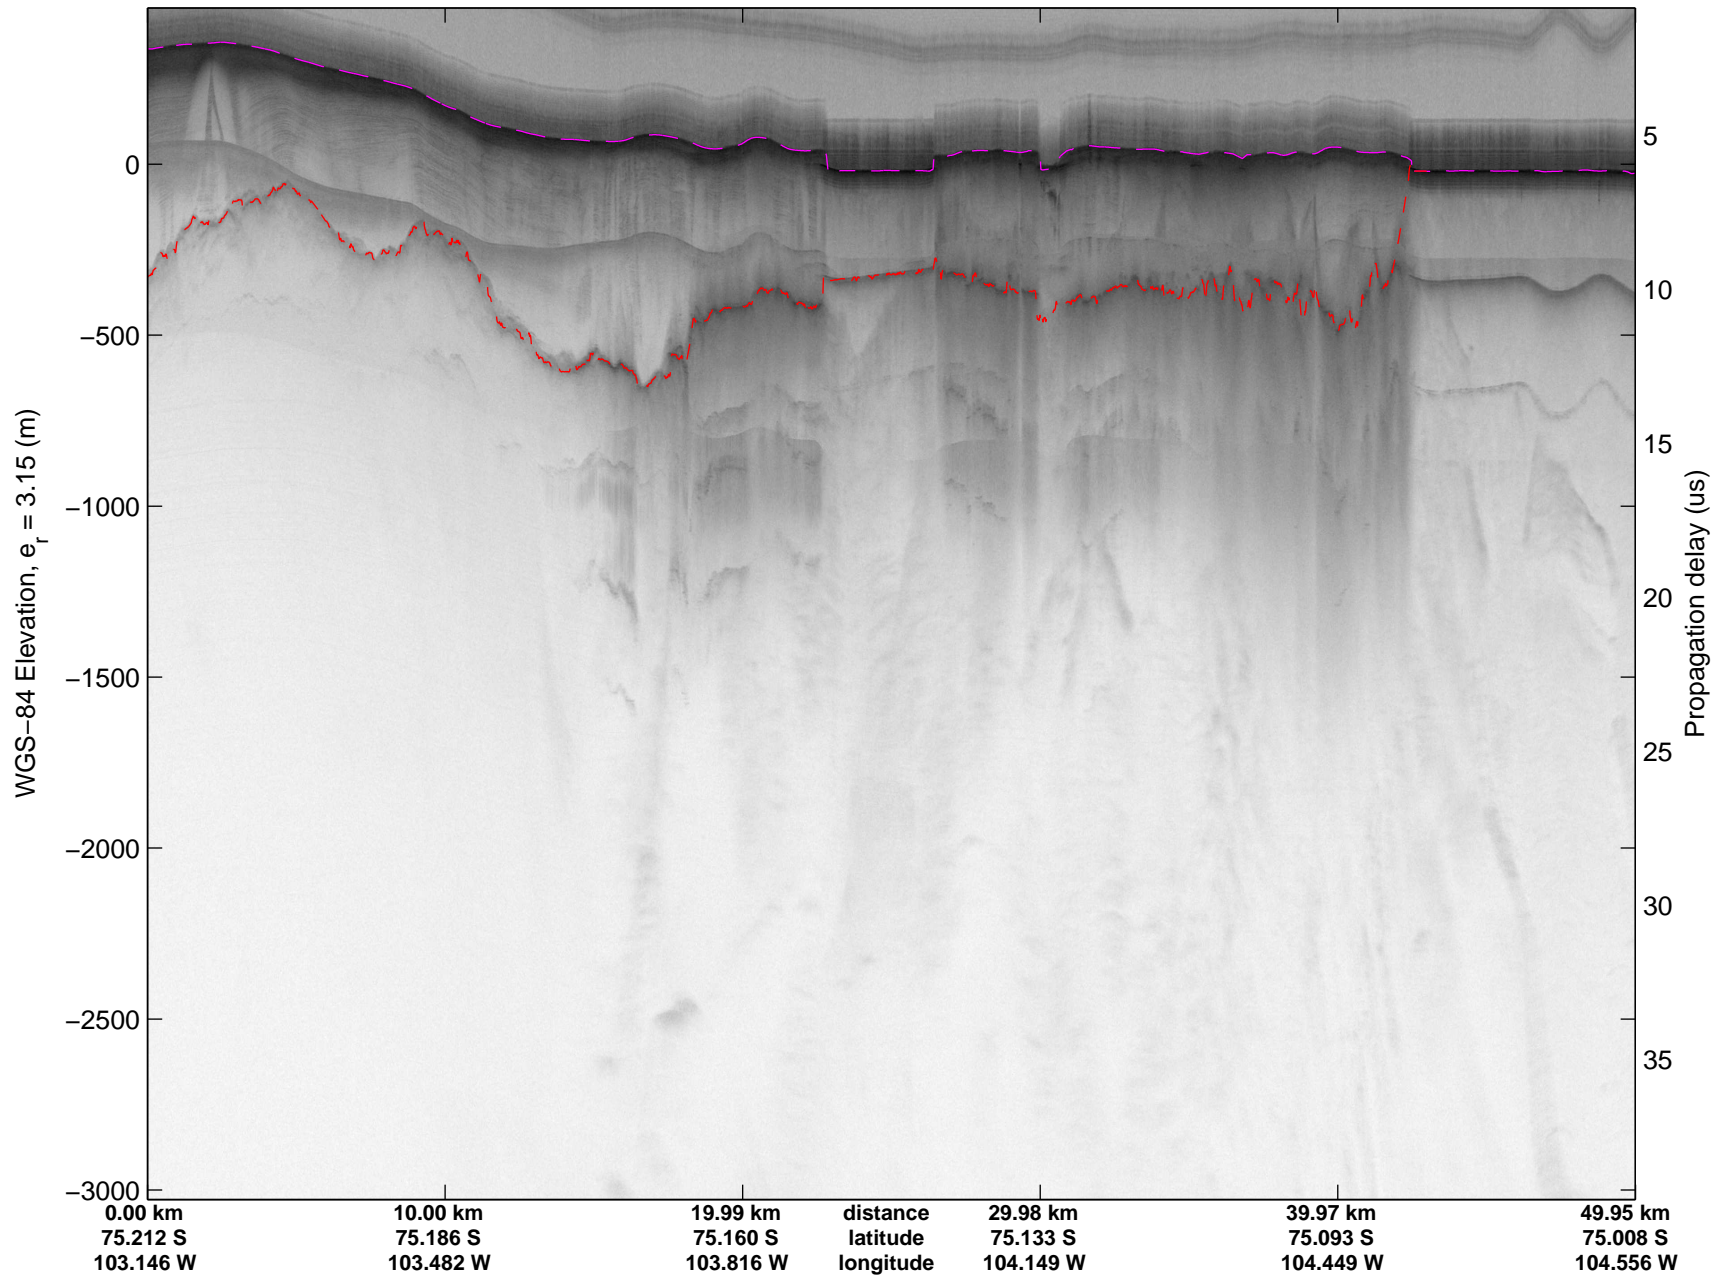

mcords3 2014_Antarctica_DC8: "Land Ice PIG-Arch" 20141106_06_011: 16:29:01.6 to 16:35:05.4 GPS