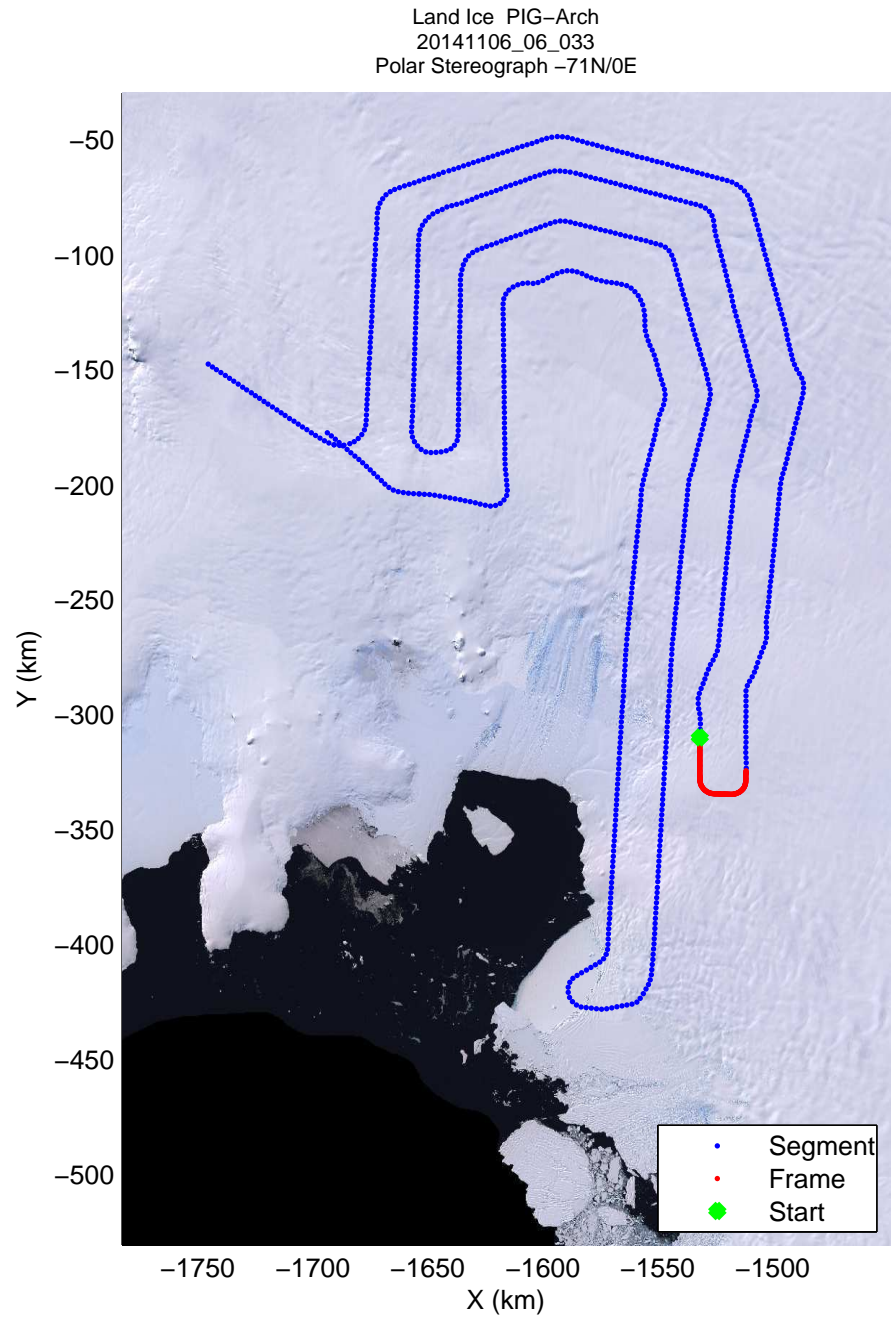

mcords3 2014_Antarctica_DC8: "Land Ice PIG-Arch" 20141106_06_031: 18:35:15.4 to 18:41:11.8 GPS

mcords3 2014_Antarctica_DC8: "Land Ice PIG-Arch" 20141106_06_032: 18:41:12.1 to 18:47:05.2 GPS

mcords3 2014_Antarctica_DC8: "Land Ice PIG-Arch" 20141106_06_032: 18:41:12.1 to 18:47:05.2 GPS