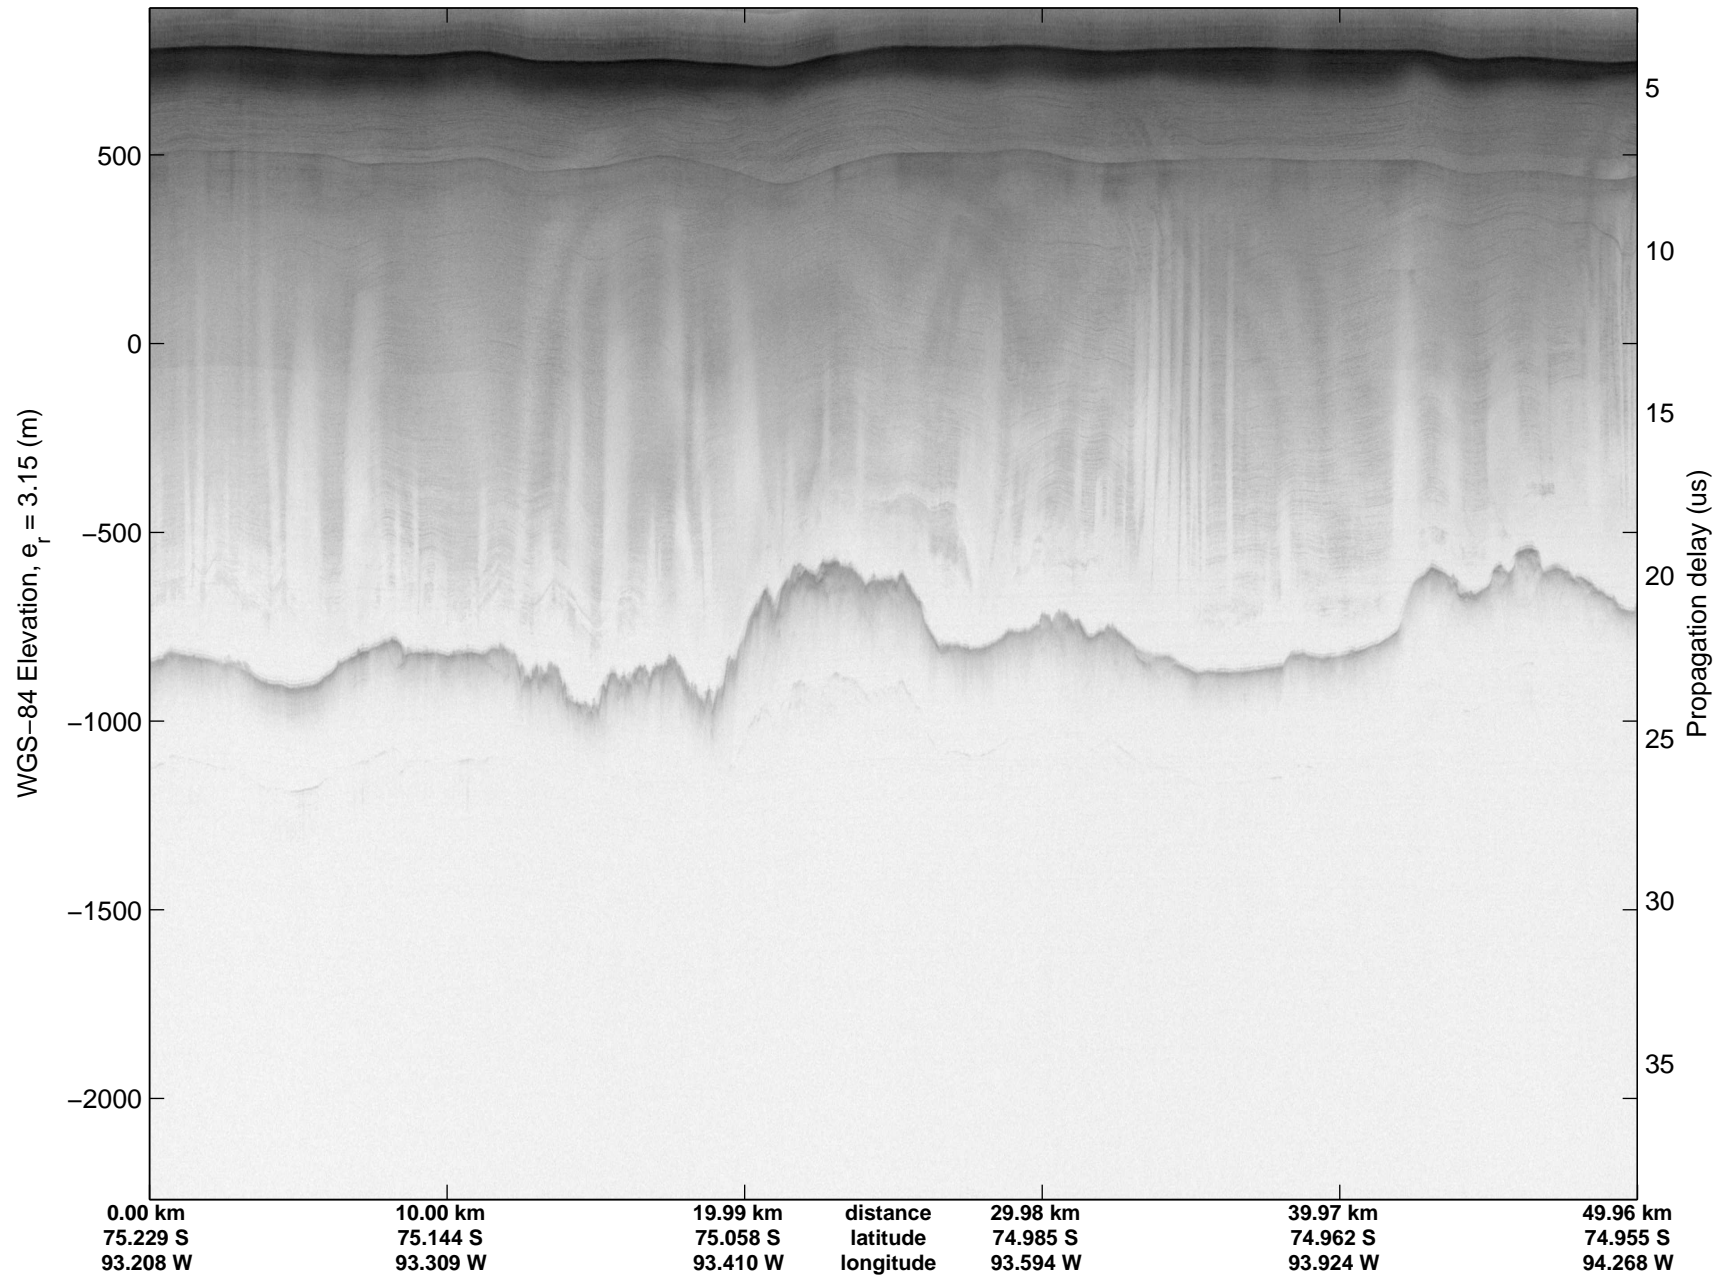

mcords3 2014_Antarctica_DC8: "Land Ice PIG-Arch" 20141106_06_021: 17:33:19.9 to 17:39:39.1 GPS