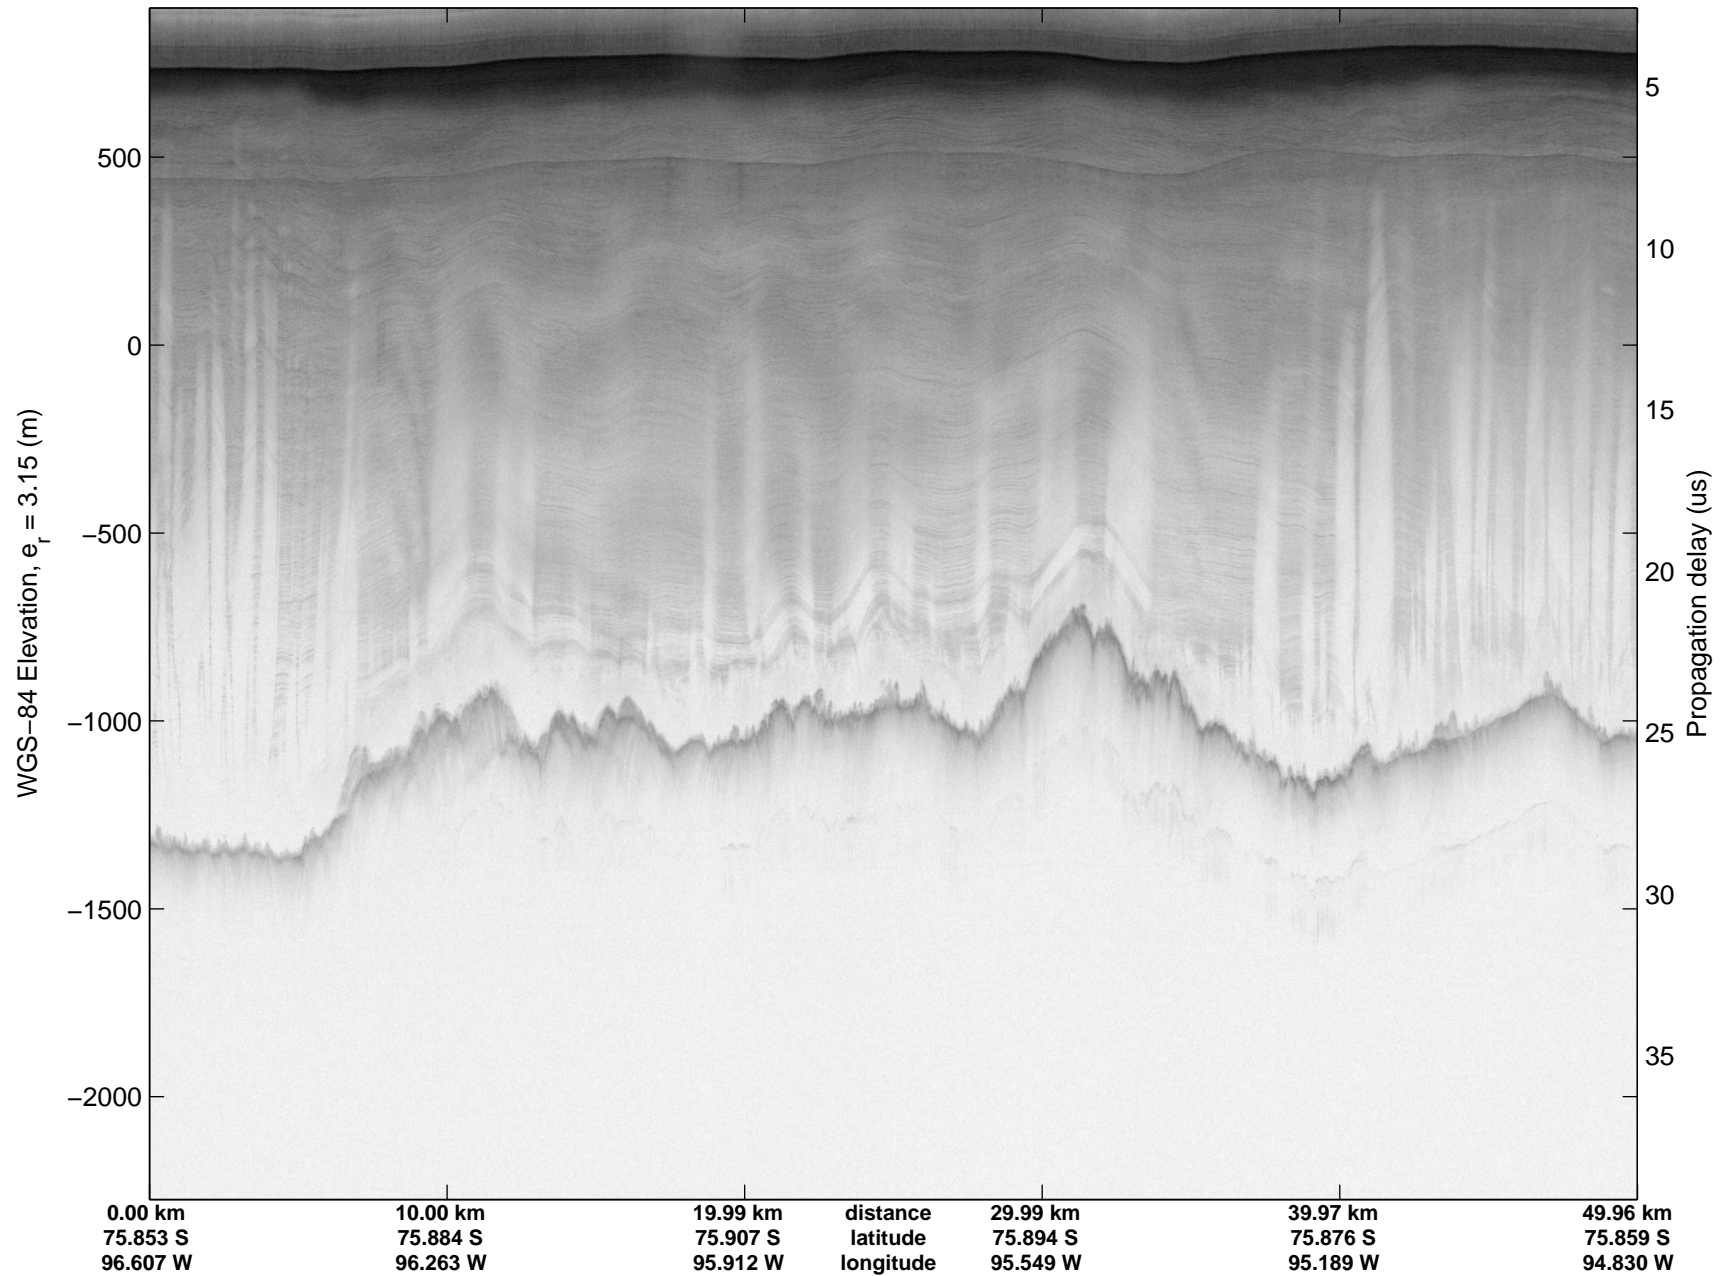

mcords3 2014_Antarctica_DC8: "Land Ice PIG-Arch" 20141106_06_018: 17:14:19.4 to 17:20:45.0 GPS