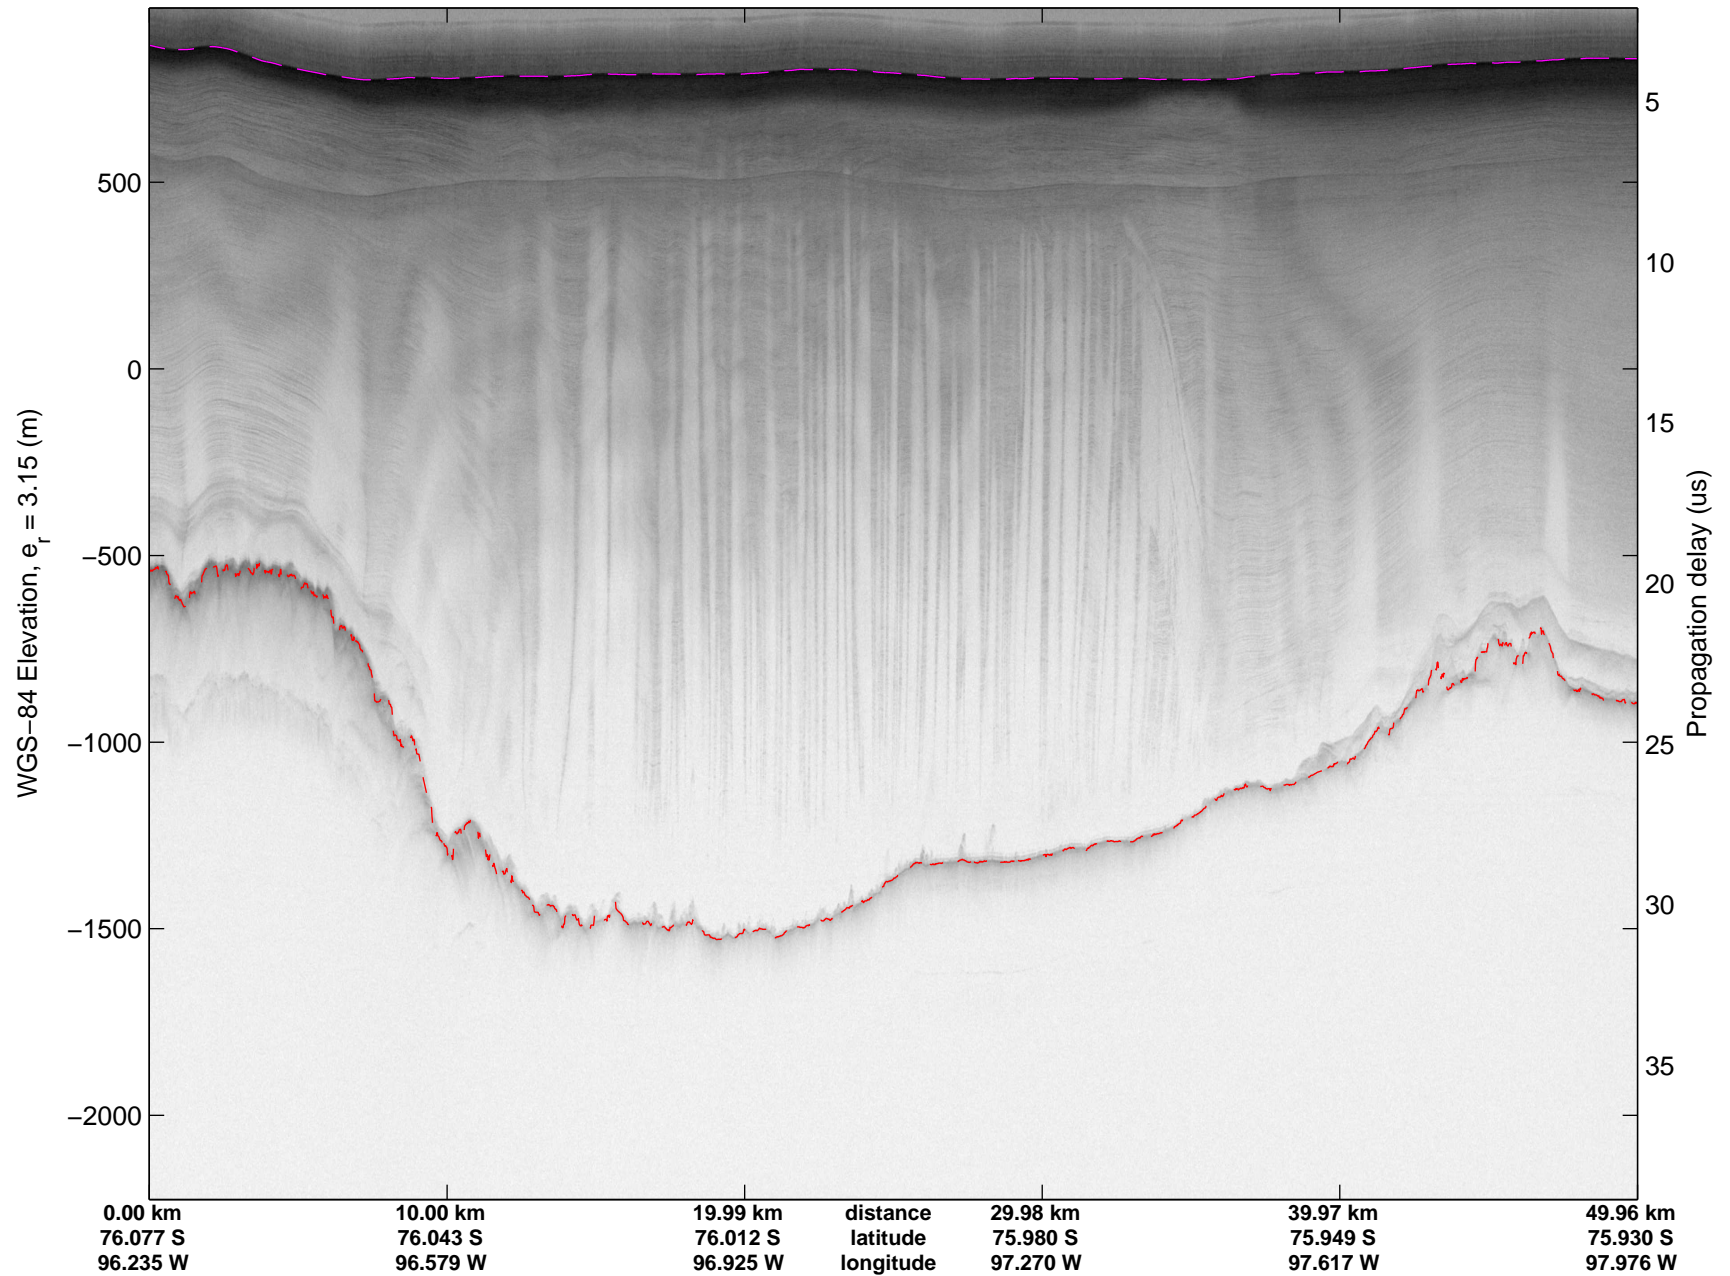

mcords3 2014_Antarctica_DC8: "Land Ice PIG-Arch" 20141106_06_030: 18:29:12.4 to 18:35:15.1 GPS