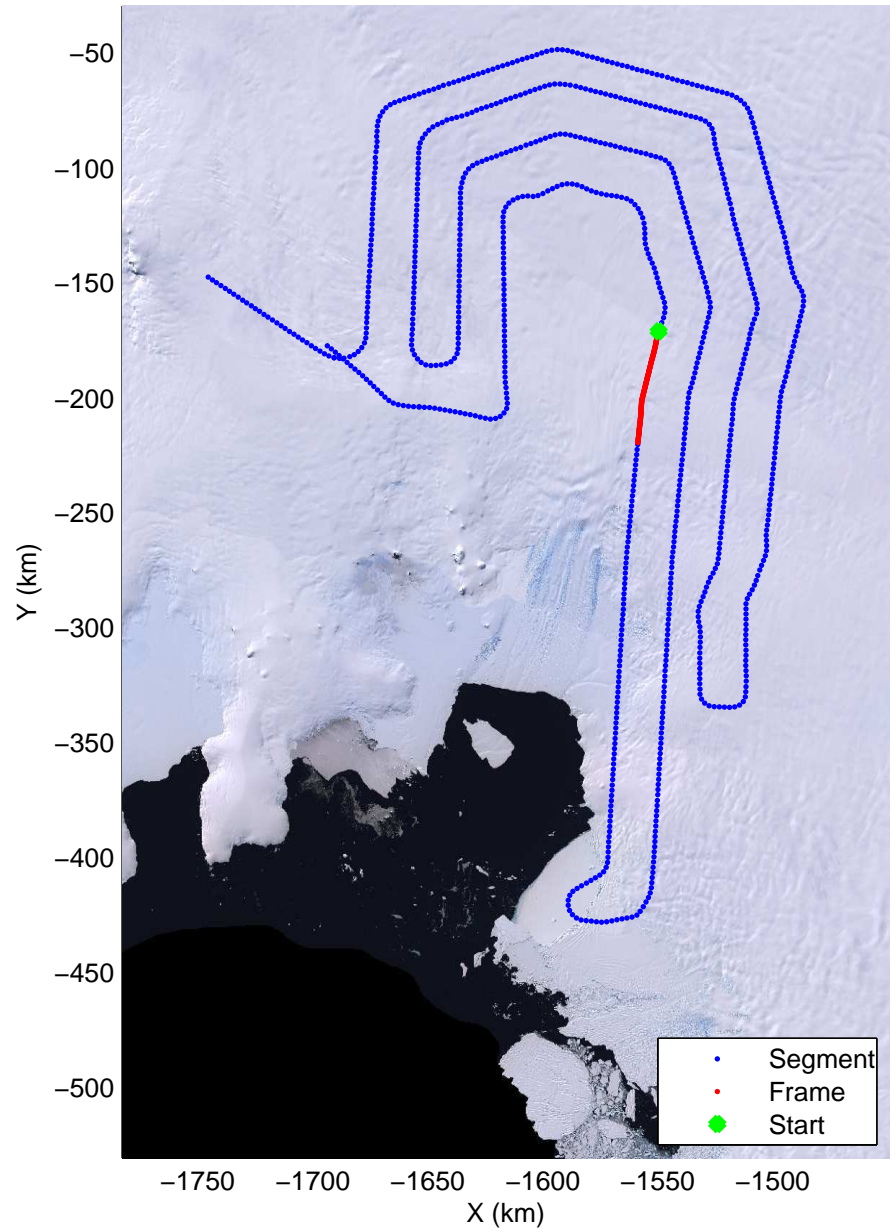

Land Ice PIG-Arch
20141106_06_007
Polar Stereograph -71N/0E