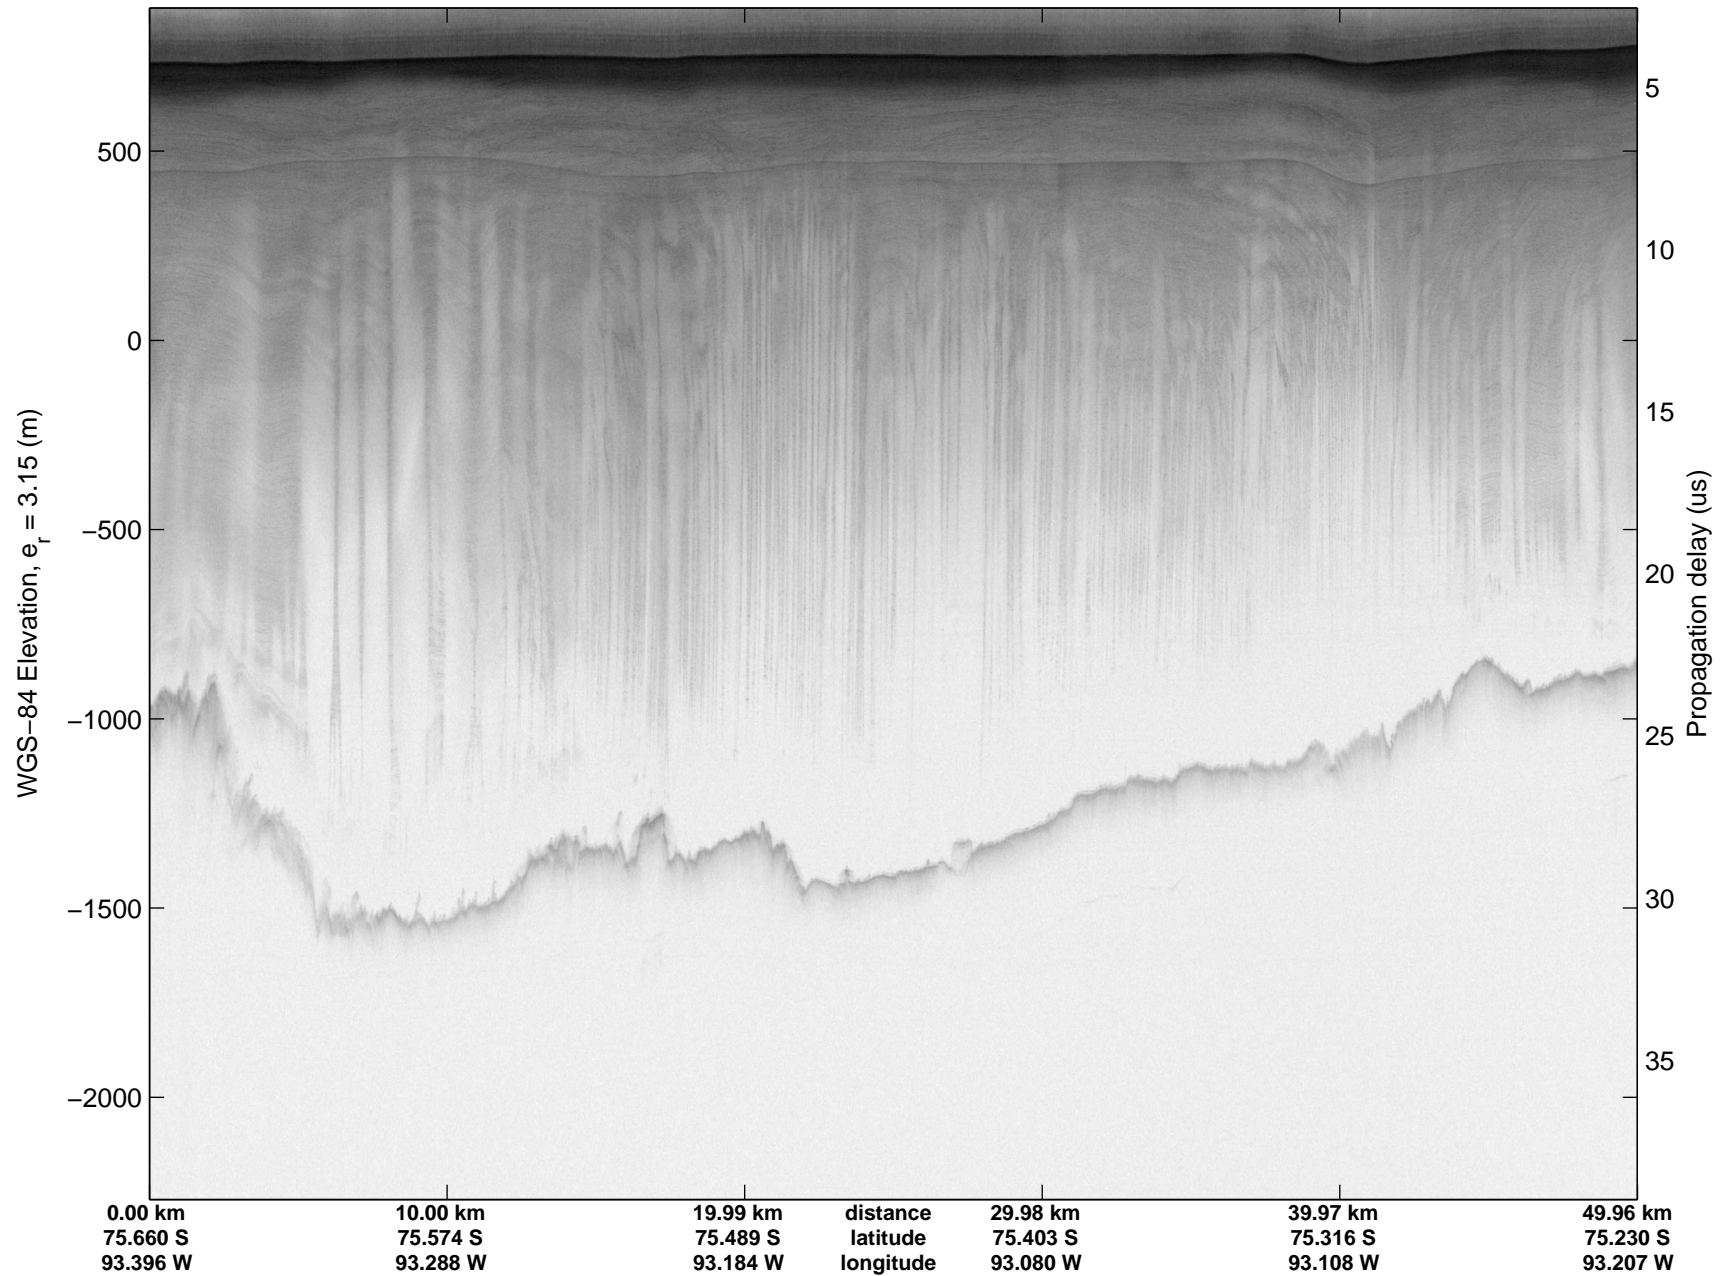

mcords3 2014_Antarctica_DC8: "Land Ice PIG-Arch" 20141106_06_019: 17:20:45.3 to 17:27:04.1 GPS

mcords3 2014_Antarctica_DC8: "Land Ice PIG-Arch" 20141106_06_019: 17:20:45.3 to 17:27:04.1 GPS

mcords3 2014_Antarctica_DC8: "Land Ice PIG-Arch" 20141106_06_020: 17:27:04.4 to 17:33:19.6 GPS