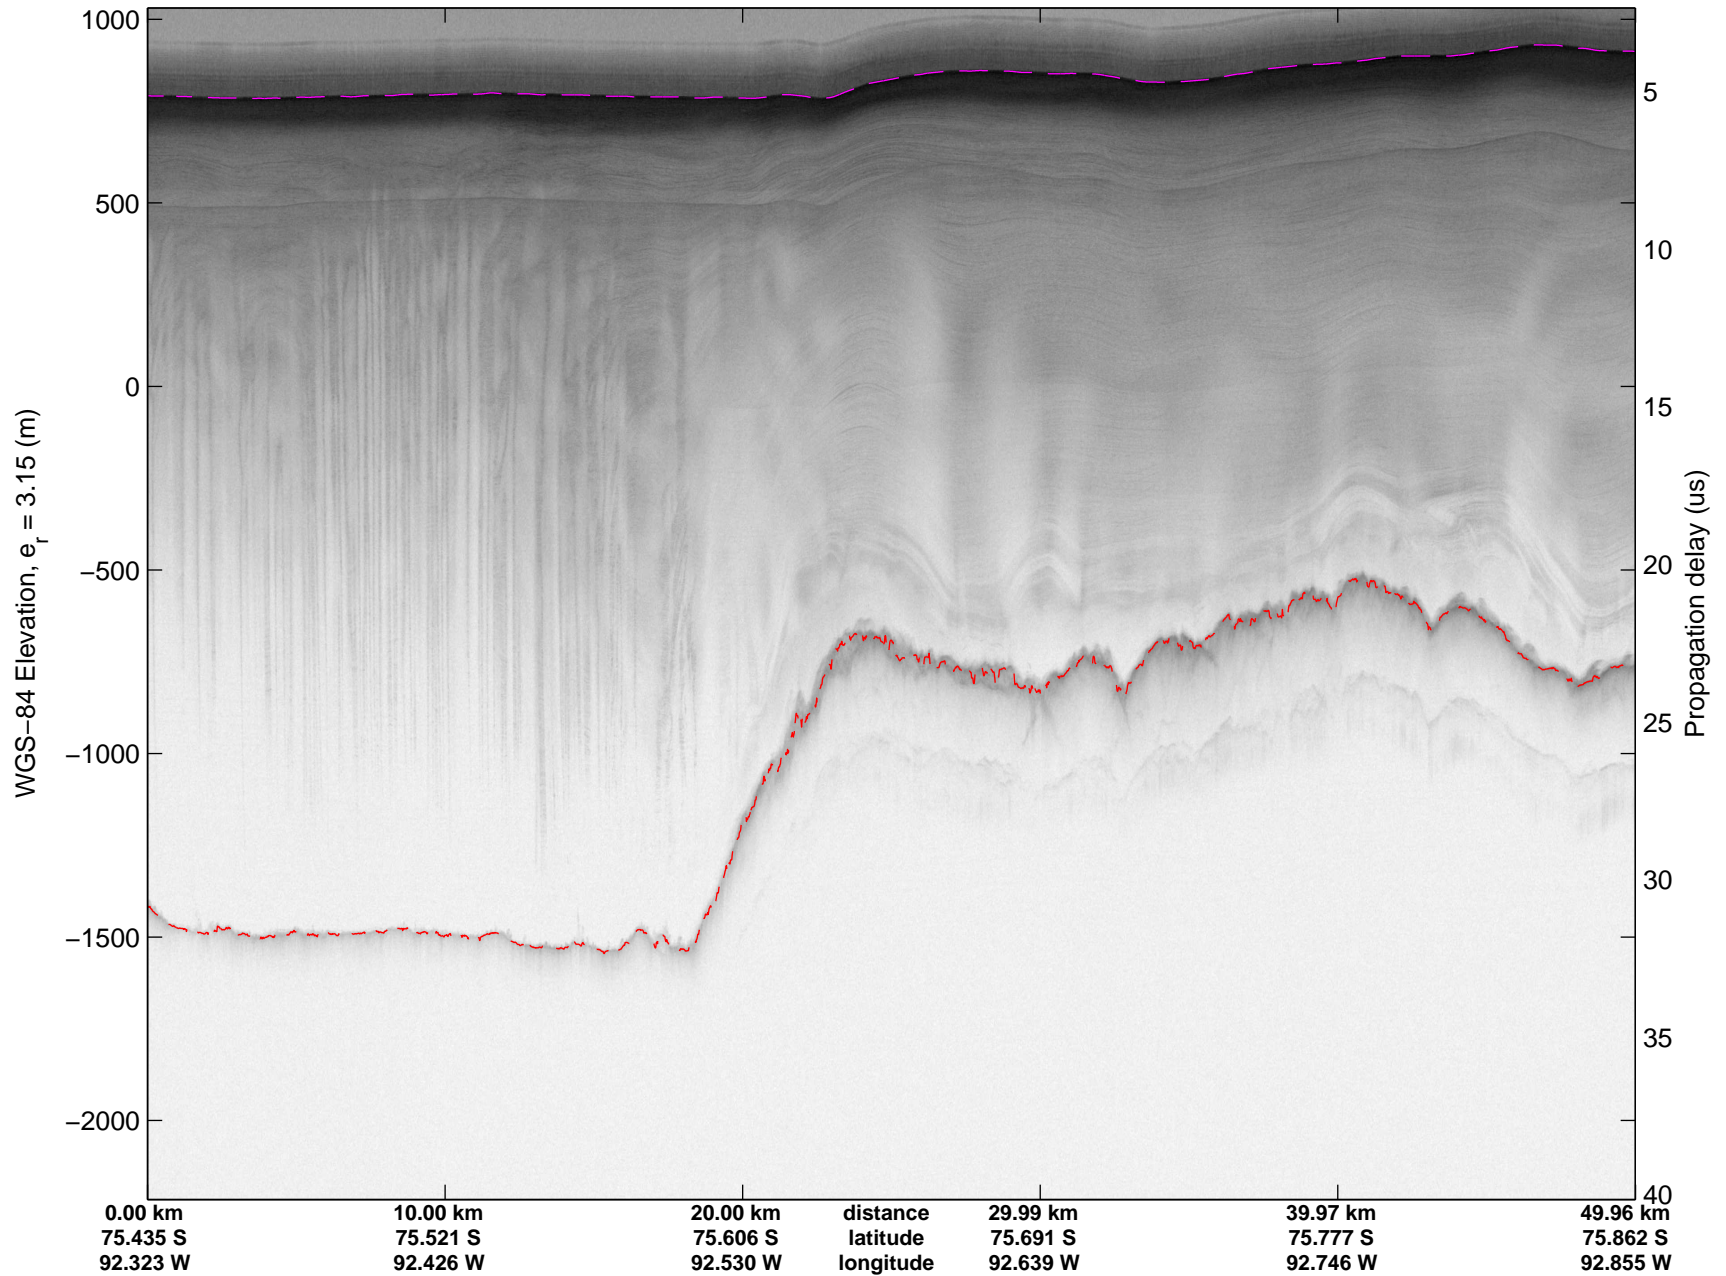

mcords3 2014_Antarctica_DC8: "Land Ice PIG-Arch" 20141106_06_027: 18:11:12.0 to 18:17:14.4 GPS