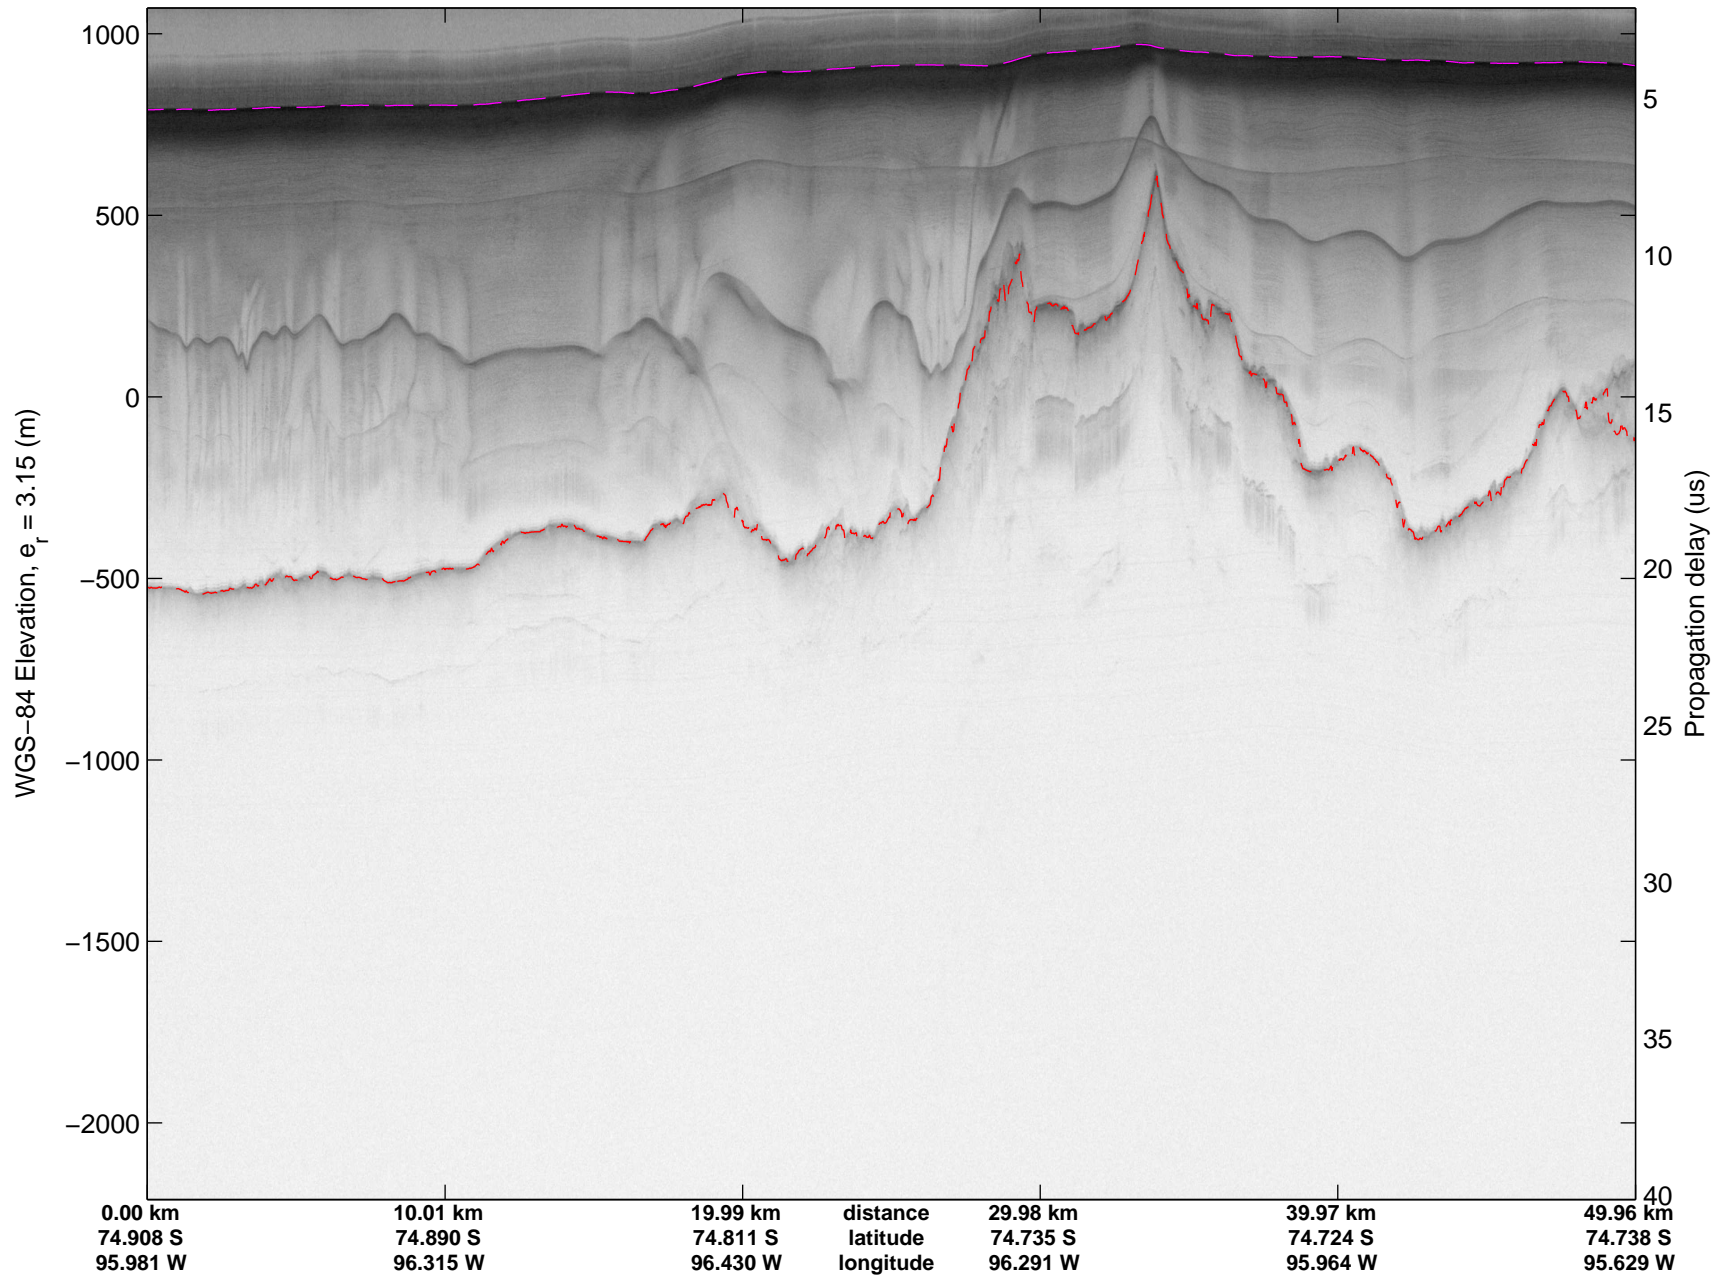

mcords3 2014_Antarctica_DC8: "Land Ice PIG-Arch" 20141106_06_023: 17:45:44.3 to 17:51:58.6 GPS