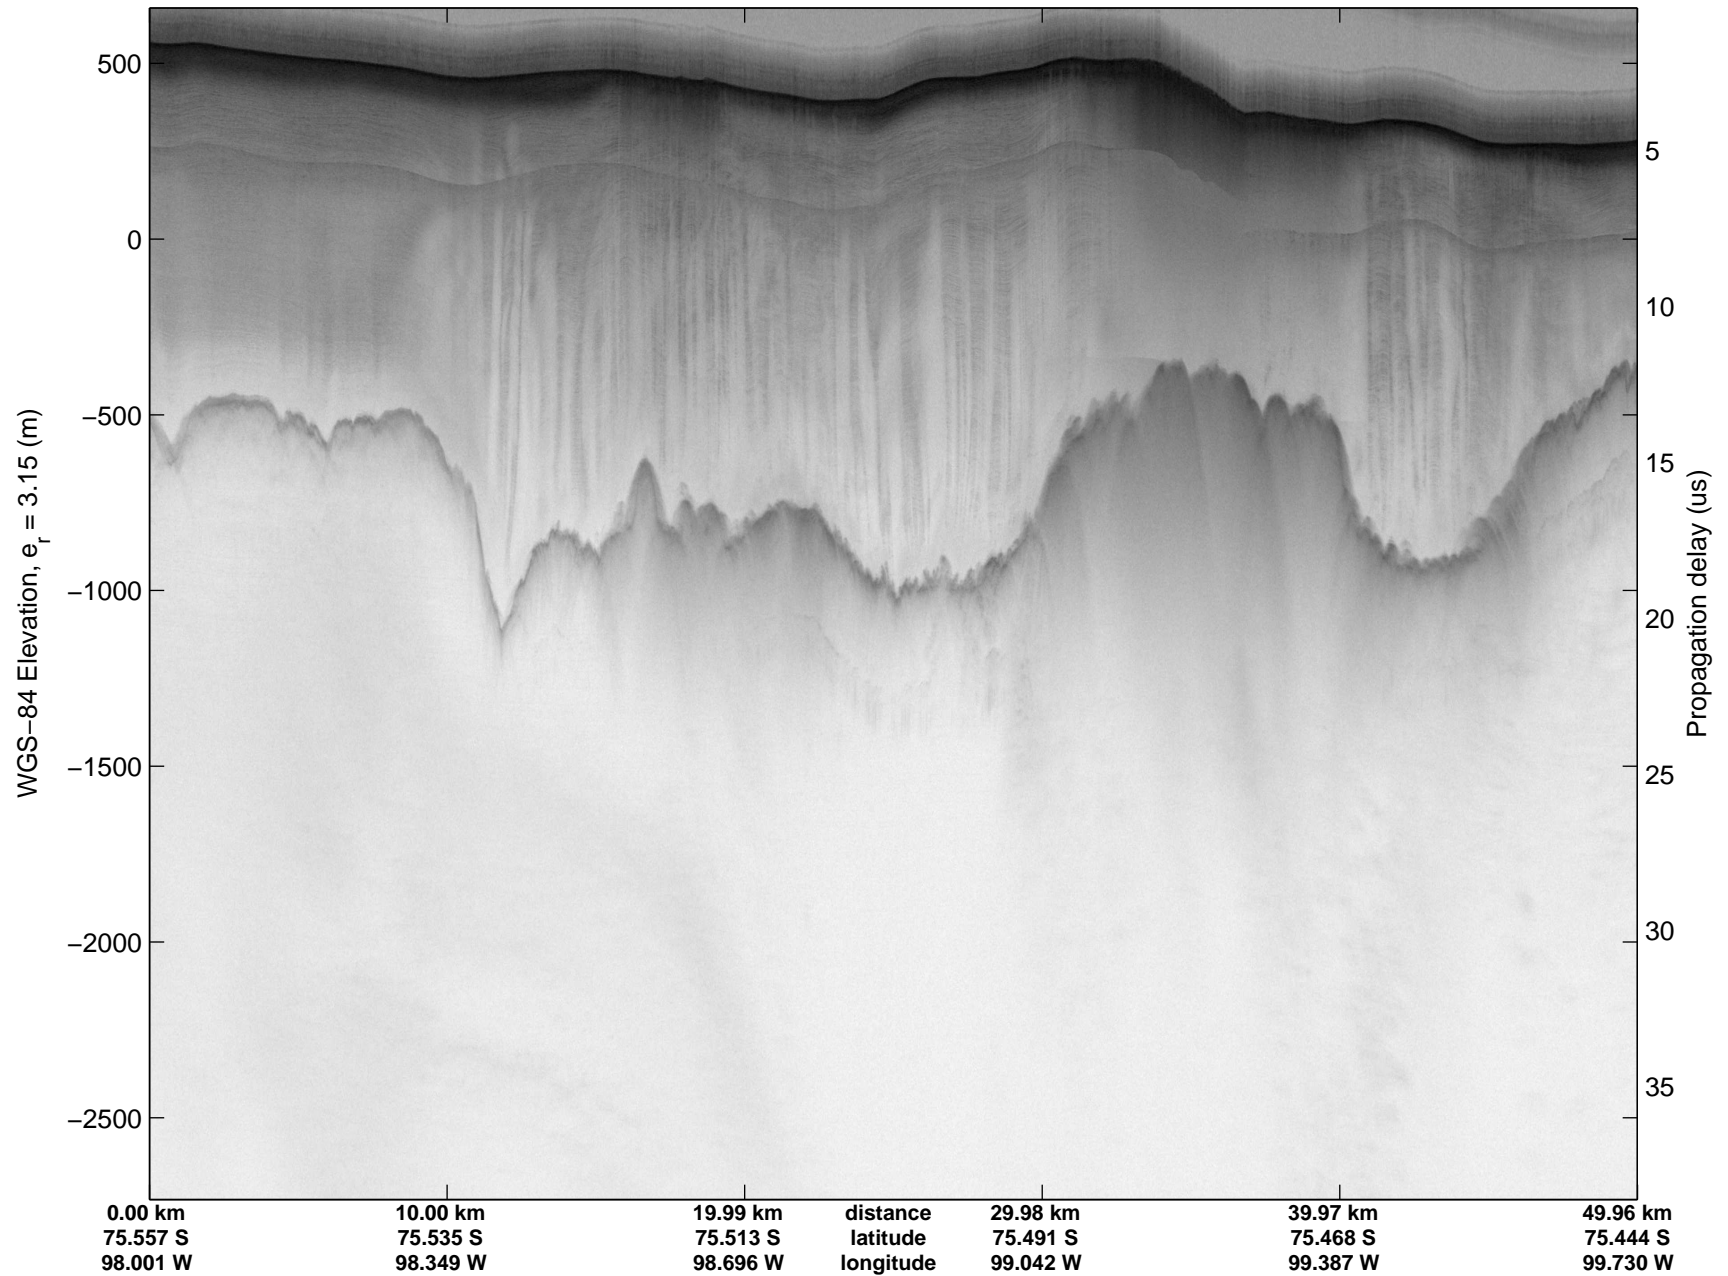

mcords3 2014_Antarctica_DC8: "Land Ice PIG-Arch" 20141106_06_008: 16:11:20.1 to 16:17:16.5 GPS