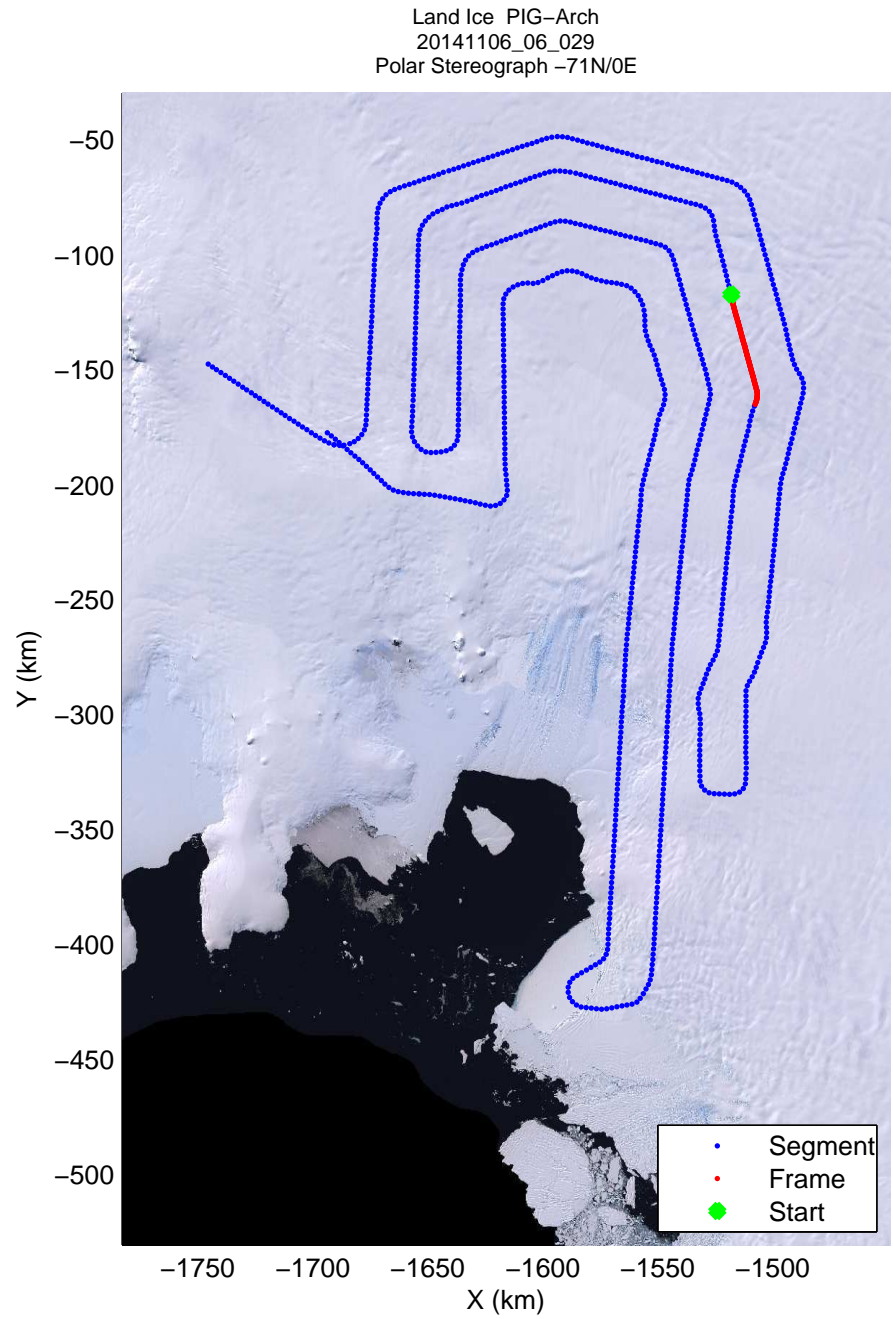

mcords3 2014_Antarctica_DC8: "Land Ice PIG-Arch" 20141106_06_027: 18:11:12.0 to 18:17:14.4 GPS

mcords3 2014_Antarctica_DC8: "Land Ice PIG-Arch" 20141106_06_028: 18:17:14.7 to 18:23:10.3 GPS

mcords3 2014_Antarctica_DC8: "Land Ice PIG-Arch" 20141106_06_028: 18:17:14.7 to 18:23:10.3 GPS