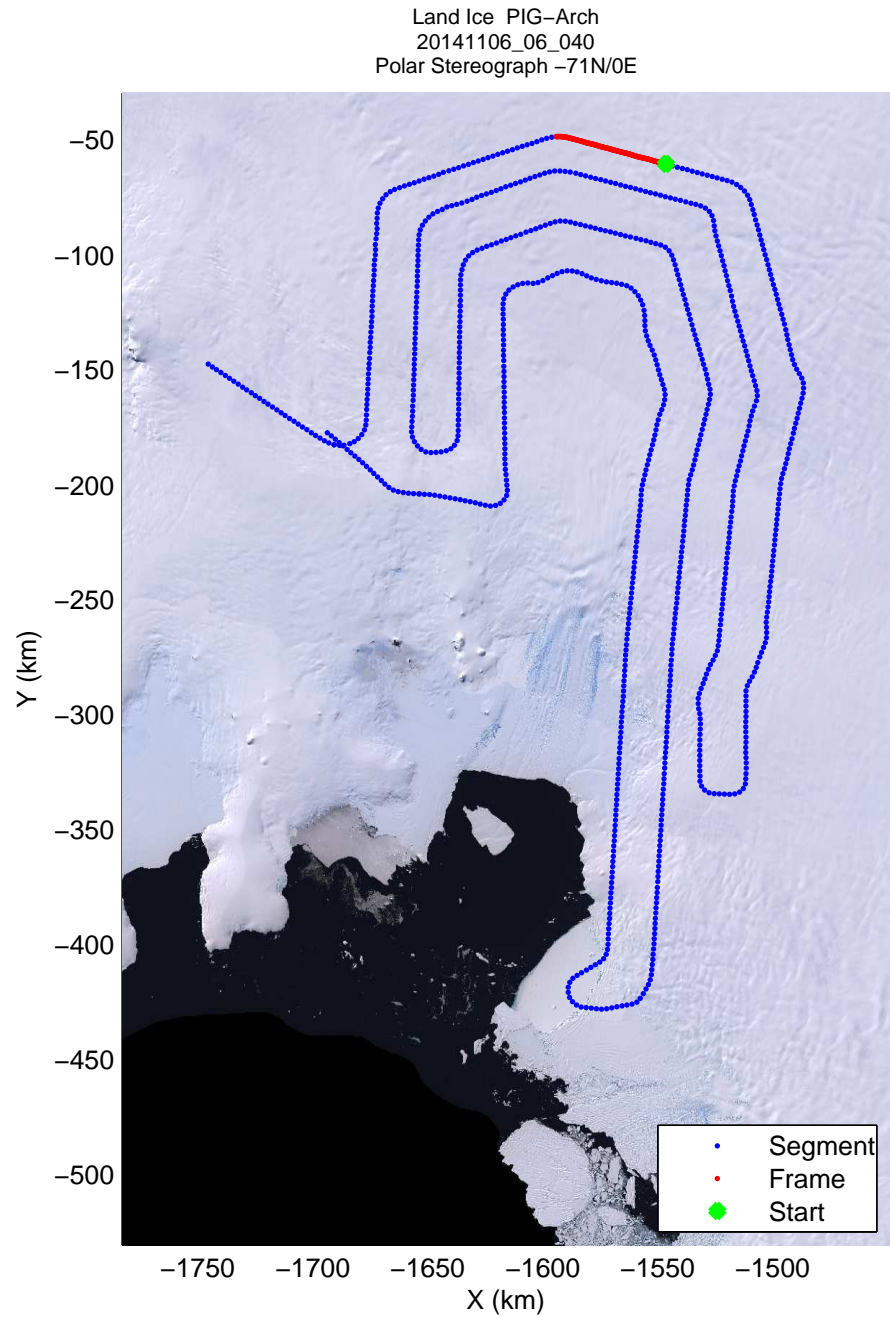

Land Ice PIG-Arch
20141106_06_039
Polar Stereograph -71N/0E

mcords3 2014_Antarctica_DC8: "Land Ice PIG-Arch" 20141106_06_039: 19:24:57.4 to 19:31:04.2 GPS

mcords3 2014_Antarctica_DC8: "Land Ice PIG-Arch" 20141106_06_039: 19:24:57.4 to 19:31:04.2 GPS