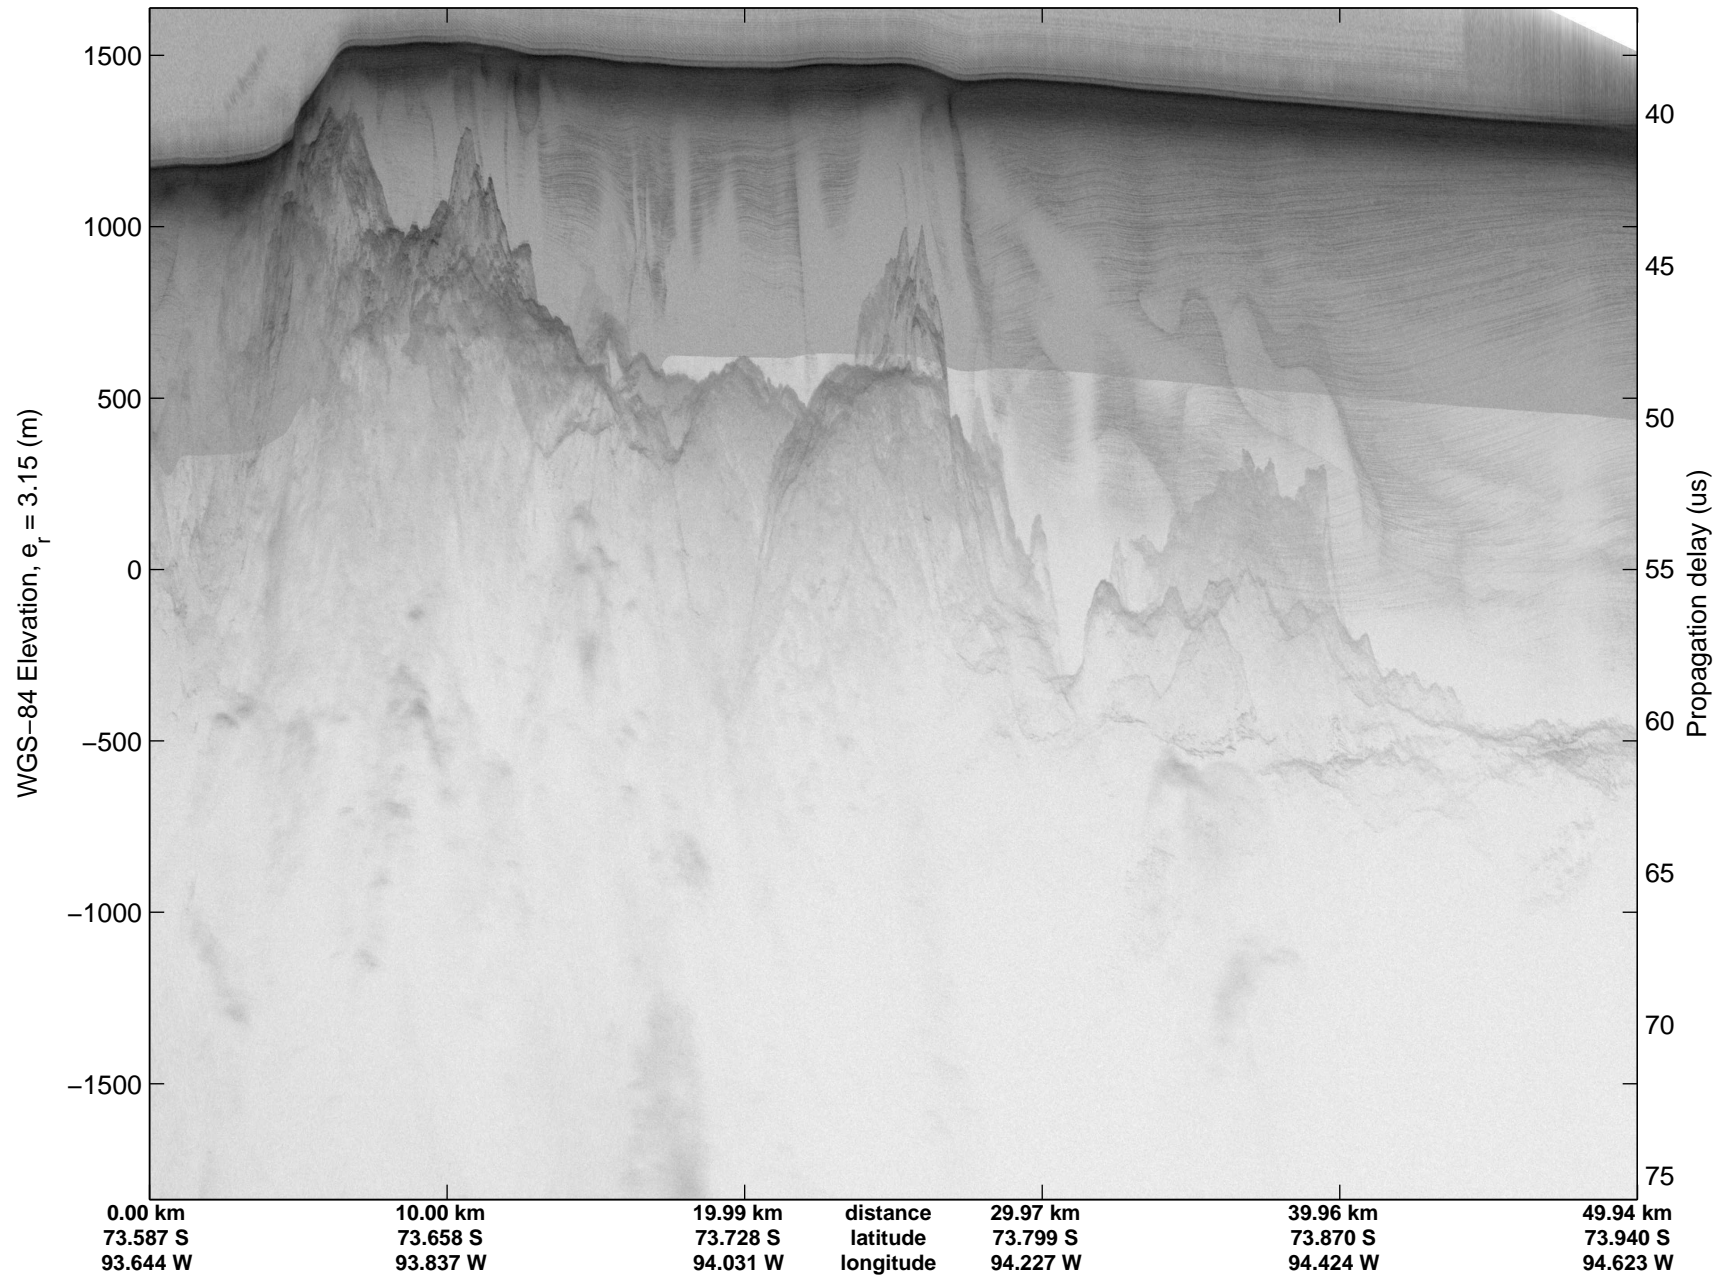

Land Ice PIG-Arch
20141106_05_003
Polar Stereograph -71N/0E

mcords3 2014_Antarctica_DC8: "Land Ice PIG-Arch" 20141106_05_003: 15:17:11.6 to 15:20:37.8 GPS

mcords3 2014_Antarctica_DC8: "Land Ice PIG-Arch" 20141106_05_003: 15:17:11.6 to 15:20:37.8 GPS

Land Ice PIG-Arch
20141106_05_004
Polar Stereograph -71N/0E

mcords3 2014_Antarctica_DC8: "Land Ice PIG-Arch" 20141106_05_004: 15:20:37.9 to 15:24:27.8 GPS

mcords3 2014_Antarctica_DC8: "Land Ice PIG-Arch" 20141106_05_004: 15:20:37.9 to 15:24:27.8 GPS

Land Ice PIG-Arch
20141106_05_005
Polar Stereograph -71N/0E

mcords3 2014_Antarctica_DC8: "Land Ice PIG-Arch" 20141106_05_005: 15:24:28.0 to 15:26:47.5 GPS

mcords3 2014_Antarctica_DC8: "Land Ice PIG-Arch" 20141106_05_005: 15:24:28.0 to 15:26:47.5 GPS