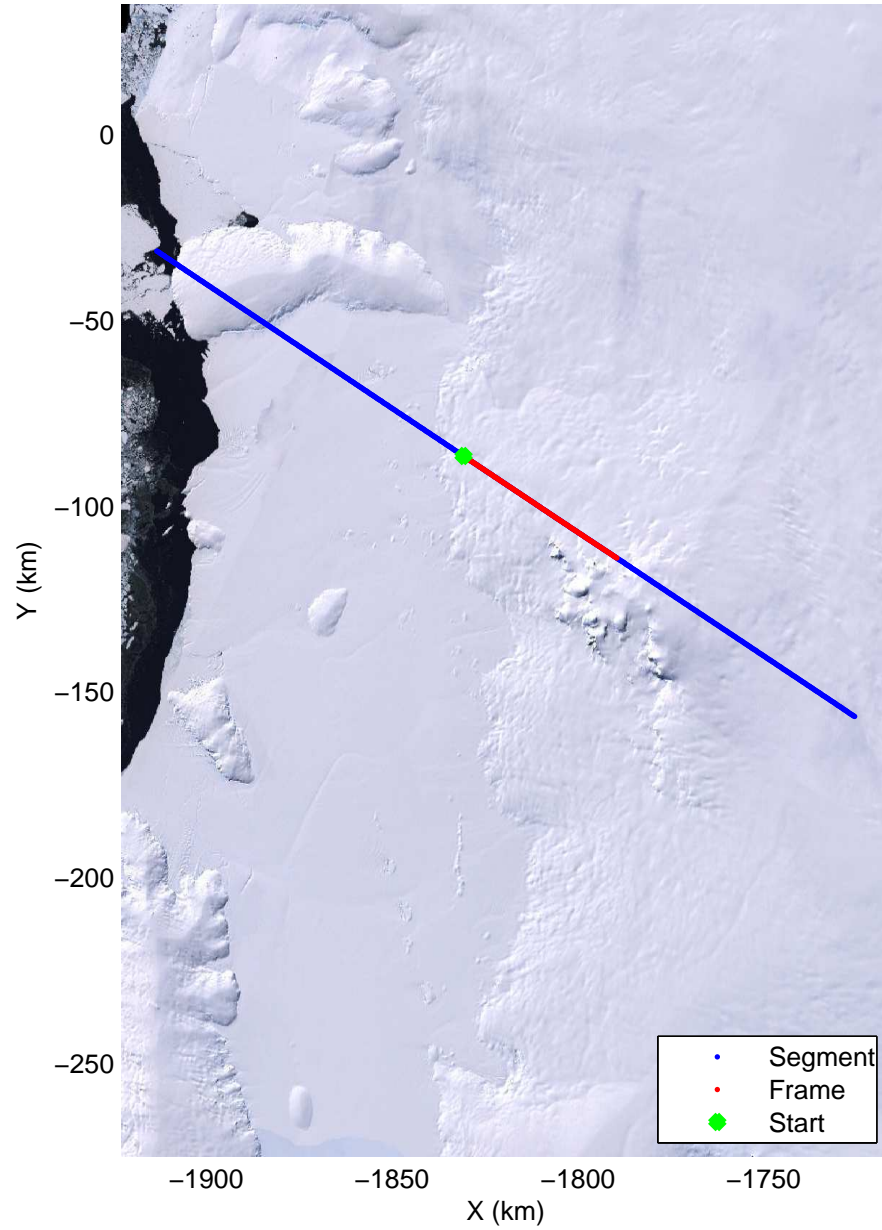

Land Ice PIG-Arch
20141106_05_001
Polar Stereograph -71N/0E

mcords3 2014_Antarctica_DC8: "Land Ice PIG-Arch" 20141106_05_001: 15:10:15.4 to 15:13:44.6 GPS

mcords3 2014_Antarctica_DC8: "Land Ice PIG-Arch" 20141106_05_001: 15:10:15.4 to 15:13:44.6 GPS

Land Ice PIG-Arch
20141106_05_002
Polar Stereograph -71N/0E

mcords3 2014_Antarctica_DC8: "Land Ice PIG-Arch" 20141106_05_002: 15:13:44.8 to 15:17:11.5 GPS

mcords3 2014_Antarctica_DC8: "Land Ice PIG-Arch" 20141106_05_002: 15:13:44.8 to 15:17:11.5 GPS

Land Ice PIG-Arch
20141106_05_003
Polar Stereograph -71N/0E

mcords3 2014_Antarctica_DC8: "Land Ice PIG-Arch" 20141106_05_003: 15:17:11.6 to 15:20:37.8 GPS

mcords3 2014_Antarctica_DC8: "Land Ice PIG-Arch" 20141106_05_003: 15:17:11.6 to 15:20:37.8 GPS

Land Ice PIG-Arch
20141106_05_004
Polar Stereograph -71N/0E

mcords3 2014_Antarctica_DC8: "Land Ice PIG-Arch" 20141106_05_004: 15:20:37.9 to 15:24:27.8 GPS

mcords3 2014_Antarctica_DC8: "Land Ice PIG-Arch" 20141106_05_004: 15:20:37.9 to 15:24:27.8 GPS