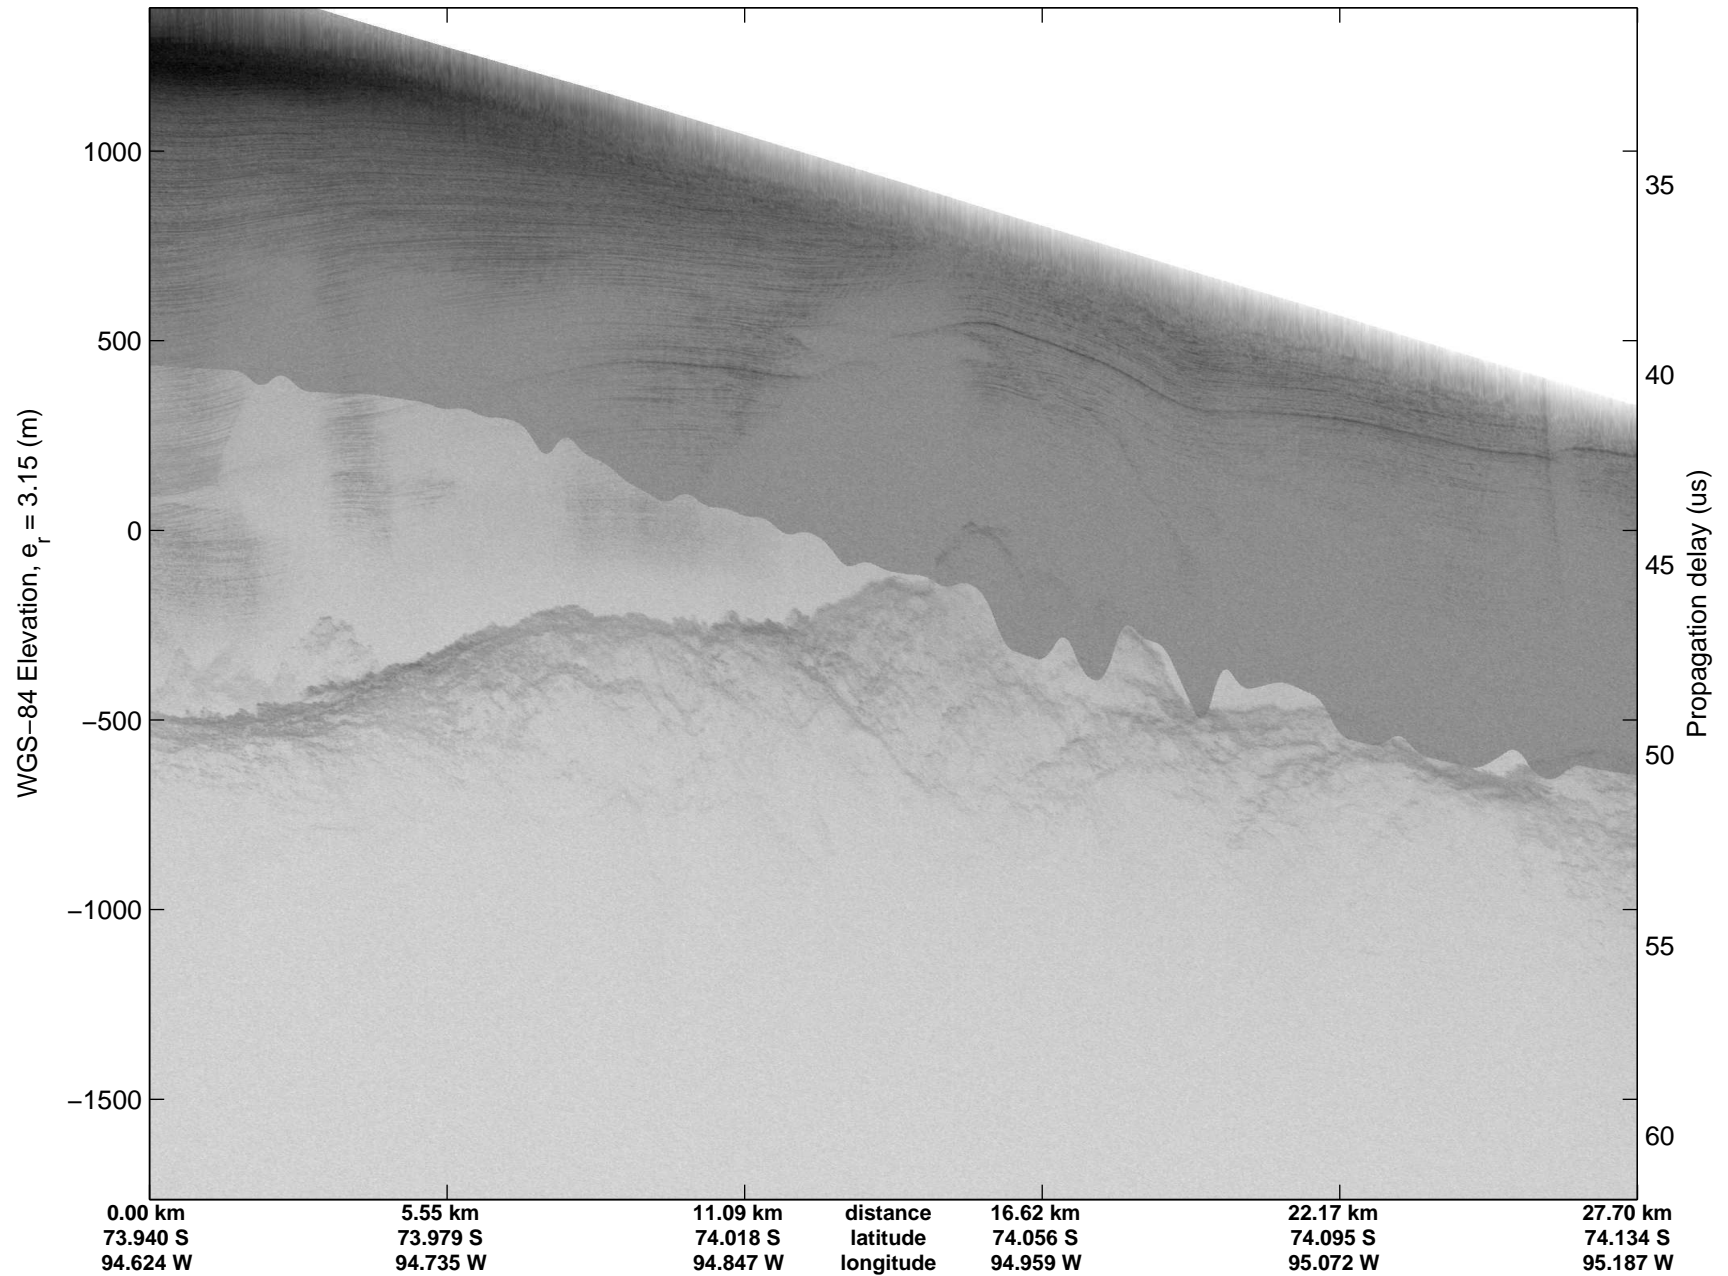

Land Ice PIG-Arch
20141106_05_002
Polar Stereograph -71N/0E

mcords3 2014_Antarctica_DC8: "Land Ice PIG-Arch" 20141106_05_002: 15:13:44.8 to 15:17:11.5 GPS

mcords3 2014_Antarctica_DC8: "Land Ice PIG-Arch" 20141106_05_002: 15:13:44.8 to 15:17:11.5 GPS

Land Ice PIG-Arch
20141106_05_003
Polar Stereograph -71N/0E

mcords3 2014_Antarctica_DC8: "Land Ice PIG-Arch" 20141106_05_003: 15:17:11.6 to 15:20:37.8 GPS

mcords3 2014_Antarctica_DC8: "Land Ice PIG-Arch" 20141106_05_003: 15:17:11.6 to 15:20:37.8 GPS

Land Ice PIG-Arch
20141106_05_004
Polar Stereograph -71N/0E

mcords3 2014_Antarctica_DC8: "Land Ice PIG-Arch" 20141106_05_004: 15:20:37.9 to 15:24:27.8 GPS

mcords3 2014_Antarctica_DC8: "Land Ice PIG-Arch" 20141106_05_004: 15:20:37.9 to 15:24:27.8 GPS

Land Ice PIG-Arch
20141106_05_005
Polar Stereograph -71N/0E

mcords3 2014_Antarctica_DC8: "Land Ice PIG-Arch" 20141106_05_005: 15:24:28.0 to 15:26:47.5 GPS

mcords3 2014_Antarctica_DC8: "Land Ice PIG-Arch" 20141106_05_005: 15:24:28.0 to 15:26:47.5 GPS