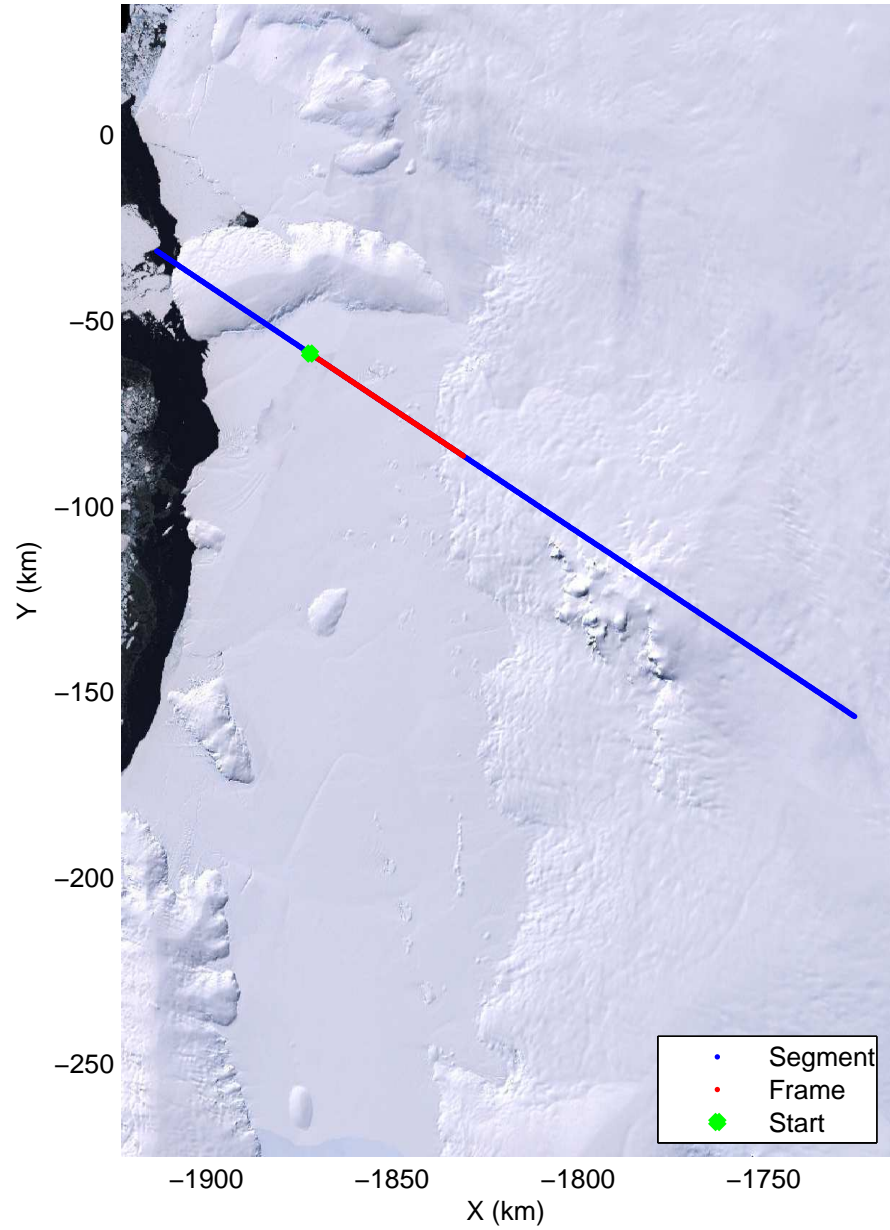

Land Ice PIG-Arch
20141106_05_001
Polar Stereograph -71N/0E

mcords3 2014_Antarctica_DC8: "Land Ice PIG-Arch" 20141106_05_001: 15:10:15.4 to 15:13:44.6 GPS

mcords3 2014_Antarctica_DC8: "Land Ice PIG-Arch" 20141106_05_001: 15:10:15.4 to 15:13:44.6 GPS

Land Ice PIG-Arch
20141106_05_002
Polar Stereograph -71N/0E

mcords3 2014_Antarctica_DC8: "Land Ice PIG-Arch" 20141106_05_002: 15:13:44.8 to 15:17:11.5 GPS

mcords3 2014_Antarctica_DC8: "Land Ice PIG-Arch" 20141106_05_002: 15:13:44.8 to 15:17:11.5 GPS

Land Ice PIG-Arch
20141106_05_003
Polar Stereograph -71N/0E

mcords3 2014_Antarctica_DC8: "Land Ice PIG-Arch" 20141106_05_003: 15:17:11.6 to 15:20:37.8 GPS

mcords3 2014_Antarctica_DC8: "Land Ice PIG-Arch" 20141106_05_003: 15:17:11.6 to 15:20:37.8 GPS

Land Ice PIG-Arch
20141106_05_004
Polar Stereograph -71N/0E

mcords3 2014_Antarctica_DC8: "Land Ice PIG-Arch" 20141106_05_004: 15:20:37.9 to 15:24:27.8 GPS

mcords3 2014_Antarctica_DC8: "Land Ice PIG-Arch" 20141106_05_004: 15:20:37.9 to 15:24:27.8 GPS