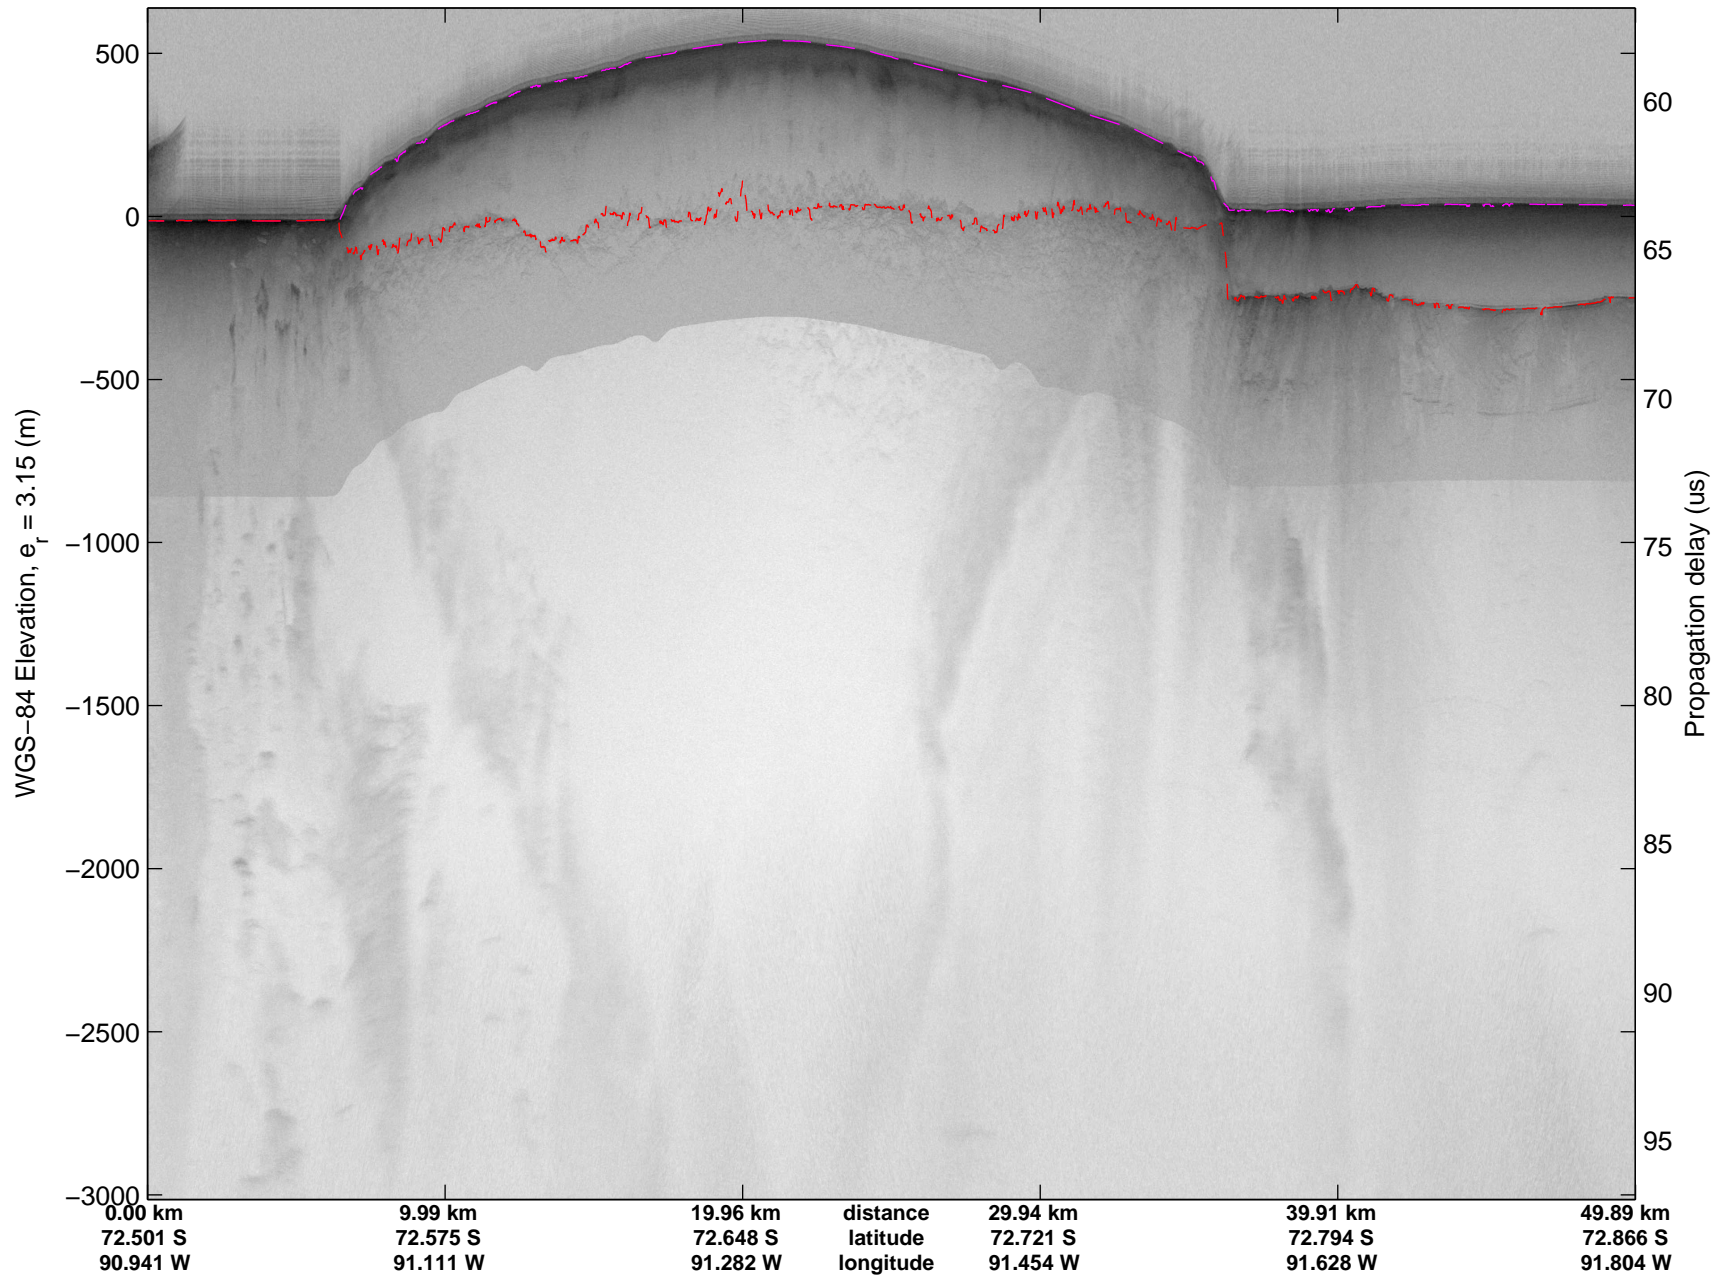

Land Ice PIG-Arch
20141106_05_001
Polar Stereograph -71N/0E

mcords3 2014_Antarctica_DC8: "Land Ice PIG-Arch" 20141106_05_001: 15:10:15.4 to 15:13:44.6 GPS

mcords3 2014_Antarctica_DC8: "Land Ice PIG-Arch" 20141106_05_001: 15:10:15.4 to 15:13:44.6 GPS

Land Ice PIG-Arch
20141106_05_002
Polar Stereograph -71N/0E

mcords3 2014_Antarctica_DC8: "Land Ice PIG-Arch" 20141106_05_002: 15:13:44.8 to 15:17:11.5 GPS

mcords3 2014_Antarctica_DC8: "Land Ice PIG-Arch" 20141106_05_002: 15:13:44.8 to 15:17:11.5 GPS

Land Ice PIG-Arch
20141106_05_003
Polar Stereograph -71N/0E

mcords3 2014_Antarctica_DC8: "Land Ice PIG-Arch" 20141106_05_003: 15:17:11.6 to 15:20:37.8 GPS

mcords3 2014_Antarctica_DC8: "Land Ice PIG-Arch" 20141106_05_003: 15:17:11.6 to 15:20:37.8 GPS

Land Ice PIG-Arch
20141106_05_004
Polar Stereograph -71N/0E

mcords3 2014_Antarctica_DC8: "Land Ice PIG-Arch" 20141106_05_004: 15:20:37.9 to 15:24:27.8 GPS

mcords3 2014_Antarctica_DC8: "Land Ice PIG-Arch" 20141106_05_004: 15:20:37.9 to 15:24:27.8 GPS