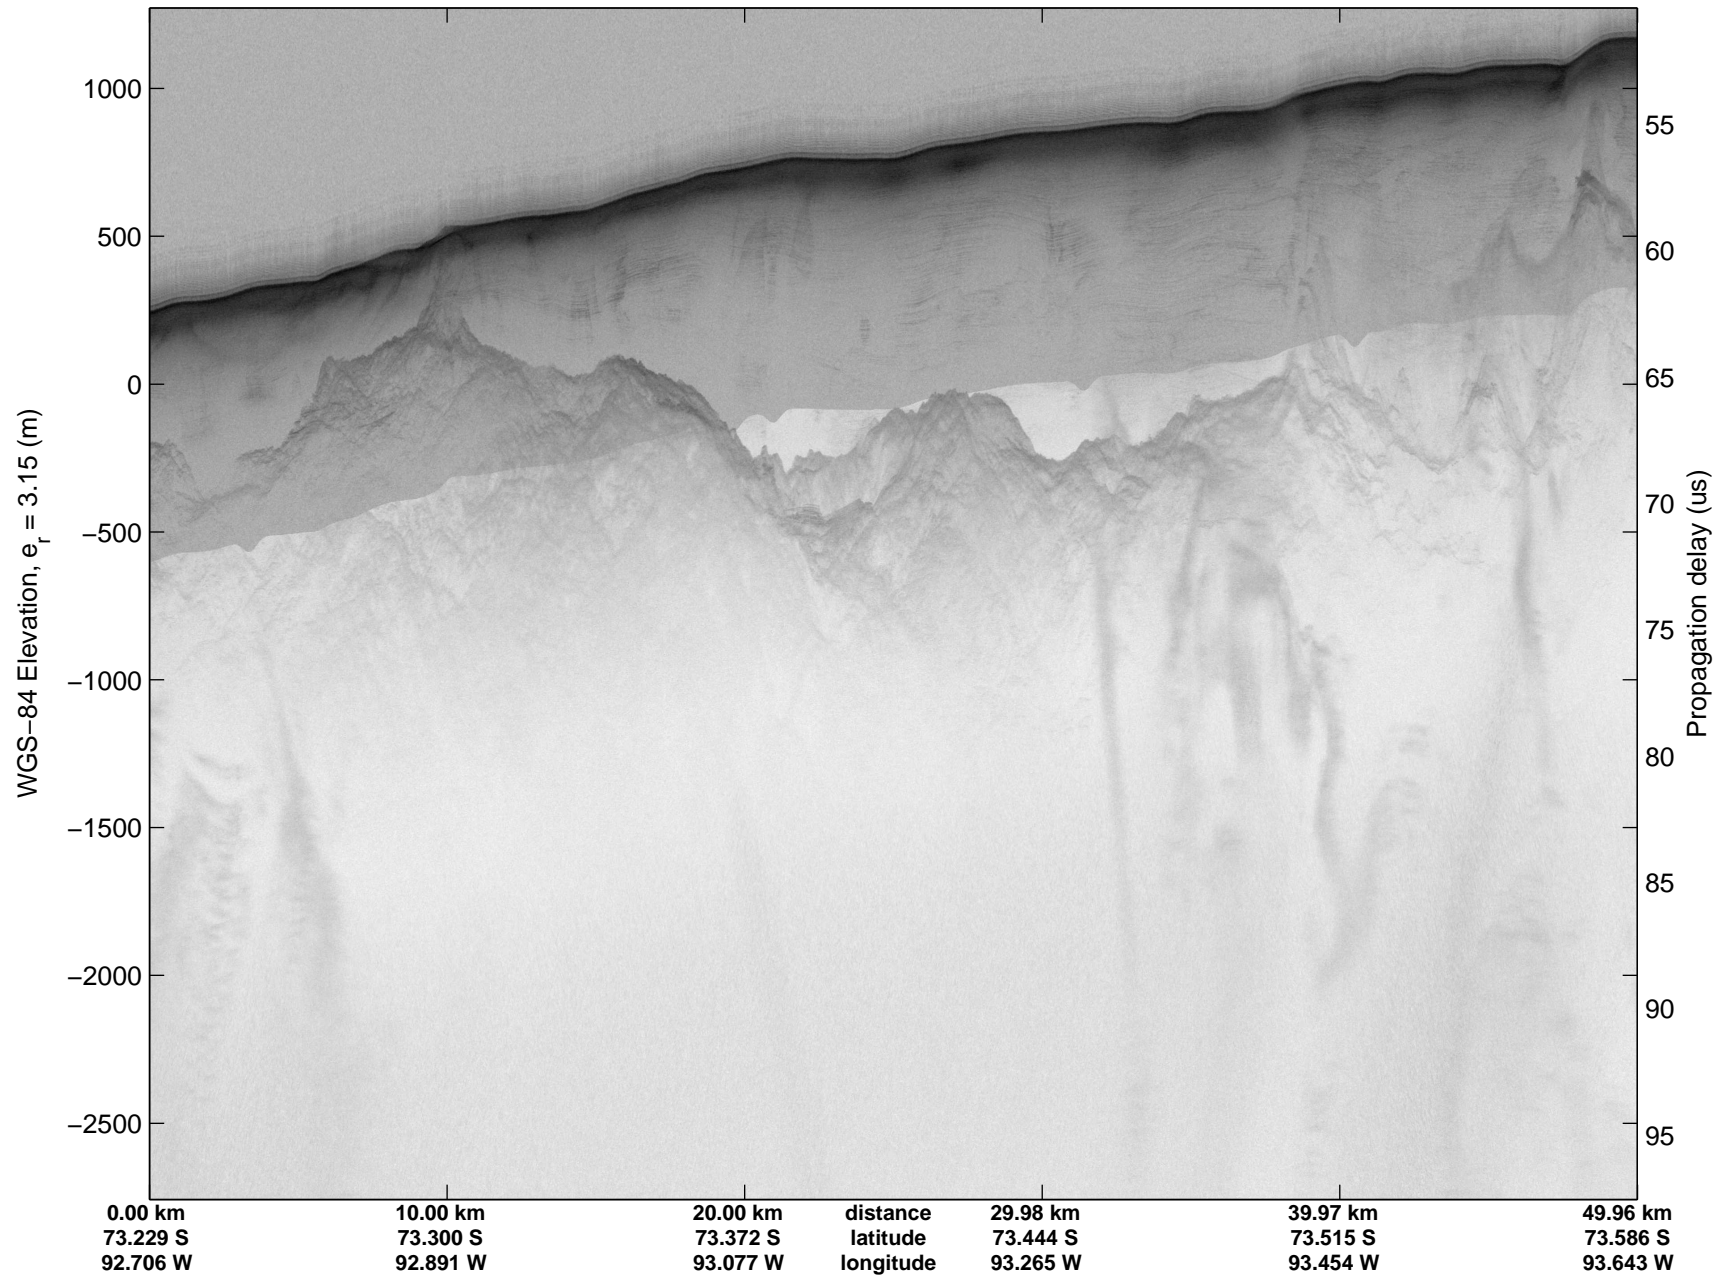

Land Ice PIG-Arch
20141106_05_002
Polar Stereograph -71N/0E

mcords3 2014_Antarctica_DC8: "Land Ice PIG-Arch" 20141106_05_002: 15:13:44.8 to 15:17:11.5 GPS

mcords3 2014_Antarctica_DC8: "Land Ice PIG-Arch" 20141106_05_002: 15:13:44.8 to 15:17:11.5 GPS

Land Ice PIG-Arch
20141106_05_003
Polar Stereograph -71N/0E

mcords3 2014_Antarctica_DC8: "Land Ice PIG-Arch" 20141106_05_003: 15:17:11.6 to 15:20:37.8 GPS

mcords3 2014_Antarctica_DC8: "Land Ice PIG-Arch" 20141106_05_003: 15:17:11.6 to 15:20:37.8 GPS

Land Ice PIG-Arch
20141106_05_004
Polar Stereograph -71N/0E

mcords3 2014_Antarctica_DC8: "Land Ice PIG-Arch" 20141106_05_004: 15:20:37.9 to 15:24:27.8 GPS

mcords3 2014_Antarctica_DC8: "Land Ice PIG-Arch" 20141106_05_004: 15:20:37.9 to 15:24:27.8 GPS

Land Ice PIG-Arch
20141106_05_005
Polar Stereograph -71N/0E

mcords3 2014_Antarctica_DC8: "Land Ice PIG-Arch" 20141106_05_005: 15:24:28.0 to 15:26:47.5 GPS

mcords3 2014_Antarctica_DC8: "Land Ice PIG-Arch" 20141106_05_005: 15:24:28.0 to 15:26:47.5 GPS