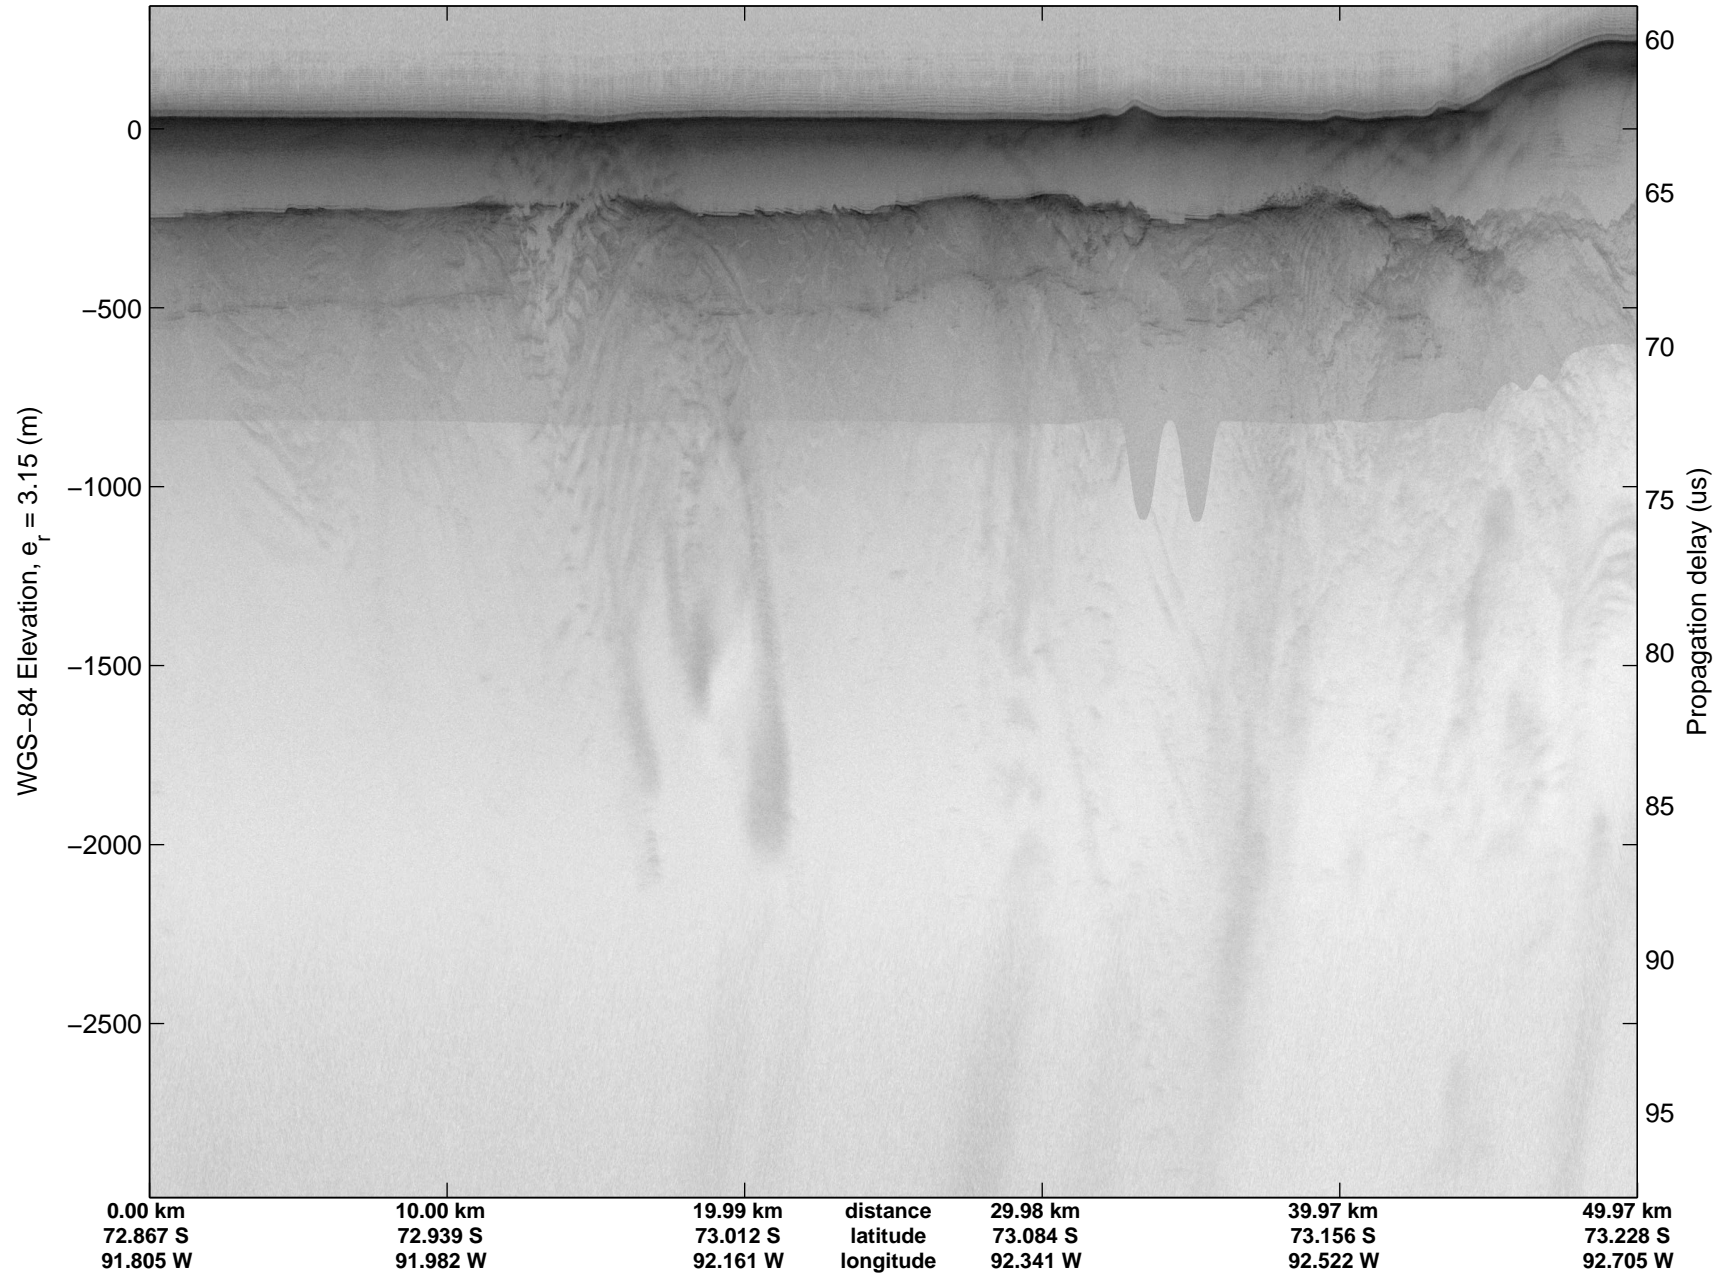

Land Ice PIG-Arch
20141106_05_001
Polar Stereograph -71N/0E

mcords3 2014_Antarctica_DC8: "Land Ice PIG-Arch" 20141106_05_001: 15:10:15.4 to 15:13:44.6 GPS

mcords3 2014_Antarctica_DC8: "Land Ice PIG-Arch" 20141106_05_001: 15:10:15.4 to 15:13:44.6 GPS

Land Ice PIG-Arch
20141106_05_002
Polar Stereograph -71N/0E

mcords3 2014_Antarctica_DC8: "Land Ice PIG-Arch" 20141106_05_002: 15:13:44.8 to 15:17:11.5 GPS

mcords3 2014_Antarctica_DC8: "Land Ice PIG-Arch" 20141106_05_002: 15:13:44.8 to 15:17:11.5 GPS

Land Ice PIG-Arch
20141106_05_003
Polar Stereograph -71N/0E

mcords3 2014_Antarctica_DC8: "Land Ice PIG-Arch" 20141106_05_003: 15:17:11.6 to 15:20:37.8 GPS

mcords3 2014_Antarctica_DC8: "Land Ice PIG-Arch" 20141106_05_003: 15:17:11.6 to 15:20:37.8 GPS

Land Ice PIG-Arch
20141106_05_004
Polar Stereograph -71N/0E

mcords3 2014_Antarctica_DC8: "Land Ice PIG-Arch" 20141106_05_004: 15:20:37.9 to 15:24:27.8 GPS

mcords3 2014_Antarctica_DC8: "Land Ice PIG-Arch" 20141106_05_004: 15:20:37.9 to 15:24:27.8 GPS