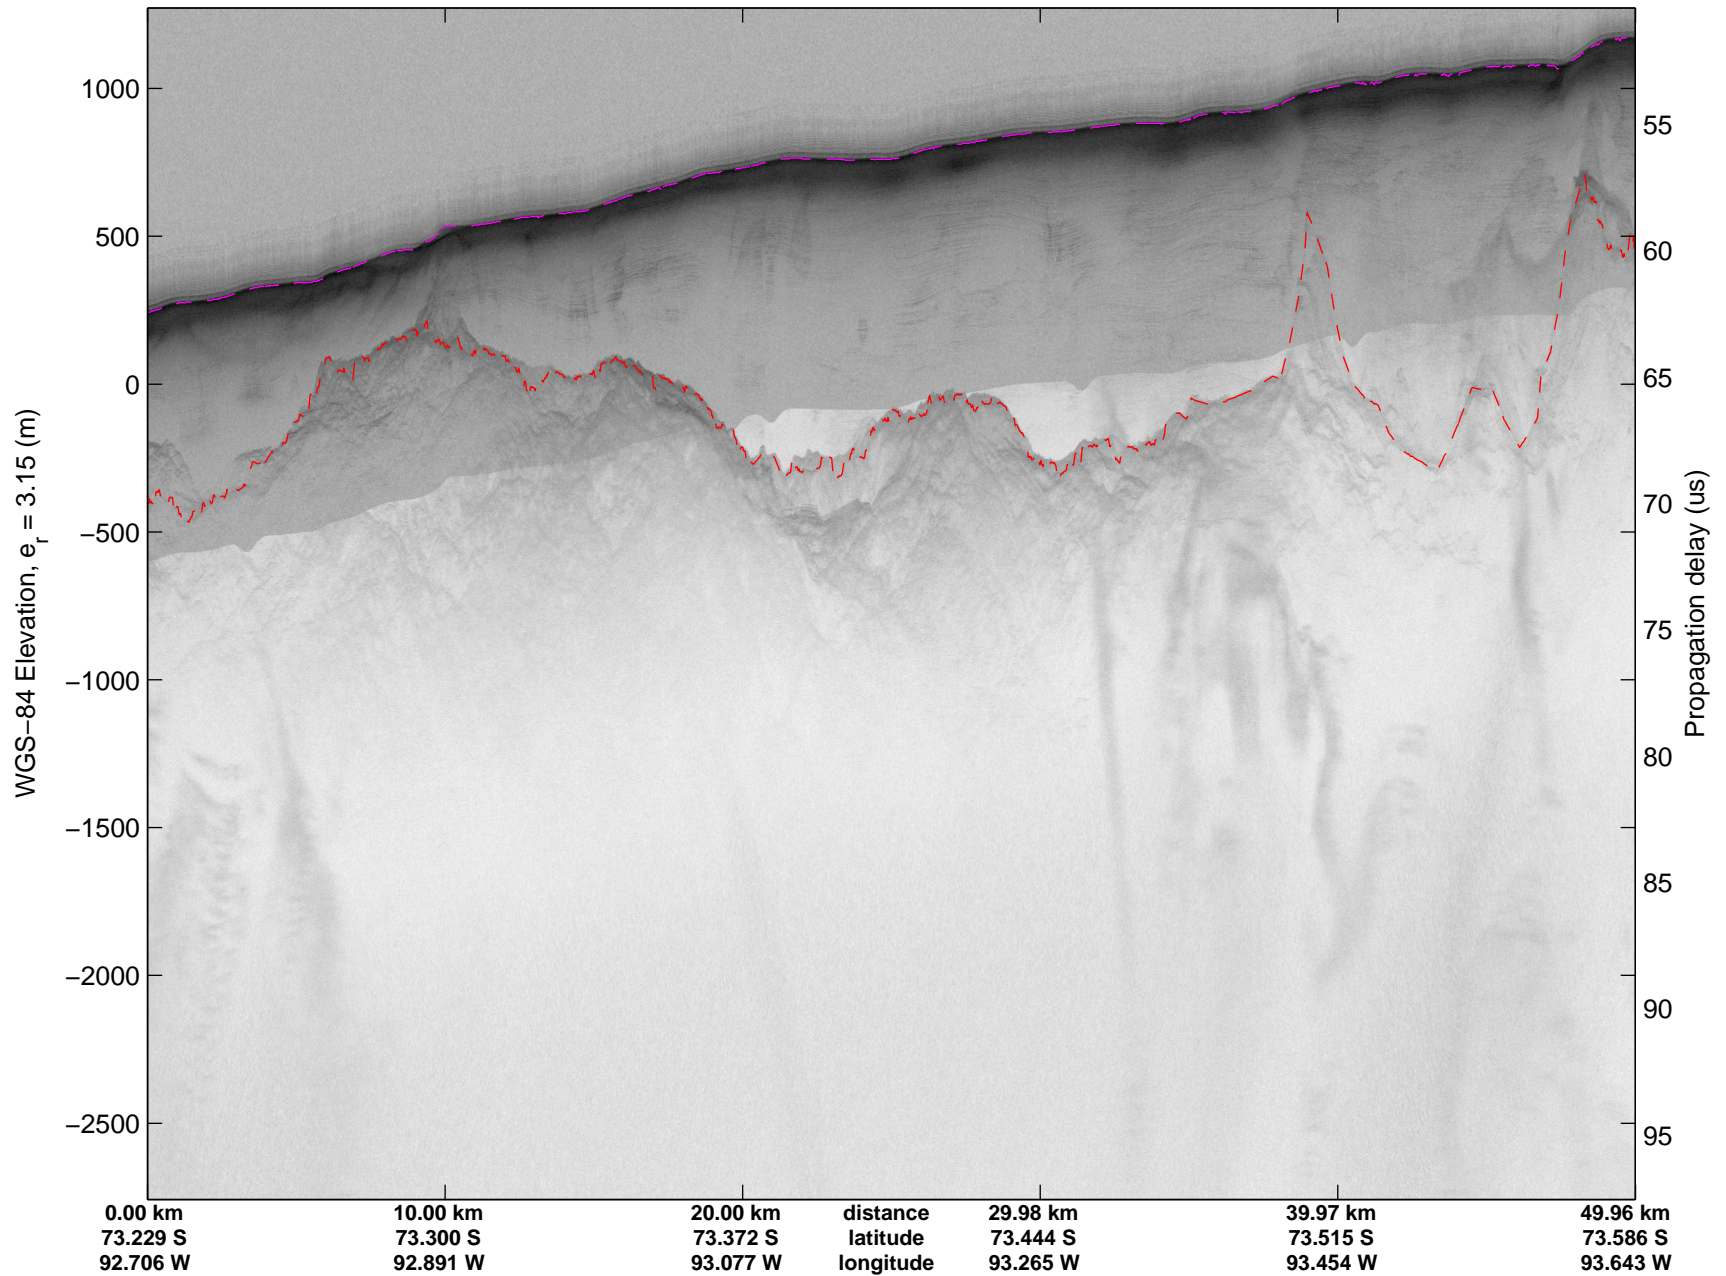

Land Ice PIG-Arch
20141106_05_002
Polar Stereograph -71N/0E

mcords3 2014_Antarctica_DC8: "Land Ice PIG-Arch" 20141106_05_002: 15:13:44.8 to 15:17:11.5 GPS

mcords3 2014_Antarctica_DC8: "Land Ice PIG-Arch" 20141106_05_002: 15:13:44.8 to 15:17:11.5 GPS

Land Ice PIG-Arch
20141106_05_003
Polar Stereograph -71N/0E

mcords3 2014_Antarctica_DC8: "Land Ice PIG-Arch" 20141106_05_003: 15:17:11.6 to 15:20:37.8 GPS

mcords3 2014_Antarctica_DC8: "Land Ice PIG-Arch" 20141106_05_003: 15:17:11.6 to 15:20:37.8 GPS

Land Ice PIG-Arch
20141106_05_004
Polar Stereograph -71N/0E

mcords3 2014_Antarctica_DC8: "Land Ice PIG-Arch" 20141106_05_004: 15:20:37.9 to 15:24:27.8 GPS

mcords3 2014_Antarctica_DC8: "Land Ice PIG-Arch" 20141106_05_004: 15:20:37.9 to 15:24:27.8 GPS

Land Ice PIG-Arch
20141106_05_005
Polar Stereograph -71N/0E

mcords3 2014_Antarctica_DC8: "Land Ice PIG-Arch" 20141106_05_005: 15:24:28.0 to 15:26:47.5 GPS

mcords3 2014_Antarctica_DC8: "Land Ice PIG-Arch" 20141106_05_005: 15:24:28.0 to 15:26:47.5 GPS