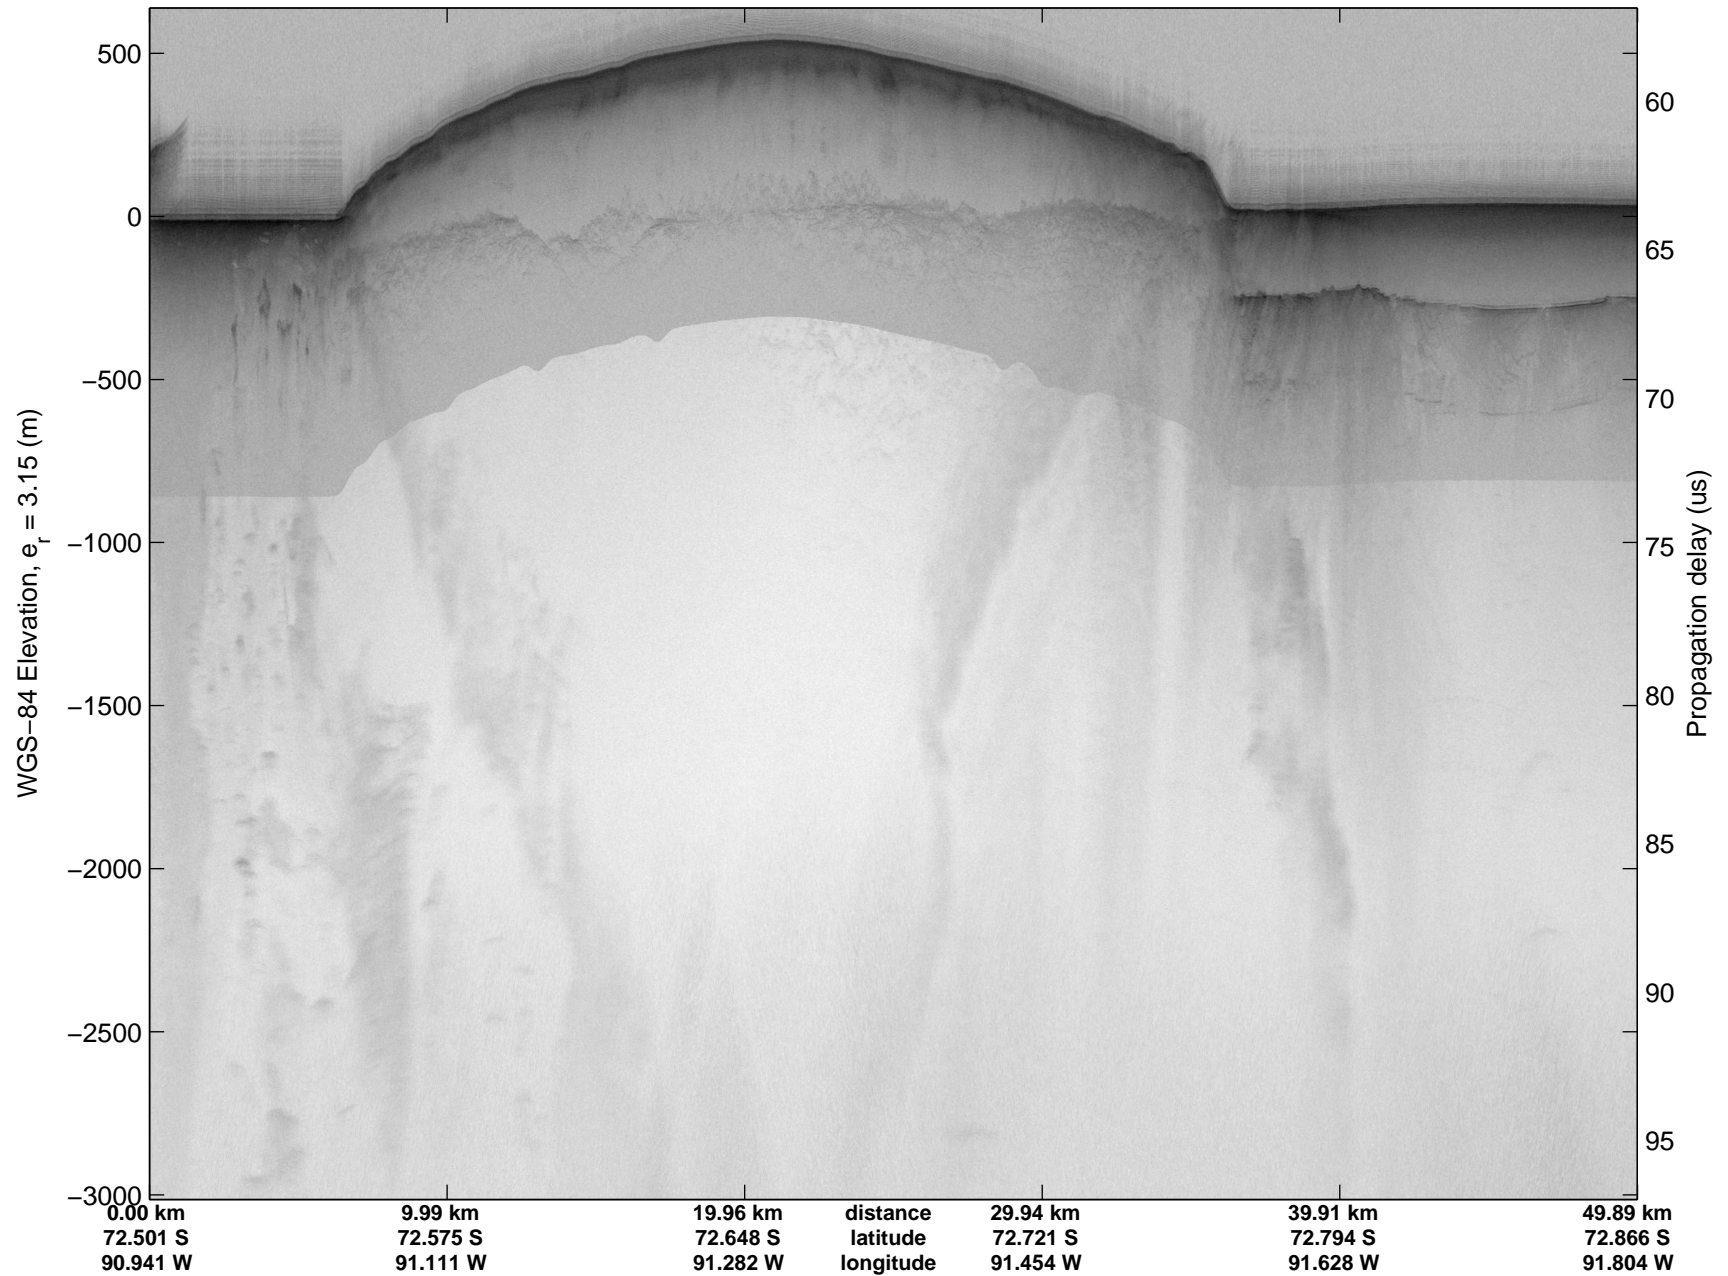

Land Ice PIG-Arch
20141106_05_001
Polar Stereograph -71N/0E

mcords3 2014_Antarctica_DC8: "Land Ice PIG-Arch" 20141106_05_001: 15:10:15.4 to 15:13:44.6 GPS

mcords3 2014_Antarctica_DC8: "Land Ice PIG-Arch" 20141106_05_001: 15:10:15.4 to 15:13:44.6 GPS

Land Ice PIG-Arch
20141106_05_002
Polar Stereograph -71N/0E

mcords3 2014_Antarctica_DC8: "Land Ice PIG-Arch" 20141106_05_002: 15:13:44.8 to 15:17:11.5 GPS

mcords3 2014_Antarctica_DC8: "Land Ice PIG-Arch" 20141106_05_002: 15:13:44.8 to 15:17:11.5 GPS

Land Ice PIG-Arch
20141106_05_003
Polar Stereograph -71N/0E

mcords3 2014_Antarctica_DC8: "Land Ice PIG-Arch" 20141106_05_003: 15:17:11.6 to 15:20:37.8 GPS

mcords3 2014_Antarctica_DC8: "Land Ice PIG-Arch" 20141106_05_003: 15:17:11.6 to 15:20:37.8 GPS

Land Ice PIG-Arch
20141106_05_004
Polar Stereograph -71N/0E

mcords3 2014_Antarctica_DC8: "Land Ice PIG-Arch" 20141106_05_004: 15:20:37.9 to 15:24:27.8 GPS

mcords3 2014_Antarctica_DC8: "Land Ice PIG-Arch" 20141106_05_004: 15:20:37.9 to 15:24:27.8 GPS