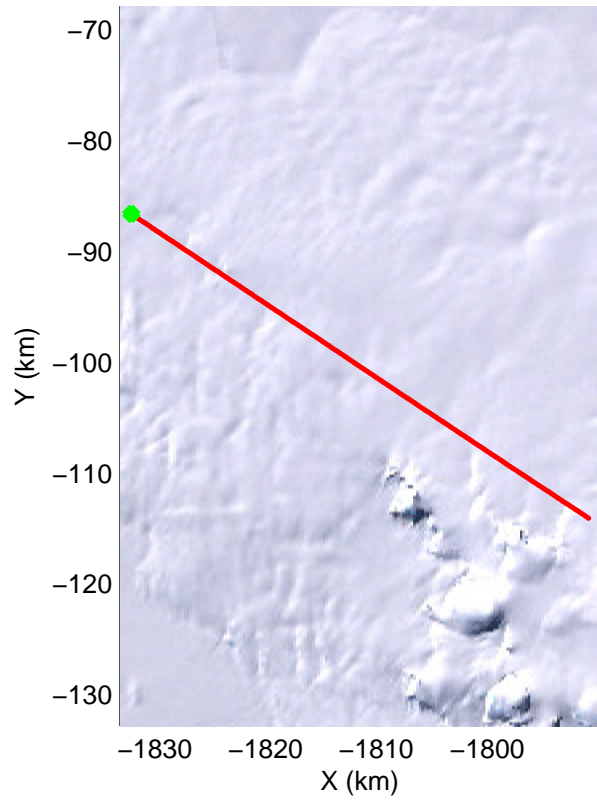

Land Ice PIG-Arch
20141106_05_001
Polar Stereograph -71N/0E

mcords3 2014_Antarctica_DC8: "Land Ice PIG-Arch" 20141106_05_001: 15:10:15.4 to 15:13:44.6 GPS

mcords3 2014_Antarctica_DC8: "Land Ice PIG-Arch" 20141106_05_001: 15:10:15.4 to 15:13:44.6 GPS

Land Ice PIG-Arch
20141106_05_002
Polar Stereograph -71N/0E

mcords3 2014_Antarctica_DC8: "Land Ice PIG-Arch" 20141106_05_002: 15:13:44.8 to 15:17:11.5 GPS

mcords3 2014_Antarctica_DC8: "Land Ice PIG-Arch" 20141106_05_002: 15:13:44.8 to 15:17:11.5 GPS

Land Ice PIG-Arch
20141106_05_003
Polar Stereograph -71N/0E

mcords3 2014_Antarctica_DC8: "Land Ice PIG-Arch" 20141106_05_003: 15:17:11.6 to 15:20:37.8 GPS

mcords3 2014_Antarctica_DC8: "Land Ice PIG-Arch" 20141106_05_003: 15:17:11.6 to 15:20:37.8 GPS