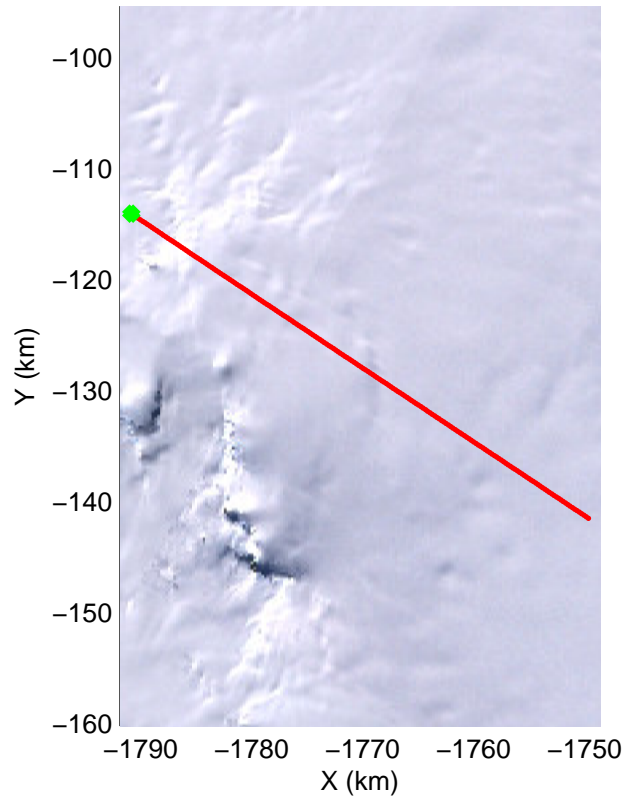

Land Ice PIG-Arch
20141106_05_004
Polar Stereograph -71N/0E