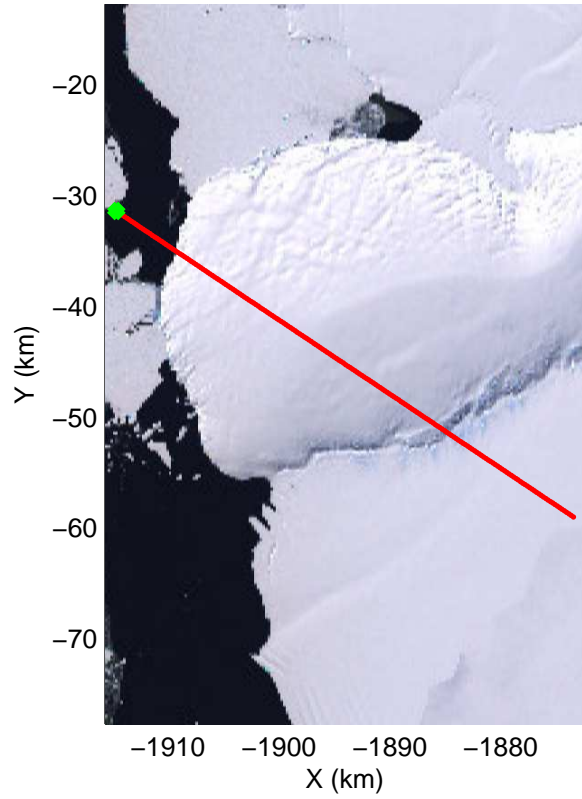

Land Ice PIG-Arch
20141106_05_001
Polar Stereograph -71N/0E

mcords3 2014_Antarctica_DC8: "Land Ice PIG-Arch" 20141106_05_001: 15:10:15.4 to 15:13:44.6 GPS

mcords3 2014_Antarctica_DC8: "Land Ice PIG-Arch" 20141106_05_001: 15:10:15.4 to 15:13:44.6 GPS

Land Ice PIG-Arch
20141106_05_002
Polar Stereograph -71N/0E

mcords3 2014_Antarctica_DC8: "Land Ice PIG-Arch" 20141106_05_002: 15:13:44.8 to 15:17:11.5 GPS

mcords3 2014_Antarctica_DC8: "Land Ice PIG-Arch" 20141106_05_002: 15:13:44.8 to 15:17:11.5 GPS

Land Ice PIG-Arch
20141106_05_003
Polar Stereograph -71N/0E

mcords3 2014_Antarctica_DC8: "Land Ice PIG-Arch" 20141106_05_003: 15:17:11.6 to 15:20:37.8 GPS

mcords3 2014_Antarctica_DC8: "Land Ice PIG-Arch" 20141106_05_003: 15:17:11.6 to 15:20:37.8 GPS