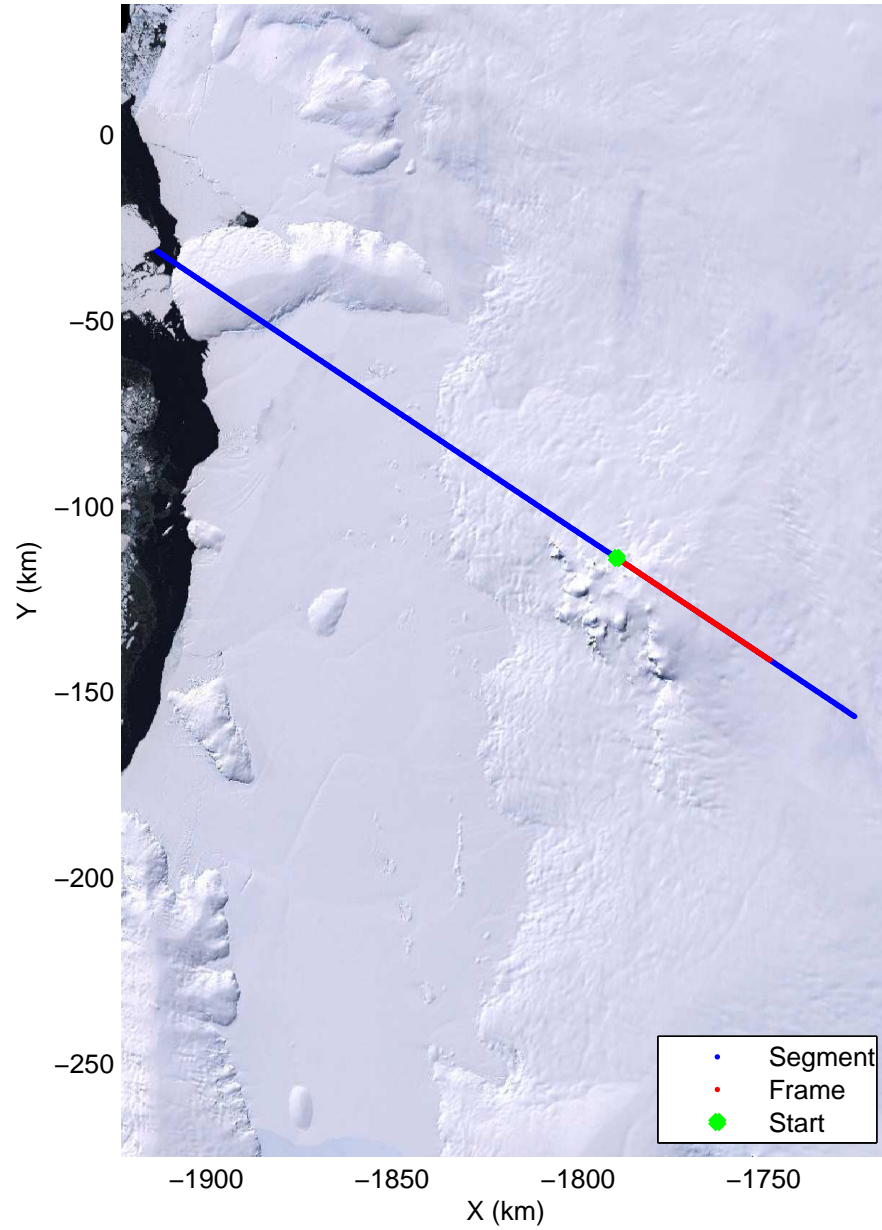

Land Ice PIG-Arch
20141106_05_001
Polar Stereograph -71N/0E

mcords3 2014_Antarctica_DC8: "Land Ice PIG-Arch" 20141106_05_001: 15:10:15.4 to 15:13:44.6 GPS

mcords3 2014_Antarctica_DC8: "Land Ice PIG-Arch" 20141106_05_001: 15:10:15.4 to 15:13:44.6 GPS

Land Ice PIG-Arch
20141106_05_002
Polar Stereograph -71N/0E

mcords3 2014_Antarctica_DC8: "Land Ice PIG-Arch" 20141106_05_002: 15:13:44.8 to 15:17:11.5 GPS

mcords3 2014_Antarctica_DC8: "Land Ice PIG-Arch" 20141106_05_002: 15:13:44.8 to 15:17:11.5 GPS

Land Ice PIG-Arch
20141106_05_003
Polar Stereograph -71N/0E

mcords3 2014_Antarctica_DC8: "Land Ice PIG-Arch" 20141106_05_003: 15:17:11.6 to 15:20:37.8 GPS

mcords3 2014_Antarctica_DC8: "Land Ice PIG-Arch" 20141106_05_003: 15:17:11.6 to 15:20:37.8 GPS

Land Ice PIG-Arch
20141106_05_004
Polar Stereograph -71N/0E

mcords3 2014_Antarctica_DC8: "Land Ice PIG-Arch" 20141106_05_004: 15:20:37.9 to 15:24:27.8 GPS

mcords3 2014_Antarctica_DC8: "Land Ice PIG-Arch" 20141106_05_004: 15:20:37.9 to 15:24:27.8 GPS