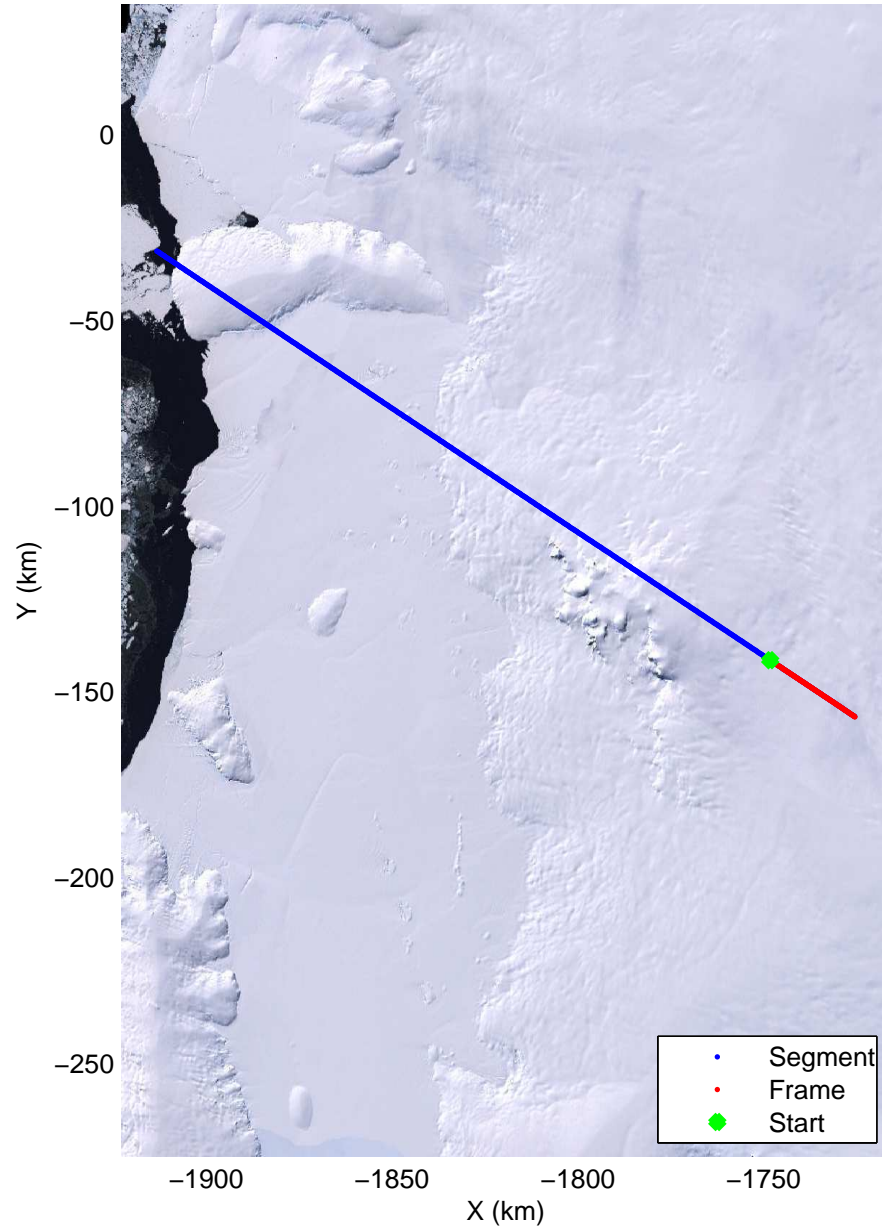

Land Ice PIG-Arch
20141106_05_004
Polar Stereograph -71N/0E

mcords3 2014_Antarctica_DC8: "Land Ice PIG-Arch" 20141106_05_004: 15:20:37.9 to 15:24:27.8 GPS

mcords3 2014_Antarctica_DC8: "Land Ice PIG-Arch" 20141106_05_004: 15:20:37.9 to 15:24:27.8 GPS

Land Ice PIG-Arch
20141106_05_005
Polar Stereograph -71N/0E

mcords3 2014_Antarctica_DC8: "Land Ice PIG-Arch" 20141106_05_005: 15:24:28.0 to 15:26:47.5 GPS

mcords3 2014_Antarctica_DC8: "Land Ice PIG-Arch" 20141106_05_005: 15:24:28.0 to 15:26:47.5 GPS