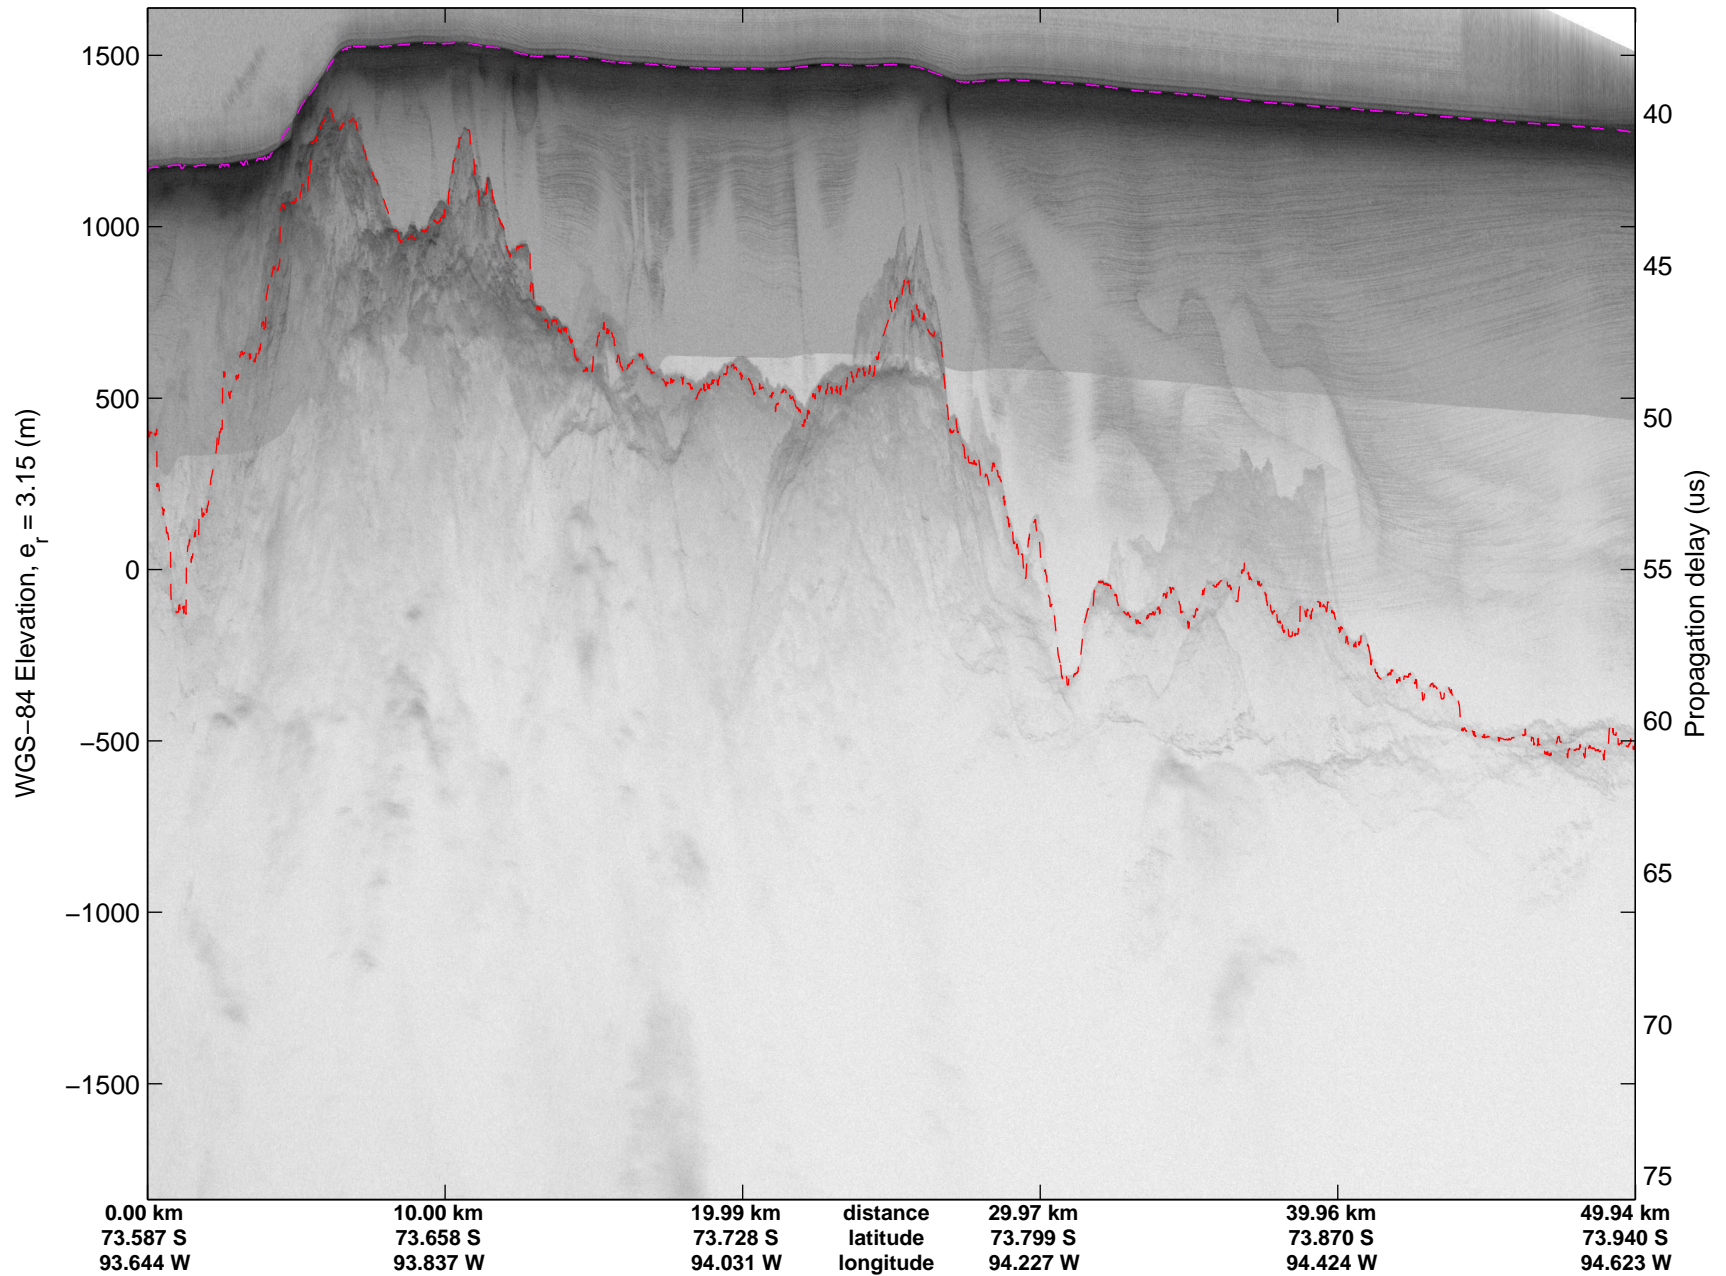

Land Ice PIG-Arch
20141106_05_002
Polar Stereograph -71N/0E

mcords3 2014_Antarctica_DC8: "Land Ice PIG-Arch" 20141106_05_002: 15:13:44.8 to 15:17:11.5 GPS

mcords3 2014_Antarctica_DC8: "Land Ice PIG-Arch" 20141106_05_002: 15:13:44.8 to 15:17:11.5 GPS

Land Ice PIG-Arch
20141106_05_003
Polar Stereograph -71N/0E

mcords3 2014_Antarctica_DC8: "Land Ice PIG-Arch" 20141106_05_003: 15:17:11.6 to 15:20:37.8 GPS

mcords3 2014_Antarctica_DC8: "Land Ice PIG-Arch" 20141106_05_003: 15:17:11.6 to 15:20:37.8 GPS

Land Ice PIG-Arch
20141106_05_004
Polar Stereograph -71N/0E

mcords3 2014_Antarctica_DC8: "Land Ice PIG-Arch" 20141106_05_004: 15:20:37.9 to 15:24:27.8 GPS

mcords3 2014_Antarctica_DC8: "Land Ice PIG-Arch" 20141106_05_004: 15:20:37.9 to 15:24:27.8 GPS

Land Ice PIG-Arch
20141106_05_005
Polar Stereograph -71N/0E

mcords3 2014_Antarctica_DC8: "Land Ice PIG-Arch" 20141106_05_005: 15:24:28.0 to 15:26:47.5 GPS

mcords3 2014_Antarctica_DC8: "Land Ice PIG-Arch" 20141106_05_005: 15:24:28.0 to 15:26:47.5 GPS