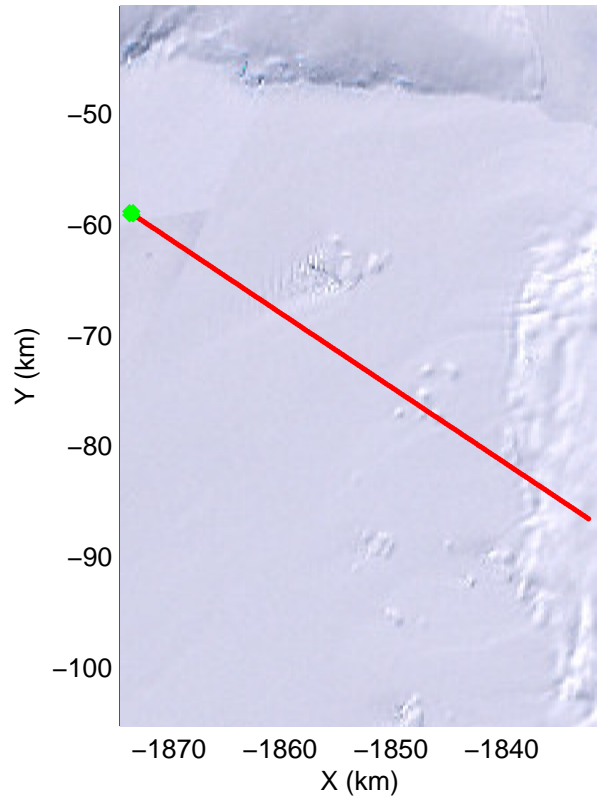

Land Ice PIG-Arch
20141106_05_001
Polar Stereograph -71N/0E

mcords3 2014_Antarctica_DC8: "Land Ice PIG-Arch" 20141106_05_001: 15:10:15.4 to 15:13:44.6 GPS

mcords3 2014_Antarctica_DC8: "Land Ice PIG-Arch" 20141106_05_001: 15:10:15.4 to 15:13:44.6 GPS

Land Ice PIG-Arch
20141106_05_002
Polar Stereograph -71N/0E

mcords3 2014_Antarctica_DC8: "Land Ice PIG-Arch" 20141106_05_002: 15:13:44.8 to 15:17:11.5 GPS

mcords3 2014_Antarctica_DC8: "Land Ice PIG-Arch" 20141106_05_002: 15:13:44.8 to 15:17:11.5 GPS

Land Ice PIG-Arch
20141106_05_003
Polar Stereograph -71N/0E

mcords3 2014_Antarctica_DC8: "Land Ice PIG-Arch" 20141106_05_003: 15:17:11.6 to 15:20:37.8 GPS

mcords3 2014_Antarctica_DC8: "Land Ice PIG-Arch" 20141106_05_003: 15:17:11.6 to 15:20:37.8 GPS