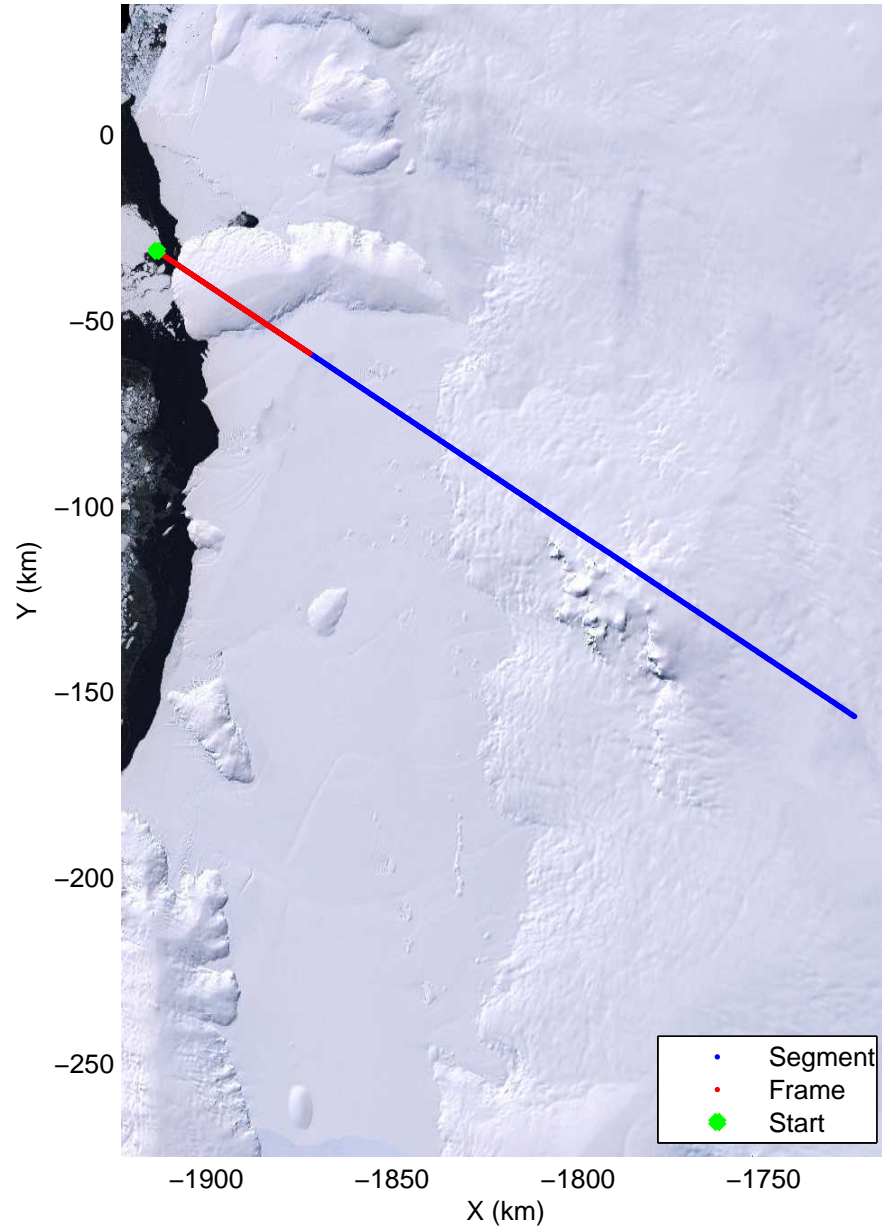

Land Ice PIG-Arch
20141106_05_001
Polar Stereograph -71N/0E

mcords3 2014_Antarctica_DC8: "Land Ice PIG-Arch" 20141106_05_001: 15:10:15.4 to 15:13:44.6 GPS

mcords3 2014_Antarctica_DC8: "Land Ice PIG-Arch" 20141106_05_001: 15:10:15.4 to 15:13:44.6 GPS

Land Ice PIG-Arch
20141106_05_002
Polar Stereograph -71N/0E

mcords3 2014_Antarctica_DC8: "Land Ice PIG-Arch" 20141106_05_002: 15:13:44.8 to 15:17:11.5 GPS

mcords3 2014_Antarctica_DC8: "Land Ice PIG-Arch" 20141106_05_002: 15:13:44.8 to 15:17:11.5 GPS

Land Ice PIG-Arch
20141106_05_003
Polar Stereograph -71N/0E

mcords3 2014_Antarctica_DC8: "Land Ice PIG-Arch" 20141106_05_003: 15:17:11.6 to 15:20:37.8 GPS

mcords3 2014_Antarctica_DC8: "Land Ice PIG-Arch" 20141106_05_003: 15:17:11.6 to 15:20:37.8 GPS

Land Ice PIG-Arch
20141106_05_004
Polar Stereograph -71N/0E

mcords3 2014_Antarctica_DC8: "Land Ice PIG-Arch" 20141106_05_004: 15:20:37.9 to 15:24:27.8 GPS

mcords3 2014_Antarctica_DC8: "Land Ice PIG-Arch" 20141106_05_004: 15:20:37.9 to 15:24:27.8 GPS