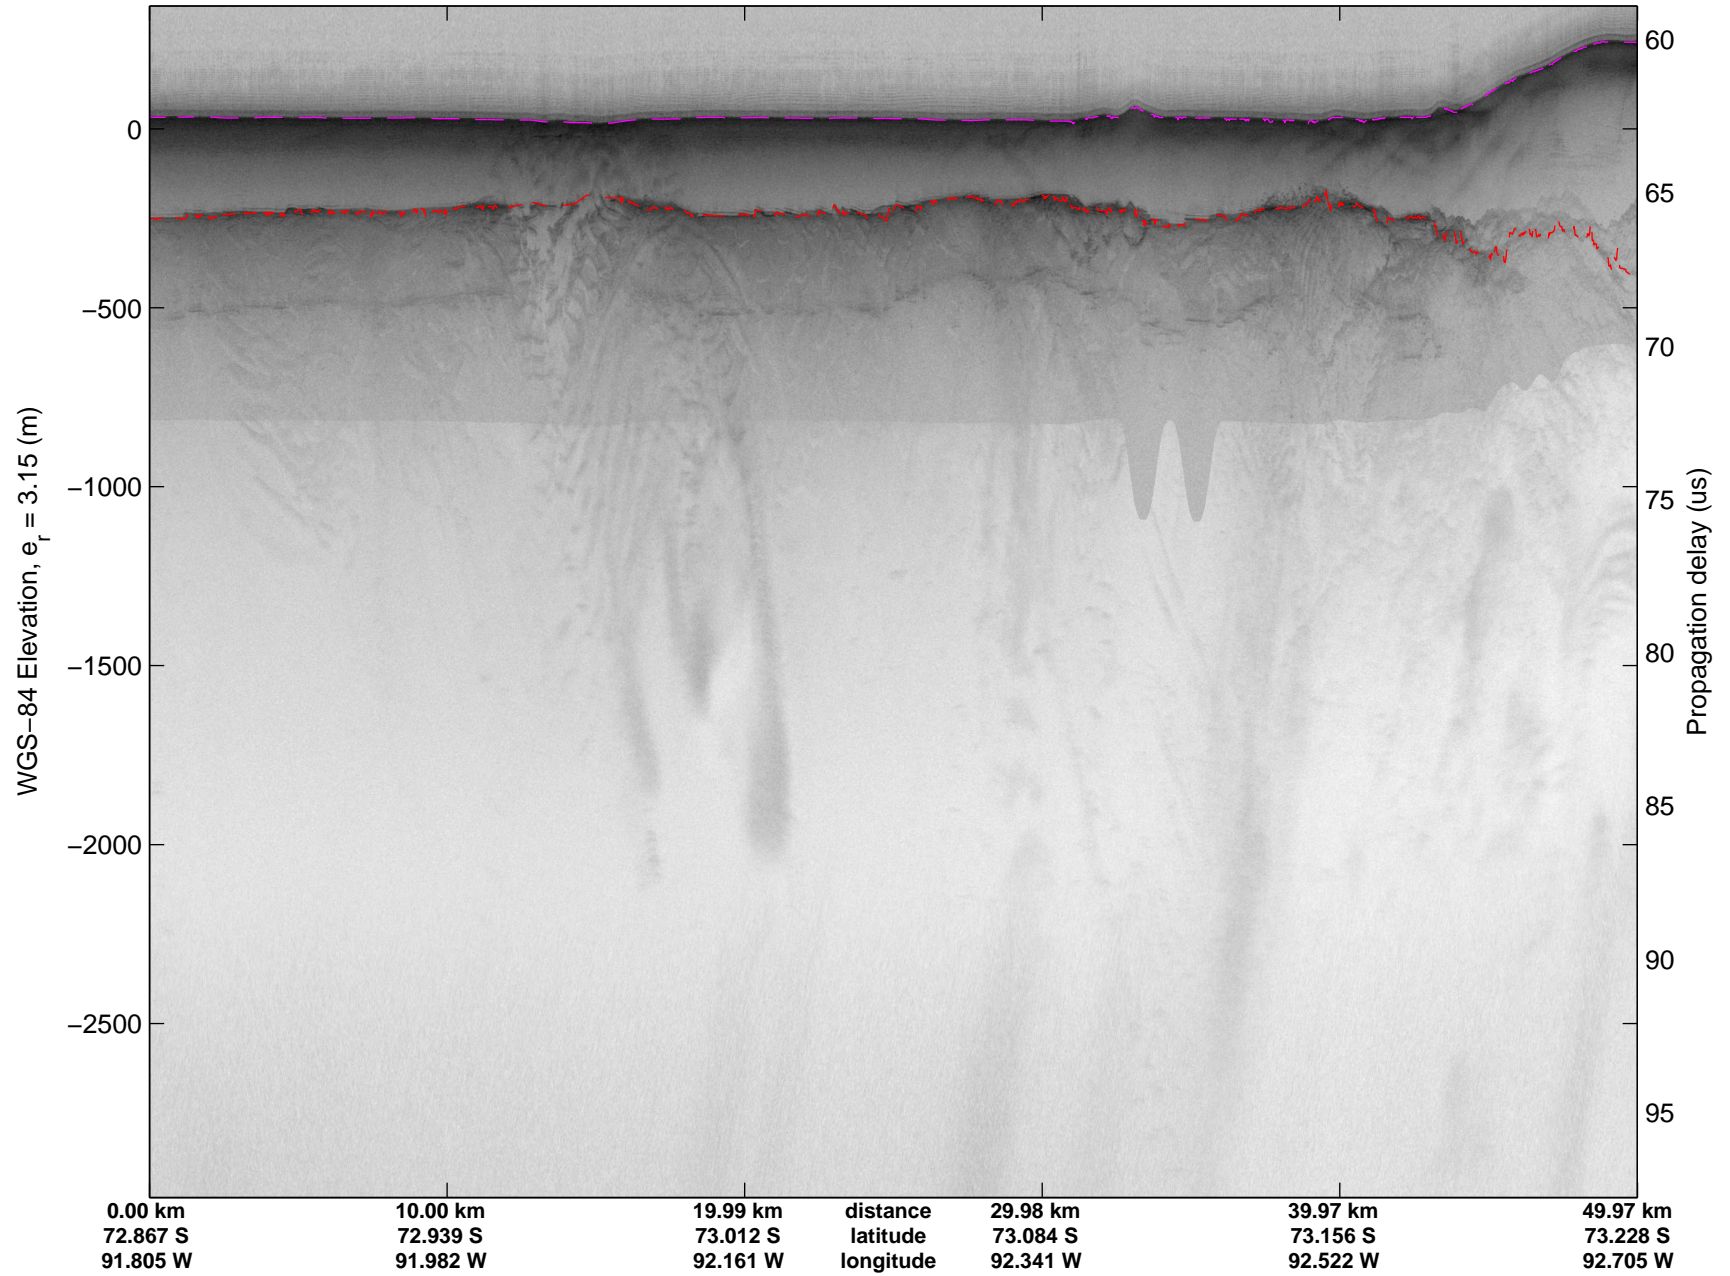

Land Ice PIG-Arch
20141106_05_001
Polar Stereograph -71N/0E

mcords3 2014_Antarctica_DC8: "Land Ice PIG-Arch" 20141106_05_001: 15:10:15.4 to 15:13:44.6 GPS

mcords3 2014_Antarctica_DC8: "Land Ice PIG-Arch" 20141106_05_001: 15:10:15.4 to 15:13:44.6 GPS

Land Ice PIG-Arch
20141106_05_002
Polar Stereograph -71N/0E

mcords3 2014_Antarctica_DC8: "Land Ice PIG-Arch" 20141106_05_002: 15:13:44.8 to 15:17:11.5 GPS

mcords3 2014_Antarctica_DC8: "Land Ice PIG-Arch" 20141106_05_002: 15:13:44.8 to 15:17:11.5 GPS

Land Ice PIG-Arch
20141106_05_003
Polar Stereograph -71N/0E

mcords3 2014_Antarctica_DC8: "Land Ice PIG-Arch" 20141106_05_003: 15:17:11.6 to 15:20:37.8 GPS

mcords3 2014_Antarctica_DC8: "Land Ice PIG-Arch" 20141106_05_003: 15:17:11.6 to 15:20:37.8 GPS

Land Ice PIG-Arch
20141106_05_004
Polar Stereograph -71N/0E

mcords3 2014_Antarctica_DC8: "Land Ice PIG-Arch" 20141106_05_004: 15:20:37.9 to 15:24:27.8 GPS

mcords3 2014_Antarctica_DC8: "Land Ice PIG-Arch" 20141106_05_004: 15:20:37.9 to 15:24:27.8 GPS