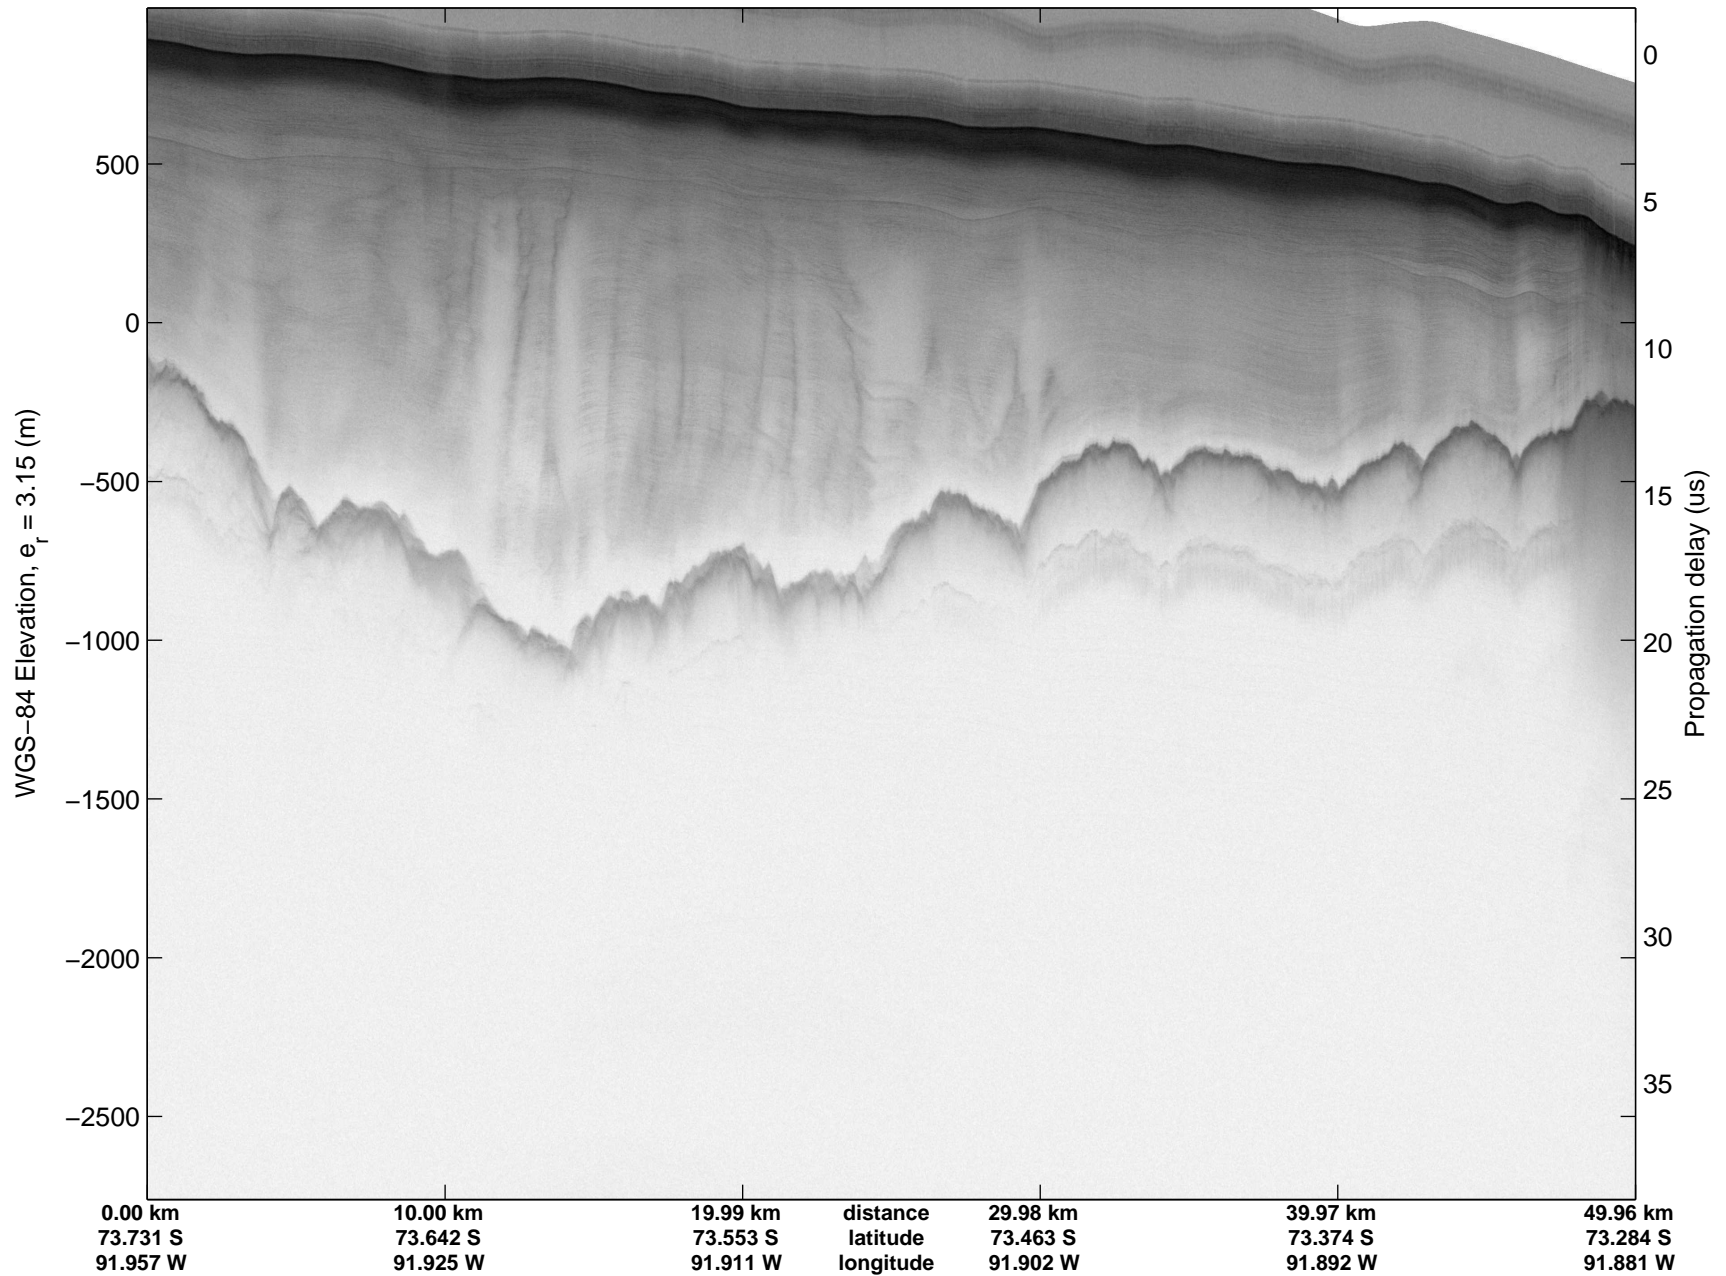

mcords3 2014_Antarctica_DC8: "Land Ice Ferrigno-Alison-Abbott 01" 20141105_06_031: 17:50:14.4 to 17:55:59.2 GPS