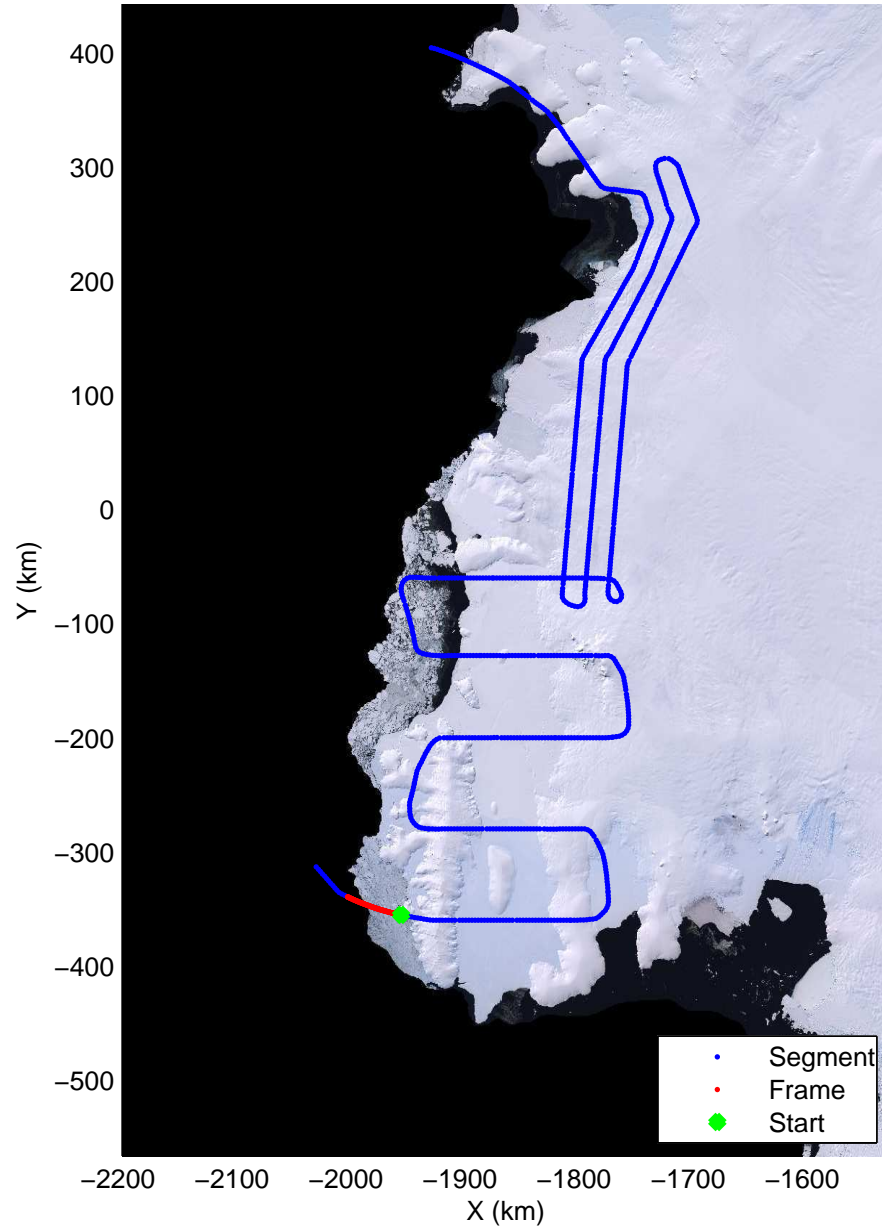

Land Ice Ferrigno-Alison-Abbott 01
20141105_06_054
Polar Stereograph -71N/0E