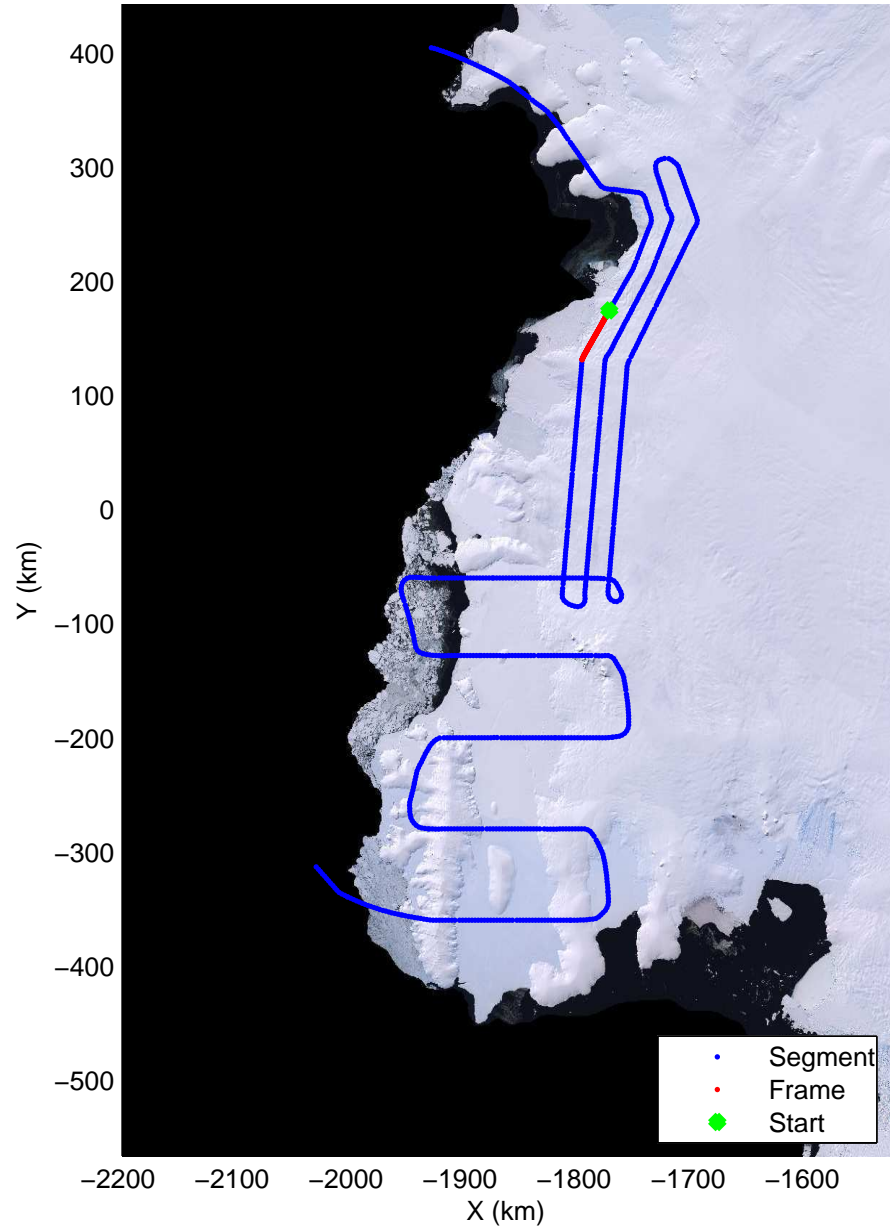

Land Ice Ferrigno-Alison-Abbott 01
20141105_06_008
Polar Stereograph -71N/0E