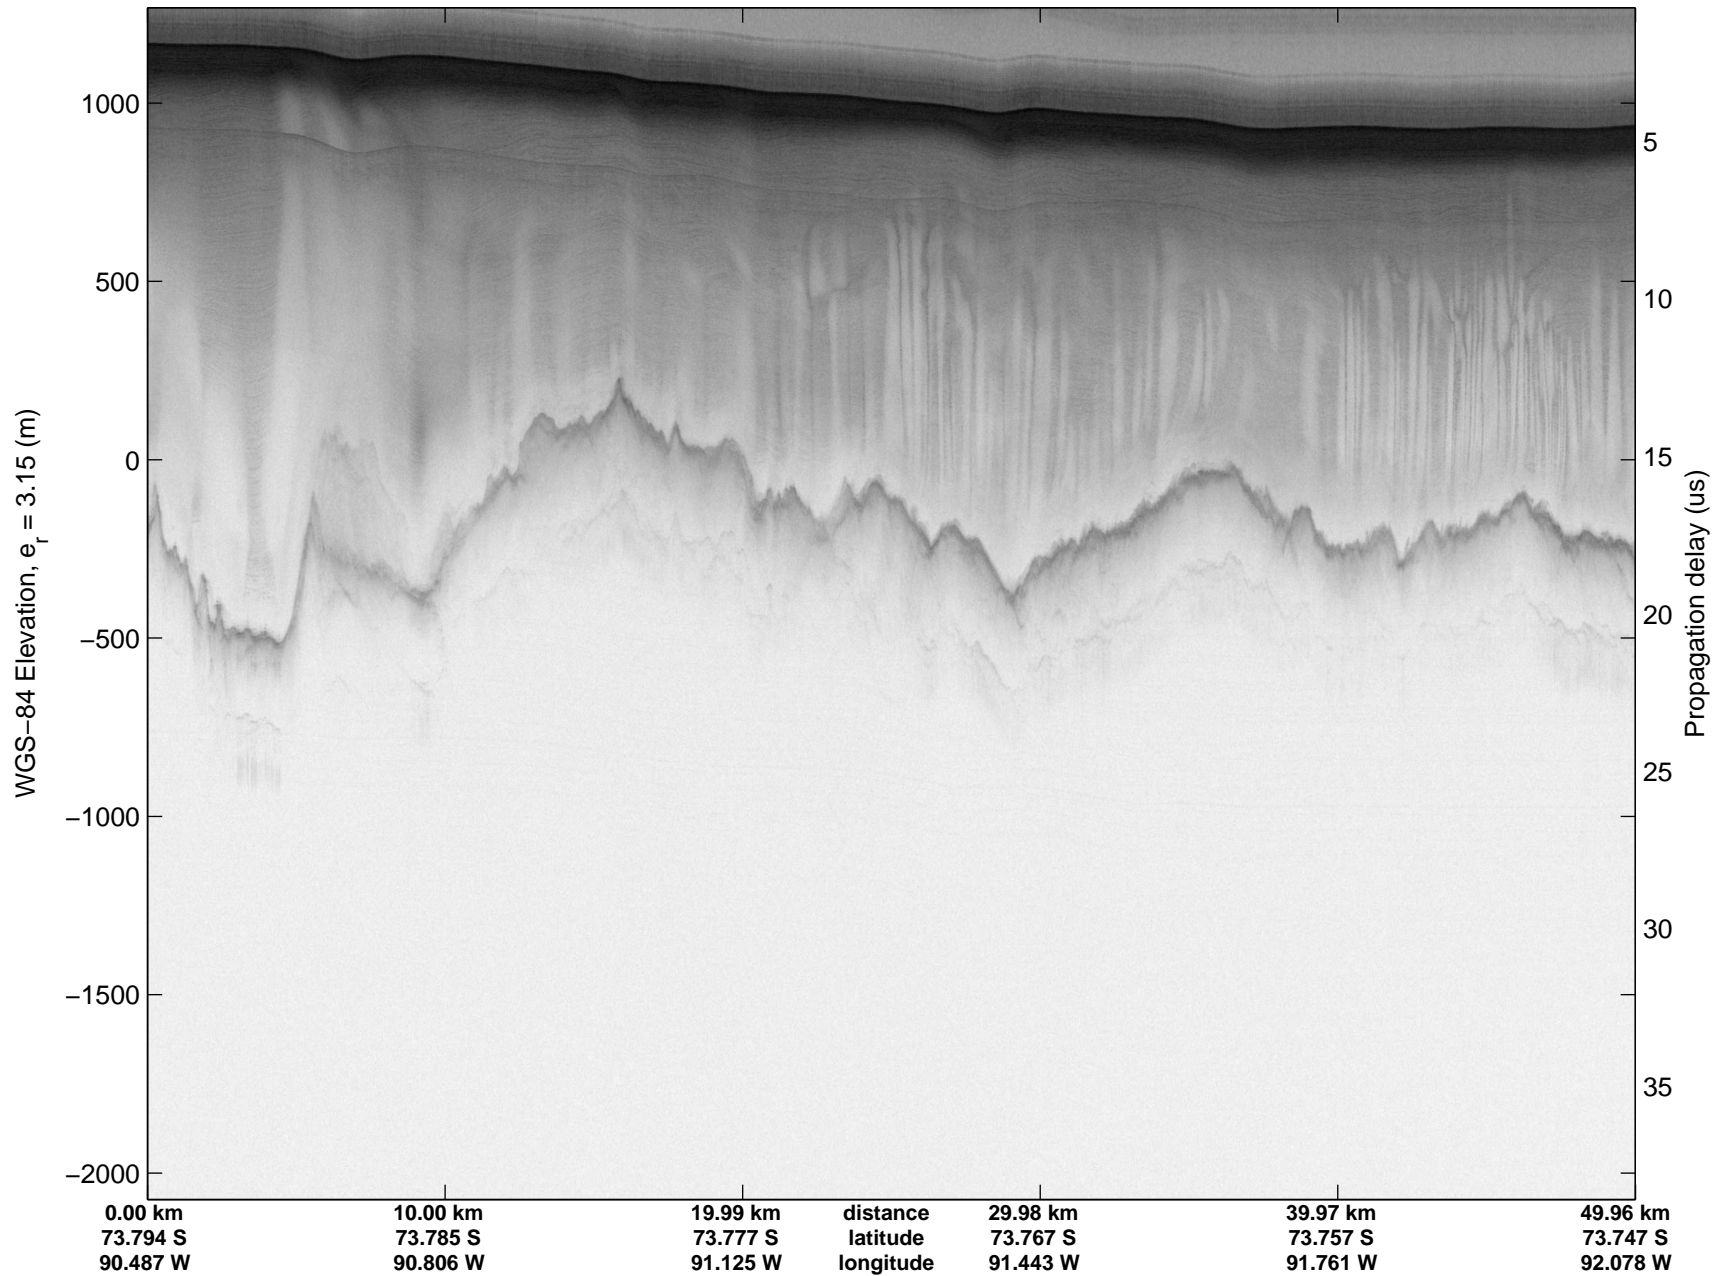

mcords3 2014_Antarctica_DC8: "Land Ice Ferrigno-Alison-Abbott 01" 20141105_06_029: 17:37:59.1 to 17:43:51.0 GPS