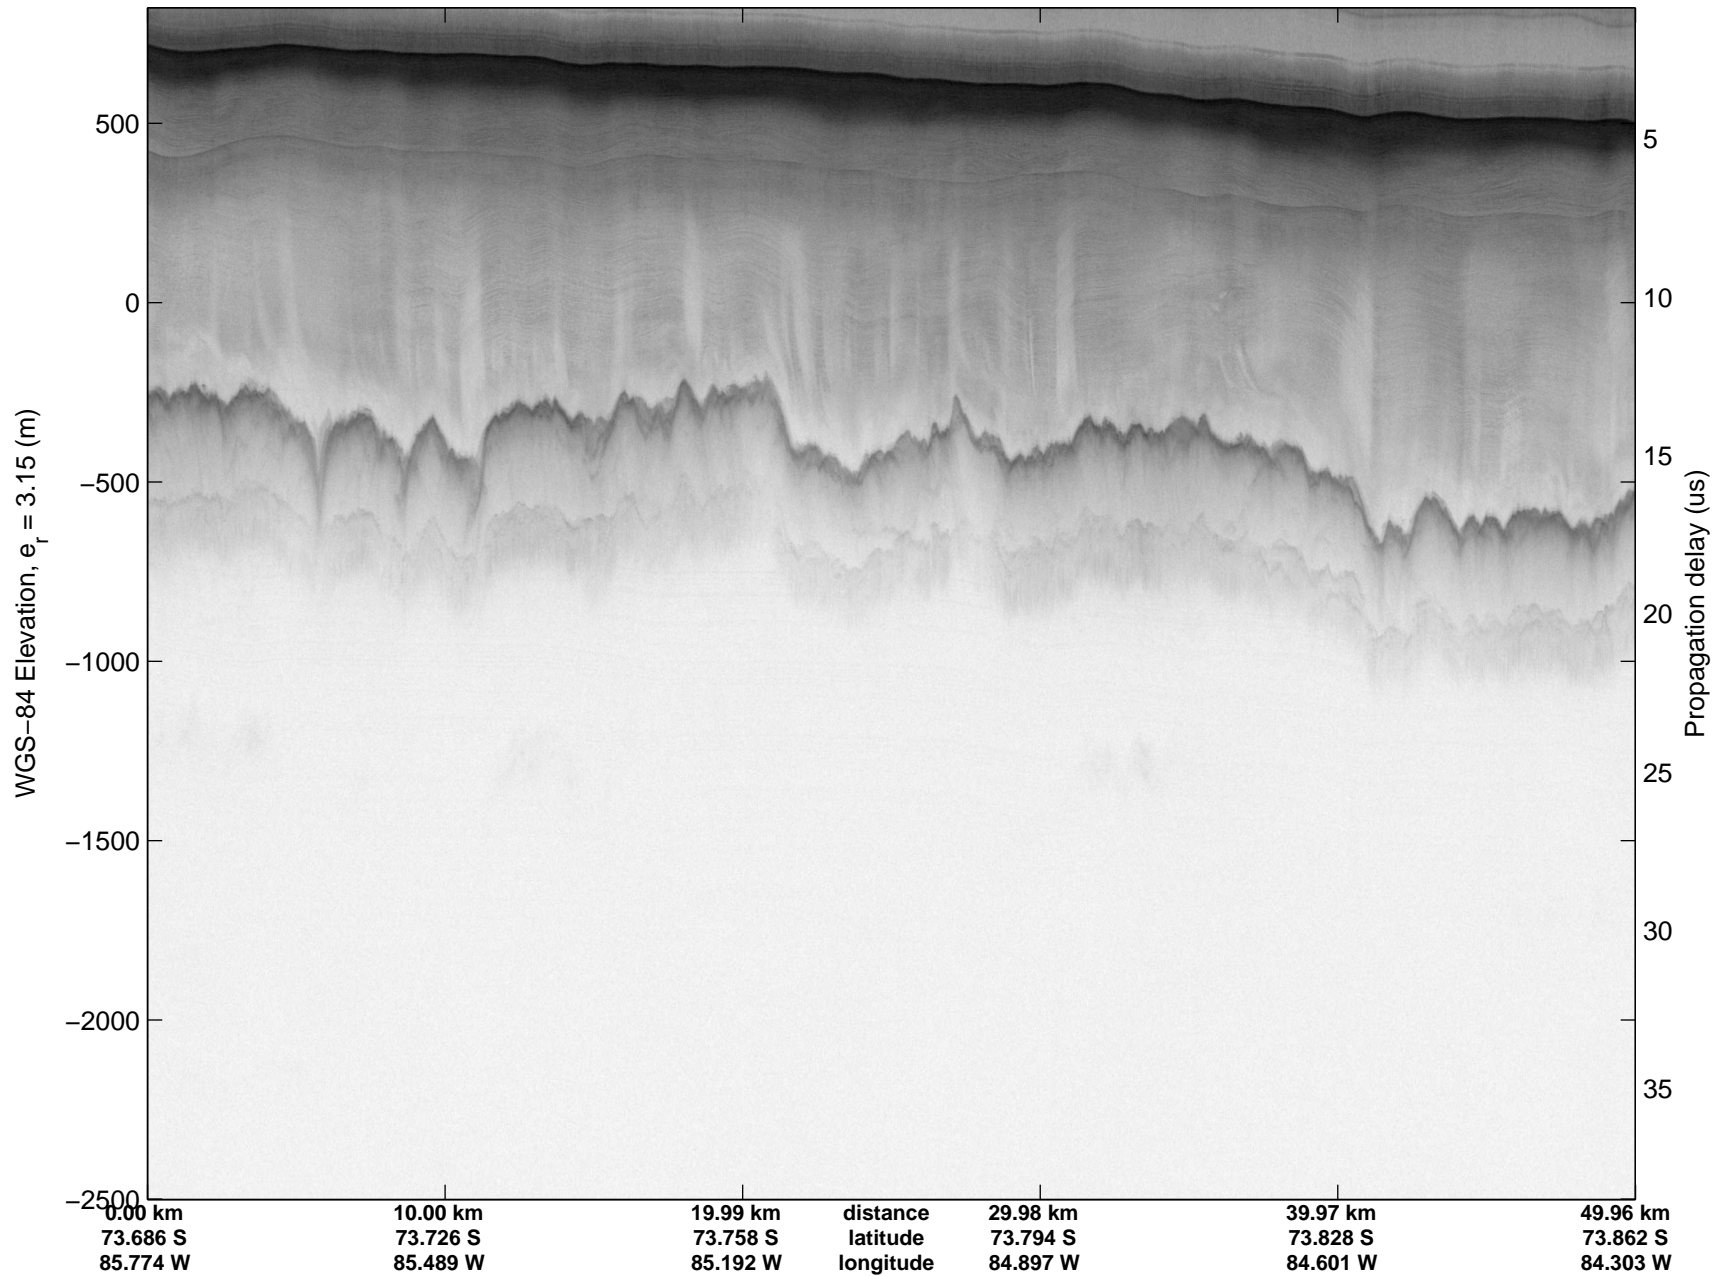

mcords3 2014_Antarctica_DC8: "Land Ice Ferrigno-Alison-Abbott 01" 20141105_06_018: 16:31:25.9 to 16:37:30.2 GPS