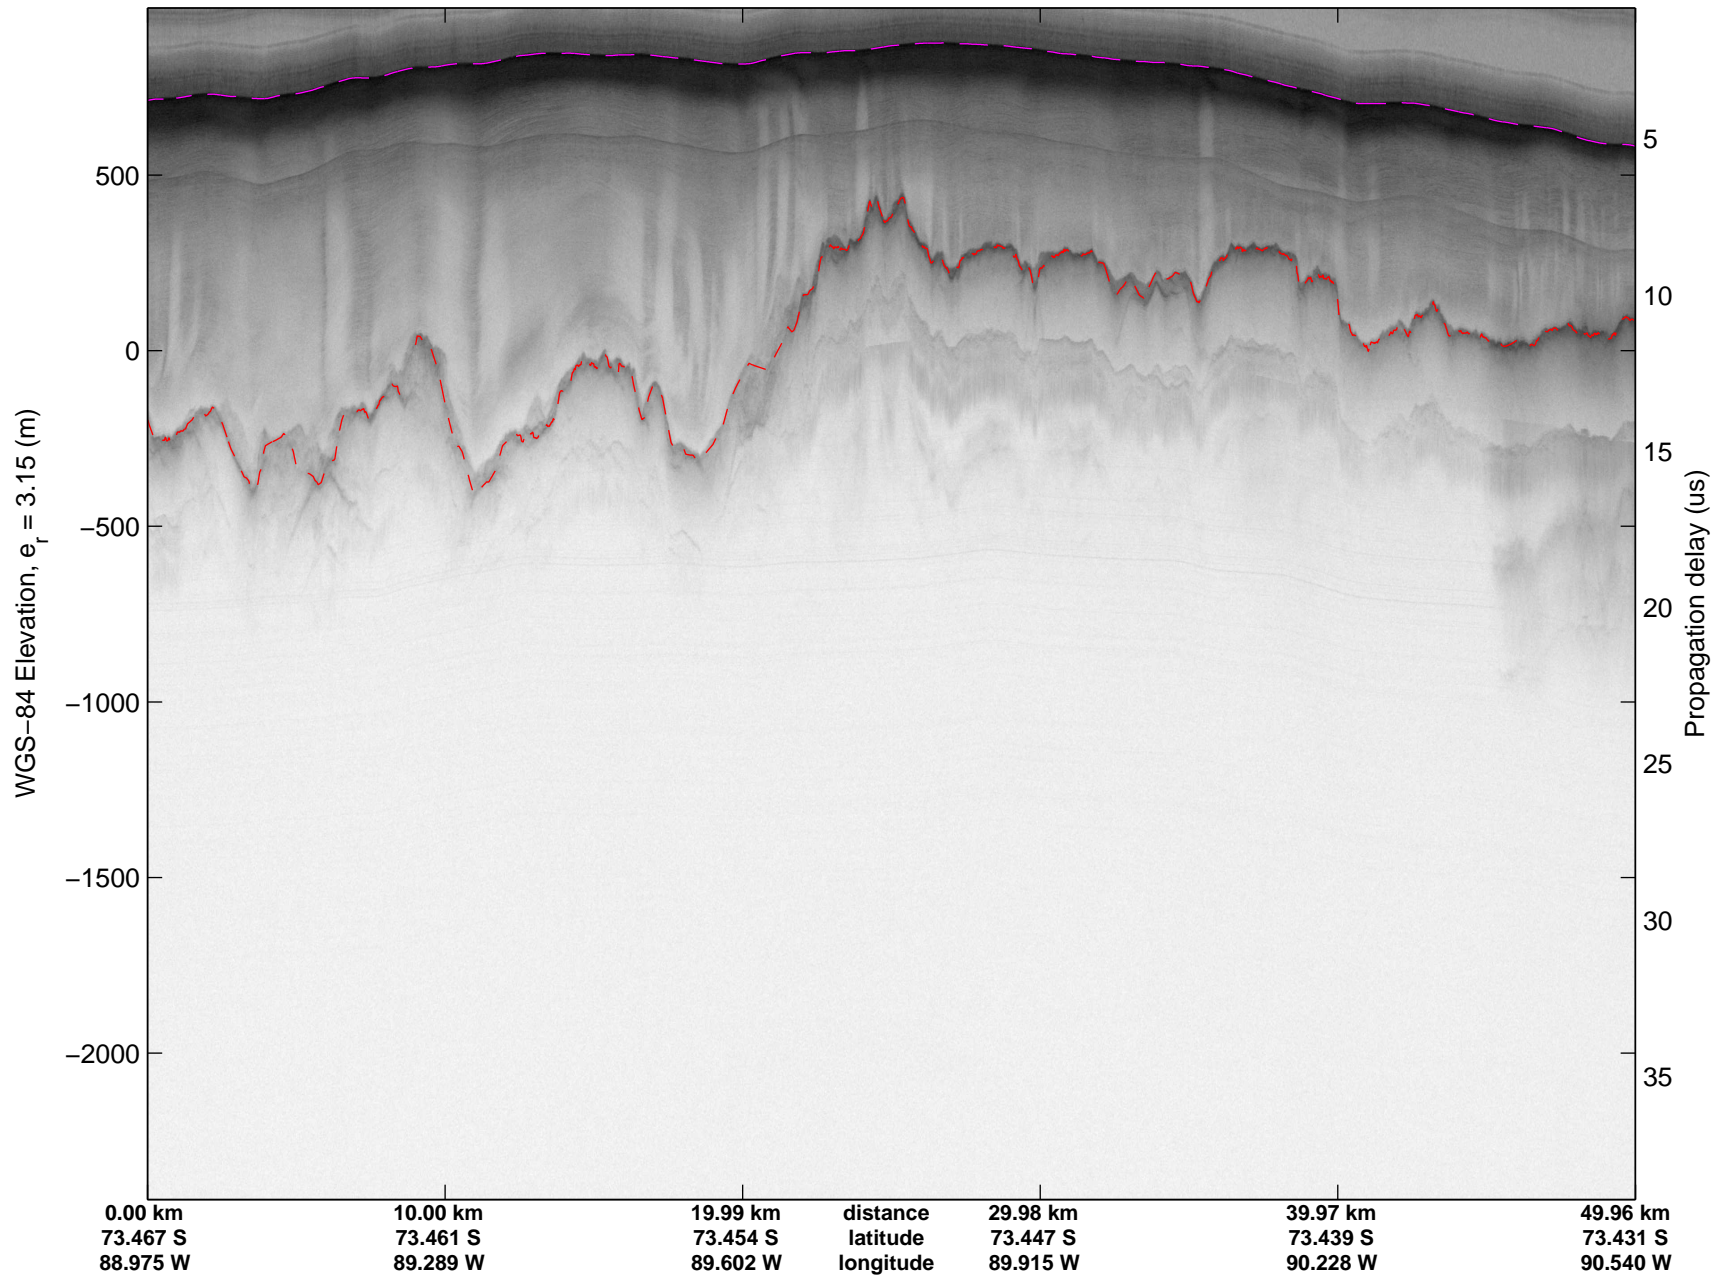

mcords3 2014_Antarctica_DC8: "Land Ice Ferrigno-Alison-Abbott 01" 20141105_06_011: 15:47:41.0 to 15:53:36.3 GPS