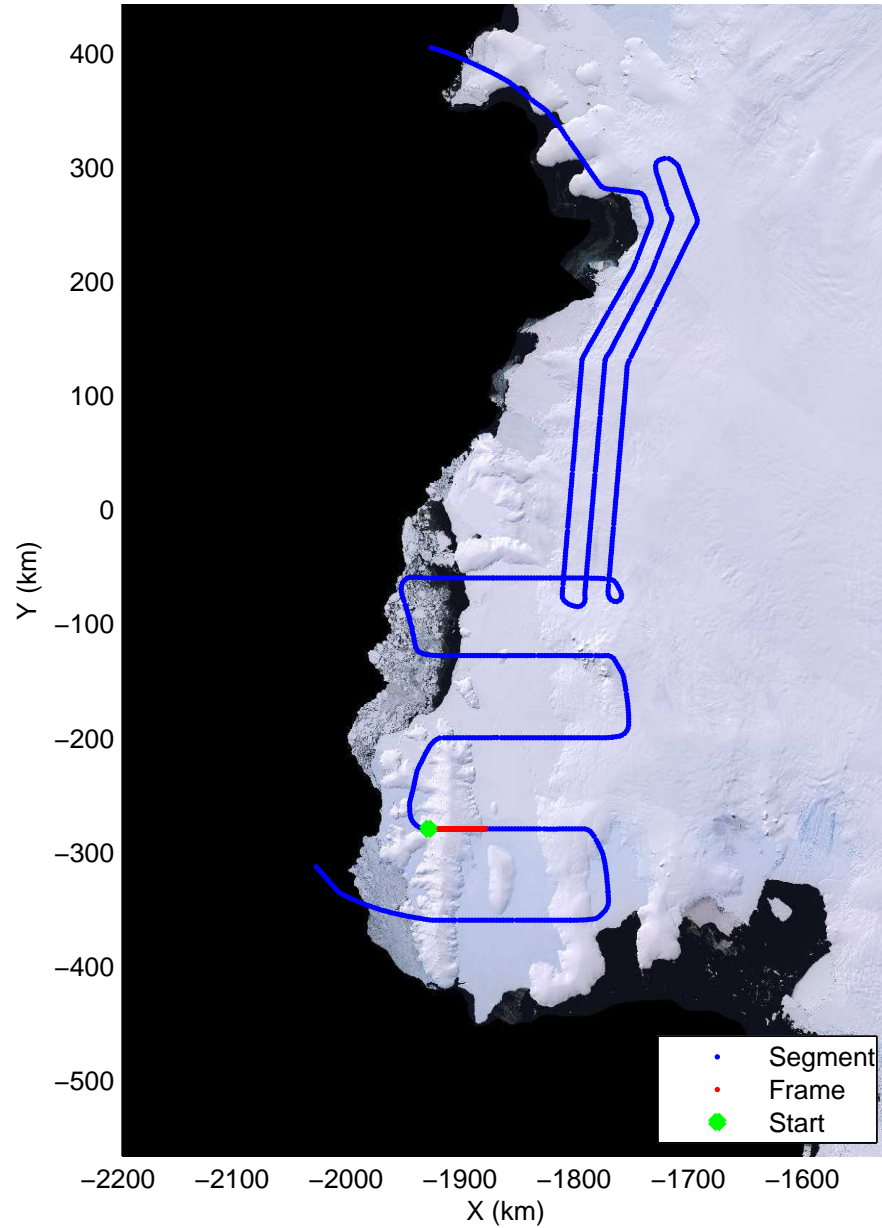

Land Ice Ferrigno-Alison-Abbott 01
20141105_06_046
Polar Stereograph -71N/0E