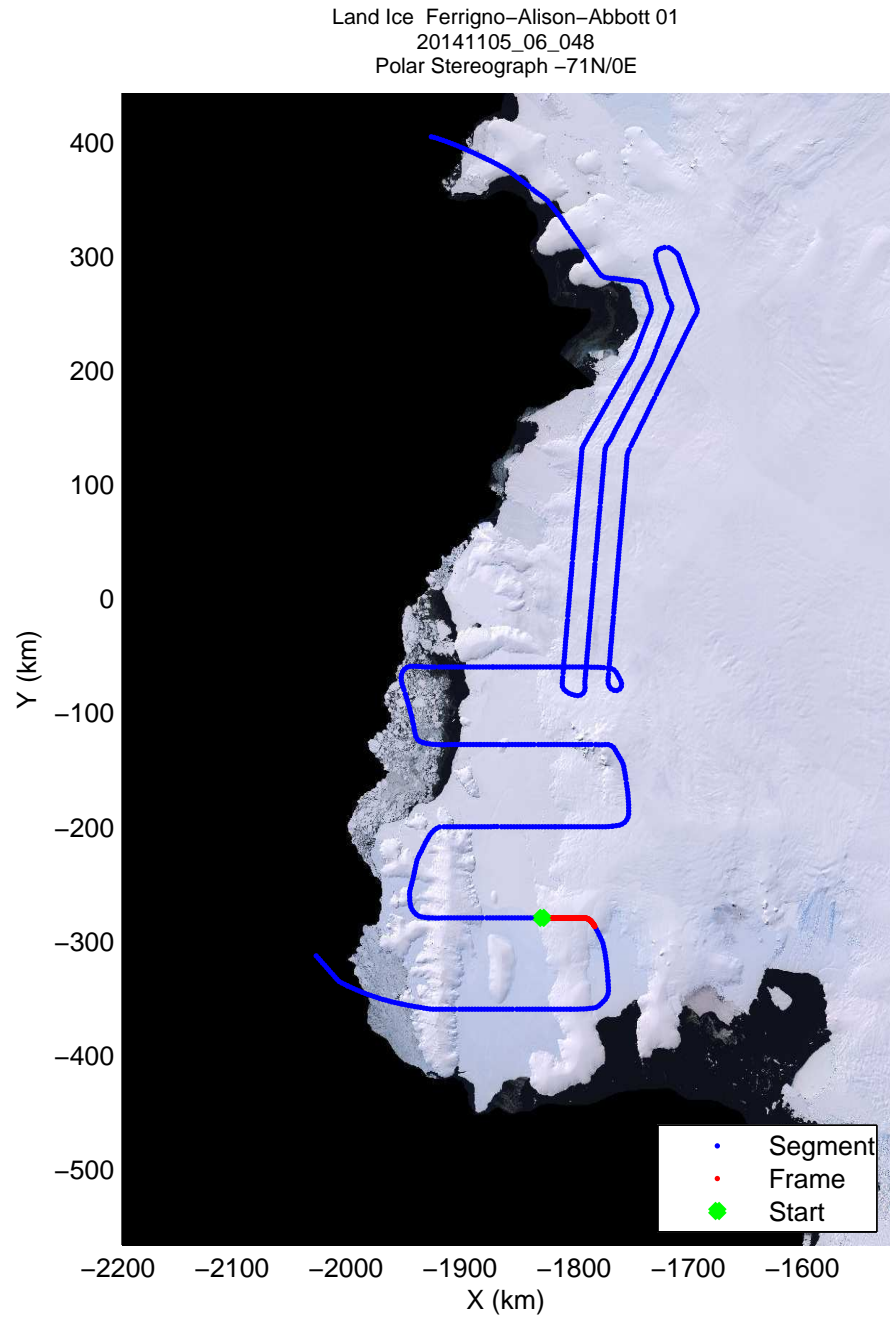

Land Ice Ferrigno-Alison-Abbott 01  
20141105\_06\_047  
Polar Stereograph -71N/0E

mcords3 2014\_Antarctica\_DC8: "Land Ice Ferrigno-Alison-Abbott 01" 20141105\_06\_047: 19:21:59.8 to 19:27:48.1 GPS

mcords3 2014\_Antarctica\_DC8: "Land Ice Ferrigno-Alison-Abbott 01" 20141105\_06\_047: 19:21:59.8 to 19:27:48.1 GPS