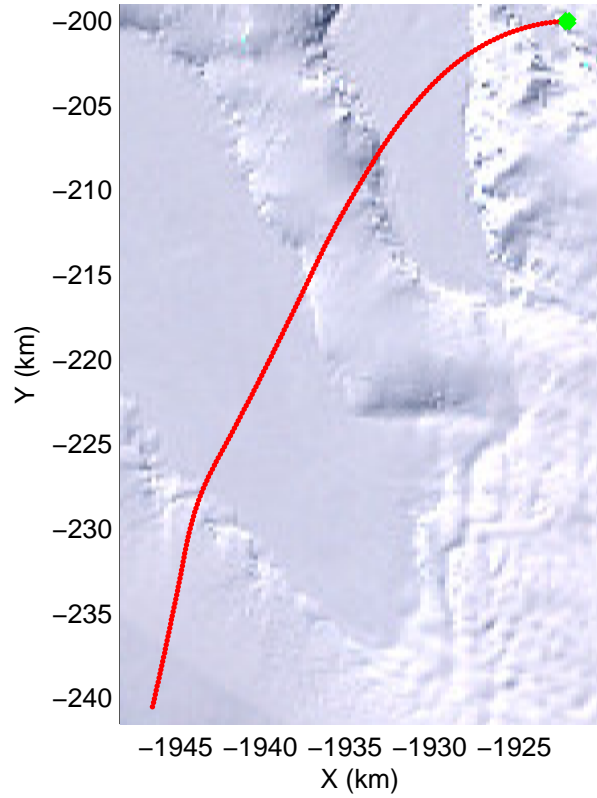

Land Ice Ferrigno-Alison-Abbott 01
20141105_06_044
Polar Stereograph -71N/0E