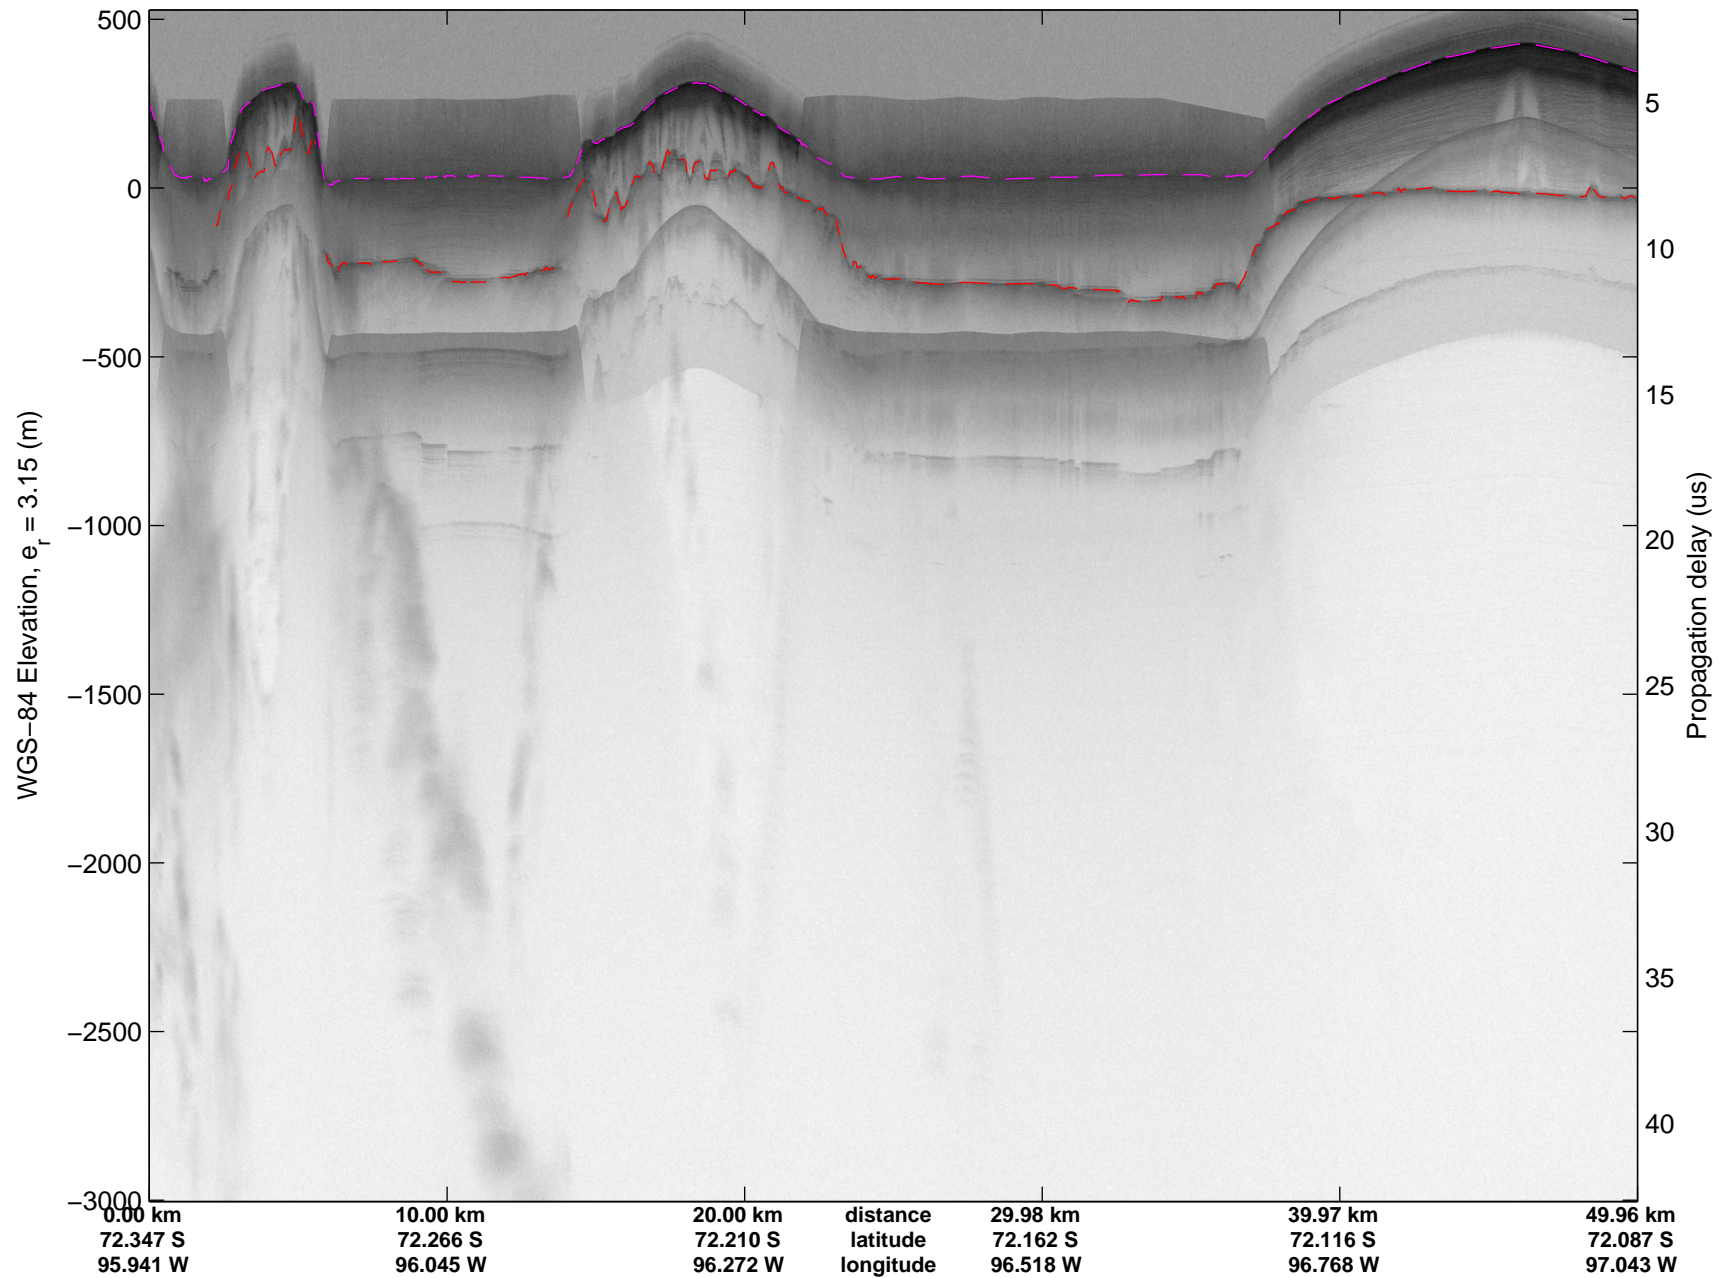

mcords3 2014\_Antarctica\_DC8: "Land Ice Ferrigno-Alison-Abbott 01" 20141105\_06\_043: 18:59:05.8 to 19:05:02.2 GPS

mcords3 2014\_Antarctica\_DC8: "Land Ice Ferrigno-Alison-Abbott 01" 20141105\_06\_043: 18:59:05.8 to 19:05:02.2 GPS

Land Ice Ferrigno-Alison-Abbott 01  
 20141105\_06\_044  
 Polar Stereograph -71N/0E

mcords3 2014\_Antarctica\_DC8: "Land Ice Ferrigno-Alison-Abbott 01" 20141105\_06\_044: 19:05:02.4 to 19:10:23.5 GPS

mcords3 2014\_Antarctica\_DC8: "Land Ice Ferrigno-Alison-Abbott 01" 20141105\_06\_044: 19:05:02.4 to 19:10:23.5 GPS