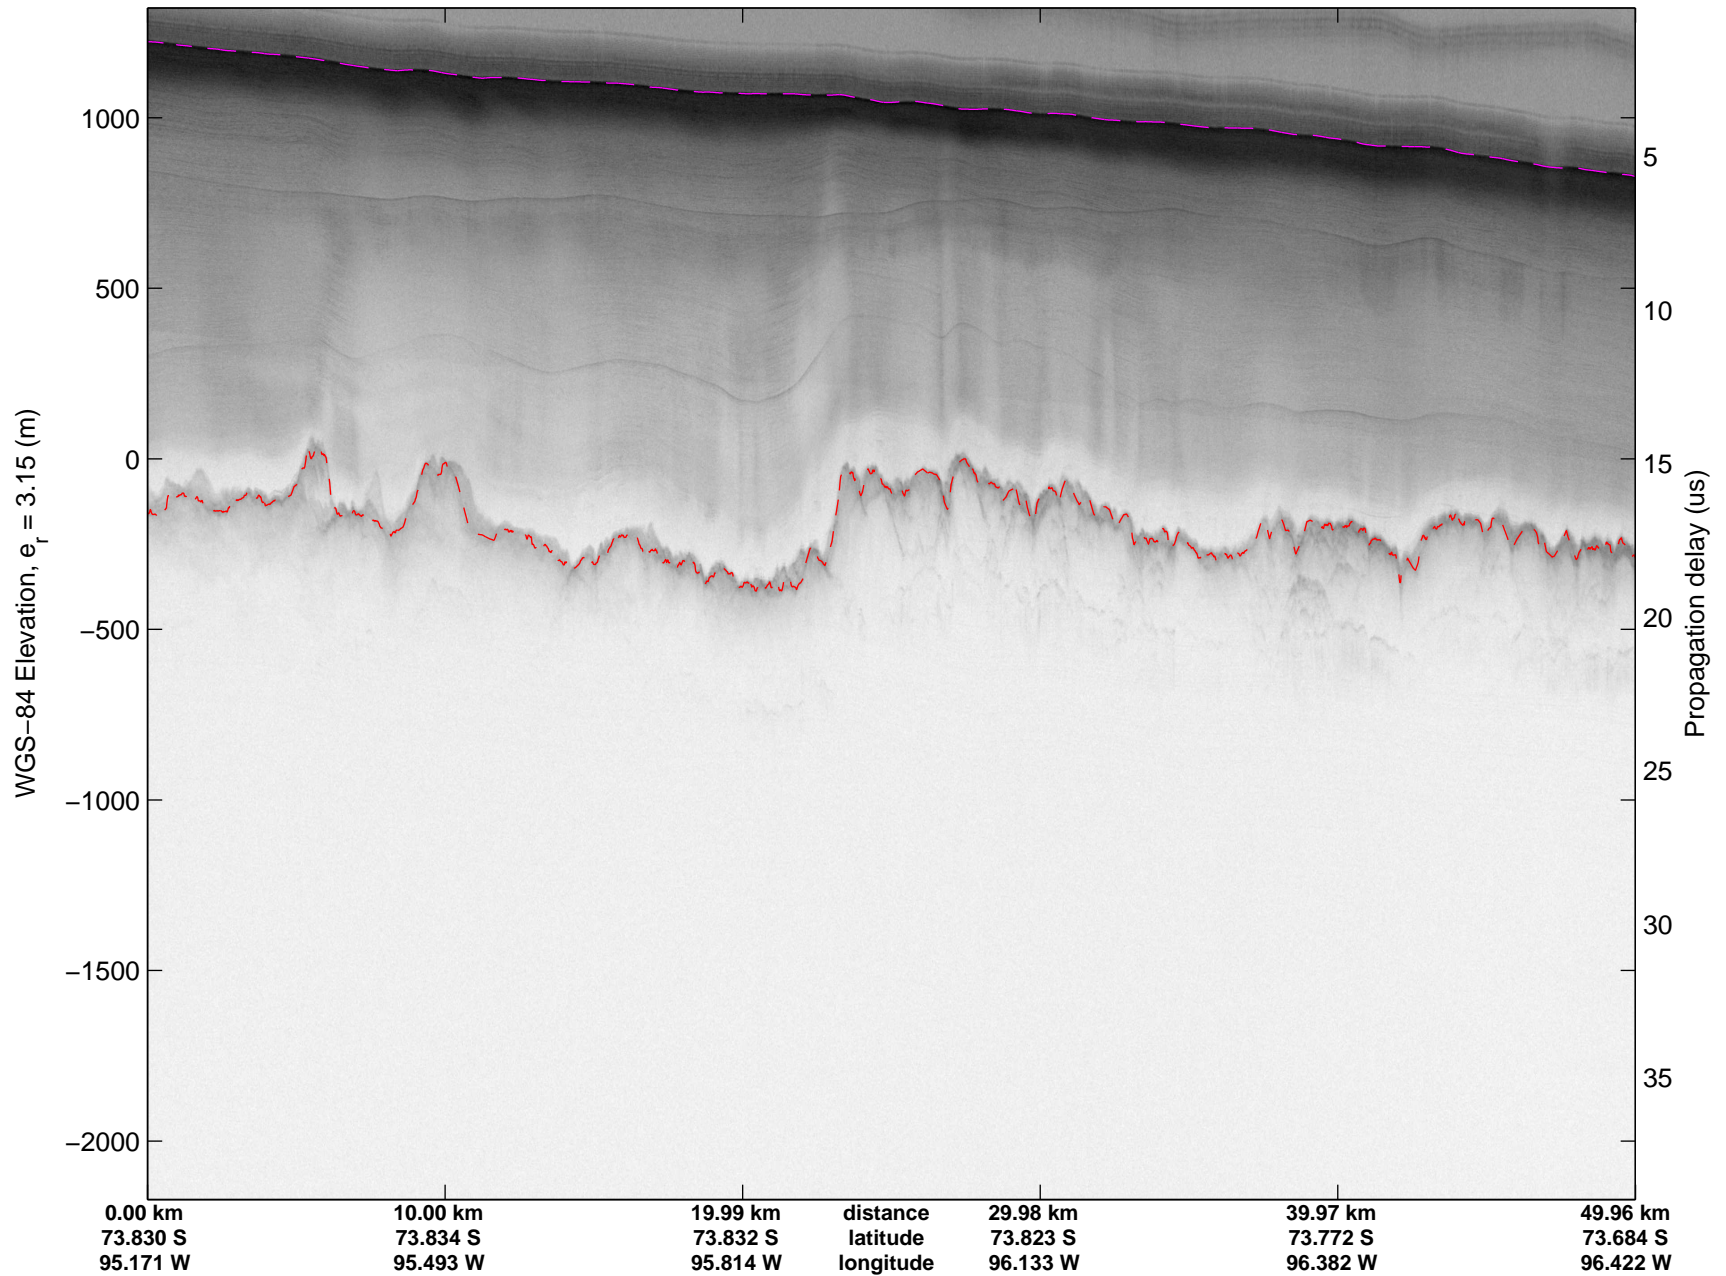

mcords3 2014_Antarctica_DC8: "Land Ice Ferrigno-Alison-Abbott 01" 20141105_06_040: 18:41:58.6 to 18:47:23.9 GPS