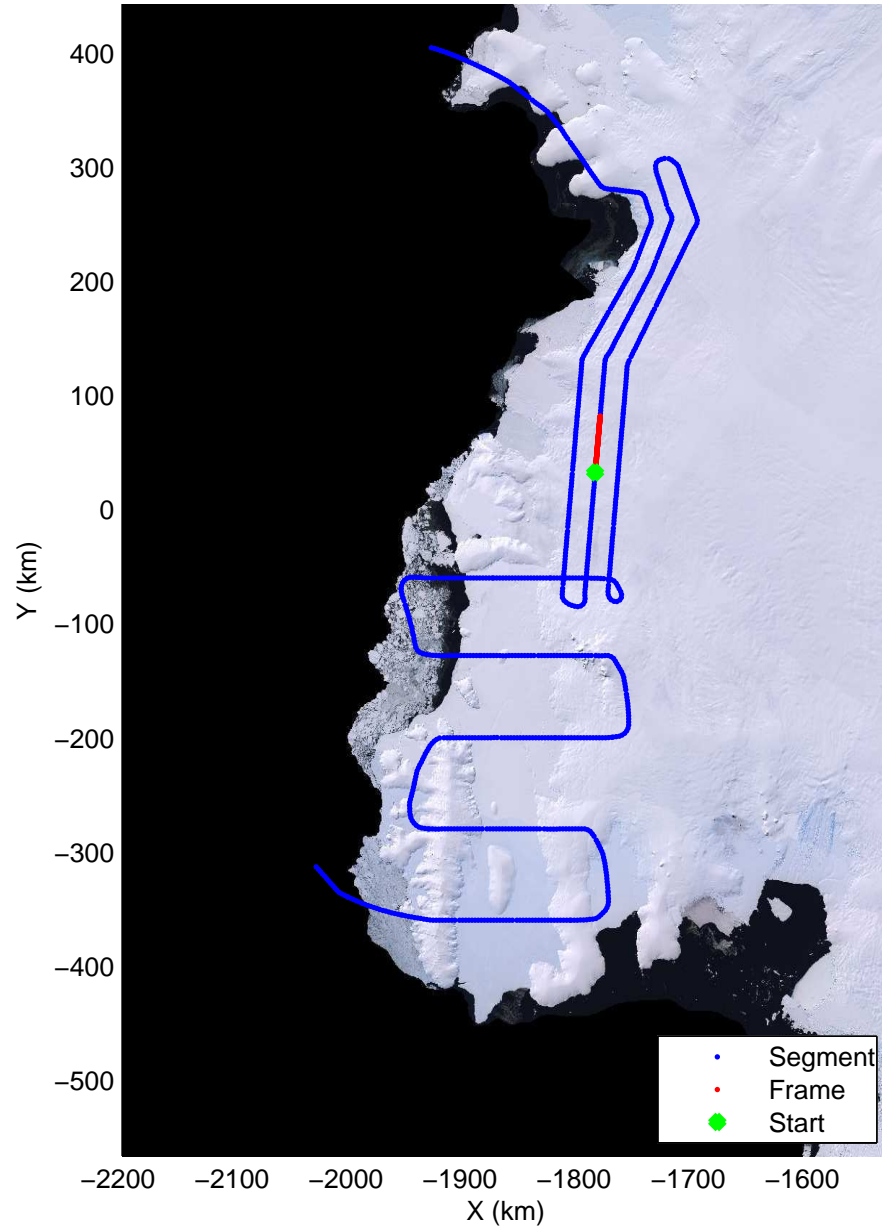

Land Ice Ferrigno-Alison-Abbott 01
20141105_06_016
Polar Stereograph -71N/0E