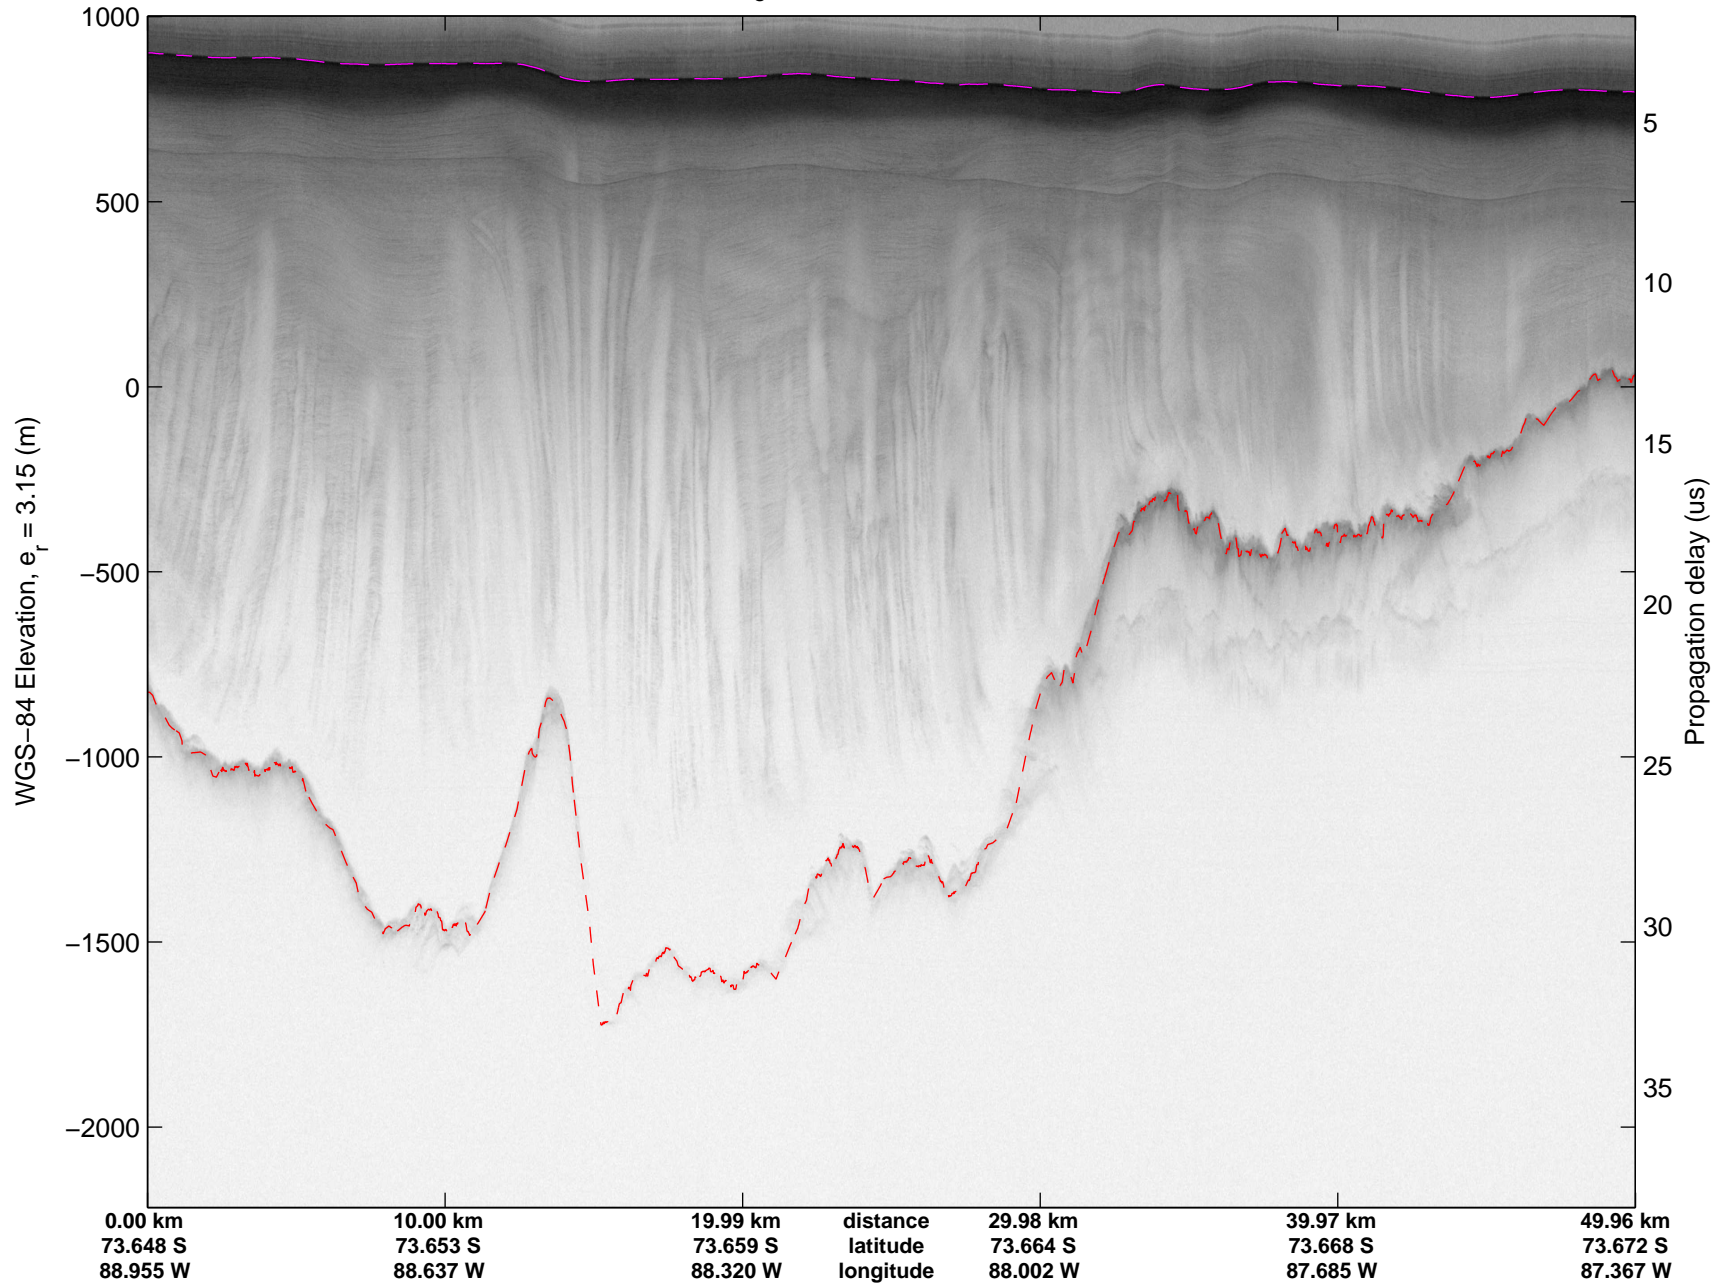

Land Ice Ferrigno-Alison-Abbott 01  
20141105\_06\_016  
Polar Stereograph -71N/0E

mcords3 2014\_Antarctica\_DC8: "Land Ice Ferrigno-Alison-Abbott 01" 20141105\_06\_016: 16:18:37.0 to 16:25:09.9 GPS

mcords3 2014\_Antarctica\_DC8: "Land Ice Ferrigno-Alison-Abbott 01" 20141105\_06\_016: 16:18:37.0 to 16:25:09.9 GPS