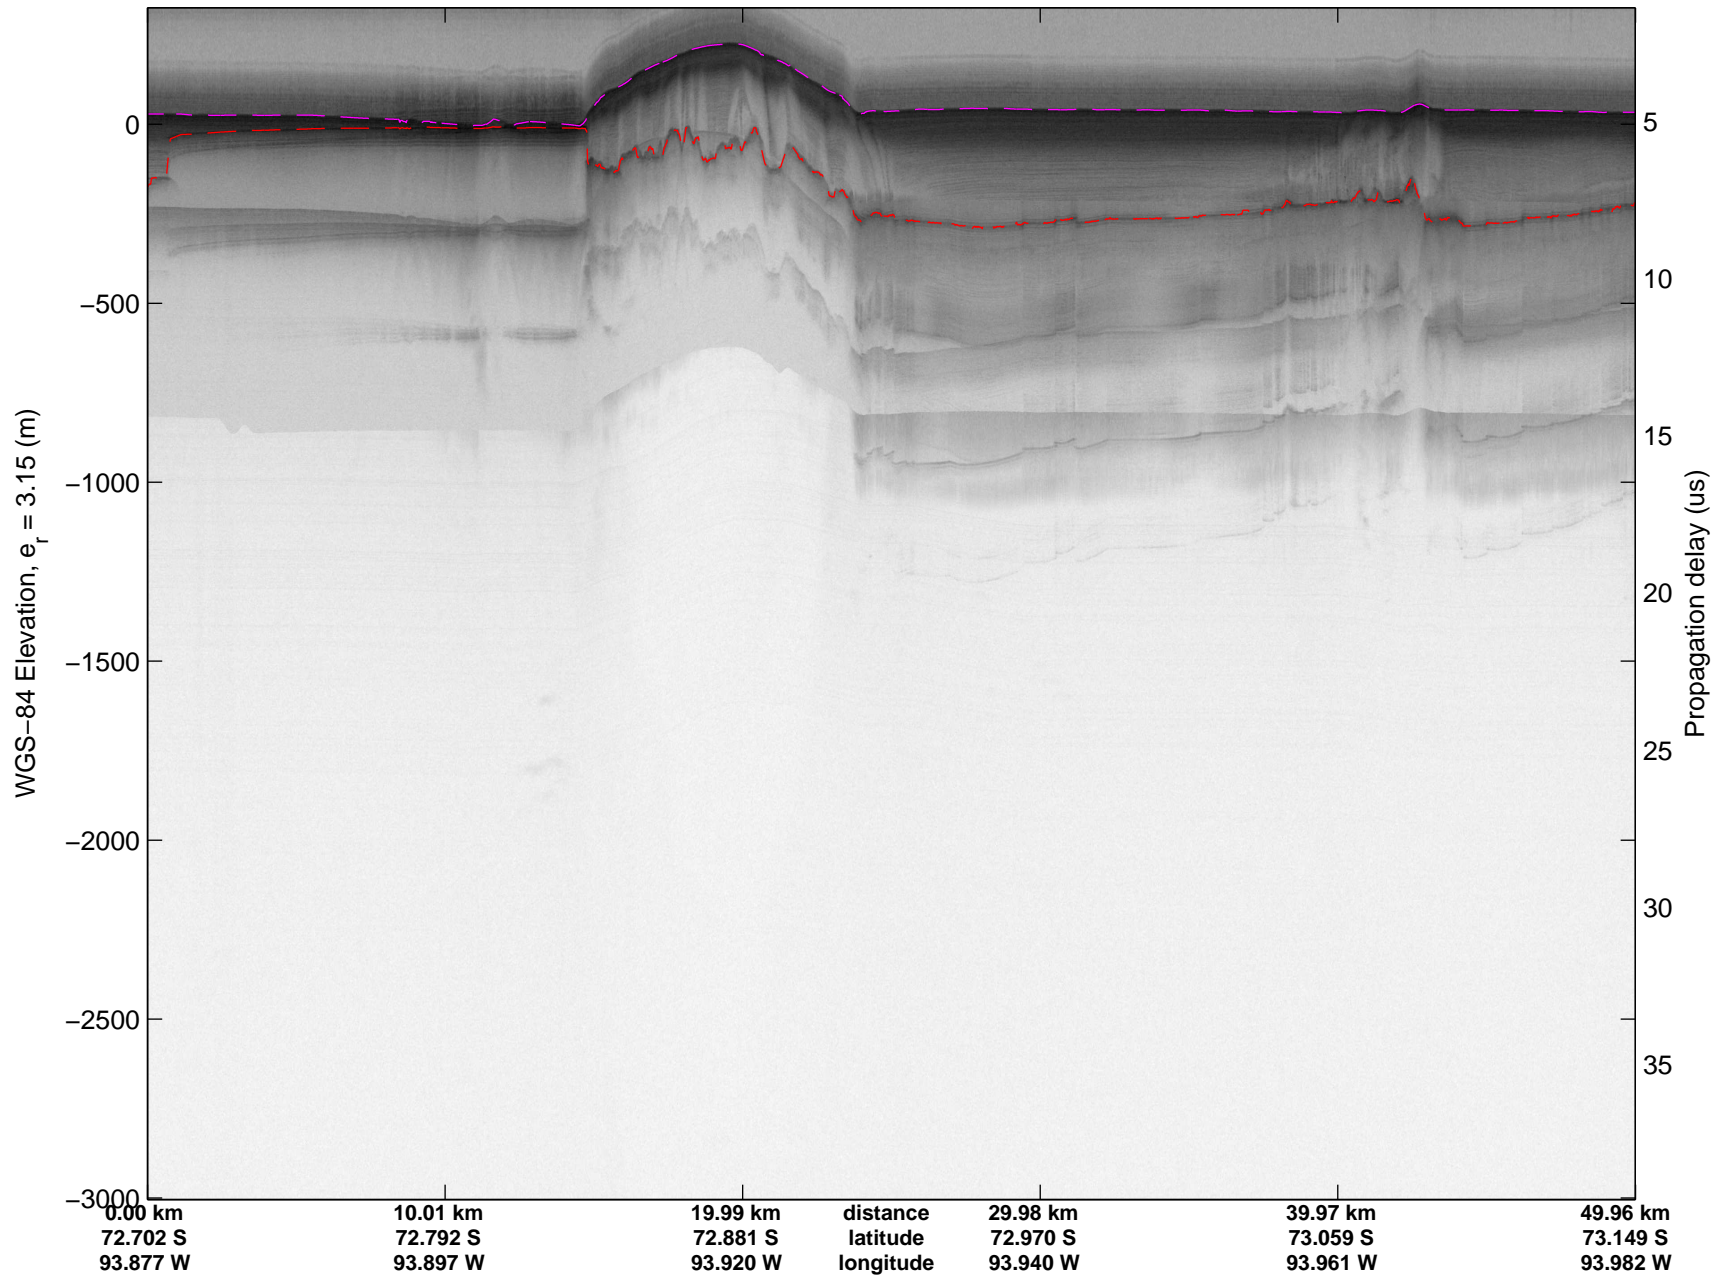

mcords3 2014_Antarctica_DC8: "Land Ice Ferrigno-Alison-Abbott 01" 20141105_06_037: 18:25:09.8 to 18:30:49.1 GPS