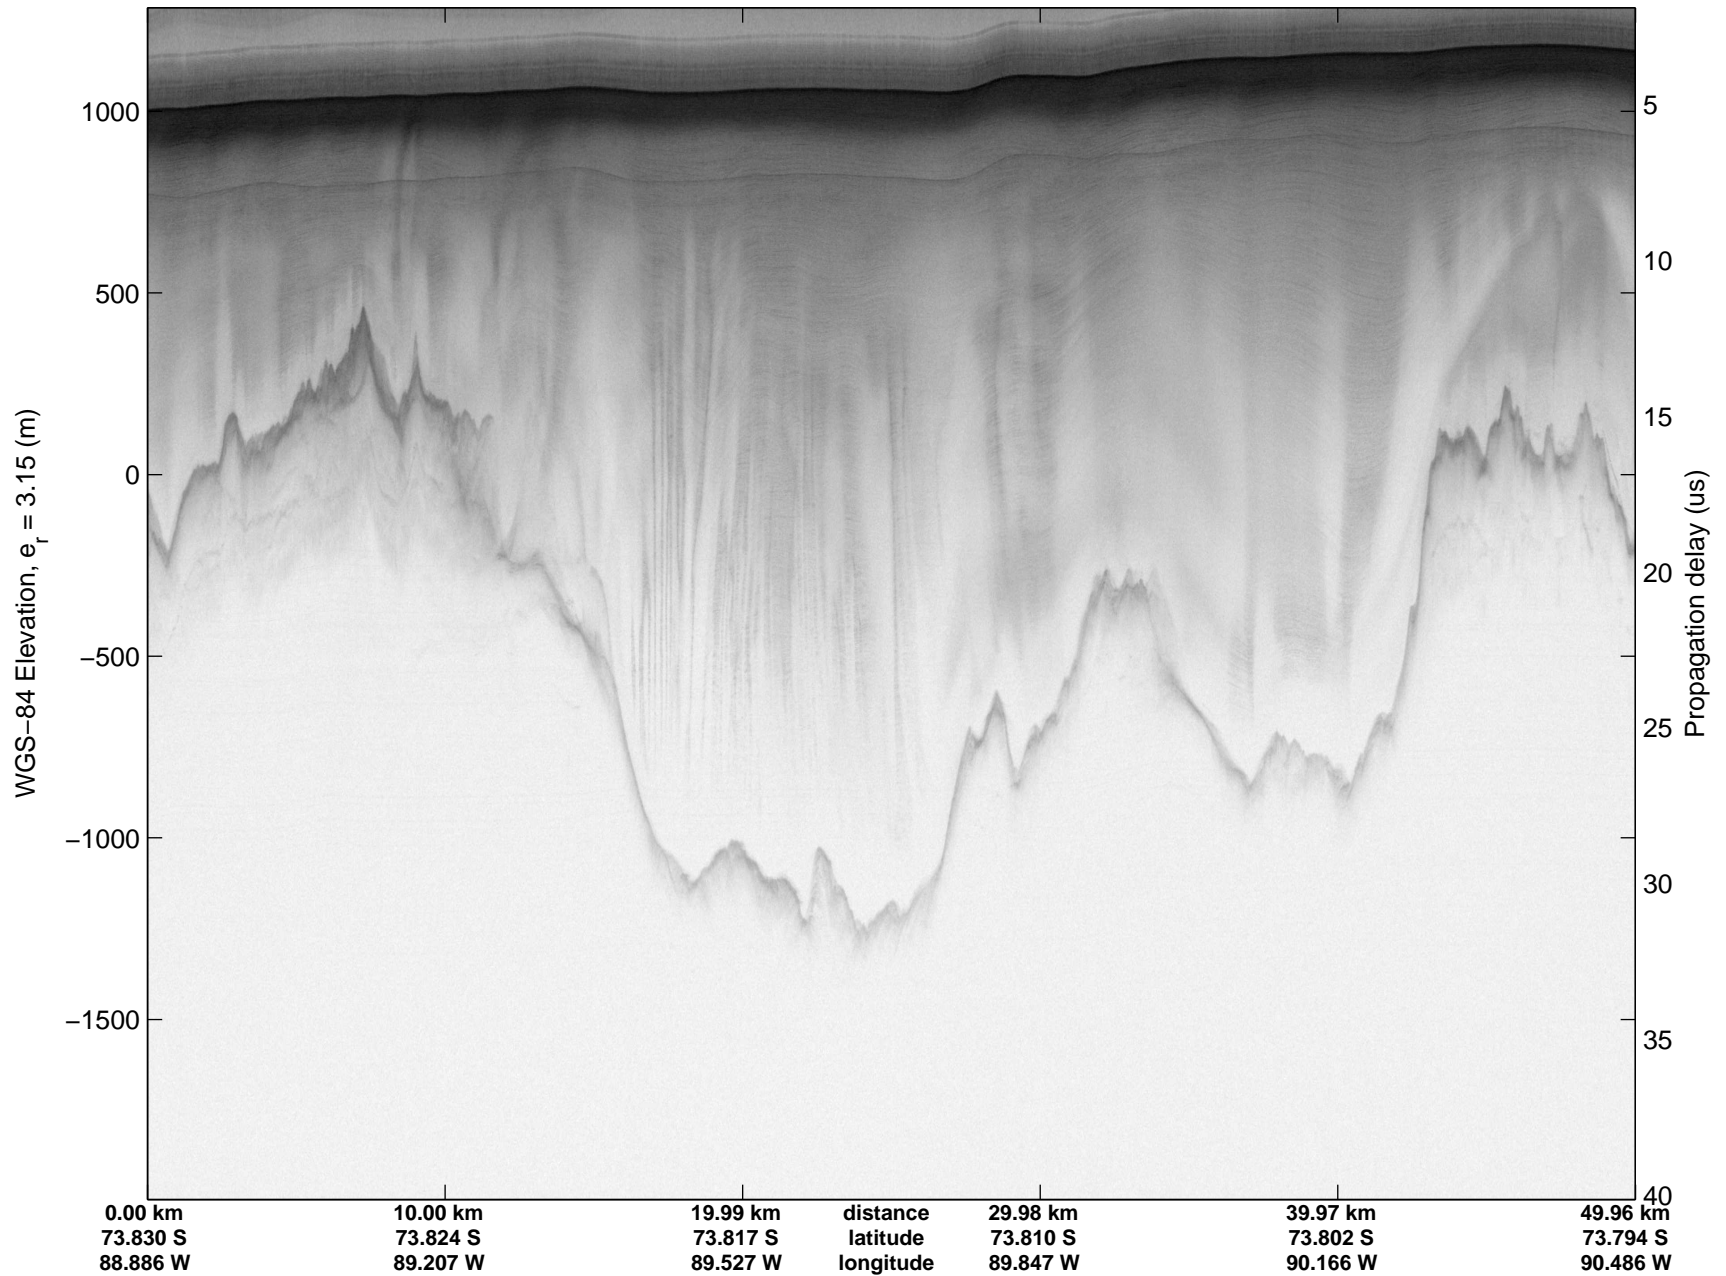

mcords3 2014_Antarctica_DC8: "Land Ice Ferrigno-Alison-Abbott 01" 20141105_06_028: 17:31:54.0 to 17:37:58.9 GPS