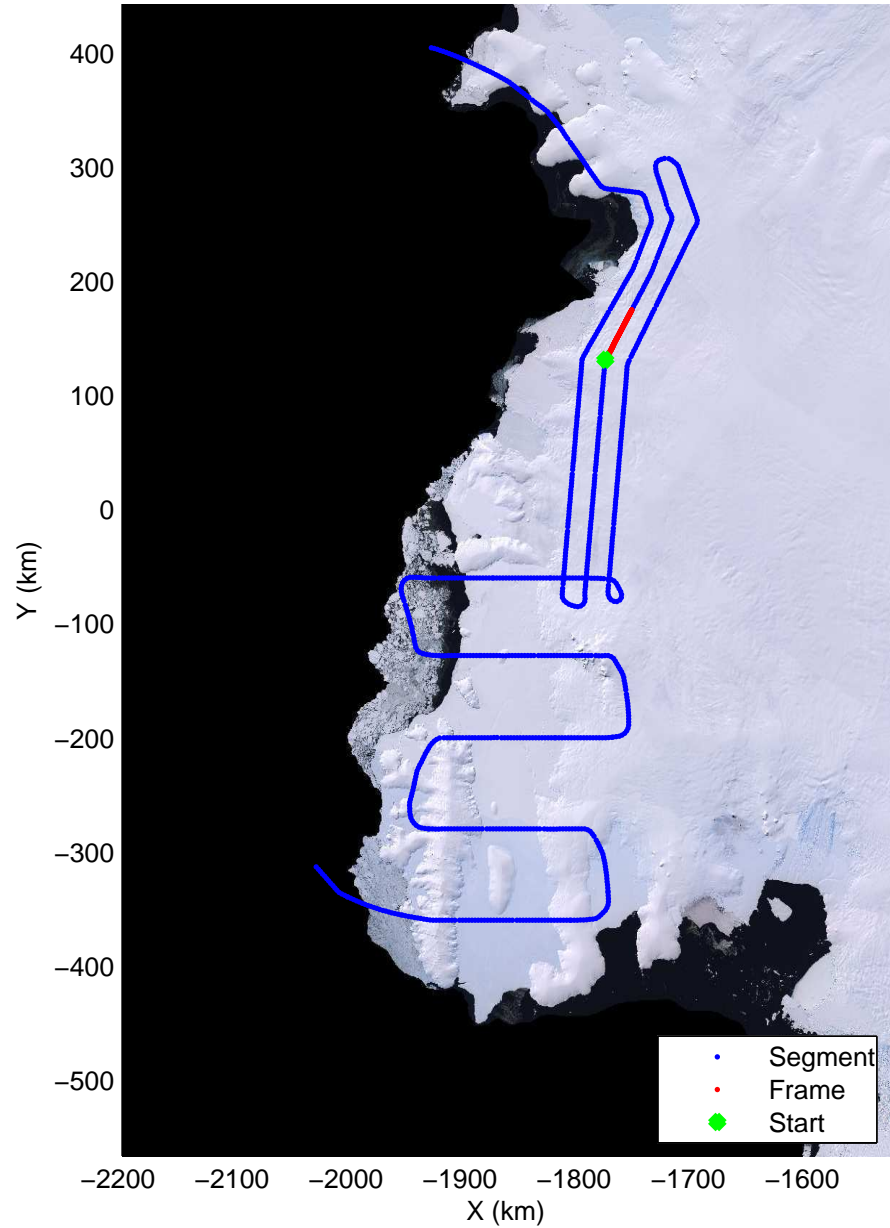

Land Ice Ferrigno-Alison-Abbott 01
20141105_06_018
Polar Stereograph -71N/0E