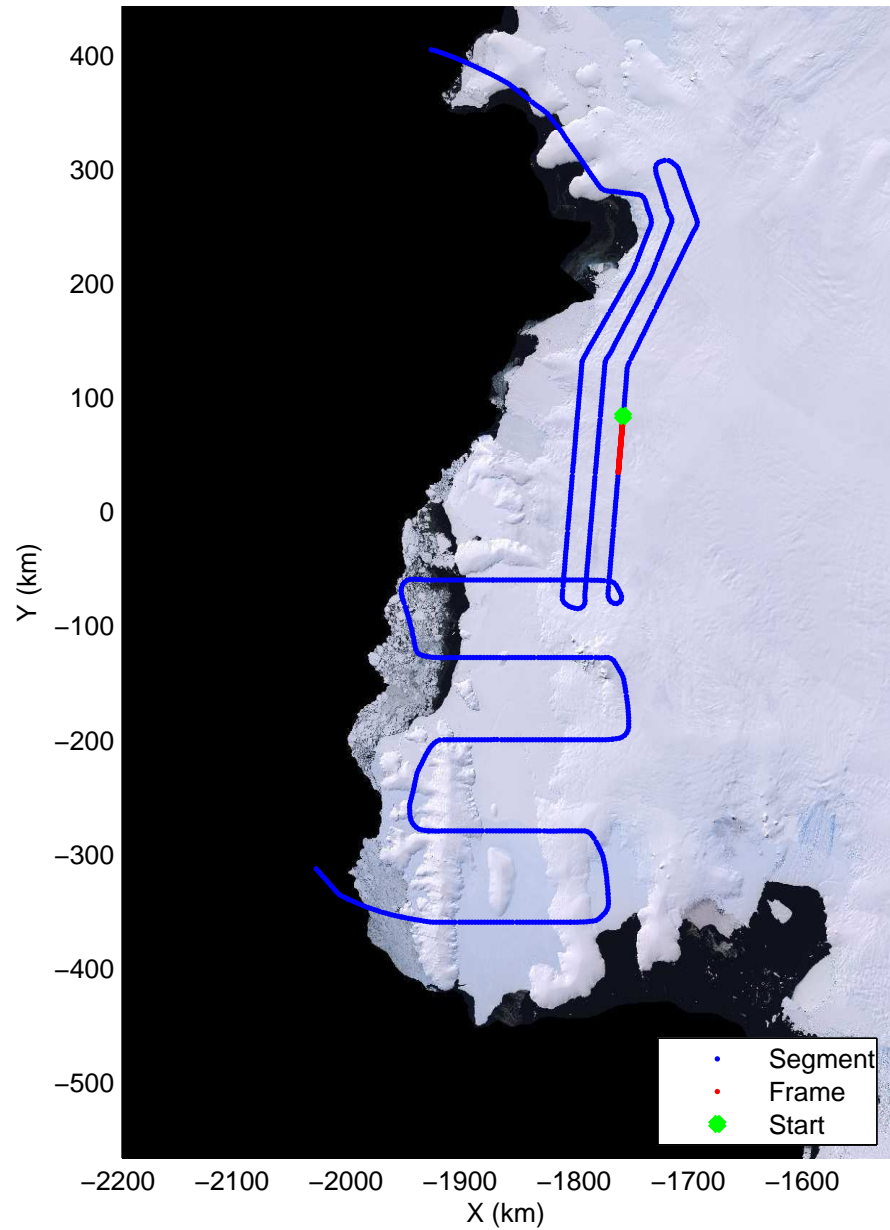

Land Ice Ferrigno-Alison-Abbott 01
20141105_06_027
Polar Stereograph -71N/0E