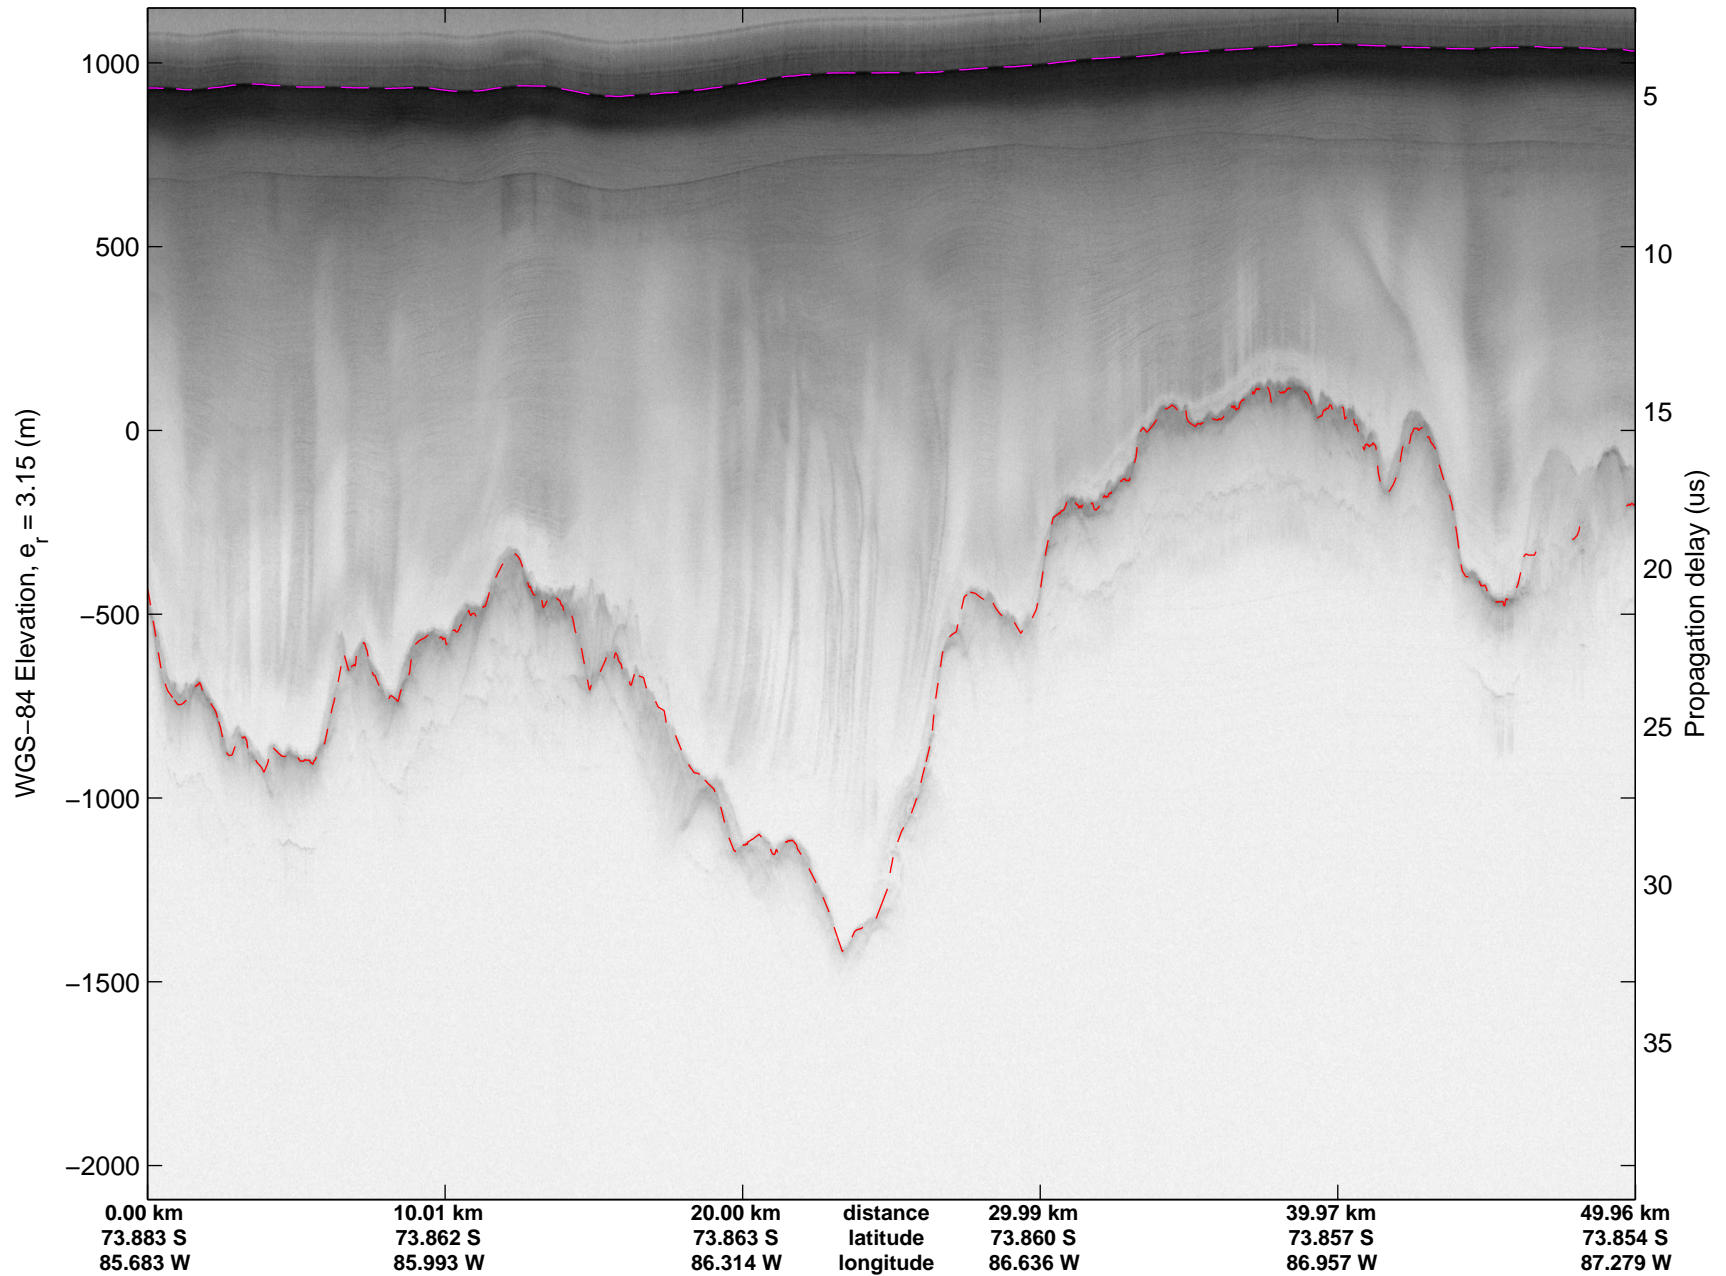

Land Ice Ferrigno-Alison-Abbott 01  
20141105\_06\_026  
Polar Stereograph -71N/0E

mcords3 2014\_Antarctica\_DC8: "Land Ice Ferrigno-Alison-Abbott 01" 20141105\_06\_026: 17:20:18.3 to 17:26:06.6 GPS

mcords3 2014\_Antarctica\_DC8: "Land Ice Ferrigno-Alison-Abbott 01" 20141105\_06\_026: 17:20:18.3 to 17:26:06.6 GPS