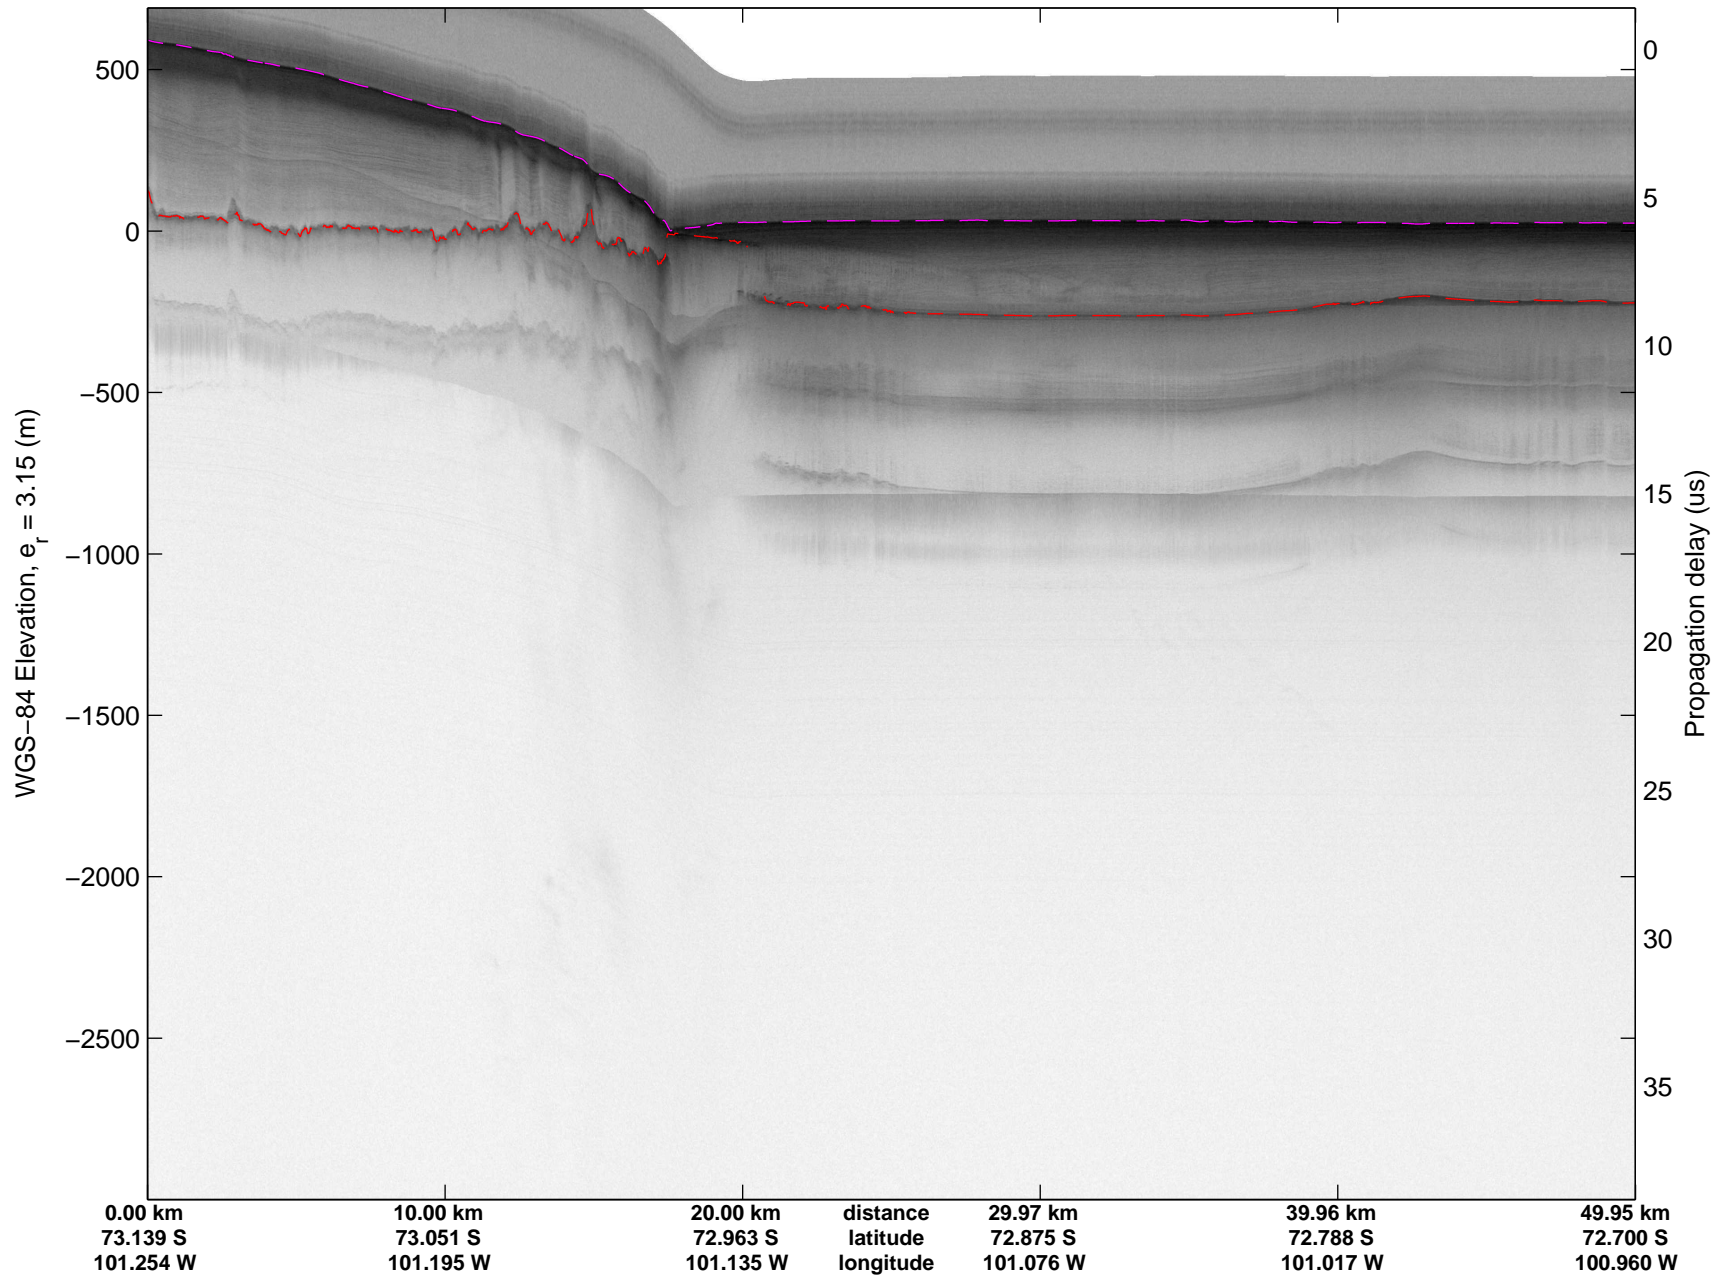

mcords3 2014_Antarctica_DC8: "Land Ice Ferrigno-Alison-Abbott 01" 20141105_06_051: 19:45:13.0 to 19:51:08.4 GPS