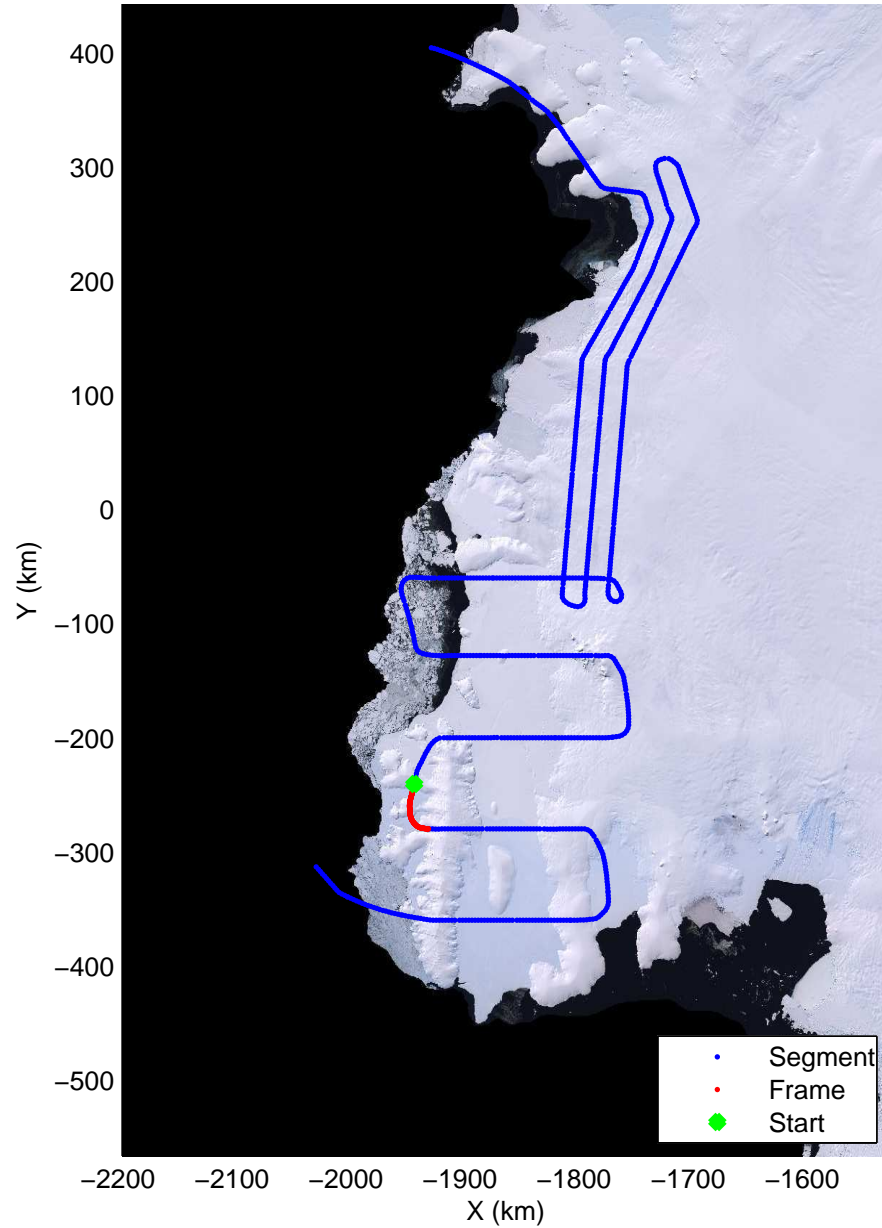

Land Ice Ferrigno-Alison-Abbott 01
20141105_06_045
Polar Stereograph -71N/0E