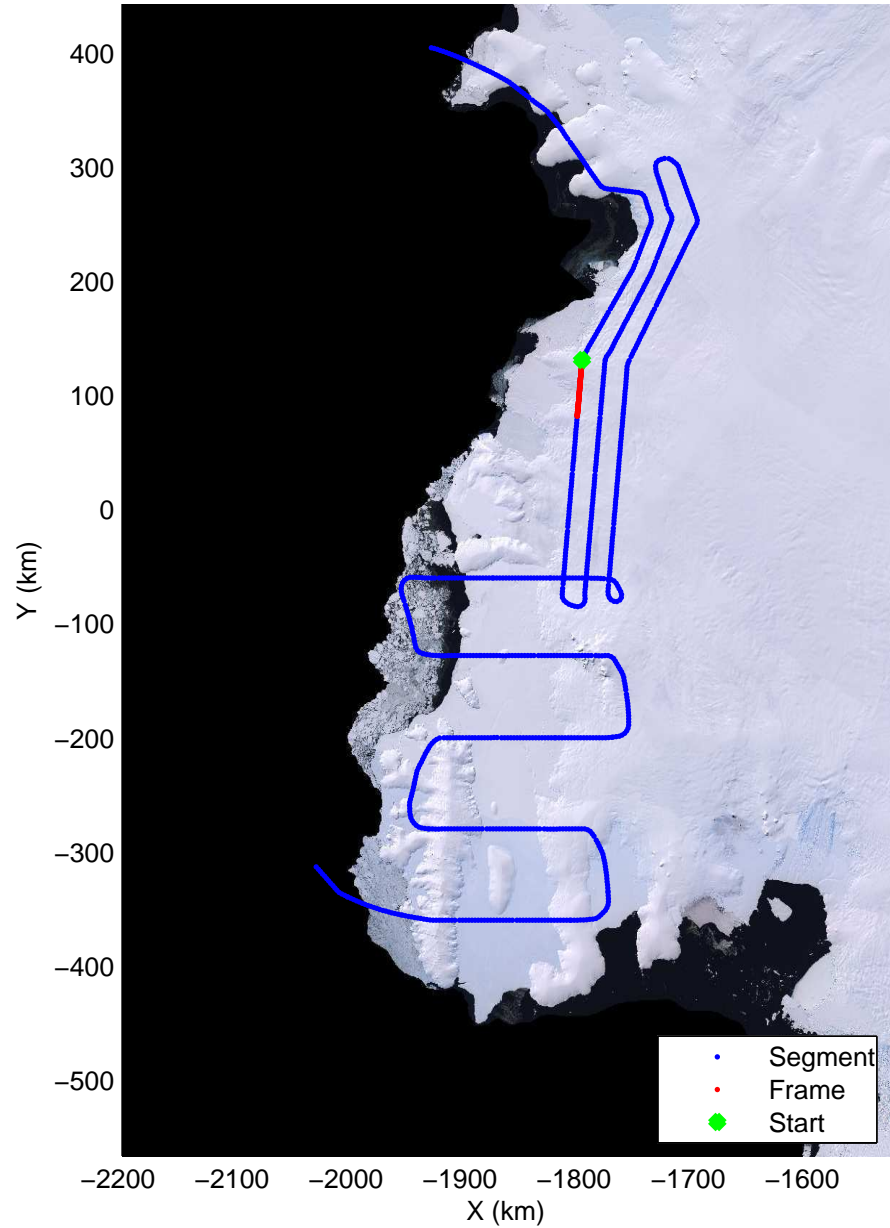

Land Ice Ferrigno-Alison-Abbott 01
20141105_06_009
Polar Stereograph -71N/0E