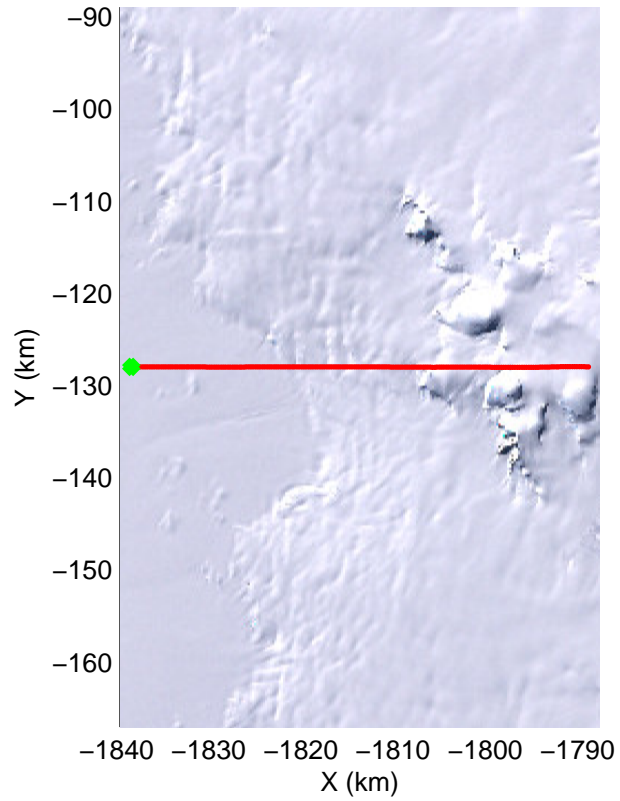

Land Ice Ferrigno-Alison-Abbott 01
20141105_06_038
Polar Stereograph -71N/0E