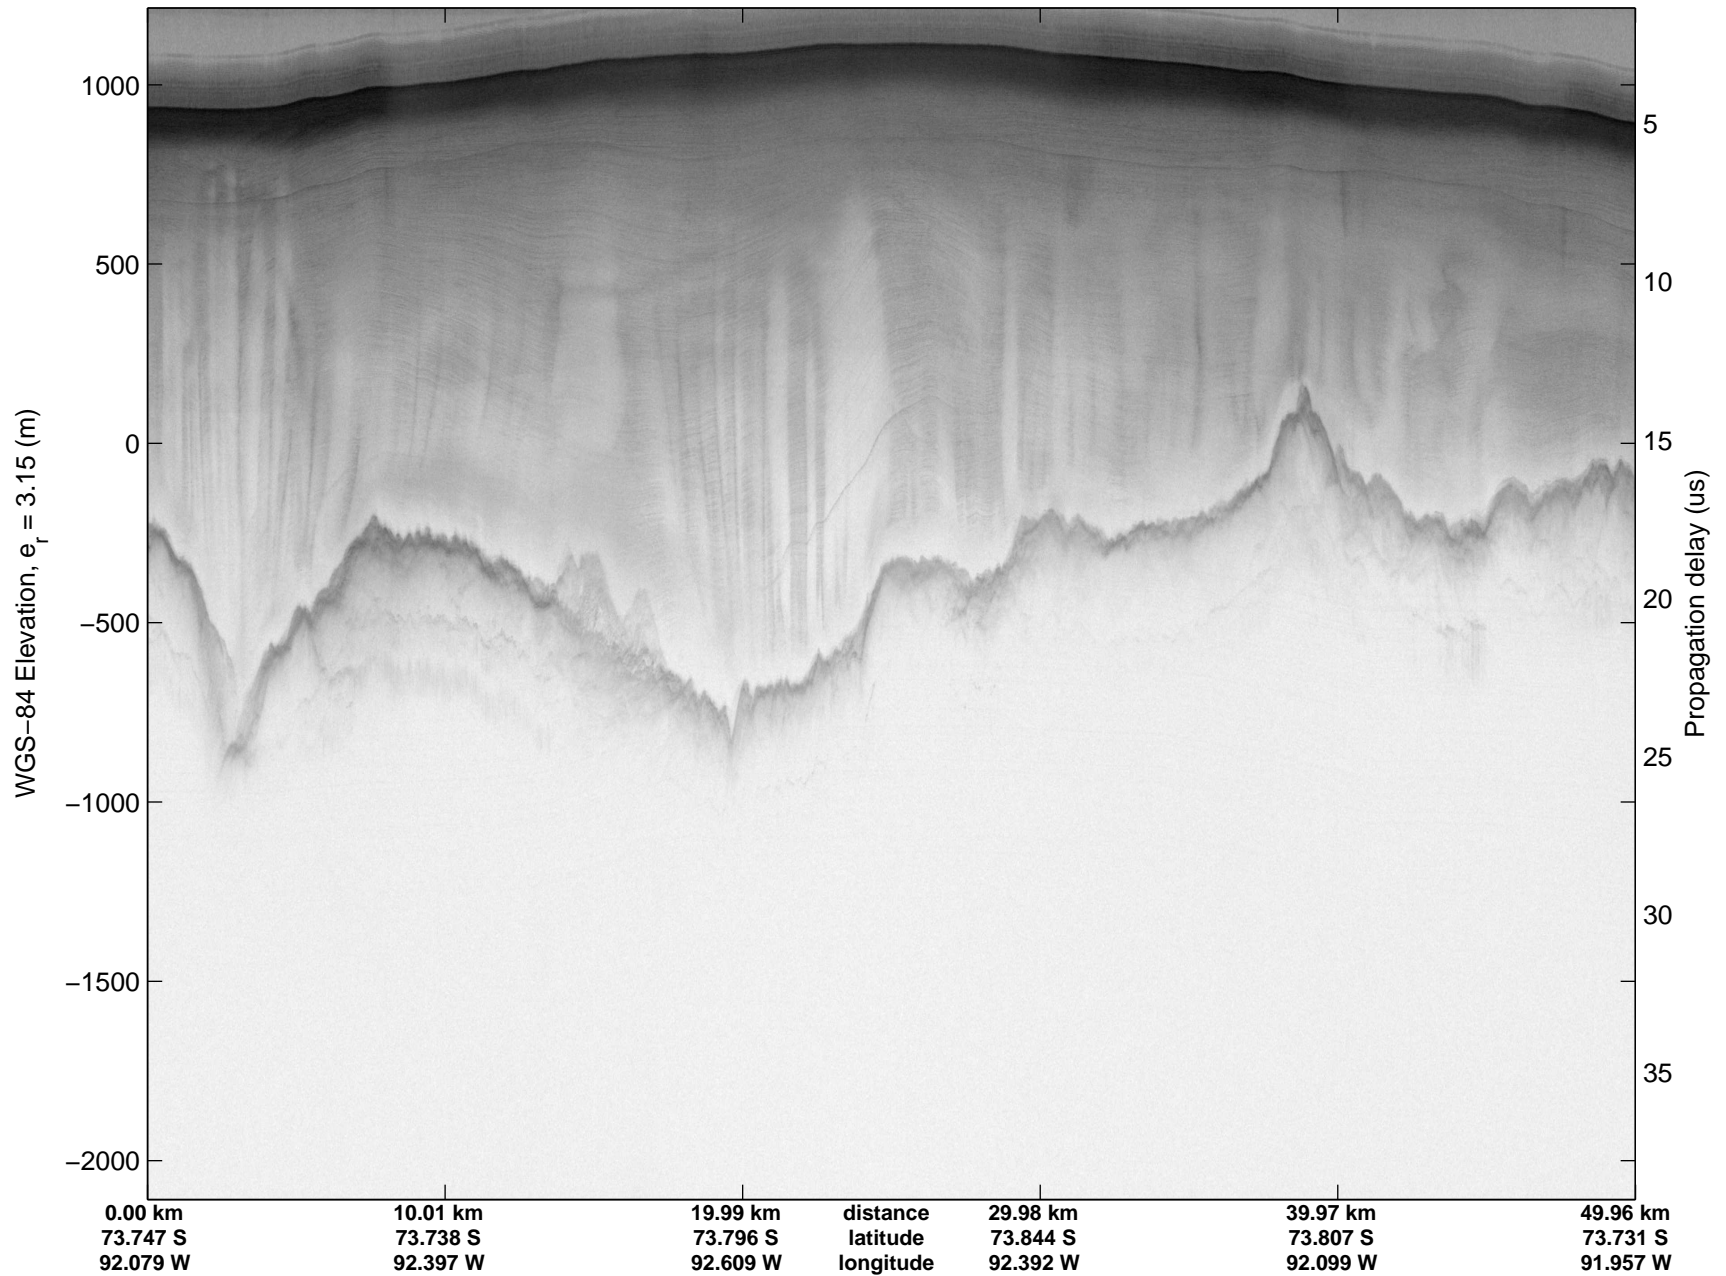

mcords3 2014_Antarctica_DC8: "Land Ice Ferrigno-Alison-Abbott 01" 20141105_06_030: 17:43:51.3 to 17:50:14.1 GPS