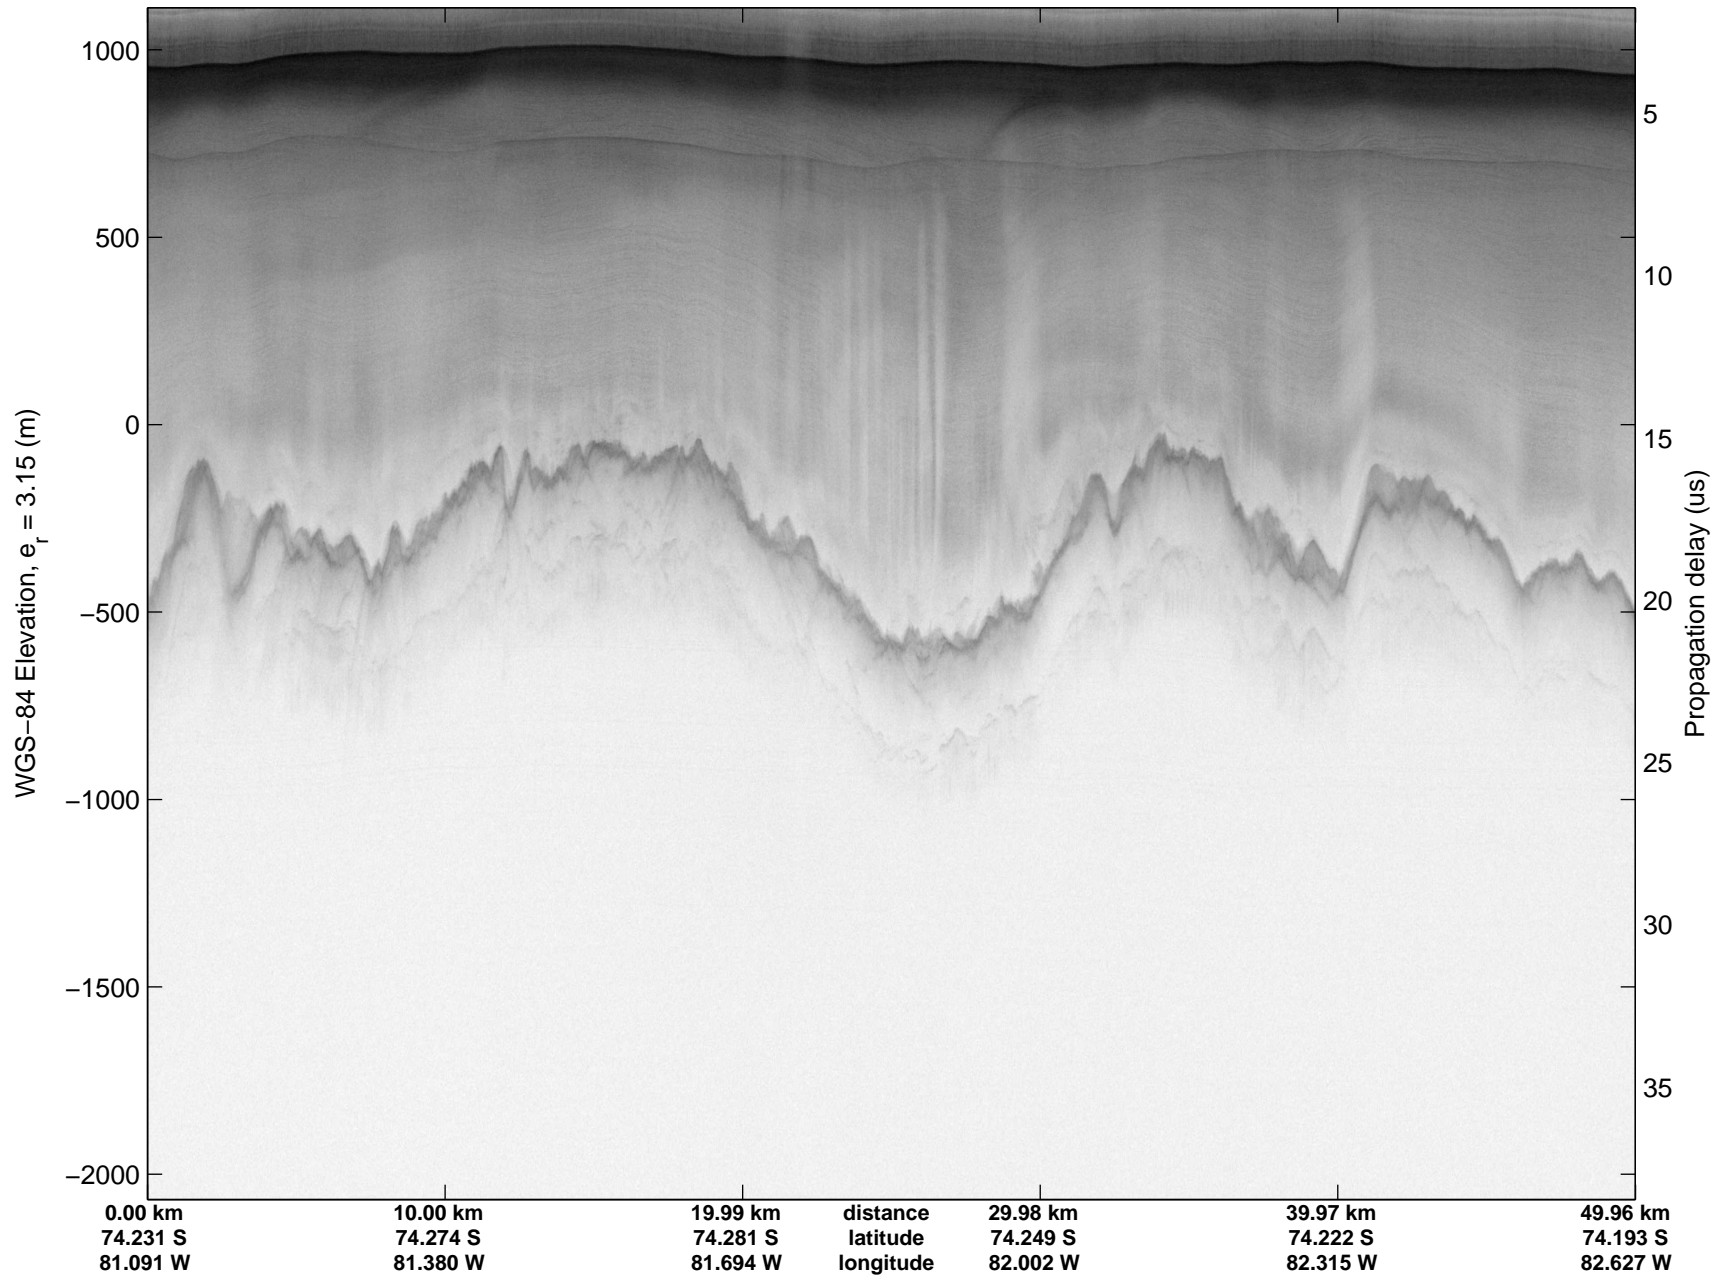

mcords3 2014_Antarctica_DC8: "Land Ice Ferrigno-Alison-Abbott 01" 20141105_06_023: 17:02:28.2 to 17:08:21.2 GPS