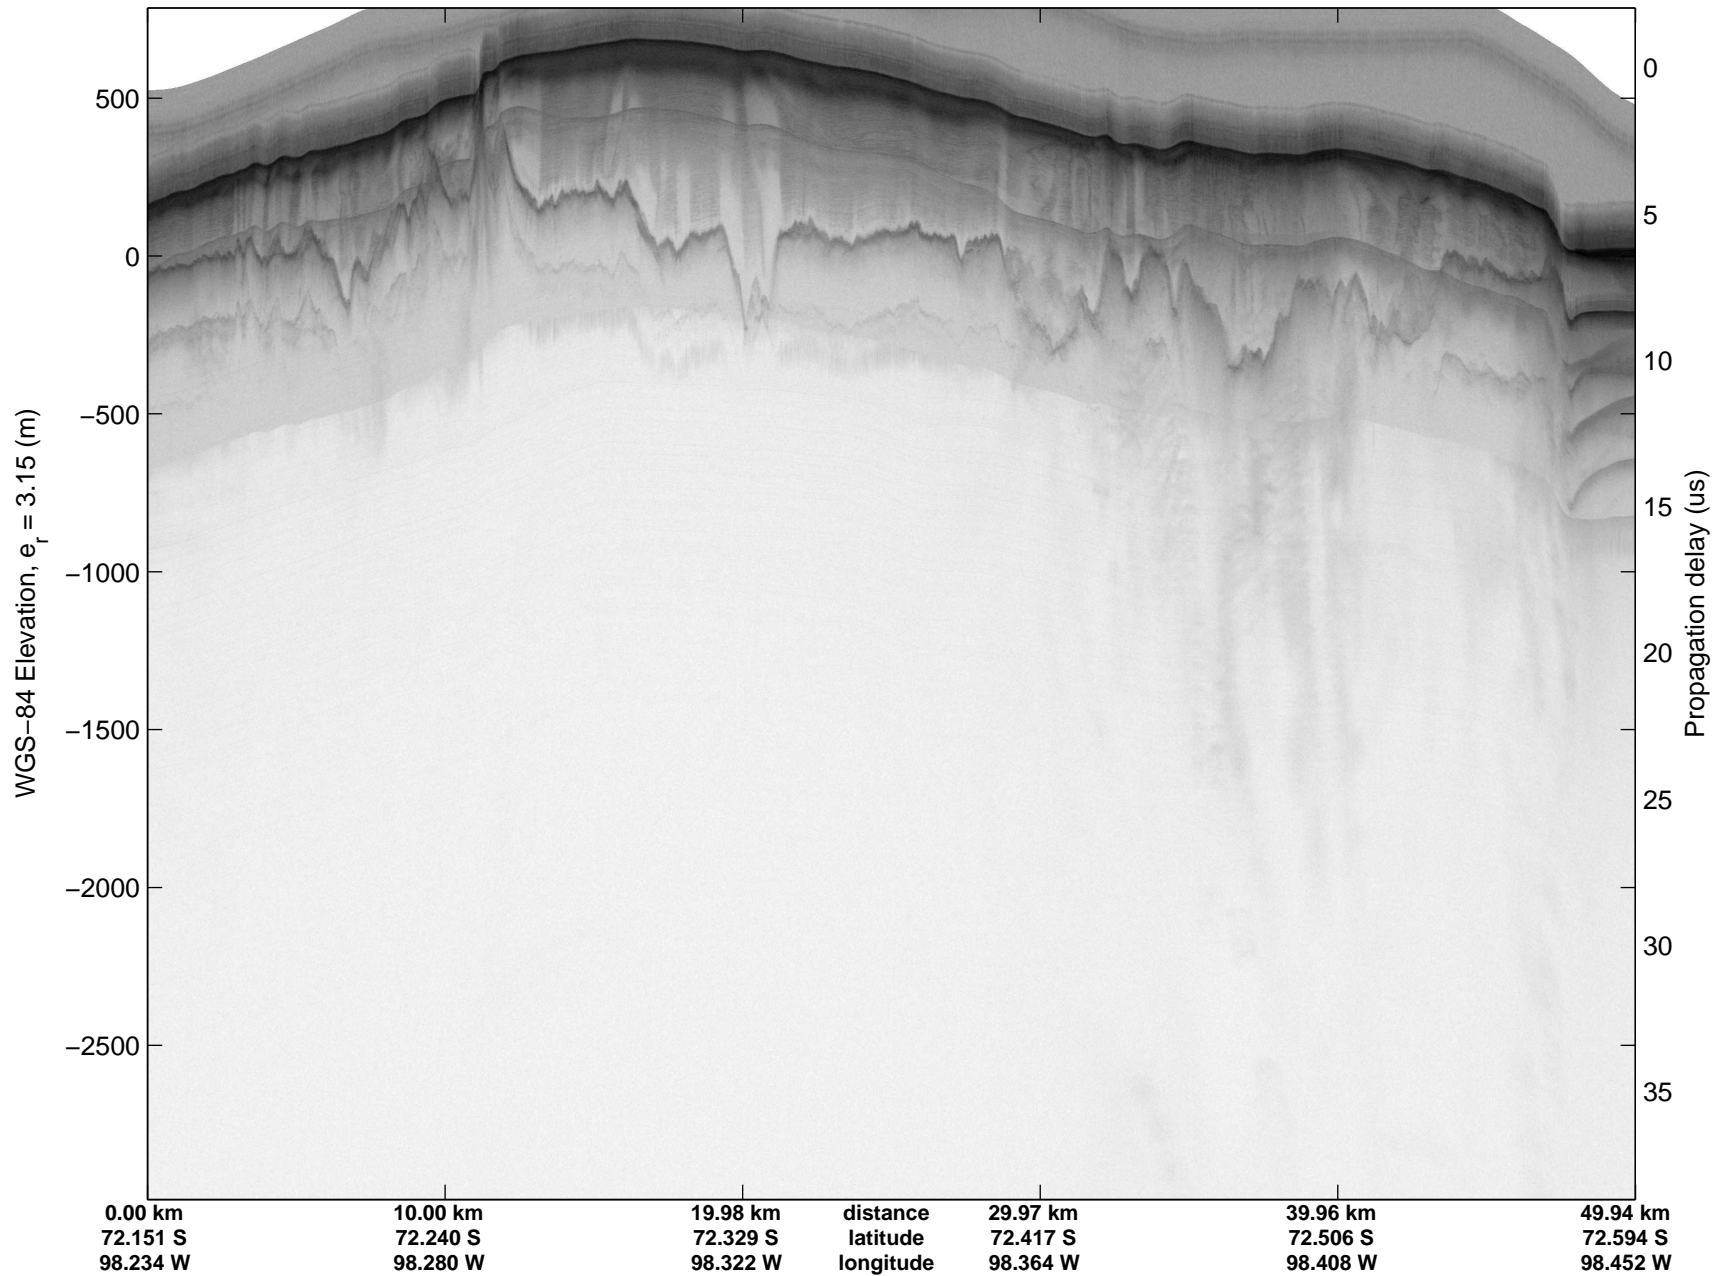

Land Ice Ferrigno-Alison-Abbott 01  
 20141105\_06\_045  
 Polar Stereograph -71N/0E

mcords3 2014\_Antarctica\_DC8: "Land Ice Ferrigno-Alison-Abbott 01" 20141105\_06\_045: 19:10:23.7 to 19:15:54.5 GPS

mcords3 2014\_Antarctica\_DC8: "Land Ice Ferrigno-Alison-Abbott 01" 20141105\_06\_045: 19:10:23.7 to 19:15:54.5 GPS

Land Ice Ferrigno-Alison-Abbott 01  
20141105\_06\_046  
Polar Stereograph -71N/0E

mcords3 2014\_Antarctica\_DC8: "Land Ice Ferrigno-Alison-Abbott 01" 20141105\_06\_046: 19:15:54.8 to 19:21:59.6 GPS

mcords3 2014\_Antarctica\_DC8: "Land Ice Ferrigno-Alison-Abbott 01" 20141105\_06\_046: 19:15:54.8 to 19:21:59.6 GPS