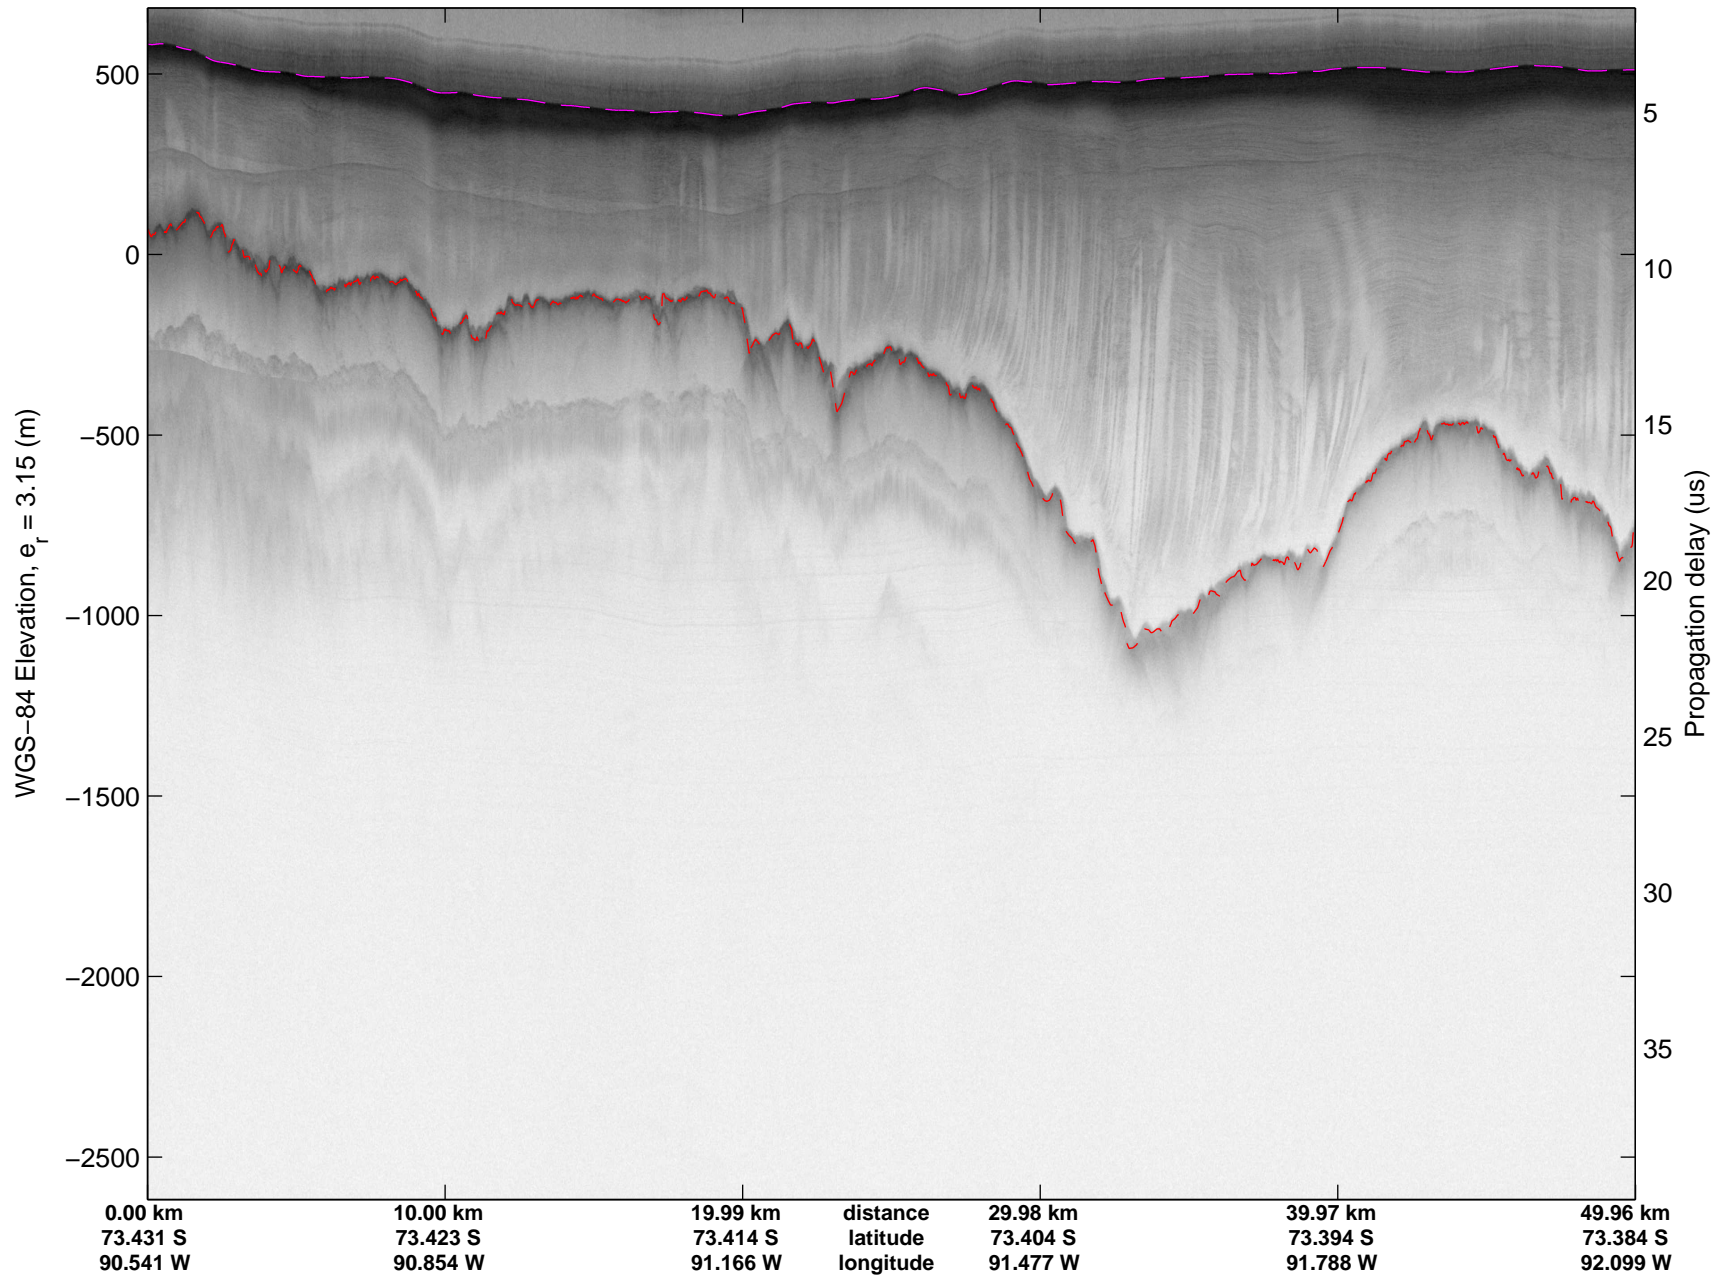

Land Ice Ferrigno-Alison-Abbott 01  
 20141105\_06\_012  
 Polar Stereograph -71N/0E

mcords3 2014\_Antarctica\_DC8: "Land Ice Ferrigno-Alison-Abbott 01" 20141105\_06\_012: 15:53:36.6 to 15:59:40.9 GPS

mcords3 2014\_Antarctica\_DC8: "Land Ice Ferrigno-Alison-Abbott 01" 20141105\_06\_012: 15:53:36.6 to 15:59:40.9 GPS