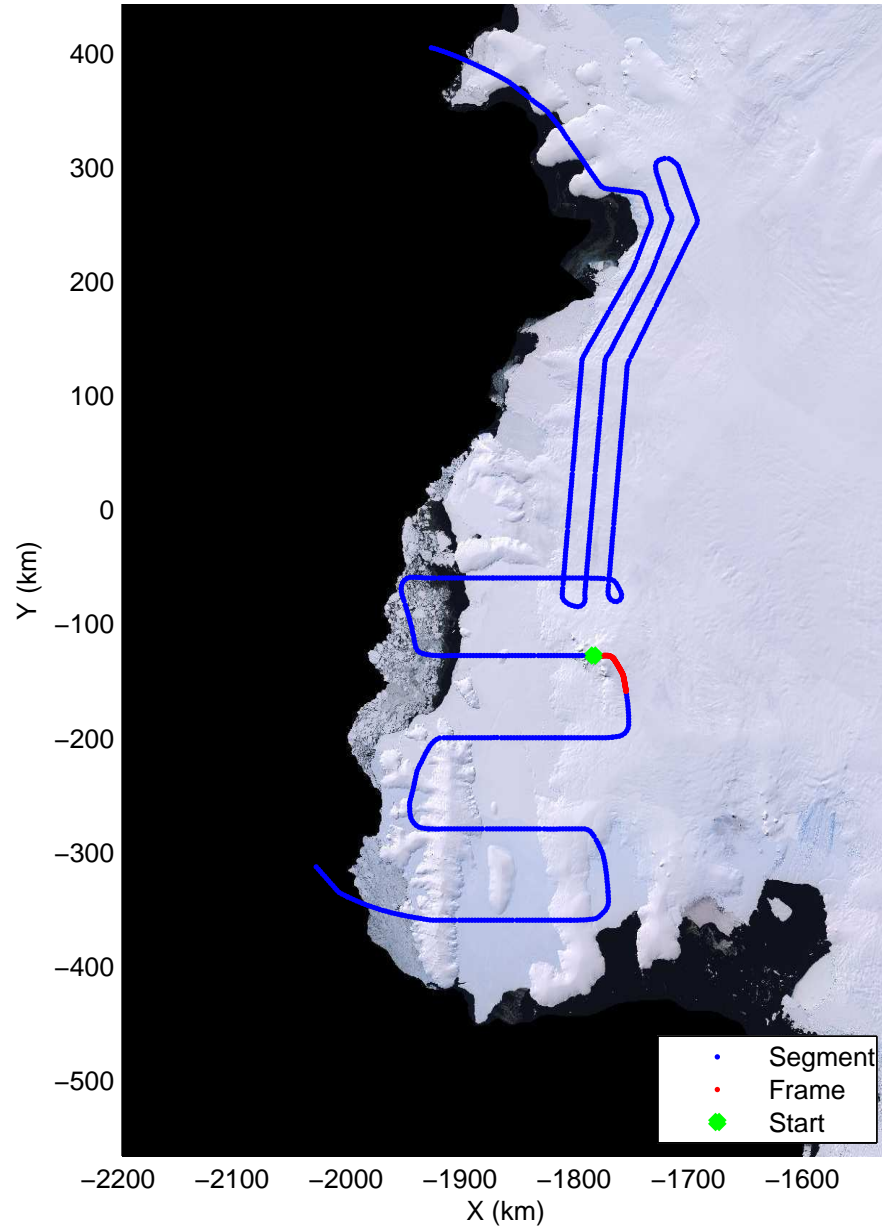

Land Ice Ferrigno-Alison-Abbott 01
20141105_06_039
Polar Stereograph -71N/0E