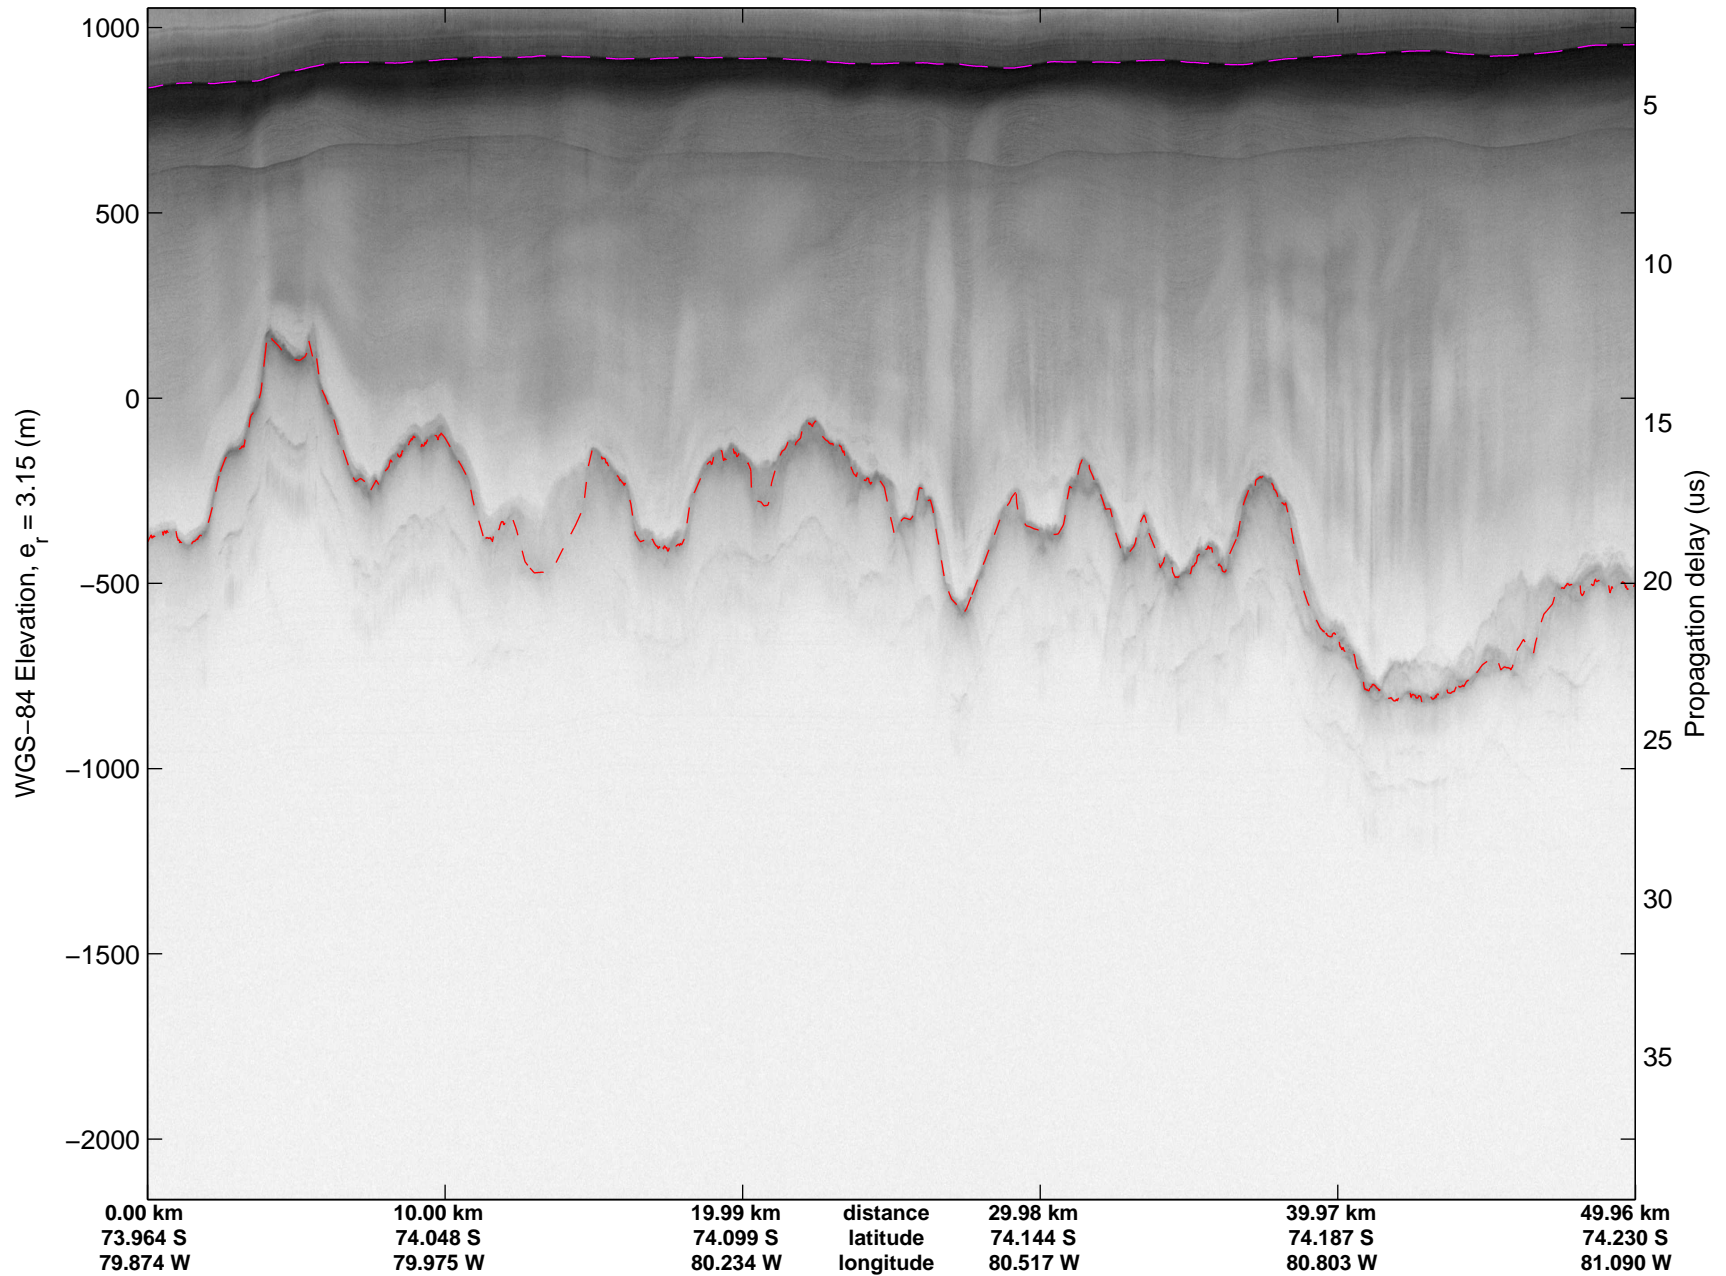

Land Ice Ferrigno-Alison-Abbott 01  
20141105\_06\_022  
Polar Stereograph -71N/0E

mcords3 2014\_Antarctica\_DC8: "Land Ice Ferrigno-Alison-Abbott 01" 20141105\_06\_022: 16:56:18.0 to 17:02:27.9 GPS

mcords3 2014\_Antarctica\_DC8: "Land Ice Ferrigno-Alison-Abbott 01" 20141105\_06\_022: 16:56:18.0 to 17:02:27.9 GPS