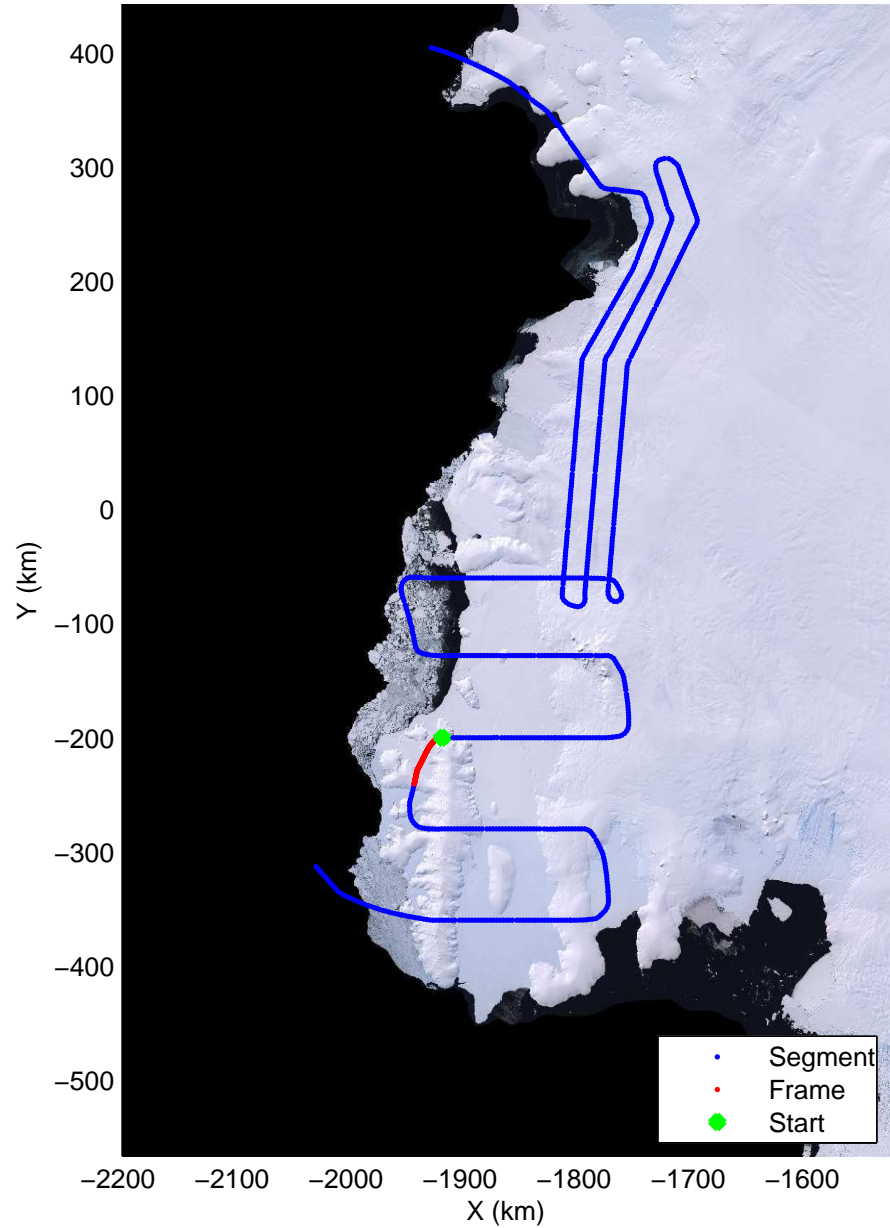

Land Ice Ferrigno-Alison-Abbott 01
20141105_06_044
Polar Stereograph -71N/0E