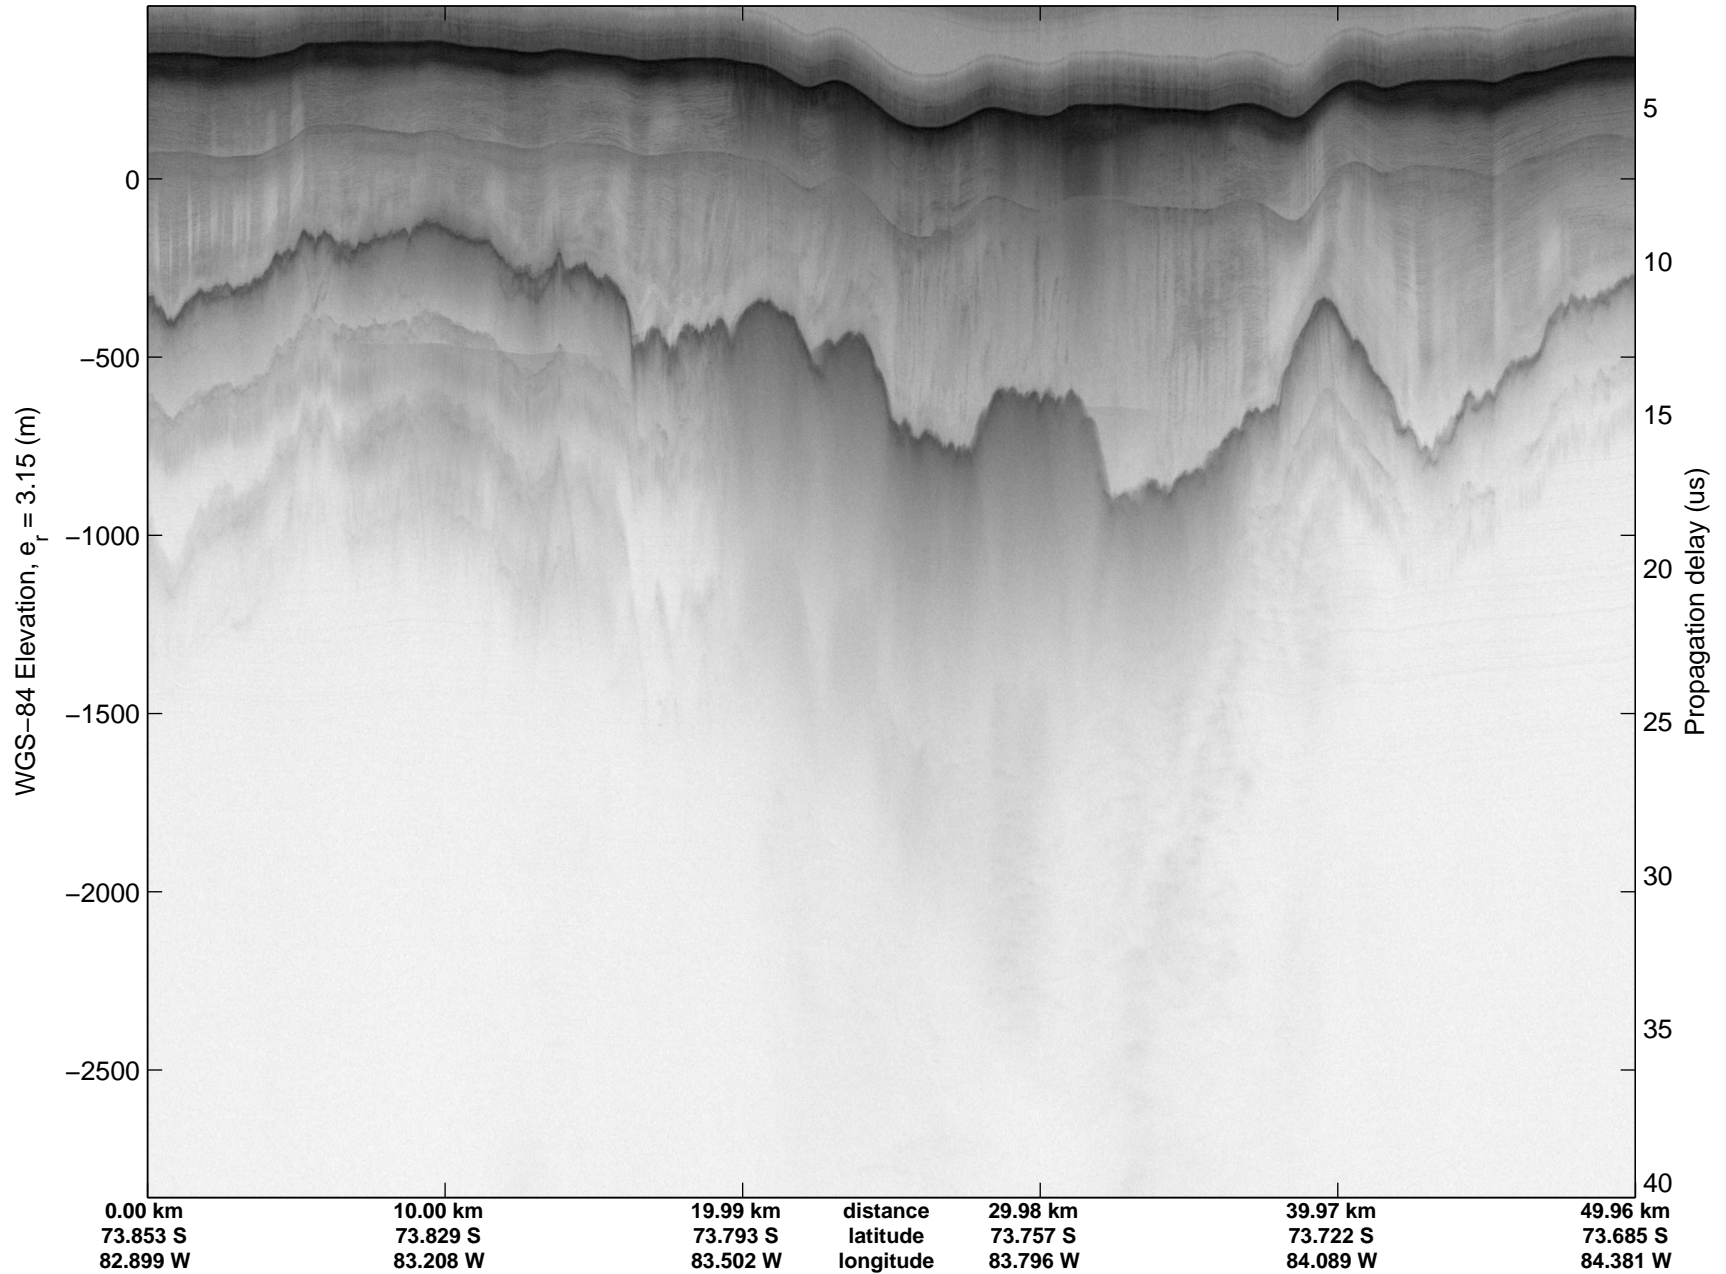

mcords3 2014_Antarctica_DC8: "Land Ice Ferrigno-Alison-Abbott 01" 20141105_06_007: 15:23:42.3 to 15:29:38.6 GPS