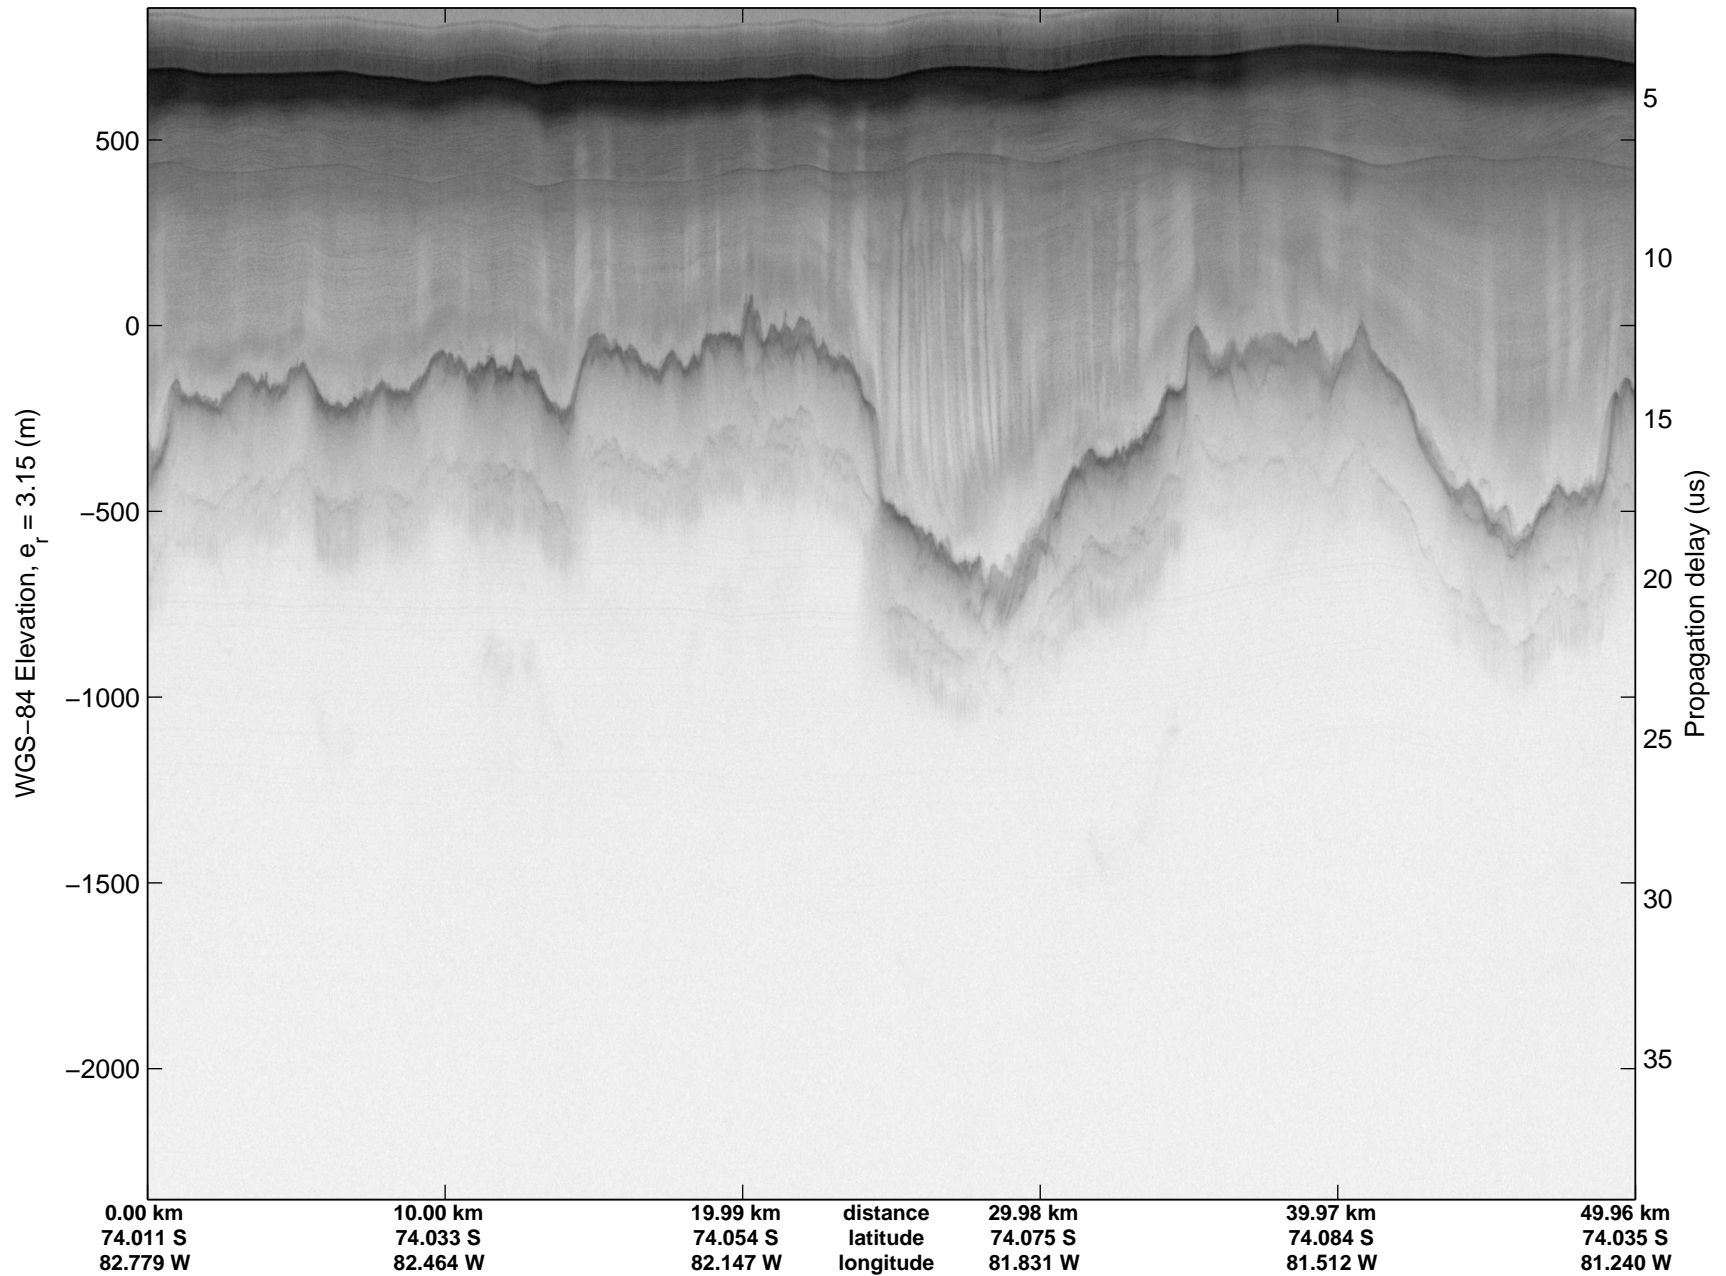

mcords3 2014_Antarctica_DC8: "Land Ice Ferrigno-Alison-Abbott 01" 20141105_06_020: 16:43:53.0 to 16:50:02.3 GPS