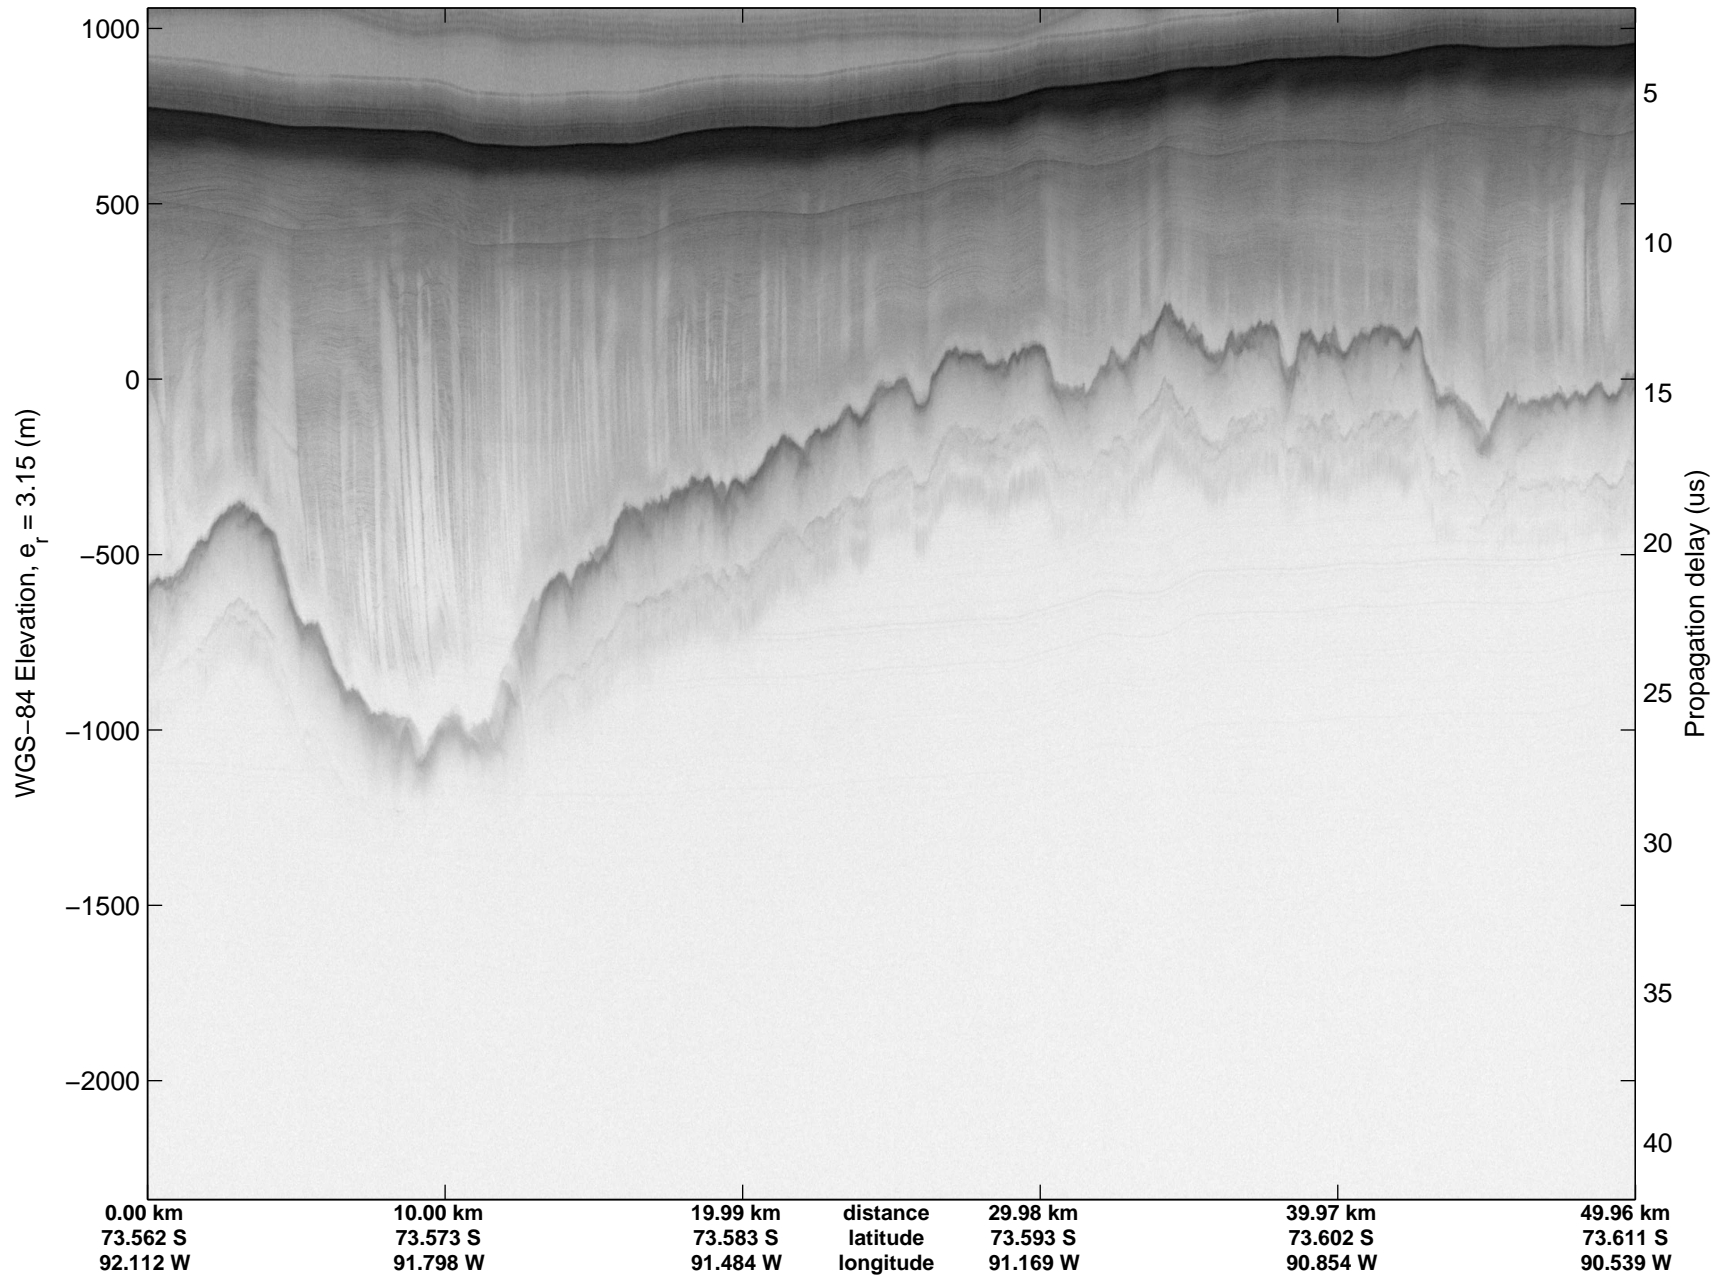

mcords3 2014_Antarctica_DC8: "Land Ice Ferrigno-Alison-Abbott 01" 20141105_06_014: 16:05:58.1 to 16:12:20.4 GPS