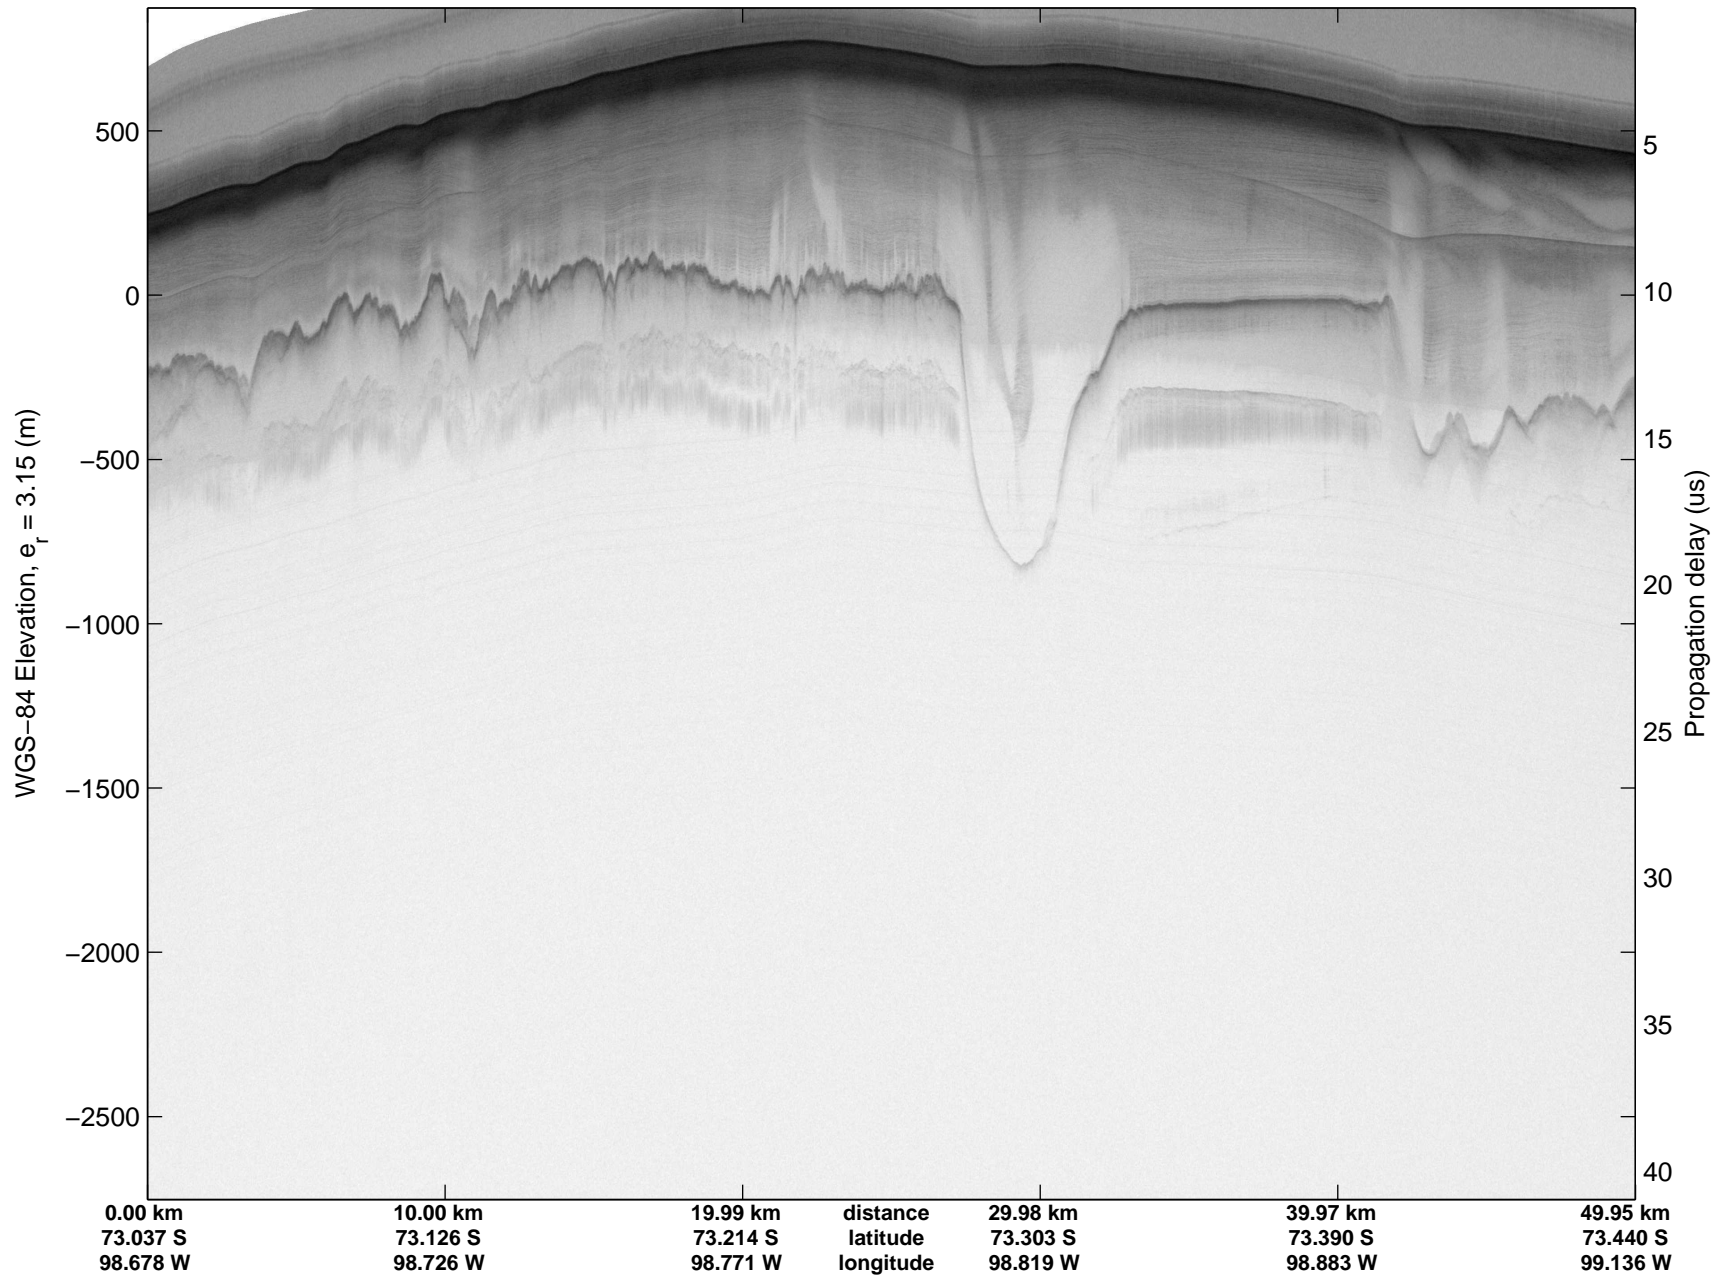

mcords3 2014_Antarctica_DC8: "Land Ice Ferrigno-Alison-Abbott 01" 20141105_06_048: 19:27:48.4 to 19:33:55.5 GPS