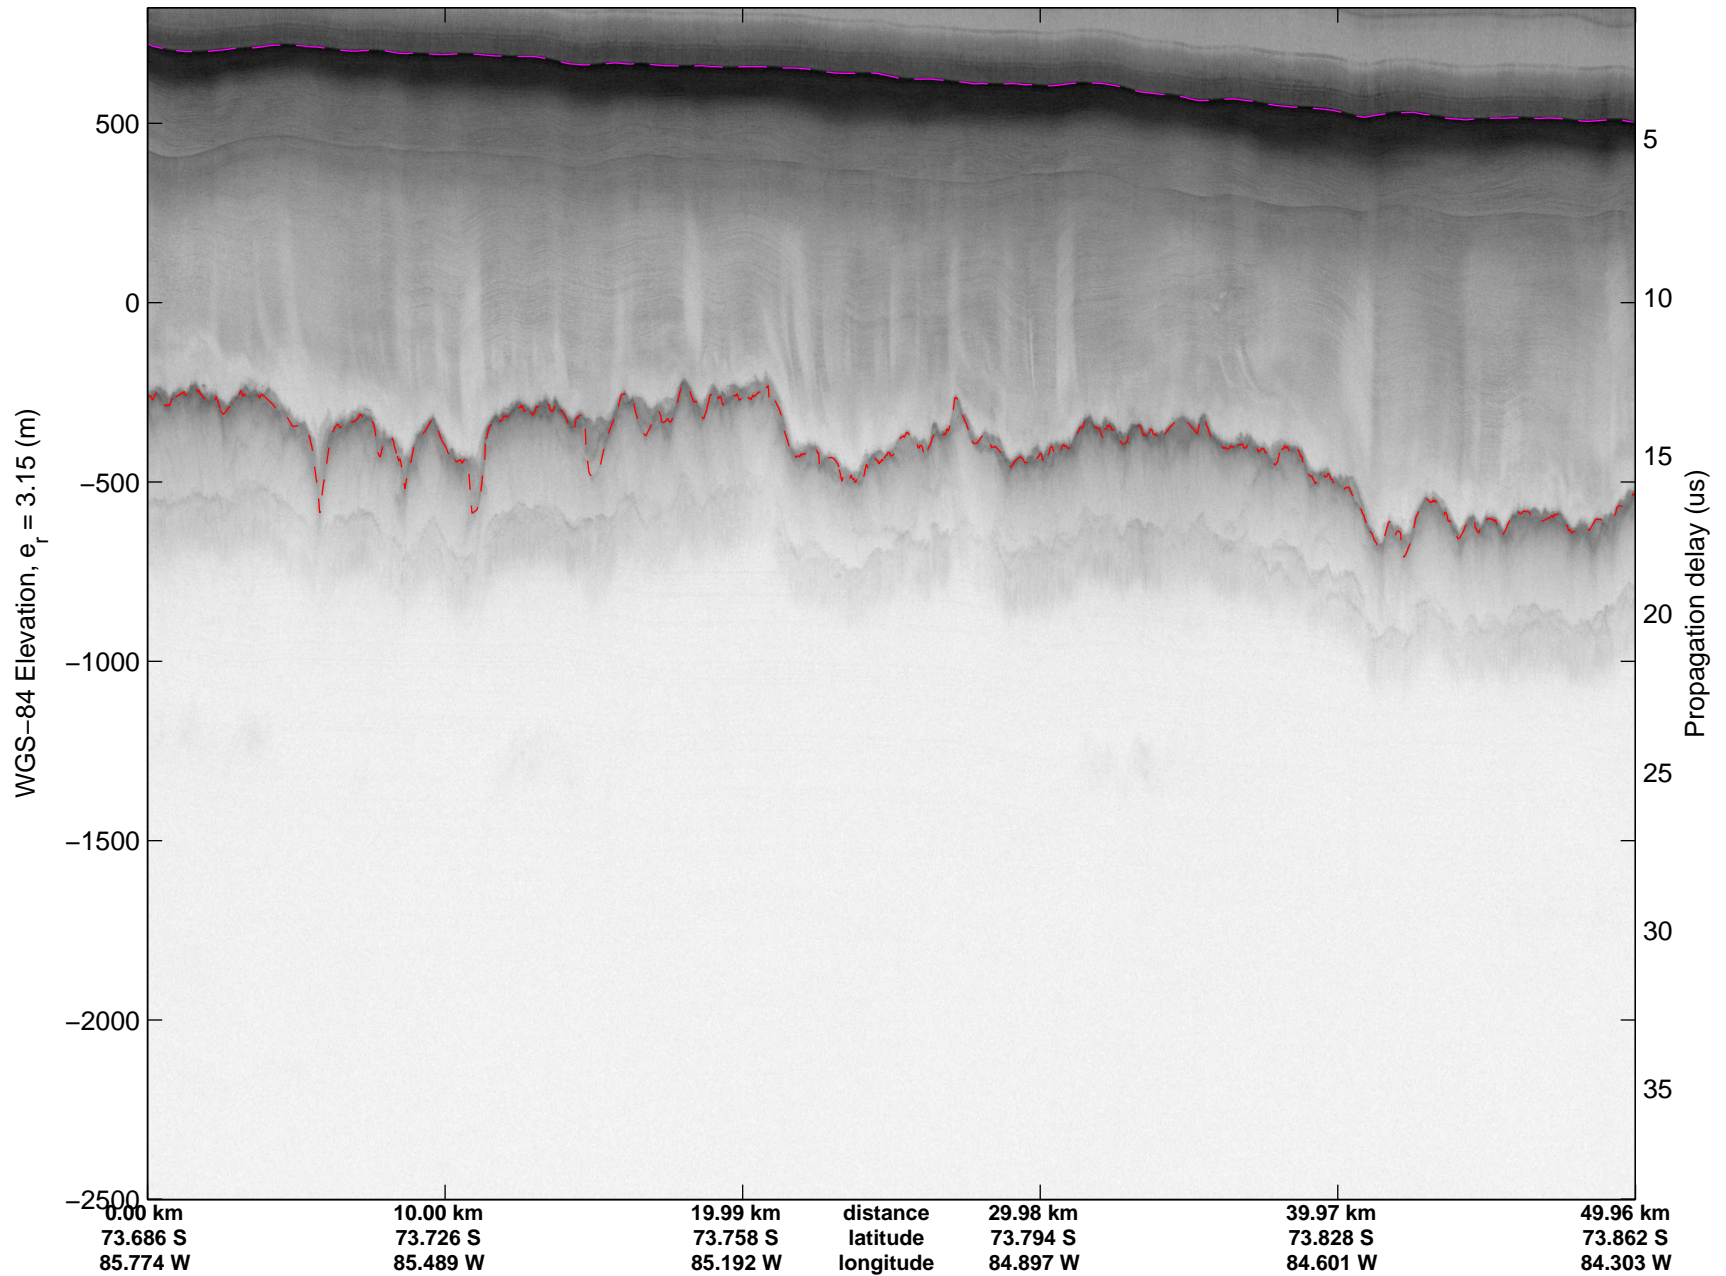

Land Ice Ferrigno-Alison-Abbott 01  
20141105\_06\_018  
Polar Stereograph -71N/0E

mcords3 2014\_Antarctica\_DC8: "Land Ice Ferrigno-Alison-Abbott 01" 20141105\_06\_018: 16:31:25.9 to 16:37:30.2 GPS

mcords3 2014\_Antarctica\_DC8: "Land Ice Ferrigno-Alison-Abbott 01" 20141105\_06\_018: 16:31:25.9 to 16:37:30.2 GPS