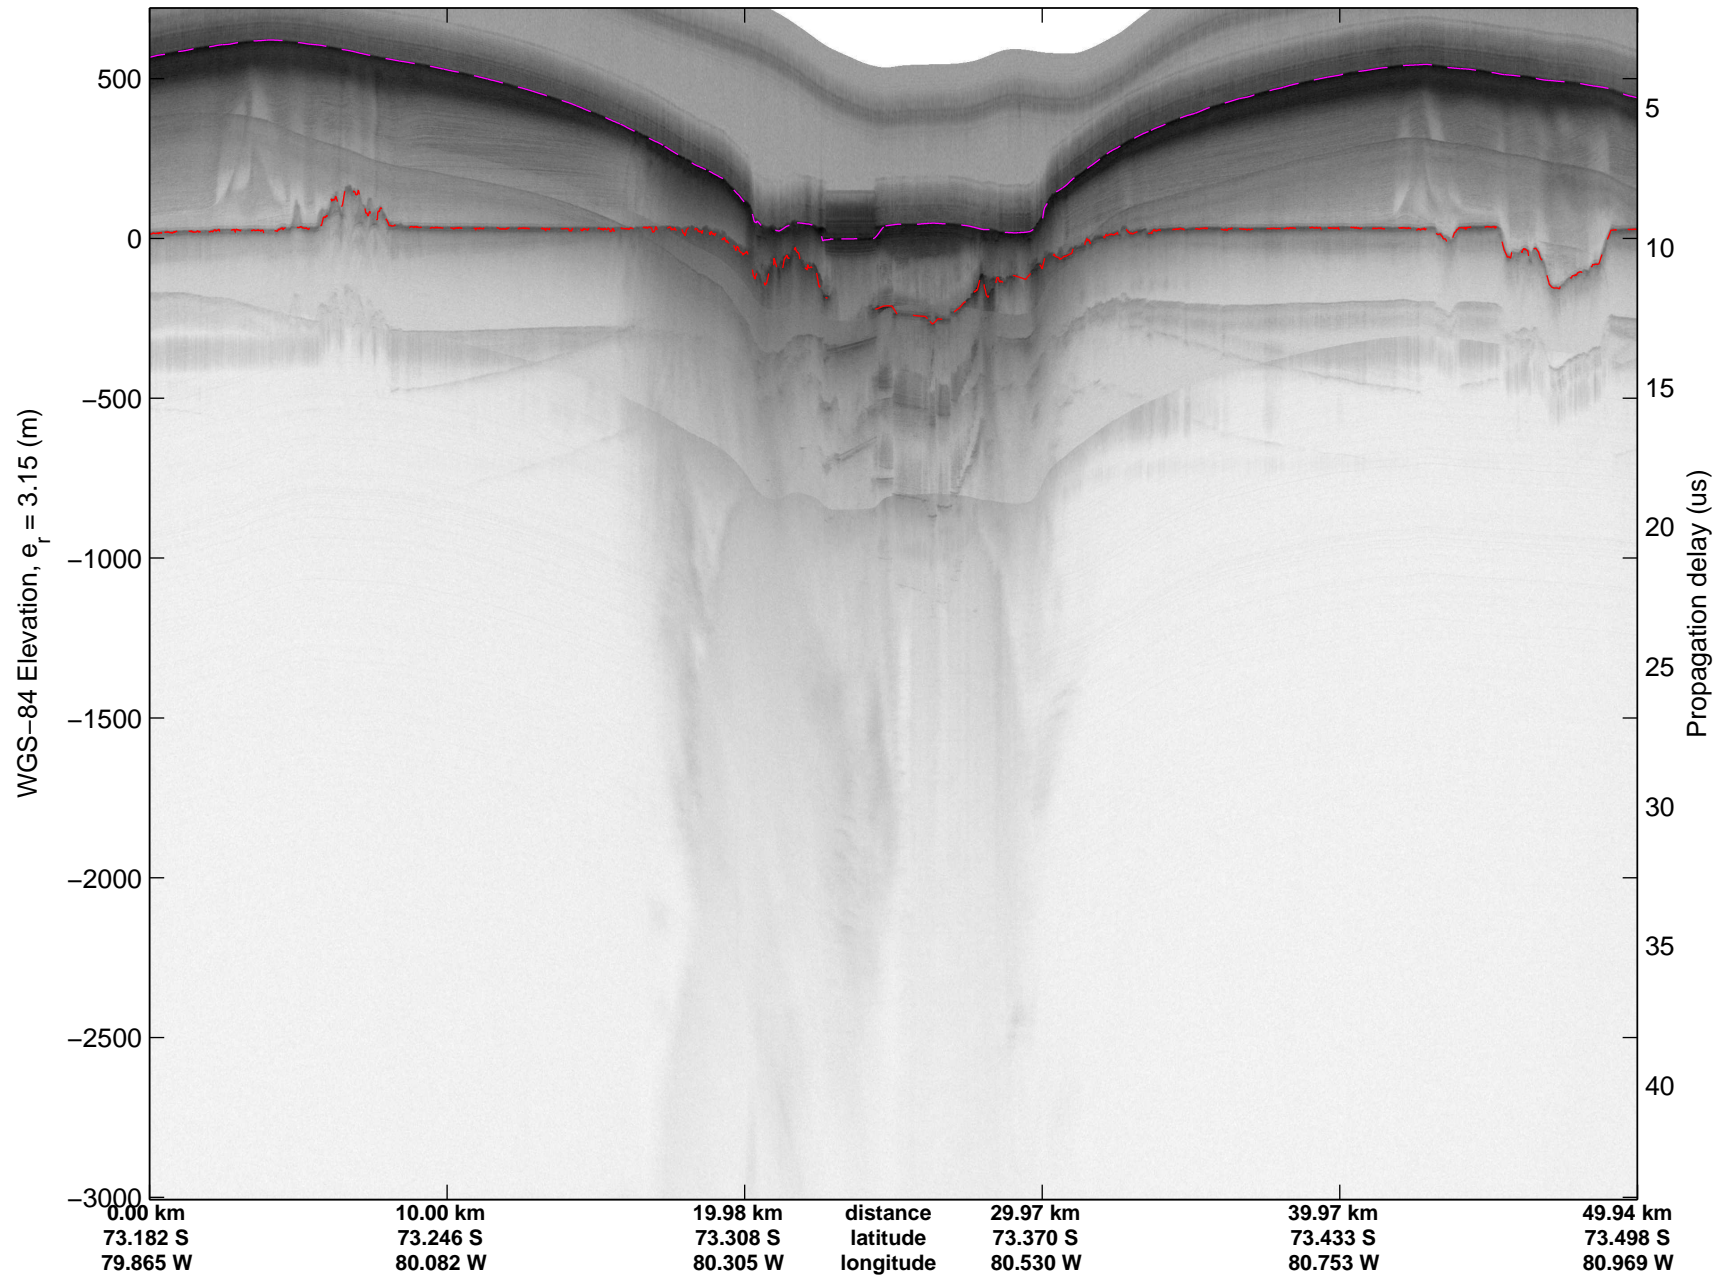

Land Ice Ferrigno-Alison-Abbott 01  
20141105\_06\_004  
Polar Stereograph -71N/0E

mcords3 2014\_Antarctica\_DC8: "Land Ice Ferrigno-Alison-Abbott 01" 20141105\_06\_004: 15:06:09.8 to 15:11:55.7 GPS

mcords3 2014\_Antarctica\_DC8: "Land Ice Ferrigno-Alison-Abbott 01" 20141105\_06\_004: 15:06:09.8 to 15:11:55.7 GPS