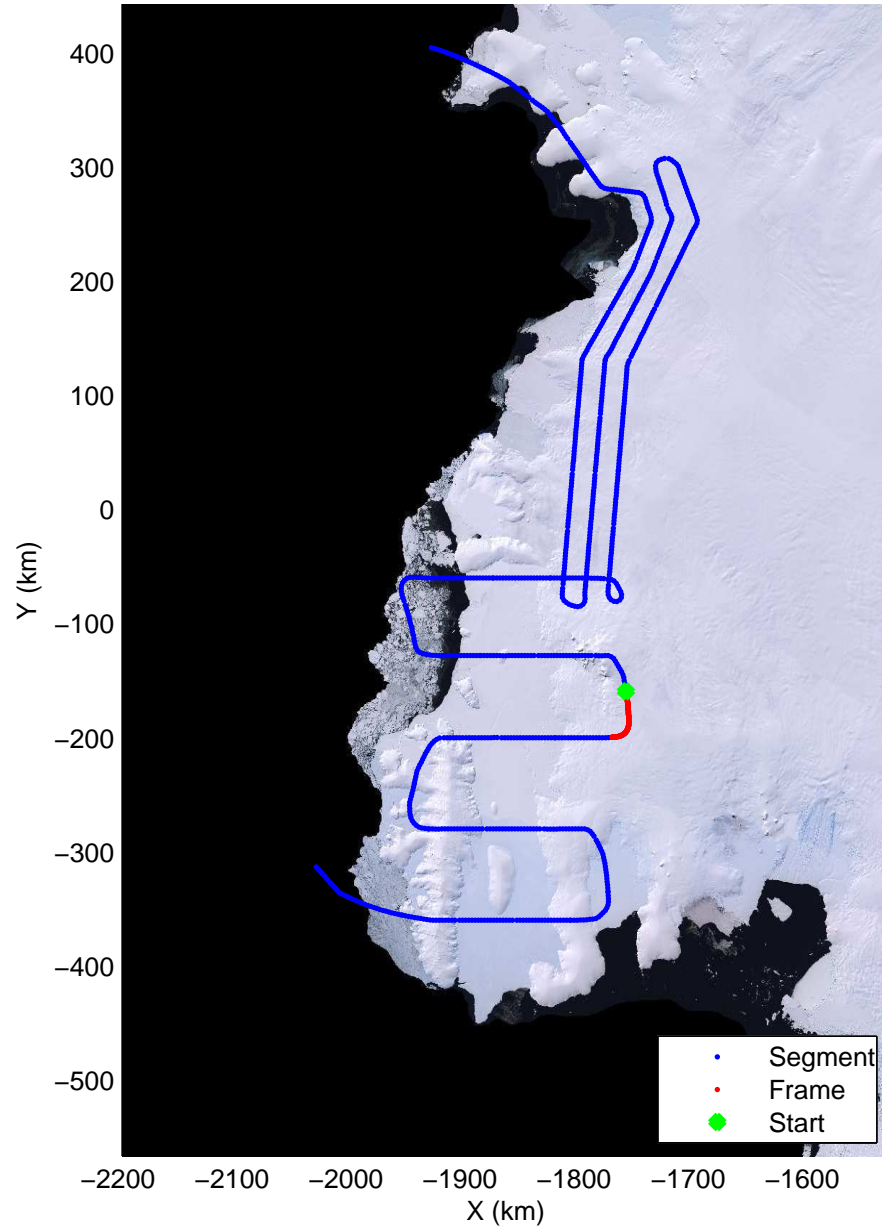

Land Ice Ferrigno-Alison-Abbott 01
20141105_06_040
Polar Stereograph -71N/0E