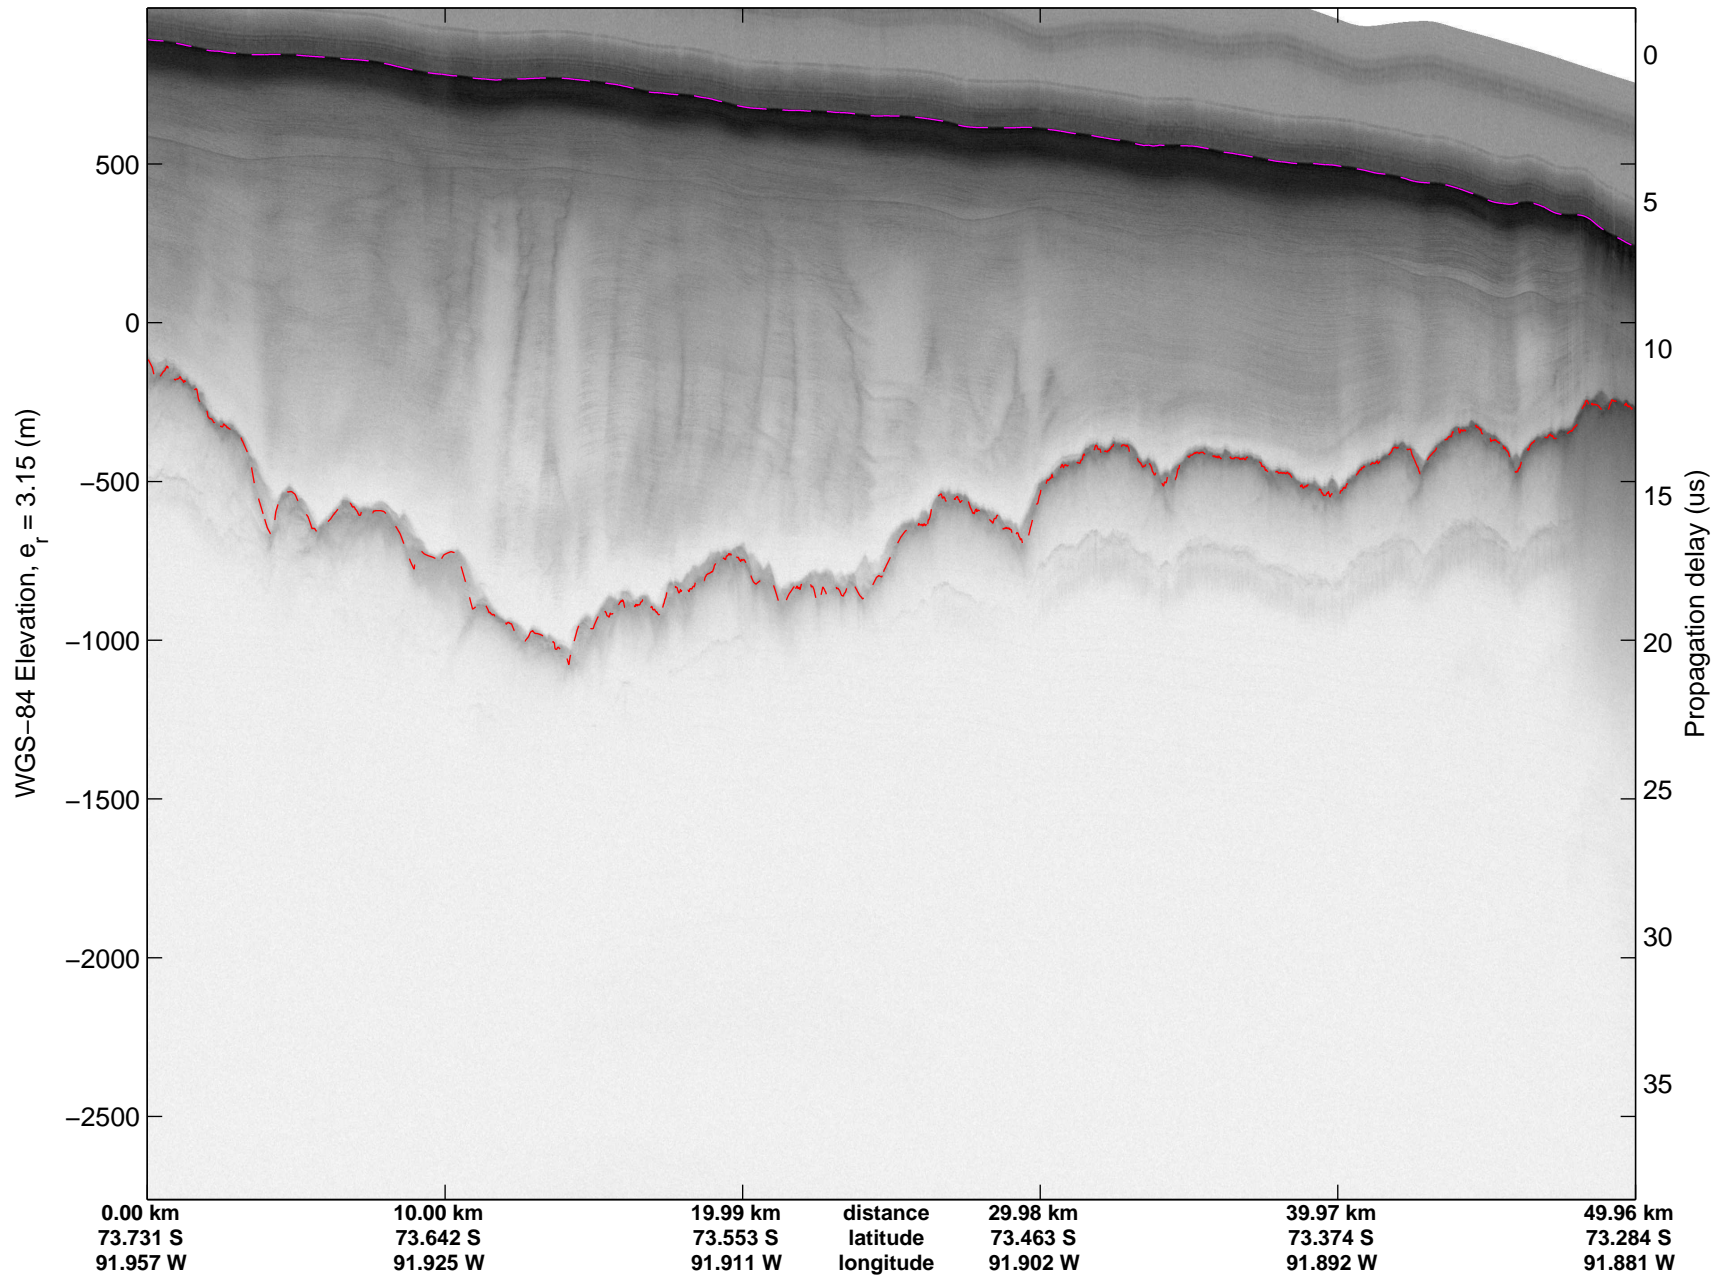

mcords3 2014_Antarctica_DC8: "Land Ice Ferrigno-Alison-Abbott 01" 20141105_06_031: 17:50:14.4 to 17:55:59.2 GPS