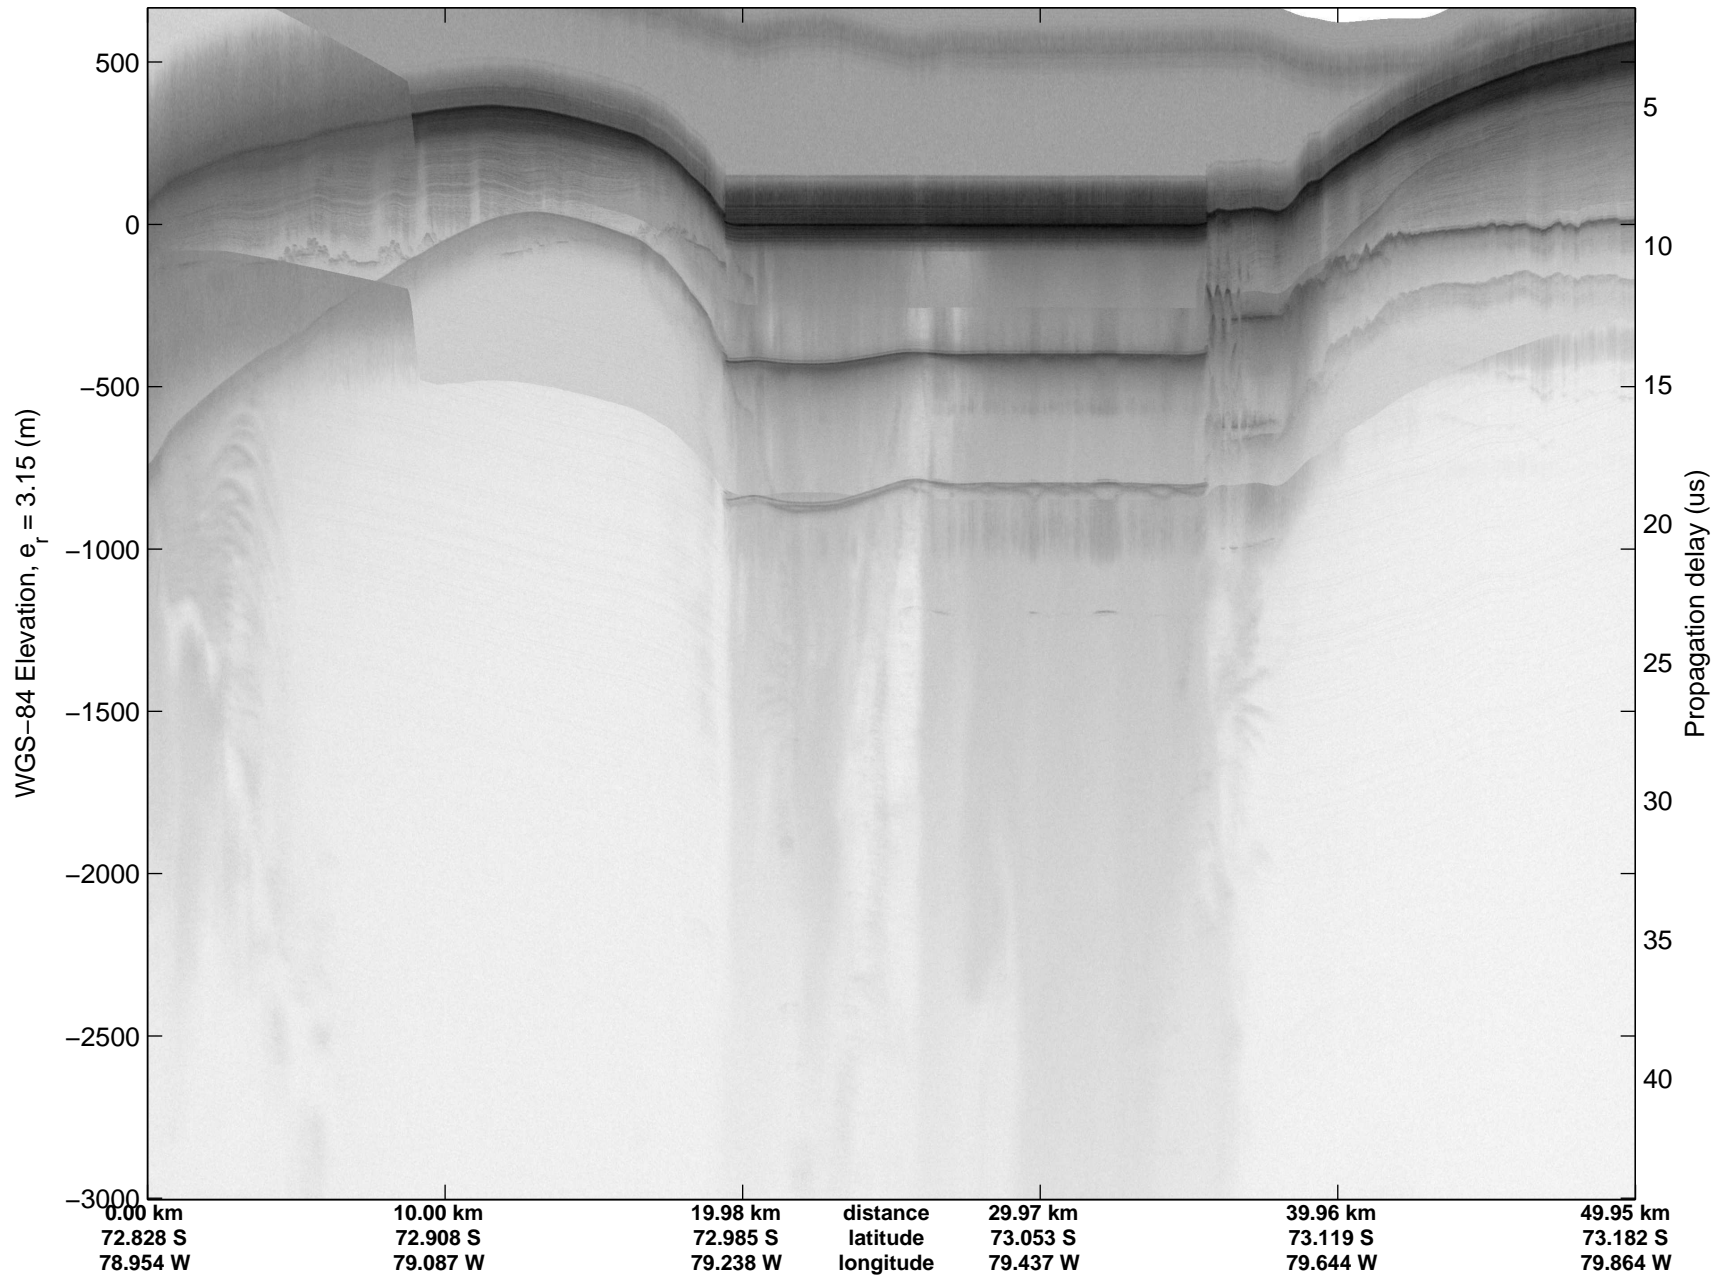

mcords3 2014_Antarctica_DC8: "Land Ice Ferrigno-Alison-Abbott 01" 20141105_06_003: 15:00:41.4 to 15:06:09.6 GPS