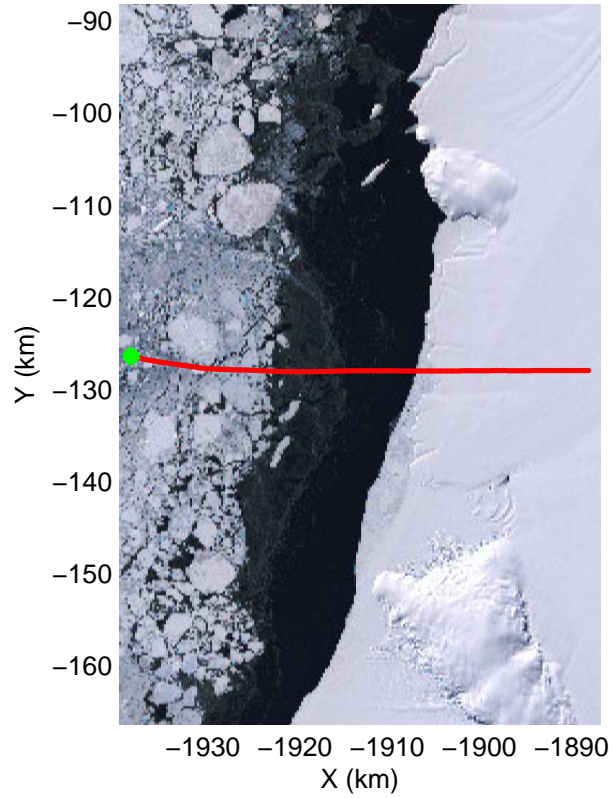

Land Ice Ferrigno-Alison-Abbott 01
20141105_06_036
Polar Stereograph -71N/0E