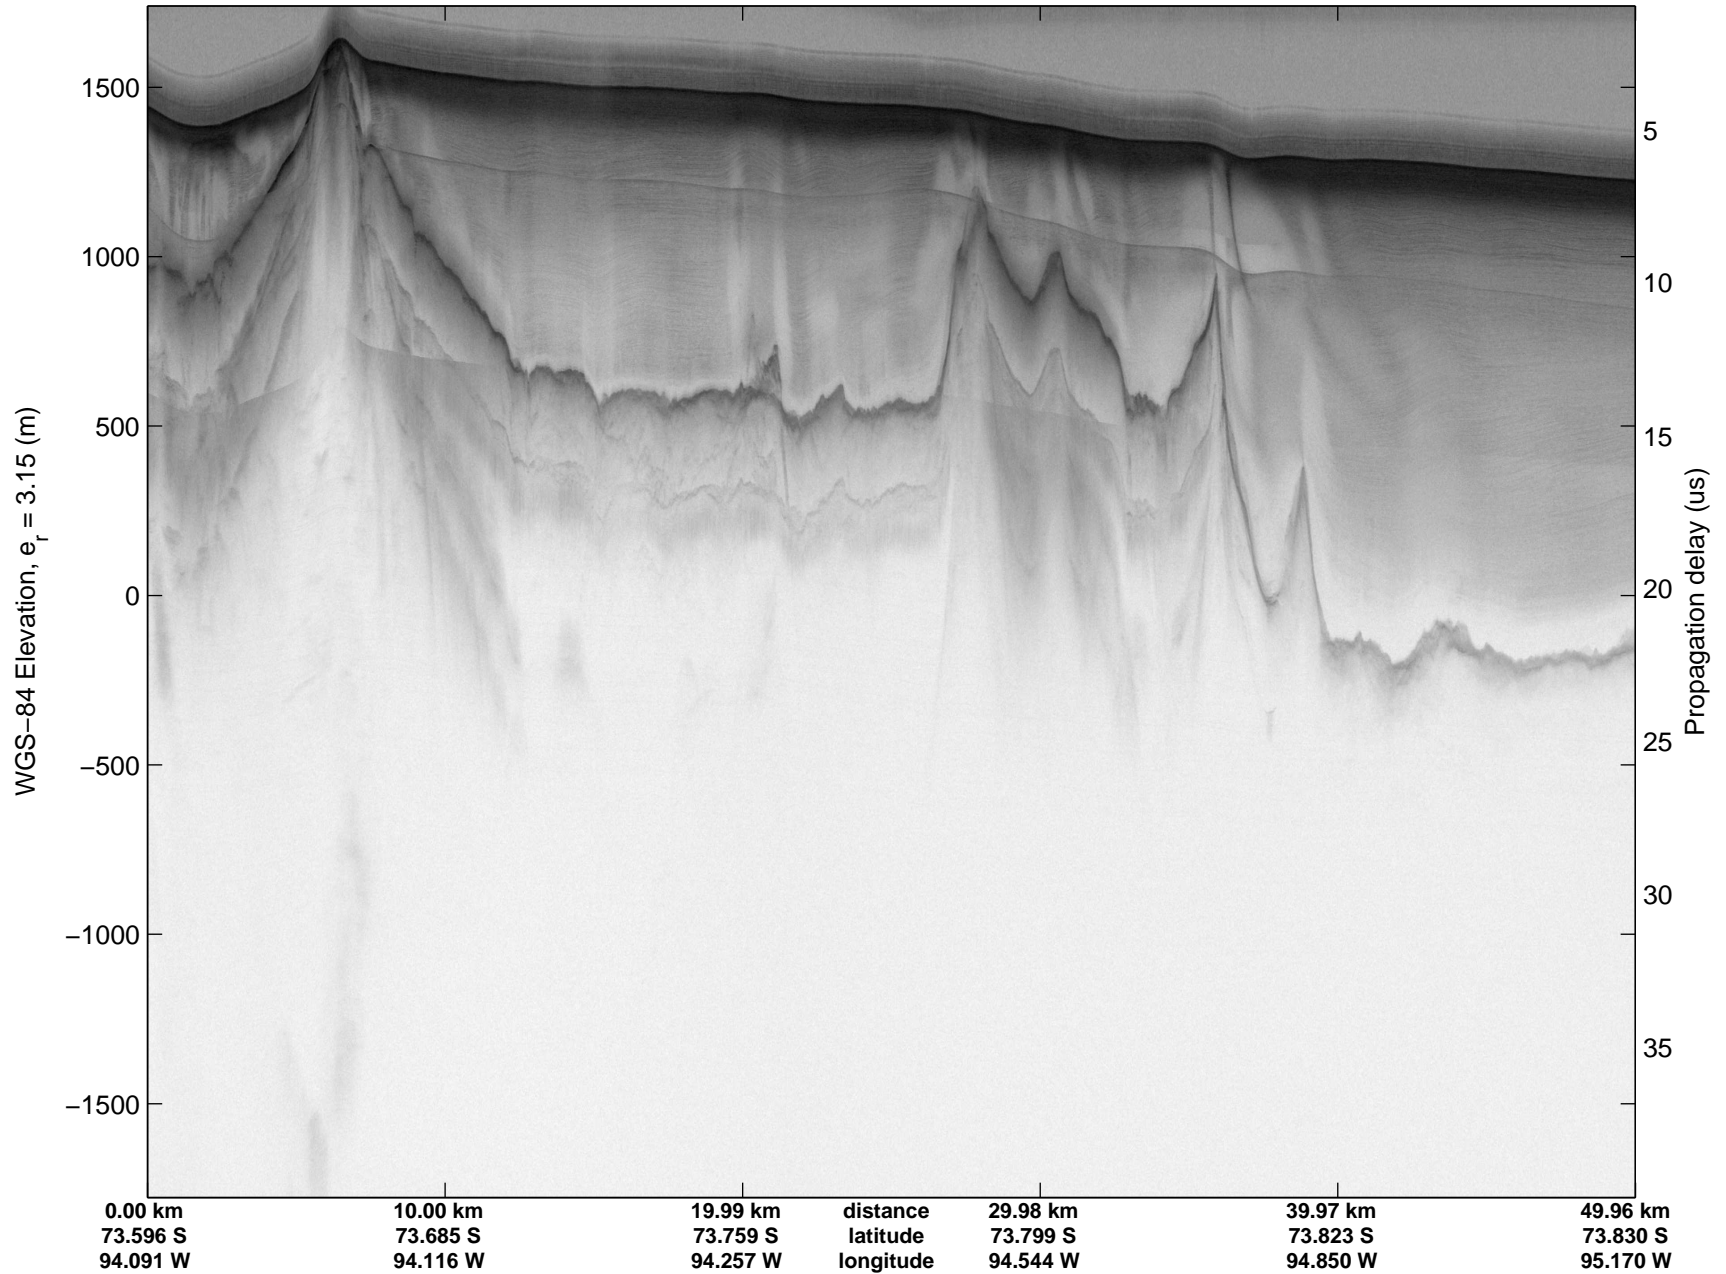

mcords3 2014_Antarctica_DC8: "Land Ice Ferrigno-Alison-Abbott 01" 20141105_06_039: 18:36:19.4 to 18:41:58.4 GPS