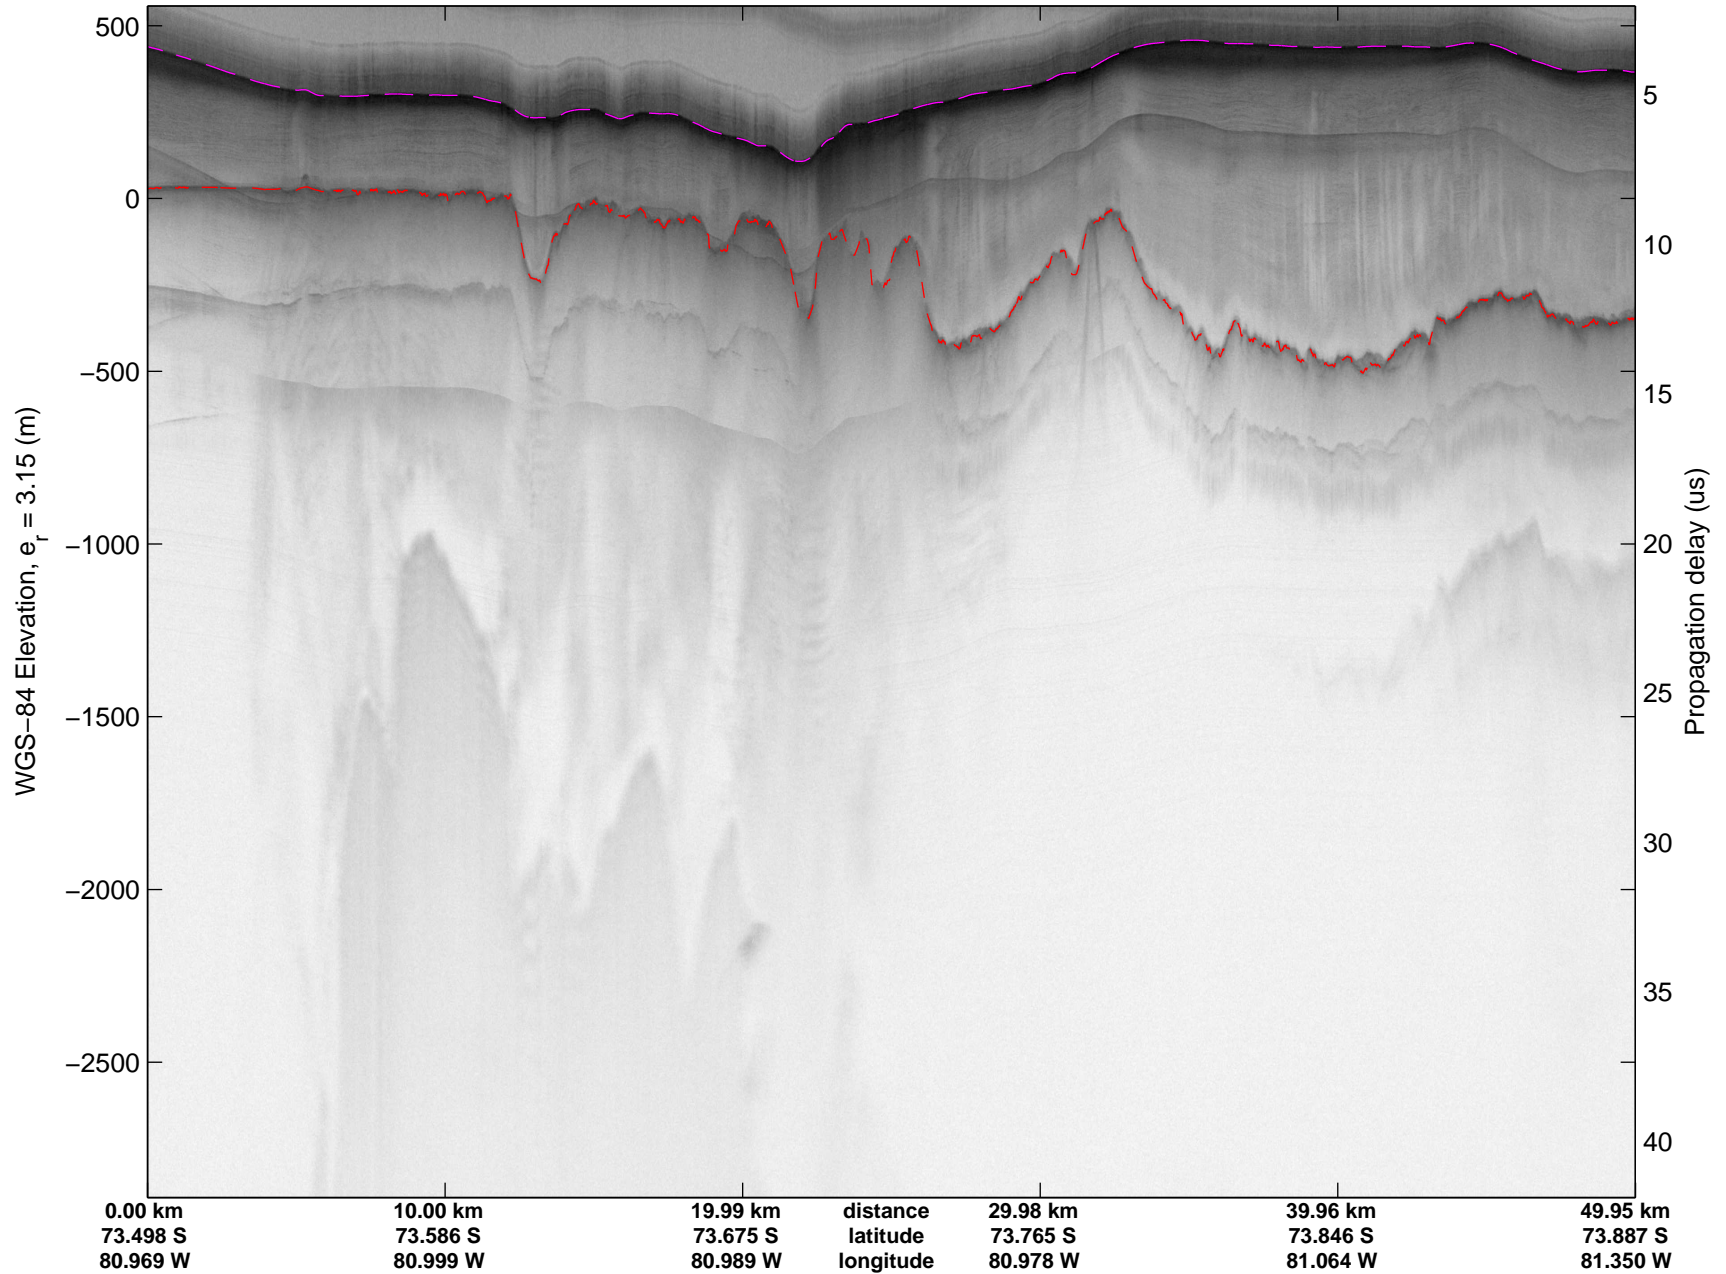

mcords3 2014_Antarctica_DC8: "Land Ice Ferrigno-Alison-Abbott 01" 20141105_06_005: 15:11:56.0 to 15:17:59.8 GPS