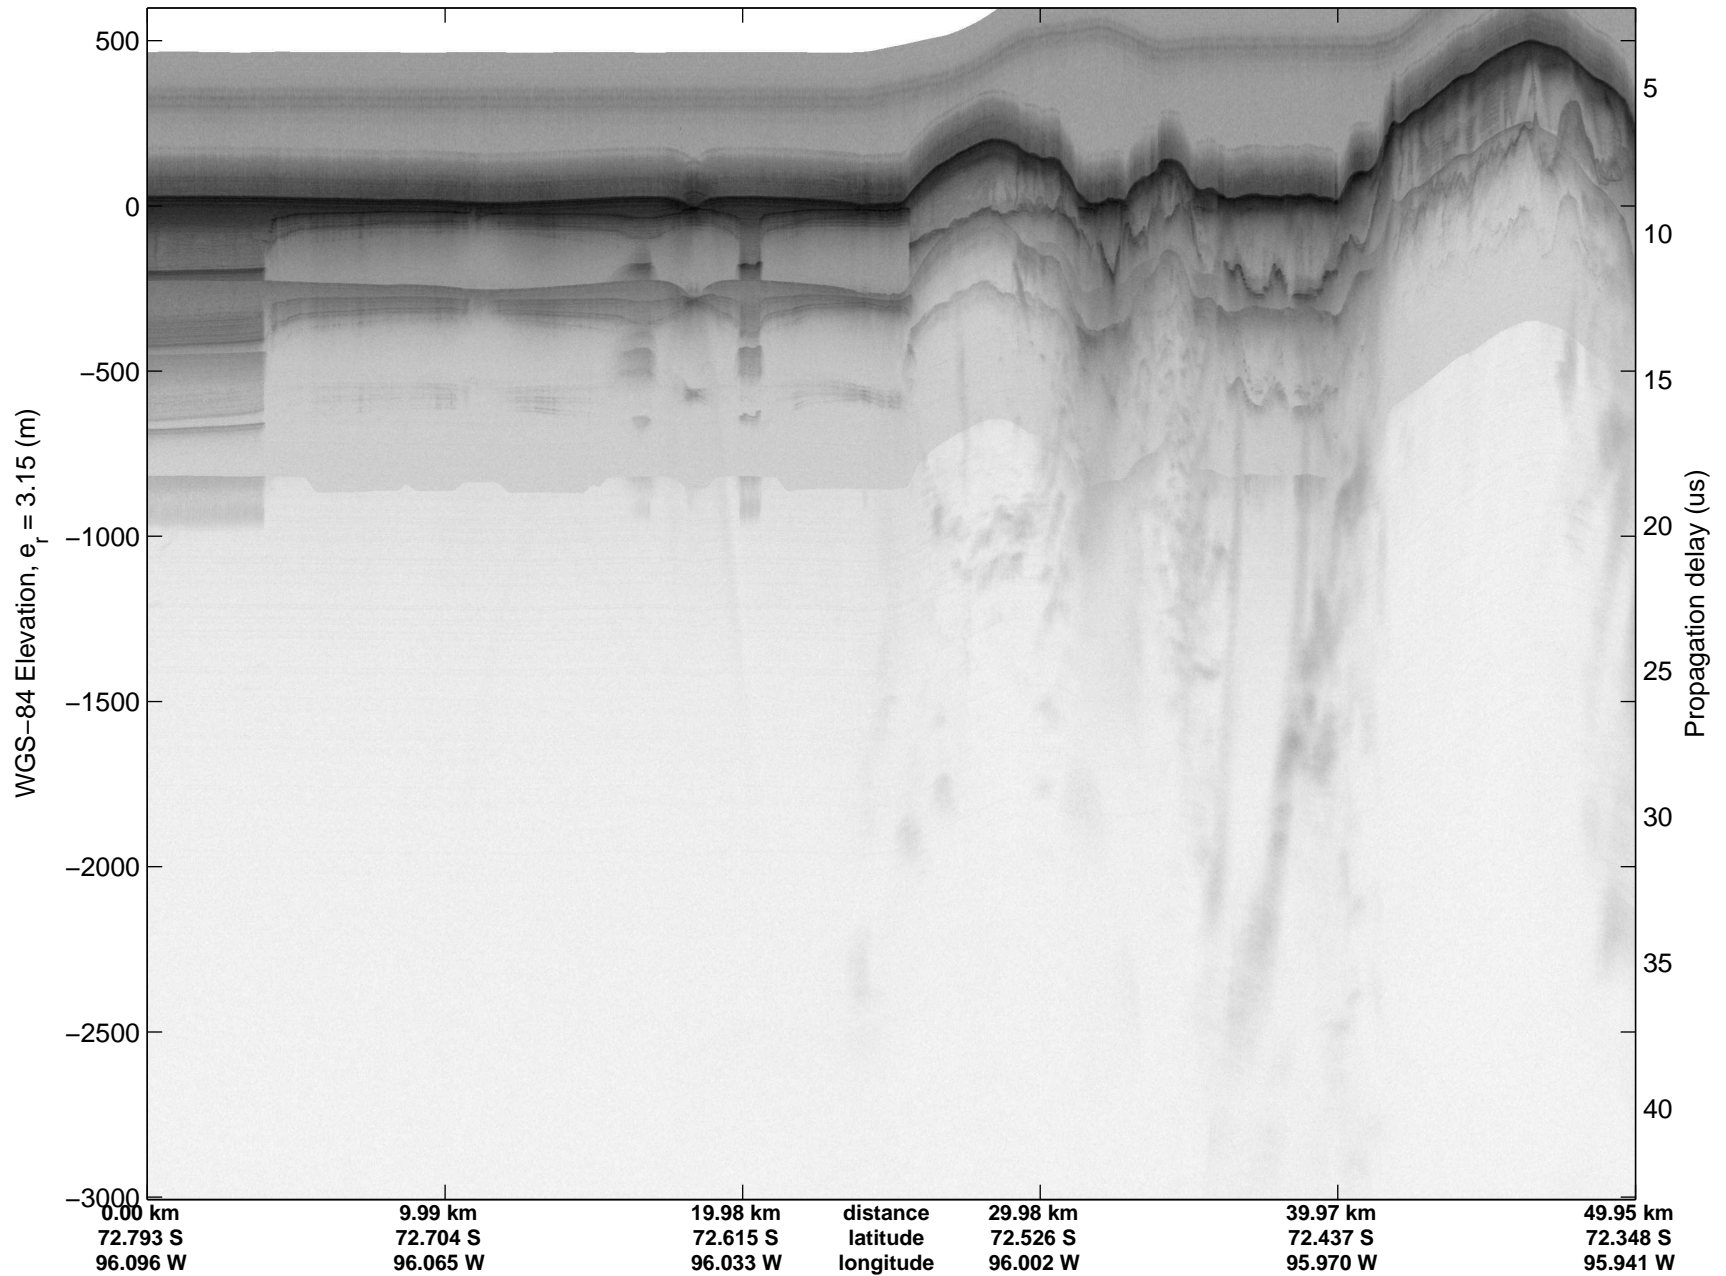

mcords3 2014_Antarctica_DC8: "Land Ice Ferrigno-Alison-Abbott 01" 20141105_06_043: 18:59:05.8 to 19:05:02.2 GPS