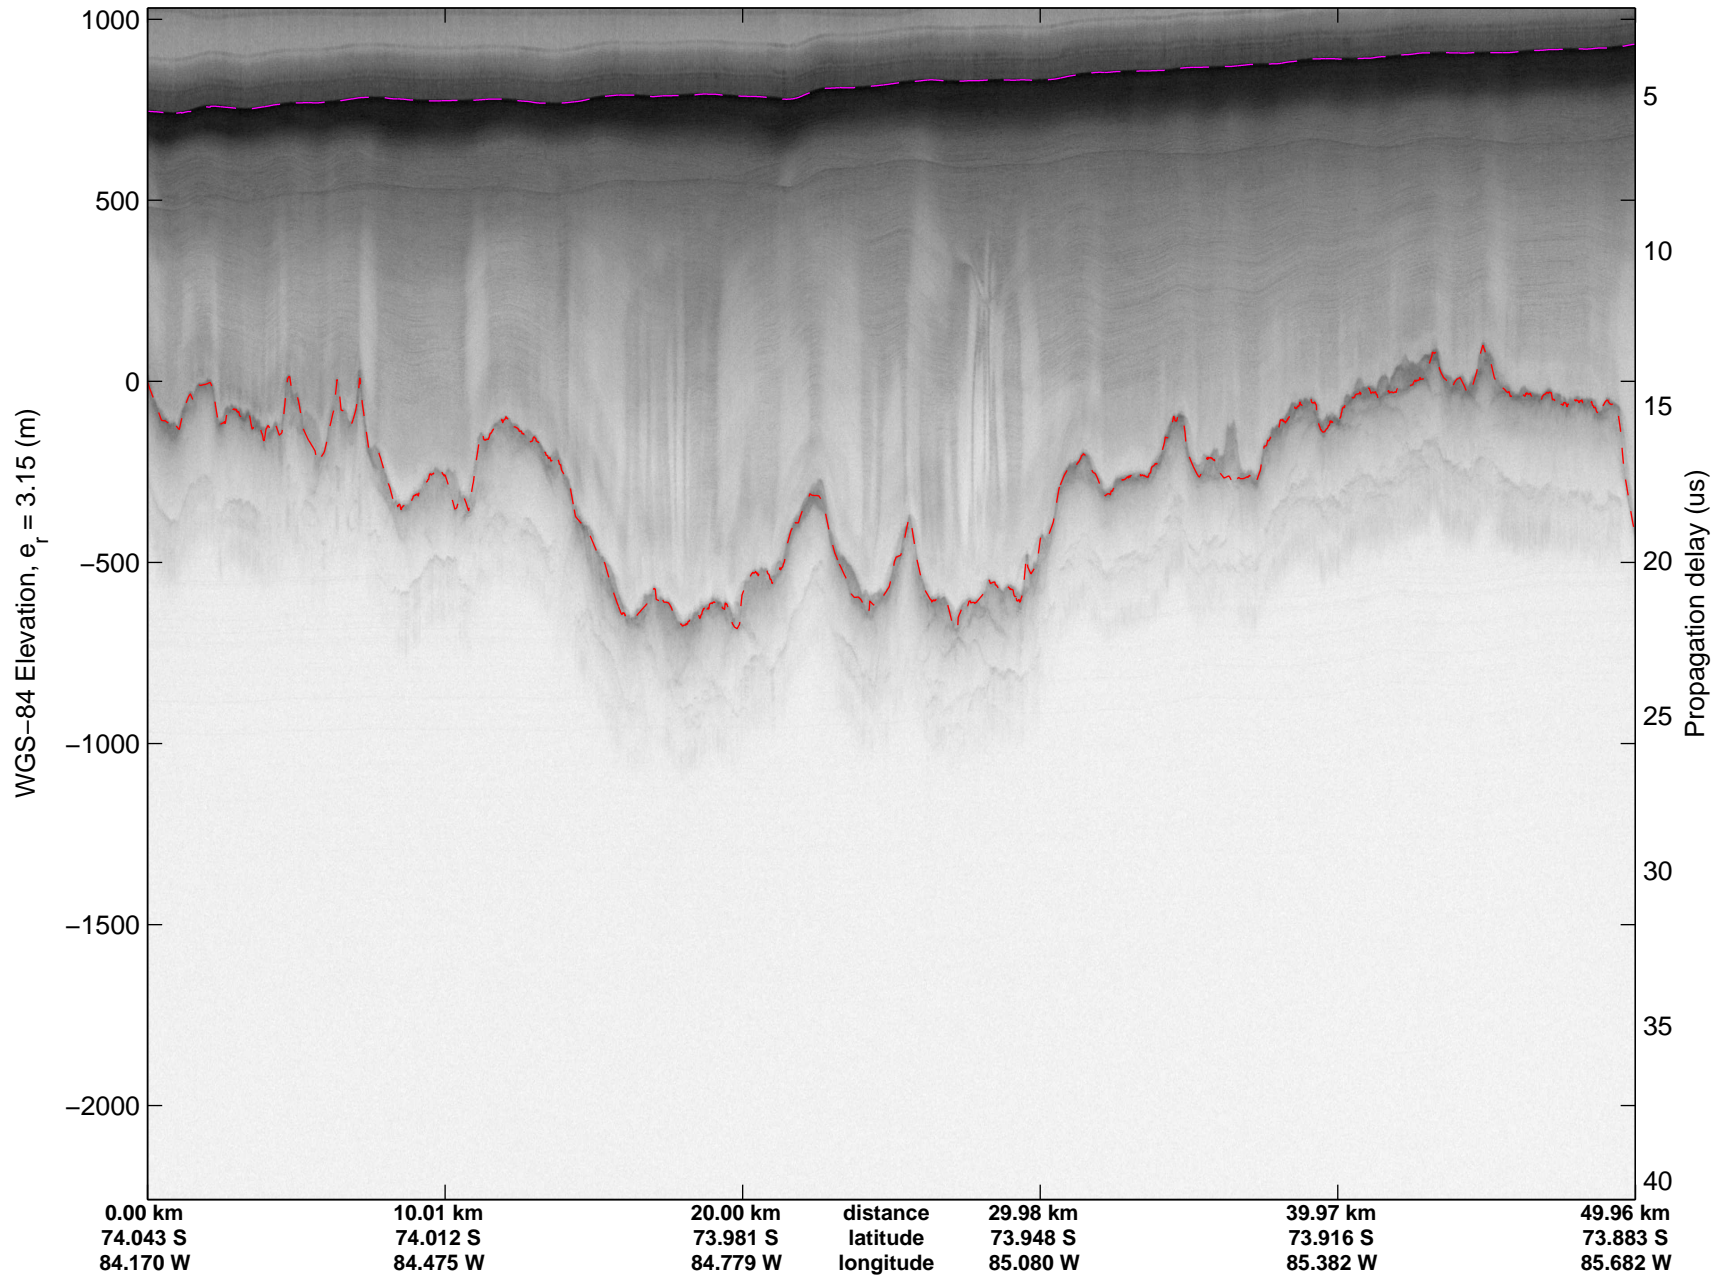

Land Ice Ferrigno-Alison-Abbott 01  
20141105\_06\_025  
Polar Stereograph -71N/0E

mcords3 2014\_Antarctica\_DC8: "Land Ice Ferrigno-Alison-Abbott 01" 20141105\_06\_025: 17:14:14.8 to 17:20:18.1 GPS

mcords3 2014\_Antarctica\_DC8: "Land Ice Ferrigno-Alison-Abbott 01" 20141105\_06\_025: 17:14:14.8 to 17:20:18.1 GPS