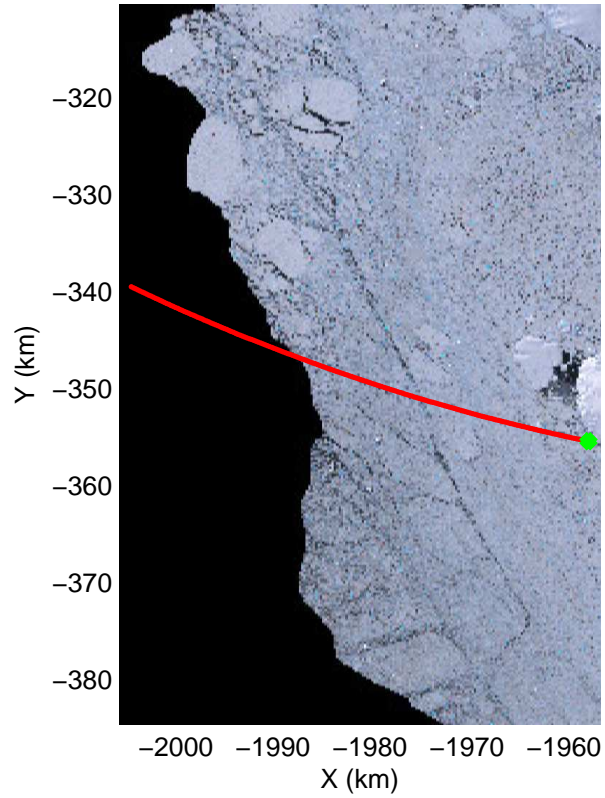

Land Ice Ferrigno-Alison-Abbott 01
20141105_06_054
Polar Stereograph -71N/0E