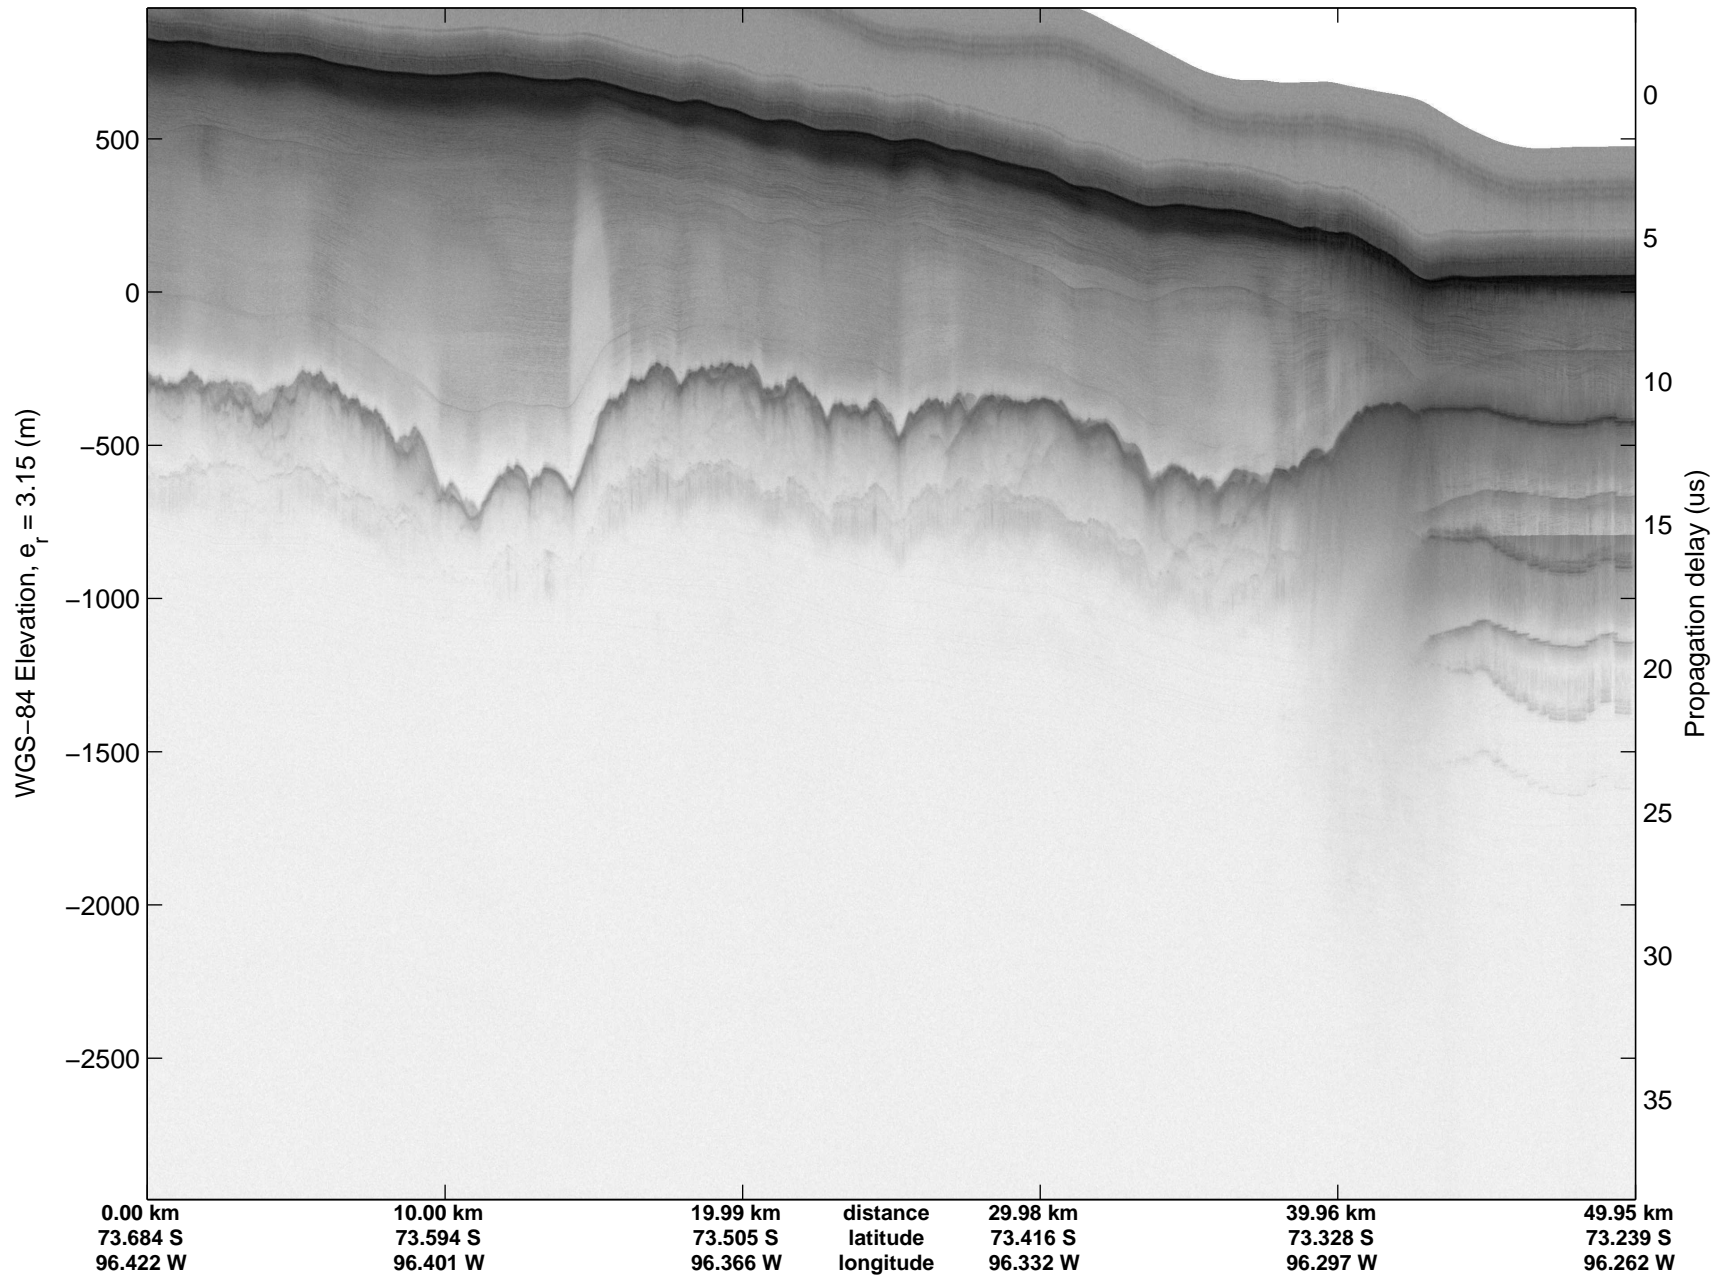

mcords3 2014_Antarctica_DC8: "Land Ice Ferrigno-Alison-Abbott 01" 20141105_06_041: 18:47:24.2 to 18:53:12.7 GPS