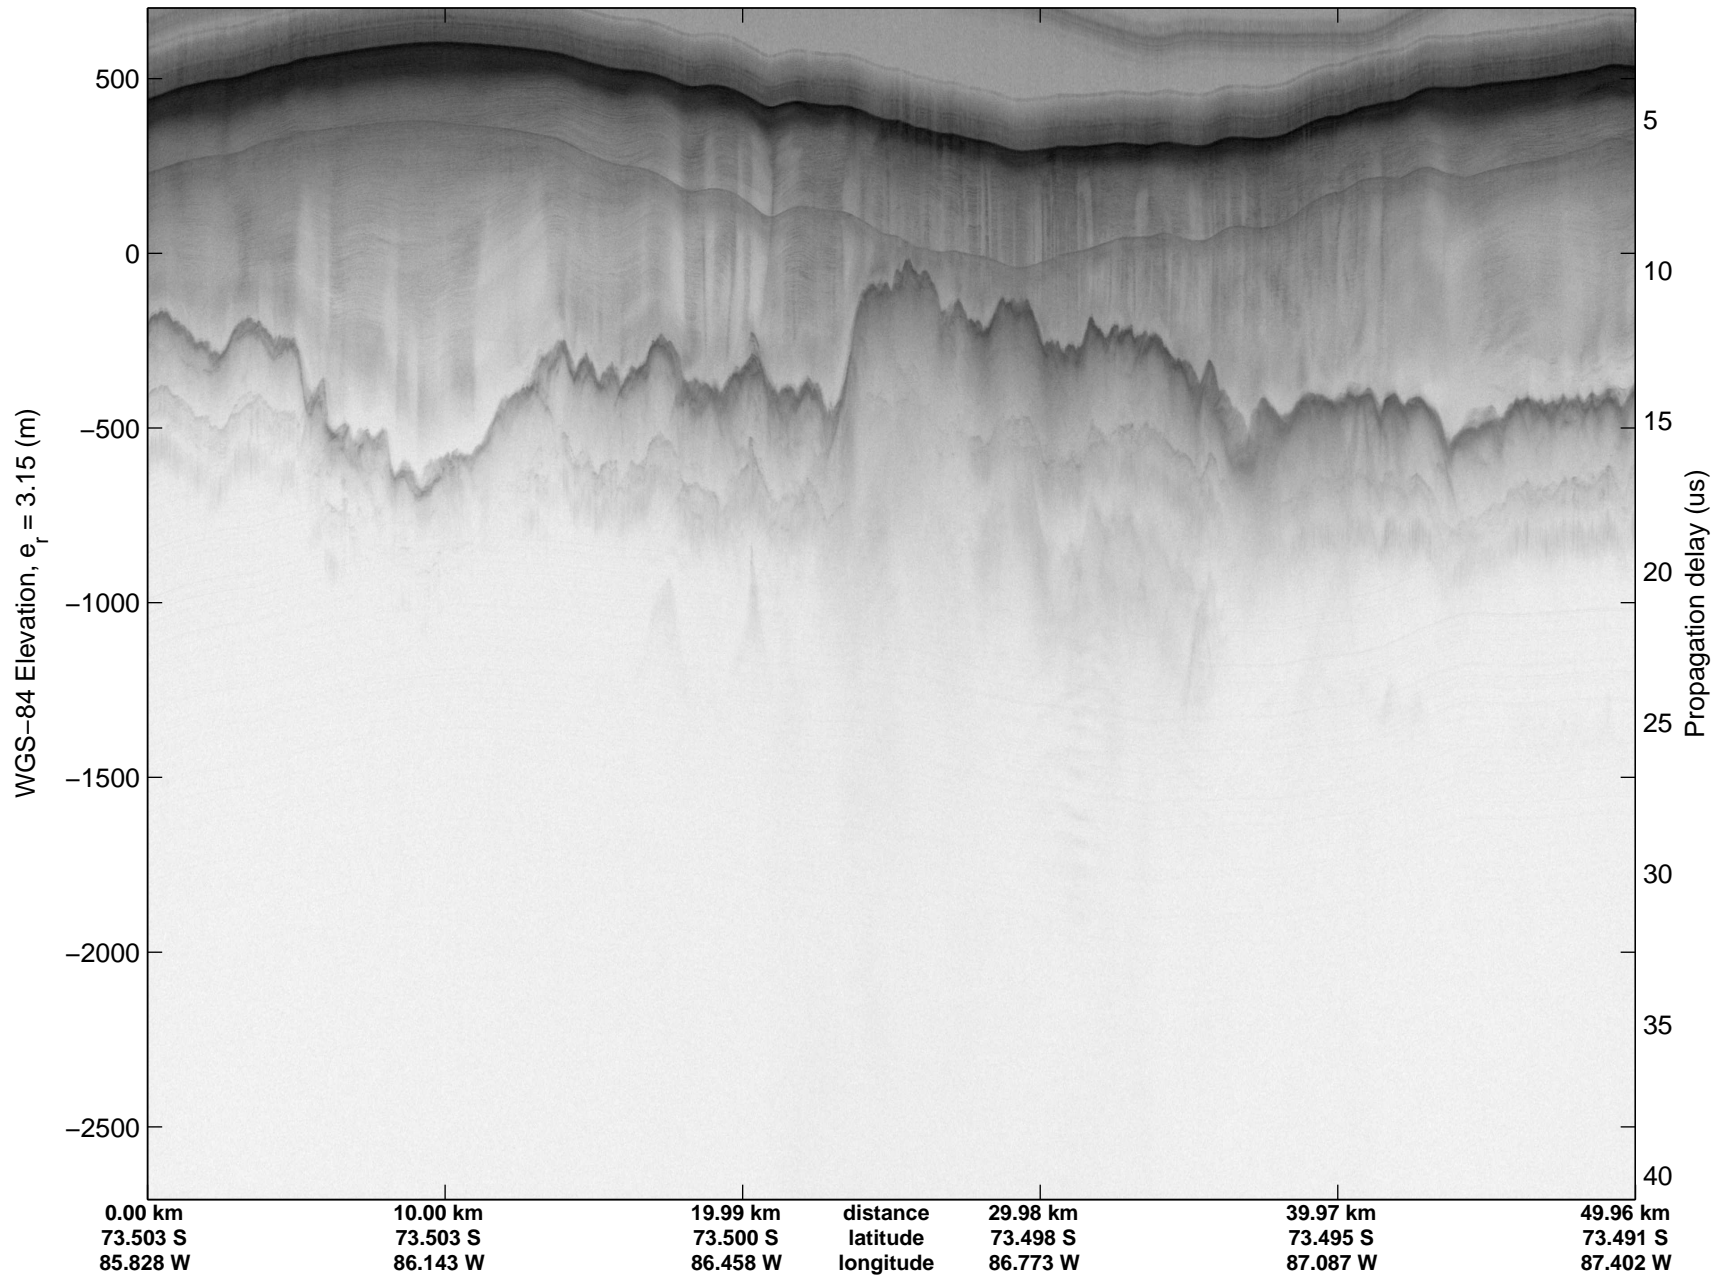

mcords3 2014_Antarctica_DC8: "Land Ice Ferrigno-Alison-Abbott 01" 20141105_06_009: 15:35:38.6 to 15:41:35.8 GPS