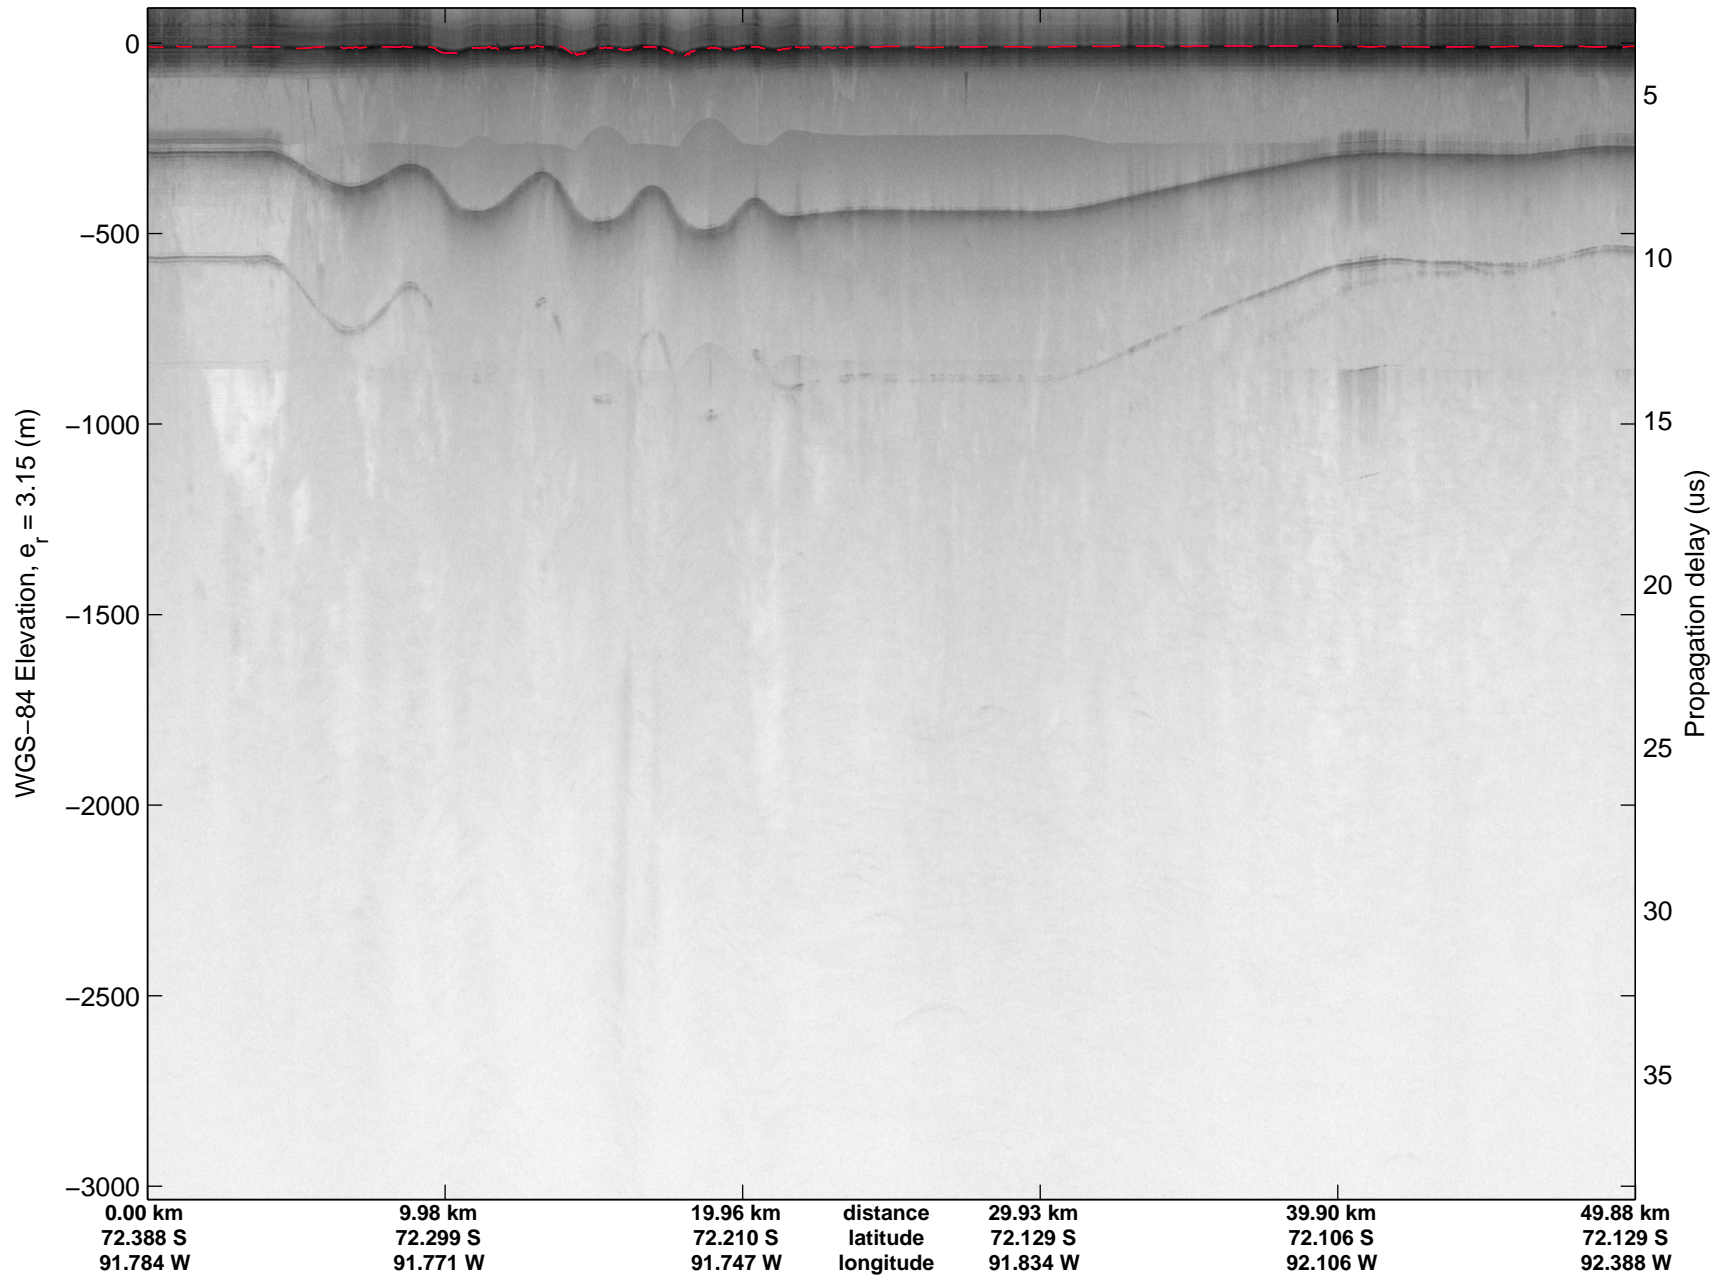

Land Ice Ferrigno-Alison-Abbott 01  
 20141105\_06\_034  
 Polar Stereograph -71N/0E

mcords3 2014\_Antarctica\_DC8: "Land Ice Ferrigno-Alison-Abbott 01" 20141105\_06\_034: 18:07:57.2 to 18:13:32.5 GPS

mcords3 2014\_Antarctica\_DC8: "Land Ice Ferrigno-Alison-Abbott 01" 20141105\_06\_034: 18:07:57.2 to 18:13:32.5 GPS