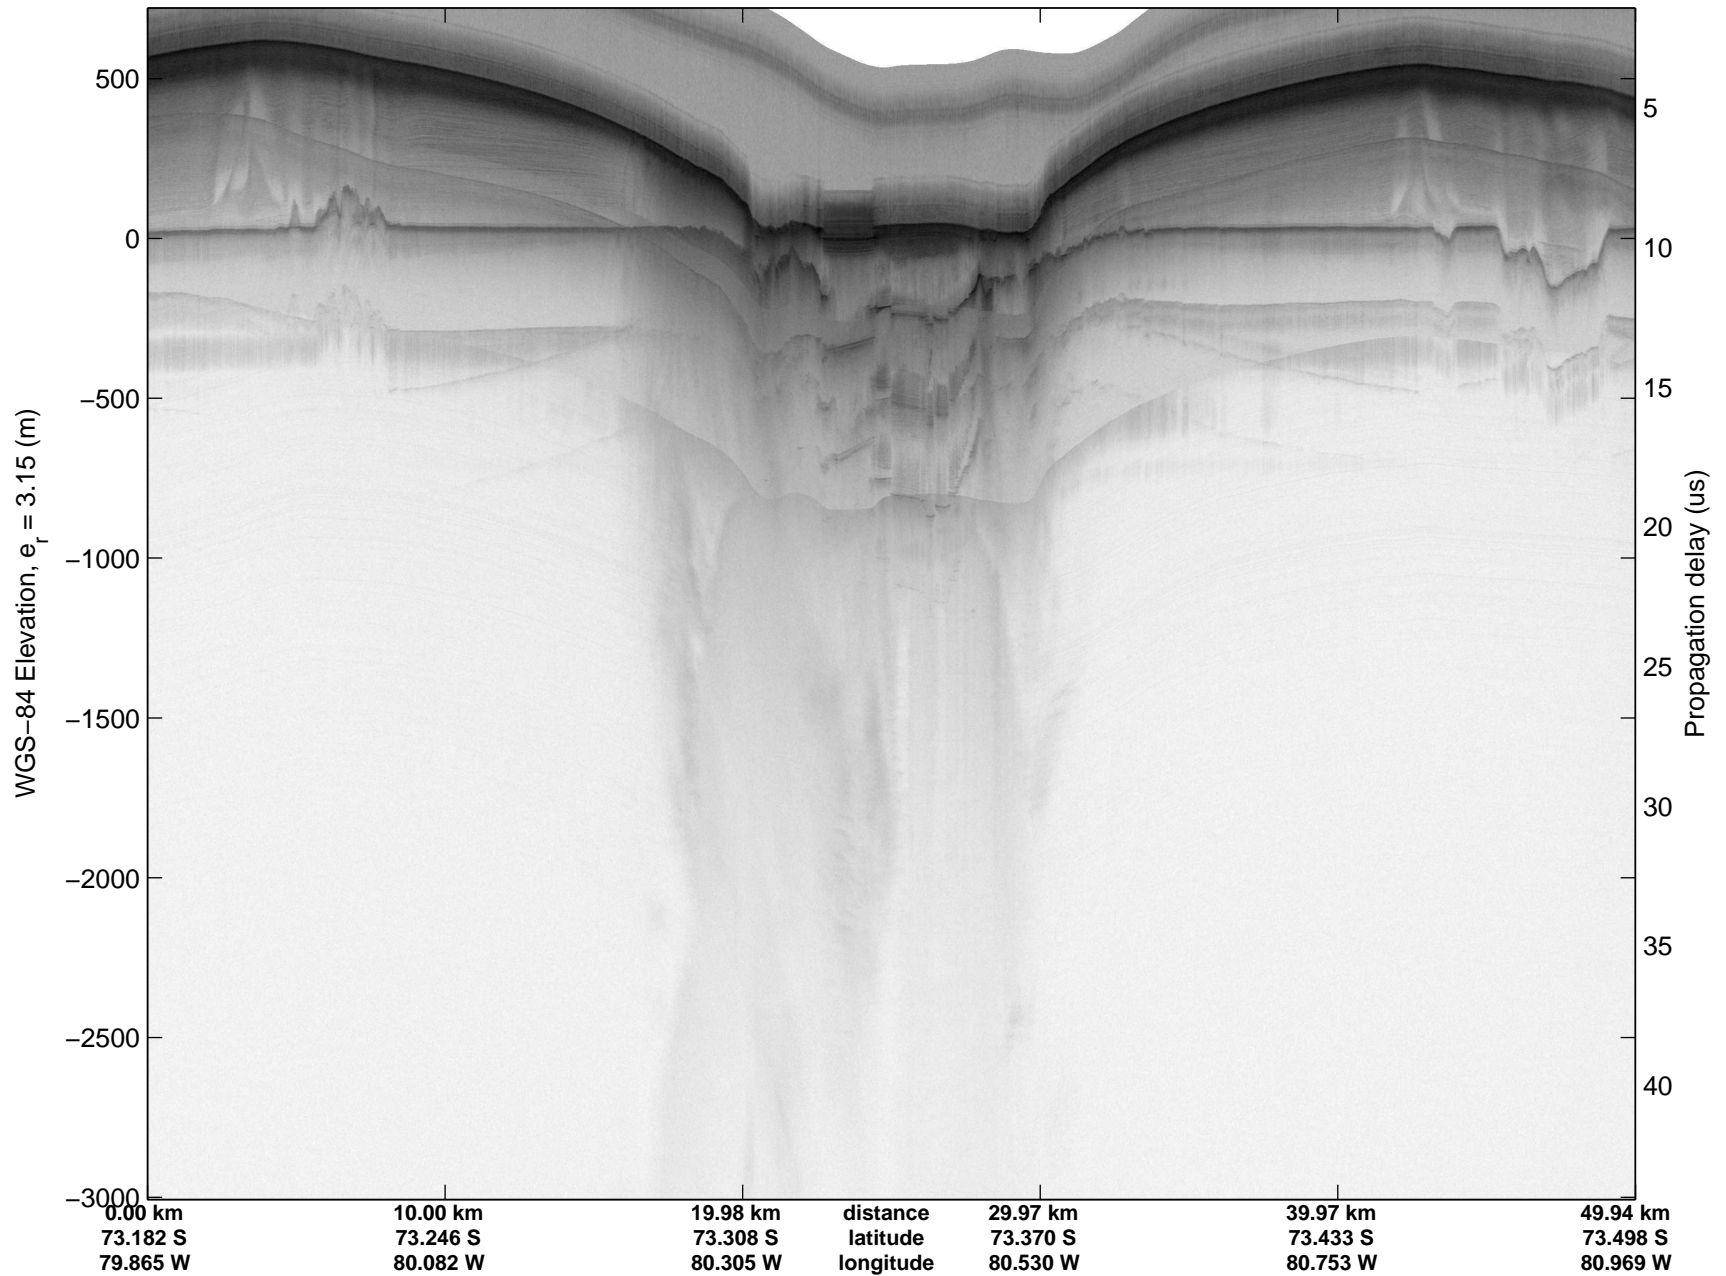

mcords3 2014_Antarctica_DC8: "Land Ice Ferrigno-Alison-Abbott 01" 20141105_06_004: 15:06:09.8 to 15:11:55.7 GPS