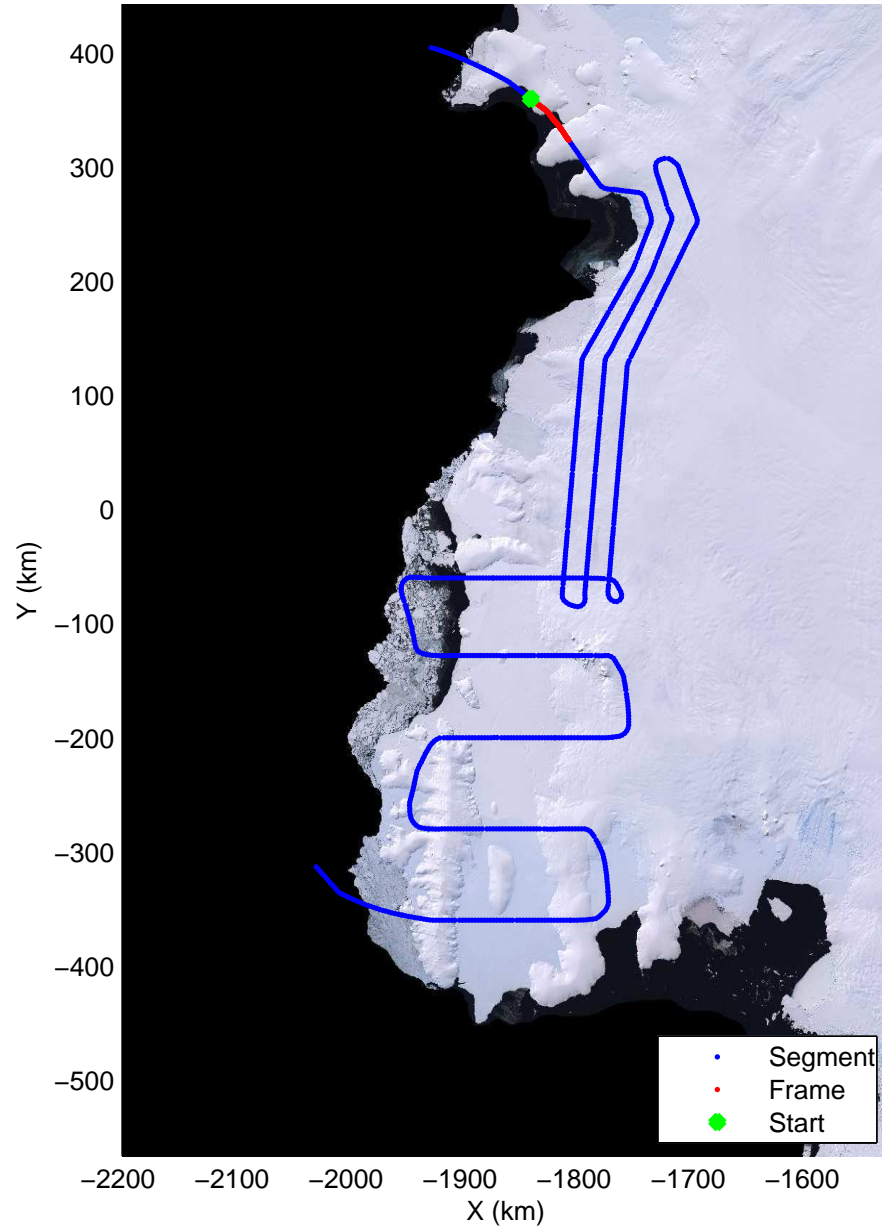

Land Ice Ferrigno-Alison-Abbott 01
20141105_06_003
Polar Stereograph -71N/0E