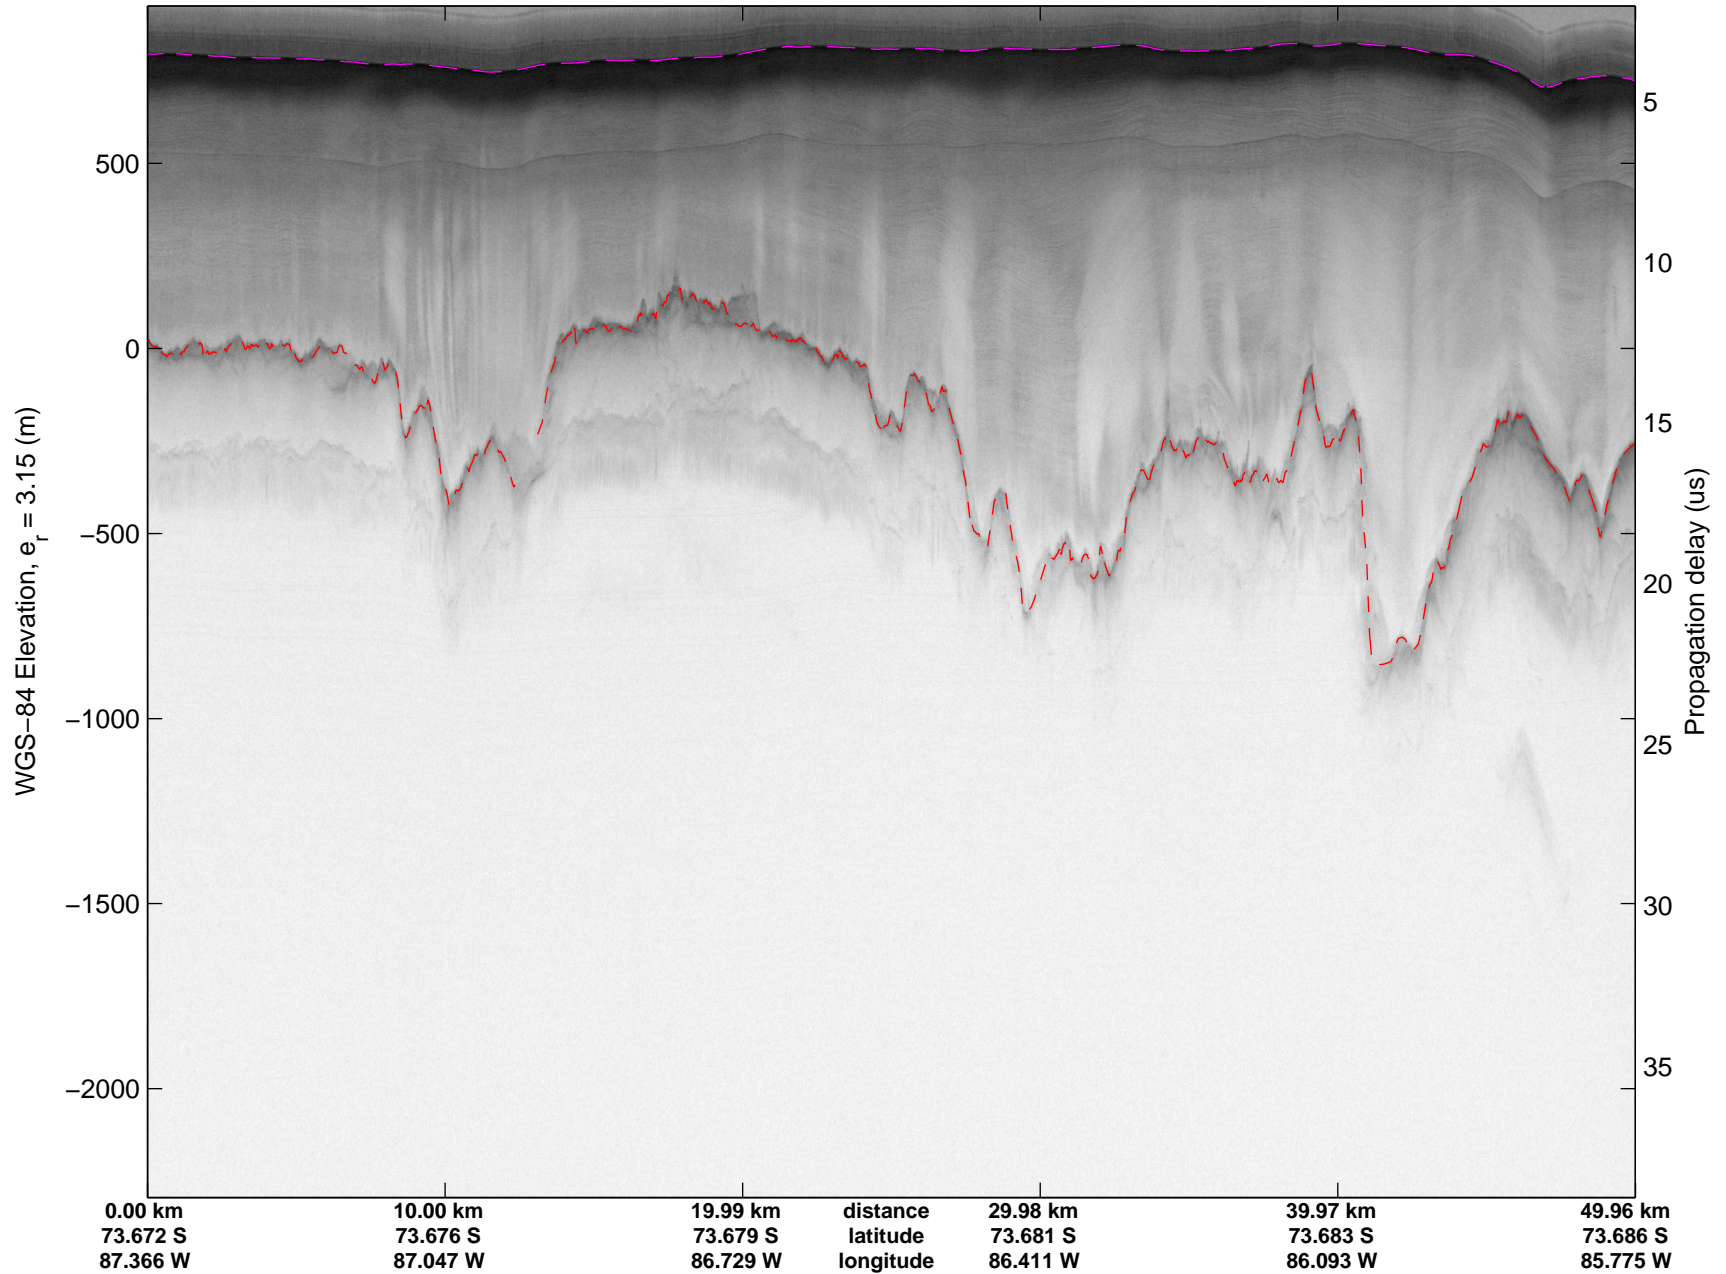

Land Ice Ferrigno-Alison-Abbott 01  
20141105\_06\_017  
Polar Stereograph -71N/0E

mcords3 2014\_Antarctica\_DC8: "Land Ice Ferrigno-Alison-Abbott 01" 20141105\_06\_017: 16:25:10.2 to 16:31:25.7 GPS

mcords3 2014\_Antarctica\_DC8: "Land Ice Ferrigno-Alison-Abbott 01" 20141105\_06\_017: 16:25:10.2 to 16:31:25.7 GPS