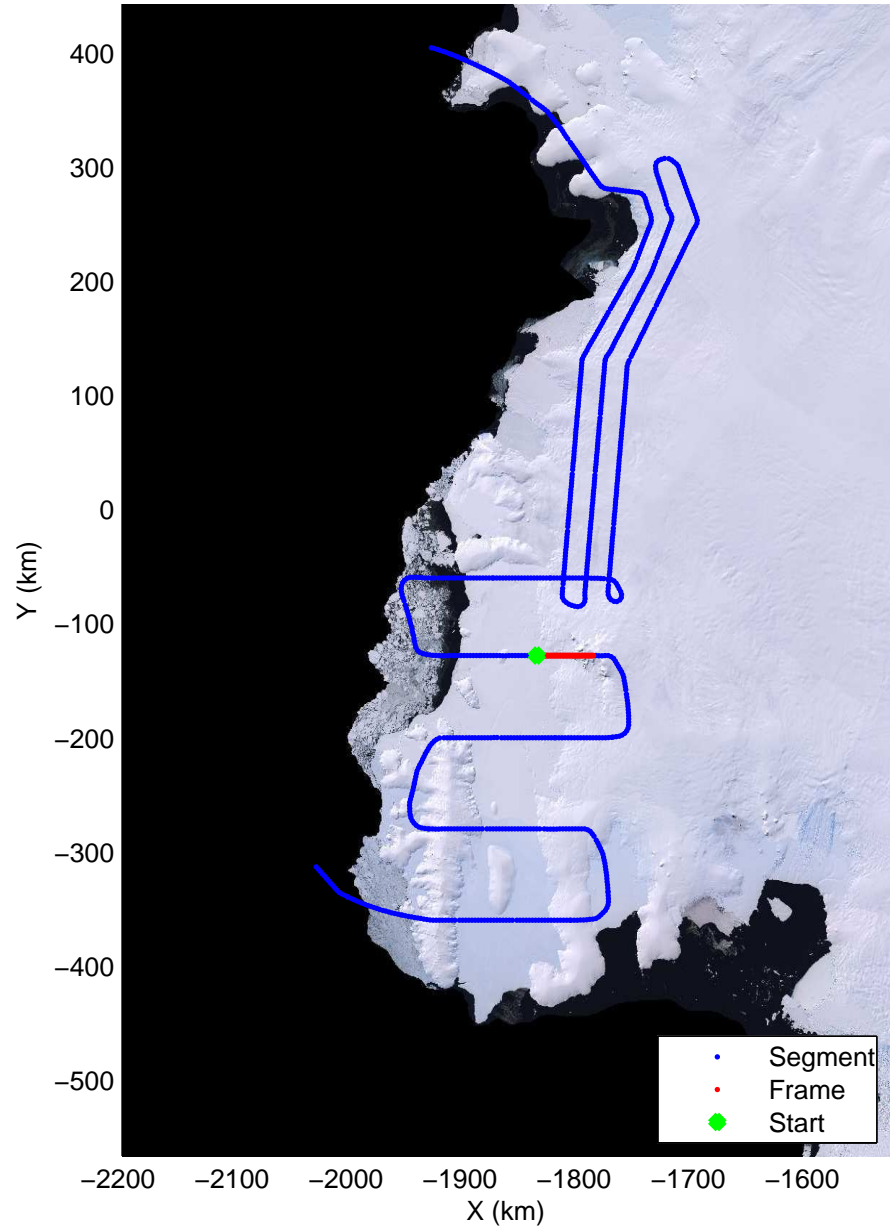

Land Ice Ferrigno-Alison-Abbott 01
20141105_06_038
Polar Stereograph -71N/0E