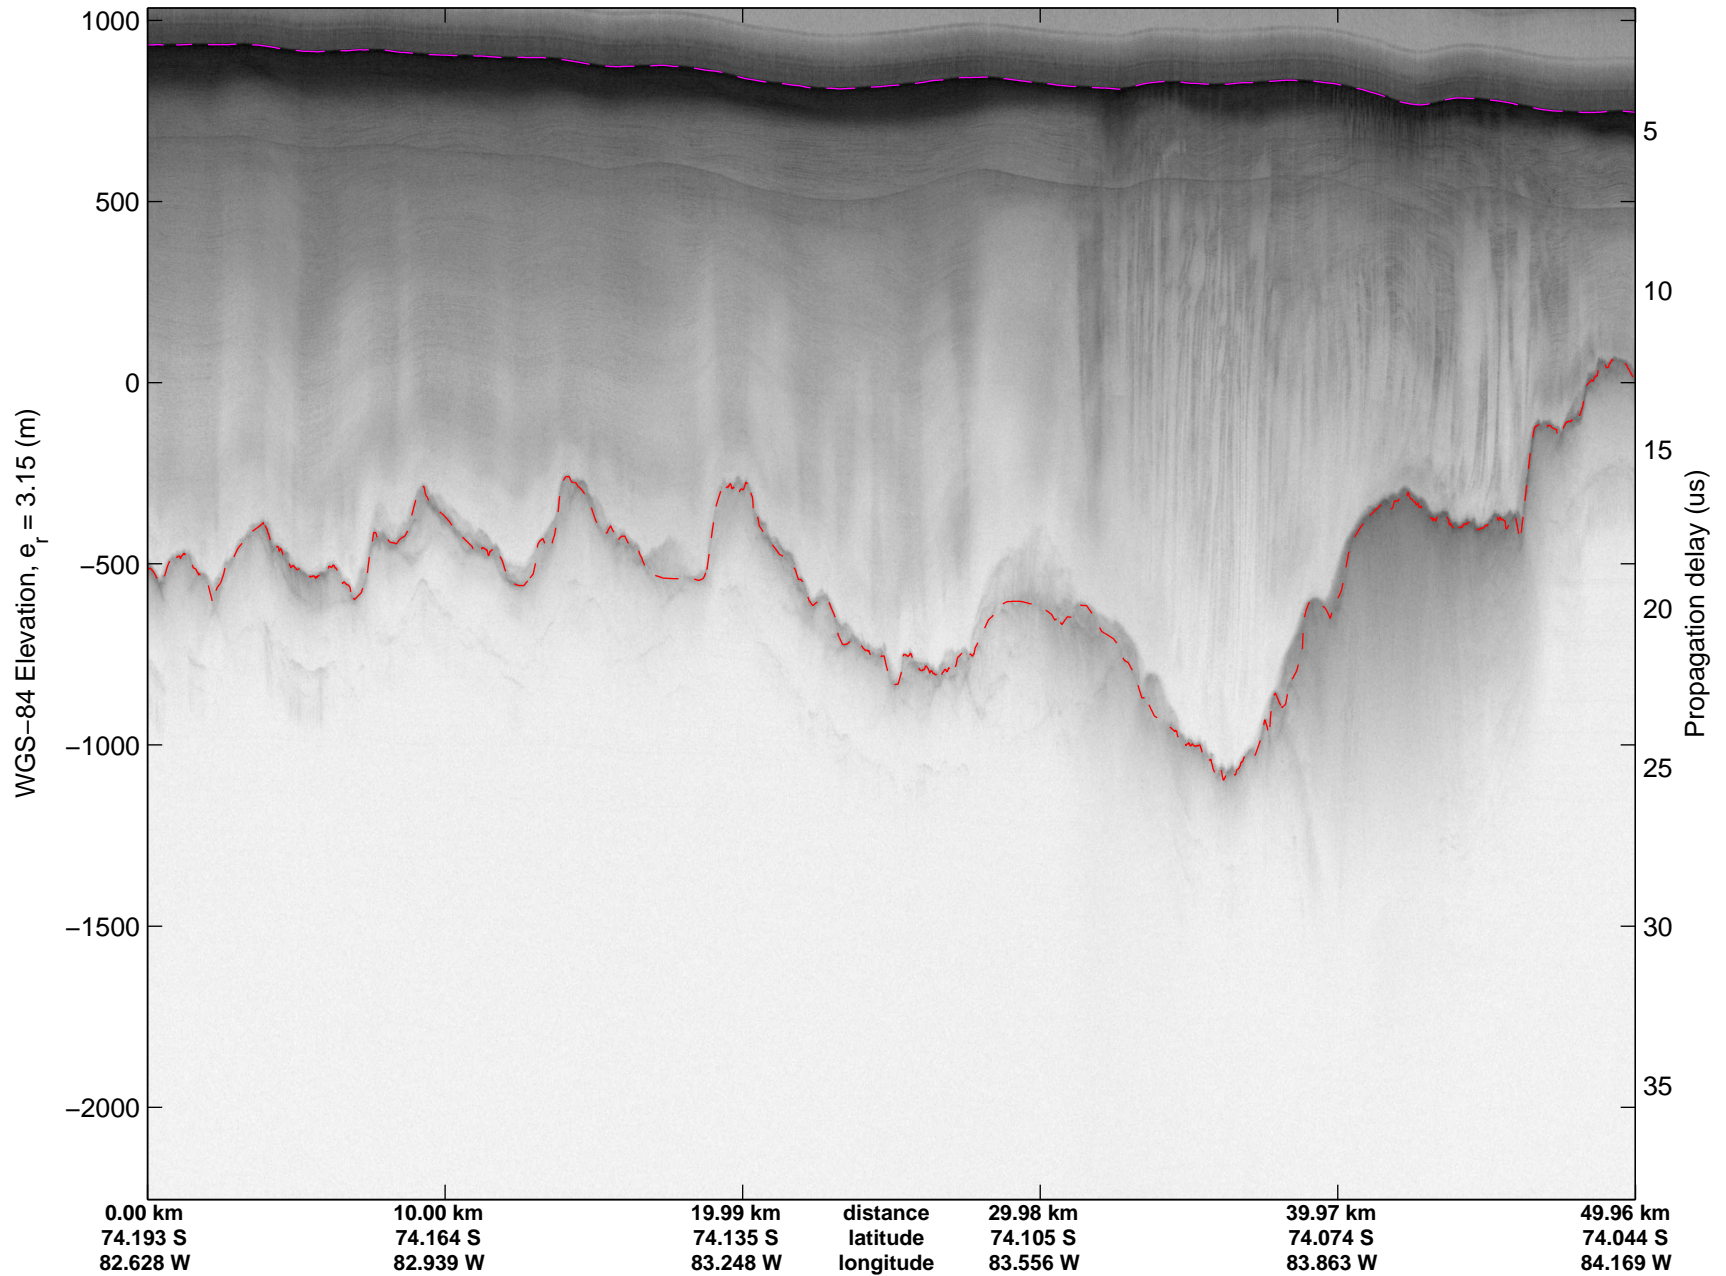

mcords3 2014_Antarctica_DC8: "Land Ice Ferrigno-Alison-Abbott 01" 20141105_06_024: 17:08:21.4 to 17:14:14.5 GPS