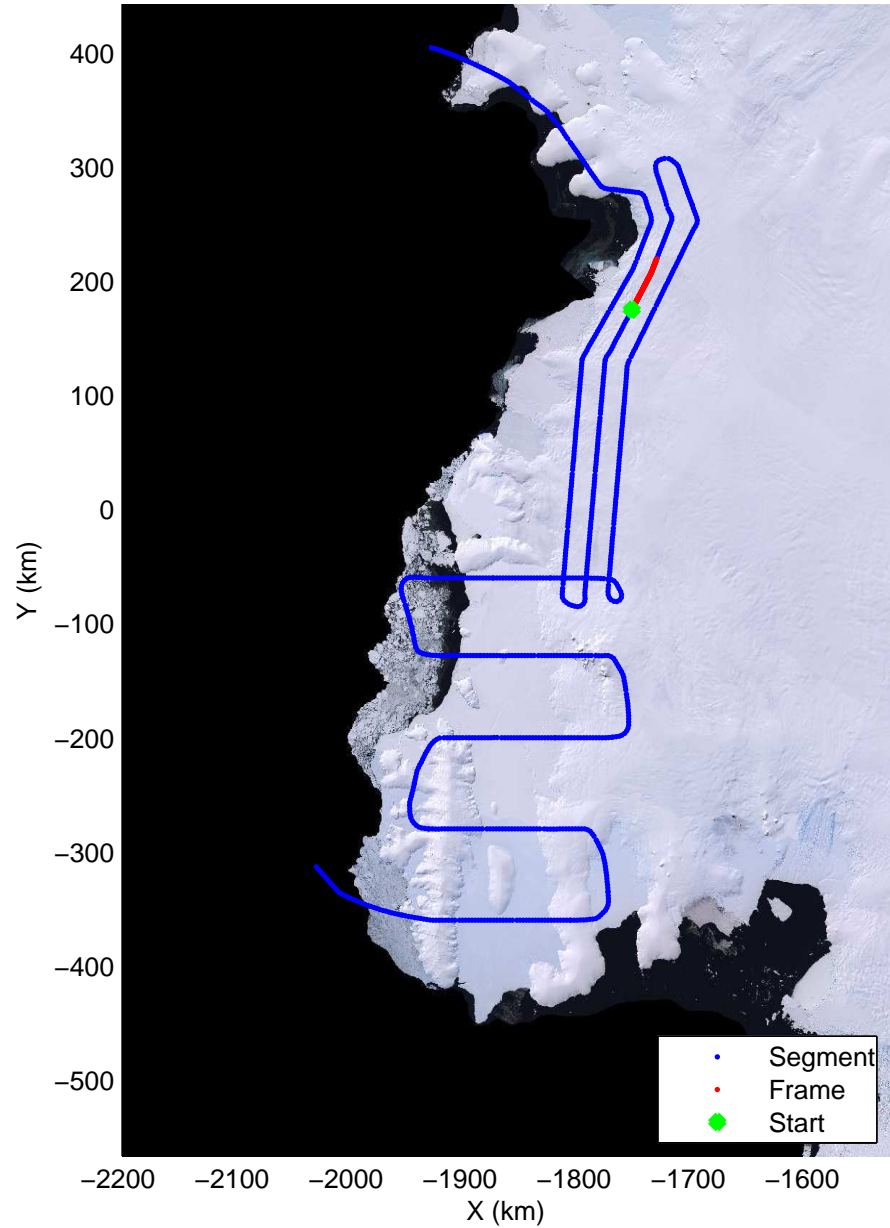

Land Ice Ferrigno-Alison-Abbott 01
20141105_06_019
Polar Stereograph -71N/0E