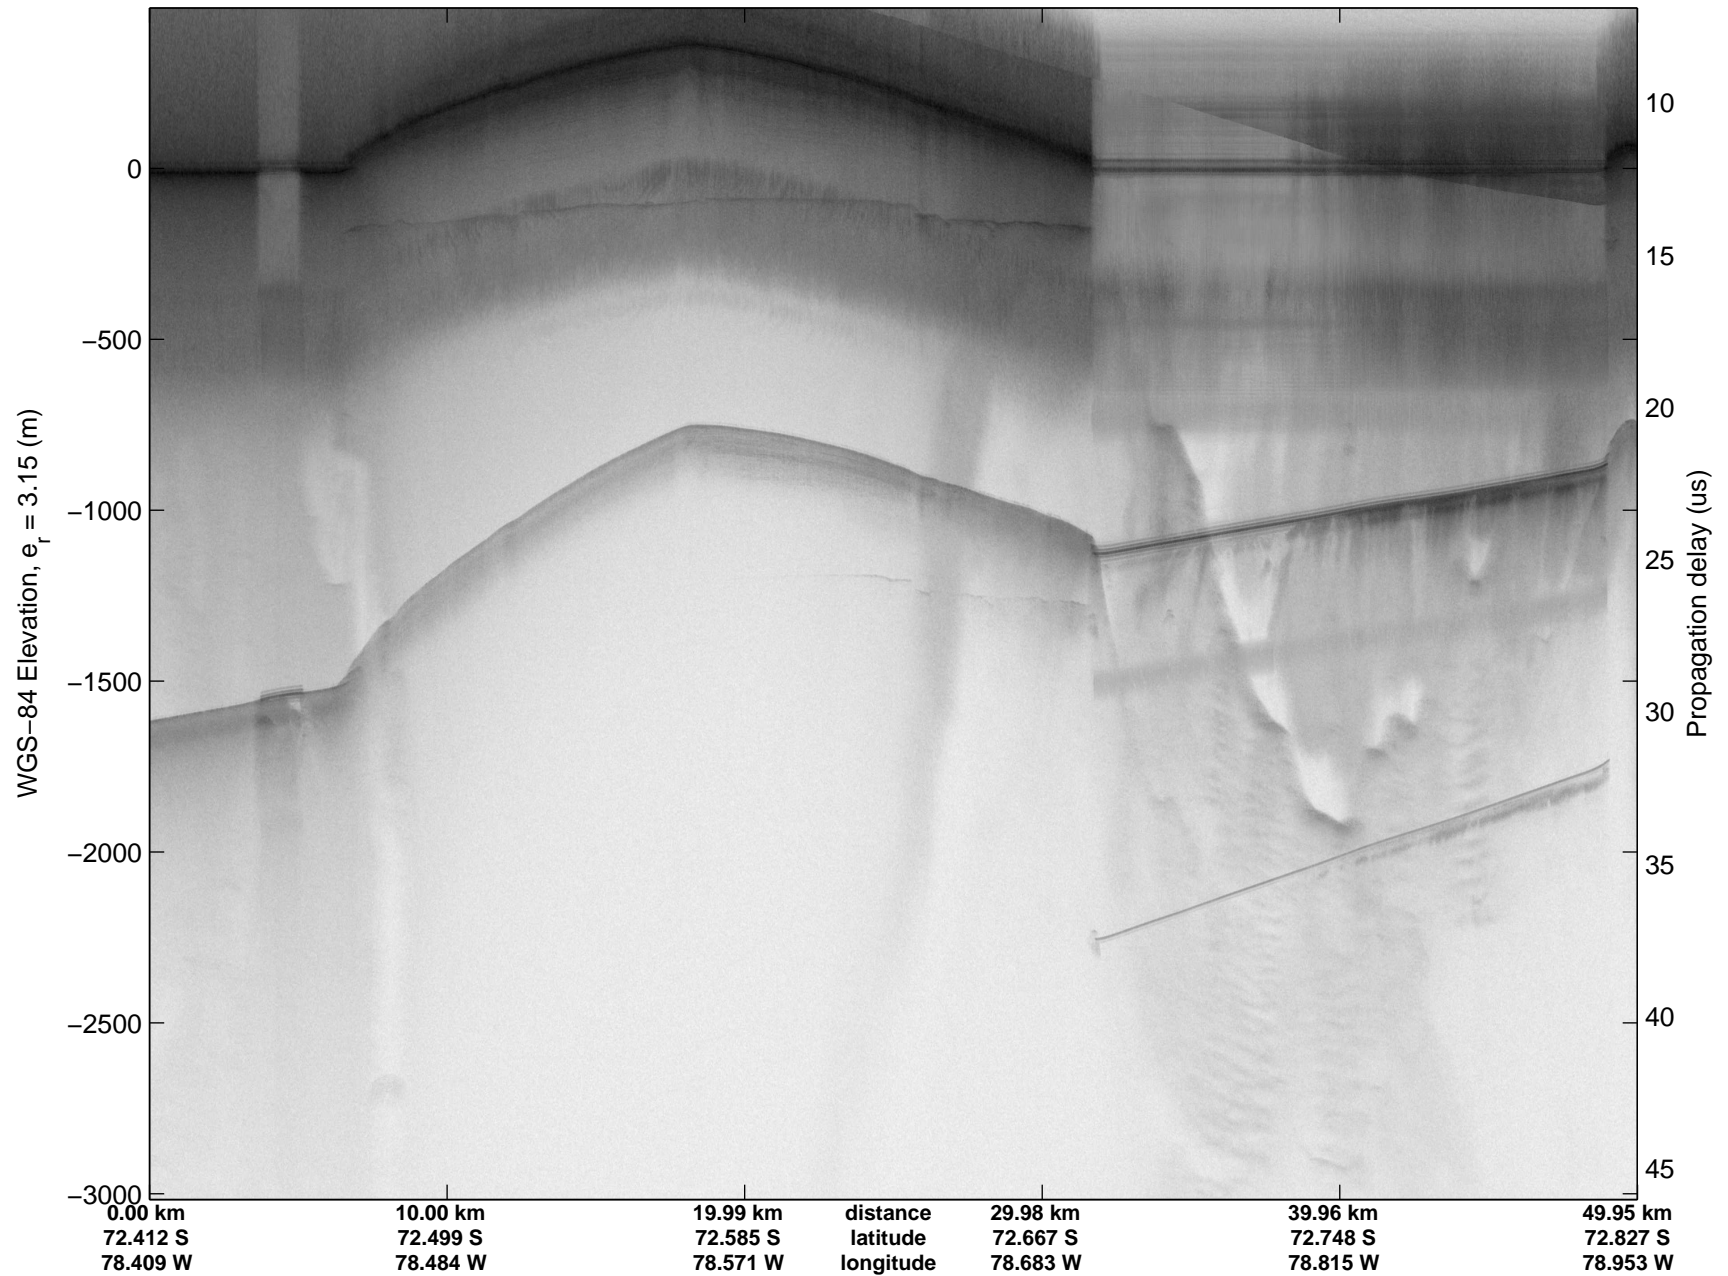

mcords3 2014_Antarctica_DC8: "Land Ice Ferrigno-Alison-Abbott 01" 20141105_06_002: 14:56:13.6 to 15:00:41.2 GPS