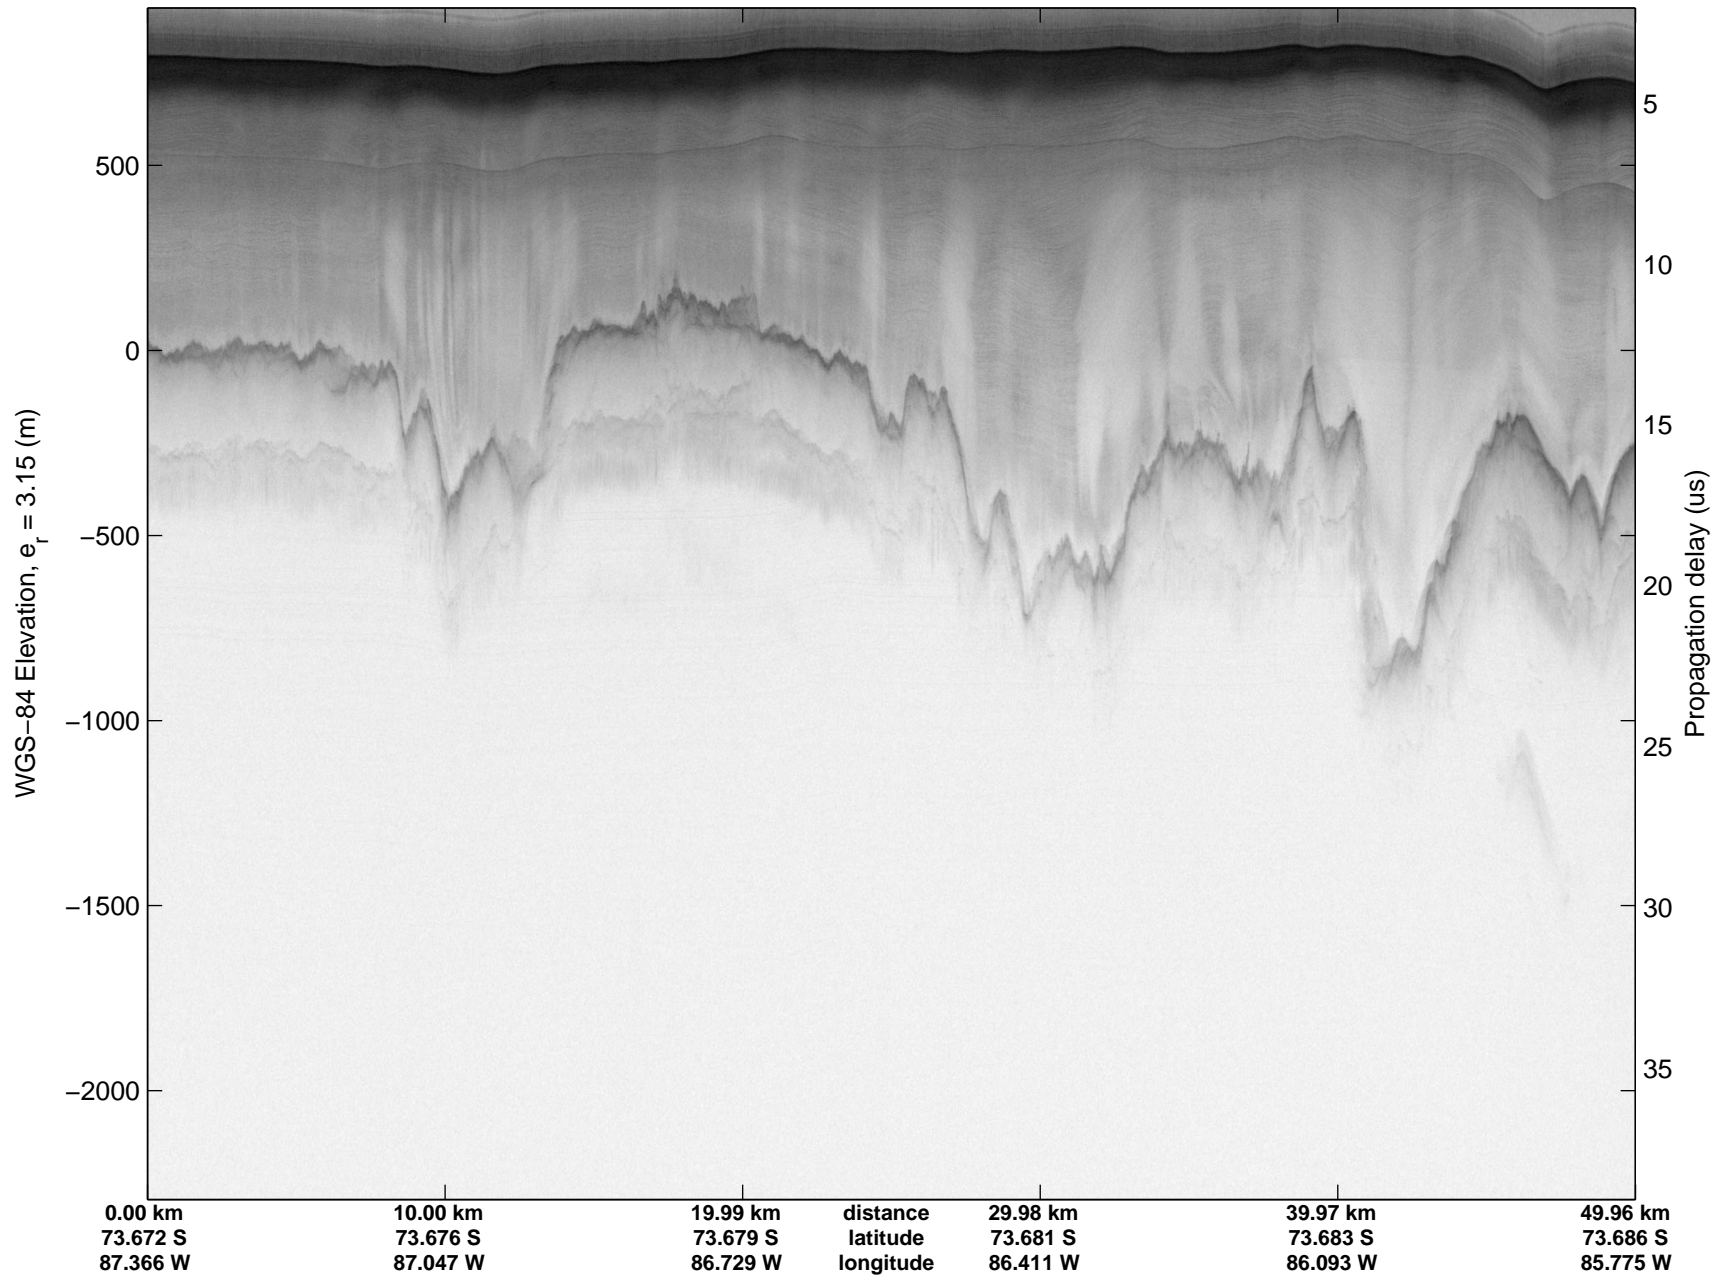

mcords3 2014_Antarctica_DC8: "Land Ice Ferrigno-Alison-Abbott 01" 20141105_06_017: 16:25:10.2 to 16:31:25.7 GPS