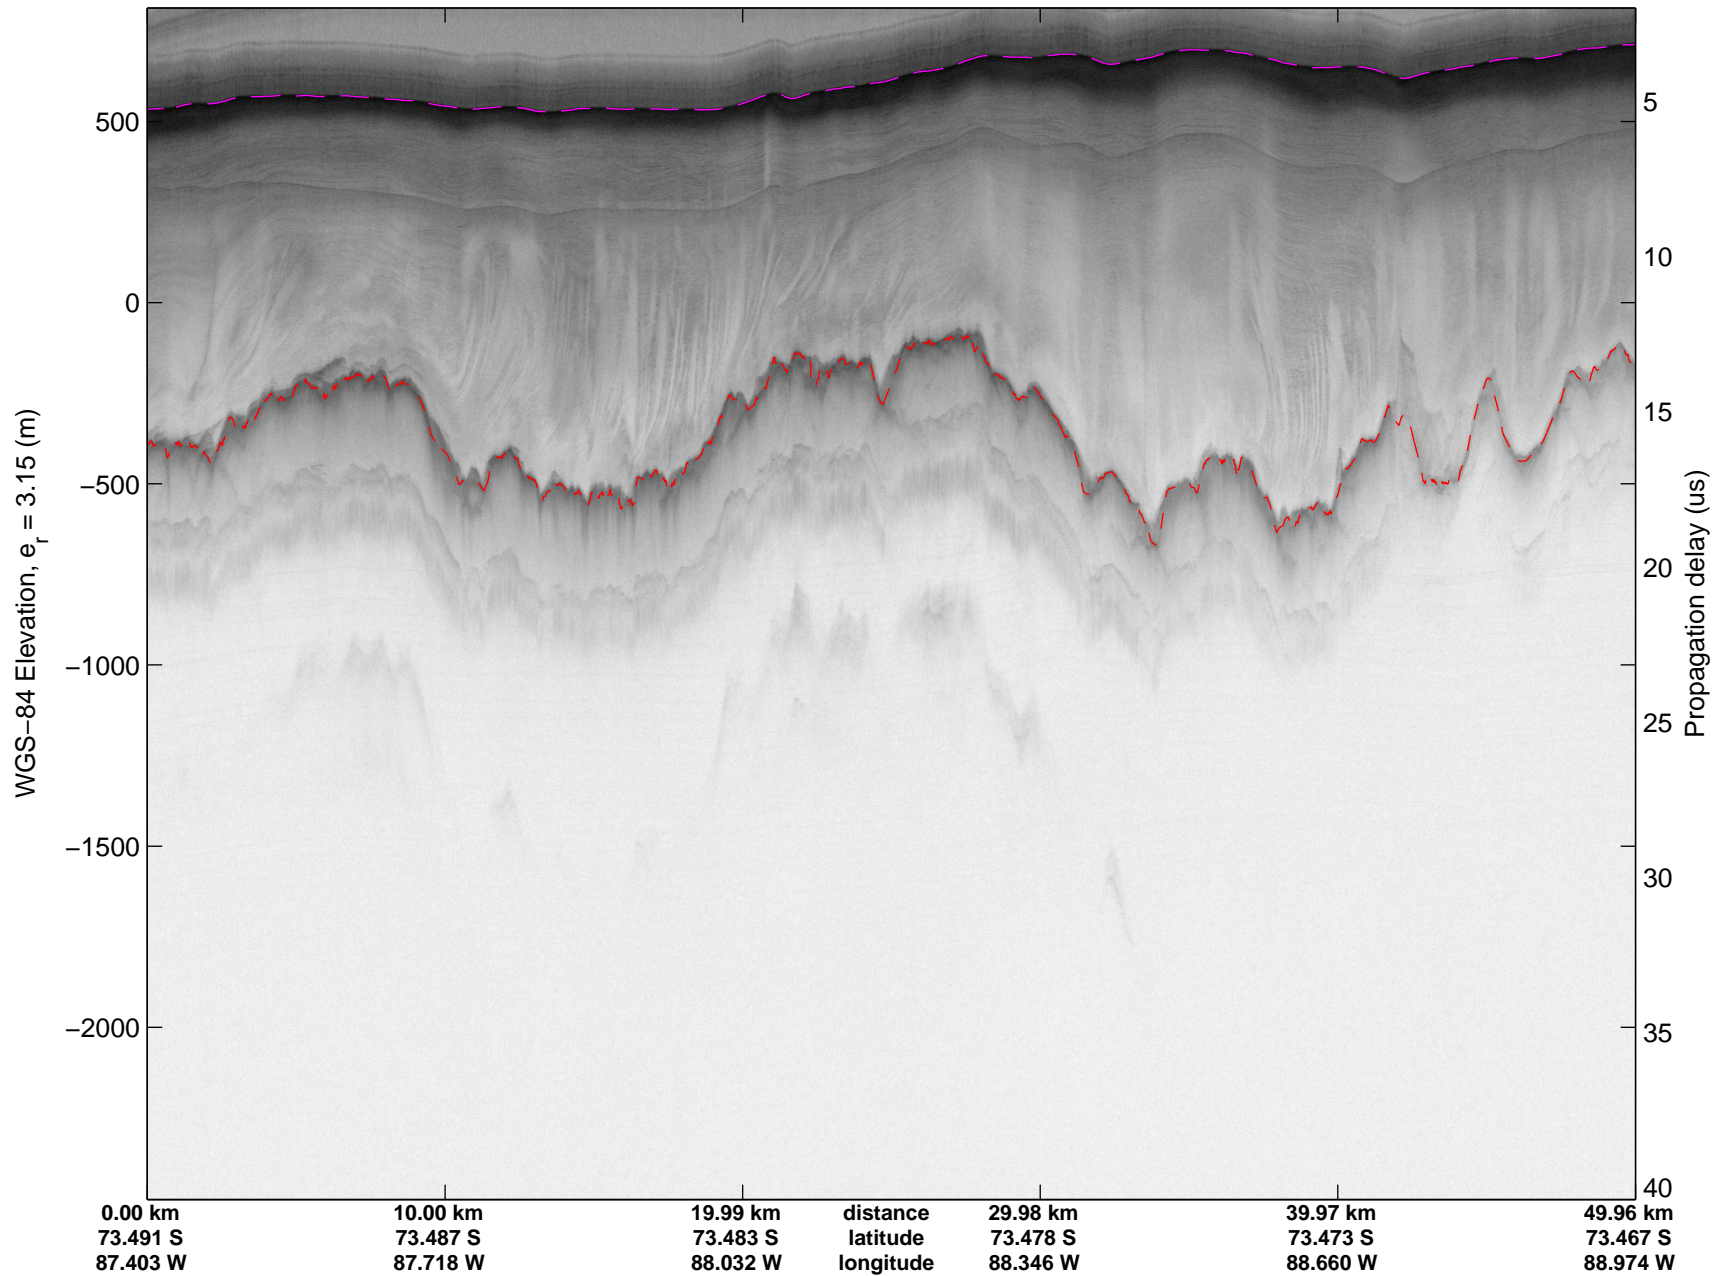

mcords3 2014_Antarctica_DC8: "Land Ice Ferrigno-Alison-Abbott 01" 20141105_06_010: 15:41:36.0 to 15:47:40.8 GPS