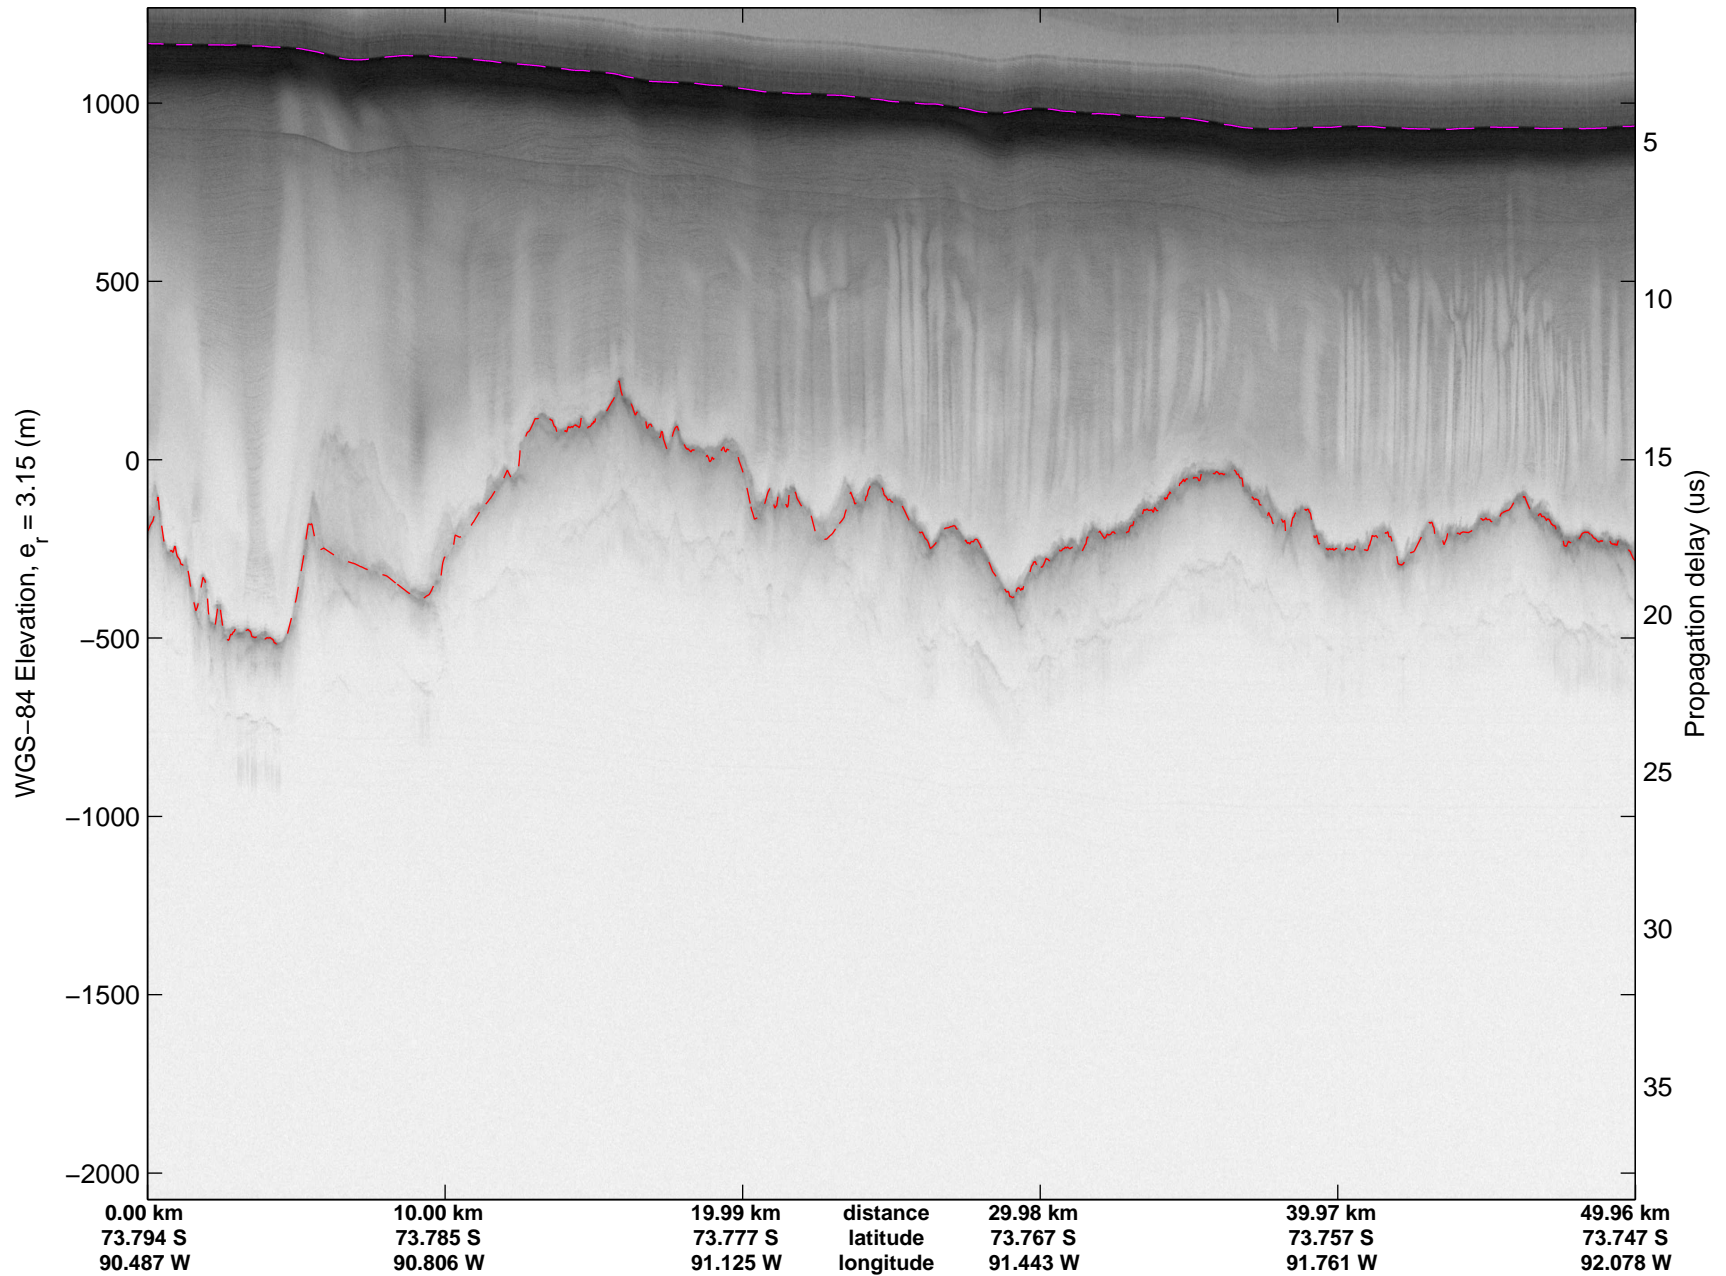

mcords3 2014_Antarctica_DC8: "Land Ice Ferrigno-Alison-Abbott 01" 20141105_06_029: 17:37:59.1 to 17:43:51.0 GPS