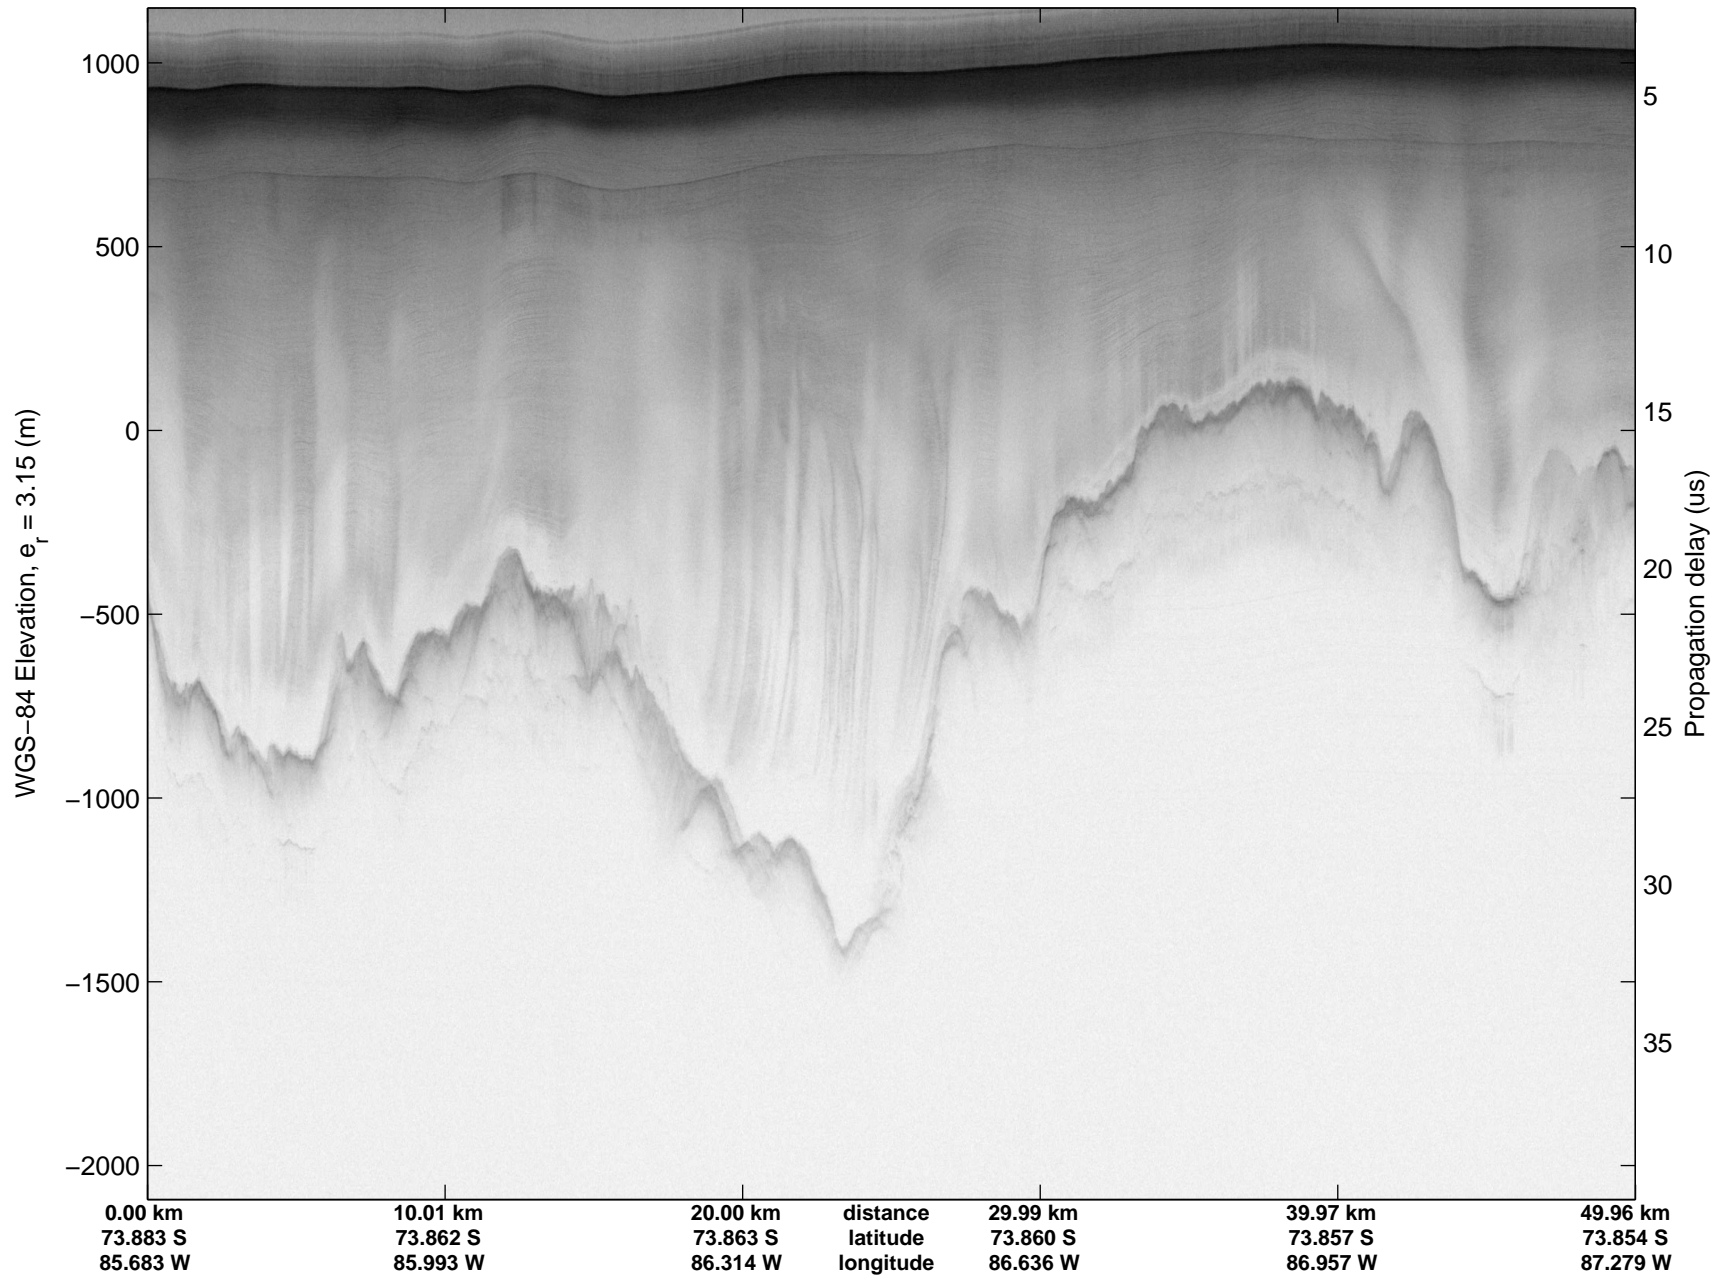

mcords3 2014_Antarctica_DC8: "Land Ice Ferrigno-Alison-Abbott 01" 20141105_06_026: 17:20:18.3 to 17:26:06.6 GPS