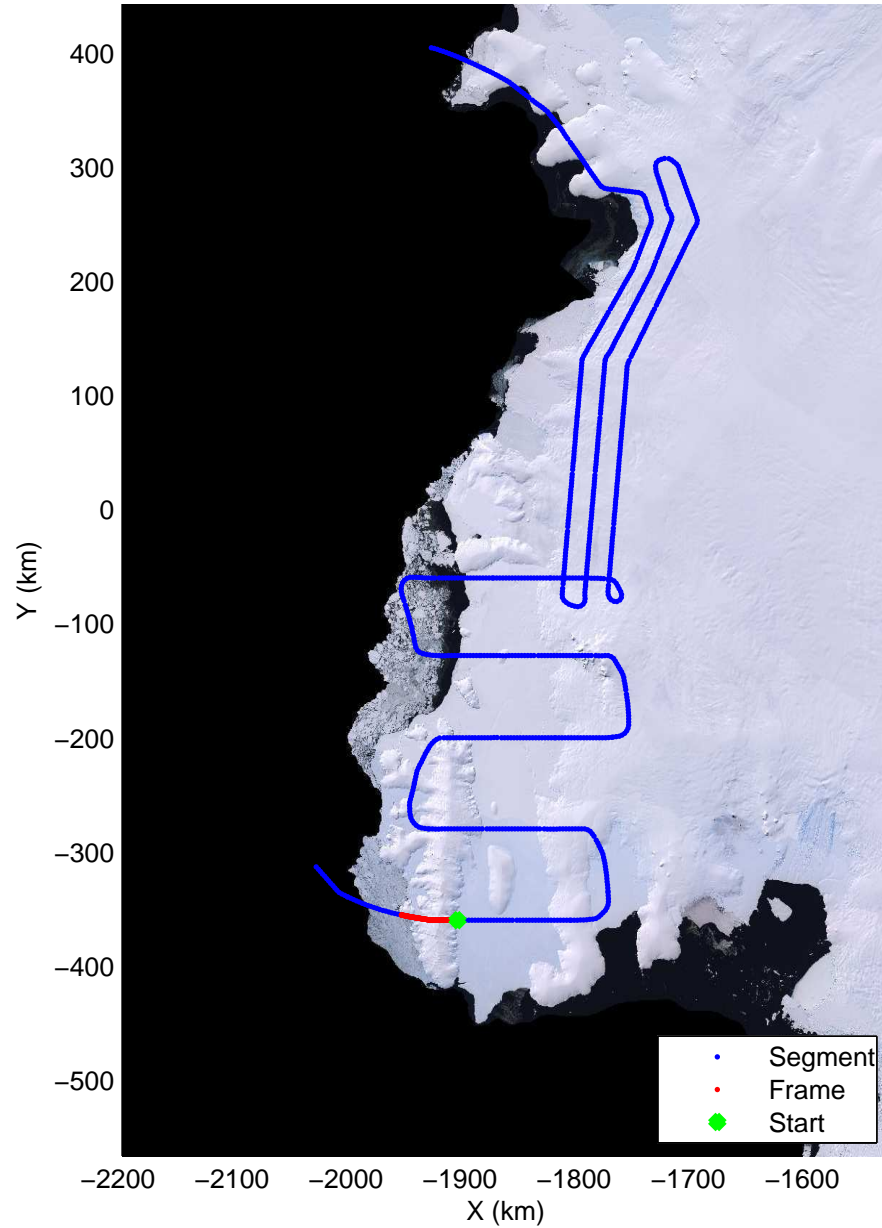

Land Ice Ferrigno-Alison-Abbott 01
20141105_06_053
Polar Stereograph -71N/0E