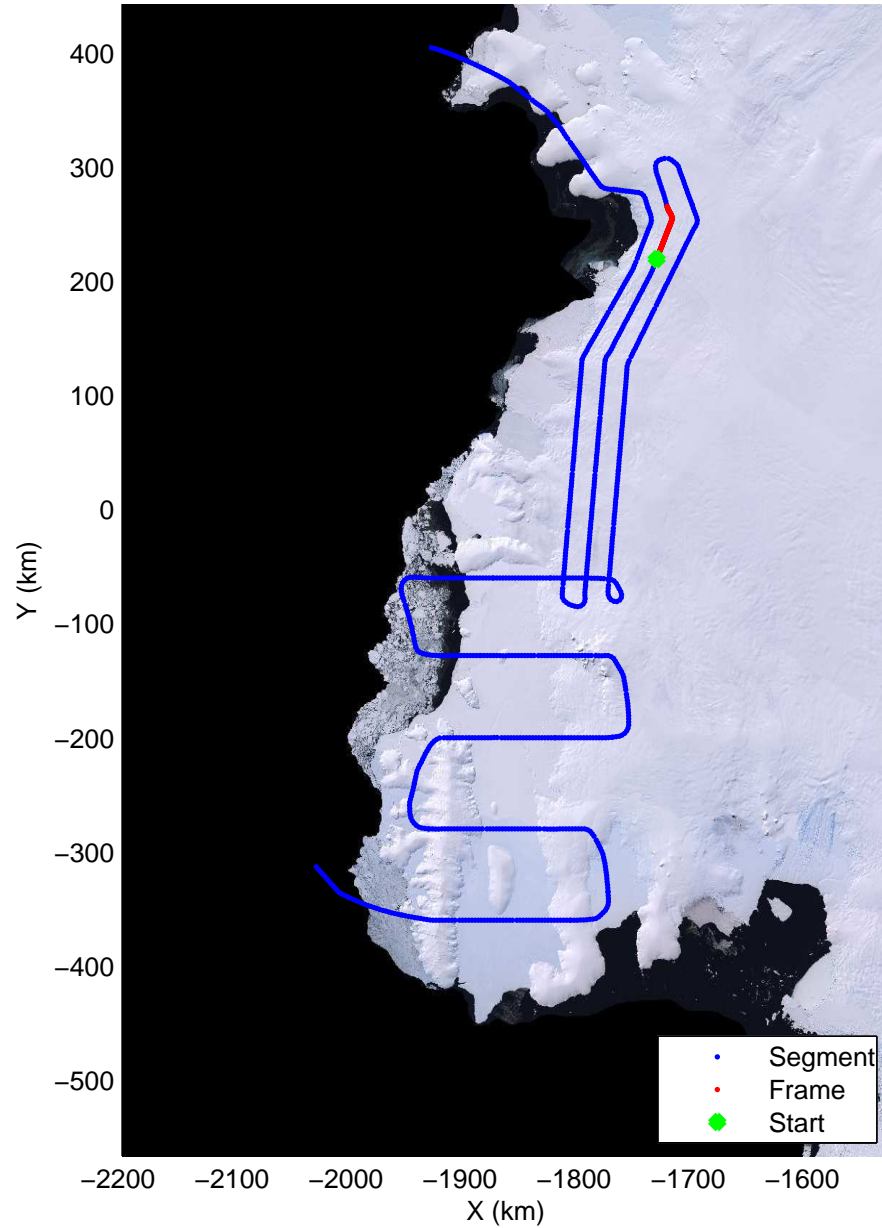

Land Ice Ferrigno-Alison-Abbott 01
20141105_06_020
Polar Stereograph -71N/0E