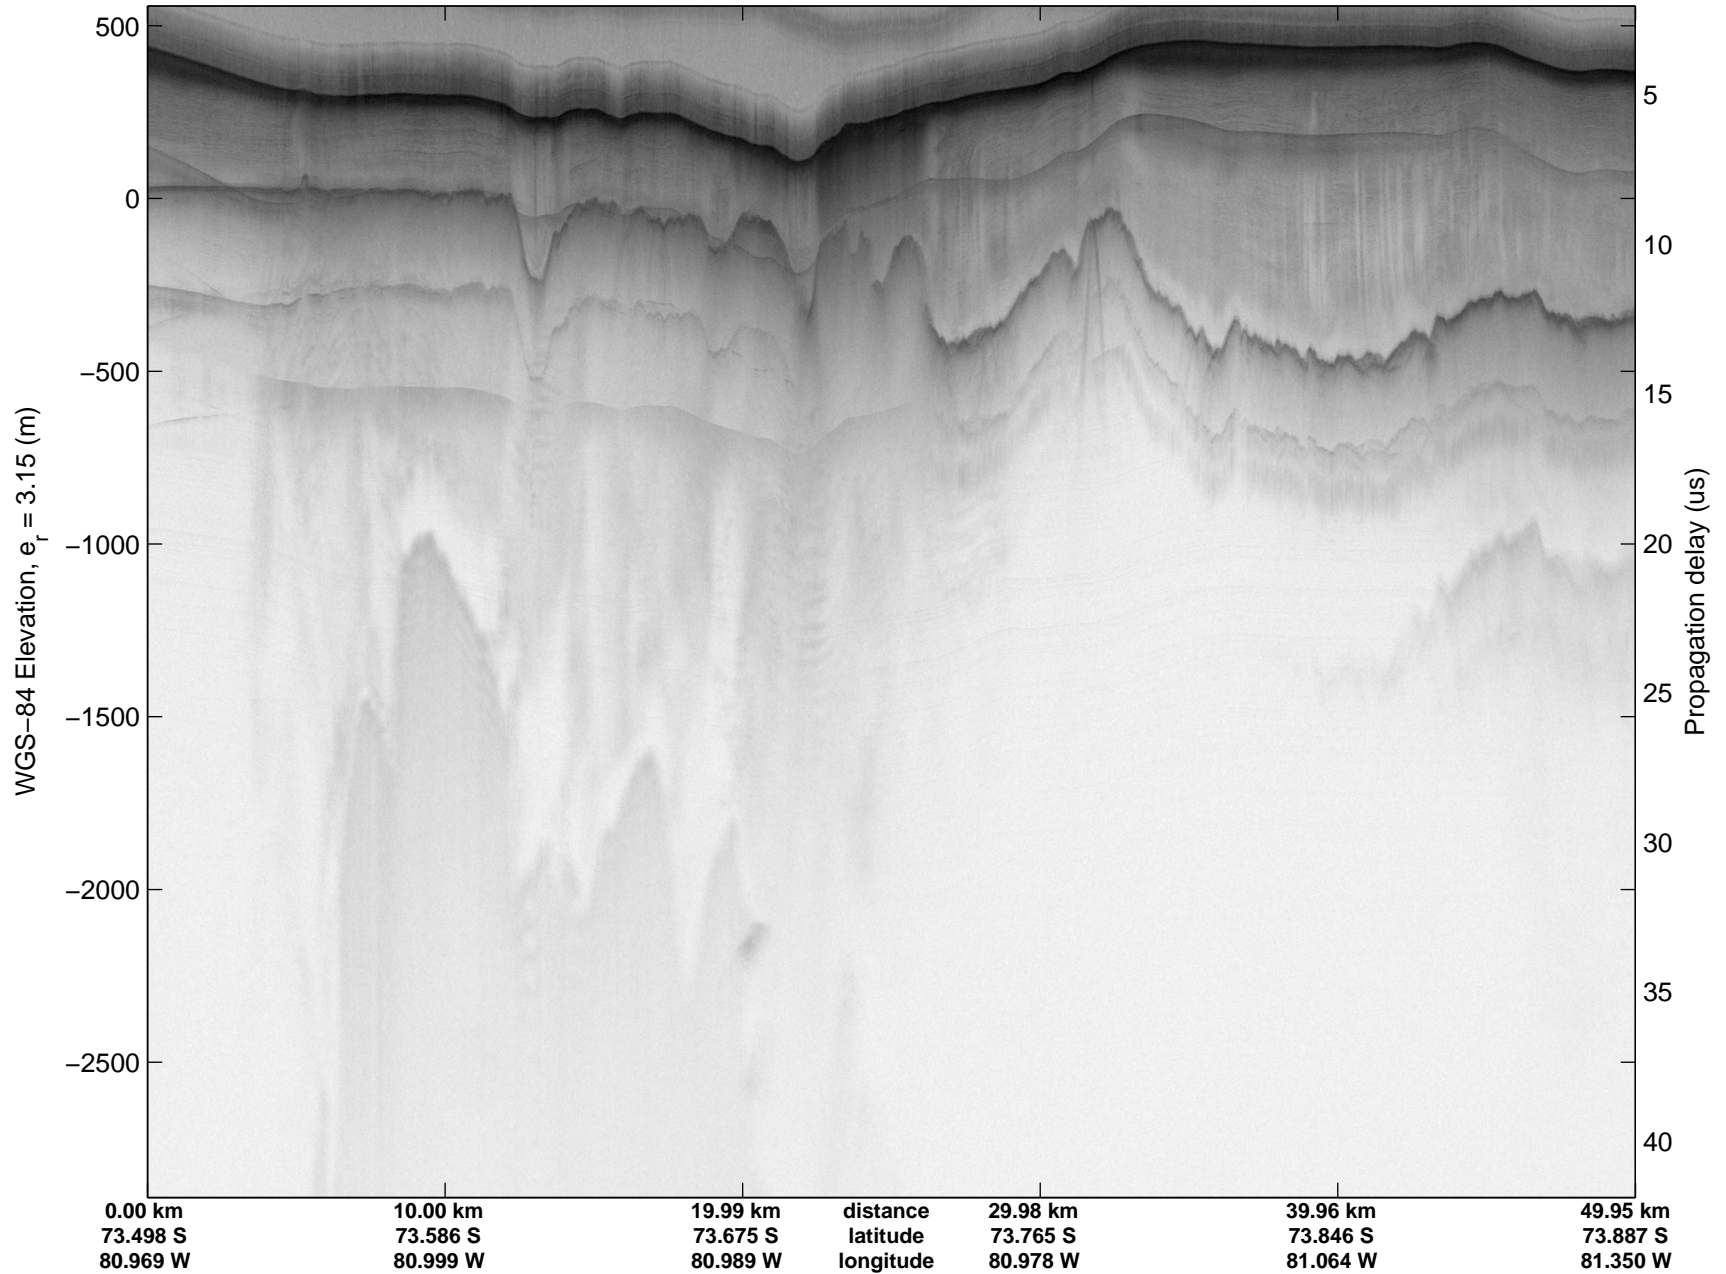

mcords3 2014_Antarctica_DC8: "Land Ice Ferrigno-Alison-Abbott 01" 20141105_06_005: 15:11:56.0 to 15:17:59.8 GPS