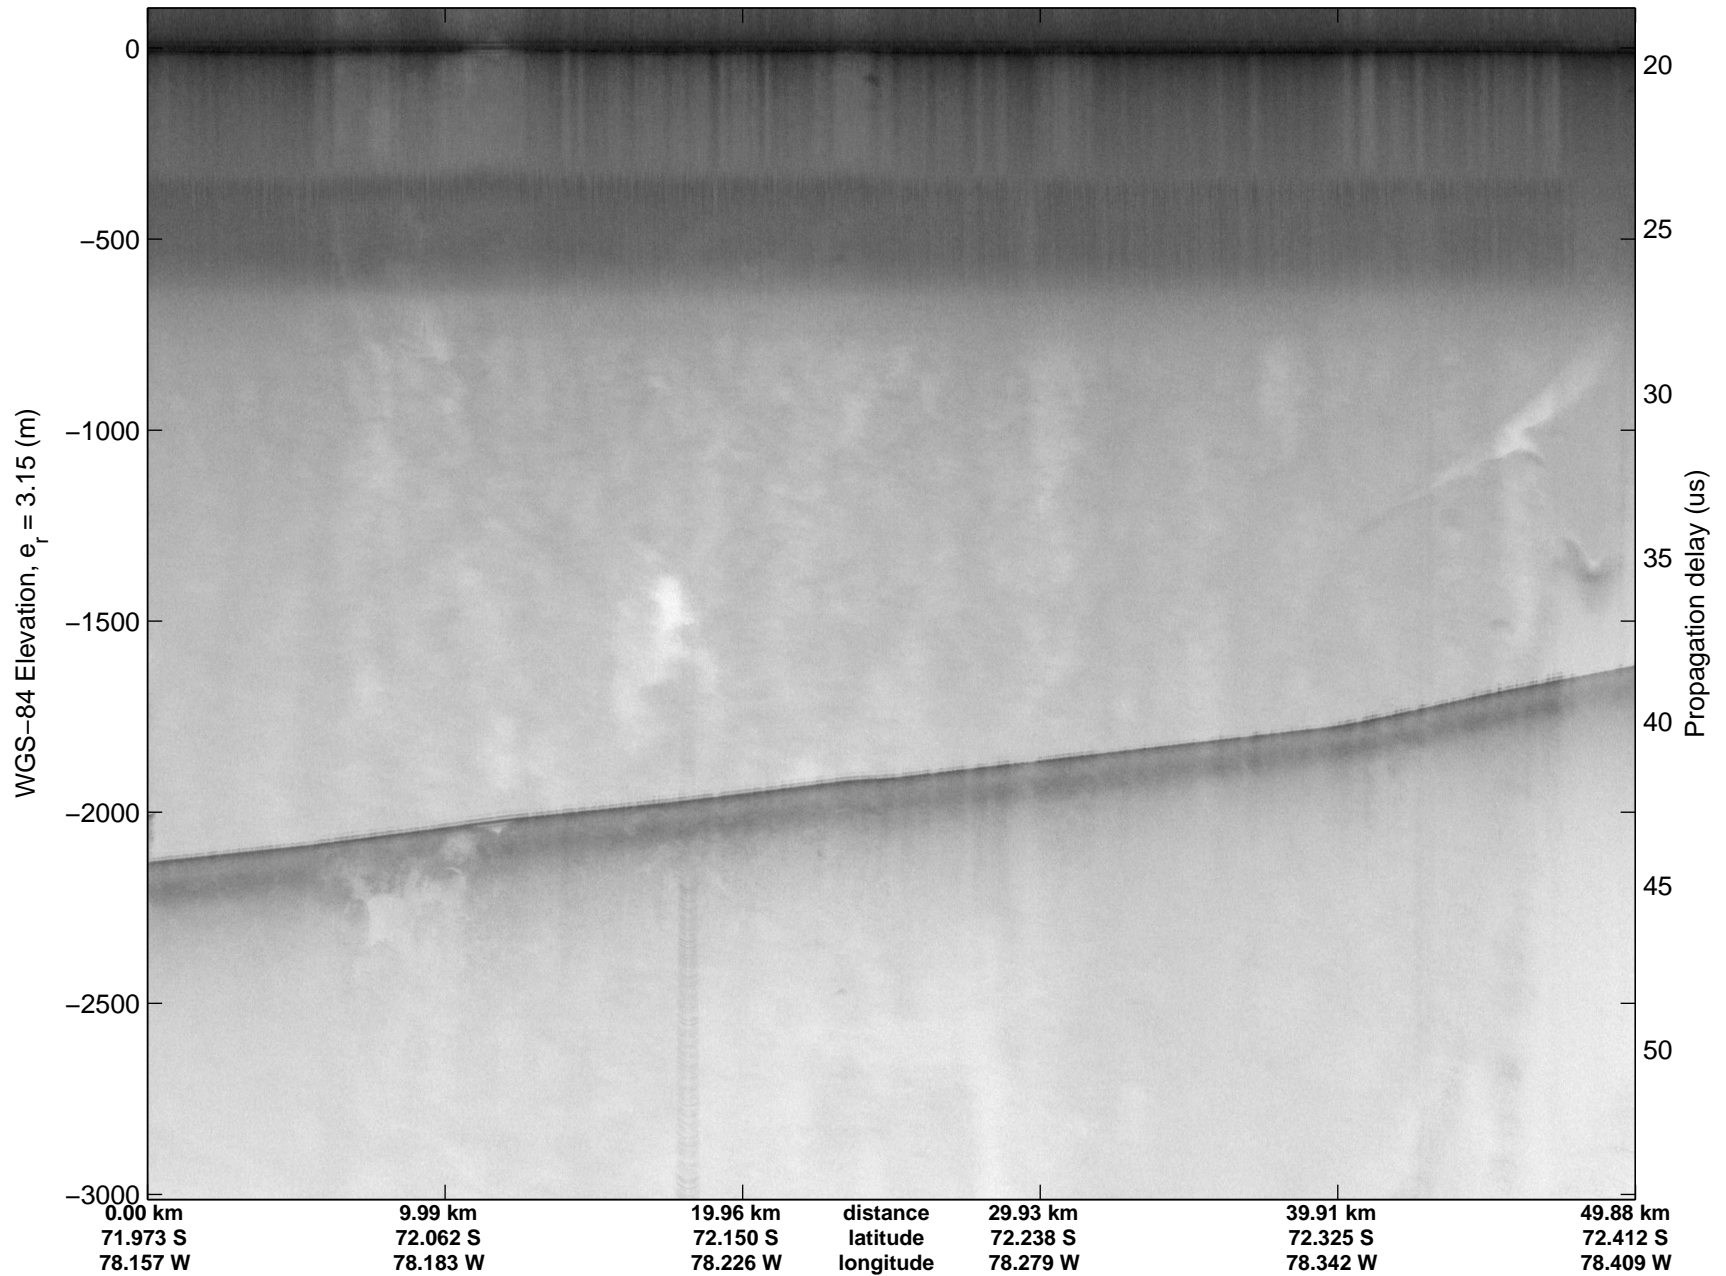

Land Ice Ferrigno-Alison-Abbott 01  
 20141105\_06\_001  
 Polar Stereograph -71N/0E

mcords3 2014\_Antarctica\_DC8: "Land Ice Ferrigno-Alison-Abbott 01" 20141105\_06\_001: 14:51:36.9 to 14:56:13.4 GPS

mcords3 2014\_Antarctica\_DC8: "Land Ice Ferrigno-Alison-Abbott 01" 20141105\_06\_001: 14:51:36.9 to 14:56:13.4 GPS