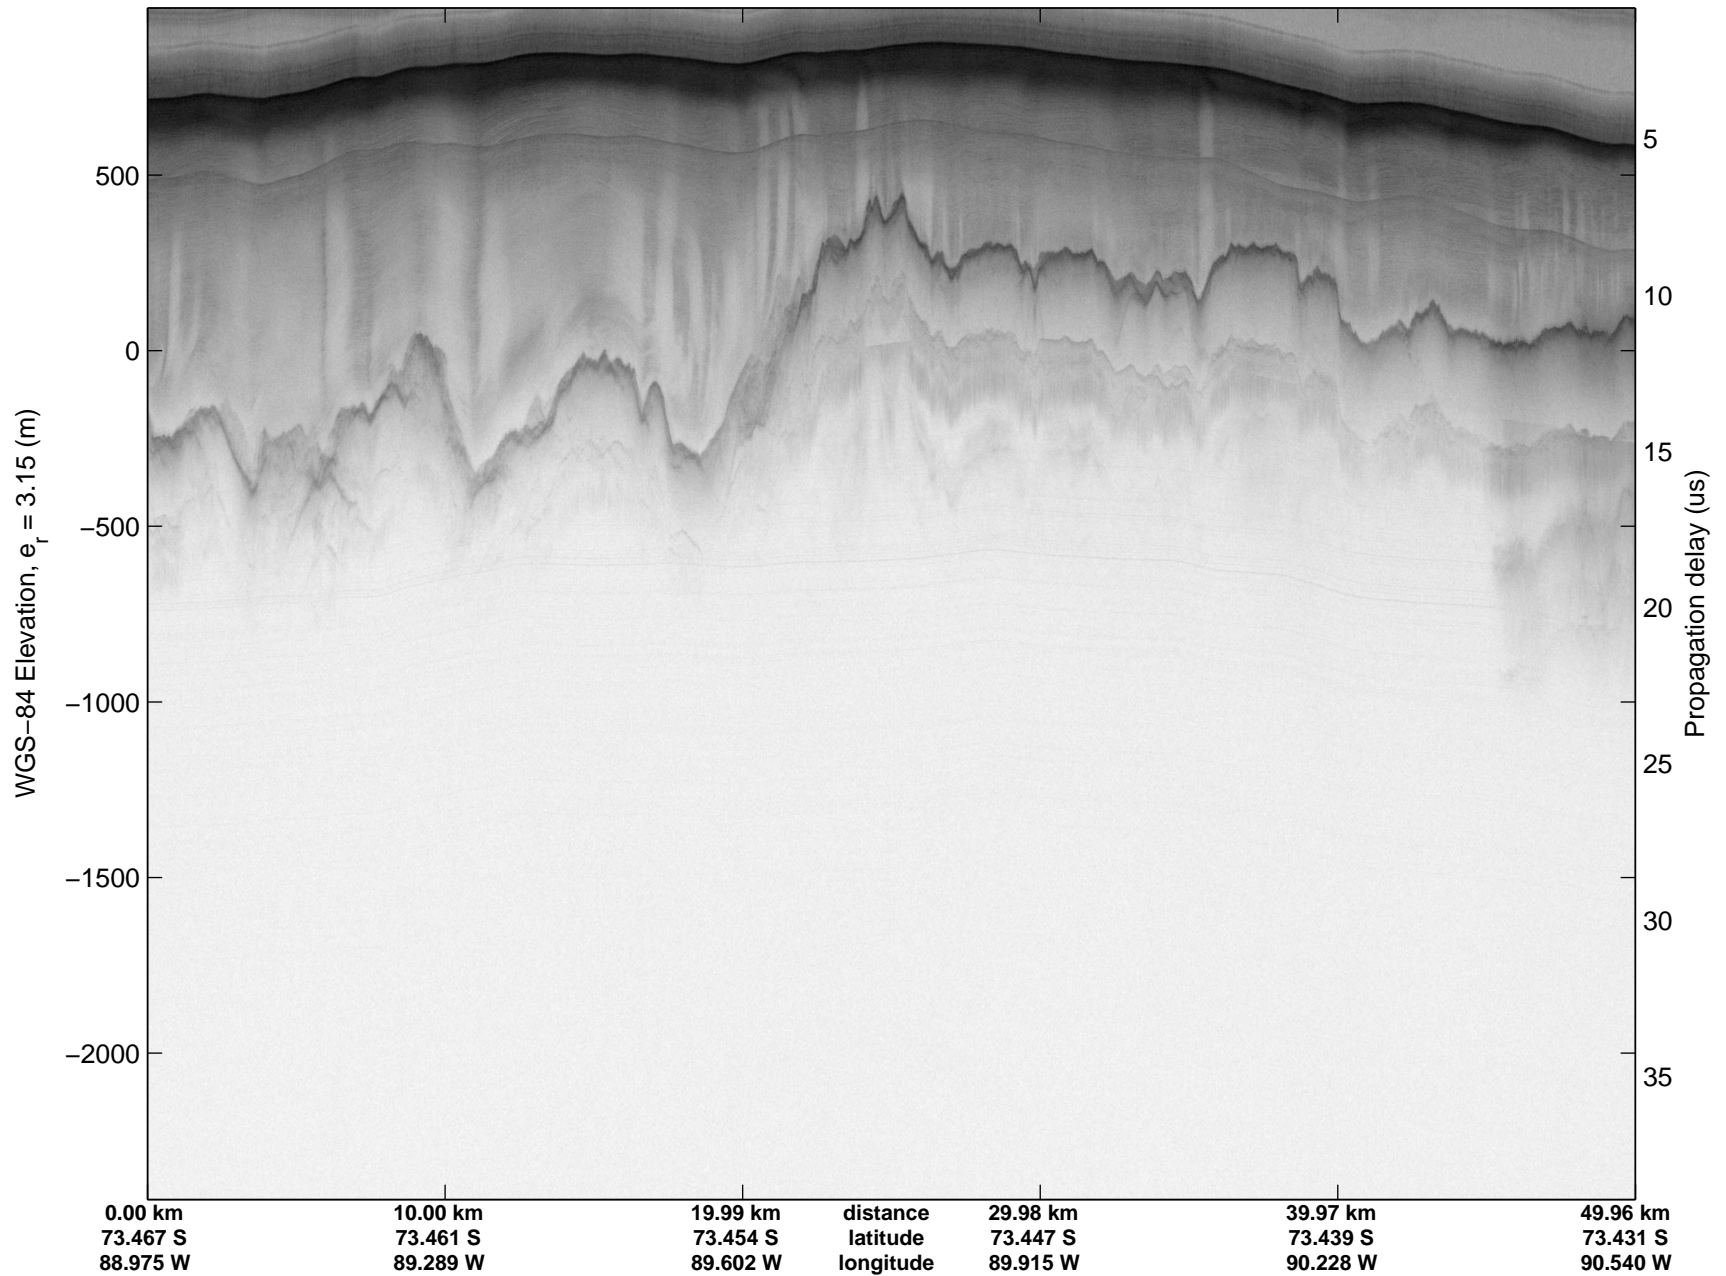

mcords3 2014_Antarctica_DC8: "Land Ice Ferrigno-Alison-Abbott 01" 20141105_06_011: 15:47:41.0 to 15:53:36.3 GPS