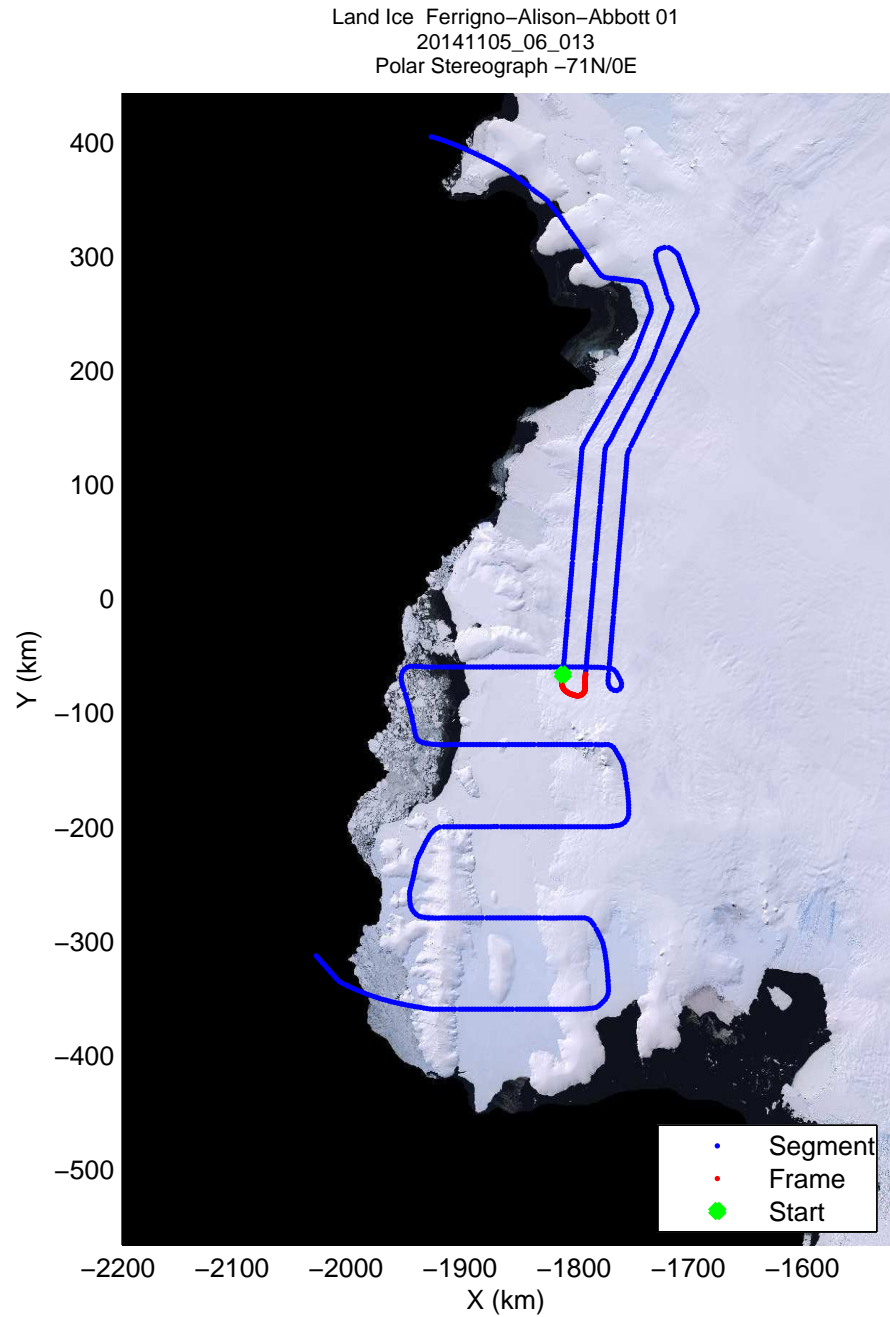

Land Ice Ferrigno-Alison-Abbott 01  
 20141105\_06\_012  
 Polar Stereograph -71N/0E

mcords3 2014\_Antarctica\_DC8: "Land Ice Ferrigno-Alison-Abbott 01" 20141105\_06\_012: 15:53:36.6 to 15:59:40.9 GPS

mcords3 2014\_Antarctica\_DC8: "Land Ice Ferrigno-Alison-Abbott 01" 20141105\_06\_012: 15:53:36.6 to 15:59:40.9 GPS