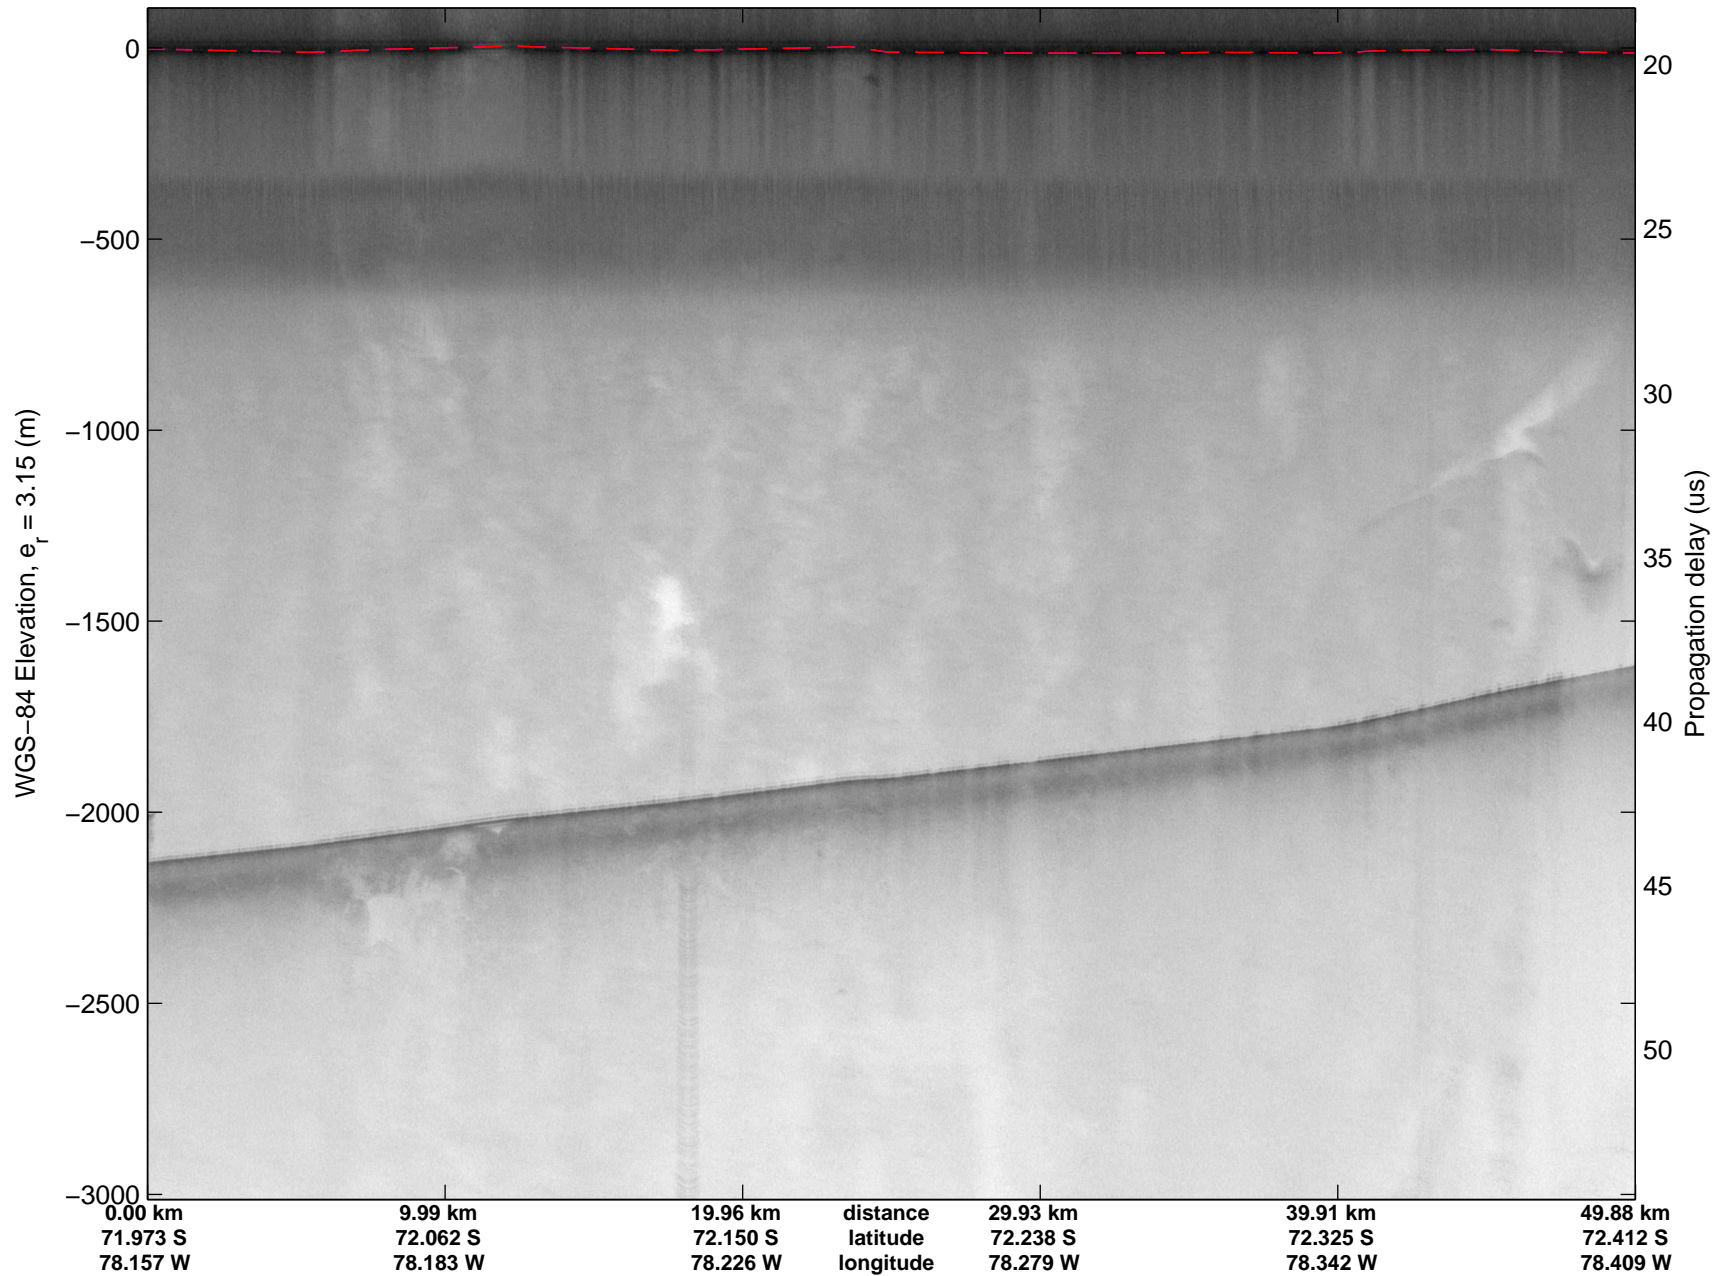

Land Ice Ferrigno-Alison-Abbott 01  
 20141105\_06\_001  
 Polar Stereograph -71N/0E

mcords3 2014\_Antarctica\_DC8: "Land Ice Ferrigno-Alison-Abbott 01" 20141105\_06\_001: 14:51:36.9 to 14:56:13.4 GPS

mcords3 2014\_Antarctica\_DC8: "Land Ice Ferrigno-Alison-Abbott 01" 20141105\_06\_001: 14:51:36.9 to 14:56:13.4 GPS