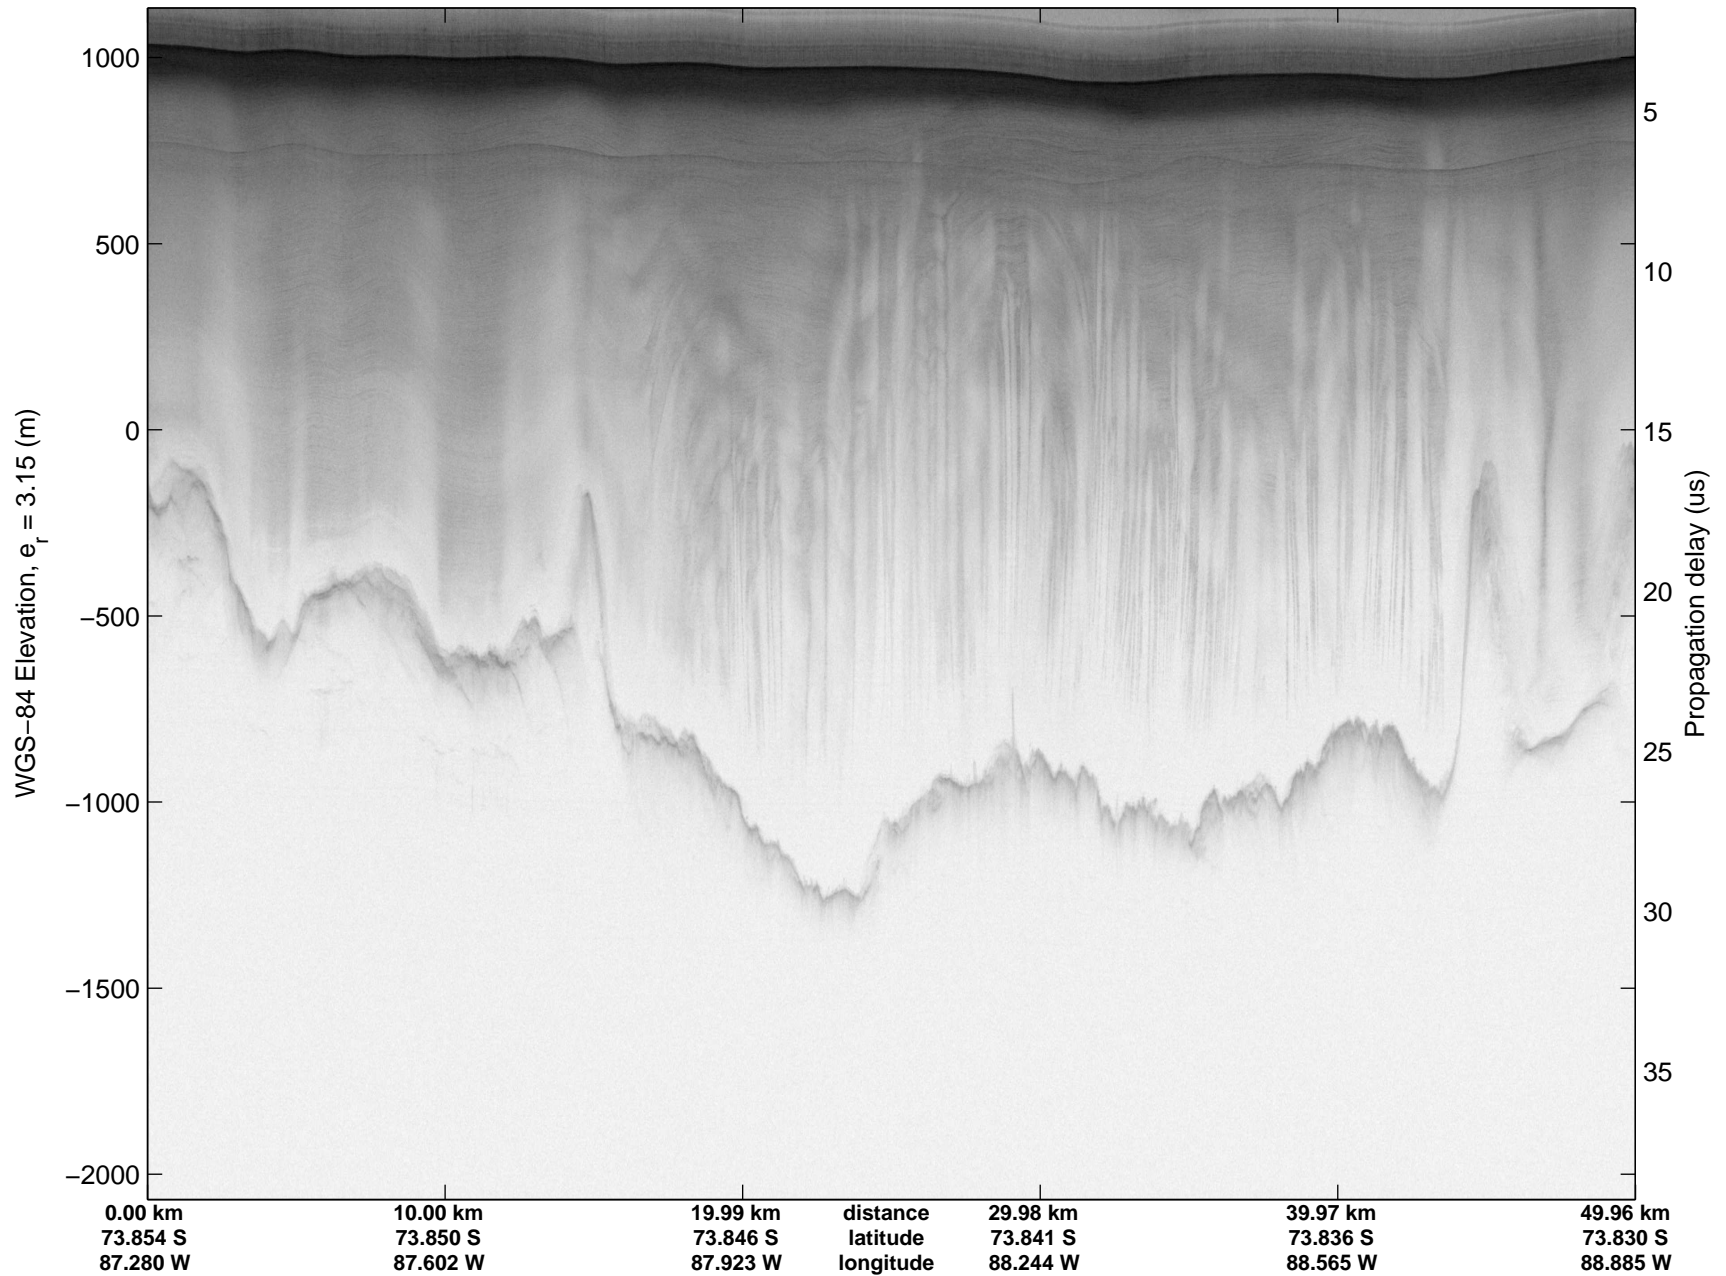

mcords3 2014_Antarctica_DC8: "Land Ice Ferrigno-Alison-Abbott 01" 20141105_06_027: 17:26:06.9 to 17:31:53.7 GPS