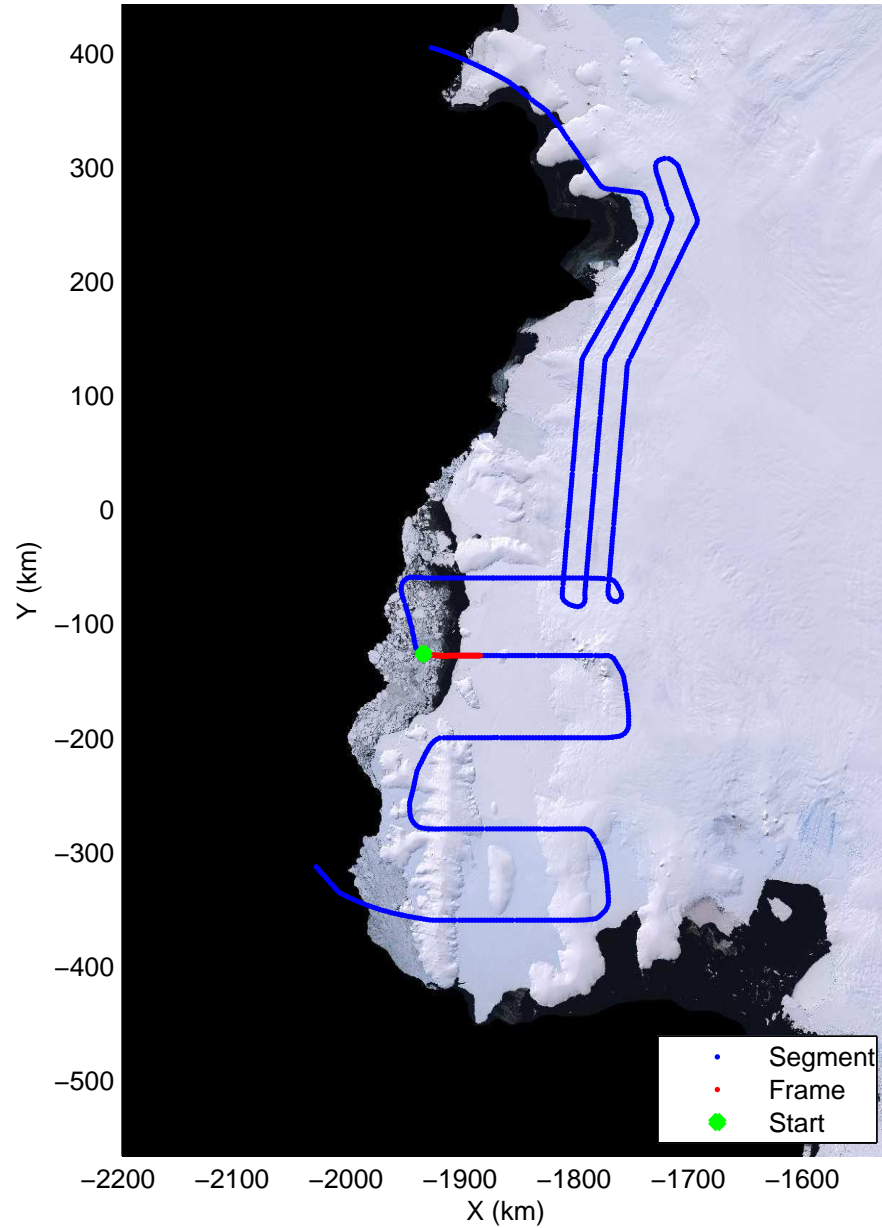

Land Ice Ferrigno-Alison-Abbott 01
20141105_06_036
Polar Stereograph -71N/0E