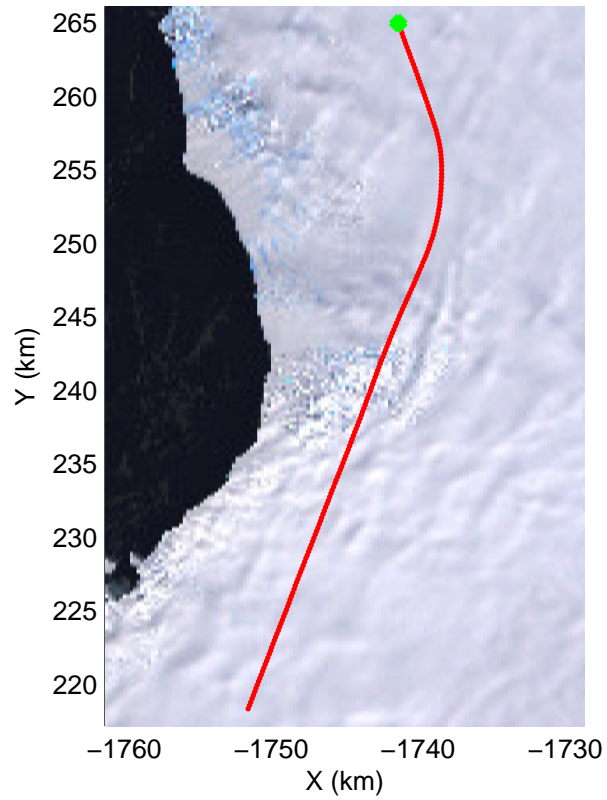

Land Ice Ferrigno-Alison-Abbott 01
20141105_06_006
Polar Stereograph -71N/0E