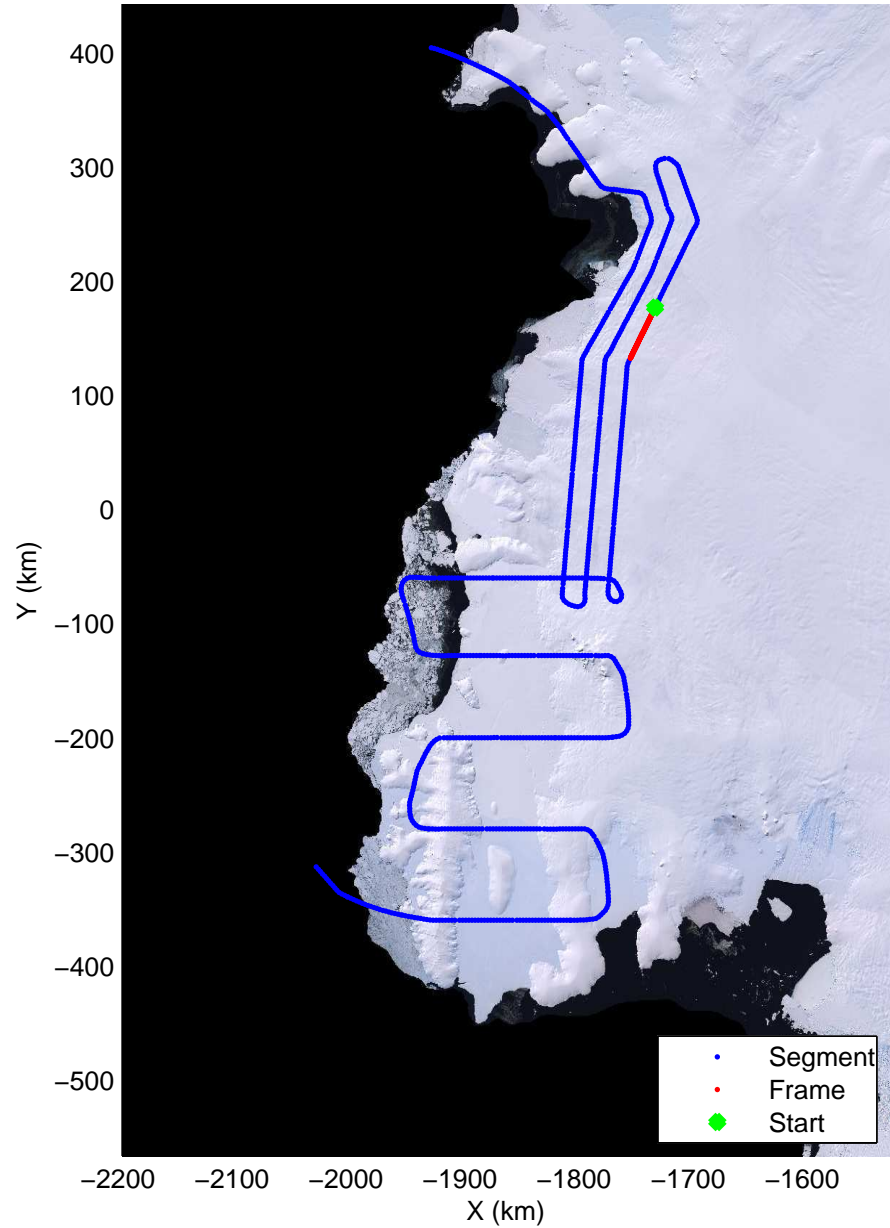

Land Ice Ferrigno-Alison-Abbott 01
20141105_06_025
Polar Stereograph -71N/0E