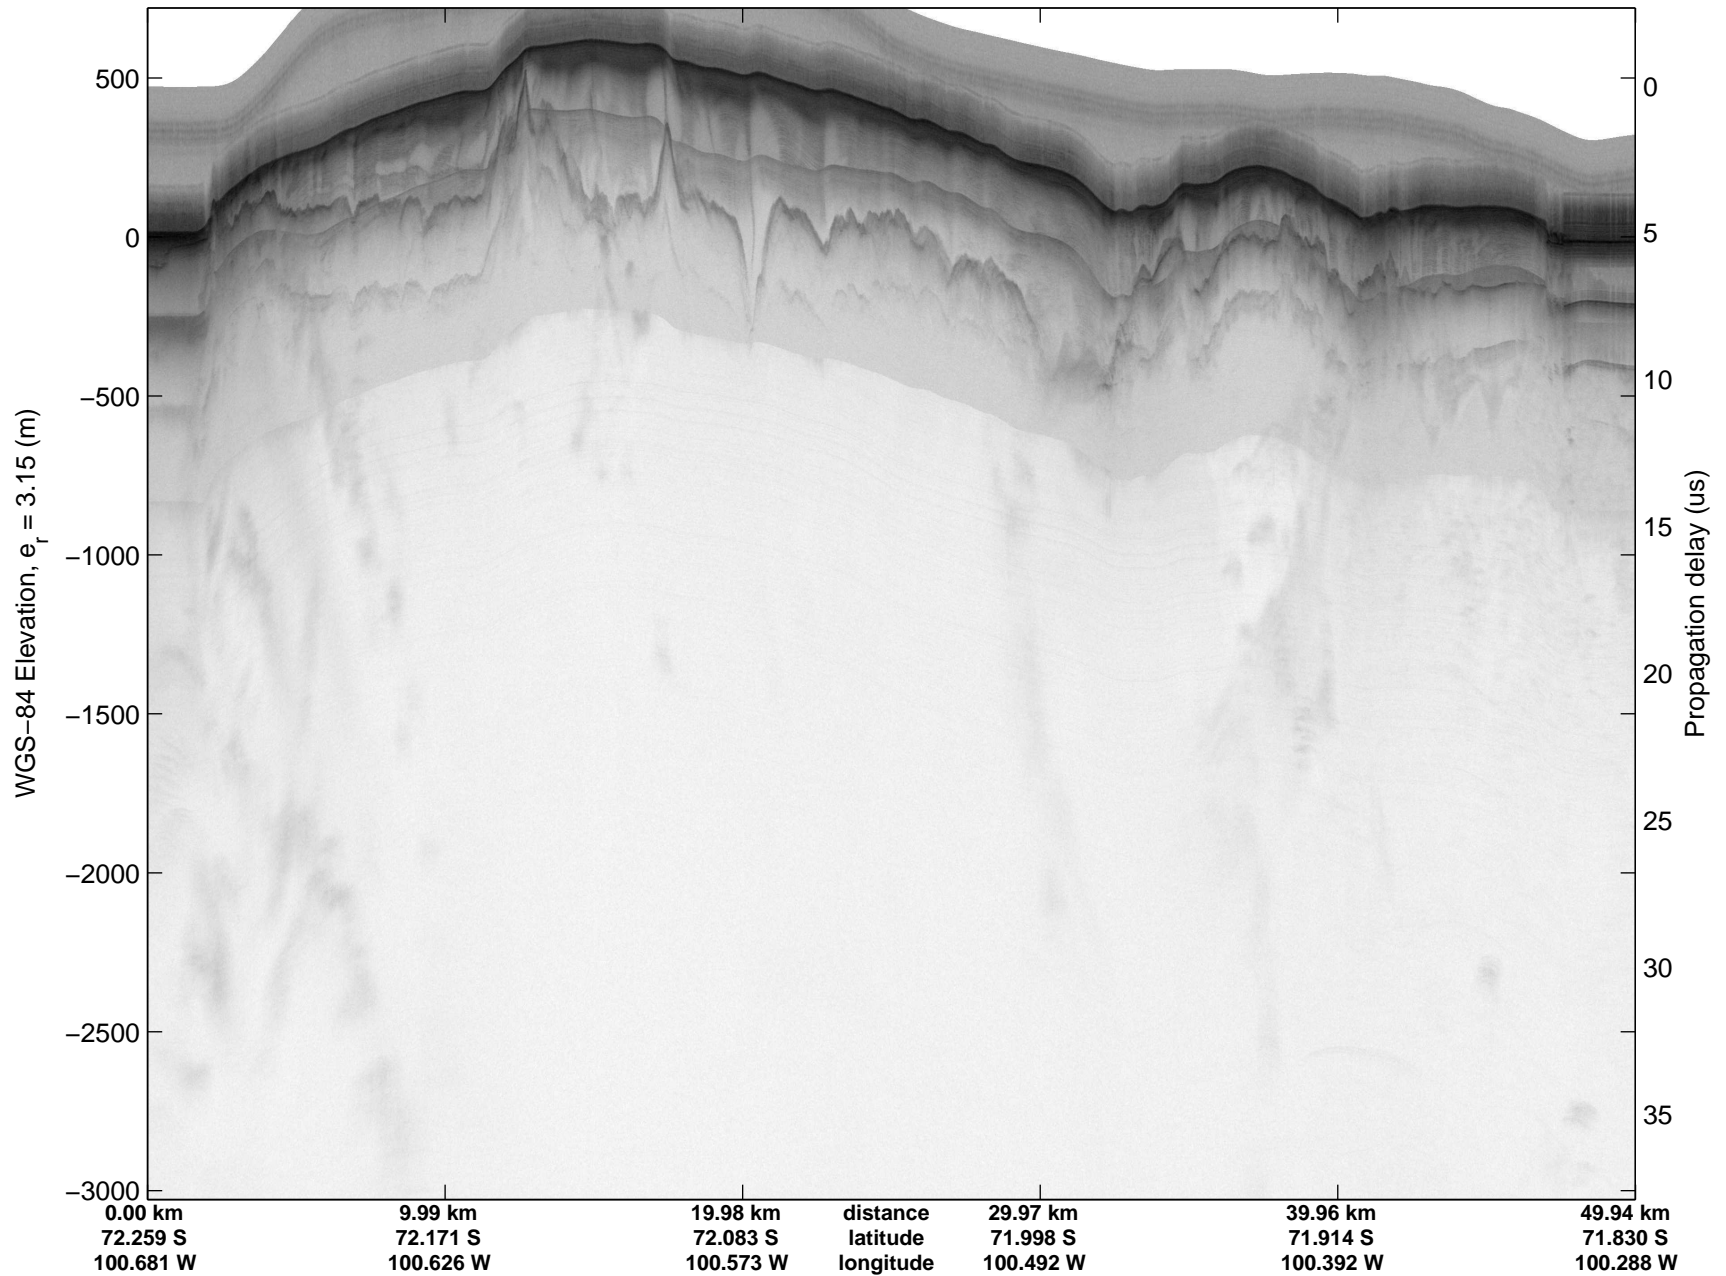

Land Ice Ferrigno-Alison-Abbott 01  
 20141105\_06\_051  
 Polar Stereograph -71N/0E

mcords3 2014\_Antarctica\_DC8: "Land Ice Ferrigno-Alison-Abbott 01" 20141105\_06\_051: 19:45:13.0 to 19:51:08.4 GPS

mcords3 2014\_Antarctica\_DC8: "Land Ice Ferrigno-Alison-Abbott 01" 20141105\_06\_051: 19:45:13.0 to 19:51:08.4 GPS

Land Ice Ferrigno-Alison-Abbott 01  
20141105\_06\_052  
Polar Stereograph -71N/0E

mcords3 2014\_Antarctica\_DC8: "Land Ice Ferrigno-Alison-Abbott 01" 20141105\_06\_052: 19:51:08.6 to 19:57:00.1 GPS

mcords3 2014\_Antarctica\_DC8: "Land Ice Ferrigno-Alison-Abbott 01" 20141105\_06\_052: 19:51:08.6 to 19:57:00.1 GPS

Land Ice Ferrigno-Alison-Abbott 01  
20141105\_06\_053  
Polar Stereograph -71N/0E

mcords3 2014\_Antarctica\_DC8: "Land Ice Ferrigno-Alison-Abbott 01" 20141105\_06\_053: 19:57:00.4 to 20:03:08.6 GPS

mcords3 2014\_Antarctica\_DC8: "Land Ice Ferrigno-Alison-Abbott 01" 20141105\_06\_053: 19:57:00.4 to 20:03:08.6 GPS