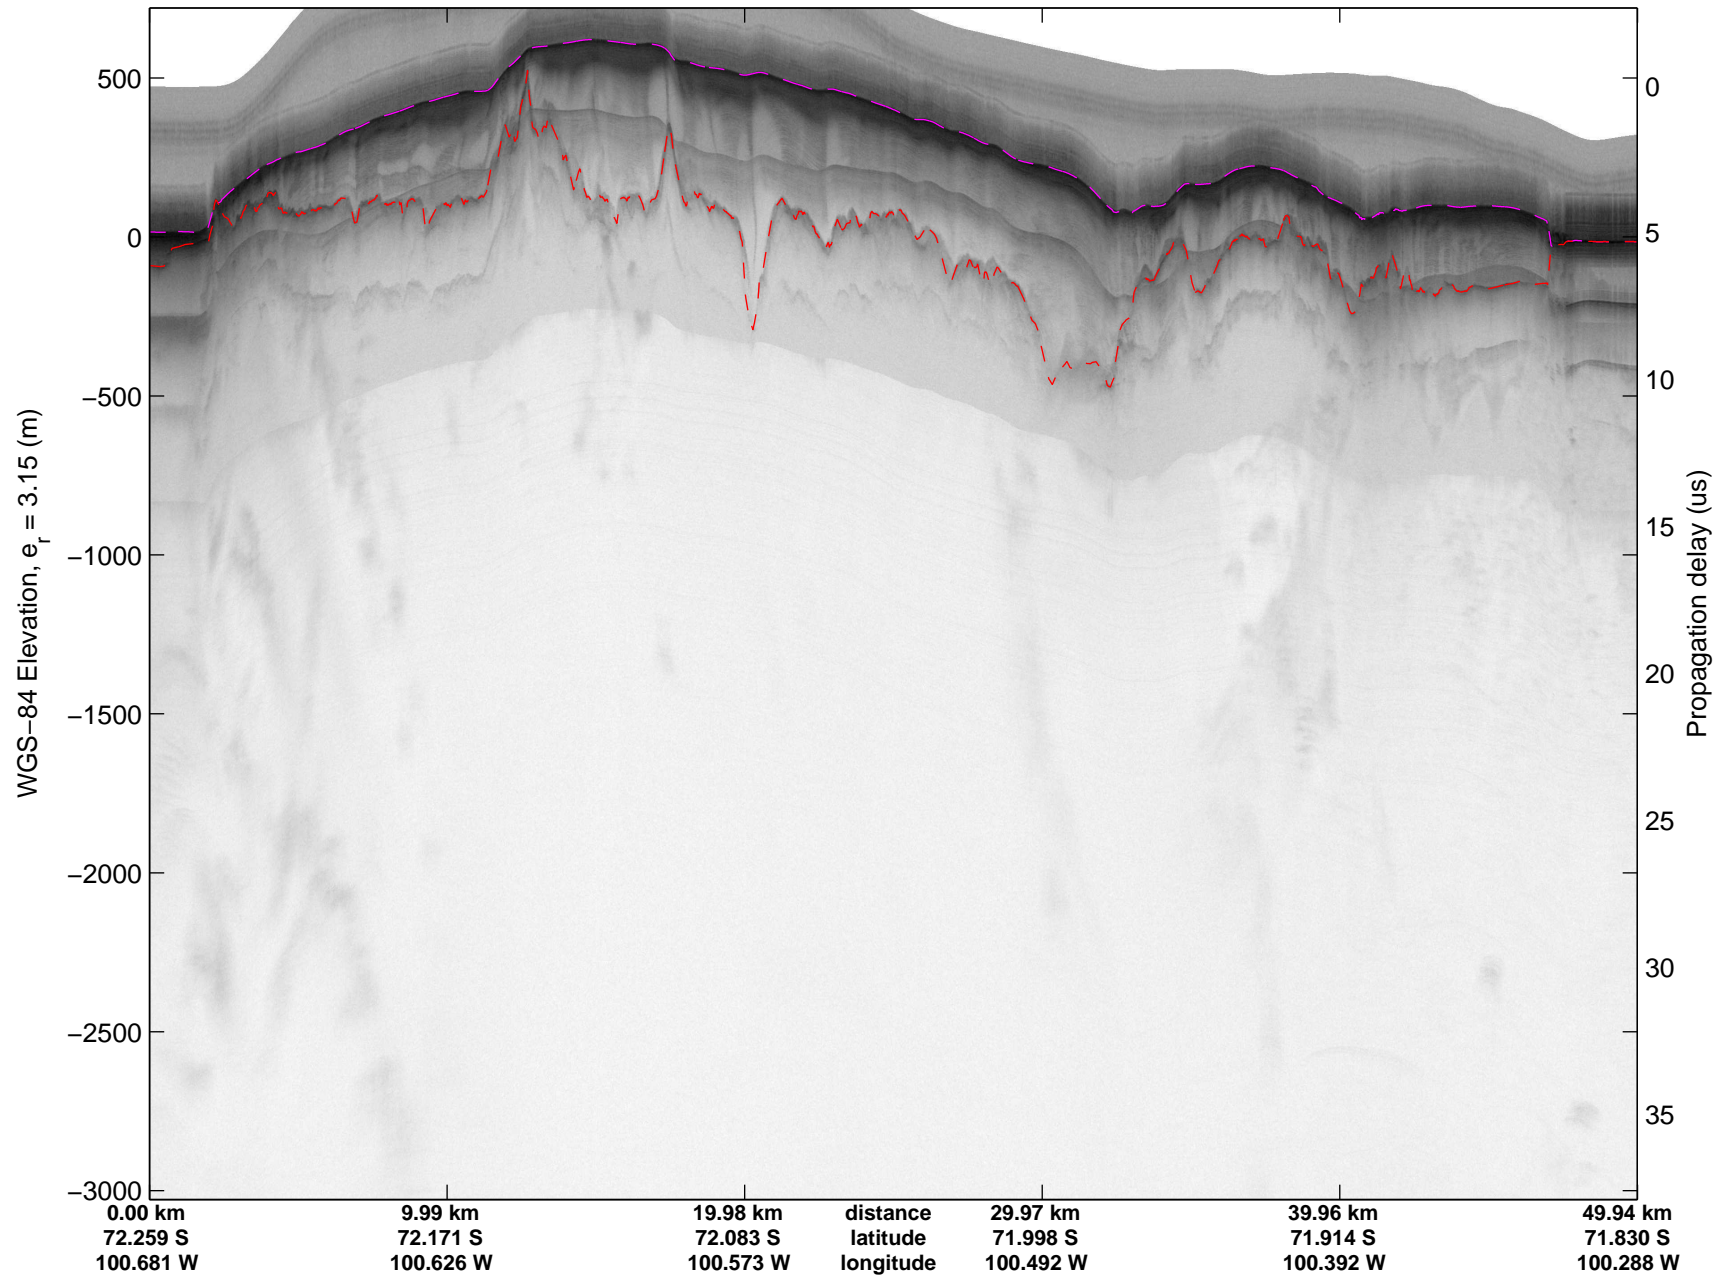

Land Ice Ferrigno-Alison-Abbott 01  
 20141105\_06\_051  
 Polar Stereograph -71N/0E

mcords3 2014\_Antarctica\_DC8: "Land Ice Ferrigno-Alison-Abbott 01" 20141105\_06\_051: 19:45:13.0 to 19:51:08.4 GPS

mcords3 2014\_Antarctica\_DC8: "Land Ice Ferrigno-Alison-Abbott 01" 20141105\_06\_051: 19:45:13.0 to 19:51:08.4 GPS

Land Ice Ferrigno-Alison-Abbott 01  
20141105\_06\_052  
Polar Stereograph -71N/0E

mcords3 2014\_Antarctica\_DC8: "Land Ice Ferrigno-Alison-Abbott 01" 20141105\_06\_052: 19:51:08.6 to 19:57:00.1 GPS

mcords3 2014\_Antarctica\_DC8: "Land Ice Ferrigno-Alison-Abbott 01" 20141105\_06\_052: 19:51:08.6 to 19:57:00.1 GPS

Land Ice Ferrigno-Alison-Abbott 01  
20141105\_06\_053  
Polar Stereograph -71N/0E

mcords3 2014\_Antarctica\_DC8: "Land Ice Ferrigno-Alison-Abbott 01" 20141105\_06\_053: 19:57:00.4 to 20:03:08.6 GPS

mcords3 2014\_Antarctica\_DC8: "Land Ice Ferrigno-Alison-Abbott 01" 20141105\_06\_053: 19:57:00.4 to 20:03:08.6 GPS