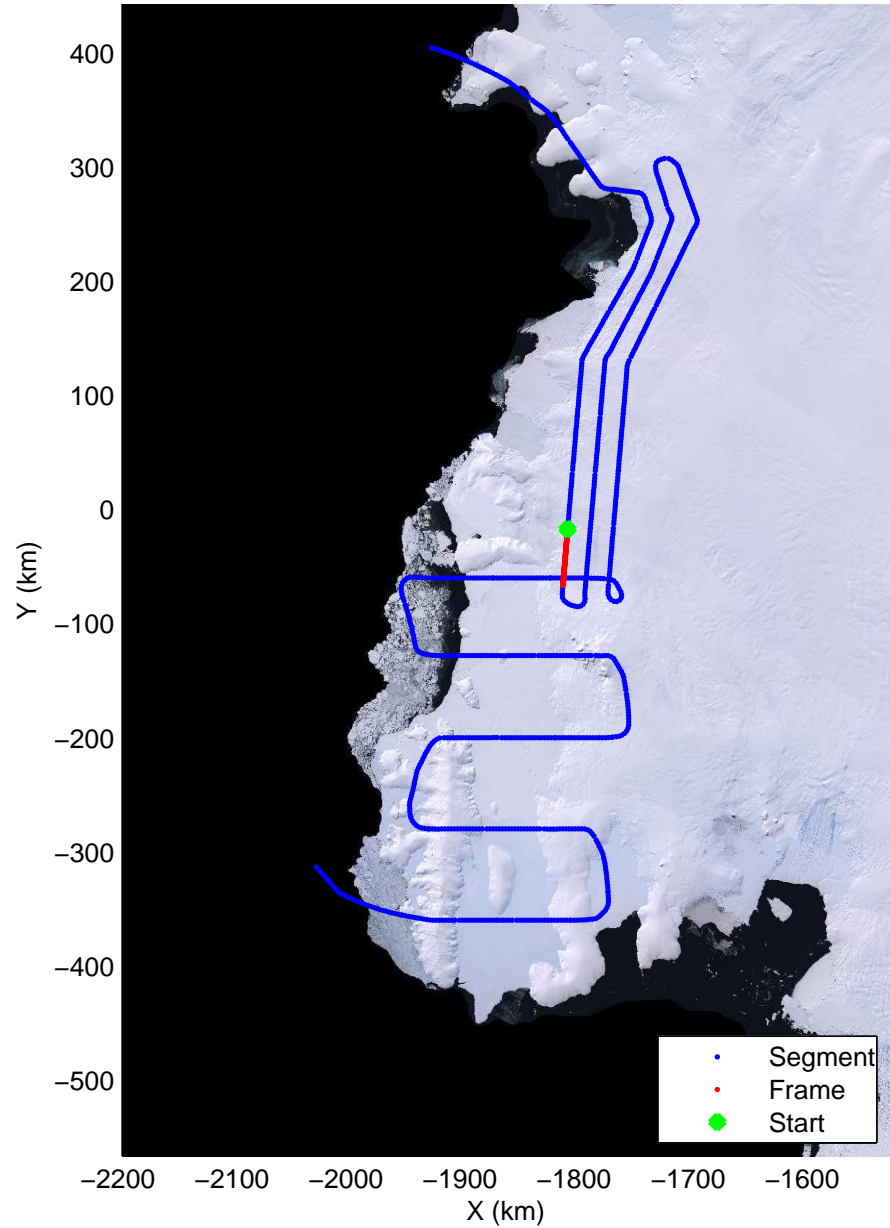

Land Ice Ferrigno-Alison-Abbott 01
20141105_06_012
Polar Stereograph -71N/0E