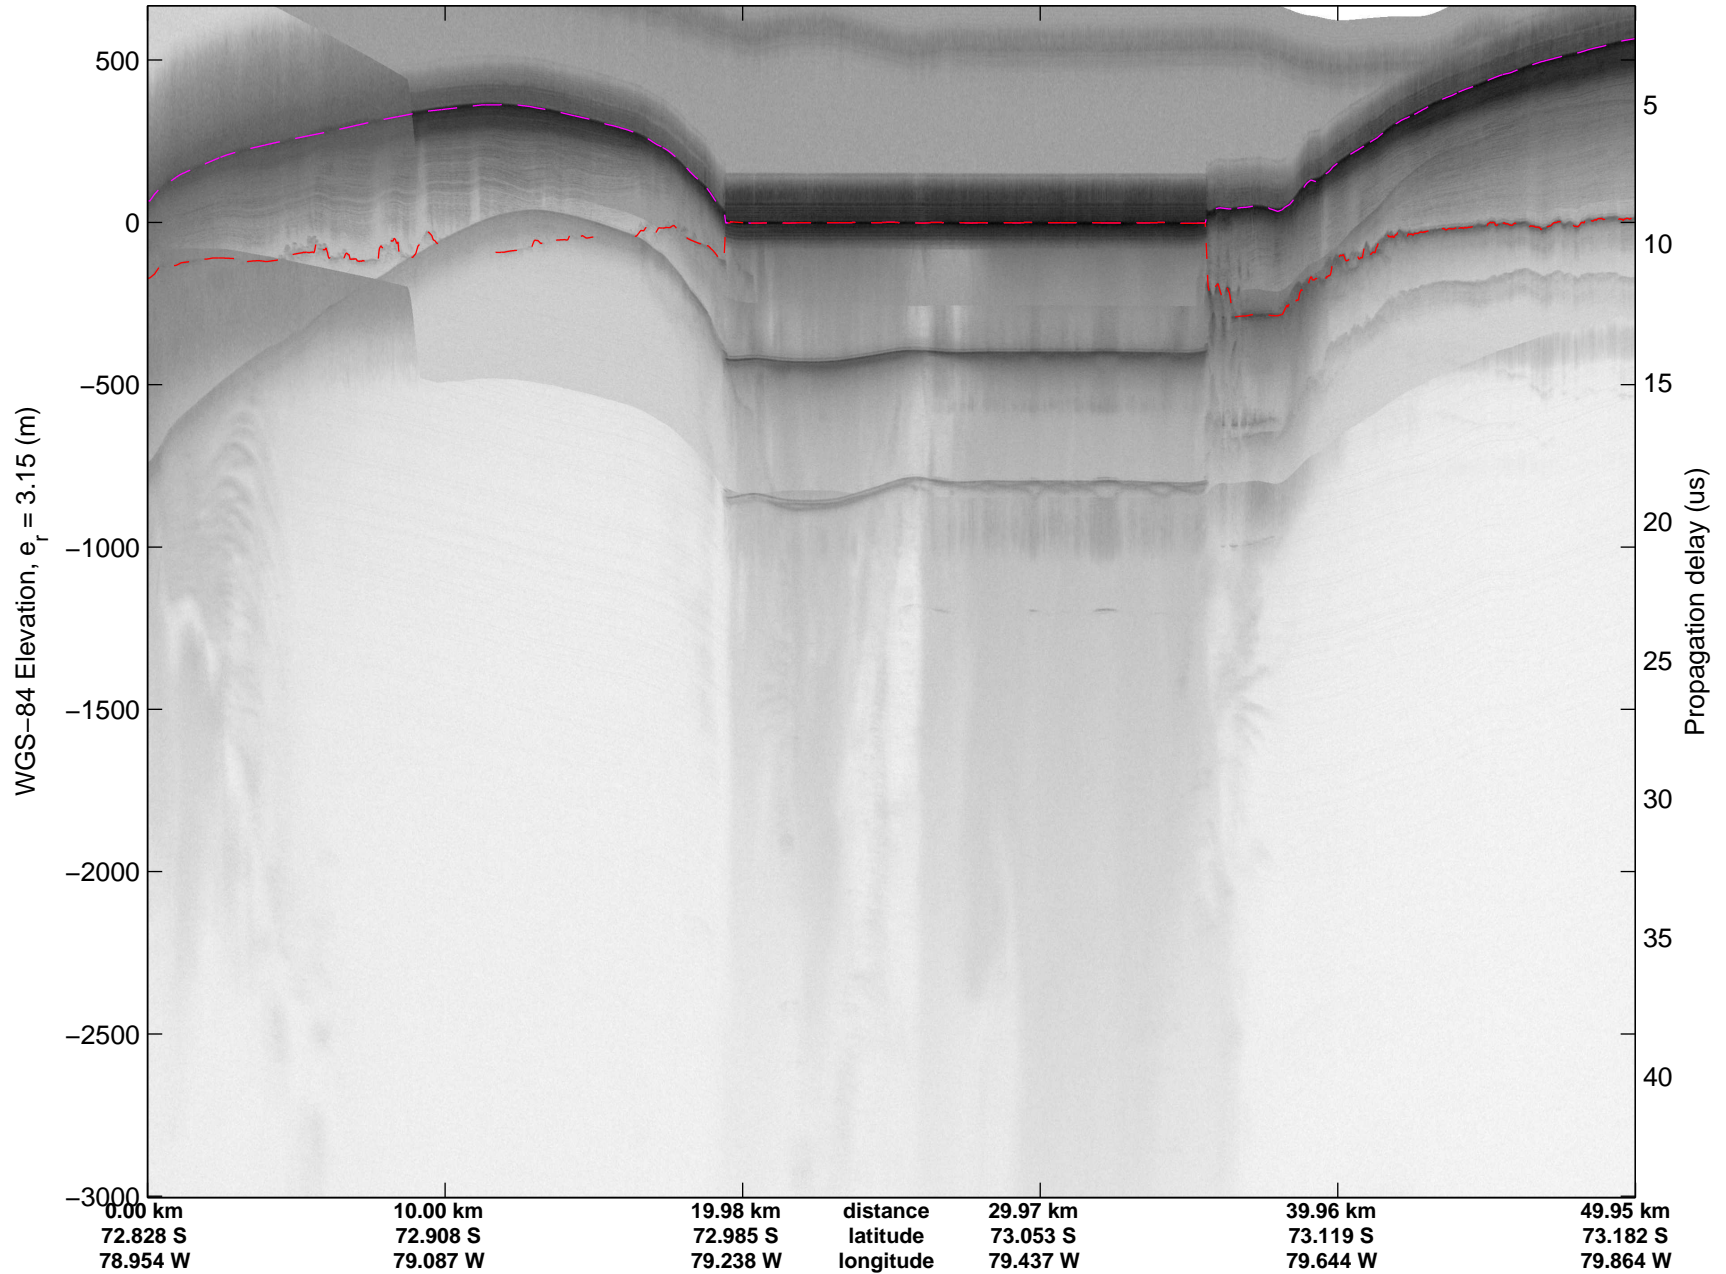

Land Ice Ferrigno-Alison-Abbott 01  
20141105\_06\_003  
Polar Stereograph -71N/0E

mcords3 2014\_Antarctica\_DC8: "Land Ice Ferrigno-Alison-Abbott 01" 20141105\_06\_003: 15:00:41.4 to 15:06:09.6 GPS

mcords3 2014\_Antarctica\_DC8: "Land Ice Ferrigno-Alison-Abbott 01" 20141105\_06\_003: 15:00:41.4 to 15:06:09.6 GPS