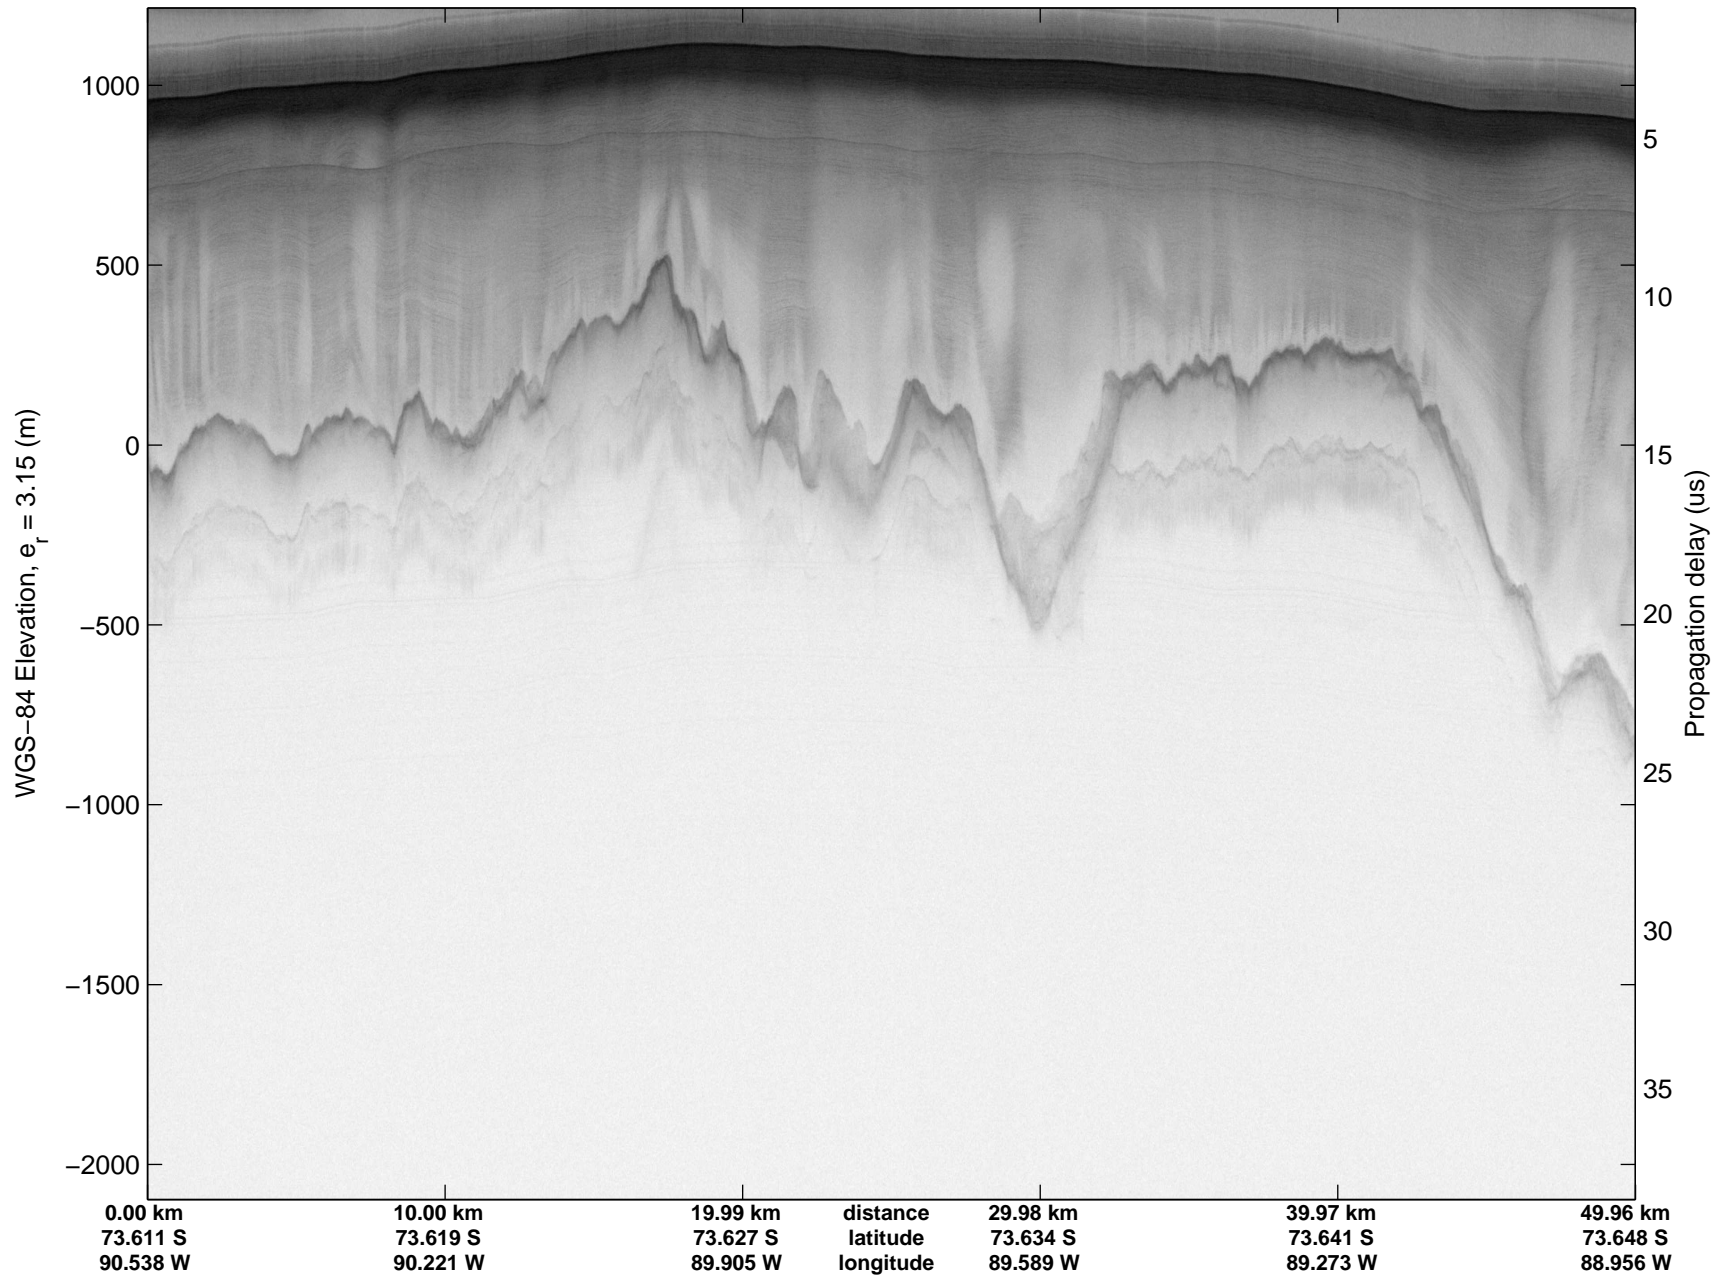

mcords3 2014_Antarctica_DC8: "Land Ice Ferrigno-Alison-Abbott 01" 20141105_06_015: 16:12:20.7 to 16:18:36.7 GPS