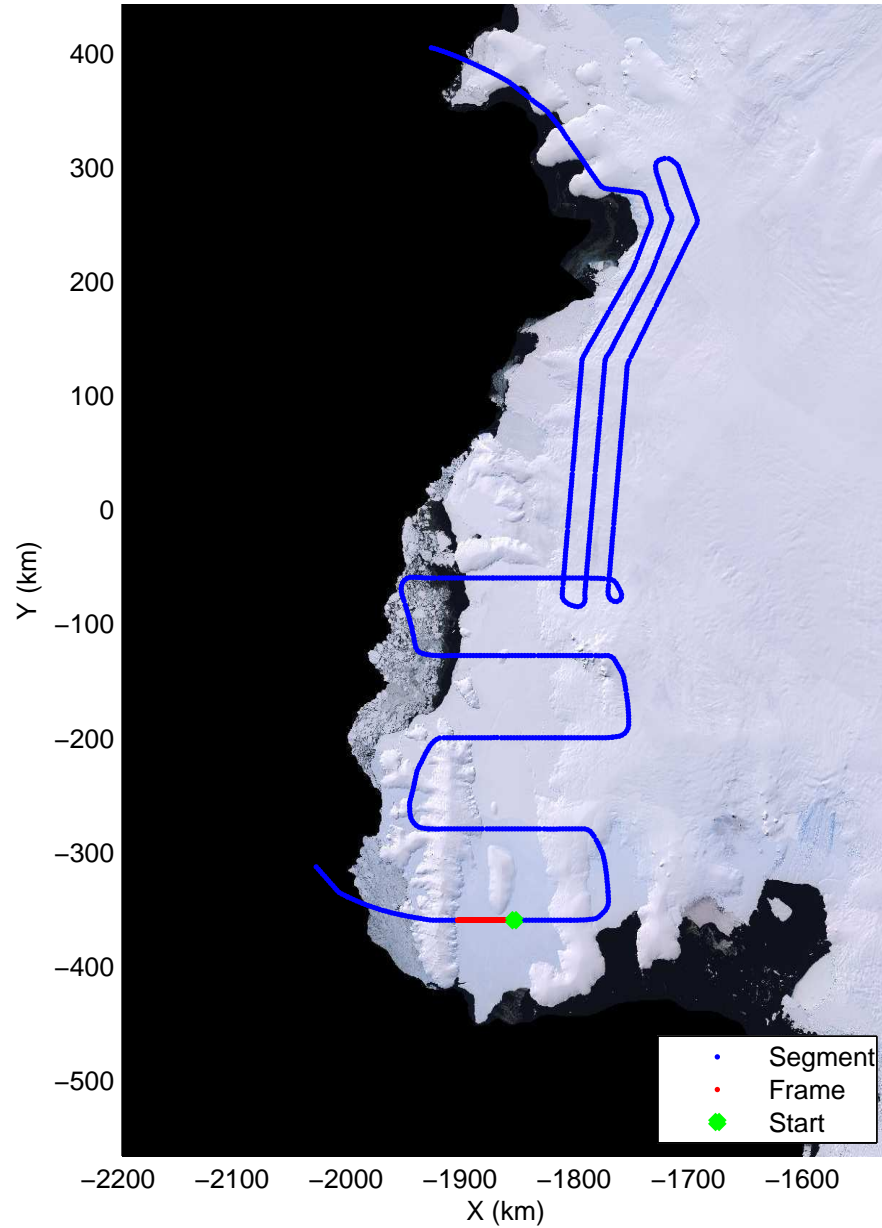

Land Ice Ferrigno-Alison-Abbott 01
20141105_06_052
Polar Stereograph -71N/0E