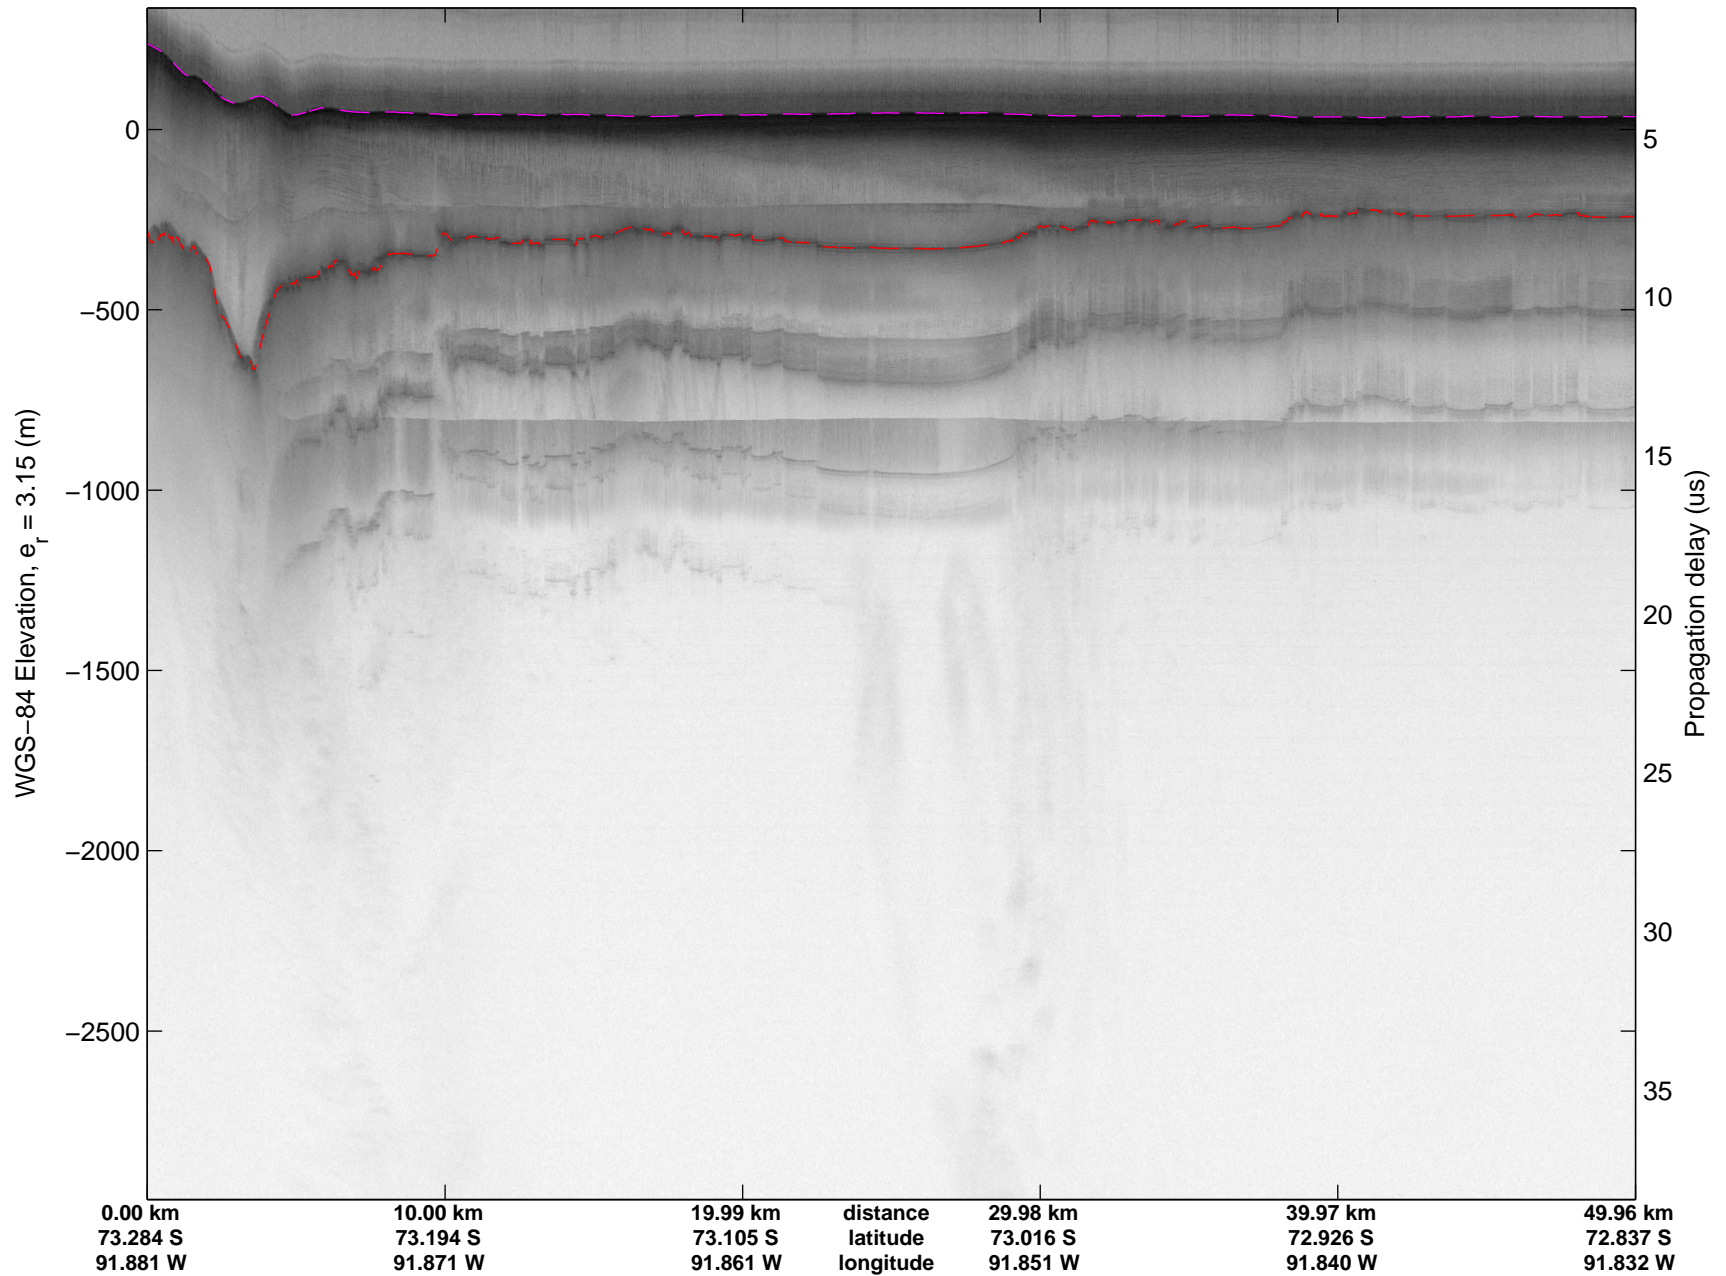

mcords3 2014_Antarctica_DC8: "Land Ice Ferrigno-Alison-Abbott 01" 20141105_06_032: 17:55:59.5 to 18:01:49.5 GPS