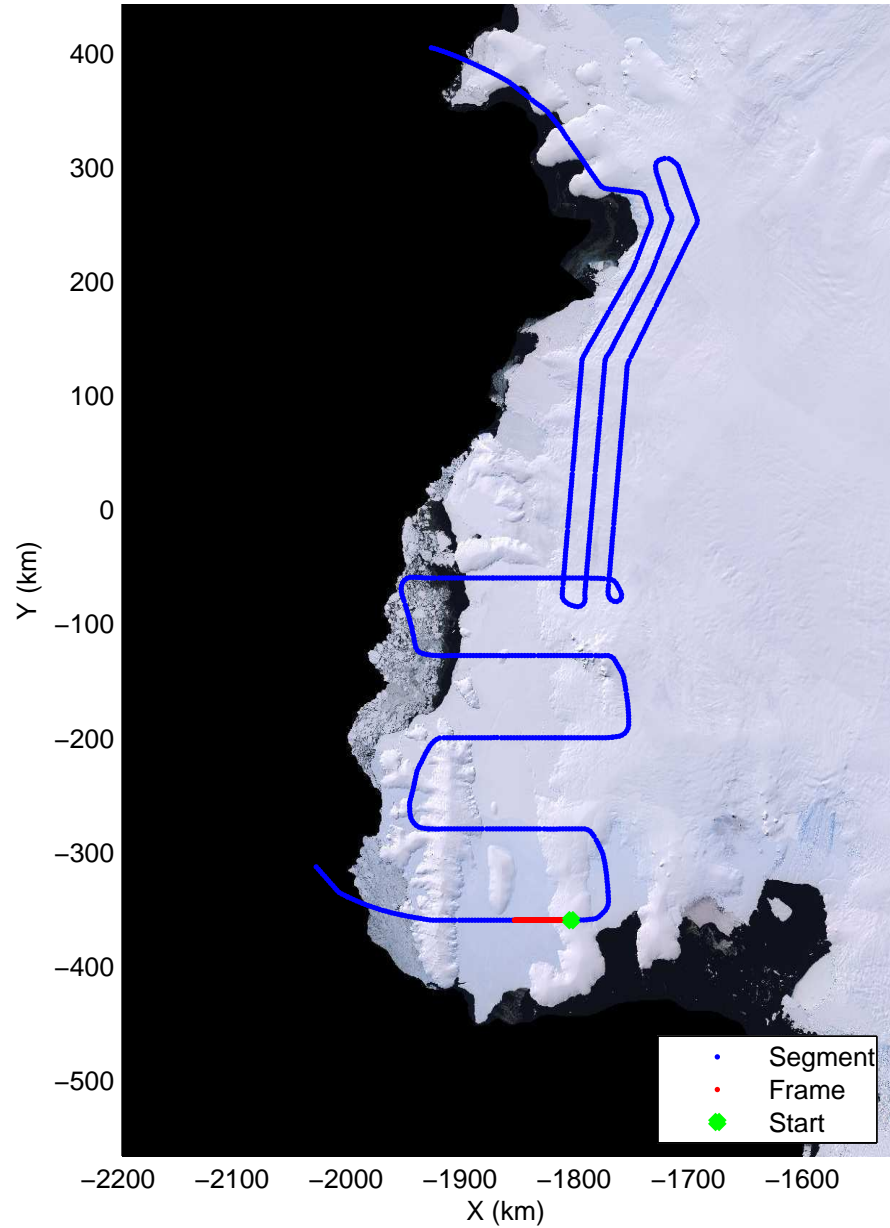

Land Ice Ferrigno-Alison-Abbott 01
20141105_06_051
Polar Stereograph -71N/0E