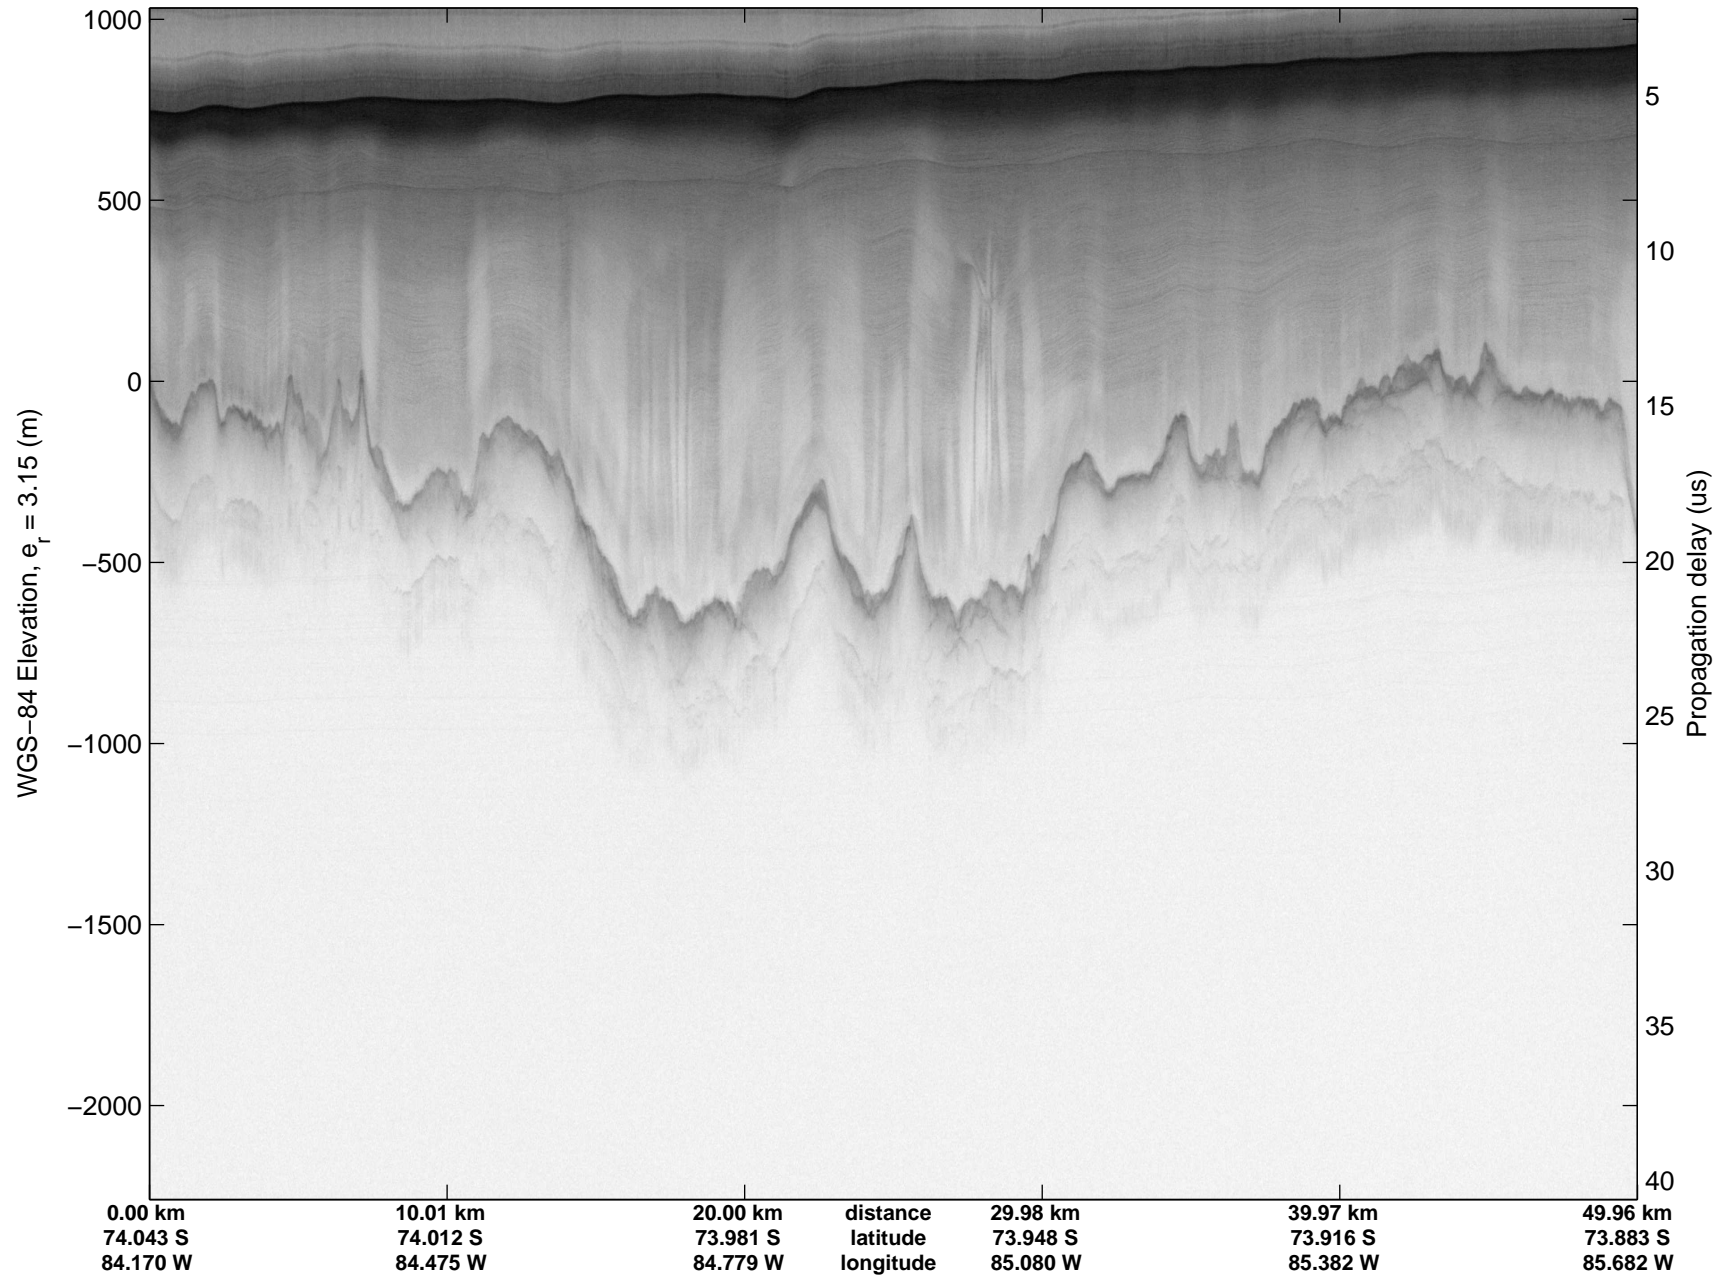

mcords3 2014_Antarctica_DC8: "Land Ice Ferrigno-Alison-Abbott 01" 20141105_06_025: 17:14:14.8 to 17:20:18.1 GPS