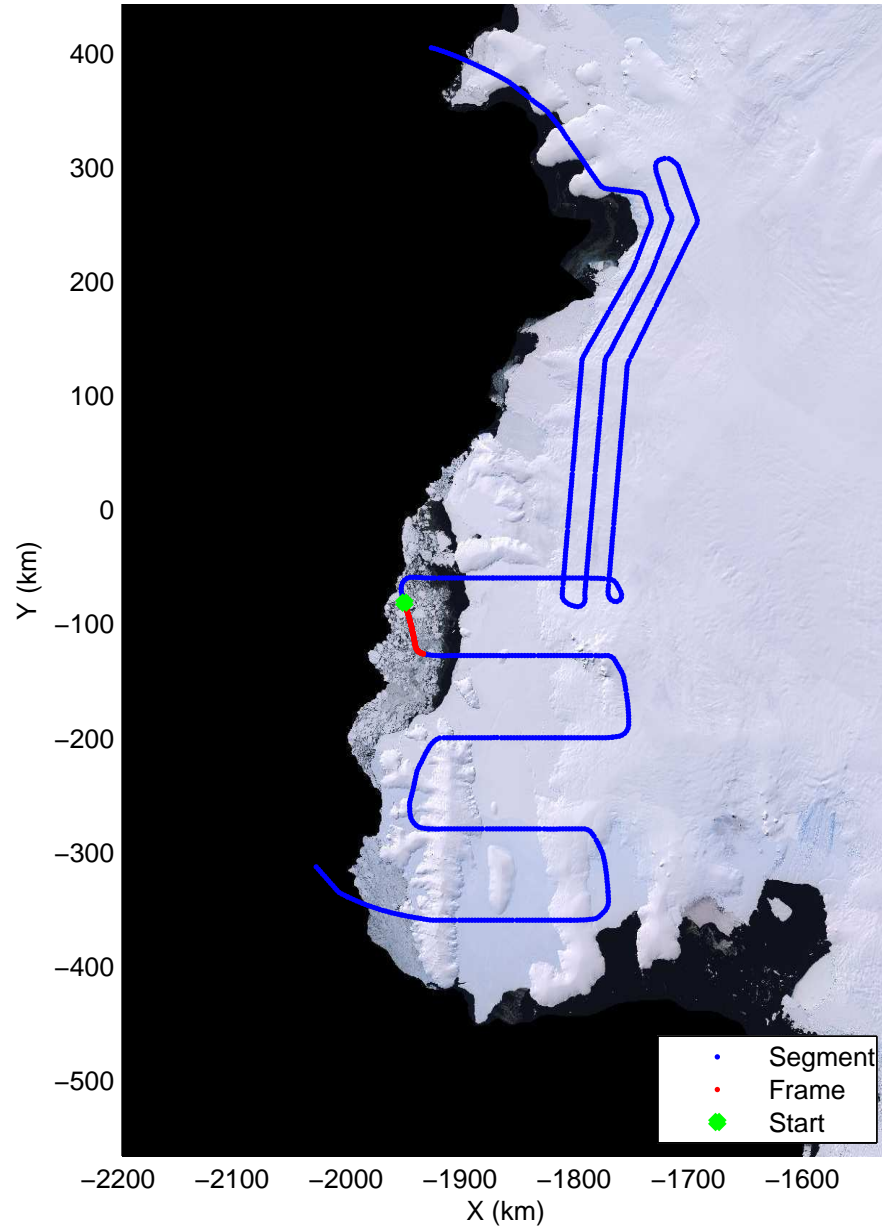

Land Ice Ferrigno-Alison-Abbott 01
20141105_06_035
Polar Stereograph -71N/0E