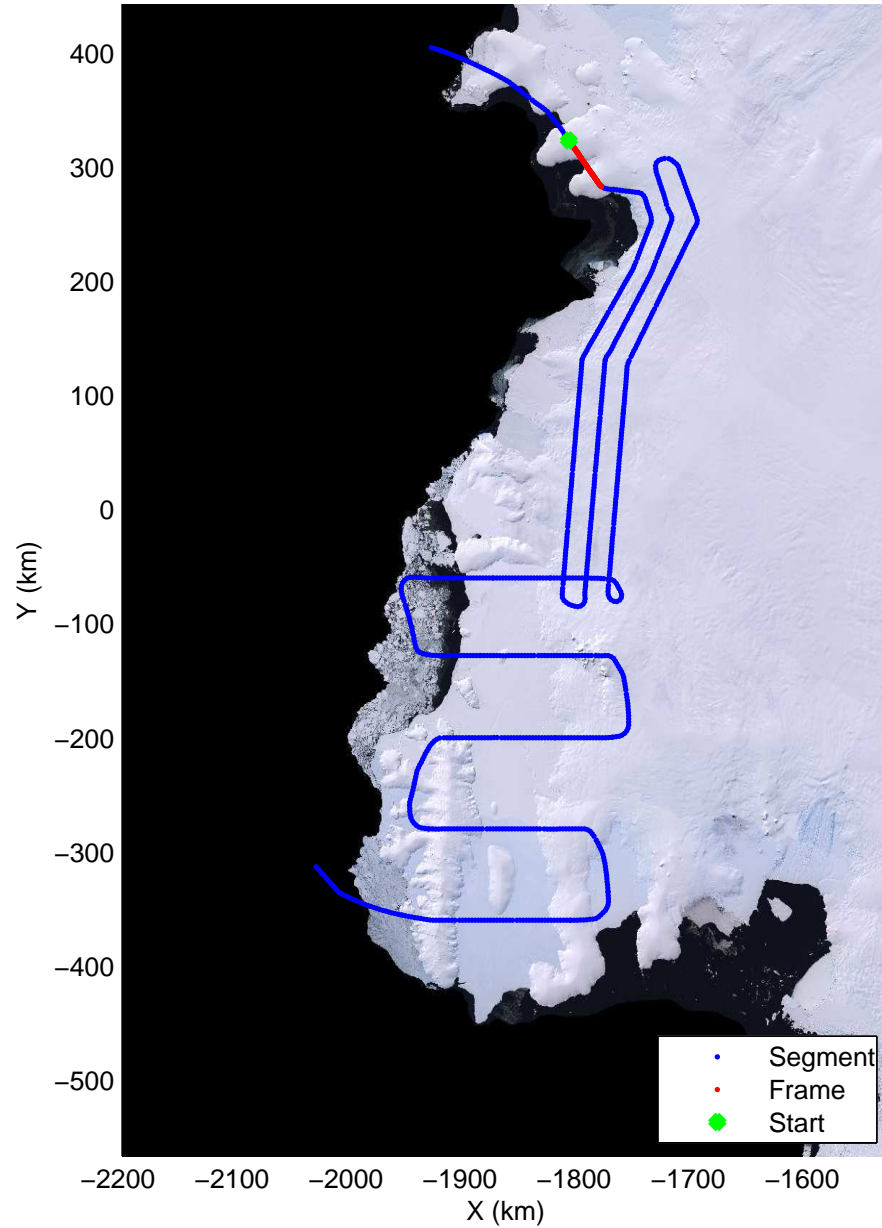

Land Ice Ferrigno-Alison-Abbott 01
20141105_06_004
Polar Stereograph -71N/0E