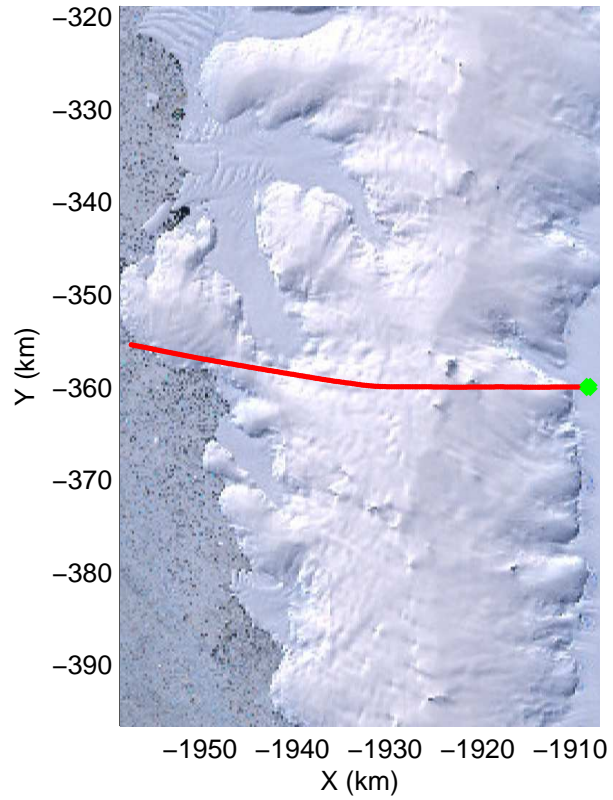

Land Ice Ferrigno-Alison-Abbott 01
20141105_06_053
Polar Stereograph -71N/0E