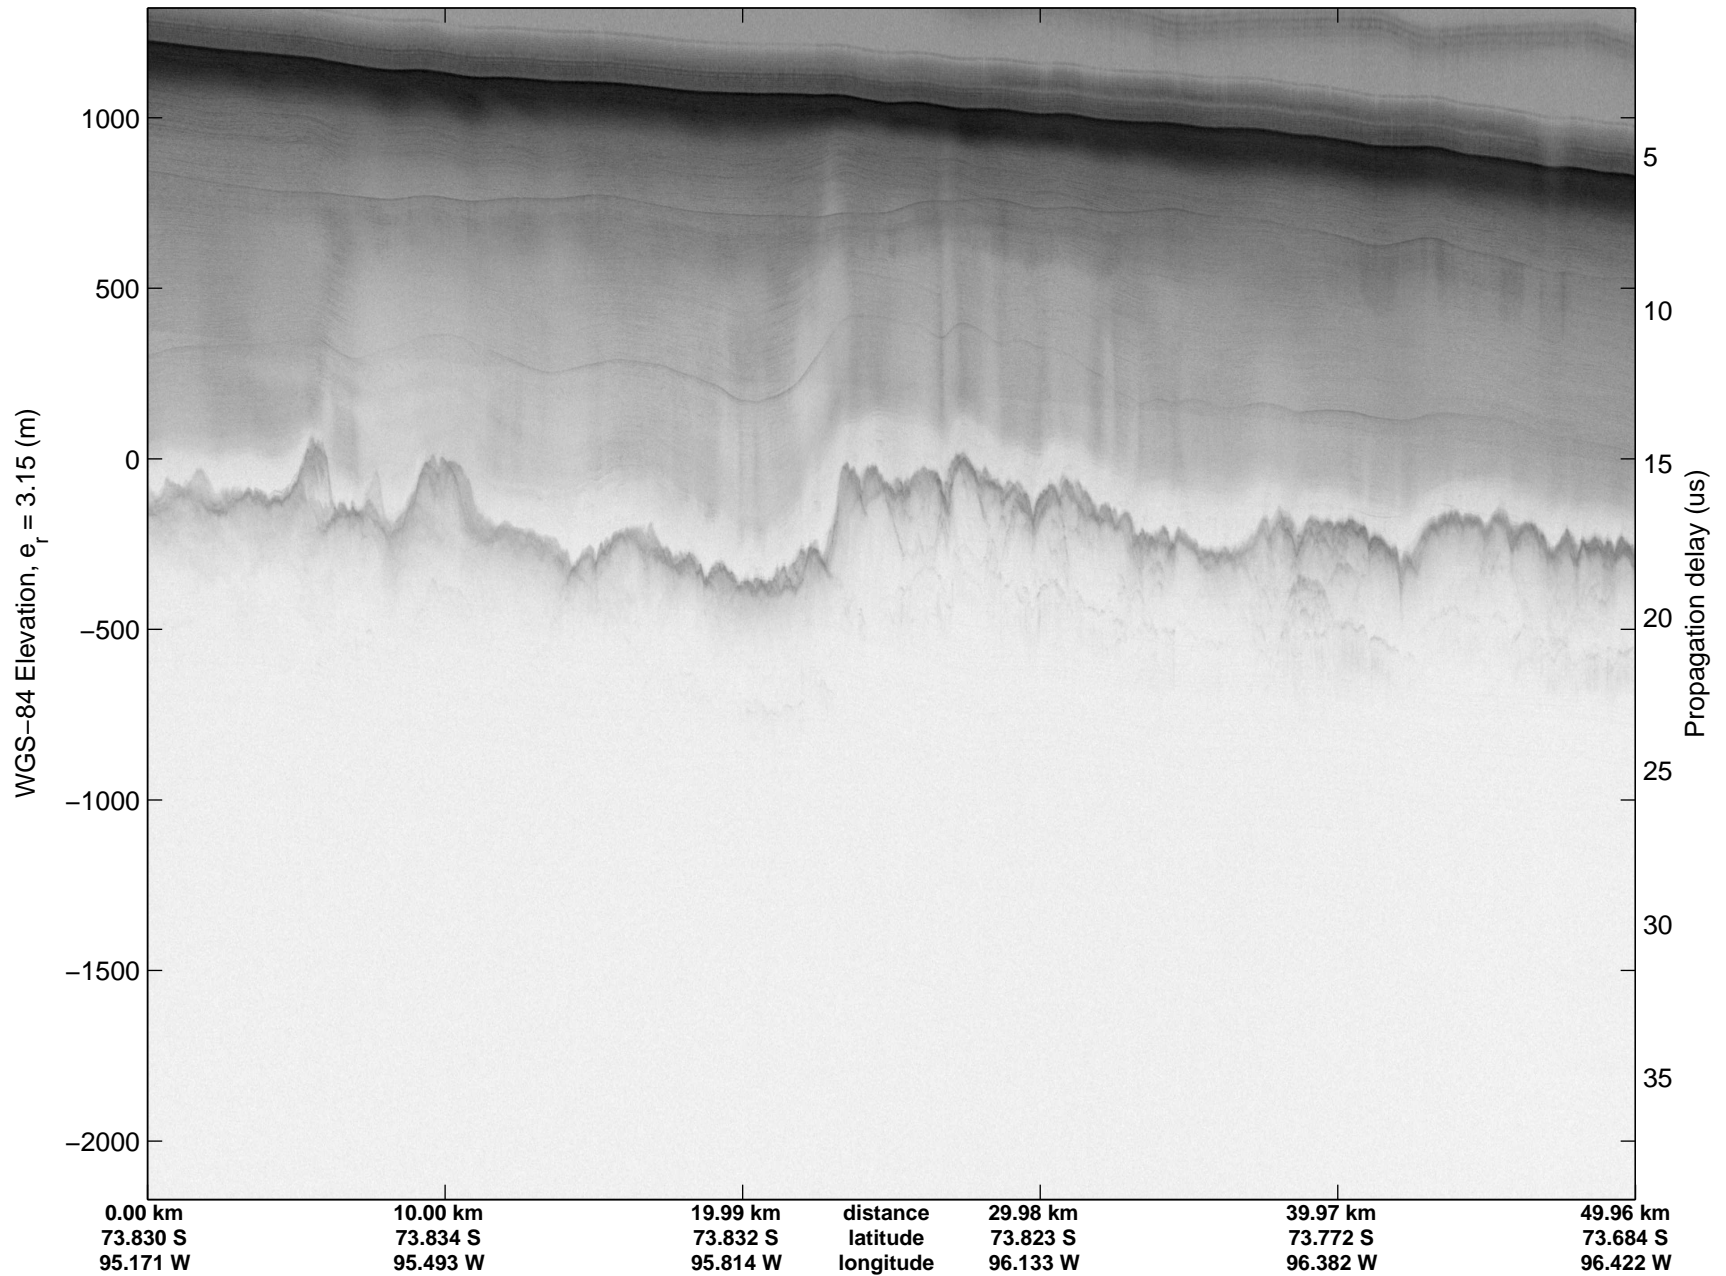

mcords3 2014_Antarctica_DC8: "Land Ice Ferrigno-Alison-Abbott 01" 20141105_06_040: 18:41:58.6 to 18:47:23.9 GPS