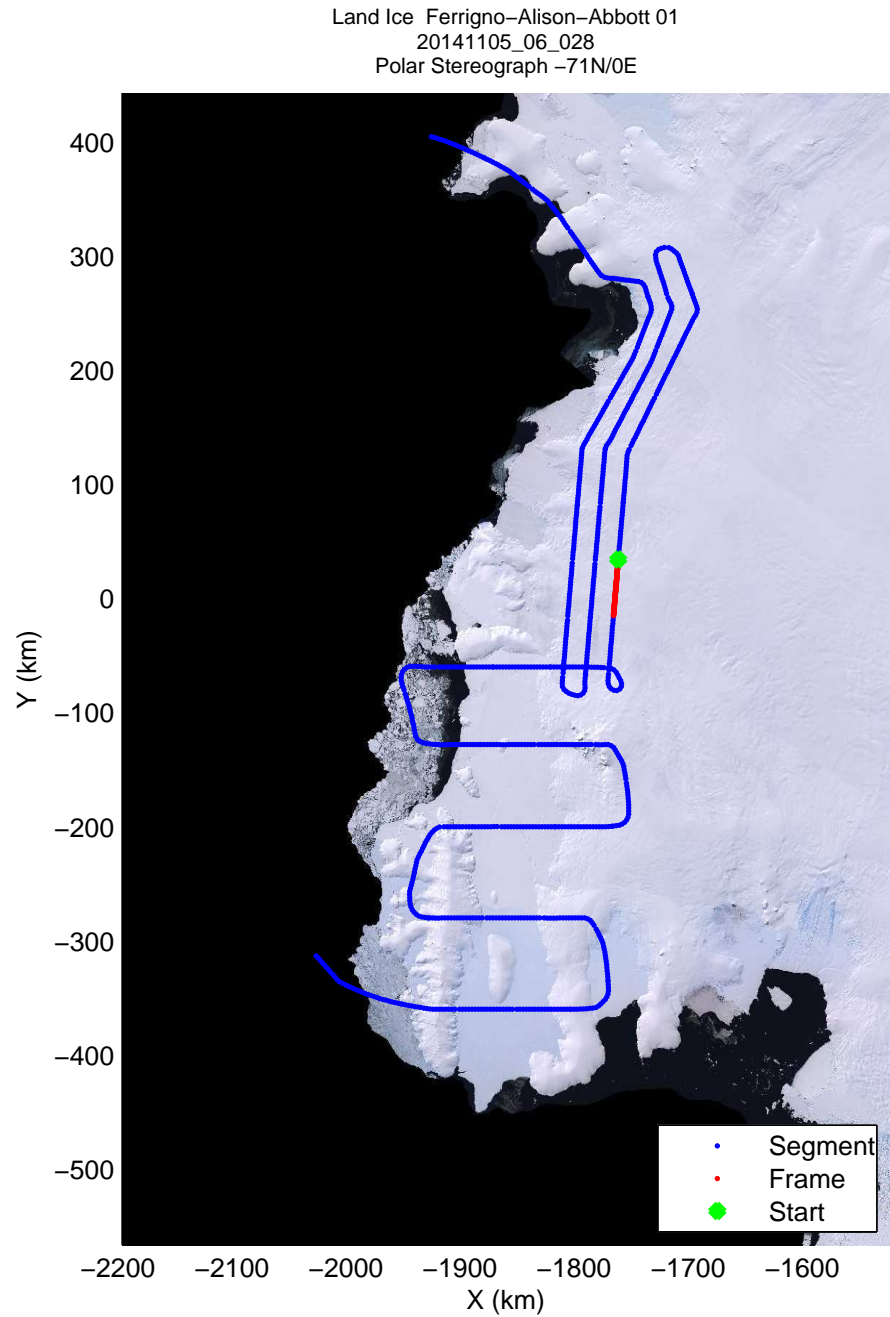

Land Ice Ferrigno-Alison-Abbott 01  
20141105\_06\_027  
Polar Stereograph -71N/0E

mcords3 2014\_Antarctica\_DC8: "Land Ice Ferrigno-Alison-Abbott 01" 20141105\_06\_027: 17:26:06.9 to 17:31:53.7 GPS

mcords3 2014\_Antarctica\_DC8: "Land Ice Ferrigno-Alison-Abbott 01" 20141105\_06\_027: 17:26:06.9 to 17:31:53.7 GPS