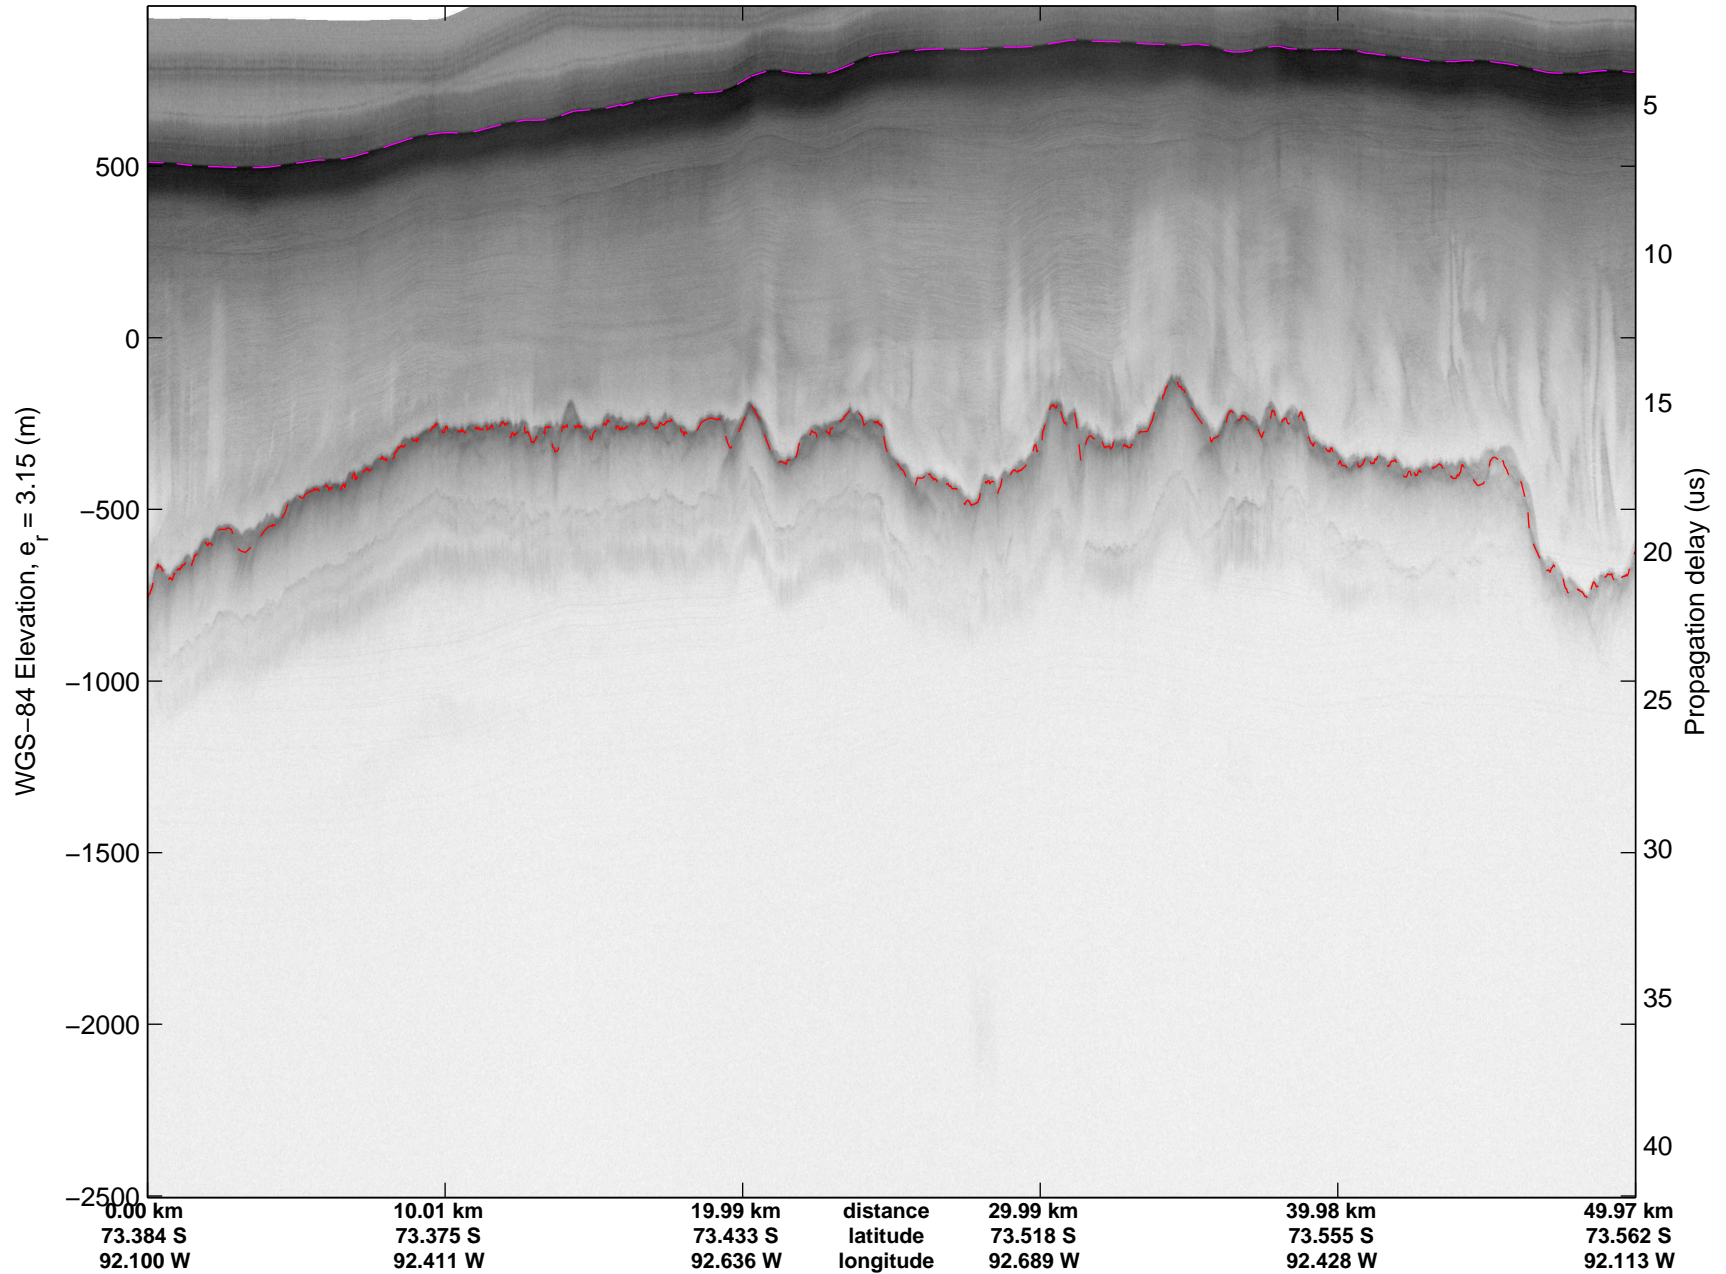

mcords3 2014_Antarctica_DC8: "Land Ice Ferrigno-Alison-Abbott 01" 20141105_06_013: 15:59:41.2 to 16:05:57.9 GPS