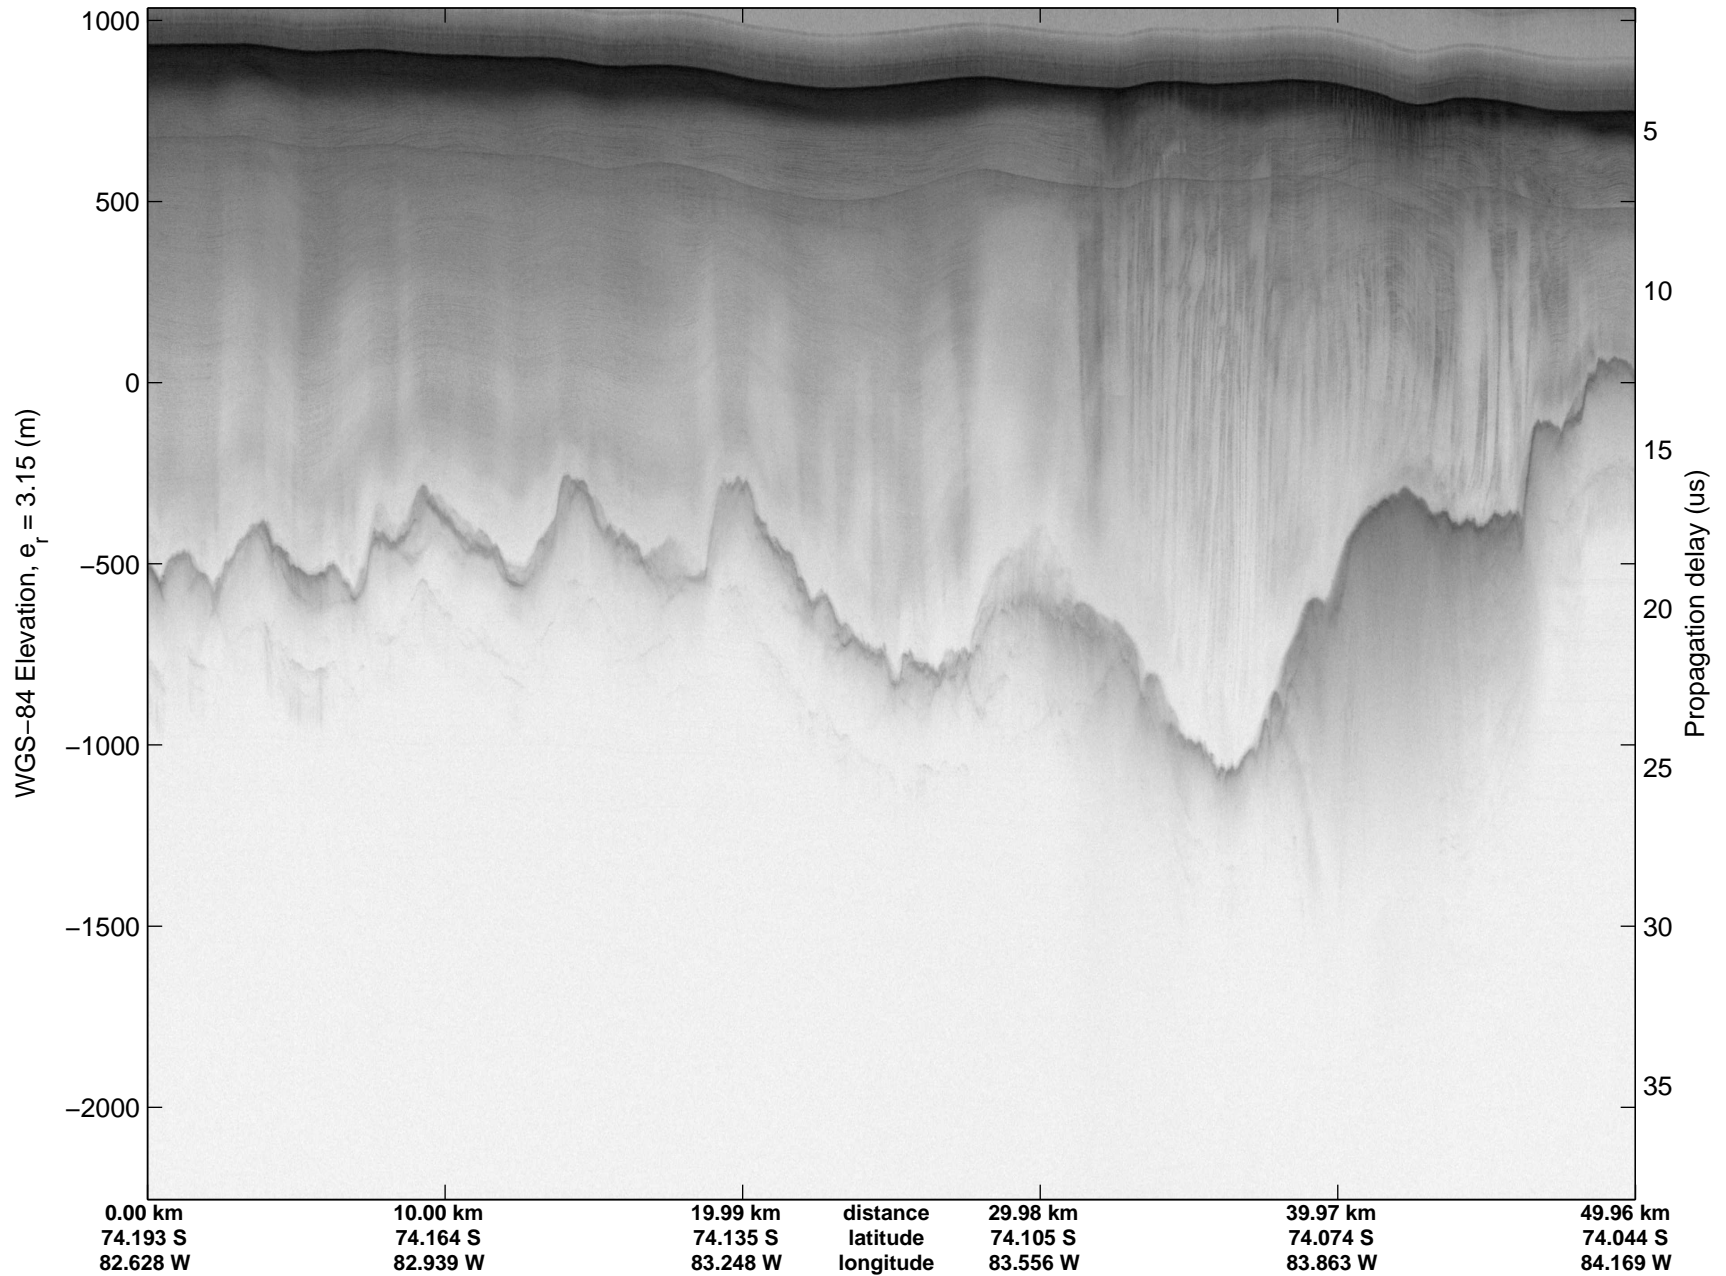

mcords3 2014_Antarctica_DC8: "Land Ice Ferrigno-Alison-Abbott 01" 20141105_06_024: 17:08:21.4 to 17:14:14.5 GPS