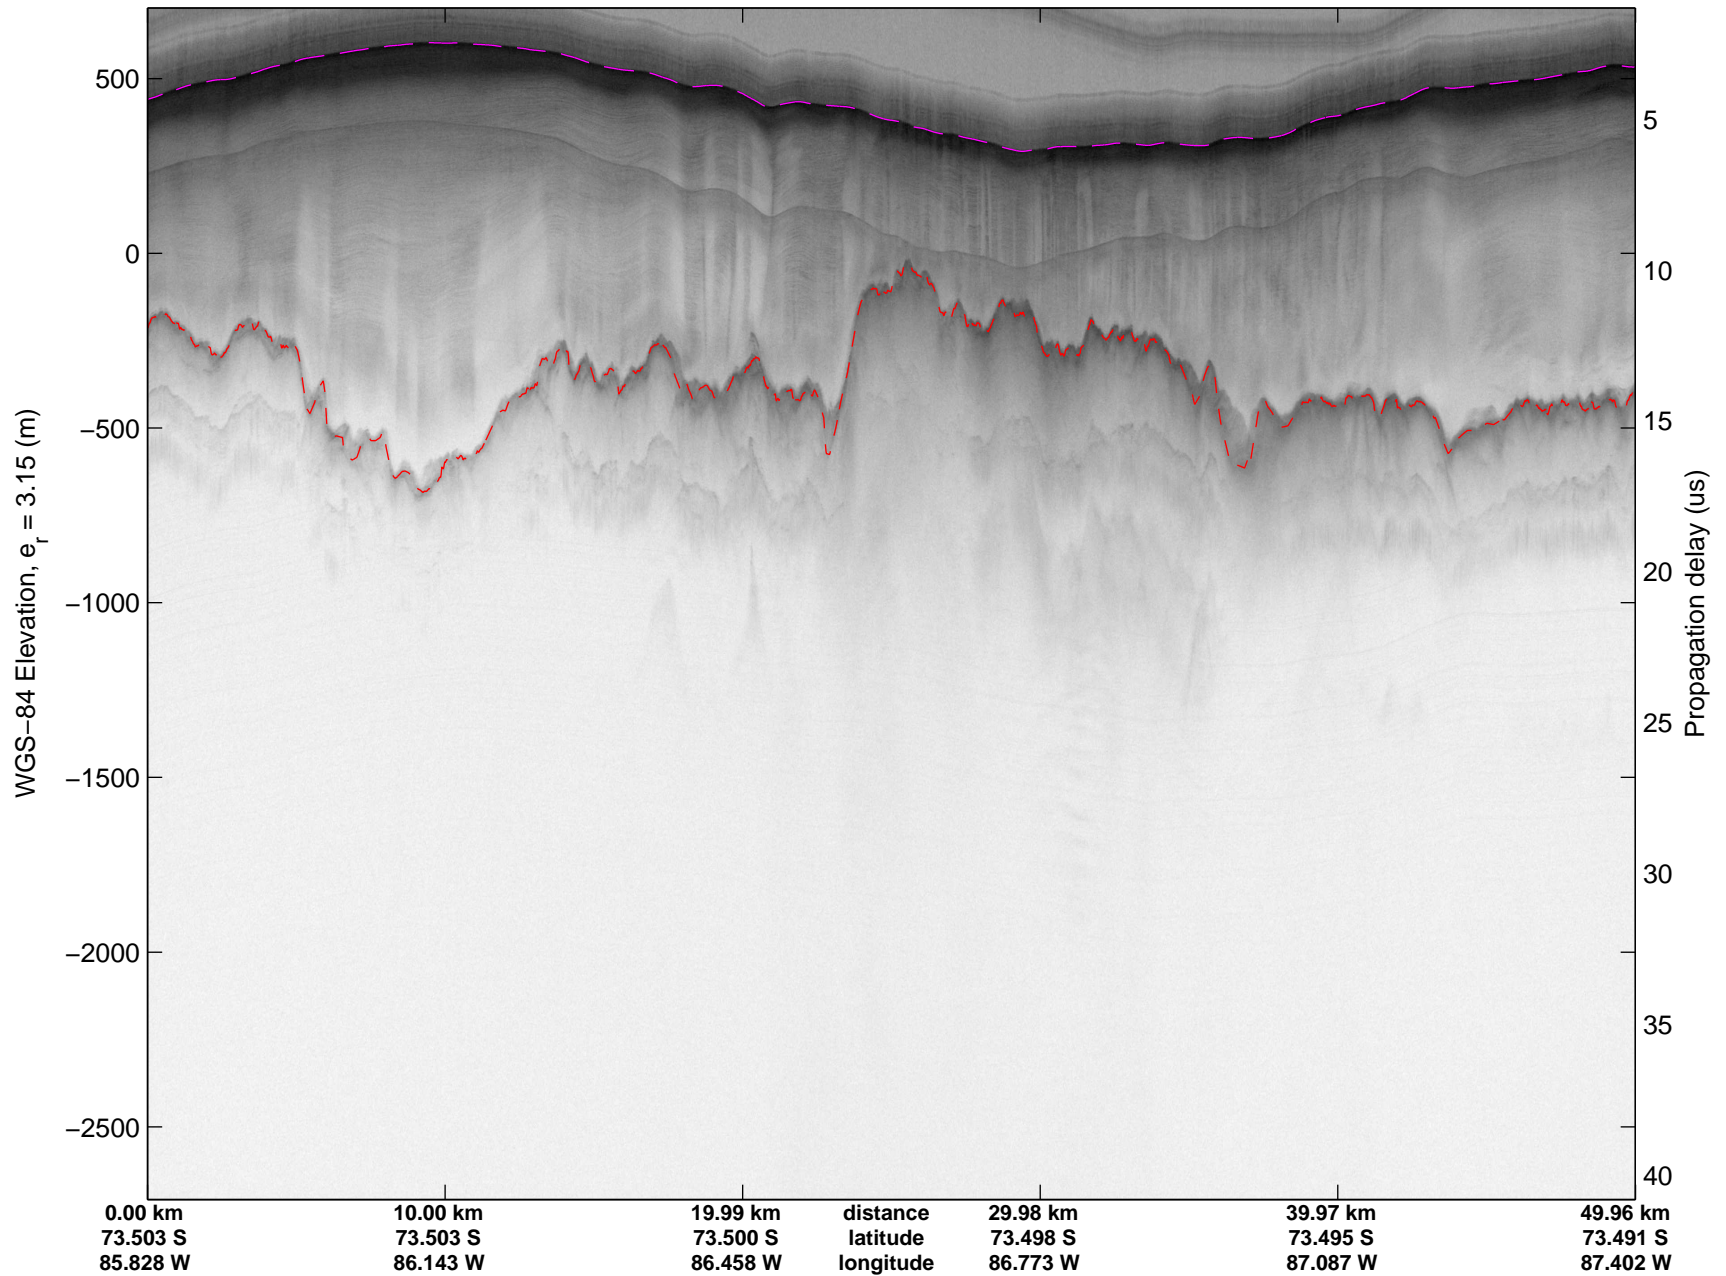

mcords3 2014_Antarctica_DC8: "Land Ice Ferrigno-Alison-Abbott 01" 20141105_06_009: 15:35:38.6 to 15:41:35.8 GPS