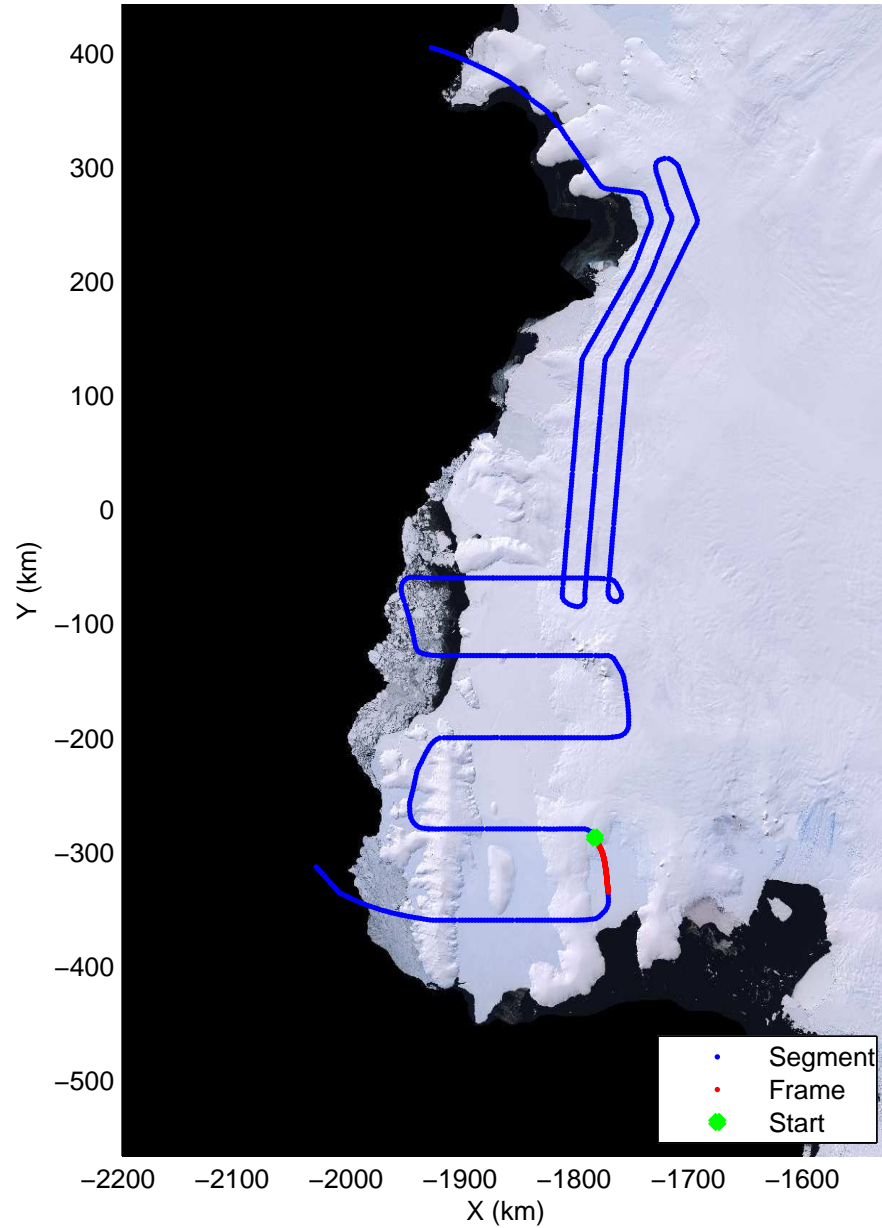

Land Ice Ferrigno-Alison-Abbott 01
20141105_06_049
Polar Stereograph -71N/0E