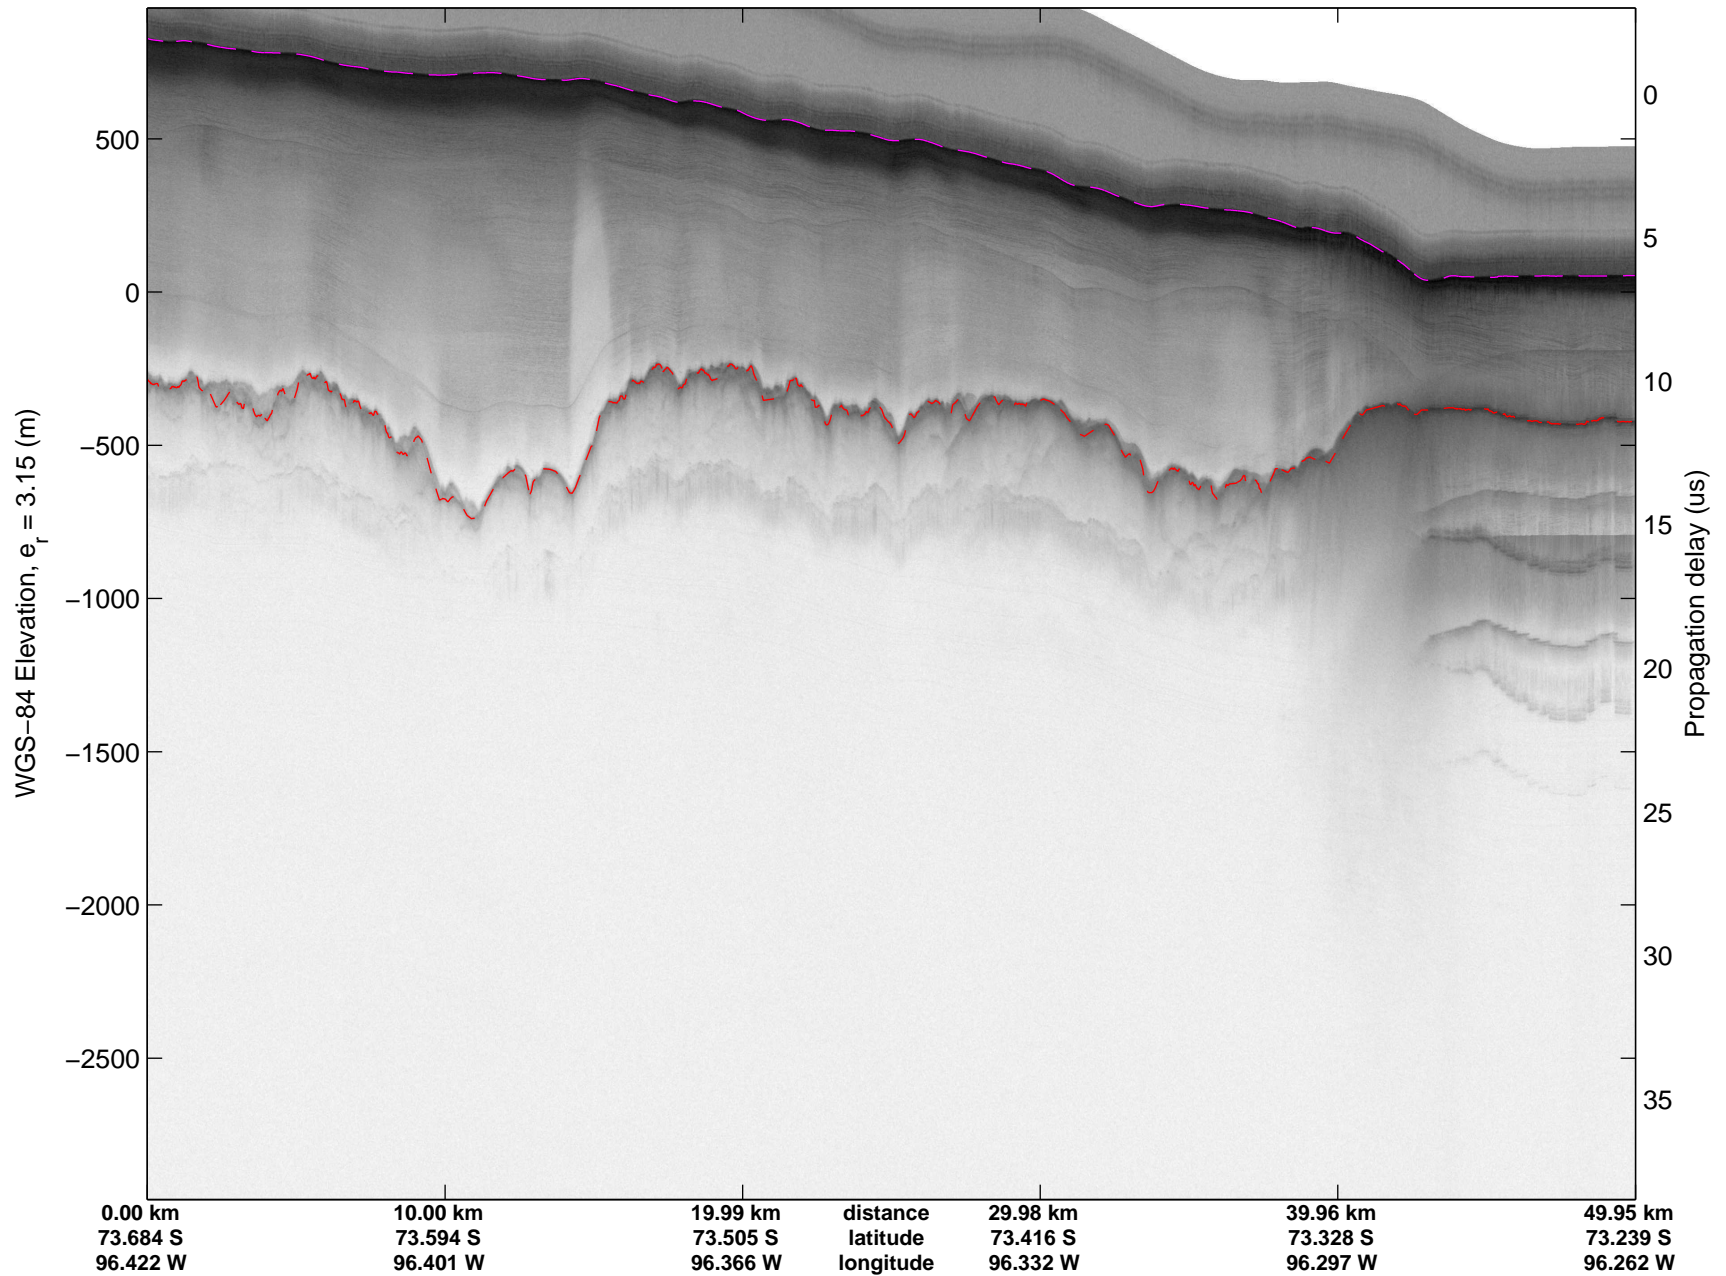

mcords3 2014_Antarctica_DC8: "Land Ice Ferrigno-Alison-Abbott 01" 20141105_06_041: 18:47:24.2 to 18:53:12.7 GPS