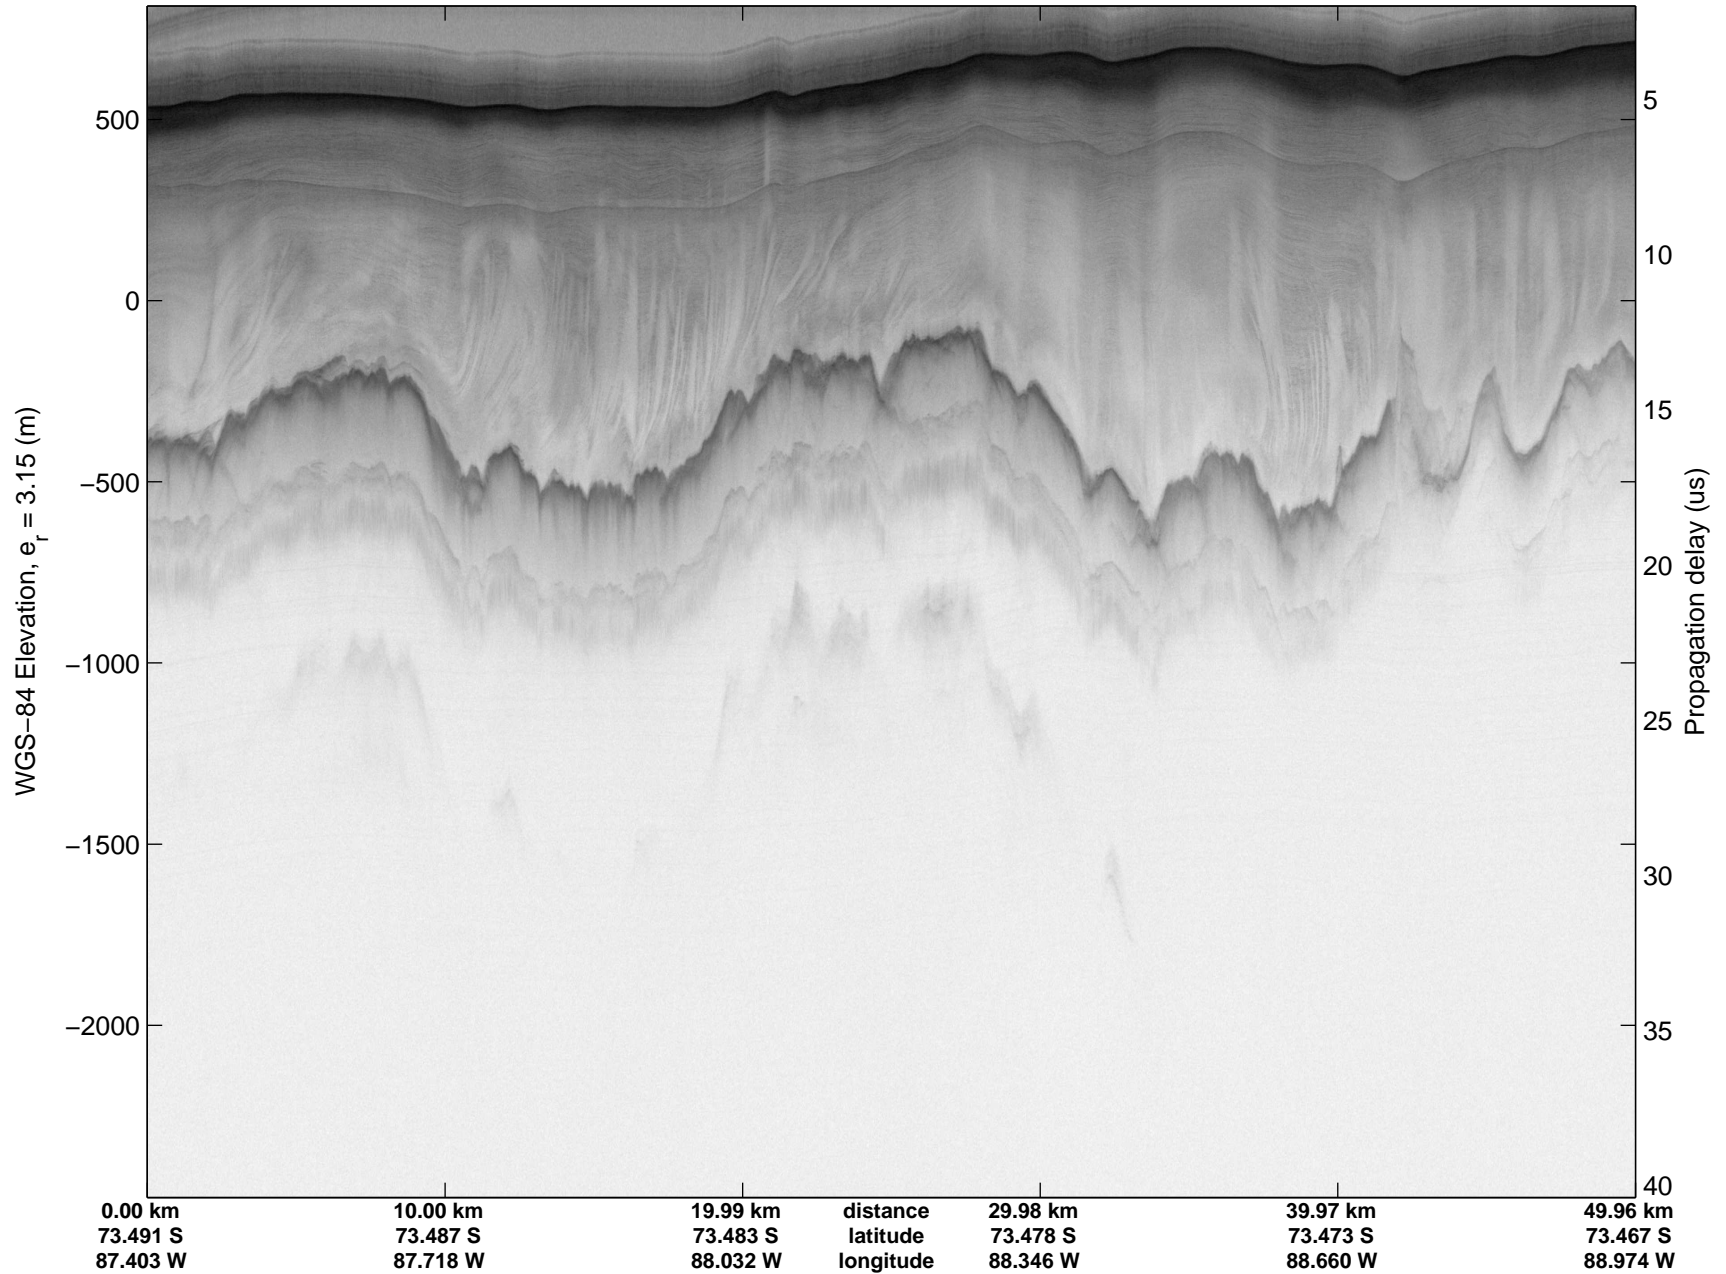

mcords3 2014_Antarctica_DC8: "Land Ice Ferrigno-Alison-Abbott 01" 20141105_06_010: 15:41:36.0 to 15:47:40.8 GPS