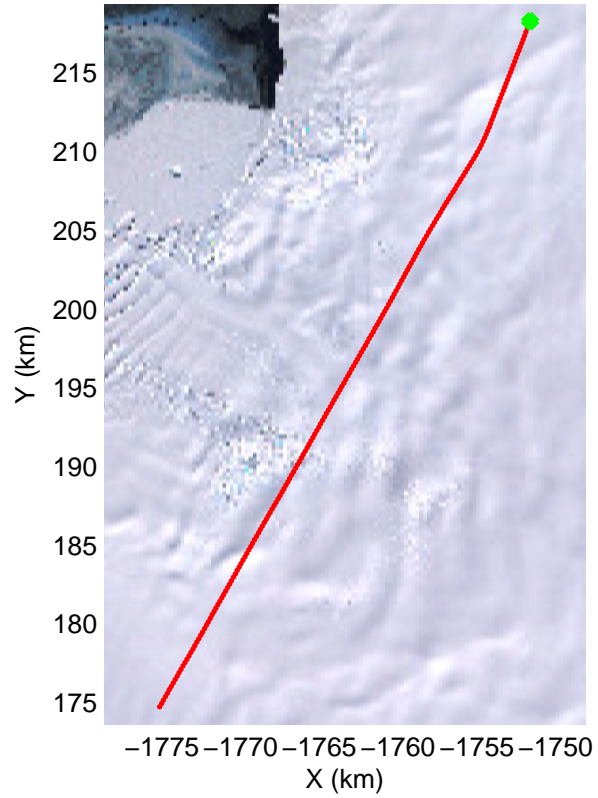

Land Ice Ferrigno-Alison-Abbott 01
20141105_06_007
Polar Stereograph -71N/0E