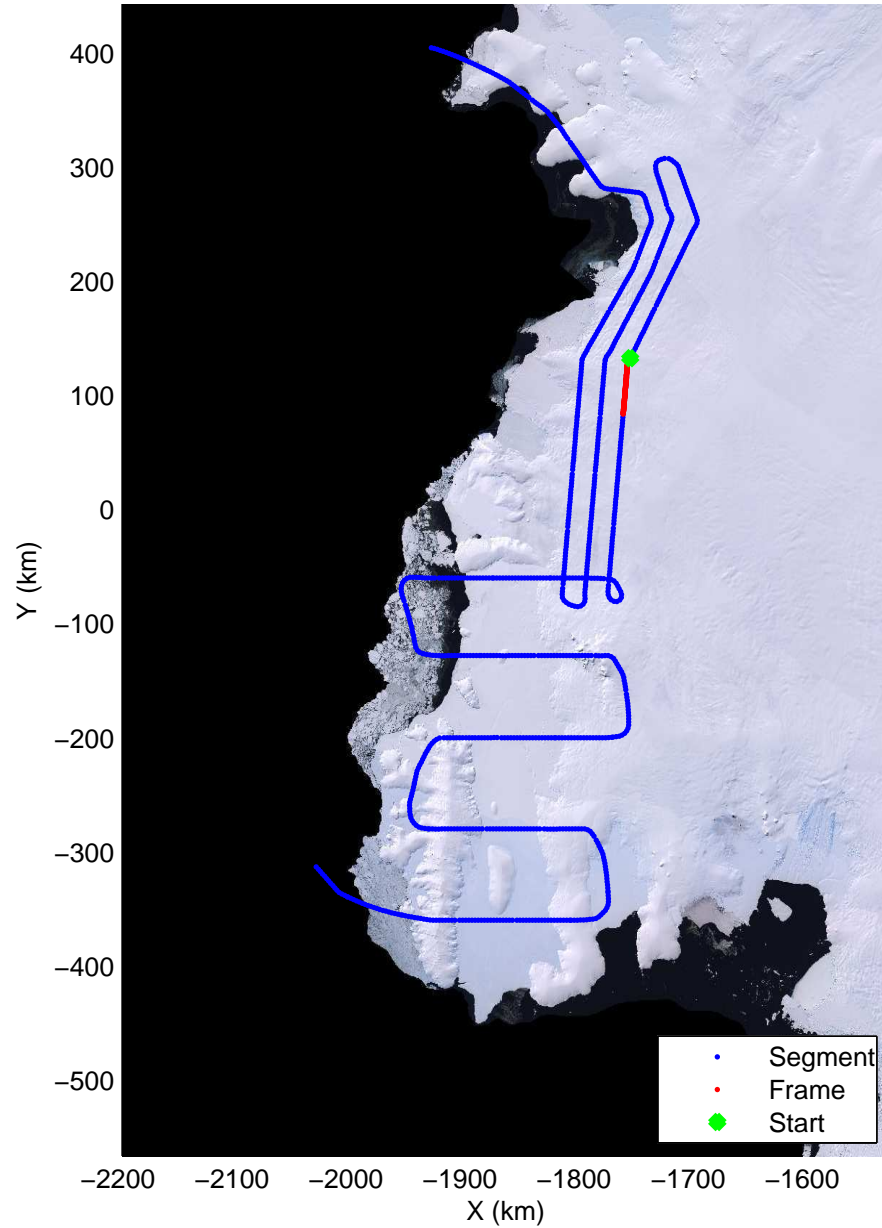

Land Ice Ferrigno-Alison-Abbott 01
20141105_06_026
Polar Stereograph -71N/0E