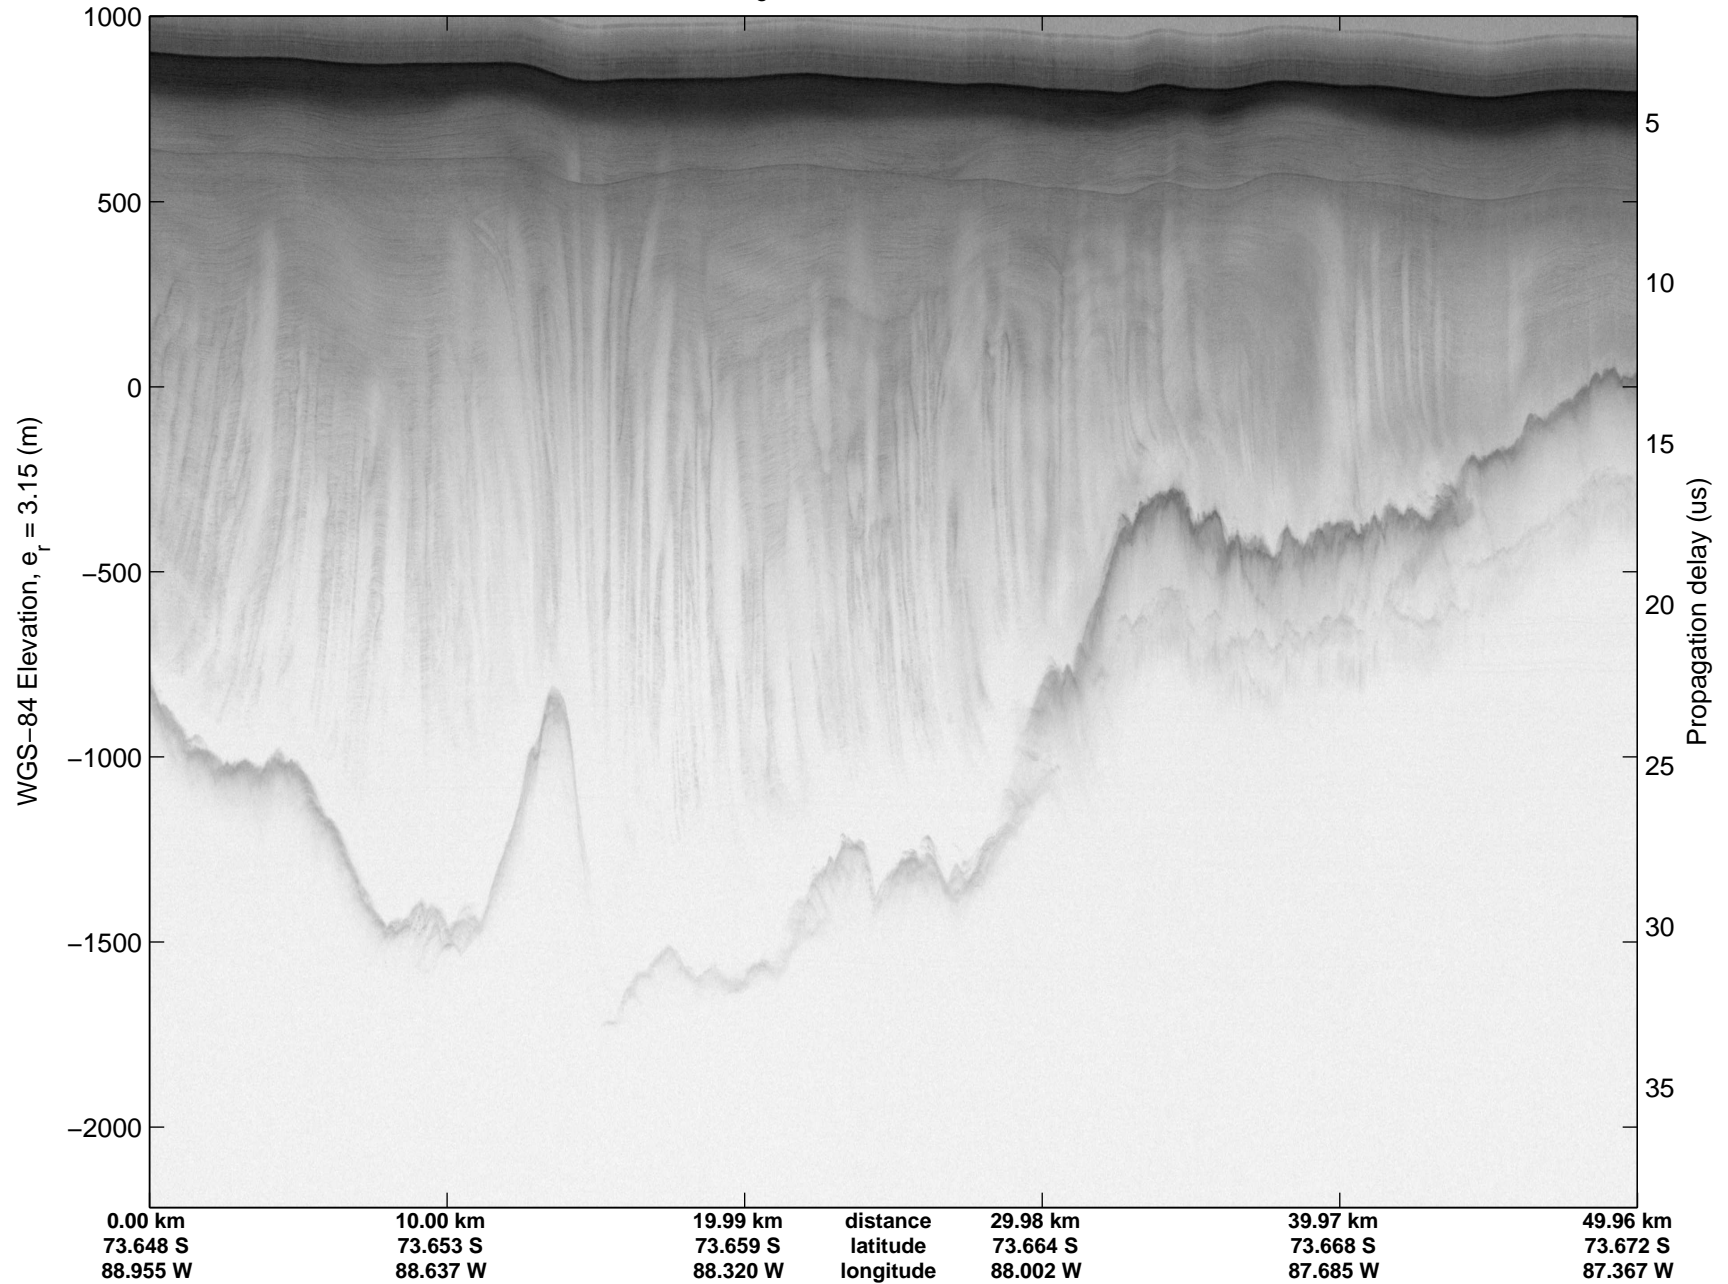

mcords3 2014_Antarctica_DC8: "Land Ice Ferrigno-Alison-Abbott 01" 20141105_06_016: 16:18:37.0 to 16:25:09.9 GPS