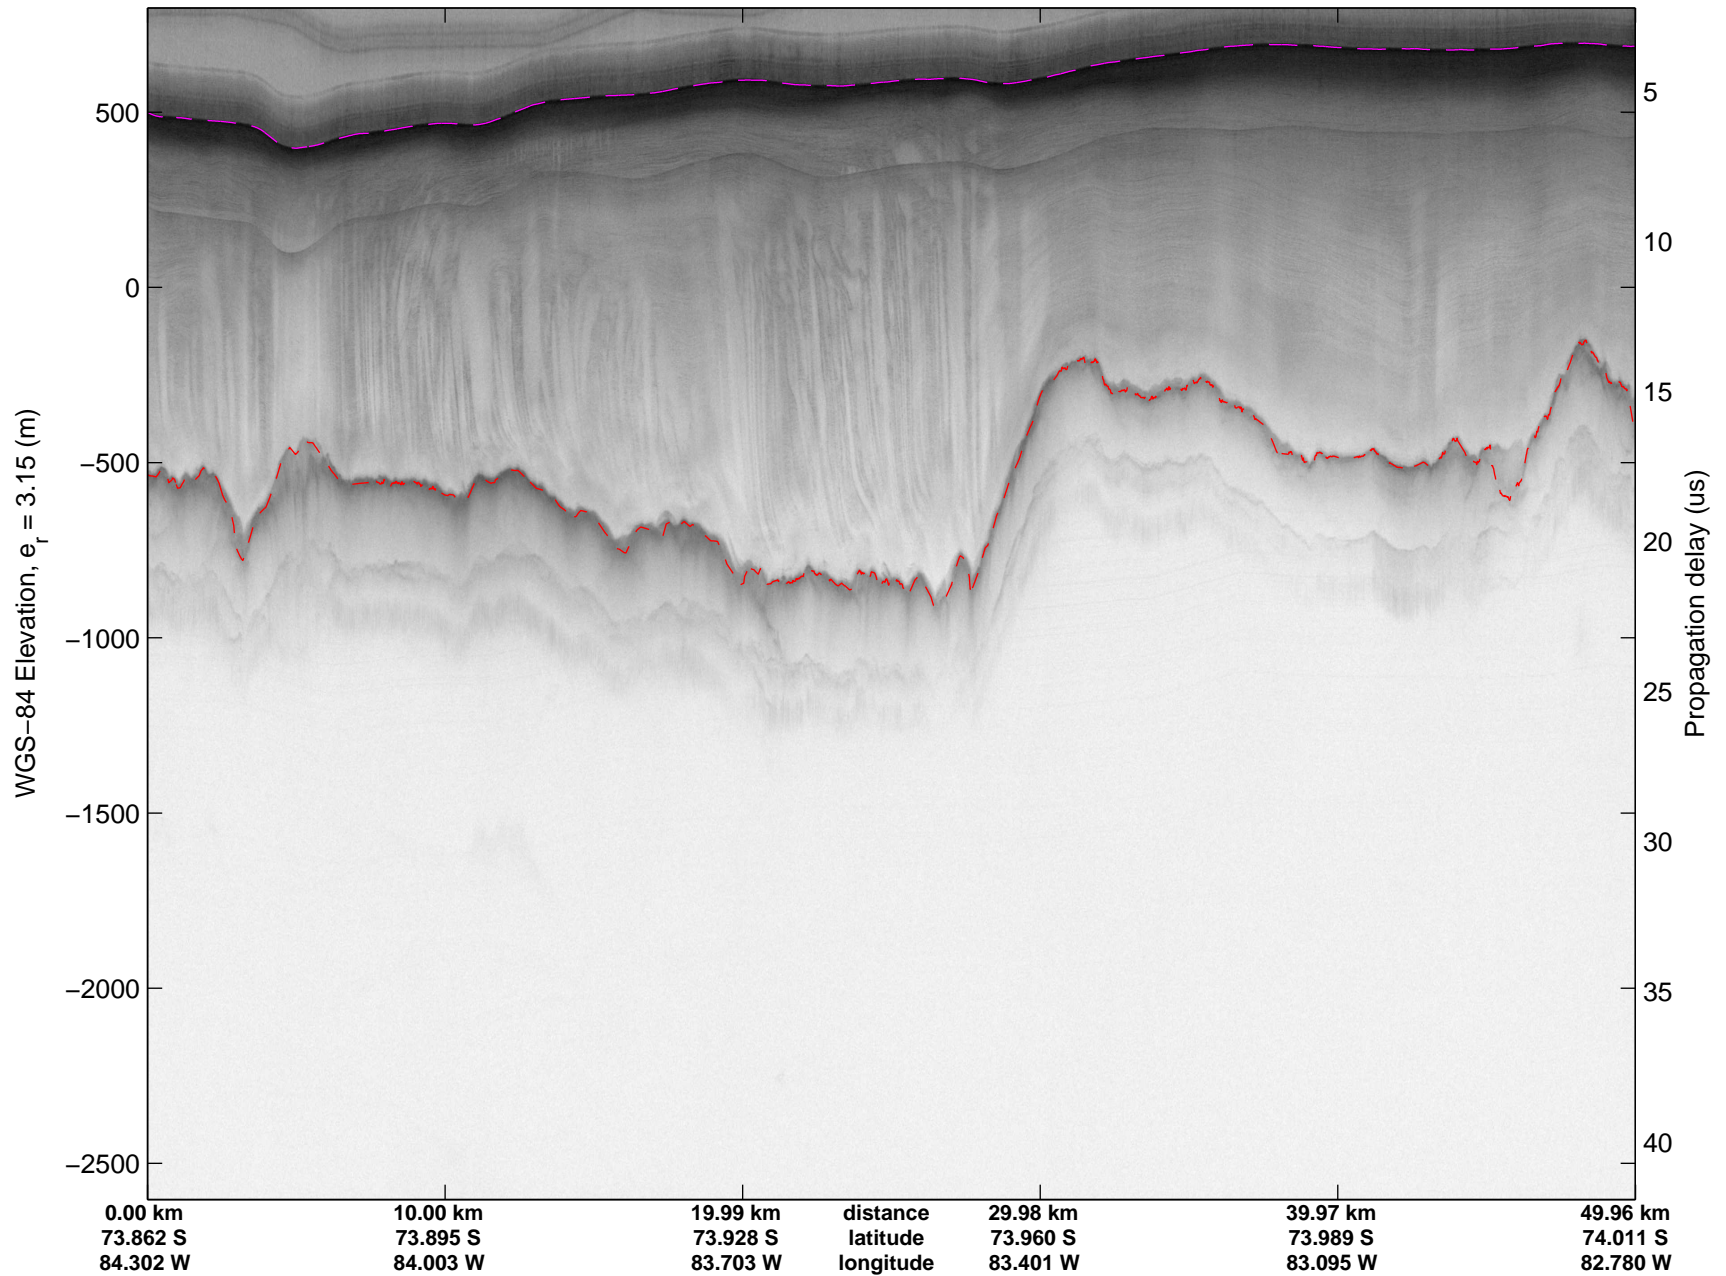

mcords3 2014_Antarctica_DC8: "Land Ice Ferrigno-Alison-Abbott 01" 20141105_06_019: 16:37:30.4 to 16:43:52.7 GPS