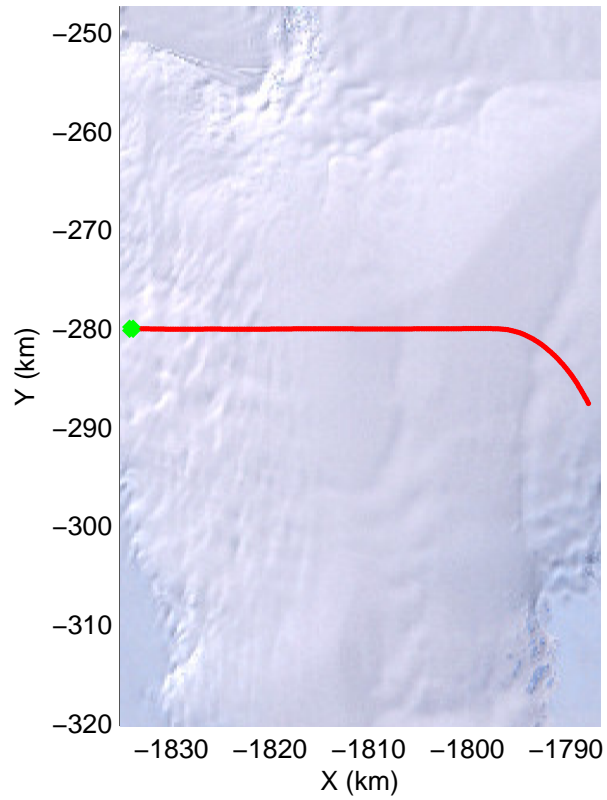

Land Ice Ferrigno-Alison-Abbott 01  
20141105\_06\_047  
Polar Stereograph -71N/0E

mcords3 2014\_Antarctica\_DC8: "Land Ice Ferrigno-Alison-Abbott 01" 20141105\_06\_047: 19:21:59.8 to 19:27:48.1 GPS

mcords3 2014\_Antarctica\_DC8: "Land Ice Ferrigno-Alison-Abbott 01" 20141105\_06\_047: 19:21:59.8 to 19:27:48.1 GPS