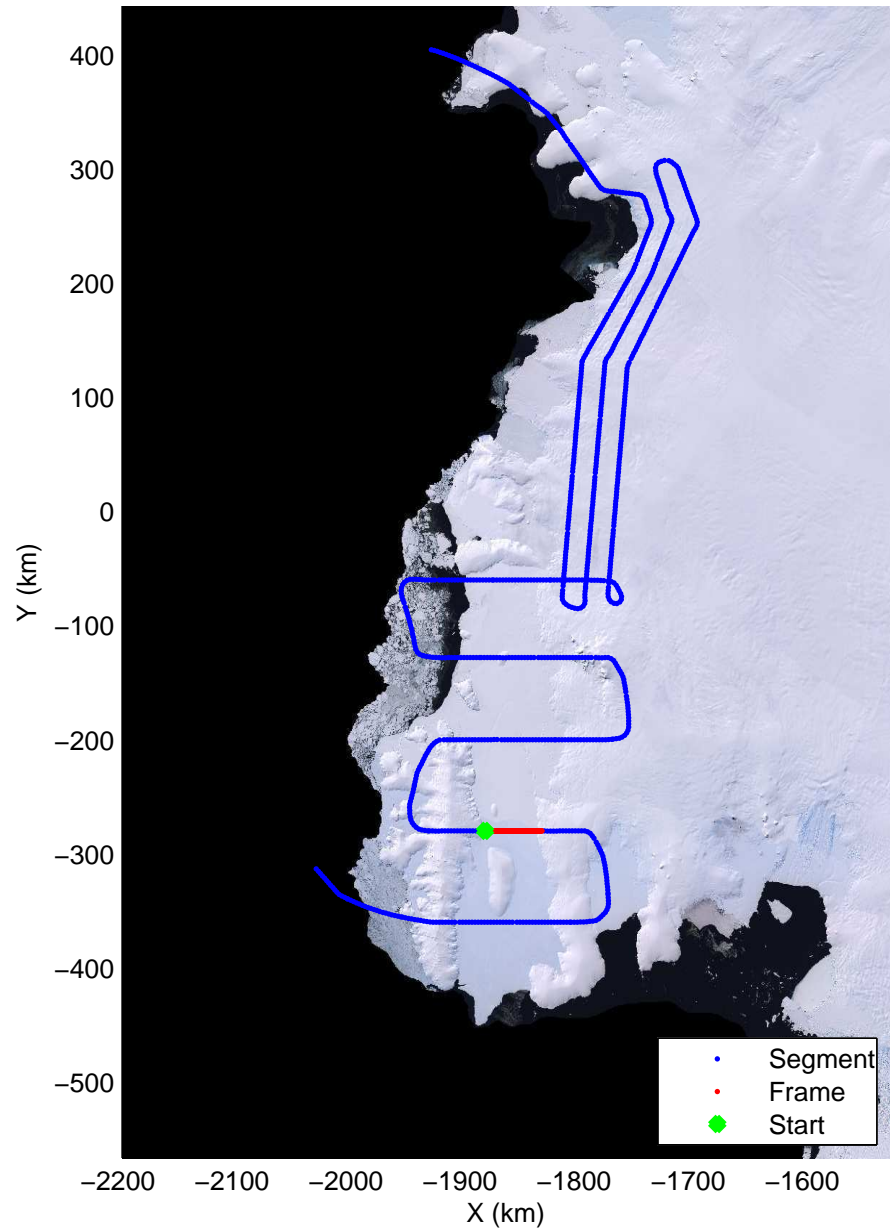

Land Ice Ferrigno-Alison-Abbott 01
20141105_06_047
Polar Stereograph -71N/0E