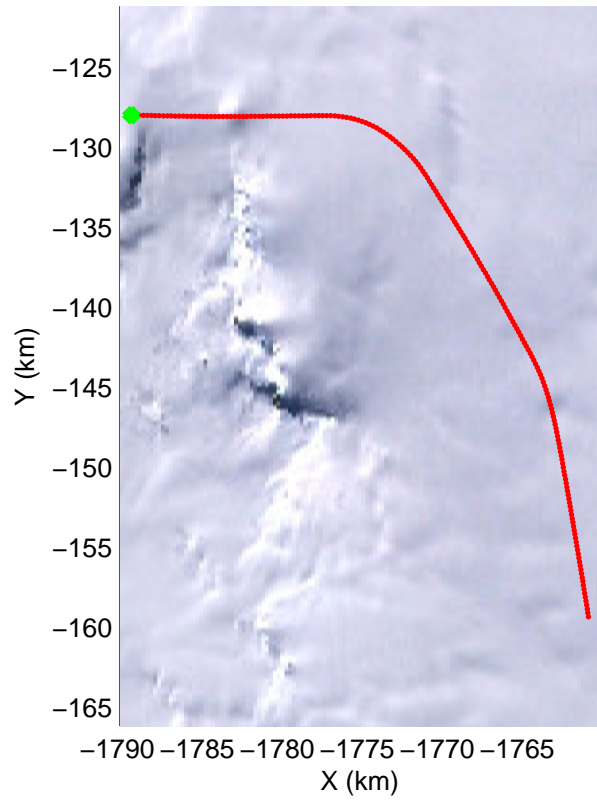

Land Ice Ferrigno-Alison-Abbott 01
20141105_06_039
Polar Stereograph -71N/0E