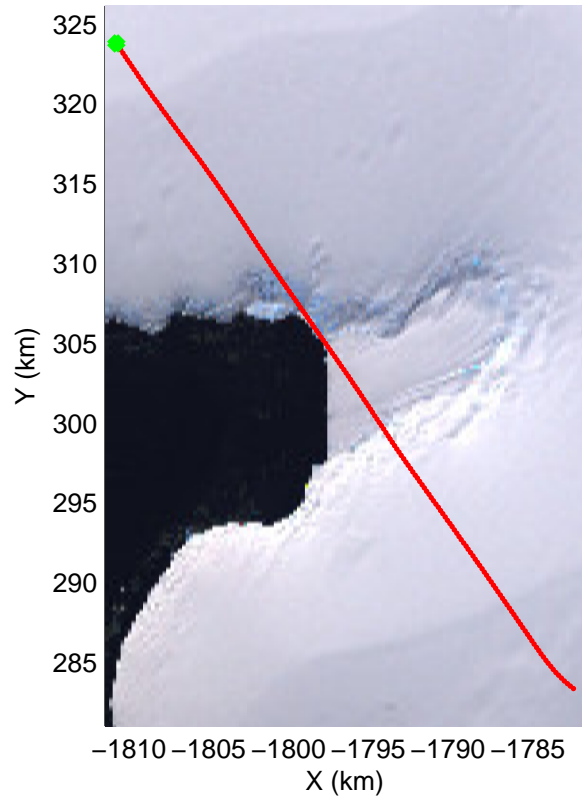

Land Ice Ferrigno-Alison-Abbott 01
20141105_06_004
Polar Stereograph -71N/0E