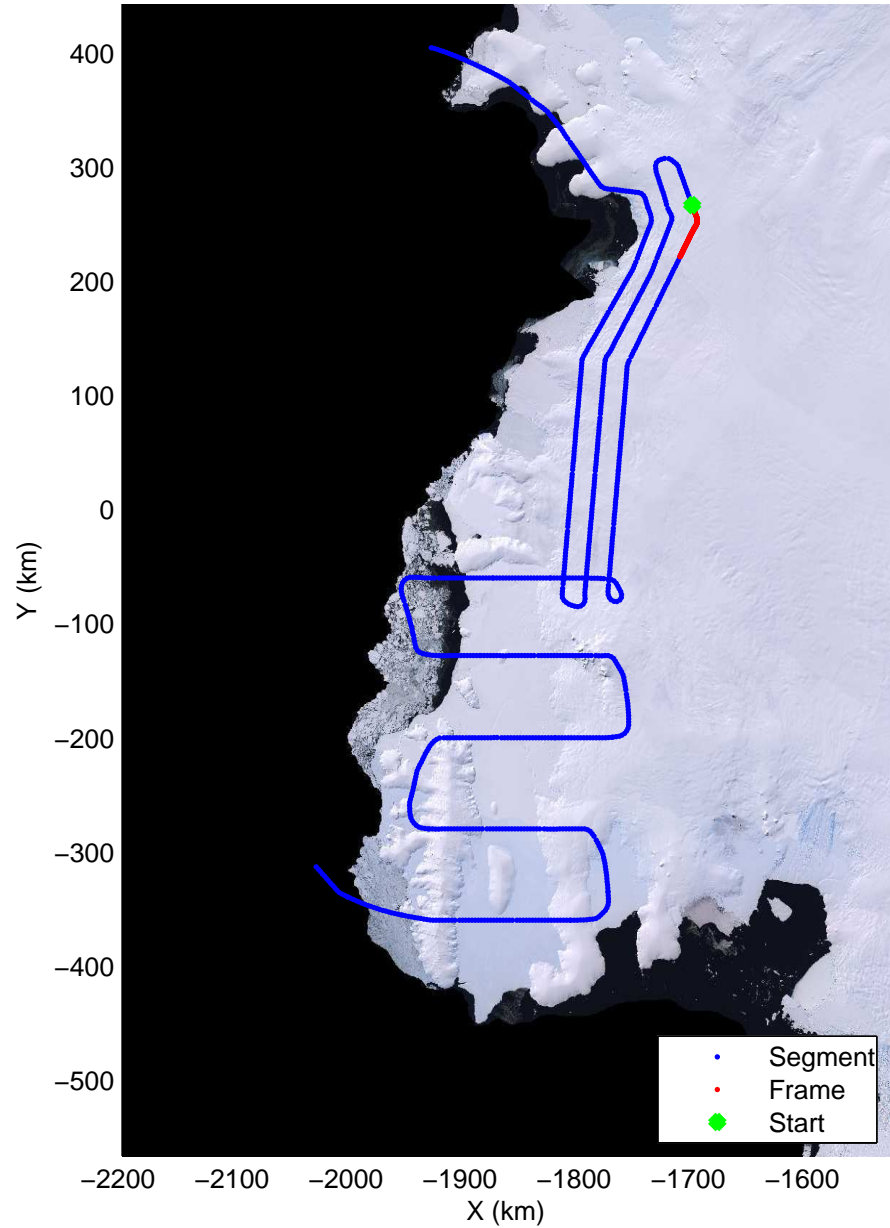

Land Ice Ferrigno-Alison-Abbott 01
20141105_06_023
Polar Stereograph -71N/0E