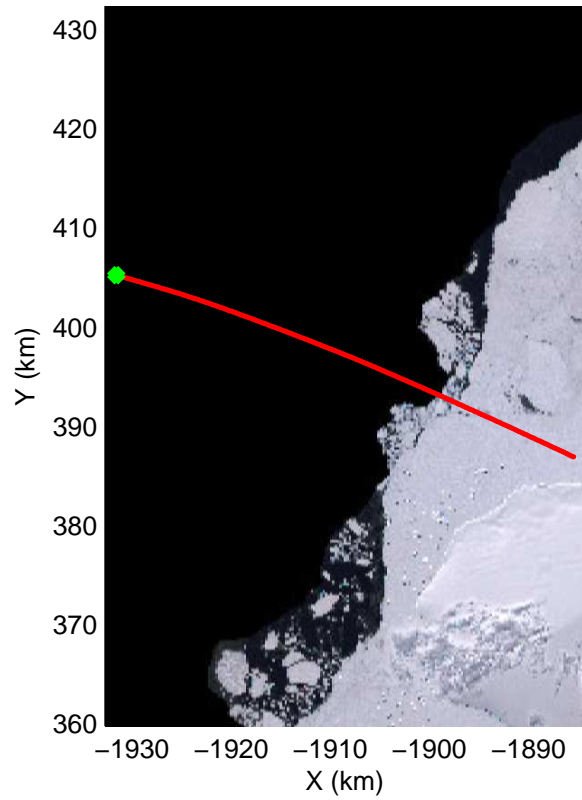

Land Ice Ferrigno-Alison-Abbott 01  
 20141105\_06\_001  
 Polar Stereograph -71N/0E

mcords3 2014\_Antarctica\_DC8: "Land Ice Ferrigno-Alison-Abbott 01" 20141105\_06\_001: 14:51:36.9 to 14:56:13.4 GPS

mcords3 2014\_Antarctica\_DC8: "Land Ice Ferrigno-Alison-Abbott 01" 20141105\_06\_001: 14:51:36.9 to 14:56:13.4 GPS