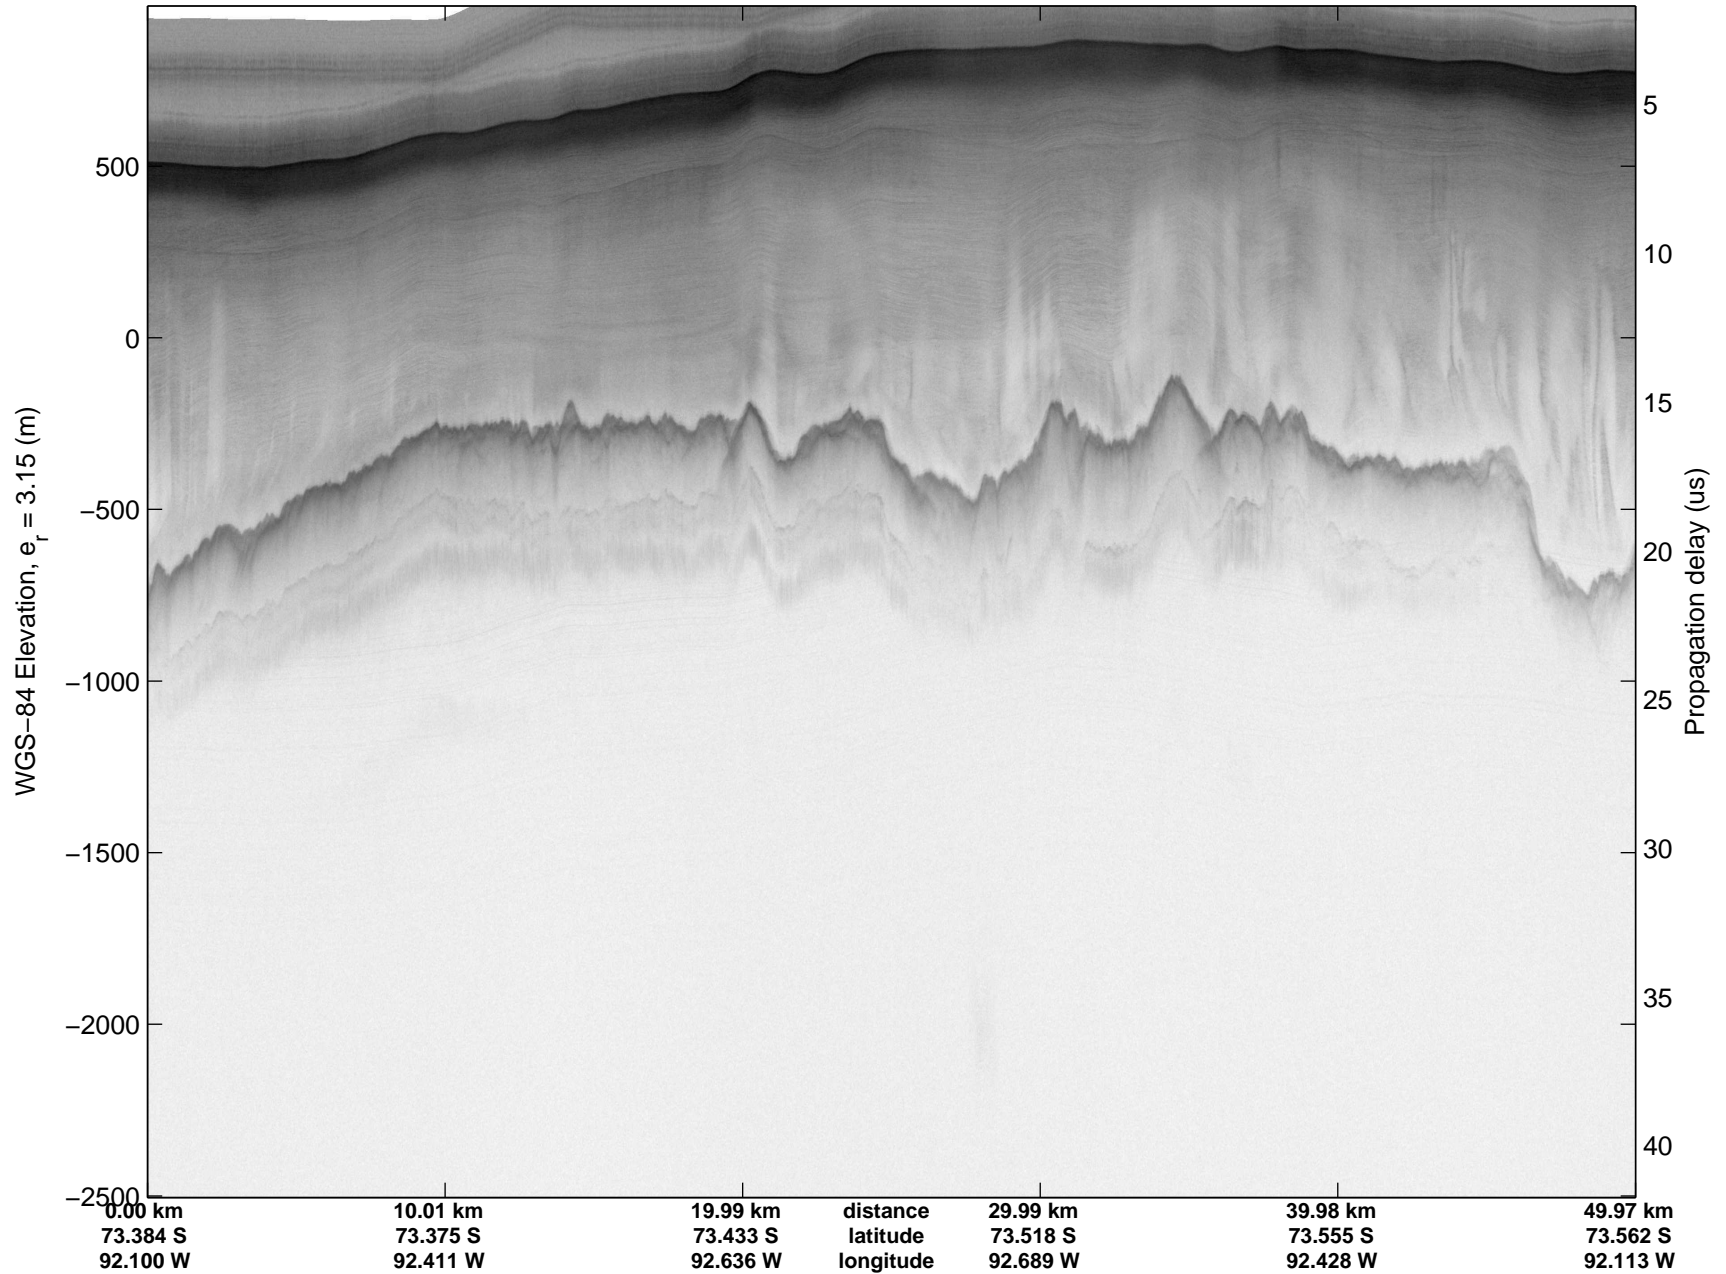

mcords3 2014_Antarctica_DC8: "Land Ice Ferrigno-Alison-Abbott 01" 20141105_06_013: 15:59:41.2 to 16:05:57.9 GPS