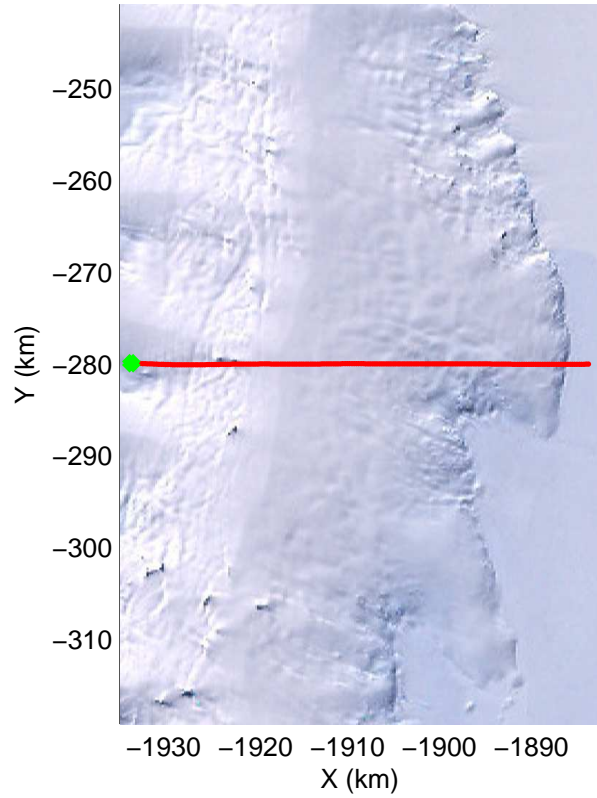

Land Ice Ferrigno-Alison-Abbott 01
20141105_06_046
Polar Stereograph -71N/0E