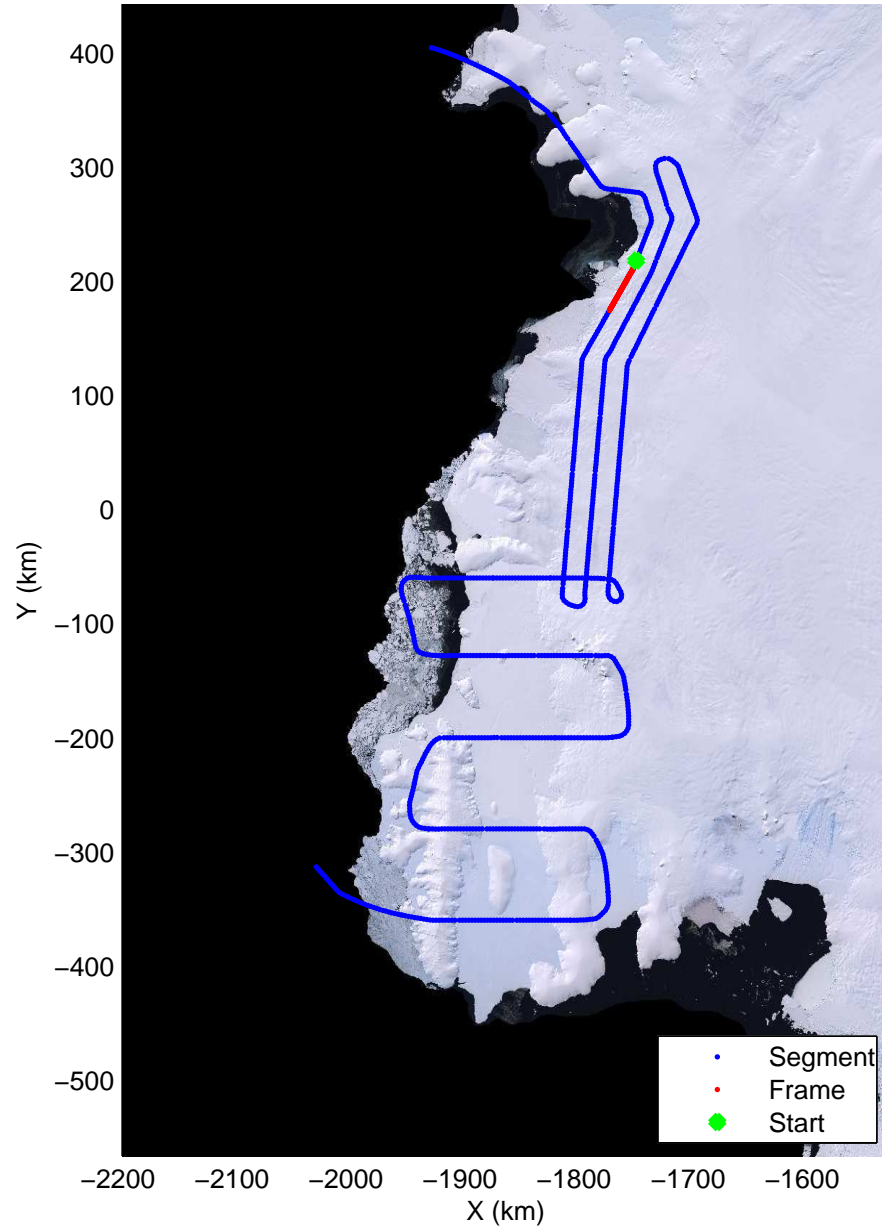

Land Ice Ferrigno-Alison-Abbott 01
20141105_06_007
Polar Stereograph -71N/0E