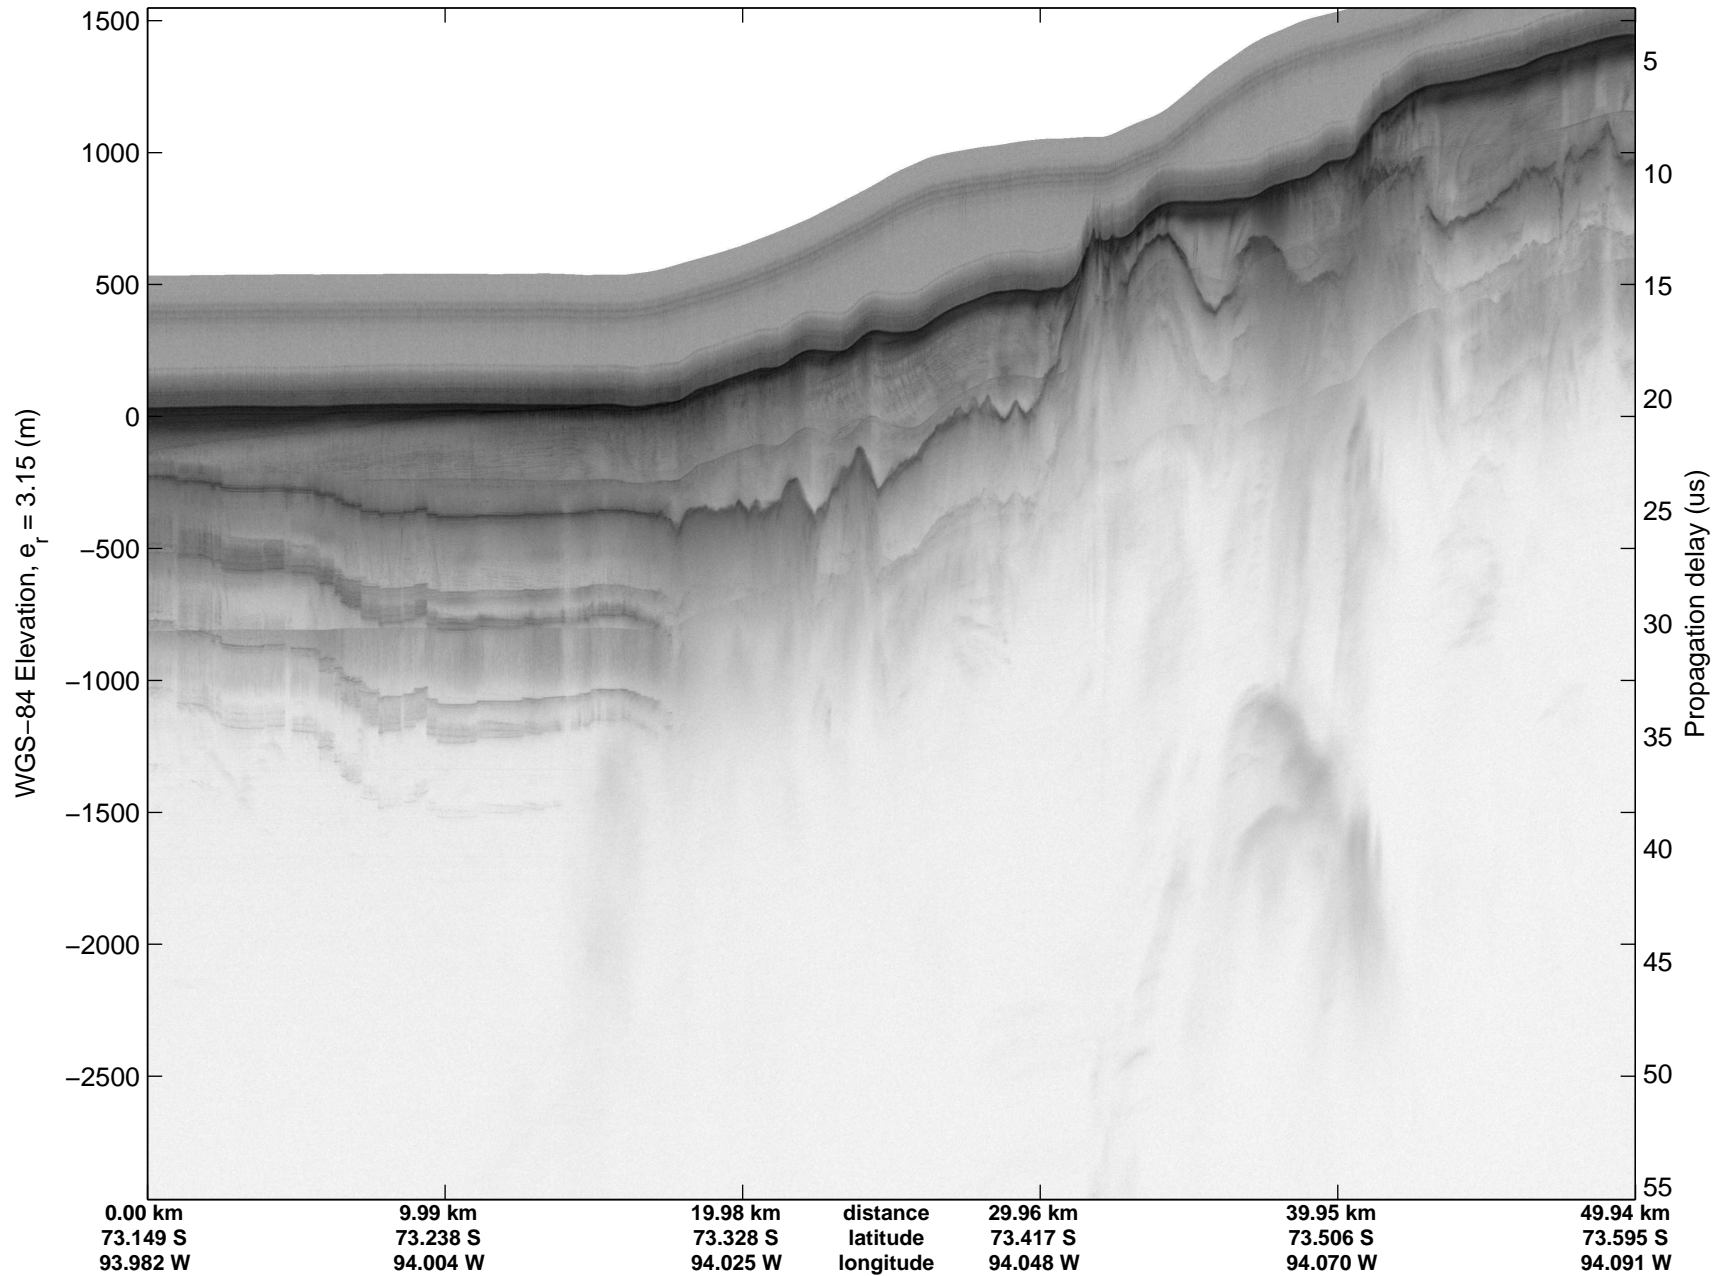

mcords3 2014\_Antarctica\_DC8: "Land Ice Ferrigno-Alison-Abbott 01" 20141105\_06\_037: 18:25:09.8 to 18:30:49.1 GPS

mcords3 2014\_Antarctica\_DC8: "Land Ice Ferrigno-Alison-Abbott 01" 20141105\_06\_037: 18:25:09.8 to 18:30:49.1 GPS

Land Ice Ferrigno-Alison-Abbott 01  
20141105\_06\_038  
Polar Stereograph -71N/0E

mcords3 2014\_Antarctica\_DC8: "Land Ice Ferrigno-Alison-Abbott 01" 20141105\_06\_038: 18:30:49.4 to 18:36:19.2 GPS

mcords3 2014\_Antarctica\_DC8: "Land Ice Ferrigno-Alison-Abbott 01" 20141105\_06\_038: 18:30:49.4 to 18:36:19.2 GPS