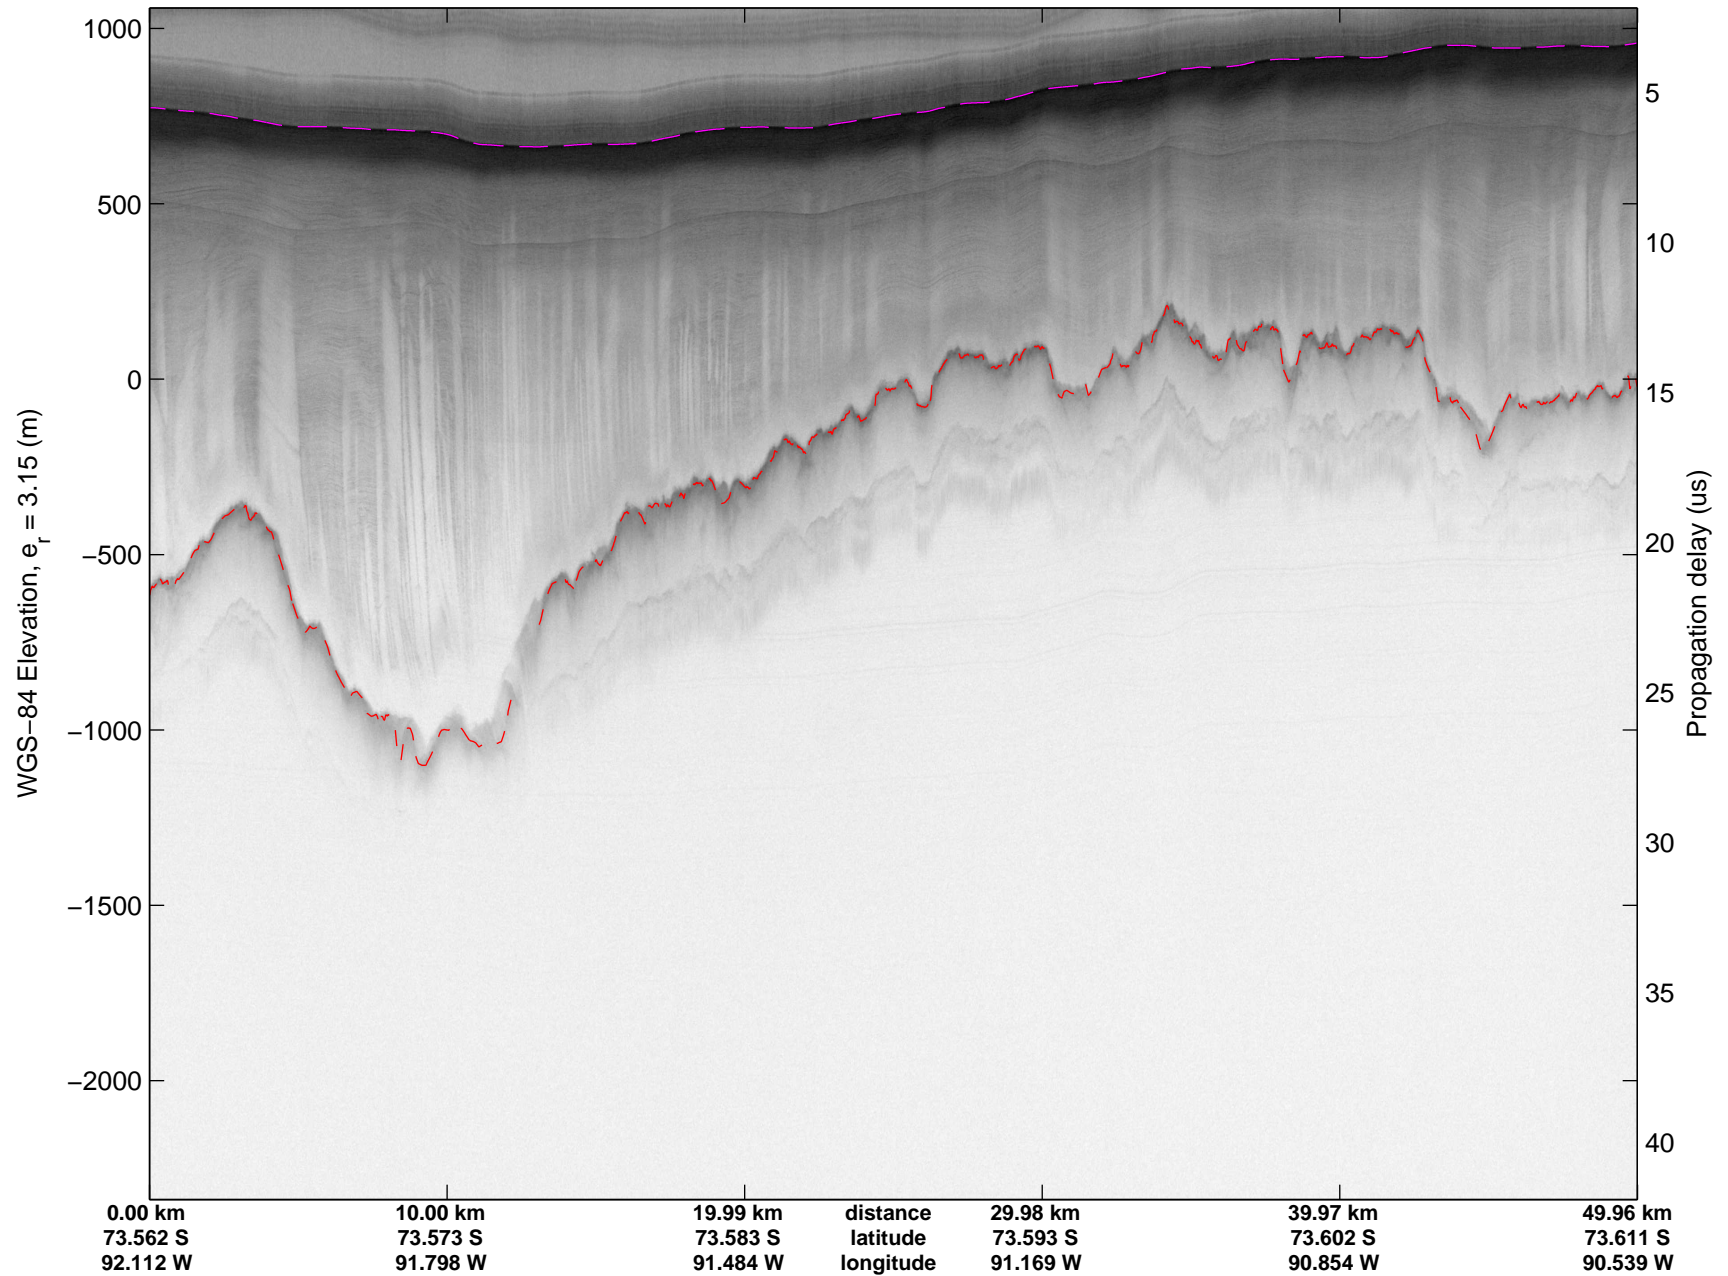

Land Ice Ferrigno-Alison-Abbott 01  
20141105\_06\_014  
Polar Stereograph -71N/0E

mcords3 2014\_Antarctica\_DC8: "Land Ice Ferrigno-Alison-Abbott 01" 20141105\_06\_014: 16:05:58.1 to 16:12:20.4 GPS

mcords3 2014\_Antarctica\_DC8: "Land Ice Ferrigno-Alison-Abbott 01" 20141105\_06\_014: 16:05:58.1 to 16:12:20.4 GPS