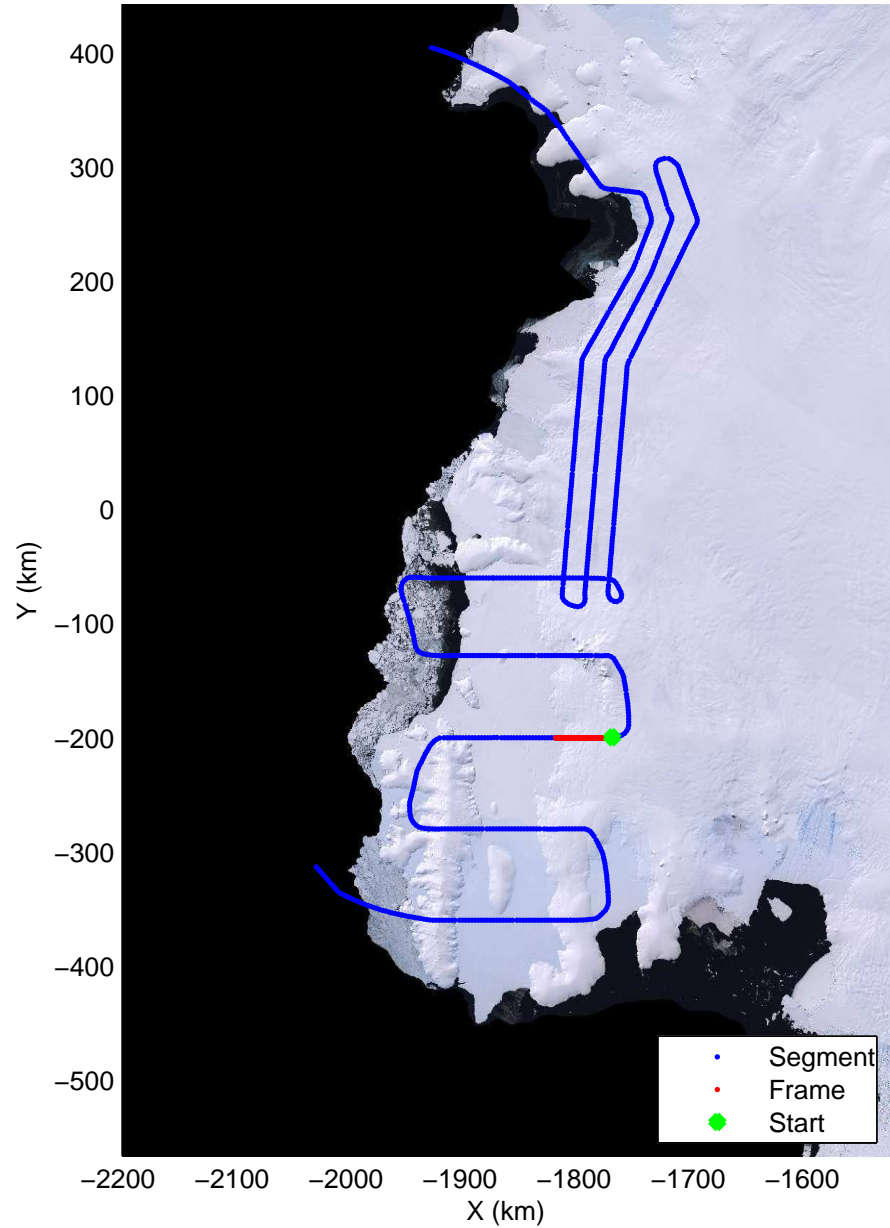

Land Ice Ferrigno-Alison-Abbott 01
20141105_06_041
Polar Stereograph -71N/0E