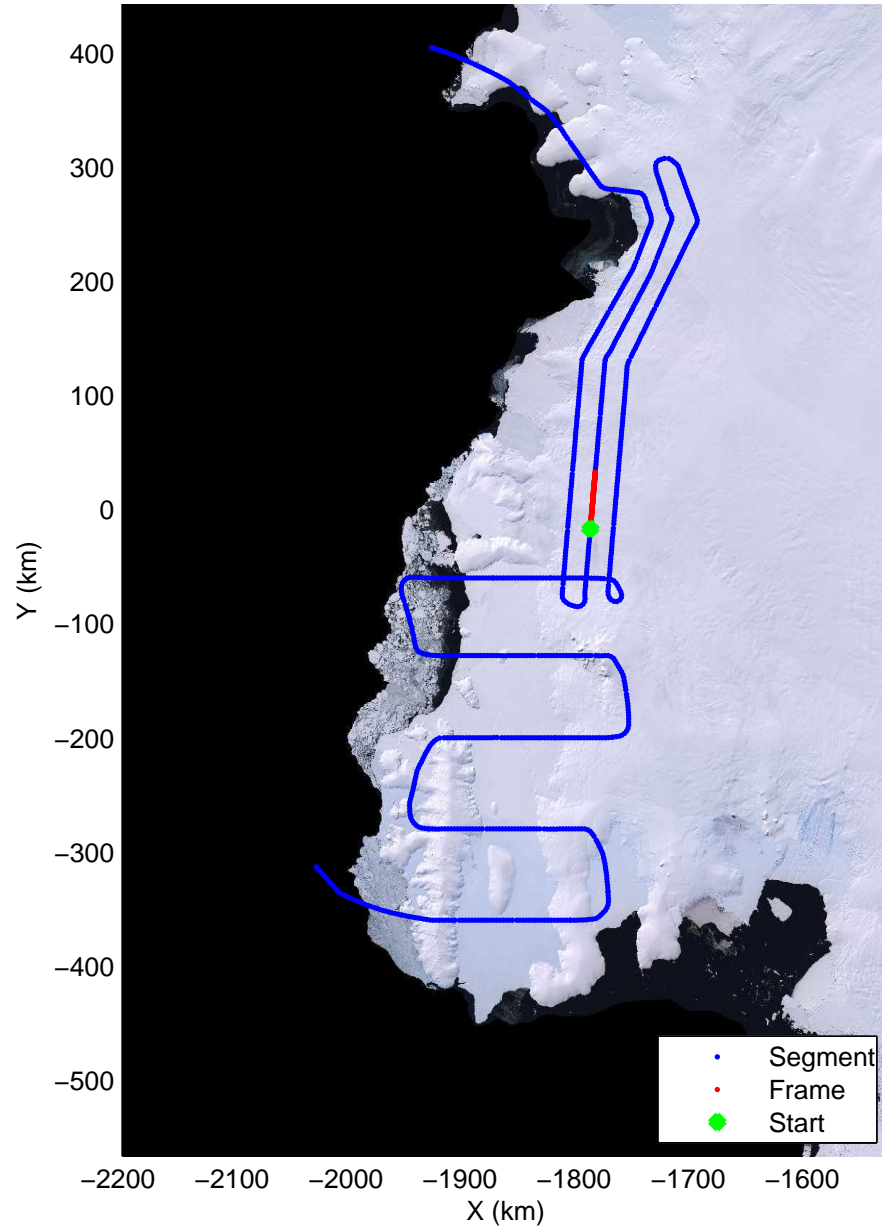

Land Ice Ferrigno-Alison-Abbott 01
20141105_06_015
Polar Stereograph -71N/0E