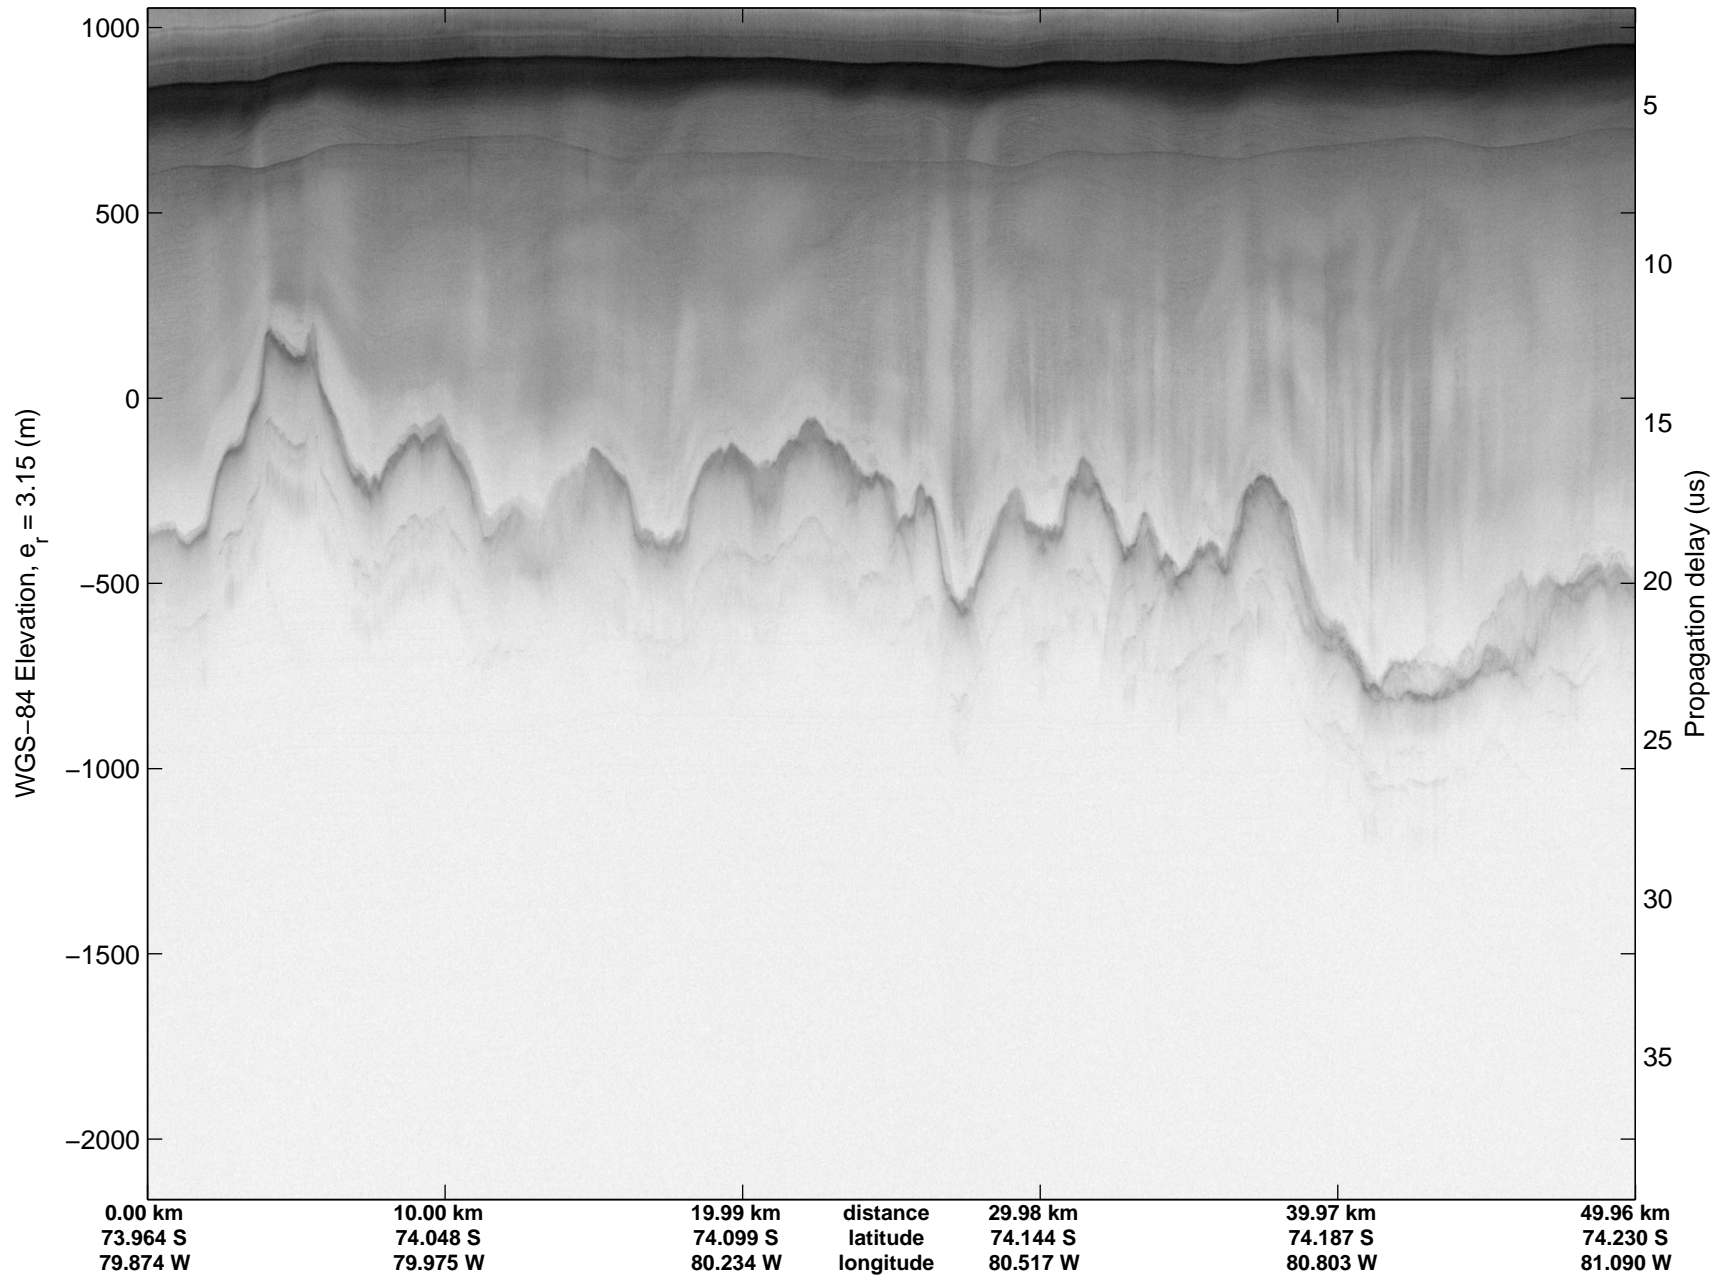

mcords3 2014_Antarctica_DC8: "Land Ice Ferrigno-Alison-Abbott 01" 20141105_06_022: 16:56:18.0 to 17:02:27.9 GPS