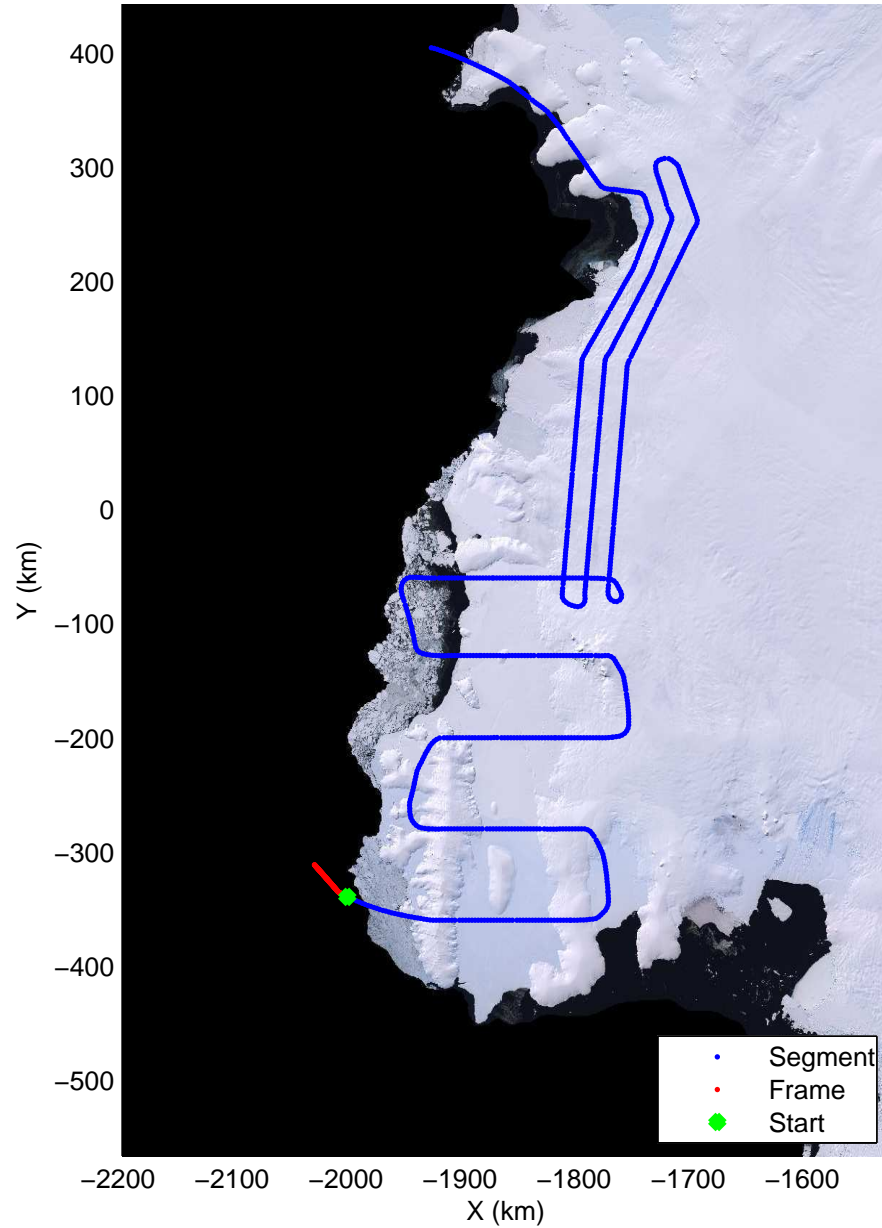

Land Ice Ferrigno-Alison-Abbott 01
20141105_06_055
Polar Stereograph -71N/0E