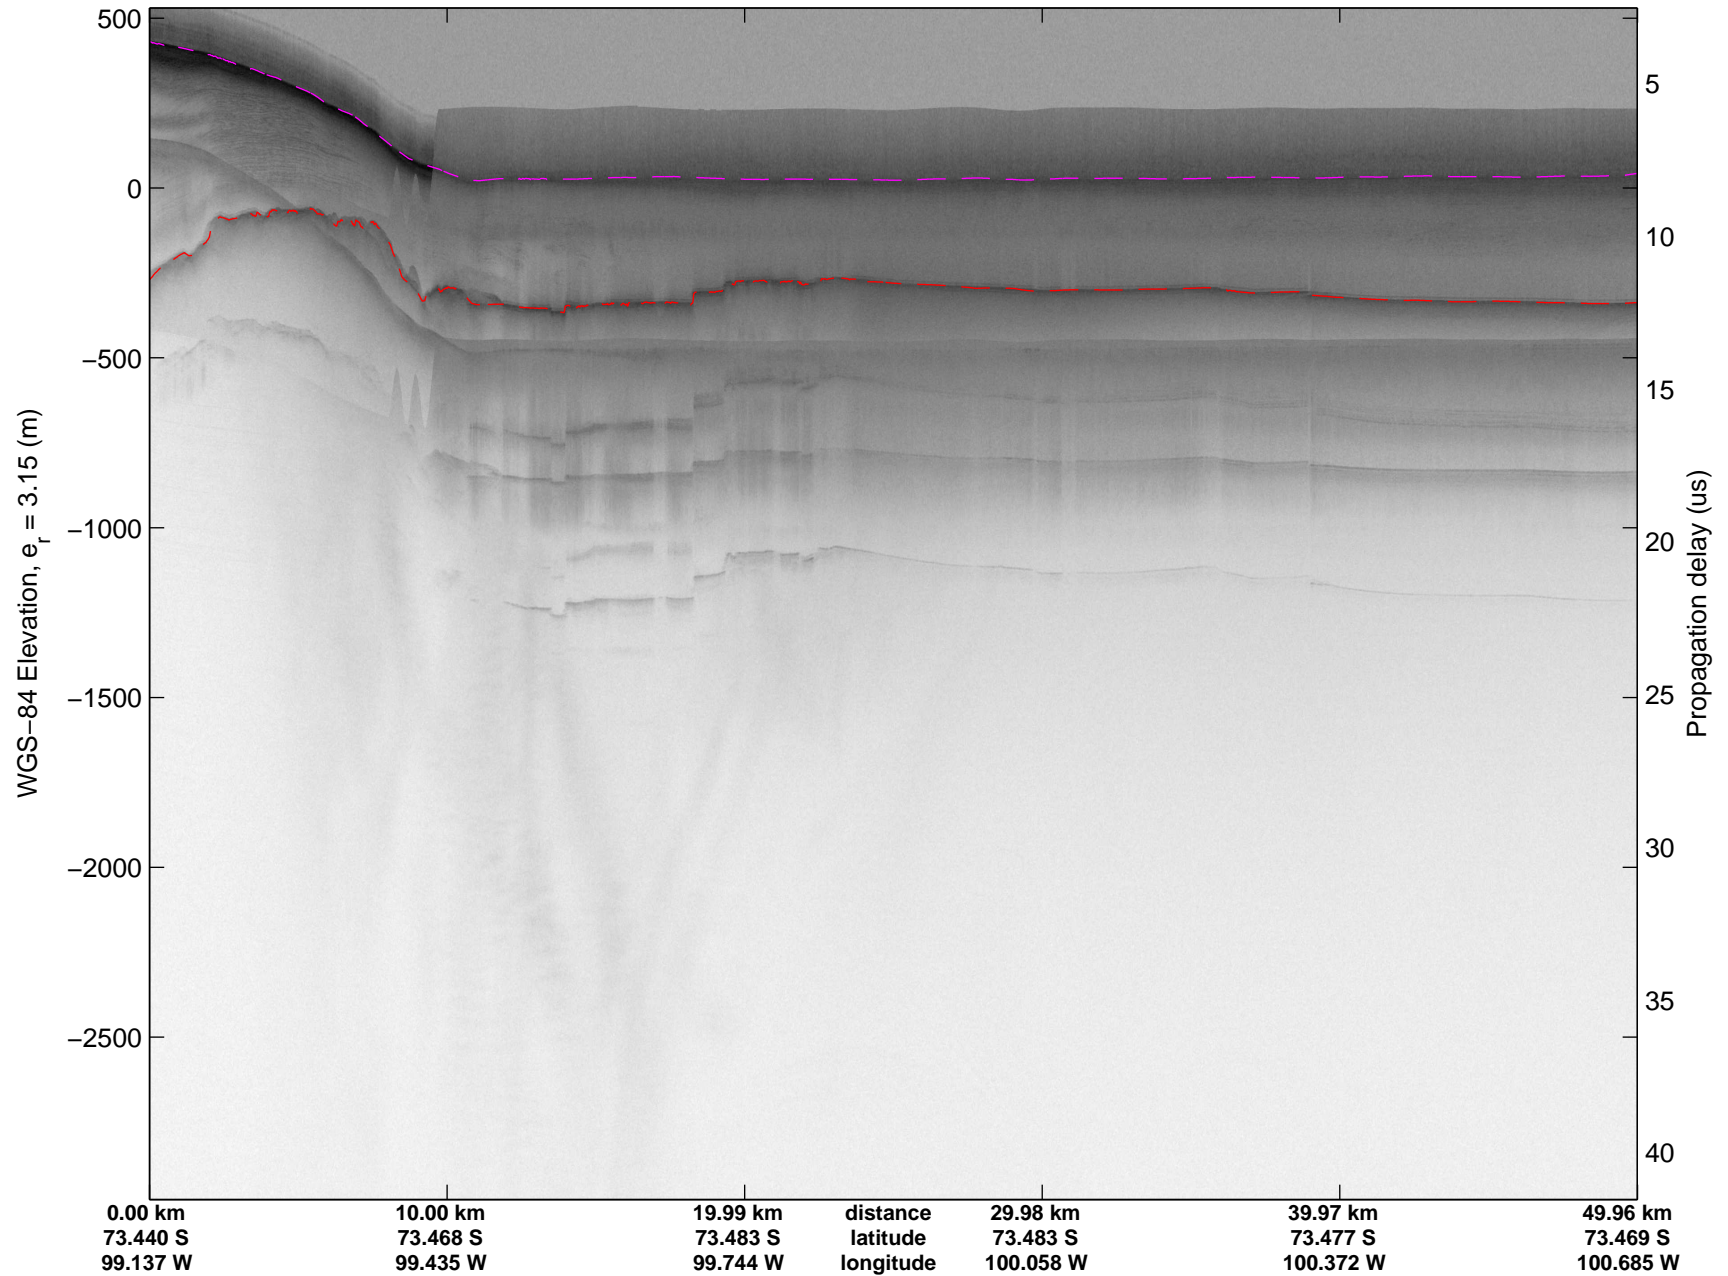

mcords3 2014_Antarctica_DC8: "Land Ice Ferrigno-Alison-Abbott 01" 20141105_06_049: 19:33:55.7 to 19:39:18.8 GPS