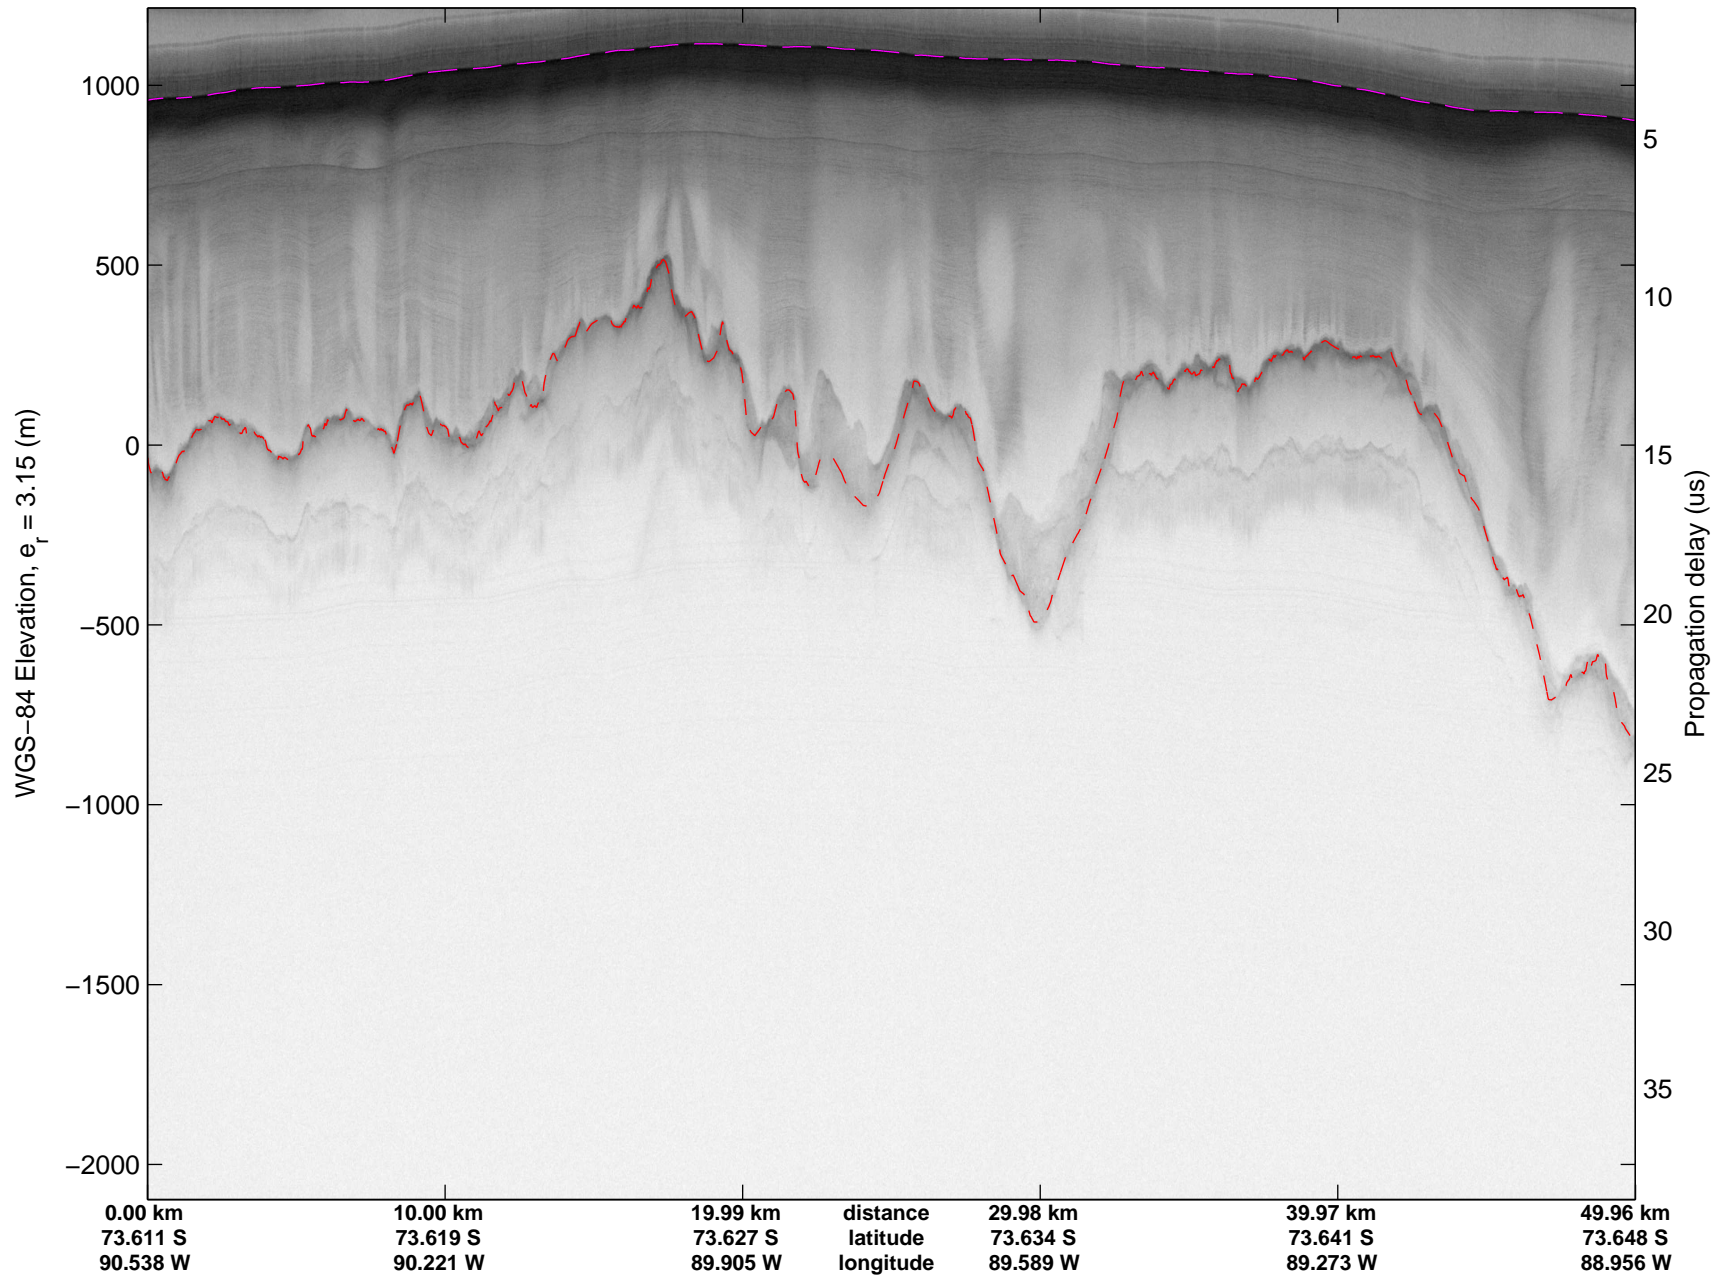

Land Ice Ferrigno-Alison-Abbott 01  
20141105\_06\_015  
Polar Stereograph -71N/0E

mcords3 2014\_Antarctica\_DC8: "Land Ice Ferrigno-Alison-Abbott 01" 20141105\_06\_015: 16:12:20.7 to 16:18:36.7 GPS

mcords3 2014\_Antarctica\_DC8: "Land Ice Ferrigno-Alison-Abbott 01" 20141105\_06\_015: 16:12:20.7 to 16:18:36.7 GPS