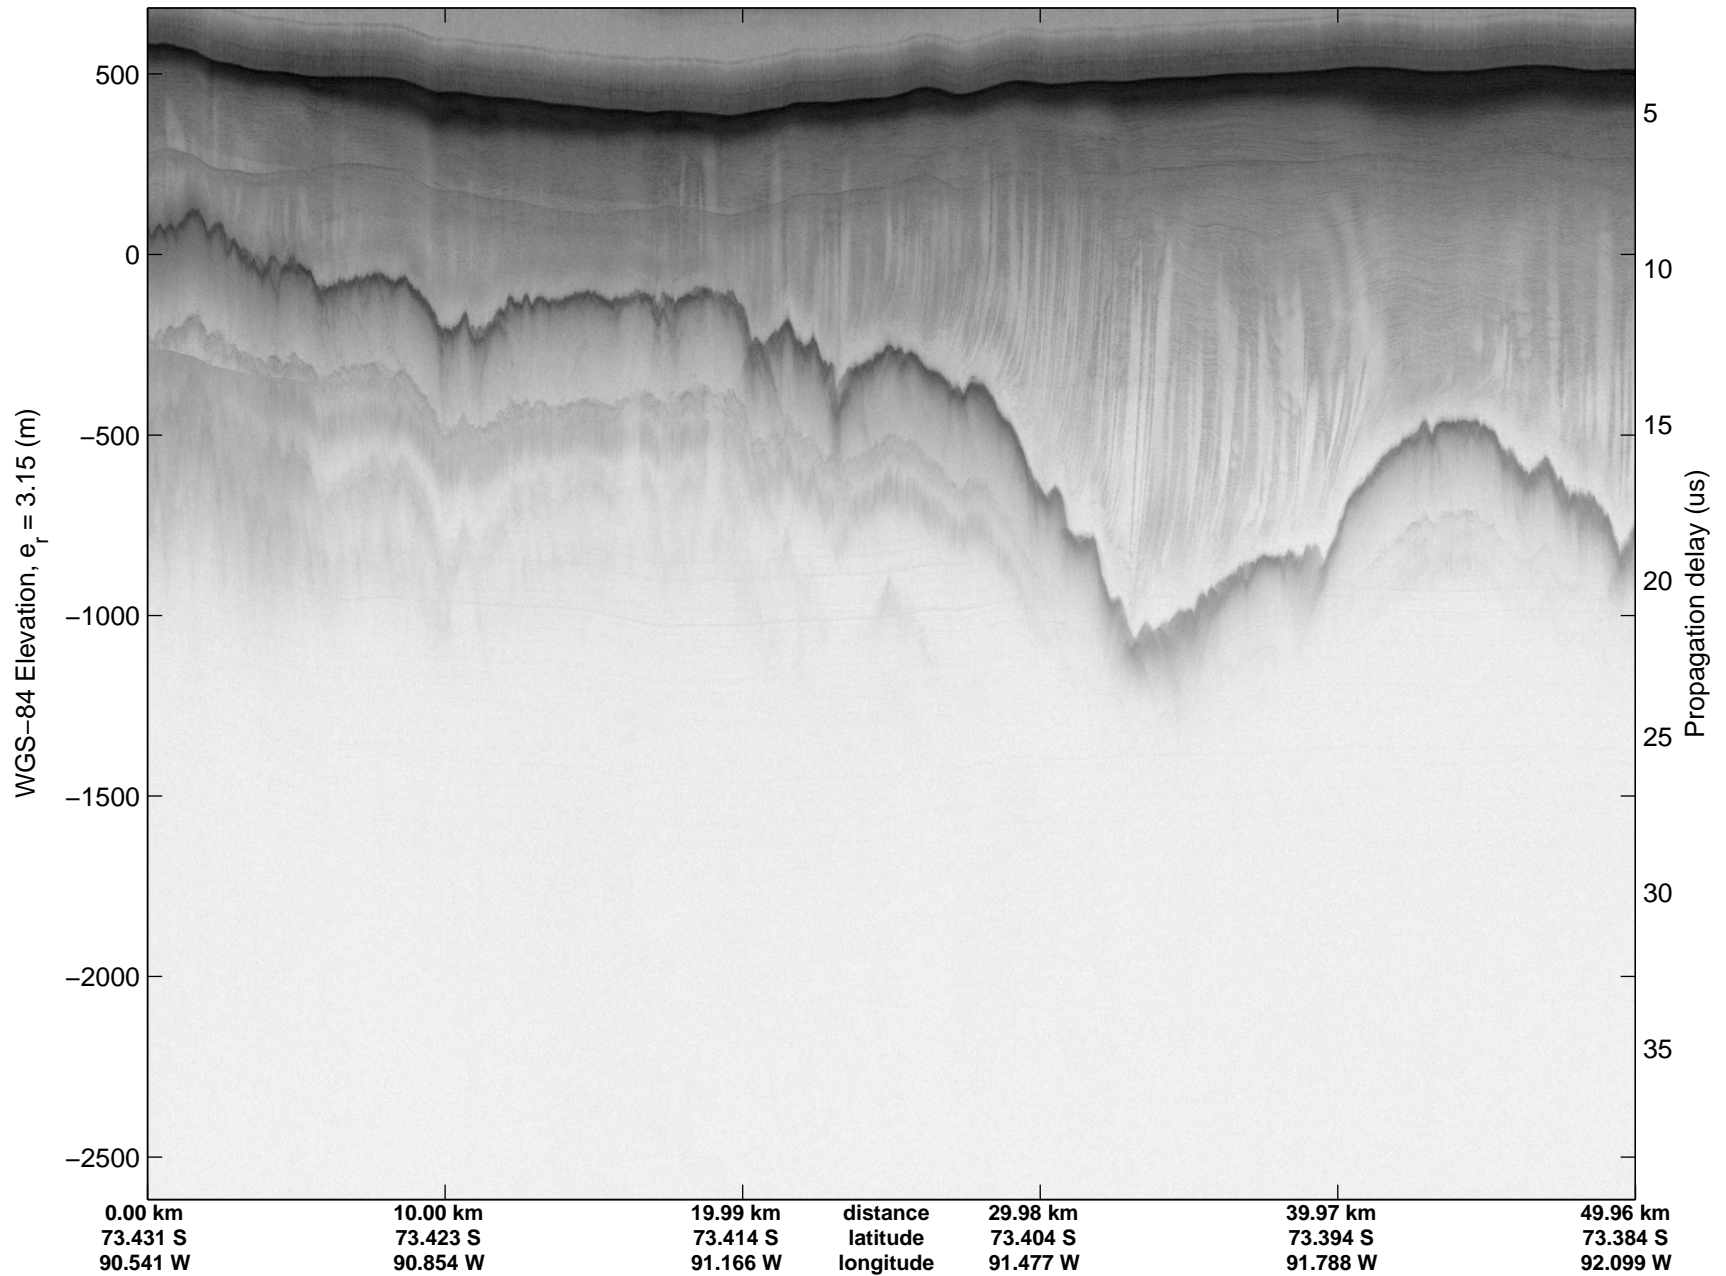

mcords3 2014_Antarctica_DC8: "Land Ice Ferrigno-Alison-Abbott 01" 20141105_06_012: 15:53:36.6 to 15:59:40.9 GPS