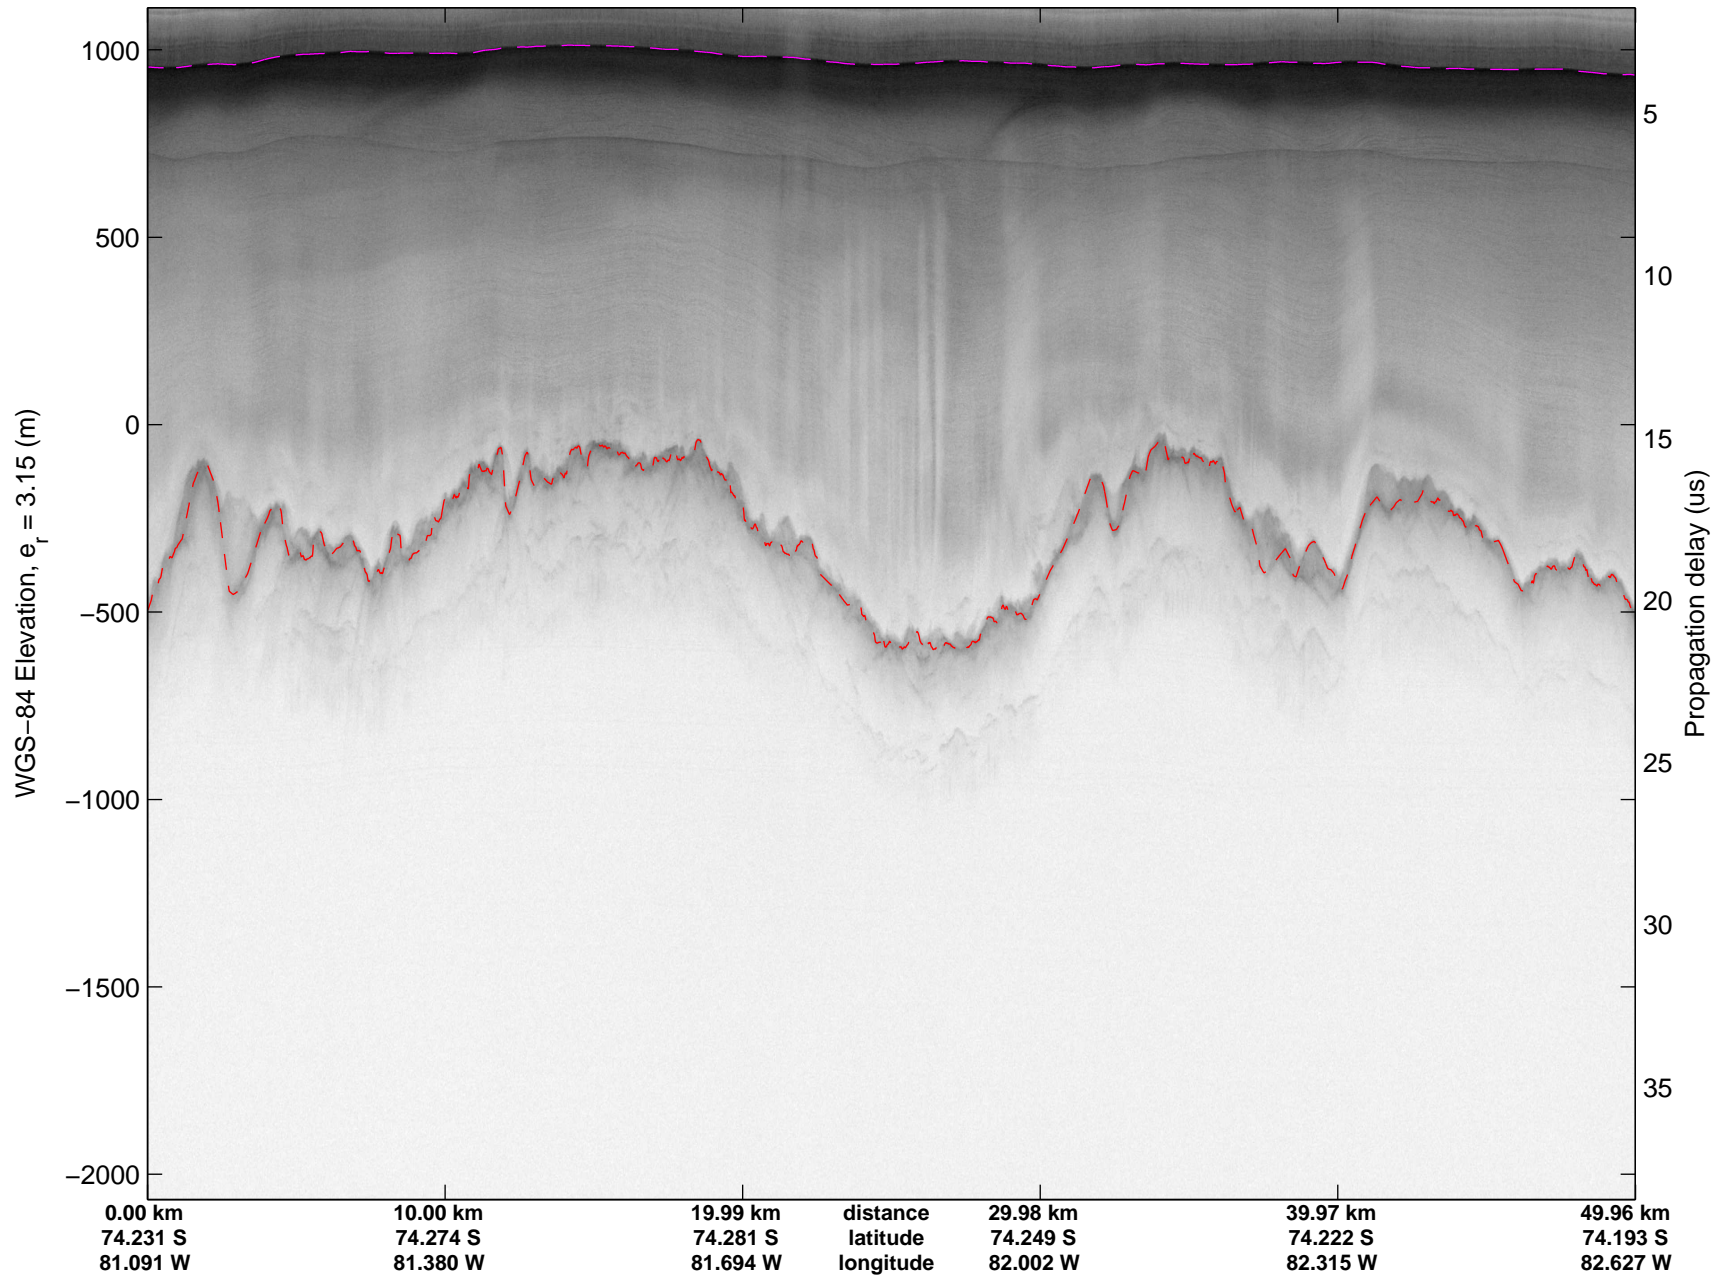

mcords3 2014_Antarctica_DC8: "Land Ice Ferrigno-Alison-Abbott 01" 20141105_06_023: 17:02:28.2 to 17:08:21.2 GPS