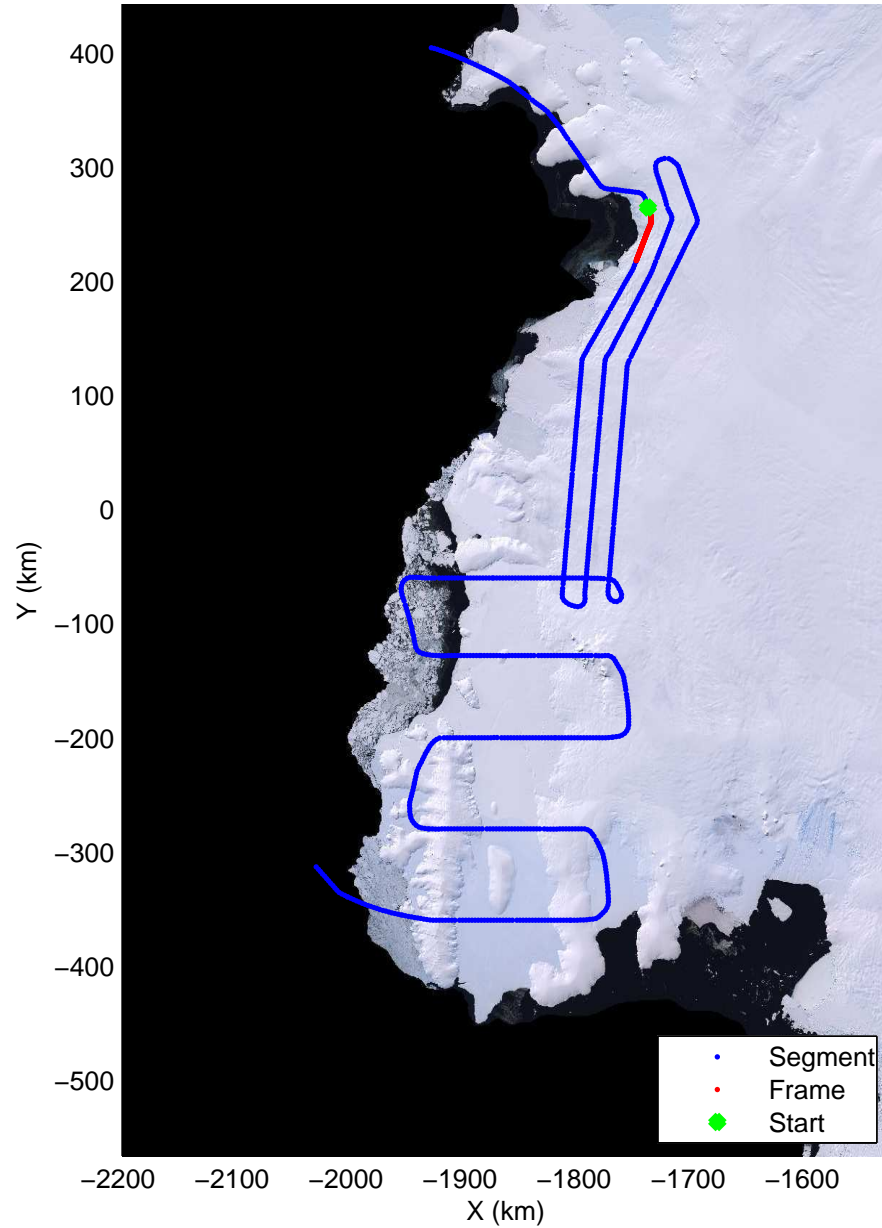

Land Ice Ferrigno-Alison-Abbott 01
20141105_06_006
Polar Stereograph -71N/0E