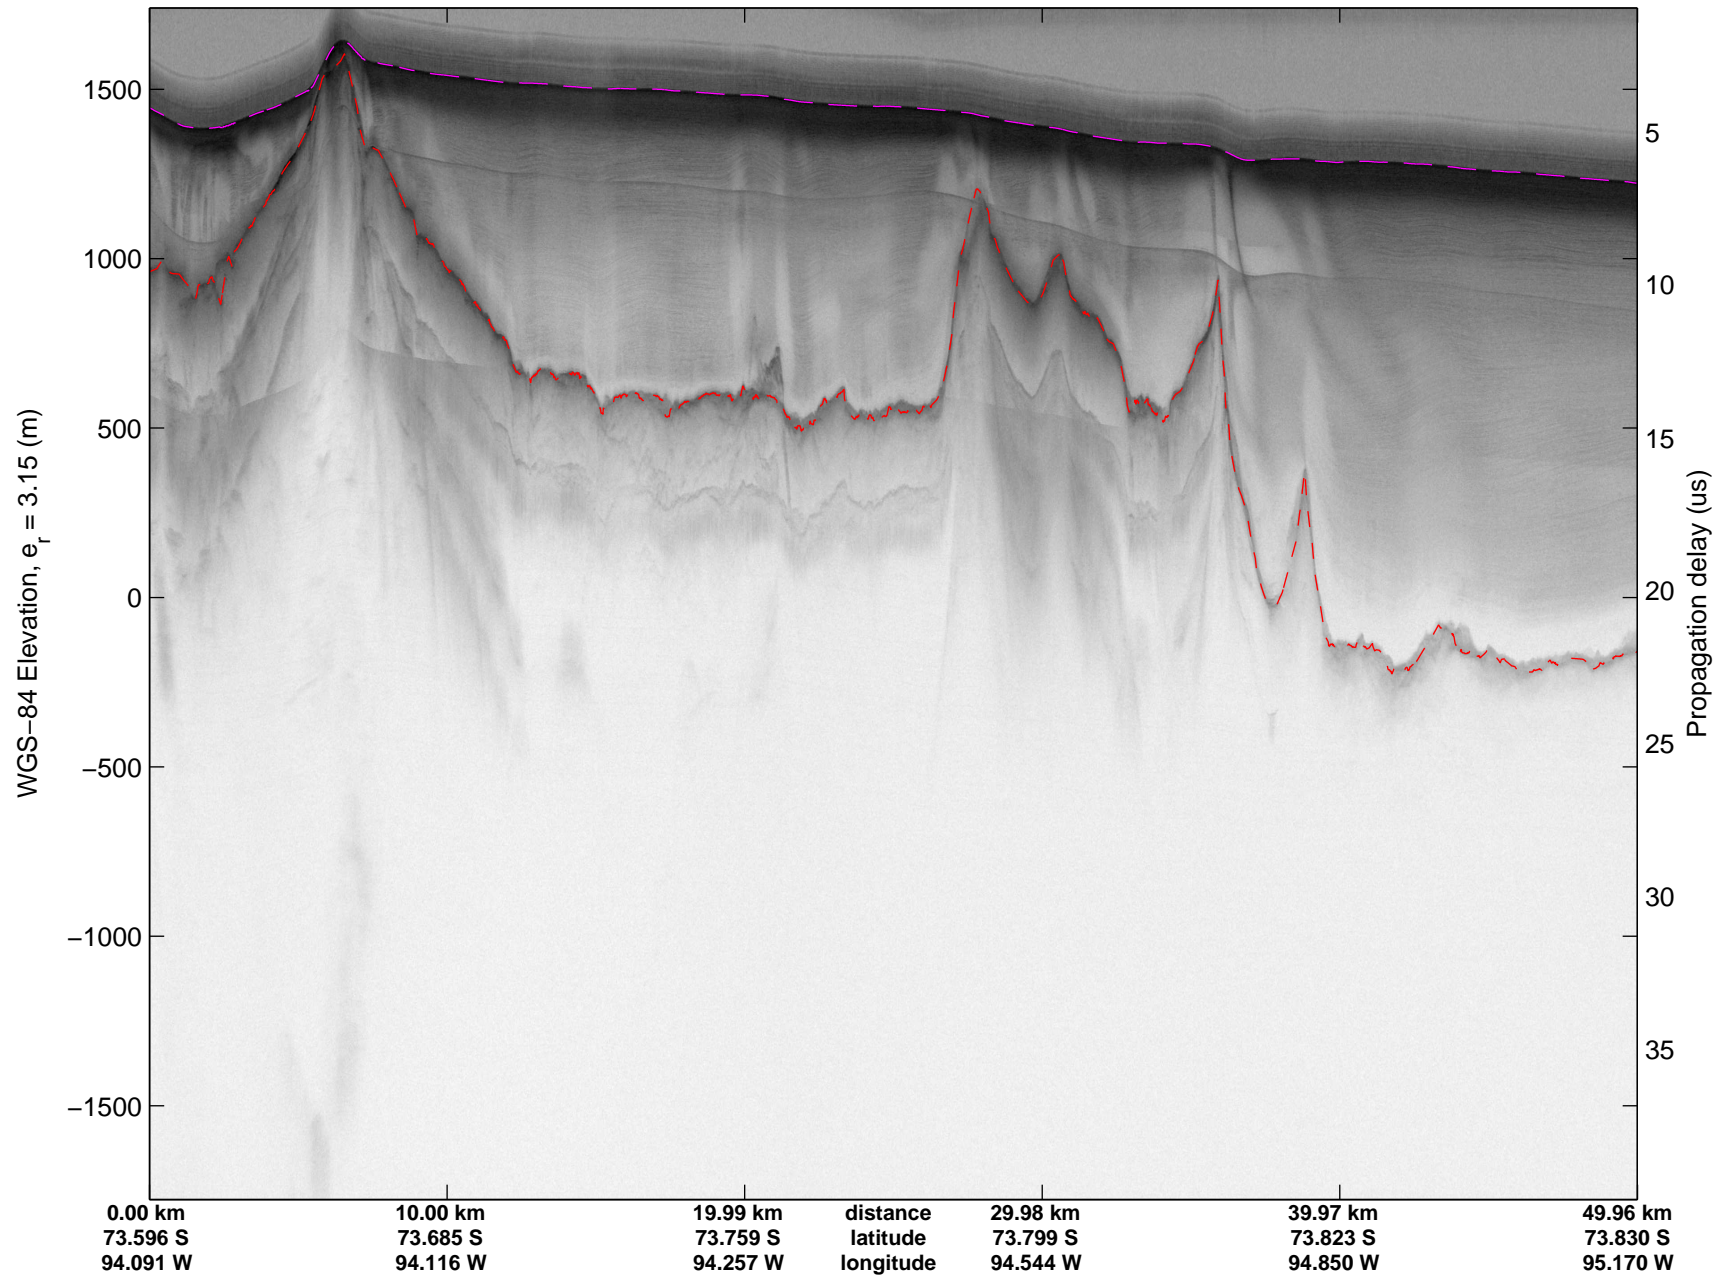

Land Ice Ferrigno-Alison-Abbott 01  
 20141105\_06\_039  
 Polar Stereograph -71N/0E

mcords3 2014\_Antarctica\_DC8: "Land Ice Ferrigno-Alison-Abbott 01" 20141105\_06\_039: 18:36:19.4 to 18:41:58.4 GPS

mcords3 2014\_Antarctica\_DC8: "Land Ice Ferrigno-Alison-Abbott 01" 20141105\_06\_039: 18:36:19.4 to 18:41:58.4 GPS