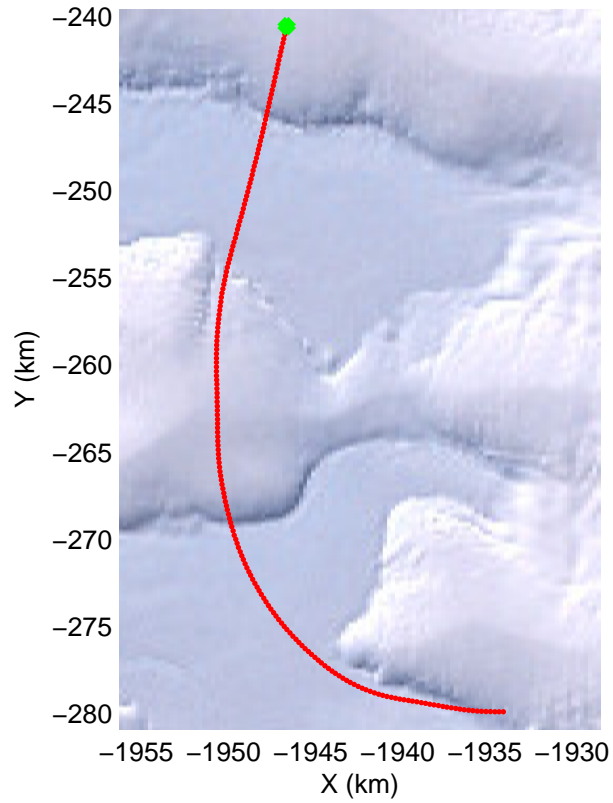

Land Ice Ferrigno-Alison-Abbott 01
20141105_06_045
Polar Stereograph -71N/0E