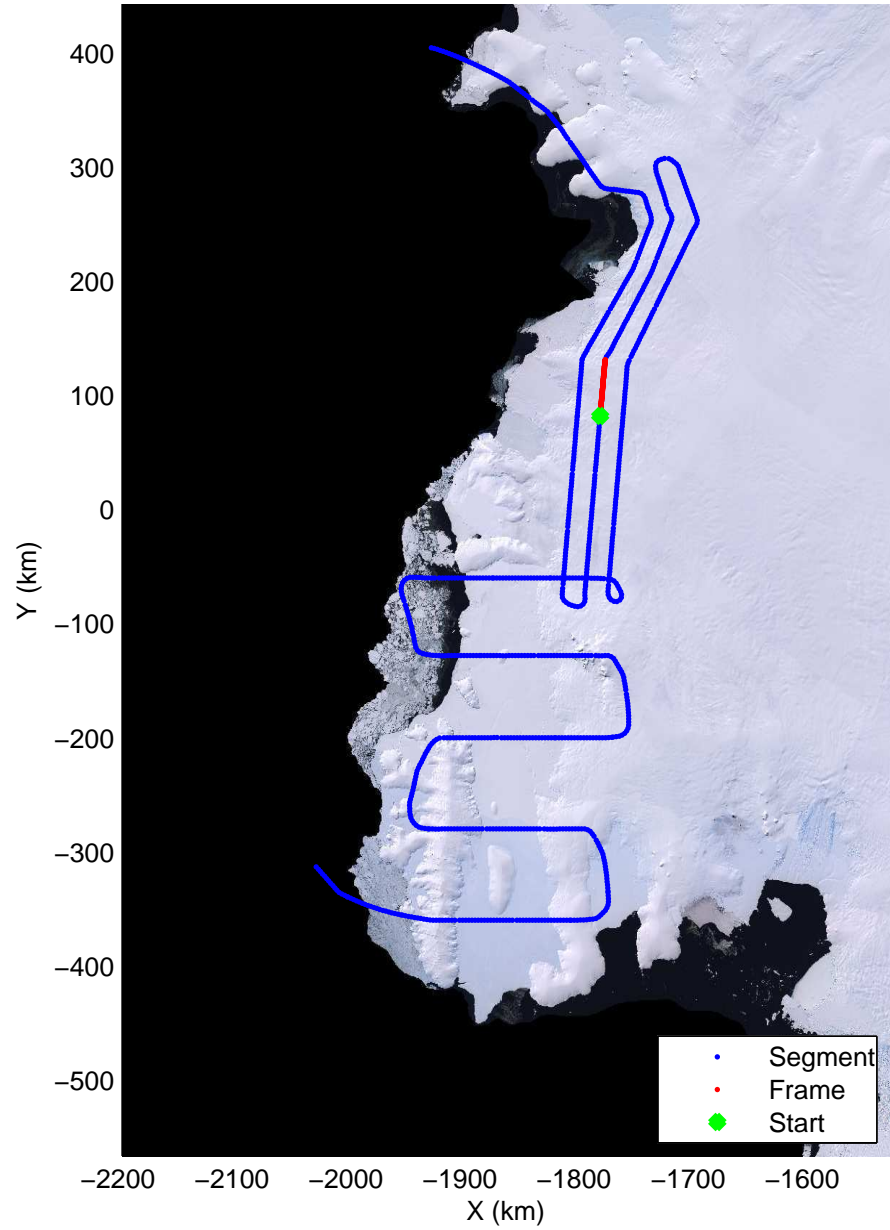

Land Ice Ferrigno-Alison-Abbott 01
20141105_06_017
Polar Stereograph -71N/0E