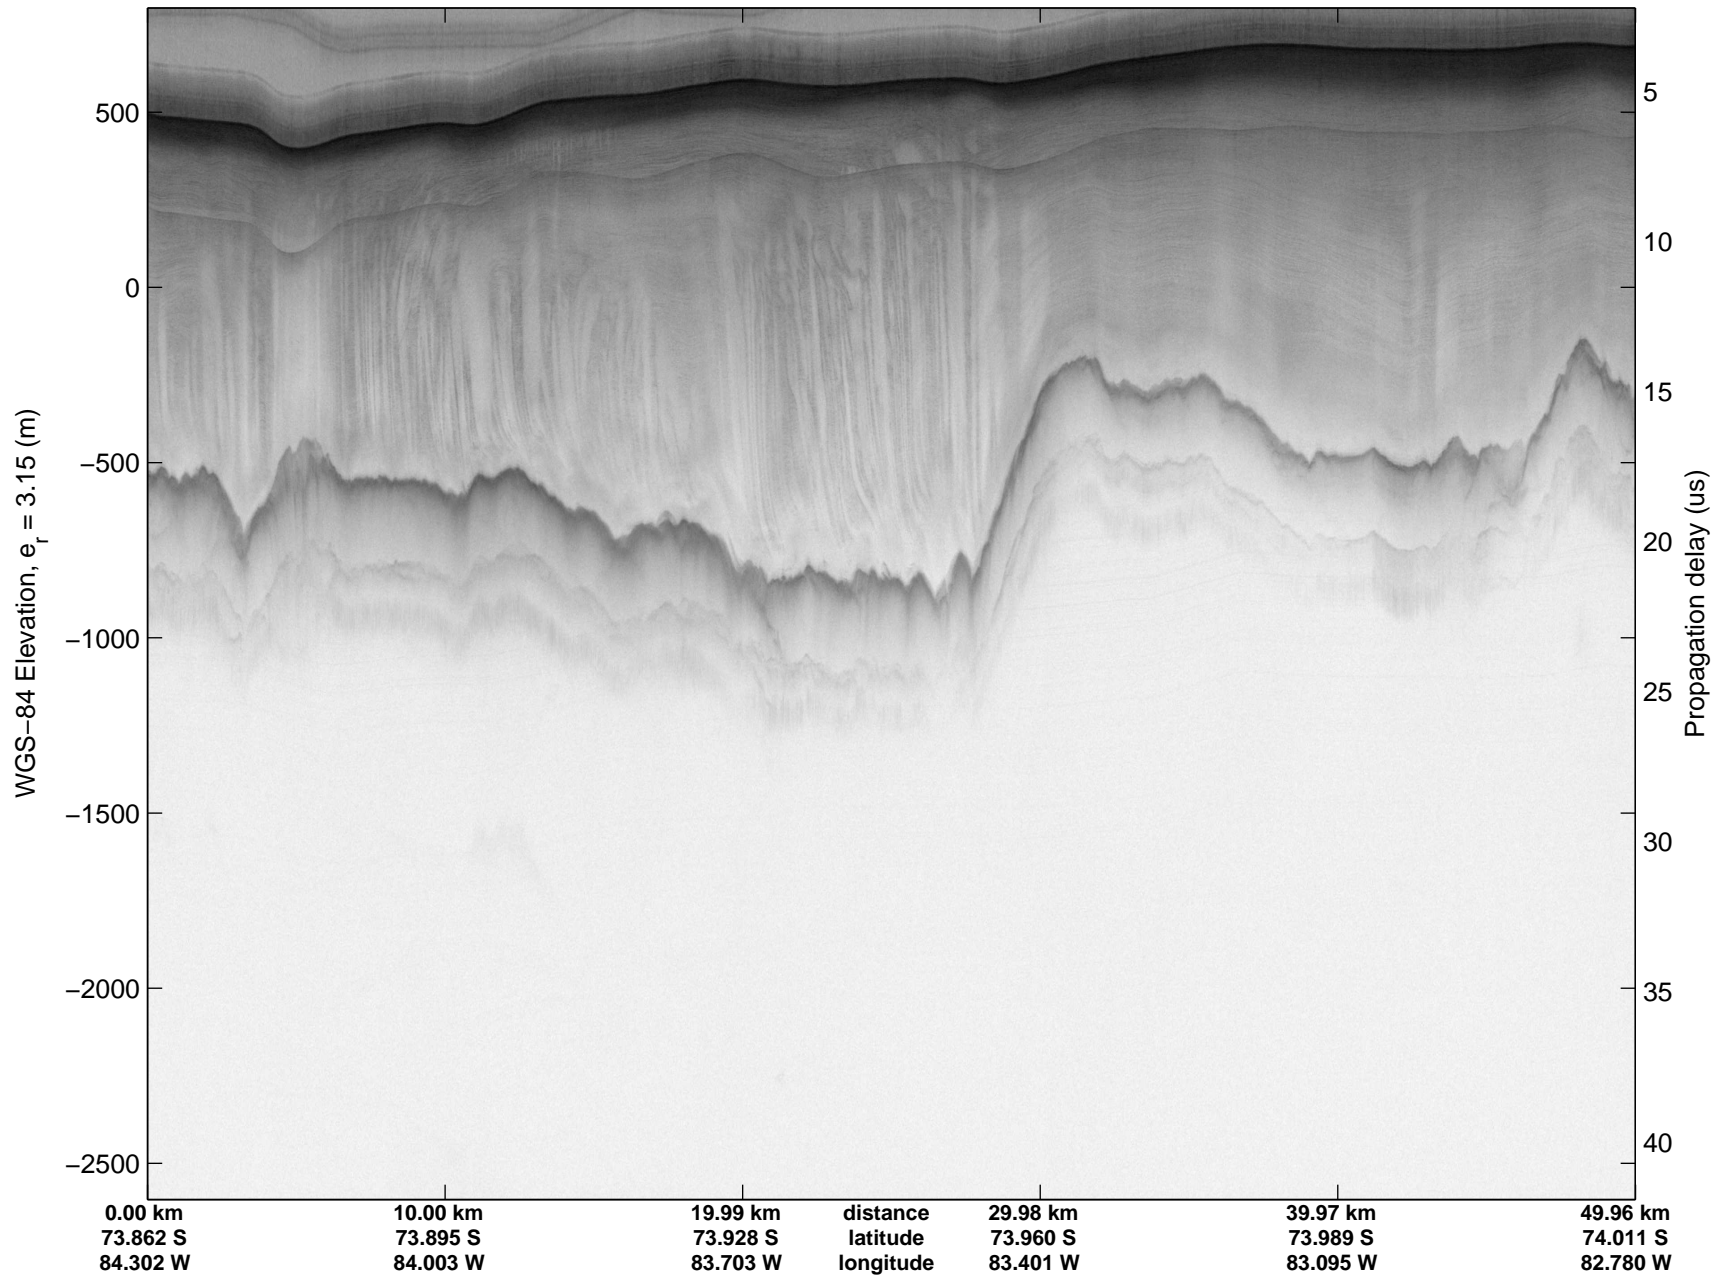

mcords3 2014_Antarctica_DC8: "Land Ice Ferrigno-Alison-Abbott 01" 20141105_06_019: 16:37:30.4 to 16:43:52.7 GPS