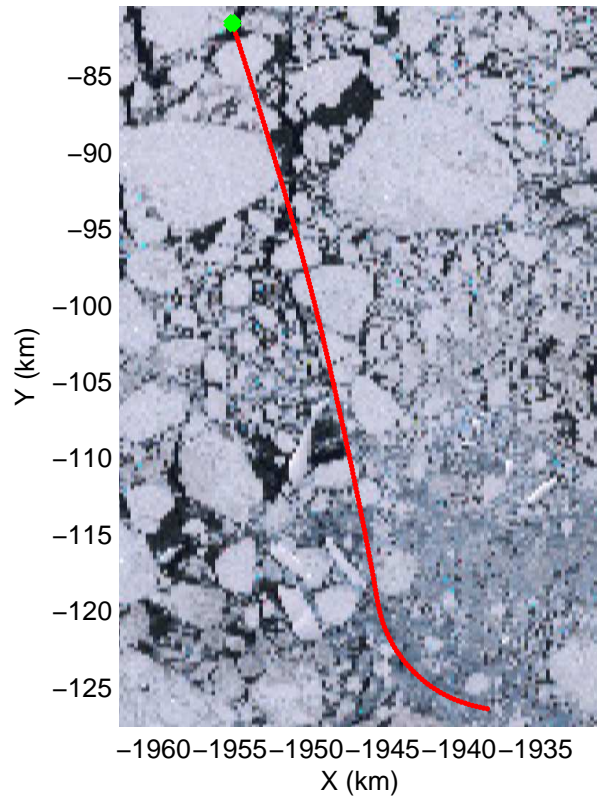

Land Ice Ferrigno-Alison-Abbott 01
20141105_06_035
Polar Stereograph -71N/0E