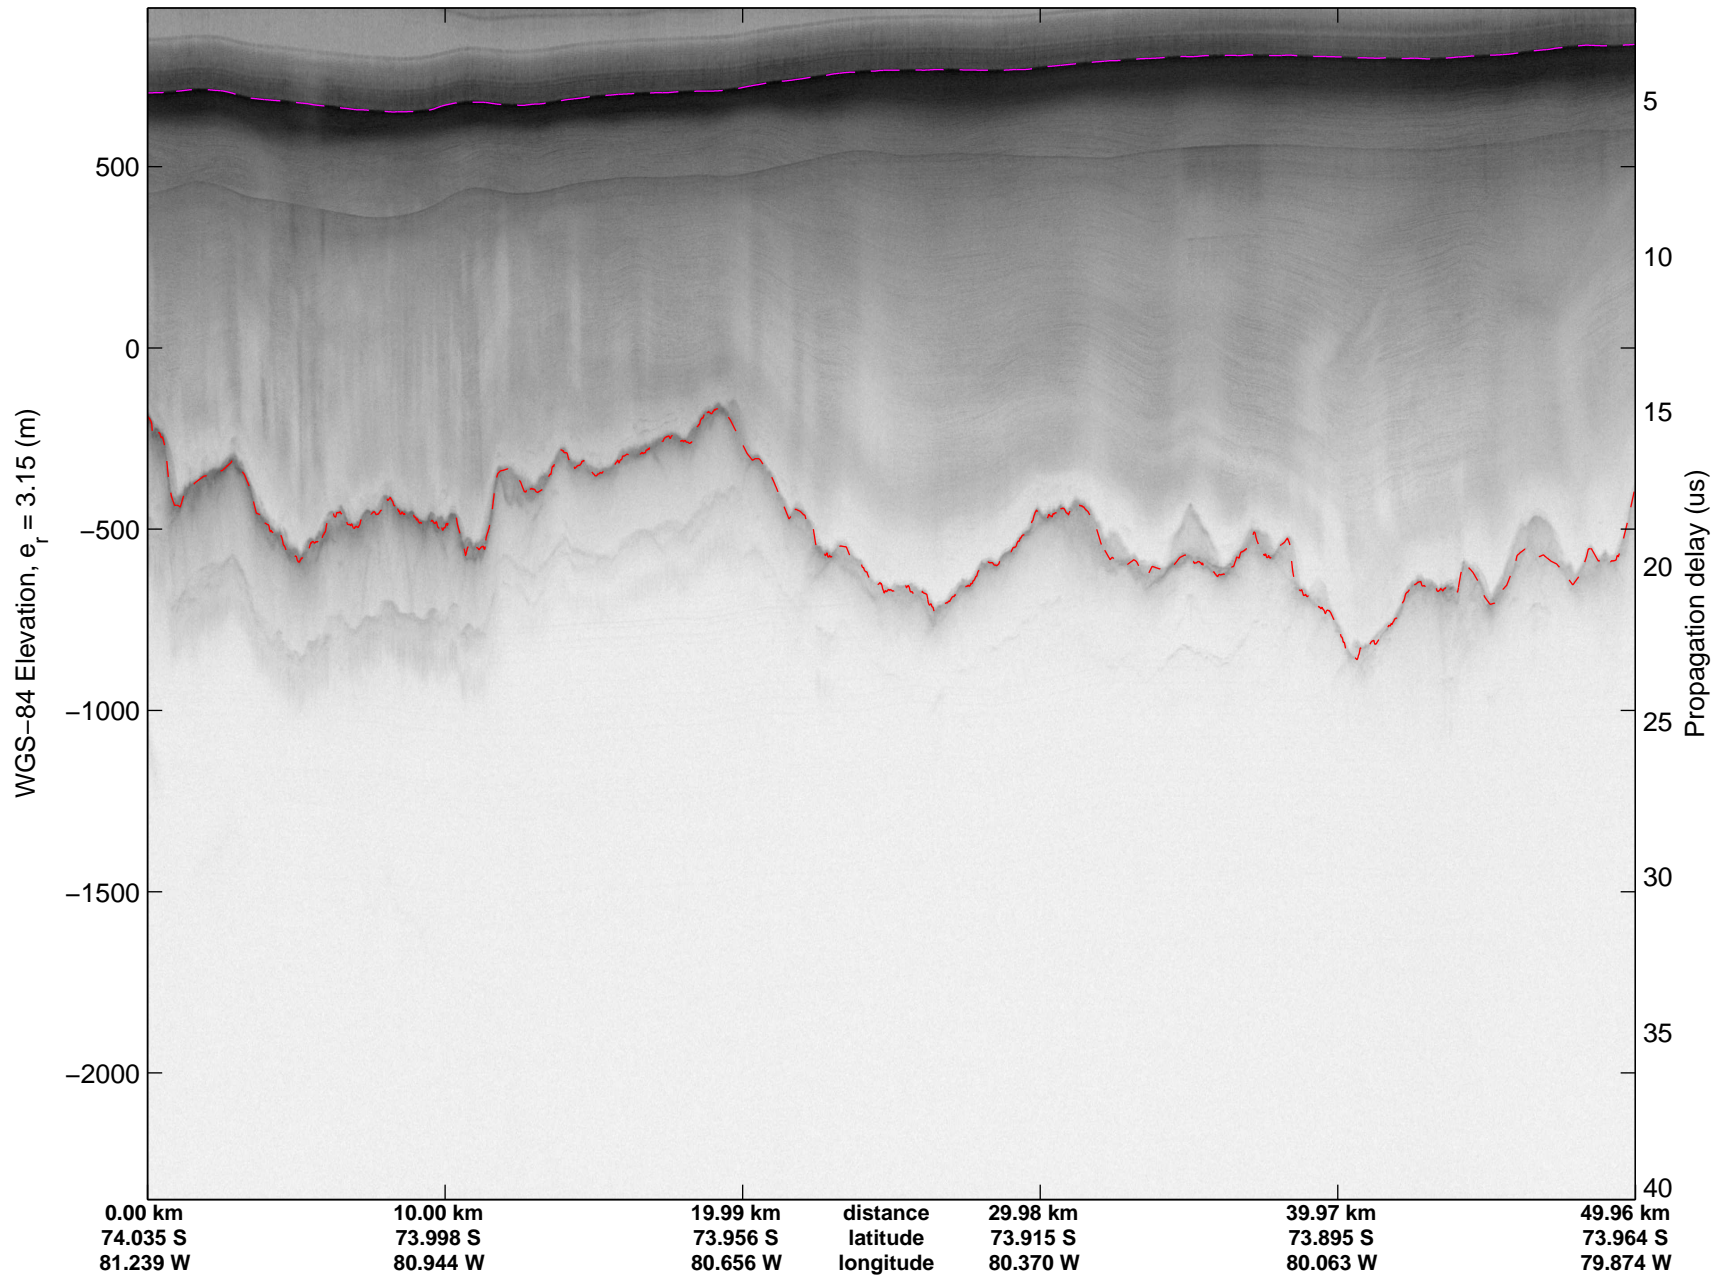

Land Ice Ferrigno-Alison-Abbott 01  
20141105\_06\_021  
Polar Stereograph -71N/0E

mcords3 2014\_Antarctica\_DC8: "Land Ice Ferrigno-Alison-Abbott 01" 20141105\_06\_021: 16:50:02.5 to 16:56:17.7 GPS

mcords3 2014\_Antarctica\_DC8: "Land Ice Ferrigno-Alison-Abbott 01" 20141105\_06\_021: 16:50:02.5 to 16:56:17.7 GPS