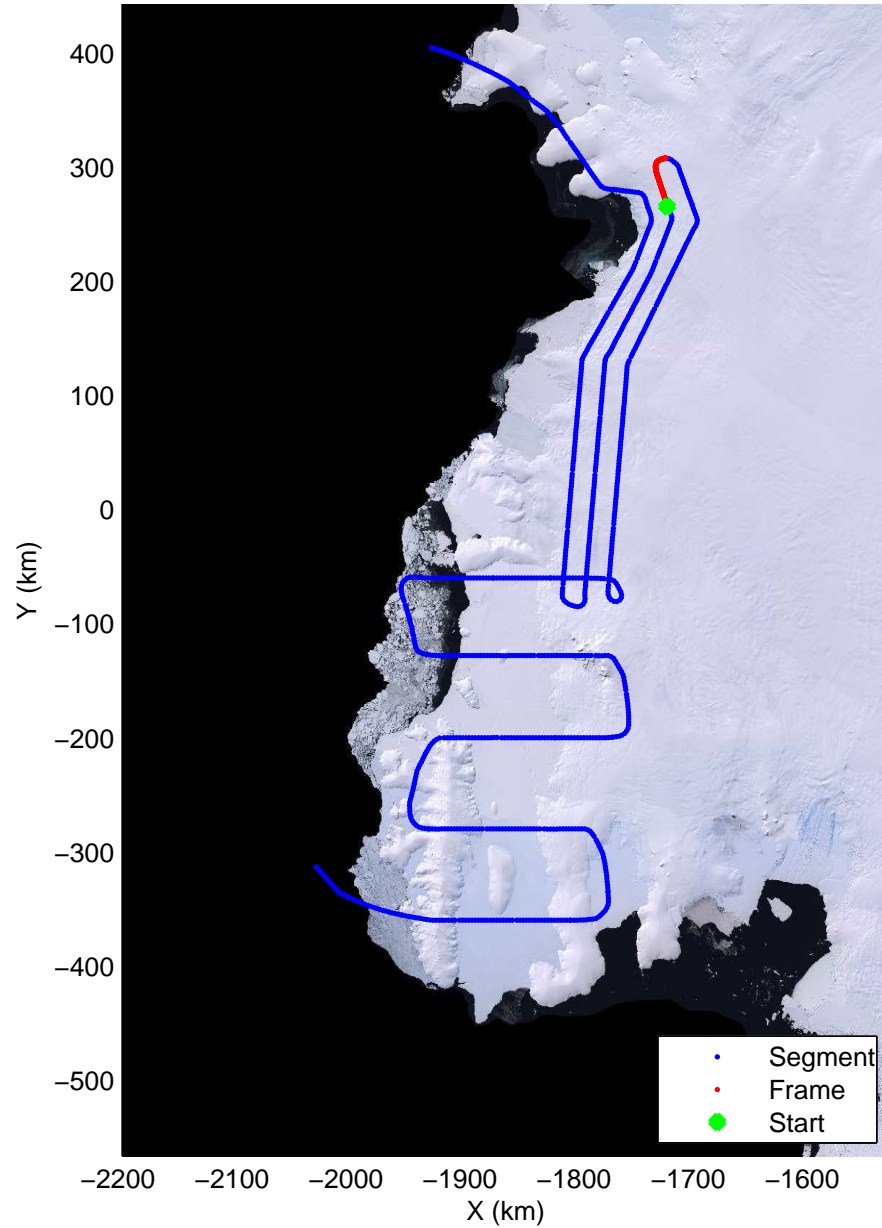

Land Ice Ferrigno-Alison-Abbott 01
20141105_06_021
Polar Stereograph -71N/0E