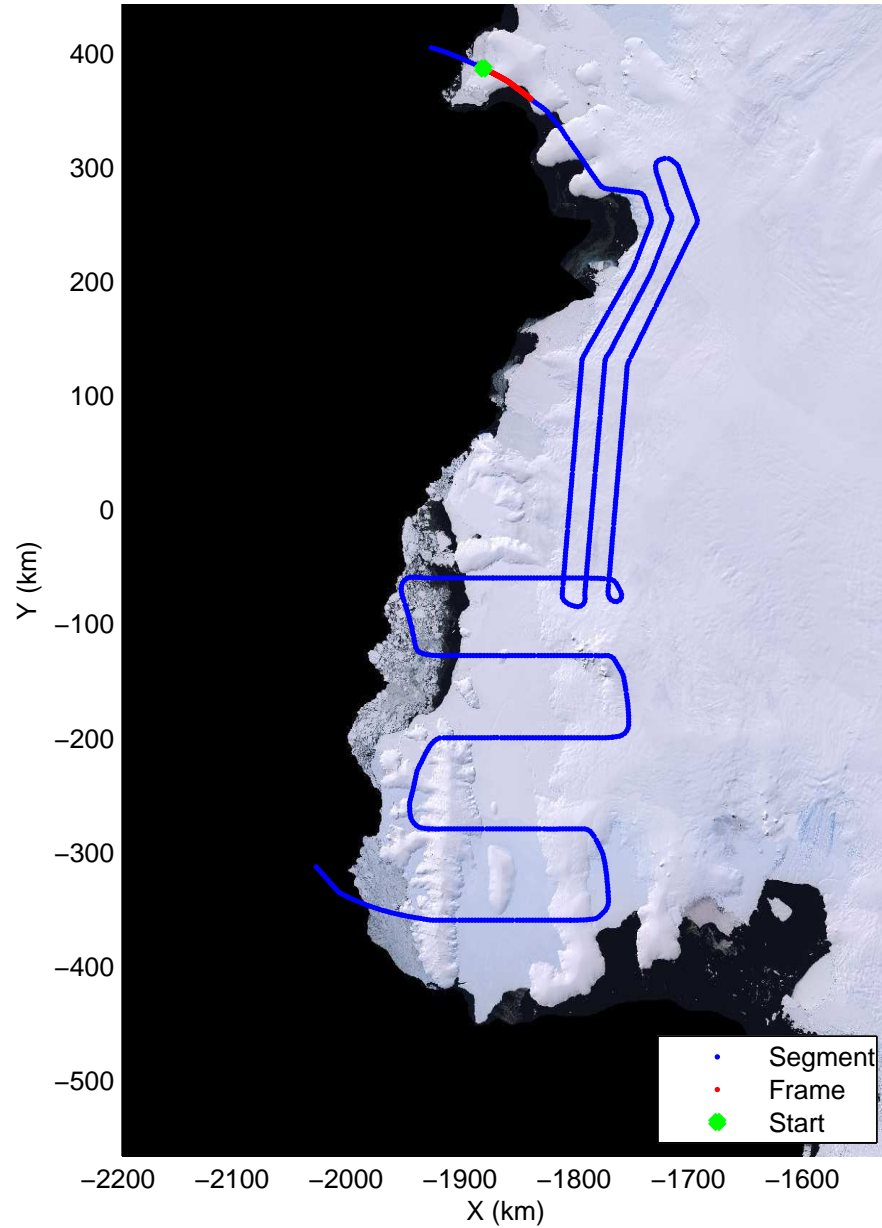

Land Ice Ferrigno-Alison-Abbott 01  
 20141105\_06\_001  
 Polar Stereograph -71N/0E

mcords3 2014\_Antarctica\_DC8: "Land Ice Ferrigno-Alison-Abbott 01" 20141105\_06\_001: 14:51:36.9 to 14:56:13.4 GPS

mcords3 2014\_Antarctica\_DC8: "Land Ice Ferrigno-Alison-Abbott 01" 20141105\_06\_001: 14:51:36.9 to 14:56:13.4 GPS

Land Ice Ferrigno-Alison-Abbott 01  
20141105\_06\_002  
Polar Stereograph -71N/0E

mcords3 2014\_Antarctica\_DC8: "Land Ice Ferrigno-Alison-Abbott 01" 20141105\_06\_002: 14:56:13.6 to 15:00:41.2 GPS

mcords3 2014\_Antarctica\_DC8: "Land Ice Ferrigno-Alison-Abbott 01" 20141105\_06\_002: 14:56:13.6 to 15:00:41.2 GPS