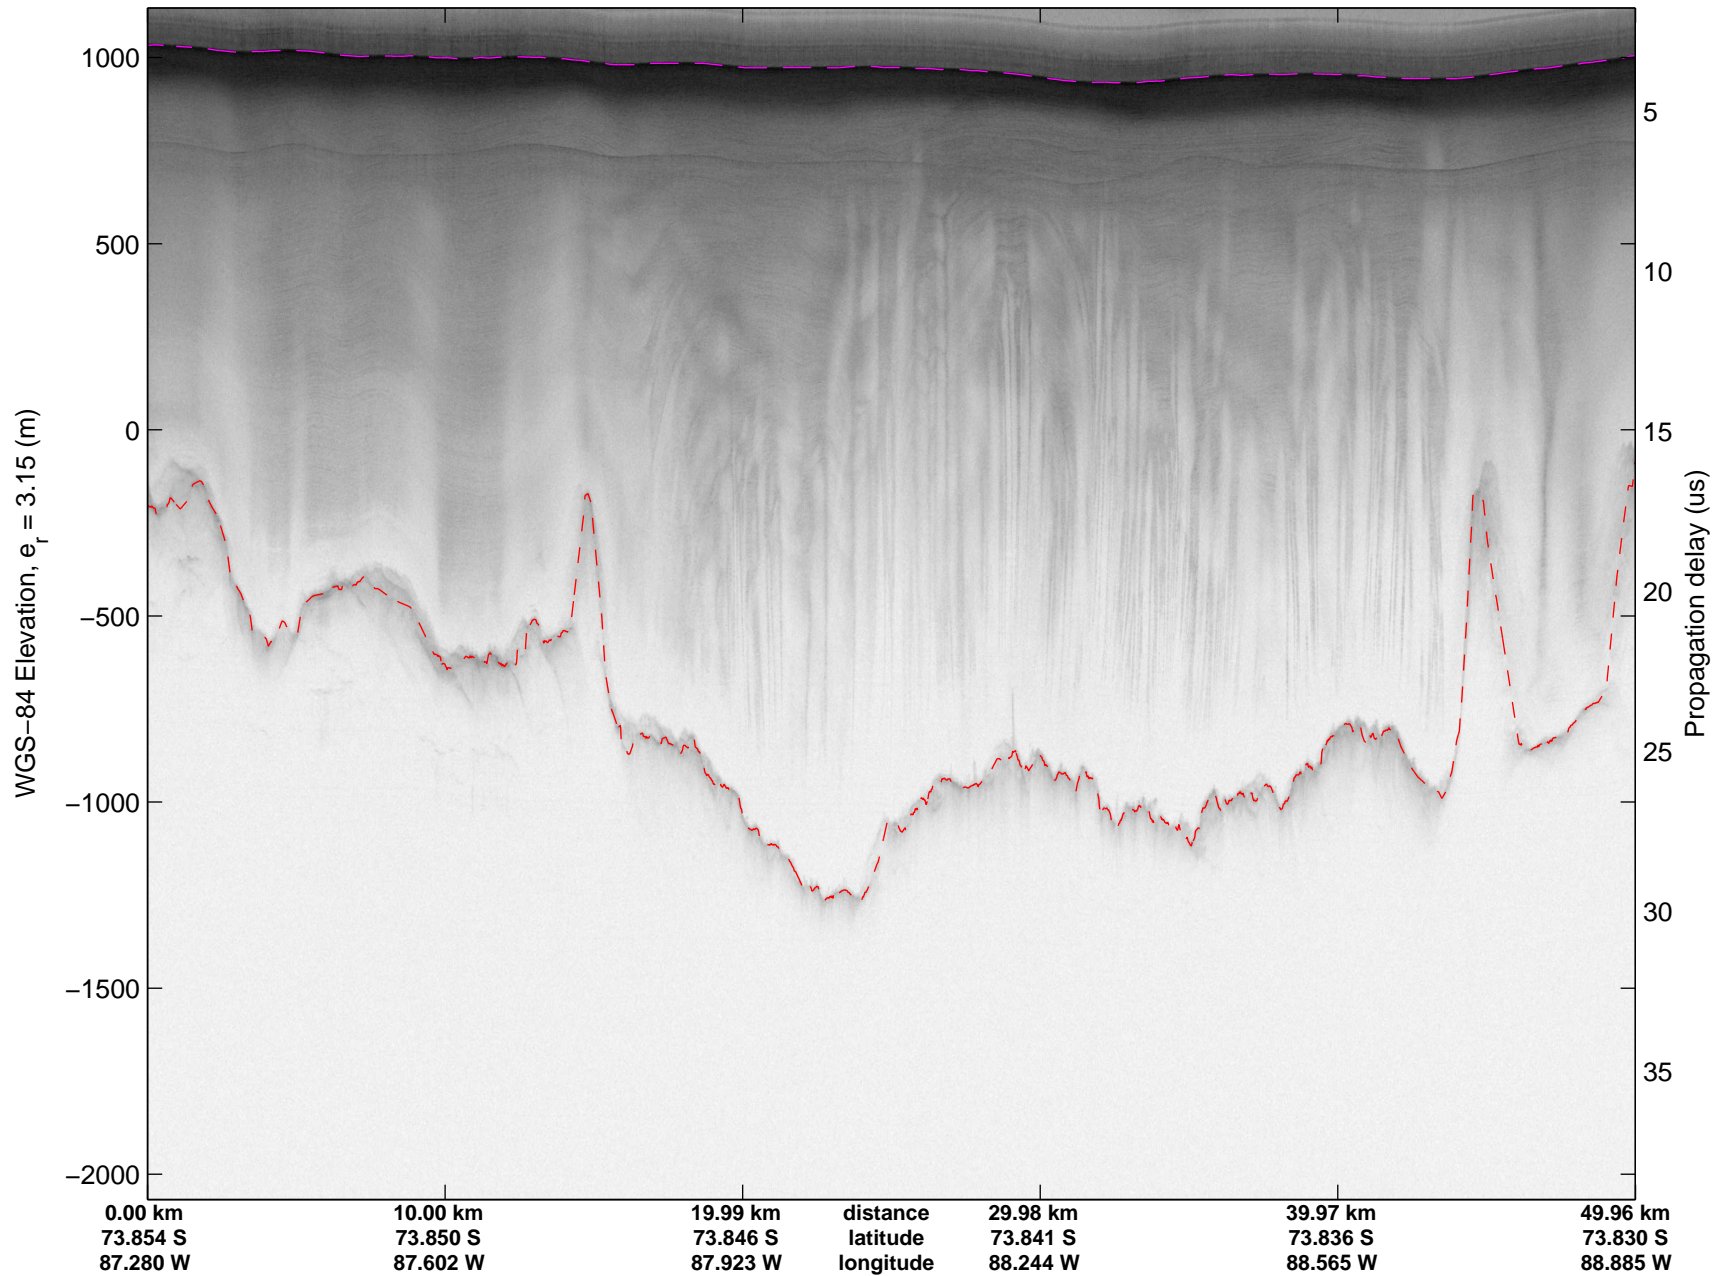

mcords3 2014_Antarctica_DC8: "Land Ice Ferrigno-Alison-Abbott 01" 20141105_06_027: 17:26:06.9 to 17:31:53.7 GPS