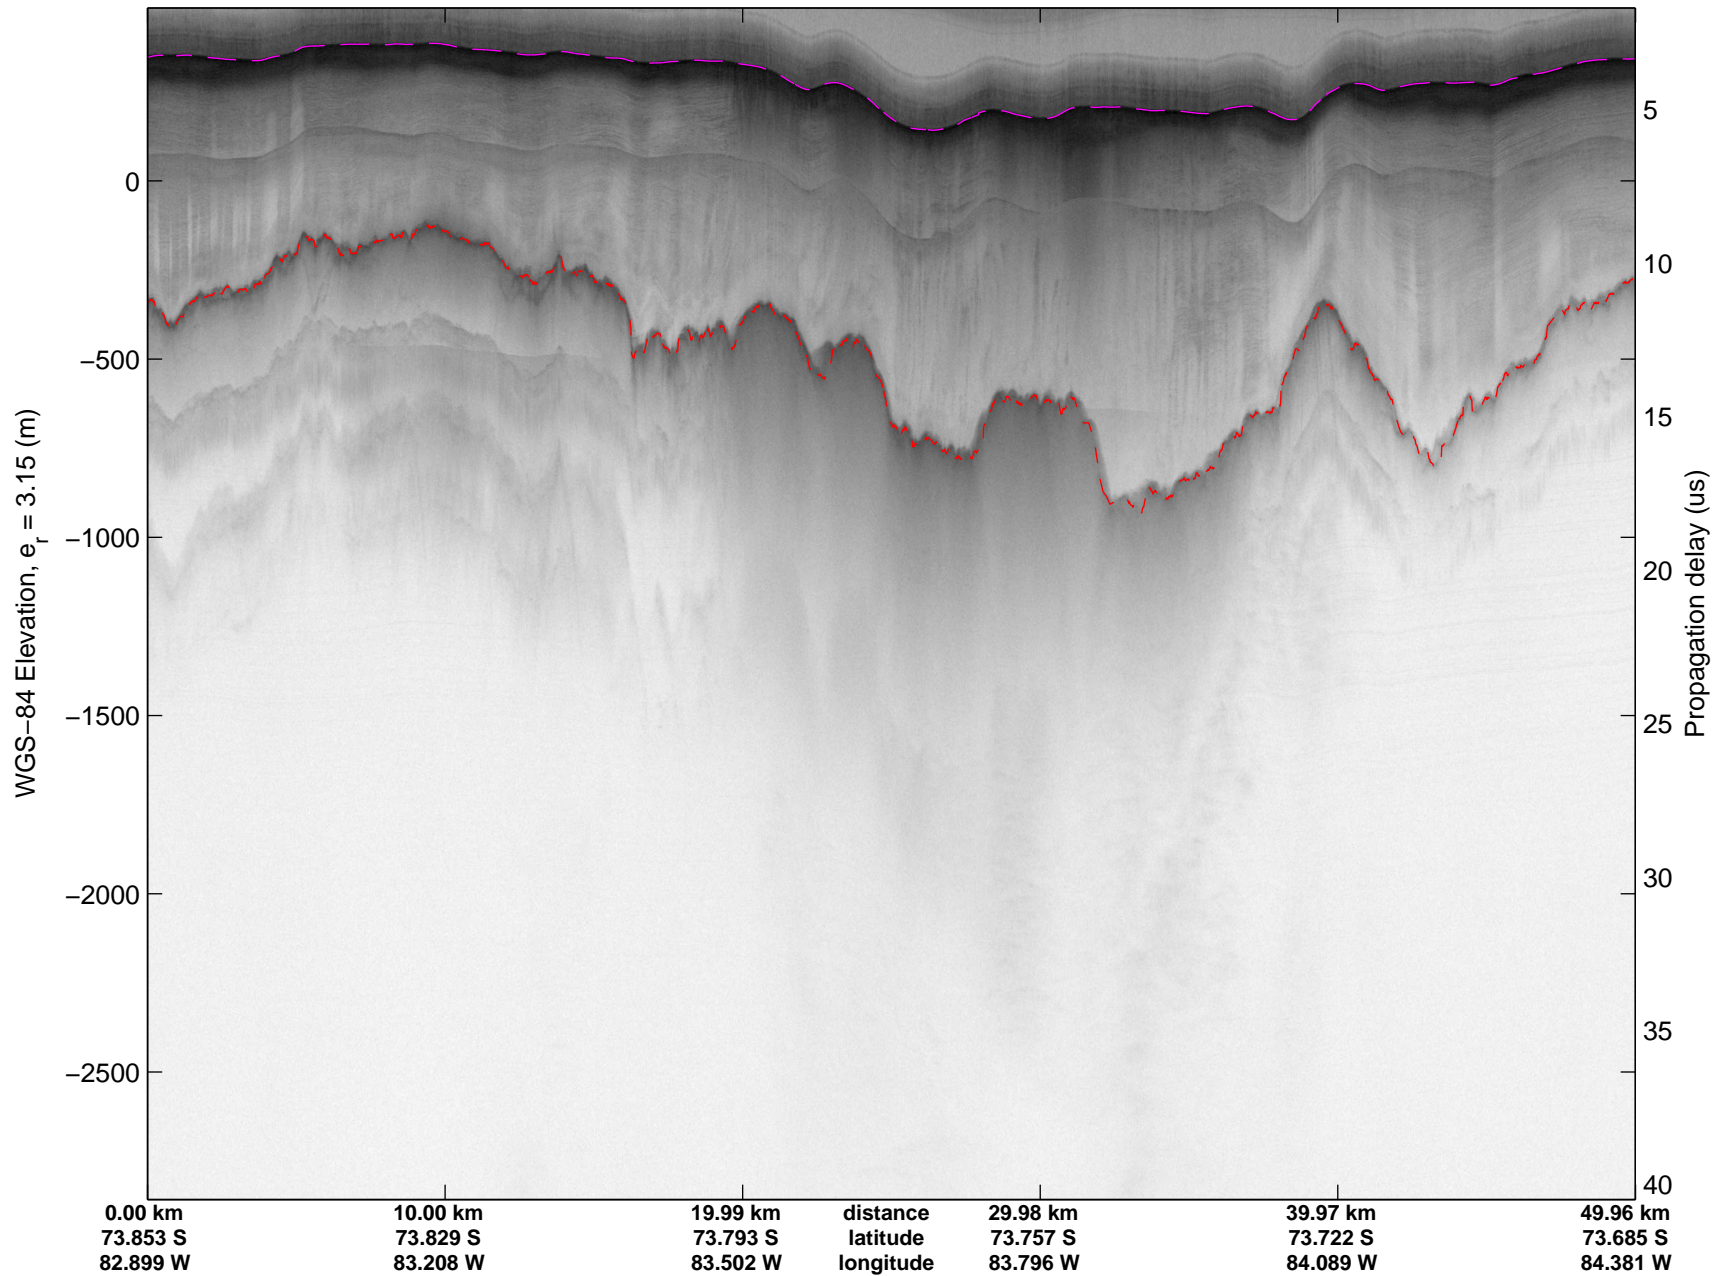

Land Ice Ferrigno-Alison-Abbott 01  
 20141105\_06\_007  
 Polar Stereograph -71N/0E

mcords3 2014\_Antarctica\_DC8: "Land Ice Ferrigno-Alison-Abbott 01" 20141105\_06\_007: 15:23:42.3 to 15:29:38.6 GPS

mcords3 2014\_Antarctica\_DC8: "Land Ice Ferrigno-Alison-Abbott 01" 20141105\_06\_007: 15:23:42.3 to 15:29:38.6 GPS