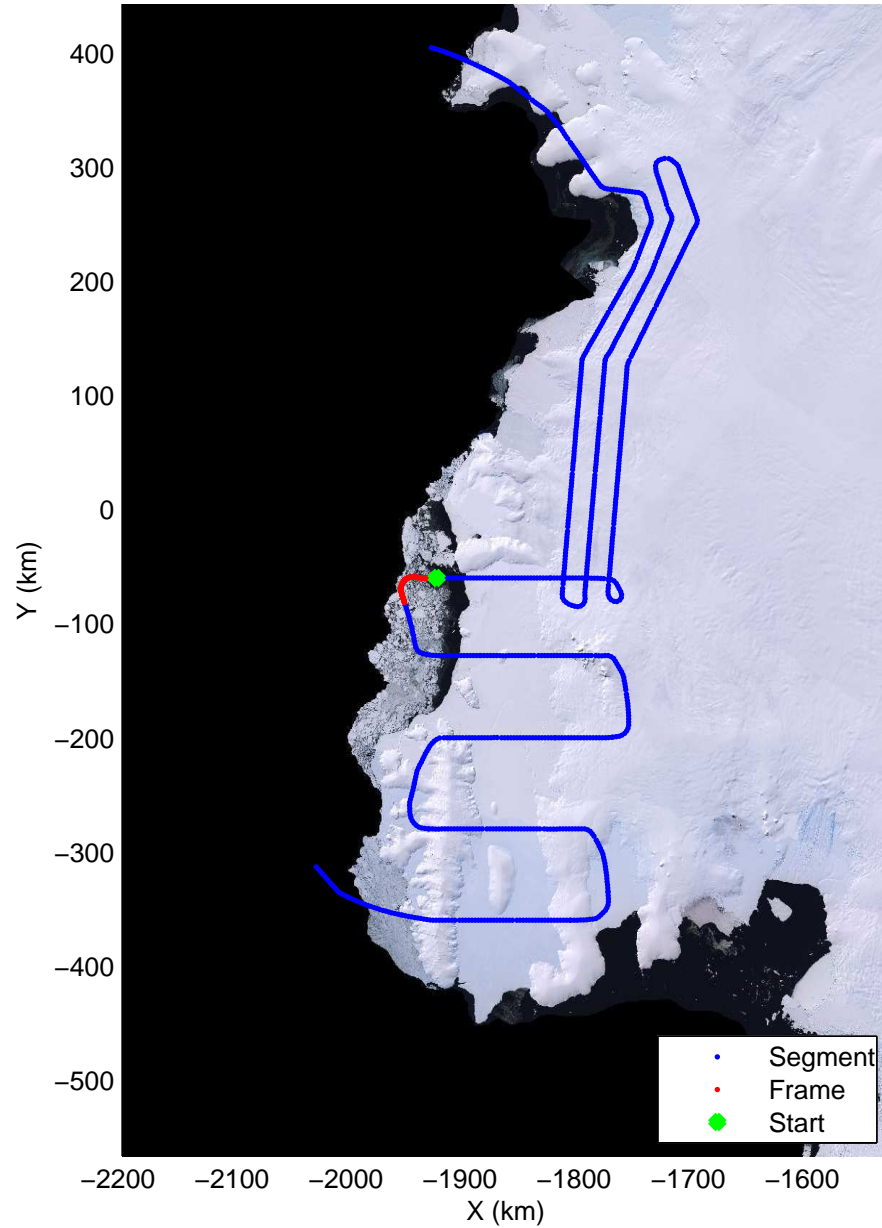

Land Ice Ferrigno-Alison-Abbott 01
20141105_06_034
Polar Stereograph -71N/0E