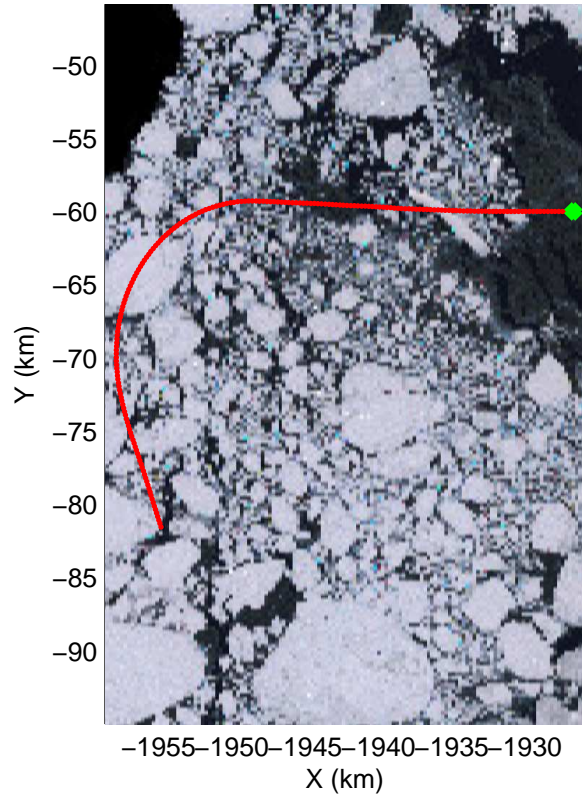

Land Ice Ferrigno-Alison-Abbott 01
20141105_06_034
Polar Stereograph -71N/0E