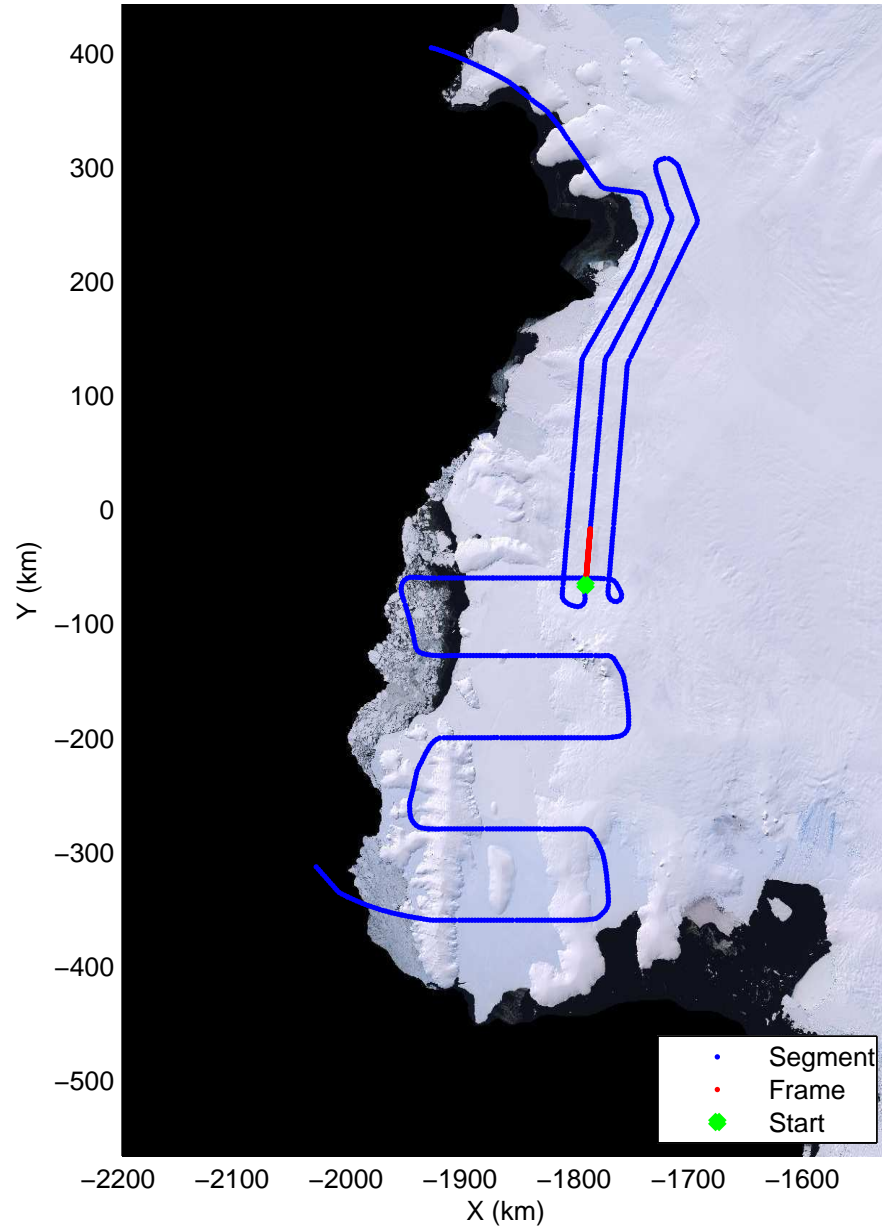

Land Ice Ferrigno-Alison-Abbott 01
20141105_06_014
Polar Stereograph -71N/0E