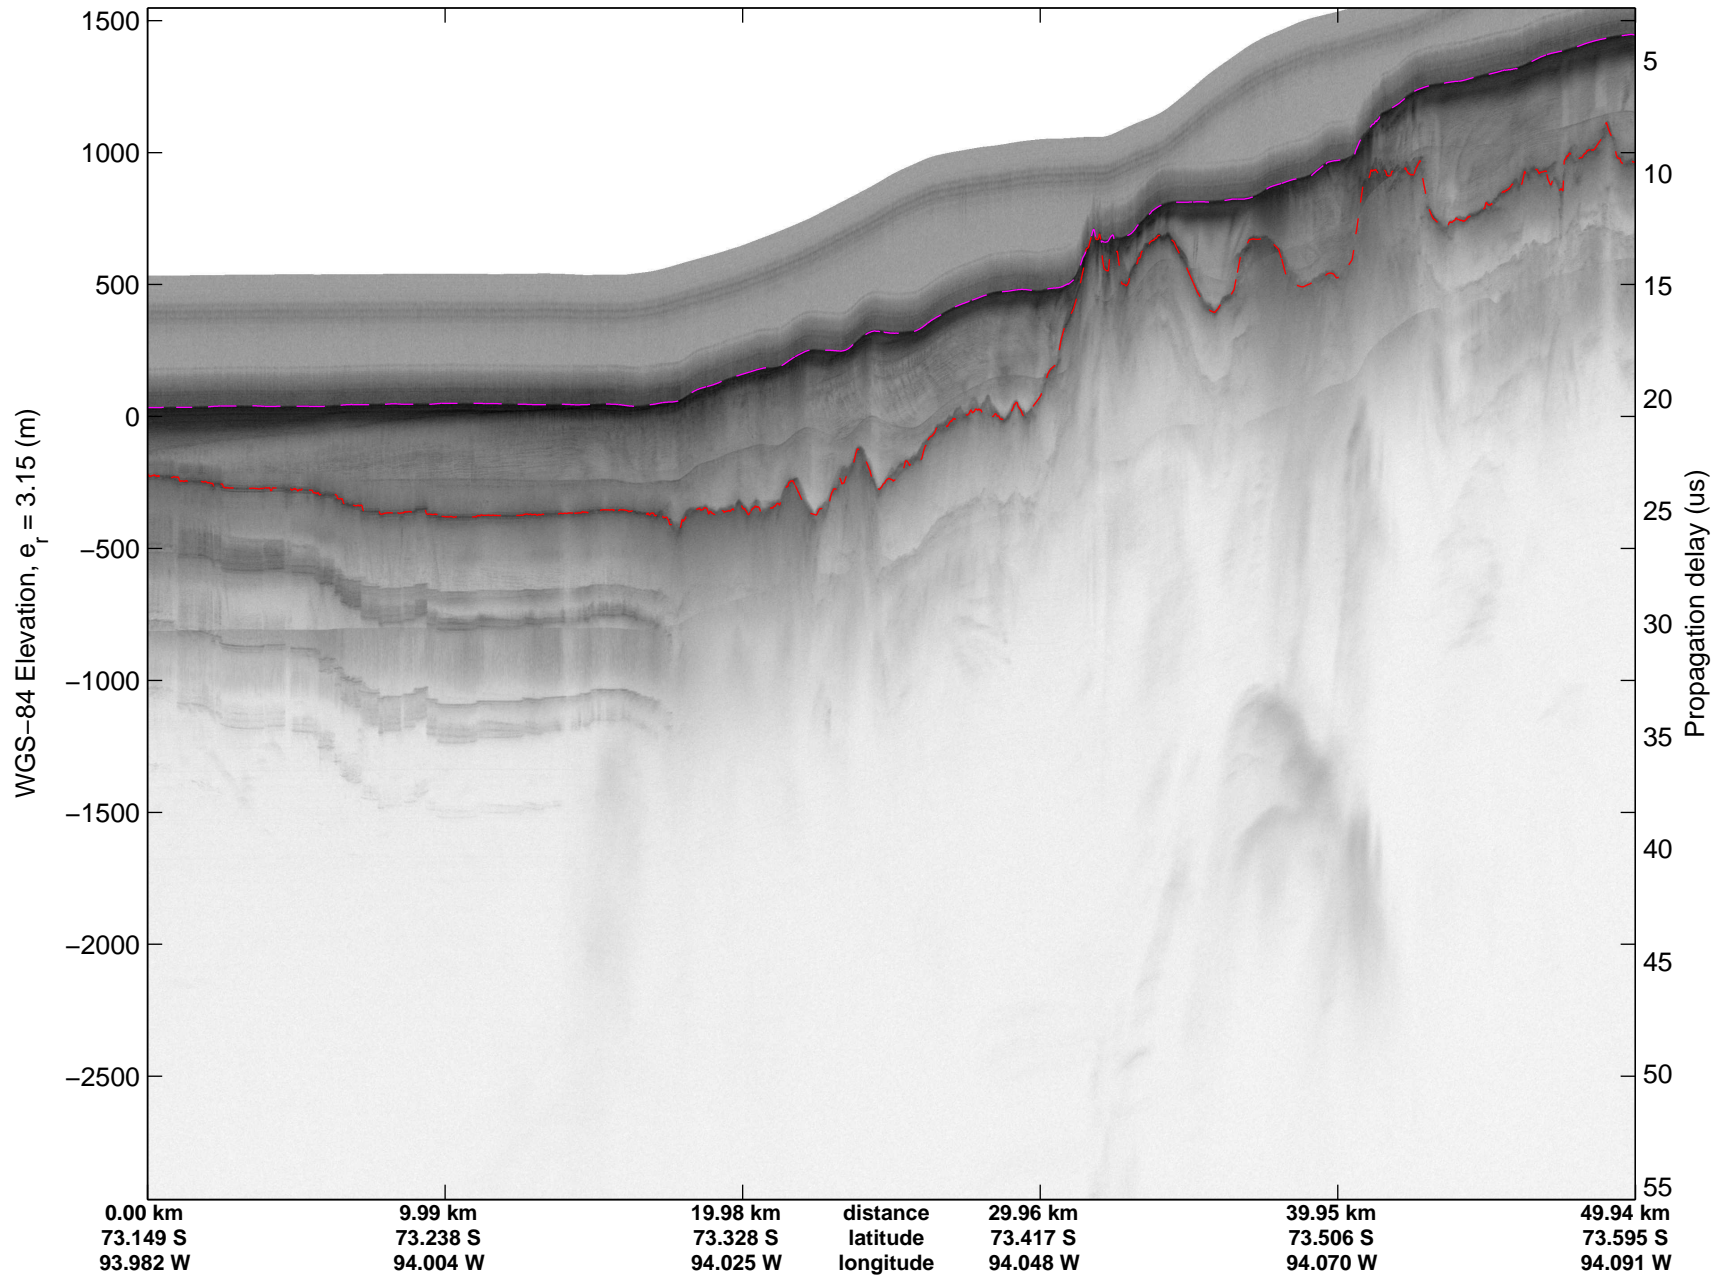

Land Ice Ferrigno-Alison-Abbott 01  
20141105\_06\_038  
Polar Stereograph -71N/0E

mcords3 2014\_Antarctica\_DC8: "Land Ice Ferrigno-Alison-Abbott 01" 20141105\_06\_038: 18:30:49.4 to 18:36:19.2 GPS

mcords3 2014\_Antarctica\_DC8: "Land Ice Ferrigno-Alison-Abbott 01" 20141105\_06\_038: 18:30:49.4 to 18:36:19.2 GPS

Land Ice Ferrigno-Alison-Abbott 01  
 20141105\_06\_039  
 Polar Stereograph -71N/0E

mcords3 2014\_Antarctica\_DC8: "Land Ice Ferrigno-Alison-Abbott 01" 20141105\_06\_039: 18:36:19.4 to 18:41:58.4 GPS

mcords3 2014\_Antarctica\_DC8: "Land Ice Ferrigno-Alison-Abbott 01" 20141105\_06\_039: 18:36:19.4 to 18:41:58.4 GPS