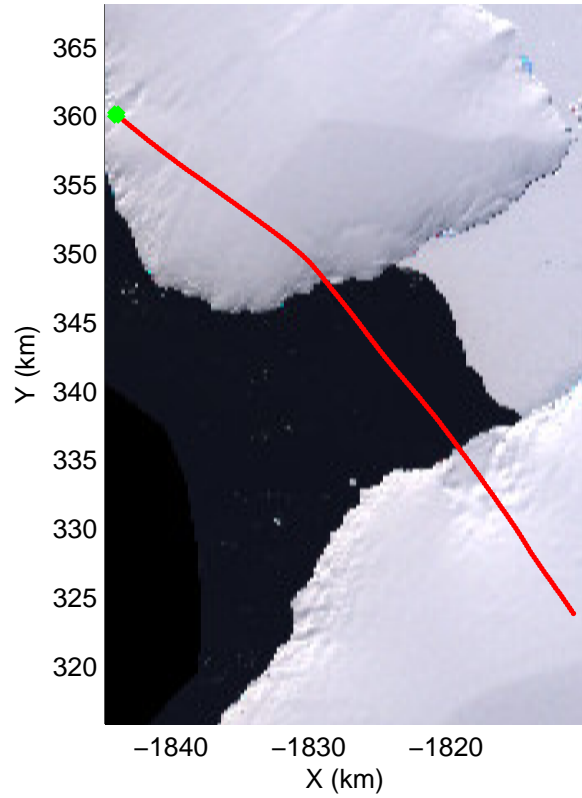

Land Ice Ferrigno-Alison-Abbott 01
20141105_06_003
Polar Stereograph -71N/0E