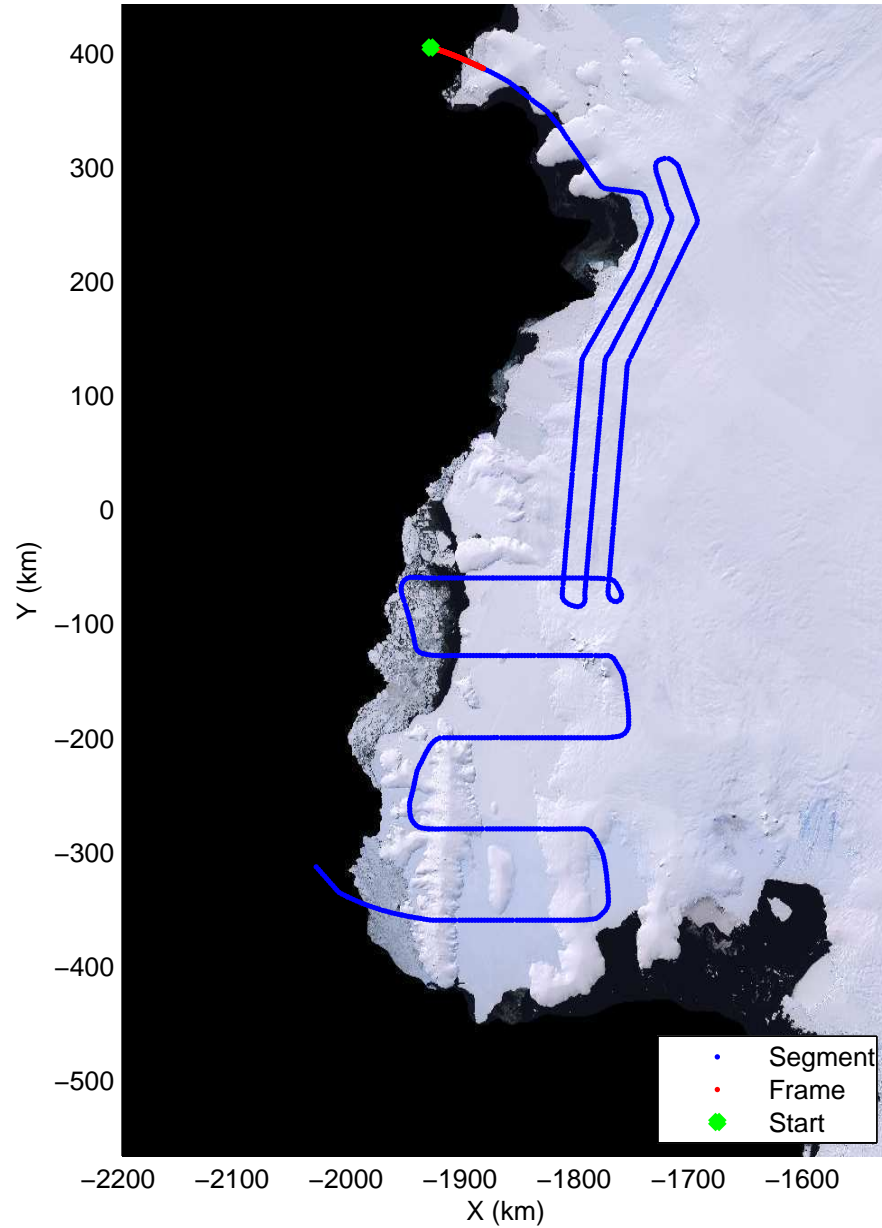

Land Ice Ferrigno-Alison-Abbott 01  
 20141105\_06\_001  
 Polar Stereograph -71N/0E

mcords3 2014\_Antarctica\_DC8: "Land Ice Ferrigno-Alison-Abbott 01" 20141105\_06\_001: 14:51:36.9 to 14:56:13.4 GPS

mcords3 2014\_Antarctica\_DC8: "Land Ice Ferrigno-Alison-Abbott 01" 20141105\_06\_001: 14:51:36.9 to 14:56:13.4 GPS

Land Ice Ferrigno-Alison-Abbott 01  
20141105\_06\_002  
Polar Stereograph -71N/0E

mcords3 2014\_Antarctica\_DC8: "Land Ice Ferrigno-Alison-Abbott 01" 20141105\_06\_002: 14:56:13.6 to 15:00:41.2 GPS

mcords3 2014\_Antarctica\_DC8: "Land Ice Ferrigno-Alison-Abbott 01" 20141105\_06\_002: 14:56:13.6 to 15:00:41.2 GPS