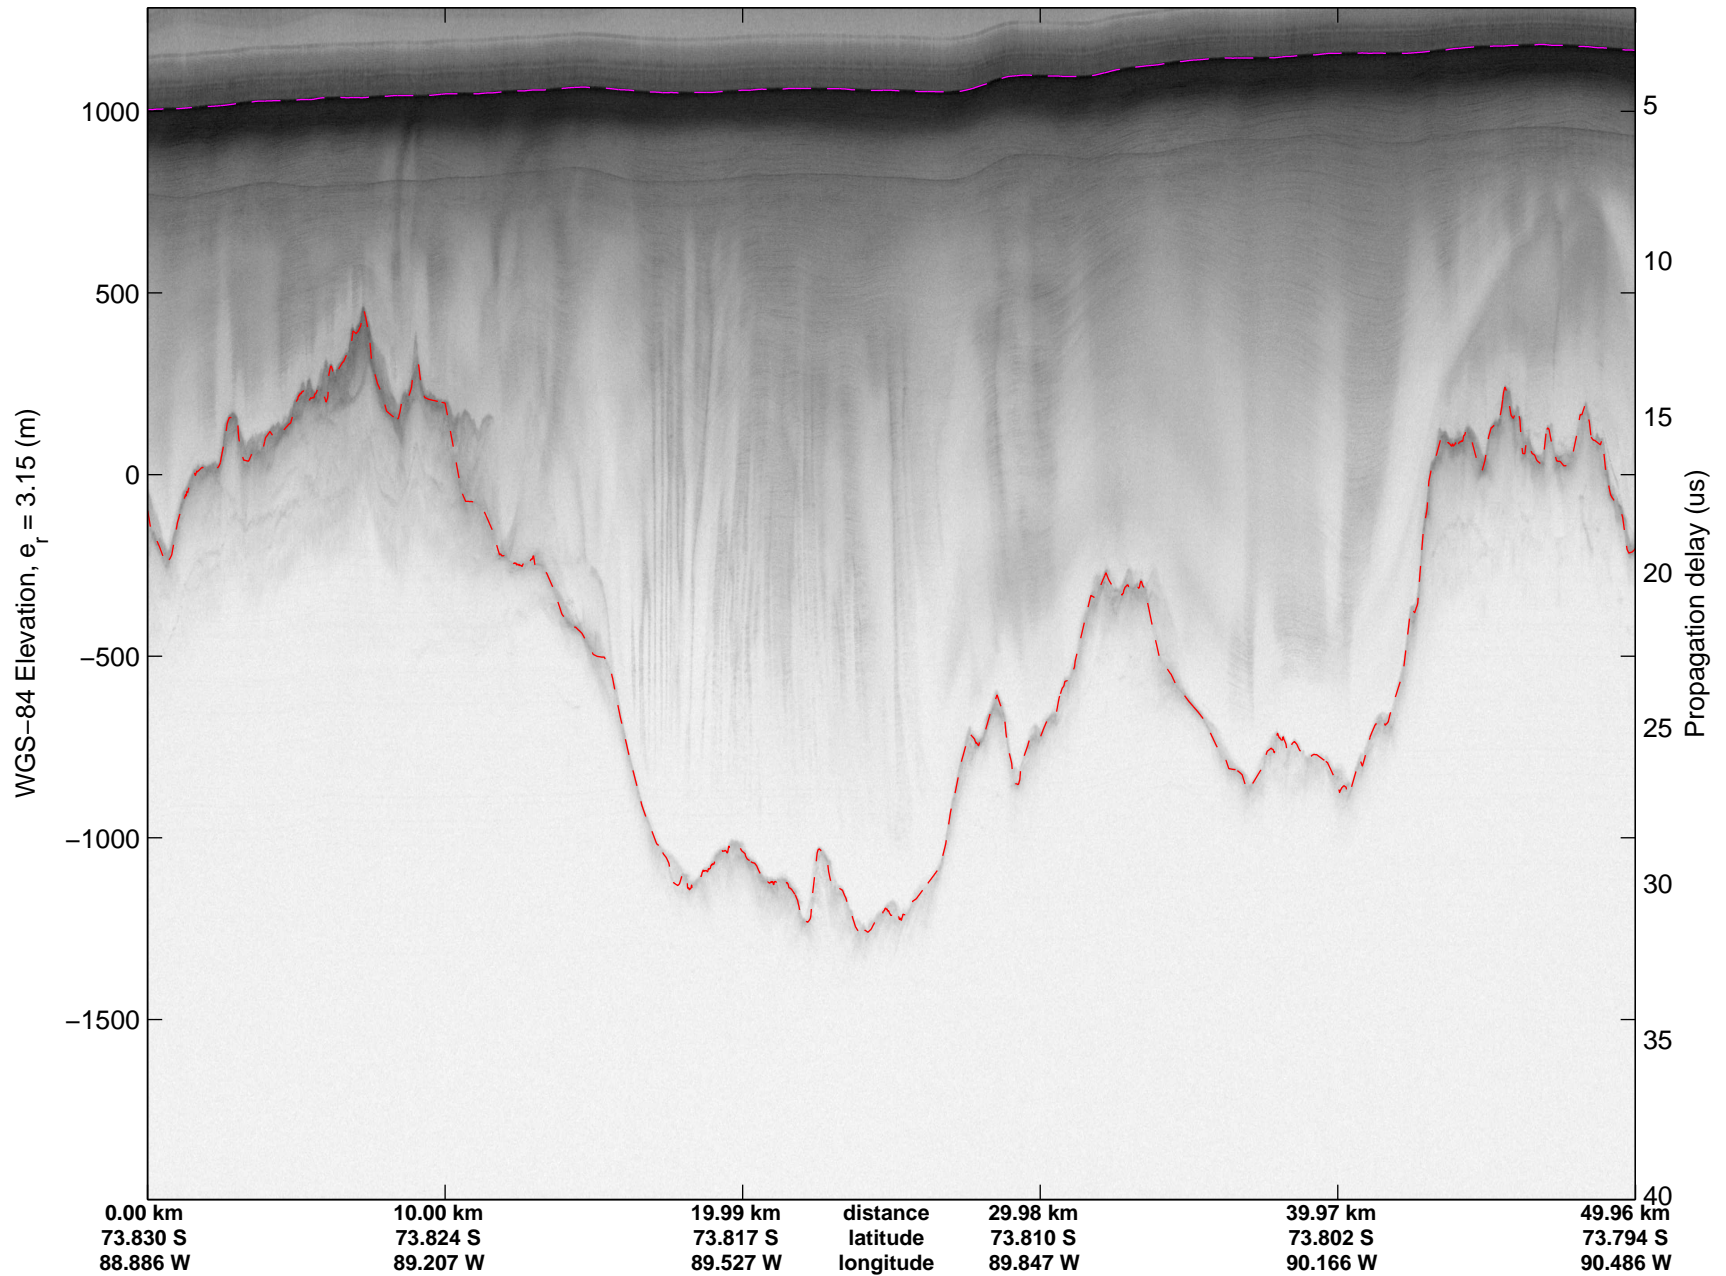

mcords3 2014_Antarctica_DC8: "Land Ice Ferrigno-Alison-Abbott 01" 20141105_06_028: 17:31:54.0 to 17:37:58.9 GPS