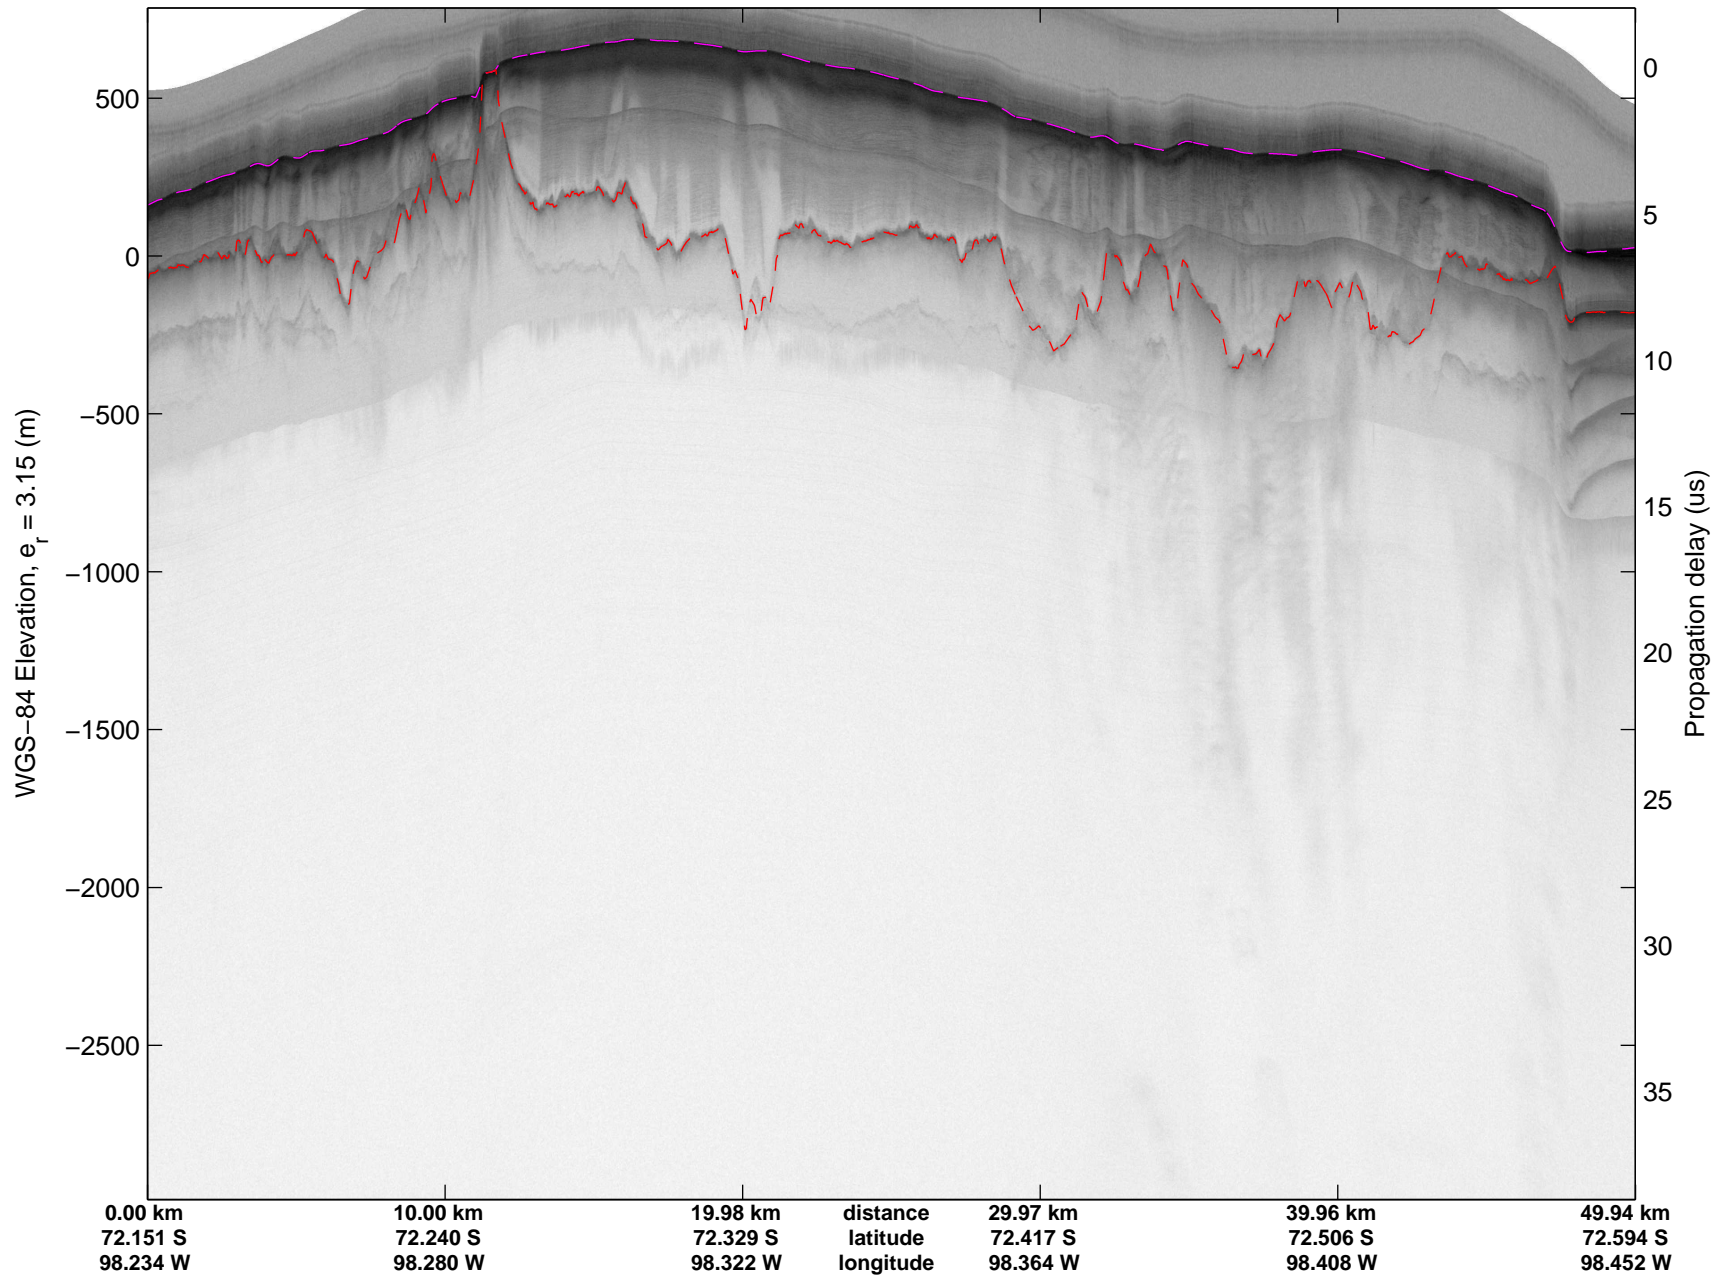

Land Ice Ferrigno-Alison-Abbott 01  
 20141105\_06\_045  
 Polar Stereograph -71N/0E

mcords3 2014\_Antarctica\_DC8: "Land Ice Ferrigno-Alison-Abbott 01" 20141105\_06\_045: 19:10:23.7 to 19:15:54.5 GPS

mcords3 2014\_Antarctica\_DC8: "Land Ice Ferrigno-Alison-Abbott 01" 20141105\_06\_045: 19:10:23.7 to 19:15:54.5 GPS

Land Ice Ferrigno-Alison-Abbott 01  
20141105\_06\_046  
Polar Stereograph -71N/0E

mcords3 2014\_Antarctica\_DC8: "Land Ice Ferrigno-Alison-Abbott 01" 20141105\_06\_046: 19:15:54.8 to 19:21:59.6 GPS

mcords3 2014\_Antarctica\_DC8: "Land Ice Ferrigno-Alison-Abbott 01" 20141105\_06\_046: 19:15:54.8 to 19:21:59.6 GPS