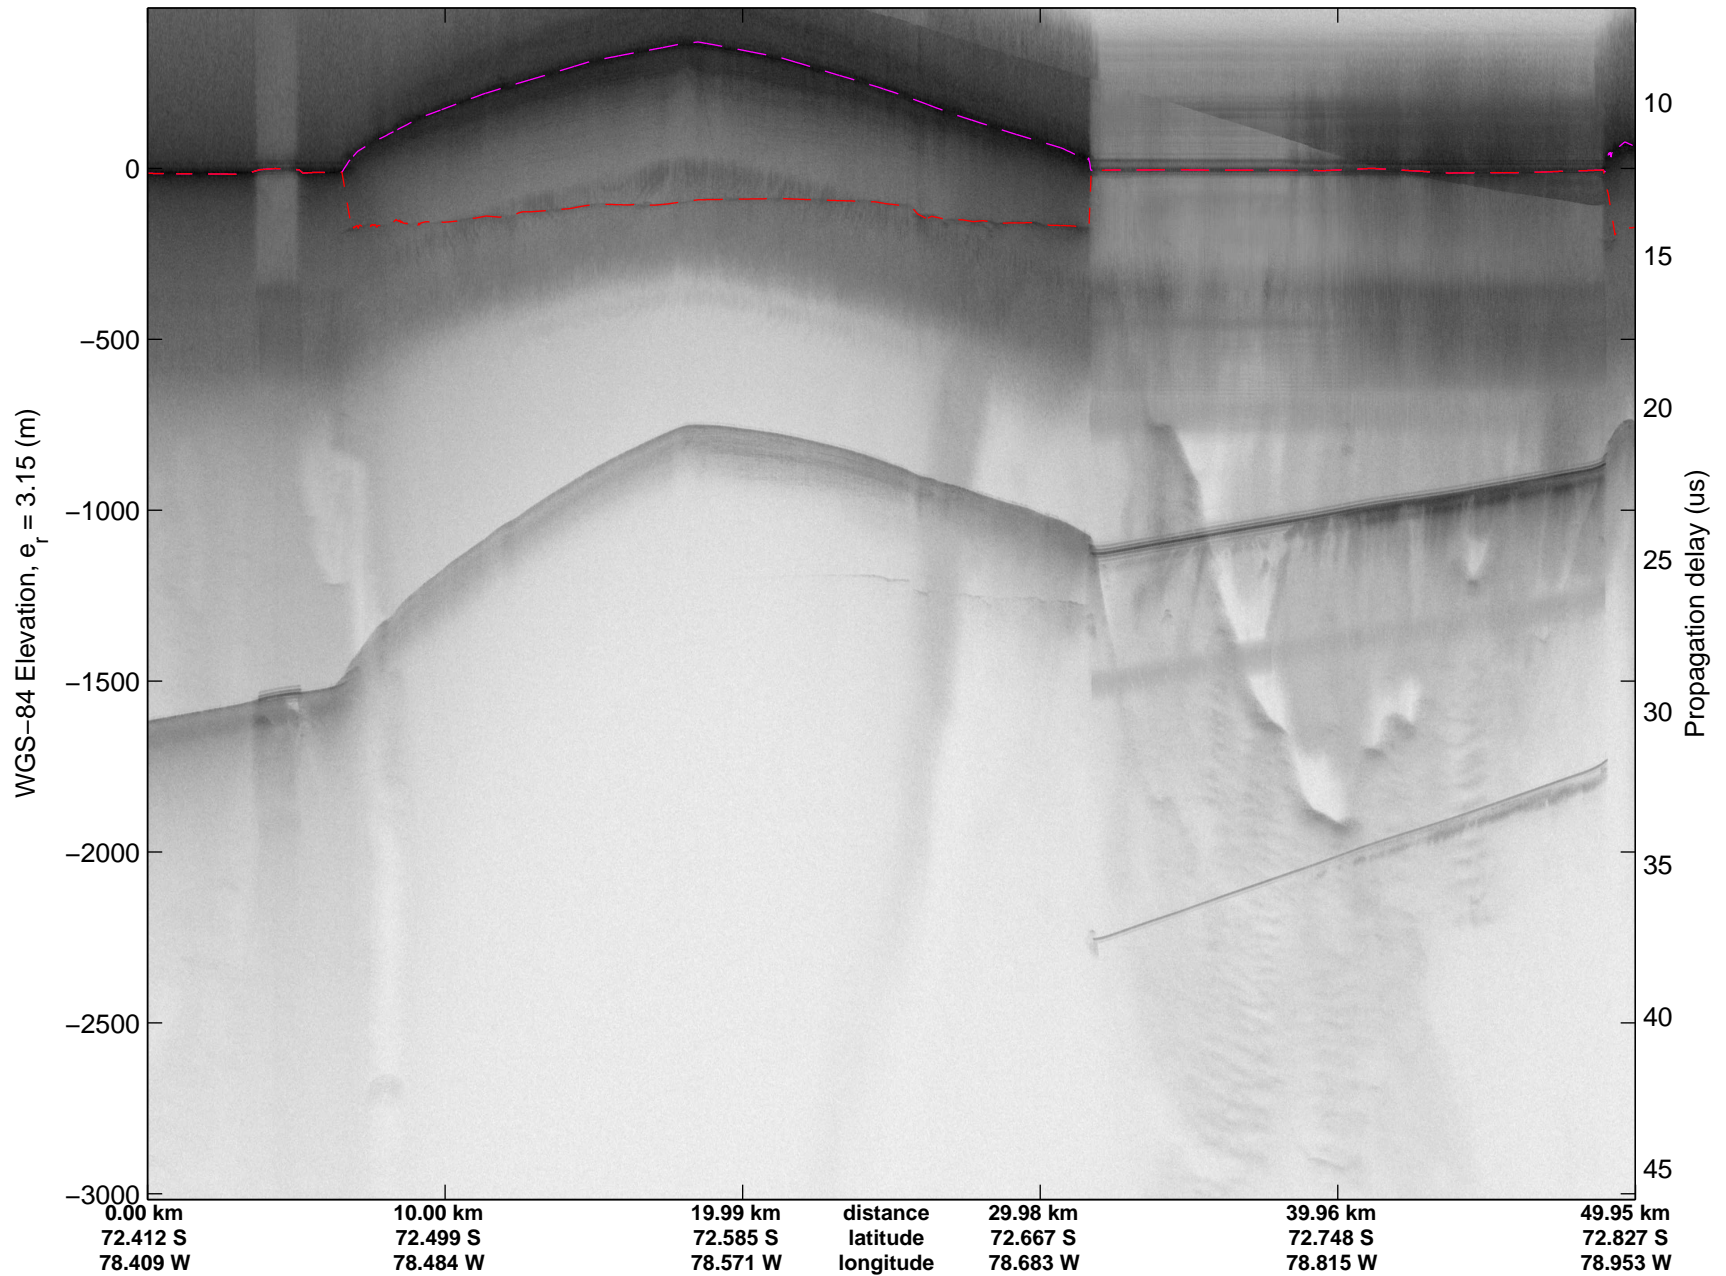

Land Ice Ferrigno-Alison-Abbott 01  
20141105\_06\_002  
Polar Stereograph -71N/0E

mcords3 2014\_Antarctica\_DC8: "Land Ice Ferrigno-Alison-Abbott 01" 20141105\_06\_002: 14:56:13.6 to 15:00:41.2 GPS

mcords3 2014\_Antarctica\_DC8: "Land Ice Ferrigno-Alison-Abbott 01" 20141105\_06\_002: 14:56:13.6 to 15:00:41.2 GPS