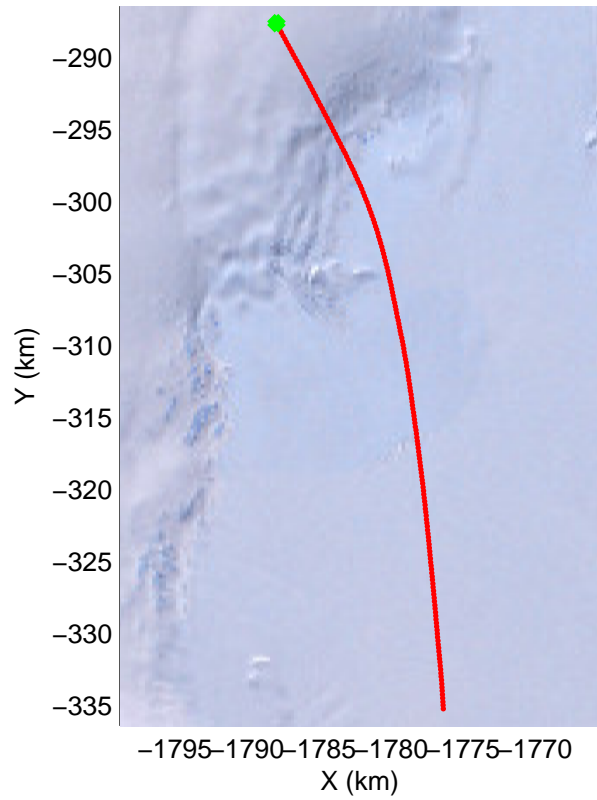

Land Ice Ferrigno-Alison-Abbott 01
20141105_06_049
Polar Stereograph -71N/0E