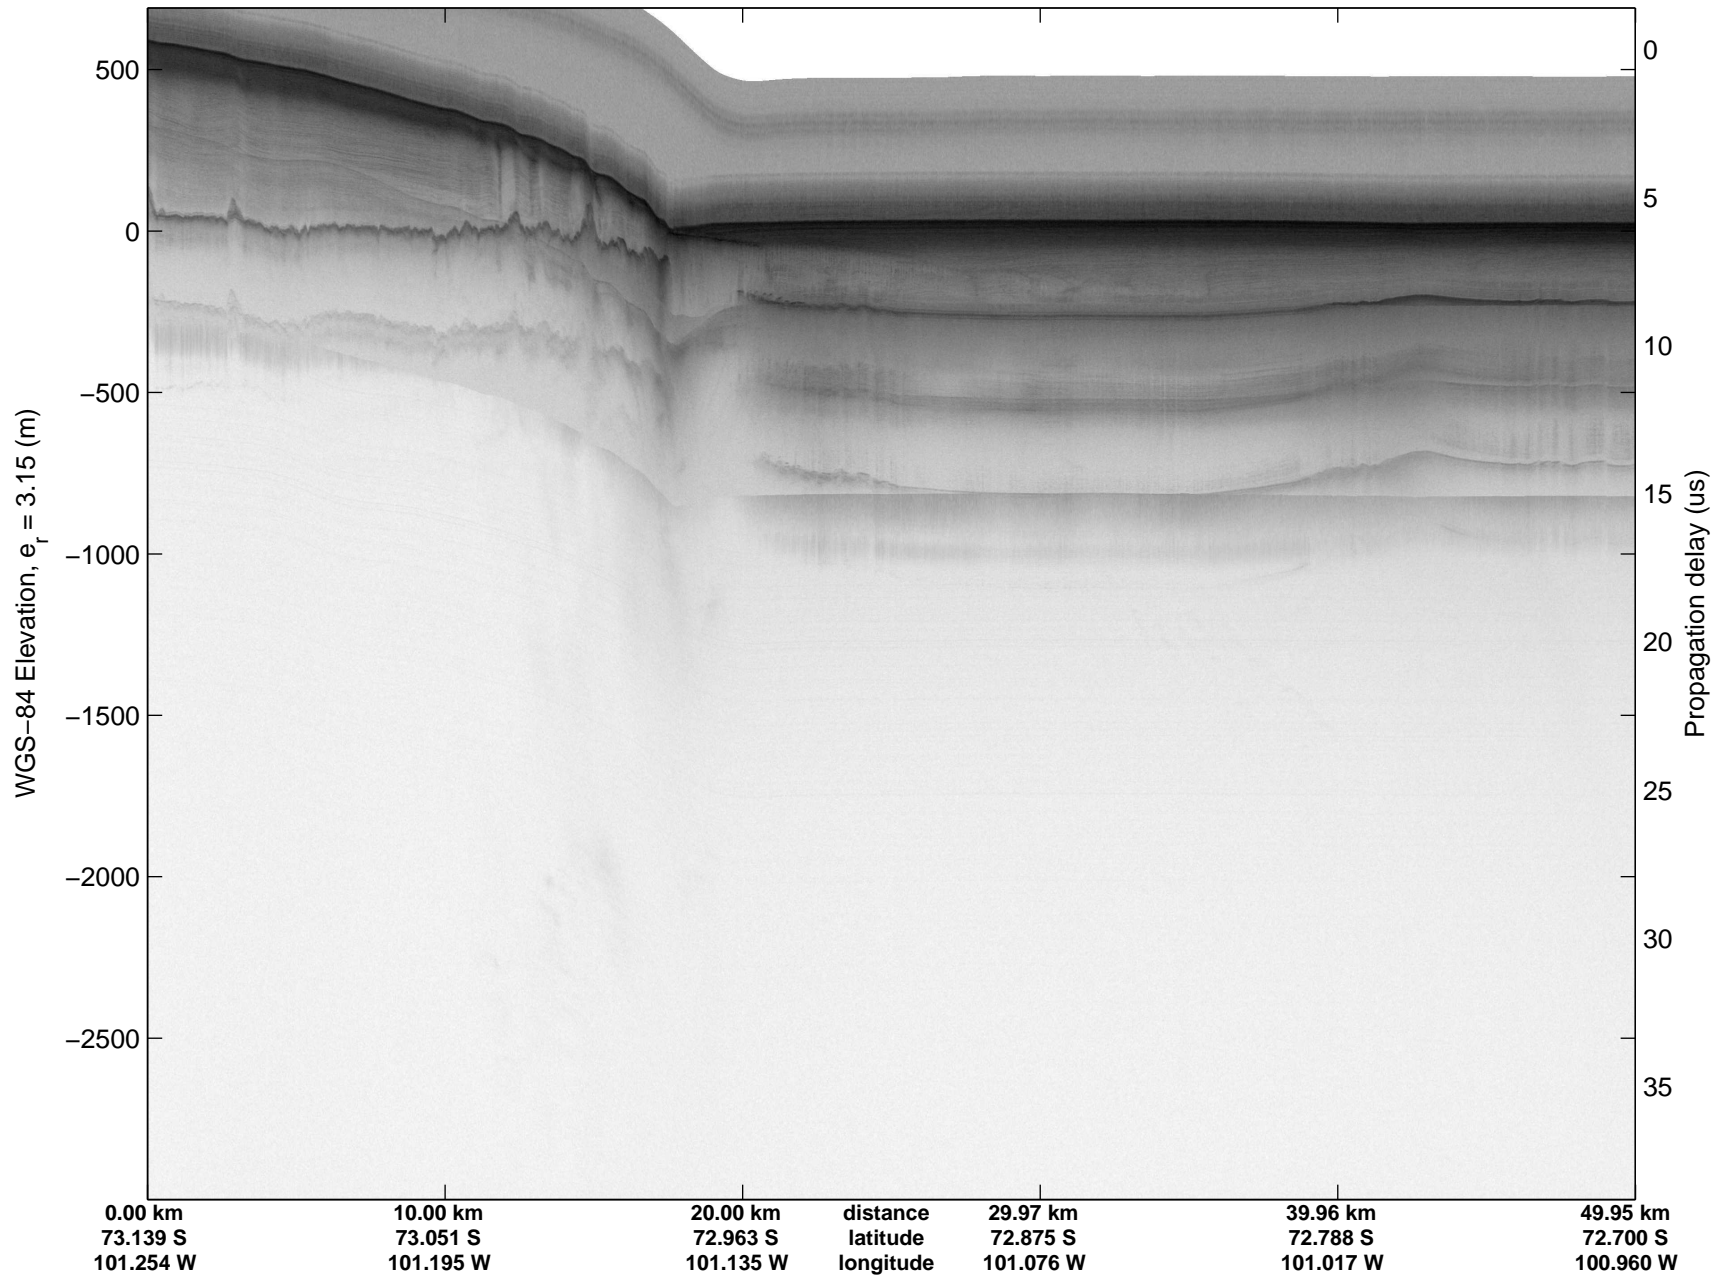

Land Ice Ferrigno-Alison-Abbott 01  
 20141105\_06\_049  
 Polar Stereograph -71N/0E

mcords3 2014\_Antarctica\_DC8: "Land Ice Ferrigno-Alison-Abbott 01" 20141105\_06\_049: 19:33:55.7 to 19:39:18.8 GPS

mcords3 2014\_Antarctica\_DC8: "Land Ice Ferrigno-Alison-Abbott 01" 20141105\_06\_049: 19:33:55.7 to 19:39:18.8 GPS

mcords3 2014\_Antarctica\_DC8: "Land Ice Ferrigno-Alison-Abbott 01" 20141105\_06\_050: 19:39:19.1 to 19:45:12.7 GPS

mcords3 2014\_Antarctica\_DC8: "Land Ice Ferrigno-Alison-Abbott 01" 20141105\_06\_050: 19:39:19.1 to 19:45:12.7 GPS

Land Ice Ferrigno-Alison-Abbott 01  
 20141105\_06\_051  
 Polar Stereograph -71N/0E

mcords3 2014\_Antarctica\_DC8: "Land Ice Ferrigno-Alison-Abbott 01" 20141105\_06\_051: 19:45:13.0 to 19:51:08.4 GPS

mcords3 2014\_Antarctica\_DC8: "Land Ice Ferrigno-Alison-Abbott 01" 20141105\_06\_051: 19:45:13.0 to 19:51:08.4 GPS