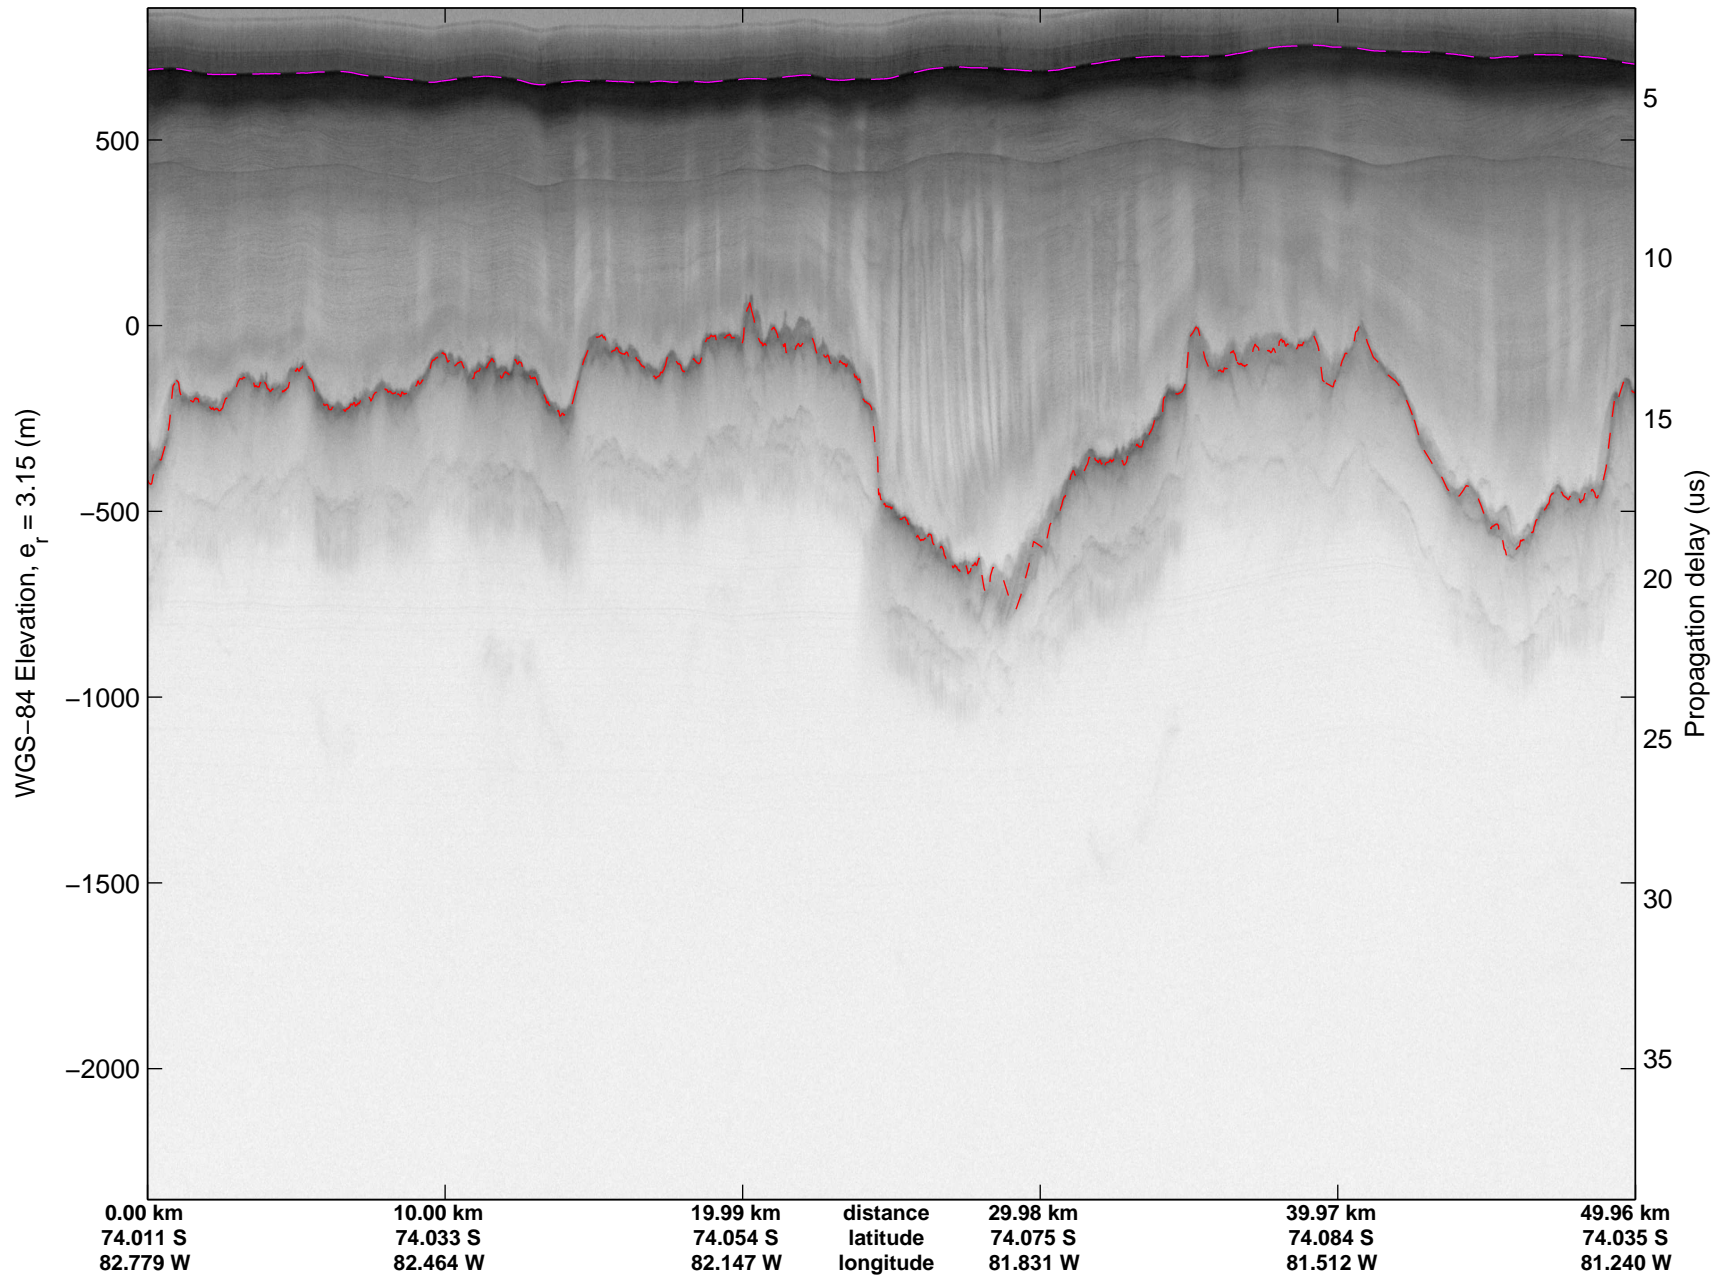

Land Ice Ferrigno-Alison-Abbott 01  
 20141105\_06\_020  
 Polar Stereograph -71N/0E

mcords3 2014\_Antarctica\_DC8: "Land Ice Ferrigno-Alison-Abbott 01" 20141105\_06\_020: 16:43:53.0 to 16:50:02.3 GPS

mcords3 2014\_Antarctica\_DC8: "Land Ice Ferrigno-Alison-Abbott 01" 20141105\_06\_020: 16:43:53.0 to 16:50:02.3 GPS