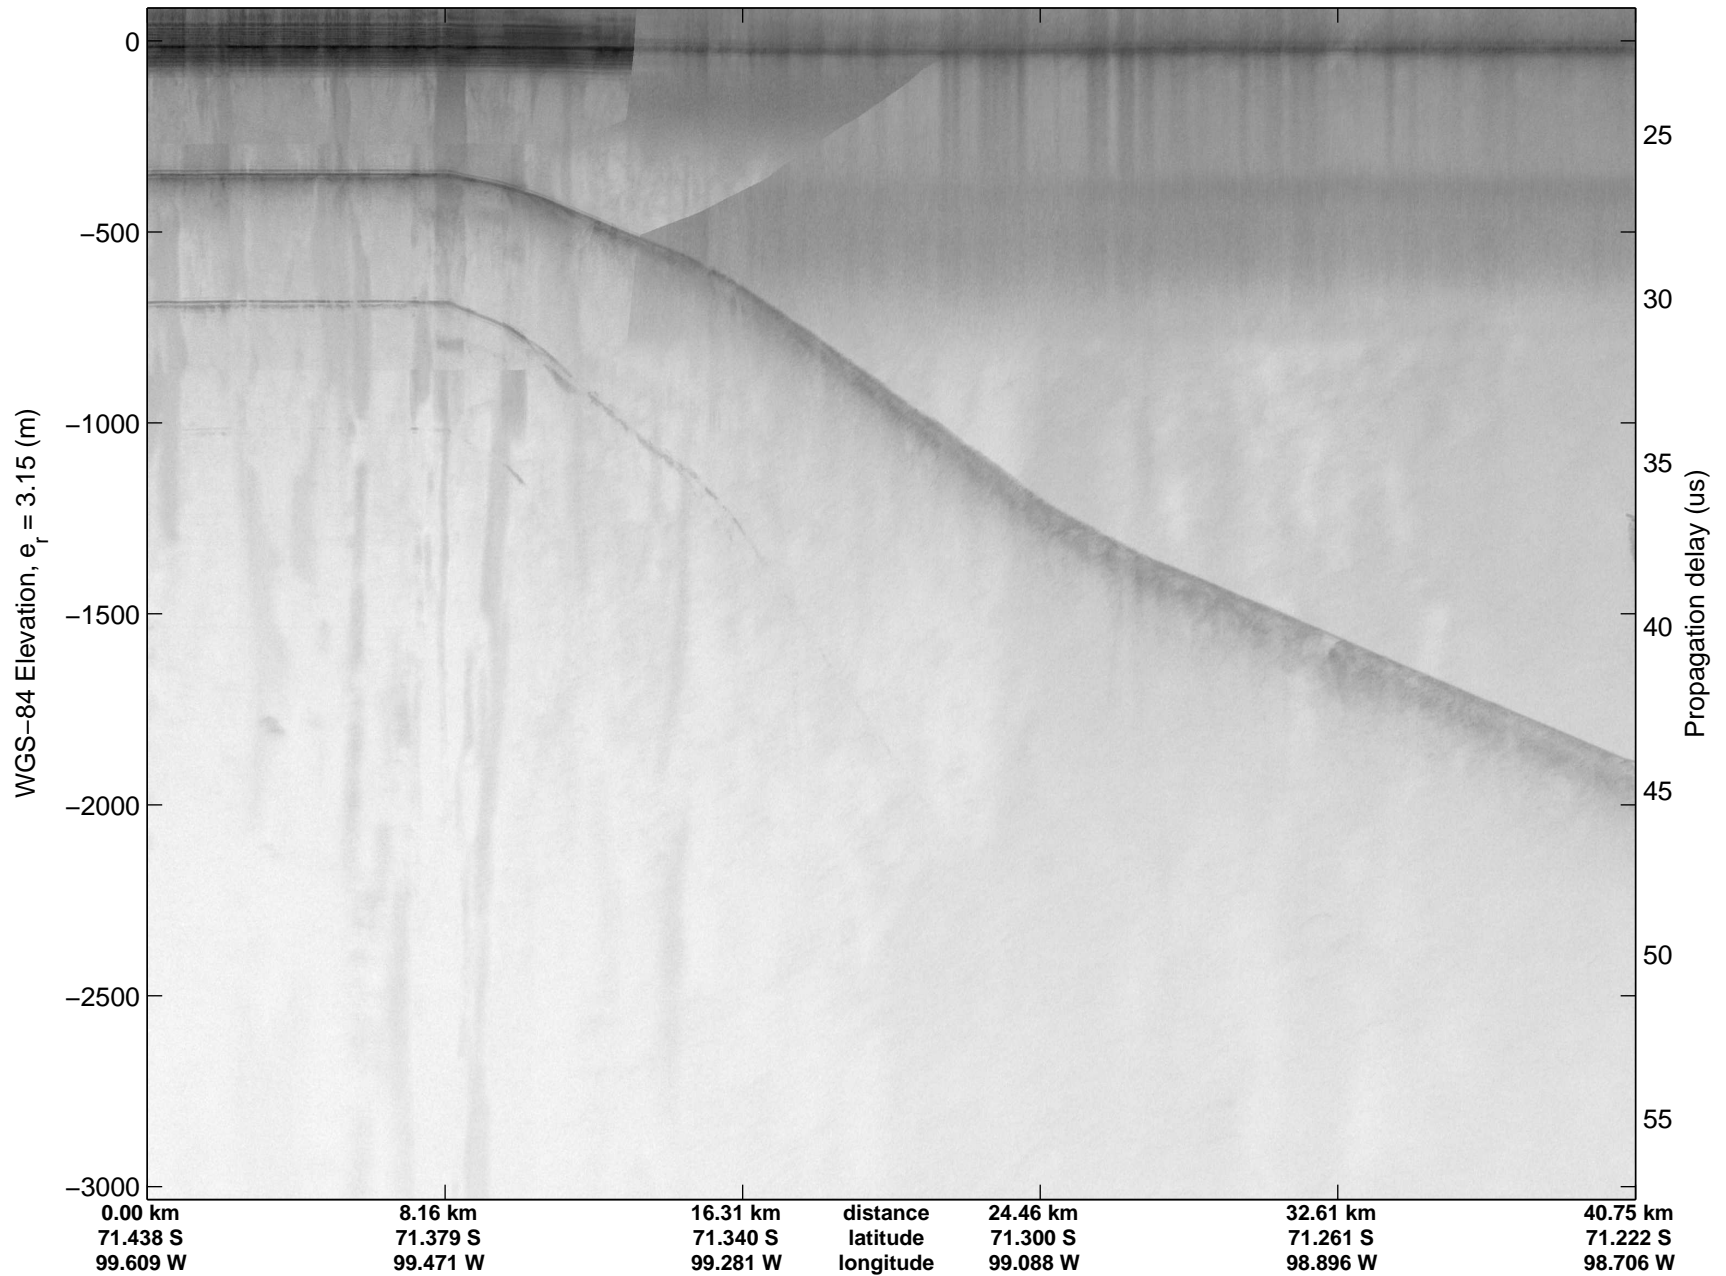

mcords3 2014_Antarctica_DC8: "Land Ice Ferrigno-Alison-Abbott 01" 20141105_06_055: 20:09:48.0 to 20:14:27.3 GPS