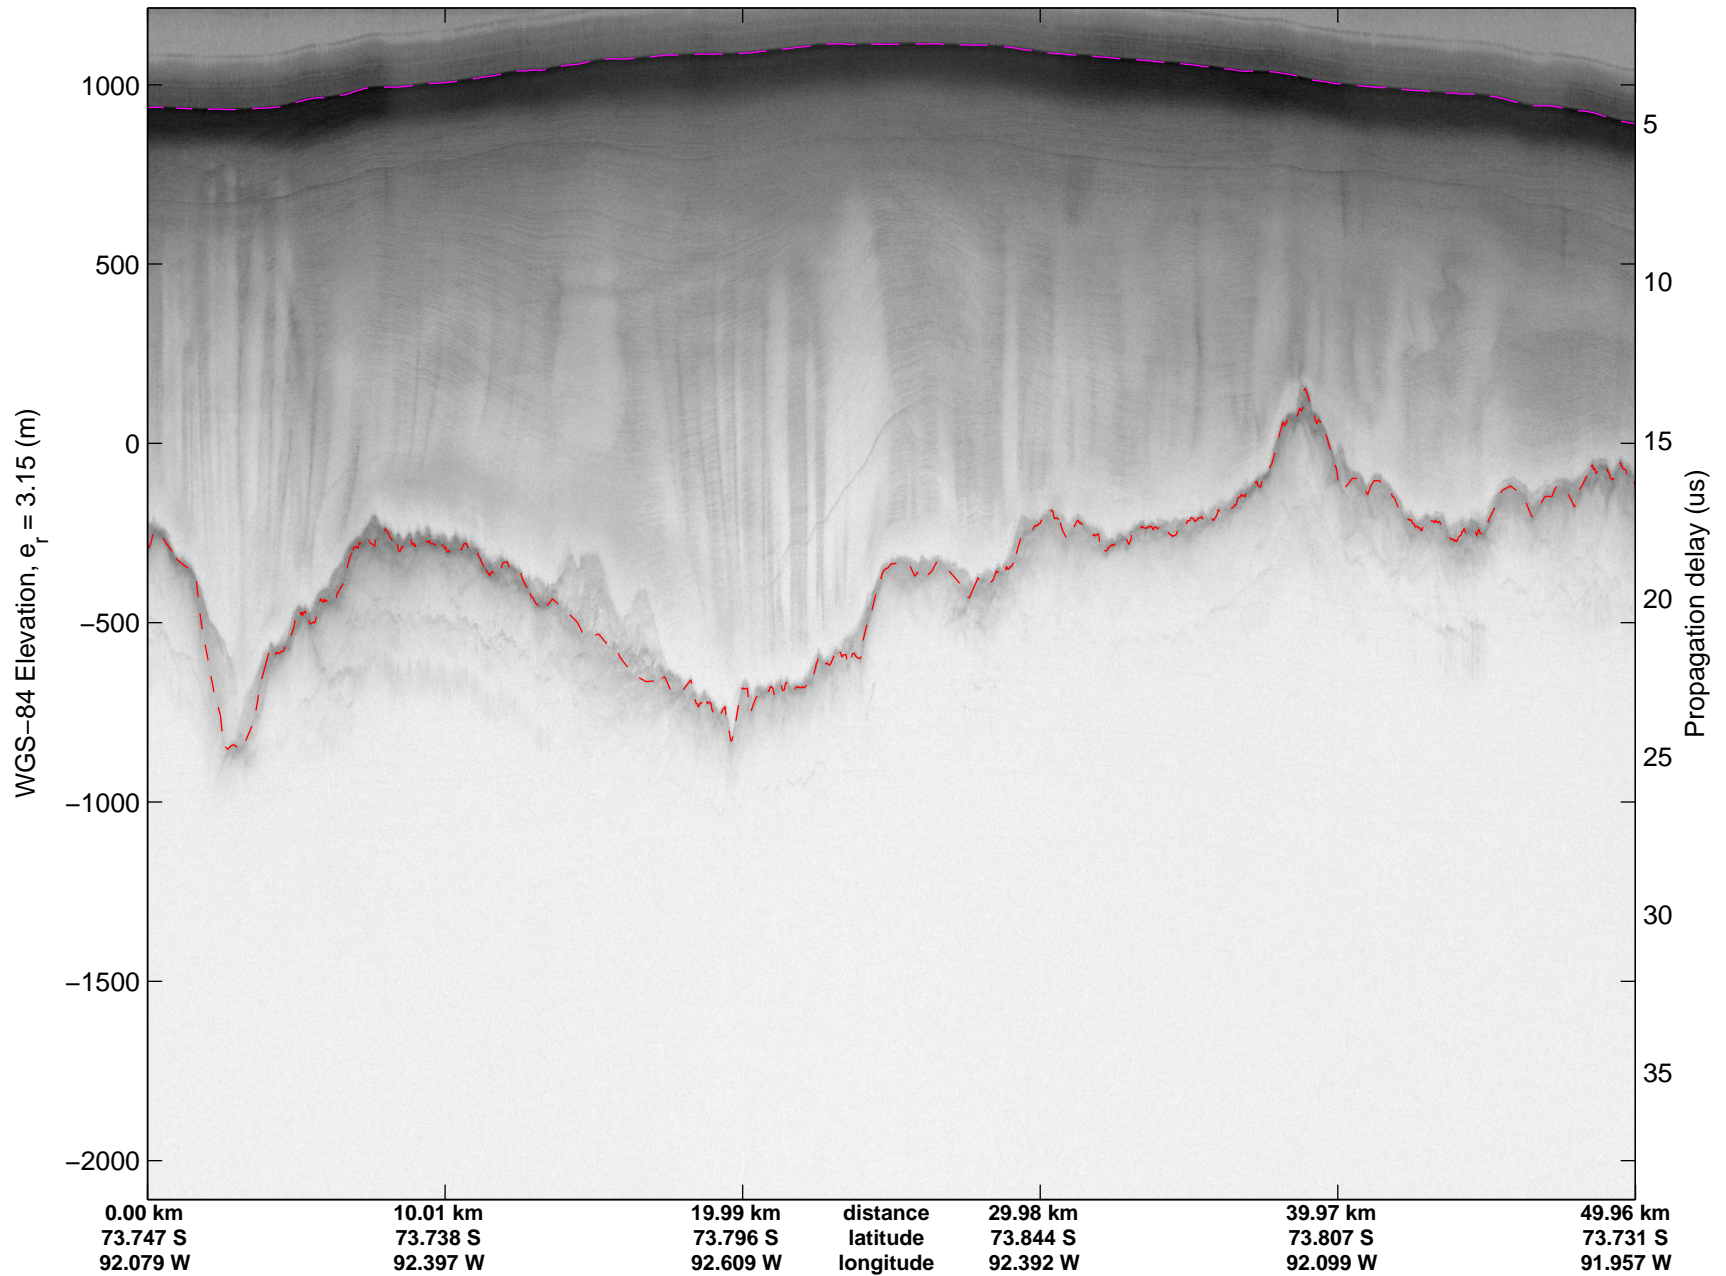

mcords3 2014_Antarctica_DC8: "Land Ice Ferrigno-Alison-Abbott 01" 20141105_06_030: 17:43:51.3 to 17:50:14.1 GPS