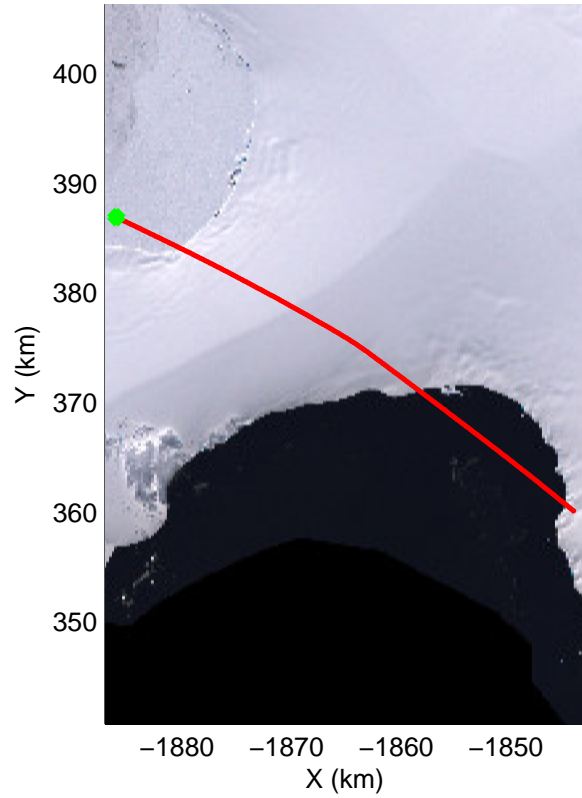

Land Ice Ferrigno-Alison-Abbott 01
20141105_06_002
Polar Stereograph -71N/0E