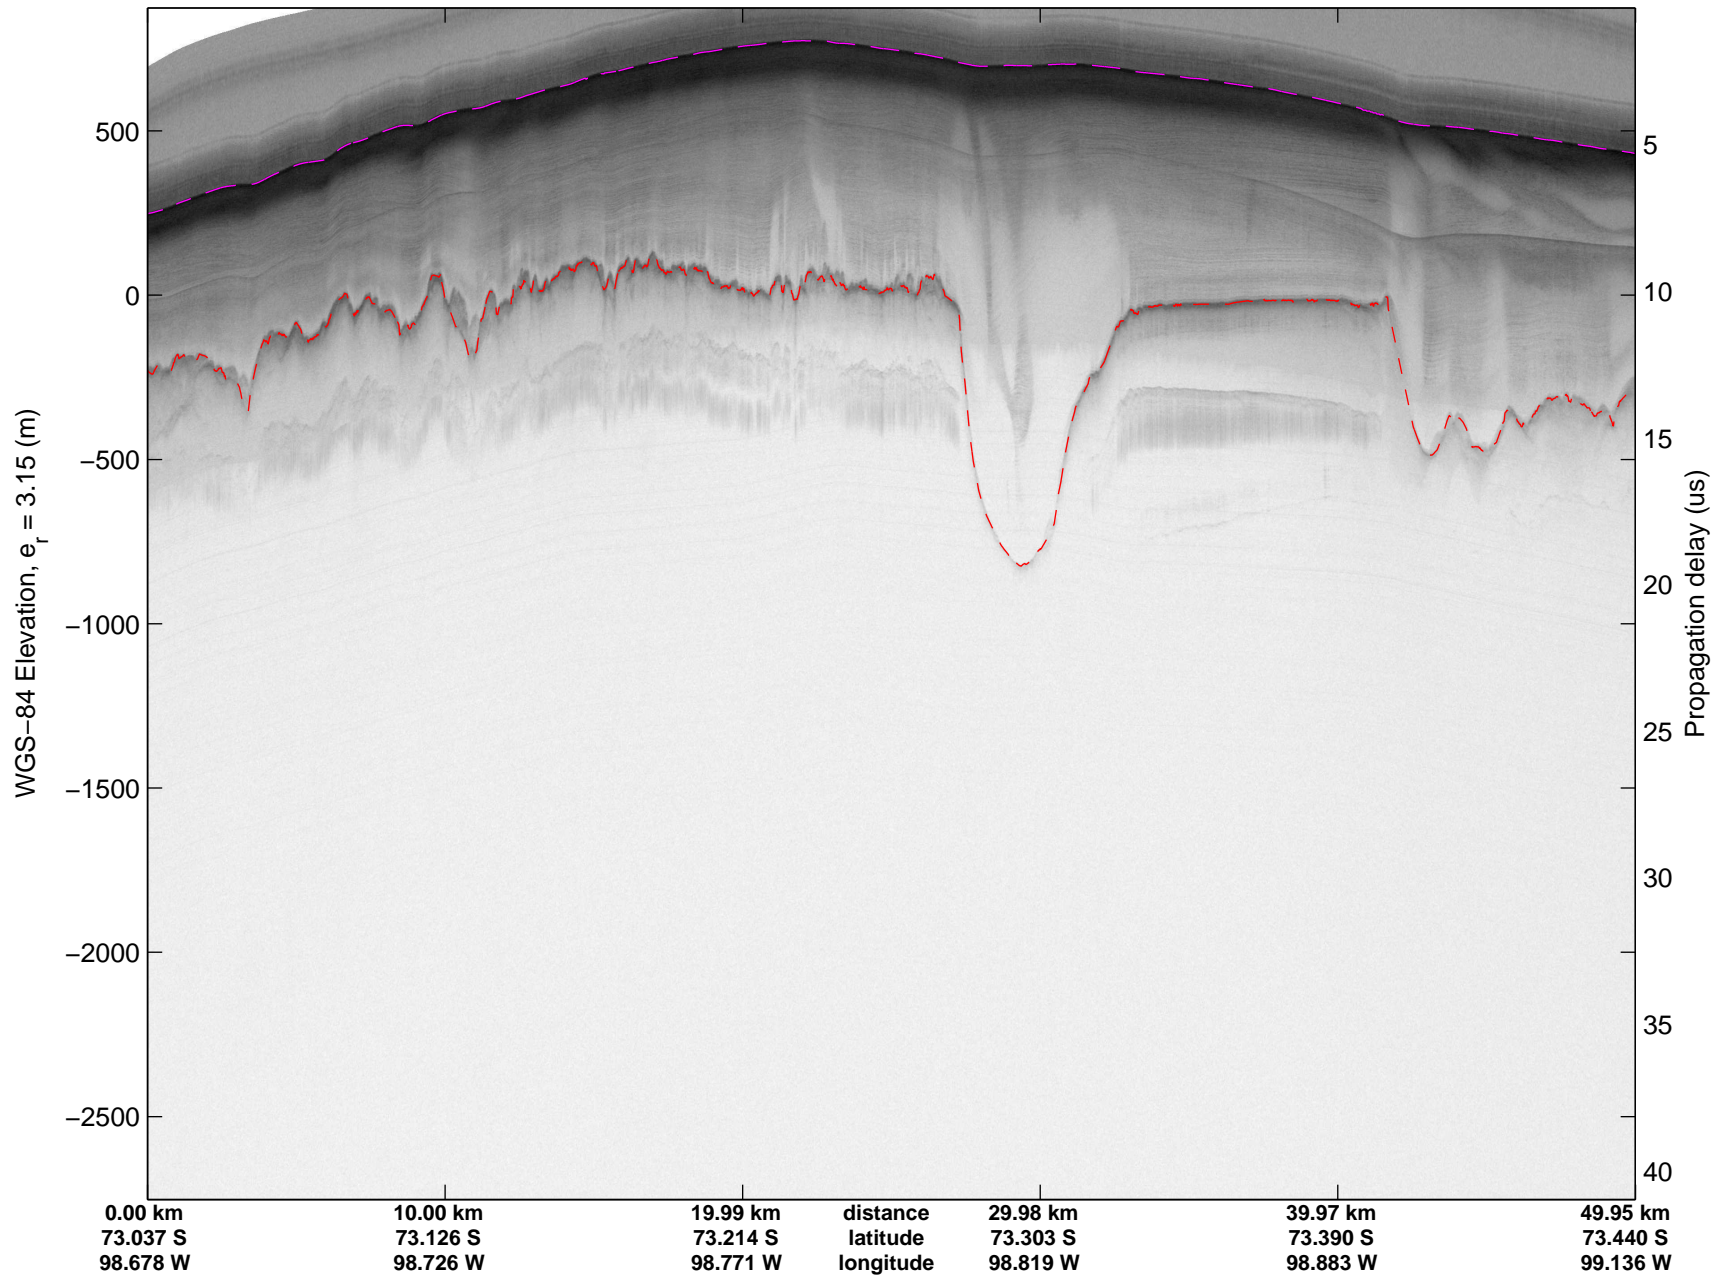

mcords3 2014_Antarctica_DC8: "Land Ice Ferrigno-Alison-Abbott 01" 20141105_06_048: 19:27:48.4 to 19:33:55.5 GPS