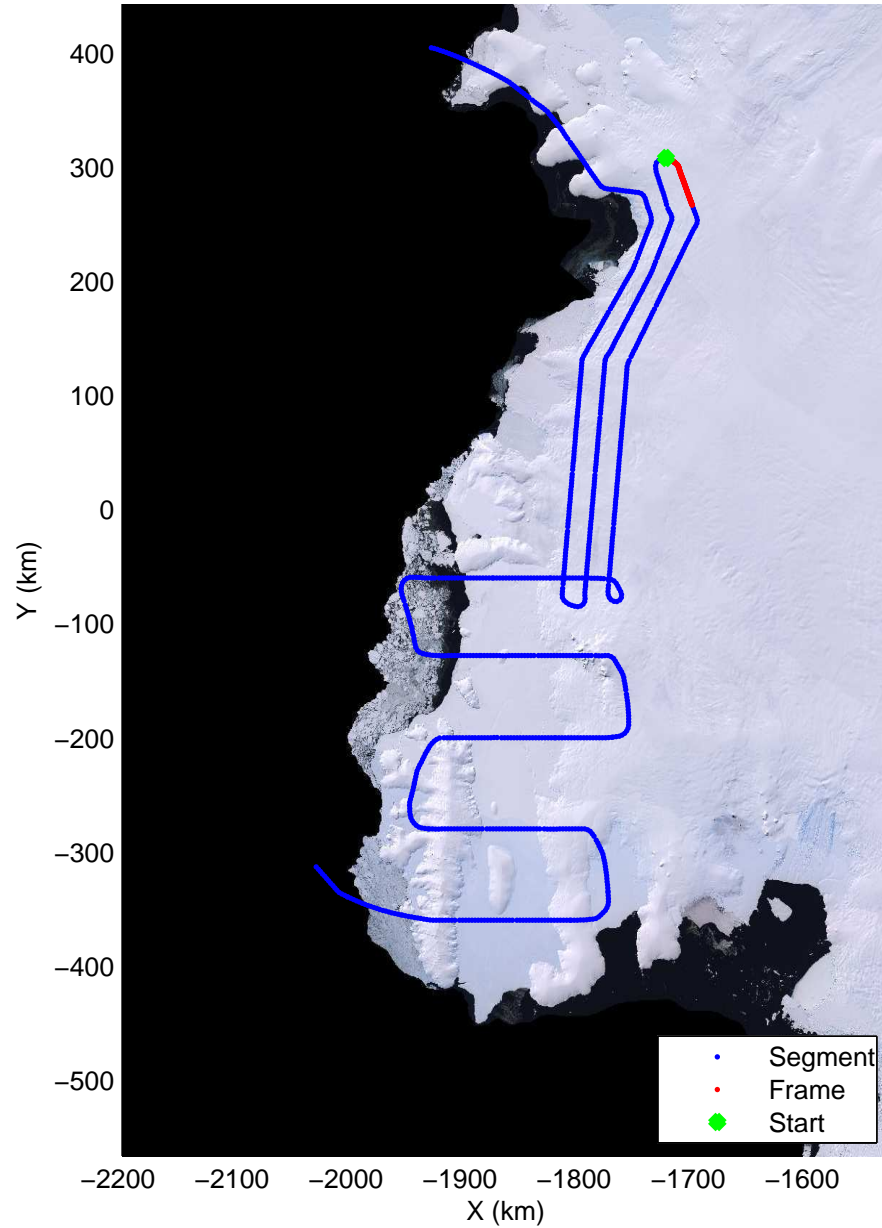

Land Ice Ferrigno-Alison-Abbott 01
20141105_06_022
Polar Stereograph -71N/0E