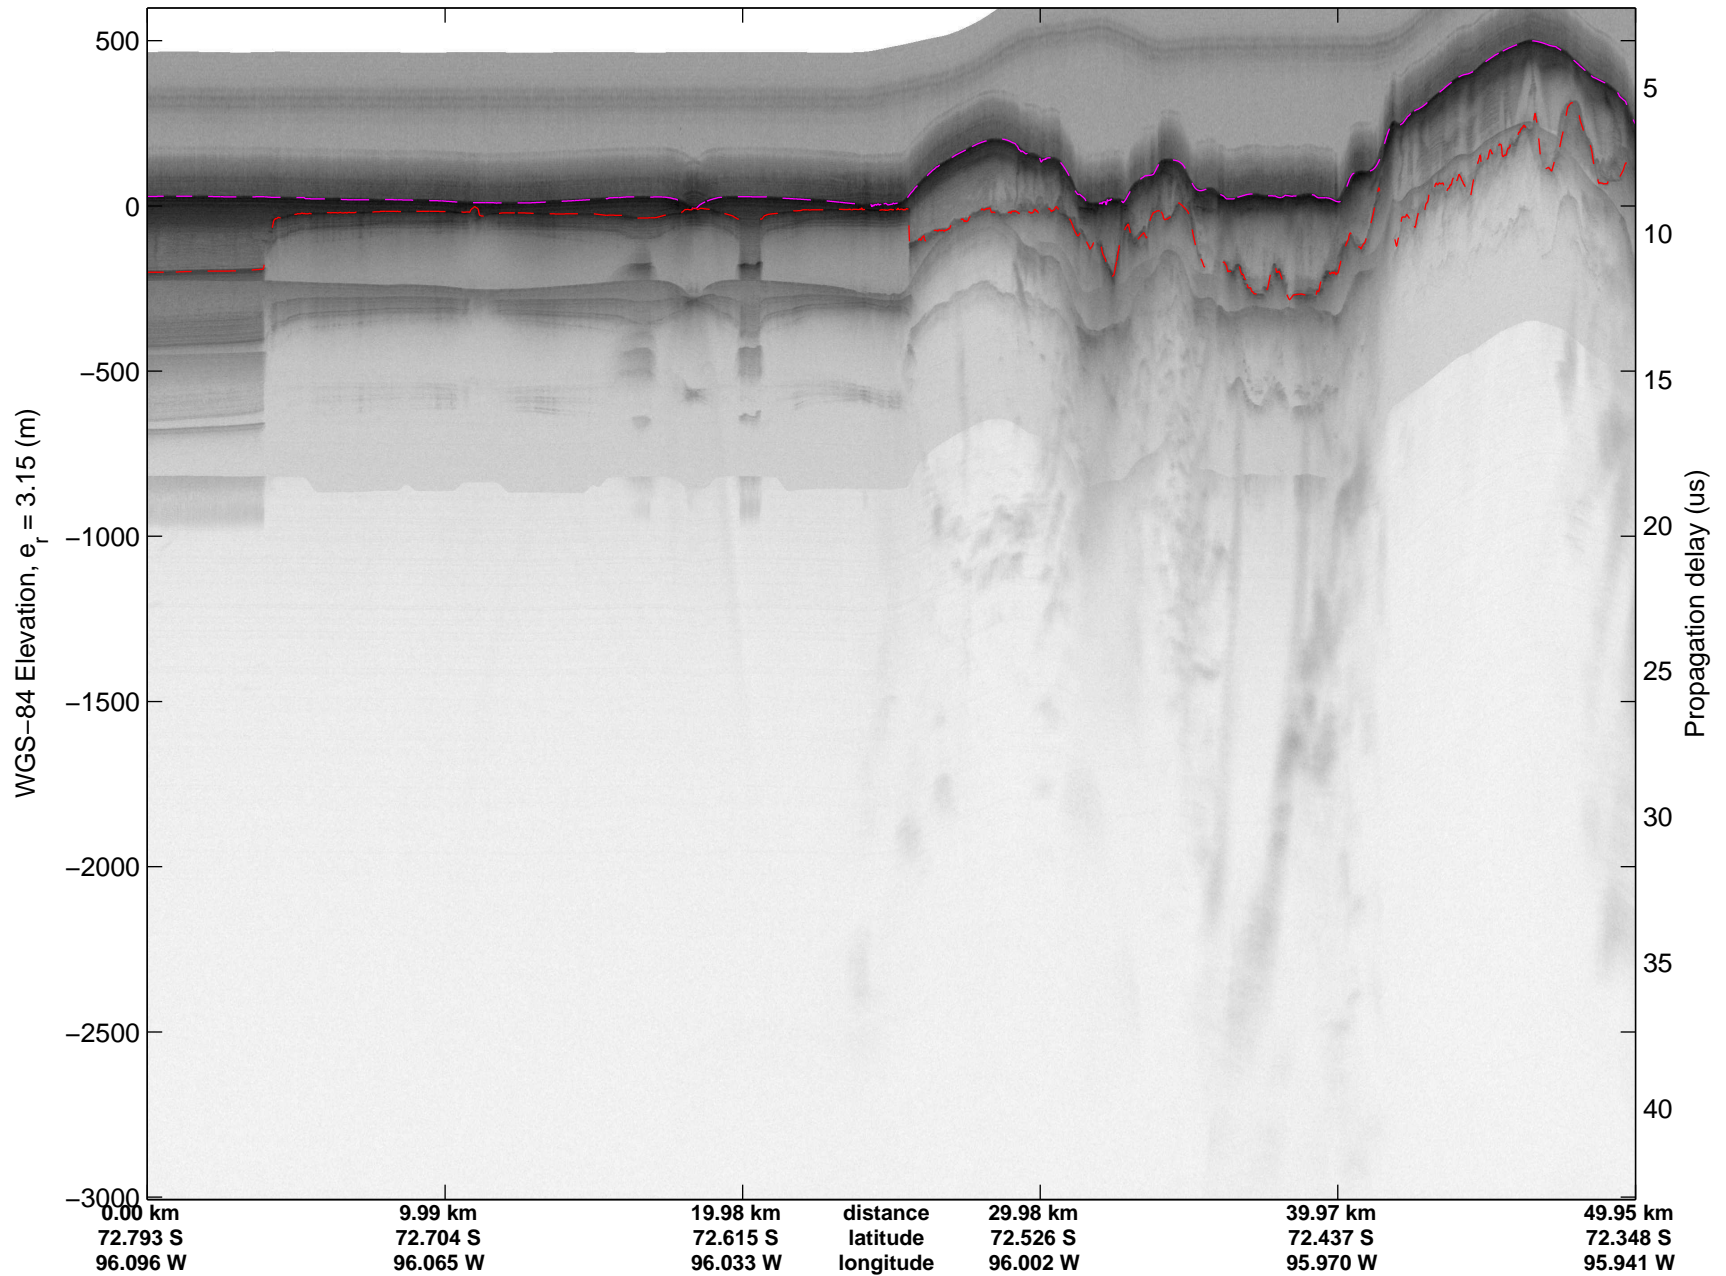

mcords3 2014_Antarctica_DC8: "Land Ice Ferrigno-Alison-Abbott 01" 20141105_06_043: 18:59:05.8 to 19:05:02.2 GPS