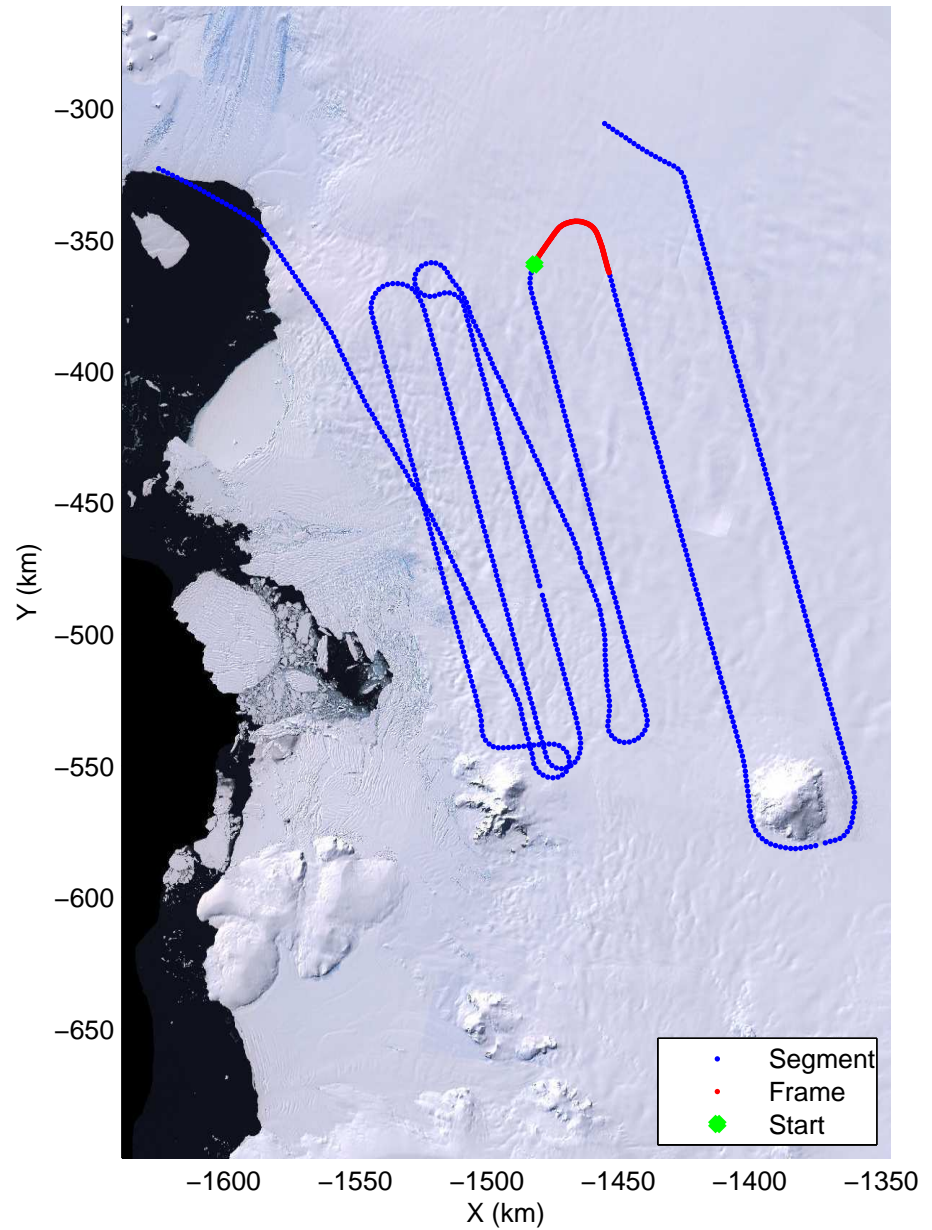

Land Ice Thwaites A
20141103_04_028
Polar Stereograph -71N/0E