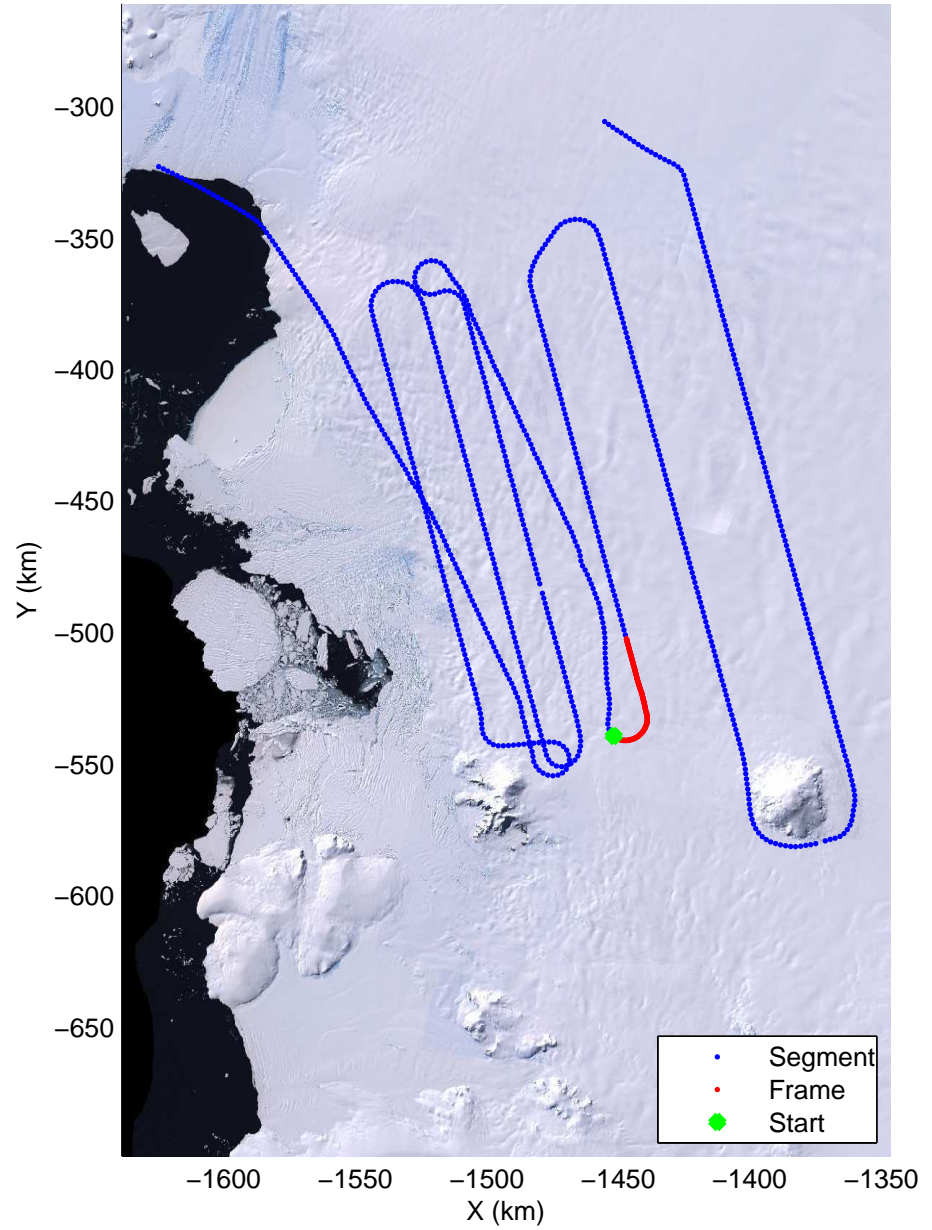

Land Ice Thwaites A
20141103_04_024
Polar Stereograph -71N/OE