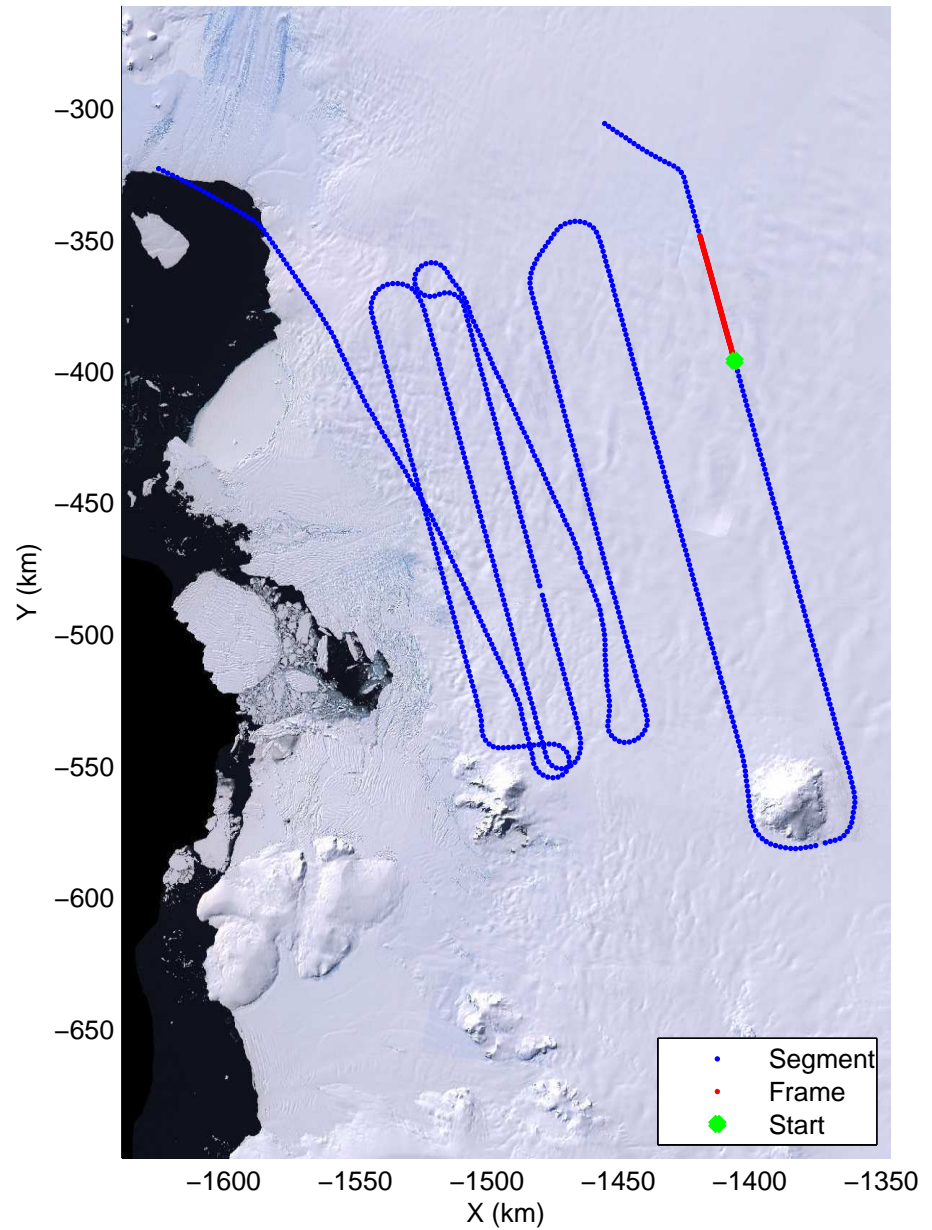

Land Ice Thwaites A
20141103_04_038
Polar Stereograph -71N/0E