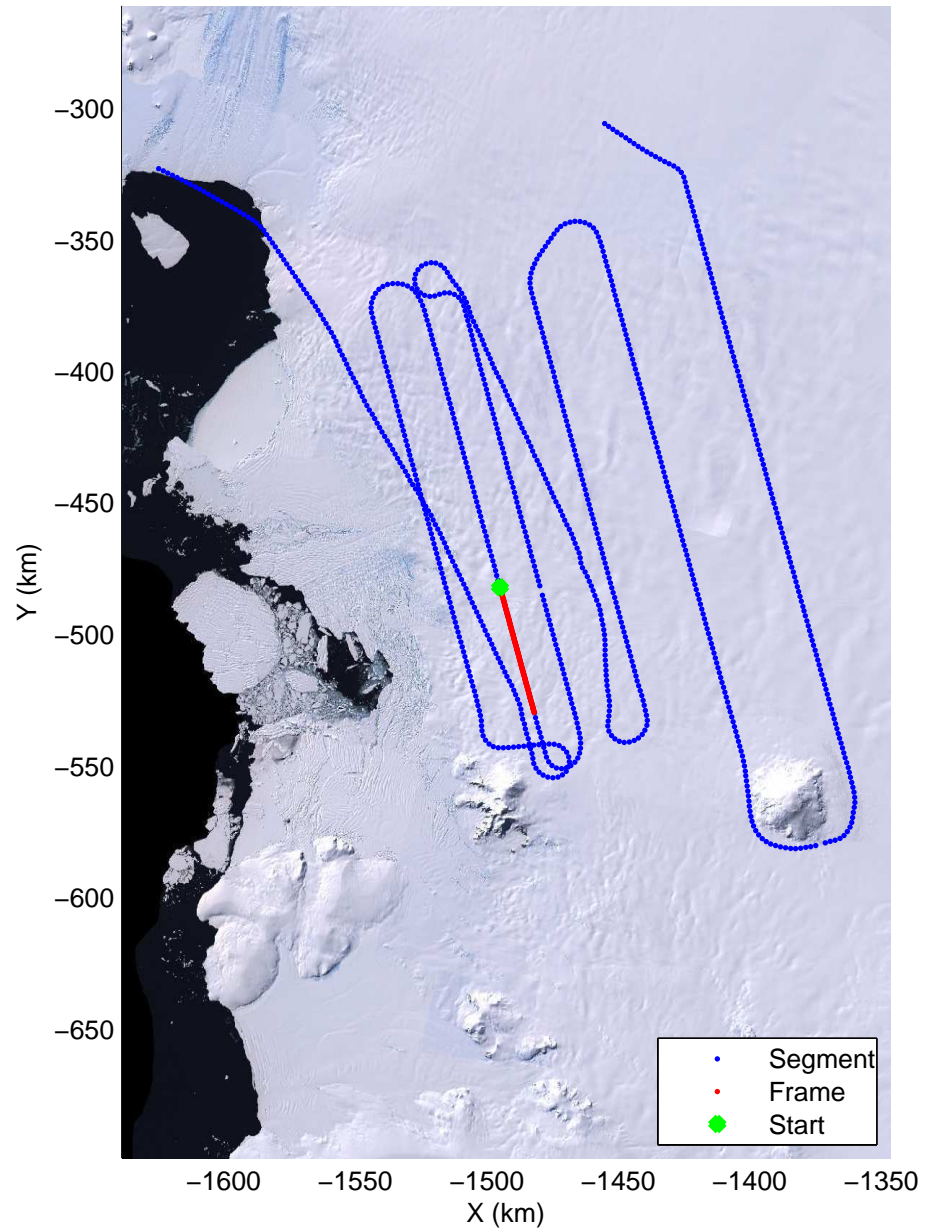

Land Ice Thwaites A
20141103_04_014
Polar Stereograph -71N/0E