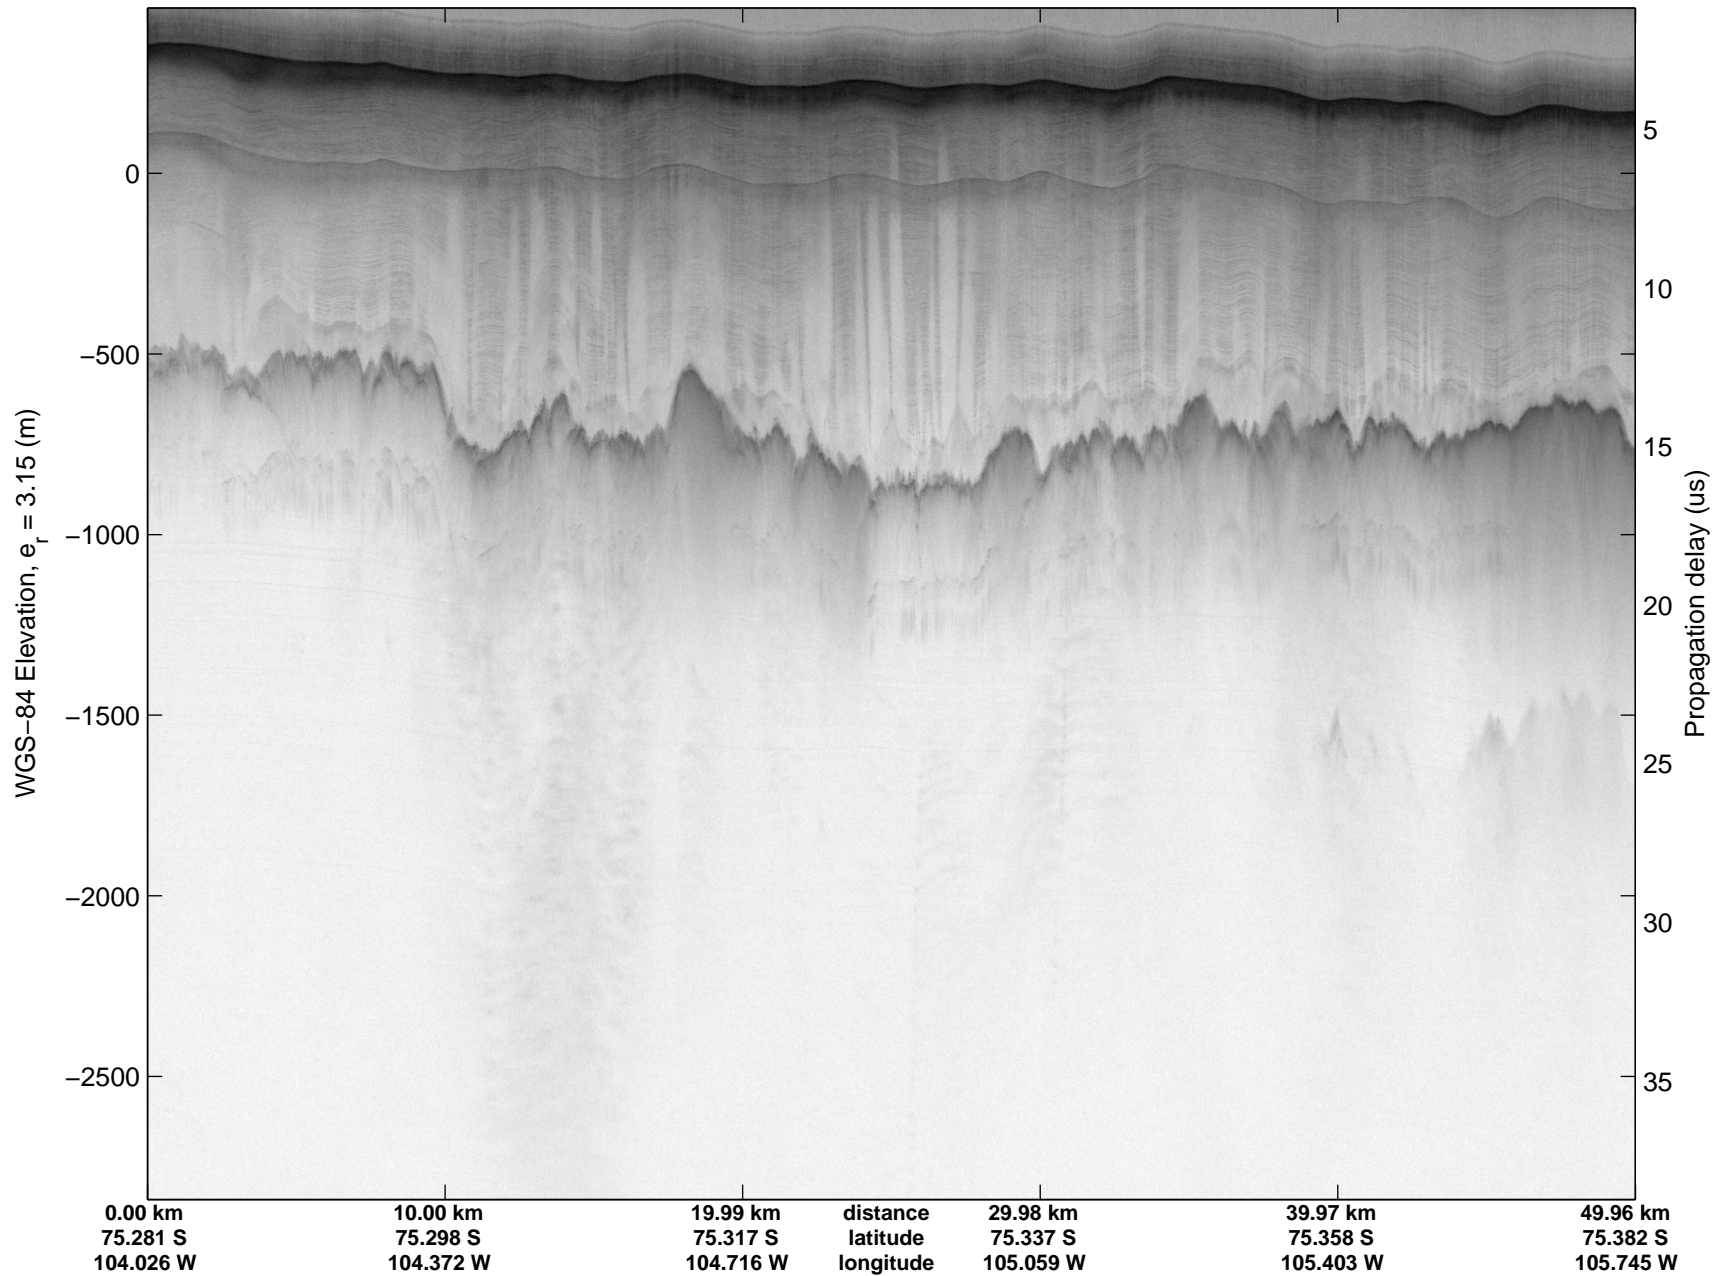

mcords3 2014_Antarctica_DC8: "Land Ice Thwaites A" 20141103_04_003: 15:58:17.3 to 16:04:20.9 GPS