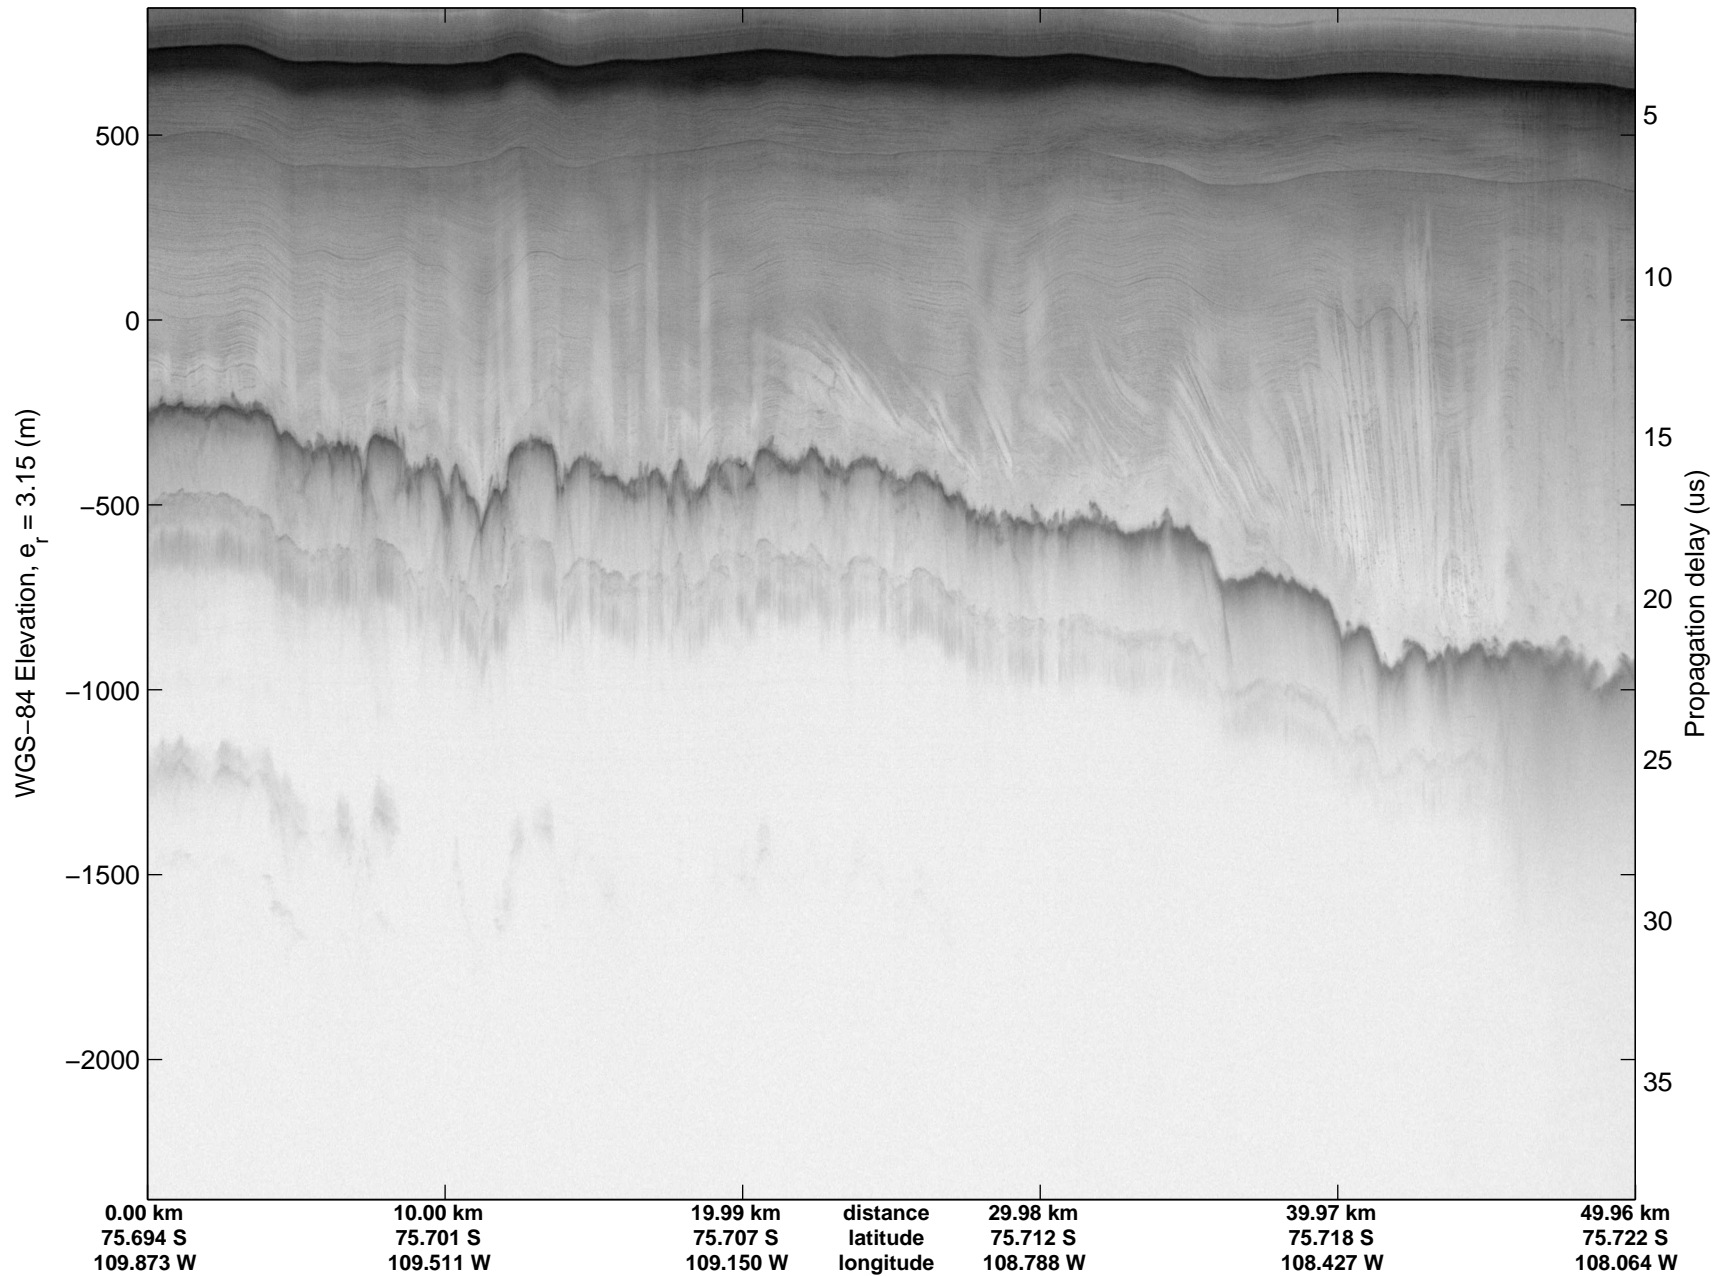

mcords3 2014_Antarctica_DC8: "Land Ice Thwaites A" 20141103_04_016: 17:18:44.7 to 17:25:09.3 GPS