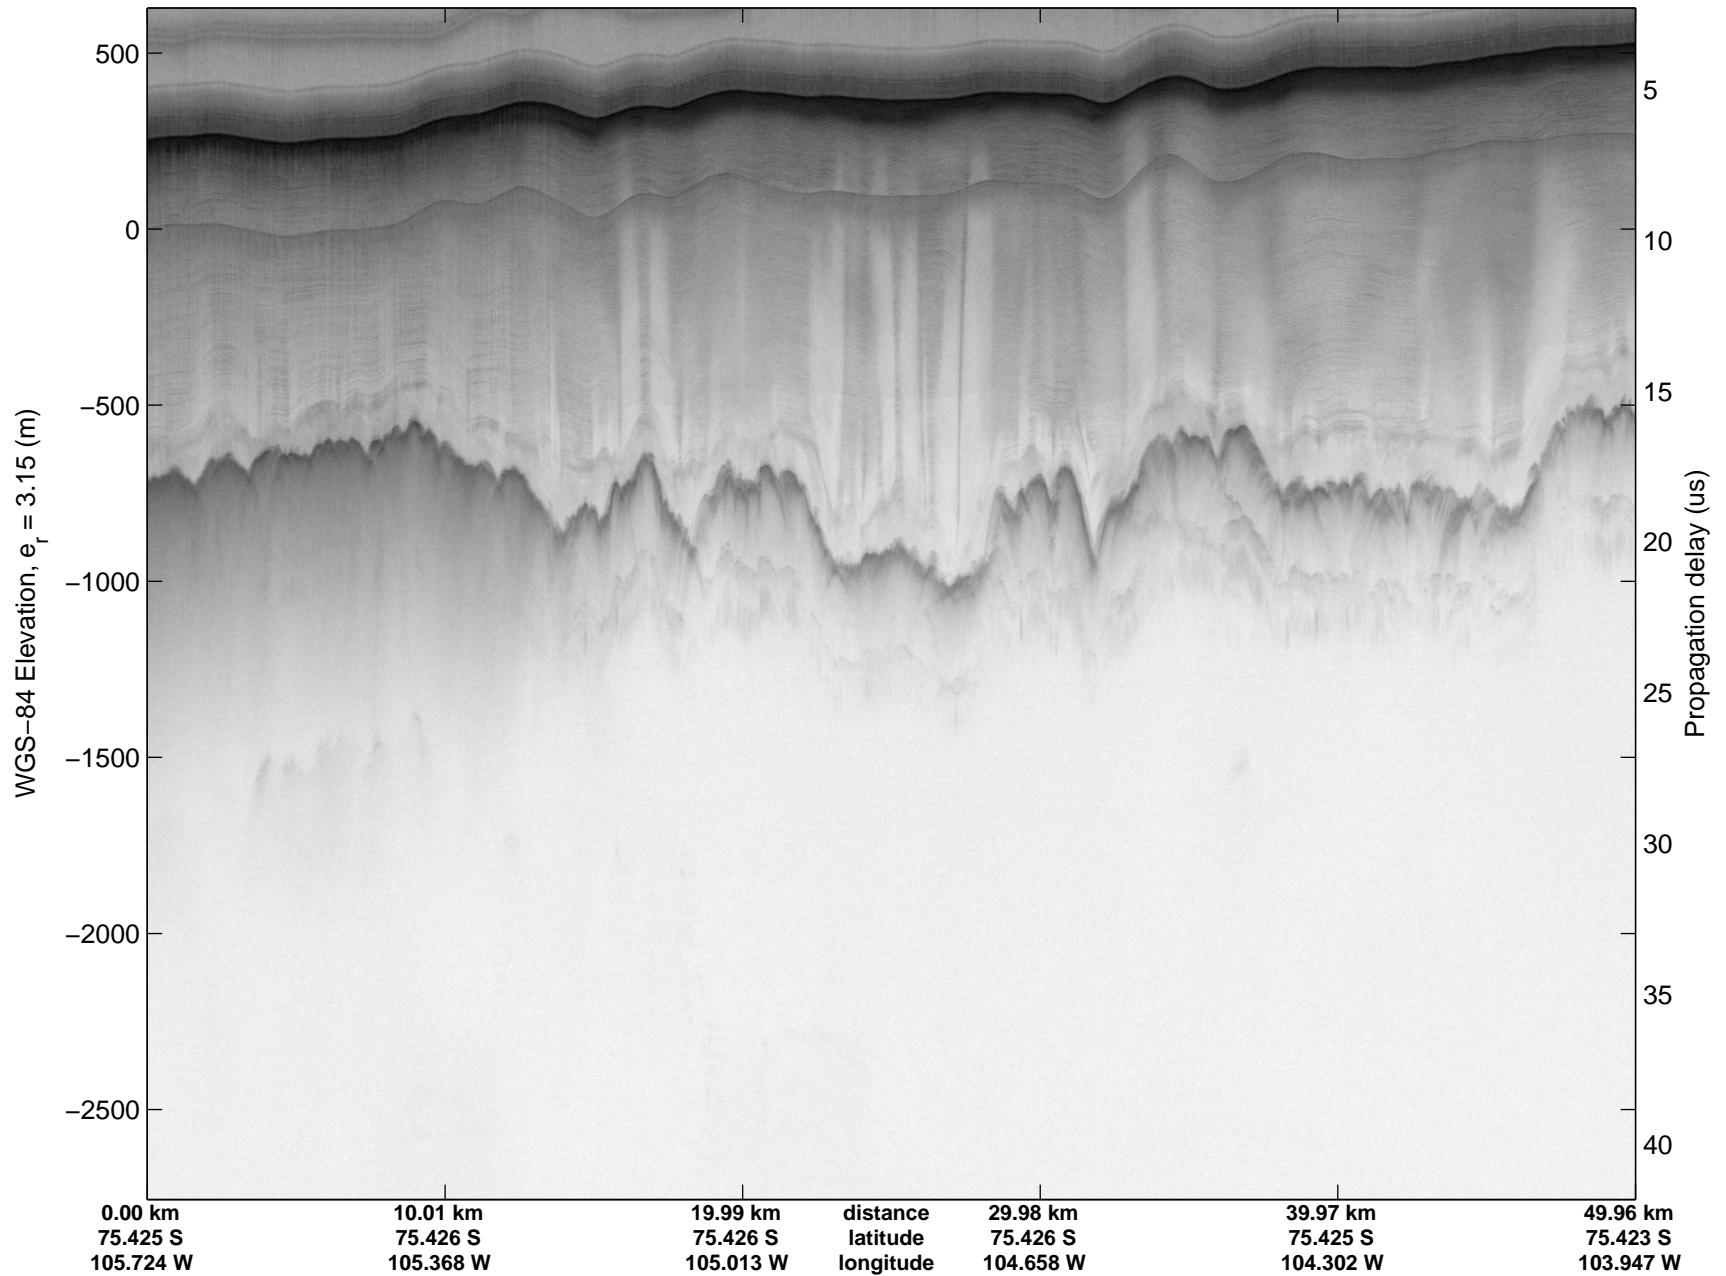

mcords3 2014_Antarctica_DC8: "Land Ice Thwaites A" 20141103_04_010: 16:41:39.2 to 16:48:07.0 GPS