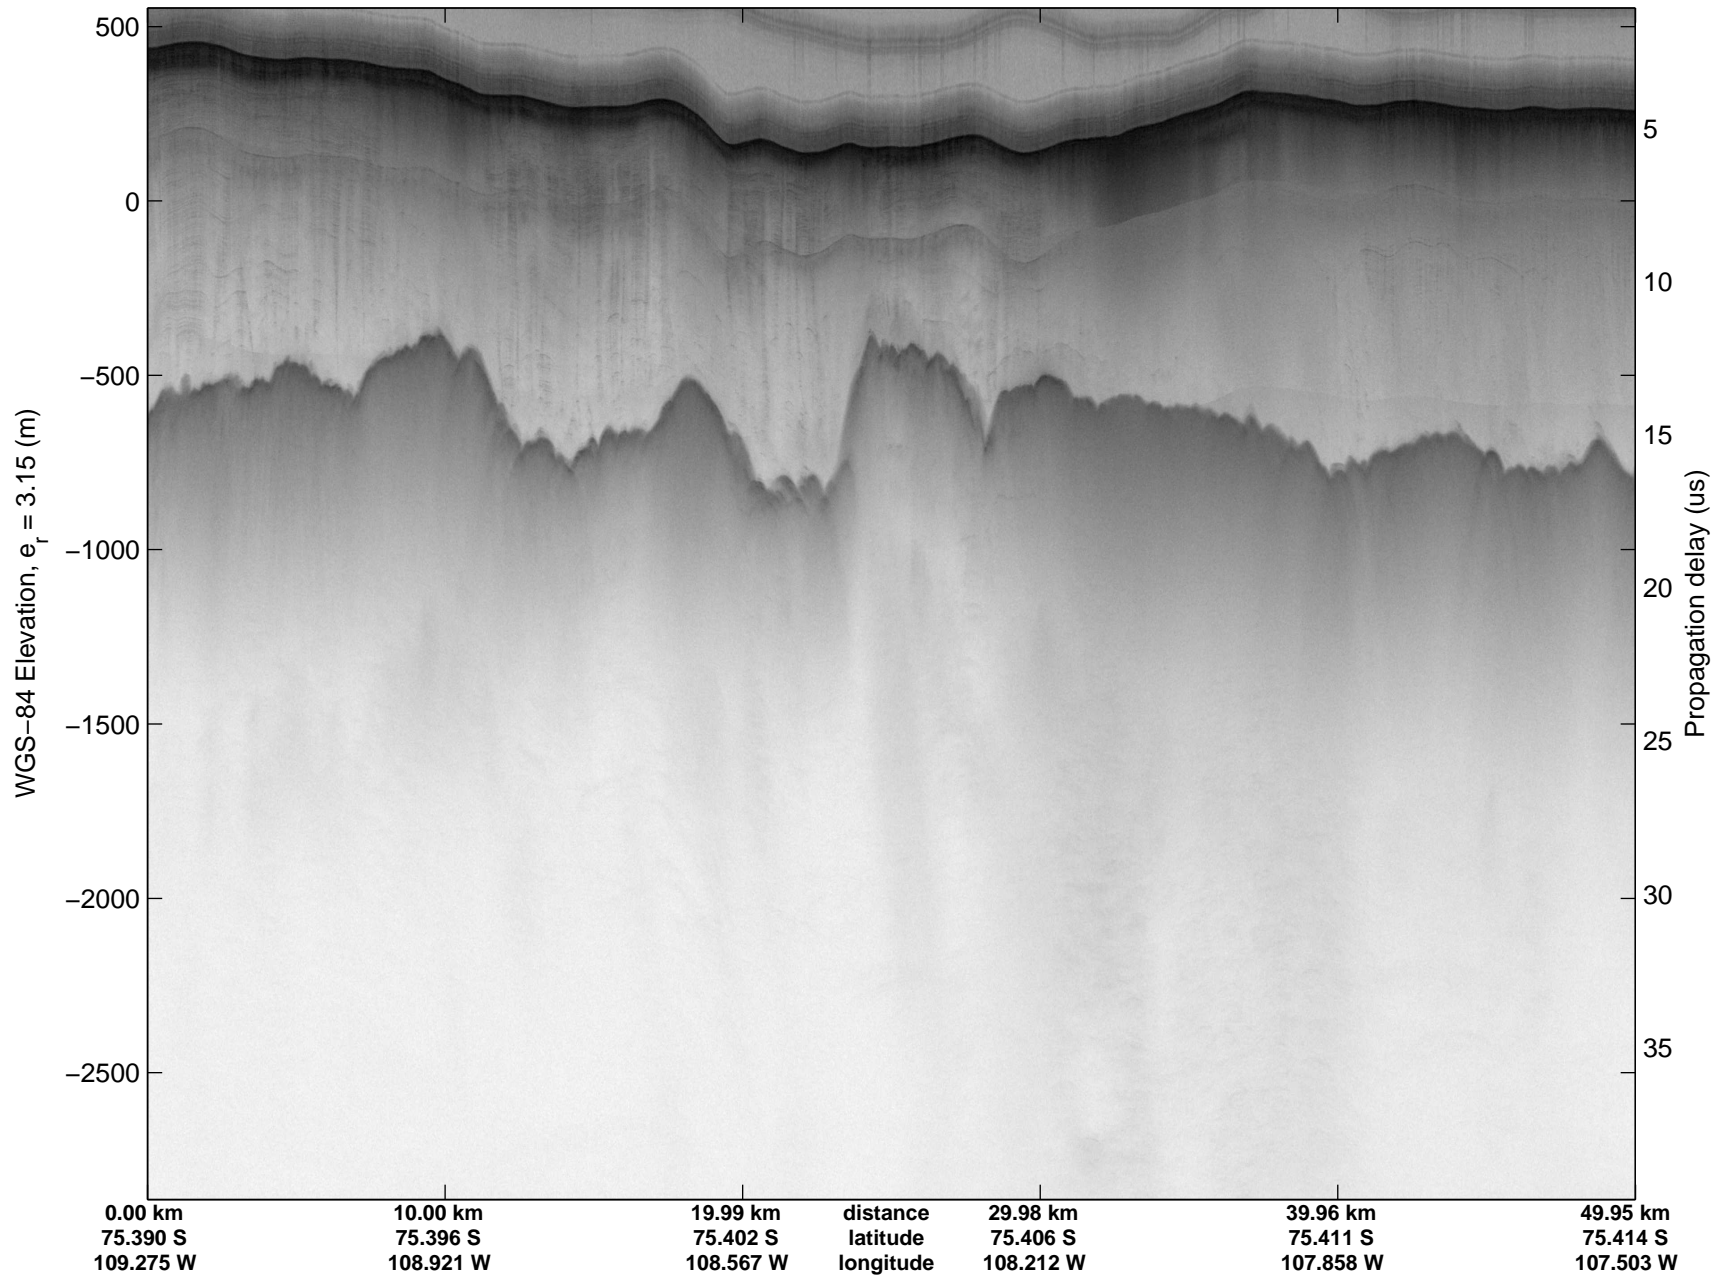

mcords3 2014_Antarctica_DC8: "Land Ice Thwaites A" 20141103_04_008: 16:29:02.6 to 16:35:10.3 GPS