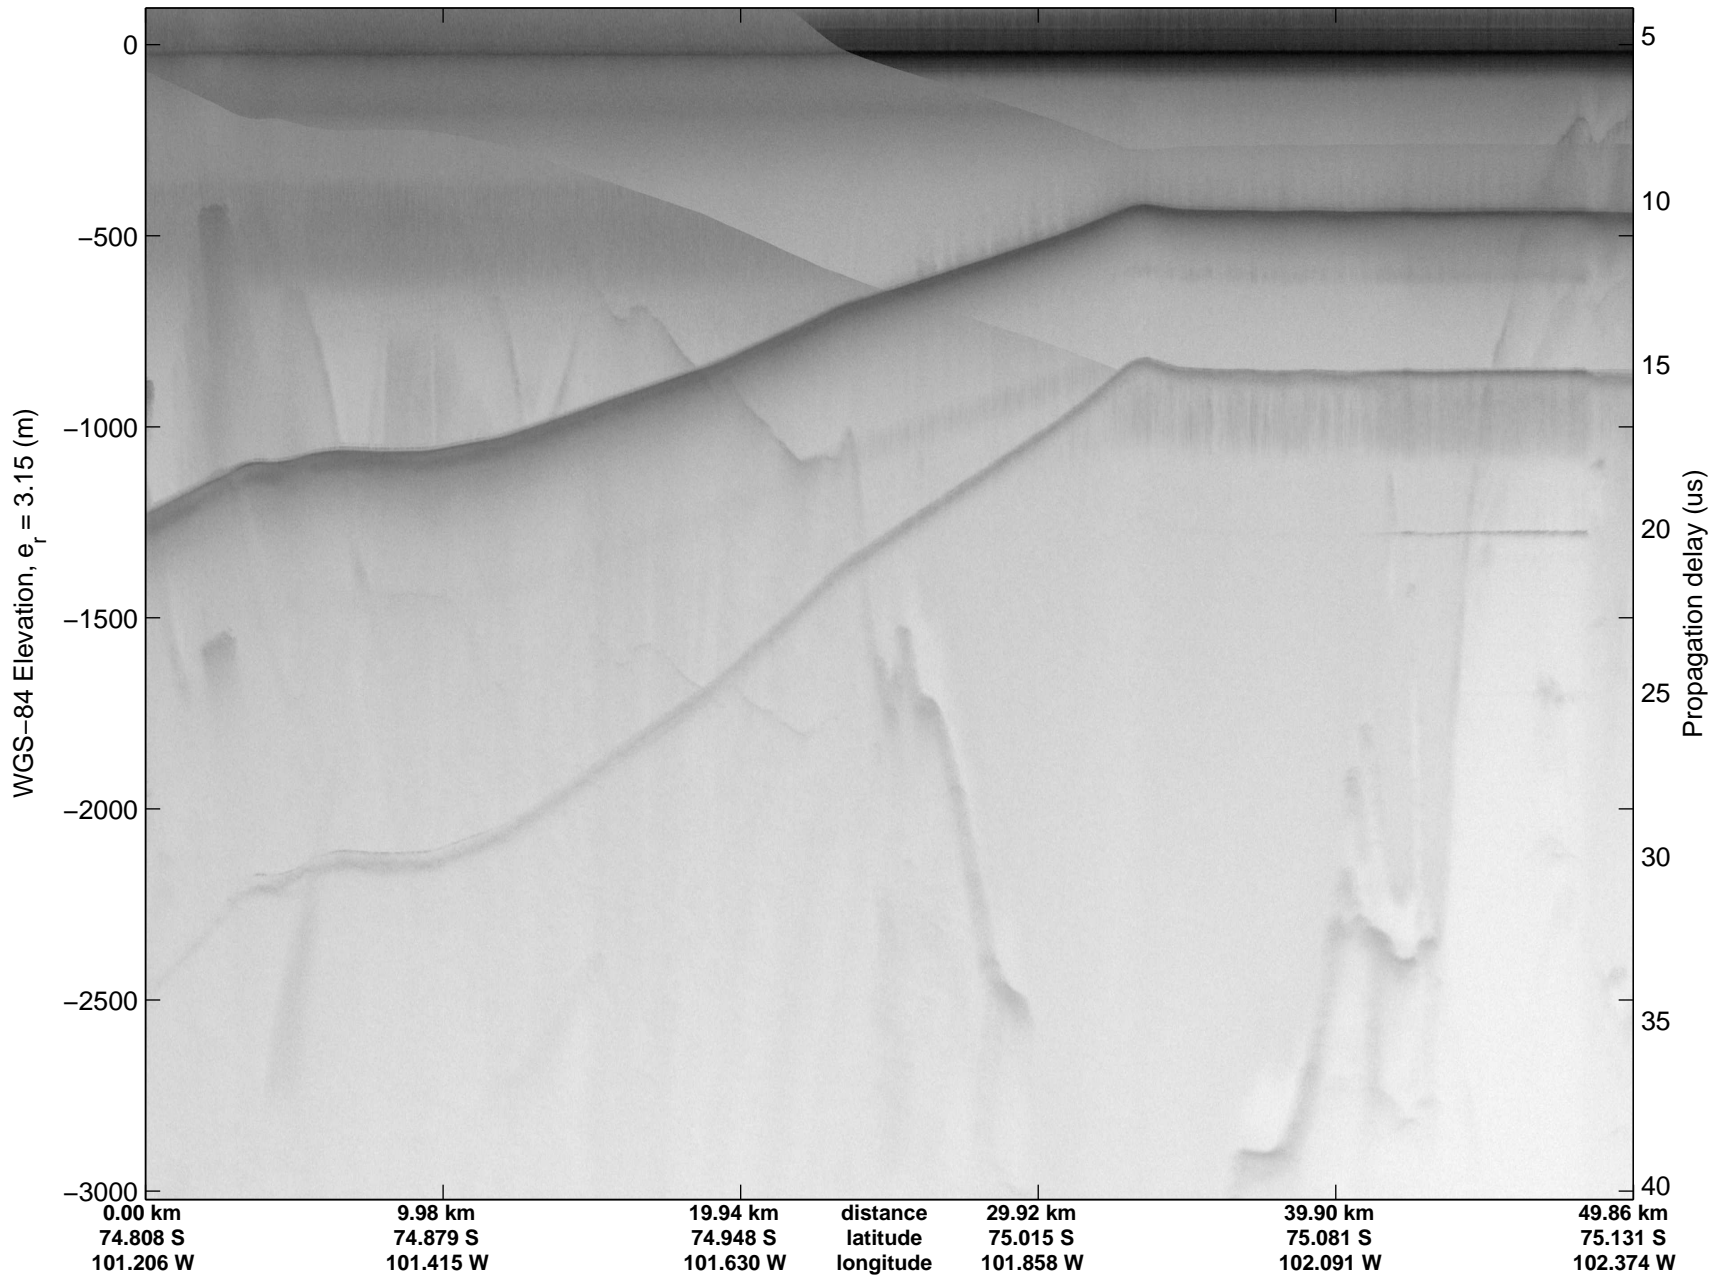

Land Ice Thwaites A
20141103_04_001
Polar Stereograph -71N/0E

mcords3 2014_Antarctica_DC8: "Land Ice Thwaites A" 20141103_04_001: 15:46:36.7 to 15:52:22.3 GPS

mcords3 2014_Antarctica_DC8: "Land Ice Thwaites A" 20141103_04_001: 15:46:36.7 to 15:52:22.3 GPS