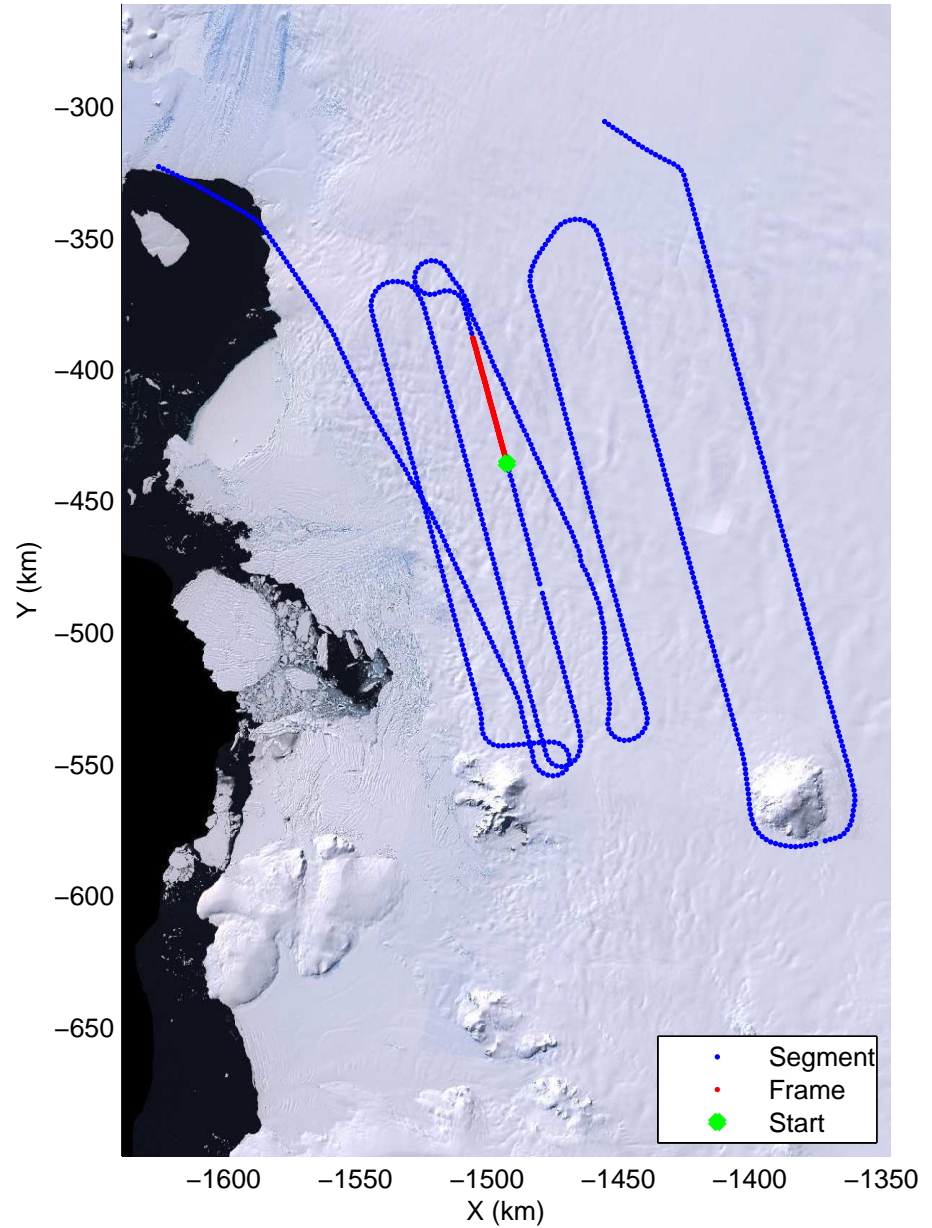

Land Ice Thwaites A
20141103_04_018
Polar Stereograph -71N/0E