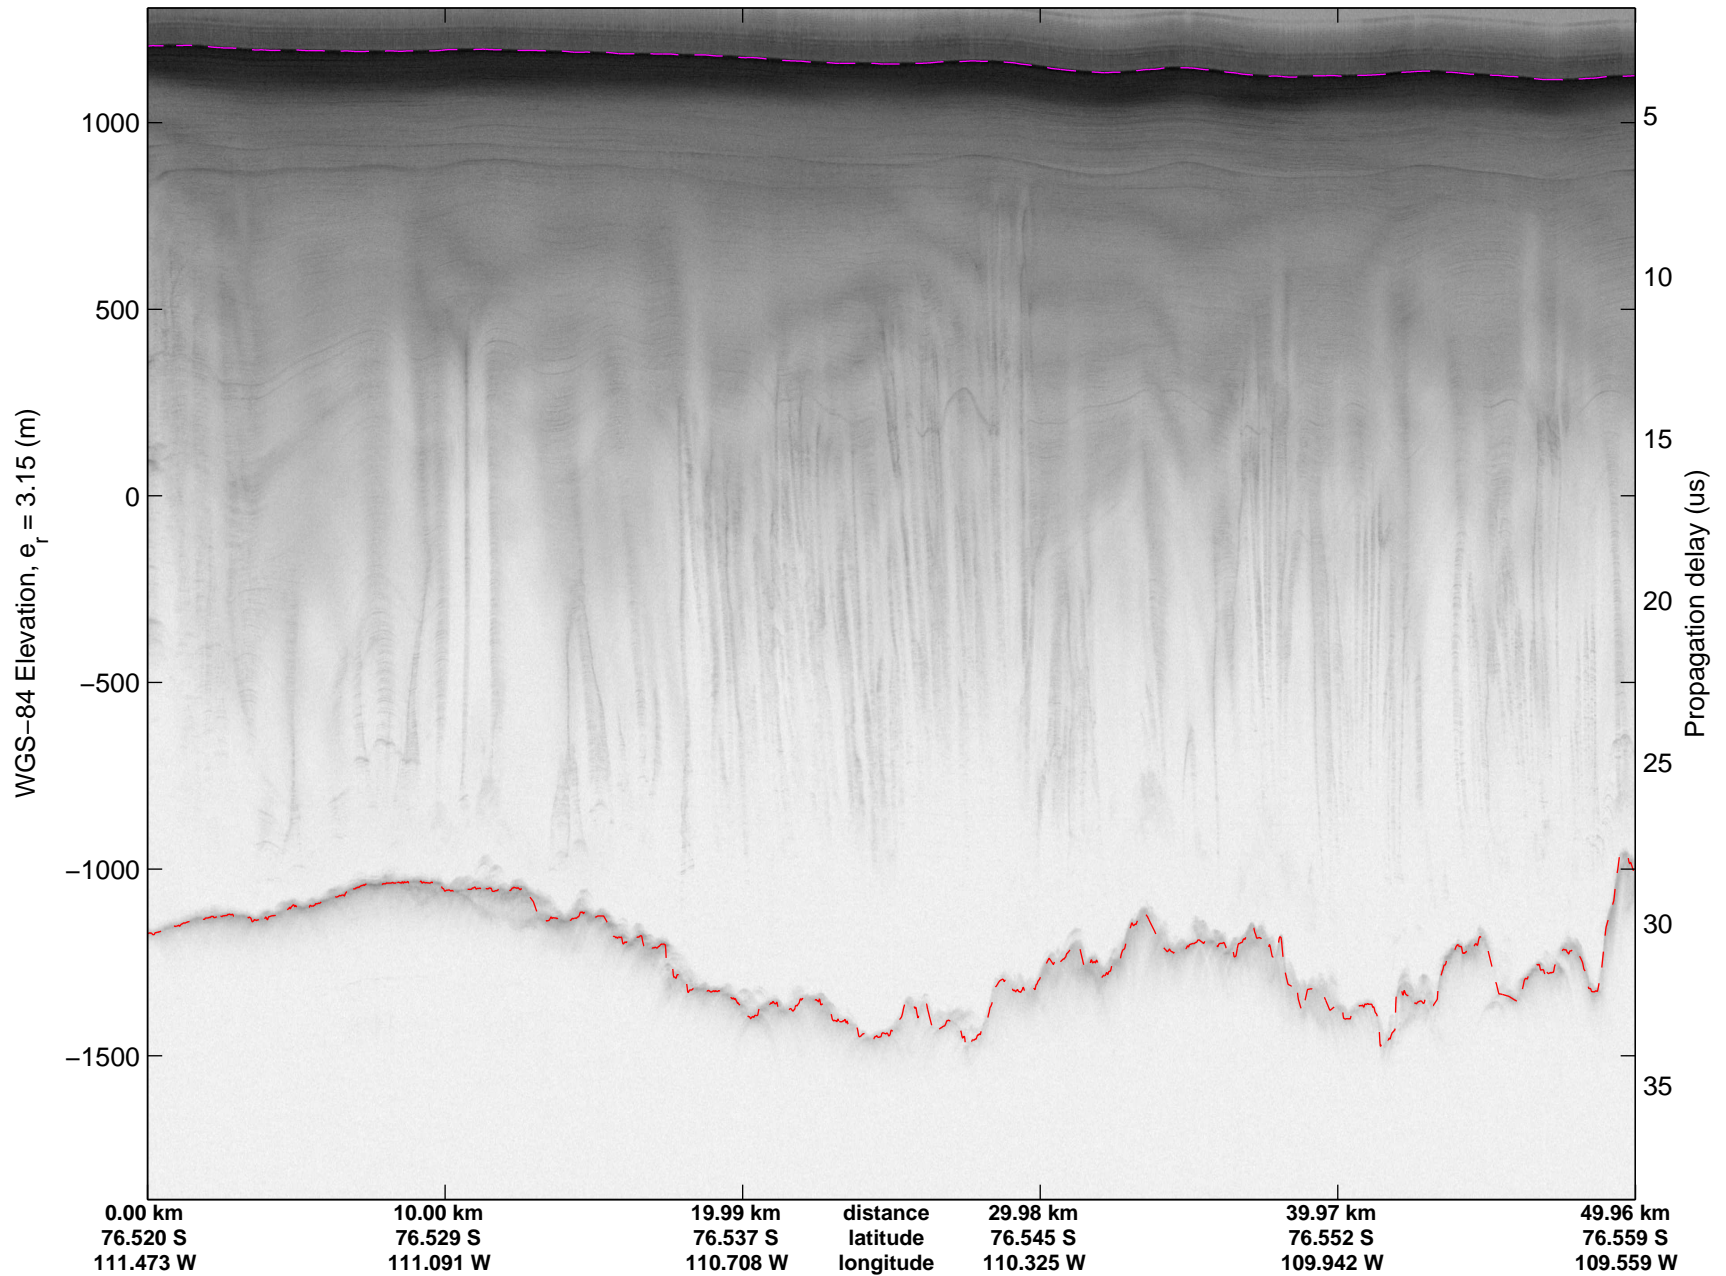

mcords3 2014_Antarctica_DC8: "Land Ice Thwaites A" 20141103_04_035: 19:15:25.2 to 19:21:43.1 GPS