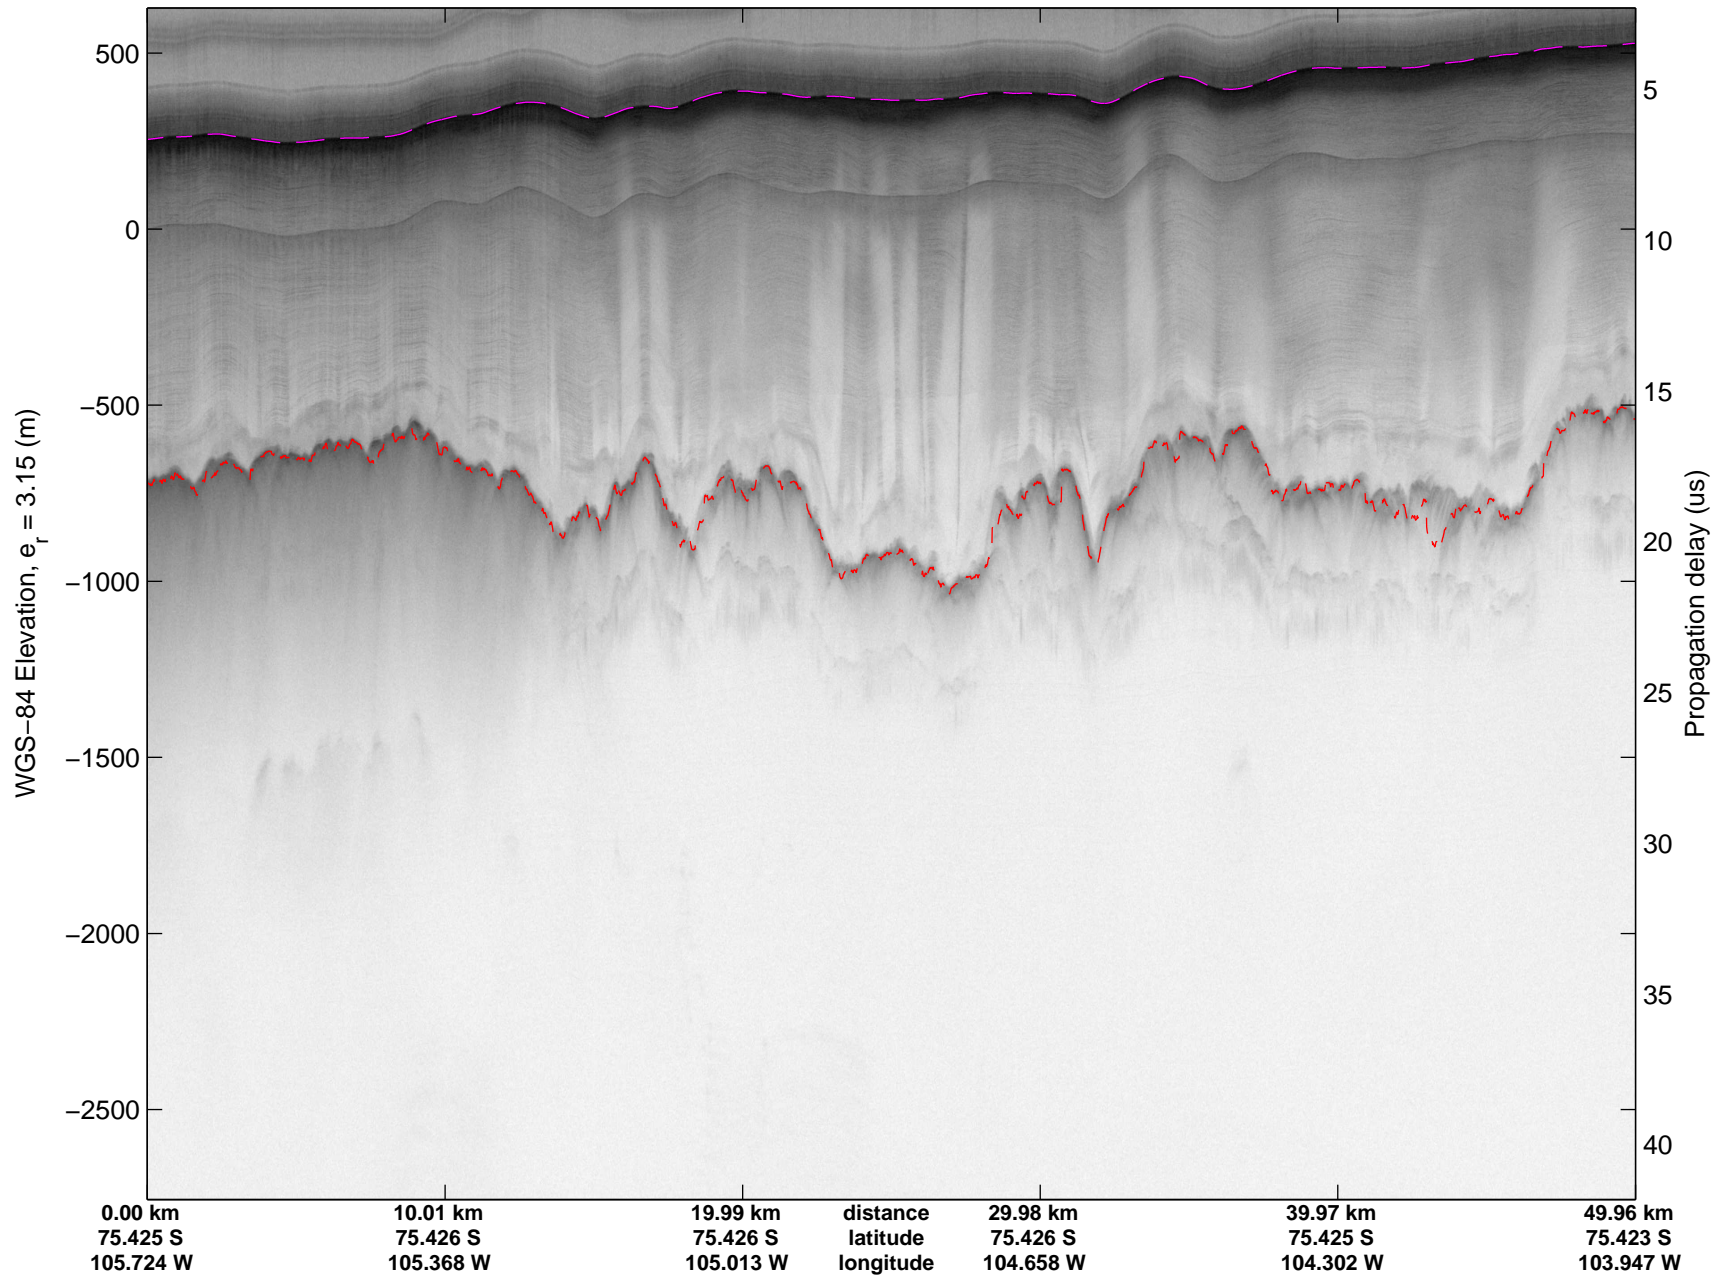

mcords3 2014_Antarctica_DC8: "Land Ice Thwaites A" 20141103_04_010: 16:41:39.2 to 16:48:07.0 GPS