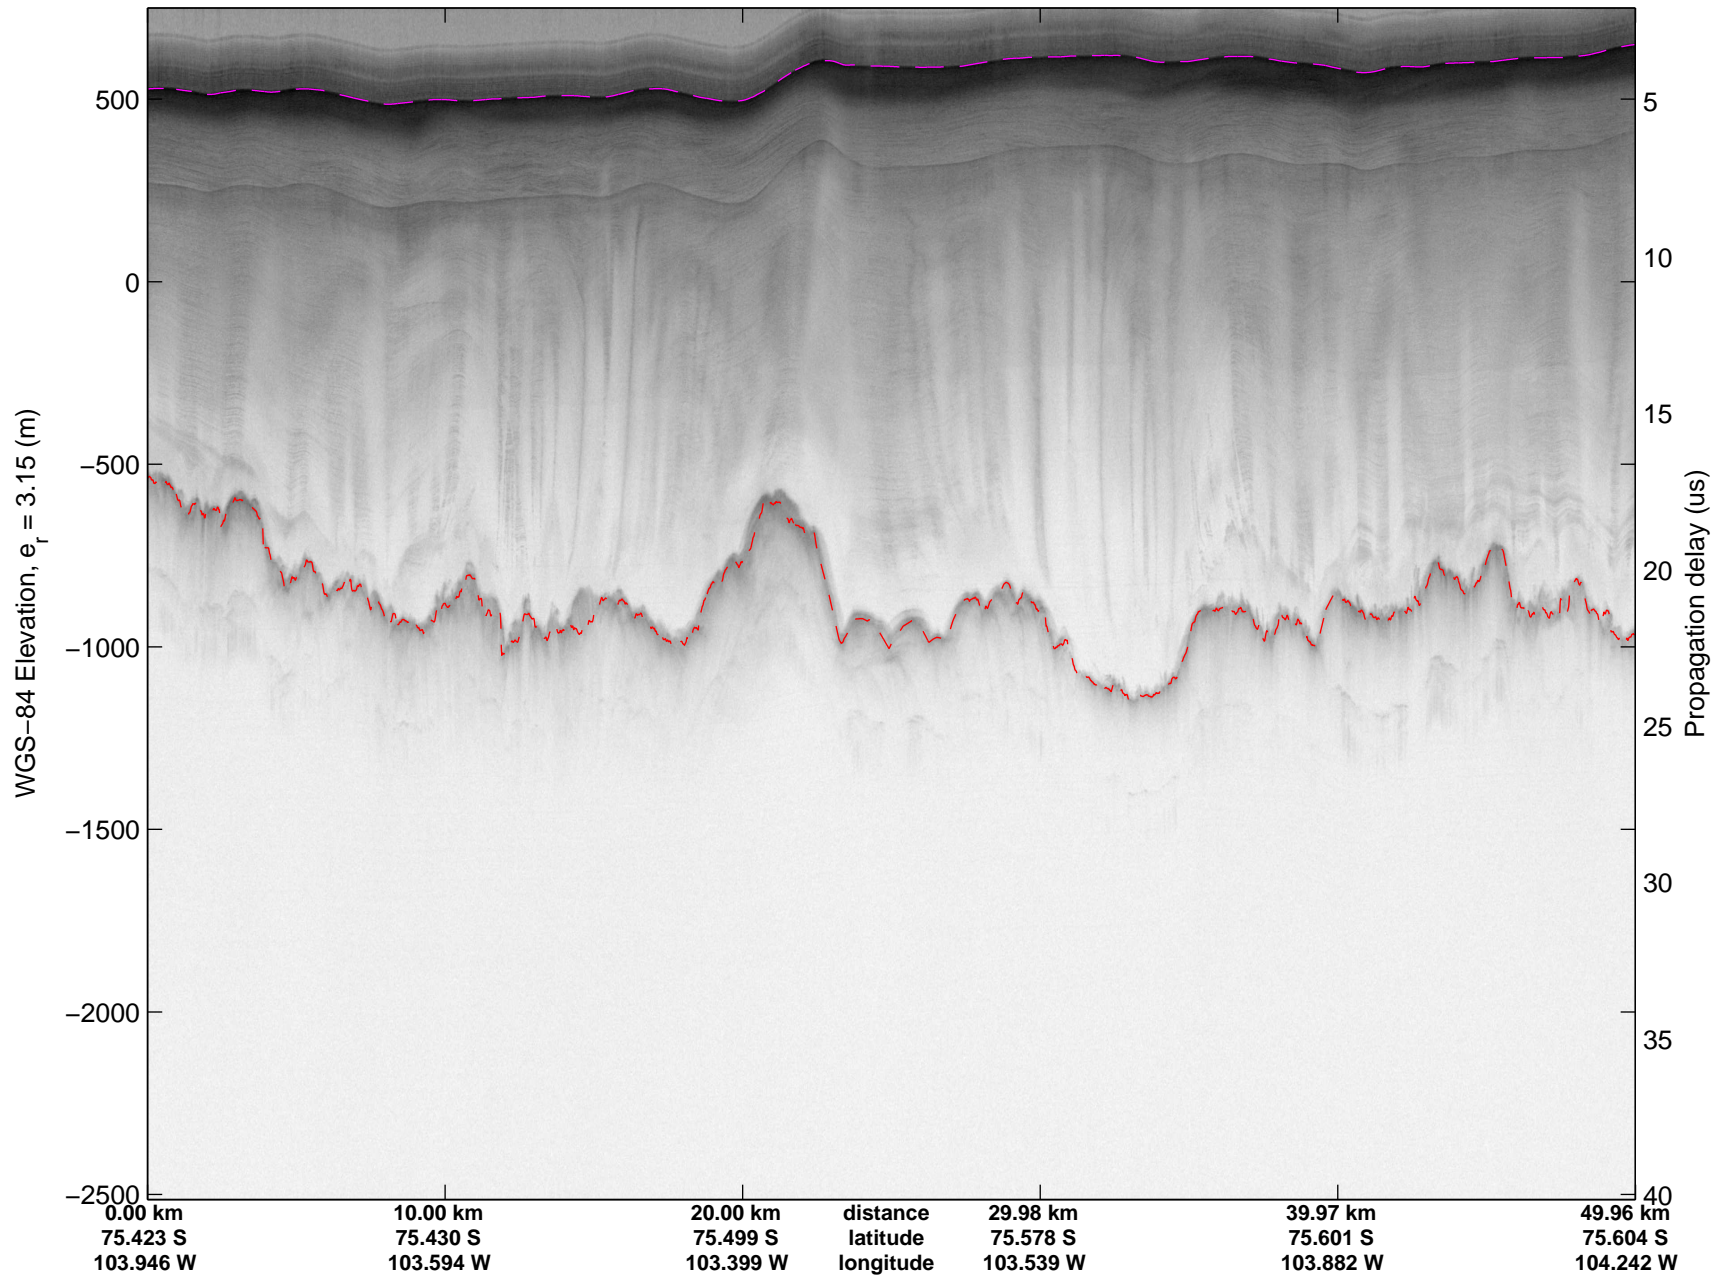

mcords3 2014_Antarctica_DC8: "Land Ice Thwaites A" 20141103_04_011: 16:48:07.3 to 16:54:19.5 GPS