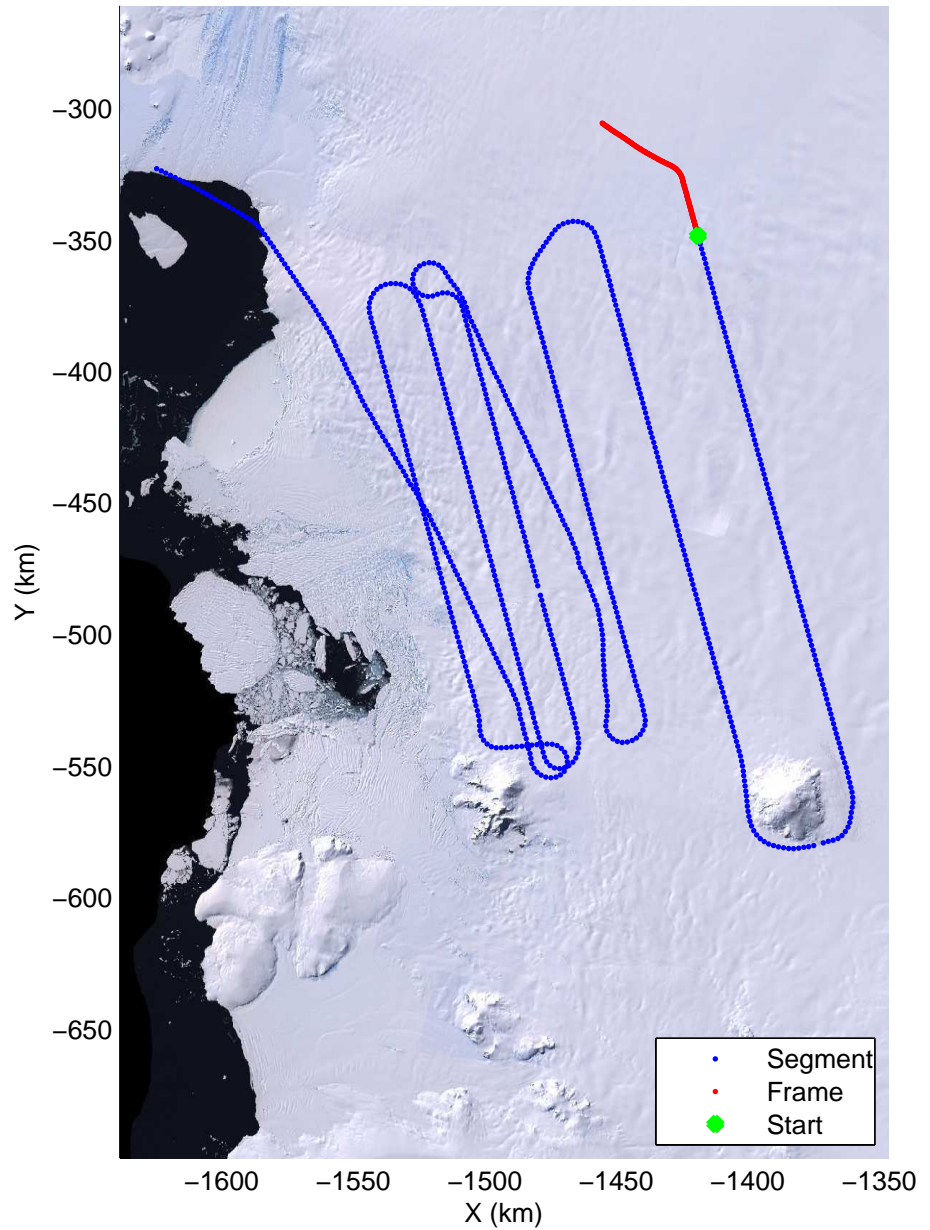

Land Ice Thwaites A
20141103_04_039
Polar Stereograph -71N/0E