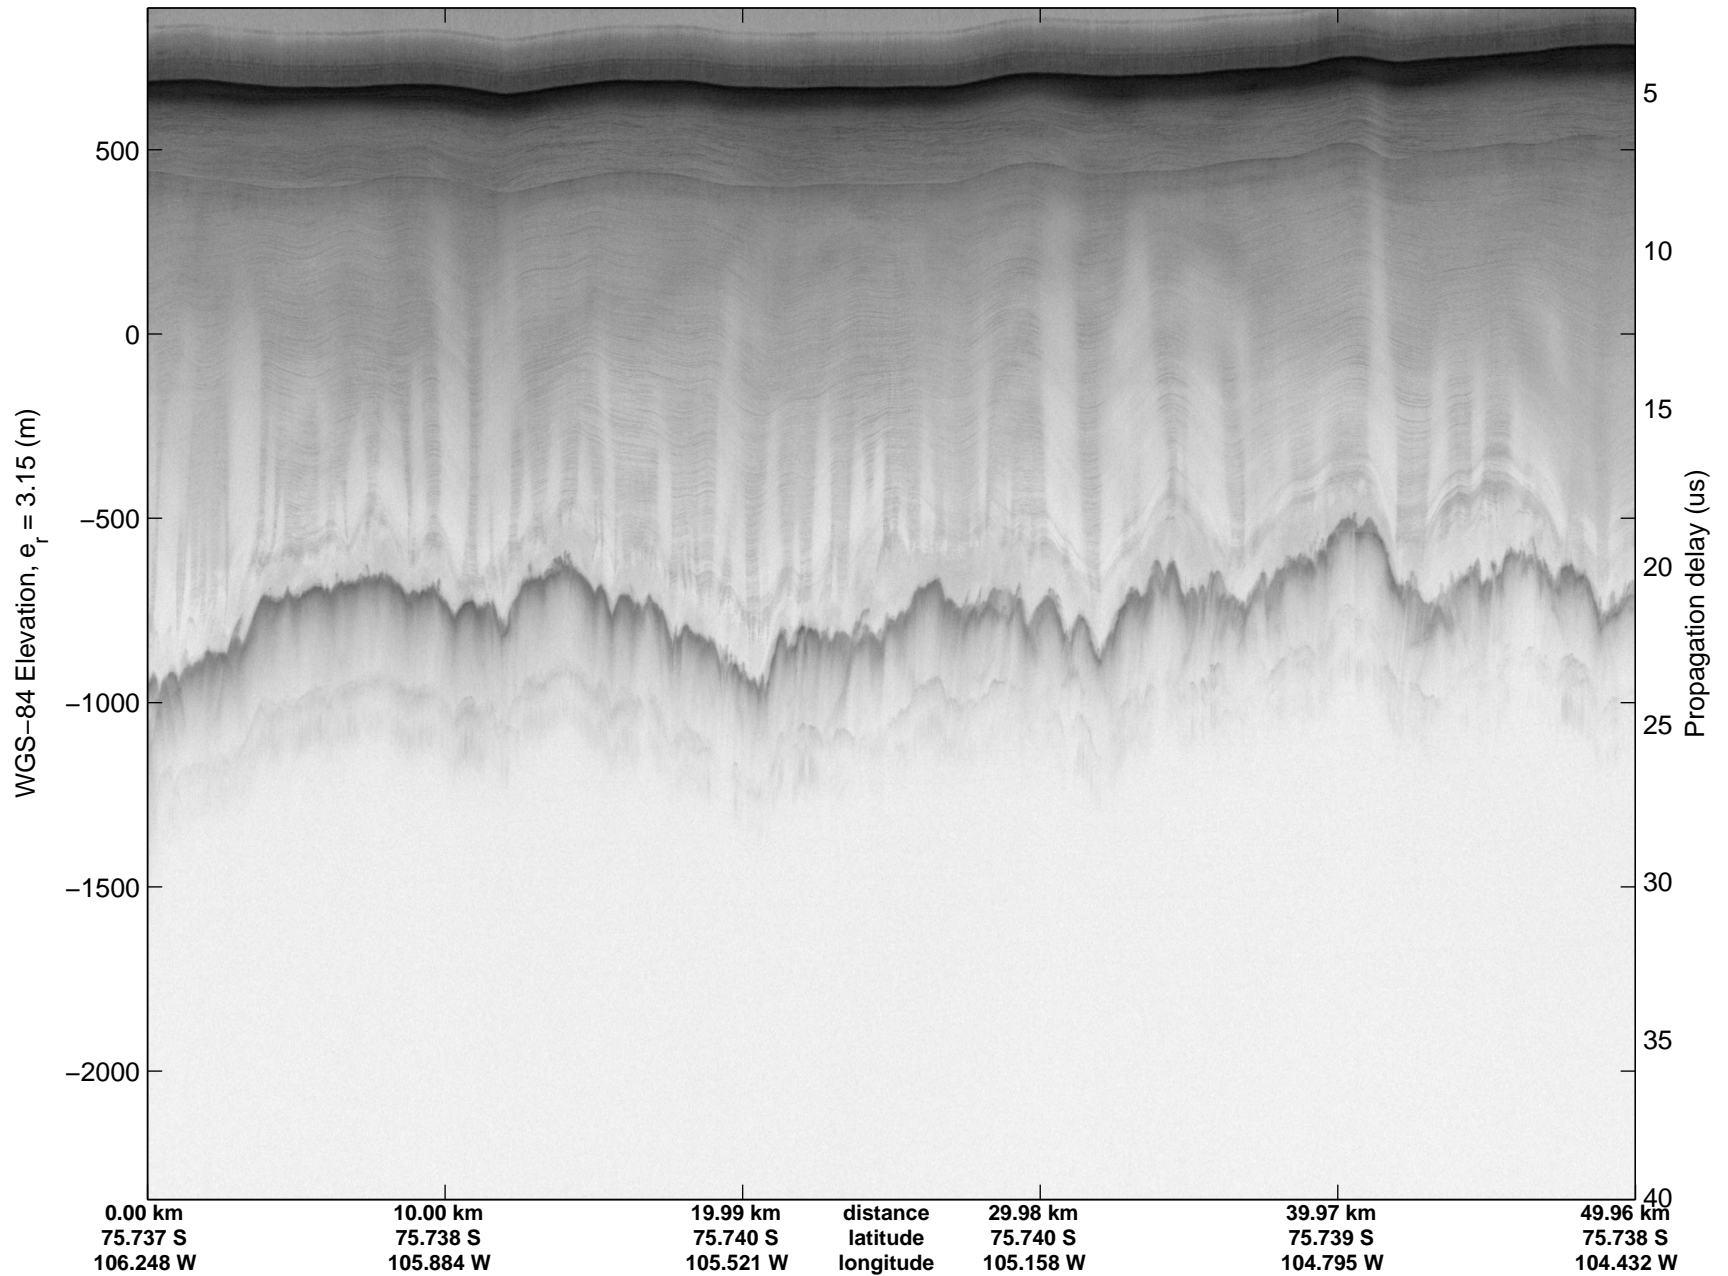

mcords3 2014_Antarctica_DC8: "Land Ice Thwaites A" 20141103_04_018: 17:31:32.0 to 17:37:53.9 GPS