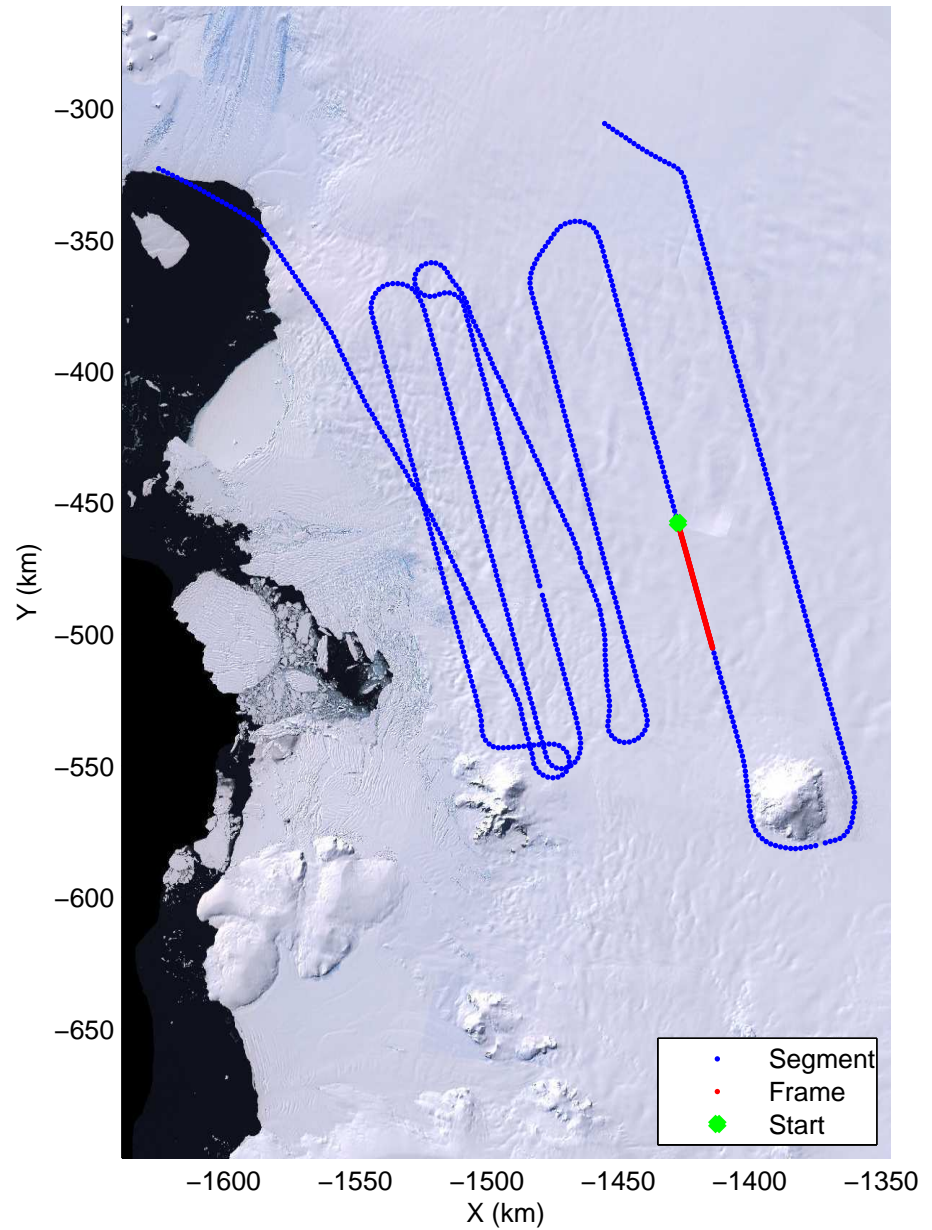

Land Ice Thwaites A
20141103_04_031
Polar Stereograph -71N/0E