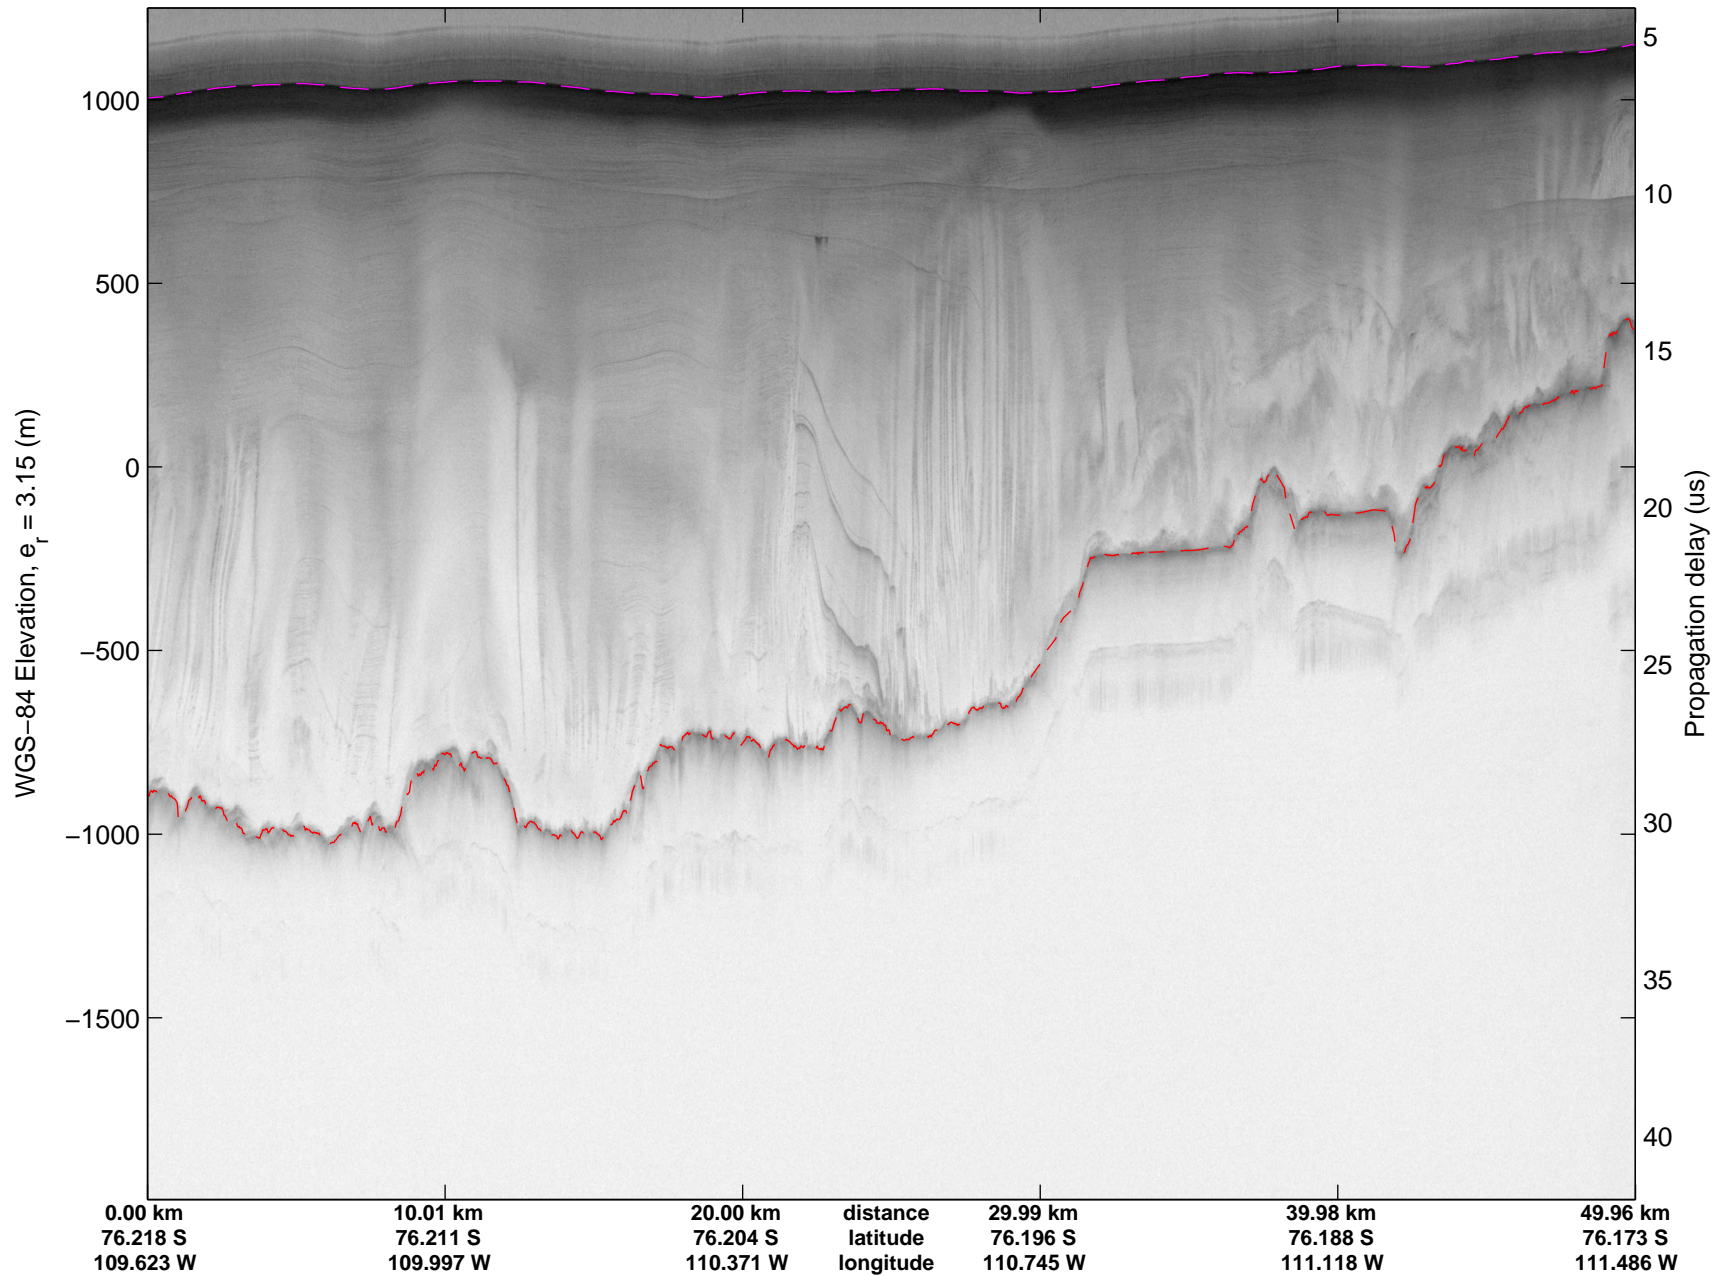

mcords3 2014_Antarctica_DC8: "Land Ice Thwaites A" 20141103_04_032: 18:57:44.3 to 19:03:47.9 GPS