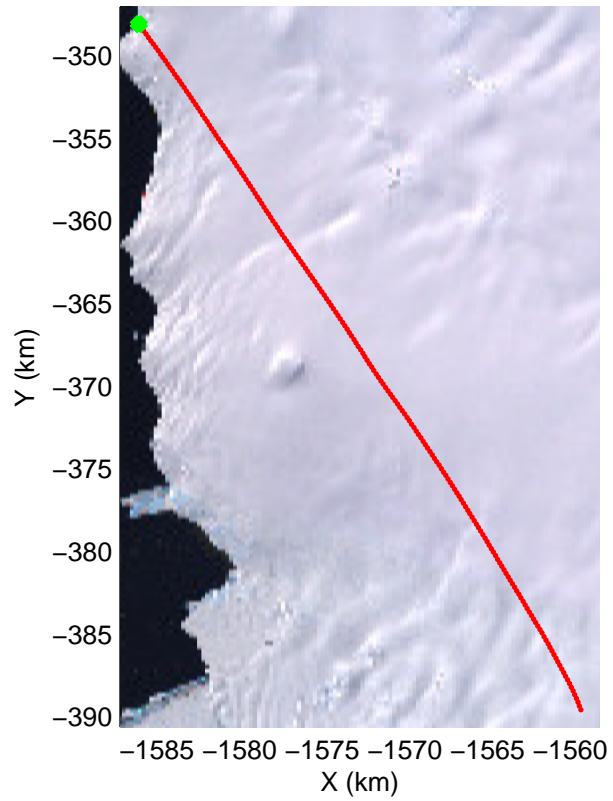

Land Ice Thwaites A
20141103_04_001
Polar Stereograph -71N/0E

mcords3 2014_Antarctica_DC8: "Land Ice Thwaites A" 20141103_04_001: 15:46:36.7 to 15:52:22.3 GPS

mcords3 2014_Antarctica_DC8: "Land Ice Thwaites A" 20141103_04_001: 15:46:36.7 to 15:52:22.3 GPS