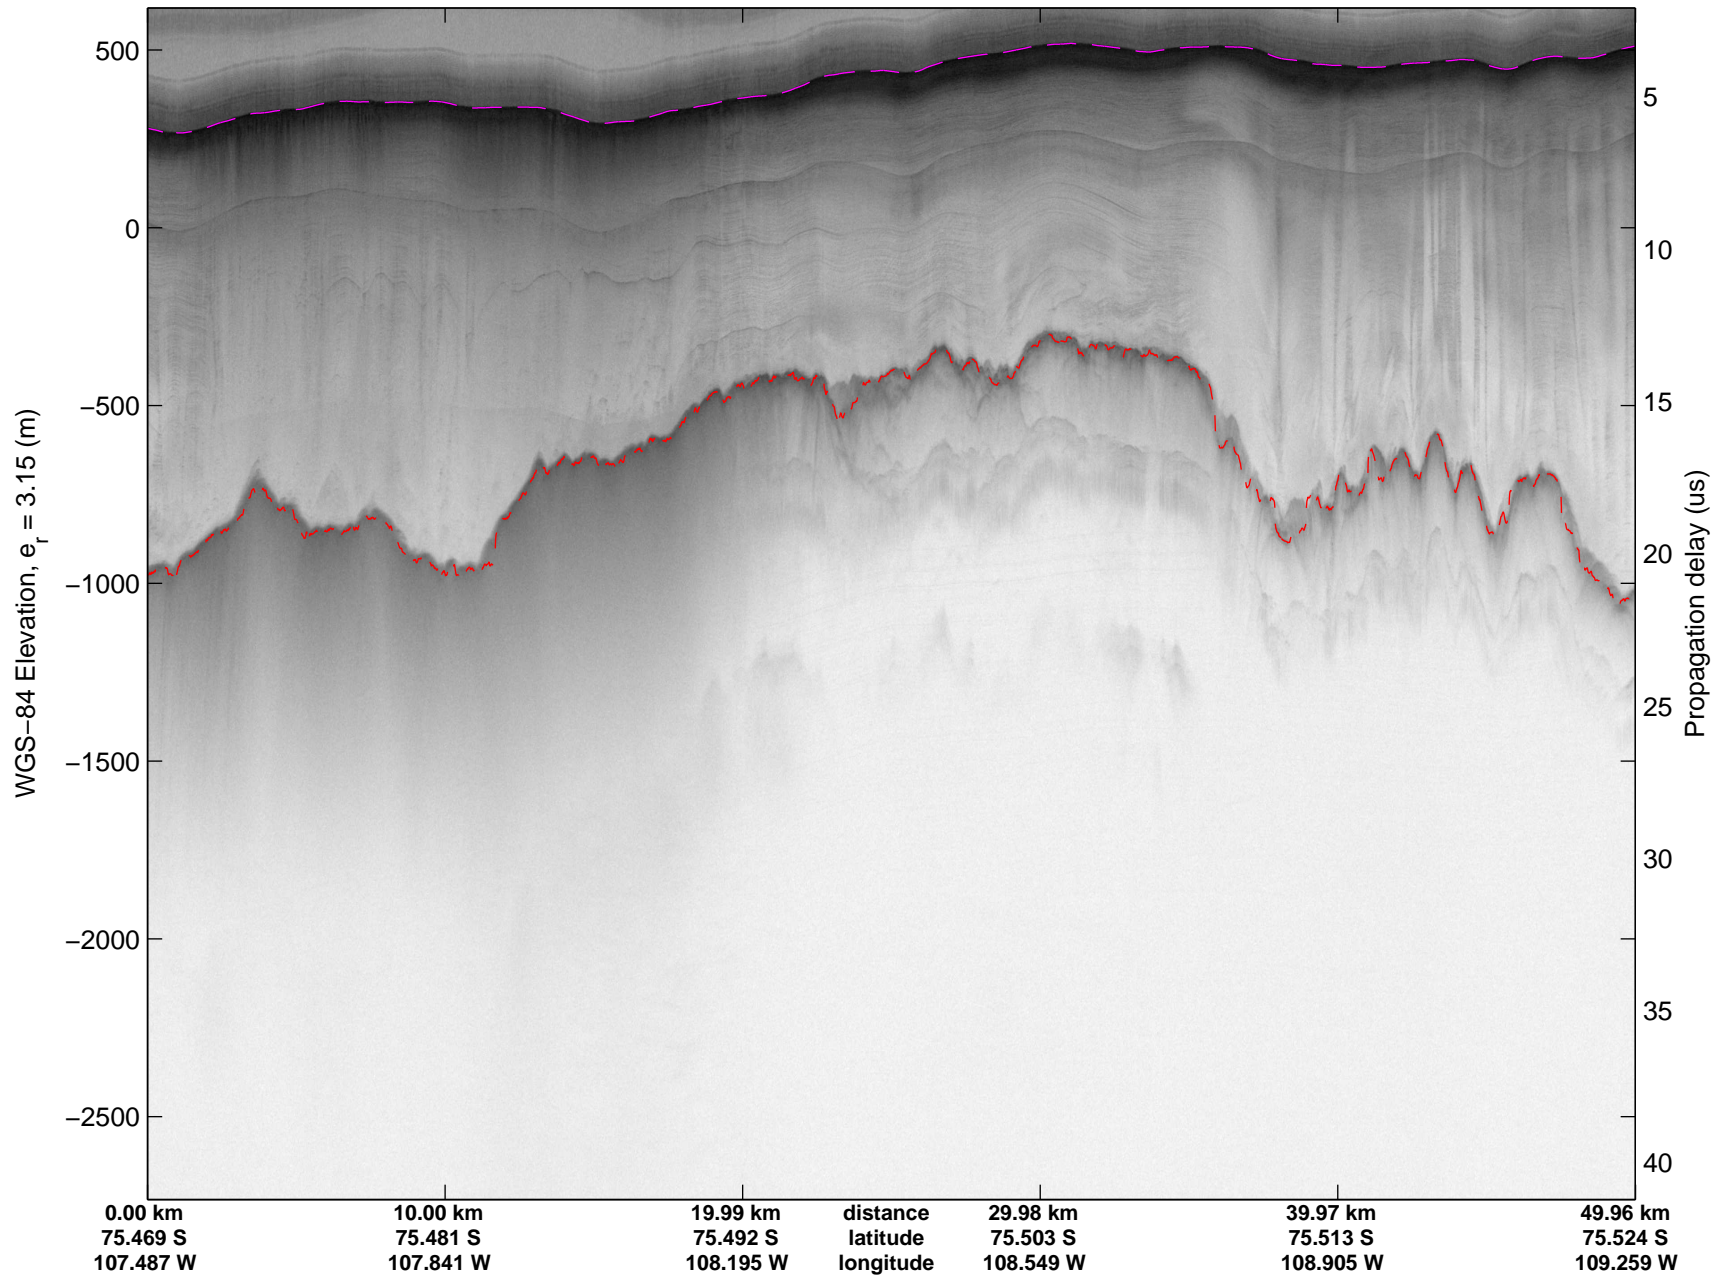

mcords3 2014_Antarctica_DC8: "Land Ice Thwaites A" 20141103_04_005: 16:10:26.8 to 16:16:33.9 GPS