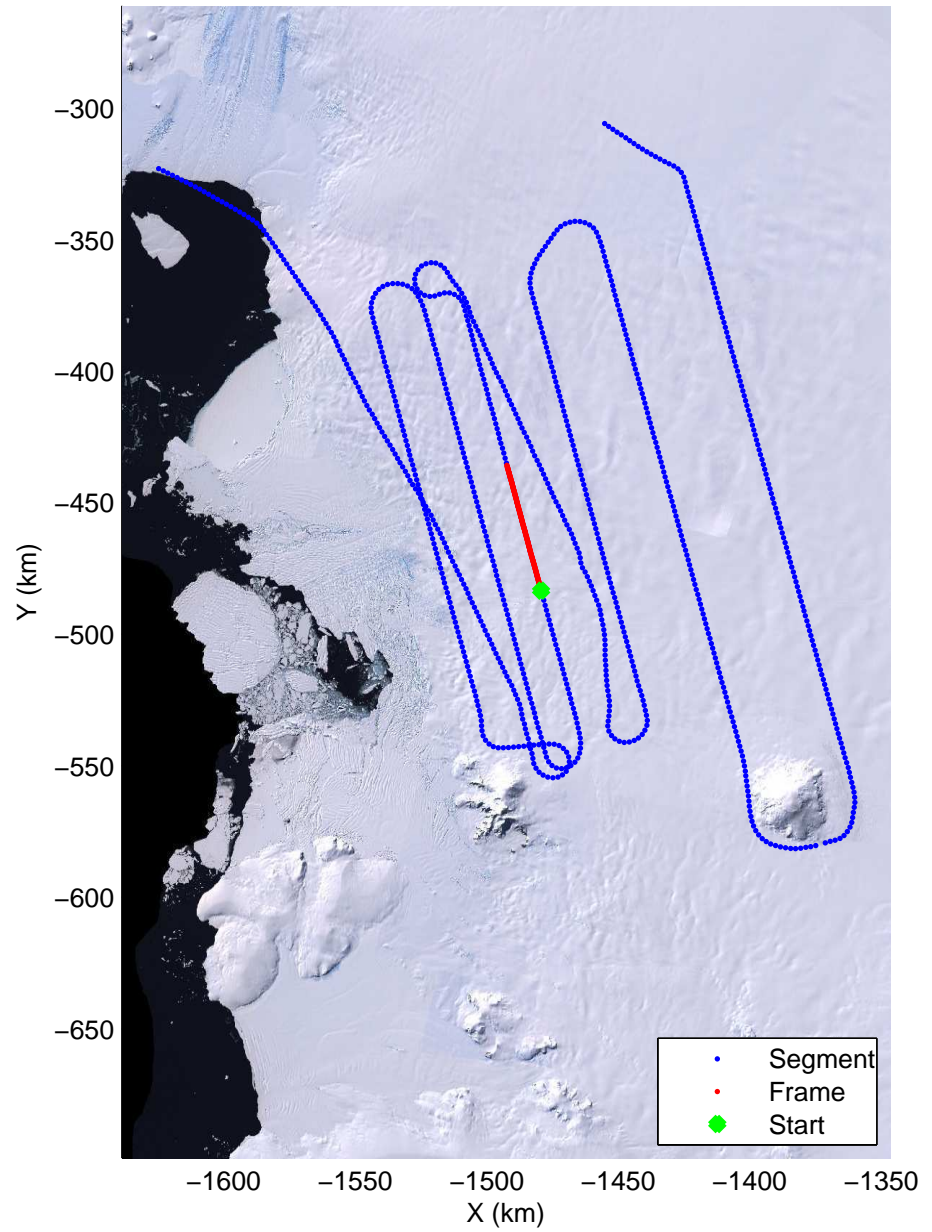

Land Ice Thwaites A
20141103_04_017
Polar Stereograph -71N/0E