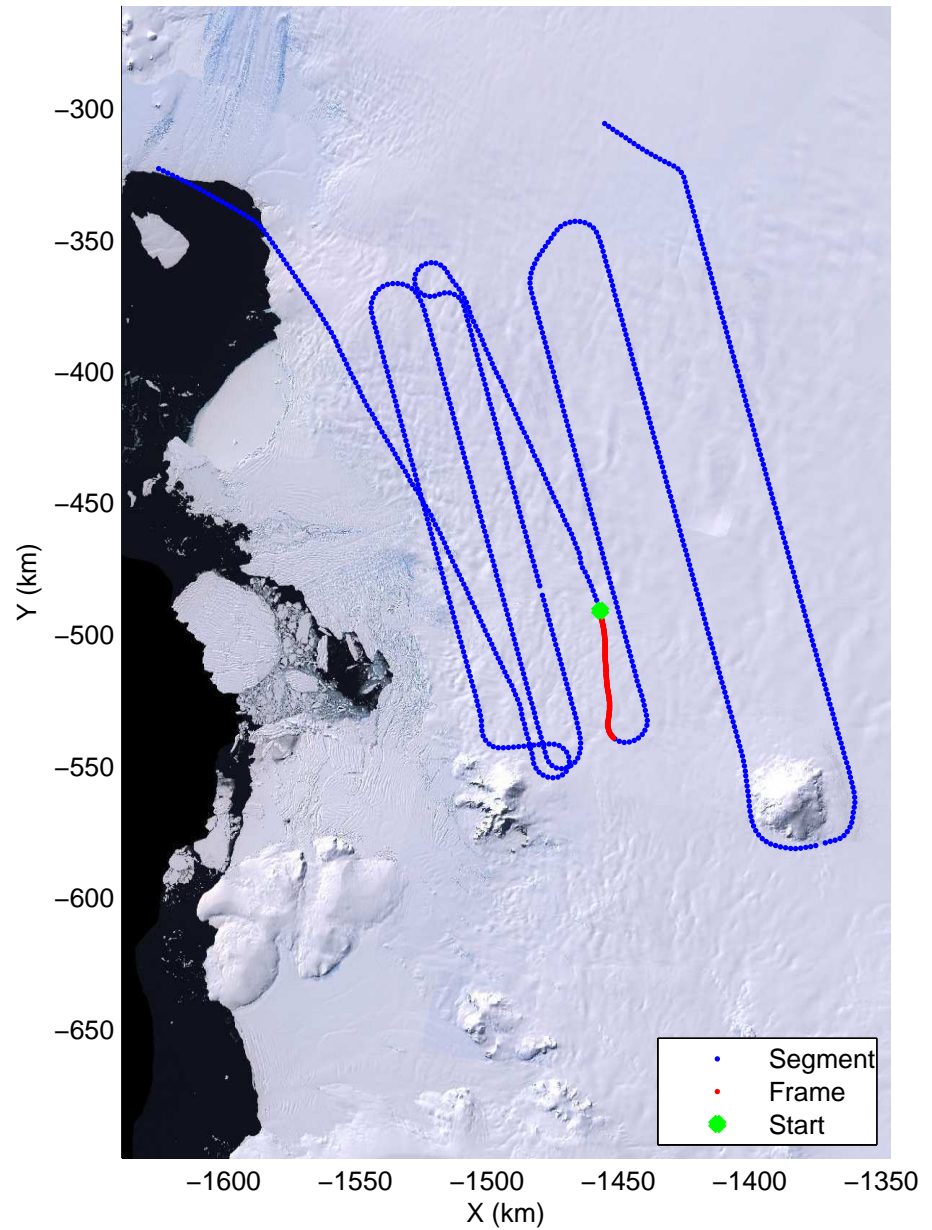

Land Ice Thwaites A
20141103_04_023
Polar Stereograph -71N/0E