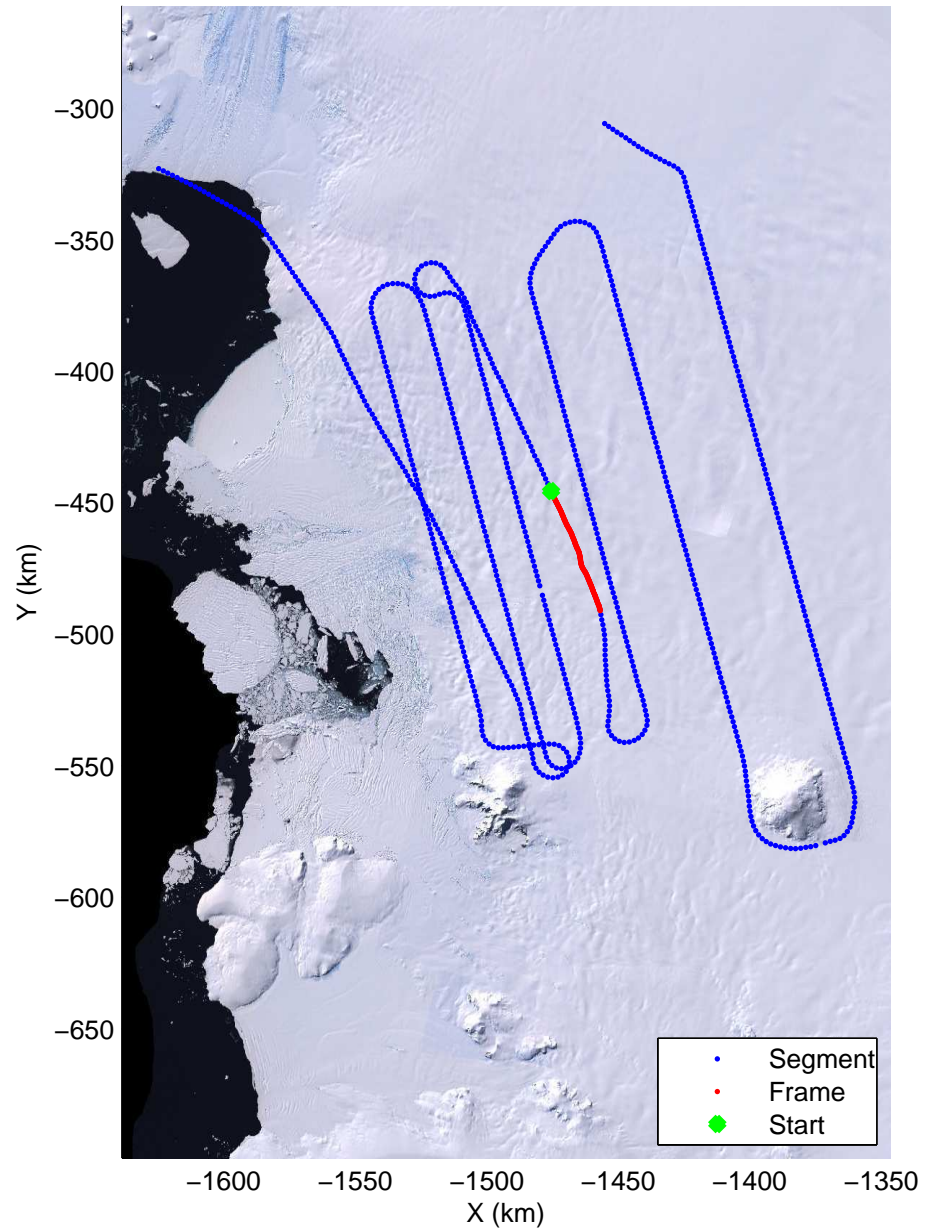

Land Ice Thwaites A
20141103_04_022
Polar Stereograph -71N/0E