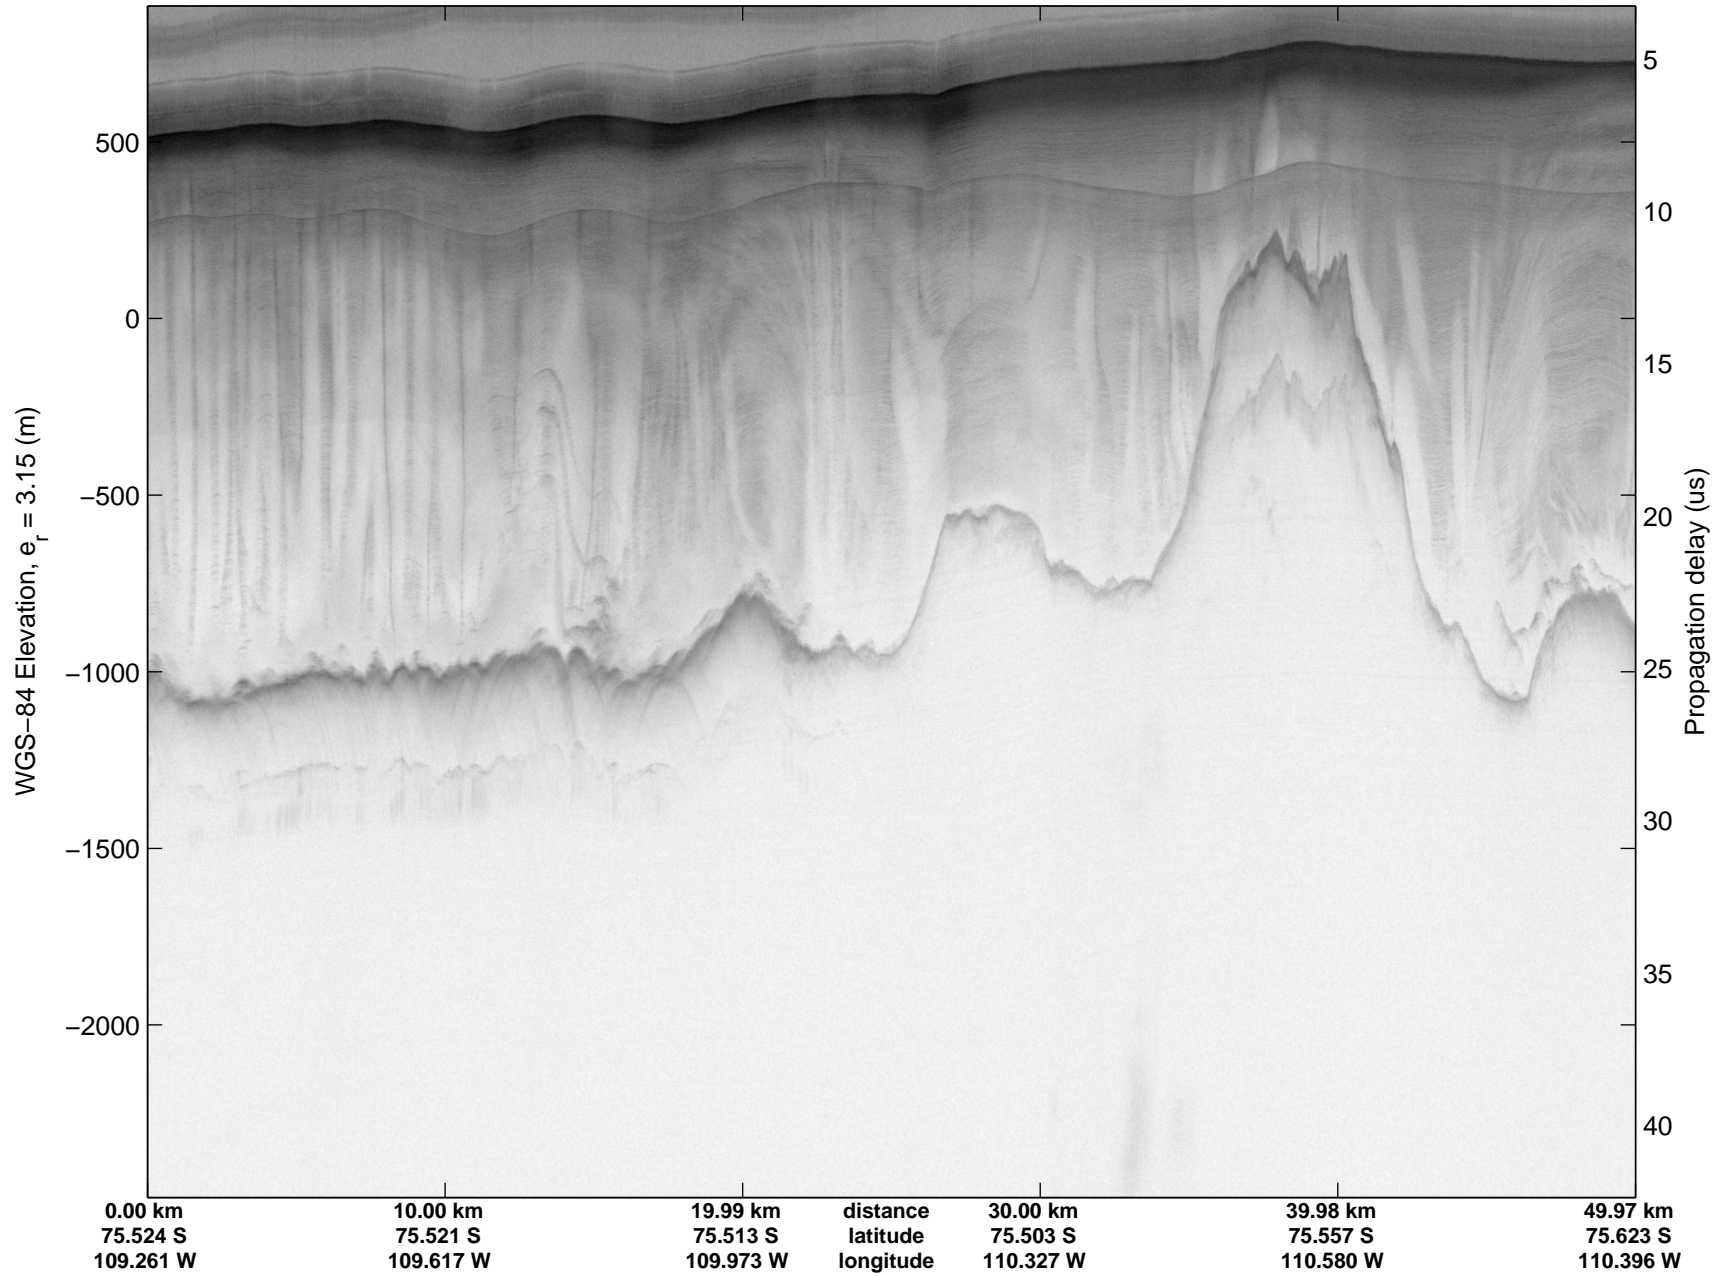

mcords3 2014_Antarctica_DC8: "Land Ice Thwaites A" 20141103_04_006: 16:16:34.1 to 16:22:49.1 GPS