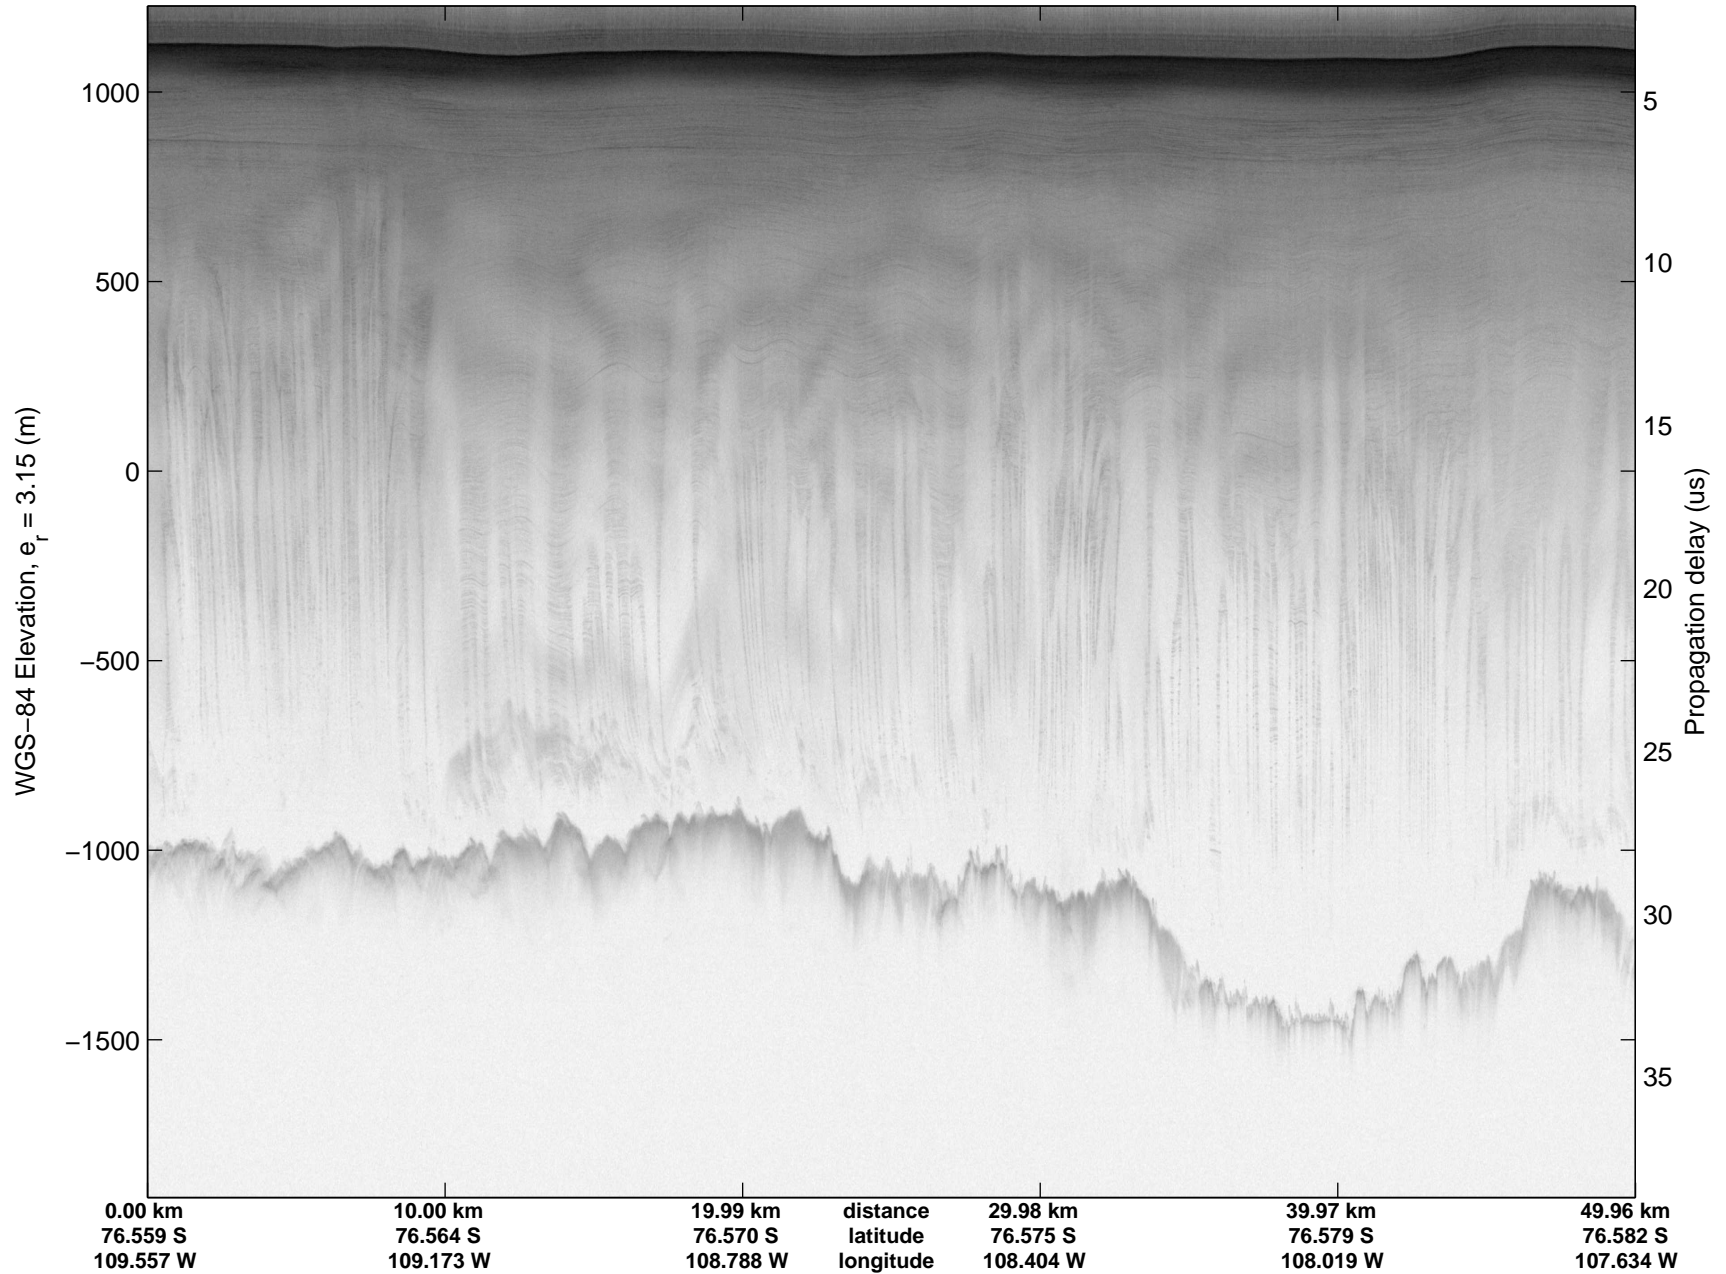

mcords3 2014_Antarctica_DC8: "Land Ice Thwaites A" 20141103_04_036: 19:21:43.3 to 19:27:52.1 GPS