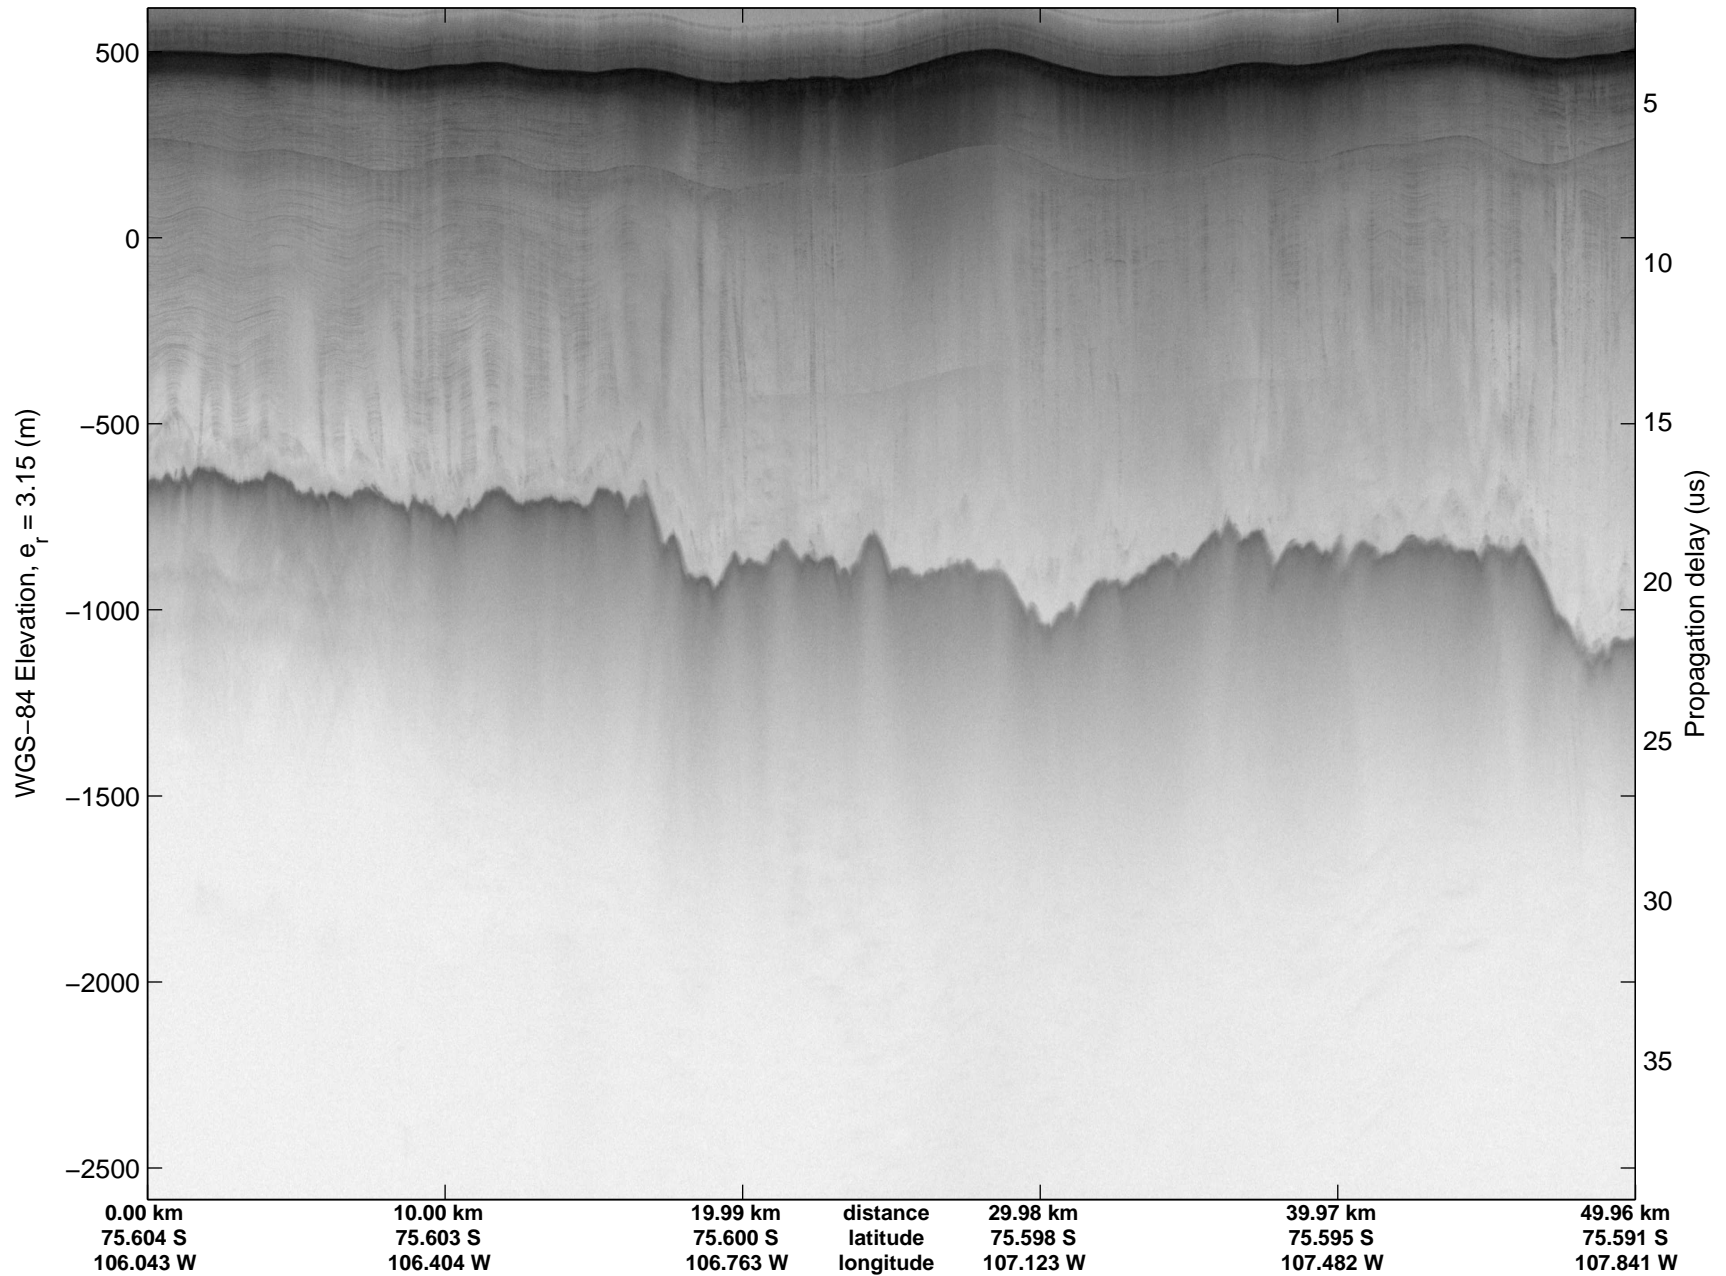

mcords3 2014_Antarctica_DC8: "Land Ice Thwaites A" 20141103_04_013: 17:00:18.8 to 17:06:16.4 GPS