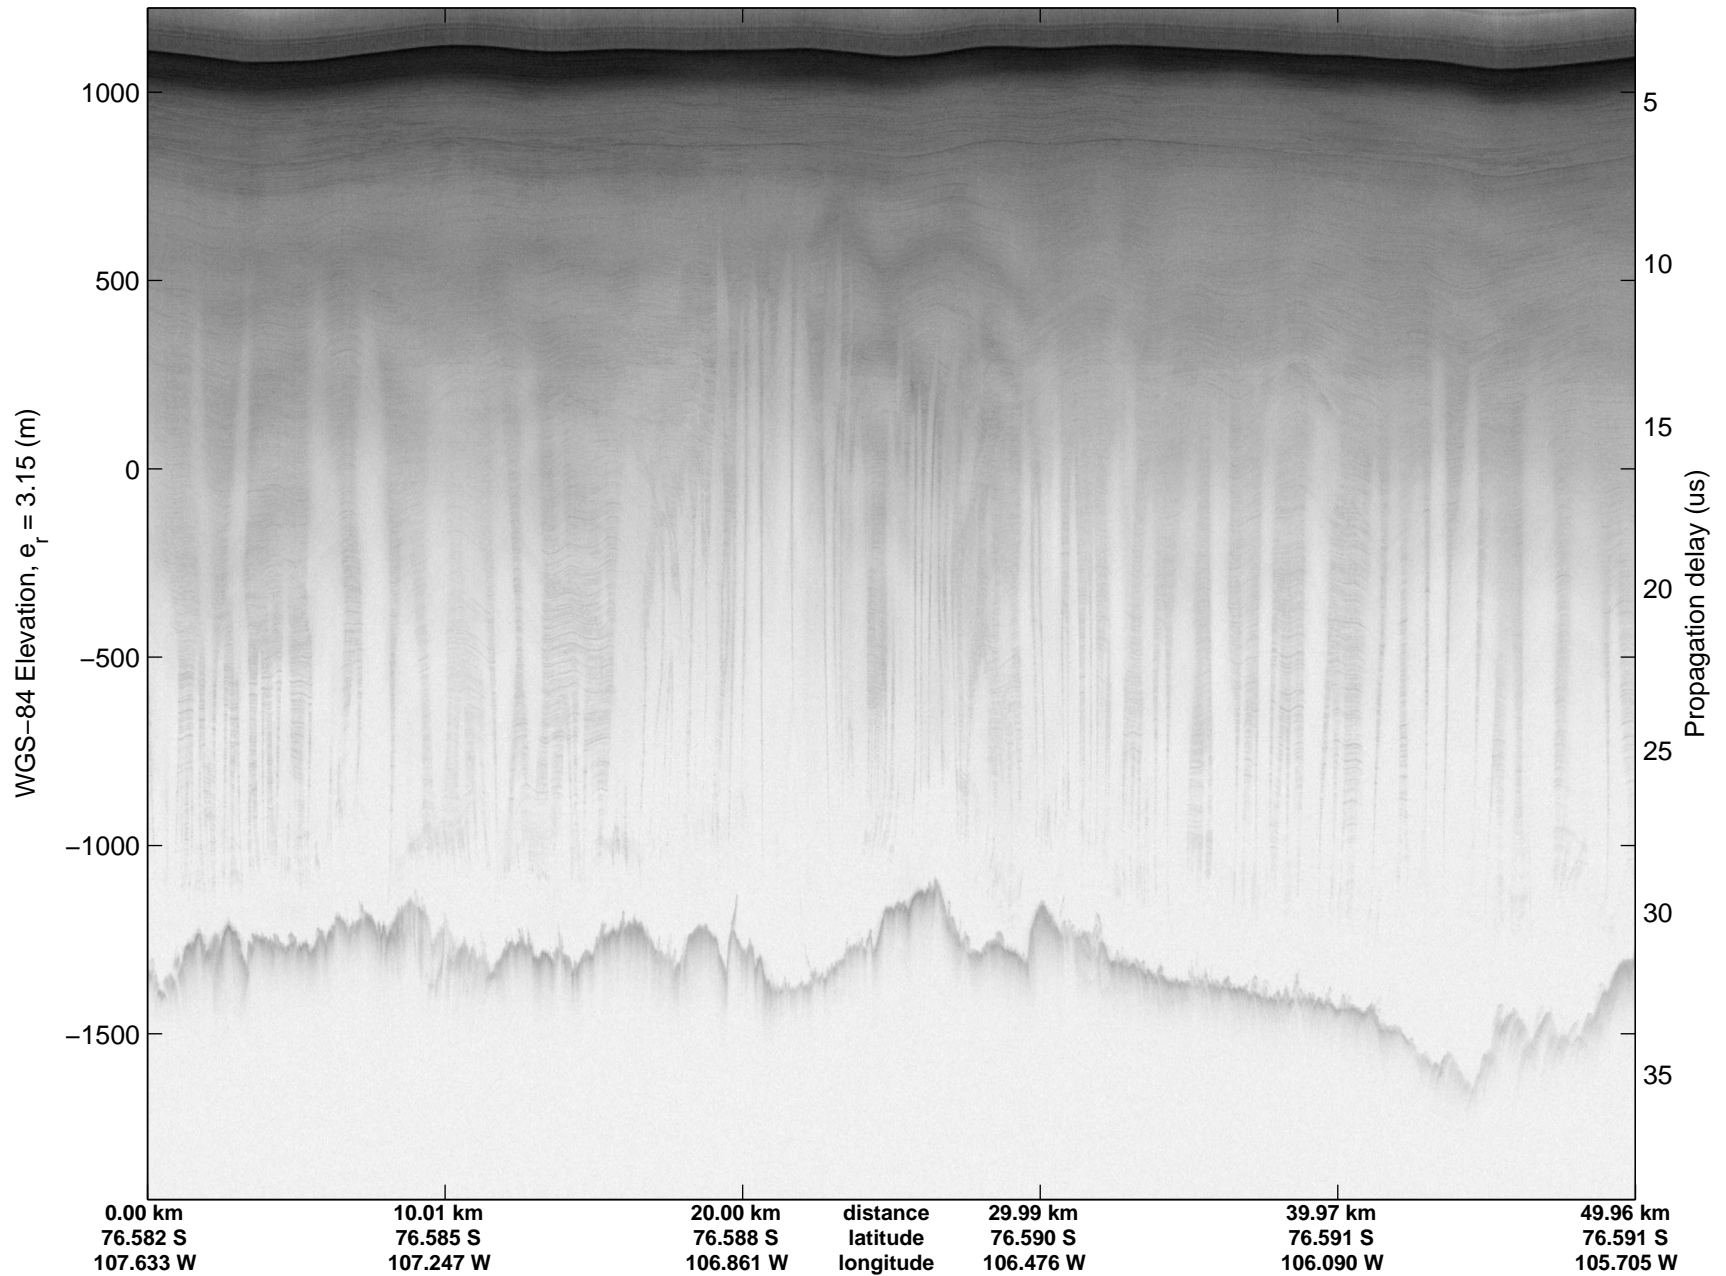

mcords3 2014_Antarctica_DC8: "Land Ice Thwaites A" 20141103_04_037: 19:27:52.4 to 19:34:08.1 GPS