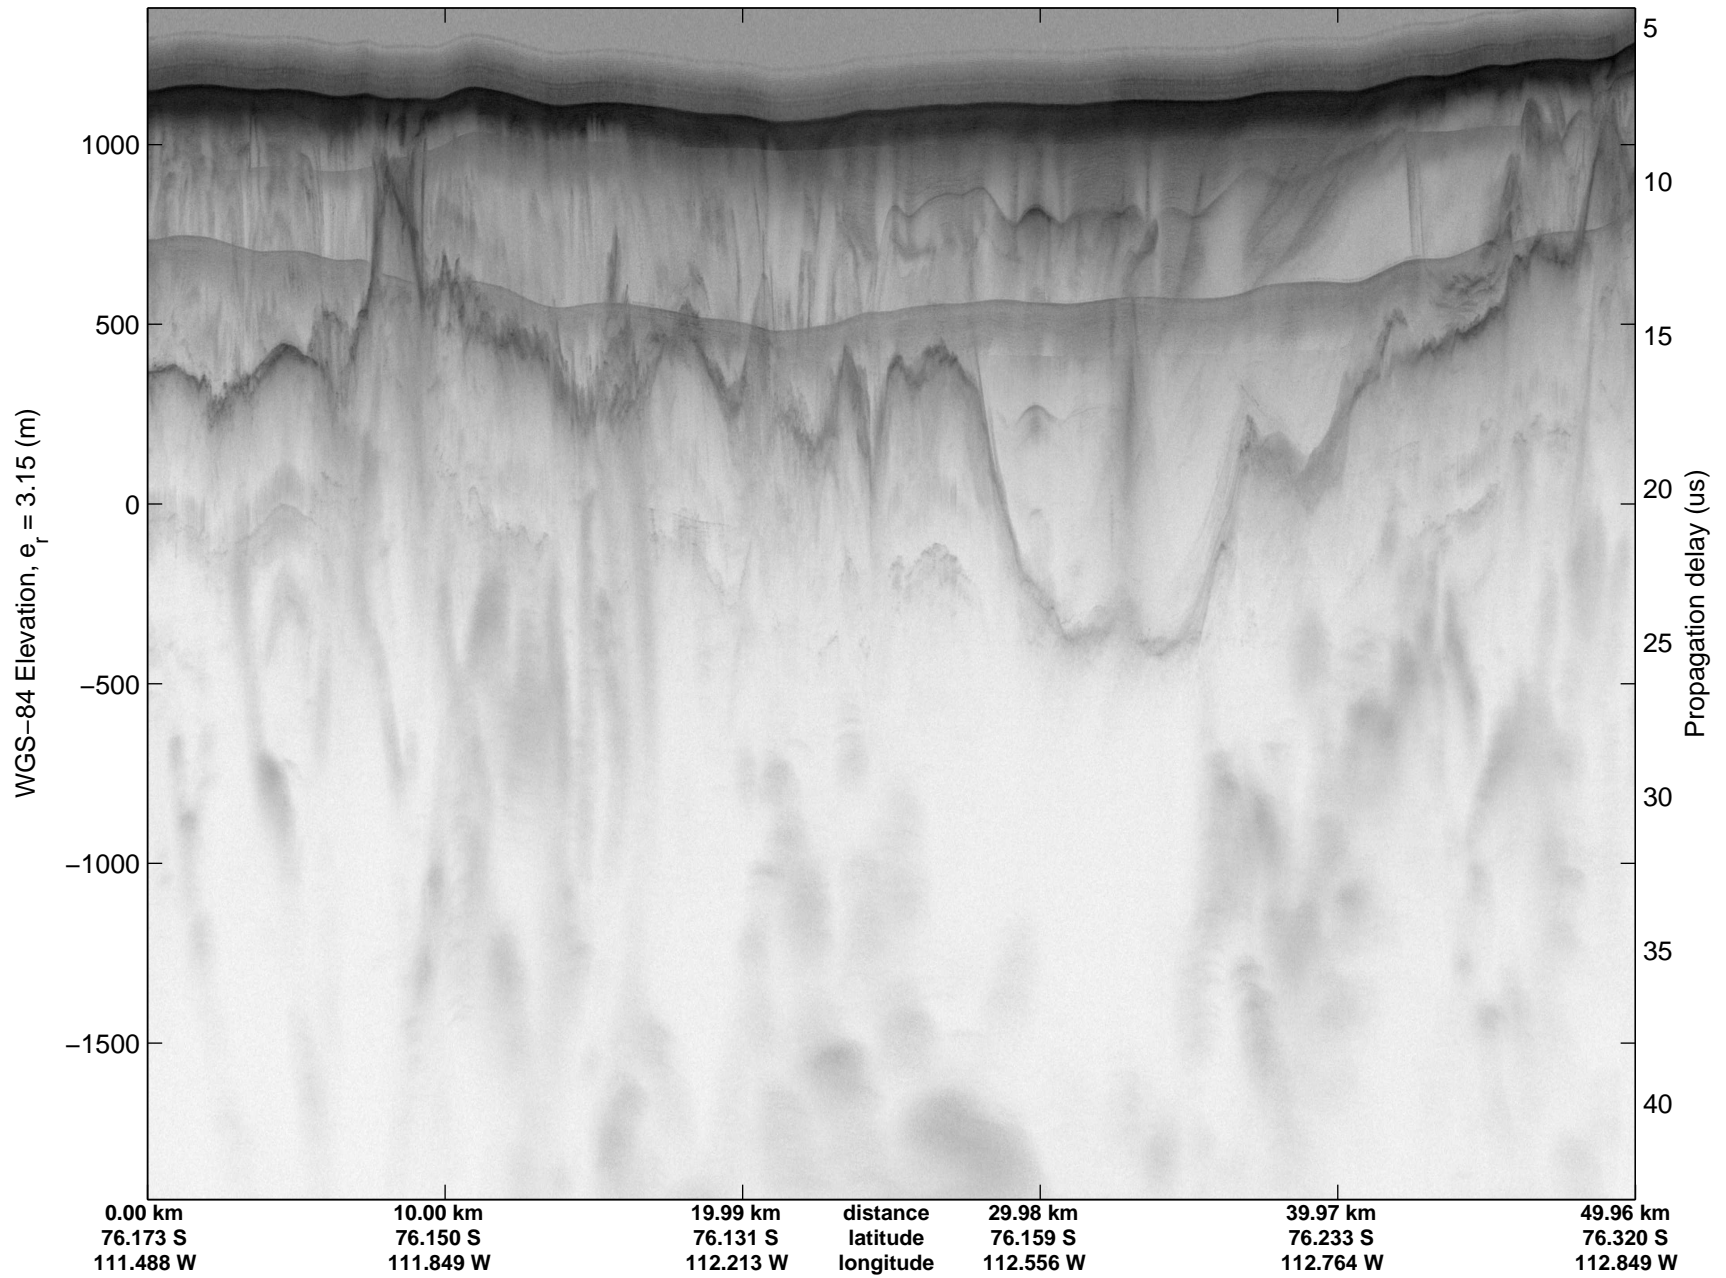

mcords3 2014_Antarctica_DC8: "Land Ice Thwaites A" 20141103_04_033: 19:03:48.2 to 19:09:15.8 GPS