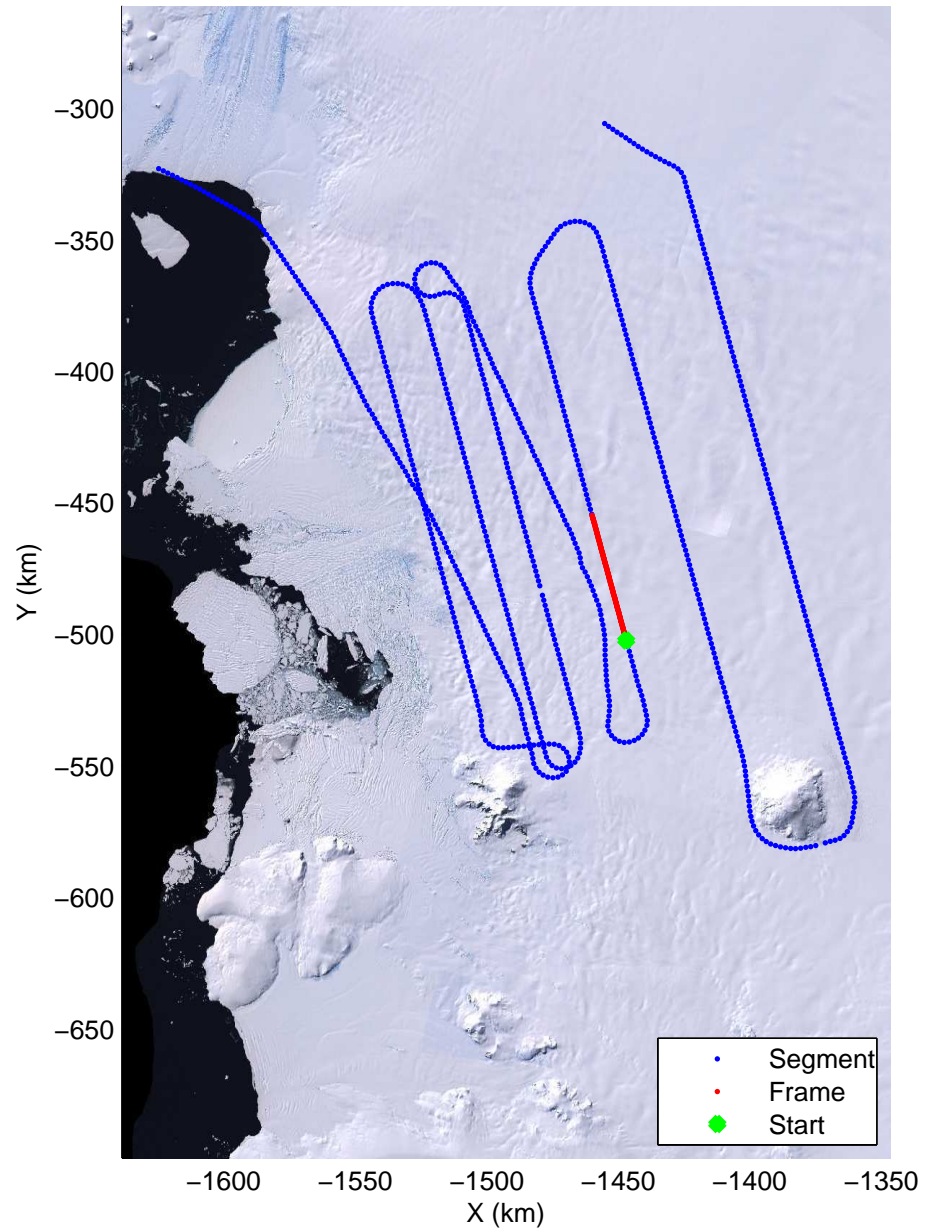

Land Ice Thwaites A
20141103_04_025
Polar Stereograph -71N/0E