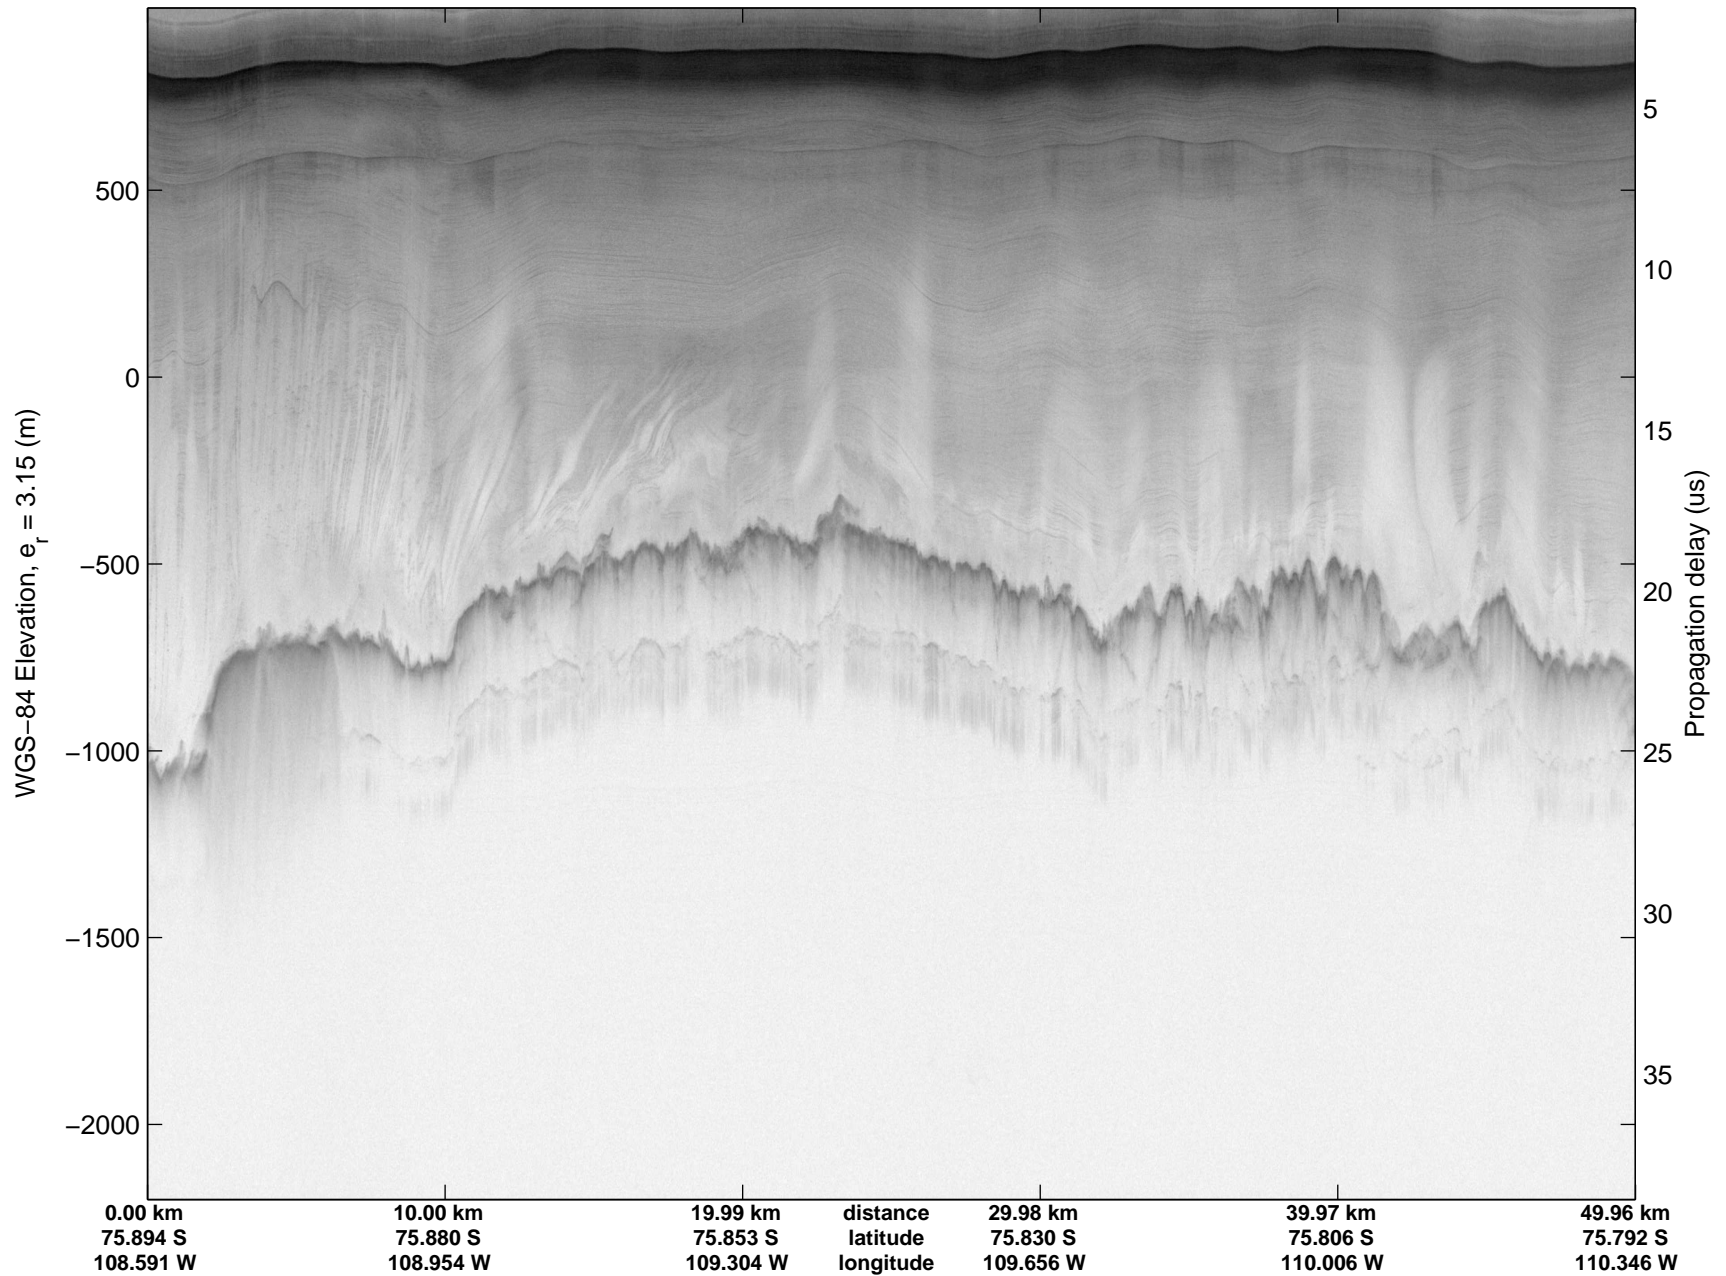

mcords3 2014_Antarctica_DC8: "Land Ice Thwaites A" 20141103_04_023: 18:02:21.3 to 18:08:24.6 GPS