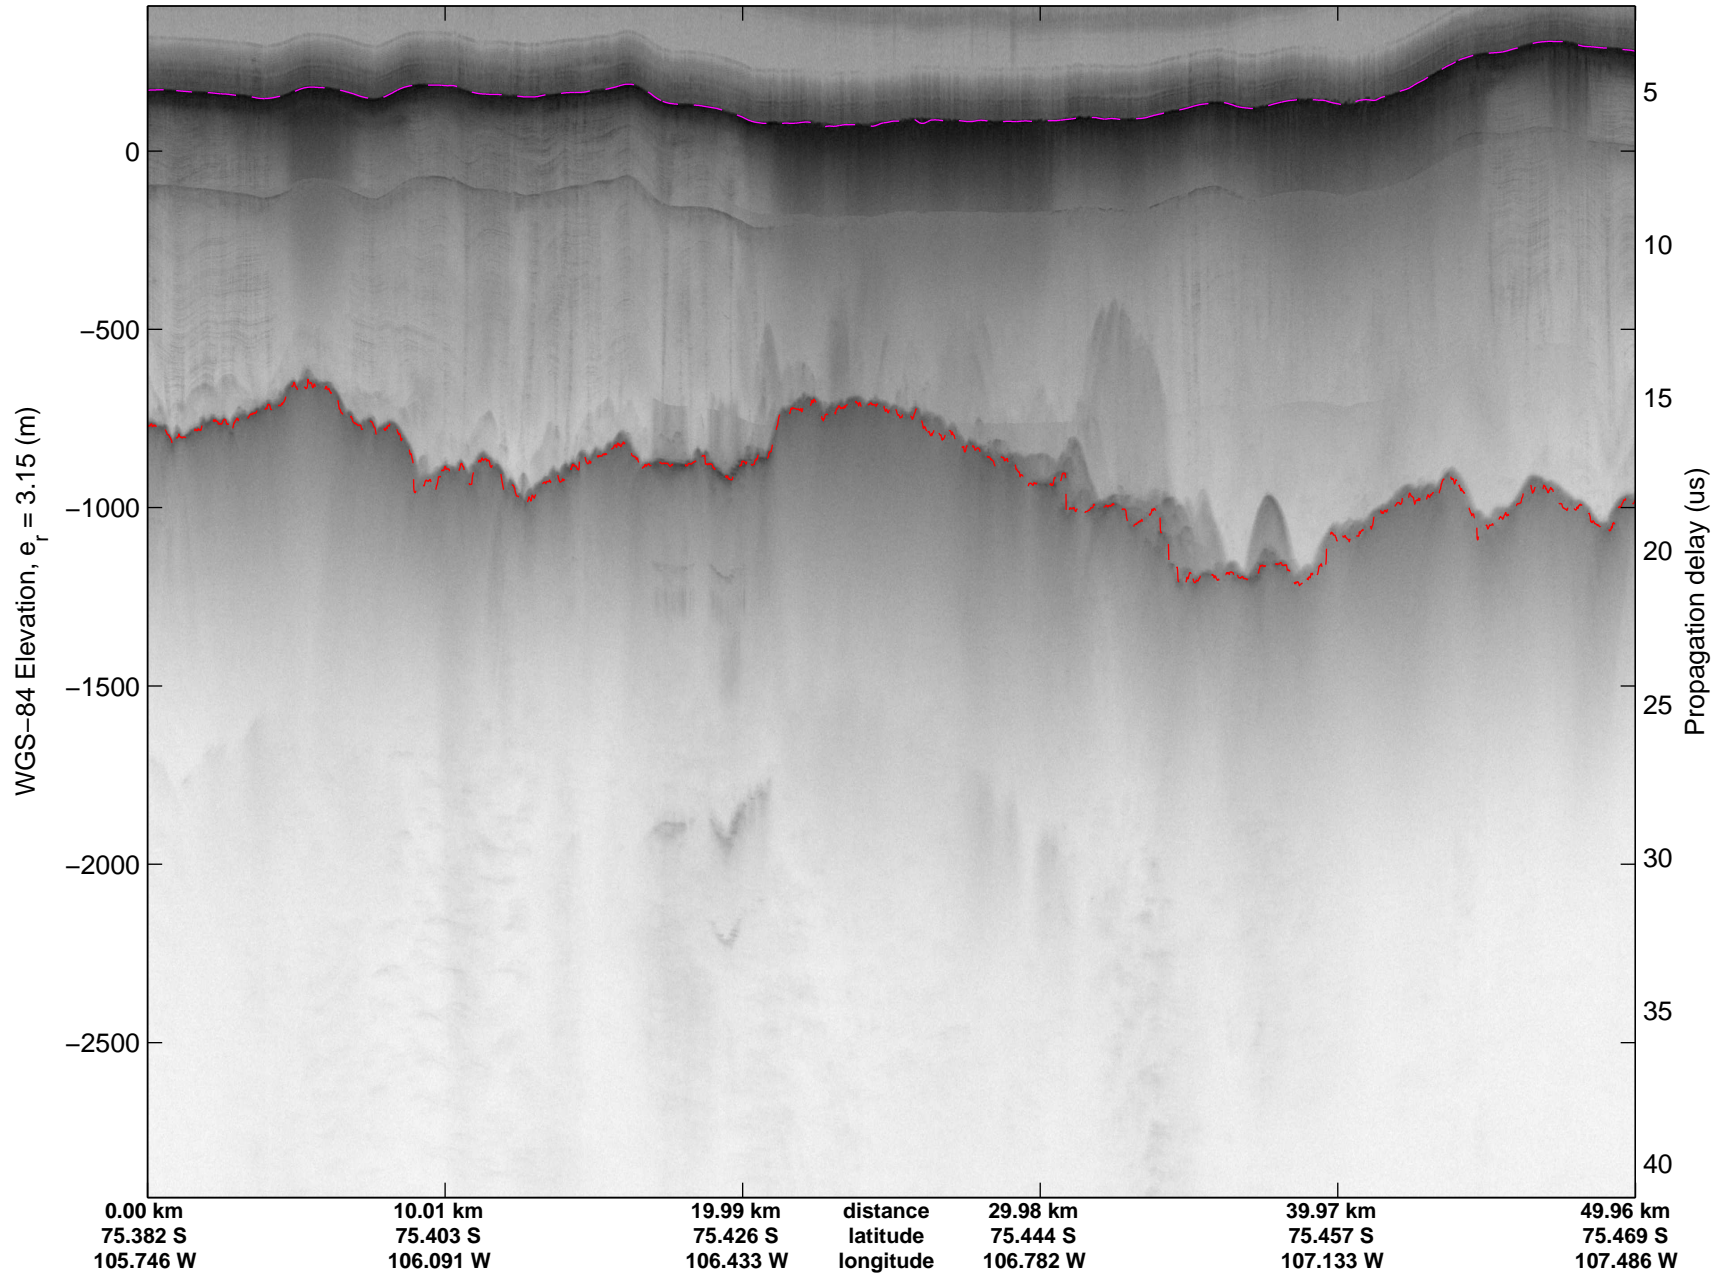

mcords3 2014_Antarctica_DC8: "Land Ice Thwaites A" 20141103_04_004: 16:04:21.2 to 16:10:26.6 GPS