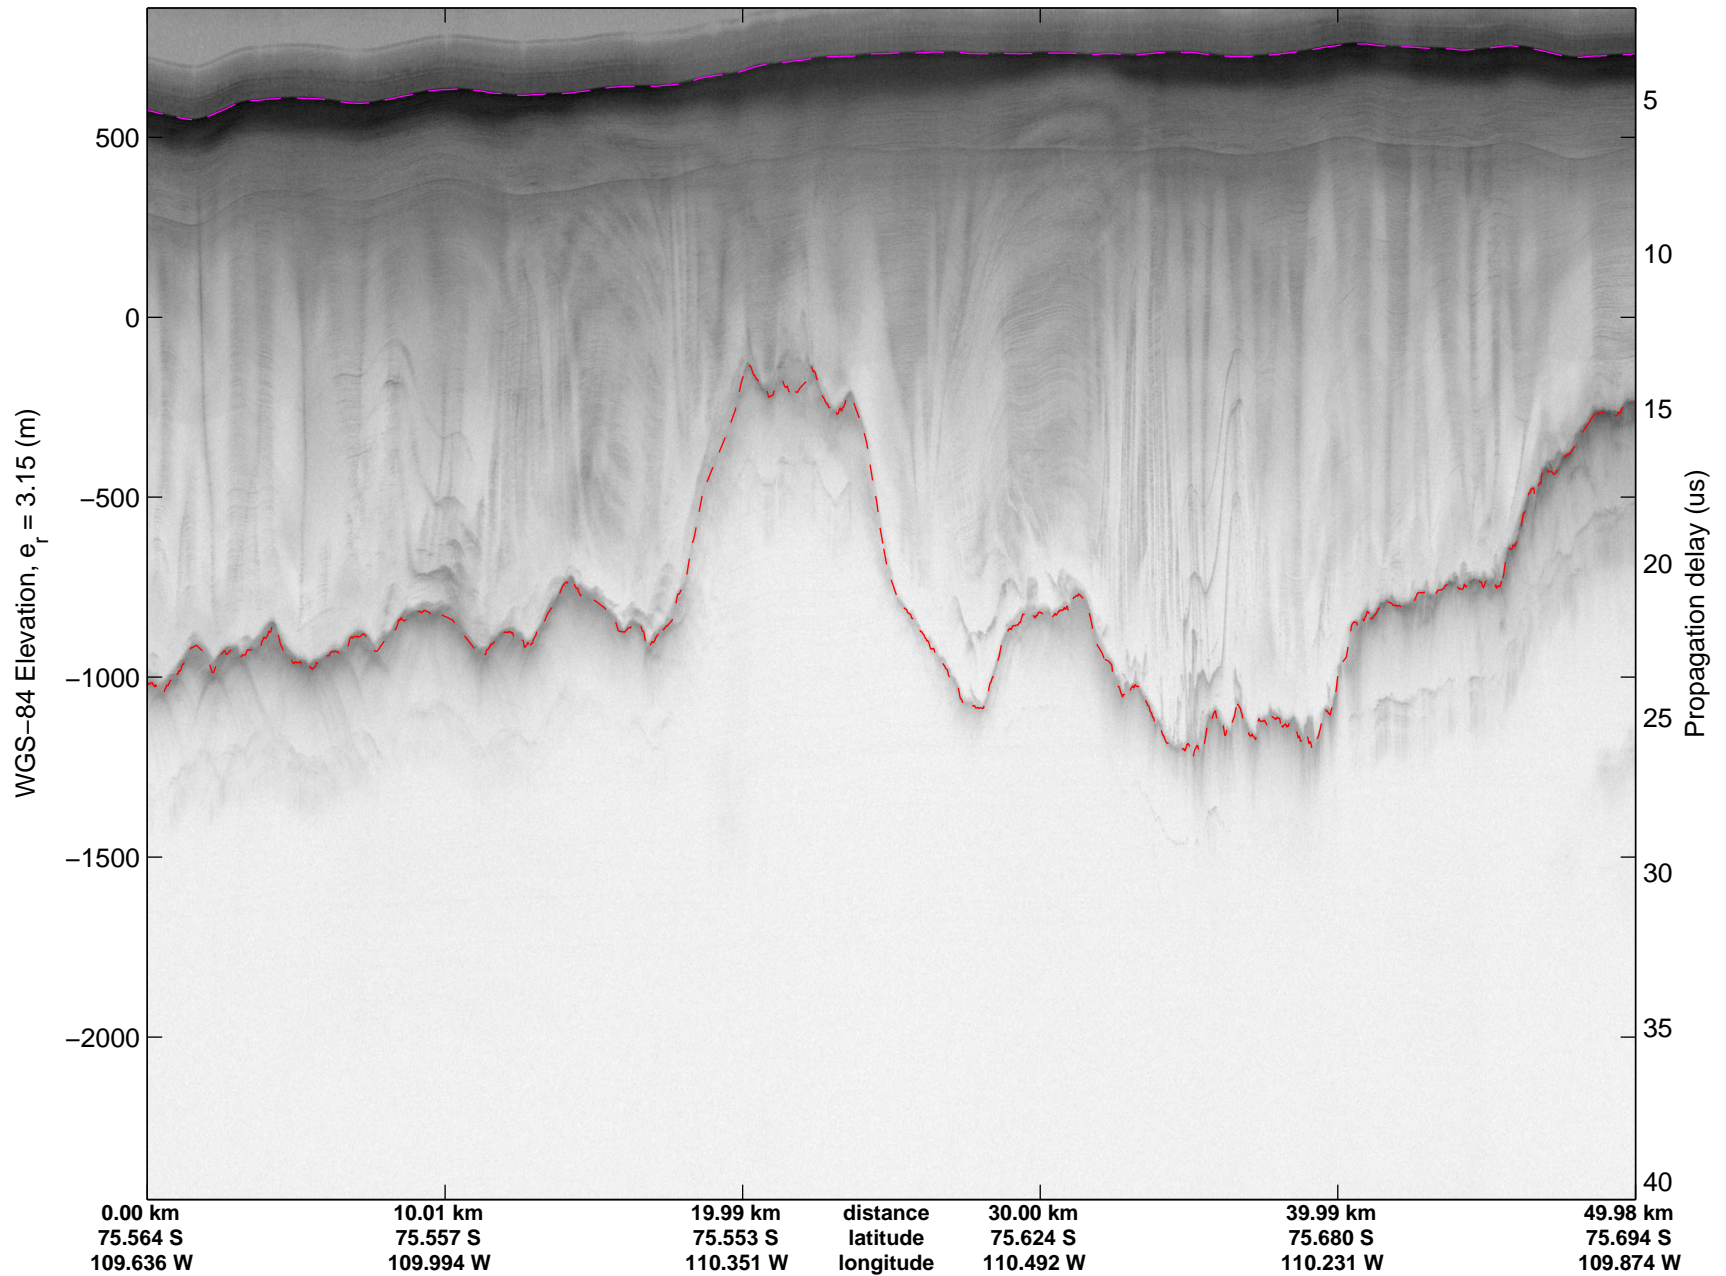

mcords3 2014_Antarctica_DC8: "Land Ice Thwaites A" 20141103_04_015: 17:12:22.7 to 17:18:44.5 GPS