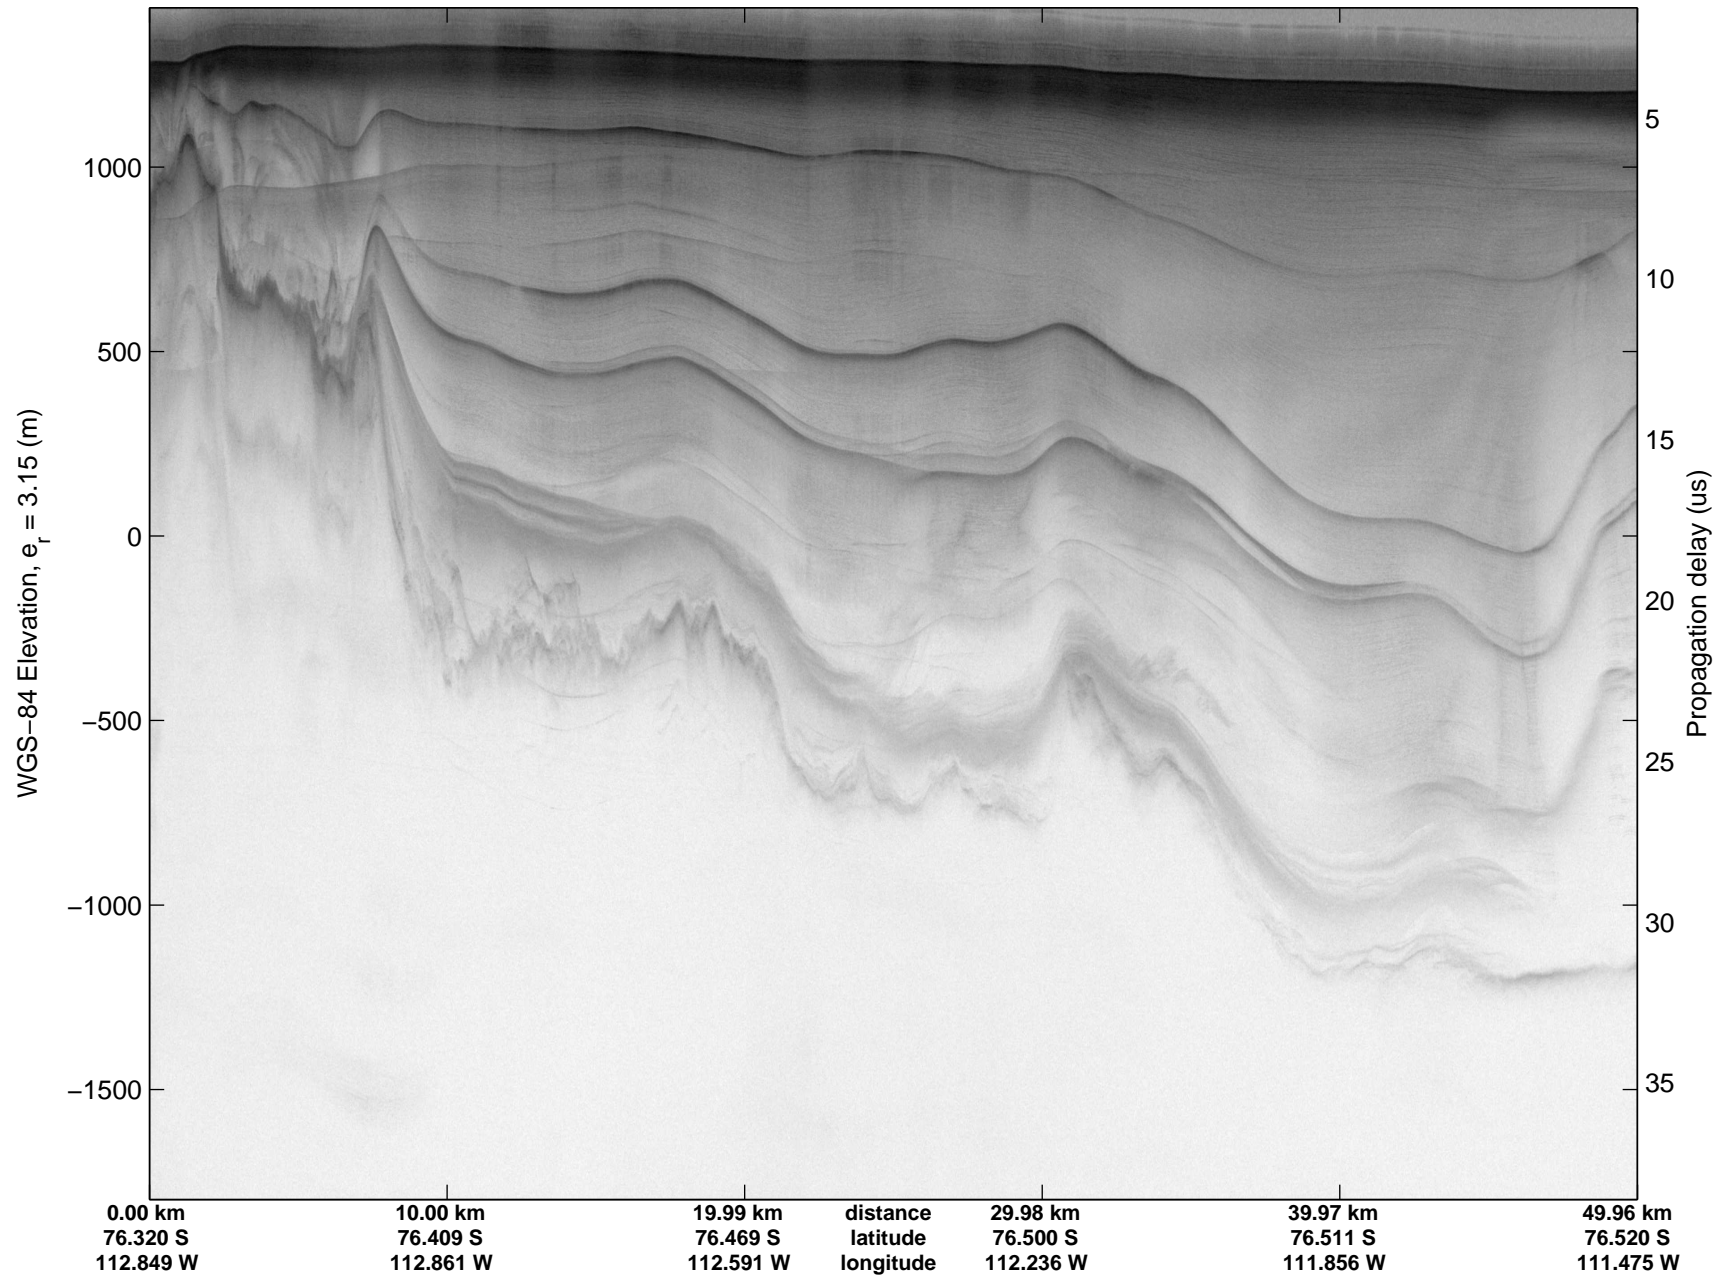

mcords3 2014_Antarctica_DC8: "Land Ice Thwaites A" 20141103_04_034: 19:09:16.1 to 19:15:24.9 GPS