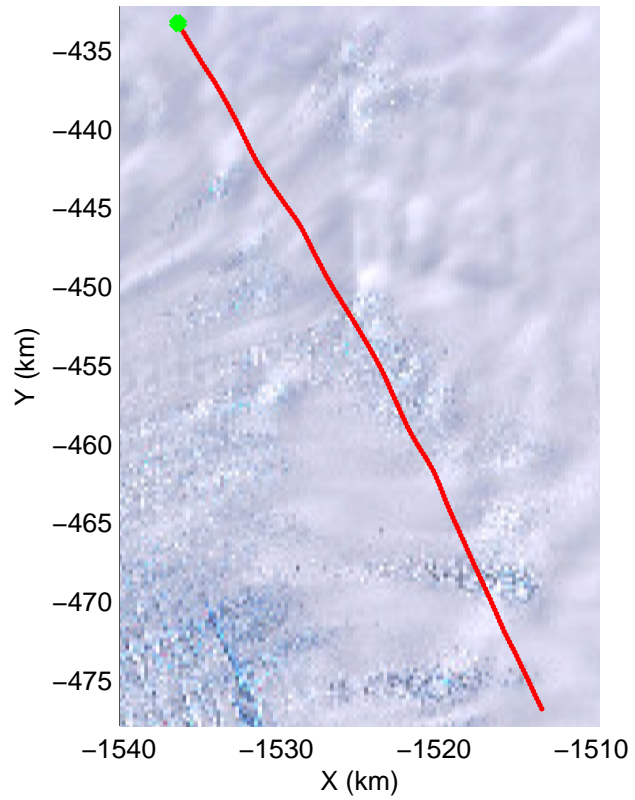

Land Ice Thwaites A
20141103_04_003
Polar Stereograph -71N/0E

mcords3 2014_Antarctica_DC8: "Land Ice Thwaites A" 20141103_04_003: 15:58:17.3 to 16:04:20.9 GPS

mcords3 2014_Antarctica_DC8: "Land Ice Thwaites A" 20141103_04_003: 15:58:17.3 to 16:04:20.9 GPS