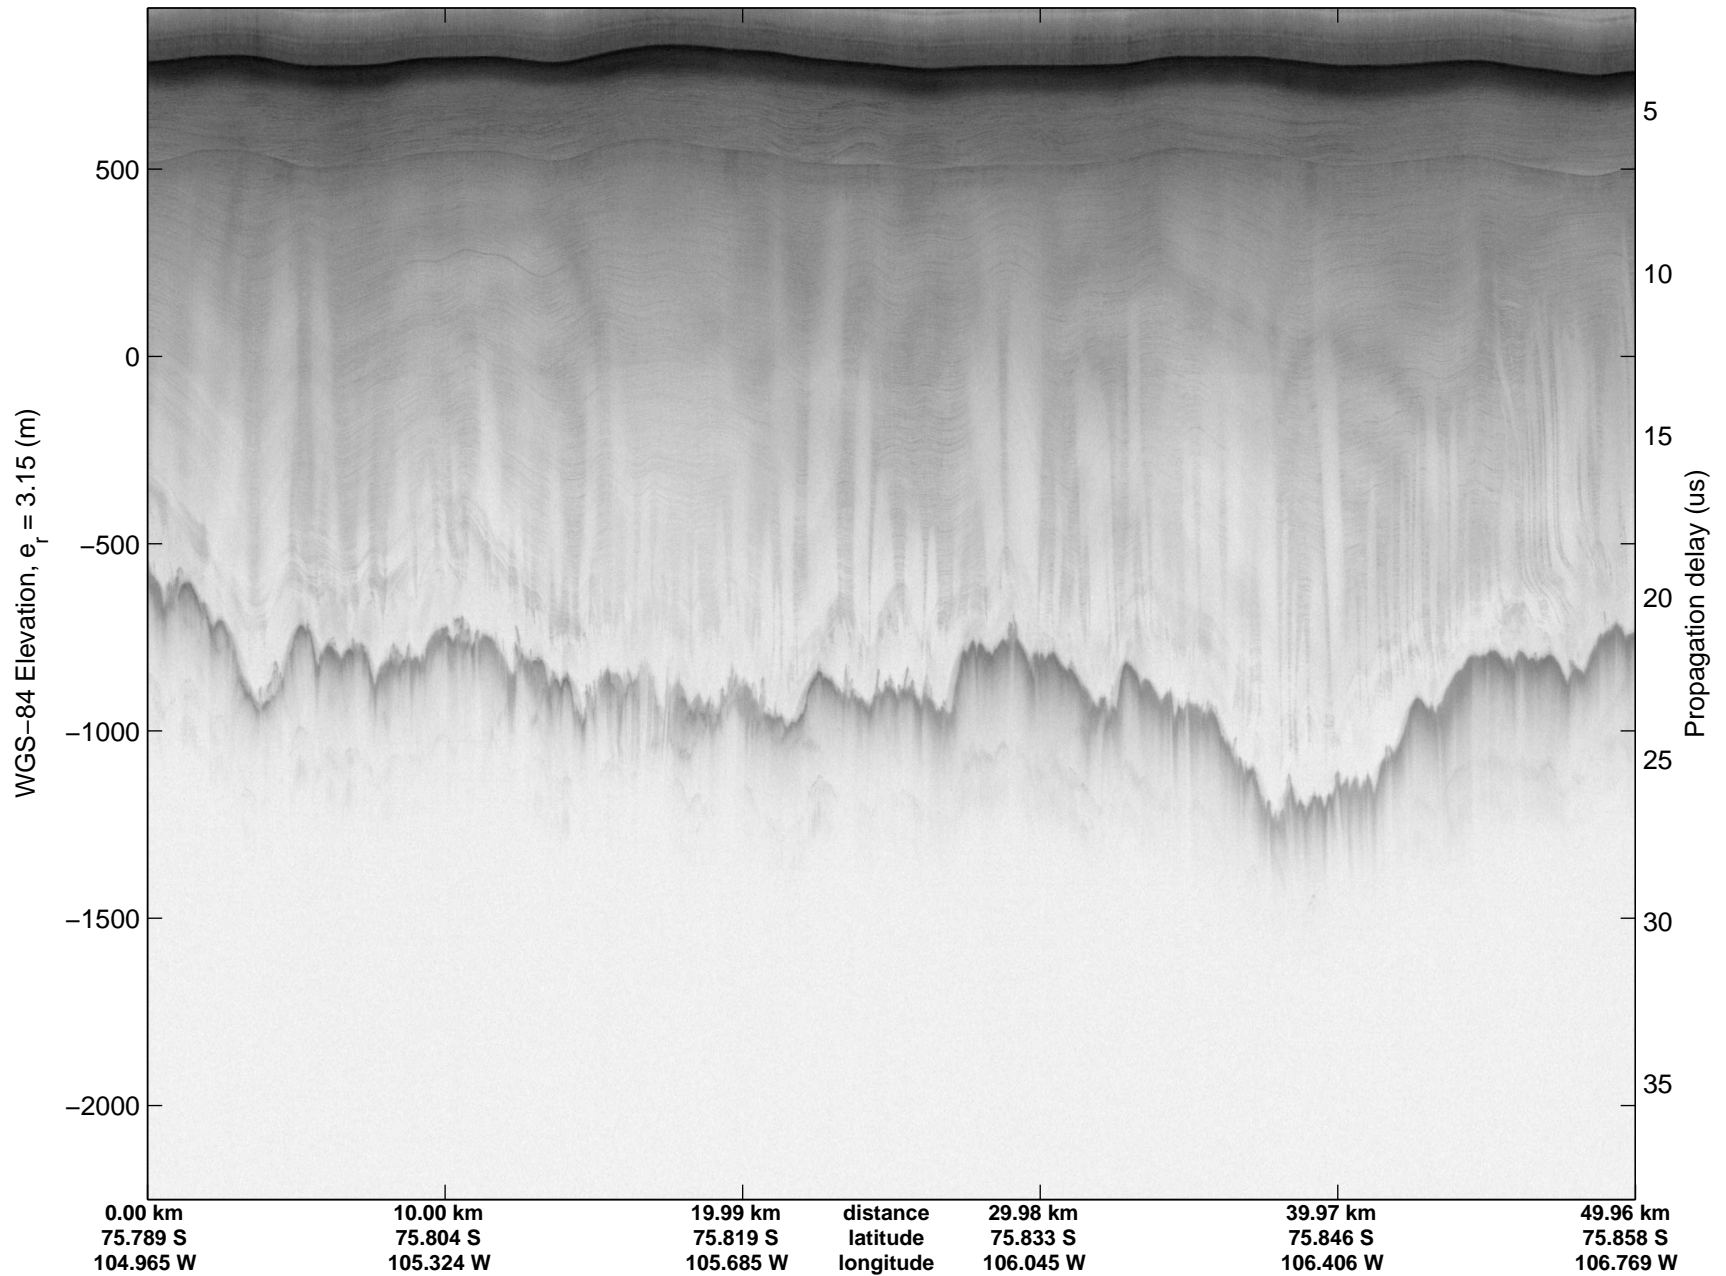

mcords3 2014_Antarctica_DC8: "Land Ice Thwaites A" 20141103_04_021: 17:50:17.9 to 17:56:19.0 GPS