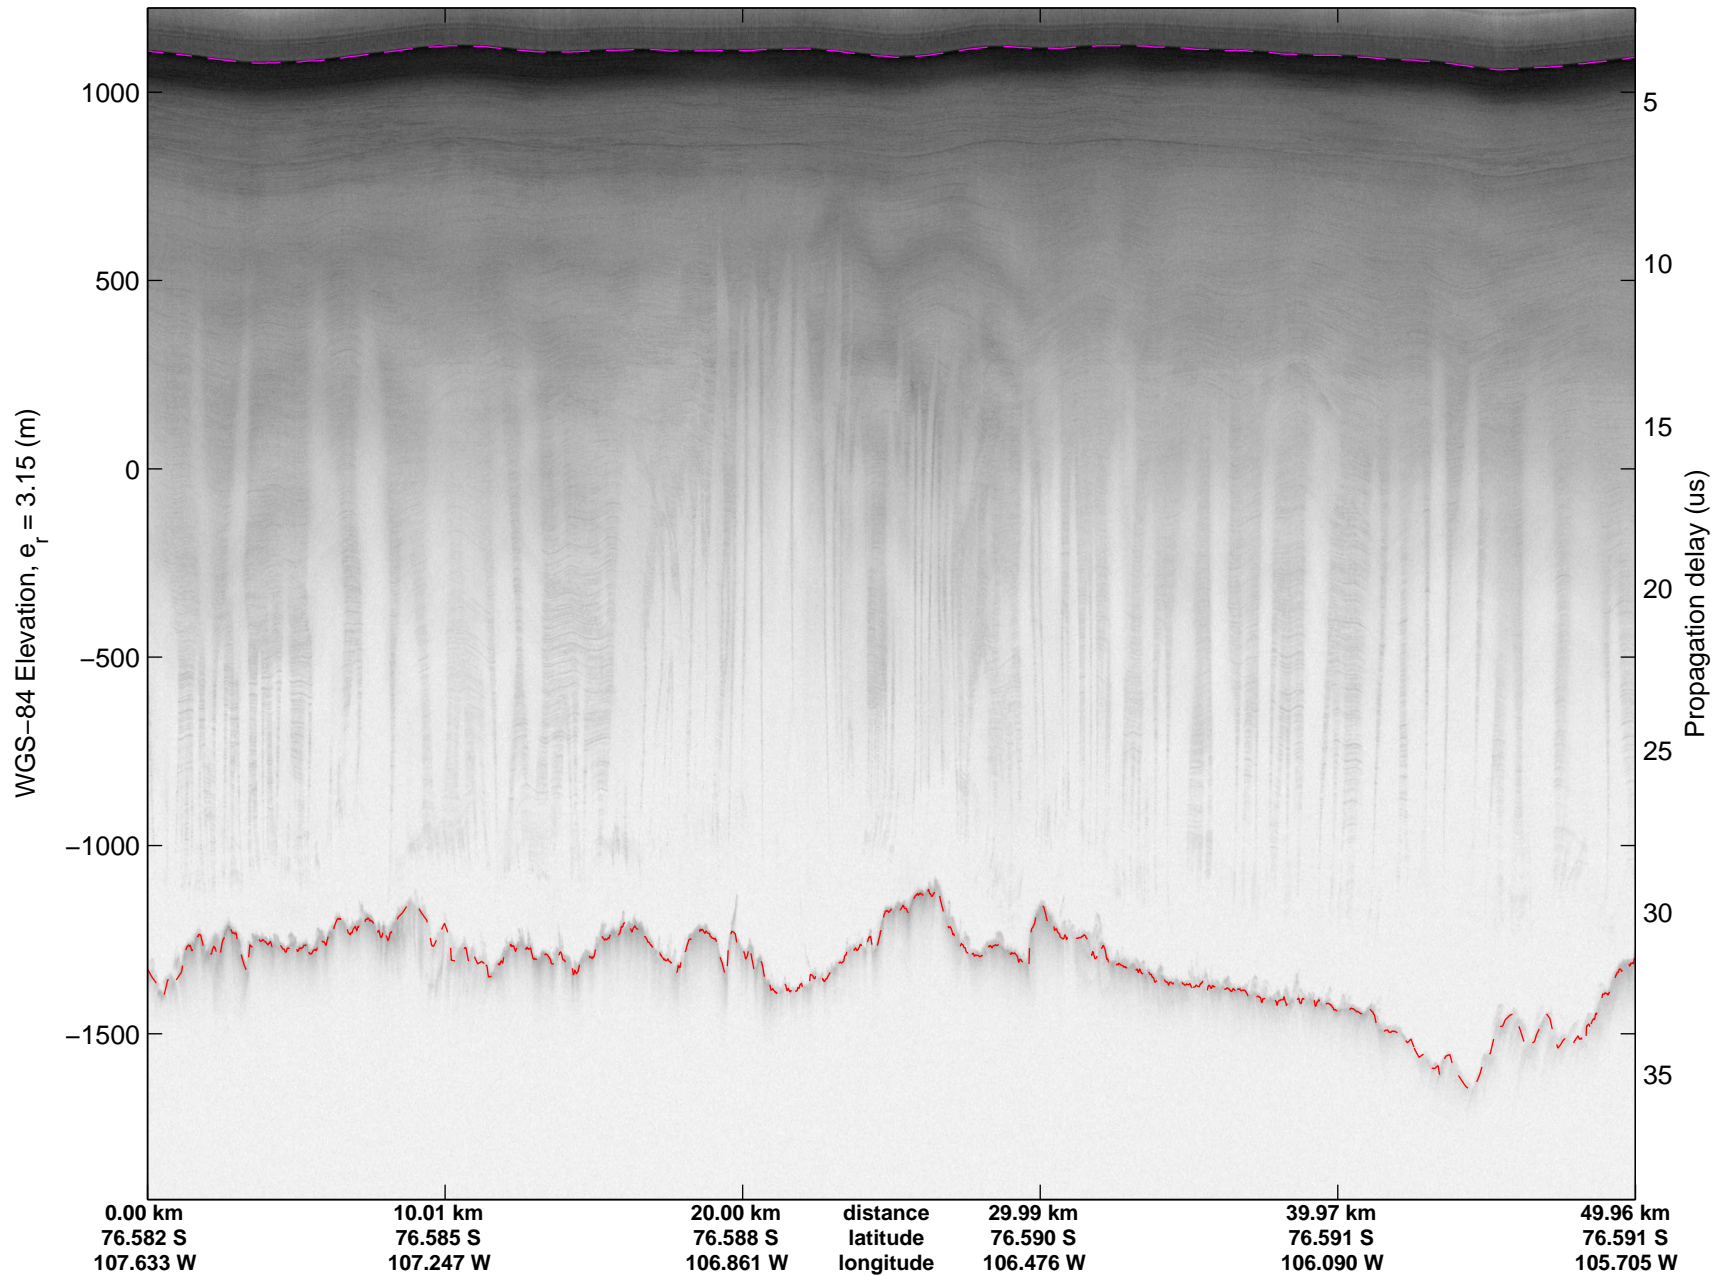

mcords3 2014_Antarctica_DC8: "Land Ice Thwaites A" 20141103_04_037: 19:27:52.4 to 19:34:08.1 GPS