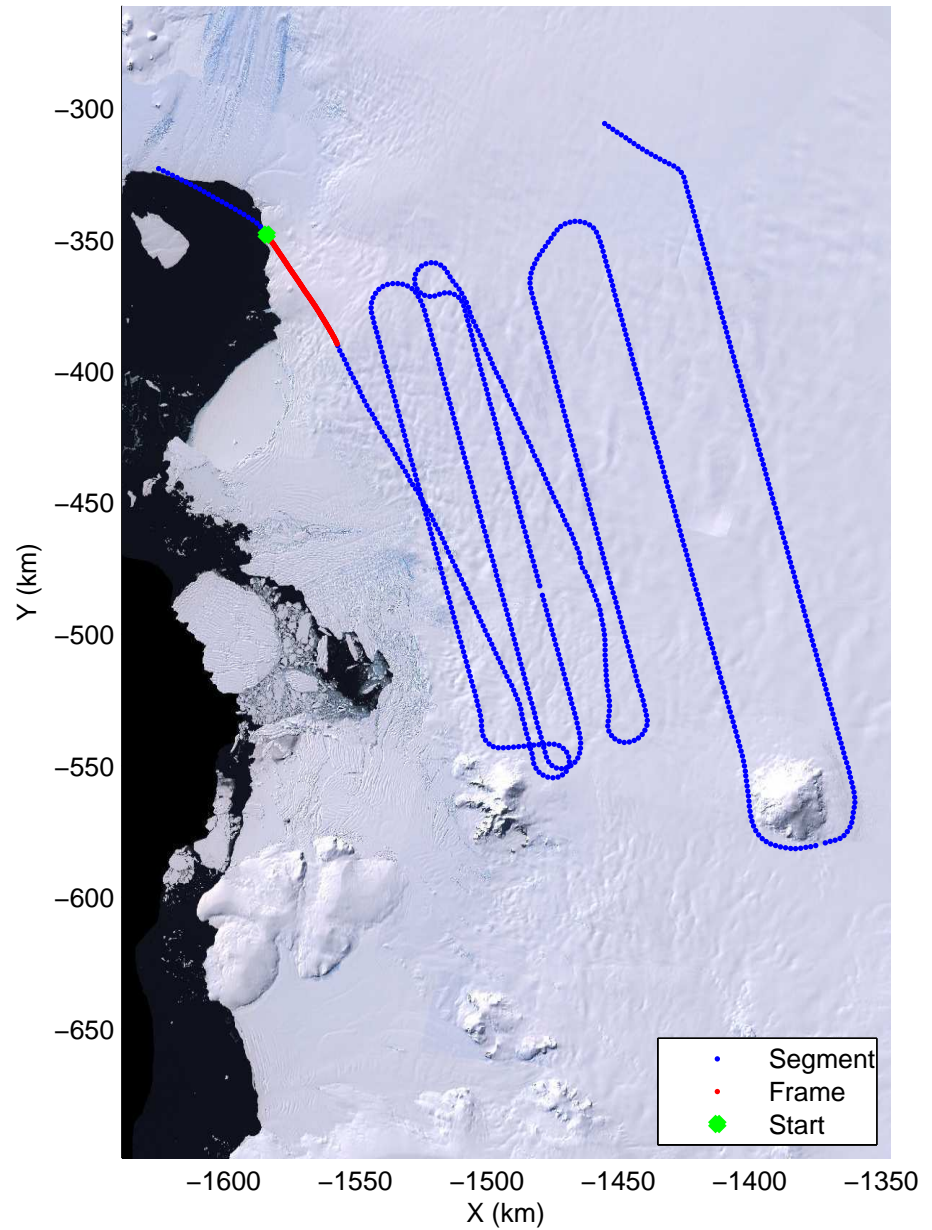

Land Ice Thwaites A
20141103_04_002
Polar Stereograph -71N/0E