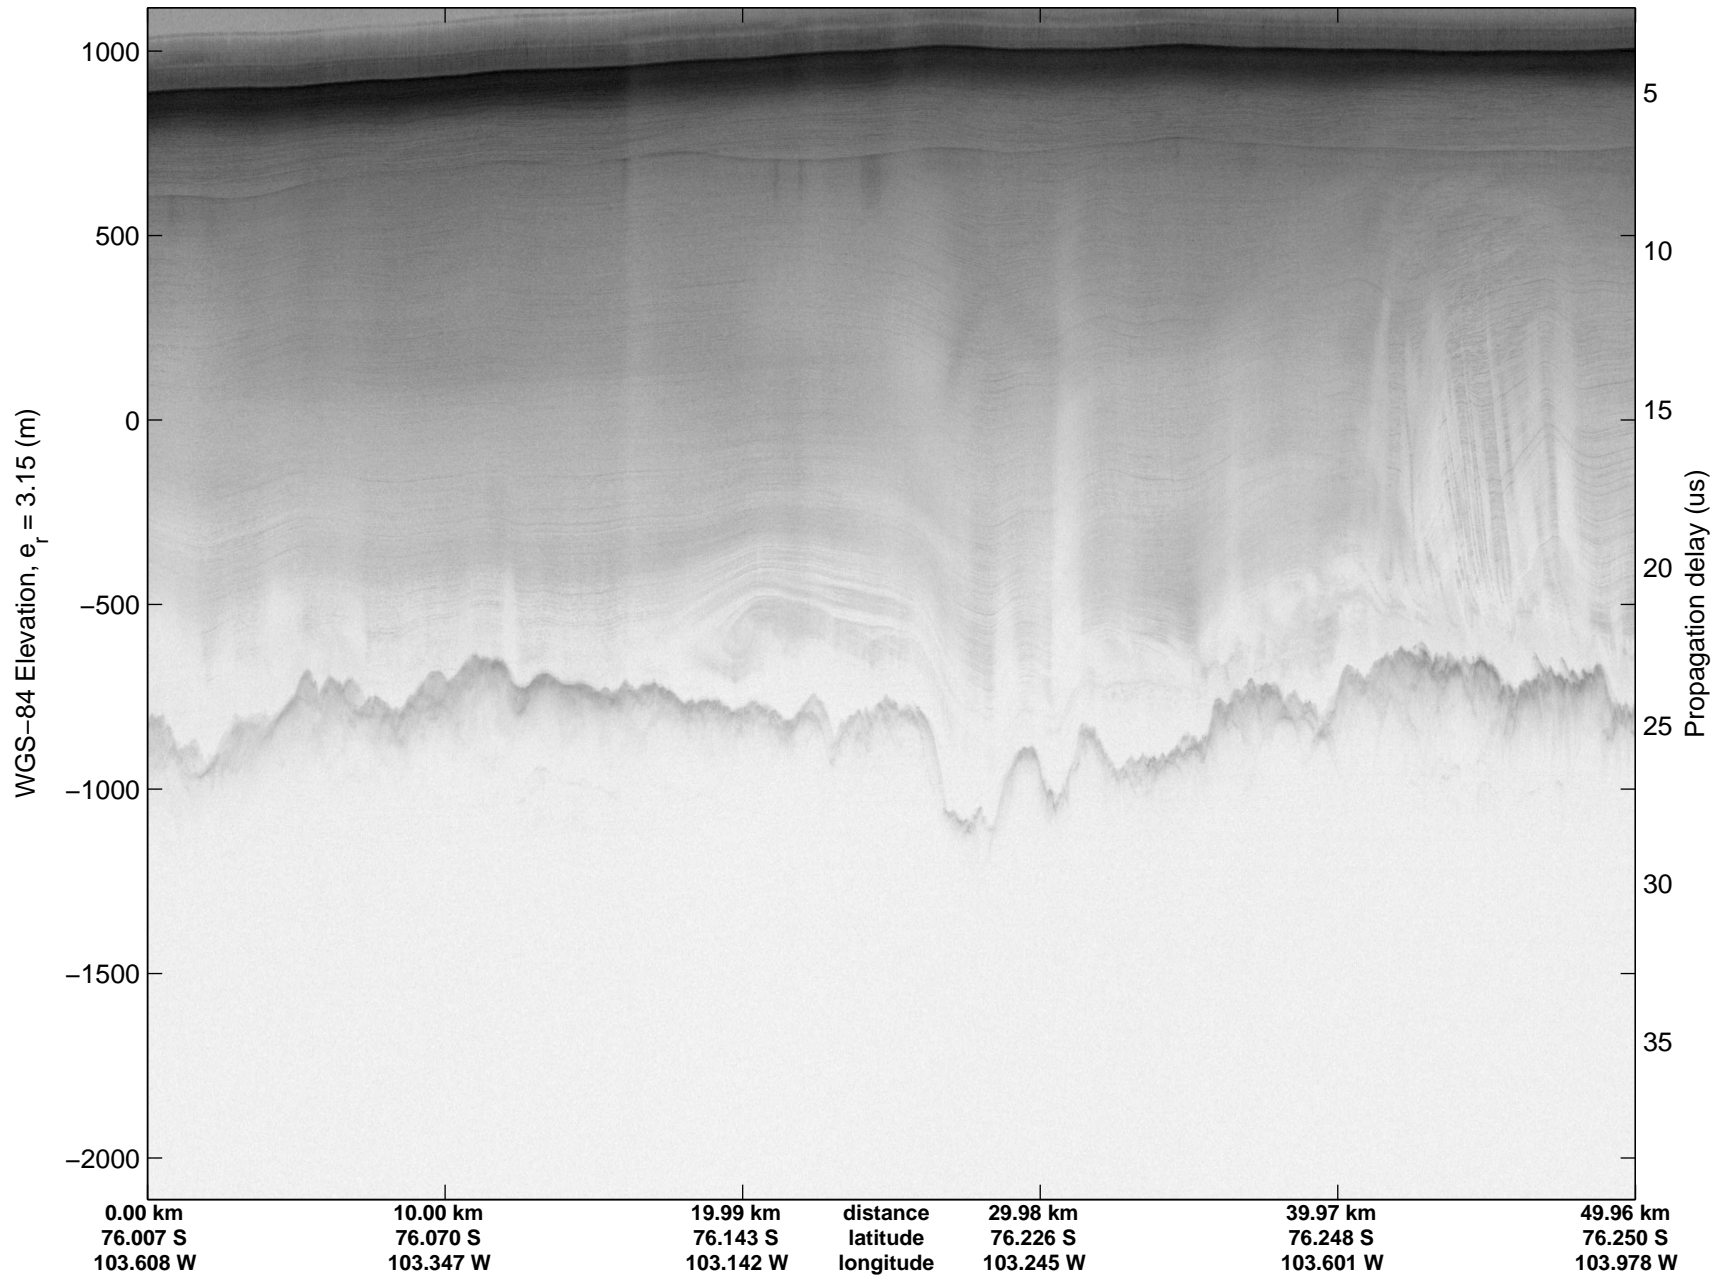

mcords3 2014_Antarctica_DC8: "Land Ice Thwaites A" 20141103_04_028: 18:33:48.0 to 18:39:55.4 GPS