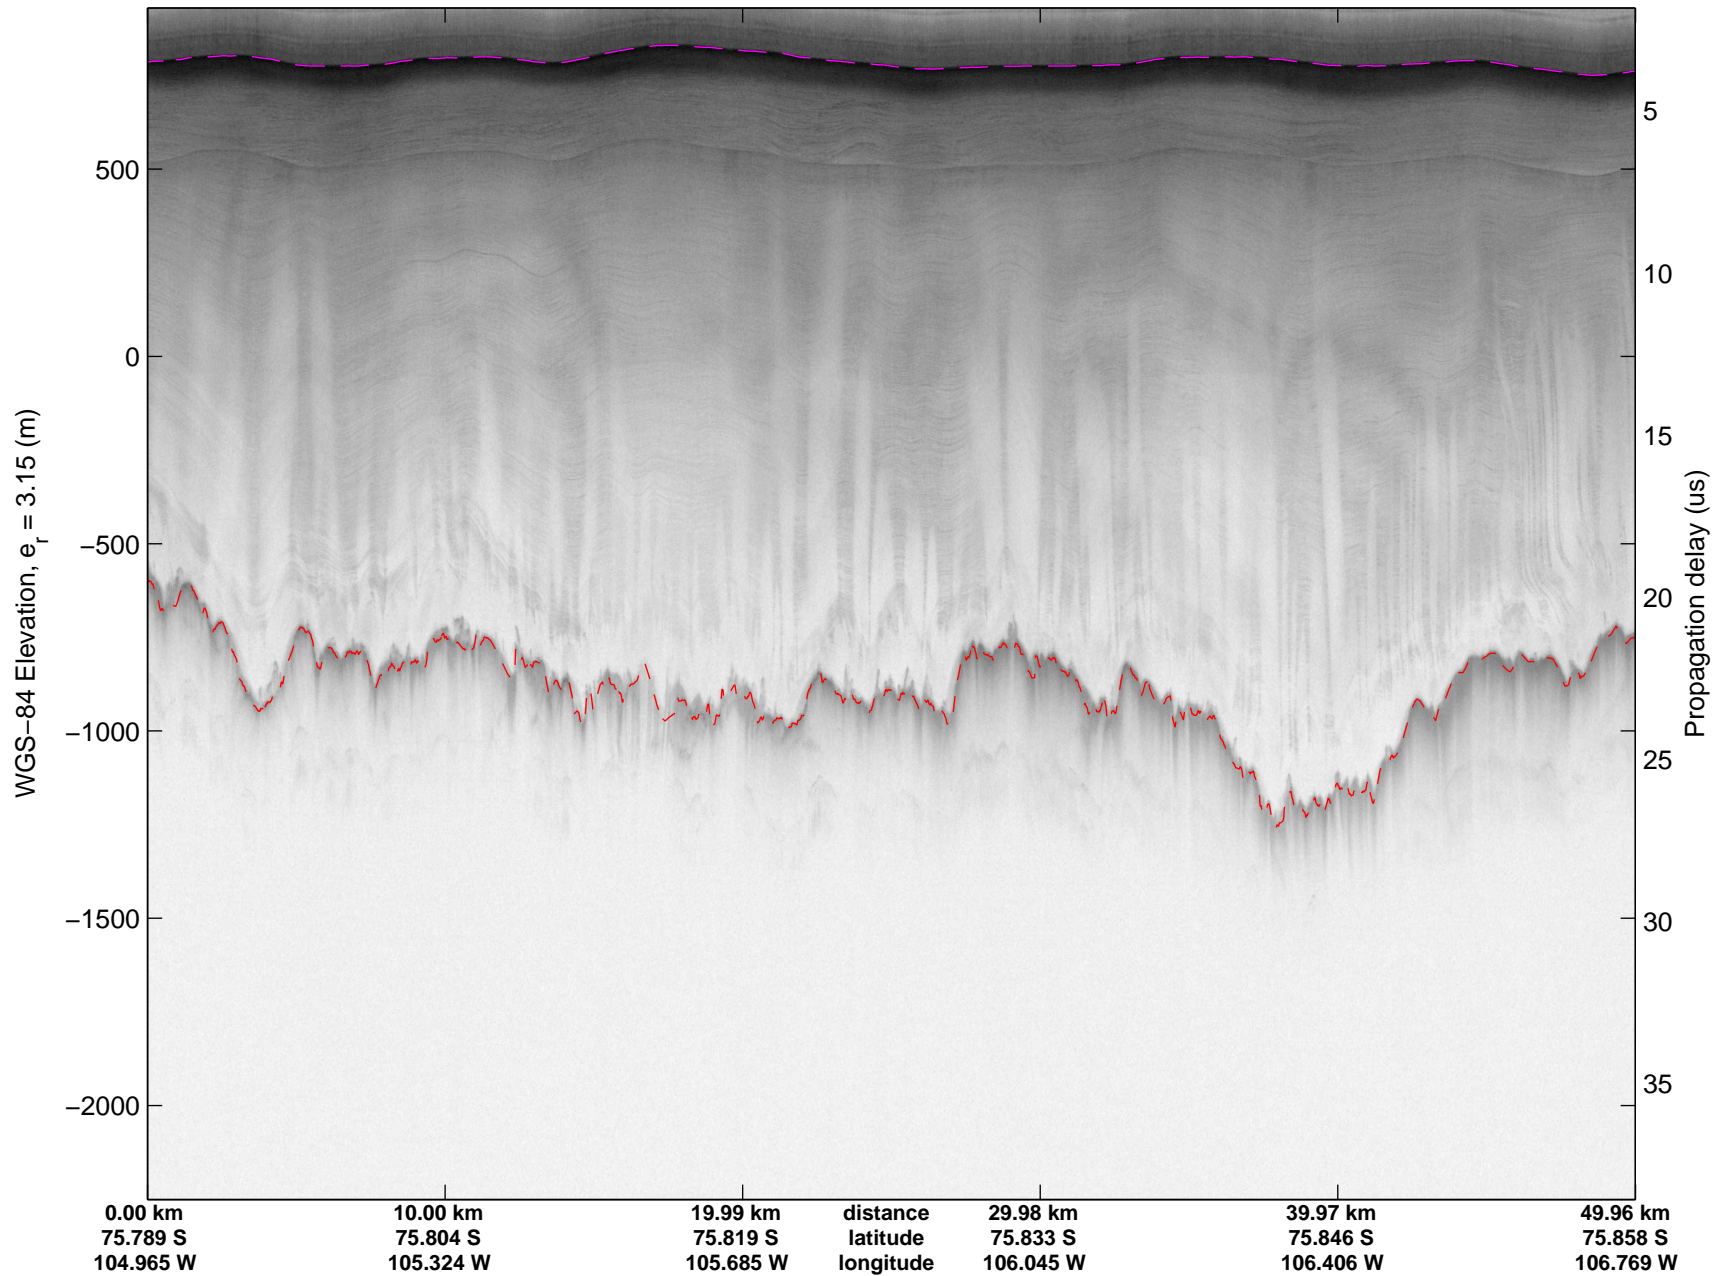

mcords3 2014_Antarctica_DC8: "Land Ice Thwaites A" 20141103_04_021: 17:50:17.9 to 17:56:19.0 GPS