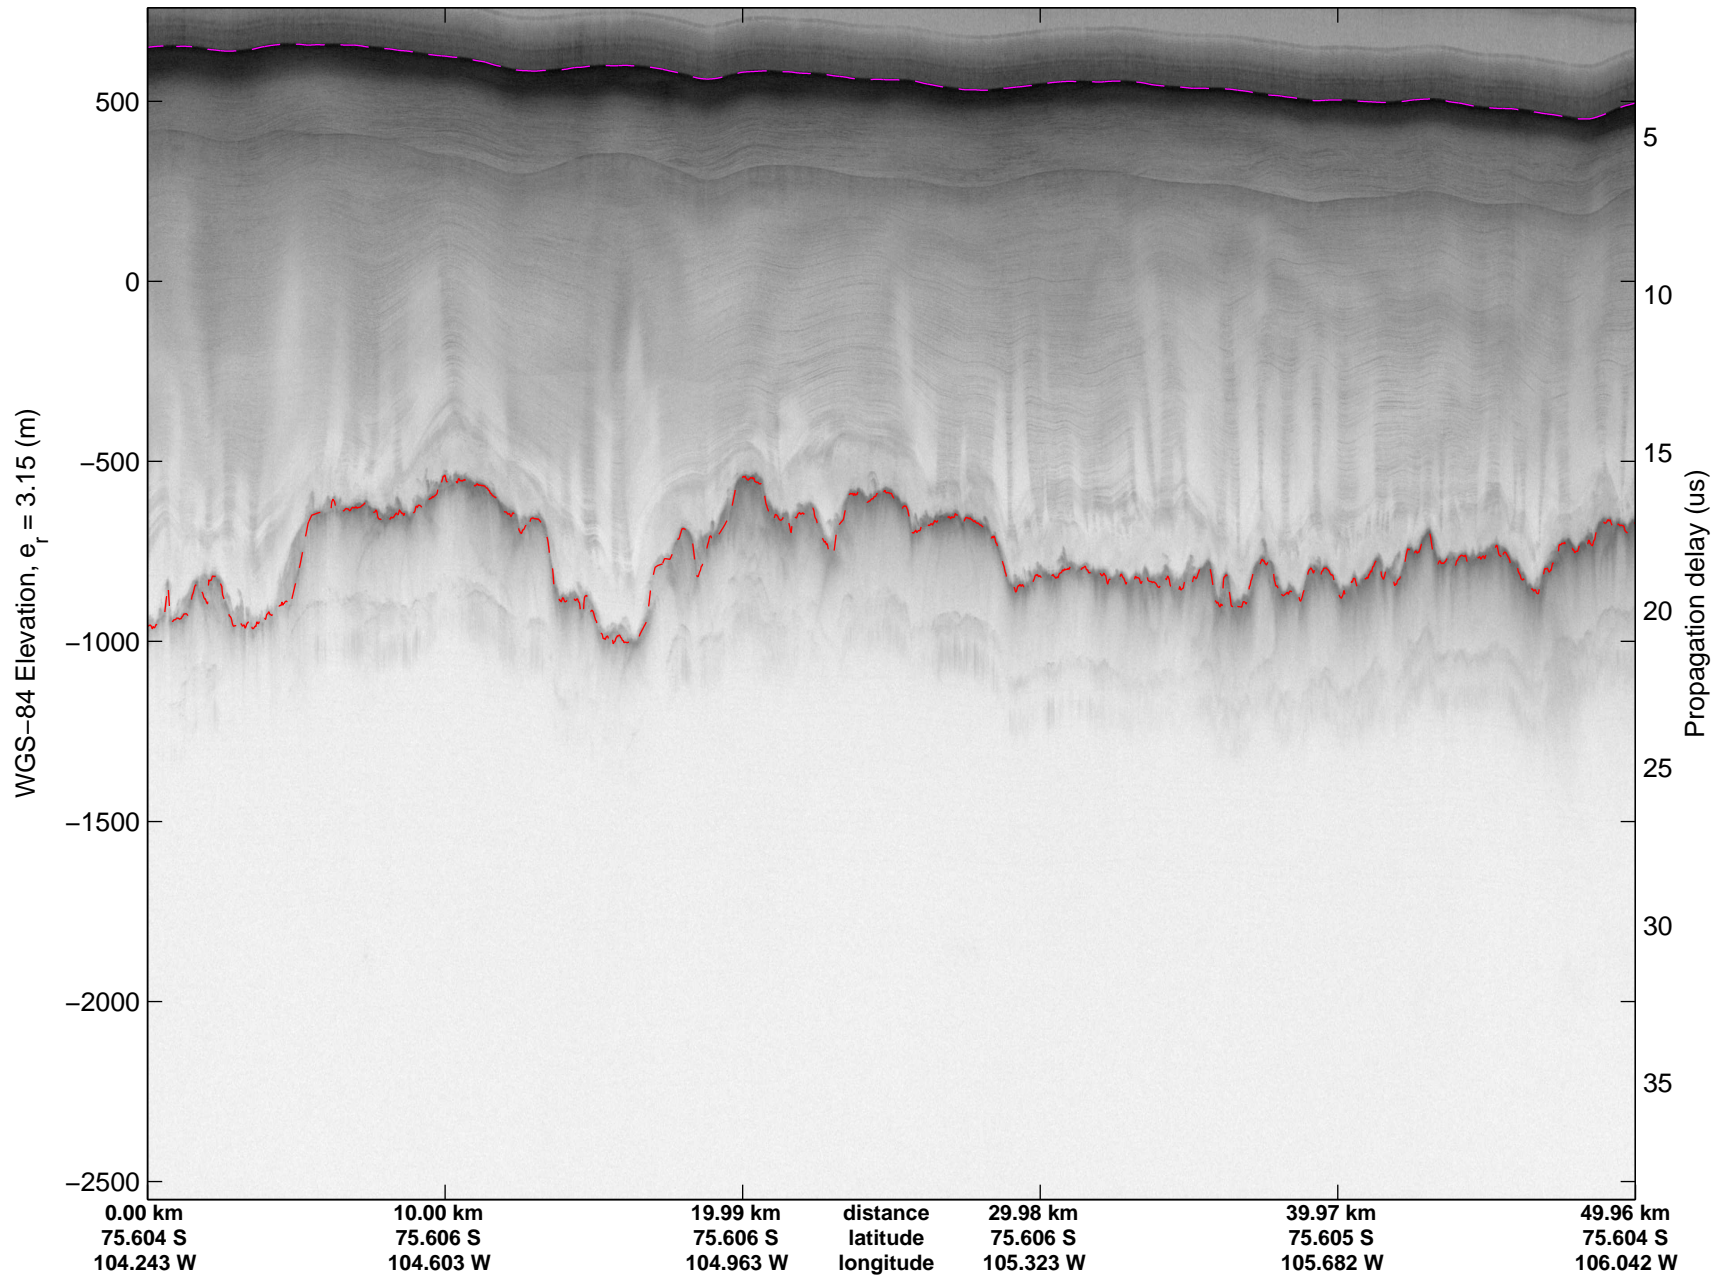

mcords3 2014_Antarctica_DC8: "Land Ice Thwaites A" 20141103_04_012: 16:54:19.7 to 17:00:18.5 GPS