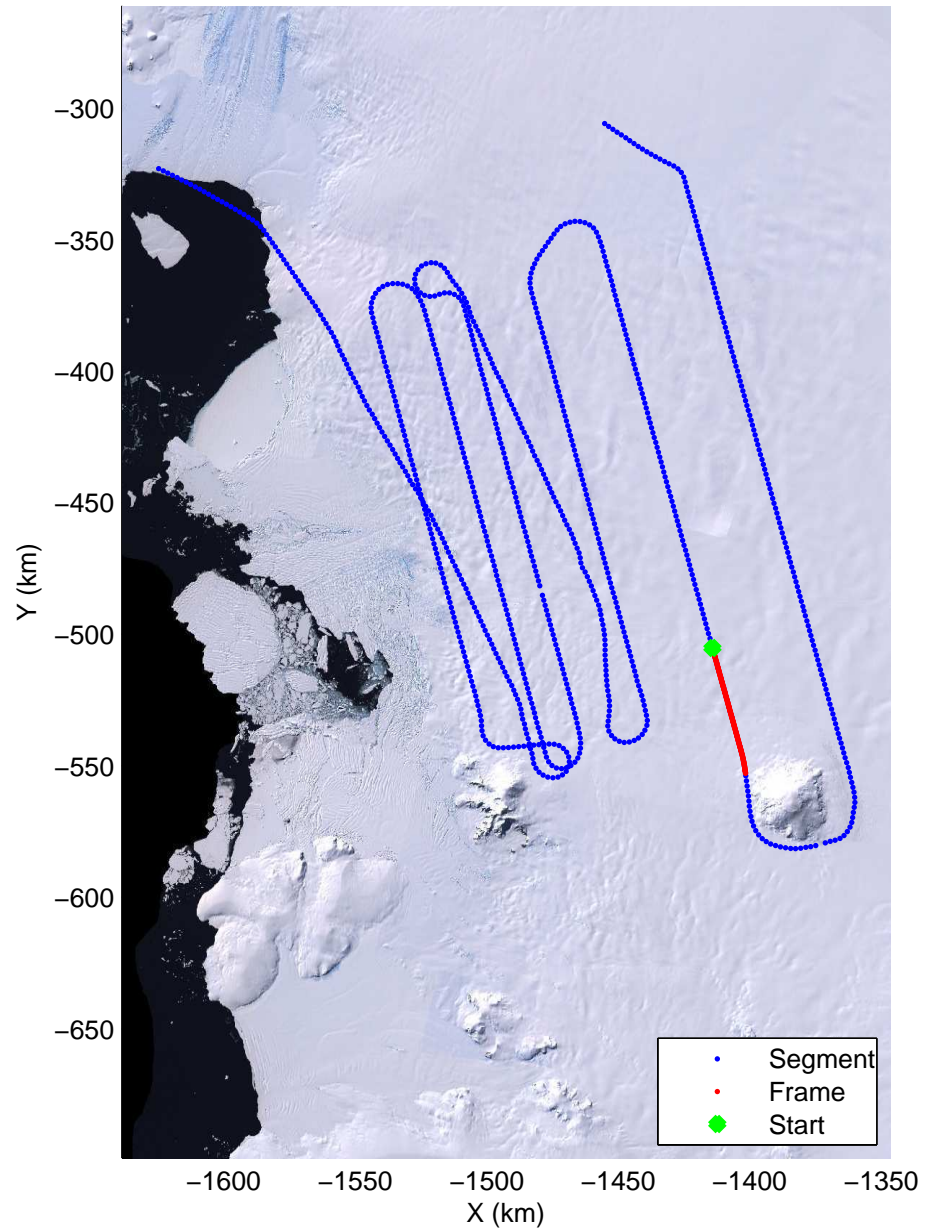

Land Ice Thwaites A
20141103_04_032
Polar Stereograph -71N/0E