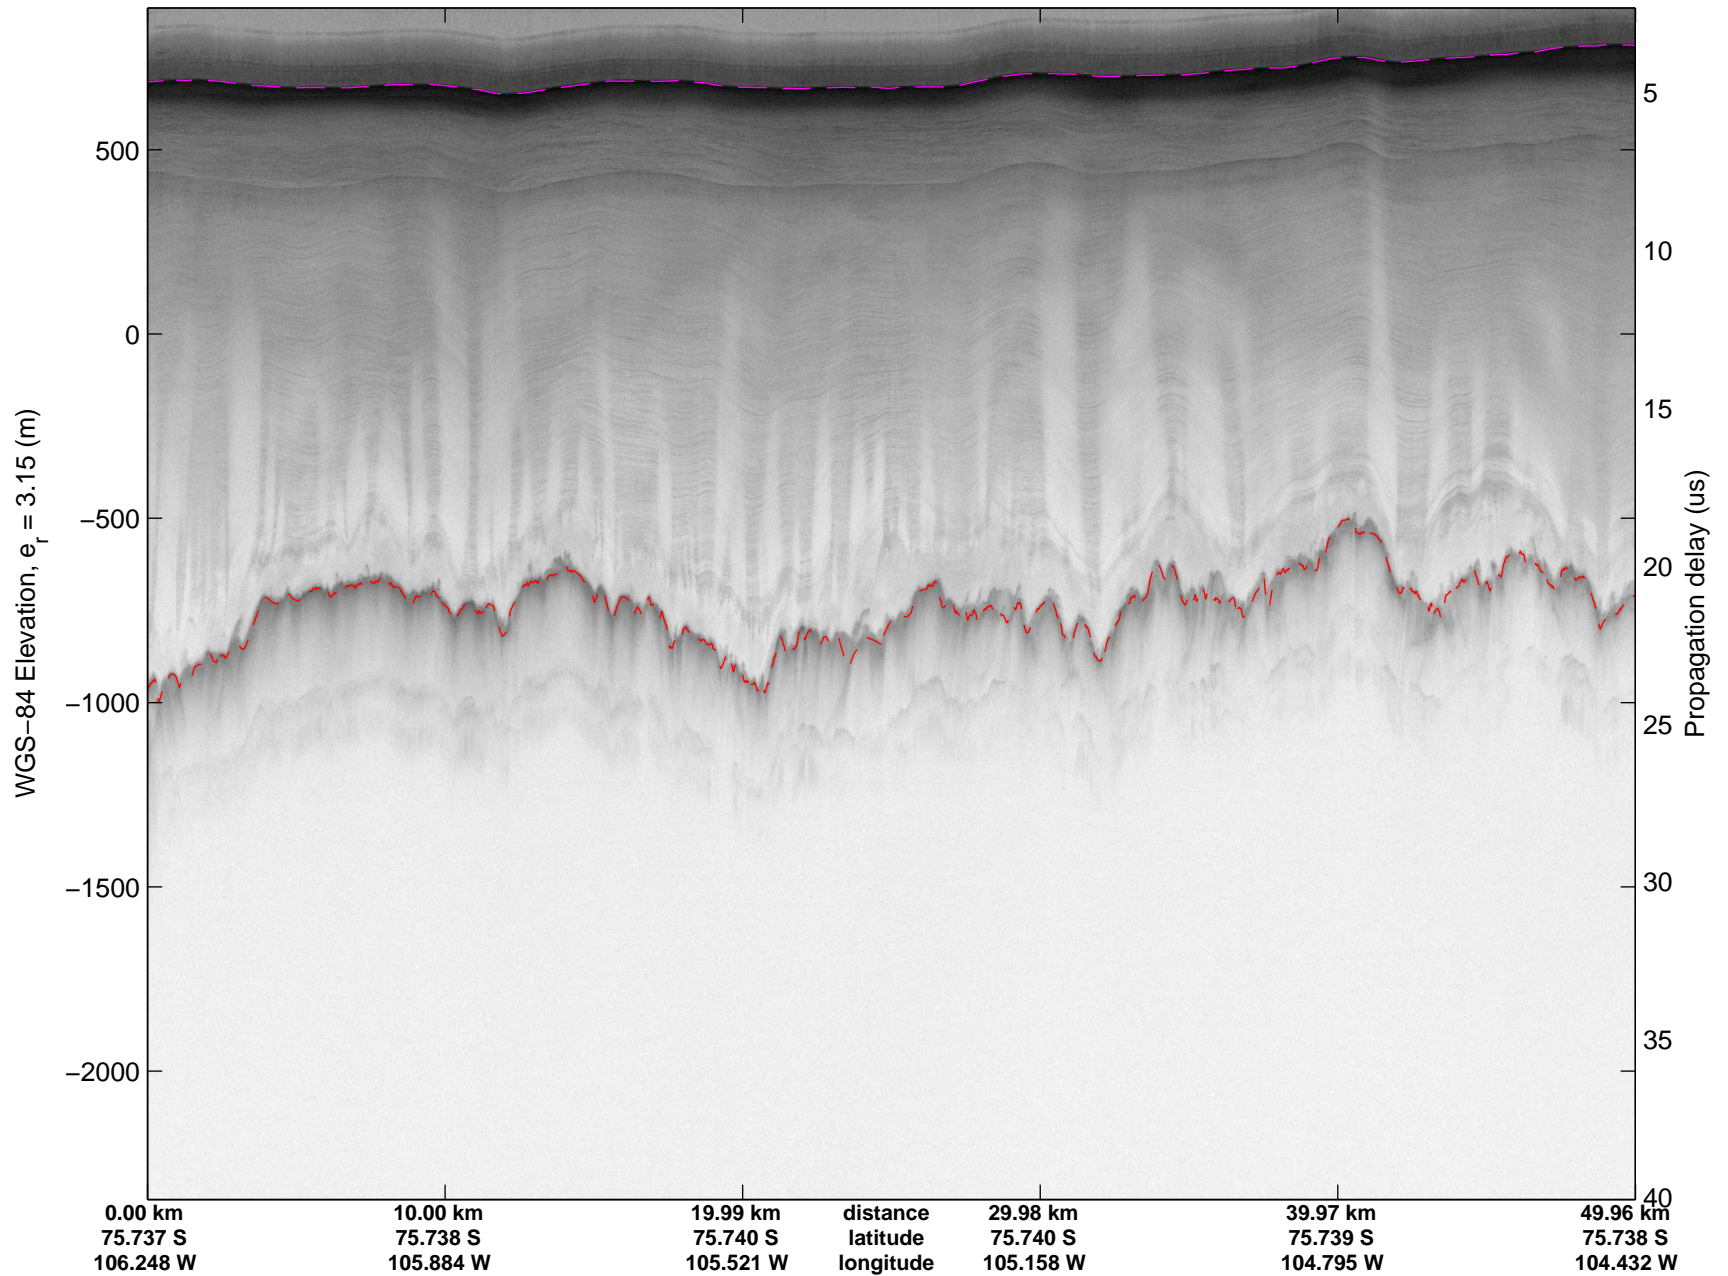

mcords3 2014_Antarctica_DC8: "Land Ice Thwaites A" 20141103_04_018: 17:31:32.0 to 17:37:53.9 GPS