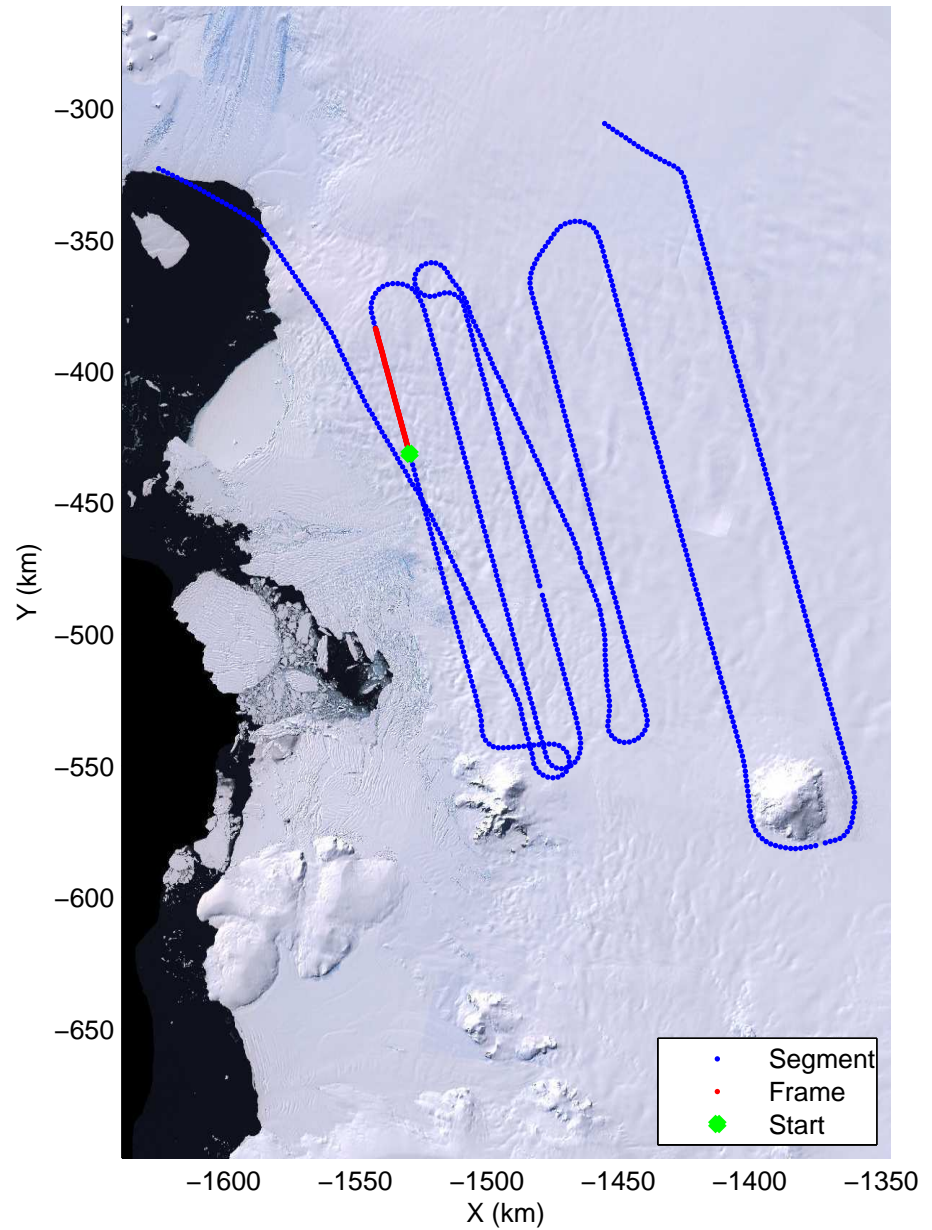

Land Ice Thwaites A
20141103_04_010
Polar Stereograph -71N/0E