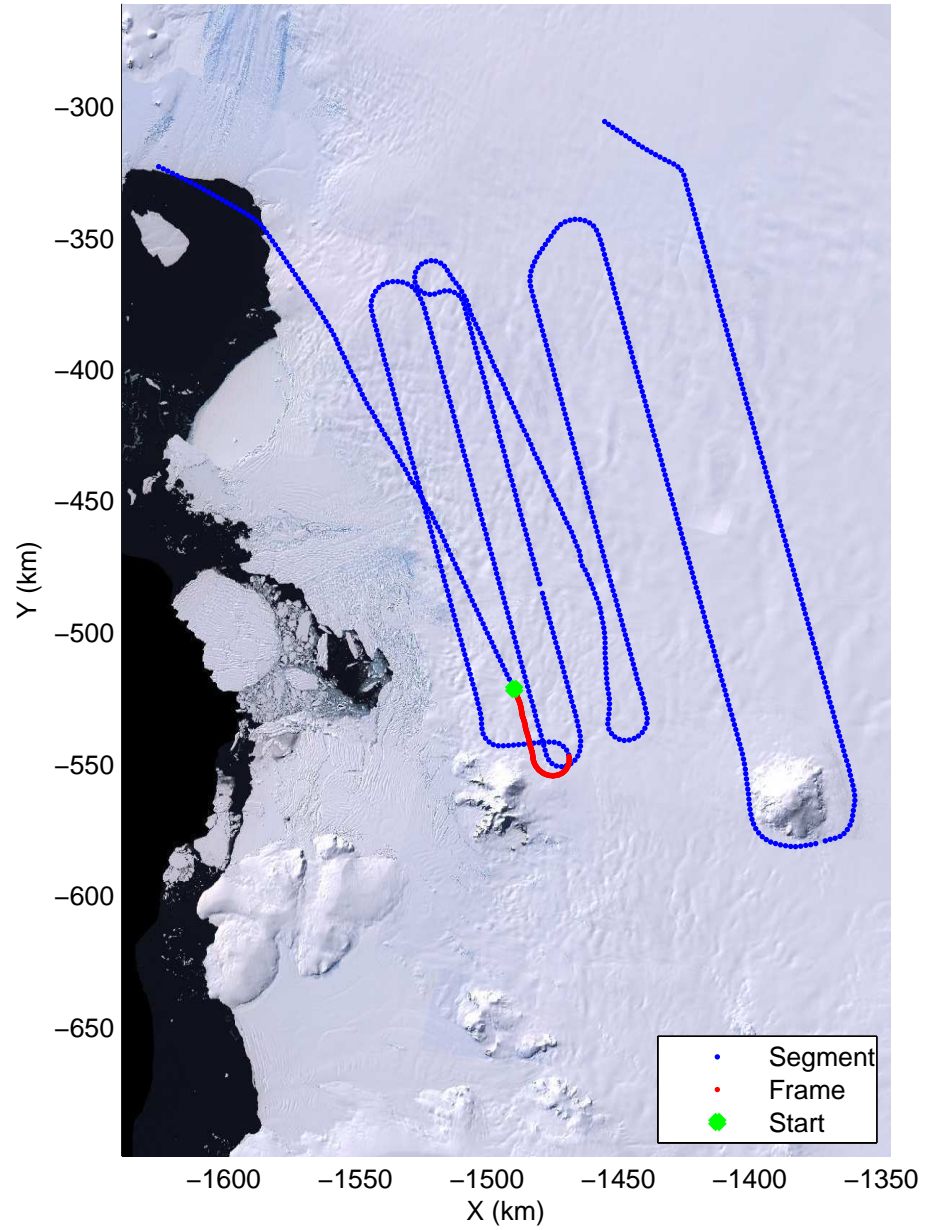

Land Ice Thwaites A
20141103_04_006
Polar Stereograph -71N/OE