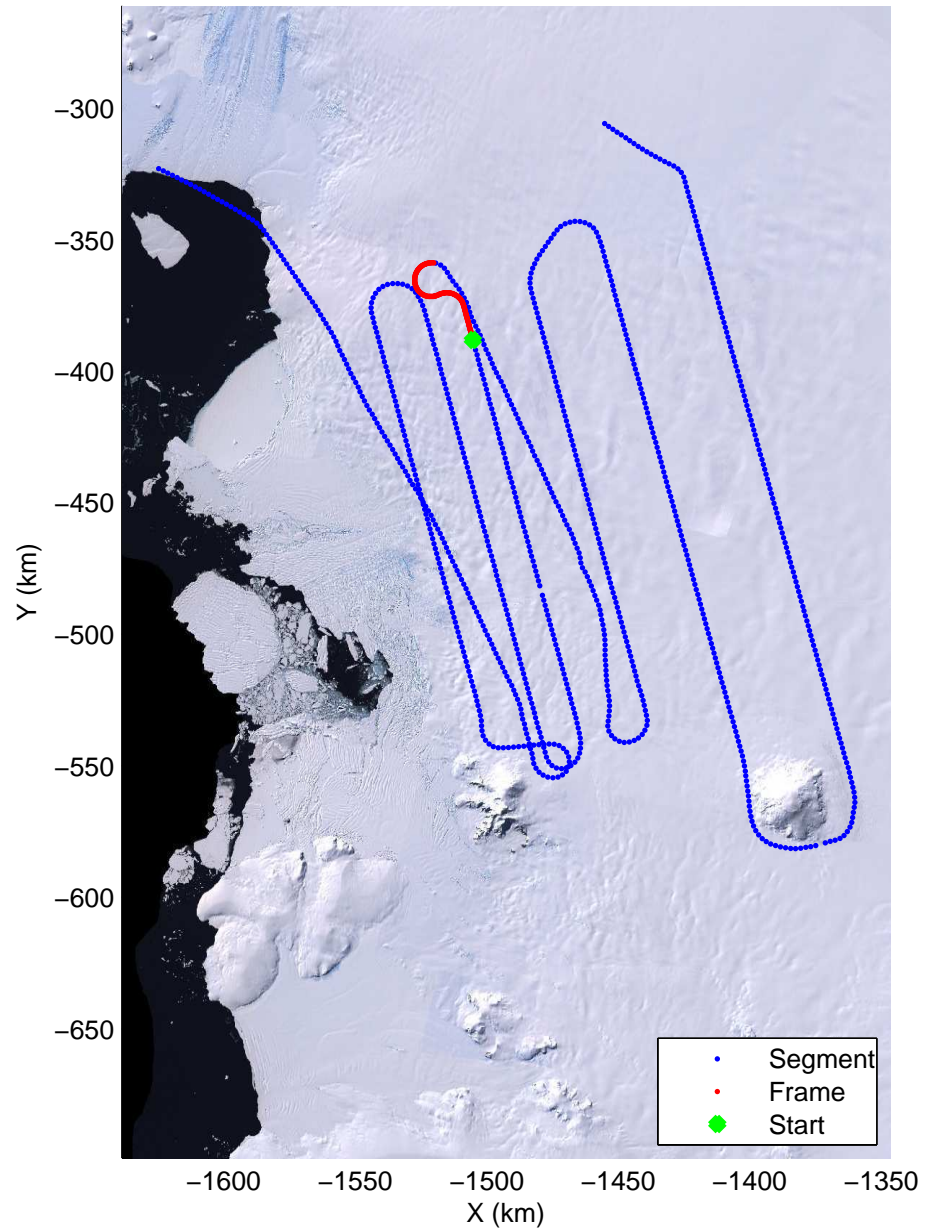

Land Ice Thwaites A
20141103_04_019
Polar Stereograph -71N/0E