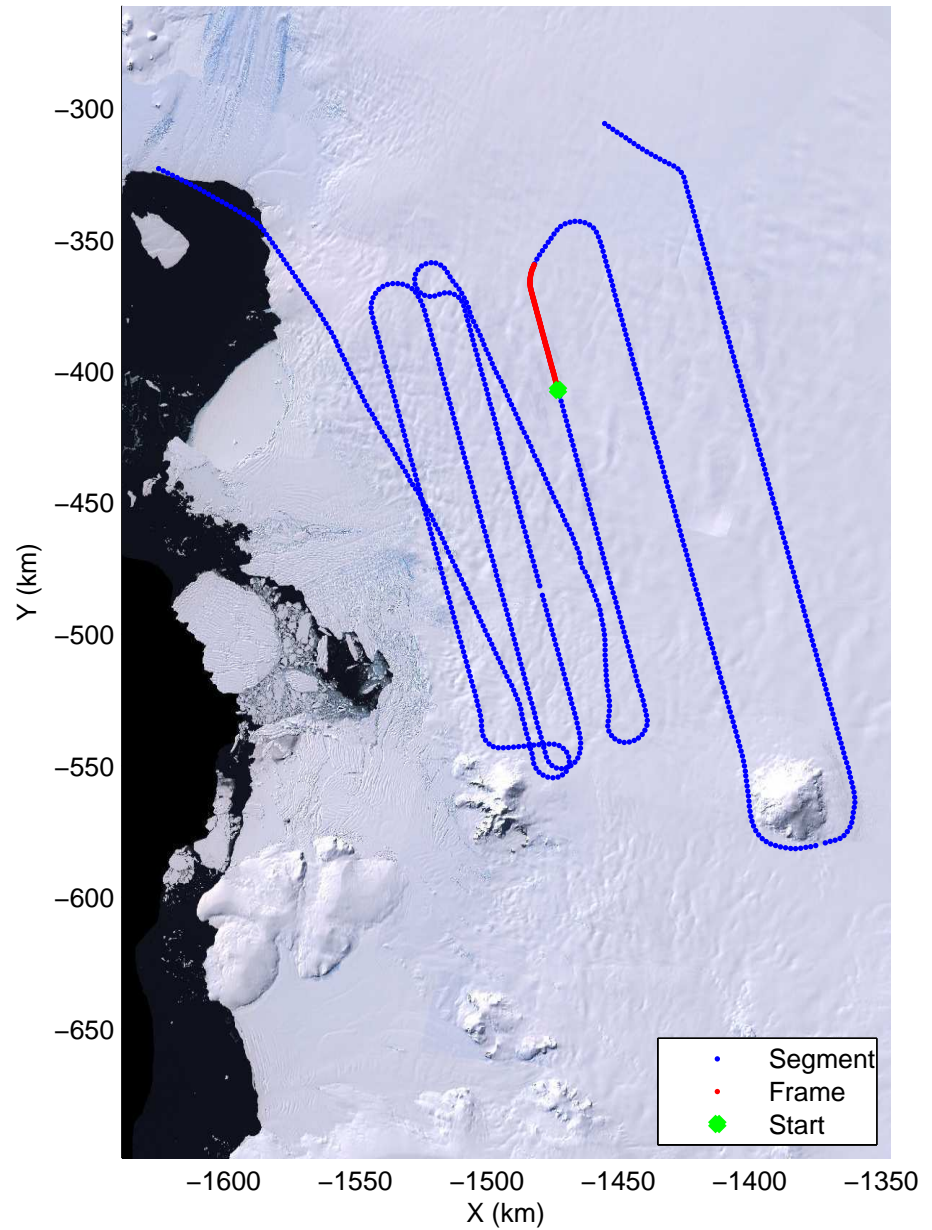

Land Ice Thwaites A
20141103_04_027
Polar Stereograph -71N/0E