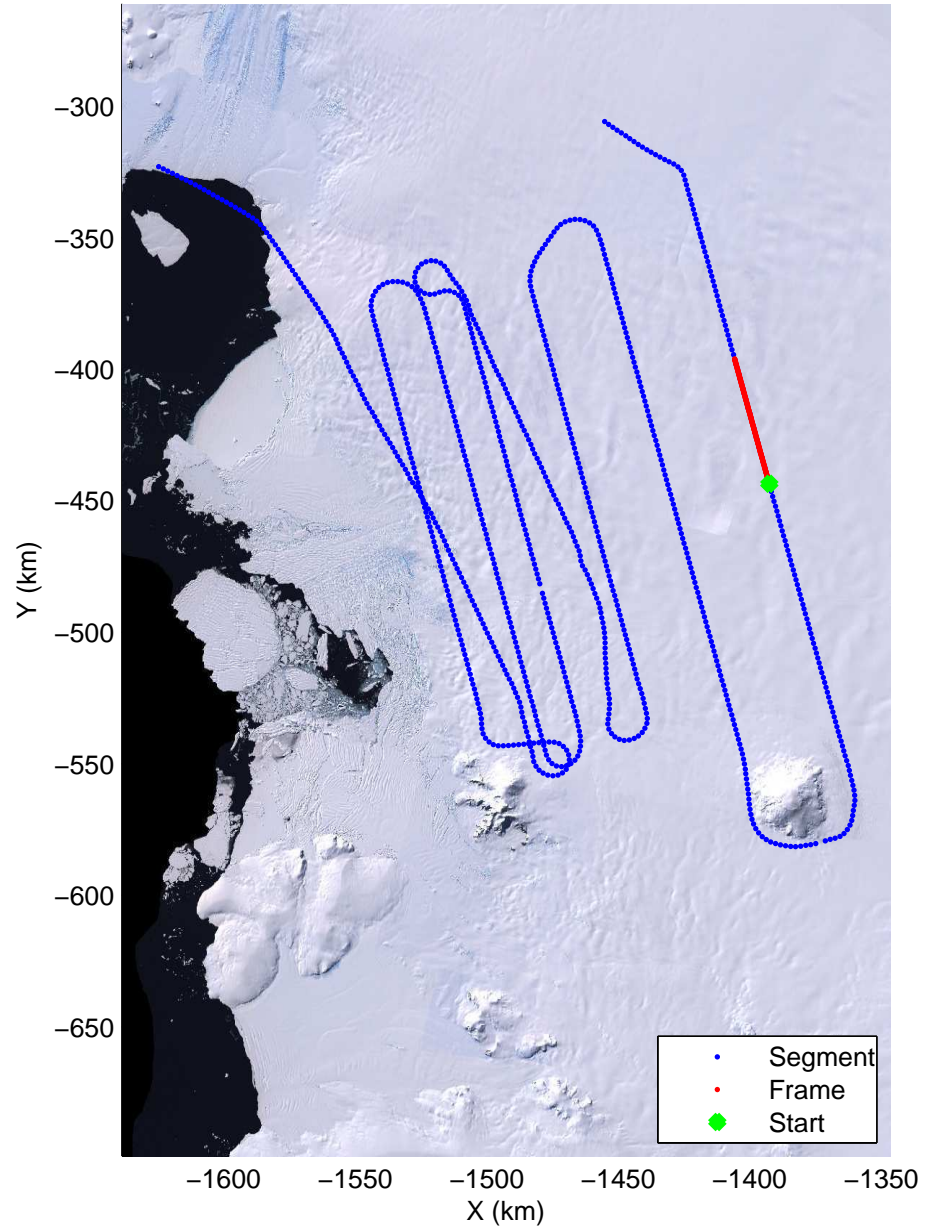

Land Ice Thwaites A
20141103_04_037
Polar Stereograph -71N/0E