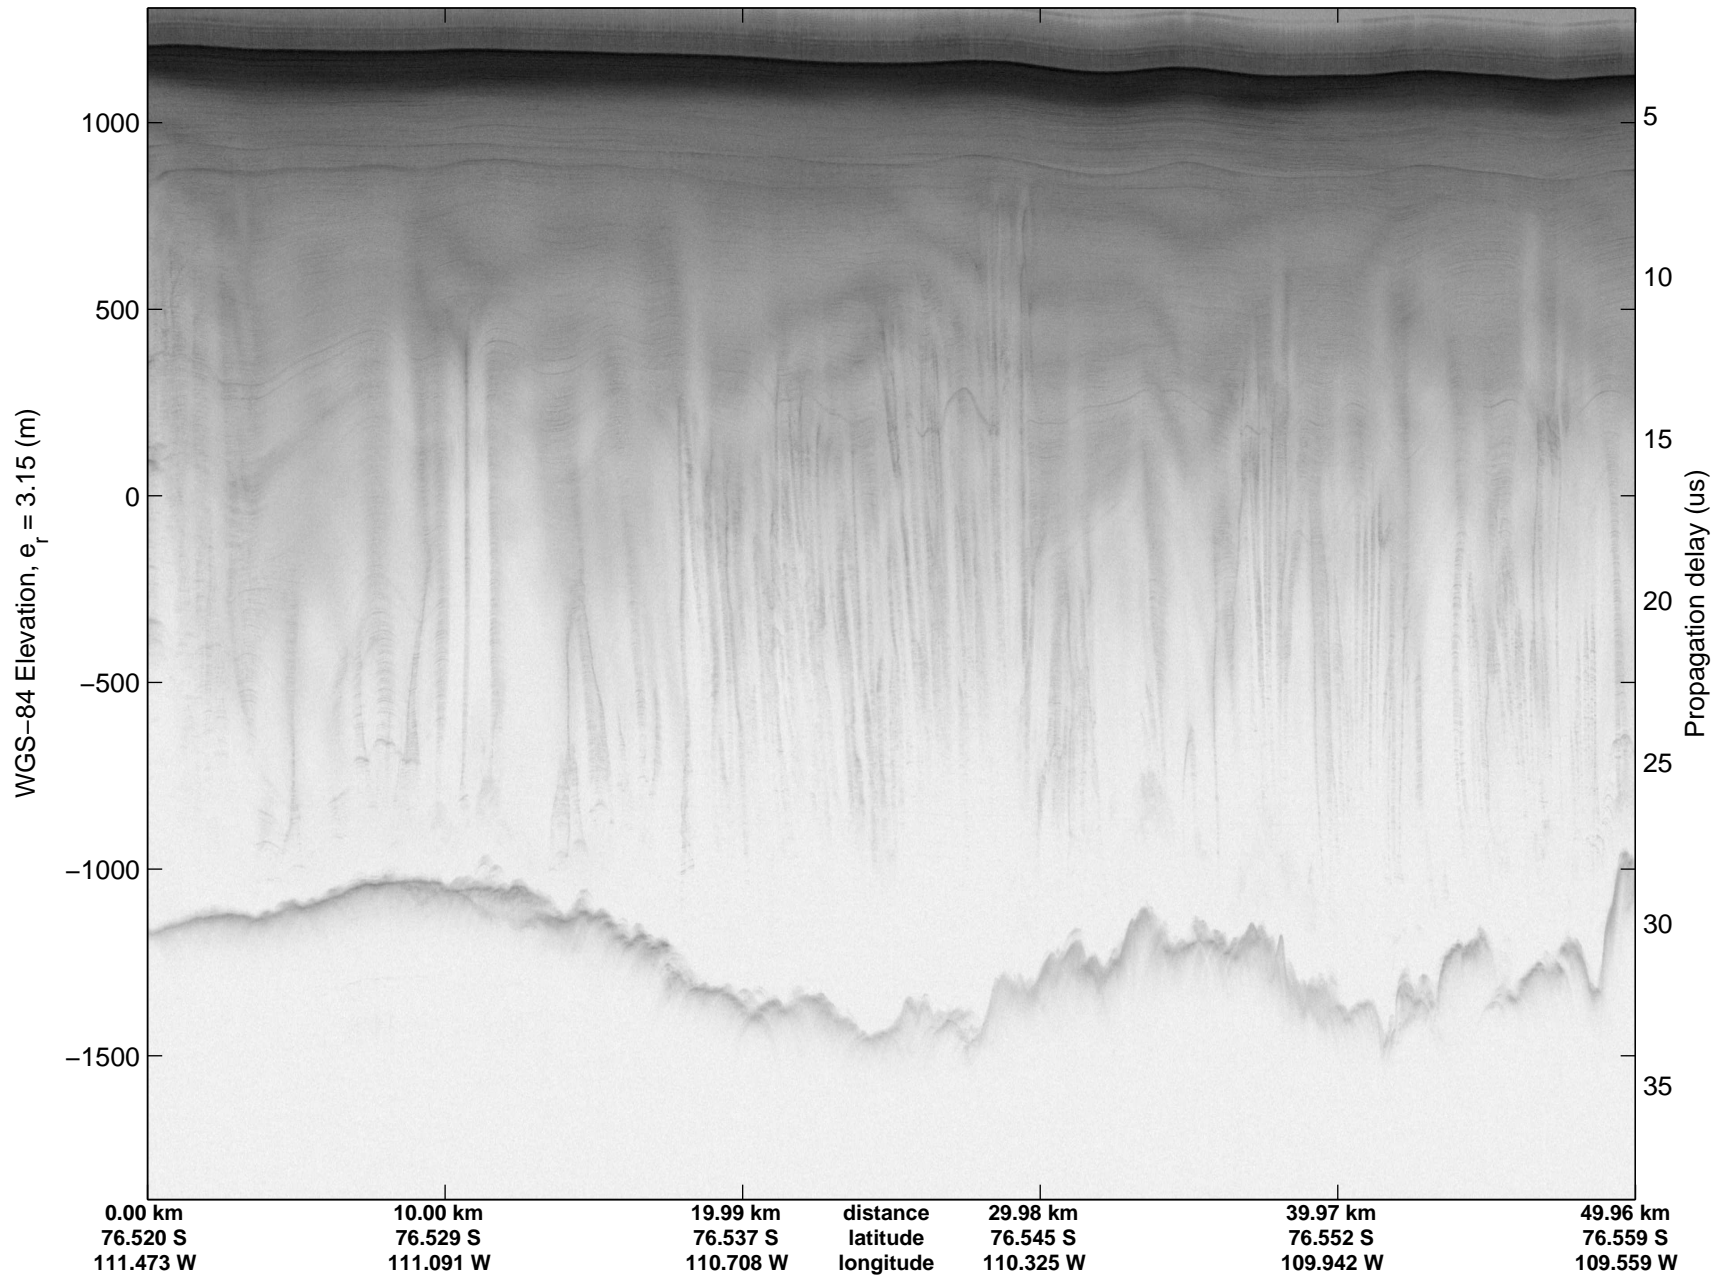

mcords3 2014_Antarctica_DC8: "Land Ice Thwaites A" 20141103_04_035: 19:15:25.2 to 19:21:43.1 GPS