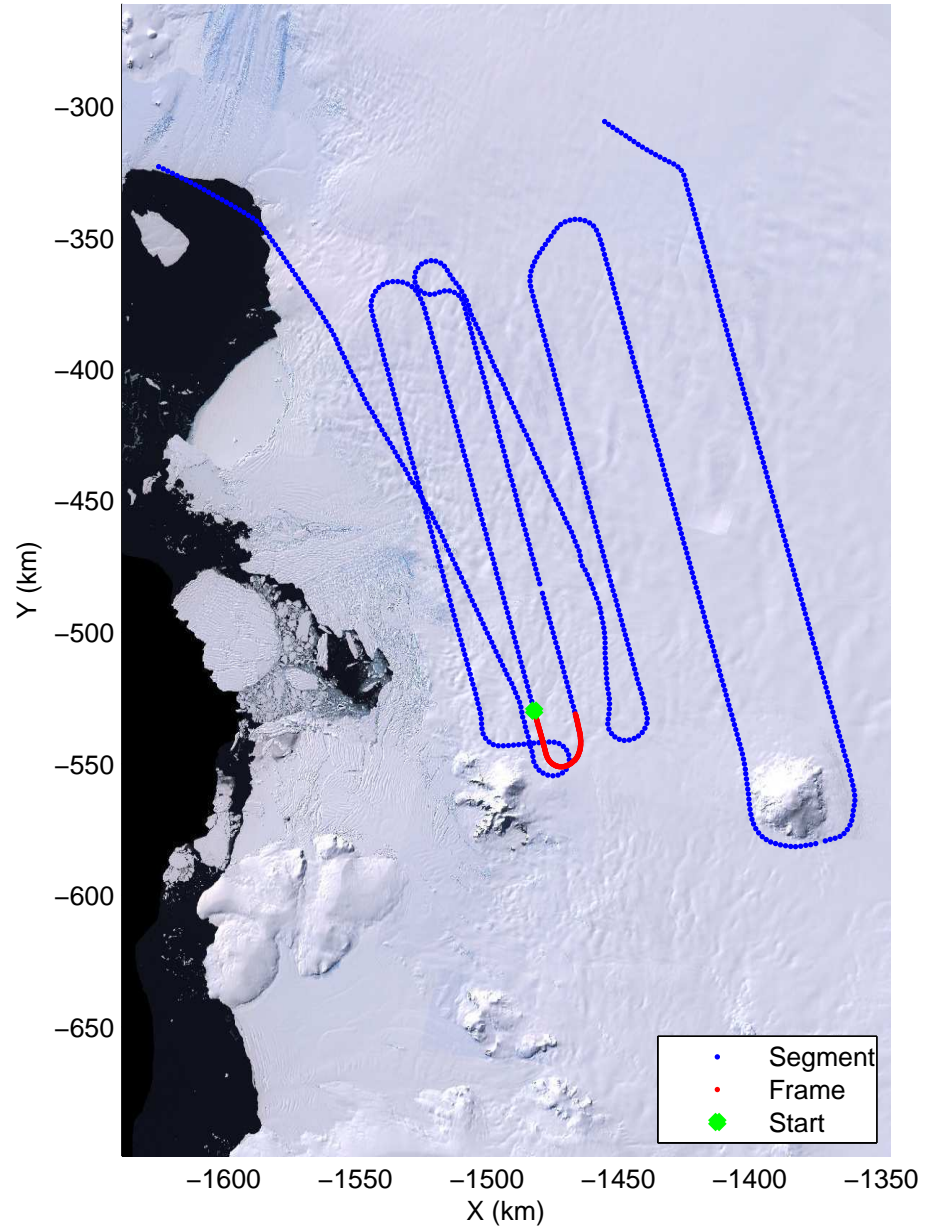

Land Ice Thwaites A
20141103_04_015
Polar Stereograph -71N/0E