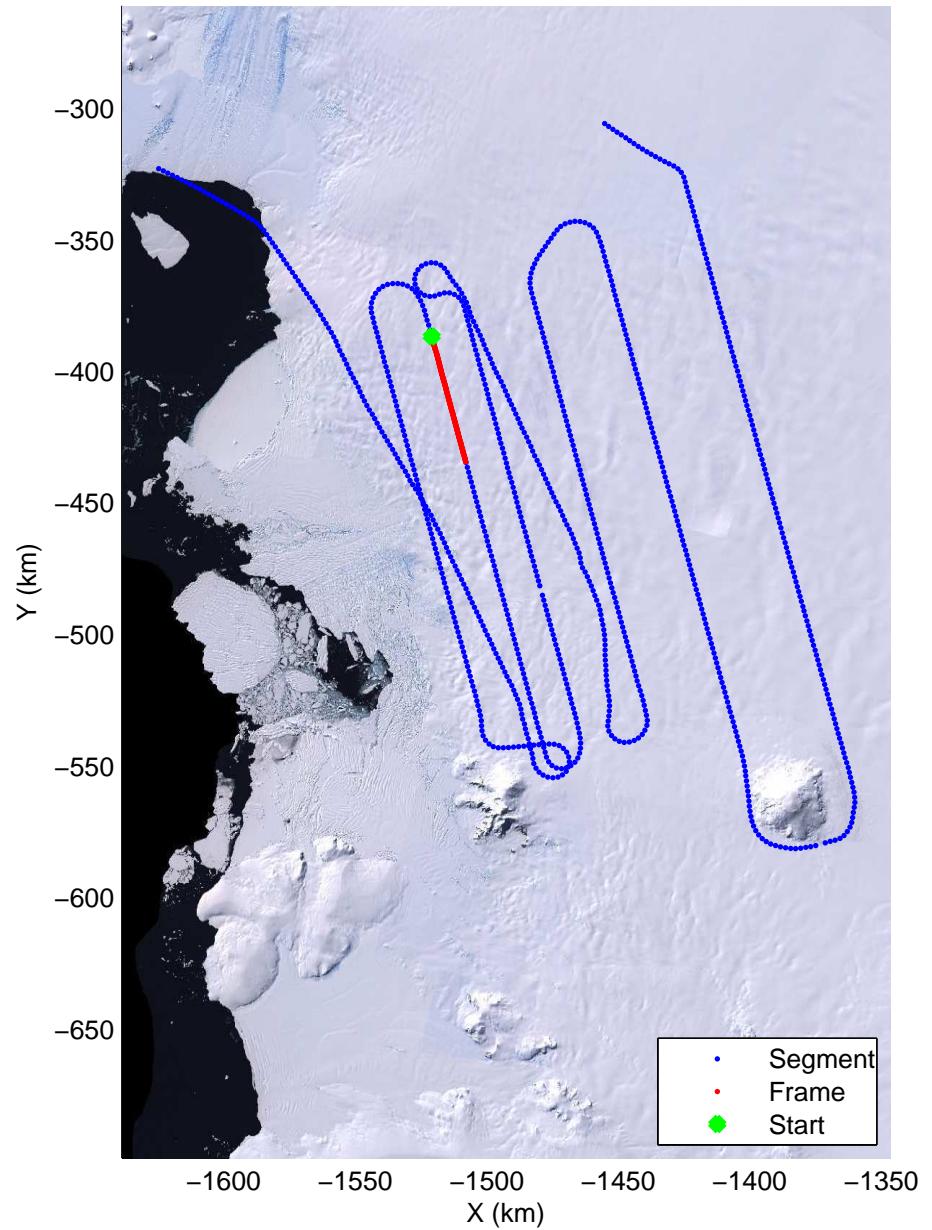

Land Ice Thwaites A
20141103_04_012
Polar Stereograph -71N/0E