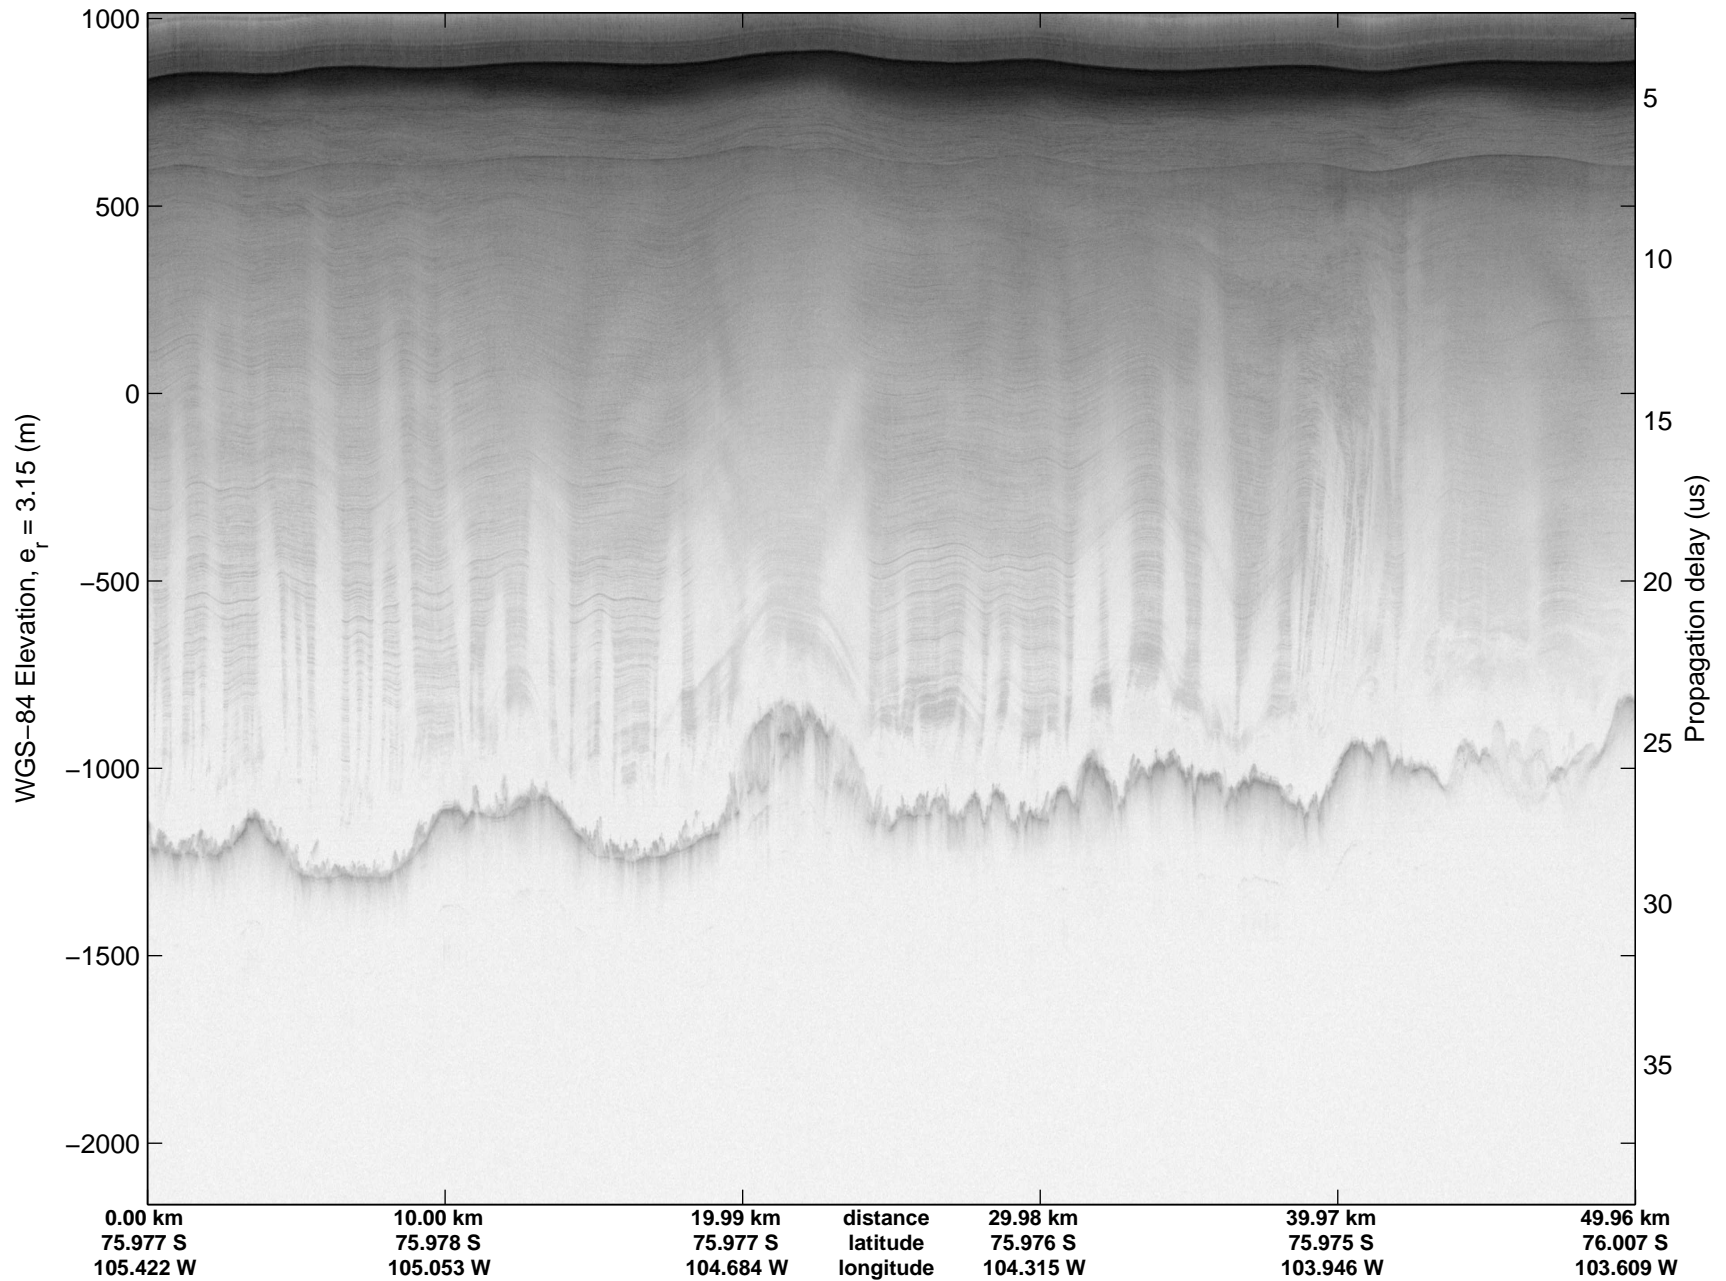

mcords3 2014_Antarctica_DC8: "Land Ice Thwaites A" 20141103_04_027: 18:27:29.1 to 18:33:47.7 GPS