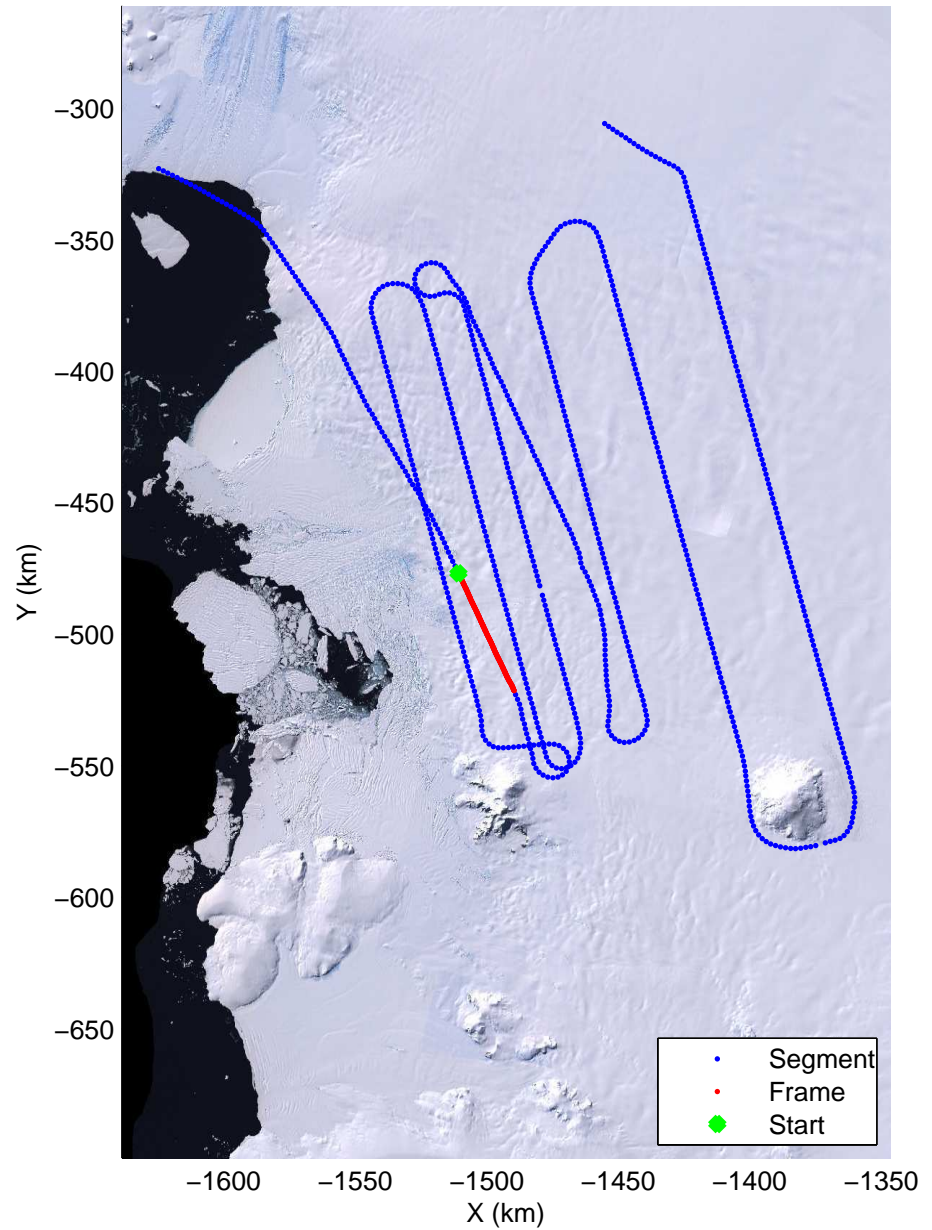

Land Ice Thwaites A
20141103_04_005
Polar Stereograph -71N/0E