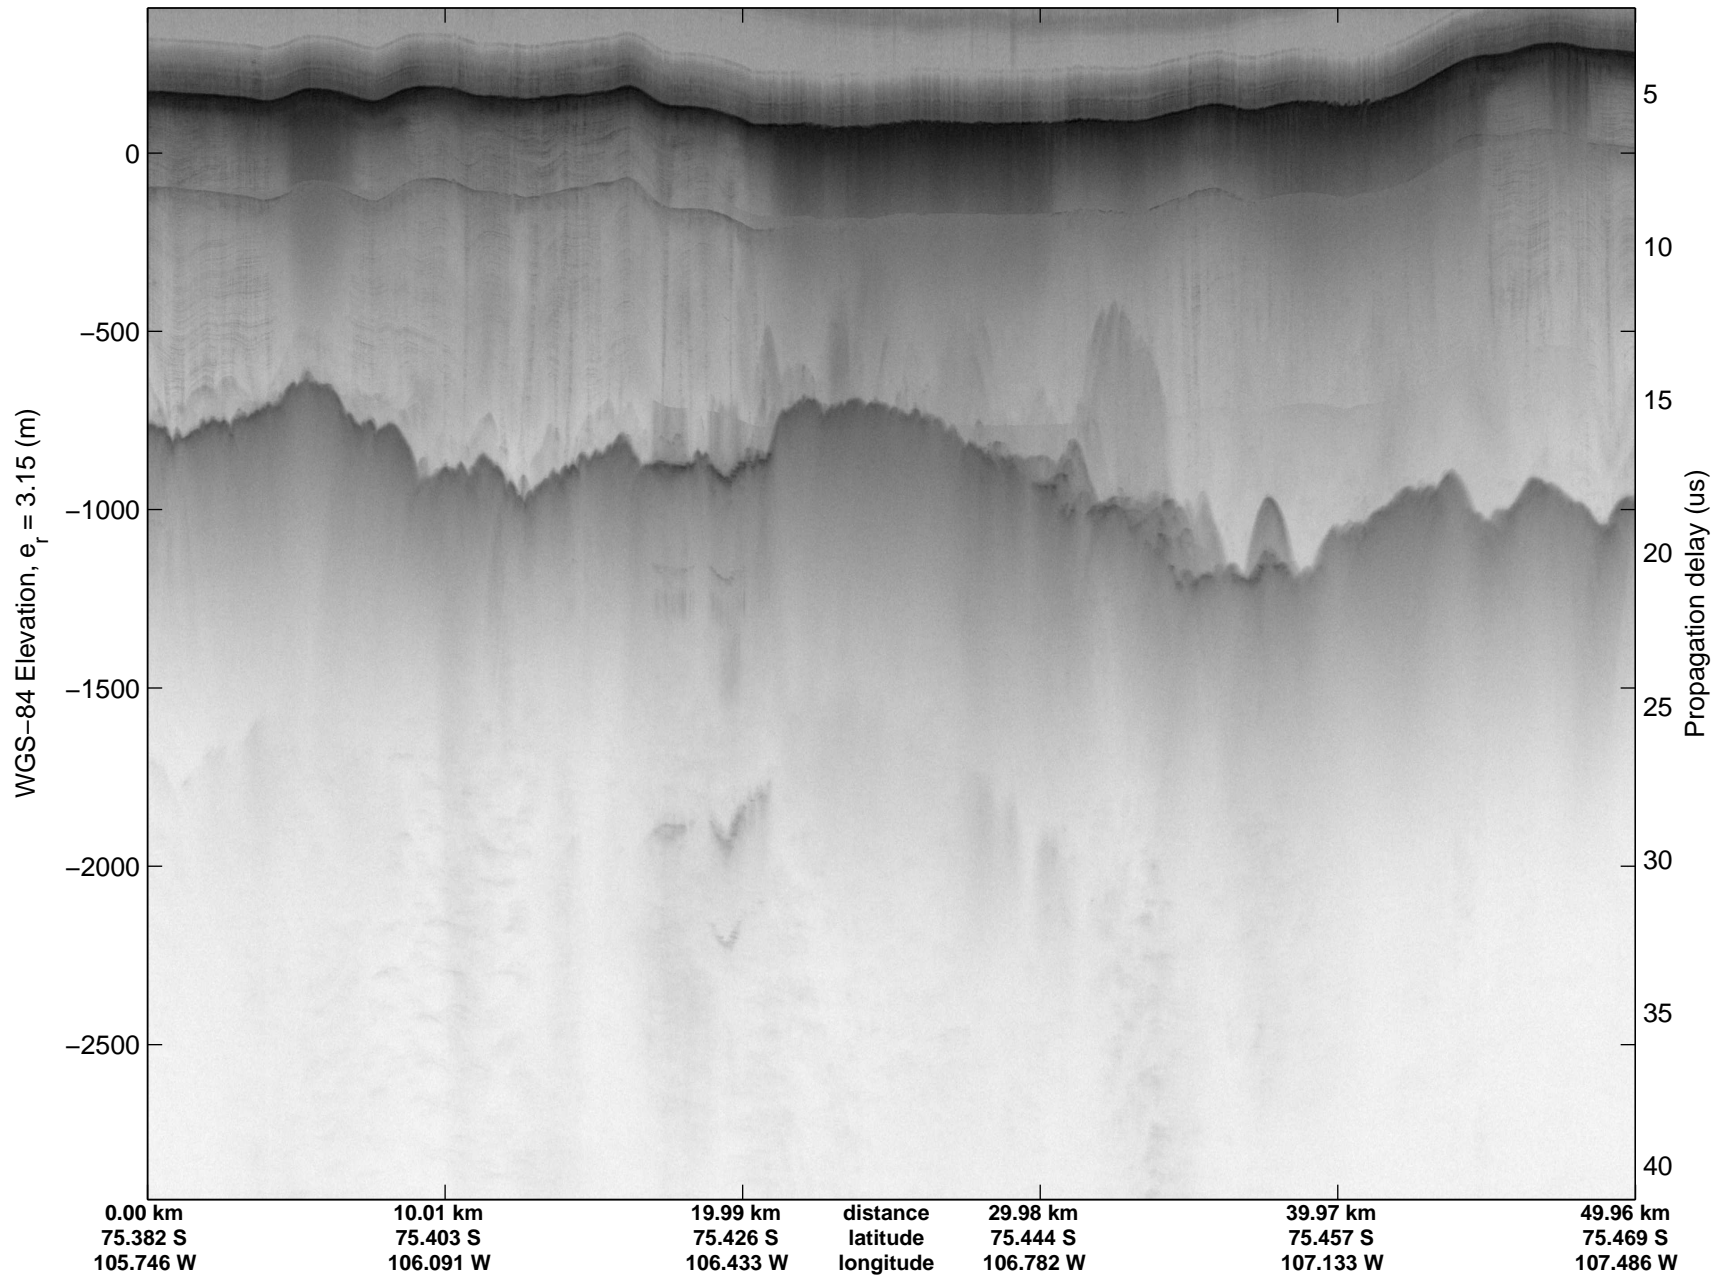

mcords3 2014_Antarctica_DC8: "Land Ice Thwaites A" 20141103_04_004: 16:04:21.2 to 16:10:26.6 GPS