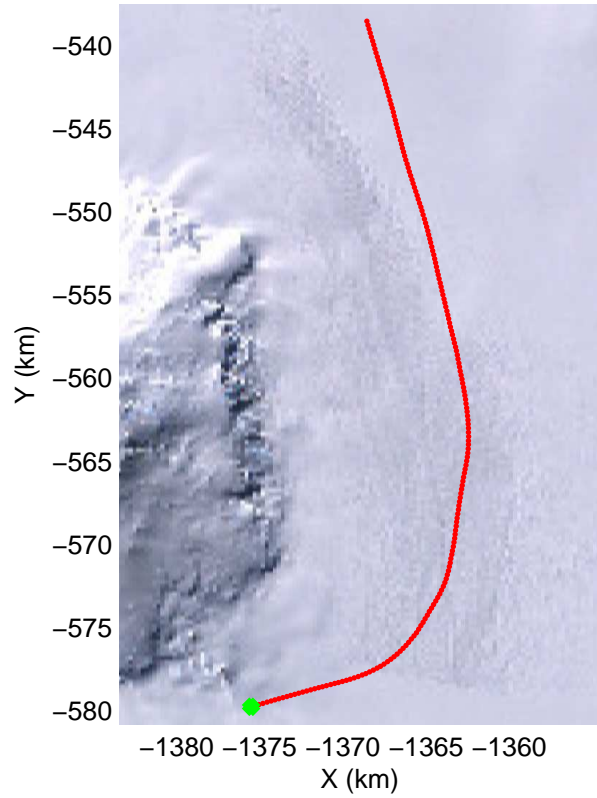

Land Ice Thwaites A
20141103_04_034
Polar Stereograph -71N/0E