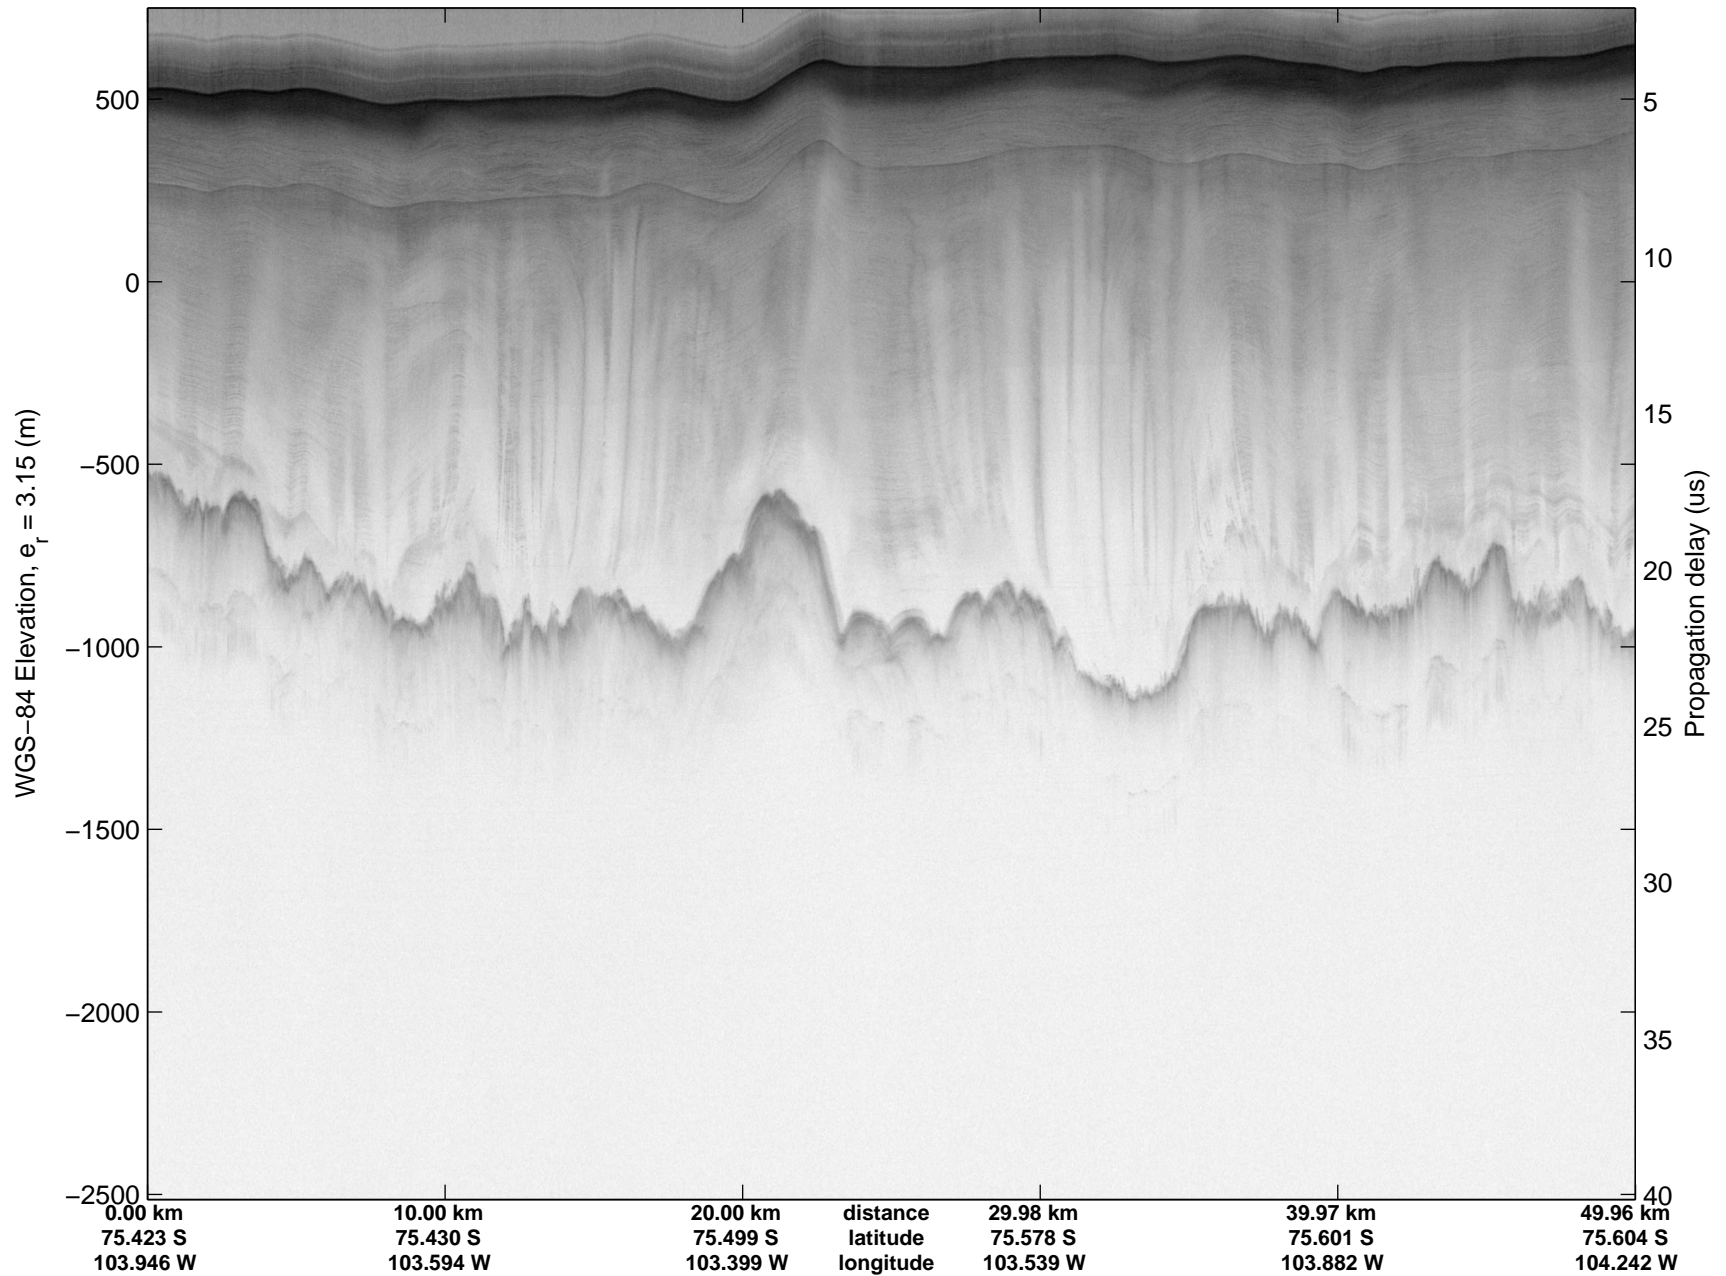

mcords3 2014_Antarctica_DC8: "Land Ice Thwaites A" 20141103_04_011: 16:48:07.3 to 16:54:19.5 GPS