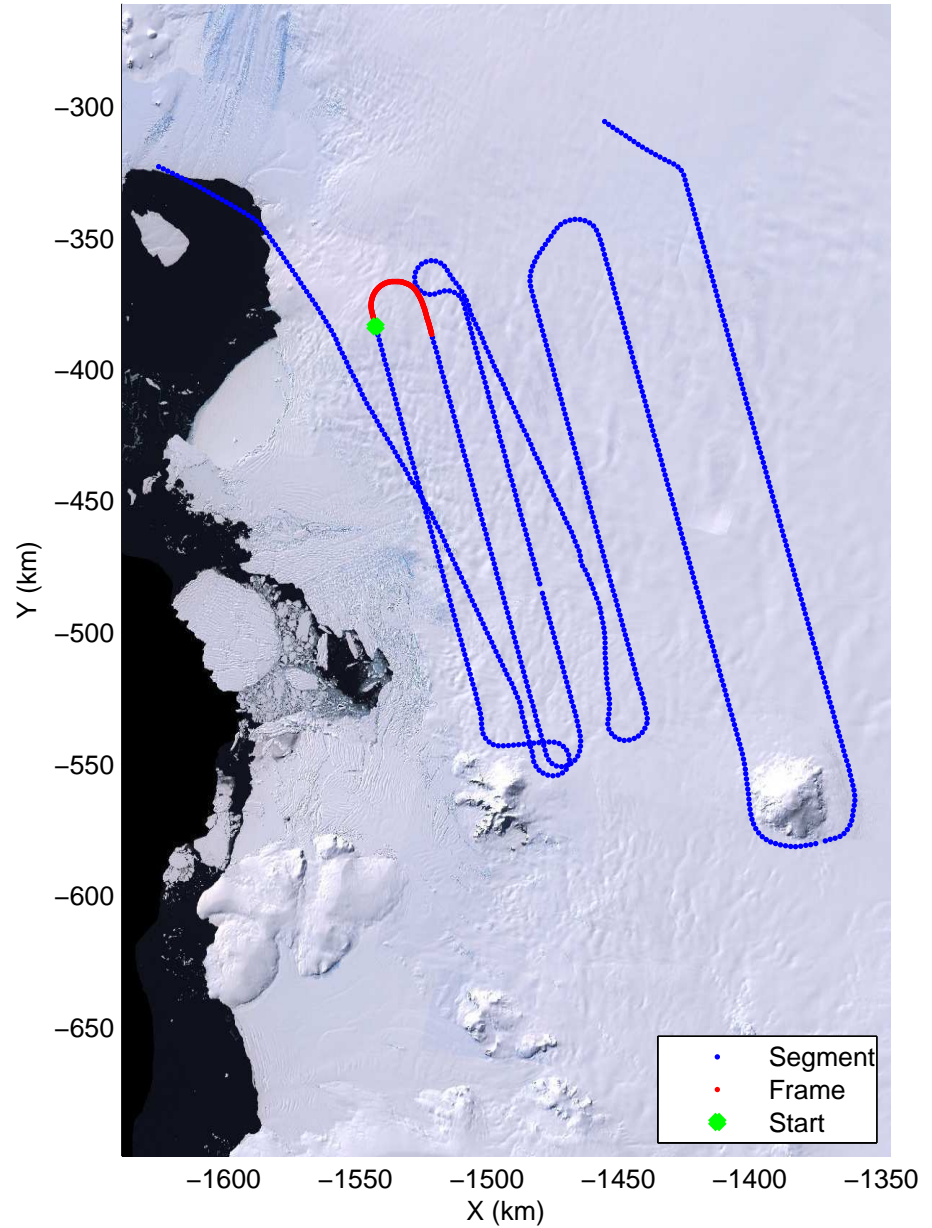

Land Ice Thwaites A
20141103_04_011
Polar Stereograph -71N/0E