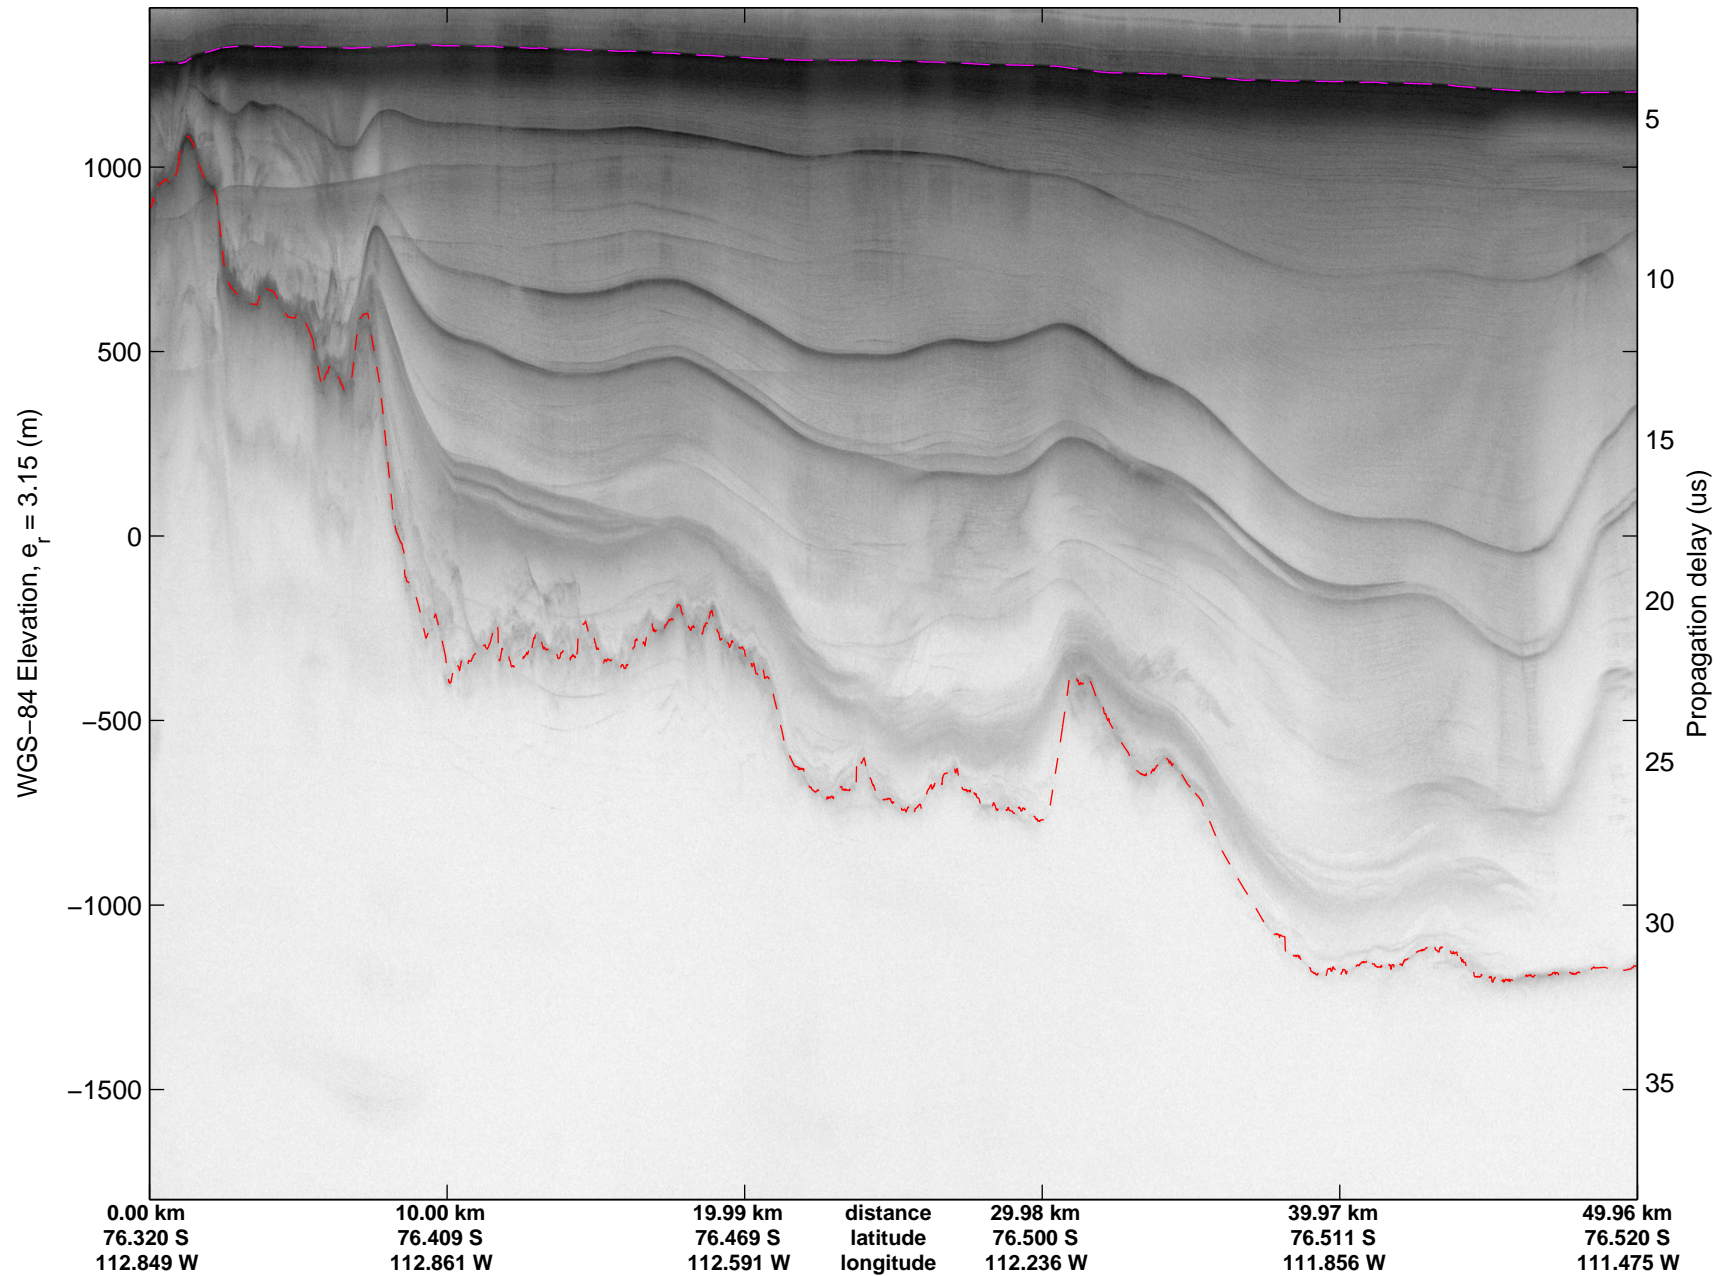

mcords3 2014_Antarctica_DC8: "Land Ice Thwaites A" 20141103_04_034: 19:09:16.1 to 19:15:24.9 GPS