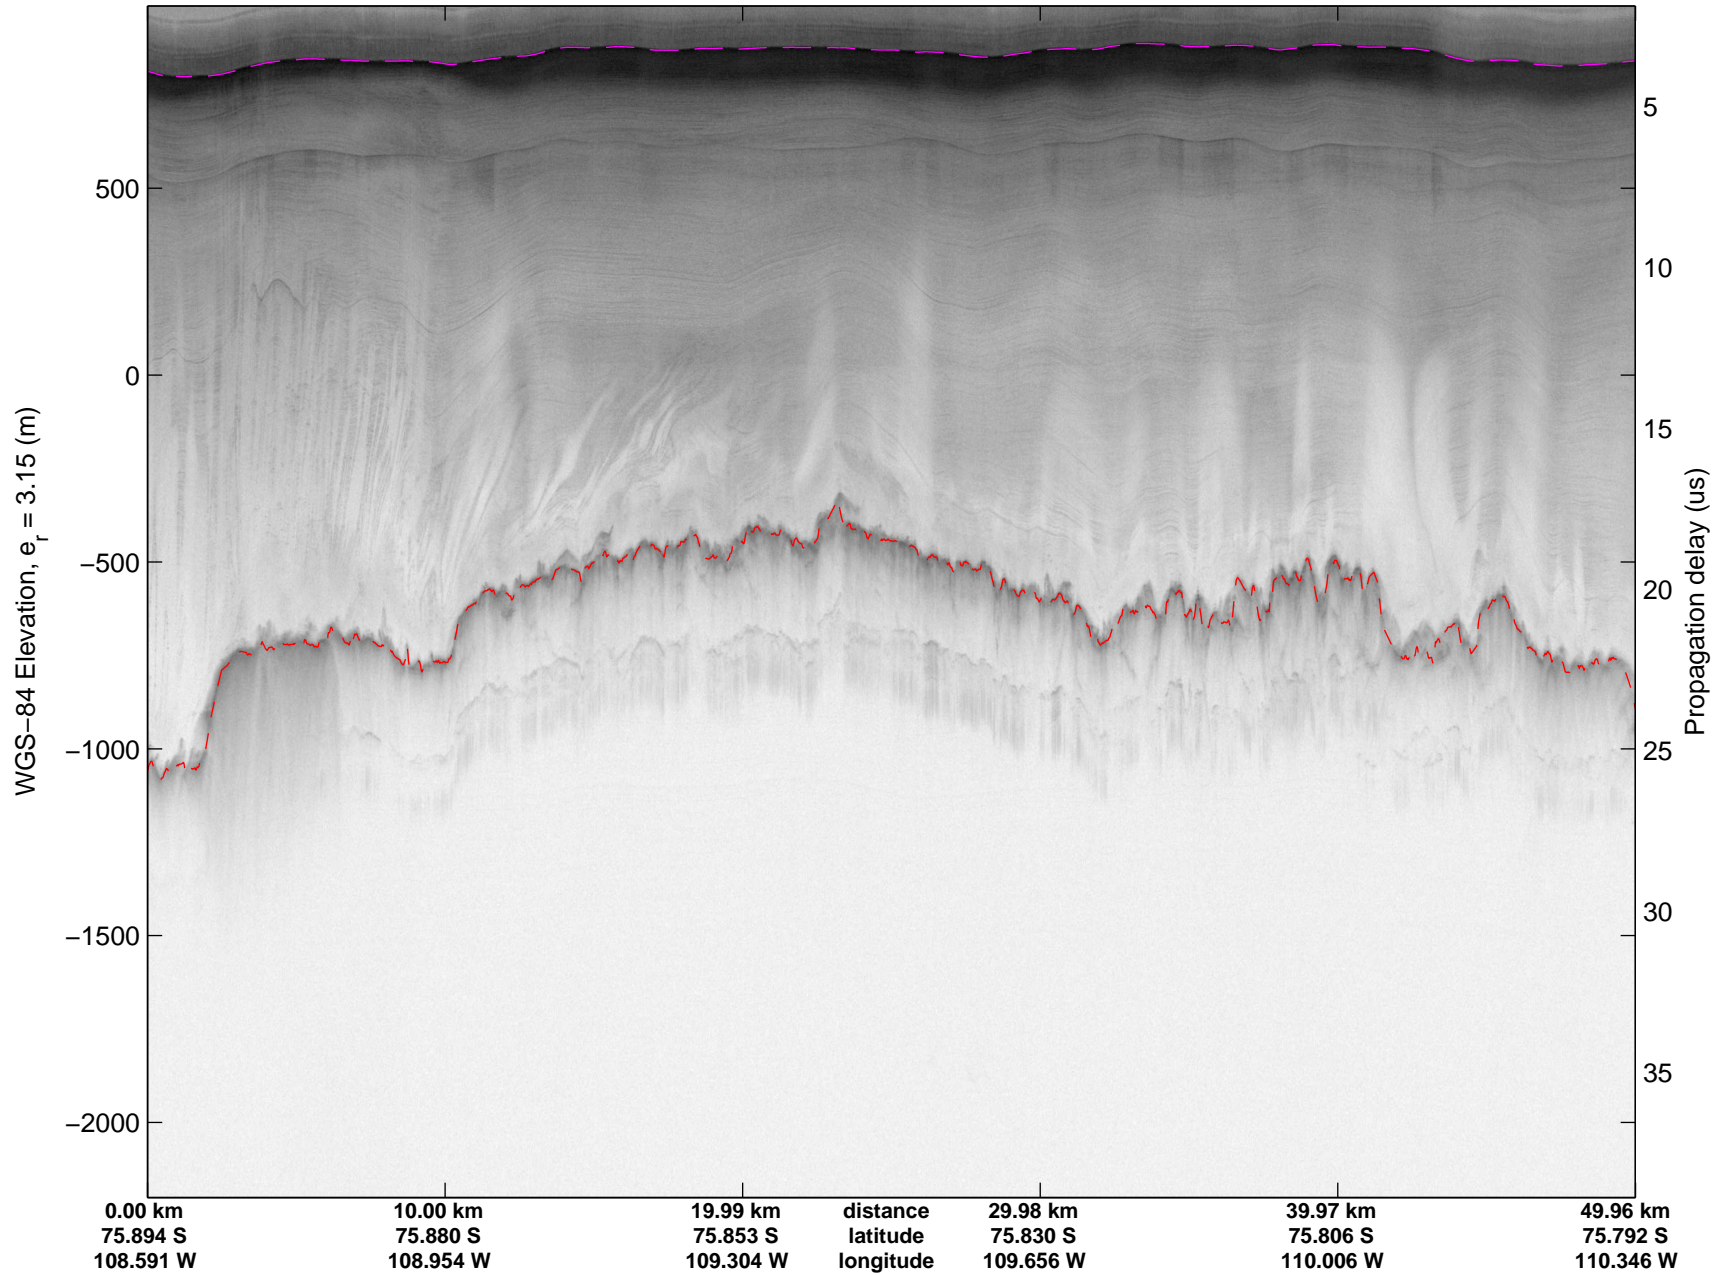

mcords3 2014_Antarctica_DC8: "Land Ice Thwaites A" 20141103_04_023: 18:02:21.3 to 18:08:24.6 GPS