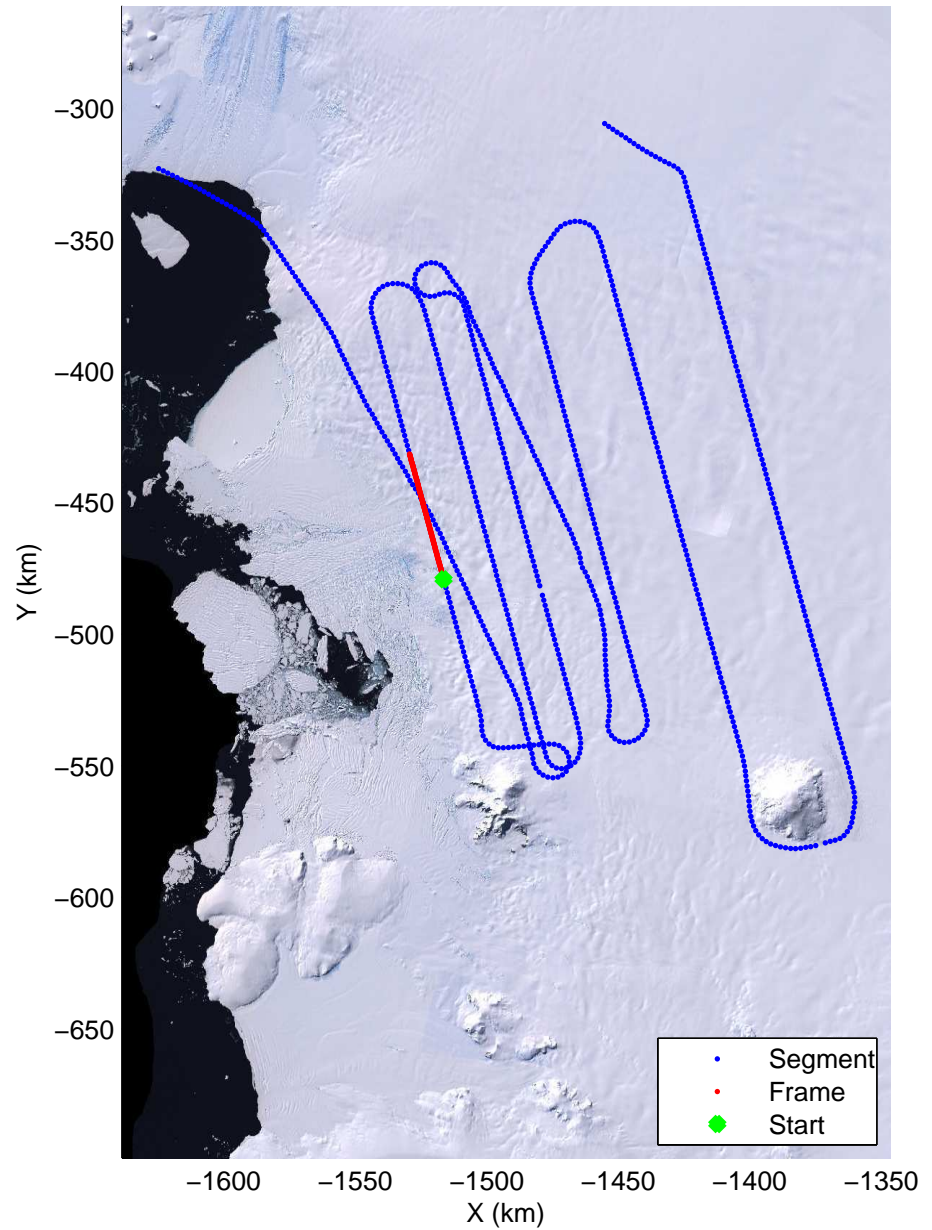

Land Ice Thwaites A
20141103_04_009
Polar Stereograph -71N/0E