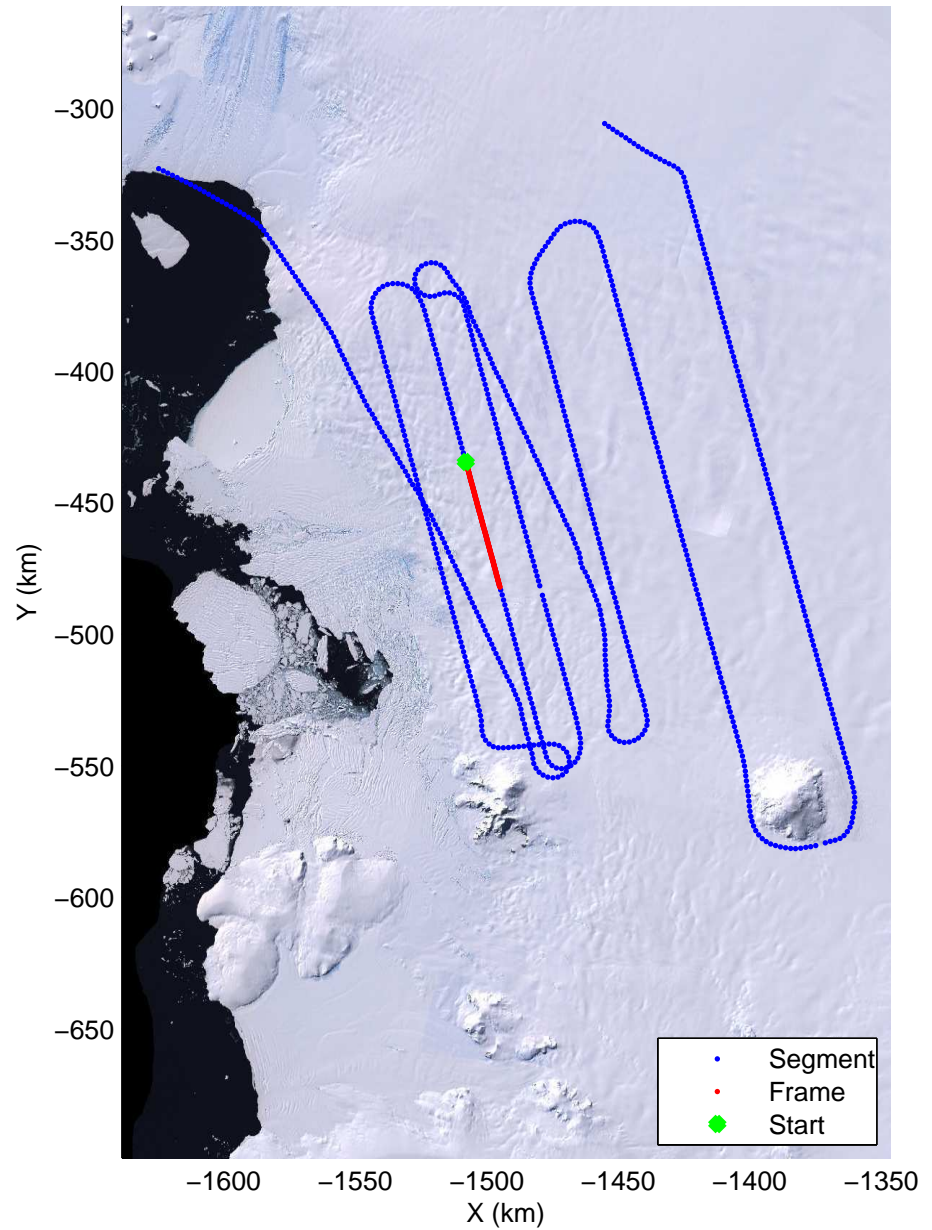

Land Ice Thwaites A
20141103_04_013
Polar Stereograph -71N/0E