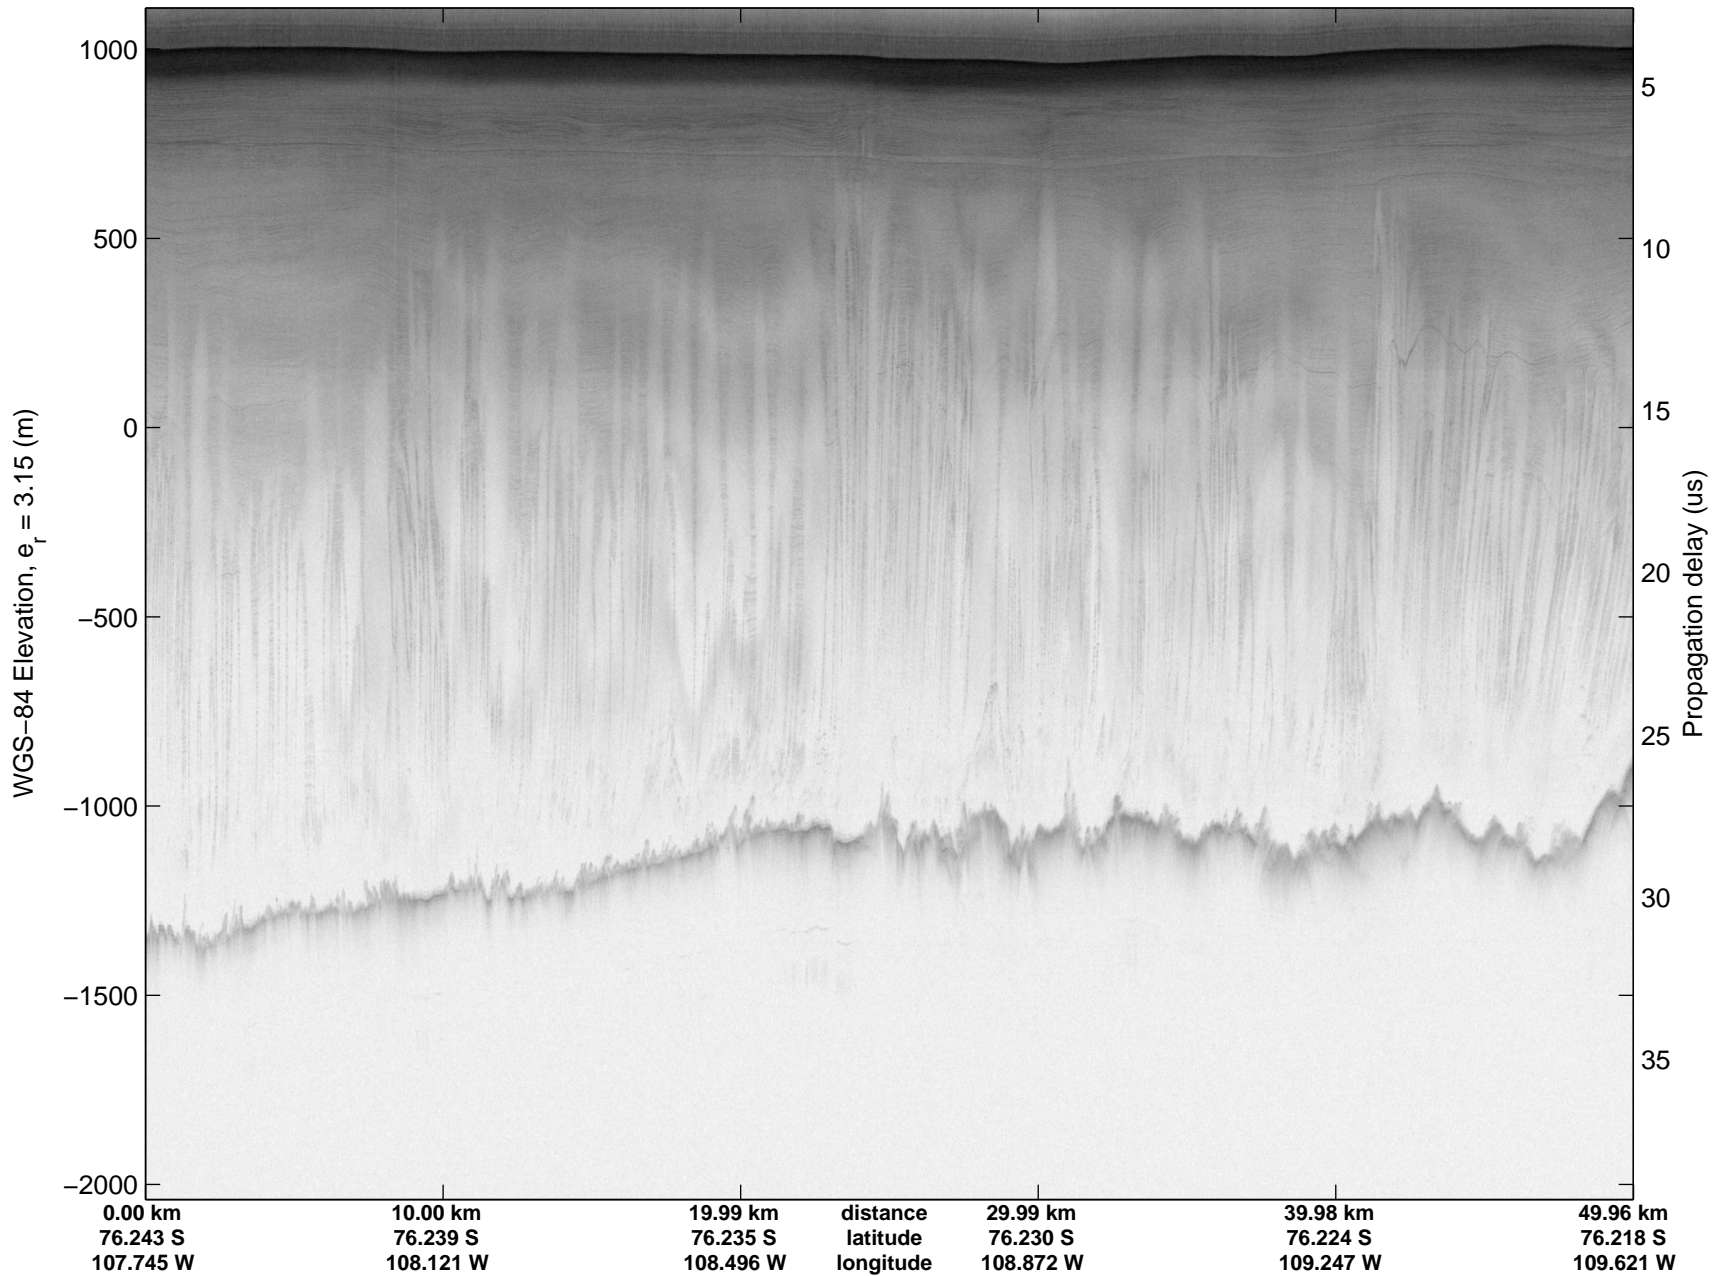

mcords3 2014_Antarctica_DC8: "Land Ice Thwaites A" 20141103_04_031: 18:51:47.4 to 18:57:44.0 GPS