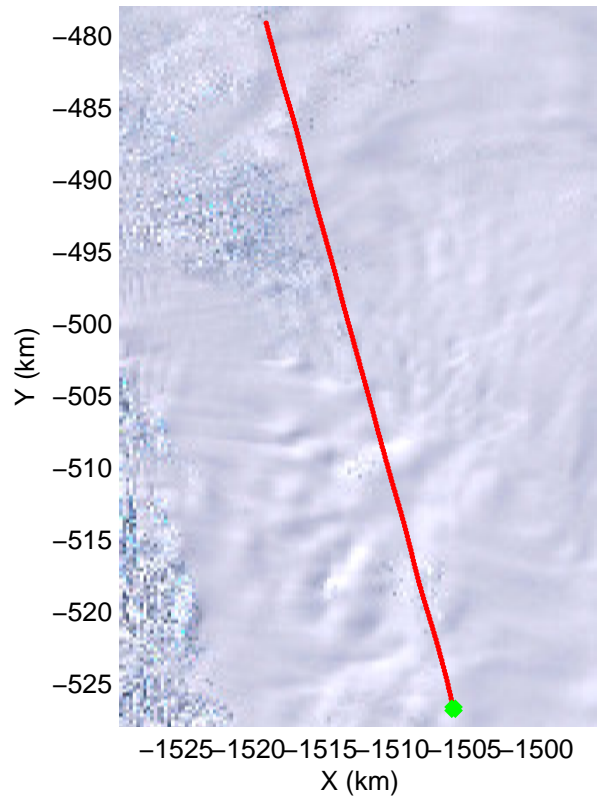

Land Ice Thwaites A
20141103_04_008
Polar Stereograph -71N/0E