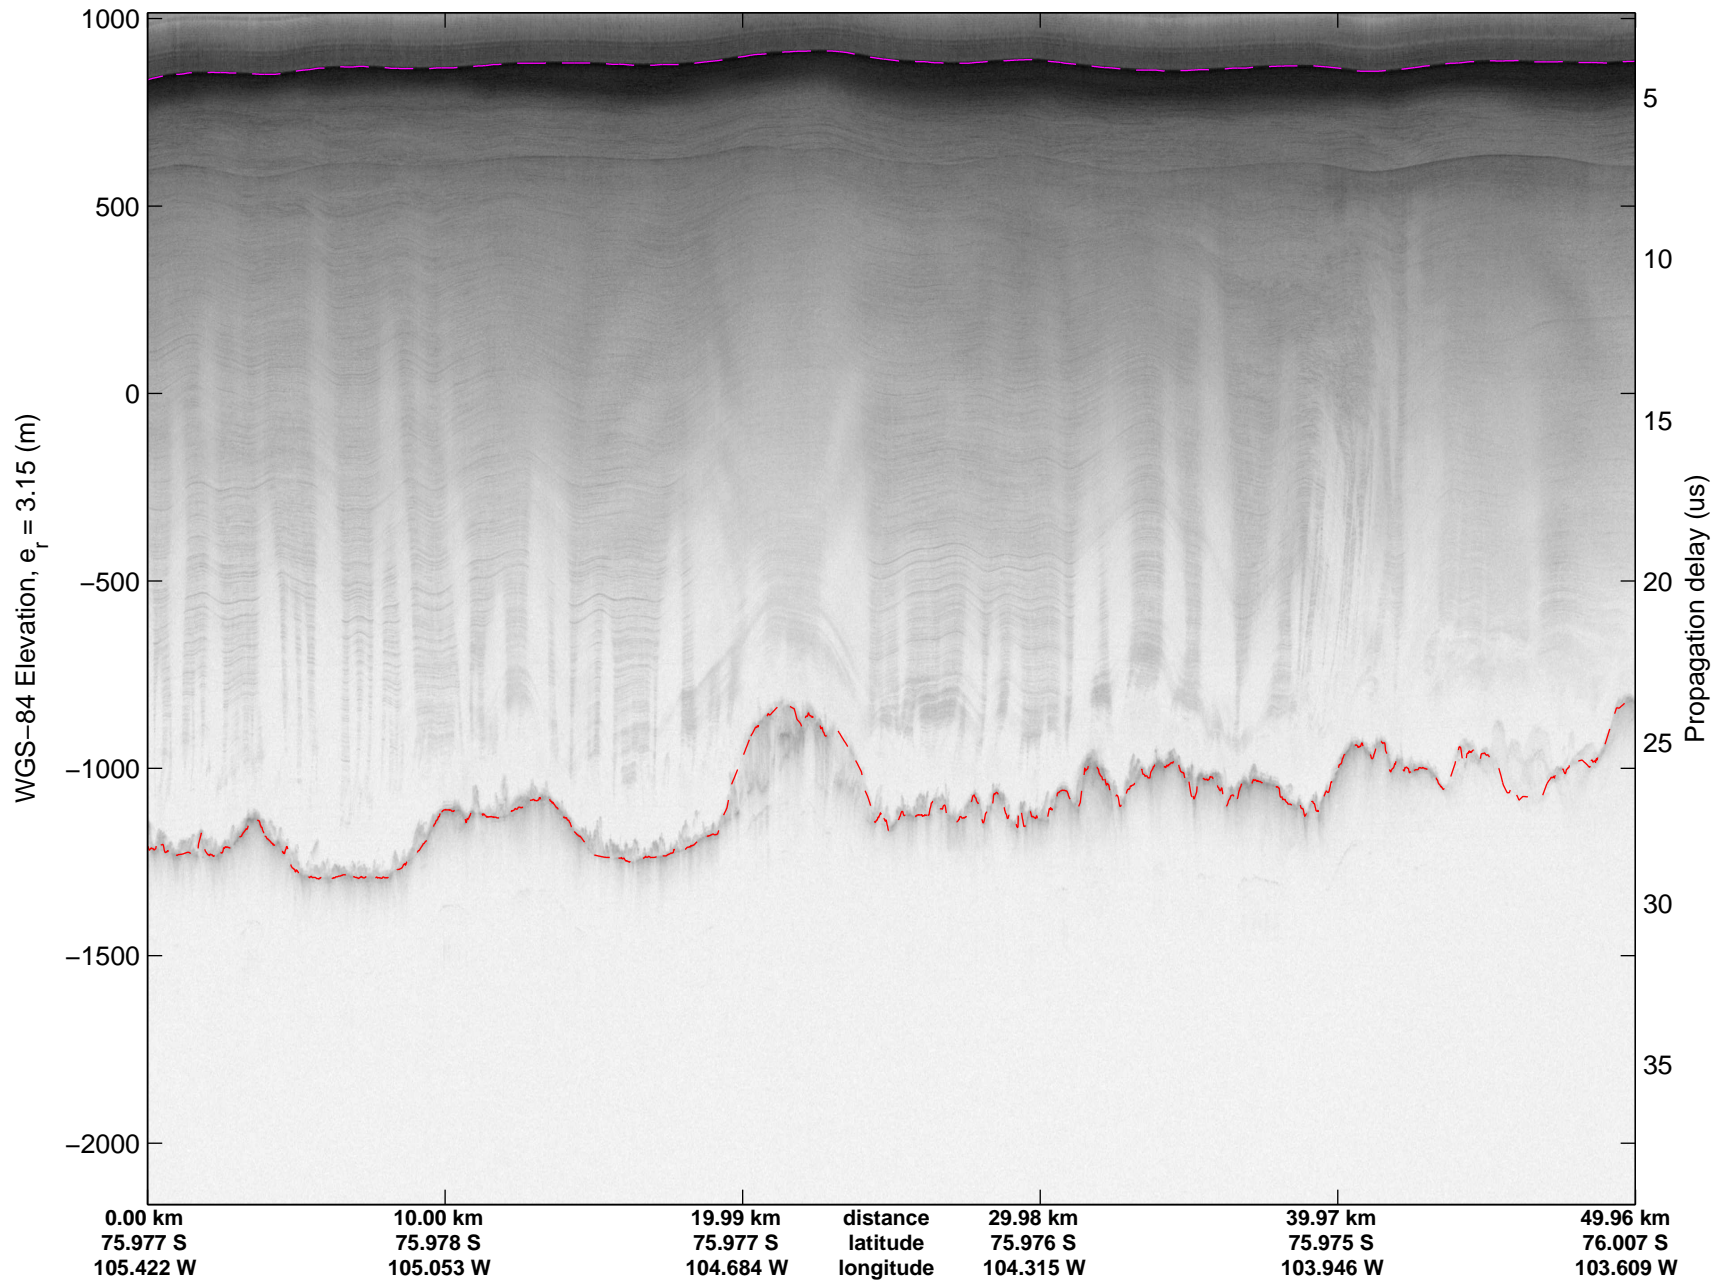

mcords3 2014_Antarctica_DC8: "Land Ice Thwaites A" 20141103_04_027: 18:27:29.1 to 18:33:47.7 GPS