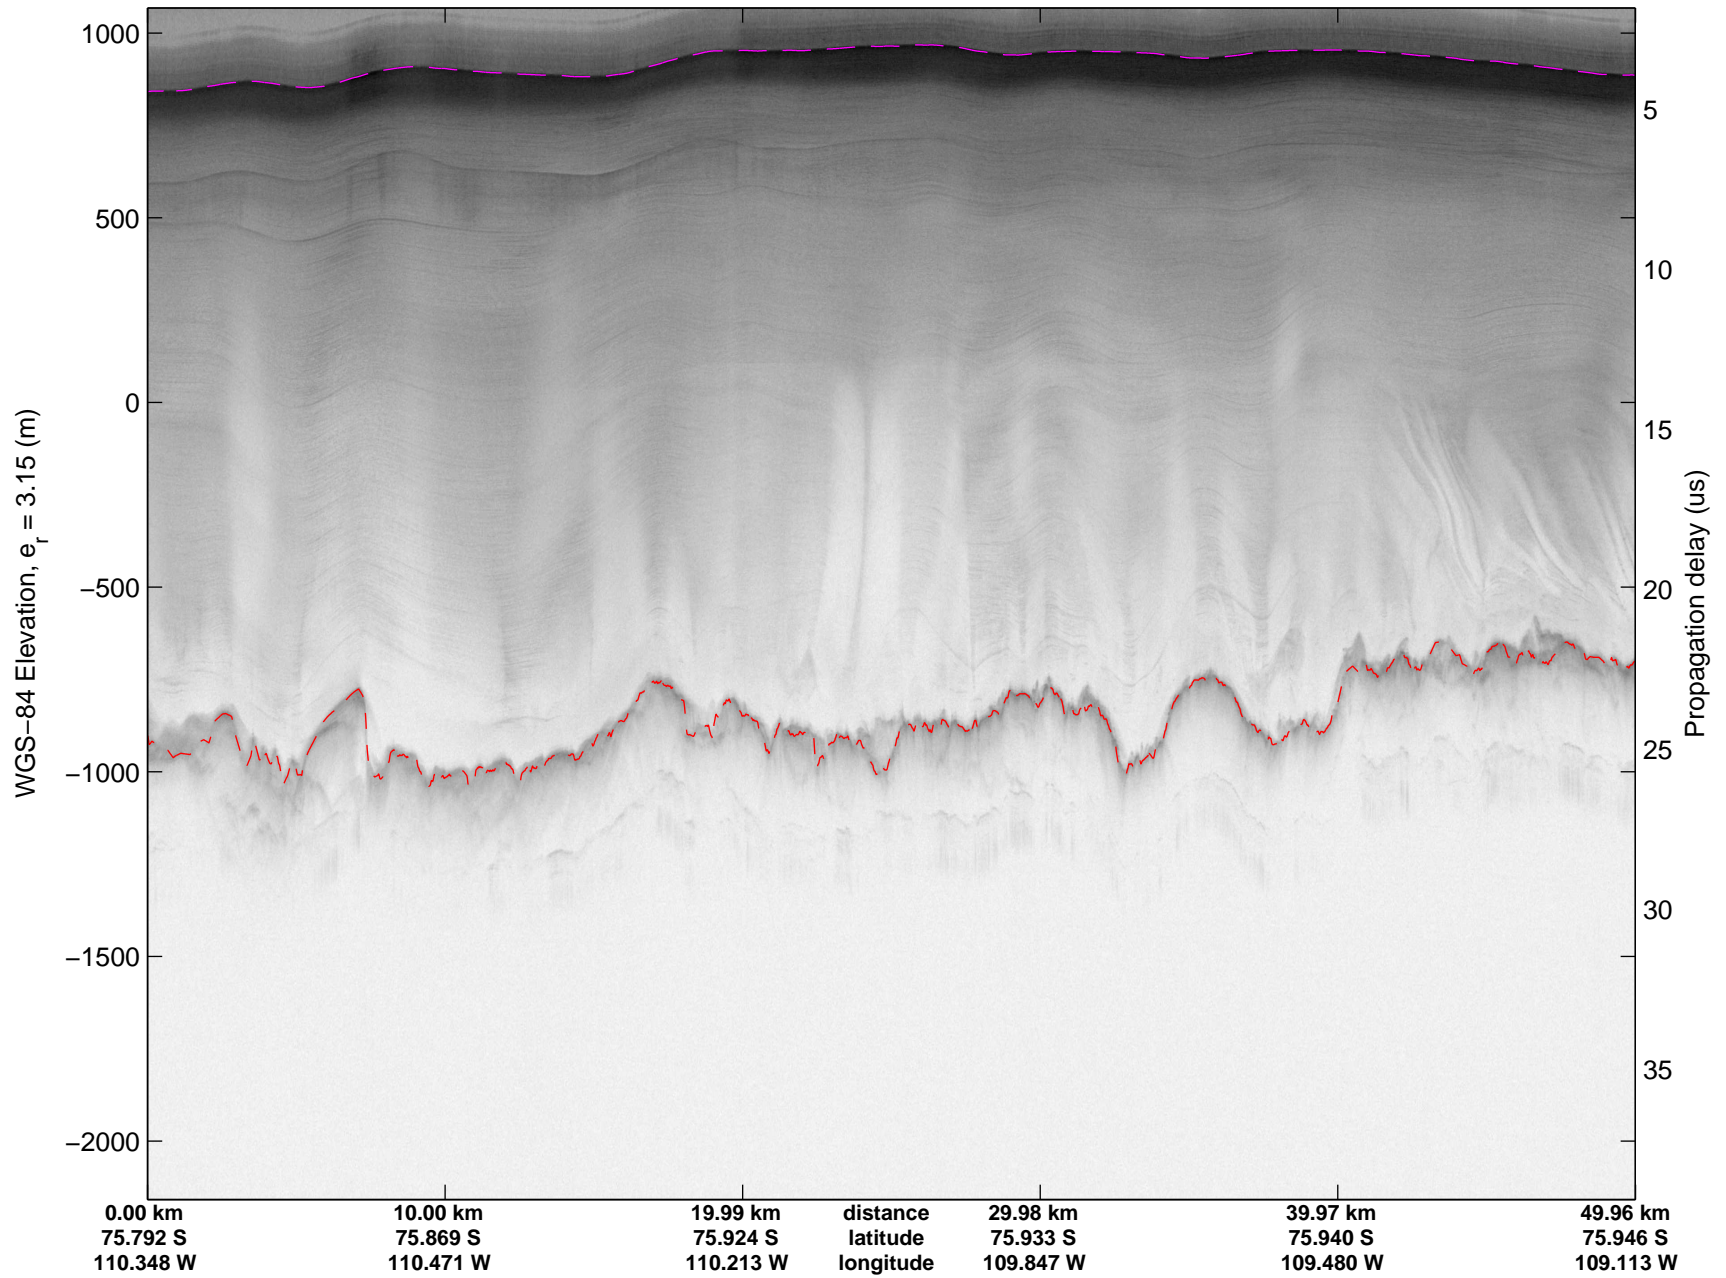

mcords3 2014_Antarctica_DC8: "Land Ice Thwaites A" 20141103_04_024: 18:08:24.9 to 18:14:50.2 GPS