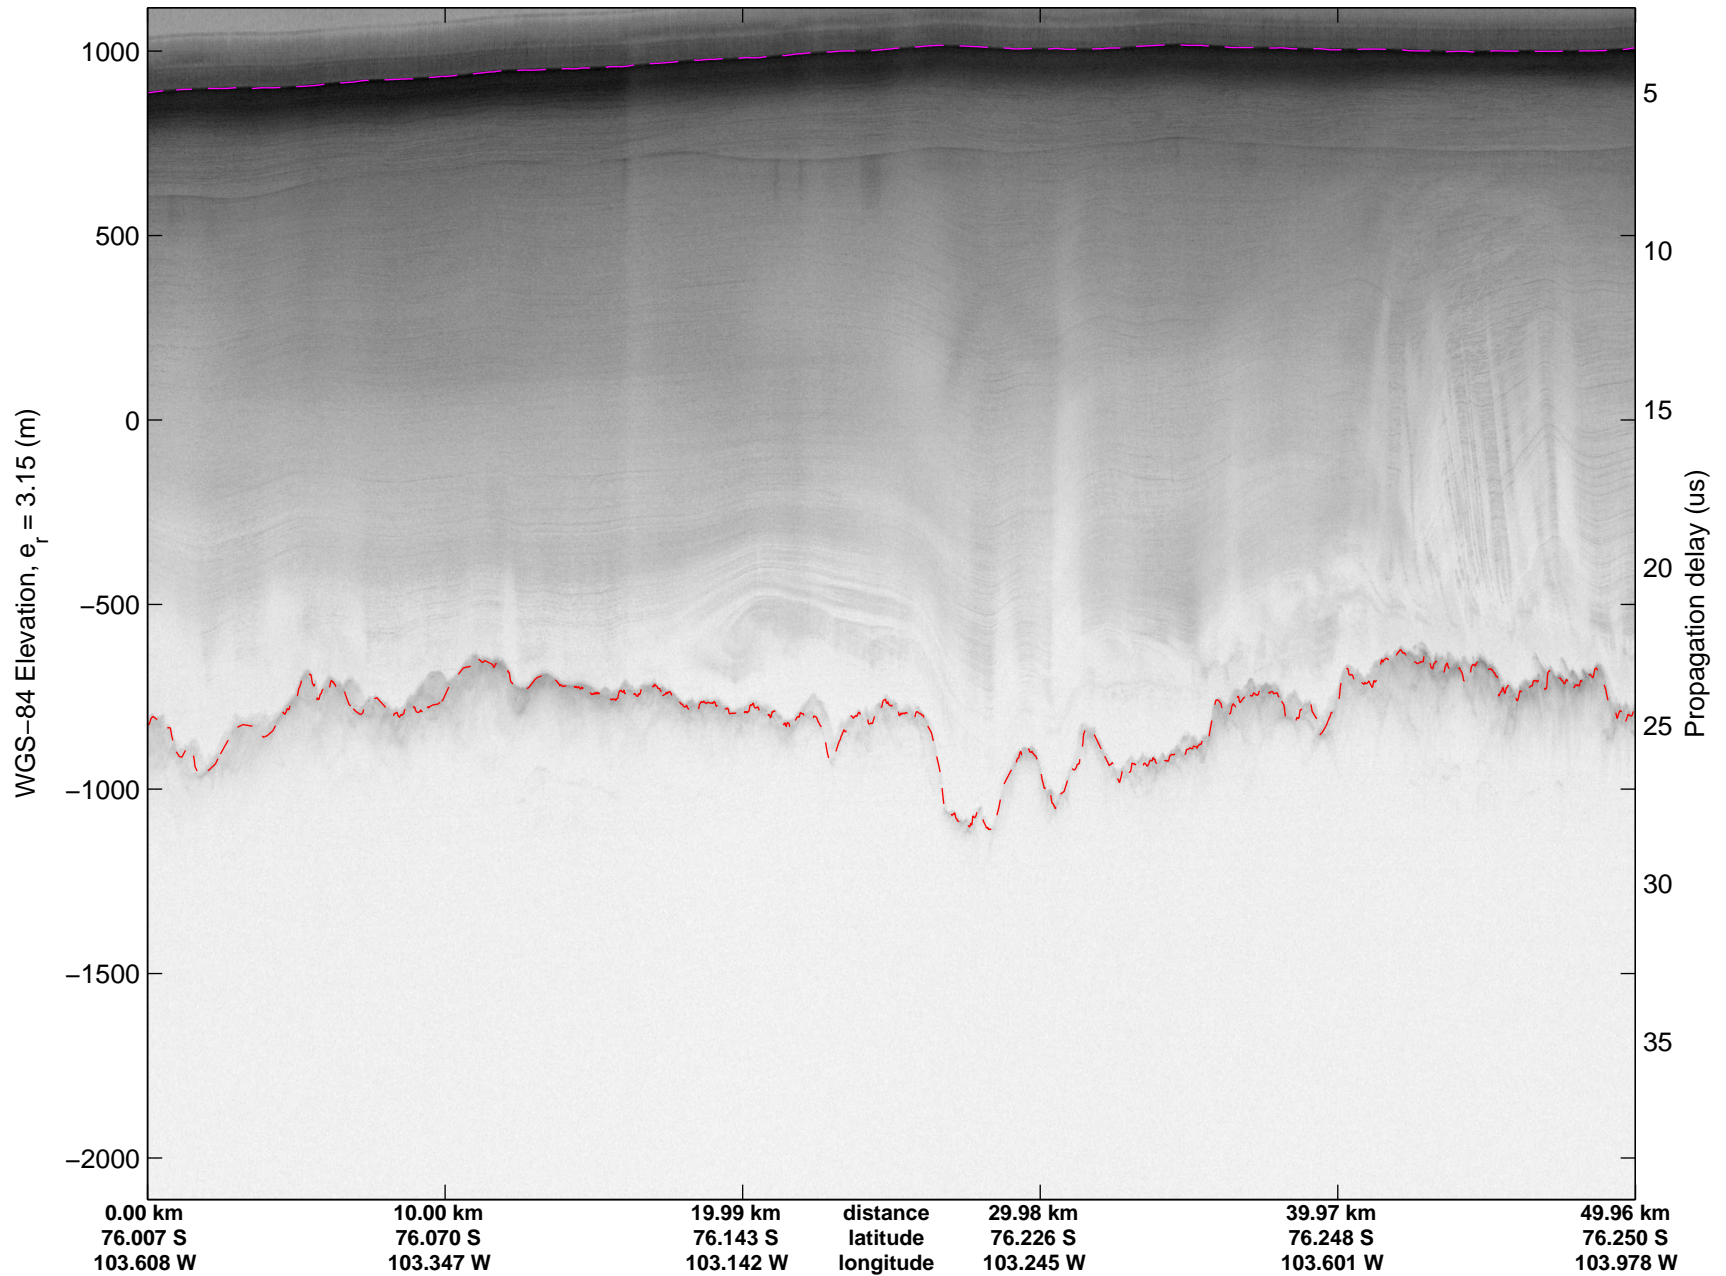

mcords3 2014_Antarctica_DC8: "Land Ice Thwaites A" 20141103_04_028: 18:33:48.0 to 18:39:55.4 GPS