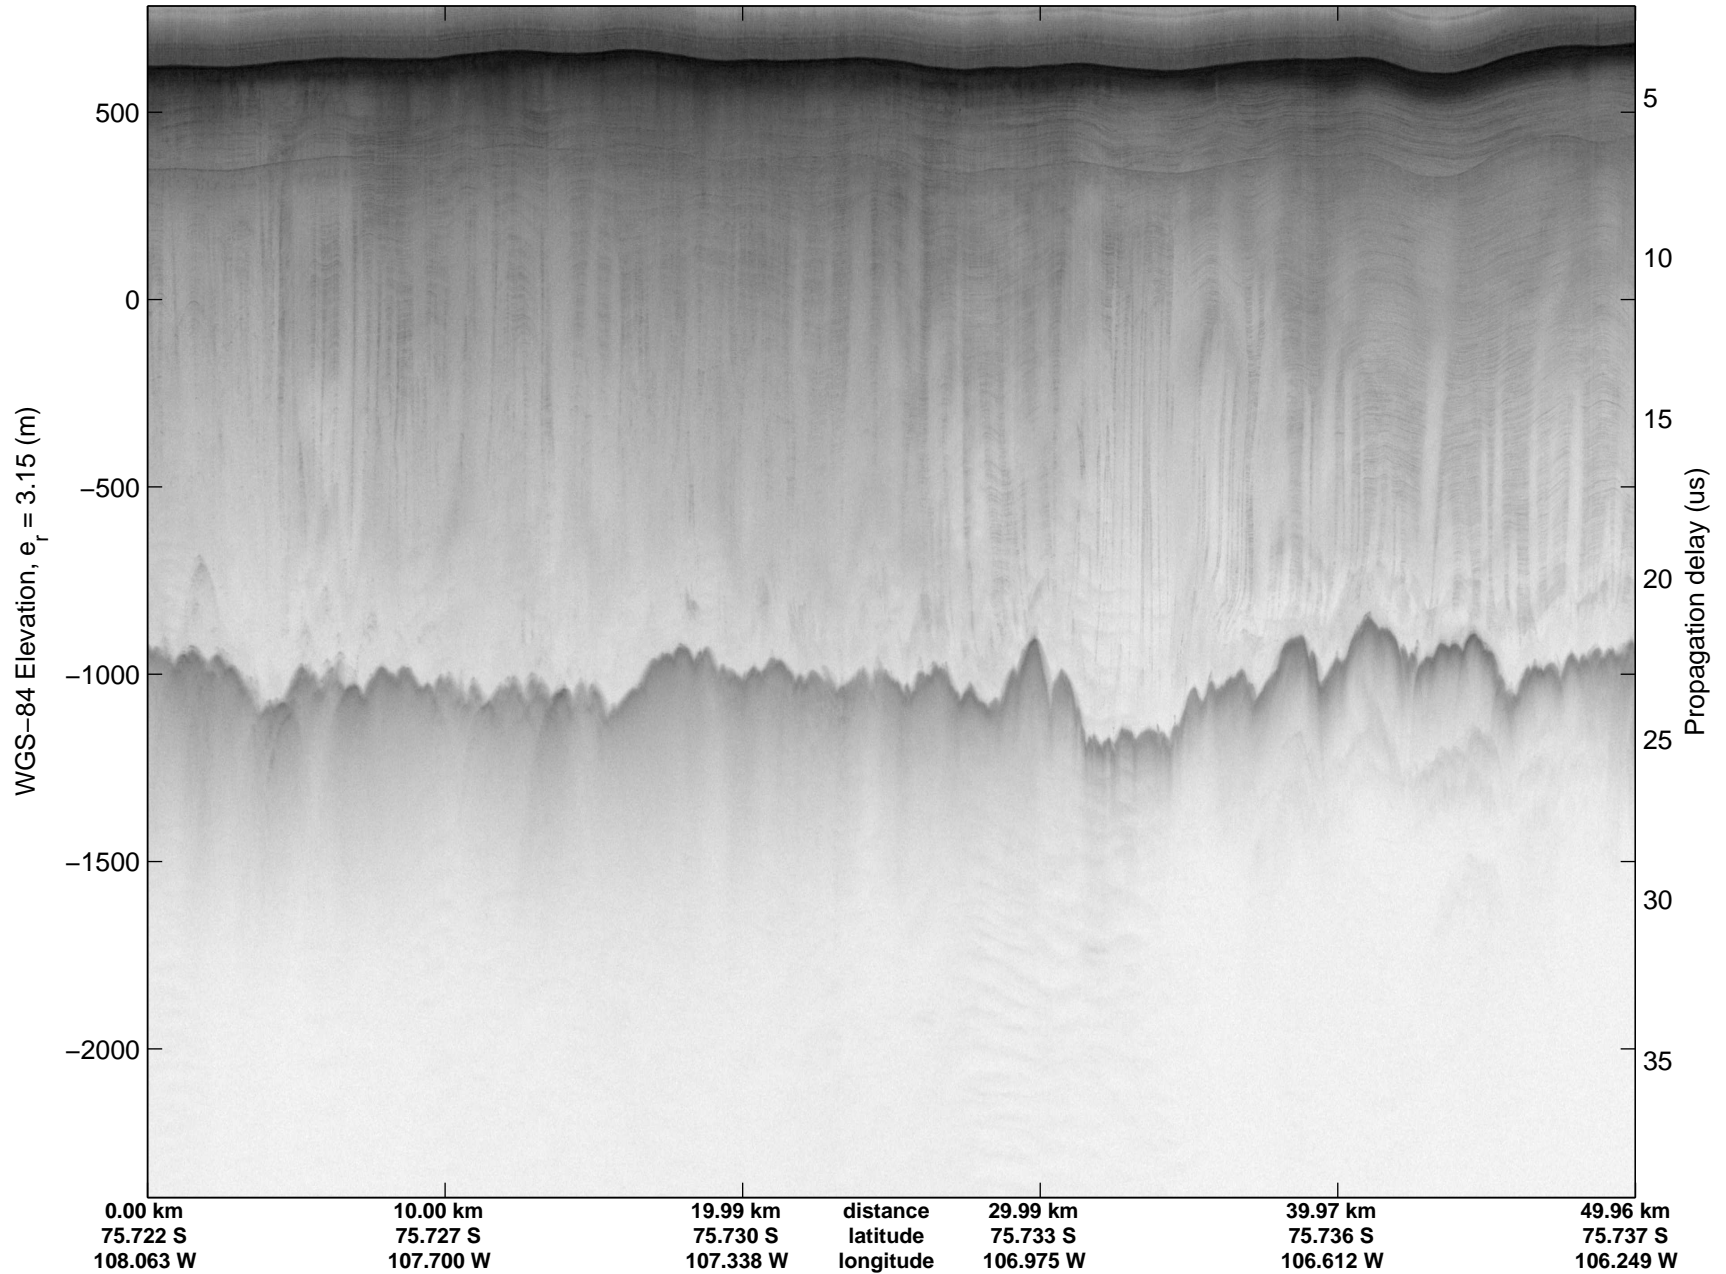

mcords3 2014_Antarctica_DC8: "Land Ice Thwaites A" 20141103_04_017: 17:25:09.6 to 17:31:31.7 GPS