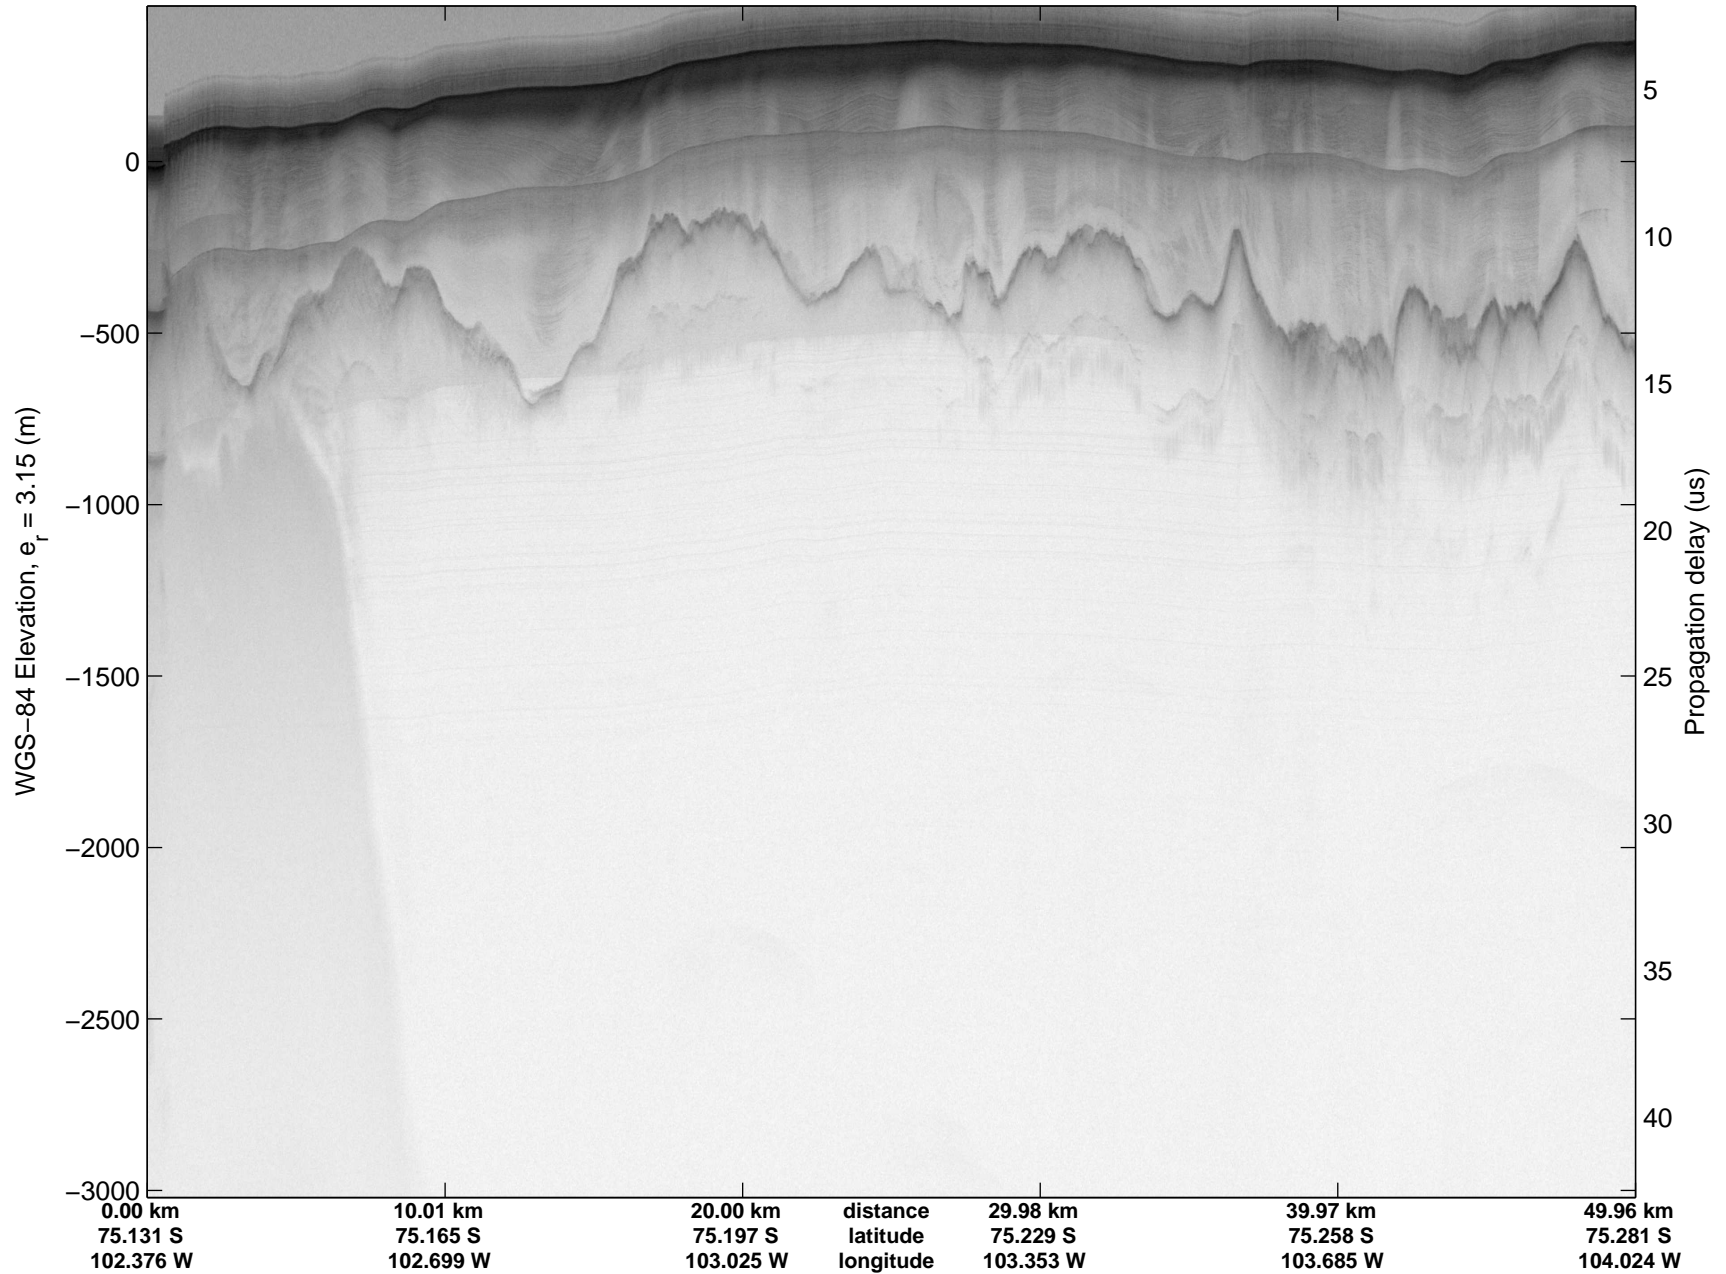

Land Ice Thwaites A
20141103_04_001
Polar Stereograph -71N/0E

mcords3 2014_Antarctica_DC8: "Land Ice Thwaites A" 20141103_04_001: 15:46:36.7 to 15:52:22.3 GPS

mcords3 2014_Antarctica_DC8: "Land Ice Thwaites A" 20141103_04_001: 15:46:36.7 to 15:52:22.3 GPS

Land Ice Thwaites A
20141103_04_002
Polar Stereograph -71N/0E

mcords3 2014_Antarctica_DC8: "Land Ice Thwaites A" 20141103_04_002: 15:52:22.5 to 15:58:17.1 GPS

mcords3 2014_Antarctica_DC8: "Land Ice Thwaites A" 20141103_04_002: 15:52:22.5 to 15:58:17.1 GPS