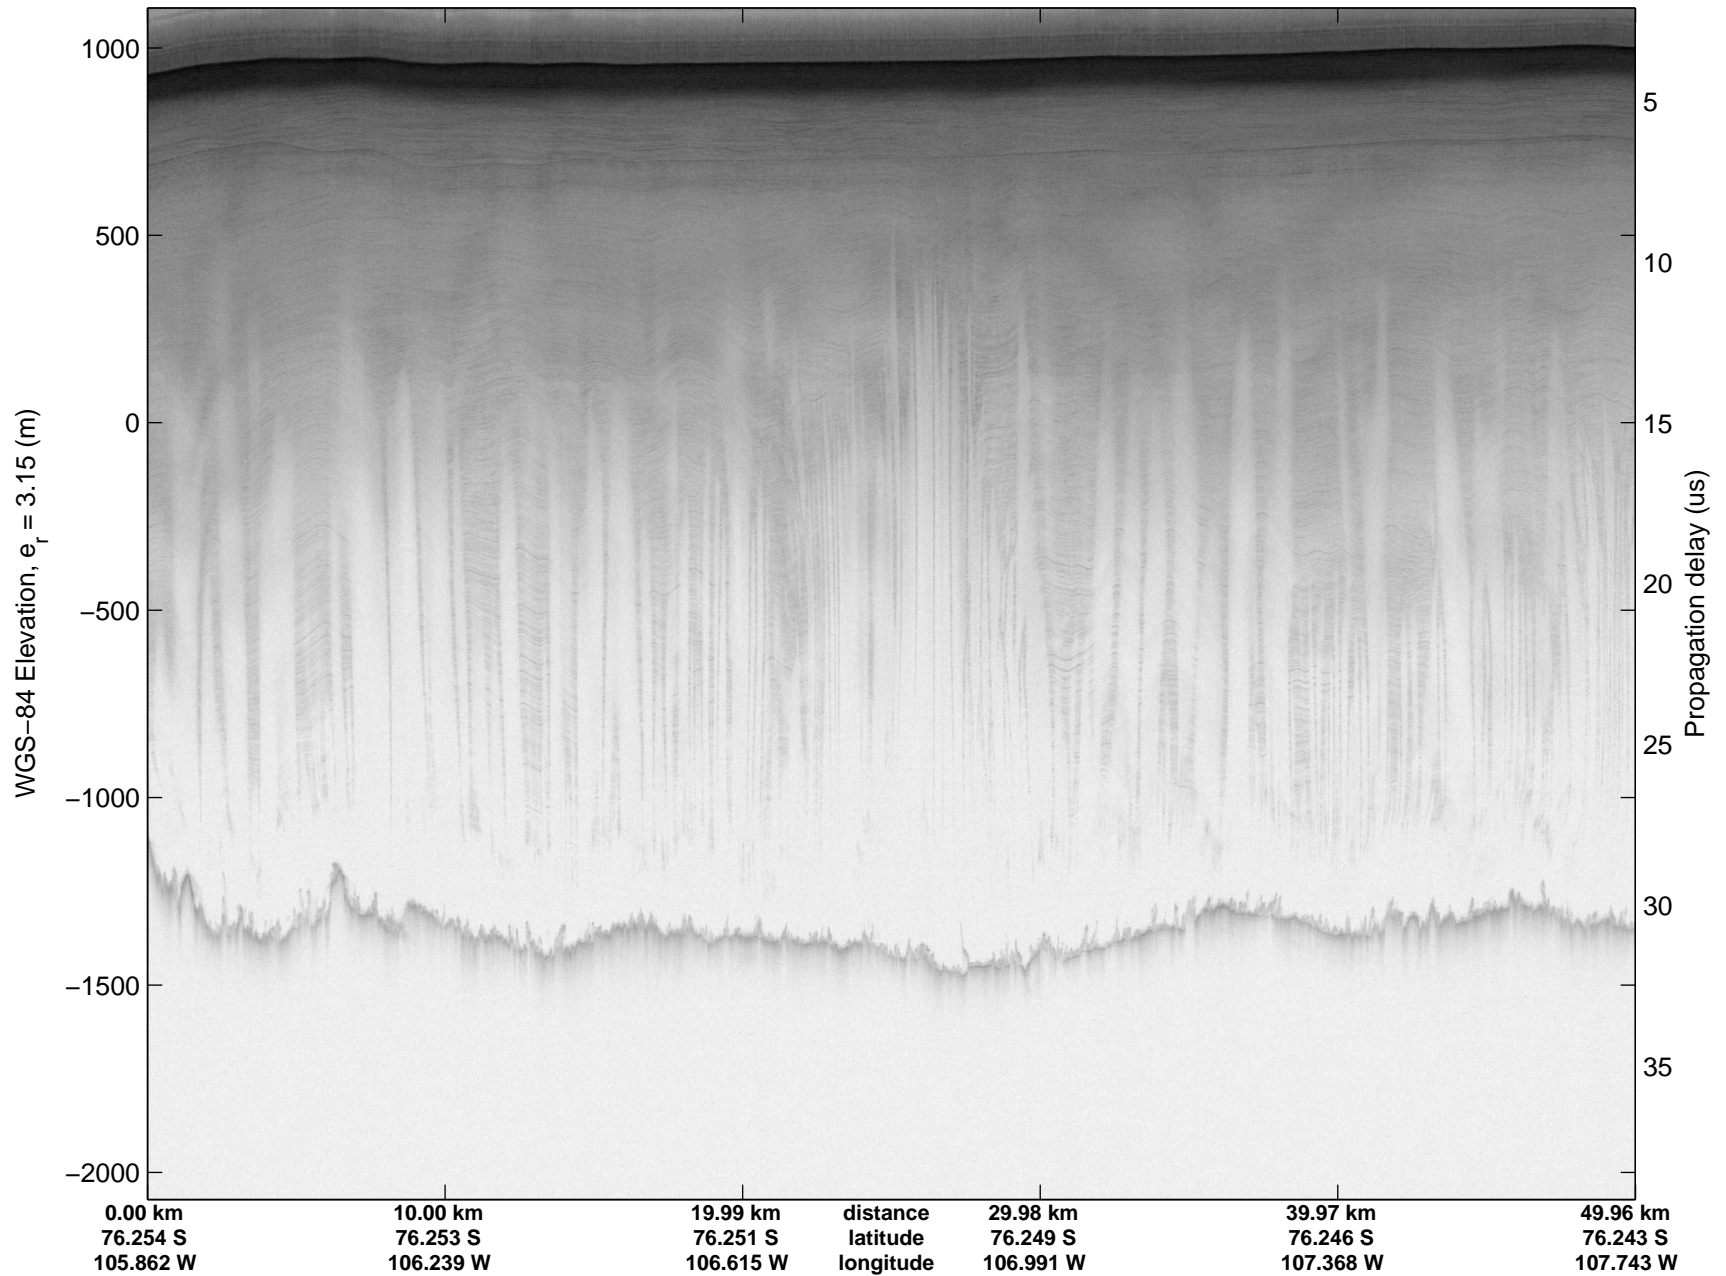

mcords3 2014_Antarctica_DC8: "Land Ice Thwaites A" 20141103_04_030: 18:45:46.5 to 18:51:47.2 GPS