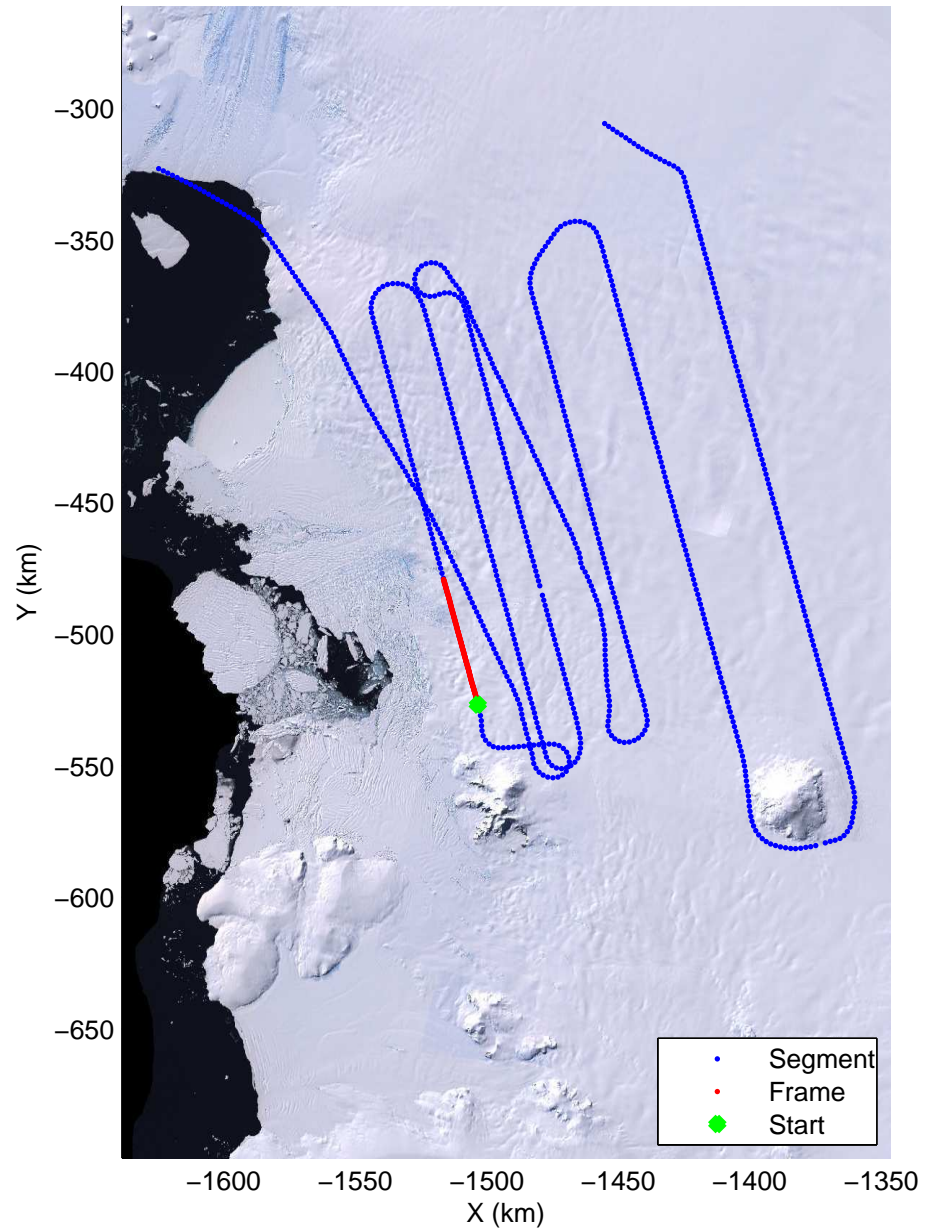

Land Ice Thwaites A
20141103_04_008
Polar Stereograph -71N/0E