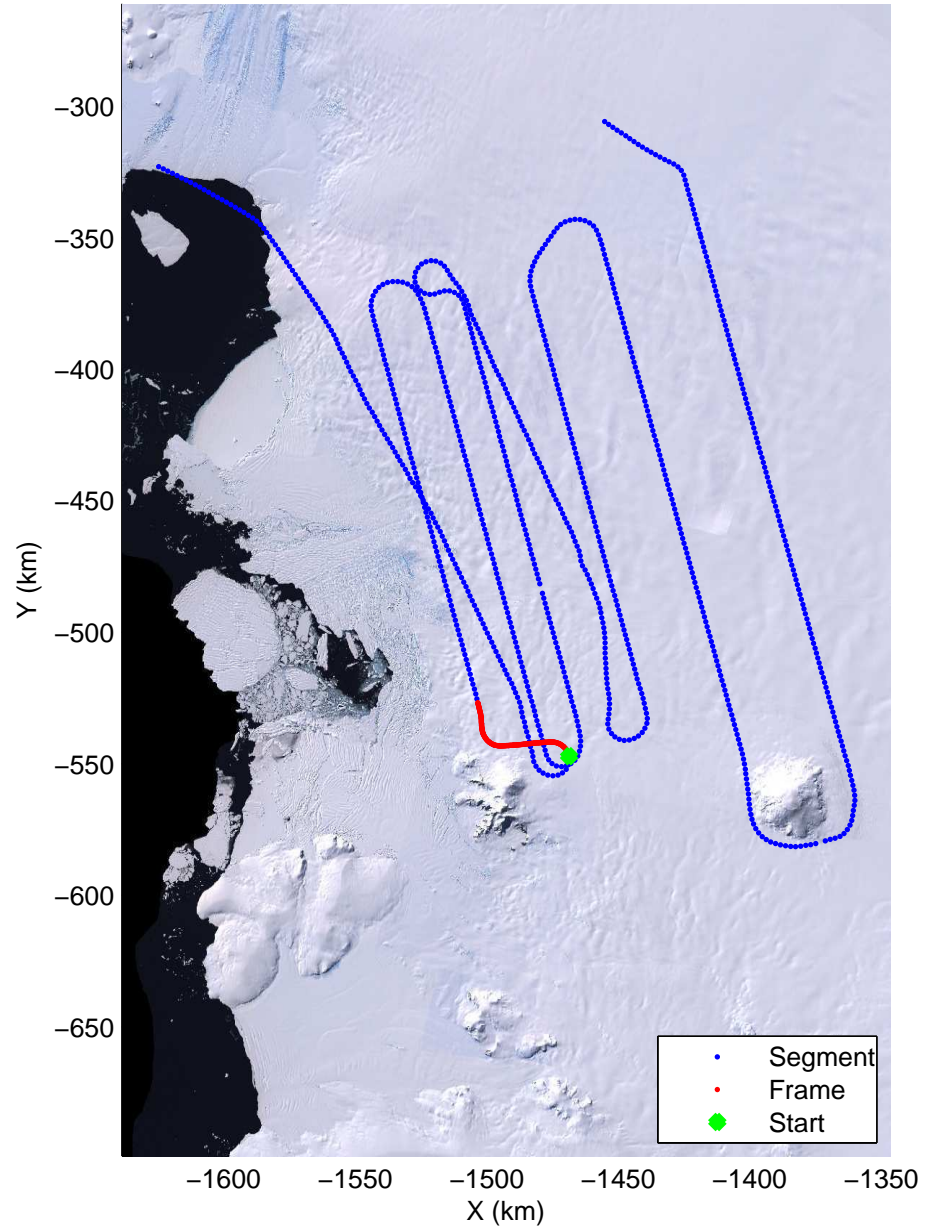

Land Ice Thwaites A
20141103_04_007
Polar Stereograph -71N/OE