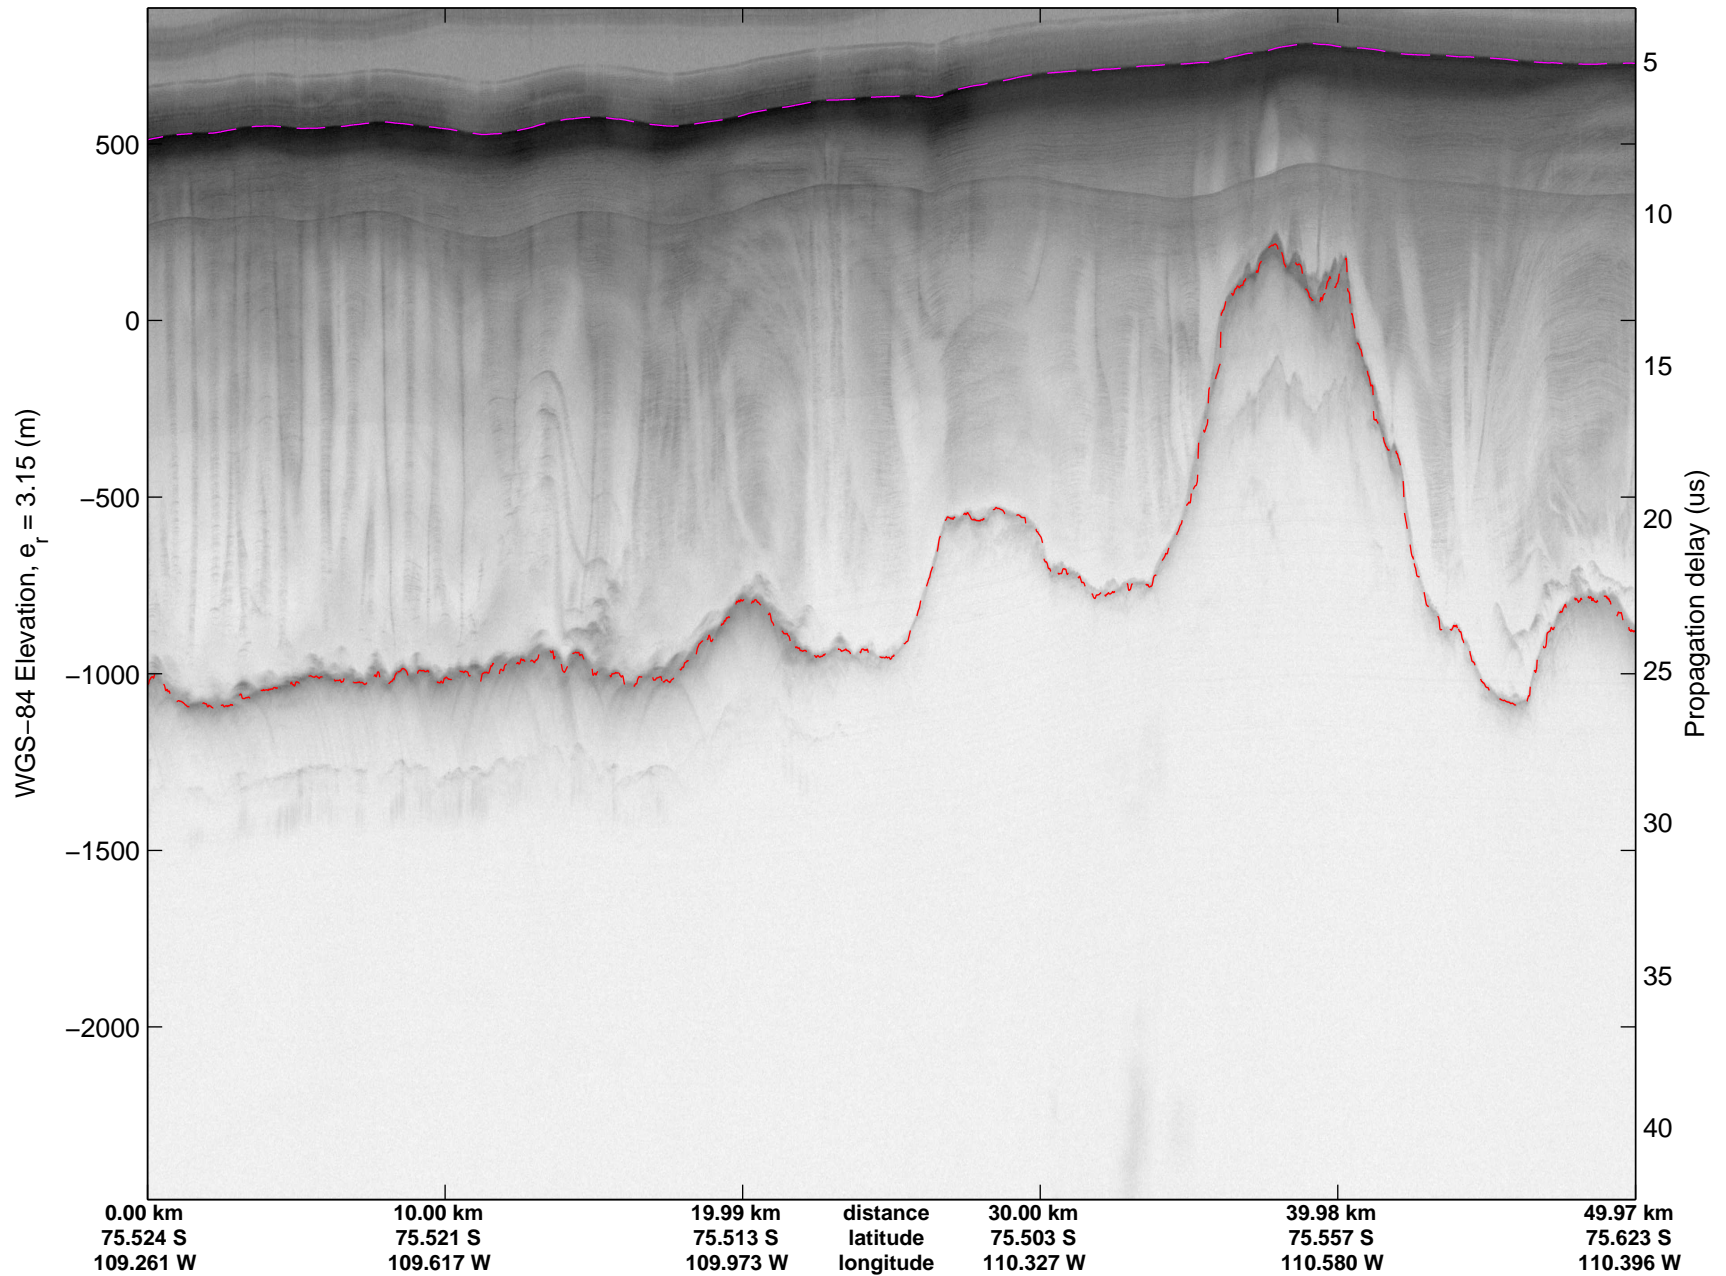

mcords3 2014_Antarctica_DC8: "Land Ice Thwaites A" 20141103_04_006: 16:16:34.1 to 16:22:49.1 GPS