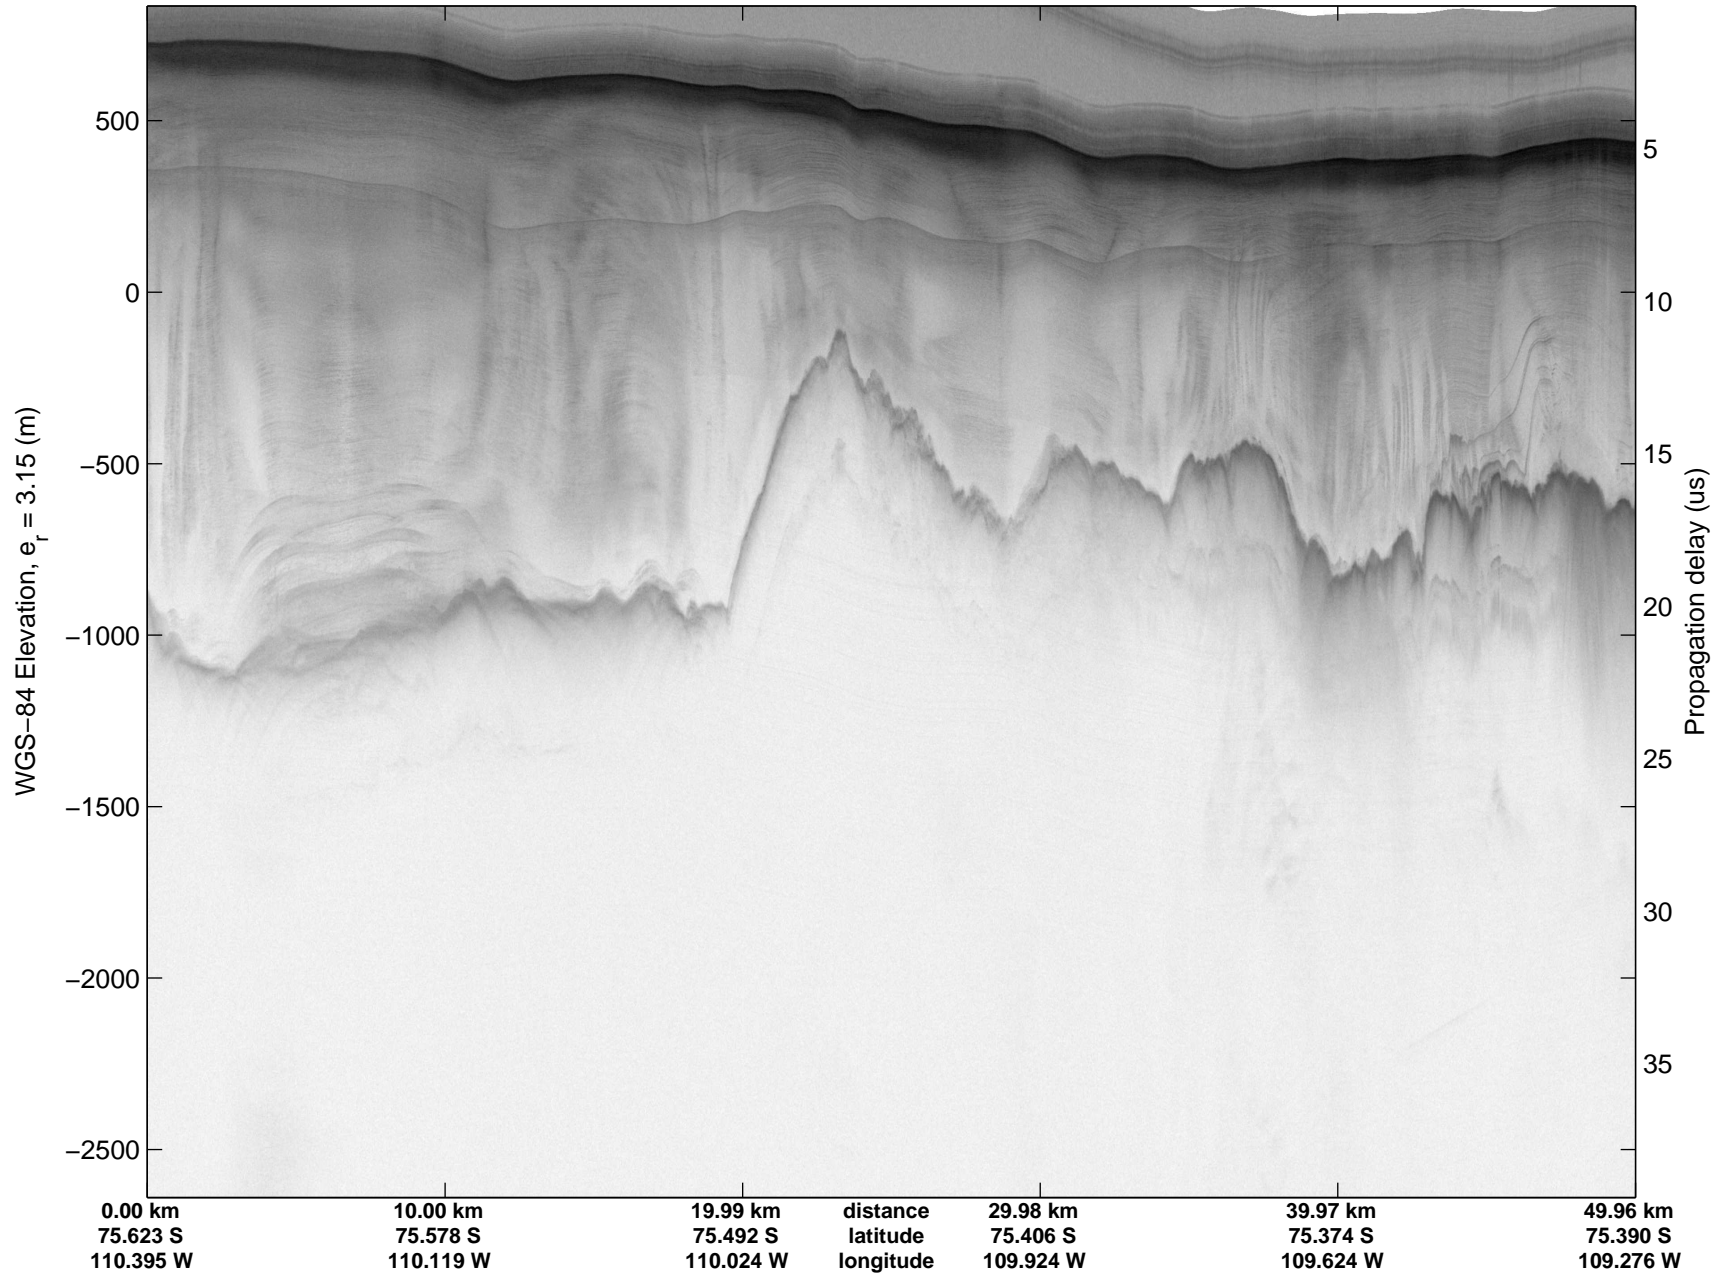

mcords3 2014_Antarctica_DC8: "Land Ice Thwaites A" 20141103_04_007: 16:22:49.3 to 16:29:02.3 GPS