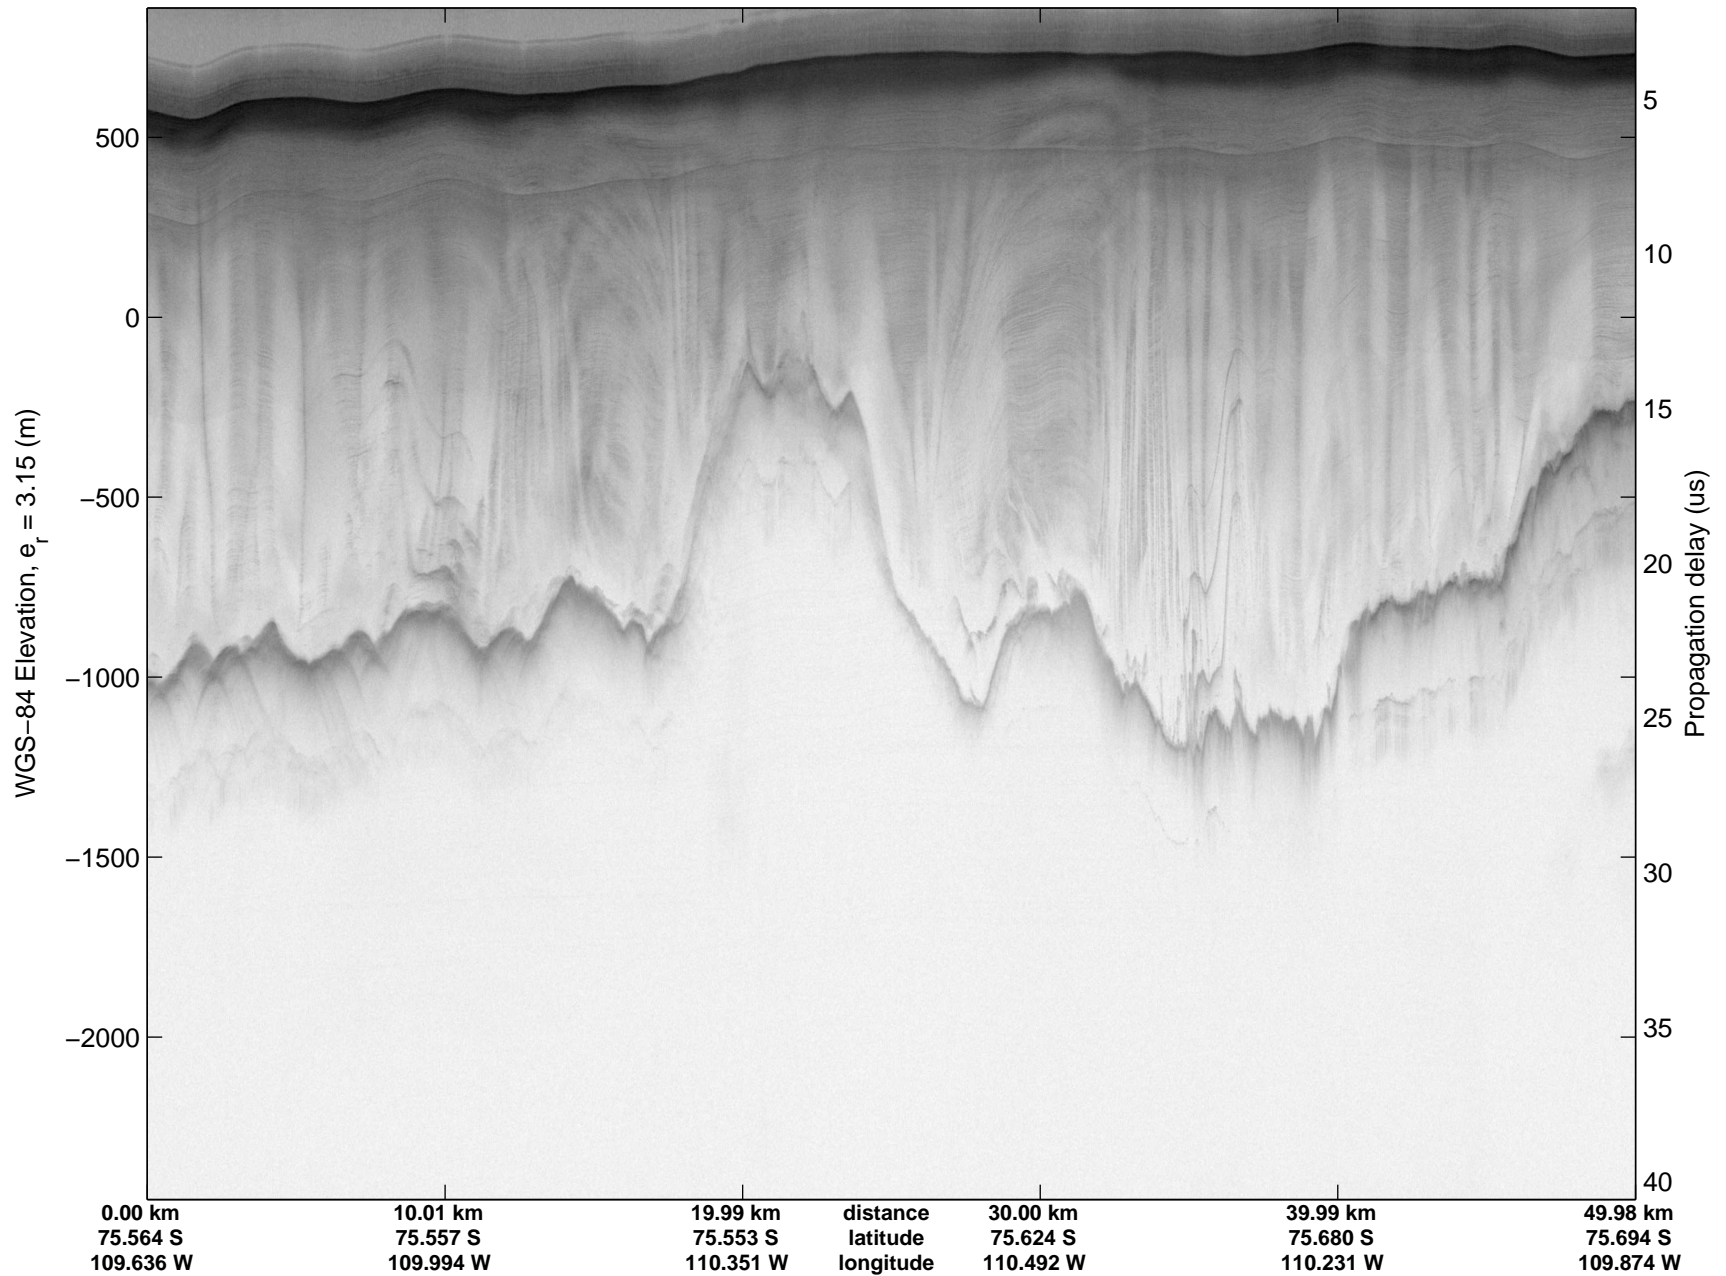

mcords3 2014_Antarctica_DC8: "Land Ice Thwaites A" 20141103_04_015: 17:12:22.7 to 17:18:44.5 GPS