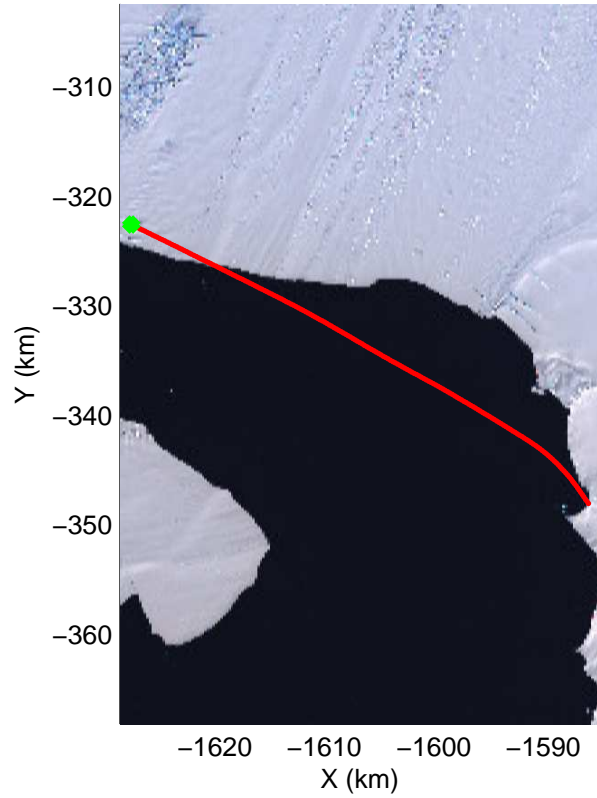

Land Ice Thwaites A
20141103_04_001
Polar Stereograph -71N/0E

mcords3 2014_Antarctica_DC8: "Land Ice Thwaites A" 20141103_04_001: 15:46:36.7 to 15:52:22.3 GPS

mcords3 2014_Antarctica_DC8: "Land Ice Thwaites A" 20141103_04_001: 15:46:36.7 to 15:52:22.3 GPS