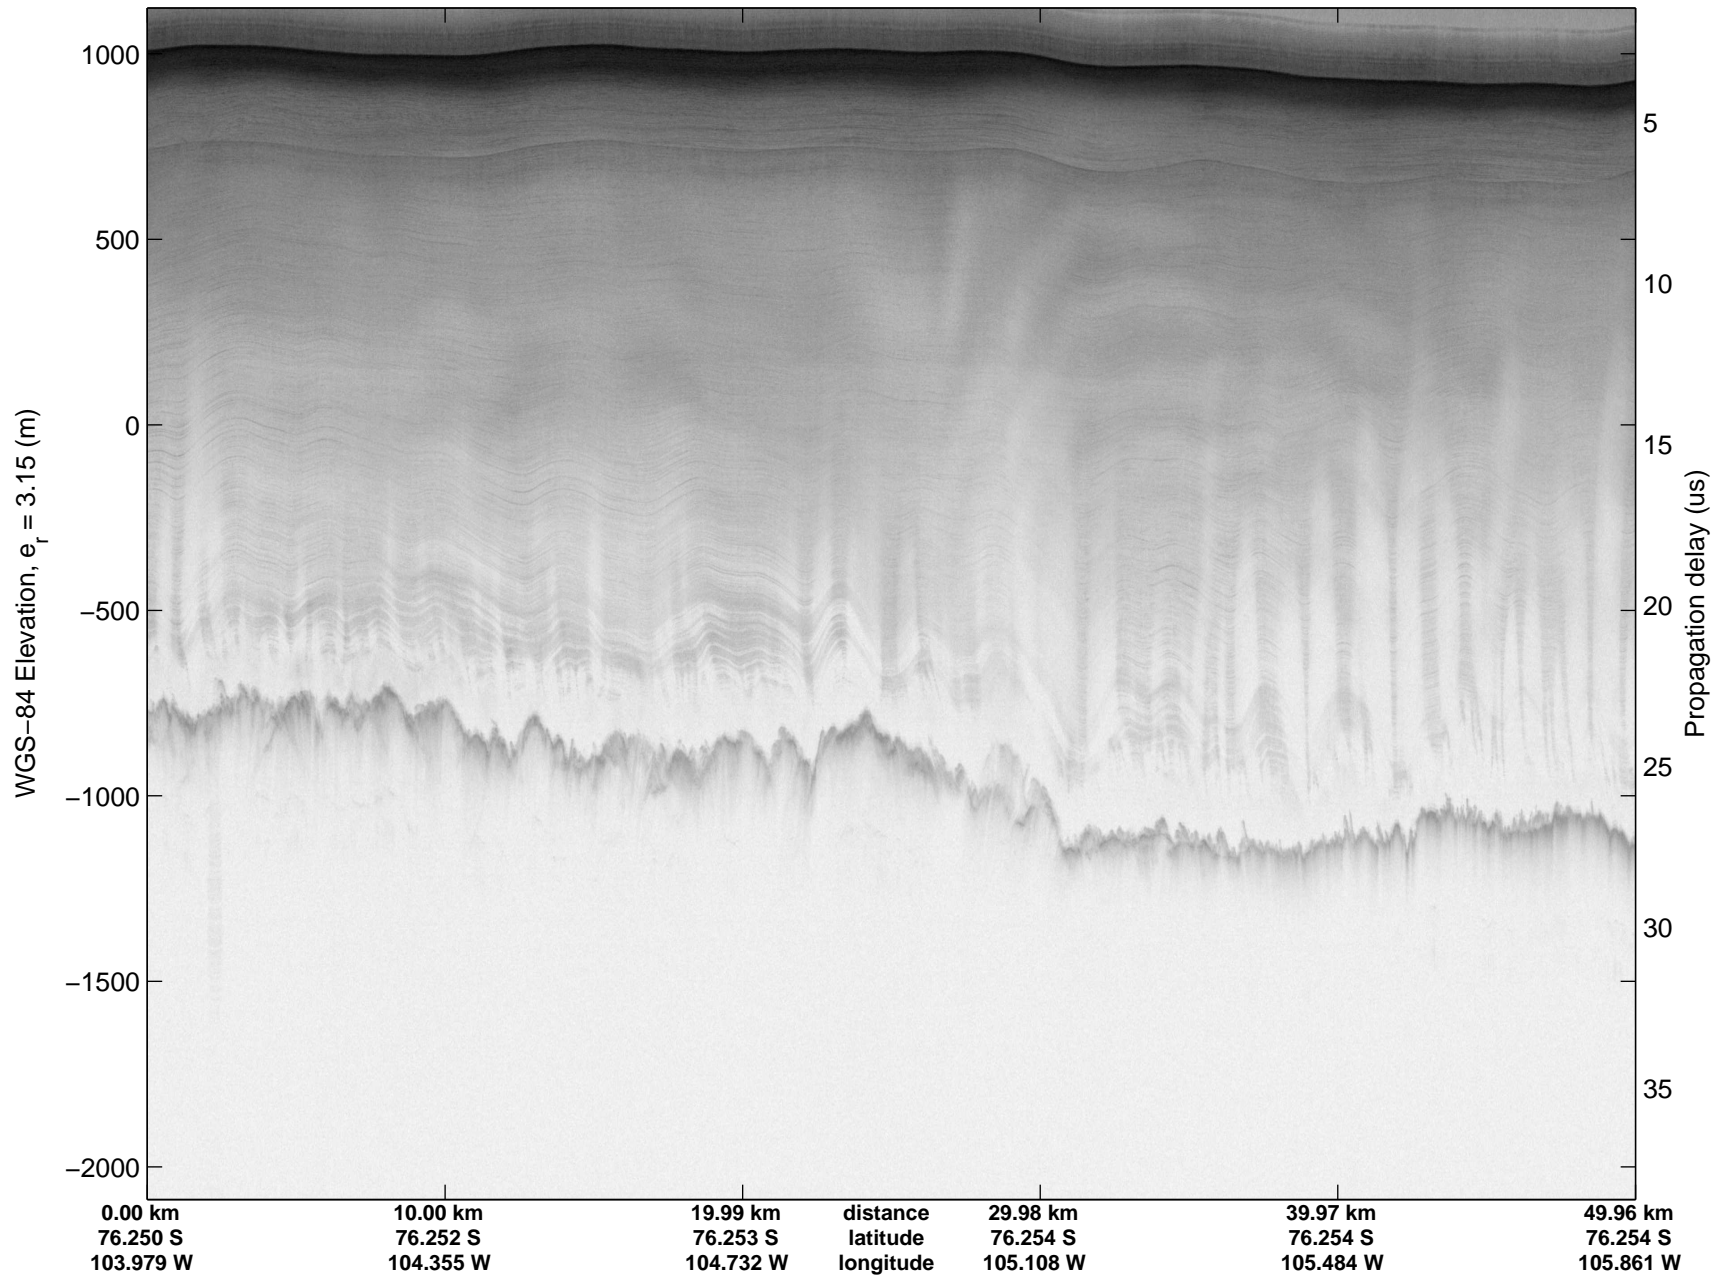

mcords3 2014_Antarctica_DC8: "Land Ice Thwaites A" 20141103_04_029: 18:39:55.6 to 18:45:46.3 GPS