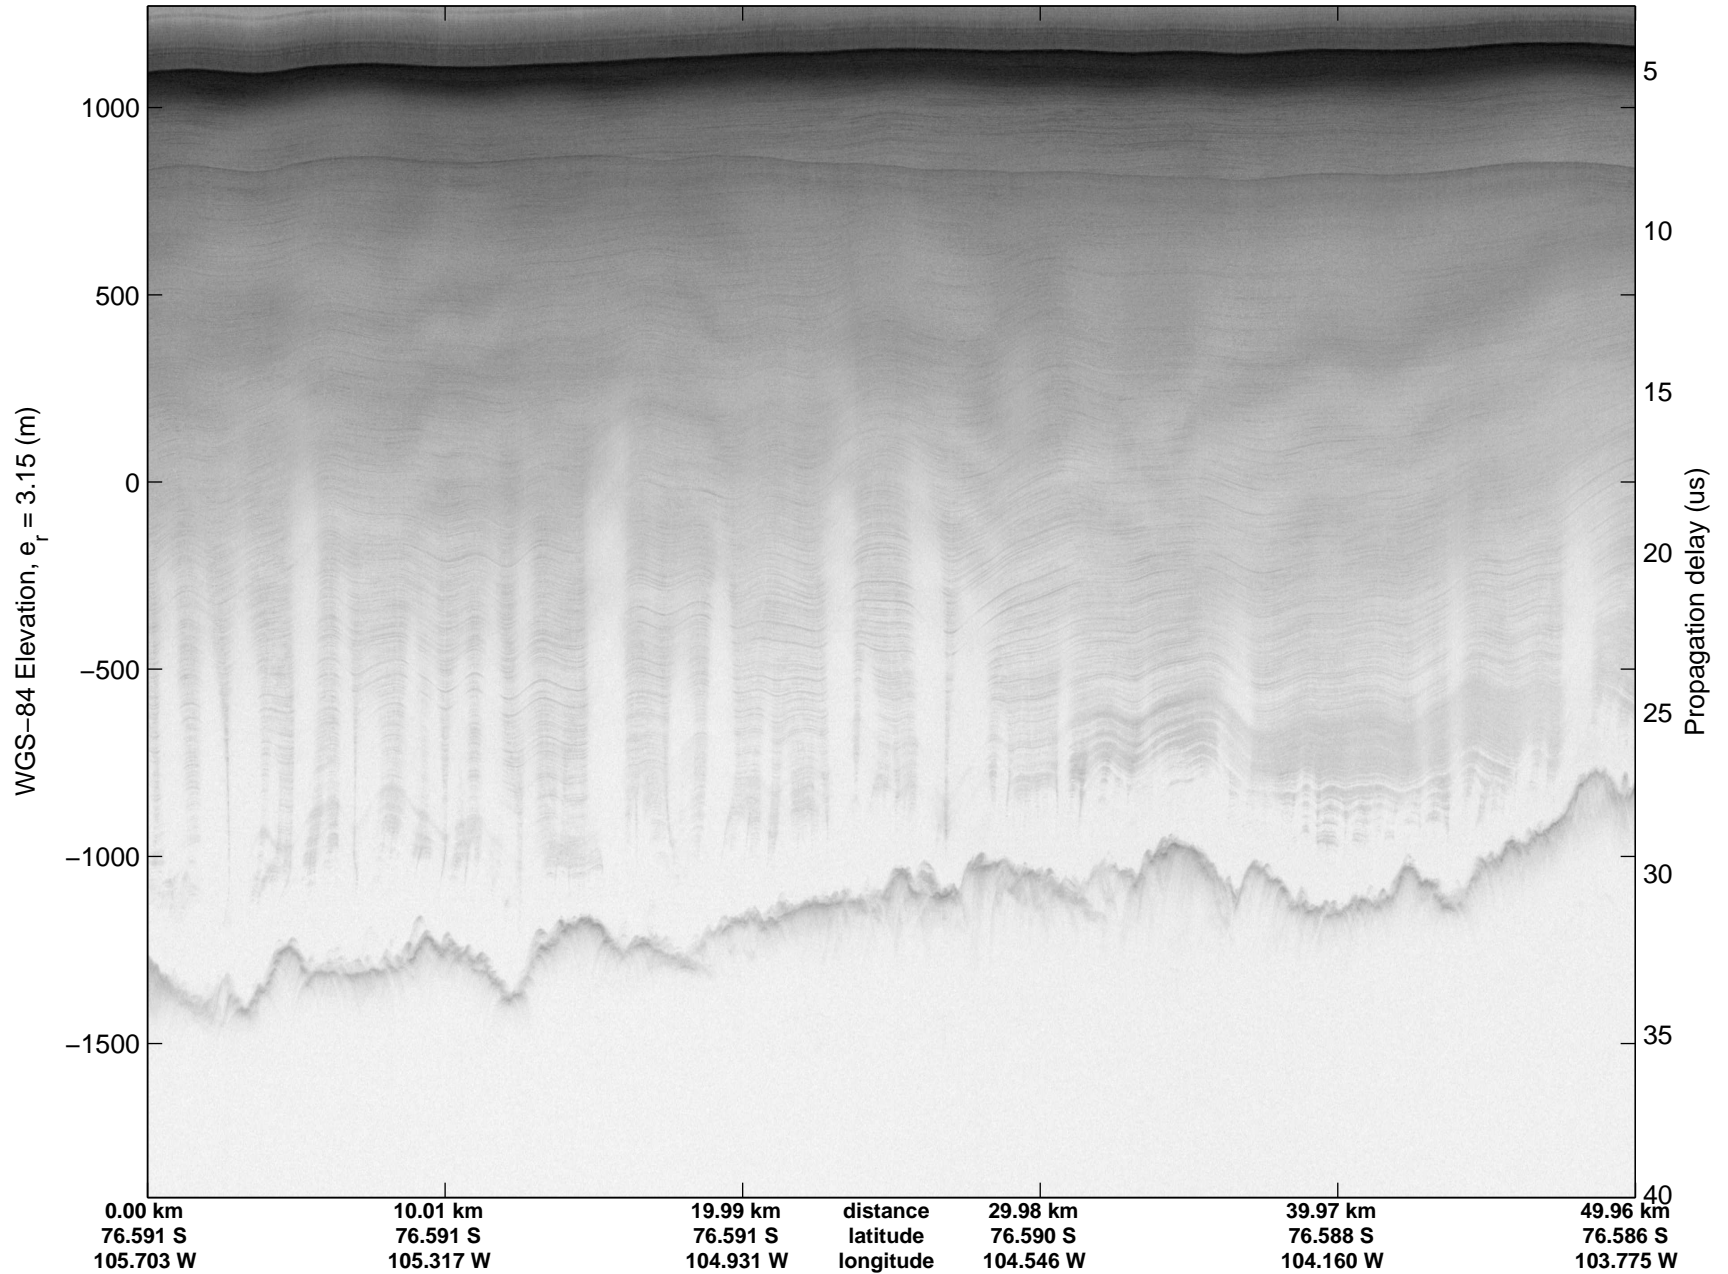

mcords3 2014_Antarctica_DC8: "Land Ice Thwaites A" 20141103_04_038: 19:34:08.4 to 19:40:23.3 GPS