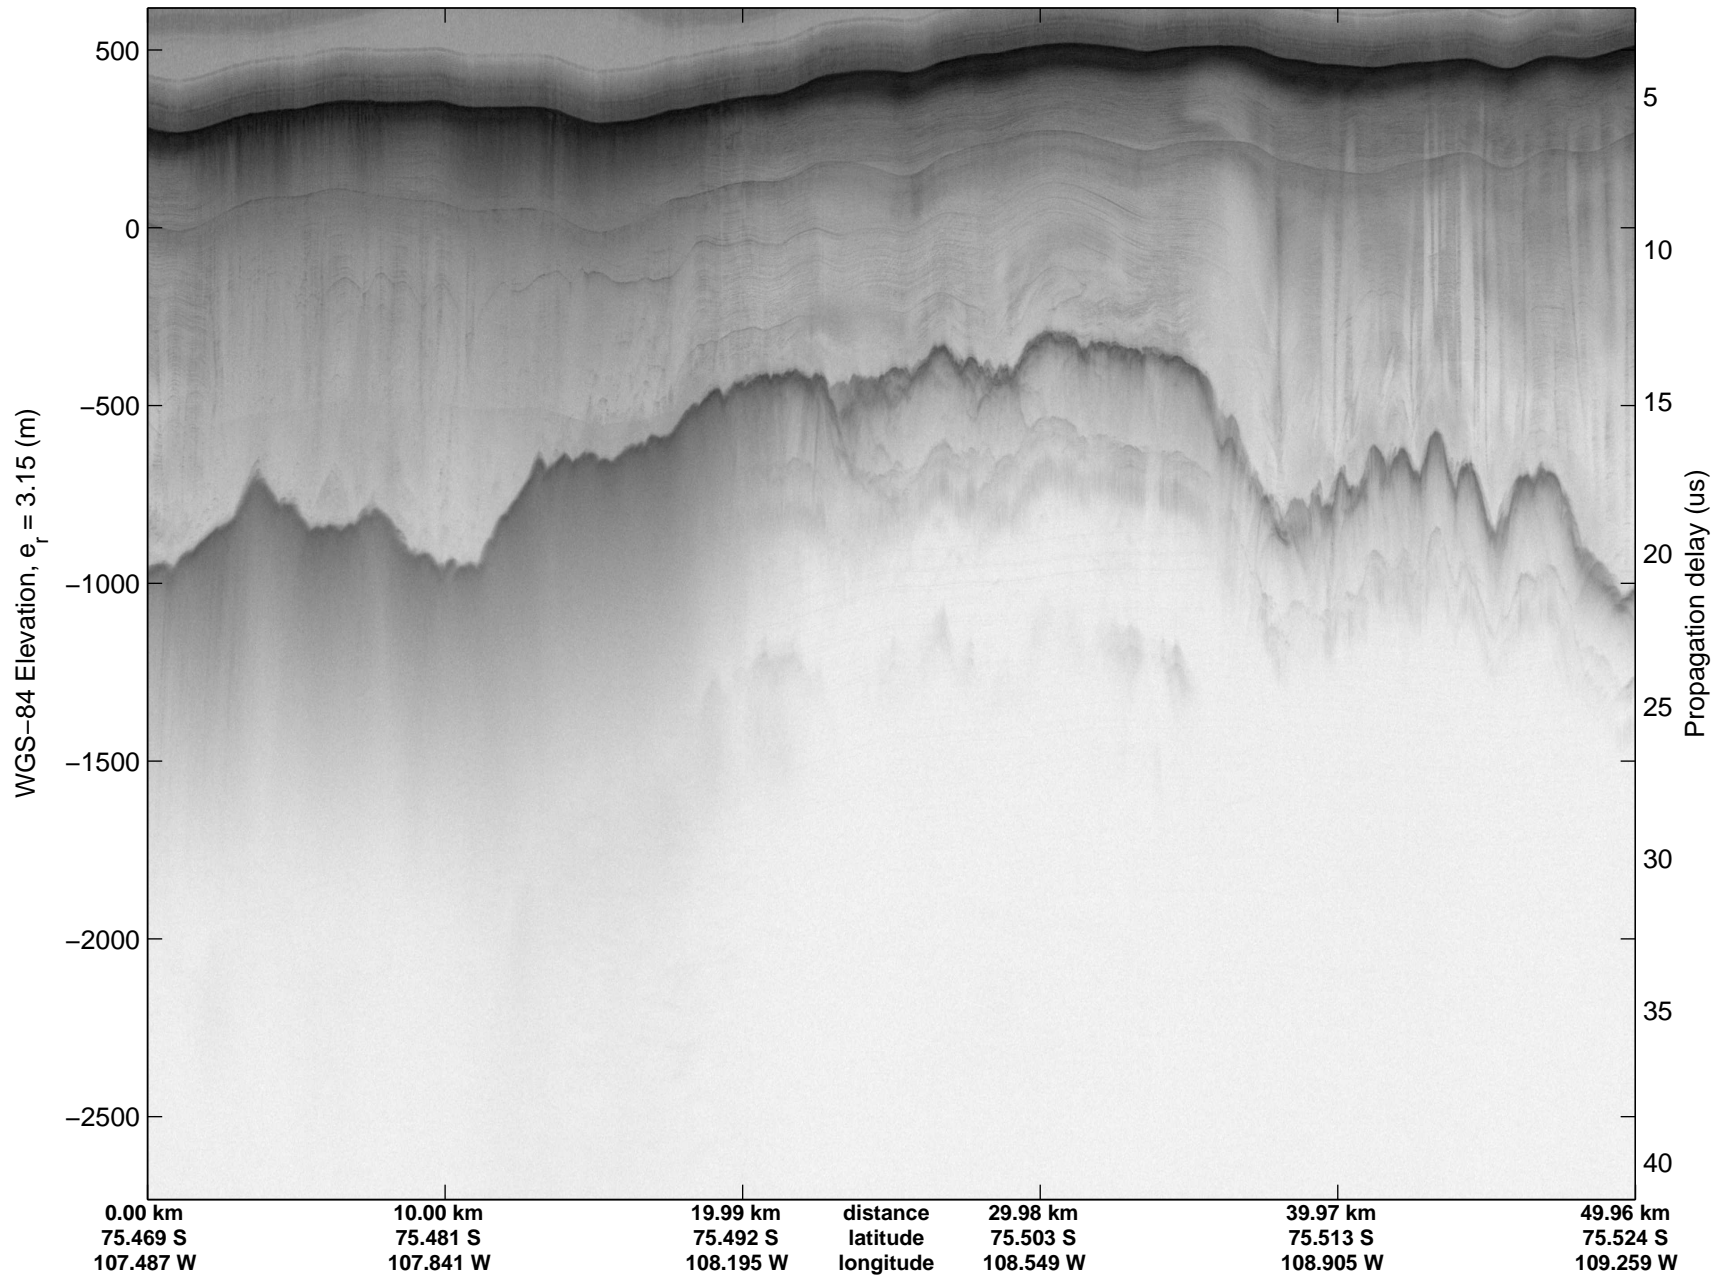

mcords3 2014_Antarctica_DC8: "Land Ice Thwaites A" 20141103_04_005: 16:10:26.8 to 16:16:33.9 GPS