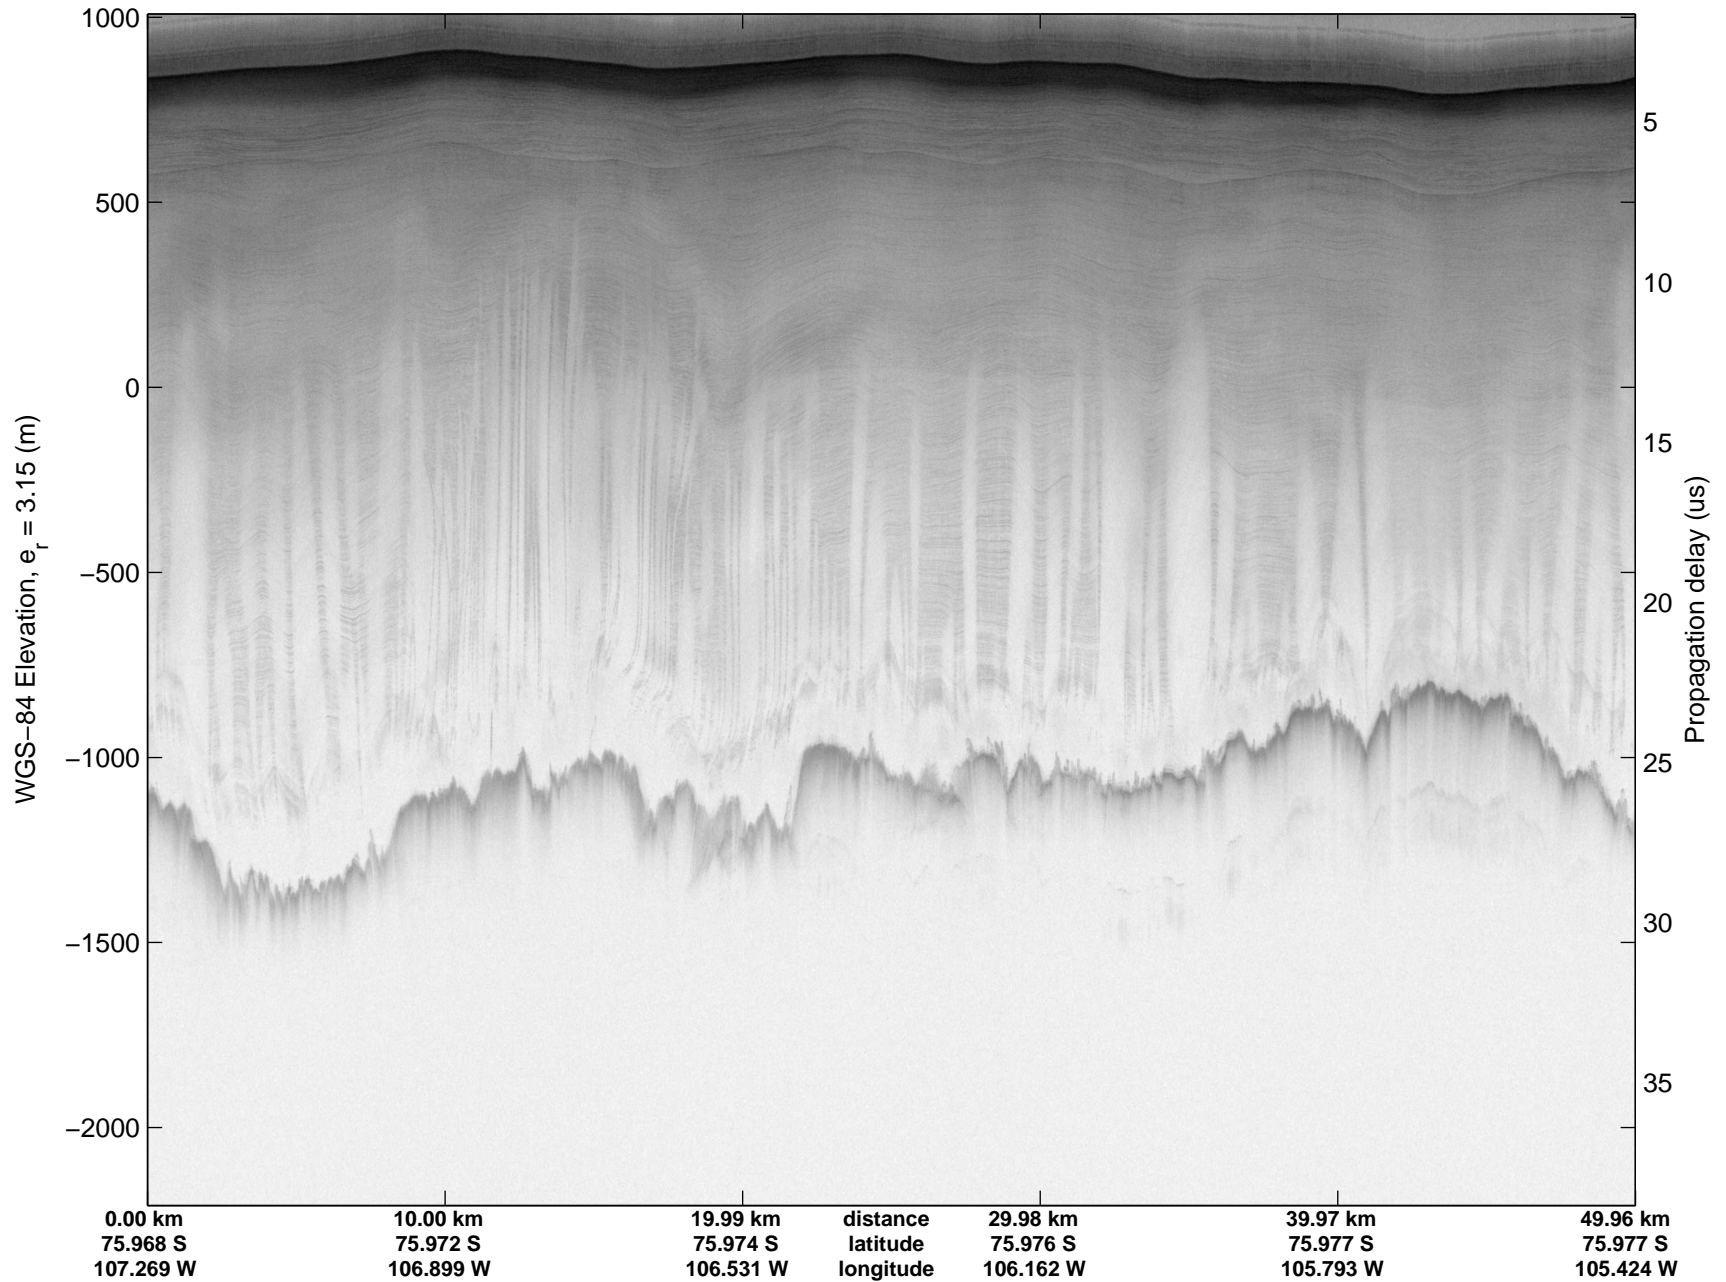

mcords3 2014_Antarctica_DC8: "Land Ice Thwaites A" 20141103_04_026: 18:21:13.8 to 18:27:28.9 GPS