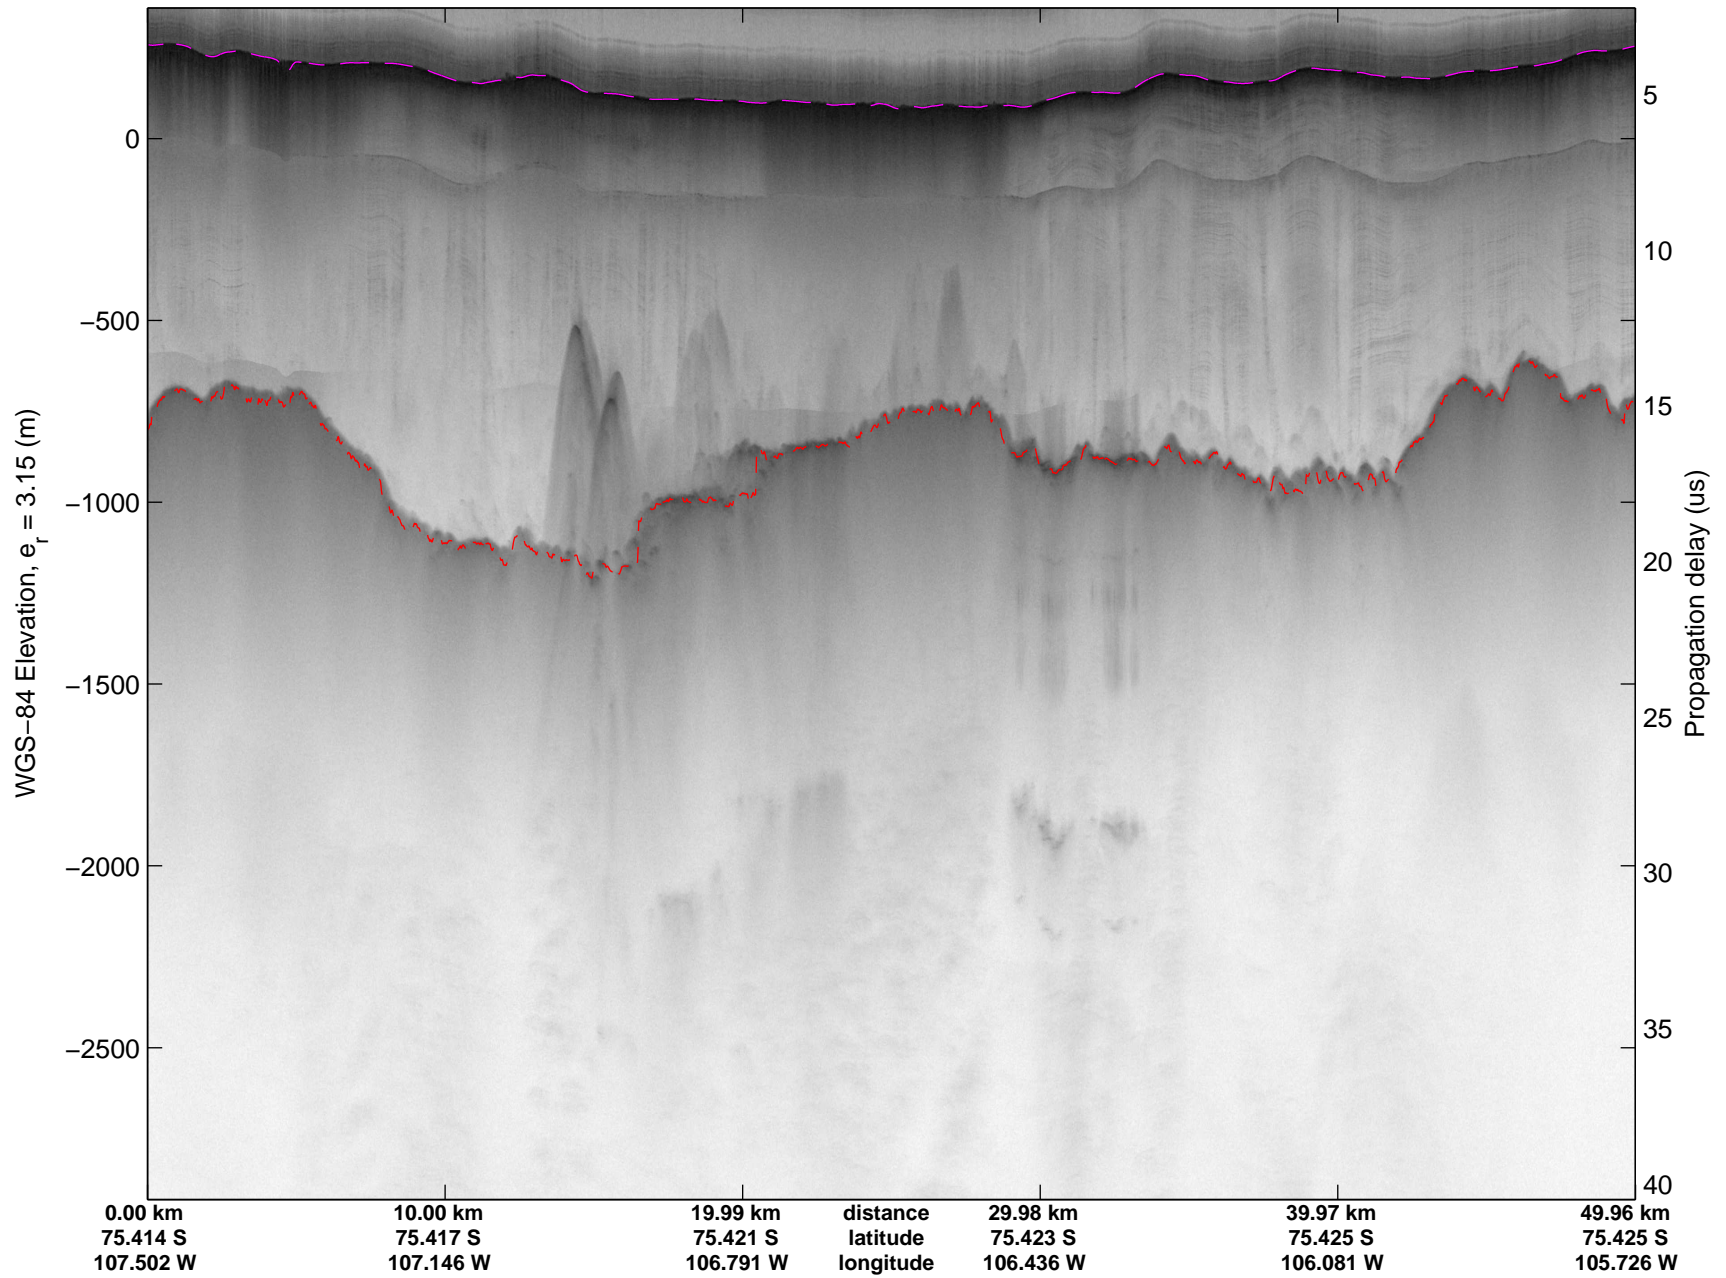

mcords3 2014_Antarctica_DC8: "Land Ice Thwaites A" 20141103_04_009: 16:35:10.6 to 16:41:38.9 GPS