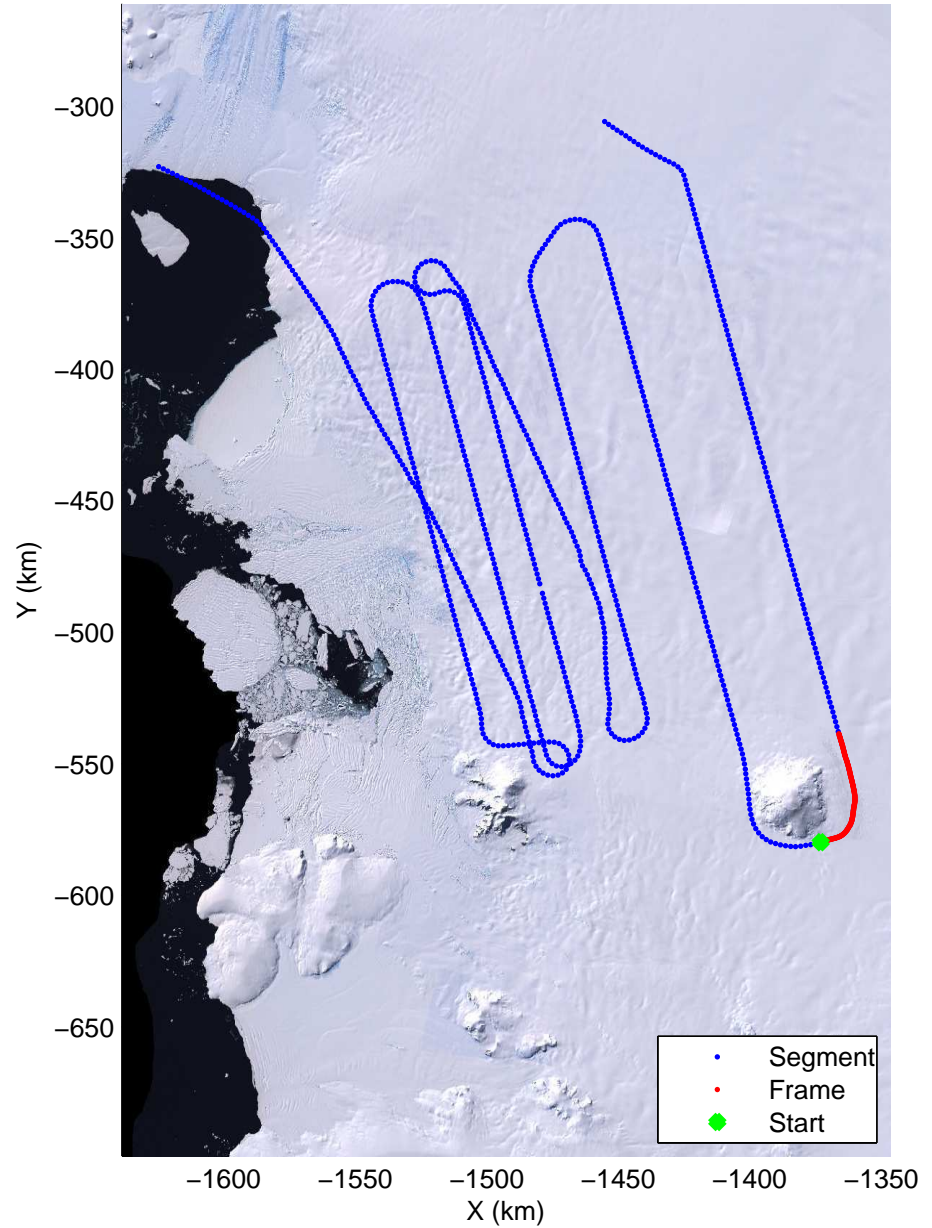

Land Ice Thwaites A
20141103_04_034
Polar Stereograph -71N/0E