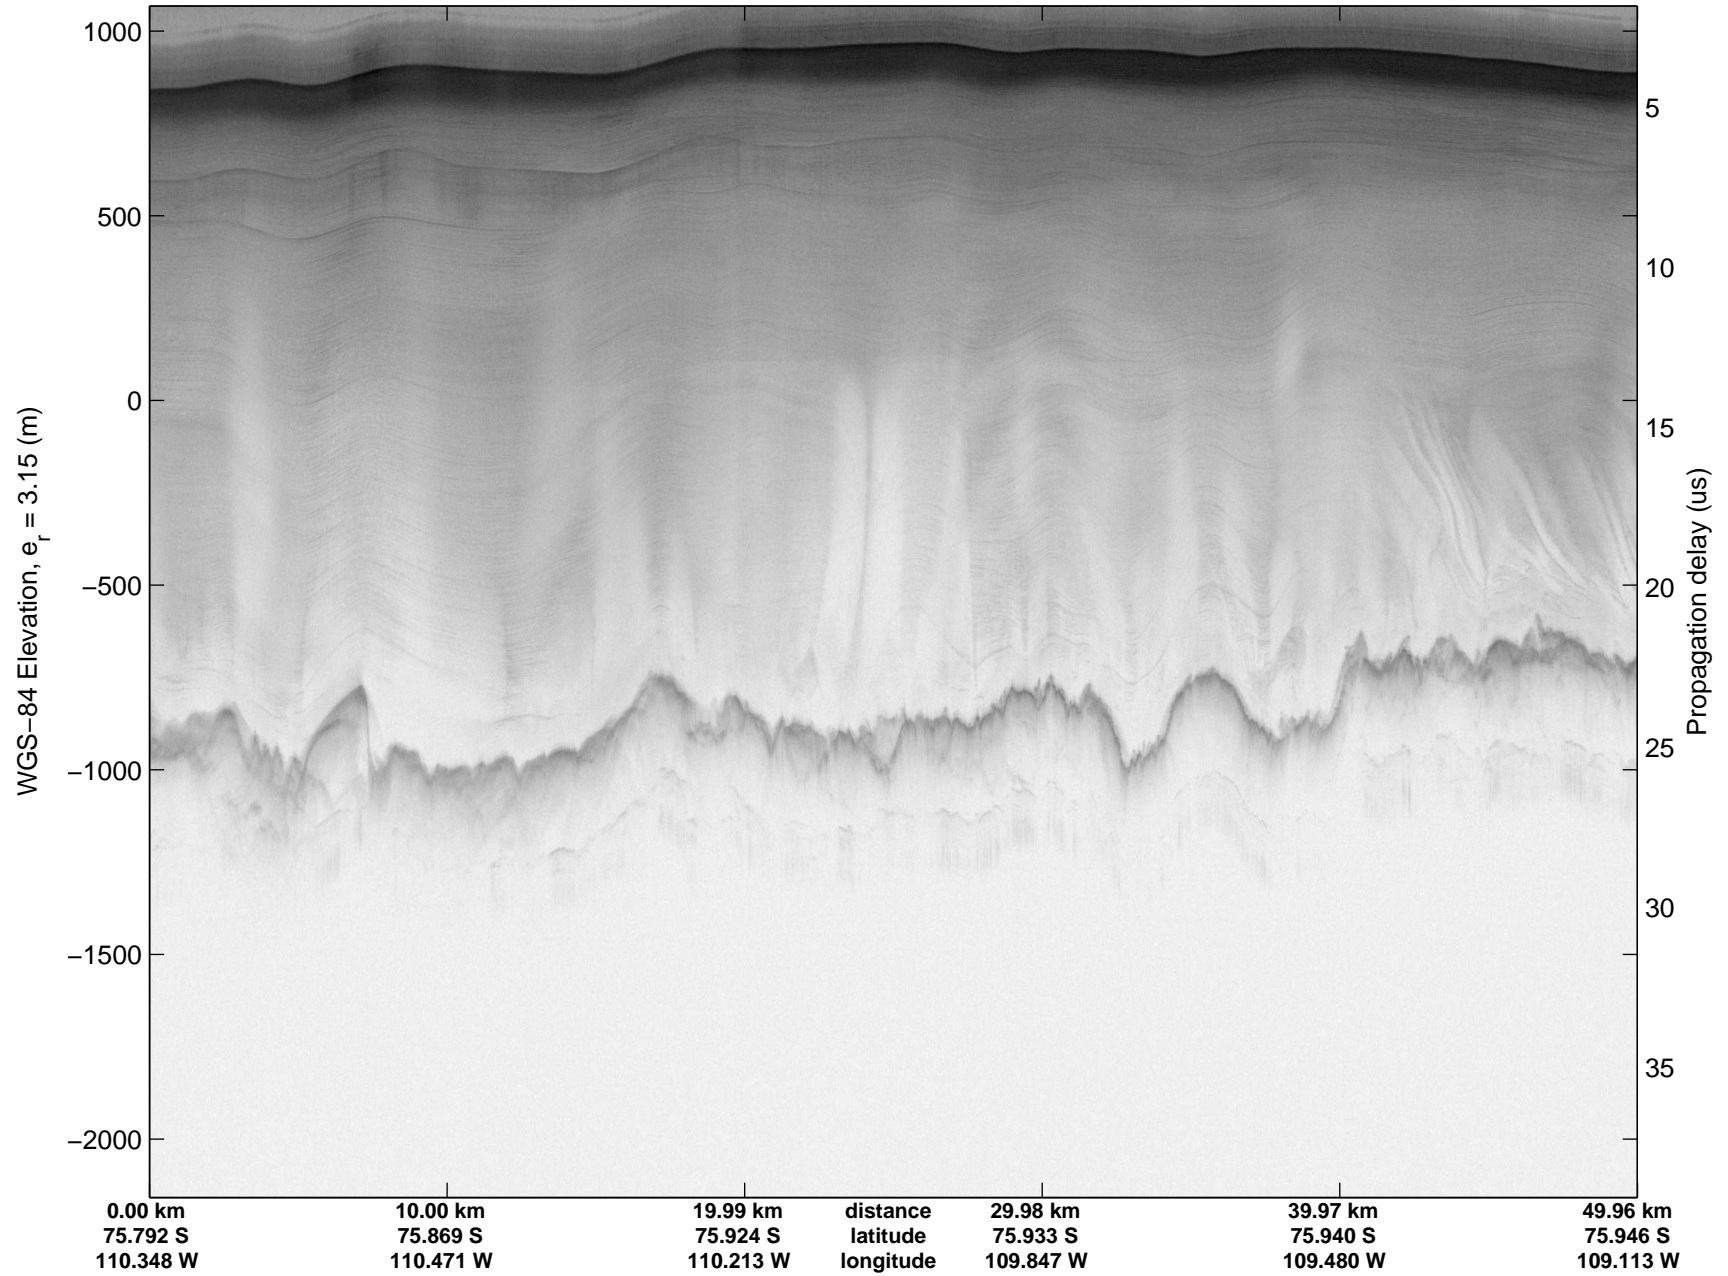

mcords3 2014_Antarctica_DC8: "Land Ice Thwaites A" 20141103_04_024: 18:08:24.9 to 18:14:50.2 GPS