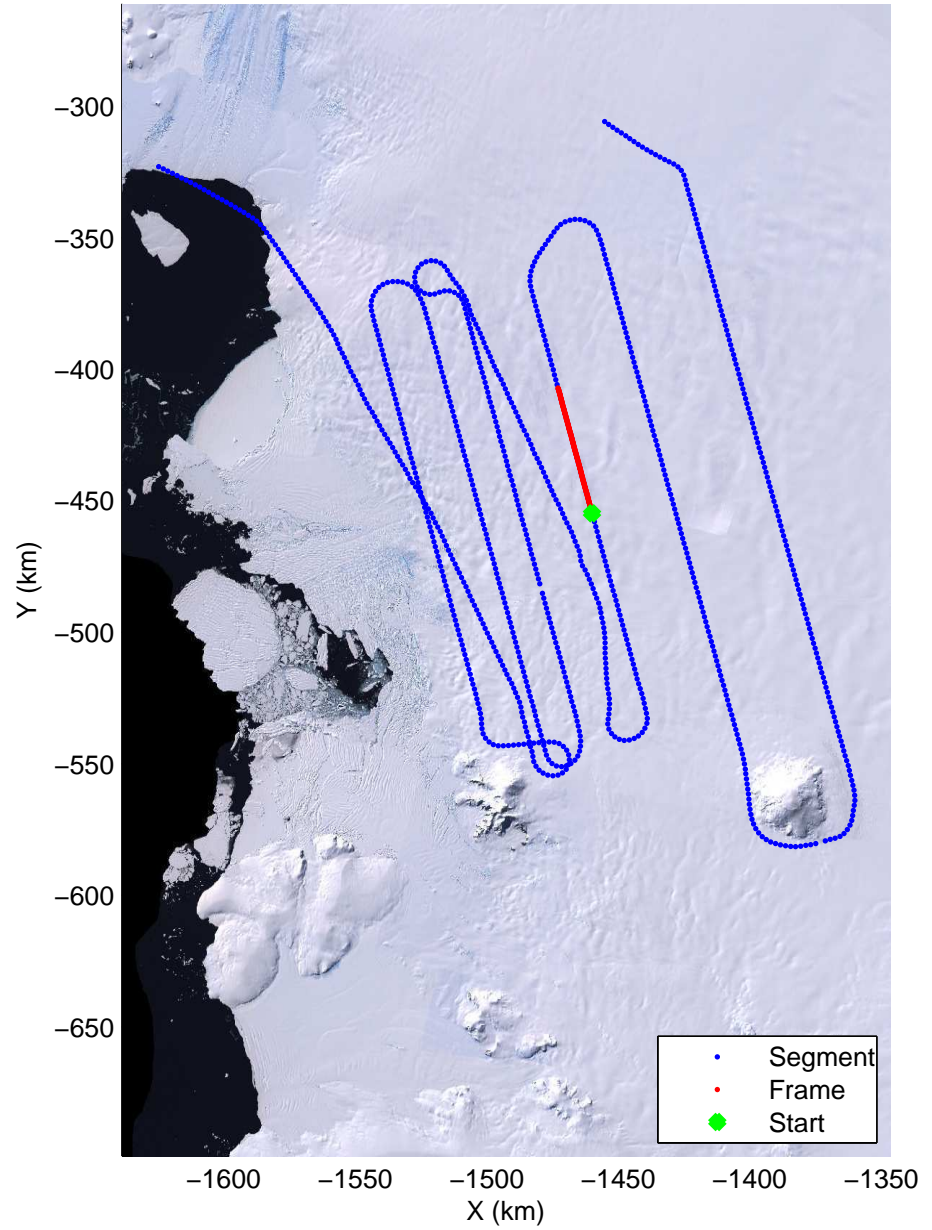

Land Ice Thwaites A
20141103_04_026
Polar Stereograph -71N/0E