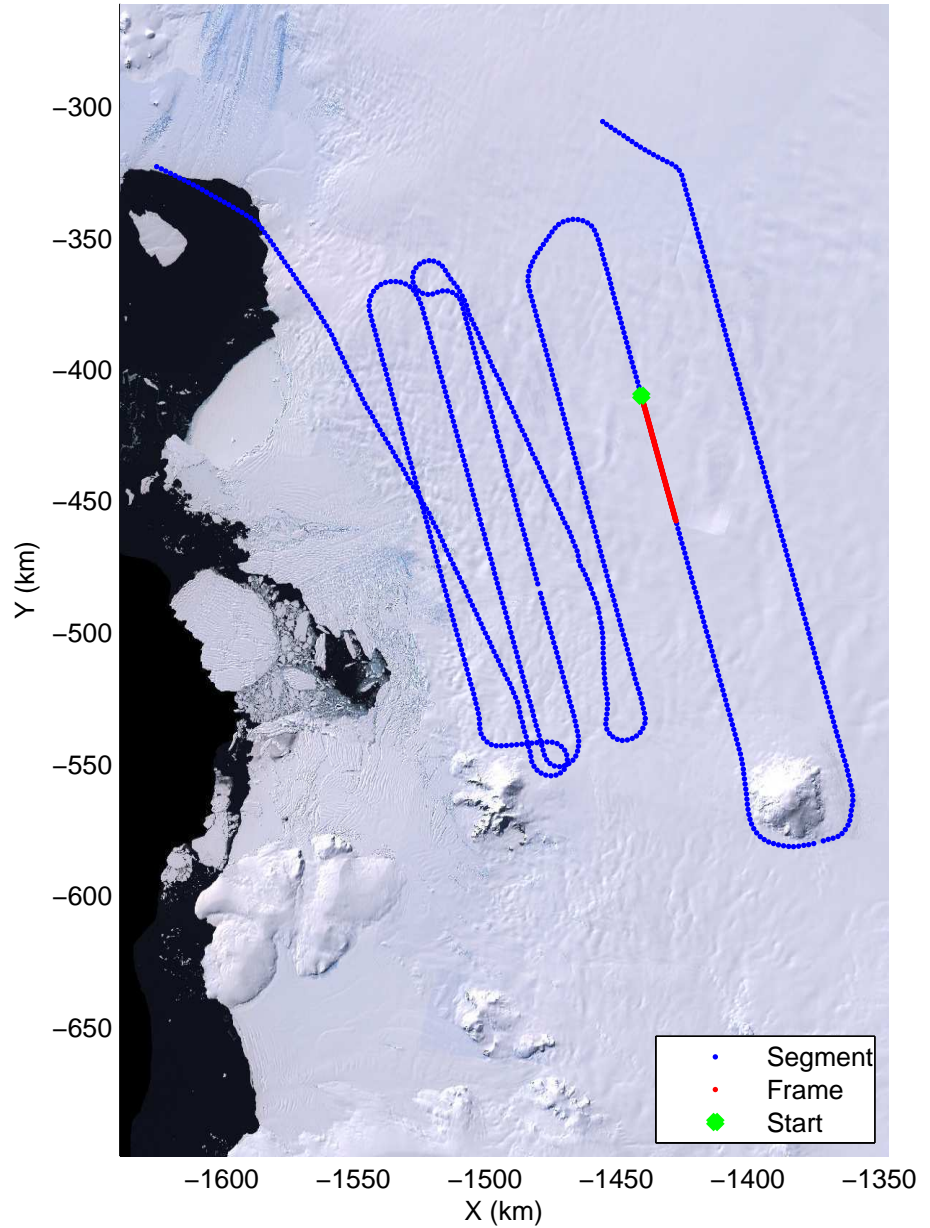

Land Ice Thwaites A
20141103_04_030
Polar Stereograph -71N/OE