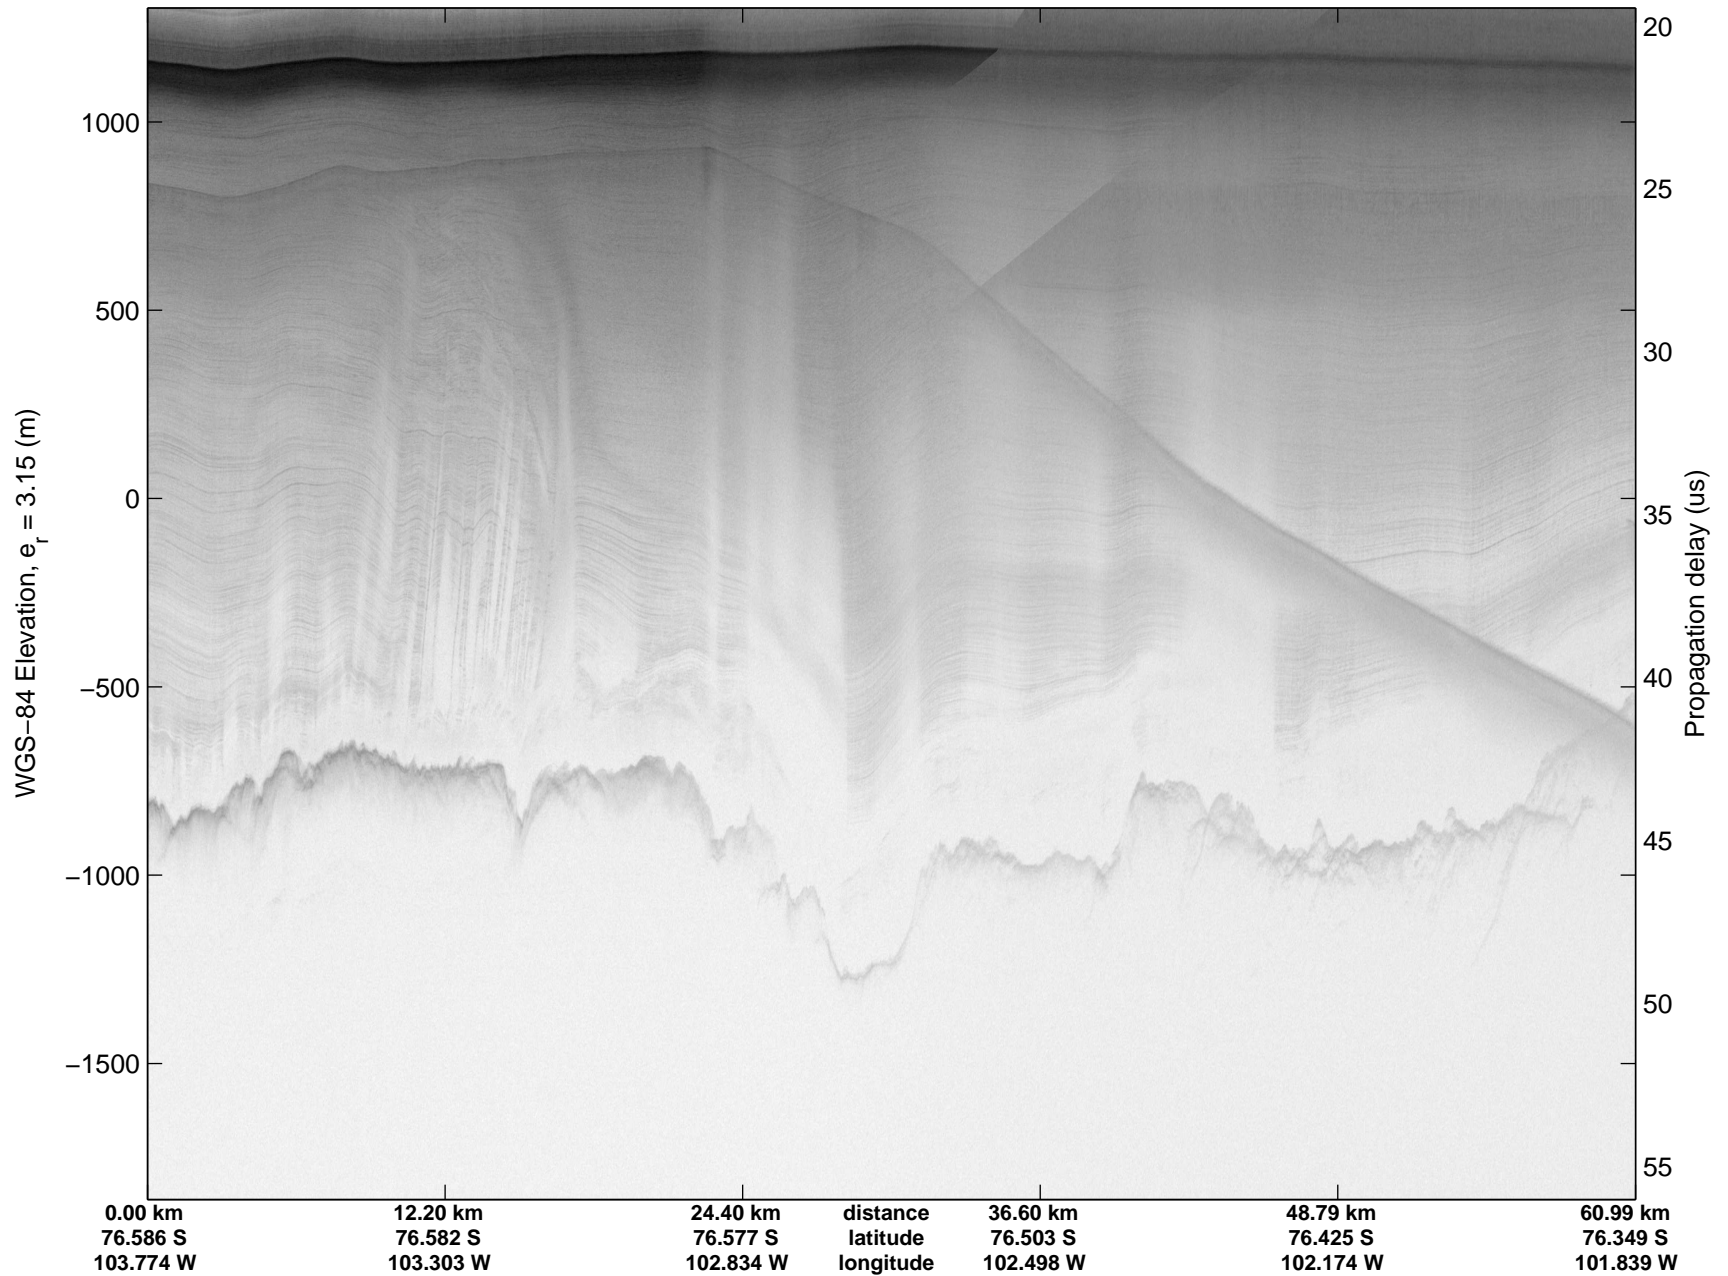

mcords3 2014_Antarctica_DC8: "Land Ice Thwaites A" 20141103_04_039: 19:40:23.6 to 19:47:23.7 GPS