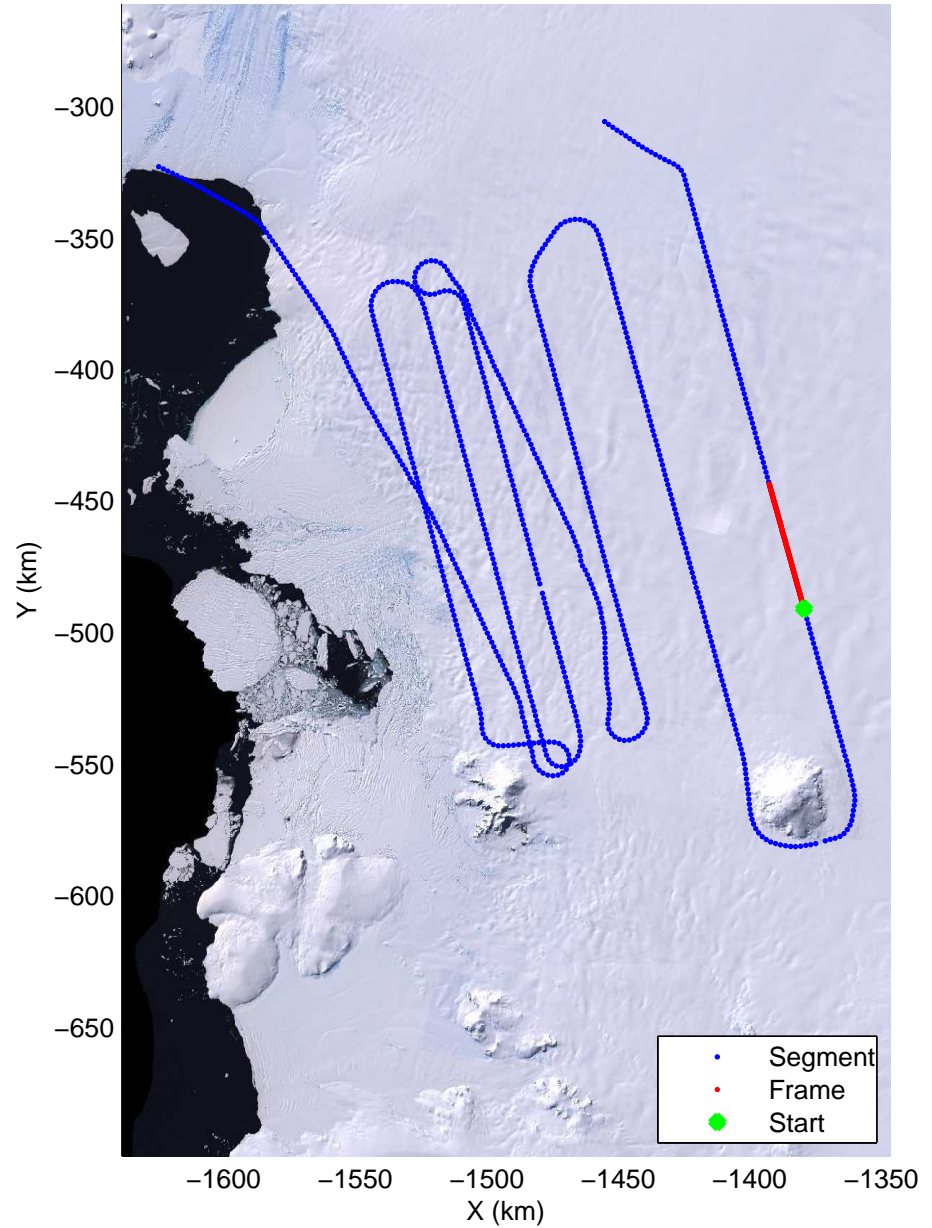

Land Ice Thwaites A
20141103_04_036
Polar Stereograph -71N/0E