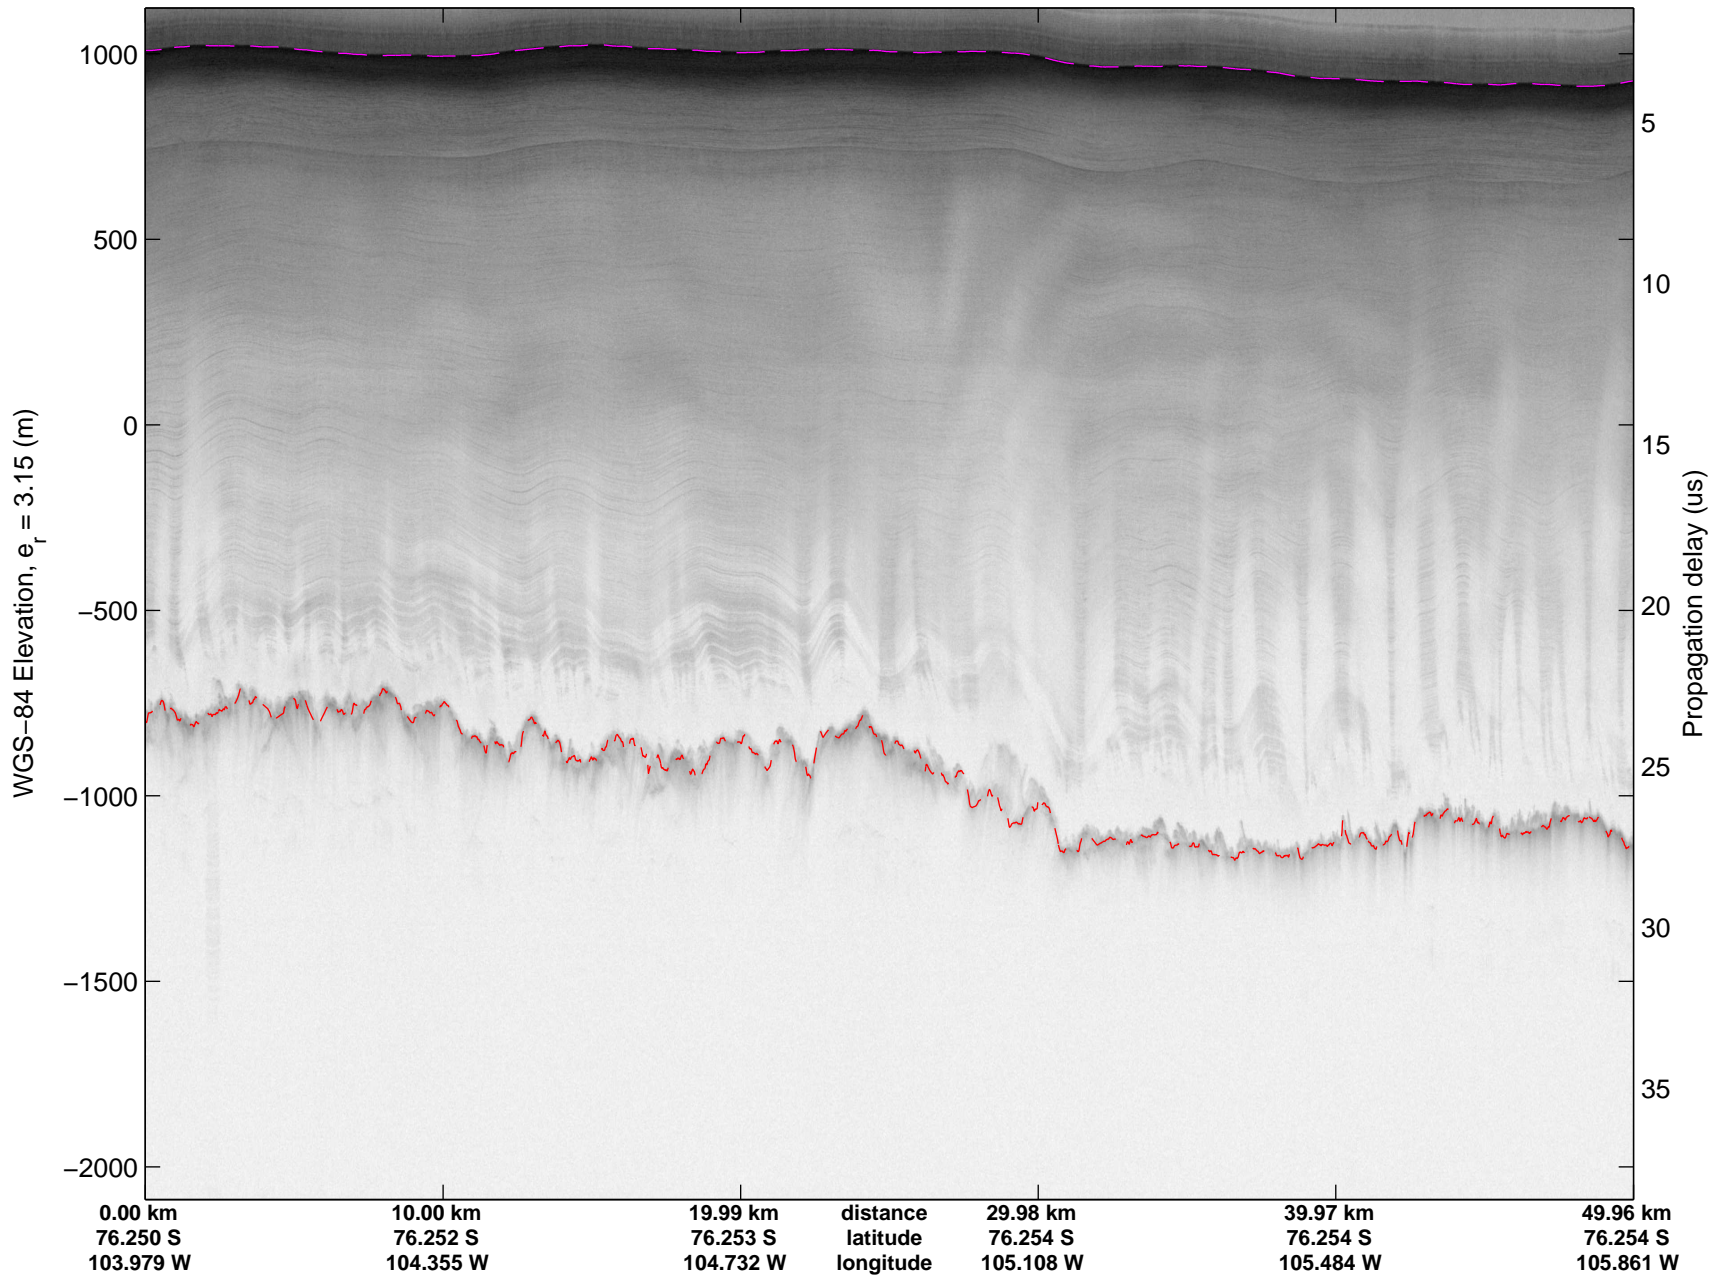

mcords3 2014_Antarctica_DC8: "Land Ice Thwaites A" 20141103_04_029: 18:39:55.6 to 18:45:46.3 GPS