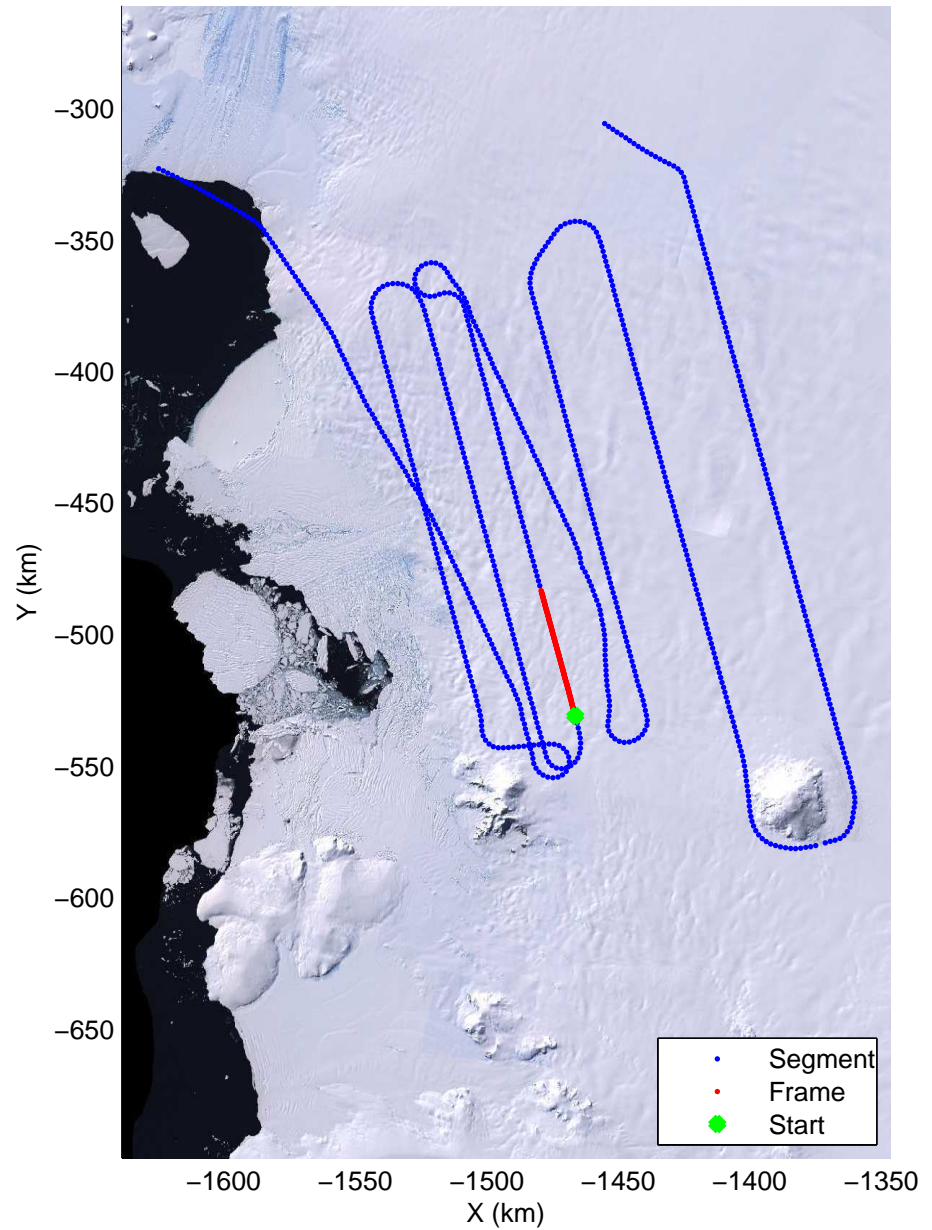

Land Ice Thwaites A
20141103_04_016
Polar Stereograph -71N/0E