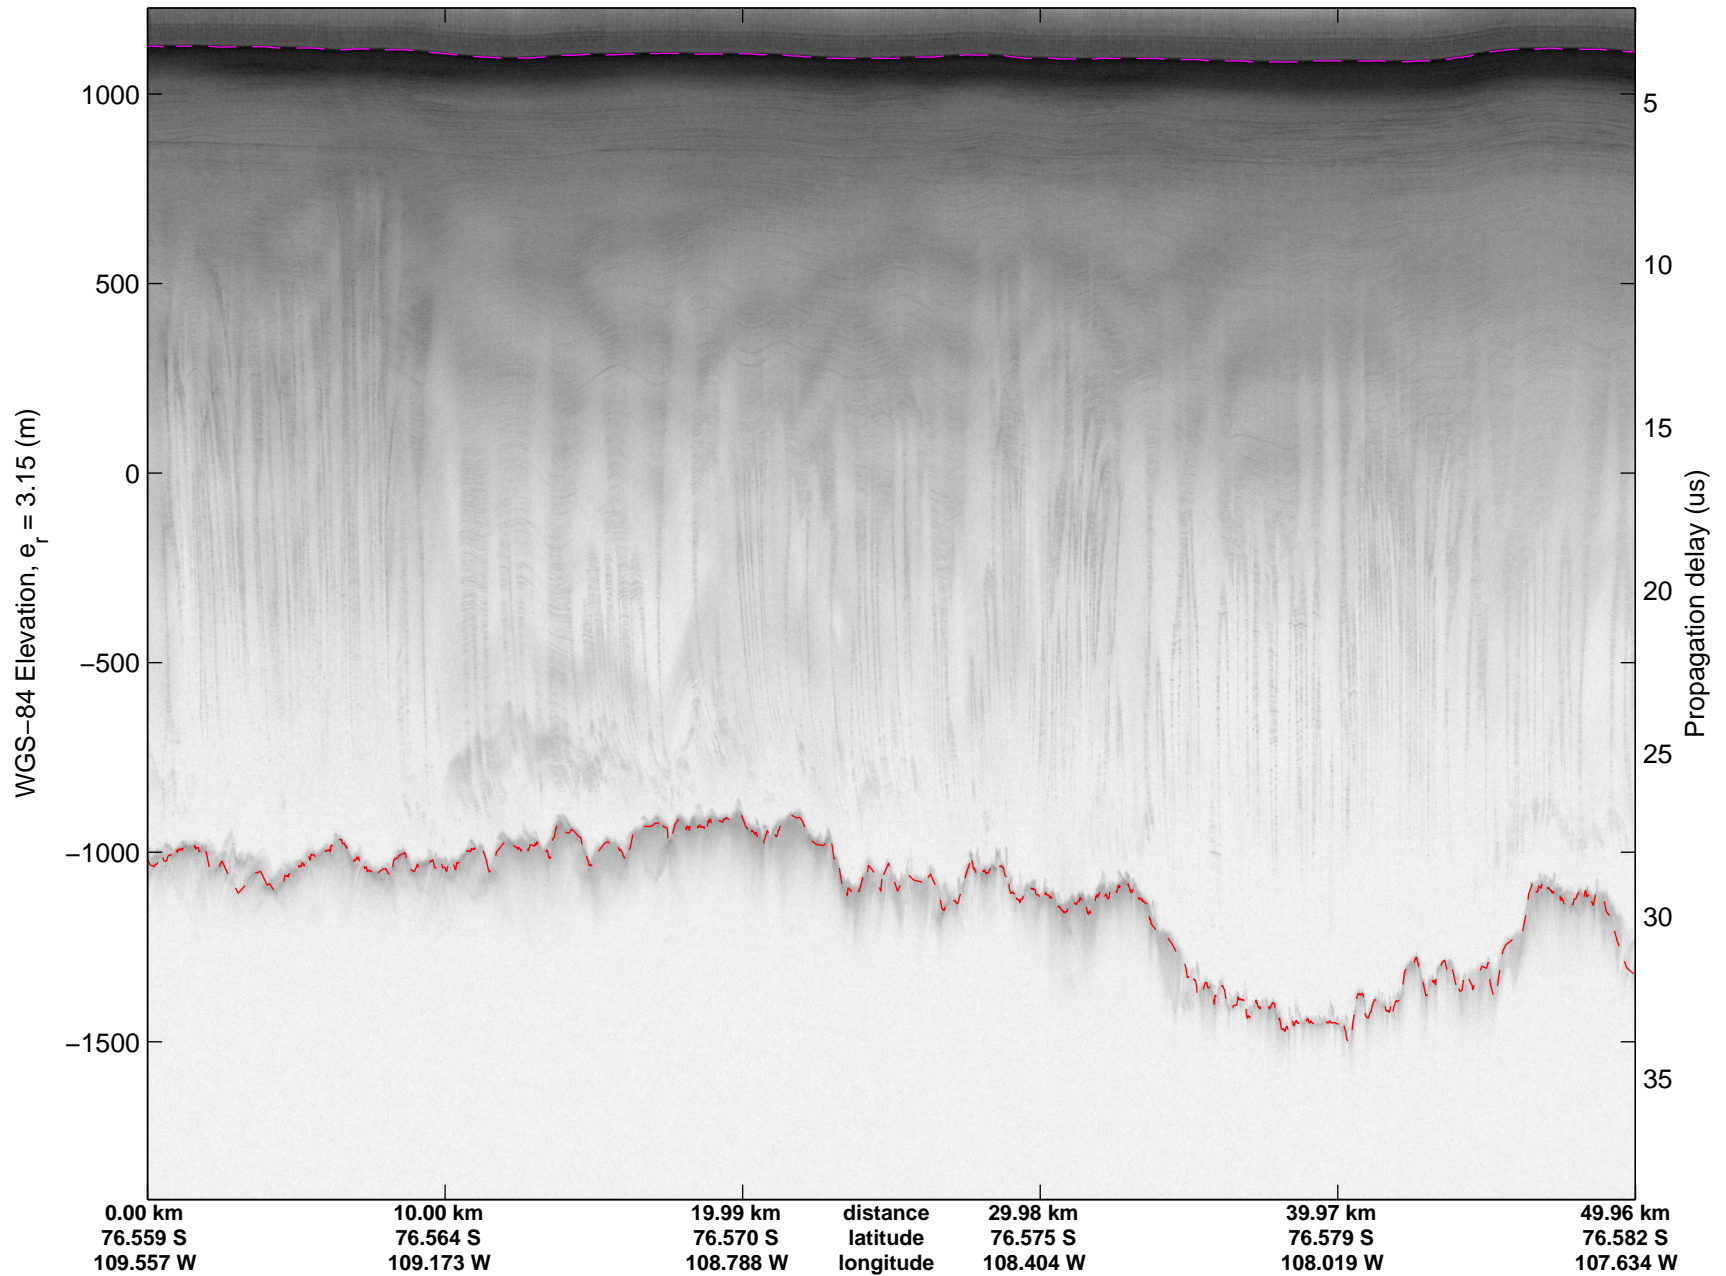

mcords3 2014_Antarctica_DC8: "Land Ice Thwaites A" 20141103_04_036: 19:21:43.3 to 19:27:52.1 GPS