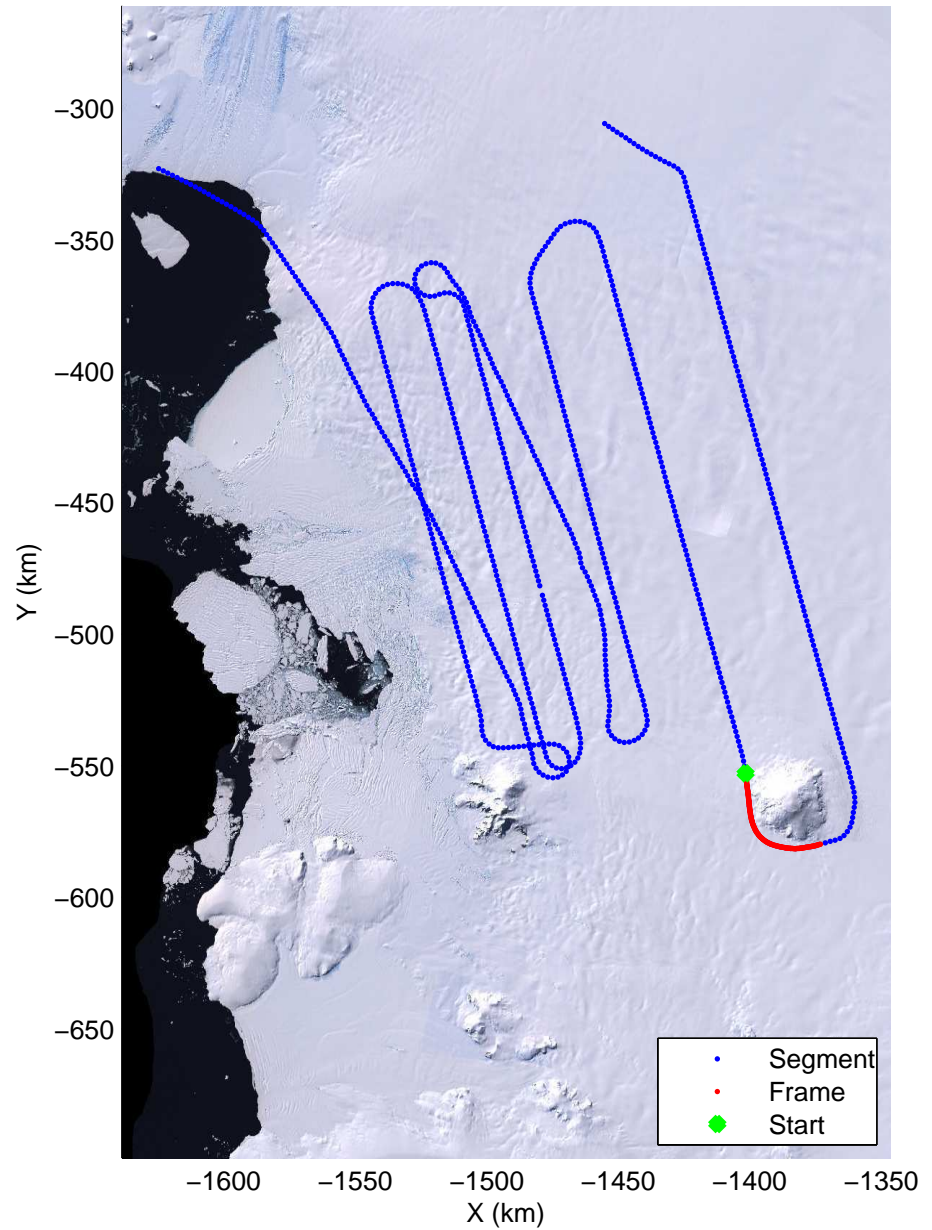

Land Ice Thwaites A
20141103_04_033
Polar Stereograph -71N/0E