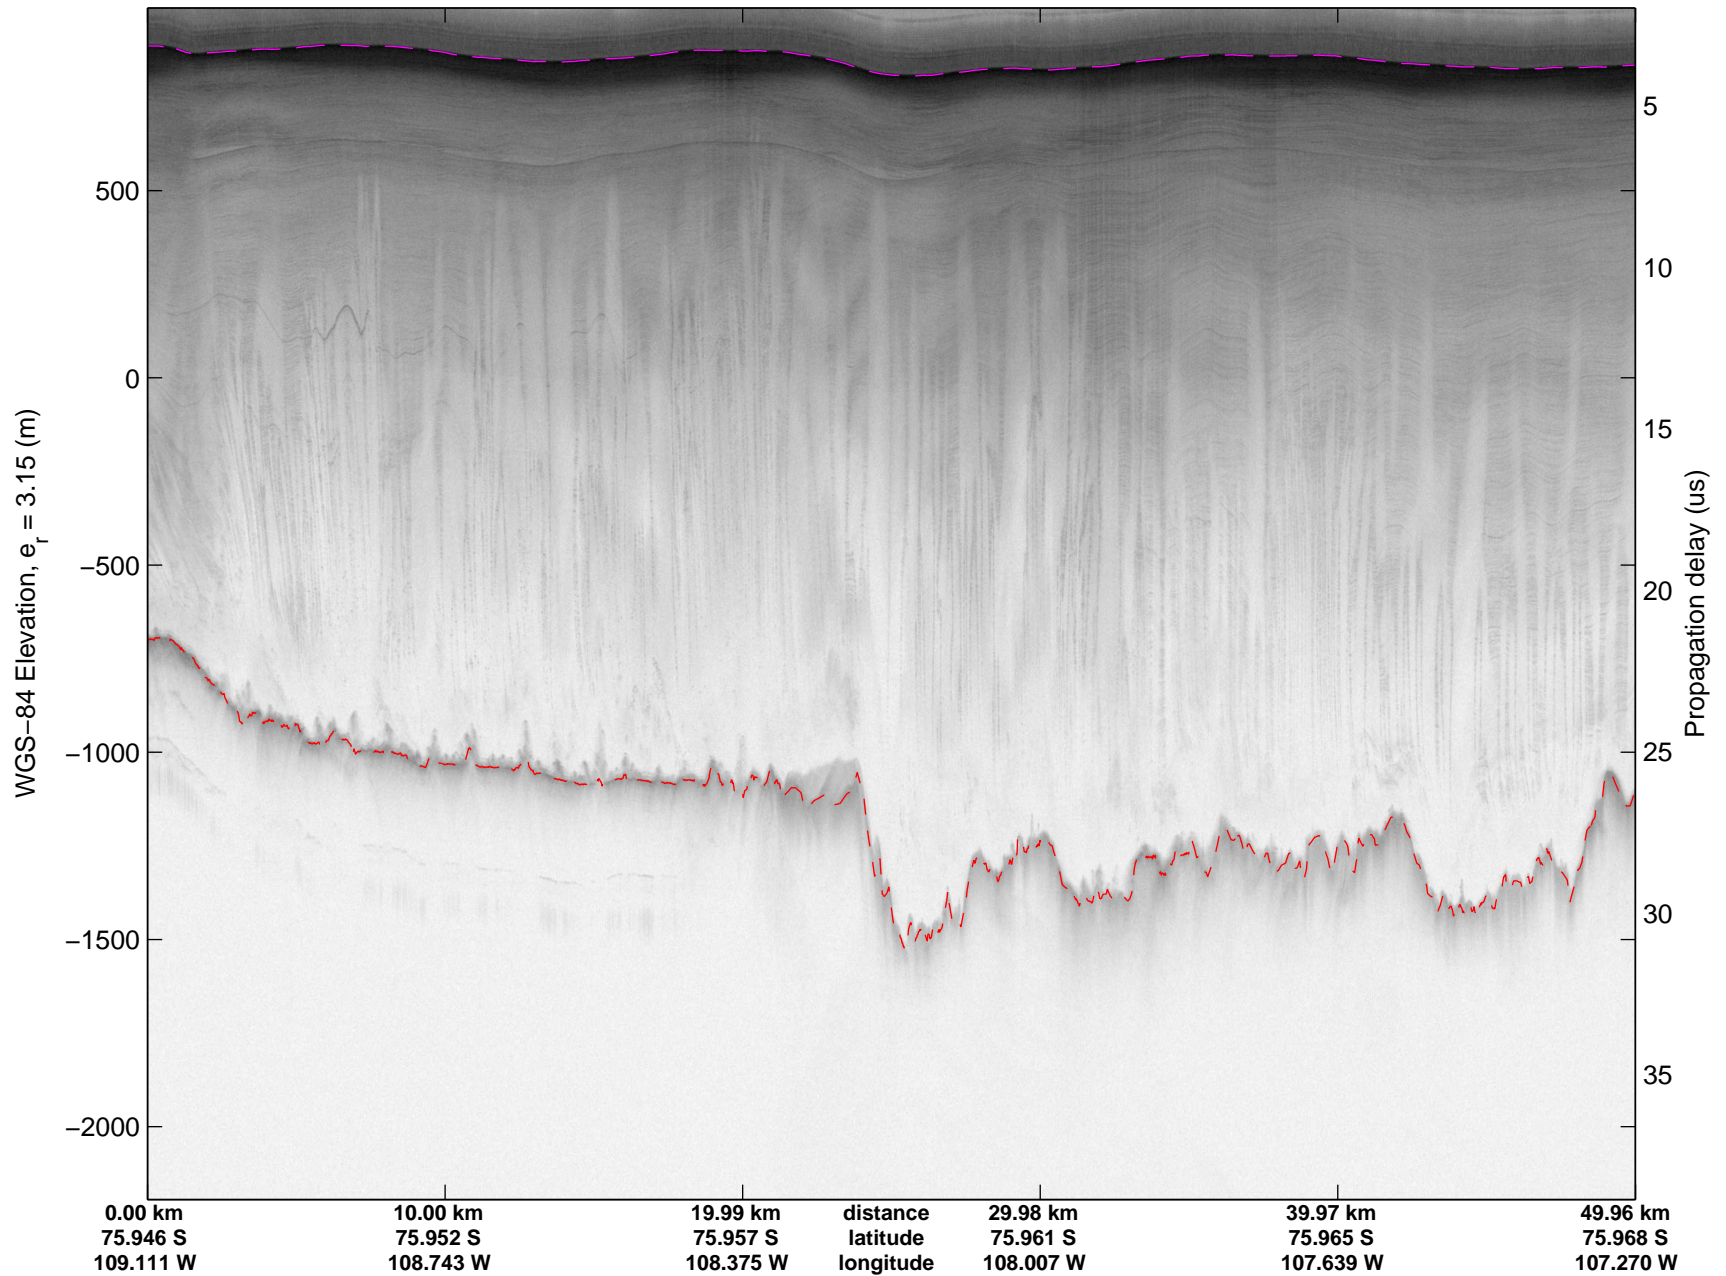

mcords3 2014_Antarctica_DC8: "Land Ice Thwaites A" 20141103_04_025: 18:14:50.5 to 18:21:13.5 GPS