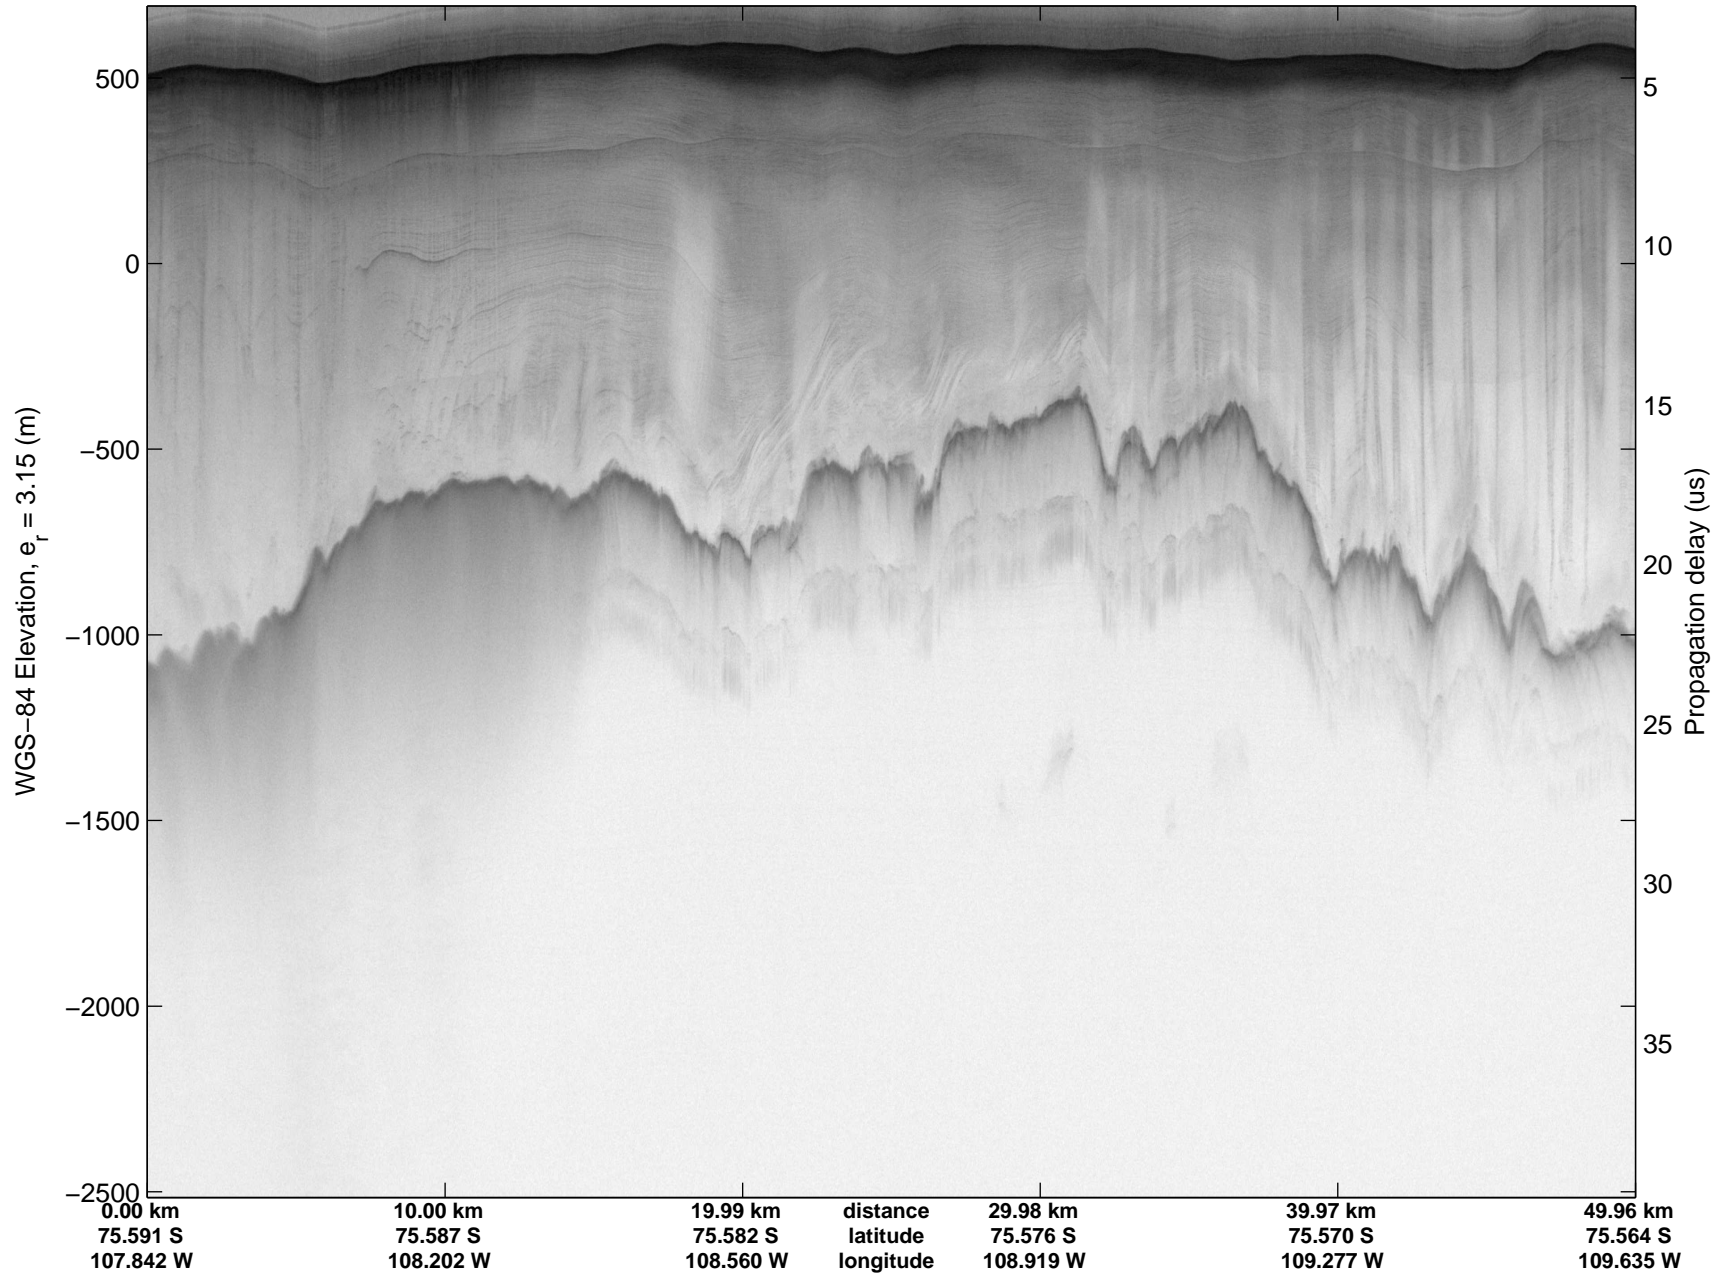

mcords3 2014_Antarctica_DC8: "Land Ice Thwaites A" 20141103_04_014: 17:06:16.6 to 17:12:22.4 GPS