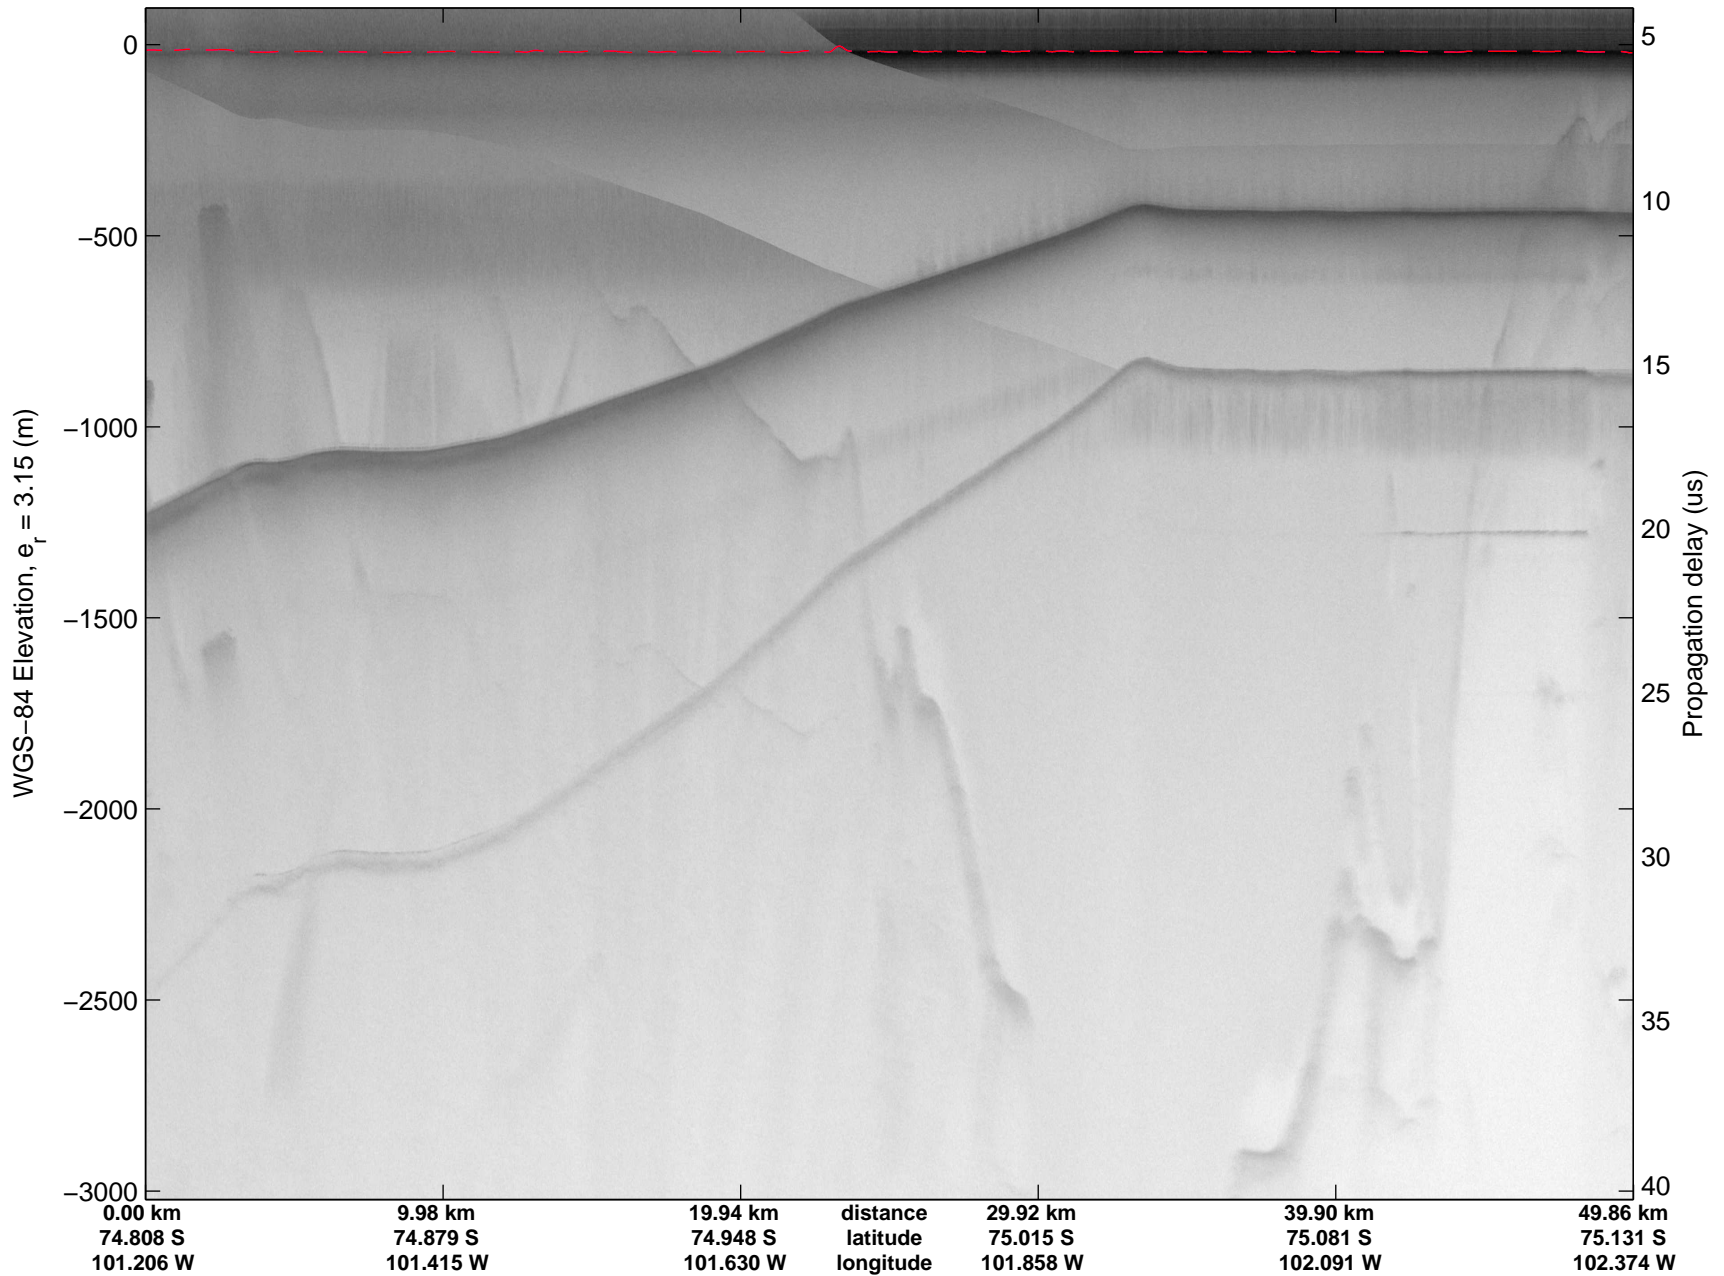

Land Ice Thwaites A
20141103_04_001
Polar Stereograph -71N/0E

mcords3 2014_Antarctica_DC8: "Land Ice Thwaites A" 20141103_04_001: 15:46:36.7 to 15:52:22.3 GPS

mcords3 2014_Antarctica_DC8: "Land Ice Thwaites A" 20141103_04_001: 15:46:36.7 to 15:52:22.3 GPS

Land Ice Thwaites A
20141103_04_002
Polar Stereograph -71N/0E

mcords3 2014_Antarctica_DC8: "Land Ice Thwaites A" 20141103_04_002: 15:52:22.5 to 15:58:17.1 GPS

mcords3 2014_Antarctica_DC8: "Land Ice Thwaites A" 20141103_04_002: 15:52:22.5 to 15:58:17.1 GPS