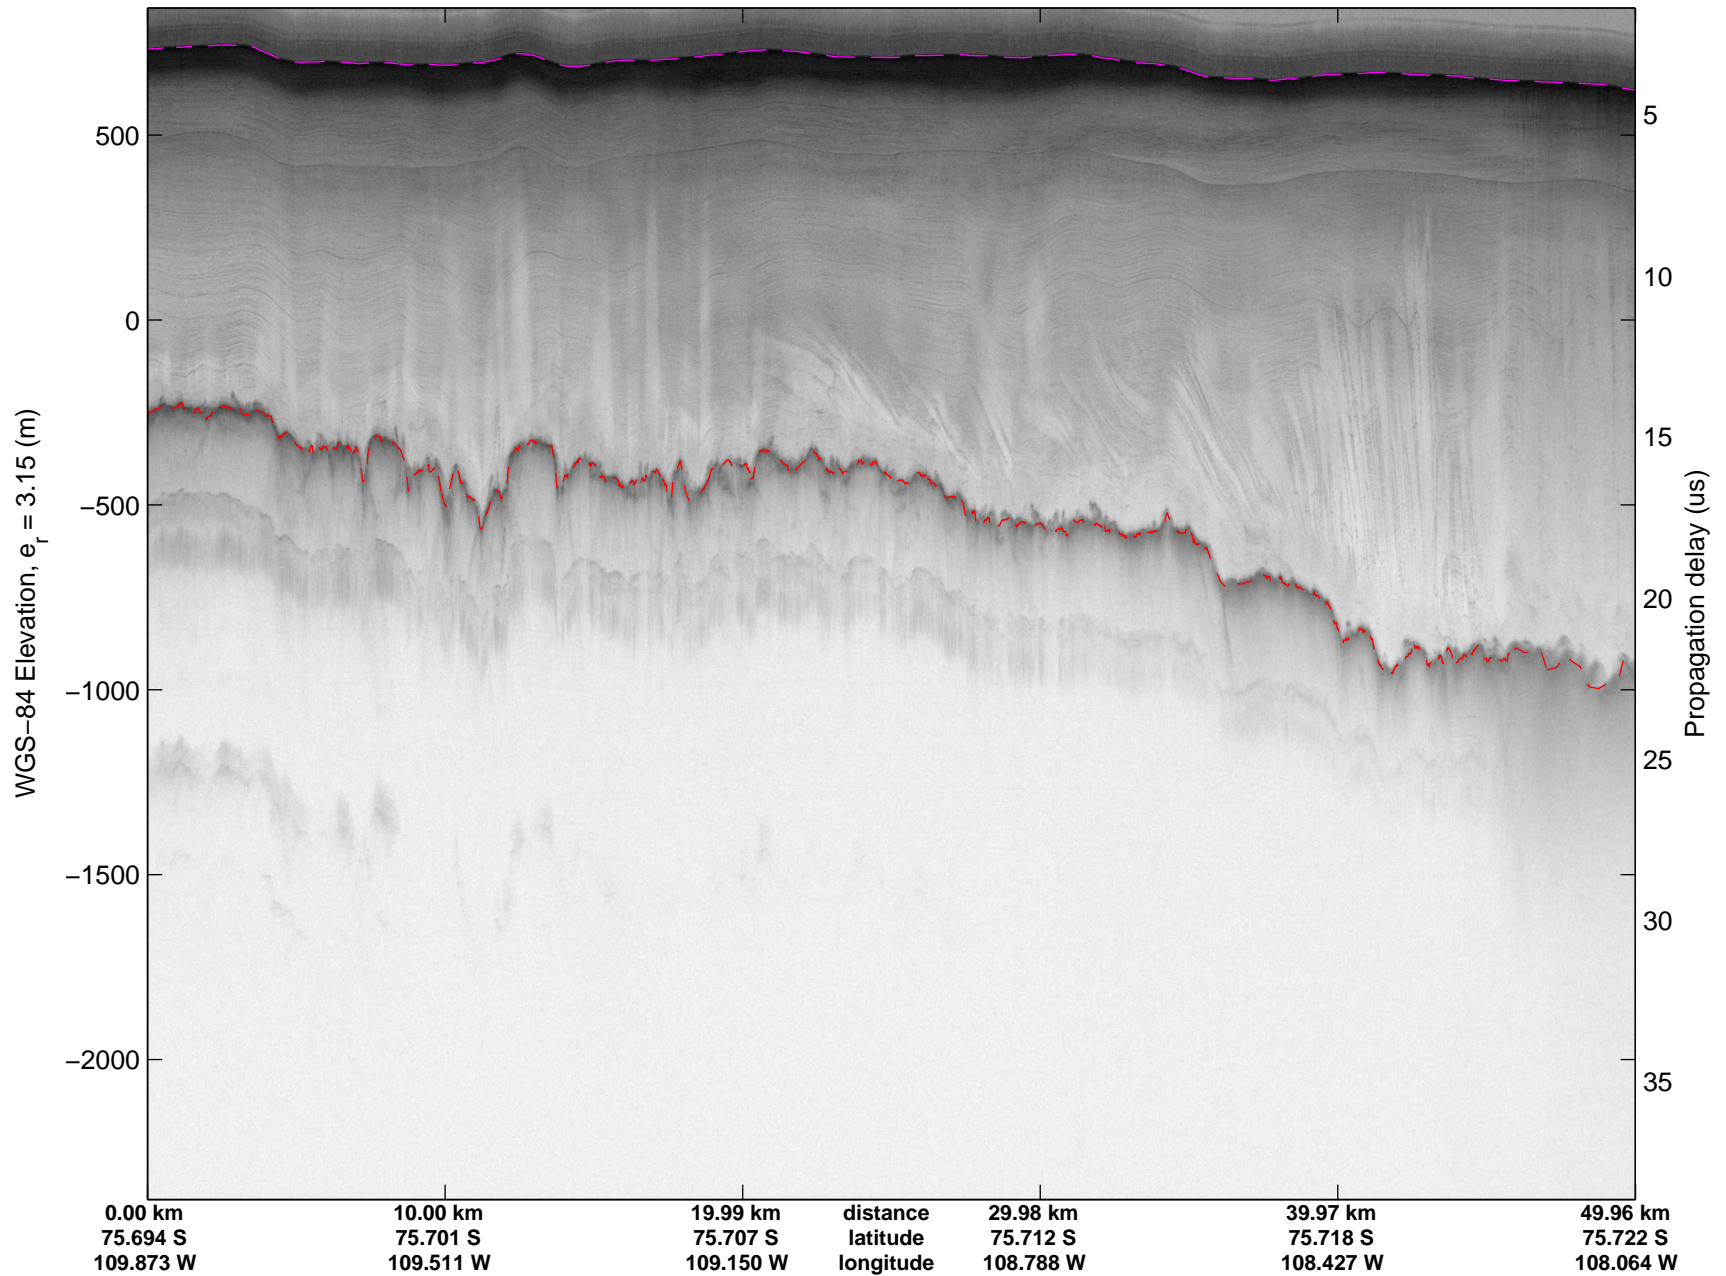

mcords3 2014_Antarctica_DC8: "Land Ice Thwaites A" 20141103_04_016: 17:18:44.7 to 17:25:09.3 GPS