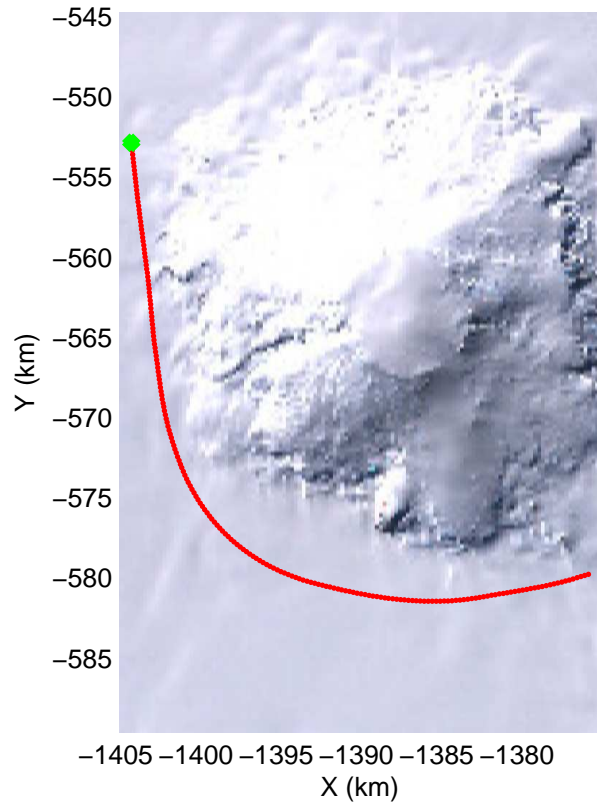

Land Ice Thwaites A
20141103_04_032
Polar Stereograph -71N/0E

mcords3 2014_Antarctica_DC8: "Land Ice Thwaites A" 20141103_04_032: 18:57:44.3 to 19:03:47.9 GPS

mcords3 2014_Antarctica_DC8: "Land Ice Thwaites A" 20141103_04_032: 18:57:44.3 to 19:03:47.9 GPS