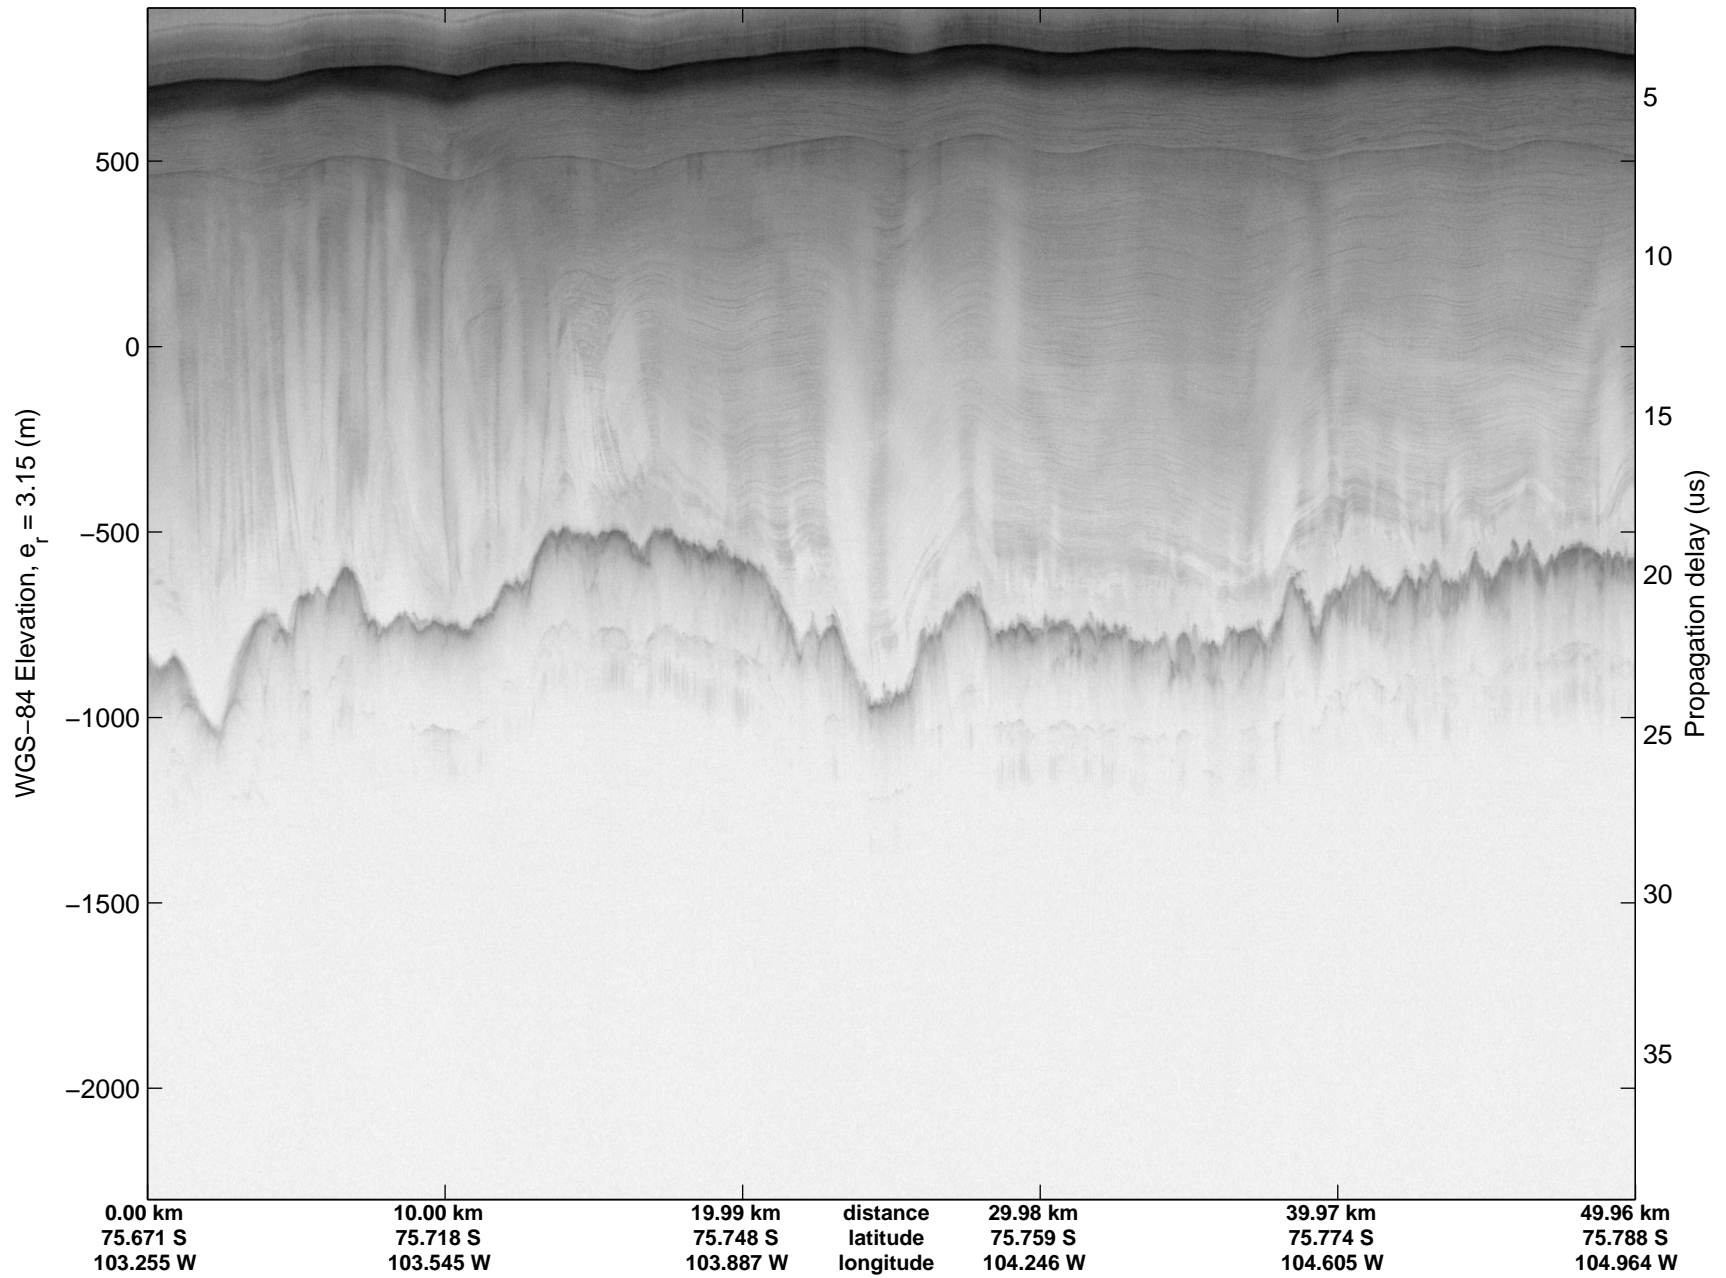

mcords3 2014_Antarctica_DC8: "Land Ice Thwaites A" 20141103_04_020: 17:44:10.2 to 17:50:17.6 GPS