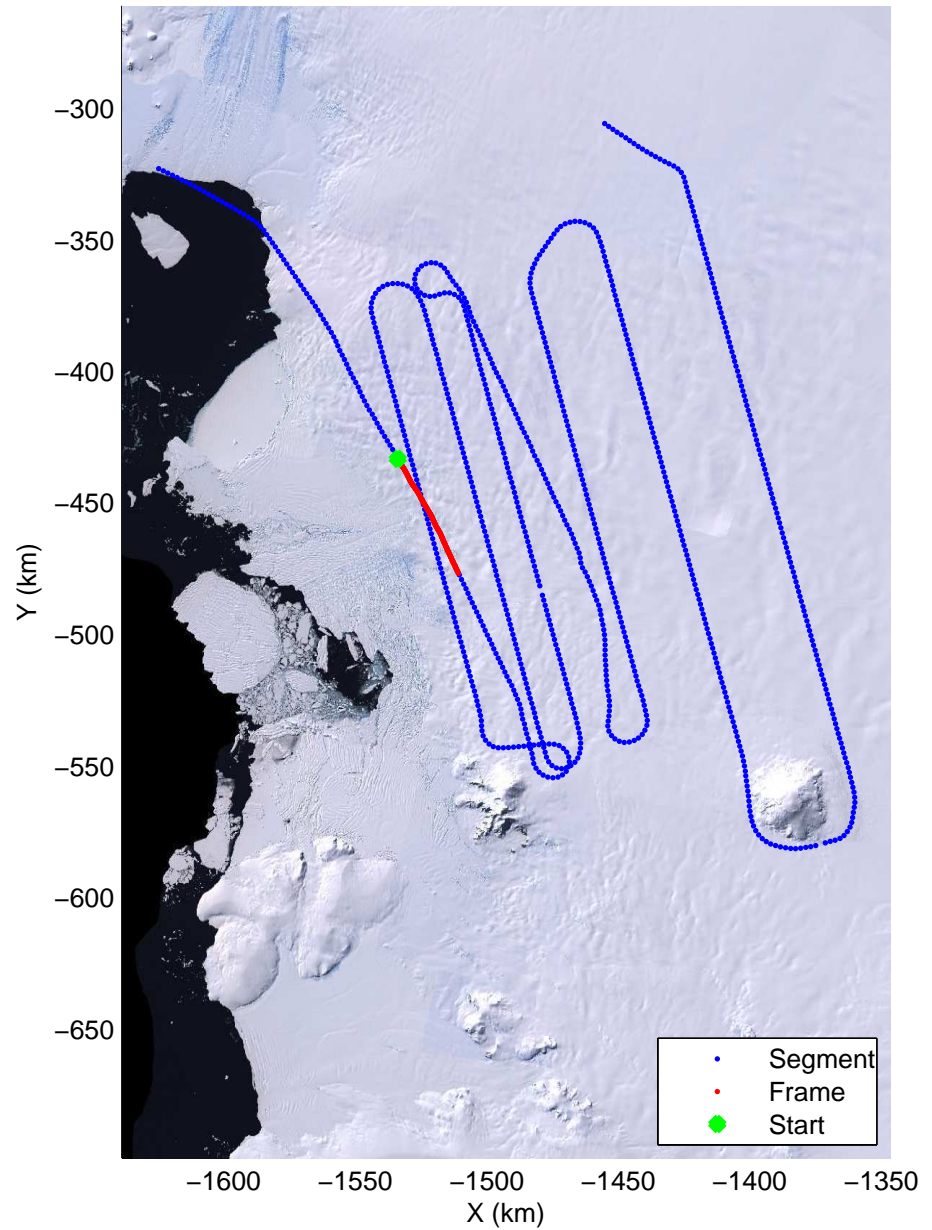

Land Ice Thwaites A
20141103_04_004
Polar Stereograph -71N/0E