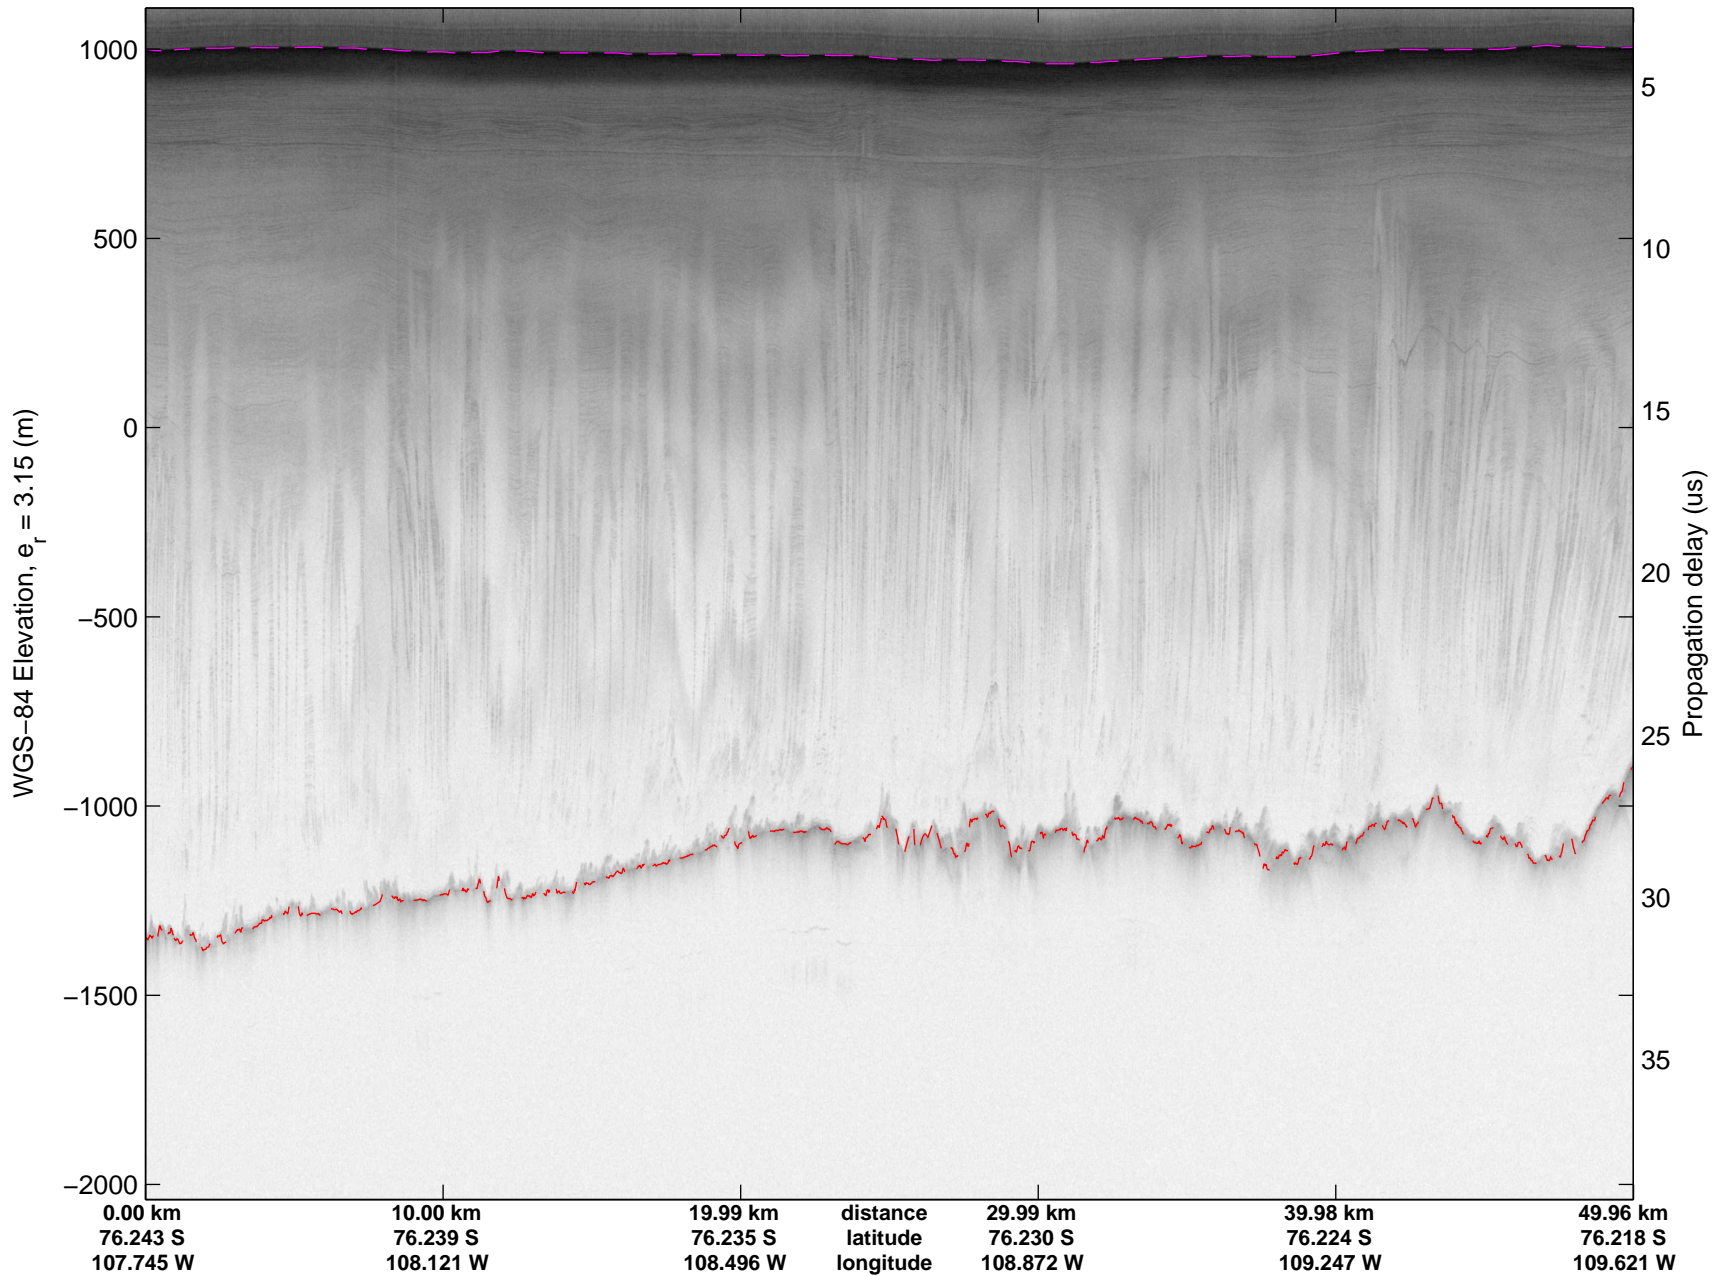

mcords3 2014_Antarctica_DC8: "Land Ice Thwaites A" 20141103_04_031: 18:51:47.4 to 18:57:44.0 GPS