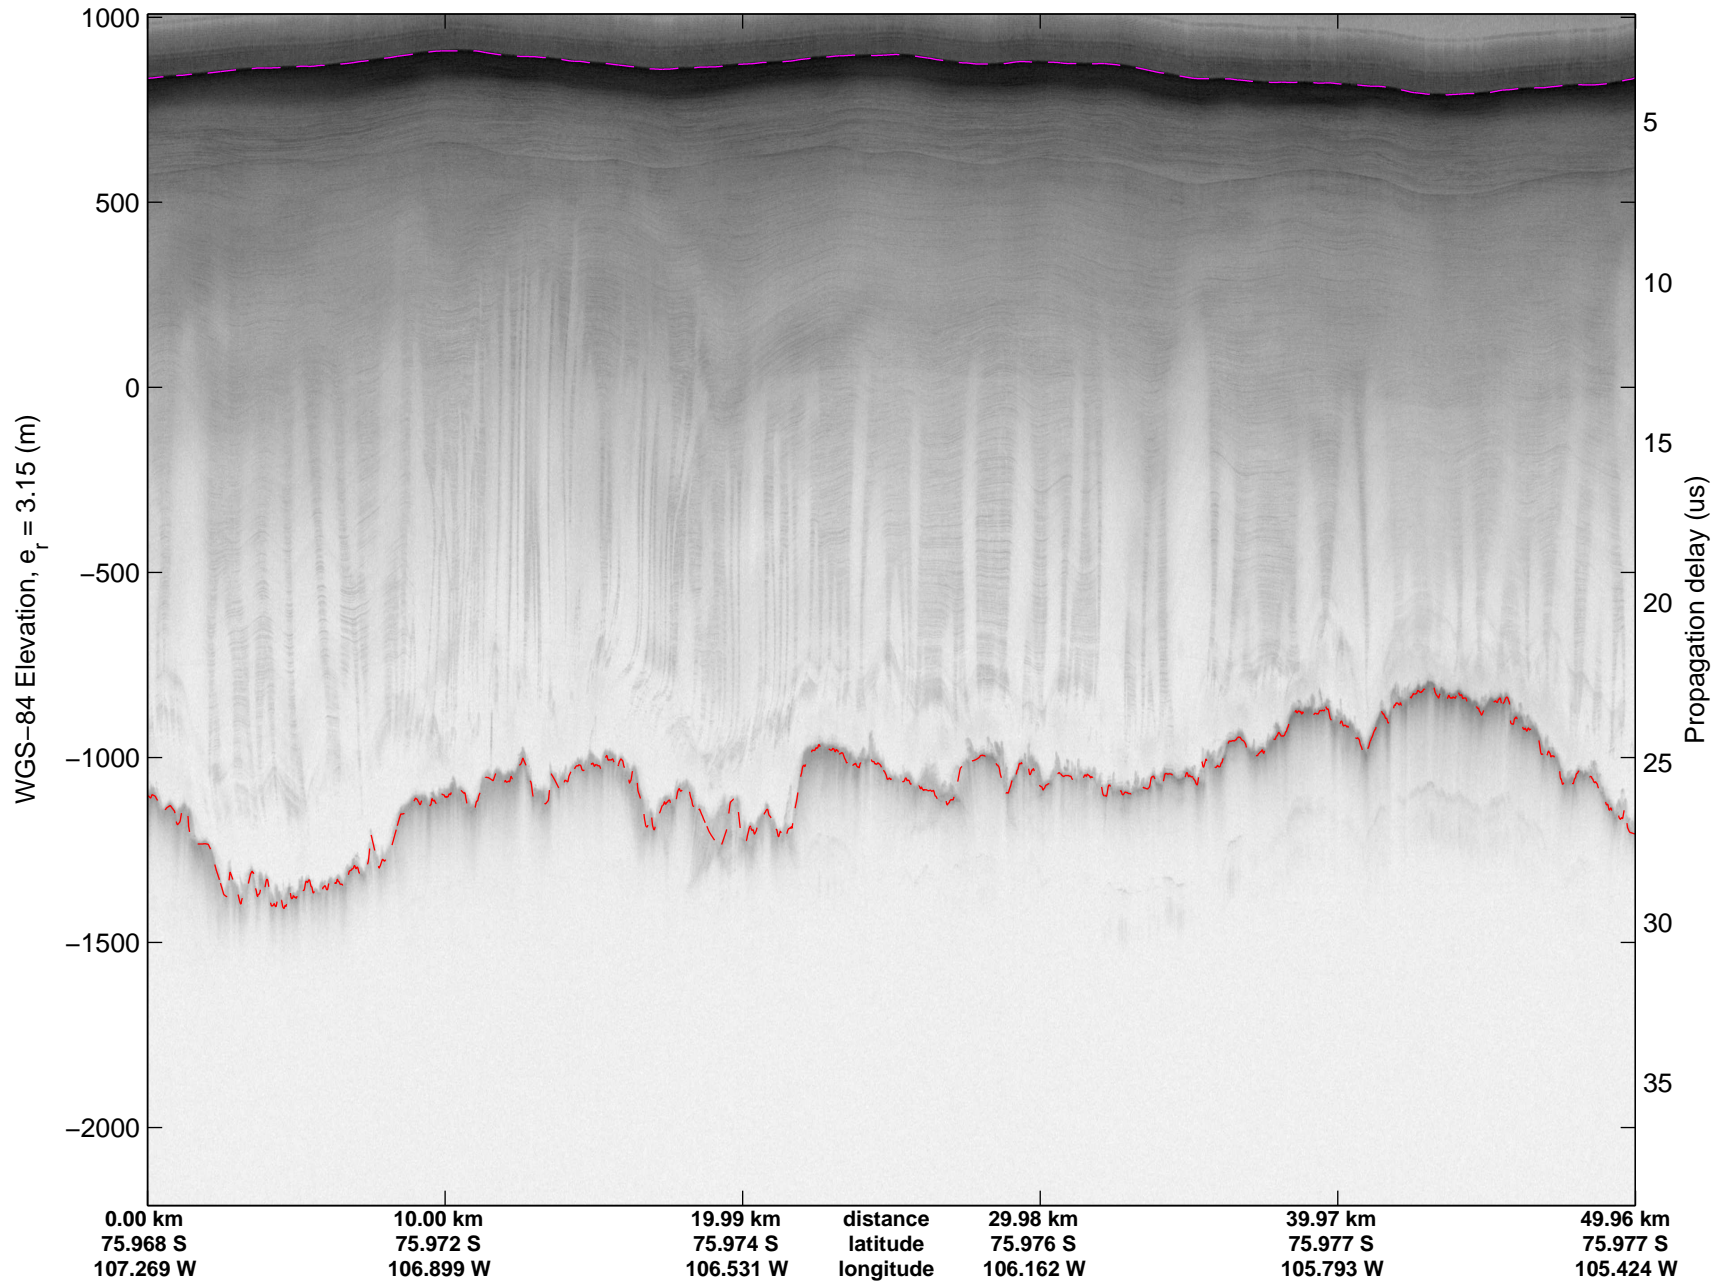

mcords3 2014_Antarctica_DC8: "Land Ice Thwaites A" 20141103_04_026: 18:21:13.8 to 18:27:28.9 GPS