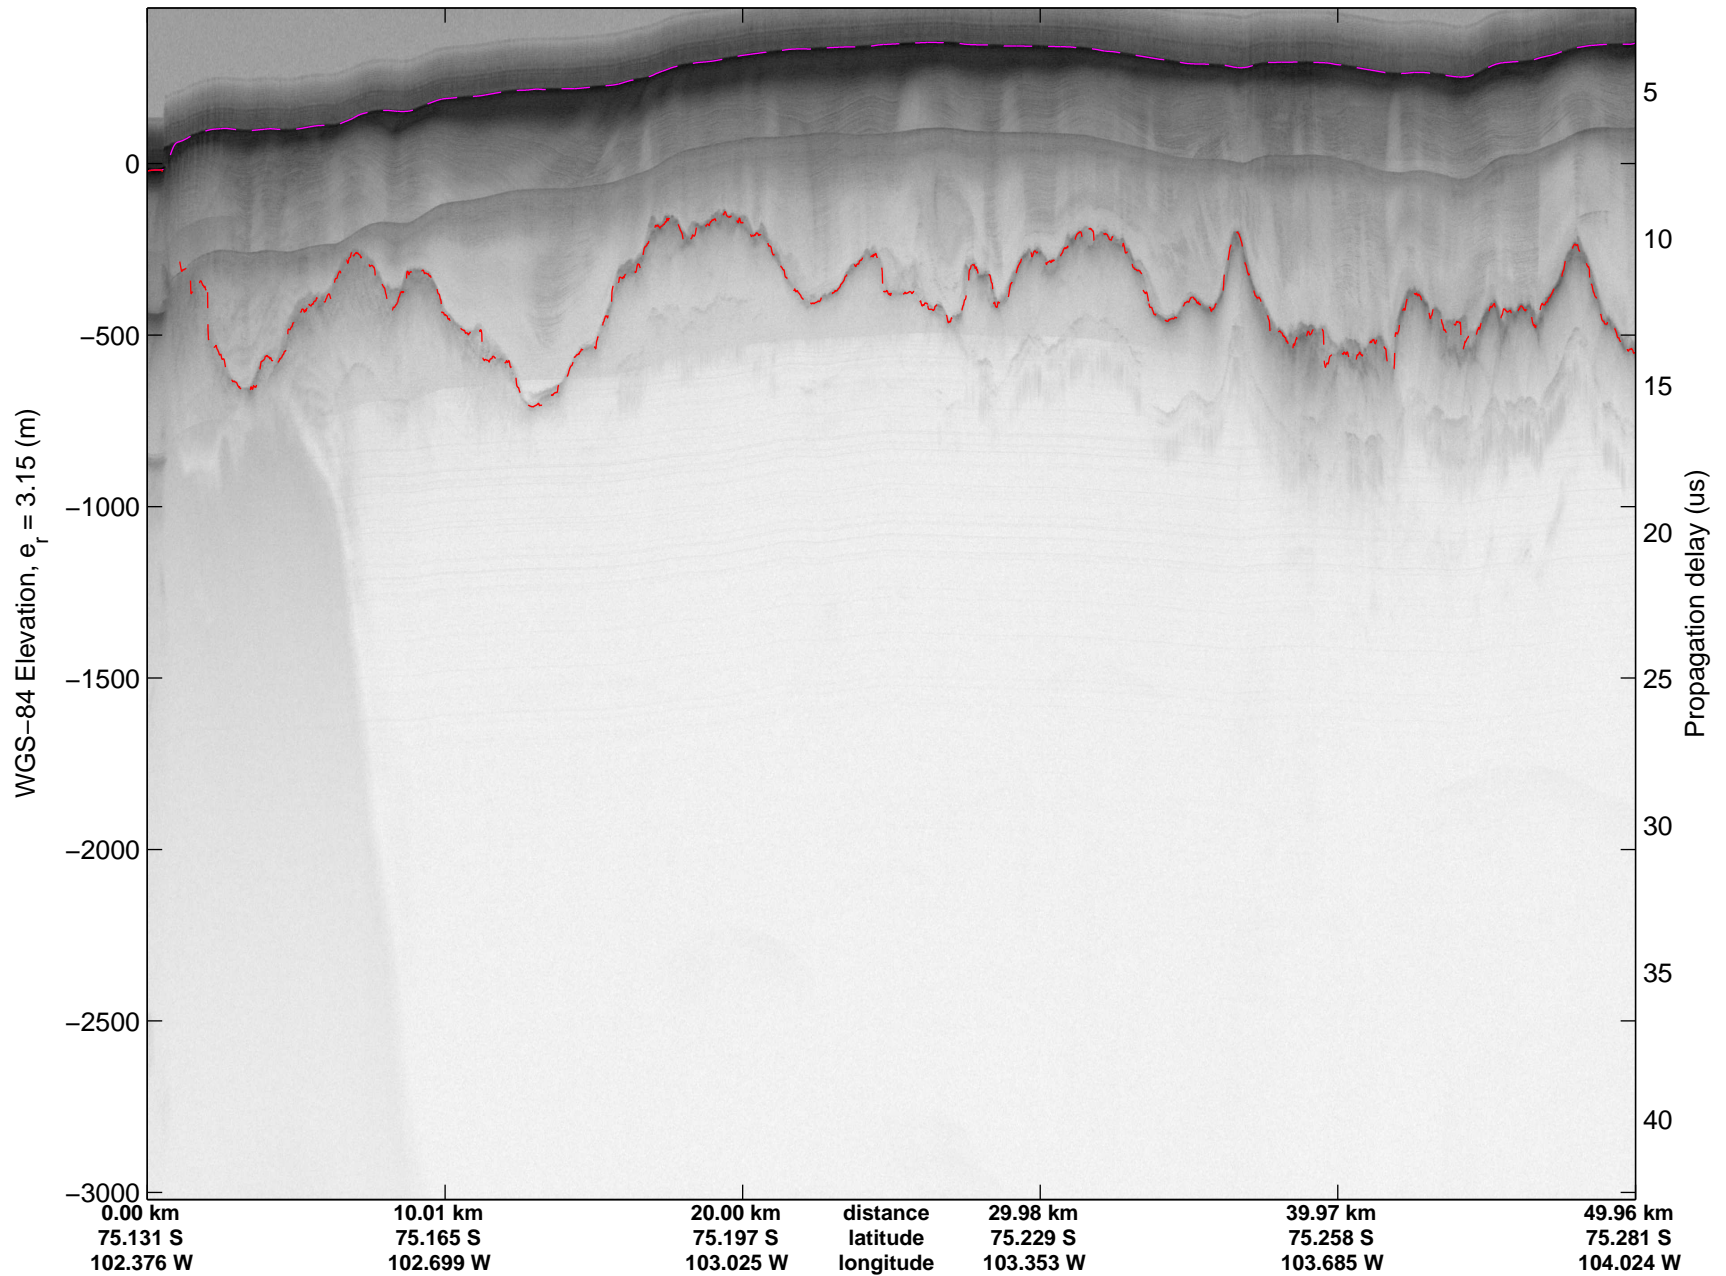

Land Ice Thwaites A
20141103_04_001
Polar Stereograph -71N/0E

mcords3 2014_Antarctica_DC8: "Land Ice Thwaites A" 20141103_04_001: 15:46:36.7 to 15:52:22.3 GPS

mcords3 2014_Antarctica_DC8: "Land Ice Thwaites A" 20141103_04_001: 15:46:36.7 to 15:52:22.3 GPS

Land Ice Thwaites A
20141103_04_002
Polar Stereograph -71N/0E

mcords3 2014_Antarctica_DC8: "Land Ice Thwaites A" 20141103_04_002: 15:52:22.5 to 15:58:17.1 GPS

mcords3 2014_Antarctica_DC8: "Land Ice Thwaites A" 20141103_04_002: 15:52:22.5 to 15:58:17.1 GPS