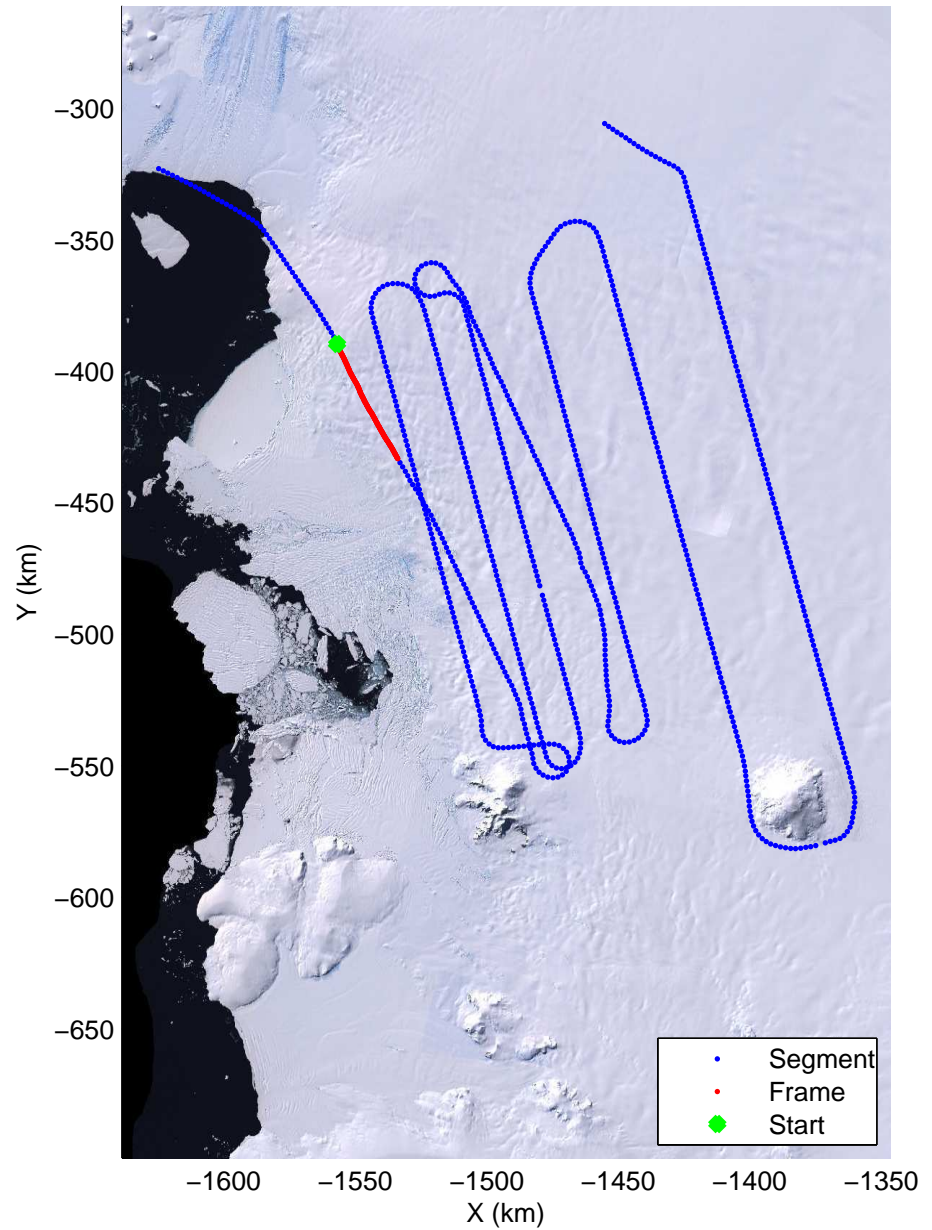

Land Ice Thwaites A
20141103_04_003
Polar Stereograph -71N/0E