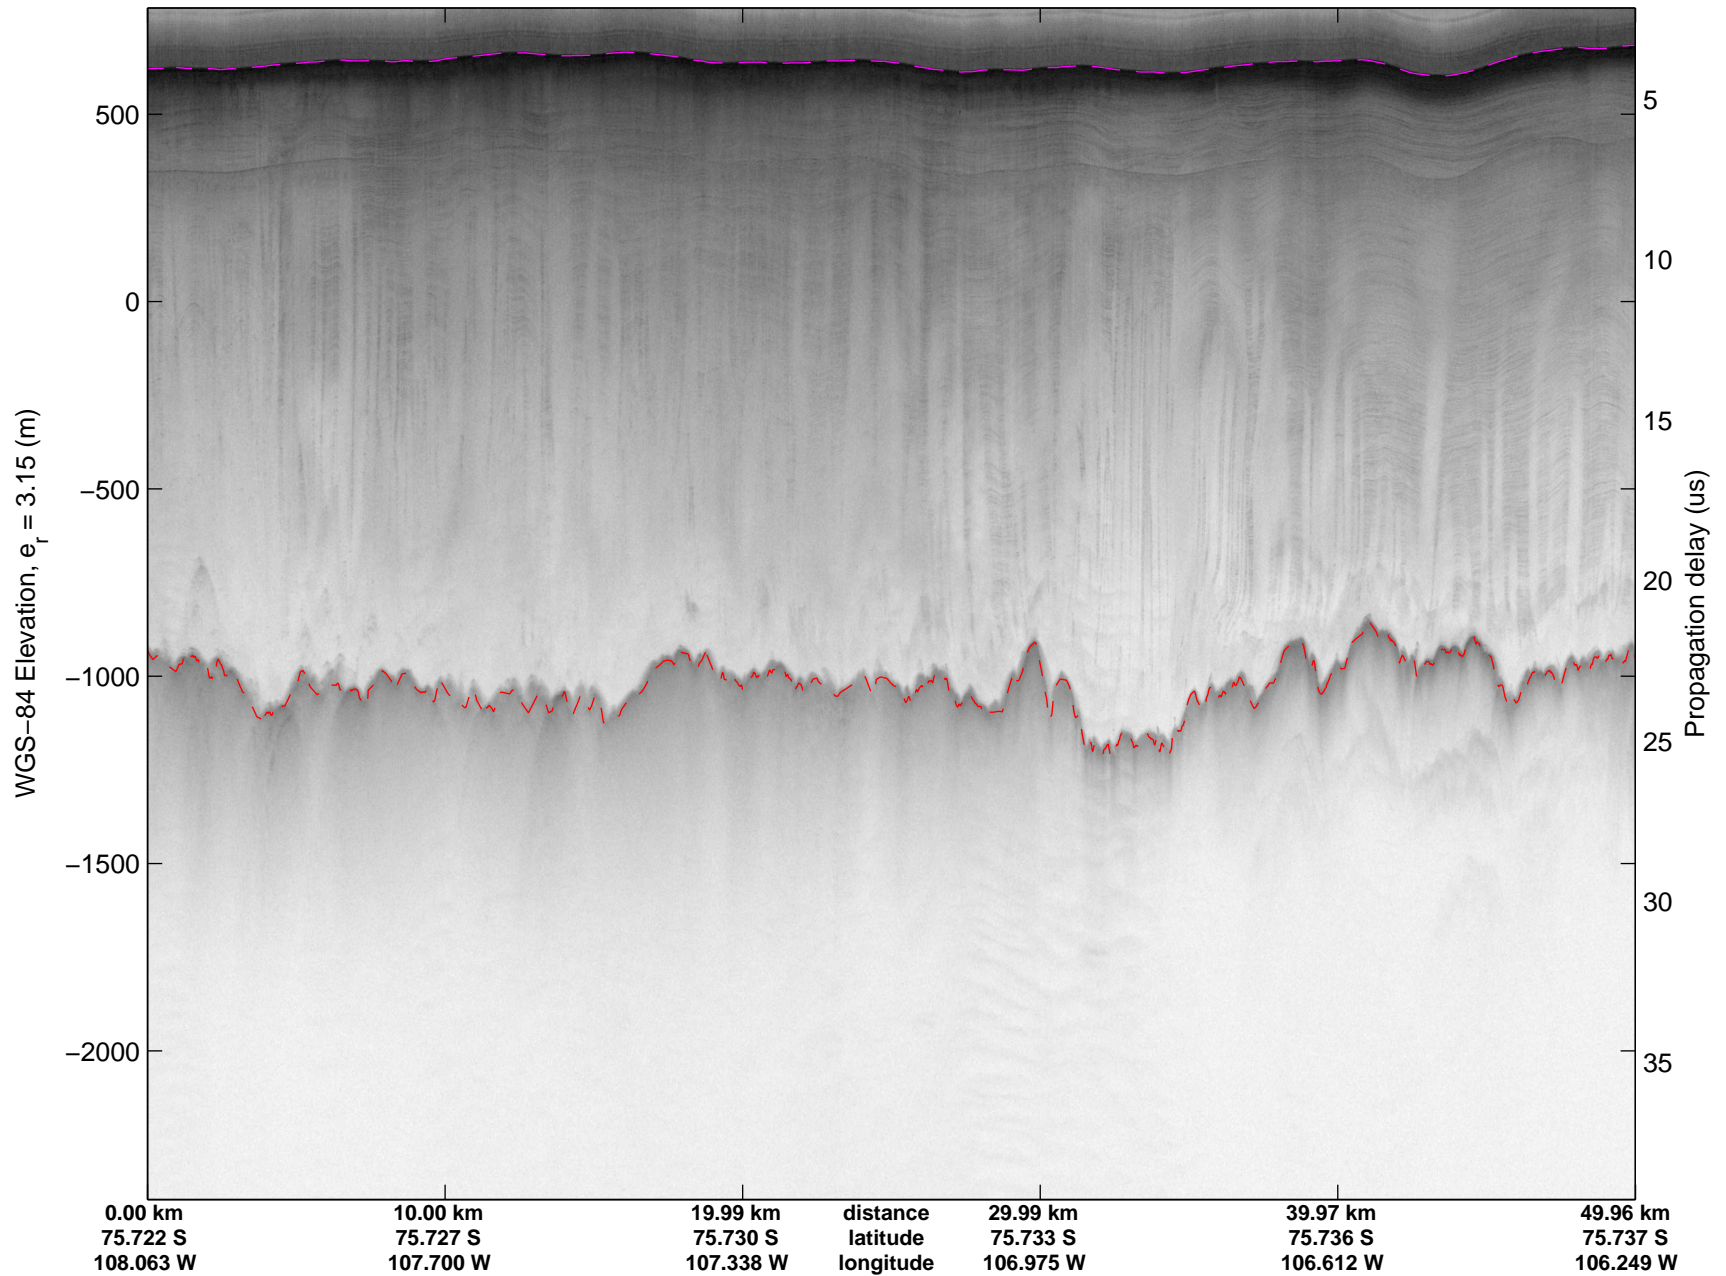

mcords3 2014_Antarctica_DC8: "Land Ice Thwaites A" 20141103_04_017: 17:25:09.6 to 17:31:31.7 GPS