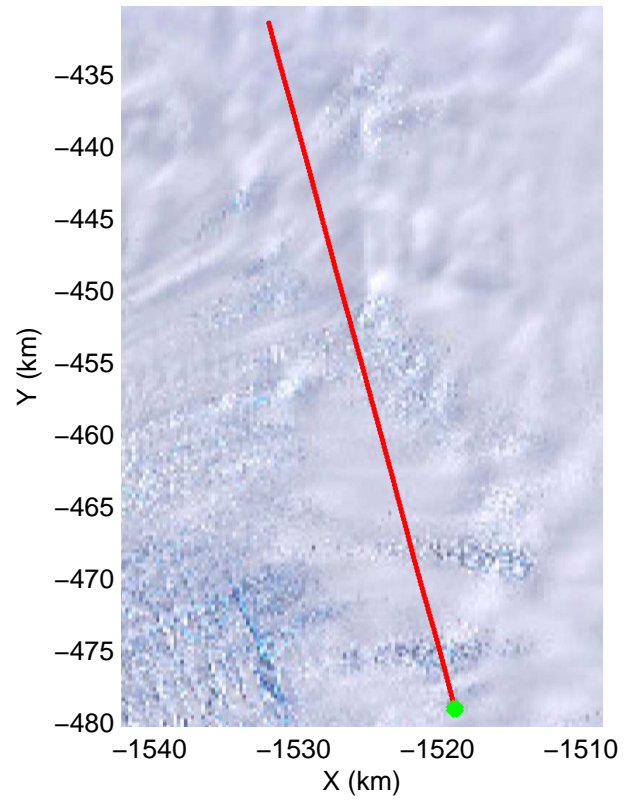

Land Ice Thwaites A
20141103_04_009
Polar Stereograph -71N/0E