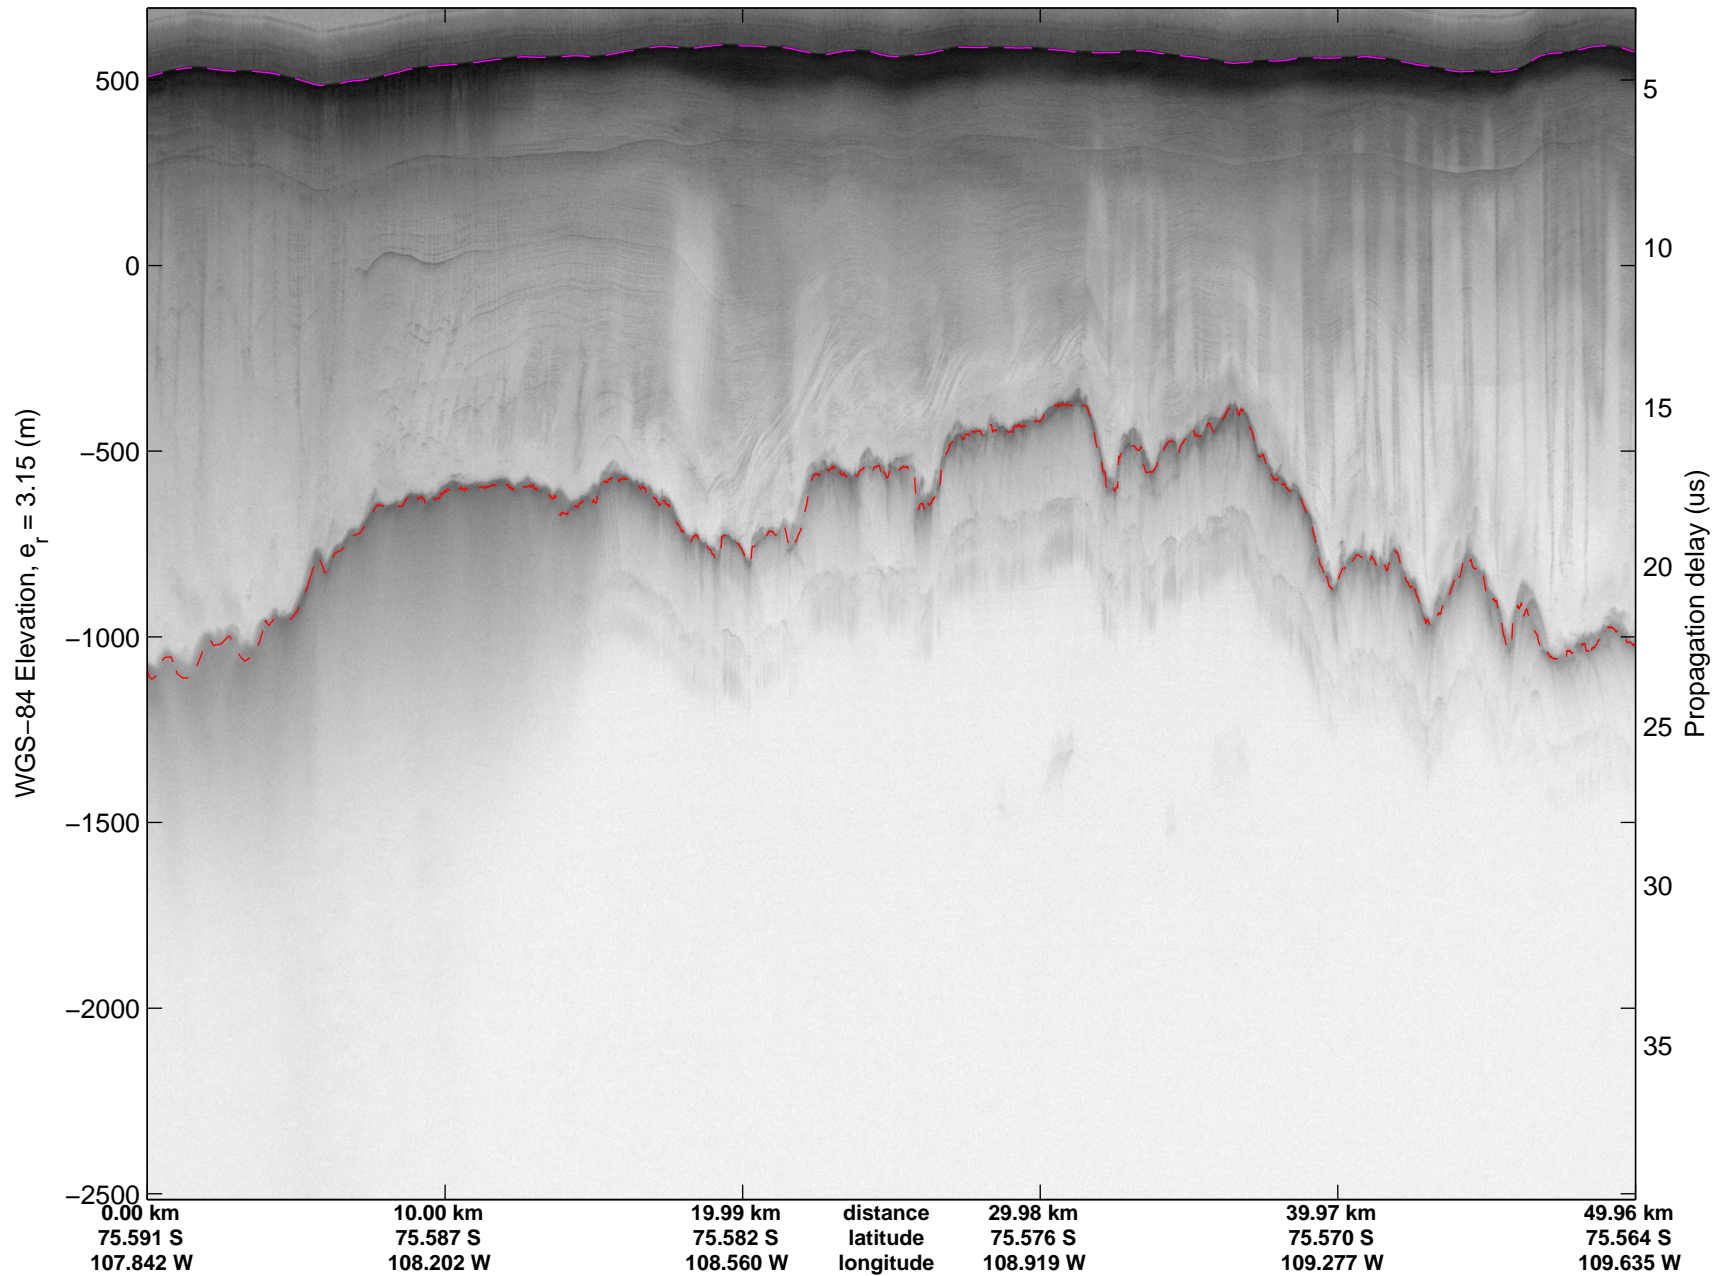

mcords3 2014_Antarctica_DC8: "Land Ice Thwaites A" 20141103_04_014: 17:06:16.6 to 17:12:22.4 GPS