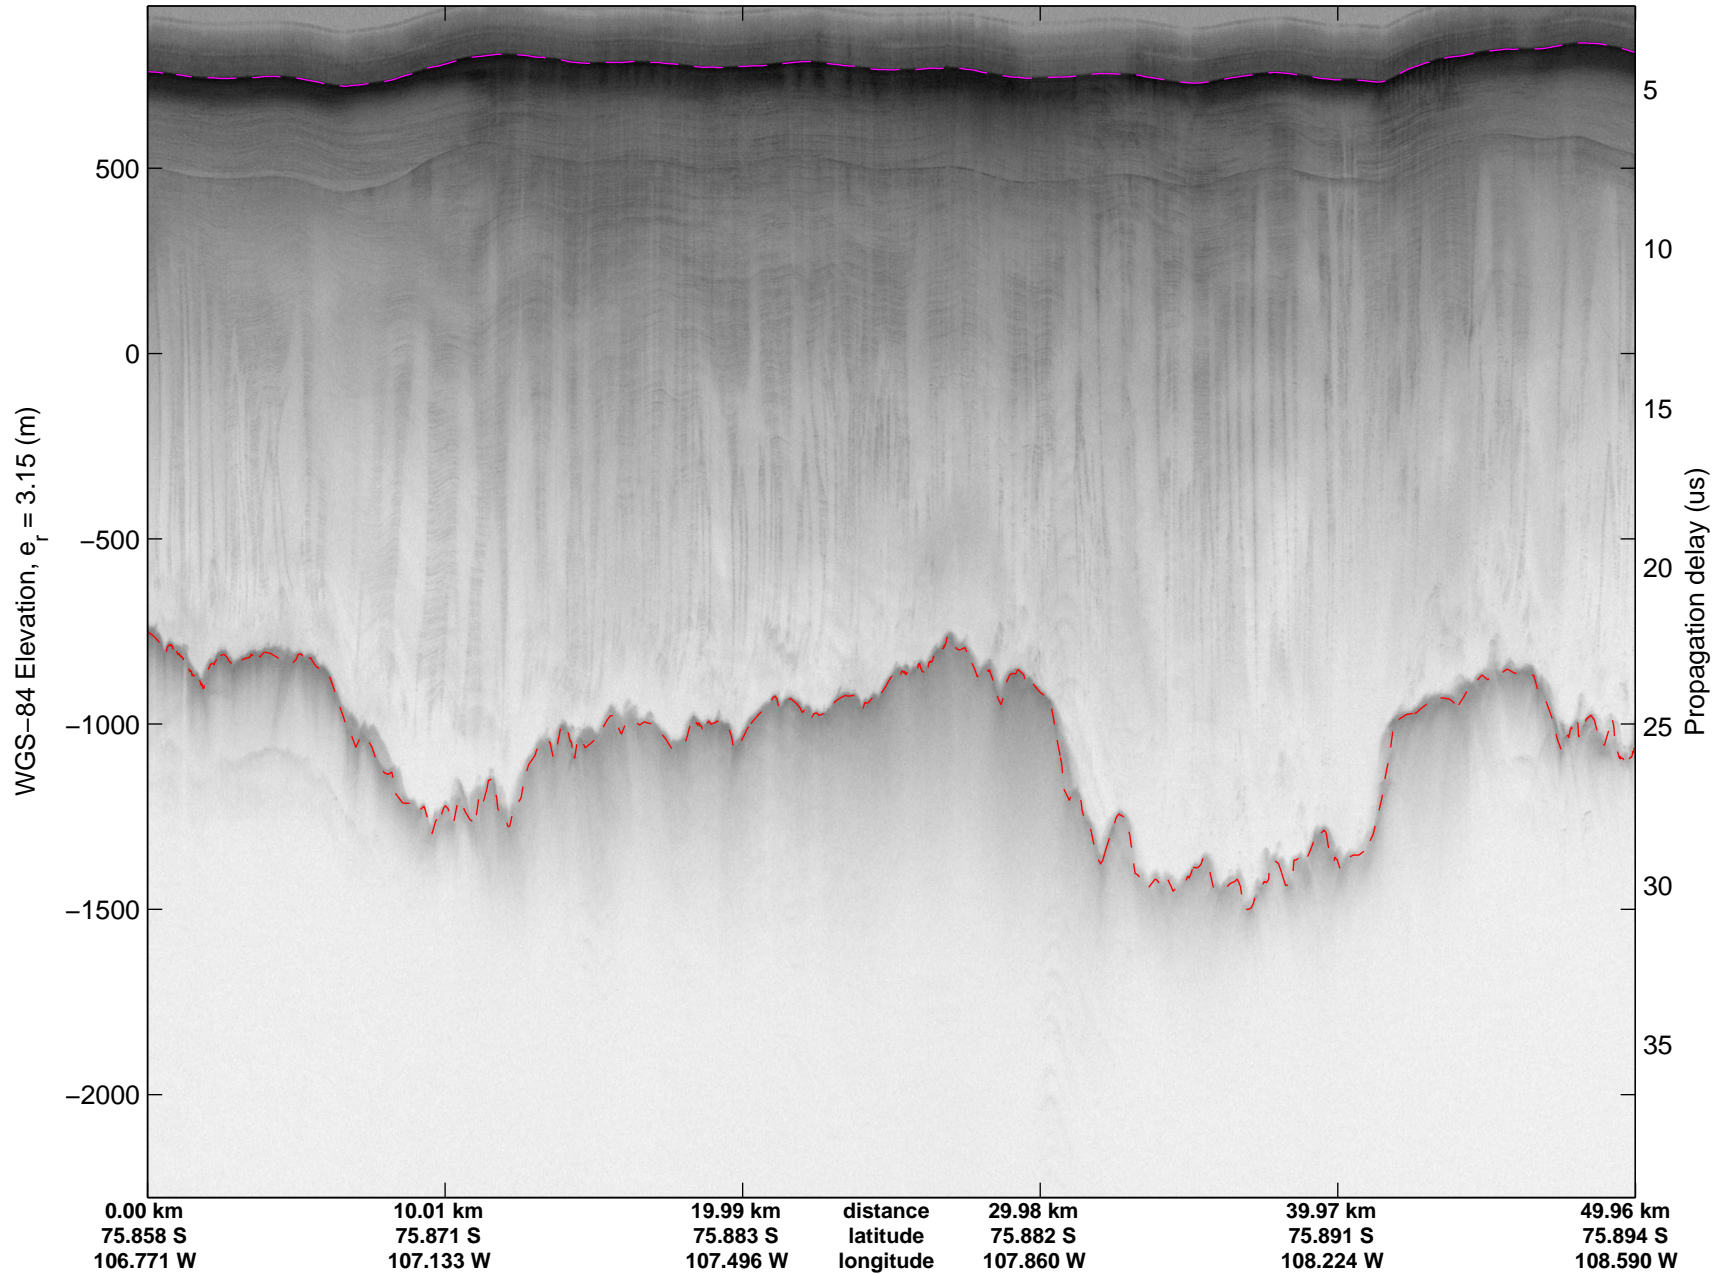

mcords3 2014_Antarctica_DC8: "Land Ice Thwaites A" 20141103_04_022: 17:56:19.2 to 18:02:21.1 GPS