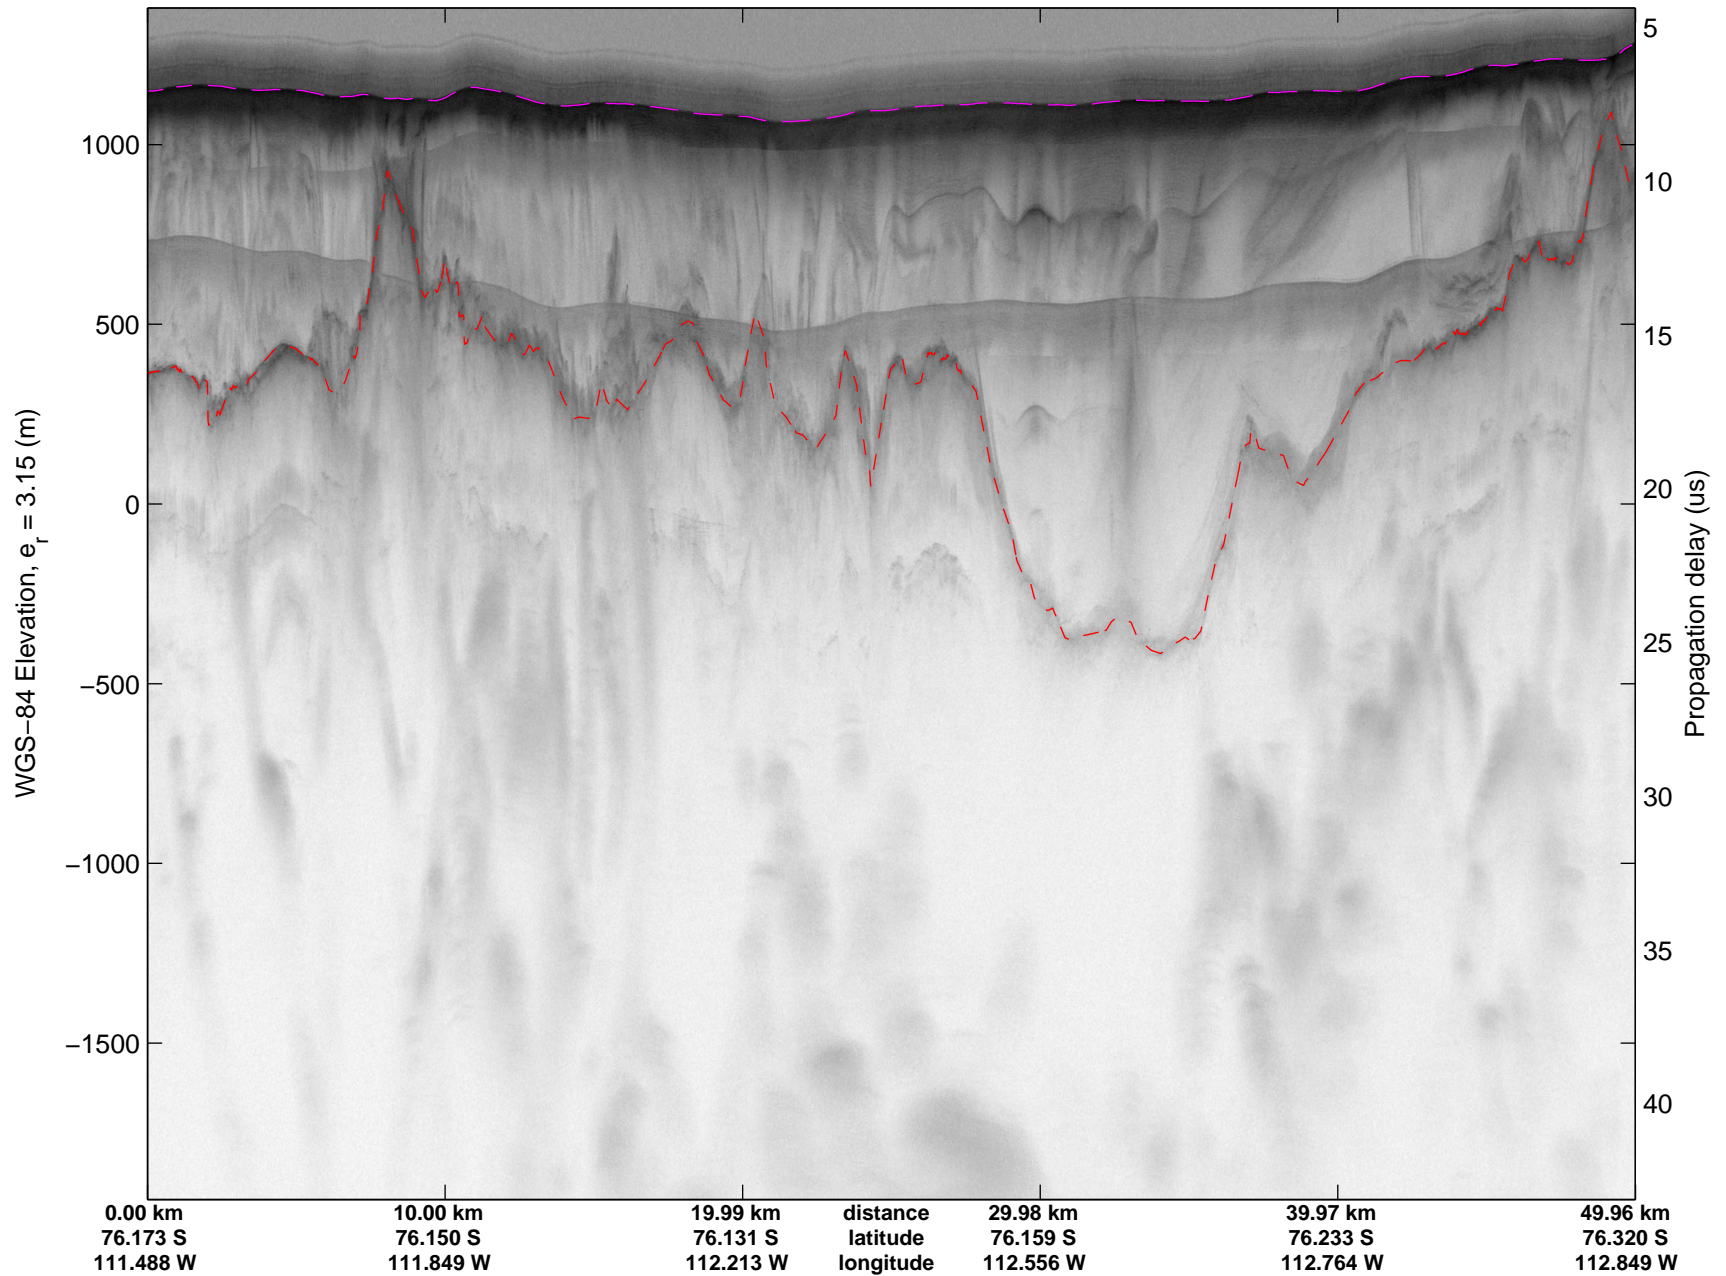

mcords3 2014_Antarctica_DC8: "Land Ice Thwaites A" 20141103_04_033: 19:03:48.2 to 19:09:15.8 GPS