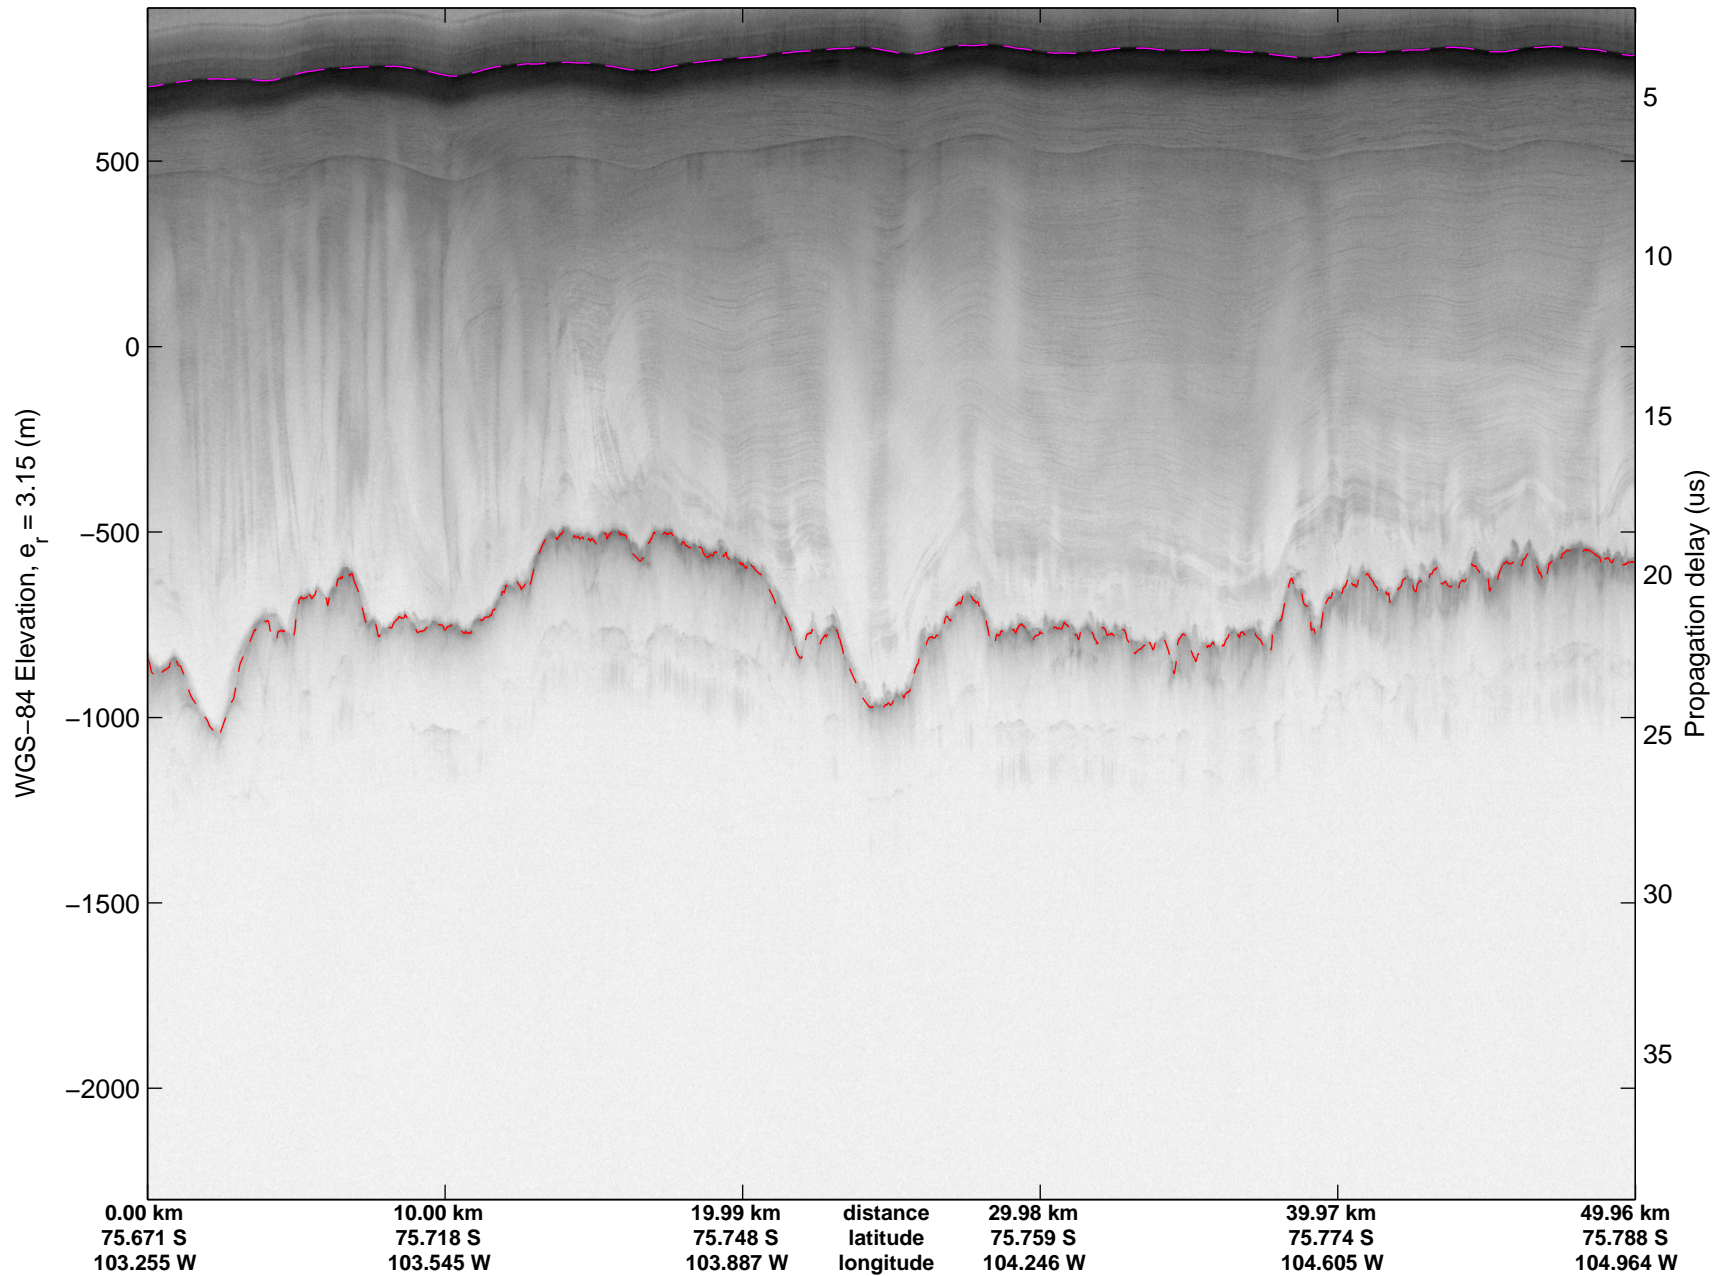

mcords3 2014_Antarctica_DC8: "Land Ice Thwaites A" 20141103_04_020: 17:44:10.2 to 17:50:17.6 GPS