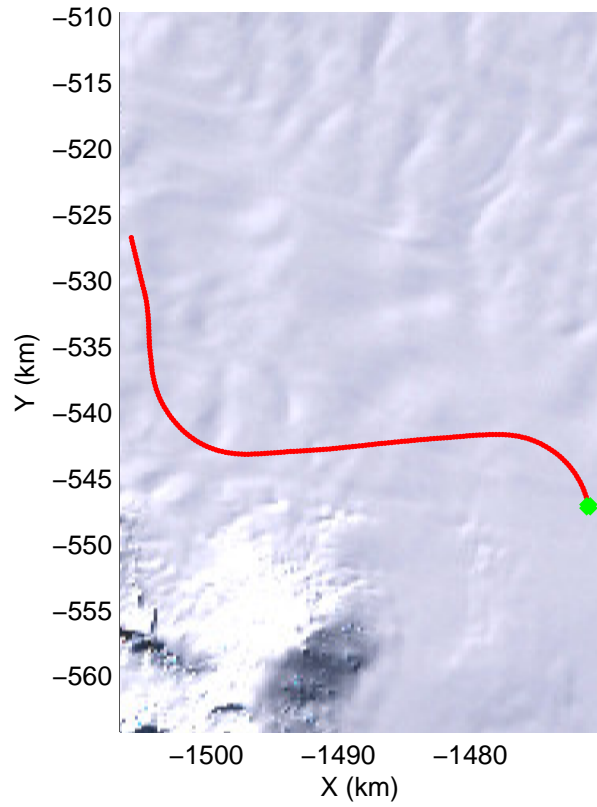

Land Ice Thwaites A
20141103_04_007
Polar Stereograph -71N/OE