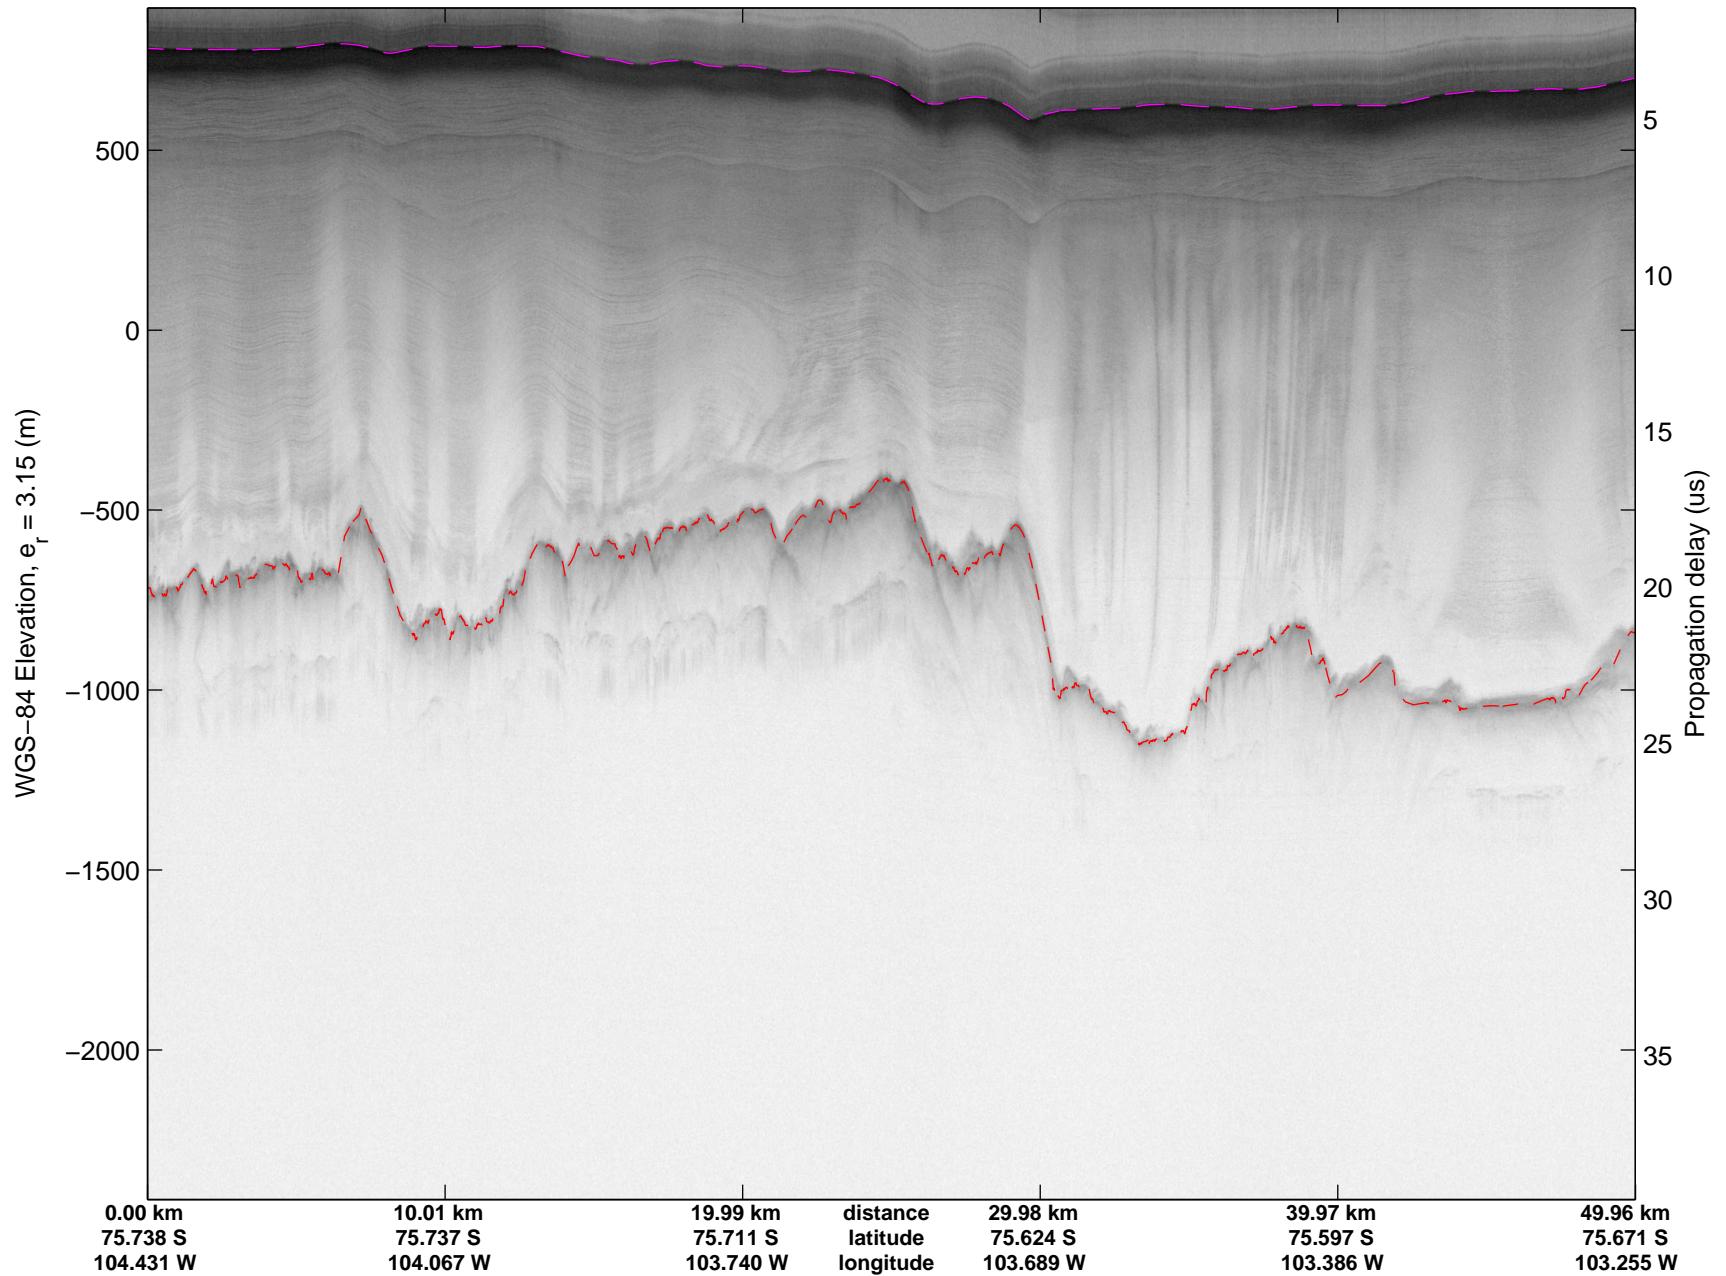

mcords3 2014_Antarctica_DC8: "Land Ice Thwaites A" 20141103_04_019: 17:37:54.1 to 17:44:09.9 GPS