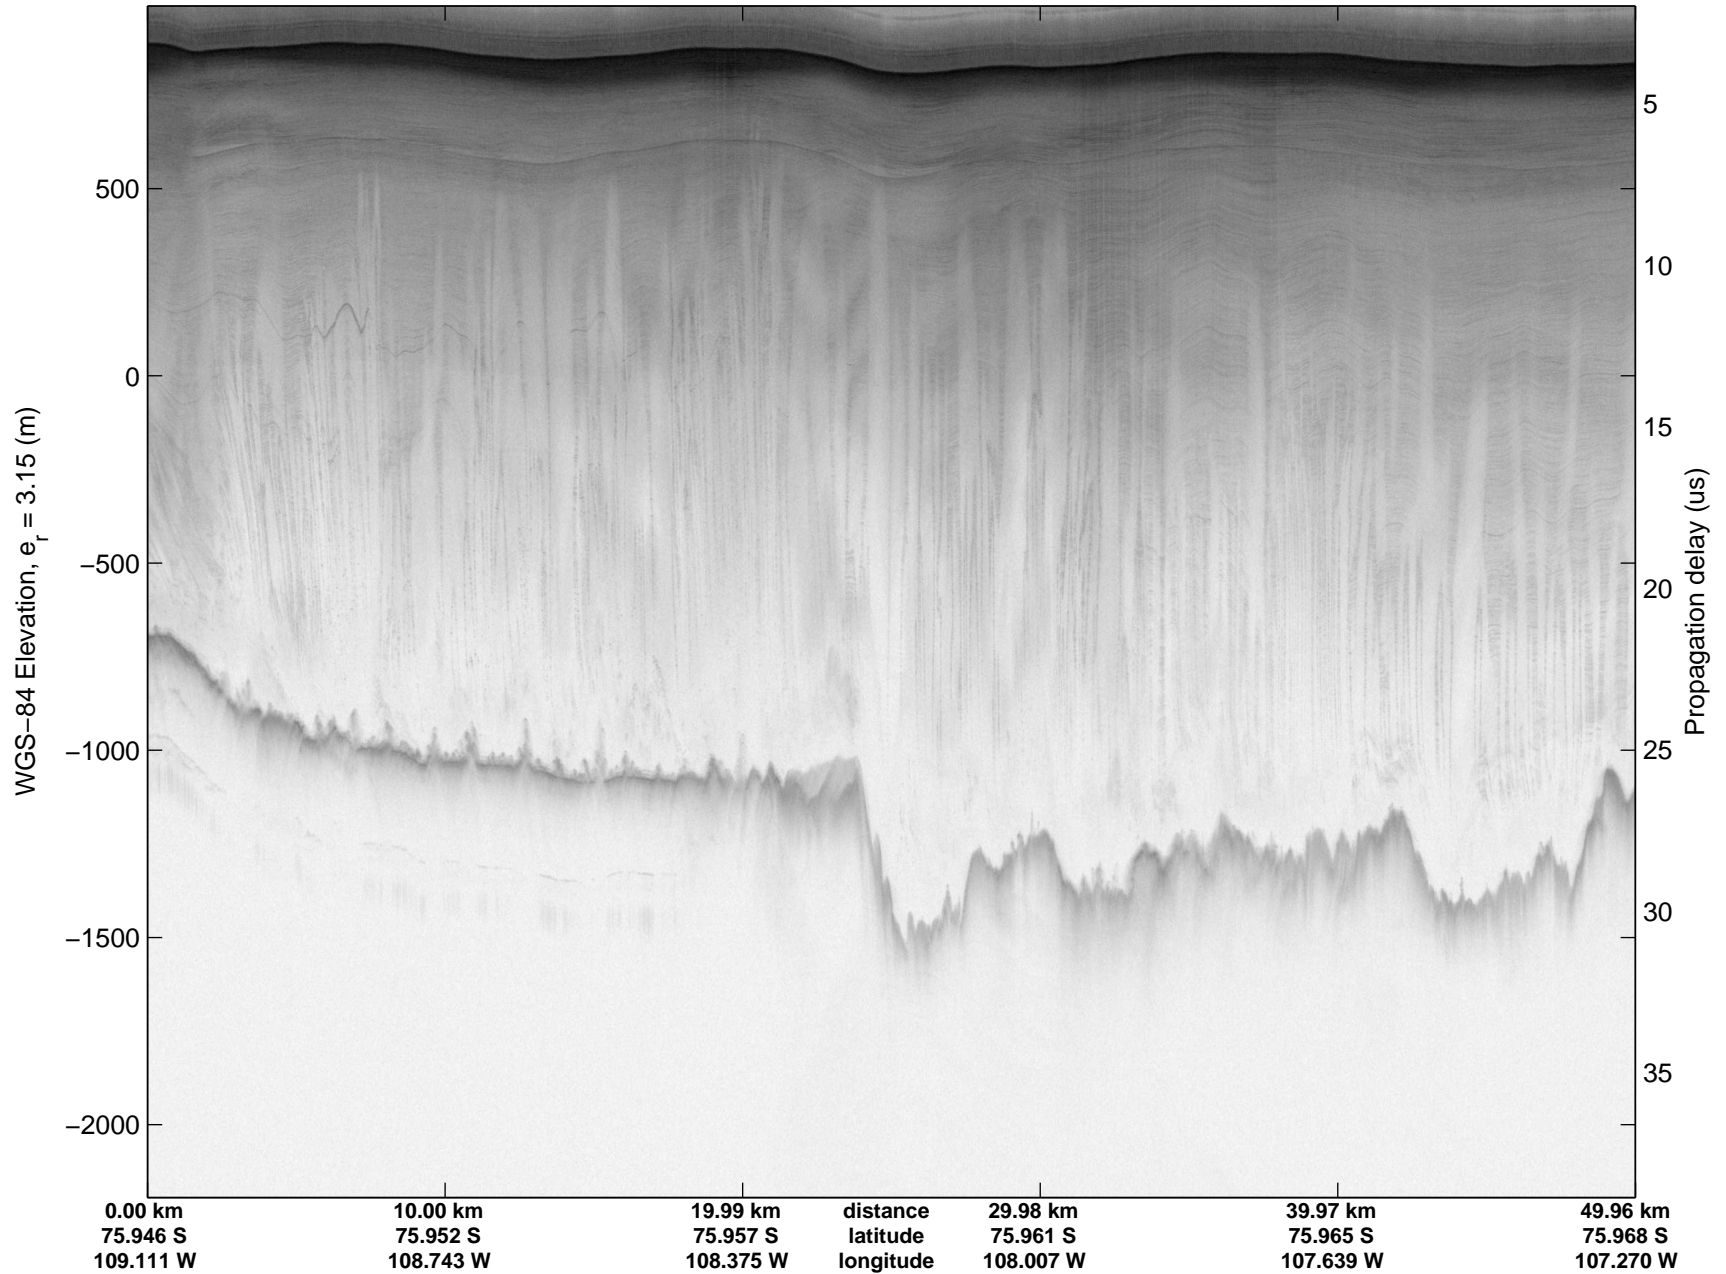

mcords3 2014_Antarctica_DC8: "Land Ice Thwaites A" 20141103_04_025: 18:14:50.5 to 18:21:13.5 GPS