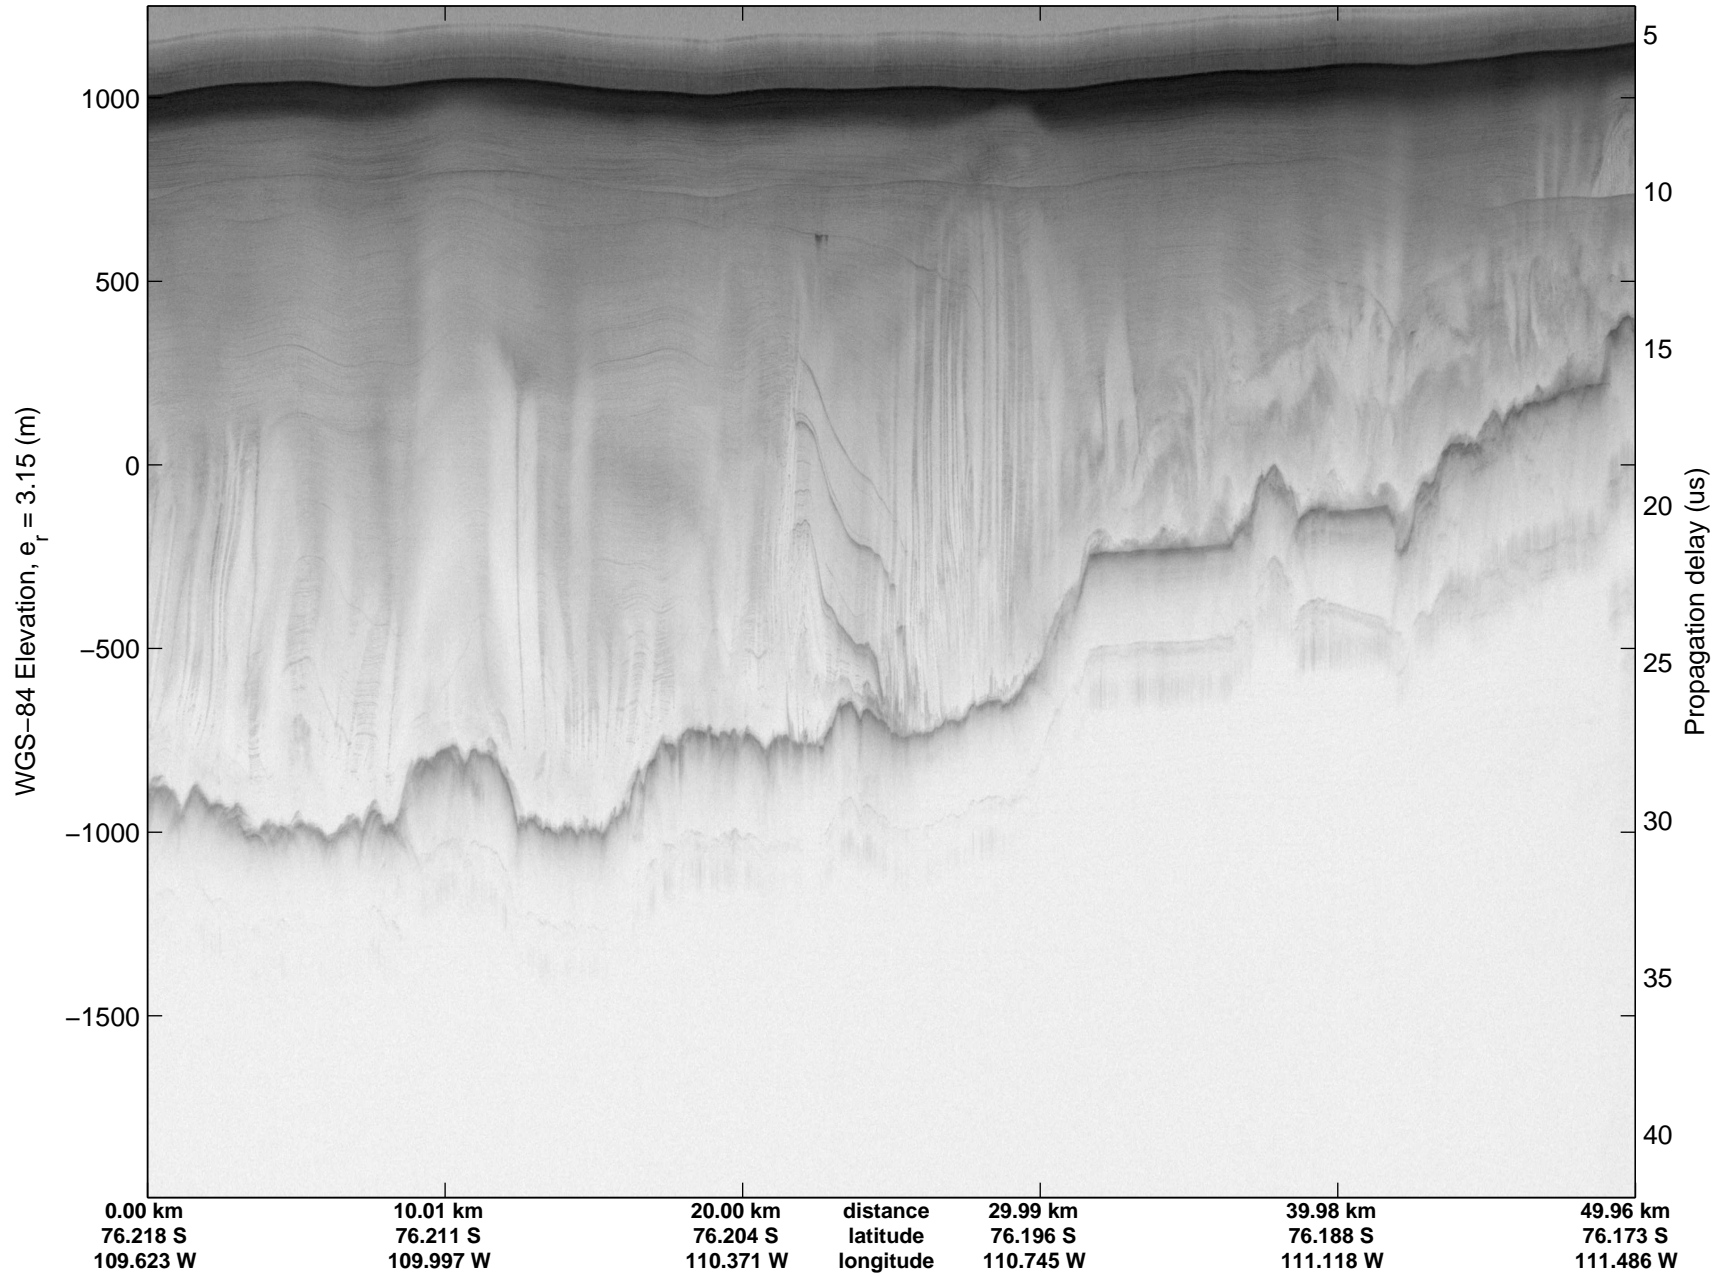

mcords3 2014_Antarctica_DC8: "Land Ice Thwaites A" 20141103_04_032: 18:57:44.3 to 19:03:47.9 GPS