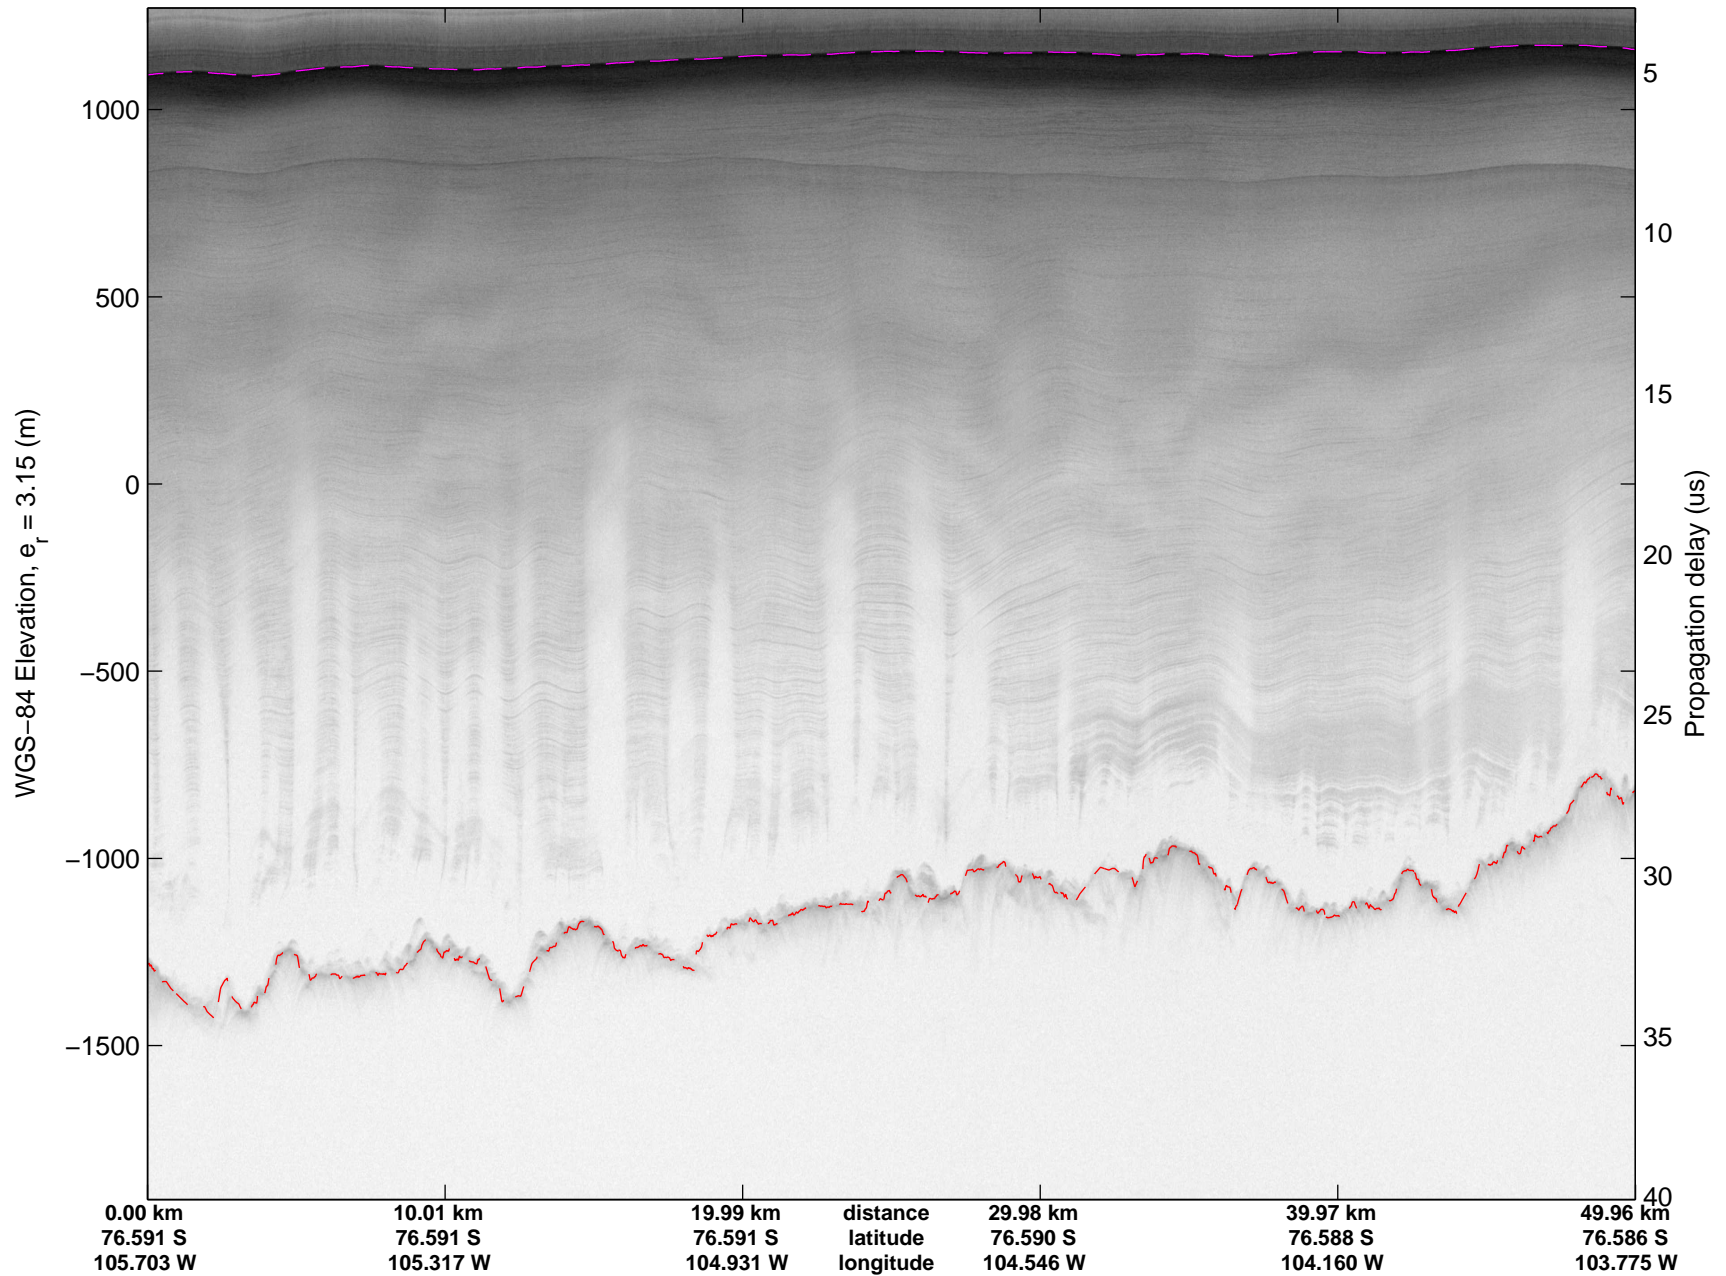

mcords3 2014_Antarctica_DC8: "Land Ice Thwaites A" 20141103_04_038: 19:34:08.4 to 19:40:23.3 GPS