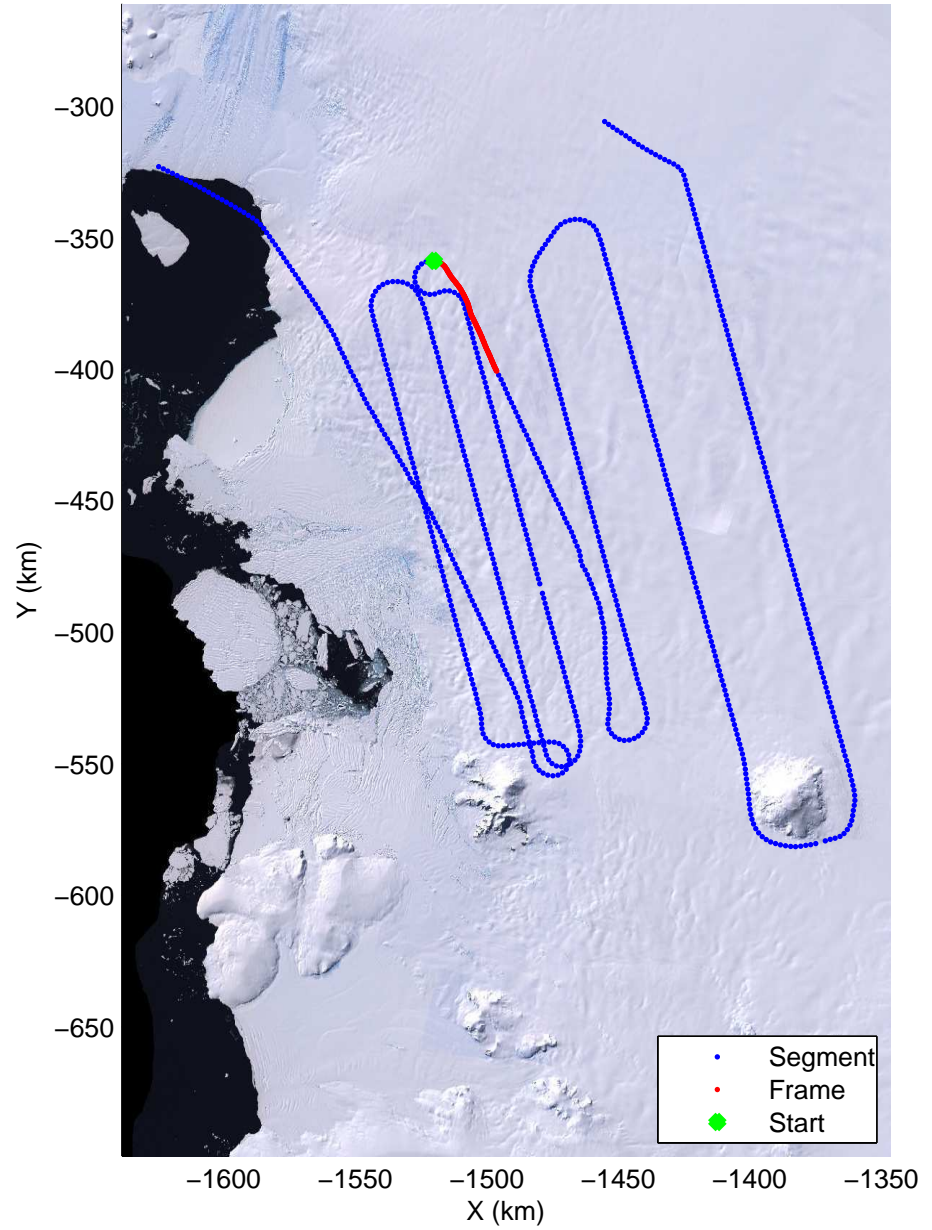

Land Ice Thwaites A
20141103_04_020
Polar Stereograph -71N/0E