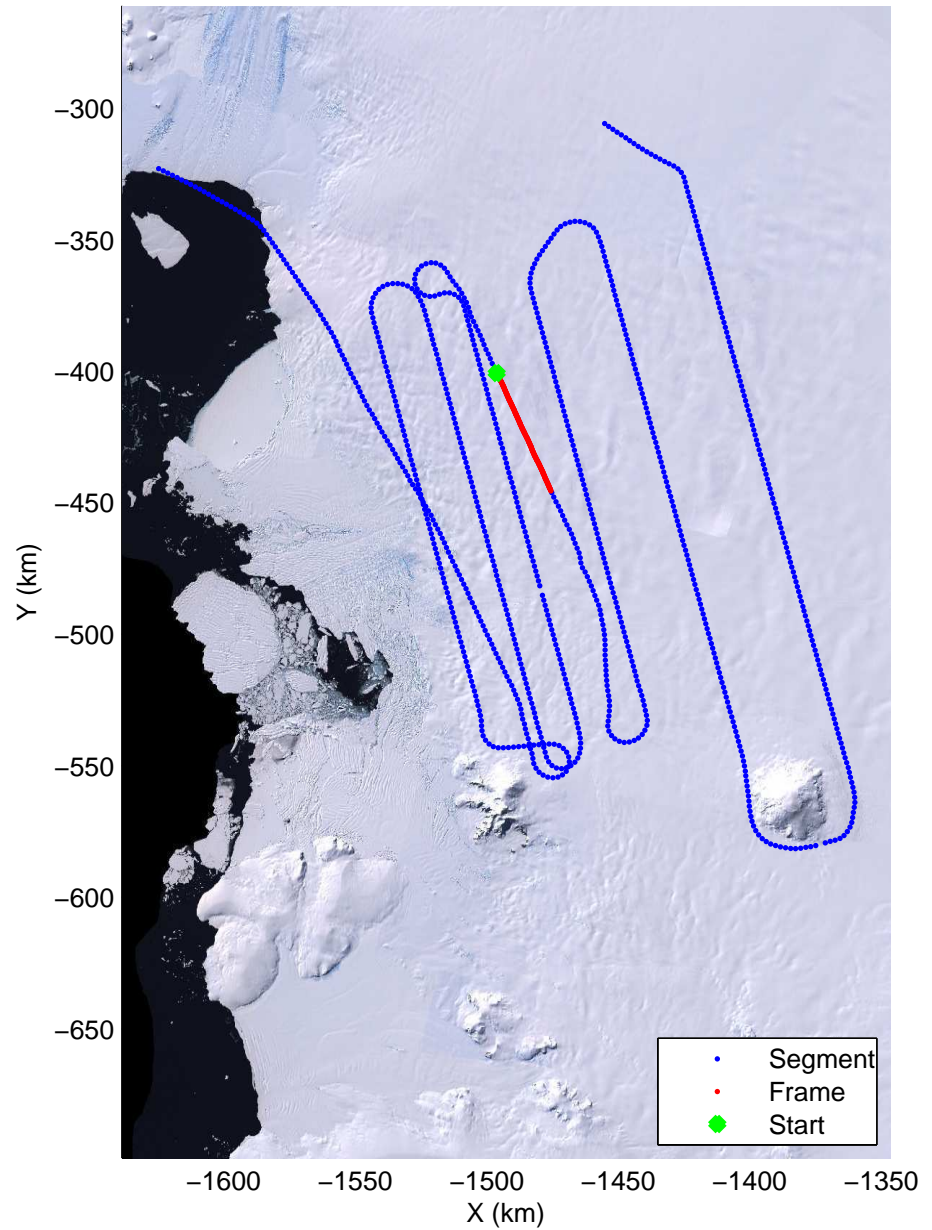

Land Ice Thwaites A
20141103_04_021
Polar Stereograph -71N/0E