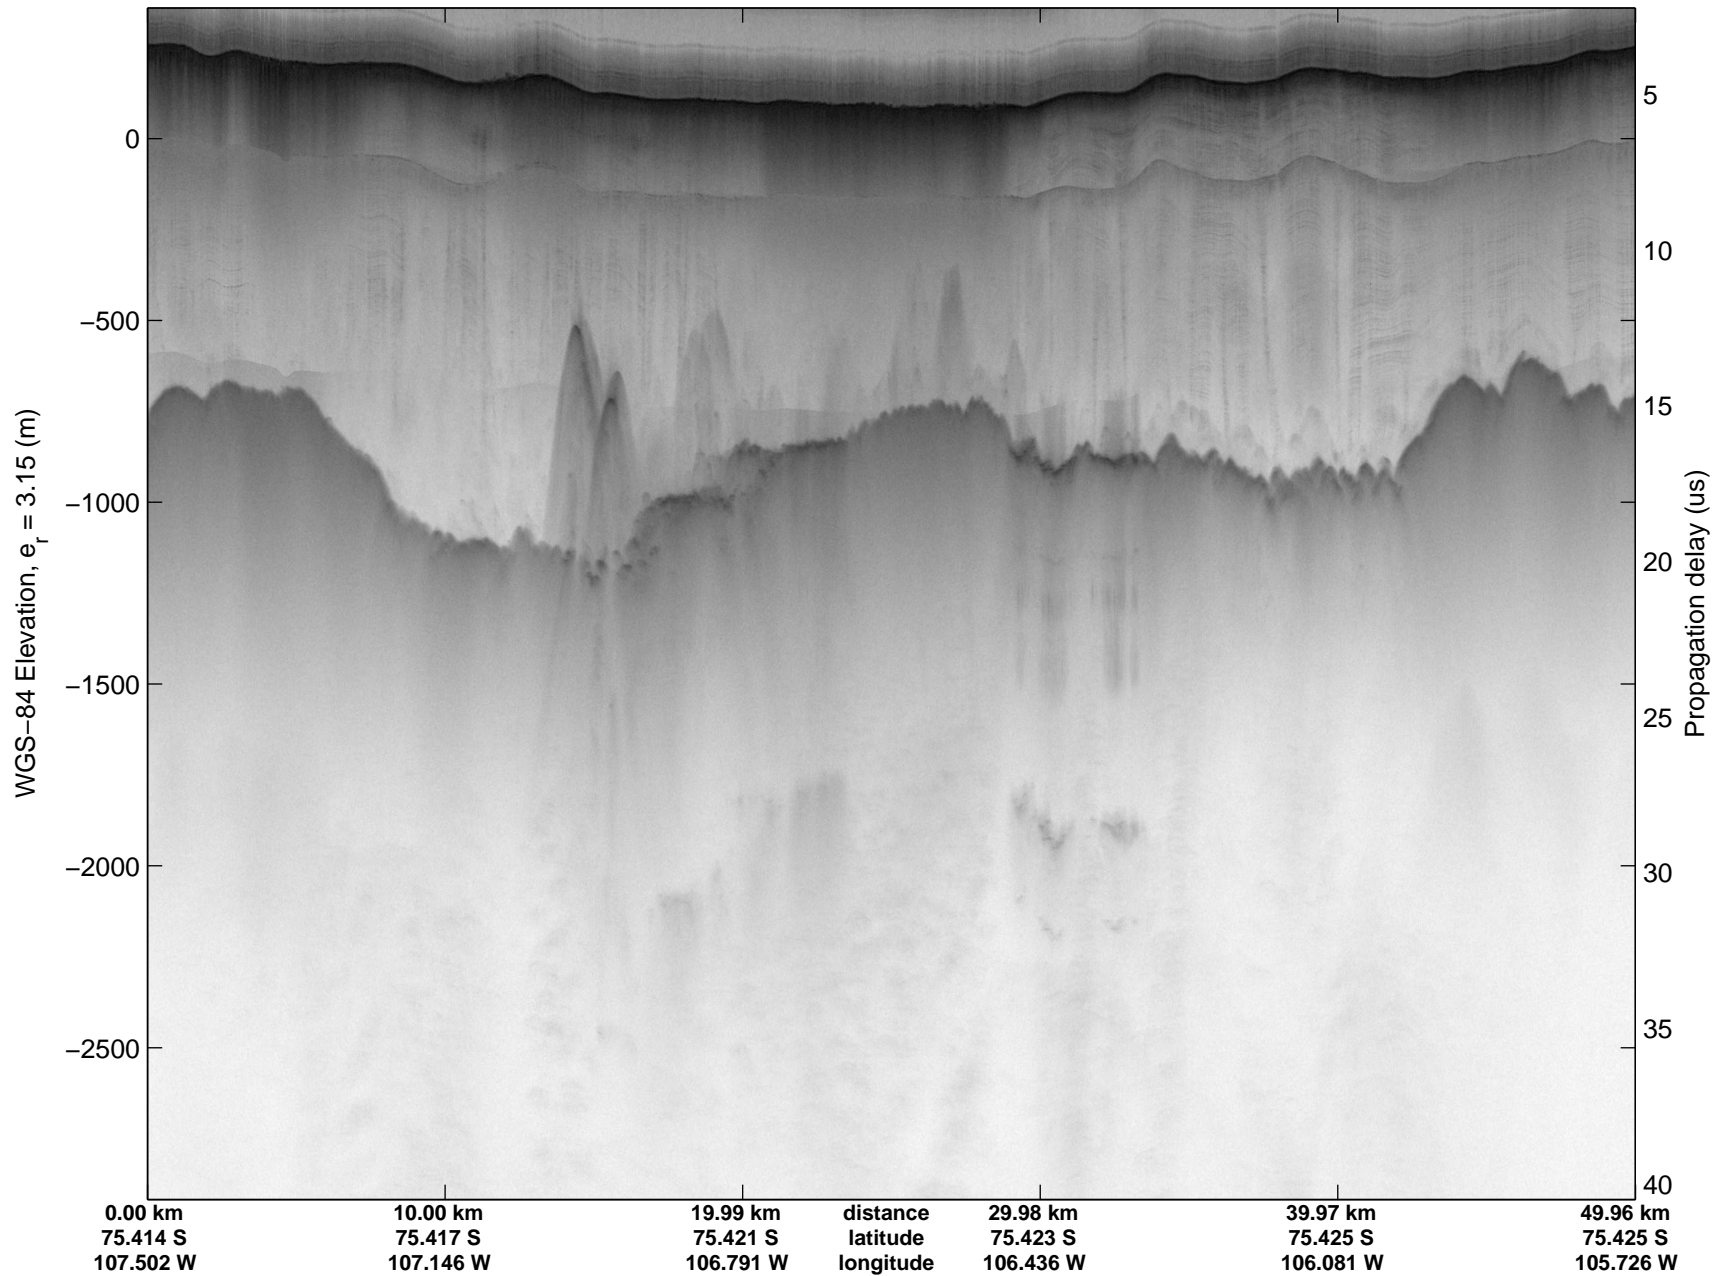

mcords3 2014_Antarctica_DC8: "Land Ice Thwaites A" 20141103_04_009: 16:35:10.6 to 16:41:38.9 GPS