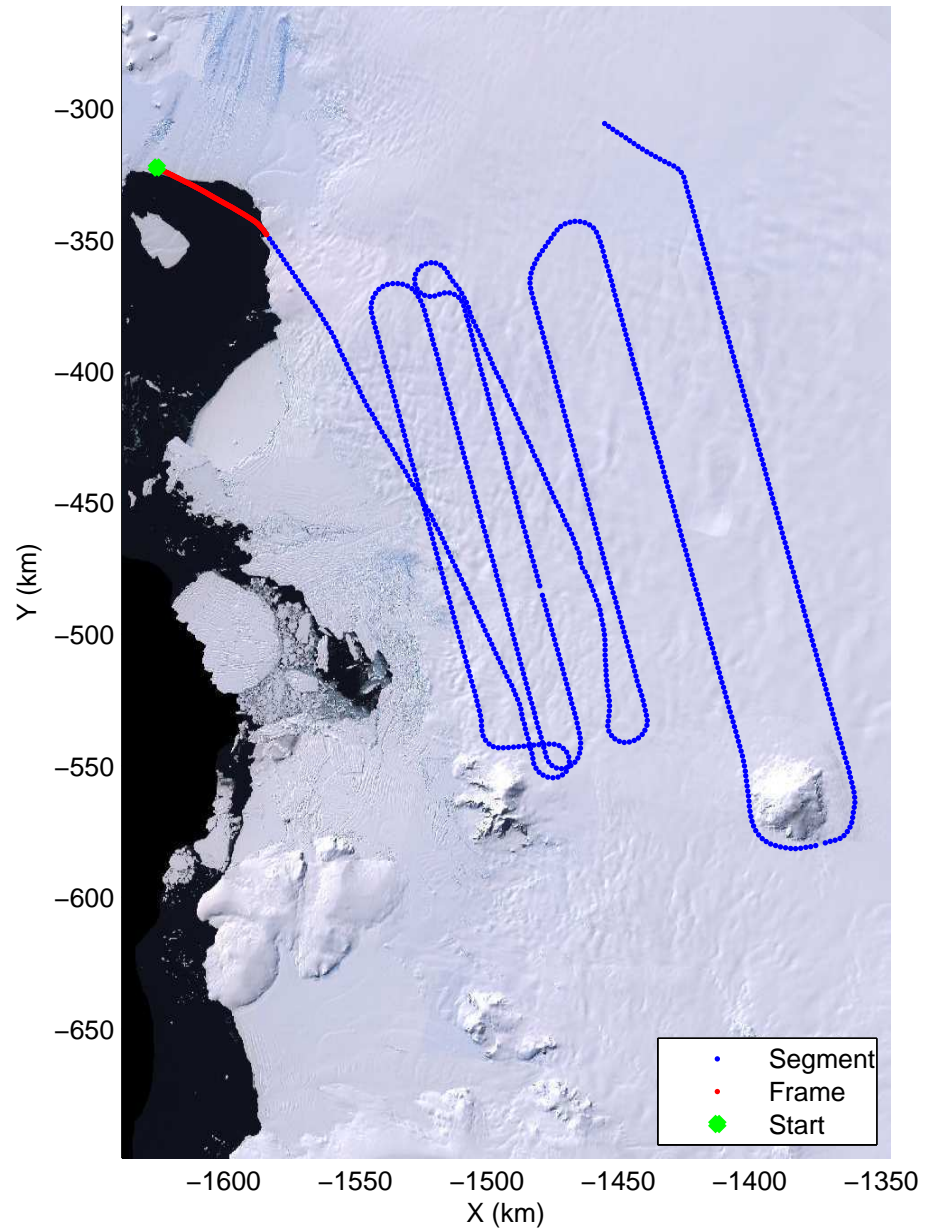

Land Ice Thwaites A
20141103_04_001
Polar Stereograph -71N/0E

mcords3 2014_Antarctica_DC8: "Land Ice Thwaites A" 20141103_04_001: 15:46:36.7 to 15:52:22.3 GPS

mcords3 2014_Antarctica_DC8: "Land Ice Thwaites A" 20141103_04_001: 15:46:36.7 to 15:52:22.3 GPS