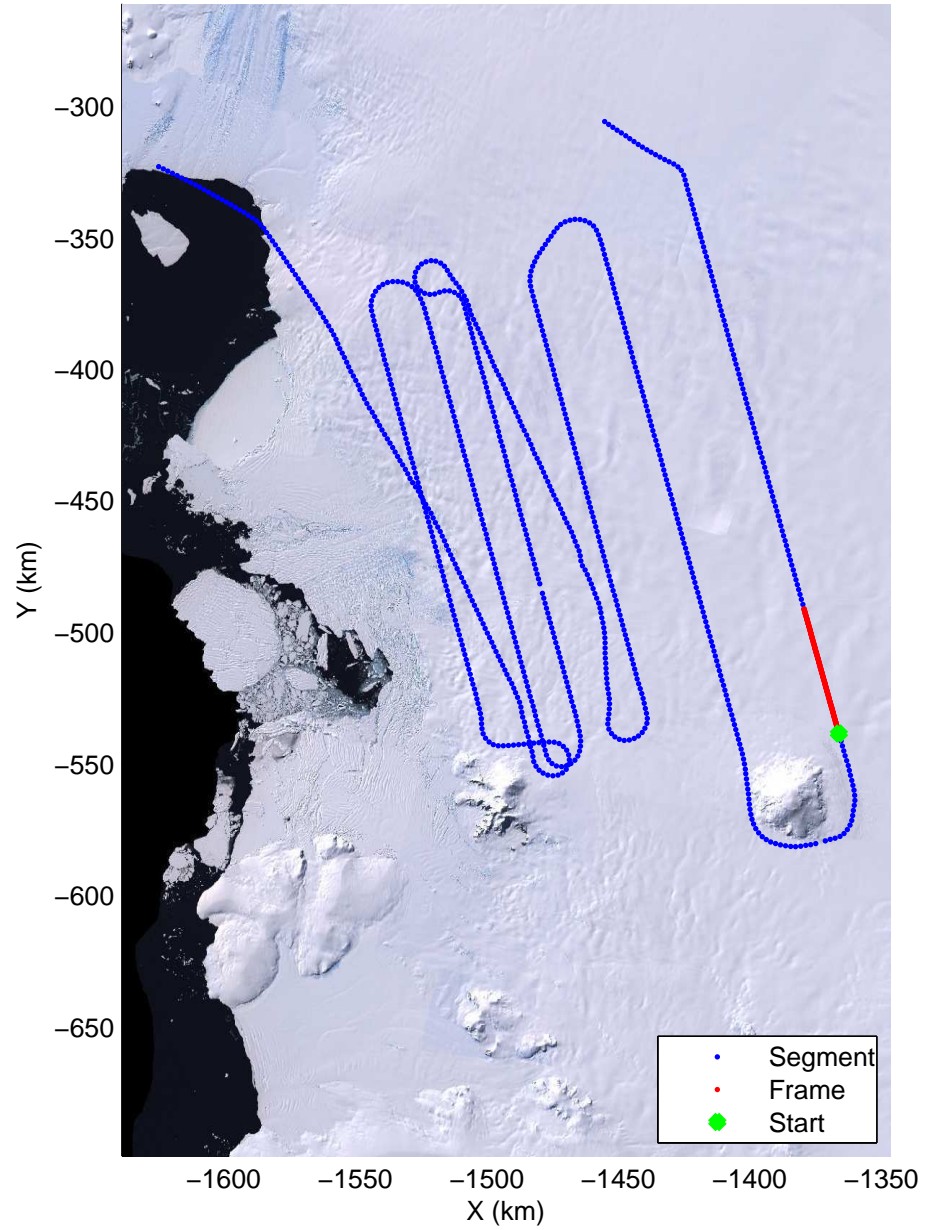

Land Ice Thwaites A
20141103_04_035
Polar Stereograph -71N/0E