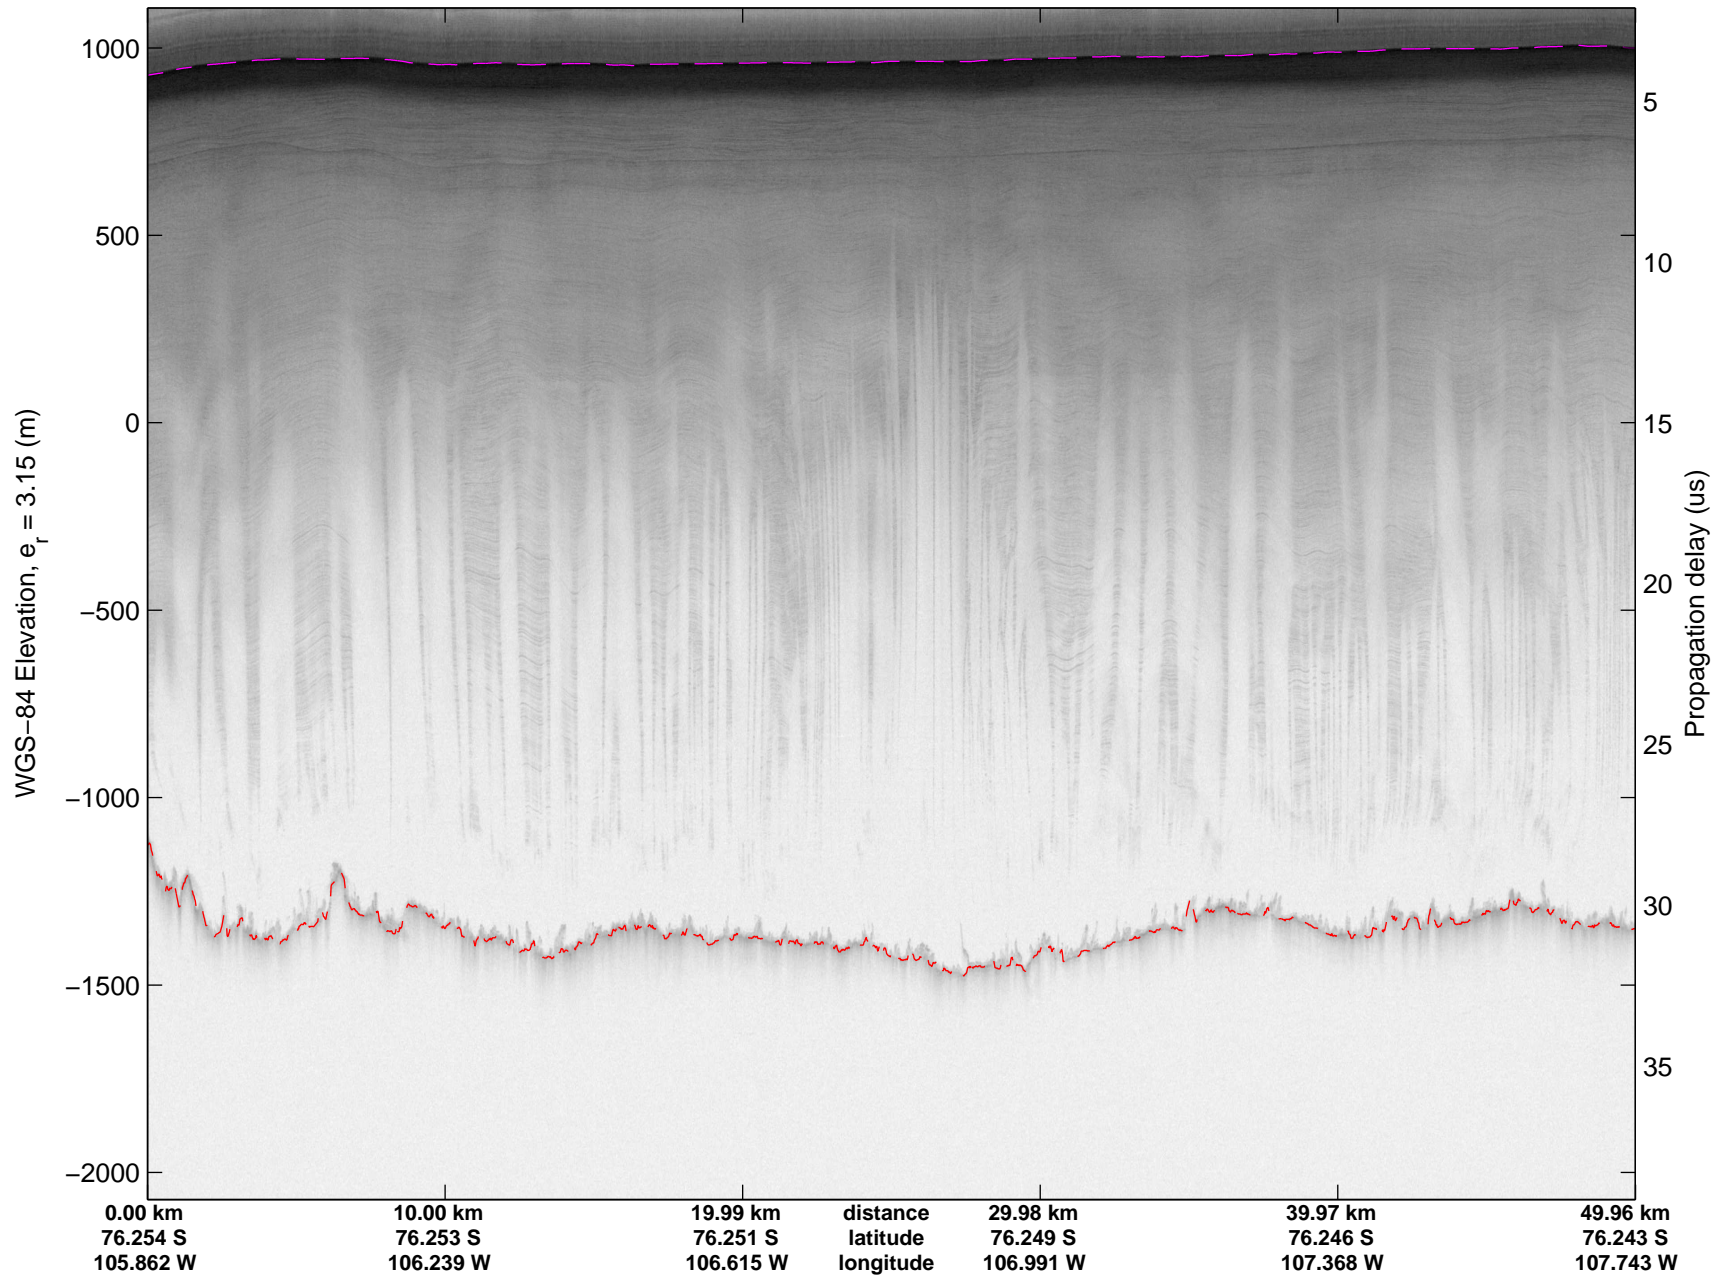

mcords3 2014_Antarctica_DC8: "Land Ice Thwaites A" 20141103_04_030: 18:45:46.5 to 18:51:47.2 GPS