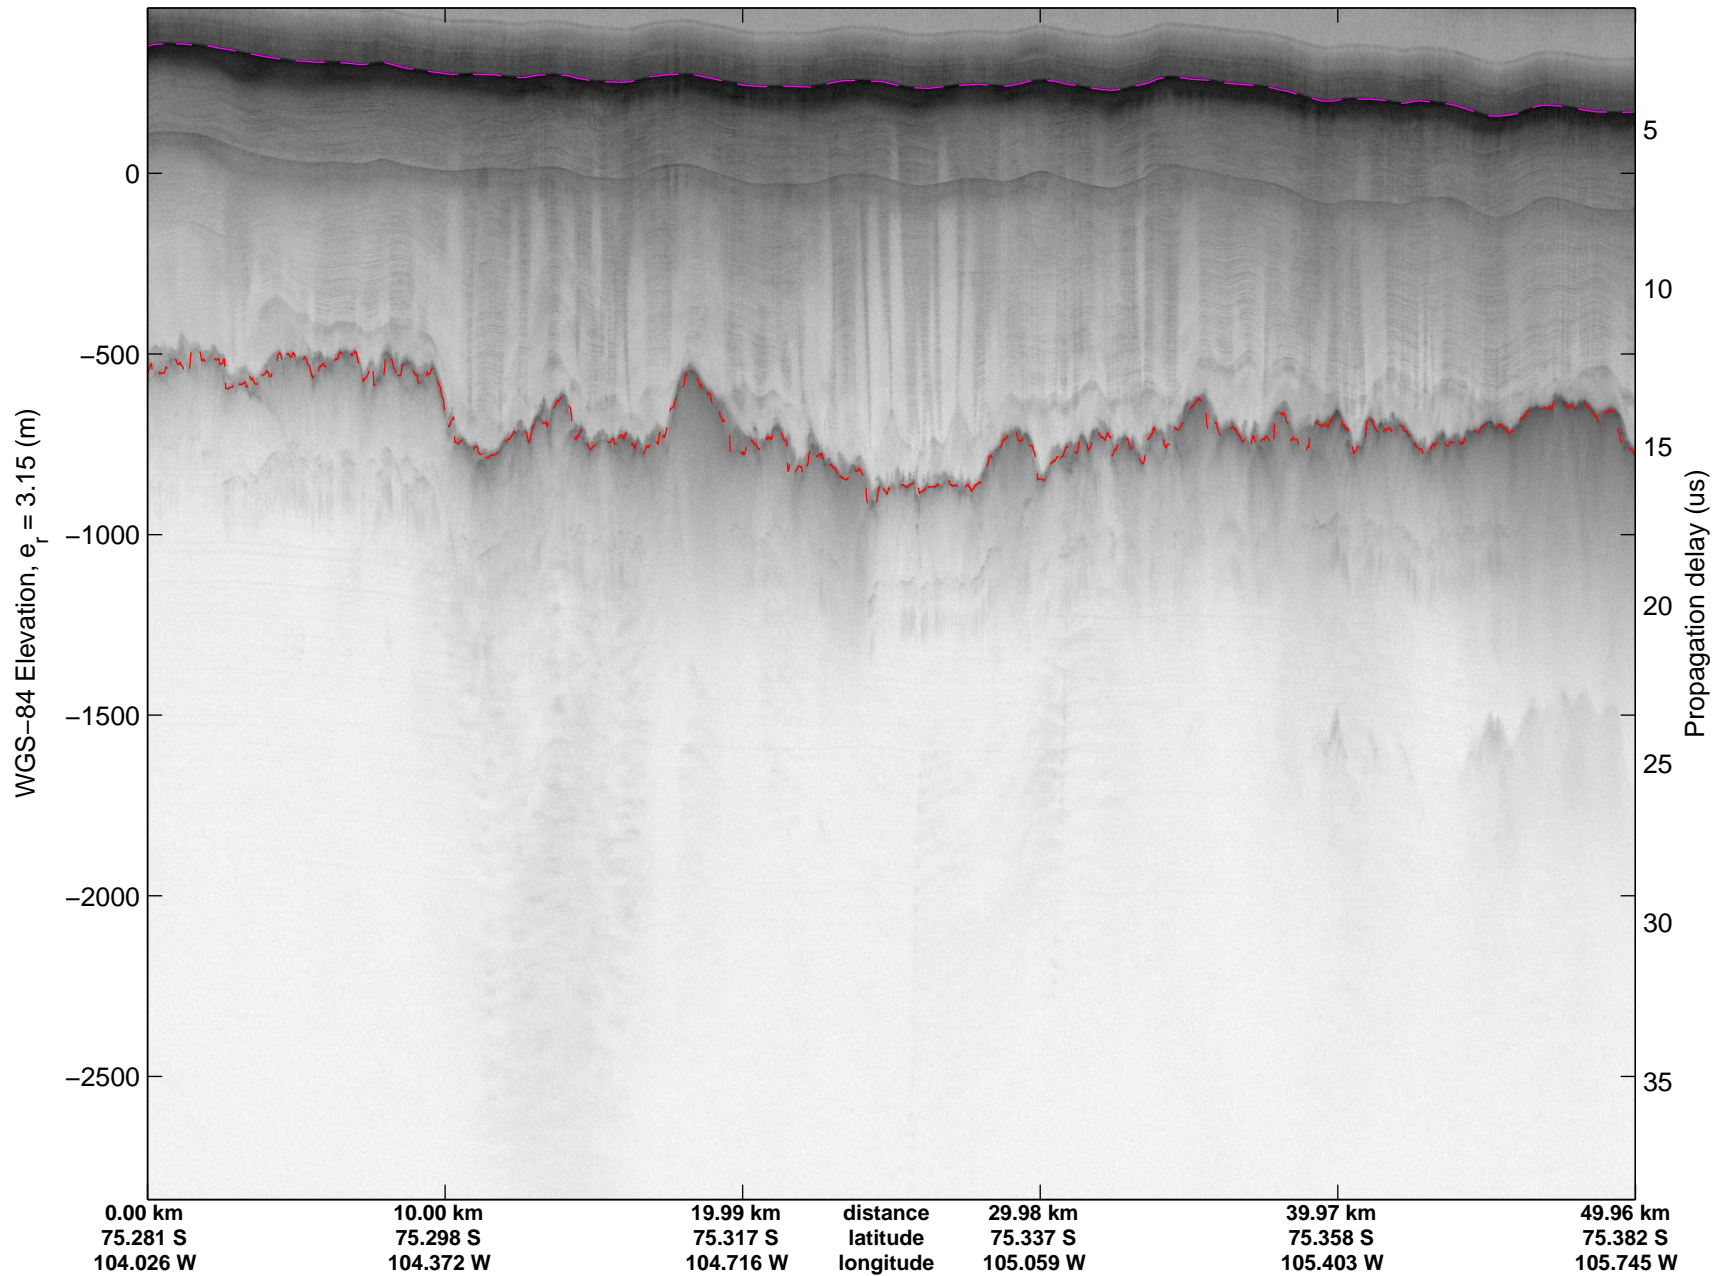

mcords3 2014_Antarctica_DC8: "Land Ice Thwaites A" 20141103_04_003: 15:58:17.3 to 16:04:20.9 GPS