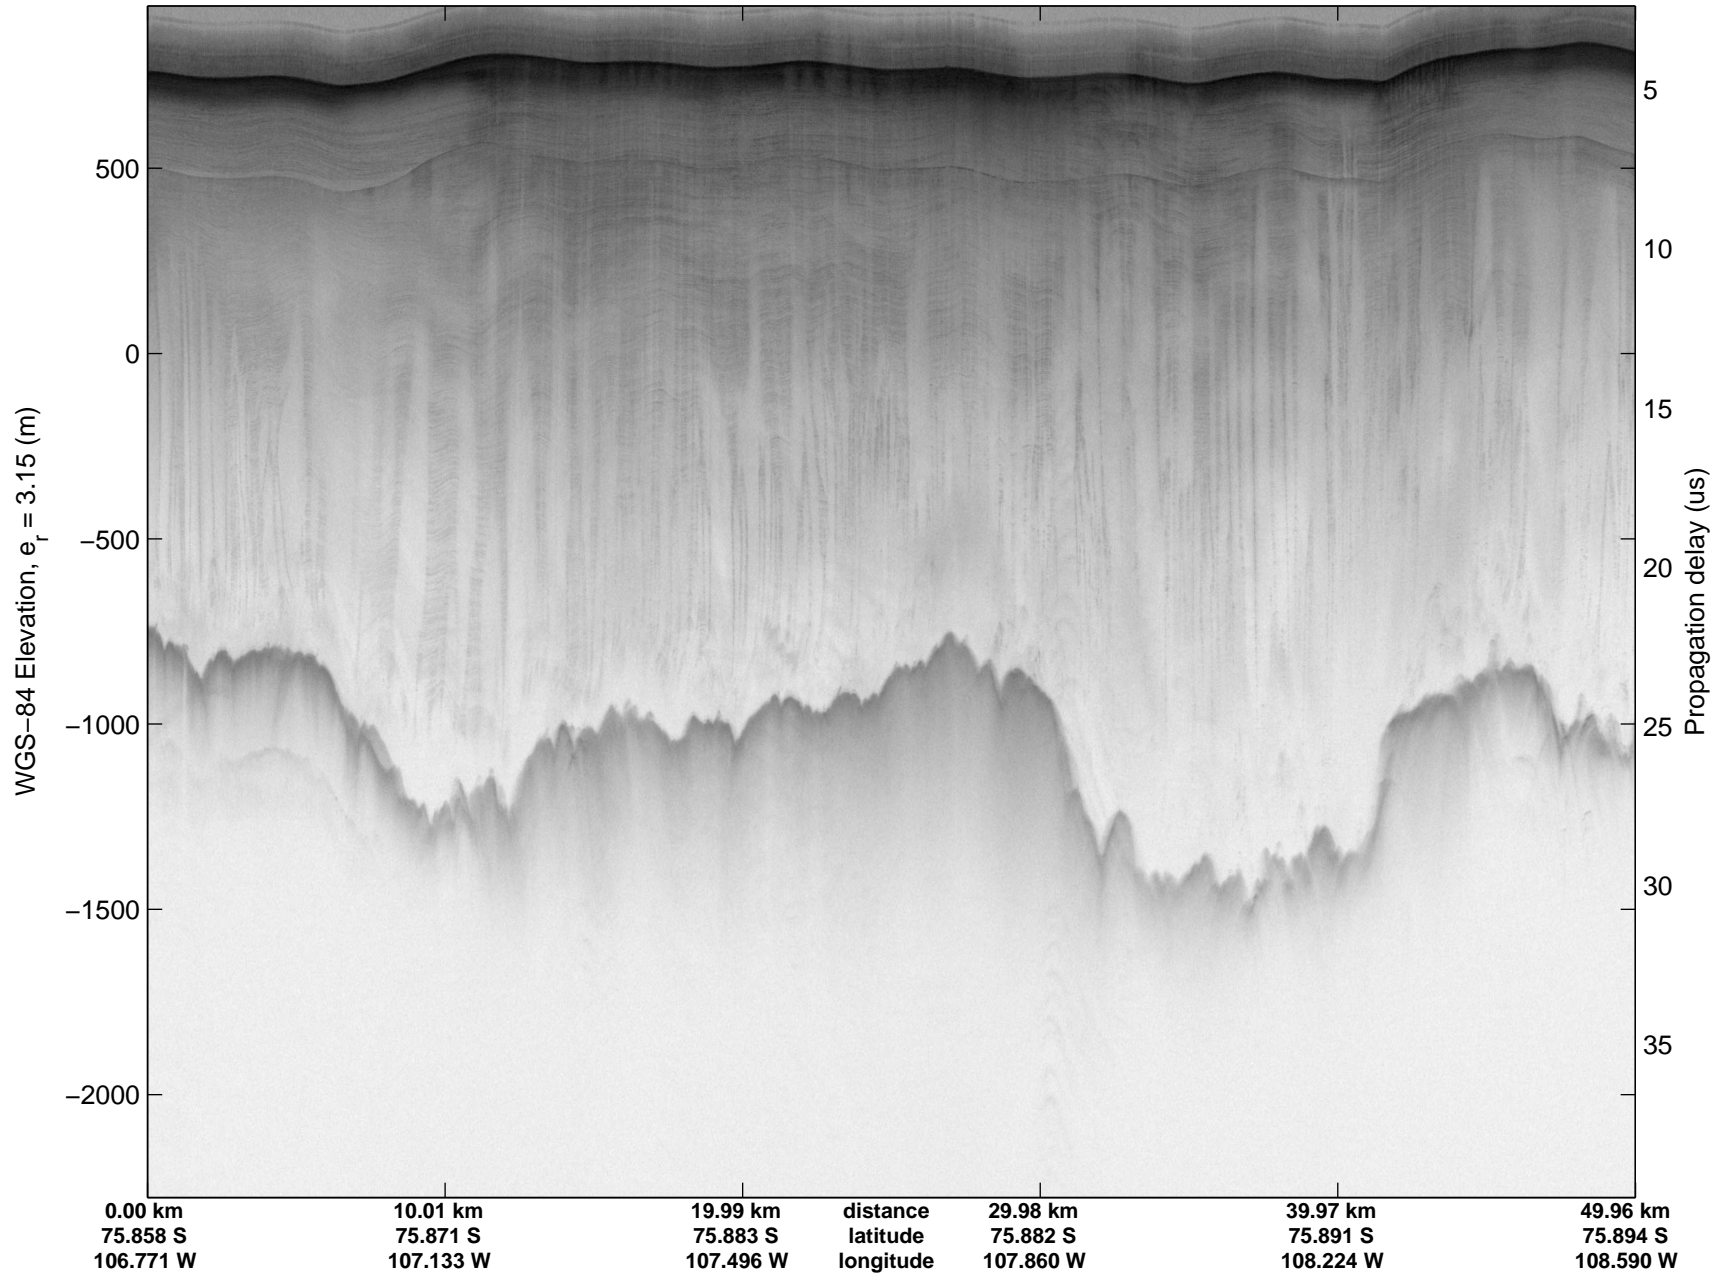

mcords3 2014_Antarctica_DC8: "Land Ice Thwaites A" 20141103_04_022: 17:56:19.2 to 18:02:21.1 GPS