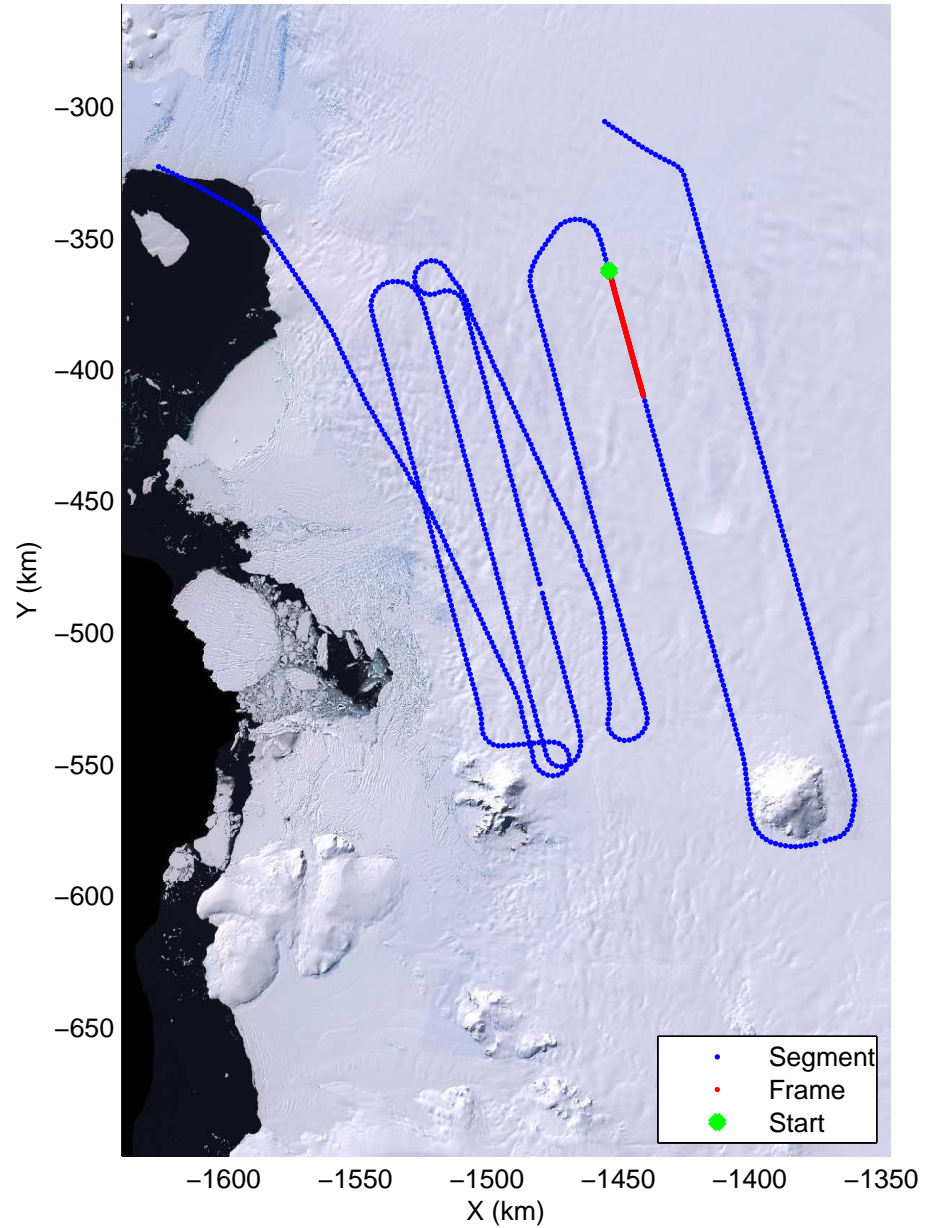

Land Ice Thwaites A
20141103_04_029
Polar Stereograph -71N/0E