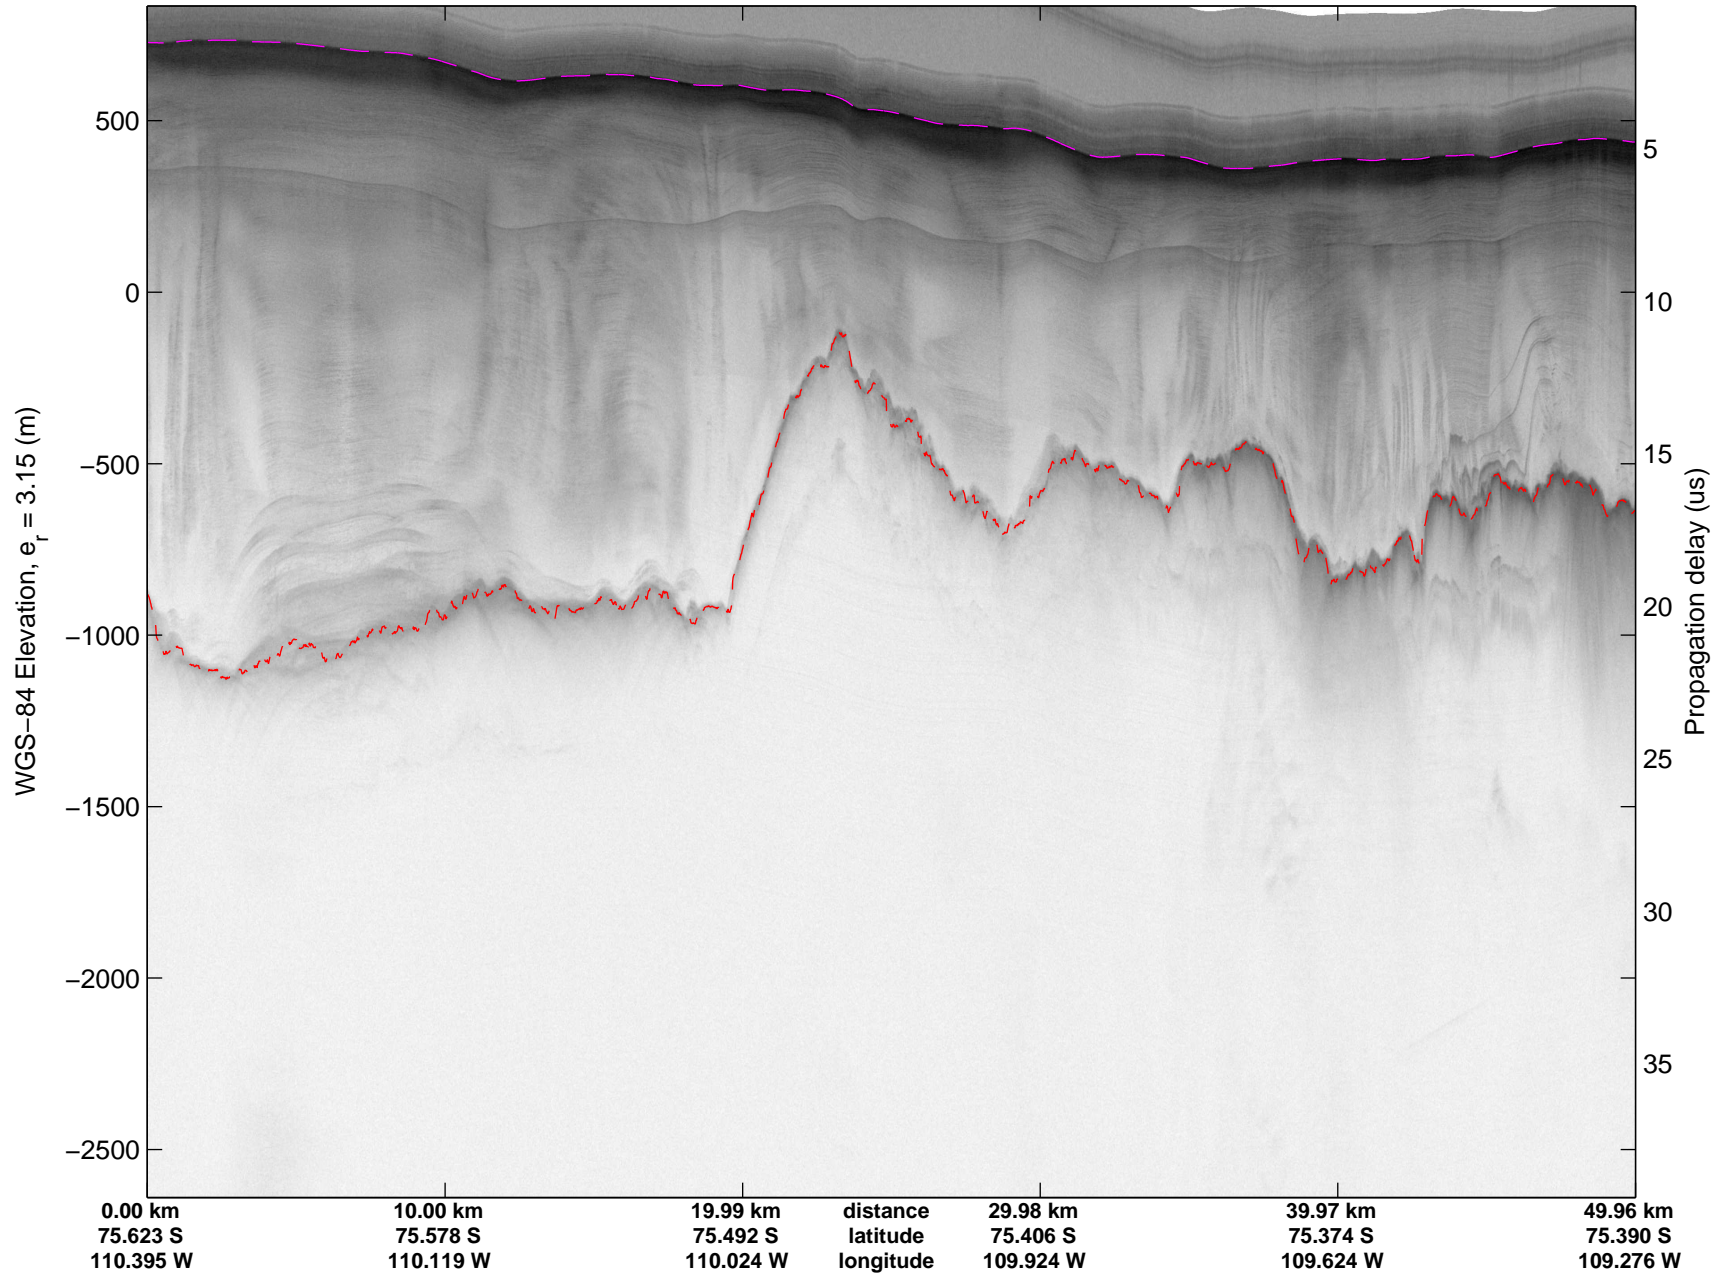

mcords3 2014_Antarctica_DC8: "Land Ice Thwaites A" 20141103_04_007: 16:22:49.3 to 16:29:02.3 GPS